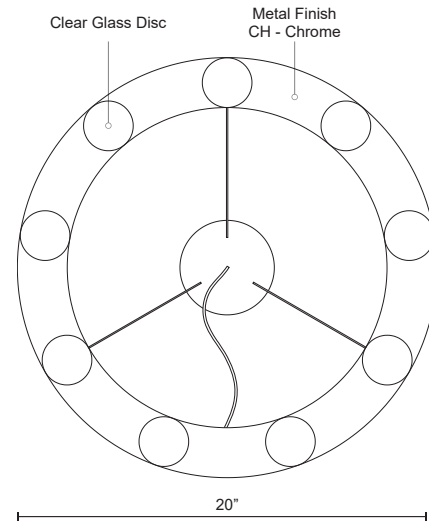

BELLE
401441CH-LED
PENDANTS

PROJECT

DESCRIPTION

Sophisticated sleek modern designed nine lamp LED pendant. Polished chrome ring with nine clear crystal diffusers evenly spaced apart on the bottom side of the pendant. Equipped with our powerful 120V AC LED technology.

SPECIFICATION DETAILS

Fixture Dimensions	D20" x H2-3/4"
Light Source	AC LED Module
Wattage	43W
Total Lumens	3600lm
Delivered Lumens	CH-2325lm*
Voltage	120V
Color Temperature	3000K
CRI (Ra)	90CRI
Optional Color Temps	2700K - 5000K Available, Minimum Order Quantities Apply
LED Rated Life	50,000 hours
Dimming	100% - 10%, ELV Dimmer (Not Included)
Diffuser Details	Acrylic diffuser
Adjustable	Yes
Wire Length	72" Max
Wire Type	Clear SSL Wire
Sloped Ceiling Adaptable	Yes
Location	Dry
Canopy Dimensions	D6" x H3/4"
Finish Option(s)	Chrome

* For custom options, consult factory for details.
* For warranty information, please visit www.kuzcolighting.com/warranty

KUZCO

19054 28TH AVENUE
SURREY - BC V3Z 6M3
CANADA

WWW.KUZCOLIGHTING.COM
© 2010 KUZCO LIGHTING. ALL RIGHTS RESERVED.

COMMENT