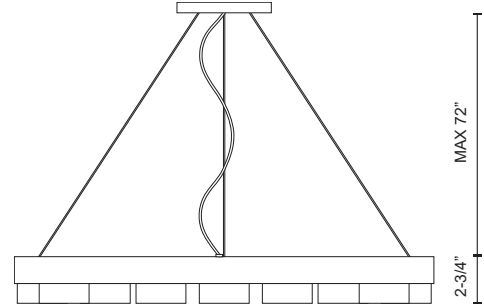

BELLE
401441CH-LED
PENDANTS

PROJECT

DESCRIPTION

Sophisticated sleek modern designed nine lamp LED pendant. Polished chrome ring with nine clear crystal diffusers evenly spaced apart on the bottom side of the pendant. Equipped with our powerful 120V AC LED technology.

SPECIFICATION DETAILS

Fixture Dimensions	D20" x H2-3/4"
Light Source	AC LED Module
Wattage	43W
Total Lumens	3600lm
Delivered Lumens	CH-2325lm*
Voltage	120V
Color Temperature	3000K
CRI (Ra)	90CRI
Optional Color Temps	2700K - 5000K Available, Minimum Order Quantities Apply
LED Rated Life	50,000 hours
Dimming	100% - 10%, ELV Dimmer (Not Included)
Diffuser Details	Acrylic diffuser
Adjustable	Yes
Wire Length	72" Max
Wire Type	Clear SSL Wire
Sloped Ceiling Adaptable	Yes
Location	Dry
Canopy Dimensions	D6" x H3/4"
Finish Option(s)	Chrome

* For custom options, consult factory for details.
* For warranty information, please visit www.kuzcolighting.com/warranty

KUZCO

19054 28TH AVENUE
SURREY - BC V3Z 6M3
CANADA

WWW.KUZCOLIGHTING.COM
© 2010 KUZCO LIGHTING. ALL RIGHTS RESERVED.

COMMENT