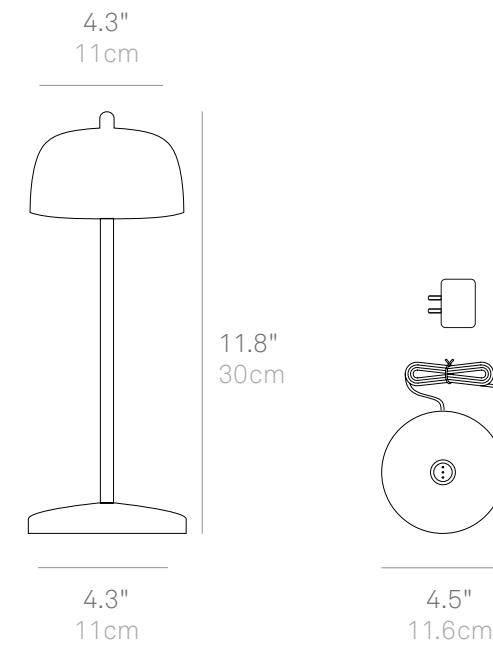

Rechargeable and replaceable Lithium Ion battery pack
Contact charging base
Battery lasts about 9 hours at full charge
Charging time approximately 6-8 hours
Prismatic polycarbonate light diffuser
Powder-coated finishes suitable for indoor or outdoor use

Polished Gold, Polished Chrome, and Rose Gold finishes may tarnish or peel if left outdoors for extended time periods

ACCESSORIES INCLUDED

Contact charging base
120V AC Adaptor Plug