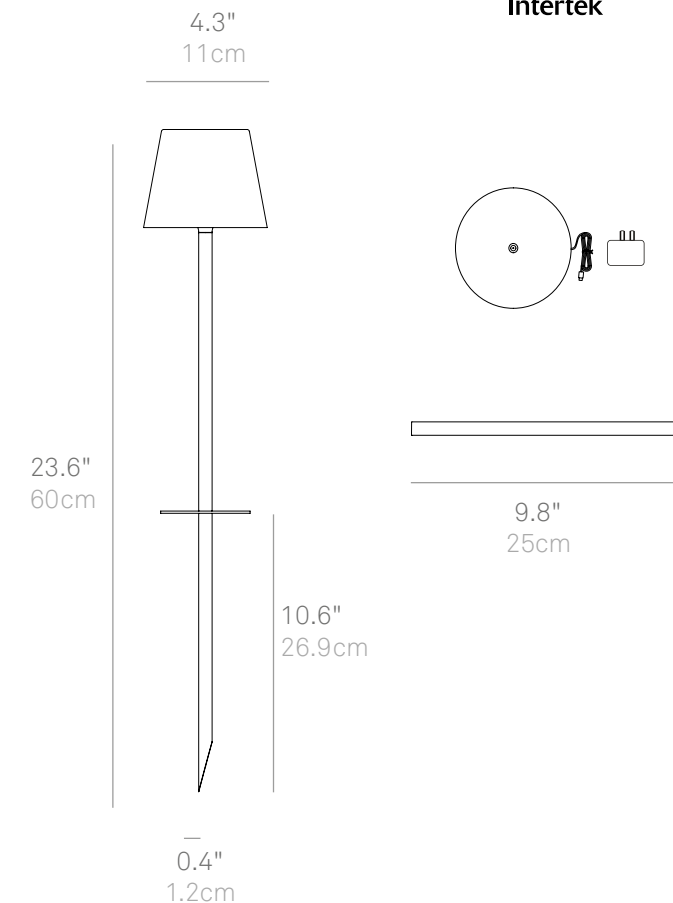

Rechargeable and replaceable Lithium Ion battery pack
Contact charging base
Battery lasts about 10 hours at full charge
Charging time approximately 6-8 hours
Powder-coated die-cast aluminum components
Polycarbonate light diffuser
Suitable for indoor or outdoor use

The magnetic head can be removed from the stem to allow for convenient charging

For optimum stability of the lamp, we recommend a maximum of three stems. There is no guarantee when using more than 3 stems.

ACCESSORIES INCLUDED

Contact charging base
120V AC Adaptor Plug
(1) Stem extension