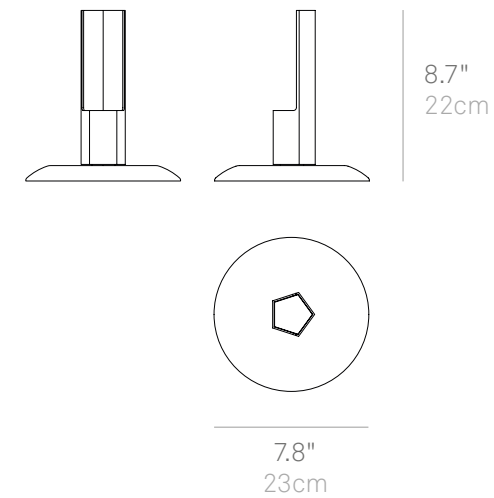

LD0816B3
White