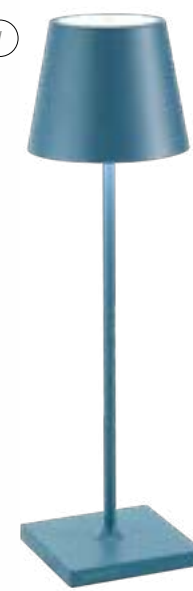

NEW

LD0340A4
Blue