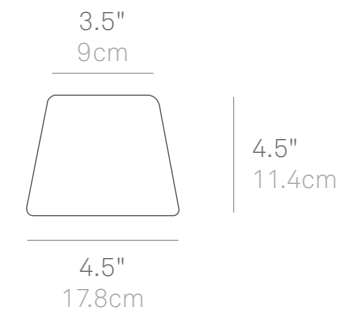

SDZA-340-PD02
Perle Black