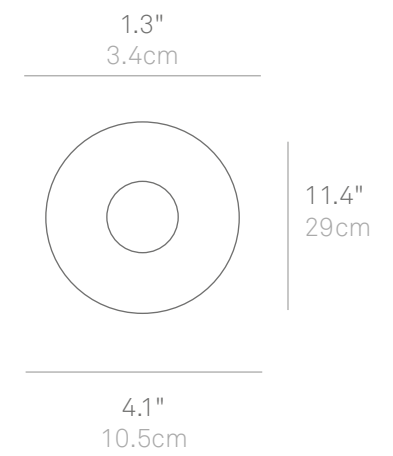

Pina Pro Ceramic Tray

NEW

Introducing a unique tray that beautifully marries the sleek design of the Pina lamp with the artistry of our handmade Italian ceramics. The tray can be purely decorative or used as a serving dish that fits the Pina lamp perfectly in the center. Hand-painted in Civita Castellana, Italy.

TECHNICAL DATA

Food safe, hand-painted stoneware

Lamps to be purchased separately

The tray does not charge the lamp