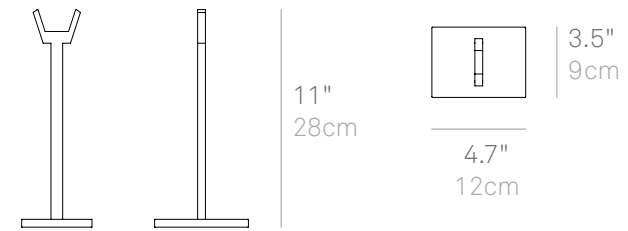

TECHNICAL DATA

Transparent PMMA stands

LD81400 (Pair)