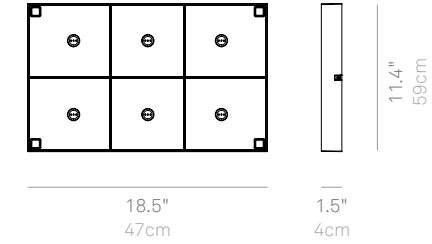

Modular up to 4 carpets (48 lamps)

**6-Lamp Multi-Contact Charging Carpet (Olivia, Olivia Mini, Ofelia, Theta)**

LD0870RP

45W  
6 Lamps  
Input: AC

Modular multi-contact charging base: they can be stacked (up to 3 levels) to simultaneously charge multiple sets of lamps. Particularly suitable for professional use.