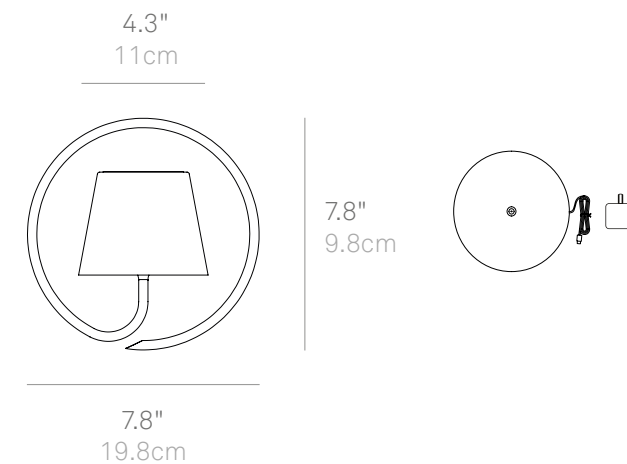

Rechargeable and replaceable Lithium Ion battery pack
Contact charging base
Battery lasts about 10 hours at full charge
Charging time approximately 6-8 hours
Powder-coated die-cast aluminum components
Polycarbonate light diffuser
Suitable for indoor or outdoor use
Rope not included

The magnetic head can be removed from the decorative ring to allow for convenient charging

ACCESSORIES INCLUDED

Contact charging base
120V AC Adaptor Plug