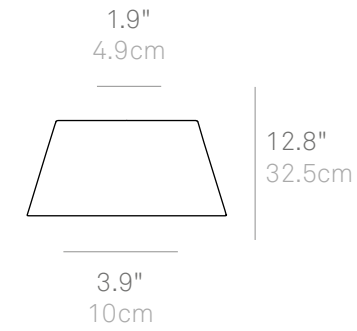

TECHNICAL DATA

Lamps to be purchased separately

SDZA-1011-01
White/Black