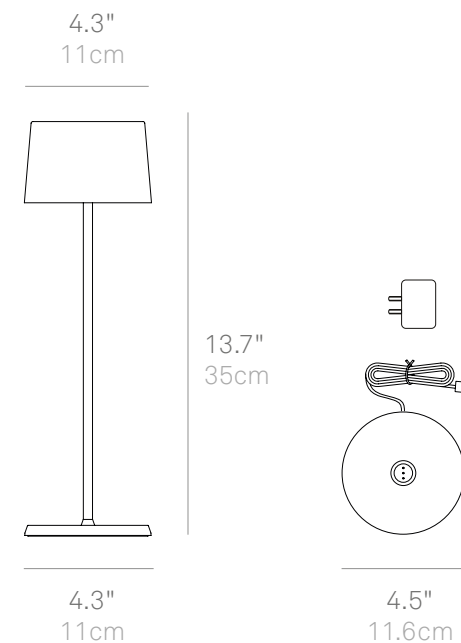

ACCESSORIES INCLUDED

Contact charging base
120V AC Adapter Plug