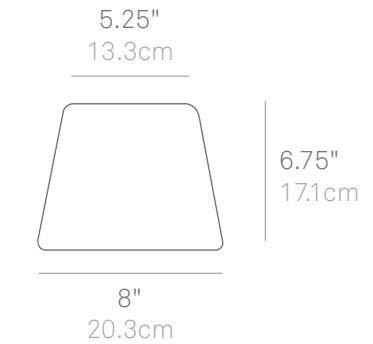

Large (SDMM-390)

For Poldina L Desk & Poldina L Floor