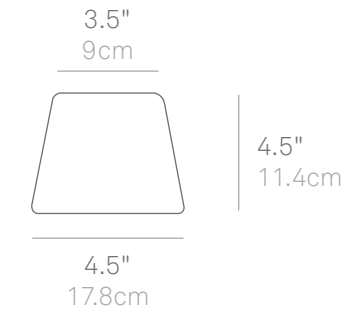

TECHNICAL DATA

Lamps to be purchased separately
Suitable for indoor/outdoor use

Small (SDMM-340)

For Poldina Pro & Poldina Pro Mini, Poldina Wall, Poldina Suspension, Poldina Peg, and Poldina Upside Down