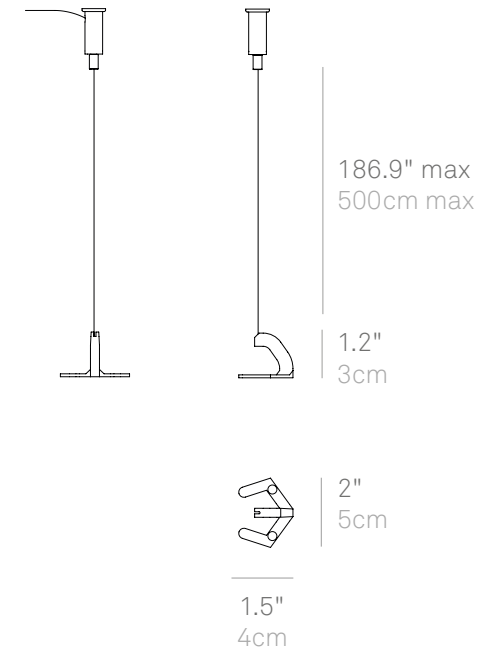

TECHNICAL DATA

Powder-coated die-cast aluminum
with chromed details

LD0811B3
White

LD0811R3
Rust

LD0811G3
Graphite