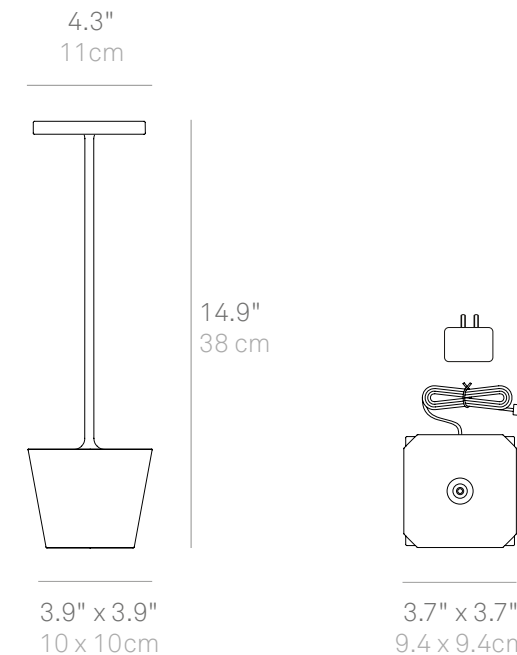

Rechargeable and replaceable Lithium Ion battery pack
Contact charging base
Battery lasts about 12 hours at full charge
Charging time approximately 6-7 hours
Powder-coated die-cast aluminum components
Polycarbonate light diffuser
Suitable for indoor or outdoor use

Flower arrangements and condiments not included

ACCESSORIES INCLUDED

Contact charging base
120V AC Adaptor Plug