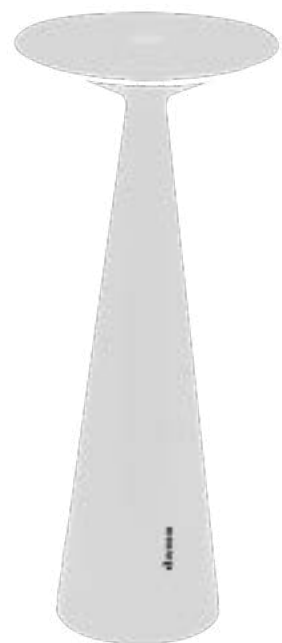

LD0610B3
White