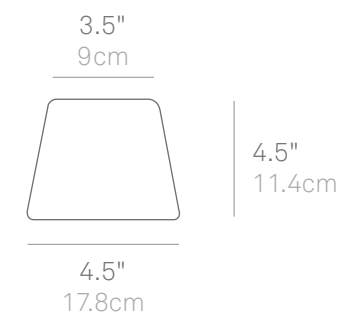

SDZA-340-BC1
Lido Green