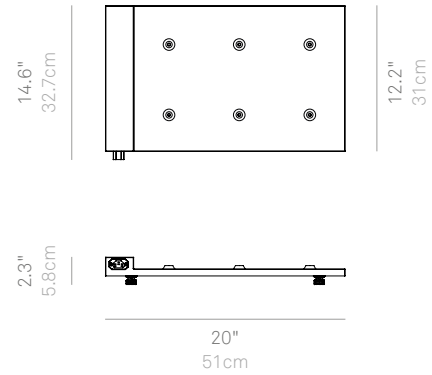

35W
6 Lamps
INPUT: AC
220

Modular multi-contact charging base: they can be connected in sequence to simultaneously charge multiple set of lamps. Particularly suitable for professional use.