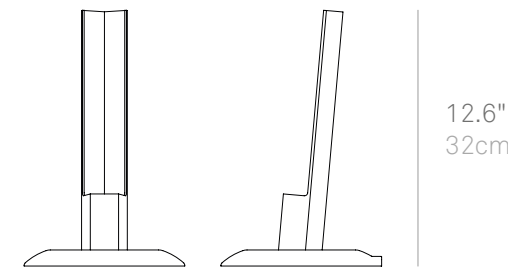

Pencil Docking Station

Docking Station is a dual-function accessory. It is used as a docking station, turning Pencil into a floor or table lamp. It becomes a contact charging base when connected to the charging plug and cable. Pencil is a portable light when removed from the charging base.

Pencil Charging Plug and Cable (LD0800CS) required for charging. The docking station will only charge the lamp if it's connected to the charger.

TECHNICAL DATA

19Vdc max 2.5A
IP20 Rated

Powder-coated die-cast aluminum
May tarnish or peel if left outdoors for extended time periods

Charger not included

7.8"
23cm

Charging plug and cable
not included