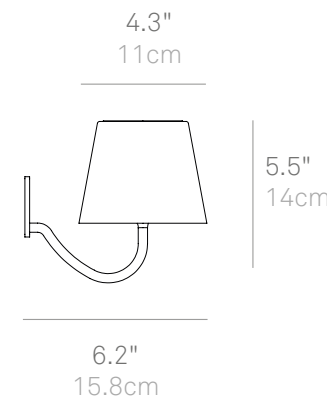

LD0688
Wall sconce with mounting bracket