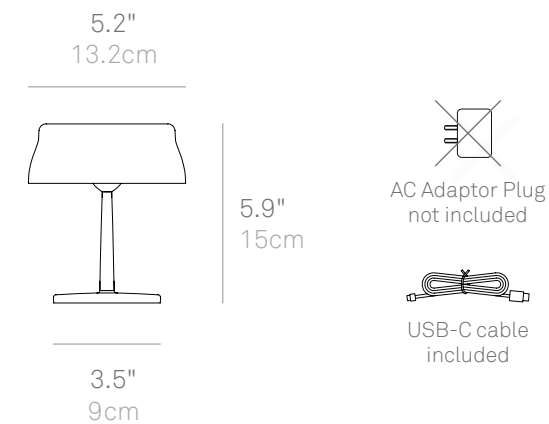

Rechargeable and replaceable Lithium Ion battery pack
Rechargeable with a USB-C cable
Battery lasts about 8-58 hours at full charge depending on the luminous flux setting
Charging time approximately 5 hours
Prismatic to Polycarbonate light diffuser
Anodized aluminum components
Suitable for indoor or outdoor use
Impact resistant (IK07) and Salt Spray tested 1500 hours

When using the magnetic feature, the head of the fixture can be removed from the stem for convenient charging.

ACCESSORIES INCLUDED

Charging Cable with USB-C input
120V AC Adapter Plug not included
Kit for magnetic attachment
For mounting to desk or table