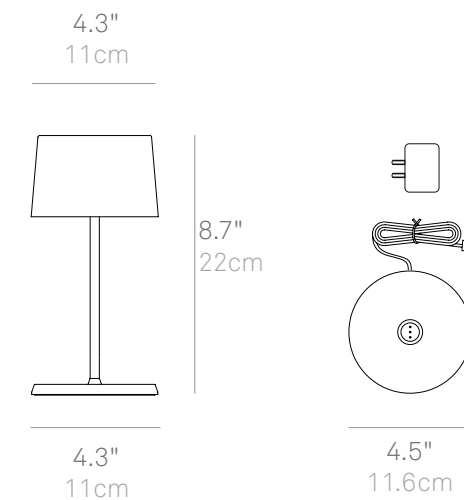

Rechargeable and replaceable Lithium Ion battery pack
Contact charging base
Battery lasts about 9 hours at full charge
Charging time approximately 6-8 hours
Powder-coated die-cast aluminum components
Polycarbonate light diffuser
Suitable for indoor or outdoor use

ETL Listing Pending

ACCESSORIES INCLUDED

Contact charging base
120V AC Adapter Plug