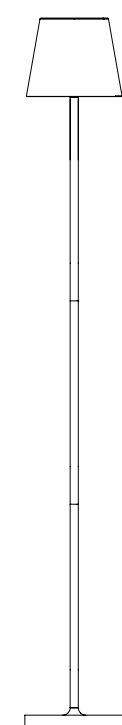

Poldina Pro L Floor Lamp

Poldina L brings light where you want it for reading or ambience in your living room, bedroom, or patio. Features touch-dimming control and has 3-CCT color temperature selection for 2200K (candle light), 2700K (warm white), and 3000K (cool white). The integrated LED module is designed and engineered to produce controlled downlight and a gentle uplight glow. The center column consists of 3 stems to allow the height to be adjusted from a minimum 20.4 inches to 48 inches.

TECHNICAL DATA

LED 5.5W • 479lm - 540lm - 550lm DIMMABLE
3-CCT (2200K/2700K/3000K) • CRI>80
100-240V • 50-60Hz • 5Vdc max 1A
IP54 Rated (Salt Spray Tested 500 hours)

6.5"
16.5cm

48"
122cm

34.2"
87cm

20.4"
52cm

13.8"
35cm

5.9" x 5.9"
15 x 15cm

6.6" x 6.6"
17 x 17cm

Rechargeable and replaceable Lithium Ion battery pack
Contact charging base
Battery lasts about 11 hours at full charge
Charging time approximately 11 hours
Powder-coated die-cast aluminum components
Polycarbonate light diffuser
Suitable for indoor or outdoor use

ACCESSORIES INCLUDED

Contact charging base
120V AC Adaptor Plug
3-Stem Kit