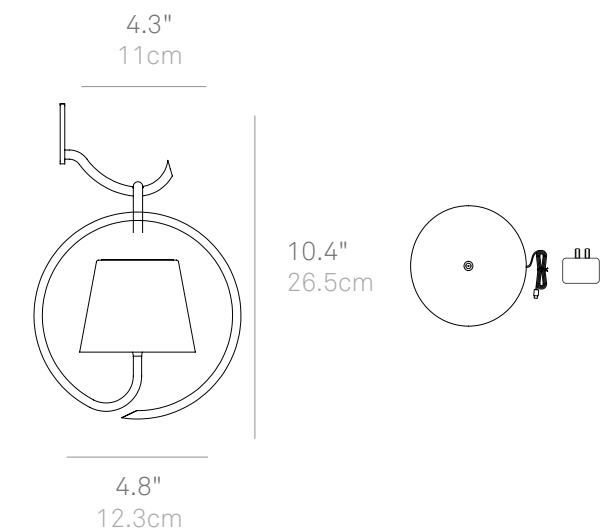

LD0689
Wall sconce with mounting hook and decorative ring

Rechargeable and replaceable Lithium Ion battery pack
Contact charging base
Battery lasts about 10 hours at full charge
Charging time approximately 6-8 hours
Powder-coated die-cast aluminum components
Polycarbonate light diffuser
Suitable for indoor or outdoor use

The magnetic head can be removed from the body to allow for convenient charging

ACCESSORIES INCLUDED

Contact charging base
120V AC Adaptor Plug