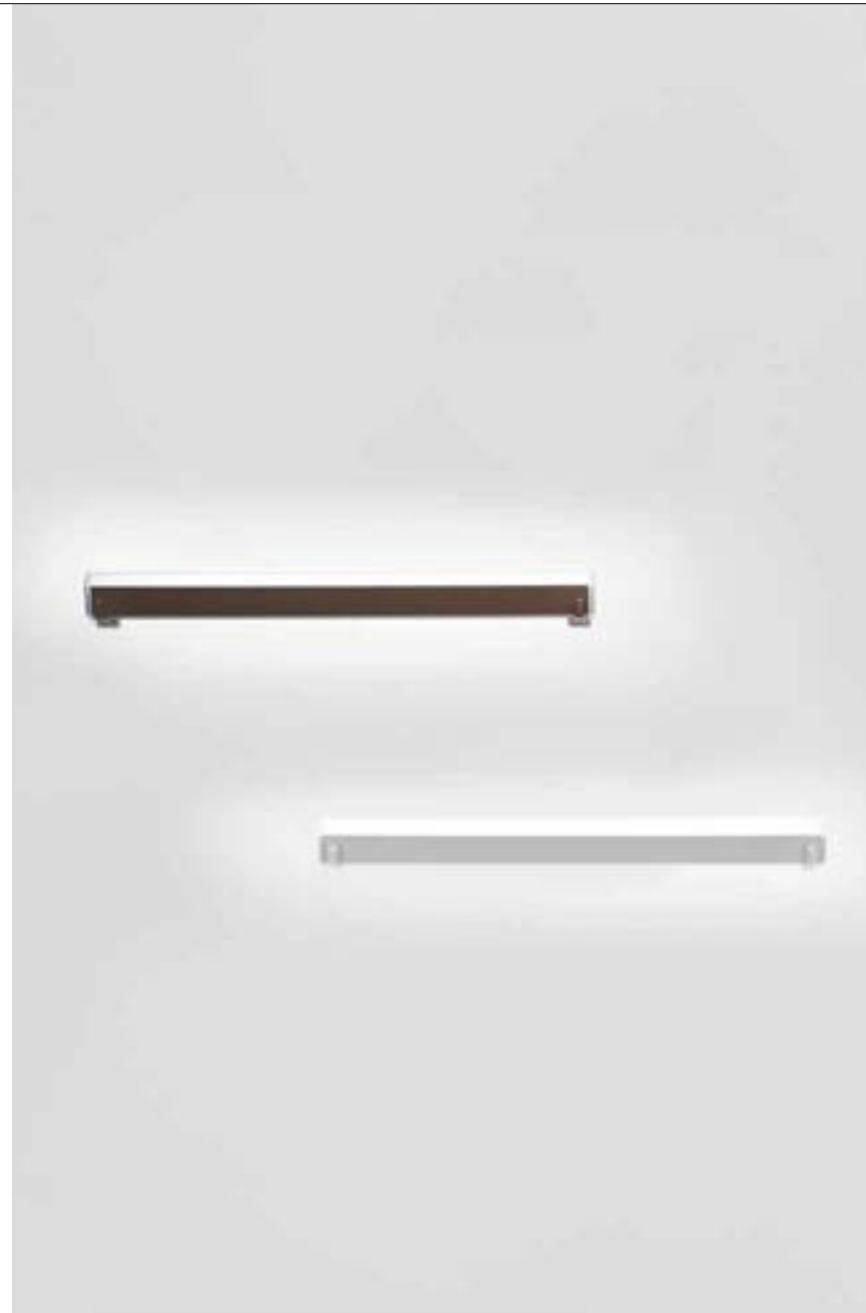

# Pencil Wall Brackets (Pair)

Pencil Wall Brackets turn Pencil into a wall mounted lamp. Based on positioning, it gives direct or indirect light. All three sizes of Pencil utilize the same LD0813 brackets.