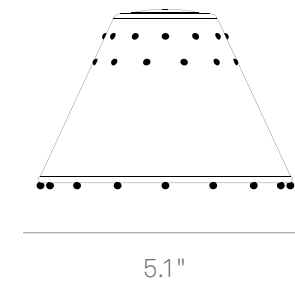

SDZA-1010-001
25 Dot White