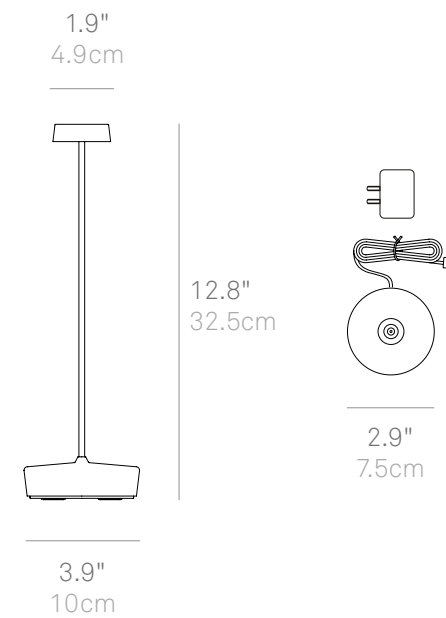

ACCESSORIES INCLUDED

Contact charging base
120V AC Adapter Plug