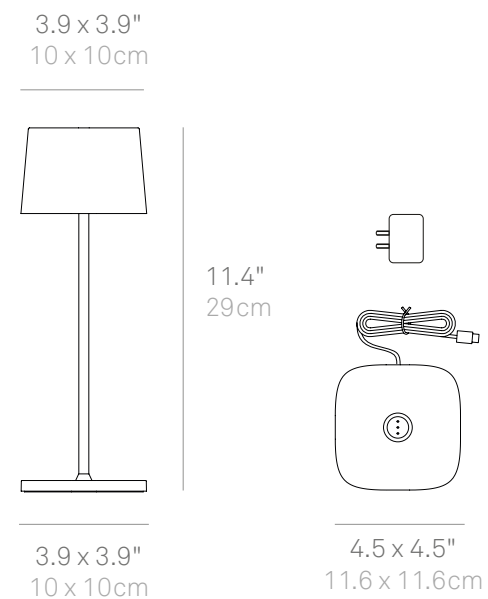

Rechargeable and replaceable Lithium Ion battery pack
Contact charging base
Battery lasts approximately 9 hours at full charge
Charging time approximately 6-8 hours
Powder-coated die-cast aluminum components
Prismatic polycarbonate light diffuser
Suitable for indoor or outdoor use

ETL Listing Pending

ACCESSORIES INCLUDED

Contact charging base
120V AC Adapter Plug