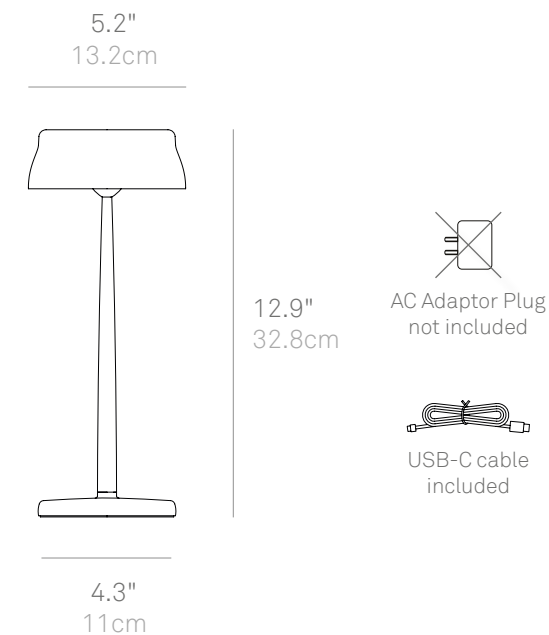

Rechargeable and replaceable Lithium Ion battery pack
Rechargeable with a USB-C cable
Battery lasts about 8-58 hours at full charge depending on the luminous flux setting
Charging time approximately 5 hours
Prismatic polycarbonate light diffuser
Anodized aluminum components
Suitable for indoor or outdoor use
Impact resistant (IK07) and Salt Spray tested 1500 hours

When using the magnetic feature, the head of the fixture can be removed from the stem for convenient charging.

ACCESSORIES INCLUDED

Charging Cable with USB-C input
120V AC Adapter Plug not included
Kit for magnetic attachment
For mounting to desk or table