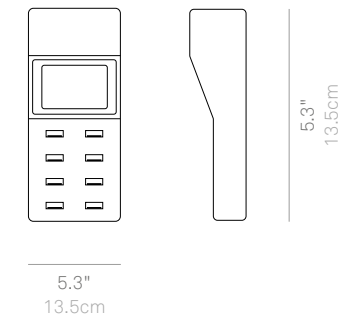

40w
8 Lamps
Input: AC

USB multi-socket charger (8 x USB-A). Can charge up to 8 devices simultaneously. A graphic display shows the level of the batteries being charged. Particularly suitable for professional use.