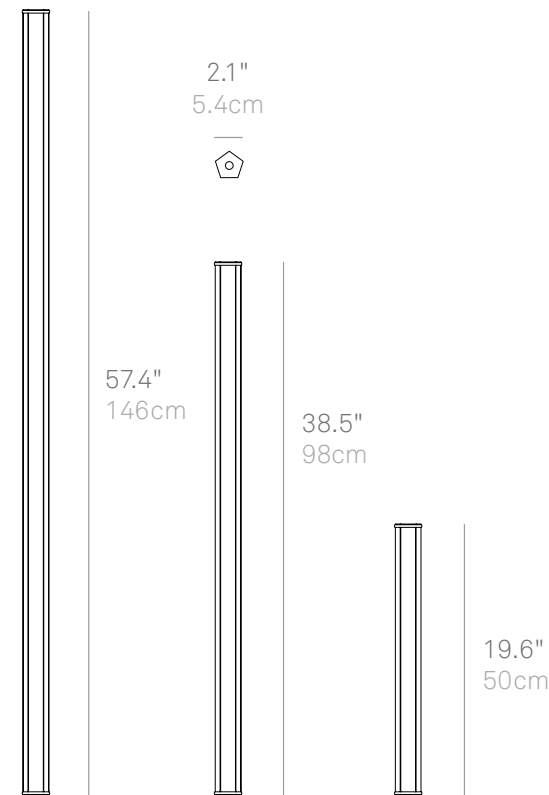

Charging plug and
cable not included

Rechargeable and replaceable Lithium Ion battery pack
Battery lasts 8-58 hours, depending on the luminous flux
setting

Rechargeable with a charging plug & cable or by contact
(when used with the LD0810 charging base)

Recharging times: 6hrs/9hrs/12hrs (for small/medium/
large size respectively)

Powder-coated extruded aluminum

Suitable for indoor or outdoor use

Impact resistant (IK07) and salt spray resistant
(1500 hours)

**With accessories, the lighting module can become a
floor, table, wall and pendant lamp**

Charger (LD0800CS) must be purchased separately