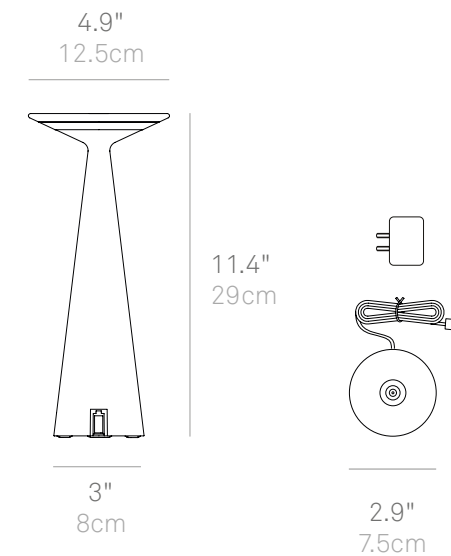

Rechargeable and replaceable Lithium Ion battery pack
Contact charging base
Battery lasts about 9 hours at full charge
Charging time approximately 6 hours
Powder-coated die-cast aluminum components
Polycarbonate light diffuser
Suitable for indoor or outdoor use

ACCESSORIES INCLUDED

Contact charging base
120V AC Adapter Plug