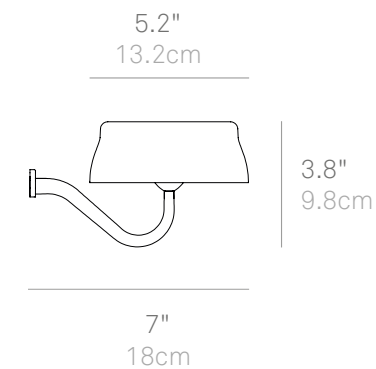

AC Adaptor Plug
not included

USB-C cable
included

Rechargeable and replaceable Lithium Ion battery pack
Rechargeable with a USB-C cable
Battery lasts about 8-58 hours at full charge depending on the luminous flux setting
Charging time approximately 5 hours
Prismatic Polycarbonate light diffuser
Anodized aluminum components
Suitable for indoor or outdoor use
Impact resistant (IK07) and Salt Spray tested 1500 hours

When using the magnetic feature, the head of the fixture can be removed from the stem for convenient charging.

ACCESSORIES INCLUDED

Charging Cable with USB-C input
120V AC Adapter Plug not included
Kit for magnetic attachment
For mounting to desk or table