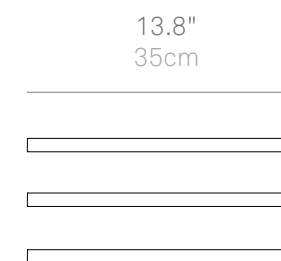

13.8"
35cm

5.9" x 5.9"
15 x 15cm

6.6" x 6.6"
17 x 17cm

Rechargeable and replaceable Lithium Ion battery pack
Contact charging base
Battery lasts about 11 hours at full charge
Charging time approximately 11 hours
Powder-coated die-cast aluminum components
Polycarbonate light diffuser
Suitable for indoor or outdoor use

ACCESSORIES INCLUDED

Contact charging base
120V AC Adaptor Plug
3-Stem Kit