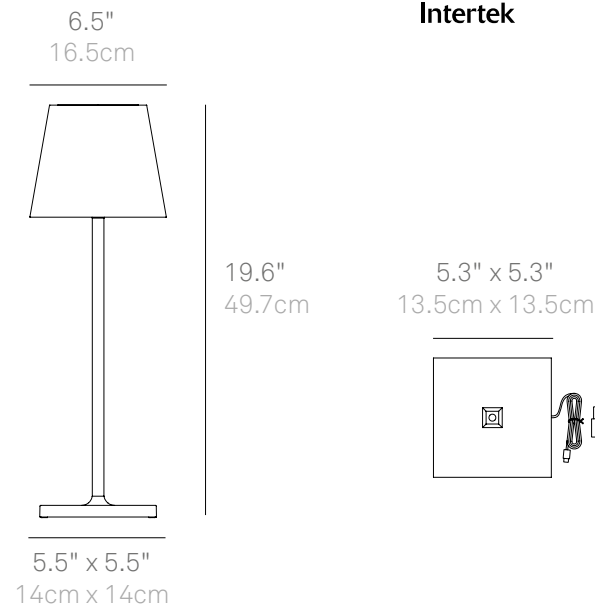

Rechargeable and replaceable Lithium Ion battery pack
Contact charging base
Battery lasts about 11 hours at full charge
Charging time approximately 11 hours
Powder-coated die-cast aluminum components
Polycarbonate light diffuser
Suitable for indoor or outdoor use

ACCESSORIES INCLUDED

Contact charging base
120V AC Adaptor Plug