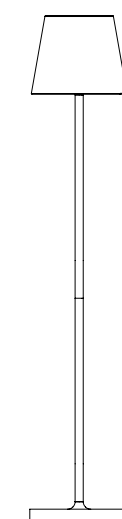

## TECHNICAL DATA

LED 5.5W • 479lm - 540lm - 550lm DIMMABLE  
3-CCT (2200K/2700K/3000K) • CRI>80  
100-240V • 50-60Hz • 5Vdc max 1A  
IP54 Rated (Salt Spray Tested 500 hours)

6.5"  
16.5cm

48"  
122cm

34.2"  
87cm