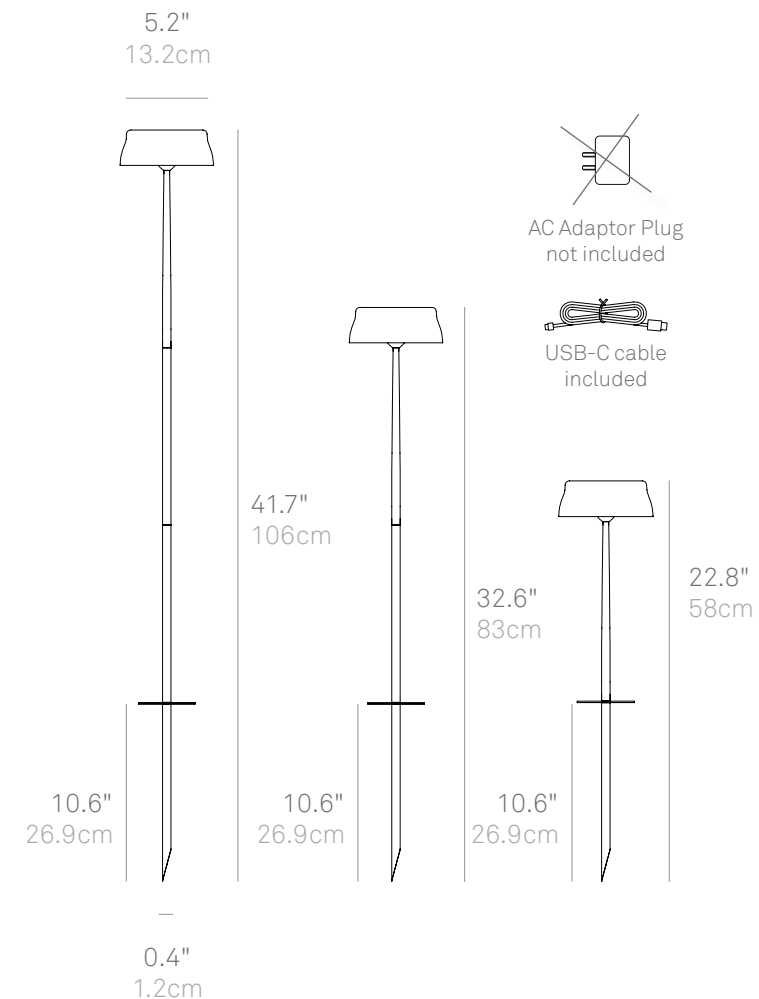

- Rechargeable and replaceable Lithium Ion battery pack
- Rechargeable with a USB-C cable
- Battery lasts about 8-58 hours at full charge depending on the luminous flux setting
- Charging time approximately 5 hours
- Prismatic polycarbonate light diffuser
- Anodized aluminum components
- Suitable for indoor or outdoor use
- Impact resistant (IK07) and Salt Spray tested 1500 hours

When using the magnetic feature, the head of the fixture can be removed from the stem for convenient charging.

ACCESSORIES INCLUDED

- Charging Cable with USB-C input
- 120V AC Adapter Plug not included
- Kit for magnetic attachment
- 3-Stem Kit