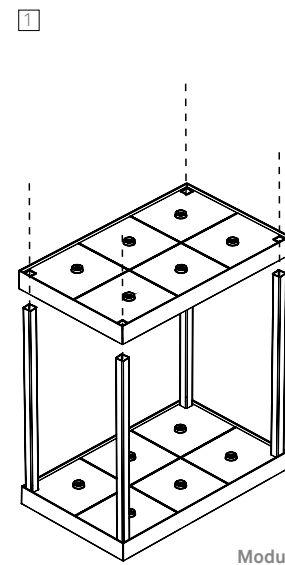

Modular up to 4 carpets (48 lamps)

**6-Lamp Multi-Contact Charging Carpet (Olivia, Olivia Mini, Ofelia, Theta)**

LD0870RP

45W  
6 Lamps  
Input: AC

Modular multi-contact charging base: they can be stacked (up to 3 levels) to simultaneously charge multiple sets of lamps. Particularly suitable for professional use.