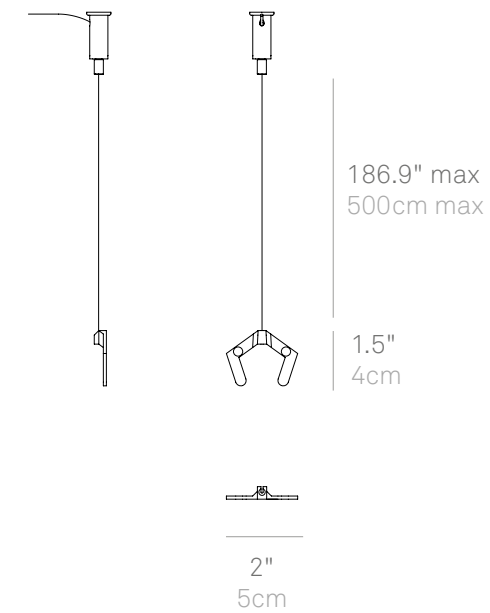

TECHNICAL DATA

Powder-coated die-cast aluminum
with chromed details

LD0812B3
White

LD0812R3
Rust

LD0812G3
Graphite