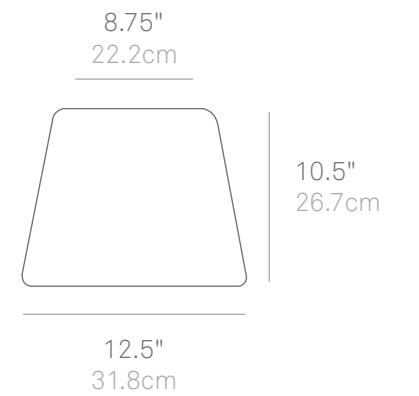

### Large (SDMM-390)

For Poldina L Desk & Poldina L Floor