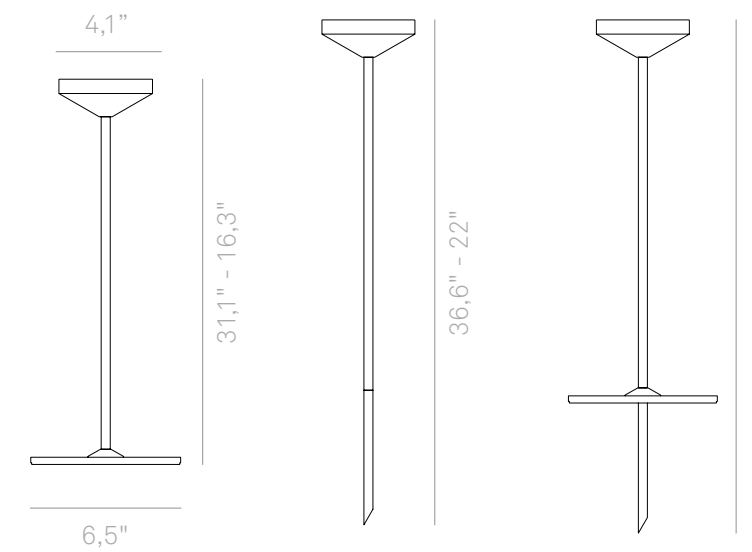

TECHNICAL DATA

Powder coated aluminum components

Lamps to be purchased separately