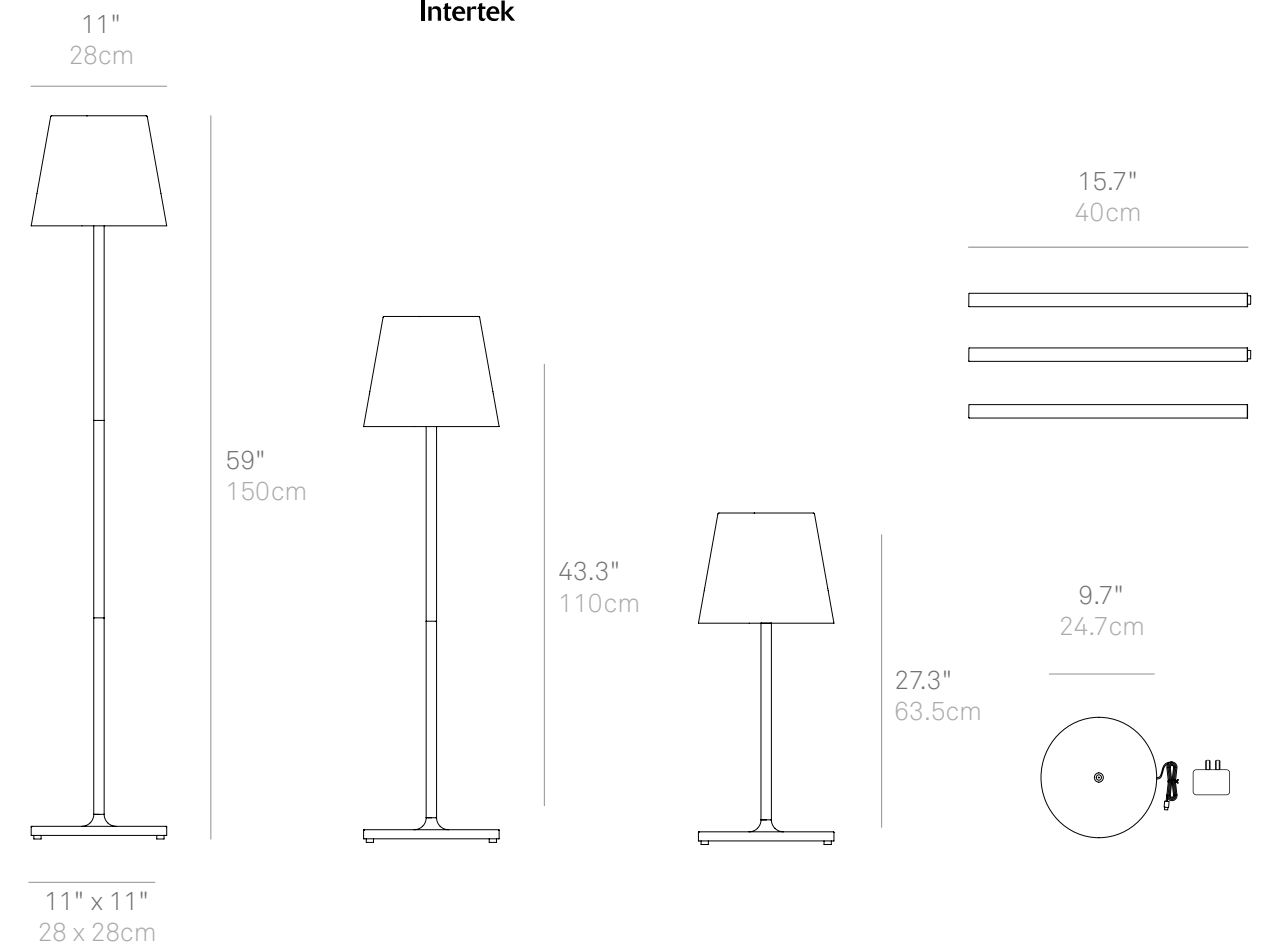

Rechargeable and replaceable Lithium Ion battery pack
Contact charging base
Battery lasts about 15 hours at full charge
Charging time approximately 20 hours
Powder-coated die-cast aluminum components
Polycarbonate light diffuser
Suitable for indoor or outdoor use

ACCESSORIES INCLUDED

Contact charging base
120V AC Adaptor Plug
3-Stem Kit