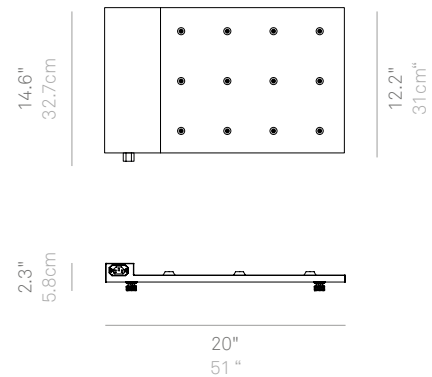

35W
12 Lamps
Input: AC
220

Modular multi-contact charging base: they can be connected in sequence to simultaneously charge multiple set of lamps. Particularly suitable for professional use.