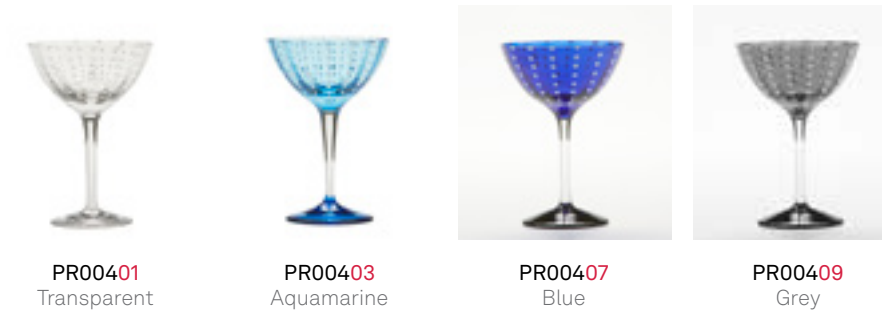

COCKTAIL GOBLET

$35 each / packed in sets of 2 (same color) 8oz | H 6.1" | D 4.3"