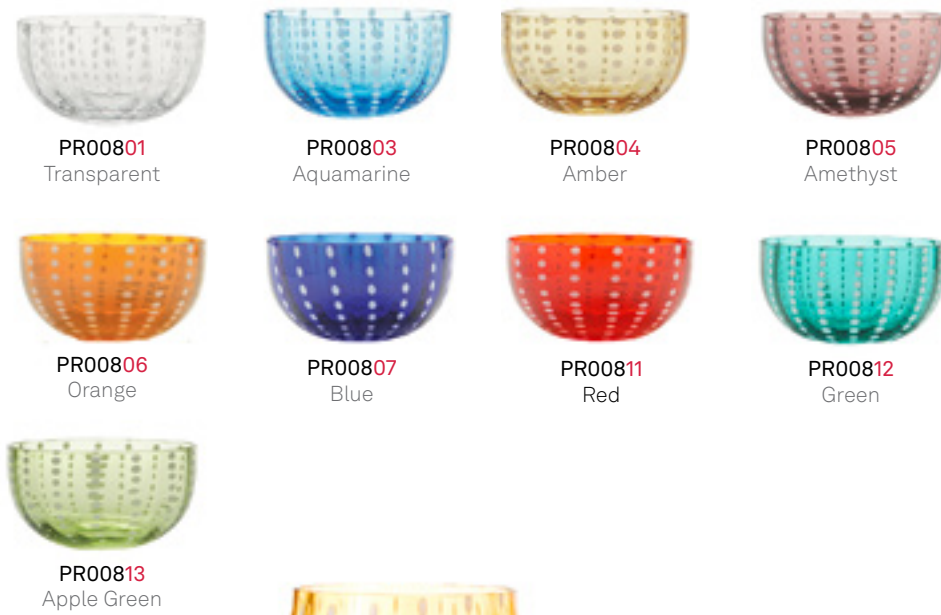

PR00113
Apple Green

PR00115
Grey Blue

PR00125
British Racing
Green

PR00199
set of 6 in assorted colors
01-03-04-05-11-12

PR00198
set of 6 in assorted colors
06-07-09-10-13-25

BEVERAGE

\$28 each / packed in sets of 2 (same color) or set of 6 (assorted) 15oz | H 5" | D 3"

PR00299
set of 6 in assorted colors
assortment varies

BOWL

\$24 each / packed in sets of 4 (same color) 12.8oz | H 2.3" | D 4.5"

LARGE BOWL

\$100 each 37oz | H 4.7" | D 9"

WINE GOBLET

\$35 each / packed in sets of 2 (same color) 10oz | H 7.5" | D 3.2"