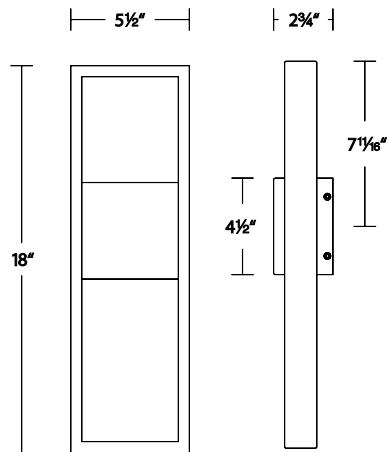

A low-profile, artful design adds a distinctive, sophisticated look in any outdoor application.

- Aluminum hardware with etched glass diffuser
- No transformer or driver required

	Size	Watt	LED Lumens	Delivered Lumens	Finish
WS-W13918	18"	16W	1200	427	BK Black
WS-W13924	24"	22W	1600	760	BK Black

Example: **WS-W13918-BK**

	Size	Watt	LED Lumens	Delivered Lumens	Finish
WS-W15912	12"	10W	800	331	BK Black
WS-W15918	18"	13W	1000	435	BK Black
WS-W15924	24"	16W	1200	571	BK Black

Example: **WS-W15912-BK**

ARCHETYPE 120V/277V 12", 18" & 24" LED OUTDOOR SCNCE

Color Temp: 3000K
CRI: 90
Dimming: 100% - 10% ELV
Rated Life: 54,000 hours
Input: 120V

WS-W15912