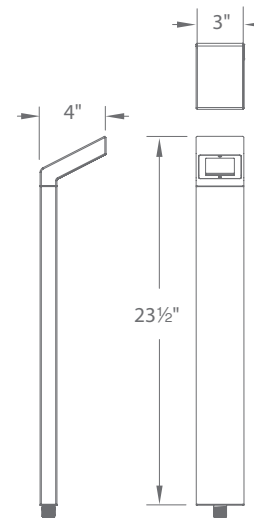

SLOPE LED PATH

- Sleek linear design blends seamlessly into pathways while providing soft, even illumination
- Recommended spacing for installation :
  Residential: 7 to 9ft
  Commercial: 4 to 6ft
- Transformer Required (order separately)

Input	9-15VAC
Power	2.9W / 4.7VA
Brightness	Up to 95 lm
Color Temp	2700K Warm white, 3000K Pure white
CRI	90
Rated Life	60,000 hours

6021-27	2700K	BK	Black on Aluminum
6021-30	3000K	BZ	Bronze on Aluminum

Example: 6021-30BK

14" Mounting stake, 6 foot lead wire, and direct burial gel filled wire nuts included

Accessories

9" Mounting Stake		9000-ST9-BZ	Bronze	Durable PC stake
14" Mounting Stake		9000-ST14-BZ	Bronze	Durable PC stake
Surface Mount Flange/Stake		5000-SCP-BK 5000-SCP-BZ	Black on Aluminum Bronze on Aluminum	Includes three 7 inch threaded stainless steel stabilizing pins for ground mounting or surface mounts with four screws or over a junction box
Guardian Mount		9000-SP9-BZ	Stainless Steel	Heavy duty stainless steel spike to position fixture