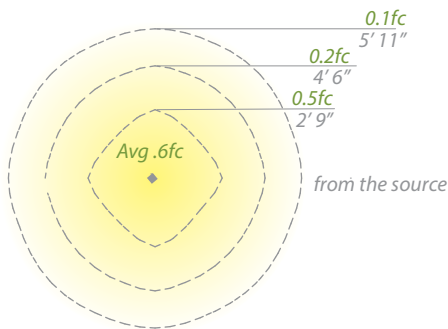

TOWER 12V/120V LED BOLLARD

12V

Input Power	9-15VAC
Brightness	5.8W, 6.2VA
Color Temp	Up to 170 lm
	2700K Warm white
	3000K Pure white
CRI	90
Rated Life	60,000 hours

120V

Input Power	120V
Brightness	12.5W
Color Temp	Up to 430 lm
	2700K Warm white
	3000K Pure white
CRI	90
Rated Life	60,000 hours

277V

Input Power	277V
Brightness	13.2W
Color Temp	Up to 470 lm
	2700K Warm white
	3000K Pure white
CRI	90
Rated Life	60,000 hours

6621-27 2700K **BK** Black on Aluminum
6621-30 3000K **BZ** Bronze on Aluminum

6622-27 2700K **BK** Black on Aluminum
6622-30 2700K **BZ** Bronze on Aluminum

6623-27 2700K **BK** Black on Aluminum
6623-30 3000K **BZ** Bronze on Aluminum

Transformer Required (order separately)

MLV dimming only

TRIAC or ELV dimming

ELV dimming only

Example: 6622-30BK

Recommended spacing for installation :

(12V) 6621

- Residential: 12 to 14.5ft
- Commercial: 4 to 6.5ft

Recommended spacing for installation :

(120V, 277V) 6622, 6623

- Residential: 16 to 22ft
- Commercial: 8 to 11ft