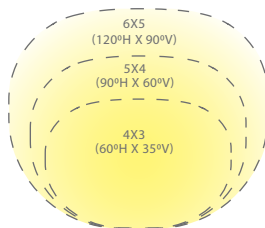

Architectural beam distributions from 3x4 to 4x5 to 5x6 proportions and everything in between. Always a uniform wide beam wash of light.

NEMA 5x4

NEMA 4x5

visit product page online

ADJUSTABLE BEAM WALL WASH LED LANDSCAPE PATENTED WITH BEAM AND INTEGRAL BRIGHTNESS CONTROL

12V

- Continuously adjustable NEMA beam distribution 3x4 (35°x60°), 4x5 (60°x90°), 5x6 (90°x120°)
- Integral brightness control
- Rotatable fixture head for vertical distribution

Transformer Required (order separately)