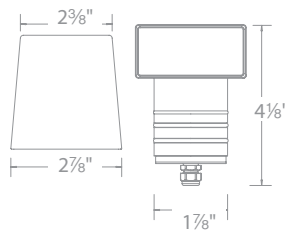

Optional spring clip accessory included

- IP68 Rated, suitable for continuous immersion under water
- Factory sealed watertight fixtures
- Solid stainless steel construction
- Constant output for 9V-15V input
- 10%-100% dimming - see specification sheet for list of tested dimmers
- Available concrete pour kit with 18" PVC pipe which can be field shortened

visit product page online

visit product page online

2000-CON-PVC
2" Concrete Pour Kit

For installation in concrete.
18" PVC pipe included. installs onto a 4" outdoor rated junction box.