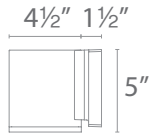

- Mounts up or down
- Die-cast aluminum construction

Beam 33°
Power 16W
Brightness 800 lm

WS-W2605

WT White
BK Black
BZ Bronze
GH Graphite
AL Brushed Aluminum

Example: WS-W2605-AL