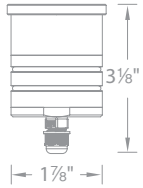

2" Quad-Directional