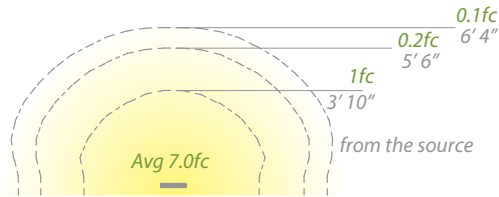

Example: 6071-30BZ

9" Mounting stake, 6 foot lead wire, and direct burial gel filled wire nuts included

Accessories

9" Mounting Stake		9000-ST9-BZ	Bronze	Durable PC stake
14" Mounting Stake		9000-ST14-BZ	Bronze	Durable PC stake
Surface Mount Flange/Stake		5000-SCP-BK 5000-SCP-BZ	Black on Aluminum Bronze on Aluminum	Includes three 7 inch threaded stainless steel stabilizing pins for ground mounting or surface mounts with four screws or over a junction box
Guardian Mount		9000-SP9-BZ	Stainless Steel	Heavy duty stainless steel spike to position fixture