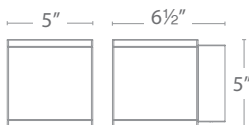

Single light
WS-W2504

Beam 86°
Power 16W
Brightness 750 lm

Up & Down light
WS-W2505

Beam 86°
Power 30W
Brightness 1400 lm

WS-W2504
WS-W2505

- **AL** Brushed Aluminum
- **BK** Black
- **BZ** Bronze
- **GH** Graphite
- **WT** White

Example: WS-W2504-BZ