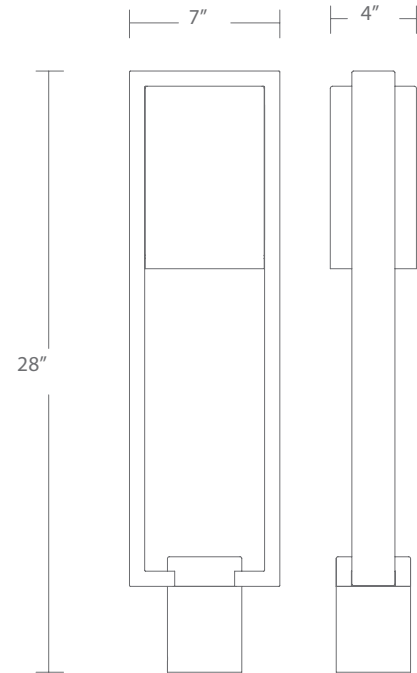

Example: **PD-W15918-BK**

	Size	Watt	LED Lumens	Delivered Lumens	Finish
PM-W15928	28"	16W	1200	382	BK Black

Example: **PM-W15928-BK**

ARCHETYPE 28" LED OUTDOOR PENDANT

- Aluminum hardware with etched glass diffuser
- No transformer or driver needed
- Mount on 3" maximum post (not included)