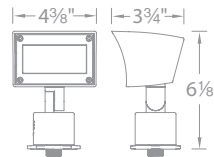

Model Finishes

5022-30BK Black on Aluminum
5022-30BZ Bronze on Aluminum
5022-30BBR Bronze on Brass