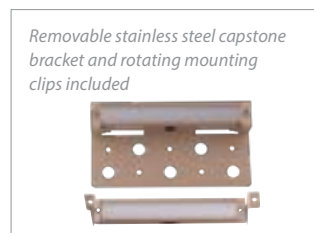

Length	Model	Color Temp	Wattage	Max Lumens	Finishes
3"	7032-27 7032-30	2700K Warm White* 3000K Pure White*	1.5W, 2.6VA	50	BK Black on Aluminum BZ Bronze on Aluminum GH Graphite on Aluminum SD Sand on Aluminum
6"	7062-27/30	2700K Warm White 3000K Pure White	4.5W, 5.6VA	110	BK Black on Aluminum BZ Bronze on Aluminum BBR Bronze on Brass GH Graphite on Aluminum SD Sand on Aluminum
12"	7122-27/30	2700K Warm White 3000K Pure White	7.0W, 7.6VA	230	BK Black on Aluminum BZ Bronze on Aluminum BBR Bronze on Brass GH Graphite on Aluminum SD Sand on Aluminum
18"	7182-27/30	2700K Warm White 3000K Pure White	8.5W, 9.3VA	350	BK Black on Aluminum BZ Bronze on Aluminum GH Graphite on Aluminum SD Sand on Aluminum

Example: **7182-27/30SD**

*Due to its compact size, the 7032 is dedicated in either 2700K or 3000K.