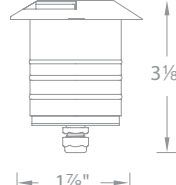

2011-27 2700K **BS** *Bronzed Stainless Steel*
2011-30 3000K **SS** *Stainless Steel*

2021-27 2700K **BS** *Bronzed Stainless Steel*
2021-30 3000K **SS** *Stainless Steel*

2051-27 2700K **BS** *Bronzed Stainless Steel*
2051-30 3000K **SS** *Stainless Steel*

2" Slim Round with Honeycomb Louver

2012-27 2700K **BS** *Bronzed Stainless Steel*
2012-30 3000K **SS** *Stainless Steel*

2" Round with Honeycomb Louver

2022-27 2700K **BS** *Bronzed Stainless Steel*
2022-30 3000K **SS** *Stainless Steel*

2" Square with Honeycomb Louver

2052-27 2700K **BS** *Bronzed Stainless Steel*
2052-30 3000K **SS** *Stainless Steel*

2101-27 2700K **BS** *Bronzed Stainless Steel*
2101-30 3000K **SS** *Stainless Steel*

2091-27 2700K **BS** *Bronzed Stainless Steel*
2091-30 3000K **SS** *Stainless Steel*

2071-27 2700K **BS** *Bronzed Stainless Steel*
2071-30 3000K **SS** *Stainless Steel*

2" Scoop

2131-27 2700K **BS** *Bronzed Stainless Steel*
2131-30 3000K **SS** *Stainless Steel*

2111-27 2700K **BS** *Bronzed Stainless Steel*
2111-30 3000K **SS** *Stainless Steel*

2121-27 2700K **BS** *Bronzed Stainless Steel*
2121-30 3000K **SS** *Stainless Steel*