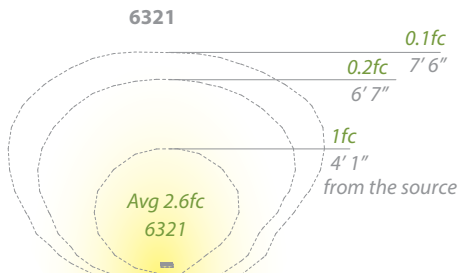

6311 Small
Residential: 7 to 9ft
Commercial: 4 to 6ft

6321 Large
Residential: 9 to 11ft
Commercial: 5 to 7ft