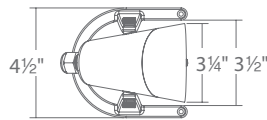

- Machined brass thumb screws
- Cast brass construction
- IP68 Rated, suitable for continuous immersion
- Underwater in depths up to 3'
- Factory sealed watertight fixtures
- 30' long lead wire
- Limited lifetime warranty

Transformer Required (order separately)

Input	12-15VAC
Power	10W / 11.2VA
Brightness	780 lm
Beam Angle	60°
Color Temp	3000K Pure White
CRI	85
Rated Life	50,000 hours

5511-30 | **NB** Natural Brass