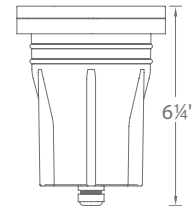

Accessories

Non-slip lens		5030-NSLEN-CL	Clear/patterned	Slip resistant lens
Rock Guard		5030-GRD-BZ 5030-GRD-BBR	Bronze on Aluminum Bronze on Brass	Protects the fixture surface
Optics		LENS-25-AMB LENS-25-GRN LENS-25-RED LENS-25-BLU LENS-25-FR LENS-25-HCL	Amber Green Red Blue Frosted Honeycomb Louver reduces glare	Enhances saturation of florals and foliage
Concrete Pour Kit		5030-PIP-PVC	Shown with temporary dense foam cap	For installation in concrete; five 1/2" NPT threaded holes, PC

6' lead wire and direct burial gel filled wire nuts (12V) or standard wire nuts (120V) included