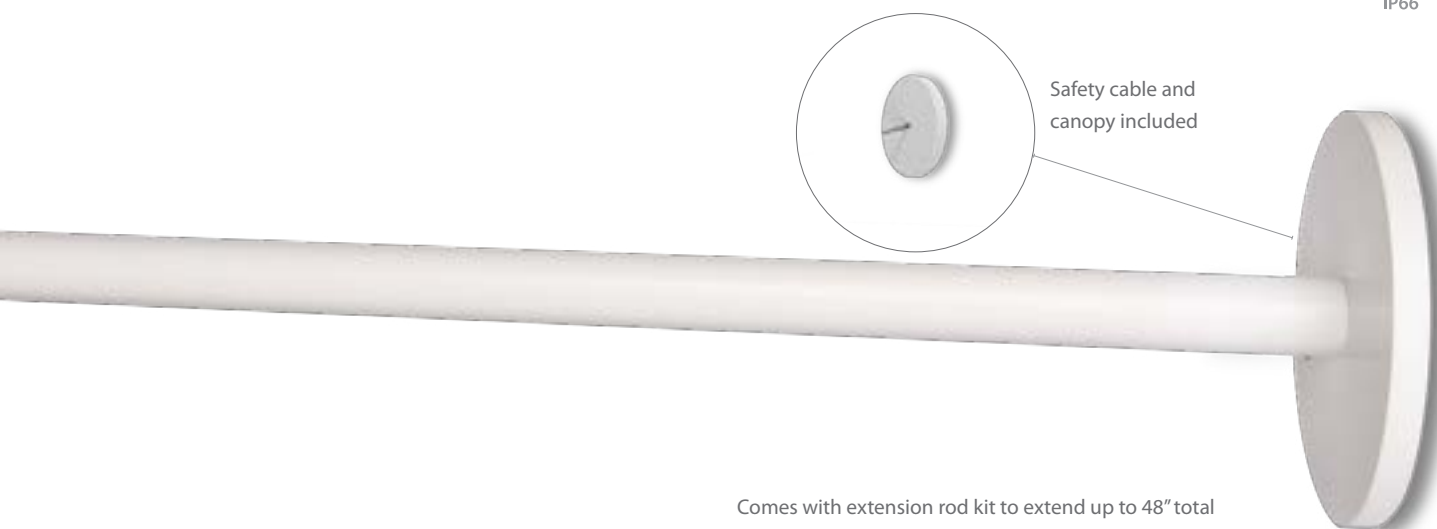

Comes with extension rod kit to extend up to 48" total