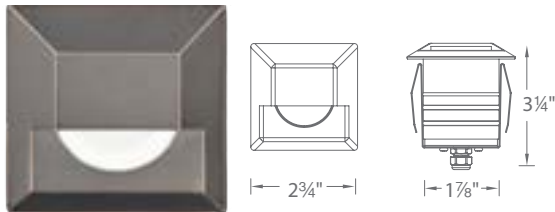

12V RECTANGULAR STEP AND WALL LIGHTS

LED LANDSCAPE

SQUARE STEP LIGHTS

- Solid stainless steel construction
- Includes a spring clip for wall or step applications
- 6' lead wire

12V

Input	9-15VAC
Power	4.1W / 6.6VA
Brightness	55 lm
Color Temp	2700K Warm white, 3000K Pure white
CRI	85
Rated Life	70,000 hours

SQUARE 2061

2700K & 3000K Warm White & Pure White

2061-27	BS Bronzed Stainless Steel
2061-30	SS Stainless Steel

Example: 2061-30-BS

RECTANGLE STEP LIGHTS

- Corrosion resistant aluminum alloy, or cast stainless steel construction
- Anti-microbial white paint

12V

Input	9-15VAC
Power	2W / 3.1VA
Brightness	Up to 38 lm
Color Temp	2700K & 3000K & Amber
CRI	90
Rated Life	60,000 hours

120V

Input	110-120VAC
Power	3.5W
Brightness	Up to 65 lm
Color Temp	3000K Pure White
CRI	90
Rated Life	54,000 hours