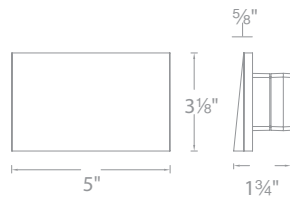

12V & 120V RECTANGULAR STEP & WALL LIGHTS

LED LANDSCAPE

Input:	12V	120V
Brightness:	Up to 4 lm	Up to 4 lm
CRI:	90	90
Dimming:	100% - 10% MLV	100% - 10% ELV
Rated Life:	60,000 hours	50,000 hours

- Fluid decorative profile with full cut-off illumination
- Die-cast aluminum construction with abrasion-resistant powder-coated finish
- Title 24 Compliant (120V only)

Transformer Required (order separately)