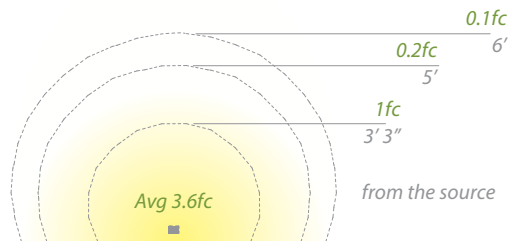

QUAD LED PATH

- Sleek linear design blends seamlessly into pathways while providing soft, even illumination
- Recommended spacing for installation :
  Residential: 8 to 10ft
  Commercial: 5 to 7ft
- Transformer Required (order separately)

Input	9-15VAC
Power	3W / 4.5VA
Brightness	Up to 100 lm
Color Temp	2700K Warm white, 3000K Pure white
CRI	90
Rated Life	60,000 hours

6091-27 2700K
6091-30 3000K | **BZ** Bronze on Aluminum

Example: 6091-30BZ

14" Mounting stake, 6 foot lead wire, and direct burial gel filled wire nuts included

Accessories

9" Mounting Stake		9000-ST9-BZ	Bronze	Durable PC stake
14" Mounting Stake		9000-ST14-BZ	Bronze	Durable PC stake
Surface Mount Flange/Stake		5000-SCP-BK 5000-SCP-BZ	Black on Aluminum Bronze on Aluminum	Includes three 7 inch threaded stainless steel stabilizing pins for ground mounting or surface mounts with four screws or over a junction box
Guardian Mount		9000-SP9-BZ	Stainless Steel	Heavy duty stainless steel spike to position fixture