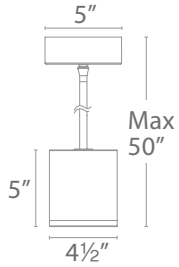

TUBE LED DECORATIVE PENDANT

Input: 120-277V   Color Temp: 3000K Pure White
Dimming: 100% - 10%   CRI: 90
ELV 0-10V   Rated Life: 70,000 hours

PENDANT

- Die-cast aluminum construction
- Hang straight swivel
- Three 12" and one 6" down rods included

Beam 33°
Power 16W
Brightness 800 lm

PD-W2605

WT White
BK Black
BZ Bronze
GH Graphite
AL Brushed Aluminum

Example: PD-W2605-BK