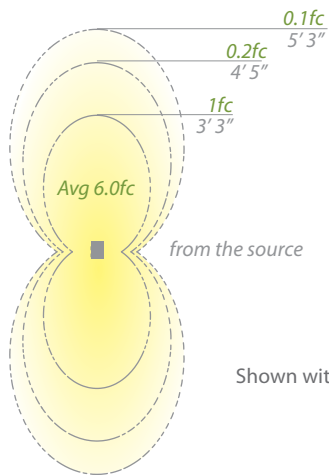

GATE LED BOLLARD/PATH

- IP66 Rated, protected against high-pressure water jets
- Factory sealed, watertight fixtures
- Constant output for 9V-15V input
- Mounting accessories included
- Detachable back plate for lighting control included
- Transformer Required (order separately)

Input	9-15VAC
Power	7.2W, 7.6VA
Brightness	Up to 115 lm
Color Temp	2700K Warm white, 3000K Pure white
CRI	90
Rated Life	60,000 hours

6651-27	2700K	BK	Black on Aluminum
6651-30	3000K	BZ	Bronze on Aluminum

Example: 6651-30BK

Power stake, 6 foot lead wire, and direct burial gel filled wire nuts included

Shown without plate