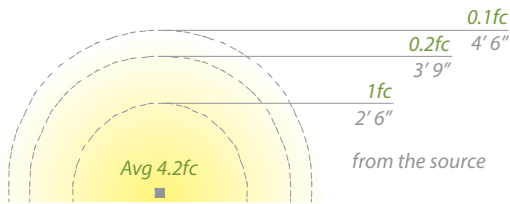

SLOPE LED PATH

- Sleek linear design blends seamlessly into pathways while providing soft, even illumination
- Recommended spacing for installation :
  Residential: 7 to 9ft
  Commercial: 4 to 6ft
- Transformer Required (order separately)

Input	9-15VAC
Power	2.9W / 4.7VA
Brightness	Up to 95 lm
Color Temp	2700K Warm white, 3000K Pure white
CRI	90
Rated Life	60,000 hours

6021-27	2700K	BK	Black on Aluminum
6021-30	3000K	BZ	Bronze on Aluminum

Example: 6021-30BK

14" Mounting stake, 6 foot lead wire, and direct burial gel filled wire nuts included

Accessories

9" Mounting Stake		9000-ST9-BZ	Bronze	Durable PC stake
14" Mounting Stake		9000-ST14-BZ	Bronze	Durable PC stake
Surface Mount Flange/Stake		5000-SCP-BK 5000-SCP-BZ	Black on Aluminum Bronze on Aluminum	Includes three 7 inch threaded stainless steel stabilizing pins for ground mounting or surface mounts with four screws or over a junction box
Guardian Mount		9000-SP9-BZ	Stainless Steel	Heavy duty stainless steel spike to position fixture