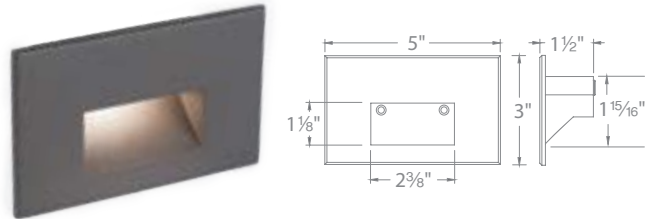

12V

4011-27	2700K
4011-30	3000K
4011-AM	Amber

120V

WL-LED100-C	3000K
WL-LED100-AM	Amber

BBR*	Bronze on Brass
BZ	Bronze on Aluminum
BK	Black on Aluminum
WT	White on Aluminum
SS*	Cast Stainless Steel

Example: 4011-30-BZ