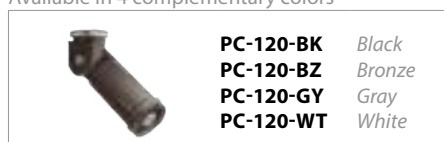

PHOTOSENSOR (120V)

Available in 4 complementary colors