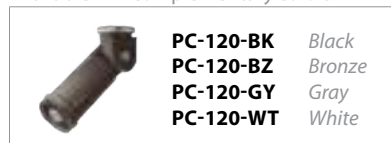

PHOTOSENSOR (120V)

Available in 4 complementary colors