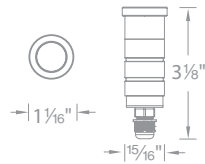

Transformer Required (order separately)

1" Slim Round

1011-27 2700K
1011-30 3000K | **SS** Stainless Steel

1" Round

1021-27 2700K
1021-30 3000K | **SS** Stainless Steel

1" Square

1051-27 2700K
1051-30 3000K | **SS** Stainless Steel