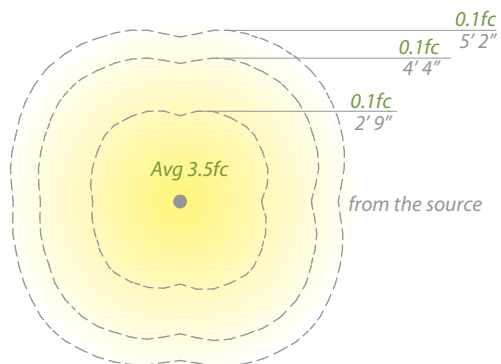

Recommended spacing for installation :
(120V, 277V) 6632, 6633

- Residential: 12.5 to 15ft
- Commercial: 8 to 10ft

- Sleek linear design blends seamlessly into pathways while providing soft, even illumination