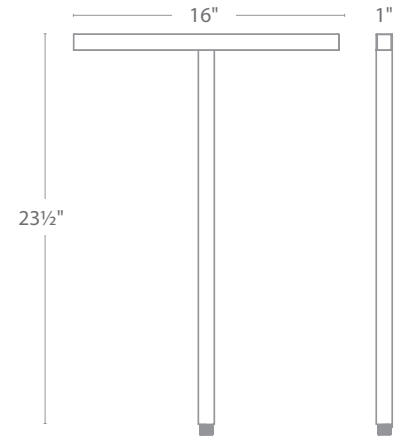

Example: 6071-30BZ

9" Mounting stake, 6 foot lead wire, and direct burial gel filled wire nuts included

Accessories

9" Mounting Stake		9000-ST9-BZ	Bronze	Durable PC stake
14" Mounting Stake		9000-ST14-BZ	Bronze	Durable PC stake
Surface Mount Flange/Stake		5000-SCP-BK 5000-SCP-BZ	Black on Aluminum Bronze on Aluminum	Includes three 7 inch threaded stainless steel stabilizing pins for ground mounting or surface mounts with four screws or over a junction box
Guardian Mount		9000-SP9-BZ	Stainless Steel	Heavy duty stainless steel spike to position fixture