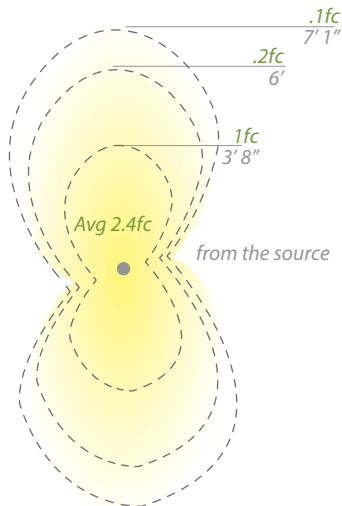

SCOOP 12V/120V/277V LED BOLLARD

12V

Input	9-15VAC
Power	7.8W/8.5VA
Brightness	Up to 180 lm
Color Temp	2700K Warm white, 3000K Pure white
CRI	90
Rated Life	60,000 hours

6611-27	2700K	BK	Black on Aluminum
6611-30	3000K	BZ	Bronze on Aluminum

Transformer Required (order separately)

MLV dimming only

Example: 6611-30BK

Recommended spacing for installation :

(12V) 6611

- Residential: 5 to 6ft
- Commercial: 3 to 4ft

Recommended spacing for installation:

(120V, 277V) 6612, 6613

- Residential: 6.5 to 7.5ft
- Commercial: 4.5 to 5.5ft