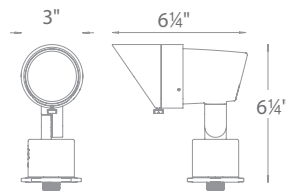

Accessories

6" Long Shroud		5010-LSHR-BK 5010-LSHR-BZ 5010-LSHR-BBR	Black on Aluminum Bronze on Aluminum Bronze on Brass	Reduces glare; ideal for downlighting application		
Accent Snoot		5010-SNOOT-BK 5010-SNOOT-BZ 5010-SNOOT-BBR	Black on Aluminum Bronze on Aluminum Bronze on Brass	Reduces glare; ideal for downlighting application		
Mounting Stake		9000-ST9-BZ 9000-ST14-BZ	Bronze Bronze	9" Durable PC stake 14" Durable PC stake		
Power Stake		M6000-STAKE	Black	Easy wiring accessory designed for 120V products; eliminates the need for a separate J-box.		
Surface Mount Flange/Stake		5000-SCP-BK 5000-SCP-BZ 5000-SCP-BBR	Black on Aluminum Bronze on Aluminum Bronze on Brass	Includes three 7 inch threaded stainless steel stabilizing pins for ground mounting or surface mounts with four screws or over a junction box		
Guardian Mount		9000-SP9-BZ	Stainless Steel	Heavy duty stainless steel spike to position fixture		
Gutter Mount Bracket		5000-GM-BK 5000-GM-BZ	Black on Aluminum Bronze on Aluminum	Stainless steel universal mounting bracket for gutter mounting fixture		
Tree Mount Junction Box		5000-TCP-BK 5000-TCP-BZ	Black on Aluminum Bronze on Aluminum	Aluminum box with stainless steel mounting screws; Two 1/2" NPT threaded holes, UL 120V Listed		
		5000-TCL-BK 5000-TCL-BZ	Black on Aluminum Bronze on Aluminum	Large aluminum box with stainless steel mounting screws; Two 1/2" NPT threaded holes, UL 120V Listed		
Large Tree Mount Canopy Strap		5000-TST-BK	Black on Steel/terylene	Ratcheting device with strap to be used with Large Tree Mount Junction Box (5000-TCL)		
		5000-STB-BK	Black on Steel	Tree mount bracket only		
Extension Rods		5000-X04-BZ,BK,BBR	4 in	5000-X18-BZ,BK,BBR	18 in	Extends distance between Accent light and surface mount canopy, stake, or tree mount box
		5000-X08-BZ,BK,BBR	8 in	5000-X24-BZ,BK,BBR	24 in	
		5000-X12-BZ,BK,BBR	12 in			
Optics		LENS-20-AMB	Amber	LENS-20-BLU	Blue	5011-HCL Honeycomb Lens LENS-20-BEL Elongating Beam
		LENS-20-GRN	Green	LENS-20-FR	Frosted	
		LENS-20-RED	Red	LENS-20-SPR	Spread	

9" Mounting stake (12V), Detachable shroud, 6' lead wire and direct burial gel filled wire nuts (12V) or standard wire nuts (120V) included