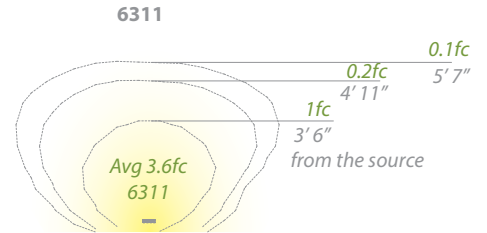

SLIDE LED PATH

- Sleek linear design blends seamlessly into pathways while providing soft, even illumination
- Recommended spacing for installation:
  Residential: 9 to 11 ft
  Commercial: 5 to 7 ft
- Transformer Required (order separately)

Input 9-15VAC
Power 3.0W / 4.5VA
Brightness Up to 95 lm
Color Temp 3000K
CRI 90
Rated Life 60,000 hours

3000K Pure White

6311- Small
6321- Large | **BZ** Bronze on Aluminum

14" Mounting stake, 6 foot lead wire, and direct burial gel filled wire nuts included