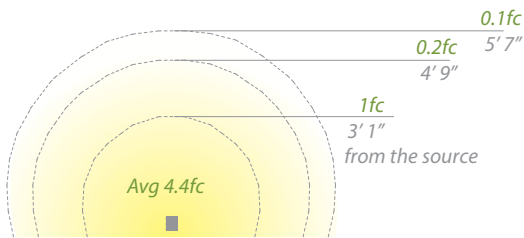

LEDGE LED PATH

- Sleek linear design blends seamlessly into pathways while providing soft, even illumination
- Recommended spacing for installation:
  Residential: 8 to 10ft
  Commercial: 5 to 7ft
- Transformer Required (order separately)

Input	9-15VAC
Power	3.0W / 4.5VA
Brightness	Up to 105 lm
Color Temp	2700K Warm white, 3000K Pure white
CRI	90
Rated Life	60,000 hours

6081-27	2700K	BK	Black on Aluminum
6081-30	3000K	BZ	Bronze on Aluminum

Example: 6081-27BZ
14" Mounting stake, 6 foot lead wire, and direct burial gel filled wire nuts included

Accessories

9" Mounting Stake		9000-ST9-BZ	Bronze	Durable PC stake
14" Mounting Stake		9000-ST14-BZ	Bronze	Durable PC stake
Surface Mount Flange/Stake		5000-SCP-BK 5000-SCP-BZ 5000-SCP-BBR	Black on Aluminum Bronze on Aluminum Bronze on Brass	Includes three 7 inch threaded stainless steel stabilizing pins for ground mounting or surface mounts with four screws or over a junction box
Guardian Mount		9000-SP9-BZ	Stainless Steel	Heavy duty stainless steel spike to position fixture