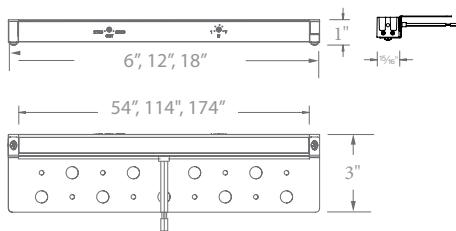

Input: 9-15V
Beam Angle: 110°
CRI: 85
Rated Life: 70,000 hours

See photometric data on page 123

7182-27/30 18 inches

7122-27/30 12 inches

7062-27/30 6 inches

7062, 7122, 7182

7032*

7032* 3 inches