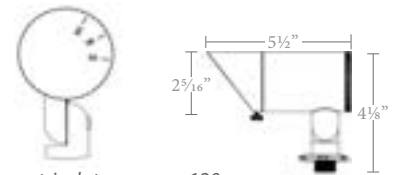

See photometric data on page 120

Accessories

5" Long Shroud		5111-LSHR-BK 5111-LSHR-BZ	Black on Aluminum Bronze on Aluminum Bronze on Brass	Reduce glare; ideal for downlighting application
Mini Accent Snoot		5111-SNOOT-BK 5111-SNOOT-BZ	Black on Aluminum Bronze on Aluminum Bronze on Brass	Reduce glare; ideal for downlighting application
Mounting Stake		9000-ST9-BZ 9000-ST14-BZ	Bronze Bronze	9" Durable PC stake 14" Durable PC stake
Power Stake		M6000-STAKE	Black	Easy wiring accessory designed for 120V products; eliminates the need for a separate J-box.
Surface Mount Flange/Stake		5000-SCP-BK 5000-SCP-BZ 5000-SCP-BBR	Black on Aluminum Bronze on Aluminum Bronze on Brass	Includes three 7 inch threaded stainless steel stabilizing pins for ground mounting or surface mounts with four screws or over a junction box
Guardian Mount		9000-SP9-BZ	Stainless Steel	Heavy duty stainless steel spike to position fixture
Gutter Mount Bracket		5000-GM-BK 5000-GM-BZ	Black on Aluminum Bronze on Aluminum	Stainless steel universal mounting bracket for gutter mounting fixture
Tree Mount Junction Box		5000-TCP-BK 5000-TCP-BZ	Black on Aluminum Bronze on Aluminum	Aluminum box with stainless steel mounting screws; Two 1/2" NPT threaded holes, UL 120V Listed
		5000-TCL-BK 5000-TCL-BZ	Black on Aluminum Bronze on Aluminum	Large aluminum box with stainless steel mounting screws; Two 1/2" NPT threaded holes, UL 120V Listed
Large Tree Mount Canopy Strap		5000-TST-BK	Black on Steel/terylene	Ratcheting device with strap to be used with Large Tree Mount Junction Box (5000-TCL)
		5000-STB-BK	Black on Steel	Tree mount bracket only
Extension Rods		5000-X04-BZ,BK,BBR 4 in 5000-X08-BZ,BK,BBR 8 in 5000-X12-BZ,BK,BBR 12 in	5000-X18-BZ,BK,BBR 18 in 5000-X24-BZ,BK,BBR 24 in	Extends distance between Accent light and surface mount canopy, stake, or tree mount box
Optics		LENS-16-AMB Amber LENS-16-GRN Green LENS-16-RED Red	LENS-16-BLU Blue LENS-16-FR Frosted LENS-16-SPR Spread	5111-HCL Honeycomb Lens LENS-16-BEL Elongating Beam

Mounting stake (12V), detachable shroud, 6' lead wire and direct burial gel filled wire nuts (12V) included