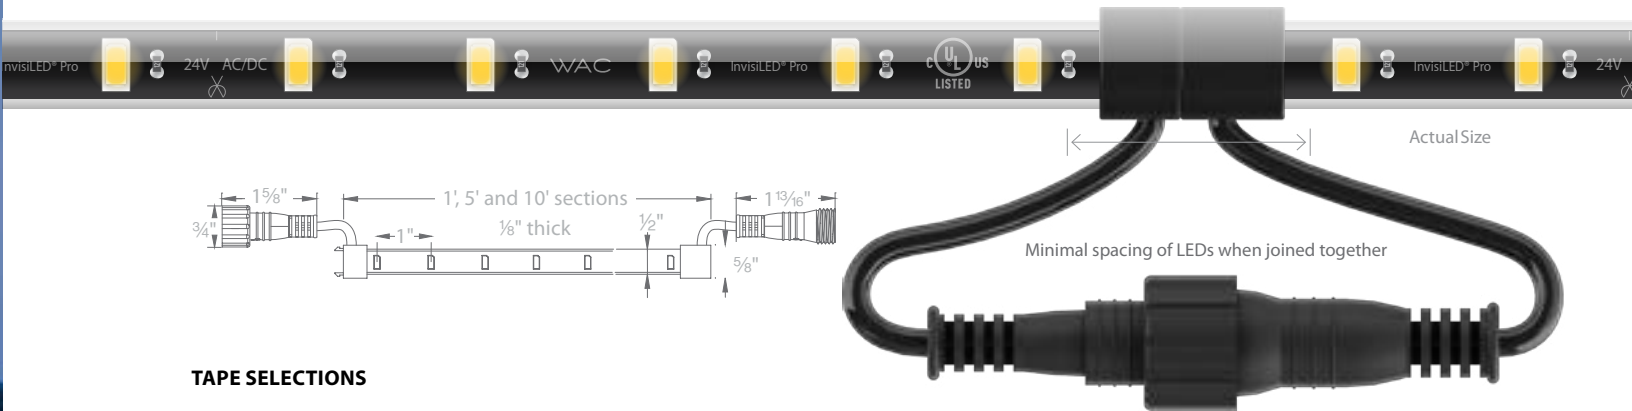

24V SUBMERSIBLE OUTDOOR TAPE LIGHTING

- IP-68 Rated, UL/cUL listed for wet locations
- May be field cut every 6 inches at the end of a run
- Maximum run length of 28ft per electrical feed

Power	3.5W /ft
Brightness	Up to 220 lm /ft
CRI	90
Rated Life	50,000 hours

Double insulated PVC encasement and distinct electrical and mechanical junctions allow for seemingly endless runs that can be powered separately

TAPE SELECTIONS

System	Color Temp	Length	Color
LED-TO2427	2700K	1 1 foot	WT White
LED-TO2430	3000K	5 5 feet	
LED-TO2435	3500K	10 10 feet	

EXAMPLE: LED-TO2435-10-WT

CLASS 2 POWER SUPPLY FOR SUBMERSIBLE OUTDOOR TAPE LIGHT (REQUIRED)

Type	Model	Power	Input	Output	Dimmable
Remote Damp Location	EN-OD24100-RB2-T	96W	120V AC	24V AC	ELV Includes a 6 foot lead wire
Remote Wet Location	EN-O24100-RB2-T	96W	120V - 277V AC	24V DC	0-10V Includes a 6 foot lead wire

	Surface mounting clip Secures on both edges	LED-TO24-C1	10 pcs 20 Screws
	Edge mounting clip Secures on one edge	LED-TO24-C2	10 pcs 10 Screws
	Invisible clip Holds from the underside	LED-TO24-C3	10 pcs 10 Screws

Includes a diffuser, two end caps, and five screws
Snap in to hold Pro Outdoor, Palette Outdoor or Landscape.

Clips that hold InvisiLED, Pro Outdoor, Palette Outdoor, or Landscape Tape Light

	3-Way "Y" Connector <i>Connects tape sections</i>	LED-TO24-Y	Joiner Cable <i>Extends distance between transformers and controllers</i>	LED-TO24-IC6 6 in LED-TO24-IC12 12 in LED-TO24-IC72 72 in LED-TO24-IC120 120 in
	4-Way "X" Connector <i>Connects tape sections</i>	LED-TO24-X	End cap <i>1 cut and 1 male end cap</i>	LED-TO24-EC Black

Compatible with Pro Outdoor, Landscape Tape Light