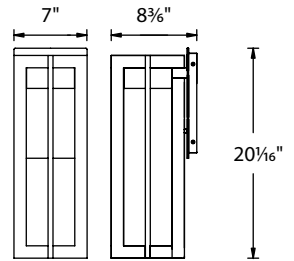

WS-W48620

	Size	Watt	LED Lumens	Delivered Lumens	Finish
	WS-W48616 16"	12W	1000	255	BK Black BZ Bronze
	WS-W48620 20"	18W	1600	519	

Example: **WS-W48616-BK**

For 277V, add an "F" before the finish: **WS-W48616F-BK**

visit product page online