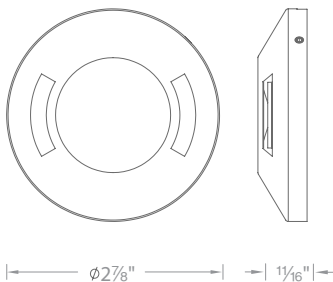

2511-27 2700K **BS** *Bronzed Stainless Steel*
2511-30 3000K **SS** *Stainless Steel*

2571-27 2700K **BS** *Bronzed Stainless Steel*
2571-30 3000K **SS** *Stainless Steel*

2501-27 2700K **BS** *Bronzed Stainless Steel*
2501-30 3000K **SS** *Stainless Steel*