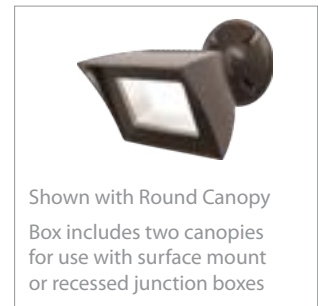

Endurance® LED FLOOD LIGHTS

TWO LEVELS OF BRIGHTNESS, SAME COMPACT SIZE