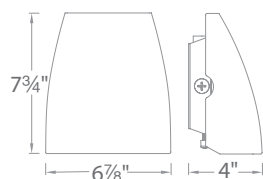

Input	120V-277V
Power	19W/27W/35W
Brightness	Delivered 1390/2075/2750 lm
Comparable	39W/70W/100W HID
Color Temp	3000K
CRI	85
Dimming:	100% - 10% ELV or 0-10V
Rated Life	100,000 hours

3000K *Pure White*

WP-LED119-30	aBZ <i>Architectural Bronze</i>
WP-LED127-30	aGH <i>Architectural Graphite</i>
WP-LED135-30	aWT <i>Architectural White</i>