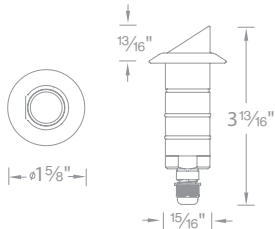

1" Scoop

1061-27 2700K | **BS** Bronze Stainless steel
1061-30 3000K | **SS** Stainless Steel

1" Shroud

1031-27 2700K | **BS** Bronze Stainless steel
1031-30 3000K | **SS** Stainless Steel

1" Louver

1041-27 2700K | **BS** Bronze Stainless steel
1041-30 3000K | **SS** Stainless Steel