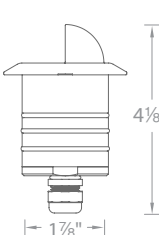

2" Scoop

2131-27 2700K **BS** *Bronzed Stainless Steel*
2131-30 3000K **SS** *Stainless Steel*

2" Shroud

2111-27 2700K **BS** *Bronzed Stainless Steel*
2111-30 3000K **SS** *Stainless Steel*

2" Louver

2121-27 2700K **BS** *Bronzed Stainless Steel*
2121-30 3000K **SS** *Stainless Steel*