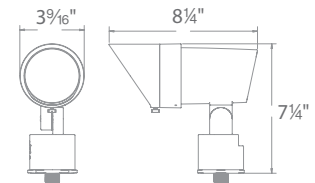

Accessories

5" Long Shroud		5211-LSHR-BK 5211-LSHR-BZ 5211-LSHR-BBR	Black on Aluminum Bronze on Aluminum Bronze on Brass	Reduce glare; ideal for downlighting application
Grand Accent Snoot		5211-SNOOT-BK 5211-SNOOT-BZ 5211-SNOOT-BBR	Black on Aluminum Bronze on Aluminum Bronze on Brass	Reduce glare; ideal for downlighting application
Mounting Stake		9000-ST9-BZ 9000-ST14-BZ	Bronze Bronze	9" Durable PC stake 14" Durable PC stake
Power Stake		M6000-STAKE	Black	Easy wiring accessory designed for 120V products; eliminates the need for a separate J-box.
Surface Mount Flange/Stake		5000-SCP-BK 5000-SCP-BZ 5000-SCP-BBR	Black on Aluminum Bronze on Aluminum Bronze on Brass	Includes three 7 inch threaded stainless steel stabilizing pins for ground mounting or surface mounts with four screws or over a junction box
Guardian Mount		9000-SP9-BZ	Stainless Steel	Heavy duty stainless steel spike to position fixture
Gutter Mount Bracket		5000-GM-BK 5000-GM-BZ	Black on Aluminum Bronze on Aluminum	Stainless steel universal mounting bracket for gutter mounting fixture
Tree Mount Junction Box		5000-TCP-BK 5000-TCP-BZ	Black on Aluminum Bronze on Aluminum	Aluminum box with stainless steel mounting screws; Two 1/2" NPT threaded holes, UL 120V Listed
		5000-TCL-BK 5000-TCL-BZ	Black on Aluminum Bronze on Aluminum	Large aluminum box with stainless steel mounting screws; Two 1/2" NPT threaded holes, UL 120V Listed
Large Tree Mount Canopy Strap		5000-TST-BK	Black on Steel/terylene	Ratcheting device with strap to be used with Large Tree Mount Junction Box (5000-TCL)
		5000-STB-BK	Black on Steel	Tree mount bracket only
Extension Rods		5000-X04-BZ,BK,BBR 4 in 5000-X08-BZ,BK,BBR 8 in 5000-X12-BZ,BK,BBR 12 in	5000-X18-BZ,BK,BBR 18 in 5000-X24-BZ,BK,BBR 24 in	Extends distance between Accent light and surface mount canopy, stake, or tree mount box
Optics		LENS-25-AMB Amber LENS-25-GRN Green LENS-25-RED Red	LENS-25-BLU Blue LENS-25-FR Frosted LENS-25-SPR Spread	5211-HCL Honeycomb Lens LENS-25-BEL Elongating Beam

9" Mounting stake (12V), Detachable shroud, 6' lead wire and direct burial gel filled wire nuts (12V) or standard wire nuts (120V) included