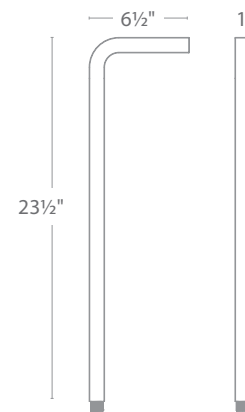

BALANCE SINGLE LED PATH

- Sleek linear design blends seamlessly into pathways while providing soft, even illumination
- Recommended spacing for installation :
  Residential: 11 to 13ft
  Commercial: 7 to 9ft
- Transformer Required (order separately)

Input	9-15VAC
Power	6.5W / 11.5VA
Brightness	Up to 275 lm
Color Temp	2700K Warm white, 3000K Pure white
CRI	90
Rated Life	60,000 hours

6061-27	2700K	BK	Black on Aluminum
6061-30	2700K	BZ	Bronze on Aluminum

Example: 6061-30BZ

9" Mounting stake, 6 foot lead wire, and direct burial gel filled wire nuts included

Accessories

9" Mounting Stake		9000-ST9-BZ	Bronze	Durable PC stake
14" Mounting Stake		9000-ST14-BZ	Bronze	Durable PC stake
Surface Mount Flange/Stake		5000-SCP-BK 5000-SCP-BZ	Black on Aluminum Bronze on Aluminum	Includes three 7 inch threaded stainless steel stabilizing pins for ground mounting or surface mounts with four screws or over a junction box
Guardian Mount		9000-SP9-BZ	Stainless Steel	Heavy duty stainless steel spike to position fixture