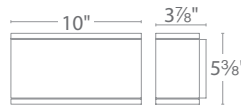

Beam 86°
Power 30W
Brightness 1385 lm

WS-W2510

- **AL** Brushed Aluminum
- **BK** Black
- **BZ** Bronze
- **GH** Graphite
- **WT** White

Example: WS-W2510-WT