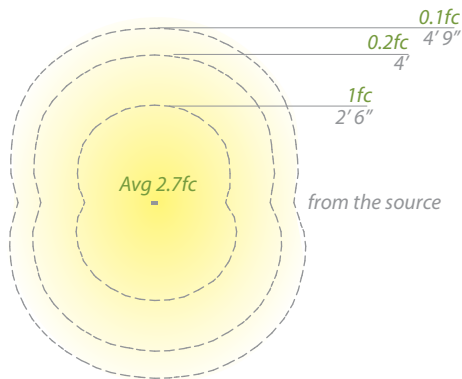

ARCHETYPE 12V/120V/277V LED BOLLARD

12V

Input	9-15VAC
Power	5.8W, 6.2VA
Brightness	Up to 195 lm
Color Temp	2700K Warm white 3000K Pure white
CRI	90
Rated Life	60,000 hours

120V

Input	120V
Power	12.5W
Brightness	Up to 470 lm
Color Temp	2700K Warm white 3000K Pure white
CRI	90
Rated Life	60,000 hours

277V

Input	277V
Power	13.2W
Brightness	Up to 550 lm
Color Temp	2700K Warm white 3000K Pure white
CRI	90
Rated Life	60,000 hours

6641-27 2700K **BK** Black on Aluminum
6641-30 3000K **BZ** Bronze on Aluminum

6642-27 2700K **BK** Black on Aluminum
6642-30 3000K **BZ** Bronze on Aluminum

6643-27 2700K **BK** Black on Aluminum
6643-30 3000K **BZ** Bronze on Aluminum

Transformer Required (order separately)

MLV dimming only

TRIAC or ELV dimming

ELV dimming only

Example: 6641-30BK

Recommended spacing for installation :

(12V) 6641

- Residential: 11.5 to 14ft
- Commercial: 7 to 9ft