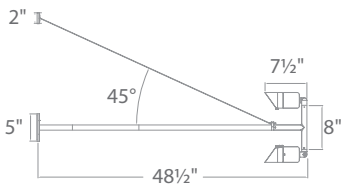

DOUBLE WP-LED529

Input	120V
Power	30W
Brightness	Up to 1140 lm x2
Comparable	150W x2 PAR 38
Color Temp	3000K & 4000K
CRI	85
Dimming:	100% - 10% ELV
Rated Life	50,000 hours

3000K & 4000K *Pure White*

- **aBK** *Architectural Black*
- **aBZ** *Architectural Bronze*
- **aGH** *Architectural Graphite*
- **aWT** *Architectural White*

PHOTOMETRICS

Beam Setting	Power 15W Per Head		
	Distance	Foot Candles	Beam Diameter
15°	2ft	1035.8fc	0.5ft
	3ft	460.3fc	1.0ft
	4ft	258.9fc	1.0ft
25°	2ft	600.0fc	1.0ft
	3ft	266.7fc	1.5ft
	4ft	150.0fc	2.0ft
40°	2ft	378.0fc	1.5ft
	3ft	168.0fc	2.0ft
	4ft	94.5fc	3.0ft
60°	2ft	218.8fc	2.5ft
	3ft	92.7fc	3.5ft
	4ft	54.7fc	4.5ft