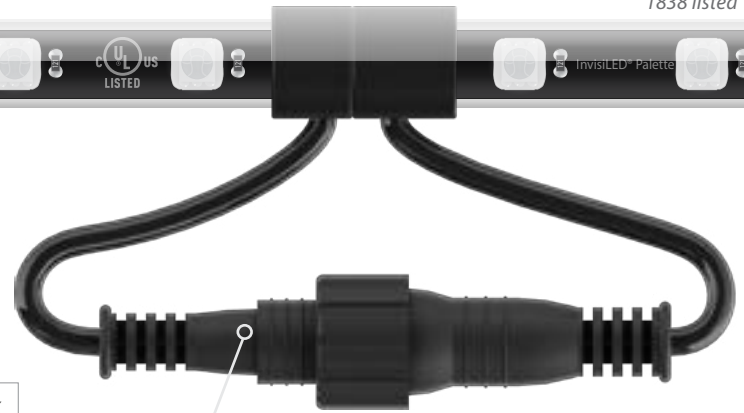

Double insulated PVC encasement and distinct electrical and mechanical junctions allow for seemingly endless runs that can be powered separately

CONTROLLER FOR PALETTE OUTDOOR (REQUIRED)

Master Controller (required)	LED-TO24-CM	4 function wired controller
Wireless Controller (required)	LED-TO24-WS	4 function wireless controller
Slave Controller (optional)	LED-TO24-CS	Connects to Master Controller, adding 40 ft run Compatible with Palette Outdoor

Surface Mounting Clip Secures on both edges	LED-TO24-C1	10 pcs 20 Screws
Edge Mounting Clip Secures on one edge	LED-TO24-C2	10 pcs 10 Screws
Invisible Clip Holds from the underside	LED-TO24-C3	10 pcs 10 Screws

Clips to hold indoor InvisiLED tapes, Pro Outdoor, Palette Outdoor, Landscape Tape Light

Clear Channel	LED-TO24-CH5	5 feet
End Cap <i>1 cut and 1 male end cap</i>	LED-TO24-EC	Black

Includes a diffuser, two end caps, and five screws. (Pro Outdoor, Palette Outdoor, Landscape Tape Light snap in to hold outdoor InvisiLED tapes).