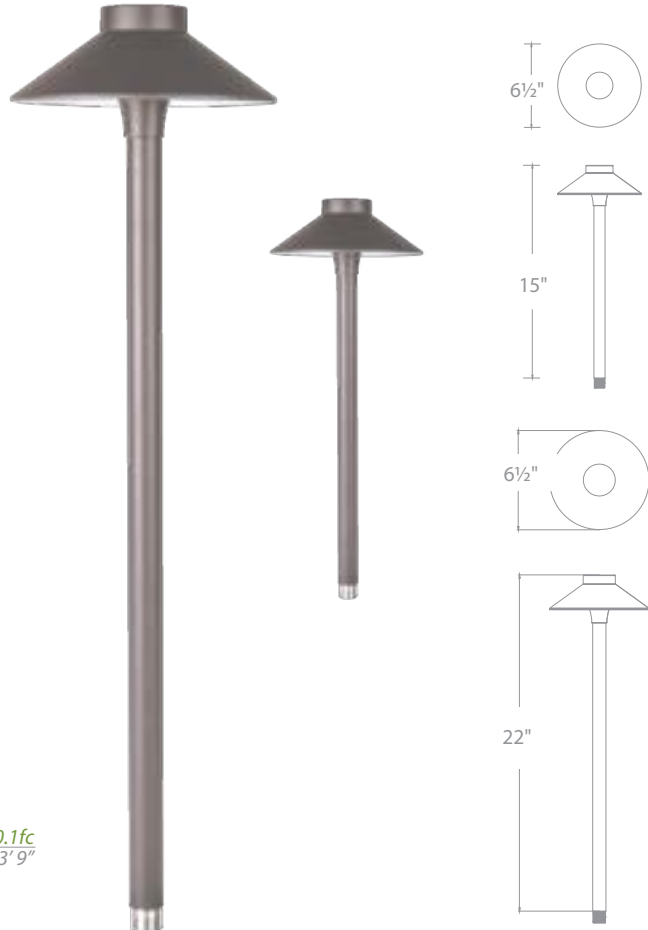

TIKI LED AREA LIGHT

- Sturdy center mount design works well in applications where area illumination is desired
- Recommended spacing for installation:
  Residential: 7 to 9ft
  Commercial: 5 to 7ft

Input	9-15VAC
Power	6.5W / 9.5VA
Brightness	Up to 225 lm
Color Temp	2700K Warm white, 3000K Pure white
CRI	90
Rated Life	60,000 hours

22"			
6041-27	2700K	BK	Black on Aluminum
6041-30	3000K	BZ	Bronze on Aluminum
		BBR	Bronze on Brass
15"			
6042-27	2700K	BK	Black on Aluminum
6042-30	3000K	BZ	Bronze on Aluminum

Example: 6041-30BBR

9" Mounting stake, 6 foot lead wire, and direct burial gel filled wire nuts included

Accessories

9" Mounting Stake		9000-ST9-BZ	Bronze	Durable PC stake
14" Mounting Stake		9000-ST14-BZ	Bronze	Durable PC stake
Surface Mount Flange/Stake		5000-SCP-BK 5000-SCP-BZ 5000-SCP-BBR	Black on Aluminum Bronze on Aluminum Bronze on Brass	Includes three 7 inch threaded stainless steel stabilizing pins for ground mounting or surface mounts with four screws or over a junction box
Guardian Mount		9000-SP9-BZ	Stainless Steel	Heavy duty stainless steel spike to position fixture