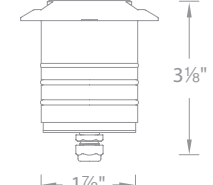

2011-27 2700K **BS** *Bronzed Stainless Steel*
2011-30 3000K **SS** *Stainless Steel*

2021-27 2700K **BS** *Bronzed Stainless Steel*
2021-30 3000K **SS** *Stainless Steel*

2051-27 2700K **BS** *Bronzed Stainless Steel*
2051-30 3000K **SS** *Stainless Steel*

2" Slim Round with Honeycomb Louver

2012-27 2700K **BS** *Bronzed Stainless Steel*
2012-30 3000K **SS** *Stainless Steel*

2" Round with Honeycomb Louver

2022-27 2700K **BS** *Bronzed Stainless Steel*
2022-30 3000K **SS** *Stainless Steel*

2" Square with Honeycomb Louver

2052-27 2700K **BS** *Bronzed Stainless Steel*
2052-30 3000K **SS** *Stainless Steel*

2101-27 2700K **BS** *Bronzed Stainless Steel*
2101-30 3000K **SS** *Stainless Steel*

2091-27 2700K **BS** *Bronzed Stainless Steel*
2091-30 3000K **SS** *Stainless Steel*

2071-27 2700K **BS** *Bronzed Stainless Steel*
2071-30 3000K **SS** *Stainless Steel*

2" Scoop

2131-27 2700K **BS** *Bronzed Stainless Steel*
2131-30 3000K **SS** *Stainless Steel*

2111-27 2700K **BS** *Bronzed Stainless Steel*
2111-30 3000K **SS** *Stainless Steel*

2121-27 2700K **BS** *Bronzed Stainless Steel*
2121-30 3000K **SS** *Stainless Steel*