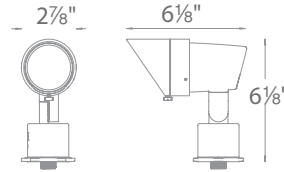

Detachable shroud
 6' lead wire and wire nuts included
 See photometric data on pages 118

Model Finishes

5012-30BK Black on Aluminum
5012-30BZ Bronze on Aluminum
5012-30BBR Bronze on Brass

WALL WASH 120V **PATENTED**