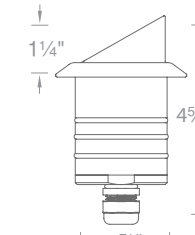

2" Scoop

2131-27 2700K **BS** *Bronzed Stainless Steel*
2131-30 3000K **SS** *Stainless Steel*

2" Shroud

2111-27 2700K **BS** *Bronzed Stainless Steel*
2111-30 3000K **SS** *Stainless Steel*

2" Louver

2121-27 2700K **BS** *Bronzed Stainless Steel*
2121-30 3000K **SS** *Stainless Steel*