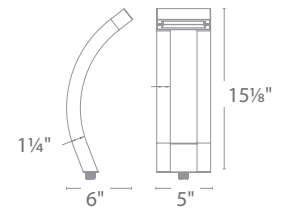

SLIDE LED PATH

- Sleek linear design blends seamlessly into pathways while providing soft, even illumination
- Recommended spacing for installation:
  Residential: 9 to 11 ft
  Commercial: 5 to 7 ft
- Transformer Required (order separately)

Input 9-15VAC
Power 3.0W / 4.5VA
Brightness Up to 95 lm
Color Temp 3000K
CRI 90
Rated Life 60,000 hours

3000K Pure White

6311- Small
6321- Large | **BZ** Bronze on Aluminum

14" Mounting stake, 6 foot lead wire, and direct burial gel filled wire nuts included