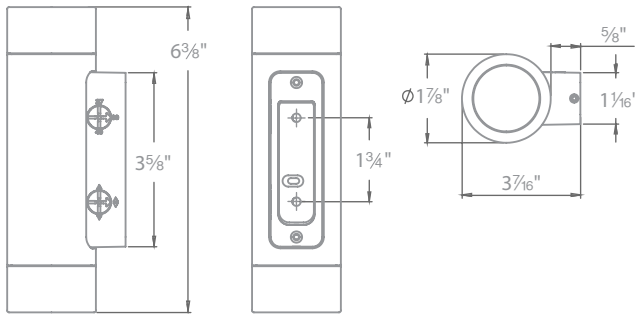

CYLINDER WALL MOUNT

FULLY ADJUSTABLE UP AND DOWNLIGHTS

PATENT
PENDING

IP66

New!

Input	9-15VAC
Power	15W/18VA (7.5W/9.0VA per light)
Brightness	650 lm (325 lm per light)
Color Temp	2700K / 3000K / 4000K
CRI	85
Rated Life	50,000 hours

Transformer Required (order separately)

3611-27/30/40	BK	Black on Aluminum
	BZ	Bronze on Aluminum
	WT	White on Aluminum

Select Up Light, Down Light or Both