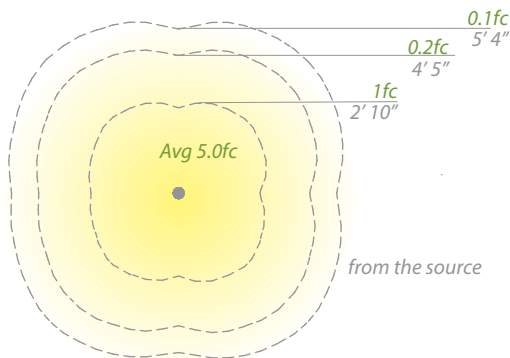

Recommended spacing for installation :
(120V, 277V) 6632, 6633

- Residential: 12.5 to 15ft
- Commercial: 8 to 10ft

- Sleek linear design blends seamlessly into pathways while providing soft, even illumination