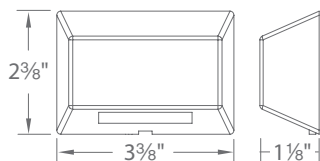

Input	9-15VAC
Power	2.8W / 4.6VA
Brightness	75 lm
Color Temp	2700K Warm white, 3000K Pure white
CRI	90
Rated Life	50,000 hours

3031-27	2700K	BK	Black on Aluminum
3031-30	3000K	BBR	Bronze on Brass
		BZ	Bronze on Aluminum
		WT	White on Aluminum

Transformer Required (order separately)

Example: 3031-27BZ

See photometric data for 3011, 3021, 3031 on page 123
6' lead wire and direct burial gel filled wire nuts included