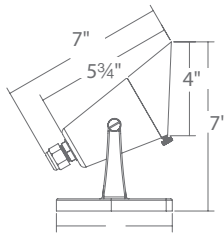

UNDERWATER SPOT LED LANDSCAPE

- Machined brass thumb screws
- Cast brass construction
- IP68 Rated, suitable for continuous immersion
- Underwater in depths up to 3'
- Factory sealed watertight fixtures
- 30' long lead wire
- Limited lifetime warranty

Transformer Required (order separately)

Input	12-15VAC
Power	10W / 11.2VA
Brightness	780 lm
Beam Angle	60°
Color Temp	3000K Pure White
CRI	85
Rated Life	50,000 hours

5511-30 | **NB** Natural Brass

Accessories Submersible luminaires

Wall Wash Optics		LENS-20-AMB Amber LENS-20-GRN Green LENS-20-RED Red	LENS-20-BLU Blue LENS-20-FR Frosted LENS-20-SPR Spread	Enhances saturation of florals and foliage and turtle friendly
Direct Burial Waterproof Wire Nuts		9020-WNT-BK	Silicone filled wire nut with gasket (Pack of 20pcs)	

Detachable shroud and direct burial gel filled wire nuts (12V)