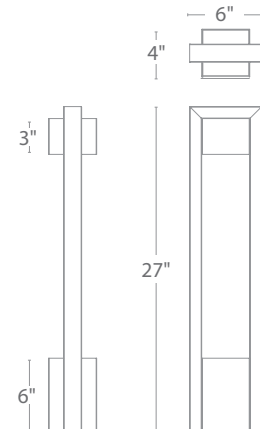

- Residential: 12.5 to 14.5ft
- Commercial: 8 to 9.5ft

- Sleek linear design blends seamlessly into pathways while providing soft, even illumination

Mounting accessory included

12V

120V/277V

M6000-STAKE

M6640-CON-KIT