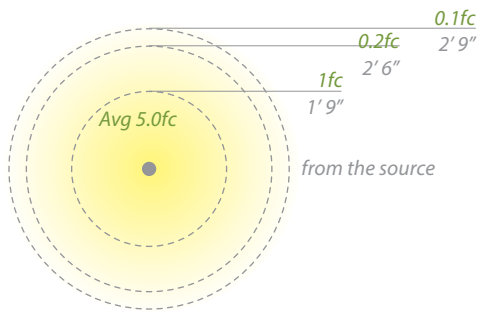

INTERPATH LED AREA LIGHT

- Simple design with small form factor, natural fit to any landscape
- Sturdy center mount design works well in applications where area illumination is desired
- Recommended spacing for installation:
  Residential: 4 to 6ft
  Commercial: 3 to 4ft

Input	9-15VAC
Power	2.5W / 2.7VA
Brightness	Up to 100 lm
Color Temp	2700K Warm white, 3000K Pure white
CRI	90
Rated Life	60,000 hours

6511-27	2700K	BK	Black on Aluminum
6511-30	3000K	BZ	Bronze on Aluminum
		BBR	Bronze on Brass

6521-27	2700K	BK	Black on Aluminum
6521-30	3000K	BZ	Bronze on Aluminum

EXAMPLE: 6511-30BBR

9" Mounting stake, 6 foot lead wire, and direct burial gel filled wire nuts included

Accessories

9" Mounting Stake		9000-ST9-BZ	Bronze	Durable PC stake
14" Mounting Stake		9000-ST14-BZ	Bronze	Durable PC stake
Surface Mount Flange/Stake		5000-SCP-BK 5000-SCP-BZ 5000-SCP-BBR	Black on Aluminum Bronze on Aluminum Bronze on Brass	Includes three 7 inch threaded stainless steel stabilizing pins for ground mounting or surface mounts with four screws or over a junction box
Guardian Mount		9000-SP9-BZ	Stainless Steel	Heavy duty stainless steel spike to position fixture