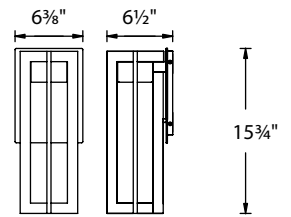

CHAMBER 120V 16" & 20" LED OUTDOOR WALL SCONCE

Color Temp: 3000K
CRI: 90
Dimming: 100%–10% ELV
Rated Life: 50,000 hours*
Input: 120V (277V special order)

- Solid aluminum construction with weather-resistant finish
- Minimal mounting hardware for easy installation
- Light engine is factory sealed for maximum protection from the elements
- No transformer or driver required

Bold Mid-Century Modern look with intersecting aluminum frames and cutting-edge LED light.

WS-W48616

	Size	Watt	LED Lumens	Delivered Lumens	Finish
	WS-W48616 16"	12W	1000	255	BK Black BZ Bronze
	WS-W48620 20"	18W	1600	519	

Example: **WS-W48616-BK**

For 277V, add an "F" before the finish: **WS-W48616F-BK**

visit product page online