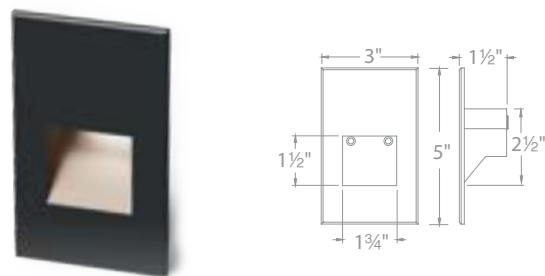

12V

4021-27	2700K
4021-30	3000K
4021-AM	Amber

120V

WL-LED200-C	3000K
WL-LED200-AM	Amber

BBR*	Bronze on Brass
BZ	Bronze on Aluminum
BK	Black on Aluminum
WT	White on Aluminum
SS*	Cast Stainless Steel

Example: 4021-27-BK

*Cast Stainless Steel finish is only available in 3000K and Amber colors.