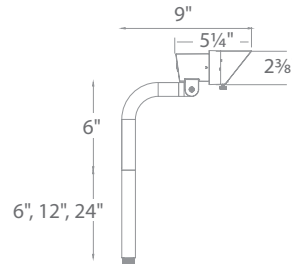

Accessories

5" Long Shroud		5111-LSHR-BK 5111-LSHR-BZ 5111-LSHR-BBR	Black on Aluminum Bronze on Aluminum Bronze on Brass	Reduce glare; ideal for downlighting application
14" Mounting Stake		9000-ST14-BZ	Bronze	Durable PC stake
Surface Mount Flange/Stake		5000-SCP-BK 5000-SCP-BZ 5000-SCP-BBR	Black on Aluminum Bronze on Aluminum Bronze on Brass	Includes three 7 inch threaded stainless steel stabilizing pins for ground mounting or surface mounts with four screws or over a junction box
Guardian Mount		9000-SP9-BZ	Stainless Steel	Heavy duty stainless steel spike to position fixture