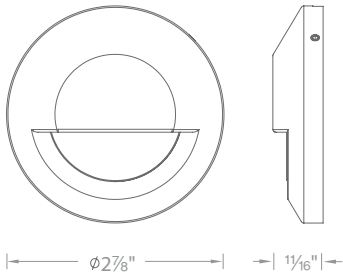

2541-27 2700K **BS** *Bronzed Stainless Steel*
2541-30 3000K **SS** *Stainless Steel*

2591-27 2700K **BS** *Bronzed Stainless Steel*
2591-30 3000K **SS** *Stainless Steel*