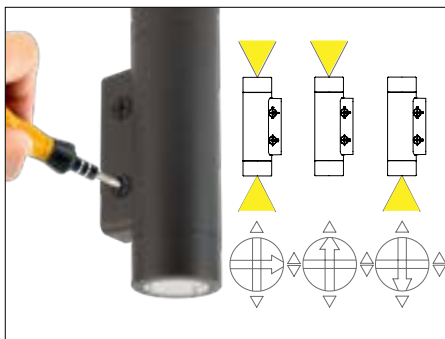

CYLINDER WALL MOUNT

FULLY ADJUSTABLE UP AND DOWNLIGHTS

PATENT
PENDING

IP66

New!

Input	9-15VAC
Power	15W/18VA (7.5W/9.0VA per light)
Brightness	650 lm (325 lm per light)
Color Temp	2700K / 3000K / 4000K
CRI	85
Rated Life	50,000 hours

Transformer Required (order separately)

3611-27/30/40	BK	Black on Aluminum
	BZ	Bronze on Aluminum
	WT	White on Aluminum

Select Up Light, Down Light or Both