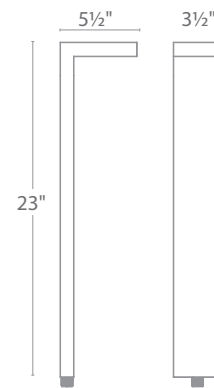

LEDGE LED PATH

- Sleek linear design blends seamlessly into pathways while providing soft, even illumination
- Recommended spacing for installation:
  Residential: 8 to 10ft
  Commercial: 5 to 7ft
- Transformer Required (order separately)

Input	9-15VAC
Power	3.0W / 4.5VA
Brightness	Up to 105 lm
Color Temp	2700K Warm white, 3000K Pure white
CRI	90
Rated Life	60,000 hours

6081-27	2700K	BK	Black on Aluminum
6081-30	3000K	BZ	Bronze on Aluminum

Example: 6081-27BZ
14" Mounting stake, 6 foot lead wire, and direct burial gel filled wire nuts included

Accessories

9" Mounting Stake		9000-ST9-BZ	Bronze	Durable PC stake
14" Mounting Stake		9000-ST14-BZ	Bronze	Durable PC stake
Surface Mount Flange/Stake		5000-SCP-BK 5000-SCP-BZ 5000-SCP-BBR	Black on Aluminum Bronze on Aluminum Bronze on Brass	Includes three 7 inch threaded stainless steel stabilizing pins for ground mounting or surface mounts with four screws or over a junction box
Guardian Mount		9000-SP9-BZ	Stainless Steel	Heavy duty stainless steel spike to position fixture