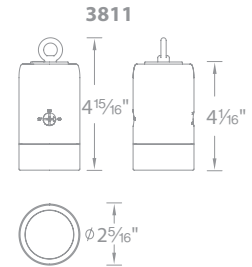

BK Black on Aluminum
BZ Bronze on Aluminum
WT White on Aluminum

3821

3831

3811

Select Warm White, Pure White, or Cool White (2700K, 3000K or 4000K)

Continuously Adjustable Beam Angles Indexed at 35°, 45°, 55°