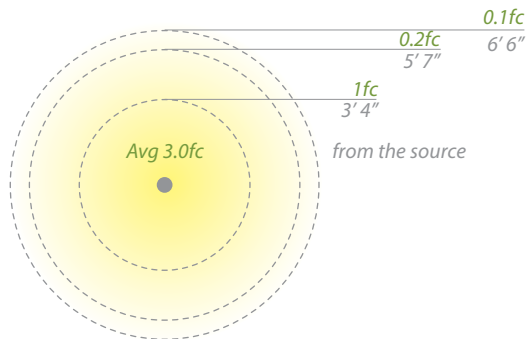

Example: 6011-30BZ

Mounting stake, 6 foot lead wire, and direct burial gel filled wire nuts included

Accessories

9" Mounting Stake		9000-ST9-BZ	Bronze	Durable PC stake
14" Mounting Stake		9000-ST14-BZ	Bronze	Durable PC stake
Surface Mount Flange/Stake		5000-SCP-BK 5000-SCP-BZ	Black on Aluminum Bronze on Aluminum	Includes three 7 inch threaded stainless steel stabilizing pins for ground mounting or surface mounts with four screws or over a junction box
Guardian Mount		9000-SP9-BZ	Stainless Steel	Heavy duty stainless steel spike to position fixture