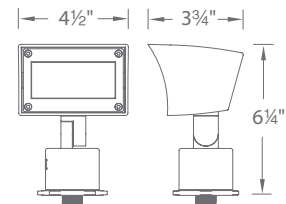

Transformer Required (order separately)

Accessories

Mounting Stake		9000-ST9-BZ 9000-ST14-BZ	Bronze Bronze	9" Durable PC stake 14" Durable PC stake
Power Stake		M6000-STAKE	Black	Easy wiring accessory designed for 120V products; eliminates the need for a separate J-box
Surface Mount Flange/Stake		5000-SCP-BK 5000-SCP-BZ 5000-SCP-BBR	Black on Aluminum Bronze on Aluminum Bronze on Brass	Includes three 7 inch threaded stainless steel stabilizing pins for ground mounting or surface mounts with four screws or over a junction box
Guardian Mount		9000-SP9-BZ	Stainless Steel	Heavy duty stainless steel spike to position fixture
Gutter Mount Bracket		5000-GM-BZ 5000-GM-BK	Stainless Steel Black on Aluminum	Stainless steel universal mounting bracket for gutter mounting fixture
Tree Mount Junction Box		5000-TCP-BK 5000-TCP-BZ	Black on Aluminum Bronze on Aluminum	Aluminum box with Stainless steel mounting screws; two 1/2" NPT threaded holes, UL 120V Listed
		5000-TCL-BK 5000-TCL-BZ	Black on Aluminum Bronze on Aluminum	Large aluminum box with stainless steel mounting screws; two 1/2" NPT threaded holes, UL 120V Listed
Large Tree Mount Canopy Strap		5000-TST-BK	Black on Steel/terylene	Ratcheting device with strap to be used with Large Tree Mount Junction Box (5000-TCL)
		5000-STB-BK	Black on Steel	Tree mount bracket only
Extension Rods		5000-X04-BZ,BK,BBR 4 in 5000-X08-BZ,BK,BBR 8 in 5000-X12-BZ,BK,BBR 12 in	5000-X18-BZ,BK,BBR 18 in 5000-X24-BZ,BK,BBR 24 in	Extends distance between Accent light and surface mount canopy, stake, or tree mount box
Rod L-Coupler		5000-LCO-BK 5000-LCO-BZ	Black Bronze	
Wall Wash Optics		LENS-2X4-AMB Amber LENS-2X4-GRN Green LENS-2X4-RED Red	LENS-2X4-BLU Blue LENS-2X4-FR Frosted LENS-2X4-SPR Spread	5021-HCL Honeycomb Lens

9" Mounting stake (12V), 6' lead wire and direct burial gel filled wire nuts (12V) or standard wire nuts (120V) included