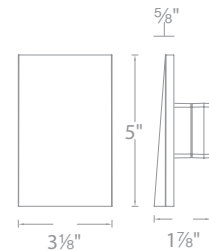

12V & 120V RECTANGULAR STEP & WALL LIGHTS

LED LANDSCAPE

Input:	12V	120V
Brightness:	Up to 4 lm	Up to 4 lm
CRI:	90	90
Dimming:	100% - 10% MLV	100% - 10% ELV
Rated Life:	60,000 hours	50,000 hours

- Fluid decorative profile with full cut-off illumination
- Die-cast aluminum construction with abrasion-resistant powder-coated finish
- Title 24 Compliant (120V only)

Transformer Required (order separately)