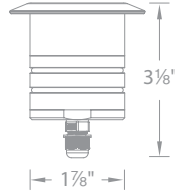

2" Quad-Directional