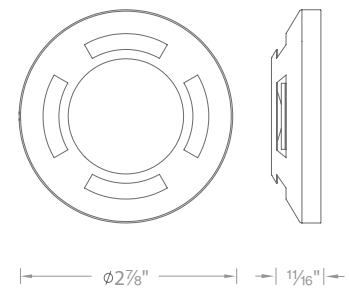

2511-27 2700K **BS** *Bronzed Stainless Steel*
2511-30 3000K **SS** *Stainless Steel*

2571-27 2700K **BS** *Bronzed Stainless Steel*
2571-30 3000K **SS** *Stainless Steel*

2501-27 2700K **BS** *Bronzed Stainless Steel*
2501-30 3000K **SS** *Stainless Steel*