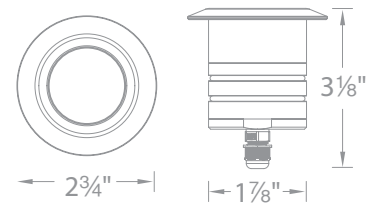

Designed for underwater or wet application
30ft long lead wire