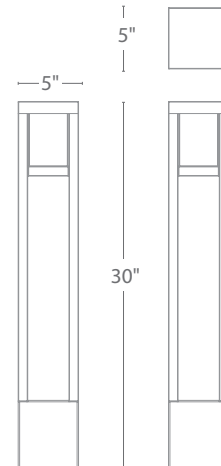

- Residential: 16 to 22ft
- Commercial: 8 to 11ft

- Sleek linear design blends seamlessly into pathways while providing soft, even illumination

Mounting accessory included

12V

120V/277V

M6000-STAKE

M6620-CON-KIT