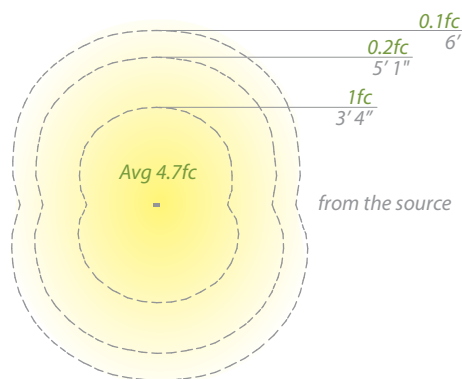

- Residential: 12.5 to 14.5ft
- Commercial: 8 to 9.5ft

- Sleek linear design blends seamlessly into pathways while providing soft, even illumination

Mounting accessory included

12V

120V/277V

M6000-STAKE

M6640-CON-KIT