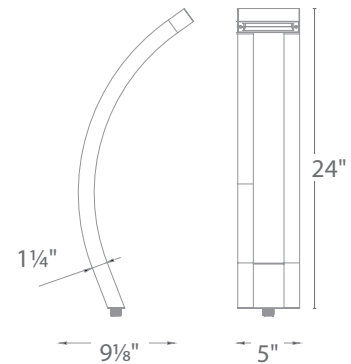

6311 Small
 Residential: 7 to 9ft
 Commercial: 4 to 6ft

6321 Large
 Residential: 9 to 11ft
 Commercial: 5 to 7ft

Accessories

9" Mounting Stake		9000-ST9-BZ	Bronze	Durable PC stake
14" Mounting Stake		9000-ST14-BZ	Bronze	Durable PC stake
Surface Mount Flange/Stake		5000-SCP-BK 5000-SCP-BZ 5000-SCP-BBR	Black on Aluminum Bronze on Aluminum Bronze on Brass	Includes three 7 inch threaded stainless steel stabilizing pins for ground mounting or surface mounts with four screws or over a junction box
Guardian Mount		9000-SP9-BZ	Stainless Steel	Heavy duty stainless steel spike to position fixture