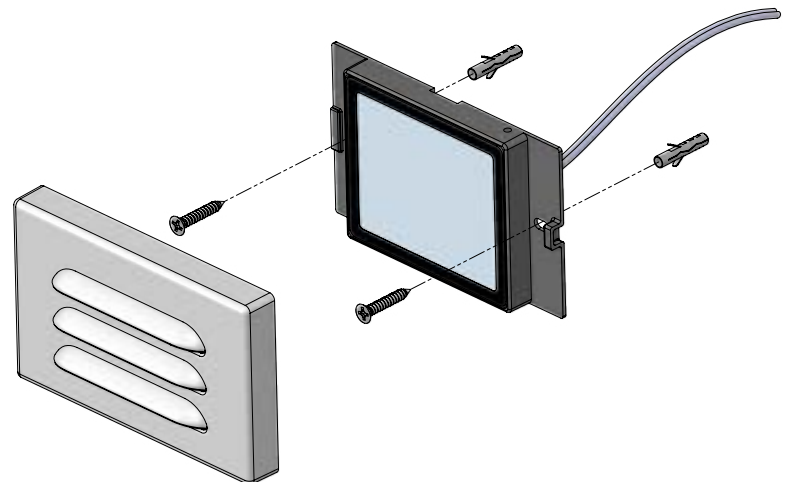

Fixture can be mounted directly to the wall without a junction box

12V & 120V RECTANGULAR STEP & WALL LIGHTS

LED LANDSCAPE

Input:	12V	120V
Brightness:	Up to 4 lm	Up to 4 lm
CRI:	90	90
Dimming:	100% - 10% MLV	100% - 10% ELV
Rated Life:	60,000 hours	50,000 hours