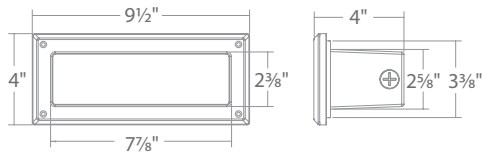

- Option to easily retrofit Hadco or Kichler incandescent brick lights using the existing housings
- Factory-sealed LED light engine
- Die-cast aluminum construction
- 120V direct wire - no driver needed

Open Illumination Brick Light

WL-5105
Opal

Input	120V
Power	5.5W
Brightness	Up to 110 lm
Color tem	3000K Pure White
CRI	90
Dimming:	100% - 10% ELV
Rated Life	80,000 hours

WL-5105-30

- **aBK** Architectural Black
- **aBZ** Architectural Bronze
- **aGH** Architectural Graphite
- **aWT** Architectural White