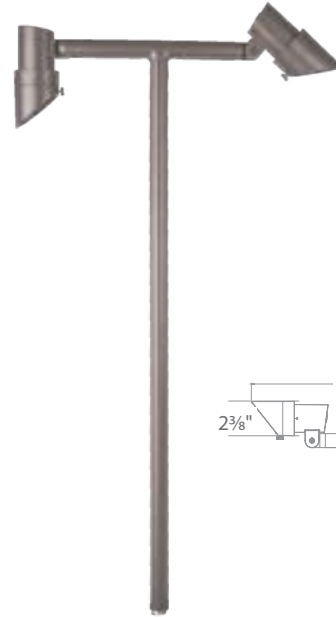

6111-27	BZ	Bronze on Aluminum
6111-30	BBR	Bronze on Brass

2700 & 3000K Warm and Pure White

Double

6211-27	BZ	Bronze on Aluminum
6211-30	BBR	Bronze on Brass

DOUBLE

Input	9-15VAC
Power	1W to 7W/2VA-7.6VA x2
Brightness	45lm to 365lm x2
Color Temp	2700 & 3000k
CRI	85
Rated Life	70,000 hours