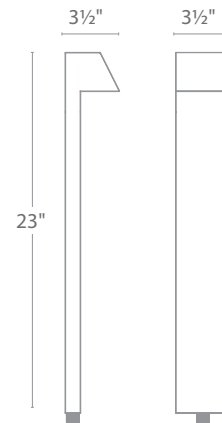

QUAD LED PATH

- Sleek linear design blends seamlessly into pathways while providing soft, even illumination
- Recommended spacing for installation :
  Residential: 8 to 10ft
  Commercial: 5 to 7ft
- Transformer Required (order separately)

Input	9-15VAC
Power	3W / 4.5VA
Brightness	Up to 100 lm
Color Temp	2700K Warm white, 3000K Pure white
CRI	90
Rated Life	60,000 hours

6091-27 2700K
6091-30 3000K | **BZ** Bronze on Aluminum

Example: 6091-30BZ

14" Mounting stake, 6 foot lead wire, and direct burial gel filled wire nuts included

Accessories

9" Mounting Stake		9000-ST9-BZ	Bronze	Durable PC stake
14" Mounting Stake		9000-ST14-BZ	Bronze	Durable PC stake
Surface Mount Flange/Stake		5000-SCP-BK 5000-SCP-BZ	Black on Aluminum Bronze on Aluminum	Includes three 7 inch threaded stainless steel stabilizing pins for ground mounting or surface mounts with four screws or over a junction box
Guardian Mount		9000-SP9-BZ	Stainless Steel	Heavy duty stainless steel spike to position fixture