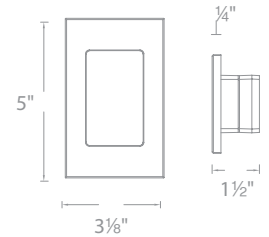

12V & 120V RECTANGULAR STEP & WALL LIGHTS

LED LANDSCAPE

Input:	12V	120V
Brightness:	Up to 28 lm	Up to 40 lm
CRI:	90	90
Dimming:	100% - 10% MLV	100% - 10% ELV
Rated Life:	60,000 hours	50,000 hours

- Tempered glass diffuses light for even illumination
- Die-cast aluminum construction with abrasion-resistant powder-coated finish, or marine-grade stainless steel option available
- Title 24 Compliant (120V only)

Transformer Required (order separately)

Mounts Vertically or Horizontally

Voltage	Power	Model	Color Temp	Finishes
12V	2W / 3.1VA	4071-27	2700K	BK Black on AL
		4071-30	3000K	BZ Bronze on AL
		4071-AM	Amber	SS Stainless Steel
120V	3.5W	WL-LED130-C	3000K	WT White on AL
		WL-LED130-AM	Amber	BK Black on AL
				BZ Bronze on AL
				SS Stainless Steel
				WT White on AL

Example: **4071-27SS**

Example: **WL-LED130-C-SS**

Input:	12V	120V
Brightness:	Up to 17 lm	Up to 36 lm
CRI:	90	90
Dimming:	100% - 10% MLV	100% - 10% ELV
Rated Life:	60,000 hours	50,000 hours

Transformer Required (order separately)