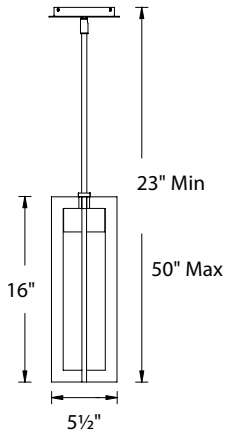

CHAMBER 120V
16" LED OUTDOOR PENDANT

CHAMBER 120V
20" LED OUTDOOR POST MOUNT

	Size	Watt	LED		Delivered Lumens	Finish
			Lumens	Lumens		
PD-W48616	16"	12W	1000	372		BK Black BZ Bronze

Example: **PD-W48616-BK**

	Size	Watt	LED		Delivered Lumens	Finish
			Lumens	Lumens		
PM-W48620	20"	17.5W	1600	634		BK Black BZ Bronze

Example: **PM-W48620-BZ**

visit product page online