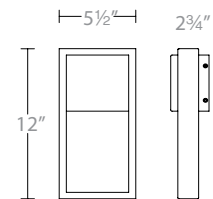

ARCHETYPE 120V/277V 18" LED OUTDOOR SCNCE

Color Temp: 3000K
CRI: 90
Dimming: 100% - 10% ELV
Rated Life: 54,000 hours
Input: 120V

WS-W13918

A low-profile, artful design adds a distinctive, sophisticated look in any outdoor application.

- Aluminum hardware with etched glass diffuser
- No transformer or driver required

	Size	Watt	LED Lumens	Delivered Lumens	Finish
WS-W13918	18"	16W	1200	427	BK Black
WS-W13924	24"	22W	1600	760	BK Black

Example: **WS-W13918-BK**

	Size	Watt	LED Lumens	Delivered Lumens	Finish
WS-W15912	12"	10W	800	331	BK Black
WS-W15918	18"	13W	1000	435	BK Black
WS-W15924	24"	16W	1200	571	BK Black

Example: **WS-W15912-BK**

ARCHETYPE 120V/277V 12", 18" & 24" LED OUTDOOR SCNCE

Color Temp: 3000K
CRI: 90
Dimming: 100% - 10% ELV
Rated Life: 54,000 hours
Input: 120V

WS-W15912

WS-W15918

WS-W15924