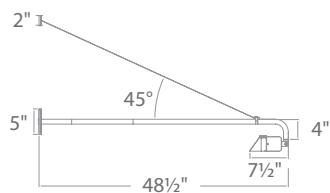

**SINGLE
WP-LED514**

Input	120V
Power	15W
Brightness	Up to 1140 lm
Comparable	150W PAR 38
Color Temp	3000K & 4000K
CRI	85
Dimming:	100% - 10% ELV
Rated Life	50,000 hours

3000K & 4000K *Pure White & Cool White*

aBK	<i>Architectural Black</i>
aBZ	<i>Architectural Bronze</i>
aGH	<i>Architectural Graphite</i>
aWT	<i>Architectural White</i>

WP-LED514-30
WP-LED514-40

visit product page online