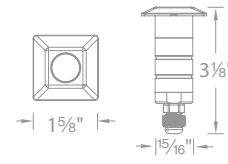

Transformer Required (order separately)

1" Slim Round

1011-27 2700K
1011-30 3000K | **SS** Stainless Steel

1" Round

1021-27 2700K
1021-30 3000K | **SS** Stainless Steel

1" Square

1051-27 2700K
1051-30 3000K | **SS** Stainless Steel