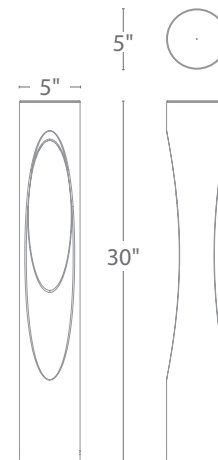

277V

Input	277V
Power	13.2W
Brightness	Up to 370 lm
Color Temp	2700K Warm white, 3000K Pure white
CRI	90
Rated Life	60,000 hours

6613-27	2700K	BK	Black on Aluminum
6613-30	3000K	BZ	Bronze on Aluminum

ELV dimming only

- Sleek linear design blends seamlessly into pathways while providing soft, even illumination