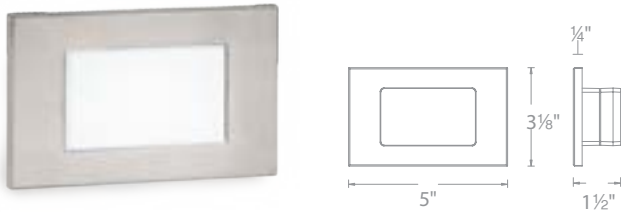

12V & 120V RECTANGULAR STEP & WALL LIGHTS

LED LANDSCAPE

Input:	12V	120V
Brightness:	Up to 28 lm	Up to 40 lm
CRI:	90	90
Dimming:	100% - 10% MLV	100% - 10% ELV
Rated Life:	60,000 hours	50,000 hours

- Tempered glass diffuses light for even illumination
- Die-cast aluminum construction with abrasion-resistant powder-coated finish, or marine-grade stainless steel option available
- Title 24 Compliant (120V only)

Transformer Required (order separately)

Mounts Vertically or Horizontally

Voltage	Power	Model	Color Temp	Finishes
12V	2W / 3.1VA	4071-27	2700K	BK Black on AL
		4071-30	3000K	BZ Bronze on AL
		4071-AM	Amber	SS Stainless Steel
120V	3.5W	WL-LED130-C	3000K	WT White on AL
		WL-LED130-AM	Amber	BK Black on AL
				BZ Bronze on AL
				SS Stainless Steel
				WT White on AL

Example: **4071-27SS**

Example: **WL-LED130-C-SS**

Input:	12V	120V
Brightness:	Up to 17 lm	Up to 36 lm
CRI:	90	90
Dimming:	100% - 10% MLV	100% - 10% ELV
Rated Life:	60,000 hours	50,000 hours

Transformer Required (order separately)