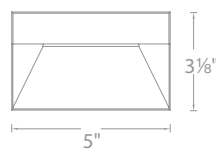

- Geometric design with downward illumination
- Die-cast aluminum construction with abrasion-resistant powder-coated finish
- Title 24 Compliant (120V only)

Transformer Required (order separately)

IP66 Rated self contained fixture with various face plates.
Fits into a switch box or a 2" x 4" junction box with minimum inside dimensions of 3"L x 2"W x 2.5"D.