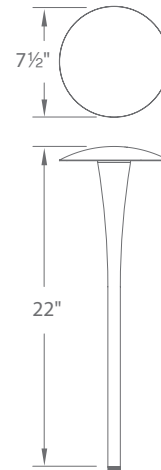

Input	9-15VAC
Power	5.8W / 9.4VA
Brightness	Up to 150 lm
Color Temp	2700K Warm white, 3000K Pure white
CRI	90
Rated Life	60,000 hours

6011-27	2700K	BK	Black on Aluminum
6011-30	3000K	BZ	Bronze on Aluminum
		BBR	Bronze on Brass