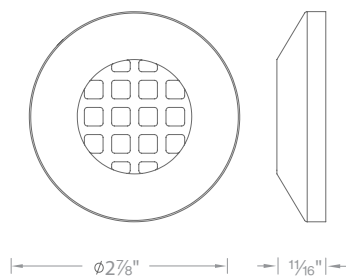

2511-27 2700K **BS** *Bronzed Stainless Steel*
2511-30 3000K **SS** *Stainless Steel*

2571-27 2700K **BS** *Bronzed Stainless Steel*
2571-30 3000K **SS** *Stainless Steel*

2501-27 2700K **BS** *Bronzed Stainless Steel*
2501-30 3000K **SS** *Stainless Steel*