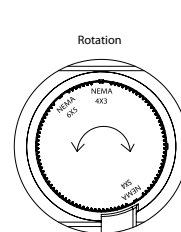

Mounting stake (12V), detachable shroud, 6' lead wire and direct burial gel filled wire nuts (12V) included

ADJUSTABLE BEAM WALL WASH LED LANDSCAPE

WITH BEAM AND INTEGRAL BRIGHTNESS CONTROL

- Continuously adjustable NEMA beam distribution 3x4 (35°x60°), 4x5 (60°x90°), 5x6 (90°x120°)
- IP66 Rated, protected against powerful water jets
- Solid die-cast brass or corrosion resistant aluminum alloy

Architectural beam distributions from 3x4 to 4x5 to 5x6 proportions and everything in between. Always a uniform wide beam wash of light.

NEMA 5x4

NEMA 4x5

visit product page online

ADJUSTABLE BEAM WALL WASH LED LANDSCAPE PATENTED WITH BEAM AND INTEGRAL BRIGHTNESS CONTROL

12V

- Continuously adjustable NEMA beam distribution 3x4 (35°x60°), 4x5 (60°x90°), 5x6 (90°x120°)
- Integral brightness control
- Rotatable fixture head for vertical distribution

Transformer Required (order separately)