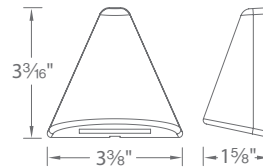

DECK & PATIO LED LANDSCAPE

3011

Input	9-15VAC
Power	2.8W / 4.6VA
Brightness	60 lm
Color Temp	2700K Warm white, 3000K Pure white
CRI	90
Rated Life	50,000 hours

3011-27	2700K	BK	Black on Aluminum
3011-30	3000K	BBR	Bronze on Brass
		BZ	Bronze on Aluminum
		WT	White on Aluminum

Transformer Required (order separately)

Example: 3011-27BZ

3021

Input	9-15VAC
Power	2.8W / 4.6VA
Brightness	60 lm
Color Temp	2700K Warm white, 3000K Pure white
CRI	90
Rated Life	50,000 hours

3021-27	2700K	BK	Black on Aluminum
3021-30	3000K	BBR	Bronze on Brass
		BZ	Bronze on Aluminum
		WT	White on Aluminum

Transformer Required (order separately)

Example: 3021-30BZ

3031

Input	9-15VAC
Power	2.8W / 4.6VA
Brightness	75 lm
Color Temp	2700K Warm white, 3000K Pure white
CRI	90
Rated Life	50,000 hours

3031-27	2700K	BK	Black on Aluminum
3031-30	3000K	BBR	Bronze on Brass
		BZ	Bronze on Aluminum
		WT	White on Aluminum

Transformer Required (order separately)

Example: 3031-27BZ

See photometric data for 3011, 3021, 3031 on page 123
6' lead wire and direct burial gel filled wire nuts included