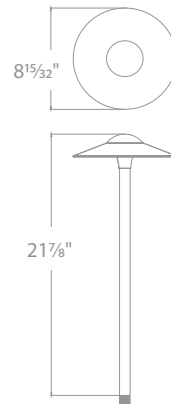

EXAMPLE: 6051-30BZ

Mounting stake, 6 foot lead wire, and direct burial gel filled wire nuts included

Accessories

9" Mounting Stake		9000-ST9-BZ	Bronze	Durable PC stake
14" Mounting Stake		9000-ST14-BZ	Bronze	Durable PC stake
Surface Mount Flange/Stake		5000-SCP-BK 5000-SCP-BZ 5000-SCP-BBR	Black on Aluminum Bronze on Aluminum Bronze on Brass	Includes three 7-inch threaded stainless steel stabilizing pins for ground mounting or surface mounts with four screws or over a junction box
Guardian Mount		9000-SP9-BZ	Stainless Steel	Heavy duty stainless steel spike to position fixture; formed from a single piece of metal