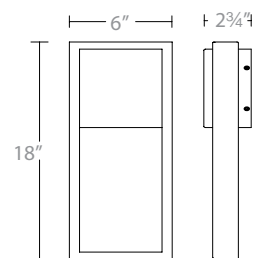

ARCHETYPE 120V/277V 18" LED OUTDOOR SCNCE

Color Temp: 3000K
CRI: 90
Dimming: 100% - 10% ELV
Rated Life: 54,000 hours
Input: 120V

WS-W13918

A low-profile, artful design adds a distinctive, sophisticated look in any outdoor application.

- Aluminum hardware with etched glass diffuser
- No transformer or driver required

	Size	Watt	LED Lumens	Delivered Lumens	Finish
WS-W13918	18"	16W	1200	427	BK Black
WS-W13924	24"	22W	1600	760	BK Black

Example: **WS-W13918-BK**

	Size	Watt	LED Lumens	Delivered Lumens	Finish
WS-W15912	12"	10W	800	331	BK Black
WS-W15918	18"	13W	1000	435	BK Black
WS-W15924	24"	16W	1200	571	BK Black

Example: **WS-W15912-BK**

ARCHETYPE 120V/277V 12", 18" & 24" LED OUTDOOR SCNCE

Color Temp: 3000K
CRI: 90
Dimming: 100% - 10% ELV
Rated Life: 54,000 hours
Input: 120V

WS-W15912

WS-W15918

WS-W15924