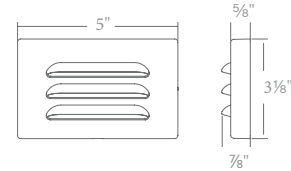

SURFACE MOUNTED STEP LIGHT LED LANDSCAPE LOW PROFILE INSTALLATION

- Slim, low profile design-surface mount installation
- Junction box not required
- Die-cast aluminum or die-cast brass
- Invisible hardware
- 6' lead wire included
- Compatible with WAC® 12V Landscape Transformers
  (sold separately)

4501-27

4501

Input: 9-15V
Power: 4W/6.5VA
Brightness: 55 lm
Color Temp: 2700K Warm white, 3000K Pure white
CRI: 90
Rated Life: 70,000 hours

Model	Color	Finish
4501-27	2700K	BK Black on Aluminum
		BZ Bronze on Aluminum
		WT White on Aluminum
		BBR Bronze on Brass
4501-30	3000K	BK Black on Aluminum
		BZ Bronze on Aluminum
		WT White on Aluminum
		BBR Bronze on Brass