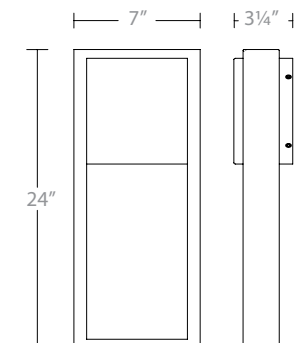

ARCHETYPE 120V/277V 18" LED OUTDOOR SCNCE

Color Temp: 3000K
CRI: 90
Dimming: 100% - 10% ELV
Rated Life: 54,000 hours
Input: 120V

WS-W13918

A low-profile, artful design adds a distinctive, sophisticated look in any outdoor application.

- Aluminum hardware with etched glass diffuser
- No transformer or driver required

	Size	Watt	LED Lumens	Delivered Lumens	Finish
WS-W13918	18"	16W	1200	427	BK Black
WS-W13924	24"	22W	1600	760	BK Black

Example: **WS-W13918-BK**

	Size	Watt	LED Lumens	Delivered Lumens	Finish
WS-W15912	12"	10W	800	331	BK Black
WS-W15918	18"	13W	1000	435	BK Black
WS-W15924	24"	16W	1200	571	BK Black

Example: **WS-W15912-BK**

ARCHETYPE 120V/277V 12", 18" & 24" LED OUTDOOR SCNCE

Color Temp: 3000K
CRI: 90
Dimming: 100% - 10% ELV
Rated Life: 54,000 hours
Input: 120V

WS-W15912

WS-W15918

WS-W15924