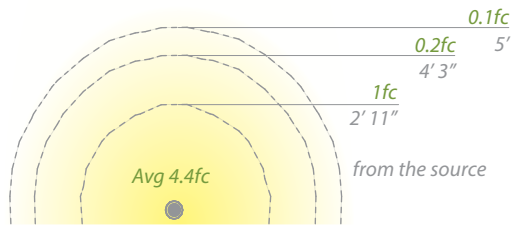

ECLIPSE LED PATH

- Sturdy side mount design works well in applications where directional illumination is desired
- Recommended spacing for installation :
  Residential: 8 to 10ft
  Commercial: 5 to 7ft
- Transformer Required (order separately)

Input	9-15VAC
Power	2.9W / 4.7VA
Brightness	Up to 125 lm
Color Temp	2700K Warm white, 3000K Pure white
CRI	90
Rated Life	60,000 hours

6031-27	2700K	BK	Black on Aluminum
6031-30	3000K	BZ	Bronze on Aluminum

Example: 6031-30BZ

14" Mounting stake, 6 foot lead wire, and direct burial gel filled wire nuts included

Accessories

9" Mounting Stake		9000-ST9-BZ	Bronze	Durable PC stake
14" Mounting Stake		9000-ST14-BZ	Bronze	Durable PC stake
Surface Mount Flange/Stake		5000-SCP-BK 5000-SCP-BZ	Black on Aluminum Bronze on Aluminum	Includes three 7 inch threaded stainless steel stabilizing pins for ground mounting or surface mounts with four screws or over a junction box
Guardian Mount		9000-SP9-BZ	Stainless Steel	Heavy duty stainless steel spike to position fixture