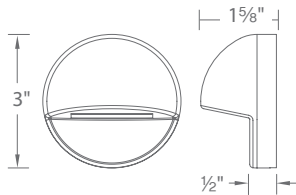

3021

Input	9-15VAC
Power	2.8W / 4.6VA
Brightness	60 lm
Color Temp	2700K Warm white, 3000K Pure white
CRI	90
Rated Life	50,000 hours

3021-27	2700K	BK	Black on Aluminum
3021-30	3000K	BBR	Bronze on Brass
		BZ	Bronze on Aluminum
		WT	White on Aluminum

Transformer Required (order separately)

Example: 3021-30BZ