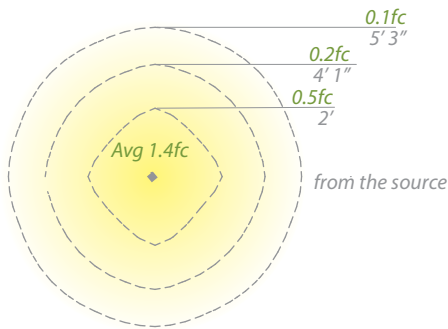

- Residential: 16 to 22ft
- Commercial: 8 to 11ft

- Sleek linear design blends seamlessly into pathways while providing soft, even illumination

Mounting accessory included

12V

120V/277V

M6000-STAKE

M6620-CON-KIT