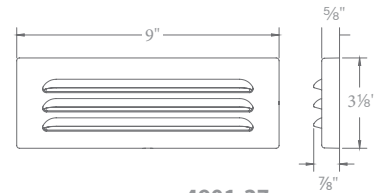

4901-27

4901

Input: 9-15V
Power: 8W/12VA
Brightness: 100 lm
Color Temp: 2700K Warm white, 3000K Pure white
CRI: 90
Rated Life: 70,000 hours

Model	Color	Finish
4901-27	2700K	BK Black on Aluminum
		BZ Bronze on Aluminum
		WT White on Aluminum
		BBR Bronze on Brass
4901-30	3000K	BK Black on Aluminum
		BZ Bronze on Aluminum
		WT White on Aluminum
		BBR Bronze on Brass