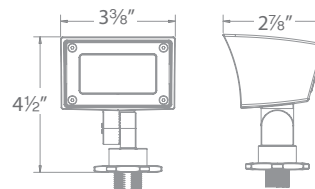

A uniform wide distribution wall wash from a small form factor

Accessories

Mounting Stake		9000-ST9-BZ 9000-ST14-BZ	Bronze	Durable PC stake	
Surface Mount Flange/Stake		5000-SCP-BK 5000-SCP-BZ 5000-SCP-BBR	Black on Aluminum Bronze on Aluminum Bronze on Brass	Includes three 7 inch threaded stainless steel stabilizing pins for ground mounting or surface mounts with four screws or over a junction box	
Guardian Mount		9000-SP9-BZ	Stainless Steel	Heavy duty stainless steel spike to position fixture;	
Gutter Mount Bracket		5000-GM-BK 5000-GM-BZ	Black on Aluminum Bronze on Aluminum	Stainless steel universal mounting bracket for gutter mounting fixture	
Tree Mount Junction Box		5000-TCP-BK 5000-TCP-BZ	Black on Aluminum Bronze on Aluminum	Aluminum box with stainless steel mounting screws; two 1/2" NPT threaded holes, UL 120V Listed	
		5000-TCL-BK 5000-TCL-BZ	Black on Aluminum Bronze on Aluminum	Large aluminum box with stainless steel mounting screws; two 1/2" NPT threaded holes, UL 120V Listed	
Large Tree Mount Canopy Strap		5000-TST-BK	Black on Steel/terylene	Ratcheting device with strap to be used with Large Tree Mount Junction Box (5000-TCL)	
		5000-STB-BK	Black on Steel	Tree mount bracket only	
Extension Rods		5000-X04-BZ,BK,BBR 5000-X08-BZ,BK,BBR 5000-X12-BZ,BK,BBR	4 in 8 in 12 in	5000-X18-BZ,BK,BBR 5000-X24-BZ,BK,BBR 18 in 24 in	Extends distance between Accent light and surface mount canopy, stake, or tree mount box
Optics		LENS-2X3-AMB LENS-2X3-GRN LENS-2X3-RED	Amber Green Red	LENS-2X3-BLU LENS-2X3-FR LENS-2X3-SPR Blue Frosted Spread	LENS-2X3-BEL 5121-HCL Elongating Beam Honeycomb Lens

9" Mounting stake (12V), 6' lead wire and direct burial gel filled wire nuts (12V) or standard wire nuts (120V) included