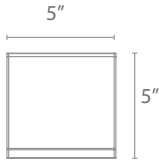

RUBIX LED DECORATIVE CEILING MOUNTS

Input: 120-277V   Color Temp: 3000K Pure White
Dimming: 100% - 10%   CRI: 90
ELV or 0-10V   Rated Life: 70,000 hours

- Ceiling mount
- Die-cast aluminum construction

Beam 86°
Power 16W
Brightness 750 lm

FM-W2505

- **AL** *Brushed Aluminum*
- **BK** *Black*
- **BZ** *Bronze*
- **GH** *Graphite*
- **WT** *White*

Example: FM-W2505-BK