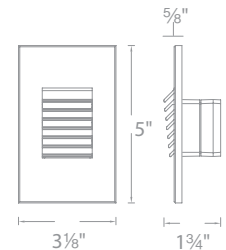

Voltage	Power	Model	Color Temp	Finishes
12V	2W / 3.1VA	4051-27	2700K	BK Black on AL
		4051-30	3000K	BZ Bronze on AL
		4051-AM	Amber	WT White on AL
120V	3.5W	WL-LED120-C	3000K	BK Black on AL
		WL-LED120-AM	Amber	BZ Bronze on AL
				WT White on AL

Example: **4051-30BZ**

Example: **WL-LED120-C-BZ**

AL - Aluminum

Voltage	Power	Model	Color Temp	Finishes
12V	2W / 3.1VA	4061-27	2700K	BK Black on AL
		4061-30	3000K	BZ Bronze on AL
		4061-AM	Amber	WT White on AL
120V	3.5W	WL-LED220-C	3000K	BK Black on AL
		WL-LED220-AM	Amber	BZ Bronze on AL
				WT White on AL

Example: **4061-30BZ**

Example: **WL-LED220-C-BZ**

AL - Aluminum

- Louvered design shields glare for visual interest
- Die-cast aluminum construction with abrasion-resistant powder-coated finish
- Title 24 Compliant (120V only)

visit product page online