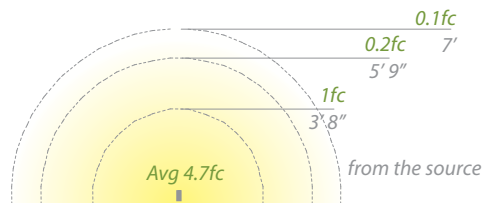

BALANCE SINGLE LED PATH

- Sleek linear design blends seamlessly into pathways while providing soft, even illumination
- Recommended spacing for installation :
  Residential: 11 to 13ft
  Commercial: 7 to 9ft
- Transformer Required (order separately)

Input	9-15VAC
Power	6.5W / 11.5VA
Brightness	Up to 275 lm
Color Temp	2700K Warm white, 3000K Pure white
CRI	90
Rated Life	60,000 hours

6061-27	2700K	BK	Black on Aluminum
6061-30	2700K	BZ	Bronze on Aluminum

Example: 6061-30BZ

9" Mounting stake, 6 foot lead wire, and direct burial gel filled wire nuts included

Accessories

9" Mounting Stake		9000-ST9-BZ	Bronze	Durable PC stake
14" Mounting Stake		9000-ST14-BZ	Bronze	Durable PC stake
Surface Mount Flange/Stake		5000-SCP-BK 5000-SCP-BZ	Black on Aluminum Bronze on Aluminum	Includes three 7 inch threaded stainless steel stabilizing pins for ground mounting or surface mounts with four screws or over a junction box
Guardian Mount		9000-SP9-BZ	Stainless Steel	Heavy duty stainless steel spike to position fixture