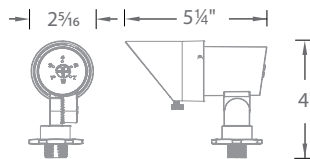

Accessories

5" Long Shroud		5111-LSHR-BK 5111-LSHR-BZ 5111-LSHR-BBR	Black on Aluminum Bronze on Aluminum Bronze on Brass	Reduce glare; ideal for downlighting application		
Mini Accent Snoot		5111-SNOOT-BK 5111-SNOOT-BZ 5111-SNOOT-BBR	Black on Aluminum Bronze on Aluminum Bronze on Brass	Reduce glare; ideal for downlighting application		
Mounting Stake		9000-ST9-BZ 9000-ST14-BZ	Bronze Bronze	9" Durable PC stake 14" Durable PC stake		
Power Stake		M6000-STAKE	Black	Easy wiring accessory designed for 120V products; eliminates the need for a separate J-box.		
Surface Mount Flange/Stake		5000-SCP-BK 5000-SCP-BZ 5000-SCP-BBR	Black on Aluminum Bronze on Aluminum Bronze on Brass	Includes three 7 inch threaded stainless steel stabilizing pins for ground mounting or surface mounts with four screws or over a junction box		
Guardian Mount		9000-SP9-BZ	Stainless Steel	Heavy duty stainless steel spike to position fixture		
Gutter Mount Bracket		5000-GM-BK 5000-GM-BZ	Black on Aluminum Bronze on Aluminum	Stainless steel universal mounting bracket for gutter mounting fixture		
Tree Mount Junction Box		5000-TCP-BK 5000-TCP-BZ	Black on Aluminum Bronze on Aluminum	Aluminum box with stainless steel mounting screws; Two 1/2" NPT threaded holes, UL 120V Listed		
		5000-TCL-BK 5000-TCL-BZ	Black on Aluminum Bronze on Aluminum	Large aluminum box with stainless steel mounting screws; Two 1/2" NPT threaded holes, UL 120V Listed		
Large Tree Mount Canopy Strap		5000-TST-BK	Black on Steel/terylene	Ratcheting device with strap to be used with Large Tree Mount Junction Box (5000-TCL)		
		5000-STB-BK	Black on Steel	Tree mount bracket only		
Extension Rods		5000-X04-BZ,BK,BBR	4 in	5000-X18-BZ,BK,BBR	18 in	Extends distance between Accent light and surface mount canopy, stake, or tree mount box
		5000-X08-BZ,BK,BBR	8 in	5000-X24-BZ,BK,BBR	24 in	
		5000-X12-BZ,BK,BBR	12 in			
Optics		LENS-16-AMB	Amber	LENS-16-BLU	Blue	5111-HCL Honeycomb Lens LENS-16-BEL Elongating Beam
		LENS-16-GRN	Green	LENS-16-FR	Frosted	
		LENS-16-RED	Red	LENS-16-SPR	Spread	

9" Mounting stake (12V), detachable shroud, 6' lead wire and direct burial gel filled wire nuts (12V) included