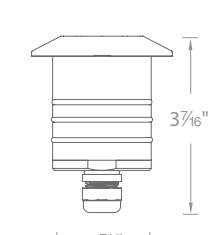

2" Scoop

2131-27 2700K **BS** *Bronzed Stainless Steel*
2131-30 3000K **SS** *Stainless Steel*

2" Shroud

2111-27 2700K **BS** *Bronzed Stainless Steel*
2111-30 3000K **SS** *Stainless Steel*

2" Louver

2121-27 2700K **BS** *Bronzed Stainless Steel*
2121-30 3000K **SS** *Stainless Steel*