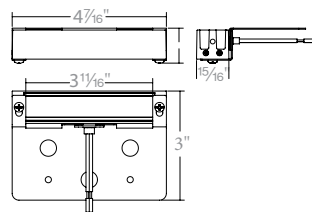

HARDSCAPE LED LANDSCAPE

EASILY SERVICEABLE, SWITCH WARM TO PURE WHITE, AND ONBOARD DIMMING

12V

- Quick Release connection at fixture to easily detach from capstone bracket after installation
- Integral Brightness control
- Select Color Temperature in the field
- Corrosion-resistant aluminum alloy
- Factory-sealed watertight fixture
- Transformer required (sold separately)
- Tightly spaced and diffused LEDs for even illumination
- 6' lead wire and direct burial gel-filled wire nuts included

Input: 9-15V
Beam Angle: 110°
CRI: 85
Rated Life: 70,000 hours

See photometric data on page 123

7032*

Length	Model	Color Temp	Wattage	Max Lumens	Finishes
3"	7032-27 7032-30	2700K Warm White* 3000K Pure White*	1.5W, 2.6VA	50	BK Black on Aluminum BZ Bronze on Aluminum GH Graphite on Aluminum SD Sand on Aluminum
6"	7062-27/30	2700K Warm White 3000K Pure White	4.5W, 5.6VA	110	BK Black on Aluminum BZ Bronze on Aluminum BBR Bronze on Brass GH Graphite on Aluminum SD Sand on Aluminum
12"	7122-27/30	2700K Warm White 3000K Pure White	7.0W, 7.6VA	230	BK Black on Aluminum BZ Bronze on Aluminum BBR Bronze on Brass GH Graphite on Aluminum SD Sand on Aluminum
18"	7182-27/30	2700K Warm White 3000K Pure White	8.5W, 9.3VA	350	BK Black on Aluminum BZ Bronze on Aluminum GH Graphite on Aluminum SD Sand on Aluminum

Example: **7182-27/30SD**

*Due to its compact size, the 7032 is dedicated in either 2700K or 3000K.