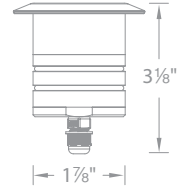

2" Quad-Directional