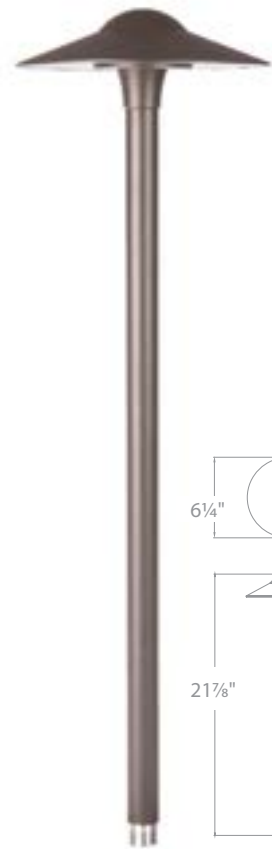

CANOPY LED AREA LIGHT

- Sturdy center mount design works well in applications where area illumination is desired
- Recommended spacing for installation:
  Residential: 7 to 9ft
  Commercial: 5 to 7ft

Input	9-15V
Power	6.5W/9.5VA
Brightness	Up to 225 lm
Color Temp	2700 & 3000K
CRI	90
Rated Life	60,000 hours

8" Cap
2700 & 3000K Warm and Pure White

- **6051-27** **BK** Black on Aluminum
- **6051-30** **BZ** Bronze on Aluminum
- **BBR** Bronze on Brass

6" Cap
2700 & 3000K Warm and Pure White

- **6053-27** **BK** Black on Aluminum
- **6053-30** **BZ** Bronze on Aluminum
- **BBR** Bronze on Brass