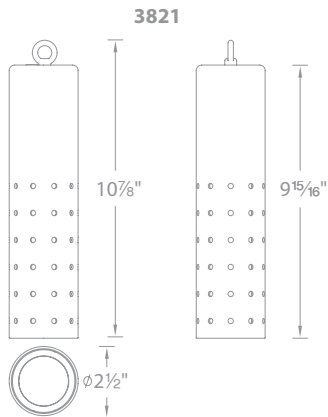

BK Black on Aluminum
BZ Bronze on Aluminum
WT White on Aluminum

3821

3831

3811

Select Warm White, Pure White, or Cool White (2700K, 3000K or 4000K)

Continuously Adjustable Beam Angles Indexed at 35°, 45°, 55°