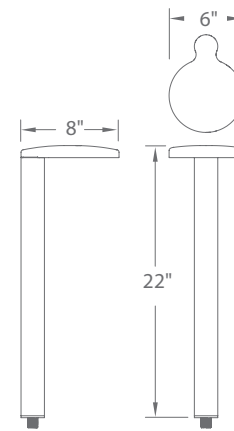

ECLIPSE LED PATH

- Sturdy side mount design works well in applications where directional illumination is desired
- Recommended spacing for installation :
  Residential: 8 to 10ft
  Commercial: 5 to 7ft
- Transformer Required (order separately)

Input	9-15VAC
Power	2.9W / 4.7VA
Brightness	Up to 125 lm
Color Temp	2700K Warm white, 3000K Pure white
CRI	90
Rated Life	60,000 hours

6031-27	2700K	BK	Black on Aluminum
6031-30	3000K	BZ	Bronze on Aluminum

Example: 6031-30BZ

14" Mounting stake, 6 foot lead wire, and direct burial gel filled wire nuts included

Accessories

9" Mounting Stake		9000-ST9-BZ	Bronze	Durable PC stake
14" Mounting Stake		9000-ST14-BZ	Bronze	Durable PC stake
Surface Mount Flange/Stake		5000-SCP-BK 5000-SCP-BZ	Black on Aluminum Bronze on Aluminum	Includes three 7 inch threaded stainless steel stabilizing pins for ground mounting or surface mounts with four screws or over a junction box
Guardian Mount		9000-SP9-BZ	Stainless Steel	Heavy duty stainless steel spike to position fixture