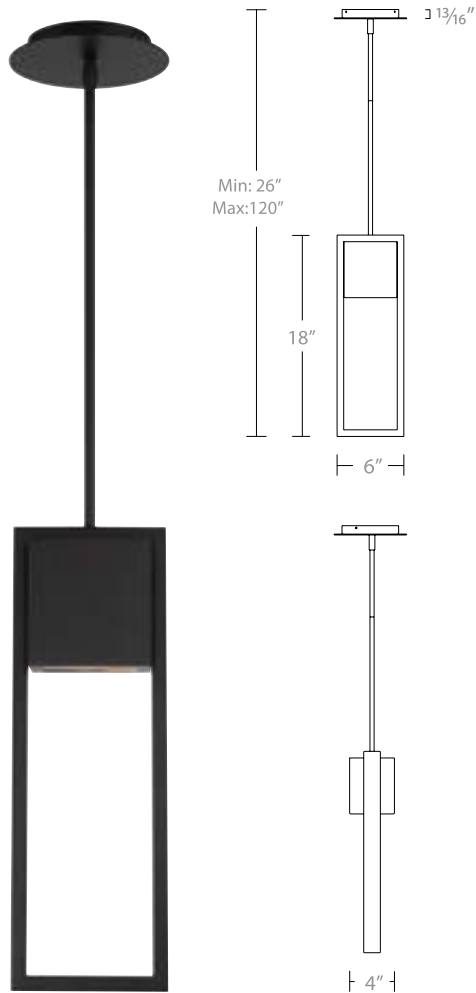

18" LED OUTDOOR PENDANT

- Aluminum hardware with etched glass diffuser
- No transformer or driver needed
- Three 12" and one 6" downrod included (additional rods available)

Color Temp: 3000K
CRI: 90
Dimming: 100% - 10% ELV
Rated Life: 54,000 hours
Input: 120V

A low-profile, artful design adds a distinctive, sophisticated look in any outdoor application.

	Size	Watt	LED Lumens	Delivered Lumens	Finish
PD-W15918	18"	10W	800	379	BK Black

Example: **PD-W15918-BK**

	Size	Watt	LED Lumens	Delivered Lumens	Finish
PM-W15928	28"	16W	1200	382	BK Black

Example: **PM-W15928-BK**