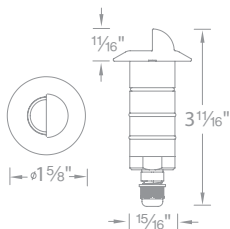

1" Scoop

1061-27 2700K | **BS** Bronze Stainless steel
1061-30 3000K | **SS** Stainless Steel

1" Shroud

1031-27 2700K | **BS** Bronze Stainless steel
1031-30 3000K | **SS** Stainless Steel

1" Louver

1041-27 2700K | **BS** Bronze Stainless steel
1041-30 3000K | **SS** Stainless Steel