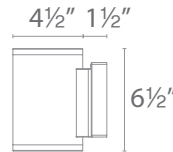

- Die-cast aluminum construction

Beam 33°
Power 30W
Brightness 1750 lm

WS-W2604

WT White
BK Black
BZ Bronze
GH Graphite
AL Brushed Aluminum

Example: WS-W2604-AL