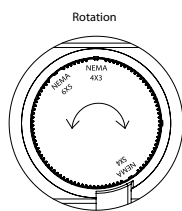

Architectural beam distributions from 3x4 to 4x5 to 5x6 proportions and everything in between. Always a uniform wide beam wash of light.

NEMA 5x4

NEMA 4x5

visit product page online

ADJUSTABLE BEAM WALL WASH LED LANDSCAPE PATENTED WITH BEAM AND INTEGRAL BRIGHTNESS CONTROL

12V

- Continuously adjustable NEMA beam distribution 3x4 (35°x60°), 4x5 (60°x90°), 5x6 (90°x120°)
- Integral brightness control
- Rotatable fixture head for vertical distribution

Transformer Required (order separately)