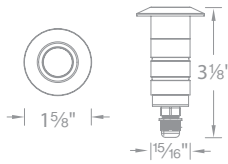

Transformer Required (order separately)

1" Slim Round

1011-27 2700K
1011-30 3000K | **SS** Stainless Steel

1" Round

1021-27 2700K
1021-30 3000K | **SS** Stainless Steel

1" Square

1051-27 2700K
1051-30 3000K | **SS** Stainless Steel