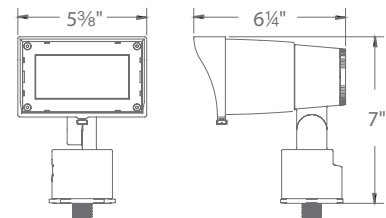

ADJUSTABLE BEAM WALL WASH LED LANDSCAPE PATENTED WITH BEAM AND INTEGRAL BRIGHTNESS CONTROL

12V

- Continuously adjustable NEMA beam distribution 3x4 (35°x60°), 4x5 (60°x90°), 5x6 (90°x120°)
- Integral brightness control
- Rotatable fixture head for vertical distribution

Transformer Required (order separately)

Input Power	9 - 15VAC
Brightness	3W to 25W/4.4VA-27.8VA
Beam Angle	200 lm to 1500 lm
CRI	Assorted NEMA distributions
Rated Life	85
	70,000 hours

5221-27 2700K	BK	Black on Aluminum
	BZ	Bronze on Aluminum
	BBR	Bronze on Brass

5221-30 3000K	BK	Black on Aluminum
	BZ	Bronze on Aluminum
	BBR	Bronze on Brass

120V

- Continuously adjustable NEMA beam distribution 3x4 (35°x60°), 4x5 (60°x90°), 5x6 (90°x120°)
- Integral brightness control
- Simple to retrofit existing line voltage systems or coordinate well with a new commercial landscape job

Input Power	110V - 120VAC
Brightness	3W to 25W
Beam Angle	200 lm to 1550 lm
CRI	Assorted NEMA distributions
Rated Life	85
	45,000 hours

5222-27 2700K	BK	Black on Aluminum
	BZ	Bronze on Aluminum
	BBR	Bronze on Brass

5222-30 3000K	BK	Black on Aluminum
	BZ	Bronze on Aluminum
	BBR	Bronze on Brass

Architectural beam distributions from 3x4 to 4x5 to 5x6 proportions and everything in between.

Always a uniform wide beam wash of light.

See photometric data on pages 125

Accessories

14" Mounting Stake		9000-ST14-BZ	Bronze	Durable PC stake
Surface Mount Flange/Stake		5000-SCP-BK 5000-SCP-BZ 5000-SCP-BBR	Black on Aluminum Bronze on Aluminum Bronze on Brass	Includes three 7-inch threaded stainless steel stabilizing pins for ground mounting or surface mounts with four screws or over a junction box
Guardian Mount		9000-SP9-BZ	Stainless Steel	Heavy duty stainless steel spike to position fixture
Gutter Mount Bracket		5000-GM-BK 5000-GM-BZ	Black on Aluminum Bronze on Aluminum	Stainless steel universal mounting bracket for gutter mounting fixture
Tree Mount Junction Box		5000-TCP-BK 5000-TCP-BZ	Black on Aluminum Bronze on Aluminum	Aluminum box with stainless steel mounting screws; two 1/2" NPT threaded holes, UL 120V listed
		5000-TCL-BK 5000-TCL-BZ	Black on Aluminum Bronze on Aluminum	Large aluminum box with stainless steel mounting screws; two 1/2" NPT threaded holes, UL 120V listed
Large Tree Mount Canopy Strap		5000-TST-BK	Black on Steel/terylene	Ratcheting device with strap for use with Tree Mount Junction Box (5000-TCL)
		5000-STB-BK	Black on Steel	Tree mount bracket only
Optics		LENS-3X5-AMB LENS-3X5-GRN LENS-3X5-RED	Amber Green Red	LENS-3X5-BLU Blue LENS-3X5-FR Frosted LENS-3X5-SPR Spread
		LENS-3X5-BEL 5221-HCL		Elongating Beam Honeycomb Lens

14" Mounting stake (12V), detachable shroud, 6' lead wire and direct burial gel filled wire nuts (12V) or standard wire nuts (120V) included