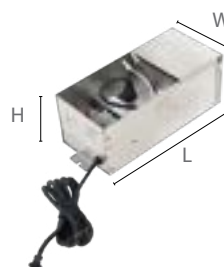

- IP65 Rated
- 12V to 15V taps
- Knockouts for power and photo sensor connections
- 3-prong outlet for timer
- Outdoor Rated stainless steel transformer contains an outdoor Rated 3-prong plug for power