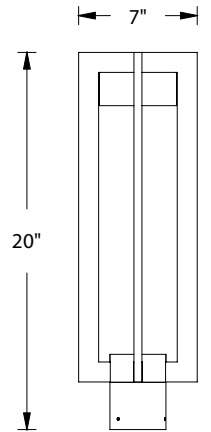

CHAMBER 120V
16" LED OUTDOOR PENDANT

CHAMBER 120V
20" LED OUTDOOR POST MOUNT

	Size	Watt	LED		Delivered Lumens	Finish
			Lumens	Lumens		
PD-W48616	16"	12W	1000	372		BK Black BZ Bronze

Example: **PD-W48616-BK**

	Size	Watt	LED		Delivered Lumens	Finish
			Lumens	Lumens		
PM-W48620	20"	17.5W	1600	634		BK Black BZ Bronze

Example: **PM-W48620-BZ**

visit product page online