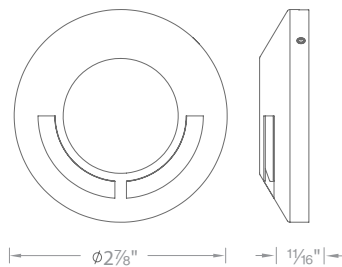

2541-27 2700K **BS** *Bronzed Stainless Steel*
2541-30 3000K **SS** *Stainless Steel*

2591-27 2700K **BS** *Bronzed Stainless Steel*
2591-30 3000K **SS** *Stainless Steel*