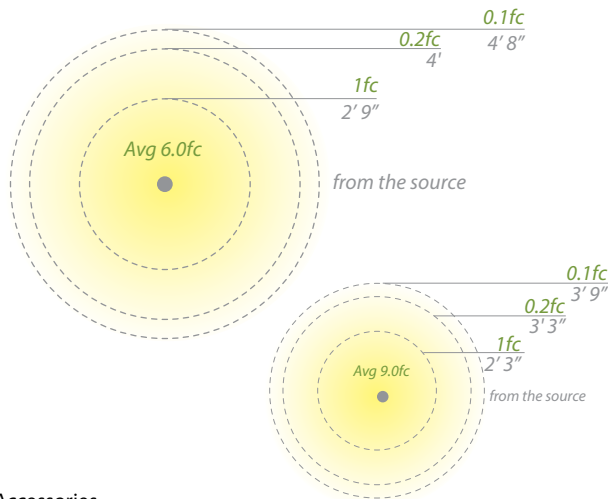

TIKI LED AREA LIGHT

- Sturdy center mount design works well in applications where area illumination is desired
- Recommended spacing for installation:
  Residential: 7 to 9ft
  Commercial: 5 to 7ft

Input	9-15VAC
Power	6.5W / 9.5VA
Brightness	Up to 225 lm
Color Temp	2700K Warm white, 3000K Pure white
CRI	90
Rated Life	60,000 hours

22"			
6041-27	2700K	BK	Black on Aluminum
6041-30	3000K	BZ	Bronze on Aluminum
		BBR	Bronze on Brass
15"			
6042-27	2700K	BK	Black on Aluminum
6042-30	3000K	BZ	Bronze on Aluminum

Example: 6041-30BBR

9" Mounting stake, 6 foot lead wire, and direct burial gel filled wire nuts included

Accessories

9" Mounting Stake		9000-ST9-BZ	Bronze	Durable PC stake
14" Mounting Stake		9000-ST14-BZ	Bronze	Durable PC stake
Surface Mount Flange/Stake		5000-SCP-BK 5000-SCP-BZ 5000-SCP-BBR	Black on Aluminum Bronze on Aluminum Bronze on Brass	Includes three 7 inch threaded stainless steel stabilizing pins for ground mounting or surface mounts with four screws or over a junction box
Guardian Mount		9000-SP9-BZ	Stainless Steel	Heavy duty stainless steel spike to position fixture