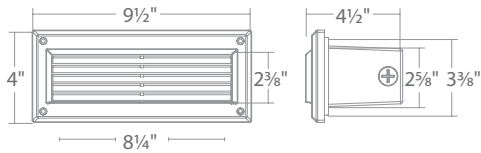

Low Glare Brick Light

WL-5205
Louver

Input	120V
Power	5.5W
Brightness	Up to 45 lm
Color Temp	3000K Pure White
CRI	90
Dimming:	100% - 10% ELV
Rated Life	80,000 hours

WL-5205-30

- **aBK** Architectural Black
- **aBZ** Architectural Bronze
- **aGH** Architectural Graphite
- **aWT** Architectural White