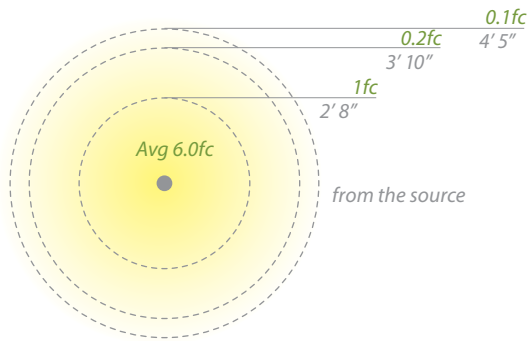

EXAMPLE: 6051-30BZ

Mounting stake, 6 foot lead wire, and direct burial gel filled wire nuts included

Accessories

9" Mounting Stake		9000-ST9-BZ	Bronze	Durable PC stake
14" Mounting Stake		9000-ST14-BZ	Bronze	Durable PC stake
Surface Mount Flange/Stake		5000-SCP-BK 5000-SCP-BZ 5000-SCP-BBR	Black on Aluminum Bronze on Aluminum Bronze on Brass	Includes three 7-inch threaded stainless steel stabilizing pins for ground mounting or surface mounts with four screws or over a junction box
Guardian Mount		9000-SP9-BZ	Stainless Steel	Heavy duty stainless steel spike to position fixture; formed from a single piece of metal