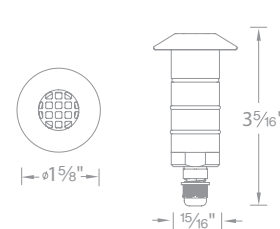

1" Scoop

1061-27 2700K | **BS** Bronze Stainless steel
1061-30 3000K | **SS** Stainless Steel

1" Shroud

1031-27 2700K | **BS** Bronze Stainless steel
1031-30 3000K | **SS** Stainless Steel

1" Louver

1041-27 2700K | **BS** Bronze Stainless steel
1041-30 3000K | **SS** Stainless Steel