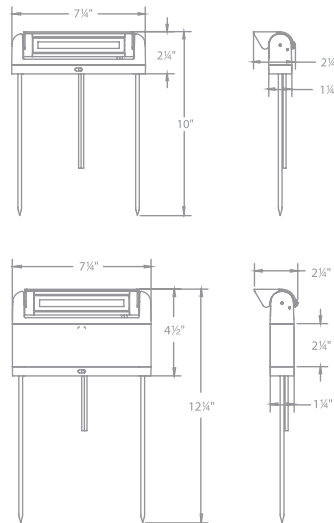

Input: 9-15VAC
Power: 6.0W/8.6VA
Brightness: 190lm
Beam Angle: 110° x 80°
CRI: 85
Rated Life: 60,000 hours

Model	Color	Finish
6401-27	2700K	BK Black on Aluminum
		BZ Bronze on Aluminum
6401-30	3000K	BK Black on Aluminum
		BZ Bronze on Aluminum