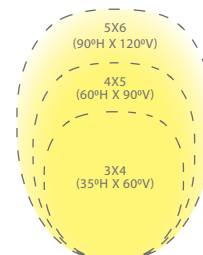

Architectural beam distributions from 3x4 to 4x5 to 5x6 proportions and everything in between. Always a uniform wide beam wash of light.

NEMA 5x4

NEMA 4x5

visit product page online

ADJUSTABLE BEAM WALL WASH LED LANDSCAPE PATENTED WITH BEAM AND INTEGRAL BRIGHTNESS CONTROL

12V

- Continuously adjustable NEMA beam distribution 3x4 (35°x60°), 4x5 (60°x90°), 5x6 (90°x120°)
- Integral brightness control
- Rotatable fixture head for vertical distribution

Transformer Required (order separately)