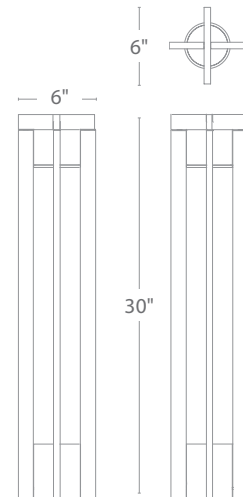

Recommended spacing for installation :
(120V, 277V) 6632, 6633

- Residential: 12.5 to 15ft
- Commercial: 8 to 10ft

- Sleek linear design blends seamlessly into pathways while providing soft, even illumination