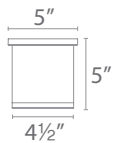

TUBE LED DECORATIVE CEILING MOUNTS

- Ceiling mount
- Die-cast aluminum construction

Beam 35°
Power 16W
Brightness 800 lm

FM-W2605

WT White
BK Black
BZ Bronze
GH Graphite
AL Brushed Aluminum

Example: FM-W2605-WT