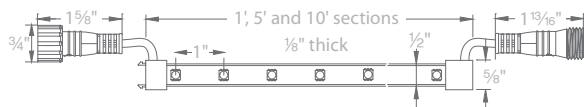

24VDC SUBMERSIBLE OUTDOOR RGB TAPE LIGHTING

1838 listed

- IP-68 Rated, UL/cUL listed for wet locations
- Variable colors with 3500K White
- DMX and wireless controller options for Palette outdoor system
- Maximum run length of 40 feet
- May be field cut every 6 inches at the end of a run
- Dim with wired controller and wireless controller accessory

Power Brightness 1.5W /ft
40 lm /ft
on 3500K Setting

Rated Life 50,000 hours

TAPE SELECTION

System	Length	Type
LED-TCO	1 1' Foot	RGB Color Changing
	5 5' Feet	
	10 10' Feet	

Example: **LED-TCO-5-RGB**

CLASS 2 POWER SUPPLY FOR PALETTE OUTDOOR (REQUIRED)

Type	Model	Power	Input	Output
Remote Wet Location	EN-O24100-RB2-T	96W	120V - 277V AC	24V DC <i>Includes a 6 foot lead wire</i>

ACCESSORIES FOR PALETTE OUTDOOR

Signal Wire <i>Master to Slave controller or Slave to Slave</i>	LED-TO24-SW60 LED-TO24-SW120	60 in 120 in
DMX Signal Wire <i>DMX to Master controller</i>	LED-TO24-MW60 LED-TO24-MW120	60 in 120 in
RGB Joiner Cable <i>Extends distance between tape and to controllers</i>	LED-TO24-IC6-RGB LED-TO24-IC12-RGB LED-TO24-IC72-RGB LED-TO24-IC120-RGB	6 in 12 in 72 in 120 in

3-Way "Y" Connector <i>Connects tape sections</i>	LED-TO24-Y-RGB
4 Way "X" Connector <i>Connects tape sections</i>	LED-TO24-X-RGB

Compatible with Palette Outdoor