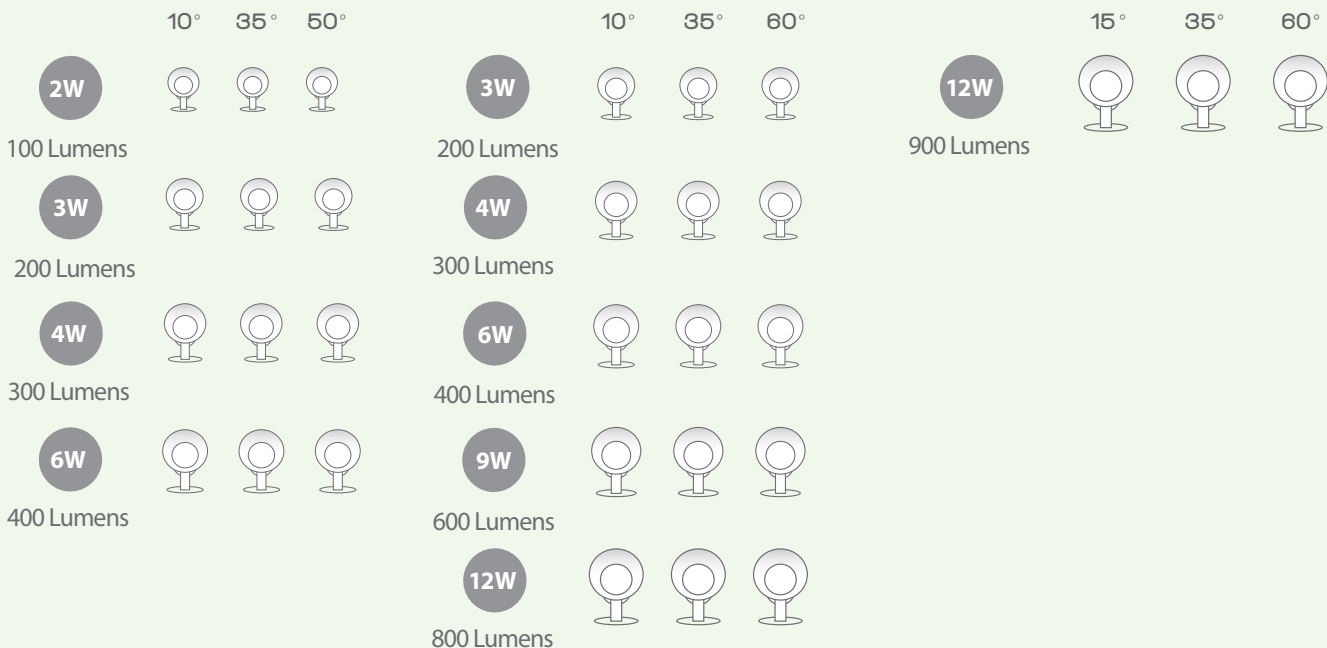

 Listed to UL 1838 standard (12V) | 1598 standard (120V)

DO YOU HAVE WHAT YOU NEED?

OURS | Just three continuously adjustable lights perfectly illuminate small to giant objects everytime.

Adjustable 10° to 50° beam
Power from 7W to 1W
Dims from 365 lumens to 45 lumens

Adjustable 10° to 60° beam
Power from 16W to 2W
Dims from 1045 lumens to 190 lumens

Adjustable 15° to 60° beam
Power from 33W to 15W
Dims from 2000 lumens to 740 lumens

Others are mostly available as low as 100 lumens, which may still be too bright for certain applications at night

Covers most commonly needed accent lighting applications

Other landscape accent lights offer below 1000 lumens

OTHERS | Each light needs to be ordered specifically for fixed beam angles and brightness levels.