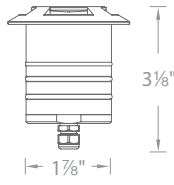

2011-27 2700K **BS** *Bronzed Stainless Steel*
2011-30 3000K **SS** *Stainless Steel*

2021-27 2700K **BS** *Bronzed Stainless Steel*
2021-30 3000K **SS** *Stainless Steel*

2051-27 2700K **BS** *Bronzed Stainless Steel*
2051-30 3000K **SS** *Stainless Steel*

2" Slim Round with Honeycomb Louver

2012-27 2700K **BS** *Bronzed Stainless Steel*
2012-30 3000K **SS** *Stainless Steel*

2" Round with Honeycomb Louver

2022-27 2700K **BS** *Bronzed Stainless Steel*
2022-30 3000K **SS** *Stainless Steel*

2" Square with Honeycomb Louver

2052-27 2700K **BS** *Bronzed Stainless Steel*
2052-30 3000K **SS** *Stainless Steel*

2101-27 2700K **BS** *Bronzed Stainless Steel*
2101-30 3000K **SS** *Stainless Steel*

2091-27 2700K **BS** *Bronzed Stainless Steel*
2091-30 3000K **SS** *Stainless Steel*

2071-27 2700K **BS** *Bronzed Stainless Steel*
2071-30 3000K **SS** *Stainless Steel*

2" Scoop

2131-27 2700K **BS** *Bronzed Stainless Steel*
2131-30 3000K **SS** *Stainless Steel*

2111-27 2700K **BS** *Bronzed Stainless Steel*
2111-30 3000K **SS** *Stainless Steel*

2121-27 2700K **BS** *Bronzed Stainless Steel*
2121-30 3000K **SS** *Stainless Steel*