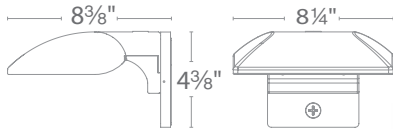

Endurance® LED WALL PACKS

HAWK

- Factory-sealed LED light engine
- Die-cast aluminum construction
- 20° forward throw illumination
- Built-in level for easy adjustment
- Photo/Motion sensor sold separately

Input	120V-277V
Power	19W/27W
Brightness	Delivered 1435 lm/2095 lm
Comparable	39W HID/70W HID
Color Temp	3000K
CRI	85
Dimming:	100% - 10% ELV or 0-10V
Rated Life	100,000 hours