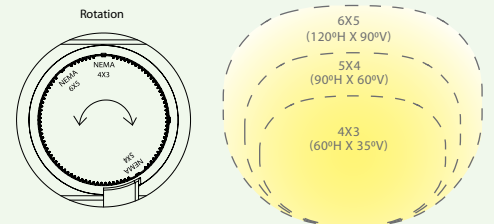

Hardscape Quick Release

BRIGHTNESS

Fixture lumen output range of 10lm to 350lm can be accomplished. In wattage, this translates to a range from 0.5W to 8.5W of LED power. This is all accomplished with a screwdriver for brightness adjustment.

QUICK RELEASE SERVICEABILITY

Based on popular demand, our new patented invention allows for a watertight male/female connection at the fixture for ease of replacement after it is installed.

FLEXIBILITY/OPTIONS

Multiple OPTIONS for FLEXIBILITY:

Marine-grade Brass or Corrosion Resistant Aluminum Bronze, Graphite, or Sand finishes.

Select color temperature option : 2700K or 3000K

Removable stainless steel capstone bracket and rotating mounting clips included

Durability. Flexibility. Guaranteed.

Every WAC Lighting® fixture in our patented line of technology landscape products is thoroughly tested in our nationally recognized NVLAP, UL, and ETL certified laboratories for safety, durability, and robust long term performance, even in the most rugged environments.

LED Life Expectancy

Rated life of LED lights is based on IES (Illuminating Engineering Society) L70 standard accelerated lifetime testing for how long they will operate until only 70% of the original light output remains.

Listed to UL 1838 standard (12V) | 1598 standard (120V)