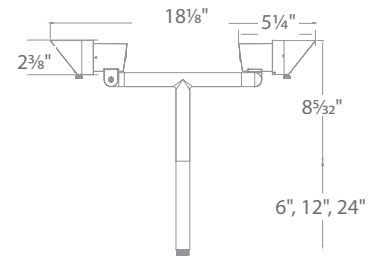

MINI ACCENT LED PATH

PATENTED

IP66

1838 listed

12V

- Includes 6", 12" and 24" extensions
- IP66 Rated, protected against high-pressure water jets
- 10°-50° beam adjustability
- Continuously adjustable beam angles and brightness control
- Detachable shroud
- Constant output for 9V-15V input

Transformer Required (order separately)

SINGLE

Input	9-15VAC
Power	1W to 7W/2VA-7.6VA
Brightness	45lm to 365lm
Color Temp	2700 & 3000k
CRI	85
Rated Life	70,000 hours

2700 & 3000K Warm and Pure White

Single

6111-27	BZ	Bronze on Aluminum
6111-30	BBR	Bronze on Brass

2700 & 3000K Warm and Pure White

Double

6211-27	BZ	Bronze on Aluminum
6211-30	BBR	Bronze on Brass

DOUBLE

Input	9-15VAC
Power	1W to 7W/2VA-7.6VA x2
Brightness	45lm to 365lm x2
Color Temp	2700 & 3000k
CRI	85
Rated Life	70,000 hours

Example: 6111-30BBR

Guardian mount, 6 foot lead wire, and direct burial gel filled wire nuts included

See photometric data on page 119

Accessories

5" Long Shroud		5111-LSHR-BK 5111-LSHR-BZ 5111-LSHR-BBR	Black on Aluminum Bronze on Aluminum Bronze on Brass	Reduce glare; ideal for downlighting application
14" Mounting Stake		9000-ST14-BZ	Bronze	Durable PC stake
Surface Mount Flange/Stake		5000-SCP-BK 5000-SCP-BZ 5000-SCP-BBR	Black on Aluminum Bronze on Aluminum Bronze on Brass	Includes three 7 inch threaded stainless steel stabilizing pins for ground mounting or surface mounts with four screws or over a junction box
Guardian Mount		9000-SP9-BZ	Stainless Steel	Heavy duty stainless steel spike to position fixture