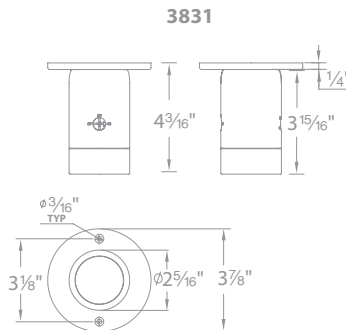

BK Black on Aluminum
BZ Bronze on Aluminum
WT White on Aluminum

3821

3831

3811

Select Warm White, Pure White, or Cool White (2700K, 3000K or 4000K)

Continuously Adjustable Beam Angles Indexed at 35°, 45°, 55°