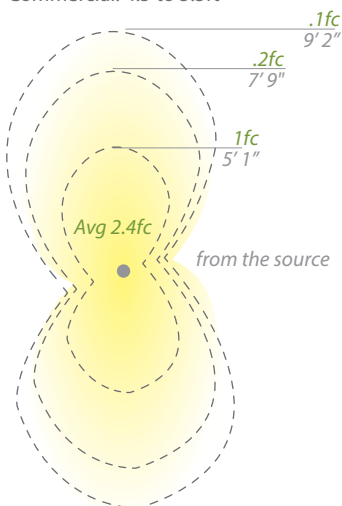

SCOOP 12V/120V/277V LED BOLLARD

12V

Input	9-15VAC
Power	7.8W/8.5VA
Brightness	Up to 180 lm
Color Temp	2700K Warm white, 3000K Pure white
CRI	90
Rated Life	60,000 hours

6611-27	2700K	BK	Black on Aluminum
6611-30	3000K	BZ	Bronze on Aluminum

Transformer Required (order separately)

MLV dimming only

Example: 6611-30BK

Recommended spacing for installation :

(12V) 6611

- Residential: 5 to 6ft
- Commercial: 3 to 4ft

Recommended spacing for installation:

(120V, 277V) 6612, 6613

- Residential: 6.5 to 7.5ft
- Commercial: 4.5 to 5.5ft

120V

Input	120V
Power	12.5W
Brightness	Up to 350 lm
Color Temp	2700K Warm white, 3000K Pure white
CRI	90
Rated Life	60,000 hours

6612-27	2700K	BK	Black on Aluminum
6612-30	3000K	BZ	Bronze on Aluminum

TRIAC or ELV dimming

277V

Input	277V
Power	13.2W
Brightness	Up to 370 lm
Color Temp	2700K Warm white, 3000K Pure white
CRI	90
Rated Life	60,000 hours

6613-27	2700K	BK	Black on Aluminum
6613-30	3000K	BZ	Bronze on Aluminum

ELV dimming only

- Sleek linear design blends seamlessly into pathways while providing soft, even illumination

Mounting accessory included

12V

120V/277V

M6000-STAKE

M6610-CON-KIT

Even illumination front and back