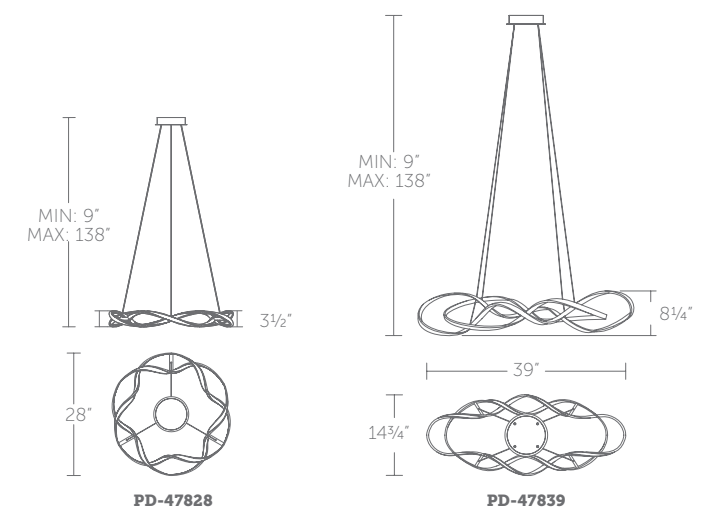

Finish

Example: **PD-47828-CH**