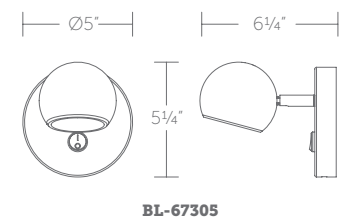

Finish

- **AB:** Aged Brass
- **BK:** Black
- **BN:** Brushed Nickel

Example: **BL-67305-BN**

USB port on the bottom of the canopy for charging

See complementary piece on page 74-75.