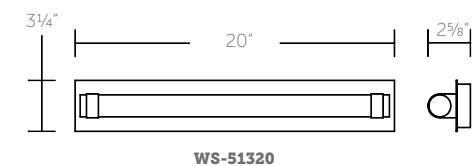

Finish

AB:
Aged Brass

BK:
Black

Example: **WS-51327-AB**

See complementary pieces on page 64-65.