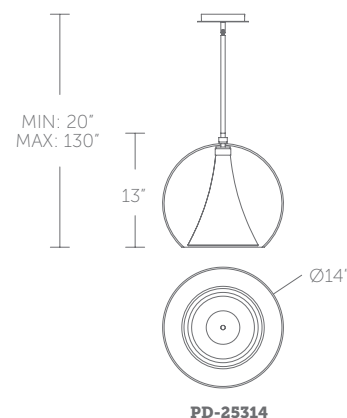

Finish

BK:
Black

Example: **PD-25314-BK**

“ An unexpected first impression.
Glowing alabaster captured
within a clear crystal globe. ”

PD-25314-BK shown