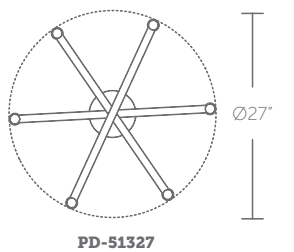

Color Temp: 3000K
 CRI: 90
 Dimming: 100% - 10% ELV
 Rated Life: 50,000 hours
 Input: 120V/277V

PD-51327: Size: 27" Watt: 20W
 LED Lumens: 1,635
 Delivered Lumens: 1,308

Finish

- AB:** Aged Brass
- BK:** Black