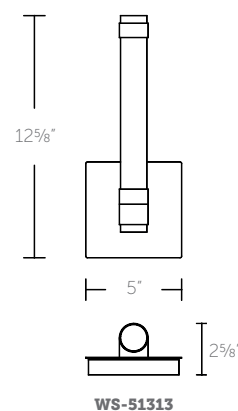

Finish

- **AB:** Aged Brass
- **BK:** Black

Example: **WS-51313-AB**

See complementary pieces on page 34-35.