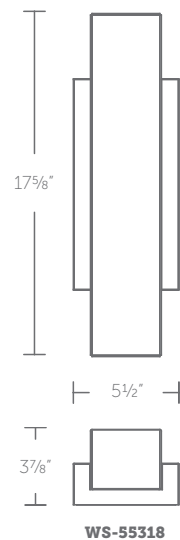

Finish

BK:
Black

Example: **WS-55318-30-BK**

“ Sheer elegance. Linear bars envelope textured fabric for a reimagined take on minimalist design. ”