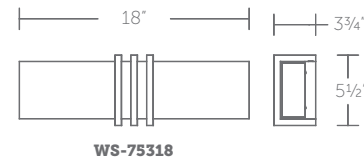

Color Temp: 2700K/3000K/3500K
 CRI: 90
 Dimming: 100% - 10% ELV
 Rated Life: 50,000 hours
 Input: 120V

Finish

BK:
Black

BN:
Brushed Nickel

Example: **WS-75328-BK**

WS-75318: Size: 18" Watt: 19W
 LED Lumens: 1,985
 Delivered Lumens: 1,213
WS-75328: Size: 28" Watt: 24W
 LED Lumens: 2,550
 Delivered Lumens: 1,557