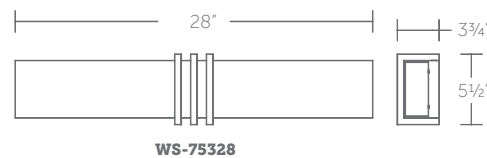

Color Temp: 2700K/3000K/3500K
 CRI: 90
 Dimming: 100% - 10% ELV
 Rated Life: 50,000 hours
 Input: 120V

Finish

BK:
Black

BN:
Brushed Nickel

Example: **WS-75328-BK**

WS-75318: Size: 18" Watt: 19W
 LED Lumens: 1,985
 Delivered Lumens: 1,213
WS-75328: Size: 28" Watt: 24W
 LED Lumens: 2,550
 Delivered Lumens: 1,557