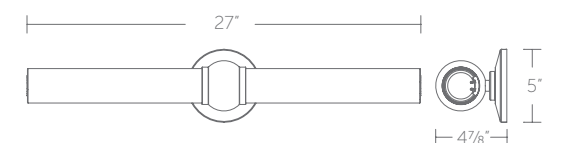

WS-35020: Size: 20" Watt: 27W
 LED Lumens: 2,059 Delivered Lumens: 1,439

WS-35027: Size: 27" Watt: 34W
 LED Lumens: 2,778 Delivered Lumens: 1,983

Finish

Example: **WS-35027-BK**

WS-35020

WS-35027

LED Sconces