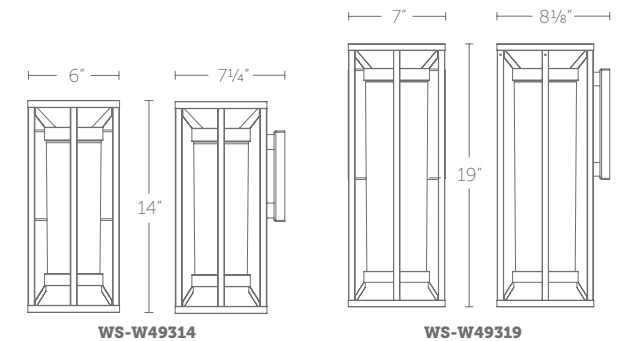

WS-W49314: Size: 14" Watt: 13W
 LED Lumens: 1,000 Delivered Lumens: 688

WS-W49319: Size: 19" Watt: 16W
 LED Lumens: 1,247 Delivered Lumens: 858

Finish

Example: **WS-W49314-BK**

WS-W49314

WS-W49319

WS-W47318-30-BK