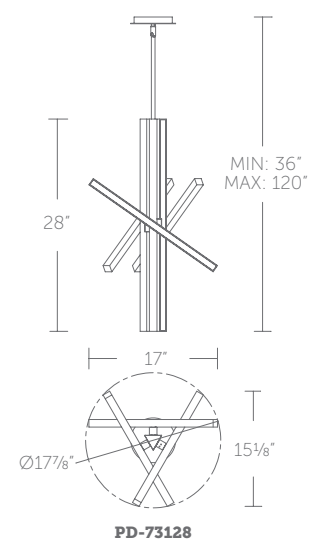

Finish

Example: **PD-73128-BK**

See complementary pieces on page 48-49.