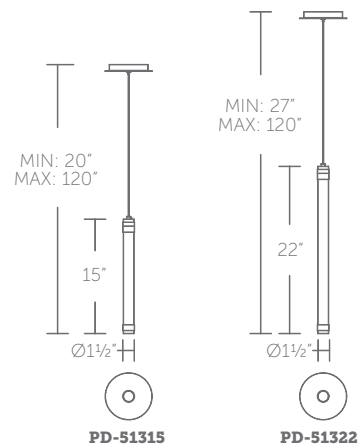

Finish

- **AB:** Aged Brass
- **BK:** Black

Example: **PD-51322-BK**

See complementary pieces on page 52-53.