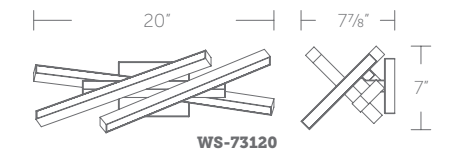

Size: 20" Watt: 20W
 LED Lumens: 1,287
 Delivered Lumens: Up to 789

WS-73127-27, WS-73127-30, WS-73127-35:

Size: 27" Watt: Up to 28W
 LED Lumens: 1,826
 Delivered Lumens: Up to 1,139

See complementary pieces on page 38-39.