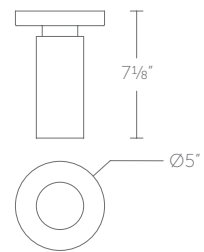

Finish

-  **AL:** Brushed Aluminum
-  **BK:** Black
-  **BZ:** Bronze
-  **WT:** White

Example: **FM-W36607-BK**

FM-W36607: Size: 7" Watt: 11W
 LED Lumens: 855
 Delivered Lumens: 545

FM-W36607

See complementary pieces on our website.