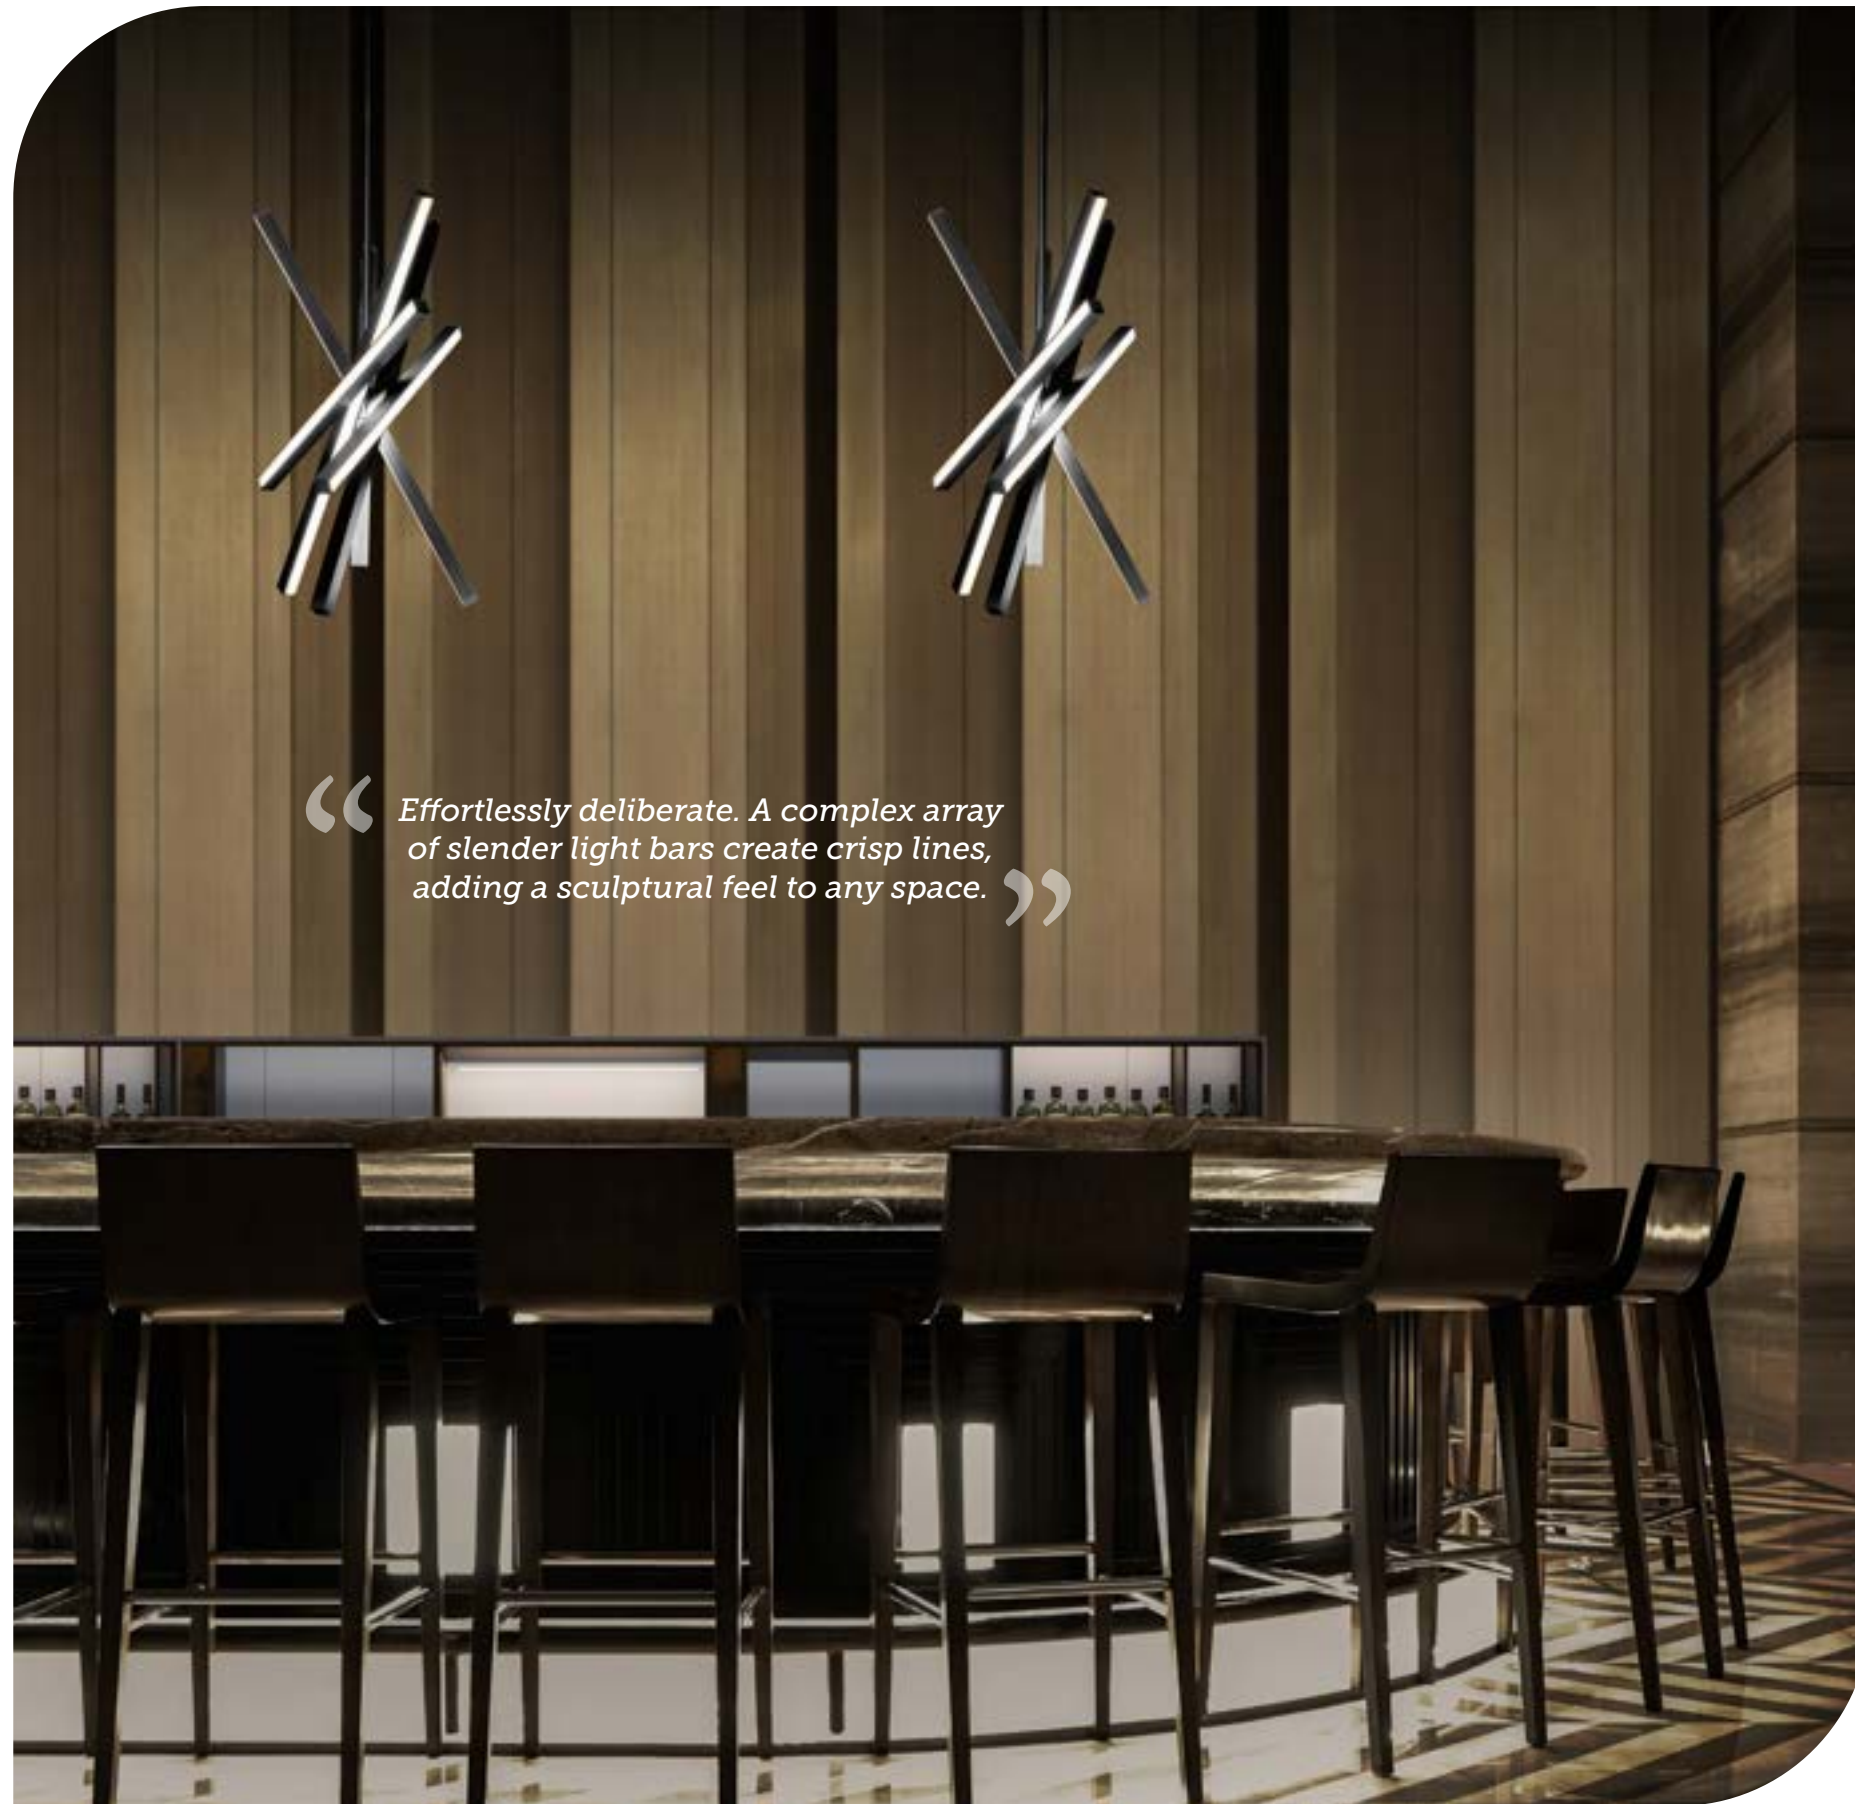

PD-73134-BK shown

PARALLAX

“ Effortlessly deliberate. A complex array of slender light bars create crisp lines, adding a sculptural feel to any space. ”

PD-73128-BK shown

PD-73128-BK

28" LED PENDANT

- Rotatable arms for desired look
- Three 12" and one 6" downrods included (additional downrods available)
- Spin-on round canopy with minimal hardware
- May be mounted on a sloped ceiling
- Thin canopy conceals a proprietary 120V/277V driver