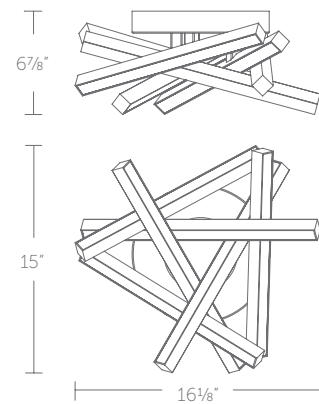

Finish

BK:
Black

BN:
Brushed Nickel

CH:
Chrome

Example: **FM-73116-30-BN**

FM-73116

See complementary pieces on page 36-37.

“ Effortlessly deliberate. A ceiling mount or wall sconce of exaggerated proportions. Unparalleled. ”