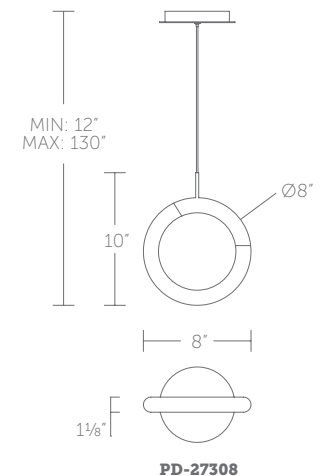

Finish

AB:
Aged Brass

Example: **PD-27308-AB**