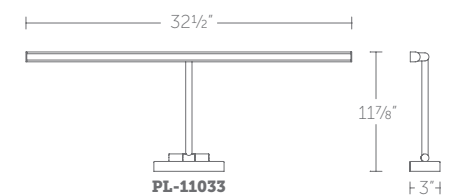

PL-11033: Size: 33" Watt: 28W
 LED Lumens: 1,072 Delivered Lumens: 747

PL-11042: Size: 42" Watt: 30W
 LED Lumens: 1,618 Delivered Lumens: 1,000

Finish

BK:
Black

BN:
Brushed Nickel

Example: **PL-11025-BN**

LED Ceiling Mounts