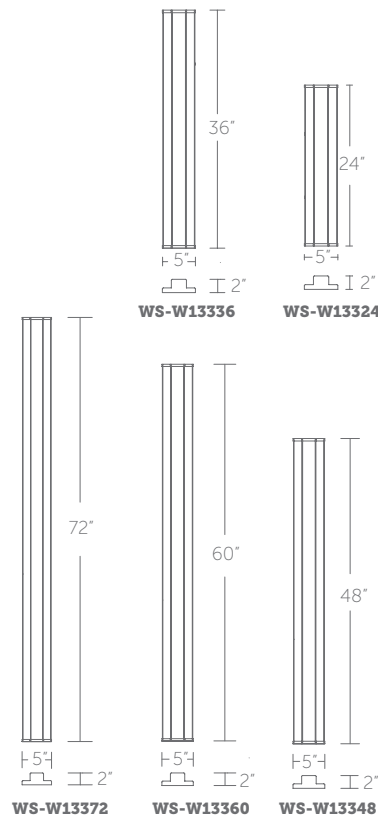

Finish

Example: **WS-W13348-30-BK**

“Balanced with geometric precision. A slim bar of light glowing between the lines of a minimal profile.”

shown