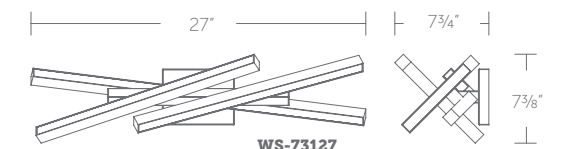

WS-73120

WS-73127