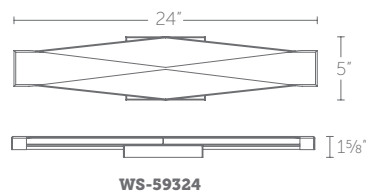

24" LED SCONCE + BATH

- Side lit with light guide material
- Built in color temperature adjustability. Switch from 2700K/3000K/3500K
- Thin canopy conceals a proprietary 120V/277V driver
- May be mounted on wall in all orientations

Color Temp: 2700K/3000K/3500K
CRI: 90
Dimming: 100% - 5% ELV, 100% - 5% TRIAC
Rated Life: 50,000 hours
Input: 120V/277V

Finish
BK:
Black
Example: **WS-59324-30-BK**

WS-59324-27, WS-59324-30, WS-59324-35:
Size: 24" Watt: 11W
LED Lumens: 895
Delivered Lumens: 382

WS-59324

“Uniting clean geometric lines. Even, edge-lit LED illumination is dispersed through an elongated diamond shape.”