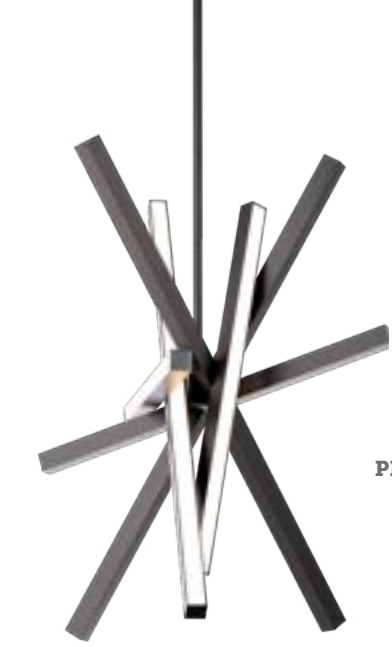

PD-73134-BK shown

PARALLAX

“ Effortlessly deliberate. A complex array of slender light bars create crisp lines, adding a sculptural feel to any space. ”

PD-73128-BK shown

PD-73128-BK

28" LED PENDANT

- Rotatable arms for desired look
- Three 12" and one 6" downrods included (additional downrods available)
- Spin-on round canopy with minimal hardware
- May be mounted on a sloped ceiling
- Thin canopy conceals a proprietary 120V/277V driver