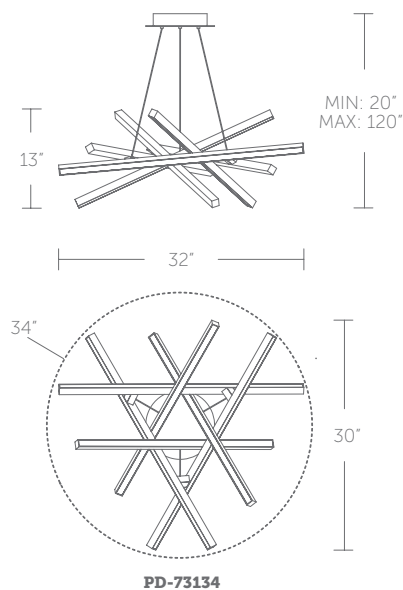

Finish

BK:
Black

Example: **PD-73134-BK**

See complementary sconce on page 48-49.

PD-73134