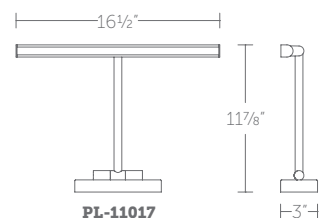

PL-11033: Size: 33" Watt: 28W
 LED Lumens: 1,072 Delivered Lumens: 747

PL-11042: Size: 42" Watt: 30W
 LED Lumens: 1,618 Delivered Lumens: 1,000

Finish

BK:
Black

BN:
Brushed Nickel

Example: **PL-11025-BN**

LED Ceiling Mounts