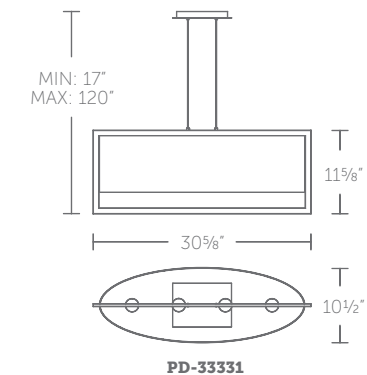

Color Temp: 3000K
 CRI: 90
 Dimming: 100% - 5% ELV, 100% - 10% TRIAC
 Rated Life: 50,000 hours
 Input: 120V/277V

Finish

- AB:** Aged Brass
- BK:** Black

PD-33331: Size: 31" Watt: 29W
 LED Lumens: 1,367 Delivered Lumens: 946