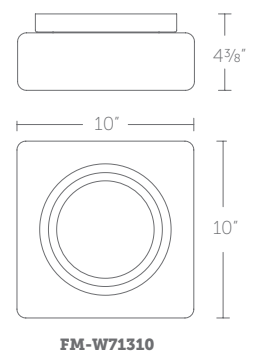

“ Circle in the square. Uniquely patterned, hammered glass creates a captivating play of shadow and light. ”

CUBOID

10" INTERIOR/EXTERIOR
LED CEILING MOUNT

- Backlit with glass diffuser
- Chrome plate reflector
- Built in color temperature adjustability. Switch from 3000K/3500K/4000K
- ACLED driverless technology
- May be mounted on wall or ceiling in all orientations

Color Temp: 3000K/3500K/4000K
CRI: 90
Dimming: 100% - 5% ELV, 100% - 5% TRIAC
Rated Life: 60,000 hours
Input: 120V

Finish

BK:
Black

Example: **FM-W71310-30-BK**

FM-W71310-30, FM-W71310-35, FM-W71310-40:
Size: 10" Watt: 11W
LED Lumens: 800
Delivered Lumens: 369