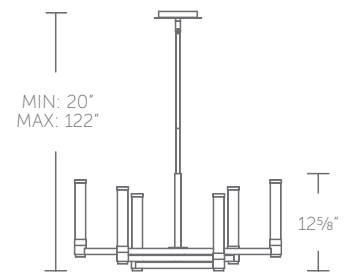

PD-51327: Size: 27" Watt: 20W
LED Lumens: 1,635
Delivered Lumens: 1,308