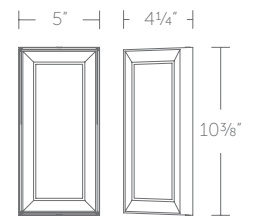

WS-W39305

WS-W39310