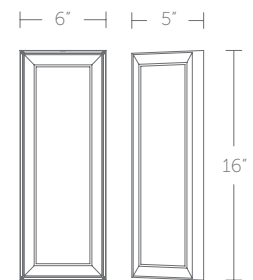

WS-W39316: Size: 16" Watt: 30W
 LED Lumens: 4,310
 Delivered Lumens: 2,009

WS-W39310

Finish

Example: **WS-W39316-BK**

WS-W39316

REVELS

WS-W13324-30-BK WS-W13336-30-BK WS-W13348-30-BK WS-W13360-30-BK WS-W13372-30-BK