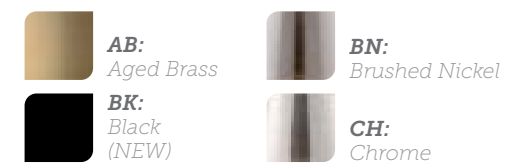

Finish

Example: **WS-35027-BK**