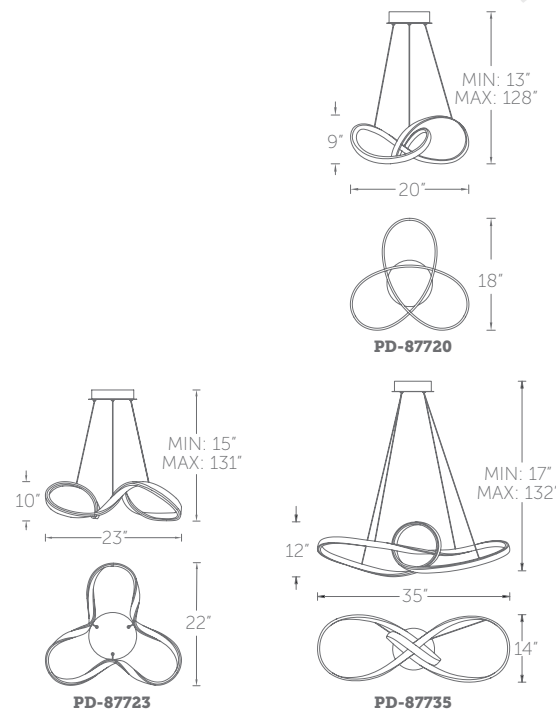

PD-87735: Size: 35" Watt: 52W
 LED Lumens: 5,278 Delivered Lumens: 3,550

Finish

Example: **PD-87723-CH**

INTERLACE

28" & 39" LED CHANDELIER

“ Delicate bands of light weave playfully in and out on this flowing modern design. ”