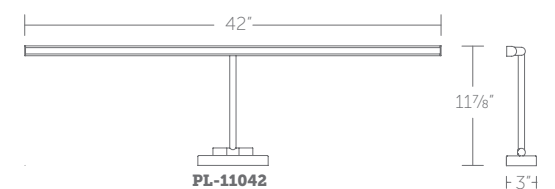

PL-11033: Size: 33" Watt: 28W
 LED Lumens: 1,072 Delivered Lumens: 747

PL-11042: Size: 42" Watt: 30W
 LED Lumens: 1,618 Delivered Lumens: 1,000

Finish

BK:
Black

BN:
Brushed Nickel

Example: **PL-11025-BN**

LED Ceiling Mounts