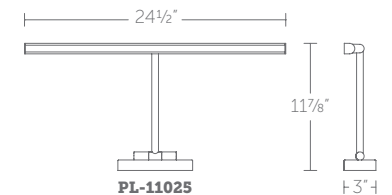

PL-11033: Size: 33" Watt: 28W
 LED Lumens: 1,072 Delivered Lumens: 747

PL-11042: Size: 42" Watt: 30W
 LED Lumens: 1,618 Delivered Lumens: 1,000

Finish

BK:
Black

BN:
Brushed Nickel

Example: **PL-11025-BN**

LED Ceiling Mounts