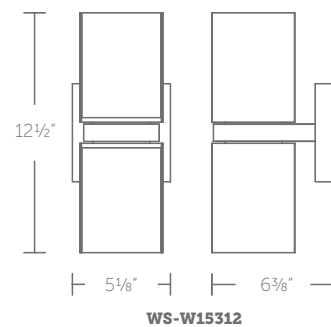

Finish

BK:
Black
Example: **WS-W15312-30-BK**

Bollards provided by
WAC Landscape Lighting