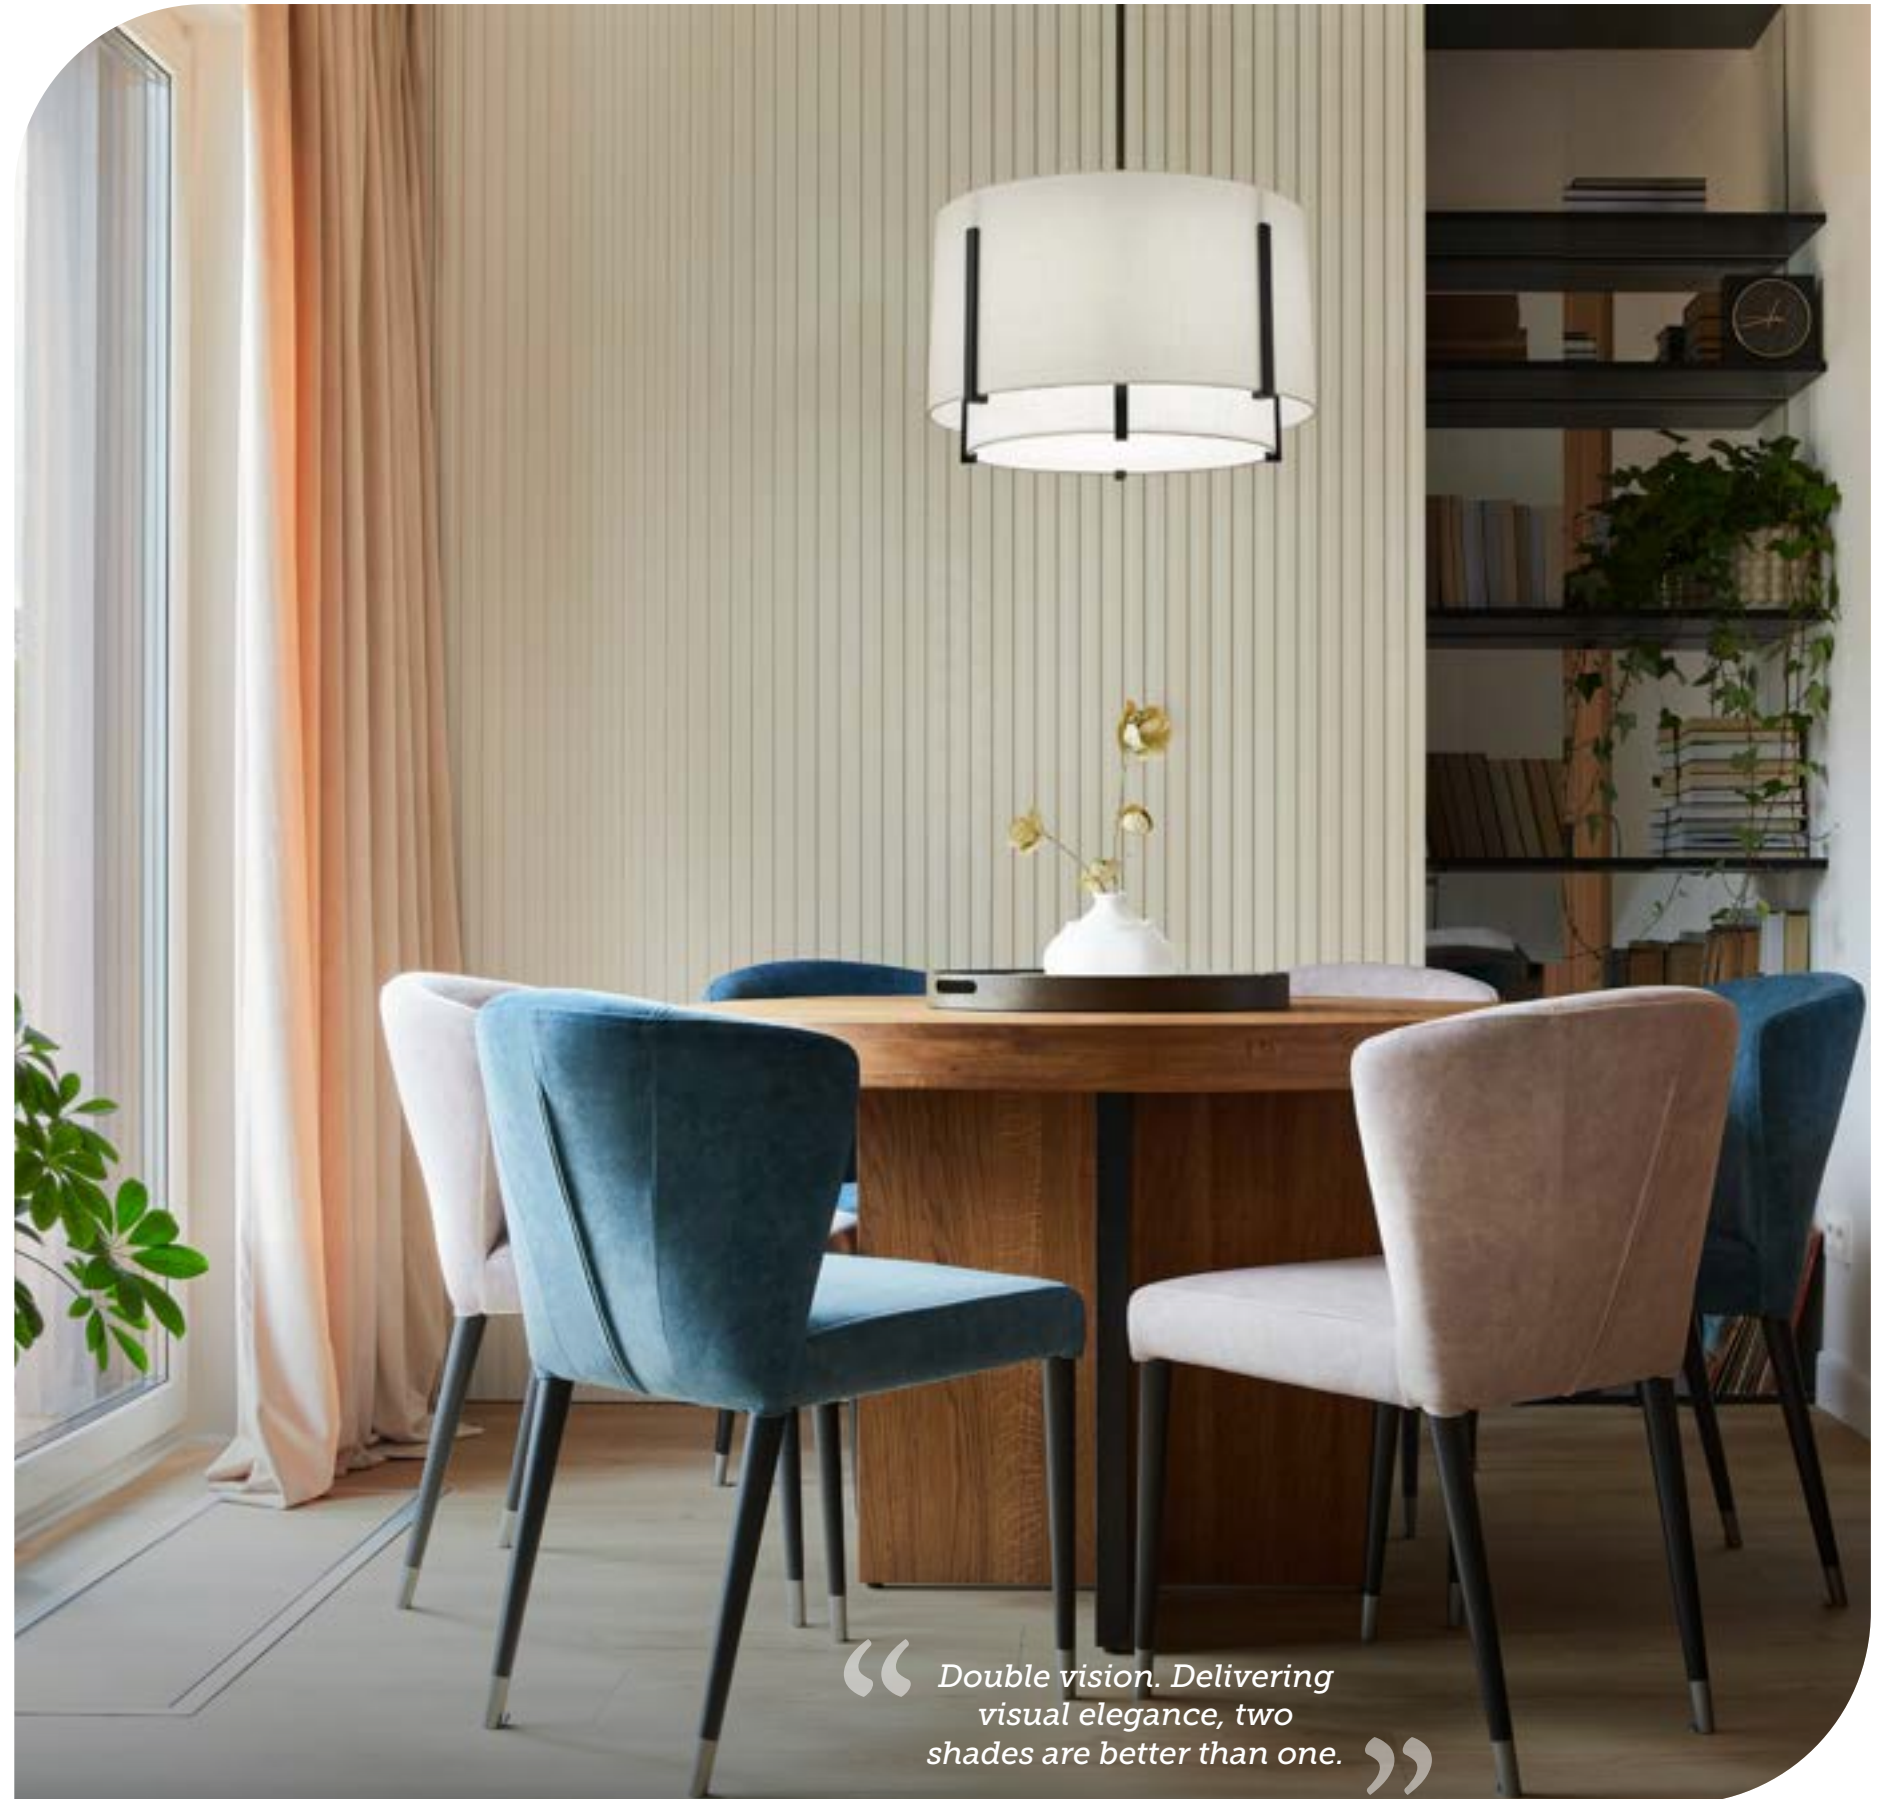

Finish

BK:
Black

Example: **PD-35320-BK**

“ Double vision. Delivering visual elegance, two shades are better than one. ”