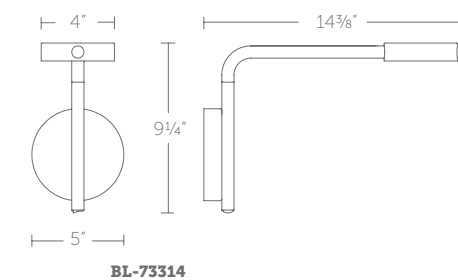

Color Temp: 2700K/3000K/3500K
 CRI: 90
 Rated Life: 54,000 hours
 Input: 120V

Finish

BK:
Black

WT:
White

Example: **BL-73314-30-WT**

BL-73314-27, BL-73314-30, BL-73314-35:
 Size: 14" Watt: 8W
 LED Lumens: 1,210
 Delivered Lumens: 315