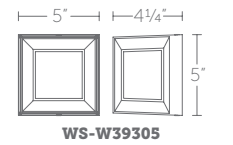

Color Temp: 3000K
CRI: 90
Dimming: 100% - 5% ELV, 100% - 10% TRIAC
Rated Life: 60,000 hours
Input: 120V

WS-W39305: Size: 5" Watt: 10W
LED Lumens: 950
Delivered Lumens: 443

WS-W39310: Size: 10" Watt: 20W
LED Lumens: 2,405
Delivered Lumens: 1,121

WS-W39316: Size: 16" Watt: 30W
LED Lumens: 4,310
Delivered Lumens: 2,009