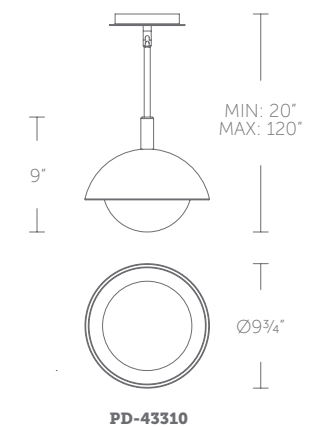

“Mysterious as the moon. Opal glass casts a diaphanous glow through creamy decorative alabaster.”

MOONSTONE

10" LED MINI PENDANT

- Downlight with faux alabaster exterior and opal glass shade
- Faux alabaster. Like real stone, each piece is unique
- Three 12" and one 6" downrods included (additional downrods available)
- Spin-on round canopy with minimal hardware
- May be mounted on a sloped ceiling
- Thin canopy conceals a proprietary 120V/277V driver

Color Temp: 3000K
CRI: 90
Dimming: 100% - 10% ELV
Rated Life: 50,000 hours
Input: 120V/277V

PD-43310: Size: 10" Watt: 11W
LED Lumens: 815
Delivered Lumens: 641

Finish

BK:
Black

Example: **PD-43310-BK**