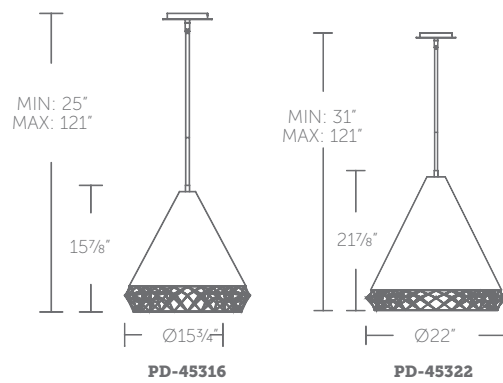

Finish

BK/GO:
Black/Gold

Example: **PD-45322-BK/GO**

“Elegance edged in gold metalwork. A true revelation.”