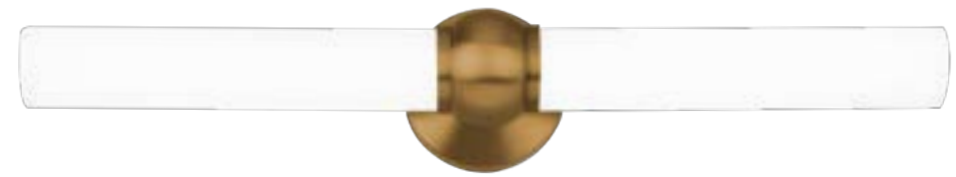

WS-75328-BK shown

WS-35027-AB