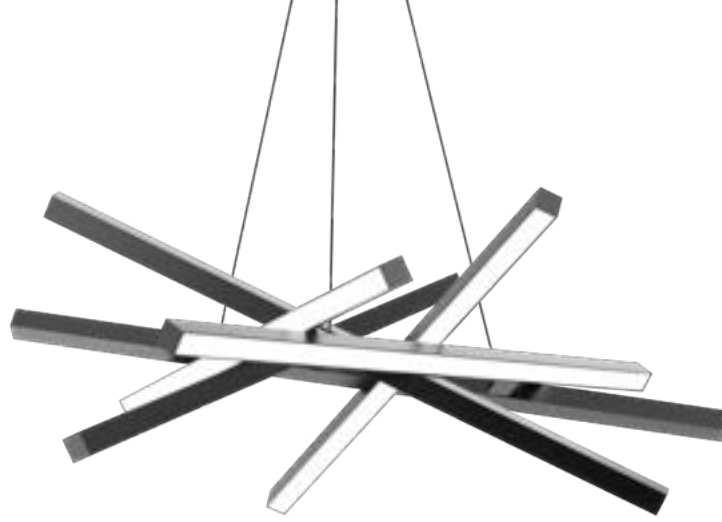

PARALLAX

PD-73134-BK

34" LED CHANDELIER

- Low profile, adjustable powered aircraft cables for an ultra-clean look
- Spin-on round canopy with minimal hardware
- May be mounted on a sloped ceiling
- Thin canopy conceals a proprietary 120V-220V-277V driver

Color Temp: 3000K
CRI: 90
Dimming: 100% - 5% ELV, 100% - 5% 0-10V,
100% - 5% TRIAC
Rated Life: 50,000 hours
Input: 120V-277V

PD-73134: Size: 34" Watt: 42W
LED Lumens: 2,645
Delivered Lumens: 1,664