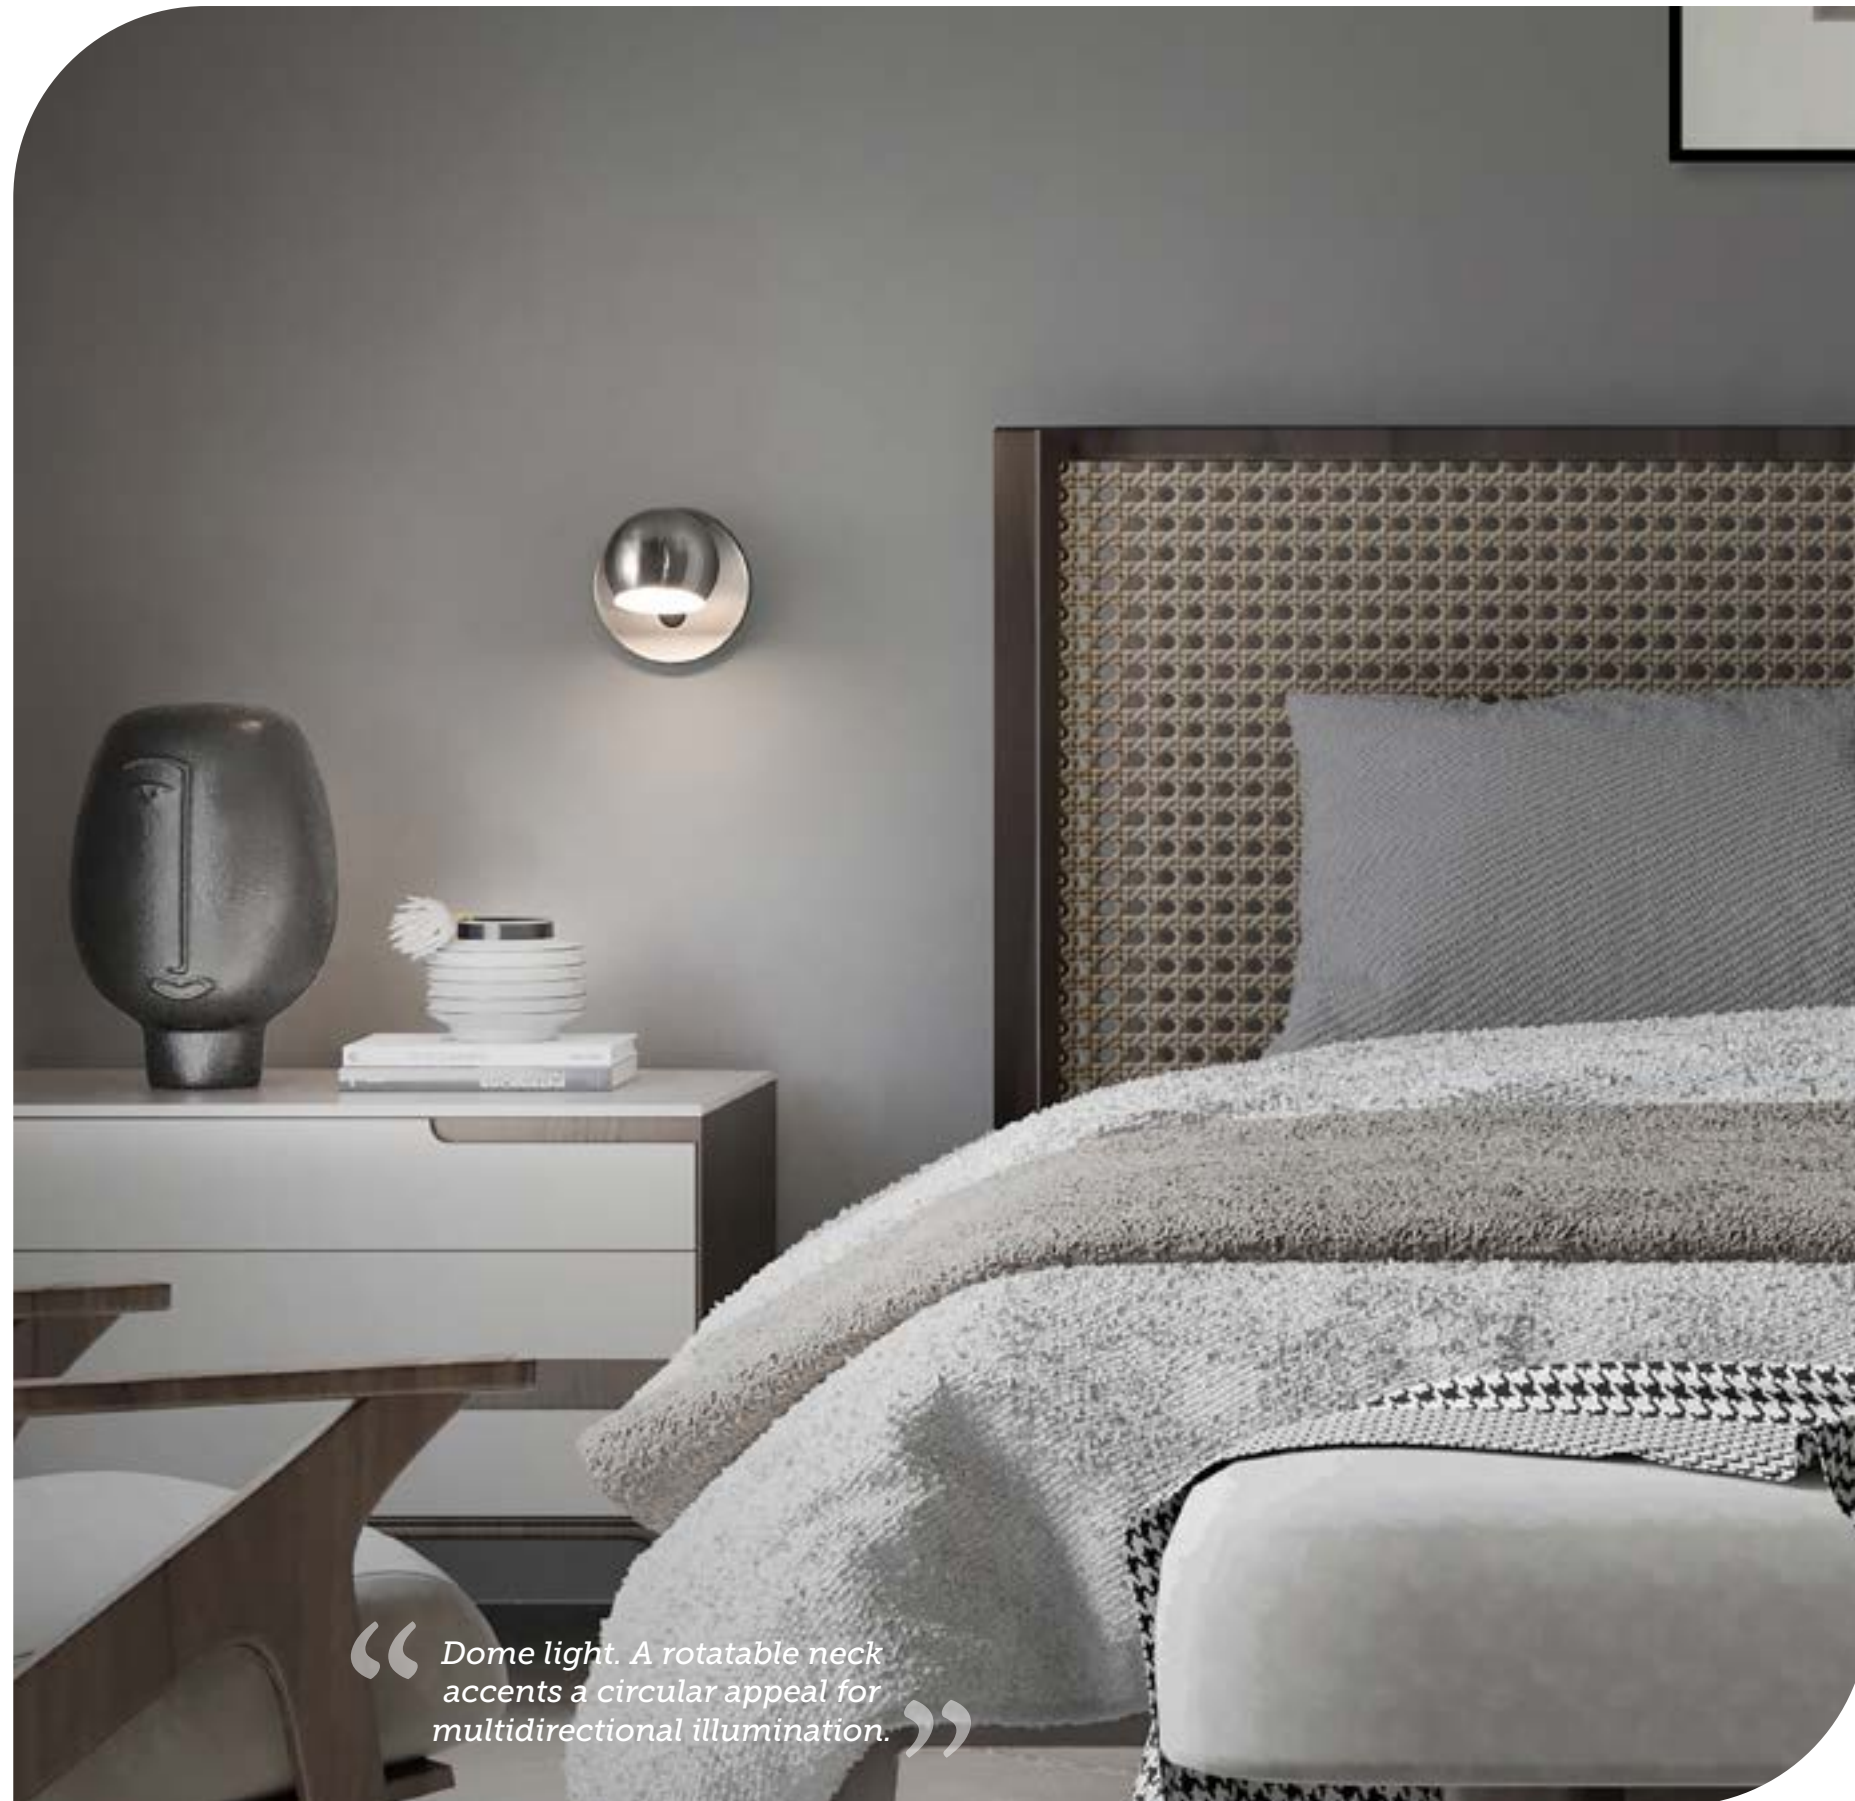

Finish

BK:
Black

Example: **WS-55318-30-BK**

“ Sheer elegance. Linear bars envelope textured fabric for a reimagined take on minimalist design. ”

WS-55318-30-BK shown

LED Bedside + Swing Arms

Both decorative and functional, dweLED swing arm luminaires make a stylish addition to a bedside or living area. Exuding ageless beauty and timeless charm, modern and retro designs boast metal wall mounts supporting an articulating arm, integral driver and convenient fingertip touch dimming. Our ADA compliant, energy efficient LED sconces are visually appealing, brilliant and engaging—the perfect choice for use in private and public spaces.

“ Dome light. A rotatable neck accents a circular appeal for multidirectional illumination. ”

BL-67305-BN shown

BL-67305-BK

BL-67305-AB

5" LED BEDSIDE LAMP

- On/off toggle switch on the canopy
- Light source offers 330 degree horizontal rotation and a 90 degree vertical rotation
- Driver concealed within the canopy