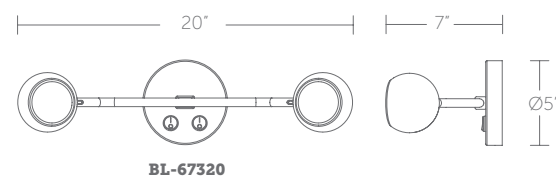

“ Dome light. A rotatable neck accents a circular appeal for multidirectional illumination. ”