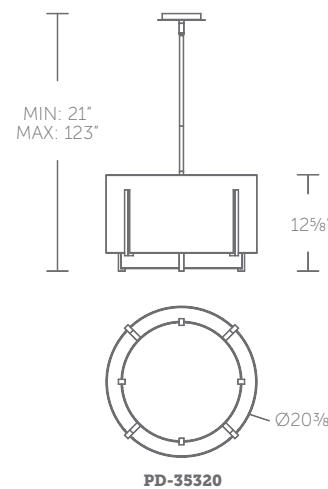

Color Temp: 3000K
 CRI: 90
 Dimming: 100% - 5% ELV
 Rated Life: 50,000 hours
 Input: 120V

PD-35320: Size: 20" Watt: 24W
 LED Lumens: 1,348
 Delivered Lumens: 877

Finish

BK:
Black

Example: **PD-35320-BK**

“ Double vision. Delivering visual elegance, two shades are better than one. ”