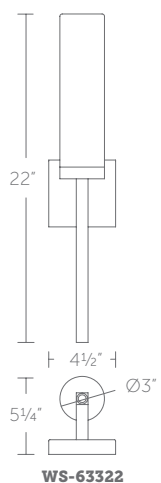

Finish

BK:
Black

Example: **WS-63322-BK**