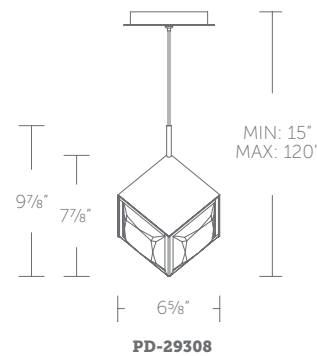

ICE CUBE

8" LED MINI PENDANT

- K9 crystal
- Low profile, adjustable powered aircraft cables for an ultra-clean look
- Spin-on round canopy with minimal hardware
- May be mounted on a sloped ceiling
- Thin canopy conceals a proprietary 120V/277V driver

Color Temp: 3500K
CRI: 90
Dimming: 100% - 10% ELV
Rated Life: 50,000 hours
Input: 120V/277V

PD-29308: Size: 8" Watt: 11W
LED Lumens: 550 Delivered Lumens: 440

Finish

Example: **PD-29308-AB**

PD-29308

“ Faceted like a hand-cut jewel, adding a dash of chic to a room’s ensemble. ”