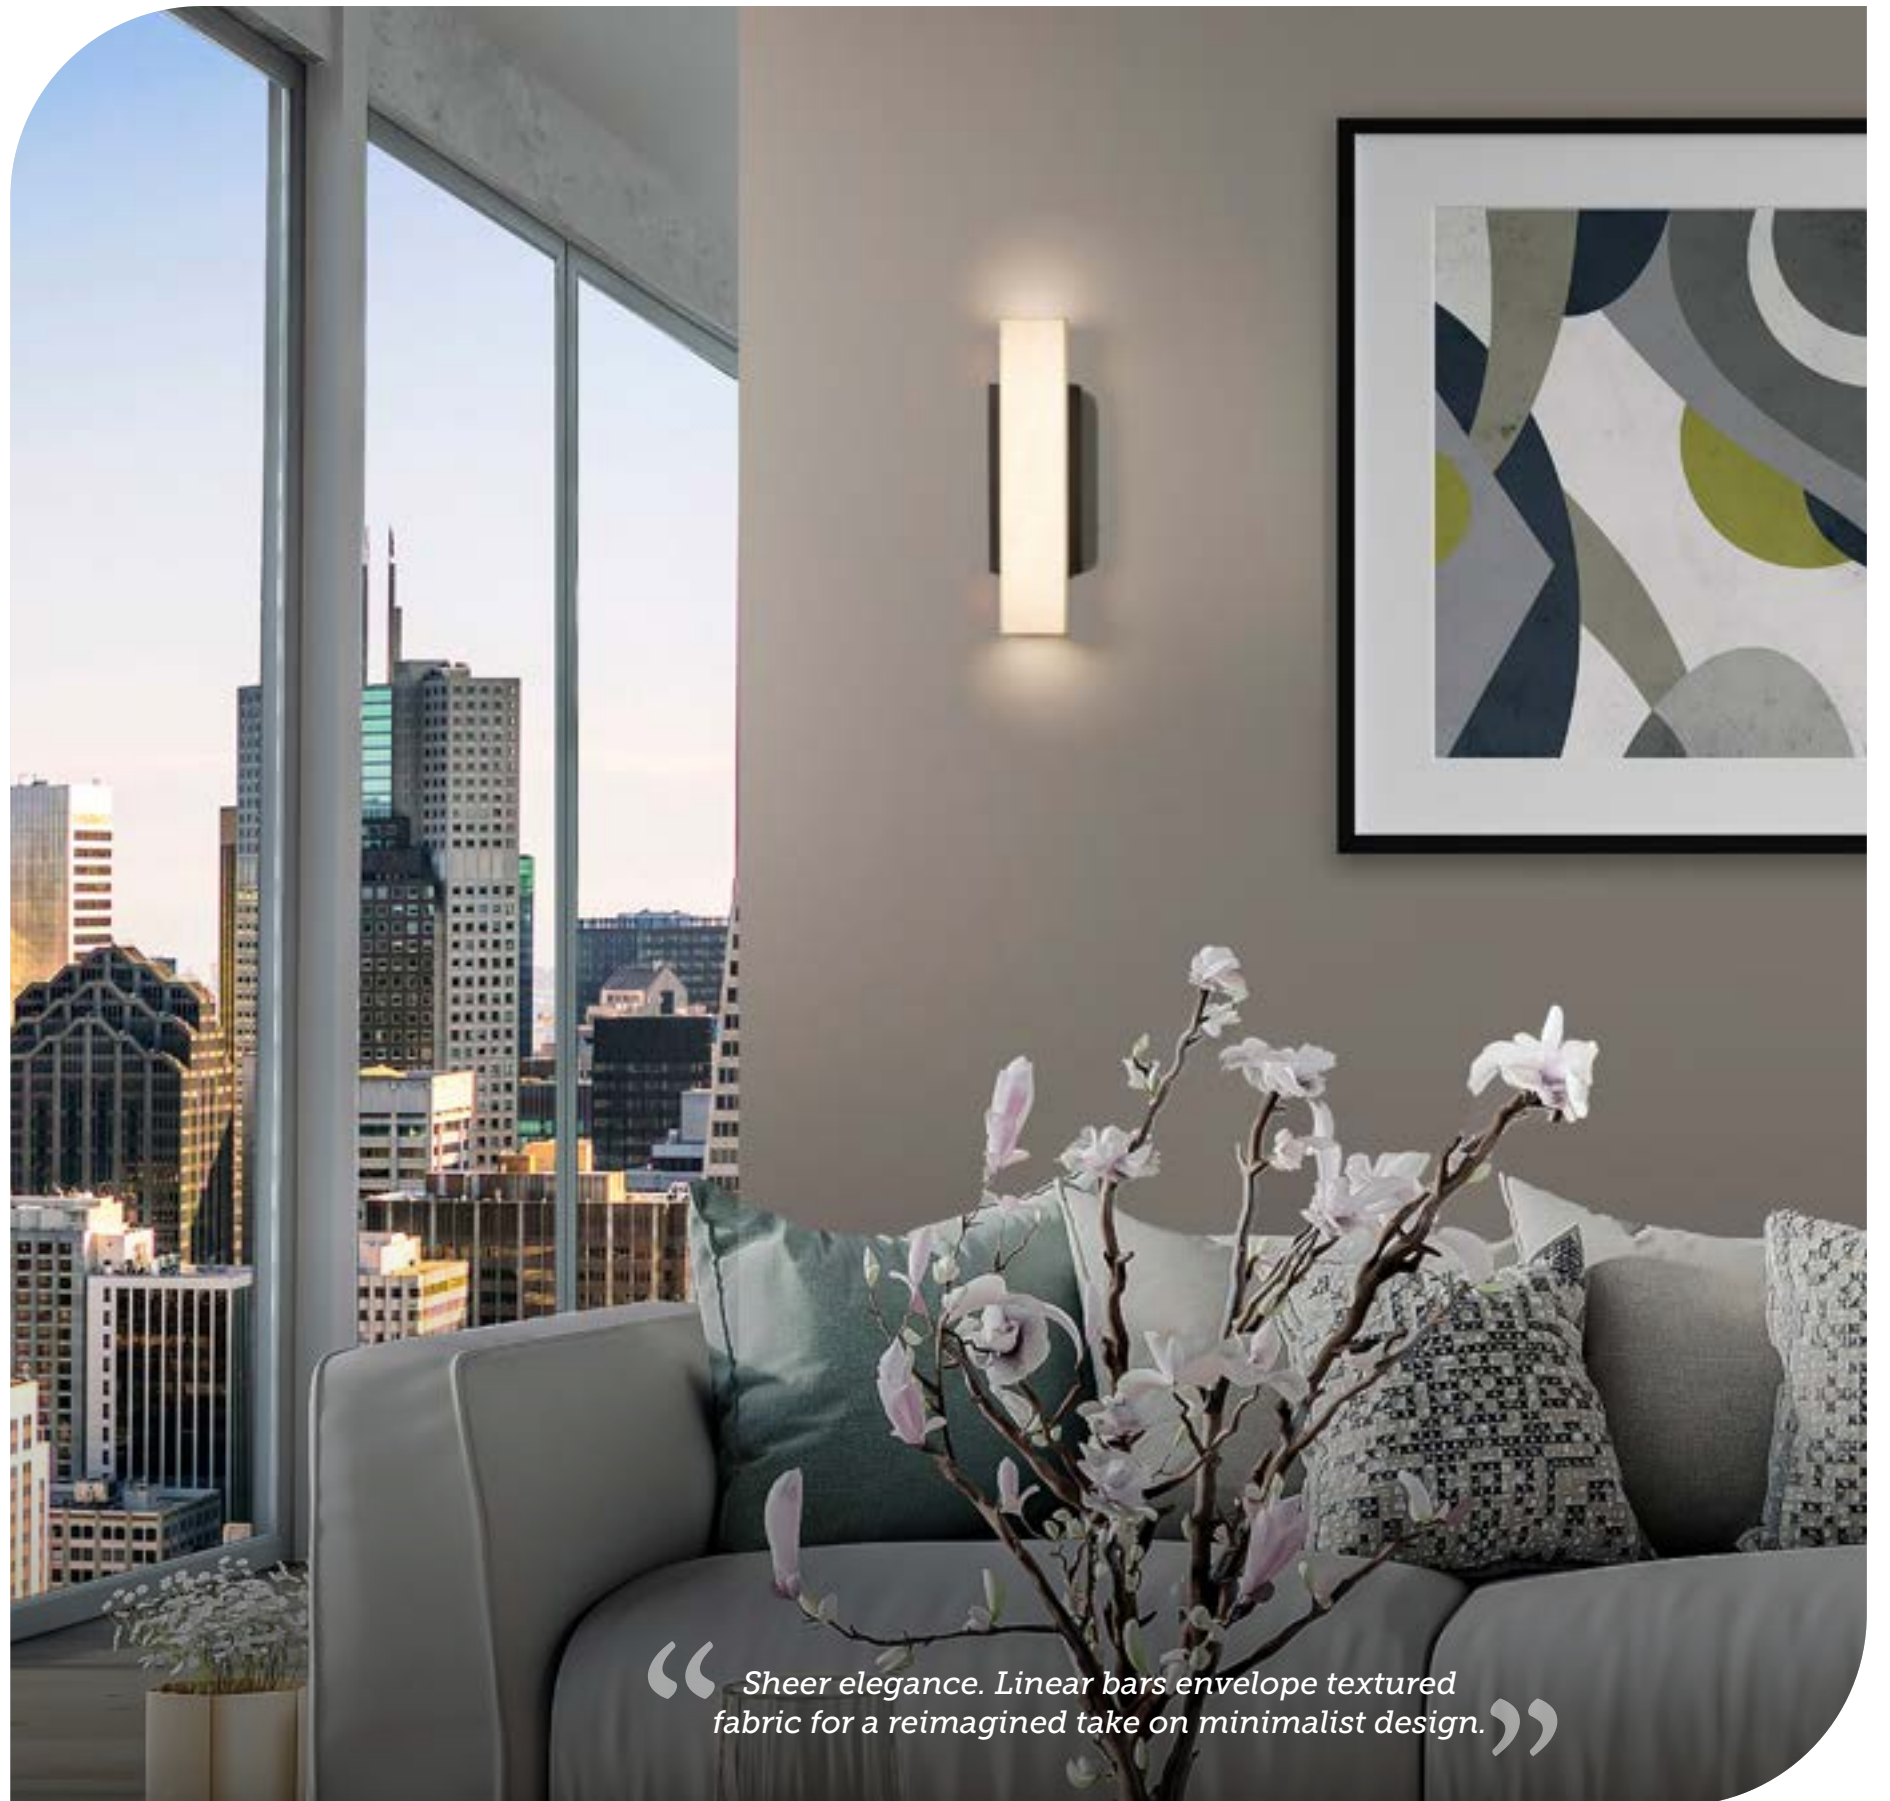

Finish

BK:
Black

Example: **WS-55318-30-BK**

“ Sheer elegance. Linear bars envelope textured fabric for a reimagined take on minimalist design. ”

WS-55318-30-BK shown

LED Bedside + Swing Arms

Both decorative and functional, dweLED swing arm luminaires make a stylish addition to a bedside or living area. Exuding ageless beauty and timeless charm, modern and retro designs boast metal wall mounts supporting an articulating arm, integral driver and convenient fingertip touch dimming. Our ADA compliant, energy efficient LED sconces are visually appealing, brilliant and engaging—the perfect choice for use in private and public spaces.

“ Dome light. A rotatable neck accents a circular appeal for multidirectional illumination. ”

BL-67305-BN shown

BL-67305-BK

BL-67305-AB

5" LED BEDSIDE LAMP

- On/off toggle switch on the canopy
- Light source offers 330 degree horizontal rotation and a 90 degree vertical rotation
- Driver concealed within the canopy