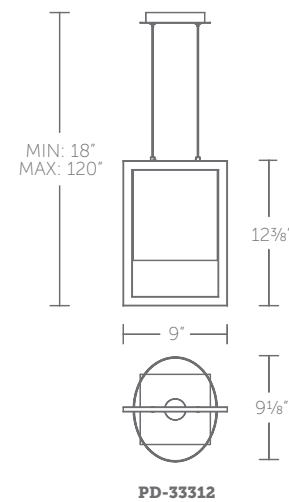

Finish

- **AB:** Aged Brass
- **BK:** Black

Example: **PD-33312-AB**

See complementary pieces on page 10-11.