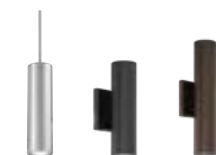

See complementary pieces on our website.