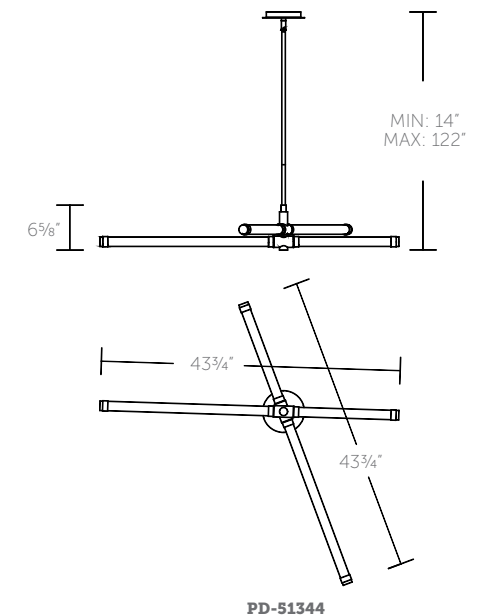

Finish

- **AB:** Aged Brass
- **BK:** Black

Example: **PD-51344-AB**

See complementary pieces on page 52-53.