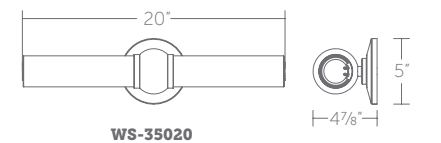

“Elegant diffuse illumination. Pairs well with circular, oval, or rectangular mirrors.”

JULIET

20" & 27" LED SCONCE + BATH

- Frontlight with opal glass diffuser
- ACLED driverless technology
- May be mounted on wall in all orientations

Color Temp: 3000K
CRI: 90
Dimming: 100% - 10% ELV
Rated Life: 54,000 hours
Input: 120V

WS-35020: Size: 20" Watt: 27W
LED Lumens: 2,059 Delivered Lumens: 1,439

WS-35027: Size: 27" Watt: 34W
LED Lumens: 2,778 Delivered Lumens: 1,983

Finish

Example: **WS-35027-BK**