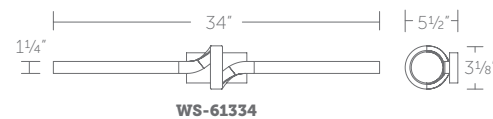

WS-61334-27, WS-61334-30, WS-61334-35:
Size: 34" Watt: 29W
LED Lumens: 1805
Delivered Lumens: Up to 1211