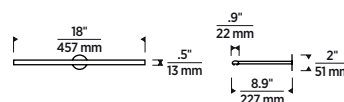

SIZE

H: 2" | W: 18" | D: 8.9"

LAMPING

Integrated LED
 Voltage: 120V-277V
 Total Watts: 14.3W
 Delivered Lumens: 717
 CCT: 2700K or 3000K
 CRI: 95
 Dimmable with most LED compatible
 ELV, Triac and 0-10V dimmers