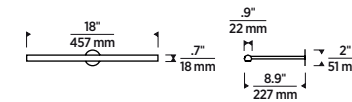

LAMPING

Integrated LED
Voltage: 120V-277V
Total Watts: 14.3W
Delivered Lumens: 717
CCT: 2700K or 3000K
CRI: 95
Dimmable with most LED compatible
ELV, Triac and 0-10V dimmers