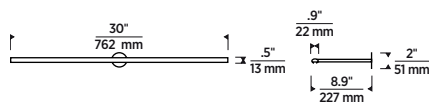

LAMPING

Integrated LED
Voltage: 120V-277V
Total Watts: 24.1W
Delivered Lumens: 1302
CCT: 2700K or 3000K
CRI: 95
Dimmable with most LED compatible
ELV, Triac and 0-10V dimmers