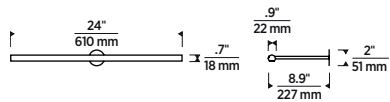

PRODUCT SPECIFICATIONS

PICTURE LIGHTS

PLURAL FACETED 24" PICTURE LIGHT

P 9

ITEM NUMBER

Dark Bronze
700PLUF24Z-LED927 (2700K)
700PLUF24Z-LED930 (3000K)
Natural Brass
700PLUF24NB-LED927 (2700K)
700PLUF24NB-LED930 (3000K)
Nightshade Black
700PLUF24B-LED927 (2700K)
700PLUF24B-LED930 (3000K)
Polished Nickel
700PLUF24N-LED927 (2700K)
700PLUF24N-LED930 (3000K)

SIZE

H: 2" | W: 24" | D: 8.9"

LAMPING

Integrated LED
Voltage: 120V-277V
Total Watts: 19.2W
Delivered Lumens: 1009
CCT: 2700K or 3000K
CRI: 95
Dimmable with most LED compatible
ELV, Triac and 0-10V dimmers