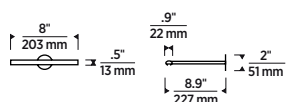

SIZE

H: 2" | W: 8" | D: 8.9"

LAMPING

Integrated LED
 Voltage: 120V-277V
 Total Watts: 5.9W
 Delivered Lumens: 230
 CCT: 2700K or 3000K
 CRI: 95
 Dimmable with most LED compatible
 ELV, Triac and 0-10V dimmers