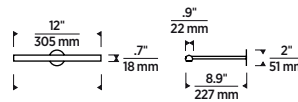

LAMPING

Integrated LED
Voltage: 120V-277V
Total Watts: 9.4W
Delivered Lumens: 425
CCT: 2700K or 3000K
CRI: 95
Dimmable with most LED compatible
ELV, Triac and 0-10V dimmers