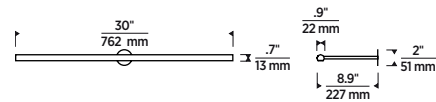

LAMPING

Integrated LED
Voltage: 120V-277V
Total Watts: 24.1W
Delivered Lumens: 1302
CCT: 2700K or 3000K
CRI: 95
Dimmable with most LED compatible
ELV, Triac and 0-10V dimmers