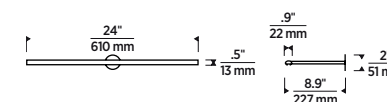

LAMPING

Integrated LED
Voltage: 120V-277V
Total Watts: 19.2W
Delivered Lumens: 1009
CCT: 2700K or 3000K
CRI: 95
Dimmable with most LED compatible
ELV, Triac and 0-10V dimmers