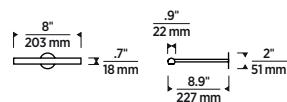

LAMPING

Integrated LED
Voltage: 120V-277V
Total Watts: 5.9W
Delivered Lumens: 230
CCT: 2700K or 3000K
CRI: 95
Dimmable with most LED compatible
ELV, Triac and 0-10V dimmers