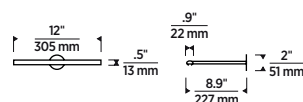

LAMPING

Integrated LED
Voltage: 120V-277V
Total Watts: 9.4W
Delivered Lumens: 425
CCT: 2700K or 3000K
CRI: 90
Dimmable with most LED compatible
ELV, Triac and 0-10V dimmers