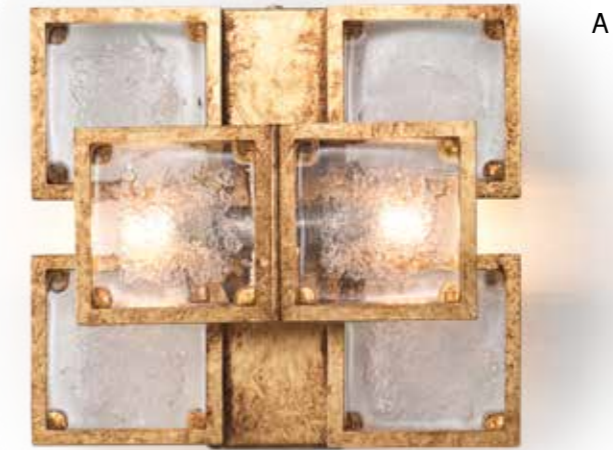

A

B

cod_ **20635**
20836

A) Art. 20635/AP-G
cm. ø24,5x8x22h | 2xG9 3,5W Led max

B) Art. 20836/AG-G
cm. ø24,5x8x34h | 4xG9 3,5W Led max