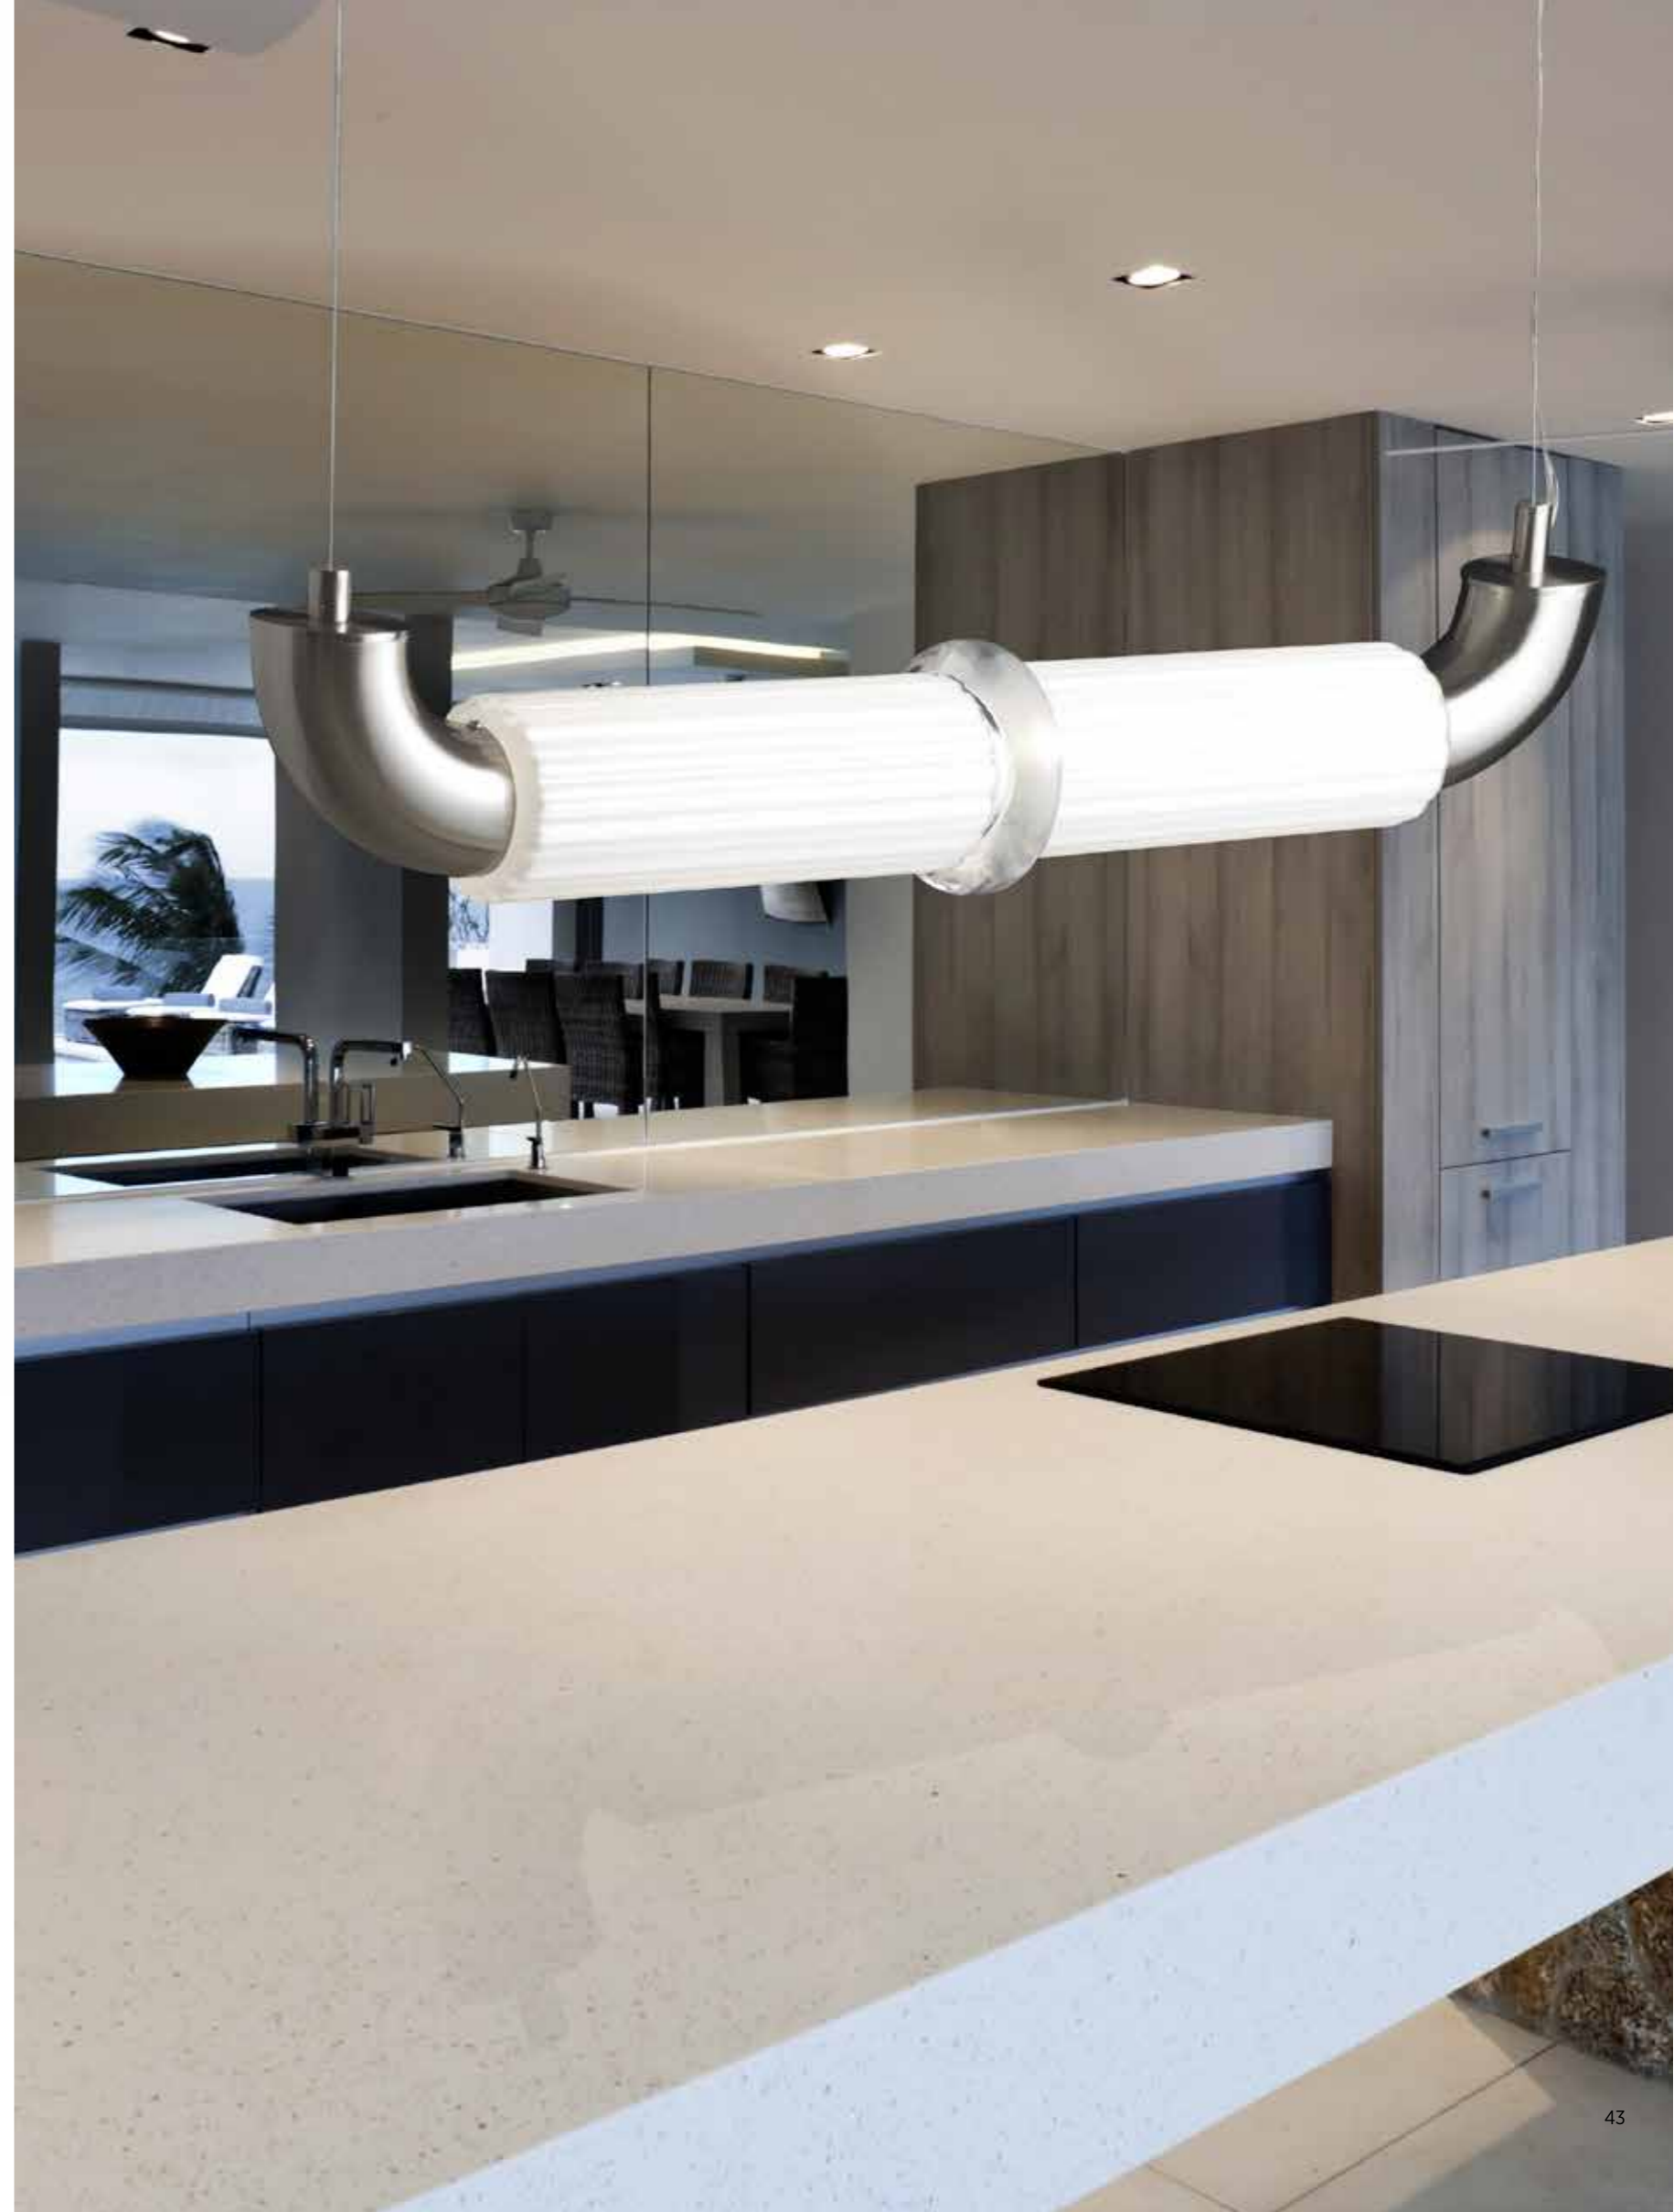

STILLUX  
LIGHTING LAB

**Art. 21047/C-OB**  
cm. ø30x100h (standard) min. height 50 (other height on request)  
2 x E27 13W ES

**Art. 21048/S-NB**  
cm. ø90x22h | 40W Strip Led (ballast included 24V)

**Art. 21044/10-CB**  
cm. ø50x55h | 10 x E14 Tubolar led 4W