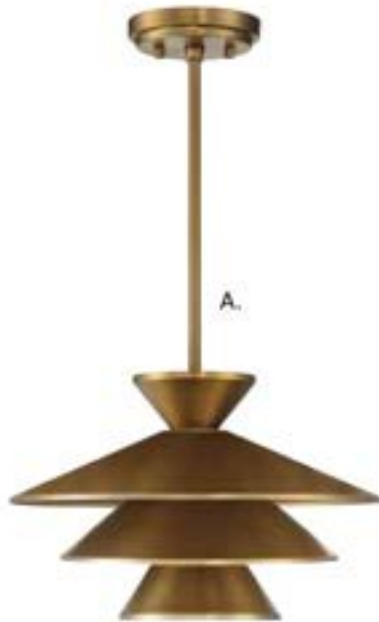

PENDANT LIGHTING

A.