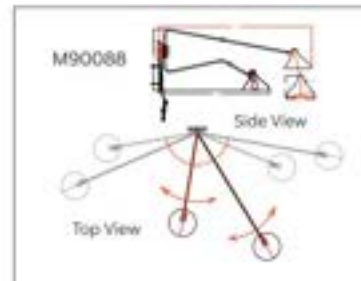

B. M90088WHNB
2-Light Adjustable Sconce
White & Natural Brass Finish
86"W x 20-1/2"H x 52"E
Adj E 9-1/2" - 52"
2E 60W