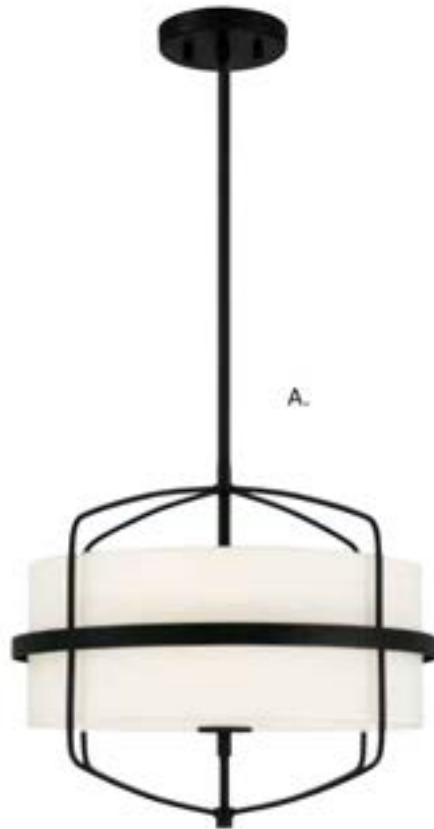

PENDANT LIGHTING

Dual Mount Hanging System