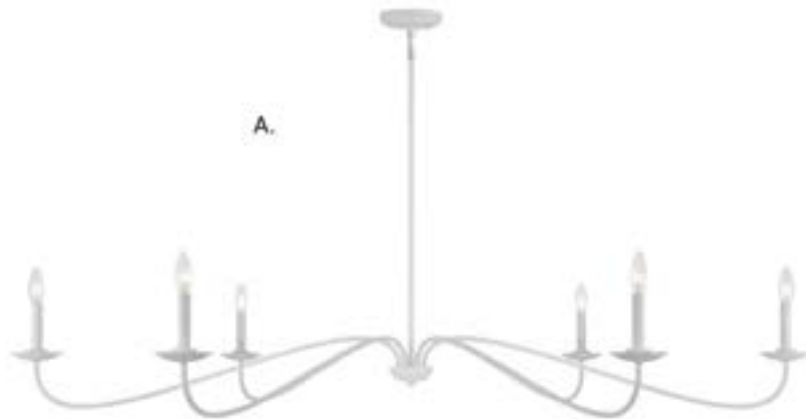

HANGING LIGHTING

Dual Mount Hanging System

A. M100119BQW
6-Light Chandelier
Bisque White Finish
62"W x 8"H
Adj H 8' - 62'
6C 60W
Metal Candle Covers

B. M100119NB
6-Light Chandelier
Natural Brass Finish
62"W x 8"H
Adj H 8' - 62'
6C 60W
Metal Candle Covers

C. M100119MBK
6-Light Chandelier
Matte Black Finish
62"W x 8"H
Adj H 8' - 62'
6C 60W
Metal Candle Covers