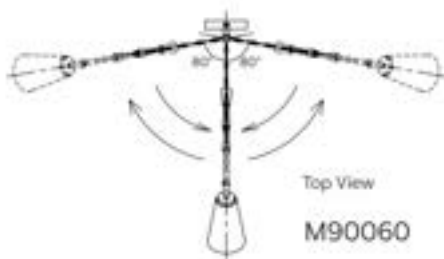

WALL LIGHTING

A. M90060MBK
1-Light Adjustable Sconce
Matte Black Finish
4-3/4"W x 14-1/2"H x 7"E
Adj E 7' - 27'
1E 60W
Metal Shade
Wood Accents

Includes cord, plug, and hardwire hardware.