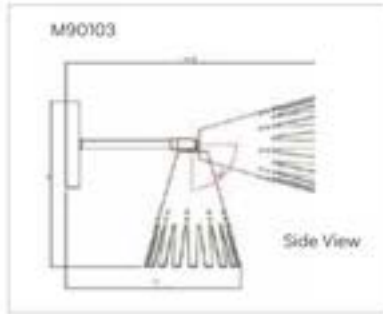

WALL LIGHTING

D. M90103MBKNB
1-Light Adjustable Sconce
Matte Black & Natural Brass Finish
5-3/4"W x 9"H x 11"E
Adj E 11" - 14/3/4"
1E 60W
Metal Shade

E. M90103WHNB
1-Light Adjustable Sconce
White & Natural Brass Finish
5-3/4"W x 9"H x 11"E
Adj E 11" - 14/3/4"
1E 60W
Metal Shade