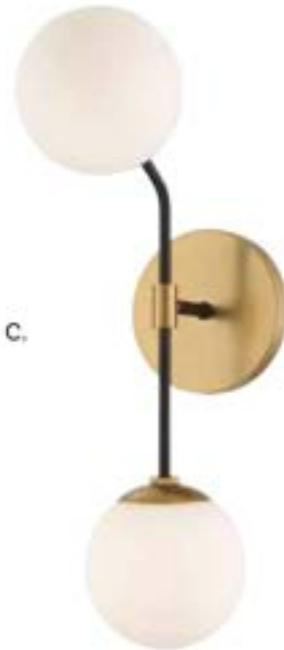

WALL LIGHTING