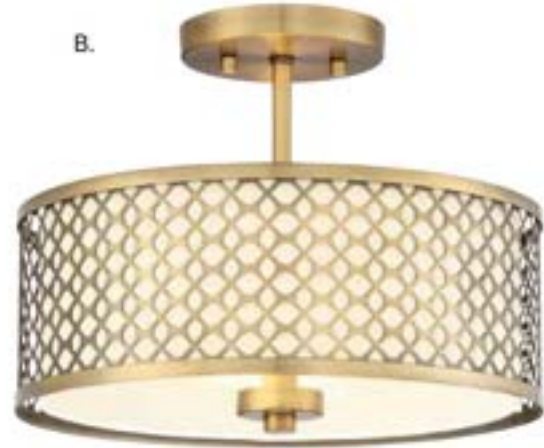

CEILING LIGHTING

A. M60016MBK
2-Light Semi-Flush
Matte Black Finish
13"W x 10"H
2E 60W
White Fabric Shade

B. M60016NB
2-Light Semi-Flush
Natural Brass Finish
13"W x 10"H
2E 60W
White Fabric Shade

C. M60016BN
2-Light Semi-Flush
Brushed Nickel Finish
13"W x 10"H
2E 60W
White Fabric Shade

D. M60016ORB
2-Light Semi-Flush
Oil Rubbed Bronze Finish
13"W x 10"H
2E 60W
Cream Fabric Shade