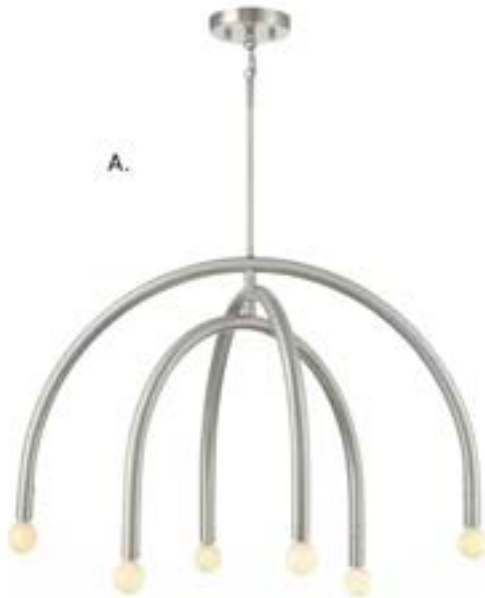

HANGING LIGHTING

*Includes 12" & 6" extensions - additional stems available - 7-EXTLG
**This fixture comes with 120' chain and wire.

HANGING LIGHTING

HANGING LIGHTING

A. M10016NB
6-Light Chandelier
Natural Brass Finish
27"W x 4-1/4"H
Adj H 4-1/4" - 58-1/4"
6E 60W

A.

B.

- A. M100T14MBKPN**
6-Light Chandelier
Matte Black w/ Polished Nickel Finish
38"W x 22"H
Adj H 22" - 76"
6G9 - 40W
White Opal Glass
G9 Bulbs Included
- B. M100T14MBKNI**
6-Light Chandelier
Matte Black w/ Natural Brass Finish
38"W x 22"H
Adj H 22" - 76"
6G9 - 40W
White Opal Glass
G9 Bulbs Included

Includes 12" & 6" extensions - additional stems available - 7-EXT

HANGING LIGHTING

Source, Page 191

HANGING LIGHTING

Dual Mount Hanging System

- A. M10015BN**
6-Light Adjustable Chandelier
Brushed Nickel Finish
30"W x 20"H
Adj. H 20" - 74"
6C 60W
- B. M10015MBK**
6-Light Adjustable Chandelier
Matte Black Finish
30"W x 20"H
Adj. H 20" - 74"
6C 60W
- C. M10015NB**
6-Light Adjustable Chandelier
Natural Brass Finish
30"W x 20"H
Adj. H 20" - 74"
6C 60W