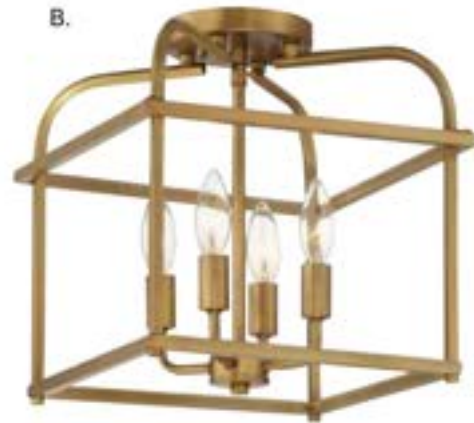

CEILING LIGHTING

A. M60061PN
4-Light Semi-Flush
Polished Nickel Finish
12"W x 12-1/2"H
4C 60W
Metal Candle Covers

B. M60061NB
4-Light Semi-Flush
Natural Brass Finish
12"W x 12-1/2"H
4C 60W
Metal Candle Covers

C. M60061MBK
4-Light Semi-Flush
Matte Black Finish
12"W x 12-1/2"H
4C 60W
Metal Candle Covers

D. M60061BN
4-Light Semi-Flush
Brushed Nickel Finish
12"W x 12-1/2"H
4C 60W
Metal Candle Covers