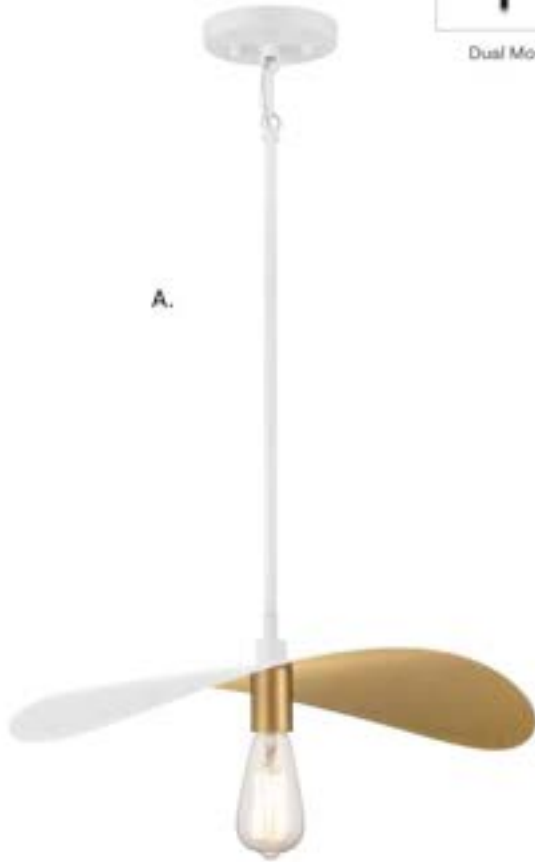

D. M7030MBKNB
4-Light Pendant
Matte Black & Natural Brass Finish
20"W x 7"H
Adj H 7' - 6'
4E 60W

PENDANT LIGHTING

*Includes 12" & 6" extensions - additional stems available - 7-EXT

PENDANT LIGHTING

Dual Mount Hanging System