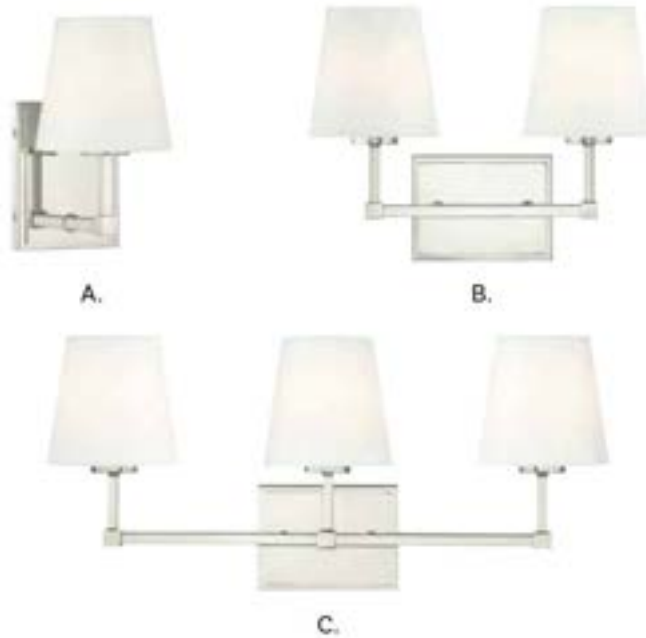

A. M90071PN
1-Light Sconce
Polished Nickel Finish
5-1/2"W x 9-1/2"H x 7"E
1E 60W
White Fabric Shade

B. M80052PN
2-Light Bath Bar
Polished Nickel Finish
15"W x 9-1/2"H x 7"E
2E 60W
White Fabric Shades

C. M80053PN
3-Light Bath Bar
Polished Nickel Finish
24"W x 9-1/2"H x 7"E
3E 60W
White Fabric Shades