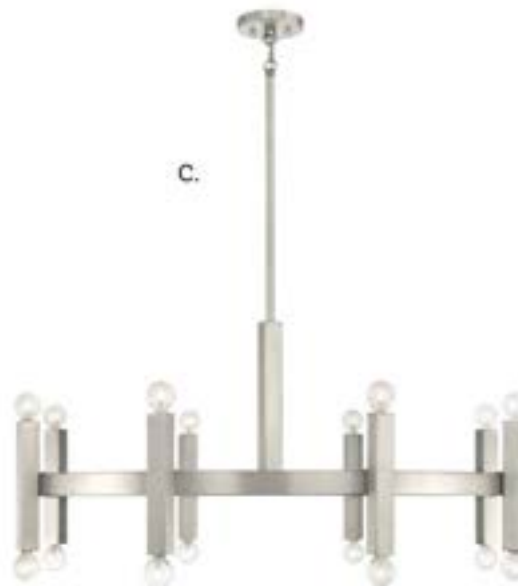

Includes 12" & 6" extensions - additional stems available - 7-EXTLG

HANGING LIGHTING

HANGING LIGHTING

A.

A. M10098NB
9-Light Chandelier
Natural Brass Finish
34"W x 38"H
9E 60W
White Milk Glass

B. M10098ORB
9-Light Chandelier
Oil Rubbed Bronze Finish
34"W x 38"H
9E 60W
White Milk Glass

B.

This fixture comes with 120" chain and wire.

HANGING LIGHTING

A. M100103MBK
 16-Light Chandelier
 Matte Black Finish
 40-1/2"W x 20"H
 Adj H 20" - 74"
 16C 60W

B. M100103NB
 16-Light Chandelier
 Natural Brass Finish
 40-1/2"W x 20"H
 Adj H 20" - 74"
 16C 60W

C. M100103BN
 16-Light Chandelier
 Brushed Nickel Finish
 40-1/2"W x 20"H
 Adj H 20" - 74"
 16C 60W

Includes 12" & 6" extensions - additional stems available - 7-EXTLG

HANGING LIGHTING

HANGING LIGHTING

Dual Mount Hanging System