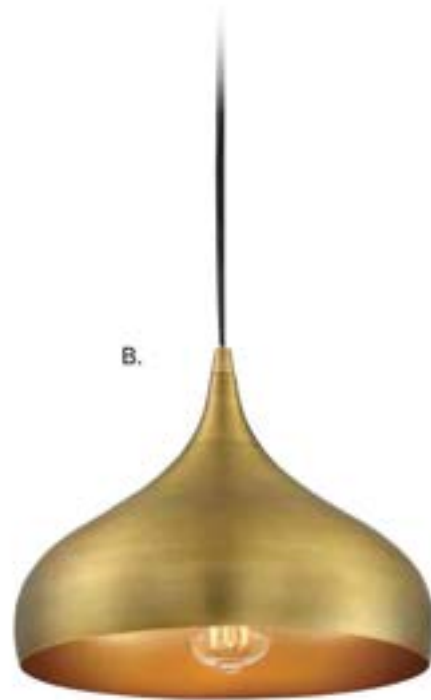

Includes 12" & 6" Extensions - Additional Stems Available - 7-EXT

PENDANT LIGHTING

Includes 12' cord & plug, in-line switch, and ceiling hooks.

98 800 801 1621 | 404 890 7540

PENDANT LIGHTING

A.

B.

A. M70075MBK
1-Light Pin Up Pendant
Matte Black Finish
12"W x 8-1/2"H
Adj H 8-1/2" - 128-1/2"
1E 60W