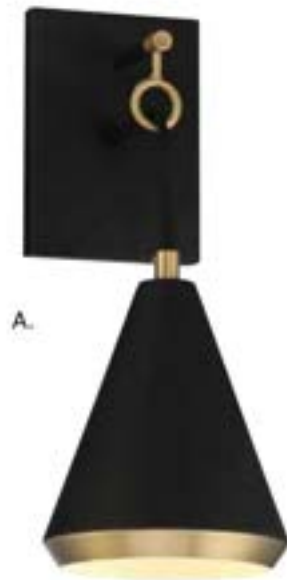

WALL LIGHTING