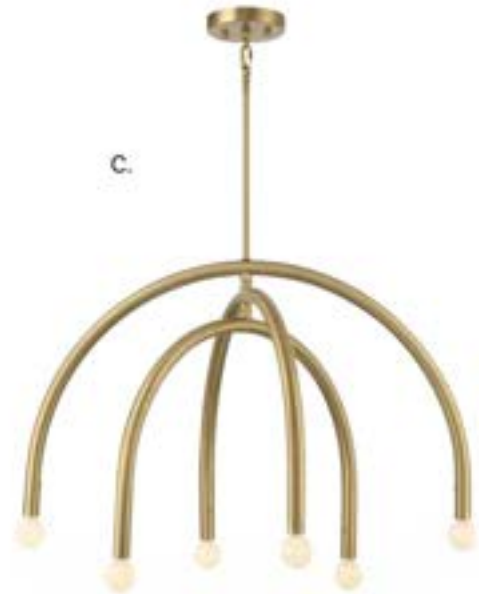

HANGING LIGHTING

*Includes 12" & 6" extensions - additional stems available - 7-EXTLG
**This fixture comes with 120' chain and wire.

HANGING LIGHTING

HANGING LIGHTING

A. M10016NB
6-Light Chandelier
Natural Brass Finish
27"W x 4-1/4"H
Adj H 4-1/4" - 58-1/4"
6E 60W

Includes 12" & 6" extensions - additional stems available - 7-EXT

HANGING LIGHTING

Source, Page 191

HANGING LIGHTING

Dual Mount Hanging System

- A. M10015BN**
6-Light Adjustable Chandelier
Brushed Nickel Finish
30"W x 20"H
Adj. H 20" - 74"
6C 60W
- B. M10015MBK**
6-Light Adjustable Chandelier
Matte Black Finish
30"W x 20"H
Adj. H 20" - 74"
6C 60W
- C. M10015NB**
6-Light Adjustable Chandelier
Natural Brass Finish
30"W x 20"H
Adj. H 20" - 74"
6C 60W

Includes 12" & 6" extensions - additional stems available - 7-EXT

HANGING LIGHTING

Dual Mount Hanging System

Includes 12" & 6" extensions - additional stems available - **7-EXT**

58 800 801 1621 | PH 404 890 7540