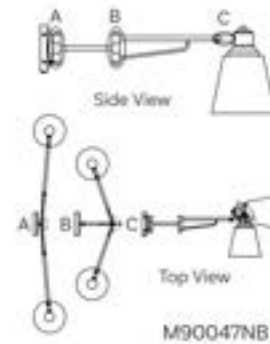

D. M90045NB
1-Light Adjustable Sconce
Natural Brass Finish
6"W x 13"H x 6"E
Adj E 6" - 14"
1E 60W

E. M90045ORB
1-Light Adjustable Sconce
Oil Rubbed Bronze Finish
6"W x 13"H x 6"E
Adj E 6" - 14"
1E 60W

F. M90047NB
1-Light Adjustable Sconce
Natural Brass Finish
6-1/2"W x 8-3/8"H x 6-1/2"E
Adj E 6-1/2" - 24"
1E 60W