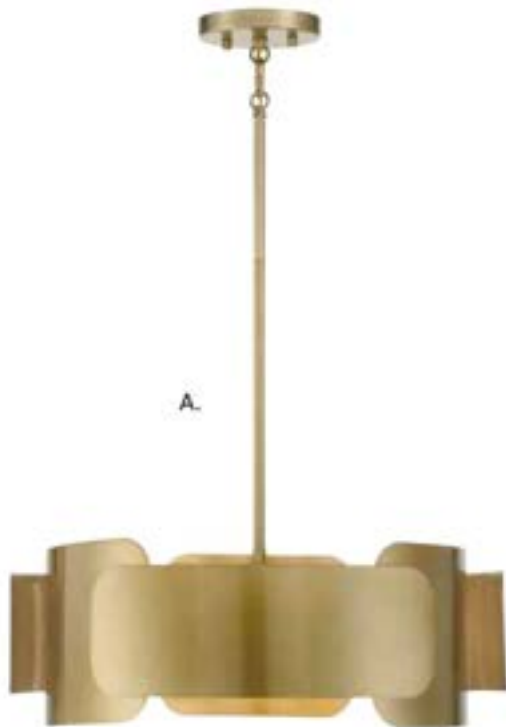

B.

This fixture comes with 120" chain and wire.

HANGING LIGHTING

A. M100103MBK
 16-Light Chandelier
 Matte Black Finish
 40-1/2"W x 20"H
 Adj H 20" - 74"
 16C 60W

B. M100103NB
 16-Light Chandelier
 Natural Brass Finish
 40-1/2"W x 20"H
 Adj H 20" - 74"
 16C 60W

C. M100103BN
 16-Light Chandelier
 Brushed Nickel Finish
 40-1/2"W x 20"H
 Adj H 20" - 74"
 16C 60W

Includes 12" & 6" extensions - additional stems available - 7-EXTLG

HANGING LIGHTING

HANGING LIGHTING

Dual Mount Hanging System

A.

A. M7011788
4-Light Pendant
Burnished Brass Finish
20"W x 7"H
Adj H 7' - 61"
4C 60W

Includes 12' & 6" extensions - additional stems available - 7-EXT

HANGING LIGHTING

Dual Mount Hanging System

B. M10011-79
 5-Light Chandelier
 Oil Rubbed Bronze w/
 Natural Brass Accents Finish
 26-3/4"W x Adj H 5" - 61-1/4"H
 5C 60W
 White Opal Glass