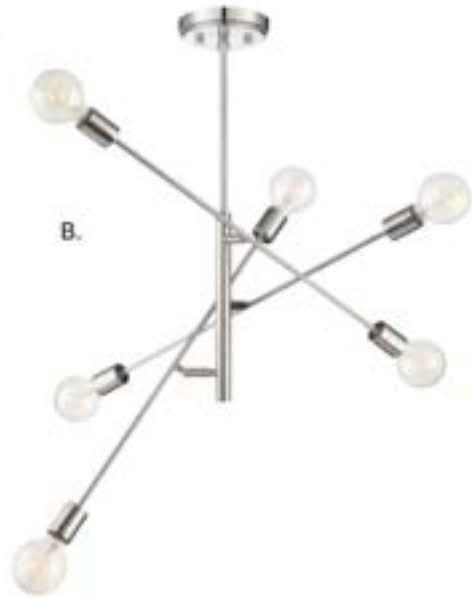

Includes 12" & 6" extensions - additional stems available - **7-EXT**

---

58 800 801 1621 | PH 404 890 7540