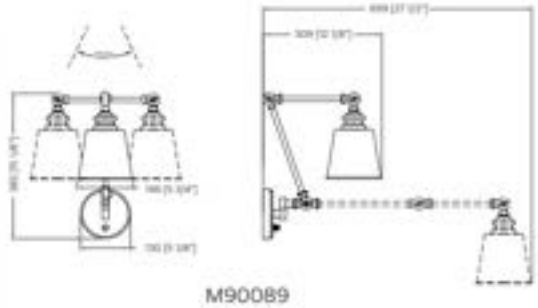

WALL LIGHTING

WALL LIGHTING

A. M90089ORB
 1-Light Adjustable Sconce
 (Multi-Pack)
 Oil Rubbed Bronze Finish
 5-3/4"W x 17"H x 12"E
 Adj H 17" - 26"
 Adj E 12" - 31"
 1E 60W

B. M90089BN
 1-Light Adjustable Sconce
 (Multi-Pack)
 Brushed Nickel Finish
 5-3/4"W x 17"H x 12"E
 Adj H 17" - 26"
 Adj E 12" - 31"
 1E 60W