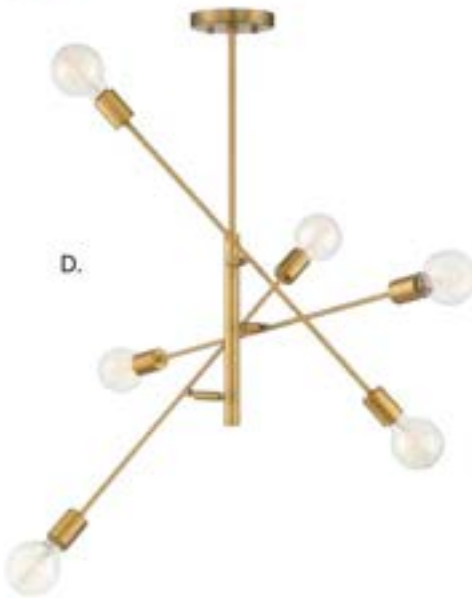

Includes 12" & 6" extensions - additional stems available - **7-EXT**

---

58 800 801 1621 | PH 404 890 7540