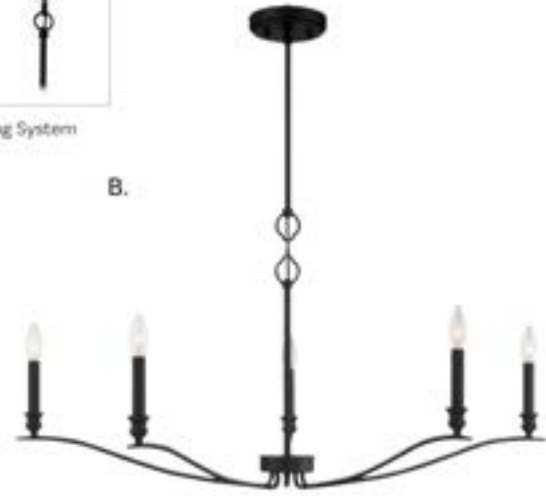

E. M10087MBK

5-Light Chandelier
Matte Black Finish
26-5/8"W x 14-1/2"H
Adj H 14-1/2" - 68-1/2"
5C 60W
Metal Candle Covers

HANGING LIGHTING

Dual Mount Hanging System

Includes 12" & 6" extensions - additional stems available - 7-EXT

HANGING LIGHTING

Includes 12' & 6' extensions - additional stems available - **7-EXT**

HANGING LIGHTING

A. M10086NB
5-Light Chandelier
Natural Brass Finish
42"W x 15"H
Adj H 15" - 69"
5C 60W
Metal Candle Covers