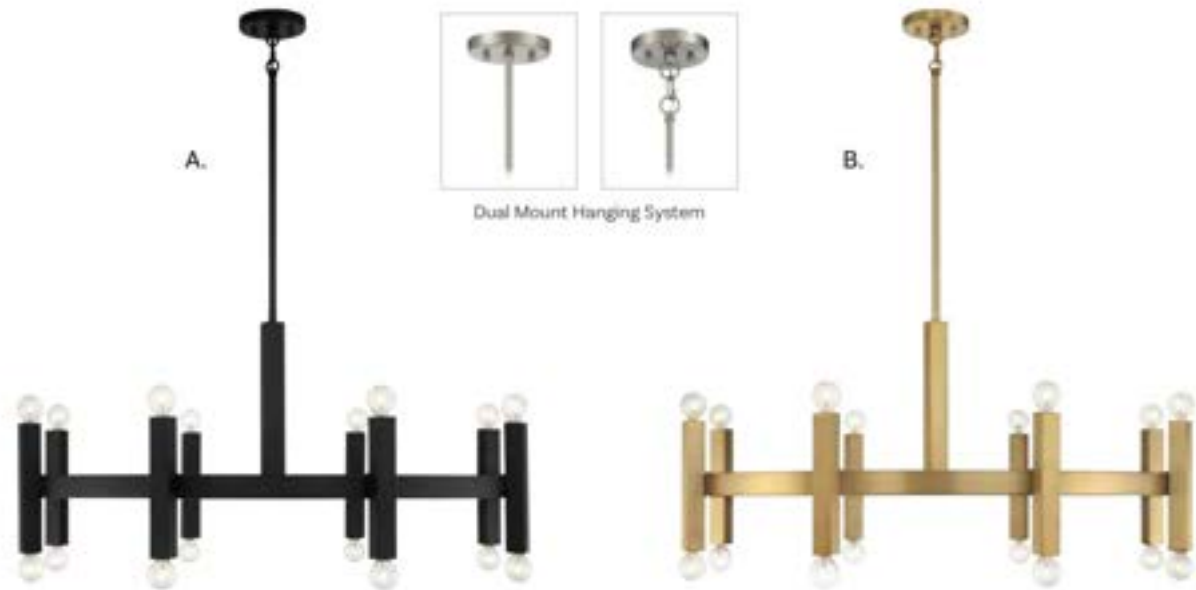

This fixture comes with 120" chain and wire.

HANGING LIGHTING

HANGING LIGHTING

A. M7038BQW

5-Light Chandelier
Bisque White Finish
26"W x 10"H
Adj H 10" - 64"
5E 60W
Clear Crystal

B. M7038PN

5-Light Chandelier
Polished Nickel Finish
26"W x 10"H
Adj H 10" - 64"
5E 60W
Clear Crystal

C. M7038NB

5-Light Chandelier
Natural Brass Finish
26"W x 10"H
Adj H 10" - 64"
5E 60W
Clear Crystal

D. M7038MBK

5-Light Chandelier
Matte Black Finish
26"W x 10"H
Adj H 10" - 64"
5E 60W
Clear Crystal

HANGING LIGHTING

Includes 12" & 6" extensions - additional stems available - 7-EXTLG

HANGING LIGHTING

HANGING LIGHTING

A.

A. M10098NB
9-Light Chandelier
Natural Brass Finish
34"W x 38"H
9E 60W
White Milk Glass

B. M10098ORB
9-Light Chandelier
Oil Rubbed Bronze Finish
34"W x 38"H
9E 60W
White Milk Glass

B.

This fixture comes with 120" chain and wire.

HANGING LIGHTING

A. M100103MBK
 16-Light Chandelier
 Matte Black Finish
 40-1/2"W x 20"H
 Adj H 20" - 74"
 16C 60W

B. M100103NB
 16-Light Chandelier
 Natural Brass Finish
 40-1/2"W x 20"H
 Adj H 20" - 74"
 16C 60W