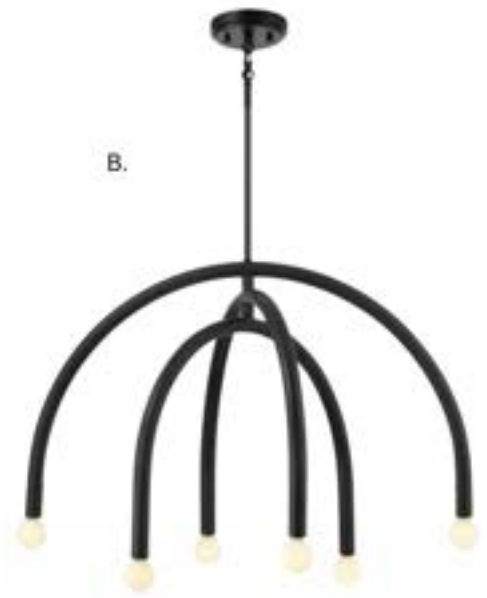

HANGING LIGHTING

*Includes 12" & 6" extensions - additional stems available - 7-EXTLG
**This fixture comes with 120' chain and wire.

HANGING LIGHTING

HANGING LIGHTING

A. M10016NB
6-Light Chandelier
Natural Brass Finish
27"W x 4-1/4"H
Adj H 4-1/4" - 58-1/4"
6E 60W

B. M10016MBK
6-Light Chandelier
Matte Black Finish
27"W x 4-1/4"H
Adj H 4-1/4" - 58-1/4"
6E 60W

Includes 12" & 6" extensions - additional stems available - 7-EXT

HANGING LIGHTING

HANGING LIGHTING

Dual Mount Hanging System

A.

B.

- A. M100T14MBKPN**
6-Light Chandelier
Matte Black w/ Polished Nickel Finish
38"W x 22"H
Adj H 22" - 76"
6G9 - 40W
White Opal Glass
G9 Bulbs Included
- B. M100T14MBKNI**
6-Light Chandelier
Matte Black w/ Natural Brass Finish
38"W x 22"H
Adj H 22" - 76"
6G9 - 40W
White Opal Glass
G9 Bulbs Included

Includes 12" & 6" extensions - additional stems available - 7-EXT

HANGING LIGHTING

Source, Page 191

HANGING LIGHTING

Dual Mount Hanging System

- A. M10015BN**
6-Light Adjustable Chandelier
Brushed Nickel Finish
30"W x 20"H
Adj. H 20" - 74"
6C 60W
- B. M10015MBK**
6-Light Adjustable Chandelier
Matte Black Finish
30"W x 20"H
Adj. H 20" - 74"
6C 60W
- C. M10015NB**
6-Light Adjustable Chandelier
Natural Brass Finish
30"W x 20"H
Adj. H 20" - 74"
6C 60W