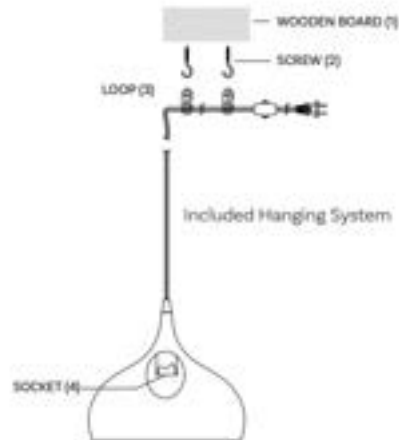

PENDANT LIGHTING

A. M70075MBK
1-Light Pin Up Pendant
Matte Black Finish
12"W x 8-1/2"H
Adj H 8-1/2" - 128-1/2"
1E 60W

B. M70075NB
1-Light Pin Up Pendant
Natural Brass Finish
12"W x 8-1/2"H
Adj H 8-1/2" - 128-1/2"
1E 60W