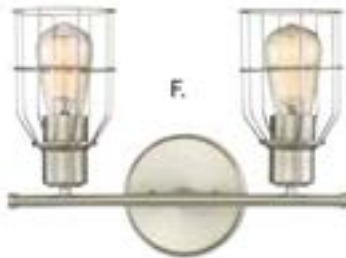

G. M80003ORB
2-Light Bath Bar
Oil Rubbed Bronze Finish
15"W x 11"H x 6"E
2E 60W

H. M80004ORB
3-Light Bath Bar
Oil Rubbed Bronze Finish
24"W x 11"H x 6"E
3E 60W

Fixtures may be mounted either upright or downlight.