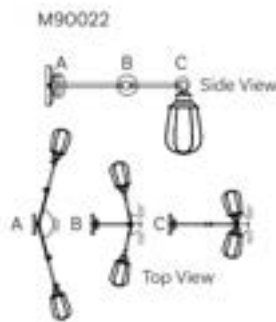

WALL LIGHTING

E. M90022ORB
1-Light Adjustable Sconce
Oil Rubbed Bronze
w/ Natural Brass Accents
5"W x 13-1/8"H x 5"E
Adj H 11-3/8" - 17-3/8"
Adj E 5" - 20-3/8"
1E 60W

F. M90022MBK
1-Light Adjustable Sconce
Matte Black Finish
5"W x 13-1/8"H x 5"E
Adj H 11-3/8" - 17-3/8"
Adj E 5" - 20-3/8"
1E 60W

G. M90022NB
1-Light Adjustable Sconce
Natural Brass Finish
5"W x 13-1/8"H x 5"E
Adj H 11-3/8" - 17-3/8"
Adj E 5" - 20-3/8"
1E 60W