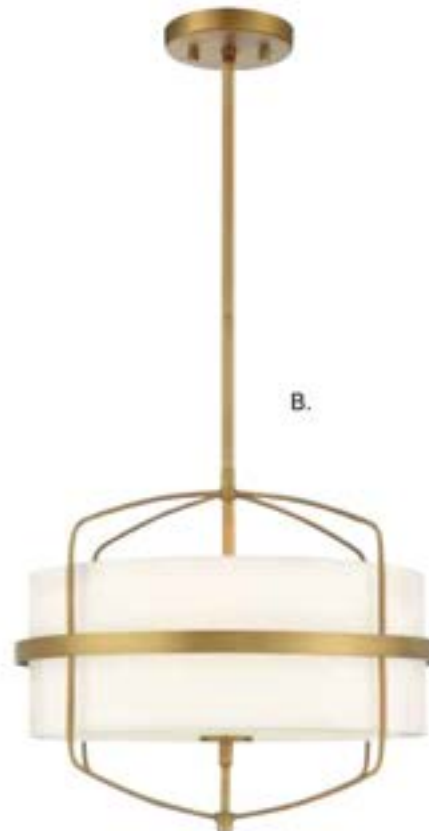

A. M70101MBK
3-Light Caged Drum Pendant
Matte Black Finish
16-1/4"W x 13-3/4"H
Adj H 13-3/4" - 67-3/4"
3E 60W
White Fabric Shade

B. M70101NB
3-Light Caged Drum Pendant
Natural Brass Finish
16-1/4"W x 13-3/4"H
Adj H 13-3/4" - 67-3/4"
3E 60W
White Fabric Shade

Includes 12" & 6" extensions - additional stems available - 7-EXT