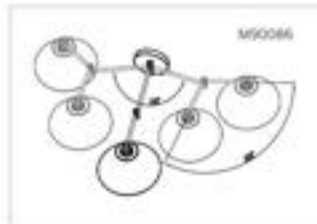

E. M90085MBK
1-Light Adjustable Sconce
Matte Black Finish
10W x 16"H x 10"E
Adj E 10" - 13"
1E 60W
White Fabric Shade

F. M90085NB
1-Light Adjustable Sconce
Natural Brass Finish
10W x 16"H x 10"E
Adj E 10" - 13"
1E 60W
White Fabric Shade

G. M90086MBK
1-Light Adjustable Sconce
Matte Black Finish
10W x 8"H x 10"E
Adj E 10" - 18-1/2"
1E 60W
Metal Shade

H. M90086NB
1-Light Adjustable Sconce
Natural Brass Finish
10W x 8"H x 10"E
Adj E 10" - 18-1/2"
1E 60W
Metal Shade

*Includes cord, plug, and hardware.