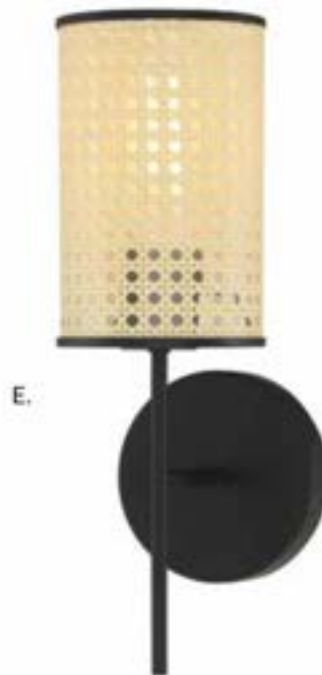

WALL LIGHTING