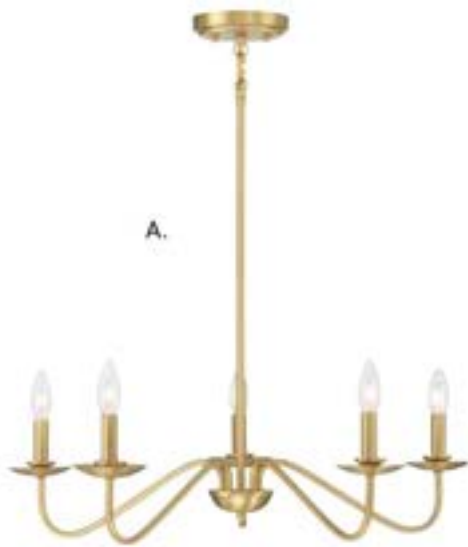

HANGING LIGHTING

Dual Mount Hanging System

A. M100120NB
5-Light Chandelier
Natural Brass Finish
28"W x 7"H
Adj H 7' - 61"
5C 60W
Metal Candle Covers

B. M100120MBK
5-Light Chandelier
Matte Black Finish
28"W x 7"H
Adj H 7' - 61"
5C 60W
Metal Candle Covers

C. M100120BQW
5-Light Chandelier
Bisque White Finish
28"W x 7"H
Adj H 7' - 61"
5C 60W
Metal Candle Covers