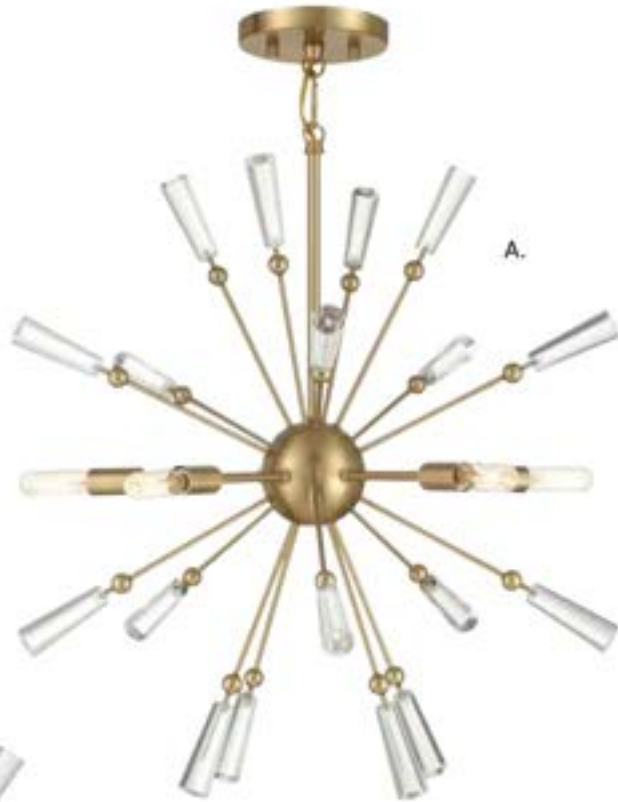

B.

C. M7025CH
1-Light Pendant
Chrome Finish
13-1/4"W x 25-1/4"H
1E 60W
White Opal Glass

PENDANT LIGHTING

Dual Mount Hanging System

- A. M7027MBK**
5-Light Pendant
Matte Black Finish
26"W x 26"H
Adj H 26" - 80"
5E 60W
- B. M7027PN**
5-Light Pendant
Polished Nickel Finish
26"W x 26"H
Adj H 26" - 80"
5E 60W
- C. M7027NB**
5-Light Pendant
Natural Brass Finish
26"W x 26"H
Adj H 26" - 80"
5E 60W

PENDANT LIGHTING

Includes 12" & 6" extensions - additional stems available - 7-EXT

PENDANT LIGHTING

Includes 12' & 6" extensions - additional stems available - 7-EXT

114 800 801 1621 | PH 404 890 7540

PENDANT LIGHTING

Dual Mount Hanging System

A.

B.

A. M7028NB
5-Light Pendant
Natural Brass Finish
26"W x 26"H
Adj H 26" - 80"
5C 60W
Clear Crystal Accents

B. M7028MBK
5-Light Pendant
Matte Black Finish
26"W x 26"H
Adj H 26" - 80"
5C 60W
Clear Crystal Accents