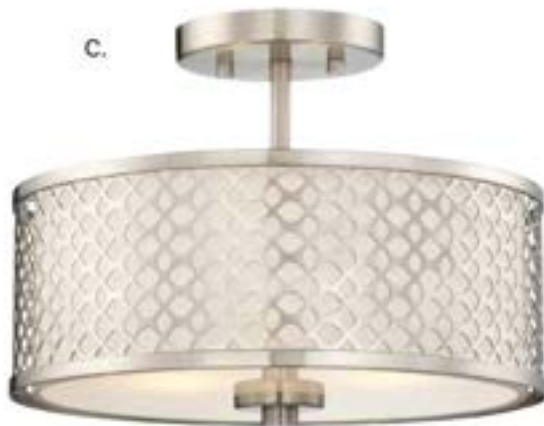

CEILING LIGHTING

A. M60016MBK
2-Light Semi-Flush
Matte Black Finish
13"W x 10"H
2E 60W
White Fabric Shade

B. M60016NB
2-Light Semi-Flush
Natural Brass Finish
13"W x 10"H
2E 60W
White Fabric Shade

C. M60016BN
2-Light Semi-Flush
Brushed Nickel Finish
13"W x 10"H
2E 60W
White Fabric Shade

D. M60016ORB
2-Light Semi-Flush
Oil Rubbed Bronze Finish
13"W x 10"H
2E 60W
Cream Fabric Shade