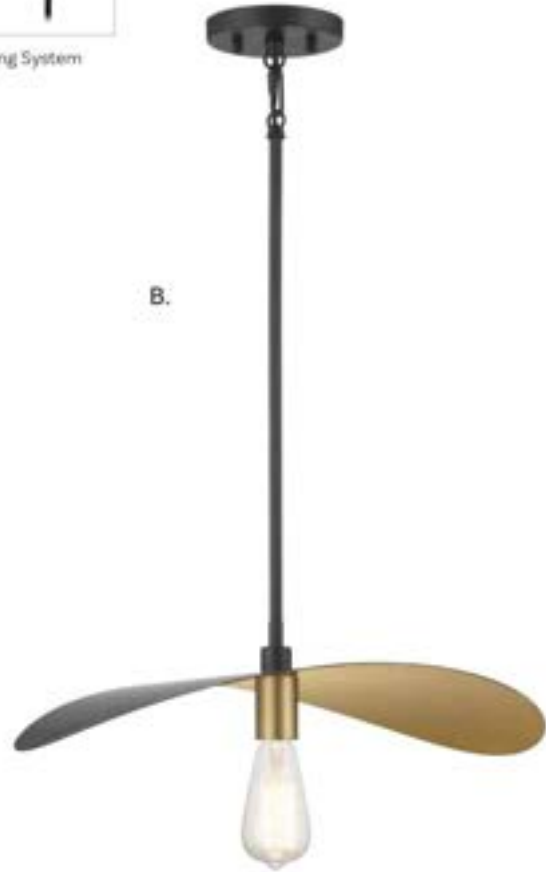

B. M7031MBKNB
1-Light Pendant
Matte Black & Natural Brass Finish
20"W x 4-1/4"H
Adj H 4-1/4" - 58-1/4"
1E 60W