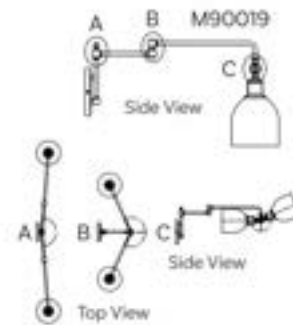

WALL LIGHTING

A.

B.

C.

A. M90019ORB
1-Light Adjustable Sconce
Oil Rubbed Bronze Finish
6"W x 13-5/8"H x 6"E
Adj E 6" - 24"
1E 60W

B. M90019NB
1-Light Adjustable Sconce
Natural Brass Finish
6"W x 13-5/8"H x 6"E
Adj E 6" - 24"
1E 60W

C. M90019MBK
1-Light Adjustable Sconce
Matte Black Finish
6"W x 13-5/8"H x 6"E
Adj E 6" - 24"
1E 60W