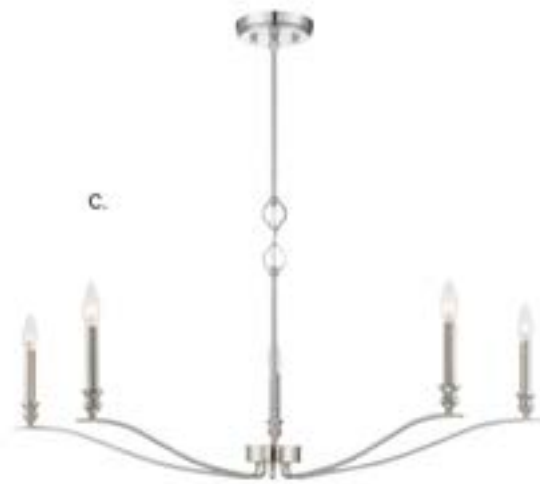

C. M10087BQW

5-Light Chandelier
Bisque White Finish
26-5/8"W x 14-1/2"H
Adj H 14-1/2" - 68-1/2"
5C 60W
Metal Candle Covers

D. M10087BN

5-Light Chandelier
Brushed Nickel Finish
26-5/8"W x 14-1/2"H
Adj H 14-1/2" - 68-1/2"
5C 60W
Metal Candle Covers

E. M10087MBK

5-Light Chandelier
Matte Black Finish
26-5/8"W x 14-1/2"H
Adj H 14-1/2" - 68-1/2"
5C 60W
Metal Candle Covers

HANGING LIGHTING

Dual Mount Hanging System

Includes 12" & 6" extensions - additional stems available - 7-EXT

HANGING LIGHTING

Includes 12' & 6' extensions - additional stems available - **7-EXT**

HANGING LIGHTING

A. M10086NB
5-Light Chandelier
Natural Brass Finish
42"W x 15"H
Adj H 15" - 69"
5C 60W
Metal Candle Covers