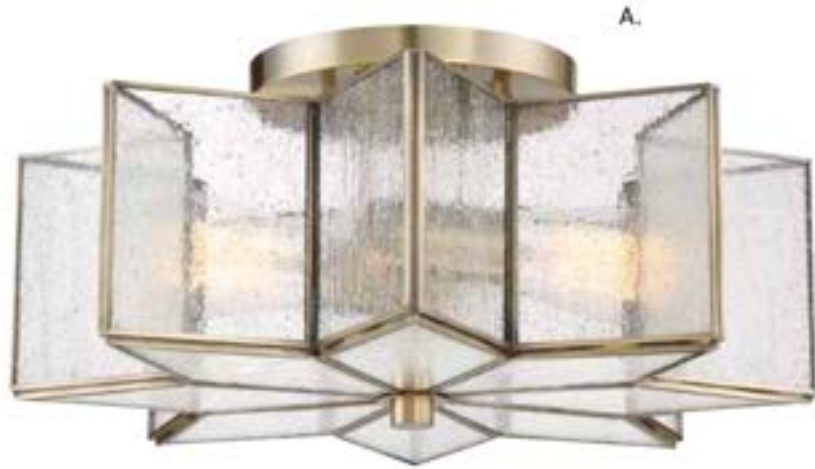

CEILING LIGHTING

A. M60004NB
16" Flush Mount
Natural Brass Finish
16"W x 7"H
2E 60W
Clear Seeded Glass

B. M60021NB
16" Flush Mount
Natural Brass Finish
16"W x 7"H
2E 60W
Clear Glass