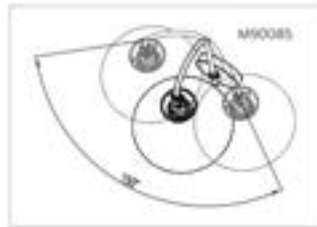

WALL LIGHTING

*E.

*F.

*G.

*H.

E. M90085MBK
1-Light Adjustable Sconce
Matte Black Finish
10W x 16"H x 10"E
Adj E 10" - 13"
1E 60W
White Fabric Shade

F. M90085NB
1-Light Adjustable Sconce
Natural Brass Finish
10W x 16"H x 10"E
Adj E 10" - 13"
1E 60W
White Fabric Shade

G. M90086MBK
1-Light Adjustable Sconce
Matte Black Finish
10W x 8"H x 10"E
Adj E 10" - 18-1/2"
1E 60W
Metal Shade

H. M90086NB
1-Light Adjustable Sconce
Natural Brass Finish
10W x 8"H x 10"E
Adj E 10" - 18-1/2"
1E 60W
Metal Shade

*Includes cord, plug, and hardware.