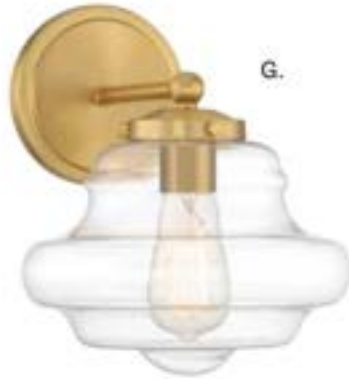

WALL LIGHTING

G.