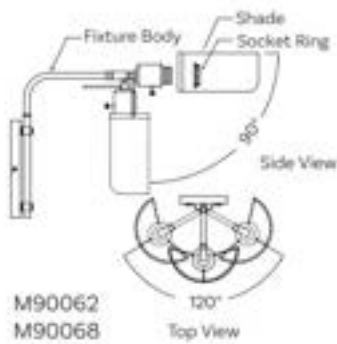

WALL LIGHTING

B. M90068NB
1-Light Adjustable Sconce
Redwood Finish
7"W x 12"H x 7"E
Adj E 7" - 18"
1E 60W
White Pleated Linen Shade

C. M90062NB
1-Light Adjustable Sconce
Natural Brass Finish
7"W x 12"H x 7"E
Adj E 7" - 18"
Real Leather Shade