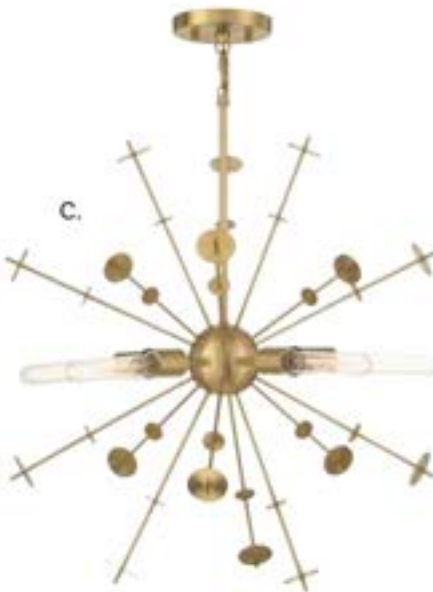

PENDANT LIGHTING

Dual Mount Hanging System

1. **A. M7027MBK**
   5-Light Pendant
   Matte Black Finish
   26"W x 26"H
   Adj H 26" - 80"
   5E 60W
2. **B. M7027PN**
   5-Light Pendant
   Polished Nickel Finish
   26"W x 26"H
   Adj H 26" - 80"
   5E 60W
3. **C. M7027NB**
   5-Light Pendant
   Natural Brass Finish
   26"W x 26"H
   Adj H 26" - 80"
   5E 60W