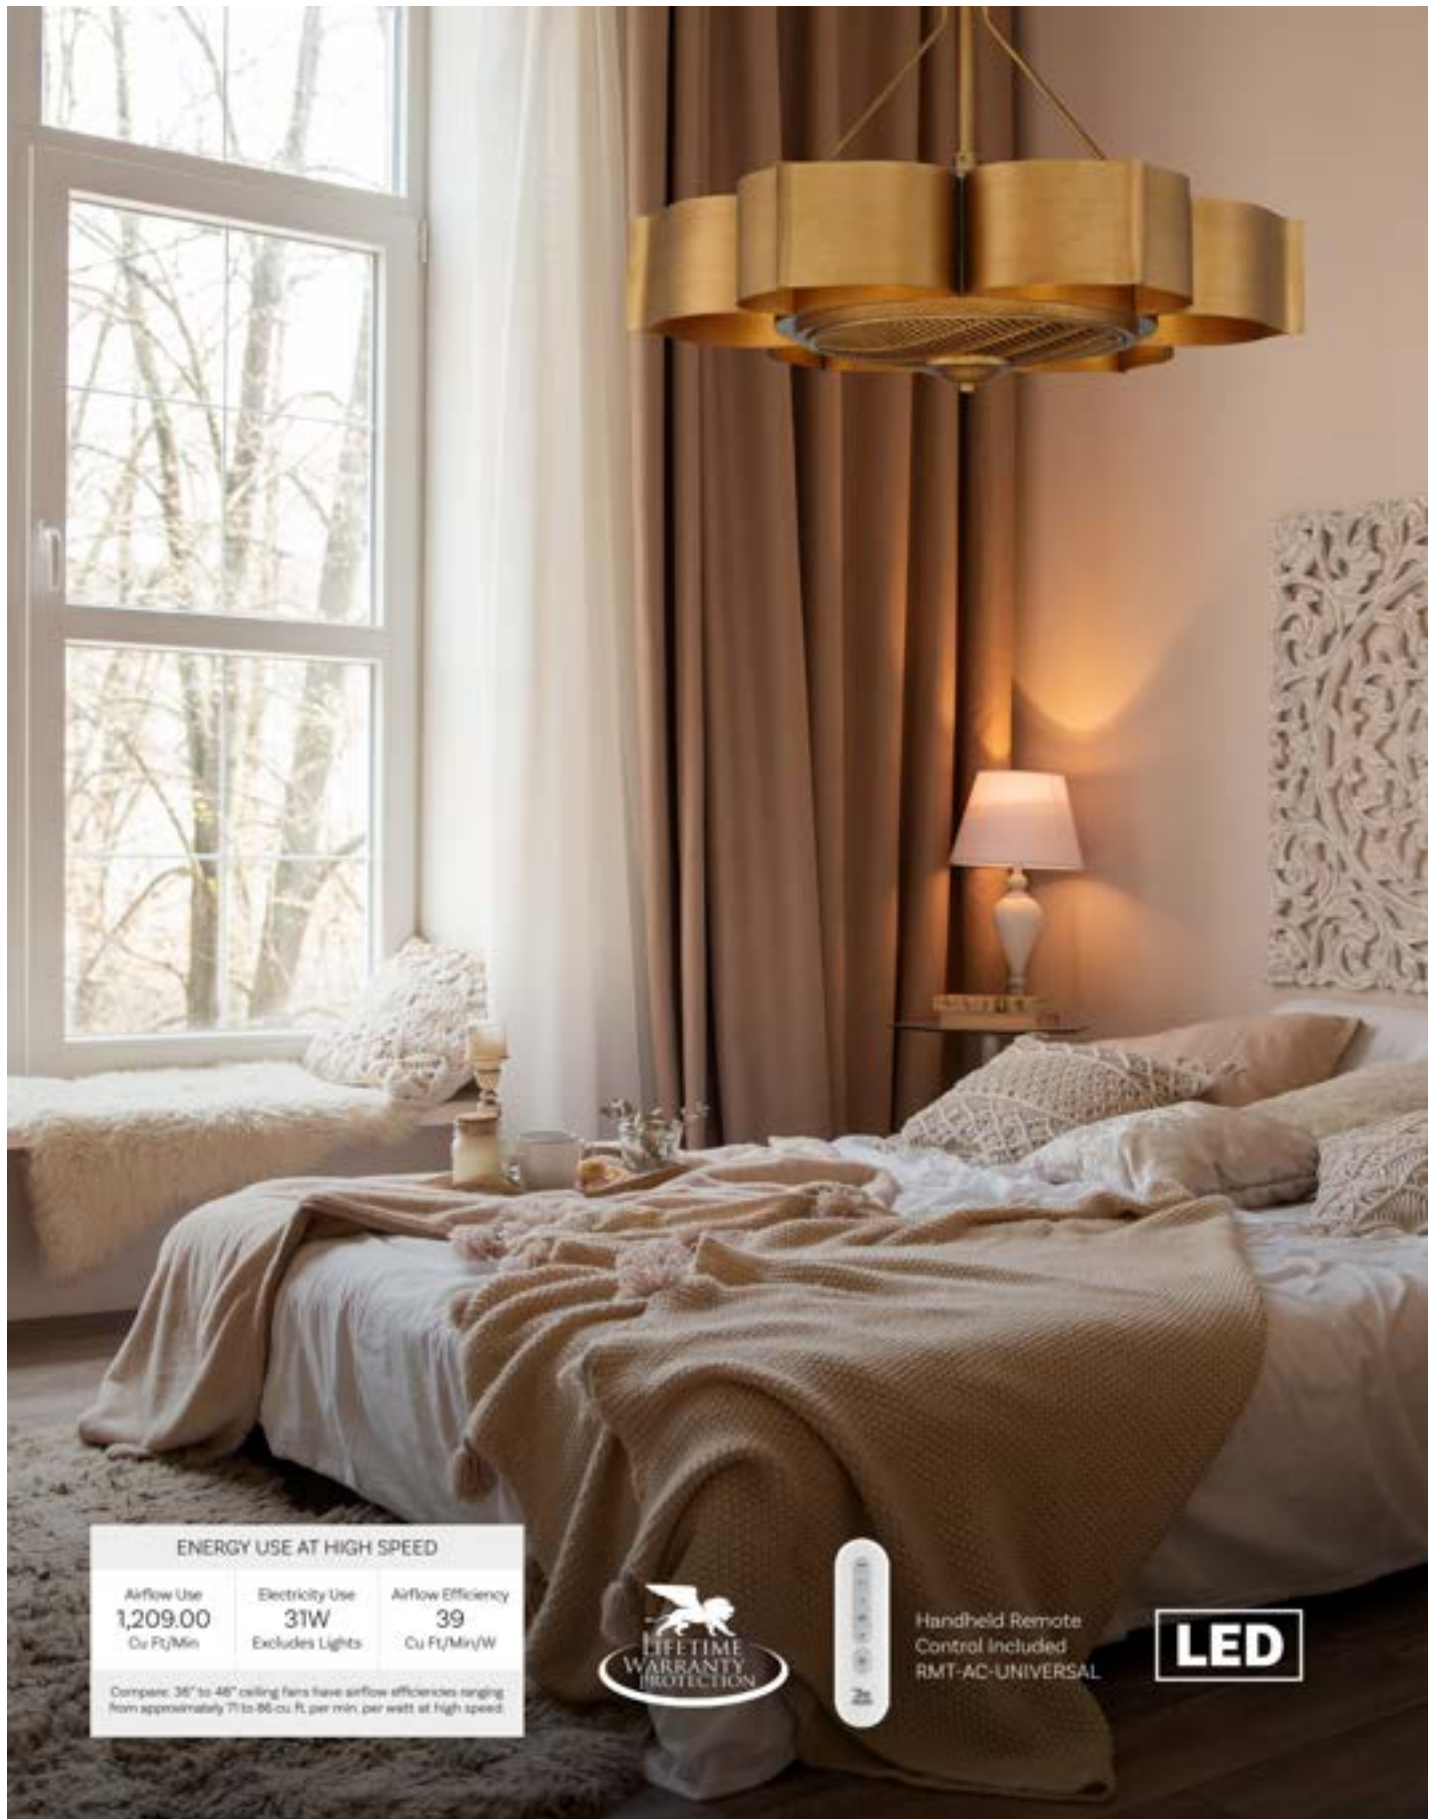

ENERGY USE AT HIGH SPEED		
Airflow Use 1,209.00 Cu Ft/Min	Electricity Use 31W Excludes Lights	Airflow Efficiency 39 Cu Ft/Min/W
Compare: 36" to 48" ceiling fans have airflow efficiencies ranging from approximately 7% to 86-cu ft per min, per watt at high speed.		

Handheld Remote Control Included
RMT-AC-UNIVERSAL

LED