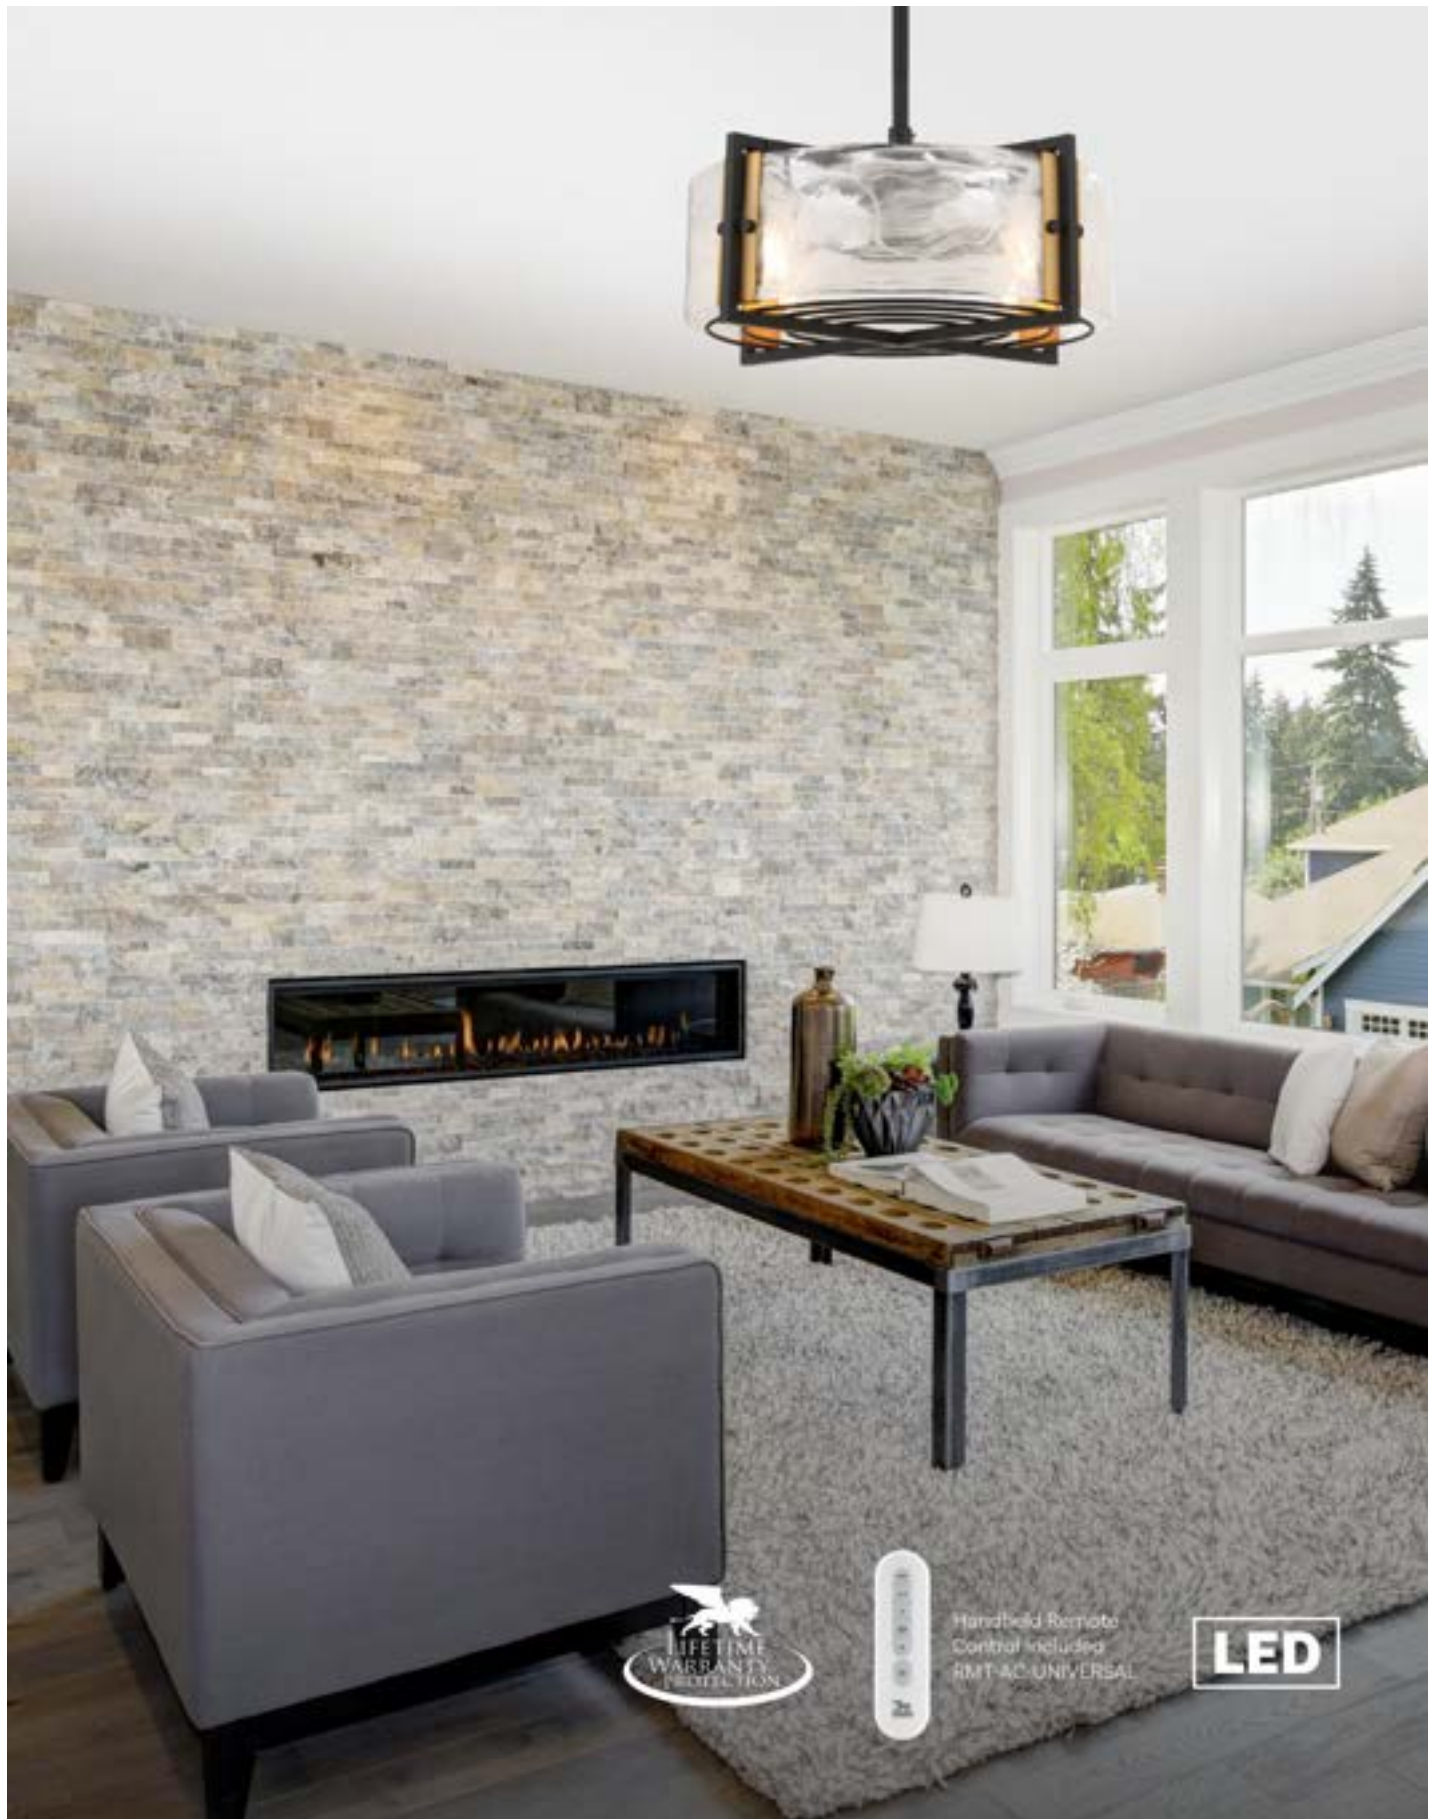

LIFETIME
WARRANTY
PROTECTION

Handheld Remote
Control Included
RMT-AC-UNIVERSAL

LED