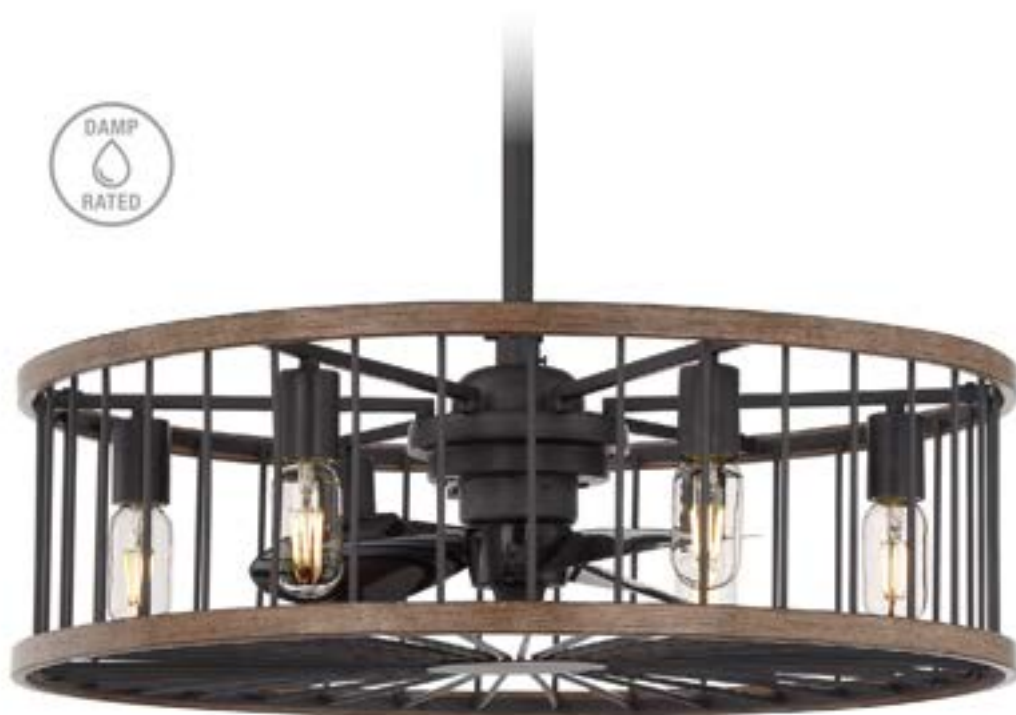

Kona

FAN NUMBER	26-9472-FD-133
MOTOR FINISH	Sapele
BLADE FINISH	Black
DOWNROD FINISH	Flat Black (FB)

ENERGY USE AT HIGH SPEED		
Airflow Use	Electricity Use	Airflow Efficiency
1,471.00	38W	38.71
Cu Ft/Min	Excludes Lights	Cu Ft/Min/W

Compare: 36" to 48" ceiling fans have airflow efficiencies ranging from approximately 71 to 86 cu. ft. per min. per watt at high speed.

- Motor Size AC 104 x 114 MM
- 14" Blade Span
- 26"W x 7-7/8"H (Cage Only)
- 13" Blade Pitch
- Downrods Included 4" & 18"
- Additional Downrod Lengths Sold Separately
- Integrated Fan Light & ABS Blades Included
- 6E 6W Dimmable LED
- 450 Lumens, 3000K, 90+ CRI per bulb
- Not Hugger Kit Adaptable
- Handheld Remote w/ E Receiver Included (RMT-AC-UNIVERSAL)