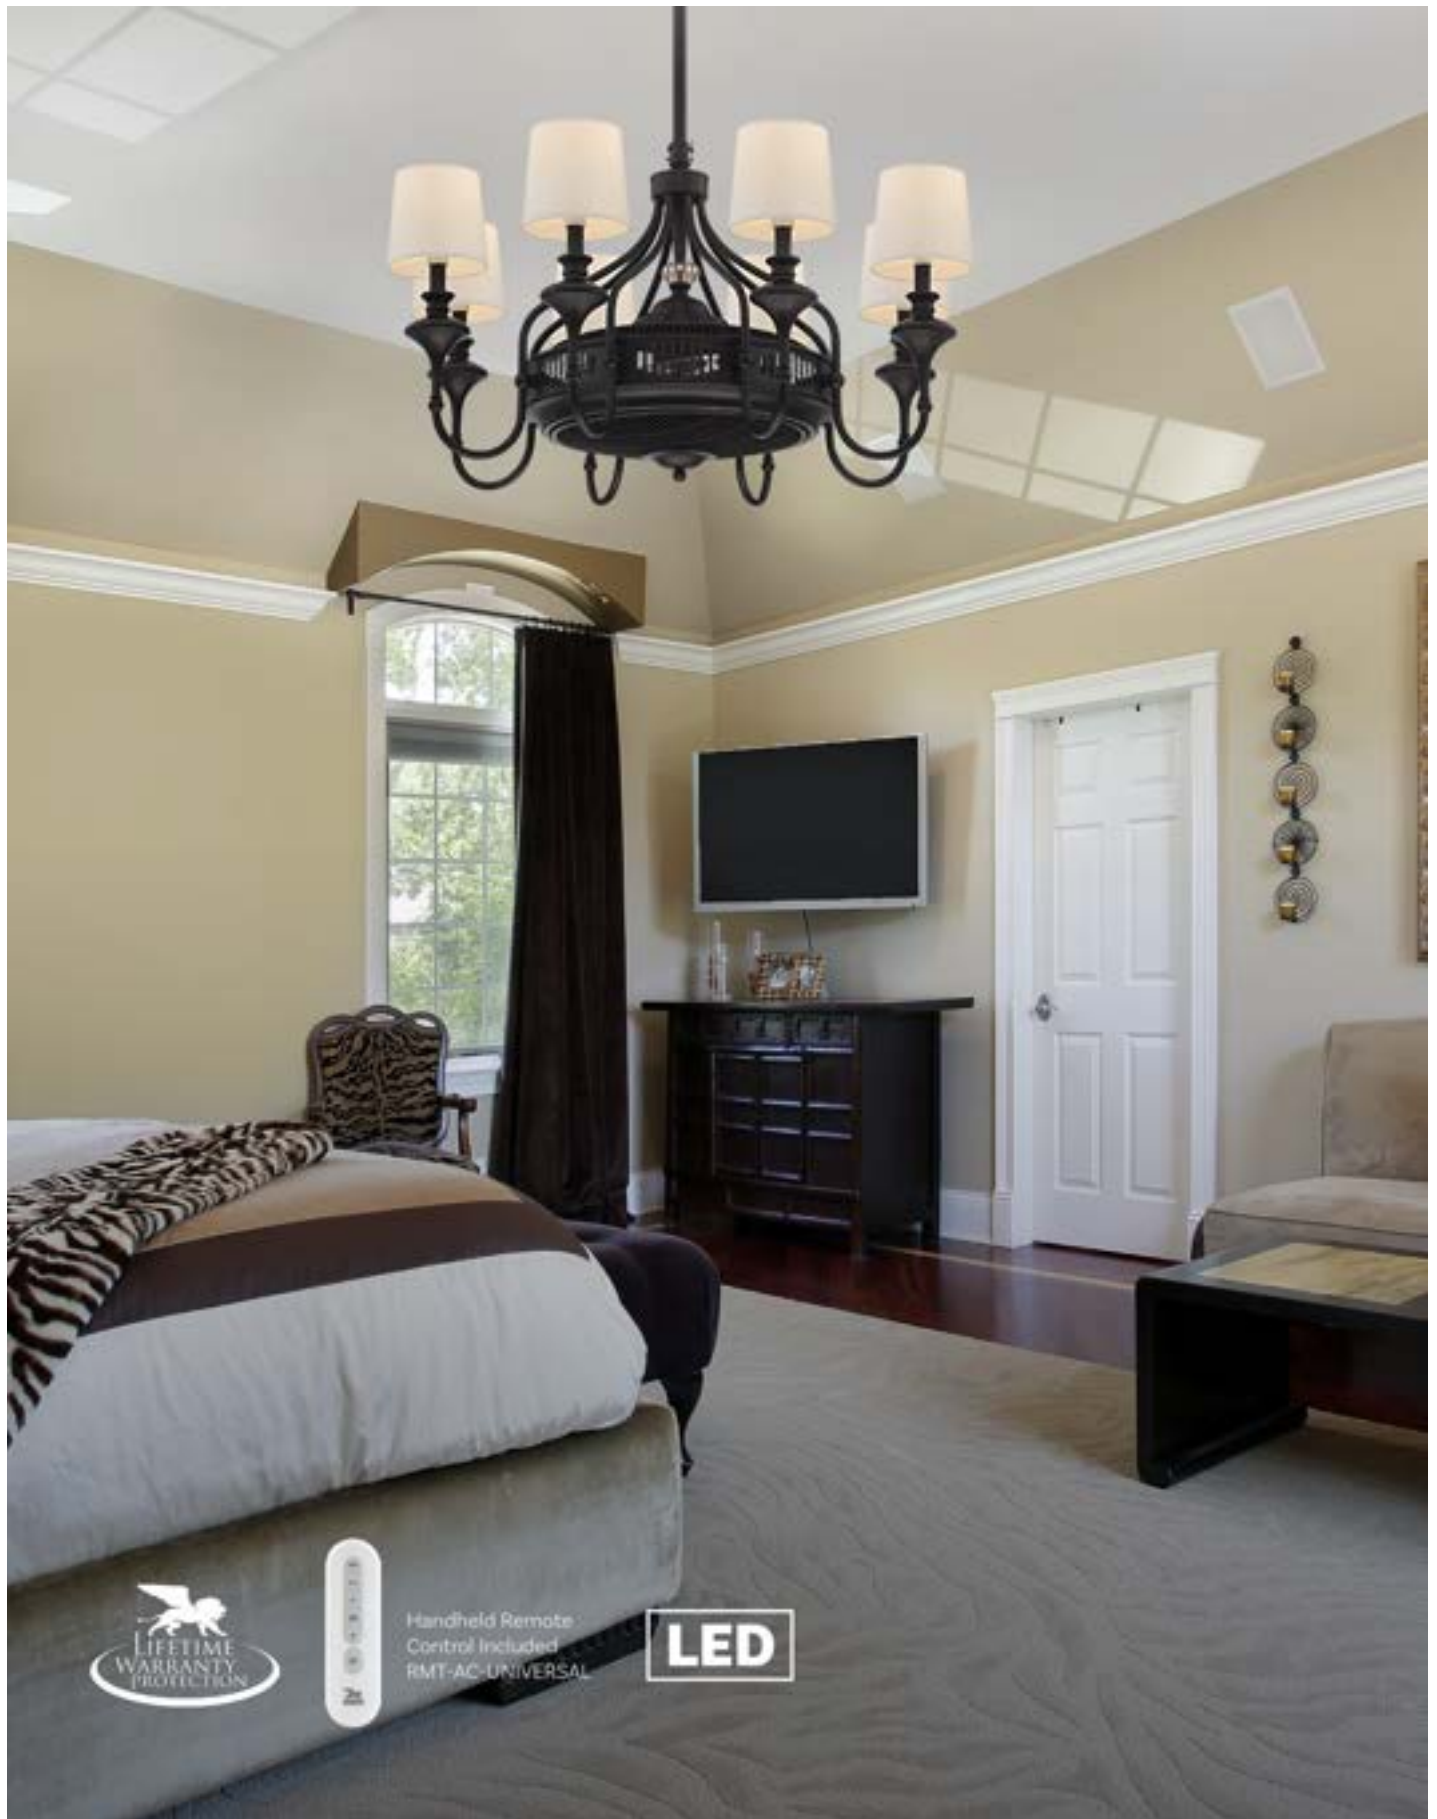

- Motor Size AC 104 x 114 MM
- 14" Blade Span
- 35-1/4"W x 20"H (Cage Only)
- 13" Blade Pitch
- Downrods Included 4" & 18"
- Additional Downrod Lengths Sold Separately

- Integrated Fan Light & ABS Blades Included
- 8E 6W Dimmable LED
- 550 Lumens, 3000K, 90+ CRI per bulb
- Not Hugger Kit Adaptable
- Handheld Remote w/ E Receiver Included (RMT-AC-UNIVERSAL)