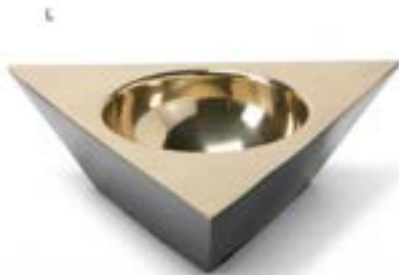

FUNCTIONAL DECOR

SCULPTURAL OBJETS

FUNCTIONAL DECOR

MIRRORS

- A. 20-1049**
POLISHED HORN AND BRASS BOWL
5.25 W X 2.25 H X 5.25 D
- B. 20-1554**
TROY HORN VASE LARGE
3 W X 6 H X 4 D
- C. 20-1533**
TROY HORN VASE SMALL
3 W X 4 H X 3 D
- D. 20-1253**
BLACK HORN BOWL
12 W X 5 H X 9 D
- E. 20-1324**
JACK BOWL (BRASS)
9 W X 7 H X 6 D
- F. 20-1841**
ELONGATED HORN DISH WITH BRASS TRIM
4.5 W X 4 H X 1.5 D
- G. 20-1206** WEBBED BOWL OBLONG
(BLACKENED IRON) - 15 W X 8.5 H X 28 D
- H. 20-1203**
BEDOIN BOWL SMALL
(BRASS) - 8.5 W X 5 H X 8.5 D
- I. 20-1204**
BEDOIN BOWL PLATFORM
(BRASS) - 9.5 W X 6.5 H X 9.5 D
- J. 20-1202**
BEDOIN BOWL LARGE
(BRASS) - 12.25 W X 5 H X 12.25 D
- K. 20-1268**
RUFFLE CERAMIC BOWL MEDIUM
12 W X 5.5 H X 10 D
- L. 20-1269**
RUFFLE CERAMIC BOWL LARGE
14 W X 5.5 H X 14 D
- M. 20-1205**
WEBBED BOWL CIRCLE
(BLACKENED IRON) - 17 W X 9.5 H X 17 D

SCULPTURAL OBJETS

FUNCTIONAL DECOR

MIRRORS

SCULPTURAL OBJETS

FUNCTIONAL DECOR

MIRRORS

A. 20-1357
MIXER TRAY SET
14 W X 1.5 H X 14 D

B. 20-1454
ZON BOWL
24 W X 6 H X 24 D