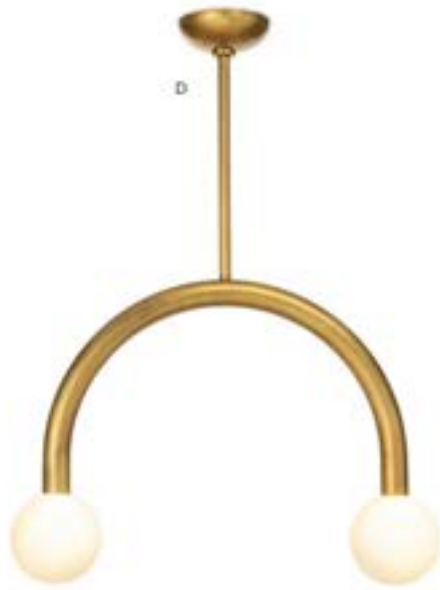

FLUSH MOUNTS

OUTDOOR

- TABLE LAMPS
- MINI LAMPS
- FLOOR LAMPS
- WALL SCONCES
- CHANDELIERS
- PENDANTS**
- LANTERNS
- FLUSH MOUNTS
- OUTDOOR

A

B

C

- A. 16-1317NB**
HAPPY PENDANT LARGE (NATURAL BRASS)
33.5 W X 22.75 H X 5 D
② G9 BIPIN LED - 4 WATT
- B. 16-1317PN**
HAPPY PENDANT LARGE (POLISHED NICKEL)
33.5 W X 22.75 H X 5 D
② G9 BIPIN LED - 4 WATT
- C. 16-1317ORB**
HAPPY PENDANT LARGE (OIL RUBBED BRONZE)
33.5 W X 22.75 H X 5 D
② G9 BIPIN LED - 4 WATT