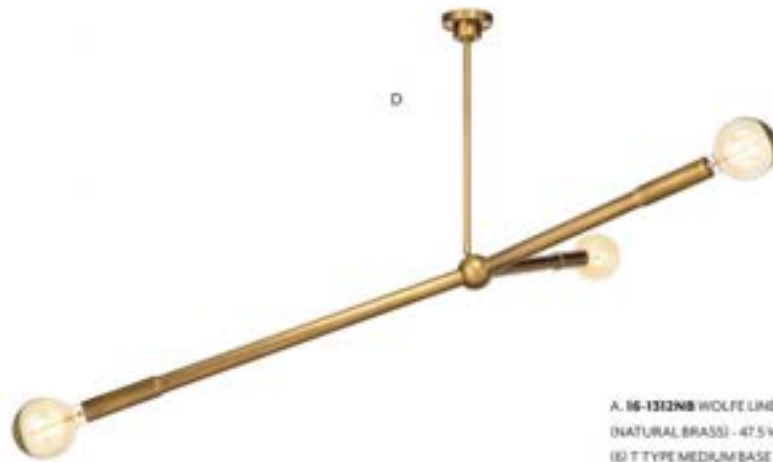

OUTDOOR

92 REGINAANDREW.COM

16-127BSRLN8 LA DAME CHANDELIER

CHANDELIERS

- TABLE LAMPS
- MINI LAMPS
- FLOOR LAMPS
- WALL SCINCES
- CHANDELIERS**
- PENDANTS
- FLUSH MOUNTS
- LANTERNS
- OUTDOOR

A. 16-1312NB WOLFE LINEAR CHANDELIER
 (NATURAL BRASS) - 47.5 W X 16.5 H X 1.5 D
 (E) T TYPE MEDIUM BASE (E26) 60 WATT MAX