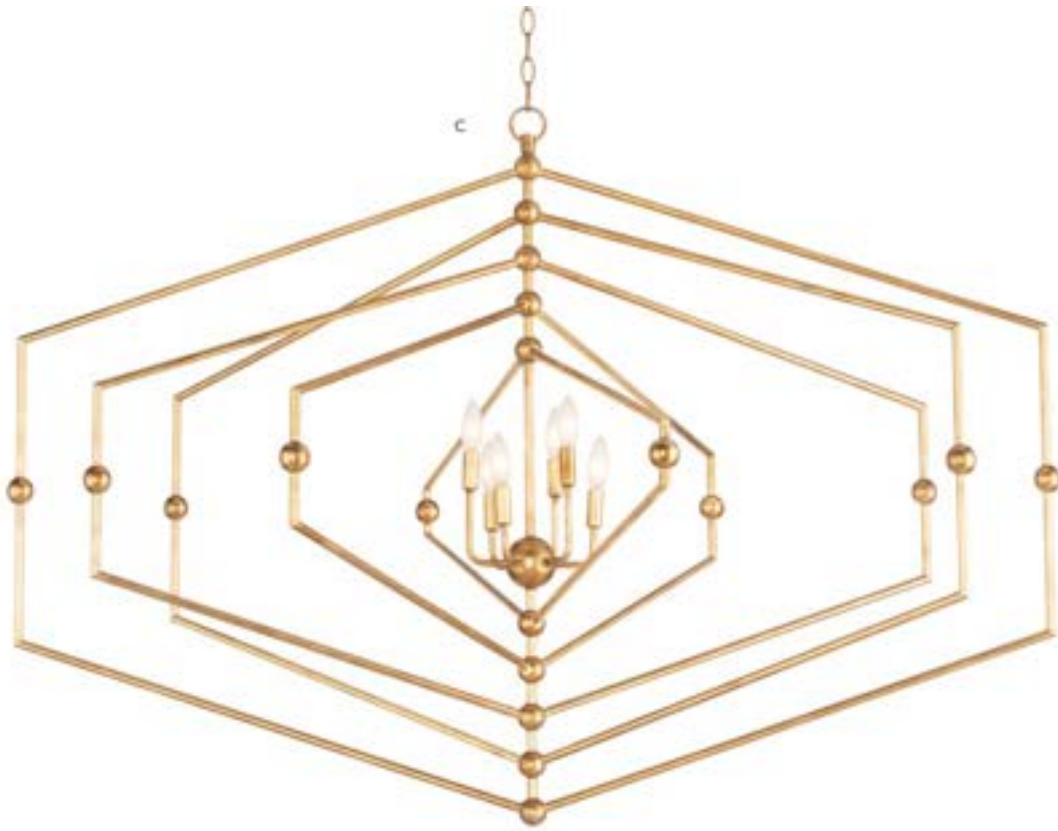

D. 16-1408 SELENA CHANDELIER SQUARE SMALL
24.75 W X 30.25 H X 24.75 D
(1) A TYPE MEDIUM BASE (E26) 60 WATT MAX

OUTDOOR	FLUSH MOUNTS	LANTERNS	PENDANTS	CHENDELLIERS	WALL SCONCES	FLOOR LAMPS	MINI LAMPS	TABLE LAMPS