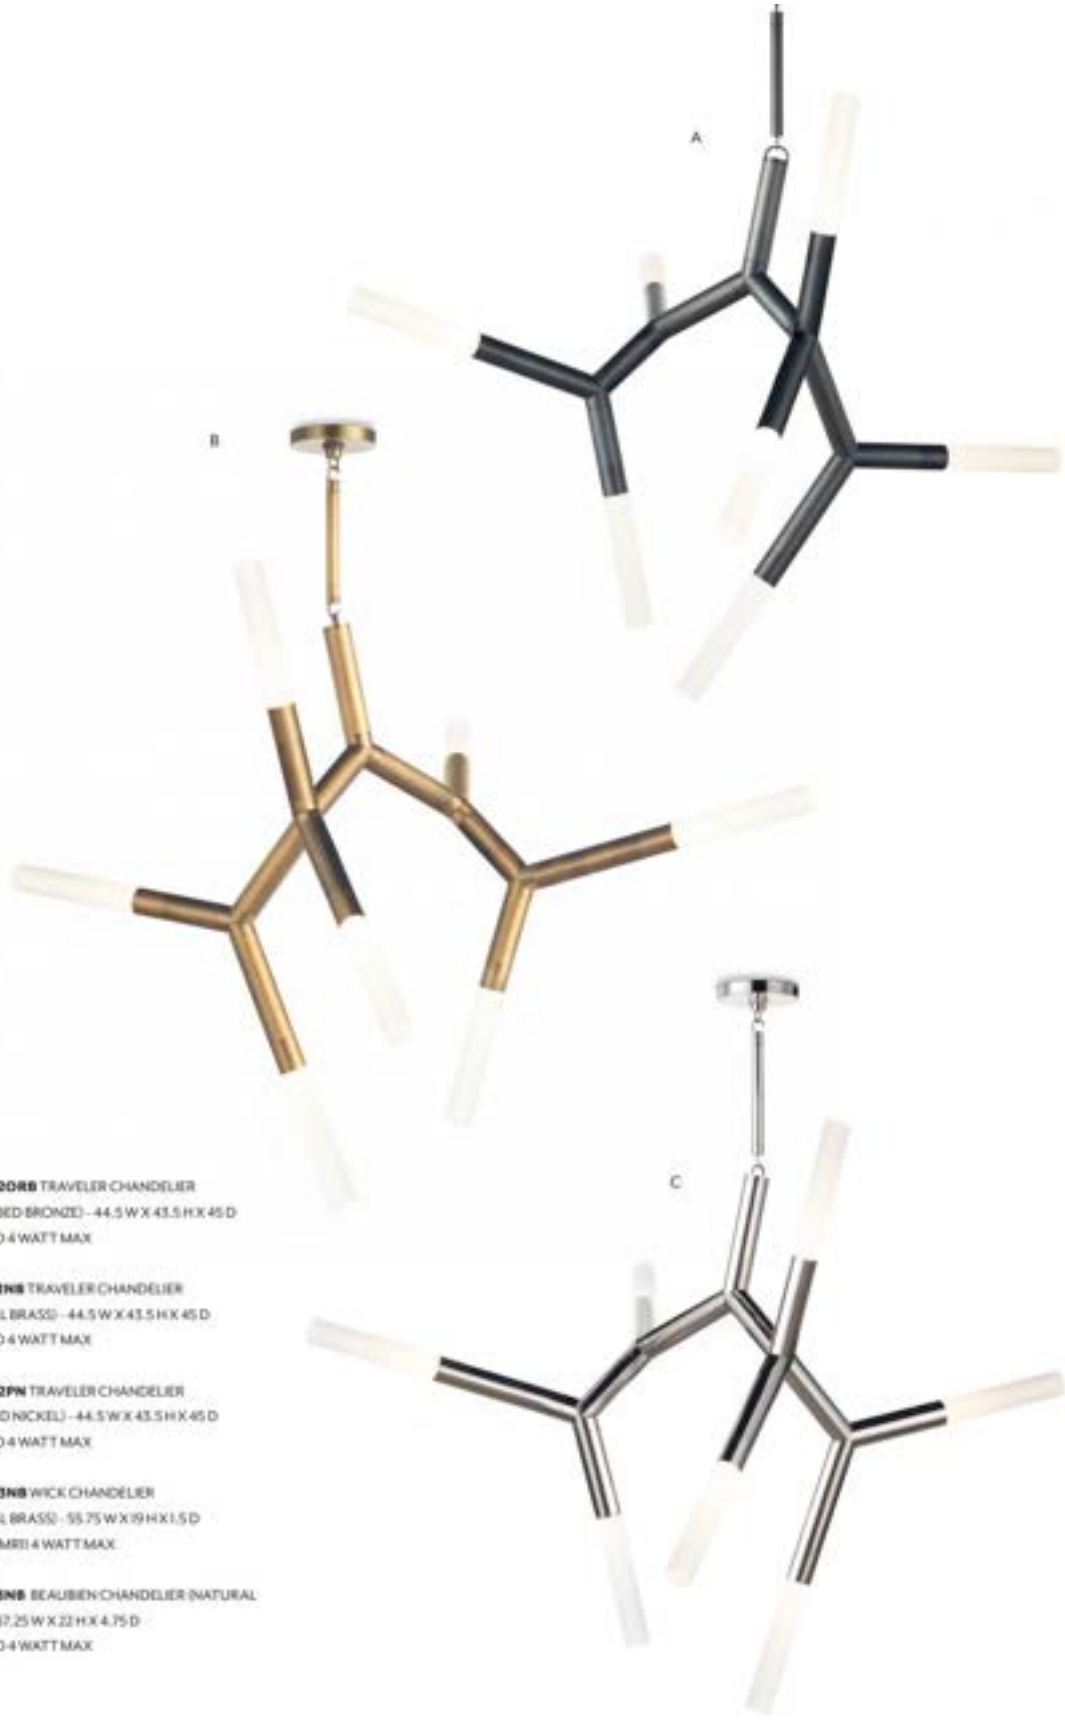

TABLE LAMPS
MINI LAMPS
FLOOR LAMPS
WALL SCONCES
CHANDELIERS
PENDANTS
FLUSH MOUNTS
LANTERNS
OUTDOOR

A. 16-1552ORB TRAVELER CHANDELIER
(OIL RUBBED BRONZE) - 44.5 W X 43.5 H X 45 D
(7) G9 LED 4 WATT MAX

B. 16-1552NB TRAVELER CHANDELIER
(NATURAL BRASS) - 44.5 W X 43.5 H X 45 D
(7) G9 LED 4 WATT MAX

C. 16-1552PN TRAVELER CHANDELIER
(POLISHED NICKEL) - 44.5 W X 43.5 H X 45 D
(7) G9 LED 4 WATT MAX

D. 16-1563NB WICK CHANDELIER
(NATURAL BRASS) - 55.75 W X 39 H X 1.5 D
(8) G10-MR1 4 WATT MAX

E. 16-1558NB BEAUBIEN CHANDELIER (NATURAL BRASS)
- 37.25 W X 22 H X 4.75 D
(8) G9 LED 4 WATT MAX