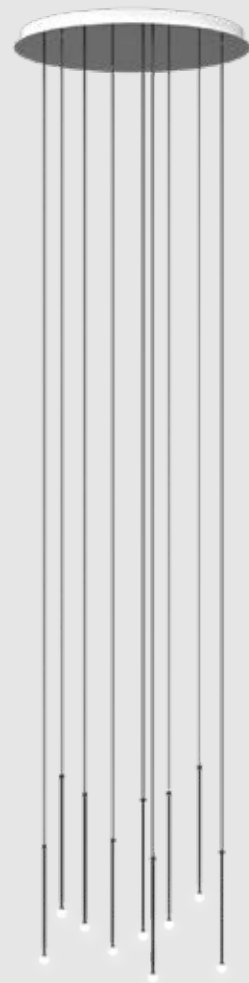

SINGLE LAMP

N. 1 Storm Large (gold)

STORM

1A

Storm Mini + canopy

N.1 Storm Mini (gold) + N.1 canopy (on-off gold)

1B

Storm Medium + canopy

N. 4 Storm Large (gold); N. 6 Storm Medium (gold); N. 7 Storm Mini (gold)

STORM

STORM

N. 4 Storm Large (black); N. 3 Storm Large (gold); N. 4 Storm Medium (black); N. 4 Storm Medium (gold); N. 5 Storm Mini (black); N. 8 Storm Mini (gold)

N. 8 Storm Large (gold); N. 12 Storm Medium (gold); N. 6 Storm Mini (gold)

3A

Storm x9 + plate Ø 31.5"

N.4 Storm Large (black); N.5 Storm Medium (black)
+
N.1 plate Ø 31.5" (white)

3B

Storm x13 + plate Ø 31.5"

WONDER 79

INDEX

—
Combining more Wonder lamps in different dimensions, finishings and heights is astonishing as the luminous beauty of the borosilicate glass with which every single rod is made, in transparent or fume finishing.