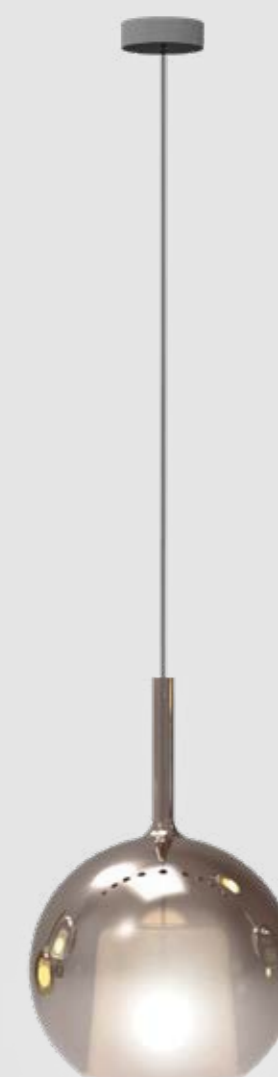

GLO 5

MOM 24

LIT 43

STORM 61

WONDER 79

INDEX

GLO
design by
Carlo Colombo

Glo is an icon of our collection, a glass sphere enhancing the glare of light, in a game of reflections back and forth between the lamp and the space or among the very lamps. The rich palette of colours and the different dimensions of the suspension lamps are a toast to creativity.

SINGLE LAMP 7

SMALL CLUSTER 12

BIG CLUSTER 18

SINGLE LAMP

N. 1 Glo Large (black); N. 2 Glo Mini (black)

N. 1 Glo Mini (silver); N. 1 Glo Medium (black); N. 1 Glo Large (4ever)

GLO

N. 3 Glo Mini (black)

SINGLE LAMP

N. 1 Glo Large (black)

1A

Glo Mini + canopy

N.1 Glo Mini (gold) + N.1 canopy (on-off white)

1B

Glo Medium + canopy

N.1 Glo Medium (black) + N.1 canopy (on-off black)

1C

Glo Large + canopy

N.1 Glo Large (rose gold) + N.1 canopy (on-off titanium)

SINGLE LAMP 7

SMALL CLUSTER 12

BIG CLUSTER 18

OTG

N. 1 Glo Large (green); N. 2 Glo Medium (blue, violet); N. 2 Glo Mini (violet, green)