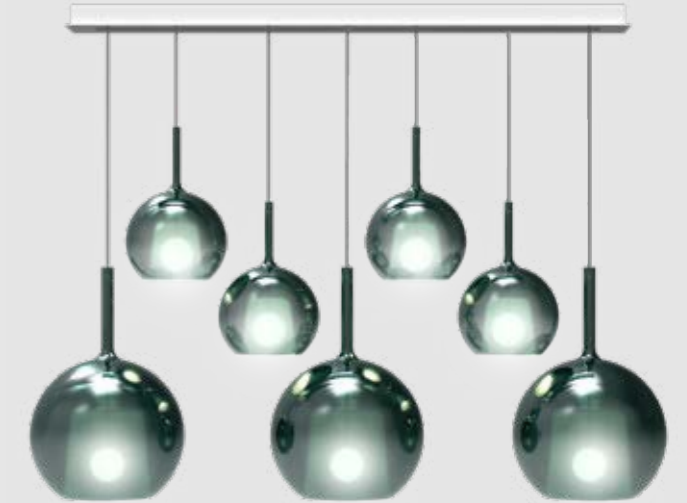

SMALL CLUSTER

2H

Glo x7 + plate 54.3" x 6.3"

N.3 Glo Large (green); N.4 Glo Medium (green)
+
N.1 plate 54.3" x 6.3" (white)