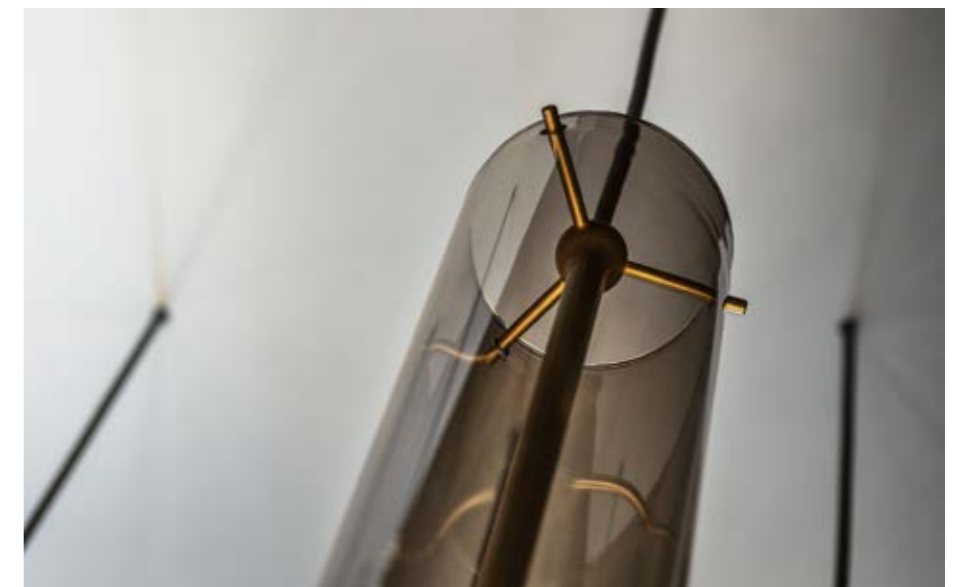

WONDER 79

INDEX

—
Combining more Wonder lamps in different dimensions, finishings and heights is astonishing as the luminous beauty of the borosilicate glass with which every single rod is made, in transparent or fume finishing.