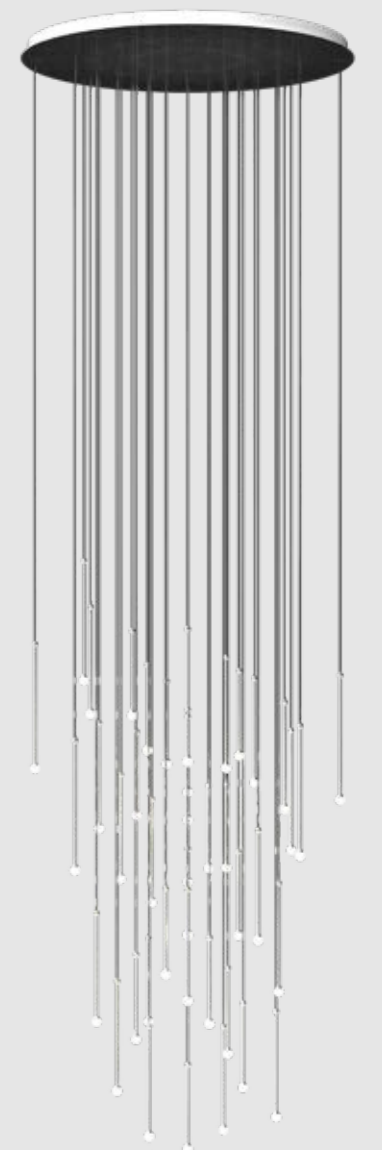

BIG CLUSTER

3D

Storm x41 + plate Ø 47.2"

N.8 Storm Large (white); N.16 Storm Medium (white); N.17 Storm Mini (white)
+
N.1 plate Ø 47.2" (white)