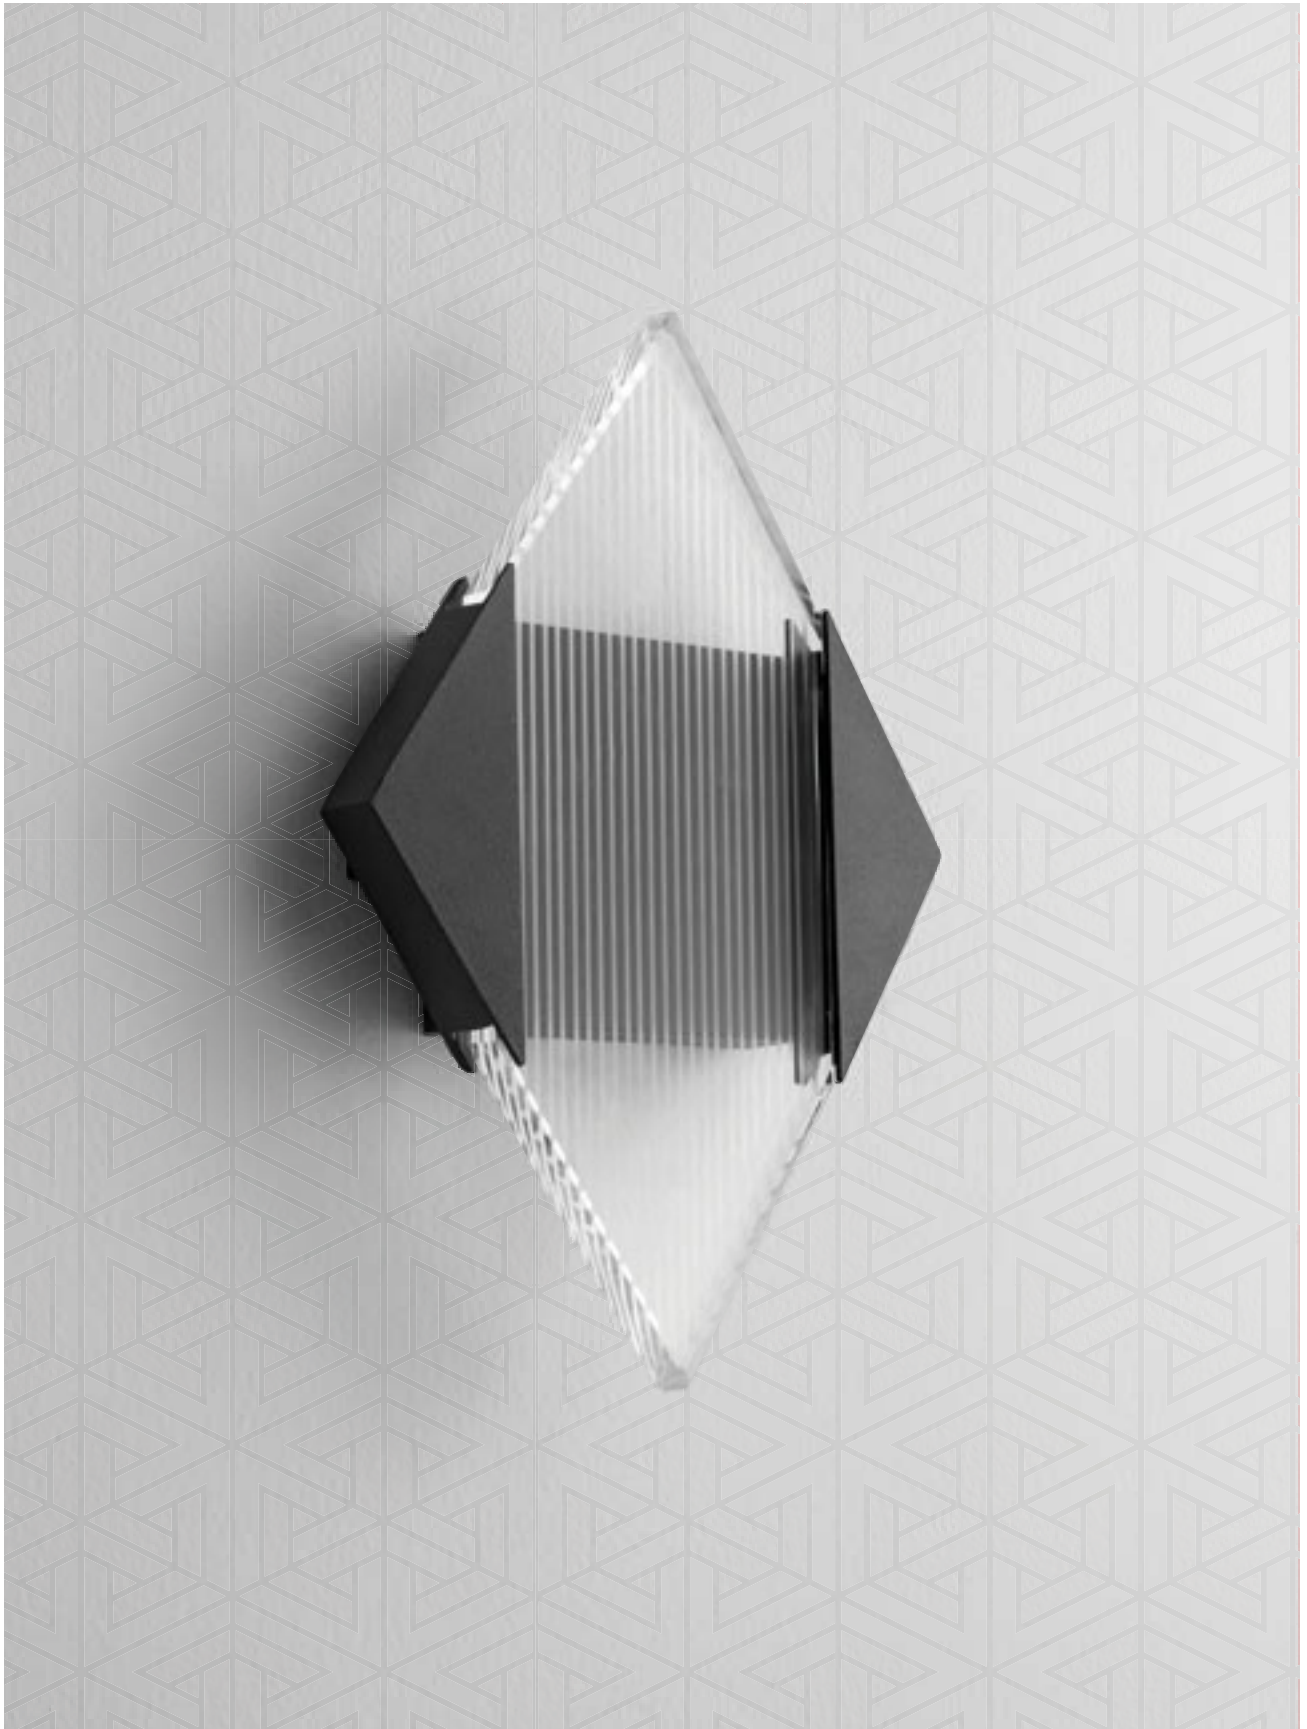

Contact Oxygen for Lumen Information.

wet listed

Available Finishes

Black | Clear Chiseled Glass Diffuser

Satin Nickel | Clear Chiseled Glass Diffuser

NEW

Nova Wall Lantern

3-707-15