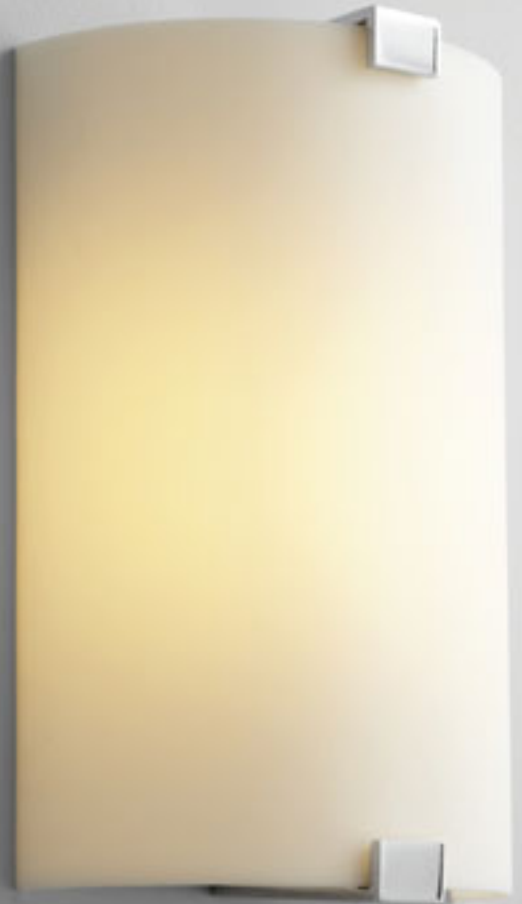

Siren Wall Sconce
3-563-214

7.75"(w) x 12.5"(h) x 4"(ext)
1 x 10.1w, 120/277v, 90CRI 3000k 0-10v/Phase Dimming LED
Polished Chrome | Matte White Acrylic Diffuser
1066 Delivered Lumens
damp listed

Available Finishes

- Polished Chrome | Matte White Acrylic Diffuser
- Satin Nickel | Matte White Acrylic Diffuser