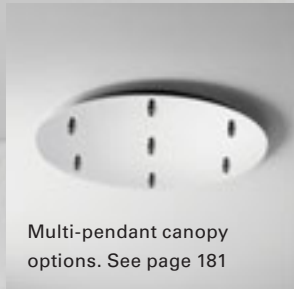

Multi-pendant canopy options. See page 181