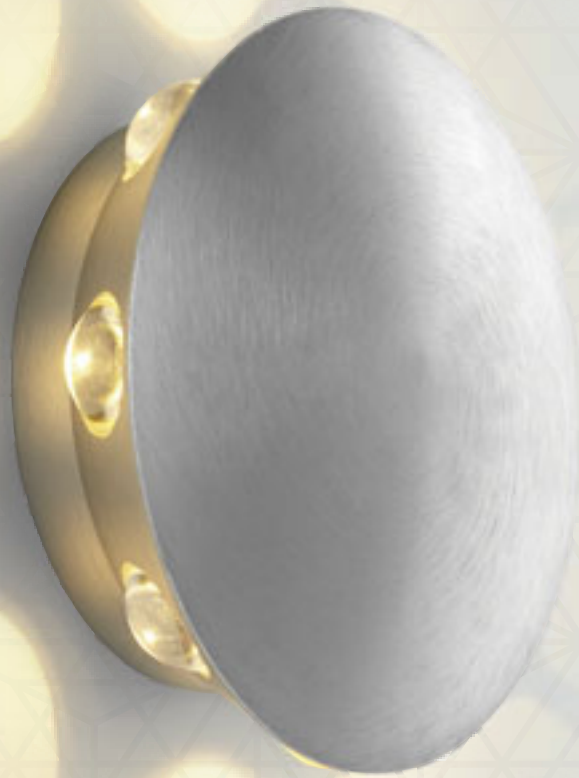

Rickie Wall Lantern
3-747-16

6.25"(w) x 6.25"(h) x 2.25"(ext)
8 x 1.5w, 110-277v, 3000k LED
Brushed Aluminum | Clear Glass Diffuser
616 Delivered Lumens
wet listed

Available Finishes

- ☐ Brushed Aluminum | Clear Glass Diffuser
- ☐ Black | Clear Glass Diffuser