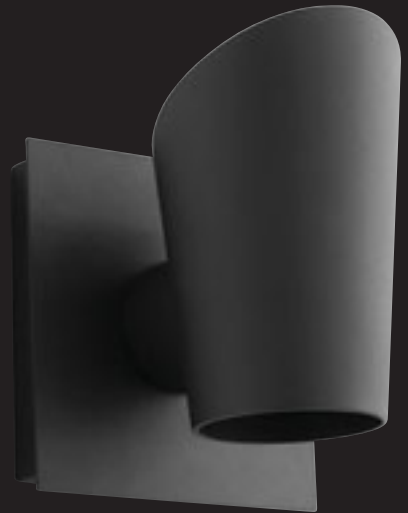

Pilot Wall Sconce

3-732-15

5.125"(w) x 6.25"(h) x 5.125"(ext)

2 x 3w, 110-277v, 3000k LED

Black

327 Delivered Lumens

wet listed