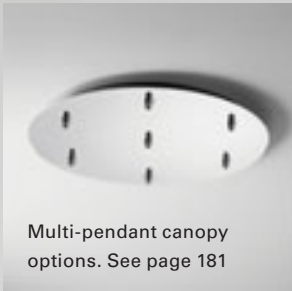

Multi-pendant canopy options. See page 181

Spirit 5" Pendant
3-68-15*

2.75"(w) x 5.5"(h)*
1 x 6.2w, 120-277v, 90CRI 3000k Triac and
ELV Dimming at 120v, 0-10 Dimming LED
Black | Clear Bubble Glass Diffuser
426 Delivered Lumens
*hanging height adjustable with 10' cord
damp listed

Available Finishes

- Aged Brass | Clear Bubble Glass Diffuser
- Satin Nickel | Clear Bubble Glass Diffuser
- Black | Clear Bubble Glass Diffuser
- White | Clear Bubble Glass Diffuser