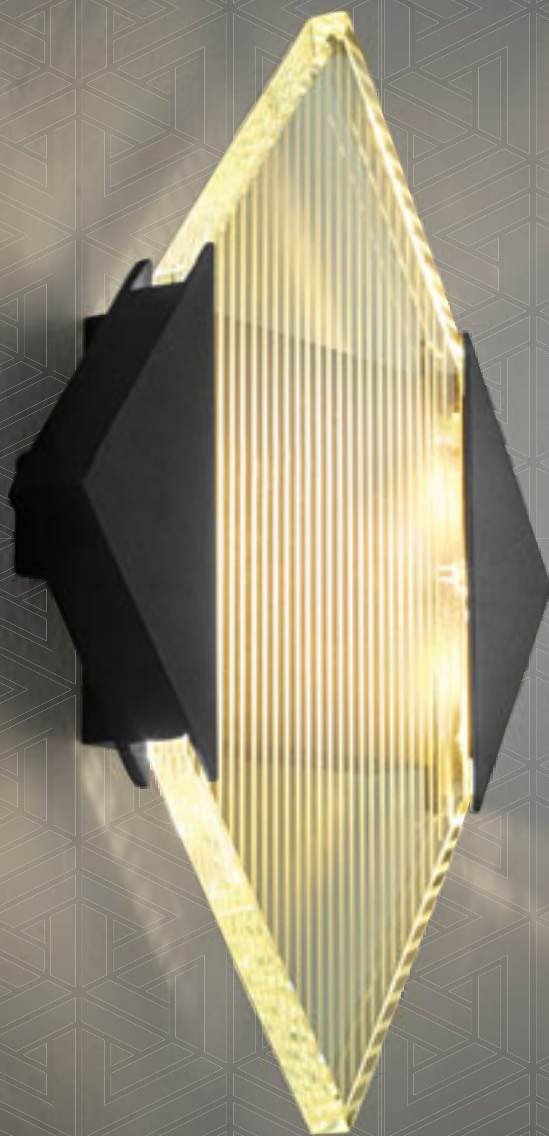

Contact Oxygen for Lumen Information.

wet listed

Available Finishes

Black | Clear Chiseled Glass Diffuser

Satin Nickel | Clear Chiseled Glass Diffuser

NEW

Nova Wall Lantern

3-707-15