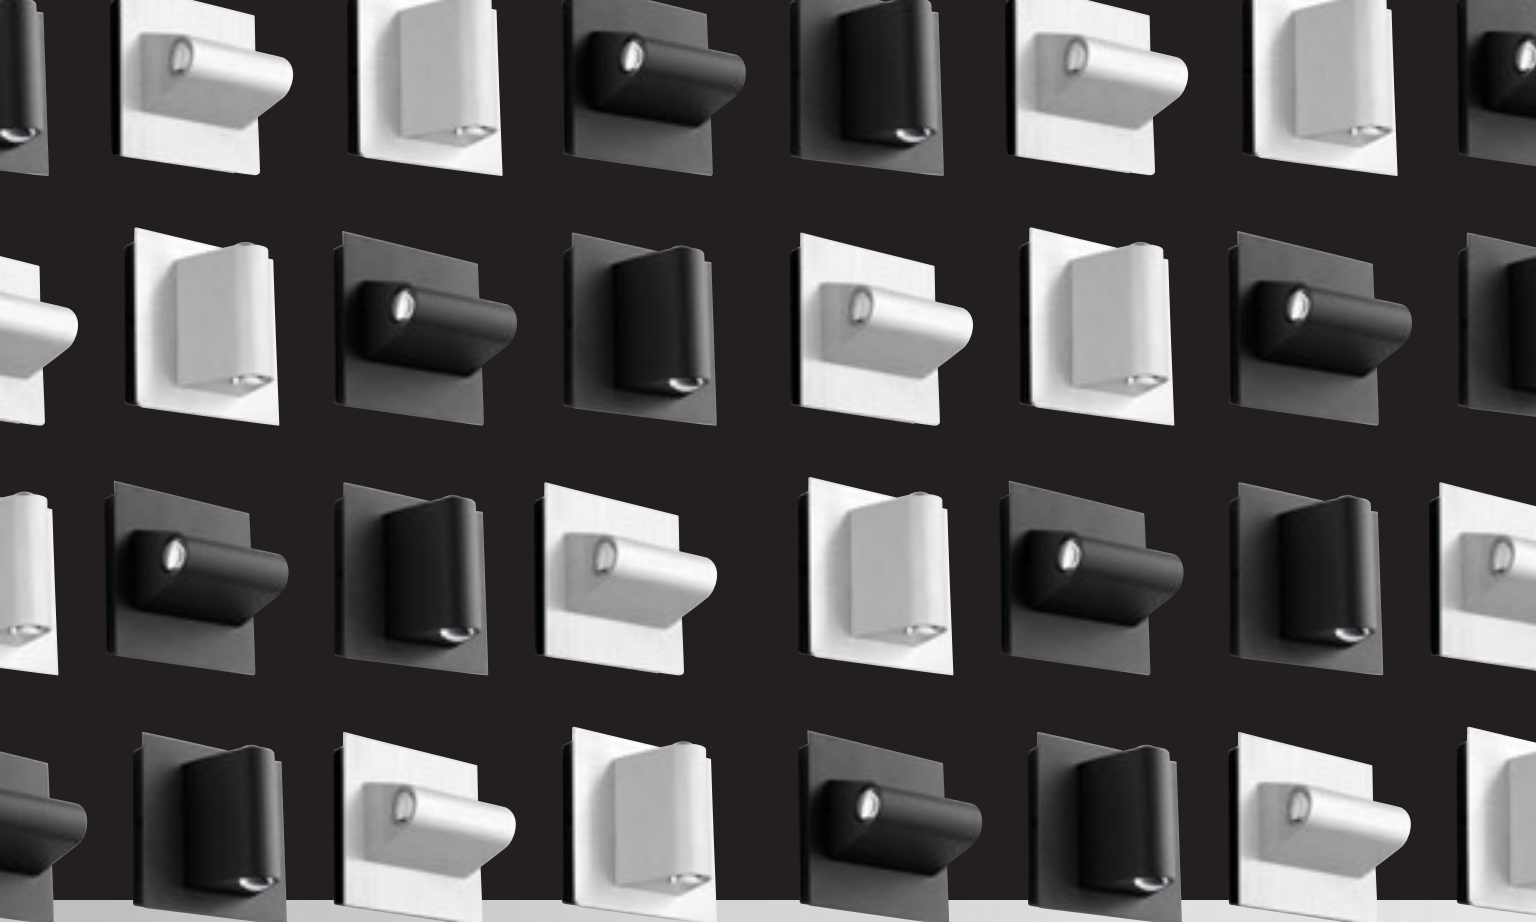

Cadet Wall Sconce

3-748-16

5.125"(w) x 5.125"(h) x 3.25"(ext)

2 x 3w, 110-277v, 3000k LED

Brushed Aluminum | Clear Glass Diffuser

281 Delivered Lumens

Can be mounted horizontal or vertical.

wet listed

Available Finishes

■ Brushed Aluminum | Clear Glass Diffuser

■ Black | Clear Glass Diffuser