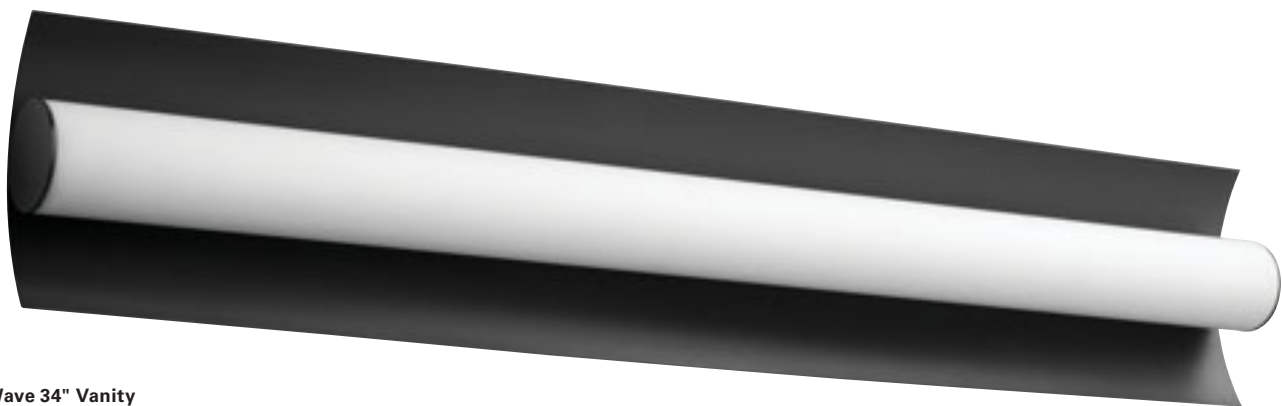

Wave 34" Vanity

3-5023-15

34.25"(w) x 6.25"(h) x 3"(ext)

2 x 13w, 120v, 90CRI 3000k Triac Dimming LED

Satin Nickel | Matte White Acrylic Diffuser

1955 Delivered Lumens

damp listed

Available Finishes

Black | Matte White Acrylic Diffuser

Satin Nickel | Matte White Acrylic Diffuser