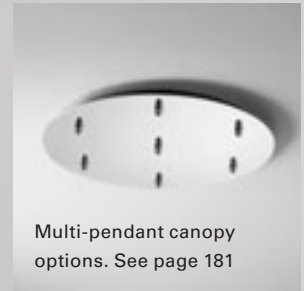

Multi-pendant canopy options. See page 181

Luna 12" Pendant

3-673-24

12"(w) x 13.75"(h)*

1 x 10.1w, 120/277v, 90CRI, 3000k 0-10v Phase Dimming LED

Satin Nickel | Matte Opal Glass Diffuser

740 Delivered Lumens

*hanging height adjustable with 10' cord
damp listed

Available Finishes

Polished Nickel | Matte Opal Glass Diffuser

Oiled Bronze | Matte Opal Glass Diffuser

Satin Nickel | Matte Opal Glass Diffuser

Aged Brass | Matte Opal Glass Diffuser

Optional color temperatures available. Contact Oxygen for ordering information.