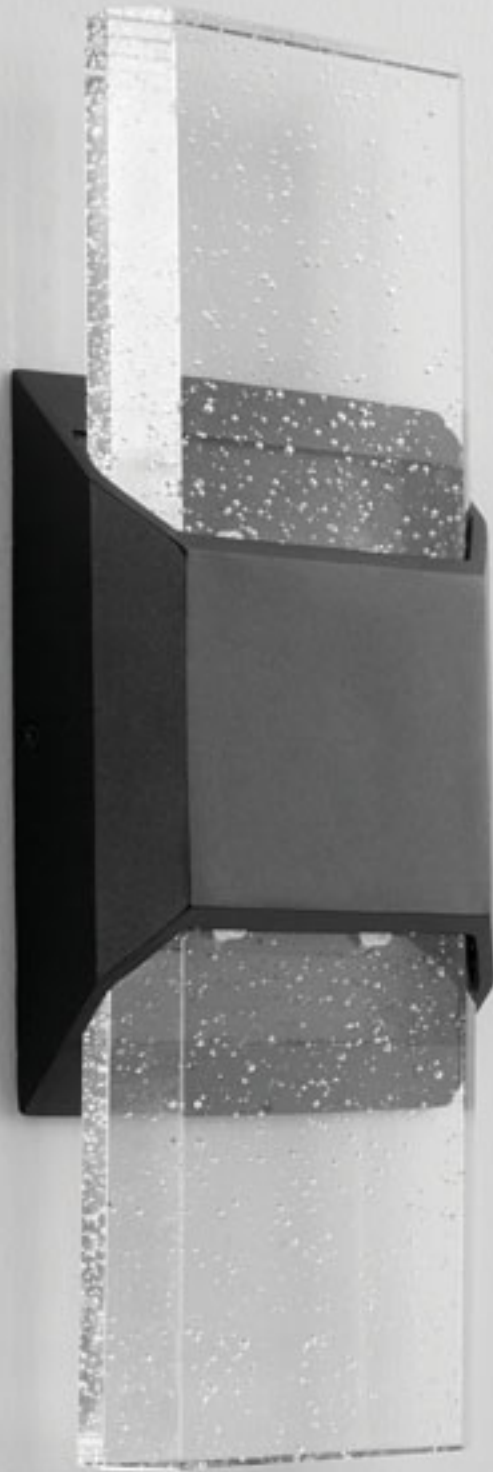

Esprit Small Wall Lantern

3-755-15

5.5"(w) x 13.5"(h) x 2"(ext)

1 x 6w, 120v, 90 CRI, 3000k Triac Dimming LED

Black | Clear Bubble Glass Diffuser

Contact Oxygen for Lumen Information.

wet listed

NEW