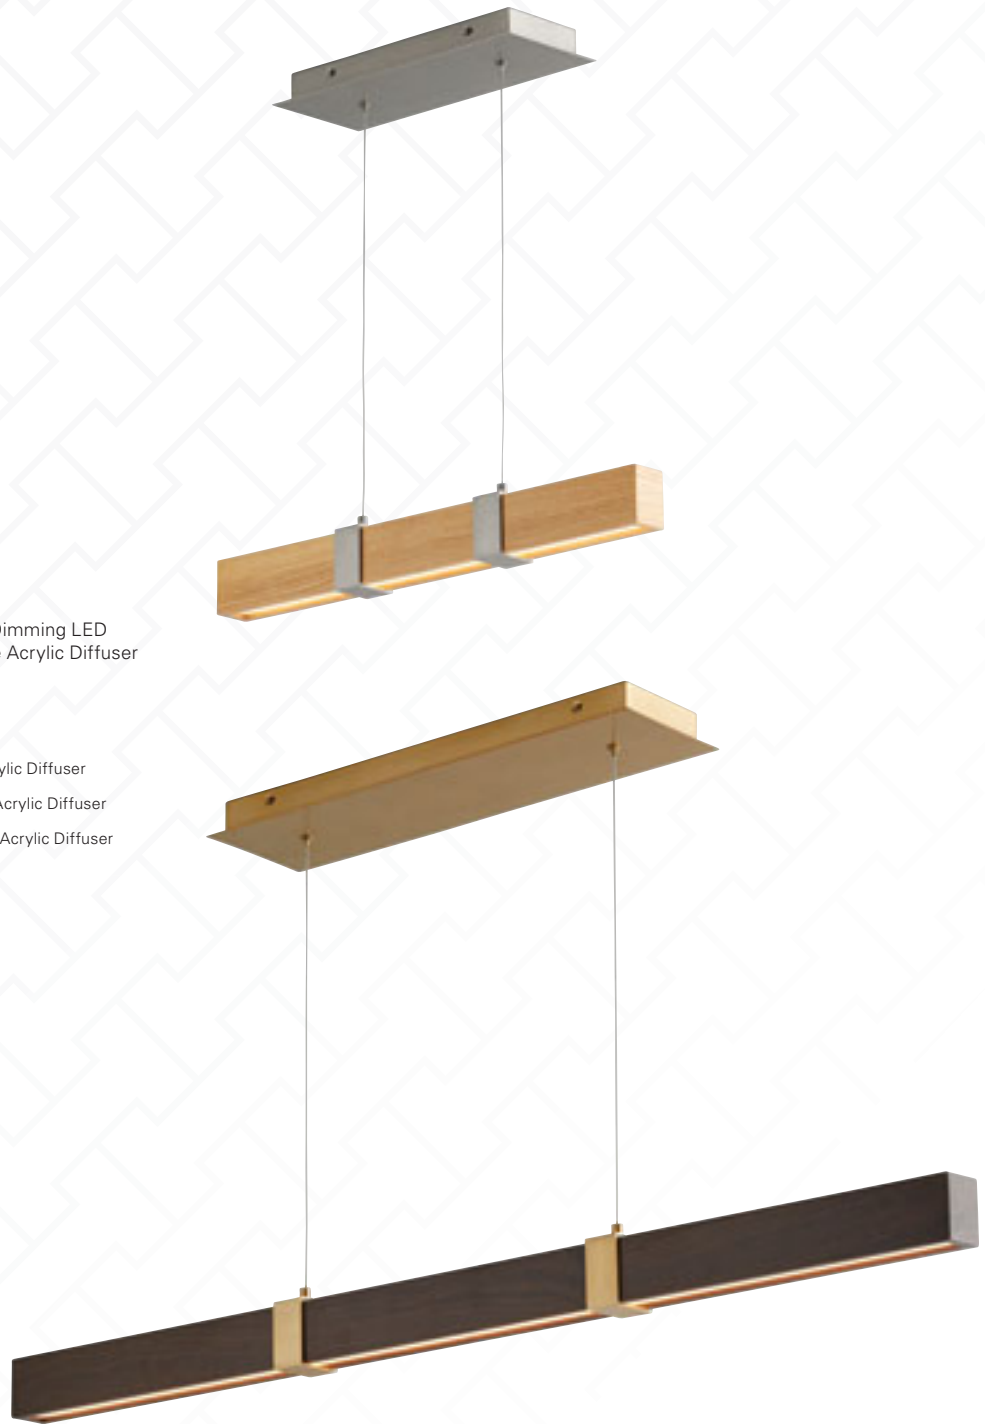

Decca 24" Pendant

3-24-5224

24"(l) x 2.125"(w) x 5.25"(h)*

1 x 15.5w, 120v, 90CRI 3000k Triac Dimming LED
Satin Nickel/White Oak | Matte White Acrylic Diffuser
345 Delivered Lumens

*hanging height adjustable with 10' cables

Available Finishes

- Aged Brass/Walnut | Matte White Acrylic Diffuser
- Aged Brass/Black Oak | Matte White Acrylic Diffuser
- Satin Nickel/White Oak | Matte White Acrylic Diffuser

Decca 36" Pendant

3-36-2440

35.75"(l) x 2.125"(w) x 5.25"(h)*

1 x 23.6w, 120v, 90CRI 3000k Triac Dimming LED
Aged Brass/Walnut | Matte White Acrylic Diffuser
506 Delivered Lumens

*hanging height adjustable with 10' cables

Available Finishes

- Aged Brass/Walnut | Matte White Acrylic Diffuser
- Aged Brass/Black Oak | Matte White Acrylic Diffuser
- Satin Nickel/White Oak | Matte White Acrylic Diffuser