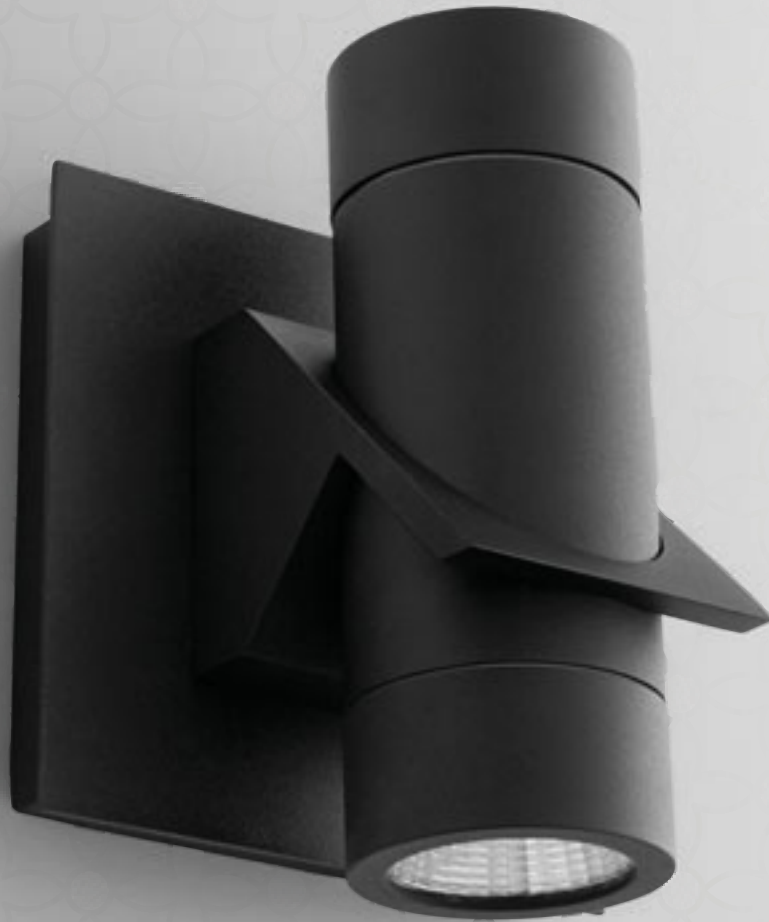

Can be rotated and mounted at 180°

wet listed

Available Finishes

Brushed Aluminum | Clear Glass Diffuser

Black | Clear Glass Diffuser

Razzo Wall Lantern

3-746-15

5.125"(w) x 6.25"(h) x 4.25"(ext)