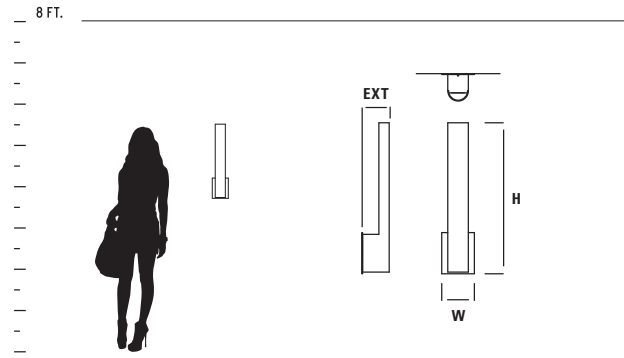

3-520-40

shown with optional cover plate (included)

ITEM #	DIFFUSER	FINISH	DIMENSIONS	LAMPING	DRIVER	CERTIFICATION
3-520-XX	Matte White Acrylic	14 Polished Chrome 40 Aged Brass	3"(w) x 21.75"(h) x 4"(ext) w/o optional cover plate	1 x 10.1w, 90CRI 3000k LED 730 Delivered Lumens	120/277V 0-10V/Phase dimming	

2700k, 3500k, 4000k color temperatures also available. Visit oxygenlighting.com

GENERAL SPECIFICATIONS:

- Cold rolled steel housing. • Matte white acrylic diffuser. • Unit mounts to 2"x3" junction box. • Supplied with 4.75"x6" cover plate for mounting to 4" octagonal junction box.
- Approved for vertical mounting. • Approved for wall mount applications only. • Total luminaire power 12.7w. • Visit www.oxygenlighting.com for technical cut sheets.
- Oxygen reserves the right to modify designs at any time.