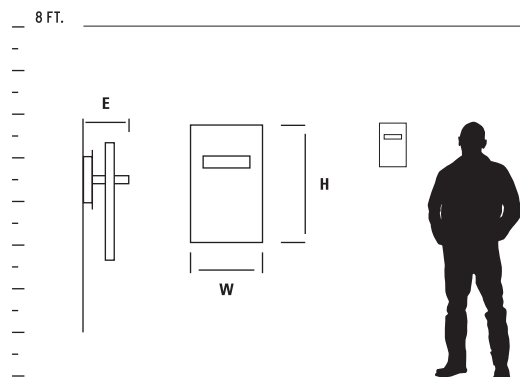

VELA SCONCE

ADA

LED

ITEM #	DIFFUSER	FINISH	DIMENSIONS	LAMPING	DRIVER	CERTIFICATION
3-527-XX	Matte White Acrylic	20 Polished Nickel 22 Oiled Bronze 24 Satin Nickel	6.875"(w) x 12"(h) x 4"(ext)	2 x 10.1w, 90CRI 3000k LED 408 Delivered Lumens	120/277V 0-10V/Phase dimming	

2700k, 3500k, 4000k color temperatures also available. Visit oxygenlighting.com

GENERAL SPECIFICATIONS:

- Cold-rolled steel housing. • Diffuser is 1/8" thick matte white acrylic. • Unit mounts to deep 4" octagonal junction box. • Approved for wall mount applications only. • Unit requires 2.5" deep junction box. • Driver mounts inside junction box. • Total luminaire power 26.2w. • Visit www.oxygenlighting.com for technical cut sheets. • Oxygen reserves the right to modify designs at any time.