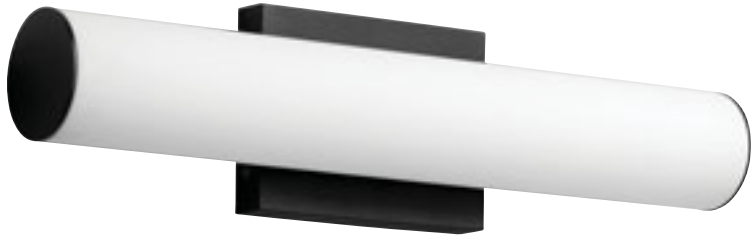

FUGIT VANITY

ADA LED

3-5011-15