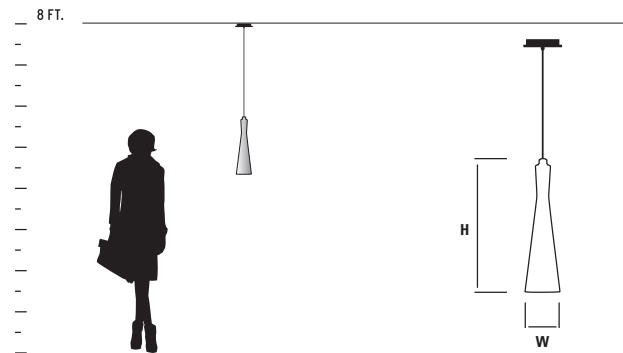

CORNET PENDANT

LED