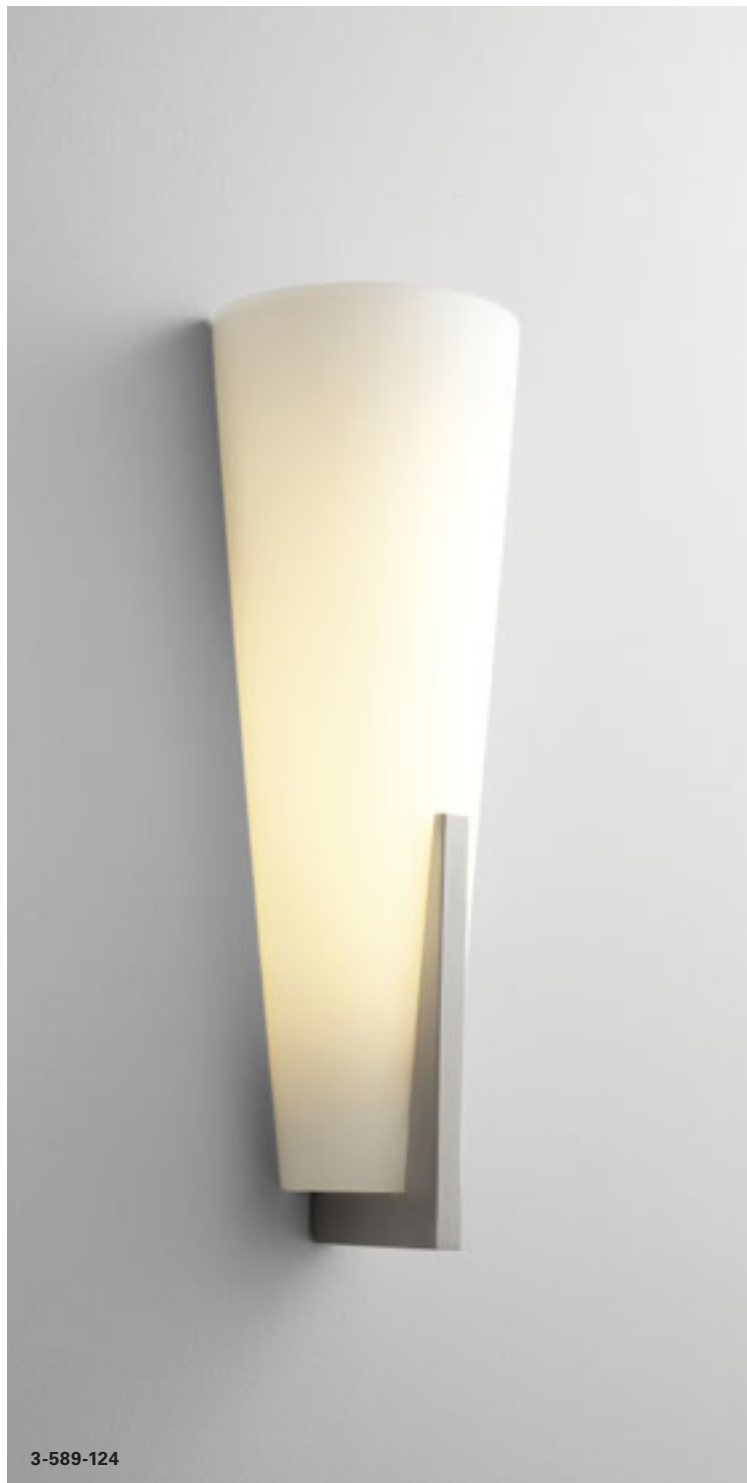

SONGBIRD SCONCE

ADA

LED

3-589-124

3-589-124

| ITEM # | DIFFUSER | FINISH | DIMENSIONS | LAMPING | DRIVER | CERTIFICATION |
|-----------|--------------------|-----------------|--------------------------|---|---------------------------------|---------------|
| 3-589-124 | 1 Matte Opal Glass | 24 Satin Nickel | 6"(w) x 17"(h) x 4"(ext) | 1 x 10.1w, 90CRI 3000k LED 1007 Delivered Lumens | 120/277V 0-10V/Phase dimming | |