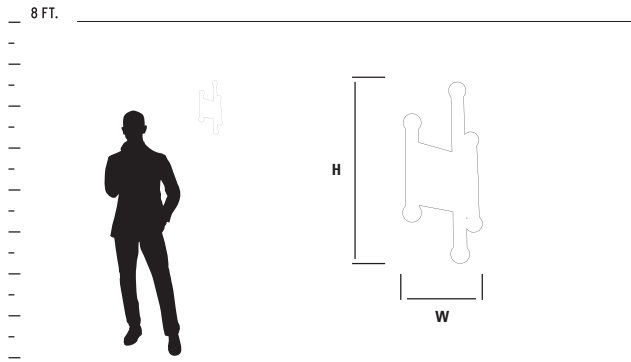

3-584-1540

ITEM #	DIFFUSER	FINISH	DIMENSIONS	LAMPING	DRIVER	CERTIFICATION
3-584-1540	Frosted Acrylic	1540 Black/Aged Brass	7.25"(w) x 14.125"(h) x 4"(ext)	6 x 2.1w, 90CRI 3000k LED 366 Delivered Lumens	120V Triac dimming	ETL damp

GENERAL SPECIFICATIONS:

• Cold rolled steel housing. • Frosted acrylic diffusers. • Unit mounts to 4" octagonal junction box. • Approved for vertical mounting. • Approved for wall mount applications only. • Unit requires 2.5" deep junction box. • Driver mounts inside junction box. • Total luminaire power 16.1w. • Visit www.oxygenlighting.com for technical cut sheets. • Oxygen reserves the right to modify designs at any time.