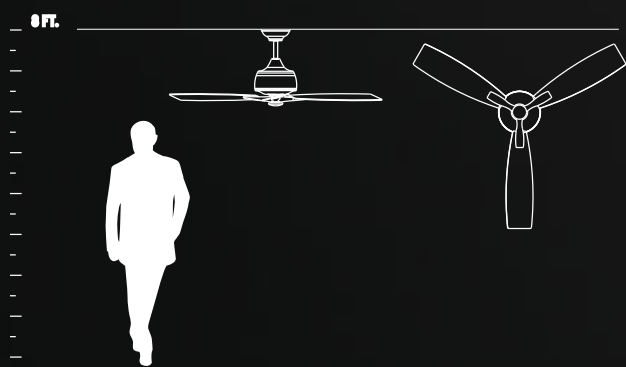

JUNO 60" CEILING FAN

3-109-15