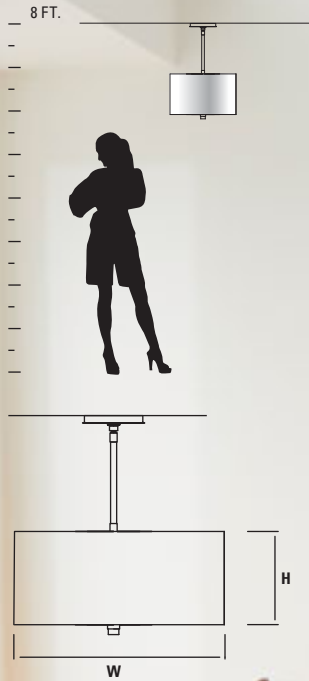

ECHO PENDANT

LED

3-640-24

ITEM #	DIFFUSER	FINISH	DIMENSIONS	LAMPING	DRIVER	CERTIFICATION
3-639-24 medium	White Grass Shade with Acrylic	24 Satin Nickel	24"(w) x 10.625"(h)*	3 x 10.1w, 90CRI 3000k LED 2040 Delivered Lumens	120/277V 0-10V/Phase dimming	cULus damp
3-640-24 large	White Grass Shade with Acrylic	24 Satin Nickel	30"(w) x 10.625"(h)*	4 x 10.1w, 90CRI 3000k LED 2775 Delivered Lumens	120/277V 0-10V/Phase dimming	cULus damp

2700k, 3500k, 4000k color temperatures also available. Visit oxygenlighting.com

GENERAL SPECIFICATIONS:

- Cold rolled Steel Canopy. • Grass shades are natural bamboo fibers. • Acrylic diffuser. • Cast steel with acrylic finial. • *Height measured not including stem or ceiling canopy.
- Stem is custom cut at oxygen facility to customer's specification (maximum stem length 60"). • Canopy swivel allows for mounting on sloped ceilings – up to 20-degrees.
- Unit mounts to 4" octagonal junction box. • Total luminaire power 38.9w for 3-639-24, and 52.6w for 3-640-24. • Visit www.oxygenlighting.com for technical cut sheets.
- Oxygen reserves the right to modify designs at any time.