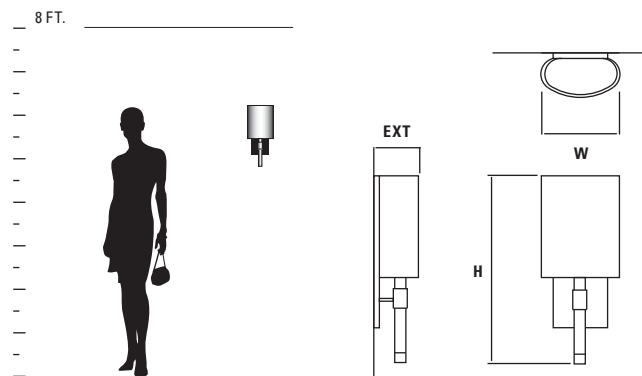

BEACON SCONCE

ADA

LED

ITEM #	DIFFUSER	FINISH	DIMENSIONS	LAMPING	DRIVER	CERTIFICATION
3-587-XXX	1 White Cotton 2 Matte White Acrylic	24 Satin Nickel 95 Old World	7"(w) x 16.5"(h) x 4"(ext)	1 x 10.1w, 90CRI 3000k LED 441 Delivered Lumens	120/277V 0-10V/Phase dimming	

2700k, 3500k, 4000k color temperatures also available for LED models. Visit oxygenlighting.com

GENERAL SPECIFICATIONS:

- Cold rolled steel backplate and trim.
- Clear, polished resin accent.
- Fabric shade is white cotton.
- Acrylic shade is 1/8", matte white finish.
- White acrylic top and bottom lenses.
- Unit mounts to 4" octagonal junction box.
- Unit requires 2.5" deep junction box.
- Driver mounts inside junction box.
- Total luminaire power 12.4w.
- Visit www.oxygenlighting.com for technical cut sheets.
- Oxygen reserves the right to modify designs at any time.

3-587-295

3-587-224