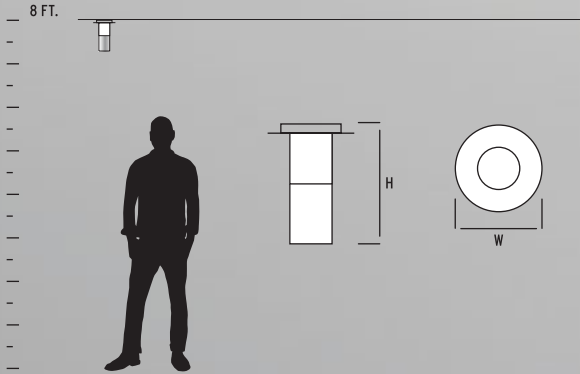

PILAR CEILING MOUNT

LED

3-309-115