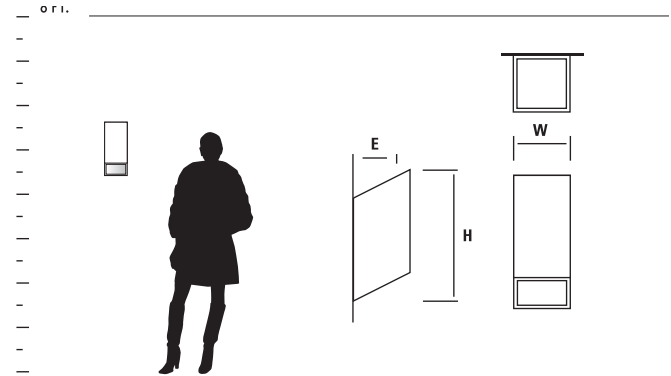

UNO OUTDOOR

ADA

LED

ITEM #	DIFFUSER	FINISH	DIMENSIONS	LAMPING	DRIVER	CERTIFICATION
3-700-XX small	Frosted Glass	16 Gray 22 Oiled Bronze	5.25"(w) x 9.25"(h) x 4"(ext)	1 x 10.1w, 90CRI 3000k LED	120/277V 0-10V/Phase dimming	ADA COMPLIANT c UL US wet
3-701-XX large	Frosted Glass	16 Gray 22 Oiled Bronze	6"(w) x 14"(h) x 6"(ext)	2 x 10.1w, 90CRI 3000k LED	120/277V 0-10V/Phase dimming	c UL US wet

2700k, 3500k, 4000k color temperatures also available. Visit oxygenlighting.com

GENERAL SPECIFICATIONS:

• Cast aluminum housing. • Frosted glass lenses. • 3-700-XX mounts to 4" octagonal junction box. • 3-701-XX mounts to 4" octagonal junction box. • Approved for wall mount application only. • Total luminaire power 13.1w for 3-700-XX and 26.2w for 3-701-XX. • Visit www.oxygenlighting.com for technical cut sheets. • Oxygen reserves the right to modify designs at any time.