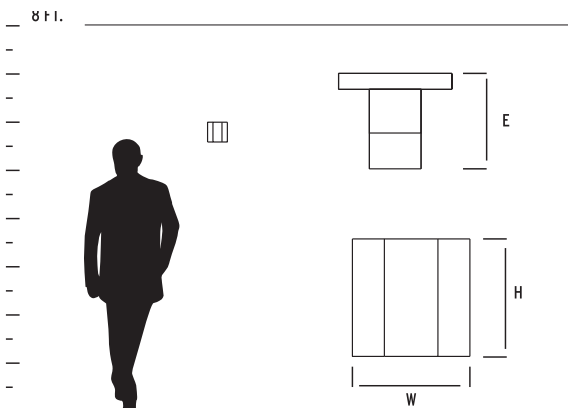

TITAN OUTDOOR

ADA

LED

ITEM #	DIFFUSER	FINISH	DIMENSIONS	LAMPING	DRIVER	CERTIFICATION
3-708-XX	White Frost Glass Diffuser	15 Black 16 Brushed Aluminum	4.75"(w) x 4.75"(h) x 4"(ext)	1 x 6w, 90CRI 3000k LED 236 Delivered Lumens	120V Triac dimming	

GENERAL SPECIFICATIONS:

- Cast aluminum housing. • White frost glass diffuser is 1/16" thick. • Unit mounts to 4" octagonal junction box. • LED driver on board. • Approved for wall mount applications.
- Approved for vertical mounting only. • Can be rotated and mounted 180°. • Total luminaire power 6.1w. • Visit www.oxygenlighting.com for technical cut sheets. • Oxygen reserves the right to modify designs at any time.