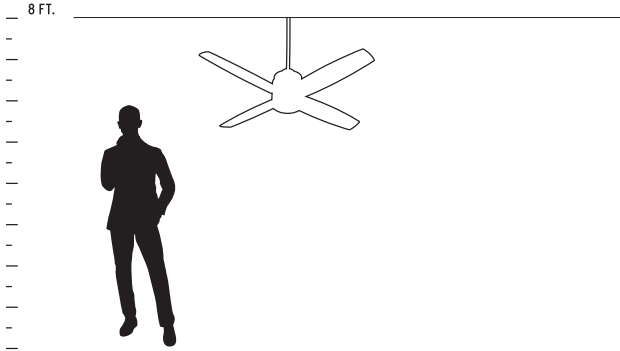

3-101-15

shown with optional light kit **3-9-101** and black ABS blades