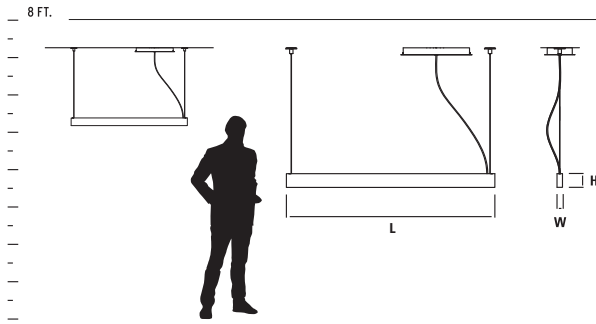

ZEPP PENDANT

LED

ITEM #	DIFFUSER	FINISH	DIMENSIONS	LAMPING	DRIVER	CERTIFICATION
32-632-XX	Matte White Acrylic	15 Black 20 Polished Nickel 24 Satin Nickel	38"(l) x 1"(w) x 2.5"(h)	1 x 33w, 90CRI 3000k LED 635 Delivered Lumens	120V & 277V 0-10V Dimming	UL US damp
32-633-XX	Matte White Acrylic	15 Black 20 Polished Nickel 24 Satin Nickel	50"(l) x 1"(w) x 2.5"(h)	2 x 25w, 90CRI 3000k LED 863 Delivered Lumens	120V & 277V 0-10V Dimming	UL US damp

2700k, 3500k, 4000k color temperatures also available. Visit oxygenlighting.com

GENERAL SPECIFICATIONS:

• Cold rolled steel housing and canopy. • *Height measured not including adjustable cord or ceiling canopy. • Fixture supplied with 10' cord and 12.5' aircraft cable. • Unit mounts to 4" octagonal junction box. • Total luminaire power 38.3w for 32-632-XX and 56.1w for 32-633-XX. • Visit www.oxygenlighting.com for technical cut sheets. • Oxygen reserves the right to modify designs at any time.