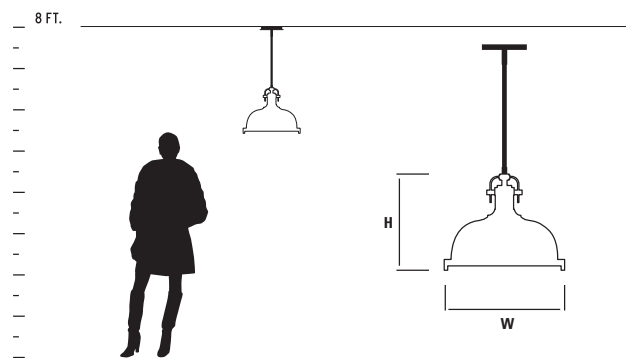

VIDA PENDANT

LED

ITEM #	DIFFUSER	FINISH	DIMENSIONS	LAMPING	CERTIFICATION
3-6203-XX	Steel shade with White Tiffany glass	22 Oiled Bronze 24 Satin Nickel	16.5"(w) x 13"(h)*	1 x 24w MAX PAR20/30/38, A21,A19 Medium Base 120V LED only (lamp not included)	cULus damp

GENERAL SPECIFICATIONS:

- Cold rolled Steel Canopy. • White Tiffany glass diffuser. • *Height measured not including stem or ceiling canopy. • Stem is custom cut at oxygen facility to customer's specification (maximum stem length 60"). • Toolless lamp access. • Canopy swivel allows for mounting on sloped ceilings – up to 20-degrees. • Unit mounts to 4" octagonal junction box. • Visit www.oxygenlighting.com for technical cut sheets • Oxygen reserves the right to modify designs at any time.