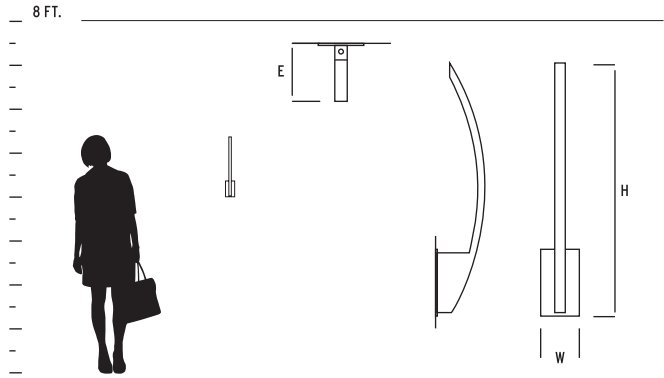

BOLO SCONCE

ADA

LED

3-553-15