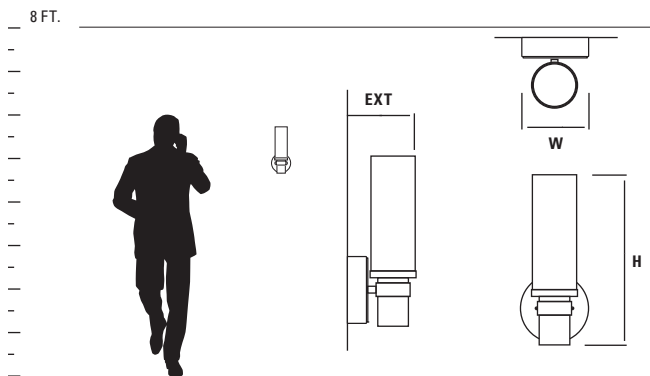

PEBBLE SCONCE

FLOURESCENT

ITEM #	DIFFUSER	FINISH	DIMENSIONS	LAMPING	BALLAST	CERTIFICATION
2-5156-124	1 White Opal Glass	24 Satin Nickel	6"(w) x 12.75"(h) x 5.5"(ext)	1 x 18w quad 4-pin fluorescent (G24q-2) 837 Delivered Lumens	Electronic, HPF, Programmed Start, Universal Voltage (120-277V)	c us

GENERAL SPECIFICATIONS:

- Cast and machined steel fittings.
- Diffuser screws onto housing with integral threaded fitting.
- Glass diffusers are 1/8" thick white opal duplex glass.
- Open top.
- Units mounts to 4" octagonal junction box.
- Visit www.oxygenlighting.com for technical cut sheets.
- Oxygen reserves the right to modify designs at any time.