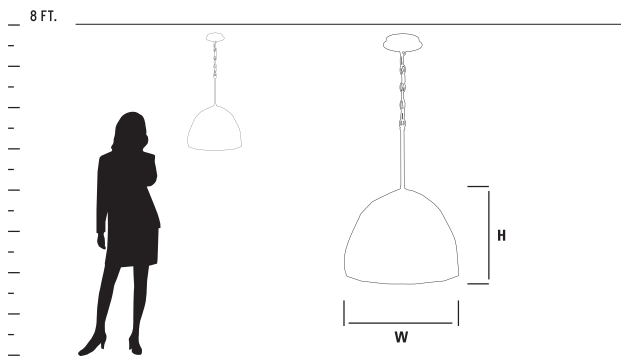

ITEM #	DIFFUSER	FINISH	DIMENSIONS	LAMPING	CERTIFICATION
3-663-XXXX	Concrete	1540 Aged Brass/Dark Gray 1624 Satin Nickel/Gray	16"(w) x 12"(h)	1 x 24w Medium PAR20/30/38/A21/A19	ETL damp

GENERAL SPECIFICATIONS:

• Cold rolled steel canopy. • Concrete shade. • *Height measured not including stems, chain or ceiling canopy. • Fixture supplied with 2-8", 2-12", 2-16" and 1' of chain to customize hanging height. • Unit mounts to 4" octagonal junction box capable of supporting 50lbs. • Visit www.oxygenlighting.com for technical cut sheets. • Oxygen reserves the right to modify designs at any time.