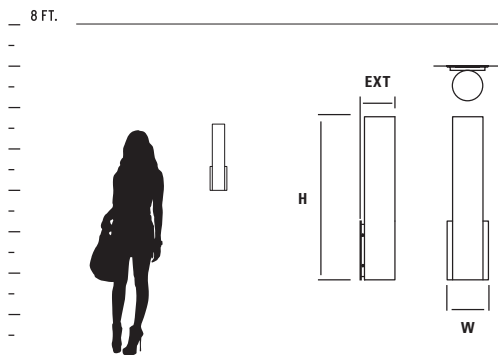

MAGNUM SCONCE

ADA

LED

ITEM #	DIFFUSER	FINISH	DIMENSIONS	LAMPING	DRIVER	CERTIFICATION
3-518-XX	Matte White Acrylic	24 Satin Nickel 25 Satin Copper 40 Aged Brass	4.75"(w) x 18.75"(h) x 4"(ext)	1 x 11.9w, 90CRI 3000k LED 1077 Delivered Lumens	120/277V 0-10V/Phase dimming	ADA COMPLIANT c UL US damp
3-518-1XX	1 Matte Opal Glass	24 Satin Nickel 25 Satin Copper 40 Aged Brass	4.75"(w) x 18.75"(h) x 4"(ext)	1 x 11.9w, 90CRI 3000k LED 1164 Delivered Lumens	120/277V 0-10V/Phase dimming	ADA COMPLIANT c UL US damp

2700k, 3500k, 4000k color temperatures also available. Visit oxygenlighting.com

GENERAL SPECIFICATIONS:

- Cold-rolled steel housing.
- Closed top diffuser is 1/8" thick matte white acrylic or matte opal glass.
- Diffuser screws onto housing with integral threaded fitting.
- Unit mounts to 2"x3" junction box or a 4" octagonal junction box
- Approved for wall mount application only.
- Total luminaire power 15.1w.
- Visit www.oxygenlighting.com for technical cut sheets.
- Oxygen reserves the right to modify designs at any time.