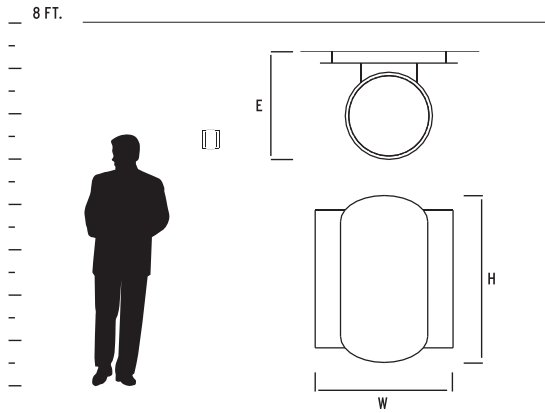

CALIBER OUTDOOR

LED

ITEM #	FINISH	DIMENSIONS	LAMPING	DRIVER	CERTIFICATION
3-733-XX	15 Black 16 Brushed Aluminum	5.125"(w) x 5.625"(h) x 4.375"(ext)	2 x 3w, 3000k LED 209 Delivered Lumens	110-277V	

GENERAL SPECIFICATIONS:

- Cast aluminum housing. • Unit mounts to 4" octagonal junction box. • Approved for wall mount applications. • Approved for vertical mounting only.
- Total luminaire power 4.7w. • Visit www.oxygenlighting.com for technical cut sheets. • Oxygen reserves the right to modify designs at any time.