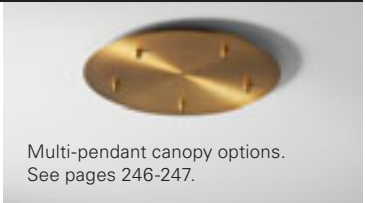

MAGNUM PENDANT

LED

ITEM #	DIFFUSER	FINISH	DIMENSIONS	LAMPING	DRIVER	CERTIFICATION
3-653-XX	Matte White Acrylic	14 Polished Chrome 24 Satin Nickel 40 Aged Brass	3.5"(w) x 18"(h)*	1 x 6.2w, 90CRI 3000k LED 383 Delivered Lumens	120/277V 0-10V/Phase dimming	cULus damp
3-653-1XX	1 Matte Opal Glass	14 Polished Chrome 24 Satin Nickel 40 Aged Brass	3.5"(w) x 18"(h)*	1 x 6.2w, 90CRI 3000k LED 416 Delivered Lumens	120/277V 0-10V/Phase dimming	cULus damp

2700k, 3500k, 4000k color temperatures also available. Visit oxygenlighting.com

GENERAL SPECIFICATIONS:

- Aluminum housing. • Cold rolled steel canopy. • Matte white acrylic is 1/16" thick. • Blown glass is 1/8" thick. • *Height measured not including adjustable cord or ceiling canopy. • Fixture supplied with 10' cord. • Unit mounts to 4" octagonal junction box or deep 4"x4" square junction box w/ single device mud ring.. • Unit requires 2.5" deep junction box. • Driver mounts inside junction box.
- Optional multi-pendant canopies available for 3, 5, and 7 lights. • Total luminaire power 7.1w. • Visit www.oxygenlighting.com for technical cut sheets. • Oxygen reserves the right to modify designs at any time.

3-653-14

3-653-24

3-653-40