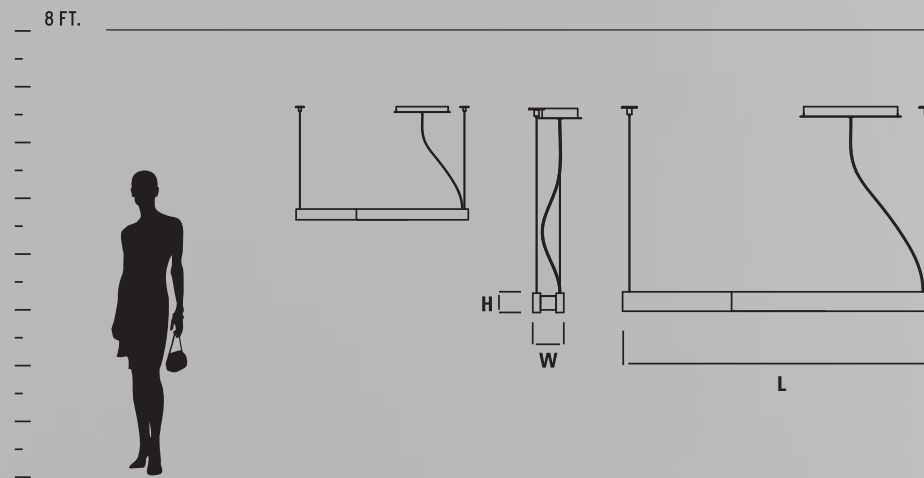

KLONE PENDANT

LED

32-642-15