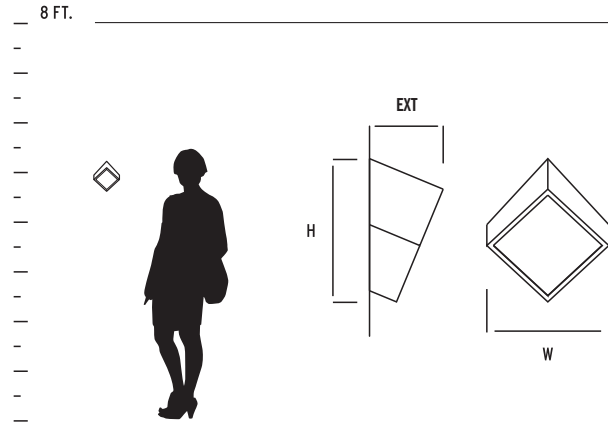

3-556-22

3-556-40
shown with optional
cover plate (Included)

3-556-24

ZETA SCONCE

ADA

LED

3-530-40

3-530-22