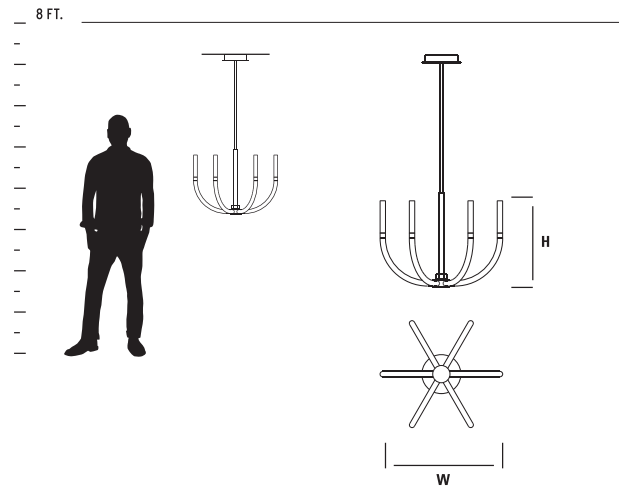

PRESTO! CHANDELIER

LED

3-657-15