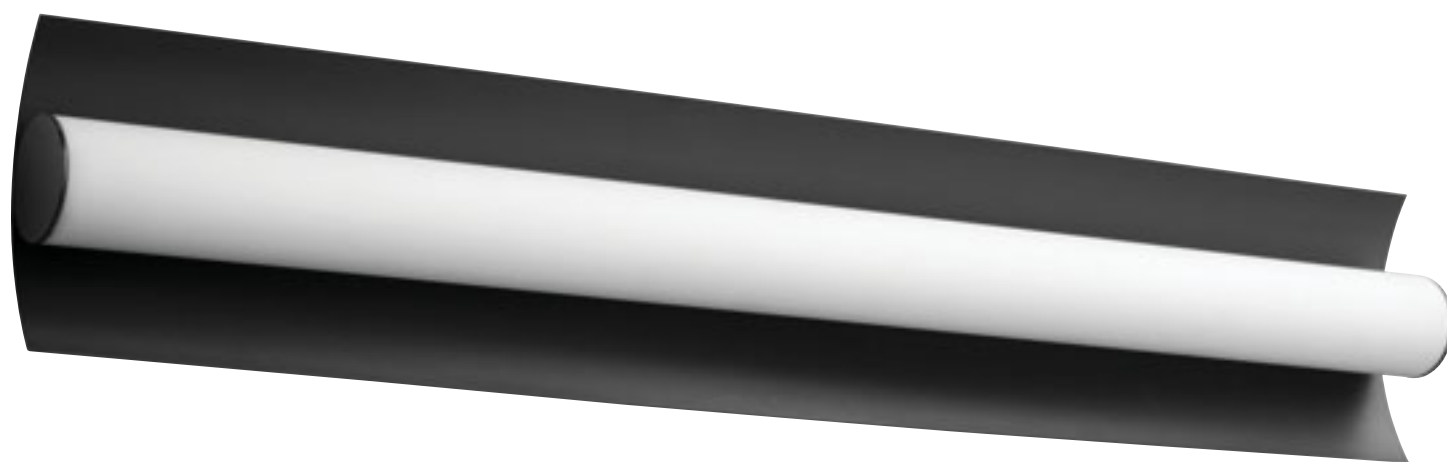

WAVE VANITY

ADA

LED

3-5023-15