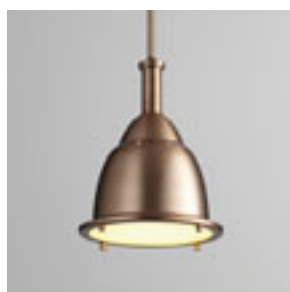

VISUAL TABLE OF CONTENTS

RUVO 96
LED