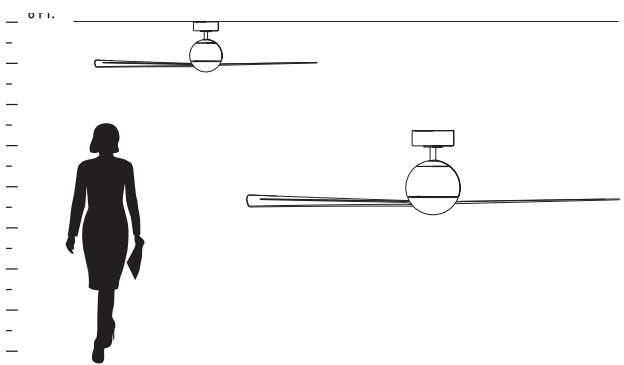

RONDURE 54" CEILING FAN

damp