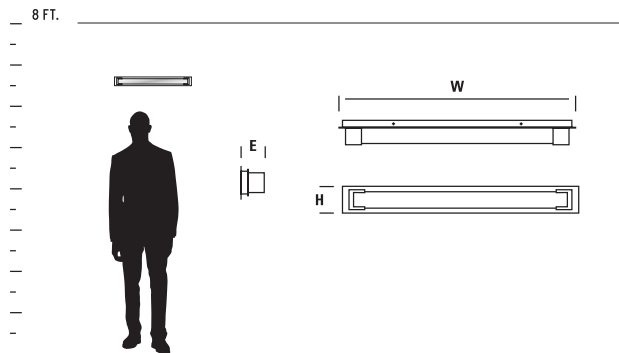

ORION VANITY

ADA

LED

ITEM #	DIFFUSER	FINISH	DIMENSIONS	LAMPING	DRIVER	CERTIFICATION
3-543-XX	Matte White Acrylic	14 Polished Chrome 24 Satin Nickel	27"(w) x 3"(h) x 2.75"(ext)	1 x 11.6w, 90CRI 3000k LED 1233 Delivered Lumens	120V/277V 0-10V/Phase dimming	

2700k, 3500k, 4000k color temperatures also available. Visit oxygenlighting.com

GENERAL SPECIFICATIONS:

- Cold rolled steel housing. • 1/8" thick matte white acrylic. • Unit mounts to deep 4"x4" square junction box w/ single device mud ring. • Approved for vertical or horizontal mounting. • Approved for wall mount application only. • Unit requires 2.5" deep junction box. • Driver mounts inside junction box. • Total luminaire power 14.2w. • Visit www.oxygenlighting.com for technical cut sheets. • Oxygen reserves the right to modify designs at any time.

3-543-14

3-543-24