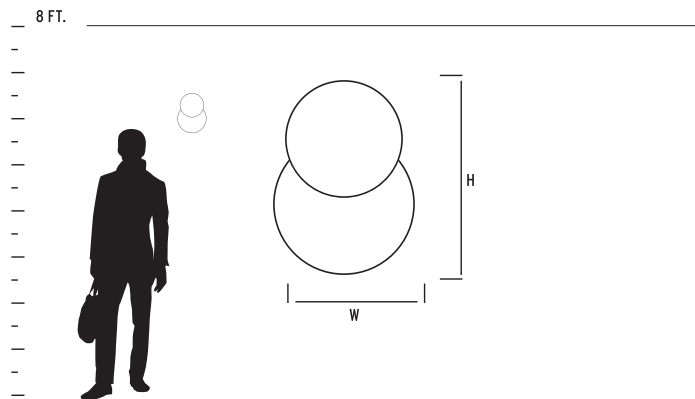

PAVO OUTDOOR

ADA

LED

ITEM #	DIFFUSER	FINISH	DIMENSIONS	LAMPING	DRIVER	CERTIFICATION
3-753-15 small	Clear Pinstripe Glass	15 Black	5.5"(w) x 6.25"(h) x 2.125"(ext)	1 x 8w, 90CRI 3000k LED	120V Triac Dimming	
3-754-15 large	Clear Pinstripe Glass	15 Black	6.875"(w) x 8.375"(h) x 2.125"(ext)	1 x 8w, 90CRI 3000k LED	120V Triac Dimming	

GENERAL SPECIFICATIONS:

• Cast aluminum housing. • Clear Pinstripe Glass. • Unit mounts to deep 4" octagonal junction box. • Approved for wall mount application only. • Visit www.oxygenlighting.com for technical cut sheets, total luminaire and lumen information. • Oxygen reserves the right to modify designs at any time.