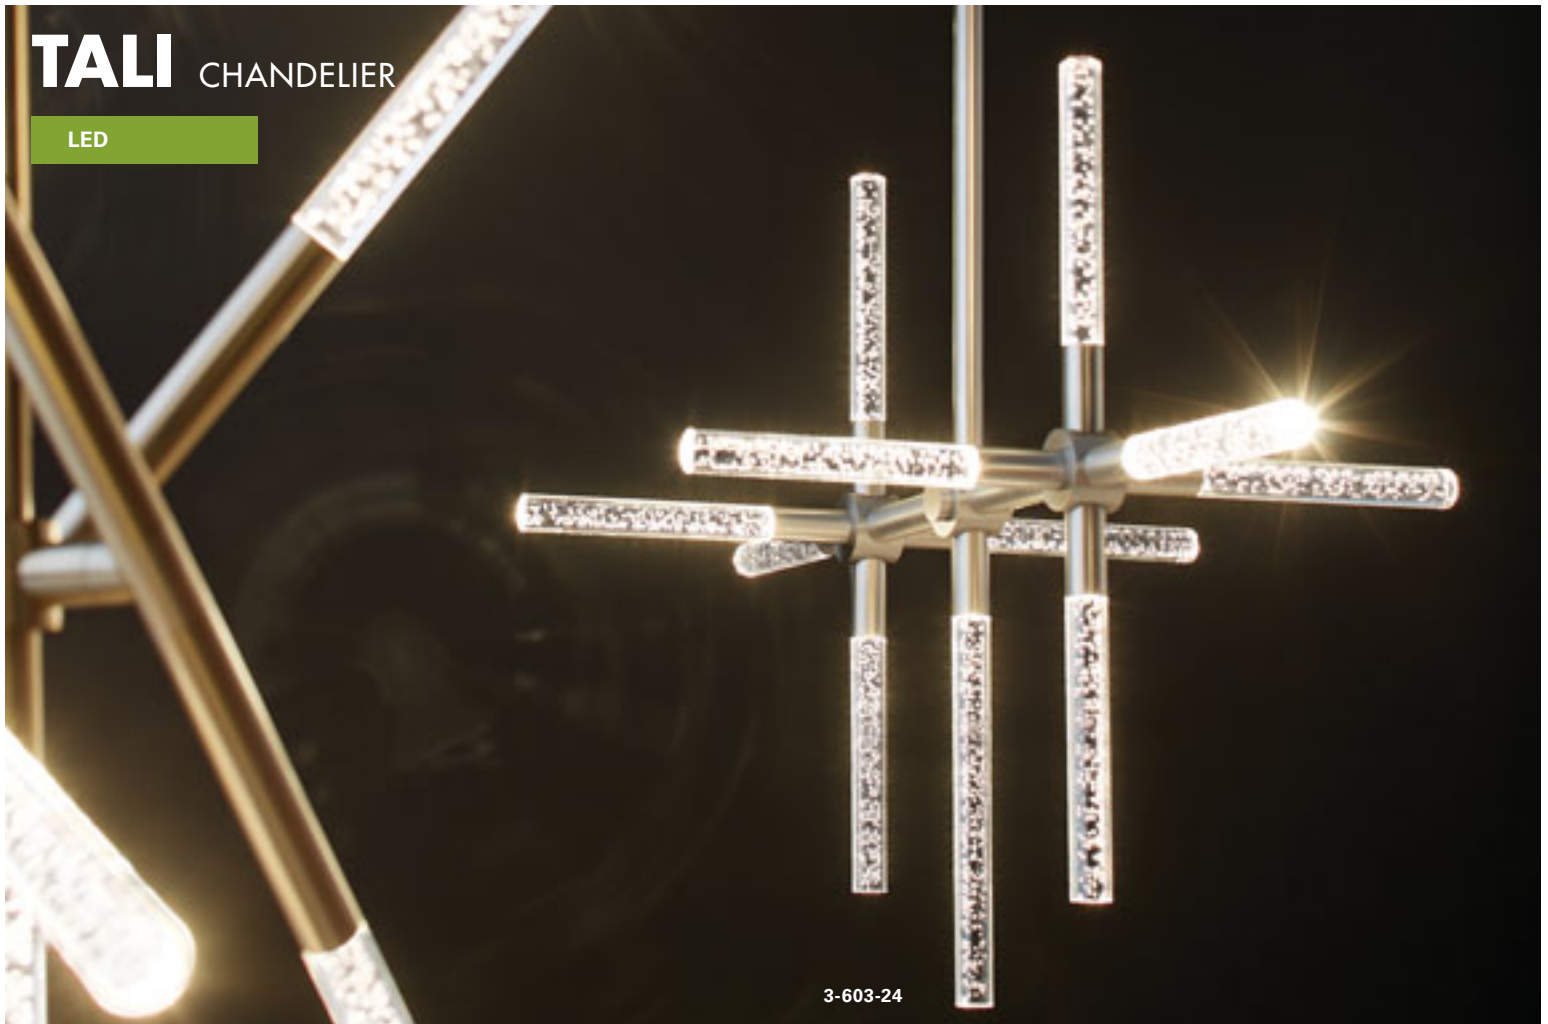

TALI CHANDELIER

LED