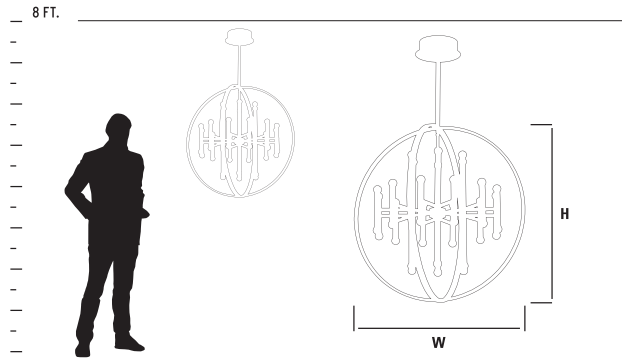

ITEM #	DIFFUSER	FINISH	DIMENSIONS	LAMPING	DRIVER	CERTIFICATION
3-684-1540 small	Frosted Acrylic	1540 Black/Aged Brass	24"(w) x 26.5"(h)*	24 x 2.1w, 90CRI 3000k LED	120V Triac dimming	
3-685-1540 large	Frosted Acrylic	1540 Black/Aged Brass	30"(w) x 33.5"(h)*	36 x 2.1w, 90CRI 3000k LED 2565 Delivered Lumens	120V Triac dimming	

GENERAL SPECIFICATIONS:

- Cold rolled steel housing and canopy. • Frosted acrylic diffusers. • *Height measured not including stem or ceiling canopy. • Fixture supplied with 2-8", 2-12" and 3-16" stems to customize hanging height. • Canopy swivel allows for mounting on sloped ceilings - up to 20-degrees. • Unit mounts to 4" octagonal junction box. • Driver mounts inside ceiling canopy. • Total luminaire power 87.3w for 3-685-1540 • Visit www.oxygenlighting.com for technical cut sheets, total luminaire and lumen information 3-684-1540. • Oxygen reserves the right to modify designs at any time.