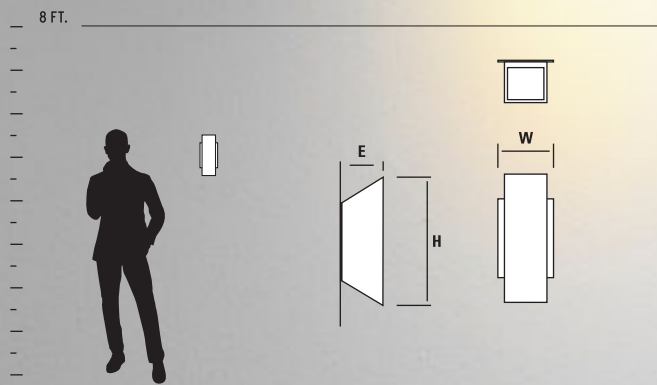

DUO OUTDOOR

ADA

LED

3-703-16