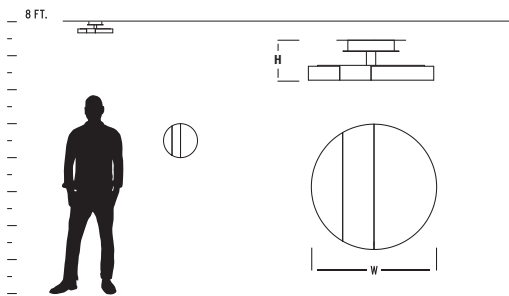

AURORA CEILING MOUNT

ADA

LED

ITEM #	DIFFUSER	FINISH	DIMENSIONS	LAMPING	DRIVER	CERTIFICATION
3-662-XX	Matte White Acrylic	15 Black 20 Polished Nickel 24 Satin Nickel	13.5"(w) x 4"(h)	1 x 21.5w, 90CRI 3000k LED 1084 Delivered Lumens	120V/277V 0-10V/Phase dimming	

2700k, 3500k, 4000k color temperatures also available for LED models. Visit oxygenlighting.com

GENERAL SPECIFICATIONS:

- Cold rolled steel housing. • White acrylic diffuser is 1/16" thick. • Unit mounts to deep 4" octagonal junction box or deep 4"x4" square junction box w/ single device mud ring.
- Approved for wall or ceiling mount applications. • Unit requires 2.5" deep junction box. • Driver mounts inside junction box. • Total luminaire power 24.4w.
- Visit www.oxygenlighting.com for technical cut sheets. • Oxygen reserves the right to modify designs at any time.