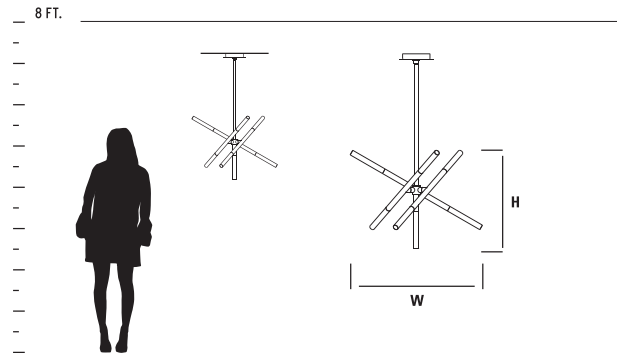

MOXY CHANDELIER

LED

3-696-24