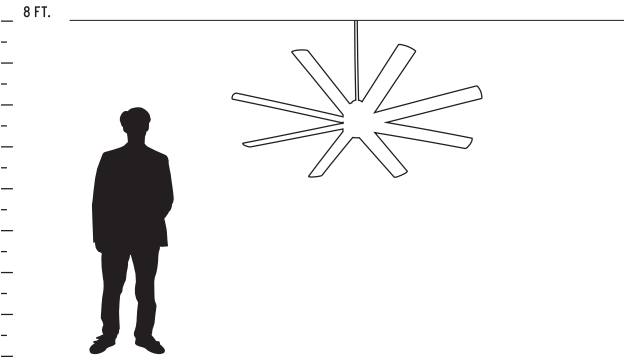

COSMO 70" CEILING FAN

damp

damp

3-100-15*
shown with optional light kit 3-9-100