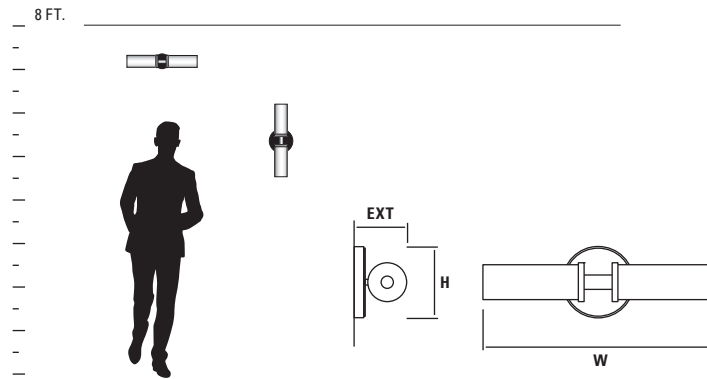

3-543-14

3-543-24

PEBBLE VANITY

ADA

INCANDESCENT

2-5121-124

2-5121-114

| ITEM # | DIFFUSER | FINISH | DIMENSIONS | LAMPING | CERTIFICATION |
|------------|--------------------|---------------------------------------|-------------------------------|---|---------------|
| 2-5121-1XX | 1 White Opal Glass | 14 Polished Chrome 24 Satin Nickel | 20.5"(w) x 4.25"(h) x 4"(ext) | 2 x 60w T10 120V incandescent (medium base) | |