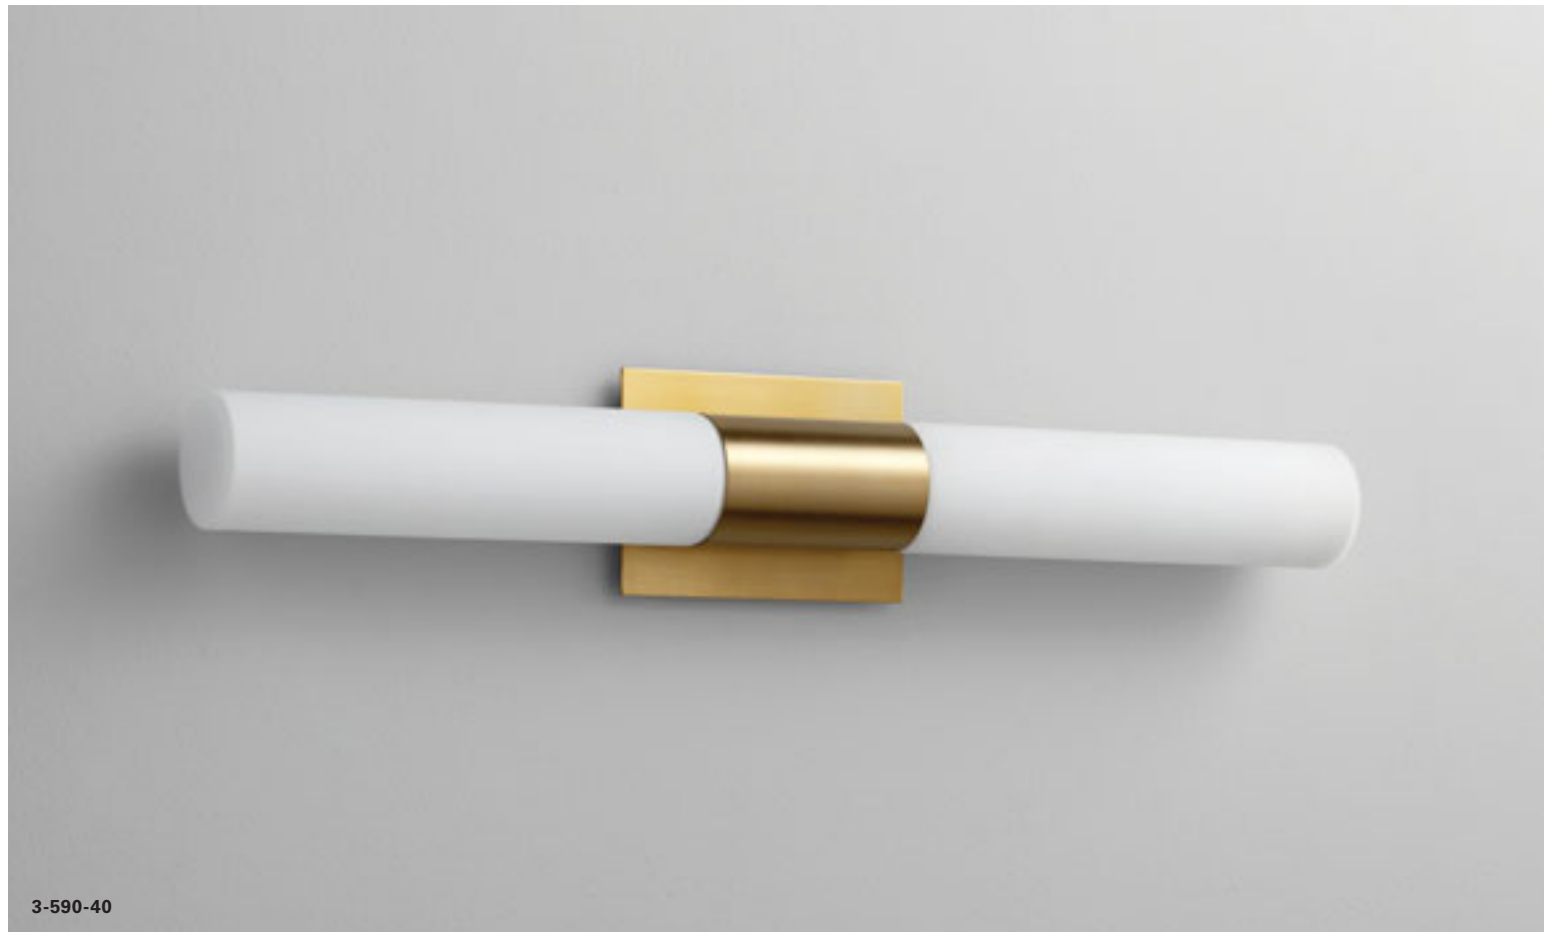

MAGNETA VANITY

ADA

LED

ITEM #	DIFFUSER	FINISH	DIMENSIONS	LAMPING	DRIVER	CERTIFICATION
3-590-XX	Matte White Acrylic	24 Satin Nickel 40 Aged Brass	27"(w) x 4.75"(h) x 3.375"(ext)	2 x 12.1w, 90CRI 3000k LED 1872 Delivered Lumens	120/277V 0-10V/Phase dimming	ADA CULUS damp
3-590-1XX	1 Matte Opal Glass	24 Satin Nickel 40 Aged Brass	27"(w) x 4.75"(h) x 3.375"(ext)	2 x 12.1w, 90CRI 3000k LED 2067 Delivered Lumens	120/277V 0-10V/Phase dimming	ADA CULUS damp

2700k, 3500k, 4000k color temperatures also available. Visit www.oxygenlighting.com

GENERAL SPECIFICATIONS:

- Aluminum housing. • Diffuser is 1/8" thick matte white acrylic or matte opal glass. • Unit mounts to deep 4" octagonal junction box or a deep 4"x4" square junction box w/ single device mud ring. • Approved for wall mount application only. • Closed ends. • Approved for vertical or horizontal mounting. • Unit requires 2.5" deep junction box. • Driver mounts inside junction box. • Total luminaire power 28.7w. • Visit www.oxygenlighting.com for technical cut sheets. • Oxygen reserves the right to modify designs at any time.