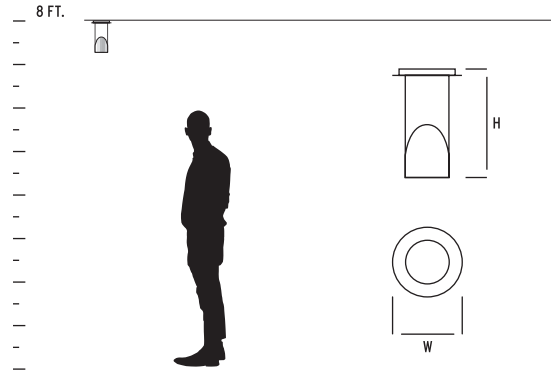

ELLIPSE CEILING MOUNT

LED

ITEM #	DIFFUSER	FINISH	DIMENSIONS	LAMPING	DRIVER	CERTIFICATION
3-353-1XX	1 Matte Opal Glass	15 Black 20 Polished Nickel 24 Satin Nickel	5.875"(w) x 9.25"(h)	1 x 6.1w, 90CRI 3000k LED 142 Delivered Lumens	120/277V 0-10V/Phase dimming	cULus damp
3-353-2XX	2 Matte White Acrylic	15 Black 20 Polished Nickel 24 Satin Nickel	5.875"(w) x 9.25"(h)	1 x 6.1w, 90CRI 3000k LED 107 Delivered Lumens	120/277V 0-10V/Phase dimming	cULus damp
3-354-1XX	1 Matte Opal Glass	15 Black 20 Polished Nickel 24 Satin Nickel	5.875"(w) x 9.25"(h)	1 x 6.1w, 90CRI 3000k LED 176 Delivered Lumens	120/277V 0-10V/Phase dimming	cULus damp
3-354-2XX	2 Matte White Acrylic	15 Black 20 Polished Nickel 24 Satin Nickel	5.875"(w) x 9.25"(h)	1 x 6.1w, 90CRI 3000k LED 191 Delivered Lumens	120/277V 0-10V/Phase dimming	cULus damp

2700k, 3500k, 4000k color temperatures also available. Visit oxygenlighting.com

GENERAL SPECIFICATIONS:

- Cold rolled steel housing. • White acrylic diffuser is 1/16" thick. • Glass diffuser is 1/8" matte opal • Models 3-353-XXX has 2.75" dia diffuser • Models 3-354-XXX has 3.5" dia diffuser • Unit mounts to deep 4" octagonal junction box. • Unit requires 2.5" deep junction box. • Driver mounts inside junction box. • Approved for ceiling and wall mounted applications. • Total luminaire power is 7.1w. • Visit www.oxygenlighting.com for technical cut sheets.
- Oxygen reserves the right to modify designs at any time.