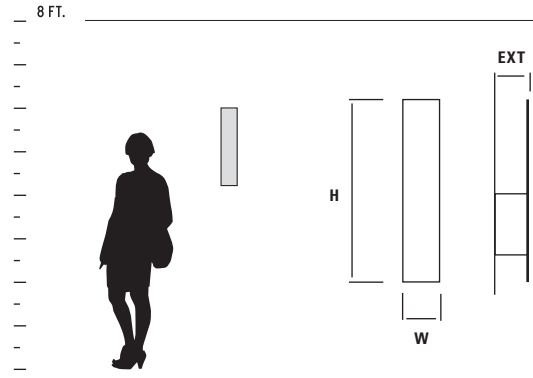

REFLEX SCONCE

ADA LED

ITEM #	DIFFUSER	FINISH	DIMENSIONS	LAMPING	CERTIFICATION
3-504-XX	Perforated Metal	14 Polished Chrome 15 Black 24 Satin Nickel 25 Satin Copper 40 Aged Brass	4"(w) x 20"(h) x 3.5"(ext) w/o optional plate	2 x 7w MAX GU10 120V LED ONLY (lamps not included)	

GENERAL SPECIFICATIONS:

- Cold rolled steel housing and trim. • Perforated metal diffuser • Unit mounts to 2" x 3" junction box. • Supplied with 4.75" x 6" cover plate for mounting to 4" octagonal junction box.
- Approved for vertical mounting. • Approved for wall mount applications only. • Visit www.oxygenlighting.com for technical cut sheets. • Oxygen reserves the right to modify designs at any time.