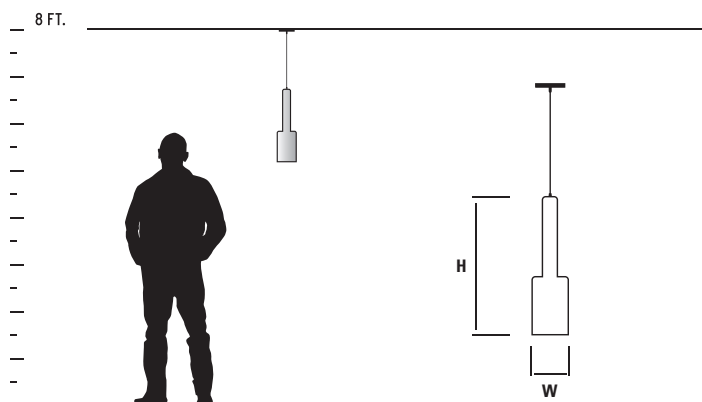

SPINDLE PENDANT

LED

ITEM #	DIFFUSER	FINISH	DIMENSIONS	LAMPING	DRIVER	CERTIFICATION
3-656-14	Clear Glass	14 Polished Chrome	5"(w) x 19"(h)*	1 x 6.2w, 90CRI 3000k LED 406 Delivered Lumens	120/277V 0-10V/Phase dimming	cULus damp
3-656-1314	13 Smoked Ombre Glass	14 Polished Chrome	5"(w) x 19"(h)*	1 x 6.2w, 90CRI 3000k LED 406 Delivered Lumens	120/277V 0-10V/Phase dimming	cULus damp
3-656-2018	20 Coffee Ombre Glass	18 Gunmetal	5"(w) x 19"(h)*	1 x 6.2w, 90CRI 3000k LED 406 Delivered Lumens	120/277V 0-10V/Phase dimming	cULus damp

2700k, 3500k, 4000k color temperatures also available. Visit oxygenlighting.com

GENERAL SPECIFICATIONS:

- Cold rolled steel canopy. • Blown glass is 1/16" thick. • *Height measured not including adjustable cord or ceiling canopy.
- Fixture supplied with 10' cord. • Unit mounts to 4" octagonal junction box or deep 4"x4" square junction box w/ single device mud ring. • Unit requires 2.5" deep junction box. • Driver mounts inside junction box. • Optional multi-pendant canopies available for 3, 5, and 7 lights. • Total luminaire power 7.2w. • Visit www.oxygenlighting.com for technical cut sheets. • Oxygen reserves the right to modify designs at any time.