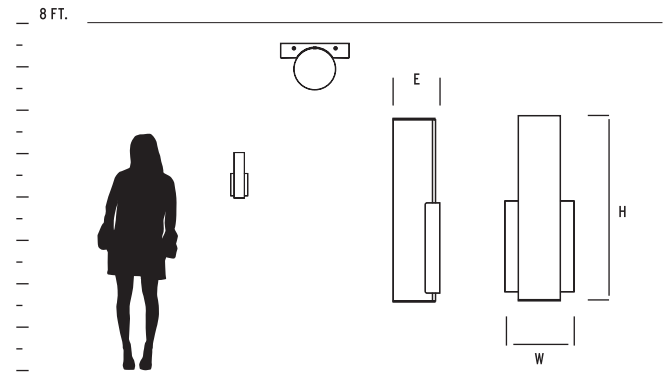

FUGIT SCONCE

ADA

LED

3-5010-40