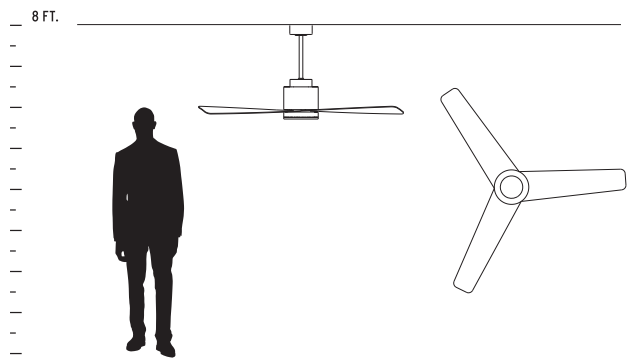

TITAN 242
ADA | LED

UNO 243
ADA | LED

ceiling fans

ADORA 52" CEILING FAN

wet

3-110-24
Wet Listed

3-110-6

3-110-15
shown with optional light kit 3-9-110-15