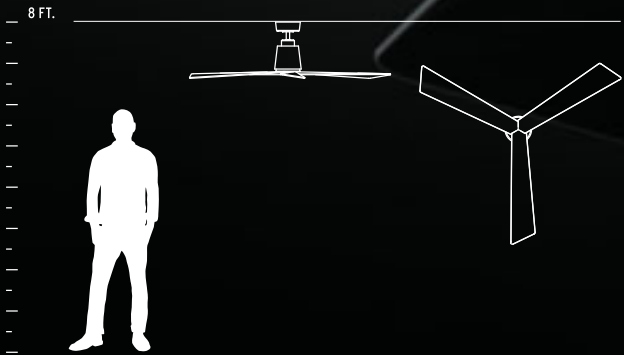

DYNAMO 54" CEILING FAN

damp

3-113-1540