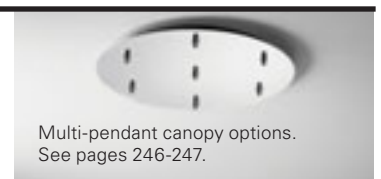

GENERAL SPECIFICATIONS:

- Cold rolled steel canopy. • *Height measured not including adjustable cord or ceiling canopy. • Fixture supplied with 10' cord. • Unit mounts to 4" octagonal junction box or deep 4"x4" square junction box w/ single device mud ring. • Optional multi-pendant canopies available for 3, 5, and 7 lights. • Unit requires 2.5" deep junction box. • Driver mounts inside junction box. • Total luminaire power 7.1w. • Visit www.oxygenlighting.com for technical cut sheets. • Oxygen reserves the right to modify designs at any time.