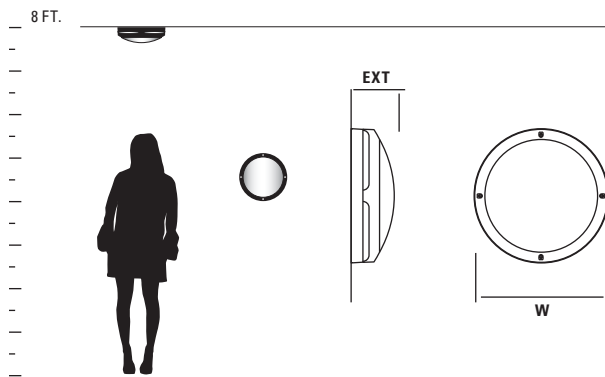

REGIO OUTDOOR

ADA

LED

ITEM #	DIFFUSER	FINISH	DIMENSIONS	LAMPING	DRIVER	CERTIFICATION
3-719-XX	Polished White Polycarbonate	15 Black 16 Gray	13"(w) x 4.25"(ext)	2 x 10.1w, 90CRI 3000k LED	120/277V 0-10V/Phase dimming	

2700k, 3500k, 4000k color temperatures also available. Visit oxygenlighting.com

GENERAL SPECIFICATIONS:

• Cast aluminum housing. • Injected molded polycarbonate diffuser. • Captive, stainless steel, tamper resistant hardware. • Vandal resistant construction. • Unit mounts to 4" octagonal junction box. • Approved for wall or ceiling mount applications. • Total luminaire power 26.2w. • Visit www.oxygenlighting.com for technical cut sheets. • Oxygen reserves the right to modify designs at any time.