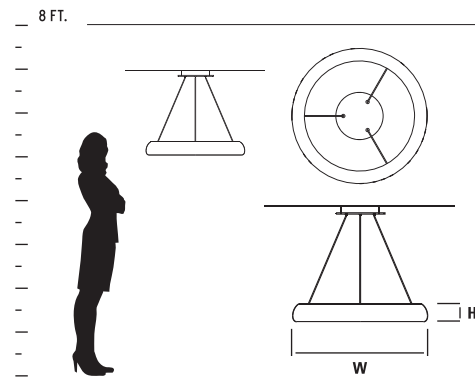

ROSWELL PENDANT

LED

ITEM #	DIFFUSER	FINISH	DIMENSIONS	LAMPING	DRIVER	CERTIFICATION
3-62-XX 16" small	Matte White Acrylic	6 White 15 Black 24 Satin Nickel 40 Aged Brass	15.75"(w) x 3.25"(h)*	1 x 30w, 90CRI 3000k LED 2490 Delivered Lumens	120V Triac dimming	
3-63-XX 24" large	Matte White Acrylic	6 White 15 Black 24 Satin Nickel 40 Aged Brass	23.5"(w) x 3.25"(h)*	1 x 44w, 90CRI 3000k LED 3746 Delivered Lumens	120V Triac dimming	

GENERAL SPECIFICATIONS:

- Cold rolled steel canopy. • Matte white acrylic diffuser is 1/16" thick. • *Height measured not including adjustable cables or ceiling canopy. • Fixture supplied with 10' adjustable cables. • Unit mounts to 4" octagonal junction box. • Driver mounts inside ceiling canopy. • Total luminaire power 29.8w for 3-62-XX and 43.8w for 3-63-XX. • Visit www.oxygenlighting.com for technical cut sheets. • Oxygen reserves the right to modify designs at any time.