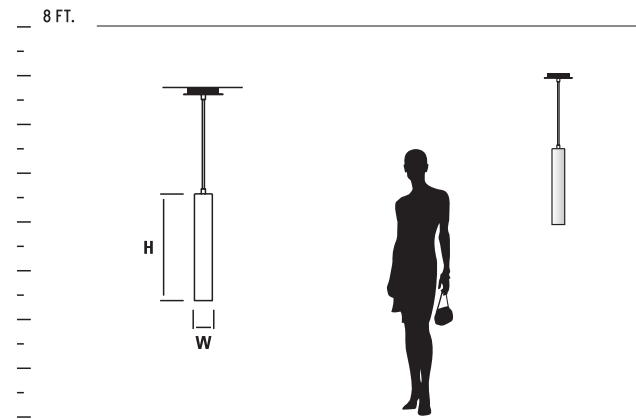

IDOL PENDANT

LED