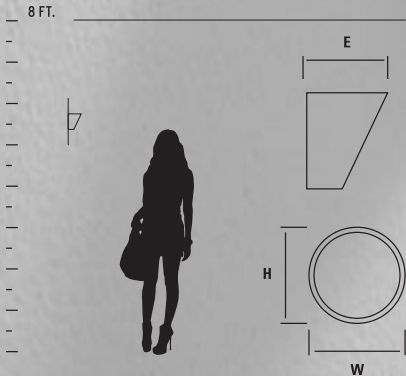

ZEEPERS SCONCE

ADA

LED

3-560-24

| ITEM # | DIFFUSER | FINISH | DIMENSIONS | LAMPING | DRIVER | CERTIFICATION |
|----------|---------------------|---|-----------------------------------|--|---------------------------------|---|
| 3-560-XX | Matte White Acrylic | 22 Oiled Bronze 24 Satin Nickel 40 Aged Brass | 4.75"(w) x 4.75"(h) x 3.875"(ext) | 1 x 10.1w, 90CRI 3000k LED 321 Delivered Lumens | 120/277V 0-10V/Phase dimming |    |