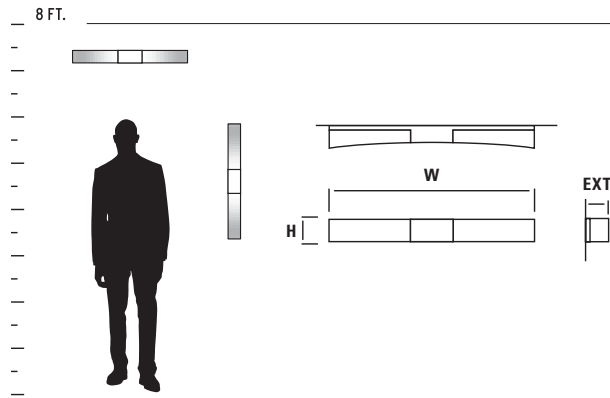

3-582-24

ITEM #	DIFFUSER	FINISH	DIMENSIONS	LAMPING	DRIVER	CERTIFICATION
3-582-24	Matte White Acrylic	24 Satin Nickel	30.5"(w) x 3.5"(h) x 3"(ext)	2 x 12.1w, 90CRI 3000k LED 1864 Delivered Lumens	120/277V 0-10V/Phase dimming	

2700k, 3500k, 4000k color temperatures also available. Visit oxygenlighting.com

GENERAL SPECIFICATIONS:

• Cold rolled steel housing and trim. • Diffusers are 1/8" thick matte white acrylic. • Unit mounts to 2"x3" junction box, 4" octagonal junction box, or deep 4"x4" square junction box w/ a single device mud ring. • Approved for horizontal or vertical mounting. • Approved for wall mount applications only. • Total luminaire power 28.9w. • Visit www.oxygenlighting.com for technical cut sheets. • Oxygen reserves the right to modify designs at any time.