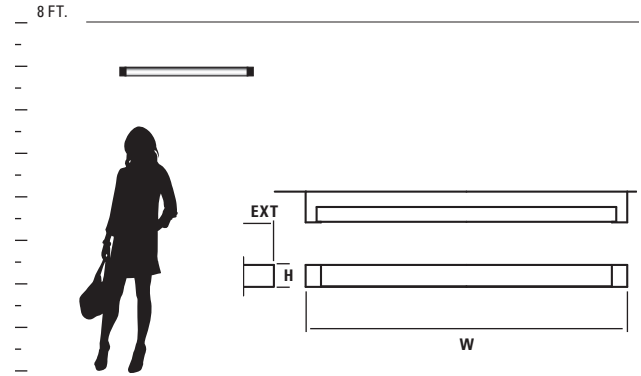

BALANCE VANITY

ADA LED

3-547-BP20