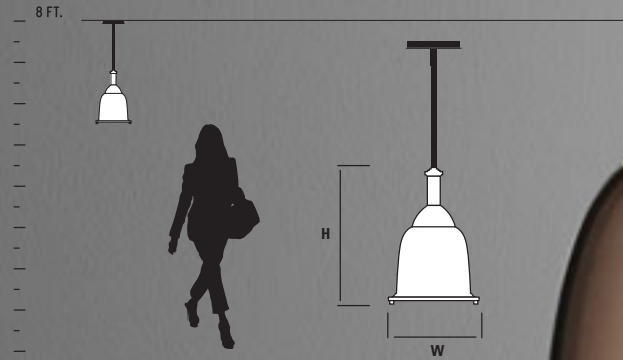

RUVO PENDANT

LED