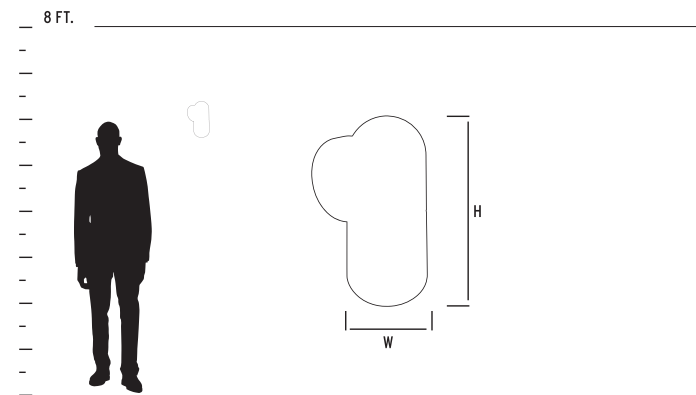

3-727-22

3-726-22

CORPUS OUTDOOR

LED

| ITEM # | DIFFUSER | FINISH | DIMENSIONS | LAMPING | DRIVER | CERTIFICATION |
|--------------------------|-------------------|----------|------------------------------------|-------------------------|--------------------|---------------|
| 3-757-15 small | Matte White Glass | 15 Black | 4.875"(w) x 8"(h) x 4.75"(ext) | 1 x 6w, 90CRI 3000k LED | 120V Triac Dimming | |
| 3-758-15 large | Matte White Glass | 15 Black | 5.875"(w) x 10.375"(h) x 5.5"(ext) | 1 x 8w, 90CRI 3000k LED | 120V Triac Dimming | |