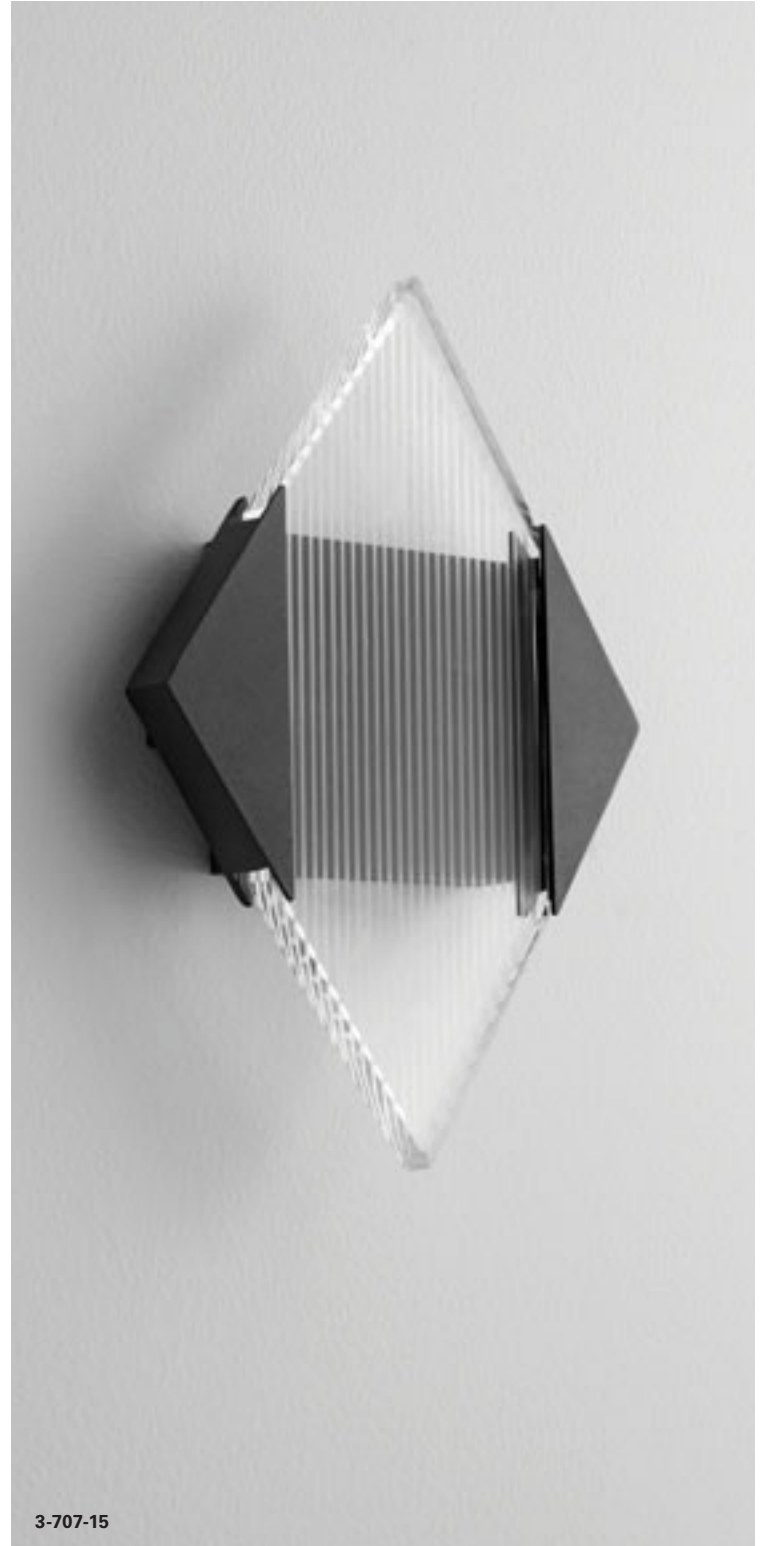

NOVA OUTDOOR

ADA

LED

ITEM #	DIFFUSER	FINISH	DIMENSIONS	LAMPING	DRIVER	CERTIFICATION
3-707-15	Clear Pinstripe Glass	15 Black	8.25"(w) x 11.75"(h) x 1.75"(ext)	2 x 6w, 90CRI 3000k LED	120V Triac Dimming	

GENERAL SPECIFICATIONS:

• Cast aluminum housing. • Clear Pinstripe Glass. • Unit mounts to deep 4" octagonal junction box. • Approved for wall mount application only. • Approved for vertical and horizontal applications. • Visit www.oxygenlighting.com for technical cut sheets, total luminaire and lumen information. • Oxygen reserves the right to modify designs at any time.