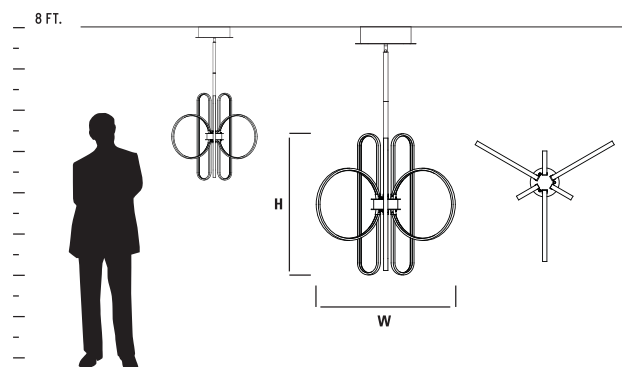

GENERAL SPECIFICATIONS:

• Cold rolled steel canopy. • Matte white acrylic diffuser. • *Height measured not including cables or ceiling canopy. • Fixture supplied with 2-8", 2-12" and 3-16" stems to customize hanging height. • Unit mounts to 4" octagonal junction box. • Canopy swivel allows for mounting on sloped ceilings - up to 45-degrees. • Driver mounts inside ceiling canopy. • Visit www.oxygenlighting.com for technical cut sheets, total luminaire and lumen information. • Oxygen reserves the right to modify designs at any time.