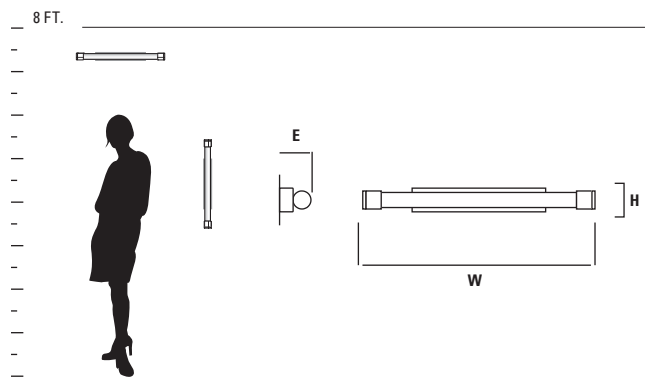

ZENITH II VANITY

ADA

LED

ITEM #	DIFFUSER	FINISH	DIMENSIONS	LAMPING	DRIVER	CERTIFICATION
3-557-XX small	Matte White Acrylic	14 Polished Chrome 22 Oiled Bronze 24 Satin Nickel 40 Aged Brass	24.25"(w) x 2.5"(h) x 3.25"(ext)	1 x 11.6w, 90CRI 3000k LED 969 Delivered Lumens	120/277V 0-10V/Phase dimming	ADA COMPLIANT c UL US damp
3-559-XX large	Matte White Acrylic	14 Polished Chrome 22 Oiled Bronze 24 Satin Nickel 40 Aged Brass	47.75"(w) x 2.5"(h) x 3.25"(ext)	2 x 11.6w, 90CRI 3000k LED 2223 Delivered Lumens	120/277V 0-10V/Phase dimming	ADA COMPLIANT c UL US damp

2700k, 3500k, 4000k color temperatures also available. Visit oxygenlighting.com

GENERAL SPECIFICATIONS:

- Cold-rolled steel housing. • Diffuser is 1/8" thick matte white acrylic. • Unit mounts to 2"x3" junction box or 4"x4" square junction box w/ a single device mud ring.
- Approved for vertical or horizontal mounting. • Approved for wall mount application only. • Total luminaire power 14.1w for 3-557-XX and 28w for 3-559-XX.
- Visit www.oxygenlighting.com for technical cut sheets. • Oxygen reserves the right to modify designs at any time.