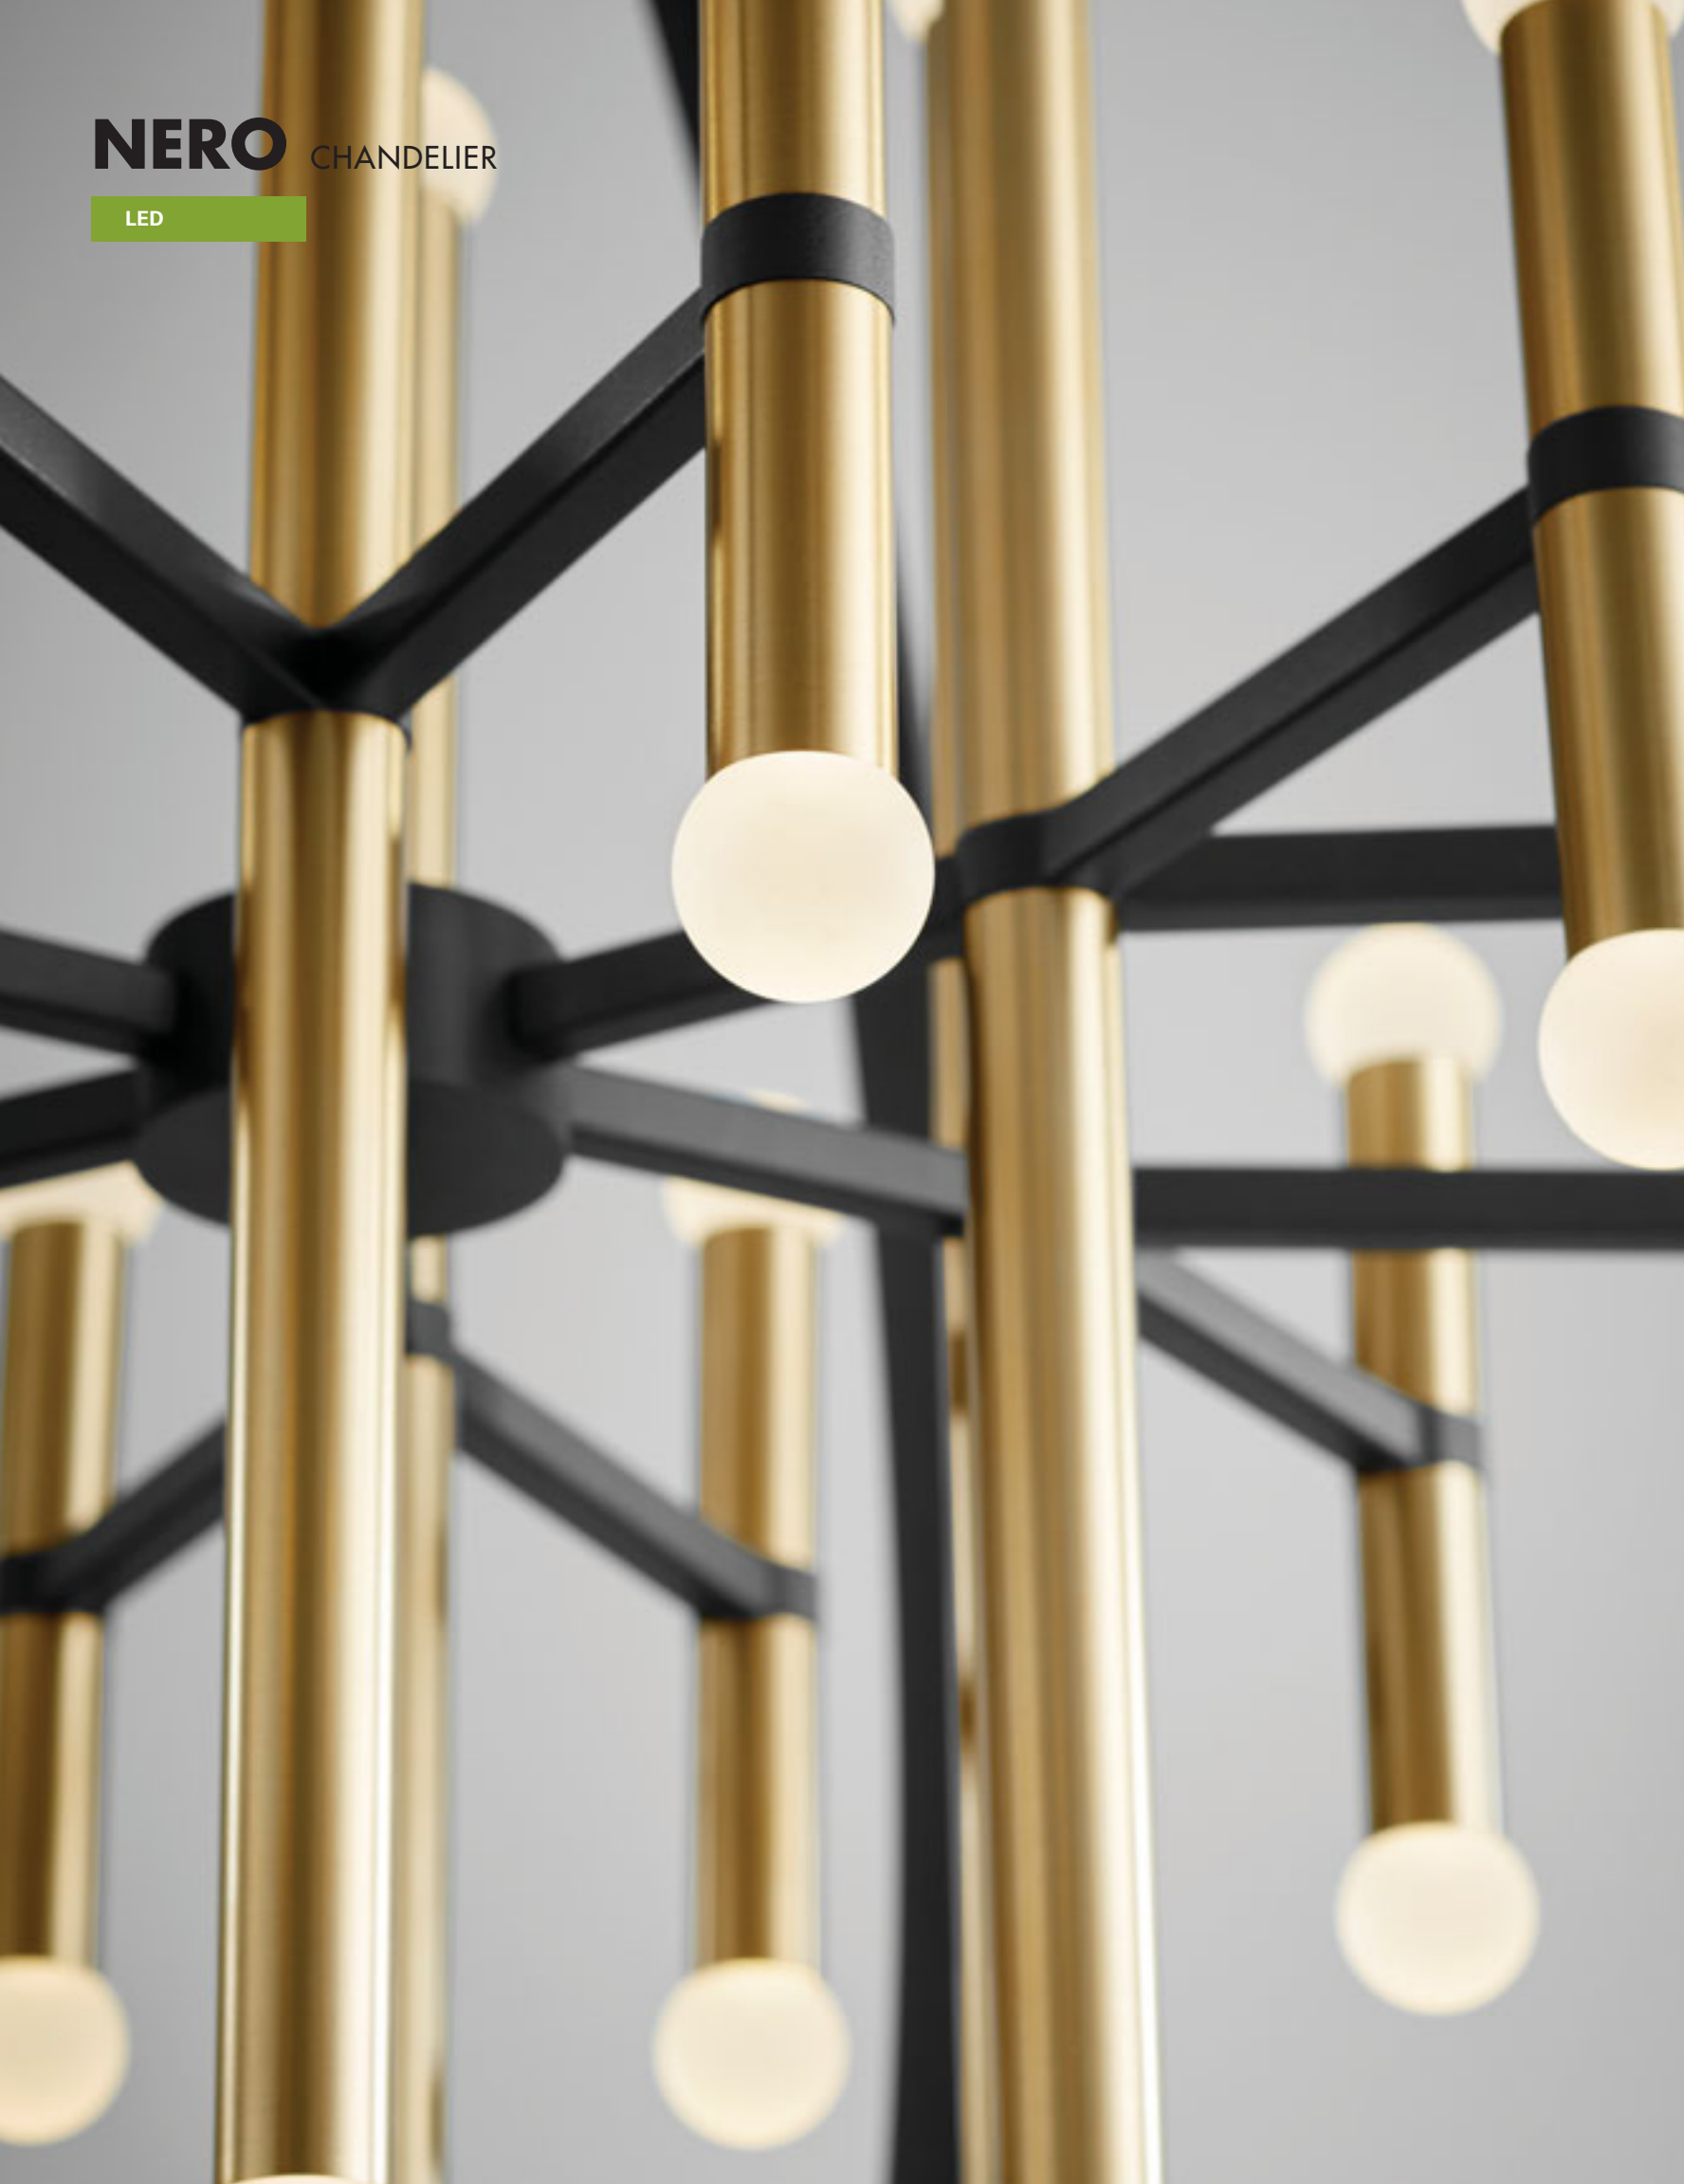

NERO CHANDELIER

LED