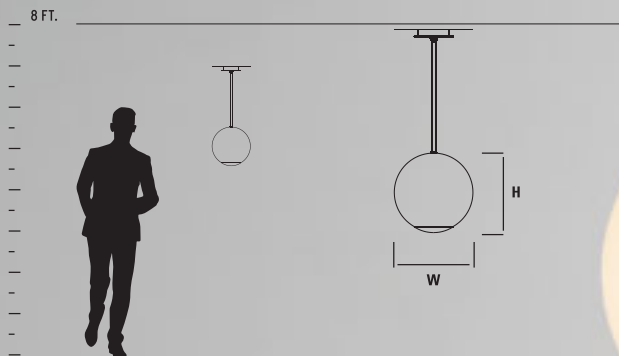

TERRA PENDANT

LED

3-691-24