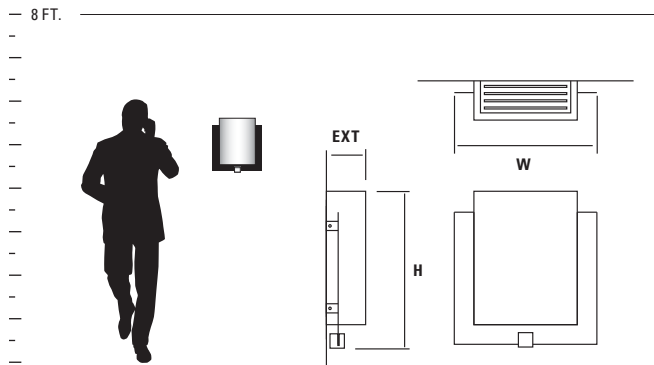

PATHWAYS SCONCE

ITEM #	DIFFUSER	FINISH	DIMENSIONS	LAMPING	DRIVER	CERTIFICATION
3-523-2XX	2 Matte White Acrylic	24 Satin Nickel 95 Old World	13.75"(w) x 15"(h) x 3.75"(ext)	1 x 10.1w, 90CRI 3000k LED 836 Delivered Lumens	120/277V 0-10V/Phase dimming	
3-523-2XX-EM	2 Matte White Acrylic	24 Satin Nickel 95 Old World	13.75"(w) x 15"(h) x 3.75"(ext)	1 x 10.1w, 90CRI 3000k LED 836 Delivered Lumens	120/277V 0-10V/Phase dimming	

2700k, 3500k, 4000k color temperatures also available for non EM LED models. Visit oxygenlighting.com

GENERAL SPECIFICATIONS:

- Cold rolled steel housing and trim. • Acrylic diffusers are 1/8" thick, finish as specified. • Unit mounts to 4" octagonal junction box. • Approved for wall mount applications only
- Total luminaire power 12.9w. • Visit www.oxygenlighting.com for technical cut sheets. • Oxygen reserves the right to modify designs at any time.

EMERGENCY BATTERY BACKUP MODELS (EM)

- ETL required 90 minute emergency battery run time • 32 hour recharge time.