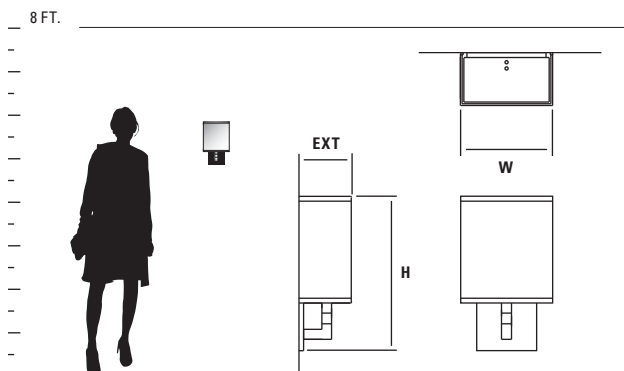

CHAMELEON SCONCE

ADA

LED

ITEM #	DIFFUSER	FINISH	DIMENSIONS	LAMPING	DRIVER	CERTIFICATION
3-521-XX	Matte White Acrylic	14 Polished Chrome 22 Oiled Bronze 24 Satin Nickel 40 Aged Brass	8"(w) x 11.75"(h) x 4"(ext)	1 x 10.1w, 90CRI 3000k LED 552 Delivered Lumens	120/277V 0-10V/Phase dimming.	

2700k, 3500k, 4000k color temperatures also available. Visit oxygenlighting.com

GENERAL SPECIFICATIONS:

- Cold rolled steel housing.
- Frost resin accent.
- Matte white acrylic lenses and shades are 1/8" thick.
- Unit mounts to deep 4" octagonal junction box.
- Unit requires 2.5" deep junction box.
- Driver mounts inside junction box.
- Total luminaire power 13.1w.
- Visit www.oxygenlighting.com for technical cut sheets.
- Oxygen reserves the right to modify designs at any time.