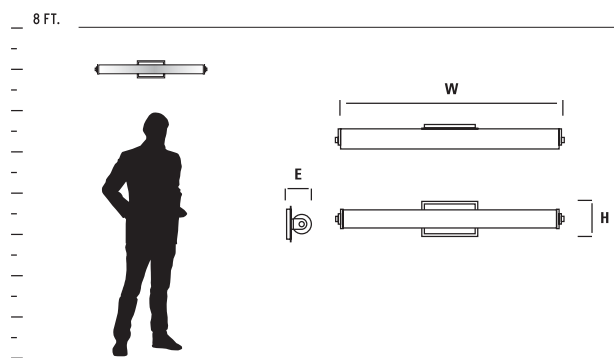

3-5003-15

ITEM #	DIFFUSER	FINISH	DIMENSIONS	LAMPING	DRIVER	CERTIFICATION
3-5001-XX small	Matte White Acrylic	15 Black 20 Polished Nickel 24 Satin Nickel	18.875"(w) x 5.375"(h) x 4"(ext)	1 x 13w, 90CRI 3000k LED 1049 Delivered Lumens	120V Triac dimming	ADA ETL damp
3-5002-XX medium	Matte White Acrylic	15 Black 20 Polished Nickel 24 Satin Nickel	24.5"(w) x 5.375"(h) x 4"(ext)	2 x 9w, 90CRI 3000k LED 1572 Delivered Lumens	120V Triac dimming	ADA ETL damp
3-5003-XX large	Matte White Acrylic	15 Black 20 Polished Nickel 24 Satin Nickel	35.5"(w) x 5.375"(h) x 4"(ext)	2 x 13w, 90CRI 3000k LED 2376 Delivered Lumens	120V Triac dimming	ADA ETL damp

GENERAL SPECIFICATIONS:

- Cold rolled steel housing. • Cast steel end caps. • 1/8" thick matte white acrylic. • Unit mounts to deep 4" octagonal junction box or deep 4"x4" square junction box w/ single device mud ring • Approved for vertical or horizontal mounting. • Approved for wall mount application only. • Unit requires 2.5" deep junction box. • Driver mounts inside junction box. • Total luminaire power for 3-5001-XX is 15.5w, 3-5002-XX is 23w & 3-5003-XX is 32.9w. • Visit www.oxygenlighting.com for technical cut sheets. • Oxygen reserves the right to modify designs at any time.