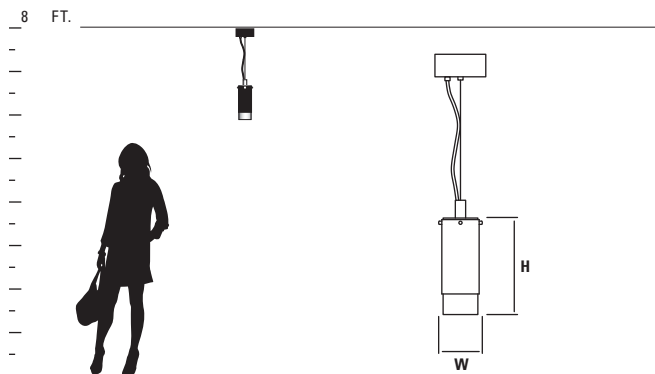

LOTUS PENDANT

FLOURESCENT

2-6107-24

shown with optional perforated sleeve (Included)