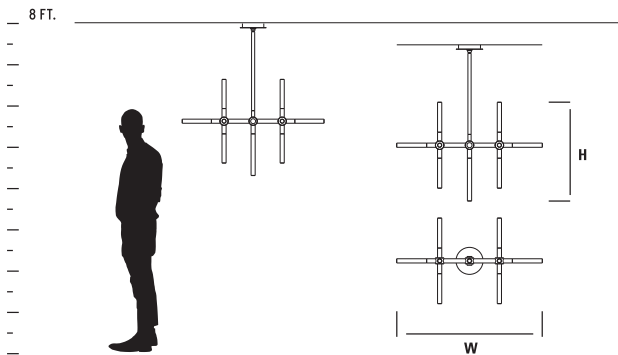

3-603-40

ITEM #	DIFFUSER	FINISH	DIMENSIONS	LAMPING	DRIVER	CERTIFICATION
3-603-XX	Clear Bubble Acrylic	24 Satin Nickel 40 Aged Brass	33.125"(l) x 24.375"(w) x 24.375"(h)*	11 x 2.1w, 90CRI 3000k LED 834 Delivered Lumens	120V Triac dimming	

GENERAL SPECIFICATIONS:

- Cold rolled steel canopy. • Clear bubble acrylic diffusers. • *Height measured not including stem or ceiling canopy. • Fixture supplied with 2-8", 2-12" and 3-16" stems to customize hanging height. • Canopy swivel allows for mounting on sloped ceilings - up to 20-degrees. • Unit mounts to 4" octagonal junction box. • Driver mounts inside ceiling canopy. • Total luminaire power 29.5w. • Visit www.oxygenlighting.com for technical cut sheets. • Oxygen reserves the right to modify designs at any time.