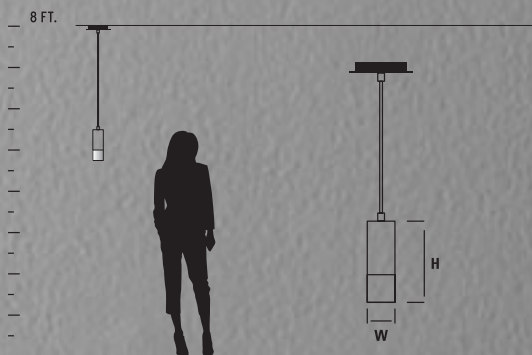

MAGNETA PENDANT

LED

3-607-24

3-607-40

3-607-24

ITEM #	DIFFUSER	FINISH	DIMENSIONS	LAMPING	DRIVER	CERTIFICATION
3-607-XX	Matte White Acrylic	24 Satin Nickel 40 Aged Brass	2.75"(w) x 9.75"(h)	1 x 6.2w, 90CRI 3000k LED 233 Delivered Lumens	120/277V 0-10V/Phase dimming	c us
3-607-1XX	1 Matte Opal Glass	24 Satin Nickel 40 Aged Brass	2.75"(w) x 9.75"(h)	1 x 6.2w, 90CRI 3000k LED 230 Delivered Lumens	120/277V 0-10V/Phase dimming	c us

2700k, 3500k, 4000k color temperatures also available. Visit oxygenlighting.com

GENERAL SPECIFICATIONS:

- Cold rolled steel canopy.
- Matte white acrylic is 1/16" thick.
- Blown glass is 1/8" thick.
- *Height measured not including adjustable cord or ceiling canopy.
- Fixture supplied with 10' cord.
- Unit mounts to 4" octagonal junction box or deep 4"x4" square junction box w/ single device mud ring.
- Unit requires 2.5" deep junction box.
- Driver mounts inside junction box.
- Optional multi-pendant canopies available for 3, 5, and 7 lights.
- Total luminaire power 7.1w.
- Visit www.oxygenlighting.com for technical cut sheets.
- Oxygen reserves the right to modify designs at any time.