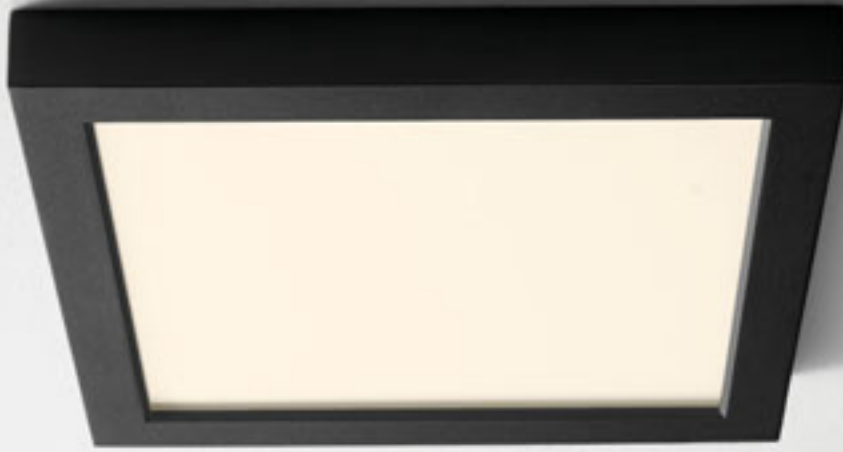

ALTAIR CEILING MOUNT

ADA

LED

3-333-15