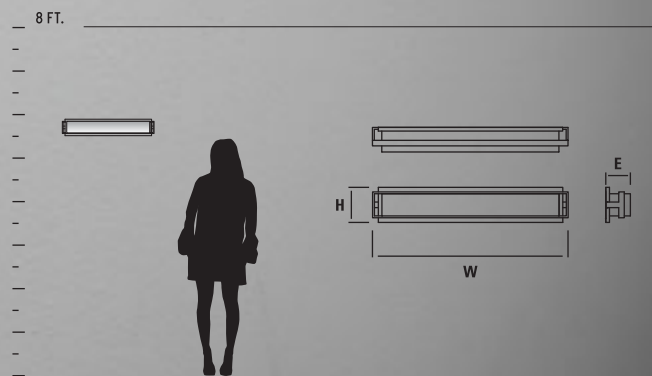

3-534-20

ITEM #	DIFFUSER	FINISH	DIMENSIONS	LAMPING	DRIVER	CERTIFICATION
3-534-XX	Matte White Acrylic	20 Polished Nickel 24 Satin Nickel	26.5"(w) x 4.75"(h) x 3.375"(ext)	1 x 11.6w, 90CRI 3000k LED 1057 Delivered Lumens	120/277V 0-10V/Phase dimming	

2700k, 3500k, 4000k color temperatures also available. Visit oxygenlighting.com

GENERAL SPECIFICATIONS:

- Cold-rolled steel housing. • Diffuser is 1/8" thick matte white acrylic. • Unit mounts to deep 4" octagonal junction box or a deep 4"x4" square junction box w/ single device mud ring.
- Approved for vertical or horizontal mounting. • Approved for wall mount application only. • Unit requires 2.5" deep junction box. • Backplate includes additional mounting holes to mount directly to structure. • Driver mounts inside junction box. • Total luminaire power 14.1w. • Visit www.oxygenlighting.com for technical cut sheets. • Oxygen reserves the right to modify designs at any time.