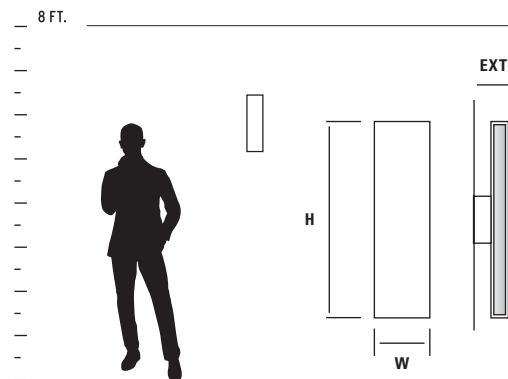

PROFILE SCONCE

ADA

LED

3-517-24

ITEM #	DIFFUSER	FINISH	DIMENSIONS	LAMPING	DRIVER	CERTIFICATION
3-517-XX	Matte White Acrylic	14 Polished Chrome 24 Satin Nickel	4.5"(w) x 16"(h) x 3"(ext) w/o optional plate	2 x 12.2w, 90CRI 3000k LED 360 Delivered Lumens	120/277V 0-10V/Phase dimming	

2700k, 3500k, 4000k color temperatures also available. Visit oxygenlighting.com

GENERAL SPECIFICATIONS:

- Cold rolled steel housing and trim. • Matte white acrylic diffuser. • Unit mounts to 2" x 3" junction box. • Supplied with 4.75" x 6" cover plate for mounting to 4" octagonal junction box.
- Approved for vertical mounting. • Approved for wall mount applications only. • Total luminaire power 29.8w. • Visit www.oxygenlighting.com for technical cut sheets. • Oxygen reserves the right to modify designs at any time.