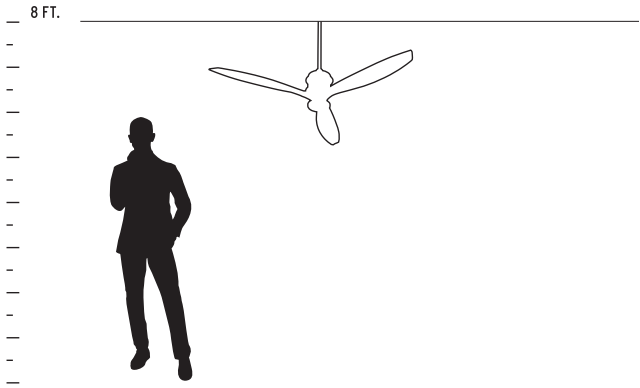

- Airflow 2764 cfm. • Watts 43. • Airflow efficiency 65 cfm/w. • Estimated yearly energy cost \$12.

HEIGHT CHART

- FAN HEIGHT**
- Distance of 10.25"
 - Distance of 7"

PROPEL 56" CEILING FAN

3-106-22

3-106-6