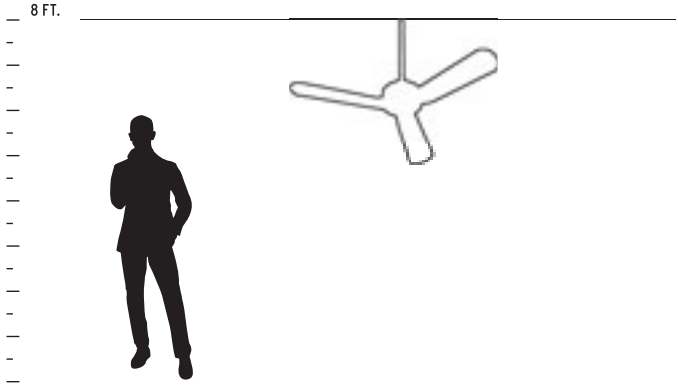

SOLIS 56" CEILING FAN

wet

3-107-15