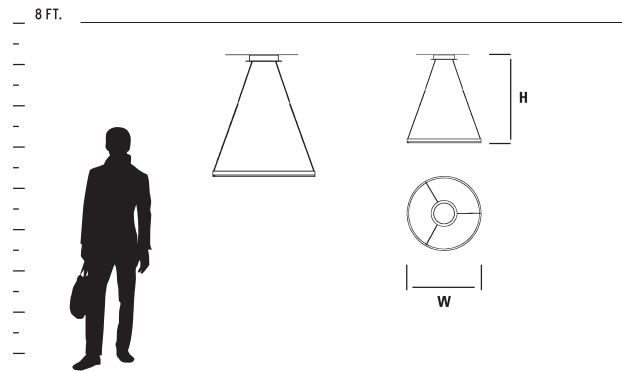

CIRCULO PENDANT

LED