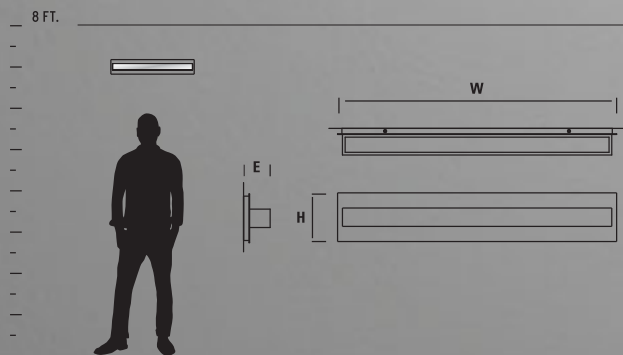

ALCOR VANITY

ADA

LED

3-533-22