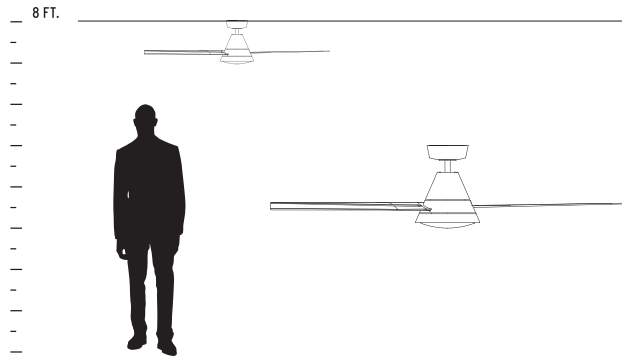

3-115-640

ITEM #	FINISH	BLADES	LED LIGHT KIT (included)	CONTROLS	CERTIFICATION
3-115-XX	15 Black 24 Satin Nickel 640 White/Aged Brass	Weathered Gray ABS Weathered Gray ABS White ABS	3-9-110-XX 24w, 3000k, 90CRI, Dimmable LED, 1026 Delivered Lumens w/ Matte White Glass Diffuser Wet Listed	 Wall Control (included)	

GENERAL SPECIFICATIONS:

- Lifetime Motor Warranty • Three Blades • 56" Blade Sweep • 13-Degree Blade Pitch • 80" Lead Wire
- 24w LED Kit Included • Additional Downrod options on page 248.

MECHANICAL SPECIFICATIONS:

- 125mm DC Motor • 6 Speeds-Reversible with wall control • 8 Poles • .37/.04 AMPS on H/L • 26/2 WATTS on H/L
- 150/50 RPMS on H/L • Wall Control Included • Not Remote Control Adaptable

ENERGY SPECIFICATIONS:

- Energy Information at High Speed • Airflow: 6339 Cubic Feet/Minute • Electricity Use: 31 Watts (Excluded Lights) • Airflow Efficiency: 204 Cubic Feet/Minute/Watt

DOE ENERGY GUIDE INFORMATION

- Airflow: 4340 cfm • Watts 19 • Airflow Efficiency 224 cfm/w • Estimated yearly energy cost $5

HEIGHT CHART

1. **FAN HEIGHT**
   Using 4.5" downrod
2. Distance of 9.5"
   - Distance of 13"