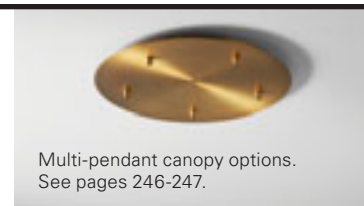

GENERAL SPECIFICATIONS:

- Cold rolled steel canopy.
- Matte white acrylic is 1/16" thick.
- Blown glass is 1/8" thick.
- *Height measured not including adjustable cord or ceiling canopy.
- Fixture supplied with 10' cord.
- Unit mounts to 4" octagonal junction box or deep 4"x4" square junction box w/ single device mud ring.
- Unit requires 2.5" deep junction box.
- Driver mounts inside junction box.
- Optional multi-pendant canopies available for 3, 5, and 7 lights.
- Total luminaire power 7.1w.
- Visit www.oxygenlighting.com for technical cut sheets.
- Oxygen reserves the right to modify designs at any time.

Multi-pendant canopy options.
See pages 246-247.