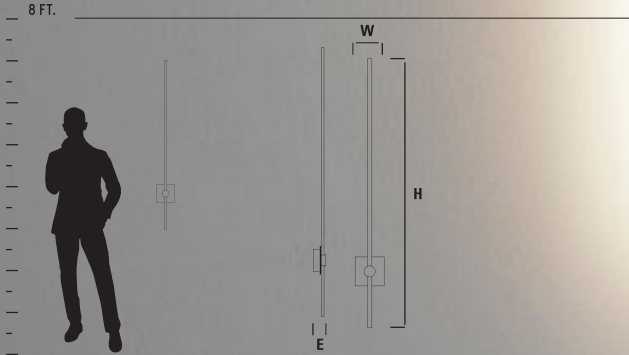

ZORA SCONCE

LED

3-51-650