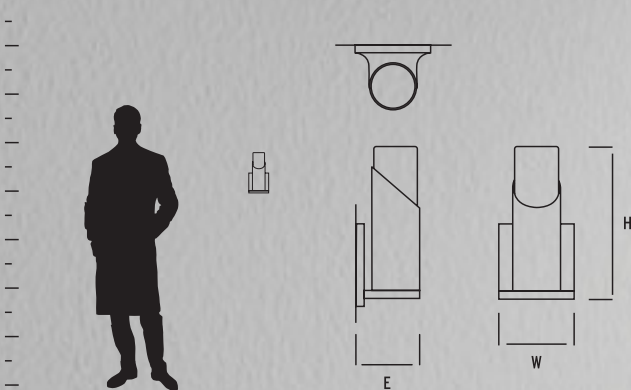

3-567-220

8 FT.