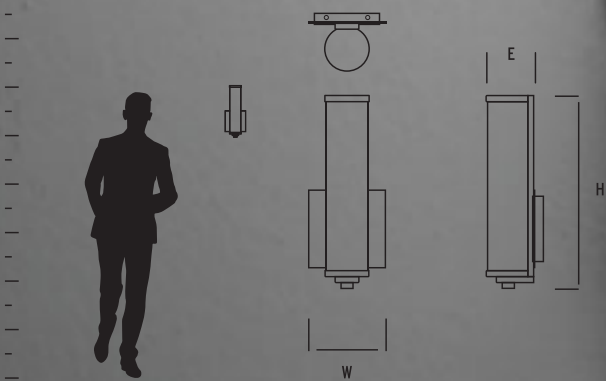

TEMPUS SCONCE

ADA

LED

3-5000-24

8 FT.

3-5000-15

3-5000-40

3-5000-20