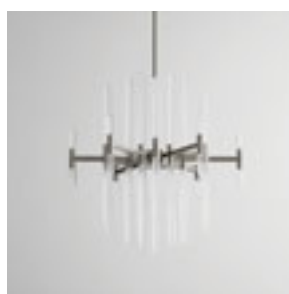

VISUAL TABLE OF CONTENTS

CHANDELIERS

MIRO 56
LED

PENDANTS