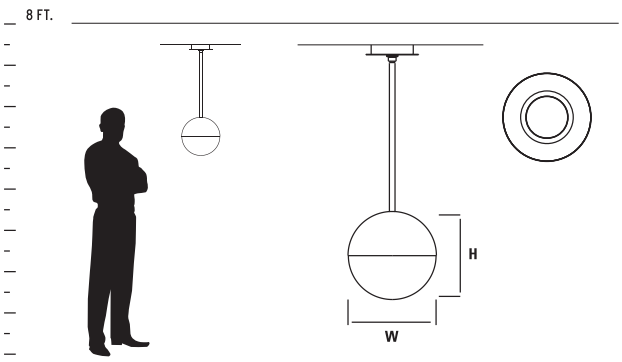

MONDO PENDANT

LED