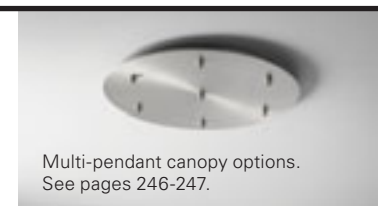

GENERAL SPECIFICATIONS:

- Aluminum housing. • Cold rolled steel canopy. • Matte white acrylic is 1/16" thick. • Blown glass is 1/8" thick. • *Height measured not including adjustable cord or ceiling canopy. • Fixture supplied with 10' cord. • Unit mounts to 4" octagonal junction box or deep 4"x4" square junction box w/ single device mud ring. • Unit requires 2.5" deep junction box. • Driver mounts inside junction box.
- Optional multi-pendant canopies available for 3, 5, and 7 lights. • Total luminaire power 7.2w. • Visit www.oxygenlighting.com for technical cut sheets. • Oxygen reserves the right to modify designs at any time.