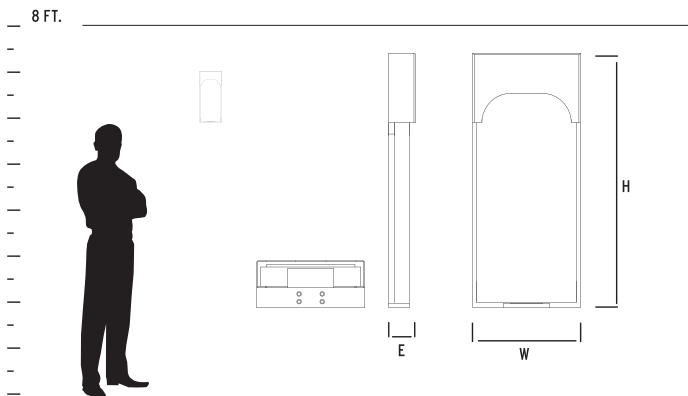

ITEM #	DIFFUSER	FINISH	DIMENSIONS	LAMPING	DRIVER	CERTIFICATION
3-725-XX	Clear Chiseled Glass	15 Black 24 Satin Nickel	5.5"(w) x 13"(h) x 2.375"(ext)	1 x 7.7w, 90CRI 3000k LED	120V Triac Dimming	

GENERAL SPECIFICATIONS:

• Cast aluminum housing. • Clear chiseled glass diffuser. • Unit mounts to deep 4" octagonal junction box. • Approved for wall mount application only. • Approved for vertical wall mounting applications. • Visit www.oxygenlighting.com for technical cut sheets, total luminaire and lumen information. • Oxygen reserves the right to modify designs at any time.