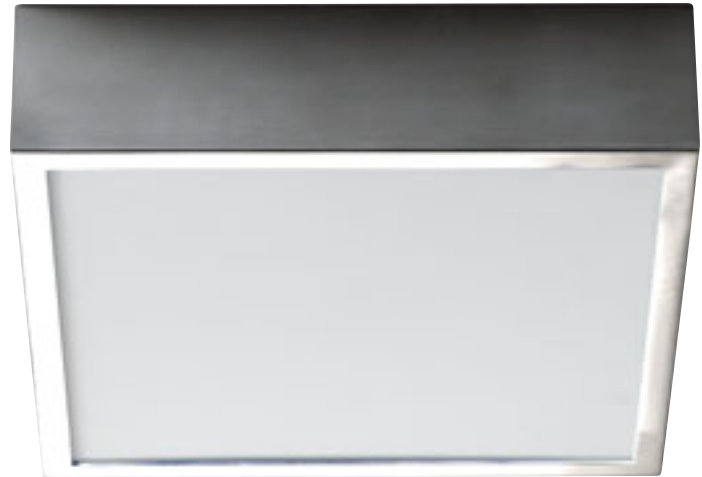

3-610-22

3-610-40