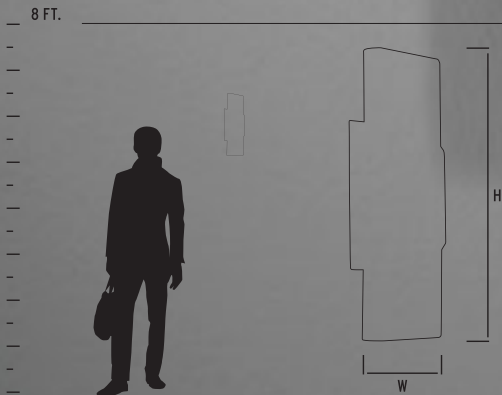

ESPRIT OUTDOOR

LED

3-755-15