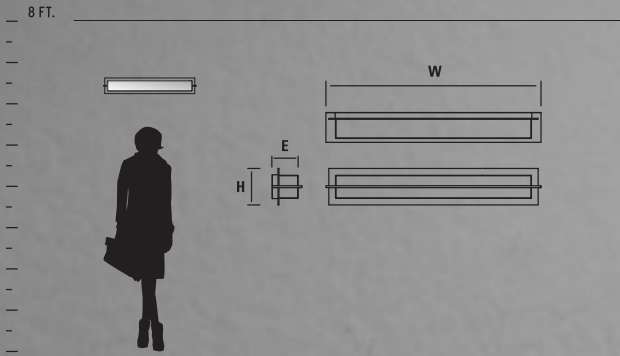

METRIX VANITY

ADA

LED

3-542-24