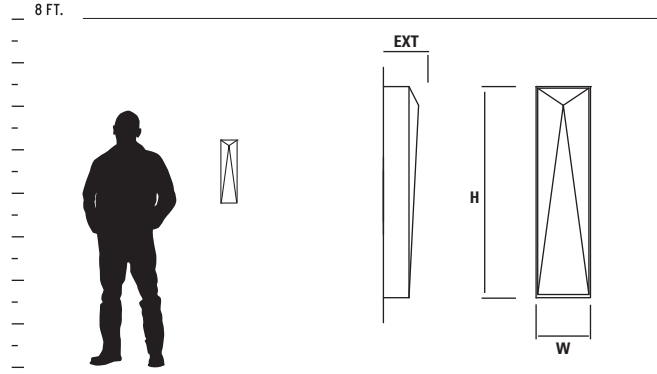

ELIF OUTDOOR

ADA LED

| ITEM # | DIFFUSER | FINISH | DIMENSIONS | LAMPING | DRIVER | CERTIFICATION |
|--------------------------|------------------------------|----------------------------|----------------------------------|----------------------------|---------------------------------|-------------------------|
| 3-736-XX small | Polished White Polycarbonate | 16 Gray 22 Oiled Bronze | 4.25"(w) x 16.5"(h) x 2.75"(ext) | 1 x 10.1w, 90CRI 3000k LED | 120/277V 0-10V/Phase dimming | ADA COMPLIANT cULus wet |
| 3-737-XX large | Polished White Polycarbonate | 16 Gray 22 Oiled Bronze | 4.25"(w) x 22"(h) x 2.75"(ext) | 2 x 10.1w, 90CRI 3000k LED | 120/277V 0-10V/Phase dimming | ADA COMPLIANT cULus wet |