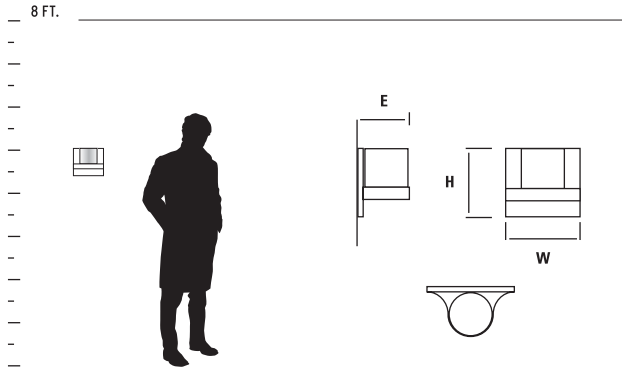

OLIO SCONCE

ADA

LED

3-538-22

3-538-24

3-538-24

ITEM #	DIFFUSER	FINISH	DIMENSIONS	LAMPING	DRIVER	CERTIFICATION
3-538-XX	Matte Opal Glass	22 Oiled Bronze 24 Satin Nickel	7"(w) x 5.5"(h) x 4"(ext)	1 x 10.1w, 90CRI 3000k LED 302 Delivered Lumens	120/277V 0-10V/Phase dimming	

2700k, 3500k, 4000k color temperatures also available. Visit oxygenlighting.com

GENERAL SPECIFICATIONS:

- Cold-rolled steel housing. • Diffuser is 1/8" thick matte opal glass. • Diffuser screws onto housing with integral threaded fitting. • Unit mounts to deep 4" octagonal junction box or deep 4"x4" square junction box. • Approved for wall applications only. • Unit requires 2.5" deep junction box. • Driver mounts inside junction box. • Total luminaire power 13.1w.
- Visit www.oxygenlighting.com for technical cut sheets. • Oxygen reserves the right to modify designs at any time.