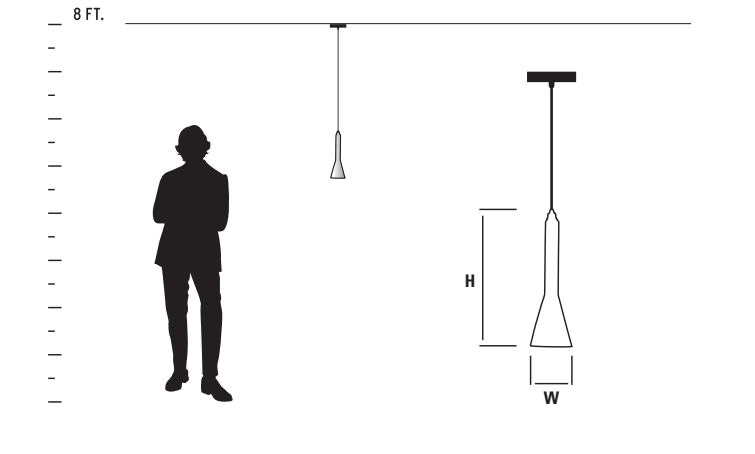

LIBERTY PENDANT

LED