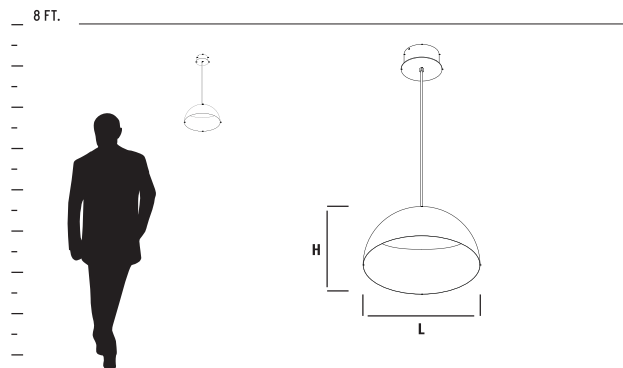

LUCCI PENDANT

LED

ITEM #	DIFFUSER	FINISH	DIMENSIONS	LAMPING	DRIVER	CERTIFICATION
3-20-XXXX 16" pendant	Aluminum Shade	650 White/Industrial Brass 1550 Black/Industrial Brass	15.75"(w) x 8"(h)*	1 x 18w, 90CRI 3000k LED	120V Triac dimming	
3-21-XXXX 23" pendant	Aluminum Shade	650 White/Industrial Brass 1550 Black/Industrial Brass	23.625"(w) x 11.875"(h)*	1 x 42w, 90CRI 3000k LED	120V Triac dimming	

GENERAL SPECIFICATIONS:

• Cold rolled steel canopy. • Aluminum Shade. • *Height measured not fabric cord or ceiling canopy. • Fixture supplied with 10' adjustable cord to customize hanging height. • Unit mounts to 4" octagonal junction box. • Driver mounts inside ceiling canopy. • Visit www.oxygenlighting.com for technical cut sheets, total luminaire and lumen information. • Oxygen reserves the right to modify designs at any time.