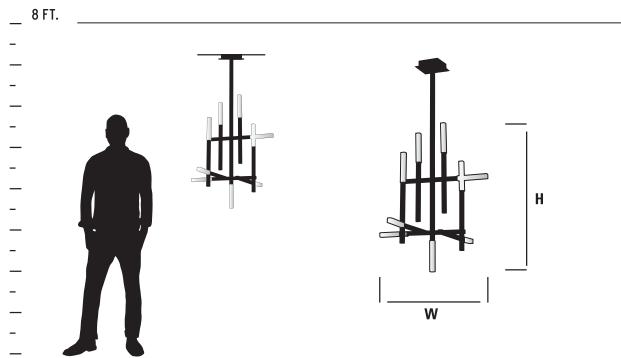

ATLANTIS CHANDELIER

LED

ITEM #	DIFFUSER	FINISH	DIMENSIONS	LAMPING	DRIVER	CERTIFICATION
3-636-XX small	Clear Bubble Acrylic	24 Satin Nickel 40 Aged Brass	27"(w) x 36.5"(h)*	9 x 2.1w, 90CRI 3000k LED 947 Delivered Lumens	120V Triac dimming	
3-637-XX large	Clear Bubble Acrylic	24 Satin Nickel 40 Aged Brass	42"(l) x 18"(w) x 23"(h)*	13 x 2.1w, 90CRI 3000k LED 1332 Delivered Lumens	120V Triac dimming	

GENERAL SPECIFICATIONS:

• Cold rolled steel canopy. • Clear bubble acrylic diffusers. • *Height measured not including stem or ceiling canopy. • Fixture supplied with 2-8", 2-12" and 3-16" stems to customize hanging height. • Canopy swivel allows for mounting on sloped ceilings - up to 20-degrees. • Unit mounts to 4" octagonal junction box. • Driver mounts inside ceiling canopy. • Total luminaire power 25w for 3-636-XX and 33.6w for 3-637-XX. • Visit www.oxygenlighting.com for technical cut sheets. • Oxygen reserves the right to modify designs at any time.