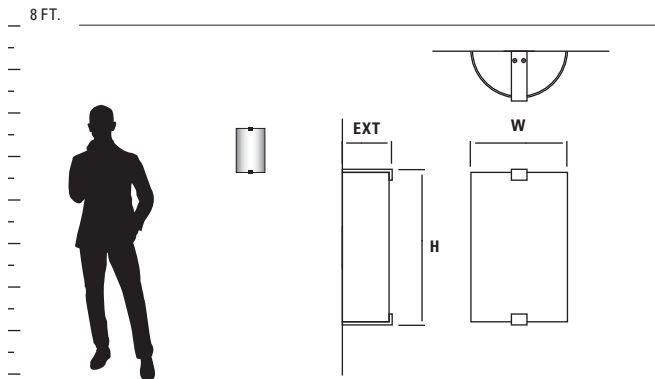

SIREN SCONCE

ADA

LED

ITEM #	DIFFUSER	FINISH	DIMENSIONS	LAMPING	DRIVER	CERTIFICATION
3-563-1XX	1 White Opal Glass	14 Polished Chrome 24 Satin Nickel	7.75"(w) x 12.5"(h) x 4"(ext)	1 x 10.1w, 90CRI 3000k LED 980 Delivered Lumens	120/277V 0-10V/Phase dimming	ADA cULUS damp
3-563-2XX	2 Matte White Acrylic	14 Polished Chrome 24 Satin Nickel	7.75"(w) x 12.5"(h) x 4"(ext)	1 x 10.1w, 90CRI 3000k LED 1066 Delivered Lumens	120/277V 0-10V/Phase dimming	ADA cULUS damp

2700k, 3500k, 4000k color temperatures also available. Visit oxygenlighting.com

GENERAL SPECIFICATIONS:

- Cold rolled steel housing. • Cast steel trim. • Glass diffuser is 1/4" thick white opal duplex glass. • Acrylic shades are 1/8" thick. • White acrylic top and bottom lense with acrylic diffuser options. • Perforated steel top and bottom lense with white opal glass option. • Unit mounts to 4" octagonal junction box. • Approved for wall mount application only. • Total luminaire power 13.2w. • Visit www.oxygenlighting.com for technical cut sheets. • Oxygen reserves the right to modify designs at any time.