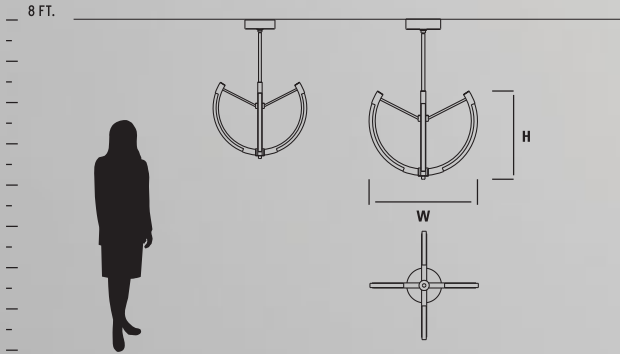

UTOPIA CHANDELIER

LED

3-6140-15