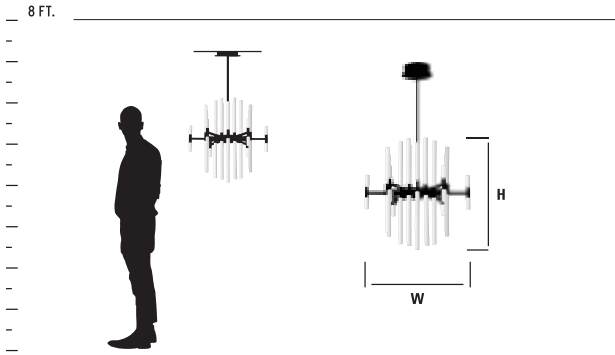

MIRO CHANDELIER

LED

3-605-24