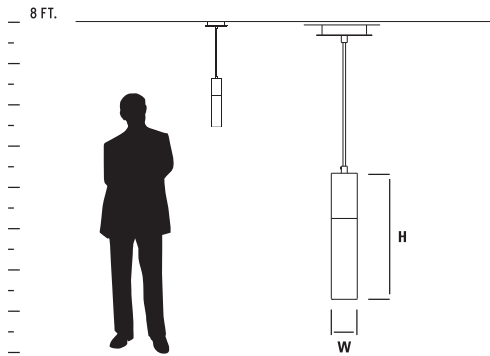

SPIRIT PENDANT

LED