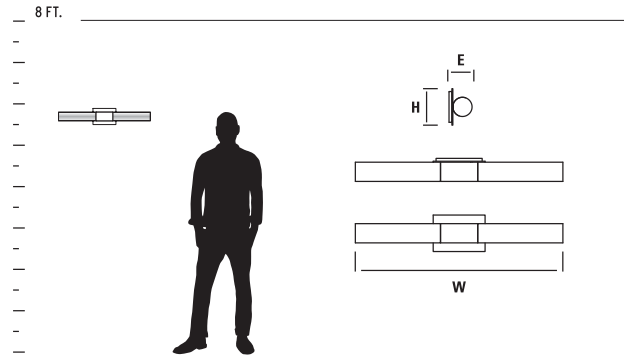

MAGNETA VANITY

ADA

LED

ITEM #	DIFFUSER	FINISH	DIMENSIONS	LAMPING	DRIVER	CERTIFICATION
3-590-XX	Matte White Acrylic	24 Satin Nickel 40 Aged Brass	27"(w) x 4.75"(h) x 3.375"(ext)	2 x 12.1w, 90CRI 3000k LED 1872 Delivered Lumens	120/277V 0-10V/Phase dimming	ADA CULUS damp
3-590-1XX	1 Matte Opal Glass	24 Satin Nickel 40 Aged Brass	27"(w) x 4.75"(h) x 3.375"(ext)	2 x 12.1w, 90CRI 3000k LED 2067 Delivered Lumens	120/277V 0-10V/Phase dimming	ADA CULUS damp

2700k, 3500k, 4000k color temperatures also available. Visit www.oxygenlighting.com

GENERAL SPECIFICATIONS:

- Aluminum housing. • Diffuser is 1/8" thick matte white acrylic or matte opal glass. • Unit mounts to deep 4" octagonal junction box or a deep 4"x4" square junction box w/ single device mud ring. • Approved for wall mount application only. • Closed ends. • Approved for vertical or horizontal mounting. • Unit requires 2.5" deep junction box. • Driver mounts inside junction box. • Total luminaire power 28.7w. • Visit www.oxygenlighting.com for technical cut sheets. • Oxygen reserves the right to modify designs at any time.