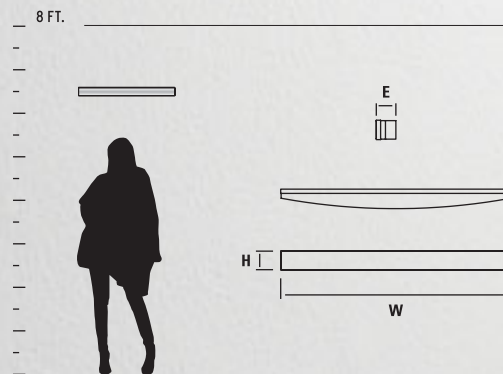

ARCHER VANITY

ADA

LED

3-575-24