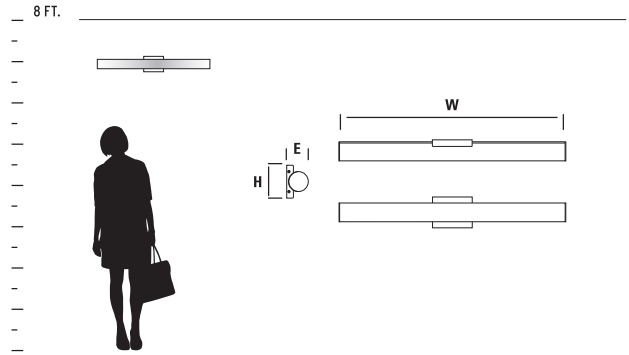

FUGIT VANITY

ADA LED

3-5011-15