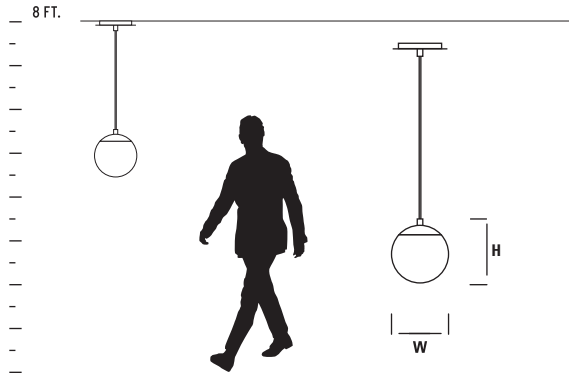

LUNA PENDANT

LED

3-673-24

3-671-40

ITEM #	DIFFUSER	FINISH	DIMENSIONS	LAMPING	DRIVER	CERTIFICATION
3-670-XX	Matte Opal Glass	20 Polished Nickel 22 Oiled Bronze 24 Satin Nickel 40 Aged Brass	6"(w) x 8.25"(h)*	1 x 6.2w, 90CRI 3000k LED 368 Delivered Lumens	120/277V 0-10V/Phase dimming	cULus damp
3-671-XX	Matte Opal Glass	20 Polished Nickel 22 Oiled Bronze 24 Satin Nickel 40 Aged Brass	8"(w) x 9.5"(h)*	1 x 6.2w, 90CRI 3000k LED 368 Delivered Lumens	120/277V 0-10V/Phase dimming	cULus damp
3-672-XX	Matte Opal Glass	20 Polished Nickel 22 Oiled Bronze 24 Satin Nickel 40 Aged Brass	10"(w) x 13"(h)*	1 x 10.1w, 90CRI 3000k LED 714 Delivered Lumens	120/277V 0-10V/Phase dimming	cULus damp
3-673-XX	Matte Opal Glass	20 Polished Nickel 22 Oiled Bronze 24 Satin Nickel 40 Aged Brass	12"(w) x 13.75"(h)*	1 x 10.1w, 90CRI 3000k LED 740 Delivered Lumens	120/277V 0-10V/Phase dimming	cULus damp

2700k, 3500k, 4000k color temperatures also available. Visit oxygenlighting.com

GENERAL SPECIFICATIONS:

- Cold rolled steel housing and canopy. • Matte opal glass is 1/8" thick. • *Height measured not including adjustable cord or ceiling canopy. • Fixture supplied with 10' cord. • Unit mounts to 4" octagonal junction box or deep 4"x4" square junction box w/ single device mud ring. • Optional multi-pendant canopies available for 3, 5, and 7 lights. • Unit requires 2.5" deep junction box. • Driver mounts inside junction box. • Total luminaire power 7.1w for 3-670-XX and 3-671-XX, 10.5w for 3-672-XX and 3-673-XX.
- Visit www.oxygenlighting.com for technical cut sheets. • Oxygen reserves the right to modify designs at any time.