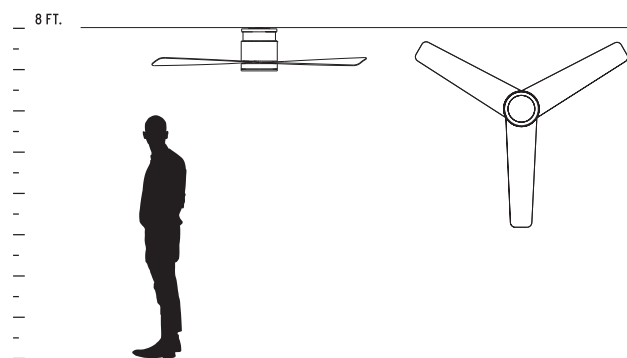

HEIGHT CHART

FAN HEIGHT
Using 4" downrod
• Distance of 13.45"
• Distance of 11.46"

ADORA 52" HUGGER CEILING FAN

3-111-15

3-111-24

3-111-6
shown with optional light kit **3-9-110-6**

| ITEM # | FINISH | BLADES | LED LIGHT KIT (optional) | CONTROL | CERTIFICATION |
|-----------------|--|--|--|--|---|
| 3-111-XX | 6 White 15 Black 24 Satin Nickel | White ABS Matte Black ABS Silver ABS |  3-9-110-XX 18w, 3000k, 90CRI, Dimmable LED, 255 Delivered Lumens w/ Matte White Glass Diffuser Wet Listed |  Wall Control (included) |  |