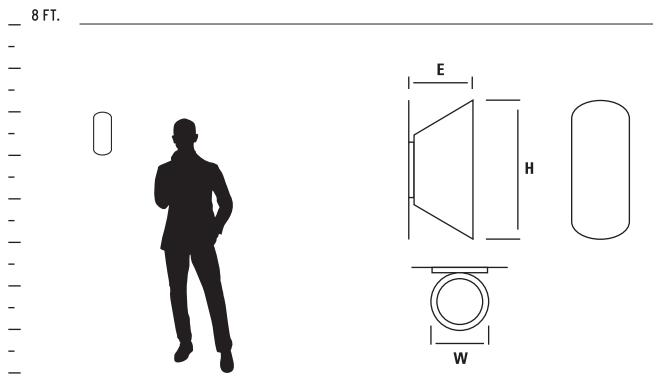

SCOPE OUTDOOR

LED

ITEM #	DIFFUSER	FINISH	DIMENSIONS	LAMPING	DRIVER	CERTIFICATION
3-752-XX	Frosted Glass	16 Gray 22 Oiled Bronze	5"(w) x 12"(h) x 5.5"(ext)	2 x 10.1w, 90CRI 3000k LED	120/277V 0-10V/Phase dimming	cULus wet

2700k, 3500k, 4000k color temperatures also available. Visit oxygenlighting.com

GENERAL SPECIFICATIONS:

- Cast aluminum housing.
- Frosted white lenses.
- Unit mounts to 4" octagonal junction box.
- Approved for wall mount application only.
- Total luminaire power 26.2w.
- Visit www.oxygenlighting.com for technical cut sheets.
- Oxygen reserves the right to modify designs at any time.

3-752-22