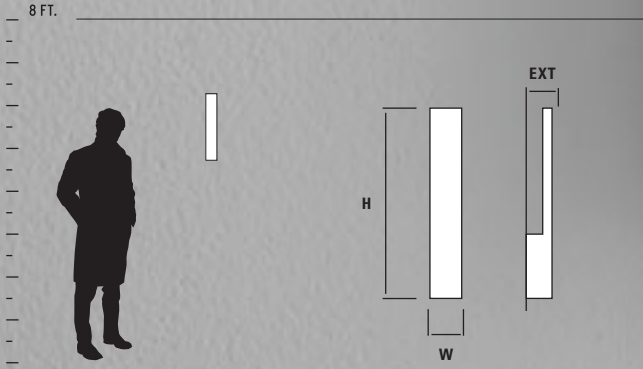

ICON SCONCE

ADA

LED

3-511-24
shown with optional cover plate (Included)