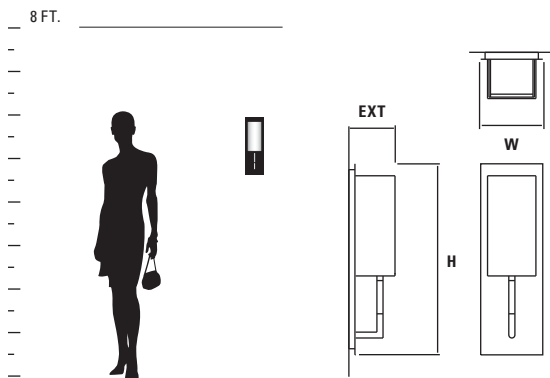

EPOCH SCONCE

ADA

LED

ITEM #	DIFFUSER	FINISH	DIMENSIONS	LAMPING	BALLAST	DRIVER	CERTIFICATION
3-564-XXX	1 White Cotton 2 Matte White Acrylic	22 Oiled Bronze 24 Satin Nickel 40 Aged Brass	5.25"(w) x 15.75"(h) x 3.75"(ext)	1 x 10.1w, 90CRI 3000k LED 766 Delivered Lumens	-	120/277V 0-10V/Phase dimming.	

2700k, 3500k, 4000k color temperatures also available for LED models. Visit oxygenlighting.com

GENERAL SPECIFICATIONS:

- Cold rolled steel backplate. • Steel tubing with frost resin accent. • Fabric shade is white cotton. • Acrylic shade is 1/8", matte white finish. • White acrylic top and bottom lenses.
- Mount to deep 4" octagonal junction box or a deep 4"x4" square junction box w/ single device mud ring. • Require 2.5" deep junction box. • Driver mounts inside junction box.
- Total luminaire power 13.1w. • Visit www.oxygenlighting.com for technical cut sheets. • Oxygen reserves the right to modify designs at any time.