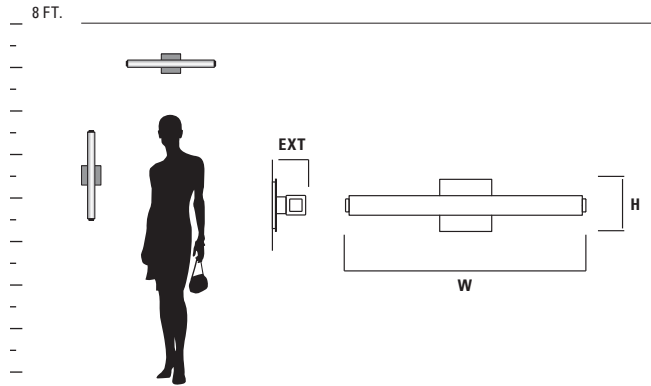

ADELPHI VANITY

ADA

LED

FLOURESCENT

ITEM #	DIFFUSER	FINISH	DIMENSIONS	LAMPING	BALLAST	DRIVER	CERTIFICATION
2-5170-224	Matte White Acrylic	24 Satin Nickel	24.25" (w) x 5.25" (h) x 3.5" (ext)	1 x 14w T5 fluorescent (mini bi-pin) 729 Delivered Lumens	Electronic, HPF, Programmed Start, Universal Voltage (120-277V)	--	ADA COMPLIANT, cUL US damp
3-537-XX small	Matte White Acrylic	15 Black 22 Oiled Bronze 24 Satin Nickel 40 Aged Brass	24.25" (w) x 4.75" (h) x 3.5" (ext)	1 x 11.6w, 90CRI 3000k LED 1258 Delivered Lumens	--	120/277V 0-10V/Phase dimming.	ADA COMPLIANT, cUL US damp
3-555-XX medium	Matte White Acrylic	15 Black 22 Oiled Bronze 24 Satin Nickel 40 Aged Brass	36" (w) x 4.75" (h) x 3.5" (ext)	2 x 11.6w, 90CRI 3000k LED	--	120/277V 0-10V/Phase dimming.	ADA COMPLIANT, cUL US damp
3-536-XX large	Matte White Acrylic	15 Black 22 Oiled Bronze 24 Satin Nickel 40 Aged Brass	46.375" (w) x 4.75" (h) x 3.5" (ext)	2 x 11.6w, 90CRI 3000k LED 2490 Delivered Lumens	--	120/277V 0-10V/Phase dimming.	ADA COMPLIANT, cUL US damp

2700k, 3500k, 4000k color temperatures also available for LED models. Visit oxygenlighting.com

GENERAL SPECIFICATIONS:

- Cold rolled steel housing. • Diffuser is 1/8" thick matte white acrylic. • Installs on 4" octagonal junction box. • Toolless access to lamp for fluorescent model. • Approved for vertical or horizontal mounting. • Approved for wall mount application only. • Total luminaire power for 3-536-XX is 28w and for 3-537-XX is 14.1w. • Visit www.oxygenlighting.com for technical cut sheets, total luminaire power and lumen information for 3-555-XX. • Oxygen reserves the right to modify designs at any time.