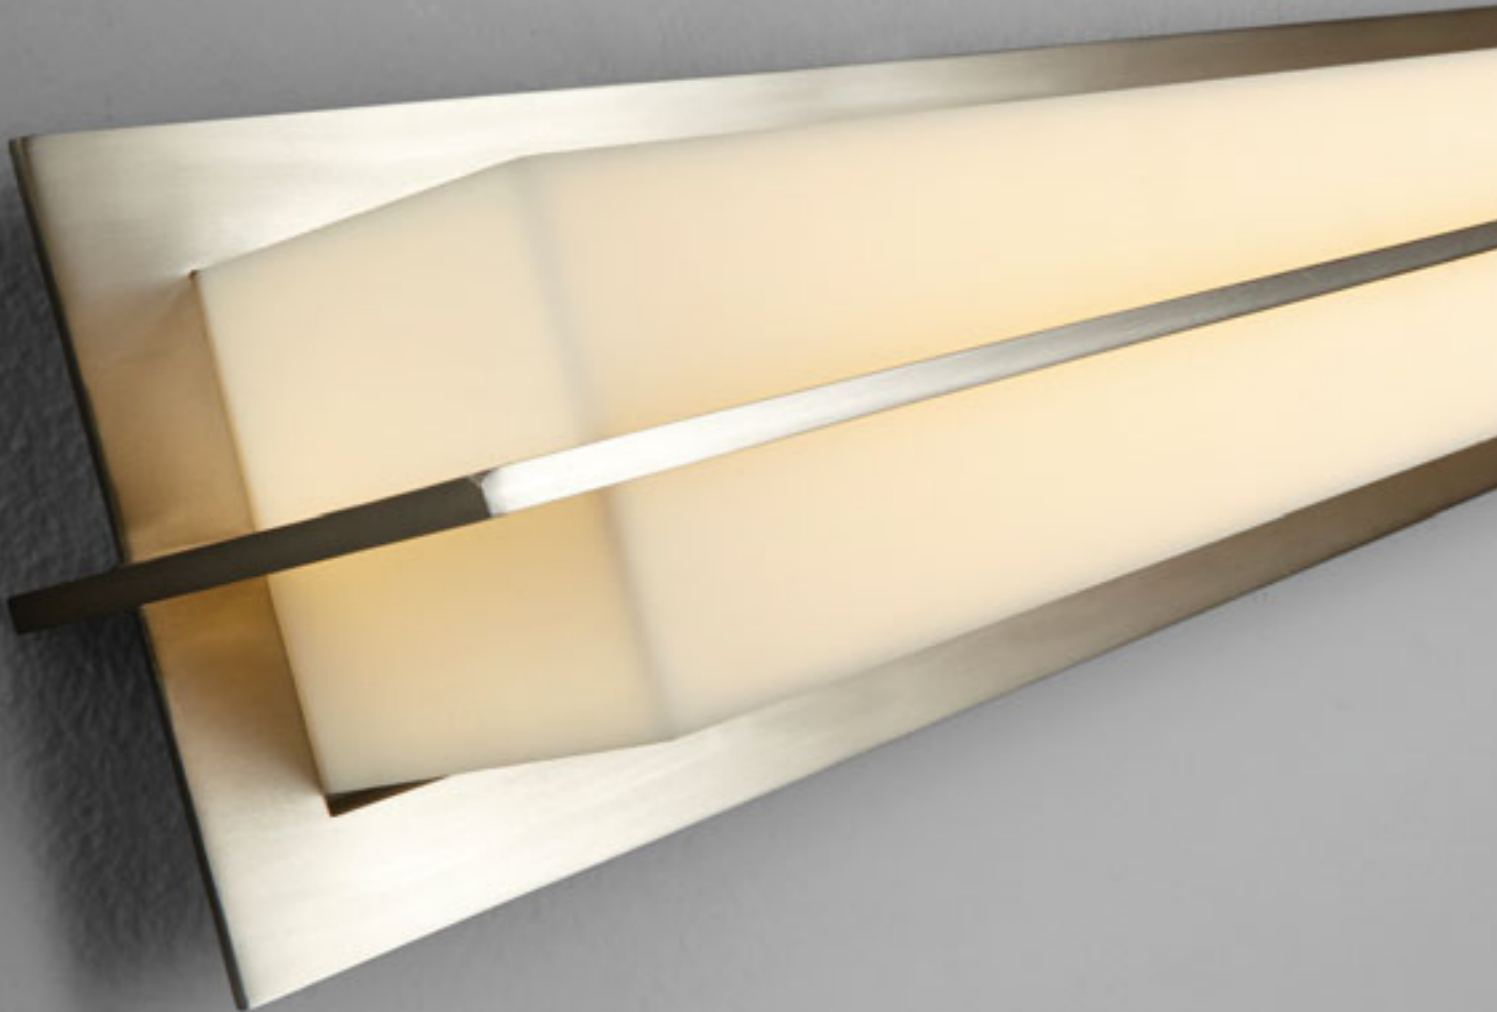

METRIX VANITY

ADA

LED