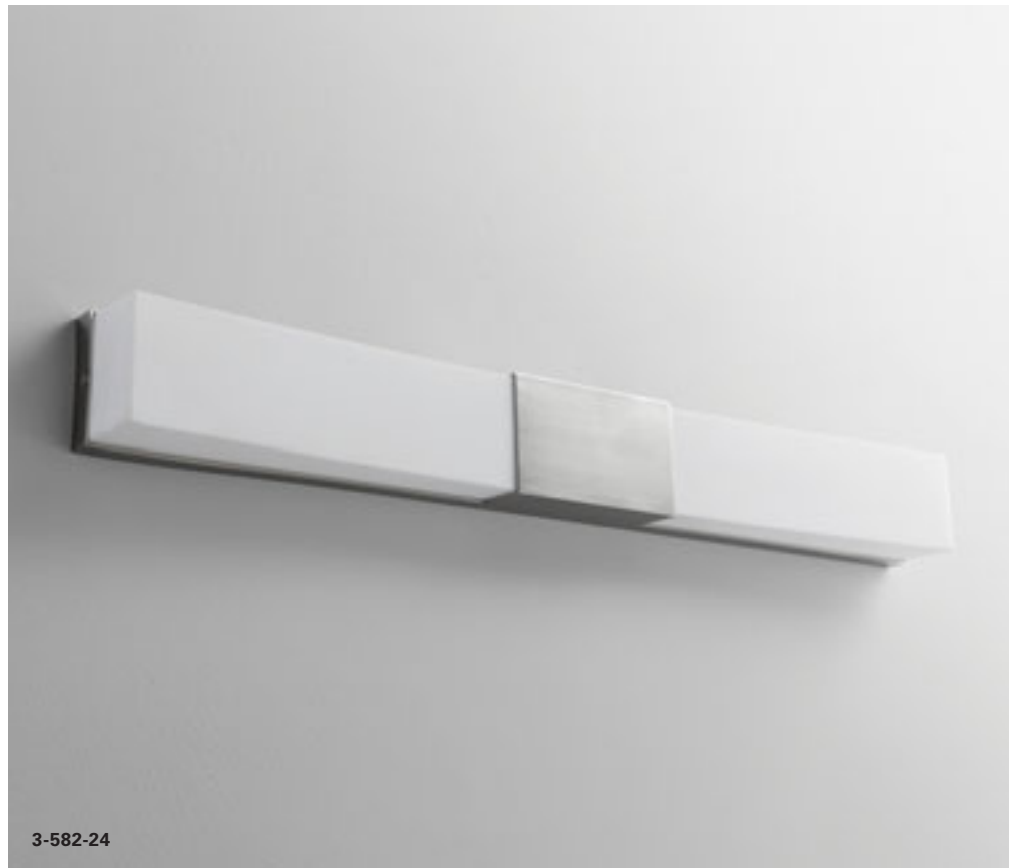

3-582-24

ITEM #	DIFFUSER	FINISH	DIMENSIONS	LAMPING	DRIVER	CERTIFICATION
3-582-24	Matte White Acrylic	24 Satin Nickel	30.5"(w) x 3.5"(h) x 3"(ext)	2 x 12.1w, 90CRI 3000k LED 1864 Delivered Lumens	120/277V 0-10V/Phase dimming	

2700k, 3500k, 4000k color temperatures also available. Visit oxygenlighting.com

GENERAL SPECIFICATIONS:

• Cold rolled steel housing and trim. • Diffusers are 1/8" thick matte white acrylic. • Unit mounts to 2"x3" junction box, 4" octagonal junction box, or deep 4"x4" square junction box w/ a single device mud ring. • Approved for horizontal or vertical mounting. • Approved for wall mount applications only. • Total luminaire power 28.9w. • Visit www.oxygenlighting.com for technical cut sheets. • Oxygen reserves the right to modify designs at any time.