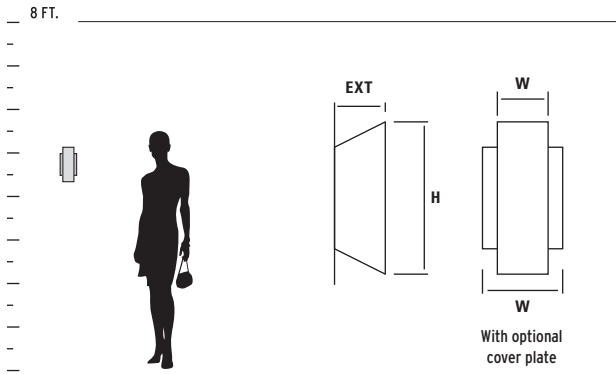

DUO SCONCE

ADA

LED

| ITEM # | DIFFUSER | FINISH | DIMENSIONS | LAMPING | CERTIFICATION |
|----------|------------------|---|--|---|---------------|
| 3-509-XX | Perforated Metal | 18 Gunmetal 24 Satin Nickel 40 Aged Brass | 3"(w) x 9.25"(h) x 3"(ext) w/o optional cover plate | 2 x 7w MAX GU10 120V LED ONLY (lamps not included) | |