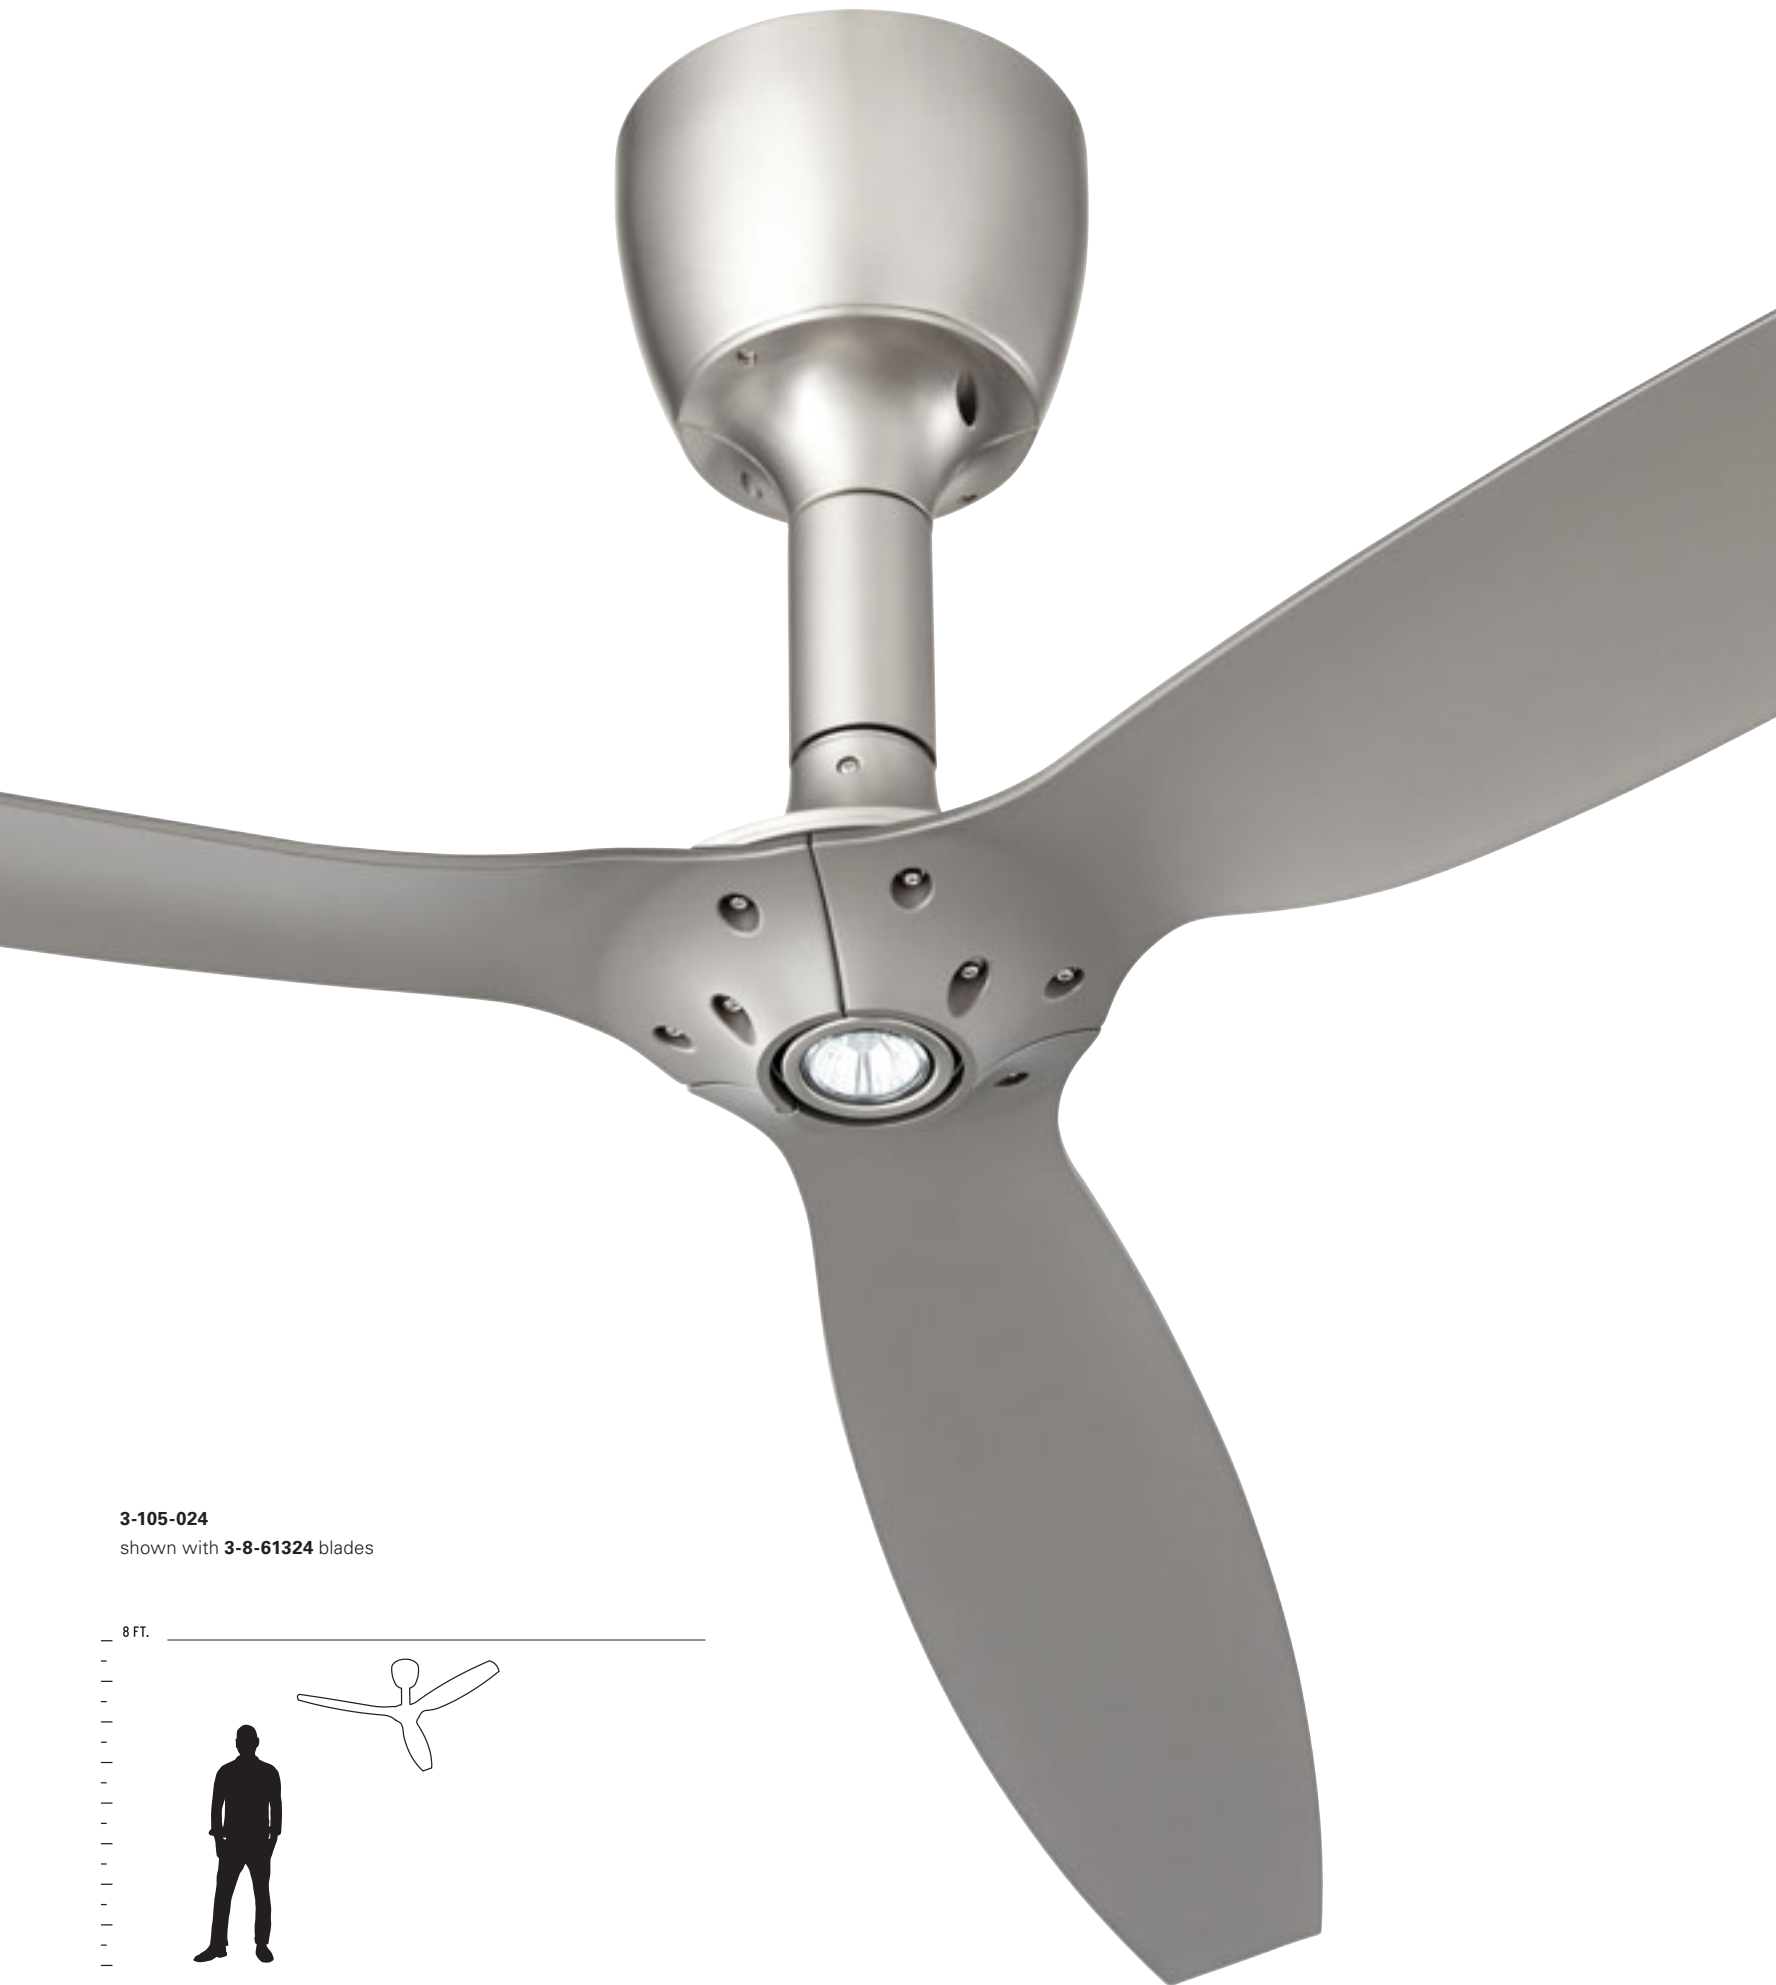

ALPHA 60" CEILING FAN