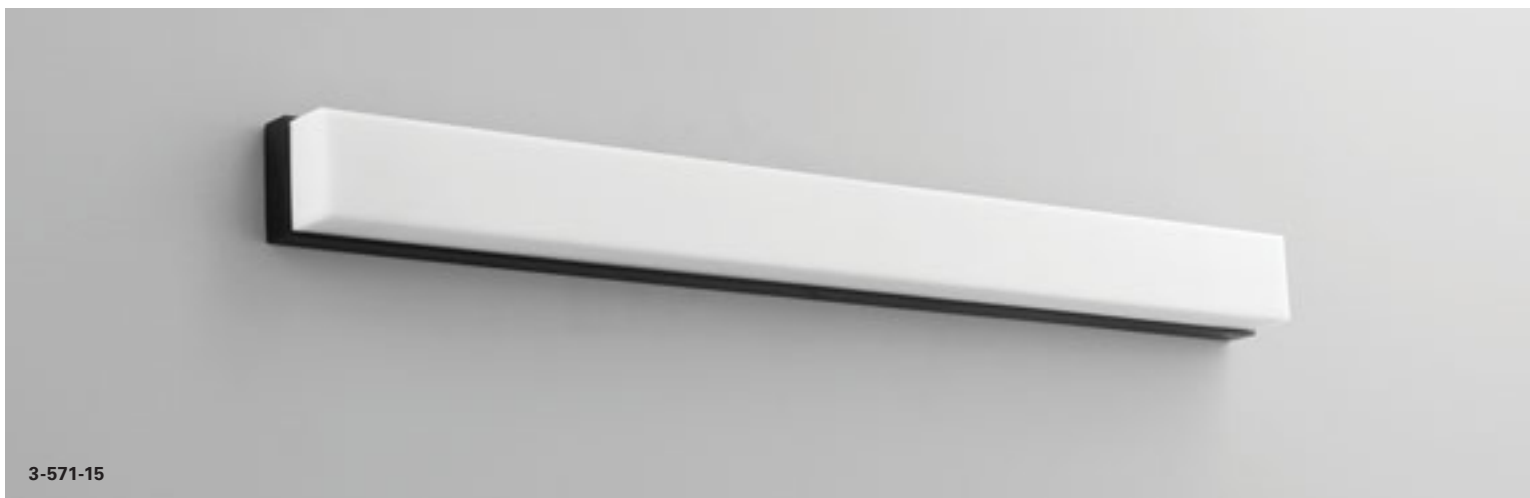

ADAGIO VANITY

ADA

LED

ITEM #	DIFFUSER	FINISH	DIMENSIONS	LAMPING	DRIVER	CERTIFICATION
3-571-XX	Matte White Acrylic	15 Black 20 Polished Nickel 24 Satin Nickel	26.75"(w) x 2.25"(h) x 2"(ext)	1 x 11.9w, 90CRI 3000k LED 1180 Delivered Lumens	120/277V 0-10V/Phase dimming	

2700k, 3500k, 4000k color temperatures also available. Visit oxygenlighting.com

GENERAL SPECIFICATIONS:

- Cold-rolled steel housing. • Diffuser is 1/8" thick matte white acrylic. • Unit mounts to deep 4"x4" square junction box w/ single device mud ring. • Approved for wall mount applications only. • Unit requires 2.5" deep junction box. • Driver mounts inside junction box. • Total luminaire power 14.2w. • Visit www.oxygenlighting.com for technical cut sheets.
- Oxygen reserves the right to modify designs at any time.