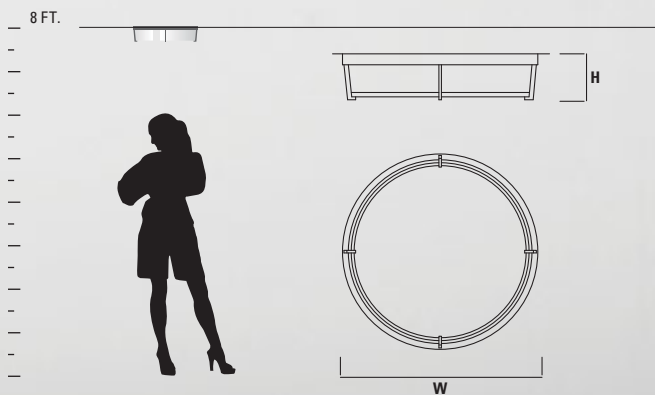

IO CEILING MOUNT

LED EM

3-689-24