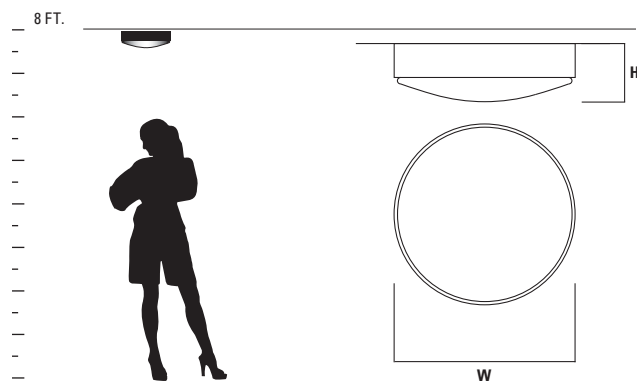

JOURNEY CEILING MOUNT

LED

3-626-24