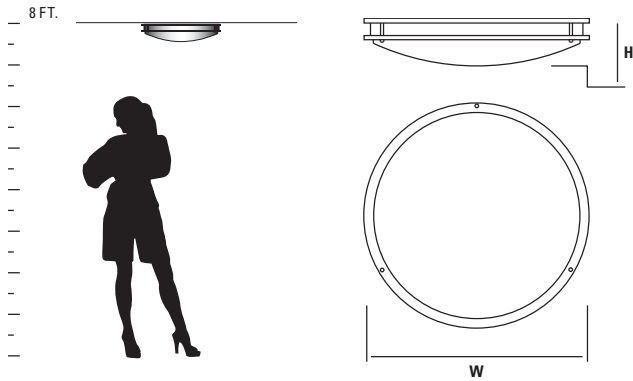

ORACLE CEILING MOUNT

ADA

LED