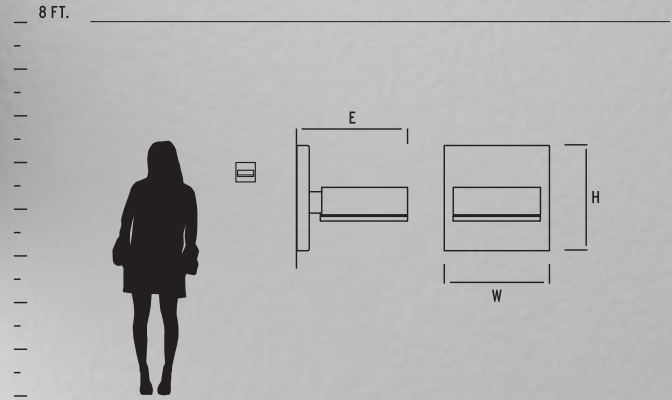

3-727-22

3-726-22

CORPUS OUTDOOR

LED

| ITEM # | DIFFUSER | FINISH | DIMENSIONS | LAMPING | DRIVER | CERTIFICATION |
|--------------------------|-------------------|----------|------------------------------------|-------------------------|--------------------|---------------|
| 3-757-15 small | Matte White Glass | 15 Black | 4.875"(w) x 8"(h) x 4.75"(ext) | 1 x 6w, 90CRI 3000k LED | 120V Triac Dimming | |
| 3-758-15 large | Matte White Glass | 15 Black | 5.875"(w) x 10.375"(h) x 5.5"(ext) | 1 x 8w, 90CRI 3000k LED | 120V Triac Dimming | |