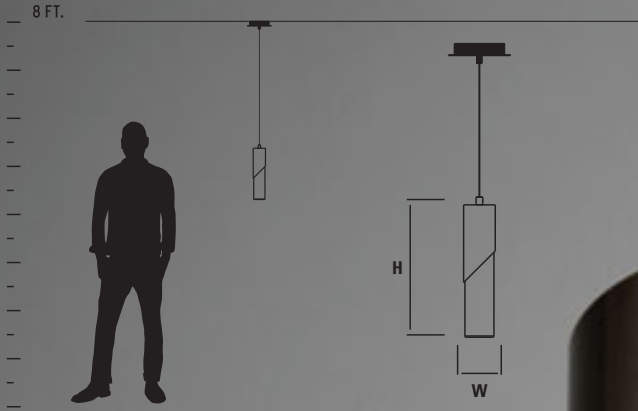

ELLIPSE PENDANT

LED

3-677-124