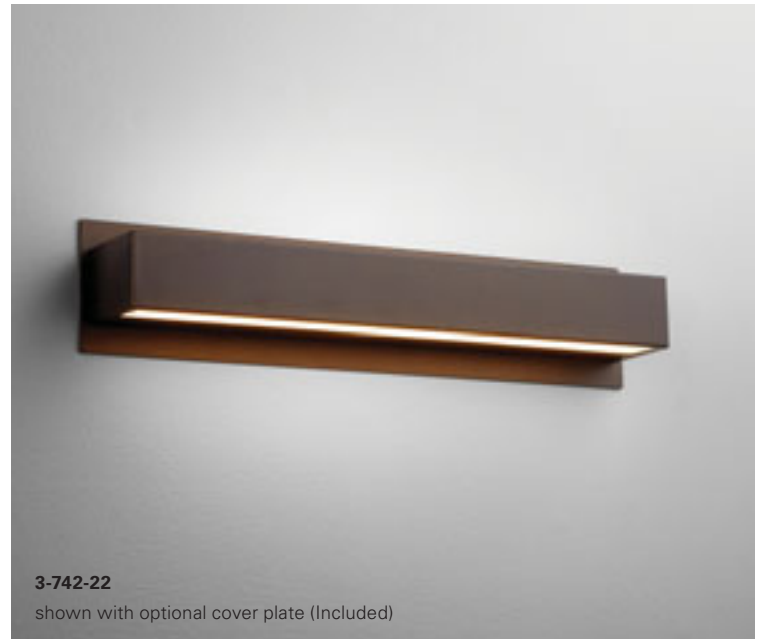

MAIA OUTDOOR

ADA

LED

3-740-22
shown with optional cover plate (Included)

| ITEM # | DIFFUSER | FINISH | DIMENSIONS | LAMPING | DRIVER | CERTIFICATION |
|--------------------------|---------------------|----------------------------|---|----------------------------|---------------------------------|---|
| 3-740-XX small | Matte White Acrylic | 16 Gray 22 Oiled Bronze | 11"(w) x 5"(h) x 4"(ext) w/ optional cover plate | 1 x 10.1w, 90CRI 3000k LED | 120/277V 0-10V/Phase dimming |     |
| 3-742-XX large | Matte White Acrylic | 16 Gray 22 Oiled Bronze | 24"(w) x 5"(h) x 4"(ext) w/ optional cover plate | 2 x 11.9w, 90CRI 3000k LED | 120/277V 0-10V/Phase dimming |     |