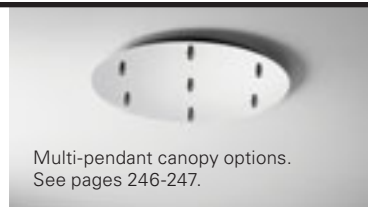

GENERAL SPECIFICATIONS:

- Cold rolled steel canopy. • Blown glass is 1/16" thick. • *Height measured not including adjustable cord or ceiling canopy.
- Fixture supplied with 10' cord. • Unit mounts to 4" octagonal junction box or deep 4"x4" square junction box w/ single device mud ring. • Optional multi-pendant canopies available for 3, 5, and 7 lights. • Unit requires 2.5" deep junction box. • Driver mounts inside junction box. • Total luminaire power 7.1w. • Visit www.oxygenlighting.com for technical cut sheets. • Oxygen reserves the right to modify designs at any time.