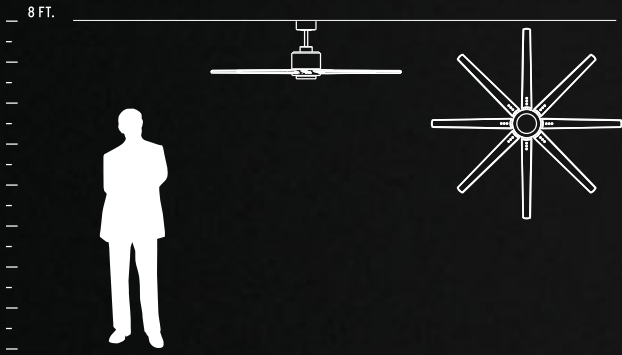

FLEET 72" CEILING FAN

damp

3-108-15