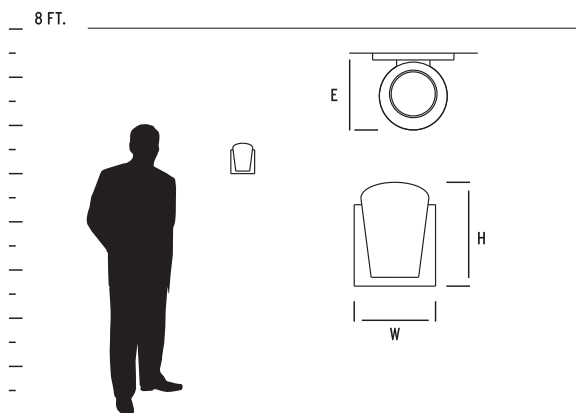

PILOT OUTDOOR

LED

ITEM #	FINISH	DIMENSIONS	LAMPING	DRIVER	CERTIFICATION
3-732-XX	15 Black 16 Brushed Aluminum	5.125"(w) x 6.25"(h) x 5.125"(ext)	2 x 3w, 3000k LED 327 Delivered Lumens	110-277V	

GENERAL SPECIFICATIONS:

- Cast aluminum housing.
- Unit mounts to 4" octagonal junction box.
- Approved for wall mount applications.
- Approved for vertical mounting only.
- Can be rotated and mounted 180°.
- Total luminaire power 5w.
- Visit www.oxygenlighting.com for technical cut sheets.
- Oxygen reserves the right to modify designs at any time.