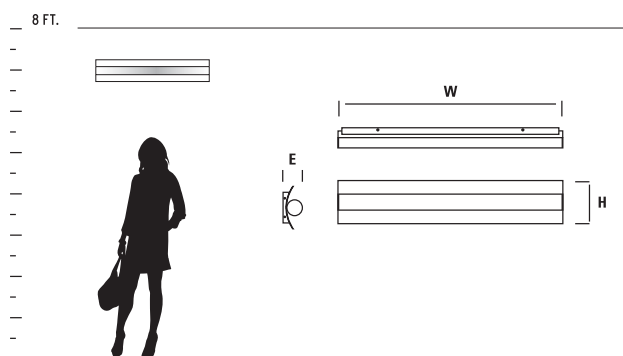

3-5021-24

ITEM #	DIFFUSER	FINISH	DIMENSIONS	LAMPING	DRIVER	CERTIFICATION
3-5021-XX small	Matte White Acrylic	15 Black 24 Satin Nickel	17.625"(w) x 6.25"(h) x 3"(ext)	1 x 13w, 90CRI 3000k LED 930 Delivered Lumens	120V Triac dimming	ADA COMPLIANT, ETL US, damp
3-5022-XX medium	Matte White Acrylic	15 Black 24 Satin Nickel	23.25"(w) x 6.25"(h) x 3"(ext)	2 x 9w, 90CRI 3000k LED 1353 Delivered Lumens	120V Triac dimming	ADA COMPLIANT, ETL US, damp
3-5023-XX large	Matte White Acrylic	15 Black 24 Satin Nickel	34.25"(w) x 6.25"(h) x 3"(ext)	2 x 13w, 90CRI 3000k LED 1955 Delivered Lumens	120V Triac dimming	ADA COMPLIANT, ETL US, damp

GENERAL SPECIFICATIONS:

• Cold rolled steel housing. • Cast steel end caps. • 1/8" thick matte white acrylic. • Unit mounts deep 4" octagonal junction box or deep 4"x4" square junction box w/ single device mud ring. • Approved for vertical or horizontal mounting. • Approved for wall mount application only. • Unit requires 2.5" deep junction box. • Driver mounts inside junction box. • Total luminaire power for 3-5021 is 15.5w, 3-5022 is 23w & 3-5023 is 32.9w. • Visit www.oxygenlighting.com for technical cut sheets. • Oxygen reserves the right to modify designs at any time.