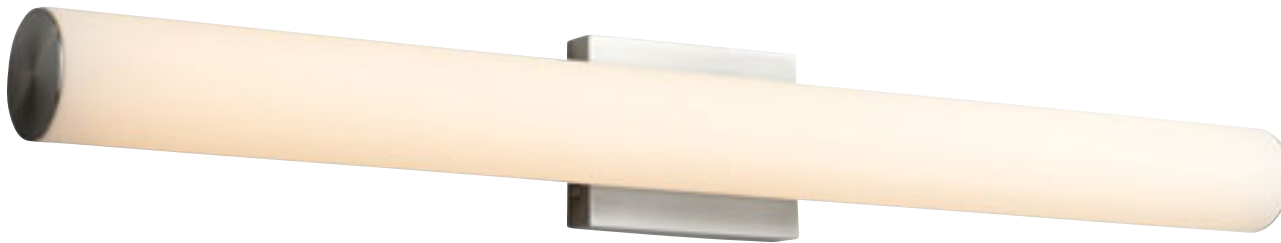

FUGIT VANITY

ADA LED

3-5011-15

3-5012-20

3-5013-24

| ITEM # | DIFFUSER | FINISH | DIMENSIONS | LAMPING | DRIVER | CERTIFICATION |
|---------------------|---------------------|---|------------------------------------|---|--------------------|-----------------------------|
| 3-5011-XX small | Matte White Acrylic | 15 Black 20 Polished Nickel 24 Satin Nickel | 17.625"(w) x 4.5"(h) x 3.125"(ext) | 1 x 13w, 90CRI 3000k LED 1062 Delivered Lumens | 120V Triac dimming | ADA COMPLIANT c ETL US damp |
| 3-5012-XX medium | Matte White Acrylic | 15 Black 20 Polished Nickel 24 Satin Nickel | 23.25"(w) x 4.5"(h) x 3.125"(ext) | 2 x 9w, 90CRI 3000k LED 1504 Delivered Lumens | 120V Triac dimming | ADA COMPLIANT c ETL US damp |
| 3-5013-XX large | Matte White Acrylic | 15 Black 20 Polished Nickel 24 Satin Nickel | 34.25"(w) x 4.5"(h) x 3.125"(ext) | 2 x 13w, 90CRI 3000k LED 2205 Delivered Lumens | 120V Triac dimming | ADA COMPLIANT c ETL US damp |