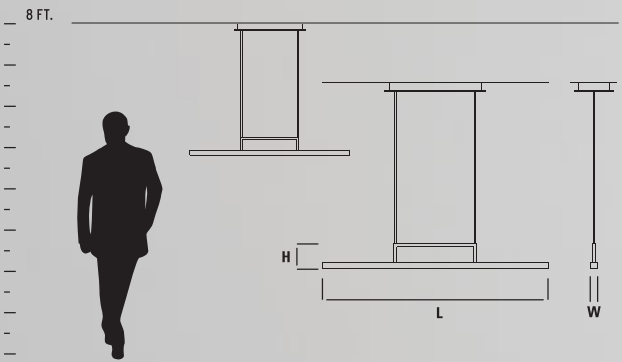

STYLUS PENDANT

LED

3-66-15