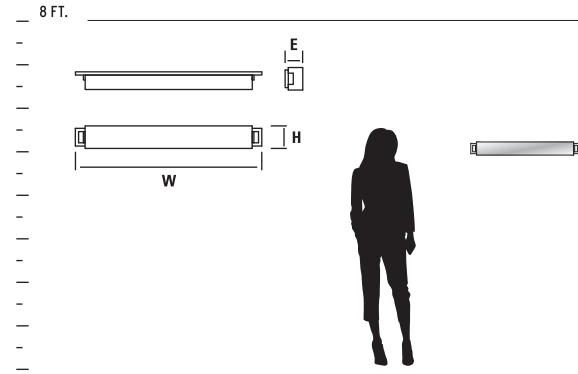

AXEL VANITY

ADA LED

3-552-20