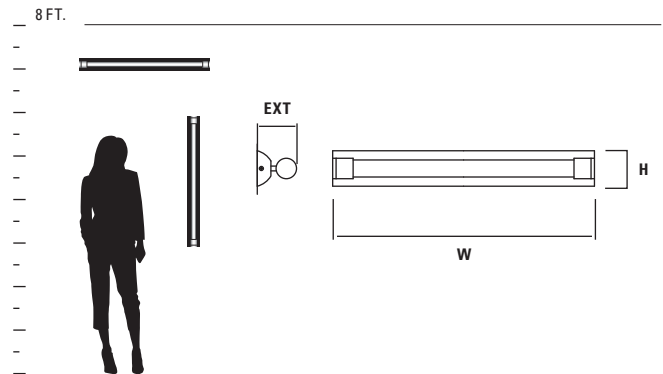

2-5132-14

ITEM #	DIFFUSER	FINISH	DIMENSIONS	LAMPING	BALLAST	CERTIFICATION
2-5131-XX small	Matte White Acrylic	14 Polished Chrome 24 Satin Nickel	24"(w) x 3.25"(h) x 4"(ext)	1 x 14w T5 fluorescent (mini bi-pin)	Electronic, HPF, Programmed Start, Universal Voltage (120V - 277V)	
2-5132-14 medium	Matte White Acrylic	14 Polished Chrome	36"(w) x 3.25"(h) x 4"(ext)	1 x 21w T5 fluorescent (mini bi-pin)	Electronic, HPF, Programmed Start, Universal Voltage (120V - 277V)	

GENERAL SPECIFICATIONS:

- Cold rolled steel housing. • Cast steel end caps. • Acrylic diffusers are extruded, 1/8" thick matte white acrylic. • Unit mounts to 2"x3" junction box, with additional holes for mounting direct to structure. • Approved for vertical or horizontal mounting. • Approved for wall mount application only. • Allow 6" to either end of fixture to facilitate mounting of back plate. • Toolless access to lamp. • Visit www.oxygenlighting.com for technical cut sheets. • Oxygen reserves the right to modify designs at any time.