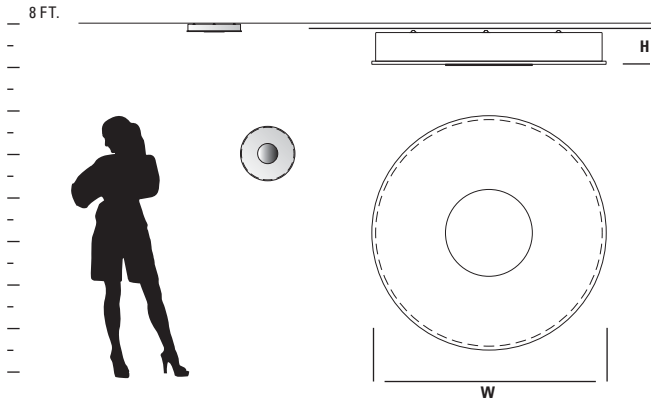

DIONE CEILING MOUNT

ADA LED EM

32-665-24