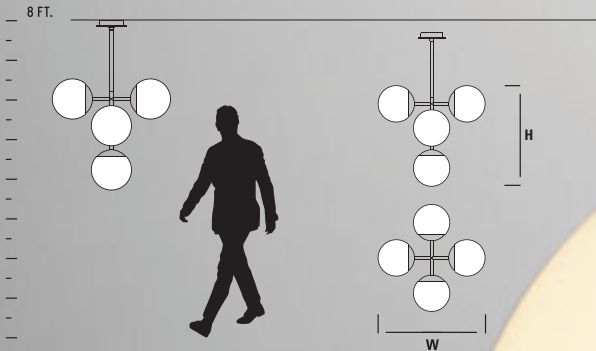

NEBULA PENDANT

LED