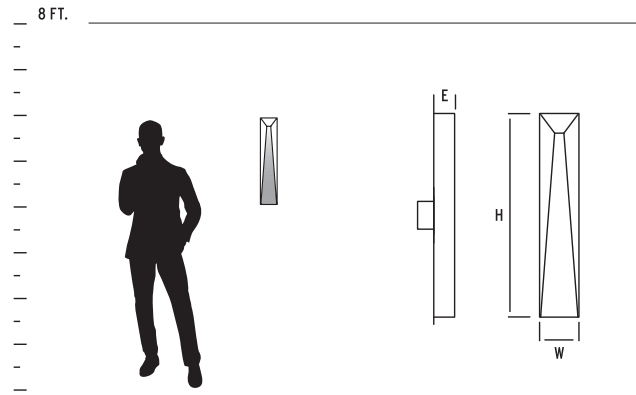

CALYPSO OUTDOOR

ADA

LED

ITEM #	DIFFUSER	FINISH	DIMENSIONS	LAMPING	DRIVER	CERTIFICATION
3-730-XX small	Polished White Polycarbonate	16 Gray 22 Oiled Bronze	4.25"(w) x 16.5"(h) x 2.25"(ext)	1 x 10.1w, 90CRI 3000k LED	120/277V 0-10V/Phase dimming	ADA COMPLIANT C UL US Wet
3-731-XX large	Polished White Polycarbonate	16 Gray 22 Oiled Bronze	4.25"(w) x 22"(h) x 2.25"(ext)	2 x 10.1w, 90CRI 3000k LED	120/277V 0-10V/Phase dimming	ADA COMPLIANT C UL US Wet

2700k, 3500k, 4000k color temperatures also available. Visit oxygenlighting.com

GENERAL SPECIFICATIONS:

- Cast aluminum housing.
- Matte white polycarbonate diffuser is 1/16" thick.
- Unit mounts to deep 4" octagonal or deep 4"x4" junction box w/ horizontally mounted single device mud ring.
- Unit requires 2.5" deep junction box.
- Driver mounts inside junction box.
- Approved for wall mount applications.
- Total luminaire power 13w for 3-730-XX and 25.9w for 3-731-XX.
- Visit www.oxygenlighting.com for technical cut sheets.
- Oxygen reserves the right to modify designs at any time.