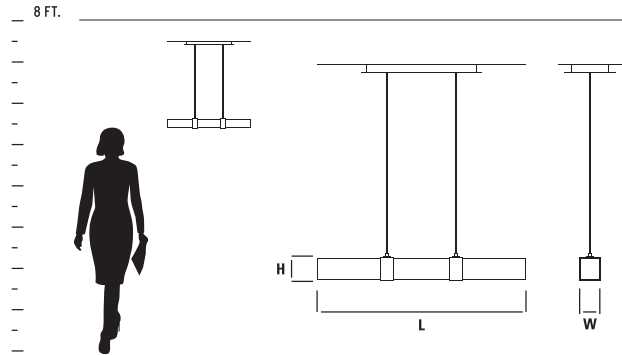

DECCA PENDANT

LED

ITEM #	DIFFUSER	FINISH	DIMENSIONS	LAMPING	DRIVER	CERTIFICATION
3-24-XXXX 24" pendant	Matte White Acrylic	1540 Aged Brass/Black Oak 2440 Aged Brass/Walnut 5224 Satin Nickel/White Oak	24"(l) x 2.125"(w) x 2.75"(h)*	1 x 15.5w, 90CRI 3000k LED 345 Delivered Lumens	120V Triac dimming	
3-36-XXXX 36" pendant	Matte White Acrylic	1540 Aged Brass/Black Oak 2440 Aged Brass/Walnut 5224 Satin Nickel/White Oak	35.75"(l) x 2.125"(w) x 2.75"(h)*	1 x 23.6w, 90CRI 3000k LED 506 Delivered Lumens	120V Triac dimming	
3-48-XXXX 48" pendant	Matte White Acrylic	1540 Aged Brass/Black Oak 2440 Aged Brass/Walnut 5224 Satin Nickel/White Oak	47.5"(l) x 2.125"(w) x 2.75"(h)*	1 x 31.7w, 90CRI 3000k LED 733 Delivered Lumens	120V Triac dimming	

GENERAL SPECIFICATIONS:

• Cold rolled steel canopy. • Matte white acrylic diffuser is 1/16" thick. • Wood housing construction. • *Height measured not including cables or ceiling canopy. • Fixture supplied with 10' adjustable cable to customize hanging height. • Unit mounts to 4" octagonal junction box. • Driver mounts inside ceiling canopy. • Total luminaire power 20.8w for 3-24-XXXX, 28.6w for 3-36-XXXX and 38.1w for 3-48-XXXX. • Visit www.oxygenlighting.com for technical cut sheets. • Oxygen reserves the right to modify designs at any time.