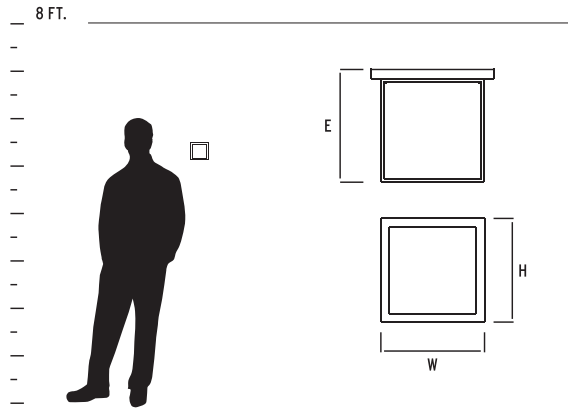

KUBO OUTDOOR

LED

ITEM #	FINISH	DIMENSIONS	LAMPING	DRIVER	CERTIFICATION
3-735-XX	15 Black 16 Brushed Aluminum	5.125"(w) x 5.125"(h) x 5.625"(ext)	2 x 3w, 90CRI 3000k LED 210 Delivered Lumens	110-277V	

GENERAL SPECIFICATIONS:

• Cast aluminum housing. • White frost glass diffuser is 1/16" thick. • Unit mounts to 4" octagonal junction box. • Approved for wall mount applications. • Approved for vertical mounting only. • Total luminaire power 4.7w. • Visit www.oxygenlighting.com for technical cut sheets. • Oxygen reserves the right to modify designs at any time.