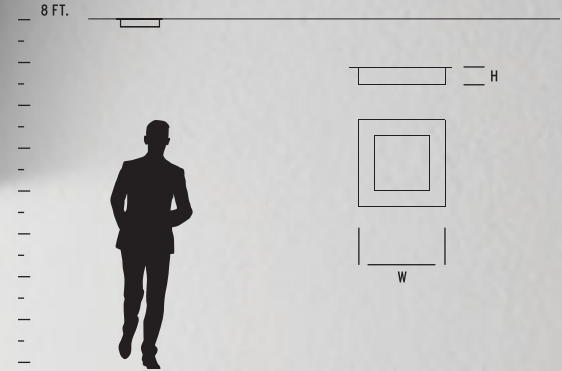

ceiling mounts

ALTAIR CEILING MOUNT

ADA

LED

3-333-15

3-333-22

3-332-6

| ITEM # | DIFFUSER | FINISH | DIMENSIONS | LAMPING | DRIVER | CERTIFICATION |
|----------|-------------------|---|-------------------|---|--------------------|--------------------------|
| 3-332-XX | Matte White Glass | 6 White 15 Black 22 Oiled Bronze 24 Satin Nickel | 5.75"(w) x 1"(h) | 1 x 10.5w, 90CRI 3000k LED 480 Delivered Lumens | 120V Triac dimming | ADA COMPLIANT, ETL, damp |
| 3-333-XX | Matte White Glass | 6 White 15 Black 22 Oiled Bronze 24 Satin Nickel | 7.125"(w) x 1"(h) | 1 x 13.5w, 90CRI 3000k LED 800 Delivered Lumens | 120V Triac dimming | ADA COMPLIANT, ETL, damp |
| 3-334-XX | Matte White Glass | 6 White 15 Black 22 Oiled Bronze 24 Satin Nickel | 9.125"(w) x 1"(h) | 1 x 18.5w, 90CRI 3000k LED 1064 Delivered Lumens | 120V Triac dimming | ADA COMPLIANT, ETL, damp |