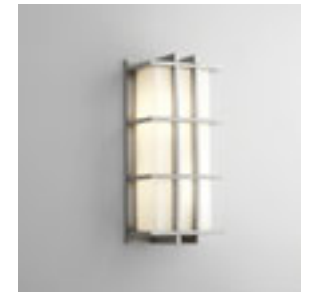

TELSHOR 240
LED | EM