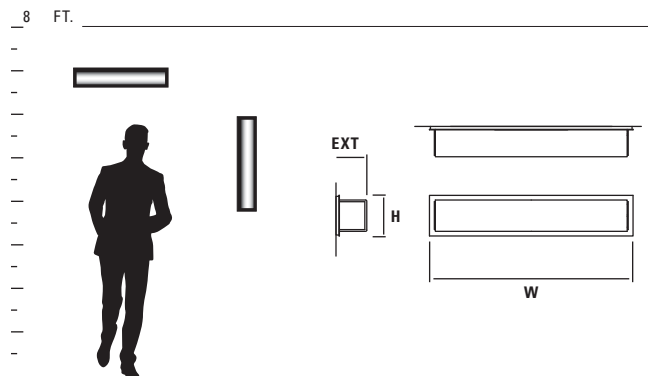

FUSE VANITY

ADA

LED

FLOURESCENT

ITEM #	DIFFUSER	FINISH	DIMENSIONS	LAMPING	BALLAST	DRIVER	CERTIFICATION
2-5134-24	Matte White Acrylic	24 Satin Nickel	26"(w) x 5"(h) x 4"(ext)	2 x 17w T8 fluorescent (medium bi-pin)	Electronic, HPF, Instant Start, Universal Voltage (120V-277V)	-	
3-544-24	Matte White Acrylic	24 Satin Nickel	26"(w) x 5"(h) x 4"(ext)	2 x 10.1w, 90CRI 3000k LED 1810 Delivered Lumens	-	120/277V 0-10V/Phase dimming	

2700k, 3500k, 4000k color temperatures also available for LED models. Visit oxygenlighting.com

GENERAL SPECIFICATIONS:

- Cold rolled steel housing. • Machined steel end caps. • Acrylic diffusers are formed, 1/8" thick matte white acrylic. • Unit mounts to 4" octagonal junction box, with additional holes provided to mount direct to structure. • Approved for wall mount application only. • Toolless access to lamps for fluorescent model. • Approved for vertical or horizontal mounting. • Unit requires 2.5" deep junction box. • Driver mounts inside junction box. • Total luminaire power 24.1w for LED models. • Visit www.oxygenlighting.com for technical cut sheets. • Oxygen reserves the right to modify designs at any time.