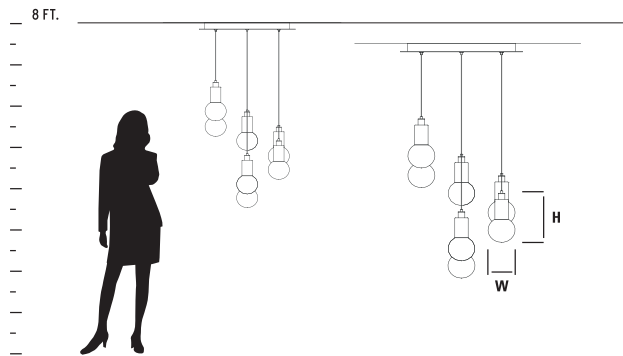

PRIMO PENDANT

LED

3-674-1624