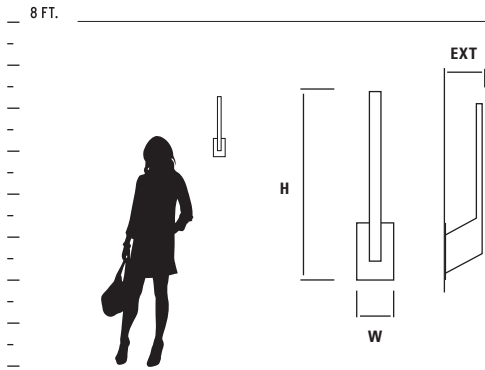

MIRAGE SCONCE

ADA

LED

ITEM #	DIFFUSER	FINISH	DIMENSIONS	LAMPING	DRIVER	CERTIFICATION
3-516-XX	Matte White Acrylic	24 Satin Nickel 40 Aged Brass	4.75"(w) x 19.125"(h) x 4"(ext)	1 x 12.2w, 90CRI 3000k LED 764 Delivered Lumens	120/277V 0-10V/Phase dimming	

2700k, 3500k, 4000k color temperatures also available. Visit oxygenlighting.com

GENERAL SPECIFICATIONS:

- Cold rolled steel housing. • Matte white acrylic diffuser. • Unit mounts to 2"x3" or 4" octagonal junction box. • Approved for vertical mounting. • Approved for wall mount applications only.
- Total luminaire power 15w. • Visit www.oxygenlighting.com for technical cut sheets. • Oxygen reserves the right to modify designs at any time.