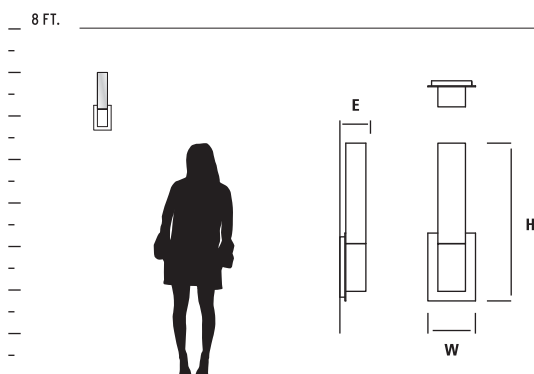

VEGA SCONCE

ADA

LED

ITEM #	DIFFUSER	FINISH	DIMENSIONS	LAMPING	DRIVER	CERTIFICATION
3-519-XX	Matte White Acrylic	20 Polished Nickel 24 Satin Nickel	4.75"(w) x 15.75"(h) x 2.625"(ext)	1 x 12.1w, 90CRI 3000k LED 925 Delivered Lumens	120/277V 0-10V/Phase dimming	

2700k, 3500k, 4000k color temperatures also available. Visit oxygenlighting.com

GENERAL SPECIFICATIONS:

- Cold-rolled steel housing. • Diffuser is 1/8" thick matte white acrylic. • Unit mounts to 2"x3" or 4" octagonal junction box. • Approved for wall mount applications only. • Total luminaire power 14.5w. • Visit www.oxygenlighting.com for technical cut sheets. • Oxygen reserves the right to modify designs at any time.