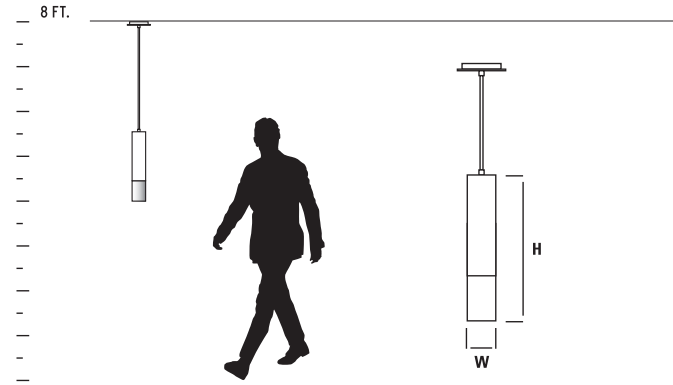

OPUS PENDANT

LED