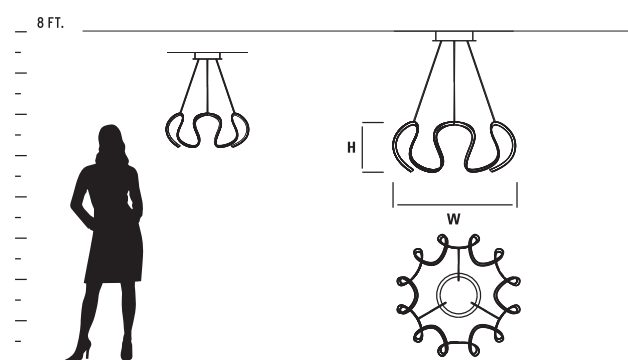

CIRRO PENDANT

LED

ITEM #	DIFFUSER	FINISH	DIMENSIONS	LAMPING	DRIVER	CERTIFICATION
3-60-XX 22" small	Matte White Silicone	6 White 15 Black 30 Silver Graphite	21"(w) x 20.25"(h)*	1 x 44w, 90CRI 3000k LED 2936 delivered lumens	120V Triac dimming	
3-61-XX 28" large	Matte White Silicone	6 White 15 Black 30 Silver Graphite	28"(w) x 25.5"(h)*	1 x 95w, 90CRI 3000k LED 5674 Delivered Lumens	120V Triac dimming	

GENERAL SPECIFICATIONS:

- Cold rolled steel canopy. • Matte white silicone diffuser. • *Height measured not including cables or ceiling canopy. • Fixture supplied with 8' of cable to customize hanging height.
- Unit mounts to 4" octagonal junction box. • Driver mounts inside ceiling canopy. • Total luminaire power 39w for 3-60XXX and 90w for 3-61-XX. • Visit www.oxygenlighting.com for technical cut sheets. • Oxygen reserves the right to modify designs at any time.

3-60-30