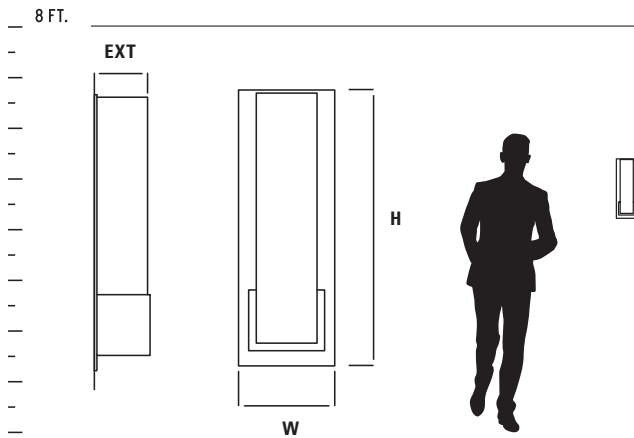

ORION SCONCE

ADA

LED

ITEM #	DIFFUSER	FINISH	DIMENSIONS	LAMPING	DRIVER	CERTIFICATION
3-540-XX	Matte White Acrylic	14 Polished Chrome 24 Satin Nickel 40 Aged Brass	4.75"(w) x 13.5"(h) x 2.75"(ext)	1 x 12.2w, 90CRI 3000k LED 926 Delivered Lumens	120/277V 0-10V/Phase dimming	

2700k, 3500k, 4000k color temperatures also available. Visit oxygenlighting.com

GENERAL SPECIFICATIONS:

- Cold rolled steel backplate and trim. • Acrylic shade is 1/8", matte white finish. • Unit mounts to horizontal or a deep 4"x4" junction box w/ single device mud ring (mud ring must be mounted horizontally).
- Approved for wall mount applications only. • Unit requires 2.5" deep junction box. • Driver mounts inside junction box. • Total luminaire power 15.4w.
- Visit www.oxygenlighting.com for technical cut sheets. • Oxygen reserves the right to modify designs at any time.