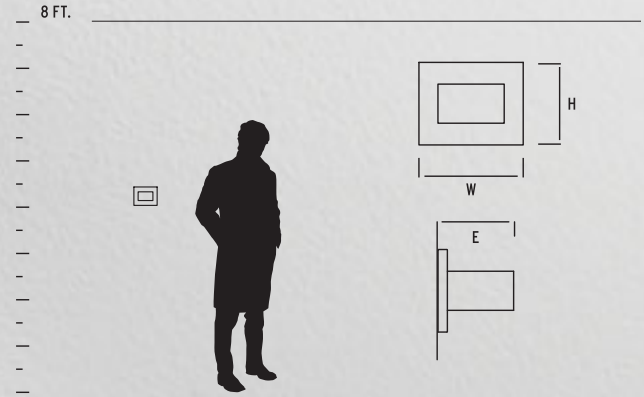

ERIS OUTDOOR

ADA

LED

3-721-16

3-721-22

ITEM #	DIFFUSER	FINISH	DIMENSIONS	LAMPING	DRIVER	CERTIFICATION
3-720-XX	Frosted Glass	16 Gray 22 Oiled Bronze	6"(w) x 4.75"(h) x 4"(ext)	1 x 10.1w, 90CRI 3000k LED	120/277V 0-10V/Phase dimming	ADA COMPLIANT cULus wet
3-721-XX	Frosted Glass	16 Gray 22 Oiled Bronze	6"(w) x 4.75"(h) x 4"(ext)	2 x 10.1w, 90CRI 3000k LED	120/277V 0-10V/Phase dimming	ADA COMPLIANT cULus wet

2700k, 3500k, 4000k color temperatures also available. Visit oxygenlighting.com

GENERAL SPECIFICATIONS:

- Cast aluminum housing. • Frosted glass lenses. • Unit mounts to deep 4" octagonal or deep 4"x4" junction box. • Unit requires 2.5" deep junction box. • Driver mounts inside junction box. • Approved for wall mount application only. • Approved for horizontal or vertical mounting. • Total luminaire power 13.1w for 3-720-XX and 26.2w for 3-721-XX.
- Visit www.oxygenlighting.com for technical cut sheets. • Oxygen reserves the right to modify designs at any time.