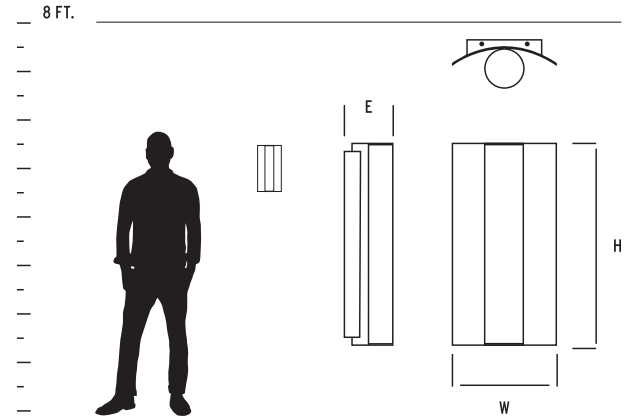

3-5020-15

ITEM #	DIFFUSER	FINISH	DIMENSIONS	LAMPING	DRIVER	CERTIFICATION
3-5020-XX	Matte White Acrylic	15 Black 24 Satin Nickel 40 Aged Brass	6.25"(w) x 12.125"(h) x 3"(ext)	1 x 9w, 90CRI 3000k LED 626 Delivered Lumens	120V Triac dimming	

GENERAL SPECIFICATIONS:

- Cold rolled steel backplate and trim. • Acrylic shade is 1/8", matte white finish. • Unit mounts to deep 4" octagonal junction box or deep 4"x4" square junction box w/ single device mud ring. • Approved for vertical or horizontal mounting. • Unit requires 2.5" deep junction box. • Driver mounts inside junction box. • Total luminaire power 11.3w.
- Visit www.oxygenlighting.com for technical cut sheets. • Oxygen reserves the right to modify designs at any time.