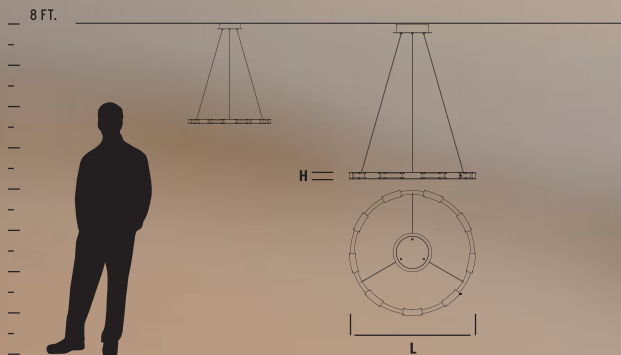

DIETER PENDANT

LED