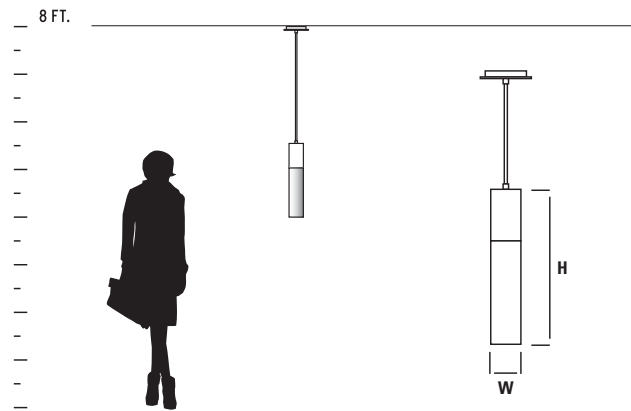

MAGNUM PENDANT

LED

ITEM #	DIFFUSER	FINISH	DIMENSIONS	LAMPING	DRIVER	CERTIFICATION
3-653-XX	Matte White Acrylic	14 Polished Chrome 24 Satin Nickel 40 Aged Brass	3.5"(w) x 18"(h)*	1 x 6.2w, 90CRI 3000k LED 383 Delivered Lumens	120/277V 0-10V/Phase dimming	cULus damp
3-653-1XX	1 Matte Opal Glass	14 Polished Chrome 24 Satin Nickel 40 Aged Brass	3.5"(w) x 18"(h)*	1 x 6.2w, 90CRI 3000k LED 416 Delivered Lumens	120/277V 0-10V/Phase dimming	cULus damp

2700k, 3500k, 4000k color temperatures also available. Visit oxygenlighting.com

GENERAL SPECIFICATIONS:

- Aluminum housing. • Cold rolled steel canopy. • Matte white acrylic is 1/16" thick. • Blown glass is 1/8" thick. • *Height measured not including adjustable cord or ceiling canopy. • Fixture supplied with 10' cord. • Unit mounts to 4" octagonal junction box or deep 4"x4" square junction box w/ single device mud ring.. • Unit requires 2.5" deep junction box. • Driver mounts inside junction box.
- Optional multi-pendant canopies available for 3, 5, and 7 lights. • Total luminaire power 7.1w. • Visit www.oxygenlighting.com for technical cut sheets. • Oxygen reserves the right to modify designs at any time.

3-653-14

3-653-24

3-653-40