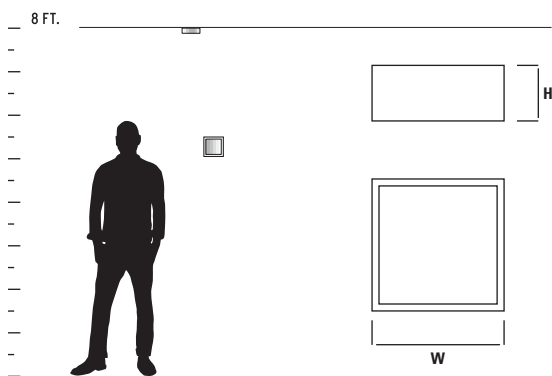

PYXIS CEILING MOUNT

ADA LED

ITEM #	DIFFUSER	FINISH	DIMENSIONS	LAMPING	DRIVER	CERTIFICATION
3-610-XX	Matte White Acrylic	22 Oiled Bronze 24 Satin Nickel 40 Aged Brass	4.875"(w) x 2"(h)	1 x 10.1w, 90CRI 3000k LED 518 Delivered Lumens	120/277V 0-10V/Phase dimming.	

2700k, 3500k, 4000k color temperatures also available. Visit oxygenlighting.com

GENERAL SPECIFICATIONS:

- Cold rolled steel housing.
- White acrylic diffuser is 1/16" thick.
- Unit mounts to deep 4" octagonal junction box.
- Unit requires 2.5" deep junction box.
- Driver mounts inside junction box.
- Approved for ceiling and wall mounted applications.
- Total luminaire power 13.1w.
- Visit www.oxygenlighting.com for technical cut sheets.
- Oxygen reserves the right to modify designs at any time.