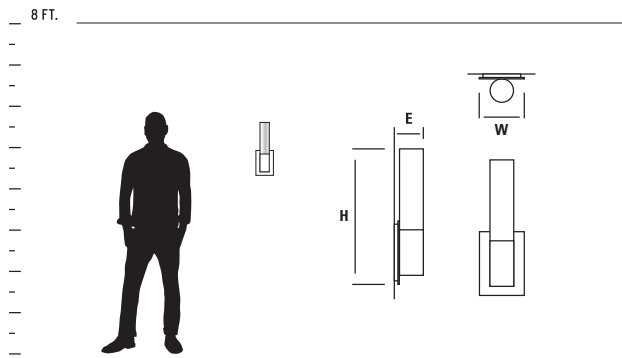

MAGNETA SCONCE

ADA LED

3-528-140

3-528-24

3-528-124

| ITEM # | DIFFUSER | FINISH | DIMENSIONS | LAMPING | DRIVER | CERTIFICATION |
|-----------|---------------------|----------------------------------|------------------------------------|--|---------------------------------|--------------------------|
| 3-528-XX | Matte White Acrylic | 24 Satin Nickel 40 Aged Brass | 4.75"(w) x 14.375"(h) x 3.25"(ext) | 1 x 11.9w, 90CRI 3000k LED 735 Delivered Lumens | 120/277V 0-10V/Phase dimming | ADA COMPLIANT cULus damp |
| 3-528-1XX | 1 Matte Opal Glass | 24 Satin Nickel 40 Aged Brass | 4.75"(w) x 14.375"(h) x 3.25"(ext) | 1 x 11.9w, 90CRI 3000k LED 690 Delivered Lumens | 120/277V 0-10V/Phase dimming | ADA COMPLIANT cULus damp |