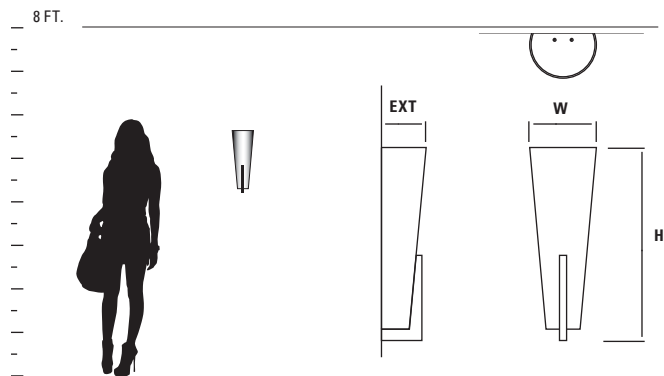

3-589-124

ITEM #	DIFFUSER	FINISH	DIMENSIONS	LAMPING	DRIVER	CERTIFICATION
3-589-124	1 Matte Opal Glass	24 Satin Nickel	6"(w) x 17"(h) x 4"(ext)	1 x 10.1w, 90CRI 3000k LED 1007 Delivered Lumens	120/277V 0-10V/Phase dimming	

2700k, 3500k, 4000k color temperatures also available. Visit oxygenlighting.com

GENERAL SPECIFICATIONS:

- Cold rolled steel housing. • Cast steel trim. • Top and bottom acrylic diffusers are 1/8" thick, finish as specified. • Glass diffuser is 1/4" thick white opal duplex glass.
- All units mount to vertical 2"x3" or 4" octagonal junction box. • Approved for wall mount application only. • Total luminaire power 13.3w. • Visit www.oxygenlighting.com for technical cut sheets. • Oxygen reserves the right to modify designs at any time.