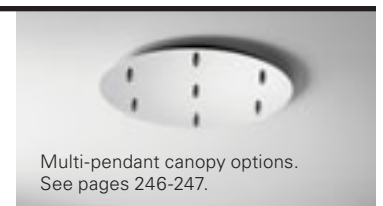

Multi-pendant canopy options.
See pages 246-247.