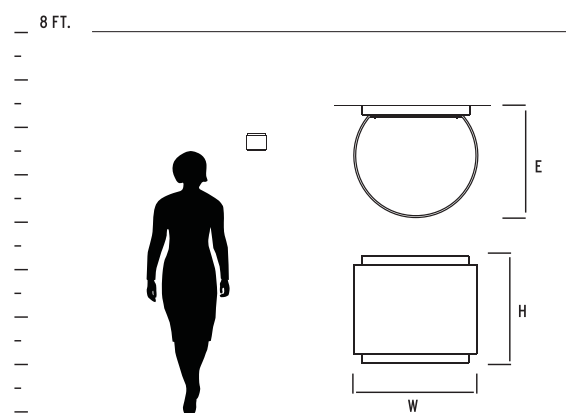

KALDOR OUTDOOR

LED

ITEM #	FINISH	DIMENSIONS	LAMPING	DRIVER	CERTIFICATION
3-734-XX	15 Black 16 Brushed Aluminum	5.125"(w) x 5.125"(h) x 5.5"(ext)	2 x 3w, 3000k LED 295 Delivered Lumens	110-277V	

GENERAL SPECIFICATIONS:

• Cast aluminum housing. • Unit mounts to 4" octagonal junction box. • Unit requires 2.5" deep junction box. • Driver mounts inside junction box. • Approved for wall mount applications. • Approved for horizontal mounting only. • Total luminaire power 4.7w. • Visit www.oxygenlighting.com for technical cut sheets. • Oxygen reserves the right to modify designs at any time.