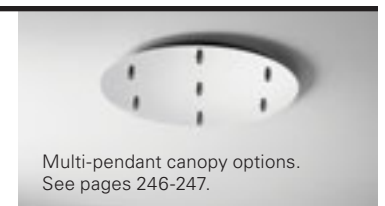

Multi-pendant canopy options. See pages 246-247.