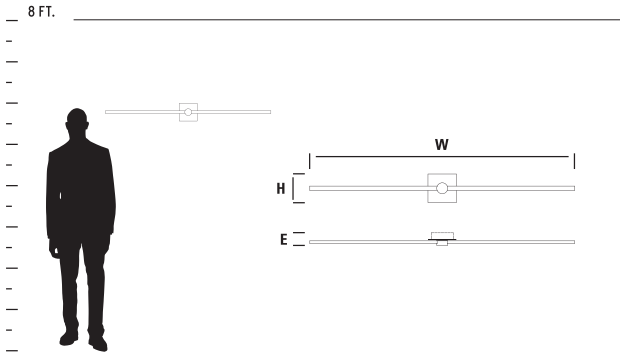

ZORA VANITY

ADA

LED

3-54-1550