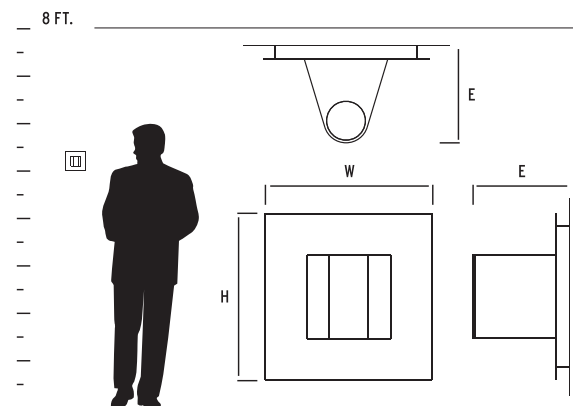

GENERAL SPECIFICATIONS:

- Cast aluminum housing. • Clear glass diffuser. • Unit mounts to 4" octagonal junction box. • Approved for wall mount applications. • Approved for vertical or horizontal mounting.
- Total luminaire power 4.9w. • Visit www.oxygenlighting.com for technical cut sheets and total luminaire. • Oxygen reserves the right to modify designs at any time.