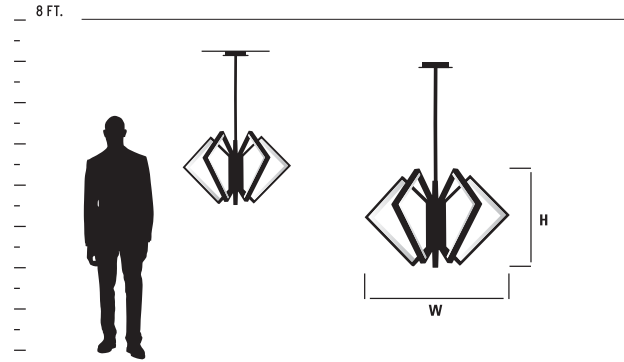

HEIGHT CHART

- FAN HEIGHT**
Using 4.5" downrod
- Distance of 9.5"
 - Distance of 13"

chandelières

ACADIA CHANDELIER

LED

3-6143-24

3-6142-40

| ITEM # | DIFFUSER | FINISH | DIMENSIONS | LAMPING | DRIVER | CERTIFICATION |
|-------------------------------|---------------------|----------------------------------|---------------------|---|--------------------|---------------|
| 3-6142-XX 25" small | Matte White Acrylic | 24 Satin Nickel 40 Aged Brass | 25"(w) x 15.25"(h)* | 5 x 12.8w, 90CRI 3000k LED 2500 Delivered Lumens | 120V Triac dimming | |
| 3-6143-XX 30" large | Matte White Acrylic | 24 Satin Nickel 40 Aged Brass | 30"(w) x 18.25"(h)* | 5 x 15.5w, 90CRI 3000k LED 3295 Delivered Lumens | 120V Triac dimming | |