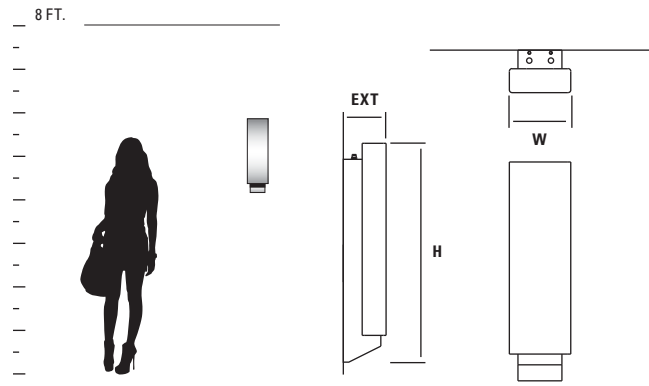

POLARIS SCONCE

ADA LED EM

ITEM #	DIFFUSER	FINISH	DIMENSIONS	LAMPING	DRIVER	CERTIFICATION
3-522-24	Matte White Acrylic	24 Satin Nickel	5.75"(w) x 20.5"(h) x 4"(ext)	1 x 10.1w, 90CRI 3000k LED 1043 Delivered Lumens	120/277V 0-10V/Phase dimming	ADA COMPLIANT, UL US, damp
3-522-24-EM	Matte White Acrylic	24 Satin Nickel	5.75"(w) x 20.5"(h) x 4"(ext)	1 x 10.1w, 90CRI 3000k LED 1043 Delivered Lumens	120/277V 0-10V/Phase dimming	ADA COMPLIANT, ETL US, damp, EM

2700k, 3500k, 4000k color temperatures also available for non EM LED models. Visit oxygenlighting.com

GENERAL SPECIFICATIONS:

• Cold rolled steel housing. • Acrylic diffusers are 1/8" thick matte white with closed top and bottom. • Unit mounts to 4" octagonal junction box. • Approved for wall mount applications only • Total luminaire power 15.4w. • Visit www.oxygenlighting.com for technical cut sheets. • Oxygen reserves the right to modify designs at any time.

EMERGENCY BATTERY BACKUP MODELS (EM)

• ETL required 90 minute emergency battery run time • 32 hour recharge time.