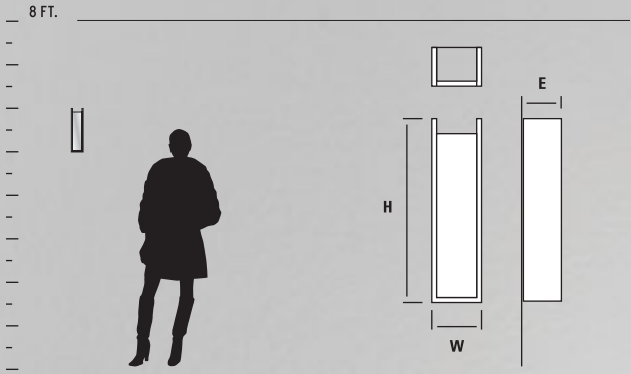

KIKO SCONCE

ADA

LED

3-545-20

ITEM #	DIFFUSER	FINISH	DIMENSIONS	LAMPING	DRIVER	CERTIFICATION
3-545-20	Matte White Acrylic	20 Polished Nickel	3.25"(w) x 12"(h) x 2.5"(ext)	1 x 10.1w, 90CRI 3000k LED 494 Delivered Lumens	120/277V 0-10V/Phase dimming	

2700k, 3500k, 4000k color temperatures also available. Visit oxygenlighting.com

GENERAL SPECIFICATIONS:

- Cold-rolled steel housing. • Diffuser is 1/8" thick matte white acrylic. • Unit mounts to a deep 4"x4" junction box w/ single device mud ring.
- Approved for wall mount applications only. • Unit requires 2.5" deep junction box. • Driver mounts inside junction box. • Total luminaire power 12.8w.
- Visit www.oxygenlighting.com for technical cut sheets. • Oxygen reserves the right to modify designs at any time.