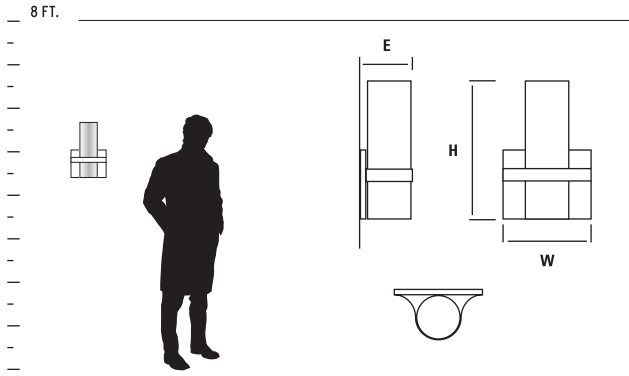

ITEM #	DIFFUSER	FINISH	DIMENSIONS	LAMPING	DRIVER	CERTIFICATION
3-539-XX	Matte Opal Glass	22 Oiled Bronze 24 Satin Nickel	7"(w) x 11"(h) x 4"(ext)	2 x 10.1w, 90CRI 3000k LED 632 Delivered Lumens	120/277V 0-10V/Phase dimming	

2700k, 3500k, 4000k color temperatures also available. Visit oxygenlighting.com

GENERAL SPECIFICATIONS:

- Cold-rolled steel housing. • Diffuser is 1/8" thick matte opal glass. • Diffuser screws onto housing with integral threaded fitting. • Unit mounts to deep 4" octagonal junction box or deep 4"x4" square junction box. • Approved for wall applications only. • Unit requires 2.5" deep junction box. • Driver mounts inside junction box. • Total luminaire power 26.2w.
- Visit www.oxygenlighting.com for technical cut sheets. • Oxygen reserves the right to modify designs at any time.