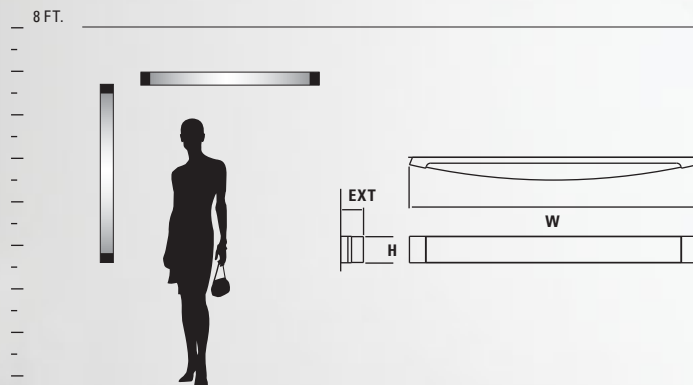

APOLLO VANITY

ADA

FLOURESCENT

2-5104-24