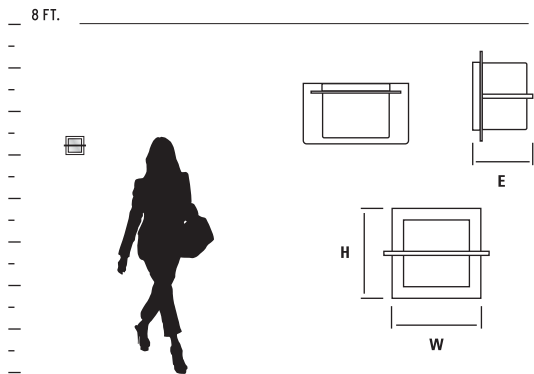

METRIX SCONCE

ADA

LED

3-541-20