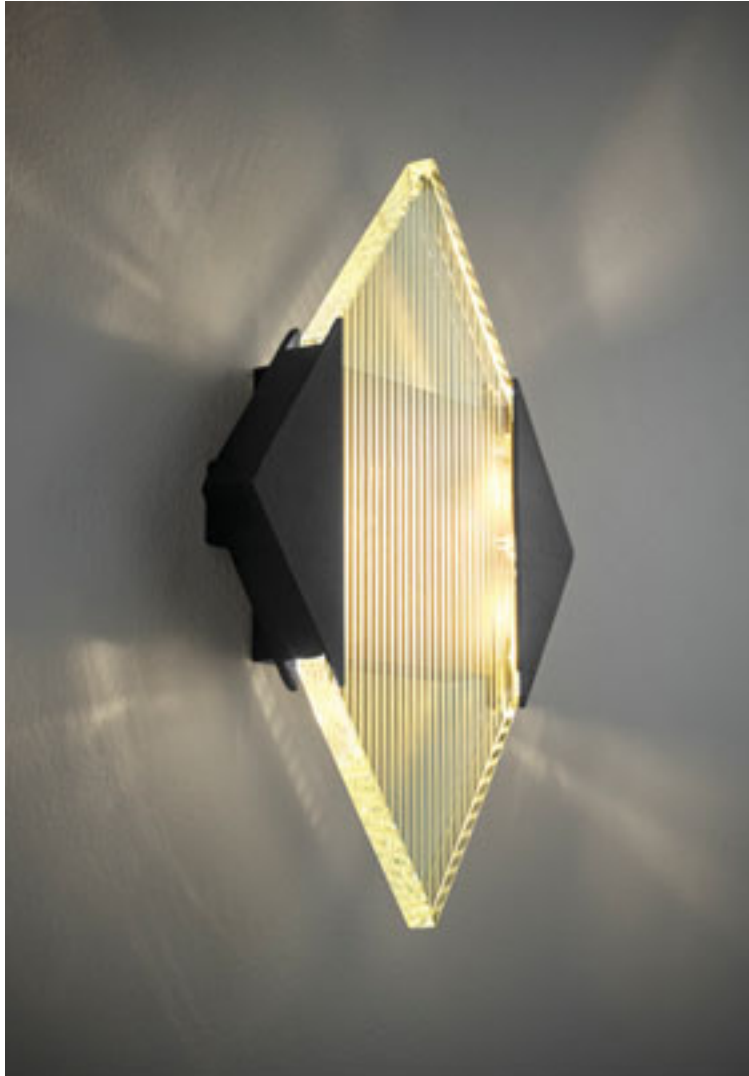

NOVA OUTDOOR

ADA

LED

ITEM #	DIFFUSER	FINISH	DIMENSIONS	LAMPING	DRIVER	CERTIFICATION
3-707-15	Clear Pinstripe Glass	15 Black	8.25"(w) x 11.75"(h) x 1.75"(ext)	2 x 6w, 90CRI 3000k LED	120V Triac Dimming	

GENERAL SPECIFICATIONS:

• Cast aluminum housing. • Clear Pinstripe Glass. • Unit mounts to deep 4" octagonal junction box. • Approved for wall mount application only. • Approved for vertical and horizontal applications. • Visit www.oxygenlighting.com for technical cut sheets, total luminaire and lumen information. • Oxygen reserves the right to modify designs at any time.