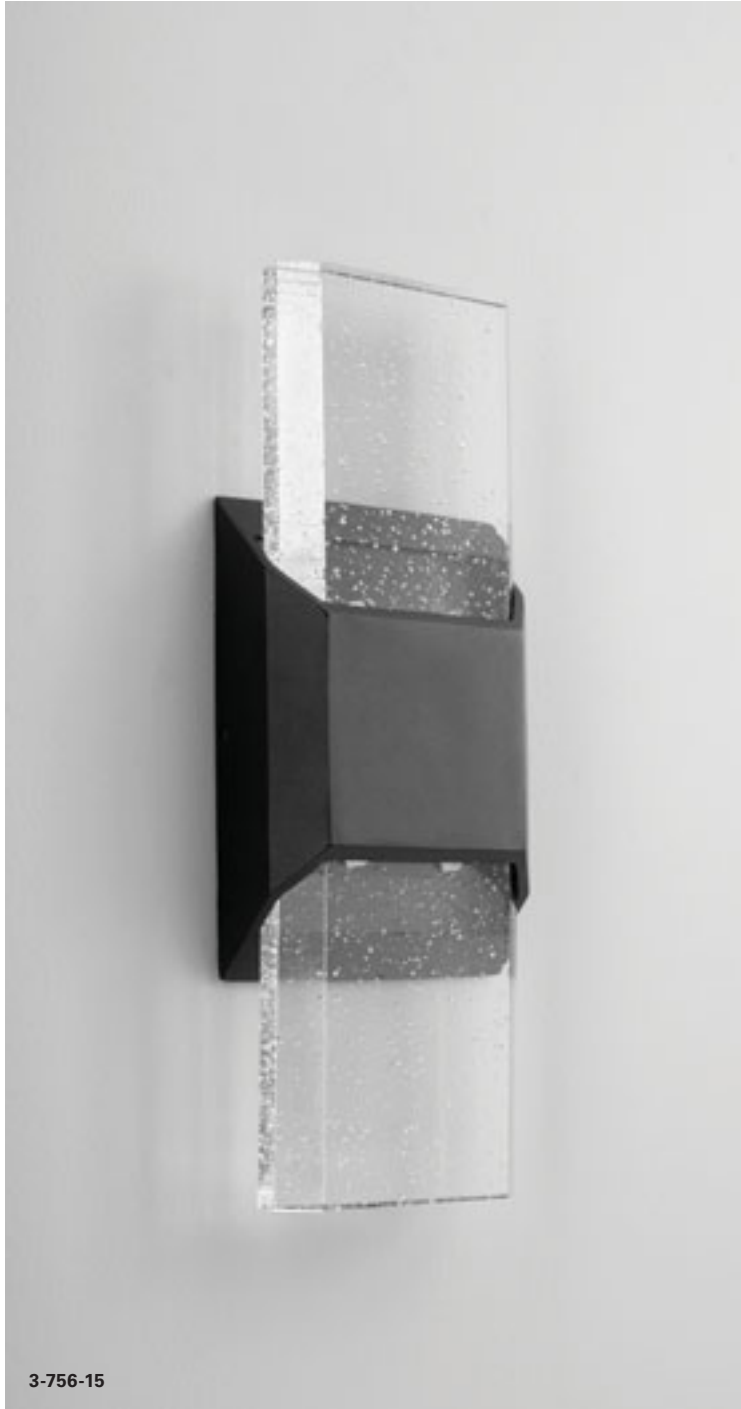

ESPRIT OUTDOOR

LED

3-755-15

3-756-15

| ITEM # | DIFFUSER | FINISH | DIMENSIONS | LAMPING | DRIVER | CERTIFICATION |
|--------------------------|--------------------|----------|------------------------------|-------------------------|--------------------|---|
| 3-755-15 small | Clear Bubble Glass | 15 Black | 5.5"(w) x 13.5"(h) x 2"(ext) | 1 x 6w, 90CRI 3000k LED | 120V Triac Dimming |   |
| 3-756-15 large | Clear Bubble Glass | 15 Black | 5.5"(w) x 15"(h) x 2"(ext) | 2 x 6w, 90CRI 3000k LED | 120V Triac Dimming |   |