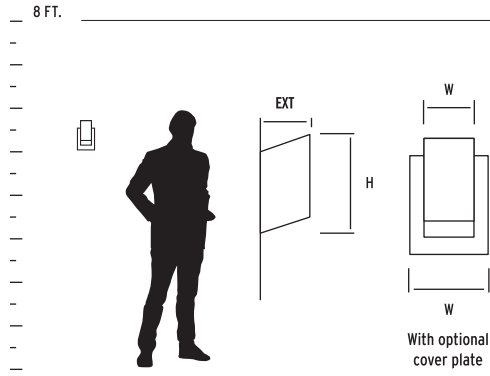

UNO SCONCE

ADA LED

ITEM #	DIFFUSER	FINISH	DIMENSIONS	LAMPING	CERTIFICATION
3-500-XX	Perforated Metal	18 Gunmetal 40 Aged Brass	3"(w) x 6.75"(h) x 3"(ext) w/o optional cover plate	1 x 7w MAX GU10 120V LED ONLY (lamp not included)	

GENERAL SPECIFICATIONS:

• Cold rolled steel housing. • Perforated metal diffuser. • Unit mounts to 2"x3" junction box. • Supplied with 4.75"x6" cover plate for mounting to 4" octagonal junction box. • Approved for vertical mounting. • Approved for wall mount applications only. • Visit www.oxygenlighting.com for technical cut sheets. • Oxygen reserves the right to modify designs at any time.