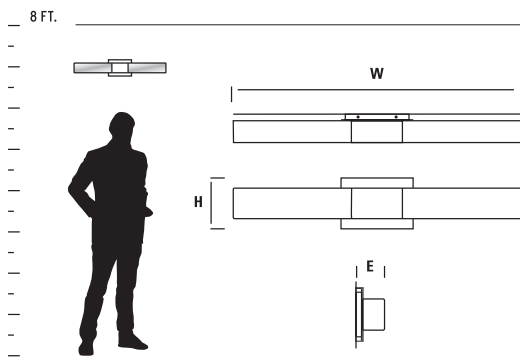

VEGA VANITY

ADA

LED

3-569-20