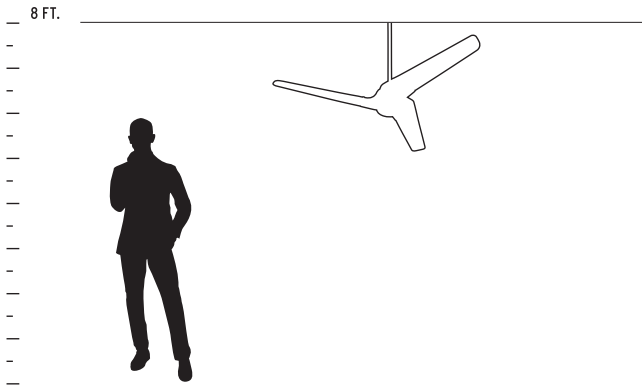

- Airflow: 4418 cfm • Watts 20 • Airflow Efficiency 225 cfm/w • Estimated yearly energy cost \$6

HEIGHT CHART

FAN HEIGHT

- Using 4" downrod
- Distance of 10.325"
- Distance of 12.375"

SOL 52" CEILING FAN

3-104-15