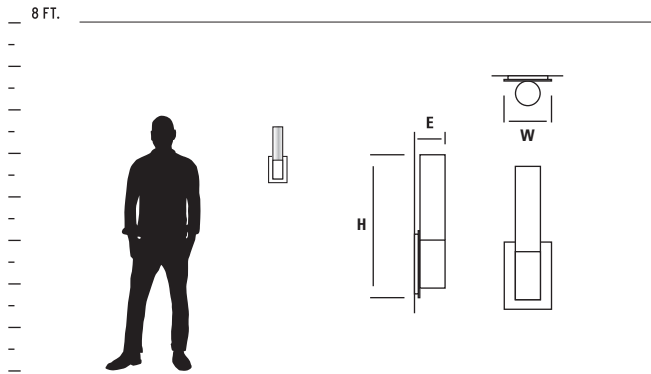

MAGNETA OUTDOOR

ADA

LED

ITEM #	DIFFUSER	FINISH	DIMENSIONS	LAMPING	DRIVER	CERTIFICATION
3-728-XX	Matte Opal Glass	15 Black 16 Gray 22 Oiled Bronze	4.75"(w) x 14.5"(h) x 3.5"(ext)	1 x 11.9w, 90CRI 3000k LED	120/277V 0-10V/Phase dimming	

2700k, 3500k, 4000k color temperatures also available. Visit oxygenlighting.com

GENERAL SPECIFICATIONS:

- Cast aluminum housing • Diffuser is 1/8" thick matte opal glass. • Unit mounts to deep 4" octagonal junction box. • Unit requires 2.5" deep junction box. • Driver mounts inside junction box. • Approved for wall mount application only. • Total luminaire power 15.2w. • Visit www.oxygenlighting.com for technical cut sheets. • Oxygen reserves the right to modify designs at any time.