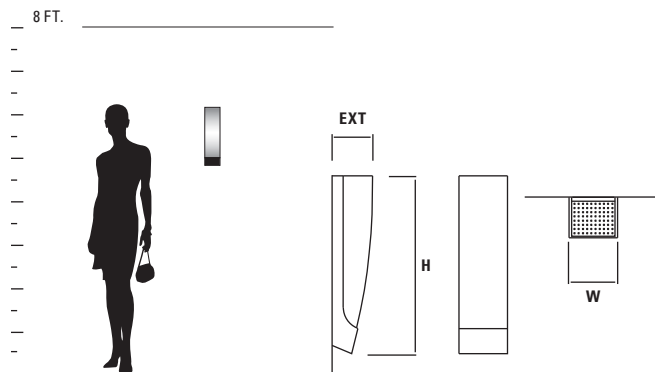

3-570-24

ITEM #	DIFFUSER	FINISH	DIMENSIONS	LAMPING	BALLAST	DRIVER	CERTIFICATION
3-570-24	Matte White Acrylic	24 Satin Nickel	4.5"(w) x 16"(h) x 3.75"(ext)	1 x 10.1w, 90CRI 3000k LED 809 Delivered Lumens	--	120/277V 0-10V/Phase dimming	

2700k, 3500k, 4000k color temperatures also available for LED models. Visit oxygenlighting.com

GENERAL SPECIFICATIONS:

- Cold-rolled steel housing. • Perforated metal top lens. • Diffuser is 1/8" thick matte white acrylic. • Unit mounts to 4" octagonal junction box. • Approved for wall mount application only.
- Total luminaire power 13.1w for LED model. • Visit www.oxygenlighting.com for technical cut sheets. • Oxygen reserves the right to modify designs at any time.