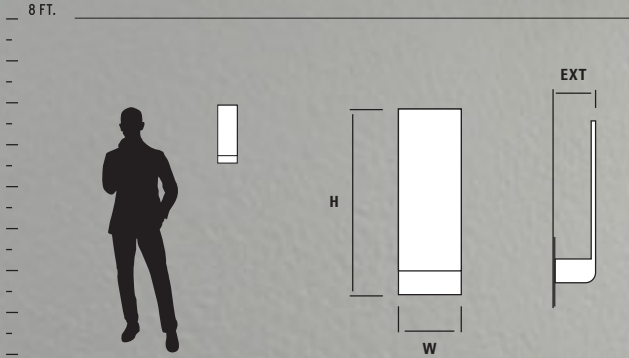

HALO SCONCE

ADA

LED

3-515-25