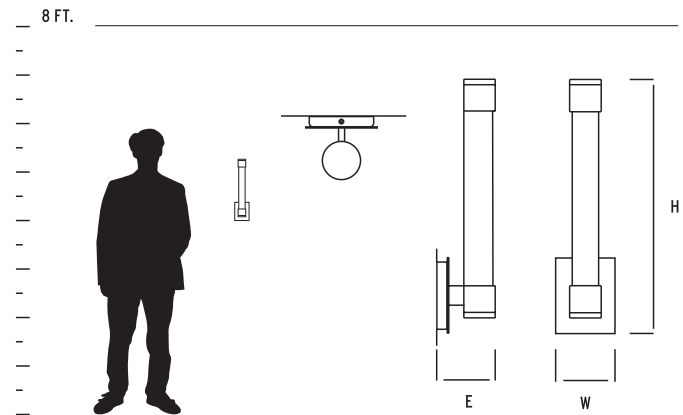

3-556-22

3-556-40
shown with optional
cover plate (Included)

3-556-24

ZETA SCONCE

ADA

LED

3-530-40

3-530-22