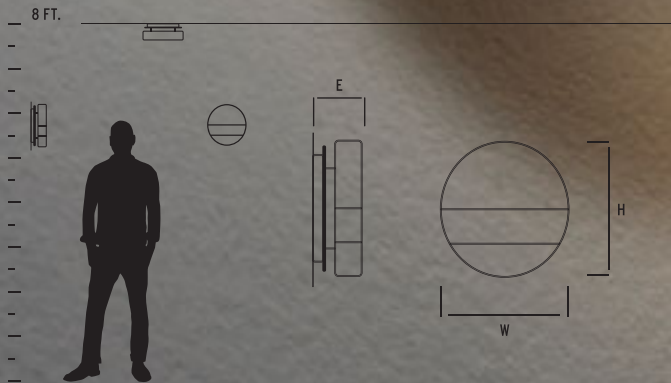

3-551-20

3-551-24

3-551-15