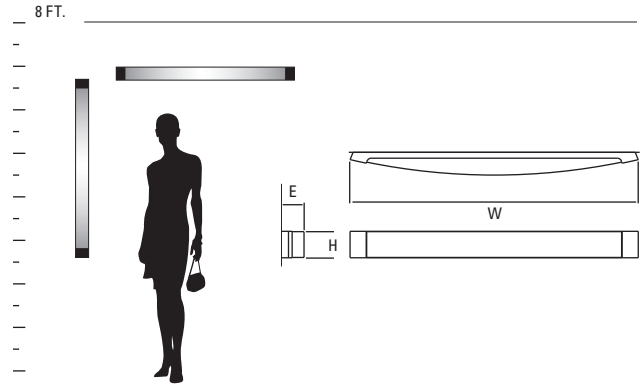

APOLLO VANITY

ADA

LED

3-524-24