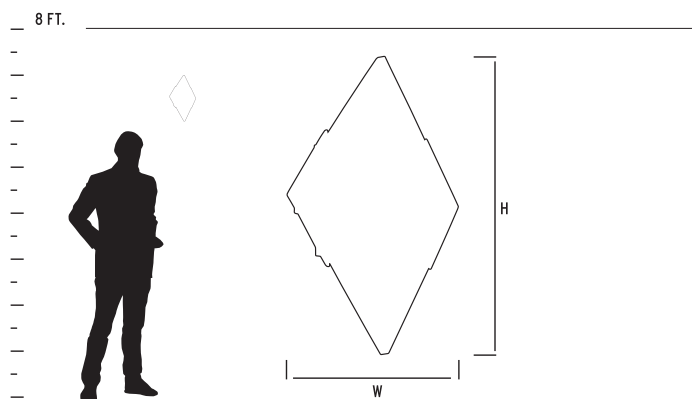

NOVA OUTDOOR

ADA

LED

ITEM #	DIFFUSER	FINISH	DIMENSIONS	LAMPING	DRIVER	CERTIFICATION
3-707-15	Clear Pinstripe Glass	15 Black	8.25"(w) x 11.75"(h) x 1.75"(ext)	2 x 6w, 90CRI 3000k LED	120V Triac Dimming	

GENERAL SPECIFICATIONS:

• Cast aluminum housing. • Clear Pinstripe Glass. • Unit mounts to deep 4" octagonal junction box. • Approved for wall mount application only. • Approved for vertical and horizontal applications. • Visit www.oxygenlighting.com for technical cut sheets, total luminaire and lumen information. • Oxygen reserves the right to modify designs at any time.