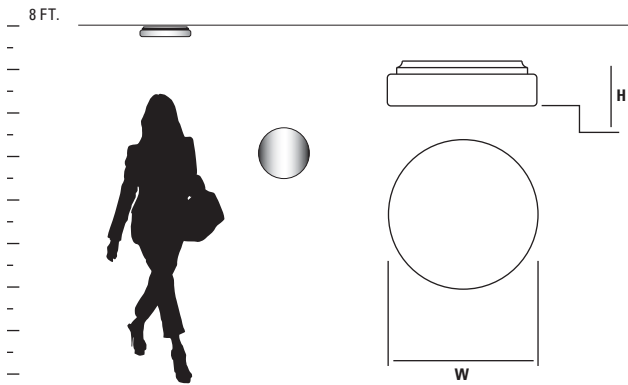

RHYTHM CEILING MOUNT

ADA LED FLOURESCENT

2-6138-6