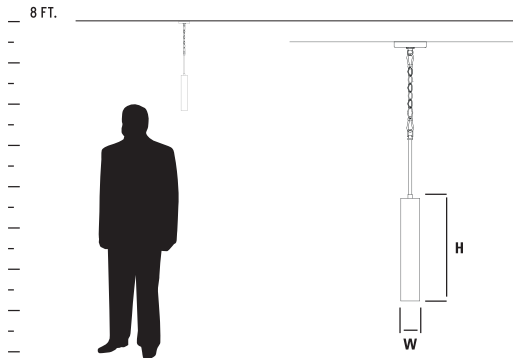

TOTEM PENDANT

LED

ITEM #	DIFFUSER	FINISH	DIMENSIONS	LAMPING	DRIVER	CERTIFICATION
3-614-XXXX	Concrete	1540 Aged Brass/Dark Gray 1624 Satin Nickel/Gray	2.75"(w) x 16.5"(h)	1 x 6.2w, 90CRI 3000k LED 303 Delivered Lumens	120V Triac + ELV dimming	

GENERAL SPECIFICATIONS:

• Cold rolled steel canopy. • Concrete shade. • *Height measured not including adjustable stems, chain or ceiling canopy. • Fixture supplied with 2-8", 2-12" and 2-16" stems and 1' of chain to customize hanging height. • Unit mounts to 4" octagonal junction box. • LED driver on board. • Total luminaire power 6w. • Visit www.oxygenlighting.com for technical cut sheets. • Oxygen reserves the right to modify designs at any time.