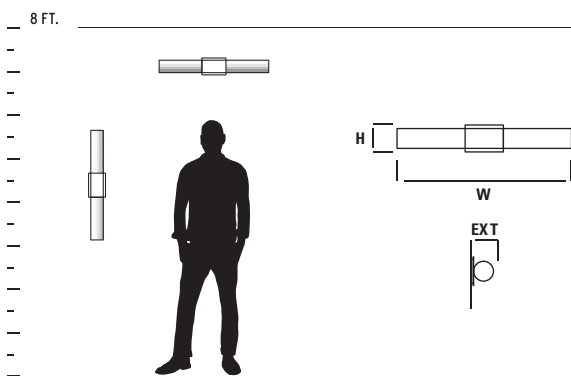

MAGNUM VANITY

ADA

LED

ITEM #	DIFFUSER	FINISH	DIMENSIONS	LAMPING	DRIVER	CERTIFICATION
3-588-XX	Matte White Acrylic	24 Satin Nickel 40 Aged Brass	30.75"(w) x 4.75"(h) x 4"(ext)	2 x 12.1w, 90CRI 3000k LED 2256 Delivered Lumens	120/277V 0-10V/Phase dimming available	ADA cULus damp
3-588-1XX	1 Matte Opal Glass	24 Satin Nickel 40 Aged Brass	30.75"(w) x 4.75"(h) x 4"(ext)	2 x 12.1w, 90CRI 3000k LED 2369 Delivered Lumens	120/277V 0-10V/Phase dimming available	ADA cULus damp

2700k, 3500k, 4000k color temperatures also available. Visit oxygenlighting.com

GENERAL SPECIFICATIONS:

- Aluminum housing. • Diffuser is 1/8" thick matte white acrylic or matte opal glass. • Unit mounts to deep 4" octagonal junction box or a deep 4"x4" square junction box w/ single device mud ring. • Approved for wall mount application only. • Closed ends. • Approved for vertical or horizontal mounting. • Total luminaire power 28.7w. • Visit www.oxygenlighting.com for technical cut sheets. • Oxygen reserves the right to modify designs at any time.