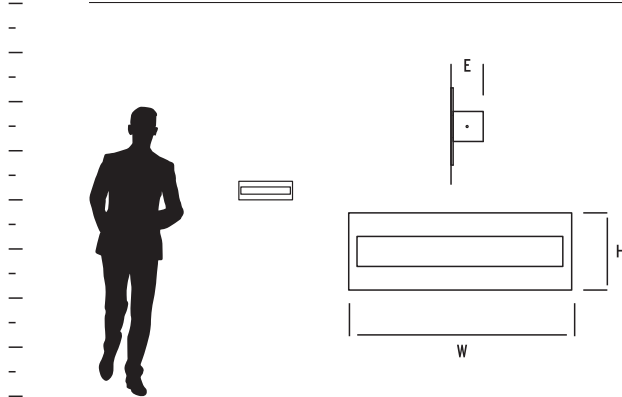

sconces

ALCOR SCONCE

ADA

LED

8 FT.

| ITEM # | DIFFUSER | FINISH | DIMENSIONS | LAMPING | DRIVER | CERTIFICATION |
|-----------------|---------------------|---|----------------------------|--|---------------------------------|---------------|
| 3-532-XX | Matte White Acrylic | 22 Oiled Bronze 24 Satin Nickel 40 Aged Brass | 13"(w) x 4.5"(h) x 2"(ext) | 1 x 11.9w, 90CRI 3000k LED 388 Delivered Lumens | 120/277V 0-10V/Phase dimming | |