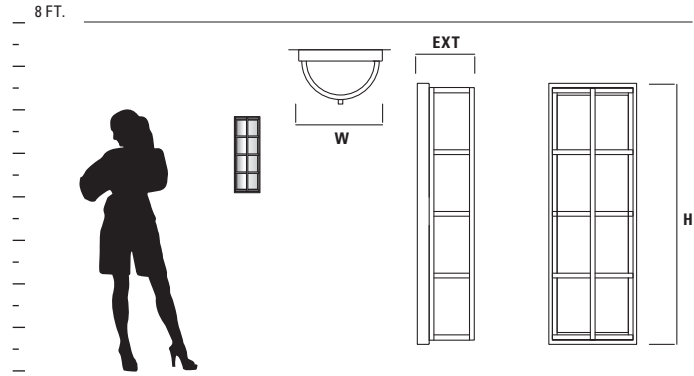

3-712-224

ITEM #	DIFFUSER	FINISH	DIMENSIONS	LAMPING	BALLAST	DRIVER	CERTIFICATION
3-712-2XX small	Matte White Acrylic	22 Oiled Bronze 24 Satin Nickel	7.25"(w) x 16.5"(h) x 4.75"(ext)	1 x 10.1w, 90CRI 3000k LED	–	120/277V 0-10V/Phase dimming	
3-712-2XX-EM small	Matte White Acrylic	22 Oiled Bronze 24 Satin Nickel	7.25"(w) x 16.5"(h) x 4.75"(ext)	1 x 10.1w, 90CRI 3000k LED	–	120/277V 0-10V/Phase dimming	
3-713-2XX large	Matte White Acrylic	22 Oiled Bronze 24 Satin Nickel	7.25"(w) x 21.75"(h) x 4.75"(ext)	2 x 10.1w, 90CRI 3000k LED	–	120/277V 0-10V/Phase dimming	
3-713-2XX-EM large	Matte White Acrylic	22 Oiled Bronze 24 Satin Nickel	7.25"(w) x 21.75"(h) x 4.75"(ext)	2 x 10.1w, 90CRI 3000k LED	–	120/277V 0-10V/Phase dimming	

2700k, 3500k, 4000k color temperatures also available for non EM LED models. Visit oxygenlighting.com

GENERAL SPECIFICATIONS:

Stainless steel housing. • White acrylic diffuser is extruded 1/8" thick. • Unit mounts to 4" octagonal junction box. • Approved for wall mount application only. • Approved for vertical mounting only. • Total luminaire power 13w for 3-712-XX and 26w for 3-713-XX. • Visit www.oxygenlighting.com for technical cut sheets. • Oxygen reserves the right to modify designs at any time.

EMERGENCY BATTERY BACKUP MODELS (EM)

• ETL required 90 minute emergency battery run time • 32 hour recharge time.