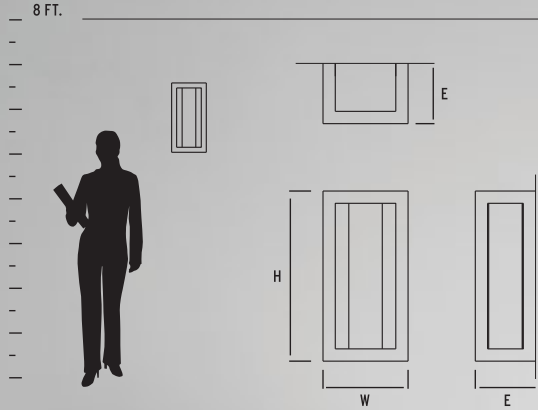

APERTO OUTDOOR

LED

3-724-15