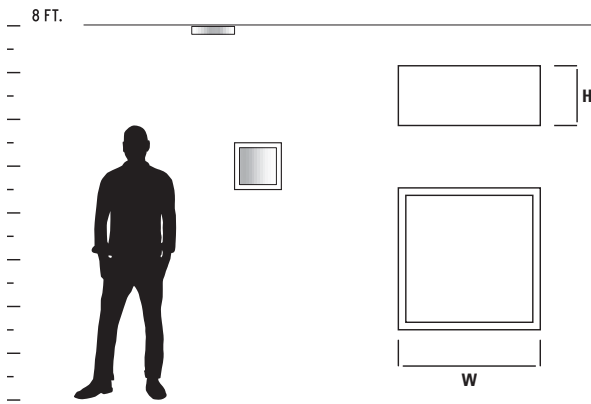

ITEM #	DIFFUSER	FINISH	DIMENSIONS	LAMPING	DRIVER	CERTIFICATION
32-612-XX	Matte White Acrylic	20 Polished Nickel 40 Aged Brass	10.25"(w) x 3.25"(h)	1 x 22.2w, 90CRI 3000k LED 1329 Delivered Lumens	120/277V 0-10V dimming	

2700k, 3500k, 4000k color temperatures also available. Visit oxygenlighting.com

GENERAL SPECIFICATIONS:

- Cold rolled steel housing. • White acrylic diffuser is 1/16" thick. • Unit mounts to 4" octagonal or 2"x3" junction box. • Approved for ceiling and wall mounted applications.
- Total luminaire power 26.1w. • Visit www.oxygenlighting.com for technical cut sheets. • Oxygen reserves the right to modify designs at any time.