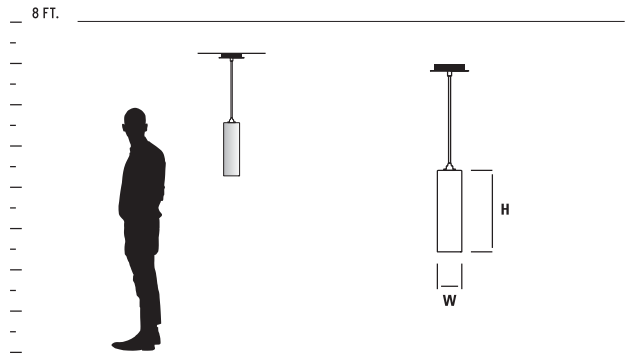

GRATIS PENDANT

LED