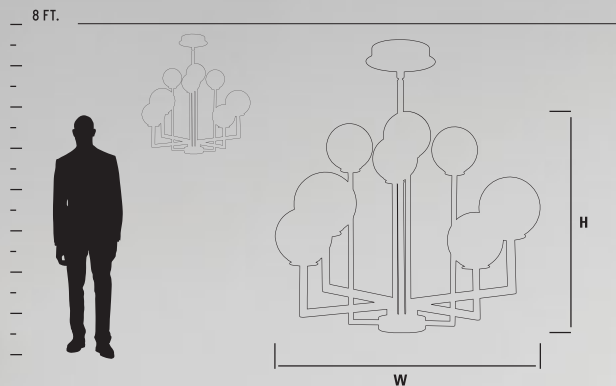

BONZO CHANDELIER

LED

3-28-1540

ITEM #	DIFFUSER	FINISH	DIMENSIONS	LAMPING	DRIVER	CERTIFICATION
3-28-1540	Satin Opal Glass	1540 Black/Aged Brass	31.5"(w) x 21.75"(h)*	8 x 3.9w, 90CRI 3000k LED	120V Triac dimming	

GENERAL SPECIFICATIONS:

• Cold rolled steel housing and canopy. • Satin Opal glass diffusers. • *Height measured not including stem or ceiling canopy. • Fixture supplied with 2-8", 2-12" and 3-16" stems to customize hanging height. • Canopy swivel allows for mounting on sloped ceilings - up to 45-degrees. • Unit mounts to 4" octagonal junction box. • Driver mounts inside ceiling canopy. • Visit www.oxygenlighting.com for technical cut sheets, total luminaire and lumen information. • Oxygen reserves the right to modify designs at any time.