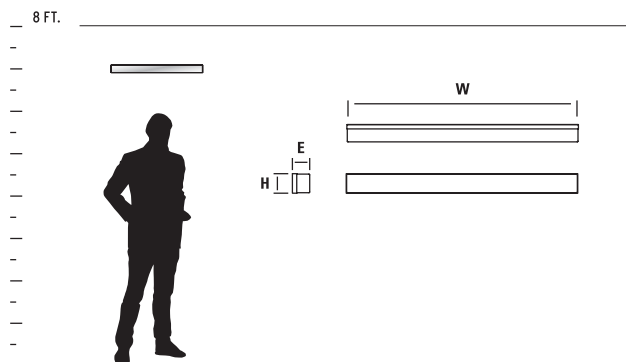

ADAGIO VANITY

ADA

LED

ITEM #	DIFFUSER	FINISH	DIMENSIONS	LAMPING	DRIVER	CERTIFICATION
3-571-XX	Matte White Acrylic	15 Black 20 Polished Nickel 24 Satin Nickel	26.75"(w) x 2.25"(h) x 2"(ext)	1 x 11.9w, 90CRI 3000k LED 1180 Delivered Lumens	120/277V 0-10V/Phase dimming	

2700k, 3500k, 4000k color temperatures also available. Visit oxygenlighting.com

GENERAL SPECIFICATIONS:

- Cold-rolled steel housing. • Diffuser is 1/8" thick matte white acrylic. • Unit mounts to deep 4"x4" square junction box w/ single device mud ring. • Approved for wall mount applications only. • Unit requires 2.5" deep junction box. • Driver mounts inside junction box. • Total luminaire power 14.2w. • Visit www.oxygenlighting.com for technical cut sheets.
- Oxygen reserves the right to modify designs at any time.