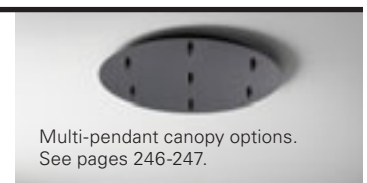

GENERAL SPECIFICATIONS:

- Cold rolled steel canopy. • Blown glass is 1/16" thick. • *Height measured not including adjustable cord or ceiling canopy. • Fixture supplied with 10' cord. • Unit mounts to deep 4" octagonal junction box. • Optional multi-pendant canopies available for 3, 5, and 7 lights. • Unit requires 2.5" deep junction box. • Driver mounts inside junction box. • Total luminaire power 7.1w. • Visit www.oxygenlighting.com for technical cut sheets. • Oxygen reserves the right to modify designs at any time.