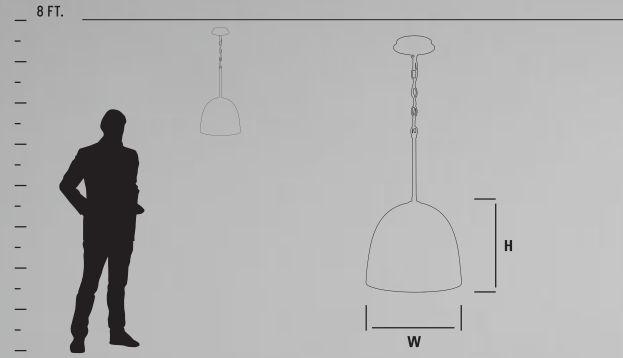

3-641-1624

ITEM #	DIFFUSER	FINISH	DIMENSIONS	LAMPING	CERTIFICATION
3-641-XXXX	Concrete	1540 Aged Brass/Dark Gray 1624 Satin Nickel/Gray	16"(w) x 12"(h)	1 x 24w Medium PAR20/30/38/A21/A19 (not included)	ETL damp

GENERAL SPECIFICATIONS:

- Cold rolled steel canopy. • Concrete shade. • *Height measured not including stems, chain or ceiling canopy. • Fixture supplied with 2-8", 2-12", 2-16" and 1' of chain to customize hanging height. • Unit mounts to 4" octagonal junction box capable of supporting 50lbs. • Visit www.oxygenlighting.com for technical cut sheets. • Oxygen reserves the right to modify designs at any time.