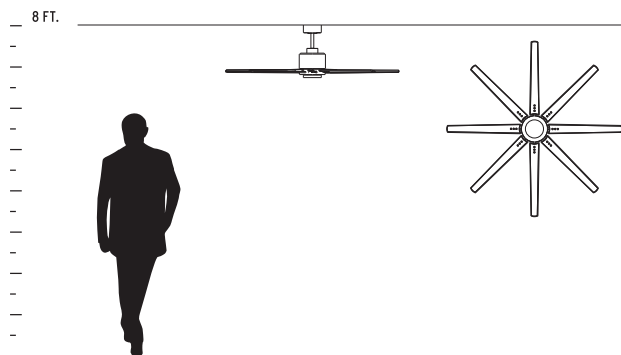

FLEET 56" CEILING FAN

damp