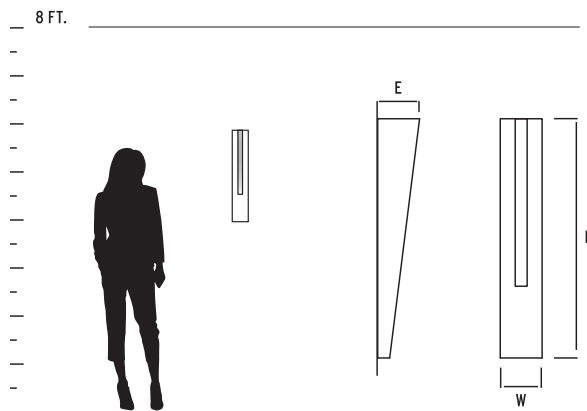

3-739-22

ITEM #	DIFFUSER	FINISH	DIMENSIONS	LAMPING	DRIVER	CERTIFICATION
3-739-XX	Matte White Acrylic	16 Gray 22 Oiled Bronze	3.5"(w) x 20"(h) x 3.5"(ext)	1 x 11.9w, 90CRI 3000k LED	120/277V 0-10V/Phase dimming	

2700k, 3500k, 4000k color temperatures also available. Visit oxygenlighting.com

GENERAL SPECIFICATIONS:

- Cast aluminum housing. • Matte white polycarbonate diffuser is 1/16" thick. • Matte white acrylic lense • Unit mounts to deep 4"x4" junction box w/ single device mud ring.
- Unit requires 2.5" deep junction box. • Driver mounts inside junction box. • Approved for wall mount applications. • Total luminaire power 15.3w. • Visit www.oxygenlighting.com for technical cut sheets. • Oxygen reserves the right to modify designs at any time.