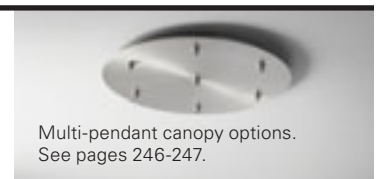

Multi-pendant canopy options. See pages 246-247.