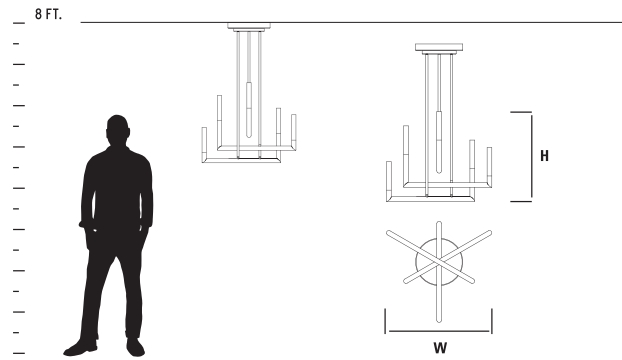

LUSTRE CHANDELIER

LED

ITEM #	DIFFUSER	FINISH	DIMENSIONS	LAMPING	DRIVER	CERTIFICATION
3-24-XX	Clear Bubble Glass	15 Black 40 Aged Brass	25.25"(w) x 33"(h)*	6 x 5.3w, 90CRI 3000k LED	120V Triac dimming	

GENERAL SPECIFICATIONS:

- Cold rolled steel housing and canopy.
- Clear bubble glass diffusers.
- *Height measured with flush mount hardware.
- Fixture supplied with 2-8", 2-12" and 3-16" stems to customize hanging height.
- Canopy swivel allows for mounting on sloped ceilings - up to 45-degrees.
- Unit mounts to 4" octagonal junction box.
- Driver mounts inside ceiling canopy.
- Visit www.oxygenlighting.com for technical cut sheets, total luminaire and lumen information.
- Oxygen reserves the right to modify designs at any time.