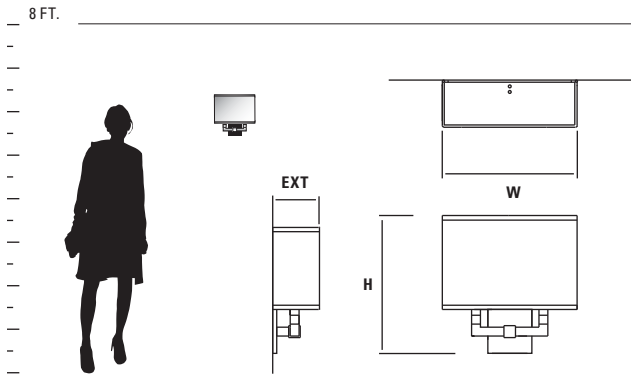

3-514-22

3-514-40

ITEM #	DIFFUSER	FINISH	DIMENSIONS	LAMPING	DRIVER	CERTIFICATION
3-514-XX	Matte White Acrylic	14 Polished Chrome 22 Oiled Bronze 24 Satin Nickel 40 Aged Brass	11.5"(w) x 11.25"(h) x 4"(ext)	1 x 10.1w, 90CRI 3000k LED 832 Delivered Lumens	120/277V 0-10V/Phase dimming.	

2700k, 3500k, 4000k color temperatures also available. Visit oxygenlighting.com

GENERAL SPECIFICATIONS:

- Cold rolled steel housing. • Frost resin accent. • Matte white acrylic lenses and shades are 1/8" thick. • Unit mounts to 4" octagonal junction box. • Unit requires 2.5" deep junction box.
- Driver mounts inside junction box. • Total luminaire power 13.1w. • Visit www.oxygenlighting.com for technical cut sheets. • Oxygen reserves the right to modify designs at any time.