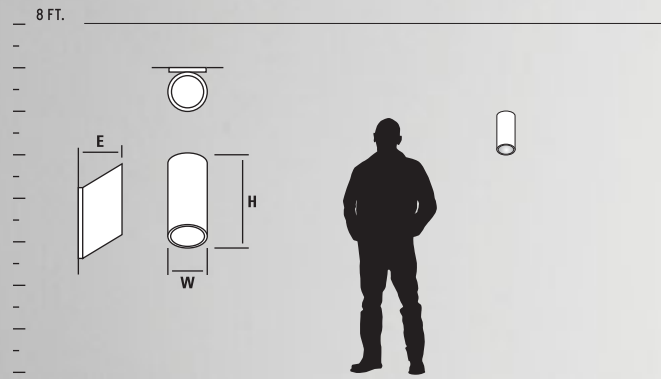

3-750-16

ITEM #	DIFFUSER	FINISH	DIMENSIONS	LAMPING	DRIVER	CERTIFICATION
3-750-XX	Frosted Glass	16 Gray 22 Oiled Bronze	5"(w) x 12"(h) x 5.5"(ext)	2 x 10.1w, 90CRI 3000k LED	120/277V 0-10V/Phase dimming	cULus wet

2700k, 3500k, 4000k color temperatures also available. Visit oxygenlighting.com

GENERAL SPECIFICATIONS:

- Cast aluminum housing. • Frosted glass lenses. • Unit mounts to 4" octagonal junction box. • Approved for wall mount application only. • Total luminaire power 26.2w.
- www.oxygenlighting.com for technical cut sheets. • Oxygen reserves the right to modify designs at any time.