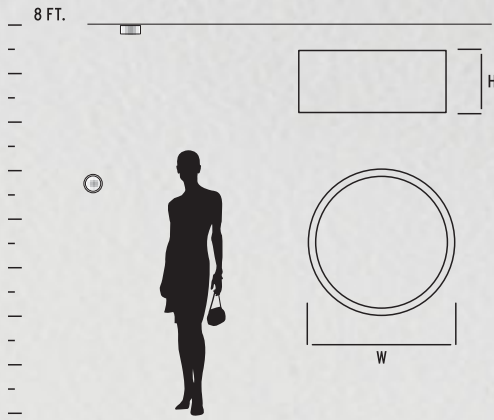

PEEPERS CEILING MOUNT

ADA

LED

ITEM #	DIFFUSER	FINISH	DIMENSIONS	LAMPING	DRIVER	CERTIFICATION
3-600-XX	Matte White Acrylic	22 Oiled Bronze 24 Satin Nickel 40 Aged Brass	4.75"(w) x 2"(h)	1 x 10.1w, 90CRI 3000k LED 454 delivered lumens	120/277V 0-10V/Phase dimming	

2700k, 3500k, 4000k color temperatures also available. Visit oxygenlighting.com

GENERAL SPECIFICATIONS:

- Cold rolled steel housing. • White acrylic diffuser is 1/16" thick. • Unit mounts to deep 4" octagonal junction box. • Unit requires 2.5" deep junction box. • Driver mounts inside junction box. • Approved for ceiling and wall mounted applications. • Total luminaire power 13.1w. • Visit www.oxygenlighting.com for technical cut sheets. • Oxygen reserves the right to modify designs at any time.

3-600-22

3-600-40