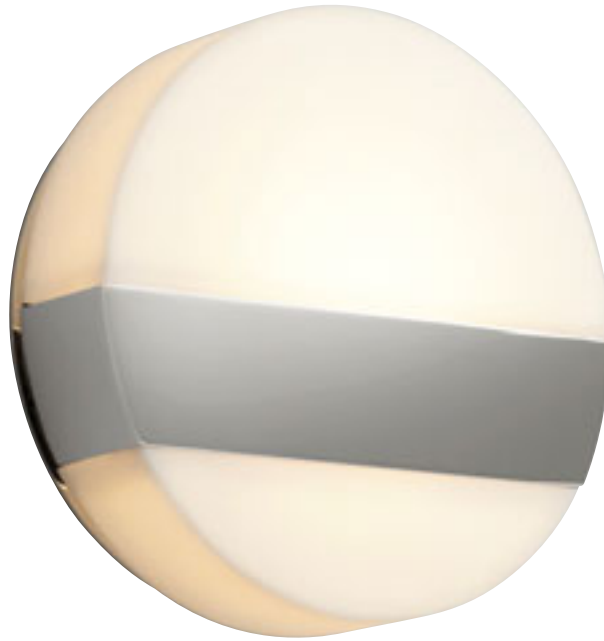

ITEM #	DIFFUSER	FINISH	DIMENSIONS	LAMPING	DRIVER	CERTIFICATION
3-551-XX	Matte White Acrylic	15 Black 20 Polished Nickel 24 Satin Nickel	6"(w) x 6"(h) x 2.375"(ext)	1 x 10.1w, 90CRI 3000k LED 454 Delivered Lumens	120V/277V 0-10V/Phase dimming	

2700k, 3500k, 4000k color temperatures also available. Visit oxygenlighting.com

GENERAL SPECIFICATIONS:

- Cold rolled steel backplate and trim. • Acrylic shade is 1/8", matte white finish. • Unit mounts to deep 4" octagonal junction box or deep 4"x4" square junction box w/ a single device mud ring. • Approved for wall or ceiling mount applications. • Unit requires 2.5" deep junction box. • Driver mounts inside junction box. • Total luminaire power 13.1w.
- Visit www.oxygenlighting.com for technical cut sheets. • Oxygen reserves the right to modify designs at any time.