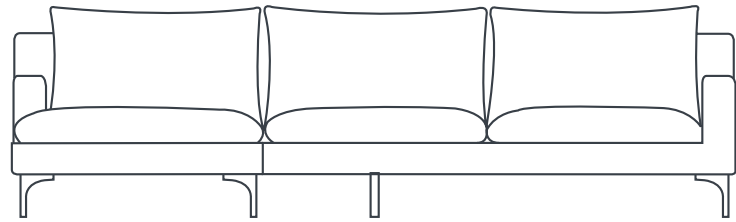

ANDERS SECTIONAL