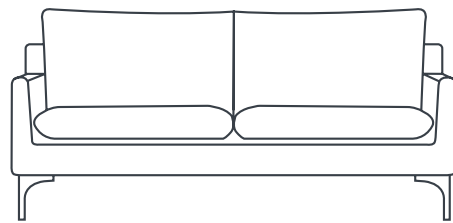

ANDERS SOFA