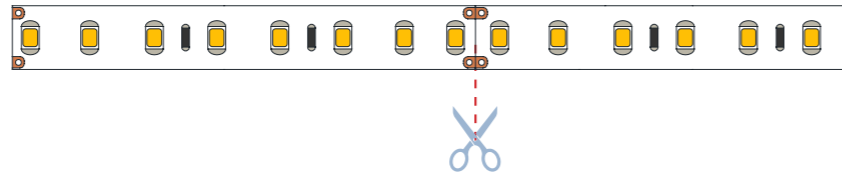

CUTTING & SOLDERING GUIDE

① CUTTING

Cut only at the indicated cut line between the two adjacent pairs of solder pads. Cutting anywhere other than on this line will damage the strip.