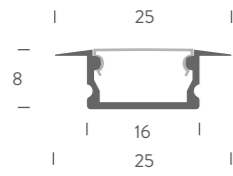

P13

<i>length</i>	<i>screen</i>	<i>finish</i>	<i>code</i>
1m	opal	grey	BP13AAOP1M
2m	opal	grey	BP13AAOP2M
3m	opal	grey	BP13AAOP3M
<i>note</i>	aluminum profile with opal screen included - black finish on demand