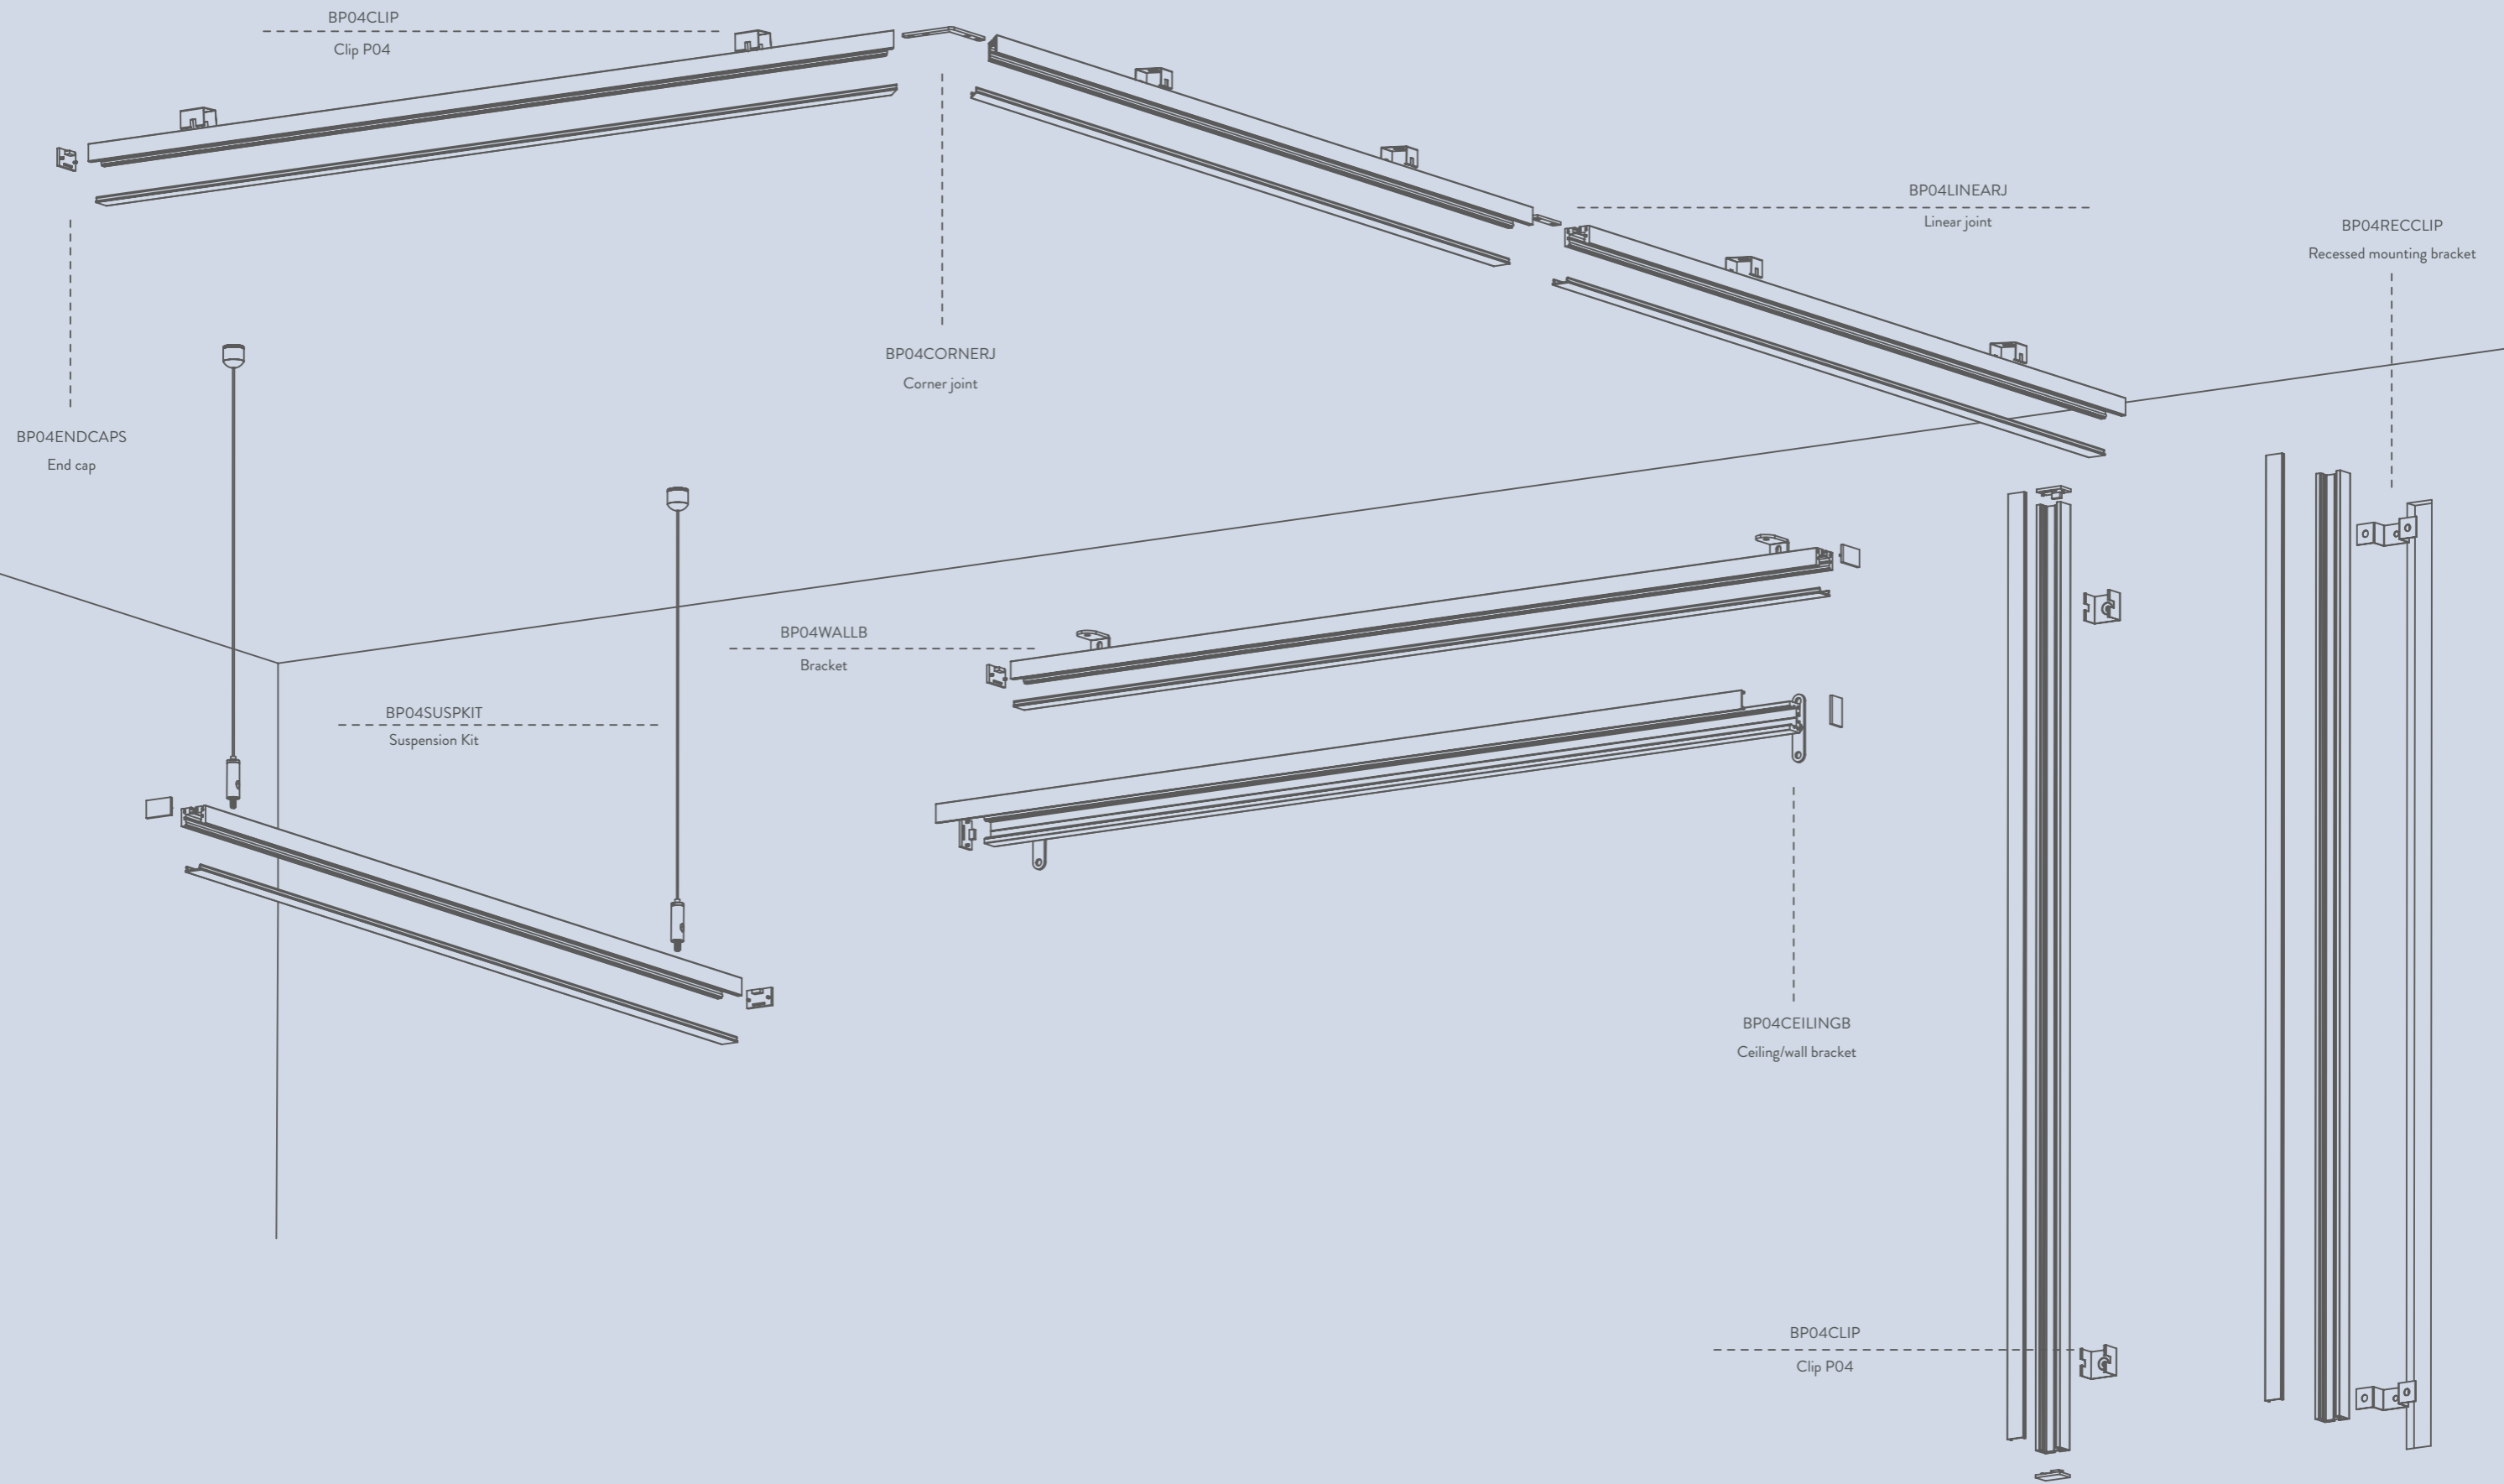

note Two fixing clip required per meter

*It is possible a recessed installation only in wooden/plasterboard surfaces

P25

<i>length</i>	<i>screen</i>	<i>finish</i>	<i>code</i>
1m	opal	grey	BP25AAOP1M
2m	opal	grey	BP25AAOP2M
3m	opal	grey	BP25AAOP3M