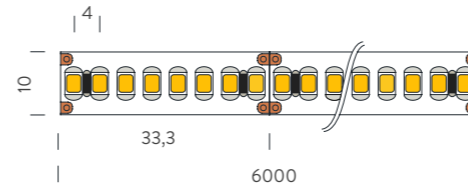

DIMENSIONS

Compatible aluminum profiles