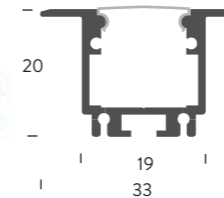

<i>length</i>	<i>screen</i>	<i>finish</i>	<i>code</i>
1m	opal	grey	BP05AAOP1M
2m	opal	grey	BP05AAOP2M
3m	opal	grey	BP05AAOP3M
<i>note</i>	aluminum profile with opal screen included - black finish on demand