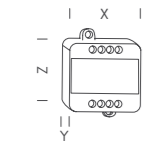

DIMMER INTERFACE LED STRIP

<i>IP</i>	<i>switching</i>	<i>dimensions cm x,y,z</i>	<i>code</i>
20	0-10V | 1-10V | PUSH | DALI	4,4x1,9x5,7	WDIMDALIHP
20	CASAMBI | PUSH	4,4x1,9x5,7	WBLTSMART
20	REMOTE	1,2x0,5x5	WDIMKITREM