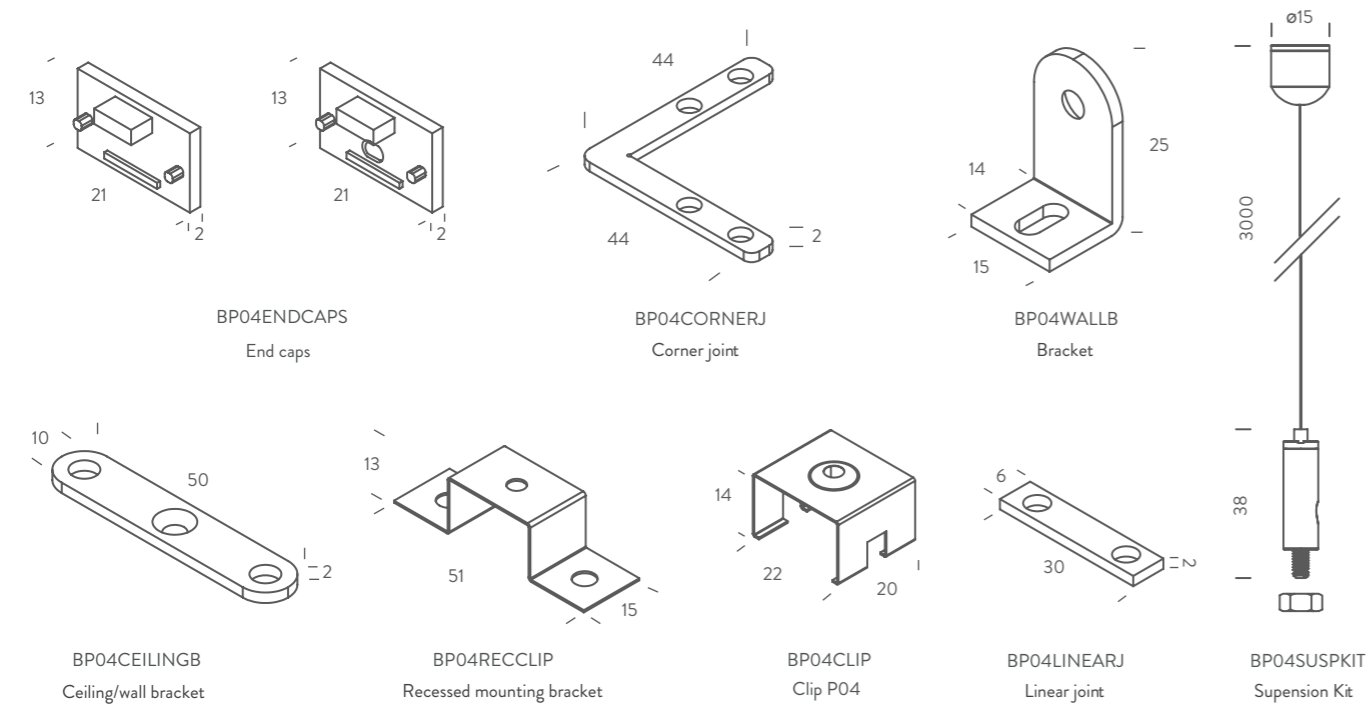

note aluminum profile with opal screen included - black finish on demand

Accessories

version	profile	mounting	finish	code
End caps couple	P04	ceiling/wall	grey	BP04ENDCAPS
Corner joint	P04	all	grey	BP04CORNERJ
Linear joint	P04	all	/	BP04LINEARJ
Bracket	P04	wall		BP04WALLB
Ceiling/wall bracket	P04	ceiling/wall		BP04CEILINGB
Recessed mounting bracket	P04	recessed		BP04RECCLIP
Clip P04	P04	ceiling/wall		BP04CLIP
Suspension Kit	P04	suspended		BP04SUSPKIT