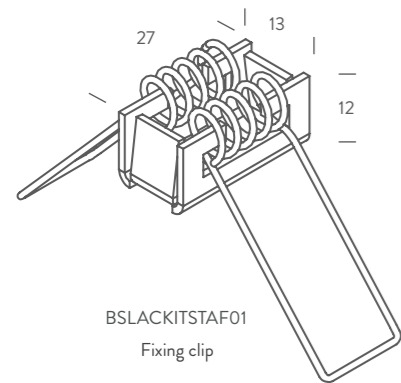

P05

<i>length</i>	<i>screen</i>	<i>finish</i>	<i>code</i>
1m	opal	grey	BP05AAOP1M
2m	opal	grey	BP05AAOP2M
3m	opal	grey	BP05AAOP3M
<i>note</i>	aluminum profile with opal screen included - black finish on demand		

Accessories

<i>version</i>	<i>profile</i>	<i>mounting</i>	<i>finish</i>	<i>code</i>
Fixing clip	P05	recessed	grey	BSLACKITSTAF01
Wooden fixing clip	P05	recessed	/	BP05CLIP-PLC
<i>note</i>	Two fixing clip required per meter