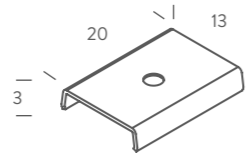

BP24CLIP
Fixing clip

Accessories

<i>version</i>	<i>profile</i>	<i>mounting</i>	<i>finish</i>	<i>code</i>
End caps couple	P24	ceiling/wall	grey	BP24ENDCAPS
Clip P23	P24	ceiling/wall	/	BP24CLIP

note Two fixing clip required per meter

all dimensions are in mm