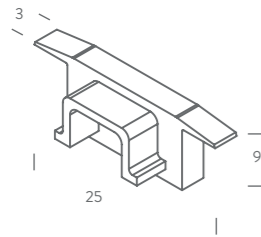

all dimensions are in mm

*A recessed installation is recommended in wooden surfaces

P13

<i>length</i>	<i>screen</i>	<i>finish</i>	<i>code</i>
1m	opal	grey	BP13AAOP1M
2m	opal	grey	BP13AAOP2M
3m	opal	grey	BP13AAOP3M
<i>note</i>	aluminum profile with opal screen included - black finish on demand		