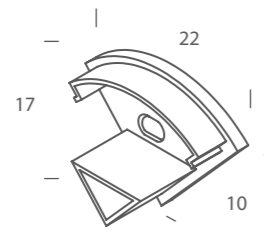

BP23ENDCAPS
End caps

Accessories

<i>version</i>	<i>profile</i>	<i>mounting</i>	<i>finish</i>	<i>code</i>
End cap couple	P23	ceiling/wall	grey	BP23ENDCAPS
Clip P23	P23	wall	/	BP23CLIP

note Two fixing clip required per meter

all dimensions are in mm