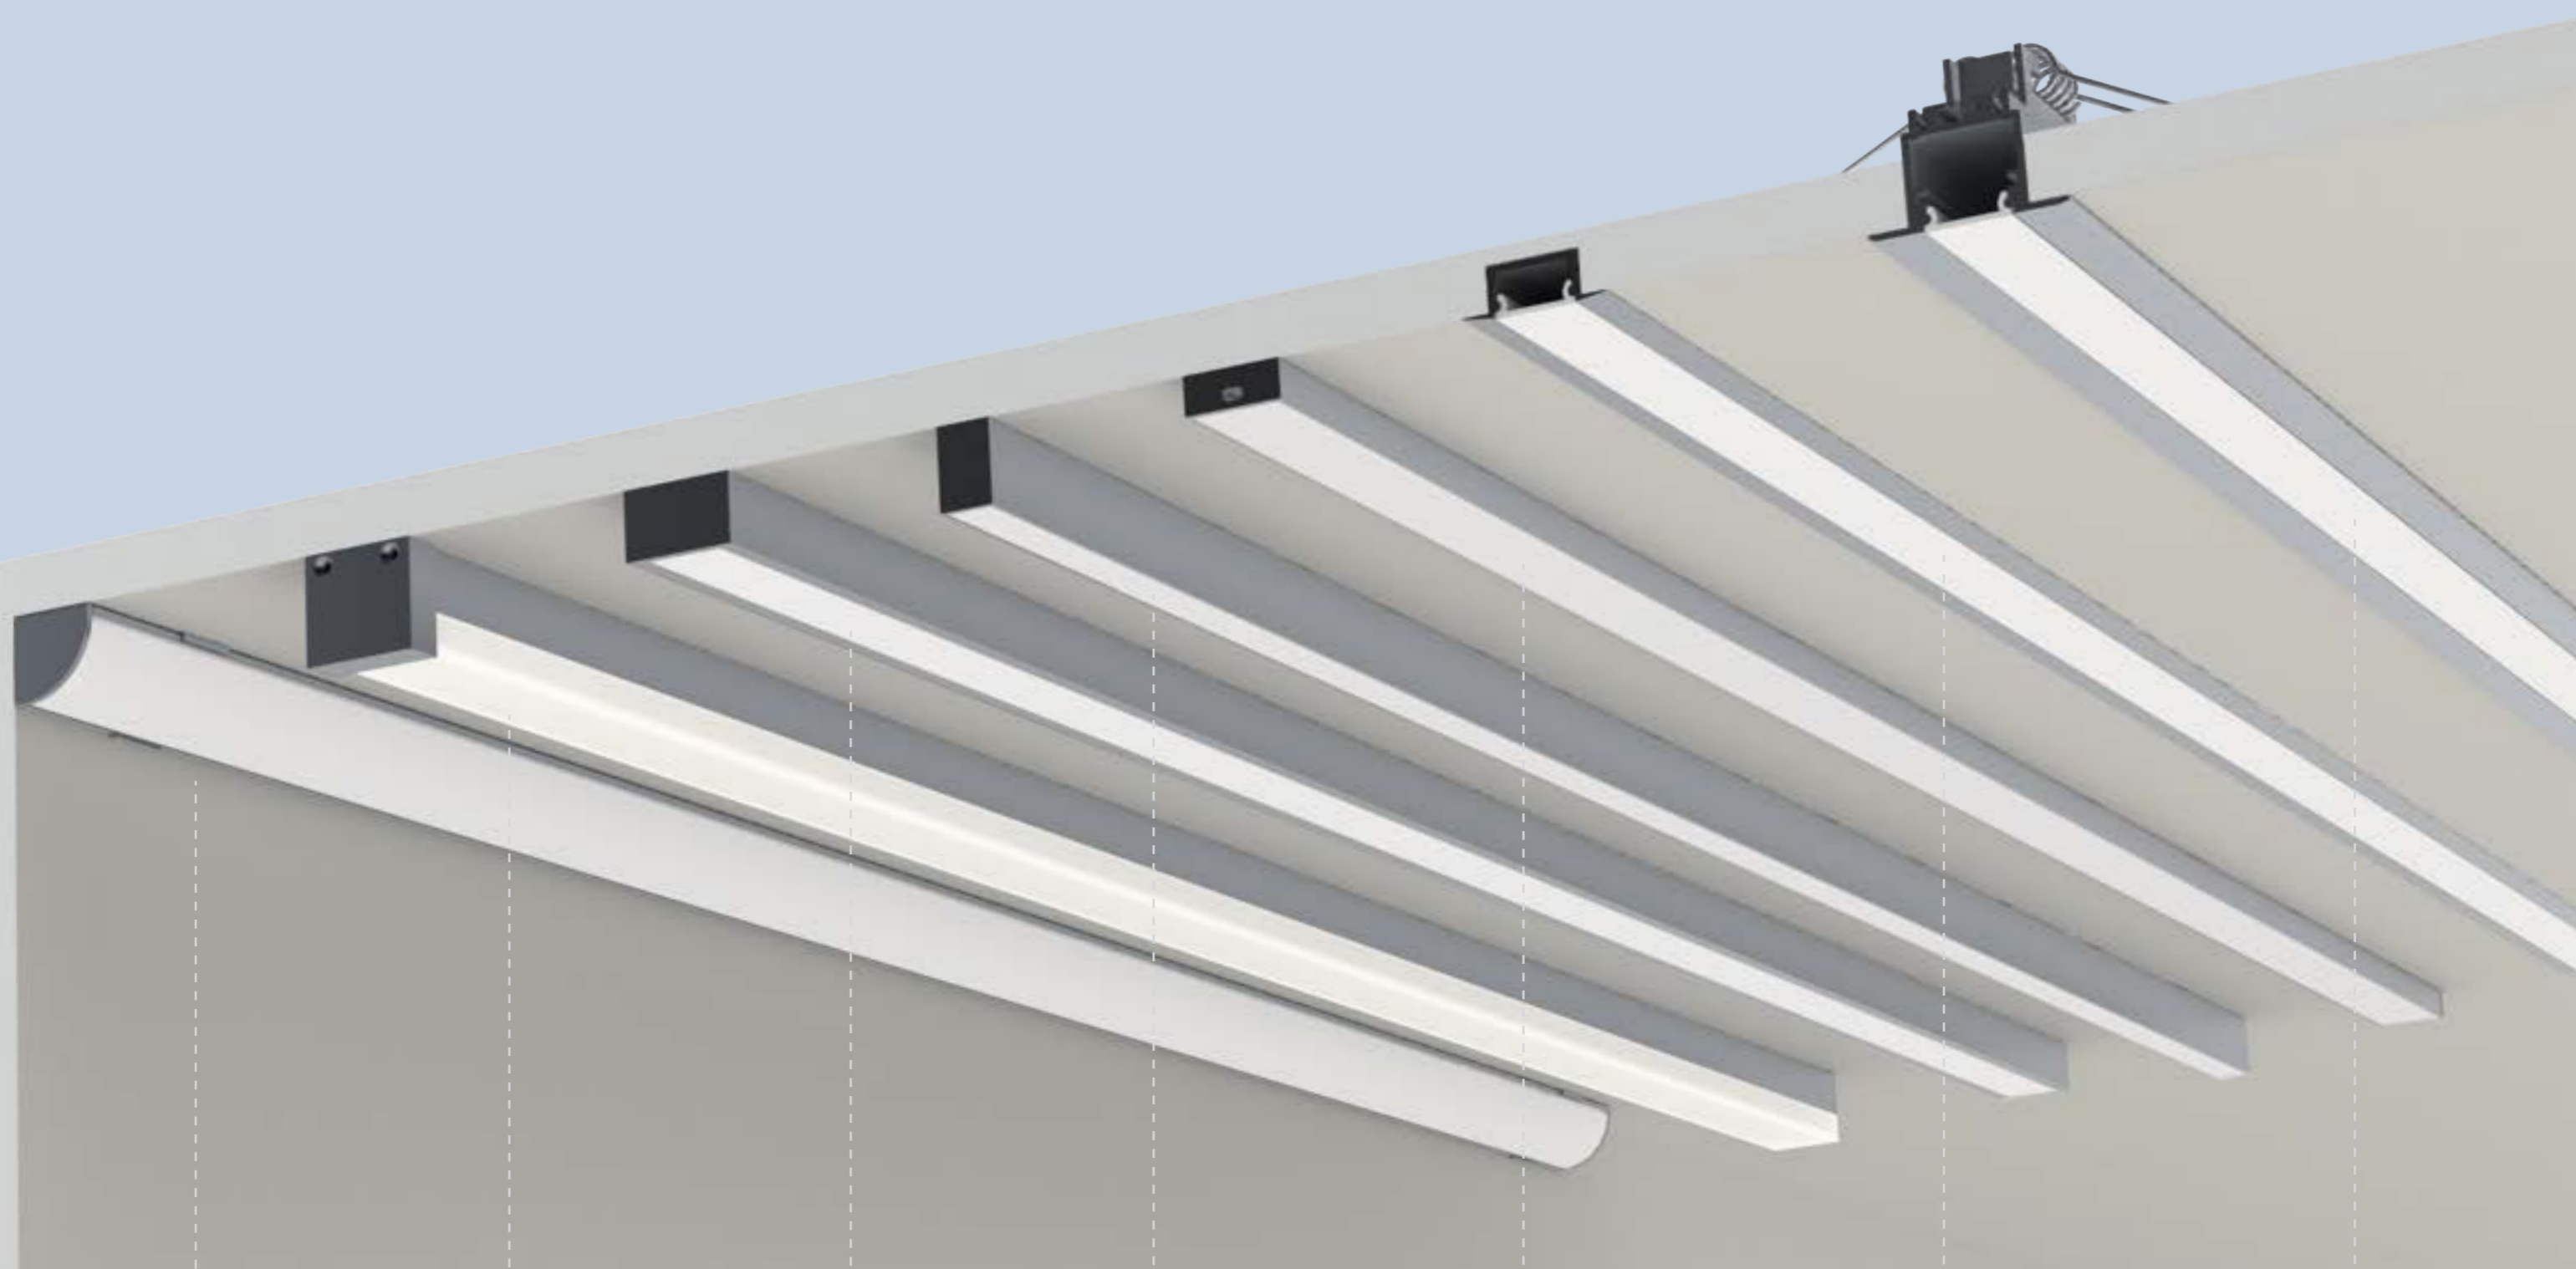

P23

P24

P04

P25

P22

P13

P05

P23

<i>length</i>	<i>screen</i>	<i>finish</i>	<i>code</i>
1m	opal	grey	BP23AAOP1M
2m	opal	grey	BP23AAOP2M
<i>note</i>	aluminum profile with opal screen included - black finish on demand		

P24

<i>length</i>	<i>screen</i>	<i>finish</i>	<i>code</i>
1m	opal	grey	BP24AAOP1M
2m	opal	grey	BP24AAOP2M
3m	opal	grey	BP24AAOP3M
<i>note</i>	aluminum profile with opal screen included - black finish on demand		

P04

<i>length</i>	<i>screen</i>	<i>finish</i>	<i>code</i>
1m	opal	grey	BP04AAOP1M
2m	opal	grey	BP04AAOP2M
3m	opal	grey	BP04AAOP3M
<i>note</i>	aluminum profile with opal screen included - black finish on demand		

P25

<i>length</i>	<i>screen</i>	<i>finish</i>	<i>code</i>
1m	opal	grey	BP25AAOP1M
2m	opal	grey	BP25AAOP2M
3m	opal	grey	BP25AAOP3M
<i>note</i>	aluminum profile with opal screen included - black finish on demand		

P22

<i>length</i>	<i>screen</i>	<i>finish</i>	<i>code</i>
1m	opal	grey	BP22AAOP1M
2m	opal	grey	BP22AAOP2M
3m	opal	grey	BP22AAOP3M
<i>note</i>	aluminum profile with opal screen included - black finish on demand		

P13

<i>length</i>	<i>screen</i>	<i>finish</i>	<i>code</i>
1m	opal	grey	BP13AAOP1M
2m	opal	grey	BP13AAOP2M
3m	opal	grey	BP13AAOP3M
<i>note</i>	aluminum profile with opal screen included - black finish on demand		

P05

<i>length</i>	<i>screen</i>	<i>finish</i>	<i>code</i>
1m	opal	grey	BP05AAOP1M
2m	opal	grey	BP05AAOP2M
3m	opal	grey	BP05AAOP3M
<i>note</i>	aluminum profile with opal screen included - black finish on demand