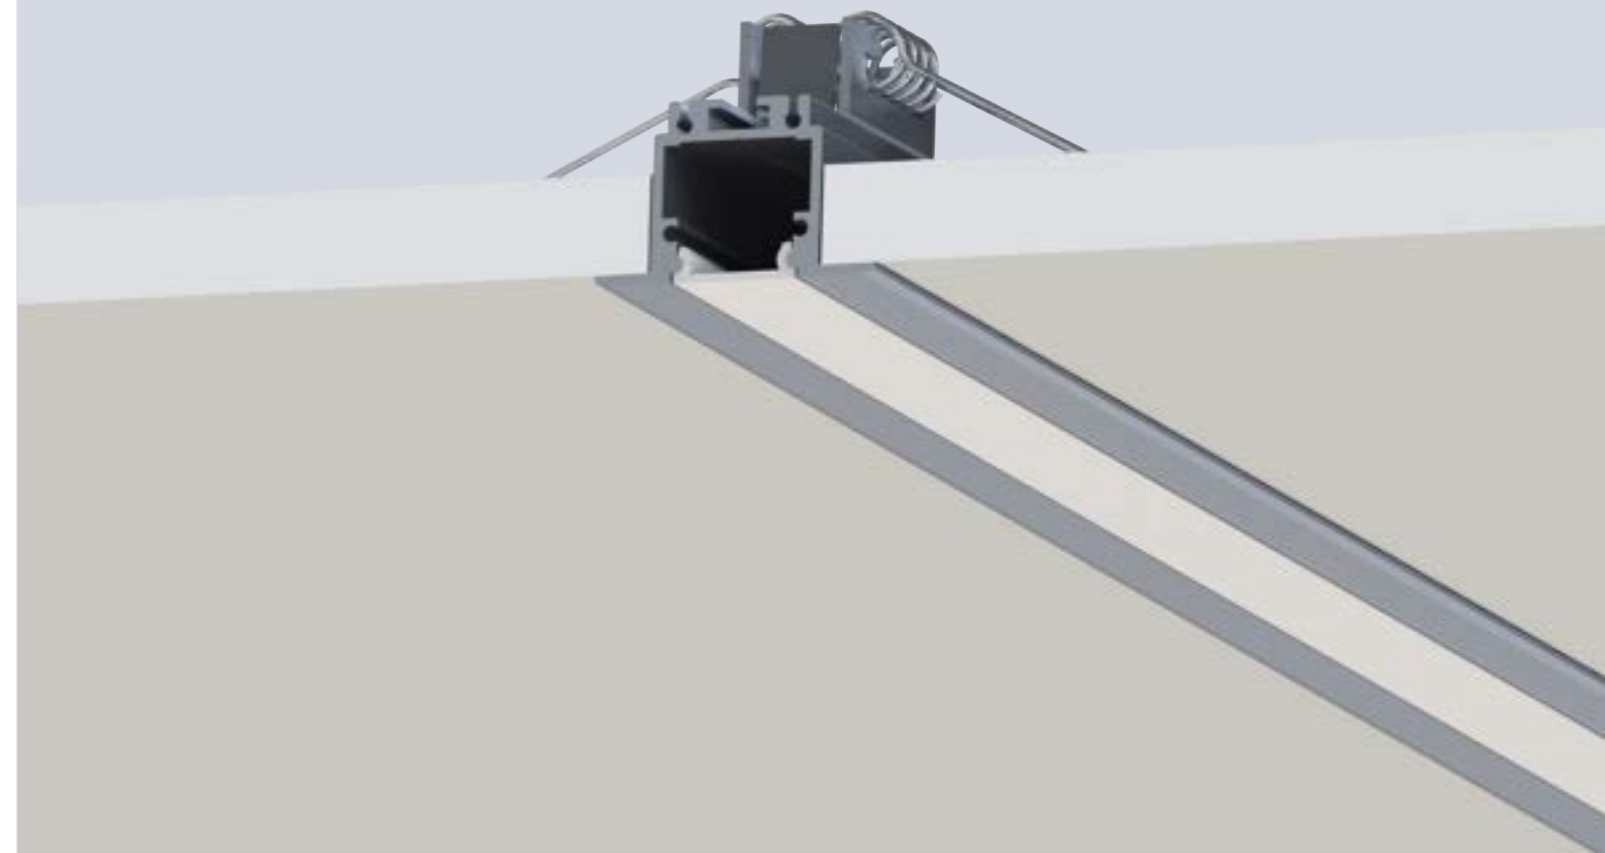

*Installation is recommended in wooden/plasterboard surfaces