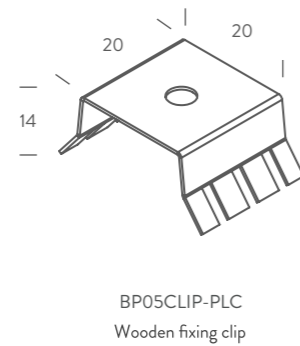

Accessories

<i>version</i>	<i>profile</i>	<i>mounting</i>	<i>finish</i>	<i>code</i>
Fixing clip	P05	recessed	grey	BSLACKITSTAF01
Wooden fixing clip	P05	recessed	/	BP05CLIP-PLC
<i>note</i>	Two fixing clip required per meter