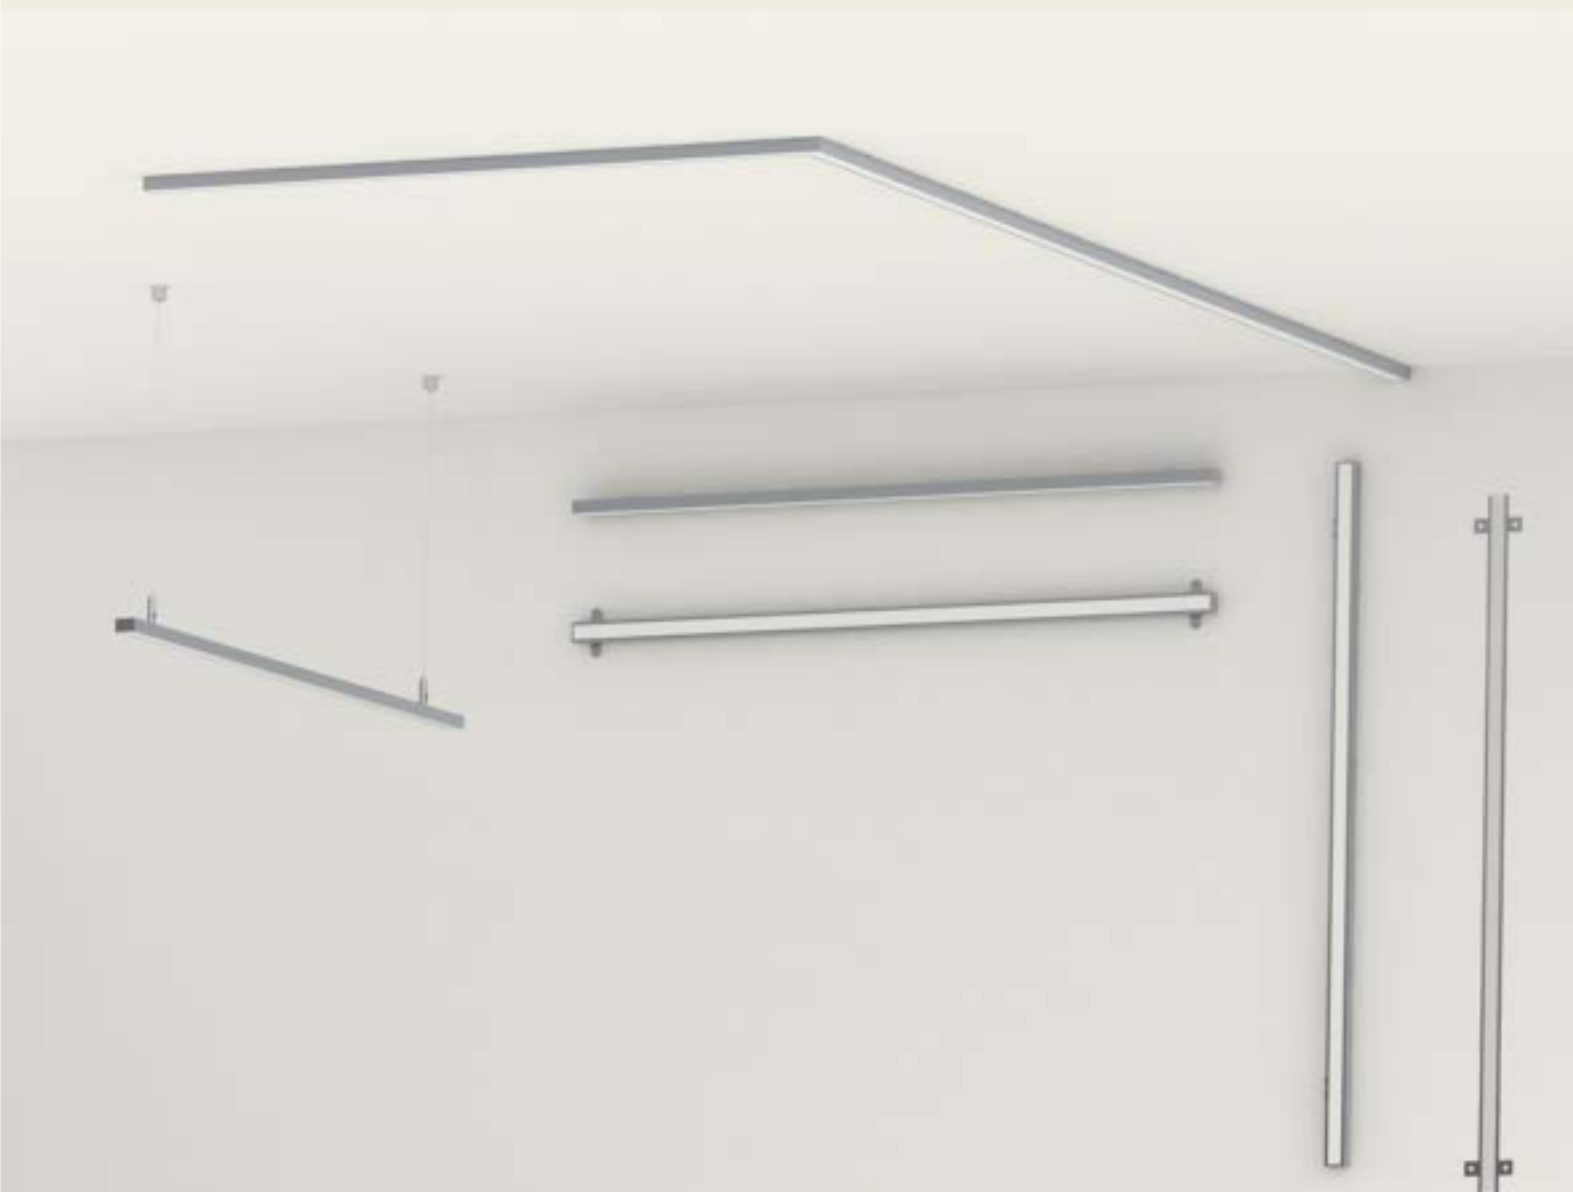

*It is possible a recessed installation only in wooden/plasterboard surfaces