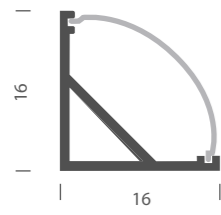

P23

<i>length</i>	<i>screen</i>	<i>finish</i>	<i>code</i>
1m	opal	grey	BP23AAOP1M
2m	opal	grey	BP23AAOP2M

note aluminum profile with opal screen included - black finish on demand