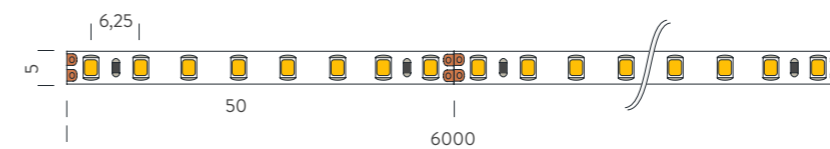

DIMENSIONS

Compatible aluminum profiles

*to verify the compatibility of the profiles with various models of LED strips please consult page 32

all dimensions are in mm