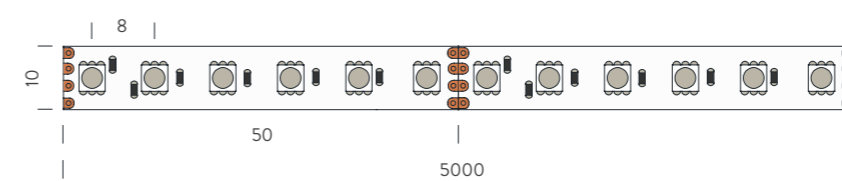

DIMENSIONS

Compatible aluminum profiles