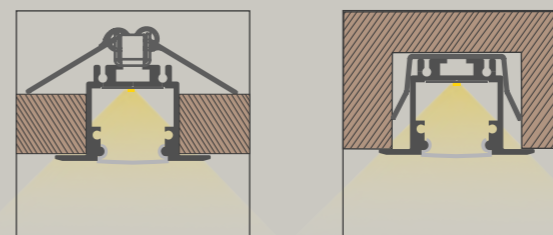

*Installation is recommended in wooden/plasterboard surfaces