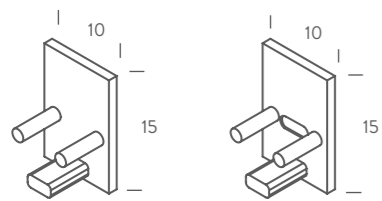

P25

<i>length</i>	<i>screen</i>	<i>finish</i>	<i>code</i>
1m	opal	grey	BP25AAOP1M
2m	opal	grey	BP25AAOP2M
3m	opal	grey	BP25AAOP3M

note aluminum profile with opal screen included - plastic profile for installation included - black finish on demand

BP25ENDCAPS
End caps

Accessories

<i>version</i>	<i>profile</i>	<i>mounting</i>	<i>finish</i>	<i>code</i>
End caps couple	P25	ceiling/wall	grey	BP25ENDCAPS

note Fixing by plastic profile

all dimensions are in mm