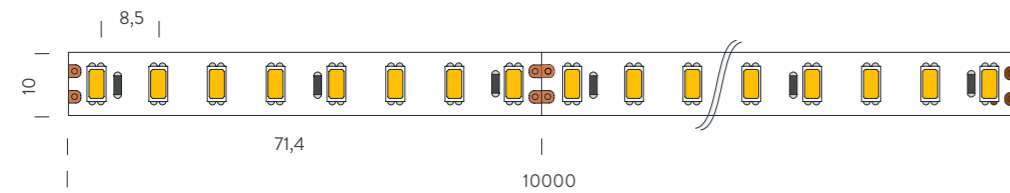

N10

TECHNICAL INFORMATION

IP	IP20
Tension	24V
Power consumption	19,2W/m
Dimensions (mm)	10000x10x2
Qty LED/m	112
Sectionable every...	71,4mm
Luminous flux/m	>3091lm
CRI	>80
Lifetime	>L₇₀B₅₀>50000hrs
Working temp.	-10 +35°C
note	Warranty: 3 years

Color temperature

	3000K
	4000K

Code	Description	CRI	CCT	power/m	lumen/m	energy eff. class
1-WKL-3010-0-00	STRIP LED 1120 LED 192W IP20	>80	3000	19,2W	3091lm	
1-WKL-3011-0-00	STRIP LED 1120 LED 192W IP20	>80	4000	19,2W	3264lm	
note	3M VHB tape included					

DIMENSIONS

Compatible aluminum profiles