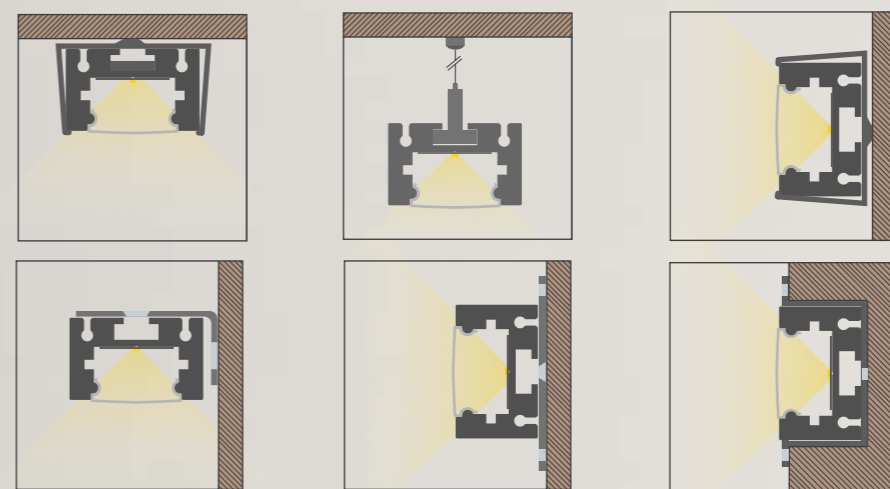

*It is possible a recessed installation only in wooden/plasterboard surfaces