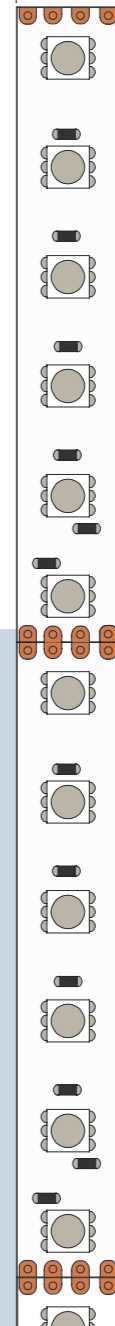

N21

lumen / m
570lm

power / m
14,4W

Q.ty LED / m
120

dimensions
5000x10x2