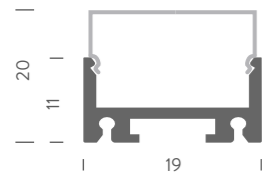

P24

<i>length</i>	<i>screen</i>	<i>finish</i>	<i>code</i>
1m	opal	grey	BP24AAOP1M
2m	opal	grey	BP24AAOP2M
3m	opal	grey	BP24AAOP3M

note aluminum profile with opal screen included - black finish on demand