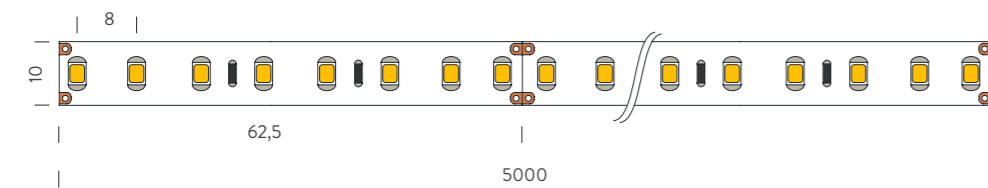

N25

TECHNICAL INFORMATIONS

IP	IP20
Tension	24V
Pover consumption	9,6W/m
Dimensions (mm)	5000x10x2
Qty LED/m	128
Sectionable every...	62,5mm
Luminous flux/m	>1200lm
CRI	>80
Lifetime	>L₇₀B₅₀>50000hrs
Working temp.	-10 +35°C
note	Warranty: 3 years

Color temperature

	2200K
	2700K
	3000K
	4000K

Code	Description	CRI	CCT	power/m	lumen/m	energy eff. class
1-WKL-7100-0-00	STRIP LED 640 LED 48W IP20	>80	2200	9,6W	1200lm	
1-WKL-7101-0-00	STRIP LED 640 LED 48W IP20	>80	2700	9,6W	1500lm	
1-WKL-7102-0-00	STRIP LED 640 LED 48W IP20	>80	3000	9,6W	1500lm	
1-WKL-7103-0-00	STRIP LED 640 LED 48W IP20	>80	4000	9,6W	1550lm	
note	3M VHB tape included					

DIMENSIONS

Compatible aluminum profiles