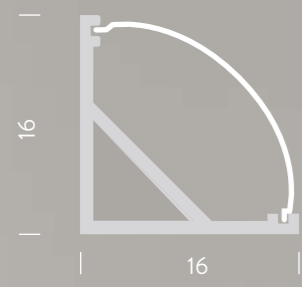

ALUMINUM PROFILES

ALUMINUM PROFILES

NEMOSTUDIO

P23

P24

P04

P25

P22

P13

P05

all dimensions are in mm

P23

<i>length</i>	<i>screen</i>	<i>finish</i>	<i>code</i>
1m	opal	grey	BP23AAOP1M
2m	opal	grey	BP23AAOP2M
<i>note</i>	aluminum profile with opal screen included - black finish on demand		