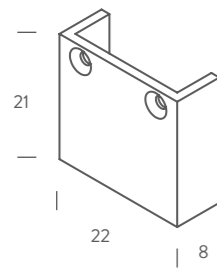

P24

<i>length</i>	<i>screen</i>	<i>finish</i>	<i>code</i>
1m	opal	grey	BP24AAOP1M
2m	opal	grey	BP24AAOP2M
3m	opal	grey	BP24AAOP3M

note aluminum profile with opal screen included - black finish on demand

Accessories

<i>version</i>	<i>profile</i>	<i>mounting</i>	<i>finish</i>	<i>code</i>
End caps couple	P24	ceiling/wall	grey	BP24ENDCAPS
Clip P23	P24	ceiling/wall	/	BP24CLIP

note Two fixing clip required per meter

all dimensions are in mm

*Installation is recommended in wooden/plasterboard surfaces