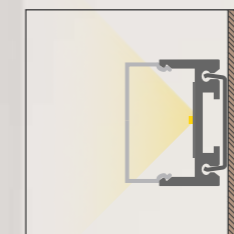

*Installation is recommended in wooden/plasterboard surfaces