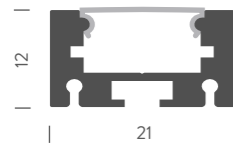

P04

length	screen	finish	code
1m	opal	grey	BP04AAOP1M
2m	opal	grey	BP04AAOP2M
3m	opal	grey	BP04AAOP3M

note aluminum profile with opal screen included - black finish on demand