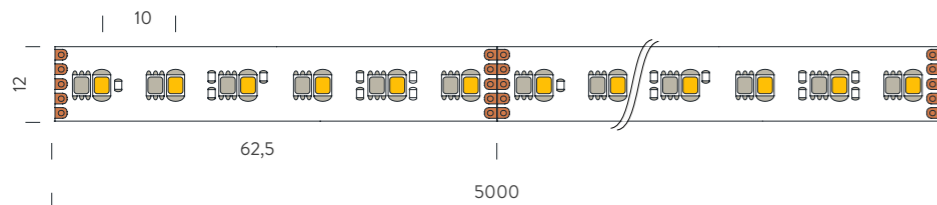

N22

TECHNICAL INFORMATIONS

IP	IP20
Tension	24V
Power consumption	15W/m
Dimensions (mm)	5000x12x2
Qty LED/m	192
Sectionable every...	62,5mm
Luminous flux/m	700lm
CRI	98 (2400K)
R9 index	<90
Lifetime	>L₇₀B₅₀>50000hrs
Working temp.	-10 +35°C
note	Warranty: 3 years

Color temperature

	3000K
	4000K

Code	Description	CRI	CCT	power/m	lumen/m	energy eff. class
1-WKL-4511-0-00	RGB - white	98	2400	15W	700lm	
note	3M VHB tape included					

DIMENSIONS