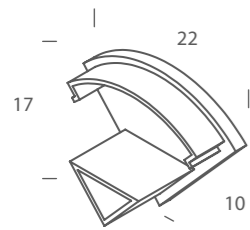

BP23ENDCAPS
End caps