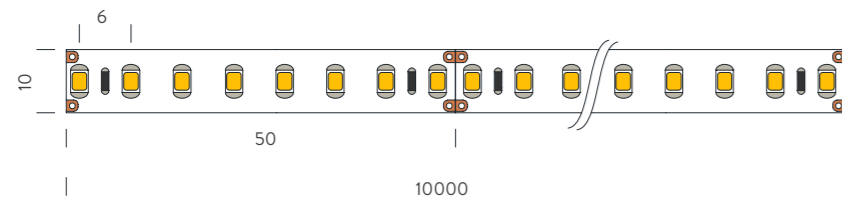

N24/N24HF

TECHNICAL INFORMATIONS

IP	IP20	IP20
Tension	24V	24V
Pover consumption	14,5W/m	23W/m
Dimensions (mm)	10000x10x2	10000x10x2
Qty LED/m	160	160
Sectionable every...	50mm	50mm
Luminous flux/m	>2064lm	>3400lm
CRI	>90	>80
R9 index	>65 (CRI90)	
Lifetime	>L₇₀B₅₀>50000hrs	>L₇₀B₅₀>50000hrs
Working temp.	-10 +35°C	-10 +35°C
note	Warranty: 3 years	Warranty: 3 years

Color temperature

	2700K
	3000K
	3500K (at request)
	4000K
	5000K (at request)

Code	Description	CRI	CCT	power/m	lumen/m	energy eff. class
1-WKL-3020-1-00	STRIP LED 1600 LED 145W IP20	>90	2700	14,5W	2064lm	
1-WKL-3021-1-00	STRIP LED 1600 LED 145W IP20	>90	3000	14,5W	2224lm	
1-WKL-3022-1-00	STRIP LED 1600 LED 145W IP20	>90	4000	14,5W	2368lm	
1-WKL-3025-0-00	STRIP LED 1600 LED 230W IP20	>80	2700	23W	3400lm	
1-WKL-3026-0-00	STRIP LED 1600 LED 230W IP20	>80	3000	23W	3750lm	
1-WKL-3027-0-00	STRIP LED 1600 LED 230W IP20	>80	4000	23W	4300lm	
note	3M VHB tape included					

DIMENSIONS

Compatible aluminum profiles