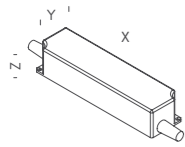

DRIVER

<i>version</i>	<i>voltage/current</i>	<i>max power</i>	<i>IP</i>	<i>switching</i>	<i>dimensions cm x,y,z</i>	<i>code</i>
24VDC	IN 100/240VAC - OUT 24VDC	20W	20	ON-OFF	15x4x3	WALIMLED020/24
	IN 100/240VAC - OUT 24VDC	25W	67		14,8x4x3,2	WALIMLED25/24IP
	IN 220/240VAC - OUT 24VDC	60W	20		18x5,2x3	WALIM60W24VIN
	IN 100/240VAC - OUT 24VDC	60W	67		17,2x5,3x3,7	WALIM60W24V
	IN 220/240VAC - OUT 24VDC	120W	20		30x4x3	WALIM120W24VIN
	IN 220/240VAC - OUT 24VDC	150W	20		18x6,7x3,2	WALIM150W24VIN
	IN 100/240VAC - OUT 24VDC	240W	67		24,4x7,1x3,8	WALIMLED240/24
	IN 200/240VAC - OUT 24VDC	250W	20		19,5x6,7x3,2	WALIM250W24VIN