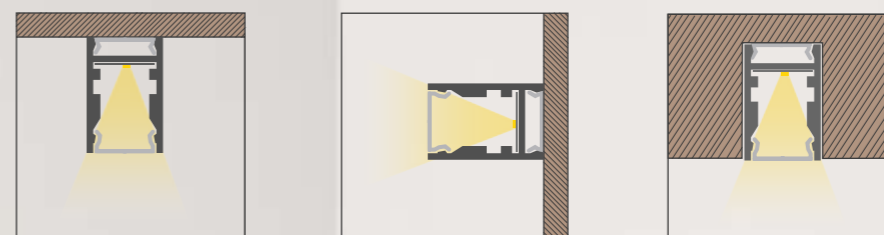

P25

<i>length</i>	<i>screen</i>	<i>finish</i>	<i>code</i>
1m	opal	grey	BP25AAOP1M
2m	opal	grey	BP25AAOP2M
3m	opal	grey	BP25AAOP3M

note aluminum profile with opal screen included - plastic profile for installation included - black finish on demand

Accessories

<i>version</i>	<i>profile</i>	<i>mounting</i>	<i>finish</i>	<i>code</i>
End caps couple	P25	ceiling/wall	grey	BP25ENDCAPS

note Fixing by plastic profile

all dimensions are in mm

*A recessed installation is recommended in wooden surfaces