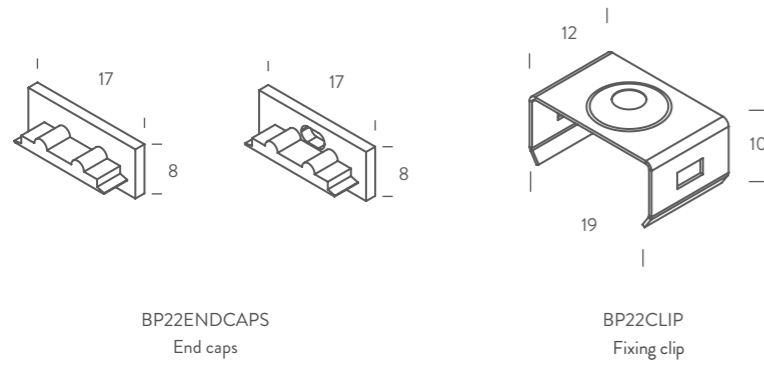

note Fixing by plastic profile

all dimensions are in mm

*A recessed installation is recommended in wooden surfaces

P22

<i>length</i>	<i>screen</i>	<i>finish</i>	<i>code</i>
1m	opal	grey	BP22AAOP1M
2m	opal	grey	BP22AAOP2M
3m	opal	grey	BP22AAOP3M
<i>note</i>	aluminum profile with opal screen included - black finish on demand		