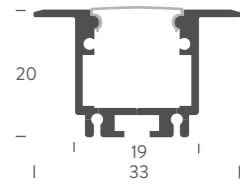

P05

<i>length</i>	<i>screen</i>	<i>finish</i>	<i>code</i>
1m	opal	grey	BP05AAOP1M
2m	opal	grey	BP05AAOP2M
3m	opal	grey	BP05AAOP3M
<i>note</i>	aluminum profile with opal screen included - black finish on demand