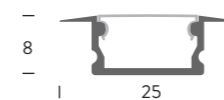

<i>length</i>	<i>screen</i>	<i>finish</i>	<i>code</i>
1m	opal	grey	BP13AAOP1M
2m	opal	grey	BP13AAOP2M
3m	opal	grey	BP13AAOP3M
<i>note</i>	aluminum profile with opal screen included - black finish on demand		

P05