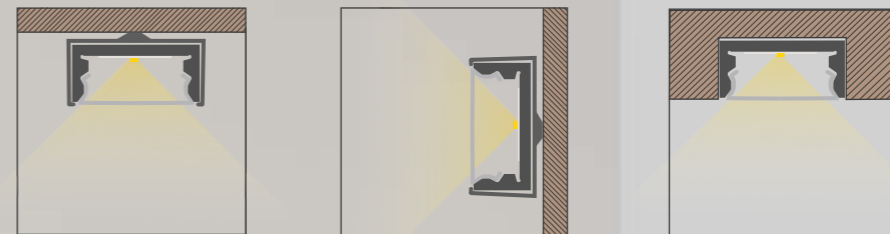

*A recessed installation is recommended in wooden surfaces