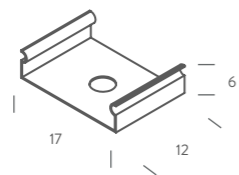

BP13CLIP
Fixing clip

Accessories

<i>version</i>	<i>profile</i>	<i>mounting</i>	<i>finish</i>	<i>code</i>
End caps couple	P13	recessed	grey	BP13ENDCAPS
Fixing clip	P13	recessed	grey	BP13CLIP
<i>note</i>	Two fixing clip required per meter