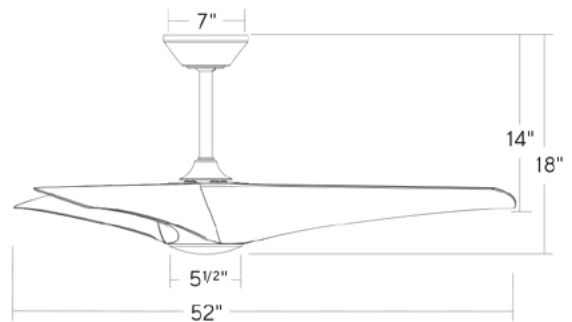

F-WCBT-WT
Ordered Separately
6 speeds
100-0% dimming
ON/OFF/REVERSE

FR-W2006-52L-MB
Matte Black

FR-W2006-62L-MW
Matte White

*Shown with included luminaire cover

52" Zephyr

ENERGY GUIDE

Standard	High Speed	Weighted Average
Electricity	30 W	21 W
Airflow	4655 CFM	2975 CFM
Energy Costs*	-	\$6/yr
Efficiency	141 CFM/W	141 CFM/W

* Estimated annual energy cost based on \$0.12 per kWh and 6.4 hours use per day.
*Tested with 0.75"ID x 8" rod

FR-W2006-62L-GH/WW
Graphite/Weathered Wood

62" Zephyr

ENERGY GUIDE

Standard	High Speed	Weighted Average
Electricity	30 W	22 W
Airflow	6272 CFM	4263 CFM
Energy Costs*	-	\$6/yr
Efficiency	197 CFM/W	197 CFM/W