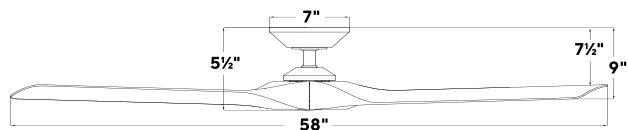

58" Torque

ENERGY GUIDE

Standard	High Speed	Weighted Average
Electricity	33 W	23 W
Airflow	5765 CFM	4587 CFM
Energy Costs*	-	$7/yr
Efficiency	175 CFM/W	168 CFM/W

* Estimated annual energy cost based on $0.12 per kWh and 6.4 hours use per day.