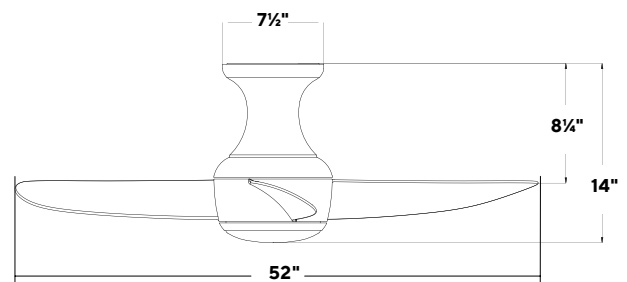

52" Corona

ENERGY GUIDE

Standard	High Speed	Weighted Average
Electricity	29 W	20 W
Airflow	5548 CFM	3537 CFM
Energy Costs*	-	$6/yr
Efficiency	174 CFM/W	164 CFM/W

* Estimated annual energy cost based on $0.12 per kWh and 6.4 hours use per day.