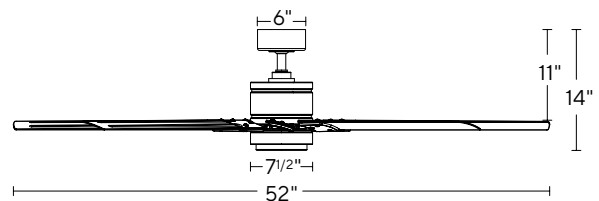

*Shown with included luminaire cover

52" Renegade

ENERGY GUIDE

Standard	High Speed	Weighted Average
Electricity	32.5 W	23 W
Airflow	7445 CFM	4680 CFM
Energy Costs*	-	$6/yr
Efficiency	219 CFM/W	203 CFM/W

* Estimated annual energy cost based on $0.12 per kWh and 6.4 hours use per day.