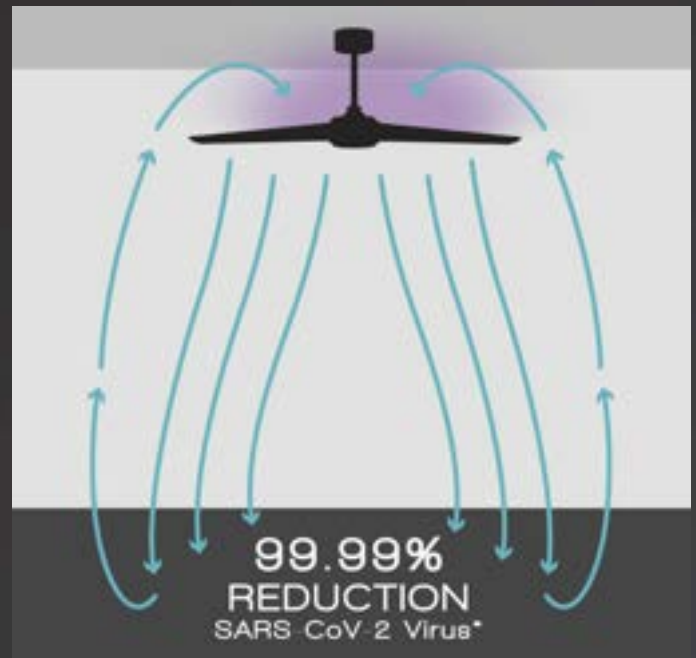

A Bluetooth remote pairs easily to an infinite number of intelligent ceiling fans located within a 150 foot range.

ULTRA SMART FAN

Groundbreaking ULTRA. A Smart Fan integrating UV-C radiating LED technology.

Using a patented system, which combines a UV-C radiating LED module with an air-circulating fan, the Ultra Smart Fan can reduce SARS COV-2 and Influenza A in breathable air spaces.

The Ultra Smart Fan circulates air through the upper room. Air passes above the UV-C Module, which acts to reduce the viruses in breathable air space.*

Visit page 10 for product information

Based on tests conducted by an independent CAP and CLIA accredited lab, Innovative Bioanalysis, on the UV-C technology incorporated in the Ultra. The testing conducted on the ULTRA device, with UV-C module enabled and fan operating in the standard forward rotation at the highest speed setting, showed reduction of 99.99% of active SARS-CoV-2 and 99.77% of Influenza A in the breathable air space after 30 and 45 minutes of operation of the system, respectively, in a closed 8'x8'x10' room (approximately 69-72°F and 40-48% relative humidity), where the ULTRA was mounted on a 10-inch downrod with a total suspended height of 16 inches from the ceiling.