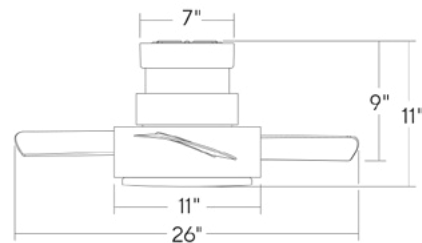

26" Vox Flush

ENERGY GUIDE

Standard	High Speed	Weighted Average
Electricity	17 W	15 W
Airflow	2715 CFM	1624 CFM
Energy Costs*	-	$15/yr
Efficiency	159 CFM/W	110 CFM/W

* Estimated annual energy cost based on $0.12 per kWh and 6.4 hours use per day.