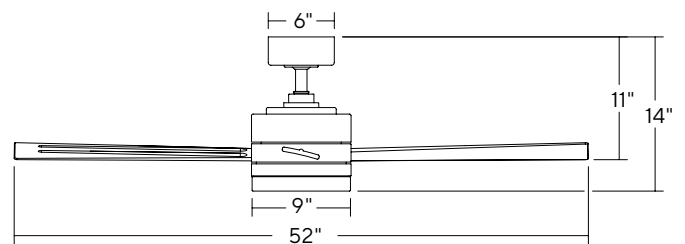

*Shown with included
luminaire cover

52" Wynd

ENERGY GUIDE

Standard	High Speed	Weighted Average
Electricity	35 W	21 W
Airflow	6270 CFM	4286 CFM
Energy Costs*	-	$6/yr
Efficiency	209 CFM/W	207 CFM/W

* Estimated annual energy cost based on $0.12 per kWh and 6.4 hours use per day.