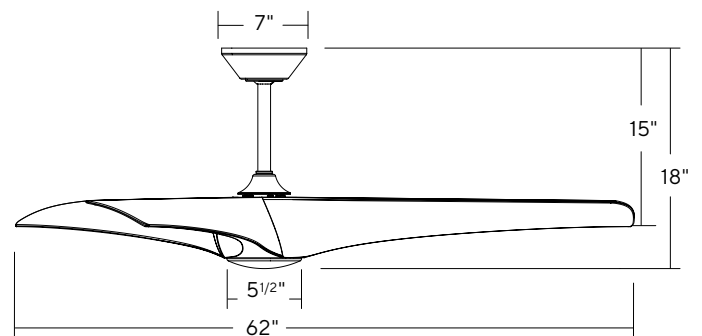

62" Zephyr

ENERGY GUIDE

Standard	High Speed	Weighted Average
Electricity	30 W	22 W
Airflow	6272 CFM	4263 CFM
Energy Costs*	-	$6/yr
Efficiency	197 CFM/W	197 CFM/W

* Estimated annual energy cost based on $0.12 per kWh and 6.4 hours use per day.