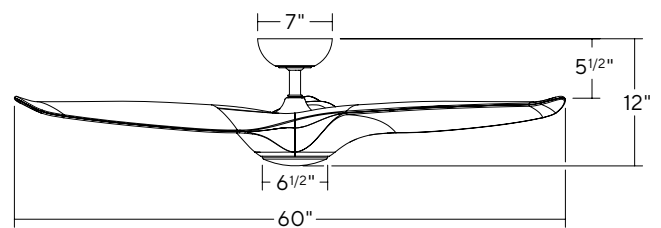

PATENTED

FR-W1813-60L-GW
Gloss White