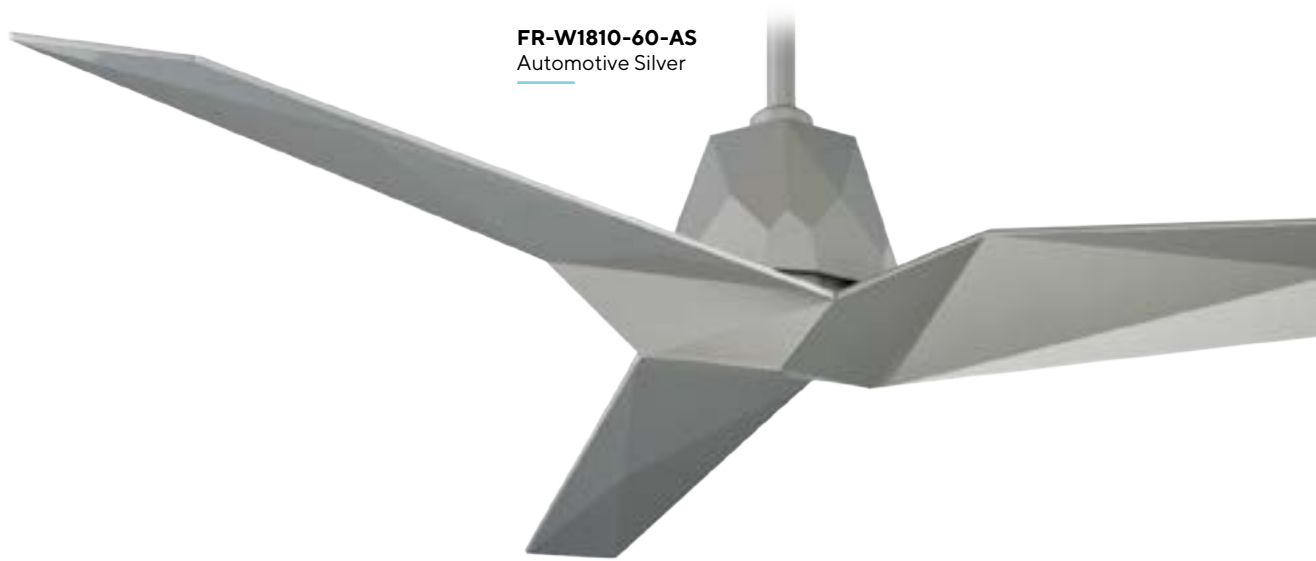

BLUETOOTH REMOTE CONTROL

OPTIONAL BLUETOOTH WALL CONTROL

F-RCBT-WT
Included with each fan
6 speeds
ON/OFF

F-WCBT-WT
Optional with each fan
6 speeds
ON/OFF

FR-W1810-60-GW
Gloss White

FR-W1810-60-AS
Automotive Silver