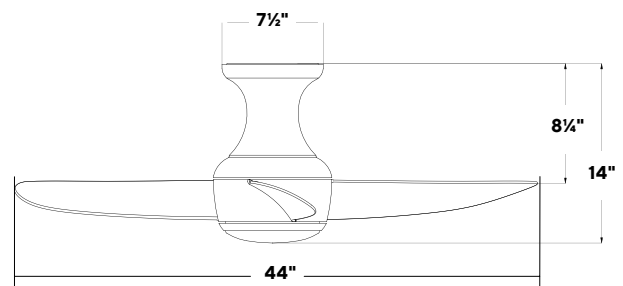

44" Corona

ENERGY GUIDE

Standard	High Speed	Weighted Average
Electricity	29 W	21 W
Airflow	4543 CFM	2790 CFM
Energy Costs*	-	$6/yr
Efficiency	134 CFM/W	124 CFM/W

* Estimated annual energy cost based on $0.12 per kWh and 6.4 hours use per day.