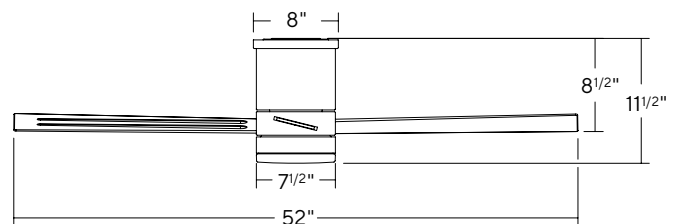

*Shown with included luminaire cover

52" Axis Flush

ENERGY GUIDE

Standard	High Speed	Weighted Average
Electricity	30 W	22 W
Airflow	5187 CFM	3588 CFM
Energy Costs*	-	$6/yr
Efficiency	163 CFM/W	133 CFM/W

* Estimated annual energy cost based on $0.12 per kWh and 6.4 hours use per day.