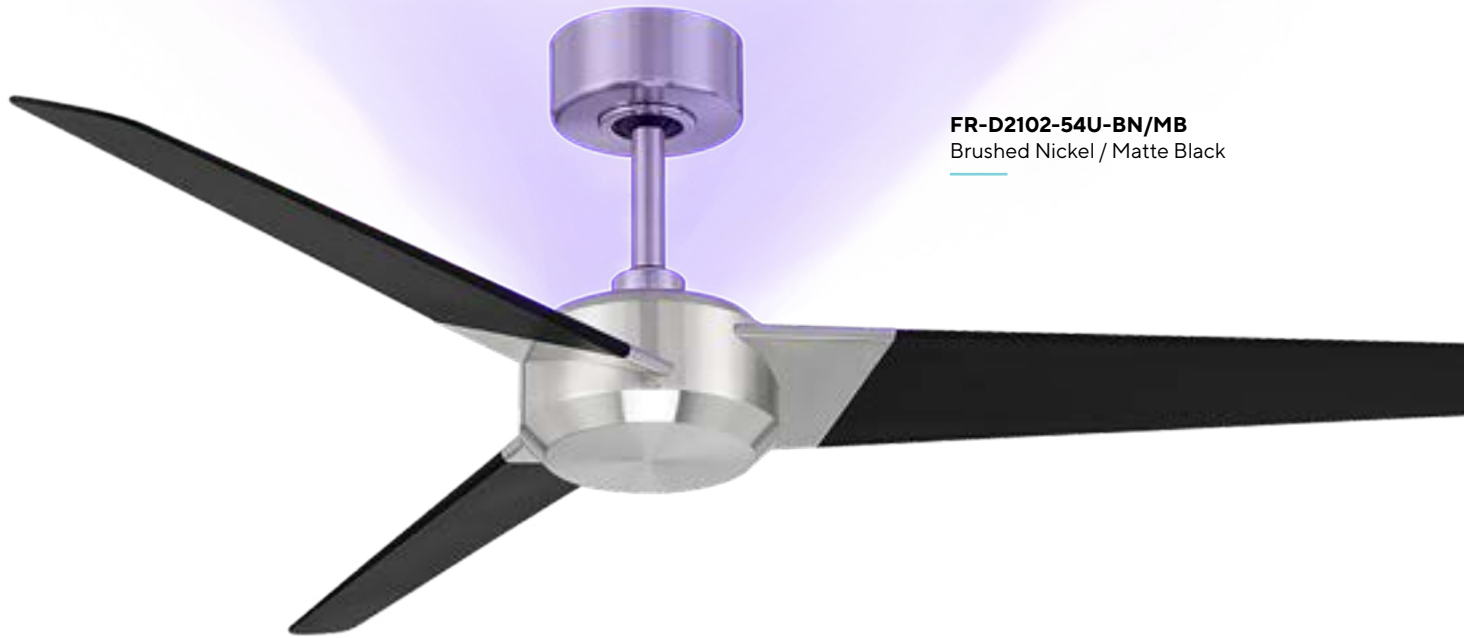

FR-D2102-54U-BN/MB
Brushed Nickel / Matte Black