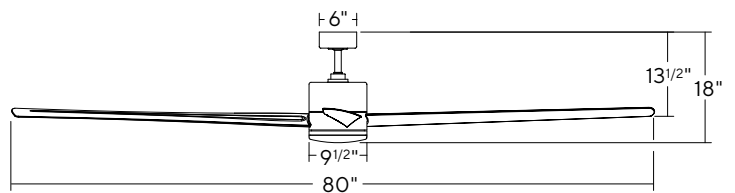

80" Windflower

ENERGY GUIDE

	Standard	High Speed	Weighted Average
Electricity		38 W	27 W
Airflow		10648 CFM	7318 CFM
Energy Costs*		-	$8/yr
Efficiency		278 CFM/W	269 CFM/W

* Estimated annual energy cost based on $0.12 per kWh and 6.4 hours use per day.