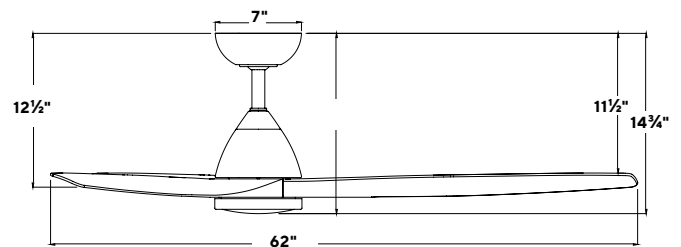

62" Skylark

ENERGY GUIDE

Standard	High Speed	Weighted Average
Electricity	28 W	20 W
Airflow	6920 CFM	4524 CFM
Energy Costs*	-	$6/yr
Efficiency	227 CFM/W	227 CFM/W

* Estimated annual energy cost based on $0.12 per kWh and 6.4 hours use per day.