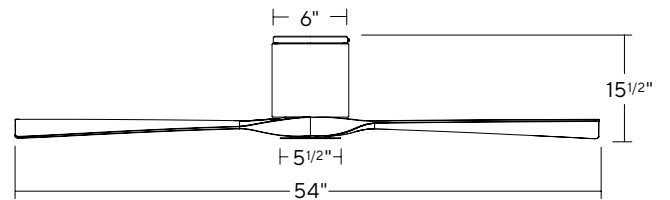

FH-W1811-54-MB/DK
Matte Black/Distressed Koa

*Shown with optional luminaire