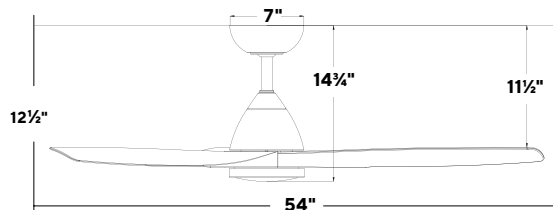

54" Skylark

ENERGY GUIDE

Standard	High Speed	Weighted Average
Electricity	28 W	20 W
Airflow	6041 CFM	3871 CFM
Energy Costs*	-	$6/yr
Efficiency	191 CFM/W	162 CFM/W

* Estimated annual energy cost based on $0.12 per kWh and 6.4 hours use per day.