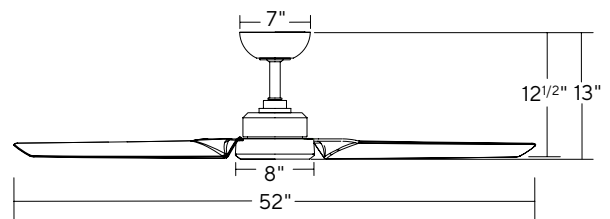

52" Roboto

ENERGY GUIDE

Standard	High Speed	Weighted Average
Electricity	37.5 W	28 W
Airflow	6026 CFM	4047 CFM
Energy Costs*	-	$7/yr
Efficiency	160 CFM/W	163 CFM/W

* Estimated annual energy cost based on $0.12 per kWh and 6.4 hours use per day.