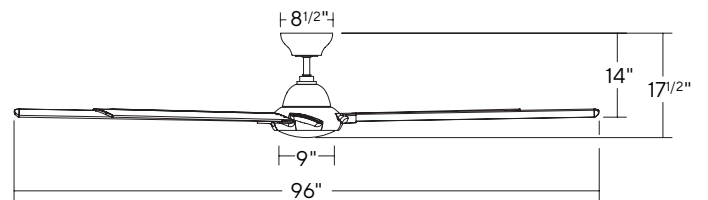

96" Hydra

ENERGY GUIDE

Standard	High Speed	Weighted Average
Electricity	42 W	26 W
Airflow	12950 CFM	9125 CFM
Energy Costs*	-	$9/yr
Efficiency	288 CFM/W	351 CFM/W

* Estimated annual energy cost based on $0.12 per kWh and 6.4 hours use per day.