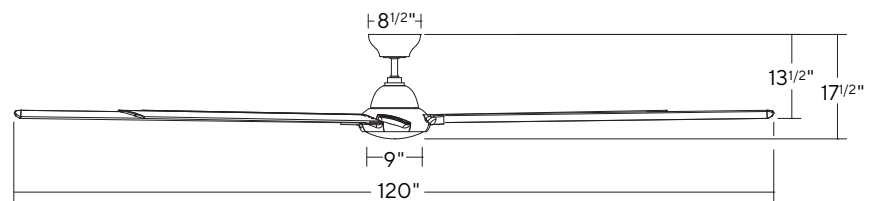

FR-W1805-120L-TT
Titanium Silver

*Shown with included
luminaire cover