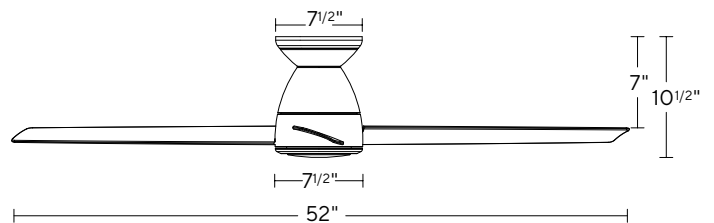

52" Tip-Top

ENERGY GUIDE

Standard	High Speed	Weighted Average
Electricity	19 W	16 W
Airflow	5187 CFM	3491 CFM
Energy Costs*	-	$4/yr
Efficiency	276 CFM/W	223 CFM/W

* Estimated annual energy cost based on $0.12 per kWh and 6.4 hours use per day.