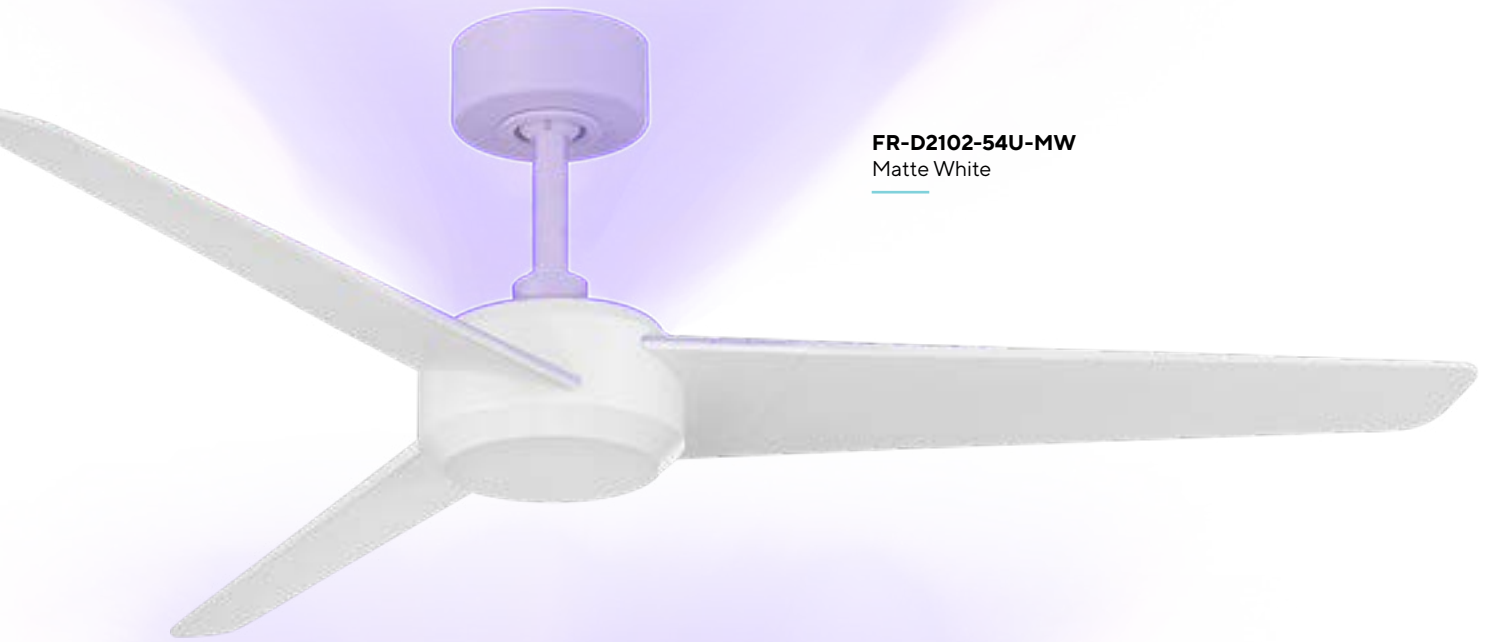

FR-D2102-54U-MW
Matte White