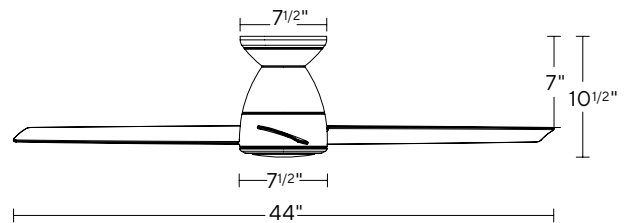

44" Tip-Top

ENERGY GUIDE

Standard	High Speed	Weighted Average
Electricity	16 W	13 W
Airflow	4313 CFM	2798 CFM
Energy Costs*	-	$4/yr
Efficiency	290 CFM/W	211 CFM/W

* Estimated annual energy cost based on $0.12 per kWh and 6.4 hours use per day.