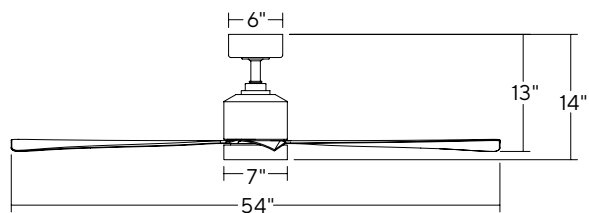

*Shown with included luminaire cover