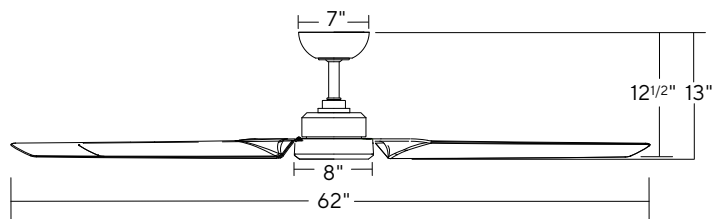

62" Roboto

ENERGY GUIDE

Standard	High Speed	Weighted Average
Electricity	39 W	25 W
Airflow	7757 CFM	5612 CFM
Energy Costs*	-	$7/yr
Efficiency	220 CFM/W	220 CFM/W

* Estimated annual energy cost based on $0.12 per kWh and 6.4 hours use per day.