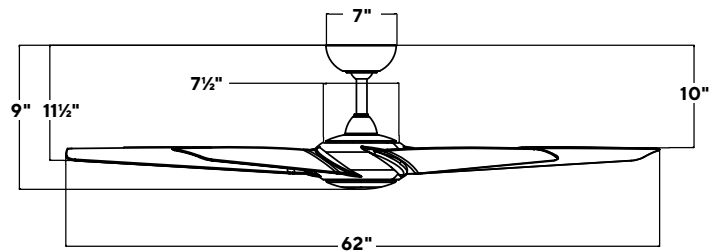

FR-W2304-62L-SB/MB
Soft Brass/Matte Black