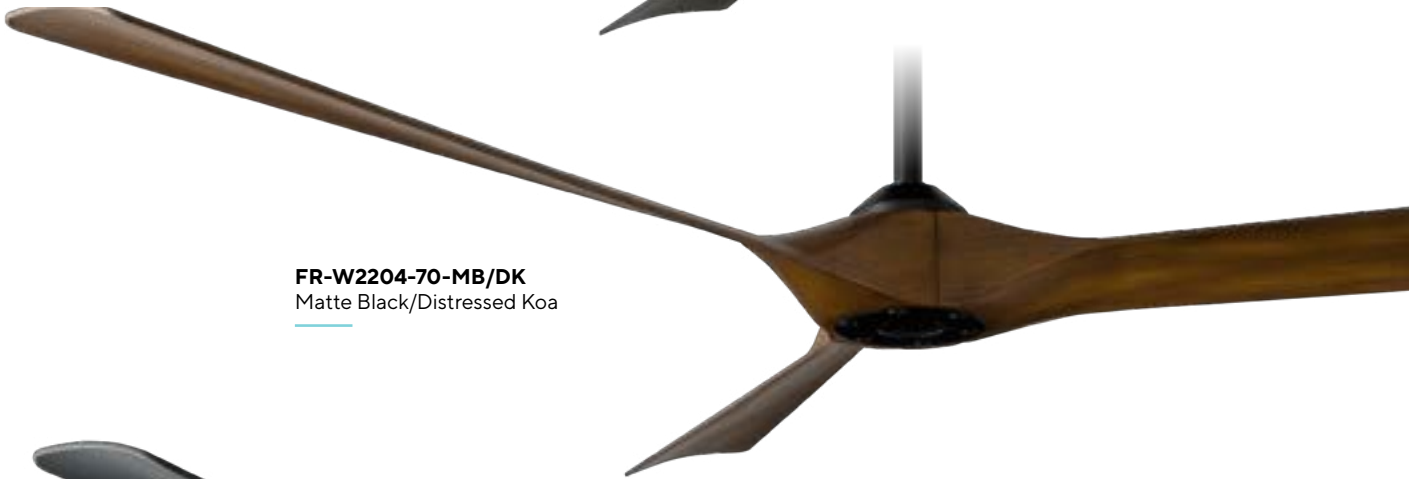

* Estimated annual energy cost based on \$0.12 per kWh and 6.4 hours use per day.

FR-W2204-70-BN/EB
Brushed Nickel/Ebony

FR-W2204-70-MB/DK
Matte Black/Distressed Koa

FR-W2204-70-SB/MB
Soft Brass/Matte Black