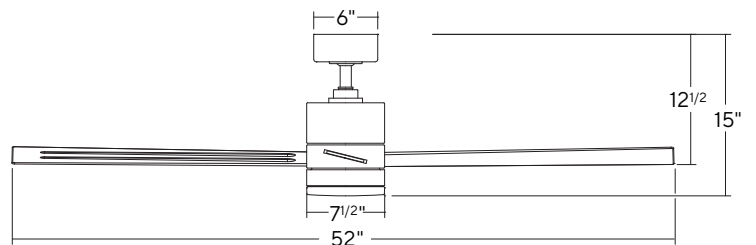

*Shown with included luminaire cover

52" Axis

ENERGY GUIDE

Standard	High Speed	Weighted Average
Electricity	29 W	21 W
Airflow	5695 CFM	3898 CFM
Energy Costs*	-	$6/yr
Efficiency	198 CFM/W	185 CFM/W

* Estimated annual energy cost based on $0.12 per kWh and 6.4 hours use per day.