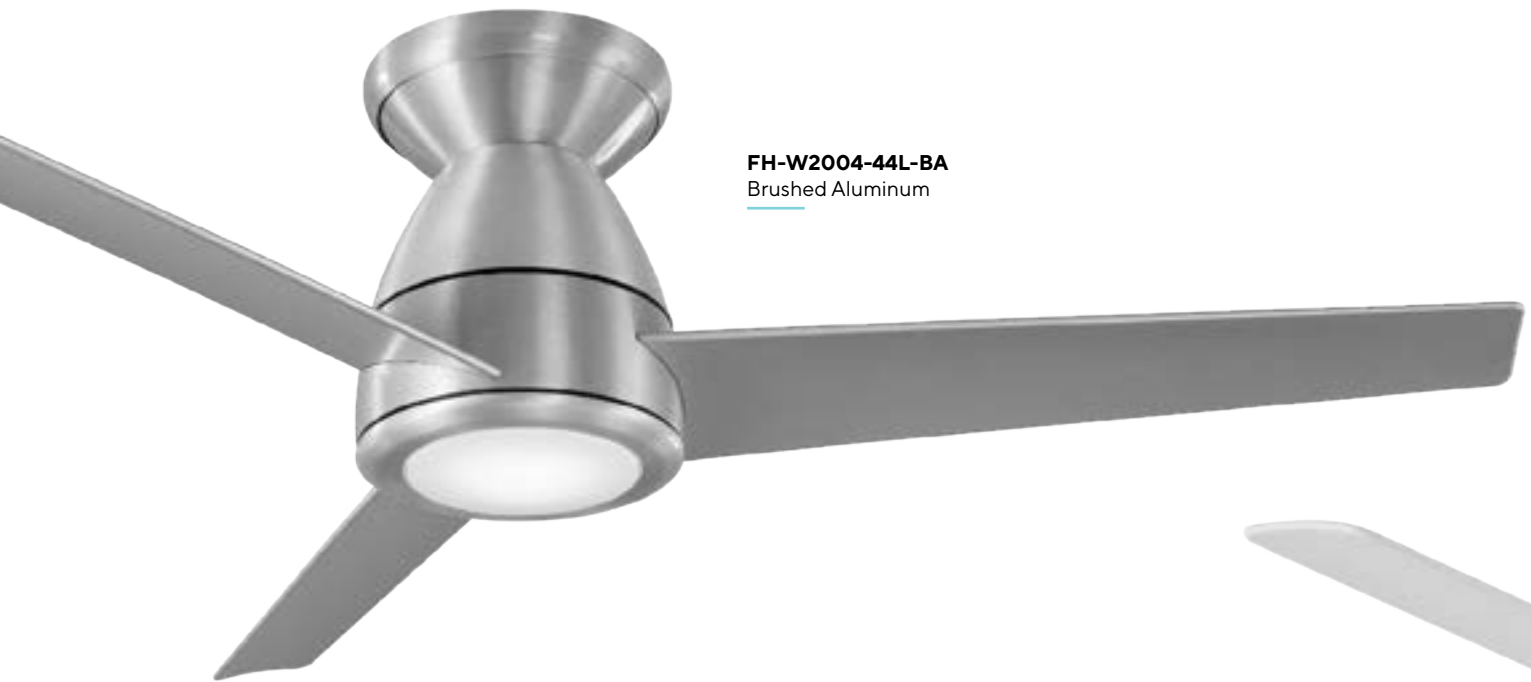

*For 2700K or 3500K add -27 or -35 to the model number

BLUETOOTH REMOTE CONTROL

OPTIONAL BLUETOOTH WALL CONTROL

F-RCBT-WT
Included with each fan
6 speeds
100-0% dimming
ON/OFF/REVERSE

F-WCBT-WT
Ordered Separately
6 speeds
100-0% dimming
ON/OFF/REVERSE