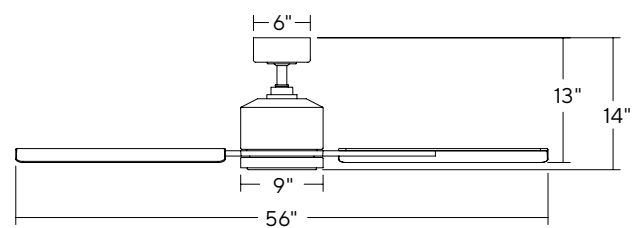

FR-W1806-56L-OB/DW
Oil Rubbed Bronze/Dark Walnut

*Shown with included luminaire cover