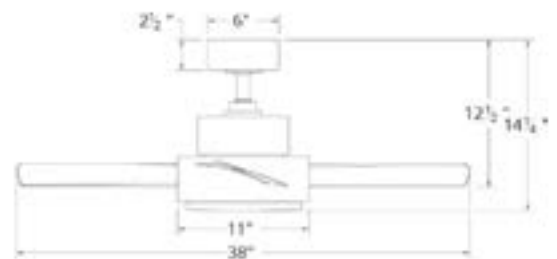

* Estimated annual energy cost based on \$0.12 per kWh and 6.4 hours use per day.

PATENTED

Axis Flush 44" & 52"

44 inch: FH-W1803-44L

52 inch: FH-W1803-52L

Shown: **FH-W1803-44L-MW**

Finish	Housing	Blade
BZ	Bronze	Bronze
MB	Matte Black	Matte Black
MW	Matte White	Matte White
TT	Titanium Silver	Titanium Silver