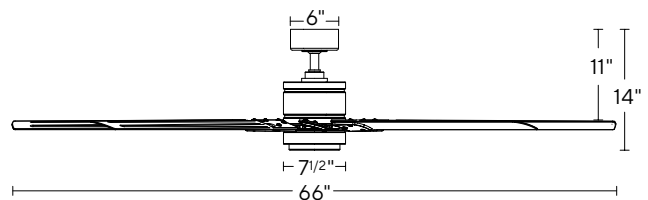

66" Renegade

ENERGY GUIDE

Standard	High Speed	Weighted Average
Electricity	38 W	27 W
Airflow	10146 CFM	7069 CFM
Energy Costs*	-	$8/yr
Efficiency	259 CFM/W	261 CFM/W

* Estimated annual energy cost based on $0.12 per kWh and 6.4 hours use per day.