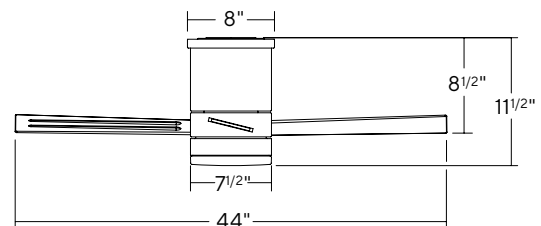

44" Axis Flush

ENERGY GUIDE

Standard	High Speed	Weighted Average
Electricity	17 W	14 W
Airflow	3811 CFM	2321 CFM
Energy Costs*	-	$4/yr
Efficiency	219 CFM/W	47 CFM/W

* Estimated annual energy cost based on $0.12 per kWh and 6.4 hours use per day.