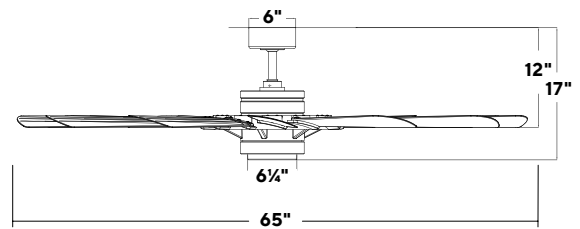

FR-W2201-65L-MB/BW
Matte Black/Barnwood