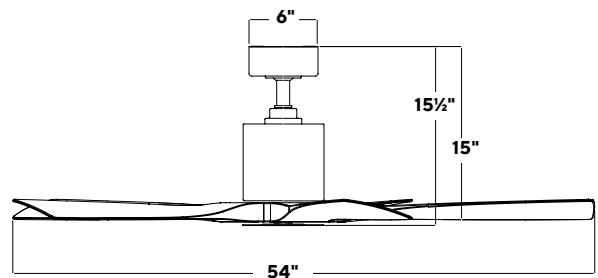

54" Aviator 5

ENERGY GUIDE

Standard	High Speed	Weighted Average
Electricity	36 W	24 W
Airflow	8418 CFM	5638 CFM
Energy Costs*	-	$7/yr
Efficiency	238 CFM/W	368 CFM/W

* Estimated annual energy cost based on $0.12 per kWh and 6.4 hours use per day.