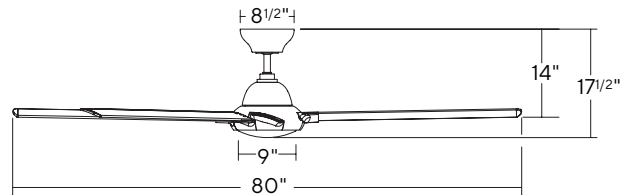

*Shown with included luminaire cover

80" Hydra

ENERGY GUIDE

	High Speed	Weighted Average
Standard Electricity	42 W	29 W
Airflow	11308 CFM	7388 CFM
Energy Costs*	-	$9/yr
Efficiency	271 CFM/W	253 CFM/W

* Estimated annual energy cost based on $0.12 per kWh and 6.4 hours use per day.