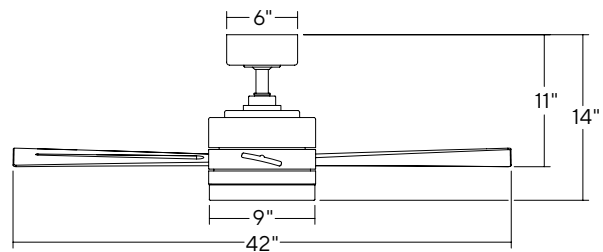

42" Wynd

ENERGY GUIDE

Standard	High Speed	Weighted Average
Electricity	27 W	20 W
Airflow	4981 CFM	3199 CFM
Energy Costs*	-	$6/yr
Efficiency	182 CFM/W	158 CFM/W

* Estimated annual energy cost based on $0.12 per kWh and 6.4 hours use per day.