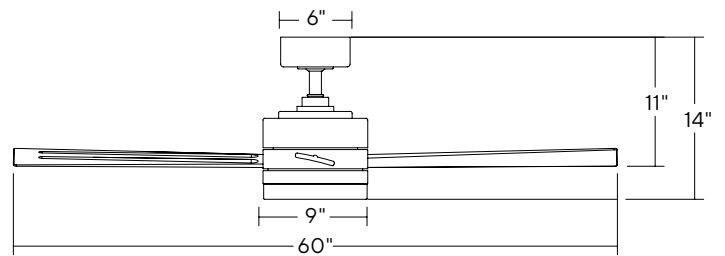

*Shown with included luminaire cover