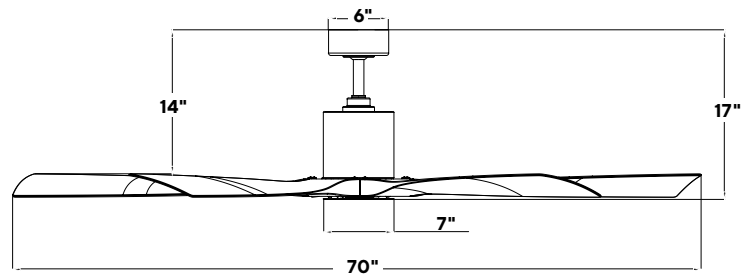

PATENTED

Cervantes 56"

Shown: **FR-W1806-56L-MB/BW**

56 inch: **FR-W1806-56L**

Finish	Housing	Blade
MB/BW	Matte Black	Barn Wood
OB/DW	Oil Rubbed Bronze	Dark Walnut

SPECIFICATIONS

56" Cervantes

Blade:	14° Pitch, 56" Sweep, ABS
Downrod:	0.75"ID x 4.5"H Included
Mounting Slope:	Up to 30° Standard, 45° (optional)
Lead Wire:	80"
Hanging Weight:	13.5 lbs
Total Power:	48.5 W
Lumens:	1600
LED Power:	19.5 W
CRI:	90
Color Temperature:	3000K standard, 2700K/3500K (optional)**
LED Rated Life:	50,000hrs