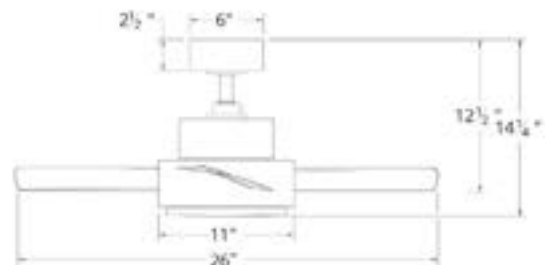

26" Vox

ENERGY GUIDE

Standard	High Speed	Weighted Average
Electricity	16 W	13 W
Airflow	2677 CFM	1565 CFM
Energy Costs*	-	$4/yr
Efficiency	103 CFM/W	103 CFM/W

* Estimated annual energy cost based on $0.12 per kWh and 6.4 hours use per day.