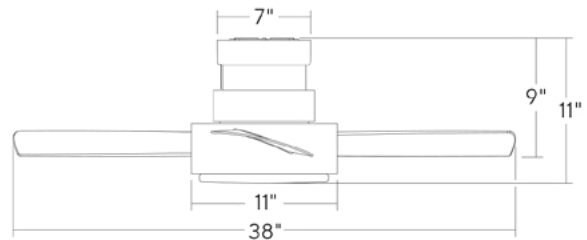

38" Vox Flush

ENERGY GUIDE

Standard	High Speed	Weighted Average
Electricity	40 W	28 W
Airflow	5327 CFM	3377 CFM
Energy Costs*	-	$8/yr
Efficiency	133 CFM/W	121 CFM/W

* Estimated annual energy cost based on $0.12 per kWh and 6.4 hours use per day.