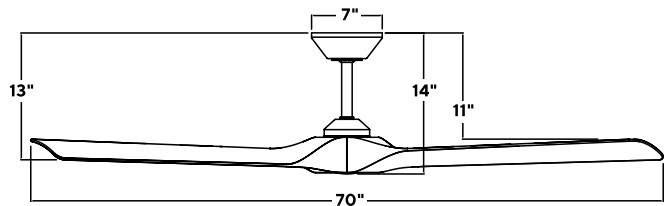

70" Torque

ENERGY GUIDE

	Standard	High Speed	Weighted Average
Electricity		38 W	25 W
Airflow		8581 CFM	6154 CFM
Energy Costs*		-	$7/yr
Efficiency		245 CFM/W	245 CFM/W

* Estimated annual energy cost based on $0.12 per kWh and 6.4 hours use per day.