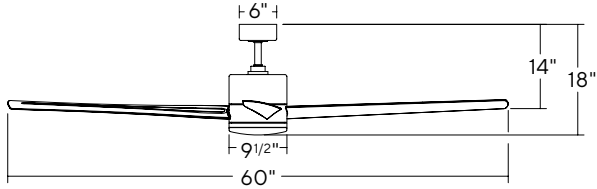

60" Windflower

ENERGY GUIDE

Standard	High Speed	Weighted Average
Electricity	44 W	30 W
Airflow	8458 CFM	5492 CFM
Energy Costs*	-	$9/yr
Efficiency	190 CFM/W	181 CFM/W

* Estimated annual energy cost based on $0.12 per kWh and 6.4 hours use per day.