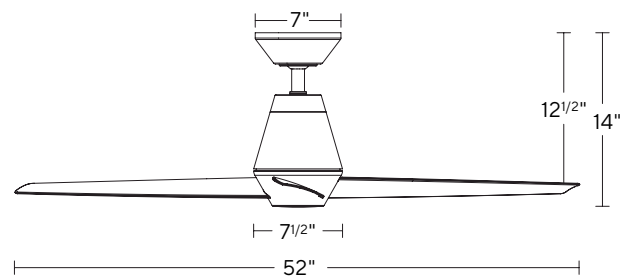

FR-W2003-52L-MB
Matte Black