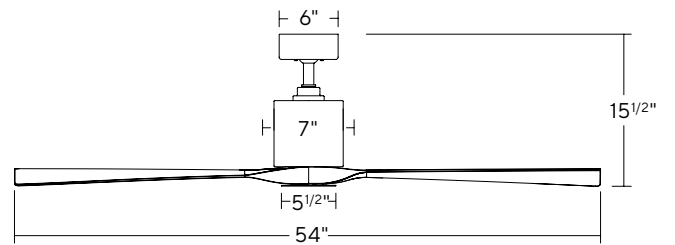

FR-W1811-54-MB/DK
Matte Black/Distressed Koa