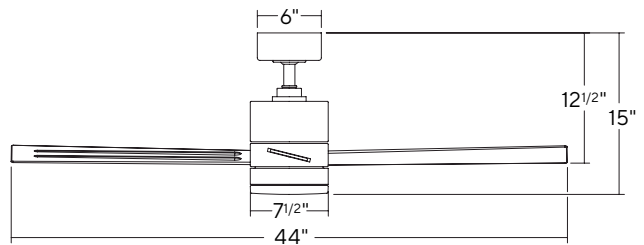

44" Axis

ENERGY GUIDE

Standard	High Speed	Weighted Average
Electricity	16 W	14 W
Airflow	3950 CFM	2389 CFM
Energy Costs*	-	$4/yr
Efficiency	173 CFM/W	63 CFM/W

* Estimated annual energy cost based on $0.12 per kWh and 6.4 hours use per day.