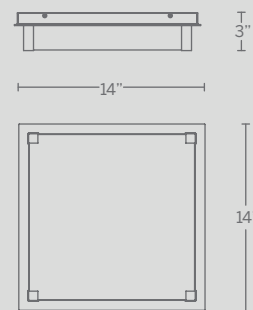

Model	Diameter	Wattage	Voltage	LED Lumens	Delivered Lumens	Finish
FM-3214	14"	32W	120V	2955	1910	BN Brushed Nickel

Example: FM-3214-BN

KIND

A clean layered look. The dimensional shade encompasses a white diffuser wrapped with a clear acrylic exterior. Innovative LED technology offers a creative ability to change the color temperature of the light with ACLED technology.