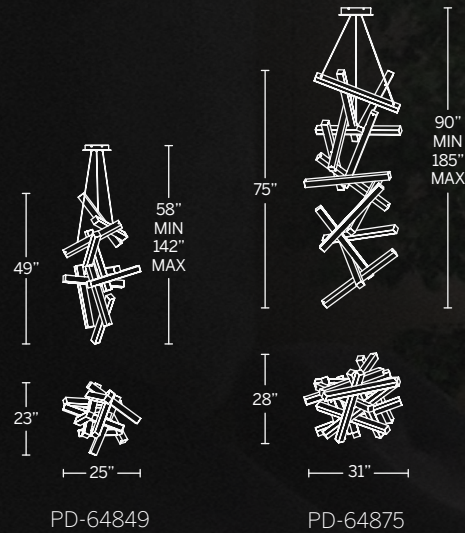

- Fixed sculptural form
- Thin, powered aircraft cables provide an ultra-clean look for adjustable suspension height
- Dimmer: ELV, TRIAC, 0-10V
- Canopy conceals a proprietary universal 120V-220V-277V driver
- Rated Life: 50,000 hours
- Color temp: 3000K
- CRI: 90