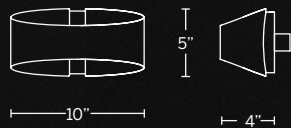

# SWERVE

With a new sense of style, this indoor sconce is like a precious ring wrapped around your finger. Elevate home fashion aesthetics in an inventive, organic style. Ambient illumination abounds from this ADA wall sconce.