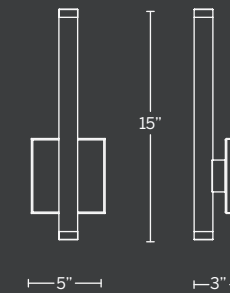

- Knurled casing with textured cross hatch pattern
- Up and down illumination
- May be mounted on wall vertically or upside down
- Dimmer: ELV, TRIAC, 0-10V
- Thin canopy conceals a proprietary universal 120V-220V-277V driver
- Rated Life: 50,000 hours
- Color temp: 3000K
- CRI: 90

Model	Size	Wattage	Voltage	LED Lumens	Delivered Lumens	Finish
WS-67015	15"	9W	120-277V	617	542	AB Aged Brass AN Antique Nickel

Example: WS-67015-AB