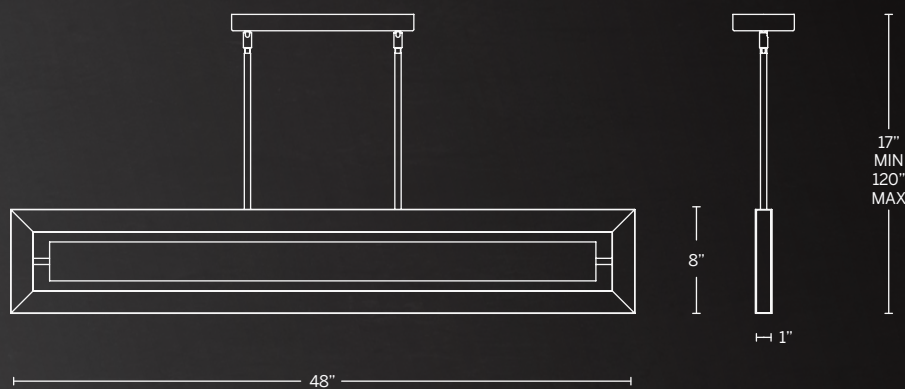

EQUILIBRIUM

An elegant rectangle of light radiates from an artisan crafted, cloudy acrylic center panel illuminated by an uplight to create an impressive and unique look. The base of this modern 48-inch luminaire features downward illumination.

- Up and downward illumination
- Artisan crafted milky cloudy acrylic. Each crafted piece is unique and lends itself to variations in milkiness.
- Six 12" and two 6" down rods included (additional sold separately)
- Hang straight swivel
- Slide-on rectangular canopy with minimal hardware
- Thin canopy conceals a proprietary universal 120V-220V-277V driver
- Dimmer: ELV, TRIAC, 0-10V
- Rated Life: 54,000 hours
- Color Temp: 3000K
- CRI: 90

Model	Size	Wattage	Voltage	LED Lumens	Delivered Lumens	Finish
PD-54248	48"	28W	120-277V	2500	1264	BK Black

Example: PD-54248-BK