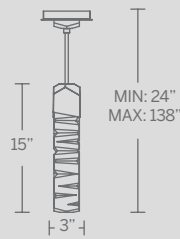

JULIET

A chiseled luminaire with a captivating sculptured texture. This design features solid faceted crystal spears dramatically carved for a prismatic impact. Matching crystal and hardware details in the canopy complete this luxury pendant design engineered for enduring beauty and longevity.

PD-58115

- Angular die-cast cap
- Thick sculptural K9 faceted crystal with distinct asymmetrical cuts
- Three 12" and one 6" down rods included (additional sold separately)
- Coordinating crystal accent canopy included
- Slide-on square canopy with minimal hardware
- Thin canopy conceals a proprietary 120V/277V driver
- Dimmer: ELV, TRIAC
- Rated Life: 50,000 hours
- Color temp: 3500K
- CRI: 90