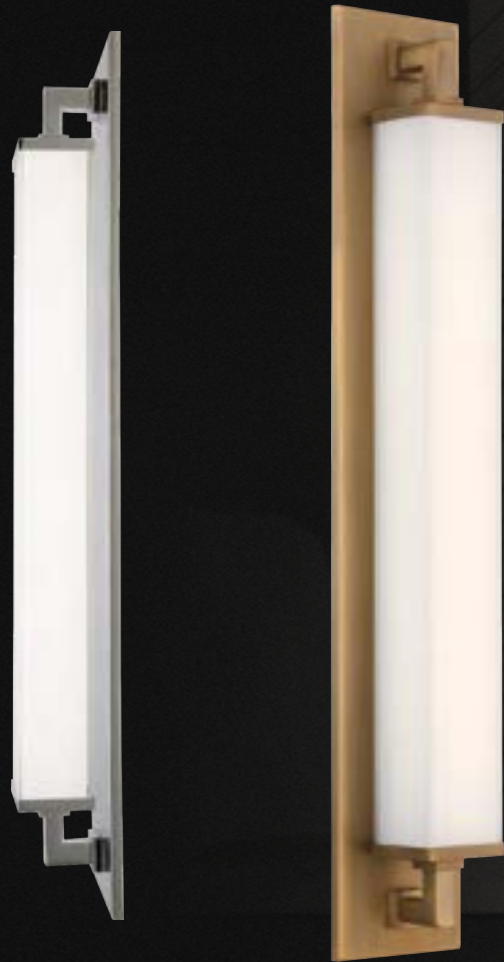

GATSBY

Streamlined and slender. Add a classically aspirational touch to upscale décor in residences, resorts and restaurants with this modern LED luminaire. White ceramic-glazed mitered glass diffuses light perfectly with consistent illumination.

- May be mounted on wall in all orientations
- White ceramic-silk-screened mitered glass
- Dimmer: ELV
- No driver or transformer required
- Rated Life: 54,000 hours
- Color temp: 3000K
- CRI: 90

Model	Size	Wattage	Voltage	LED Lumens	Delivered Lumens	Finish
WS-53932	32"	25W	120V	2000	1437	AB Aged Brass PN Polished Nickel

Example: WS-53932-AB

BATH & INTERIOR SCONCES