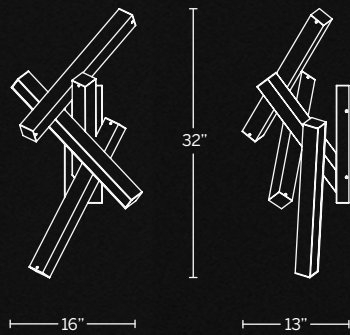

- Fixed sculptural form
- May be mounted on ceiling or wall in all orientations
- Dimmer: ELV, TRIAC, 0-10V
- Thin canopy conceals a proprietary universal 120V-220V-277V driver
- Rated Life: 50,000 hours
- Color temp: 3000K
- CRI: 90