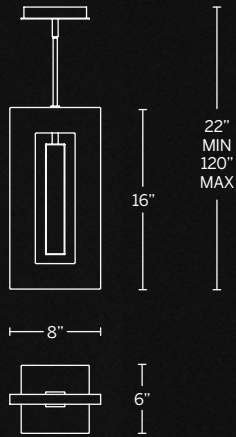

CAMBRIA

Clean lines and simple geometry define this minimalist mini pendant. An extruded metal structure enhances with artisan crafted milky white acrylic frame.

- Artisan crafted milky cloud acrylic. Each crafted piece lends itself to slight variations in milkyiness.
- Three 12" and one 6" down rods included (additional sold separately)
- Hang straight swivel
- Slide-on square canopy with minimal hardware
- Thin canopy conceals a proprietary 120/277V driver
- Dimmer: ELV, TRIAC
- Rated Life: 50,000 hours
- Color Temp: 3000K
- CRI: 90

Model	Size	Wattage	Voltage	LED Lumens	Delivered Lumens	Finish
PD-28216	16"	16W	120/277V	1500	706	BK Black

Example: PD-28216-BK