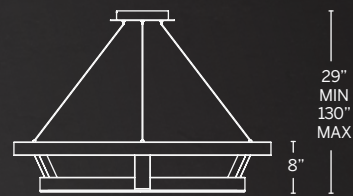

IMPERIAL

An architecturally scaled, two tiered pendant offering both upward and downward illumination from energy efficient LEDs. Clean curvaceous lines from the streamlined silhouette complement the best in today's upscale interiors.

- Up and down illumination
- Streamlined architectural silhouette
- Spin-on round canopy with minimal hardware
- Thin power aircraft cables provide an ultra clean look for adjustable suspension height
- Proprietary universal 120V-220V-277V driver concealed within canopy
- Dimmer: ELV, 0-10V
- Rated Life: 54,000 hours
- Color Temp: 3000K
- CRI: 90

Model	Size	Wattage	Voltage	LED Lumens	Delivered Lumens	Finish
PD-32242	42"	82W	120-277V	7965	3911	BK Black BN Brushed Nickel

Example: PD-32242-BN