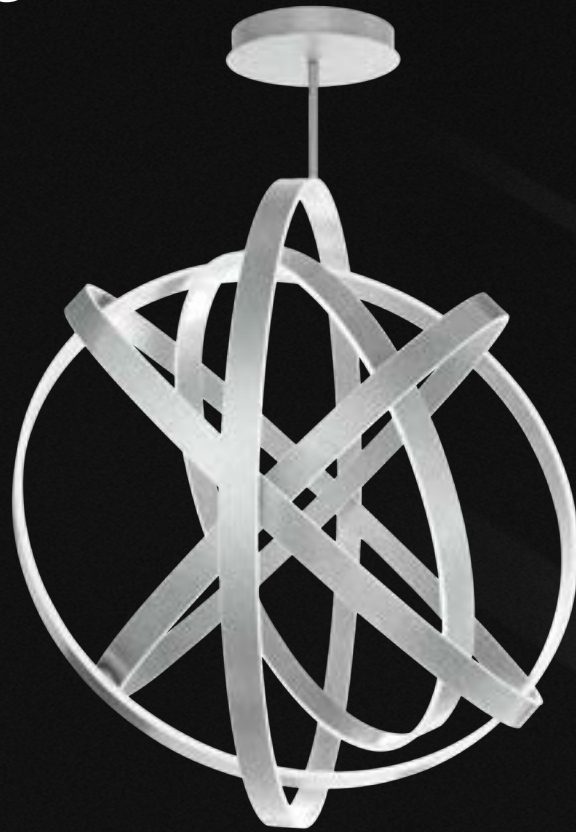

KINETIC

How do you improve on perfection? Featuring a black or titanium finish and fifth ring, Kinetic is bigger and bolder than ever. Adjust the rings for a personalized look.

- Adjustable rings for customizable form
- Dimmer: 0-10V
- Canopy conceals a proprietary universal 120V-220V-277V driver
- Three 12" and one 6" down rods included (additional sold separately)
- Rated Life: 50,000 hours
- Color temp: 3500K
- CRI: 80

Model	Size	Wattage	Voltage	LED Lumens	Delivered Lumens	Finish
PD-61760	60"	300W	120-277V	7438	5950	BK TT Black Titanium

Example: PD-61760-BK