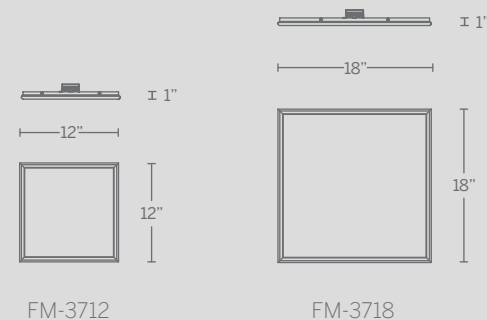

Model	Size	Wattage	Voltage	LED Lumens	Delivered Lumens	Finish
FM-3712	12"	25W	120V	1940	1135	AL
FM-3718	18"	48W	120V	2990	1809	AL

Example: FM-3718-AL
For 277V special order add an "F" before the finish: FM-3718F-AL

PUCK

Super efficient performance from a curvaceous LED luminaire featuring an optically efficient acrylic diffuser to deliver ample lighting with brushed nickel metal frame. LED arrays provide uniform illumination without the shadows commonly found in conventional flush mounts. Use as wall or ceiling mount.