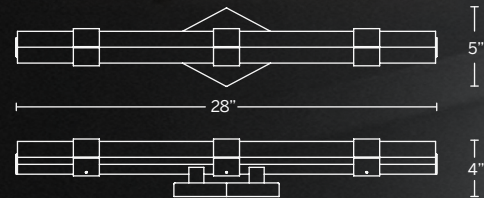

WS-46128

- May be mounted on wall in all orientations
- Thin canopy conceals a proprietary 120V/277V driver
- Dimmer: ELV, TRIAC
- Color temp: 3000K
- Rated Life: 50,000 hours
- CRI: 90

Model	Size	Wattage	Voltage	LED Lumens	Delivered Lumens	Finish
WS-46118	18"	17W	120/277V	1440	874	AB Aged Brass
WS-46128	28"	25W	120/277V	2240	1147	BN Brushed Nickel

Example: WS-46118-AB