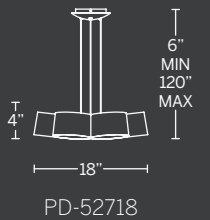

MARIMBA

Inspired by Piet Mondrian's work with simplified geometric elements, Marimba offers abstract art with upscale appeal achieved with fine gold leaf details, aircraft cable power lines and silk screened LED light emitters for perfect illumination. Larger sizes scale perfectly for luxury residential, commercial and hospitality spaces.

- 14K gold leaf interior
- Twist lock glass inside, no visible hardware
- Thin, powered aircraft cables provide an ultra-clean look for adjustable suspension height
- Dimmer: ELV
- Canopy conceals a 120V transformer
- Rated Life: 54,000 hours
- Color temp: 3000K
- 277V option available (special order)
- CRI: 90

Model	Size	Wattage	Voltage	LED Lumens	Delivered Lumens	Finish
PD-52718	18"	55W		2885	1255	
PD-52724	24"	59W	120V	3753	2790	GL Gold Leaf/Dark Bronze
PD-52734	34"	129W		7880	3414	

Example: PD-52718-GL
For 277V special order, add an "F" before the finish: PD-52718F-GL