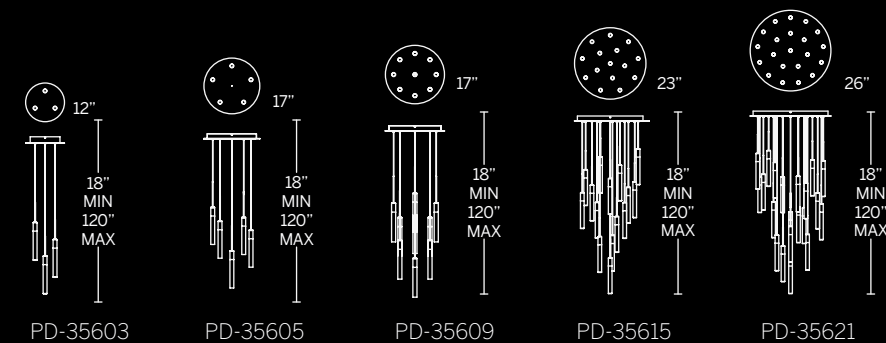

MAGIC

Glorious sparkly stalks of Piastra crystal are alluringly remarkable either as a few pendants or as a 21-light chandelier with customizable proportions to cluster over a dining table or dripping down a stairwell or foyer.

- Cylindrical Piastra crystal shades
- Thin, powered aircraft cables provide an ultra clean look for adjustable suspension height
- Dimmer: ELV
- Canopy conceals a proprietary universal 120V-220V-277V driver
- Rated Life: 50,000 hours
- Color temp: 3000K
- CRI: 90

Model	# of lights	Canopy	Wattage	Voltage	LED Lumens	Delivered Lumens	Finish
PD-35603	3 lights		17W		672	618	
PD-35605	5 lights		29W		1120	1030	BK Black
PD-35609	9 lights	Round	52W	120-277V	2016	1854	PN Polished Nickel
PD-35615	15 lights		87W		3360	3090	
PD-35621	21 lights		122W		4704	4326	

Example: PD-35621-BK