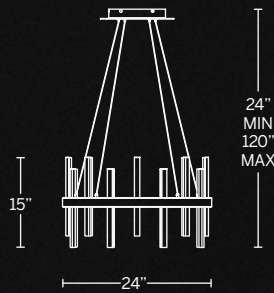

HARMONIX

Like a dynamic instrument of musical chimes. Harmonix plays to the rhythm of light. Beautiful playful light. A two tone finish features black with aged brass.

- Etched acrylic diffusers spread light evenly
- Thin, powered aircraft cables provide an ultra-clean look for adjustable suspension height
- Dimmer: ELV, TRIAC, 0-10V
- Canopy conceals a proprietary universal 120V-220V-277V driver
- Rated Life: 50,000 hours
- Color temp: 3000K
- CRI: 90

Model	Size	Wattage	Voltage	LED Lumens	Delivered Lumens	Finish
PD-87924	24"	56W	120-277V	5040	2425	BK/AB Black/Aged Brass

Example: PD-87924-BK/AB