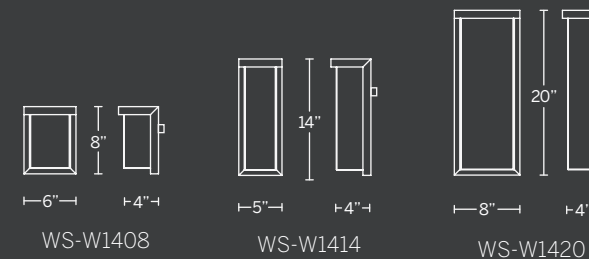

WS-W1408

WS-W1414

WS-W1420

Model	CCT	Size	Wattage	Voltage	LED Lumens	Delivered Lumens	Finish
WS-W1408		8"	12W		1000	363	AL Brushed Aluminum
WS-W1414	3000K	14"	15W	120V	1400	638	BK Black
WS-W1420		20"	28W		2000	926	BZ Bronze

Example: WS-W1420-AL
For 2700K add "-27"; 3500K add "-35" before the finish: WS-W1420-35-AL
For 277V special order, add an "F" before the finish: WS-W1420F-AL