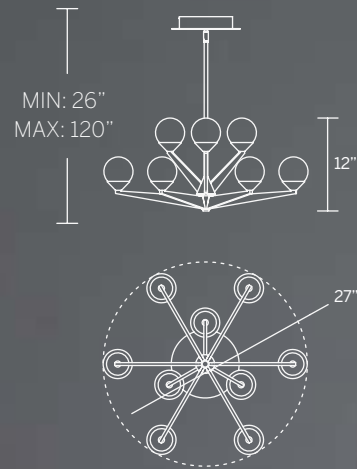

DOUBLE BUBBLE

A charming design inspired by fun bubble blowing of yesteryear, this ecstatic retro lighting design deploys nine spherical shades embraced by bobeches and arms in a bold black finish.

- Light is evenly diffused through laser etched crystal ball
- Three 12" and one 6" down rods included (additional sold separately)
- Hang straight swivel
- Thin canopy conceals a proprietary universal 120V-220V-277V driver
- Rated Life: 50,000 hours
- Color Temp: 3000K
- CRI: 90

Model	Size	Wattage	Voltage	LED Lumens	Delivered Lumens	Finish
PD-82027	27"	37W	120-277V	2880	2736	AB Aged Brass BK Black SN Satin Nickel

Example: PD-82027-BK