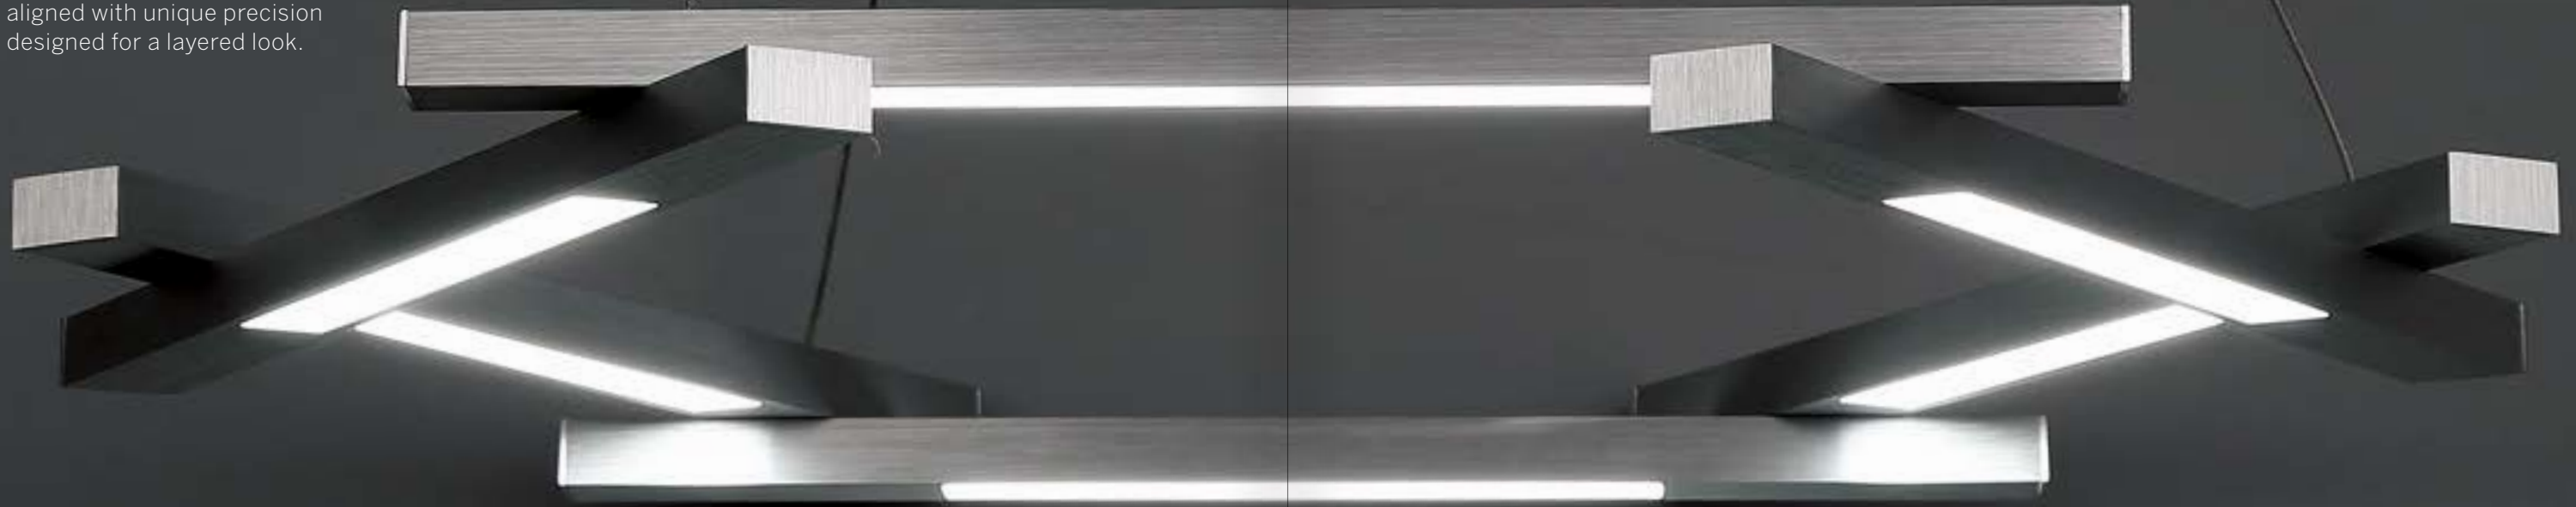

# METRIC

Hexagonal shaped chandelier imbued with an array of six linear elements with robust down lighting for dining areas and lobbies in residential and hospitality locations. Aluminum construction aligned with unique precision designed for a layered look.