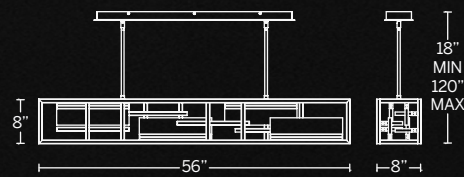

PD-56856

Model	Size	Wattage	Voltage	LED Lumens	Delivered Lumens	Finish
PD-56856	56"	79W	120-277V	4070	2581	BK Black

Example: PD-56856-BK