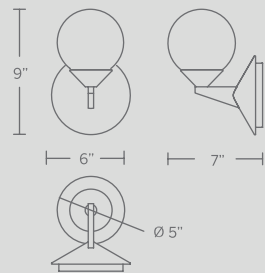

DOUBLE BUBBLE

Sleek, minimal, abstract. Designed like a larger orb possessing a smaller sphere, elegant luminosity is diffused through a laser etched crystal ball. Mount upwards or downwards depending on your desired look and application. Available in three lustrous finishes- aged brass, black and satin nickel.

- Light is evenly diffused through laser etched crystal ball
- Thin canopy conceals a proprietary 120V/277V driver
- May be mounted on the wall vertically or upside down
- Dimmer: ELV, TRIAC
- Rated Life: 50,000 hours
- Color temp: 3000K
- CRI: 90

Model	Size	Wattage	Voltage	LED Lumens	Delivered Lumens	Finish
WS-82006	6"	4W	120/277V	384	365	AB Aged Brass
						BK Black
						SN Satin Nickel

Example: WS-82006-BK

DOUBLE BUBBLE

When it comes to luxurious lighting, two spheres can be better than one. These twin luminous crystal ball diffusers provide beautiful balanced light around your interior walls.