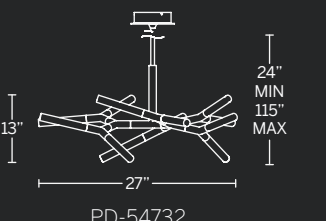

KRYPTONITE

An elaborate modern array of wands crowned with crystals illuminated by LEDs. Slim low profile adjustable elemental cylindrical designs for modern vignettes created in free form. This chandelier can stand alone or be ganged together in multiples.

- Rotatable arms
- Cylindrical crystalized Piastra crystal
- Adjust at joints to customize look
- Dimmer: ELV
- Canopy conceals a proprietary universal 120V-220V-277V driver
- Three 12" and one 6" down rods included (additional sold separately)
- Rated Life: 50,000 hours
- Color temp: 3000K
- CRI: 90

Model	Size	Wattage	Voltage	LED Lumens	Delivered Lumens	Finish
PD-54732	32"	31W	120-277V	1195	962	PN Polished Nickel/Piastra Crystal
PD-54765	55"	46W		1780	1217	

Example: PD-54765-PN

PD-54732