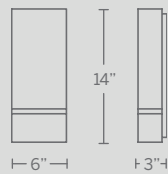

VIGO

Dark walnut wood and mitered glass suggest a subtle influence of art deco, but this luxe design is unequivocally modern with highly efficient, cutting-edge LED modules that produce outstanding illumination. Excellent in a luxury bath.

- Dark walnut wood veneer
- White ceramic silk-screened mitered glass
- May be mounted on wall in all orientations
- Dimmer: ELV
- No driver or transformer required
- Rated Life: 54,000 hours
- Color temp: 3000K
- 277V option available (special order)
- CRI: 90

Model	Size	Wattage	Voltage	LED Lumens	Delivered Lumens	Finish
WS-80814	14"	25W	120V	2012	1398	DW Dark Walnut

Example: WS-80814-DW
For 277V special order add an "F" before the finish: WS-80814F-DW