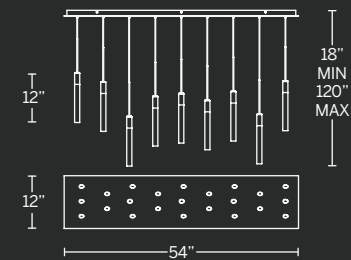

MAGIC

Glorious sparkly stalks of Piastra crystal are alluringly remarkable either as a single-file line of slender, individual pendants or as a 23-light linear chandelier with customizable proportions. Long lasting LEDs dim down beautifully. Ideal for large residential, hospitality and commercial applications.

- Cylindrical Piastra crystal shades
- Thin, powered aircraft cables provide an ultra clean look for adjustable suspension height
- Dimmer: ELV
- Canopy conceals a proprietary universal 120V-220V-277V driver
- Rated Life: 50,000 hours
- Color temp: 3000K
- CRI: 90

PENDANTS & CHANDELIERS

Model	# of lights	Canopy	Wattage	Voltage	LED Lumens	Delivered Lumens	Finish
PD-35603L	3 lights		17W		672	618	BK Black
PD-35605L	5 lights	Rectangular	29W	120-277V	1120	1030	PN Polished Nickel
PD-35623L	23 lights		133W		5152	4738	

Example: PD-35623L-PN

PD-35623L