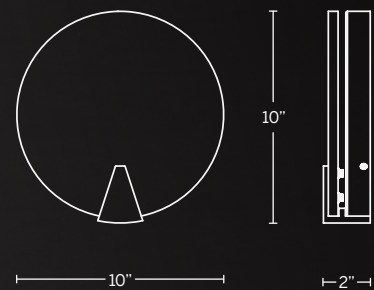

Model	Size	Wattage	Voltage	LED Lumens	Delivered Lumens	Finish
WS-72110	10"	27W	120V	2677	881	AB Aged Brass AN Antique Nickel

Example: WS-72210-AB