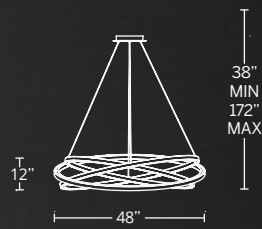

VELOCE

Interlocked bands of metal loop around and around on this simple yet oblique design. Veloce's rings can be adjusted for a more personalized shape. Thin, cables maintain a clean, refined look.

PD-24838

TITLE 24
CALIFORNIA

- Rotatable edge-lit metal bands 0°-25°
- Thin, powered aircraft cables provide an ultra-clean look for adjustable suspension height
- Dimmer: ELV, 0-10V
- Canopy conceals a proprietary universal 120V-220V-277V driver
- Rated Life: 50,000 hours
- Color temp: 3000K
- CRI: 90

Model	Size	Wattage	Voltage	LED Lumens	Delivered Lumens	Finish
PD-24826	26"	54W		3850	3593	BK Black
PD-24838	38"	79W	120-277V	3930	5261	TT Titanium
PD-24848	48"	107W		9235	5035	

Example: PD-24838-TT