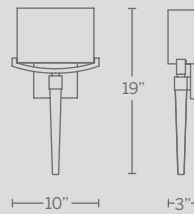

MUSE

Wood, metal, glass and technology come together in a beautifully cohesive LED sconce with a tailored wooden spike, metal accents, a mitered glass shade and the latest advancements in LED technology.

- Ebony stained wood arm and mitered glass
- Dimmer: ELV
- No driver or transformer
- Rated Life: 50,000 hours
- Color temp: 3000K
- 277V option available (special order)
- CRI: 90

Model	Size	Wattage	Voltage	LED Lumens	Delivered Lumens	Finish
WS-12118	18"	21W	120V	1681	1214	AB Aged Brass
						PN Polished Nickel