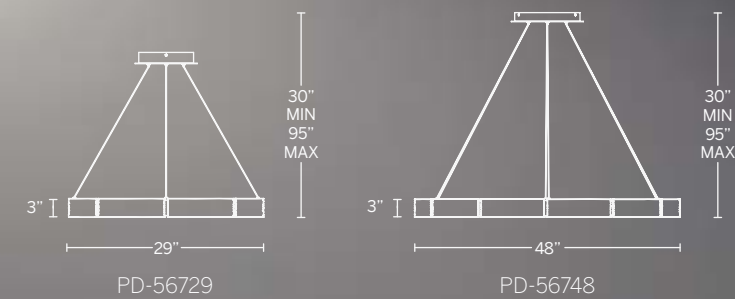

ZELDA

Inspired by oceanic ripples, this fluid motif appears to move continuously in circular form. This die cast aluminum chandelier with highly polished plating renders functional down lighting. An innovative upscale look for large modern interiors in residential, commercial and hospitality spaces. Full range dimming.

- Down light only
- Thin, powered aircraft cables provide an ultra-clean look for adjustable suspension height
- Dimmer: ELV
- Canopy conceals a 120V transformer
- Rated Life: 54,000 hours
- Color temp: 3000K
- 277V option available (special order)
- CRI: 90

Model	Size	Wattage	Voltage	LED Lumens	Delivered Lumens	Finish
PD-56729	29"	49W	120V	2388	1236	PN Polished Nickel
PD-56748	48"	145W		3582	3060	

Example: PD-56729-PN
For 277V special order add an "F" before the finish: PD-56729F-PN