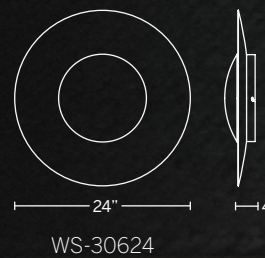

BLAZE

A radiating spectacle of warm indirect illumination from hand applied gold leaf or silver leaf. Offered in three proportional sizes to design in multiples on walls or ceilings.

- 14K gold leaf or silver leaf
- May be mounted on ceiling or wall in all orientations
- ADA compliant (12" and 18" sizes only)
- Dimmer: ELV
- Universal Driver (120V-220V-277V) installs within junction box, driver dimensions: 2.8" x 1.3" x 1.2"
- Rated Life: 50,000 hours
- Color temp: 3000K
- CRI: 90

Model	Size	Wattage	Voltage	LED Lumens	Delivered Lumens	Finish
WS-30612	12"	11W		787	250	GL Gold Leaf/Gold Plated
WS-30618	18"	25W	120-277V	1979	605	SL Silver Leaf/Polished Nickel
WS-30624	24"	31W		2392	700	

Example: WS-30612-GL