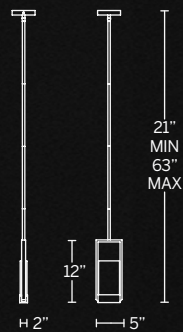

SWING

A playful swing. Creative application of LED technology and luminaire design sparkle in a chrome framed multi-faceted block of crystal. Suspend in multiples over a bar or counter to make a dramatic statement.

- Up & down light
- Hang straight swivel
- Dimmer: ELV
- No driver or transformer required
- Three 12" and one 6" down rods included (additional sold separately)
- Rated Life: 54,000 hours
- Color temp: 3000K
- CRI: 90

Model	Size	Wattage	Voltage	LED Lumens	Delivered Lumens	Finish
PD-52512	12"	11W	120V	830	535	CH Chrome

Example: PD-52512-CH