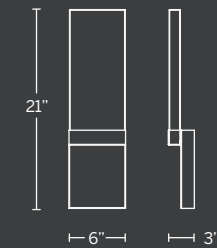

GLACIER

The beautiful brilliance of frozen ice and polar caps crystalize into stunning wall sconce luminaires as LEDs evoke a sparkle and shimmer with mesmerizing Piastra glass, hand crafted utilizing techniques developed in the 13th century.

- Up & down light
- Artisan Piastra crystal
- Dimmer: ELV
- No transformer or driver required
- Rated Life: 50,000 hours
- Color temp: 3000K
- 277V option available (special order)
- CRI: 90

Model	Size	Wattage	Voltage	LED Lumens	Delivered Lumens	Finish
WS-12721	21"	10W	120V	830	175	CH Chrome

Example: WS-12721-CH
For 277V special order, add an "F" before the finish: WS-12721F-CH