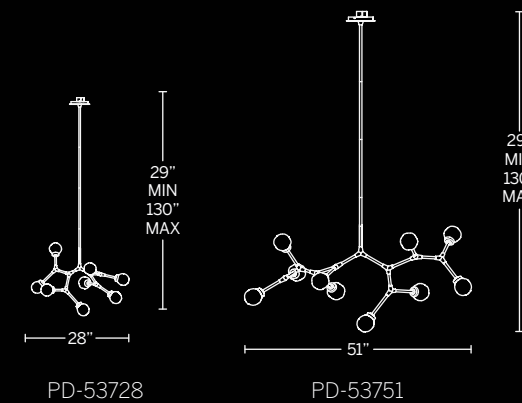

CATALYST

Make a bold, breathtaking design statement with extraordinary works of art created in free form. Mounted individually or grouped to create larger chandeliers for ballrooms, lobbies and large living areas. This luxurious, modern adjustable luminaire is offered in three sizes in both polished nickel and aged brass.

- Hang straight swivel
- Arms are adjustable to customize look
- Exclusive free formed mouth-blown art glass with flecks of sterling silver or 14K gold
- Dimmer: ELV
- Universal 120V-220V-277V installs within junction box, driver dimensions: 2.8" x 1.3" x 1.2"
- Three 12" and one 6" down rods included (additional sold separately)
- Rated Life: 50,000 hours
- Color temp: 3000K
- CRI: 90

Model	Size	Wattage	Voltage	LED Lumens	Delivered Lumens	Finish
PD-53728	28"	15W	120-277V	795	737	AB Aged Brass
PD-53751	51"	18W	120-277V	1200	999	PN Polished Nickel

Example: PD-53751-PN