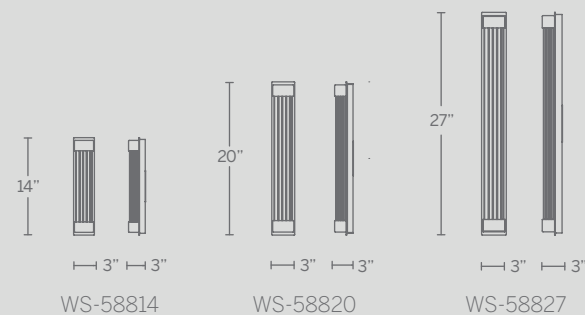

Model	Size	Wattage	Voltage	LED Lumens	Delivered Lumens	Finish
WS-58814	14"	15W		793	539	
WS-58820	20"	15W	120V	803	661	AB Aged Brass
WS-58827	27"	15W		836	718	

Example: WS-58820-AB

BURNING MAN

A refined touch to modern industrial décor. Deeply textured for a rough tactile aesthetic, this masculine utilitarian design also has brilliant ends encasing LED light sources while providing architectural up and down lighting.