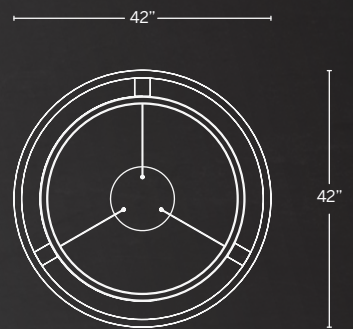

IMPERIAL

An architecturally scaled, two tiered pendant offering both upward and downward illumination from energy efficient LEDs. Clean curvaceous lines from the streamlined silhouette complement the best in today's upscale interiors.

- Up and down illumination
- Streamlined architectural silhouette
- Spin-on round canopy with minimal hardware
- Thin power aircraft cables provide an ultra clean look for adjustable suspension height
- Proprietary universal 120V-220V-277V driver concealed within canopy
- Dimmer: ELV, 0-10V
- Rated Life: 54,000 hours
- Color Temp: 3000K
- CRI: 90

Model	Size	Wattage	Voltage	LED Lumens	Delivered Lumens	Finish
PD-32242	42"	82W	120-277V	7965	3911	BK Black BN Brushed Nickel

Example: PD-32242-BN