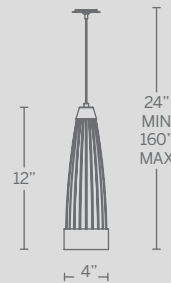

MYSTIC

Aluminum hardware encases a stunning seeded crystal that sparkles bright. The fluted K5 crystal is hand carved with V channels for an added optical and textural effect. Install Mystic in multiples to make a rich design statement.

- Thin, powered aircraft cables provide an ultra-clean look for adjustable suspension height
- Title 24 option available (special order) with driver concealed within canopy
- Dimmer: ELV
- Universal 120V-220V-277V driver installs within junction box, driver dimensions: 2.8" x 1.3" x 1.2"
- Rated Life: 50,000 hours
- Color temp: 3500K
- CRI: 90

Model	Size	Wattage	Voltage	LED Lumens	Delivered Lumens	Finish
PD-11912	12"	22W	120-277V	1725	812	AB Aged Brass BK Black

Example: PD-11912-AB
For Title 24 option, add a "T24" before the finish: PD-11912-T24-AB