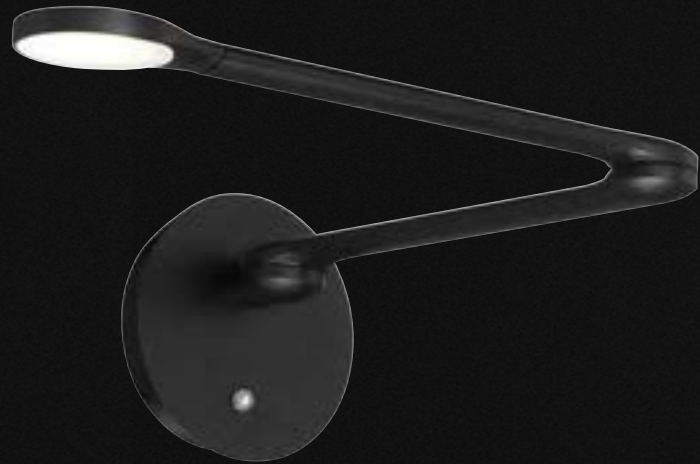

REFLEX

Contemporary task lamp for wall or desk applications. Personalized illumination with fingertip control in your private bedroom, office or workspace where functional down lighting is needed for effective reading. Ideal for senior living centers and hotels. Arm adjusts horizontally 180 degrees while head rotates 300 degrees.

- Adjustable arms
- Head rotatable up to 300°
- Arms adjust horizontally up to 180°
- Canopy conceals a 120V driver
- Rated Life: 54,000 hours
- Color temp: 3000K
- CRI: 90

Model	Size	Wattage	Voltage	LED Lumens	Delivered Lumens	Finish
BL-21924	24"	8W	120V	577	455	BK Black BN Brushed Nickel

Example: BL-21924-BK