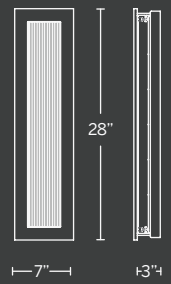

WS-W71628

- May be mounted on wall in all orientations
- Dimmer: ELV
- No driver or transformer required
- Rated Life: 50,000 hours
- Color temp: 3000K
- 277V option available (special order)
- CRI: 90

Model	Size	Wattage	Voltage	LED Lumens	Delivered Lumens	Finish
WS-W71618	18"	12W	120V	901	161	BZ Bronze
WS-W71628	28"	36W		2760	586	

Example: WS-W71618-BZ
For 277V special order, add an "F" before the finish: WS-W71618F-BZ