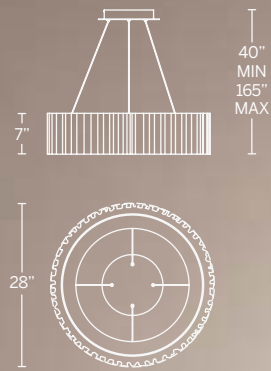

RHIANNON

A statement-maker and show-stopper hanging gracefully mesmerizing with its reclaimed crystal band. Artisans inset the crystal individually with great attention to detail, achieving a pattern laced with depth and texture.