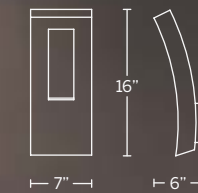

# DAWN

From dusk to dawn, there's no better expression of modern minimalism than this outdoor sconce, an elegantly curved geometrical form with a bold cutout window. Powered by energy-efficient LEDs, bright indirect light is perfect for creating architectural accents and illuminated pathways.