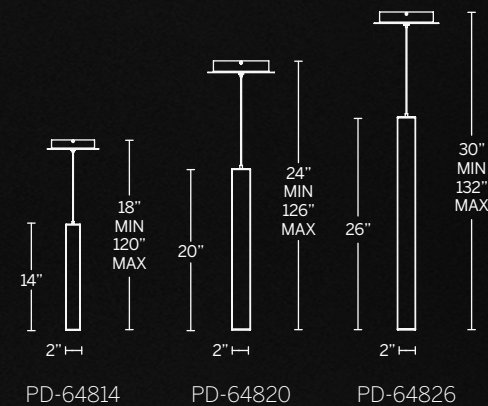

Model	Size	Wattage	Voltage	LED Lumens	Delivered Lumens	Finish
PD-64814	14"	10W		875	530	AB Aged Brass
PD-64820	20"	15W	120-277V	1444	826	BK Black
PD-64826	26"	22W		1565	1016	

Example: PD-64826-AB