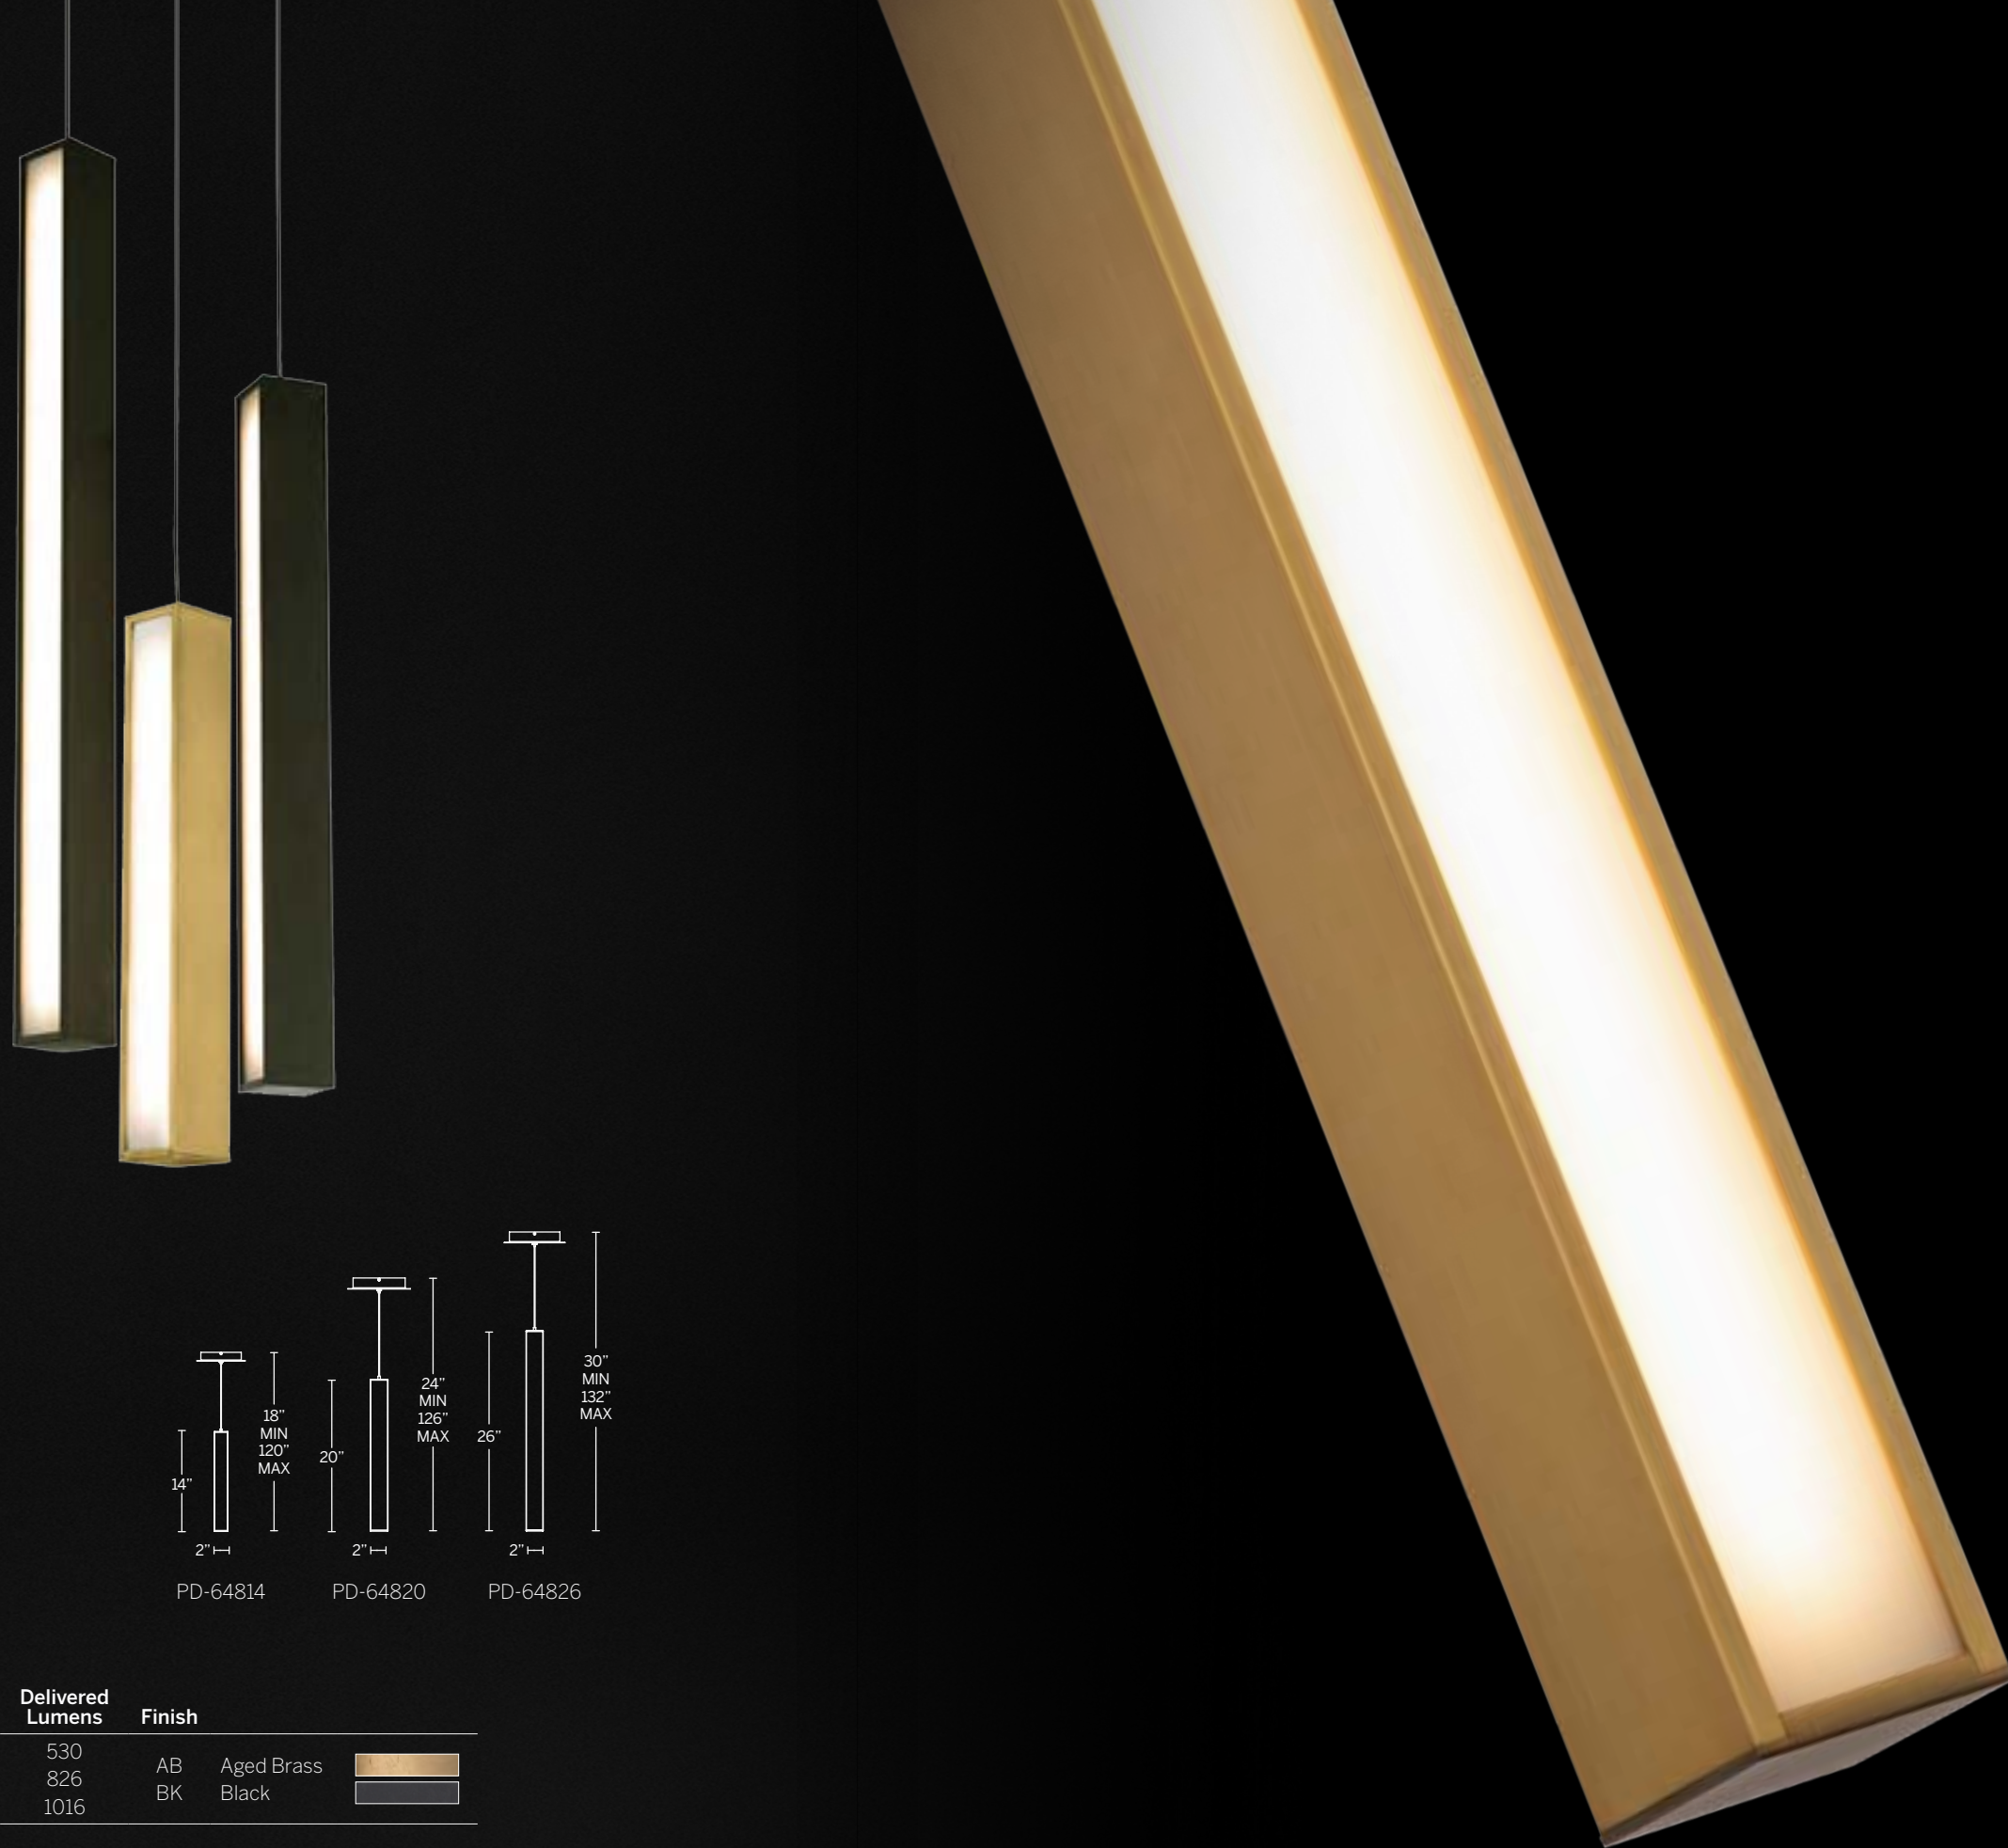

CHAOS

Chaos freezes a moment in time with breathtaking elegance. Ultra thin powered cables stabilize the suspension without visual interference. Each section of this sculptural form is equipped with consistent, LEDs for refined illumination throughout. Let chaos reign.

- Thin, powered aircraft cables provide an ultra clean look for adjustable suspension height
- Dimmer: ELV, TRIAC 0-10V
- Thin canopy conceals a proprietary universal 120V-220V-277V driver
- Rated Life: 50,000 hours
- Color temp: 3000K
- CRI: 90