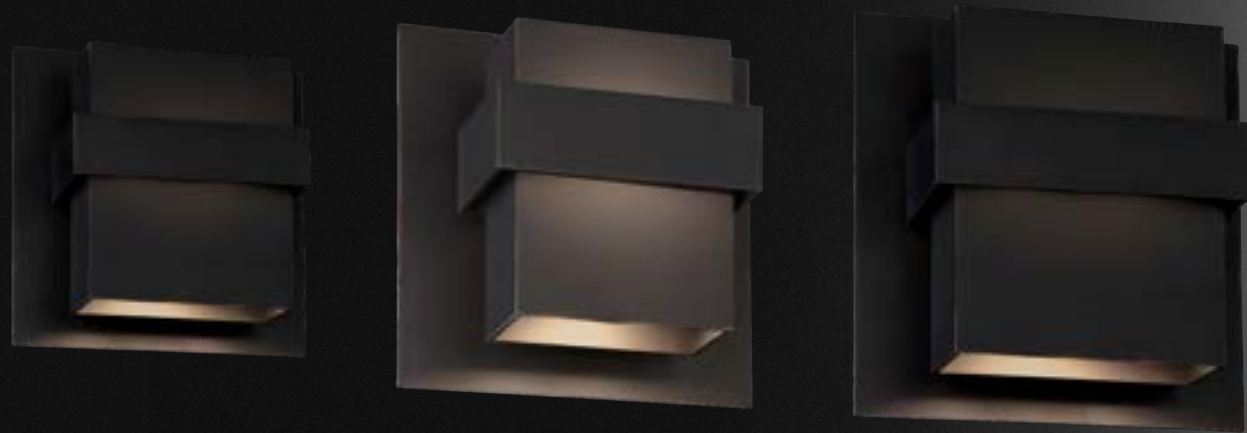

# PANDORA

A popular understated design updated with a sleek black finish, Pandora brings sculptural sophistication and high-powered energy-efficient LEDs to your overall lighting scheme, whether you mount it inside or out. With its tiered, minimalist form and two points of illumination, you'll never regret opening this box.