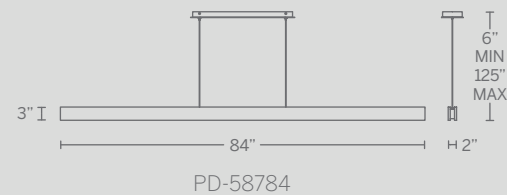

Model	Size	Wattage	Voltage	LED Lumens	Delivered Lumens	Finish
PD-58738	38"	44W		1736	770	DW Dark Walnut
PD-58756	56"	74W	120V	2810	1113	DW Dark Walnut
PD-58784	84"	96W		3840	1630	WAL Walnut

Example: PD-58756-DW
For 277V special order add an "F" before the finish: PD-58756F-DW

BDSM

Leather-bound luxury and control. Designed with handsome vintage black leather and clean styling, this unique linear LED pendant is the perfect complement to an executive office. A thin streamlined profile conceals robust LED down lighting with cutting edge full-range dimming controllability.