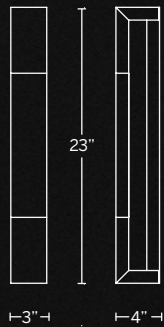

EMBER

Alluring with fine reclaimed shards of optical crystal throwing sparkles in all directions. Stunning as an ADA qualified wall sconce for corridors or on either side of a mirror in a luxury bath.