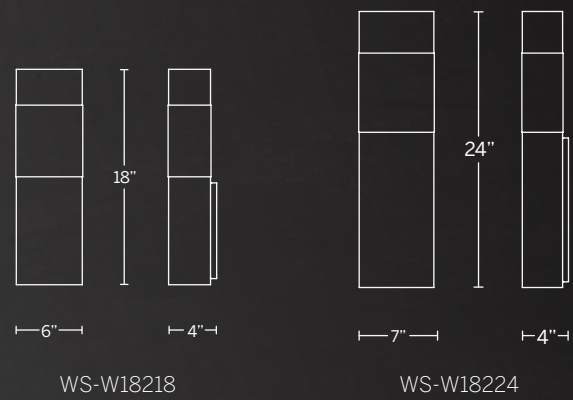

MONARCH

Modern allure beckons with this exterior wall luminaire, offering style with gorgeous illumination to your outdoor space.

- Artisanal textured pressed glass shade
- Ambient and downward illumination
- No driver or transformer required
- Dimmer: ELV, TRIAC
- Rated Life: 54,000 hours
- Color temp: 3000K
- CRI: 90