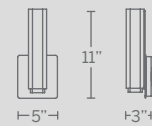

VOGUE

With its wide variety of sizes and luminaire options, Vogue slips into transitional, contemporary and urban industrial decor plans with ease. Offered in a modern brushed brass, bronze, brushed nickel or chrome finish.

- Mouth-blown opal glass diffuser
- May be mounted on wall vertically or upside down
- Dimmer: ELV
- No driver or transformer required
- Rated Life: 50,000 hours
- Built in color temperature adjustability. Switch from 2700K/3000K/3500K
- 277V option available (special order)
- CRI: 90

WS-3111

Model	CCT	Size	Wattage	Voltage	LED Lumens	Delivered Lumens	Finish
WS-3111	3000K	11"	16W	120V	1474	948	BN Brushed Nickel BR Brushed Brass
WS-3115		15"	23W		2295	1510	BZ Bronze CH Chrome

Example: WS-3115-BR
For 277V special order add an "F" before the finish: WS-3115F-BR
For 2700K special order add a "-27", 3500K add a "-35" before the finish: WS-3115-27-BR

VOGUE

- Mouth-blown opal glass diffuser
- May be mounted on wall in all orientations
- Dimmer: ELV
- No driver or transformer required
- Rated Life: 50,000 hours
- Built in color temperature adjustability. Switch from 2700K/3000K/3500K
- 277V option available (special order)
- CRI: 90

Model	CCT	Size	Wattage	Voltage	LED Lumens	Delivered Lumens	Finish
WS-3120	3000K	20"	34W	120V	2849	2139	BN Brushed Nickel BR Brushed Brass
WS-3127		27"	41W		3895	2993	BZ Bronze CH Chrome
WS-3139		39"	66W		5574	4362	

Example: WS-3139-BR
For 277V special order add an "F" before the finish: WS-3139F-BR
For 2700K special order add a "-27", 3500K add a "-35" before the finish: WS-3139-35-BR