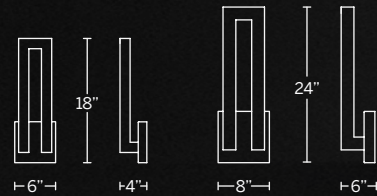

# FORQ

Tall and austere. A simple form presents from the wall behind it while enhancing the sense of space by drawing the eye to the wall. Rated for interior and exterior applications.

EXTERIOR

- ADA compliant (WS-W1718 only)
- Dimmer: ELV
- Transformer installs within the junction box, transformer dimensions: 2.0" x 1.4" x 1.0"
- Rated Life: 50,000 hours
- Color temp: 3000K
- 277V option available (special order)
- CRI: 90