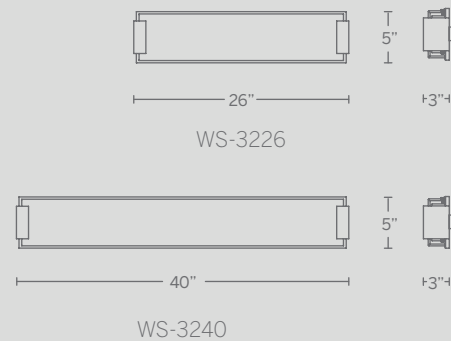

Model	Size	Wattage	Voltage	LED Lumens	Delivered Lumens	Finish
WS-3226	26"	45W	120V	2617	1451	BN
WS-3240	40"	75W		4037	2451	Brushed Nickel

Example: WS-3226-BN

For 277V special order, add an "F" before the finish: WS-3226F-BN

BAHN

Clean minimalism with Euro styling and advanced technology. Straight lines and homogeneous surfaces are tailored with German precision and incorporated seamlessly with the latest in LED thinking. Flattering illumination from full spectrum LEDs. Horizontal and vertical configurations for a wide variety of settings.