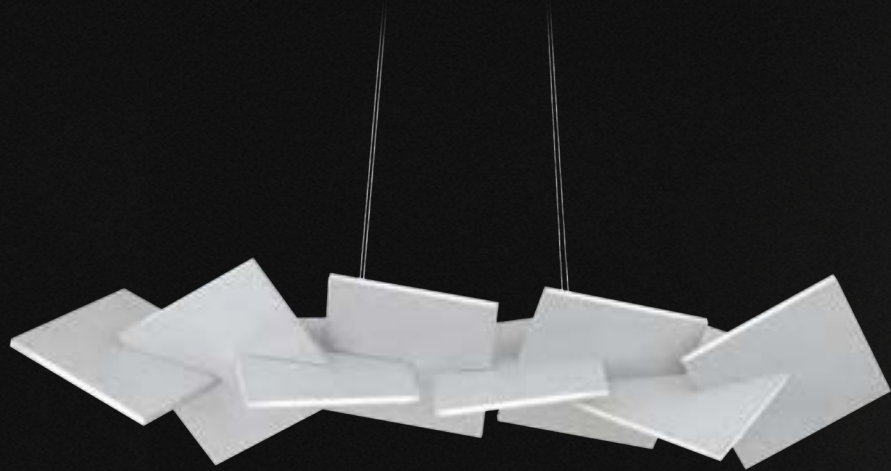

KONSTRUKT

A sculpture of interlocking panels render a thought-provoking aesthetic. Barely visible powered aircraft cables add intrigue. The subtle ambient illumination draws attention to this floating work of modern art.