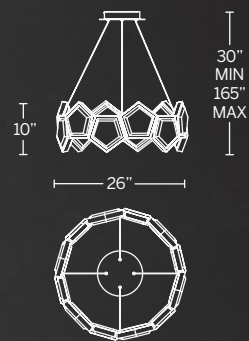

STARLIGHT STARBRIGHT

Breathtaking geometric arrangements of reclaimed crystal shards provide a glittering, visual treat. A crowning achievement of idealistic proportions. Ultra clean architectural details are evident in the thin power aircraft cables and canopy concealing the driver. Luminous in aged brass and antique nickel.

PD-74126

- Thin powered aircraft cables provide an ultra clean look for adjustable suspension height
- Spin-on round canopy with minimal hardware
- Thin canopy conceals a proprietary universal 120V-220V-227V driver
- Dimmer: ELV, TRIAC, 0-10V
- Rated Life: 50,000 hours
- Color temp: 3000K
- CRI: 90

Model	Size	Wattage	Voltage	LED Lumens	Delivered Lumens	Finish
PD-74126	26"	42W	120-277V	3479	1819	AB Aged Brass AN Antique Nickel

Example: PD-74126-AN