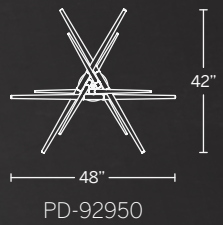

STORMY

This spectacle amazes like lightning in the sky. Discreetly concealed LEDs brightly illuminate seeded stems of optical grade polycarbonate. Splendid in aged brass or polished nickel.

- Hang straight swivel
- Concealed LEDs and no visible hardware
- Dimmer: ELV, 0-10V
- Canopy conceals a proprietary universal 120V-220V-277V driver
- Three 12" and one 6" down rods included (additional sold separately)
- Rated Life: 50,000 hours
- Color temp: 3500K
- CRI: 90

Model	Size	Wattage	Voltage	LED Lumens	Delivered Lumens	Finish
PD-92950	48"	33W	120-277V	1210	1198	AB Aged Brass PN Polished Nickel

Example: PD-92950-PN