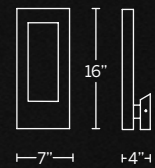

TWILIGHT

Waning light of day. Indirect LED illumination gives the illusion of twilight. Glare free illumination with ambient and down lighting for safety, security and architectural accent.

WS-W5516