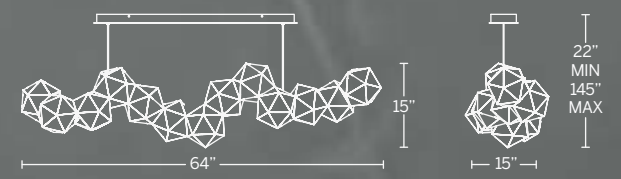

RIDDLE

Riddle's intricate pattern and joinery is no joke. Our expert craftsmen use a special wet-etching process to create a textural motif that looks like a mash up of Sol Lewitt and the complex geometric shapes of Islamic architecture. Inside, an acrylic diffuser shields the high-performance LED modules to create a glare-free illumination, which peekaboo's through the etchings and creates stunning patterns on the nearest surface. A true statement piece with a bold black finish.

PENDANTS & CHANDELIERS

- Wet-etched steel with matching black cables and hardware
- Injection-molded acrylic diffuser inside
- Thin, powered aircraft cables provide an ultra-clean look for adjustable suspension height
- Dimmer: ELV, TRIAC, 0-10V
- Canopy conceals a proprietary universal 120V-220V-277V driver
- Rated Life: 50,000 hours
- Color temp: 3000K
- CRI: 90

Model	Size	Wattage	Voltage	LED Lumens	Delivered Lumens	Finish
PD-62864	64"	33W	120-277V	526	400	BK Black

Example: PD-62864-BK

PD-62864