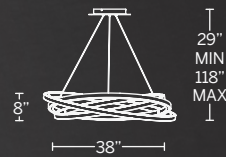

VELOCE

Interlocked bands of metal loop around and around on this simple yet oblique design. Veloce's rings can be adjusted for a more personalized shape. Thin, cables maintain a clean, refined look.

PD-24826

TITLE 24
CALIFORNIA

- Rotatable edge-lit metal bands 0°-25°
- Thin, powered aircraft cables provide an ultra-clean look for adjustable suspension height
- Dimmer: ELV, 0-10V
- Canopy conceals a proprietary universal 120V-220V-277V driver
- Rated Life: 50,000 hours
- Color temp: 3000K
- CRI: 90

Model	Size	Wattage	Voltage	LED Lumens	Delivered Lumens	Finish
PD-24826	26"	54W		3850	3593	BK Black
PD-24838	38"	79W	120-277V	3930	5261	TT Titanium
PD-24848	48"	107W		9235	5035	

Example: PD-24838-TT