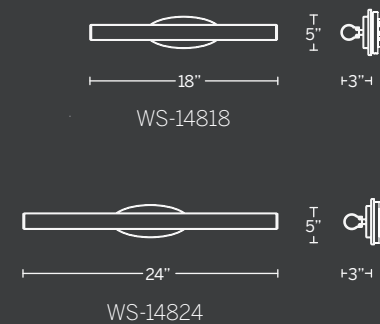

Model	Size	Wattage	Voltage	LED Lumens	Delivered Lumens	Finish
WS-14818	18"	17W	120-277V	1263	1167	BK Black
WS-14824	24"	22W		1787	1661	BN Brushed Nickel

Example: WS-14824-CH