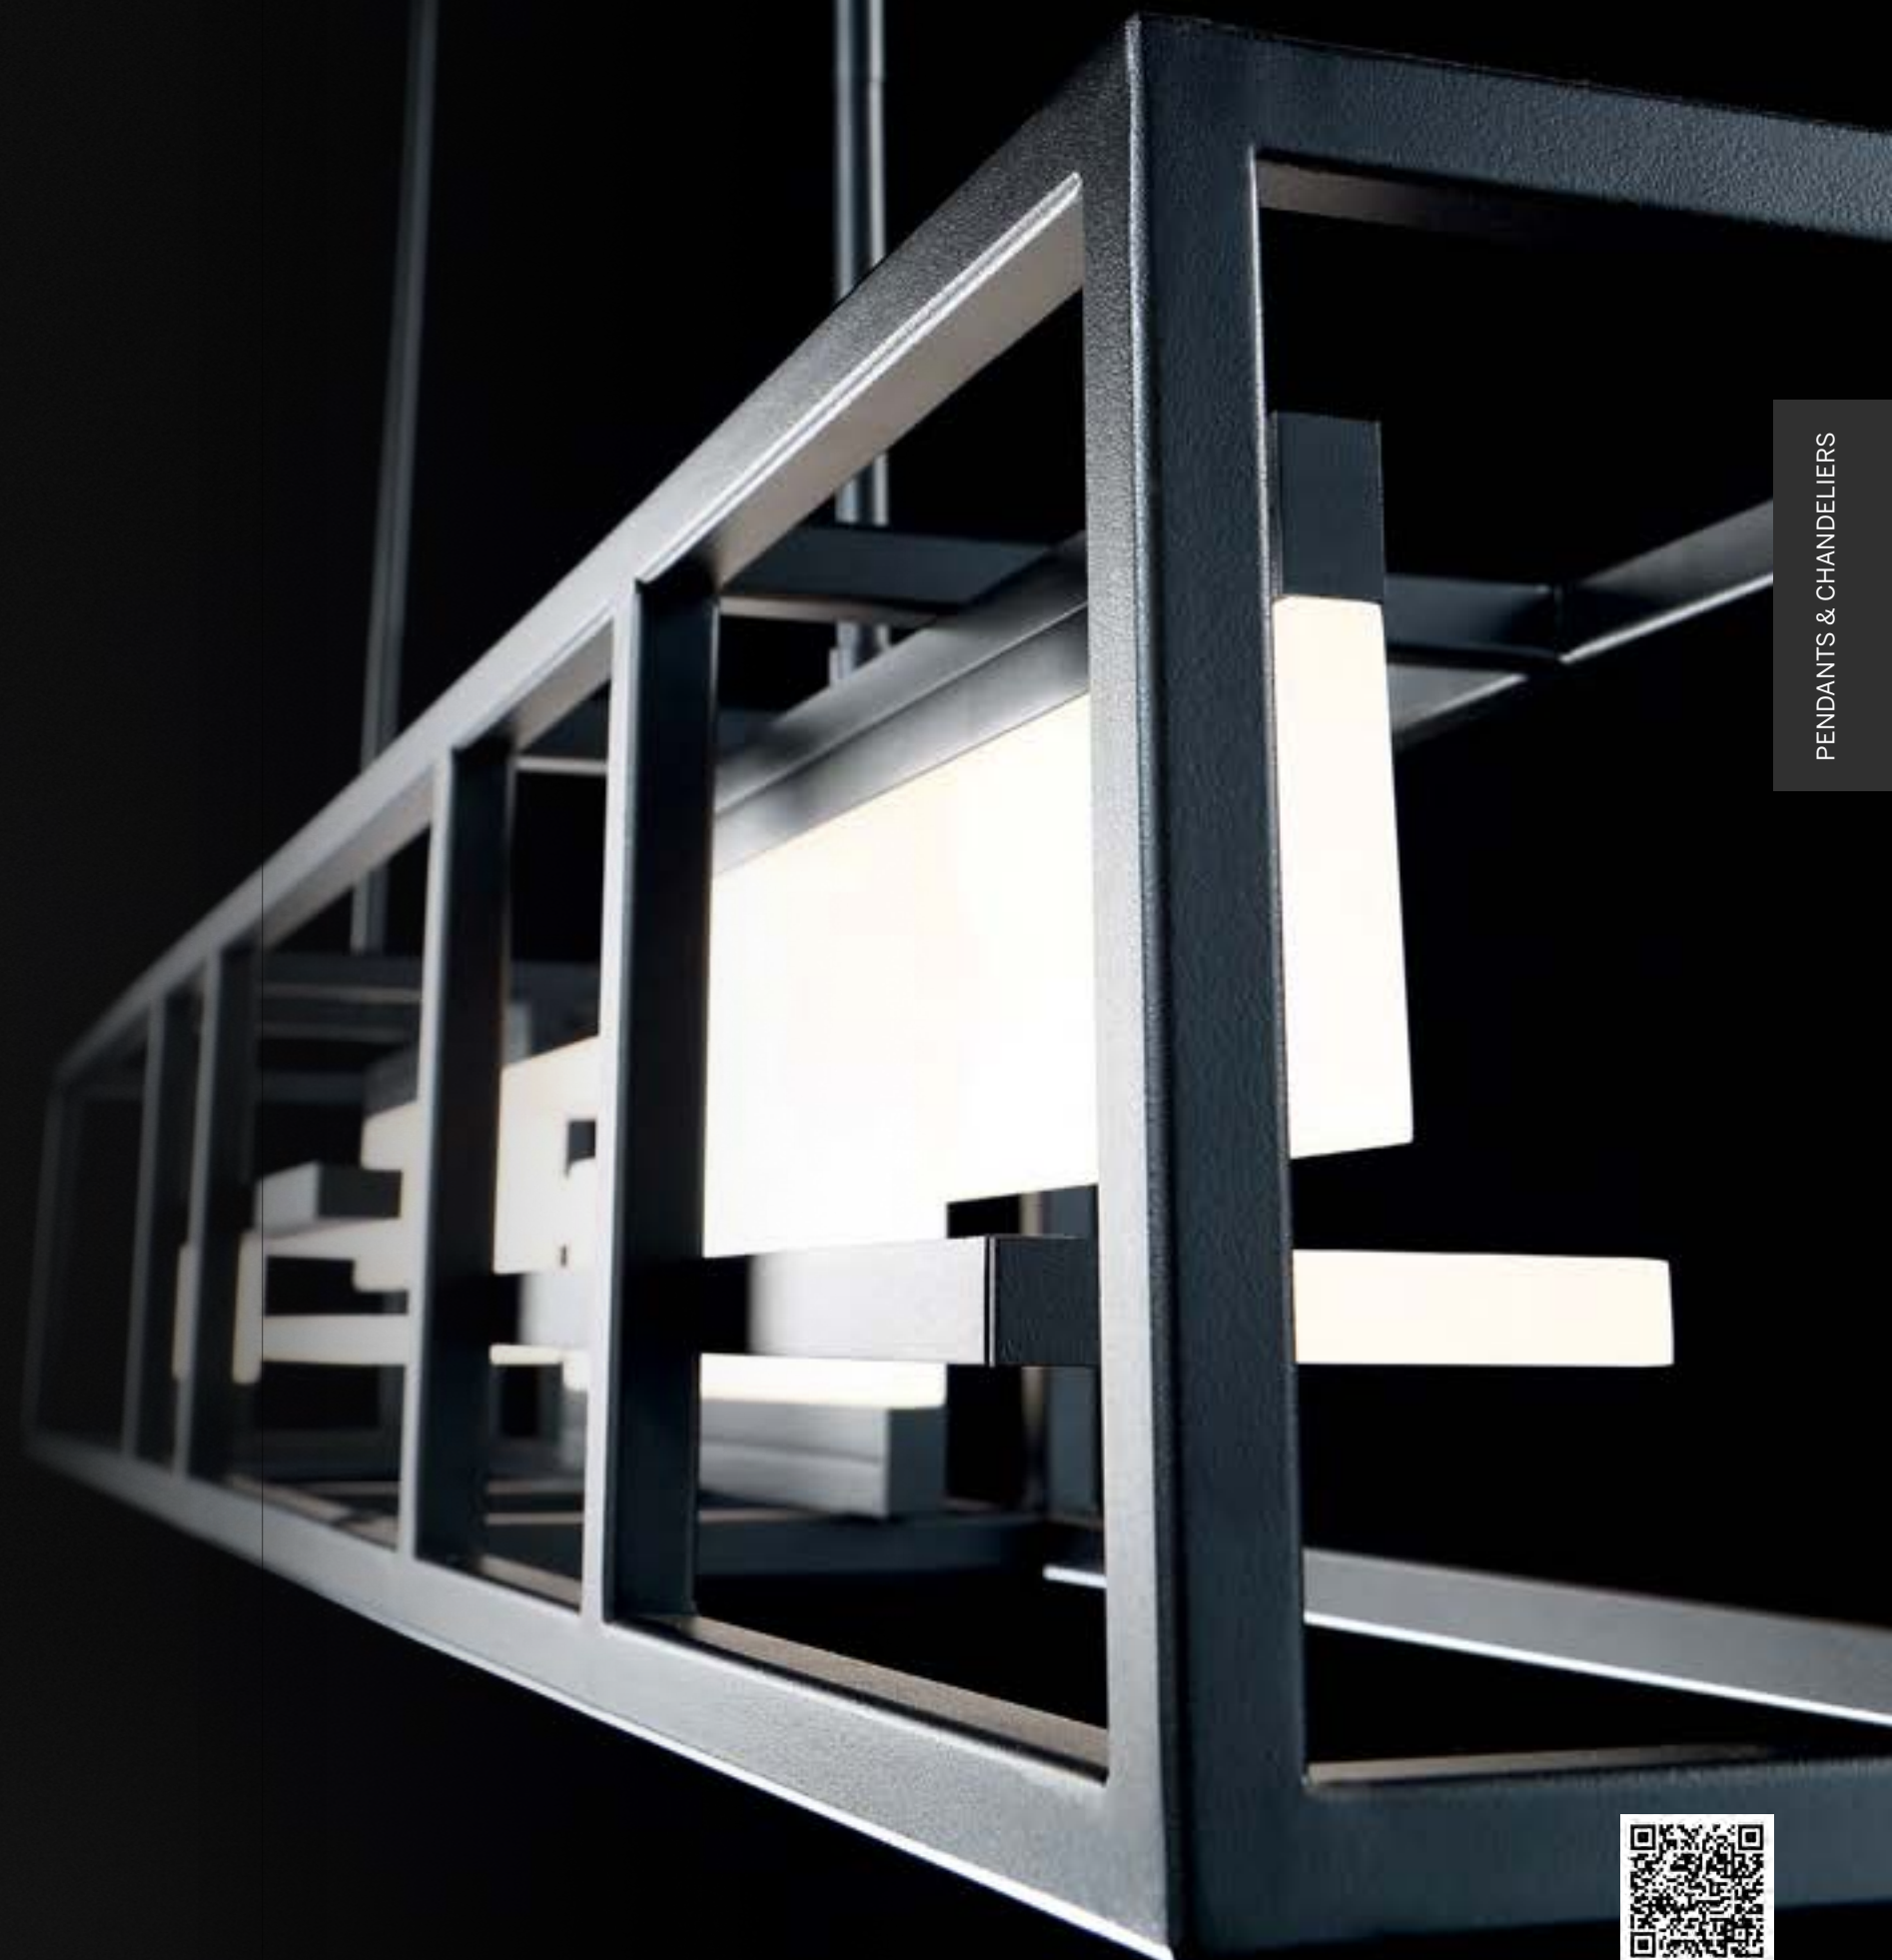

# MEMORY

Using an intricate welding process, artisans built this Bauhaus-inspired design giving it an overall clean look, before coating it with an enduring black finish. Behind the steel bars, sleek opalescent rectangles are illuminated by carefully positioned edge-lit LED modules giving them the appearance of floating within, while creating an unforgettable stark contrast of black and white.