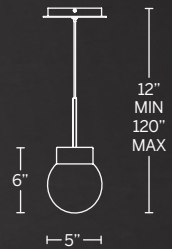

DOUBLE BUBBLE

A minimalist take on a crystal ball. Two geometrically concentric spheres are laser-etched within K9 optically perfect crystal. When illuminated with the latest in LED technology the double bubble within is a curious diffuse floating light.

- Thin, powered aircraft cable provides an ultra-clean look for adjustable suspension height
- Title 24 option available (special order)
- Dimmer: ELV
- Universal 120V-220V-277V installs within junction box, driver dimensions: 2.8" x 1.3" x 1.2"
- Rated Life: 50,000 hours
- Color temp: 3000K
- CRI: 90

Model	Size	Wattage	Voltage	LED Lumens	Delivered Lumens	Finish
PD-82006	6"	7W	120-277V	559	538	AB Aged Brass BK Black SN Satin Nickel

Example: PD-82006-BK
For Title 24 option, add a "T24" before the finish: PD-82006-T24-BK