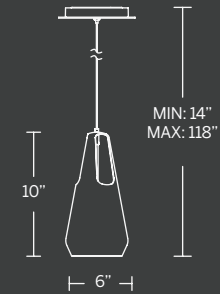

- Thin powered aircraft cables provide an ultra clean look for adjustable suspension height
- Spin-on round canopy with minimal hardware
- Thin canopy conceals a proprietary 120V/277V driver
- Dimmer: ELV, TRIAC
- Rated Life: 50,000 hours
- Color temp: 3000K
- CRI: 90

Model	Size	Wattage	Voltage	LED Lumens	Delivered Lumens	Finish
PD-66110	10"	20W	120/277V	885	291	AB Aged Brass BK Black BN Brushed Nickel

Example: PD-66110-BN