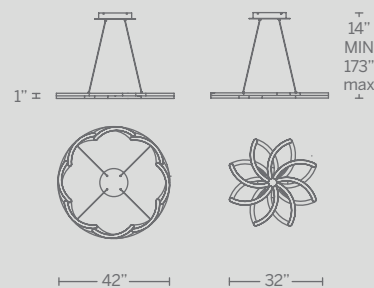

BLOOM

Spectacular, yet distinctly different looks from one finely-crafted lightpiece. From a bud of concentrated light to a crown of light.

- Spin-on round canopy with minimal hardware
- Extends and retracts mechanically from 32" to 42"
- Thin, powered aircraft cables provide an ultra-clean look for adjustable suspension height
- Dimmer: ELV, TRIAC, 0-10V
- Thin canopy conceals a proprietary universal 120V-220V-277V driver
- Rated Life: 50,000 hours
- Color temp: 3000K
- CRI: 90

Model	Size	Wattage	Voltage	LED Lumens	Delivered Lumens	Finish
PD-73032	32"	45W	120-277V	3679	2366	AL BK

Example: PD-73032-BK

CHRONOS

Like gears in a giant clock, this massive, sculptural chandelier chimes of a daring lighting design. Suspended and powered by ultra-thin aircraft cables, Chronos is ideal for high profile high-end residential, architectural and commercial environments with high ceilings.

- Thin, powered aircraft cables provide an ultra-clean look for adjustable suspension height
- Dimmer: ELV, TRIAC, 0-10V
- Thin canopy conceals a proprietary universal 120V-220V-277V driver
- Rated Life: 50,000 hours
- Color temp: 3000K
- CRI: 90

Model	Size	Wattage	Voltage	LED Lumens	Delivered Lumens	Finish
PD-75934	34"	47W	120-277V	2793	2282	AB
PD-75950	50"	64W	120-277V	3310	2696	BK

Example: PD-75934-BK