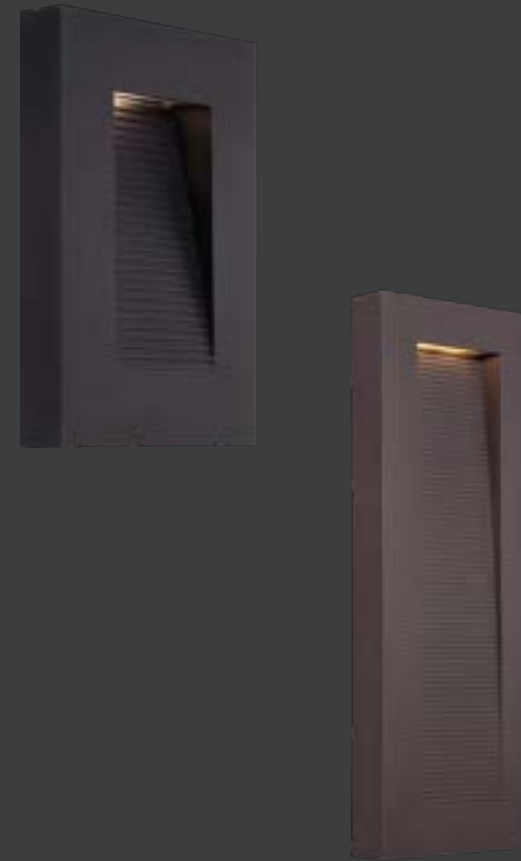

- Interior light and down light
- Dimmer: ELV
- No transformer or driver required
- Rated Life 50,000 hours
- Color temp: 3000K
- 277V option available (special order)
- CRI: 85