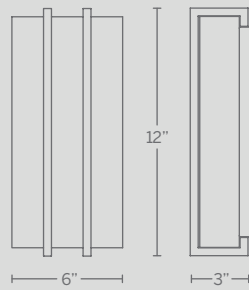

POET

A handsome black pebbled leather wall sconce with contrasting aged brass metalwork. Elegant materials and exquisite detailing. Up and downward illumination fulfill your ambient and functional needs. A luxurious combination.

- Up and down illumination
- Smooth pebble grain leather
- May be mounted on wall in all orientations
- Thin canopy conceals a proprietary 120V/277V driver
- Dimmer: ELV, TRIAC
- Rated Life: 60,000 hours
- Color temp: 3000K
- CRI: 90

Model	Size	Wattage	Voltage	LED Lumens	Delivered Lumens	Finish
WS-36112	12"	21W	120/277V	453	336	BK/AB Black/Aged Brass

Example: WS-36112-BK/AB

OPUS

A piece of enchanting light and harmonious design. This ADA wall sconce basks modern living spaces with delectable ambient light. The bronze finished profile features luscious gold leafing, creating an abstract expressionist profile that commands attention. With upward and downward illumination, the mesmerizing luminaire utilizes integrated and energy-efficient LEDs suitable for placement in residential or hospitality venues. Versatile enough to mount in all directions for a variety of applications.