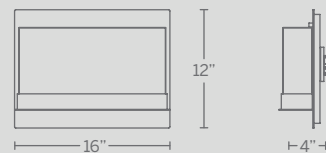

Model	Size	Wattage	Voltage	LED Lumens	Delivered Lumens	Finish
WS-92616	16"	31W	120-277V	1409	1226	SN Satin Nickel

Example: WS-92616-SN
For 2700K add "-27"; 3500K add "-35" before the finish: WS-92616-35-SN

ASGARD

Simple, sophisticated form has all the hallmarks of Scandinavian design, but it fits right in with nearly any modern décor aesthetic. Its rounded, rectilinear shape conceals the light source, which broadcasts up and down through silk-screened glass to avoid glare from any angle.