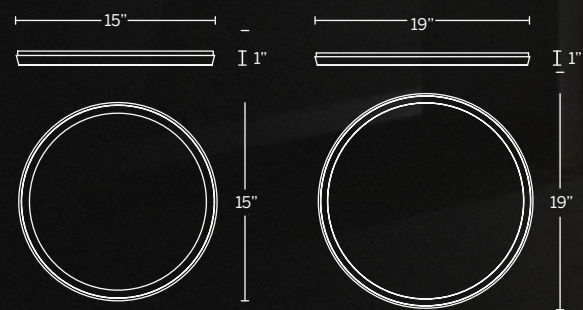

FM-4207

FM-4211

FM-4215

FM-4219

- May be mounted on ceiling or wall
- A 1 inch thin fixture conceals a universal 120V-220V-277V driver within
- Dimmer: ELV, TRIAC
- Rated Life: 60,000 hours
- Built in color temperature adjustability. Switch from 2700K/3000K/3500K
- CRI: 90

Model	CCT	Size	Wattage	Voltage	LED Lumens	Delivered Lumens	Finish
FM-4207-30	3000K	7"	15W	120-277V	1391	994	BK Black BN Brushed Nickel WT White
FM-4211-30		11"	21W		2109	1461	
FM-4215-30		15"	28W		3084	2114	
FM-4219-30		19"	33W		3985	2214	

Example: FM-4219-30-BK
For 2700K add "-27"; 3500K add "-35" before the finish: FM-4219-27-BK