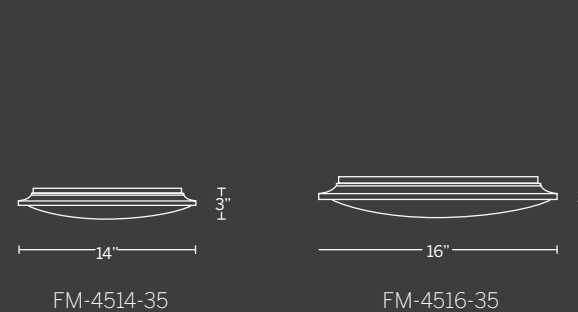

- Fixture conceals a universal 120V-220V-277V driver
- Secondary lens to spread light evenly
- Twist-lock installation
- Dimmer: TRIAC, ELV
- Rated Life: 59,000 hours
- Color temp: 3500K
- CRI: 90

Model	Size	Wattage	Voltage	LED Lumens	Delivered Lumens	Finish
FM-4514-35	14"	20W	120-277V	1500	1464	BN
FM-4516-35	16"	27W	120-277V	2300	2152	BN

Example: FM-4516-35-BN