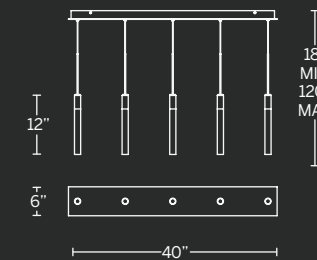

MAGIC

Glorious sparkly stalks of Piastra crystal are alluringly remarkable either as a single-file line of slender, individual pendants or as a 23-light linear chandelier with customizable proportions. Long lasting LEDs dim down beautifully. Ideal for large residential, hospitality and commercial applications.

- Cylindrical Piastra crystal shades
- Thin, powered aircraft cables provide an ultra clean look for adjustable suspension height
- Dimmer: ELV
- Canopy conceals a proprietary universal 120V-220V-277V driver
- Rated Life: 50,000 hours
- Color temp: 3000K
- CRI: 90

PENDANTS & CHANDELIERS

Model	# of lights	Canopy	Wattage	Voltage	LED Lumens	Delivered Lumens	Finish
PD-35603L	3 lights		17W		672	618	BK Black
PD-35605L	5 lights	Rectangular	29W	120-277V	1120	1030	PN Polished Nickel
PD-35623L	23 lights		133W		5152	4738	

Example: PD-35623L-PN

PD-35605L