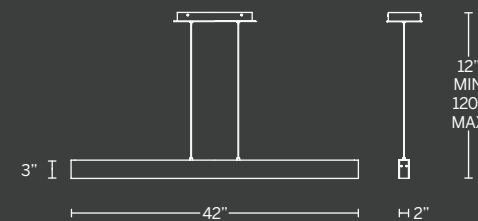

Model	Size	Wattage	Voltage	LED Lumens	Delivered Lumens	Finish
PD-51542	42"	48W	120V	1716	746	BK Black

Example: PD-51542-BK
For 277V special order, add an "F" before the finish: PD-51542F-BK