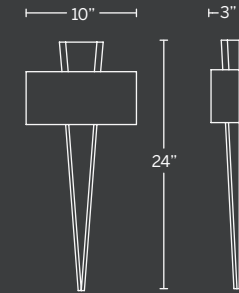

PALLADIAN

Tinseltown glamour. Visual drama in an LED light. Designed as a wraparound band finished in gold leaf, silver leaf or polished nickel. The sparkling, seeded crystal spear creates the ideal focal point. Perfect in a home theater or commercial venue.