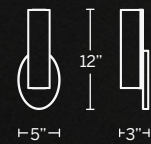

LOFT

This modern design is highlighted with contoured etched opal glass that creates a striking aesthetic. Ideal for installation in fine baths and hallways.