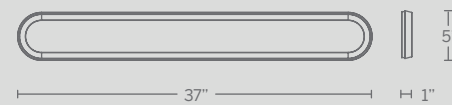

ARGO

A clean and minimal profile. With soft curves, it easily complements architectural designs. Unobstructed LEDs deliver even, shadow free illumination mounted vertically or horizontally.

- Elongated thin profile with evenly distributed illumination
- May be mounted on ceiling or wall in all orientations
- Dimmer: ELV, TRIAC
- Universal 120V-220V-277V driver concealed within fixture
- Rated Life: 50,000 hours
- Color temp: 3000K
- CRI: 90

WS-93037

Model	Size	Wattage	Voltage	LED Lumens	Delivered Lumens	Finish
WS-93027	27"	19W	120-277V	1397	1320	BN Brushed Nickel
WS-93037	37"	25W	120-277V	1742	1617	WT White

Example: WS-93037-BN

NEO

Marvel at this ultra-thin sconce and vanity light collection which adapts the latest technology from the television and display industry, to create phenomenal light output. This luminaire boasts a depth from the wall of less than an inch. The amazing uniform light is free from glare, hot spots and color-over-angle changes.

For complementary NEO Flush Mount See pages 326

- Advanced edge-lit technology
- May be mounted on ceiling or wall in all orientations
- Dimmer: ELV
- Transformer installs within junction box, transformer dimensions: 2.0" x 1.4" x 1.0"
- Rated Life: 50,000 hours
- Color temp: 3000K
- 277V option available (special order)
- CRI: 90

Model	Size	Wattage	Voltage	LED Lumens	Delivered Lumens	Finish
WS-3724	24"	31W	120V	3008	1220	AL Brushed Aluminum
WS-3736	36"	41W	120V	3720	1697	AL Brushed Aluminum

Example: WS-3724-AL
For 277V special order, add an "F" before the finish: WS-3724F-AL