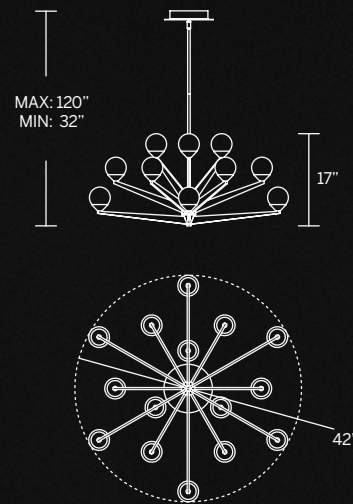

DOUBLE BUBBLE

Fifteen Double Bubble styled shades adorn this dramatic chandelier in satin nickel. Two additional architectural finishes available.

- Light is evenly diffused through laser etched crystal ball
- Three 12" and one 6" down rods included (additional sold separately)
- Hang straight swivel
- Thin canopy conceals a proprietary universal 120V-220V-277V driver
- Rated Life: 50,000 hours
- Color Temp: 3000K
- CRI: 90

Model	Size	Wattage	Voltage	LED Lumens	Delivered Lumens	Finish
PD-82042	42"	44W	120-277V	4320	4104	AB Aged Brass BK Black SN Satin Nickel

Example: PD-82042-SN