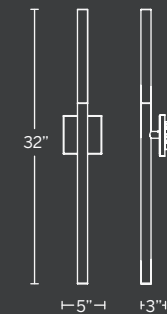

MAGIC

A magic wand crowned with crystallized art glass illuminated by LEDs from both ends. A slim low profile design perfect for modern vignettes in fine homes and hotels.

See complimentary piece on page 144-148

- Up & down light
- Dimmer: ELV
- Universal 120V-220V-277V driver installs within junction box driver dimension: 2.8"x1.3"x1.2"
- Rated Life: 50,000 hours
- Color temp: 3000K
- CRI: 90

Model	Size	Wattage	Voltage	LED Lumens	Delivered Lumens	Finish
WS-12632	32"	11W	120-277V	535	437	BK Black PN Polished Nickel

Example: WS-12632-BK