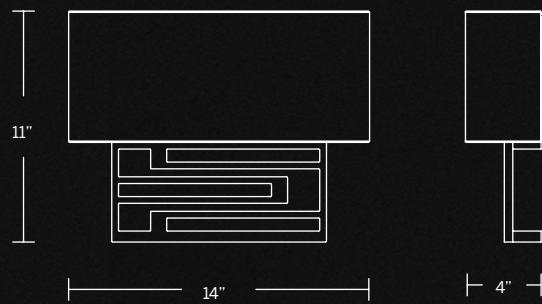

VANDER

Reimagine luxury in elegant, comfortable style with a complete lighting experience. A bold silhouette complemented by a three color temperature selectivity creates just the right mood for your setting.

- Woven fabric shade and geometric metalwork
- Built in color temperature adjustability. Switch from 2700K/3000K/3500K
- No driver or transformer required
- Dimmer: ELV, TRIAC
- Rated Life: 54,000 hours
- CRI: 90

Model	CCT	Size	Wattage	Voltage	LED Lumens	Delivered Lumens	Finish
WS-26214-30	3000K	14"	13W	120V	1110	634	BK BR

Example: WS-26214-30-BN
For 2700K add "-27", 3500K add "-35" before the finish: WS-26214-27-BN