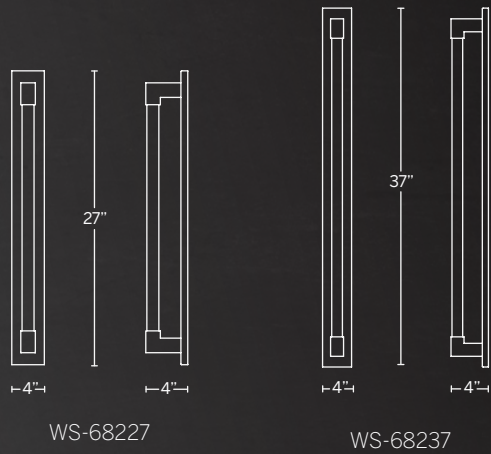

BARRE

A minimalist yet bold bath luminaire that deploys robust, flattering illumination above or alongside a vanity in residential, hospitality and commercial environments.