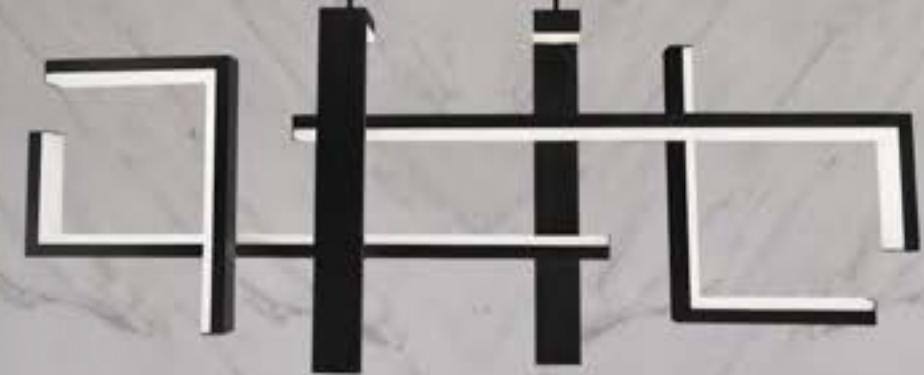

JACKAL

Like star-crossed lovers never to meet, parallels of finely-finished lines and light create the intriguing display. Beautiful in aged brass or black finishes.