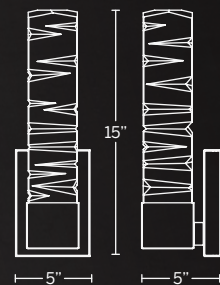

- Thick sculptural K9 faceted crystal with distinct asymmetrical cuts
- Thin canopy conceals a proprietary 120V/277V driver
- May be mounted on wall in all orientations
- Dimmer: ELV, TRIAC
- Rated Life: 50,000 hours
- Color temp: 3000K
- CRI: 90

Model	Size	Wattage	Voltage	LED Lumens	Delivered Lumens	Finish
WS-58115	15"	8W	120/227V	665	466	AB Aged Brass BK Black BN Brushed Nickel

Example: WS-58115-BK