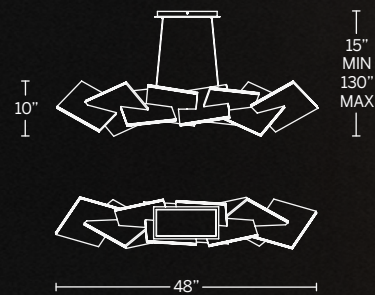

- Thin powered aircraft cables provide an ultra clean look for adjustable suspension height
- Quick slide-on canopy design with minimal hardware for easy installation
- Thin canopy conceals a proprietary universal 120V-220V-227V driver
- Dimmer: ELV, TRIAC, 0-10V
- Rated Life: 60,000 hours
- Color temp: 3000K
- CRI: 90

Model	Size	Wattage	Voltage	LED Lumens	Delivered Lumens	Finish
PD-80048	48"	78W	120-277V	2992	2064	BK Black TT Titanium

Example: PD-80048-BK