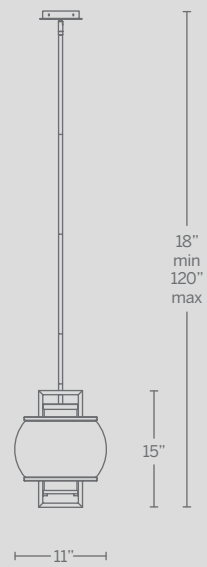

# LUCID

A clearly defined orb gently encircles a cylinder of opal glass. Lucid is a clean and updated version of the traditional lantern that may be hung in multiples in an outdoor entertainment area or over an entryway.