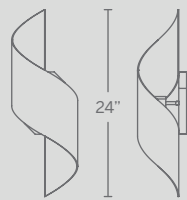

HELIX

Sleek and commanding, the dramatic curves and contours define this graceful design. Interest generating illumination with up and down light.

WS-W34524

- Up and down illumination
- May be mounted on wall in all orientations
- Hand sculpted aluminum
- Dimmer: ELV
- No driver or transformer required
- Rated Life: 50,000 hours
- Color temp: 3000K
- CRI: 85

Model	Size	Wattage	Voltage	LED Lumens	Delivered Lumens	Finish
WS-W34517	17"	9W	120V	327	211	BZ Bronze
WS-W34524	24"					BZ Bronze

Example: WS-W34524-BZ

TWIST

Dramatically illuminated curvature. A multi-dimensional metal wall sculpture captivates from various directions in luxurious exterior and interior environments. The fluid hardware reveals a beautiful play of light and shadow within.

- May be mounted on wall in all orientations
- Dimmer: ELV
- No driver or transformer required
- Rated Life: 50,000 hours
- Color temp: 3000K
- CRI: 90

Model	Size	Wattage	Voltage	LED Lumens	Delivered Lumens	Finish
WS-W5620	20"	17W	120V	551	402	BK Black BZ Bronze GH Graphite

Example: WS-W5620-BZ