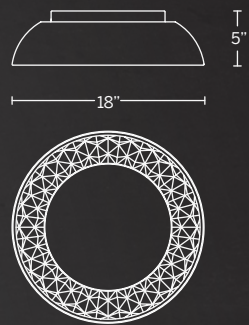

PRISMA

Clean, elegant and distinctive. Impressive diamond patterned detailing around the mouth blown etched opal glass lens inside the shade creates a fascinating prismatic effect. A combination of aluminum and steel with acrylic and glass. A high-function, cool aesthetically pleasing flush mount reinvented with modern light.

- Mouth blown etched opal glass
- Decorative prismatic vacuum formed shade
- May be mounted on ceiling or wall
- No driver or transformer required
- Dimmer: ELV, TRIAC
- 277V option available (special order)
- Rated Life: 50,000 hours
- Color temp: 3000K
- CRI: 90

Model	Size	Wattage	Voltage	LED Lumens	Delivered Lumens	Finish
FM-78118	18"	27W	120V	2267	996	BN

Example: FM-78118-BN
For 277V special order, add an "F" before the finish: FM-78118F-BN