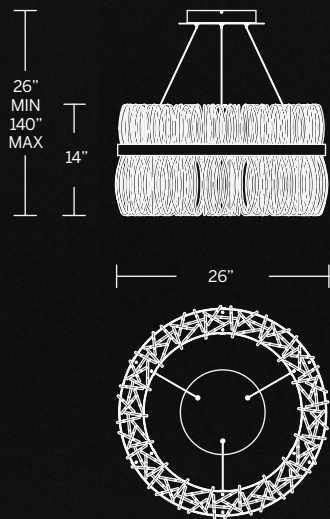

CHARLIZE

Innovative fiber optic strands carry light for an even up and downward glow. A brilliant ring rounds out this impressive, uniquely crafted luminaire. Delicate contoured lines bathe you with inviting illumination.

- Fiber optics carries light for an even up and down illuminating glow
- Inner plate creates a mirrored effect
- Spin-on round canopy with minimal hardware
- Thin power aircraft cables provide an ultra clean look for adjustable suspension height
- Proprietary universal 120V-220V-277V driver concealed within canopy
- Dimmer: ELV, TRIAC, 0-10V
- Rated Life: 50,000 hours
- Color Temp: 3000K
- CRI: 90

Model	Size	Wattage	Voltage	LED Lumens	Delivered Lumens	Finish
PD-48226	26"	112W	120-277V	5200	2406	BK Black

Example: PD-48226-BK