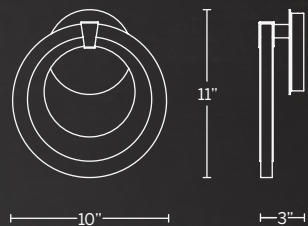

SERENITY

Artisanal wispy glass wraps around an aged brass finished ring like a luxurious earring for the home. A curved concept and invitation to embrace luxurious living with unparalleled style. Modern aesthetic with an artist touch for this ADA sconce.

- Artisanal wispy pressed glass shade
- Thin canopy conceals a proprietary 120V/277V driver
- May be mounted on wall vertically or upside down
- Dimmer: ELV
- Rated Life: 50,000 hours
- Color Temp: 3000K
- CRI: 90

Model	Size	Wattage	Voltage	LED Lumens	Delivered Lumens	Finish
WS-38211	11"	15W	120/277V	680	448	AB Aged Brass

Example: WS-38211-AB