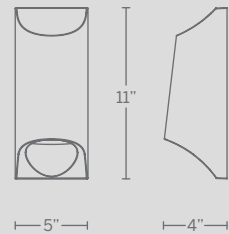

MEGA

A purposeful asymmetrical wall mounted up or down light design brightly illuminates walkways and provides security with an attractive simple architectural form.

- May be mounted on wall vertically or upside down
- Dimmer: ELV, 0-10V
- Fixture conceals a proprietary universal 120V-220V-277V driver
- Rated Life: 50,000 hours
- Color temp: 3000K
- CRI: 90