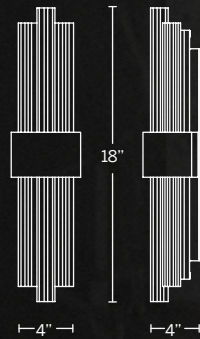

LUZERNE

Fluted glass cylinders nested together create a stunning prismatic effect. The textural juxtaposition raises the bar for an exceptional lighting experience. Advanced ACLED technology and an impressive profile achieves a stunning architectural image.

WS-30118