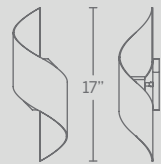

HELIX

Sleek and commanding, the dramatic curves and contours define this graceful design. Interest generating illumination with up and down light.

WS-W34517