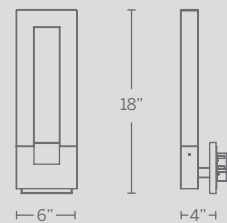

CHILL

Sparkles emit playfully from light bouncing off bubbles frozen in solid crystal. Powerful LED light sources hidden within a frame illuminate upward and downward.

- Up and down illumination
- Dimmer: ELV
- Universal 120V-220V-277V driver installs within junction box, driver dimensions: 2.8" x 1.3" x 1.2"
- Rated Life: 54,000 hours
- Color temp: 3000K
- CRI: 90

Model	Size	Wattage	Voltage	LED Lumens	Delivered Lumens	Finish
WS-31618	18"	20W	120-277V	722	709	PN Polished Nickel BK Black

Example: WS-31618-PN