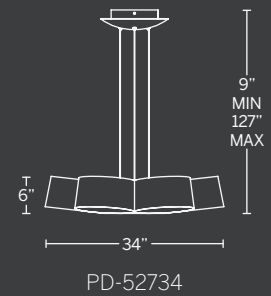

PD-52718

PD-52724

PD-52734