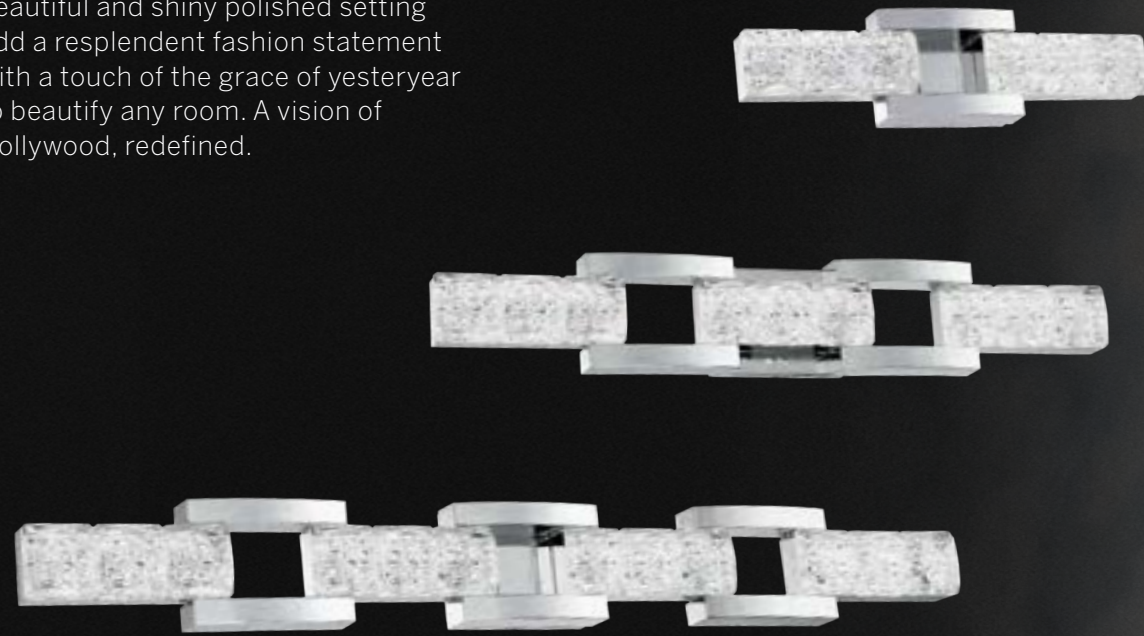

# SOFIA

Elegant as a classic tennis bracelet. Solid hand cut faceted crystals like oversized cushion-cut diamonds in a beautiful and shiny polished setting add a resplendent fashion statement with a touch of the grace of yesteryear to beautify any room. A vision of Hollywood, redefined.