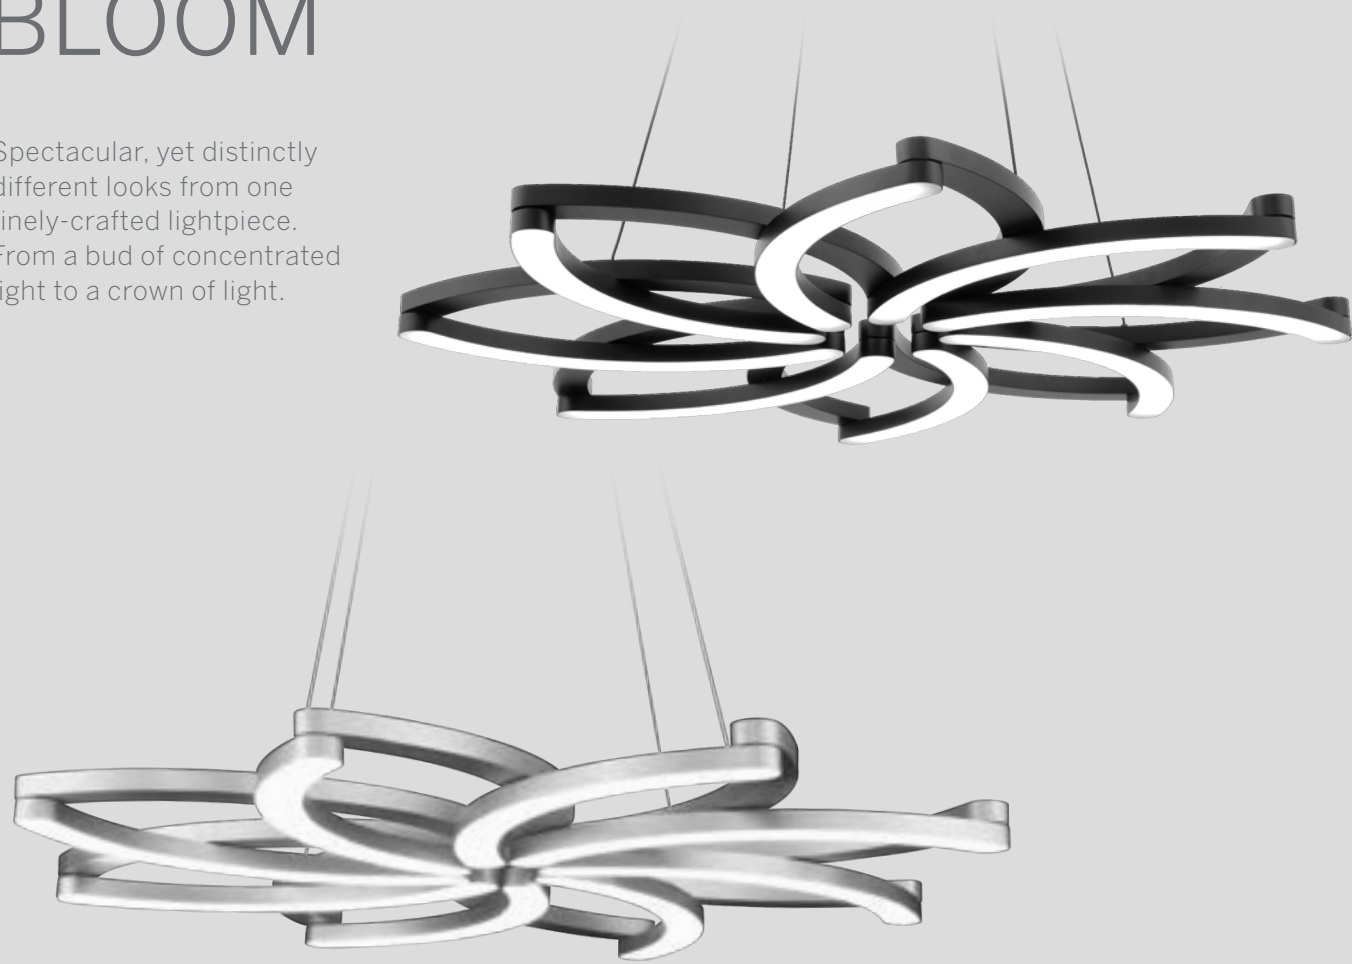

# BLOOM

Spectacular, yet distinctly different looks from one finely-crafted lightpiece. From a bud of concentrated light to a crown of light.

- Spin-on round canopy with minimal hardware
- Extends and retracts mechanically from 32" to 42"
- Thin, powered aircraft cables provide an ultra-clean look for adjustable suspension height
- Dimmer: ELV, TRIAC, 0-10V
- Thin canopy conceals a proprietary universal 120V-220V-277V driver
- Rated Life: 50,000 hours
- Color temp: 3000K
- CRI: 90