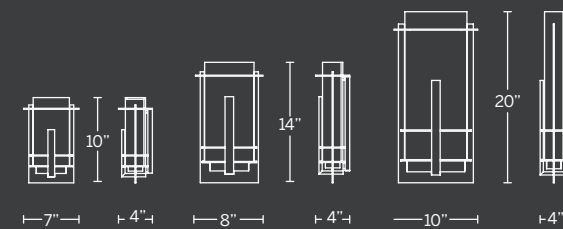

KYOTO

A Shinto inspired architectural design. Miter cut and joined white ceramic-glazed glass provides crisp lines to complement the hardware.

WS-W22510 WS-W22514 WS-W22520