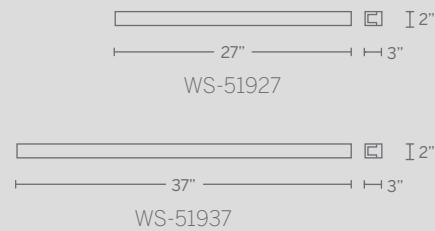

MINI CLOUD

Architectural styling arrives in fine baths. Mini Cloud is remarkably thin but a stunning cousin of the Cloud vanity luminaires that deliver high quality functional light for luxury environments. Hand-mitered glass over cutting-edge LEDs positioned for even illumination without glare. Vertical or horizontal mounting options.

- May be mounted on wall in all orientations
- Dimmer: ELV
- No driver or transformer required
- 1" slim junction box included and can be ordered separately (model# JB-0501)
- Conversion plate included to accommodate 3" switch box
- Rated Life: 54,000 hours
- Color temp: 3000K
- CRI: 90

Model	Size	Wattage	Voltage	LED Lumens	Delivered Lumens	Finish
WS-51927	27"	16W	120V	1331	962	CH Chrome
WS-51937	37"	24W	120V	2031	1461	CH Chrome

Example: WS-51927-CH

CLOUD

Cloud combines a distinguished contemporary rectilinear profile with exaggerated proportions and concealed hardware. Designed to complement a diverse range of architectural interiors while delivering high quality functional illumination for upscale spaces.

- No driver or transformer required
- Mitered glass construction
- Mount vertically or horizontally
- Dimmer: ELV
- Rated Life: 50,000 hours
- Color temp: 3000K
- 277V option available (special order)
- CRI: 90

Model	Size	Wattage	Voltage	LED Lumens	Delivered Lumens	Finish
WS-3418	18"	15W	120V	1507	836	CH Chrome
WS-3428	28"	26W	120V	2486	1388	CH Chrome

Example: WS-3428-CH

For 277V special order, add an "F" before the finish: WS-3428F-CH