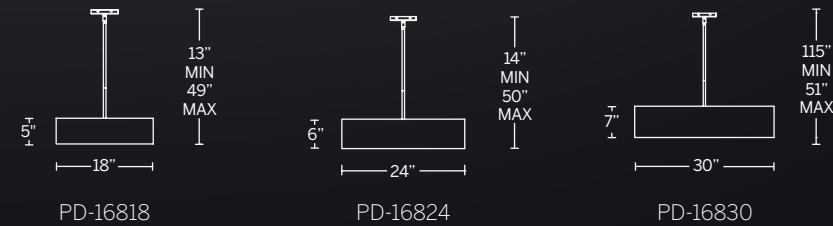

METROPOLIS

A diaphanous shade provokes the imagination on this elegant design, creating softer light and a beautiful, sophisticated expression of form. Inside the glowing round diffuser, state-of-the-art LED modules broadcast consistent and enduring illumination. Metropolis handles urban décor with ease, but makes a welcome addition to Scandinavian and Mid-Century styled spaces too.

For complementary
Metropolis flush mount
See page 316

- Hang straight swivel
- Ultra-bright lumen output
- Frosted glass diffuser with inner cotton shade and outer chiffon shade
- Dimmer: ELV, TRIAC
- No driver or transformer required
- Three 12" and one 6" down rods included (additional sold separately)
- Rated Life: 54,000 hours
- Color temp: 3000K
- 277V special order (for 18" and 24" sizes only)
- CRI: 90

Model	Size	Wattage	Voltage	LED Lumens	Delivered Lumens	Finish
PD-16818	18"	26W		2015	1996	
PD-16824	24"	32W	120V	2644	2474	BN Brushed Nickel
PD-16830	30"	48W		3869	3815	

Example: PD-16824-BN
For 277V special order add an "F" before the finish: PD-16818F-BN