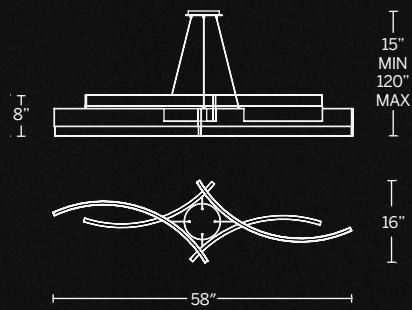

ARCS

A sleek and sophisticated chandelier for contemporary and transitional spaces. Concave and convex arcs in black or aged brass are mirrored above and below. A statement piece for over a dining or conference table.

- Spin-on round canopy with minimal hardware
- Curved, flowing, etched diffuser
- Thin, powered aircraft cables provide an ultra-clean look for adjustable suspension height
- Dimmer: ELV, TRIAC, 0-10V
- Thin canopy conceals a proprietary universal 120V-220V-277V driver
- Rated Life: 50,000 hours
- Color temp: 3000K
- CRI: 90

Model	Size	Wattage	Voltage	LED Lumens	Delivered Lumens	Finish
PD-31058	58"	40W	120-277V	5300	2089	AB Aged Brass BK Black

Example: PD-31058-BK