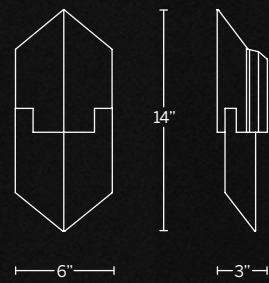

# CUPID

A cool angular geometric design providing a sharp aesthetic with a modern slant. Angular lines reveal a silhouette softened by the inviting glow of LEDs for ambient up lighting and functional downlighting for paths below. Brilliant and stunning from every perspective. A modern profile with chic sensibilities.