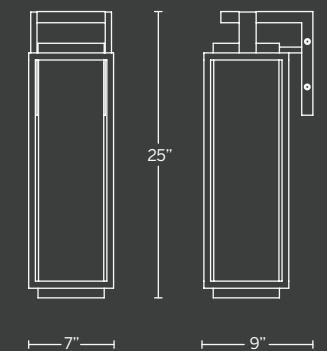

WS-W41912

WS-W41925

- Downward illumination
- Clear hammered mouth-blown glass
- No driver or transformer required
- Dimmer: ELV, TRIAC
- Rated Life: 54,000 hours
- Color temp: 3000K
- CRI: 90

Model	Size	Wattage	Voltage	LED Lumens	Delivered Lumens	Finish
WS-W41912	12"	15W		1200	919	BK Black
WS-W41918	18"	15W	120V	1200	965	BK Black
WS-W41925	25"	20W		1600	1317	BK Black

Example: WS-W37916-BK