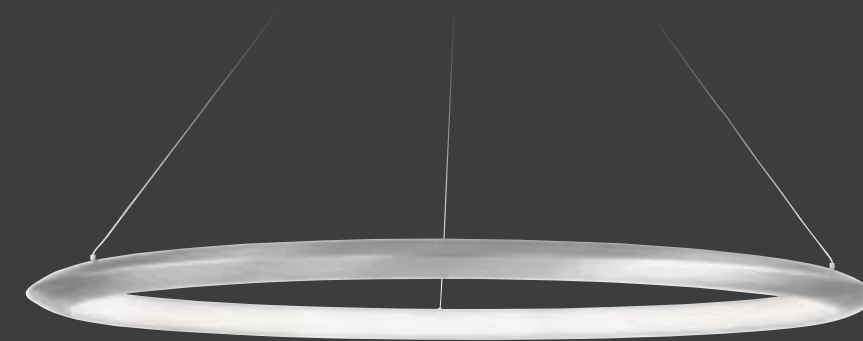

# THE RING

Simple yet refined. An elevated ring suspended above by its ultra-thin aircraft cables. Brushed aluminum or black finishes accentuate the tailored profile and seamless construction.

- Spin-on round canopy with minimal hardware
- Built in color temperature adjustability
- Switch from 2700K/3000K/3500K
- Thin, powered aircraft cables provide an ultra-clean look for adjustable suspension height
- Dimmer: ELV, TRIAC, 0-10V
- Canopy conceals a proprietary universal 120V-220V-277V driver
- Rated Life: 50,000 hours
- Color temp: 2700K, 3000K, 3500K
- CRI: 90