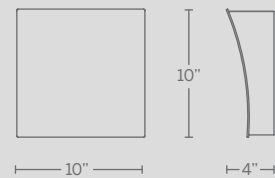

# SLIDE

An austere form arcing up off the wall deploying illumination in both directions. Simply beautiful.

- Up & down light
- May be mounted on wall vertically or upside down
- Luminaire may be rotated 180° when mounting
- Dimmer: ELV, TRIAC, 0-10V
- Canopy conceals a proprietary universal 120V-220V-277V driver
- Rated Life: 54,000 hours
- Color temp: 3000K
- 2700K and 3500K option available (special order)
- CRI: 90