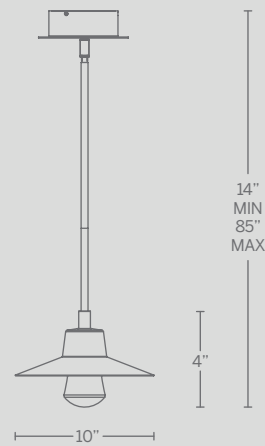

# SUSPENSE

A more refined version of a classic hanging lantern, this modern design adds an element of intrigue with a touch of tradition. Efficient, state-of-the-art LED emits light through mouth-blown clear glass for a clean projection.