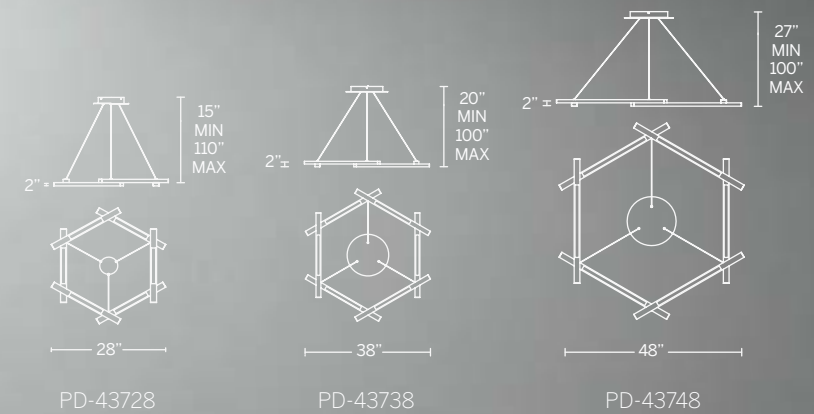

METRIC

Hexagonal shaped chandelier imbued with an array of six linear elements with robust down lighting for dining areas and lobbies in residential and hospitality locations. Aluminum construction aligned with unique precision designed for a layered look.

- Down light only
- Thin, powered aircraft cables provide an ultra-clean look for adjustable suspension height
- Dimmer: ELV, TRIAC, 0-10V
- Canopy conceals a proprietary universal 120V-220V-277V driver
- Rated Life: 50,000 hours
- Color temp: 3000K
- CRI: 90

Model	Size	Wattage	Voltage	LED Lumens	Delivered Lumens	Finish
PD-43728	28"	41W		5800	2156	
PD-43738	38"	55W	120-277V	7770	2936	BK Black
PD-43748	48"	83W		11600	4511	

Example: PD-43728-BK