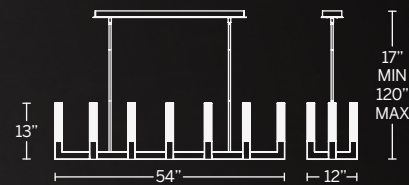

- Hang straight swivel
- Intricately welded for a seamless look
- Dimmer: ELV, TRIAC, 0-10V
- Canopy conceals a proprietary universal 120V-220V-277V driver
- concealed within canopy
- Six 12" and two 6" down rods included (additional sold separately)
- Rated Life: 50,000 hours
- Color temp: 3500K
- CRI: 90