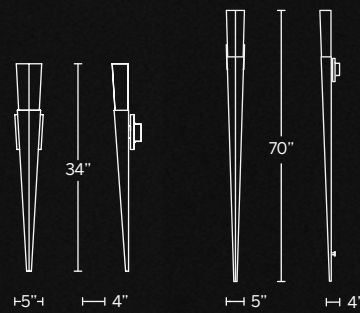

# ELESSAR

Magically transform a room with dramatic elegance. LEDs are thoughtfully hidden behind the striking polished stainless steel stem to provide dramatic indirect light on the wall behind. Spectacularly crowned with solid crystal where the bubbles frozen within project a million sparkles upward. Put this one on the wish list. Available in two dramatic sizes