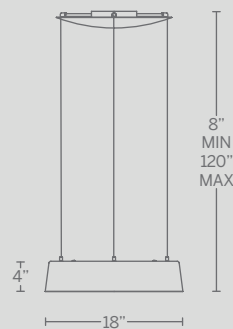

Model	Size	Wattage	Voltage	LED Lumens	Delivered Lumens	Finish
PD-51318	18"	55W	120V	4050	2618	GL Gold Leaf/Dark Bronze

Example: PD-51318-GL
For 277V special order, add an "F" before the finish: PD-51318F-GL

TANGO

Rhythmic beats reverberate in a dramatic larger than life pendant. A luxuriously cinched drum design carefully adorned in gold leaf. Tango is simple made sexy.