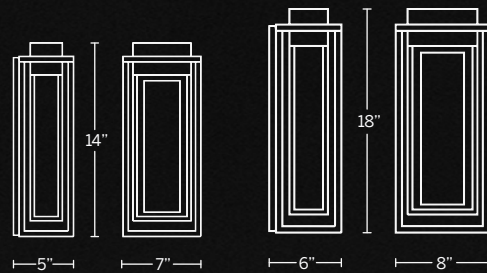

DORNE

Beautiful ambient light warms over the antiqued brass finished feature to indirectly illuminate entryways subtly for a soft and comforting glow. This durable indoor/outdoor wall sconce offers advanced LED technology discreetly hidden in its robust housing.

- Contrasting aged brass finish and textured black
- Dimmer: ELV
- No driver or transformer required
- Rated Life: 54,000 hours
- Color temp: 3000K
- CRI: 90

WS-W57014

WS-W57018

Model	Size	Wattage	Voltage	LED Lumens	Delivered Lumens	Finish
WS-W57014	14"	6W	120V	400	115	BK/AB
WS-W57018	18"	8W		600	217	Black/Aged Brass

Example: WS-W57018-BK/AB

EXTERIOR