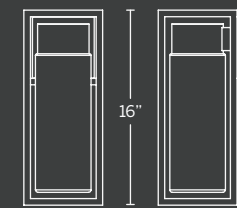

OMNI

LEDs sparkle mesmerizingly through glacial glass for interior or exterior applications. Illuminate any space with a brilliant combination of ambient lighting and down lighting.

- Up & down illumination
- ADA compliant, low profile design
- ETL & cETL wet location listed, IP65
- Dimmer: ELV
- No transformer or driver required
- Rated Life: 50,000 hours
- Color temp: 3000K
- CRI: 85

Model	Size	Wattage	Voltage	LED Lumens	Delivered Lumens	Finish
WS-W35516	16"	13W	120V	226	139	BZ Bronze
WS-W35520	20"	18W	120V	512	223	BZ Bronze

Example: WS-W35520-BZ

STRUCTURE

A refreshing look for refined tastes. A raindrop glass cylinder suspended within an architectural frame. Beautifully illuminated with LED down lighting for a magical appearance of crystallized effervescence.

WS-W5416

- Clear seeded glass
- May be mounted on wall vertically or upside down
- Dimmer: ELV
- Canopy conceals a proprietary universal 120V-220V-277V driver
- Rated Life: 60,000 hours
- Color temp: 3000K
- CRI: 90

Model	Size	Wattage	Voltage	LED Lumens	Delivered Lumens	Finish
WS-W5411	11"	11W	120-277V	910	588	BK Black
WS-W5416	16"	11W	120-277V	910	599	BK Black

Example: WS-W5411-BK