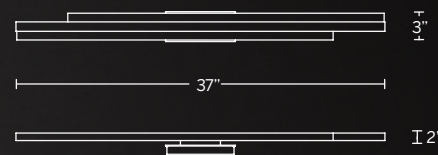

TANDEM

Asymmetrical elegance in lumosity. Double blocks of cloudy acrylic sandwich a metal bar. Artisan crafted for all orientations around your vanity in a fine bath.

See complimentary pieces on page 56

- Artisan crafted milky cloud acrylic. Each crafted piece lends itself to slight variations in milkiness.
- Thin canopy conceals a proprietary universal 120V-220V-277V driver
- May be mounted on wall in all orientations
- Conversion plate included to accommodate 4" junction box
- Dimmer: ELV, TRIAC
- Rated Life: 50,000 hours
- Color temp: 3000K
- CRI: 90

WS-50137

Model	Size	Wattage	Voltage	LED Lumens	Delivered Lumens	Finish
WS-50127	27"	28W	120/277V	3185	1910	BK
WS-50137	37"	34W	120/277V	3675	1936	Black

Example: WS-50127-BK