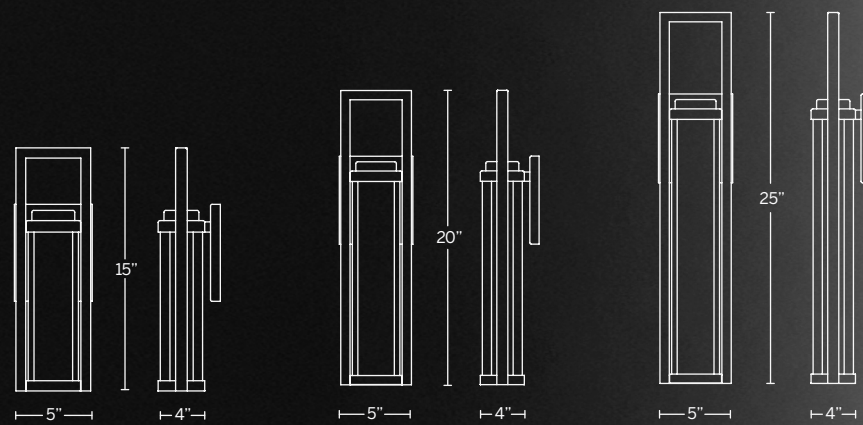

- Mouth-blown seeded hammered glass
- Open bottom and removable glass for easy cleaning
- No driver or transformer required
- Dimmer: ELV, TRIAC
- Rated Life: 54,000 hours
- Color temp: 3000K
- CRI: 90

WS-W22115

WS-W22120

WS-W22125

Model	Size	Wattage	Voltage	LED Lumens	Delivered Lumens	Finish
WS-W22115	15"	11W		514	225	
WS-W22120	20"	13W	120V	613	245	BK Black
WS-W22125	25"	15W		700	271	

Example: WS-W22115-BK