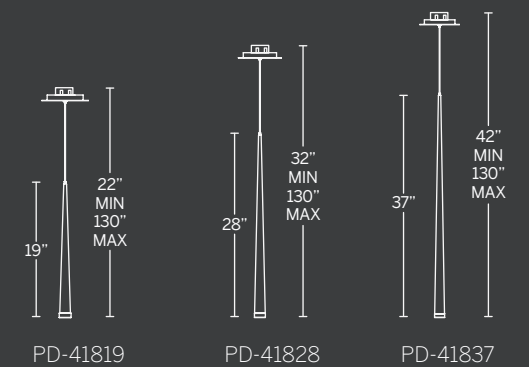

CASCADE

FLAT ETCHED ACCENT

A new aged brass finish updates the original Cascade design for a more refined take on minimalist glam. Each pendant illuminates bountifully while the etched caps punctuate each piece like a chic yet understated exclamation of luxury.

- Precision cut flat etched cap
- Thin, powered aircraft cables provide an ultra-clean look for adjustable suspension height
- Dimmer: ELV
- Universal 120V-220V-277V driver installs within junction box, driver dimensions: 2.8" x 1.3" x 1.2"
- Rated Life: 50,000 hours
- Color temp: 3500K
- CRI: 90

Model	Size	Accent	Wattage	Voltage	LED Lumens	Delivered Lumens	Finish
PD-41819	19"		7W	120-277V	428	420	AB Aged Brass
PD-41828	28"	ETCHED CAP	7W	120-277V	428	420	BK Black
PD-41837	37"		7W	120-277V	428	420	PN Polished Nickel

Example: PD-41819-AB