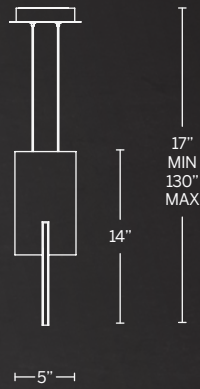

AMARI

Cool, connective, sculptural. Two interlocking panels render a thought provoking aesthetic. Subtle ambient illumination commands attention of this floating work of art.

- Ambient illumination
- Slide-on square canopy with minimal hardware
- Thin powered aircraft cables provide an ultra clean look for adjustable suspension height
- Thin canopy conceals a 120V driver
- Dimmer: ELV, TRIAC
- Rated Life: 50,000 hours
- Color Temp: 3000K
- CRI: 90

Model	Size	Wattage	Voltage	LED Lumens	Delivered Lumens	Finish
PD-79014	14"	28W	120V	765	646	AB Aged Brass BK Black

Example: PD-79014-AB