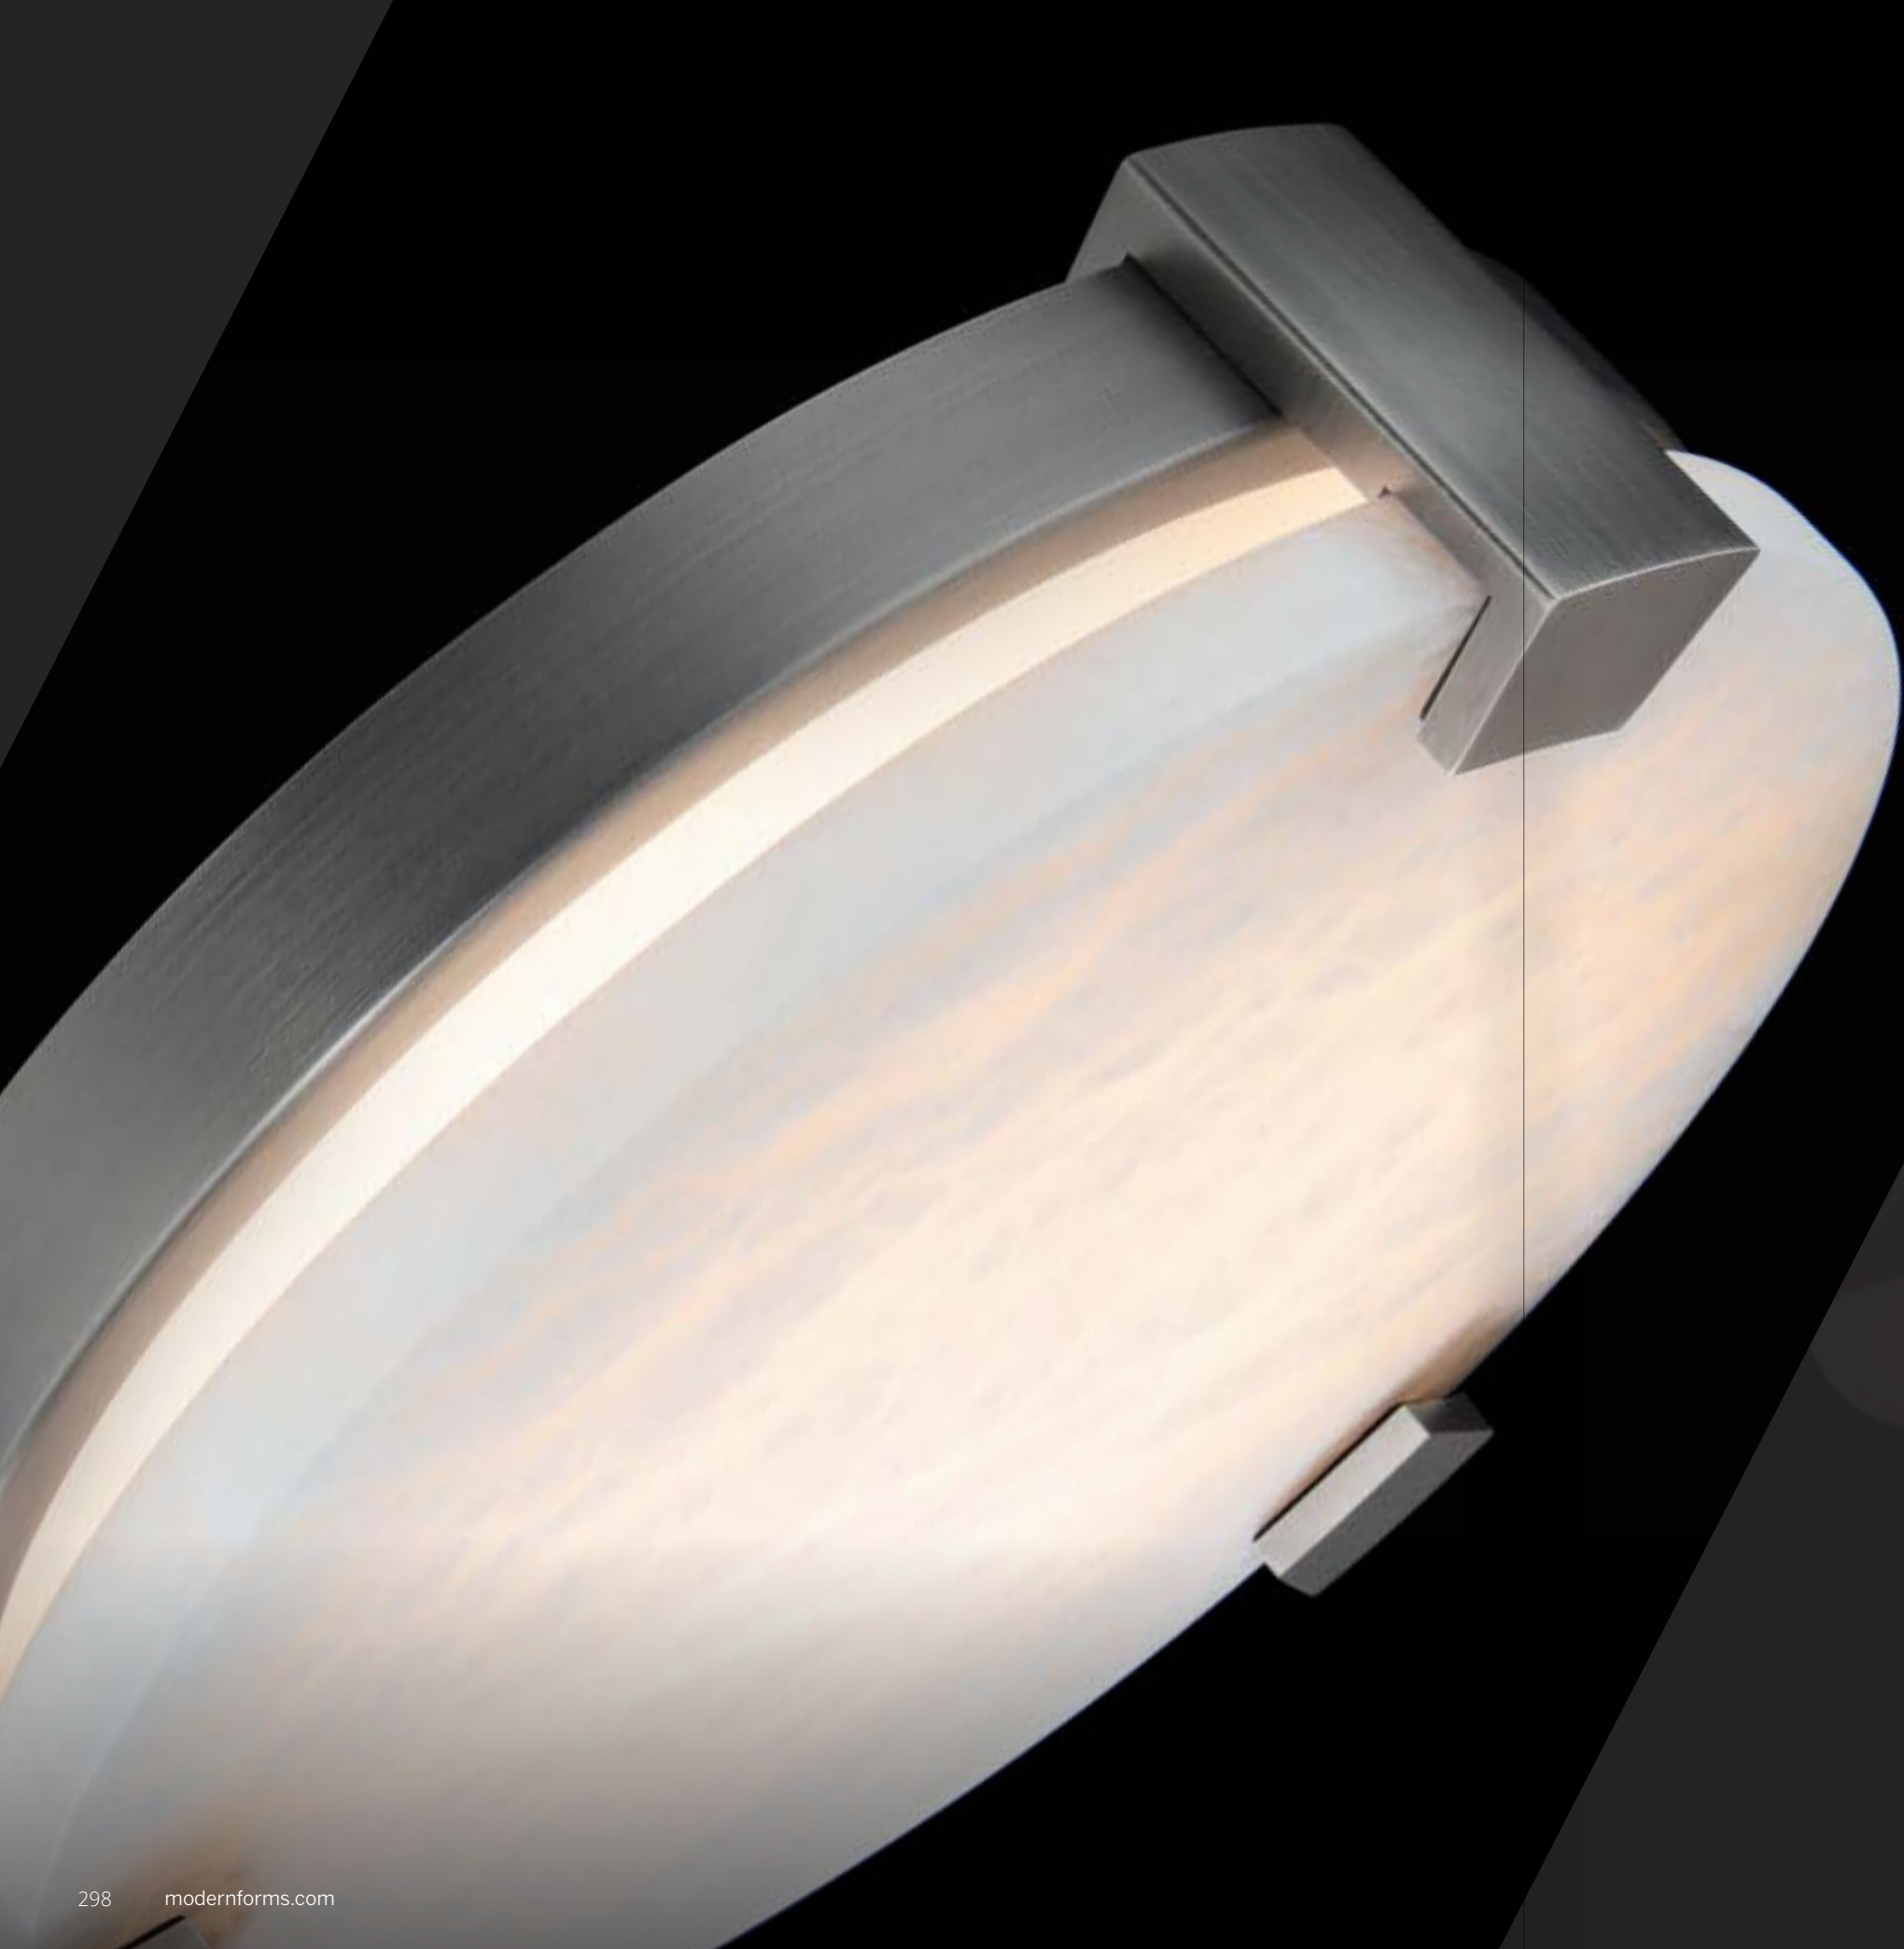

FLUSH MOUNTS