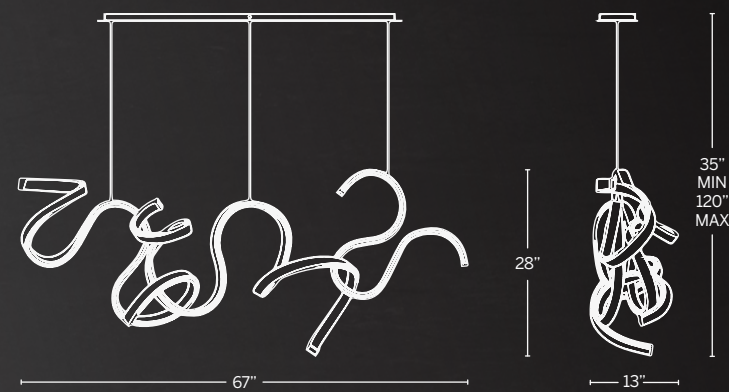

TEMPEST

Stay ahead of the curve with this creative, distinctive free formed design. Extreme contours, elegant proportions and sophisticated detailing for modern luxe spaces.

- Each free formed handcrafted piece lends itself to slight variations in size and curvature
- Slide-on rectangular canopy with minimal hardware
- Thin powered aircraft cables provide an ultra clean look for adjustable suspension height
- Thin canopy conceals a proprietary universal 120V-220V-277V driver
- Dimmer: ELV, TRIAC
- Rated Life: 50,000 hours
- Color Temp: 3000K
- CRI: 90

Model	Size	Wattage	Voltage	LED Lumens	Delivered Lumens	Finish
PD-44267	67"	68W	120-277V	6545	3338	BK Black

Example: PD-44267-BK