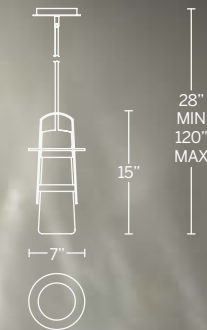

BALTHUS

Vintage inspiration meets modern technology on this refined transitional pendant. High-performance LEDs stationed inside emit powerful, energy-efficient light through clear, hammered glass for a shimmering visual effect the eponymous painter would be proud of.