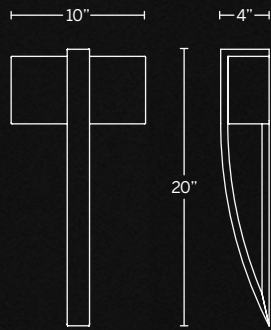

CURVANA

An elegantly finished silhouette when viewed from any angle. Contours on the tailored fabric shade are mirrored in the sweeping metal frame. ACLED technology ensures clean architectural styling. ADA compliant for use in high traffic hospitality and commercial spaces.

INTERIOR SCONCES

- White fabric shade in a curved silhouette
- No driver or transformer required
- Dimmer: ELV, TRIAC
- Rated Life: 54,000 hours
- Color temp: 3000K
- CRI: 90

Model	Size	Wattage	Voltage	LED Lumens	Delivered Lumens	Finish
WS-60120	20"	11W	120V	800	443	AB Aged Brass BN Brushed Nickel

Example: WS-60120-BN