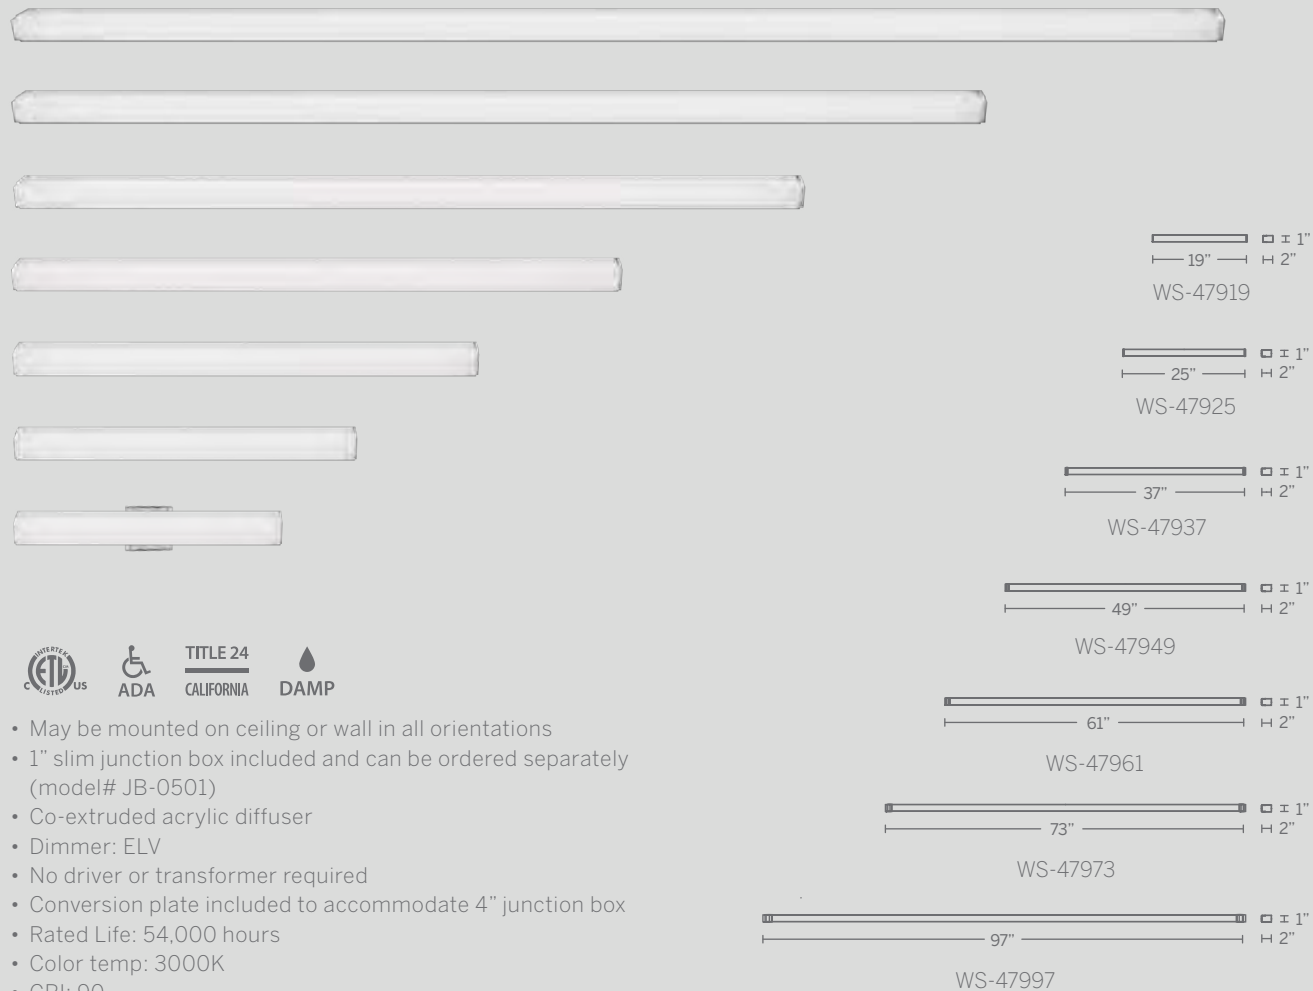

LIGHTSTICK

Modern and ultra-minimal. A slender bar of light constructed from a co-extrusion of clear and white acrylic affords the luxurious dimensional look of cased glass but durable enough for its dramatic proportions. Mount horizontally or vertically or even at angles on walls and ceilings.

- May be mounted on ceiling or wall in all orientations
- 1" slim junction box included and can be ordered separately (model# JB-0501)
- Co-extruded acrylic diffuser
- Dimmer: ELV
- No driver or transformer required
- Conversion plate included to accommodate 4" junction box
- Rated Life: 54,000 hours
- Color temp: 3000K
- CRI: 90

Model	Size	Wattage	Voltage	LED Lumens	Delivered Lumens	Finish
WS-47919	19"	17W		1268	975	
WS-47925	25"	22W		1708	1375	
WS-47937	37"	33W		2450	1949	
WS-47949	49"	44W	120V	3171	2479	AL
WS-47961	61"	46W		3651	2826	WT
WS-47973	73"	66W		4900	3782	
WS-47997	97"	88W		6342	4874	

Example: WS-47919-WT

SABRE

On the cutting edge of technology and aesthetics, bath lighting can now be both refined and robust. A sleek look with a durable and optically enhanced co-extruded acrylic diffuser, this watertight design is IP65 rated.