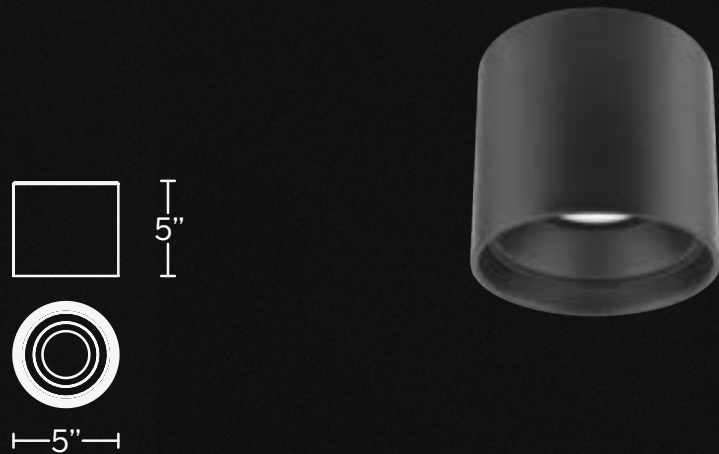

# SQUAT

Rotund ceiling and wall luminaire ideal for placement in covered porches, gazebos and outdoor spaces. Adjustable and versatile, mounts on ceilings and walls for a variety of outdoor lighting applications. Switch from 3000K, 3500K or 4000K color temperature.