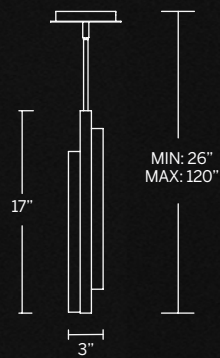

TANDEM

Staggered illuminated elements on an asymmetrical design complete a unique look. This innovative pendant features a contrasting black spear for a bold modern statement. Proportions are ideal for use in multiples over a desk, counter or bar.

- Artisan crafted milky cloudy acrylic. Each unique piece lends itself to variations in milkyiness.
- Side-lit illumination
- Three 12" and one 6" down rods included (additional sold separately)
- Hang straight swivel
- Spin-on round canopy with minimal hardware
- Thin canopy conceals a proprietary 120V/277V driver
- Dimmer: ELV, TRIAC
- Rated Life: 50,000 hours
- Color temp: 3000K
- CRI: 90

Model	Size	Wattage	Voltage	LED Lumens	Delivered Lumens	Finish
PD-50117	17"	22W	120/277V	1324	888	BK Black

Example: PD-50117-BK