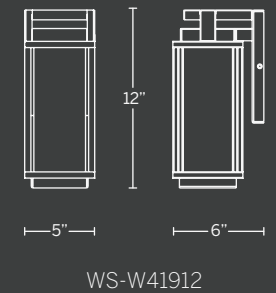

AVANT GARDE

Classic lantern profile artfully expressed in black lines. A clear mouth blown glass element within reveals a spectral reference to an Edison filament lamp of old. A contemporary art piece idea for welcoming friends and family in entryways and lobbies in residential and hospitality venues.

- Fluted etched glass
- Dimmer: ELV, TRIAC, 0-10V
- Thin canopy conceals a proprietary universal 120V-220V-277V driver
- Rated Life: 50,000 hours
- Color temp: 3000K
- CRI: 90

Model	Size	Wattage	Voltage	LED Lumens	Delivered Lumens	Finish
WS-W17912	12"	13W	120-277V	556	455	BK Black
WS-W17917	17"	18W		610	539	BK Black

Example: WS-W17912-BK

TWO IF BY SEA

Take shelter from the storm. Like a hard rainfall on the window panes, timeless inspiration is melded with modern technology to create a stunning LED luminaire. Beautiful light diffuses through clear hammered mouth blown glass for a soft glow on all sides of this geometric wall sconce. Crafted from extruded aluminum, our new larger scaled version is guaranteed to make a grand first impression.

- Downward illumination
- Clear hammered mouth-blown glass
- No driver or transformer required
- Dimmer: ELV, TRIAC
- Rated Life: 54,000 hours
- Color temp: 3000K
- CRI: 90

Model	Size	Wattage	Voltage	LED Lumens	Delivered Lumens	Finish
WS-W41912	12"	15W		1200	919	BK Black
WS-W41918	18"	15W	120V	1200	965	BK Black
WS-W41925	25"	20W		1600	1317	BK Black

Example: WS-W37916-BK