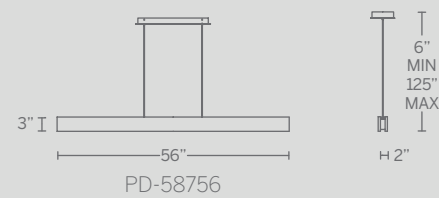

Model	Size	Wattage	Voltage	LED Lumens	Delivered Lumens	Finish
PD-58738	38"	44W		1736	770	DW Dark Walnut
PD-58756	56"	74W	120V	2810	1113	DW Dark Walnut
PD-58784	84"	96W		3840	1630	WAL Walnut

Example: PD-58756-DW
For 277V special order add an "F" before the finish: PD-58756F-DW

BDSM

Leather-bound luxury and control. Designed with handsome vintage black leather and clean styling, this unique linear LED pendant is the perfect complement to an executive office. A thin streamlined profile conceals robust LED down lighting with cutting edge full-range dimming controllability.