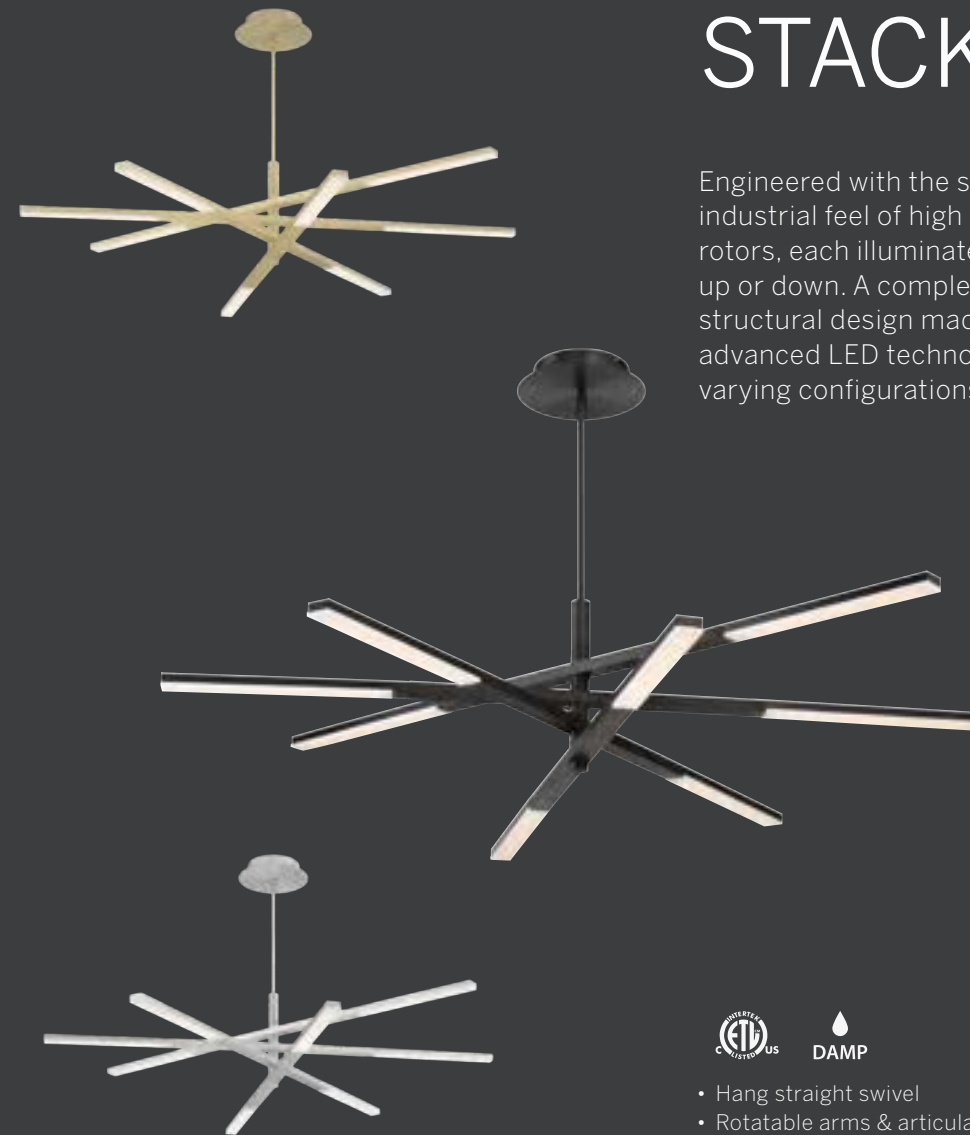

STACKED

Engineered with the sophisticated industrial feel of high tech helicopter rotors, each illuminated arm adjusts up or down. A complex aerodynamic structural design made simple with advanced LED technology, allowing varying configurations.