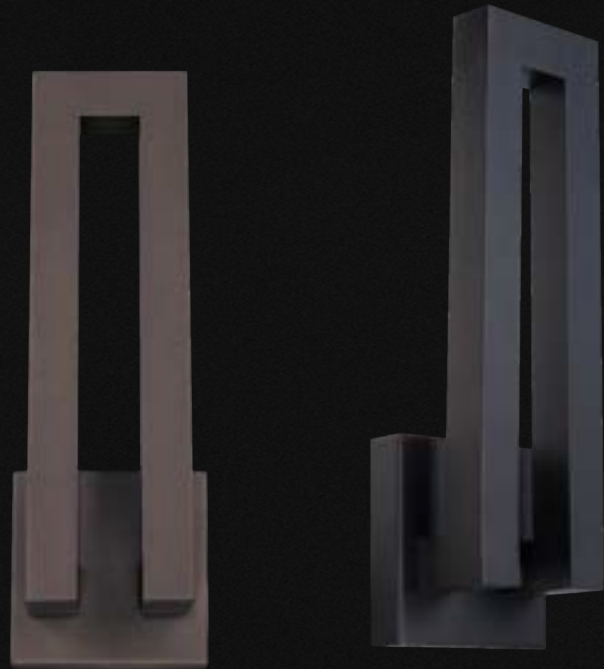

FORQ

Tall and austere. A simple form presents from the wall behind it while enhancing the sense of space by drawing the eye to the wall. Rated for interior and exterior applications.

EXTERIOR

- ADA compliant (WS-W1718 only)
- Dimmer: ELV
- Transformer installs within the junction box, transformer dimensions: 2.0" x 1.4" x 1.0"
- Rated Life: 50,000 hours
- Color temp: 3000K
- 277V option available (special order)
- CRI: 90

Model	Size	Wattage	Voltage	LED Lumens	Delivered Lumens	Finish
WS-W1718	18"	32W	120V	1405	956	BK Black
WS-W1724	24"	37W		2337	1590	BZ Bronze GH Graphite

Example: WS-W1718-GH
For 277V special order, add an "F" before the finish: WS-W1718F-GH