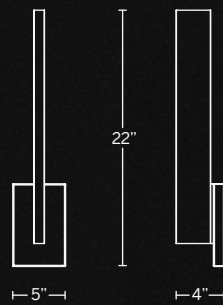

MAKO

Sleek and striking. Modern lighting designed at just the right angle. This low-profile wall sconce projects a blade of light on the wall behind to feature its own silhouette and a second blade cast downward to light the path below. Defined by an angular upright with ceramic silkscreened glass, Mako enhances both interior and exterior locations as a wet listed, ADA Compliant architectural luminaire. Customize your color temperature from three choices.

WS-W18122

- Down and indirect illumination
- May be mounted on wall vertically or upside down
- Built in color temperature adjustability. Switch from 3000K/3500K/4000K
- Thin canopy conceals a proprietary 120V/277V driver
- Dimmer: ELV, TRIAC
- Rated Life: 50,000 hours
- CRI: 90

Model	CCT	Size	Wattage	Voltage	LED Lumens	Delivered Lumens	Finish
WS-W18122-30	3000K	22"	17W	120/277V	1500	364	AL BK

Example: WS-W18122-30-BK
For 3500K add "-35", 4000K add "-40" before the finish: WS-W18122-35-AL

EXTERIOR