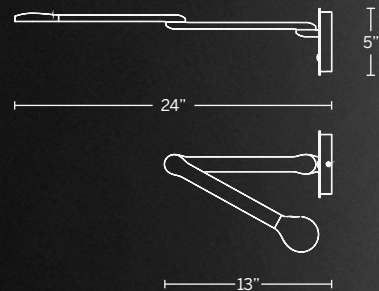

REFLEX

Contemporary task lamp for wall or desk applications. Personalized illumination with fingertip control in your private bedroom, office or workspace where functional down lighting is needed for effective reading. Ideal for senior living centers and hotels. Arm adjusts horizontally 180 degrees while head rotates 300 degrees.

- Adjustable arms
- Head rotatable up to 300°
- Arms adjust horizontally up to 180°
- Canopy conceals a 120V driver
- Rated Life: 54,000 hours
- Color temp: 3000K
- CRI: 90

Model	Size	Wattage	Voltage	LED Lumens	Delivered Lumens	Finish
BL-21924	24"	8W	120V	577	455	BK Black BN Brushed Nickel

Example: BL-21924-BK