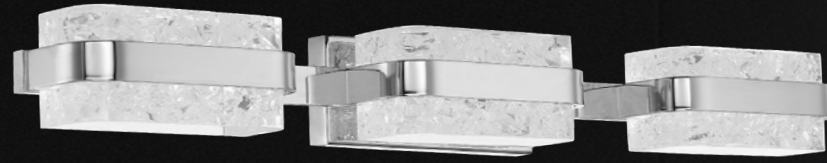

FORBES

These handcrafted artisanal shades steal the show on this exquisite vanity. The unique shades capture and refract the light such that the visual effect is nothing short of staggering.

- May be mounted on wall vertically or upside down
- Up and down illumination
- Dimmer: ELV, TRIAC 0-10V
- Thin canopy conceals a proprietary universal 120V-220V-277V driver
- Rated Life: 50,000 hours
- Color temp: 3000K
- CRI: 90

Model	# of lights	Size	Wattage	Voltage	LED Lumens	Delivered Lumens	Finish
WS-63027	3 lights	27"	20W	120-277V	1774	1268	PN Polished Nickel
WS-63037	4 lights	37"	27W	120-277V	2304	1809	PN Polished Nickel

Example: WS-63027-PN