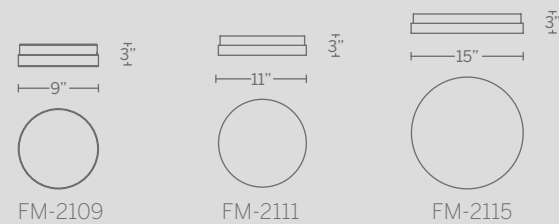

Model	CCT	Size	Wattage	Voltage	LED Lumens	Delivered Lumens	Finish
FM-2109-30		9"	16W		1616	880	
FM-2111-30	3000K	11"	28W	120V	2625	1127	BK Black
FM-2115-30		15"	30W		3135	1983	TT Titanium

Example: FM-2111-30-TT
For 2700K add "-27", 3500K add "-35" before the finish: FM-2111-27-BK
For 277V special order add a "F" before the finish: FM-2111F-27-BK

MATRIX

Flawless in a black finish, adding a fierce contrast with its thick white glass diffuser. Crafted in aluminum, Matrix mounts on the wall as well as the ceiling, adding a splash of minimalism to your commercial or residential setting. Also available in titanium.