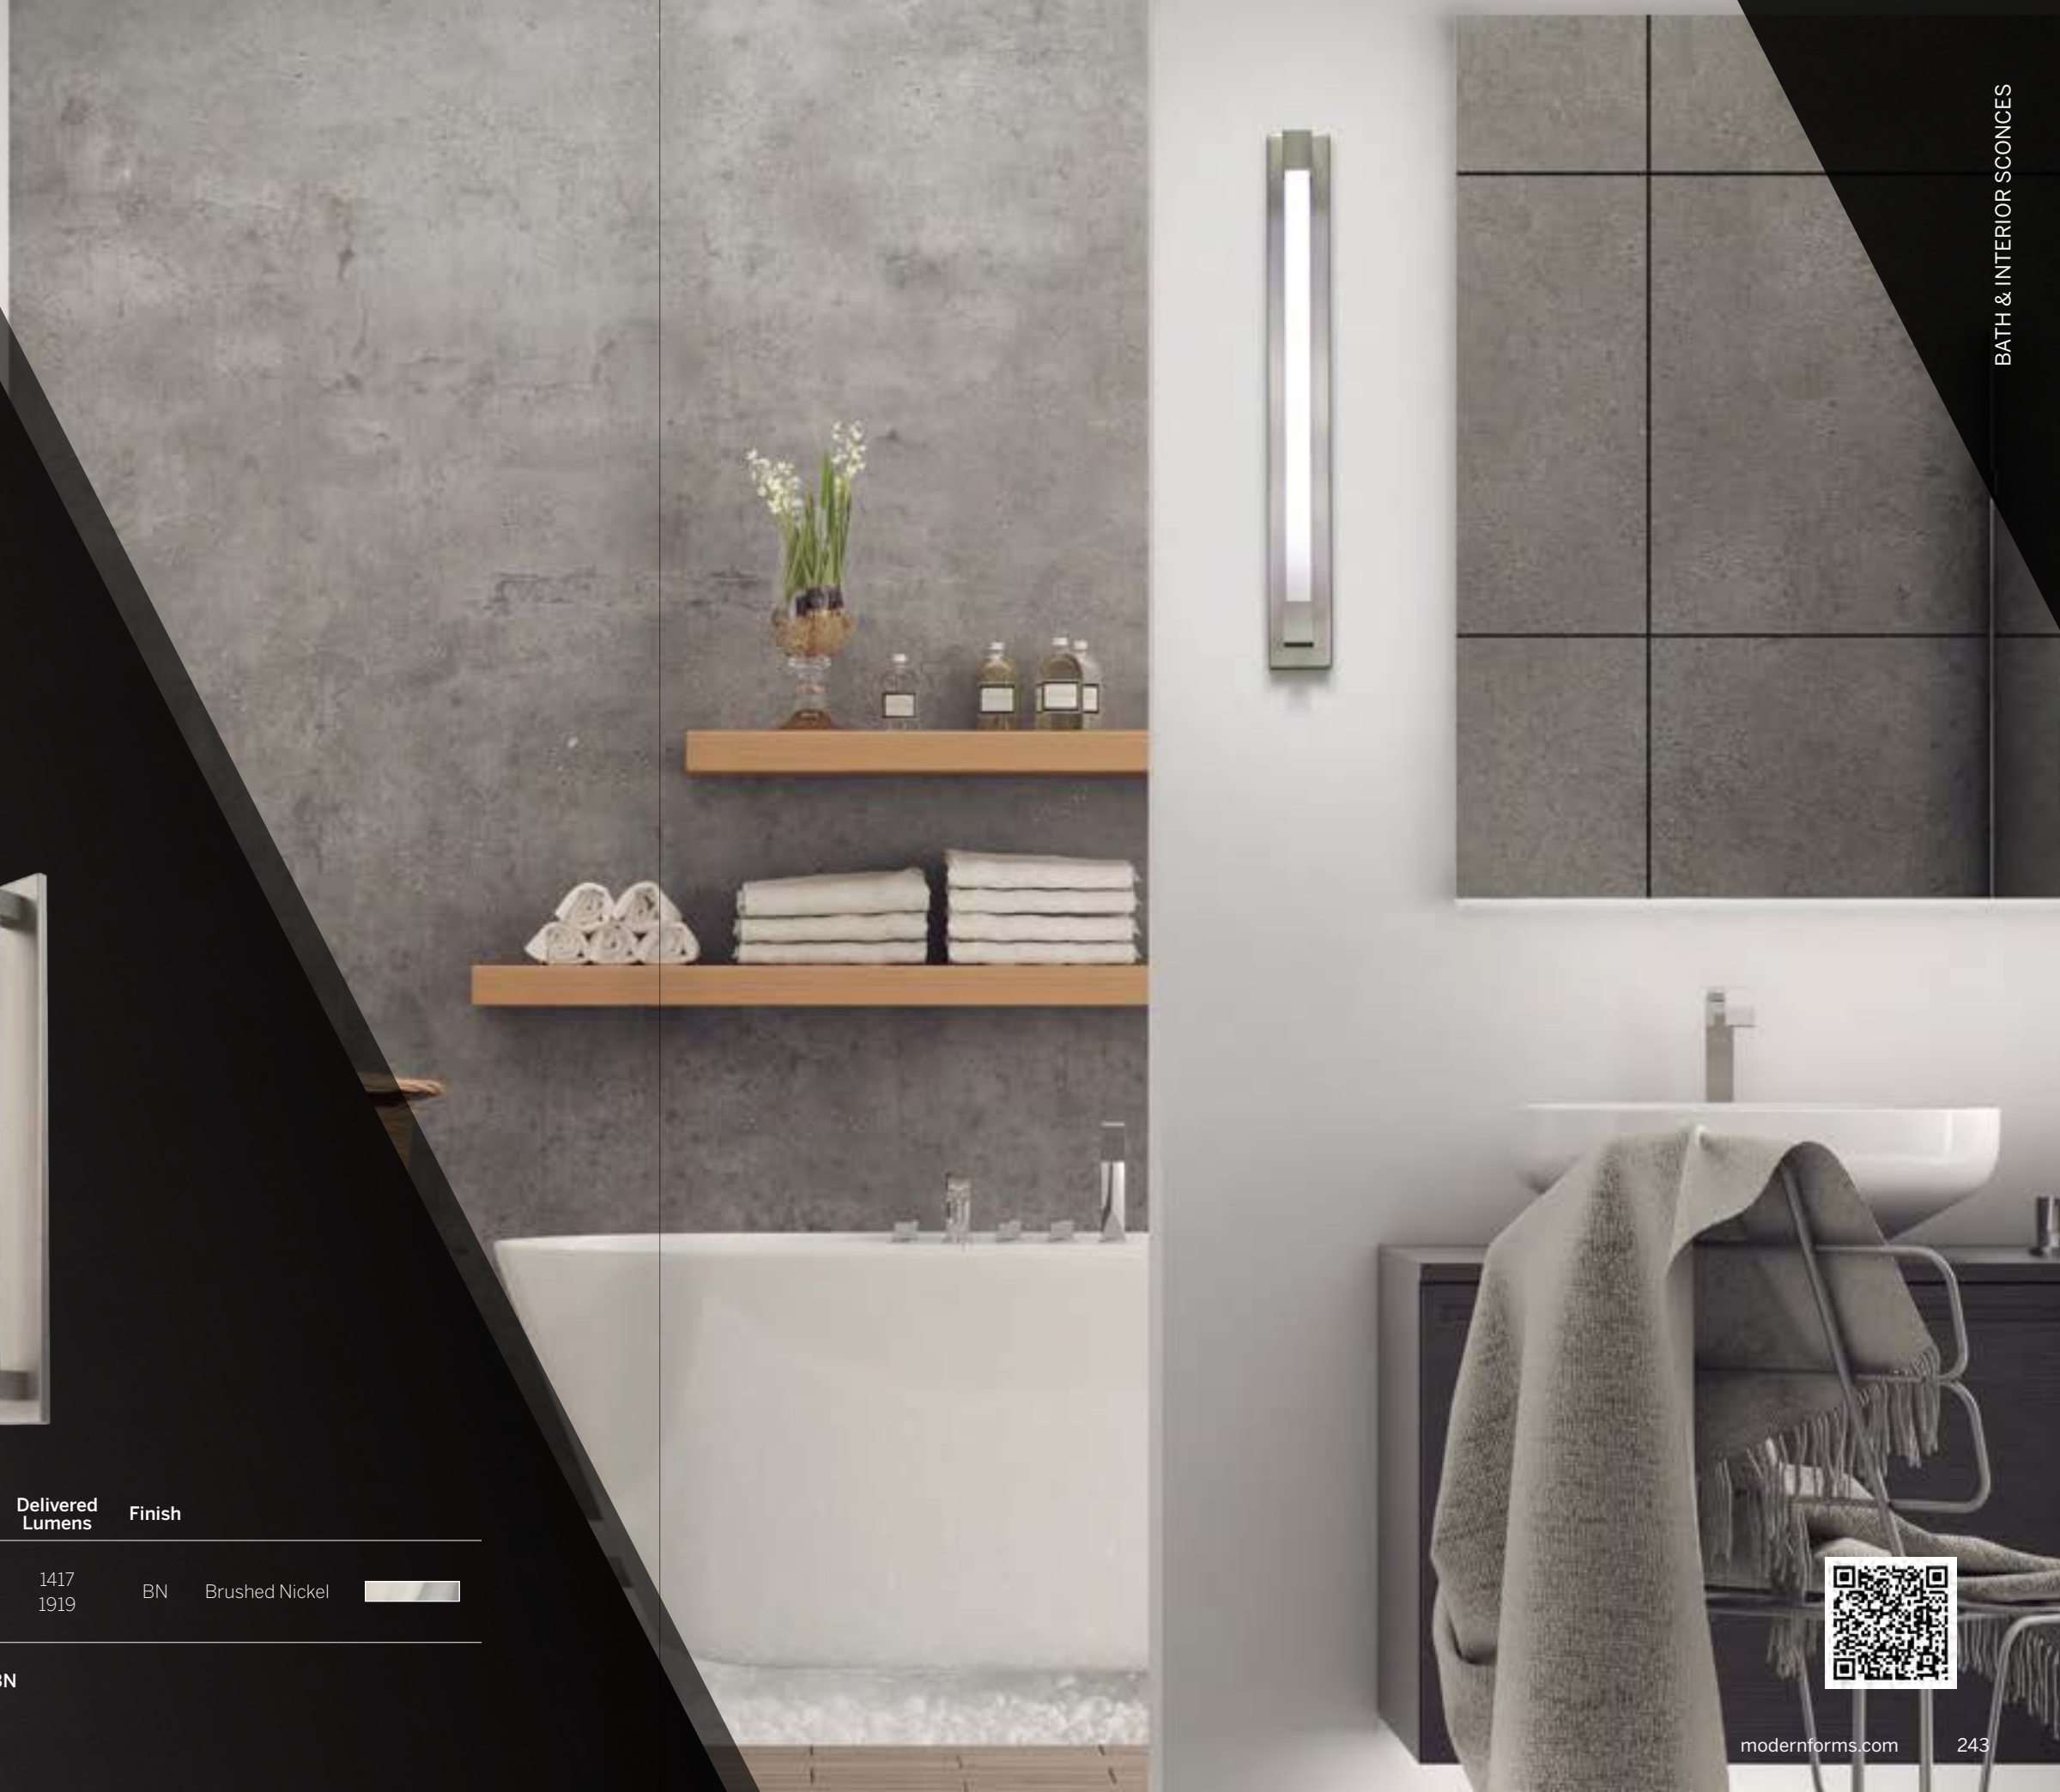

# CADENCE

This clever bath bar offers a trifecta of options. A debonair rotatable diffusing wand allows you to direct flattering LED illumination precisely where needed. A range of thoughtfully engineered options include a minimalist installation and round and square decorative plates.