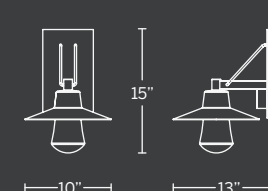

WS-W1911

WS-W1915