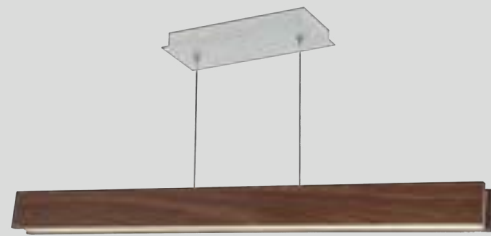

DRIFT

The natural finish of Drift and its linear form perfectly express the tension of minimalist design. LED modules are stationed from end to end and diffused through a strip of etched glass to spread the light evenly and prevent glare or hot spots. With its versatile shape and three different lengths, Drift translates across a variety of applications.

- Down light only
- Light and dark walnut wood with matching canopy option
- Thin, powered aircraft cables provide an ultra-clean look for adjustable suspension height
- Tempered glass diffuser with sanded surface
- End-to-end LED modules for even down illumination without hotspots
- Dimmer: ELV
- Canopy conceals a 120V transformer
- Rated Life: 80,000 hours
- Color temp: 3000K
- 277V option available (special order)
- CRI: 90