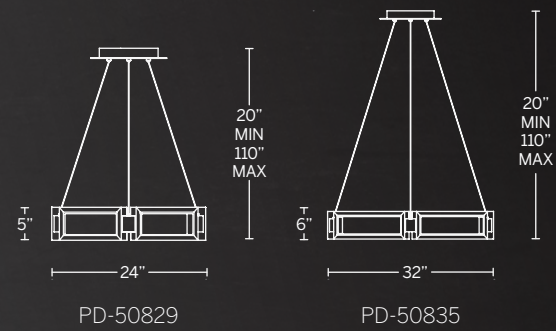

MIES

Inspired by modern architecture pioneer Ludwig Mies van der Rohe, this hexagonal chandelier nails the minimalist aesthetic while keeping up with modern design trends. Cutting edge LED modules bring beautiful light into every setting.