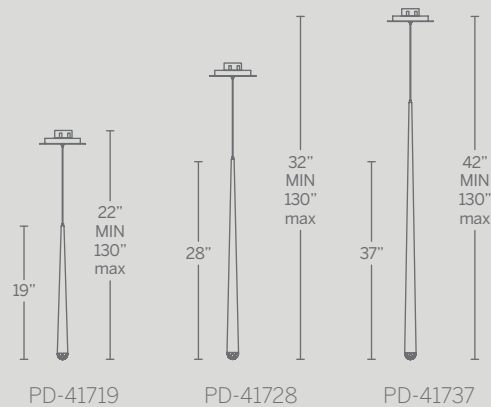

CASCADE

CUT CRYSTAL ACCENT

Choose the Cascade design for a more refined take on minimalist glam. Each pendant illuminates beautifully while the jeweled crystal caps, expertly hand-cut, punctuate each piece like a chic yet understated exclamation of luxury.

- Hand-cut faceted crystal
- Thin, powered aircraft cables provide an ultra-clean look for adjustable suspension height
- Dimmer: ELV
- Universal 120V-220V-277V driver installs within junction box, driver dimensions: 2.8" x 1.3" x 1.2"
- Rated Life: 50,000 hours
- Color temp: 3500K
- CRI: 90

Model	Size	Accent	Wattage	Voltage	LED Lumens	Delivered Lumens	Finish
PD-41719	19"		7W	120V-277V	595	511	AB Aged Brass
PD-41728	28"	CUT CRYSTAL	7W	120V-277V	595	511	BK Black
PD-41737	37"		7W	120V-277V	595	511	PN Polished Nickel

Example: PD-41719-PN