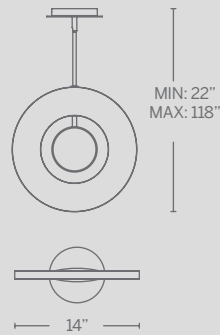

CYMBAL

Resonating like a vibrant note stands this elegant halo of light. The heart of this creation enticingly illuminates a ring of cloudy skies. Holistic beauty is accentuated with an aged brass architectural finish.

PD-62114

- Three 12" and one 6" down rods included (additional sold separately)
- Hang straight swivel
- Spin-on round canopy with minimal hardware
- Thin canopy conceals a proprietary 120V/277V driver
- Dimmer: ELV, TRIAC
- Rated Life: 50,000 hours
- Color temp: 3000K
- CRI: 90

Model	Size	Wattage	Voltage	LED Lumens	Delivered Lumens	Finish
PD-62114	14"	9W	120/277V	500	377	AB Aged Brass

Example: PD-62114-AB