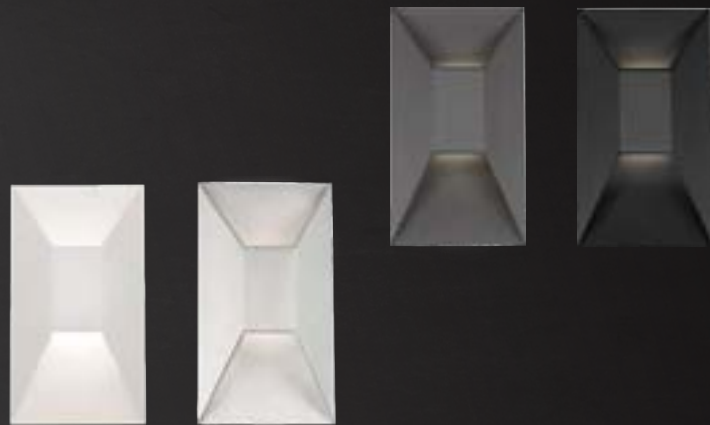

MAGLEV

An ultra-functional balanced sconce. This LED wall luminaire employs an etched glass diffuser that delivers interest generating bidirectional illumination. ADA compliance allows usage in high traffic hospitality and light commercial spaces. 3 CCTs available for customized selection. Mounts in all orientations.

- Up and down illumination
- Built in color temperature adjustability. Switch from 3000K/3500K/4000K.
- Can be mounted on wall in all orientations
- No driver or transformer required
- Dimmer: ELV
- Rated Life: 54,000 hours
- CRI: 90

Model	CCT	Size	Wattage	Voltage	LED Lumens	Delivered Lumens	Finish
WS-W24110-30	3000K	10"	15W	120V	632	472	AL Brushed Aluminum BK Black BZ Bronze WT White

Example: WS-W24110-30-WT
For 3500K add "-35", 4000K add "-40" before the finish: WS-W24110-35-AL