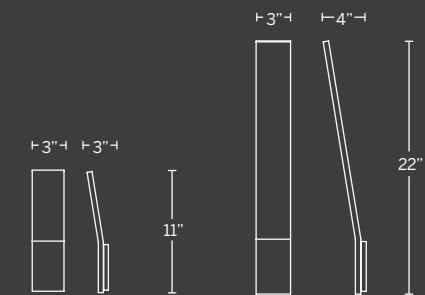

WS-11511

WS-11522

Model	Size	Wattage	Voltage	LED Lumens	Delivered Lumens	Finish
WS-11511	11"	10W	120V	753	621	AL Brushed Aluminum
WS-11522	22"	19W		1494	1253	BK Black WT White

Example: WS-11511-AL
For 277V special order, add an "F" before the finish: WS-11511F-AL