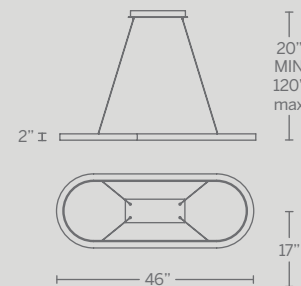

Model	CCT	Size	Wattage	Voltage	Led Lumens	Delivered Lumens	Finish
PD-53046-30	3000K	46"	38W	120-277V	3142	2067	AL BK

Example: PD-53046-30-BK
For 2700K add "-27", 3500K add "-35" before the finish: PD-53046-35-BK

THE RING

Simple yet refined. An elevated ring suspended above by its ultra-thin aircraft cables. Brushed aluminum or black finishes accentuate the tailored profile and seamless construction.

- Spin-on round canopy with minimal hardware
- Built in color temperature adjustability
- Switch from 2700K/3000K/3500K
- Thin, powered aircraft cables provide an ultra-clean look for adjustable suspension height
- Dimmer: ELV, TRIAC, 0-10V
- Canopy conceals a proprietary universal 120V-220V-277V driver
- Rated Life: 50,000 hours
- Color temp: 2700K, 3000K, 3500K
- CRI: 90