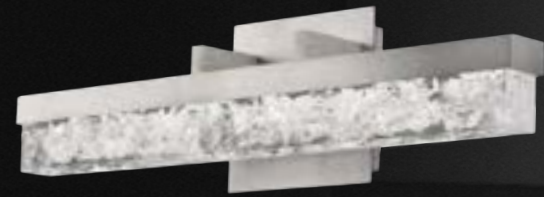

MINX

Urbane and sleek. Reclaimed crystalline shards add sparkle and drama with continuous shadow free LED illumination. An instantly modern classic.