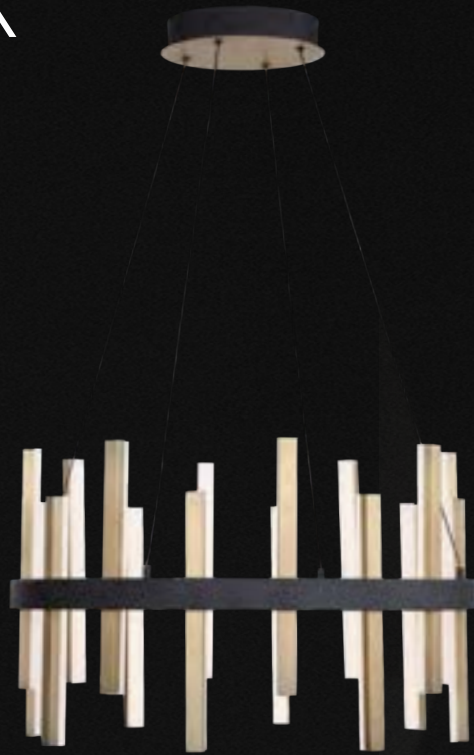

HARMONIX

Like a dynamic instrument of musical chimes. Harmonix plays to the rhythm of light. Beautiful playful light. A two tone finish features black with aged brass.

- Etched acrylic diffusers spread light evenly
- Thin, powered aircraft cables provide an ultra-clean look for adjustable suspension height
- Dimmer: ELV, TRIAC, 0-10V
- Canopy conceals a proprietary universal 120V-220V-277V driver
- Rated Life: 50,000 hours
- Color temp: 3000K
- CRI: 90

Model	Size	Wattage	Voltage	LED Lumens	Delivered Lumens	Finish
PD-87924	24"	56W	120-277V	5040	2425	BK/AB Black/Aged Brass

Example: PD-87924-BK/AB