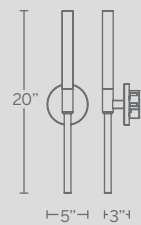

MAGIC

A magic wand crowned with crystallized art glass illuminated by LEDs from both ends. A slim low profile design perfect for modern vignettes in fine homes and hotels.

See complimentary piece on page 144-148

- Up & down light
- Dimmer: ELV
- Universal 120V-220V-277V driver installs within junction box driver dimension: 2.8"x1.3"x1.2"
- Rated Life: 50,000 hours
- Color temp: 3000K
- CRI: 90