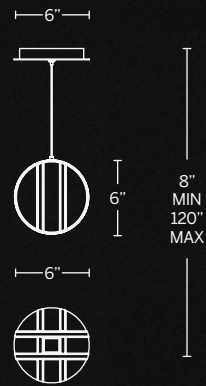

CARILLION

Elevate this decorative luminaire to raise the bar for modern lighting. Intersecting bands on a sphere reveal beautiful edge lighting.

- Ambient illumination
- Spin-on round canopy with minimal hardware
- Thin powered aircraft cables provide an ultra clean look for adjustable suspension height
- Thin canopy conceals a proprietary 120V/277V driver
- Dimmer: ELV, TRIAC
- Rated Life: 54,000 hours
- Color Temp: 3000K
- CRI: 90

Model	Size	Wattage	Voltage	LED Lumens	Delivered Lumens	Finish
PD-36206	6"	27W	120V-277	1134	413	AB Aged Brass BK Black BN Brushed Nickel

Example: PD-36206-BK