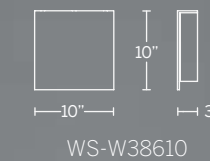

# SQUARE

Four equal sides and a stream of light. Square artfully provides geometry to wall surfaces in the daytime when mounted in multiples while providing safe illumination of pathways and dramatic visual intrigue in the evening. Perfect for wall grazing surfaces.