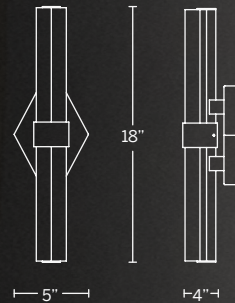

REGAL

Artisanal reclaimed crystal shards glitter with ample ambient illumination. LEDs illuminate the crystal shards frozen within this dramatic bath sconce. Installs in either horizontal or vertical directions depending on your needs.

WS-46118