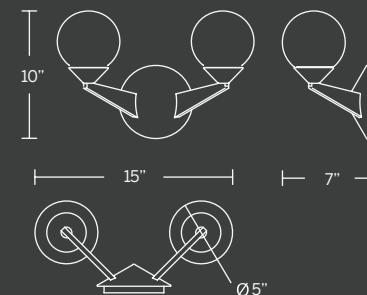

- Light is evenly diffused through laser etched crystal ball
- Thin canopy conceals a proprietary 120V/277V driver
- May be mounted on the wall vertically or upside down
- Dimmer: ELV, TRIAC
- Rated Life: 50,000 hours
- Color temp: 3000K
- CRI: 90

Model	Size	Wattage	Voltage	LED Lumens	Delivered Lumens	Finish
WS-82015	15"	8W	120/277V	768	730	AB Aged Brass
						BK Black
						SN Satin Nickel

Example: WS-82015-AB