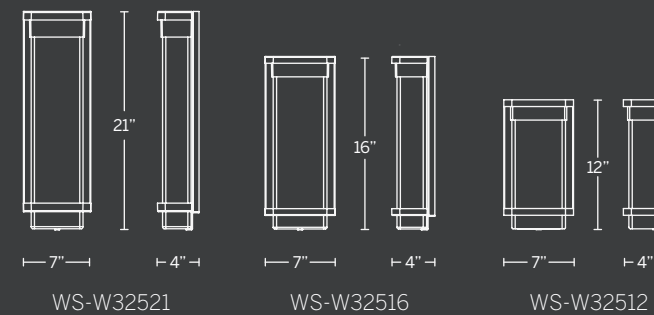

Model	Size	Wattage	Voltage	LED Lumens	Delivered Lumens	Finish
WS-W32512	12"	5W		260	190	BK Black
WS-W32516	16"	11W	120V	612	454	BZ Bronze
WS-W32521	21"	16W		633	588	GH Graphite

Example: WS-W32516-BZ