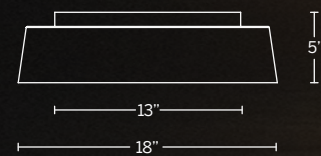

Model	Size	Wattage	Voltage	LED Lumens	Delivered Lumens	Finish
FM-51318	18"	35W	120V	3013	1455	GL Gold Leaf/Dark Bronze

Example: FM-51318-GL