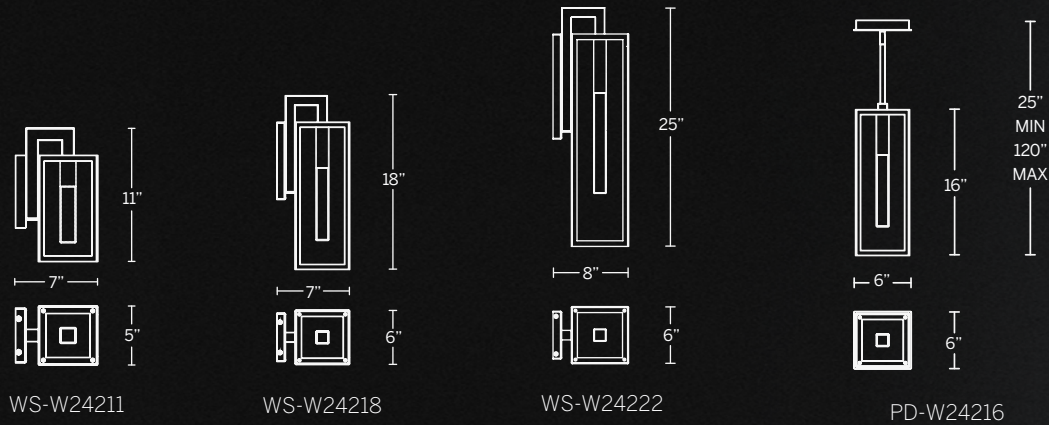

CAMBRIDGE

A classic sensibility with timeless style. This exterior LED luminaire beckons like a glowing lantern to welcome guests to your fine home. Available in three sizes.

- Diffuser rotates up to 90 degrees for a modern twist to the classic lantern design
- Clear glass panels are framed with an etched border
- Thin canopy conceals a proprietary 120V/277V driver
- Can be mounted on wall vertically or upside down
- Dimmer: ELV, TRIAC
- Rated Life: 50,000 hours
- Color temp: 3000K
- CRI: 90

WALL SCONCE MODELS

Model	Size	Wattage	Voltage	LED Lumens	Delivered Lumens	Finish
WS-W24211	11"	8W		500	189	BK Black
WS-W24218	18"	12W	120/277V	800	335	BK Black
WS-W24222	25"	17W		1200	378	

Example: WS-W24218-BK

PENDANT MODEL

Model	Size	Wattage	Voltage	LED Lumens	Delivered Lumens	Finish
PD-W24216	16"	12W	120/277V	800	378	BK Black

Example: PD-W24216-BK

- Clear glass panels are framed with an etched border
- Thin canopy conceals a proprietary 120V/277V driver
- Slope ceiling adaptable. Hang straight swivels up to 90 degrees
- Slide-on square canopy with minimal hardware
- Three 12" and one 6" down rods included (additional sold separately)
- Dimmer: ELV, TRIAC
- Rated Life: 50,000 hours
- Color temp: 3000K
- CRI: 90

EXTERIOR

WALL SCONCE

PENDANT