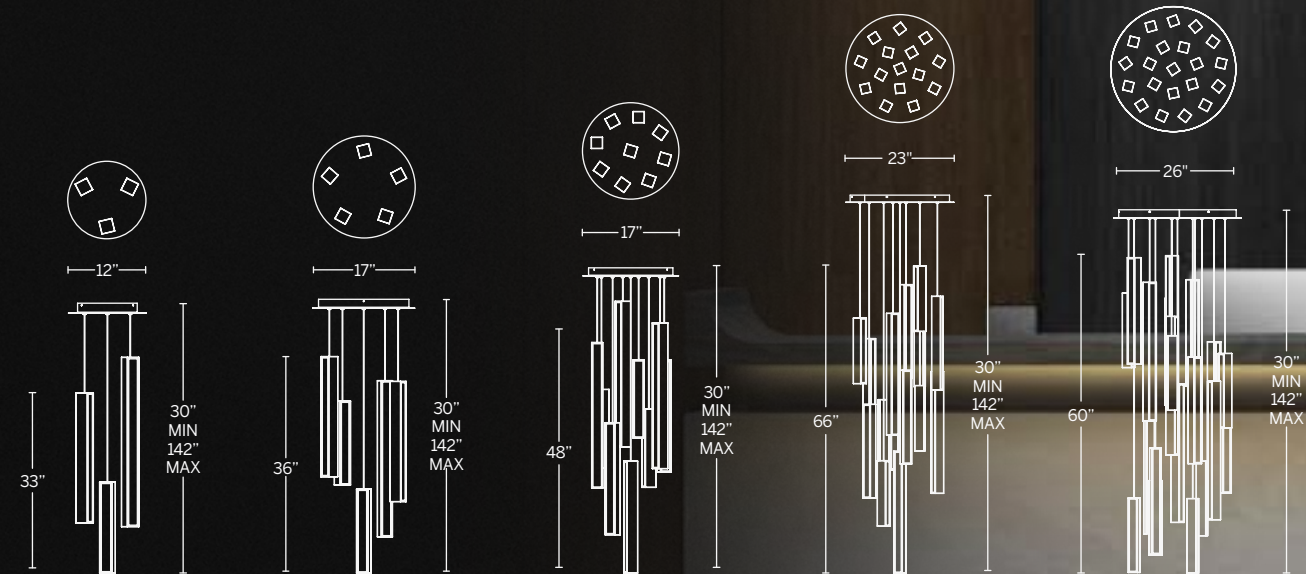

CHAOS

Chaos freezes a moment in time with breathtaking elegance. Ultra thin powered cables stabilize the suspension without visual interference. Each section of this sculptural form is equipped with consistent, LEDs for refined illumination throughout. Let chaos reign.

- Dimmer: ELV, TRIAC, 0-10V
- Thin canopy conceals a proprietary universal 120V-220V-277V driver
- Rated Life: 50,000 hours
- Color temp: 3000K
- CRI: 90

Model	# of Lights	Wattage	Voltage	LED Lumens	Delivered Lumens	Finish	Canopy
PD-64803R	3 lights	27W		1702	1114		
PD-64805R	5 lights	37W		2332	1747		
PD-64809R	9 lights	67W	120-277V	4020	2807	BK/AB	Black/Aged Brass
PD-64815R	15 lights	114W		7285	3871		
PD-64821R	21 lights	135W		10199	4591		

Example: PD-64809R-BK/AB-AB

Multiples with Black canopy		Multiples with Aged Brass canopy	
3 LIGHTS	PD-64803R-BK/AB-BK	3 LIGHTS	PD-64803R-BK/AB-AB
5 LIGHTS	PD-64805R-BK/AB-BK	5 LIGHTS	PD-64805R-BK/AB-AB
9 LIGHTS	PD-64809R-BK/AB-BK	9 LIGHTS	PD-64809R-BK/AB-AB
15 LIGHTS	PD-64815R-BK/AB-BK	15 LIGHTS	PD-64815R-BK/AB-AB
21 LIGHTS	PD-64821R-BK/AB-BK	21 LIGHTS	PD-64821R-BK/AB-AB