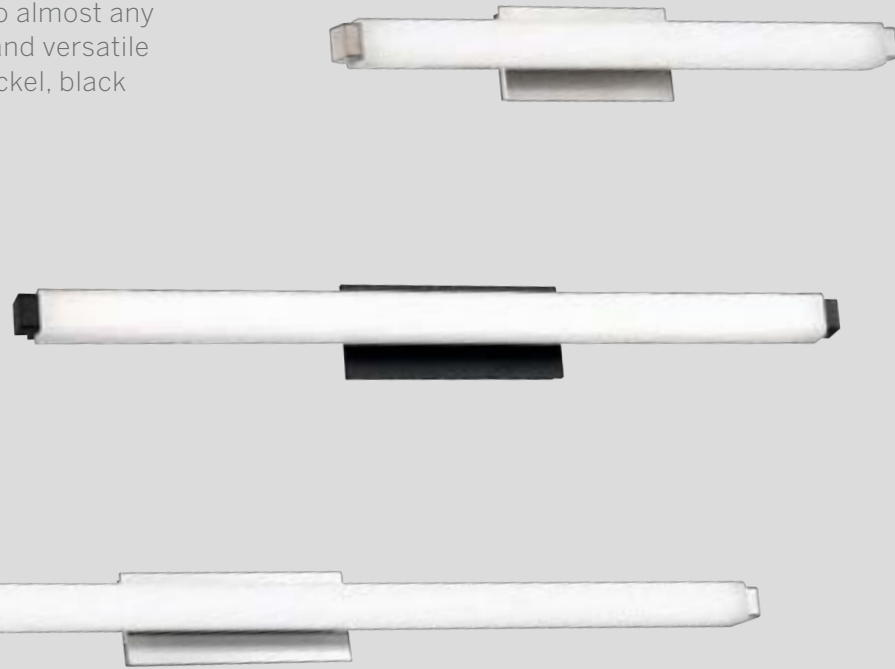

MINI VOGUE

This minimalist design adapts to almost any décor with its slim, linear form and versatile finishes. Available in brushed nickel, black and chrome.

- Adjustable backplate accommodates to off-center junction box locations
- Co-extruded acrylic diffuser
- May be mounted on wall in all orientations
- Dimmer: ELV
- Universal 120V-220V-277V driver installs within junction box, driver dimensions: 2.8" x 1.3" x 1.2"
- Rated Life: 54,000 hours
- Built in color temperature adjustability. Switch from 2700K/3000K/3500K
- CRI: 90