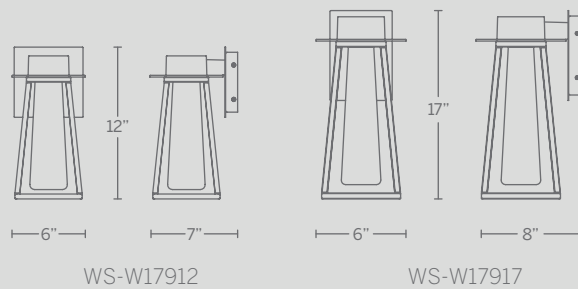

Model	Size	Wattage	Voltage	LED Lumens	Delivered Lumens	Finish
WS-W17912	12"	13W	120-277V	556	455	BK Black
WS-W17917	17"	18W		610	539	BK Black

Example: WS-W17912-BK

TWO IF BY SEA

Take shelter from the storm. Like a hard rainfall on the window panes, timeless inspiration is melded with modern technology to create a stunning LED luminaire. Beautiful light diffuses through clear hammered mouth blown glass for a soft glow on all sides of this geometric wall sconce. Crafted from extruded aluminum, our new larger scaled version is guaranteed to make a grand first impression.