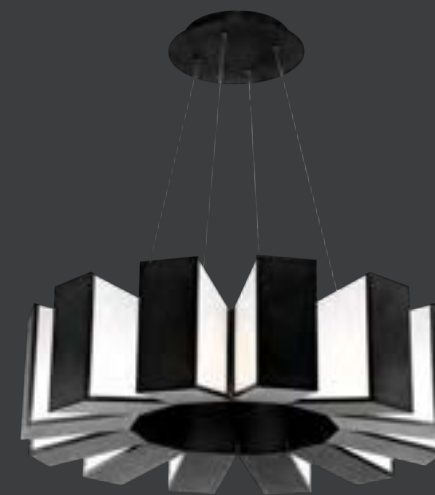

CHRONOS

Like gears in a giant clock, this massive, sculptural chandelier chimes of a daring lighting design. Suspended and powered by ultra-thin aircraft cables, Chronos is ideal for high profile high-end residential, architectural and commercial environments with high ceilings.