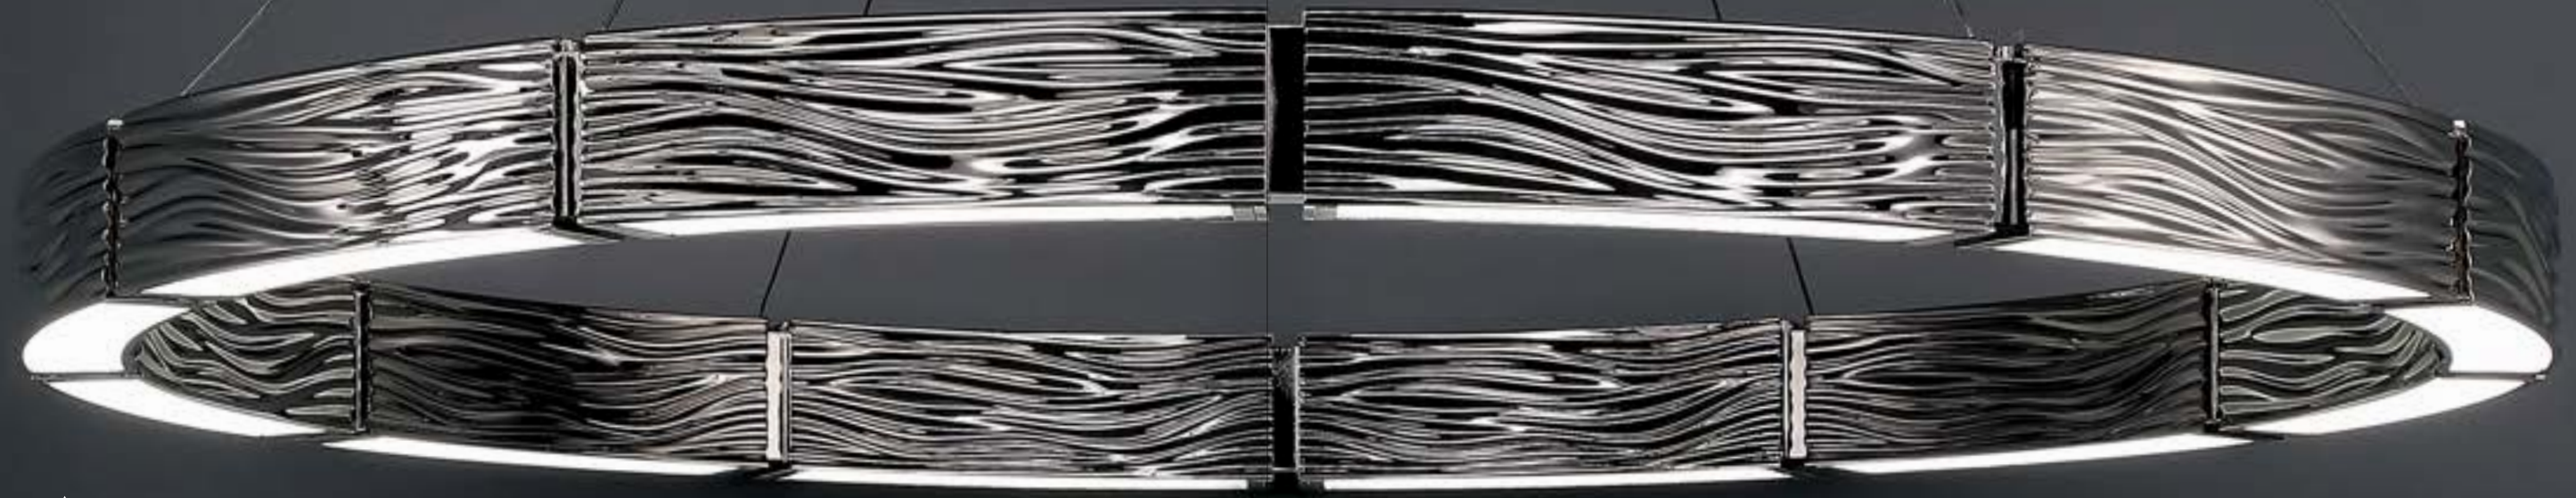

# ZELDA

Inspired by oceanic ripples, this fluid motif appears to move continuously in circular form. This die cast aluminum chandelier with highly polished plating renders functional down lighting. An innovative upscale look for large modern interiors in residential, commercial and hospitality spaces. Full range dimming.