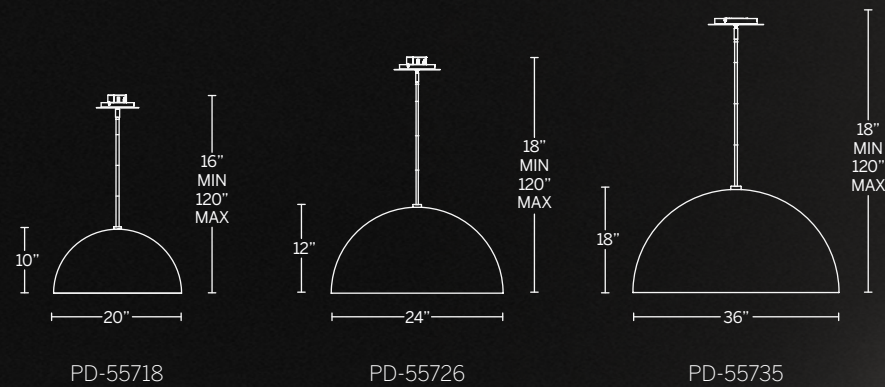

YOLO

Clean, contemporary, the YOLO pendant is imbued luster within a large spun-metal dome. Luxuriously hand applied finishes in dark bronze and gold leaf or white and silver leaf. Full range dimming. Beautiful warm ambient lighting. Now available in a larger than-life 35 inch pendant.

- Hang straight swivel
- 14K gold leaf or silver leaf interior
- CEC Title 24 compliant (PD-55735 only)
- Dimmer: ELV
- Universal 120V-220V-277V driver installs within junction box for 18" and 26" sizes only, driver dimensions: 2.8" x 1.3" x 1.2"
- No transformer or driver needed (35" size only)
- Three 12" and one 6" down rods included (additional sold separately)
- Rated Life: 50,000 hours
- Color temp: 3000K
- 277V option available for PD-55735 only (special order)
- CRI: 90

Model	Size	Wattage	Voltage	LED Lumens	Delivered Lumens	Finish
PD-55718	20"	21W	120-277V	2000	631	GL Gold Leaf/Dark Bronze SL Silver Leaf/White
PD-55726	24"	25W	120-277V	2400	888	
PD-55735	36"	40W	120V	2864	1174	

Example: PD-55735-GL
For 277V special order add an "F" before the finish: PD-55735F-GL