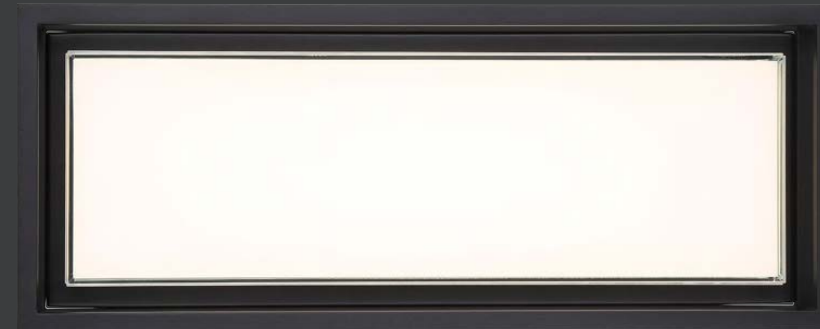

- May be mounted on wall in all orientations
- White ceramic silk-screened mitered glass
- Dimmer: ELV
- No driver or transformer required
- Rated Life: 54,000 hours
- Color temp: 3000K
- 277V option available (special order)
- CRI: 90

Model	Size	Wattage	Voltage	LED Lumens	Delivered Lumens	Finish
WS-W73608	8"	17W	120V	1400	829	BK Black
WS-W73614	14"	32W		2621	1608	BZ Bronze
WS-W73620	20"	34W		2981	1663	

Example: WS-W73608-BK
For 277V special order, add an "F" before the finish: WS-W73608F-BK