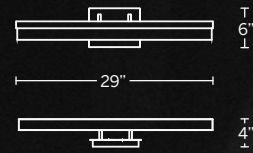

MINX

Urbane and sleek. Reclaimed crystalline shards add sparkle and drama with continuous shadow free LED illumination. An instantly modern classic.

See complimentary pieces on page 82-87 & 204

- May be mounted on wall vertically or upside down
- Dimmer: ELV, TRIAC, 0-10V
- Thin canopy conceals a proprietary universal 120V-220V-277V driver
- Rated Life: 50,000 hours
- Color temp: 3000K
- CRI: 90

WS-62029

Model	Size	Wattage	Voltage	LED Lumens	Delivered Lumens	Finish
WS-62021	21"	17W		1183	909	AB Aged Brass
WS-62029	29"	25W	120-277V	1582	1131	BN Brushed Nickel
WS-62039	39"	32W		2240	1827	

Example: WS-62029-BN