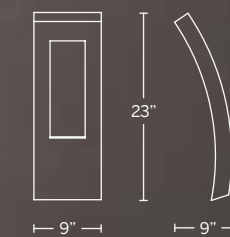

WS-W2223

- Up and down illumination
- Dimmer: ELV
- No driver or transformer required
- Rated Life: 50,000 hours
- Color temp: 3000K
- CRI: 85

Model	Size	Wattage	Voltage	LED Lumens	Delivered Lumens	Finish
WS-W2216	16"	17W	120V	960	617	BK Black
WS-W2223	23"	26W		1440	912	BZ Bronze

Example: WS-W2223-BK