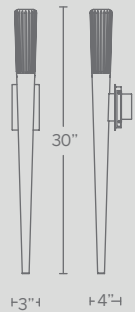

SCEPTER

A majestic addition to our collection, Scepter is finished in aged brass for a toned-down take on the luxe décor trend. A solid crown of V-cut seeded crystal is affixed to the top for a glamorous refraction, creating a beautiful play of light and shadow on the wall. Meanwhile, the hidden downward-illuminating LED provides plenty of ambience and enough illumination for spatial orientation in low light areas.

- Ultra-bright lumen output
- Dimmer: ELV
- Universal 120V-220V-277V driver installs within junction box, driver dimensions: 2 7/8" x 1 3/8" x 1 1/8"
- Conversion plate included to accommodate 4" junction box
- Rated Life: 50,000 hours
- Color temp: 3500K
- CRI: 90