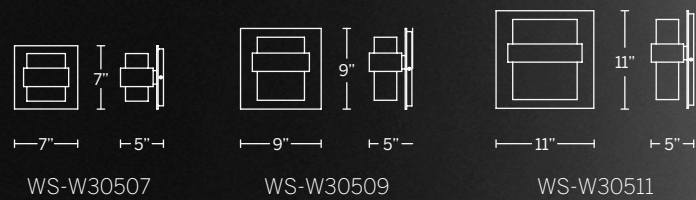

- Up and down illumination
- May be mounted on wall vertically or upside down
- Dimmer: ELV
- No driver or transformer required
- Rated Life: 50,000 hours
- Color temp: 3000K
- CRI: 90

Model	Size	Wattage	Voltage	LED Lumens	Delivered Lumens	Finish
WS-W30507	7"	13W		467	310	BK Black
WS-W30509	9"	22W	120V	884	591	ORB Oil Rubbed Bronze
WS-W30511	11"	31W		1089	694	

Example: WS-W30509-BK

EXTERIOR