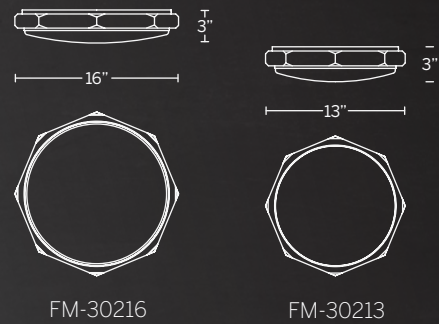

GROMMET

An octagonal geometric ceiling luminaire with a chiseled profile. ACLED state of the art technology projects through irresistible mouth blown etched opal glass. Integral color adjustability allows you to choose warm white, crisp white or cool light for your space.

- Geometric profile
- Built in color temperature adjustability.
- Switch from 2700K/3000K/3500K
- No driver or transformer required
- May be mounted on ceiling or wall
- Dimmer: ELV, TRIAC
- Rated Life: 54,000 hours
- CRI: 90

Model	CCT	Size	Wattage	Voltage	LED Lumens	Delivered Lumens	Finish
FM-30213-30	3000K	13"	21W	120V	1800	1120	AB Aged Brass
FM-30216-30		16"	27W		2400	1639	BN Brushed Nickel
							PN Polished Nickel

Example: FM-30213-30-PN
For 2700K add "-27", 3500K add "-35" before the finish: FM-30213-27-PN