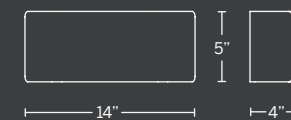

Model	Size	Wattage	Voltage	LED Lumens	Delivered Lumens	Finish
WS-97614	14"	31W	120V	2077	1127	DW Dark Walnut

Example: WS-97614-DW
For emergency backup battery option, add -EM after the finish: WS-97614-DW-EM