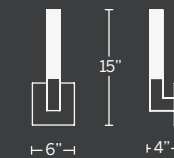

- Dimmer: ELV
- Universal Driver 120V-220V-277V driver installs within junction box, driver dimensions: 2.8" x 1.3" x 1.2"
- Rated Life: 50,000 hours
- Color temp: 3500K
- CRI: 90