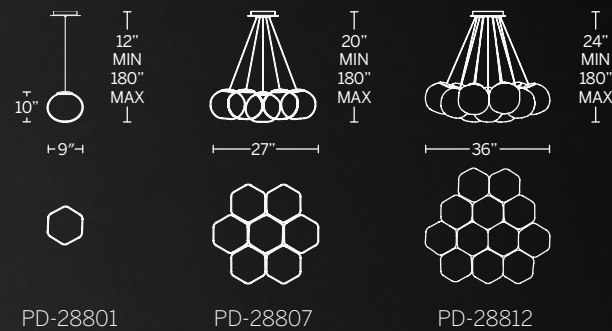

- Thin, powered aircraft cables provide an ultra-clean look for adjustable suspension height
- Dimmer: ELV
- Canopy conceals a proprietary universal 120V-220V-277V driver
- Rated Life: 50,000 hours
- Color temp: 3000K
- CRI: 90