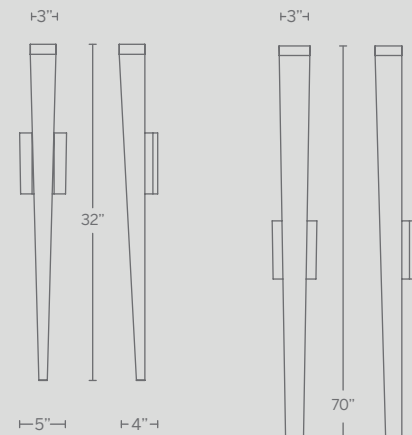

STAFF

Sleek and stylish, this versatile LED sconce with tapered torch design fosters an easy transition from interiors to exteriors for exceptional design continuity. Embodies an IP65 sealed frame with back light the length of the sconce and up light for warm ambience.

WS-W19732

WS-W19770