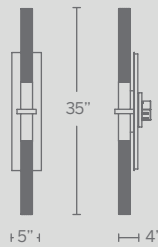

CINEMA

In a luxe finish, Cinema makes a modern statement. V-cut seeded crystal adds understated glamour when it fills with light sourced from high-performance LEDs. With a variety of styles in the family, Cinema creates a matching lighting environment that can pull multiple rooms together.

- May be mounted on wall in all orientations
- Dimmer: ELV
- Universal 120V-220V-277V driver installs within junction box, driver dimensions: 2.8" x 1.3" x 1.2"
- Rated Life: 50,000 hours
- Color temp: 3500K
- CRI: 90