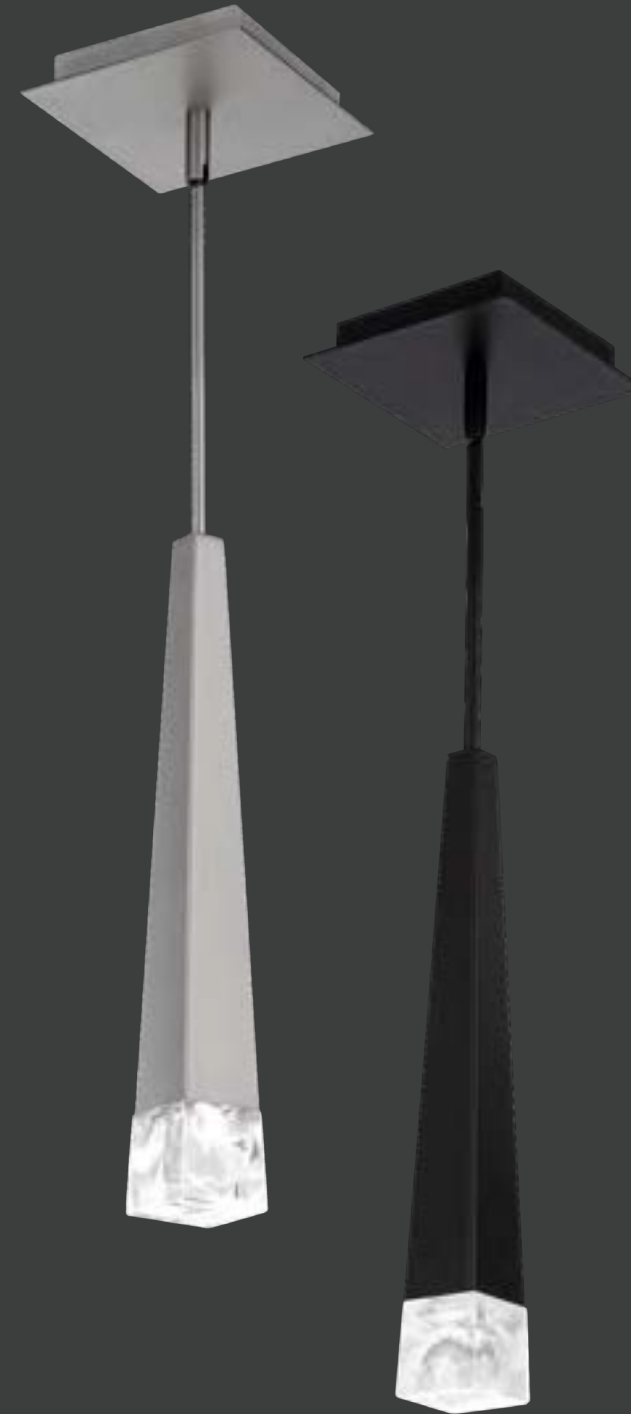

HARPER

A modern silhouette crafted with timeless beauty. This handsome tapered pyramid is simple elegance. For a dramatic expression, creatively space these mini pendants in a group over islands, counter, tables and bars. Down rods are included for easy alignment of multiple pendants in a row.

- Three 12" and one 6" down rods included (additional sold separately)
- Hang straight swivel
- Thin canopy conceals a proprietary 120V/277V driver
- Slide-on square canopy with minimal hardware
- Dimmer: ELV, TRIAC
- Rated Life: 50,000 hours
- Color temp: 3000K
- CRI: 90

Model	Size	Wattage	Voltage	LED Lumens	Delivered Lumens	Finish
PD-64114	14"	7W	120/277V	450	299	BK Black BN Brushed Nickel

Example: PD-64114-BN