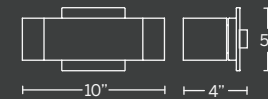

NIA

The minimalist curves of this extrusion are boldly featured in a form meets function design. Powerful LEDs provide up and down illumination for a versatile and durable luminaire ideal for corridors and stairwells in upscale public spaces including multifamily and high-rise buildings.

- Up & down light
- Dimmer: ELV
- May be mounted on wall vertically or upside down
- Universal 120V-220V-277V driver installs within junction box, driver dimensions: 2.8" x 1.3" x 1.2"
- Conversion plate included to accommodate 4" junction box
- Rated Life: 54,000 hours
- Color temp: 3000K
- 2700K and 3500K option available (special order)
- CRI: 90

Model	Size	Wattage	Voltage	LED Lumens	Delivered Lumens	Finish
WS-39610	10"	16W	120-277V	1159	773	BN

Example: WS-39610-BN
For 2700K add "-27"; 3500K add "-35" before the finish: WS-39610-27-BN