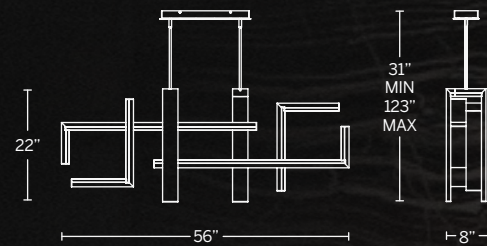

- Hang straight swivel
- Ambient light distributed from multiple diffusers
- Dimmer: ELV, TRIAC, 0-10V
- Canopy conceals a proprietary universal 120V-220V-277V driver
- Six 12" and two 6" down rods included (additional sold separately)
- Rated Life: 50,000 hours
- Color temp: 3000K
- CRI: 90