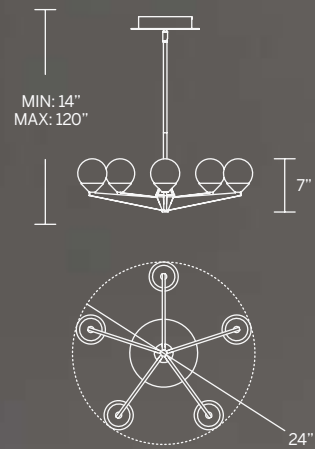

DOUBLE BUBBLE

Retro styled orb-in-orb diffusers round out this aged brass chandelier with conversation starting elegance and intrigue. Clear glass spherical shades provide the alluring ambience and art deco aesthetic that delights. Three handsome finishes offered.

- Light is evenly diffused through laser etched crystal ball
- Three 12" and one 6" down rods included (additional sold separately)
- Hang straight swivel
- Thin canopy conceals a proprietary universal 120V-220V-277V driver
- Rated Life: 50,000 hours
- Color Temp: 3000K
- CRI: 90

Model	Size	Wattage	Voltage	LED Lumens	Delivered Lumens	Finish
PD-82024	24"	19W	120-277V	1920	1824	AB Aged Brass BK Black SN Satin Nickel

Example: PD-82024-AB