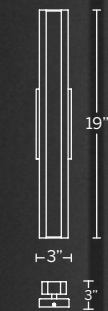

CINCH

Upgrade your bath with an eye-catching modern light embedded with LEDs gently diffused by a frosted acrylic diffuser for upward and downward light. Ideal for illuminating a sleek bathroom or alongside a contemporary mirror. This linear functional luminaire delivers robust illumination with flexible mounting options. Switch between 3 color temperatures to customize the white light hue.