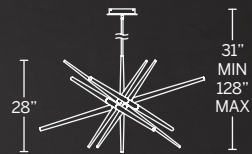

# STORMY

This spectacle amazes like lightning in the sky. Discreetly concealed LEDs brightly illuminate seeded stems of optical grade polycarbonate. Splendid in aged brass or polished nickel.

- Hang straight swivel
- Concealed LEDs and no visible hardware
- Dimmer: ELV, 0-10V
- Canopy conceals a proprietary universal 120V-220V-277V driver
- Three 12" and one 6" down rods included (additional sold separately)
- Rated Life: 50,000 hours
- Color temp: 3500K
- CRI: 90