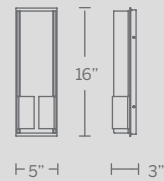

- Tempered, mitered glass diffuser with crystalline effect
- Dimmer: ELV
- No driver or transformer required
- Rated Life: 54,000 hours
- Color temp: 3500K
- CRI: 90

Model	Size	Wattage	Voltage	LED Lumens	Delivered Lumens	Finish
WS-25816	16"	24W	120V	2378	1597	CH Chrome

Example: WS-25827-CH