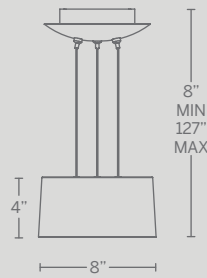

MARIMBA

The single-pendant complement to the beautiful multilight collection of 14K gold leaf pendants. Matching Gilt and Vermeil canopies complete this luxurious design.

For complementary Vermeil sconce See page 230

- 14K gold leaf interior
- Twist lock glass inside, no visible hardware
- Thin, powered aircraft cables provide an ultra-clean look for adjustable suspension height
- Dimmer: ELV
- Canopy conceals a 120V transformer
- Rated Life: 50,000 hours
- Color temp: 3000K
- CRI: 90

Model	Size	Wattage	Voltage	LED Lumens	Delivered Lumens	Finish
PD-52708	8"	14W	120V	753	278	GL Gold Leaf/Dark Bronze

Example: PD-52708-GL