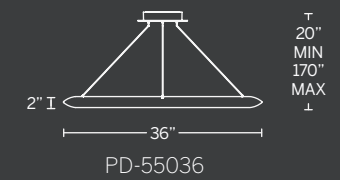

Model	CCT	Size	Wattage	Voltage	LED Lumens	Delivered Lumens	Finish
PD-55024-30		24"	22W		1891	1368	BK
PD-55036-30	3000K	36"	30W	120-277V	2791	2083	AL
PD-55048-30		48"	44W		3968	3126	

Example: PD-55024-30-AL
For 2700K add "-27", 3500K add "-35" before the finish: PD-55046-27-AL