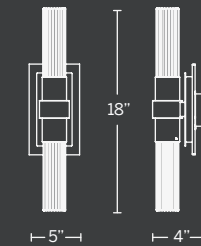

- May be mounted on wall in all orientations
- Dimmer: ELV, TRIAC
- Universal 120V-220V-277V driver installs within junction box, driver dimensions: 2.8" x 1.3" x 1.2"
- Conversion plate included to accommodate 4" junction box
- Rated Life: 50,000 hours
- Color temp: 3500K
- CRI: 90