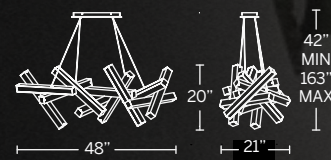

- Fixed sculptural form
- Thin, powered aircraft cables provide an ultra-clean look for adjustable suspension height
- Dimmer: ELV, TRIAC, 0-10V
- Canopy conceals a proprietary universal 120V-220V-277V driver
- Rated Life: 50,000 hours
- Color temp: 3000K
- CRI: 90

PD-64848