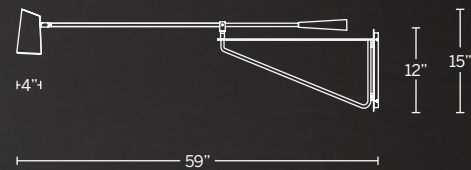

# STYLUS

Functionality celebrating engineering. A striking silhouette that combines unique decorative elements, this large Mid-Century Modern adjustable reading light is perfect for illuminating niches in living areas and bedrooms in fine homes and boutique hotels.