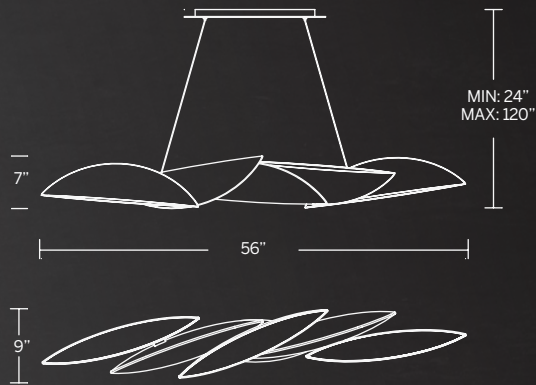

SYDNEY

A modern expressionist style inspired by the world's famous opera house, SYDNEY evokes a creative, innovative and structural design. A multi-faceted, high performer.

- Up and downward illumination
- Slide-on almond shaped canopy with minimal hardware
- Thin powered aircraft cables provide an ultra clean look for adjustable suspension height
- Thin canopy conceals a proprietary universal 120V-220V-277V driver
- Dimmer: ELV, TRIAC
- Rated Life: 50,000 hours
- Color Temp: 3000K
- CRI: 90

Model	Size	Wattage	Voltage	LED Lumens	Delivered Lumens	Finish
PD-64256	56"	41W	120-277V	3600	2568	AB Aged Brass

Example: PD-64256-AB