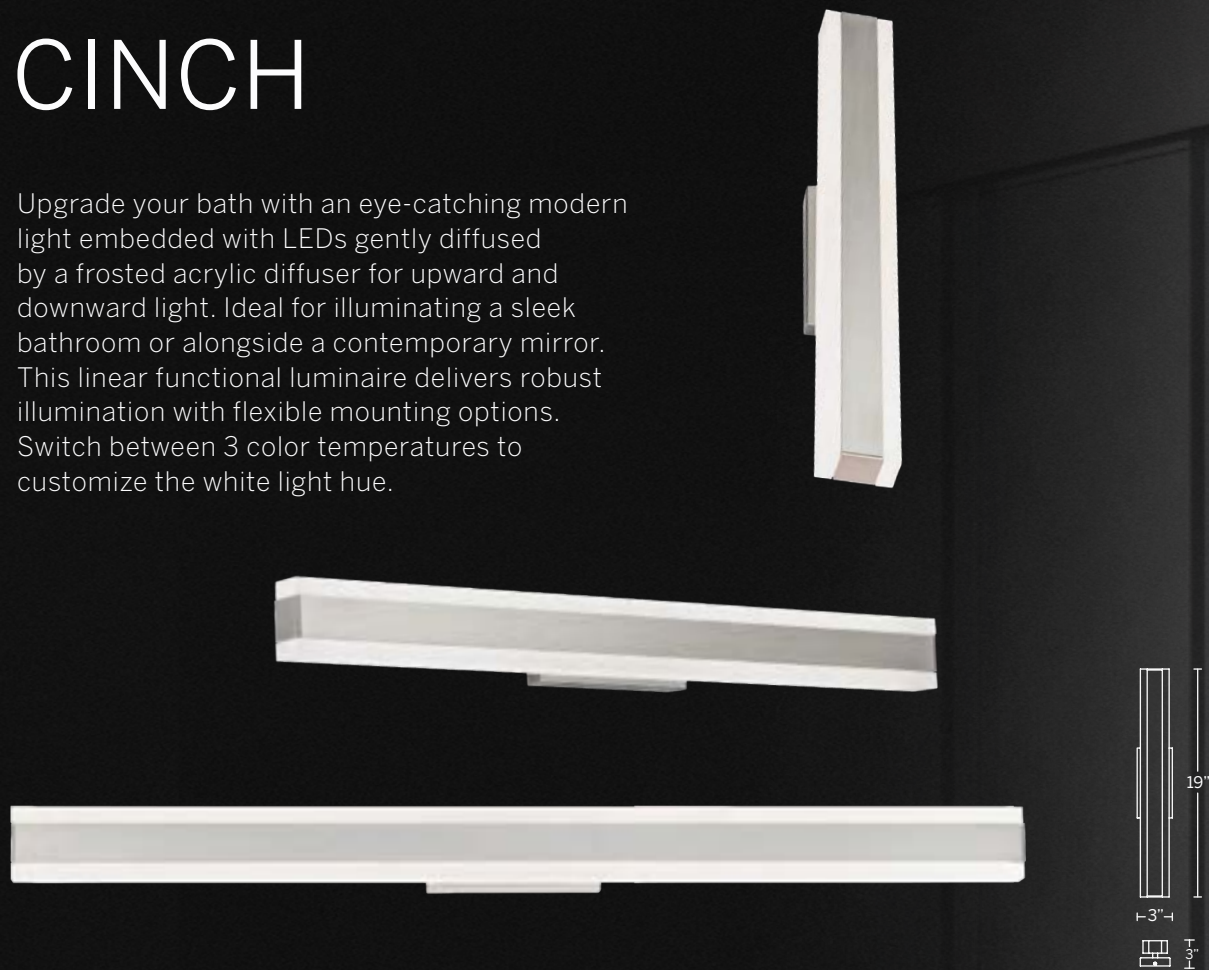

CINCH

Upgrade your bath with an eye-catching modern light embedded with LEDs gently diffused by a frosted acrylic diffuser for upward and downward light. Ideal for illuminating a sleek bathroom or alongside a contemporary mirror. This linear functional luminaire delivers robust illumination with flexible mounting options. Switch between 3 color temperatures to customize the white light hue.

- Adjustable backplate accommodates to off-center junction box locations
- Built in color temperature adjustability.
- Switch from 2700K/3000K/3500K
- Conversion plate included to accommodate 4" junction box
- May be mounted on wall in all orientations
- Thin canopy conceals a proprietary 120V/277V driver
- Dimmer: ELV
- Rated Life: 50,000 hours
- CRI: 90

Model	CCT	Size	Wattage	Voltage	LED Lumens	Delivered Lumens	Finish
WS-34119-30		19"	25W		2039	1128	
WS-34125-30	3000K	25"	32W	120/277V	2547	1448	BN Brushed Nickel
WS-34137-30		37"	40W		3391	1878	

Example: WS-34119-30-BN
For 2700K add "-27", 3500K add "-35" before the finish: WS-34119-27-BN