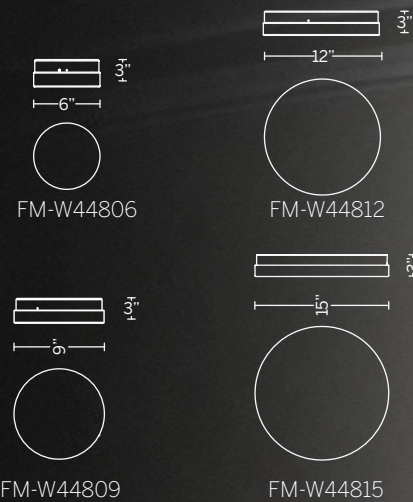

Model	CCT	Size	Wattage	Voltage	LED Lumens	Delivered Lumens	Finish
FM-W44806-30		6"	10W		878	574	
FM-W44809-30	3000K	9"	17W	120V	1571	1070	BK Black
FM-W44812-30		12"	27W		2566	1482	SS Stainless Steel
FM-W44815-30		15"	31W		2980	1773	

Example: FM-W44809-30-SS
For 277V special order add an "F" before the finish: FM-W44809F-30-SS
For 2700K add "-27"; 3500K add "-35" before the finish: FM-W44806-35-BK