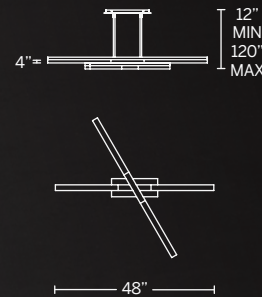

# MINX

Illustrious reclaimed crystal that has been crushed and suspended are set in rods and illuminated throughout by discretely hidden LEDs.

See Complementary pieces on page 82, 85, 204 & 266

- Hang straight swivel
- Three 12" and one 6" down rod included (additional sold separately)
- Articulating stems made of reclaimed crystal
- Dimmer: ELV, TRIAC, 0-10V
- Thin canopy conceals a proprietary universal 120V-220V-227V driver
- Rated Life: 50,000 hours
- Color temp: 3000K
- CRI: 90