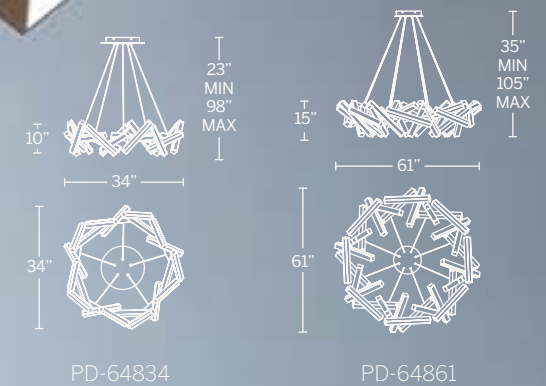

Model	Size	Wattage	Voltage	LED Lumens	Delivered Lumens	Finish
PD-64834	34"	40W	120-277V	2717	2407	AL Brushed Aluminum
PD-64861	61"	60W		4010	3720	AB Aged Brass BK Black

Example: PD-64861-AL