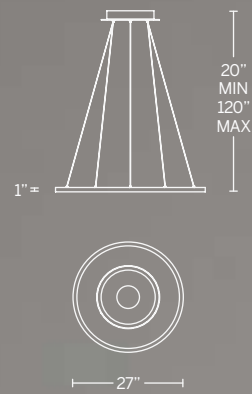

JUPITER

Two orbits of cosmic dust dancing in space. Rings can be adjusted independently to create a spectacular modern statement of varying relational elements.

- Spin-on round canopy with minimal hardware
- Thin, powered aircraft cables provide an ultra-clean look for adjustable suspension height
- Dimmer: ELV, 0-10V
- Canopy conceals a proprietary universal 120V-220V-277V driver
- Rated Life: 50,000 hours
- Color temp: 3000K
- CRI: 90

Model	Size	Wattage	Voltage	LED Lumens	Delivered Lumens	Finish
PD-75027	27"	62W	120-277V	5177	4612	BK Black

Example: PD-75027-BK