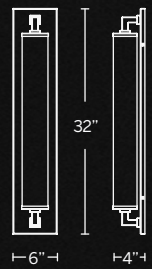

GATSBY

Streamlined and slender. Add a classically aspirational touch to upscale décor in residences, resorts and restaurants with this modern LED luminaire. White ceramic-glazed mitered glass diffuses light perfectly with consistent illumination.

- May be mounted on wall in all orientations
- White ceramic-silk-screened mitered glass
- Dimmer: ELV
- No driver or transformer required
- Rated Life: 54,000 hours
- Color temp: 3000K
- CRI: 90

Model	Size	Wattage	Voltage	LED Lumens	Delivered Lumens	Finish
WS-53932	32"	25W	120V	2000	1437	AB Aged Brass PN Polished Nickel

Example: WS-53932-AB

BATH & INTERIOR SCONCES