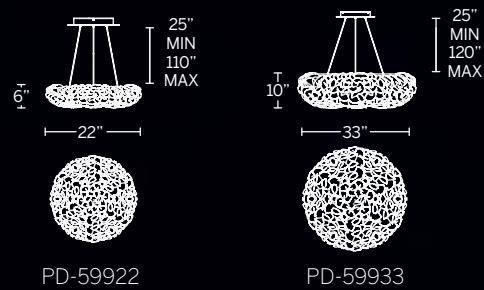

FLUFFY

A soft feathered piece with a heavenly look. Handcrafted of detailed acrylic that emerges into a glowing cluster of interlocking petals with frosted edges. Celestial silk-screened petals diffuse the light with incredible texture around the fixture for a tone on tone style.

PENDANTS & CHANDELIERS

- Thin canopy conceals a proprietary universal 120V-220V-277V driver
- Magnetic tool-free shade installation for easy maintenance
- Thin, powered aircraft cables provide an ultra-clean look for adjustable suspension height
- Dimmer: ELV, TRIAC, 0-10V
- Rated Life: 50,000 hours
- Color temp: 3000K
- CRI: 90

Model	Size	Wattage	Voltage	LED Lumens	Delivered Lumens	Finish
PD-59922	22"	32W	120-277V	2718	2333	BN
PD-59933	33"	44W		3980	3375	

Example: PD-59922-BN