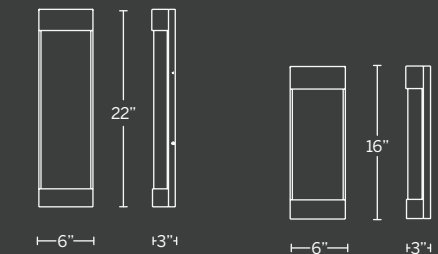

WS-W37922

WS-W37916

- Cast art glass
- Up and down illumination
- Dimmer: ELV, TRIAC
- No driver or transformer required
- Rated Life: 54,000 hours
- Color temp: 3000K
- CRI: 90