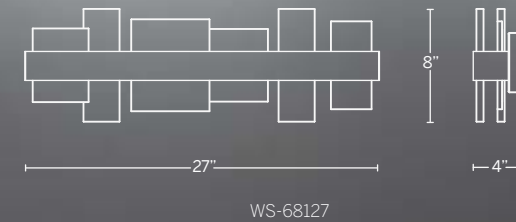

ACROPOLIS

Acropolis gives us a statement bath light for the ages. The abstract lightscape features undulating natural Spanish alabaster forms reflected below a luminous metal band. The stunning bath luminaire draws you in with a beautiful metal structure defined by pure geometry.

- Hand selected first quality Spanish alabaster varying in thickness and height
- Natural stone features unique veining and color variation
- Thin canopy conceals a proprietary universal 120V-220V-277V driver
- May be mounted on wall vertically or upside down
- Rated Life: 50,000 hours
- Color temp: 3000K
- CRI: 90

Model	Size	Wattage	Voltage	LED Lumens	Delivered Lumens	Finish	
WS-68127	27"	38W	120V	1455	1284	AB	Aged Brass
WS-68137	37"	46W		1809	1596	BN	Brushed Nickel

Example: WS-68127-BN