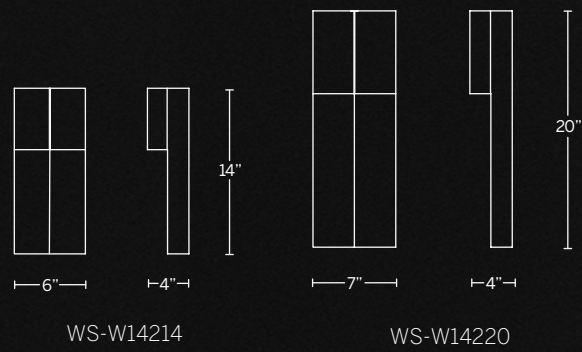

DUSK

A stylish aesthetic with a focus on natural simplicity and minimalism. This ADA compliant sconce features handsome dark walnut combined with a black finished aluminum frame to create this one of a kind piece. Stylish and robust illumination engineered with the latest ACLED driverless technology.

- Natural wood grain and color variation with each unique piece
- Genuine wood will weather differently over time depending on care, maintenance exposure and changes in climate
- No driver or transformer required
- Dimmer: ELV
- Rated Life: 54,000 hours
- Color temp: 3000K
- CRI: 90

Model	Size	Wattage	Voltage	LED Lumens	Delivered Lumens	Finish
WS-W14214	14"	8W	120V	400	160	BK/DW Black/Dark Walnut
WS-W14220	20"	14W		850	340	

Example: WS-W14214-BK/DW