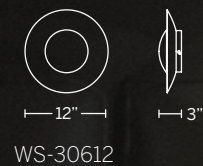

BLAZE

A radiating spectacle of warm indirect illumination from hand applied gold leaf or silver leaf. Offered in three proportional sizes to design in multiples on walls or ceilings.

- 14K gold leaf or silver leaf
- May be mounted on ceiling or wall in all orientations
- ADA compliant (12" and 18" sizes only)
- Dimmer: ELV
- Universal Driver (120V-220V-277V) installs within junction box, driver dimensions: 2.8" x 1.3" x 1.2"
- Rated Life: 50,000 hours
- Color temp: 3000K
- CRI: 90

Model	Size	Wattage	Voltage	LED Lumens	Delivered Lumens	Finish
WS-30612	12"	11W		787	250	GL Gold Leaf/Gold Plated
WS-30618	18"	25W	120-277V	1979	605	SL Silver Leaf/Polished Nickel
WS-30624	24"	31W		2392	700	

Example: WS-30612-GL