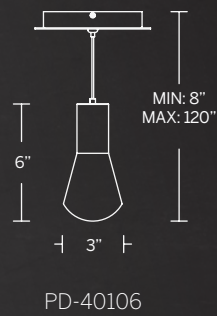

PLUM

Irresistible as fruit from the garden of Eden. Sleek modern elegance with a retro Edison reference and as mesmerizingly cloudy as though staring into a crystal ball. Align these mini pendants in multiples across a table, island, counter or bar to make a dramatic design statement. Thin powered aircraft cable allows you to custom tailor pendant height.

- Thin powered aircraft cables provide an ultra clean look for adjustable suspension height
- Spin-on round canopy with minimal hardware
- Thin canopy conceals a proprietary 120V/277V driver
- Dimmer: ELV, TRIAC
- Rated Life: 50,000 hours
- Color temp: 3000K
- CRI: 90

Model	Size	Wattage	Voltage	LED Lumens	Delivered Lumens	Finish
PD-40106	6"	7W	120/277V	419	359	AB Aged Brass BK Black SN Satin Nickel

Example: PD-40106-AB