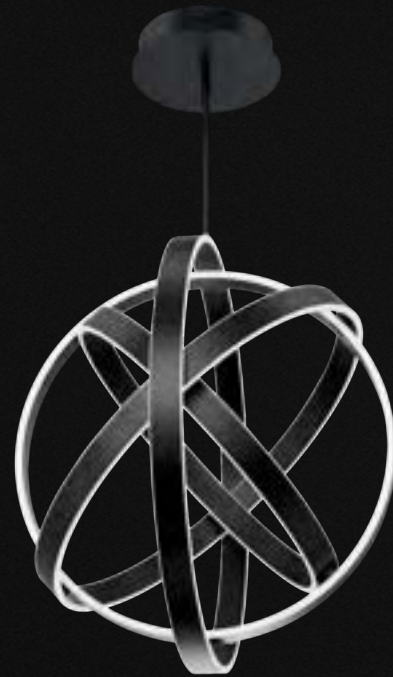

# KINETIC

Whether you think of gyroscopes, the atomic structure or da Vinci's "L'Uomo Vitruviano," Kinetic has deep roots in science, exemplified by brilliant edge-lit LED panels that broadcast 360-degrees of seamless, even light. Even better, its rings are adjustable for a personalized look.