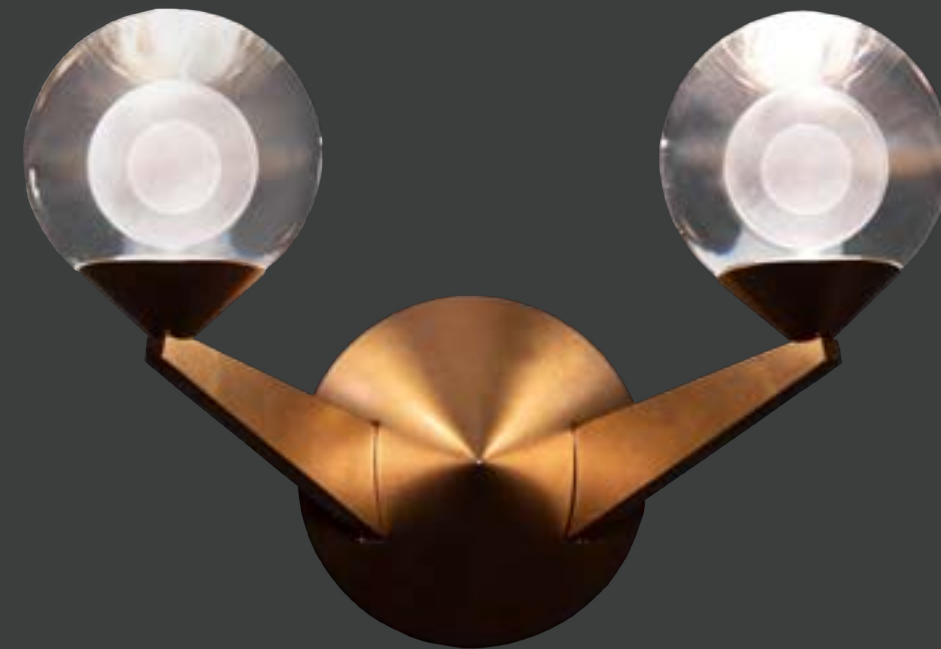

- Light is evenly diffused through laser etched crystal ball
- Thin canopy conceals a proprietary 120V/277V driver
- May be mounted on the wall vertically or upside down
- Dimmer: ELV, TRIAC
- Rated Life: 50,000 hours
- Color temp: 3000K
- CRI: 90

Model	Size	Wattage	Voltage	LED Lumens	Delivered Lumens	Finish
WS-82015	15"	8W	120/277V	768	730	AB Aged Brass
						BK Black
						SN Satin Nickel

Example: WS-82015-AB