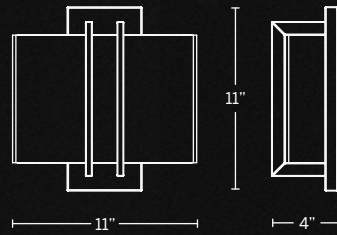

DOWNTON

A harmonious combination of clean crisp fabric and brilliant architectural styled metal finishes form a refreshing design. An incorporated switch allows color temperatures to be customized with 2700K, 3000K or 3500K light to enhance decor. ADA compliant and perfect for hospitality applications. Universal design enables horizontal and vertical mounting. Luxe materials delivered with a golden touch.

INTERIOR SCENES

- White fabric shade
- Built in color temperature adjustability. Switch from 2700K/3000K/3500K
- May be mounted on wall in all orientations
- No driver or transformer required
- Dimmer: ELV, TRIAC
- Rated Life: 54,000 hours
- CRI: 90

Model	CCT	Size	Wattage	Voltage	LED Lumens	Delivered Lumens	Finish
WS-26111-30	3000K	11"	16W	120V	1000	679	AB Aged Brass BN Brushed Nickel

Example: WS-26111-30-BN
For 2700K add "-27", 3500K add "-35" before the finish: WS-26111-27-BN