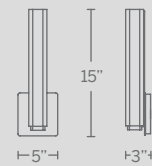

WS-3115

Model	CCT	Size	Wattage	Voltage	LED Lumens	Delivered Lumens	Finish
WS-3111	3000K	11"	16W	120V	1474	948	BN Brushed Nickel BR Brushed Brass
WS-3115		15"	23W		2295	1510	BZ Bronze CH Chrome