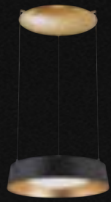

GILT

Hand finished in dark bronze with gold-leaf interior. Gilt has an opulent lustrous appeal. An etched dome glass diffuser conceals a powerful LED array for generous illumination.