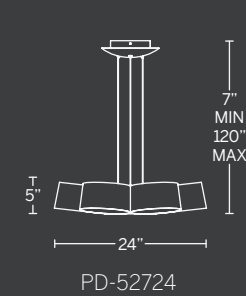

MARIMBA

The single-pendant complement to the beautiful multilight collection of 14K gold leaf pendants. Matching Gilt and Vermeil canopies complete this luxurious design.

For complementary Vermeil sconce See page 230

- 14K gold leaf interior
- Twist lock glass inside, no visible hardware
- Thin, powered aircraft cables provide an ultra-clean look for adjustable suspension height
- Dimmer: ELV
- Canopy conceals a 120V transformer
- Rated Life: 50,000 hours
- Color temp: 3000K
- CRI: 90

Model	Size	Wattage	Voltage	LED Lumens	Delivered Lumens	Finish
PD-52708	8"	14W	120V	753	278	GL Gold Leaf/Dark Bronze

Example: PD-52708-GL

MARIMBA

Inspired by Piet Mondrian's work with simplified geometric elements, Marimba offers abstract art with upscale appeal achieved with fine gold leaf details, aircraft cable power lines and silk screened LED light emitters for perfect illumination. Larger sizes scale perfectly for luxury residential, commercial and hospitality spaces.

- 14K gold leaf interior
- Twist lock glass inside, no visible hardware
- Thin, powered aircraft cables provide an ultra-clean look for adjustable suspension height
- Dimmer: ELV
- Canopy conceals a 120V transformer
- Rated Life: 54,000 hours
- Color temp: 3000K
- 277V option available (special order)
- CRI: 90

Model	Size	Wattage	Voltage	LED Lumens	Delivered Lumens	Finish
PD-52718	18"	55W		2885	1255	
PD-52724	24"	59W	120V	3753	2790	GL Gold Leaf/Dark Bronze
PD-52734	34"	129W		7880	3414	

Example: PD-52718-GL
For 277V special order, add an "F" before the finish: PD-52718F-GL

PD-52724