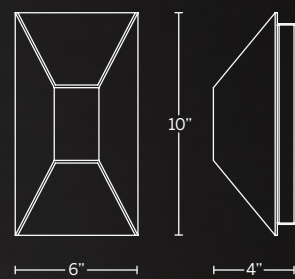

WS-W24110

Model	CCT	Size	Wattage	Voltage	LED Lumens	Delivered Lumens	Finish
WS-W24110-30	3000K	10"	15W	120V	632	472	AL Brushed Aluminum BK Black BZ Bronze WT White

Example: WS-W24110-30-WT
For 3500K add "-35", 4000K add "-40" before the finish: WS-W24110-35-AL