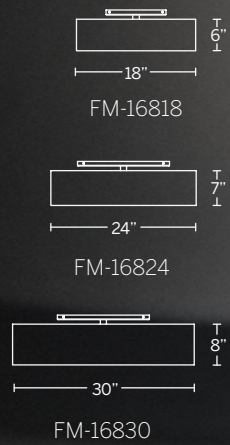

FLUSH MOUNTS

- Ultra-bright lumen output
- Frosted glass diffuser with fabric shade
- Dimmer: ELV, TRIAC
- No driver or transformer required
- Rated Life: 54,000 hours
- Color temp: 3000K
- 277V option available for FM-16818 and FM-16824 only (special order)
- CRI: 90