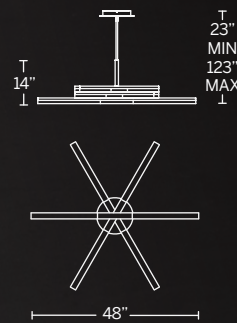

- Hang straight swivel
- Three 12" and one 6" down rod included (additional sold separately)
- Articulating stems made of reclaimed crystal
- Dimmer: ELV, TRIAC, 0-10V
- Thin canopy conceals a proprietary universal 120V-220V-227V driver
- Rated Life: 50,000 hours
- Color temp: 3000K
- CRI: 90