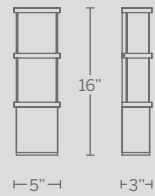

ELEVATION

Zen architecture. A sectional profile enhances the precisely drawn structural elements of the design. Silk-screened on glass diffuses soft ambient light while a down light delivers illumination for pathways in an all-LED design. Perfectly adorns entries, columns or walls in luxury resorts, restaurants and dwellings.

WS-W5216