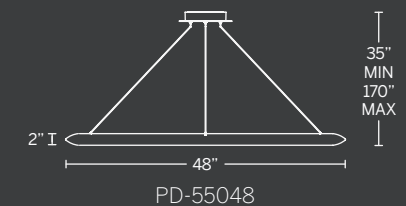

Model	CCT	Size	Wattage	Voltage	LED Lumens	Delivered Lumens	Finish
PD-55024-30		24"	22W		1891	1368	BK
PD-55036-30	3000K	36"	30W	120-277V	2791	2083	AL
PD-55048-30		48"	44W		3968	3126	

Example: PD-55024-30-AL
For 2700K add "-27", 3500K add "-35" before the finish: PD-55046-27-AL