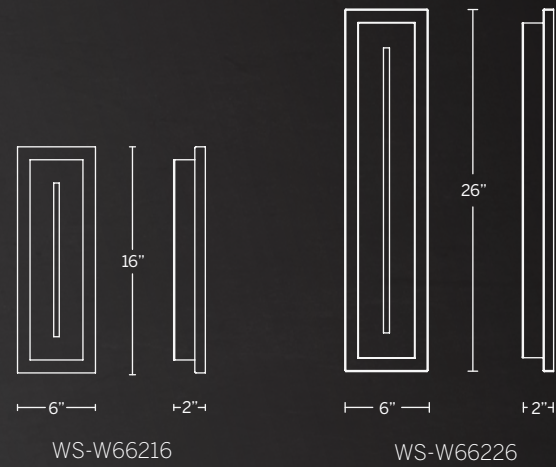

MIDNIGHT

A minimalist rectangular design delivering visual interest and wonderful ambient illumination through mitered glass from the front and side edges of this Exterior LED Luminaire.

- Front and ambient illumination
- Built in color temperature adjustability. Switch from 3000K/3500K/4000K
- May be mounted on wall in all orientations
- No driver or transformer required
- Dimmer: ELV
- Rated Life: 54,000 hours
- CRI: 90

Model	CCT	Size	Wattage	Voltage	LED Lumens	Delivered Lumens	Finish
WS-W66216-30	3000K	16"	17W	120V	1654	415	BK Black ☐
WS-W66226-30		26"	23W		2356	561	

Example: WS-W66226-30-BK
For 3500K add "-35", 4000K add "-40" before the finish: WS-W66216-35-BK