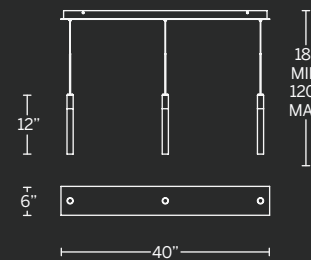

MAGIC

Glorious sparkly stalks of Piastra crystal are alluringly remarkable either as a single-file line of slender, individual pendants or as a 23-light linear chandelier with customizable proportions. Long lasting LEDs dim down beautifully. Ideal for large residential, hospitality and commercial applications.

- Cylindrical Piastra crystal shades
- Thin, powered aircraft cables provide an ultra clean look for adjustable suspension height
- Dimmer: ELV
- Canopy conceals a proprietary universal 120V-220V-277V driver
- Rated Life: 50,000 hours
- Color temp: 3000K
- CRI: 90

PENDANTS & CHANDELIERS

Model	# of lights	Canopy	Wattage	Voltage	LED Lumens	Delivered Lumens	Finish
PD-35603L	3 lights		17W		672	618	BK Black
PD-35605L	5 lights	Rectangular	29W	120-277V	1120	1030	PN Polished Nickel
PD-35623L	23 lights		133W		5152	4738	

Example: PD-35623L-PN

PD-35603L