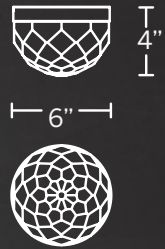

CASCADE

Bring your interiors to life with a refined take on minimalist glam style. This luminaire bountifully illuminates while each facet punctuates like a chic, understated exclamation of luxury.

- Hand-cut faceted K9 crystal
- No driver or transformer required
- May be mounted on ceiling or wall
- Spin-on round canopy with minimal hardware
- Dimmer: ELV, TRIAC
- Rated Life: 54,000 hours
- Color Temp: 3500K
- CRI: 90

Model	Size	Wattage	Voltage	LED Lumens	Delivered Lumens	Finish
FM-41706	6"	13W	120V	1200	1018	AB Aged Brass BK Black PN Polished Nickel

Example: FM-41706-AB