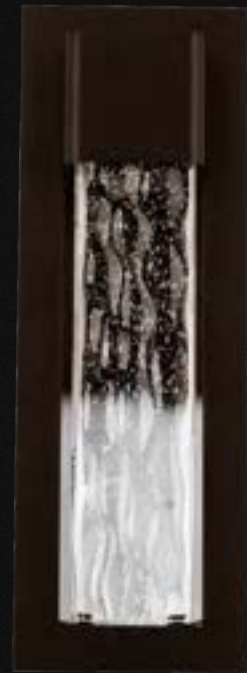

MIST

A contemporary outdoor sconce inspired by the handmade colonial era glass window panes. The seeded and hammered glass is captivatingly framed in black or bronze.