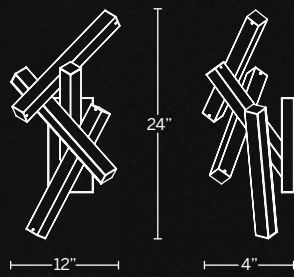

CHAOS

Add this random work of art into your outdoor or indoor setting. Stack two or three fixtures together to make a singular design statement in large homes or commercial settings. Bars of light are assembled in an amazing arrangement concealing integral LEDs. An extraordinary array of entangled forms of light.

- Wet location rated for outdoor use
- Fixed sculptural form
- May be mounted on wall in all orientations
- Thin canopy conceals a proprietary 120V-220V-277V driver
- Dimmer: ELV, TRIAC, 0-10V
- Rated Life: 54,000 hours
- Color temp: 3000K
- CRI: 90

Model	Size	Wattage	Voltage	LED Lumens	Delivered Lumens	Finish
WS-W64824	24"	23W	120-277V	1228	768	BK Black

Example: WS-W64824-BK