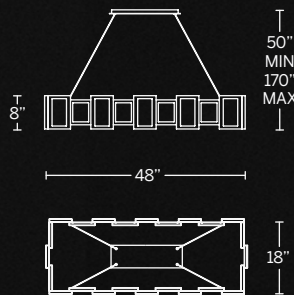

FURY

An elegant chandelier combining energy efficiency with lustrous metal finishes and gold encased art glass panes. Soft and even illumination from an innovative design only made possible with the latest in LED technology.

See complementary piece on page 88 & 196

- Molded gold and clear glass shards
- Thin, powered aircraft cables provide an ultra-clean look for adjustable suspension height
- Dimmer: ELV, TRIAC, 0-10V
- Thin canopy conceals a proprietary universal 120V-220V-227V drivery
- Rated Life: 50,000 hours
- Color temp: 3000K
- CRI: 90

Model	Size	Wattage	Voltage	LED Lumens	Delivered Lumens	Finish
PD-66048	48"	45W	120-277V	1936	1097	AB Aged Brass

Example: PD-66048-AB