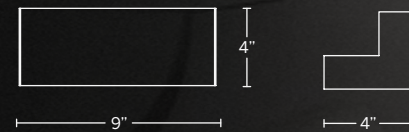

- Upward illumination
- Built in color temperature adjustability. Switch from 2700K/3000K/3500K.
- 1" slim junction box included and can also be ordered separately (model# JB-0501)
- May be mounted on wall in all orientations
- No driver or transformer required
- Dimmer: ELV, TRIAC
- Rated Life: 54,000 hours
- CRI: 90

Model	CCT	Size	Wattage	Voltage	LED Lumens	Delivered Lumens	Finish
WS-38109-30	3000K	9"	16W	120V	393	288	BK WT Black White

Example: WS-38109-30-WT
For 2700K add "-27"; 3500K add "-35" before the finish: WS-38109-27-WT