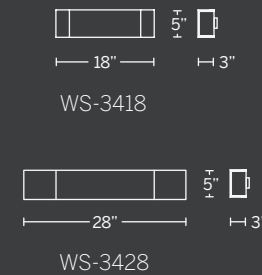

Model	Size	Wattage	Voltage	LED Lumens	Delivered Lumens	Finish
WS-3418	18"	15W	120V	1507	836	CH Chrome
WS-3428	28"	26W	120V	2486	1388	CH Chrome

Example: WS-3428-CH

For 277V special order, add an "F" before the finish: WS-3428F-CH