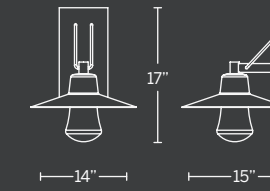

WS-W1917

- Thick clear mouth-blown glass
- Twist-lock glass for seamless appearance
- Dimmer: ELV, 0-10V
- Canopy conceals a proprietary universal 120V-220V-277V driver
- Rated Life: 70,000 hours
- Color temp: 3000K
- CRI: 90

Model	Size	Wattage	Voltage	LED Lumens	Delivered Lumens	Finish
WS-W1911	11"			860	548	BK Black
WS-W1915	15"	12W	120-277V	860	625	BZ Bronze
WS-W1917	17"			843	804	

Example: WS-W1911-BK