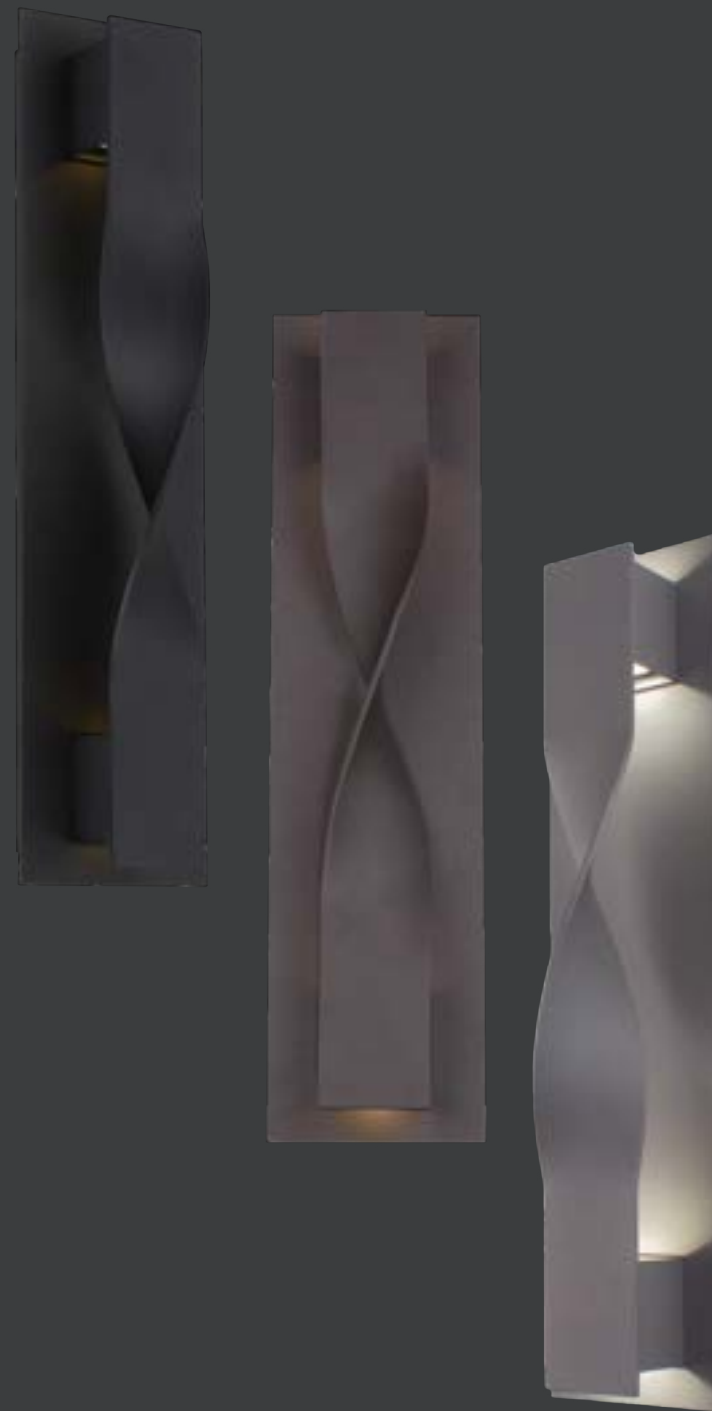

TWIST

Dramatically illuminated curvature. A multi-dimensional metal wall sculpture captivates from various directions in luxurious exterior and interior environments. The fluid hardware reveals a beautiful play of light and shadow within.