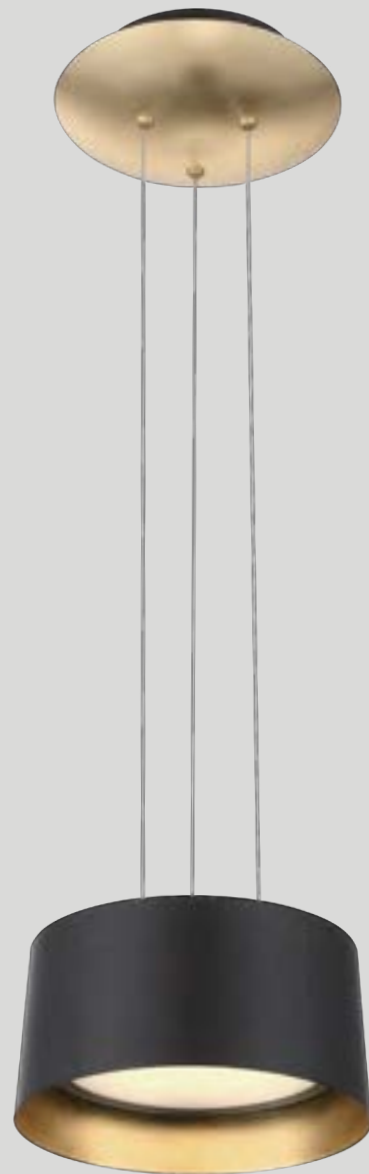

MARIMBA

The single-pendant complement to the beautiful multilight collection of 14K gold leaf pendants. Matching Gilt and Vermeil canopies complete this luxurious design.

For complementary Vermeil sconce See page 230

- 14K gold leaf interior
- Twist lock glass inside, no visible hardware
- Thin, powered aircraft cables provide an ultra-clean look for adjustable suspension height
- Dimmer: ELV
- Canopy conceals a 120V transformer
- Rated Life: 50,000 hours
- Color temp: 3000K
- CRI: 90

Model	Size	Wattage	Voltage	LED Lumens	Delivered Lumens	Finish
PD-52708	8"	14W	120V	753	278	GL Gold Leaf/Dark Bronze

Example: PD-52708-GL

MARIMBA

Inspired by Piet Mondrian's work with simplified geometric elements, Marimba offers abstract art with upscale appeal achieved with fine gold leaf details, aircraft cable power lines and silk screened LED light emitters for perfect illumination. Larger sizes scale perfectly for luxury residential, commercial and hospitality spaces.

- 14K gold leaf interior
- Twist lock glass inside, no visible hardware
- Thin, powered aircraft cables provide an ultra-clean look for adjustable suspension height
- Dimmer: ELV
- Canopy conceals a 120V transformer
- Rated Life: 54,000 hours
- Color temp: 3000K
- 277V option available (special order)
- CRI: 90

Model	Size	Wattage	Voltage	LED Lumens	Delivered Lumens	Finish
PD-52718	18"	55W		2885	1255	
PD-52724	24"	59W	120V	3753	2790	GL Gold Leaf/Dark Bronze
PD-52734	34"	129W		7880	3414	

Example: PD-52718-GL
For 277V special order, add an "F" before the finish: PD-52718F-GL