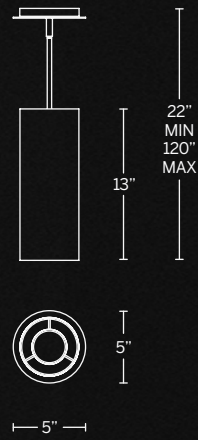

METROPOLIS

A diaphanous shade provokes the imagination of this elegant shade-in-a-shade design. Creating soft light with a beautiful sophisticated expression of cylindrical form, the outer chiffon shade envelops a white fabric diffuser.

PENDANTS & CHANDELIERS

TITLE 24
CALIFORNIA

- Inner cotton fabric shade complemented with an outer chiffon shade
- Hang straight swivel
- Three 12" and one 6" down rods included (additional sold separately)
- Thin canopy conceals a proprietary 120V/277V driver
- Dimmer: ELV, TRIAC
- Rated Life: 50,000 hours
- Color Temp: 3000K
- CRI: 90

Model	Size	Wattage	Voltage	LED Lumens	Delivered Lumens	Finish
PD-16813	13"	16W	120-277V	1564	1123	BN

Example: PD-16813-BN