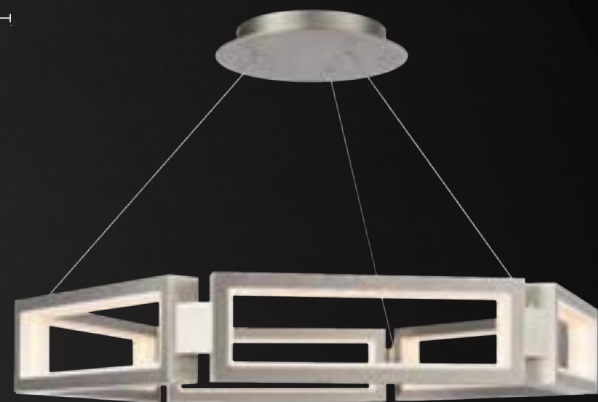

- Silicon diffusers for even illumination
- Thin, powered aircraft cables provide an ultra-clean look for adjustable suspension height
- Dimmer: ELV, TRIAC, 0-10V
- Universal Driver (120-220-277V) concealed within canopy
- Rated Life: 50,000 hours
- Color temp: 3000K
- CRI: 90

Model	Size	Wattage	Voltage	LED Lumens	Delivered Lumens	Finish
PD-50829	24"	52W	120-277V	3281	1679	AB Aged Brass
PD-50835	32"	78W	120-277V	5033	3877	BN Brushed Nickel

Example: PD-50835-AB