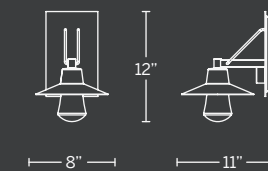

SUSPENSE

Giving the proverbial nod to tradition, it takes a powerful LED to pull off this look in a dark sky compliant design. This contemporary lantern showcases a mouth blown clear glass element and is equipped with state of the art LEDs for a filament-free design. Couple your passion for living with our passion for lighting.