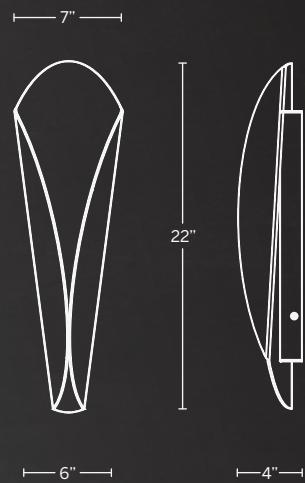

# FLEUR

Sculptural, sensual, luscious. Bask in the enchanting up and downward illumination with the ADA wall luminaire, designed brilliantly for modern living areas. The bronze profile with divine gold leafing creates curves and shiny profile commanding attention.