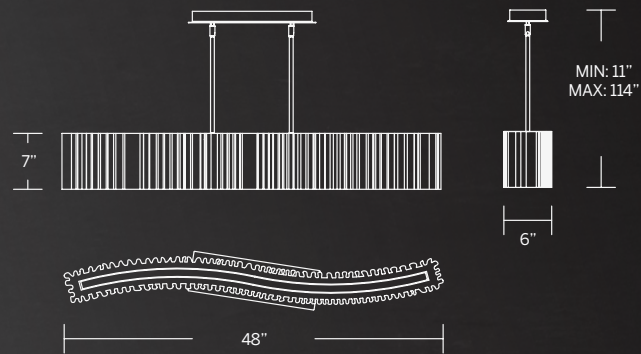

RHIANNON

A dazzler surging with texture and light. A symphony of grace to capture movement when viewed from any angle. Give your space regal and refined character with the Rhiannon LED Pendant.

- Thick artisanal reclaimed crystal shade
- Six 12" and two 6" down rods included (additional sold separately)
- Slide-on rectangular canopy with minimal hardware
- Thin canopy conceals a proprietary universal 120V-220V-277V driver
- Dimmer: ELV, TRIAC, 0-10V
- Rated Life: 50,000 hours
- Color Temp: 3000K
- CRI: 90

Model	Size	Wattage	Voltage	LED Lumens	Delivered Lumens	Finish
PD-70148	48"	81W	120-277V	9161	5728	AB Aged Brass BK Black

Example: PD-70148-BK