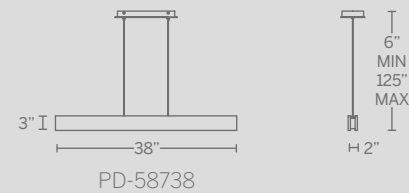

Model	Size	Wattage	Voltage	LED Lumens	Delivered Lumens	Finish
PD-58738	38"	44W		1736	770	DW Dark Walnut
PD-58756	56"	74W	120V	2810	1113	DW Dark Walnut
PD-58784	84"	96W		3840	1630	WAL Walnut

Example: PD-58756-DW
For 277V special order add an "F" before the finish: PD-58756F-DW

BDSM

Leather-bound luxury and control. Designed with handsome vintage black leather and clean styling, this unique linear LED pendant is the perfect complement to an executive office. A thin streamlined profile conceals robust LED down lighting with cutting edge full-range dimming controllability.