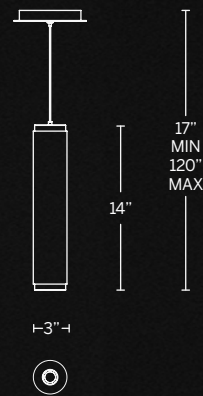

BURNING MAN

A modern industrial design with a refined touch. Deeply textured for a tactile aesthetic, this utilitarian design encases LEDs for brilliant downward illumination.

- Knurled aluminum casing with textured cross hatching pattern
- Retractable collar can be rotated for continuous 15°- 45° beam adjustment
- Thin powered aircraft cables provide an ultra clean look for adjustable suspension height
- Spin-on round canopy with minimal hardware
- Thin canopy conceals a proprietary 120/277V driver
- Dimmer: ELV, TRIAC
- Rated Life: 60,000 hours
- Color Temp: 3000K
- CRI: 90

Model	Size	Wattage	Voltage	LED Lumens	Delivered Lumens	Finish
PD-67014	14"	15W	120-277V	1105	768	AB Aged Brass AN Antique Nickel

Example: PD-67014-AN