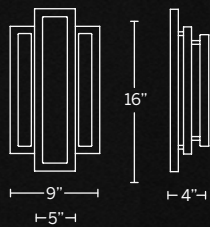

- Molded gold and clear glass shards
- May be mounted on wall in all orientations
- Dimmer: ELV, TRIAC, 0-10V
- Thin canopy conceals a proprietary universal 120V-220V-277V driver
- Rated Life: 50,000 hours
- Color temp: 3000K
- CRI: 90

Model	Size	Wattage	Voltage	LED Lumens	Delivered Lumens	Finish
WS-66016	16"	23W	120-277V	709	344	AB Aged Brass

Example: WS-66016-AB