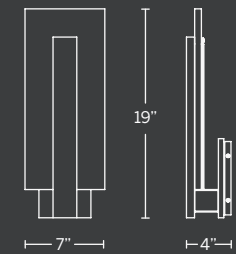

STEM

Finely tuned for precise, even illumination, this simple sconce brings beautiful light into any room where you mount it. Crafted from dark walnut wood and with a crisp rectangular diffuser made from sanded acrylic, Stem is much more than the sum of its parts. The formal restraint of the wooden arm braced against the diffuser is pure elegance, matched only by the quality of the light.

- Dark walnut wood veneer
- Tempered glass conceals and protects LED modules inside
- Dimmer: ELV
- No driver or transformer required
- Rated Life: 54,000 hours
- Color temp: 3000K
- CRI: 90