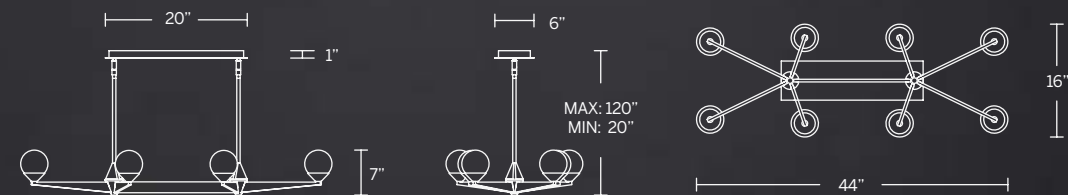

DOUBLE BUBBLE

A captivating linear chandelier adorned with eight spherical laser-etched shades bringing a sophisticated, retro elegance. A showstopping statement piece available in three distinctive finishes.

PENDANTS & CHANDELIERS

- Light is evenly diffused through laser etched crystal ball
- Six 12" and two 6" down rods included (additional sold separately)
- Hang straight swivel
- Thin canopy conceals a proprietary universal 120V-220V-277V driver
- Rated Life: 50,000 hours
- Color Temp: 3000K
- CRI: 90

Model	Size	Wattage	Voltage	LED Lumens	Delivered Lumens	Finish
PD-82044	44"	31W	120-277V	2880	2736	AB Aged Brass BK Black SN Satin Nickel

Example: PD-82044-SN