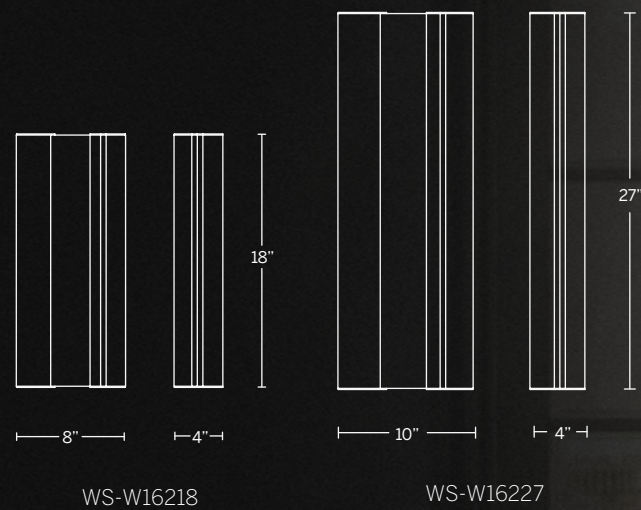

ENIGMA

A stunning minimalist sconce that scales well for large upscale residential, hospitality and commercial installations. ADA rated for public spaces, this LED luminaire delivers ambient back and edge-lit illumination. Blends seamlessly with a black finish and layers of lighting for any distinctive interior.

WS-W16218

WS-W16227

- Ambient and edge lit illumination
- Thin canopy conceals a proprietary 120V/277V driver
- Can be mounted on wall vertically or upside down
- Dimmer: ELV, TRIAC
- Rated Life: 54,000 hours
- Color temp: 3000K CRI: 90

Model	Size	Wattage	Voltage	LED Lumens	Delivered Lumens	Finish
WS-W16218	18"	17W	120/277V	611	566	BK Black
WS-W16227	27"	23W		852	789	

Example: WS-W16218-BK

EXTERIOR