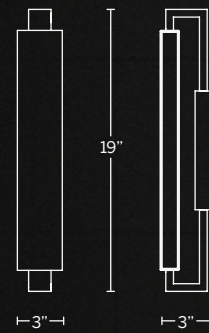

KINSMAN

Illuminating couture for interiors. Elegant contrasting stitched pebbled black leather and brushed nickel or combinations of warm brown leather and aged brass exude fashion runway references. This handsome luminaire adds upward and/or downward illumination. Perfect in a formal powder room or mounted over built-in library shelves in a study, this versatile light orients both vertically and horizontally. CCT selectable to choose any of three color temperatures to complement coordinating finishes.