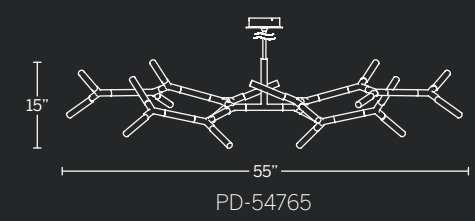

KRYPTONITE

An elaborate modern array of wands crowned with crystals illuminated by LEDs. Slim low profile adjustable elemental cylindrical designs for modern vignettes created in free form. This chandelier can stand alone or be ganged together in multiples.

- Rotatable arms
- Cylindrical crystalized Piastra crystal
- Adjust at joints to customize look
- Dimmer: ELV
- Canopy conceals a proprietary universal 120V-220V-277V driver
- Three 12" and one 6" down rods included (additional sold separately)
- Rated Life: 50,000 hours
- Color temp: 3000K
- CRI: 90

Model	Size	Wattage	Voltage	LED Lumens	Delivered Lumens	Finish
PD-54732	32"	31W	120-277V	1195	962	PN Polished Nickel/Piastra Crystal
PD-54765	55"	46W		1780	1217	

Example: PD-54765-PN

PD-54765