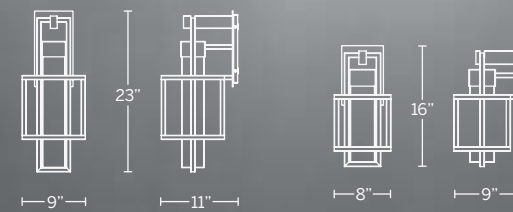

WS-W48823

WS-W48816

Model	Size	Wattage	Voltage	LED Lumens	Delivered Lumens	Finish
WS-W48816	16"	13W	120V	1078	546	BK Black
WS-W48823	23"	15W		1387	728	

Example: WS-W48823-BK