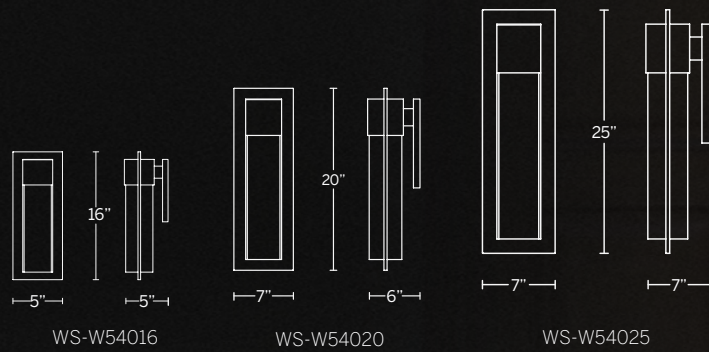

# MIST

A contemporary outdoor sconce inspired by the handmade colonial era glass window panes. The seeded and hammered glass is captivatingly framed in black or bronze.

EXTERIOR

- Seeded, hammered mouth blown glass
- Dimmer: ELV
- No driver or transformer required
- Rated Life: 54,000 hours
- Color temp: 3000K
- CRI: 90