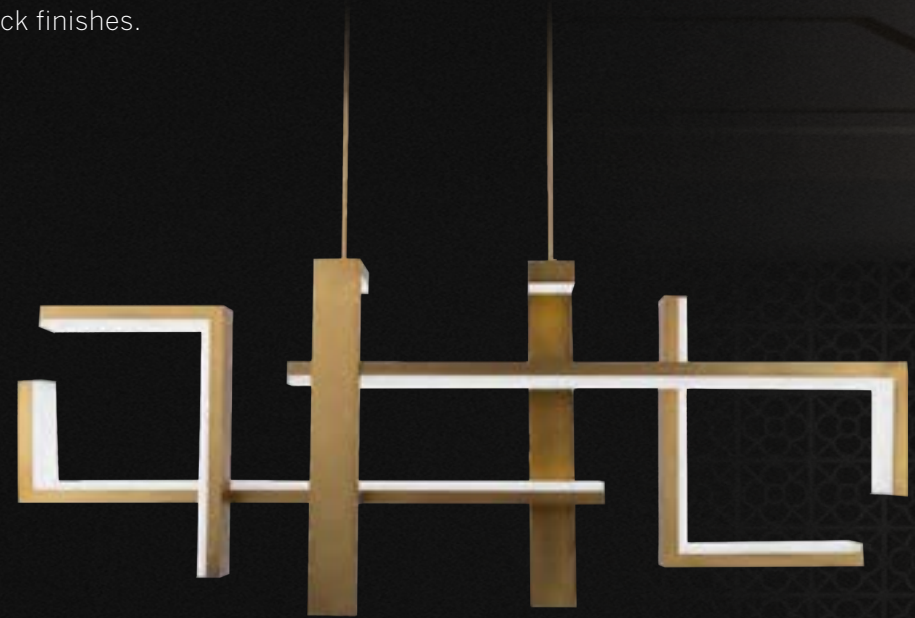

# THE RING

Simple yet refined. An elevated ring suspended above by its ultra-thin aircraft cables. Brushed aluminum or black finishes accentuate the tailored profile and seamless construction.

- Spin-on round canopy with minimal hardware
- Built in color temperature adjustability
- Switch from 2700K/3000K/3500K
- Thin, powered aircraft cables provide an ultra-clean look for adjustable suspension height
- Dimmer: ELV, TRIAC, 0-10V
- Canopy conceals a proprietary universal 120V-220V-277V driver
- Rated Life: 50,000 hours
- Color temp: 2700K, 3000K, 3500K
- CRI: 90

# JACKAL

Like star-crossed lovers never to meet, parallels of finely-finished lines and light create the intriguing display. Beautiful in aged brass or black finishes.

- Hang straight swivel
- Ambient light distributed from multiple diffusers
- Dimmer: ELV, TRIAC, 0-10V
- Canopy conceals a proprietary universal 120V-220V-277V driver
- Six 12" and two 6" down rods included (additional sold separately)
- Rated Life: 50,000 hours
- Color temp: 3000K
- CRI: 90