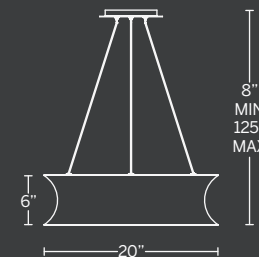

Model	Size	Wattage	Voltage	LED Lumens	Delivered Lumens	Finish
PD-34620	20"	40W	120-277V	1750	1187	GL Gold Leaf

Example: PD-34620-GL