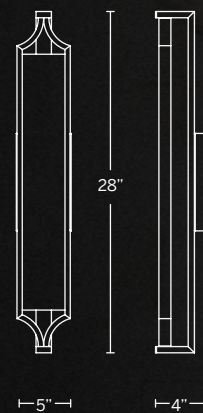

EMBLEM

A refined update to traditional styles. A compelling blend of a curvilinear design, reclaimed crystal and LED technology creates a peerless, enduring look for today's baths and powder rooms. This ADA compliant luminaire mounts on the wall in all directions.

WS-32128