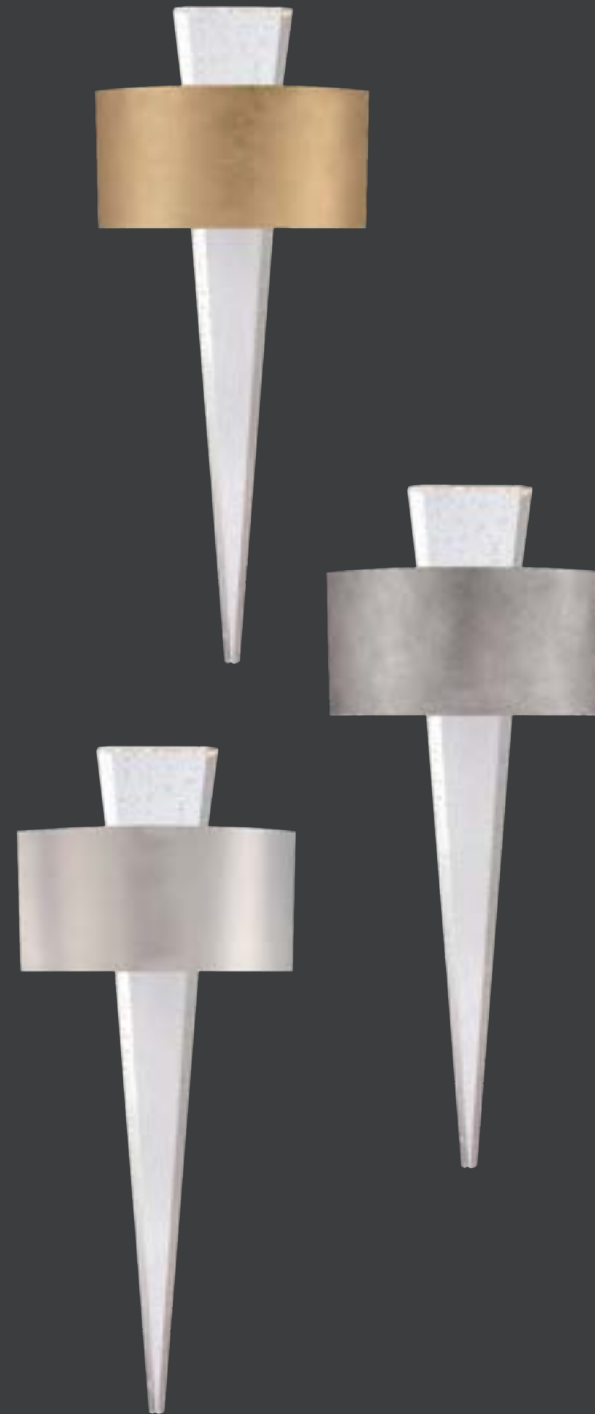

PALLADIAN

Tinseltown glamour. Visual drama in an LED light. Designed as a wraparound band finished in gold leaf, silver leaf or polished nickel. The sparkling, seeded crystal spear creates the ideal focal point. Perfect in a home theater or commercial venue.