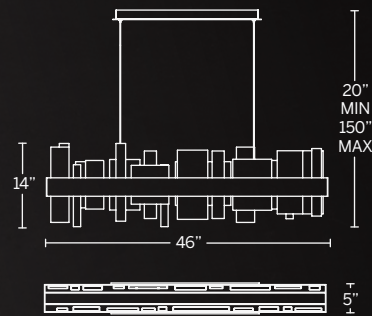

PD-68146

Model	Size	Wattage	Voltage	LED Lumens	Delivered Lumens	Finish
PD-68146	46"	65W	120-277V	5509	2148	AB Aged Brass BN Brushed Nickel

Example: PD-68146-AB