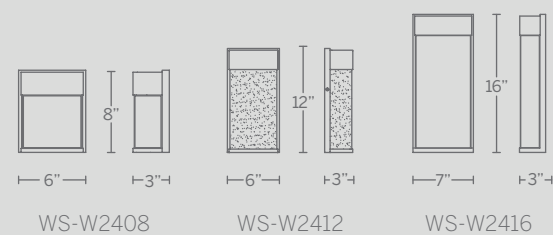

Model	Size	Wattage	Voltage	LED Lumens	Delivered Lumens	Finish
WS-W2408	8"					
WS-W2412	12"	8W	120V	327	146	BZ Bronze
WS-W2416	16"					

Example: WS-W2416-BZ