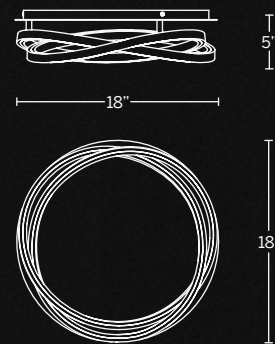

# VELOCE

Unique and playful. Enhance your modern space with this eye catching form. Two smooth rings wrap around each other rest at various angles, creating a thought provoking display.

FM-24818

- Spin-on round canopy with minimal hardware
- Thin canopy conceals a proprietary 120V/277V driver
- May be mounted on ceiling or wall
- Dimmer: ELV, TRIAC
- Rated Life: 50,000 hours
- Color Temp: 3000K
- CRI: 90