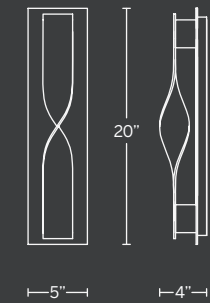

TWIST

Dramatically illuminated curvature. A multi-dimensional metal wall sculpture captivates from various directions in luxurious exterior and interior environments. The fluid hardware reveals a beautiful play of light and shadow within.