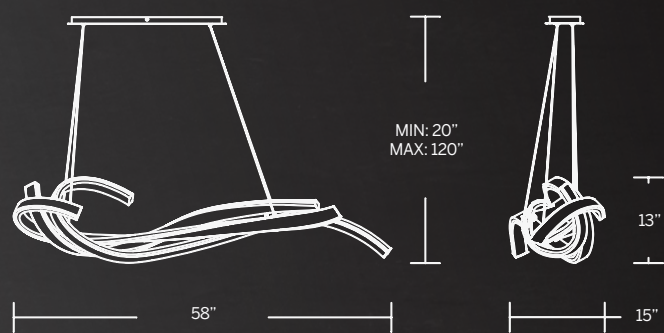

# TIDAL

A unique twist on decorative modern lighting. Generous proportions and meticulous attention to detail make this floating sculpture a must-have for any interior.

- Each free formed handcrafted piece lends itself to slight variations in size and curvature
- Slide-on rectangular canopy with minimal hardware
- Thin powered aircraft cables provide an ultra clean look for adjustable suspension height
- Thin canopy conceals a proprietary universal 120V-220V-277V driver
- Dimmer: ELV, TRIAC, 0-10V
- Rated Life: 50,000 hours
- Color Temp: 3000K
- CRI: 90