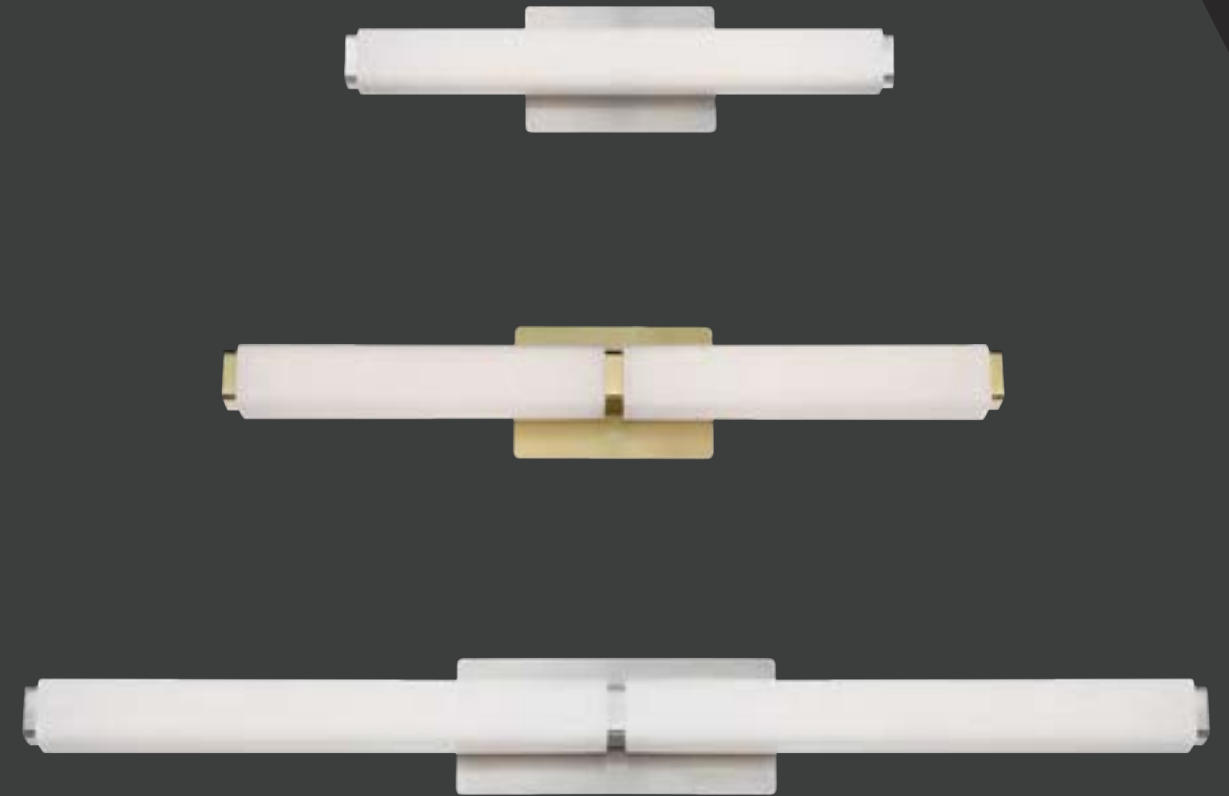

VOGUE

- Mouth-blown opal glass diffuser
- May be mounted on wall in all orientations
- Dimmer: ELV
- No driver or transformer required
- Rated Life: 50,000 hours
- Built in color temperature adjustability. Switch from 2700K/3000K/3500K
- 277V option available (special order)
- CRI: 90

Model	CCT	Size	Wattage	Voltage	LED Lumens	Delivered Lumens	Finish
WS-3120	3000K	20"	34W	120V	2849	2139	BN Brushed Nickel BR Brushed Brass
WS-3127		27"	41W		3895	2993	BZ Bronze CH Chrome
WS-3139		39"	66W		5574	4362	

Example: WS-3139-BR
For 277V special order add an "F" before the finish: WS-3139F-BR
For 2700K special order add a "-27", 3500K add a "-35" before the finish: WS-3139-35-BR