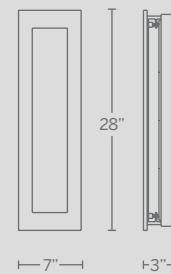

FROST

Understated geometry to complement a variety of architectural styles. Sparkling central glass insert draws visual interest while subtle cues of upscale appeal communicate through the heavy gauge frame, the absence of visible hardware, and the quality illumination.

WS-W71928

- Sparkling glass insert
- Dimmer: ELV
- No driver or transformer required
- Rated Life: 54,000 hours
- Color temp: 3500K
- CRI: 90

Model	Size	Wattage	Voltage	LED Lumens	Delivered Lumens	Finish
WS-W71918	18"	13W	120V	1000	583	BK Black
WS-W71928	28"	39W		3200	1829	

Example: WS-W71918-BK

OATH

Bronze framed art glass becomes a simple but clever transitional wall sconce for both interiors and exteriors. With the warmth of natural elements, the Oath promises continuity across American architectural styles from prairie to saltbox to craftsman.

- May be mounted on wall in all orientations
- Dimmer: ELV
- No driver or transformer required
- Rated Life: 50,000 hours
- Color temp: 3000K
- 277V option available (special order)
- CRI: 90

Model	Size	Wattage	Voltage	LED Lumens	Delivered Lumens	Finish
WS-W71618	18"	12W	120V	901	161	BZ Bronze
WS-W71628	28"	36W		2760	586	

Example: WS-W71618-BZ
For 277V special order, add an "F" before the finish: WS-W71618F-BZ