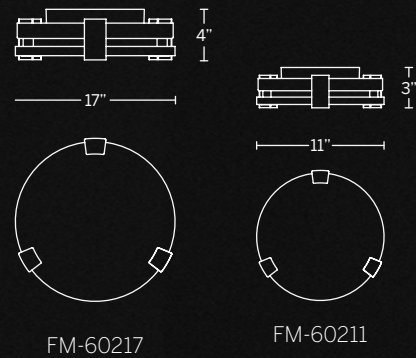

CATALONIA

First class quality alabaster from Spain creates a work of art with die cast aluminum accents. This earthy element transforms your home into an artistic space with unique character that celebrates beauty and harmony. Available in aged brass and antique nickel finishes.

- Ambient illumination
- First class quality Spanish alabaster
- Natural stone with unique veining in each crafted piece
- Thin canopy conceals a proprietary universal 120V-220V-277V driver
- May be mounted on ceiling or wall
- Dimmer: ELV, TRIAC, 0-10V
- Rated Life: 50,000 hours
- Color Temp: 3000K
- CRI: 90

Model	Size	Wattage	Voltage	LED Lumens	Delivered Lumens	Finish
FM-60211	11"	27W	120-277V	1802	1075	AB Aged Brass
FM-60217	17"	37W		2647	1627	AN Antique nickel

Example: FM-60211-AB