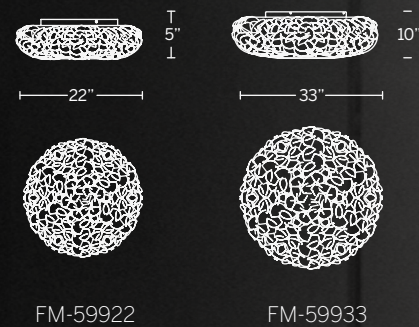

- Magnetic tool-free shade installation for easy cleaning
- Dimmer: ELV, TRIAC, 0-10V
- Thin canopy conceals a proprietary universal 120V-220V-277V driver
- Rated Life: 50,000 hours
- Color temp: 3000K
- CRI: 90

Model	Size	Wattage	Voltage	LED Lumens	Delivered Lumens	Finish
FM-59922	22"	32W	120-277V	2718	2333	BN Brushed Nickel
FM-59933	33"	42W		3980	3375	

Example: FM-59922-BN