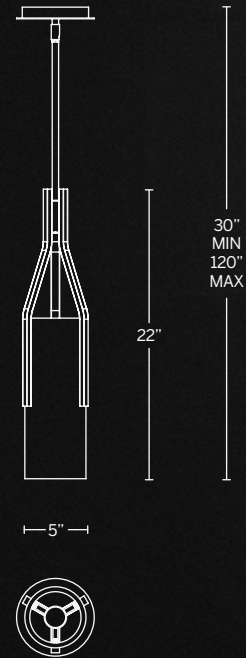

FIRENZE

Stunning high quality Alabaster from Spain reveals unique veins and color variations. All illuminated with a robust acrylic diffuser. Remarkable intricate details showcase the beauty and uniqueness of the natural stone.

- First quality Spanish alabaster
- Natural stone features unique veining and color variation
- Hang straight swivel
- Spin-on round canopy with minimal hardware
- Three 12" and one 6" down rods included (additional sold separately)
- Thin canopy conceals a proprietary 120V/277V driver
- Dimmer: ELV, TRIAC
- Rated Life: 50,000 hours
- Color Temp: 3000K
- CRI: 90

Model	Size	Wattage	Voltage	LED Lumens	Delivered Lumens	Finish
PD-40222	22"	11W	120-277V	894	806	AB Aged Brass AN Antique Nickel

Example: PD-40222-AB