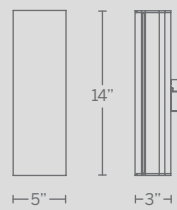

I BEAM

LEDs are set at an angle to illuminate the wall surrounding the sconce while minimizing glare seen from the side. An exceptional option for illuminating corridors or stairwells where it may be challenging to find an ADA sconce that looks attractive from multiple viewing angles.

WS-94614