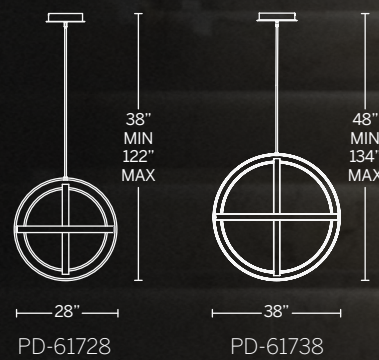

- Hang straight swivel
- Rotatable rings for customizable form
- Dimmer: 0-10V
- Canopy conceals a universal 120V-220V-277V driver
- Three 12" and one 6" down rods included (additional sold separately)
- Rated Life: 50,000 hours
- Color temp: 3500K
- CRI: 80