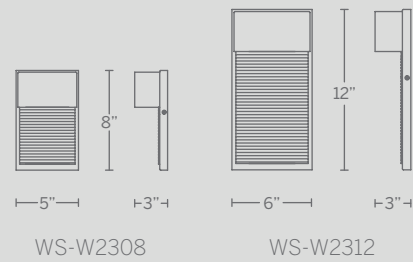

HILINE

The Hiline luminaire features a sealed LED housing and clean, versatile Dark Sky and ADA design. This functional design is ideal for showing off multi-tiered decks, stone patios or illuminating entryways in luxury hotels and homes.

- Etched glass light shield
- Dimmer: ELV
- No transformer or driver required
- Rated Life: 50,000 hours
- Color temp: 3000K
- 277V option available (special order)
- CRI: 85

Model	Size	Wattage	Voltage	LED Lumens	Delivered Lumens	Finish
WS-W2308	8"	8W	120V	280	245	BK Black
WS-W2312	12"					

Example: WS-W2312-BK
For 277V special order, add an "F" before the finish: WS-W2312F-BK

URBAN

Like urban renewal, this sconce gives new life to the conventional step baffle. Form follows function in this simplified indirect wall sconce. Clean styling and robust LED performance are combined in this modern dark sky friendly luminaire.