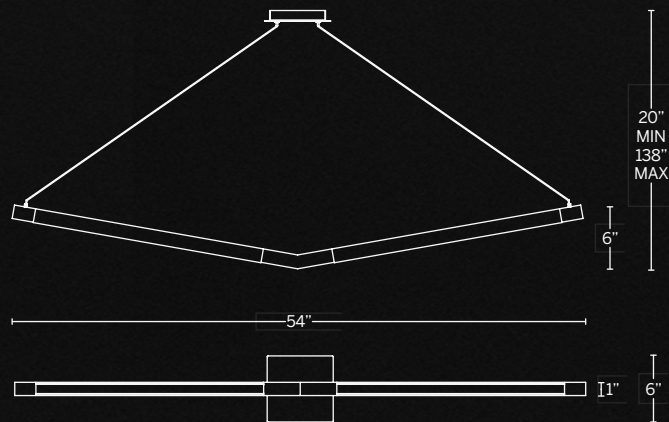

BOUGH

An architectural lighting treasure. Rustic charm of natural wood with the contemporary flair of black metal for a striking look. Downlights deliver functional illumination below.

- Downward illumination
- Natural wood grain and color variation with each unique piece
- Slide-on square canopy with minimal hardware
- Thin powered aircraft cables provide an ultra clean look for adjustable suspension height
- Thin canopy conceals a proprietary universal 120V-220V-277V driver
- Dimmer: ELV, TRIAC, 0-10V
- Rated Life: 50,000 hours
- Color Temp: 3000K
- CRI: 90

Model	Size	Wattage	Voltage	LED Lumens	Delivered Lumens	Finish
PD-42254	54"	41W	120-277V	1142	867	BK/DW Black/Dark Walnut

Example: PD-42254-BK/DW