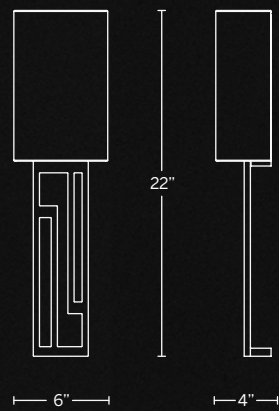

VANDER

Reimagine luxury in elegant, comfortable style with a complete lighting experience. A bold silhouette complemented by a three color temperature selectivity creates just the right mood for your setting.

- Woven fabric shade and geometric metalwork
- Built in color temperature adjustability. Switch from 2700K/3000K/3500K
- No driver or transformer required
- Dimmer: ELV, TRIAC
- Rated Life: 54,000 hours
- CRI: 90

Model	CCT	Size	Wattage	Voltage	LED Lumens	Delivered Lumens	Finish
WS-26222-30	3000K	22"	11W	120V	882	543	BK BN

Example: WS-26222-30-BK
For 2700K add "-27", 3500K add "-35" before the finish: WS-26222-27-BK