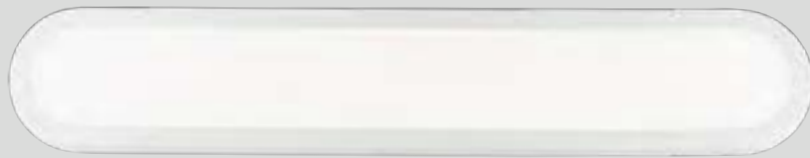

ARGO

A clean and minimal profile. With soft curves, it easily complements architectural designs. Unobstructed LEDs deliver even, shadow free illumination mounted vertically or horizontally.