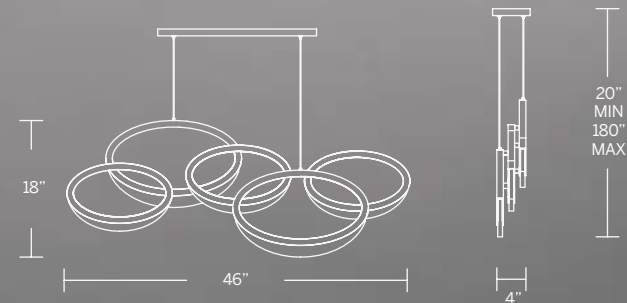

ORION

A modern style with a perfect geometric shape. Interlocking rings with stunning Spanish alabaster diffusers make this elaborate luminaire an ideal fit for any interior. Each ring casts an eye-catching array of ample ambient light.

- Up and downward illumination
- First quality Spanish alabaster
- Natural stone features unique veining and color variation
- Thin powered aircraft cables provide an ultra clean look for adjustable suspension height
- Slide-on rectangular canopy with minimal hardware
- Thin canopy conceals a proprietary universal 120V-220V-277V driver
- Dimmer: ELV, TRIAC, 0-10V
- Rated Life: 50,000 hours
- Color temp: 3000K
- CRI: 90

Model	Size	Wattage	Voltage	LED Lumens	Delivered Lumens	Finish
PD-56246	46"	47W	120-277V	4000	1967	AB Aged Brass BK Black

Example: PD-56246-BK