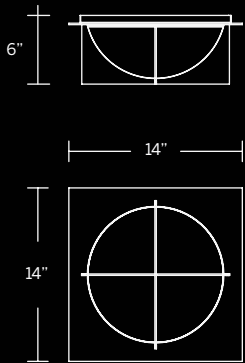

- Mouth-blown etched opal glass
- No driver or transformer required
- Can be mounted on ceiling or wall in all orientations
- Dimmer: ELV
- Rated Life: 54,000 hours
- Color Temp: 3000K
- CRI: 90