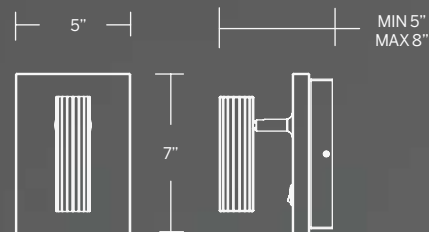

NEXUS

A sculptural accent. Luxurious details of smooth black and gold marble paired with an elegantly ribbed neck create a tasteful task light that gleams with natural beauty.

*Built-in USB port at the base of the canopy

- Golden black marble accent with unique veining and natural color variation in each distinctive piece
- Articulating light source up to 330 degrees horizontally and 90 degrees vertically
- On/off toggle switch
- Driver concealed within the canopy
- Rated Life: 50,000 hours
- Color Temp: 3000K
- CRI: 90

Model	Size	Wattage	Voltage	LED Lumens	Delivered Lumens	Finish
BL-54307	7"	6W	120V	360	59	BK/AB Black/Aged Brass

Example: BL-54307-BK/AB

ASPIRE

Focused and bright. The clean symmetry of lustrous metal combined with a perfectly aligned circular backplate and neck creates a sleek, minimalistic design. A perfect balance of form and function.