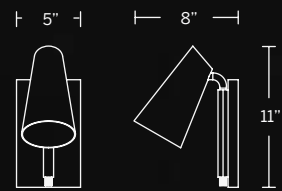

STYLUS

Functionality celebrating engineering. A striking silhouette that combines unique decorative elements, this adjustable reading light is perfect for illuminating niches in bedrooms in fine homes and boutique hotels. Available with a black exterior and gorgeous gold interior.

*See complementary piece on page 90

- Articulating light source up to 330 degrees
- Knurled on/off rotary switch integrated into the base of the arm
- Two-tone black and gold finish
- Built-in USB port at the base of the canopy
- Driver concealed within the canopy
- Rated Life: 50,000 hours
- Color Temp: 3000K
- CRI: 90

Model	Size	Wattage	Voltage	LED Lumens	Delivered Lumens	Finish
BL-24908	8"	7W	120V	328	226	BK/GO Black/Gold

Example: BL-24908-BK/GO