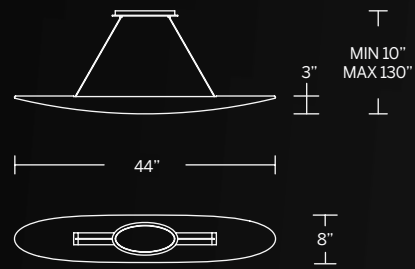

BLACK JACK

Sleek surfboard of illumination. Right on the cutting edge of design, from nose to tail with robust light in between.

CHANDELIERS & PENDANTS

- Up and downward illumination
- Oval canopy with minimal hardware
- Thin powered aircraft cables provide an ultra clean look for adjustable suspension height
- Thin canopy conceals a proprietary 120/277V driver
- Dimmer: ELV
- Rated Life: 50,000 hours
- Color temp: 3000K
- CRI: 90

Model	Size	Wattage	Voltage	LED Lumens	Delivered Lumens	Finish
PD-44344	44"	55W	120/277V	5400	3381	BK Black

Example: PD-44344-BK