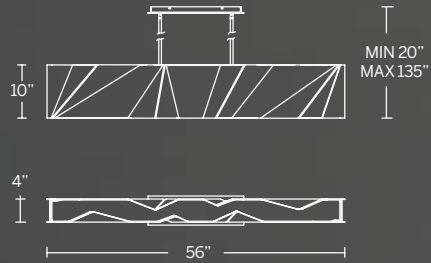

INTRASECTION

A sleek, breathtaking combination of forms and clean lines from every angle. Functional downlights illuminate surfaces below.

CHANDELIERS & PENDANTS

- Downward illumination
- Sculptural metalwork
- Slide-on rectangular canopy with minimal hardware
- Six 12" and two 6" downrods included (additional sold separately)
- Slope ceiling adaptable. Hang straight swivels up to 90 degrees
- No driver or transformer required
- Dimmer: ELV, TRIAC
- Rated Life: 50,000 hours
- Color temp: 3000K
- CRI: 90

Model	Size	Wattage	Voltage	LED Lumens	Delivered Lumens	Finish
PD-68356	56"	201W	120V	9846	6159	BK Black

Example: PD-68356-BK