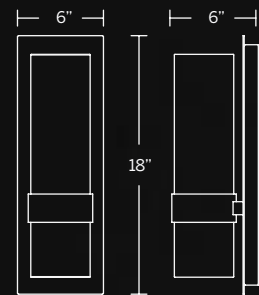

WS-W92313

WS-W92318

- Clear mouth-blown hammered seeded glass
- Thin canopy conceals a proprietary 120V/277V driver
- Can be mounted on wall vertically or upside down
- Dimmer: ELV
- Rated Life: 54,000 hours
- Color Temp: 3000K
- CRI: 90

Model	Size	Wattage	Voltage	LED Lumens	Delivered Lumens	Finish
WS-W92313	13"	8W	120/277V	535	409	BK Black
WS-W92318	18"	14W		1055	811	

Example: WS-W92313-BK

EXTERIOR