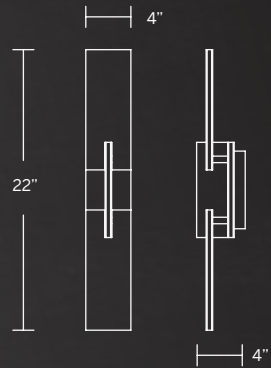

AMARI

Cool, connective, sculptural. Two interlocking panels render a thought provoking aesthetic. Subtle ambient illumination commands attention of this floating work of art.

- Ambient illumination
- Thin canopy conceals a proprietary 120/277V driver
- Can be mounted on wall in all orientations
- Conversion plate included to accommodate for 4" junction box
- Dimmer: ELV
- Rated Life: 50,000 hours
- Color Temp: 3000K
- CRI: 90

*See complementary pieces on pages 32 and 34

Model	Size	Wattage	Voltage	LED Lumens	Delivered Lumens	Finish
WS-79022	22"	27W	120/277V	1150	980	AB Aged Brass BK Black

Example: WS-79022-BK