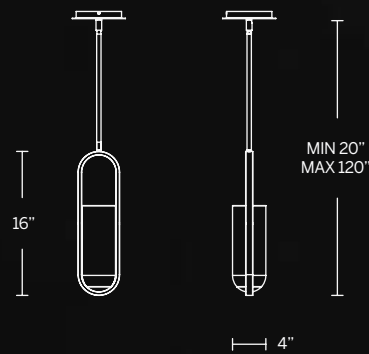

ROLLINS

Gentle luminosity. A dynamic elliptical silhouette is softened by an alabaster shade whose variegated beauty is brought to life in a soothing glow from integrated LEDs.

CHANDELIERS & PENDANTS

- First quality Spanish alabaster
- Natural stone features unique veining and color variation
- Spin-on round canopy with minimal hardware
- Three 12" and one 6" downrods included (additional sold separately)
- Slope ceiling adaptable. Hang straight swivels up to 90 degrees
- Thin canopy conceals a proprietary 120/277V driver
- Dimmer: ELV
- Rated Life: 50,000 hours
- Color Temp: 3000K
- CRI: 90