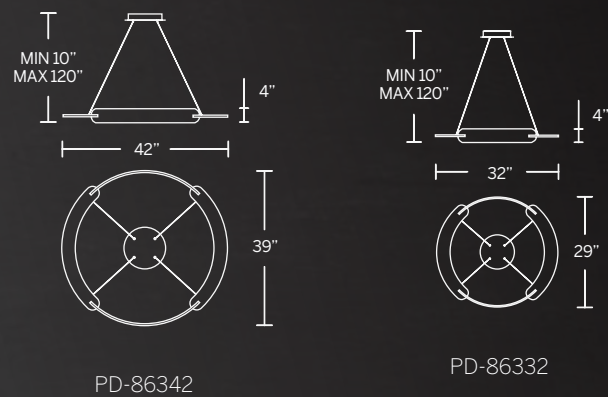

Model	Size	Wattage	Voltage	LED Lumens	Delivered Lumens	Finish
PD-76350	50"	86W	120-277V	5261	2938	BK Black

Example: PD-76350-BK

ILIOS

Enjoy fine living with your invitation to embrace a ring with unparalleled minimalist style. An iconic centerpiece that illuminates with an etched acrylic LED diffuser that transcends the standards for dining areas, entryways and other residential spaces.