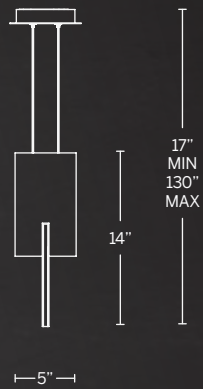

AMARI

Cool, connective, sculptural. Two interlocking panels render a thought provoking aesthetic. Subtle ambient illumination commands attention of this floating work of art.

*See complementary pieces on pages 34 and 50

- Ambient illumination
- Slide-on square canopy with minimal hardware
- Thin powered aircraft cables provide an ultra clean look for adjustable suspension height
- Thin canopy conceals a 120V driver
- Dimmer: ELV, TRIAC
- Rated Life: 50,000 hours
- Color Temp: 3000K
- CRI: 90

Model	Size	Wattage	Voltage	LED Lumens	Delivered Lumens	Finish
PD-79014	14"	28W	120V	765	646	AB Aged Brass BK Black

Example: PD-79014-AB