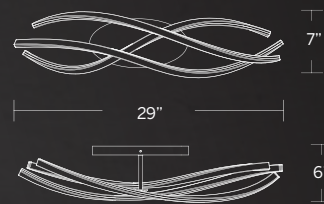

Model	Size	Wattage	Voltage	LED Lumens	Delivered Lumens	Finish
WS-84320	20"	16W	120-277V	2495	898	AB Aged Brass
WS-84334	34"	30W		5070	1826	BK Black

Example: WS-84320-AB

LIOR

Gorgeous illuminated lines of light. Gracefully curving into a refined linear wall luminaire that adds modern elegance to any space.