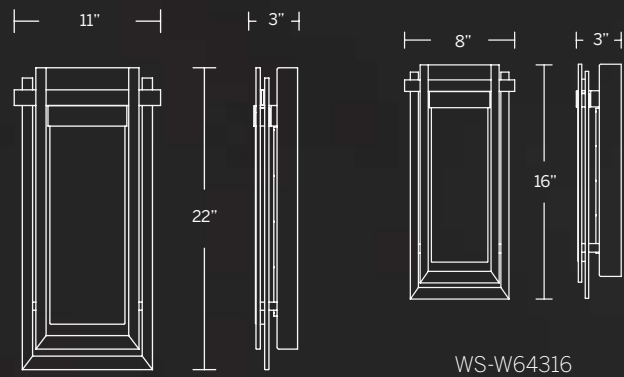

Model	Size	Wattage	Voltage	LED Lumens	Delivered Lumens	Finish
WS-W92313	13"	8W	120/277V	535	409	BK Black
WS-W92318	18"	14W		1055	811	

Example: WS-W92313-BK

EXTERIOR

HAZE

Like gilded rays of a sun drenched sky. Dramatic enticing streaks of light evoked from wispy opal glass with an etched back surface. A symphony of illumination.