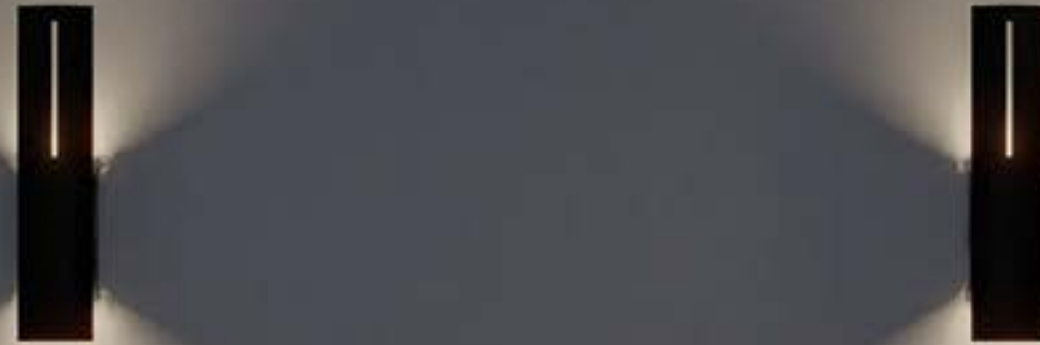

Model	Size	Wattage	Voltage	LED Lumens	Delivered Lumens	Finish
WS-W64316	16"	11W	120V	623	441	BK
WS-W64322	22"	18W		1072	587	Black

Example: WS-W64322-BK

EXTERIOR

AEGIS

A shield designed and engineered to protect your home and family. Aegis stands tall and towers towards the sky above.