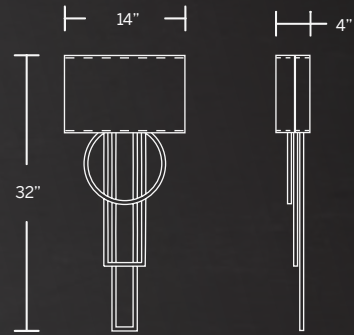

Model	Size	Wattage	Voltage	LED Lumens	Delivered Lumens	Finish
PD-86332	32"	46W	120-277V	3141	1616	BK
PD-86342	42"	70W	120-277V	4718	2425	Black

Example: PD-86342-BK

INTERIOR SCONCES

SARTRE

Layered geometry is complemented by rich dark topstitched leather. Illumination reflects down from the stylish mix of the aged brass and black frame while also casting light above the luxurious shade.