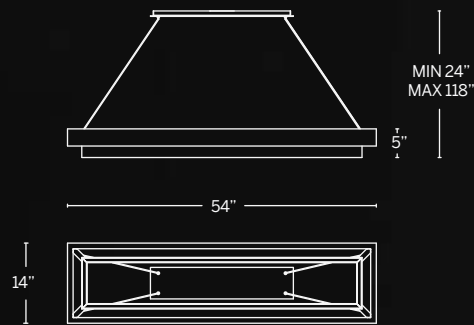

HUSTLER

Run the table with generous illumination from this billiard-inspired pendant. Oblong, black with dark walnut, and designed to win over family and guests alike.

- Up and downward illumination
- Natural wood grain and color variation with each unique piece
- Slide-on rectangular canopy with minimal hardware
- Thin powered aircraft cables provide an ultra clean look for adjustable suspension height
- Thin canopy conceals a proprietary universal 120V-220V-277V driver
- Dimmer: ELV, TRIAC, 0-10V
- Rated Life: 54,000 hours
- Color temp: 3000K
- CRI: 90

Model	Size	Wattage	Voltage	LED Lumens	Delivered Lumens	Finish
PD-70354	54"	85W	120-277V	3304	1592	BK/DW Black/Dark Walnut

Example: PD-70354-BK/DW