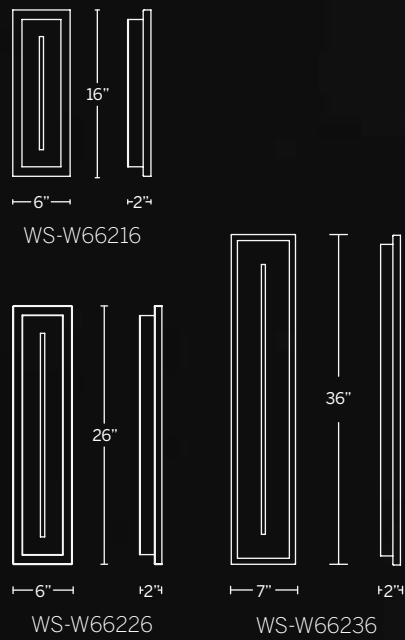

MIDNIGHT

A minimalist rectangular design delivering visual interest and wonderful ambient illumination through mitered glass from the front and side edges of this exterior LED luminaire.

EXTERIOR

- Front and ambient illumination
- Built in color temperature adjustability. Switch from 3000K/3500K/4000K
- May be mounted on wall in all orientations
- No driver or transformer required
- Dimmer: ELV
- Rated Life: 54,000 hours
- CRI: 90

Model	CCT	Size	Wattage	Voltage	LED Lumens	Delivered Lumens	Finish
WS-W66216-30		16"	17W		1654	415	
WS-W66226-30	3000K	26"	23W	120V	2356	561	BK Black ☐
WS-W66236-30		36"	36W		3200	610	

Example: WS-W66216-30-BK
For 3500K add "-35", 4000K add "-40" before the finish: WS-W66216-35-BK