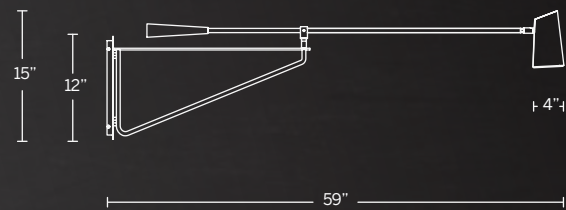

*See complementary piece on page 88

- Universal 120V-220V-277V driver installs in junction box, driver dimensions: 3.4" x 1.3" x 1.2"
- Fixed wall bracket. Rotatable head and articulating arm
- Arm adjusts horizontally up to 330 degrees and vertically up to 45 degrees
- Two-tone black and gold finish
- Dimmer: ELV, TRIAC, 0-10V
- Rated Life: 50,000 hours
- Color temp: 3000K
- CRI: 90