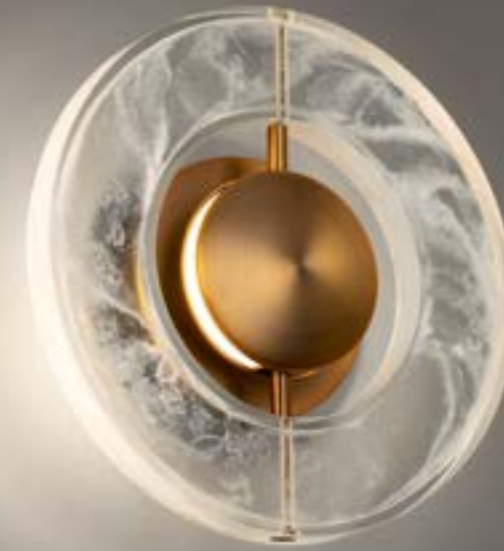

*See complementary piece on page 26

Model	Size	Wattage	Voltage	LED Lumens	Delivered Lumens	Finish
WS-62110	10"	9W	120/277V	580	434	AB Aged Brass BK Black

Example: WS-62110-AB