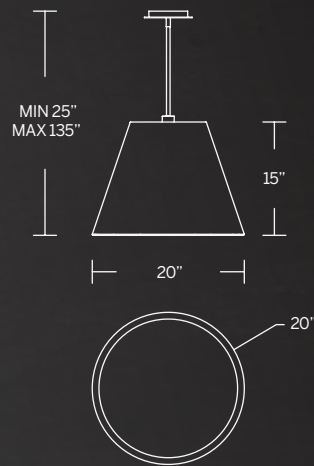

MYLA

Luxury and quality never looked so good, both inside and out. An elegant modern pendant with an etched glass diffuser. Perfect for outdoor kitchens and other spaces.

- Slope ceiling adaptable. Hang straight swivels up to 90 degrees
- Spin-on round canopy with minimal hardware
- Three 12" and one 6" downrods included (additional sold separately)
- No driver or transformer required
- Built in color temperature adjustability. Switch from 3000K/3500K/4000K
- Dimmer: ELV, TRIAC
- CRI: 90

Model	CCT	Size	Wattage	Voltage	LED Lumens	Delivered Lumens	Finish
PD-W24320-30	3000K	20"	61W	120V	3220	2738	BK Black

Example: PD-W24320-30-BK
For 3500K add "-35"; 4000K add "-40" before the finish: PD-W24320-35-BK