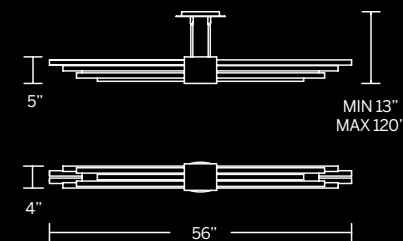

LUZERNE

An eye-catching bundle of reeded glass cylinders are nested together creating a striking prismatic effect. Substantial finished hardware elegantly complements the delicate crystalline elements. The textural juxtapositions raise the bar for lighting design. Advanced ACLED technology helps achieve a clean, architectural look.

CHANDELIERS & PENDANTS

- Extruded reeded glass
- Inner plate creates a mirrored effect
- Oval canopy with minimal hardware
- Six 12" and two 6" downrods included (additional sold separately)
- Slope ceiling adaptable. Hang straight swivels up to 90 degrees
- Thin canopy conceals a proprietary 120/277V driver
- Dimmer: ELV, TRIAC
- Rated Life: 50,000 hours
- Color temp: 3000K
- CRI: 90

Model	Size	Wattage	Voltage	LED Lumens	Delivered Lumens	Finish
PD-30156	56"	27W	120/277V	2855	2078	AB Aged Brass BN Brushed Nickel

Example: PD-30156-AB