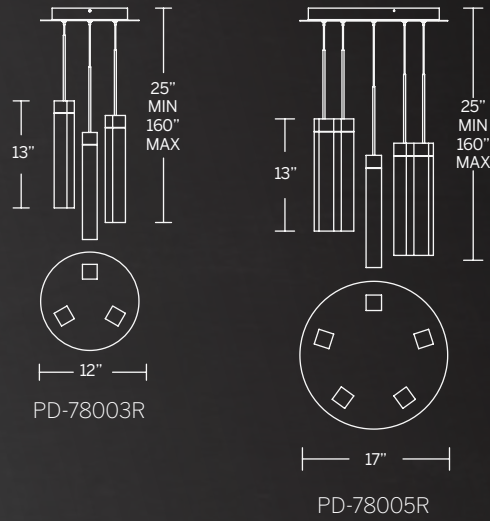

Model	Size	Wattage	Voltage	LED Lumens	Delivered Lumens	Finish
PD-26316	16"	14W	120/277V	669	512	AB Aged Brass BK Black

Example: PD-26316-BK

MINX

An elegant shower of artisanal sparkles. A troika of sleek illuminated prisms suspends from a curvaceous ceiling canopy in varying heights and finishes. A brilliant display of luminosity casts a warm glow with elements encapsulating reclaimed crystal shards, complemented with plated hardware.