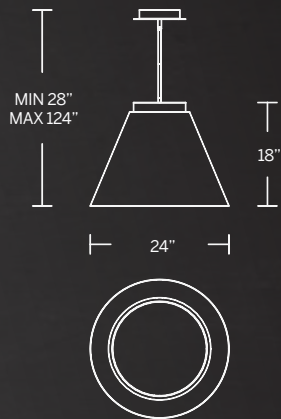

BENTLEY

Romantic modernism comes to light with Bentley. Rich, hand-stitched black leather combined with an aged brass finish makes this pendant the perfect choice for illuminating surfaces below.

- Smooth pebble grain leather
- Spin-on round canopy with minimal hardware
- Three 12" and one 6" downrods included (additional sold separately)
- Slope ceiling adaptable. Hang straight swivels up to 90 degrees
- Thin canopy conceals a proprietary universal 120V-220V-277V driver
- Dimmer: ELV, TRIAC, 0-10V
- Rated Life: 50,000 hours
- Color temp: 3000K
- CRI: 90

Model	Size	Wattage	Voltage	LED Lumens	Delivered Lumens	Finish
PD-88324	24"	43W	120-277V	3792	986	BK/AB Black/Aged Brass

Example: PD-88324-BK/AB