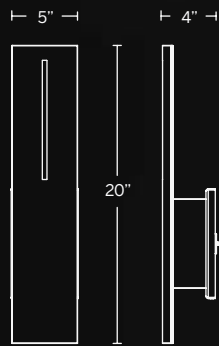

Model	Size	Wattage	Voltage	LED Lumens	Delivered Lumens	Finish
WS-W64316	16"	11W	120V	623	441	BK
WS-W64322	22"	18W		1072	587	Black

Example: WS-W64322-BK

EXTERIOR

AEGIS

A shield designed and engineered to protect your home and family. Aegis stands tall and towers towards the sky above.