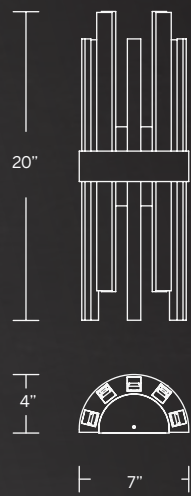

*See complementary pieces on pages 32 and 34

Model	Size	Wattage	Voltage	LED Lumens	Delivered Lumens	Finish
WS-79022	22"	27W	120/277V	1150	980	AB Aged Brass BK Black

Example: WS-79022-BK

HARMONIX

Like a dynamic instrument of musical chimes, Harmonix plays to the rhythm of light. Beautiful vibrant illumination.