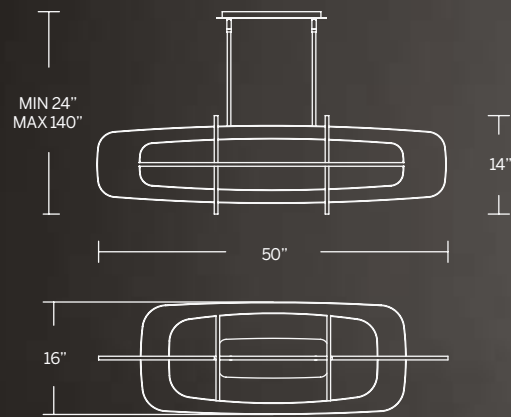

VESTA

Intricate and intriguing. Like an intergalactic space station, Vesta integrates an array of rings into a singular profile of beautiful ambient illumination.

CHANDELIERS & PENDANTS

- Ambient illumination
- Slide-on rectangular canopy with minimal hardware
- Six 12" and two 6" downrods included (additional sold separately)
- Thin canopy conceals a proprietary universal 120V-220V-277V driver
- Dimmer: ELV, TRIAC, 0-10V
- Rated Life: 54,000 hours
- Color temp: 3000K
- CRI: 90

Model	Size	Wattage	Voltage	LED Lumens	Delivered Lumens	Finish
PD-76350	50"	86W	120-277V	5261	2938	BK Black

Example: PD-76350-BK