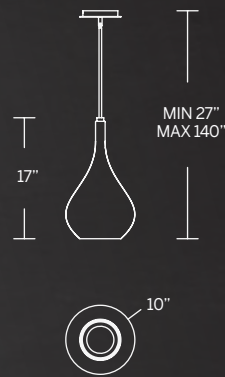

Model	Size	Wattage	Voltage	LED Lumens	Delivered Lumens	Finish
PD-88344	44"	43W	120-277V	5373	1397	BK/AB Black/Aged Brass 

Example: PD-88344-BK/AB

HUGO

Shapely sophistication. An elongated trumpet is accented by a concave etched diffuser that projects a perfect spectrum of warm illumination.

- Three 12" and one 6" downrods included (additional sold separately)
- Conical canopy with minimal hardware
- Slope ceiling adaptable. Hang straight swivels up to 90 degrees
- No driver or transformer required
- Dimmer: ELV
- Rated Life: 54,000 hours
- Color Temp: 3000K
- CRI: 90

Model	Size	Wattage	Voltage	LED Lumens	Delivered Lumens	Finish
PD-20324	24"	23W	120V	1800	408	BK BN Black Brushed Nickel

Example: PD-20324-BN

HELIOS

A fresh context with layers of light. A lustrous gold leaf dome suspended within a clear glass teardrop--a seductive shape offering lovely, warm luminescence.