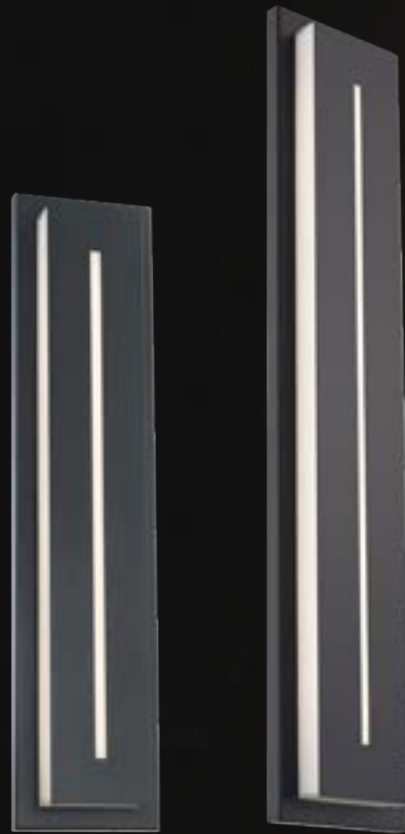

MIDNIGHT

A minimalist rectangular design delivering visual interest and wonderful ambient illumination through mitered glass from the front and side edges of this exterior LED luminaire.

EXTERIOR

- Front and ambient illumination
- Built in color temperature adjustability. Switch from 3000K/3500K/4000K
- May be mounted on wall in all orientations
- No driver or transformer required
- Dimmer: ELV
- Rated Life: 54,000 hours
- CRI: 90