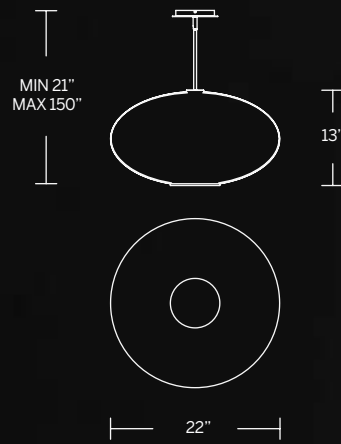

Model	Size	Wattage	Voltage	LED Lumens	Delivered Lumens	Finish
PD-90324	24"	19W	120/277V	1493	1150	BZ/GL Bronze/Gold Leaf 

Example: PD-90324-BZ/GL

ILLUSION

Perfect in design and function. Oval shaped, etched opal glass provides beautiful and consistent illumination from integral LEDs concealed within.