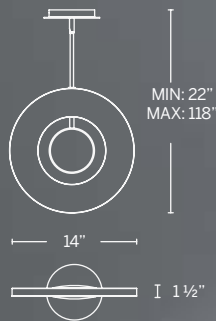

CYMBAL

Resonating like a vibrant note stands this elegant halo of light. The heart of this creation enticingly illuminates a ring of cloudy skies. Holistic beauty is accentuated with architectural finishes.