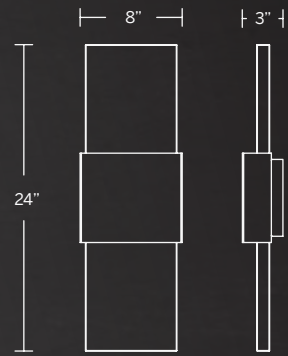

Model	Size	Wattage	Voltage	LED Lumens	Delivered Lumens	Finish
WS-48318	18"	19W	120/277V	680	467	BK/AB Black/Aged Brass 

Example: WS-48318-BK/AB

MERCER

Dramatic luxury and sophistication from exquisite black and gold marble banded by gleaming aged brass. Sheer brilliance: a beautiful contrast.