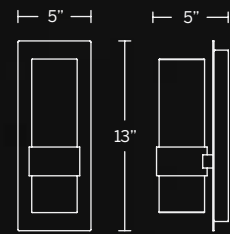

Model	Size	Wattage	Voltage	LED Lumens	Delivered Lumens	Finish
FM-94314	14"	29W	120V	2315	1067	AB Aged Brass BK Black

Example: FM-94314-BK

EXTERIOR

BEACON

Like gentle drops of pouring rain on a window pane, clear seeded glass brings fluidity and interest to this cylinder of light.