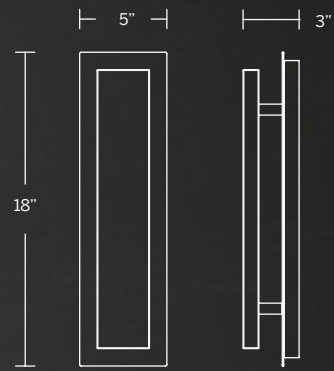

ZURICH

Invite the beauty and elegance of black and gold marble in your interiors with a wall luminaire that presents extravagance and glamour. LED backlighting reflects a golden glow from a rectangular aged brass metallic plane.

- Golden black marble accent with unique veining and natural color variation in each distinctive piece
- Ambient and downward illumination
- Thin canopy conceals a proprietary 120/277V driver
- Dimmer: ELV, TRIAC
- Rated Life: 50,000 hours
- Color Temp: 3000K
- CRI: 90

Model	Size	Wattage	Voltage	LED Lumens	Delivered Lumens	Finish
WS-48318	18"	19W	120/277V	680	467	BK/AB Black/Aged Brass

Example: WS-48318-BK/AB