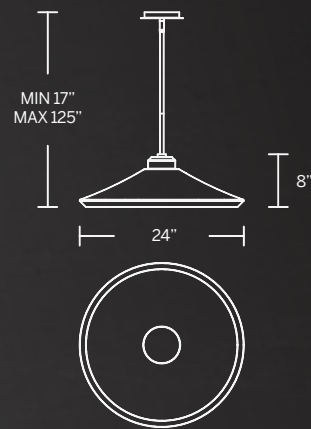

ALFA

Modish and timeless, this breathtaking, curved form flows seamlessly with various types of art and architecture. A smooth bronze finish complements the luxurious gold leaf interior.

- Hand applied gold leafed interior
- Spin-on round canopy with minimal hardware
- Three 12" and one 6" downrods included (additional sold separately)
- Slope ceiling adaptable. Hang straight swivel up to 90 degrees
- Thin canopy conceals a proprietary 120/277V driver
- Dimmer: ELV, TRIAC
- Rated Life: 54,000 hours
- Color temp: 3000K
- CRI: 90

Model	Size	Wattage	Voltage	LED Lumens	Delivered Lumens	Finish
PD-90324	24"	19W	120/277V	1493	1150	BZ/GL Bronze/Gold Leaf

Example: PD-90324-BZ/GL