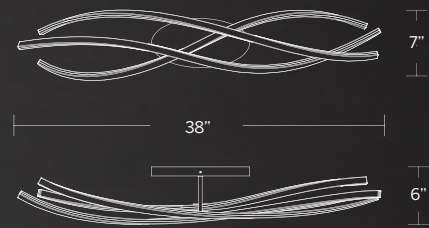

WS-58329

WS-58338

- Each unique free formed handcrafted piece lends itself to variations in size and curvature
- Thin canopy conceals a proprietary universal 120V-220V-277V driver
- Can be mounted on wall in all directions
- Dimmer: ELV
- Rated Life: 50,000 hours
- Color temp: 3000K
- CRI: 90