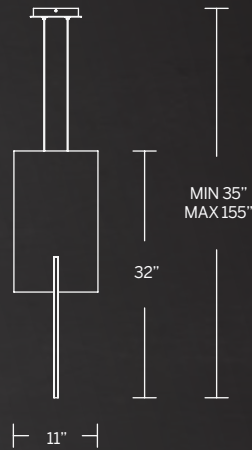

AMARI

Cool, connective, sculptural. Two interlocking panels render a thought provoking aesthetic. Subtle ambient illumination commands attention of this floating work of art.

*See complementary pieces on pages 32 and 50

- Ambient illumination
- Slide-on square canopy with minimal hardware
- Thin powered aircraft cables provide an ultra clean look for adjustable suspension height
- Thin canopy conceals a proprietary universal 120/277V driver
- Dimmer: ELV
- Rated Life: 50,000 hours
- Color Temp: 3000K
- CRI: 90

Model	Size	Wattage	Voltage	LED Lumens	Delivered Lumens	Finish
PD-79032	32"	57W	120/277V	2830	2407	AB Aged Brass BK Black

Example: PD-79032-BK