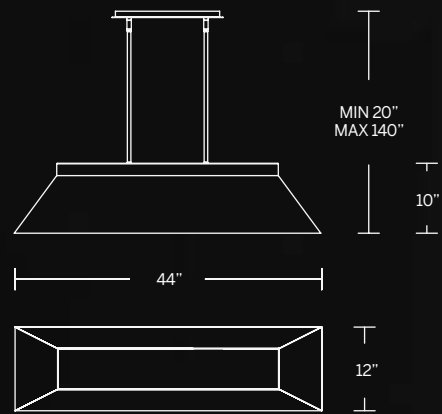

BENTLEY

Romantic modernism comes to light with Bentley. Rich, hand-stitched black leather, combined with an aged brass finish, makes this pendant the perfect choice for illuminating surfaces below.

- Smooth pebble grain leather
- Slide-on rectangular canopy with minimal hardware
- Six 12" and two 6" downrods included (additional sold separately)
- Thin canopy conceals a proprietary universal 120V-220V-277V driver
- Dimmer: ELV, TRIAC, 0-10V
- Rated Life: 50,000 hours
- Color temp: 3000K
- CRI: 90

Model	Size	Wattage	Voltage	LED Lumens	Delivered Lumens	Finish
PD-88344	44"	43W	120-277V	5373	1397	BK/AB Black/Aged Brass

Example: PD-88344-BK/AB