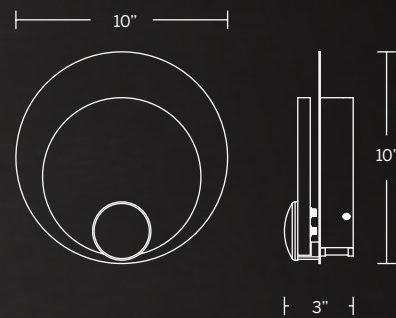

- Down and ambient illumination
- First class quality Spanish alabaster
- Natural alabaster with unique veining in each crafted piece
- Thin canopy conceals a proprietary 120V-220V-277V driver
- Dimmer: ELV, TRIAC
- Rated Life: 54,000 hours
- Color Temp: 3000K
- CRI: 90

Model	Size	Wattage	Voltage	LED Lumens	Delivered Lumens	Finish
WS-82310	10"	23W	120-277V	1463	598	AB Aged Brass BK Black

Example: WS-82310-BK