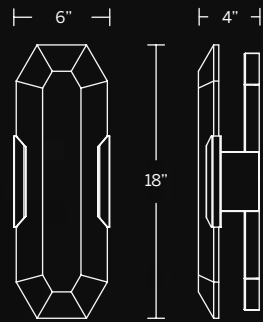

Model	Size	Wattage	Voltage	LED Lumens	Delivered Lumens	Finish
WS-82310	10"	23W	120-277V	1463	598	AB Aged Brass BK Black

Example: WS-82310-BK

TOULOUSE

Add a dose of luxury from the rich and varied look of carved alabaster. Simply held by two metal accents. Diffused illumination glows from the stone creating an elegant, refined aesthetic.