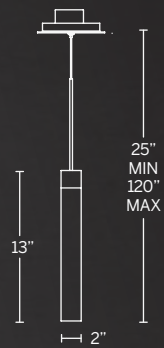

MINX

Elegant artisanal sparkles. Held aloft, long-lasting LEDs provide functional downlighting. A sleek mini pendant that works by itself or in multiples.

- Thin, powered aircraft cables provide an ultra-clean look for adjustable suspension height
- Contains reclaimed crystal shards
- Minimal exposed hardware
- Title 24 option available (special order)
- Dimmer: ELV
- Universal Driver 120V-220V-277V driver installs within junction box, driver dimensions: 2.8" x 1.3" x 1.2"
- Rated Life: 50,000 hours
- Color temp: 3000K
- CRI: 90

Model	Size	Wattage	Voltage	LED Lumens	Delivered Lumens	Finish
PD-78013	13"	4W	120-277V	252	243	AB Aged Brass AN Antique Nickel

Example: PD-78013-AN
For Title 24 option, add a "T24" before the finish: PD-78013-T24-AB