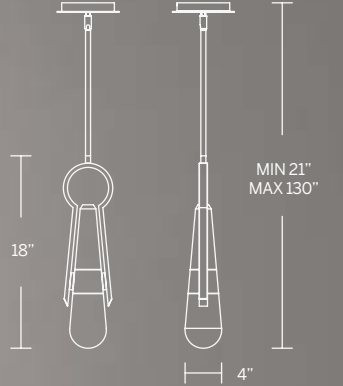

*See complementary piece on page 59

Model	Size	Wattage	Voltage	LED Lumens	Delivered Lumens	Finish
PD-62114	14"	9W	120/277V	500	377	AB BK Aged Brass Black

Example: PD-62114-AB

EZRA

A hazy droplet captured within a distinctive keyhole frame softens illumination from integrated LEDs into a gentle glow.