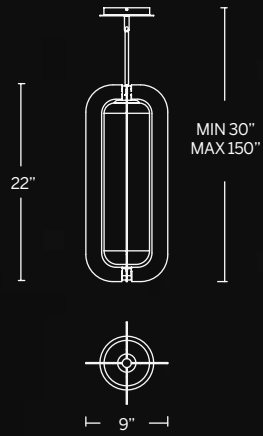

PD-94316

PD-94324

Model	Size	Wattage	Voltage	LED Lumens	Delivered Lumens	Finish
PD-94316	16"	14W	120/277V	1390	641	AB Aged Brass
PD-94324	24"	19W	120/277V	2970	1369	BK Black

Example: PD-94324-AB

ECHELON

Contemporary composition. Silhouetted within a pair of smooth, gracefully curved shapes, opal glass brightens spaces with warm illumination.