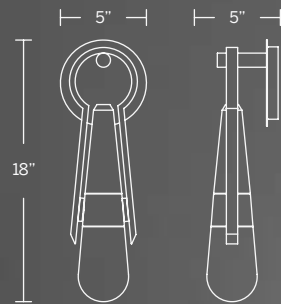

EZRA

A hazy droplet captured within a distinctive keyhole frame softens illumination from integrated LEDs into a gentle, inviting glow for any wall in your space.

*See complementary piece on page 27