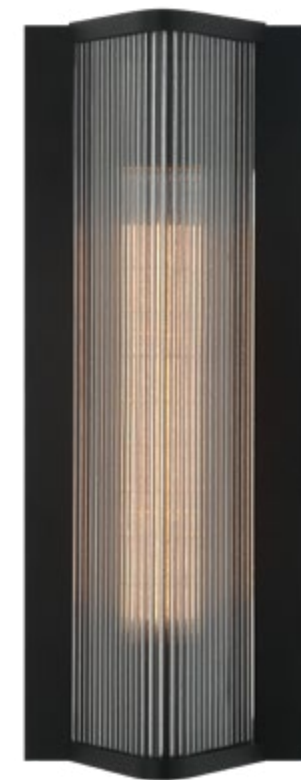

S02601MB

S02601AG/MB

Dimension. 6 3/8"W x 16 1/2"H x 3 5/8"E
Lamping. 1x10W LED Medium Base-E26 120V
Canopy. 6 3/8"W x 16 1/2"H x 5/8"E
H/CTR. 8 3/8" or 3 1/8"