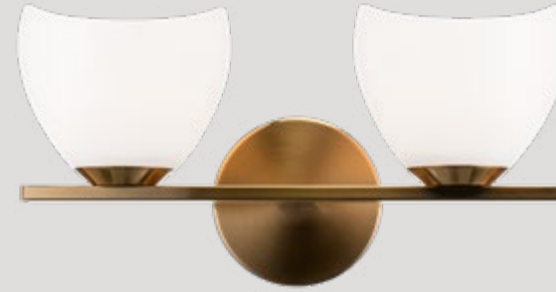

S04202AGOP