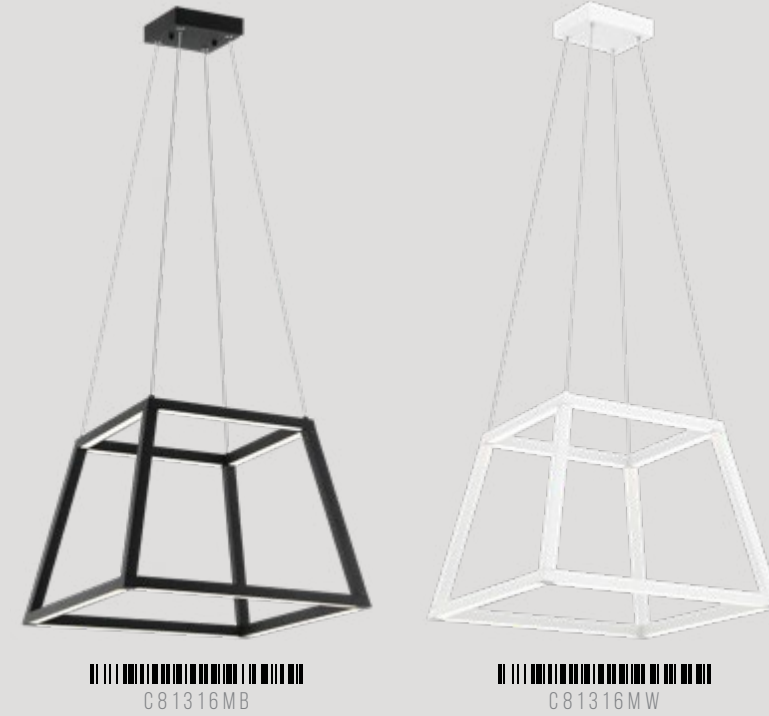

### WX63601AGOP/BKOP

Dimension. 7 1/2"L x 7 1/2"W x 7 5/8"H  
 Lamping. 1x60W Medium Base-E26 120V  
 Shade. Opal Glass  
 Canopy. Ø4 3/4" x 7/8"E  
 H/CTR. 3 3/4"

WX63601AGOP

WX63601BKOP

### WX63611AGOP/BKOP

Dimension. 11 3/8"L x 11 1/4"W x 9 7/8"H  
 Lamping. 1x60W Medium Base-E26 120V  
 Shade. Opal Glass  
 Canopy. Ø4 3/4" x 7/8"E  
 H/CTR. 5 3/4"

WX63611AGOP

WX63611BKOP

**C81316MB/MW**