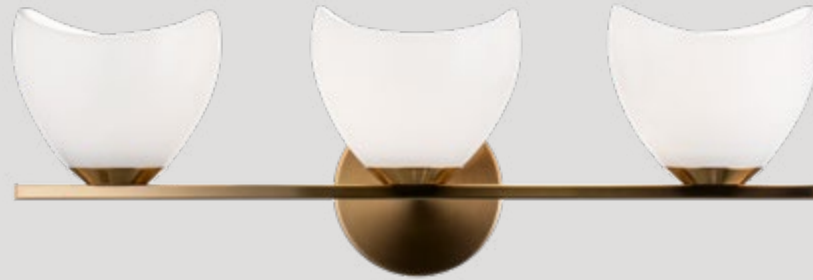

# UPTOWNE

Uptowne is a dazzling family with distinctive curved opal glass. Available in Aged Gold Brass or Black.

AG - AGED GOLD BRASS

BK - BLACK

OP - OPAL GLASS

S04201AGOP

S04203AGOP

S04201BKOP