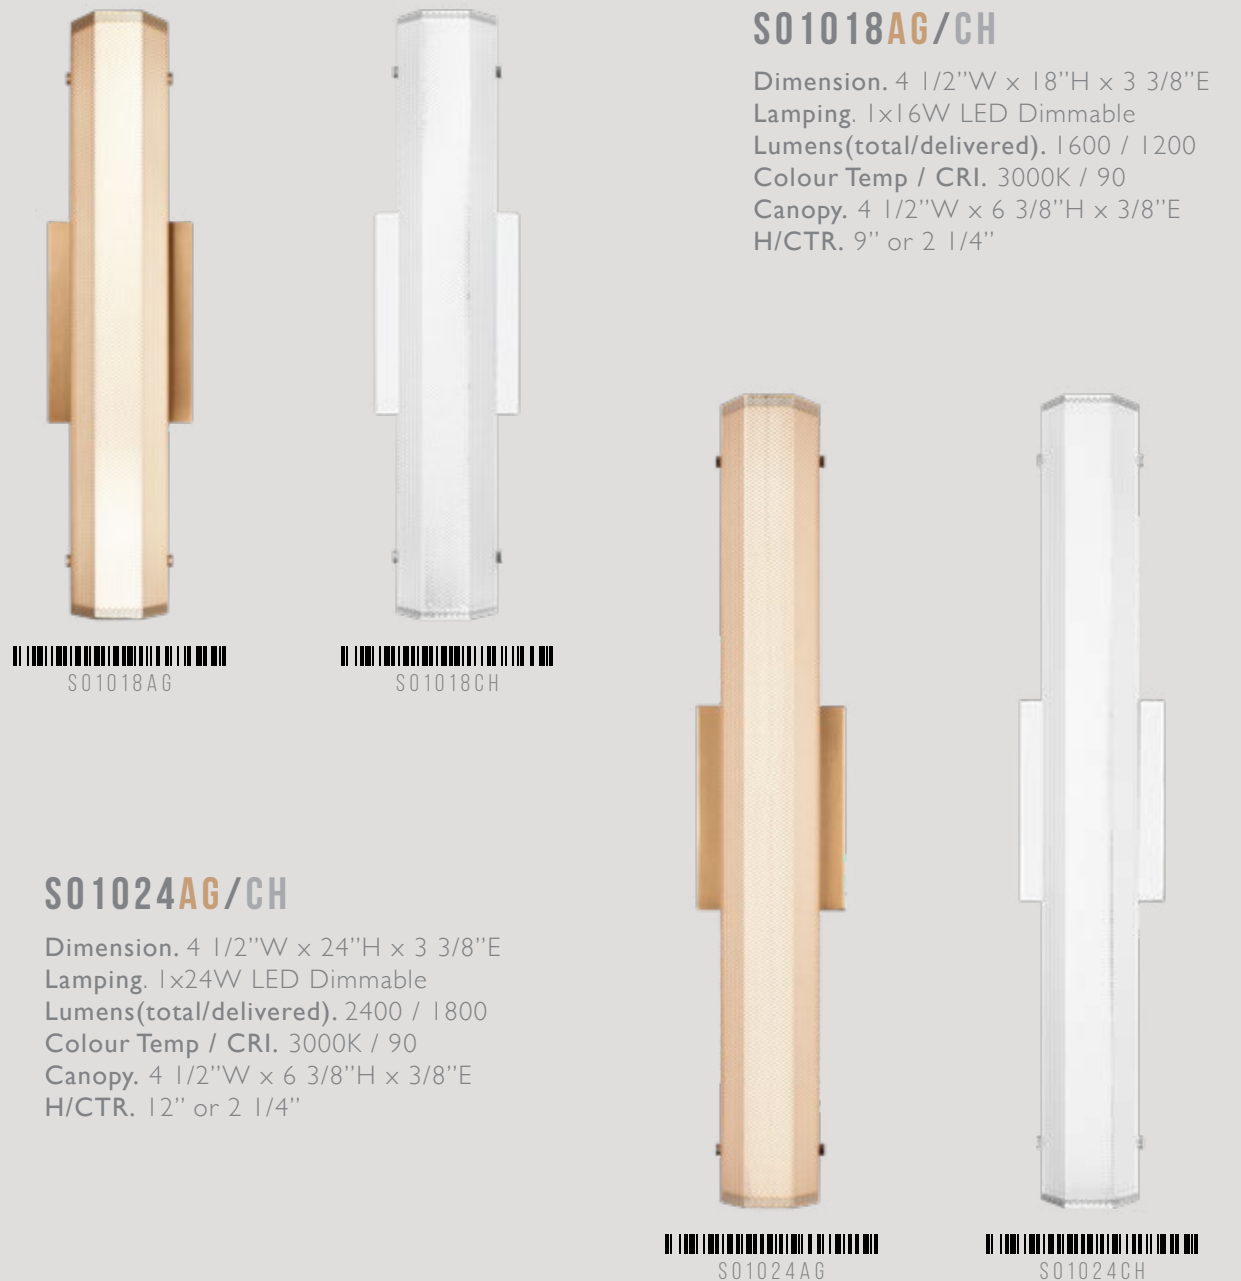

S01018AG

S01018CH

S01024AG

S01024CH

S01018AG/CH

Dimension. 4 1/2"W x 18"H x 3 3/8"E
Lamping. 1x16W LED Dimmable
Lumens(total/delivered). 1600 / 1200
Colour Temp / CRI. 3000K / 90
Canopy. 4 1/2"W x 6 3/8"H x 3/8"E
H/CTR. 9" or 2 1/4"

S01024AG/CH

Dimension. 4 1/2"W x 24"H x 3 3/8"E
Lamping. 1x24W LED Dimmable
Lumens(total/delivered). 2400 / 1800
Colour Temp / CRI. 3000K / 90
Canopy. 4 1/2"W x 6 3/8"H x 3/8"E
H/CTR. 12" or 2 1/4"