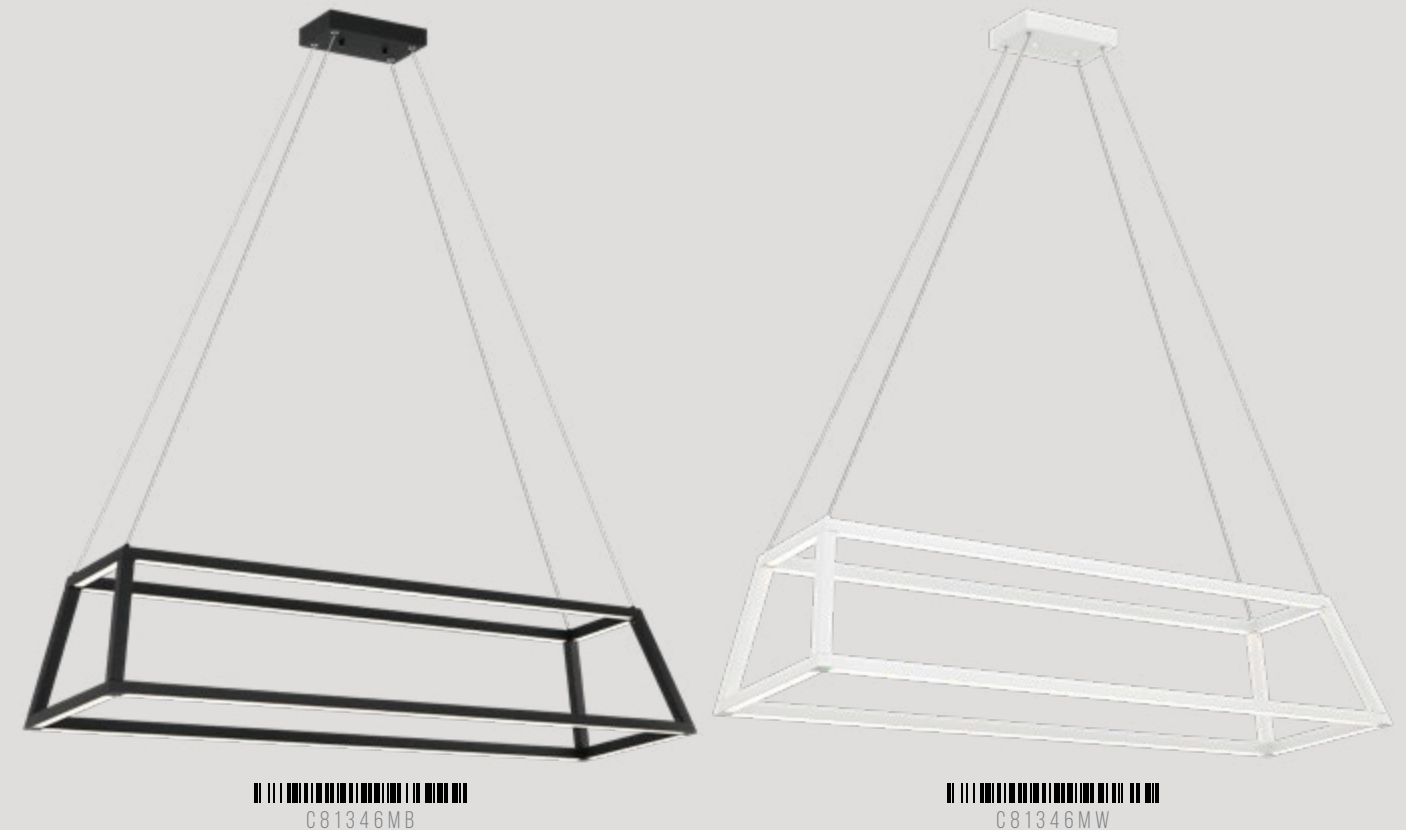

C81346MB/MW

Dimension. 46"L x 12"W x 10"H
Lamping. 1x48W LED Dimmable
Lumens(total.delivered). 4800 / 3600
Colour Temp . CRI. 3000K / 90
Canopy. 10"L x 4 3/8"W x 1 3/8"H
Wire. 144" Max.

CARLINGTON

Carlington is simplicity at it's best. The LED is powered by a driver in the canopy and lights the underside of the metal frame. It is suspended with silver cord and offers a direct uncomplicated vibe.

MB - MATTE BLACK

MW - MATTE WHITE