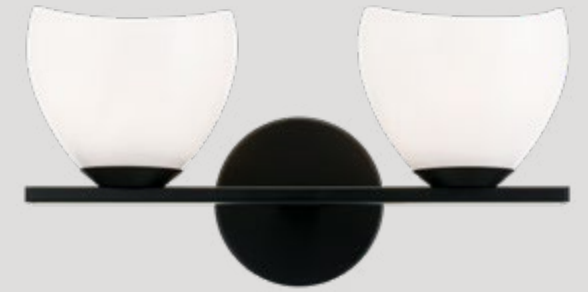

S04202BKOP