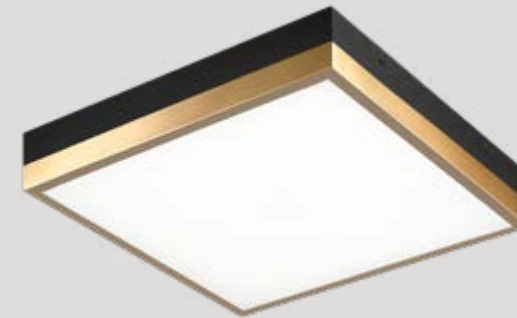

BKAG - BLACK + AGED GOLD BRASS

M11411BKAG