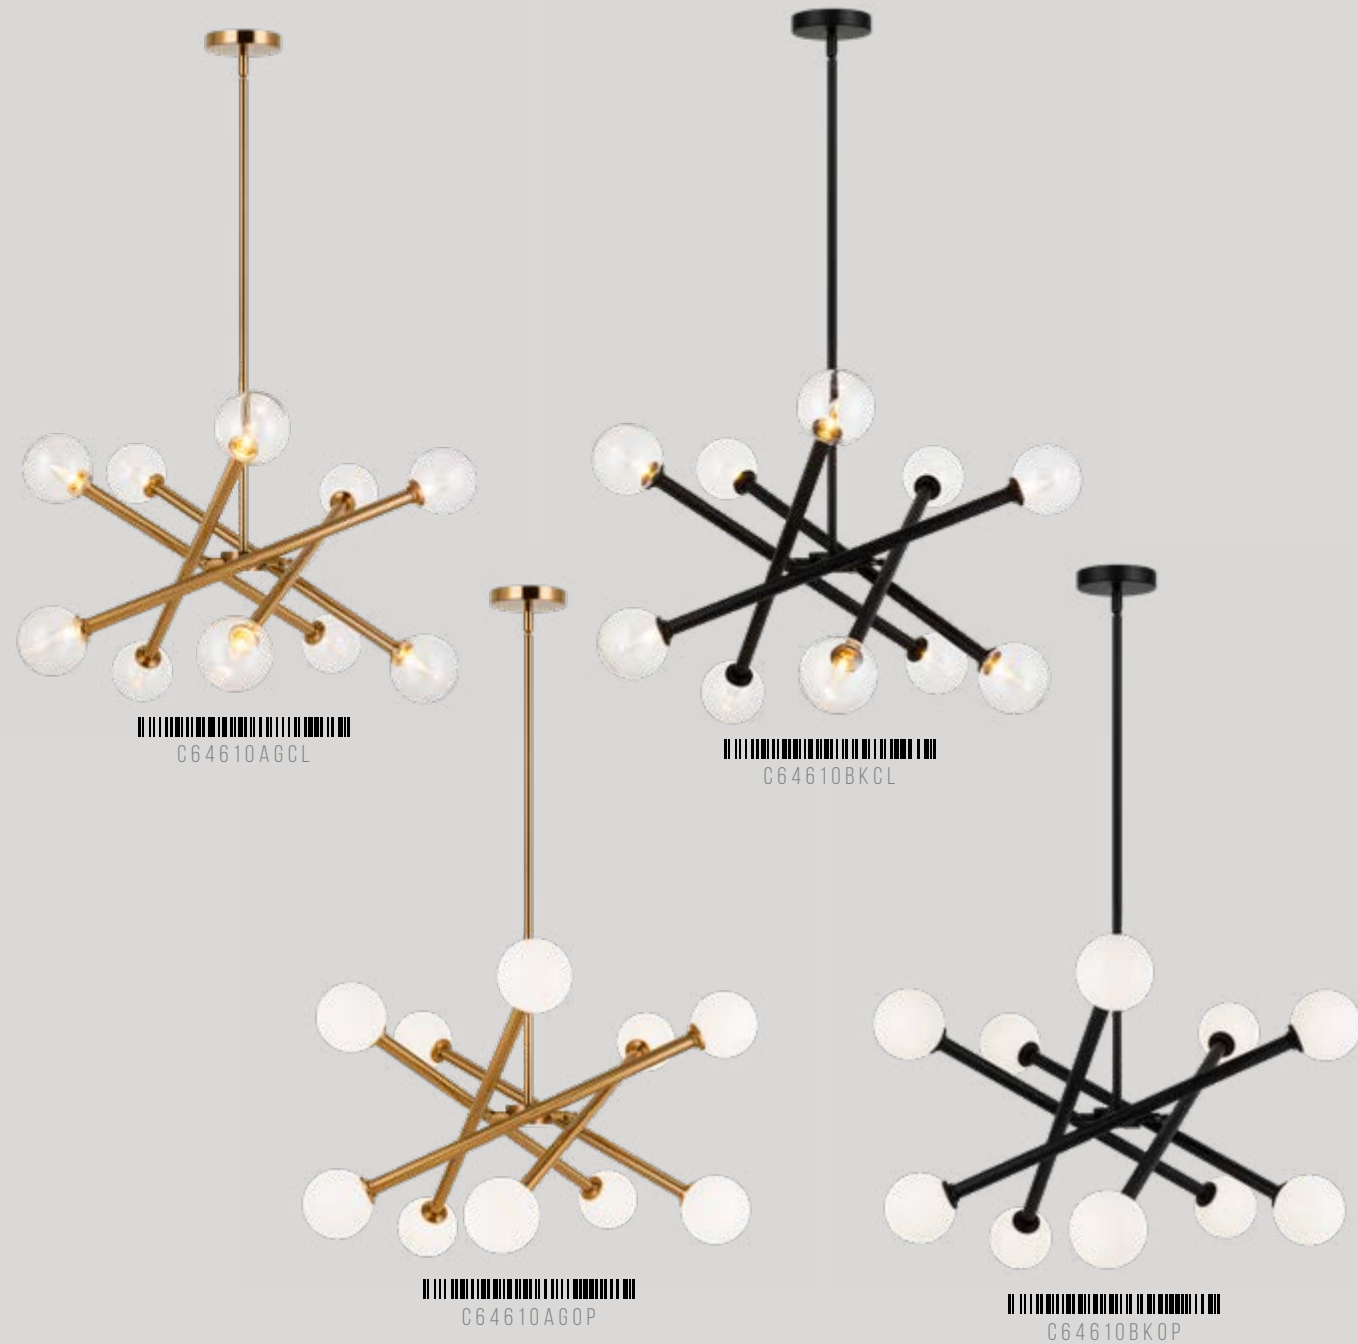

Dimension. 4 3/4"W x 22"H x 5 1/8"E
 Lamping. 1x40W Candelabra Base-E12 120V
 Canopy. Ø4 3/4" x 7/8"E
 H/CTR. 11 3/8"

ROTATABLE ARMS

MATCHSTIX

Matchstix chandelier will be a dramatic addition to any room. Modern movement in the crossing bar design will be a signature piece. Available in Aged Gold Brass or Black with either Clear or Opal glass.

AG - AGED GOLD BRASS

BK - BLACK

CL - CLEAR GLASS

OP - OPAL GLASS

C64606AGCL/AGOP/BKCL/BKOP

Dimension. Ø27 7/8" x 16 1/8"H
 Lamping. 6x40W Candelabra Base-E12 120V
 Canopy. Ø4 3/4" x 7/8"H
 Rod / Wire. 42" (12"x3 + 6"x1) / 144" Max.