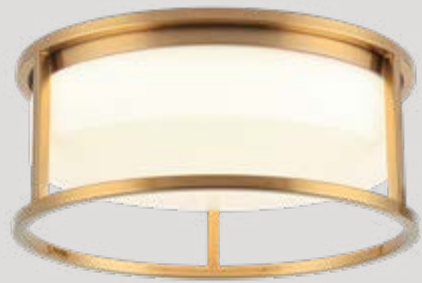

FRAMERTON

FLUSH MOUNTS

The *Framerton* is a classic white acrylic shade surrounded by a metal frame in 3 finish choices: *Aged Gold Brass*, *Chrome* or *Matte Black*. Available in a 2 light or 3 light option. This trending larger profile ceiling mount will be striking in any application.

AG - AGED GOLD BRASS

M15002AG