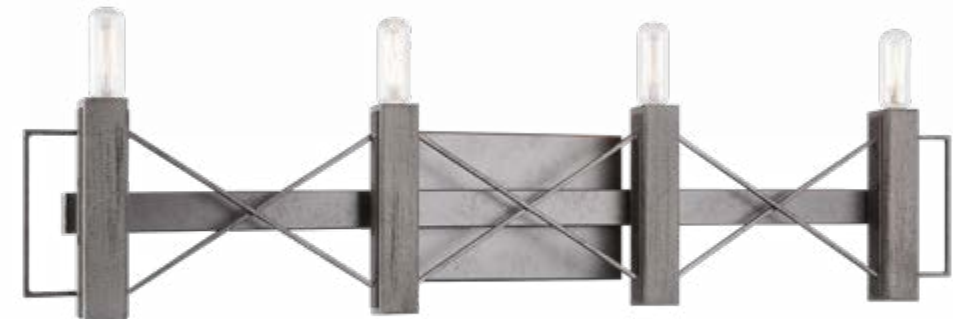

W71404WD

W71403WD

Dimension. 19 7/8"W x 6 3/8"H x 2 7/8"E
Lamping. 3x60W Candelabra Base-E12 120V
Canopy. 7 7/8"W x 4 3/4"H x 7/8"E
H/CTR. 3 1/8"

W71404WD

Dimension. 30 1/4"W x 6 3/8"H x 2 7/8"E
Lamping. 4x60W Candelabra Base-E12 120V
Canopy. 7 7/8"W x 4 3/4"H x 7/8"E
H/CTR. 3 1/8"