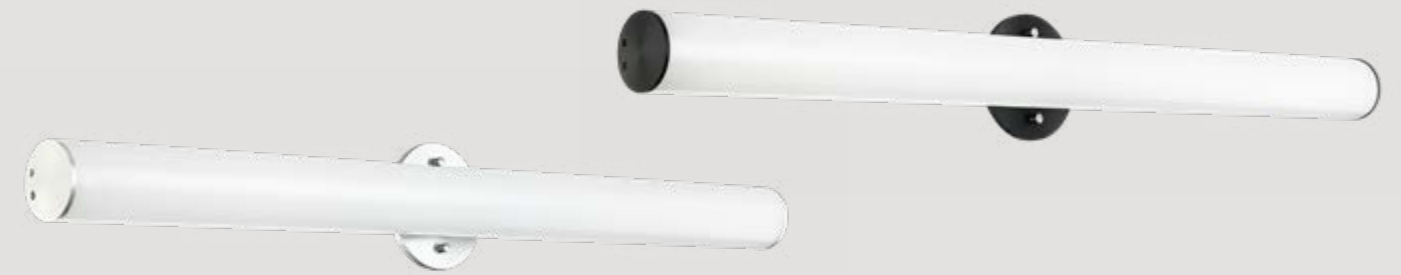

S05834AL

Dimension. 34"W x 4 3/8"H x 2 1/2"E
Lamping. 1x24W LED + 1x12W LED Dimmable
Lumens(total/delivered). 3600 / 2786.3
Colour Temp / CRI. 3000K / 90
Finish. Aluminum
Canopy. Ø4 3/8" x 1/4"E
H/CTR. 2 1/8" or 17 1/4"

S05834OB

Dimension. 34"W x 4 3/8"H x 2 1/2"E
Lamping. 1x24W LED + 1x12W LED Dimmable
Lumens(total/delivered). 3600 / 2786.3
Colour Temp / CRI. 3000K / 90
Finish. Oxidized Black
Canopy. Ø4 3/8" x 1/4"E
H/CTR. 2 1/8" or 17 1/4"