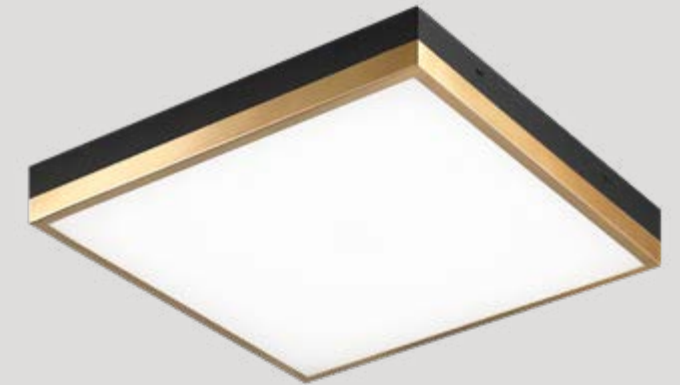

M11414BKAG