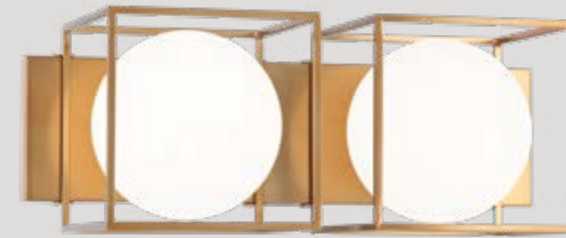

S03811AG/BK/CH

Dimension. 6 3/4"W x 13 3/4"H x 7 3/4"E
Lamping. 1x60W Medium Base-E26 120V
Finish. Aged Gold Brass / Black / Chrome
Canopy. 4 3/4"W x 13 3/4"H x 1"E
H/CTR. 6 7/8"

VIEW MORE WALL SCNCE OPTIONS ON PAGE 392

S03801AG/BK/CH

Dimension. 6 3/4"W x 13 3/4"H x 7 3/4"E
Lamping. 1x60W Medium Base-E26 120V
Finish. Aged Gold Brass / Black / Chrome
Canopy. 4 3/4"W x 13 3/4"H x 1"E
H/CTR. 6 7/8"

VIEW MORE WALL SCNCE OPTIONS ON PAGE 392

S03802AG

S03802AG/BK/CH

Dimension. 17 1/2"W x 6 3/4"H x 7 3/4"E
Lamping. 2x60W Medium Base-E26 120V
Finish. Aged Gold Brass / Black / Chrome
Canopy. 17 1/2"W x 4 3/4"H x 1"E
H/CTR. 3 3/8"

S03803AG/BK/CH

Dimension. 26 1/4"W x 6 3/4"H x 7 3/4"E
Lamping. 3x60W Medium Base-E26 120V
Finish. Aged Gold Brass / Black / Chrome
Canopy. 26 1/4"W x 4 3/4"H x 1"E
H/CTR. 3 3/8"