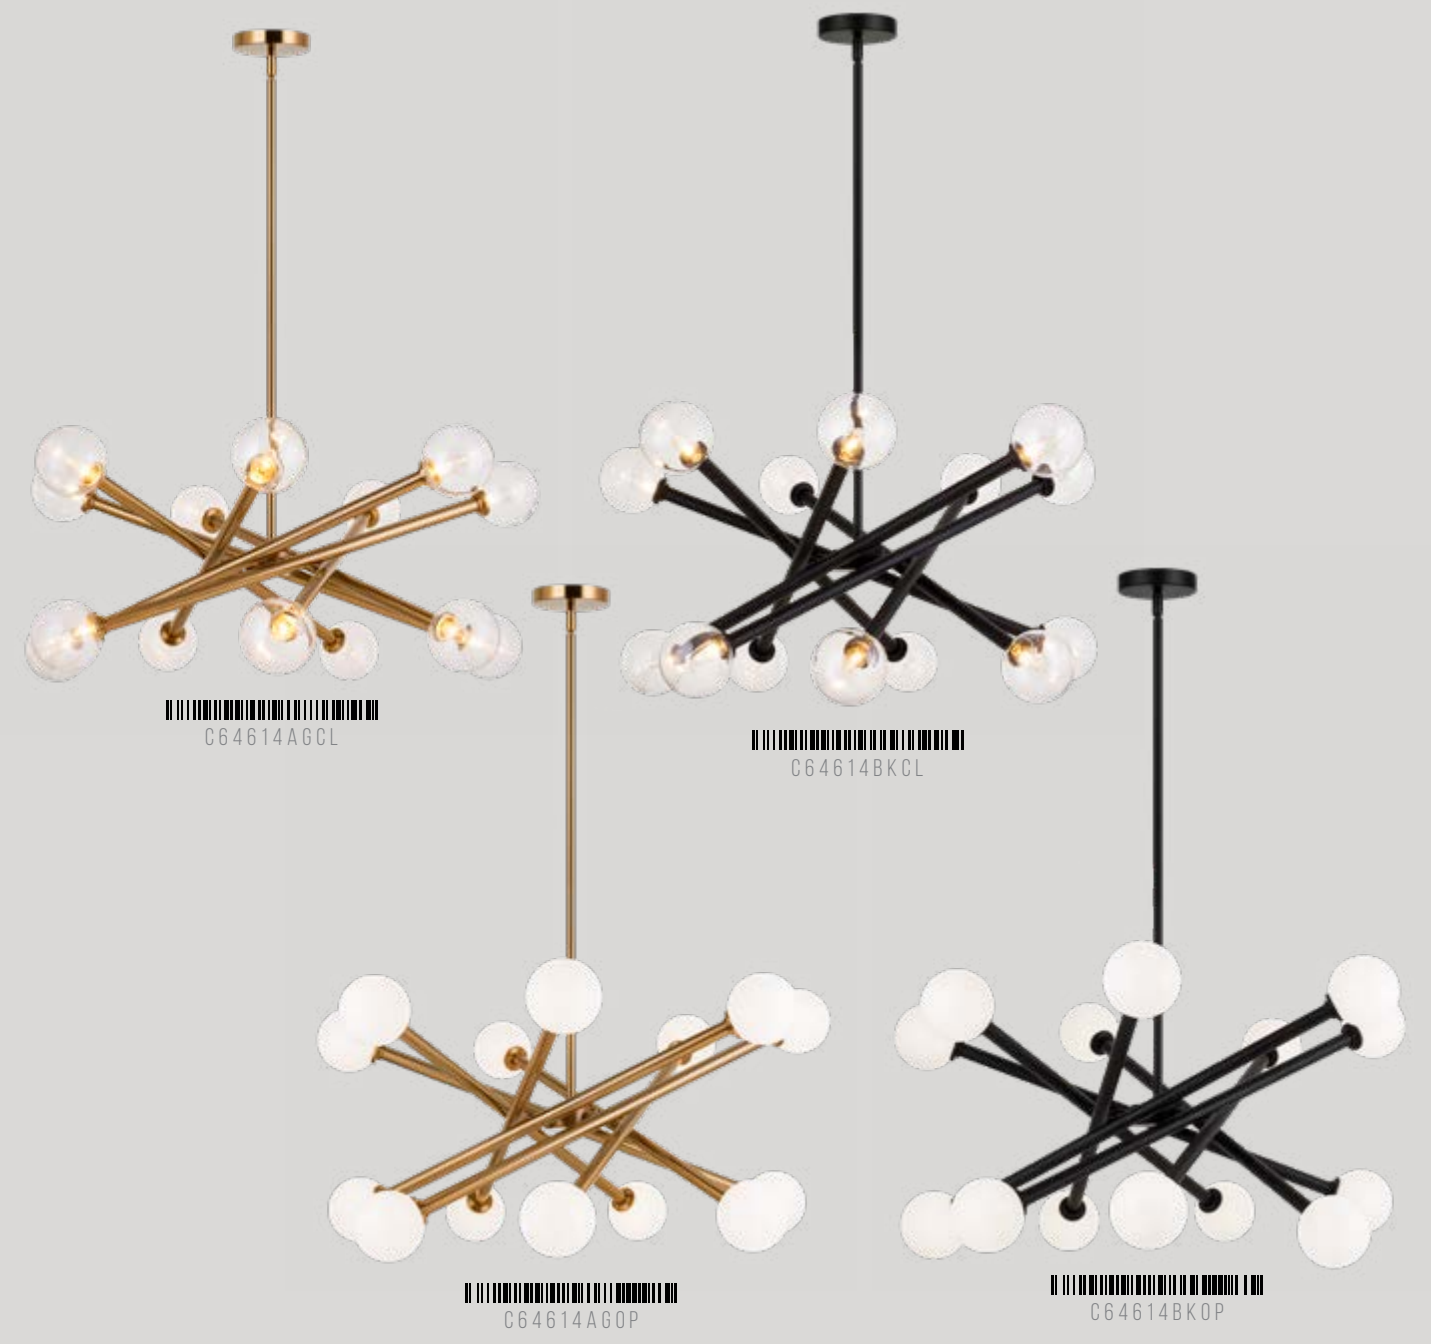

C64614AGCL/AGOP/BKCL/BKOP

Dimension. Ø34 3/4" x 19 7/8"H
Lamping. 14x40W Candelabra Base-E12 120V
Canopy. Ø4 3/4" x 7/8"H
Rod / Wire. 42" (12"x3 + 6"x1) / 144" Max.

ROTATABLE ARMS