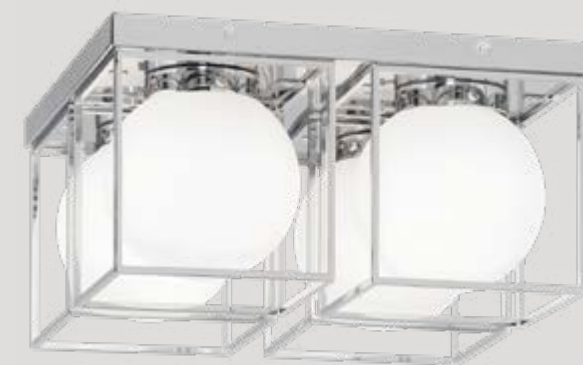

X03804CH

WALL SCONCE OPTION

X03801AG/BK/CH

Dimension. 7" L x 7" W x 7 3/4" H
Lamping. 1x60W Medium Base-E26 120V
Canopy. 7" L x 7" W x 1" H
Finish. Aged Gold Brass / Black / Chrome

X03804AG/BK/CH

Dimension. 15" L x 15" W x 7 3/4" H
Lamping. 4x60W Medium Base-E26 120V
Canopy. 15" L x 15" W x 1" H
Finish. Aged Gold Brass / Black / Chrome