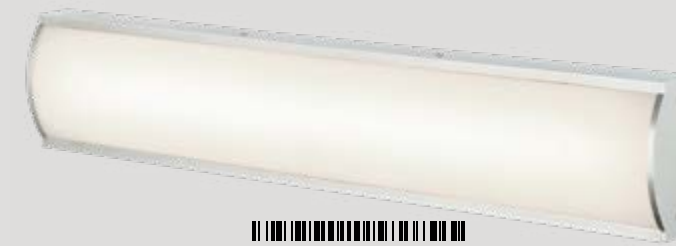

SEMMIE

An LED collection designed with a semi-circular polycarbonate shade. *Semmie* can be mounted horizontally and vertically. The versatility of this collection makes it suitable for any application. Available in 2 sizes and 2 finishes.

CH - CHROME

OB - OXIDIZED BLACK

S00924CH

S00924CH/OB

Dimension. 23 5/8"W x 4 3/8"H x 1 7/8"E
Lamping. 1x24W LED Dimmable
Lumens(total/delivered). 2400 / 1800
Colour Temp / CRI. 3000K / 90
H/CTR. 2 1/8" or 11 7/8"

S00934CH/OB

Dimension. 33 1/2"W x 4 3/8"H x 1 7/8"E
Lamping. 2x16W LED Dimmable
Lumens(total/delivered). 3200 / 2400
Colour Temp / CRI. 3000K / 90
H/CTR. 2 1/8" or 16 3/4"