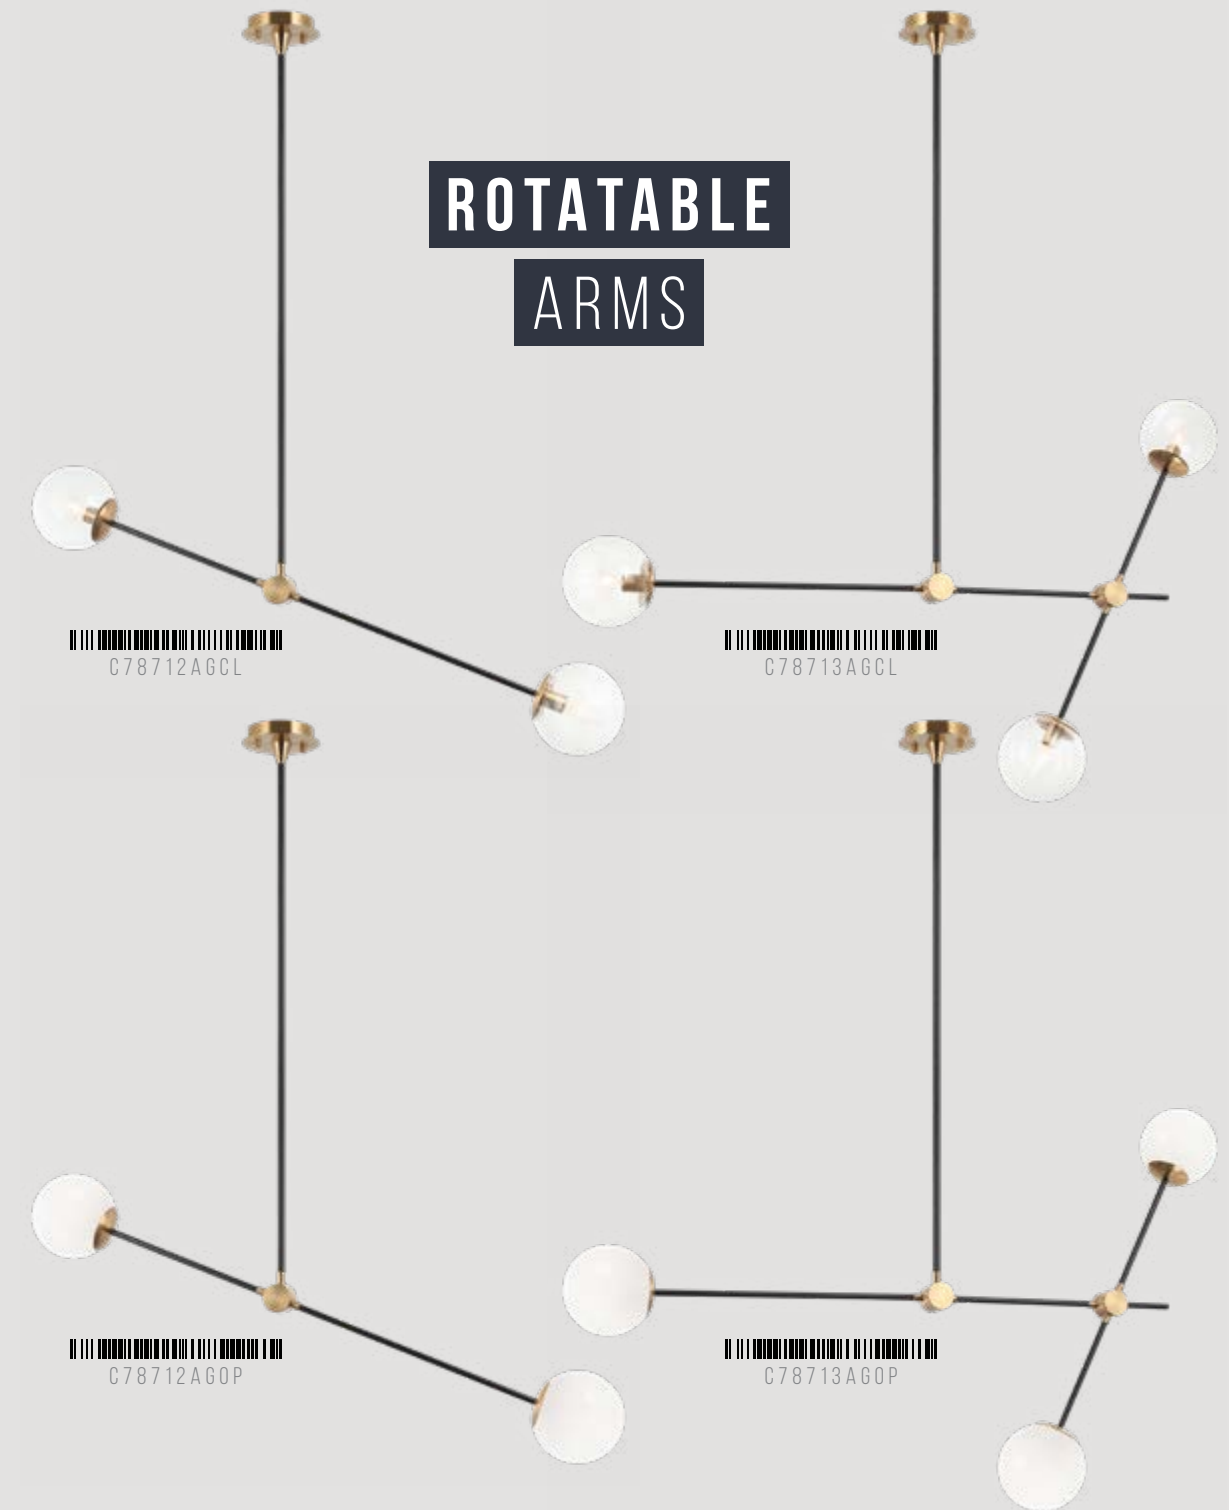

AG - AGED GOLD BRASS

CL - CLEAR GLASS

OP - OPAL GLASS

**ROTATABLE
ARMS**

C78712AGCL/AGOP

Dimension. 34 1/8"L x Ø5 7/8" x 31 3/8"H
 Lamping. 2x40W Candelabra Base-E12 120V
 Canopy. Ø5 1/2" x 1"H
 Rod / Wire. 42" (12"x3 + 6"x1) / 144" Max.