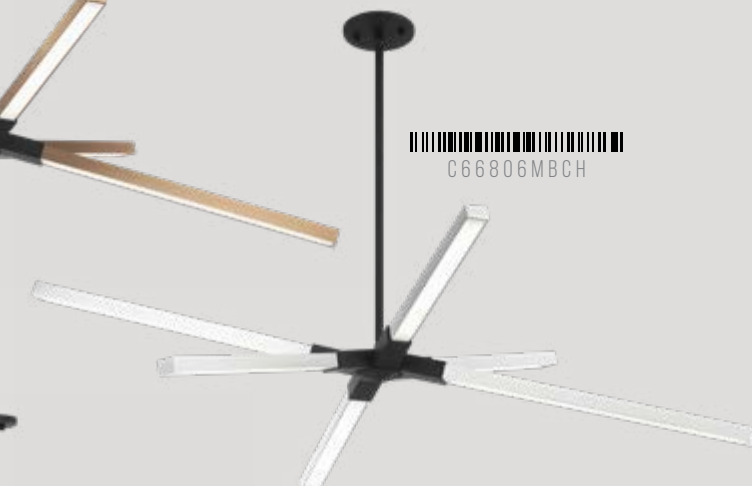

C66806MBAG

C66806MBCH

C66806MBAG/MBCH

Dimension. 40"L x 27"W x 8 1/4"H
Lamping. 4x12W LED + 2x16W LED Dimmable
Lumens(total/delivered). 8000 / 6000
Colour Temp / CRI. 3000K / 90
Canopy. Ø4 3/8" x 3/8"H
Rod / Wire. 42" (12"x3+6"x1) / 144" Max.