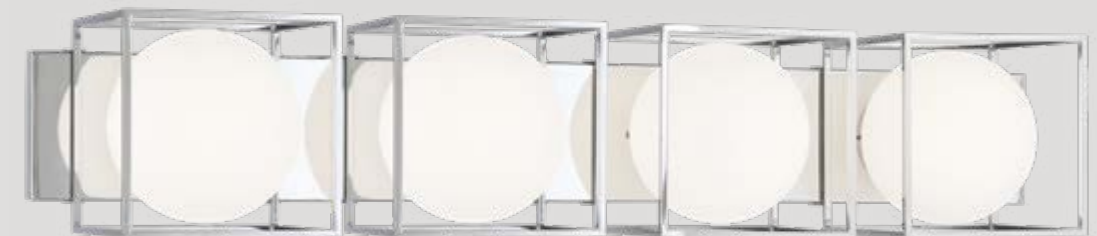

S03804CH

S03804AG/BK/CH

Dimension. 34 7/8"W x 6 3/4"H x 7 3/4"E
Lamping. 4x60W Medium Base-E26 120V
Finish. Aged Gold Brass / Black / Chrome
Canopy. 34 7/8"W x 4 3/4"H x 1"E
H/CTR. 3 3/8"