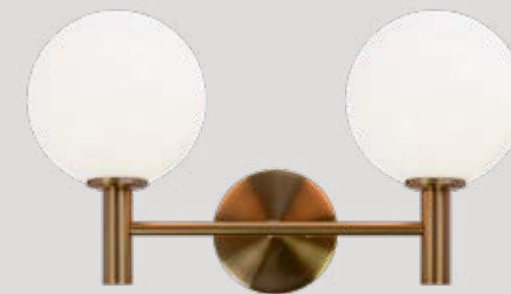

S06002AGOP