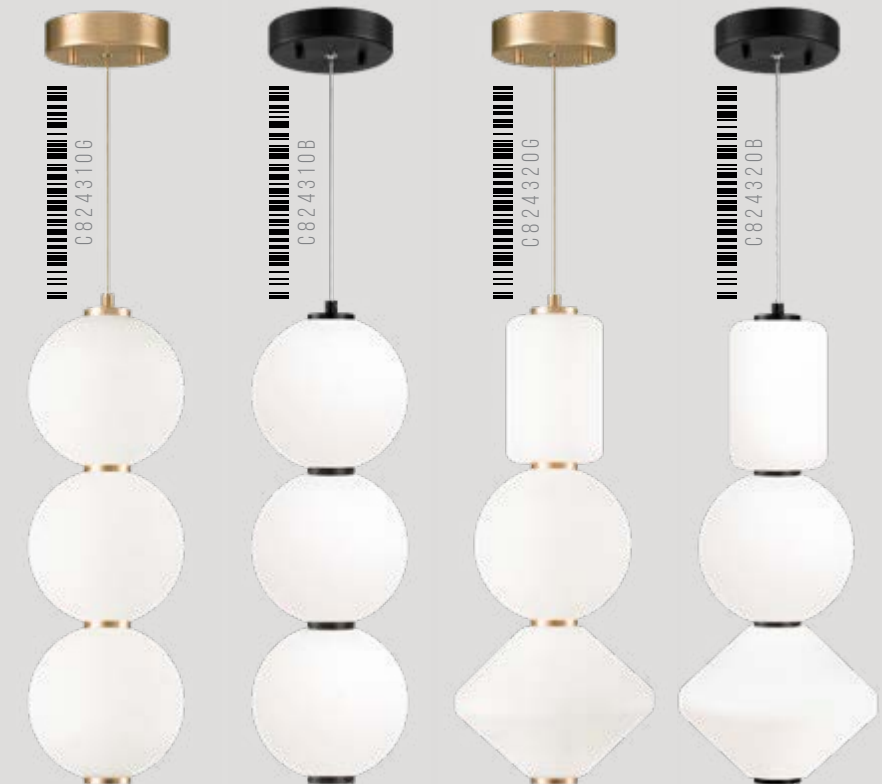

C824320B/0G

Dimension. Ø8" x 19 5/8"H
Lamping. 1x18W LED Dimmable
Lumens(total/delivered). 1620 / 1053
Colour Temp / CRI. 3000K / 90
Canopy. Ø5 1/8" x 1 3/8"H
Wire. 144" Max.