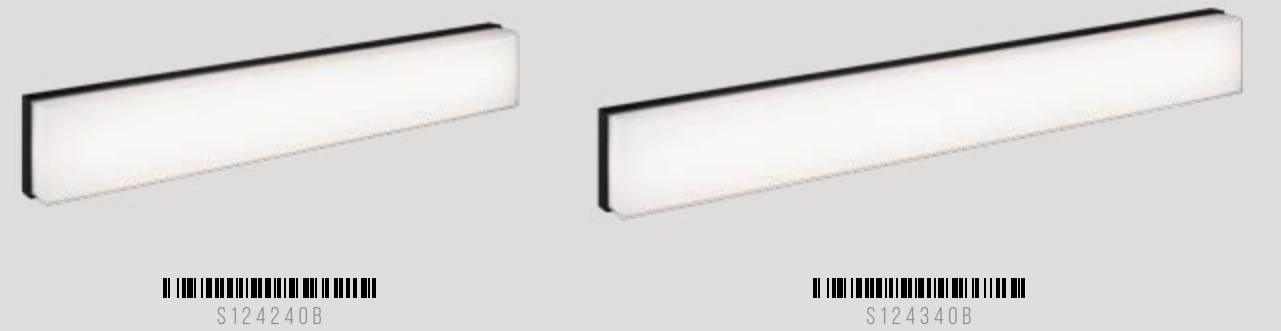

OB - OXIDIZED BLACK

S12424CH/OB

Dimension. 24"W x 4 3/8"H x 2"E
Lamping. 1x24W LED Dimmable
Lumens(total/delivered). 2400 / 1560
Colour Temp / CRI. 3000K / 90
Canopy. 24"W x 4 3/8"H x 1"E
H/CTR. 2 1/8"

S12434CH/OB

Dimension. 33 1/2"W x 4 3/8"H x 2"E
Lamping. 1x32W LED Dimmable
Lumens(total/delivered). 3200 / 2080
Colour Temp / CRI. 3000K / 90
Canopy. 33 1/2"W x 4 3/8"H x 1"E
H/CTR. 2 1/8"