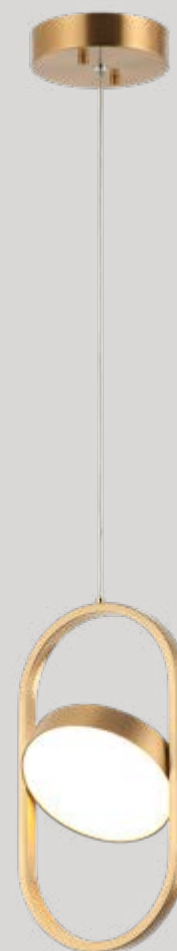

ADJUSTABLE LIGHT

C32301AG