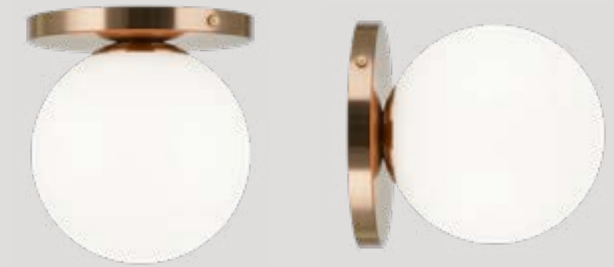

WX06011AGOP