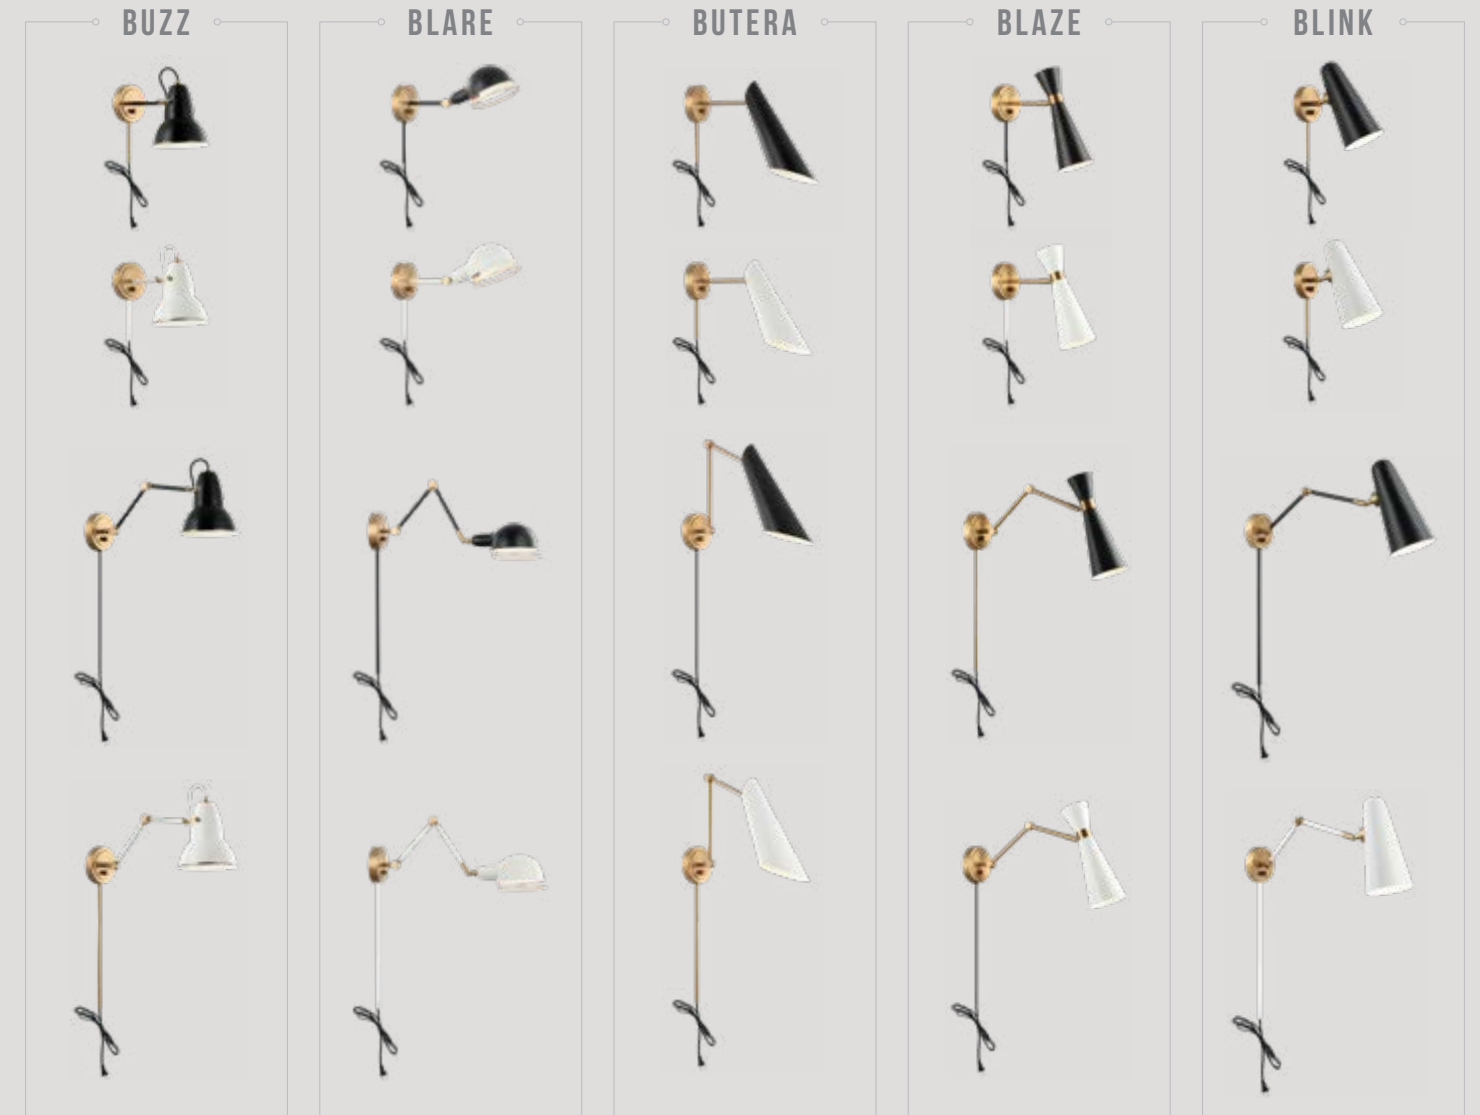

CONVERSION KITS SOLD SEPARATELY

B001R1AG/BK/WH

Rod. 24" (12"×1 + 6"×2)
Black Cable Plug. 75" Max.
Finish. Aged Gold Brass / Black / White

For more information
please contact customer service.

[1.844.628.8368
info@matteolighting.com]