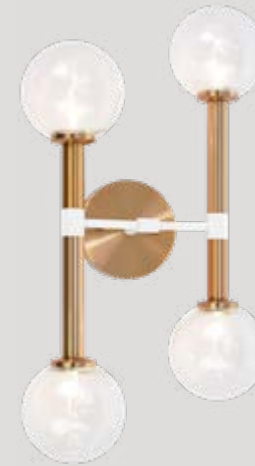

W75304AGCL