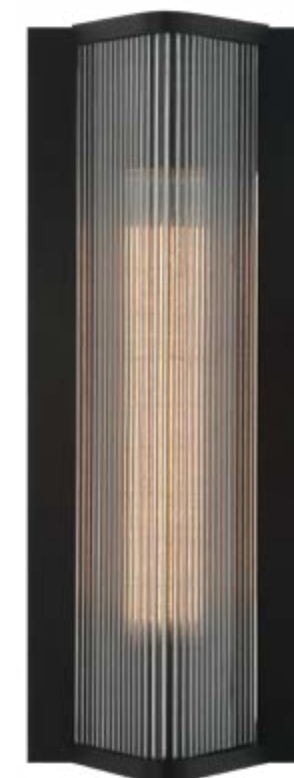

S02601MB

S02601AG/MB

Dimension. 6 3/8"W x 16 1/2"H x 3 5/8"E
Lamping. 1x10W LED Medium Base-E26 120V
Canopy. 6 3/8"W x 16 1/2"H x 5/8"E
H/CTR. 8 3/8" or 3 1/8"