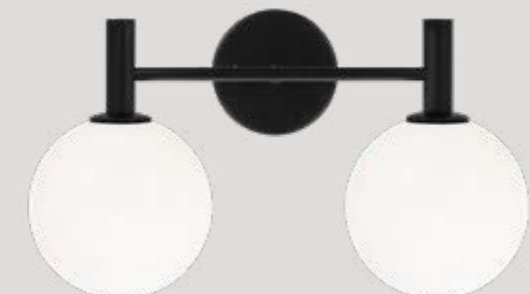

S06002BKOP