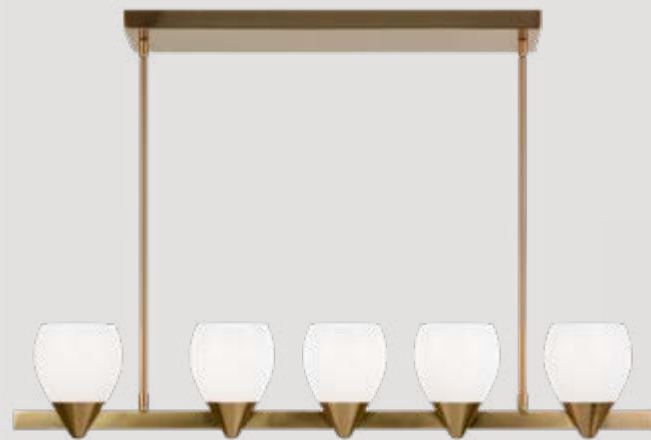

REYA

A refined and whimsical design inspired by the spring season. The Aged Gold Brass and Black finish is paired with a contrasting Opal Glass. *Reya* is available in both ceiling and wall sconce. Perfect to enhance any room.

AG - AGED GOLD BRASS

BK - BLACK

C74015AG