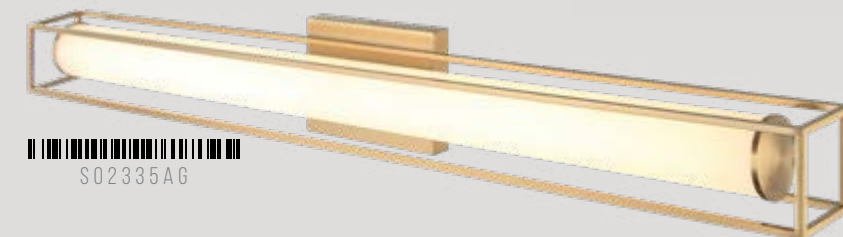

NEW SIZES

S02326AG/MB NEW

Dimension. 26"W x 4 3/8"H x 3 5/8"E
Lamping. 1x24W LED Dimmable
Lumens(total/delivered). 2400 / 1800
Colour Temp / CRI. 3000K / 90
Canopy. 4 3/8"W x 4 3/8"H x 3/4"E
H/CTR. 2 1/8" or 13"

S02320AG/MB

Dimension. 19 3/4"W x 4 3/8"H x 3 5/8"E
Lamping. 1x16W LED Dimmable
Lumens(total/delivered). 1600 / 1200
Colour Temp / CRI. 3000K / 90
Canopy. 4 3/8"W x 4 3/8"H x 3/4"E
H/CTR. 2 1/8" or 9 7/8"

S02335AG

S02335AG/MB

Dimension. 35 3/8"W x 4 3/8"H x 3 5/8"E
Lamping. 2x16W LED Dimmable
Lumens(total/delivered). 3200 / 2400
Colour Temp / CRI. 3000K / 90
Canopy. 4 3/8"W x 4 3/8"H x 3/4"E
H/CTR. 2 1/8" or 17 3/4"

FLANNIGAN

The *Flannigan* wall vanity series, available in 3 sizes. The LED cylinder tube is surrounded by a metal frame in Aged Gold Brass or Matte Black finish for a very striking polished look.

AG - AGED GOLD BRASS

MB - MATTE BLACK