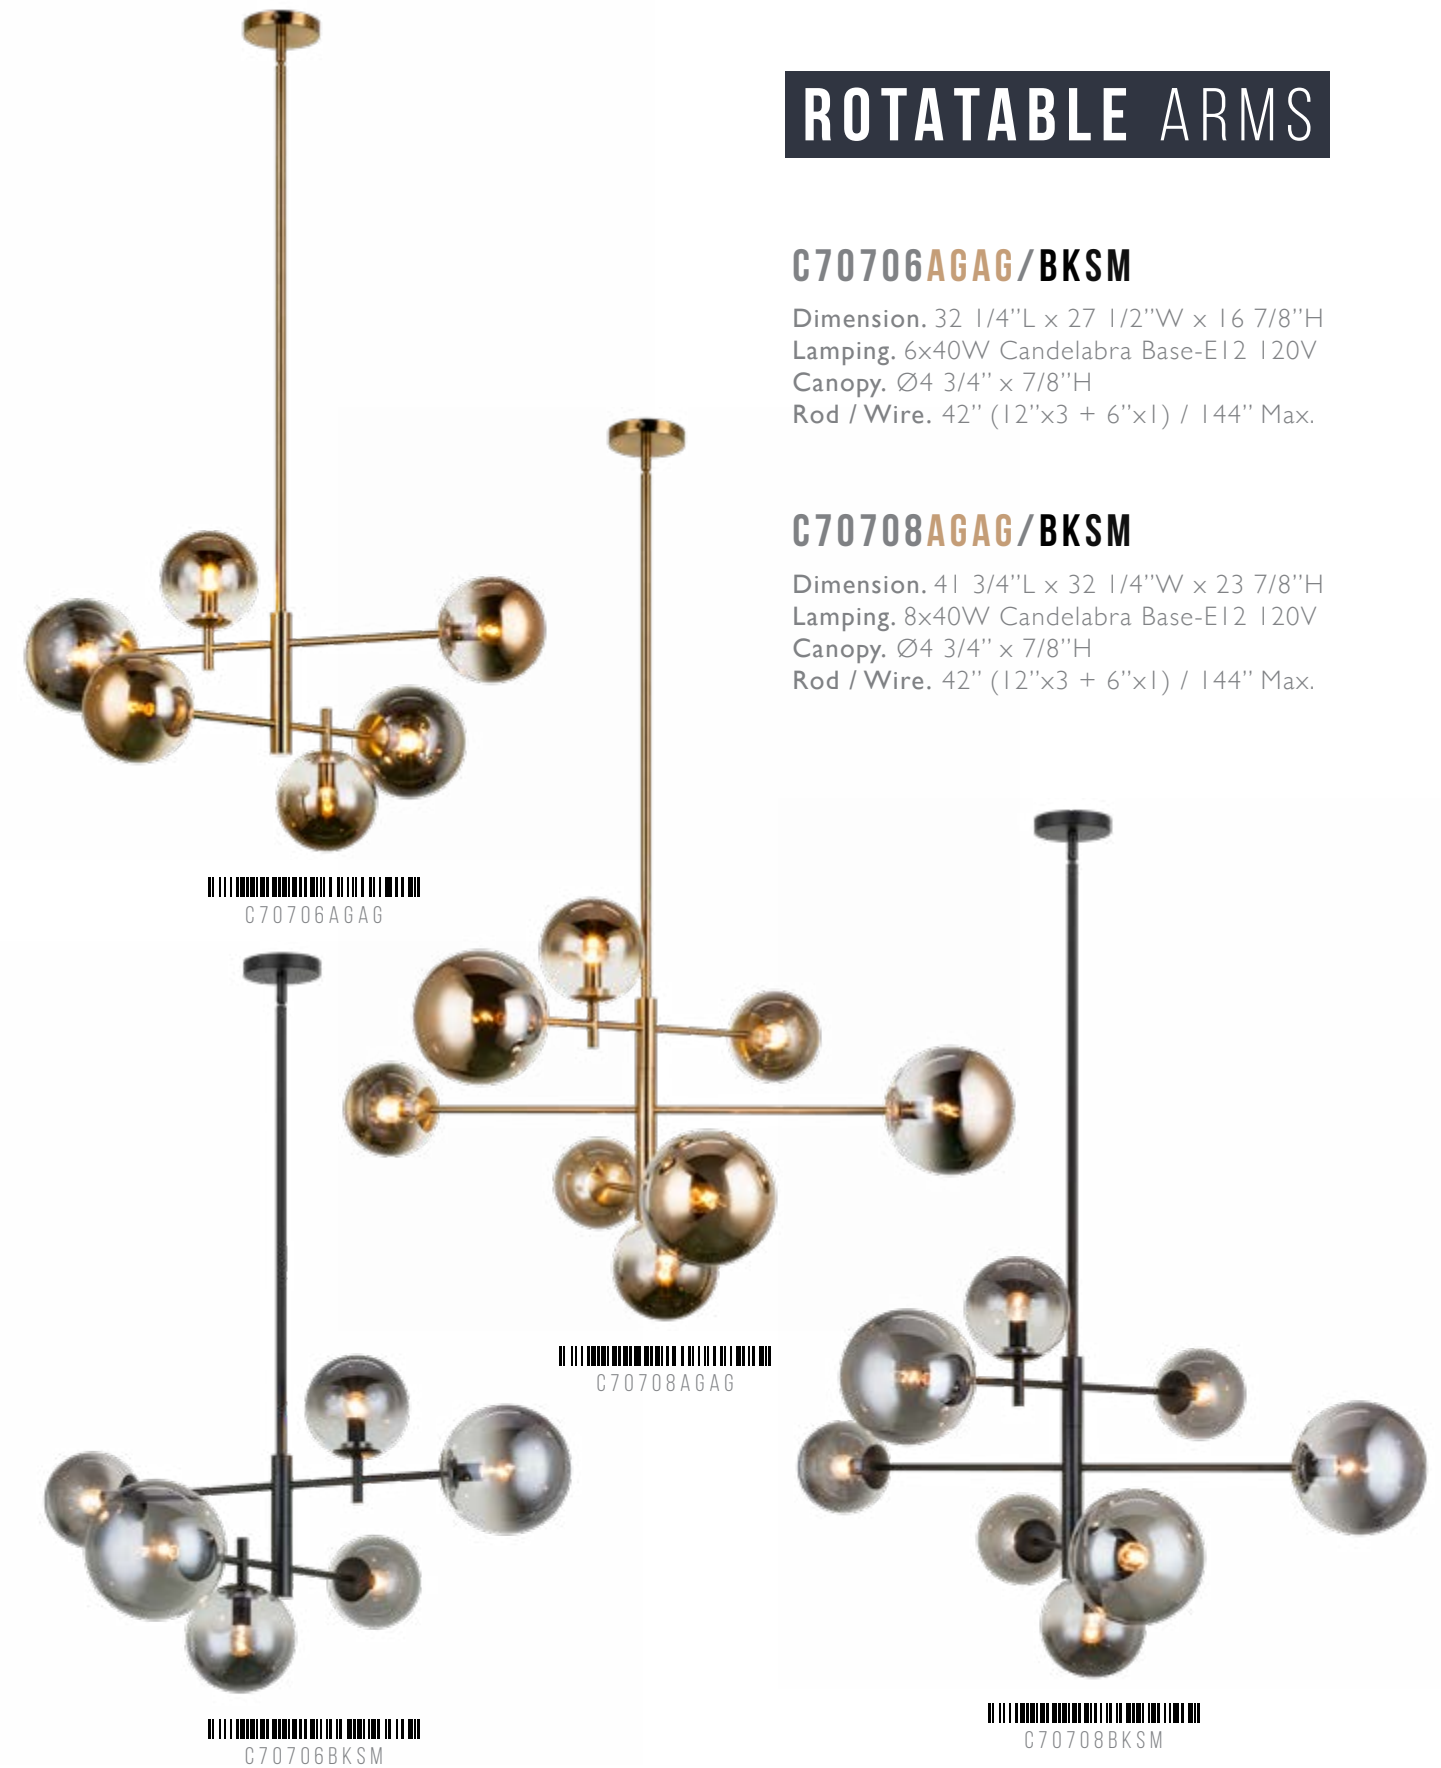

AGAG - AGED GOLD BRASS + AGED GOLD BRASS GLASS

BKSM - BLACK + SMOKED GLASS

ROTATABLE ARMS

C70706AGAG/BKSM

Dimension. 32 1/4"L x 27 1/2"W x 16 7/8"H
 Lamping. 6x40W Candelabra Base-E12 120V
 Canopy. Ø4 3/4" x 7/8"H
 Rod / Wire. 42" (12"x3 + 6"x1) / 144" Max.

C70708AGAG/BKSM

Dimension. 41 3/4"L x 32 1/4"W x 23 7/8"H
 Lamping. 8x40W Candelabra Base-E12 120V
 Canopy. Ø4 3/4" x 7/8"H
 Rod / Wire. 42" (12"x3 + 6"x1) / 144" Max.

CORAL

An impactful yet intricate statement piece. *Coral* is an LED web like frame designed with opal glass scattered throughout. This bold series will add character to any space. Available in 2 finishes and 2 sizes.