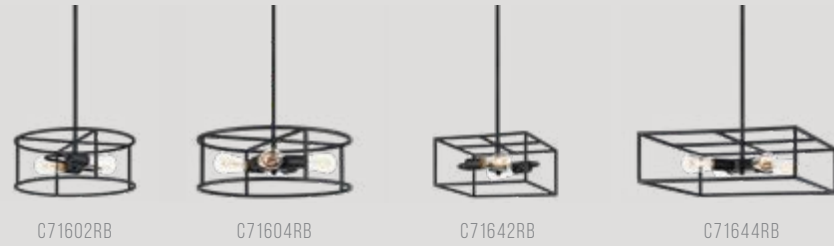

OUTDOOR
LIGHTING

C81201MB

CANDID

P. 344

CANDOR

P. 342-343

CASKE

P. 282-283