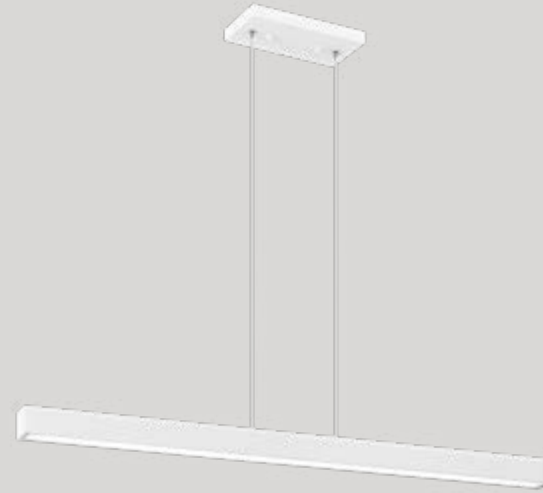

C80833MW

C80833MB/MW

Dimension. 33"L x 1 5/8"W x 1 5/8"H
Lamping. 2x16W LED Dimmable
Lumens(total/delivered). 3200 / 2400
Colour Temp*/CRI. 3000K, 4000K or 5000K / 90
Canopy. 8"L x 4 3/8"W x 7/8"H
Wire. 144" Max.

C80842MB/MW

Dimension. 42"L x 1 5/8"W x 1 5/8"H
Lamping. 2x20W LED Dimmable
Lumens(total/delivered). 4000 / 3000
Colour Temp*/CRI. 3000K, 4000K or 5000K / 90
Canopy. 8"L x 4 3/8"W x 7/8"H
Wire. 144" Max.

W80818MB/MW

Dimension. 18"W x 4 3/8"H x 2 3/8"E
Lamping. 1x16W LED Dimmable
Lumens(total/delivered). 1600 / 1200
Colour Temp*/CRI. 3000K, 4000K or 5000K / 90
Canopy. 6"L x 4 3/8"W x 7/8"E
H/CTR. 2 1/8"

W80824MB/MW

Dimension. 23 1/2"W x 4 3/8"H x 2 3/8"E
Lamping. 1x24W LED Dimmable
Lumens(total/delivered). 2400 / 1800
Colour Temp*/CRI. 3000K, 4000K or 5000K / 90
Canopy. 6"L x 4 3/8"W x 7/8"E
H/CTR. 2 1/8"

W80833MB/MW

Dimension. 33"W x 4 3/8"H x 2 3/8"E
Lamping. 2x16W LED Dimmable
Lumens(total/delivered). 3200 / 2400
Colour Temp*/CRI. 3000K, 4000K or 5000K / 90
Canopy. 6"L x 4 3/8"W x 7/8"E
H/CTR. 2 1/8"