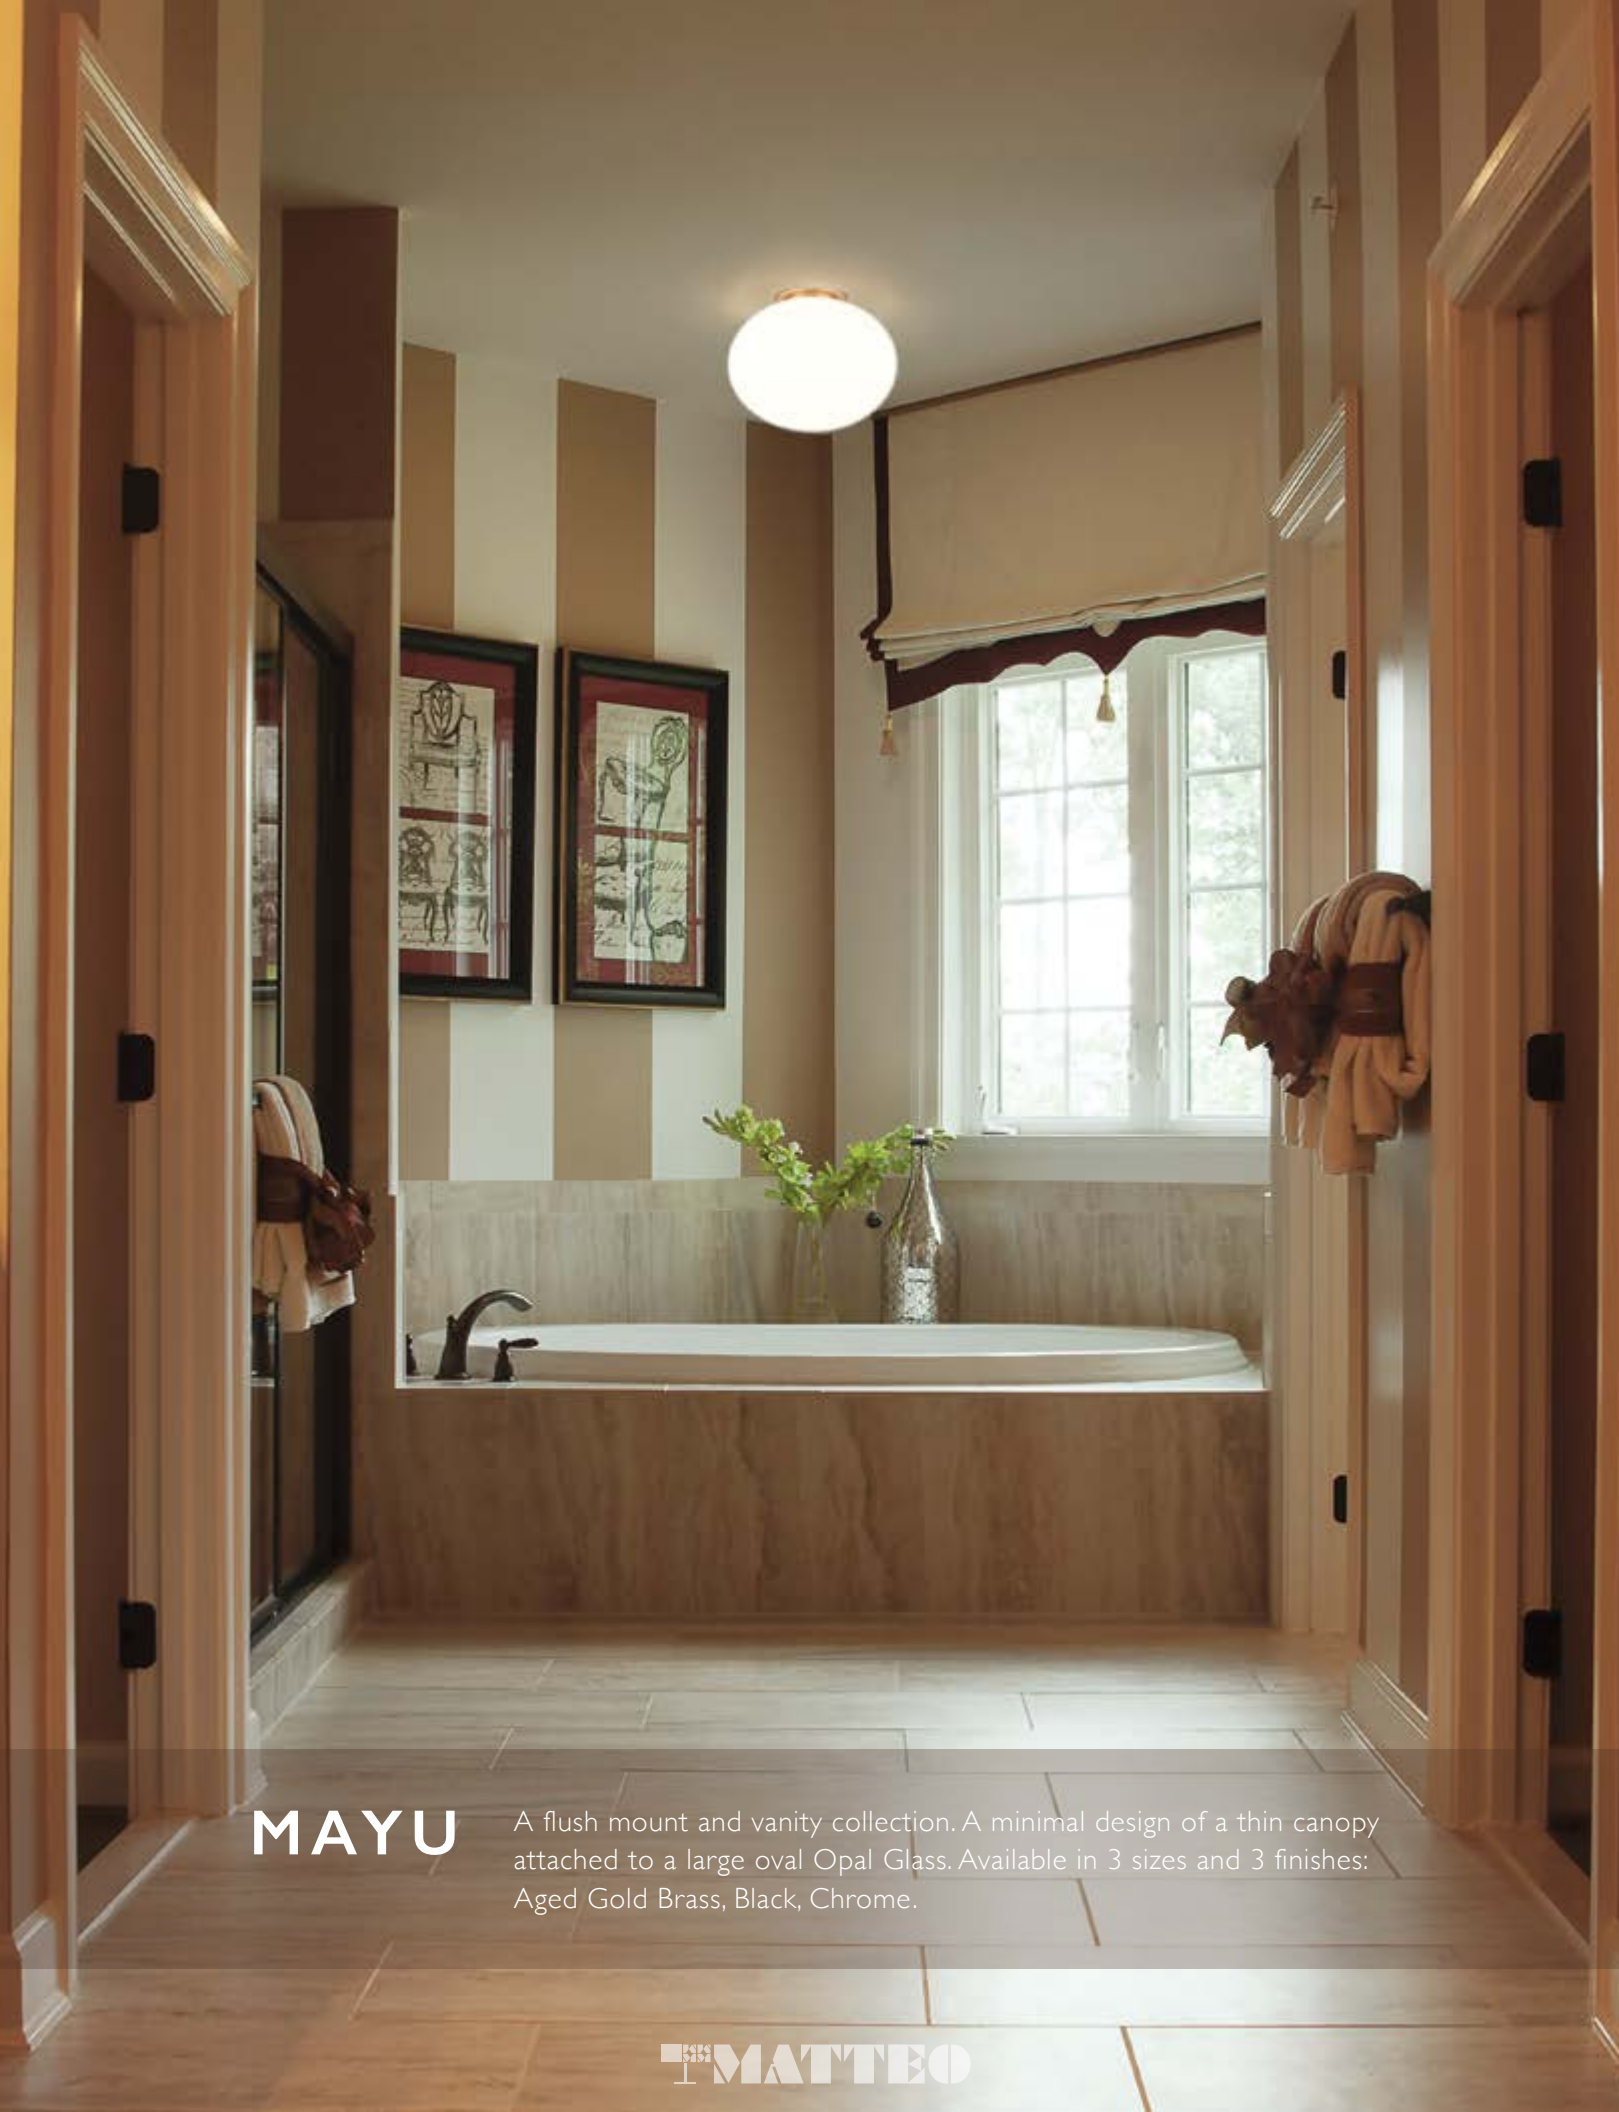

MAYU

A flush mount and vanity collection. A minimal design of a thin canopy attached to a large oval Opal Glass. Available in 3 sizes and 3 finishes: Aged Gold Brass, Black, Chrome.

WX12101AGOP/BKOP/CHOP

Dimension. Ø6" x 4 7/8"E
Lamping. 1x40W G9 120V
Shade. Opal Glass
Canopy. Ø4 3/8" x 1/8"E
H/CTR. 3"

WX12111AGOP/BKOP/CHOP

Dimension. Ø8" x 6 3/8"E
Lamping. 1x60W Candelabra Base-E12 120V
Shade. Opal Glass
Canopy. Ø4 3/8" x 1/8"E
H/CTR. 4"

WX12121AGOP/BKOP/CHOP

Dimension. Ø10" x 8"E
Lamping. 1x60W Medium Base-E26 120V
Shade. Opal Glass
Canopy. Ø4 3/8" x 1/8"E
H/CTR. 5"