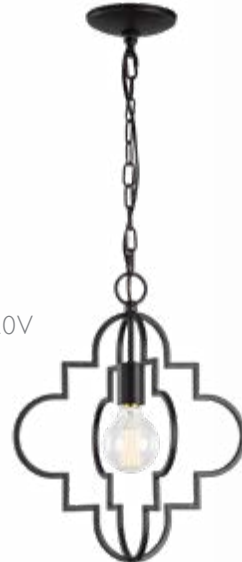

SCEPTER

Inspired by Ruyi from the Chinese culture which symbolizes power and good fortune, this series is the perfect addition to your décor. It adds beauty and extravagance to a personal space.

BZ - BRONZE

SV - RUSTY SILVER

C56801BZ/SV

Dimension. Ø14" x 16"H
Lamping. 1x100W Medium Base-E26 120V
Canopy. Ø5" x 1"H
Chain / Wire. 72" / 144" Max.

C56801BZ