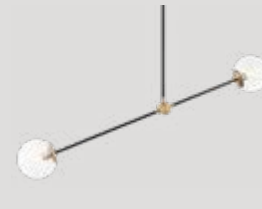

COSMIC

P. 130-133

C78712AGCL