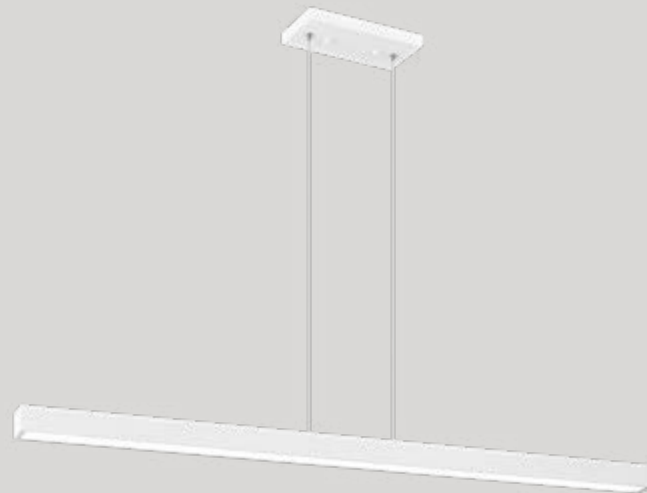

C80842MW

C80833MB/MW

Dimension. 33"L x 1 5/8"W x 1 5/8"H
Lamping. 2x16W LED Dimmable
Lumens(total/delivered). 3200 / 2400
Colour Temp*/CRI. 3000K, 4000K or 5000K / 90
Canopy. 8"L x 4 3/8"W x 7/8"H
Wire. 144" Max.

C80842MB/MW

Dimension. 42"L x 1 5/8"W x 1 5/8"H
Lamping. 2x20W LED Dimmable
Lumens(total/delivered). 4000 / 3000
Colour Temp*/CRI. 3000K, 4000K or 5000K / 90
Canopy. 8"L x 4 3/8"W x 7/8"H
Wire. 144" Max.