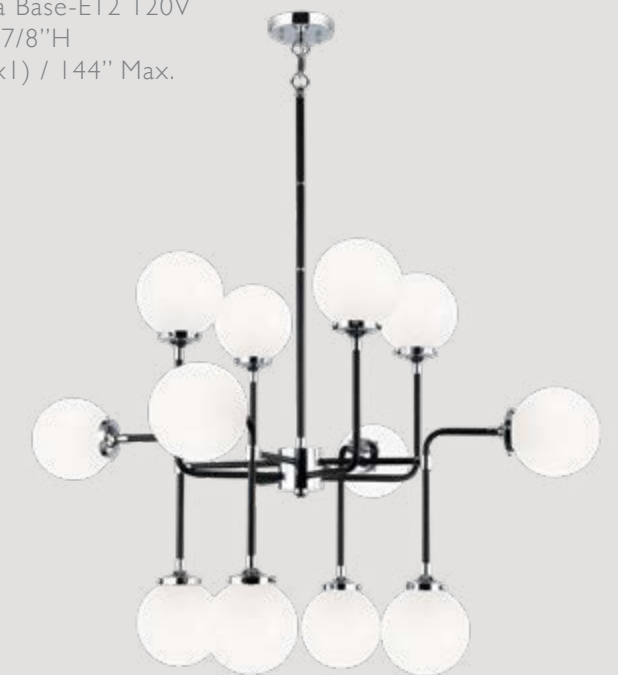

C58212CHOP

PARTICLES
SERIES

This series is inspired by the quantity of all matter from the world of science. Although small and simple, the *Particles* series is a versatile family with multiple pendant and wall sconces sizes. It is sure to make a statement in any setting.

AG - AGED GOLD BRASS
CH - CHROME

OP - OPAL GLASS
CL - CLEAR GLASS