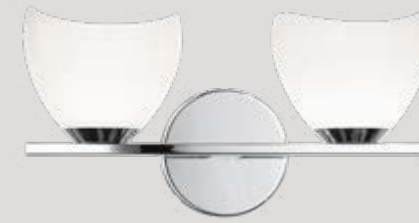

S04202CHOP