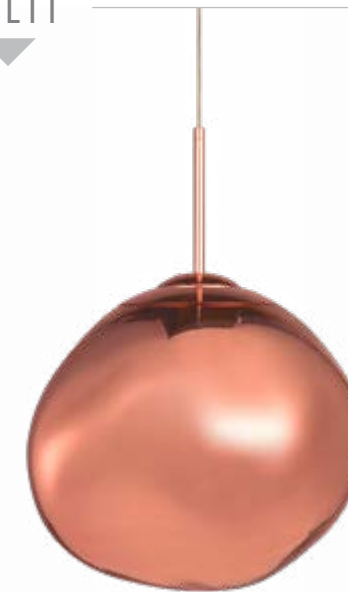

C76801CP/SM

Dimension. 12"W x 11 1/2"H
Lamping. 1x10W LED Medium Base-E26 120V
Canopy. Ø4 3/4" x 7/8"H
Cord Colour. Clear
Wire. 144" Max.

C76803CP/SM

Dimension. 16"W x 14 1/2"H
Lamping. 1x10W LED Medium Base-E26 120V
Canopy. Ø4 3/4" x 7/8"H
Cord Colour. Clear
Wire. 144" Max.