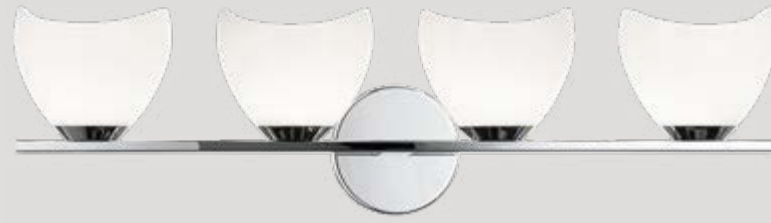

UPTOWNE

Uptowne is a dazzling family with distinctive curved opal glass. Available in Aged Gold Brass, Chrome or Black.

AGOP - AGED GOLD BRASS + OPAL GLASS

BKOP - BLACK + OPAL GLASS

CHOP - CHROME + OPAL GLASS **NEW**

NEW FINISH

S04204CHOP