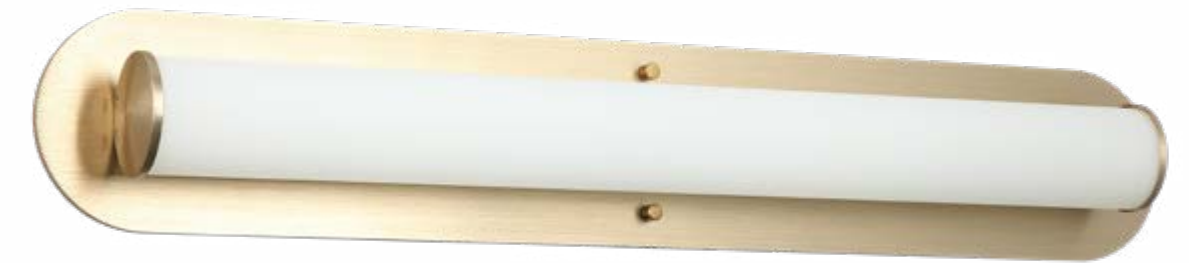

S072260G

S072260B/OG

Dimension. 26"W x 4 3/8"H x 2 3/4"E
Lamping. 1x26.5W LED Dimmable
Lumens(total/delivered). 2400 / 1640.2
Colour Temp / CRI. 3000K / 90
Canopy. 26"W x 4 3/8"H x 1/4"E
H/CTR. 2 1/8" or 13"