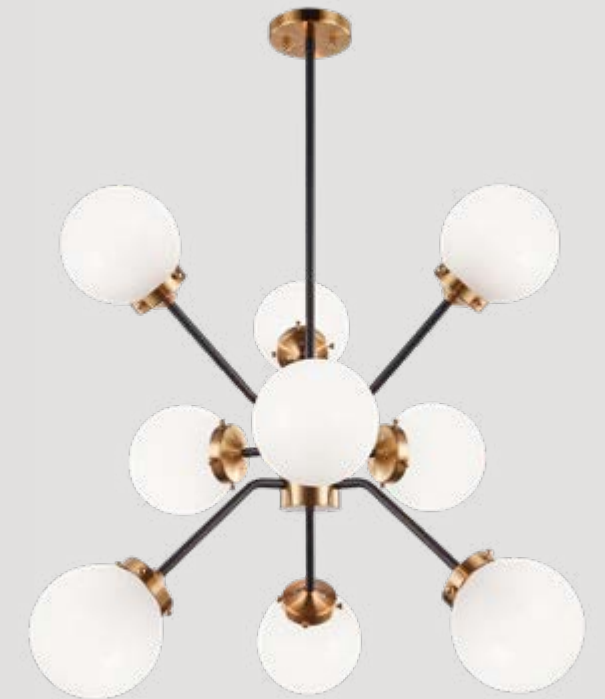

C72309AGOP