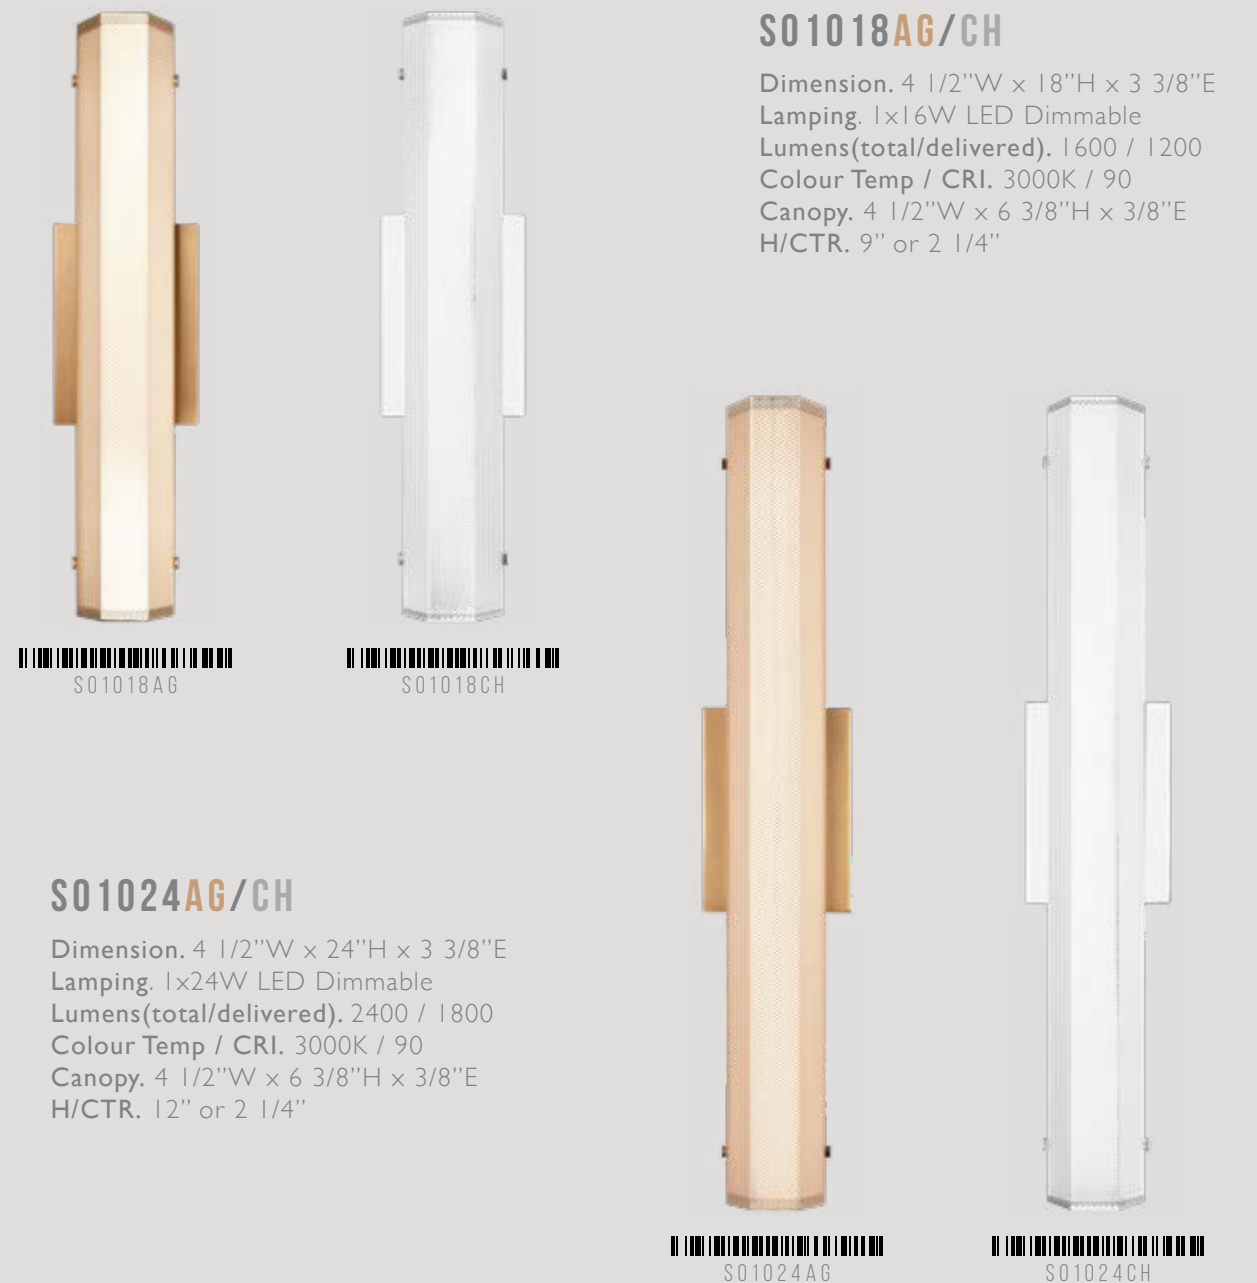

S01018AG/CH

Dimension. 4 1/2"W x 18"H x 3 3/8"E
Lamping. 1x16W LED Dimmable
Lumens(total/delivered). 1600 / 1200
Colour Temp / CRI. 3000K / 90
Canopy. 4 1/2"W x 6 3/8"H x 3/8"E
H/CTR. 9" or 2 1/4"

S01024AG/CH

Dimension. 4 1/2"W x 24"H x 3 3/8"E
Lamping. 1x24W LED Dimmable
Lumens(total/delivered). 2400 / 1800
Colour Temp / CRI. 3000K / 90
Canopy. 4 1/2"W x 6 3/8"H x 3/8"E
H/CTR. 12" or 2 1/4"