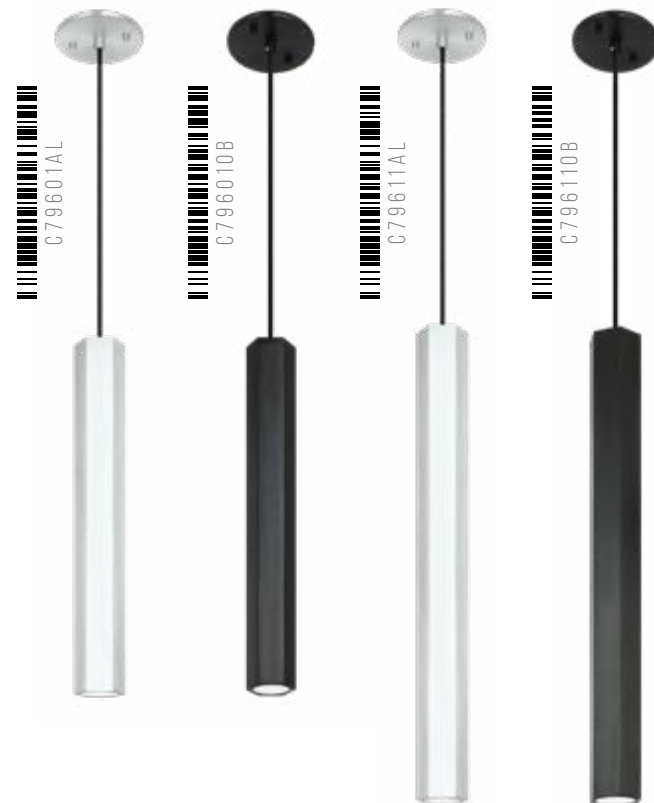

This modern drop pendant designed using a square tube has an industrial feel. When hung on its own or grouped, it will add a subtle design element. The Royce series comes in either an Aluminum or Oxidized Black finish with a black fabric cord. Both finishes are available in 2 sizes.

C79401AL/OB

Dimension. 1 7/8"L x 1 7/8"W x 16"H
Lamping. 1x4.5W LED Dimmable
Lumens(total/delivered). 400 / 260
Colour Temp / CRI. 3000K / 90
Canopy. Ø4 1/2" x 3/8"H
Wire. 144" Max.

C79411AL/OB

Dimension. 1 7/8"L x 1 7/8"W x 24"H
Lamping. 1x4.5W LED Dimmable
Lumens(total/delivered). 400 / 260
Colour Temp / CRI. 3000K / 90
Canopy. Ø4 1/2" x 3/8"H
Wire. 144" Max.

C79601AL/OB

Dimension. 2"L x 1 7/8"W x 16"H
Lamping. 1x4.5W LED Dimmable
Lumens(total/delivered). 400 / 260
Colour Temp / CRI. 3000K / 90
Canopy. Ø4 1/2" x 3/8"H
Wire. 144" Max.

C79611AL/OB

Dimension. 2"L x 1 7/8"W x 24"H
Lamping. 1x4.5W LED Dimmable
Lumens(total/delivered). 400 / 260
Colour Temp / CRI. 3000K / 90
Canopy. Ø4 1/2" x 3/8"H
Wire. 144" Max.

An industrial collection of minimalist pendants and vanities. Designed using a hexagonal tube, the Rowan collection comes in an Aluminum and Oxidized Black finish with a black fabric cord for pendants. Both finishes are available in 2 sizes for each collection.

W79623AL/OB

Dimension. 23 3/8"W x 4 3/8"H x 2"E
Lamping. 1x24W LED Dimmable
Lumens(total/delivered). 2400 / 1560
Colour Temp / CRI. 3000K / 90
Canopy. 8"W x 4 3/8"H x 1/4"E
H/CTR. 2 1/8" or 11 3/4"

W79634AL/OB

Dimension. 34"W x 4 3/8"H x 2"E
Lamping. 2x18W LED Dimmable
Lumens(total/delivered). 3600 / 2340
Colour Temp / CRI. 3000K / 90
Canopy. 8"W x 4 3/8"H x 1/4"E
H/CTR. 2 1/8" or 17"