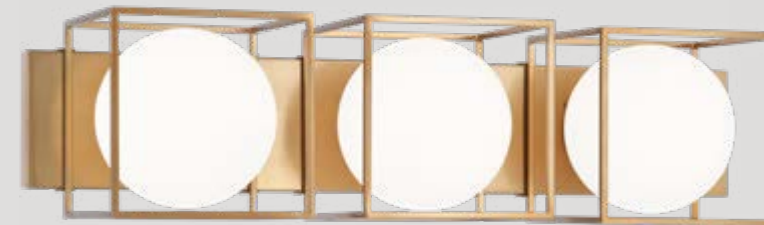

S03811AG/BK/CH

Dimension. 6 3/4"W x 13 3/4"H x 7 3/4"E
Lamping. 1x60W Medium Base-E26 120V
Finish. Aged Gold Brass / Black / Chrome
Canopy. 4 3/4"W x 13 3/4"H x 1"E
H/CTR. 6 7/8"

VIEW MORE WALL SCNCE OPTIONS ON PAGE 392

S03801AG/BK/CH

Dimension. 6 3/4"W x 13 3/4"H x 7 3/4"E
Lamping. 1x60W Medium Base-E26 120V
Finish. Aged Gold Brass / Black / Chrome
Canopy. 4 3/4"W x 13 3/4"H x 1"E
H/CTR. 6 7/8"

VIEW MORE WALL SCNCE OPTIONS ON PAGE 392

S03802AG/BK/CH

Dimension. 17 1/2"W x 6 3/4"H x 7 3/4"E
Lamping. 2x60W Medium Base-E26 120V
Finish. Aged Gold Brass / Black / Chrome
Canopy. 17 1/2"W x 4 3/4"H x 1"E
H/CTR. 3 3/8"

S03803AG

S03803AG/BK/CH

Dimension. 26 1/4"W x 6 3/4"H x 7 3/4"E
Lamping. 3x60W Medium Base-E26 120V
Finish. Aged Gold Brass / Black / Chrome
Canopy. 26 1/4"W x 4 3/4"H x 1"E
H/CTR. 3 3/8"