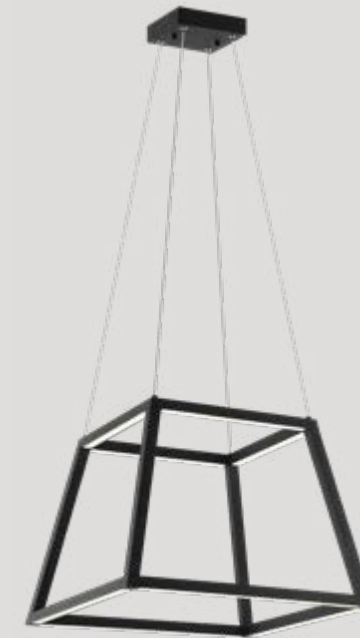

C81316MB

C81316MB/MW

Dimension. 16"L x 16"W x 14"H
Lamping. 1x40W LED Dimmable
Lumens(total.delivered). 4000 / 3000
Colour Temp . CRI. 3000K / 90
Canopy. 4 1/2"L x 4 1/2"W x 1 3/8"H
Wire. 144" Max.

C81346MB/MW

Dimension. 46"L x 12"W x 10"H
Lamping. 1x48W LED Dimmable
Lumens(total.delivered). 4800 / 3600
Colour Temp . CRI. 3000K / 90
Canopy. 10"L x 4 3/8"W x 1 3/8"H
Wire. 144" Max.

CARLINGTON

Carlinton is simplicity at it's best. The LED is powered by a driver in the canopy and lights the underside of the metal frame. It is suspended with silver cord and offers a direct uncomplicated vibe.

MB - MATTE BLACK

MW - MATTE WHITE