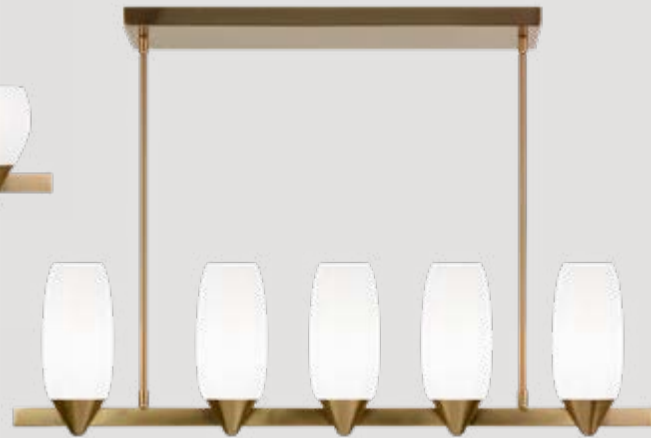

REYA

A refined and whimsical design inspired by the spring season. The Aged Gold Brass and Black finish is paired with a contrasting Opal Glass. *Reya* is available in both ceiling and wall sconce. Perfect to enhance any room.

AG - AGED GOLD BRASS

BK - BLACK

C74015BK

C74015AG/BK

Dimension. 40 1/2"L x 5 3/8"W x 10 5/8"H
Lamping. 5x40W Candelabra Base-E12 120V
Canopy. 26"L x 4 1/2"W x 1"H
Rod / Wire. 42" (12"x6 + 6"x2) / 144" Max.

C74003AG/BK

Dimension. 17 3/8"L x 15 3/8"W x 11 7/8"H
Lamping. 3x40W Candelabra Base-E12 120V
Canopy. Ø4 3/4" x 1"H
Rod / Wire. 42" (12"x3 + 6"x1) / 144" Max.

WALL/VANITY

W74001AG

Dimension. 5 3/8"W x 8 3/8"H x 7"E
Lamping. 1x40W Candelabra Base-E12 120V
Canopy. Ø4 3/4" x 1"E
H/CTR. 6"

W74011AG

Dimension. 4 3/4"W x 11 3/4"H x 6 3/8"E
Lamping. 1x40W Candelabra Base-E12 120V
Canopy. Ø4 3/4" x 1"E
H/CTR. 9 3/8"