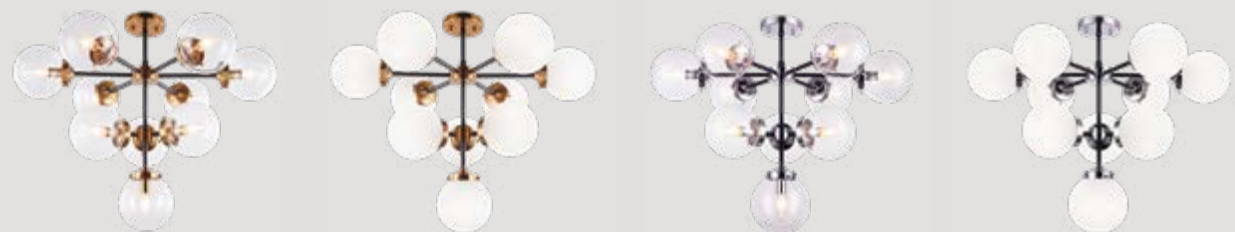

C72310AGCL/AGOP/CHCL/CHOP

Dimension. Ø29 3/8" x 22 5/8"H
Lamping. 10x40W Candelabra Base-E12 120V
Canopy. Ø4 3/4" x 7/8"H
Rod / Wire. 46" (12"x3+6"x1+4"x1) / 144" Max.

**SEMI-FLUSH
MOUNT OPTION**

with 4-inch rod

C72304AGCL/AGOP/CHCL/CHOP

Dimension. Ø20 1/4" x 11 5/8"H
Lamping. 4x40W Candelabra Base-E12 120V
Canopy. Ø4 3/4" x 7/8"H
Rod / Wire. 46" (12"x3+6"x1+4"x1) / 144" Max.

FLUSH MOUNTS

X72301AGCL/AGOP/CHCL/CHOP

Dimension. Ø5 7/8" x 9 3/4"H
Lamping. 1x40W Candelabra Base-E12 120V
Canopy. Ø4 3/4" x 7/8"H
Rod. 2"