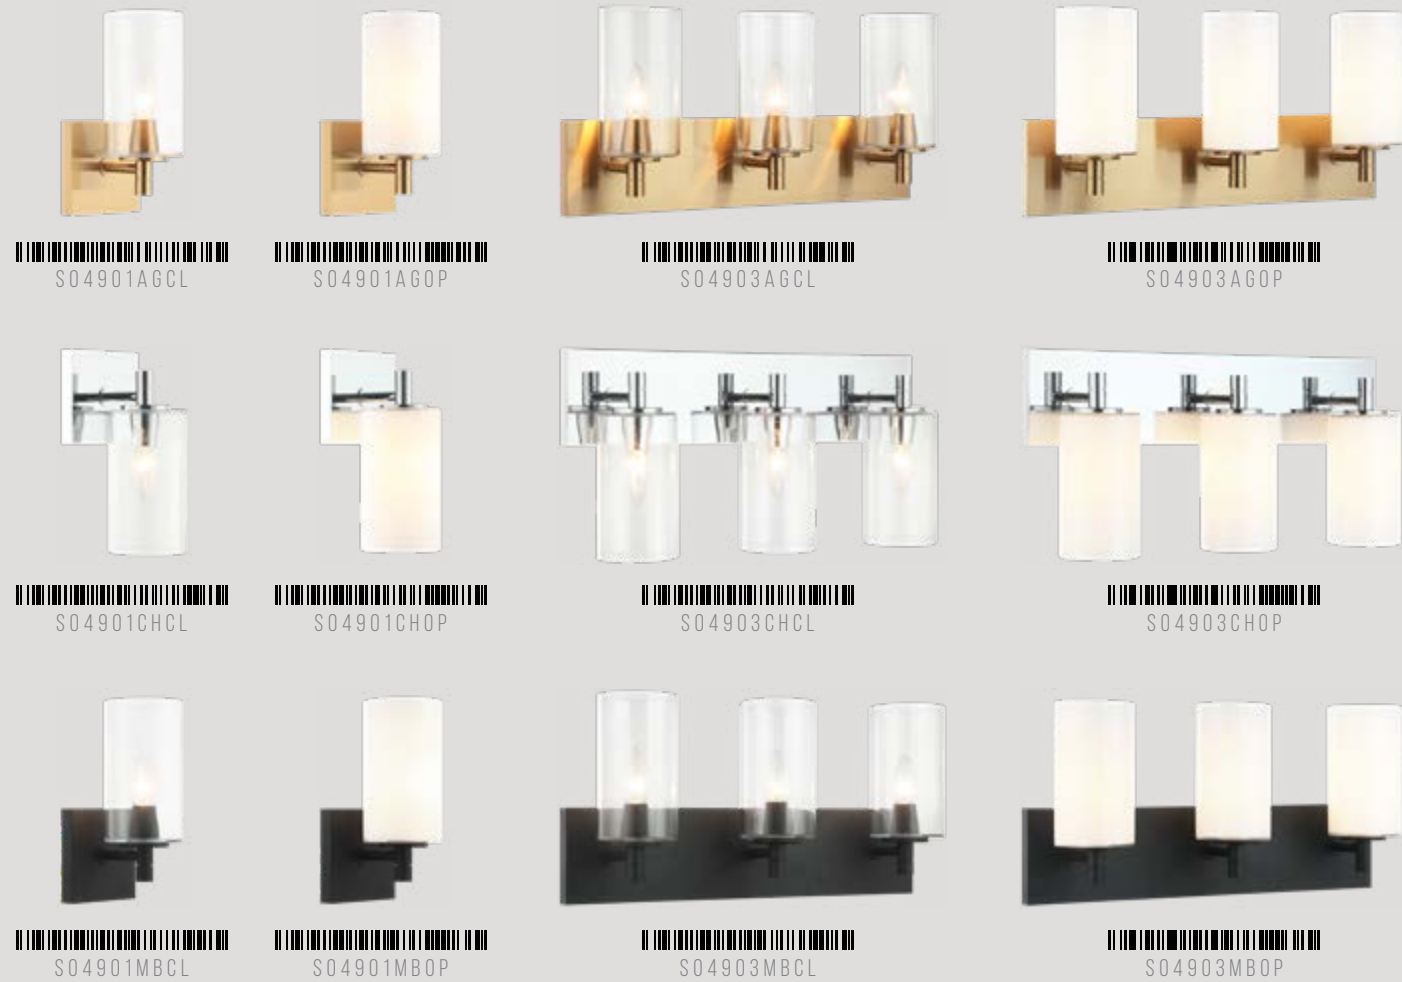

CANDELA

The *Candela* series is a transitional style vanity pillar shaped glass. Three finishes, Aged Gold Brass, Chrome, Matte Black in either Clear or Opal glass shade.

AG - AGED GOLD BRASS
CL - CLEAR GLASS

CH - CHROME
OP - OPAL GLASS

MB - MATTE BLACK

S04901 AGCL/AGOP/CHCL/CHOP/MBCL/MBOP

Overall Dimension. 4 3/4"W x 10 1/8"H x 5 1/2"E
Shade Dimension. Ø3 7/8" x 7 1/8"H
Lamping. 1x60W Candelabra Base-E12 120V
Shade. Clear Glass / Opal Glass
Canopy. 4 3/4"W x 4 3/4"H x 7/8"E
H/CTR. 7 3/4"

S04903 AGCL/AGOP/CHCL/CHOP/MBCL/MBOP

Overall Dimension. 20 7/8"W x 10 1/8"H x 5 1/2"E
Shade Dimension. Ø3 7/8" x 7 1/8"H
Lamping. 3x60W Candelabra Base-E12 120V
Shade. Clear Glass / Opal Glass
Canopy. 20 7/8"W x 4 3/4"H x 7/8"E
H/CTR. 7 3/4"