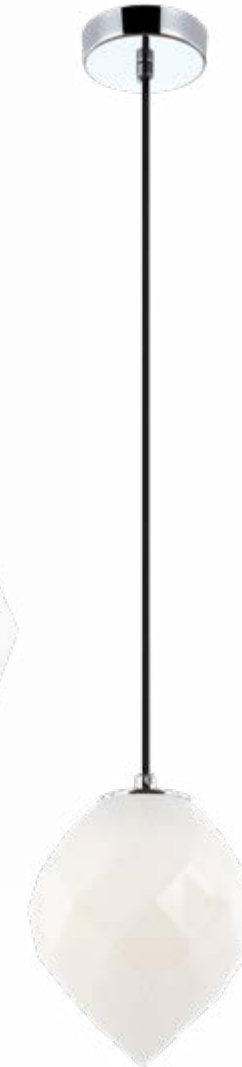

GEMMA

Inspired by the elegance of jewelry, *Gemma* is designed with prismatic detailed glass in the shape of a polished gem. This series is available in Opal Glass paired with a Chrome canopy and Smoked Glass paired with a Black canopy. Both combinations come in 2 sizes which will provide a sophisticated and elegant presence.

OP - OPAL GLASS WITH CHROME FINISH AND BLACK CORD

SM - SMOKE GLASS WITH BLACK FINISH AND BLACK CORD

C780010P

C780010P/SM

Dimension. Ø5 1/2" x 7 1/4"H
Lamping. 1x40W Candelabra Base-E12 120V
Canopy. Ø4 3/4" x 1"H
Cord Colour. Black
Wire. 144" Max.

C780110P/SM

Dimension. Ø9 7/8" x 12 3/8"H
Lamping. 1x60W Medium Base-E26 120V
Canopy. Ø4 3/4" x 1"H
Cord Colour. Black
Wire. 144" Max.