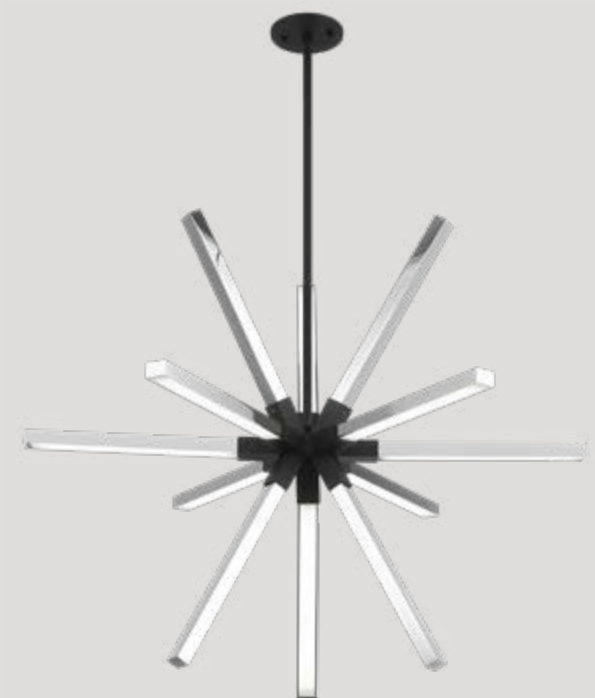

C66812MBCH

C66812MBAG/MBCH

Dimension. Ø32" x 26 1/2"H
Lamping. 12x12W LED Dimmable
Lumens(total/delivered). 14400 / 10800
Colour Temp / CRI. 3000K / 90
Canopy. Ø4 3/8" x 3/8"H
Rod / Wire. 42" (12"x3+6"x1) / 144" Max.