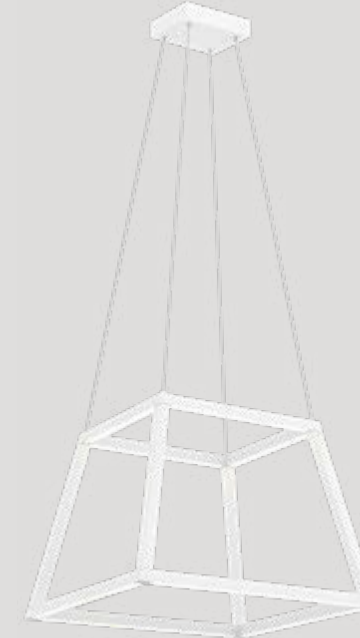

C81316MW

C81316MB/MW

Dimension. 16"L x 16"W x 14"H
Lamping. 1x40W LED Dimmable
Lumens(total.delivered). 4000 / 3000
Colour Temp . CRI. 3000K / 90
Canopy. 4 1/2"L x 4 1/2"W x 1 3/8"H
Wire. 144" Max.

C81346MB/MW

Dimension. 46"L x 12"W x 10"H
Lamping. 1x48W LED Dimmable
Lumens(total.delivered). 4800 / 3600
Colour Temp . CRI. 3000K / 90
Canopy. 10"L x 4 3/8"W x 1 3/8"H
Wire. 144" Max.