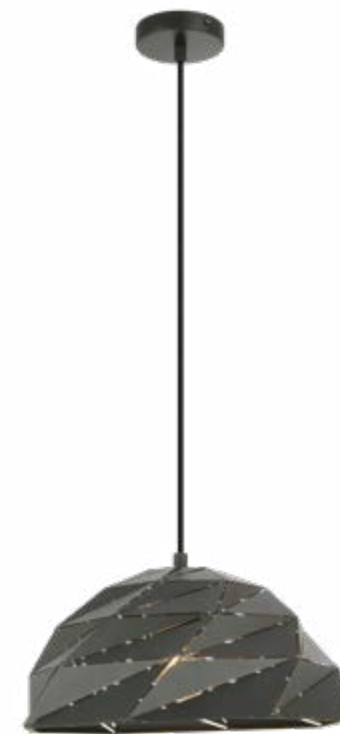

C72721WH

C72721DG/WH

Dimension. Ø26" x 11 1/2"H
Lamping. 3x60W Medium Base-E26 120V
Canopy. Ø4 3/4" x 1"H
Cord Colour. Black Fabric / White Fabric
Wire. 144" Max.

C72701DG

C72701WH

C72701DG/WH

Dimension. Ø14 1/4" x 6 3/8"H
Lamping. 1x60W Medium Base-E26 120V
Cord Colour. Black Fabric / White Fabric
Canopy. Ø4 3/4" x 1"H
Wire. 144" Max.