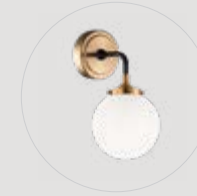

W58201CHCL