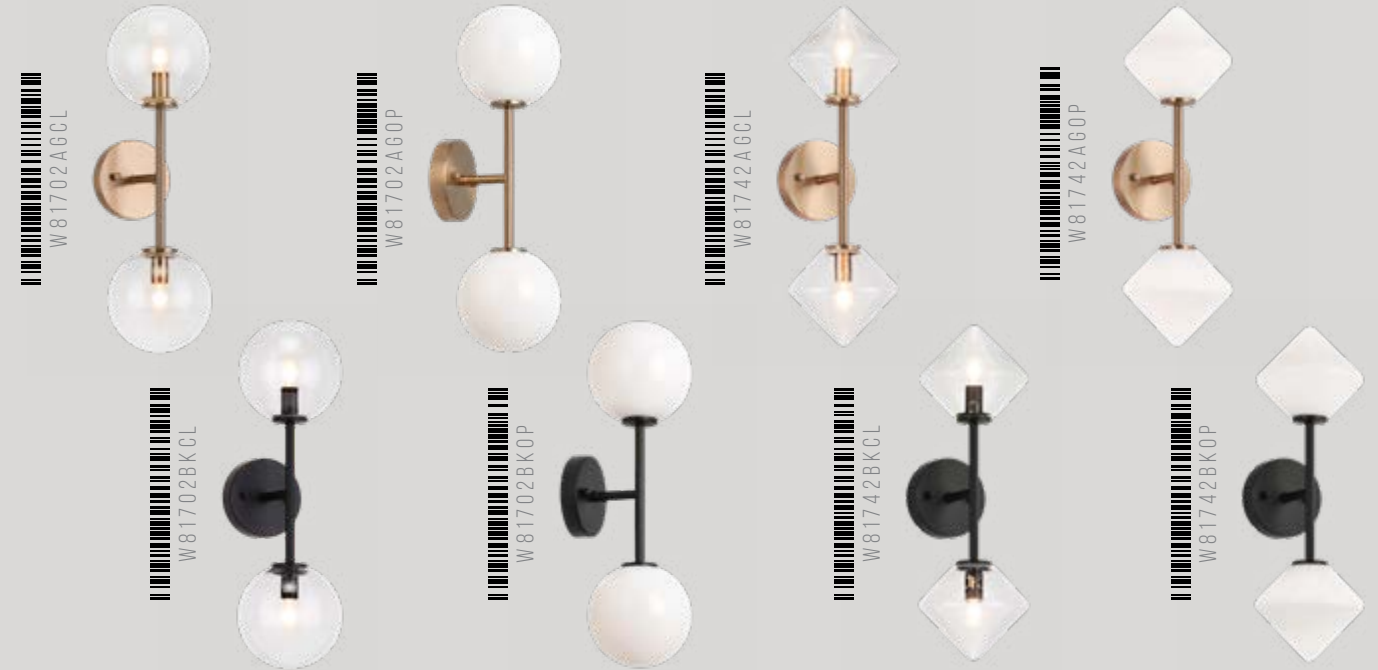

WALL SCONCES

W81702AGCL/AGOP/BKCL/BKOP

Dimension. 5 7/8"W x 19 7/8"H x 6 3/4"E
Lamping. 2x40W Candelabra Base-E12 120V
Canopy. Ø4 3/4" x 7/8"E
H/CTR. 10"

W81742AGCL/AGOP/BKCL/BKOP

Dimension. 6 1/4"W x 19 3/8"H x 6 7/8"E
Lamping. 2x40W Candelabra Base-E12 120V
Canopy. Ø4 3/4" x 7/8"E
H/CTR. 9 3/4"