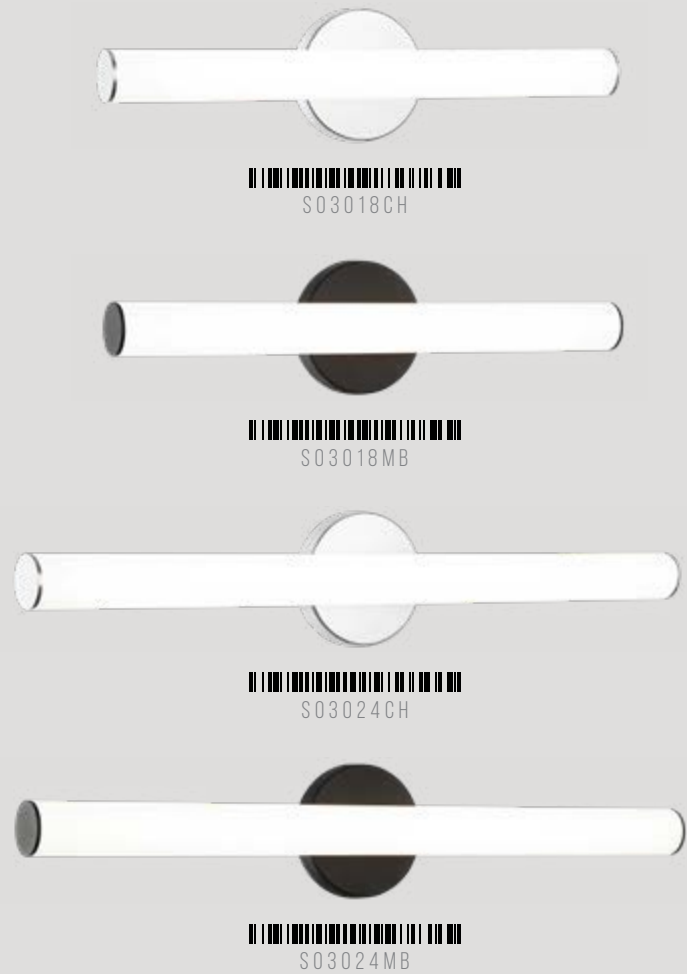

BOWIE

Clean and uncomplicated, the *Bowie* will always be the right fit for any room. Available in two sizes in Chrome or Matte Black for the canopy and matching end caps.

CH - CHROME

MB - MATTE BLACK

*Features a 3CCT to adjust the 3 selectable colour temperature

S03018CH/MB

Dimension. 17 1/2"W x 4 3/8"H x 2 3/8"E
Lamping. 1x16W LED Dimmable
Lumens(total/delivered). 1600 / 1200
Colour Temp* / CRI. 3000K, 4000K or 5000K / 90
Canopy. Ø4 3/8" x 7/8"E
H/CTR. 2 1/4" or 8 3/4"

S03024CH/MB

Dimension. 24"W x 4 3/8"H x 2 3/8"E
Lamping. 1x24W LED Dimmable
Lumens(total/delivered). 2400 / 1800
Colour Temp* / CRI. 3000K, 4000K or 5000K / 90
Canopy. Ø4 3/8" x 7/8"E
H/CTR. 2 1/4" or 12"

KARADENE

Karadene LED wall scones are ultra modern with white acrylic diffusor and square canopy in either Chrome or Matte Black. The straightforward rectangle design will provide maximum light combined with strong yet simple presence.

CH - CHROME

MB - MATTE BLACK

*Features a 3CCT to adjust the 3 selectable colour temperature