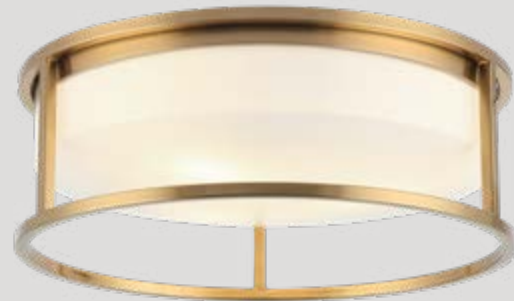

M15003AG

CH - CHROME