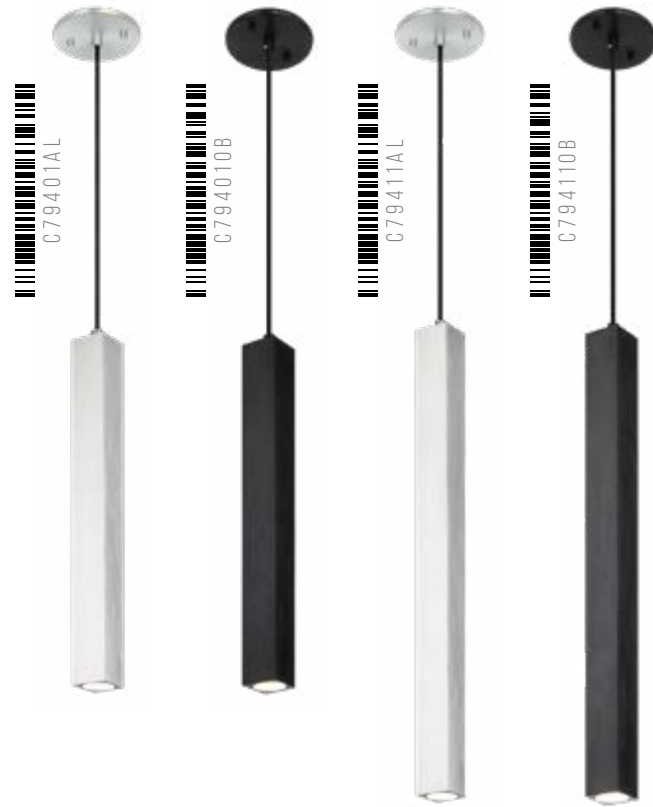

ROTATABLE ARMS

C64769MBAG

C64769MBCH

This modern drop pendant designed using a square tube has an industrial feel. When hung on its own or grouped, it will add a subtle design element. The Royce series comes in either an Aluminum or Oxidized Black finish with a black fabric cord. Both finishes are available in 2 sizes.