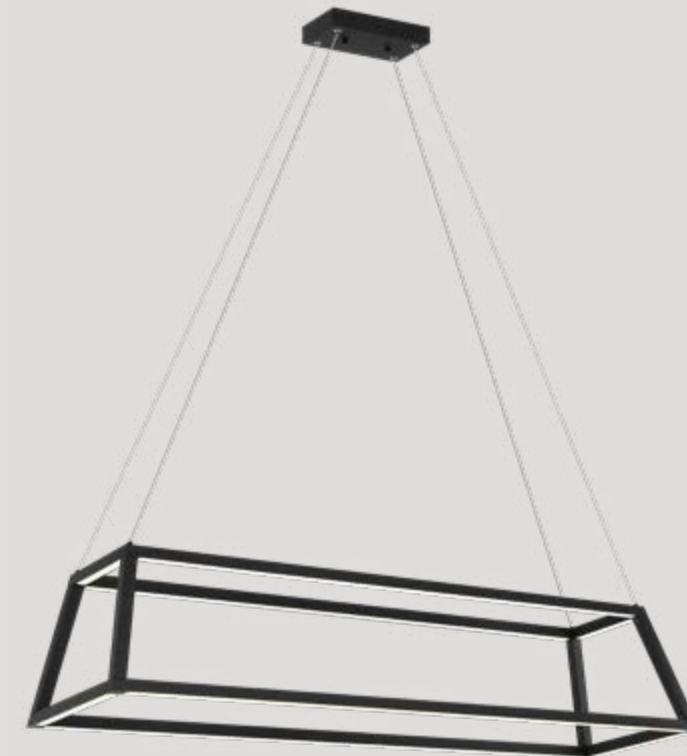

C81346MB

C81346MW

CARLINGTON

Carlinton is simplicity at it's best. The LED is powered by a driver in the canopy and lights the underside of the metal frame. It is suspended with silver cord and offers a direct uncomplicated vibe.