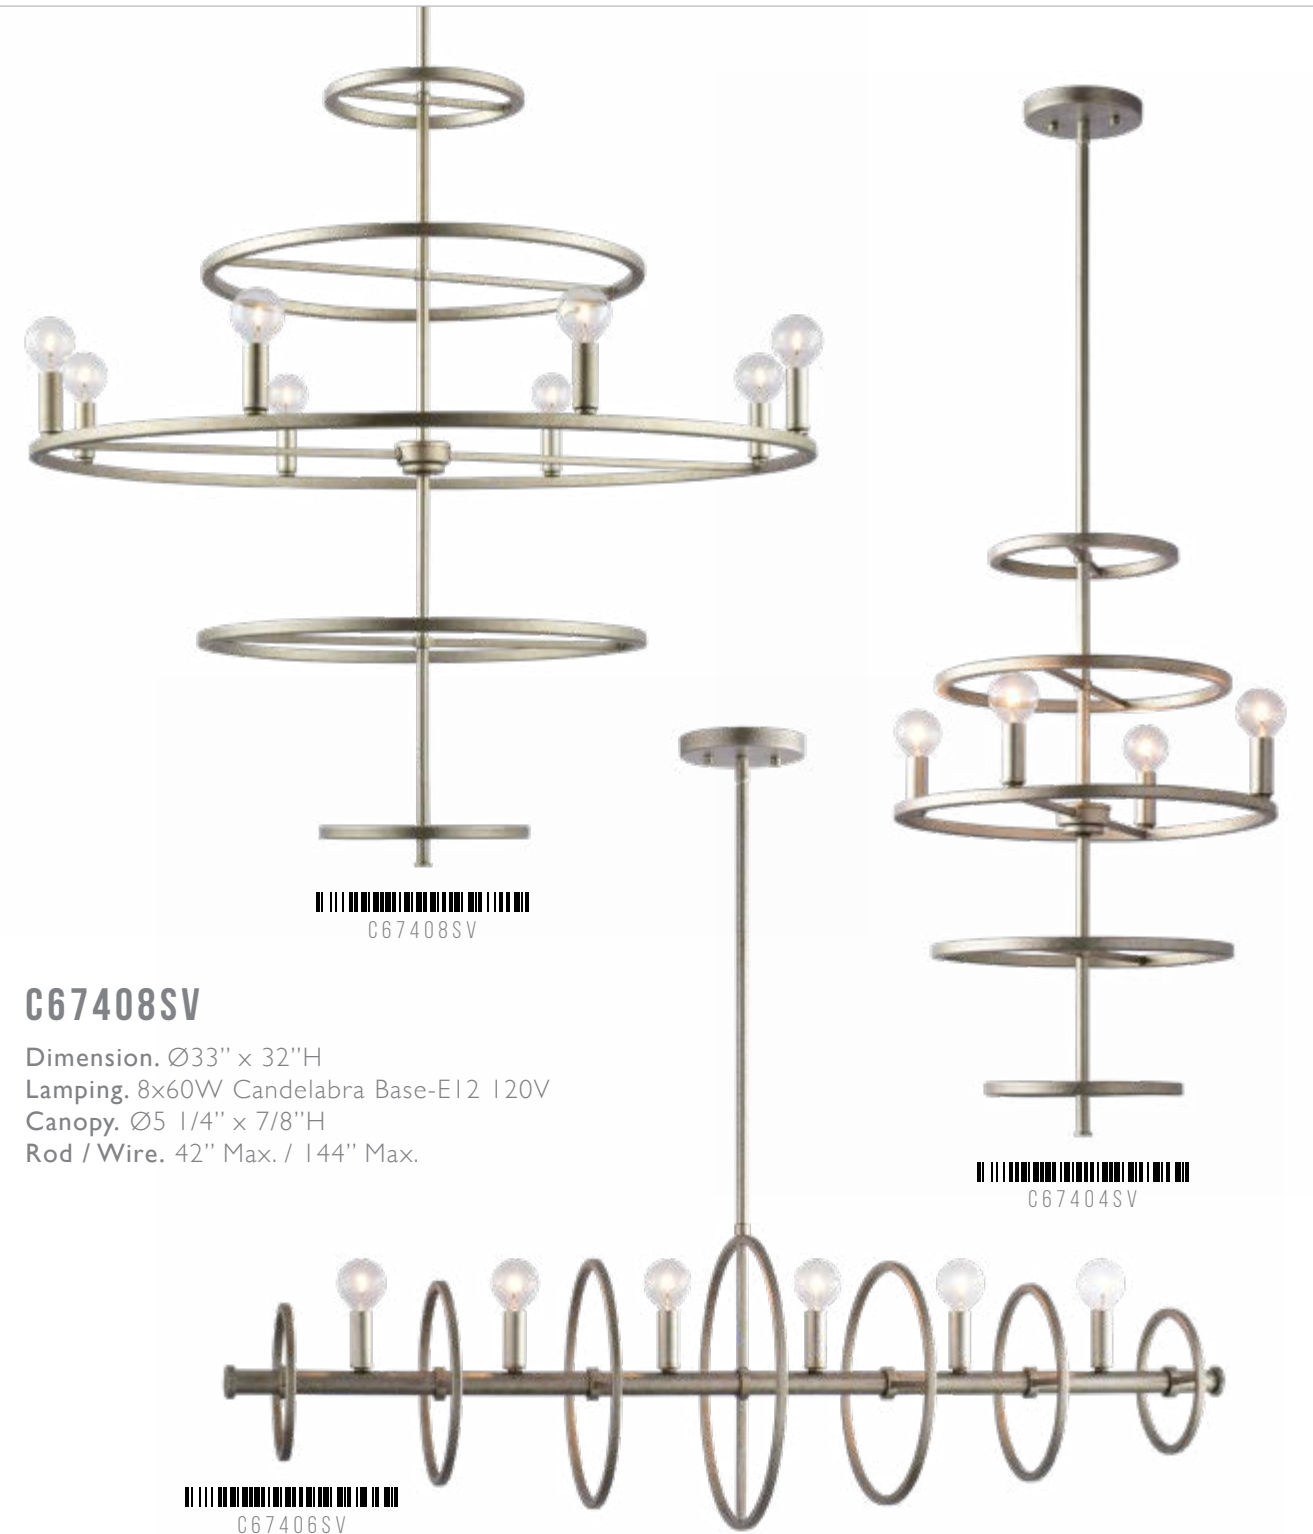

HOOPA
SV - RUSTY SILVER

Offered in a Rusty Silver finish, the *Hoopa* series will add interest to many decors. Various rings of loopholes connect to complete this unique look.

C67408SV

Dimension. Ø33" x 32"H
Lamping. 8x60W Candelabra Base-E12 120V
Canopy. Ø5 1/4" x 7/8"H
Rod / Wire. 42" Max. / 144" Max.

C67404SV

C67404SV

Dimension. Ø16" x 24"H
Lamping. 4x60W Candelabra Base-E12 120V
Canopy. Ø5 1/4" x 7/8"H
Rod / Wire. 42" Max. / 144" Max.

C67406SV

Dimension. 41 1/2"L x 12 1/2"W x 12"H
Lamping. 6x60W Candelabra Base-E12 120V
Canopy. Ø5 1/4" x 7/8"H
Rod / Wire. 42" Max. / 144" Max.