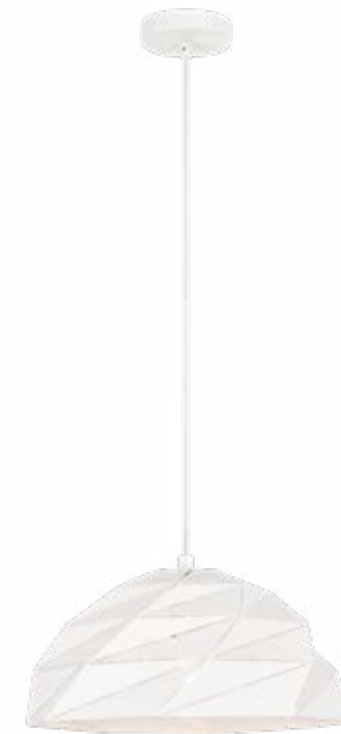

RIKU

A minimalist design featuring subtle linear cut-outs in the shade to illuminate any space. The *Riku* series is available in 3 sizes and 2 finishes.

DG - DARK GREY   **WH - WHITE**

C72721DG/WH

Dimension. Ø26" x 11 1/2"H
Lamping. 3x60W Medium Base-E26 120V
Canopy. Ø4 3/4" x 1"H
Cord Colour. Black Fabric / White Fabric
Wire. 144" Max.

C72701WH

C72701DG/WH

Dimension. Ø14 1/4" x 6 3/8"H
Lamping. 1x60W Medium Base-E26 120V
Cord Colour. Black Fabric / White Fabric
Canopy. Ø4 3/4" x 1"H
Wire. 144" Max.

C72711DG/WH

Dimension. Ø18 1/8" x 7 1/2"H
Lamping. 1x60W Medium Base-E26 120V
Cord Colour. Black Fabric / White Fabric
Canopy. Ø4 3/4" x 1"H
Wire. 144" Max.