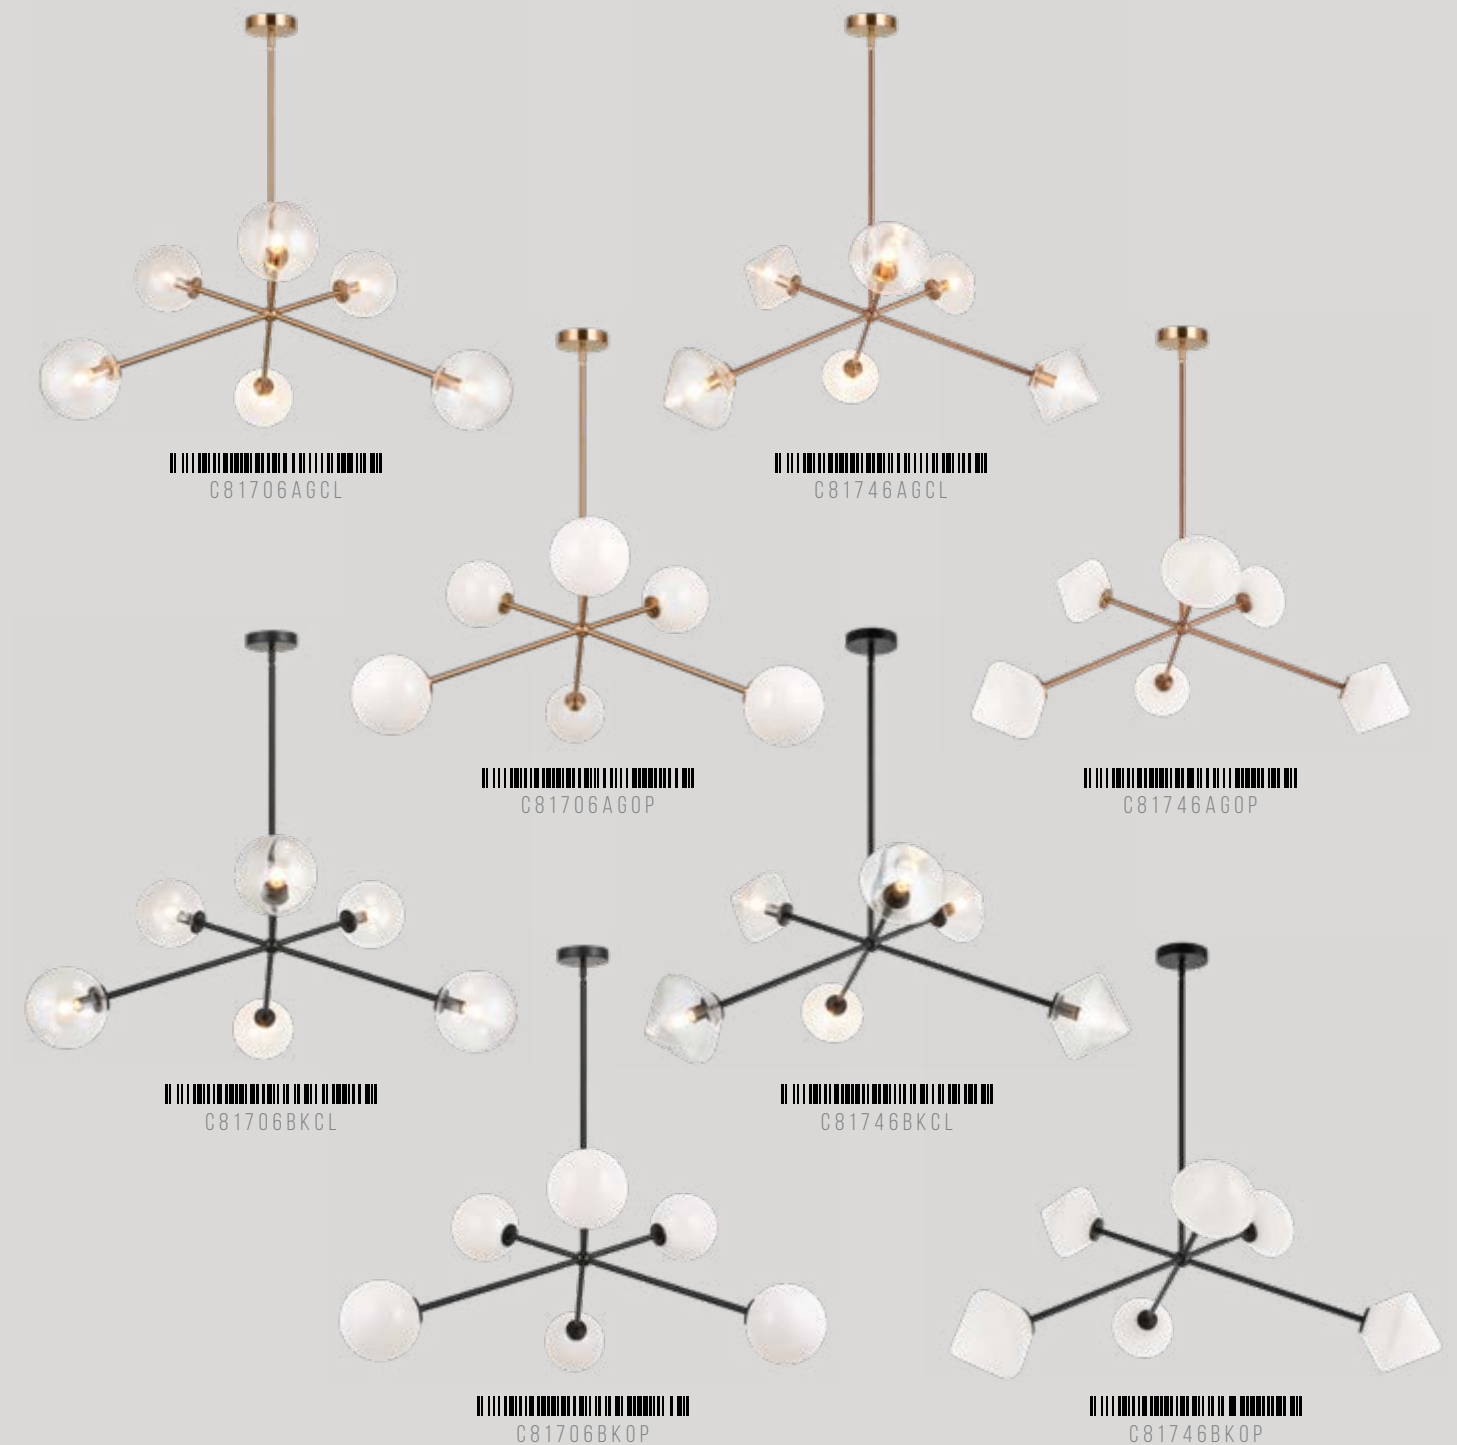

FLUSH MOUNTS

X81503AGOP/BKOP

Dimension. 22 1/4"L x 20 1/4"W x 12"H
 Lamping. 3x40W Candelabra Base-E12 120V
 Canopy. Ø4 3/4" x 7/8"E
 Shade. Opal Glass

NOVO

Novo is modern yet classic – available in the form of chandelier, pendant, wall sconce, and flush mount. The rods and base are either Aged Gold Brass or Black finish paired with a contrasting Opal or Clear round glass and diamond shaped glass. The style is very versatile and will add beauty to multiple rooms.

AG - AGED GOLD BRASS **BK - BLACK** **CL - CLEAR GLASS** **OP - OPAL GLASS**

C81706AGCL/AGOP/BKCL/BKOP

Dimension. 35"L x 33 1/8"W x 15 7/8"H
 Lamping. 6x40W Candelabra Base-E12 120V
 Canopy. Ø4 3/4" x 1"H
 Rod / Wire. 42" (12"x3+6"x1) / 144" Max.