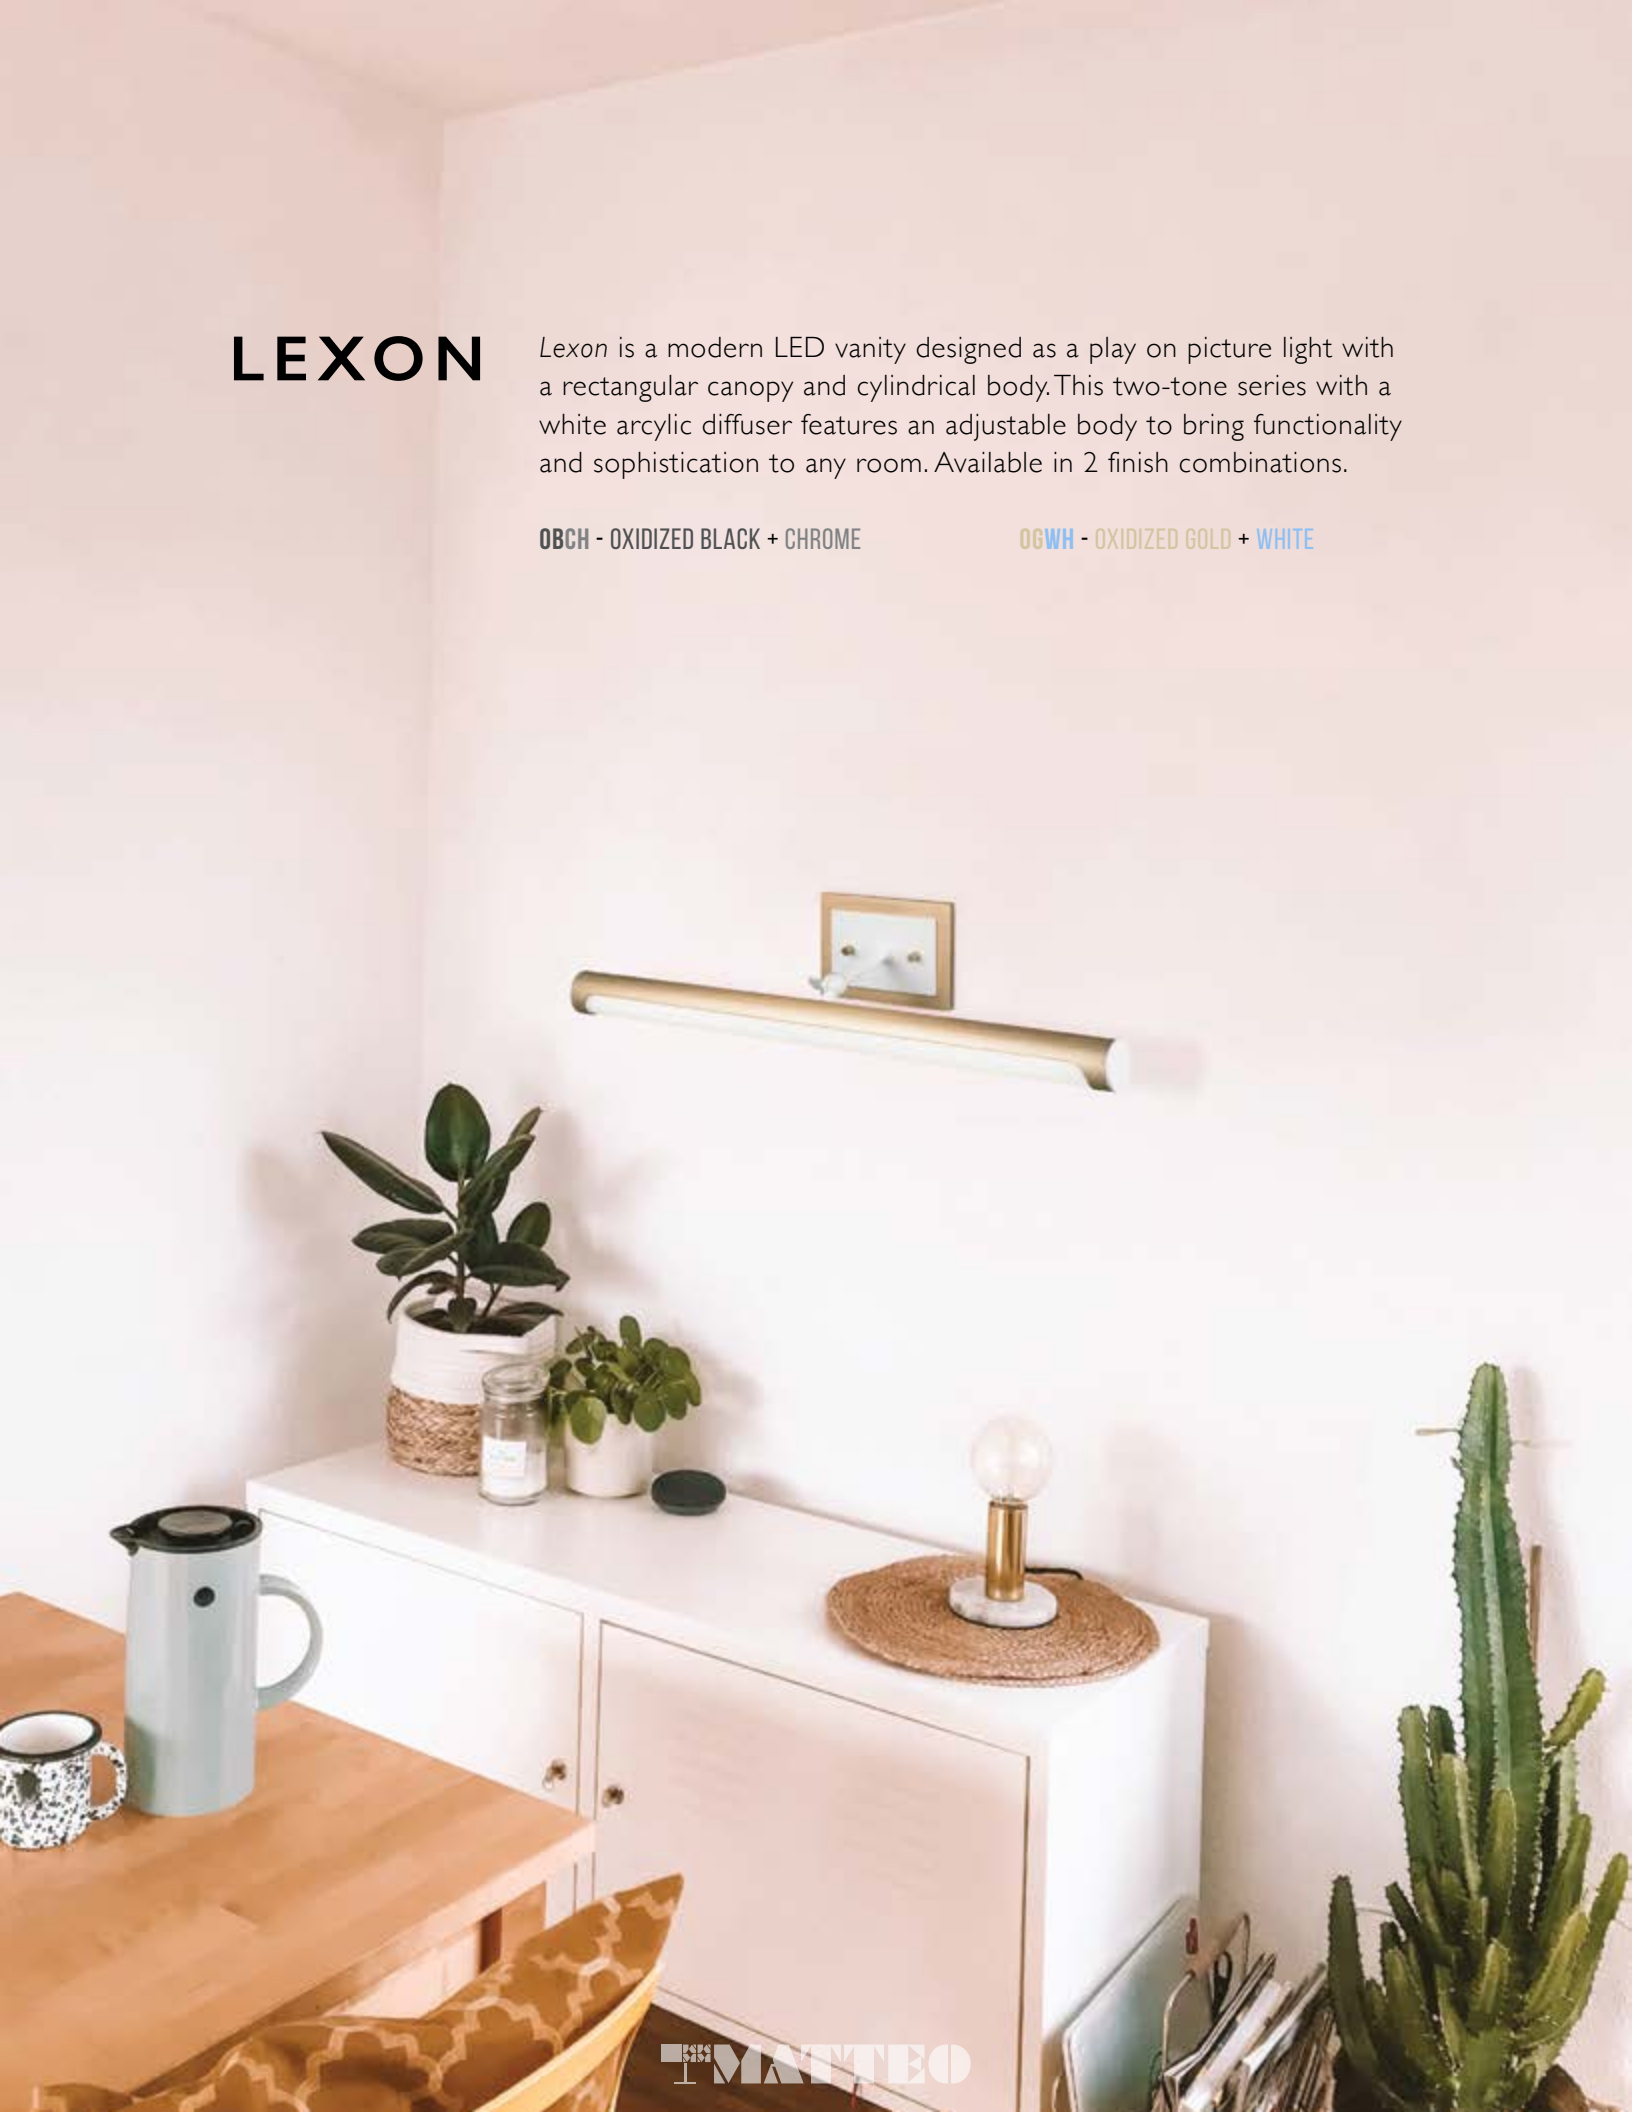

LEXON

Lexon is a modern LED vanity designed as a play on picture light with a rectangular canopy and cylindrical body. This two-tone series with a white acrylic diffuser features an adjustable body to bring functionality and sophistication to any room. Available in 2 finish combinations.

OBCH - OXIDIZED BLACK + CHROME

OGWH - OXIDIZED GOLD + WHITE

WALL / VANITY

LEXON