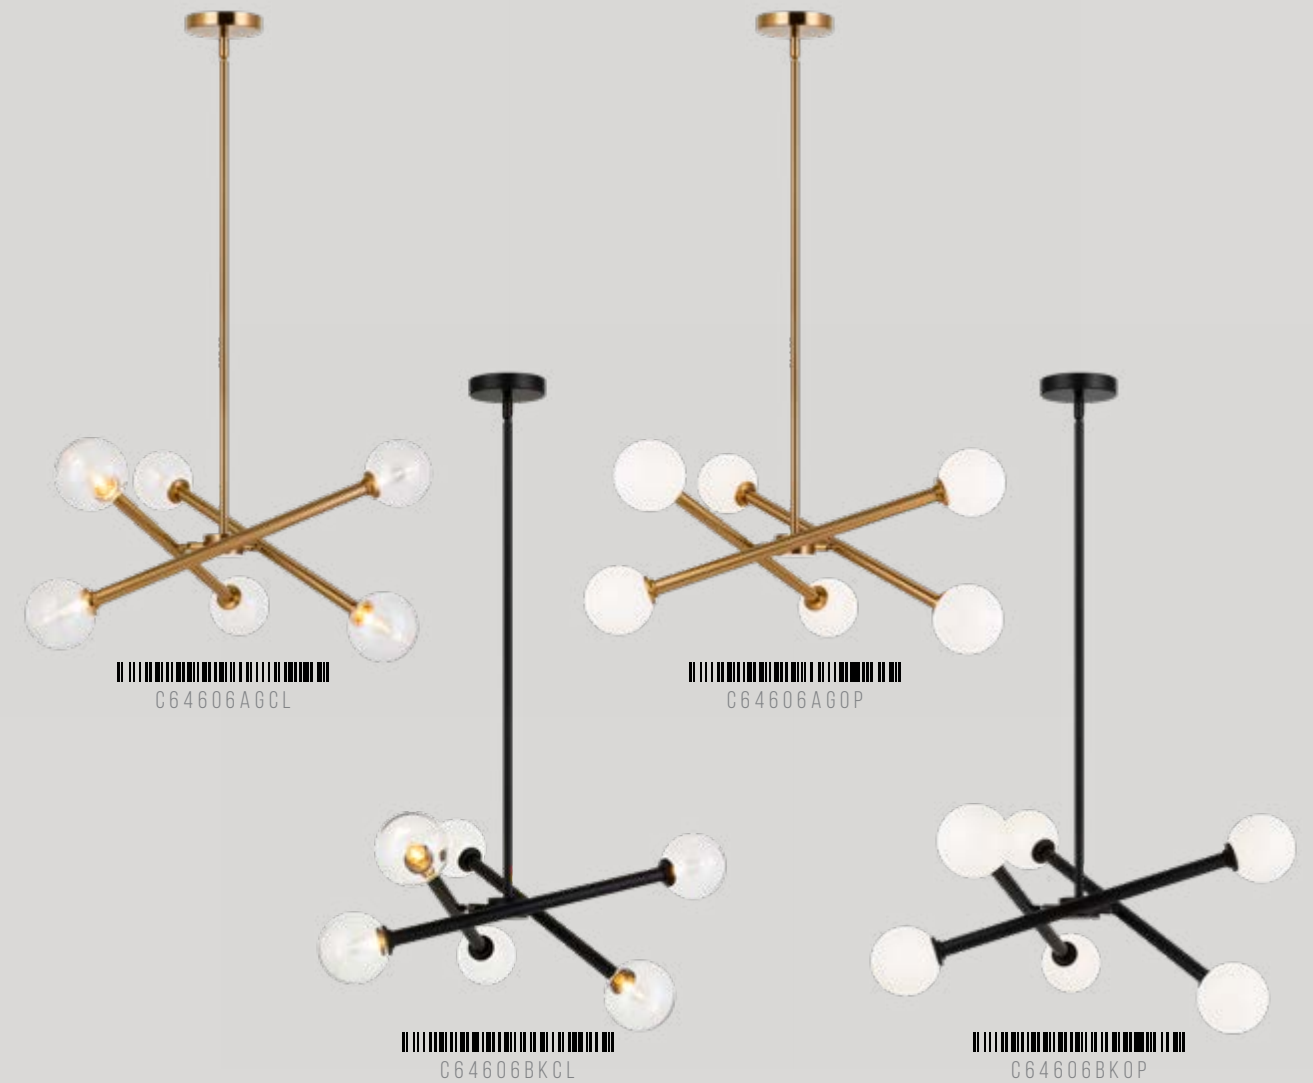

Dimension. 4 3/4"W x 22"H x 5 1/8"E
 Lamping. 1x40W Candelabra Base-E12 120V
 Canopy. Ø4 3/4" x 7/8"E
 H/CTR. 11 3/8"

ROTATABLE ARMS

MATCHSTIX

Matchstix chandelier will be a dramatic addition to any room. Modern movement in the crossing bar design will be a signature piece. Available in Aged Gold Brass or Black with either Clear or Opal glass.

AG - AGED GOLD BRASS

BK - BLACK

CL - CLEAR GLASS

OP - OPAL GLASS

C64606AGCL/AGOP/BKCL/BKOP

Dimension. Ø27 7/8" x 16 1/8"H
 Lamping. 6x40W Candelabra Base-E12 120V
 Canopy. Ø4 3/4" x 7/8"H
 Rod / Wire. 42" (12"x3 + 6"x1) / 144" Max.