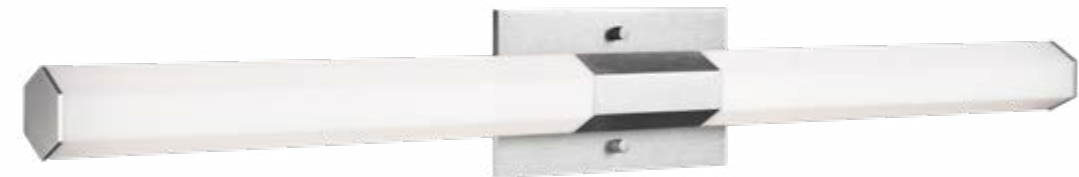

This modern drop pendant designed using a square tube has an industrial feel. When hung on its own or grouped, it will add a subtle design element. The Royce series comes in either an Aluminum or Oxidized Black finish with a black fabric cord. Both finishes are available in 2 sizes.

C79401AL/OB

Dimension. 1 7/8"L x 1 7/8"W x 16"H
Lamping. 1x4.5W LED Dimmable
Lumens(total/delivered). 400 / 260
Colour Temp / CRI. 3000K / 90
Canopy. Ø4 1/2" x 3/8"H
Wire. 144" Max.

C79411AL/OB

Dimension. 1 7/8"L x 1 7/8"W x 24"H
Lamping. 1x4.5W LED Dimmable
Lumens(total/delivered). 400 / 260
Colour Temp / CRI. 3000K / 90
Canopy. Ø4 1/2" x 3/8"H
Wire. 144" Max.

C79601AL/OB

Dimension. 2"L x 1 7/8"W x 16"H
Lamping. 1x4.5W LED Dimmable
Lumens(total/delivered). 400 / 260
Colour Temp / CRI. 3000K / 90
Canopy. Ø4 1/2" x 3/8"H
Wire. 144" Max.

C79611AL/OB

Dimension. 2"L x 1 7/8"W x 24"H
Lamping. 1x4.5W LED Dimmable
Lumens(total/delivered). 400 / 260
Colour Temp / CRI. 3000K / 90
Canopy. Ø4 1/2" x 3/8"H
Wire. 144" Max.

An industrial collection of minimalist pendants and vanities. Designed using a hexagonal tube, the Rowan collection comes in an Aluminum and Oxidized Black finish with a black fabric cord for pendants. Both finishes are available in 2 sizes for each collection.

W79634AL

W79623AL/OB

Dimension. 23 3/8"W x 4 3/8"H x 2"E
Lamping. 1x24W LED Dimmable
Lumens(total/delivered). 2400 / 1560
Colour Temp / CRI. 3000K / 90
Canopy. 8"W x 4 3/8"H x 1/4"E
H/CTR. 2 1/8" or 11 3/4"

W79634AL/OB

Dimension. 34"W x 4 3/8"H x 2"E
Lamping. 2x18W LED Dimmable
Lumens(total/delivered). 3600 / 2340
Colour Temp / CRI. 3000K / 90
Canopy. 8"W x 4 3/8"H x 1/4"E
H/CTR. 2 1/8" or 17"