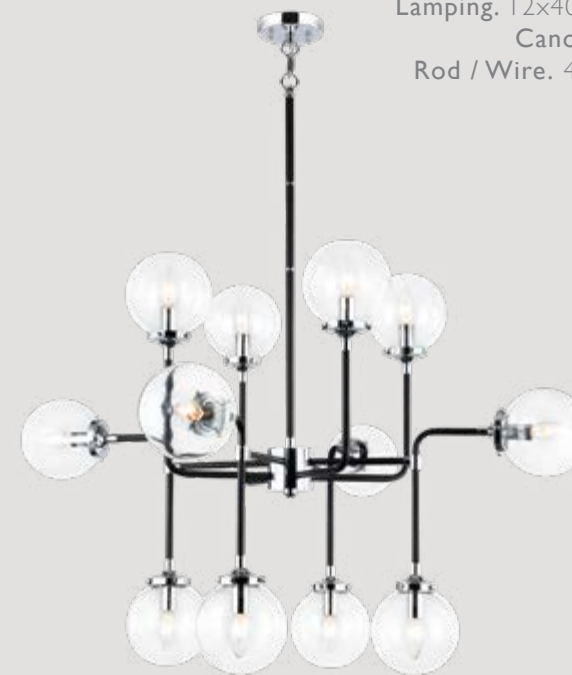

FLUSH MOUNTS

X72301AGCL/AGOP/CHCL/CHOP

Dimension. Ø5 7/8" x 9 3/4"H
 Lamping. 1x40W Candelabra Base-E12 120V
 Canopy. Ø4 3/4" x 7/8"H
 Rod. 2"

C58212AGCL

C58212AGOP

C58212
AGCL/AGOP/CHCL/CHOP

Dimension. 38"W x 27"H
 Lamping. 12x40W Candelabra Base-E12 120V
 Canopy. Ø4 3/4" x 7/8"H
 Rod / Wire. 42" (12"x3+6"x1) / 144" Max.