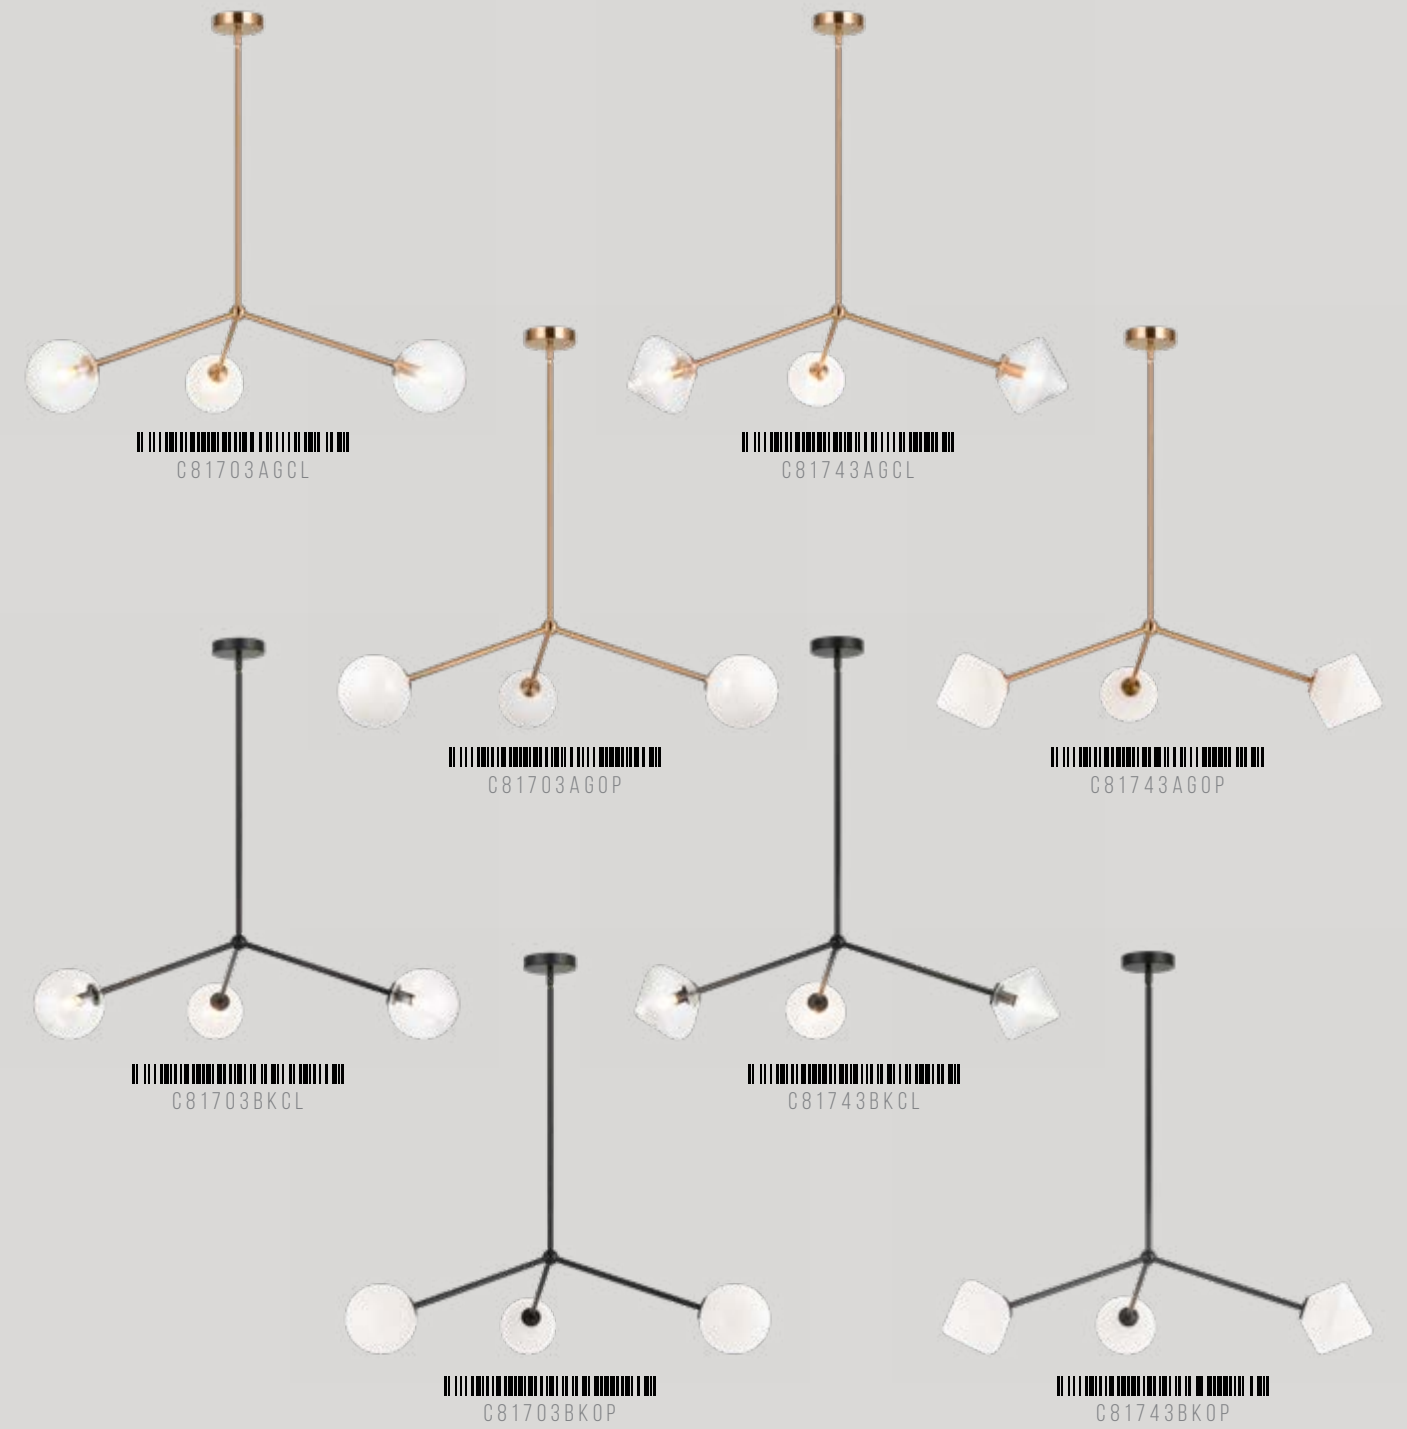

C81703AGCL/AGOP/BKCL/BKOP

Dimension. 35"L x 31 1/8"W x 9 7/8"H
Lamping. 3x40W Candelabra Base-E12 120V
Canopy. Ø4 3/4" x 1"H
Rod / Wire. 42" (12"x3+6"x1) / 144" Max.

C81743AGCL/AGOP/BKCL/BKOP

Dimension. 33 3/4"L x 30 3/8"W x 9 5/8"H
Lamping. 3x40W Candelabra Base-E12 120V
Canopy. Ø4 3/4" x 1"H
Rod / Wire. 42" (12"x3+6"x1) / 144" Max.