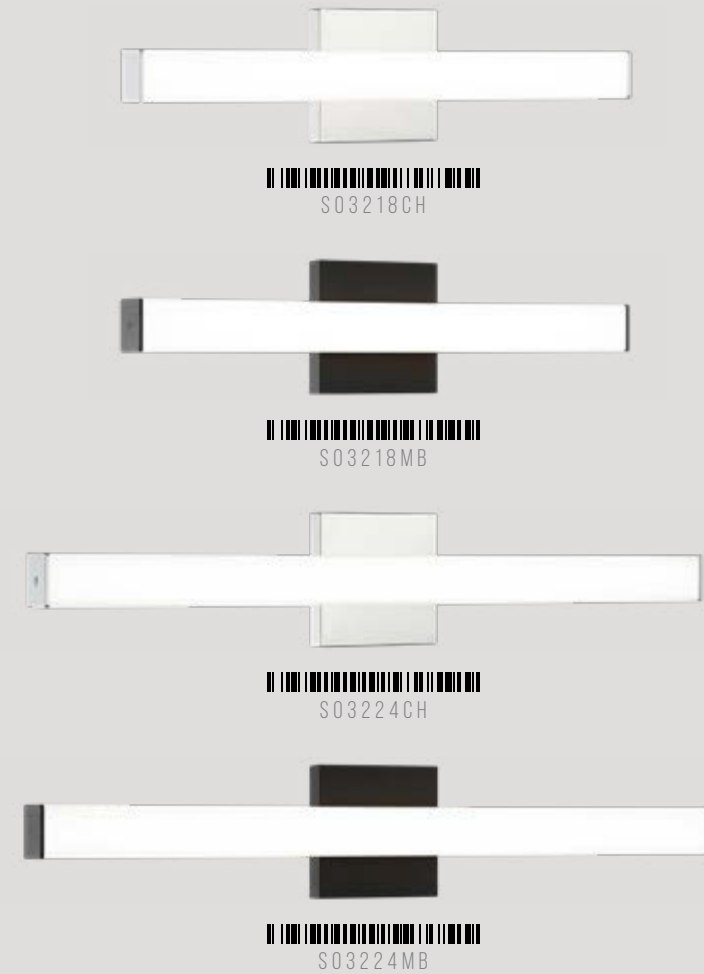

S03218CH/MB

Dimension. 17 1/2"W x 4 3/8"H x 2 3/8"E
Lamping. 1x16W LED Dimmable
Lumens(total/delivered). 1600 / 1200
Colour Temp* / CRI. 3000K, 4000K or 5000K / 90
Canopy. 4 3/8"W x 4 3/8"H x 7/8"E
H/CTR. 2 1/4" or 8 3/4"

S03224CH/MB

Dimension. 24"W x 4 3/8"H x 2 3/8"E
Lamping. 1x24W LED Dimmable
Lumens(total/delivered). 2400 / 1800
Colour Temp* / CRI. 3000K, 4000K or 5000K / 90
Canopy. 4 3/8"W x 4 3/8"H x 7/8"E
H/CTR. 2 1/4" or 12"