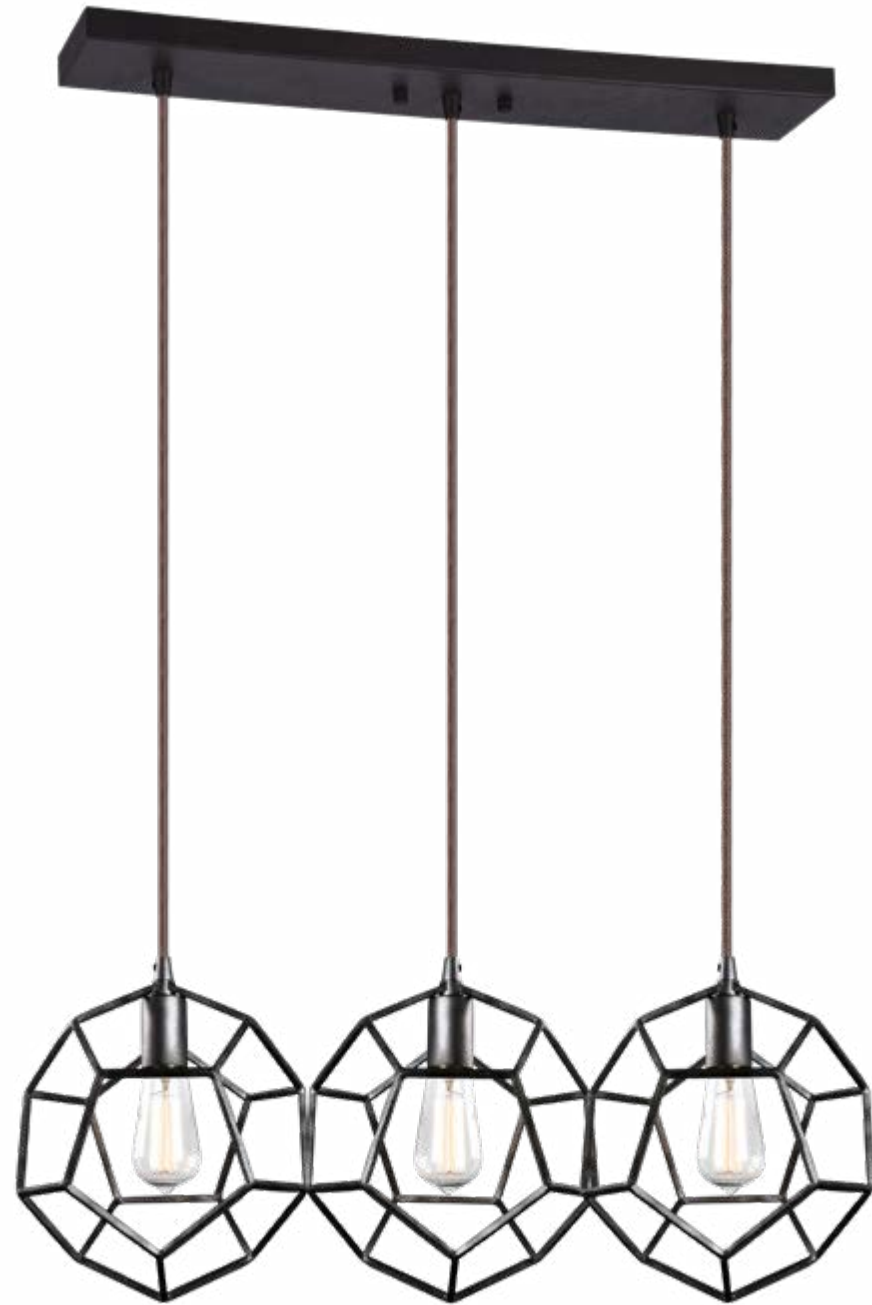

C54643RB

C54643RB

Dimension. 29"L x 9 1/2"W x 10 1/2"H
Lamping. 3x100W Medium Base-E26 120V
Canopy. 24 7/8"L x 4 3/4"W x 1"H
Cord Colour. Brown Fabric
Wire. 144" Max.