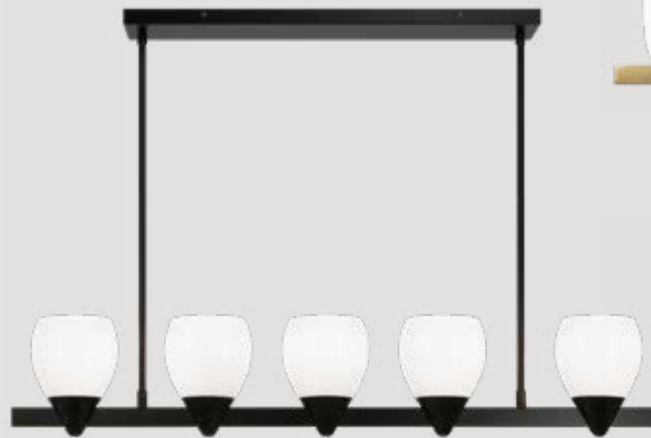

REYA

A refined and whimsical design inspired by the spring season. The Aged Gold Brass and Black finish is paired with a contrasting Opal Glass. *Reya* is available in both ceiling and wall sconce. Perfect to enhance any room.

AG - AGED GOLD BRASS

BK - BLACK

C74015BK

C74015AG/BK

Dimension. 40 1/2"L x 5 3/8"W x 10 5/8"H
Lamping. 5x40W Candelabra Base-E12 120V
Canopy. 26"L x 4 1/2"W x 1"H
Rod / Wire. 42" (12"x6 + 6"x2) / 144" Max.

C74003AG/BK

Dimension. 17 3/8"L x 15 3/8"W x 11 7/8"H
Lamping. 3x40W Candelabra Base-E12 120V
Canopy. Ø4 3/4" x 1"H
Rod / Wire. 42" (12"x3 + 6"x1) / 144" Max.

WALL/VANITY

W74001AG

Dimension. 5 3/8"W x 8 3/8"H x 7"E
Lamping. 1x40W Candelabra Base-E12 120V
Canopy. Ø4 3/4" x 1"E
H/CTR. 6"

W74011AG

Dimension. 4 3/4"W x 11 3/4"H x 6 3/8"E
Lamping. 1x40W Candelabra Base-E12 120V
Canopy. Ø4 3/4" x 1"E
H/CTR. 9 3/8"