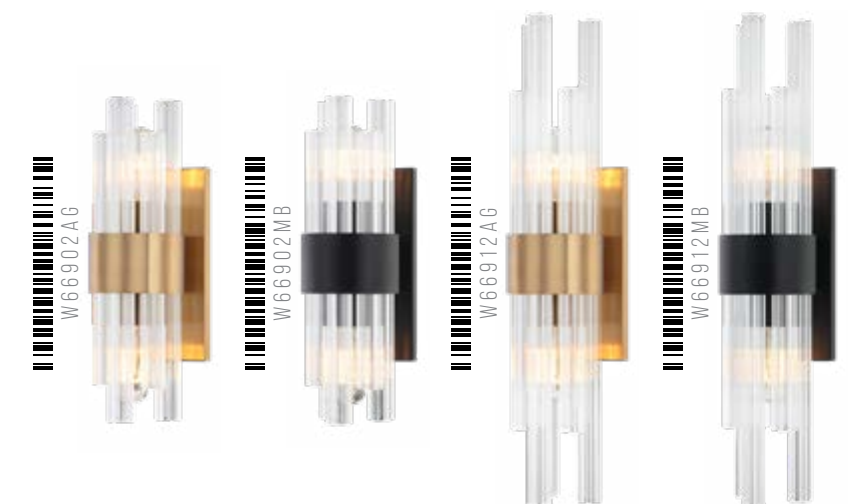

WALL / VANITY

W66902AG/MB

Dimension. 5"W x 16"H x 6"E
Lamping. 2x40W Medium Base-E26 120V
Canopy. 4 3/4"W x 10"H x 5/8"E
H/CTR. 8"

W66912AG/MB

Dimension. 5"W x 24"H x 6"E
Lamping. 2x40W Medium Base-E26 120V
Canopy. 4 3/4"W x 10"H x 5/8"E
H/CTR. 12"