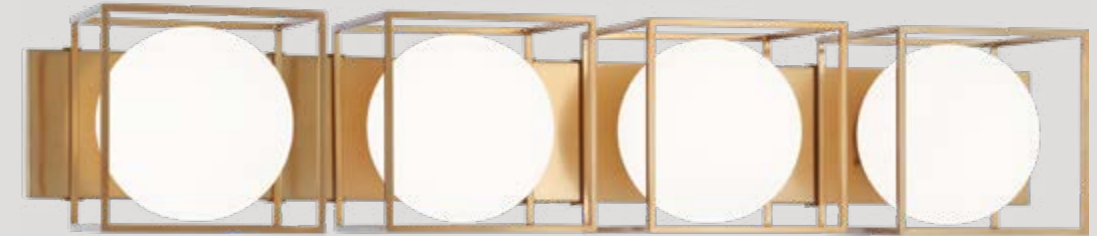

S03804AG

S03804AG/BK/CH

Dimension. 34 7/8"W x 6 3/4"H x 7 3/4"E
Lamping. 4x60W Medium Base-E26 120V
Finish. Aged Gold Brass / Black / Chrome
Canopy. 34 7/8"W x 4 3/4"H x 1"E
H/CTR. 3 3/8"