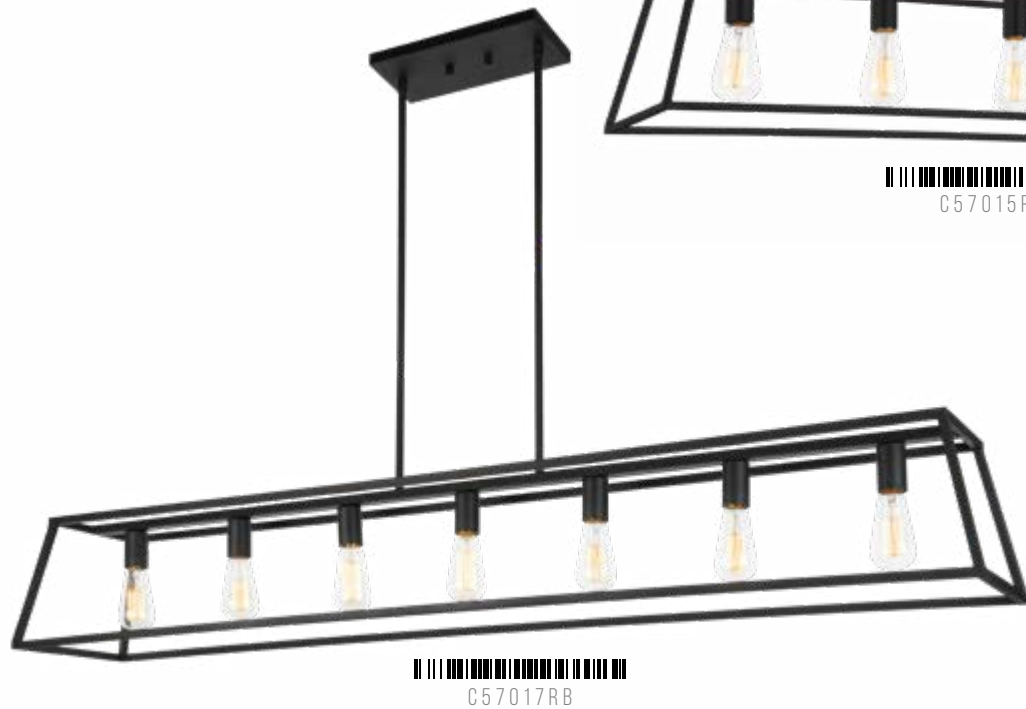

C57015RB

C57017RB

C57017RB

Dimension. 63 3/8"L x 10"W x 9 1/4"H
Lamping. 7x60W Medium Base-E26 120V
Canopy. 11 7/8"L x 4 3/4"W x 3/4"H
Rod* / Wire. 42" (12"x6 + 6"x2) / 144" Max.

*Minimum Rod Length. 6"