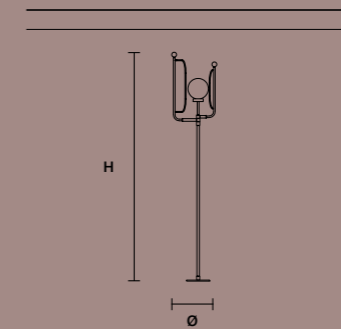

PAPILIO STL1

ø 35 cm / 13.77"
H 177 cm / 69.68"

STANDARD LIGHTING
1×E12×7 W MAX (NOT INCL.)