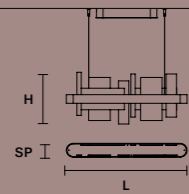

HONICÉ S70

L	70 cm / 27.55"
SP	8 cm / 3.14"
H	33 cm / 12.99"
INTEGRATED LED LIGHTING	
UP	7 W CRI>95 3000 K – 927 NOMINAL LM
DOWN	15 W CRI>95 3000 K – 2008 NOMINAL LM
DIMM	0-10V