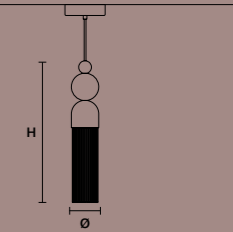

NAPPE N9	
ø 7.5 cm / 2.95"	
H 39 cm / 15.35"	

INTEGRATED LED LIGHTING
5.4 W CRI>90
3000 K - 688 NOMINAL LM
DIMM TRIAC