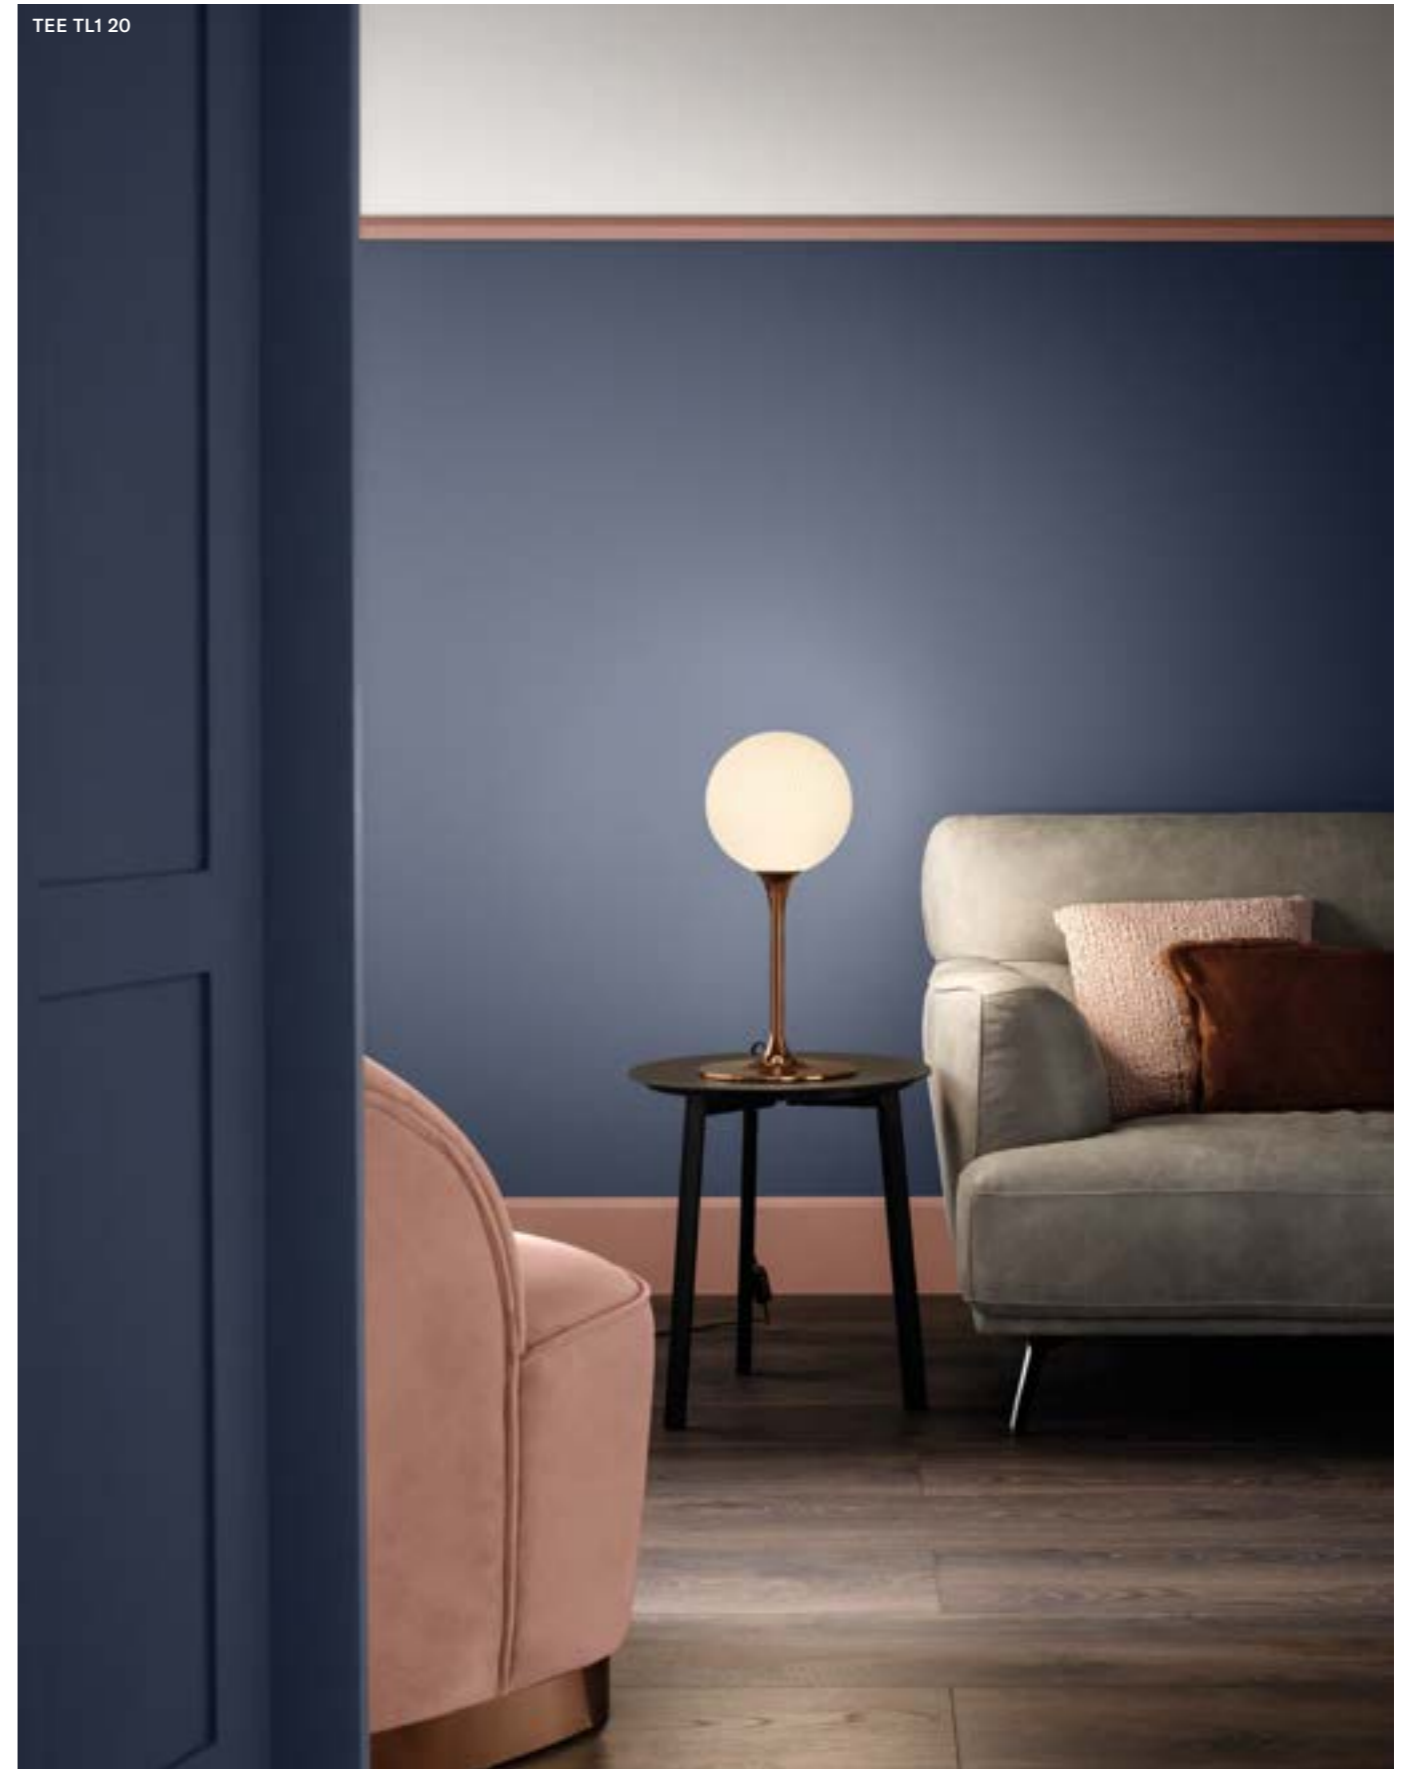

DESIGN BY
VALERIO COMETTI
+V12DESIGN

SUSPENSION
CEILING
APPLIQUE
TABLE LAMP
FLOOR LAMP

TEE STL3 LIGHT OFF

TEE S1
COMPOSITION

TEE TL1 20

TEE STL1
TEE A1 20

TEE PL 5+5 RD 120

Tee