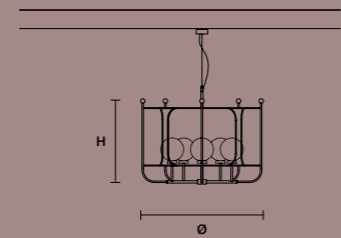

PAPILIO S5

ø 107 cm / 42.12"
H 86 cm / 33.85"

STANDARD LIGHTING
5×E12×40 W MAX (NOT INCL.)