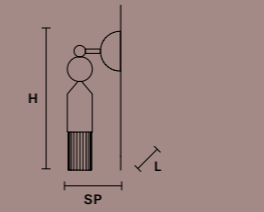

NAPPE APP N4	
L 12 cm / 4.72"	
SP 16 cm / 6.29"	
H 42 cm / 16.53"	

INTEGRATED LED LIGHTING
5.4 W CRI>90
3000 K - 688 NOMINAL LM

DIMM TRIAC