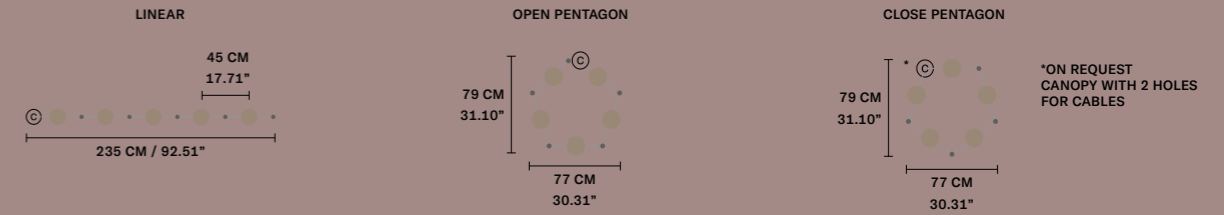

∅ 80 cm / 31.49"
 H MAX 155 cm / 61.02"

INTEGRATED LED LIGHTING
 5 x 27 W CRI>90
 3000 K - 3440 NOMINAL LM

DIMM 0-10V

DIMM 0-10V

DIMM 0-10V

SUGGESTED CONFIGURATION FOR C3

SUGGESTED CONFIGURATION FOR C5

SUGGESTED CONFIGURATION FOR C10