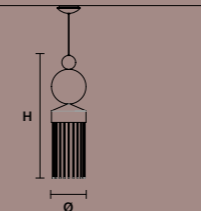

NAPPE XL3	
ø 30 cm / 11.81"	
H 110 cm / 43.30"	

INTEGRATED LED LIGHTING
12.2 W CRI>90
3000 K - 2000 NOMINAL LM

DIMM 0-10V