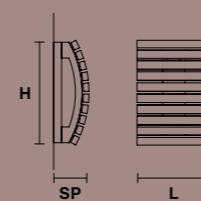

VEGAS A P VRT		CE	UL
L	28 cm / 11.02"		
SP	10 cm / 3.93"		
H	38 cm / 14.96"		
INTEGRATED LED LIGHTING			
	7 W CRI>95		
	3000 K - 927 NOMINAL LM		
DIMM	0-10V