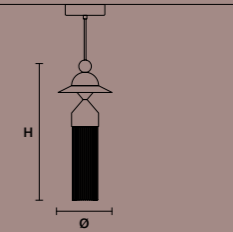

NAPPE N8	
ø 15 cm / 5.90"	
H 39 cm / 15.35"	

INTEGRATED LED LIGHTING
5.4 W CRI>90
3000 K - 688 NOMINAL LM
DIMM TRIAC