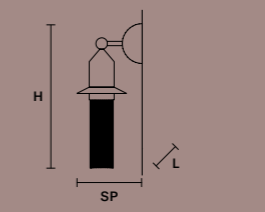

NAPPE APP N2	
L 15 cm / 5.90"	
SP 19.7 cm / 7.75"	
H 43 cm / 16.92"	

INTEGRATED LED LIGHTING
5.4 W CRI>90
3000 K - 688 NOMINAL LM

DIMM TRIAC

NAPPE XL1	
ø 30 cm / 11.81"	
H 125 cm / 49.21"	

INTEGRATED LED LIGHTING
UP 7 W CRI>90
3000 K - 1200 NOMINAL LM
DOWN 8.5 W CRI>90
3000 K - 1320 NOMINAL LM
DIMM 0-10V