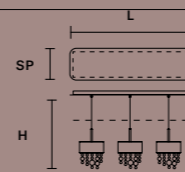

OLÀ C3 LN 75

L 75 cm / 29.52"
 SP 20 cm / 7.87"
 H MAX 180 cm / 70.86"

STANDARD LIGHTING 
 3×E12×40 W MAX (NOT INCL.)

INTEGRATED LED LIGHTING 

DOWN 22.5 W CRI>90
 3000 K – 3240 NOMINAL LM

DIMM 0-10V

OLÀ C5 LN 125