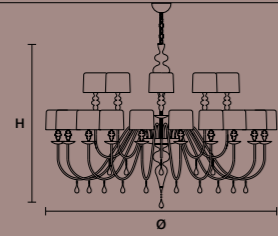

Eva

Lamp with resin and polyurethane frame. Aluminium lampshades.

EVA S20+10

ø 270 cm / 106.29"
H 200 cm / 78.74"

STANDARD LIGHTING
30×E26×60 W MAX (NOT INCL.)