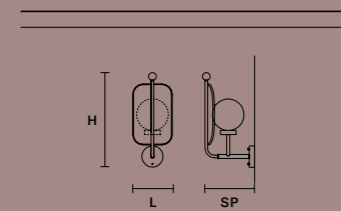

PAPILIO A1 G

L 35 cm / 13.77"
SP 39 cm / 15.35"
H 68 cm / 26.77"

STANDARD LIGHTING
1×E12×40 W MAX (NOT INCL.)

*  : ONLY FOR THE US MARKET.

Timeo

TIMEO C3 LN 75

This collection of lamps stands out for the interplay of geometries and regularity of the shapes. It takes its name from Plato's dialogue, the Timaeus, the basic text of cosmogony outlining the concept of Platonic solids.