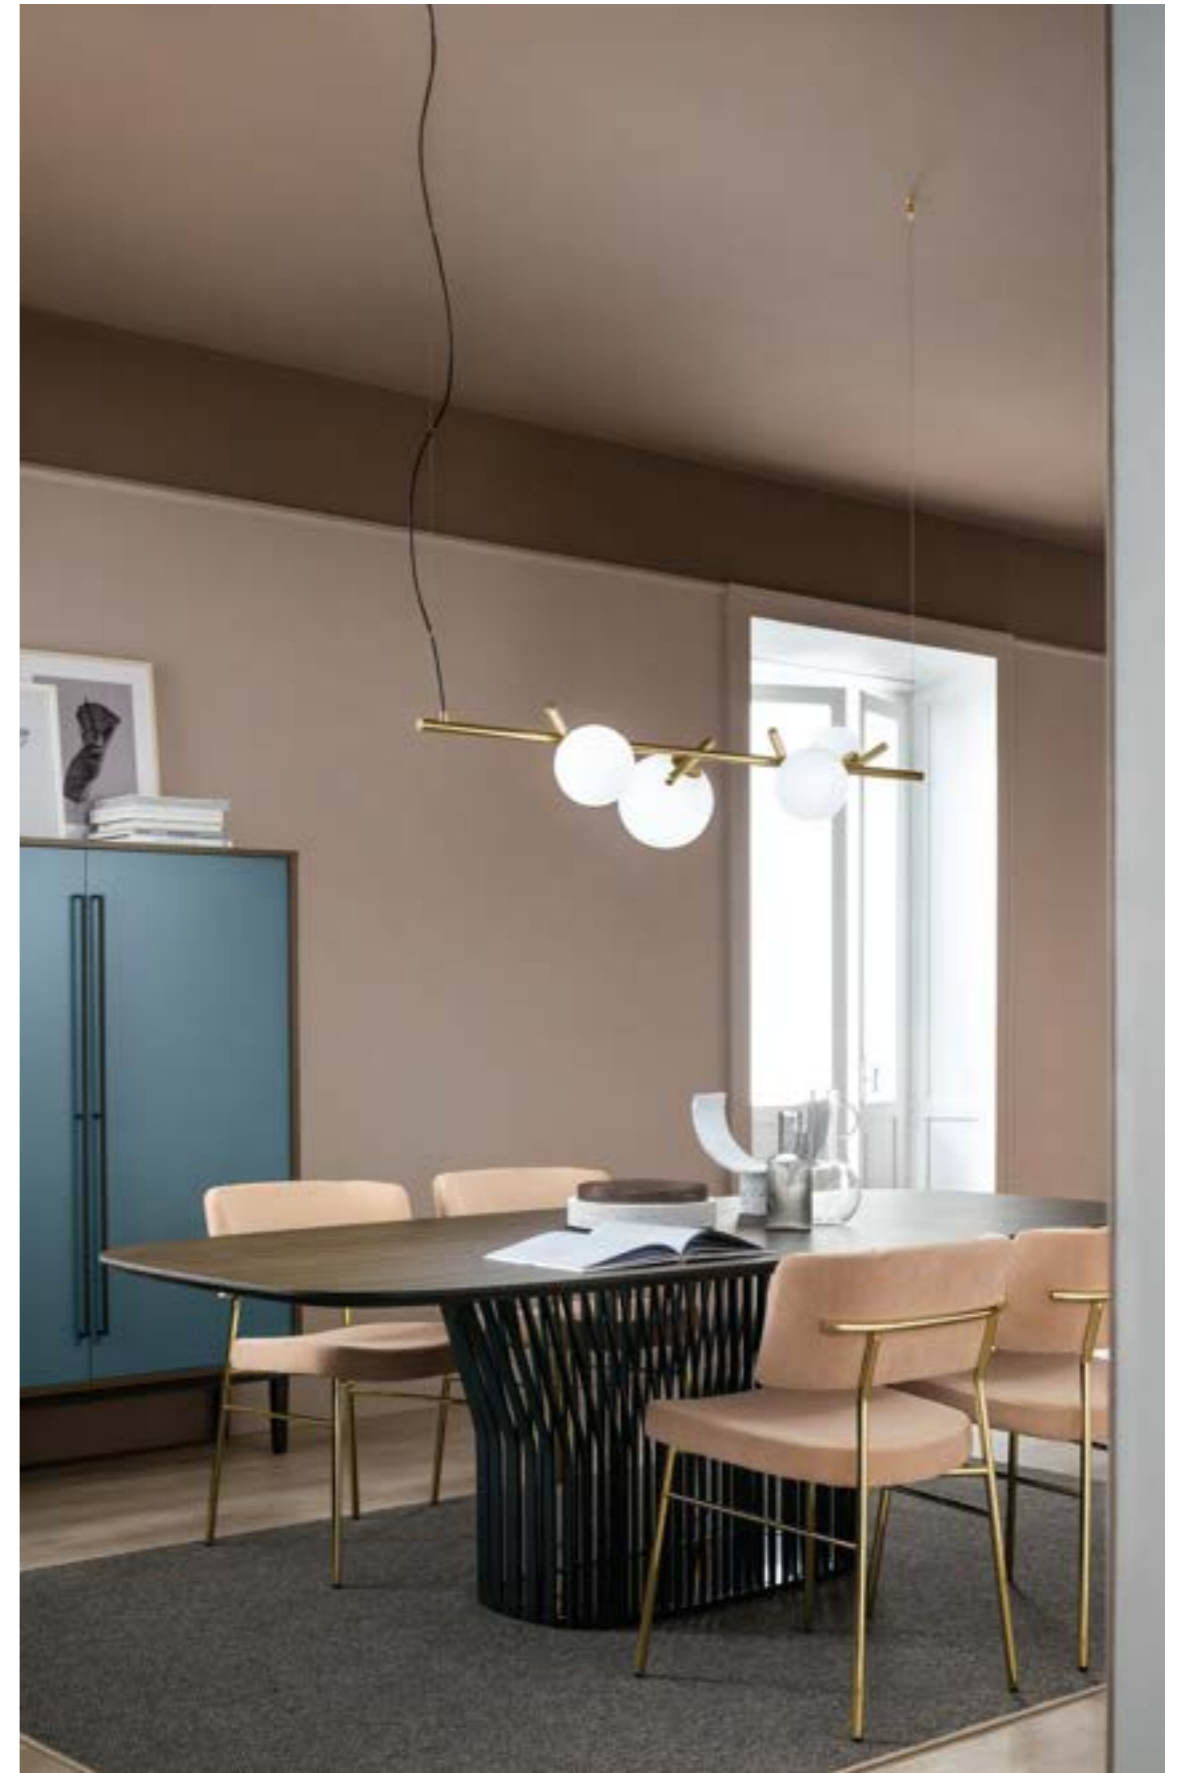

DESIGN BY
SARA MORONI

SUSPENSION
APPLIQUE
TABLE LAMP
FLOOR LAMP

Posy

Galvanic metal structure . Triplex opal white Murano glass diffuser.

G18 Brushed brass

Triplex Murano glass

POSY S1 12		CE
L	18 cm / 7.09"	
SP	12 cm / 4.72"	
H	14 cm / 5.51"	
STANDARD LIGHTING		
1×G9×10 W MAX (NOT INCL.)*		