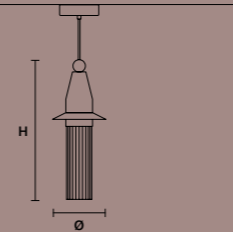

NAPPE N5	
ø 15 cm / 5.90"	
H 40 cm / 15.74"	

INTEGRATED LED LIGHTING
5.4 W CRI>90
3000 K - 688 NOMINAL LM
DIMM TRIAC