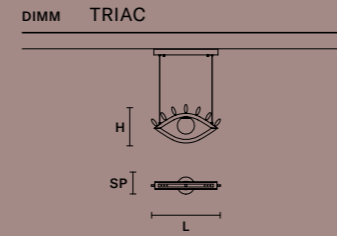

v87 Foundant Chocolate

Triplex Murano glass

VISIO S FULL		CE	UL
L	182 cm / 71.70"		
SP	12 cm / 4.70"		
H	99 cm / 39.00"		
INTEGRATED LED LIGHTING			
32,6 W CRI>90			
3000 K – 3673 NOMINAL LM			

VISIO S 1/2		CE	UL
L	117 cm / 46.10"		
SP	12 cm / 4.70"		
H	99 cm / 39.00"		
INTEGRATED LED LIGHTING			
21,6 W CRI>90			
3000 K – 2383 NOMINAL LM			

VISIO S M1		CE	UL
L	48 cm / 18.90"		
SP	12 cm / 4.70"		
H	27 cm / 10.60"		
INTEGRATED LED LIGHTING			
5,5 W CRI>90			
3000 K – 645 NOMINAL LM			

VISIO A M2 SX		CE	UL
L	22 cm / 8.70"		
H	64 cm / 25.20"		
SP	16 cm / 6.30"		
INTEGRATED LED LIGHTING			
5,5 W CRI>90			
3000 K – 645 NOMINAL LM			

VISIO A M2 DX		CE	UL
L	22 cm / 8.70"		
H	64 cm / 25.20"		
SP	16 cm / 6.30"		
INTEGRATED LED LIGHTING			
5,5 W CRI>90			
3000 K – 645 NOMINAL LM			

VISIO A M3		CE	UL
L	43.3 cm / 17.00"		
H	43 cm / 16.90"		
SP	12 cm / 4.70"		
INTEGRATED LED LIGHTING			
4,6 W CRI>90			
3000 K – 478 NOMINAL LM			