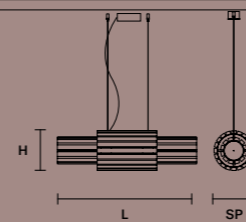

VEGAS BIL 90		CE	UL
L	94 cm / 37.00"		
SP	27 cm / 10.62"		
H	27 cm / 10.62"		
INTEGRATED LED LIGHTING			
	41 W CRI>95		
	3000 K - 5253 NOMINAL LM		
DIMM	0-10V