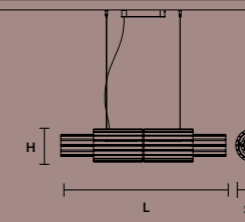

VEGAS BIL 140		CE	UL
L	135 cm / 53.14"		
SP	27 cm / 10.62"		
H	27 cm / 10.62"		
INTEGRATED LED LIGHTING			
	56 W CRI>95		
	3000 K - 7261 NOMINAL LM		
DIMM	0-10V