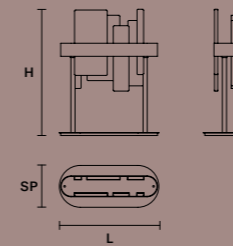

HONICÉ TL

L	38 cm / 15.00"
SP	16 cm / 6.30"
H	48 cm / 18.90"
INTEGRATED LED LIGHTING	
UP	6 W CRI>95 3000 K – 860 NOMINAL LM
DOWN	6 W CRI>95 3000 K – 860 NOMINAL LM
DIMM	OWN BUTTON