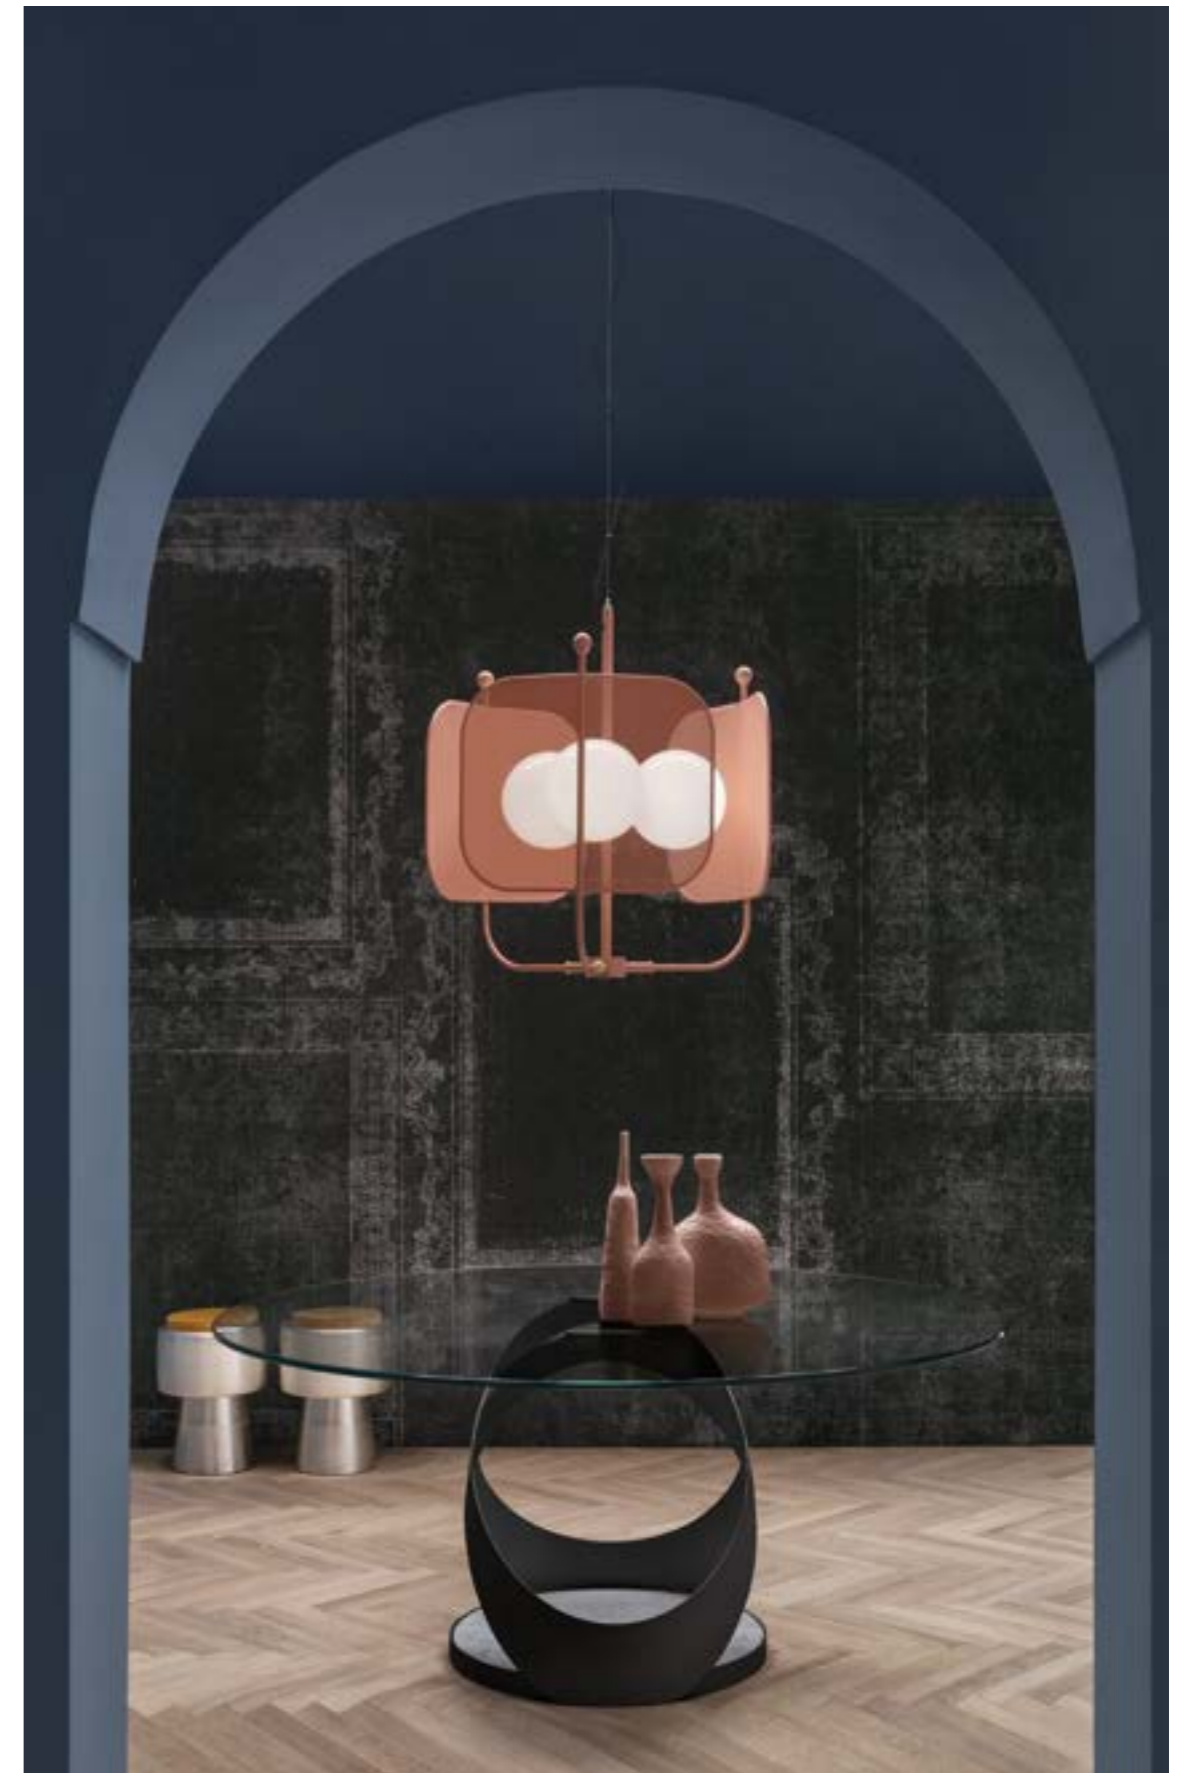

DESIGN BY
ARMANDO BRUNO E
ALBERTO TORRES

SUSPENSION
APPLIQUE
TABLE LAMP
FLOOR LAMP

PAPILIO A1 G

PAPILIO S3 G

PAPILO A1 P

PAPILIO STL 1
PAPILIO TL 1

Papilio

Painted metal frame, white Murano triplex glass diffuser.