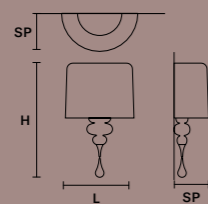

L 40 cm / 15.74"
SP 20 cm / 7.87"
H 70 cm / 27.56"

STANDARD LIGHTING
3×E26×60 W MAX (NOT INCL.)

EVA A1 M

L 30 cm / 11.81"
SP 15 cm / 5.90"
H 54 cm / 21.25"

STANDARD LIGHTING
1×E26×60 W MAX (NOT INCL.)

EVA A2