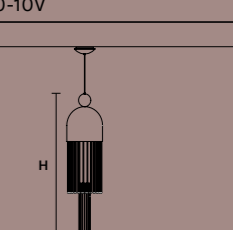

NAPPE XL2	
ø 35 cm / 13.77"	
H 135 cm / 53.14"	

INTEGRATED LED LIGHTING
UP 7 W CRI>90
3000 K - 1200 NOMINAL LM
DOWN 8.5 W CRI>90
3000 K - 1320 NOMINAL LM
DIMM 0-10V