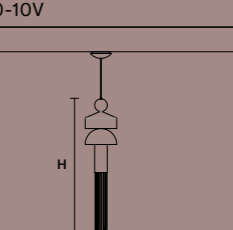

NAPPE APP N2	
L 15 cm / 5.90"	
SP 19.7 cm / 7.75"	
H 43 cm / 16.92"	

INTEGRATED LED LIGHTING
5.4 W CRI>90
3000 K - 688 NOMINAL LM

DIMM TRIAC

NAPPE XL1	
ø 30 cm / 11.81"	
H 125 cm / 49.21"	

INTEGRATED LED LIGHTING
UP 7 W CRI>90
3000 K - 1200 NOMINAL LM
DOWN 8.5 W CRI>90
3000 K - 1320 NOMINAL LM
DIMM 0-10V