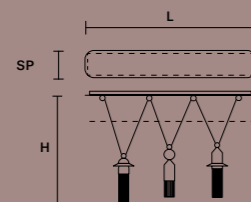

NAPPE C5 LN 175 

L 175 cm / 68.89"
 SP 20 cm / 7.87"
 H MAX 155 cm / 61.02"

INTEGRATED LED LIGHTING
 5 x 27 W CRI>90
 3000 K - 3440 NOMINAL LM

DIMM 0-10V

DIMM 0-10V

DIMM 0-10V

NAPPE C3 RD 40 

∅ 40 cm / 15.74"
 H MAX 155 cm / 61.02"