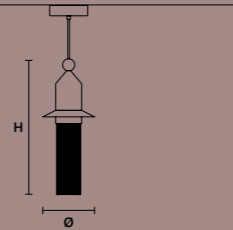

NAPPE N2	
ø 15 cm / 5.90"	
H 40 cm / 15.74"	

INTEGRATED LED LIGHTING
5.4 W CRI>90
3000 K - 688 NOMINAL LM
DIMM TRIAC