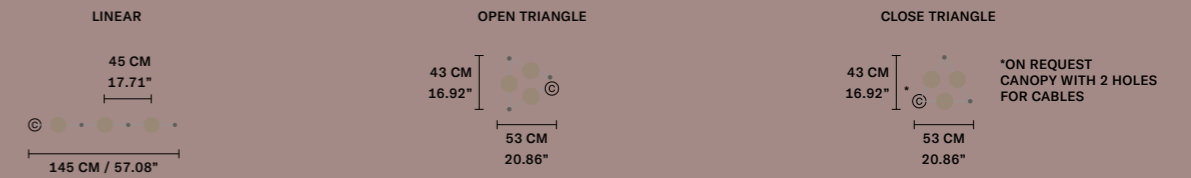

∅ 80 cm / 31.49"
 H MAX 155 cm / 61.02"

INTEGRATED LED LIGHTING
 5 x 27 W CRI>90
 3000 K - 3440 NOMINAL LM

DIMM 0-10V

DIMM 0-10V

DIMM 0-10V

SUGGESTED CONFIGURATION FOR C3

SUGGESTED CONFIGURATION FOR C5

SUGGESTED CONFIGURATION FOR C10