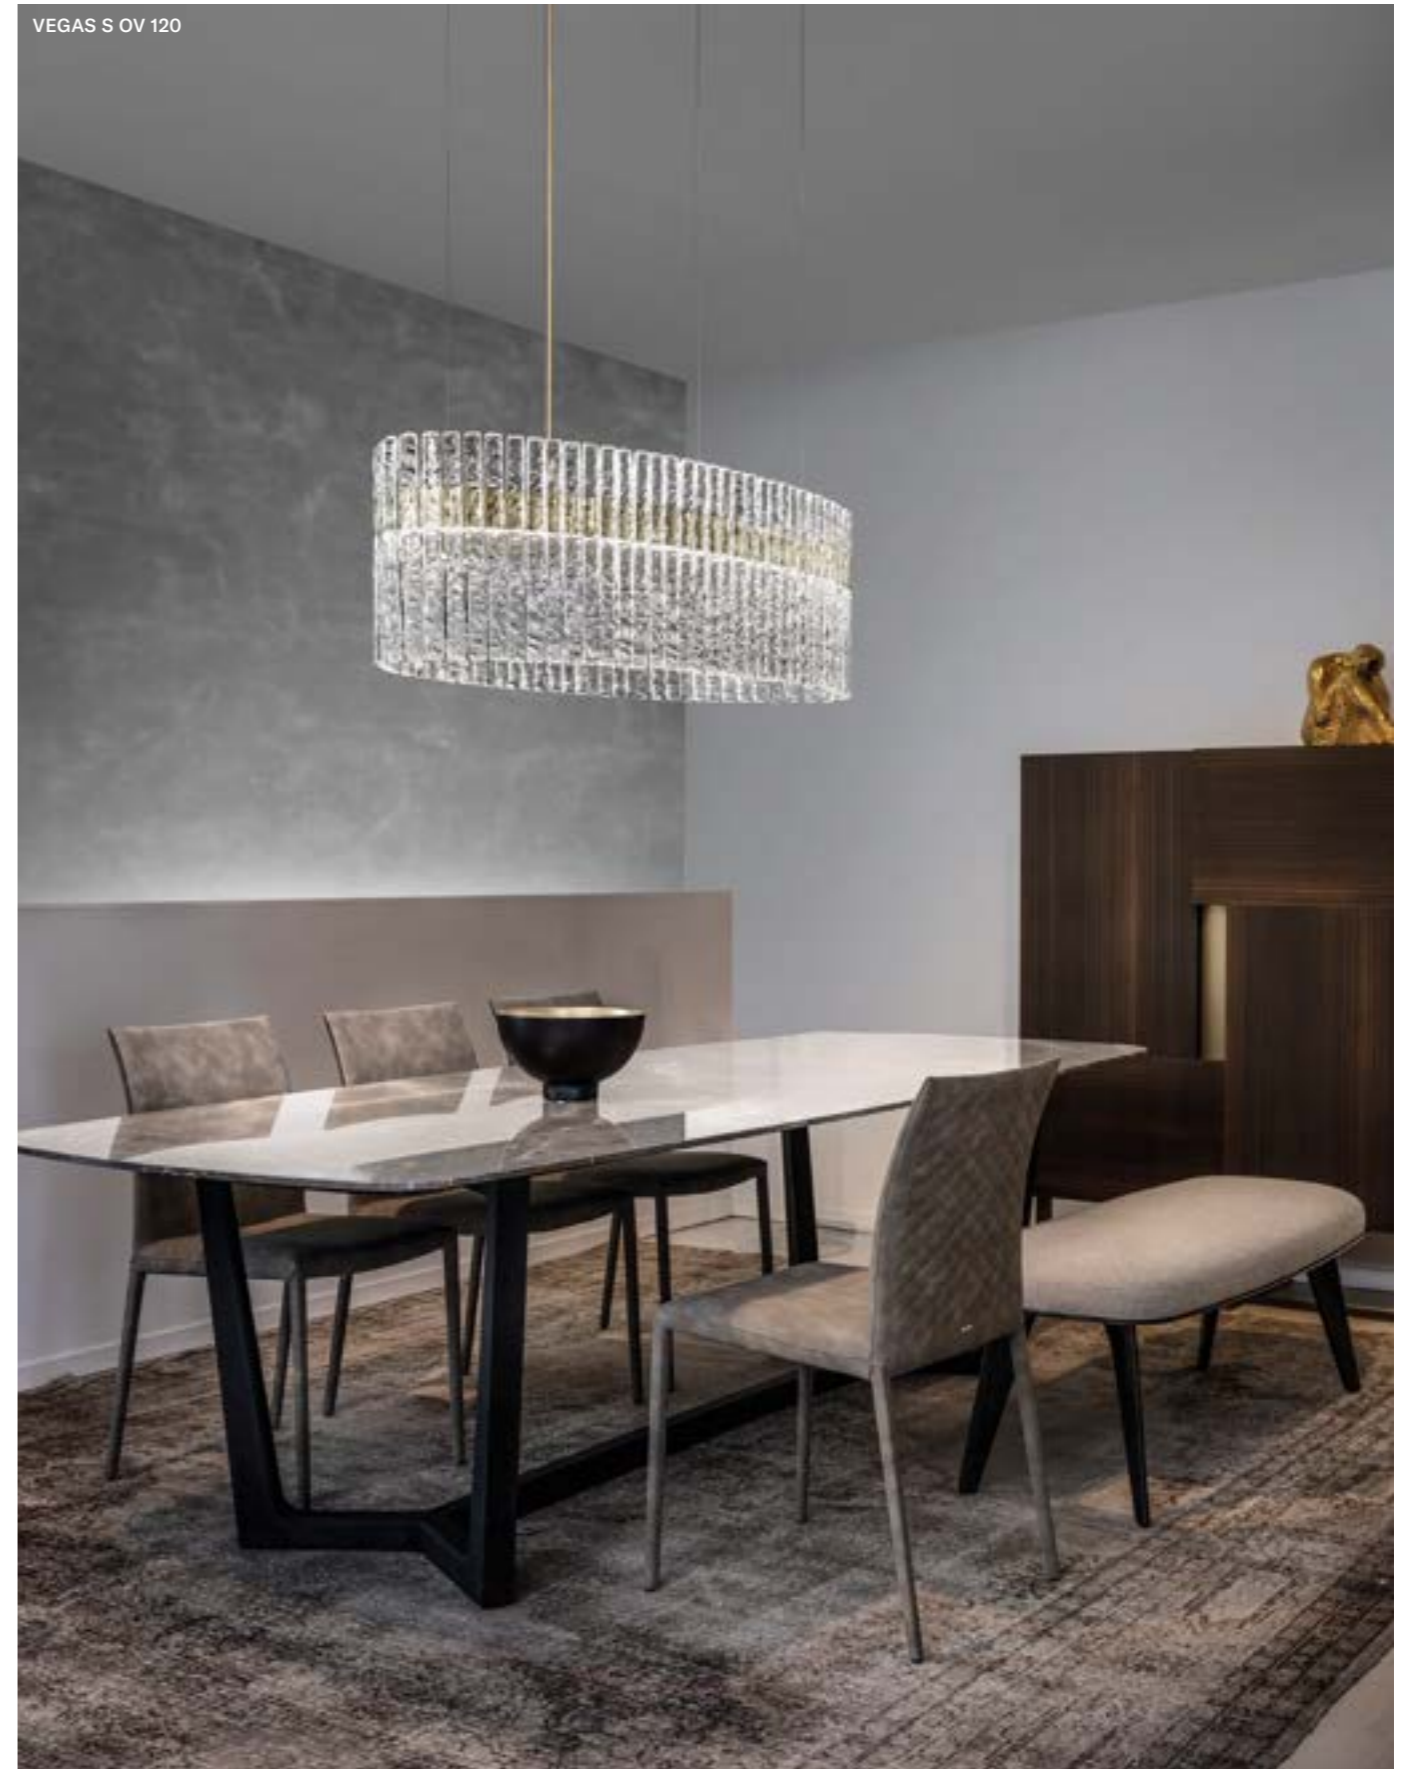

VEGAS S OV 120