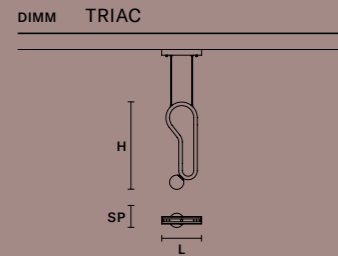

VISIO S M2		CE	UL
L	28 cm / 11.00"		
SP	10 cm / 3.90"		
H	61 cm / 24.00"		
INTEGRATED LED LIGHTING			
5,5 W CRI>90			
3000 K – 645 NOMINAL LM