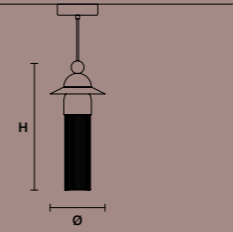

NAPPE N1	
ø 15 cm / 5.90"	
H 36 cm / 14.17"	

INTEGRATED LED LIGHTING
5.4 W CRI>90
3000 K - 688 NOMINAL LM
DIMM TRIAC