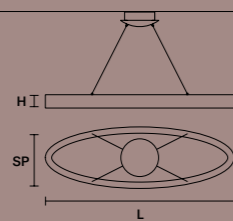

LIBE ROUND S60

∅	60 cm / 23.62"
H	8.5 cm / 3.34"
INTEGRATED LED LIGHTING	
59 W CRI>90	
3000 K – 5546 NOMINAL LM	
DIMM	0-10V

LIBE ELLIPSE S120

L	120 cm / 47.24"
SP	40 cm / 15.74"
H	8.5 cm / 3.34"
INTEGRATED LED LIGHTING	
86.5 W CRI>90	
3000 K – 8131 NOMINAL LM	
DIMM	0-10V