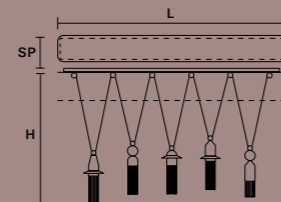

NAPPE C5 LN 175 

L 175 cm / 68.89"
 SP 20 cm / 7.87"
 H MAX 155 cm / 61.02"

INTEGRATED LED LIGHTING
 5 x 27 W CRI>90
 3000 K - 3440 NOMINAL LM

DIMM 0-10V

DIMM 0-10V

DIMM 0-10V

NAPPE C3 RD 40 

∅ 40 cm / 15.74"
 H MAX 155 cm / 61.02"