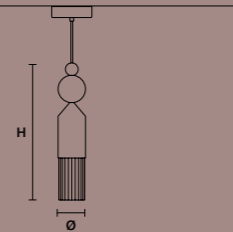

NAPPE N4	
ø 7.5 cm / 2.95"	
H 38 cm / 14.96"	

INTEGRATED LED LIGHTING
5.4 W CRI>90
3000 K - 688 NOMINAL LM
DIMM TRIAC