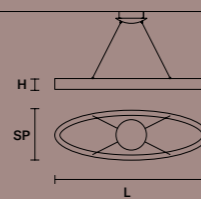

LIBE ELLIPSE S90

L	90 cm / 35.43"
SP	30 cm / 11.81"
H	8.5 cm / 3.34"
INTEGRATED LED LIGHTING	
62.5 W CRI>90	
3000 K – 5875 NOMINAL LM	
DIMM	0-10V