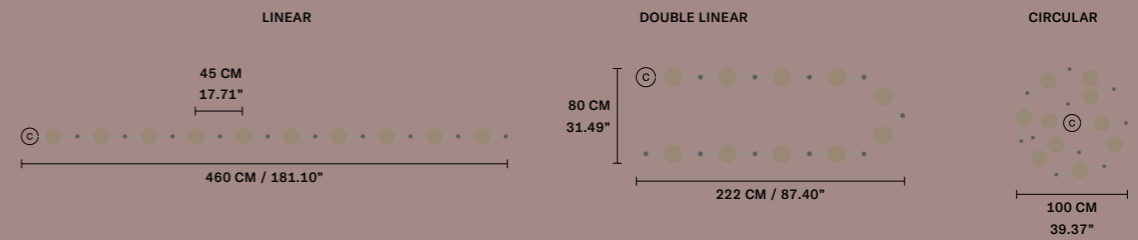

∅ 80 cm / 31.49"
 H MAX 155 cm / 61.02"

INTEGRATED LED LIGHTING
 5 x 27 W CRI>90
 3000 K - 3440 NOMINAL LM

DIMM 0-10V

DIMM 0-10V

DIMM 0-10V

SUGGESTED CONFIGURATION FOR C3

SUGGESTED CONFIGURATION FOR C5

SUGGESTED CONFIGURATION FOR C10