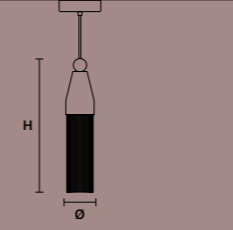

NAPPE N3	
ø 7.5 cm / 2.95"	
H 36 cm / 14.17"	

INTEGRATED LED LIGHTING
5.4 W CRI>90
3000 K - 688 NOMINAL LM
DIMM TRIAC