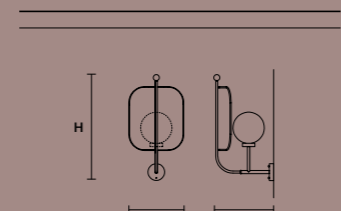

PAPILIO A1 G

L 35 cm / 13.77"
SP 39 cm / 15.35"
H 68 cm / 26.77"

STANDARD LIGHTING
1×E12×40 W MAX (NOT INCL.)

*  : ONLY FOR THE US MARKET.

Timeo

TIMEO C3 LN 75

This collection of lamps stands out for the interplay of geometries and regularity of the shapes. It takes its name from Plato's dialogue, the Timaeus, the basic text of cosmogony outlining the concept of Platonic solids.