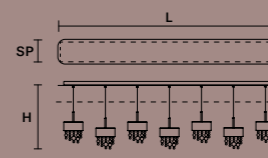

OLÀ C7 LN 175

L 175 cm / 68.89"
SP 20 cm / 7.87"
H MAX 180 cm / 70.86"

STANDARD LIGHTING
7×E12×40 W MAX (NOT INCL.)

INTEGRATED LED LIGHTING

DOWN 52.5 W CRI>90
3000 K – 7560 NOMINAL LM

DIMM 0-10V