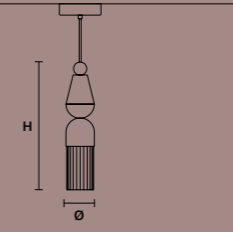

NAPPE N7	
ø 7.5 cm / 2.95"	
H 34 cm / 13.38"	

INTEGRATED LED LIGHTING
5.4 W CRI>90
3000 K - 688 NOMINAL LM
DIMM TRIAC