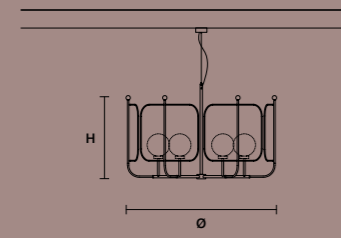

Papilio

Painted metal frame, white Murano triplex glass diffuser.

PAPILIO S6

ø 135 cm / 53.14"
H 86 cm / 33.85"

STANDARD LIGHTING
6×E12×40 W MAX (NOT INCL.)