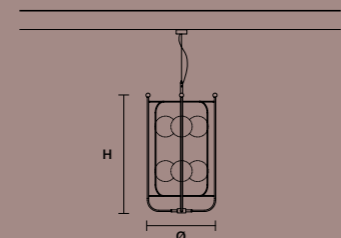

PAPILIO S3+3

ø 67 cm / 26.37"
H 126 cm / 49.60"

STANDARD LIGHTING
6×E12×40 W MAX (NOT INCL.)

PAPILIO A1 P

L 20 cm / 7.87"
SP 27 cm / 10.62"
H 48 cm / 18.89"

STANDARD LIGHTING
1×E12×40 W MAX (NOT INCL.)