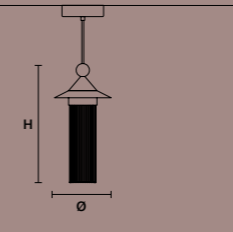

NAPPE N6	
ø 15 cm / 5.90"	
H 32 cm / 12.59"	

INTEGRATED LED LIGHTING
5.4 W CRI>90
3000 K - 688 NOMINAL LM
DIMM TRIAC