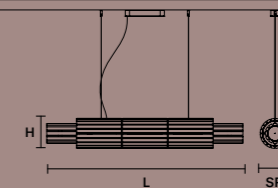

VEGAS BIL 180		CE	UL
L	175 cm / 68.89"		
SP	27 cm / 10.62"		
H	27 cm / 10.62"		
INTEGRATED LED LIGHTING			
	72 W CRI>95		
	3000 K - 9270 NOMINAL LM		
DIMM	0-10V