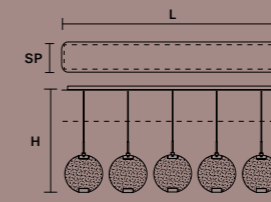

HORO C5 LN 175		CE
L	175 cm / 68.89"	
SP	20 cm / 7.87"	
H MAX	155 cm / 61.02"	
INTEGRATED LED LIGHTING		
LED	72 W CRI>95 3000 K – 9270 NOMINAL LM	
DIMM	0-10V