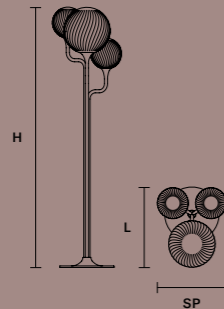

Ø 120 cm / 47.20"
H 63.5 cm / 25.00"
SP 80 cm / 31.50"

STANDARD LIGHTING
8×E12×40 W MAX (NOT INCL.)*

* BULB MAX Ø 37 mm L 70 mm

TEE PL8 OV 160

Ø 160 cm / 63.00"
H 63.5 cm / 25.00"
SP 107 cm / 42.10"

STANDARD LIGHTING
8×E12×40 W MAX (NOT INCL.)*

* BULB MAX Ø 37 mm L 70 mm

TEE A1 20		CE 
L	20 cm / 7.90"	
H	41 cm / 16.10"	
SP	26 cm / 10.20"	
STANDARD LIGHTING		
1×E12×40 W MAX (NOT INCL.)*		
* BULB MAX Ø 37 mm L 70 mm		

TEE TL1 20		CE 
ø	20 cm / 7.90"	
H	48 cm / 18.90"	
STANDARD LIGHTING		
1×E12×40 W MAX (NOT INCL.)*		
* BULB MAX Ø 37 mm L 70 mm		

TEE STL1		CE 
ø	30 cm / 11.80"	
H	160 cm / 63.00"	
STANDARD LIGHTING		
1×E26×60 W MAX (NOT INCL.)*		
* BULB MAX Ø 62 mm L 185 mm		

TEE STL3		CE 
L	52 cm / 20.50"	
H	170 cm / 66.90"	
SP	45 cm / 17.70"	
STANDARD LIGHTING		
2×E12×40 W MAX (NOT INCL.)* 1×E26×60 W MAX (NOT INCL.)**		
* BULB MAX Ø 37 mm L 70 mm ** BULB MAX Ø 62 mm L 185 mm		

TEE C3 RD 40		CE 
ø	44 cm / 17.30"	
H MAX	175 cm / 68.90"	
STANDARD LIGHTING		
3×E12×40 W MAX (NOT INCL.)*		
* BULB MAX Ø 37 mm L 70 mm		

TEE C5 RD 60		CE 
ø	62 cm / 24.40"	
H MAX	175 cm / 68.90"	
STANDARD LIGHTING		
5×E12×40 W MAX (NOT INCL.)*		
* BULB MAX Ø 37 mm L 70 mm		