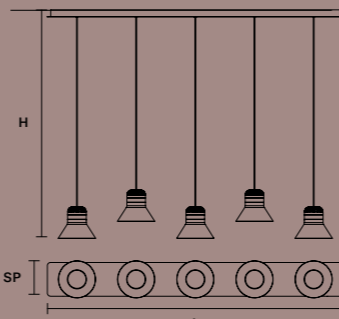

CORDEA C5 LN 175

L 175 cm / 68.90"
SP 22 cm / 8.70"
H MAX 170 cm / 67.00"

INTEGRATED LED LIGHTING
40 W CRI>90
3000 K – 6000 NOMINAL LM

DIMM 0-10V