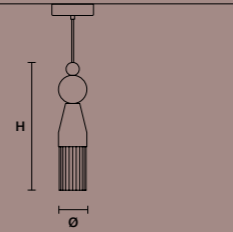

NAPPE XL METAL DETAILS

F01 Gold leaf

F01 Gold leaf

NAPPE N0	
ø 7.5 cm / 2.95"	
H 34 cm / 13.38"	

INTEGRATED LED LIGHTING
5.4 W CRI>90
3000 K - 688 NOMINAL LM
DIMM TRIAC

NAPPE N1	
ø 15 cm / 5.90"	
H 36 cm / 14.17"	