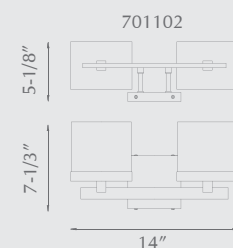

CARDIFF
701104 / 701103 / 701102 / 701101

Single-, two-, three- and four-lamp vanities with beautiful white opal square glass. Metal details in chrome finish.

Lamping

- 701101 - 1 X 50W G9 120V
- 701102 - 2 X 50W G9 120V
- 701103 - 3 X 50W G9 120V
- 701104 - 4 X 50W G9 120V

Glass Color

White Opal Glass

Metal Finishes

CH - Chrome