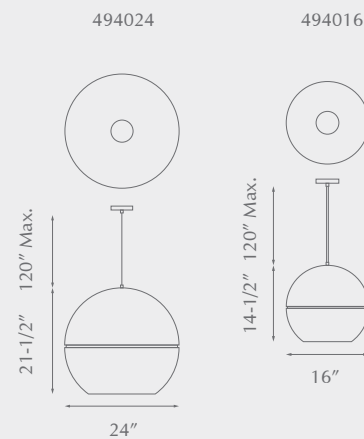

41581M

41581

41581L

CROWE - 41581 / 41581M / 41581L

Single-lamp pendant with heavy chrome-plated dome-shaped metal reflector and powder-coated interior. Available in three sizes.

Lamping
41581 - 1 X 60W A19 Medium Base 120V
41581M - 1 X 100W A19 Medium Base 120V
41581L - 1 X 150W A19 Medium Base 120V

Shade Details
Heavy Plated Chrome

Metal Finishes
CH - Chrome