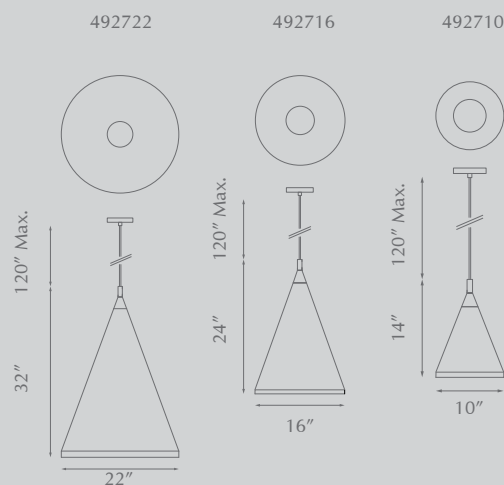

492814-BK/GD

492824-BN/BK

492814-WH/GD

DOROTHY - 492824 / 492814

Single-lamp pendant with conical aluminum shade with fine powder-coated or plated finishes with contrasting finial and matte white interior. Exterior shade colors are black or white, with gold detail, or brushed nickel with black detail. Suspended by cloth cable to a maximum 120" length. Available in two sizes.

Lamping

1 X 60W Medium Base 120V

Shade Details

Textured coating or brushed nickel finish

Metal Finishes

BK/GD - Black with gold detail
BN/BK - Brushed nickel with black detail
WH/GD - White with gold detail