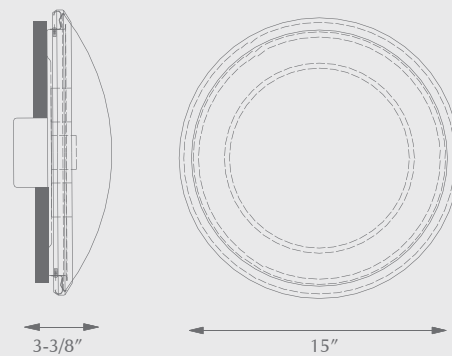

Lamping
2 X 60W A19
Medium Base 120V

Glass Color
White Opal Glass

CFL Options
2 X 18W PL
2 X 26W PL
with built-in electronic ballast

Metal Finishes
BN - Brushed Nickel
CH - Chrome