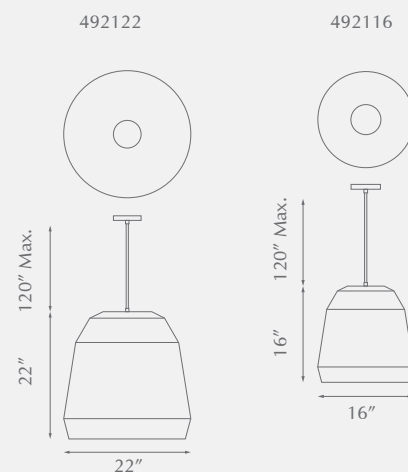

Metal Finishes

- BK - Black
- GY - Gray
- IB - Indigo Blue
- WH - White

CASTOR - 492208

Single-lamp pendant with conical aluminum shade showcasing powder-coated finishes against a matte white interior. Exterior shade colors are black, gray, white or blue. Metallic exterior options are brushed nickel or gold. Suspended by cloth cable to a maximum 120" length.

Lamping

1 X 60W Medium Base 120V

Shade Details

Textured coating or brushed finish

Metal Finishes

- BK - Black
- BN - Brushed Nickel
- GD - Gold
- GY - Gray
- IB - Indigo Blue
- WH - White