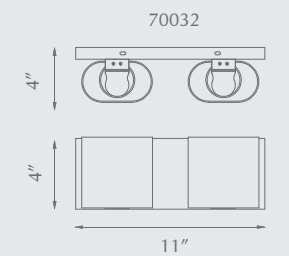

**SWANSEA
70034 / 70033 / 70032 / 70031**

Single-, two-, three- and four-lamp vanities with round white opal inner glass and oval outer clear glass. Metal details in chrome finish.

Lamping

70031 - 1 X 50W G9 120V
70032 - 2 X 50W G9 120V
70033 - 3 X 50W G9 120V
70034 - 4 X 50W G9 120V

Glass Color

White Opal Glass

Metal Finishes

CH - Chrome