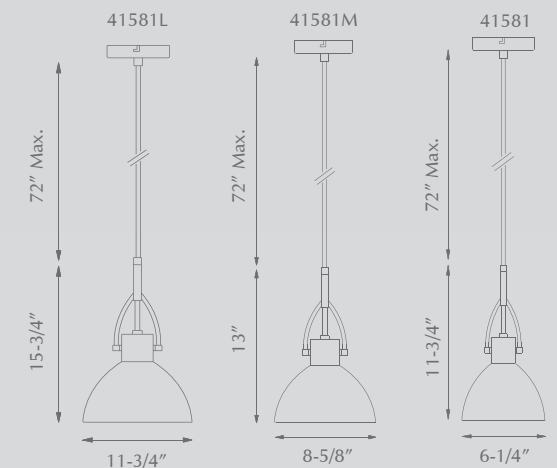

LUCAS - 494024 / 494016

Single-lamp pendant with split spherical aluminum shade showcasing powder-coated finishes against a matte white interior. Exterior shade colors are gray, white or black. Suspended by cloth cable to a maximum 120" length. Available in two sizes.

Lamping
1 X 60W Medium Base 120V

Shade Details
Powder-coated aluminum

Metal Finishes
BK - Black
GY - Gray
WH - White

CROWE - 41581 / 41581M / 41581L

Single-lamp pendant with heavy chrome-plated dome-shaped metal reflector and powder-coated interior. Available in three sizes.

Lamping
41581 - 1 X 60W A19 Medium Base 120V
41581M - 1 X 100W A19 Medium Base 120V
41581L - 1 X 150W A19 Medium Base 120V

Shade Details
Heavy Plated Chrome

Metal Finishes
CH - Chrome