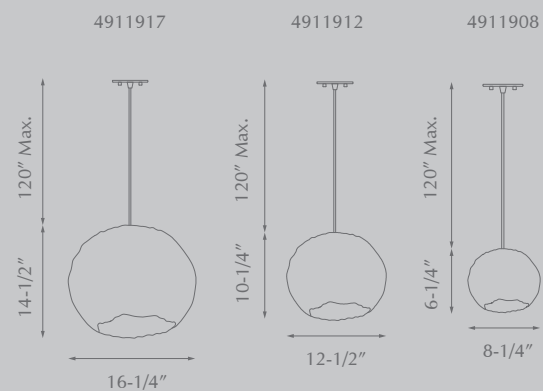

Metal Finishes

BN - Brushed Nickel