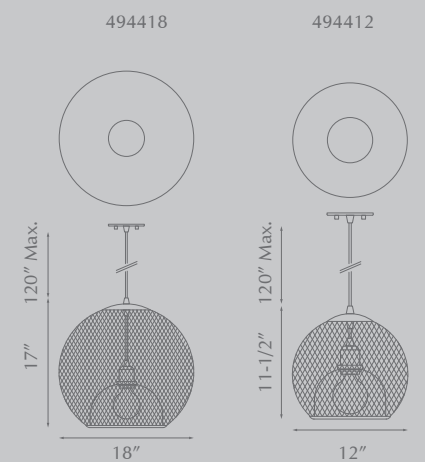

GIBRALTAR - 494418 / 494412

Single-lamp pendant with spherical powder-coated wire mesh shade. Color configurations include uniform black or white or exterior black or white mesh with inner gold mesh. Suspended by matching cable to a maximum 120" length. Available in two sizes.

Lamping
1 X 60W Medium Base 120V

Shade Details
Textured coating with painted gold details finish

Metal Finishes
BK- Black
BK/GD - Black / Gold
WH - White
WH/GD - White / Gold