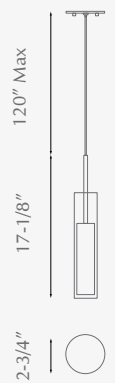

JARVIS - 41411

Clear glass shade encases aluminum cylindrical socket housing with matte powder-coat or plated finish. Down light with maximum cable length of 120". Dimmable with TRIAC dimmer (not included).

Lamping
1 X 50W GU10 120V

Glass Colors
CL - Clear Glass

Metal Finishes
BK - Black
BN - Brushed Nickel
CH - Chrome
VB - Vintage Brass
WH - White