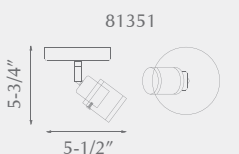

GALWAY
81364BN / 81363BN / 81362BN
81353BN / 81352BN / 81351BN

Two- and three-lamp monopoint and fixed-track fixtures with frosted glass shades. Single-, two-, three- and four-lamp fixed-track fixtures with frosted glass shades. Metal finish in brushed nickel.

Lamping
81362 - 2 X 50W GU10 120V
81363 - 3 X 50W GU10 120V
81364 - 4 X 50W GU10 120V
81351 - 1 X 50W GU10 120V
81352 - 2 X 50W GU10 120V
81353 - 3 X 50W GU10 120V

Glass Colour
Frosted Glass

Metal Finishes
BN - Brushed Nickel