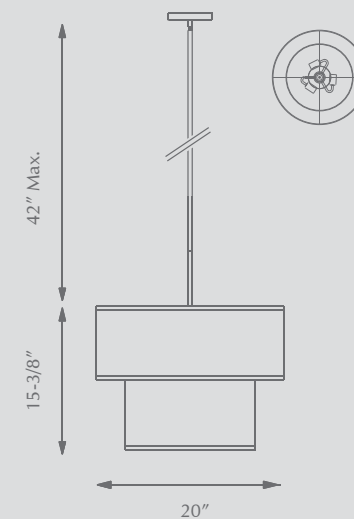

Lamping
4 X 60W A19
Medium Base 120V

Shade Colors
W - White

Sloped Ceiling Adaptors
ADP001 BN

Metal Finishes
BN - Brushed Nickel