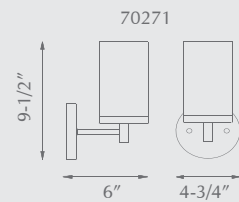

EXETER
70274 / 70273 / 70272 / 70271

Single-, two-, three- and four-lamp vanities with white opal cylinder glass in your choice of brushed nickel or chrome metal finishes. Can be mounted upward or downward.

Lamping

- 70271 - 1 X 60W A19 Medium Base 120V
- 70272 - 2 X 60W A19 Medium Base 120V
- 70273 - 3 X 60W A19 Medium Base 120V
- 70274 - 4 X 60W A19 Medium Base 120V

Glass Color

White Opal Glass

Metal Finishes

- BN - Brushed Nickel
- CH - Chrome