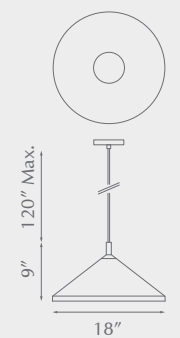

DOROTHY - 493126 / 493118

Single-lamp pendant with conical aluminum shade with fine powder-coated or plated finishes with contrasting finial and matte white interior. Exterior shade colors are black or white, with gold detail, or brushed nickel with black detail. Suspended by cloth cable to a maximum 120" length. Available in two sizes.

Lamping

1 X 60W Medium Base 120V

Shade Details

Textured coating or brushed nickel finish

Metal Finishes

BK/GD - Black with gold detail
BN/BK - Brushed nickel with black detail
WH/GD - White with gold detail

493118