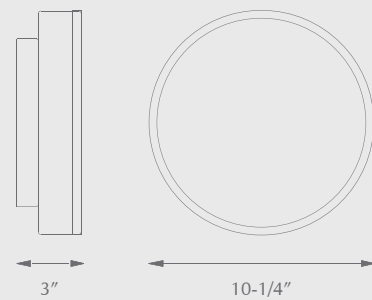

Lamping
2 X 50W G9 120V

Glass Color
White Opal Glass

CFL Options
1 X 13W PL with built-in electronic ballast

Metal Finishes
BK - Black
BN - Brushed Nickel
CH - Chrome