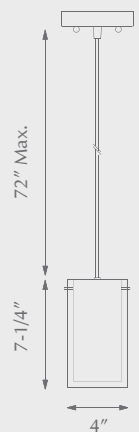

- **Lamping**
  1 X 60W A19 Medium Base
  41311M - 1 X 50W Par20
- **Multi-Pendant Options**
  See website
- **Glass Colors**
  M - Mirror
- **Metal Finishes**
  BN - Brushed Nickel