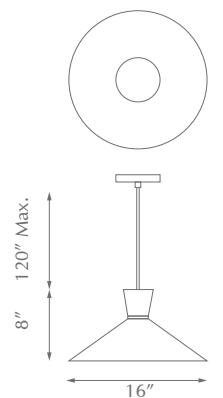

Metal Finishes

BK/GD - Black with gold detail
WH/GD - White with gold detail