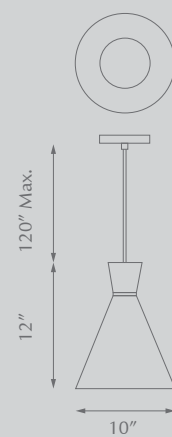

Lamping

1 X 60W
Medium Base 120V

Shade Details

Powder-coated aluminum

Metal Finishes

BK/GD - Black with gold detail
WH/GD - White with gold detail