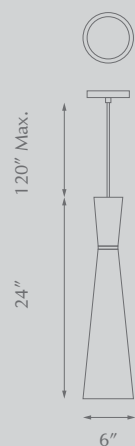

Lamping

1 X 60W
Medium Base 120V

Shade Details

Powder-coated aluminum

Metal Finishes

BK/GD - Black with gold detail
WH/GD - White with gold detail