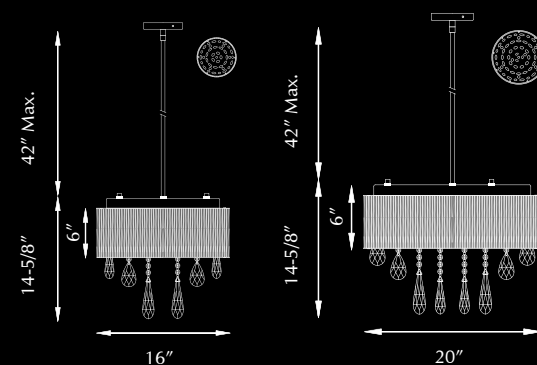

SCHWARTZ - 444006 / 444008 / 444010

Six-, eight- and ten-lamp clear ribbed glass rod shade pendant with elegant hanging crystals. Metal details in chrome finish. Adjustable rod: 42" Max. (3 X 12"+1 X 6").

Lamping

- 444006 - 6 X 50W G9 120V
- 444008 - 8 X 50W G9 120V
- 444010 - 10 X 50W G9 120V

Crystal Color
Clear

Metal Finishes
CH - Chrome