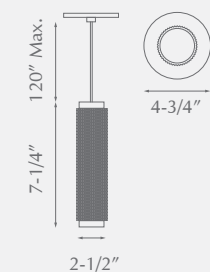

Metal Finishes

BK - Black
GD - Gold