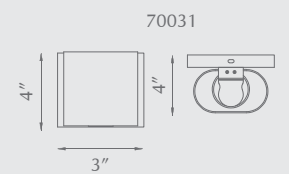

**SWANSEA
70034 / 70033 / 70032 / 70031**

Single-, two-, three- and four-lamp vanities with round white opal inner glass and oval outer clear glass. Metal details in chrome finish.

Lamping

70031 - 1 X 50W G9 120V
70032 - 2 X 50W G9 120V
70033 - 3 X 50W G9 120V
70034 - 4 X 50W G9 120V

Glass Color

White Opal Glass

Metal Finishes

CH - Chrome