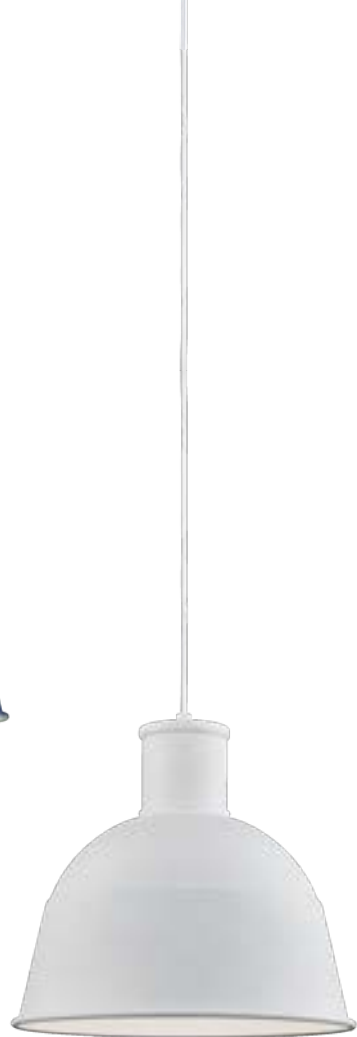

493516-WH

IRVING - 493522 / 493516 / 493513

Single-lamp pendant with aluminum dome shade showcasing powder-coated finishes. Exterior shade colors are black, white or blue, with matte white interior. Suspended by cloth cable to a maximum 120" length. Available in three sizes.

Lamping
1 X 60W Medium Base 120V

Shade Details
Powder-coated aluminum

Metal Finishes
BK- Black
IB - Indigo Blue
WH - White

GUILDFORD - 493620

Single-lamp pendant with aluminum drum shade showcasing powder-coated finishes. Exterior shade colors are black or white, with matte white interior. Suspended by cloth cable to a maximum 120" length.

Lamping
1 X 60W
Medium Base 120V

Shade Details
Powder-coated aluminum

Metal Finishes
BK - Black
WH - White

GUILDFORD - 493624

Single-lamp pendant with aluminum drum shade showcasing powder-coated finishes. Exterior shade colors are black or white, with matte white interior. Suspended by cloth cable to a maximum 120" length.

Lamping
1 X 60W
Medium Base 120V

Shade Details
Powder-coated aluminum

Metal Finishes
BK - Black
WH - White