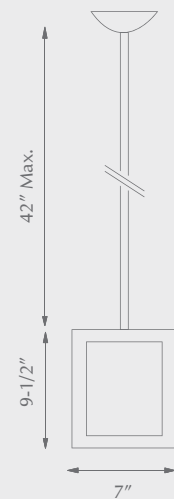

- **Lamping**
  1 X 60W A19
  Medium Base 120V
- **Shade Colours**
  W - White
- **Sloped Ceiling Adaptor**
  ADP001 BN
- **Metal Finish**
  BN - Brushed Nickel