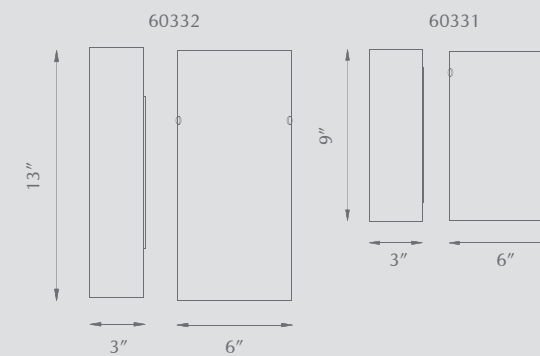

Metal Finishes
BN - Brushed Nickel

WALL

60332

60331

HUDSON - 60332 / 60331

Single- and two-lamp wall sconces with elegant white opal half-cylinder glass shade with brushed nickel details.

Side View
60332

Side View
60331