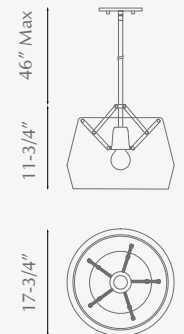

Swansea
p. 65

461418-BK

461418-VB

461412-BN

DECO - 461418 / 461412

Single-lamp pendant with revolved glass shade rests atop a visible metal inner structure. Configured as vintage brass, black or brushed nickel details with clear glass. Suspended with matching tubing to a maximum length of 46". Available in two sizes.

Lamping
1 X 60W Medium Base 120V

Glass Colors
CL - Clear Glass

Metal Finishes
BK - Black
BN - Brushed Nickel
VB - Vintage Brass

461412

461418

41411-CH 41411-WH 41411-BK 41411-BN 41411-VB

JARVIS - 41411

Clear glass shade encases aluminum cylindrical socket housing with matte powder-coat or plated finish. Down light with maximum cable length of 120". Dimmable with TRIAC dimmer (not included).