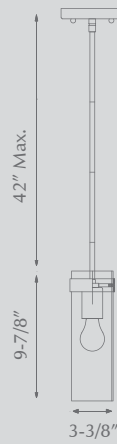

Lamping

1 X 60W A15
Medium Base 120V

Sloped Ceiling Adaptors

ADP001 BN
ADP001 BZ
ADP001 CH

Glass Colors

White Opal Glass

Metal Finishes

BN - Brushed Nickel
CH - Chrome