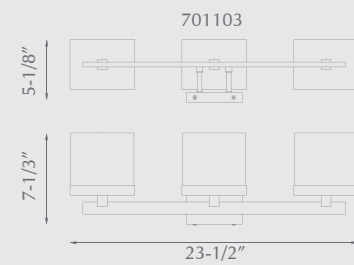

CARDIFF
701104 / 701103 / 701102 / 701101

Single-, two-, three- and four-lamp vanities with beautiful white opal square glass. Metal details in chrome finish.

Lamping

- 701101 - 1 X 50W G9 120V
- 701102 - 2 X 50W G9 120V
- 701103 - 3 X 50W G9 120V
- 701104 - 4 X 50W G9 120V

Glass Color

White Opal Glass

Metal Finishes

CH - Chrome