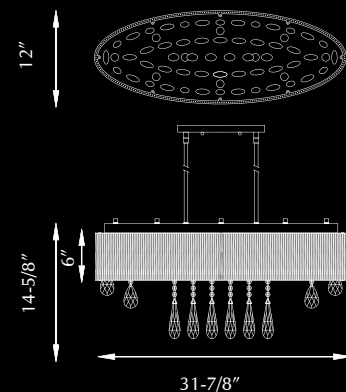

SCHWARTZ - 444006 / 444008 / 444010

Six-, eight- and ten-lamp clear ribbed glass rod shade pendant with elegant hanging crystals. Metal details in chrome finish. Adjustable rod: 42" Max. (3 X 12"+1 X 6").

Lamping

- 444006 - 6 X 50W G9 120V
- 444008 - 8 X 50W G9 120V
- 444010 - 10 X 50W G9 120V

Crystal Color
Clear

Metal Finishes
CH - Chrome