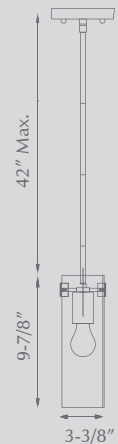

Lamping

1 X 60W A15
Medium Base 120V

Sloped Ceiling Adaptors

ADP001 BN
ADP001 BZ
ADP001 CH

Glass Colors

White Opal Glass

Metal Finishes

BN - Brushed Nickel
CH - Chrome