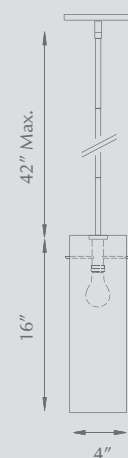

Lamping
1 X 60W A19
Medium Base 120V

Glass Color
White Opal Glass

Sloped Ceiling Adaptor
ADP001 BN

Metal Finishes
BN - Brushed Nickel