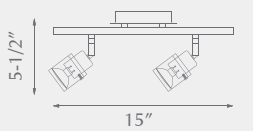

GALWAY
81364BZ / 81363BZ / 81362BZ
81353BZ / 81352BZ / 81351BZ

Two- and three-lamp monopoint and fixed-track fixtures with frosted glass shades. Single-, two-, three- and four-lamp fixed-track fixtures with frosted glass shades. Metal finish in bronze.

Lamping

- 81362 - 2 X 50W GU10 120V
- 81363 - 3 X 50W GU10 120V
- 81364 - 4 X 50W GU10 120V
- 81351 - 1 X 50W GU10 120V
- 81352 - 2 X 50W GU10 120V
- 81353 - 3 X 50W GU10 120V

Glass Colour

Frosted Glass

Metal Finishes

BZ - Bronze