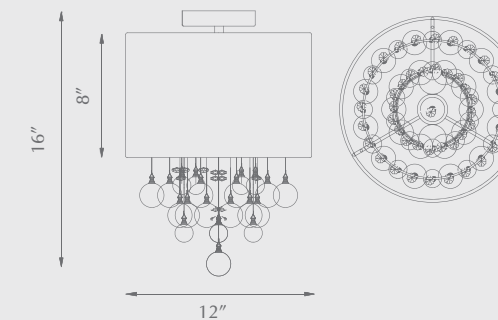

Lamping
2 X 60W A19
Medium Base 120V

Shade Colors
Silver Silk
B - Organza Black
W - Organza White

Metal Finishes
CH - Chrome