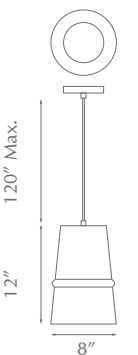

Metal Finishes

- BK - Black
- BN - Brushed Nickel
- GD - Gold
- GY - Gray
- IB - Indigo Blue
- WH - White