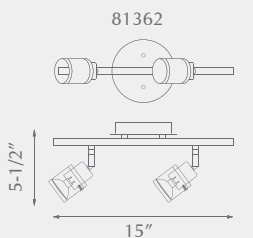

GALWAY
81364BN / 81363BN / 81362BN
81353BN / 81352BN / 81351BN

Two- and three-lamp monopoint and fixed-track fixtures with frosted glass shades. Single-, two-, three- and four-lamp fixed-track fixtures with frosted glass shades. Metal finish in brushed nickel.

Lamping
81362 - 2 X 50W GU10 120V
81363 - 3 X 50W GU10 120V
81364 - 4 X 50W GU10 120V
81351 - 1 X 50W GU10 120V
81352 - 2 X 50W GU10 120V
81353 - 3 X 50W GU10 120V

Glass Colour
Frosted Glass

Metal Finishes
BN - Brushed Nickel