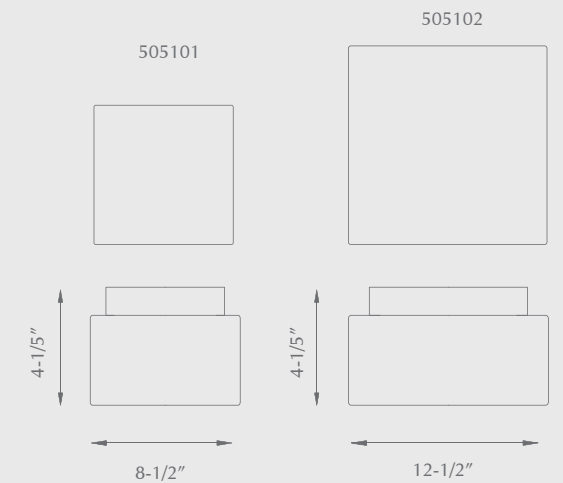

505102

505101

QUADRA
505101 / 505102

Single- and two-lamp flush-mount ceiling fixtures with white square opal blown glass.

Lamping
505101 - 1 X 60W A19 120V
505102 - 2 X 60W A19 120V

Glass Color
White Opal Glass