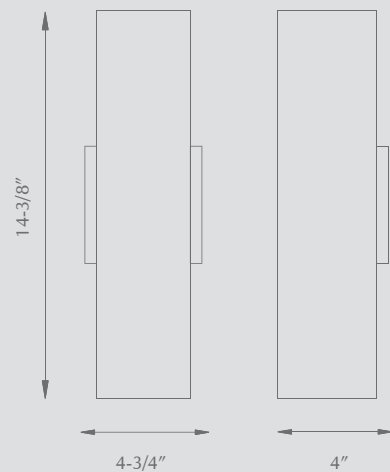

Lamping
1 X 60W A15 Medium
Base 120V

Glass Color
CL - Clear Glass
SM - Smoked Glass

CFL Options
1 X 13W PL
1 X 26W PL
with built-in electronic ballast

Metal Finishes
CH - Chrome

GRAFTON - 60382BN

Two-lamp wall sconces with white opal square shaped glass shade with brushed nickel metal finish. Can be mounted horizontal or vertical.