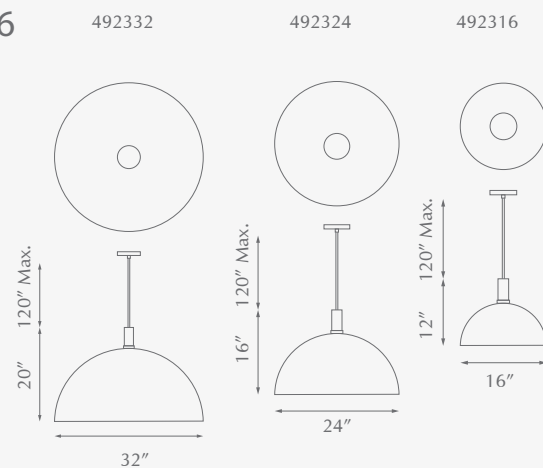

ARCHIBALD - 492332 / 492324 / 492316

Single-lamp pendant with aluminum dome shade showcasing powder-coated or plated finishes with metal details and a matte white interior. Exterior shade colors are black, brushed nickel, or white. Suspended by cloth cable to a maximum 120" length. Available in three sizes.

Lamping

1 X 60W Medium Base 120V

Shade Details

Textured coating or brushed finish

Metal Finishes

BK/GD - Black with Gold detail
BN/BK - Brushed Nickel with Black detail
WH/GD - White with Gold detail