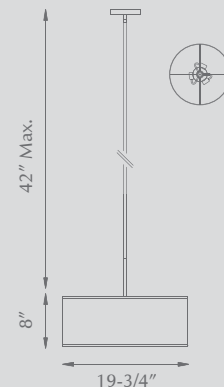

Lamping

3 X 60W A19
Medium Base 120V

Sloped Ceiling Adaptors

ADP001 BN
ADP001 BZ

Shade Colors

B - Black
W - White

Metal Finishes

BN - Brushed Nickel