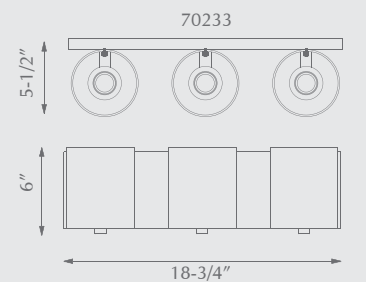

BRIDGEWATER
70234 / 70233 / 70232 / 70231

Single-, two-, three- and four-lamp vanities with white opal cylinder glass in your choice of brushed nickel or chrome metal finishes.

Lamping

- 70231 - 1 X 60W A19 Medium Base 120V
- 70232 - 2 X 60W A19 Medium Base 120V
- 70233 - 3 X 60W A19 Medium Base 120V
- 70234 - 4 X 60W A19 Medium Base 120V

Glass Color

White Opal Glass

Metal Finishes

BN - Brushed Nickel
CH - Chrome