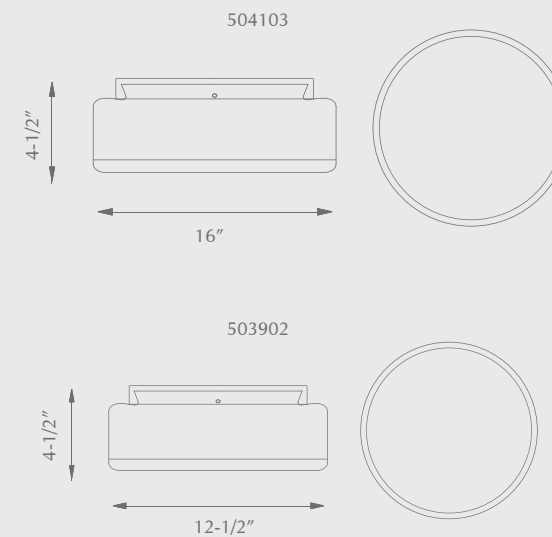

Glass Color
White Opal Glass

504103CH

503902BN

504103BK

CHARLIE
504103 / 503902

Two- and three-lamp flush-mount ceiling fixture with white round opal blown glass and your choice of black, brushed nickel, chrome or vintage brass metal finish trim.