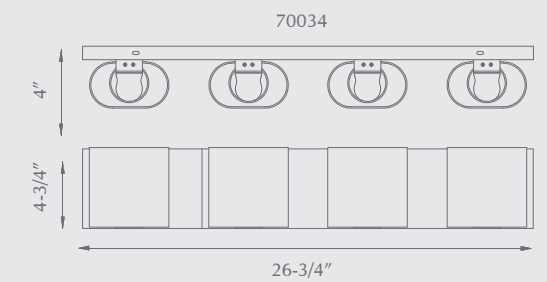

**SWANSEA
70034 / 70033 / 70032 / 70031**

Single-, two-, three- and four-lamp vanities with round white opal inner glass and oval outer clear glass. Metal details in chrome finish.

Lamping

70031 - 1 X 50W G9 120V
70032 - 2 X 50W G9 120V
70033 - 3 X 50W G9 120V
70034 - 4 X 50W G9 120V

Glass Color

White Opal Glass

Metal Finishes

CH - Chrome