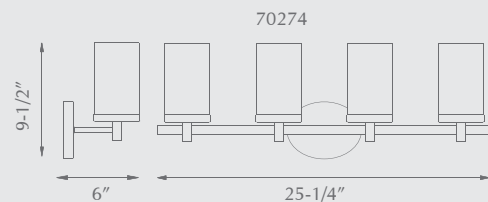

EXETER
70274 / 70273 / 70272 / 70271

Single-, two-, three- and four-lamp vanities with white opal cylinder glass in your choice of brushed nickel or chrome metal finishes. Can be mounted upward or downward.