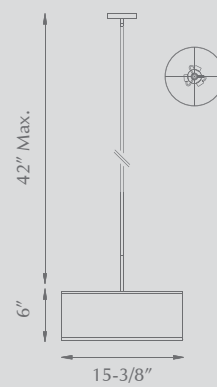

Lamping

3 X 60W A19
Medium Base 120V

Sloped Ceiling Adaptors

ADP001 BN

Shade Colors

B - Black
W - White

Metal Finishes

BN - Brushed Nickel