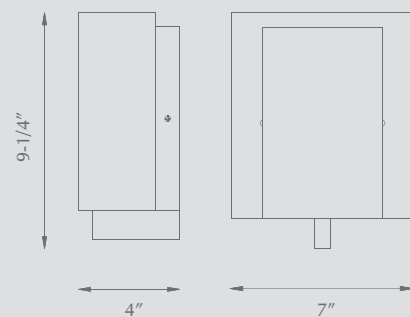

Lamping
1 X 60W A19
Medium Base 120V

Glass Color
White Opal Glass

CFL Options
2 X 13W PL
built-in electronic ballast

Metal Finishes
BN - Brushed Nickel