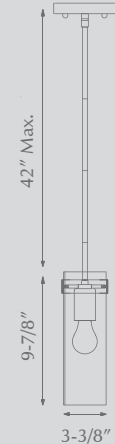

Lamping

1 X 60W A15
Medium Base 120V

Sloped Ceiling Adaptors

ADP001 BN
ADP001 BZ
ADP001 CH

Glass Colors

White Opal Glass

Metal Finishes

BN - Brushed Nickel
CH - Chrome