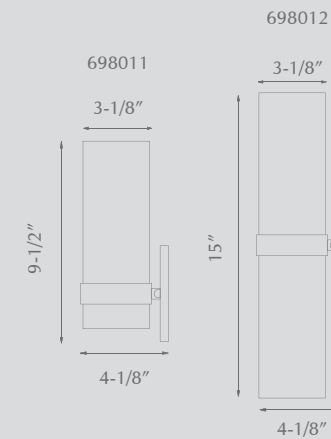

Lamping
698011 - 1 X 60W T10 Medium Base 120V
698012 - 2 X 60W T10 Medium Base 120V

CFL Options
698011 - 1 X 13W PL
built-in electronic ballast
and ext. of 1-1/4" on canopy

Metal Finishes
BN - Brushed Nickel
CH - Chrome