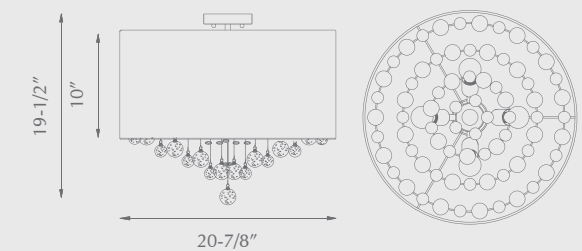

Lamping
4 X 60W A19
Medium Base 120V

Shade Colors
Silver Silk
B - Organza Black
W - Organza White

Metal Finishes
CH - Chrome