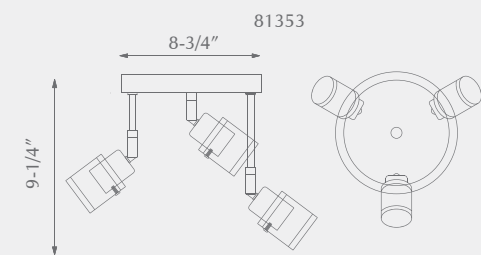

GALWAY
81364BN / 81363BN / 81362BN
81353BN / 81352BN / 81351BN

Two- and three-lamp monopoint and fixed-track fixtures with frosted glass shades. Single-, two-, three- and four-lamp fixed-track fixtures with frosted glass shades. Metal finish in brushed nickel.

Lamping
81362 - 2 X 50W GU10 120V
81363 - 3 X 50W GU10 120V
81364 - 4 X 50W GU10 120V
81351 - 1 X 50W GU10 120V
81352 - 2 X 50W GU10 120V
81353 - 3 X 50W GU10 120V

Glass Colour
Frosted Glass

Metal Finishes
BN - Brushed Nickel

81364BN