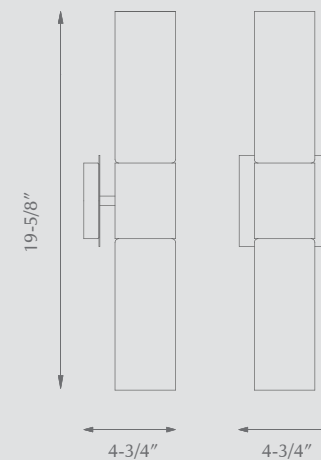

Lamping
2 X 60W T10
Medium Base 120V

Glass Color
White Opal Glass

Metal Finishes
BN - Brushed Nickel
CH - Chrome