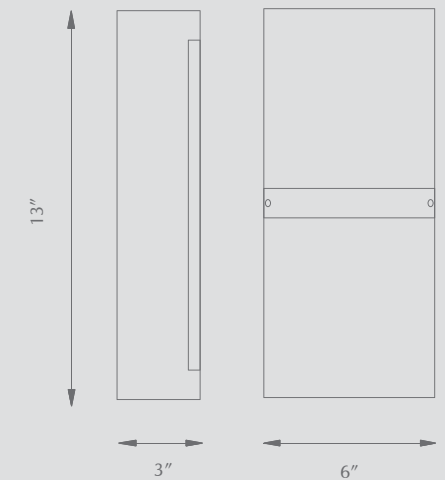

Lamping
2 X 60W A15 Medium
Base 120V

Glass Color
White Opal Glass

CFL Options
2 X 13W PL
2 X 26W PL
with built-in electronic ballast

Metal Finishes
CH - Chrome