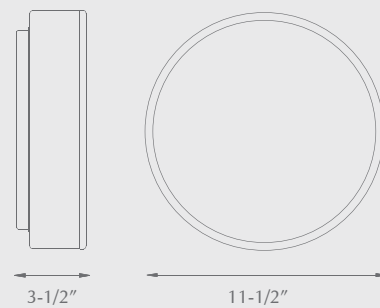

Lamping
2 X 40W A15 Medium Base 120V

Metal Finishes
BK - Black
BN - Brushed Nickel
CH - Chrome

Glass Color
White Opal Glass