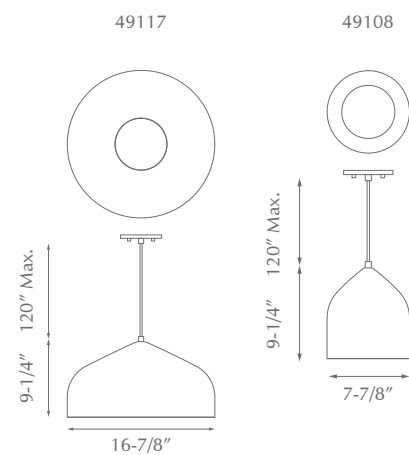

494216-GY

494213-WH

494224-BK

CRADLE - 494224 / 494216 / 494213

Single-lamp pendant with tapered aluminum shade showcasing powder-coated finishes. Exterior shade colors are either black, gray or white, with matte white interior. Suspended by cloth cable to a maximum 120" length. Available in three sizes.

Lamping
1 X 60W Medium Base 120V

Shade Details
Powder-coated aluminum

Metal Finishes
BK - Black
GY - Gray
WH - White