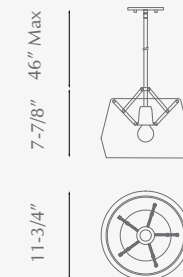

DECO - 461418 / 461412

Single-lamp pendant with revolved glass shade rests atop a visible metal inner structure. Configured as vintage brass, black or brushed nickel details with clear glass. Suspended with matching tubing to a maximum length of 46". Available in two sizes.

Lamping
1 X 60W Medium Base 120V

Glass Colors
CL - Clear Glass

Metal Finishes
BK - Black
BN - Brushed Nickel
VB - Vintage Brass

461412