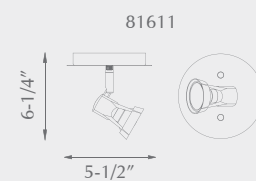

Metal Finishes

BN - Brushed Nickel

88294