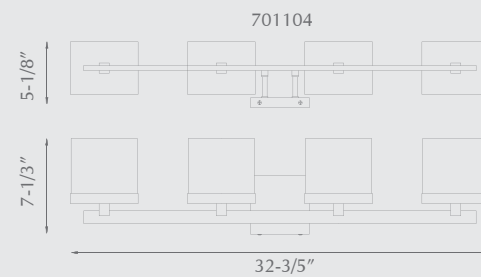

CARDIFF
701104 / 701103 / 701102 / 701101

Single-, two-, three- and four-lamp vanities with beautiful white opal square glass. Metal details in chrome finish.

Lamping

- 701101 - 1 X 50W G9 120V
- 701102 - 2 X 50W G9 120V
- 701103 - 3 X 50W G9 120V
- 701104 - 4 X 50W G9 120V

Glass Color

White Opal Glass

Metal Finishes

CH - Chrome