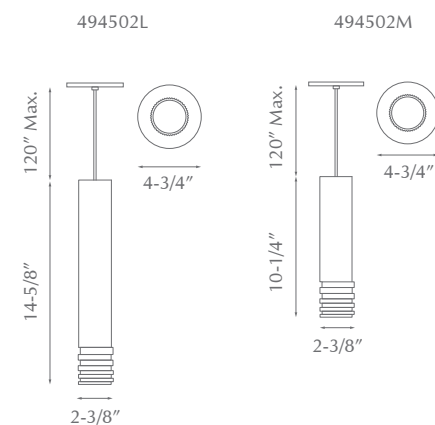

Lamping

1 X 50W GU10 120V

Shade Details

Painted finish

Metal Finishes

BK - Black
BN - Brushed Nickel
GD - Gold
GY - Gray

MICRO - 494603

Single-lamp pendant with aluminum cylindrical shade embellished by an oversize knurled pattern. Color configurations include black and gold with black interior. Suspended by a black Teflon cable to a maximum 120" length.