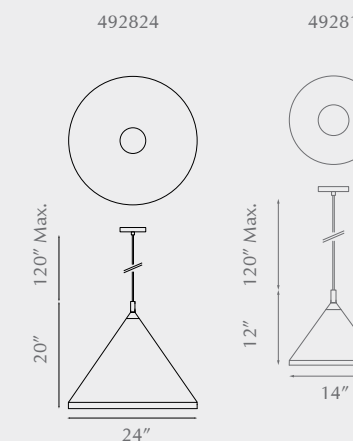

DOROTHY - 492722 / 492716 / 492710

Single-lamp pendant with conical aluminum shade with fine powder-coated or plated finishes with contrasting finial and matte white interior. Exterior shade colors are black or white, with gold detail, or brushed nickel with black detail. Suspended by cloth cable to a maximum 120" length. Available in three sizes.

Lamping

1 X 60W Medium Base 120V

Shade Details

Textured coating or brushed nickel finish

Metal Finishes

BK/GD - Black with gold detail
BN/BK - Brushed nickel with black detail
WH/GD - White with gold detail

DOROTHY - 492824 / 492814

Single-lamp pendant with conical aluminum shade with fine powder-coated or plated finishes with contrasting finial and matte white interior. Exterior shade colors are black or white, with gold detail, or brushed nickel with black detail. Suspended by cloth cable to a maximum 120" length. Available in two sizes.

Lamping

1 X 60W Medium Base 120V

Shade Details

Textured coating or brushed nickel finish

Metal Finishes

BK/GD - Black with gold detail
BN/BK - Brushed nickel with black detail
WH/GD - White with gold detail