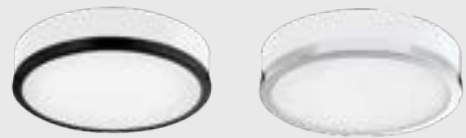

CFL Options

52022S - 2 X 13W PL
 52022 - 2 X 18W PL / 2 x 26W PL
 All with built-in electronic ballast

Metal Finishes

BN - Brushed Nickel
 BZ - Bronze
 CH - Chrome

56012BN

CHARLIE - 56012

Two-lamp flush-mount ceiling fixture with white round opal glass and your choice of black, brushed nickel, cor hrome metal finished trim.