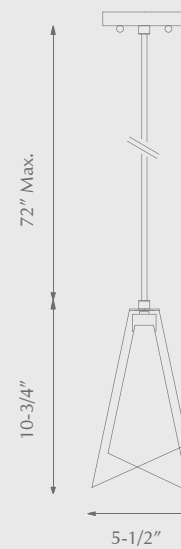

- **Lamping**
  1 X 50W G9 120V
- **Glass Colors**
  White and Clear Opal Glass
- **Metal Finishes**
  CH - Chrome