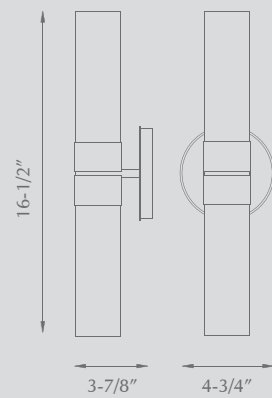

Lamping
2 X 60W T10
Medium Base 120V

Glass Color
White Opal Glass

Metal Finishes
BN - Brushed Nickel
CH - Chrome