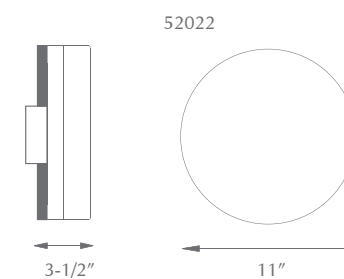

52022S

52022