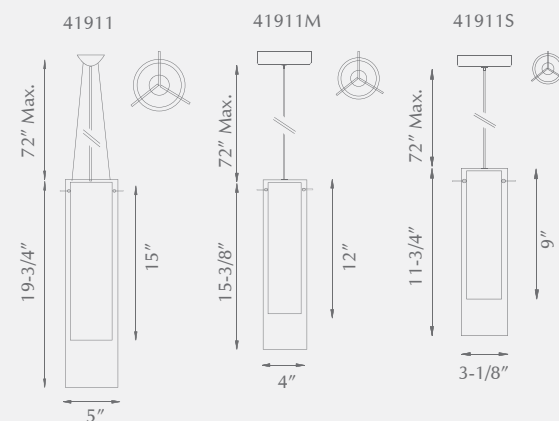

Metal Finishes

CH - Chrome