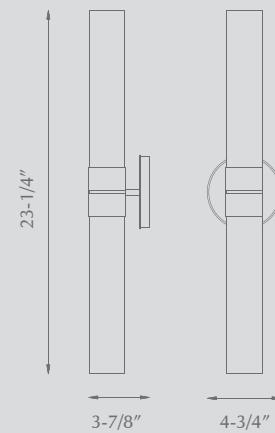

Lamping
2 X 60W T10
Medium Base 120V

Glass Color
White Opal Glass

Metal Finishes
BN - Brushed Nickel
CH - Chrome

60882LBN

60882LCH

LOUIS - 60882L

Two-lamp wall sconce with white long opal cylinder glass shade in your choice of brushed nickel or chrome finish. Can be mounted horizontally or vertically.