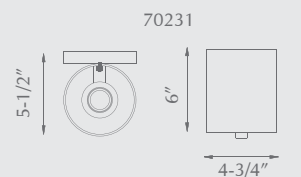

BRIDGEWATER
70234 / 70233 / 70232 / 70231

Single-, two-, three- and four-lamp vanities with white opal cylinder glass in your choice of brushed nickel or chrome metal finishes.

Lamping

- 70231 - 1 X 60W A19 Medium Base 120V
- 70232 - 2 X 60W A19 Medium Base 120V
- 70233 - 3 X 60W A19 Medium Base 120V
- 70234 - 4 X 60W A19 Medium Base 120V

Glass Color

White Opal Glass

Metal Finishes

BN - Brushed Nickel
CH - Chrome