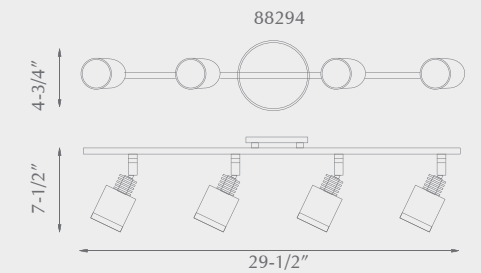

GATWICK
81614 / 81613 / 81612 / 81611

Single-, two-, three-, and four-lamp monopoint fixture. Metal finish available in brushed nickel.

Lamping

81611 - 1 X 50W GU10 120V
81613 - 3 X 50W GU10 120V

Metal Finishes

BN - Brushed Nickel

BELFAST
88294 / 88293 / 88292 / 88291

Single monopoint, two-, three- and four-lamp fixed-track fixtures with heavy-gauge steel head, glass diffuser and brushed nickel finish.

Lamping

88291 - 1 X 50W GU10 120V
88292 - 2 X 50W GU10 120V
88293 - 3 X 50W GU10 120V
88294 - 4 X 50W GU10 120V

Metal Finishes

BN - Brushed Nickel