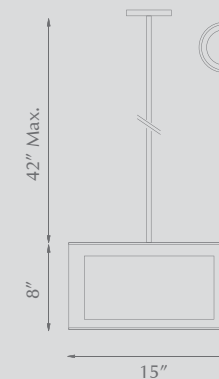

Lamping

2 X 60W A19
Medium Base 120V

Sloped Ceiling Adaptor

ADP001 BN

Shade Colors

B - Black
W - White

Metal Finishes

BN - Brushed Nickel