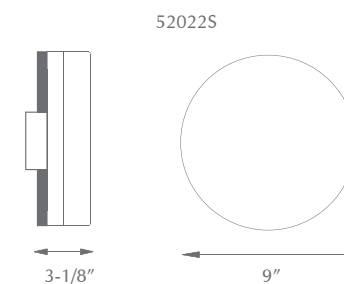

52022S

52021

LOMITA - 52021 / 52022S / 52022

Single- and two-lamp flush-mount ceiling fixture with white round opal glass and your choice of bronze, brushed nickel or chrome metal finishes.

Lamping

52021 - 1 x 40W A19 Medium Base 120V
 52022S - 2 X 40W A19 Medium Base 120V
 52022 - 2 X 40W A19 Medium Base 120V