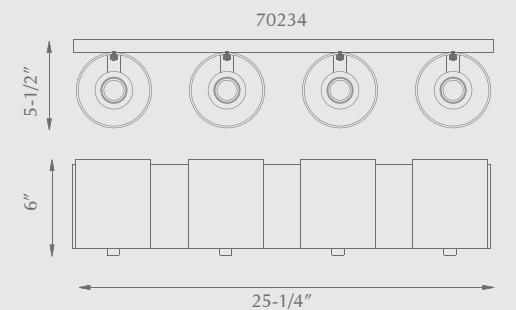

BRIDGEWATER
70234 / 70233 / 70232 / 70231

Single-, two-, three- and four-lamp vanities with white opal cylinder glass in your choice of brushed nickel or chrome metal finishes.

Lamping

- 70231 - 1 X 60W A19 Medium Base 120V
- 70232 - 2 X 60W A19 Medium Base 120V
- 70233 - 3 X 60W A19 Medium Base 120V
- 70234 - 4 X 60W A19 Medium Base 120V

Glass Color

White Opal Glass

Metal Finishes

BN - Brushed Nickel
CH - Chrome