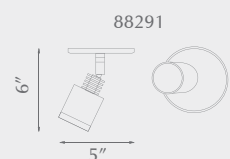

GATWICK
81614 / 81613 / 81612 / 81611

Single-, two-, three-, and four-lamp monopoint fixture. Metal finish available in brushed nickel.

Lamping

81611 - 1 X 50W GU10 120V
81613 - 3 X 50W GU10 120V

Metal Finishes

BN - Brushed Nickel

BELFAST
88294 / 88293 / 88292 / 88291

Single monopoint, two-, three- and four-lamp fixed-track fixtures with heavy-gauge steel head, glass diffuser and brushed nickel finish.

Lamping

88291 - 1 X 50W GU10 120V
88292 - 2 X 50W GU10 120V
88293 - 3 X 50W GU10 120V
88294 - 4 X 50W GU10 120V

Metal Finishes

BN - Brushed Nickel