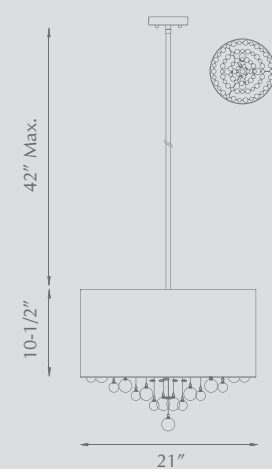

Lamping
4 X 60W A19
Medium Base 120V

Shade Colors
Silver Silk
B - Organza Black
W - Organza White

Metal Finishes
CH - Chrome