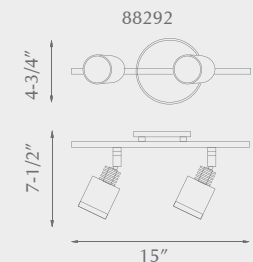

GATWICK
81614 / 81613 / 81612 / 81611

Single-, two-, three-, and four-lamp monopoint fixture. Metal finish available in brushed nickel.

Lamping

81611 - 1 X 50W GU10 120V
81613 - 3 X 50W GU10 120V

Metal Finishes

BN - Brushed Nickel

BELFAST
88294 / 88293 / 88292 / 88291

Single monopoint, two-, three- and four-lamp fixed-track fixtures with heavy-gauge steel head, glass diffuser and brushed nickel finish.

Lamping

88291 - 1 X 50W GU10 120V
88292 - 2 X 50W GU10 120V
88293 - 3 X 50W GU10 120V
88294 - 4 X 50W GU10 120V

Metal Finishes

BN - Brushed Nickel