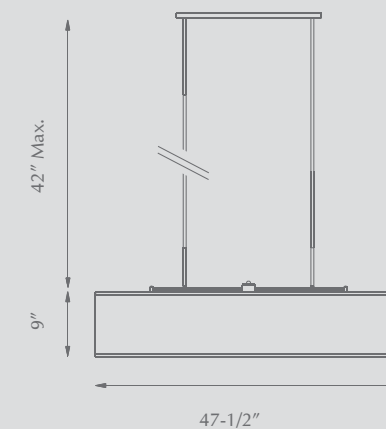

Lamping
6 X 60W A19
Medium Base 120V

Shade Colors
W - White
B - Black

Sloped Ceiling Adaptor
ADP001 BN

Metal Finishes
BN - Brushed Nickel