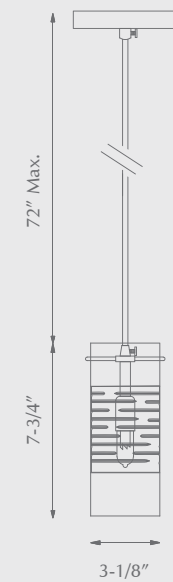

MUMFORD - 459201CBN

Single-lamp pendant with frosted detailed transparent glass, available in brushed nickel metal details.