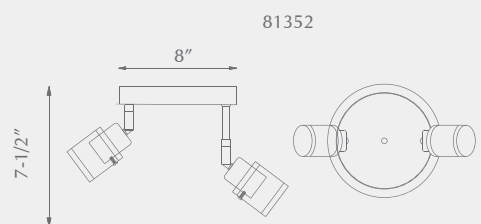

GALWAY
81364BN / 81363BN / 81362BN
81353BN / 81352BN / 81351BN

Two- and three-lamp monopoint and fixed-track fixtures with frosted glass shades. Single-, two-, three- and four-lamp fixed-track fixtures with frosted glass shades. Metal finish in brushed nickel.

Lamping
81362 - 2 X 50W GU10 120V
81363 - 3 X 50W GU10 120V
81364 - 4 X 50W GU10 120V
81351 - 1 X 50W GU10 120V
81352 - 2 X 50W GU10 120V
81353 - 3 X 50W GU10 120V

Glass Colour
Frosted Glass

Metal Finishes
BN - Brushed Nickel

81364BN