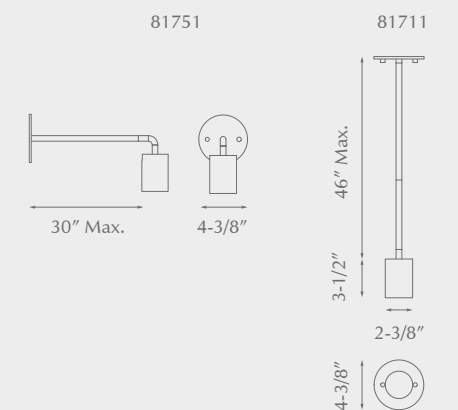

BARCLAY
81751 / 81711

Cylindrical lamp head with recessed bulb socket. Circular attachment plate with vertical or right-angle stem. Powder-coat finish. Adjustable directional light (90°). Dimmable with TRIAC dimmer (not included). Images shown with included rods.

Lamping
81751 - 1 X 50W GU10 120V
81711 - 1 X 50W GU10 120V

Metal Finishes
BK - Black
WH - White