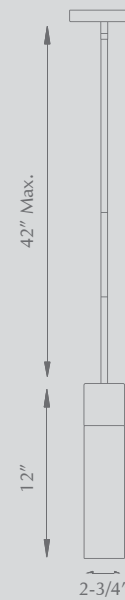

Lamping

1 X 60W A15 or T10
Medium Base 120V

Glass Colors

White Opal Glass

Sloped Ceiling Adaptor

ADP001 BN

Metal Finishes

BN - Brushed Nickel