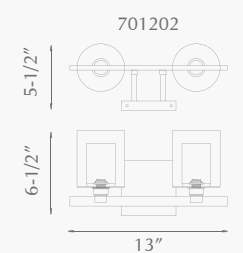

CFL Options
698111 - 1 X 13W PL
built-in electronic ballast
and ext. of 1-1/4" on canopy

Metal Finishes
BN - Brushed Nickel
CH - Chrome

701204

701203

701202

701201

SWINDON
701204 / 701203 / 701202 / 701201

Single-, two-, three- and four-lamp cylinder vanities with elegant clear open outer glass and white opal inner glass. Metal details in chrome finish.