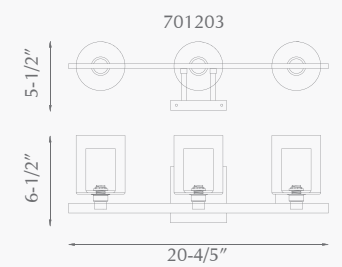

CFL Options
698111 - 1 X 13W PL
built-in electronic ballast
and ext. of 1-1/4" on canopy

Metal Finishes
BN - Brushed Nickel
CH - Chrome

701204

701203

701202

701201

SWINDON
701204 / 701203 / 701202 / 701201

Single-, two-, three- and four-lamp cylinder vanities with elegant clear open outer glass and white opal inner glass. Metal details in chrome finish.