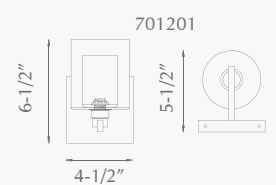

CFL Options
698111 - 1 X 13W PL
built-in electronic ballast
and ext. of 1-1/4" on canopy

Metal Finishes
BN - Brushed Nickel
CH - Chrome

701204

701203

701202

701201

SWINDON
701204 / 701203 / 701202 / 701201

Single-, two-, three- and four-lamp cylinder vanities with elegant clear open outer glass and white opal inner glass. Metal details in chrome finish.