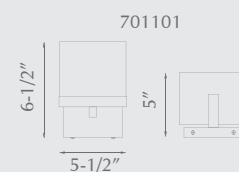

CARDIFF
701104 / 701103 / 701102 / 701101

Single-, two-, three- and four-lamp vanities with beautiful white opal square glass. Metal details in chrome finish.

Lamping

- 701101 - 1 X 50W G9 120V
- 701102 - 2 X 50W G9 120V
- 701103 - 3 X 50W G9 120V
- 701104 - 4 X 50W G9 120V

Glass Color

White Opal Glass

Metal Finishes

CH - Chrome