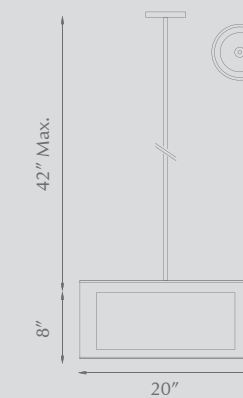

Lamping

3 X 60W A19
Medium Base 120V

Sloped Ceiling Adaptor

ADP001 BN

Shade Colors

B - Black
W - White

Metal Finishes

BN - Brushed Nickel