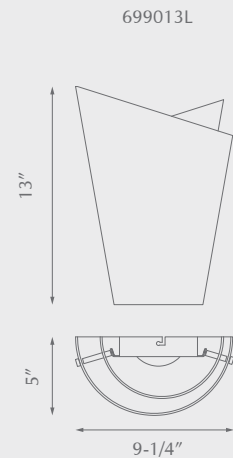

CALLA - 699013L / 699013R

Single-lamp wall sconce with asymmetrical overlapping covers available in two combinations of opal with either clear or smoked glass. Chrome metal details and your choice of left or right version.

Lamping
1 X 60W A15 Medium
Base 120V

Glass Color
CL - Clear Glass
SM - Smoked Glass

CFL Options
1 X 13W PL
1 X 26W PL
with built-in electronic ballast

Metal Finishes
CH - Chrome