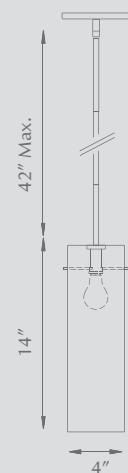

Lamping
1 X 60W A19
Medium Base 120V

Glass Color
White Opal Glass

Sloped Ceiling Adaptor
ADP001 BN

Metal Finishes
BN - Brushed Nickel