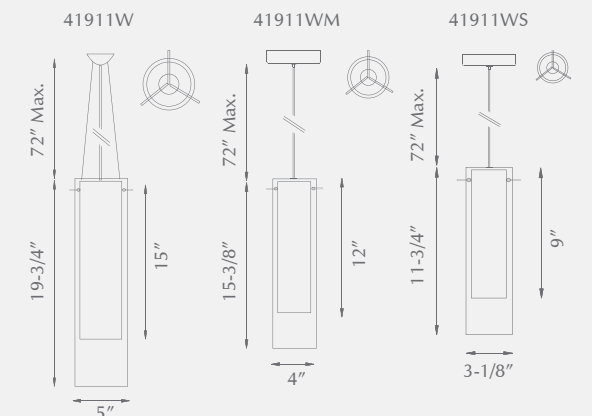

Metal Finishes

CH - Chrome