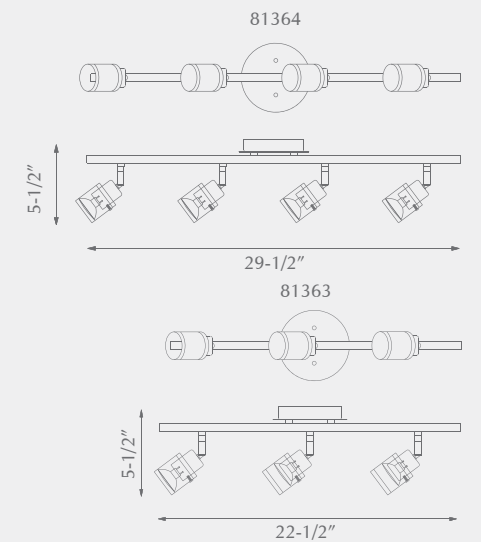

GALWAY
81364BN / 81363BN / 81362BN
81353BN / 81352BN / 81351BN

Two- and three-lamp monopoint and fixed-track fixtures with frosted glass shades. Single-, two-, three- and four-lamp fixed-track fixtures with frosted glass shades. Metal finish in brushed nickel.

Lamping
81362 - 2 X 50W GU10 120V
81363 - 3 X 50W GU10 120V
81364 - 4 X 50W GU10 120V
81351 - 1 X 50W GU10 120V
81352 - 2 X 50W GU10 120V
81353 - 3 X 50W GU10 120V

Glass Colour
Frosted Glass

Metal Finishes
BN - Brushed Nickel