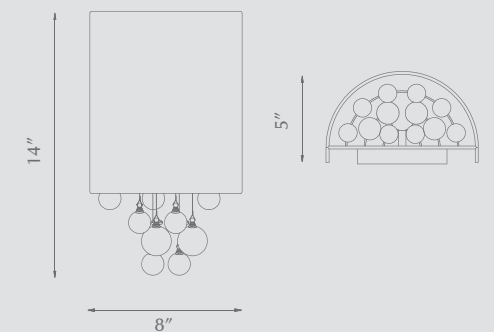

621521W

BEVERLY - 621521

Single-lamp wall sconce with beautiful textured silver silk, black or white shade and drops of clear crystals.

621521

621521B

Lamping
1 X 60W A19 Medium Base 120V

Metal Finishes
CH - Chrome