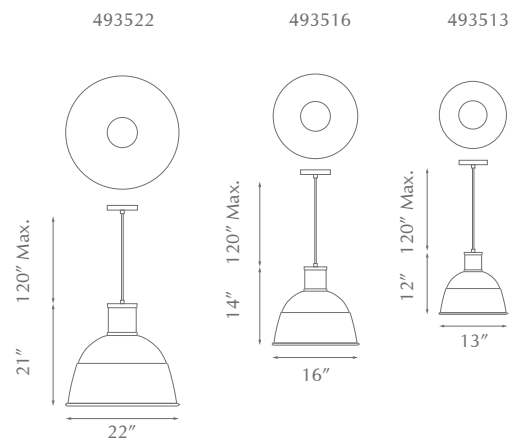

493620-WH

GUILDFORD - 493620

Single-lamp pendant with aluminum drum shade showcasing powder-coated finishes. Exterior shade colors are black or white, with matte white interior. Suspended by cloth cable to a maximum 120" length.