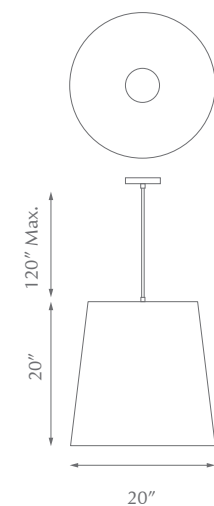

Lamping
1 X 60W
Medium Base 120V

Shade Details
Powder-coated aluminum

Metal Finishes
BK - Black
WH - White