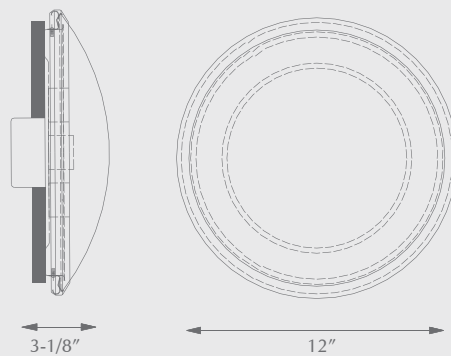

Lamping
1 X 60W A19
Medium Base 120V

Glass Color
White Opal Glass

CFL Options
2 X 13W PL
with built-in electronic ballast

Metal Finishes
BN - Brushed Nickel
CH - Chrome