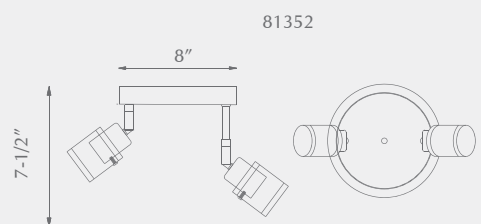

Metal Finishes

BZ - Bronze

81364BZ