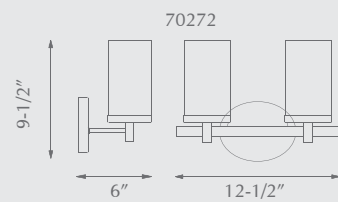

EXETER
70274 / 70273 / 70272 / 70271

Single-, two-, three- and four-lamp vanities with white opal cylinder glass in your choice of brushed nickel or chrome metal finishes. Can be mounted upward or downward.