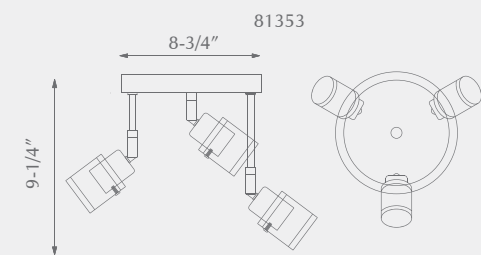

Metal Finishes

BZ - Bronze

81364BZ