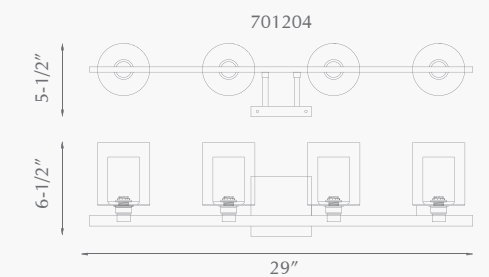

CFL Options
698111 - 1 X 13W PL
built-in electronic ballast
and ext. of 1-1/4" on canopy

Metal Finishes
BN - Brushed Nickel
CH - Chrome

701204

701203

701202

701201

SWINDON
701204 / 701203 / 701202 / 701201

Single-, two-, three- and four-lamp cylinder vanities with elegant clear open outer glass and white opal inner glass. Metal details in chrome finish.