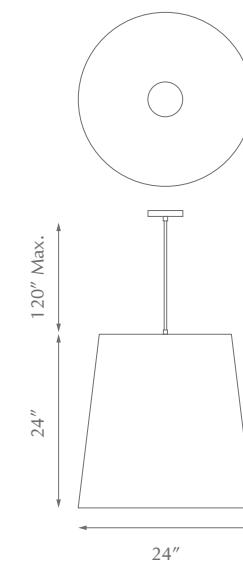

Lamping
1 X 60W
Medium Base 120V

Shade Details
Powder-coated aluminum

Metal Finishes
BK - Black
WH - White