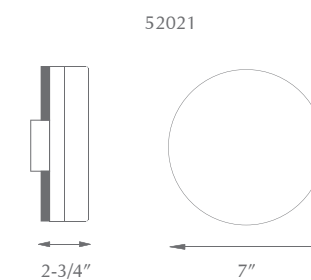

52022S

52021

LOMITA - 52021 / 52022S / 52022

Single- and two-lamp flush-mount ceiling fixture with white round opal glass and your choice of bronze, brushed nickel or chrome metal finishes.

Lamping

52021 - 1 x 40W A19 Medium Base 120V
 52022S - 2 X 40W A19 Medium Base 120V
 52022 - 2 X 40W A19 Medium Base 120V