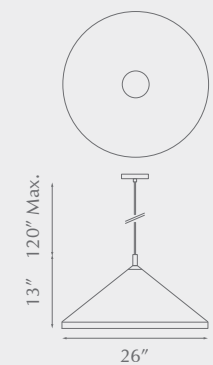

DOROTHY - 493126 / 493118

Single-lamp pendant with conical aluminum shade with fine powder-coated or plated finishes with contrasting finial and matte white interior. Exterior shade colors are black or white, with gold detail, or brushed nickel with black detail. Suspended by cloth cable to a maximum 120" length. Available in two sizes.

Lamping

1 X 60W Medium Base 120V

Shade Details

Textured coating or brushed nickel finish

Metal Finishes

BK/GD - Black with gold detail
BN/BK - Brushed nickel with black detail
WH/GD - White with gold detail

493126