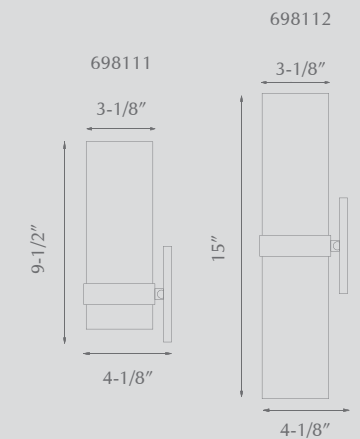

Lamping
698111 - 1 X 60W T10 Medium Base 120V
698112 - 2 X 60W T10 Medium Base 120V

CFL Options
698111 - 1 X 13W PL
built-in electronic ballast
and ext. of 1-1/4" on canopy

Metal Finishes
BN - Brushed Nickel
CH - Chrome