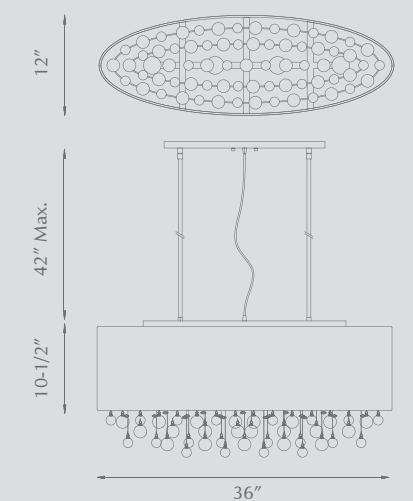

BEVERLY - 42153

Three-lamp pendant with drops of clear crystal balls with bubbles inside, three colors available: textured silver silk shade, black or white organza fabric shade.

BEVERLY - 42154

Four-lamp pendant with drops of clear crystal balls with bubbles inside, three colors available: textured silver silk shade, black or white organza fabric shade.

BEVERLY - 42156

Four-lamp pendant with drops of clear crystal balls with bubbles inside, three beautiful colors available: textured silver silk shade, black or white organza fabric shade.

Lamping
4 X 60W A19 Medium Base 120V

Shade Colors
Silver Silk
B - Organza Black
W - Organza White

Metal Finishes
CH - Chrome

Lamping
3 X 60W A19
Medium Base 120V

Shade Colors
Silver Silk
B - Organza Black
W - Organza White

Metal Finishes
CH - Chrome

Lamping
4 X 60W A19
Medium Base 120V

Shade Colors
Silver Silk
B - Organza Black
W - Organza White

Metal Finishes
CH - Chrome