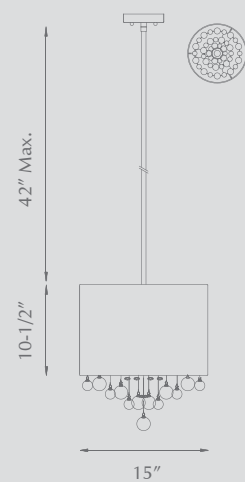

Lamping
3 X 60W A19
Medium Base 120V

Shade Colors
Silver Silk
B - Organza Black
W - Organza White

Metal Finishes
CH - Chrome