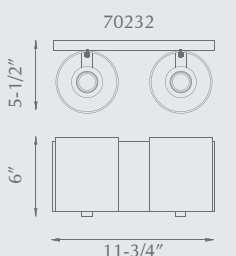

BRIDGEWATER
70234 / 70233 / 70232 / 70231

Single-, two-, three- and four-lamp vanities with white opal cylinder glass in your choice of brushed nickel or chrome metal finishes.

Lamping

- 70231 - 1 X 60W A19 Medium Base 120V
- 70232 - 2 X 60W A19 Medium Base 120V
- 70233 - 3 X 60W A19 Medium Base 120V
- 70234 - 4 X 60W A19 Medium Base 120V

Glass Color

White Opal Glass

Metal Finishes

BN - Brushed Nickel
CH - Chrome