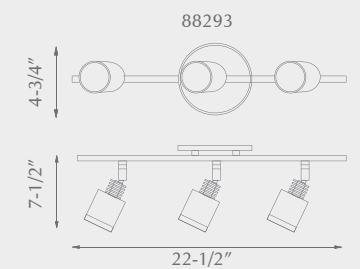

GATWICK
81614 / 81613 / 81612 / 81611

Single-, two-, three-, and four-lamp monopoint fixture. Metal finish available in brushed nickel.

Lamping

81611 - 1 X 50W GU10 120V
81613 - 3 X 50W GU10 120V

Metal Finishes

BN - Brushed Nickel

BELFAST
88294 / 88293 / 88292 / 88291

Single monopoint, two-, three- and four-lamp fixed-track fixtures with heavy-gauge steel head, glass diffuser and brushed nickel finish.

Lamping

88291 - 1 X 50W GU10 120V
88292 - 2 X 50W GU10 120V
88293 - 3 X 50W GU10 120V
88294 - 4 X 50W GU10 120V

Metal Finishes

BN - Brushed Nickel