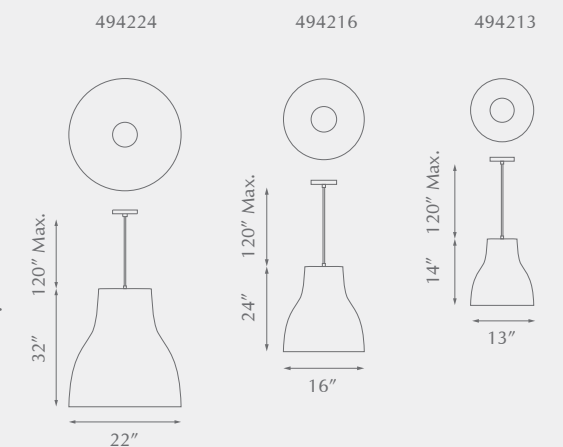

HELENA - 49117 / 49108

Single-lamp pendant with spun aluminum shade showcasing powder-coated finishes in contrasting hues. Exterior shade colors are graphite or white, with either silver, gold, copper or blue on the interior. Available in two sizes.

Lamping
1 X 60W Medium Base 120V

Shade Details
Textured coating

Metal Finish
OUTSIDE   INSIDE
GH - Graphite   BU - Blue
WH - White   CP - Copper
GD - Gold   SV - Silver

CRADLE - 494224 / 494216 / 494213

Single-lamp pendant with tapered aluminum shade showcasing powder-coated finishes. Exterior shade colors are either black, gray or white, with matte white interior. Suspended by cloth cable to a maximum 120" length. Available in three sizes.

Lamping
1 X 60W Medium Base 120V

Shade Details
Powder-coated aluminum

Metal Finishes
BK - Black
GY - Gray
WH - White