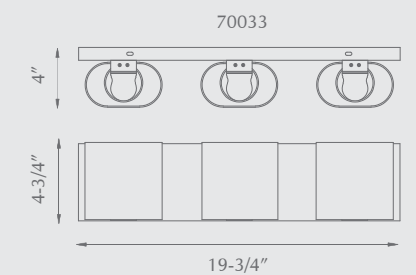

**SWANSEA
70034 / 70033 / 70032 / 70031**

Single-, two-, three- and four-lamp vanities with round white opal inner glass and oval outer clear glass. Metal details in chrome finish.

Lamping

70031 - 1 X 50W G9 120V
70032 - 2 X 50W G9 120V
70033 - 3 X 50W G9 120V
70034 - 4 X 50W G9 120V

Glass Color

White Opal Glass

Metal Finishes

CH - Chrome