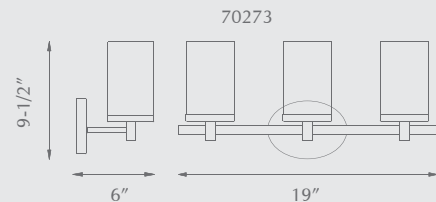

EXETER
70274 / 70273 / 70272 / 70271

Single-, two-, three- and four-lamp vanities with white opal cylinder glass in your choice of brushed nickel or chrome metal finishes. Can be mounted upward or downward.