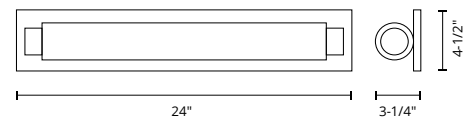

CHARLESTON - VL7524

FINISH CH - Chrome

Cylindrical white frosted glass with
electroplated, formed steel detail
Up and down light

WATTAGE: 24W
VOLTAGE: 120V
DELIVERED LUMENS: 1367

COLOR TEMP: 3000K
CRI (RA): >90
DIMMING: 100%–10%
TYPE OF DIMMER: ELV (*not included*)
RATED LIFE: 50,000 HOURS
Custom options available