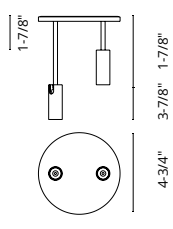

CEILING.

SF15001-BK

SF15002

DOWNEY - SF15702 / SF15701 / SF15602 / SF15601
SF15102 / SF15101 / SF15002 / SF15001

FINISH BK - Black | WH - White

Cylindrical lamp heads with recessed reflectors
Powder-coated finish
Adjustable directional lights
Fixed stem length

	SF15702	SF15701	SF15602	SF15601
WATTAGE:	12W	8W	7W	4W
VOLTAGE:	120V	120V	120V	120V
DELIVERED LUMENS:	548*	274*	356*	178*
	SF15102	SF15101	SF15002	SF15001
WATTAGE:	12W	8W	7W	4W
VOLTAGE:	120V	120V	120V	120V
DELIVERED LUMENS:	548*	274*	356*	178*

COLOR TEMP	3000K
CRI (RA)	>90
DIMMING	100%–10%
TYPE OF DIMMER	ELV OR TRIAC (not included)
RATED LIFE	50,000 HOURS
<i>Custom options available</i>	

*Preliminary figures