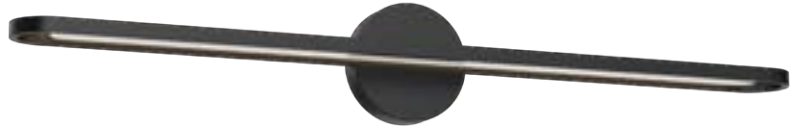

WALL / VANITY.

VL63736-BK