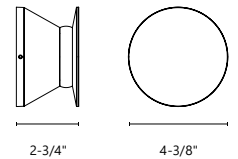

PASADENA - EC46004

FINISH BK - Black

Die-cast aluminum body
Optical spread lens
Ambient light
Wet, IP65 rated

WATTAGE: 8W
VOLTAGE: 120-277V
DELIVERED LUMENS: 285

COLOR TEMP 3000K
CRI (RA) >80
RATED LIFE 50,000 HOURS
Custom options available

*Preliminary figures