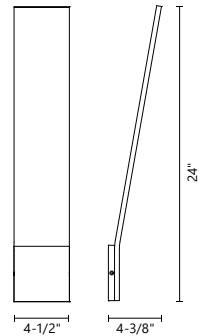

EW7924

NEVIS - EW7924 / EW7918

FINISH GH - Graphite | GY - Gray

Formed aluminum with powder-coated finish
Up light

	EW7924	EW7918
WATTAGE:	15W	16W
VOLTAGE:	120V	120V
DELIVERED LUMENS:	765*	611*

COLOR TEMP	3000K
CRI (RA)	>90
DIMMING	100%–10%
TYPE OF DIMMER	ELV <i>(not included)</i>
RATED LIFE	50,000 HOURS

Custom options available

*Preliminary figures