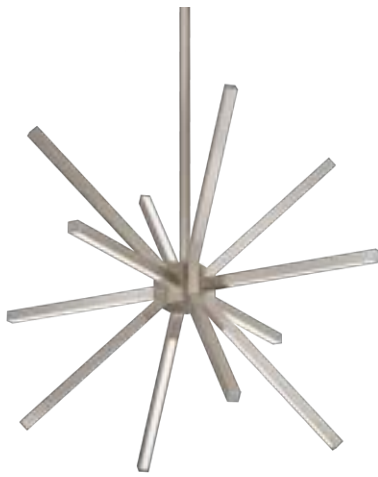

CH14220-BN