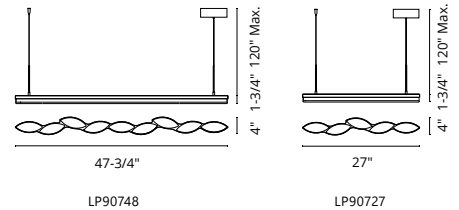

LP90748

LP90727

POPLAR - LP90748 / LP90727

FINISH BK - Black

Organically shaped die cast aluminum and steel base
Modern powder-coated finish
Frosted polycarbonate diffuser
Down light
Max cable length of 120"

	LP90748	LP90727
WATTAGE:	62W	33 W
VOLTAGE:	120V	120V
DELIVERED LUMENS:	4140*	2300*

COLOR TEMP	3000K
CRI (RA)	>90
DIMMING	100%-10%
TYPE OF DIMMER	ELV OR TRIAC <i>(not included)</i>
RATED LIFE	50,000 HOURS

Custom options available