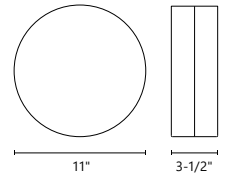

*Custom options available*

CEILING.

FM2011-CH

**LOMITA - FM2011**

**FINISH** CH - Chrome

Round white opal glass with electroplated  
formed steel detail  
Down light

**WATTAGE:** 19W  
**VOLTAGE:** 120V  
**DELIVERED LUMENS:** 948