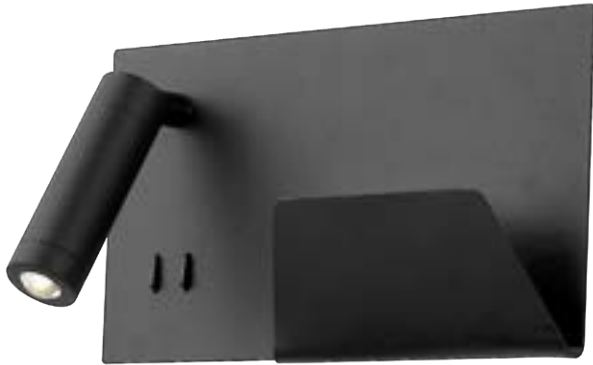

WALL / VANITY.