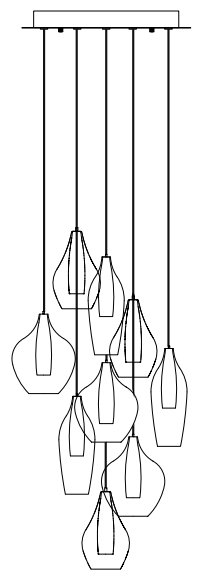

PENDANT.

MP3009

Round Multi-Pendant Models

VICTORIA - MP3003 / MP3006 / MP3009 / MP3012

FINISH CH - Chrome

Clear round drop, slender drop or pear-shaped outer glass with frosted inner glass

Max. cable length of 120"

Down light

	MP3003	MP3006	MP3009	MP3012
WATTAGE:	8W	17W	25W	34W
VOLTAGE:	120V	120V	120V	120V
DELIVERED LUMENS:	545*	1090*	1635*	2180*

COLOR TEMP	3000K
CRI (RA)	>90
DIMMING	100%–10%
TYPE OF DIMMER	ELV (not included)
RATED LIFE	50,000 HOURS

Custom options available

*Preliminary figures