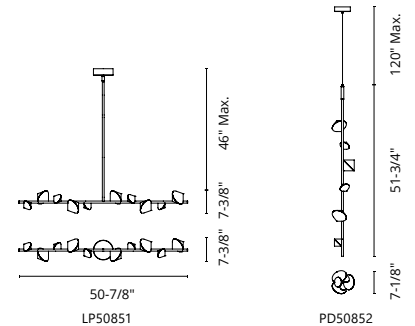

## GEODE - LP50851 / PD50852

FINISH BK - Black | BG - Brushed Gold

Extruded-aluminum frame and base  
 Modern powder-coated or anodized finish  
 Sandblasted acrylic interior  
 Omni-directional gems of light  
 Max. rod length of 46" (LP50851)  
 Max. cable length of 120" (PD50852)