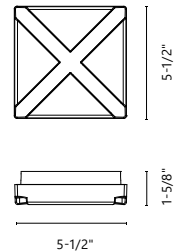

TAC - EW4306

FINISH BK - Black | WH - White

Die-cast aluminum with powder-coated finish
Available in two finishes
Light-emitting surface

WATTAGE: 13W
VOLTAGE: 120V
DELIVERED LUMENS: 40

COLOR TEMP: 3000K
CRI (RA): >90
DIMMING: 100%–10%
TYPE OF DIMMER: ELV (*not included*)
RATED LIFE: 50,000 HOURS
Custom options available

*Preliminary figures