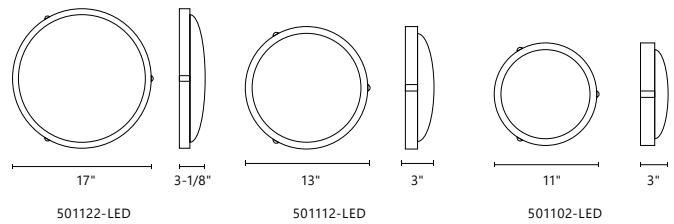

FLOYD - 501122-LED / 501112-LED / 501102-LED

FINISH BG - Brushed Gold | BN - Brushed Nickel

Circular, domed white opal glass with electroplated formed steel detail
Down light

	501122	501112	501102
WATTAGE:	22W	19W	17W
VOLTAGE:	120V	120V	120V
DELIVERED LUMENS:	1190	995	912

COLOR TEMP	3000K
CRI (RA)	>90
DIMMING	100%–10%
TYPE OF DIMMER	ELV <i>(not included)</i>
RATED LIFE	50,000 HOURS

Custom options available