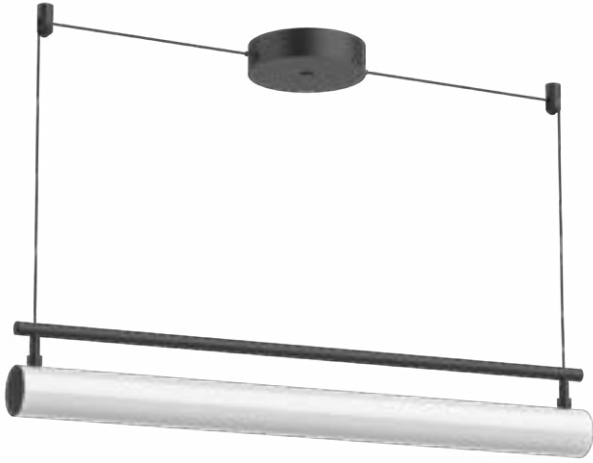

\*Preliminary figures

**2**  
MOUNTING  
OPTIONS

PENDANT.

LP70130-BK  
Center Canopy mounting

**Style Tip**  
Easily fit the Gramercy into your space by mounting with an offset canopy or center canopy.

LP70148-BK  
Offset Canopy mounting