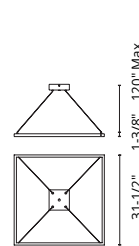

PENDANT.

SEE FULL COLLECTION

PD88132

PIAZZA - PD88172 / PD88160 / PD88148 / PD88136
PD88132 / PD88124 / PD88118

FINISH BK - Black | BG - Brushed Gold | WH - White

Extruded and rolled loops with rectangular profile
Dual flush polymeric diffuser sets per tier
Matte powder-coated finish
Down light
Max. cable length of 120"

	PD88172	PD88160	PD88148	PD88136
WATTAGE:	161W	126W	100W	78W
VOLTAGE:	120V	120V	120V	120V
DELIVERED LUMENS:	4405*	3955*	3150*	2270*
	PD88132	PD88124	PD88118	
WATTAGE:	62W	50W	37W	
VOLTAGE:	120V	120V	120V	
DELIVERED LUMENS:	1920*	1500*	1280*	

COLOR TEMP	3000K
CRI (RA)	>90
DIMMING	100%-10%
TYPE OF DIMMER	ELV OR TRIAC <i>(not included)</i>
RATED LIFE	50,000 HOURS
<i>Custom options available</i>