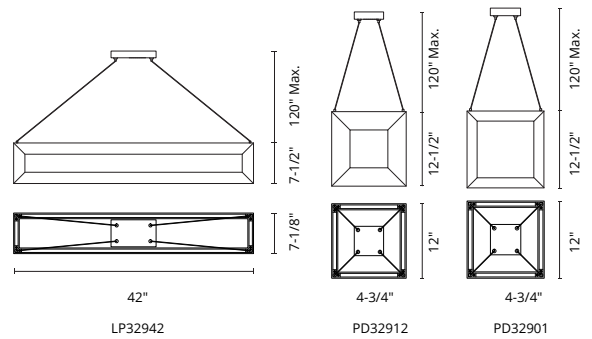

## MORINA - LP32942 / PD32912 / PD32901

FINISH WK - White Oak | WT - Walnut

Forged steel body  
 Unique wood veneer finish options  
 Frosted silicone diffuser  
 Up and down light  
 Max. cable length of 120"