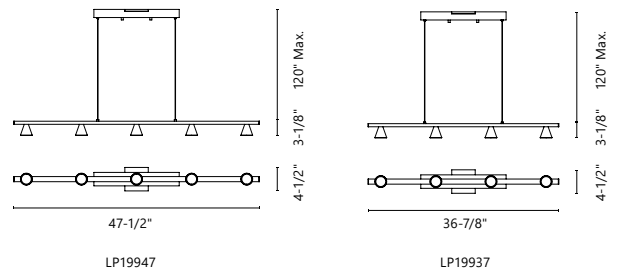

LP19947

LP19937

DUNE - LP19947 / LP19937

FINISH BK - Black | BN - Brushed Nickel

Extruded rectangular profile with conical shades
Spot optical acrylic lenses
Brushed plated finishes or satin coating
Down lights
Max. cable length of 120"

	LP19947	LP19937
WATTAGE:	30W	21W
VOLTAGE:	120V	120V
DELIVERED LUMENS:	2087*	1000*

COLOR TEMP	3000K
CRI (RA)	>90
DIMMING	100%-10%
TYPE OF DIMMER	ELV OR TRIAC <i>(not included)</i>
RATED LIFE	50,000 HOURS

Custom options available