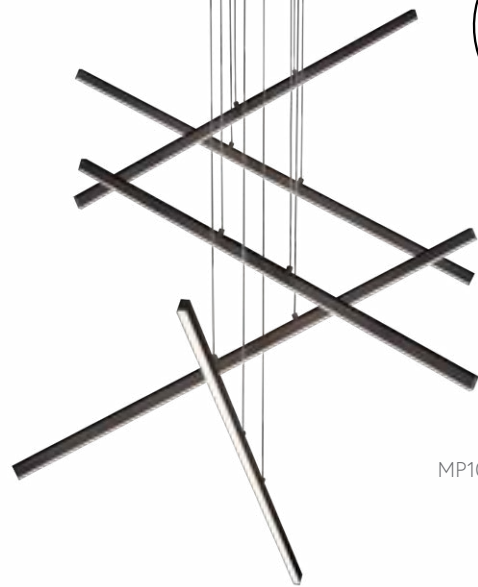

MP10305-BK