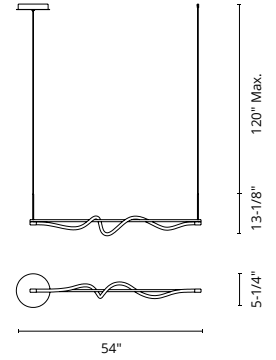

CURSIVE - LP95354

FINISH BK - Black

Organic acrylic form suspended with aluminum rod
Modern powder-coated finish
Frosted acrylic diffuser
Handcrafted to make a unique shape
Max. cable length of 120"
Off-center junction box required

WATTAGE: 27W
VOLTAGE: 120V
DELIVERED LUMENS: 2358*

COLOR TEMP 3000K
CRI (RA) >90
DIMMING 100%–10%
TYPE OF DIMMER ELV OR TRIAC (not included)
RATED LIFE 50,000 HOURS
Custom options available

SEE FULL COLLECTION