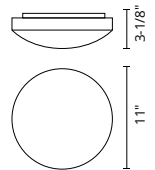

CEILING.

BEDFORD - FM3511 / FM3506

FINISH BK - Black/Frosted | BN - Brushed Nickel/Frosted | CH/FR - Chrome/Frosted (FM3511 only)

Round frosted or clear outer glass surface
Cylindrical steel ceiling mount
Matte painted, brushed or plated finish
Down light

	FM3511	FM3506
WATTAGE:	22W	13W
VOLTAGE:	120V	120V
DELIVERED LUMENS:	971*	518*

COLOR TEMP	3000K
CRI (RA)	>90
DIMMING	100%–10%
TYPE OF DIMMER	ELV <i>(not included)</i>
RATED LIFE	50,000 HOURS

Custom options available

FM11011

TRAFALGAR - FM11015 / FM11011

FINISH WH - White

Circular domed white opal glass diffuser with powder-coated white formed steel canopy
Down light

	FM11015	FM11011
WATTAGE:	22W	17W
VOLTAGE:	120V	120V
DELIVERED LUMENS:	1242*	745

COLOR TEMP	3000K
CRI (RA)	>90
DIMMING	100%–10%
TYPE OF DIMMER	ELV <i>(not included)</i>
RATED LIFE	50,000 HOURS

Custom options available

*Preliminary figures