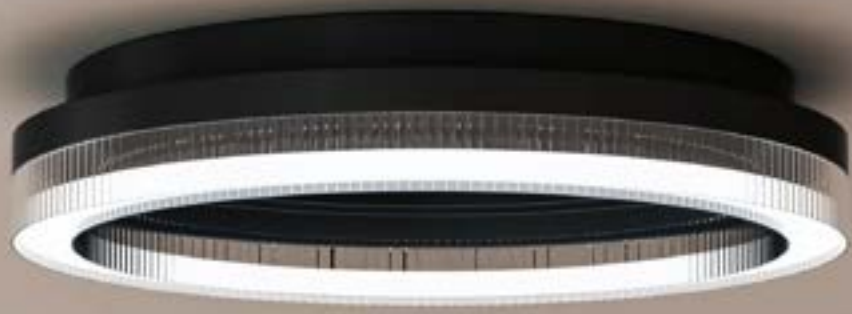

FM45316-BK