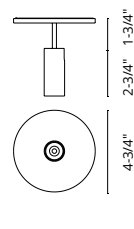

CEILING.

SF15001-BK

SF15101

DOWNEY - SF15702 / SF15701 / SF15602 / SF15601
SF15102 / SF15101 / SF15002 / SF15001

FINISH BK - Black | WH - White

Cylindrical lamp heads with recessed reflectors
Powder-coated finish
Adjustable directional lights
Fixed stem length

	SF15702	SF15701	SF15602	SF15601
WATTAGE:	12W	8W	7W	4W
VOLTAGE:	120V	120V	120V	120V
DELIVERED LUMENS:	548*	274*	356*	178*
	SF15102	SF15101	SF15002	SF15001
WATTAGE:	12W	8W	7W	4W
VOLTAGE:	120V	120V	120V	120V
DELIVERED LUMENS:	548*	274*	356*	178*

COLOR TEMP	3000K
CRI (RA)	>90
DIMMING	100%–10%
TYPE OF DIMMER	ELV OR TRIAC (not included)
RATED LIFE	50,000 HOURS
<i>Custom options available</i>	

*Preliminary figures