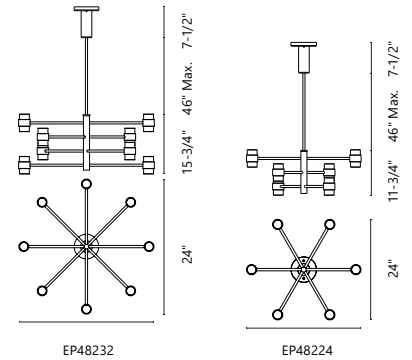

EP48232

COPENHAGEN - EP48232 / EP48224

FINISH BK - Black

Powder-coated die-cast aluminum and tube steel
Cast clear textured glass diffusers
Up and down light
Max. stem length 52"

	EP48232	EP48224
WATTAGE:	59W	36W
VOLTAGE:	120V	120V
DELIVERED LUMENS:	2780*	2070*

COLOR TEMP	3000K
CRI (RA)	>90
DIMMING	100%-10%
TYPE OF DIMMER	ELV OR TRIAC <i>(not included)</i>
RATED LIFE	50,000 HOURS
<i>Custom options available</i>	

*Preliminary figures