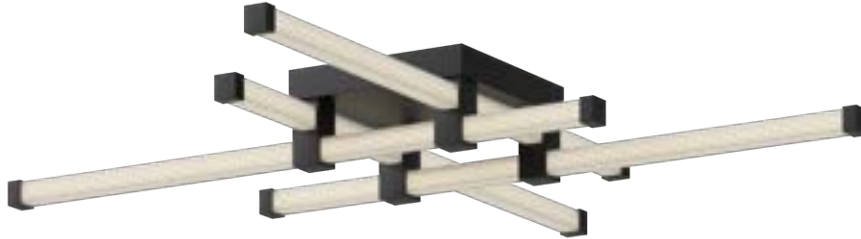

**LAMPING:** 1 x 60W, E26  
**VOLTAGE:** 120V

*Custom options available*

FM23534-BK

FM23534-BG

SEE FULL COLLECTION

CHANDELIER PAGE 38-39

PENDANT PAGE 116-117

WALL / VANITY PAGE 244-245