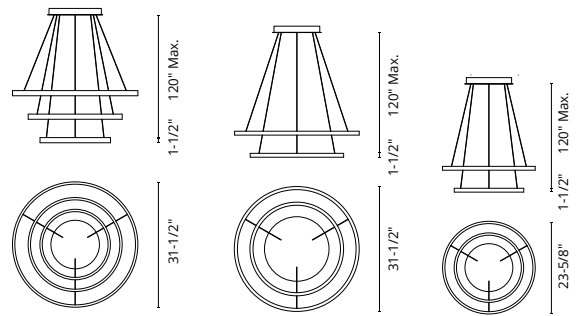

CH87932

CH87832

CH87824

CERCHIO - CH87932 / CH87832 / CH87824

FINISH BK - Black | BG - Brushed Gold | WH - White

Extruded-aluminum frame
Rectangular profile forged into circular silhouette
Dual flush polymeric diffuser sets per tier
Modern powder-coated finish
Up and down light
Max. cable length of 120"

	CH87932	CH87832	CH87824
WATTAGE:	188W	138W	113W
VOLTAGE:	120V	120V	120V
DELIVERED LUMENS:	5170*	4600*	3450*

COLOR TEMP	3000K
CRI (RA)	>90
DIMMING	100%-10%
TYPE OF DIMMER	ELV OR TRIAC <i>(not included)</i>
RATED LIFE	50,000 HOURS
<i>Custom options available</i>	

*Preliminary figures