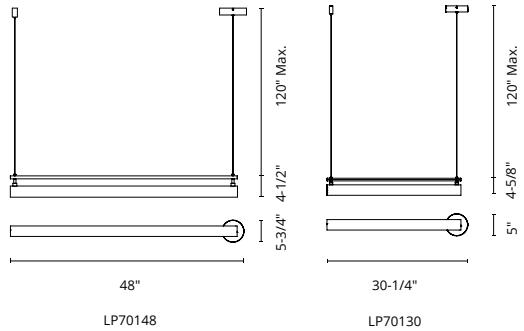

GRAMERCY - LP70148 / LP70130

FINISH BK - Black

Glass cylinder with frosted white interior coating and aluminum die-cast body
Matte powder-coated finish
Max. cable length of 120"
Mounting options: center or offset canopy

	LP70148	LP70130
WATTAGE:	40W	24W
VOLTAGE:	120V	120V
DELIVERED LUMENS:	3384*	1800*

COLOR TEMP	3000K
CRI (RA)	>90
DIMMING	100%-10%
TYPE OF DIMMER	ELV OR TRIAC <i>(not included)</i>
RATED LIFE	50,000 HOURS

Custom options available