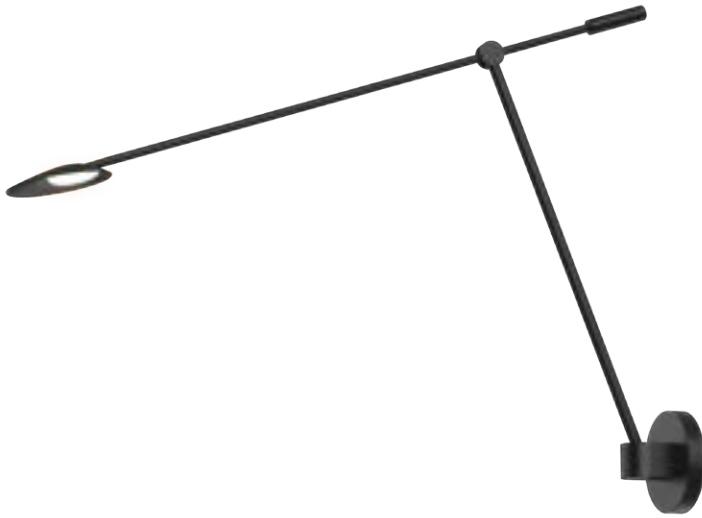

WALL / VANITY.

ROTATIONAL
HEADS

ADJUSTABLE
ARMS

WS90101-BK