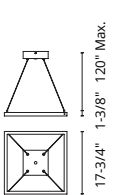

PD88118

PIAZZA - PD88172 / PD88160 / PD88148 / PD88136
PD88132 / PD88124 / PD88118

FINISH BK - Black | BG - Brushed Gold | WH - White

Extruded and rolled loops with rectangular profile
Dual flush polymeric diffuser sets per tier
Matte powder-coated finish
Down light
Max. cable length of 120"

	PD88172	PD88160	PD88148	PD88136
WATTAGE:	161W	126W	100W	78W
VOLTAGE:	120V	120V	120V	120V
DELIVERED LUMENS:	4405*	3955*	3150*	2270*
	PD88132	PD88124	PD88118	
WATTAGE:	62W	50W	37W	
VOLTAGE:	120V	120V	120V	
DELIVERED LUMENS:	1920*	1500*	1280*	

COLOR TEMP	3000K
CRI (RA)	>90
DIMMING	100%-10%
TYPE OF DIMMER	ELV OR TRIAC <i>(not included)</i>
RATED LIFE	50,000 HOURS
<i>Custom options available</i>