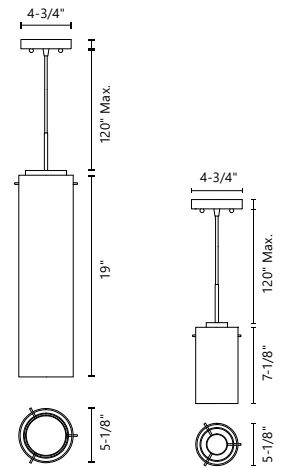

PD41305

PD41304

VERONA - PD41305 / PD41304

FINISH BN - Brushed Nickel

Clear outer glass with diffused inner glass shades
SVT power cable, machined steel housing
Shade support pins
Formed steel anodic-coated canopy
Max. length of 120"
Down light

	PD41305	PD41304
WATTAGE:	16W	11W
VOLTAGE:	120V	120V
DELIVERED LUMENS:	850	523

COLOR TEMP	3000K
CRI (RA)	>90
DIMMING	100%–10%
TYPE OF DIMMER	ELV (<i>not included</i>)
RATED LIFE	50,000 HOURS

Custom options available