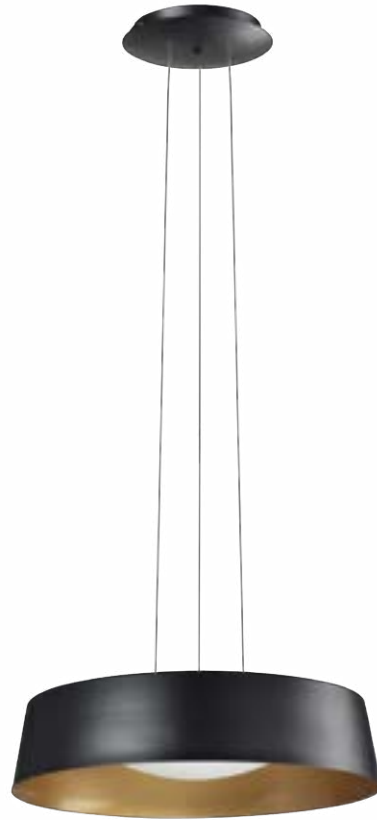

401207BK-LED