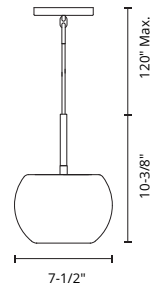

## SAMAR - PD57508

**FINISH** BK - Black | BG - Brushed Gold | CH - Chrome  
**GLASS** CP - Copper | SM - Smoked | OP - Opal Matte

Forged steel accents  
Plated, brushed, and powder-coated finish options  
Ombre smoked, ombre copper, and opal glass options  
Down light  
Max. cable length of 120"