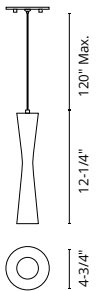

ROBSON - PD42502

FINISH BK - Black | BN - Brushed Nickel | CH - Chrome | WH - White

Formed aluminum hourglass shade
Dual translucent acrylic diffusers
Matte powder-coated or plated finish
Up and down light
Max. cable length of 120"

WATTAGE: 14W
VOLTAGE: 120V
DELIVERED LUMENS: 924*

COLOR TEMP: 3000K
CRI (RA): >90
DIMMING: 100%–10%
TYPE OF DIMMER: ELV (*not included*)
RATED LIFE: 50,000 HOURS
Custom options available