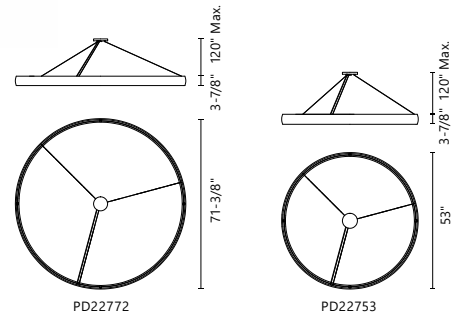

HALO - PD22772 / PD22753

FINISH BK - Black | BS - Brushed Silver | WH - White

Rolled aluminum ring with inner diffuser
Three aircraft cables
Up and down light
Max. cable length of 120"

	PD22772	PD22753
WATTAGE:	185W	118W
VOLTAGE:	120V	120V
DELIVERED LUMENS:	4056	2433

COLOR TEMP	3000K
CRI (RA)	>90
DIMMING	100%–10%
TYPE OF DIMMER	ELV OR TRIAC (PD22753 – not included) ELV (PD22772 – not included)
RATED LIFE	50,000 HOURS
<i>Custom options available</i>