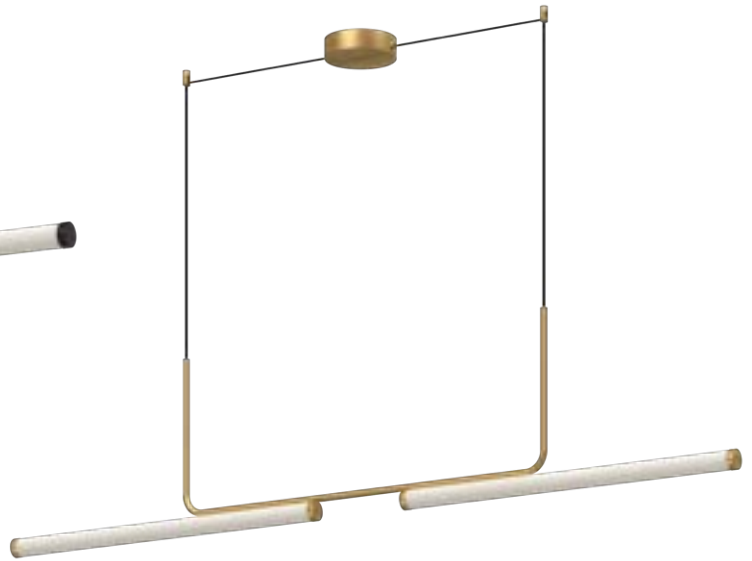

*Custom options available*

LP73536-BK/WH

PENDANT.

LP73048-BK

LP73073-BG

LP73073

LP73048

## VESPER - LP73073 / LP73048

FINISH BK - Black | BG - Brushed Gold

Forged aluminum and steel body  
Modern brushed or powder-coated finish options  
Frosted polycarbonate diffuser  
Unique U-shaped frame  
Max. cable length of 120"