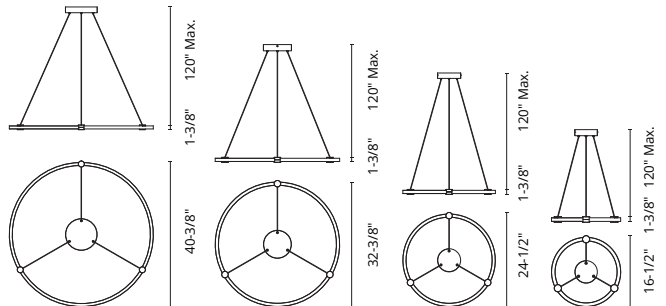

PD24748

PD24732

PD24724

PD24716

BRUNI - PD24748 / PD24732 / PD24724 / PD24716

FINISH BK - Black | BG - Brushed Gold

Forged aluminum and steel accents
Modern brushed or powder-coated finish options
Unique ribbed acrylic diffuser
Circular silhouette with rectangular profile
Up and down light
Max. cable length of 120"

	PD24748	PD24732	PD24724	PD24716
WATTAGE:	45W	36W	26W	18W
VOLTAGE:	120V	120V	120V	120V
DELIVERED LUMENS:	1950*	1580*	1140*	780*

COLOR TEMP	3000K
CRI (RA)	>90
DIMMING	100%–10%
TYPE OF DIMMER	ELV OR TRIAC (not included)
RATED LIFE	50,000 HOURS
<i>Custom options available</i>