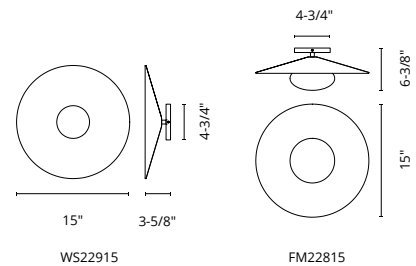

CRUZ - WS22915 / FM22815

FINISH BK/WH - Black/White | GY - Gray

Cast- and spun-aluminum or felt textile body
Modern powder-coated finish
Spun aluminum (BK/WH) or gray felt textile (GY)
reflector with frosted acrylic cover (WS22915)
Spun aluminum (BK/WH) or gray felt textile (GY)
reflector with opal glass (FM22815)
Down light (WS22915)
Direct omni-directional light (FM22815)
Mounting options: wall or ceiling
266 CRUZ

	WS22915	FM22815
WATTAGE:	13W	13W
VOLTAGE:	120V	120V
DELIVERED LUMENS:	237*	781*

COLOR TEMP	3000K
CRI (RA)	>90
DIMMING	100%-10%
TYPE OF DIMMER	ELV (not included)
RATED LIFE	50,000 HOURS

Custom options available

*Preliminary figures