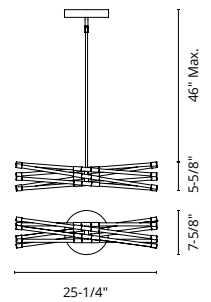

MOTIF - LP74626

FINISH BK - Black

- Patented LED filament technology
- Extruded-aluminum accompaniments
- Modern powder-coated and anodized finish
- Clear glass tubing
- Omni-directional light
- Max. rod length of 46"

WATTAGE: 55W
VOLTAGE: 120V
DELIVERED LUMENS: 5645

COLOR TEMP 3000K
CRI (RA) >90
DIMMING 100%–10%
TYPE OF DIMMER ELV OR TRIAC *(not included)*
CEILING ADAPTOR YES, UP TO 45°
RATED LIFE 50,000 HOURS

Custom options available