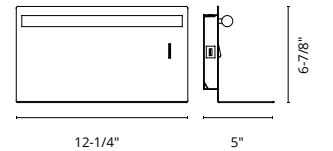

*Custom options available*

WALL / VANITY.

WS16907-BK  
USB charging capability

WS16912-WH  
USB charging capability

WS16907

WS16912