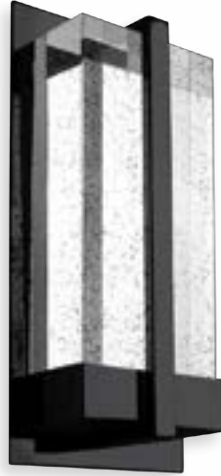

WS2812-BK

GABLE - WS2812

FINISH BK - Black | BN - Brushed Nickel | CH - Chrome

Rectangular clear crystal with bubbles
Electroplated steel details
Up light
Mounting options: up or down

WATTAGE: 6W
VOLTAGE: 120V
DELIVERED LUMENS: 252*

COLOR TEMP: 3000K
CRI (RA): >90
DIMMING: 100%–10%
TYPE OF DIMMER: ELV (*not included*)
RATED LIFE: 50,000 HOURS
Custom options available

WARWICK - WS54615

FINISH BK - Black | BN - Brushed Nickel | BZ - Bronze | CH - Chrome

Slender hexagonal crystal column encased bubbles
with electroplated formed steel detail
Up and down light
Mounting options: up or down

WATTAGE: 11W
VOLTAGE: 120V
TOTAL LUMENS: 800
DELIVERED LUMENS: 354*

COLOR TEMP: 3000K
CRI (RA): >90
DIMMING: 100%–10%
TYPE OF DIMMER: ELV (*not included*)
RATED LIFE: 50,000 HOURS
Custom options available