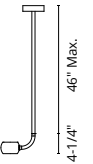

PD46604

FLUX - MP46608 / PD46604

FINISH GBK - Gloss Black | GWH - Gloss White

Die-cast aluminum body with extruded arm
Frosted lens with clear perimeter to eliminate glare
Cap ring diffuser
Adjustable 360° directional spot and ambient light
Max. stem length of 46"

	MP46608	PD46604
WATTAGE:	20W	10W
VOLTAGE:	120V	120V
DELIVERED LUMENS:	420*	210*

COLOR TEMP	3000K
CRI (RA)	>90
DIMMING	100%–10%
TYPE OF DIMMER	TOUCH DIMMING
RATED LIFE	50,000 HOURS

Custom options available

*Preliminary figures