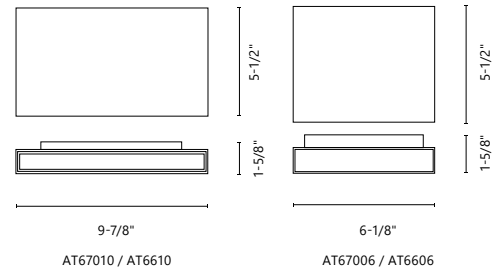

MICA - AT67010 / AT67006 / AT6610 / AT6606

FINISH BK - Black | BN - Brushed Nickel | BG - Brushed Gold | WH - White

Machined aluminum body
Modern powder-coated finish
Frosted glass diffuser
Up and down light (AT6610 & AT6606)
Down light (AT67010 & AT67006)

	AT67010	AT67006	AT6610	AT6606
WATTAGE:	13W	8W	26W	15W
VOLTAGE:	120V	120V	120V	120V
DELIVERED LUMENS:	597*	383*	888*	955*

COLOR TEMP	3000K
CRI (RA)	>90
DIMMING	100%–10%
TYPE OF DIMMER	ELV OR TRIAC <i>(not included)</i>
RATED LIFE	50,000 HOURS

Custom options available