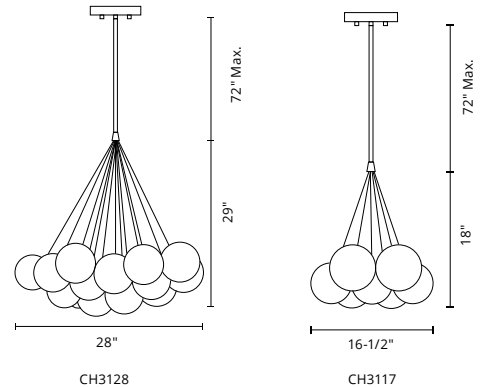

BOLLA - CH3128 / CH3117

FINISH CH - Chrome

Special opal glass with clear outer glass
Down light
Max. cable length of 72"

	CH3128	CH3117
WATTAGE:	55W	20W
VOLTAGE:	120V	120V
DELIVERED LUMENS:	3325*	1225*

COLOR TEMP	3000K
CRI (RA)	>90
DIMMING	100%-10%
TYPE OF DIMMER	ELV (not included)
RATED LIFE	50,000 HOURS

Custom options available