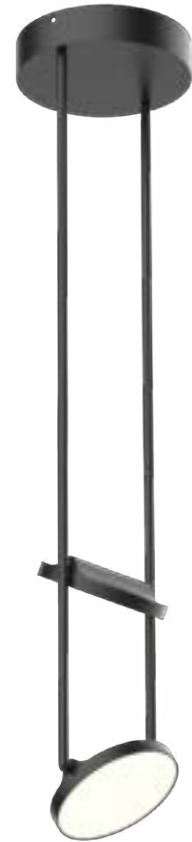

\*Preliminary figures

PENDANT.

ADJUSTABLE  
**DISKS**

**2**  
MOUNTING  
OPTIONS  
LP72237

LP72237-BK  
Center canopy mounting

**Style Tip**  
Easily fit the Novel (LP72237) into your space by mounting with an offset canopy or center canopy.