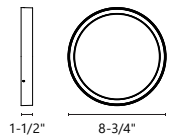

*Custom options available*

OUTDOOR LIGHTING.

EC44511-BK

EC44509-GY

EC44505-BK

EC44505

EC44509

EC44511