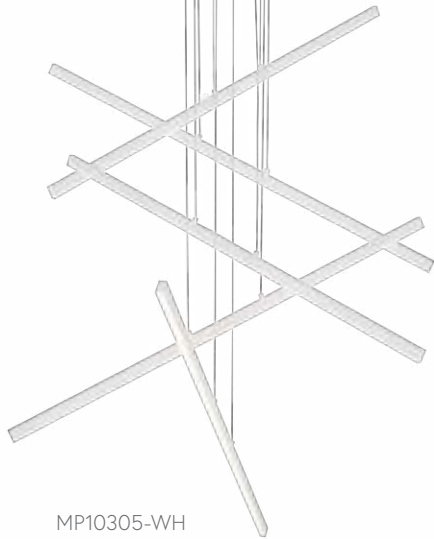

CHANDELIER.

ADJUSTABLE
WIRES

MP10305-WH