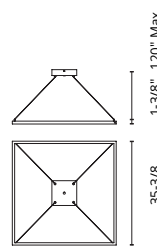

PENDANT.

SEE FULL COLLECTION

PD88136

PIAZZA - PD88172 / PD88160 / PD88148 / PD88136
PD88132 / PD88124 / PD88118

FINISH BK - Black | BG - Brushed Gold | WH - White

Extruded and rolled loops with rectangular profile
Dual flush polymeric diffuser sets per tier
Matte powder-coated finish
Down light
Max. cable length of 120"

	PD88172	PD88160	PD88148	PD88136
WATTAGE:	161W	126W	100W	78W
VOLTAGE:	120V	120V	120V	120V
DELIVERED LUMENS:	4405*	3955*	3150*	2270*
	PD88132	PD88124	PD88118	
WATTAGE:	62W	50W	37W	
VOLTAGE:	120V	120V	120V	
DELIVERED LUMENS:	1920*	1500*	1280*	

COLOR TEMP	3000K
CRI (RA)	>90
DIMMING	100%-10%
TYPE OF DIMMER	ELV OR TRIAC <i>(not included)</i>
RATED LIFE	50,000 HOURS
<i>Custom options available</i>