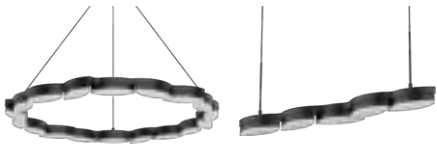

CHANDELIER PAGE 53

PENDANT PAGE 150