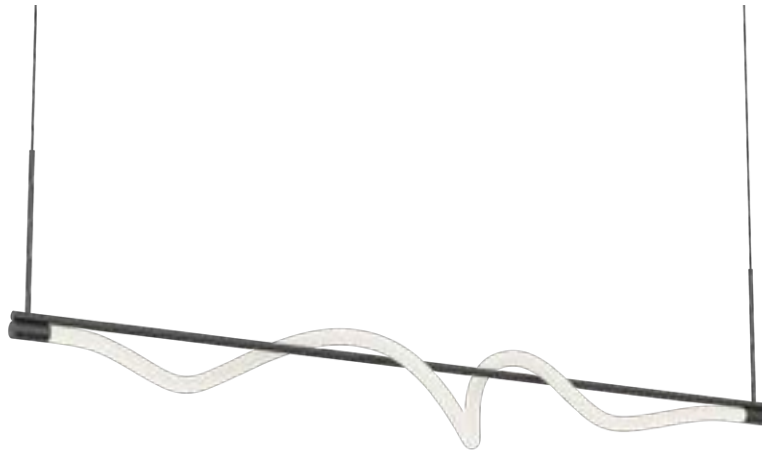

PENDANT.

SEE FULL COLLECTION

LP95354-BK