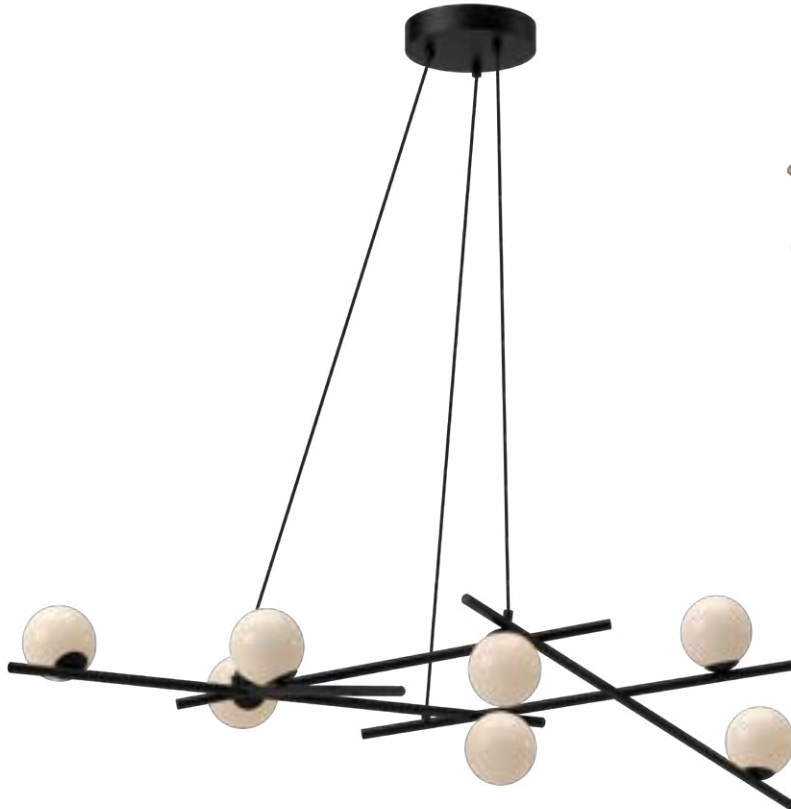

CH89854-BK/GO