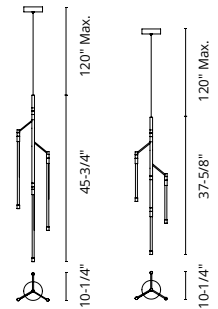

PD74746

PD74738

MOTIF - PD74746 / PD74738

FINISH BK - Black

Patented LED filament technology
Extruded-aluminum accompaniments
Modern powder-coated and anodized finish
Clear glass tubing
Omni-directional light
Max. wire length of 120"

	PD74746	PD74738
WATTAGE:	26W	17W
VOLTAGE:	120V	120V
DELIVERED LUMENS:	2820	1880

COLOR TEMP	3000K
CRI (RA)	>90
DIMMING	100%-10%
TYPE OF DIMMER	ELV OR TRIAC <i>(not included)</i>
RATED LIFE	50,000 HOURS

Custom options available