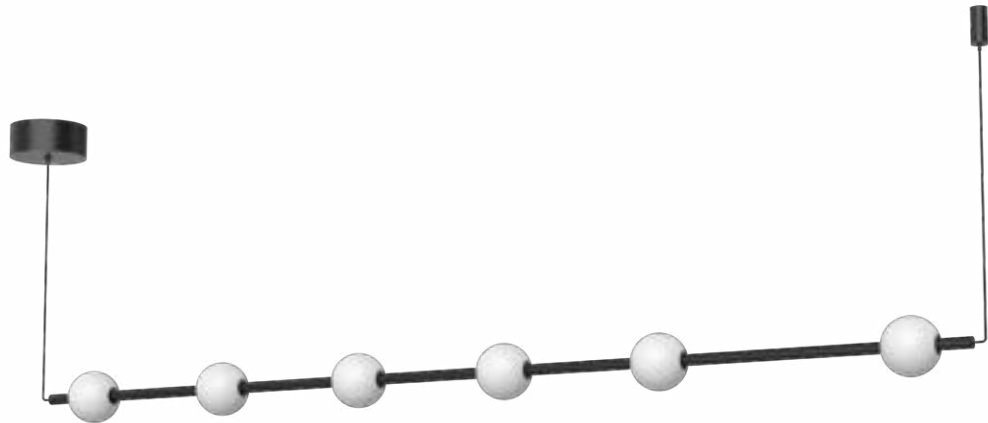

*Custom options available*

PD14740-BK

PENDANT.

**2**  
MOUNTING  
OPTIONS

**Style Tip**  
Easily fit the Misaki into your space by mounting with an offset canopy or side canopy.

PD14740-BK  
Offset canopy mounting