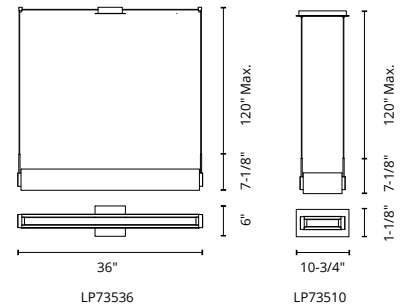

## PHOENIX - LP73536 / LP73510

**FINISH** BK/WH - Black/White

Forged aluminum and steel body  
Modern duo-tone finish  
Frosted acrylic diffuser  
Adjustable shades for directional illumination  
Up and down light  
Max. cable length of 120"