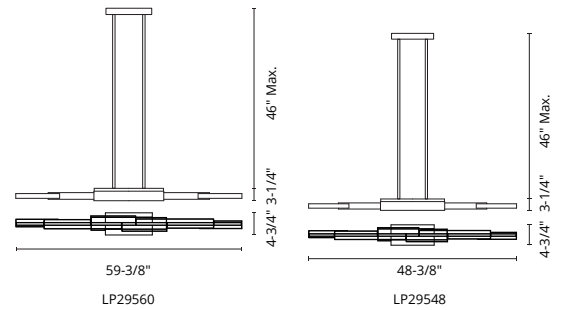

## ENZO - LP29560 / LP29548

FINISH BK - Black

Forged aluminum and steel body  
 Frosted acrylic diffusers  
 Modern duo-toned finish  
 Up and down light  
 Max. rod length of 46"

	LP29560	LP29548
WATTAGE:	62W	40W
VOLTAGE:	120V	120V
DELIVERED LUMENS:	2280*	1520*