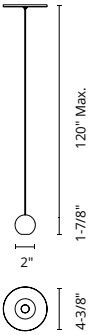

PENDANT.

EXO - PD15302

FINISH BK - Black | CH - Chrome | WH - White

Die-cast spherical aluminum lamp head
Powder-coated or plated finish
Inset optical spot reflector
Down light
Max. cable length of 120"

WATTAGE: 7W
VOLTAGE: 120V
DELIVERED LUMENS: 417*

COLOR TEMP: 3000K
CRI (RA): >90
DIMMING: 100%–10%
TYPE OF DIMMER: ELV OR TRIAC (*not included*)
RATED LIFE: 50,000 HOURS
Custom options available

DISC - PD46216

FINISH BK - Black | WH - White

Formed revolved-steel lamp head
Powder-coated or plated finish
Flat circular opal acrylic diffuser
Down light
Max. cable length of 120"

WATTAGE: 33W
VOLTAGE: 120V
DELIVERED LUMENS: 2422*

COLOR TEMP: 3000K
CRI (RA): >90
DIMMING: 100%–10%
TYPE OF DIMMER: ELV OR TRIAC (*not included*)
RATED LIFE: 50,000 HOURS
Custom options available

*Preliminary figures