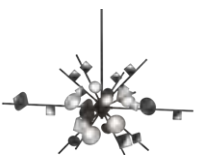

Chute Calypso
p. 84

Geode
p. 58