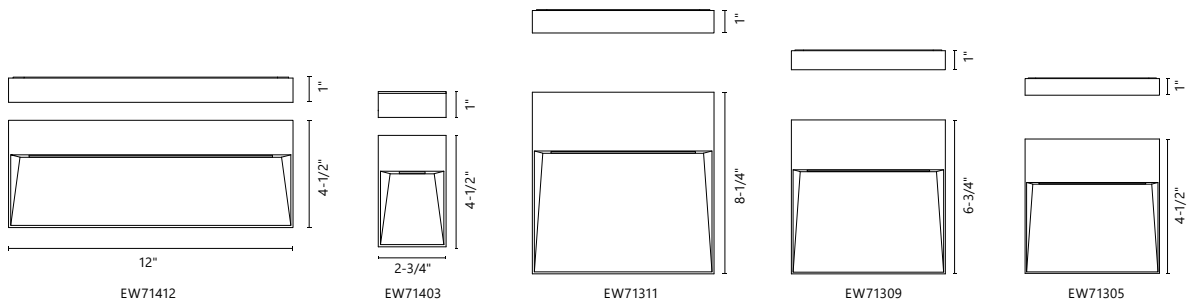

CASA - EW71412 / EW71403 / EW71311 / EW71309 / EW71305

FINISH BK - Black | GY - Gray

Die-cast aluminum housing
Powder-coated finish
Frosted glass diffuser
Down light

	EW71412	EW71403	EW71311	EW71309	EW71305
WATTAGE:	21W	9W	31W	21W	11W
VOLTAGE:	120V	120V	120V	120V	120V
DELIVERED LUMENS:	659*	199*	936*	606*	266*

COLOR TEMP	3000K
CRI (RA)	>90
DIMMING	100%-10%
TYPE OF DIMMER	ELV (not included)
RATED LIFE	50,000 HOURS

Custom options available

*Preliminary figures