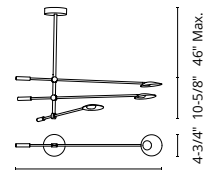

CH90132

ROTAIRE - CH90136 / CH90132

FINISH BK - Black

Cast-aluminum body
Modern powder-coated finish
Frosted acrylic diffuser
Directional light and up or down light
Adjustable 350° heads for directional illumination
Max. cable length of 120" (CH90136)
Max. rod length of 46" (CH90132)

	CH90136	CH90132
WATTAGE:	40W	21W
VOLTAGE:	120V	120V
DELIVERED LUMENS:	1875*	935*

COLOR TEMP	3000K
CRI (RA)	>90
DIMMING	100%-10%
TYPE OF DIMMER	ELV OR TRIAC <i>(not included)</i>
RATED LIFE	50,000 HOURS

Custom options available