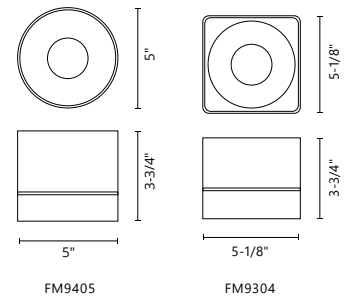

SOLO - FM9405 / FM9304

FINISH BK - Black | WH - White

Square or cylindrical adjustable flush mount
Bi-color powder-coated machined and die-cast aluminum
Set and forget aiming
Down light

	FM9405	FM9304	COLOR TEMP	3000K
WATTAGE:	20W	20W	CRI (RA)	>90
VOLTAGE:	120V	120V	DIMMING	100%–10%
DELIVERED LUMENS:	1355*	1382*	TYPE OF DIMMER	ELV OR TRIAC <i>(not included)</i>
			RATED LIFE	50,000 HOURS
			<i>Custom options available</i>