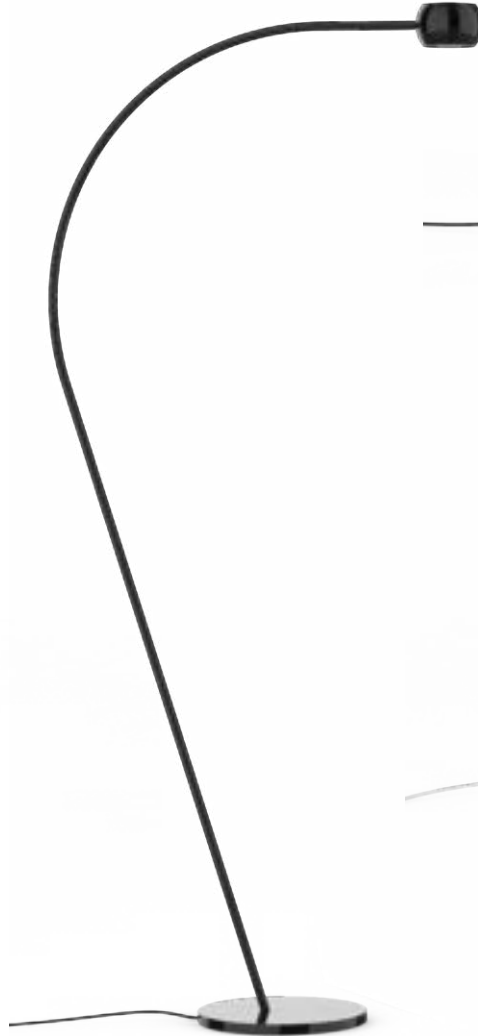

*Custom options available*

PORTABLE.

TOUCH  
CONTROL  
LIGHTING

FL46660-GWH

FL46660-GBK

TL46615-GBK

TL46615-GWH

SEE FULL COLLECTION