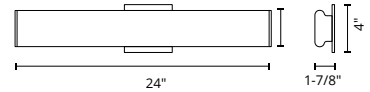

Custom options available

13

WALL / VANITY.

VL60236-CH

VL60224-BK

VL60220-CH

VL60220

VL60224