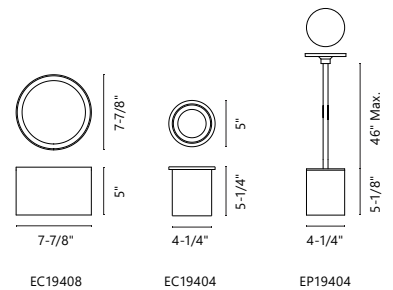

LAMAR - EC19408 / EC19404 / EP19404

FINISH BK - Black | WH - White

Extruded-aluminum cylinders
Cast retaining rings and mounts
Opal circular diffuser
Down light
Exterior surface mount (EC19404 & EC19408)
Max. stem length of 46" (EP19404)

	EC19408	EC19404	EP19404	COLOR TEMP	3000K
WATTAGE:	39W	20W	20W	CRI (RA)	>90
VOLTAGE:	120V	120V	120V	DIMMING	100%–10%
DELIVERED LUMENS:	2789*	1132*	1132*	TYPE OF DIMMER	ELV OR TRIAC (<i>not included</i>)
				RATED LIFE	50,000 HOURS
					<i>Custom options available</i>

*Preliminary figures