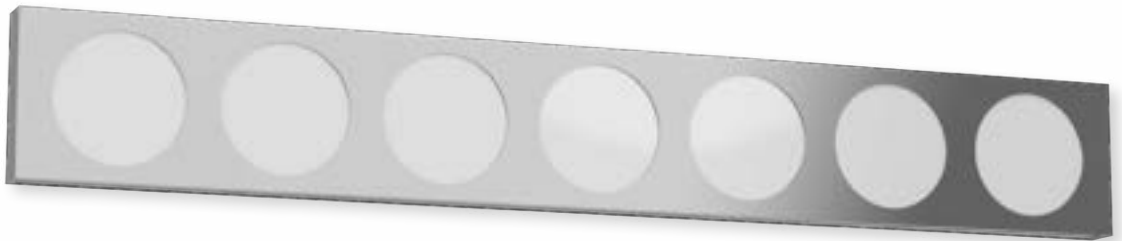

*Custom options available*

WALL / VANITY.

VL60536-BK

VL60536-BN

VL60536-CH