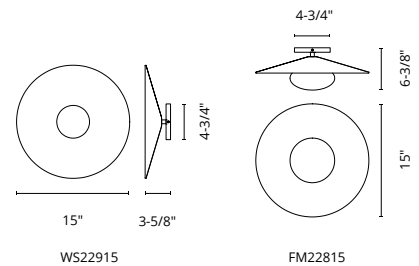

CRUZ - WS22915 / FM22815

FINISH BK/WH - Black/White | GY - Gray

Cast- and spun-aluminum or felt textile body
Modern powder-coated finish
Spun aluminum (BK/WH) or gray felt textile (GY)
reflector with frosted acrylic cover (WS22915)
Spun aluminum (BK/WH) or gray felt textile (GY)
reflector with opal glass (FM22815)
Down light (WS22915)
Direct omni-directional light (FM22815)
Mounting options: wall or ceiling
392 CRUZ

	WS22915	FM22815
WATTAGE:	13W	13W
VOLTAGE:	120V	120V
DELIVERED LUMENS:	237*	781*

COLOR TEMP	3000K
CRI (RA)	>90
DIMMING	100%-10%
TYPE OF DIMMER	ELV (not included)
RATED LIFE	50,000 HOURS

Custom options available

*Preliminary figures