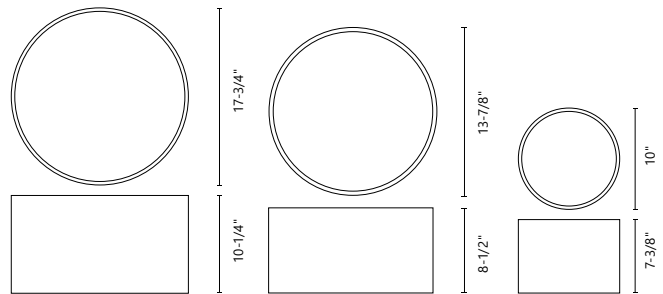

FM11418

FM11414

FM11410

MOUSINNI - FM11418 / FM11414 / FM11410

FINISH BK - Black | WH - White

Gold interior with black metal details
or silver interior with white metal details
White acrylic diffuser

	FM11418	FM11414	FM11410
WATTAGE:	48W	22W	17W
VOLTAGE:	120V	120V	120V
DELIVERED LUMENS:	1890*	572*	365*

COLOR TEMP	3000K
CRI (RA)	>90
DIMMING	100%-10%
TYPE OF DIMMER	ELV (not included)
RATED LIFE	50,000 HOURS

Custom options available