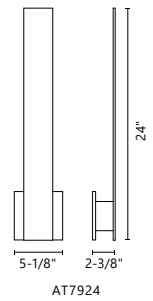

VESTA - AT7972 / AT7950 / AT7935 / AT7928 / AT7924

FINISH BK - Black | BN - Brushed Nickel | WH - White

Machined aluminum body
Modern powder-coated or
electroplated finish
Mounting options: vertically
or horizontally
Up and down light

	AT7972	AT7950	AT7935	AT7928	AT7924
WATTAGE:	92W	60W	41W	31W	24W
VOLTAGE:	120V	120V	120V	120V	120V
DELIVERED LUMENS:	5175*	3226	2116	1725	1247

COLOR TEMP	3000K
CRI (RA)	>90
DIMMING	100%–10%
TYPE OF DIMMER	ELV (<i>not included</i>)
RATED LIFE	50,000 HOURS

Custom options available