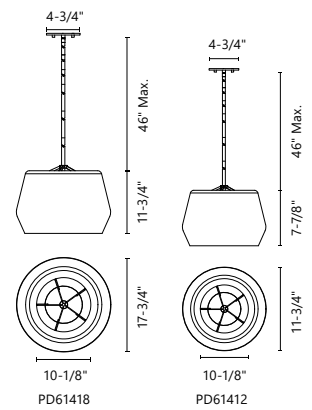

## DECO - PD61418 / PD61412

**FINISH** CL/BG - Clear/Brushed Gold | CL/BK - Clear/Black

Geometric glass forms captured by an electroplated steel mechanism  
Down light  
Max. rod length of 46"

	PD61418	PD61412
<b>WATTAGE:</b>	32W	16W
<b>VOLTAGE:</b>	120V	120V
<b>DELIVERED LUMENS:</b>	1618	817