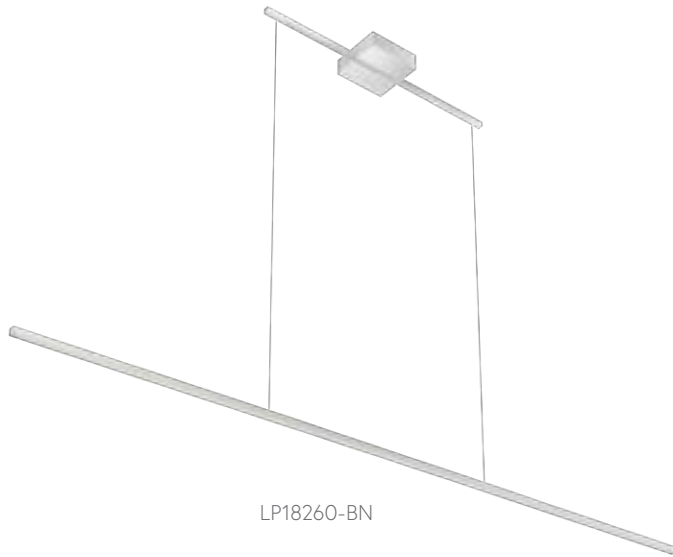

PENDANT.

SEE FULL COLLECTION

WALL / VANITY PAGE 291

CEILING PAGE 383

VEGA MINOR - LP18260 / LP18248

FINISH BK - Black | BG - Brushed Gold | BN - Brushed Nickel | WH - White

Square profile linear aluminum with thin cables
Inset opal polymeric diffuser
Finely textured plate or powder-coated finish
Down light
Max. cable length of 120"

	LP18260	LP18248
WATTAGE:	42W	35W
VOLTAGE:	120V	120V
DELIVERED LUMENS:	1625*	1561*

COLOR TEMP	3000K
CRI (RA)	>90
DIMMING	100%-10%
TYPE OF DIMMER	ELV OR TRIAC (not included)
RATED LIFE	50,000 HOURS
<i>Custom options available</i>	

*Preliminary figures