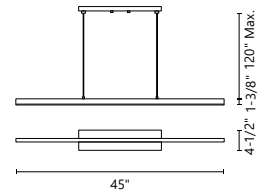

LP10345

VEGA - LP10356 / LP10345

FINISH BK - Black | BG - Brushed Gold | BN - Brushed Nickel | WH - White

Machined aluminum with powder-coated or electroplated finish
Frosted acrylic diffuser
Max. cable length 120"

	LP10356	LP10345
WATTAGE:	38W	32W
VOLTAGE:	120V	120V
DELIVERED LUMENS:	1313	1013*

COLOR TEMP	3000K
CRI (RA)	>90
DIMMING	100%-10%
TYPE OF DIMMER	ELV (not included)
RATED LIFE	50,000 HOURS

Custom options available