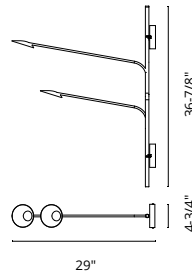

WALL / VANITY.

ROTATIONAL
HEADS

ADJUSTABLE
ARMS

SEE FULL COLLECTION

CHANDELIER PAGE 72-73

WS90102

ROTAIRE - WS90102 / WS90101

FINISH BK - Black

Cast-aluminum body
Modern powder-coated finish
Frosted acrylic diffuser
Directional light and up or down light
Adjustable 350° heads for a variety of styles and directional illumination

	WS90102	WS90101
WATTAGE:	13W	9W
VOLTAGE:	120V	120V
DELIVERED LUMENS:	625*	350*

COLOR TEMP	3000K
CRI (RA)	>90
DIMMING	100%-10%
TYPE OF DIMMER	ELV OR TRIAC (<i>not included</i>)
RATED LIFE	50,000 HOURS
<i>Custom options available</i>