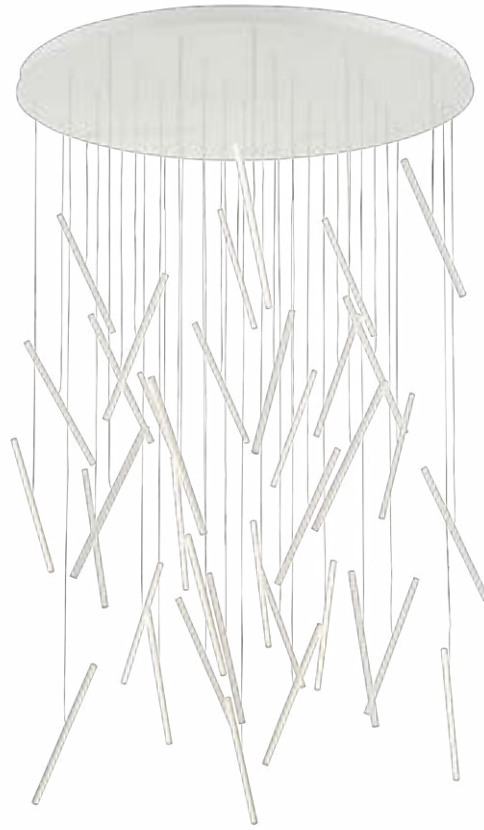

MP14850-WH

SEE FULL COLLECTION

PENDANT PAGE 187