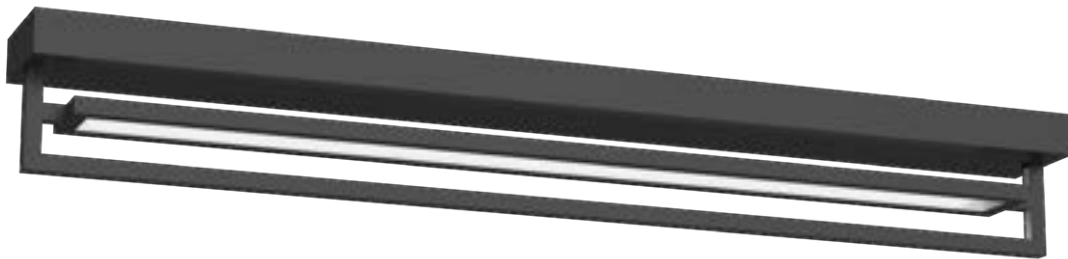

*Custom options available*

\*Preliminary figures

ADJUSTABLE  
**FRAME**

WALL / VANITY.

**Style Tip**  
This configuration easily mounts to wall or ceiling to create a custom look.

SF16230-BN

SF16240-BK

SEE FULL COLLECTION