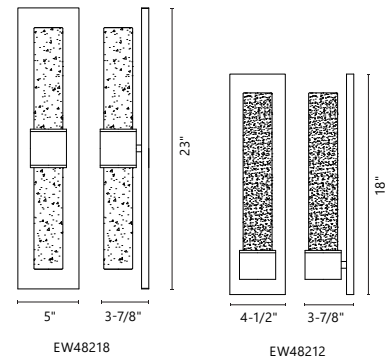

COPENHAGEN - EW48218 / EW48212

FINISH BK - Black

Powder-coated die-cast aluminum and formed steel
Cast clear textured glass diffusers
Up and down light

	EW48218	EW48212
WATTAGE:	16W	11W
VOLTAGE:	120V	120V
DELIVERED LUMENS:	661	372

COLOR TEMP	3000K
CRI (RA)	>90
DIMMING	100%–10%
TYPE OF DIMMER	ELV (<i>not included</i>)
RATED LIFE	50,000 HOURS

Custom options available