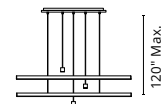

CHANDELIER.

ADJUSTABLE
WIRES

SEE FULL COLLECTION

WALL / VANITY PAGE 295

120" Max.

120" Max.

45"

1-3/4"

45"

1-3/4"

VEGA - MP10305 / MP10303

FINISH BK - Black | BG - Brushed Gold | BN - Brushed Nickel | WH - White

Machined aluminum body
Modern powder-coated or electroplated finish options
Adjustable wires for varied styling
Central canopy powering
Down light

	MP10305	MP10303
WATTAGE:	158W	95W
VOLTAGE:	120V	120V
DELIVERED LUMENS:	7755*	4653*

COLOR TEMP	3000K
CRI (RA)	>90
DIMMING	100%-10%
TYPE OF DIMMER	ELV (not included)
CEILING ADAPTOR	YES, UP TO 45°
RATED LIFE	50,000 HOURS

Custom options available

*Preliminary figures