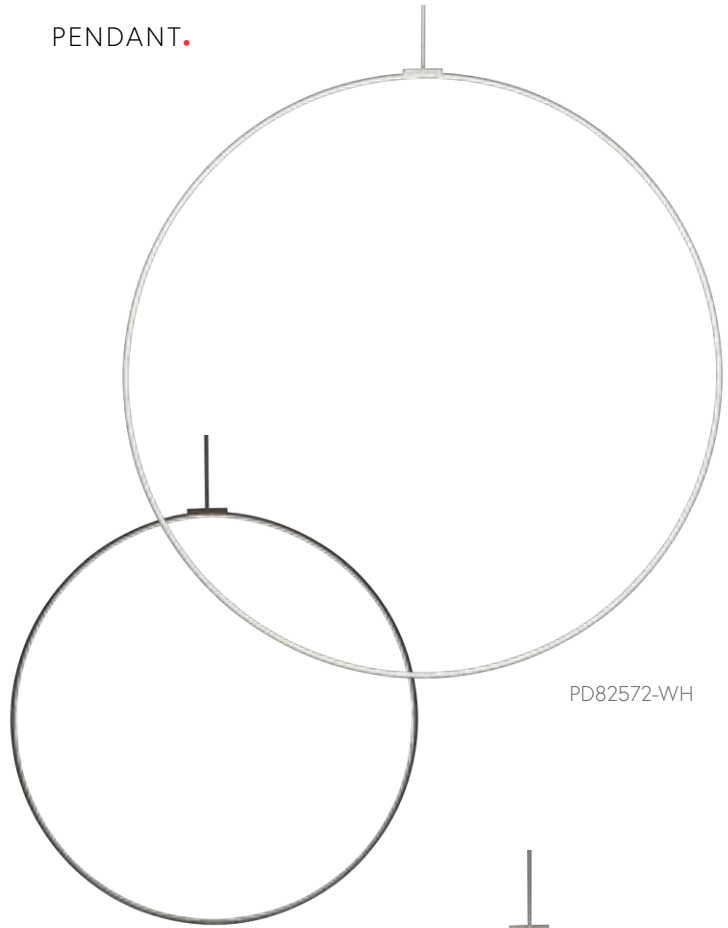

PD82548-BK

PD82572-WH