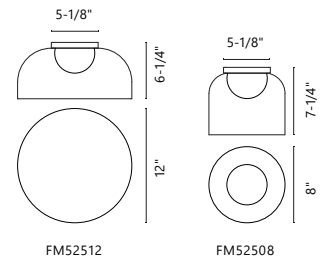

CEILING.

SEE FULL COLLECTION

WALL / VANITY
PAGE 251

CEDAR - FM52512 / FM52508

FINISH BK - Black | BG - Brushed Gold

GLASS CL - Clear

Forged aluminum and steel body
Modern brushed or powder-coated finish options
Clear glass shades
Frosted glass diffusers
Down light
Damp rated for varied usage

	FM52512	FM52508
WATTAGE:	13W	13W
VOLTAGE:	120V	120V
DELIVERED LUMENS:	710*	690*

COLOR TEMP	3000K
CRI (RA)	>90
DIMMING	100%–10%
TYPE OF DIMMER	ELV OR TRIAC <i>(not included)</i>
RATED LIFE	50,000 HOURS

Custom options available