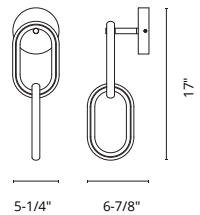

AIREN - WS92617

FINISH BK - Black

Forged aluminum and steel body
Frosted silicone diffusers
Modern powder-coated finish
Up and down light
Down configuration only

WATTAGE: 20W
VOLTAGE: 120V
DELIVERED LUMENS: 800*

COLOR TEMP 3000K
CRI (RA) >90
DIMMING 100%-10%
TYPE OF DIMMER ELV OR TRIAC (not included)
RATED LIFE 50,000 HOURS

Custom options available

*Preliminary figures