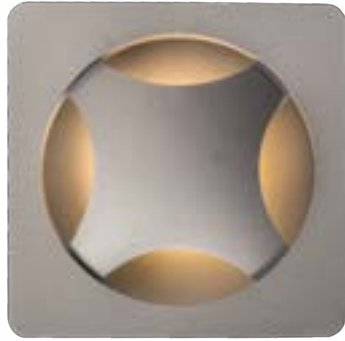

OUTDOOR LIGHTING.

EW4208-GY