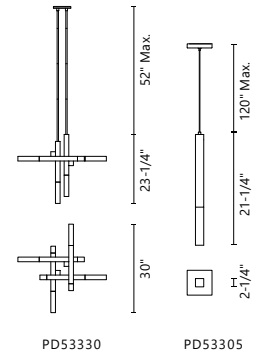

MARTELO - PD53330 / PD53305

FINISH CH - Chrome

Electroplated aluminum
Clear acrylic with frosted interior
Down light
Max. cable length of 120" (PD53305)
Max. rod length of 52" (PD53330)

	PD53330	PD53305
WATTAGE:	55W	6W
VOLTAGE:	120V	120V
DELIVERED LUMENS:	1770*	177

COLOR TEMP	3000K
CRI (RA)	>90
DIMMING	100%–10%
TYPE OF DIMMER	ELV (not included)
RATED LIFE	50,000 HOURS

Custom options available