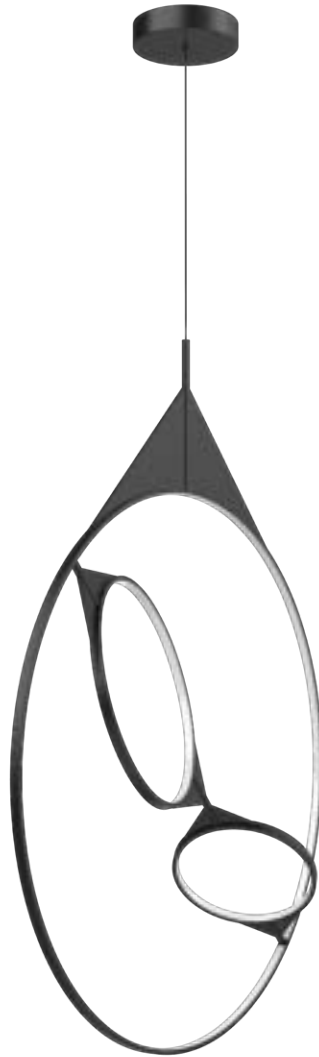

PD84336-BK