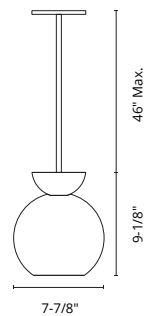

## ARCADIA - PD59708

**FINISH** BK - Black | BG - Brushed Gold

**GLASS** SM - Smoked | OP - Opal Matte

- Forged steel accompaniments
- Opal or smoked glass options
- Modern brushed or powder-coated finish options
- Hourglass-inspired shape
- Max. rod length of 46"