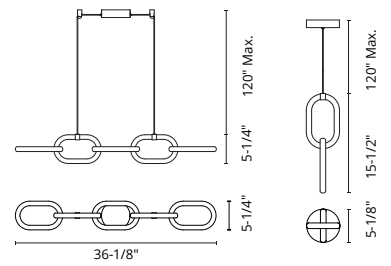

LP92636

PD92615

AIREN - LP92636 / PD92615

FINISH BK - Black

Forged aluminum and steel body
Frosted silicone diffusers
Modern powder-coated finish
Up and down light
Max. cable length of 120"

	LP92636	PD92615
WATTAGE:	41W	20W
VOLTAGE:	120V	120V
DELIVERED LUMENS:	1500*	800*

COLOR TEMP	3000K
CRI (RA)	>90
DIMMING	100%-10%
TYPE OF DIMMER	ELV OR TRIAC (not included)
RATED LIFE	50,000 HOURS

Custom options available

*Preliminary figures