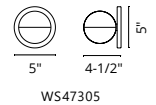

*Custom options available*

WALL / VANITY.

VL47337-CH

VL47337-BG

VL47321-CH

WS47305-CH

WS47305-BG

VL47321-BG