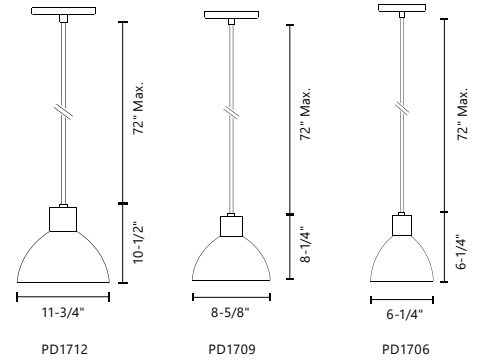

CHROMA - PD1712 / PD1709 / PD1706

FINISH BK - Black | BN - Brushed Nickel | CH - Chrome | WH - White

Formed steel shade with electroplated or powder-coated finishes
Max. cable length of 72"
Down light

	PD1712	PD1709	PD1706
WATTAGE:	13W	11W	9W
VOLTAGE:	120V	120V	120V
DELIVERED LUMENS:	635*	549	338*

COLOR TEMP	3000K
CRI (RA)	>90
DIMMING	100%–10%
TYPE OF DIMMER	ELV (<i>not included</i>)
RATED LIFE	50,000 HOURS
<i>Custom options available</i>	

*Preliminary figures