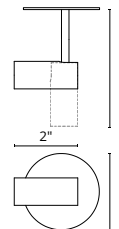

CEILING.

SF15001-BK

SF15601

DOWNEY - SF15702 / SF15701 / SF15602 / SF15601
SF15102 / SF15101 / SF15002 / SF15001

FINISH BK - Black | WH - White

Cylindrical lamp heads with recessed reflectors
Powder-coated finish
Adjustable directional lights
Fixed stem length

	SF15702	SF15701	SF15602	SF15601
WATTAGE:	12W	8W	7W	4W
VOLTAGE:	120V	120V	120V	120V
DELIVERED LUMENS:	548*	274*	356*	178*
	SF15102	SF15101	SF15002	SF15001
WATTAGE:	12W	8W	7W	4W
VOLTAGE:	120V	120V	120V	120V
DELIVERED LUMENS:	548*	274*	356*	178*

COLOR TEMP	3000K
CRI (RA)	>90
DIMMING	100%–10%
TYPE OF DIMMER	ELV OR TRIAC (not included)
RATED LIFE	50,000 HOURS
<i>Custom options available</i>	

*Preliminary figures