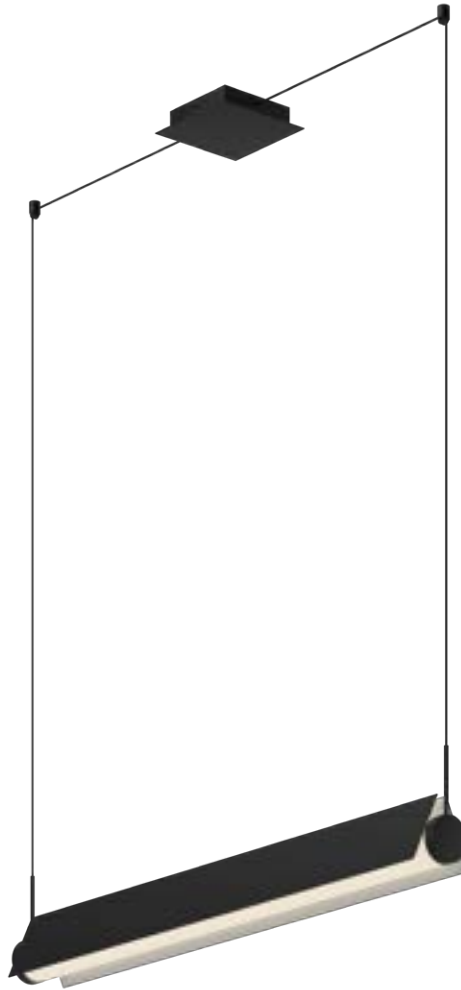

LP73536-BK/WH