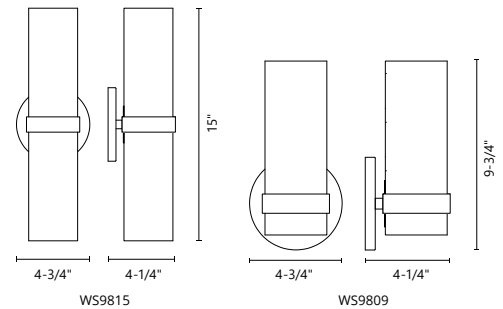

*Custom options available*

WALL / VANITY.

WS9809-BN

WS9809-CH

WS9809-BG

WS9815-BN

WS9815-CH

WS9815-BG