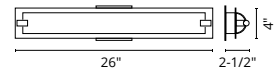

601001-LED