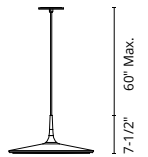

DISC - PD46216

FINISH BK - Black | WH - White

Formed revolved-steel lamp head
Powder-coated or plated finish
Flat circular opal acrylic diffuser
Down light
Max. cable length of 120"

WATTAGE: 33W
VOLTAGE: 120V
DELIVERED LUMENS: 2422*

COLOR TEMP: 3000K
CRI (RA): >90
DIMMING: 100%–10%
TYPE OF DIMMER: ELV OR TRIAC (*not included*)
RATED LIFE: 50,000 HOURS
Custom options available

*Preliminary figures