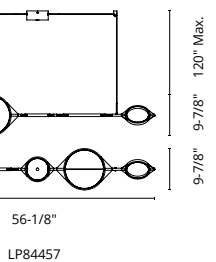

PENDANT.

ADJUSTABLE
RINGS

2
MOUNTING
OPTIONS

Style Tip

Easily fit the Serif into your space by mounting with an offset canopy or center canopy.

SEE FULL COLLECTION

CHANDELIER PAGE 86-87

SERIF - LP84457 / LP84434

FINISH BK - Black

Interconnected extruded-aluminum circular frame
Modern powder-coated finish
Frosted silicone diffuser
Up and down light
Adjustable 350° rings for directional illumination
Mounting options: center or offset canopy
Max. cable length of 120"
Patent pending*

	LP84457	LP84434
WATTAGE:	37W	22W
VOLTAGE:	120V	120V
DELIVERED LUMENS:	2035*	1190*

COLOR TEMP	3000K
CRI (RA)	>90
DIMMING	100%-10%
TYPE OF DIMMER	ELV OR TRIAC (not included)
RATED LIFE	50,000 HOURS
<i>Custom options available</i>	

*Preliminary figures