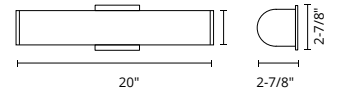

VL61220

LONGITUDE - VL61236 / VL61224 / VL61220

FINISH BK - Black | CH - Chrome

Obround white acrylic diffuser with electroplated formed steel detail
Up and down light
Mounting options: horizontally or vertically

	VL61236	VL61224	VL61220
WATTAGE:	45W	31W	21W
VOLTAGE:	120V	120V	120V
DELIVERED LUMENS:	2918*	1884*	1275*

COLOR TEMP	3000K
CRI (RA)	>90
DIMMING	100%-10%
TYPE OF DIMMER	ELV <i>(not included)</i>
RATED LIFE	50,000 HOURS

Custom options available