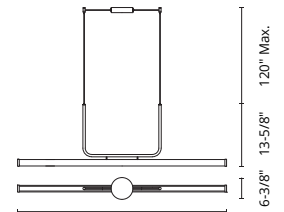

LP73048

VESPER - LP73073 / LP73048

FINISH BK - Black | BG - Brushed Gold

Forged aluminum and steel body
Modern brushed or powder-coated finish options
Frosted polycarbonate diffuser
Unique U-shaped frame
Max. cable length of 120"

*Patent pending

	LP73073	LP73048
WATTAGE:	42W	32W
VOLTAGE:	120V	120V
DELIVERED LUMENS:	2730*	1740*

COLOR TEMP	3000K
CRI (RA)	>90
DIMMING	100%–10%
TYPE OF DIMMER	ELV OR TRIAC (not included)
RATED LIFE	50,000 HOURS

Custom options available

*Preliminary figures