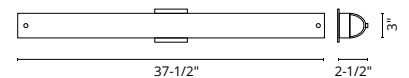

601004-LED

PEGGY - 601004-LED / 601003-LED

FINISH CH - Chrome

Semi-cylindrical white opal glass with electroplated, formed steel detail
Frosted side diffusers
Up and down light
Mounting options: horizontally or vertically

	601004CH-LED	601003CH-LED
WATTAGE:	46W	31W
VOLTAGE:	120V	120V
DELIVERED LUMENS:	2459	1259

COLOR TEMP	3000K
CRI (RA)	>90
DIMMING	100%-10%
TYPE OF DIMMER	ELV (not included)
RATED LIFE	50,000 HOURS
Custom options available