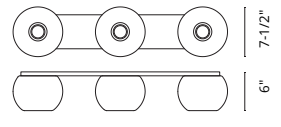

32-3/8"

SAMAR - VL57532

FINISH BK - Black | BG - Brushed Gold | CH - Chrome

GLASS CP - Copper | SM - Smoked | OP - Opal Matte

Forged steel accents

Plated, brushed, and powder-coated finish options

Ombre smoked, ombre copper, and opal glass options

Forward-facing light

Mounting options: horizontally or vertically

Damp rated for varied usage

LAMPING: 3 x 60W, E26

VOLTAGE: 120V

Custom options available