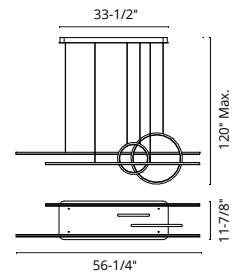

CHUTE CALYPSO - MP14956

FINISH BK - Black | WH - White

Extruded-aluminum cylinders and rings
Finely textured modern powder-coated finish
Rounded opal silicone diffusers
Up and down lights
Max. cable length of 120"

WATTAGE: 72W
VOLTAGE: 120V
DELIVERED LUMENS: 3428*

COLOR TEMP 3000K
CRI (RA) >90
DIMMING 100%-10%
TYPE OF DIMMER ELV OR TRIAC (not included)
RATED LIFE 50,000 HOURS

Custom options available