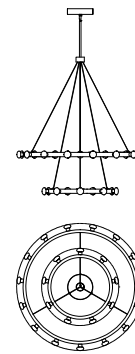

CHANDELIER.

SEE FULL COLLECTION

CH63436

REZZ - CH63436 / PD63428

FINISH BK - Black | BN - Brushed Nickel

Forged iron and aluminum circular body
Frosted opal glass diffusers
Modern powder-coated and anodized finishes
Direct light
Max. cable length of 72"

	CH63436	PD63428
WATTAGE:	90W	41W
VOLTAGE:	120V	120V
DELIVERED LUMENS:	2000*	1000*

COLOR TEMP	3000K
CRI (RA)	>90
DIMMING	100%-10%
TYPE OF DIMMER	ELV (not included)
CEILING ADAPTOR	YES, UP TO 45°
RATED LIFE	50,000 HOURS

Custom options available