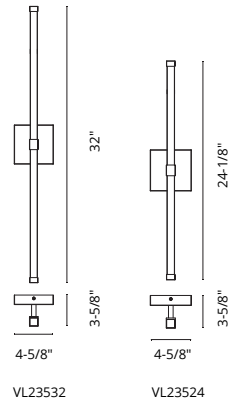

BLADE - VL23532 / VL23524

FINISH BK - Black | BG - Brushed Gold

Forged aluminum and steel accents
Modern brushed or powder-coated finish options
Unique ribbed acrylic diffuser
Up and down light
Damp rated for varied usage
Mounting options: horizontally or vertically

	VL23532	VL23524
WATTAGE:	15W	11W
VOLTAGE:	120V	120V
DELIVERED LUMENS:	660*	480*

COLOR TEMP	3000K
CRI (RA)	>90
DIMMING	100%-10%
TYPE OF DIMMER	ELV OR TRIAC (not included)
RATED LIFE	50,000 HOURS
<i>Custom options available</i>