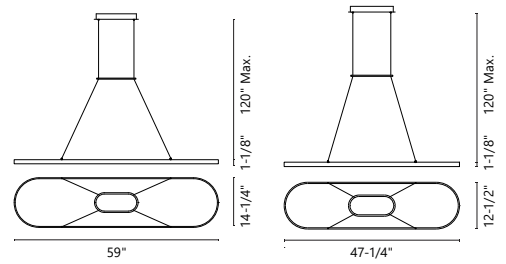

PD19359

PD19347

EERIE - PD19359 / PD19347

FINISH AN - Antique Brass | BK - Black

Extruded rectangular aluminum rolled into stadium shape
Matte powder-coated or plated brushed finish
Flexible silicone opal diffuser
Up and down light
Max. cable length of 120"

	PD19359	PD19347	COLOR TEMP	3000K
WATTAGE:	88W	58W	CRI (RA)	>90
VOLTAGE:	120V	120V	DIMMING	100%-10%
DELIVERED LUMENS:	3733*	2581*	TYPE OF DIMMER	ELV OR TRIAC <i>(not included)</i>
			RATED LIFE	50,000 HOURS
			<i>Custom options available</i>	

*Preliminary figures