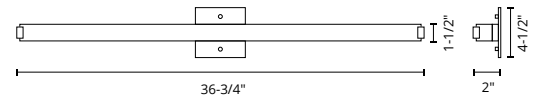

VL4737

LATITUDE-SLIM - VL4737 / VL4725 / VL4721

FINISH CH - Chrome

Rectangular white acrylic with
electroplated formed steel detail

Up and down light

Mounting options: horizontally or vertically

	VL4737	VL4725	VL4721
WATTAGE:	49W	31W	21W
VOLTAGE:	120V	120V	120V
DELIVERED LUMENS:	2331	1502	1195

COLOR TEMP	3000K
CRI (RA)	>90
DIMMING	100%–10%
TYPE OF DIMMER	ELV <i>(not included)</i>
RATED LIFE	50,000 HOURS

Custom options available