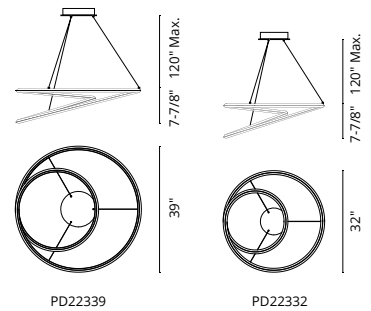

## AMPERSAND - PD22339 / PD22332

**FINISH** BG - Brushed Gold | BK - Black | BN - Brushed Nickel | WH - White

Extruded-aluminum body  
 Rolled diamond-shaped profile  
 Flexible silicone diffuser  
 Modern brushed or powder-coated finish options  
 Up and down light  
 Max. cable length of 120"