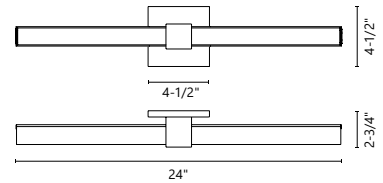

## MENDOCINO - VL17124

**FINISH** CH - Chrome

Cylindrical white opal glass with  
electroplated formed steel detail  
Up and down light  
Mounting options: horizontally or vertically

**WATTAGE:** 31W  
**VOLTAGE:** 120V  
**DELIVERED LUMENS:** 1633\*