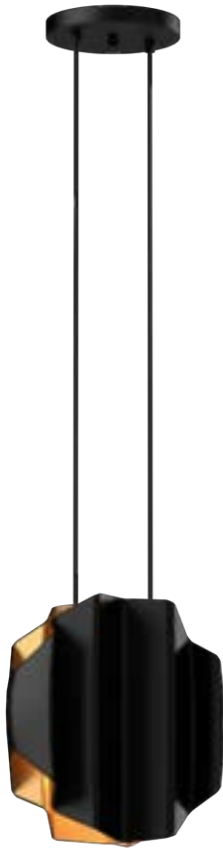

PENDANT.

PD58014-BK/GD