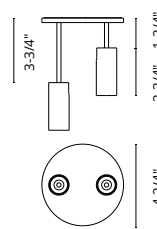

CEILING.

SF15001-BK

SF15102

DOWNEY - SF15702 / SF15701 / SF15602 / SF15601
SF15102 / SF15101 / SF15002 / SF15001

FINISH BK - Black | WH - White

Cylindrical lamp heads with recessed reflectors
Powder-coated finish
Adjustable directional lights
Fixed stem length

	SF15702	SF15701	SF15602	SF15601
WATTAGE:	12W	8W	7W	4W
VOLTAGE:	120V	120V	120V	120V
DELIVERED LUMENS:	548*	274*	356*	178*
	SF15102	SF15101	SF15002	SF15001
WATTAGE:	12W	8W	7W	4W
VOLTAGE:	120V	120V	120V	120V
DELIVERED LUMENS:	548*	274*	356*	178*

COLOR TEMP	3000K
CRI (RA)	>90
DIMMING	100%–10%
TYPE OF DIMMER	ELV OR TRIAC (not included)
RATED LIFE	50,000 HOURS
<i>Custom options available</i>	

*Preliminary figures