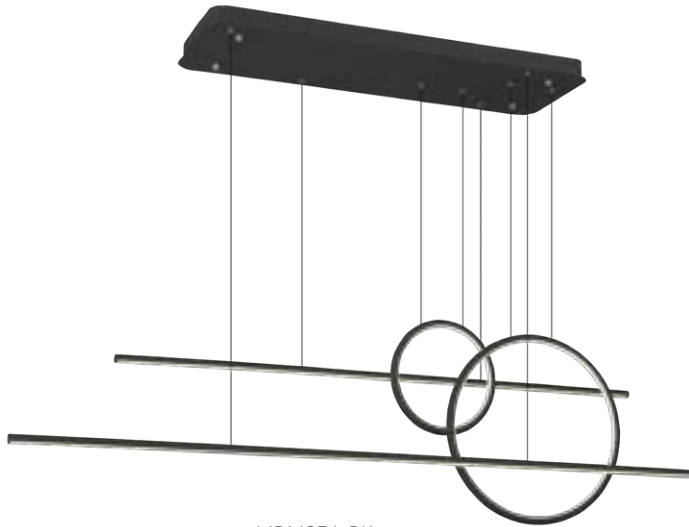

CHANDELIER.

MP14956-BK