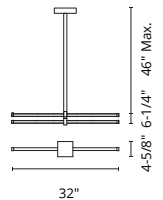

CEILING PAGE 352-353

CH23534

CH23532

**BLADE - CH23534 / CH23532**

**FINISH** BK - Black | BG - Brushed Gold

Forged aluminum and steel accents  
 Modern brushed or powder-coated finish options  
 Unique ribbed acrylic diffuser  
 Up and down light  
 Max. cable length of 120" (CH23534)  
 Max. rod length of 46" (CH23532)