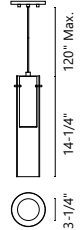

LENA - PD21703

FINISH BK - Black | BN - Brushed Nickel | CH - Chrome

Clear glass cylindrical shade envelops tubular aluminum core
Brushed plated finishes or satin coating
Down light
Max. cable length of 120"

WATTAGE: 9W
VOLTAGE: 120V
DELIVERED LUMENS: 211*
*All data based on Black finish.
See spec sheet for detail.

COLOR TEMP 3000K
CRI (RA) >90
DIMMING 100%–10%
TYPE OF DIMMER ELV (*not included*)
RATED LIFE 50,000 HOURS
Custom options available