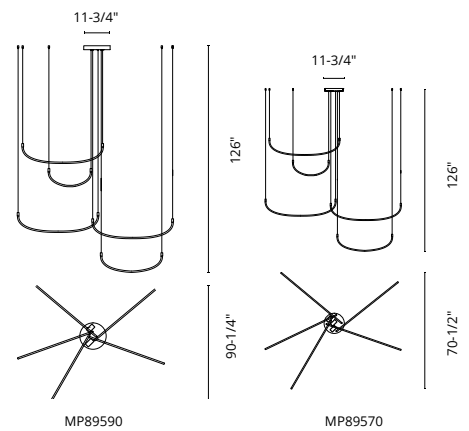

MP89590

MP89570

**TALIS - MP89590 / MP89570**

**FINISH** BK - Black | BG - Brushed Gold | BN - Brushed Nickel

Forged aluminum body  
 Modern powder-coated and anodized finishes  
 Easily powered from central hub  
 Silicone diffuser  
 Down light  
 Max. cable length of 120"