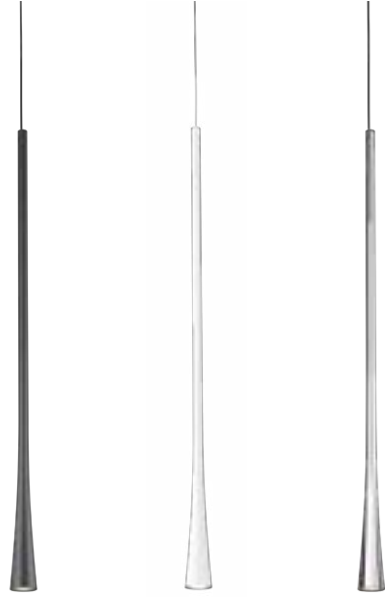

PD15816-BK PD15816-WH PD15816-CH