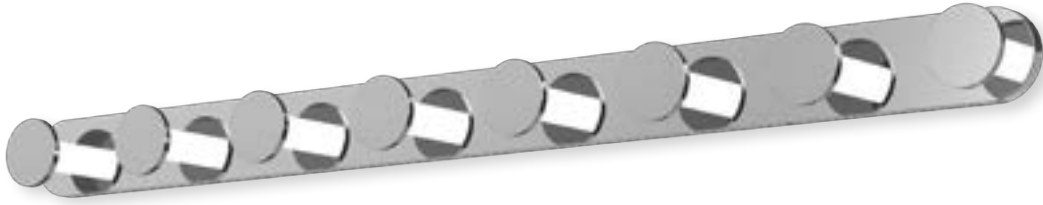

WALL / VANITY.

VL63336-CH