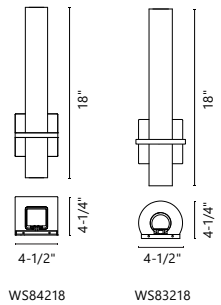

WS84218

NEPAL / BHUTAN - WS84218 / WS83218

FINISH BK - Black | BG - Brushed Gold | CH - Chrome

Round or square plated or painted steel frame and wall plate
Rectilinear opal glass diffuser
Outward emitting wall light
Mounting options: horizontally or vertically

	WS84218	WS83218
WATTAGE:	18W	18W
VOLTAGE:	120V	120V
DELIVERED LUMENS:	885*	1126*

COLOR TEMP	3000K
CRI (RA)	>90
DIMMING	100%–10%
TYPE OF DIMMER	ELV (<i>not included</i>)
RATED LIFE	50,000 HOURS

Custom options available