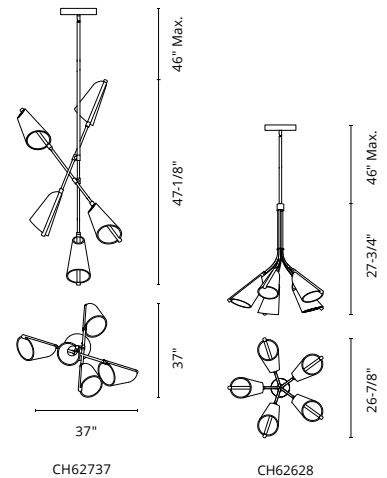

CH62737

CH62628

MULBERRY - CH62737 / CH62628

FINISH BK/LG - Black/Lightguide | BG/LG - Brushed Gold/Lightguide

Forged iron body
Modern powder-coated and anodized finishes
Innovative clear acrylic lightguide technology
Omni-directional light
Max. rod length of 46"

	CH62737	CH62628
WATTAGE:	67W	67W
VOLTAGE:	120V	120V
DELIVERED LUMENS:	1150*	1150*

COLOR TEMP	3000K
CRI (RA)	>90
DIMMING	100%-10%
TYPE OF DIMMER	ELV OR TRIAC (not included)
CEILING ADAPTOR	YES, UP TO 45°
RATED LIFE	50,000 HOURS

Custom options available

*Preliminary figures