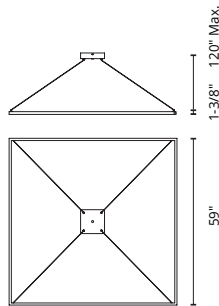

PENDANT.

SEE FULL COLLECTION

PD88160

PIAZZA - PD88172 / PD88160 / PD88148 / PD88136
PD88132 / PD88124 / PD88118

FINISH BK - Black | BG - Brushed Gold | WH - White

Extruded and rolled loops with rectangular profile
Dual flush polymeric diffuser sets per tier
Matte powder-coated finish
Down light
Max. cable length of 120"

	PD88172	PD88160	PD88148	PD88136
WATTAGE:	161W	126W	100W	78W
VOLTAGE:	120V	120V	120V	120V
DELIVERED LUMENS:	4405*	3955*	3150*	2270*
	PD88132	PD88124	PD88118	
WATTAGE:	62W	50W	37W	
VOLTAGE:	120V	120V	120V	
DELIVERED LUMENS:	1920*	1500*	1280*	

COLOR TEMP	3000K
CRI (RA)	>90
DIMMING	100%-10%
TYPE OF DIMMER	ELV OR TRIAC <i>(not included)</i>
RATED LIFE	50,000 HOURS
<i>Custom options available</i>