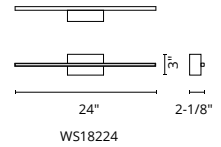

Custom options available

WS70136-BK

WALL / VANITY.

WS18248-BG  
Shown with backplate accessory

WS18236-BN

WS18224-WH

WS18224-BK

SEE FULL COLLECTION