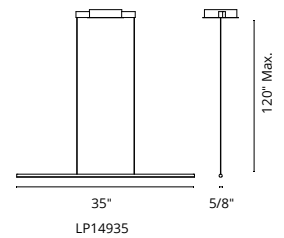

LP14935

CHUTE - LP14947 / LP14935

FINISH BK - Black | WH - White

Extruded-aluminum cylinder with welded capped ends
Finely textured powder-coated finish
Rounded opal silicone diffuser
Down light
Max. cable length of 120"

	LP14947	LP14935	COLOR TEMP	3000K
WATTAGE:	23W	21W	CRI (RA)	>90
VOLTAGE:	120V	120V	DIMMING	100%-10%
DELIVERED LUMENS:	1070*	784*	TYPE OF DIMMER	ELV OR TRIAC (not included)
			RATED LIFE	50,000 HOURS
			<i>Custom options available</i>	

*Preliminary figures