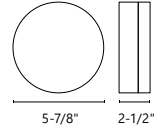

CEILING.

FM3506

BEDFORD - FM3511 / FM3506

FINISH BK - Black/Frosted | BN - Brushed Nickel/Frosted | CH/FR - Chrome/Frosted (FM3511 only)

Round frosted or clear outer glass surface
Cylindrical steel ceiling mount
Matte painted, brushed or plated finish
Down light

	FM3511	FM3506
WATTAGE:	22W	13W
VOLTAGE:	120V	120V
DELIVERED LUMENS:	971*	518*

COLOR TEMP	3000K
CRI (RA)	>90
DIMMING	100%–10%
TYPE OF DIMMER	ELV <i>(not included)</i>
RATED LIFE	50,000 HOURS

Custom options available

TRAFALGAR - FM11015 / FM11011

FINISH WH - White

Circular domed white opal glass diffuser with powder-coated white formed steel canopy
Down light

	FM11015	FM11011
WATTAGE:	22W	17W
VOLTAGE:	120V	120V
DELIVERED LUMENS:	1242*	745

COLOR TEMP	3000K
CRI (RA)	>90
DIMMING	100%–10%
TYPE OF DIMMER	ELV <i>(not included)</i>
RATED LIFE	50,000 HOURS

Custom options available

*Preliminary figures