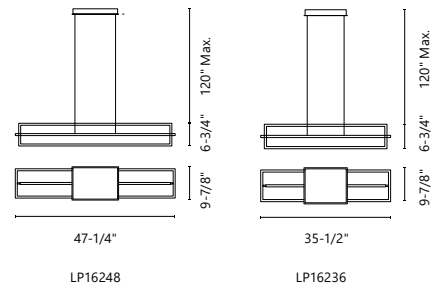

## MONDRIAN - LP16248 / LP16236

FINISH BK - Black | BN - Brushed Nickel

Extruded-aluminum with brushed surfaces or powder-coated finish  
Adjustable frames for a range of design styles  
Frosted acrylic diffuser  
Adjustable multi-directional light  
Max. cable length 120"