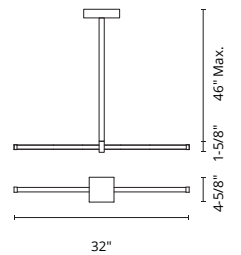

BLADE - LP23532

FINISH BK - Black | BG - Brushed Gold

Forged aluminum and steel accents
Modern brushed or powder-coated finish options
Unique ribbed acrylic diffuser
Up and down light
Max. rod length of 46"

WATTAGE: 11W
VOLTAGE: 120V
DELIVERED LUMENS: 480*

COLOR TEMP 3000K
CRI (RA) >90
DIMMING 100%-10%
TYPE OF DIMMER ELV OR TRIAC (not included)
CEILING ADAPTOR YES, UP TO 45°
RATED LIFE 50,000 HOURS
Custom options available

*Preliminary figures