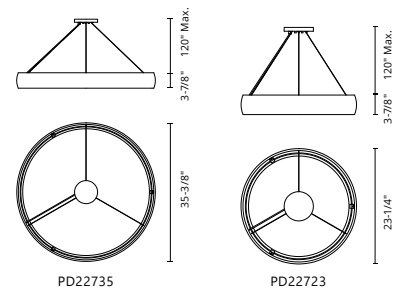

HALO - PD22735 / PD22723

FINISH BK - Black | BS - Brushed Silver | WH - White

Rolled aluminum ring with inner diffuser
Three aircraft cables
Up and down light
Max. cable length of 120"

	PD22735	PD22723
WATTAGE:	83W	62W
VOLTAGE:	120V	120V
DELIVERED LUMENS:	1652	1221

COLOR TEMP	3000K
CRI (RA)	>90
DIMMING	100%–10%
TYPE OF DIMMER	ELV OR TRIAC (PD22735 – not included) ELV (PD22723 – not included)
RATED LIFE	50,000 HOURS

Custom options available

*Preliminary figures