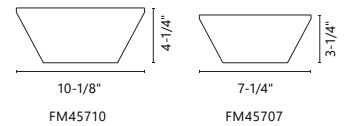

HOLT - FM45710 / FM45707

FINISH BG - Brushed Gold | BN - Brushed Nickel

GLASS GO - Glossy Opal

Plated Steel Accents
Modern plated finishes
Glossy opal glass diffusers
Down light

	FM45710	FM45707
WATTAGE:	16W	13W
VOLTAGE:	120V	120V
DELIVERED LUMENS:	525*	420*

COLOR TEMP	3000K
CRI (RA)	>90
DIMMING	100%-10%
TYPE OF DIMMER	ELV (not included)
RATED LIFE	50,000 HOURS

Custom options available