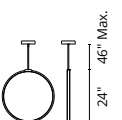

PD82548

PD82536

PD82524

**CIRQUE** - PD82572 / PD82560 / PD82548 / PD82536 / PD82524

FINISH BK - Black | BN - Brushed Nickel | WH - White

Aluminum ring with circular ceiling mount  
Circular profile  
Flexible silicone-rubber diffuser  
Metallic & matte powder-coated finishes  
Up and down light  
Max. rod length of 46"