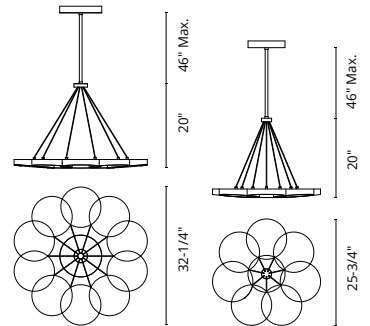

CH90833

CH90826

MAESTRO - CH90833 / CH90826

FINISH BK - Black | BK/GD - Black/Gold

Cast-aluminum and steel rings
Modern powder-coated finish
Duo-tone options
Frosted polycarbonate diffuser
Down light
Max. rod length of 46"

	CH90833	CH90826
WATTAGE:	86W	58W
VOLTAGE:	120V	120V
DELIVERED LUMENS:	3485*	2100*

COLOR TEMP	3000K
CRI (RA)	>90
DIMMING	100%-10%
TYPE OF DIMMER	ELV OR TRIAC (not included)
RATED LIFE	50,000 HOURS

Custom options available