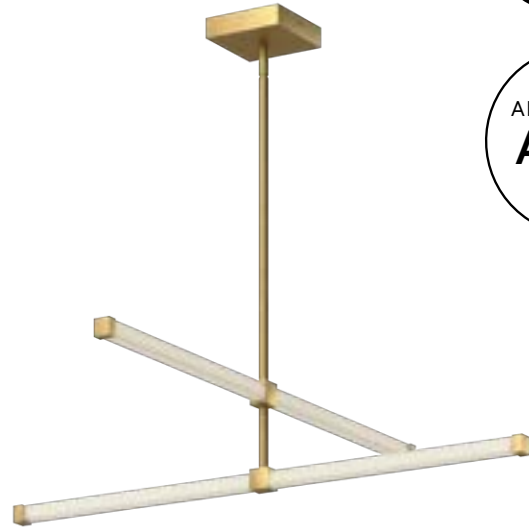

CH23532-BG

SEE FULL COLLECTION

PENDANT PAGE 116-117

CEILING PAGE 352-353