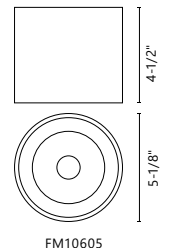

FALCO - FM10705 / FM10605

FINISH BK - Black | WH - White

Square- and cylinder-shaped flush mounts
White or black powder-coated detail

	FM10705	FM10605
WATTAGE:	16W	16W
VOLTAGE:	120-277V	120-277V
DELIVERED LUMENS:	813	717

COLOR TEMP 3000K
CRI (RA) >90
DIMMING 100%–10%
TYPE OF DIMMER ELV OR TRIAC (*not included*)
RATED LIFE 50,000 HOURS
Custom options available

*Preliminary figures