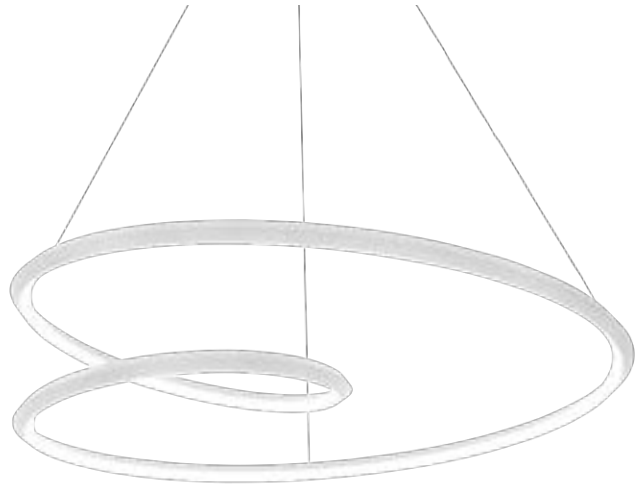

PD22339-WH