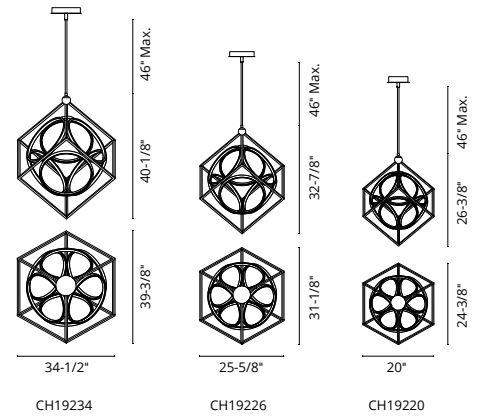

## MONZA - CH19234 / CH19226 / CH19220

**FINISH** BK/AN - Black/Antique Brass

Interconnected aluminum globe  
 Steel-framed cube  
 Finely textured metallic  
 Modern powder-coated finishes  
 Opal silicone circular diffusers  
 Up and down light  
 Max. rod length of 46"