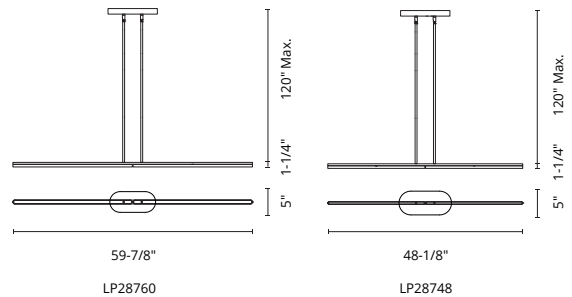

## SHIFT - LP28760 / LP28748

**FINISH** BG - Brushed Gold | BK/BG - Black/Brushed Gold | BK - Black

Forged aluminum and steel frame  
Modern brushed or powder-coated finish options  
Frosted acrylic diffusers  
Adjustable bars of illumination for varied directional light  
Down light  
Max. rod length of 46"