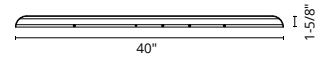

EW27140

PLATEAU - EW27140 / EW27120 / EW27112

FINISH BK - Black | GH - Graphite | WH - White

Extruded-aluminum body with rounded ends
Powder-coated finish
Dual linear polymeric diffusers
Up and down light

	EW27140	EW27120	EW27112	COLOR TEMP	3000K
WATTAGE:	50W	23W	13W	CRI (RA)	>90
VOLTAGE:	120V	120V	120V	DIMMING	100%–10%
DELIVERED LUMENS:	2650*	1492*	934*	TYPE OF DIMMER	ELV OR TRIAC <i>(not included)</i>
				RATED LIFE	50,000 HOURS
				<i>Custom options available</i>