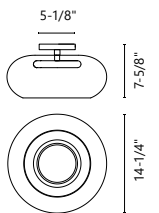

TRINITY - SF62014

FINISH BK - Black

GLASS CH - Chrome | CP - Copper | SM - Smoked

Cast-aluminum accompaniments
Clear glass with painted gradient detailing
Modern powder-coated finish
Frosted acrylic diffuser
Down light

WATTAGE: 21W
VOLTAGE: 120V
DELIVERED LUMENS: 1100*

*All data based on Black/Smoked finish.
See spec sheet for details.

COLOR TEMP 3000K
CRI (RA) >90
DIMMING 100%-10%
TYPE OF DIMMER ELV *(not included)*
RATED LIFE 50,000 HOURS

Custom options available