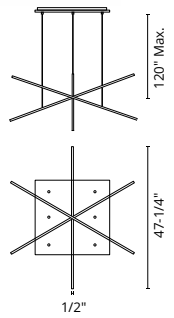

VEGA MINOR - MP18203

FINISH BK - Black | BG - Brushed Gold | BN - Brushed Nickel | WH - White

Square profile linear aluminum with thin cables
Inset opal polymeric diffuser
Finely textured plate or modern powder-coated finish
Down light
Max. cable length of 120"

WATTAGE: 69W
VOLTAGE: 120V
DELIVERED LUMENS: 3477*

COLOR TEMP: 3000K
CRI (RA): >90
DIMMING: 100%-10%
TYPE OF DIMMER: ELV OR TRIAC (*not included*)
RATED LIFE: 50,000 HOURS
Custom options available

*Preliminary figures