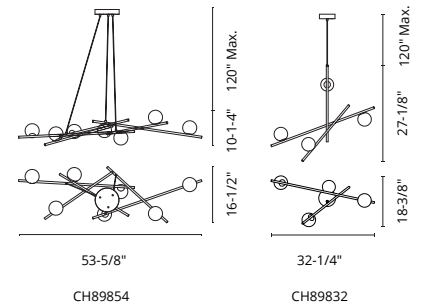

AMARA - CH89854 / CH89832

FINISH BK - Black | BG - Brushed Gold

GLASS GO - Glossy Opal

Forged steel body
Glossy opal glass accents
Stunning organic configurations
Modern brushed or powder-coated finish options
Max. cable length of 120"

	CH89854	CH89832
WATTAGE:	33W	21W
VOLTAGE:	120V	120V
DELIVERED LUMENS:	1750*	1150*

COLOR TEMP	3000K
CRI (RA)	>90
DIMMING	100%-10%
TYPE OF DIMMER	ELV OR TRIAC <i>(not included)</i>
RATED LIFE	50,000 HOURS

Custom options available

*Preliminary figures