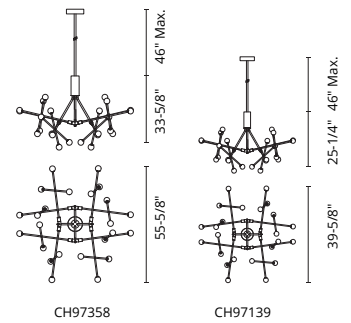

MOTO - CH97358 / CH97139

FINISH BK - Black

Multiple aluminum cross-shape arms spread outward by steel tubing
Etched opal glass globes
Modern powder-coated finish
Cylindrical central enclosure with stem suspension
Max. rod length of 46"

	CH97358	CH97139
WATTAGE:	70W	52W
VOLTAGE:	120V	120V
DELIVERED LUMENS:	3720*	2790*

COLOR TEMP	3000K
CRI (RA)	>90
DIMMING	100%-10%
TYPE OF DIMMER	ELV OR TRIAC <i>(not included)</i>
RATED LIFE	50,000 HOURS

Custom options available