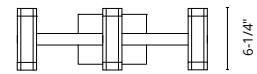

WALL / VANITY.

VL16727-BK

VL16720-CH

WS16705-CH

WS16705-BK

WS16705

19-1/2"  
VL16720

26-1/2"  
VL16727