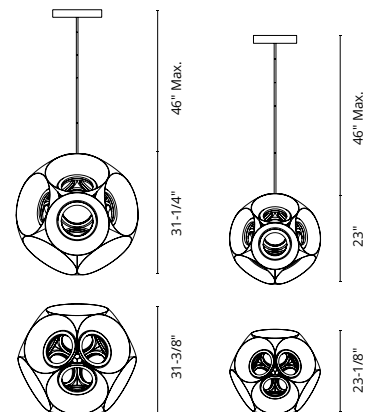

CH51232

CH51224

MAGELLAN - CH51232 / CH51224

FINISH BK/WH - Black/White | BK/GD - Black/Gold

Large-scale statement piece
Multiple spun-aluminum shades clad a hollow core
Fine textured black exterior and white or gold interior finish
Indirect reflected ambient glow
Max. rod length of 46"
Patent pending*

	CH51232	CH51224
WATTAGE:	136W	95W
VOLTAGE:	120V	120V
DELIVERED LUMENS:	4890*	2124*

COLOR TEMP	3000K
CRI (RA)	>90
DIMMING	100%-10%
TYPE OF DIMMER	ELV OR TRIAC (not included)
RATED LIFE	50,000 HOURS
Custom options available	

*Preliminary figures