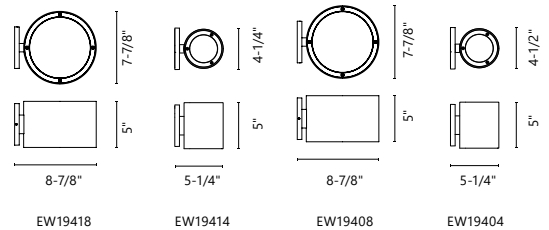

LAMAR - EW19418 / EW19414 / EW19408 / EW19404

FINISH BK - Black | WH - White

Extruded- and cast-aluminum body
Modern powder-coated finish
Frosted polycarbonate diffuser
Down light (EW19404)
Up and down light (EW19418)

	EW19418	EW19414	EW19408	EW19404
WATTAGE:	50W	28W	30W	20W
VOLTAGE:	120V	120V	120V	120V
DELIVERED LUMENS:	2850*	1740*	1570*	1022

COLOR TEMP	3000K
CRI (RA)	>90
DIMMING	100%–10%
TYPE OF DIMMER	ELV OR TRIAC <i>(not included)</i>
RATED LIFE	50,000 HOURS

Custom options available