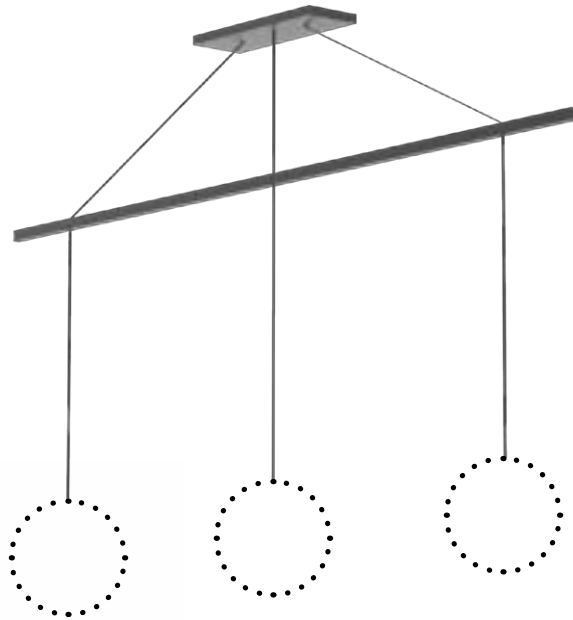

CHOOSE YOUR
PENDANT
ON PAGE 96-99

CNL3AC-BK