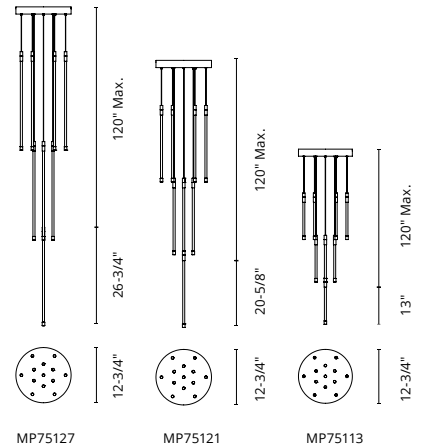

MOTIF - MP75127 / MP75121 / MP75113

FINISH BK - Black | BG - Brushed Gold | CH - Chrome

Patented LED filament technology
Extruded-aluminum frame and clear glass tubing
Adjustable wires for a range of design styles
Modern powder-coated and anodized finish
Omni-directional light
Max. cable length of 120"

	MP75127	MP75121	MP75113
WATTAGE:	115W	80W	53W
VOLTAGE:	120V	120V	120V
DELIVERED LUMENS:	11710	9165	6115

COLOR TEMP	3000K
CRI (RA)	>90
DIMMING	100%-10%
TYPE OF DIMMER	ELV OR TRIAC (not included)
RATED LIFE	50,000 HOURS

Custom options available