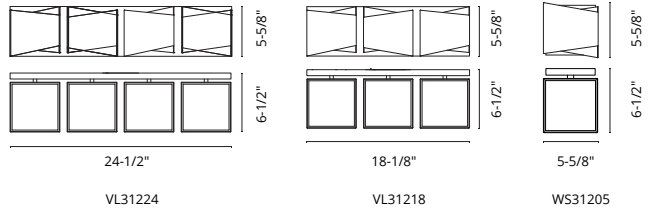

CUBIX - VL31224 / VL31218 / WS31205

FINISH BK/WH - Black/White

Forged aluminum and steel frame
Modern duo-toned finish
Frosted acrylic diffuser
Up and down light
Mounting options: up or down (WS31205)
Mounting options: horizontally or vertically (VL31218 & VL31224)
Damp rated for varied usage

	VL31224	VL31218	WS31205
WATTAGE:	42W	32W	11W
VOLTAGE:	120V	120V	120V
DELIVERED LUMENS:	1950*	1470*	490*

COLOR TEMP	3000K
CRI (RA)	>90
DIMMING	100%-10%
TYPE OF DIMMER	ELV (not included)
RATED LIFE	50,000 HOURS

Custom options available