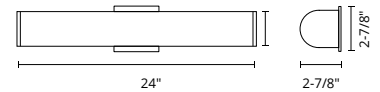

VL61224

LONGITUDE - VL61236 / VL61224 / VL61220

FINISH BK - Black | CH - Chrome

Obround white acrylic diffuser with electroplated formed steel detail
Up and down light
Mounting options: horizontally or vertically

	VL61236	VL61224	VL61220
WATTAGE:	45W	31W	21W
VOLTAGE:	120V	120V	120V
DELIVERED LUMENS:	2918*	1884*	1275*

COLOR TEMP	3000K
CRI (RA)	>90
DIMMING	100%-10%
TYPE OF DIMMER	ELV <i>(not included)</i>
RATED LIFE	50,000 HOURS

Custom options available