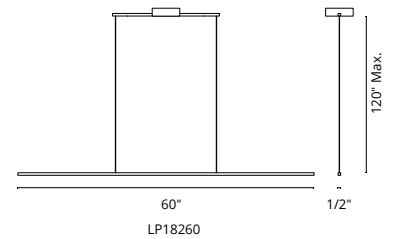

## VEGA MINOR - LP18260 / LP18248

**FINISH** BK - Black | BG - Brushed Gold | BN - Brushed Nickel | WH - White

Square profile linear aluminum with thin cables  
Inset opal polymeric diffuser  
Finely textured plate or powder-coated finish  
Down light  
Max. cable length of 120"