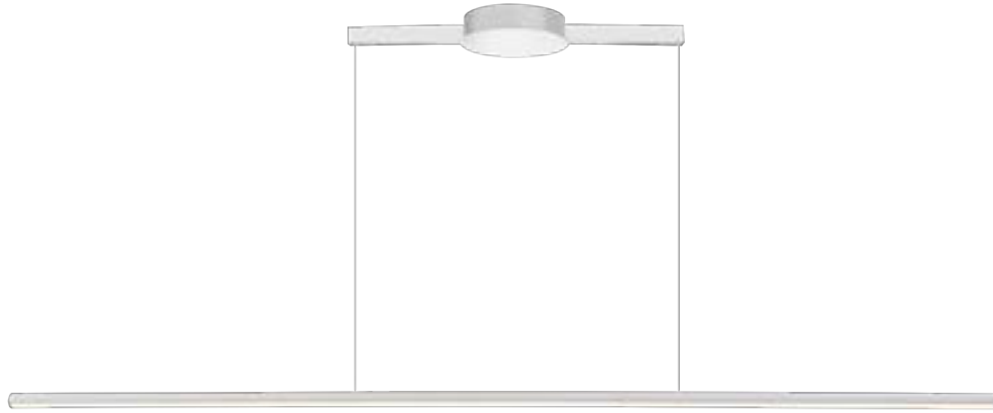

PENDANT.

LP14947-WH