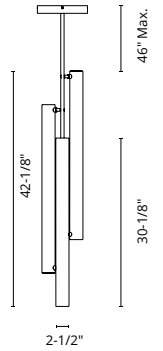

SEE FULL COLLECTION

GRAMERCY - MP70308

FINISH BK - Black

An elegant cascade of glass cylinders with frosted white interior coating and aluminum die-cast body
Matte powder-coated finish
Max. rod length of 46"

WATTAGE: 60W
VOLTAGE: 120V
DELIVERED LUMENS: 3600*

COLOR TEMP 3000K
CRI (RA) >90
DIMMING 100%-10%
TYPE OF DIMMER ELV OR TRIAC (not included)
RATED LIFE 50,000 HOURS

Custom options available

*Preliminary figures