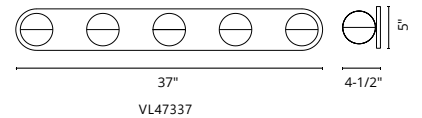

PLUTO - VL47337 / VL47321 / WS47305

FINISH BG - Brushed Gold | CH - Chrome

Die-cast aluminum dome and formed steel mount with plated finish
Clear polymeric diffuser with offset etched interior surface
Up or down light

	VL47337	VL47321	WS47305
WATTAGE:	27W	17W	6W
VOLTAGE:	120V	120V	120V
TOTAL LUMENS:	2000	1200	400
DELIVERED LUMENS:	1350*	810*	270*

COLOR TEMP	3000K
CRI (RA)	>90
DIMMING	100%-10%
TYPE OF DIMMER	ELV (not included)
RATED LIFE	50,000 HOURS

Custom options available