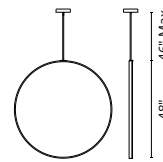

PD82548

PD82536

PD82524

**CIRQUE** - PD82572 / PD82560 / PD82548 / PD82536 / PD82524

FINISH BK - Black | BN - Brushed Nickel | WH - White

Aluminum ring with circular ceiling mount  
Circular profile  
Flexible silicone-rubber diffuser  
Metallic & matte powder-coated finishes  
Up and down light  
Max. rod length of 46"