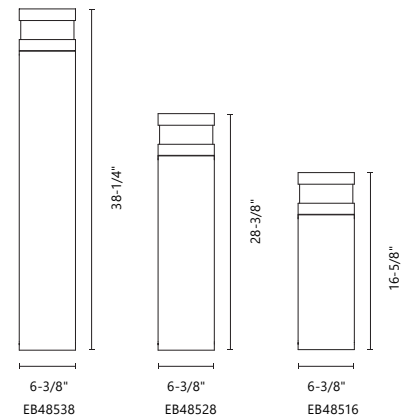

**LAMPING:** 1 X 60W  
**VOLTAGE:** 120V

*Custom options available*

OUTDOOR LIGHTING.

EB48516-BK

EB48528-BK

EB48538-BK