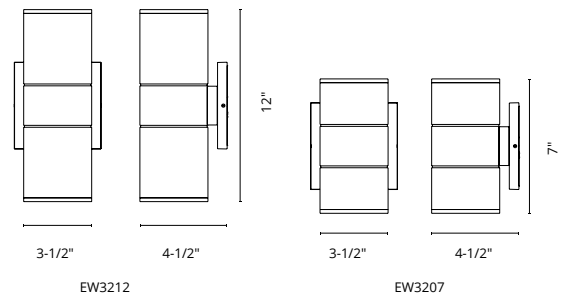

LUND - EW3212 / EW3207

FINISH BK - Black | GY - Gray

Extruded- and cast-aluminum body
Modern powder-coated or anodized finish
Parabolic aluminum reflector and glass
Up and down light

	EW3212	EW3207
WATTAGE:	31W	21W
VOLTAGE:	120V	120V
DELIVERED LUMENS:	1829*	1371*

COLOR TEMP	3000K
CRI (RA)	>90
DIMMING	100%–10%
TYPE OF DIMMER	ELV <i>(not included)</i>
RATED LIFE	50,000 HOURS

Custom options available

*Preliminary figures