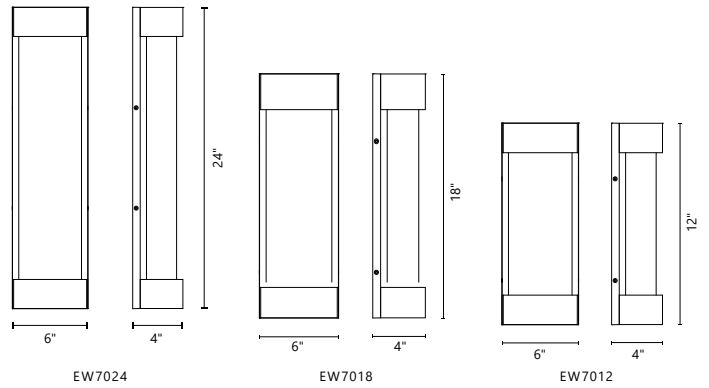

MOONDEW - EW7024 / EW7018 / EW7012

FINISH GH - Graphite

Formed aluminum with powder-coated finish
Art-glass shadow and 4x-sealed glass diffuser
Up and down light
Mounting options: horizontally or vertically

	EW7024	EW7018	EW7012
WATTAGE:	31W	25W	21W
VOLTAGE:	120V	120V	120V
DELIVERED LUMENS:	1572	1065	769

COLOR TEMP	3000K
CRI (RA)	>90
DIMMING	100%-10%
TYPE OF DIMMER	ELV <i>(not included)</i>
RATED LIFE	50,000 HOURS
<i>Custom options available</i>	

*Preliminary figures