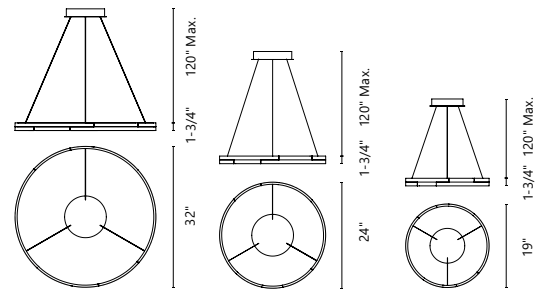

PD52732

PD52724

PD52719

ANELLO MINOR - PD52732 / PD52724 / PD52719

FINISH BK - Black | BN - Brushed Nickel | WT - Walnut

Cylindrical segments with polymeric diffuser
Up and down light
Max. cable length of 120"

	PD52732	PD52724	PD52719
WATTAGE:	80W	58W	50W
VOLTAGE:	120V	120V	120V
DELIVERED LUMENS:	2775*	2049*	1835*

COLOR TEMP	3000K
CRI (RA)	>90
DIMMING	100%-10%
TYPE OF DIMMER	TRIAC (not included)
RATED LIFE	50,000 HOURS

Custom options available

*Preliminary figures