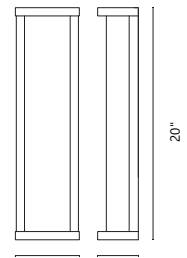

EW70714

EW70720

BRAVO - EW70720 / EW70714

FINISH BK - Black

- Cast-aluminum body
- Frosted polycarbonate diffuser
- Modern powder-coated finish
- Diffused omni-directional light
- Wet rated for outdoor use
- Mounting options: horizontally or vertically

	EW70720	EW70714
WATTAGE:	30W	21W
VOLTAGE:	120V	120V
DELIVERED LUMENS:	1100*	850*

COLOR TEMP	3000K
CRI (RA)	>90
DIMMING	100%–10%
TYPE OF DIMMER	ELV (not included)
RATED LIFE	50,000 HOURS

Custom options available