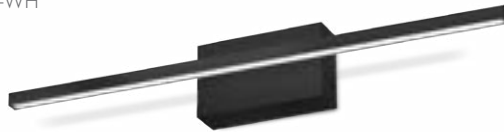

VL18224-BK