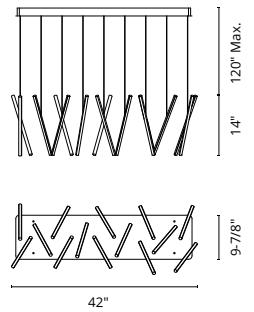

## CHUTE - LP14840

FINISH BK - Black | WH - White

Extruded circular aluminum diagonal lamp rods  
Flexible silicone-rubber diffusers  
Finely textured powder-coated colors  
Max. cable length of 120"

WATTAGE: 96W  
VOLTAGE: 120V  
DELIVERED LUMENS: 4140\*