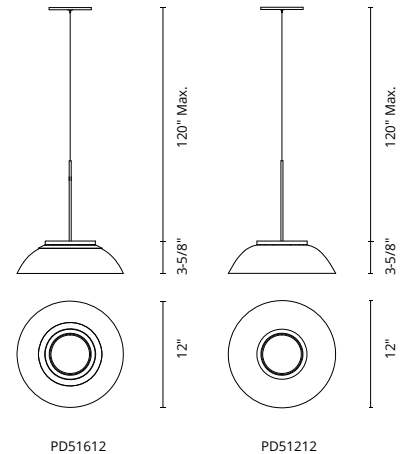

PD51612

PD51212

MAGELLAN - PD51612 / PD51212

FINISH BK/GD - Black/Gold | BK/WH - Black/White | BK/LG - Black/Lightguide (PD51612 only)

Solid machined-aluminum base
Modern powder-coated finish with duo-toned options
Frosted acrylic diffuser (PD51212)
Spun-aluminum reflector (PD51212)
Innovative clear acrylic light guide technology (PD51612)
Down light
Max. cable length of 120"
Patent pending*

	PD51612	PD51212
WATTAGE:	13W	17W
VOLTAGE:	120V	120V
DELIVERED LUMENS:	692*	350*

COLOR TEMP	3000K
CRI (RA)	>90
DIMMING	100%-10%
TYPE OF DIMMER	ELV OR TRIAC (not included)
RATED LIFE	50,000 HOURS

Custom options available

*Preliminary figures