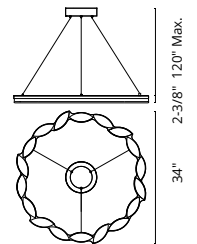

## POPLAR - CH90734

FINISH BK - Black

Organically shaped die-cast aluminum and steel base  
Modern powder-coated finish  
Frosted polycarbonate diffuser  
Down light  
Max. cable length of 120"

WATTAGE: 124W  
VOLTAGE: 120V  
DELIVERED LUMENS: 7360\*