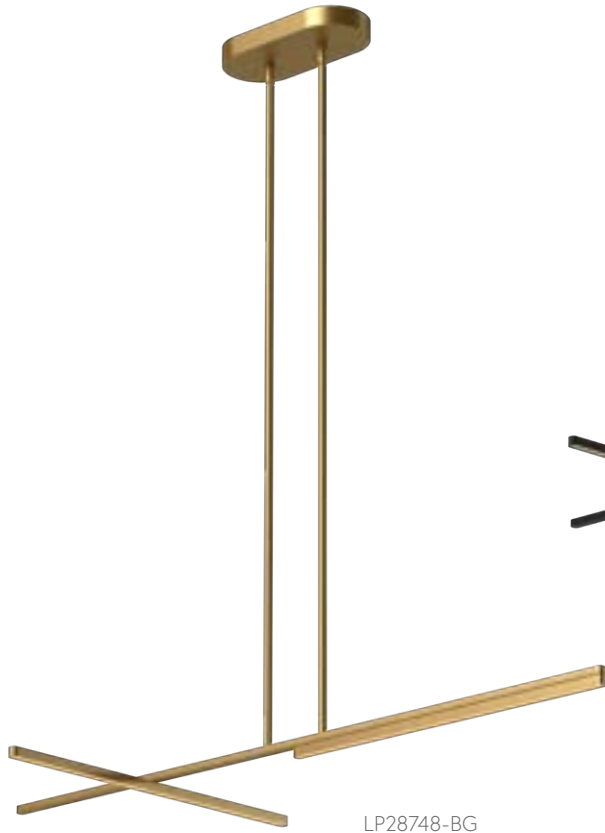

Custom options available

\*Preliminary figures

**NEW**

ADJUSTABLE  
**BARS**

PENDANT.

LP28748-BG

LP28760-BK

## SHIFT - LP28760 / LP28748

**FINISH** BG - Brushed Gold | BK/BG - Black/Brushed Gold | BK - Black

Forged aluminum and steel frame  
Modern brushed or powder-coated finish options  
Frosted acrylic diffusers  
Adjustable bars of illumination for varied directional light  
Down light  
Max. rod length of 46"