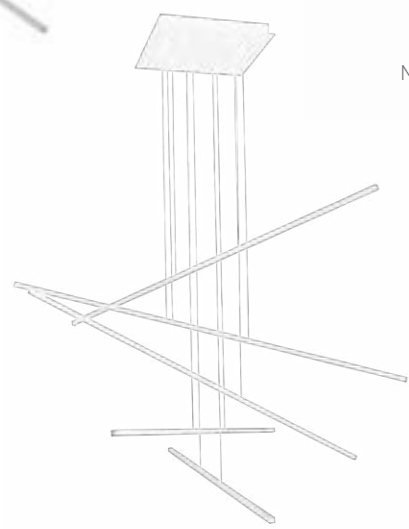

MP18205-WH

SEE FULL COLLECTION

WALL / VANITY PAGE 291

WALL / VANITY PAGE 342-343

CEILING PAGE 383

120" Max.

47-1/4"

VEGA MINOR - MP18205

FINISH BK - Black | BG - Brushed Gold | BN - Brushed Nickel | WH - White

Square profile linear aluminum with thin cables
Inset opal polymeric diffuser
Finely textured plate or modern powder-coated finish
Down light
Max. cable length of 120"

WATTAGE: 115W
VOLTAGE: 120V
DELIVERED LUMENS: 5795*

COLOR TEMP 3000K
CRI (RA) >90
DIMMING 100%-10%
TYPE OF DIMMER ELV OR TRIAC (not included)
RATED LIFE 50,000 HOURS

Custom options available