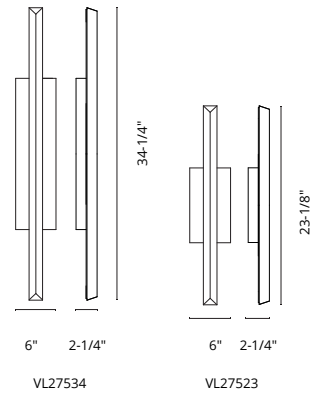

SAPHIR - VL27534 / VL27523

FINISH BK - Black | BG - Brushed Gold | CH - Chrome

Forged aluminum and steel body
Modern brushed or powder-coated finish options
Unique ribbed diffuser provides warmth and depth
Forward-facing light
Mounting options: horizontally or vertically
Damp rated for varied usage

	VL27534	VL27523
WATTAGE:	30W	22W
VOLTAGE:	120V	120V
DELIVERED LUMENS:	1450*	1050*

COLOR TEMP	3000K
CRI (RA)	>90
DIMMING	100%-10%
TYPE OF DIMMER	ELV OR TRIAC <i>(not included)</i>
RATED LIFE	50,000 HOURS
<i>Custom options available</i>