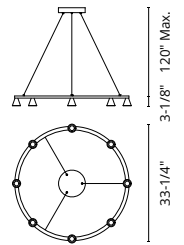

DUNE - CH19933

FINISH BK - Black | BN - Brushed Nickel

Spun-aluminum crafted frame
Modern powder-coated or anodized finish
Spun-aluminum shades and metalized
Polished chrome interior reflectors
Down light
Max. cable length of 120"

WATTAGE: 41W
VOLTAGE: 120V
DELIVERED LUMENS: 3650*

COLOR TEMP: 3000K
CRI (RA): >90
DIMMING: 100%-10%
TYPE OF DIMMER: ELV OR TRIAC (*not included*)
RATED LIFE: 50,000 HOURS
Custom options available

*Preliminary figures