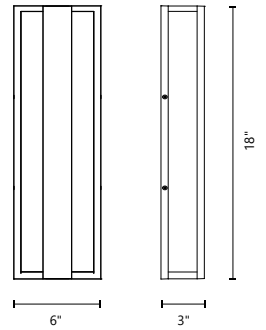

OUTDOOR LIGHTING.

EW6818

CASPIAN - EW6824 / EW6818

FINISH BK - Black | GY - Gray

Die-cast aluminum with powder-coated and inlaid-stone finish
Glass diffuser
Mounting options: horizontally or vertically

	EW6824	EW6818
WATTAGE:	31W	16W
VOLTAGE:	120V	120V
DELIVERED LUMENS:	494*	271*

COLOR TEMP	3000K
CRI (RA)	>90
DIMMING	100%–10%
TYPE OF DIMMER	ELV (not included)
RATED LIFE	50,000 HOURS

Custom options available