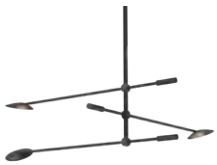

CHANDELIER PAGE 72