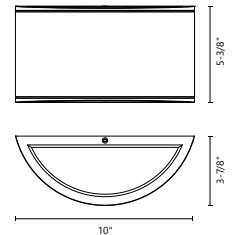

OLYMPUS - EW9010

FINISH BK - Black | GY - Gray

Die-cast extruded aluminum with powder-coated finish and glass diffuser
Down light

WATTAGE: 11W
VOLTAGE: 120V
DELIVERED LUMENS: 406
*All data based on Gray finish.
See spec sheet for detail.

COLOR TEMP 3000K
CRI (RA) >90
DIMMING 100%–10%
TYPE OF DIMMER ELV (not included)
RATED LIFE 50,000 HOURS
Custom options available

*Preliminary figures