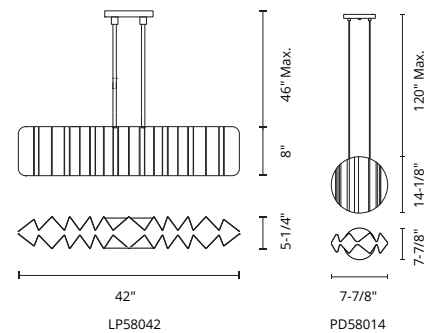

## AKIRA - LP58042 / PD58014

FINISH BK/GD - Black/Gold

Uniquely textured steel body  
 Modern duo-toned finish  
 Up and down light  
 Max. rod length of 46" (LP58042)  
 Max. cable length of 120" (PD58014)