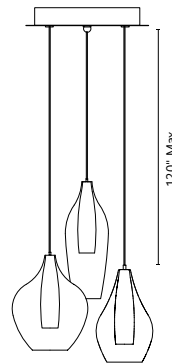

PENDANT.

MP3003