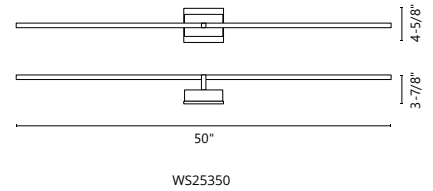

WALL / VANITY.

WS25350-BN  
Face down  
Shown with backplate accessory

WS25350-BG  
Face Down

WS25336-BK  
Face out

WS25336-WH  
Face Down