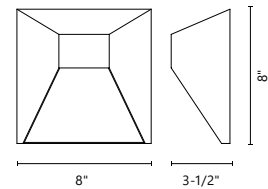

DAWN - EW53908

FINISH BK - Black | BZ - Bronze | GY - Gray

Formed aluminum with powder-coated finish
Inlaid-stone and glass diffuser
Down light

WATTAGE: 9W
VOLTAGE: 120V
DELIVERED LUMENS: 203*

COLOR TEMP 3000K
CRI (RA) >90
DIMMING 100%–10%
TYPE OF DIMMER ELV (*not included*)
RATED LIFE 50,000 HOURS
Custom options available

*Preliminary figures