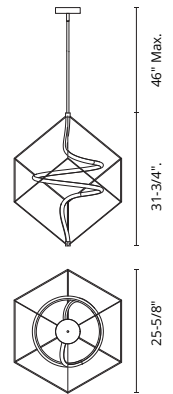

# SCRIPT - PD29226

**FINISH** BK - Black

Forged aluminum and steel frame  
Sculptural curved frosted acrylic diffuser  
Metal tubes forged into cubic frame  
Up and down light  
Max. rod length of 46"

**WATTAGE:** 27W  
**VOLTAGE:** 120V  
**DELIVERED LUMENS:** 1980\*