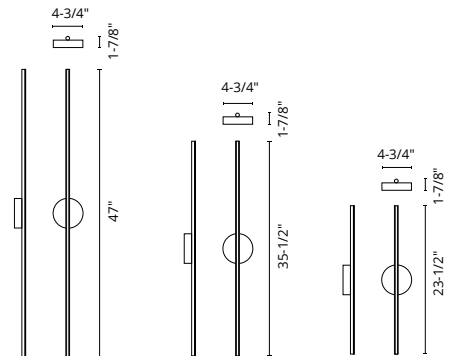

WS14947

WS14935

WS14923

CHUTE - WS14947 / WS14935 / WS14923

FINISH BK - Black | WH - White

Extruded-aluminum body
Cylindrical shape with welded capped ends
Circular wall mount
Finely textured powder-coated finish
Rounded opal silicone diffuser
Outward emitting light
Mounting options: horizontally or vertically

	WS14947	WS14935	WS14923
WATTAGE:	21W	14W	13W
VOLTAGE:	120V	120V	120V
DELIVERED LUMENS:	975*	784*	642*

COLOR TEMP	3000K
CRI (RA)	>90
DIMMING	100%-10%
TYPE OF DIMMER	ELV OR TRIAC (not included)
RATED LIFE	50,000 HOURS
<i>Custom options available</i>	

*Preliminary figures