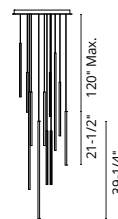

SEE FULL COLLECTION

PENDANT PAGE 187

CHUTE - MP14932 / MP14924 / MP14919

FINISH BK - Black | WH - White

Extruded circular aluminum vertical lamp rods
Flexible silicone-rubber diffusers
Lightly textured powder-coated colors
Outward emitting light
Max. cable length of 120"

	MP14932	MP14924	MP14919	COLOR TEMP	3000K
WATTAGE:	195W	135W	72W	CRI (RA)	>90
VOLTAGE:	120V	120V	120V	DIMMING	100%-10%
DELIVERED LUMENS:	8145*	5220*	3060*	TYPE OF DIMMER	ELV OR TRIAC (not included)
				RATED LIFE	50,000 HOURS

Custom options available

*Preliminary figures