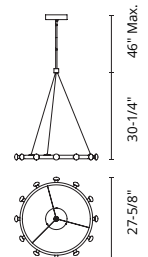

PD63428

REZZ - CH63436 / PD63428

FINISH BK - Black | BN - Brushed Nickel

Forged iron and aluminum circular body
Frosted opal glass diffusers
Modern powder-coated and anodized finishes
Direct light
Max. cable length of 72"

	CH63436	PD63428
WATTAGE:	90W	41W
VOLTAGE:	120V	120V
DELIVERED LUMENS:	2000*	1000*

COLOR TEMP	3000K
CRI (RA)	>90
DIMMING	100%-10%
TYPE OF DIMMER	ELV (not included)
CEILING ADAPTOR	YES, UP TO 45°
RATED LIFE	50,000 HOURS

Custom options available