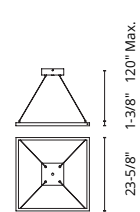

PENDANT.

SEE FULL COLLECTION

PD88124

PIAZZA - PD88172 / PD88160 / PD88148 / PD88136
PD88132 / PD88124 / PD88118

FINISH BK - Black | BG - Brushed Gold | WH - White

Extruded and rolled loops with rectangular profile
Dual flush polymeric diffuser sets per tier
Matte powder-coated finish
Down light
Max. cable length of 120"

	PD88172	PD88160	PD88148	PD88136
WATTAGE:	161W	126W	100W	78W
VOLTAGE:	120V	120V	120V	120V
DELIVERED LUMENS:	4405*	3955*	3150*	2270*
	PD88132	PD88124	PD88118	
WATTAGE:	62W	50W	37W	
VOLTAGE:	120V	120V	120V	
DELIVERED LUMENS:	1920*	1500*	1280*	

COLOR TEMP	3000K
CRI (RA)	>90
DIMMING	100%-10%
TYPE OF DIMMER	ELV OR TRIAC <i>(not included)</i>
RATED LIFE	50,000 HOURS
<i>Custom options available</i>