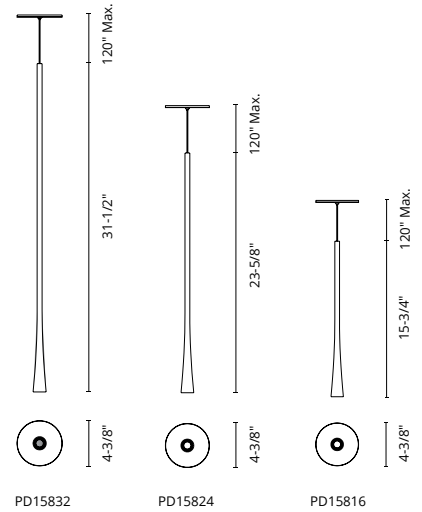

TAPER - PD15832 / PD15824 / PD15816

FINISH BK - Black | CH - Chrome | WH - White

Die-cast conical aluminum lamp head with continuous long stem
Powder-coated or plated finish
Inset optical spot reflector
Down light
Max. cable length of 120"

	PD15832	PD15824	PD15816
WATTAGE:	7W	7W	7W
VOLTAGE:	120V	120V	120V
DELIVERED LUMENS:	417*	417*	417*

COLOR TEMP	3000K
CRI (RA)	>90
DIMMING	100%–10%
TYPE OF DIMMER	ELV OR TRIAC <i>(not included)</i>
RATED LIFE	50,000 HOURS
<i>Custom options available</i>