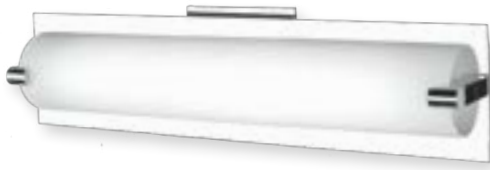

VL0118-CH

LIGHTHOUSE - 601002-LED / 601001-LED / VL0118

FINISH BK - Black | BN - Brushed Nickel | CH - Chrome

Extruded opal glass arc diffuser
Frosted glass end caps
Steel backplate with optional square junction
box cover plate included
Matte painted, brushed or plated finish
Wall light
Mounting options: horizontally or vertically

	601002-LED	601001-LED	VL0118
WATTAGE:	45W	31W	21W
VOLTAGE:	120V	120V	120V
DELIVERED LUMENS:	2610	1740	1101

COLOR TEMP	3000K
CRI (RA)	>90
DIMMING	100%–10%
TYPE OF DIMMER	ELV (not included)
RATED LIFE	50,000 HOURS
<i>Custom options available</i>