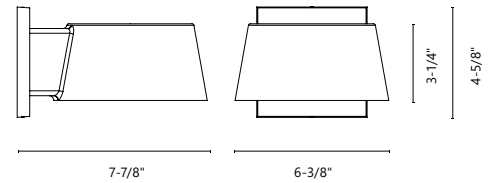

*Custom options available*

\*Preliminary figures

OUTDOOR LIGHTING.

EW61806-BK

**CARSON** - EW61806

**FINISH** BK - Black

Exterior wall sconce with truncated conical die-cast shade  
 Curved glossy white interior  
 White polycarbonate diffuser  
 Down light  
 High-pressure die-cast aluminum