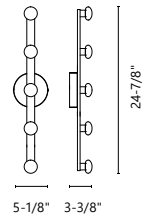

REZZ - WS63424

FINISH BK - Black | BN - Brushed Nickel

Forged iron and aluminum frame
Frosted opal glass diffusers
Modern powder-coated and anodized finishes
Direct light
Mounting options: horizontally or vertically

WATTAGE: 21W
VOLTAGE: 120V
DELIVERED LUMENS: 400*

COLOR TEMP: 3000K
CRI (RA): >90
DIMMING: 100%-10%
TYPE OF DIMMER: ELV OR TRIAC *(not included)*
RATED LIFE: 50,000 HOURS

Custom options available