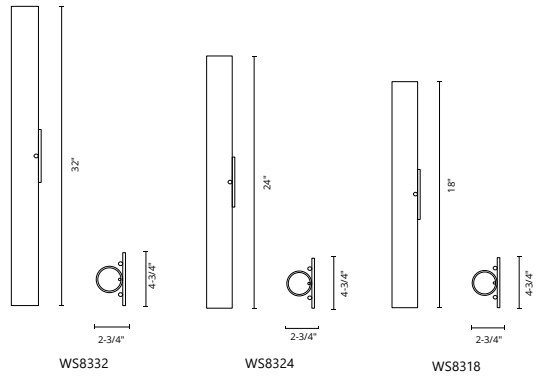

BUTE - WS8332 / WS8324 / WS8318

FINISH BK - Black | BN - Brushed Nickel | CH - Chrome

Cylindrical white opal glass with electroplated steel details
Up and down light
Mounting options: horizontally or vertically

	WS8332	WS8324	WS8318
WATTAGE:	41W	31W	22W
VOLTAGE:	120V	120V	120V
DELIVERED LUMENS:	2404	1857	1302

COLOR TEMP	3000K
CRI (RA)	>90
DIMMING	100%–10%
TYPE OF DIMMER	ELV <i>(not included)</i>
RATED LIFE	50,000 HOURS
<i>Custom options available</i>