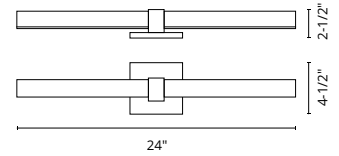

WALL / VANITY.

VL17224-CH

FRESNO - VL17224

FINISH CH - Chrome

Electroplated steel body and extruded-aluminum housing
Extruded opal glass diffuser of 24" length
May be mounted horizontally or vertically
Up and down light

WATTAGE: 31W
VOLTAGE: 120V
DELIVERED LUMENS: 1690

COLOR TEMP: 3000K
CRI (RA): >90
DIMMING: 100%–10%
TYPE OF DIMMER: ELV (*not included*)
RATED LIFE: 50,000 HOURS
Custom options available

CHARLESTON - VL7524

FINISH CH - Chrome

Cylindrical white frosted glass with
electroplated, formed steel detail
Up and down light

WATTAGE: 24W
VOLTAGE: 120V
DELIVERED LUMENS: 1367

COLOR TEMP: 3000K
CRI (RA): >90
DIMMING: 100%–10%
TYPE OF DIMMER: ELV (*not included*)
RATED LIFE: 50,000 HOURS
Custom options available