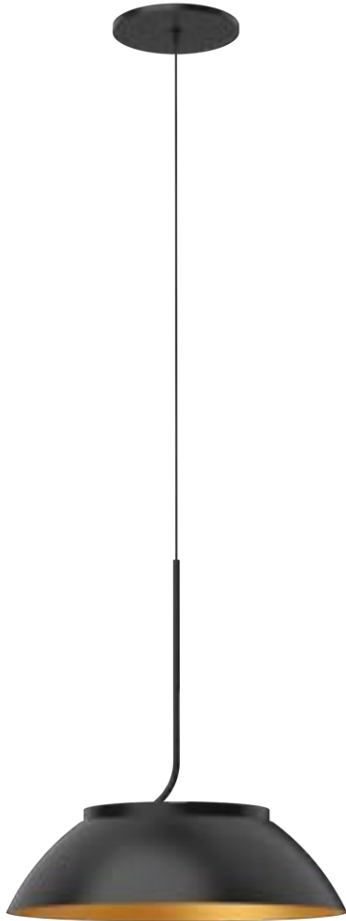

PENDANT.

PD51212-BK/GD