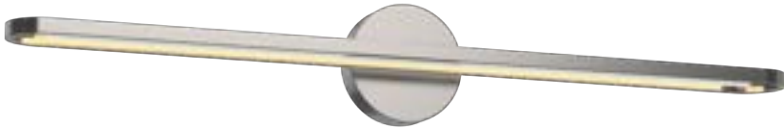

VL63736-BN