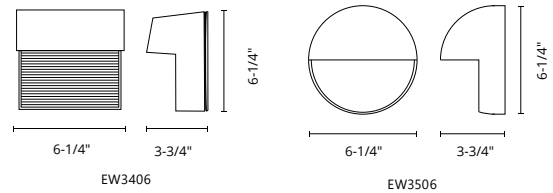

BYRON - EW3506 / EW3406

FINISH BK - Black | GY - Gray (EW3506 only)

Die-cast aluminum with powder-coated finish
Glass diffuser
Down light

	EW3506	EW3406	COLOR TEMP	3000K
WATTAGE:	6W	9W	CRI (RA)	>90
VOLTAGE:	120V	120V	DIMMING	100%–10%
DELIVERED LUMENS:	127*	128*	TYPE OF DIMMER	ELV (<i>not included</i>)
			RATED LIFE	50,000 HOURS
			<i>Custom options available</i>