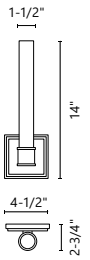

WALL / VANITY.

WS17014

RONA - VL17024 / WS17014

FINISH BK - Black | BG - Brushed Gold | BN - Brushed Nickel | CH - Chrome

Electroplated steel backplate and turned aluminum body
Extruded opal glass diffuser
Up and down light (VL17024)
Up light (WS17014)
Mounting options: horizontally or vertically (VL17024)

	VL17024	WS17014
WATTAGE:	31W	15W
VOLTAGE:	120V	120V
DELIVERED LUMENS:	1672	850

COLOR TEMP	3000K
CRI (RA)	>90
DIMMING	100%–10%
TYPE OF DIMMER	ELV <i>(not included)</i>
RATED LIFE	50,000 HOURS
<i>Custom options available</i>	

*Preliminary figures