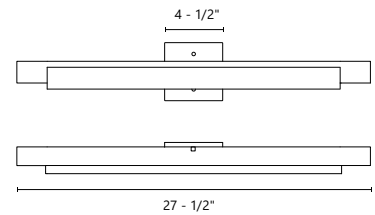

*Custom options available*

701314BK-LED

WALL / VANITY.

VL13424-BK

VL13424-BN

VL13424-CH