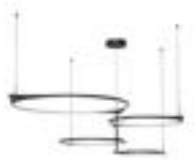

CHANDELIER PAGE 86-87