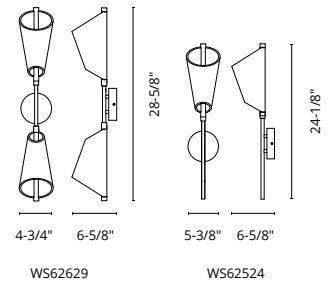

### Design Detail

The Mulberry Lightguide creates a unique glow using edge lit technology throughout each shade.

SEE FULL COLLECTION

CHANDELIER PAGE 54-55

PENDANT PAGE 176-177

WS62629

WS62524