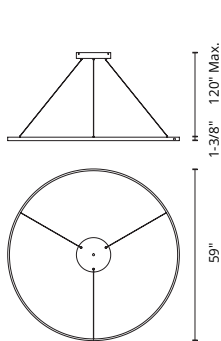

PENDANT.

SEE FULL COLLECTION

CHANDELIER PAGE 62-63

PD87160

CERCHIO - PD87172 / PD87160 / PD87148 / PD87136
PD87132 / PD87124 / PD87118

FINISH BK - Black | BG - Brushed Gold | WH - White

Extruded and rolled loops with rectangular profile
Dual flush polymeric diffuser sets per tier
Matte powder-coated finish
Down light
Max. cable length of 120"

	PD87172	PD87160	PD87148	PD87136
WATTAGE:	160W	126W	100W	78W
VOLTAGE:	120V	120V	120V	120V
DELIVERED LUMENS:	4405*	3995*	3150*	2270*

	PD87132	PD87124	PD87118
WATTAGE:	64W	51W	37W
VOLTAGE:	120V	120V	120V
DELIVERED LUMENS:	1920*	1500*	1280*

COLOR TEMP	3000K
CRI (RA)	>90
DIMMING	100%-10%
TYPE OF DIMMER	ELV OR TRIAC <i>(not included)</i>
RATED LIFE	50,000 HOURS
<i>Custom options available</i>