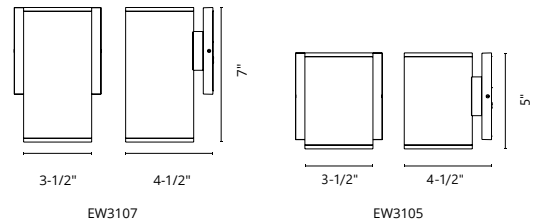

*Custom options available*

OUTDOOR LIGHTING.

EW3107-BK

EW3107-GY

EW3105-BK

EW3105-GY