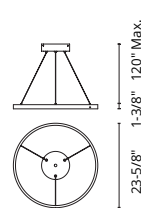

PENDANT.

SEE FULL COLLECTION

CHANDELIER PAGE 62-63

PD87124

CERCHIO - PD87172 / PD87160 / PD87148 / PD87136
PD87132 / PD87124 / PD87118

FINISH BK - Black | BG - Brushed Gold | WH - White

Extruded and rolled loops with rectangular profile
Dual flush polymeric diffuser sets per tier
Matte powder-coated finish
Down light
Max. cable length of 120"

	PD87172	PD87160	PD87148	PD87136
WATTAGE:	160W	126W	100W	78W
VOLTAGE:	120V	120V	120V	120V
DELIVERED LUMENS:	4405*	3995*	3150*	2270*

	PD87132	PD87124	PD87118
WATTAGE:	64W	51W	37W
VOLTAGE:	120V	120V	120V
DELIVERED LUMENS:	1920*	1500*	1280*

COLOR TEMP	3000K
CRI (RA)	>90
DIMMING	100%-10%
TYPE OF DIMMER	ELV OR TRIAC <i>(not included)</i>
RATED LIFE	50,000 HOURS
<i>Custom options available</i>