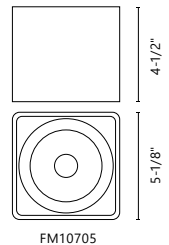

FALCO - FM10705 / FM10605

FINISH BK - Black | WH - White

Square- and cylinder-shaped flush mounts
White or black powder-coated detail

	FM10705	FM10605
WATTAGE:	16W	16W
VOLTAGE:	120-277V	120-277V
DELIVERED LUMENS:	813	717

COLOR TEMP 3000K
CRI (RA) >90
DIMMING 100%–10%
TYPE OF DIMMER ELV OR TRIAC (*not included*)
RATED LIFE 50,000 HOURS
Custom options available

*Preliminary figures