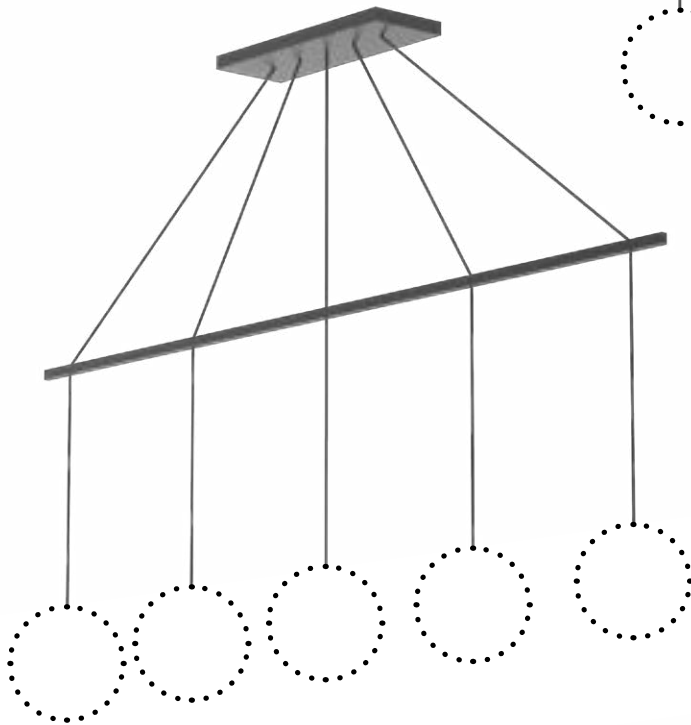

CHOOSE YOUR
PENDANT
ON PAGE 96-99

CNL5AC-BK

MARQUEE LINEAR - CNL5AC / CNL3AC

FINISH BK - Black | GH - Graphite | WH - White

The Marquee transforms single pendants into a choreographed statement piece
Compatible with a range of fixtures, a customized piece can be created by combining three or five pendants and installing them in a linear arrangement
Black, graphite or matte white powder-coated finish
Available to use with Marquee Multi-Pendant Selection; see page 96-99
Dimming options depends on choice of pendant
Custom options available