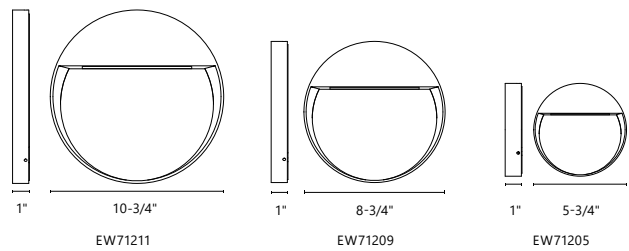

MESA - EW71211 / EW71209 / EW71205

FINISH BK - Black | GY - Gray

- Die-cast aluminum housing
- Powder-coated finish
- Frosted glass diffuser
- Down light

	EW71211	EW71209	EW71205
WATTAGE:	31W	21W	11W
VOLTAGE:	120V	120V	120V
DELIVERED LUMENS:	809*	633*	273*

COLOR TEMP	3000K
CRI (RA)	>90
DIMMING	100%–10%
TYPE OF DIMMER	ELV <i>(not included)</i>
RATED LIFE	50,000 HOURS

Custom options available