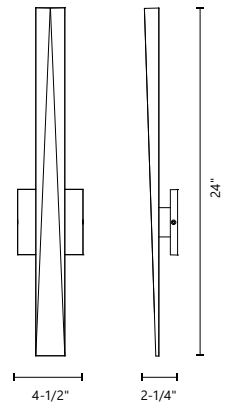

## NAGA - EW7624

**FINISH** GH - Graphite | WH - White

Die-cast aluminum housing with powder-coated finish and polymeric diffuser  
Up and down light

**WATTAGE:** 21W  
**VOLTAGE:** 120V  
**DELIVERED LUMENS:** 850