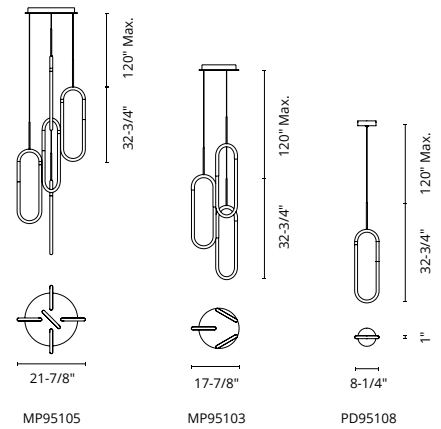

## HURON - MP95105 / MP95103 / PD95108

FINISH BK - Black | BG - Brushed Gold | CH - Chrome

Extruded-aluminum body  
Acrylic frosted tube  
Matte powder-coated or plated finish  
Max. cable length 120"

	MP95105	MP95103	PD95108
WATTAGE:	50W	30W	12W
VOLTAGE:	120V	120V	120V
DELIVERED LUMENS:	2585*	1650*	710*