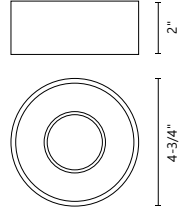

CEILING.

LUCCI - FM10205

FINISH BK - Black | WH - White

Shallow cylinder-shaped flush mount
White or black powder-coated detail

WATTAGE: 15W
VOLTAGE: 120V
DELIVERED LUMENS: 750*

COLOR TEMP 3000K
CRI (RA) >90
DIMMING 100%–10%
TYPE OF DIMMER ELV (*not included*)
RATED LIFE 50,000 HOURS
Custom options available

FM10705-BK

FALCO - FM10705 / FM10605

FINISH BK - Black | WH - White

Square- and cylinder-shaped flush mounts
White or black powder-coated detail

	FM10705	FM10605
WATTAGE:	16W	16W
VOLTAGE:	120-277V	120-277V
DELIVERED LUMENS:	813	717

COLOR TEMP 3000K
CRI (RA) >90
DIMMING 100%–10%
TYPE OF DIMMER ELV OR TRIAC (*not included*)
RATED LIFE 50,000 HOURS
Custom options available

*Preliminary figures