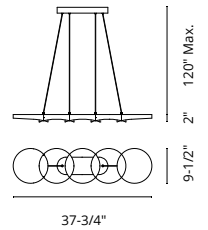

MAESTRO - LP90838

FINISH BK - Black | BK/GD - Black/Gold

Cast-aluminum and steel rings
Modern powder-coated finish featuring duo-tone options
Frosted polycarbonate diffuser
Down light
Max. cable length of 120"

WATTAGE: 35W
VOLTAGE: 120V
DELIVERED LUMENS: 965*

COLOR TEMP 3000K
CRI (RA) >90
DIMMING 100%-10%
TYPE OF DIMMER ELV OR TRIAC (*not included*)
RATED LIFE 50,000 HOURS
Custom options available

*Preliminary figures