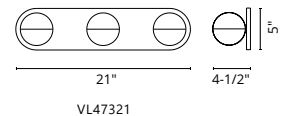

PLUTO - VL47337 / VL47321 / WS47305

FINISH BG - Brushed Gold | CH - Chrome

Die-cast aluminum dome and formed steel mount with plated finish
Clear polymeric diffuser with offset etched interior surface
Up or down light

	VL47337	VL47321	WS47305
WATTAGE:	27W	17W	6W
VOLTAGE:	120V	120V	120V
TOTAL LUMENS:	2000	1200	400
DELIVERED LUMENS:	1350*	810*	270*

COLOR TEMP	3000K
CRI (RA)	>90
DIMMING	100%-10%
TYPE OF DIMMER	ELV (not included)
RATED LIFE	50,000 HOURS

Custom options available