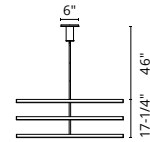

CHANDELIER.

SEE FULL COLLECTION

WALL / VANITY PAGE 295

VEGA - CH10356 / CH10345

FINISH BK - Black | BG - Brushed Gold | BN - Brushed Nickel | WH - White

Machined aluminum body
Modern powder-coated or electroplated finish options
Trio of linear lights, suspended from a central spindle
Down light

	CH10356	CH10345
WATTAGE:	75W	56W
VOLTAGE:	120V	120V
DELIVERED LUMENS:	5333*	3345*

COLOR TEMP	3000K
CRI (RA)	>90
DIMMING	100%–10%
TYPE OF DIMMER	ELV OR TRIAC <i>(not included)</i>
CEILING ADAPTOR	YES, UP TO 45°
RATED LIFE	50,000 HOURS
<i>Custom options available</i>