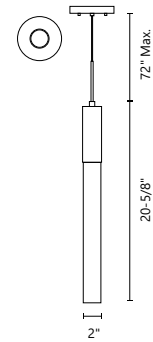

PENDANT.

PD7721

PENDULA - PD7721 / PD7716

FINISH BN - Brushed Nickel | CH - Chrome

Electroplated formed steel and clear encased bubble crystals
Max. cable length of 72"
Down light

	PD7721	PD7716
WATTAGE:	6W	6W
VOLTAGE:	120V	120V
DELIVERED LUMENS:	127*	154*

COLOR TEMP	3000K
CRI (RA)	>90
DIMMING	100%-10%
TYPE OF DIMMER	ELV (not included)
RATED LIFE	50,000 HOURS

Custom options available