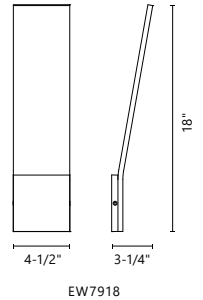

OUTDOOR LIGHTING.

EW7924-GH

EW7918-GY

EW7918

NEVIS - EW7924 / EW7918

FINISH GH - Graphite | GY - Gray

Formed aluminum with powder-coated finish
Up light

	EW7924	EW7918
WATTAGE:	15W	16W
VOLTAGE:	120V	120V
DELIVERED LUMENS:	765*	611*

COLOR TEMP	3000K
CRI (RA)	>90
DIMMING	100%–10%
TYPE OF DIMMER	ELV <i>(not included)</i>
RATED LIFE	50,000 HOURS

Custom options available

*Preliminary figures