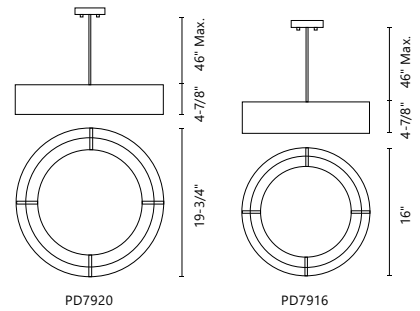

DALTON - PD7920 / PD7916

FINISH BE - Beige | BK - Black | BOR - Black Organza | GY - Gray | WH - White | WOR - White Organza

Textured black, gray or white fabric shade
White acrylic diffuser. Brushed nickel rod and canopy
Max. rod length of 46"
Mounting options: pendant or semi-flush

	PD7920	PD7916
WATTAGE:	32W	26W
VOLTAGE:	120V	120V
DELIVERED LUMENS:	1310*	1050*

COLOR TEMP	3000K
CRI (RA)	>90
DIMMING	100%-10%
TYPE OF DIMMER	ELV (not included)
RATED LIFE	50,000 HOURS

Custom options available