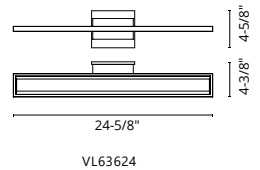

WS74226-BK

WALL / VANITY.

VL63636-BN  
Shown with backplate accessory

VL63624-CH

VL63624-BK  
Shown with backplate accessory

VL63624

VL63636