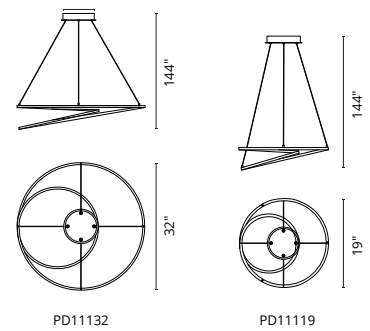

## TWIST - PD11132 / PD11119

**FINISH** AN - Antique Brass | AS - Antique Silver | BK - Black

Extruded and rolled rectangular aluminum loop  
 Flexible silicone-rubber diffuser  
 Metallic brushed or matte powder-coated finish  
 Up and down light  
 Max. cable length of 120"