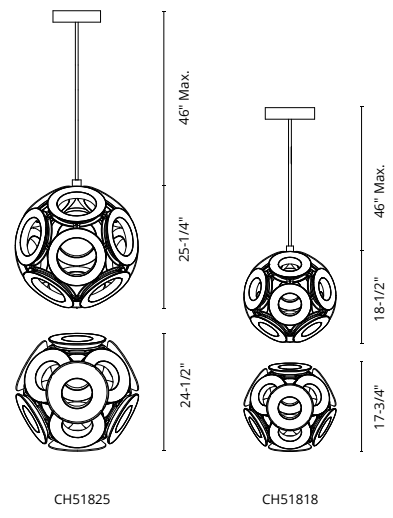

CH51818-BK

CH51825

CH51818

MAGELLAN - CH51825 / CH51818

FINISH BK - Black

- Aluminum body
- Modern powder-coated finish
- Frosted acrylic diffuser
- Omni-directional light
- Max. rod length of 46"
- Patent pending*

	CH51825	CH51818
WATTAGE:	145W	100W
VOLTAGE:	120V	120V
DELIVERED LUMENS:	6750*	5400*

COLOR TEMP	3000K
CRI (RA)	>90
DIMMING	100%–10%
TYPE OF DIMMER	ELV OR TRIAC <i>(not included)</i>
CEILING ADAPTOR	YES, UP TO 45°
RATED LIFE	50,000 HOURS

Custom options available