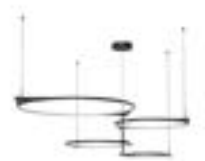

SEE FULL COLLECTION