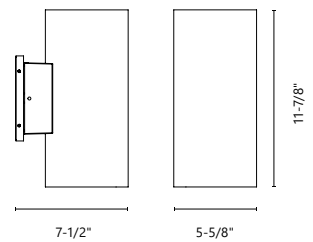

LORNA - EW47512

FINISH BK - Black

Die-cast cylindrical aluminum body
Clear glass cover
Black powder-coated finish
Custom options available
Wet, IP65 rated

WATTAGE: 40W
VOLTAGE: 120V
DELIVERED LUMENS: 2470LM*

COLOR TEMP: 3000K
CRI (RA): >90
DIMMING: 100%–10%
TYPE OF DIMMER: ELV *(not included)*
RATED LIFE: 50,000 HOURS
Custom options available

*Preliminary figures