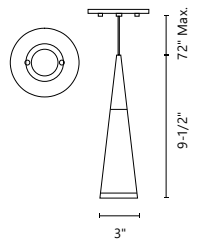

MALABAR - 402401-LED

FINISH BG - Brushed Gold | CH - Chrome

Encased bubble crystal in a clear glass shade with electroplated steel accents
Down light
Max. cable length of 72"

WATTAGE: 6W
VOLTAGE: 120V
DELIVERED LUMENS: 200

COLOR TEMP 3000K
CRI (RA) >90
DIMMING 100%–10%
TYPE OF DIMMER ELV *(not included)*
RATED LIFE 50,000 HOURS
Custom options available