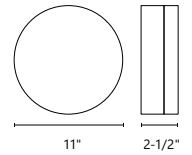

FM3511

BEDFORD - FM3511 / FM3506

FINISH BK - Black/Frosted | BN - Brushed Nickel/Frosted | CH/FR - Chrome/Frosted (FM3511 only)

Round frosted or clear outer glass surface
Cylindrical steel ceiling mount
Matte painted, brushed or plated finish
Down light

	FM3511	FM3506
WATTAGE:	22W	13W
VOLTAGE:	120V	120V
DELIVERED LUMENS:	971*	518*

COLOR TEMP	3000K
CRI (RA)	>90
DIMMING	100%–10%
TYPE OF DIMMER	ELV <i>(not included)</i>
RATED LIFE	50,000 HOURS

Custom options available