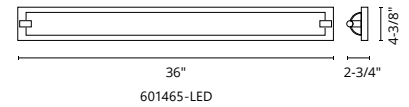

Custom options available

WALL / VANITY.

601465CH-LED

601464CH-LED

601464-LED

601465-LED