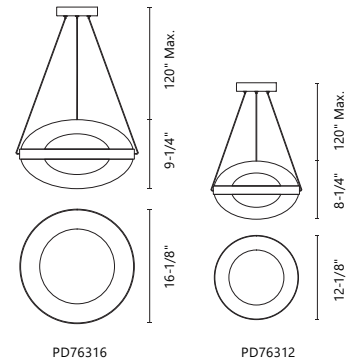

## VIRGO - PD76316 / PD76312

**FINISH** BK - Black | BG - Brushed Gold

**GLASS** OP - Opal Matte

Forged aluminum and steel frame  
 Modern brushed or powder-coated finish options  
 Clear glass external shade  
 Frosted internal diffuser  
 Up and down light  
 Max. cable length of 120"