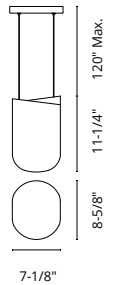

PENDANT.

SEE FULL COLLECTION

SONDER - PD83708

FINISH BK/WH - Black/White

Forged iron body
Modern powder-coated finish
Trendy duo-tone design
Glass diffuser
Down light
Max. cable length of 120"

WATTAGE: 8W
VOLTAGE: 120V
DELIVERED LUMENS: 420*

COLOR TEMP 3000K
CRI (RA) >90
DIMMING 100%-10%
TYPE OF DIMMER ELV (*not included*)
RATED LIFE 50,000 HOURS
Custom options available