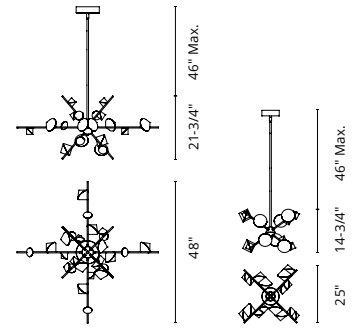

CH50848

CH50825

GEODE - CH50848 / CH50825

FINISH BK - Black | BG - Brushed Gold

Extruded-aluminum frame and base
Modern powder-coated or anodized finish
Sandblasted acrylic interior
Omni-directional gems of light
Max. rod length of 46"

	CH50848	CH50825
WATTAGE:	124W	62W
VOLTAGE:	120V	120V
DELIVERED LUMENS:	8175*	4670*

COLOR TEMP	3000K
CRI (RA)	>90
DIMMING	100%-10%
TYPE OF DIMMER	ELV OR TRIAC <i>(not included)</i>
RATED LIFE	50,000 HOURS

Custom options available