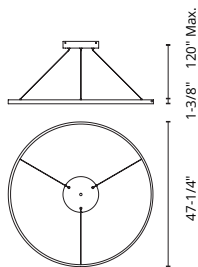

PENDANT.

SEE FULL COLLECTION

CHANDELIER PAGE 62-63

PD87148

CERCHIO - PD87172 / PD87160 / PD87148 / PD87136
PD87132 / PD87124 / PD87118

FINISH BK - Black | BG - Brushed Gold | WH - White

Extruded and rolled loops with rectangular profile
Dual flush polymeric diffuser sets per tier
Matte powder-coated finish
Down light
Max. cable length of 120"

	PD87172	PD87160	PD87148	PD87136
WATTAGE:	160W	126W	100W	78W
VOLTAGE:	120V	120V	120V	120V
DELIVERED LUMENS:	4405*	3995*	3150*	2270*

	PD87132	PD87124	PD87118
WATTAGE:	64W	51W	37W
VOLTAGE:	120V	120V	120V
DELIVERED LUMENS:	1920*	1500*	1280*

COLOR TEMP	3000K
CRI (RA)	>90
DIMMING	100%-10%
TYPE OF DIMMER	ELV OR TRIAC <i>(not included)</i>
RATED LIFE	50,000 HOURS
<i>Custom options available</i>