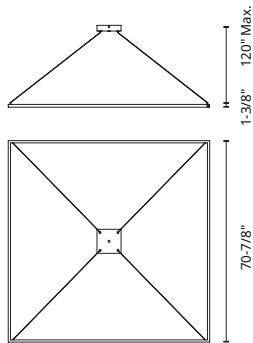

PENDANT.

SEE FULL COLLECTION

PD88172

PIAZZA - PD88172 / PD88160 / PD88148 / PD88136
PD88132 / PD88124 / PD88118

FINISH BK - Black | BG - Brushed Gold | WH - White

Extruded and rolled loops with rectangular profile
Dual flush polymeric diffuser sets per tier
Matte powder-coated finish
Down light
Max. cable length of 120"

	PD88172	PD88160	PD88148	PD88136
WATTAGE:	161W	126W	100W	78W
VOLTAGE:	120V	120V	120V	120V
DELIVERED LUMENS:	4405*	3955*	3150*	2270*
	PD88132	PD88124	PD88118	
WATTAGE:	62W	50W	37W	
VOLTAGE:	120V	120V	120V	
DELIVERED LUMENS:	1920*	1500*	1280*	

COLOR TEMP	3000K
CRI (RA)	>90
DIMMING	100%-10%
TYPE OF DIMMER	ELV OR TRIAC <i>(not included)</i>
RATED LIFE	50,000 HOURS
<i>Custom options available</i>