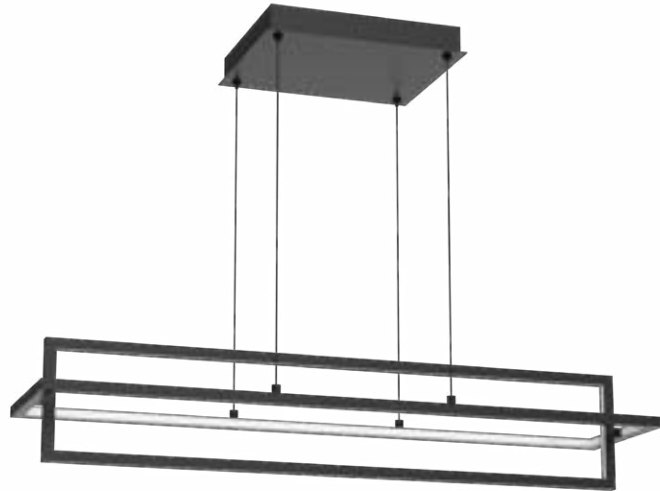

PENDANT.

LP16236-BK