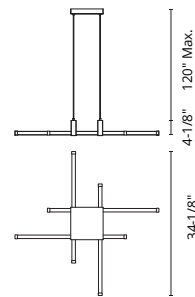

CEILING PAGE 352-353

CH23534

CH23532

**BLADE - CH23534 / CH23532**

**FINISH** BK - Black | BG - Brushed Gold

Forged aluminum and steel accents  
 Modern brushed or powder-coated finish options  
 Unique ribbed acrylic diffuser  
 Up and down light  
 Max. cable length of 120" (CH23534)  
 Max. rod length of 46" (CH23532)