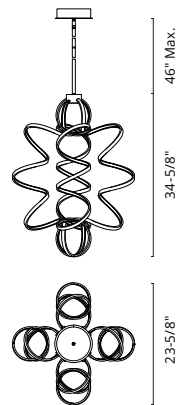

CEILING PAGE 382

CH93941

CH93934

**SYNERGY - CH93941 / CH93934**

**FINISH** AN - Antique Brass | AS - Antique Silver | BK - Black

Intersecting rolled rectangular aluminum helixes  
Flexible silicone-rubber diffuser  
Metallic brushed or modern powder-coated finish  
Up and down light  
Max. rod length of 46"