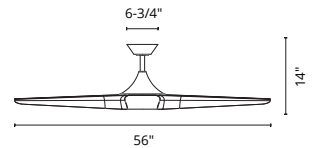

FANS.

CF523056

EMIKO - HF523056 / CF523056

FINISH MB - Matte Black | WH - Matte White

Blade: 3, ABS, 23° Pitch, 56" Sweep

Fan Control Parts Included: Remote Control

Control Options: 6 fan speeds, Light On/Off, Illumination dimmable via remote control

Fan Function Memory: Fan memory saves last used lighting and speed settings when turned off

Testing data not available at time of publication

Go to kuzcolighting.com for more information

	HF523056	CF523056
WATTAGE:	33W	33W
VOLTAGE:	120V	120V
DELIVERED LUMENS:	1900*	1900*

COLOR TEMP	3000K
TYPE OF DIMMER	REMOTE CONTROL
CEILING ADAPTOR	YES, UP TO 18"
RATED LIFE	50,000 HOURS

Custom options available