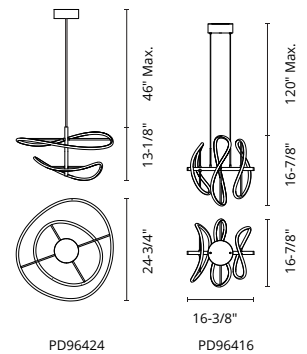

## COLLIDE - PD96424 / PD96416

FINISH BK - Black

Forged aluminum and steel frame  
 Modern powder-coated finish  
 Frosted silicone diffusers  
 Uniquely crafted organic shapes  
 Up and down light  
 Max. rod length of 46" (PD96424)  
 Max. cable length of 120" (PD96416)