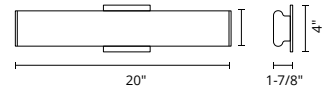

Custom options available

13

WALL / VANITY.

VL60236-CH

VL60224-BK

VL60220-CH

VL60220

VL60224