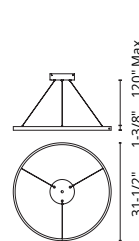

PENDANT.

SEE FULL COLLECTION

CHANDELIER PAGE 62-63

PD87132

CERCHIO - PD87172 / PD87160 / PD87148 / PD87136
PD87132 / PD87124 / PD87118

FINISH BK - Black | BG - Brushed Gold | WH - White

Extruded and rolled loops with rectangular profile
Dual flush polymeric diffuser sets per tier
Matte powder-coated finish
Down light
Max. cable length of 120"

	PD87172	PD87160	PD87148	PD87136
WATTAGE:	160W	126W	100W	78W
VOLTAGE:	120V	120V	120V	120V
DELIVERED LUMENS:	4405*	3995*	3150*	2270*

	PD87132	PD87124	PD87118
WATTAGE:	64W	51W	37W
VOLTAGE:	120V	120V	120V
DELIVERED LUMENS:	1920*	1500*	1280*

COLOR TEMP	3000K
CRI (RA)	>90
DIMMING	100%-10%
TYPE OF DIMMER	ELV OR TRIAC <i>(not included)</i>
RATED LIFE	50,000 HOURS
<i>Custom options available</i>