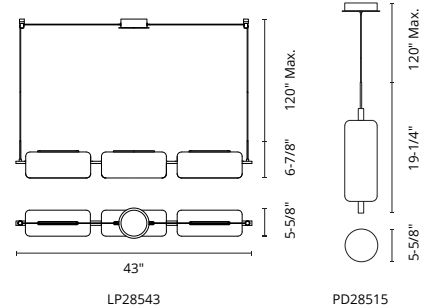

LP28543

HILO - LP28543 / PD28515

FINISH BK - Black | BG - Brushed Gold

Forged aluminum and steel frame
Modern brushed or powder-coated finish options
Light guide technology
Clear glass shades
Omni-directional light
Max. cable length of 120"

	LP28543	PD28515
WATTAGE:	29W	11W
VOLTAGE:	120V	120V
DELIVERED LUMENS:	1050*	350*

COLOR TEMP	3000K
CRI (RA)	>90
DIMMING	100%-10%
TYPE OF DIMMER	ELV OR TRIAC <i>(not included)</i>
RATED LIFE	50,000 HOURS

Custom options available