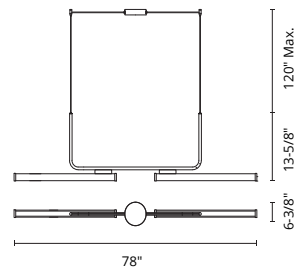

PENDANT.

LP73073

VESPER - LP73073 / LP73048

FINISH BK - Black | BG - Brushed Gold

Forged aluminum and steel body
Modern brushed or powder-coated finish options
Frosted polycarbonate diffuser
Unique U-shaped frame
Max. cable length of 120"

*Patent pending

	LP73073	LP73048
WATTAGE:	42W	32W
VOLTAGE:	120V	120V
DELIVERED LUMENS:	2730*	1740*

COLOR TEMP	3000K
CRI (RA)	>90
DIMMING	100%–10%
TYPE OF DIMMER	ELV OR TRIAC (not included)
RATED LIFE	50,000 HOURS

Custom options available

*Preliminary figures