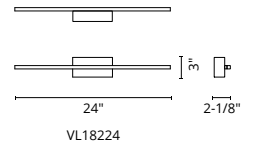

WALL / VANITY.

VL18248-BN  
Shown with backplate accessory

VL18236-BG

VL18224-WH

VL18224-BK

SEE FULL COLLECTION

CHANDELIER PAGE 74-75

PENDANT PAGE 167