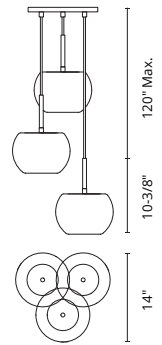

## SAMAR - CH57514

**FINISH** BK - Black | BG - Brushed Gold | CH - Chrome  
**GLASS** CP - Copper | SM - Smoked | OP - Opal Matte

Forged steel accents  
 Plated, brushed, and powder-coated finish options  
 Ombre smoked, ombre copper, and opal glass options  
 Adjustable wires for varied styling  
 Central-canopy powered  
 Down light  
 Max. cable length of 120"