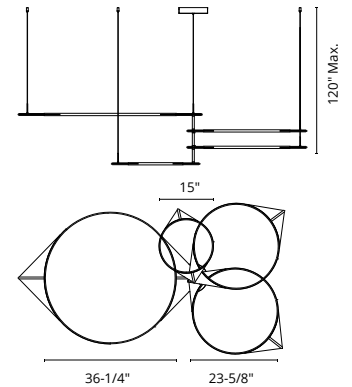

SERIF - MP84483

FINISH BK - Black

Aluminum extrusion interconnected circular frame
Modern powder-coated finish
Easily powered from central hub
Frosted silicone diffuser
Up and down light
Max. cable length of 120"
Patent pending*

WATTAGE: 90W
VOLTAGE: 120V
DELIVERED LUMENS: 4625*

COLOR TEMP 3000K
CRI (RA) >90
DIMMING 100%-10%
TYPE OF DIMMER ELV OR TRIAC (not included)
RATED LIFE 50,000 HOURS
Custom options available

*Preliminary figures