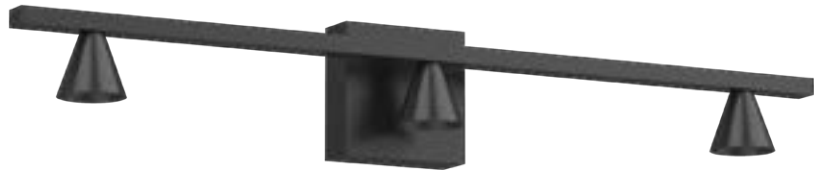

VL19931-BK