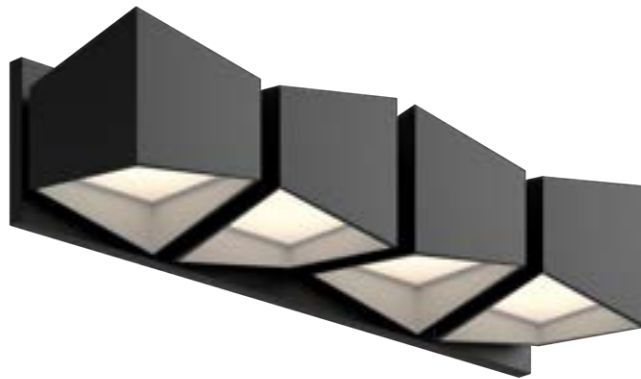

VL31224-BK/WH

SEE FULL COLLECTION

CEILING PAGE 348-349