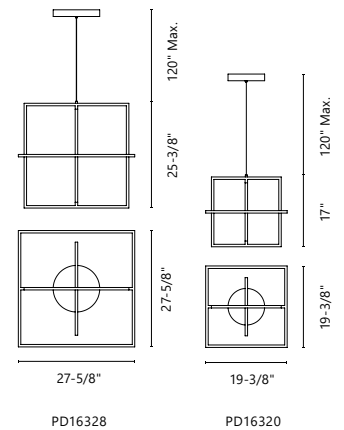

## MONDRIAN - PD16328 / PD16320

FINISH BK - Black | BN - Brushed Nickel

Extruded-aluminum with brushed surfaces or powder-coated finish  
Adjustable frames for a range of design styles  
Frosted acrylic diffuser  
Adjustable multi-directional light  
Max. cable length 120"