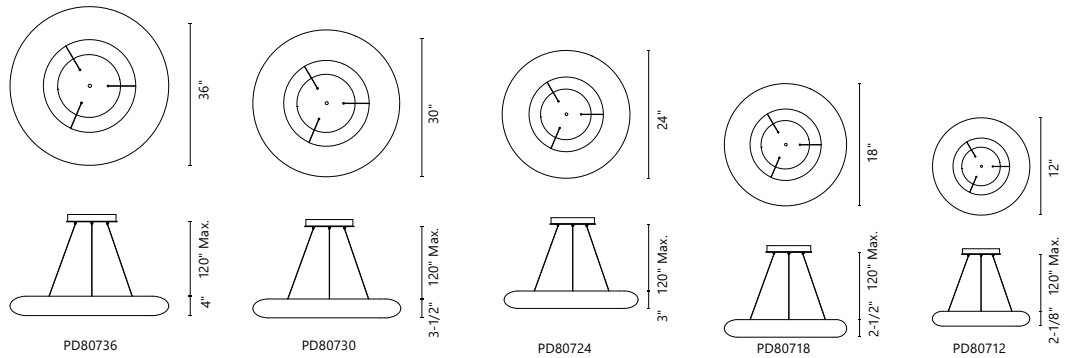

PENDANT.

CUMULUS - PD80736 / PD80730 / PD80724 / PD80718 / PD80712

FINISH WH - White

Extruded-aluminum fixture
Molded polymeric diffuser
Powder-coated formed steel canopy
Braided coaxial cable suspension – 120" max.
Up and down light

	PD80736	PD80730	PD80724	PD80718	PD80712	COLOR TEMP	3000K
WATTAGE:	95W	78W	41W	24W	21W	CRI (RA)	>90
VOLTAGE:	120V	120V	120V	120V	120V	DIMMING	100%–10%
DELIVERED LUMENS:	6900	4800	2700	1800	1200	TYPE OF DIMMER	ELV OR TRIAC <i>(not included)</i>
						RATED LIFE	50,000 HOURS
						<i>Custom options available</i>