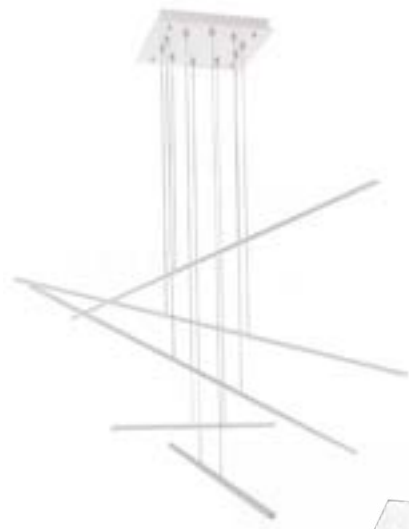

CHANDELIER.

MP18205-BN