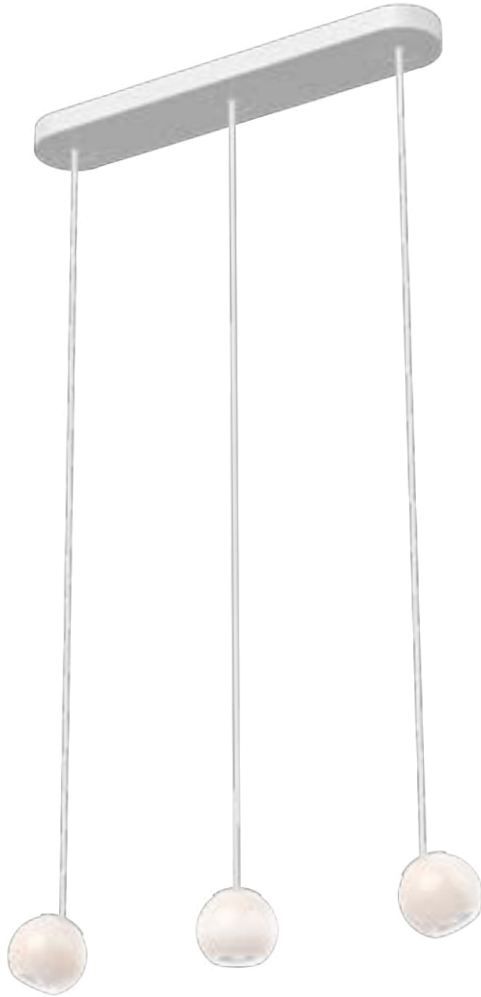

PENDANT.

MP47613-WH