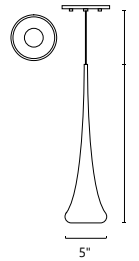

PENDANT.

BACH - 402601-LED

FINISH BG - Brushed Gold | CH - Chrome

Slender trumpet-shaped electroplated formed steel with frosted diffuser
Down light
Max. cable length of 72"

WATTAGE: 9W
VOLTAGE: 120V
DELIVERED LUMENS: 446*

COLOR TEMP 3000K
CRI (RA) >90
DIMMING 100%-10%
TYPE OF DIMMER ELV (not included)
RATED LIFE 50,000 HOURS
Custom options available

SEE FULL COLLECTION

CHANDELIER PAGE 88

BOLLA - PD3106

FINISH CH - Chrome

Special opal glass with clear outer glass
Max. cable length of 120"

WATTAGE: 3W
VOLTAGE: 120V
DELIVERED LUMENS: 175

COLOR TEMP 3000K
CRI (RA) >90
DIMMING 100%-10%
TYPE OF DIMMER ELV (not included)
RATED LIFE 50,000 HOURS
Custom options available

*Preliminary figures