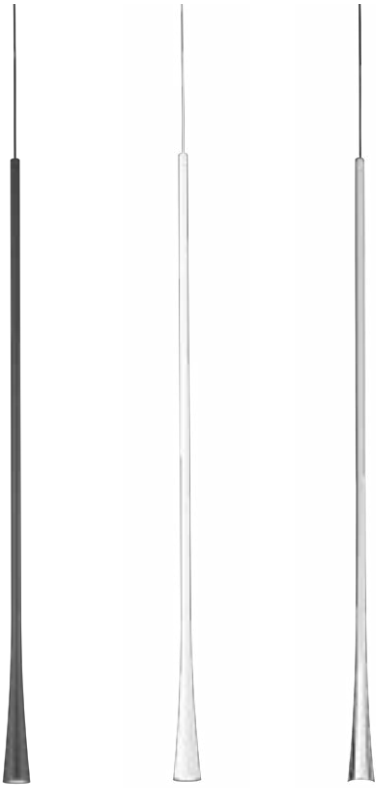

PENDANT.

PD15832-BK PD15832-WH PD15832-CH