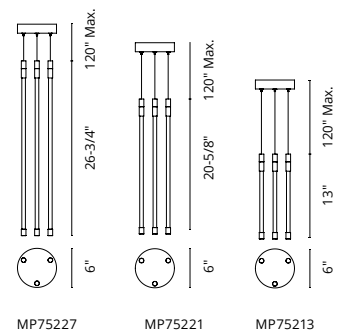

MOTIF - MP75227 / MP75221 / MP75213

FINISH BK - Black | BG - Brushed Gold | CH - Chrome

- Patented LED filament technology
- Extruded-aluminum accompaniments
- Adjustable wires for a range of design styles
- Modern powder-coated and anodized finish
- Clear glass tubing
- Omni-directional light
- Max. cable length of 120"

	MP75227	MP75221	MP75213
WATTAGE:	26W	21W	14W
VOLTAGE:	120V	120V	120V
DELIVERED LUMENS:	2700	2115	1410

COLOR TEMP	3000K
CRI (RA)	>90
DIMMING	100%-10%
TYPE OF DIMMER	ELV OR TRIAC <i>(not included)</i>
RATED LIFE	50,000 HOURS

Custom options available

*Preliminary figures