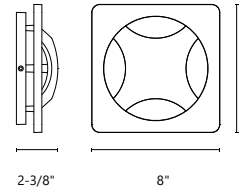

ETNA - EW4208

FINISH BK - Black | GY - Gray

Die-cast aluminum with powder-coated finish
Black or gray metal details
Unique curved shape
Outward emitting light

WATTAGE: 5W
VOLTAGE: 120V
DELIVERED LUMENS: 70*

COLOR TEMP: 3000K
CRI (RA): >90
DIMMING: 100%–10%
TYPE OF DIMMER: ELV (*not included*)
RATED LIFE: 50,000 HOURS
Custom options available