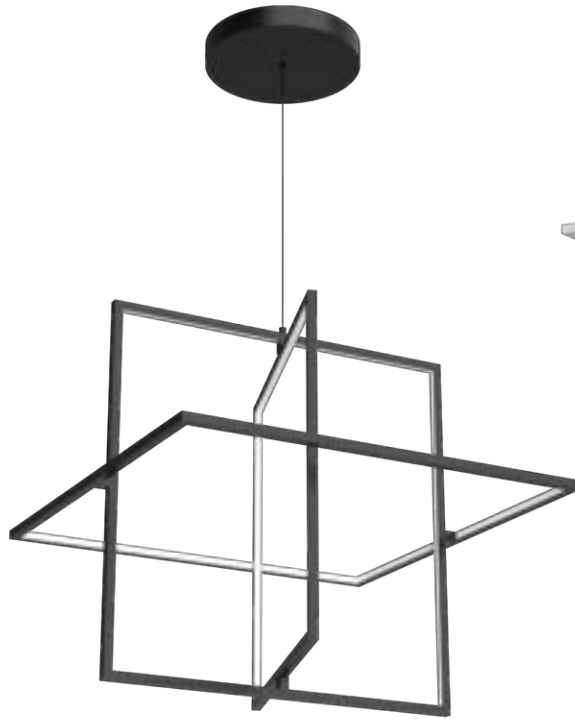

PENDANT.

PD16328-BK