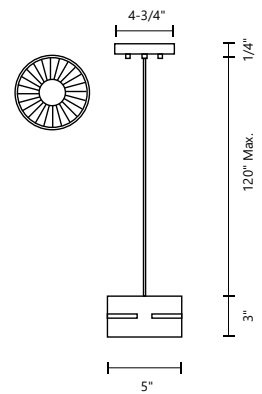

OXFORD - PD6705

FINISH BK - Black | BN - Brushed Nickel | WH - White

Cylindrical aluminum pendant with electroplated or powder-coated finish
Down light
Max. cable length of 120"

WATTAGE: 19W
VOLTAGE: 120V
DELIVERED LUMENS: 1197*

COLOR TEMP: 3000K
CRI (RA): >90
DIMMING: 100%–10%
TYPE OF DIMMER: ELV OR TRIAC (*not included*)
RATED LIFE: 50,000 HOURS

Custom options available