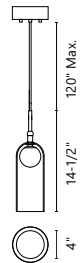

STYLO - PD19804

FINISH BK - Black | BN - Brushed Nickel | CH - Chrome

Clear glass cylindrical shade rests on opal acrylic diffuser globe
Brushed plated finishes or satin coating
Down light
Max. cable length of 120"

WATTAGE: 8W
VOLTAGE: 120V
DELIVERED LUMENS: 521*

COLOR TEMP 3000K
CRI (RA) >90
DIMMING 100%–10%
TYPE OF DIMMER ELV OR TRIAC (*not included*)
RATED LIFE 50,000 HOURS
Custom options available