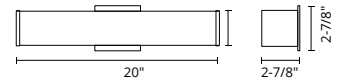

*Custom options available*

WALL / VANITY.

VL62236-CH

VL62236-BK

VL62224-CH

VL62224-BK

VL62220-CH

VL62220-BK