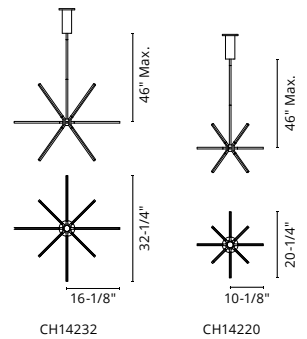

SIRIUS MINOR - CH14232 / CH14220

FINISH BK - Black | BG - Brushed Gold | BN - Brushed Nickel | WH - White

Machined aluminum body
Powder-coated or electroplated finish
Multiple miniature illuminated arms attached to central core
Up and down light
Max. stem length 46"

	CH14232	CH14220
WATTAGE:	65W	48W
VOLTAGE:	120V	120V
DELIVERED LUMENS:	1834*	1670*

COLOR TEMP	3000K
CRI (RA)	>90
DIMMING	100%-10%
TYPE OF DIMMER	ELV OR TRIAC <i>(not included)</i>
RATED LIFE	50,000 HOURS
<i>Custom options available</i>	

*Preliminary figures