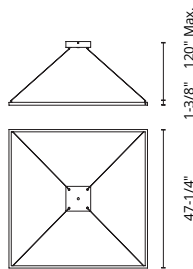

PENDANT.

SEE FULL COLLECTION

PD88148

PIAZZA - PD88172 / PD88160 / PD88148 / PD88136
PD88132 / PD88124 / PD88118

FINISH BK - Black | BG - Brushed Gold | WH - White

Extruded and rolled loops with rectangular profile
Dual flush polymeric diffuser sets per tier
Matte powder-coated finish
Down light
Max. cable length of 120"

	PD88172	PD88160	PD88148	PD88136
WATTAGE:	161W	126W	100W	78W
VOLTAGE:	120V	120V	120V	120V
DELIVERED LUMENS:	4405*	3955*	3150*	2270*
	PD88132	PD88124	PD88118	
WATTAGE:	62W	50W	37W	
VOLTAGE:	120V	120V	120V	
DELIVERED LUMENS:	1920*	1500*	1280*	

COLOR TEMP	3000K
CRI (RA)	>90
DIMMING	100%-10%
TYPE OF DIMMER	ELV OR TRIAC <i>(not included)</i>
RATED LIFE	50,000 HOURS
<i>Custom options available</i>