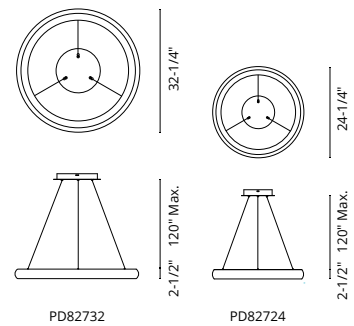

## CORTANA - PD82732 / PD82724

FINISH BK - Black | WH - White

Curved aluminum profile rolled into complete ring  
 Inner perimeter opal diffuser  
 Powder-coated finish  
 Up and down light  
 Max. cable length of 120"