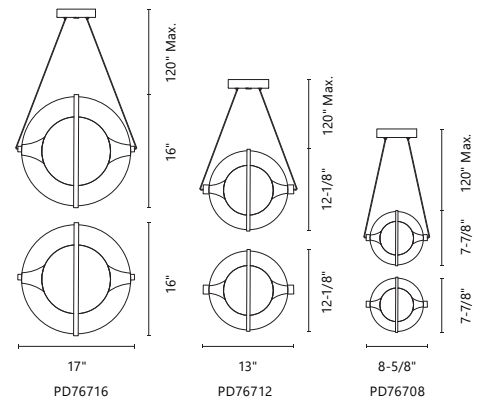

ARIES - PD76716 / PD76712 / PD76708

FINISH BK - Black | BG - Brushed Gold | CH - Chrome

Forged aluminum and steel body
Clear external glass
Frosted glass internal accents
Modern brushed or powder-coated finish options
Omni-directional light
Mounting options: dual or singular wire
Max. cable length of 120"

	PD76716	PD76712	PD76708
WATTAGE:	21W	15W	10W
VOLTAGE:	120V	120V	120V
DELIVERED LUMENS:	800*	550*	380*

COLOR TEMP	3000K
CRI (RA)	>90
DIMMING	100%-10%
TYPE OF DIMMER	ELV OR TRIAC (not included)
RATED LIFE	50,000 HOURS
<i>Custom options available</i>	

*Preliminary figures