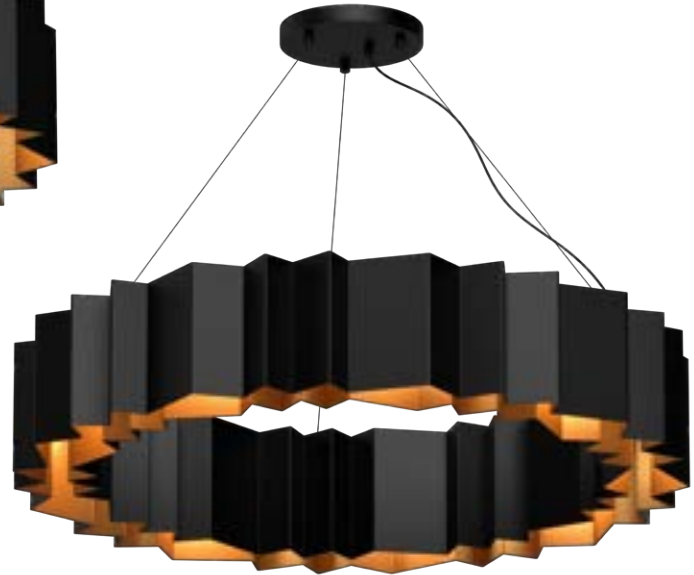

CH58040-BK/GD

SEE FULL COLLECTION