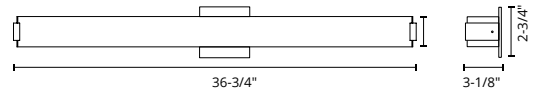

601002BK-LED

WALL / VANITY.

VL47237-CH

VL47225-BK

VL47221-CH

VL47221

VL47225

VL47237