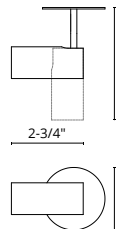

CEILING.

SF15001-BK

SF15701

DOWNEY - SF15702 / SF15701 / SF15602 / SF15601
SF15102 / SF15101 / SF15002 / SF15001

FINISH BK - Black | WH - White

Cylindrical lamp heads with recessed reflectors
Powder-coated finish
Adjustable directional lights
Fixed stem length

	SF15702	SF15701	SF15602	SF15601
WATTAGE:	12W	8W	7W	4W
VOLTAGE:	120V	120V	120V	120V
DELIVERED LUMENS:	548*	274*	356*	178*
	SF15102	SF15101	SF15002	SF15001
WATTAGE:	12W	8W	7W	4W
VOLTAGE:	120V	120V	120V	120V
DELIVERED LUMENS:	548*	274*	356*	178*

COLOR TEMP	3000K
CRI (RA)	>90
DIMMING	100%–10%
TYPE OF DIMMER	ELV OR TRIAC (not included)
RATED LIFE	50,000 HOURS
<i>Custom options available</i>	

*Preliminary figures