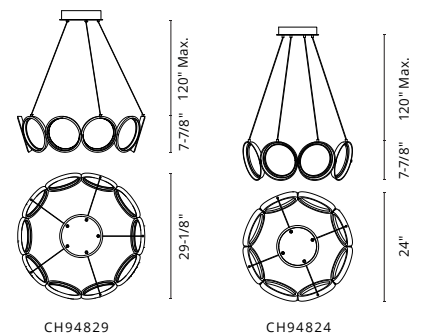

CH94829

CH94824

OROS - CH94829 / CH94824

FINISH AN - Antique Brass | AS - Antique Silver | BK - Black

Die-cast aluminum rings
Translucent acrylic diffusers
Metallic brushed or matte modern
powder-coated finish
Outward emitting light
Max. cable length of 120"

	CH94829	CH94824
WATTAGE:	100W	78W
VOLTAGE:	120V	120V
DELIVERED LUMENS:	5288*	3902*

COLOR TEMP	3000K
CRI (RA)	>90
DIMMING	100%-10%
TYPE OF DIMMER	ELV OR TRIAC <i>(not included)</i>
RATED LIFE	50,000 HOURS

Custom options available

*Preliminary figures