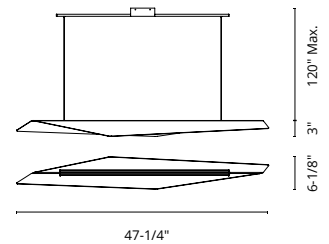

TARO - LP70548

FINISH BK/WH - Black/White

Extruded-aluminum body and aluminum reflector
Modern duo-toned powder-coated finish
Concealed LED without diffusion
Down light
Concealed linear LED off-sloped reflector
Max. cable length of 120"

WATTAGE: 41W
VOLTAGE: 120V
DELIVERED LUMENS: 1136*

COLOR TEMP 3000K
CRI (RA) >90
DIMMING 100%–10%
TYPE OF DIMMER ELV OR TRIAC (not included)
RATED LIFE 50,000 HOURS
Custom options available