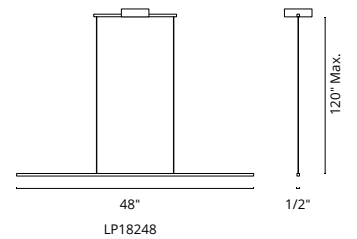

PENDANT.

SEE FULL COLLECTION

WALL / VANITY PAGE 291

CEILING PAGE 383

VEGA MINOR - LP18260 / LP18248

FINISH BK - Black | BG - Brushed Gold | BN - Brushed Nickel | WH - White

Square profile linear aluminum with thin cables
Inset opal polymeric diffuser
Finely textured plate or powder-coated finish
Down light
Max. cable length of 120"

	LP18260	LP18248
WATTAGE:	42W	35W
VOLTAGE:	120V	120V
DELIVERED LUMENS:	1625*	1561*

COLOR TEMP	3000K
CRI (RA)	>90
DIMMING	100%-10%
TYPE OF DIMMER	ELV OR TRIAC (not included)
RATED LIFE	50,000 HOURS
<i>Custom options available</i>	

*Preliminary figures