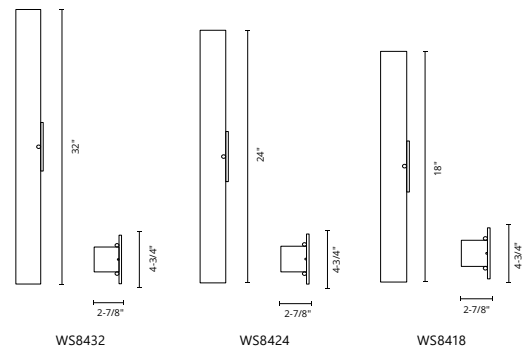

MELVILLE - WS8432 / WS8424 / WS8418

FINISH BK - Black | BN - Brushed Nickel | CH - Chrome

Rectangular white opal glass with electroplated steel details
Up and down light
Mounting options: horizontally or vertically

	WS8432	WS8424	WS8418
WATTAGE:	41W	31W	21W
VOLTAGE:	120V	120V	120V
DELIVERED LUMENS:	2614	1811	1215

COLOR TEMP	3000K
CRI (RA)	>90
DIMMING	100%–10%
TYPE OF DIMMER	ELV (<i>not included</i>)
RATED LIFE	50,000 HOURS
<i>Custom options available</i>