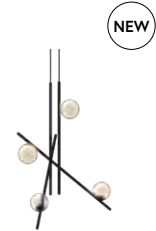

CHANDELIERS

NEW

NEW

NEW

NEW

NEW

NEW

NEW

NEW

NEW