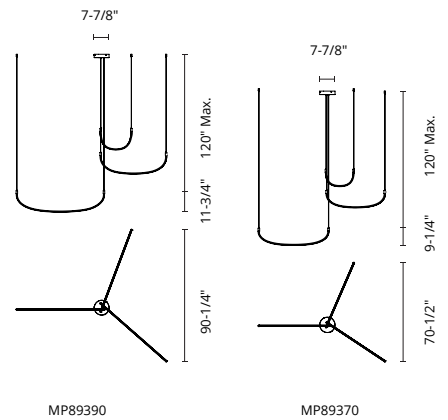

MP89390

MP89370

TALIS - MP89390 / MP89370

FINISH BK - Black | BG - Brushed Gold | BN - Brushed Nickel

Forged aluminum body
Modern powder-coated and anodized finishes
Easily powered from central hub
Silicone diffuser
Down light
Max. cable length of 120"

	MP89390	MP89370
WATTAGE:	70W	56W
VOLTAGE:	120V	120V
DELIVERED LUMENS:	3750*	3000*

COLOR TEMP	3000K
CRI (RA)	>90
DIMMING	100%-10%
TYPE OF DIMMER	ELV OR TRIAC <i>(not included)</i>
RATED LIFE	50,000 HOURS

Custom options available