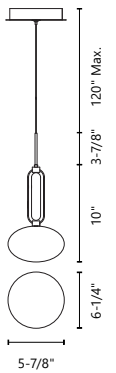

TAVIRA - PD29806

FINISH BK - Black | BG - Brushed Gold

Forged aluminum and steel body
Modern brushed or powder-coated finish options
Organically shaped opal glass diffuser
Up and down light
Max. cable length of 120"

WATTAGE: 11W
VOLTAGE: 120V
DELIVERED LUMENS: 450*

COLOR TEMP 3000K
CRI (RA) >90
DIMMING 100%–10%
TYPE OF DIMMER ELV OR TRIAC (*not included*)
RATED LIFE 50,000 HOURS
Custom options available

*Preliminary figures