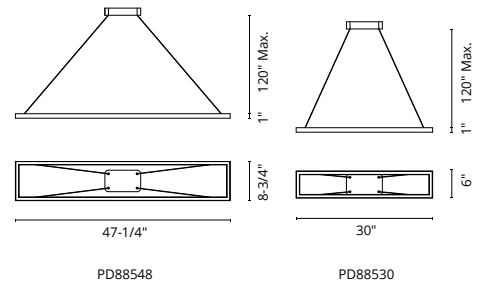

# PIAZZA - PD88548 / PD88530

**FINISH** BK - Black | BG - Brushed Gold | WH - White

Extruded-aluminum body  
 Rectangular profile metal formed into square silhouettes  
 Dual polymer diffusers  
 Matte powder-coated finish  
 Up and down light  
 Max. cable length of 120"