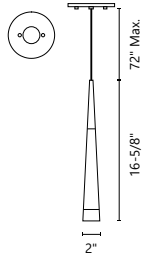

PENDANT.

ULTRA - 402501-LED

FINISH BK - Black | BG - Brushed Gold | CH - Chrome

Slender cone-shaped electroplated or powder-coated formed steel with acrylic details and diffuser
Max. cable length of 72"
Top and bottom acrylic diffuser

WATTAGE: 6W
VOLTAGE: 120V
DELIVERED LUMENS: 265

COLOR TEMP 3000K
CRI (RA) >90
DIMMING 100%–10%
TYPE OF DIMMER ELV *(not included)*
RATED LIFE 50,000 HOURS
Custom options available

MALABAR - 402401-LED

FINISH BG - Brushed Gold | CH - Chrome

Encased bubble crystal in a clear glass shade with electroplated steel accents
Down light
Max. cable length of 72"

WATTAGE: 6W
VOLTAGE: 120V
DELIVERED LUMENS: 200

COLOR TEMP 3000K
CRI (RA) >90
DIMMING 100%–10%
TYPE OF DIMMER ELV *(not included)*
RATED LIFE 50,000 HOURS
Custom options available