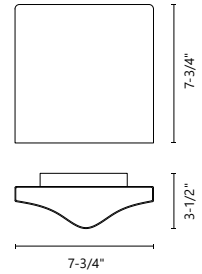

OUTDOOR LIGHTING.

LENOX - EW60308

FINISH BK - Black

Powder-coated die-cast aluminum
Polymeric diffuser
Down light

WATTAGE: 13W
VOLTAGE: 120V
DELIVERED LUMENS: 592

COLOR TEMP 3000K
CRI (RA) >90
DIMMING 100%–10%
TYPE OF DIMMER ELV (*not included*)
RATED LIFE 50,000 HOURS
Custom options available

ZODIAC - EW6612

FINISH BK - Black

Die-cast and formed aluminum
Powder-coated finish with polymeric lens
Mounting options: upwards or downwards

WATTAGE: 9W
VOLTAGE: 120V
DELIVERED LUMENS: 146

COLOR TEMP 3000K
CRI (RA) >90
DIMMING 100%–10%
TYPE OF DIMMER ELV (*not included*)
RATED LIFE 50,000 HOURS
Custom options available