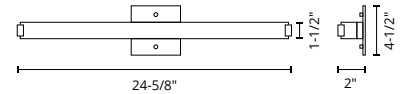

WALL / VANITY.

VL4725

LATITUDE-SLIM - VL4737 / VL4725 / VL4721

FINISH CH - Chrome

Rectangular white acrylic with
electroplated formed steel detail

Up and down light

Mounting options: horizontally or vertically

	VL4737	VL4725	VL4721
WATTAGE:	49W	31W	21W
VOLTAGE:	120V	120V	120V
DELIVERED LUMENS:	2331	1502	1195

COLOR TEMP	3000K
CRI (RA)	>90
DIMMING	100%–10%
TYPE OF DIMMER	ELV <i>(not included)</i>
RATED LIFE	50,000 HOURS

Custom options available