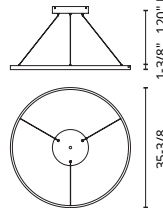

PENDANT.

SEE FULL COLLECTION

CHANDELIER PAGE 62-63

PD87136

CERCHIO - PD87172 / PD87160 / PD87148 / PD87136
PD87132 / PD87124 / PD87118

FINISH BK - Black | BG - Brushed Gold | WH - White

Extruded and rolled loops with rectangular profile
Dual flush polymeric diffuser sets per tier
Matte powder-coated finish
Down light
Max. cable length of 120"

	PD87172	PD87160	PD87148	PD87136
WATTAGE:	160W	126W	100W	78W
VOLTAGE:	120V	120V	120V	120V
DELIVERED LUMENS:	4405*	3995*	3150*	2270*

	PD87132	PD87124	PD87118
WATTAGE:	64W	51W	37W
VOLTAGE:	120V	120V	120V
DELIVERED LUMENS:	1920*	1500*	1280*

COLOR TEMP	3000K
CRI (RA)	>90
DIMMING	100%-10%
TYPE OF DIMMER	ELV OR TRIAC <i>(not included)</i>
RATED LIFE	50,000 HOURS
<i>Custom options available</i>