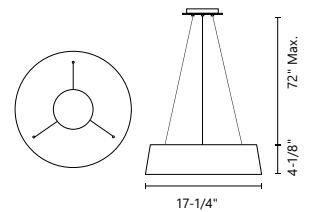

SAMPSON - 401207-LED

FINISH BK - Black | WH - White

Truncated-conical cylinder powder-coated and brushed nickel details with acrylic diffuser
Max. cable length of 72"

WATTAGE: 26W
VOLTAGE: 120V
DELIVERED LUMENS: 957*

COLOR TEMP 3000K
CRI (RA) >90
DIMMING 100%-10%
TYPE OF DIMMER ELV *(not included)*
RATED LIFE 50,000 HOURS
Custom options available

*Preliminary figures