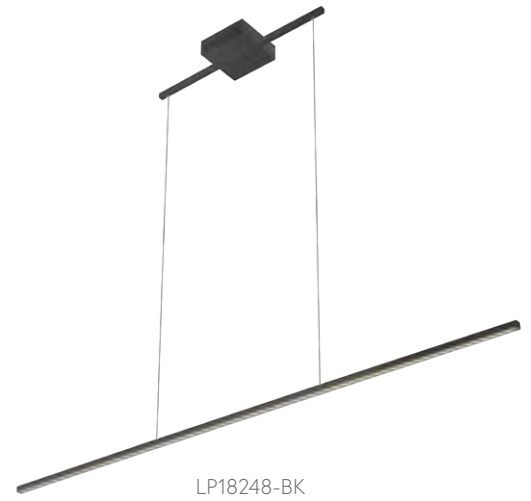

PENDANT.

SEE FULL COLLECTION

WALL / VANITY PAGE 291

CEILING PAGE 383

VEGA MINOR - LP18260 / LP18248

FINISH BK - Black | BG - Brushed Gold | BN - Brushed Nickel | WH - White

Square profile linear aluminum with thin cables
Inset opal polymeric diffuser
Finely textured plate or powder-coated finish
Down light
Max. cable length of 120"

	LP18260	LP18248
WATTAGE:	42W	35W
VOLTAGE:	120V	120V
DELIVERED LUMENS:	1625*	1561*

COLOR TEMP	3000K
CRI (RA)	>90
DIMMING	100%-10%
TYPE OF DIMMER	ELV OR TRIAC (not included)
RATED LIFE	50,000 HOURS
<i>Custom options available</i>	

*Preliminary figures