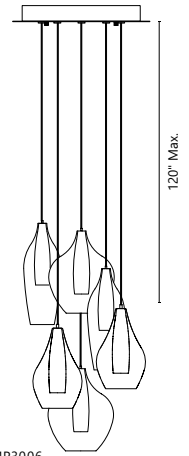

PENDANT.

MP3006

Round Multi-Pendant Models

VICTORIA - MP3003 / MP3006 / MP3009 / MP3012

FINISH CH - Chrome

Clear round drop, slender drop or pear-shaped outer glass with frosted inner glass

Max. cable length of 120"

Down light

	MP3003	MP3006	MP3009	MP3012
WATTAGE:	8W	17W	25W	34W
VOLTAGE:	120V	120V	120V	120V
DELIVERED LUMENS:	545*	1090*	1635*	2180*

COLOR TEMP	3000K
CRI (RA)	>90
DIMMING	100%–10%
TYPE OF DIMMER	ELV (not included)
RATED LIFE	50,000 HOURS

Custom options available

*Preliminary figures