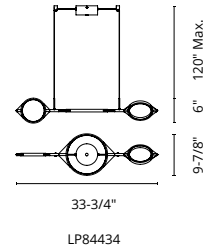

PENDANT.

ADJUSTABLE
RINGS

2
MOUNTING
OPTIONS

Style Tip

Easily fit the Serif into your space by mounting with an offset canopy or center canopy.

SEE FULL COLLECTION

CHANDELIER PAGE 86-87

SERIF - LP84457 / LP84434

FINISH BK - Black

Interconnected extruded-aluminum circular frame
Modern powder-coated finish
Frosted silicone diffuser
Up and down light
Adjustable 350° rings for directional illumination
Mounting options: center or offset canopy
Max. cable length of 120"
Patent pending*

	LP84457	LP84434
WATTAGE:	37W	22W
VOLTAGE:	120V	120V
DELIVERED LUMENS:	2035*	1190*

COLOR TEMP	3000K
CRI (RA)	>90
DIMMING	100%-10%
TYPE OF DIMMER	ELV OR TRIAC (not included)
RATED LIFE	50,000 HOURS
<i>Custom options available</i>	

*Preliminary figures