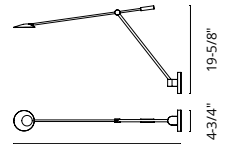

WS90101

ROTAIRE - WS90102 / WS90101

FINISH BK - Black

Cast-aluminum body
Modern powder-coated finish
Frosted acrylic diffuser
Directional light and up or down light
Adjustable 350° heads for a variety of styles and directional illumination

	WS90102	WS90101
WATTAGE:	13W	9W
VOLTAGE:	120V	120V
DELIVERED LUMENS:	625*	350*

COLOR TEMP	3000K
CRI (RA)	>90
DIMMING	100%-10%
TYPE OF DIMMER	ELV OR TRIAC (<i>not included</i>)
RATED LIFE	50,000 HOURS
<i>Custom options available</i>