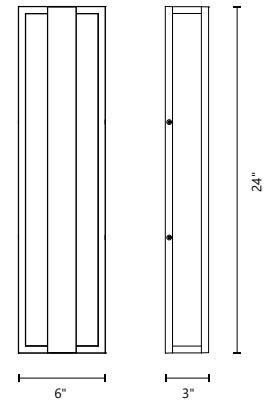

EW6824

CASPIAN - EW6824 / EW6818

FINISH BK - Black | GY - Gray

Die-cast aluminum with powder-coated and inlaid-stone finish
Glass diffuser
Mounting options: horizontally or vertically

	EW6824	EW6818
WATTAGE:	31W	16W
VOLTAGE:	120V	120V
DELIVERED LUMENS:	494*	271*

COLOR TEMP	3000K
CRI (RA)	>90
DIMMING	100%–10%
TYPE OF DIMMER	ELV (not included)
RATED LIFE	50,000 HOURS

Custom options available