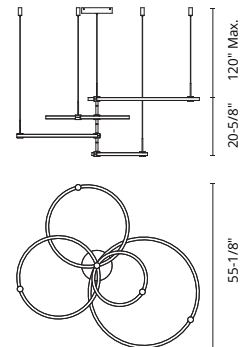

SEE FULL COLLECTION

PENDANT PAGE 122-123

BRUNI - CH24755

FINISH BK - Black | BG - Brushed Gold

- Forged aluminum and steel accents
- Modern brushed or powder-coated finish options
- Unique ribbed acrylic diffuser
- Circular silhouette with rectangular profile
- Easily powered from central hub
- Adjustable rings for varied styling
- Up and down light
- Max. cable length of 120"

WATTAGE: 115W
VOLTAGE: 120V
DELIVERED LUMENS: 4650*

COLOR TEMP 3000K
CRI (RA) >90
DIMMING 100%-10%
TYPE OF DIMMER ELV OR TRIAC *(not included)*
RATED LIFE 50,000 HOURS
Custom options available