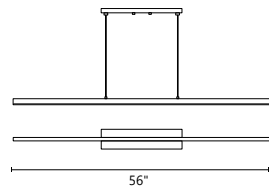

PENDANT.

SEE FULL COLLECTION

WALL / VANITY PAGE 295

LP10356

VEGA - LP10356 / LP10345

FINISH BK - Black | BG - Brushed Gold | BN - Brushed Nickel | WH - White

Machined aluminum with powder-coated or electroplated finish
Frosted acrylic diffuser
Max. cable length 120"

	LP10356	LP10345
WATTAGE:	38W	32W
VOLTAGE:	120V	120V
DELIVERED LUMENS:	1313	1013*

COLOR TEMP	3000K
CRI (RA)	>90
DIMMING	100%-10%
TYPE OF DIMMER	ELV (not included)
RATED LIFE	50,000 HOURS

Custom options available