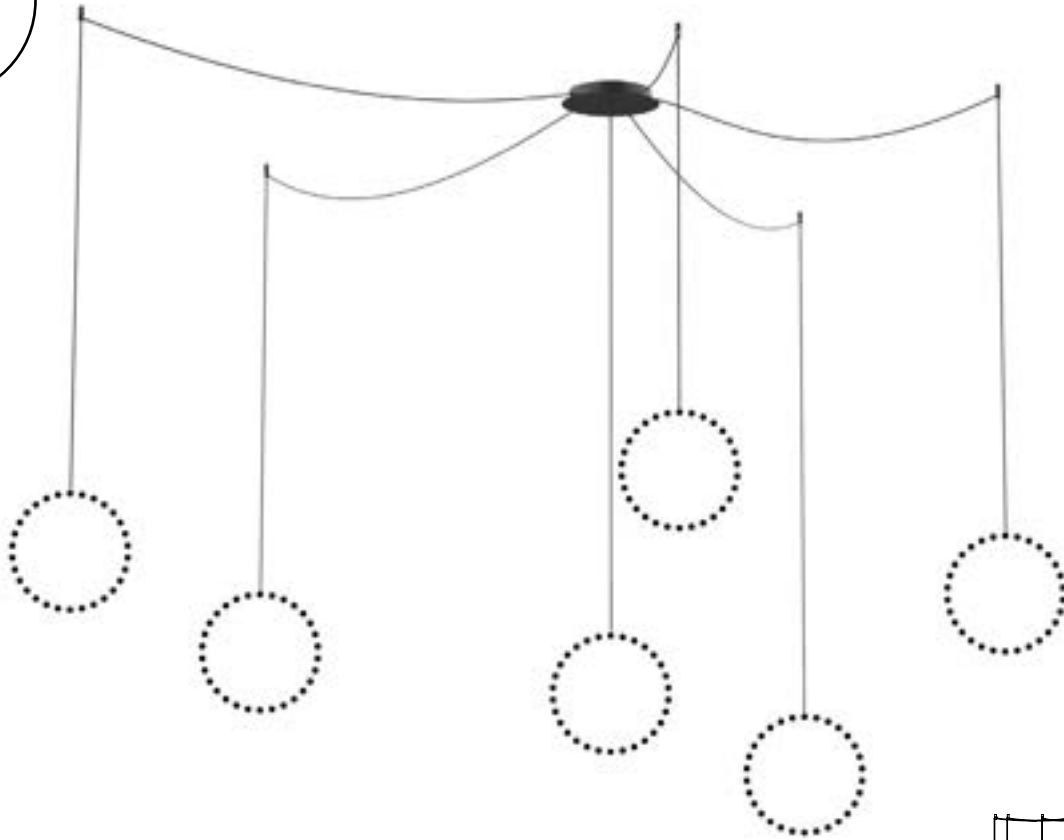

CHANDELIER.

CHOOSE YOUR
PENDANT
ON PAGE 96-99

UP TO
13
HEADS

MARQUEE - CNM13AC

FINISH BK - Black | GH - Graphite | WH - White

The Marquee transforms single pendants into a choreographed statement piece
Simple forms combine to make complex and unique multi-pendant arrangements

Up to 13 pendants

Black, graphite or matte white powder-coated finish

Available to use with Marquee Multi-Pendant Selection; see page 44–45

Dimming options depends on choice of pendant

Custom options available