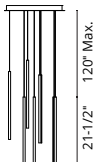

MP14919

CHUTE - MP14932 / MP14924 / MP14919

FINISH BK - Black | WH - White

Extruded circular aluminum vertical lamp rods
Flexible silicone-rubber diffusers
Lightly textured powder-coated colors
Outward emitting light
Max. cable length of 120"

	MP14932	MP14924	MP14919	COLOR TEMP	3000K
WATTAGE:	195W	135W	72W	CRI (RA)	>90
VOLTAGE:	120V	120V	120V	DIMMING	100%-10%
DELIVERED LUMENS:	8145*	5220*	3060*	TYPE OF DIMMER	ELV OR TRIAC (not included)
				RATED LIFE	50,000 HOURS

Custom options available

*Preliminary figures