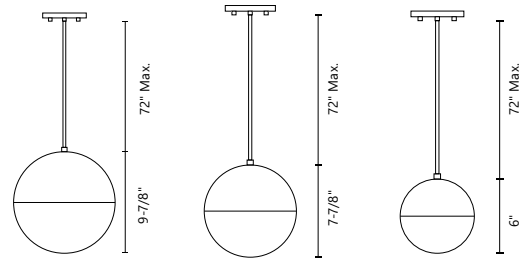

PD11710

PD11708

PD11706

MONAE - PD11710 / PD11708 / PD11706

FINISH BK - Black

Spherical design
White opal glass hemispheres
Modern brushed or powder-coated finish options
Max. cable length of 120"
Down light

	PD11710	PD11708	PD11706	COLOR TEMP	3000K
WATTAGE:	25W	15W	10W	CRI (RA)	>90
VOLTAGE:	120V	120V	120V	DIMMING	100%-10%
DELIVERED LUMENS:	1139*	643*	453*	TYPE OF DIMMER	ELV OR TRIAC <i>(not included)</i>
				RATED LIFE	50,000 HOURS
				<i>Custom options available</i>