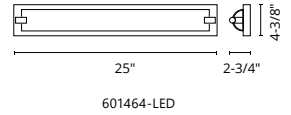

Custom options available

WALL / VANITY.

601465CH-LED

601464CH-LED

601464-LED

601465-LED