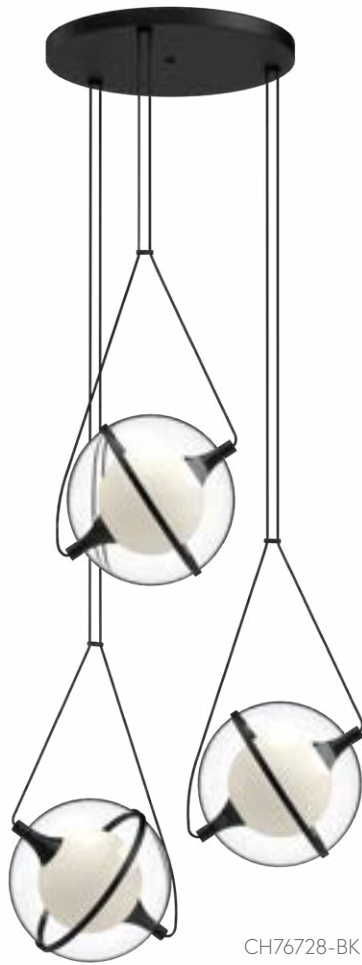

CHANDELIER.

NEW

ADJUSTABLE
WIRES

CH76728-BK