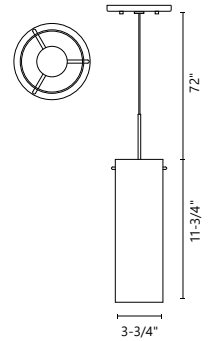

PENDANT.

CHAMPAGNE - PD4401

FINISH CH - Chrome

Encased bubble crystal in a clear glass shade with chrome accents
Down light
Max. cable length of 72"

WATTAGE: 9W
VOLTAGE: 120V
DELIVERED LUMENS: 431*

COLOR TEMP 3000K
CRI (RA) >90
DIMMING 100%–10%
TYPE OF DIMMER ELV (not included)
RATED LIFE 50,000 HOURS
Custom options available

SEE FULL COLLECTION

WALL / VANITY PAGE 299

PLUTO - 402801-LED

FINISH BC - Black Chrome | BG - Brushed Gold | CH - Chrome

Spherical design with hemispherical frosted acrylic diffuser
Down light
Max. cable length of 72"

WATTAGE: 6W
VOLTAGE: 120V
DELIVERED LUMENS: 410*

COLOR TEMP 3000K
CRI (RA) >90
DIMMING 100%–10%
TYPE OF DIMMER ELV (not included)
RATED LIFE 50,000 HOURS
Custom options available