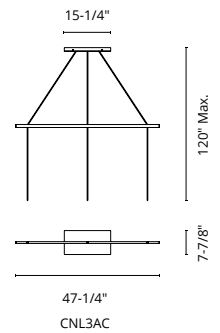

MARQUEE LINEAR - CNL5AC / CNL3AC

FINISH BK - Black | GH - Graphite | WH - White

The Marquee transforms single pendants into a choreographed statement piece
Compatible with a range of fixtures, a customized piece can be created by combining three or five pendants and installing them in a linear arrangement
Black, graphite or matte white powder-coated finish
Available to use with Marquee Multi-Pendant Selection; see page 96-99
Dimming options depends on choice of pendant
Custom options available