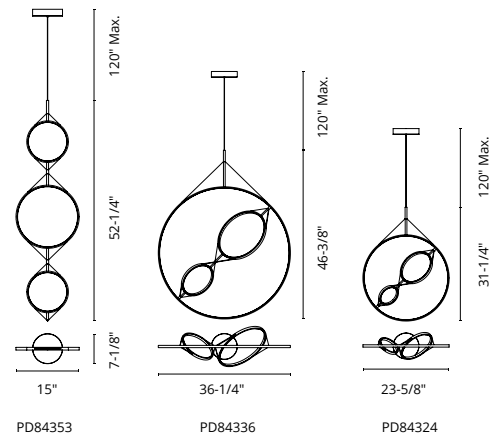

## SERIF - PD84353 / PD84336 / PD84324

FINISH BK - Black

Interconnected extruded-aluminum circular frame  
Modern powder-coated finish  
Frosted silicone diffuser  
Up and down light  
Adjustable 350° rings for directional illumination  
Max. cable length of 120"  
Patent pending\*