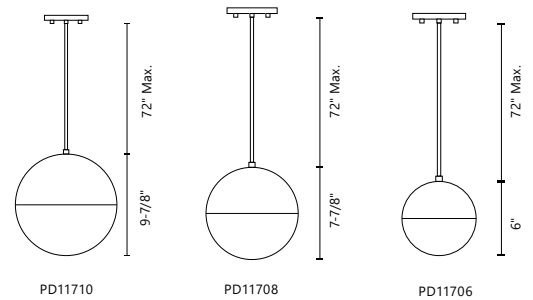

## MONAE - PD11710 / PD11708 / PD11706

FINISH BG - Brushed Gold

Spherical design  
 White opal glass hemispheres  
 Modern brushed or powder-coated finish options  
 Max. cable length of 120"  
 Down light