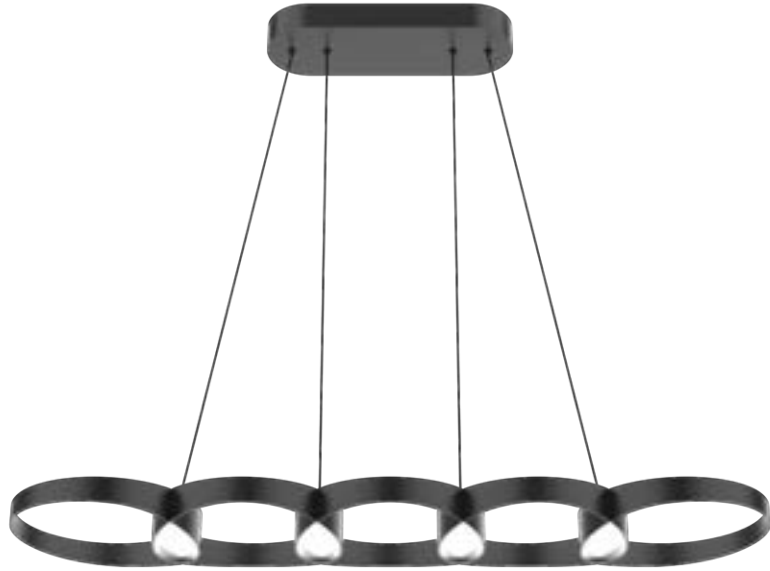

PENDANT.

LP90838-BK