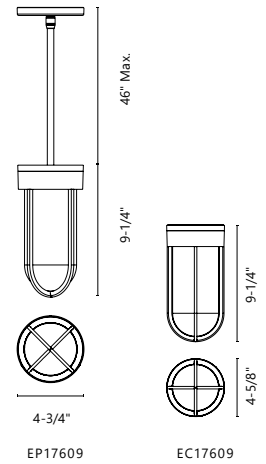

DAVY - EP17609 / EC17609

FINISH BK - Black

Cast-aluminum frame
Modern powder-coated finish
Clear glass accents and with polycarbonate protective cover
Down light
Max. rod length of 46" (EP17609)
Sloped ceiling compatible: up to 45° (EP17609)

	EP17609	EC17609
WATTAGE:	16W	16W
VOLTAGE:	120V	120V
DELIVERED LUMENS:	602*	602*

COLOR TEMP	3000K
CRI (RA)	>90
DIMMING	100%–10%
TYPE OF DIMMER	ELV (<i>not included</i>)
RATED LIFE	50,000 HOURS

Custom options available