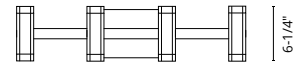

WALL / VANITY.

VL16727-BK

VL16720-CH

WS16705-CH

WS16705-BK

WS16705

19-1/2"  
VL16720

26-1/2"  
VL16727