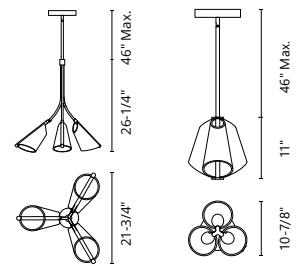

CHANDELIER PAGE 55

WALL / VANITY PAGE 261

PD62622

PD62511

**MULBERRY - PD62622 / PD62511**

**FINISH** BK/LG - Black/Lightguide | BG/LG - Brushed Gold/Lightguide

Forged iron body  
 Modern powder-coated and anodized finishes  
 Innovative clear acrylic light guide technology  
 Omni-directional light  
 Max. rod length of 46"