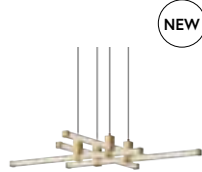

Akira
p. 42-43

NEW