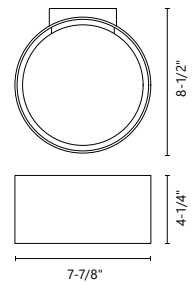

ASTORIA - EW60210

FINISH BK - Black

Die-cast aluminum with powder-coated finish
Glass diffuser
Up and down light

WATTAGE: 26W
VOLTAGE: 120V
DELIVERED LUMENS: 1769

COLOR TEMP 3000K
CRI (RA) >90
DIMMING 100%-10%
TYPE OF DIMMER ELV (*not included*)
RATED LIFE 50,000 HOURS
Custom options available