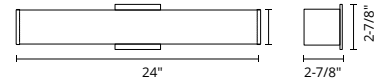

WALL / VANITY.

VL62224

JANE - VL62236 / VL62224 / VL62220

FINISH BK - Black | CH - Chrome

Rectangular white acrylic diffuser with electroplated formed steel detail
Up and down light
Mounting options: horizontally or vertically

	VL62236	VL62224	VL62220
WATTAGE:	45W	31W	22W
VOLTAGE:	120V	120V	120V
DELIVERED LUMENS:	2958*	1918*	1189*

COLOR TEMP	3000K
CRI (RA)	>90
DIMMING	100%–10%
TYPE OF DIMMER	ELV (not included)
RATED LIFE	50,000 HOURS

Custom options available