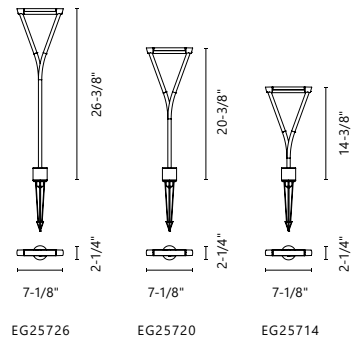

OUTDOOR LIGHTING.

ROTATIONAL  
**HEADS**

**3**  
MOUNTING  
OPTIONS

EG25726-BK

EG25720-BK

EG25714-BK

**MARO - EG25726 / EG25720 / EG25714**

**FINISH** BK - Black