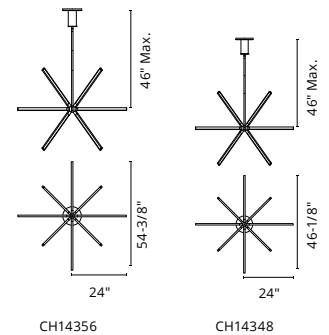

SIRIUS - CH14356 / CH14348

FINISH BK - Black | BG - Brushed Gold | BN - Brushed Nickel | WH - White

Machined aluminum body
Powder-coated or electroplated finish
Array of elements emanate from a single point in a starburst of light
Up and down light

	CH14356	CH14348
WATTAGE:	67W	50W
VOLTAGE:	120V	120V
DELIVERED LUMENS:	4091*	3794*

COLOR TEMP	3000K
CRI (RA)	>90
DIMMING	100%-10%
TYPE OF DIMMER	ELV OR TRIAC <i>(not included)</i>
RATED LIFE	50,000 HOURS

Custom options available