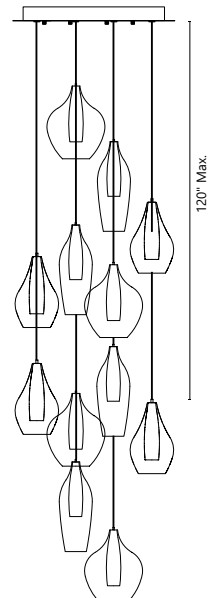

MP3012

Round Multi-Pendant Models

VICTORIA - MP3003 / MP3006 / MP3009 / MP3012

FINISH CH - Chrome

Clear round drop, slender drop or pear-shaped outer glass with frosted inner glass

Max. cable length of 120"

Down light

	MP3003	MP3006	MP3009	MP3012
WATTAGE:	8W	17W	25W	34W
VOLTAGE:	120V	120V	120V	120V
DELIVERED LUMENS:	545*	1090*	1635*	2180*

COLOR TEMP	3000K
CRI (RA)	>90
DIMMING	100%–10%
TYPE OF DIMMER	ELV (not included)
RATED LIFE	50,000 HOURS

Custom options available

*Preliminary figures