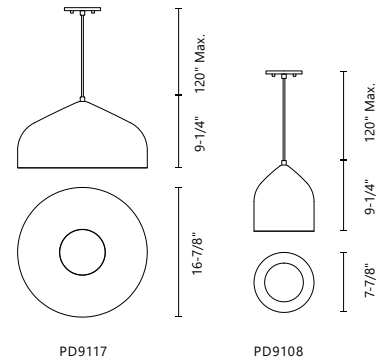

HELENA - PD9117 / PD9108

FINISH BK - Black | WH - White

INTERIOR BK - Black | GD - Gold | SV - Silver

Spun metal shade

Interior finishes: Silver, Copper, Gold or Blue

Exterior finishes: Black, Graphite and White

Powder-coated interior and exterior

Down light

	PD9117	PD9108
WATTAGE:	38W	13W
VOLTAGE:	120V	120V
DELIVERED LUMENS:	1169*	250*

COLOR TEMP	3000K
CRI (RA)	>90
DIMMING	100%–10%
TYPE OF DIMMER	ELV (<i>not included</i>)
RATED LIFE	50,000 HOURS

Custom options available