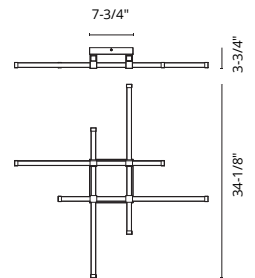

**LAMPING:** 1 x 60W, E26  
**VOLTAGE:** 120V

*Custom options available*

FM23534-BK

FM23534-BG

SEE FULL COLLECTION

CHANDELIER PAGE 38-39

PENDANT PAGE 116-117

WALL / VANITY PAGE 244-245