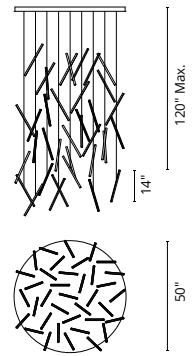

## CHUTE - MP14850

FINISH BK - Black | WH - White

Extruded circular aluminum diagonal lamp rods  
Flexible silicone-rubber diffusers  
Finely textured powder-coated colors  
Max. cable length of 120"

WATTAGE: 260W  
VOLTAGE: 120V  
DELIVERED LUMENS: 10575\*