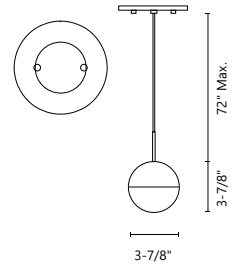

PLUTO - 402801-LED

FINISH BC - Black Chrome | BG - Brushed Gold | CH - Chrome

Spherical design with hemispherical frosted acrylic diffuser
Down light
Max. cable length of 72"

WATTAGE: 6W
VOLTAGE: 120V
DELIVERED LUMENS: 410*

COLOR TEMP 3000K
CRI (RA) >90
DIMMING 100%–10%
TYPE OF DIMMER ELV (not included)
RATED LIFE 50,000 HOURS
Custom options available