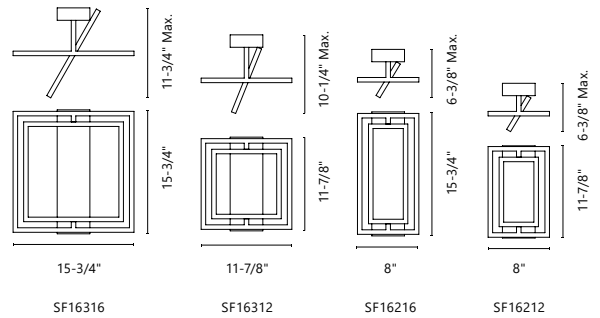

**Style Tip**  
 This configuration easily mounts to wall or ceiling to create a custom look.

SF16316-BK

SF16312-BN

SF16216-BN

SF16212-BK

SEE FULL COLLECTION

PENDANT PAGE 171

WALL / VANITY PAGE 296-297