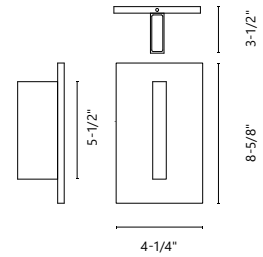

### VISTA - EW22109

**FINISH** BK - Black | BN - Brushed Nickel | WH - White

Machined aluminum with powder-coated or electroplated finish  
Frosted glass diffuser  
Up and down light  
Wet location  
Mounting options: horizontally or vertically