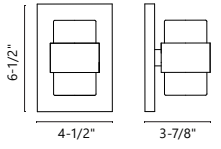

EW48205

EW48208

COPENHAGEN - EW48208 / EW48205

FINISH BK - Black

Powder-coated die-cast aluminum and formed steel
Cast clear textured glass diffusers
Up and down light

	EW48208	EW48205	COLOR TEMP	3000K
WATTAGE:	11W	5W	CRI (RA)	>90
VOLTAGE:	120V	120V	DIMMING	100%-10%
DELIVERED LUMENS:	474	288	TYPE OF DIMMER	ELV <i>(not included)</i>
			RATED LIFE	50,000 HOURS
			<i>Custom options available</i>	

*Preliminary figures