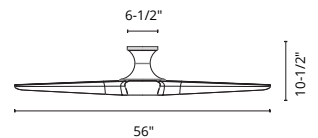

HF523056

EMIKO - HF523056 / CF523056

FINISH MB - Matte Black | WH - Matte White

Blade: 3, ABS, 23° Pitch, 56" Sweep

Fan Control Parts Included: Remote Control

Control Options: 6 fan speeds, Light On/Off, Illumination dimmable via remote control

Fan Function Memory: Fan memory saves last used lighting and speed settings when turned off

Testing data not available at time of publication

Go to kuzcolighting.com for more information

	HF523056	CF523056
WATTAGE:	33W	33W
VOLTAGE:	120V	120V
DELIVERED LUMENS:	1900*	1900*

COLOR TEMP	3000K
TYPE OF DIMMER	REMOTE CONTROL
CEILING ADAPTOR	YES, UP TO 18"
RATED LIFE	50,000 HOURS

Custom options available