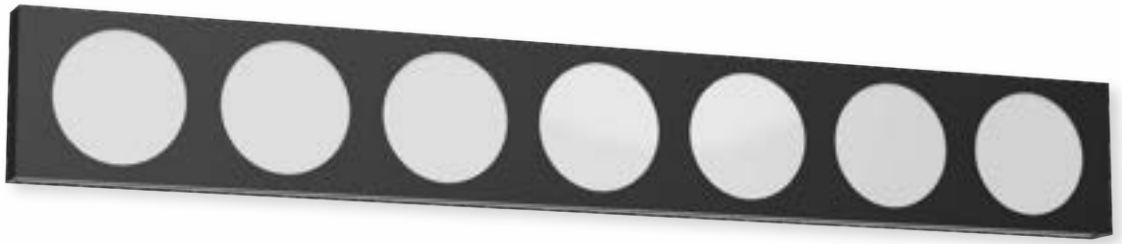

WALL / VANITY.

VL60536-BK