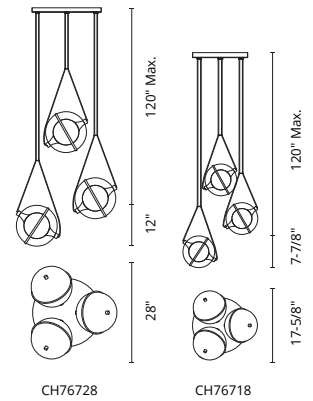

ARIES - CH76728 / CH76718

FINISH BK - Black | BG - Brushed Gold | CH - Chrome

Forged aluminum and steel body
Clear external glass
Frosted glass internal accents
Wires adjustable for varied styling
Modern brushed or powder-coated finish options
Single-canopy powered
Max. cable length of 120"

	CH76728	CH76718
WATTAGE:	37W	29W
VOLTAGE:	120V	120V
DELIVERED LUMENS:	1400*	1050*

COLOR TEMP	3000K
CRI (RA)	>90
DIMMING	100%-10%
TYPE OF DIMMER	ELV OR TRIAC <i>(not included)</i>
RATED LIFE	50,000 HOURS
<i>Custom options available</i>