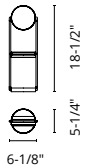

TL72218

NOVEL - FL72268 / TL72218

FINISH BK - Black

Cast-aluminum frame and base
Modern powder-coated finish
Frosted acrylic cover and light guide
Rotational up and down light
Adjustable 350° disks for directional illumination
Base features wireless and USB charging capabilities (TL72218)

	FL72268	TL72218
WATTAGE:	18W	27W
VOLTAGE:	120V	120V
DELIVERED LUMENS:	1000*	1000*

COLOR TEMP	3000K
CRI (RA)	>90
DIMMING	100%-10%
TYPE OF DIMMER	TOUCH DIMMER
RATED LIFE	50,000 HOURS

Custom options available

*Preliminary figures