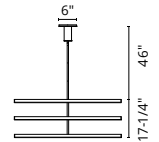

CHANDELIER.

SEE FULL COLLECTION

WALL / VANITY PAGE 295

VEGA - CH10356 / CH10345

FINISH BK - Black | BG - Brushed Gold | BN - Brushed Nickel | WH - White

Machined aluminum body
Modern powder-coated or electroplated finish options
Trio of linear lights, suspended from a central spindle
Down light

	CH10356	CH10345
WATTAGE:	75W	56W
VOLTAGE:	120V	120V
DELIVERED LUMENS:	5333*	3345*

COLOR TEMP	3000K
CRI (RA)	>90
DIMMING	100%–10%
TYPE OF DIMMER	ELV OR TRIAC <i>(not included)</i>
CEILING ADAPTOR	YES, UP TO 45°
RATED LIFE	50,000 HOURS
<i>Custom options available</i>