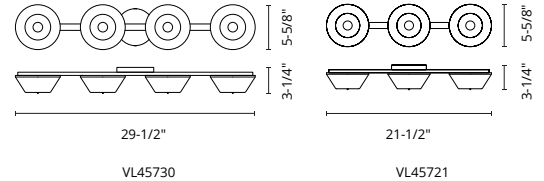

## HOLT - VL45730 / VL45721

**FINISH** BK - Black | BG - Brushed Gold

**GLASS** GO - Glossy Opal

Plated Steel Accents  
 Modern plated finishes  
 Glossy opal glass diffusers  
 Up and down light  
 Mounting options: horizontally or vertically  
 Damp rated for varied usage