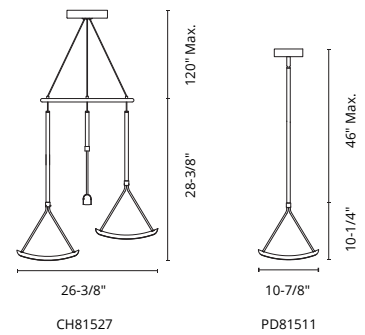

## MOBIL - CH81527 / PD81511

**FINISH** BK - Black

Forged aluminum and steel body  
 Modern powder-coated finish  
 Frosted polycarbonate diffuser  
 Unique wishbone-silhouette pendant design  
 Down light  
 Max. cable length of 120" (CH81527)  
 Max. rod length of 46" (PD81511)