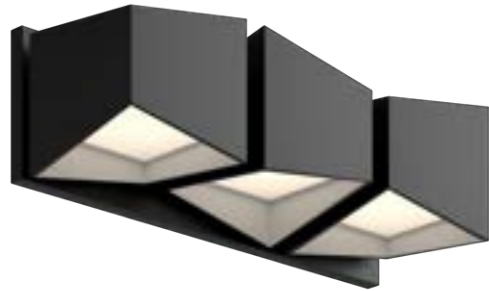

VL31218-BK/WH