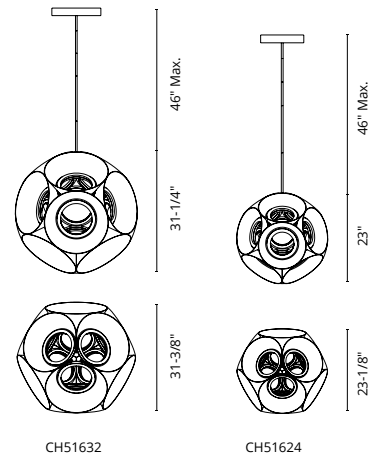

CH51632

CH51624

MAGELLAN - CH51632 / CH51624

FINISH BK/LG - Black/Lightguide

- Large-scale statement piece
- Aluminum body
- Modern powder-coated finish
- Innovative clear acrylic light guide technology
- Omni-directional light
- Max. rod length of 46"
- Patent pending*

	CH51632	CH51624
WATTAGE:	140W	92W
VOLTAGE:	120V	120V
DELIVERED LUMENS:	2625*	2100*

COLOR TEMP	3000K
CRI (RA)	>90
DIMMING	100%-10%
TYPE OF DIMMER	ELV OR TRIAC (not included)
CEILING ADAPTOR	YES, UP TO 45°
RATED LIFE	50,000 HOURS
<i>Custom options available</i>	

*Preliminary figures