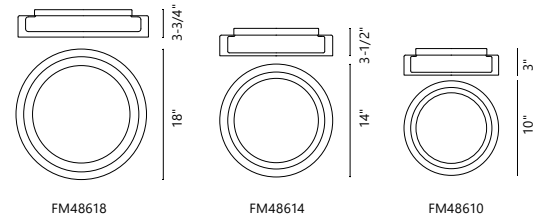

ASTON - FM48618 / FM48614 / FM48610

FINISH CL - Clear

- Clear round aesthetic glass
- Opal glass cylindrical diffuser
- Powder-coated white steel ceiling plate
- Down light

	FM48618	FM48614	FM48610
WATTAGE:	32W	26W	13W
VOLTAGE:	120V	120V	120V
DELIVERED LUMENS:	1430*	1050*	396*

COLOR TEMP	3000K
CRI (RA)	>90
DIMMING	100%–10%
TYPE OF DIMMER	ELV <i>(not included)</i>
RATED LIFE	50,000 HOURS

Custom options available

*Preliminary figures