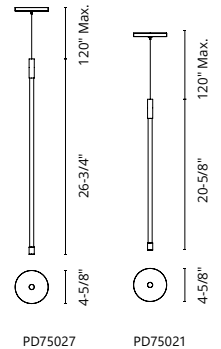

MOTIF - PD75027 / PD75021

FINISH BK - Black | BG - Brushed Gold | CH - Chrome

Patented LED filament technology
Extruded-aluminum accompaniments
Modern powder-coated and anodized finish
Clear glass tubing
Omni-directional light
Max. wire length of 120"

	PD75027	PD75021
WATTAGE:	9W	8W
VOLTAGE:	120V	120V
DELIVERED LUMENS:	900	705

COLOR TEMP	3000K
CRI (RA)	>90
DIMMING	100%-10%
TYPE OF DIMMER	ELV OR TRIAC <i>(not included)</i>
RATED LIFE	50,000 HOURS

Custom options available