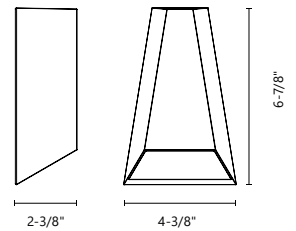

## DROTTO - EW62604

**FINISH** BK - Black | GY - Gray | WH - White

Asymmetrical form of faceted die-cast aluminum body  
Narrow and broad spreads  
Clear glass cover  
Textured powder-coated finish  
Up and down light  
ADA-compliant  
High-pressure die-cast aluminum