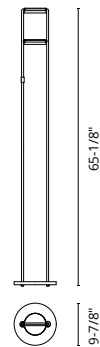

PORTABLE.

TL72218-BK  
Wireless and USB charging capabilities

FL72268-BK

SEE FULL COLLECTION

CHANDELIER PAGE 56

PENDANT PAGE 168

WALL / VANITY  
PAGE 284-285

CEILING PAGE 394