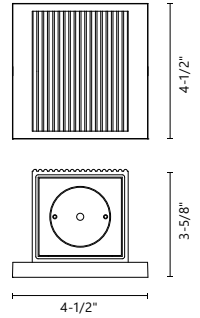

MAVIS - EW4405

FINISH BK - Black | WH - White

Machined, extruded-aluminum with electroplated or powder-coated finish and glass diffuser
Up and down light

WATTAGE: 17W
VOLTAGE: 120V
DELIVERED LUMENS: 696*

COLOR TEMP 3000K
CRI (RA) >90
DIMMING 100%–10%
TYPE OF DIMMER ELV (not included)
RATED LIFE 50,000 HOURS
Custom options available