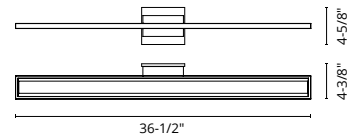

WS74226-BK

WALL / VANITY.

VL63636-BN  
Shown with backplate accessory

VL63624-CH

VL63624-BK  
Shown with backplate accessory

VL63624

VL63636