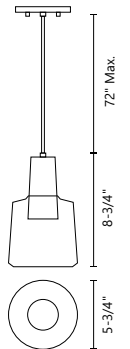

SAMSON - PD12506

FINISH CL - Clear | SM - Smoke

Clear glass with white powder-coated steel housing
or smoked glass with concrete finish metal housing
Down light
Max. cable length of 72"

WATTAGE: 9W
VOLTAGE: 120V
DELIVERED LUMENS: 297*

COLOR TEMP 3000K
CRI (RA) >90
DIMMING 100%–10%
TYPE OF DIMMER ELV (*not included*)
RATED LIFE 50,000 HOURS
Custom options available

*Preliminary figures