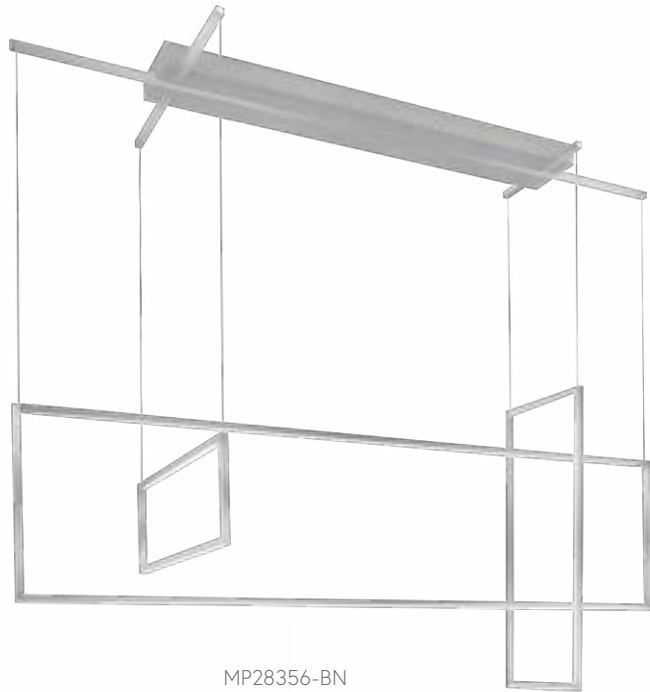

CHANDELIER.

ARKELL - MP28356

FINISH BK - Black | BN - Brushed Nickel

Square profile linear aluminum frames with thin cables
Inset opal polymeric diffuser
Finely textured plate or modern powder-coated finish
Down light
Max. cable length of 120"

WATTAGE: 90W
VOLTAGE: 120V
DELIVERED LUMENS: 2351*

COLOR TEMP: 3000K
CRI (RA): >90
DIMMING: 100%-10%
TYPE OF DIMMER: ELV OR TRIAC (*not included*)
RATED LIFE: 50,000 HOURS

Custom options available

*Preliminary figures