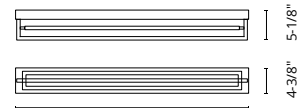

39-3/4"

SF16240

MONDRIAN - SF16240 / SF16230

FINISH BK - Black | BN - Brushed Nickel

Machined aluminum with electroplated brushed finish
Adjustable frames for a range of design styles
Frosted acrylic diffuser
Light directed toward wall and finish plate
Mounting options: wall or ceiling

	SF16240	SF16230
WATTAGE:	60W	46W
VOLTAGE:	120V	120V
DELIVERED LUMENS:	2220*	1540*

COLOR TEMP	3000K
CRI (RA)	>90
DIMMING	100%-10%
TYPE OF DIMMER	ELV OR TRIAC <i>(not included)</i>
RATED LIFE	50,000 HOURS

Custom options available