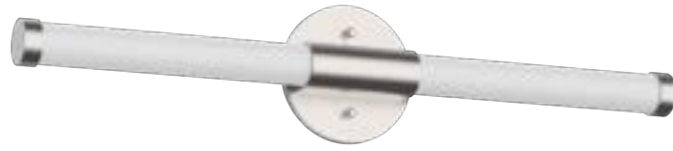

WALL / VANITY.

VL18524-BN