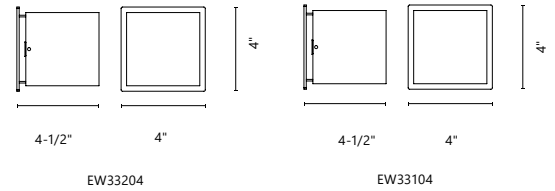

\*Preliminary figures

OUTDOOR LIGHTING.

EW33104-BK  
Down light

EW33104-GH  
Down light

EW33204-WH  
Up and down light

EW33204-BK  
Up and down light

**STATO - EW33204 / EW33104**

**FINISH** BK - Black | GH - Graphite | WH - White