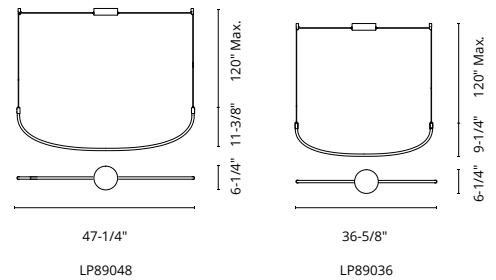

TALIS - LP89048 / LP89036

FINISH BK - Black | BG - Brushed Gold | BN - Brushed Nickel

Forged aluminum body
Modern powder-coated and anodized finishes
Silicone diffuser
Down light
Mounting options: center or offset canopy
Max. cable length of 120"

	LP89048	LP89036
WATTAGE:	24W	20W
VOLTAGE:	120V	120V
DELIVERED LUMENS:	1250*	1000*

COLOR TEMP	3000K
CRI (RA)	>90
DIMMING	100%-10%
TYPE OF DIMMER	ELV OR TRIAC <i>(not included)</i>
RATED LIFE	50,000 HOURS
<i>Custom options available</i>	

*Preliminary figures