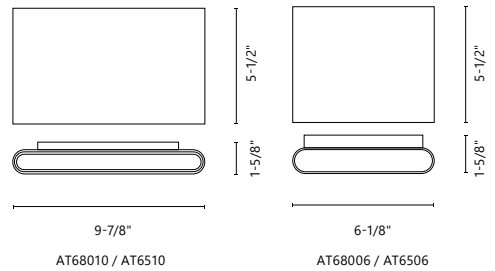

SLATE - AT68010 / AT68006 / AT6510 / AT6506

FINISH BK - Black | BN - Brushed Nickel | BG - Brushed Gold | WH - White

Machined aluminum body

Modern powder-coated finish

Frosted glass diffuser

Up and down light (AT6510 & AT6506)

Down light (AT68010 & AT68006)

	AT68010	AT68006	AT6510	AT6506	COLOR TEMP	3000K
WATTAGE:	13W	8W	26W	15W	CRI (RA)	>90
VOLTAGE:	120V	120V	120V	120V	DIMMING	100%–10%
DELIVERED LUMENS:	597*	383*	888	955	TYPE OF DIMMER	ELV OR TRIAC (<i>not included</i>)
					RATED LIFE	50,000 HOURS

Custom options available

*Preliminary figures