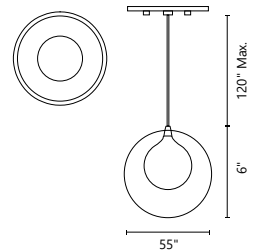

BOLLA - PD3106

FINISH CH - Chrome

Special opal glass with clear outer glass
Max. cable length of 120"

WATTAGE: 3W
VOLTAGE: 120V
DELIVERED LUMENS: 175

COLOR TEMP 3000K
CRI (RA) >90
DIMMING 100%-10%
TYPE OF DIMMER ELV (not included)
RATED LIFE 50,000 HOURS
Custom options available

*Preliminary figures