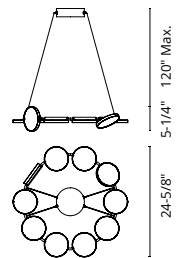

NOVEL - CH72225

FINISH BK - Black

Modern powder-coated finish with cast-aluminum frame
Frosted acrylic cover and light guide
Rotational up and down light
Adjustable 350° disks for a variety of styles and
directional illumination
Max. cable length of 120"

WATTAGE: 82W
VOLTAGE: 120V
DELIVERED LUMENS: 5500*

COLOR TEMP 3000K
CRI (RA) >90
DIMMING 100%-10%
TYPE OF DIMMER ELV OR TRIAC (not included)
RATED LIFE 50,000 HOURS

Custom options available