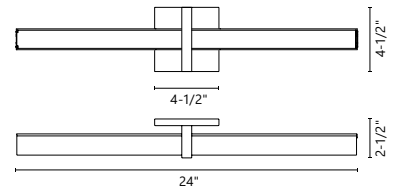

CAMDEN - VL17324

FINISH CH - Chrome

Cylindrical white opal glass with square-section
single formed steel detail
Up and down light
Mounting options: horizontally or vertically

WATTAGE: 31W
VOLTAGE: 120V
DELIVERED LUMENS: 1800

COLOR TEMP 3000K
CRI (RA) >90
DIMMING 100%–10%
TYPE OF DIMMER ELV (*not included*)
RATED LIFE 50,000 HOURS
Custom options available