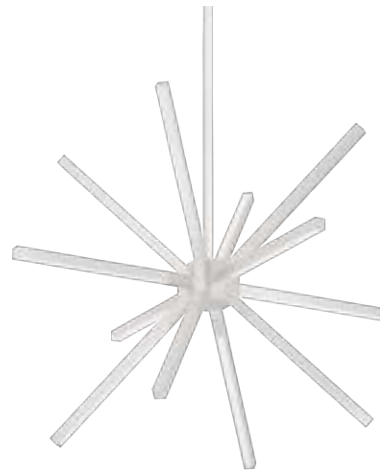

CH14220-WH