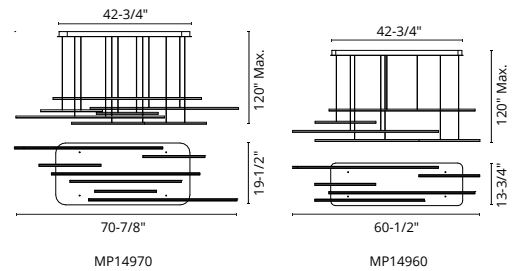

MP14970

MP14960

CHUTE MOTION - MP14970 / MP14960

FINISH BK - Black | WH - White

Extruded circular aluminum horizontal lamp rods
Flexible silicone-rubber diffusers
Lightly textured powder-coated colors
Outward emitting light
Max. cable length of 120"

	MP14970	MP14960
WATTAGE:	95W	70W
VOLTAGE:	120V	120V
DELIVERED LUMENS:	4095*	2925*

COLOR TEMP	3000K
CRI (RA)	>90
DIMMING	100%-10%
TYPE OF DIMMER	ELV OR TRIAC (not included)
RATED LIFE	50,000 HOURS
<i>Custom options available</i>	

*Preliminary figures