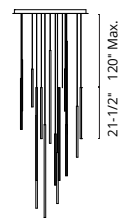

SEE FULL COLLECTION

PENDANT PAGE 187

CHUTE - MP14932 / MP14924 / MP14919

FINISH BK - Black | WH - White

Extruded circular aluminum vertical lamp rods
Flexible silicone-rubber diffusers
Lightly textured powder-coated colors
Outward emitting light
Max. cable length of 120"

	MP14932	MP14924	MP14919	COLOR TEMP	3000K
WATTAGE:	195W	135W	72W	CRI (RA)	>90
VOLTAGE:	120V	120V	120V	DIMMING	100%-10%
DELIVERED LUMENS:	8145*	5220*	3060*	TYPE OF DIMMER	ELV OR TRIAC (not included)
				RATED LIFE	50,000 HOURS

Custom options available

*Preliminary figures