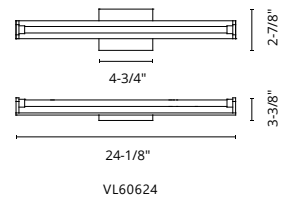

\*Preliminary figures

VL60637-CH

WALL / VANITY.

VL60624-BK

VL60637-CH  
Shown with backplate accessory