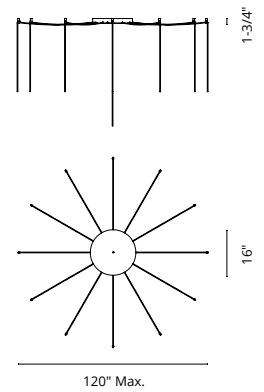

CHANDELIER.

CHOOSE YOUR
PENDANT
ON PAGE 96-99

UP TO
13
HEADS

MARQUEE - CNM13AC

FINISH BK - Black | GH - Graphite | WH - White

The Marquee transforms single pendants into a choreographed statement piece
Simple forms combine to make complex and unique multi-pendant arrangements

Up to 13 pendants

Black, graphite or matte white powder-coated finish

Available to use with Marquee Multi-Pendant Selection; see page 44–45

Dimming options depends on choice of pendant

Custom options available