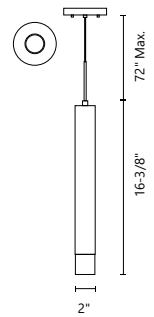

PD7716

PENDULA - PD7721 / PD7716

FINISH BN - Brushed Nickel | CH - Chrome

Electroplated formed steel and clear encased bubble crystals
Max. cable length of 72"
Down light

	PD7721	PD7716
WATTAGE:	6W	6W
VOLTAGE:	120V	120V
DELIVERED LUMENS:	127*	154*

COLOR TEMP	3000K
CRI (RA)	>90
DIMMING	100%-10%
TYPE OF DIMMER	ELV (not included)
RATED LIFE	50,000 HOURS

Custom options available