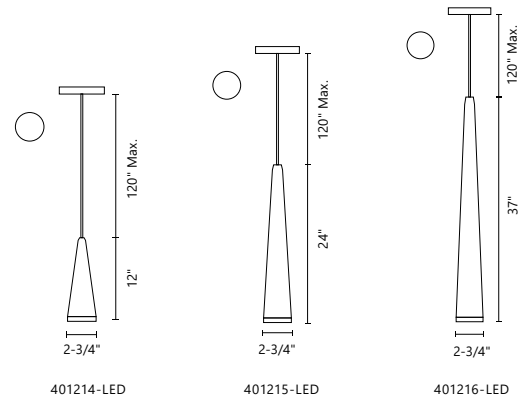

## MINA - 401216-LED / 401215-LED / 401214-LED

**FINISH** BK - Black | BG - Brushed Gold | BN - Brushed Nickel | WH - White

Conical shape formed steel with clear acrylic diffuser  
 Canopy finish paired with lamp body  
 Max. cable length of 120"  
 Down light