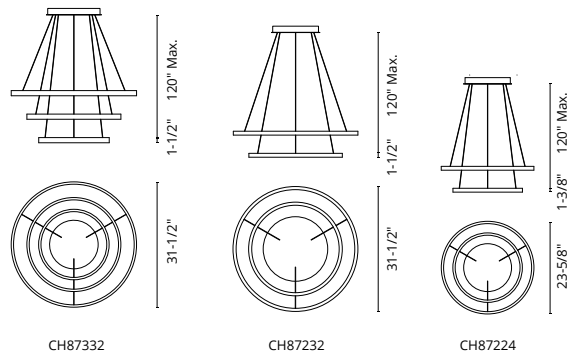

**CERCHIO - CH87332 / CH87232 / CH87224**

**FINISH** BK - Black | BG - Brushed Gold | WH - White

Extruded-aluminum frame  
Rectangular profile forged into circular silhouette  
Dual flush polymeric diffuser sets per tier  
Modern powder-coated finish  
Down light  
Max. cable length of 120"