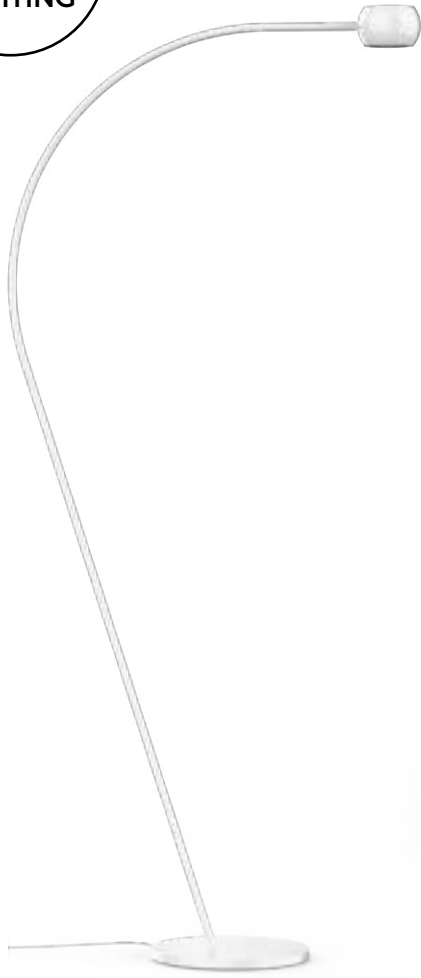

PORTABLE.

TOUCH
CONTROL
LIGHTING

FL46660-GWH