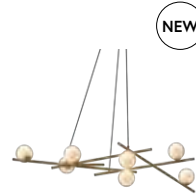

CHANDELIERS

NEW

NEW

NEW

NEW

NEW

NEW

NEW

NEW

NEW