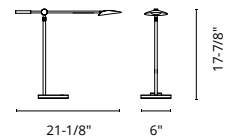

PORTABLE.

ROTATIONAL
HEADS

**TOUCH
CONTROL
LIGHTING**

Wireless and USB charging capabilities

TL90118

SEE FULL COLLECTION

VANITY PAGE 259

ROTAIRE - FL90155 / TL90118

FINISH BK - Black

- Cast-aluminum body
- Modern powder-coated finish
- Frosted acrylic diffuser
- Directional light and up or down light
- Adjustable 350° heads for directional illumination
- Base features wireless and USB charging capabilities (TL90118)

	FL90155	TL90118
WATTAGE:	7W	11W
VOLTAGE:	120V	120V
DELIVERED LUMENS:	460*	460*

COLOR TEMP	3000K
CRI (RA)	>90
DIMMING	100%-10%
TYPE OF DIMMER	TOUCH DIMMER
RATED LIFE	50,000 HOURS

Custom options available