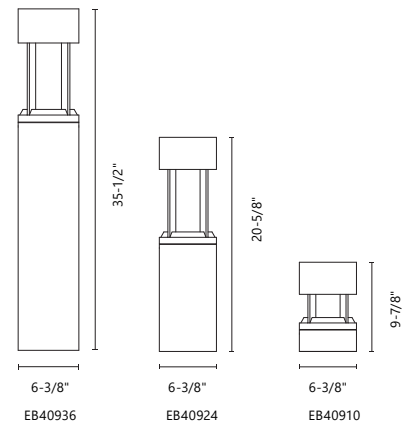

NOVATO - EB40936 / EB40924 / EB40910

FINISH BK - Black

Cast-aluminum body
Modern powder-coated finish
Down light
Wet rated for all climates

	EB40936	EB40924	EB40910
WATTAGE:	24W	24W	24W
VOLTAGE:	120-277V	120-277V	120-277V
DELIVERED LUMENS:	1150*	1150*	650*

COLOR TEMP	3000K
CRI (RA)	>80
DIMMING	100%-10%
TYPE OF DIMMER	ELV OR TRIAC <i>(not included)</i>
RATED LIFE	50,000 HOURS

Custom options available

*Preliminary figures