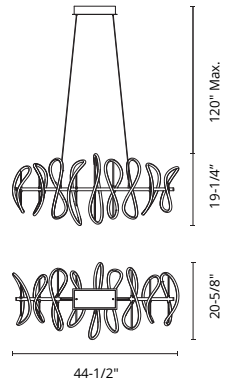

# COLLIDE - CH96442

FINISH BK - Black

Forged aluminum and steel frame  
Modern powder-coated finish  
Frosted silicone diffusers  
Uniquely crafted organic shapes  
Up and down light  
Max. cable length 120"