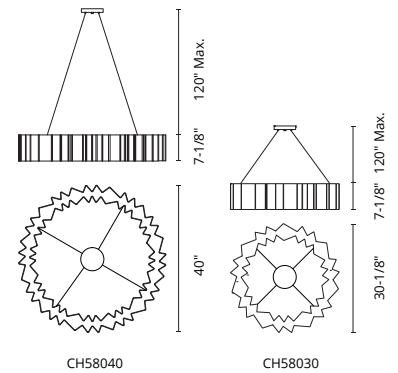

# AKIRA - CH58040 / CH58030

**FINISH** BK/GD - Black/Gold

Uniquely textured steel body  
 Modern duo-toned finish  
 Up and down light  
 Max. cable length of 120"

	<b>CH58040</b>	<b>CH58030</b>
<b>LAMPING:</b>	12 x 60W, E26	7 x 60W, E26
<b>VOLTAGE:</b>	120V	120V