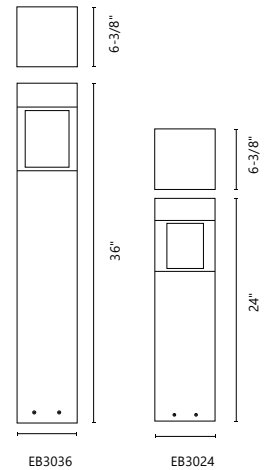

*Custom options available*

OUTDOOR LIGHTING.

EB3024-BK

EB3036-BK