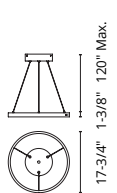

PD87118

CERCHIO - PD87172 / PD87160 / PD87148 / PD87136
PD87132 / PD87124 / PD87118

FINISH BK - Black | BG - Brushed Gold | WH - White

Extruded and rolled loops with rectangular profile
Dual flush polymeric diffuser sets per tier
Matte powder-coated finish
Down light
Max. cable length of 120"

	PD87172	PD87160	PD87148	PD87136
WATTAGE:	160W	126W	100W	78W
VOLTAGE:	120V	120V	120V	120V
DELIVERED LUMENS:	4405*	3995*	3150*	2270*

	PD87132	PD87124	PD87118
WATTAGE:	64W	51W	37W
VOLTAGE:	120V	120V	120V
DELIVERED LUMENS:	1920*	1500*	1280*

COLOR TEMP	3000K
CRI (RA)	>90
DIMMING	100%-10%
TYPE OF DIMMER	ELV OR TRIAC <i>(not included)</i>
RATED LIFE	50,000 HOURS
<i>Custom options available</i>