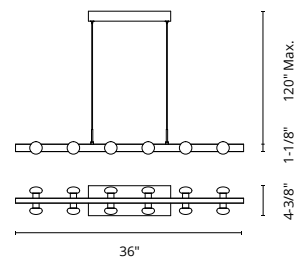

REZZ - LP63436

FINISH BK - Black | BN - Brushed Nickel

Forged iron and aluminum body
Frosted opal glass diffusers
Modern powder-coated and anodized finishes
Direct light
Max. cable length of 120"

WATTAGE: 41W
VOLTAGE: 120V
DELIVERED LUMENS: 1000*

COLOR TEMP: 3000K
CRI (RA): >90
DIMMING: 100%-10%
TYPE OF DIMMER: ELV OR TRIAC *(not included)*
RATED LIFE: 50,000 HOURS

Custom options available