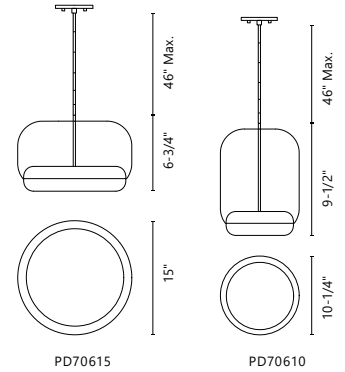

ENKEL - PD70615 / PD70610

FINISH SM/BN - Smoked/Brushed Nickel | CL/BG - Clear/Brushed Gold

Electroplated steel and aluminum body
Smoked or clear glass shades
Interior opal glass diffuser
Down light
Max. rod length of 46"

	PD70615	PD70610
WATTAGE:	39W	29W
VOLTAGE:	120V	120V
DELIVERED LUMENS:	2736*	1848*

COLOR TEMP	3000K
CRI (RA)	>90
DIMMING	100%–10%
TYPE OF DIMMER	ELV OR TRIAC <i>(not included)</i>
RATED LIFE	50,000 HOURS

Custom options available

*Preliminary figures