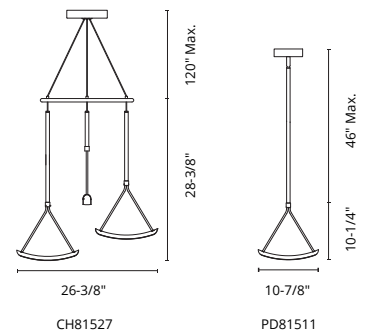

MOBIL - CH81527 / PD81511

FINISH BK - Black

Forged aluminum and steel body
Modern powder-coated finish
Frosted polycarbonate diffuser
Unique wishbone silhouette pendant design
Down light
Max. cable length of 120" (CH81527)
Max. rod length of 46" (PD81511)

	CH81527	PD81511
WATTAGE:	25W	11W
VOLTAGE:	120V	120V
DELIVERED LUMENS:	850*	370*

COLOR TEMP	3000K
CRI (RA)	>90
DIMMING	100%–10%
TYPE OF DIMMER	ELV OR TRIAC <i>(not included)</i>
CEILING ADAPTOR	YES, UP TO 45° <i>(PD81511)</i>
RATED LIFE	50,000 HOURS
<i>Custom options available</i>	

*Preliminary figures