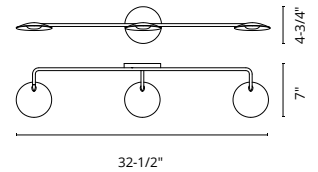

VL90133

SEE FULL COLLECTION