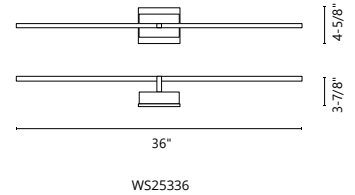

WALL / VANITY.

WS25350-BN  
Face down  
Shown with backplate accessory

WS25350-BG  
Face Down

WS25336-BK  
Face out

WS25336-WH  
Face Down