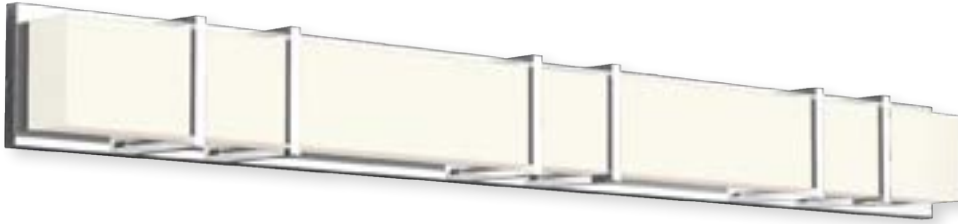

WALL / VANITY.

VL61650-CH