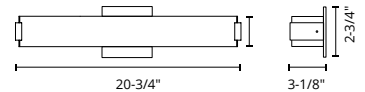

601002BK-LED

WALL / VANITY.

VL47237-CH

VL47225-BK

VL47221-CH

VL47221

VL47225

VL47237