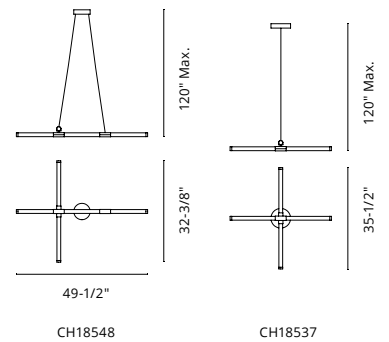

AKARI - CH18548 / CH18537

FINISH BK - Black | BN - Brushed Nickel

Anodized extruded-aluminum frame
Sleek, modern powder-coated finish
Frosted acrylic diffuser
Up and down light
Max. cable length of 120"

	CH18548	CH18537
WATTAGE:	65W	48W
VOLTAGE:	120V	120V
DELIVERED LUMENS:	3600*	2700*

COLOR TEMP	3000K
CRI (RA)	>90
DIMMING	100%-10%
TYPE OF DIMMER	ELV OR TRIAC (not included)
RATED LIFE	50,000 HOURS

Custom options available

*Preliminary figures