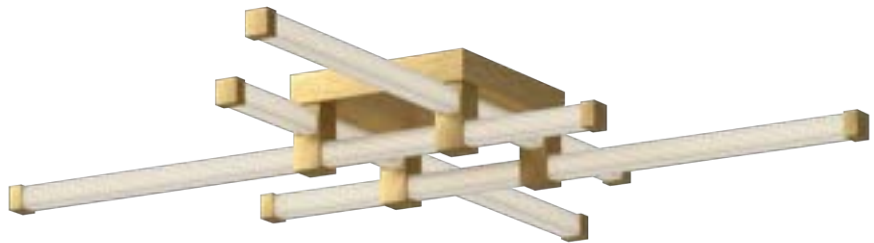

**LAMPING:** 1 x 60W, E26  
**VOLTAGE:** 120V

*Custom options available*

FM23534-BK

FM23534-BG

SEE FULL COLLECTION

CHANDELIER PAGE 38-39

PENDANT PAGE 116-117

WALL / VANITY PAGE 244-245