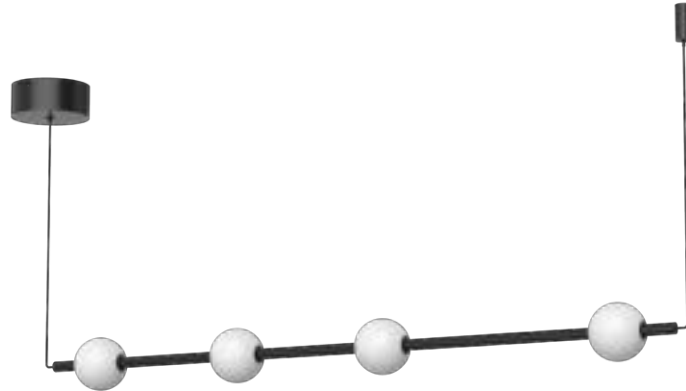

*Custom options available*

PD14740-BK

PENDANT.

**2**  
MOUNTING  
OPTIONS

**Style Tip**  
Easily fit the Misaki into your space by mounting with an offset canopy or side canopy.

PD14740-BK  
Offset canopy mounting