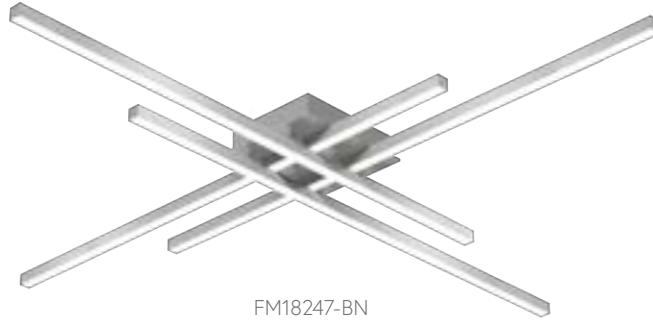

CEILING.

FM18247-BN