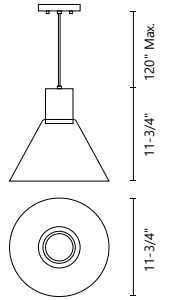

PENDANT.

VANIER - PD11612

FINISH BN - Brushed Nickel

Conical clear glass with electroplated steel details
Down light
Max. cable length of 120"

WATTAGE: 9W
VOLTAGE: 120V
DELIVERED LUMENS: 440

COLOR TEMP 3000K
CRI (RA) >90
DIMMING 100%–10%
TYPE OF DIMMER ELV (*not included*)
RATED LIFE 50,000 HOURS
Custom options available

SAMSON - PD12506

FINISH CL - Clear | SM - Smoke

Clear glass with white powder-coated steel housing
or smoked glass with concrete finish metal housing
Down light
Max. cable length of 72"

WATTAGE: 9W
VOLTAGE: 120V
DELIVERED LUMENS: 297*

COLOR TEMP 3000K
CRI (RA) >90
DIMMING 100%–10%
TYPE OF DIMMER ELV (*not included*)
RATED LIFE 50,000 HOURS
Custom options available

*Preliminary figures