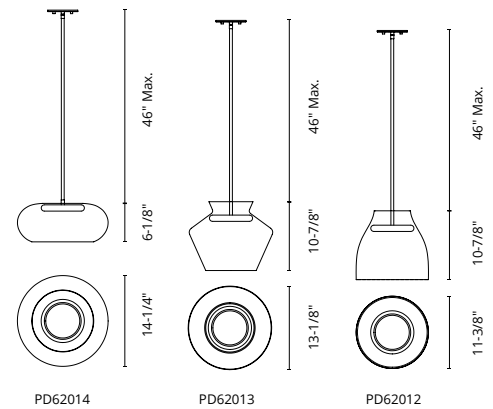

TRINITY - PD62014 / PD62013 / PD62012

FINISH BK - Black

GLASS CH - Chrome | CP - Copper | SM - Smoked

Cast-aluminum accompaniments
Clear glass with painted gradient detailing
Modern powder-coated finish
Frosted acrylic diffuser
Down light
Max. rod length of 46"

	PD62014	PD62013	PD62012
WATTAGE:	21W	21W	21W
VOLTAGE:	120V	120V	120V
DELIVERED LUMENS:	1000*	1186*	1000*

COLOR TEMP	3000K
CRI (RA)	>90
DIMMING	100%–10%
TYPE OF DIMMER	ELV <i>(not included)</i>
RATED LIFE	50,000 HOURS
<i>Custom options available</i>	

*Preliminary figures