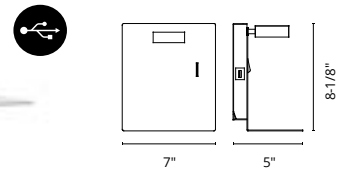

*Custom options available*

WALL / VANITY.

WS16907-BK  
USB charging capability

WS16912-WH  
USB charging capability

WS16907

WS16912