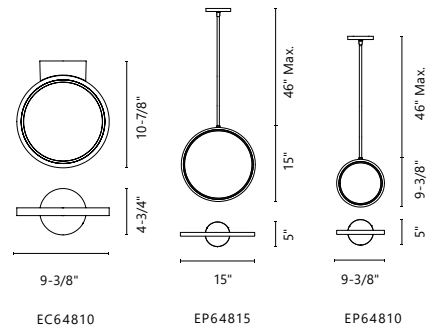

\*Preliminary figures

OUTDOOR LIGHTING.

EC64810-BK

EP64815-BK

EP64810-BK

**PARC - EP64815 / EP64810 / EC64810**

**FINISH** BK - Black

Cast-aluminum circular frame  
 Modern powder-coated finish  
 Frosted polycarbonate diffuser  
 Omni-directional light  
 Max. rod length is 46" (EP64815 & EP64810)  
 Sloped ceiling compatible: up to 45°