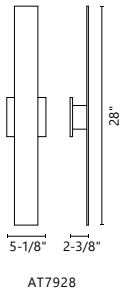

VESTA - AT7972 / AT7950 / AT7935 / AT7928 / AT7924

FINISH BK - Black | BN - Brushed Nickel | WH - White

Machined aluminum body
Modern powder-coated or
electroplated finish
Mounting options: vertically
or horizontally
Up and down light

	AT7972	AT7950	AT7935	AT7928	AT7924
WATTAGE:	92W	60W	41W	31W	24W
VOLTAGE:	120V	120V	120V	120V	120V
DELIVERED LUMENS:	5175*	3226	2116	1725	1247

COLOR TEMP	3000K
CRI (RA)	>90
DIMMING	100%–10%
TYPE OF DIMMER	ELV (<i>not included</i>)
RATED LIFE	50,000 HOURS

Custom options available