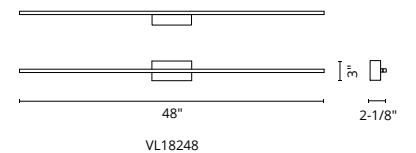

WALL / VANITY.

VL18248-BN  
Shown with backplate accessory

VL18236-BG

VL18224-WH

VL18224-BK

SEE FULL COLLECTION

CHANDELIER PAGE 74-75

PENDANT PAGE 167