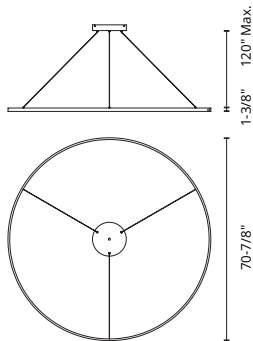

PENDANT.

SEE FULL COLLECTION

CHANDELIER PAGE 62-63

PD87172

CERCHIO - PD87172 / PD87160 / PD87148 / PD87136
PD87132 / PD87124 / PD87118

FINISH BK - Black | BG - Brushed Gold | WH - White

Extruded and rolled loops with rectangular profile
Dual flush polymeric diffuser sets per tier
Matte powder-coated finish
Down light
Max. cable length of 120"

	PD87172	PD87160	PD87148	PD87136
WATTAGE:	160W	126W	100W	78W
VOLTAGE:	120V	120V	120V	120V
DELIVERED LUMENS:	4405*	3995*	3150*	2270*

	PD87132	PD87124	PD87118
WATTAGE:	64W	51W	37W
VOLTAGE:	120V	120V	120V
DELIVERED LUMENS:	1920*	1500*	1280*

COLOR TEMP	3000K
CRI (RA)	>90
DIMMING	100%-10%
TYPE OF DIMMER	ELV OR TRIAC <i>(not included)</i>
RATED LIFE	50,000 HOURS
<i>Custom options available</i>