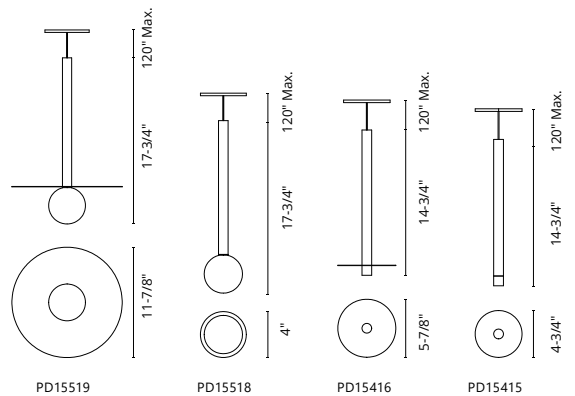

ELIXIR - PD15519 / PD15518 / PD15416 / PD15415

FINISH BG - Brushed Gold | BK - Black

Extruded-aluminum structure
Modern powder-coated or anodized finish
Opal glass globes (PD15518 and PD15519)
Sandblasted acrylic interior (PD15415 and PD15416)

Select variations include polished reflector
Down light or omni-directional light
Max. cable length of 120"

	PD15519	PD15518	PD15416	PD15415	COLOR TEMP	3000K
WATTAGE:	8W	8W	6W	6W	CRI (RA)	>90
VOLTAGE:	120V	120V	120V	120V	DIMMING	100%–10%
DELIVERED LUMENS:	442*	474*	313*	348*	TYPE OF DIMMER	ELV OR TRIAC <i>(not included)</i>
					RATED LIFE	50,000 HOURS

Custom options available