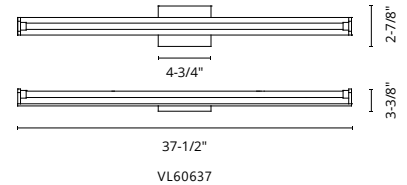

\*Preliminary figures

VL60637-CH

WALL / VANITY.

VL60624-BK

VL60637-CH  
Shown with backplate accessory