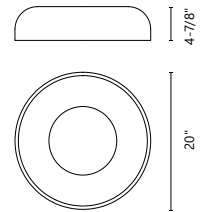

FM13120

FM13124

SEE FULL COLLECTION