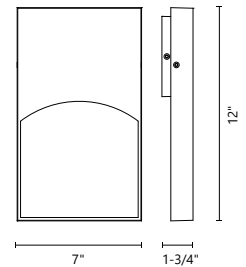

ZODIAC - EW6612

FINISH BK - Black

Die-cast and formed aluminum
Powder-coated finish with polymeric lens
Mounting options: upwards or downwards

WATTAGE: 9W
VOLTAGE: 120V
DELIVERED LUMENS: 146

COLOR TEMP 3000K
CRI (RA) >90
DIMMING 100%–10%
TYPE OF DIMMER ELV (*not included*)
RATED LIFE 50,000 HOURS
Custom options available