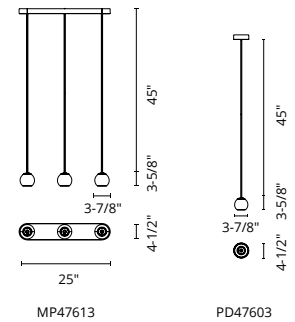

## EUROPA - MP47613 / PD47603

FINISH BK - Black | WH - White

- Die-cast aluminum rounded linear ceiling mount (MP47613)
- Die-cast aluminum cylindrical ceiling mount (PD47603)
- Etched opal glass globes with tubular steel stems
- Powder-coated finish
- 36" or 45" rod available
- Adjustable canopy socket for 360° rod rotation/placement
- Adjustable 360° directional spot and ambient light
- Motion sensor: On/Off/Dimming