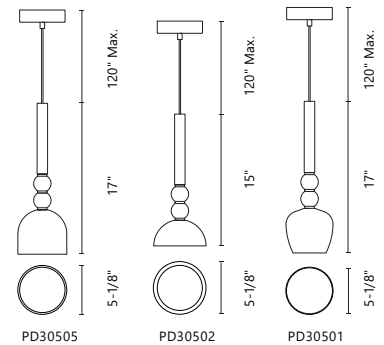

## RISE - PD30505 / PD30502 / PD30501

**FINISH** BK - Black | BG - Brushed Gold

**GLASS** CL - Clear

Forged aluminum and steel body  
 Modern brushed or powder-coated finish options  
 Opal orb-shaped diffusers  
 Clear glass shade  
 Up and down light  
 Max. cable length of 120"