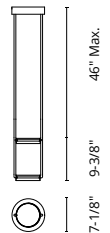

PD72208

NOVEL - LP72237 / PD72208

FINISH BK - Black

Modern powder-coated finish with cast-aluminum frame
Frosted acrylic cover and light guide
Rotational up and down light
Mounting options: center or offset canopy (LP72237)
Adjustable 350° disks for directional illumination
Max. cable length of 120" (LP72237)
Max. rod length of 46" (PD72208)

	LP72237	PD72208
WATTAGE:	42W	15W
VOLTAGE:	120V	120V
DELIVERED LUMENS:	2859*	1040*

COLOR TEMP	3000K
CRI (RA)	>90
DIMMING	100%-10%
TYPE OF DIMMER	ELV OR TRIAC (not included)
RATED LIFE	50,000 HOURS

Custom options available