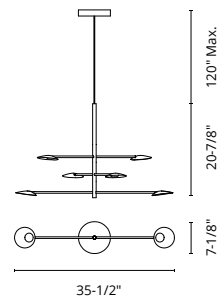

CHANDELIER.

SEE FULL COLLECTION

CH90136

ROTAIRE - CH90136 / CH90132

FINISH BK - Black

Cast-aluminum body
Modern powder-coated finish
Frosted acrylic diffuser
Directional light and up or down light
Adjustable 350° heads for directional illumination
Max. cable length of 120" (CH90136)
Max. rod length of 46" (CH90132)

	CH90136	CH90132
WATTAGE:	40W	21W
VOLTAGE:	120V	120V
DELIVERED LUMENS:	1875*	935*

COLOR TEMP	3000K
CRI (RA)	>90
DIMMING	100%-10%
TYPE OF DIMMER	ELV OR TRIAC <i>(not included)</i>
RATED LIFE	50,000 HOURS

Custom options available