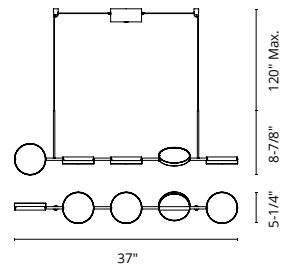

LP72237

NOVEL - LP72237 / PD72208

FINISH BK - Black

Modern powder-coated finish with cast-aluminum frame
Frosted acrylic cover and light guide
Rotational up and down light
Mounting options: center or offset canopy (LP72237)
Adjustable 350° disks for directional illumination
Max. cable length of 120" (LP72237)
Max. rod length of 46" (PD72208)

	LP72237	PD72208
WATTAGE:	42W	15W
VOLTAGE:	120V	120V
DELIVERED LUMENS:	2859*	1040*

COLOR TEMP	3000K
CRI (RA)	>90
DIMMING	100%-10%
TYPE OF DIMMER	ELV OR TRIAC (not included)
RATED LIFE	50,000 HOURS

Custom options available