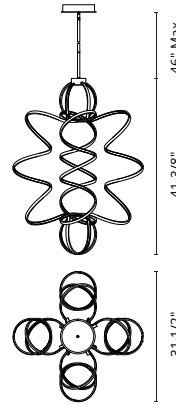

CEILING PAGE 382

CH93941

CH93934

**SYNERGY - CH93941 / CH93934**

**FINISH** AN - Antique Brass | AS - Antique Silver | BK - Black

Intersecting rolled rectangular aluminum helixes  
Flexible silicone-rubber diffuser  
Metallic brushed or modern powder-coated finish  
Up and down light  
Max. rod length of 46"