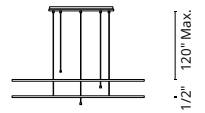

CHANDELIER.

SEE FULL COLLECTION

WALL / VANITY PAGE 291

WALL / VANITY PAGE 342-343

CEILING PAGE 383

120" Max.

47-1/4"

VEGA MINOR - MP18205

FINISH BK - Black | BG - Brushed Gold | BN - Brushed Nickel | WH - White

Square profile linear aluminum with thin cables
Inset opal polymeric diffuser
Finely textured plate or modern powder-coated finish
Down light
Max. cable length of 120"

WATTAGE: 115W
VOLTAGE: 120V
DELIVERED LUMENS: 5795*

COLOR TEMP 3000K
CRI (RA) >90
DIMMING 100%-10%
TYPE OF DIMMER ELV OR TRIAC (not included)
RATED LIFE 50,000 HOURS

Custom options available