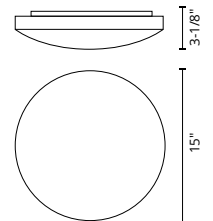

FM11015

TRAFALGAR - FM11015 / FM11011

FINISH WH - White

Circular domed white opal glass diffuser with powder-coated white formed steel canopy
Down light

	FM11015	FM11011
WATTAGE:	22W	17W
VOLTAGE:	120V	120V
DELIVERED LUMENS:	1242*	745

COLOR TEMP	3000K
CRI (RA)	>90
DIMMING	100%–10%
TYPE OF DIMMER	ELV <i>(not included)</i>
RATED LIFE	50,000 HOURS

Custom options available

*Preliminary figures