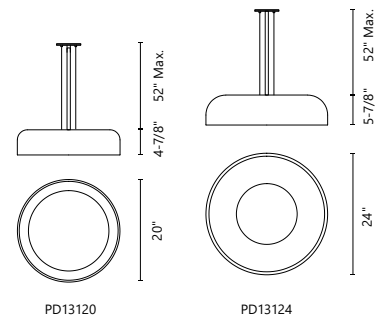

BEACON - PD13124 / PD13120

FINISH BK - Black | WH - White

Formed aluminum and steel
Max. stem length of 52"
SVT power cord, matching color braid
Down light

	PD13124	PD13120
WATTAGE:	60W	26W
VOLTAGE:	120V	120V
DELIVERED LUMENS:	2672*	966*

COLOR TEMP	3000K
CRI (RA)	>90
DIMMING	100%–10%
TYPE OF DIMMER	ELV (not included)
RATED LIFE	50,000 HOURS

Custom options available