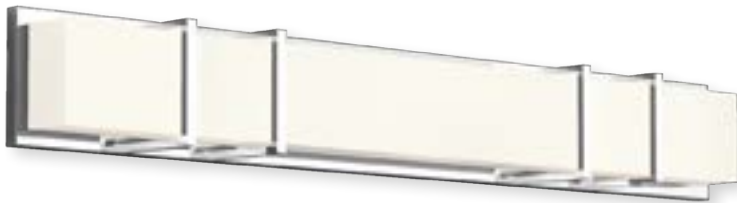

VL61638-CH