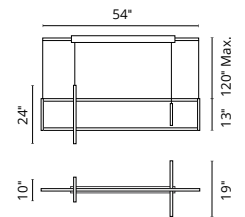

CHANDELIER.

ARKELL - MP28356

FINISH BK - Black | BN - Brushed Nickel

Square profile linear aluminum frames with thin cables
Inset opal polymeric diffuser
Finely textured plate or modern powder-coated finish
Down light
Max. cable length of 120"

WATTAGE: 90W
VOLTAGE: 120V
DELIVERED LUMENS: 2351*

COLOR TEMP: 3000K
CRI (RA): >90
DIMMING: 100%-10%
TYPE OF DIMMER: ELV OR TRIAC (*not included*)
RATED LIFE: 50,000 HOURS

Custom options available

*Preliminary figures