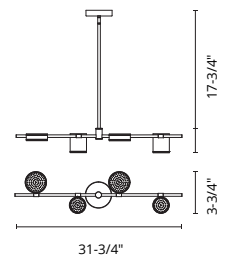

JAYDEN - LP96840

FINISH BK - Black | BK/BG - Black/Brushed Gold

Forged aluminum and steel body
Modern painted or powder-coated finish options
Frosted acrylic diffusers
Down light
Max. rod length of 46"

WATTAGE: 28W
VOLTAGE: 120V
DELIVERED LUMENS: 710*

COLOR TEMP 3000K
CRI (RA) >90
DIMMING 100%-10%
TYPE OF DIMMER ELV OR TRIAC (not included)
CEILING ADAPTOR YES, UP TO 45°
RATED LIFE 50,000 HOURS
Custom options available