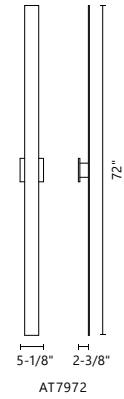

VESTA - AT7972 / AT7950 / AT7935 / AT7928 / AT7924

FINISH BK - Black | BN - Brushed Nickel | WH - White

Machined aluminum body
Modern powder-coated or
electroplated finish
Mounting options: vertically
or horizontally
Up and down light

	AT7972	AT7950	AT7935	AT7928	AT7924
WATTAGE:	92W	60W	41W	31W	24W
VOLTAGE:	120V	120V	120V	120V	120V
DELIVERED LUMENS:	5175*	3226	2116	1725	1247

COLOR TEMP	3000K
CRI (RA)	>90
DIMMING	100%–10%
TYPE OF DIMMER	ELV (<i>not included</i>)
RATED LIFE	50,000 HOURS

Custom options available