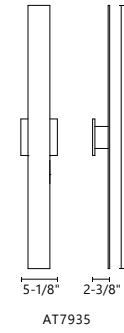

VESTA - AT7972 / AT7950 / AT7935 / AT7928 / AT7924

FINISH BK - Black | BN - Brushed Nickel | WH - White

Machined aluminum body
Modern powder-coated or
electroplated finish
Mounting options: vertically
or horizontally
Up and down light

	AT7972	AT7950	AT7935	AT7928	AT7924
WATTAGE:	92W	60W	41W	31W	24W
VOLTAGE:	120V	120V	120V	120V	120V
DELIVERED LUMENS:	5175*	3226	2116	1725	1247

COLOR TEMP	3000K
CRI (RA)	>90
DIMMING	100%–10%
TYPE OF DIMMER	ELV (<i>not included</i>)
RATED LIFE	50,000 HOURS

Custom options available