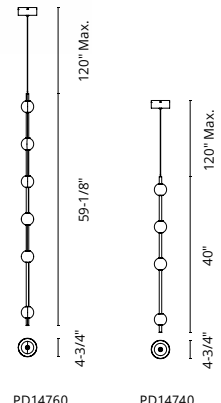

PD14760

PD14740

MISAKI - PD14760 / PD14740

FINISH BK - Black

- Extruded-aluminum frame
- Modern powder-coated finish
- Frosted acrylic diffuser
- Omni-directional light
- Max. cable length of 120"
- Optional side canopy install

	PD14760	PD14740
WATTAGE:	35W	25W
VOLTAGE:	120V	120V
DELIVERED LUMENS:	1645*	1100*

COLOR TEMP	3000K
CRI (RA)	>90
DIMMING	100%-10%
TYPE OF DIMMER	ELV OR TRIAC <i>(not included)</i>
RATED LIFE	50,000 HOURS
<i>Custom options available</i>	

*Preliminary figures