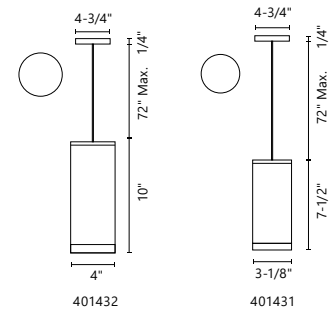

CAMEO - 401432-LED / 401431-LED

FINISH BK - Black | BN - Brushed Nickel | WH - White

Formed cylindrical steel with electroplated or powder-coated finish
Canopy finish paired with lamp body
Machined acrylic diffuser
Down light
Max. cable length of 72"

	401432	401431
WATTAGE:	12W	9W
VOLTAGE:	120V	120V
DELIVERED LUMENS:	520*	388*

COLOR TEMP	3000K
CRI (RA)	>90
DIMMING	100%–10%
TYPE OF DIMMER	ELV <i>(not included)</i>
RATED LIFE	50,000 HOURS
<i>Custom options available</i>	

*Preliminary figures