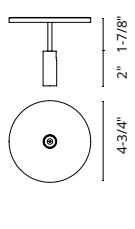

SF15001

DOWNEY - SF15702 / SF15701 / SF15602 / SF15601
SF15102 / SF15101 / SF15002 / SF15001

FINISH BK - Black | WH - White

Cylindrical lamp heads with recessed reflectors
Powder-coated finish
Adjustable directional lights
Fixed stem length

	SF15702	SF15701	SF15602	SF15601
WATTAGE:	12W	8W	7W	4W
VOLTAGE:	120V	120V	120V	120V
DELIVERED LUMENS:	548*	274*	356*	178*
	SF15102	SF15101	SF15002	SF15001
WATTAGE:	12W	8W	7W	4W
VOLTAGE:	120V	120V	120V	120V
DELIVERED LUMENS:	548*	274*	356*	178*

COLOR TEMP	3000K
CRI (RA)	>90
DIMMING	100%–10%
TYPE OF DIMMER	ELV OR TRIAC (not included)
RATED LIFE	50,000 HOURS
<i>Custom options available</i>	

*Preliminary figures