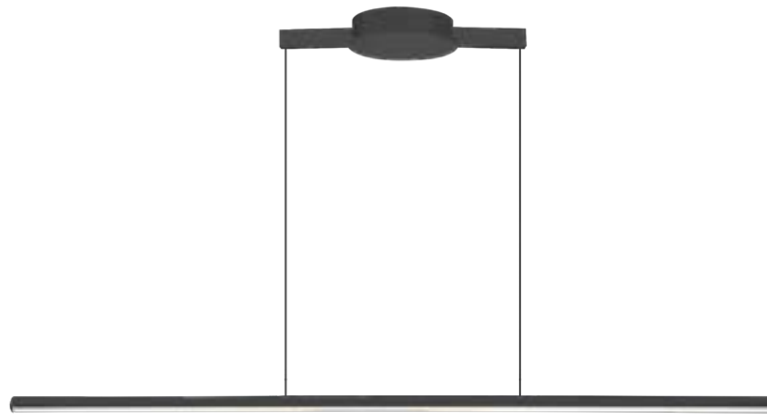

LP14935-BK

SEE FULL COLLECTION