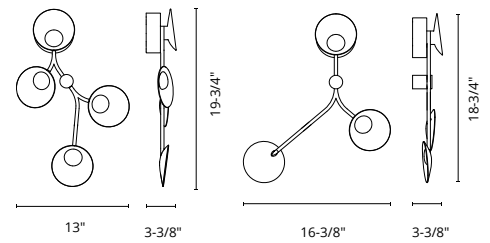

WS90120

WS90116

ROTAIRE - VL90133 / WS90120 / WS90116

FINISH BK - Black

Cast-aluminum body
Modern powder-coated finish
Frosted acrylic diffuser

Direct light (WS90120 & WS90116)

Directional light and up or down light (VL90133)

Adjustable 350° heads for directional illumination (WS90120 & WS90116)

Adjustable 290° heads for directional illumination (VL90133)

	VL90133	WS90120	WS90116
WATTAGE:	13W	21W	13W
VOLTAGE:	120V	120V	120V
DELIVERED LUMENS:	626*	948*	696*

COLOR TEMP	3000K
CRI (RA)	>90
DIMMING	100%-10%
TYPE OF DIMMER	ELV OR TRIAC (not included)
RATED LIFE	50,000 HOURS

Custom options available

*Preliminary figures