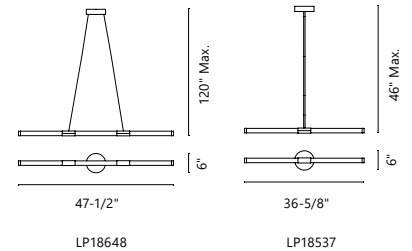

LP18648

LP18537

AKARI - LP18648 / LP18537

FINISH BK - Black | BN - Brushed Nickel

Anodized extruded-aluminum frame
Sleek powder-coated finish
Frosted acrylic diffuser
Down light
Max. cable length of 120" (LP18648)
Max. rod length of 46" (LP18537)

	LP18648	LP18537
WATTAGE:	40W	25W
VOLTAGE:	120V	120V
DELIVERED LUMENS:	2160*	1500*

COLOR TEMP	3000K
CRI (RA)	>90
DIMMING	100%–10%
TYPE OF DIMMER	ELV OR TRIAC <i>(not included)</i>
CEILING ADAPTOR	YES, UP TO 45° <i>(LP18537)</i>
RATED LIFE	50,000 HOURS

Custom options available

*Preliminary figures