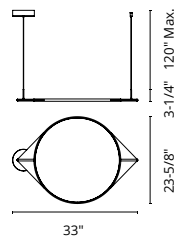

SERIF - PD84436

FINISH BK - Black

Interconnected extruded-aluminum circular frame
Modern powder-coated finish
Frosted silicone diffuser
Up and down light
Max. cable length of 120"
Patent pending*

WATTAGE: 22W
VOLTAGE: 120V
DELIVERED LUMENS: 1361*

COLOR TEMP 3000K
CRI (RA) >90
DIMMING 100%-10%
TYPE OF DIMMER ELV OR TRIAC (*not included*)
RATED LIFE 50,000 HOURS
Custom options available

*Preliminary figures