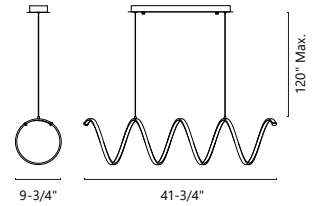

SYNERGY - LP93742

FINISH AN - Antique Brass | AS - Antique Silver | BK - Black

Extruded and rolled rectangular aluminum helix
Flexible silicone-rubber diffuser
Metallic brushed finish or matte powder-coated
Up and down light
Max. cable length of 120"

WATTAGE: 56W
VOLTAGE: 120V
DELIVERED LUMENS: 2057*

COLOR TEMP: 3000K
CRI (RA): >90
DIMMING: 100%–10%
TYPE OF DIMMER: ELV OR TRIAC (*not included*)
RATED LIFE: 50,000 HOURS

Custom options available