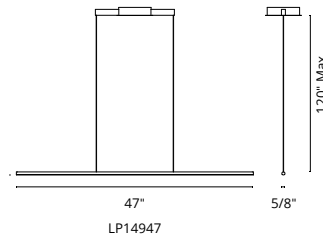

PENDANT.

SEE FULL COLLECTION

LP14947

CHUTE - LP14947 / LP14935

FINISH BK - Black | WH - White

Extruded-aluminum cylinder with welded capped ends
Finely textured powder-coated finish
Rounded opal silicone diffuser
Down light
Max. cable length of 120"

	LP14947	LP14935	COLOR TEMP	3000K
WATTAGE:	23W	21W	CRI (RA)	>90
VOLTAGE:	120V	120V	DIMMING	100%-10%
DELIVERED LUMENS:	1070*	784*	TYPE OF DIMMER	ELV OR TRIAC (not included)
			RATED LIFE	50,000 HOURS
			<i>Custom options available</i>	

*Preliminary figures