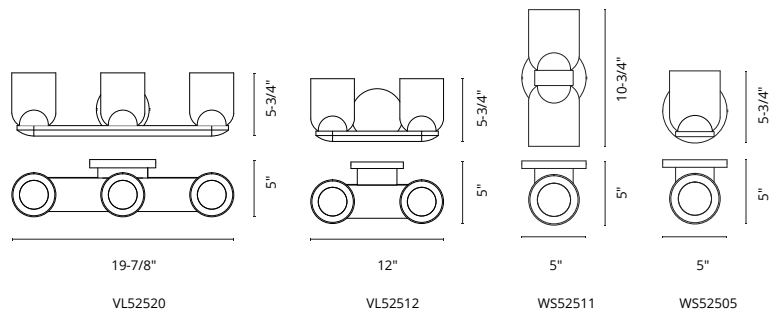

## CEDAR - VL52520 / VL52512 / WS52511 / WS52505

**FINISH** BK - Black | BG - Brushed Gold

**GLASS** CL - Clear

Forged aluminum and steel body  
 Modern brushed or powder-coated finish  
 Clear glass shades  
 Frosted glass diffusers  
 Up and down light  
 Damp rated for varied usage  
 Mounting options: up or down (VL52512 & VL52520)  
 Mounting options: horizontally or vertically (WS52511)