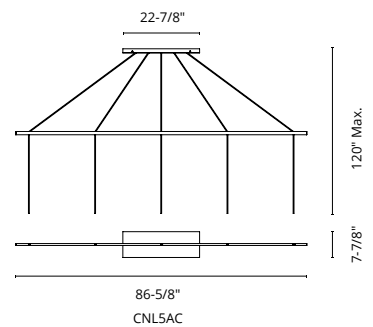

## MARQUEE LINEAR - CNL5AC / CNL3AC

**FINISH** BK - Black | GH - Graphite | WH - White

The Marquee transforms single pendants into a choreographed statement piece  
Compatible with a range of fixtures, a customized piece can be created by combining three or five pendants and installing them in a linear arrangement  
Black, graphite or matte white powder-coated finish  
Available to use with Marquee Multi-Pendant Selection; see page 96-99  
Dimming options depends on choice of pendant  
Custom options available