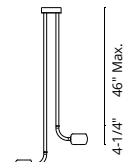

PENDANT.

ADJUSTABLE
HEADS

SEE FULL COLLECTION

WALL / VANITY PAGE 267

PORTABLE PAGE 418

MP46608

FLUX - MP46608 / PD46604

FINISH GBK - Gloss Black | GWH - Gloss White

Die-cast aluminum body with extruded arm
Frosted lens with clear perimeter to eliminate glare
Cap ring diffuser
Adjustable 360° directional spot and ambient light
Max. stem length of 46"

	MP46608	PD46604
WATTAGE:	20W	10W
VOLTAGE:	120V	120V
DELIVERED LUMENS:	420*	210*

COLOR TEMP	3000K
CRI (RA)	>90
DIMMING	100%–10%
TYPE OF DIMMER	TOUCH DIMMING
RATED LIFE	50,000 HOURS

Custom options available

*Preliminary figures