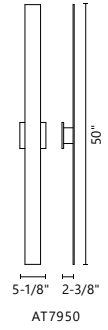

VESTA - AT7972 / AT7950 / AT7935 / AT7928 / AT7924

FINISH BK - Black | BN - Brushed Nickel | WH - White

Machined aluminum body
Modern powder-coated or
electroplated finish
Mounting options: vertically
or horizontally
Up and down light

	AT7972	AT7950	AT7935	AT7928	AT7924
WATTAGE:	92W	60W	41W	31W	24W
VOLTAGE:	120V	120V	120V	120V	120V
DELIVERED LUMENS:	5175*	3226	2116	1725	1247

COLOR TEMP	3000K
CRI (RA)	>90
DIMMING	100%–10%
TYPE OF DIMMER	ELV (<i>not included</i>)
RATED LIFE	50,000 HOURS

Custom options available