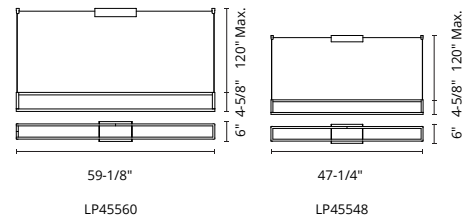

PLAZA - LP45560 / LP45548

FINISH BK - Black | BG - Brushed Gold | BN - Brushed Nickel | WH - White

Square profile aluminum frame
Inset opal polymeric diffusers
Finely textured plate or powder-coated finish
Up and down light

	LP45560	LP45548
WATTAGE:	80W	65W
VOLTAGE:	120V	120V
DELIVERED LUMENS:	2800*	2275*

COLOR TEMP	3000K
CRI (RA)	>90
DIMMING	100%-10%
TYPE OF DIMMER	ELV OR TRIAC <i>(not included)</i>
RATED LIFE	50,000 HOURS

Custom options available