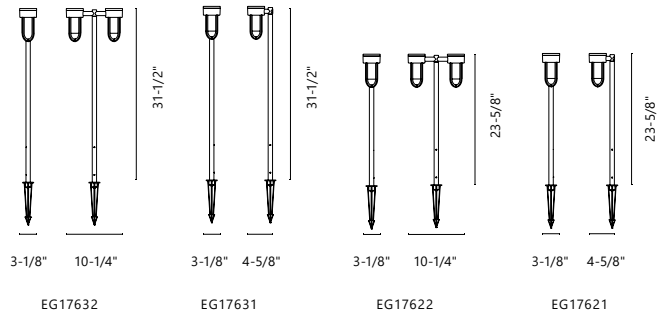

*Custom options available*

EC64810-BK

**3**  
MOUNTING  
OPTIONS

EG17631-BK

EG17621-BK

EG17632-BK

EG17622-BK

**DAVY - EG17632 / EG17631 / EG17622 / EG17621**