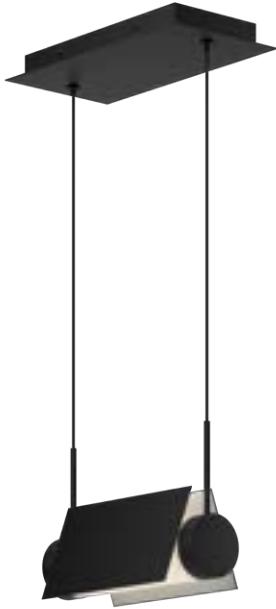

NEW

ADJUSTABLE
SHADES

PENDANT.

LP73510-BK/WH