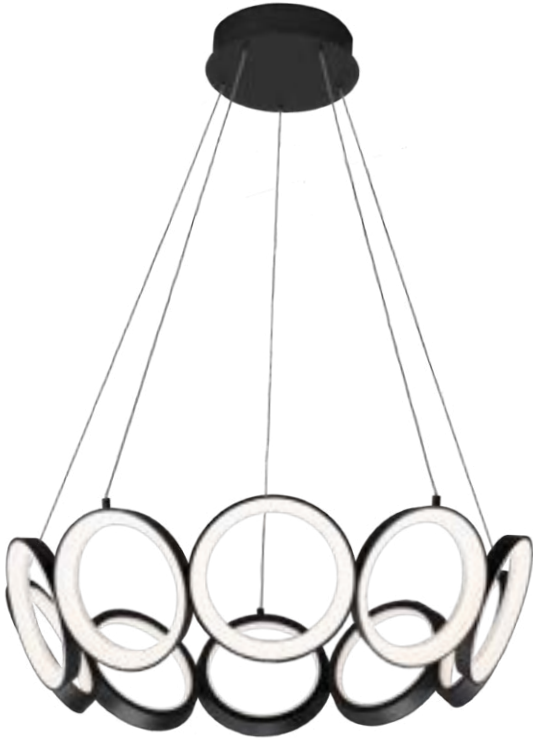

CHANDELIERS.

CH94829-BK