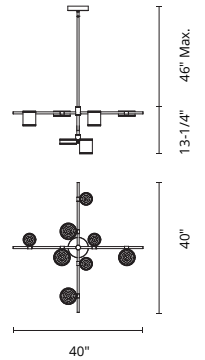

JAYDEN - CH96840

FINISH BK - Black | BK/BG - Black/Brushed Gold

- Forged aluminum and steel body
- Modern painted or powder-coated finish options
- Frosted acrylic diffusers
- Adjustable arms for varied styling
- Down light
- Max. rod length of 46"

WATTAGE: 57W
VOLTAGE: 120V
DELIVERED LUMENS: 1450*

COLOR TEMP: 3000K
CRI (RA): >90
DIMMING: 100%-10%
TYPE OF DIMMER: ELV OR TRIAC (*not included*)
CEILING ADAPTOR: YES, UP TO 45°
RATED LIFE: 50,000 HOURS

Custom options available

*Preliminary figures