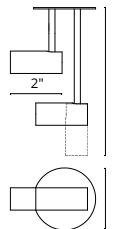

CEILING.

SF15001-BK

SF15602

DOWNEY - SF15702 / SF15701 / SF15602 / SF15601
SF15102 / SF15101 / SF15002 / SF15001

FINISH BK - Black | WH - White

Cylindrical lamp heads with recessed reflectors
Powder-coated finish
Adjustable directional lights
Fixed stem length

	SF15702	SF15701	SF15602	SF15601
WATTAGE:	12W	8W	7W	4W
VOLTAGE:	120V	120V	120V	120V
DELIVERED LUMENS:	548*	274*	356*	178*
	SF15102	SF15101	SF15002	SF15001
WATTAGE:	12W	8W	7W	4W
VOLTAGE:	120V	120V	120V	120V
DELIVERED LUMENS:	548*	274*	356*	178*

COLOR TEMP	3000K
CRI (RA)	>90
DIMMING	100%–10%
TYPE OF DIMMER	ELV OR TRIAC (not included)
RATED LIFE	50,000 HOURS
<i>Custom options available</i>	

*Preliminary figures