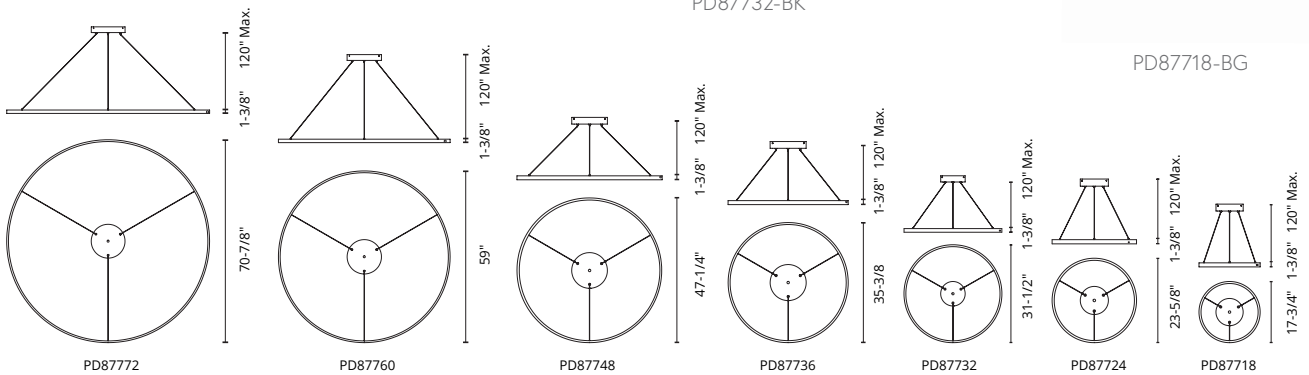

**CERCHIO** - PD87772 / PD87760 / PD87748 / PD87736  
PD87732 / PD87724 / PD87718

**FINISH** BK - Black | BG - Brushed Gold | WH - White

Extruded and rolled loops with rectangular profile  
Dual flush polymeric diffuser sets per tier  
Matte powder-coated finish  
Up and down light  
Max. cable length of 120"