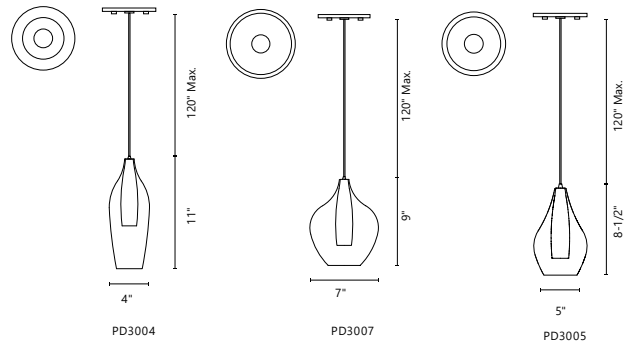

\*Preliminary figures

PENDANT.

PD3004

PD3007

PD3005

**VICTORIA** - PD3004 / PD3005 / PD3007

**FINISH** CH - Chrome

Clear round drop, slender drop or pear-shaped outer glass with frosted inner glass  
Max. cable length of 120"  
Down light