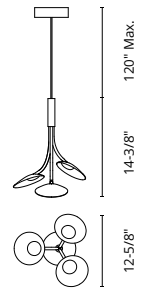

## ROTAIRE - PD90115

**FINISH** BK - Black

Cast-aluminum body  
Modern powder-coated finish  
Frosted acrylic diffuser  
Directional light and up or down light  
Adjustable 350° heads for a variety of styles and directional illumination  
Max. cable length of 120"