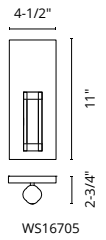

WALL / VANITY.

VL16727-BK

VL16720-CH

WS16705-CH

WS16705-BK

WS16705

19-1/2"  
VL16720

26-1/2"  
VL16727