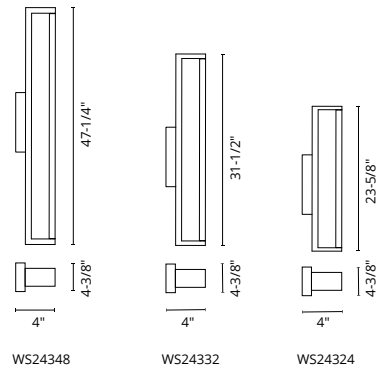

*Custom options available*

WALL / VANITY.

WS24324-BK

WS24332-BN

WS24348-WH