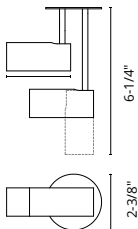

CEILING.

SF15001-BK

SF15702

DOWNEY - SF15702 / SF15701 / SF15602 / SF15601
SF15102 / SF15101 / SF15002 / SF15001

FINISH BK - Black | WH - White

Cylindrical lamp heads with recessed reflectors
Powder-coated finish
Adjustable directional lights
Fixed stem length

	SF15702	SF15701	SF15602	SF15601
WATTAGE:	12W	8W	7W	4W
VOLTAGE:	120V	120V	120V	120V
DELIVERED LUMENS:	548*	274*	356*	178*
	SF15102	SF15101	SF15002	SF15001
WATTAGE:	12W	8W	7W	4W
VOLTAGE:	120V	120V	120V	120V
DELIVERED LUMENS:	548*	274*	356*	178*

COLOR TEMP	3000K
CRI (RA)	>90
DIMMING	100%–10%
TYPE OF DIMMER	ELV OR TRIAC (not included)
RATED LIFE	50,000 HOURS
<i>Custom options available</i>	

*Preliminary figures