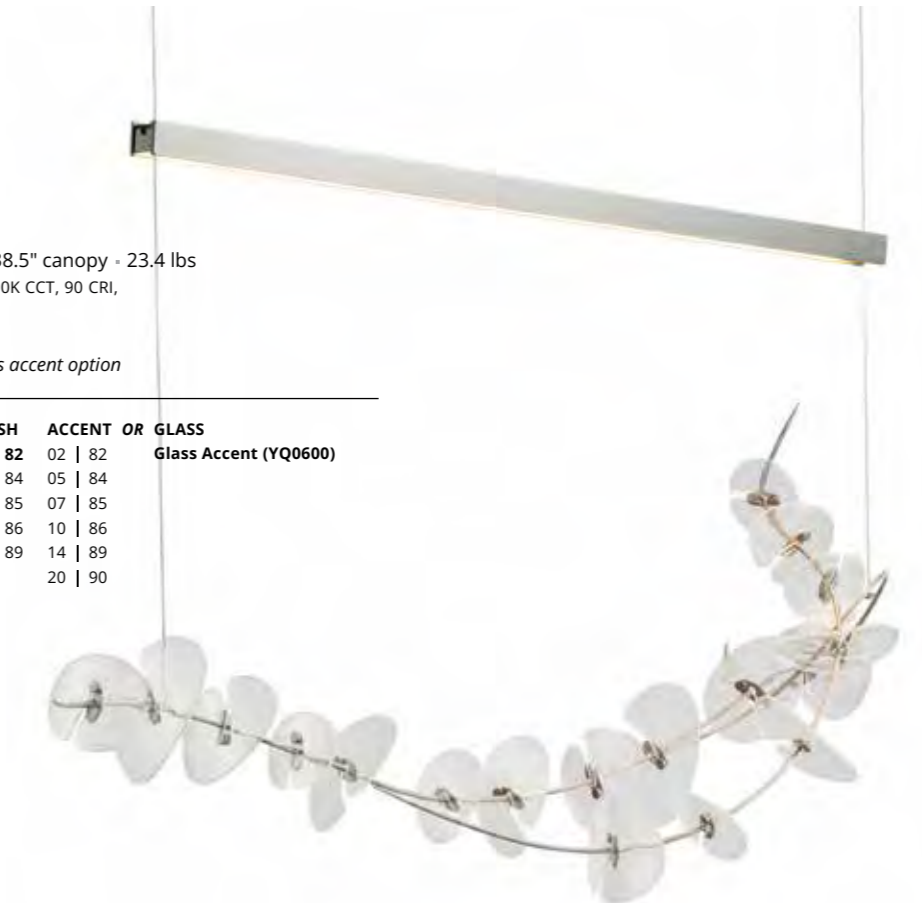

L **S1-45°**

SWITCHBACK LED PENDANT - 139730

15.3" h x 49.8" w x 8.3" d - 5.3" x 14.8" canopy - 19.8 lbs
1830 EST. DELIVERED LUMENS, 47W, 3000K CCT, 90 CRI,
120-277V AC INPUT, DIMMING: ELV, TRIAC, 0-10

ITEM #	OAH	FINISH
139730-LED	31.6" - 41" (SHRT)	02 | 82
	40.4" - 52.2" (STND)	05 | 84
	49" - 68.9" (LONG)	07 | 85
		10 | 86
		14 | 89
		20 |

L **S-45°**

TENON LED PENDANT - 139901

9.4" h x 48" w x 3.8" d - 4.5" x 38.5" canopy - 31.8 lbs
1150 EST. DELIVERED LUMENS, 25W, 3000K CCT, 90 CRI,
120-277V AC INPUT, ELV 0-10 DIMMING

ITEM #	OAH	FINISH	GLASS
139901-LED	30" - 100" (STND)	02 | 82	Seeded & Clear (ZQ0640)
		05 | 84	
		07 | 85	
		10 | 86	
		14 | 89	
		20 |	

L **S1-45°**

LILY LED PENDANT - 139812

14.1" h x 41.1" w x 11.9" d - 4.5" x 38.5" canopy - 23.4 lbs
1150 EST. DELIVERED LUMENS, 25W, 3000K CCT, 90 CRI,
120-277V AC INPUT, DIMMING: ELV, 0-10
Base Finish = Canopy / Fixture core
Accent Finish = 5 steel lily pads or glass accent option

ITEM #	OAH	FINISH	ACCENT OR GLASS
139812-LED	30" - 100" (STND)	02 | 82	02 | 82 Glass Accent (YQ0600)
		05 | 84	05 | 84
		07 | 85	07 | 85
		10 | 86	10 | 86
		14 | 89	14 | 89
		20 |	20 | 90

Shown in -07 Finish with
-90 Accent option