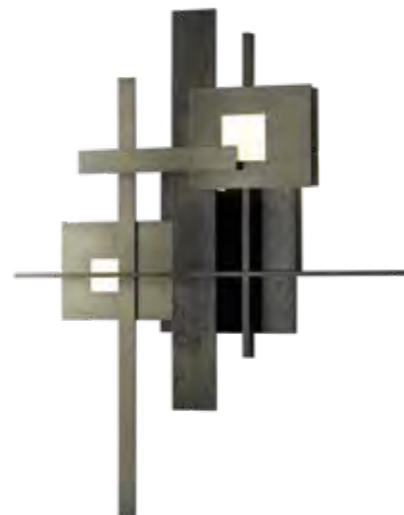

ITEM #	FINISH
217310-LED	02 | 82
	05 | 84
	07 | 85
	10 | 86
	14 | 89
	20 |