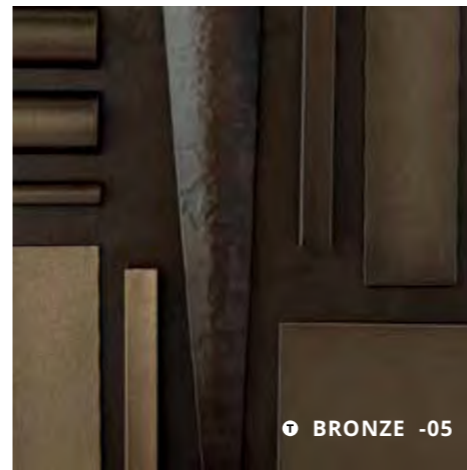

⑧
Maple Landmark
Middlebury, Vermont

Blown Glass

⑨
Simon Pearce Glass
Quechee, Vermont

FINISHES

● = TRANSLUCENT
○ = OPAQUE

COASTAL OUTDOOR FINISHES

Hubbardton Forge offers some of the most robust, environmentally-friendly finishes available for exterior lighting fixtures, and continuously works to improve durability with new formulations that are rigorously tested.