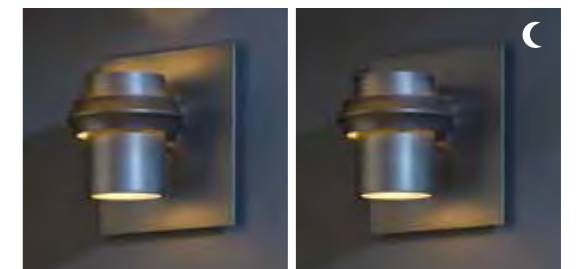

TWILIGHT LARGE SCONCE - 304905
US PATENT D703,372S - 11.4" h x 11.1" w x 9.5" d - 9.8 lbs
11.4" x 11.1" backplate - 7" vertical mounting ht
Medium socket, 100 W max, A19 bulb
Note: Optional top plate to block uplight included

ITEM #	FINISH
304905-SKT	14 | 77 20 | 78 75 | 80

without top plate   with top plate— Dark Sky Friendly

TWILIGHT SMALL SEMI-FLUSH - 364901
4.9" h x 6" sq - 6" sq canopy - 1.8 lbs
G9 socket, 60 W max, G9 bulb

ITEM #	FINISH
364901-SKT	14 | 77 20 | 78 75 | 80