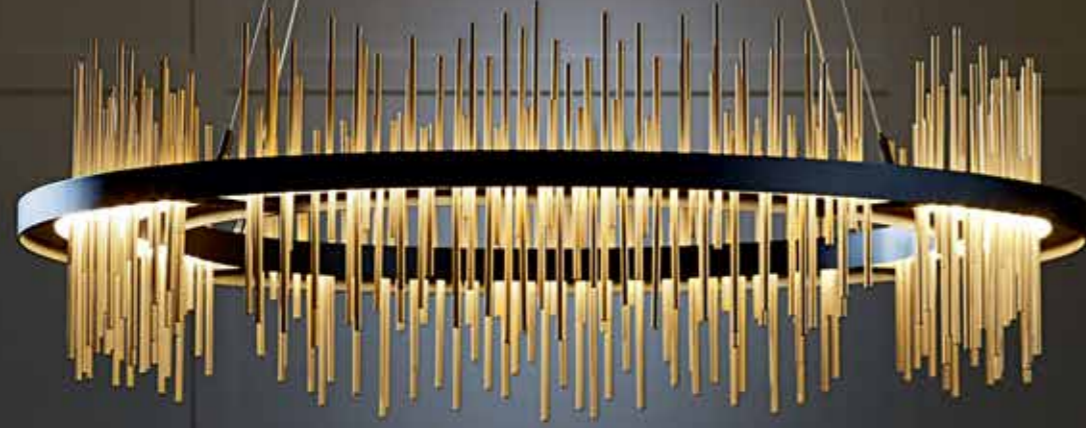

ITEM #	OAH	FINISH	ACCENT
139725-LED	18" - 100" (STND)	02 82	02 85
		05 84	82 86
		07 85	84 89
		10 86	
		14 89	
		20	

L **S1-45°** 

CITYSCAPE LARGE LED PENDANT - 139726 - US PATENT D782,722

15.5" h x 51.9" w x 5.3" d - 14.8" x 5.3" canopy - 30.8 lbs
 2400 EST. DELIVERED LUMENS, 57W, 3000K CCT, 90 CRI,
 120-277V AC INPUT, ELV 0-10 DIMMING (120V ONLY)
Base Finish = Canopy / Fixture
Accent Finish = Decorative rods

ITEM #	OAH	FINISH	ACCENT
139726-LED	30" - 41.8" (SHRT)	02 82	02 85
	39.6" - 51.6" (STND)	05 84	82 86
	51.1" - 63.1" (LONG)	07 85	84 89
		10 86	
		14 89	
		20	

L 

CITYSCAPE LED SCONCE - 207915

US PATENT PENDING - 15.5" h x 26" w x 7.4" d - 14.2 lbs
 4.5" x 9" backplate - 7.4" horizontal mounting ht
 1000 EST. DELIVERED LUMENS, 24W, 3000K CCT, 90 CRI,
 120-277V AC INPUT, ELV 0-10 DIMMING

ITEM #	FINISH	ACCENT
207915-LED	02 82	02 85
	05 84	82 86
	07 85	84 89
	10 86	
	14 89	
	20	

L S-45°

GOSSAMER CIRCULAR LED PENDANT - 139656

11.5" h x 38" dia • 8.8" OD canopy • 60.4 lbs
 2000 EST. DELIVERED LUMENS, 60W, 3000K CCT, 90 CRI,
 120-277V AC INPUT, ELV 0-10 DIMMING
 Base Finish = Canopy / Fixture
 Accent Finish = Decorative rods