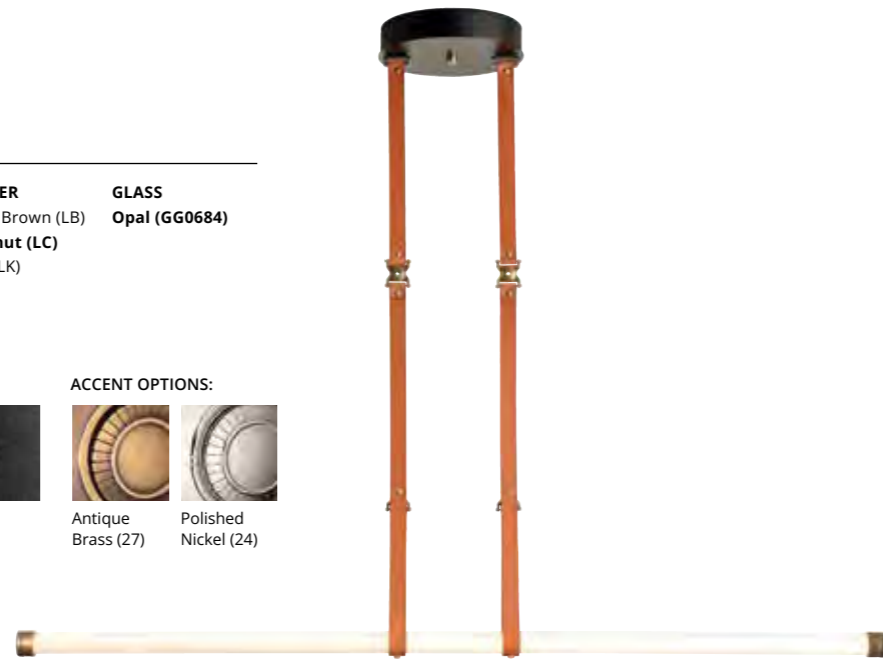

L S1-45°

BELMONT LARGE LED PENDANT - 131050

1.4" h x 49.4" w x 1.6" d - 8.8" OD canopy - 9 lbs
1950 EST. DELIVERED LUMENS, 23W, 3000K CCT, 90 CRI,
120-277V AC INPUT, DIMMING: ELV 0-10, LINE VOLTAGE

ITEM #	OAH	FINISH	ACCENT	LEATHER	GLASS
131050-LED	32.2" (SHRT)	10	Nickel (24)	British Brown (LB)	Opal (GG0684)
	38.2" (STND)		Brass (27)	Chestnut (LC)	
	57.2" (LONG)			Black (LK)	

Please note that natural color variations will occur with genuine leather. Characteristics will differ from hide to hide with how each hide absorbs the dye.

LEATHER OPTIONS:

ACCENT OPTIONS: