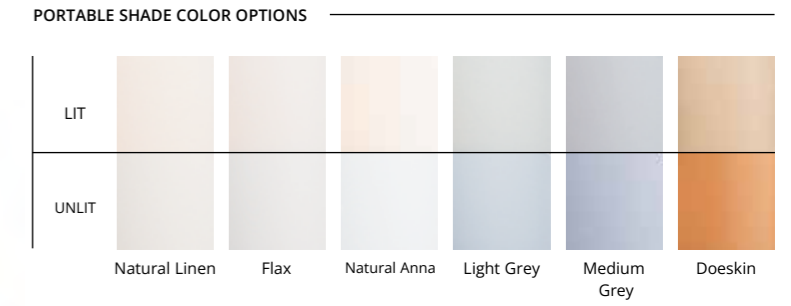

METAMORPHIC TABLE LAMP - 261962
27" h - 8.5" x 6.5" footprint - 5 lbs
dimmer - Medium socket, 150 W max, A19 bulb

ITEM #	FINISH	SHADE
261962-SKT	02 | 82	Flax (SE1555)
	05 | 84	Natural Anna (SF1555)
	07 | 85	Light Grey (SJ1555)
	10 | 86	Medium Grey (SL1555)
	14 | 89	Doeskin (SB1555)
	20 |	Natural Linen (SA1555)