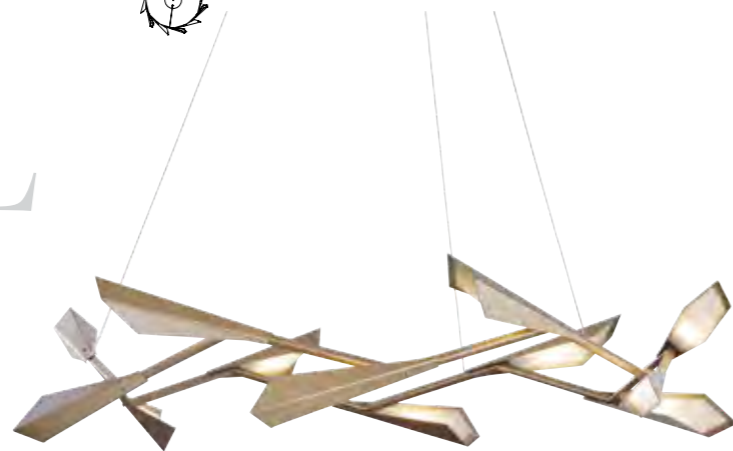

L S-45° AL

QUILL CIRCULAR 8-LIGHT LED PENDANT - 135003
US PATENT D757,322 - 12.2" h x 33.9" dia - 8" sq canopy - 8.6 lbs
1218 EST. DELIVERED LUMENS, 28W, 3000K CCT, 85 CRI,
120-277V INPUT, DIMMING: LINE VOLTAGE, ELV, TRIAC

ITEM #	OAH	FINISH
135003-LED	20" - 80" (STND)	02 | 85 82 | 86 84 | 89

L S-45° AL

QUILL CIRCULAR 10-LIGHT LARGE LED PENDANT - 135005
PATENT PENDING - 8.4" h x 45.3" dia - 10.8" canopy - 17.4 lbs
1850 EST. DELIVERED LUMENS, 45W, 3000K CCT, 85 CRI,
120-277V INPUT, DIMMING: LINE VOLTAGE, ELV, TRIAC

ITEM #	OAH	FINISH
135005-LED	18" - 100" (STND)	02 | 85 82 | 86 84 | 89

L S-45° AL

PLUME 5-LIGHT LED PENDANT - 135006
48.9" h x 15.1" w x 14.7" d - 5.5" OD canopy - 4.6 lbs
800 EST. DELIVERED LUMENS, 28W, 3000K CCT, 85 CRI,
120V AC INPUT, DIMMING: LINE VOLTAGE, ELV, TRIAC
Base Finish = Canopy / Fixture frame
Accent Finish = Metal diffuser shields

ITEM #	OAH	FINISH	ACCENT
135006-LED	16" - 118" (STND)	02 | 82 05 | 84 07 | 85 10 | 86 14 | 89 20 |	02 | 82 05 | 84 07 | 85 10 | 86 14 | 89 20 |