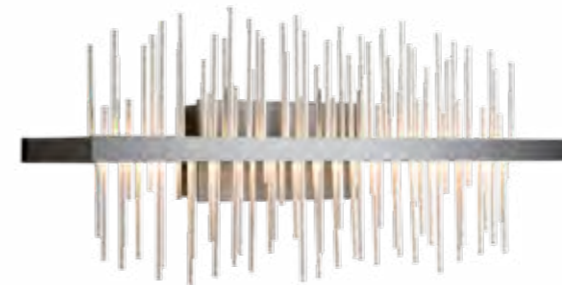

GOSSAMER LED SCONCE - 207917

11.5" h x 26" w x 7.4" d • 14.2 lbs
4.5" x 9" backplate • 5.5" vertical mounting ht
940 EST. DELIVERED LUMENS, 24W, 3000K CCT, 90 CRI,
120-277V AC INPUT, ELV 0-10 DIMMING

ITEM #	FINISH	ACCENT
207917-LED	02 | 82	02 | 85
	05 | 84	82 | 86
	07 | 85	84 | 89
	10 | 86	
	14 | 89	
	20 |