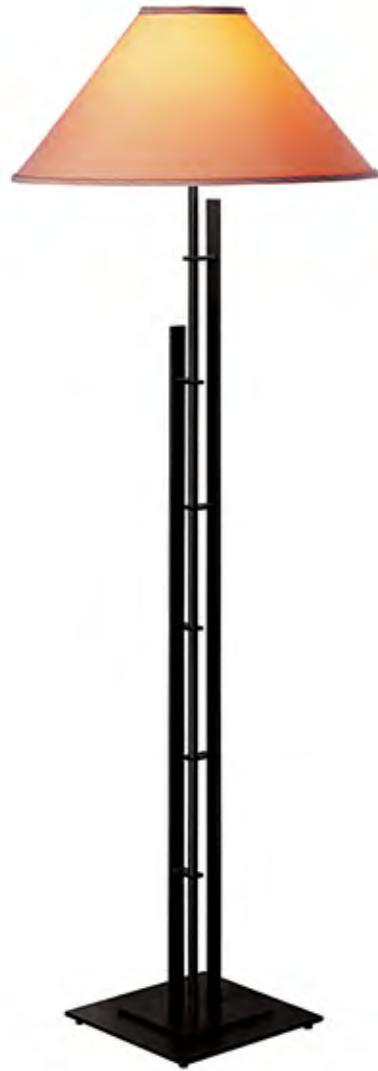

TAPER TORCHIERE - 249642
71" h - 11.5" sq footprint - 34 lbs - dimmer
Medium socket, 150 W max, A19 bulb

METRA TWIN TALL FLOOR LAMP - 248416
74.7" h - 8.4" x 12.7" footprint - 12.7 lbs
dimmer - Medium sockets (2), 60 W max, B bulb

PORTABLE SHADE COLOR OPTIONS

LIT					
UNLIT					
	Natural Linen	Natural Anna	Light Grey	Medium Grey	Doeskin

ITEM #	FINISH	SHADE
268421-SKT	02 | 82	Natural Anna (SF1755)
	05 | 84	Light Grey (SJ1755)
	07 | 85	Medium Grey (SL1755)
	10 | 86	Doeskin (SB1755)
	14 | 89	Natural Linen (SA1755)
	20 |