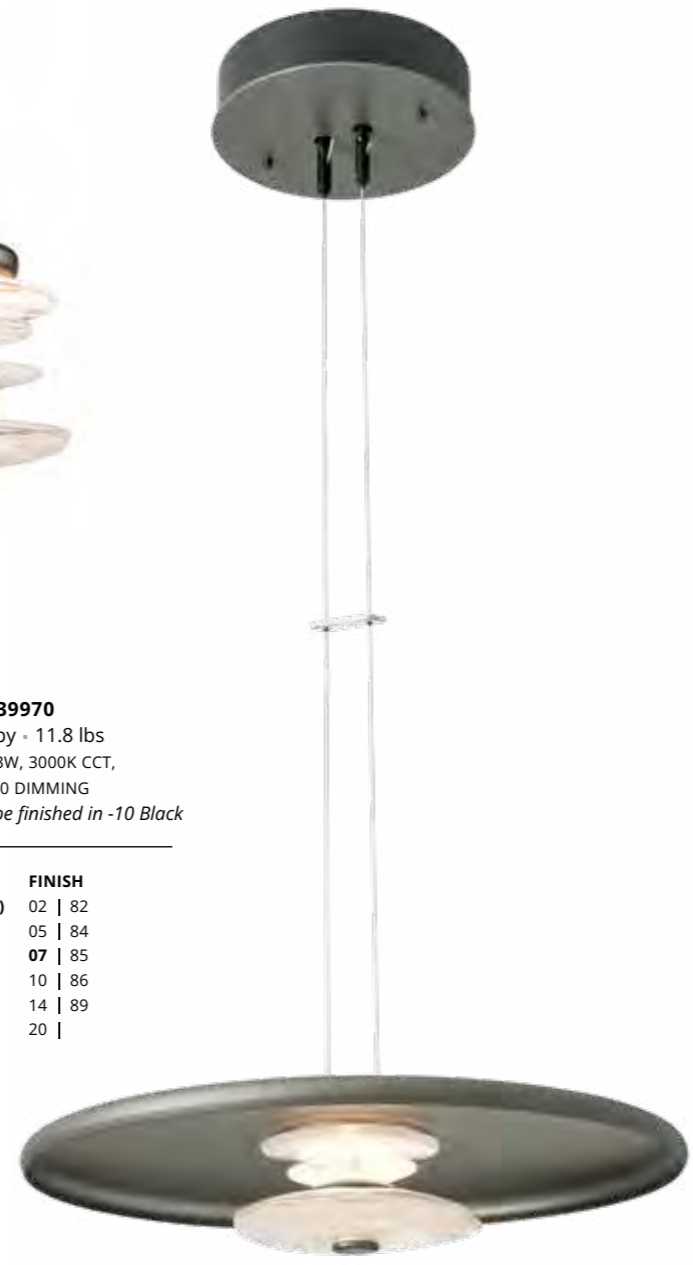

L **S1.45°**

CAIRN LED PENDANT - 139971
4" h x 15.9" dia - 7.4" OD canopy - 10.8 lbs
650 EST. DELIVERED LUMENS, 13W, 3000K CCT, 90 CRI,
120-277V INPUT, ELV 0-10 DIMMING
Note: Canopy can will always be finished in -10 Black
Base Finish = Canopy Plate / Steel "stones"
Accent Finish = Metal Top Shade

ITEM #	OAH	FINISH	ACCENT
139971-LED	10" - 100" (STND)	02 | 82	02 | 82
		05 | 84	05 | 84
		07 | 85	07 | 85
		10 | 86	10 | 86
		14 | 89	14 | 89
		20 |	20 |

L **S1.45°**

CAIRN LARGE LED PENDANT - 139973
10" h x 6" dia - 7.4" OD canopy - 16.8 lbs
650 EST. DELIVERED LUMENS, 13W, 3000K CCT, 90 CRI,
120-277V INPUT, ELV 0-10 DIMMING
Note: Canopy can will always be finished in -10 Black

ITEM #	OAH	FINISH
139973-LED	18" - 100" (STND)	02 | 82
		05 | 84
		07 | 85
		10 | 86
		14 | 89
		20 |