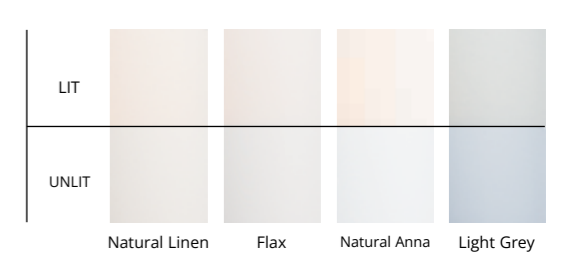

SARATOGA SHADE COLOR OPTIONS