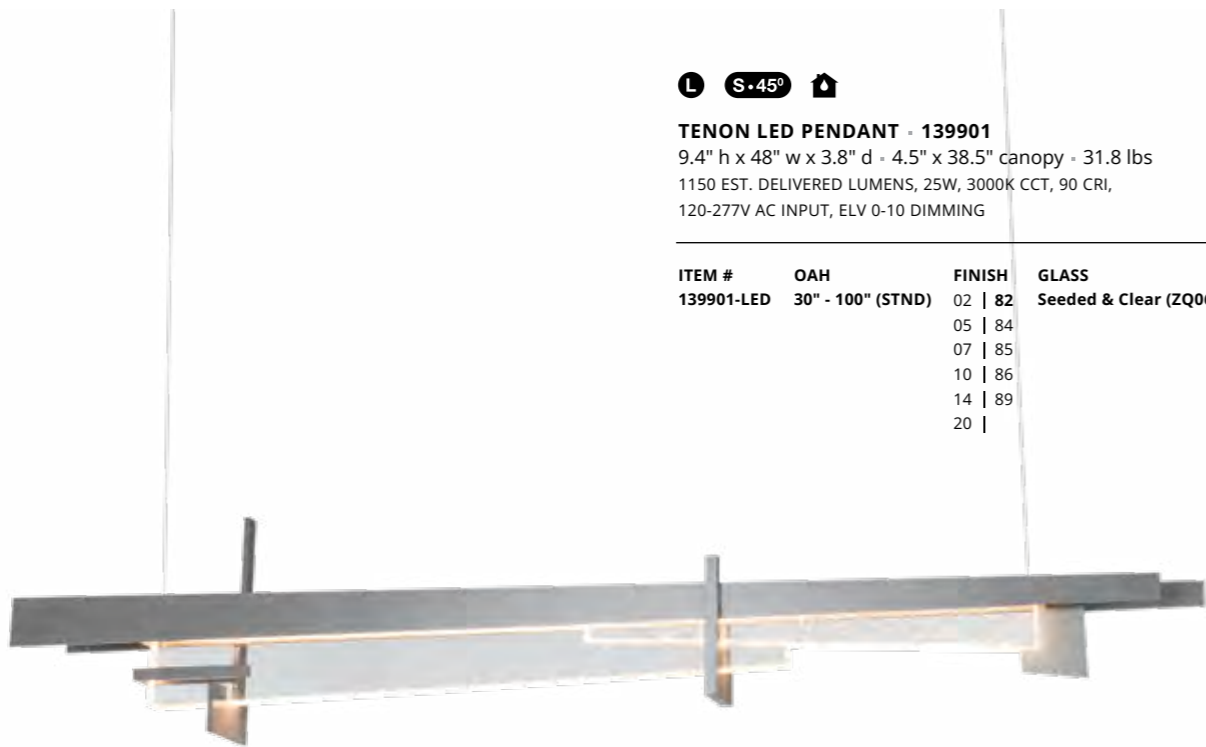

TENON LED PENDANT - 139901

9.4" h x 48" w x 3.8" d - 4.5" x 38.5" canopy - 31.8 lbs
1150 EST. DELIVERED LUMENS, 25W, 3000K CCT, 90 CRI,
120-277V AC INPUT, ELV 0-10 DIMMING

ITEM #	OAH	FINISH	GLASS
139901-LED	30" - 100" (STND)	02 | 82	Seeded & Clear (ZQ0640)
		05 | 84	
		07 | 85	
		10 | 86	
		14 | 89	
		20 |