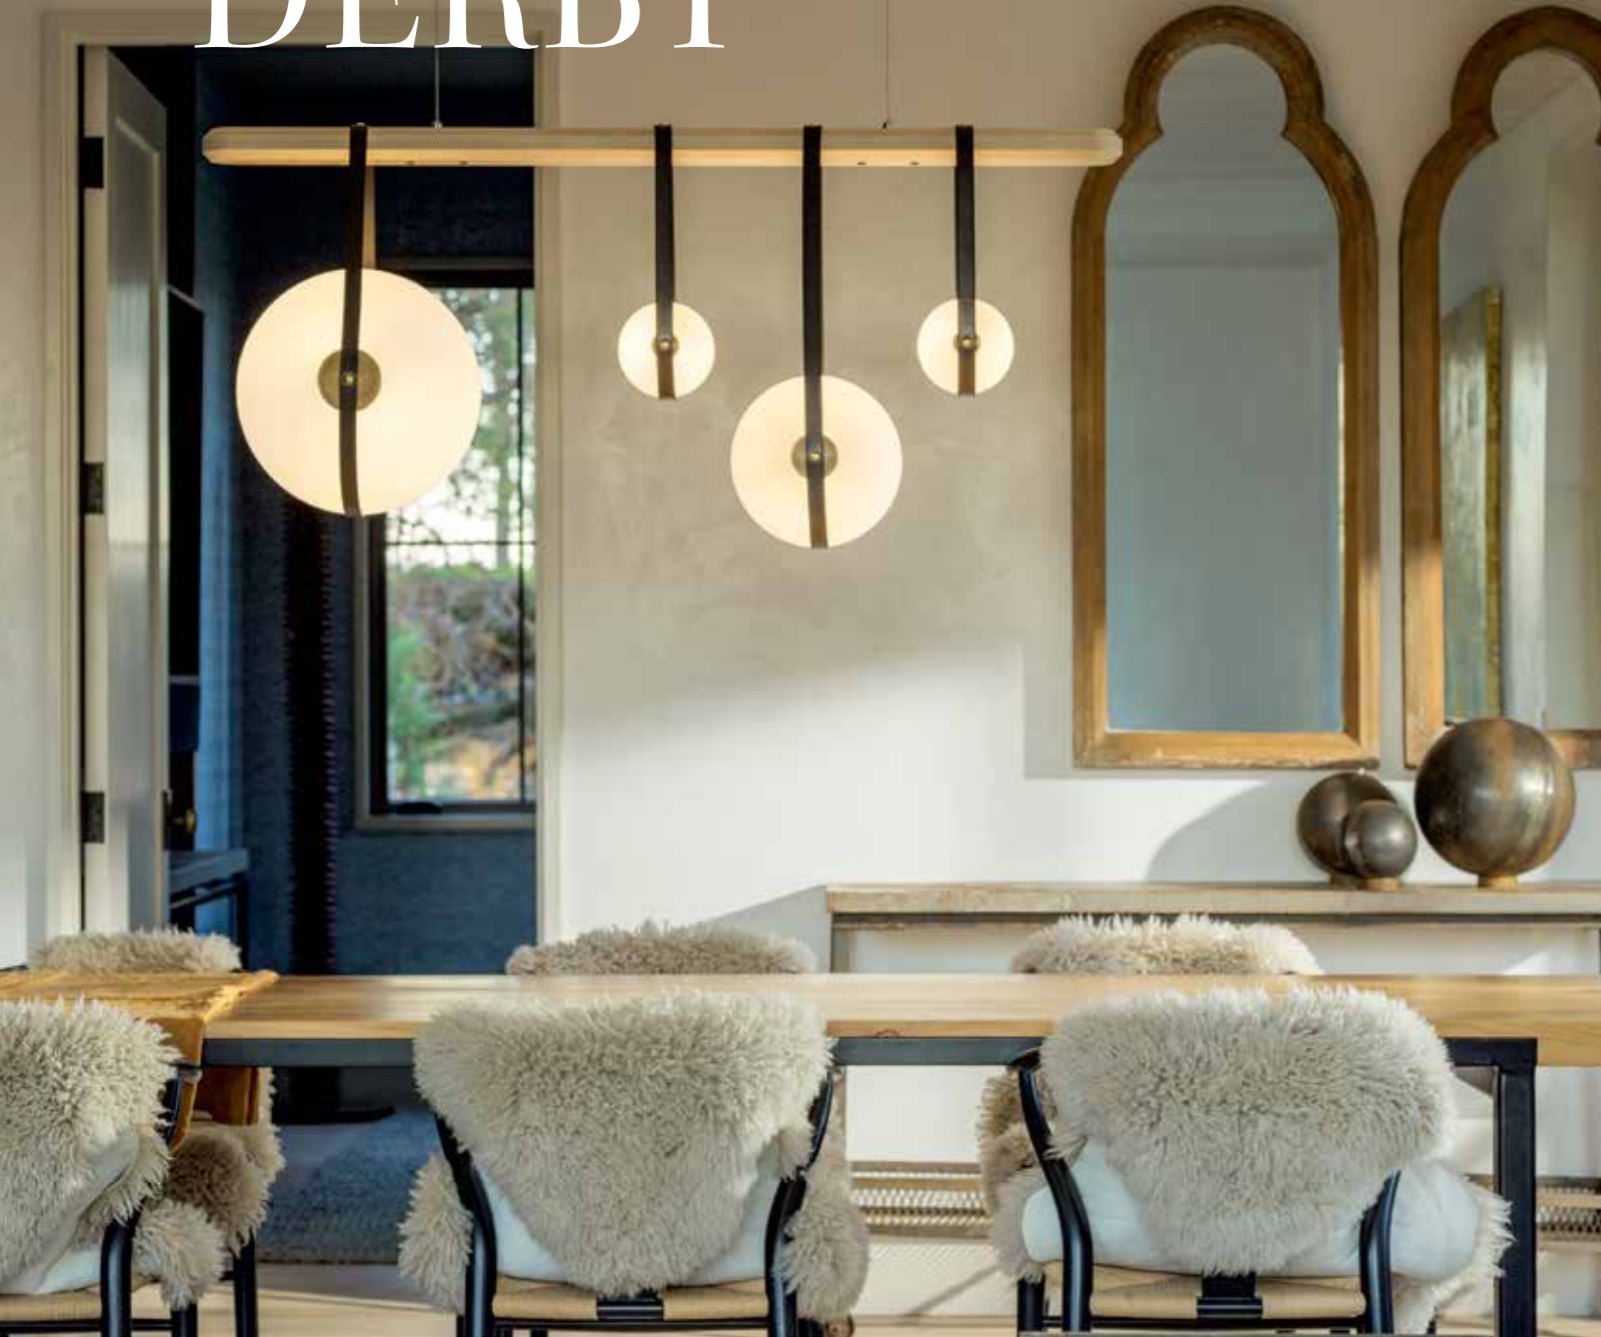

DERBY

L **S-45°**

DERBY 4-LIGHT LED PENDANT - 131043

23.7" h x 52" w x 15.5" d - 4.5" x 27.5" canopy - 31.4 lbs

1420 EST. DELIVERED LUMENS, 5.5W (1), 2.8W (2) AND 5.8W (1), 3000K CCT, 90 CRI, 120V INPUT, DIMMING: ELV

ITEM #	OAH	FINISH	ACCENT	LEATHER	WOOD	GLASS
131043-LED	30" - 120" (STND)	10	Nickel (24) Brass (27)	British Brown (LB) Chestnut (LC) Black (LK)	Maple (WD) Black (WB)	Opal (GG0702)