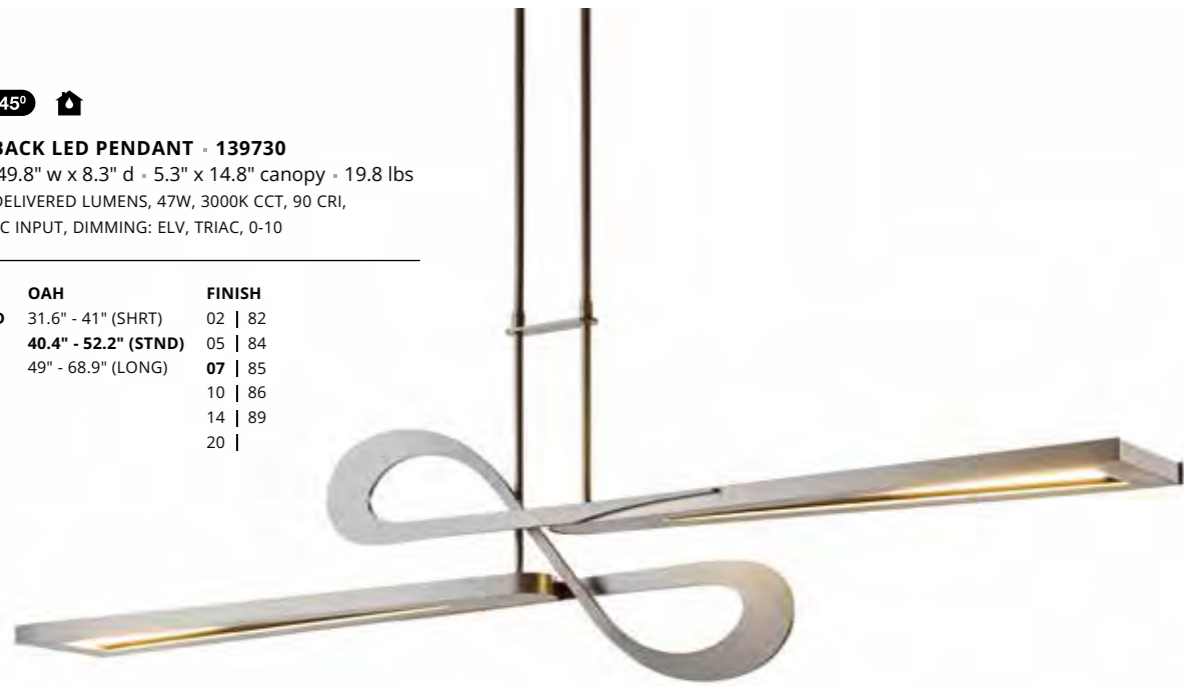

L **S1-45°**

SWITCHBACK LED PENDANT - 139730

15.3" h x 49.8" w x 8.3" d - 5.3" x 14.8" canopy - 19.8 lbs
1830 EST. DELIVERED LUMENS, 47W, 3000K CCT, 90 CRI,
120-277V AC INPUT, DIMMING: ELV, TRIAC, 0-10

ITEM #	OAH	FINISH
139730-LED	31.6" - 41" (SHRT)	02 | 82
	40.4" - 52.2" (STND)	05 | 84
	49" - 68.9" (LONG)	07 | 85
		10 | 86
		14 | 89
		20 |