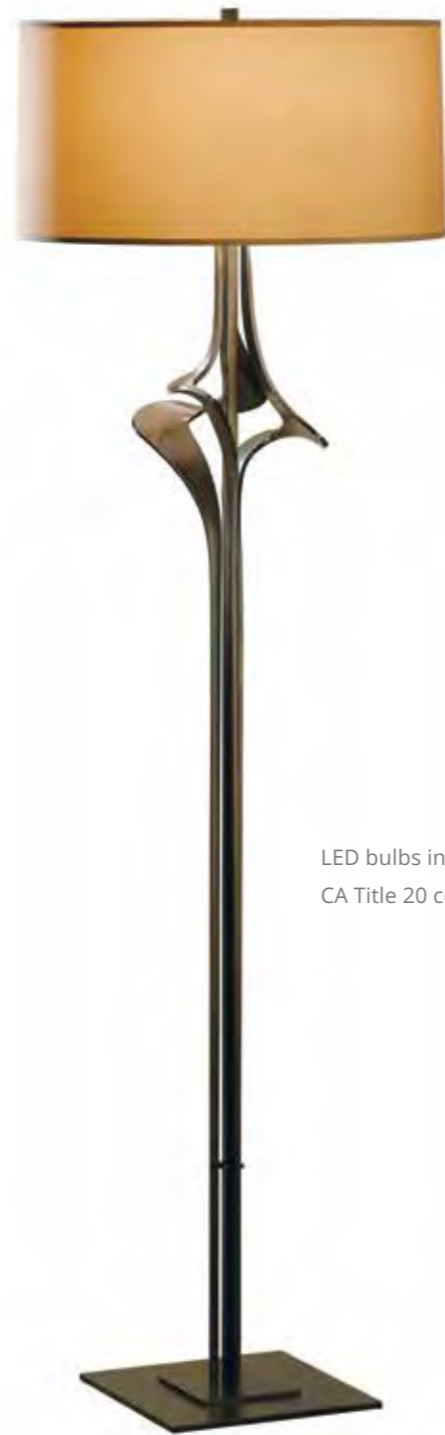

ITEM #	FINISH	SHADE
232810-SKT	02 | 82	Flax (SE1899)
	05 | 84	Natural Anna (SF1899)
	07 | 85	Light Grey (SJ1899)
	10 | 86	Medium Grey (SL1899)
	14 | 89	Doeskin (SB1899)
	20 |	

LED bulbs included for CA Title 20 compliance.

LED bulbs included for CA Title 20 compliance.