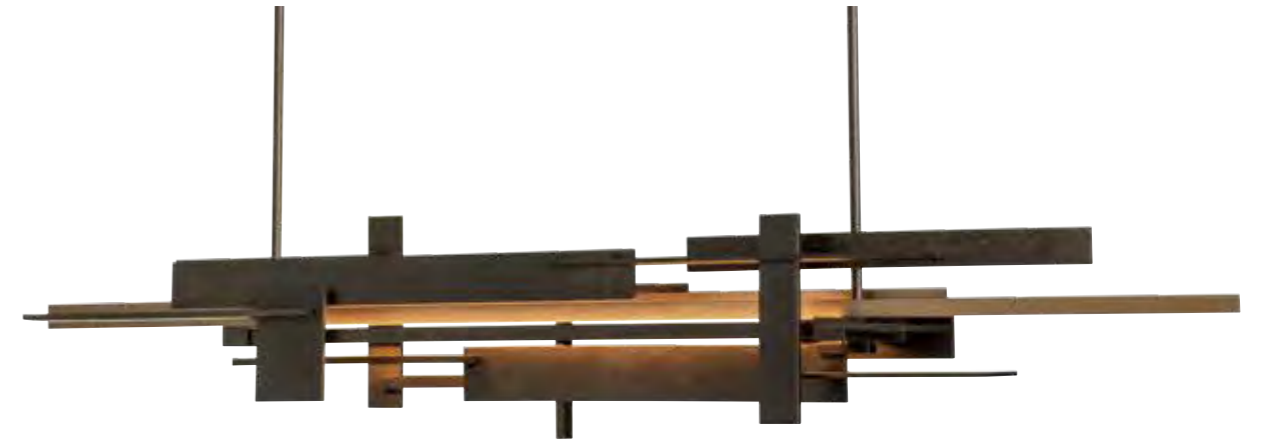

ITEM #	OAH	FINISH
139720-LED	28.2" - 38.2" (SHRT)	02 82
	38" - 50.9" (STND)	05 84
	49.7" - 62.4" (LONG)	07 85
		10 86
		14 89
		20

PLANAR

L S1-45°

PLANAR LED PENDANT W/ ACCENT - 139721 - US PATENT D777,366
 8.4" h x 48.3" w x 8.5" d - 5" x 27.8" canopy - 36 lbs
 940 EST. DELIVERED LUMENS, 24W, 3000K CCT, 90 CRI,
 120-277V AC INPUT, ELV 0-10 DIMMING
Base Finish = Canopy / Fixture
Accent Finish = Horizontal bar