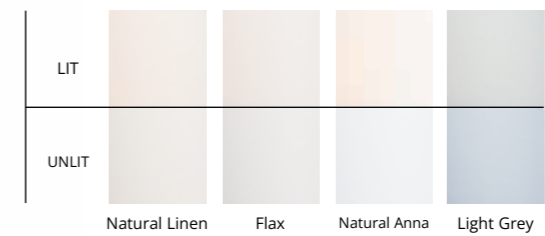

EXOS SHADE COLOR OPTIONS

S-45°

EXOS SMALL SINGLE SHADE PENDANT - 139590

8.6" h x 11.6" dia • 6.1" OD canopy • 77" wire
5 lbs • Medium socket, 100 W max, A19 bulb

ITEM #	OAH	FINISH	SHADE
139590-SKT	11" - 56" (MULT)	02 | 82	Natural Linen (SA1099)
	Multi-height	05 | 84	Flax (SE1099)
	stem kit includes:	07 | 85	Natural Anna (SF1099)
	(3) 12" pipes	10 | 86	Light Grey (SJ1099)
	(1) 6" pipe	14 | 89	
	(1) 3" pipe	20 |