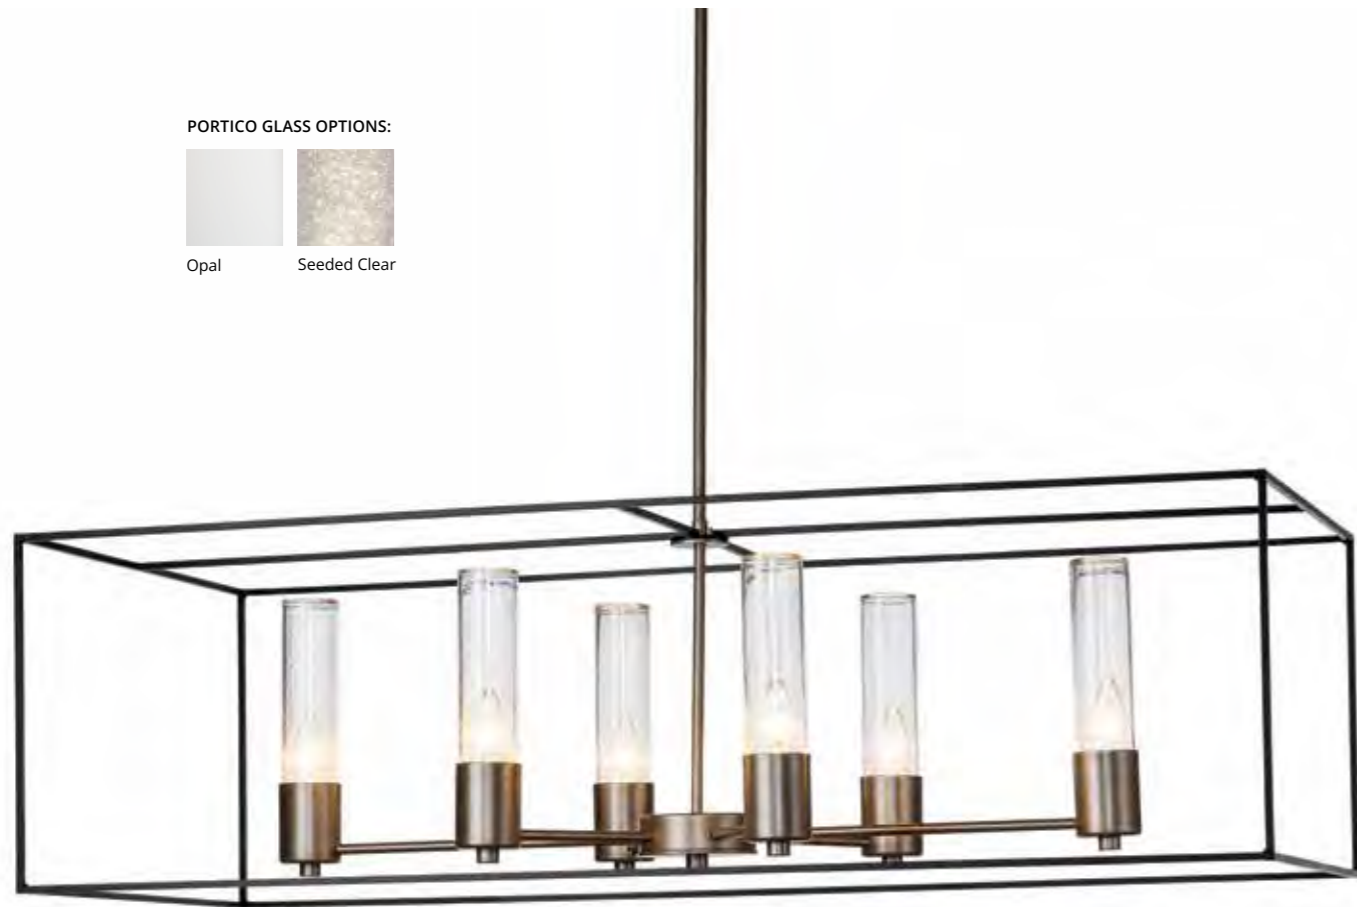

PORTICO GLASS OPTIONS:

S-45°

PORTICO PENDANT - 138940
12" h x 42" w x 19" d - 5" OD canopy - 68" wire
15.8 lbs - Medium sockets (6), 60 W max, CA-10 bulbs
Base Finish = Canopy / Fixture
Accent Finish = Rectangular outer fixture frame

ITEM #	OAH	FINISH	ACCENT	GLASS
138940-SKT	18" - 60" (MULT) Multi-height stem kit includes: (3) 12" pipes (1) 6" pipe (1) 3" pipe	02 | 82 05 | 84 07 | 85 10 | 86 14 | 89 20 |	02 | 82 05 | 84 07 | 85 10 | 86 14 | 89 20 |	Opal (GG0392) Seeded Clear (II0392)