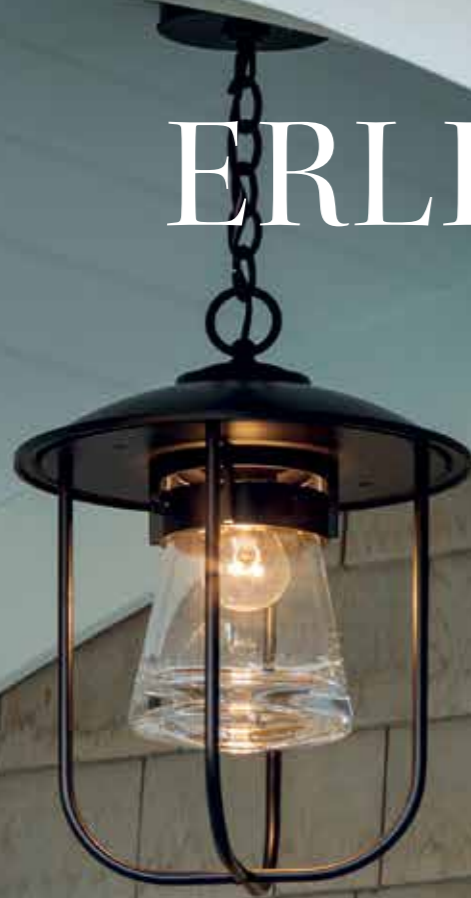

ERLENMEYER

☂ AL S-45°

ERLENMEYER OUTDOOR PENDANT - 356010
16.9" h x 12.1" dia - 4.6" OD canopy - 7' wire, 1' chain
10.2 lbs - Medium socket, 100 W max, A19 bulb

ITEM #	FINISH	GLASS
356010-SKT	14 | 77	Clear (ZM0467)
	20 | 78	
	75 | 80