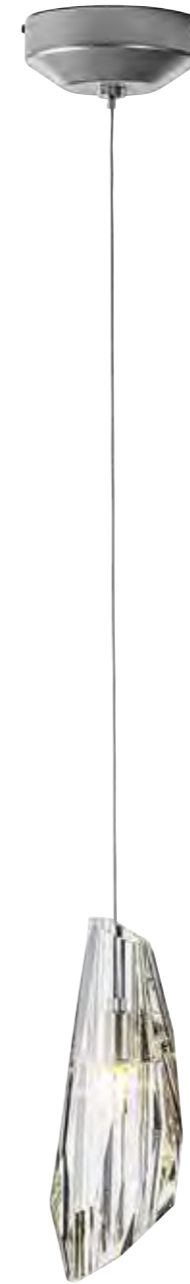

S-45°

LUMA LOW VOLTAGE PENDANT - 161321

11.6" h x 4" dia - 5.5" OD canopy - 6 lbs
GY 6.35 socket, 50 W max, T4 Capsule bulb

ITEM #	OAH	FINISH	ELEMENT
161321-SKT	18" - 85.0" (STND)	02 | 85	Crystal (CR)
		82 | 86	
		84 | 89