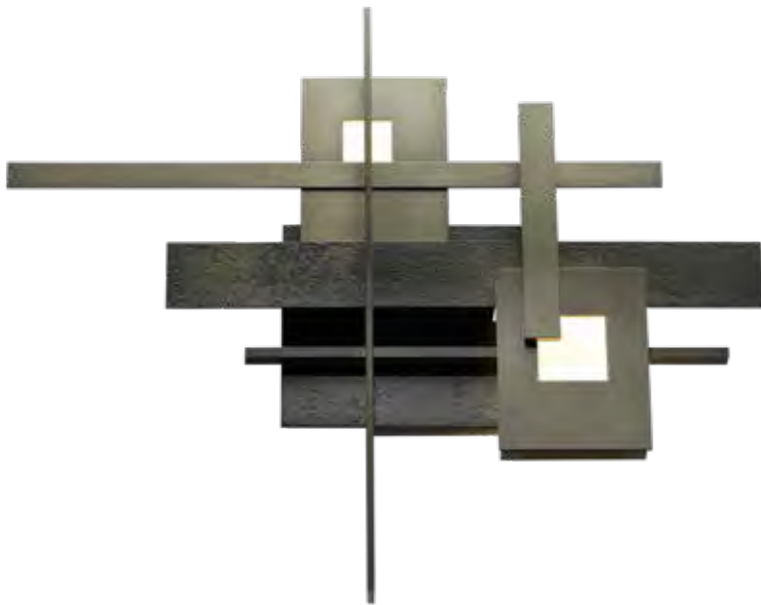

L ADA

PLANAR LED SCONCE - 217310
26.9" h x 19" w x 3.6" d - 16.8 lbs
2.25" x 7.5" backplate - 13.6" vertical mounting ht
910 EST. DELIVERED LUMENS, 24W, 3000K CCT, 90 CRI,
INPUT- 100-277V, ELV DIMMING
Note: Can hang vertically or horizontally

ITEM #	FINISH
217310-LED	02 | 82
	05 | 84
	07 | 85
	10 | 86
	14 | 89
	20 |