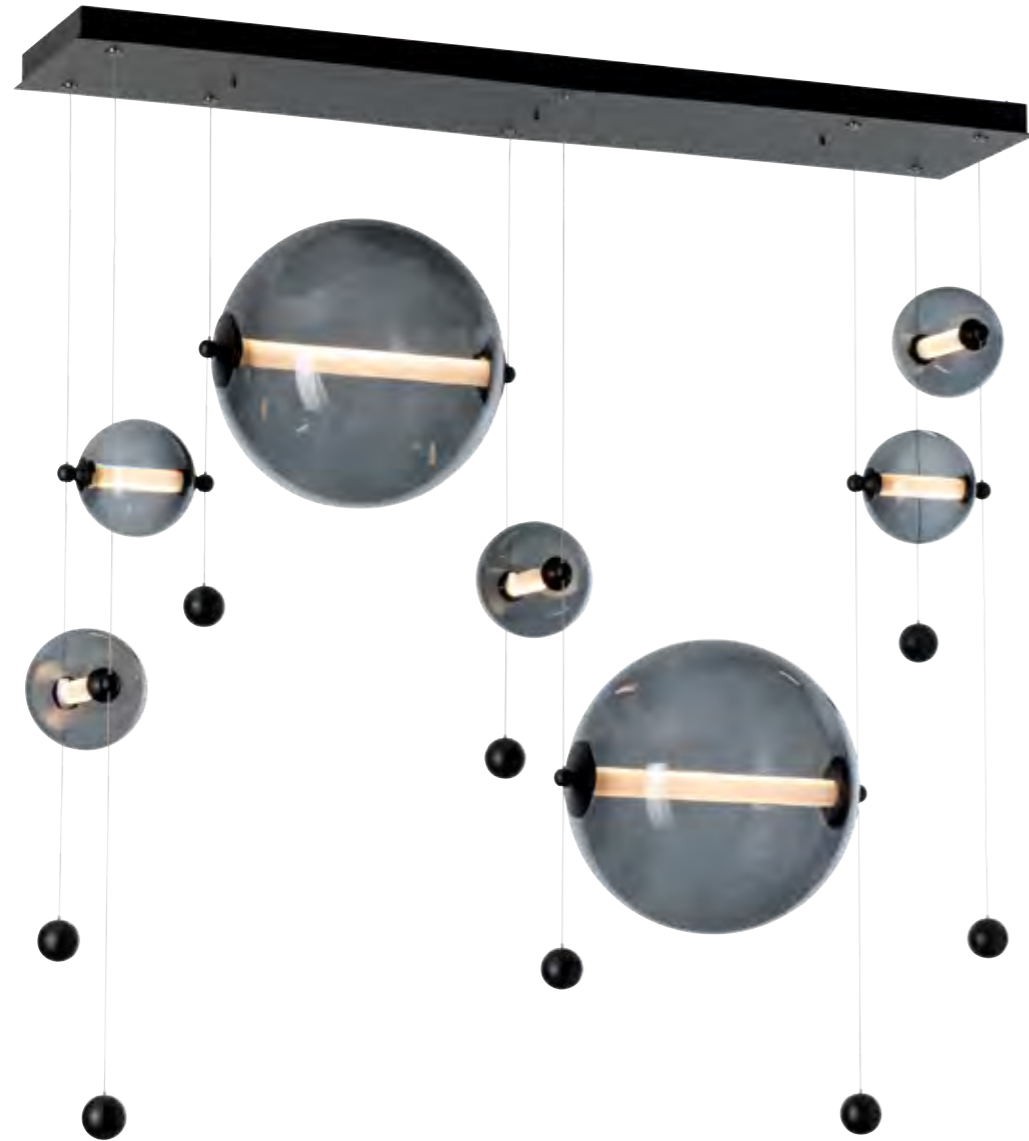

ABACUS 7-LIGHT DOUBLE LED PENDANT - 139054
40"-100" OAH x 49" w x 20.5" d - 10" x 48" canopy - 52.2 lbs
1990 EST. DELIVERED LUMENS, 3W (5) & 6W (2), 3000K CCT,
90 CRI, 120-277V AC INPUT, ELV DIMMING
Note: Canopy can will always be finished in -10 Black

ITEM #	OAH	FINISH	GLASS
139054-LED	40" - 100" (STND)	02 | 82	Opal (GG0694)
		05 | 84	Cool Grey (YL0694)
		07 | 85	
		10 | 86	
		14 | 89	
		20 |