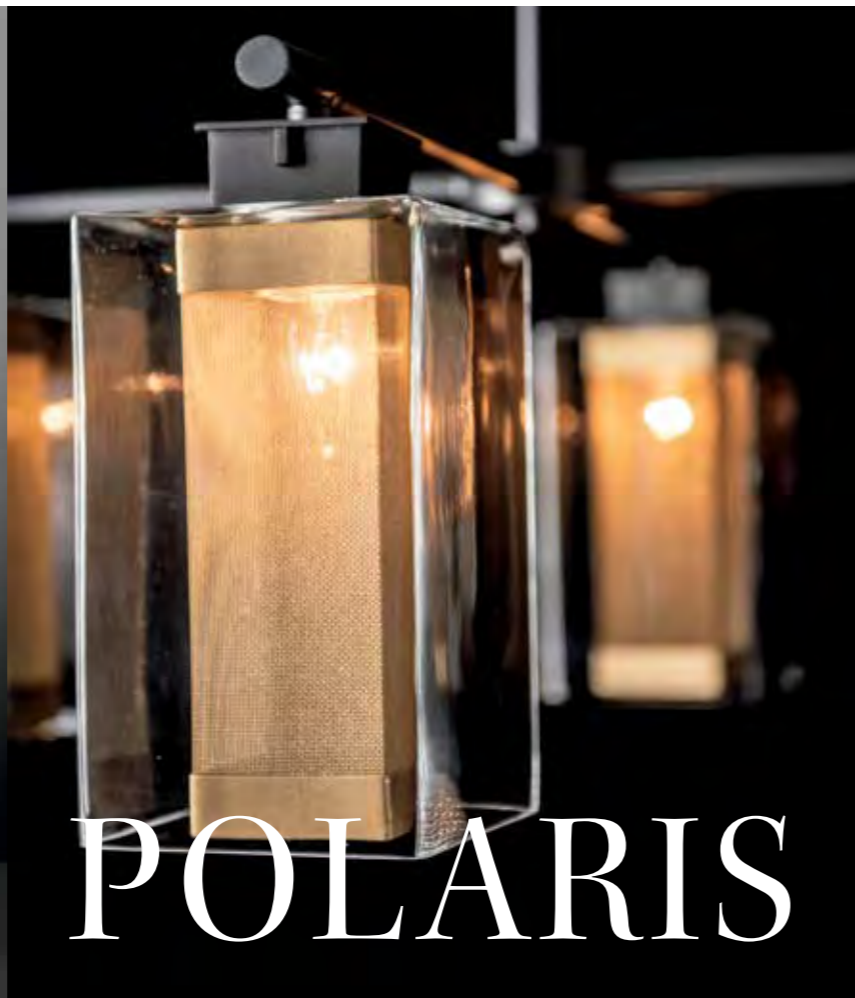

POLARIS

POLARIS SEMI-FLUSH - 356850

14.9" h x 6.8" sq - 5.25" sq canopy - 5.8 lbs
Medium socket, 100 W max, A19 bulb

ITEM #	FINISH	ACCENT	GLASS
356850-SKT	14 | 77 20 | 78 75 | 80	70 | 72	Clear (ZM0707)