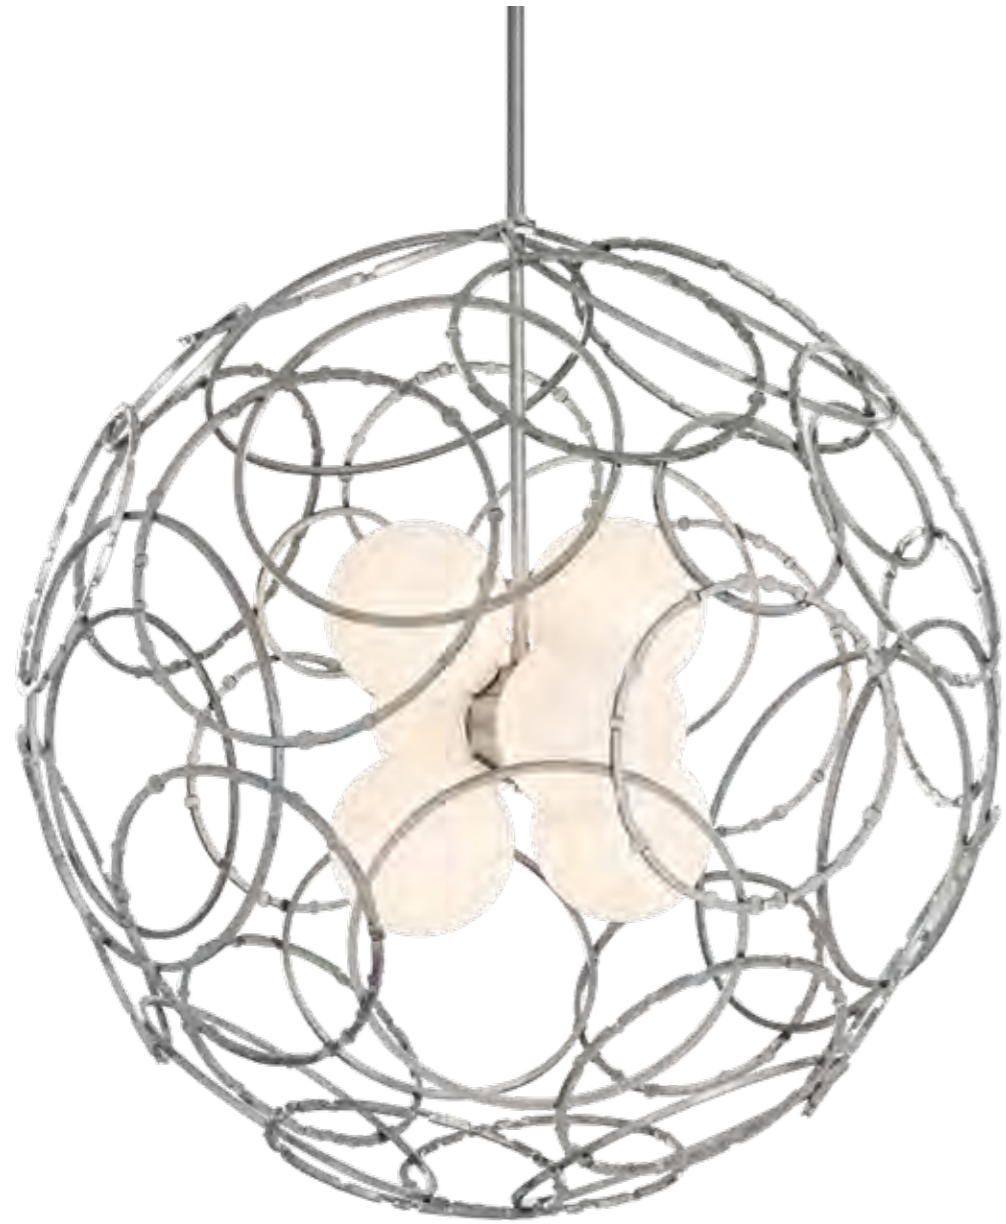

OLYMPUS

S-45° CB CE

OLYMPUS ORB PENDANT - 131602
31.1" h x 31" dia - 6.6" OD canopy - 97" wire
27 lbs - G9 sockets (6), 40 W max, G9 bulbs

ITEM #	OAH	FINISH	GLASS
131602-SKT	34.7" - 79.7" (MULT)	02 | 82	Opal (GG0677)
	Multi-height	05 | 84	
	stem kit includes:	07 | 85	
	(3) 12" pipes	10 | 86	
	(1) 6" pipe	14 | 89	
	(1) 3" pipe	20 |