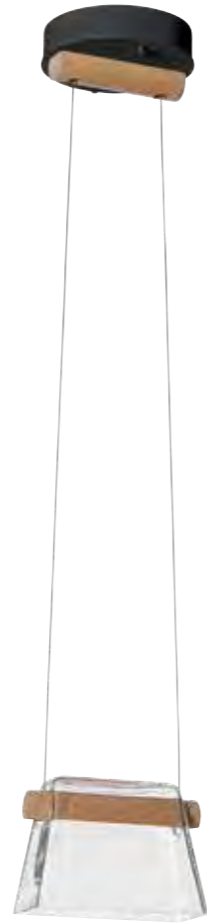

ITEM #	OAH	FINISH	WOOD	GLASS
136570-LED	18" - 100" (STND)	02 82	Maple (WD)	Clear (ZM0560)
		05 84		Clear w/ Frost (YE0560)
		07 85		
		10 86		
		14 89		
		20		

MORE COWBELL GLASS OPTIONS:

Clear with Frost Clear