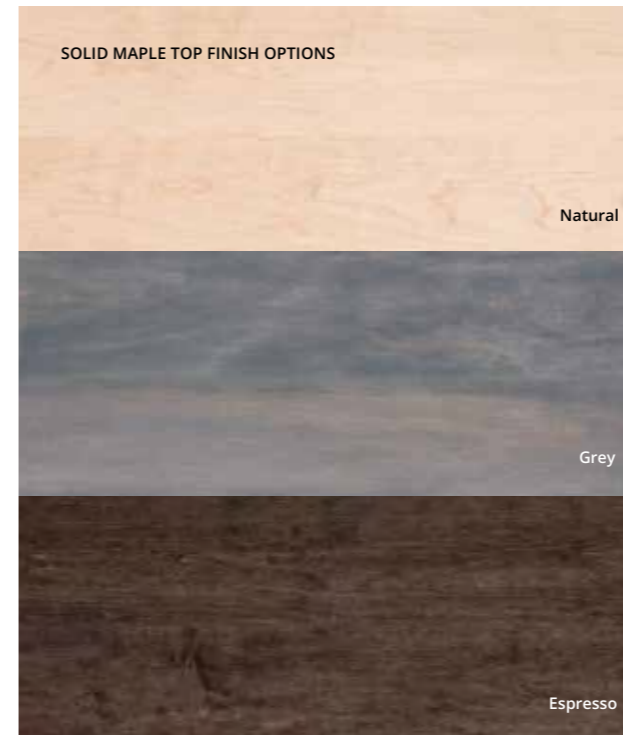

SOLID MAPLE TOP FINISH OPTIONS

NEW EQUUS SIDE TABLE - 750114
steel with solid maple top & leather straps
26.1" h x 22" w x 18" d - 31.4 lbs

ITEM #	FINISH	ACCENT	LEATHER	ACCENT
750114	02 | 82	02 | 82	British Brown (LB)	Maple Natural (M1)
	05 | 84	05 | 84	Chestnut (LC)	Maple Grey (M2)
	07 | 85	07 | 85	Black (LK)	Maple Espresso (M3)
	10 | 86	10 | 86		
	14 | 89	14 | 89		
	20 |	20 |