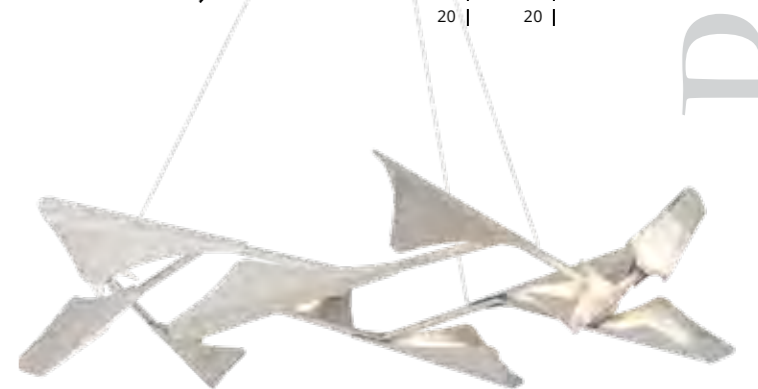

L S-45° AL

PLUME CIRCULAR 8-LIGHT LED PENDANT 135007 - 14.6" h x 37.6" dia - 8" sq canopy - 8.6 lbs
1218 EST. DELIVERED LUMENS, 28W, 3000K CCT, 85 CRI,
120-277V AC INPUT, DIMMING: LINE VOLTAGE, ELV, TRIAC
Base Finish = Canopy / Fixture frame
Accent Finish = Metal diffuser shields

ITEM #	OAH	FINISH	ACCENT
135007-LED	20" - 80" (STND)	02 | 82 05 | 84 07 | 85 10 | 86 14 | 89 20 |	02 | 82 05 | 84 07 | 85 10 | 86 14 | 89 20 |

L S-45° AL

PLUME CIRCULAR 12-LIGHT LARGE LED PENDANT 135008 - 10" h x 49.1" dia - 10.8" OD canopy - 17.4 lbs
1800 EST. DELIVERED LUMENS, 51W, 3000K CCT, 85 CRI,
120-277V AC INPUT, DIMMING: LINE VOLTAGE, ELV, TRIAC
Base Finish = Canopy / Fixture frame
Accent Finish = Metal diffuser shields

ITEM #	OAH	FINISH	ACCENT
135008-LED	18" - 100" (STND)	02 | 82 05 | 84 07 | 85 10 | 86 14 | 89 20 |	02 | 82 05 | 84 07 | 85 10 | 86 14 | 89 20 |