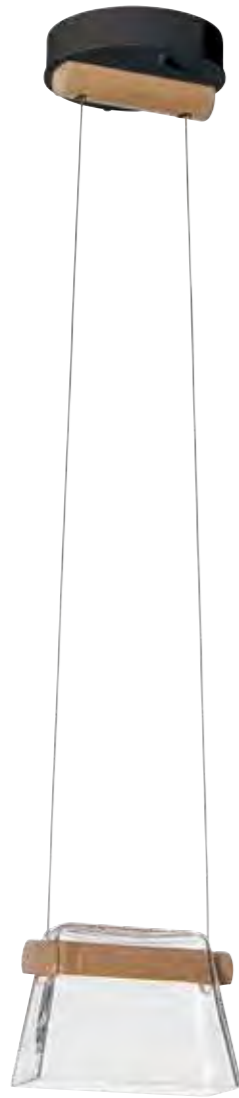

L **S-45°**

COWBELL 1-LIGHT PENDANT - 151060

4.5" h x 6.3" w x 2.8" d - 5.6" canopy - 3.2 lbs
250 EST. DELIVERED LUMENS, 4W, 3000K CCT, 90 CRI, 120V AC INPUT, DIMMING: ELV

ITEM #	OAH	FINISH	ACCENT	GLASS
151060-LED	18" - 100" (STND)	02 | 82 05 | 84 07 | 85 10 | 86 14 | 89 20 |	Maple Wood (WD)	Clear w/Frost (YE0560) Clear (ZM0560)