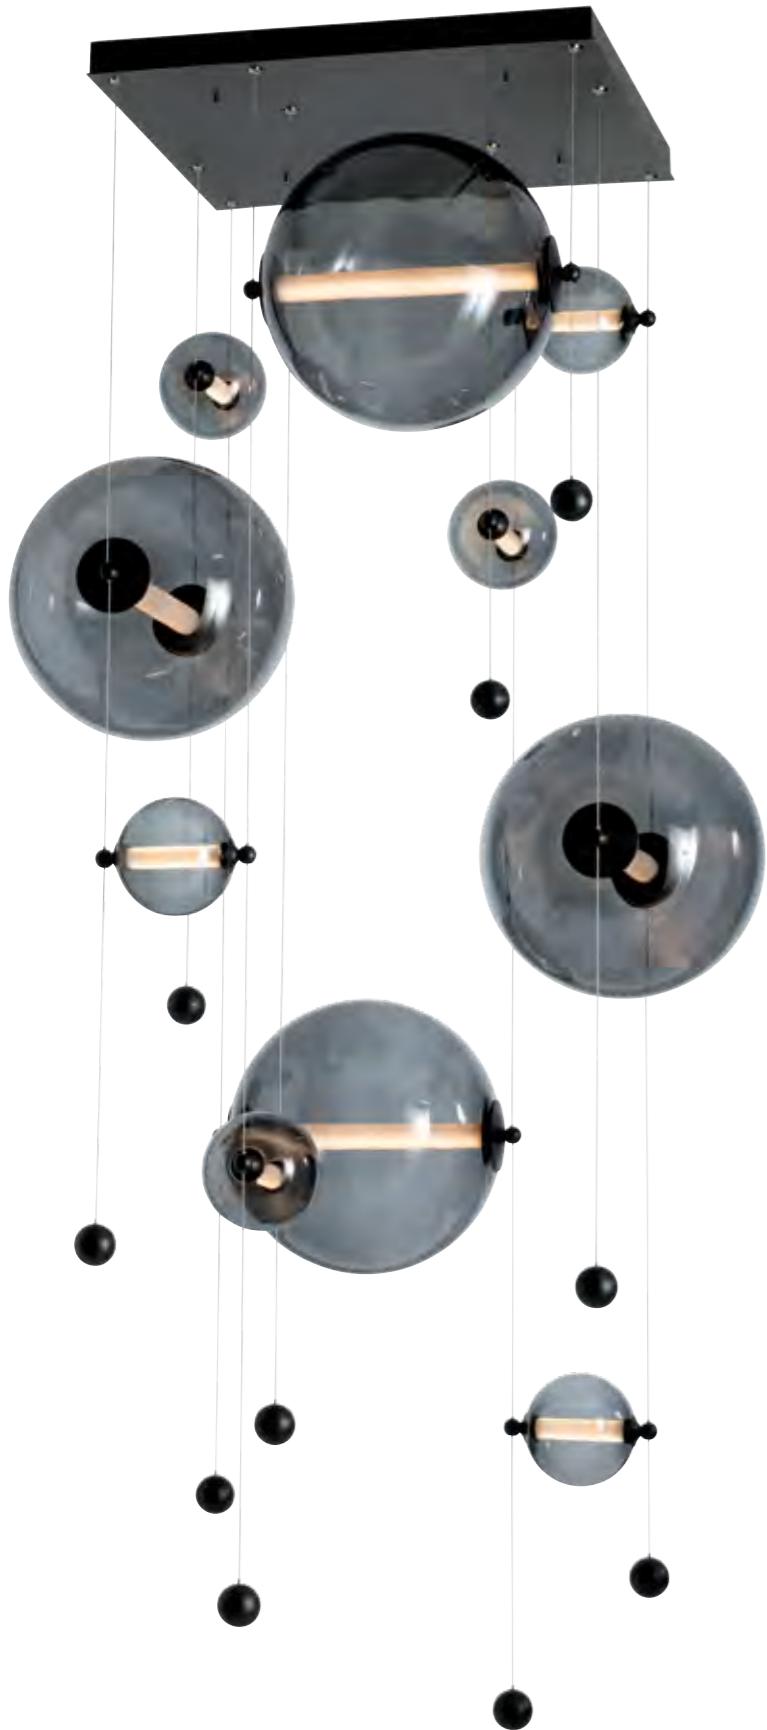

Systems

Modular Scalable Lighting

Longer, shorter, wider...We can do that! The customizable nature of the Abacus is endless. Either side of a headboard, a 30' space divider with 15' ceilings, above a 10' long island, or over a dining table...the Abacus is as versatile as it gets. Custom options are available to accommodate specific applications.

LED TECHNOLOGY

Glass globes are individually lit via a frosted LED tube, powered by low-voltage cables.

CUSTOM OPTIONS

Working with local Vermont artisans, we can create custom colors and shapes to suit any design needs.

ADJUSTABLE

True to its namesake, the Abacus moves up and down its cable "rails" by virtue of tiny grippers on each side that, when squeezed, free the globe to slide and stop exactly where you want to position it.