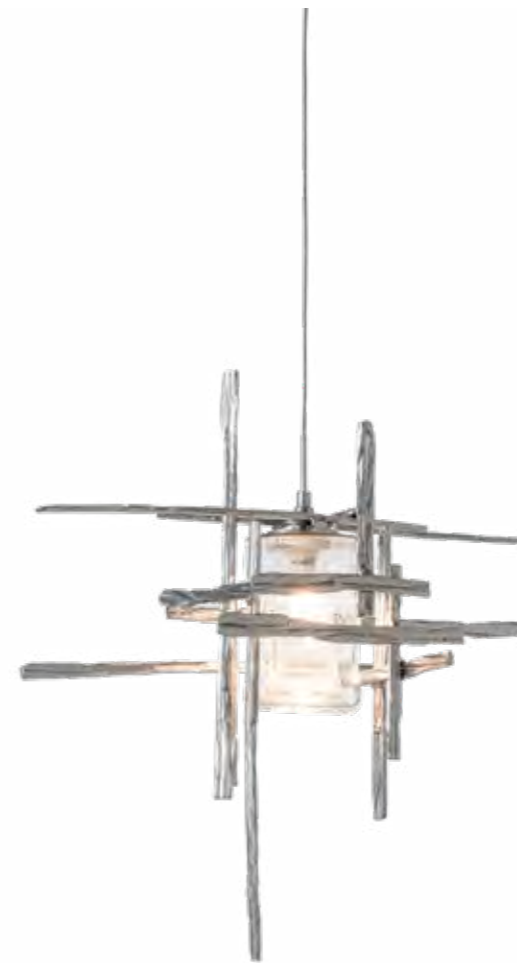

ITEM #	FINISH
101317-SKT	02 82
	05 84
	07 85
	10 86
	14 89
	20

Clear Seeded

🏠 CE AL

TURA 7-LIGHT SEEDED GLASS PENDANT - 131095

15" h x 53.6" w x 18.3" d - 8.5" x 44.5" canopy

34 lbs - G4 sockets (7), 4 W, G4 LED bulbs