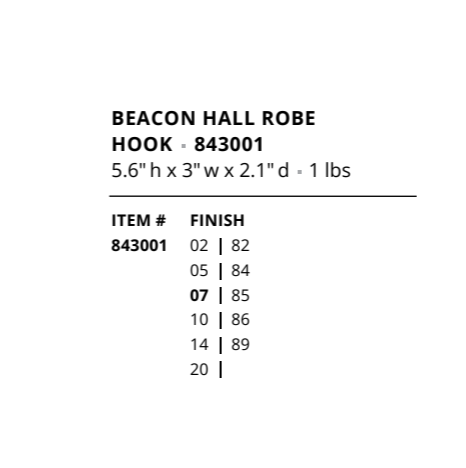

ROOK ROBE HOOK - 844001
1" h x 2.9" w x 3.3" d - 1 lbs

ITEM #	FINISH
844001	02 | 82
	05 | 84
	07 | 85
	10 | 86
	14 | 89
	20 |

ROOK TOWEL RING - 844003
7.3" h x 7" w x 3.3" d - 1.5 lbs

ITEM #	FINISH
844003	02 | 82
	05 | 84
	07 | 85
	10 | 86
	14 | 89
	20 |

BEACON HALL BATH TISSUE HOLDER - 843005
3" h x 9.4" w x 4.1" d - 2 lbs

ITEM #	FINISH
843005	02 | 82
	05 | 84
	07 | 85
	10 | 86
	14 | 89
	20 |

ROOK TISSUE HOLDER - 844005
2.5" h x 7.8" w x 3.3" d - 1.4 lbs

ITEM #	FINISH
844005	02 | 82
	05 | 84
	07 | 85
	10 | 86
	14 | 89
	20 |

ROOK TOWEL HOLDER - 844007
2.5" h x 14.8" w x 3.3" d - 1.8 lbs

ITEM #	FINISH
844007	02 | 82
	05 | 84
	07 | 85
	10 | 86
	14 | 89
	20 |

BEACON HALL ROBE HOOK - 843001
5.6" h x 3" w x 2.1" d - 1 lbs

ITEM #	FINISH
843001	02 | 82
	05 | 84
	07 | 85
	10 | 86
	14 | 89
	20 |

BEACON HALL TOWEL HOLDER - 843007
3" h x 16.3" w x 4.1" d - 3.5 lbs

ITEM #	FINISH
843007	02 | 82
	05 | 84
	07 | 85
	10 | 86
	14 | 89
	20 |

ROOK TOWEL HOLDER - 844010
2.5" h x 18.5" w x 3.3" d - 2.5 lbs

ITEM #	FINISH
844010	02 | 82
	05 | 84
	07 | 85
	10 | 86
	14 | 89
	20 |

ROOK TOWEL HOLDER - 844012
2.5" h x 26.5" w x 3.3" d - 3 lbs

ITEM #	FINISH
844012	02 | 82
	05 | 84
	07 | 85
	10 | 86
	14 | 89
	20 |

843010

BEACON HALL TOWEL HOLDER - 843012
2.5" h x 30.3" w x 3.3" d - 2 lbs

ITEM #	FINISH
843012	02 | 82
	05 | 84
	07 | 85
	10 | 86
	14 | 89
	20 |

ROOK TOWEL HOLDER - 844015
2.5" h x 34.5" w x 3.3" d - 3 lbs

ITEM #	FINISH
844015	02 | 82
	05 | 84
	07 | 85
	10 | 86
	14 | 89
	20 |

BEACON HALL TOWEL HOLDER - 843015
2.5" h x 38.3" w x 3.3" d - 4 lbs

ITEM #	FINISH
843015	02 | 82
	05 | 84
	07 | 85
	10 | 86
	14 | 89
	20 |