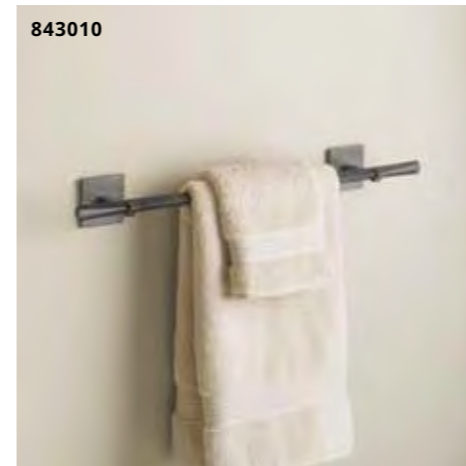

ROOK ROBE HOOK - 844001
1" h x 2.9" w x 3.3" d - 1 lbs

ITEM #	FINISH
844001	02 | 82
	05 | 84
	07 | 85
	10 | 86
	14 | 89
	20 |

ROOK TOWEL RING - 844003
7.3" h x 7" w x 3.3" d - 1.5 lbs

ITEM #	FINISH
844003	02 | 82
	05 | 84
	07 | 85
	10 | 86
	14 | 89
	20 |

BEACON HALL BATH TISSUE HOLDER - 843005
3" h x 9.4" w x 4.1" d - 2 lbs

ITEM #	FINISH
843005	02 | 82
	05 | 84
	07 | 85
	10 | 86
	14 | 89
	20 |

ROOK TISSUE HOLDER - 844005
2.5" h x 7.8" w x 3.3" d - 1.4 lbs

ITEM #	FINISH
844005	02 | 82
	05 | 84
	07 | 85
	10 | 86
	14 | 89
	20 |

ROOK TOWEL HOLDER - 844007
2.5" h x 14.8" w x 3.3" d - 1.8 lbs

ITEM #	FINISH
844007	02 | 82
	05 | 84
	07 | 85
	10 | 86
	14 | 89
	20 |

BEACON HALL ROBE HOOK - 843001
5.6" h x 3" w x 2.1" d - 1 lbs

ITEM #	FINISH
843001	02 | 82
	05 | 84
	07 | 85
	10 | 86
	14 | 89
	20 |

BEACON HALL TOWEL HOLDER - 843007
3" h x 16.3" w x 4.1" d - 3.5 lbs

ITEM #	FINISH
843007	02 | 82
	05 | 84
	07 | 85
	10 | 86
	14 | 89
	20 |

ROOK TOWEL HOLDER - 844010
2.5" h x 18.5" w x 3.3" d - 2.5 lbs

ITEM #	FINISH
844010	02 | 82
	05 | 84
	07 | 85
	10 | 86
	14 | 89
	20 |

ROOK TOWEL HOLDER - 844012
2.5" h x 26.5" w x 3.3" d - 3 lbs

ITEM #	FINISH
844012	02 | 82
	05 | 84
	07 | 85
	10 | 86
	14 | 89
	20 |

BEACON HALL TOWEL HOLDER - 843012
2.5" h x 30.3" w x 3.3" d - 2 lbs

ITEM #	FINISH
843012	02 | 82
	05 | 84
	07 | 85
	10 | 86
	14 | 89
	20 |

ROOK TOWEL HOLDER - 844015
2.5" h x 34.5" w x 3.3" d - 3 lbs

ITEM #	FINISH
844015	02 | 82
	05 | 84
	07 | 85
	10 | 86
	14 | 89
	20 |

843015

BEACON HALL TOWEL HOLDER - 843015
2.5" h x 38.3" w x 3.3" d - 4 lbs

ITEM #	FINISH
843015	02 | 82
	05 | 84
	07 | 85
	10 | 86
	14 | 89
	20 |