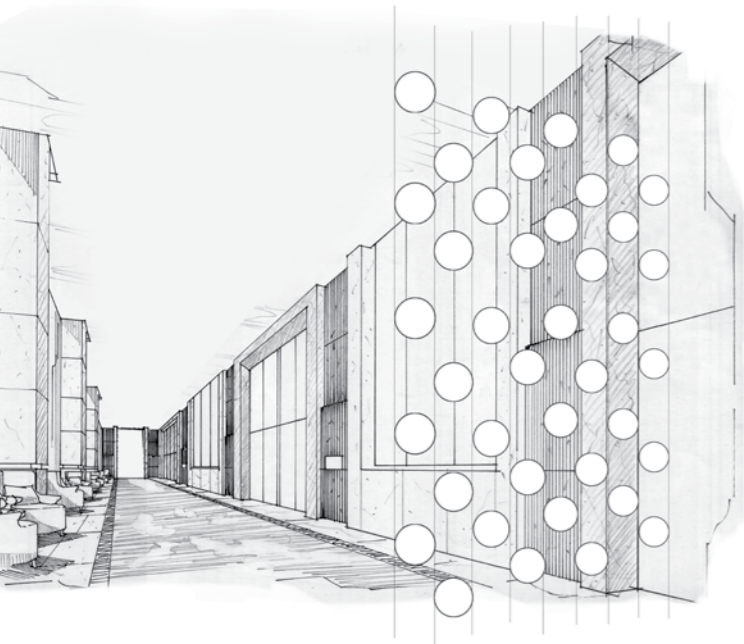

Systems

Modular Scalable Lighting

Longer, shorter, wider...We can do that! The customizable nature of the Abacus is endless. Either side of a headboard, a 30' space divider with 15' ceilings, above a 10' long island, or over a dining table...the Abacus is as versatile as it gets. Custom options are available to accommodate specific applications.

LED TECHNOLOGY

Glass globes are individually lit via a frosted LED tube, powered by low-voltage cables.

CUSTOM OPTIONS

Working with local Vermont artisans, we can create custom colors and shapes to suit any design needs.

ADJUSTABLE

True to its namesake, the Abacus moves up and down its cable "rails" by virtue of tiny grippers on each side that, when squeezed, free the globe to slide and stop exactly where you want to position it.