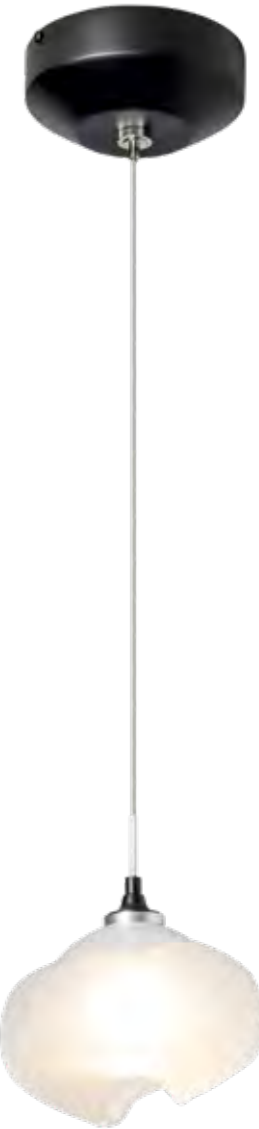

S-45°

FRITZ PENDANT - 188900
16.8" h x 3.3" dia - 5" OD canopy - 139" wire
3.6 lbs - GU10 socket, 35 W max, MR-16 reflector bulb

ITEM #	OAH	FINISH	GLASS
188900-SKT	19" - 64" (MULT)	02 | 82	Clear (ZM0617)
	Multi-height	05 | 84	
	stem kit includes:	07 | 85	
	(3) 12" pipes	10 | 86	
	(1) 6" pipe	14 | 89	
	(1) 3" pipe	20 |	

S-45°

FRITZ LARGE PENDANT - 188902
14.5" h x 8.3" dia - 5" OD canopy - 139" wire
6.2 lbs - GU10 socket, 35 W max, MR-16 reflector bulb

ITEM #	OAH	FINISH	GLASS
188902-SKT	17" - 62" (MULT)	02 | 82	Clear (ZM0676)
	Multi-height	05 | 84	
	stem kit includes:	07 | 85	
	(3) 12" pipes	10 | 86	
	(1) 6" pipe	14 | 89	
	(1) 3" pipe	20 |	

S-45°

THUMBPRINT LOW VOLTAGE PENDANT - 161182
7.1" h x 5.7" w x 6.2" d - 5.5" OD canopy - 3.2 lbs
G4 socket, 50 W max, G4 bulb

ITEM #	OAH	FINISH	GLASS
161182-SKT	15" - 80" (STND)	02 | 82	Cool Grey (YL0709)
		05 | 84	Clear (ZM0709)
		07 | 85	
		10 | 86	
		14 | 89	
		20 |	

S-45°

NEW FRITZ GLOBE LOW VOLTAGE MINI PENDANT - 161187
6.3" h x 5.5" dia - 5.5" OD canopy - 4.8 lbs
G4 socket, 4 W, G4 LED bulb

ITEM #	OAH	FINISH	GLASS
161187-SKT	10" - 80" (STND)	02 | 82	Frosted (FD0750)
		05 | 84	
		07 | 85	
		10 | 86	
		14 | 89	
		20 |	

S-45°

UME LOW VOLTAGE PENDANT - 161182
7.1" h x 5.7" w x 6.2" d - 5.5" OD canopy - 3.2 lbs
G4 socket, 50 W max, G4 bulb

ITEM #	OAH	FINISH	GLASS
161182-SKT	15" - 80" (STND)	02 | 82	Frosted (FD0710)
		05 | 84	
		07 | 85	
		10 | 86	
		14 | 89	
		20 |