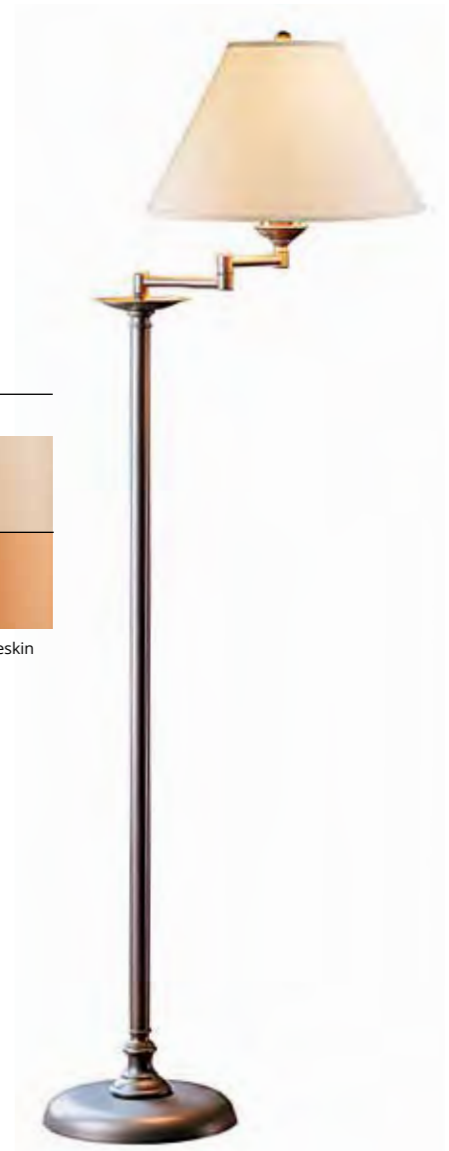

PORTABLE SHADE COLOR OPTIONS

	Natural Linen	Natural Anna	Light Grey	Medium Grey	Doeskin
LIT					
UNLIT