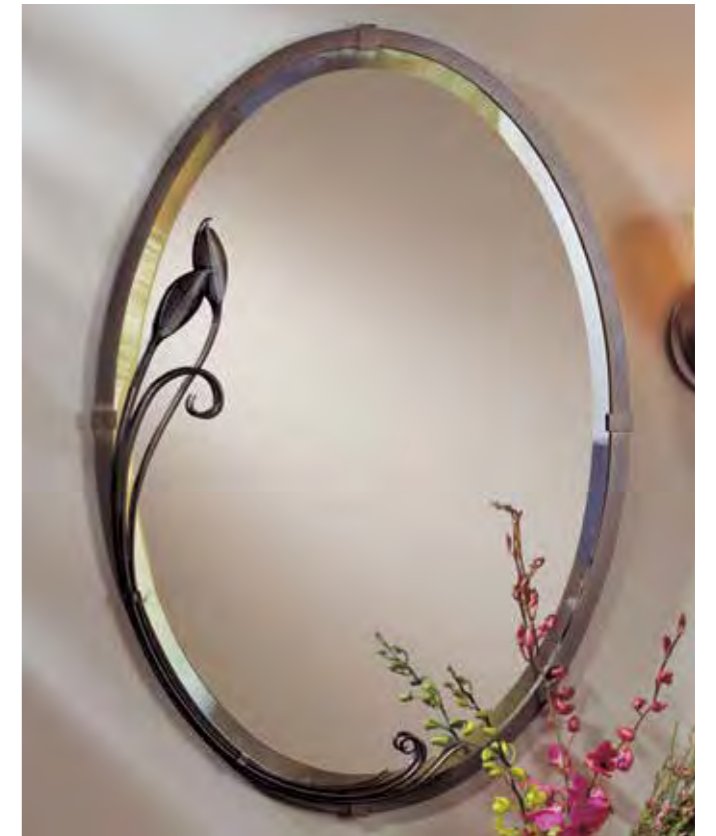

OVAL W/ LEAF - 710014
31.7" h x 22.3" w x .92" d - 15.6 lbs

ITEM #	FINISH
710014	02 | 82
	05 | 84
	07 | 85
	10 | 86
	14 | 89
	20 |