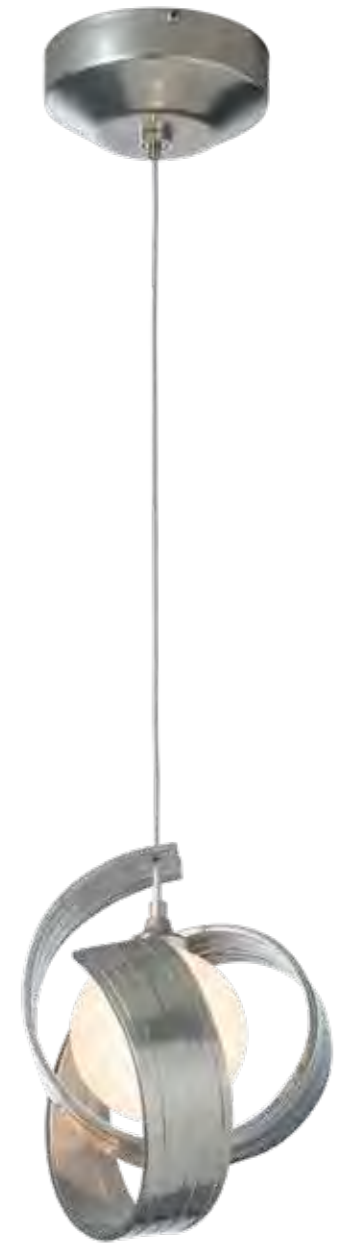

S-45° AL

NEW RIZA LOW VOLTAGE MINI PENDANT

161186 - 8.1" h x 9.1" dia - 5.5" OD canopy can
4.2 lbs - G4 socket, 4 W, G4 bulb

ITEM #	OAH	FINISH	GLASS
161186-SKT	11" - 80" (STND)	02 | 82	Opal (GG0711)
		05 | 84	
		07 | 85	
		10 | 86	
		14 | 89	
		20 |