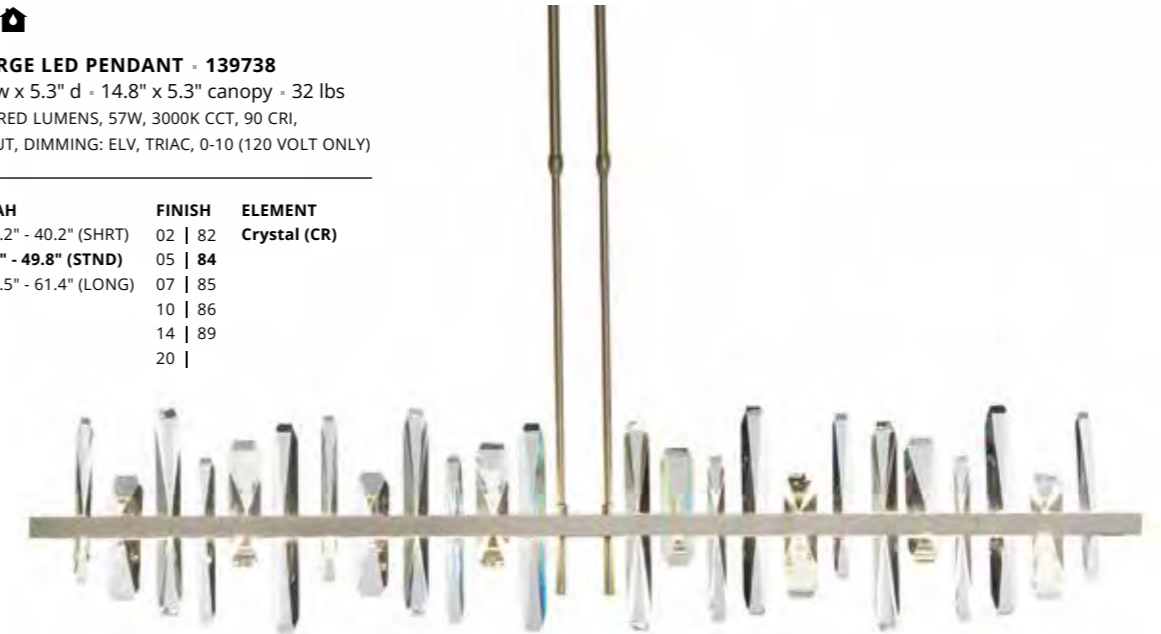

L S-45°

SOLITUDE LARGE LED PENDANT - 139738
10.6" h x 51.9" w x 5.3" d - 14.8" x 5.3" canopy - 32 lbs
2400 EST. DELIVERED LUMENS, 57W, 3000K CCT, 90 CRI,
120-277V AC INPUT, DIMMING: ELV, TRIAC, 0-10 (120 VOLT ONLY)

ITEM #	OAH	FINISH	ELEMENT
139738-LED	28.2" - 40.2" (SHRT)	02 | 82	Crystal (CR)
		05 | 84	
		07 | 85	
		10 | 86	
		14 | 89	
20 |