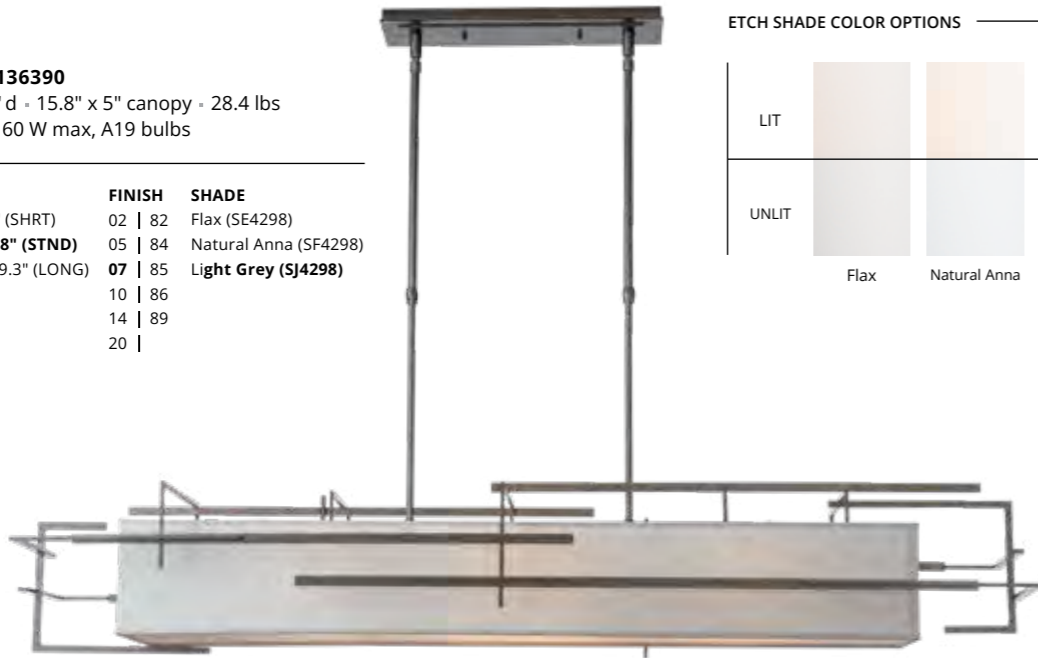

L S-45°

BELLADONNA LED PENDANT - 139813
18.7" h x 50.3" w x 19.5" d - 4.5" x 38.5" canopy - 33.8 lbs
1150 EST. DELIVERED LUMENS, 25W, 3000K CCT, 90 CRI,
120-277V AC INPUT, ELV 0-10 DIMMING
Base Finish = Canopy / Fixture core
Accent Finish = 3 smaller florets

ITEM #	OAH	FINISH	ACCENT	ELEMENT
139813-LED	25" - 100" (STND)	02 | 82 05 | 84 07 | 85 10 | 86 14 | 89 20 |	02 | 82 05 | 84 07 | 85 10 | 86 14 | 89 20 |	Crystal (CR)

S1-45°

ETCH PENDANT - 136390
8.8" h x 54" w x 15.3" d - 15.8" x 5" canopy - 28.4 lbs
Medium sockets (4), 60 W max, A19 bulbs

ITEM #	OAH	FINISH	SHADE
136390-SKT	30" - 40" (SHRT)	02 | 82	Flax (SE4298)
	40" - 54.8" (STND)	05 | 84	Natural Anna (SF4298)
	54.5" - 69.3" (LONG)	07 | 85 10 | 86 14 | 89 20 |	Light Grey (SJ4298)