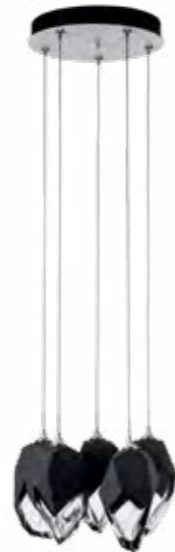

NEW CHRYSALIS 5-LIGHT LARGE CRYSTAL PENDANT - 131138

11.6" h x 16.1" dia - 12.3" OD canopy - 14 lbs
G4 sockets (9), 4 W, G4 LED bulbs
Note: Canopy can will always be finished in -10 Black

ITEM #	OAH	FINISH	CRYSTAL
131138-SKT	15" - 80" (STND)	02 | 82	White (WP0755)
		05 | 84	Black (BP0755)
	15" - 130" (LONG)	07 | 85	
		10 | 86	
		14 | 89	
		20 |