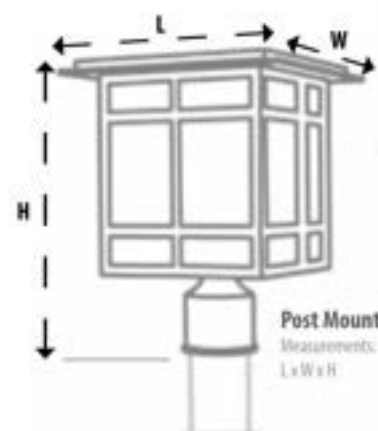

Post Mount Lights
Measurements:
Dia. x H

Post Mount Lights
Measurements:
L x W x H

LED UNDER-CABINET