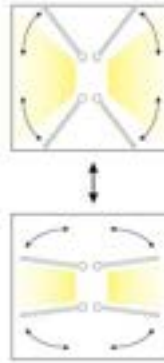

B P1779-675-L