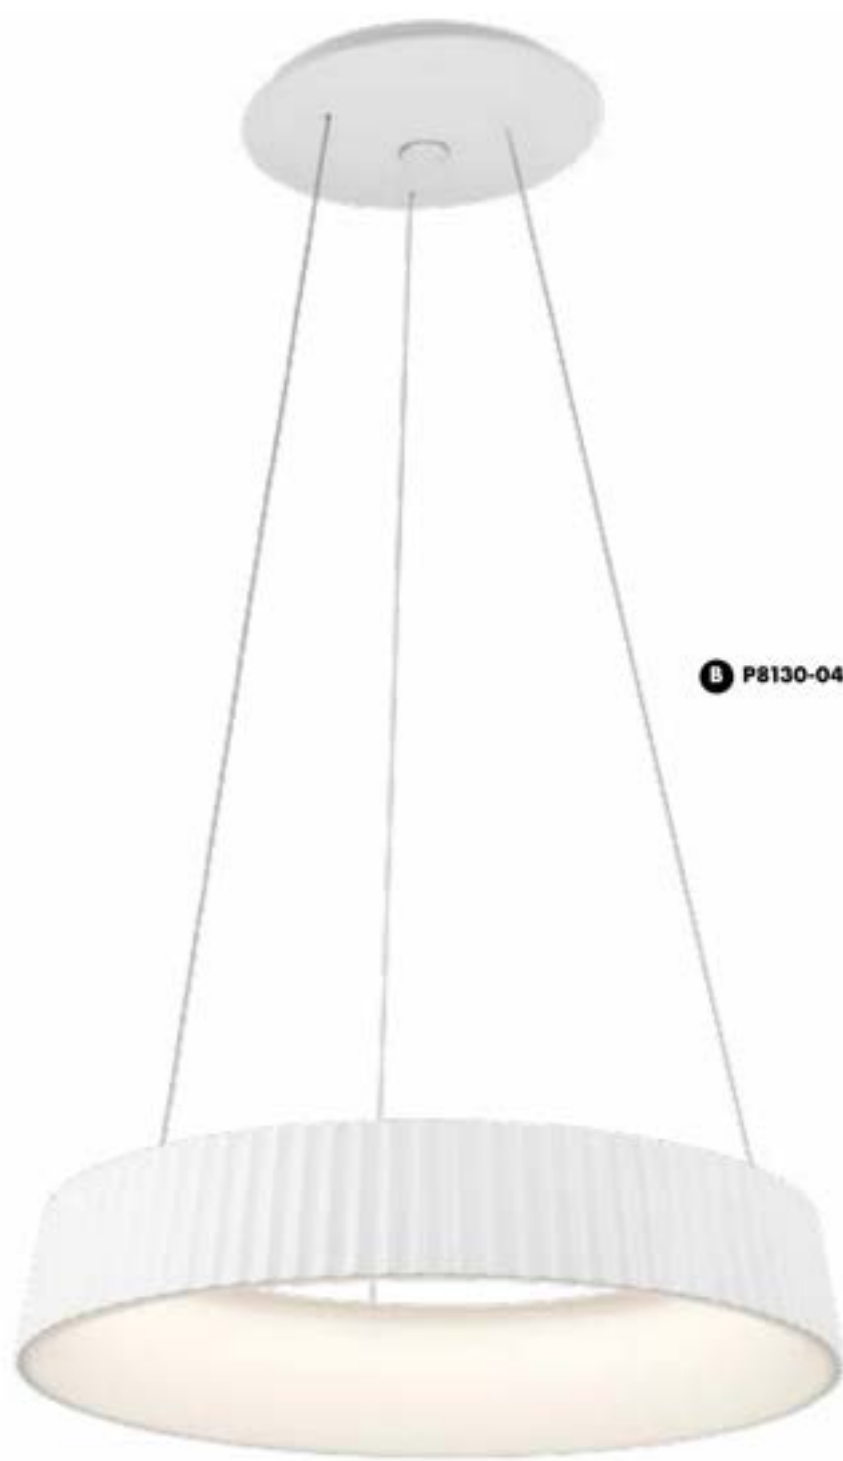

**A** P950-084-L

U.H.O.

**B** P959-084-L

Item	Type	Size	Lamp	Finish	Glass
<b>A. P950-084-L</b>	LED Flush Mount	15" Dia. x 3 1/2"H	40W LED 2223 Lumens	Brushed Nickel	White Acrylic Shade
<b>B. P959-084-L</b>	LED Torchiere	15" Dia. x 70"H	46W LED 2330 Lumens		
<b>NOTE:</b> P950-084-L is ADA Compliant					

# STAR GATE

WHITE FINISH • FROSTED ACRYLIC SHADE

▲ P8131-044-L

**STAR GATE**

**B** P8130-044-L

Item	Type	Size	Lamp	Finish	Glass
<b>A. P8131-044-L</b>	LED Pendant	33 1/4" Dia. x 5 1/2" H Canopy 11 1/2" Dia. x 2 1/4" H	72W LED 3360 Lumens	White	Frosted Acrylic
<b>B. P8130-044-L</b>	LED Pendant	23 1/2" Dia. x 4 1/2" H Canopy 11 1/2" Dia. x 2 1/4" H	52W LED 2791 Lumens		

Item	Type	Size	Lamp	Finish	Glass
<b>A. P8164-670-L</b>	LED Pendant	39 1/2"W x 16"H Canopy 10"Dia. x 1 1/2"H	84W LED 2996 Lumens	Satin Bronze	Frosted Acrylic
<b>B. P8163-670-L</b>	LED Pendant	31 1/2"W x 11"H Canopy 10"Dia. x 1 1/2"H	62W LED 1355 Lumens		
<b>C. P8162-670-L</b>	LED Pendant	24"Dia. x 6"H Canopy 8"Dia. 1 1/2"H	35W LED 915 Lumens		