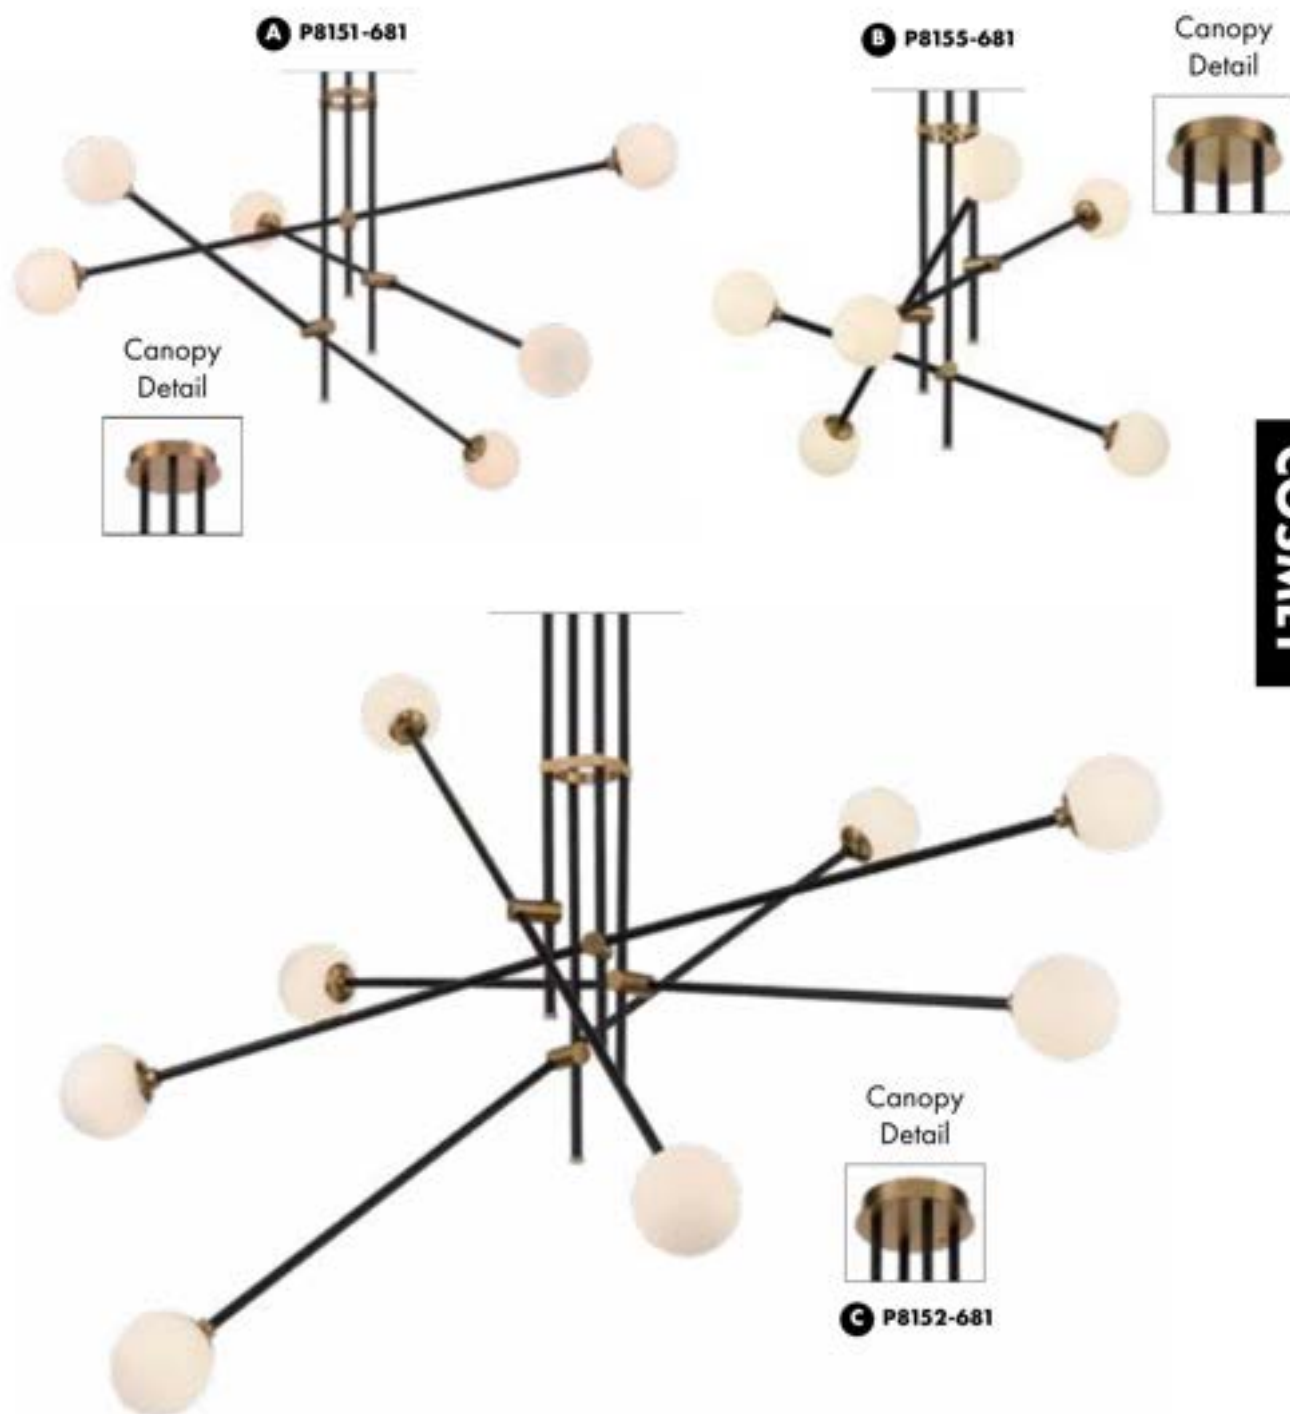

**NOTE:** On/Off Floor Switch

Item	Type	Size	Lamp	Finish	Glass
<b>A. P3836-077</b>	1 Light Pendant	17" Dia. x 9 1/4"H Drop- 17 1/4" - 53 1/4"H Max.	1-100W Medium Base	Chrome	Clear/Frosted White Glass
<b>B. P3834-077</b>	1 Light Pendant	17" Dia. x 9 1/4"H Drop- 17 1/4" - 53 1/4"H Max.	1-100W Medium Base		Clear/Amber Glass

# COSMET

COAL AND AGED BRASS • ETCHED OPAL GLASS • MID CENTURY MODERN

**COSMET**

Item	Type	Size	Lamp	Finish	Glass
<b>A. P8151-681</b>	6 Light Chandelier	41" Dia. x 38 1/2"H Min. 12" Dia. x 12" W	6-40W G-9 Base (Incl.)	Coal and Aged Brass	Etched Opal Glass
<b>B. P8155-681</b>	6 Light Chandelier	32" Dia. x 38 1/2"H Min. 12" Dia. x 12" W	6-40W G-9 Base (Incl.)		
<b>C. P8152-681</b>	8 Light Chandelier	50" Dia. x 42"H Min. 12" Dia. x 12" W	8-40W G-9 Base (Incl.)		