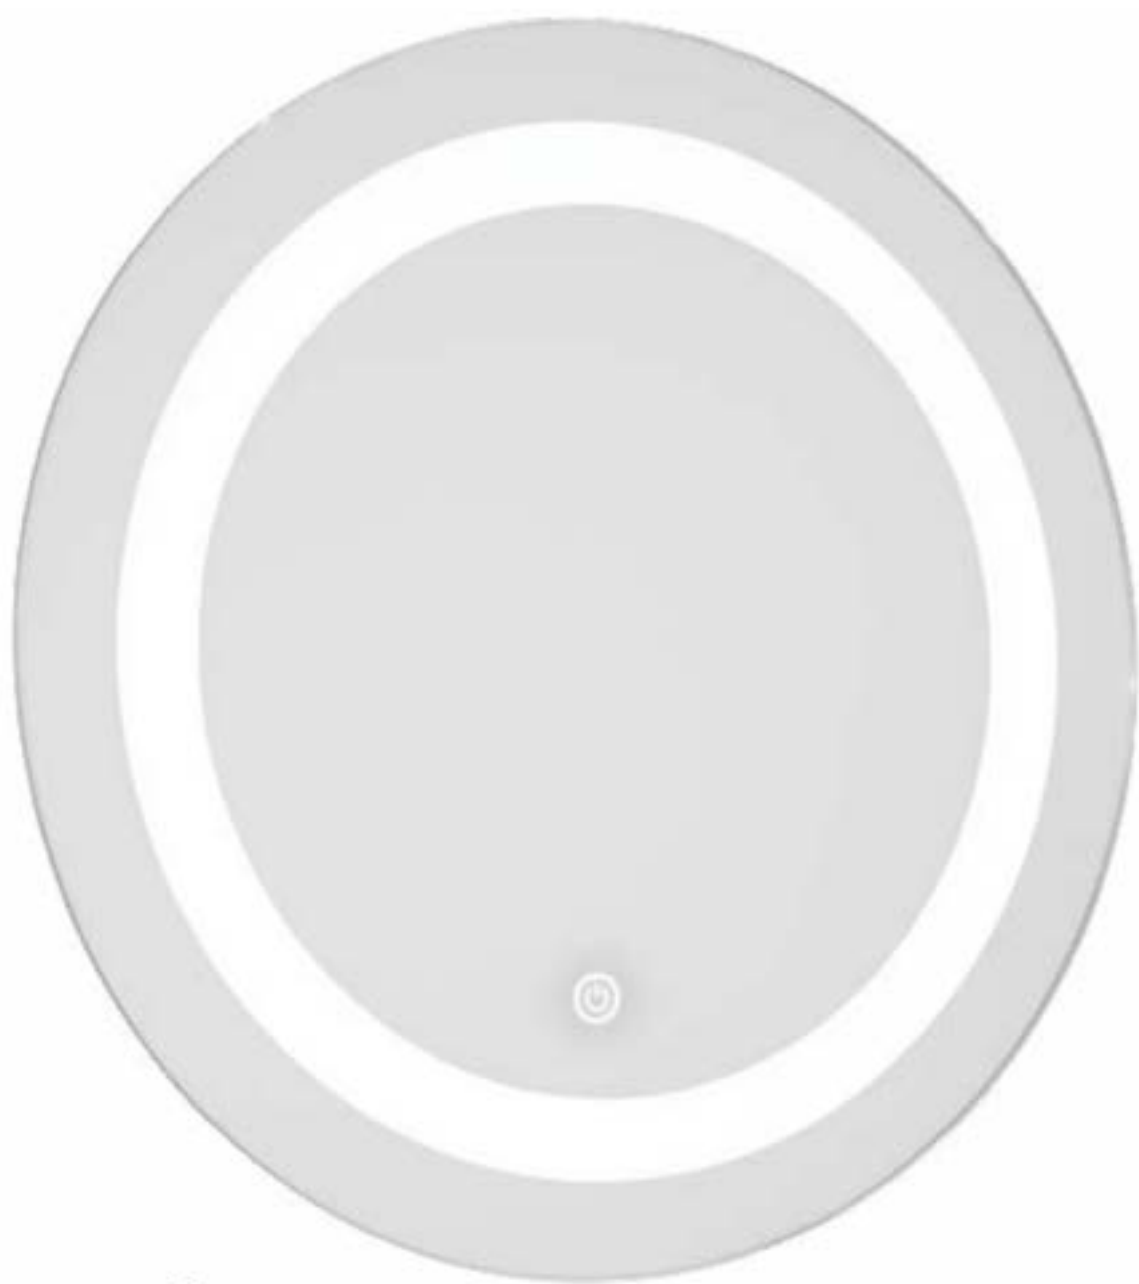

MIRRORS

A P6105