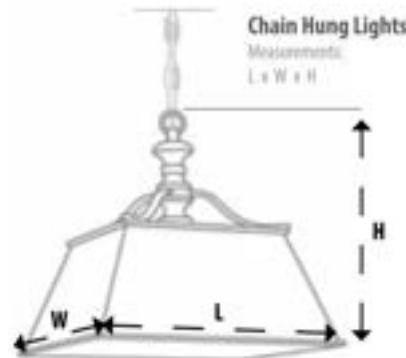

Adjustable  
Down-Rod and  
Canopy

**Chain Hung Lights**  
Measurements:  
L x W x H

**Chain Hung Lights**  
Measurements:  
Dia. x H

**Rod-Drop Lights**  
Measurements:  
L x W x H  
Adjustable to 4'7" Max.