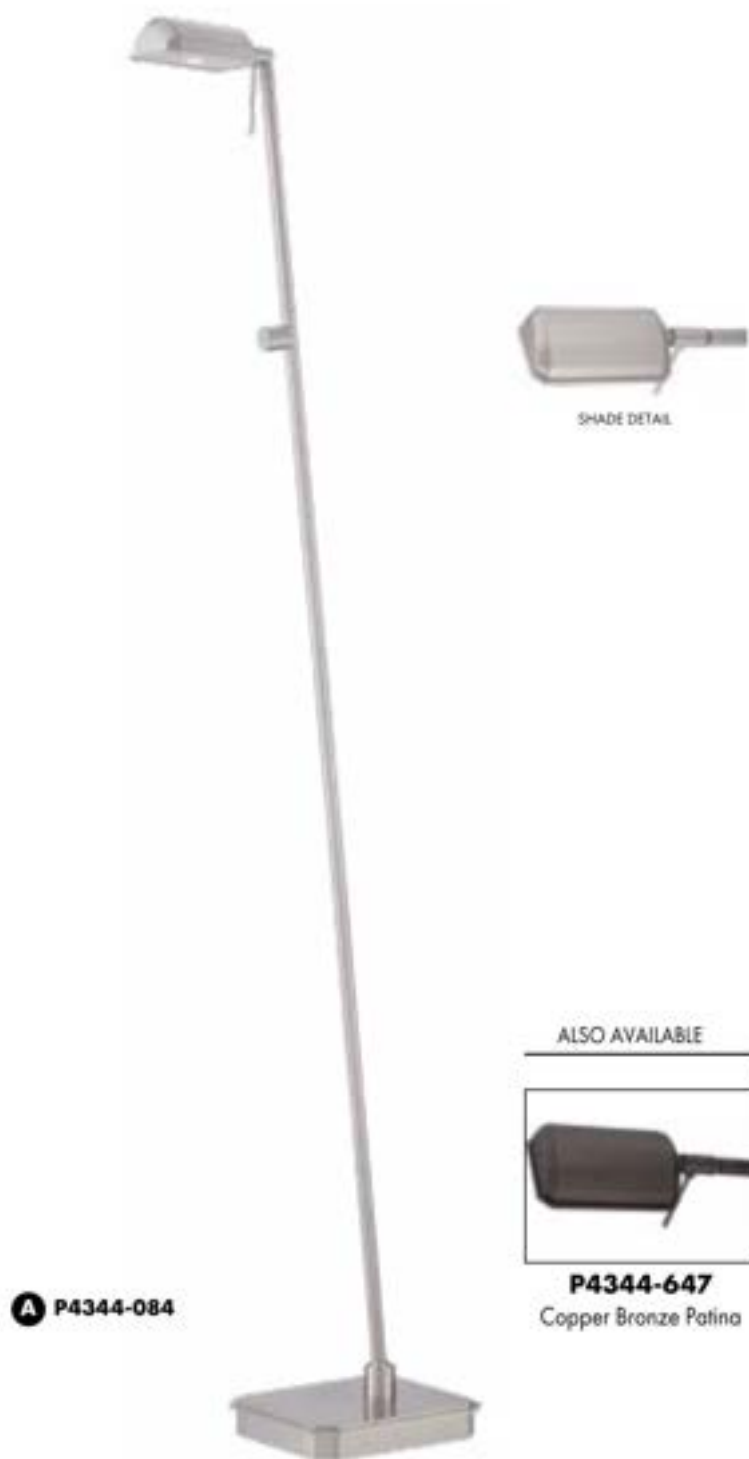

TASK PORTABLES

GEORGE'S READING ROOM™

A P4344-084

ALSO AVAILABLE

P4344-647
Copper Bronze Patina

Item	Type	Size	Lamp	Finish	Shade
A. P4344-084	LED Floor Lamp	7¼"L x 6½"W x 44¼"H Adjustable to 50½"L Max.	8W LED 463 Lumens	Brushed Nickel	Metal Shade
NOTE: On/Off Dimmer Switch