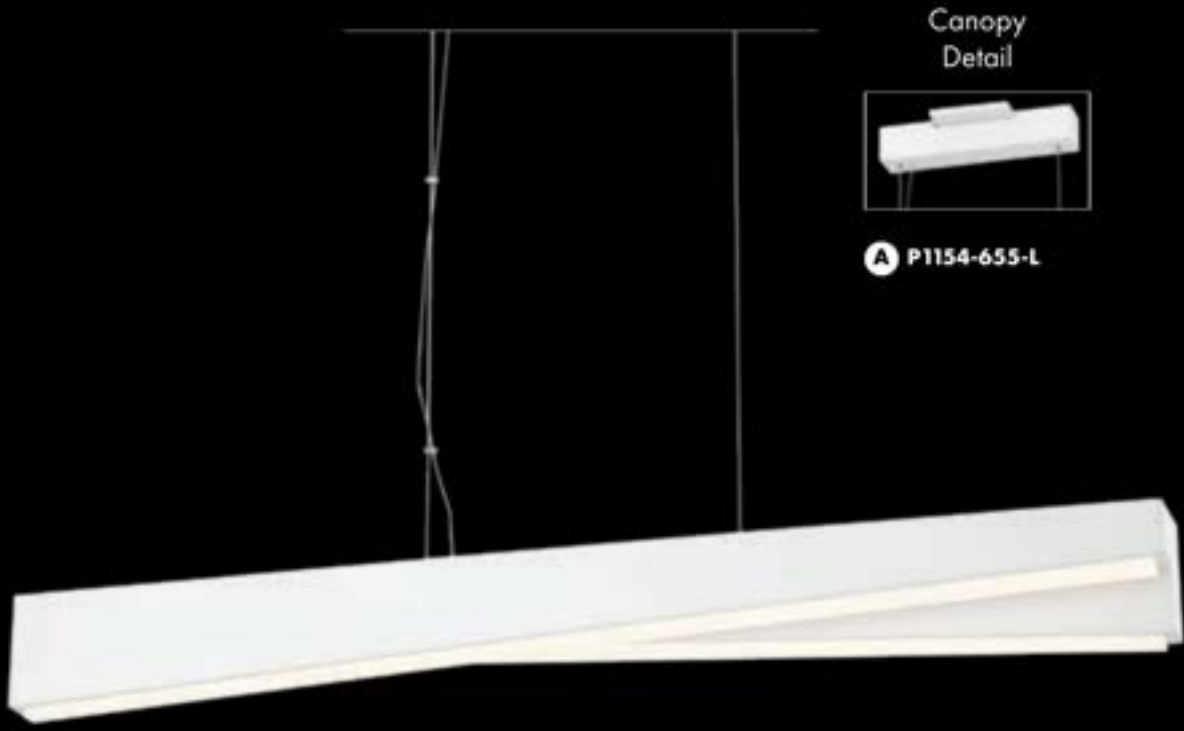

# SO INCLINED

SAND WHITE • FROSTED ACRYLIC • LED

**SO INCLINED**

Canopy  
Detail

**A** P1154-655-L

Canopy  
Detail

**B** P1155-655-L

Item	Type	Size	Lamp	Finish	Glass
<b>A. P1154-655-L</b>	LED Island	35½" L x 3" W x 3½" H Canopy - 12" L x 2¼" W x 2¼" H	46W LED 1561 Lumens	Sand	Frosted Acrylic
<b>B. P1155-655-L</b>	LED Island	48½" L x 3" W x 3½" H Canopy - 15¼" L x 2¼" W x 2¼" H	50W LED 1772 Lumens	White	Acrylic