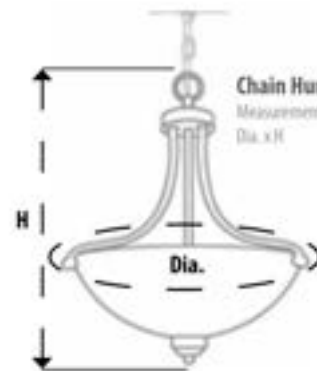

Adjustable  
Down-Rod and  
Canopy

**Chain Hung Lights**  
Measurements:  
L x W x H

**Chain Hung Lights**  
Measurements:  
Dia. x H

**Rod-Drop Lights**  
Measurements:  
L x W x H  
Adjustable to 4'7" Max.