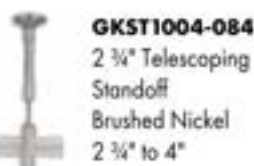

Standoffs should be placed no further than 3' apart. Measure the ceiling height and where the rail is to be situated. The rail should not be placed any lower than 7" from the floor. Use the Rail Standoff Guide below to determine which standoffs should be used. The standoffs are telescopic and come with a hang-straight swivel for higher, sloped ceilings.

RAIL STANDOFF GUIDE					
CEILING HEIGHT					
	8' to 9' Flat	8' to 9' Sloped	9' to 10' Flat or Sloped	10' to 12' Flat or Sloped	12' or Higher Flat or Sloped
STANDOFFS	Use 2 3/4" to 4" Standoff	Use 6" to 10" Standoff	Use 12" to 24" Standoff	Use 24" to 48" Standoff	Use 48" to 96" Standoff

Telescoping Standoff Supports are available in five sizes; 2 3/4", 6", 12", 24" and 48", with telescoping range from 4" to 96" respectively. The measurement of the standoff is the stem only. The ceiling and rail connectors are not included in the measurement.

GK LIGHTRAIL

LIGHT RAIL AND CONNECTORS

ALSO AVAILABLE:
GKLR096-084
96"L (2-48" Rails)

ALSO AVAILABLE:
GKPF0296-084
5/8"Dia. 96"L

GK LIGHTRAIL® is available in 48" and 96" lengths in a Brushed Nickel Finish. Measure the length based on your initial drawing and add the connectors to join the rails together.