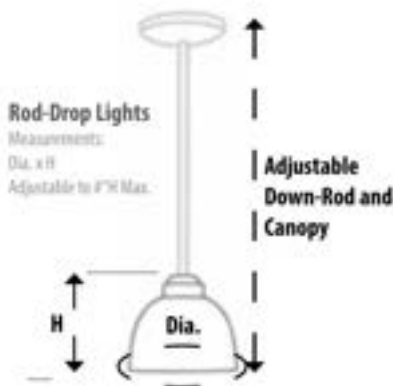

Rod-Drop Lights
Measurements:
Dia. x H
Adjustable to 4'7" Max.

Adjustable
Down-Rod and
Canopy