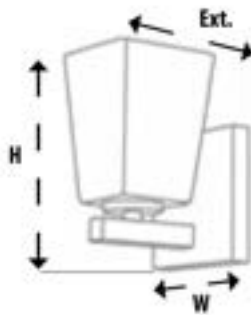

MEASUREMENTS & SPECIFICATIONS

Wall Mounted Lights
Measurements:
W x H x Ext.