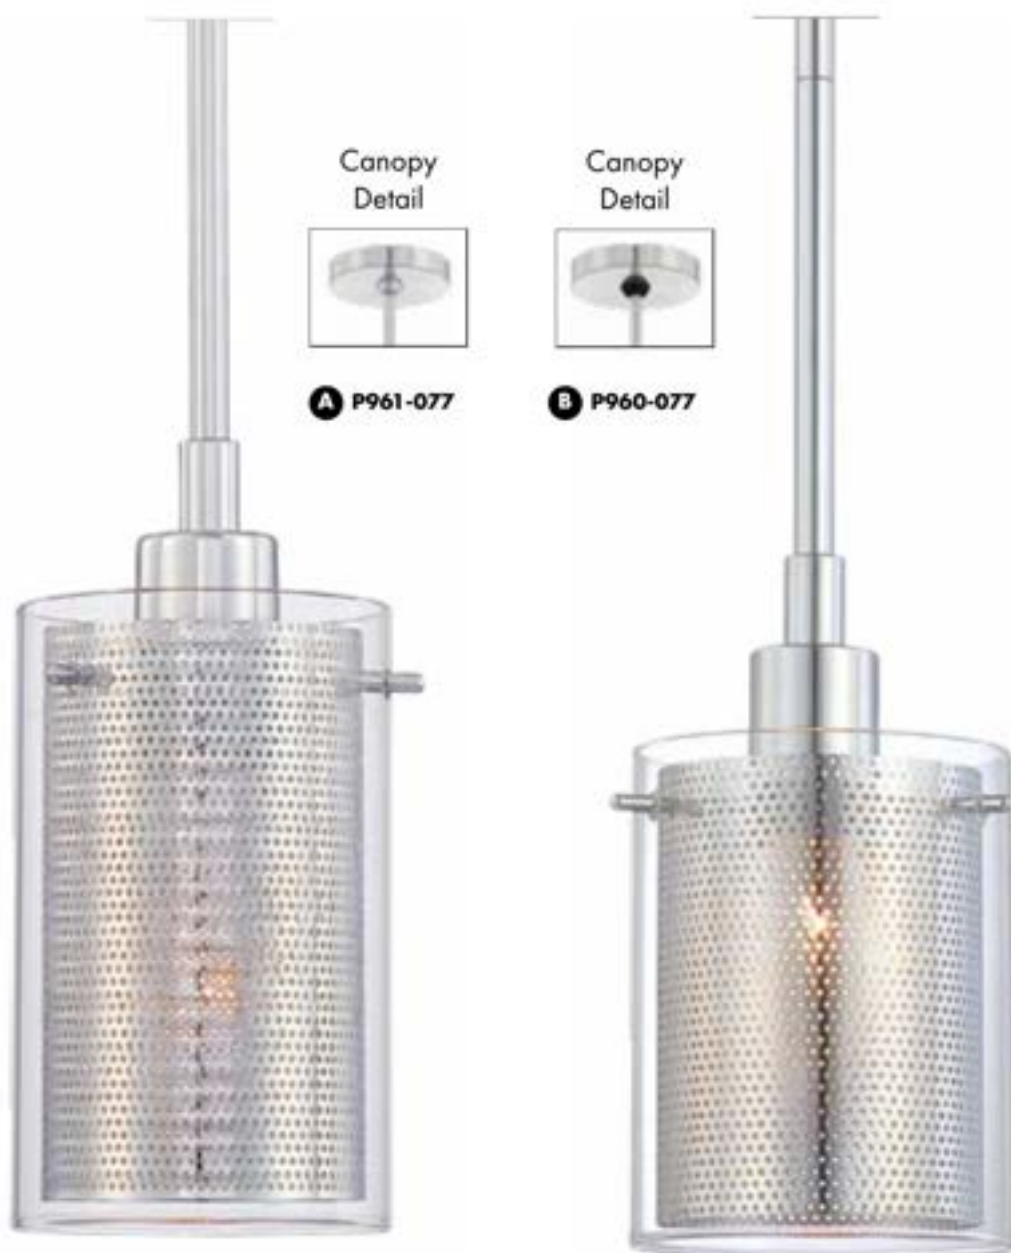

Canopy  
Detail

**A** P5745-084

Item	Type	Size	Lamp	Finish	Glass
<b>A. P5745-084</b>	4 Light Pendant	24" Dia. x 7 1/2"H Drop- 12 1/2" - 48 1/2"H Max.	4-75W Medium Base	Brushed Nickel	Perforated Steel Shade Frosted Diffuser

# GRID™

SOFT BRASS FINISH • ETCHED GLASS DIFFUSER

**C** P5770-695

**D** P5746-695

**E** P5747-695

	Item	Type	Size	Lamp	Finish	Glass
<b>A.</b>	<b>P5745-695</b>	4 Light Pendant	24" Dia x 7 1/2"H Drop - 12 1/2" - 48 1/2"H Max.	4-75W Medium Base	Soft Brass	Etched Glass Diffuser
<b>B.</b>	<b>P5743-695</b>	3 Light Pendant	18" Dia x 7 1/2"H Drop - 12 1/2" - 48 1/2"H Max.	3-75W Medium Base		
<b>C.</b>	<b>P5770-695</b>	1 Light Wall Sconce	14 1/2"W x 16 1/4"H x 4" Ext.	1-60W Medium Base		
<b>D.</b>	<b>P5746-695</b>	1 Light Mini Pendant	6" Dia. x 12 1/4"H Drop - 17 1/4" - 133 1/4"H Max.	1-75W Medium Base		
<b>E.</b>	<b>P5747-695</b>	3 Light Semi Flush	16" Dia x 12"H	3-75W Medium Base		
<b>NOTE:</b> P5770-695 is ADA compliant						

# GRID II™

CHROME FINISH • CLEAR GLASS WITH INTERIOR CHROME MESH SHADE

Item	Type	Size	Lamp	Finish	Glass
<b>A. P961-077</b>	1 Light Mini Pendant	5" Dia. x 12"H Drop 19 1/4" - 35 1/2"H Max.	1-100W Medium Base	Chrome	Clear Glass with Interior Chrome Mesh Shade
<b>B. P960-077</b>	1 Light Mini Pendant	5" Dia. x 6"H Drop 15 1/2" - 31 1/2"H Max.	1-100W Medium Base		