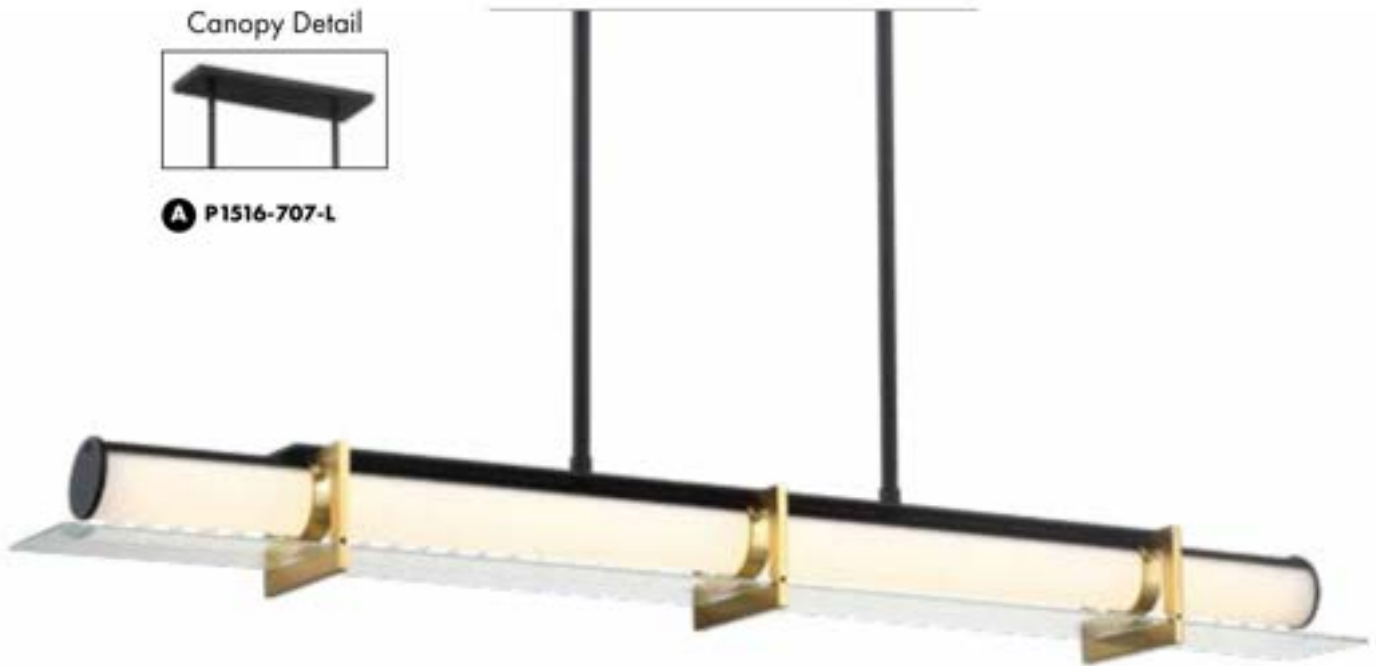

MIDNIGHT GOLD

COAL WITH HONEY GOLD HIGHLIGHTS • ETCHED WHITE & CLEAR RIBBED GLASS

Canopy Detail