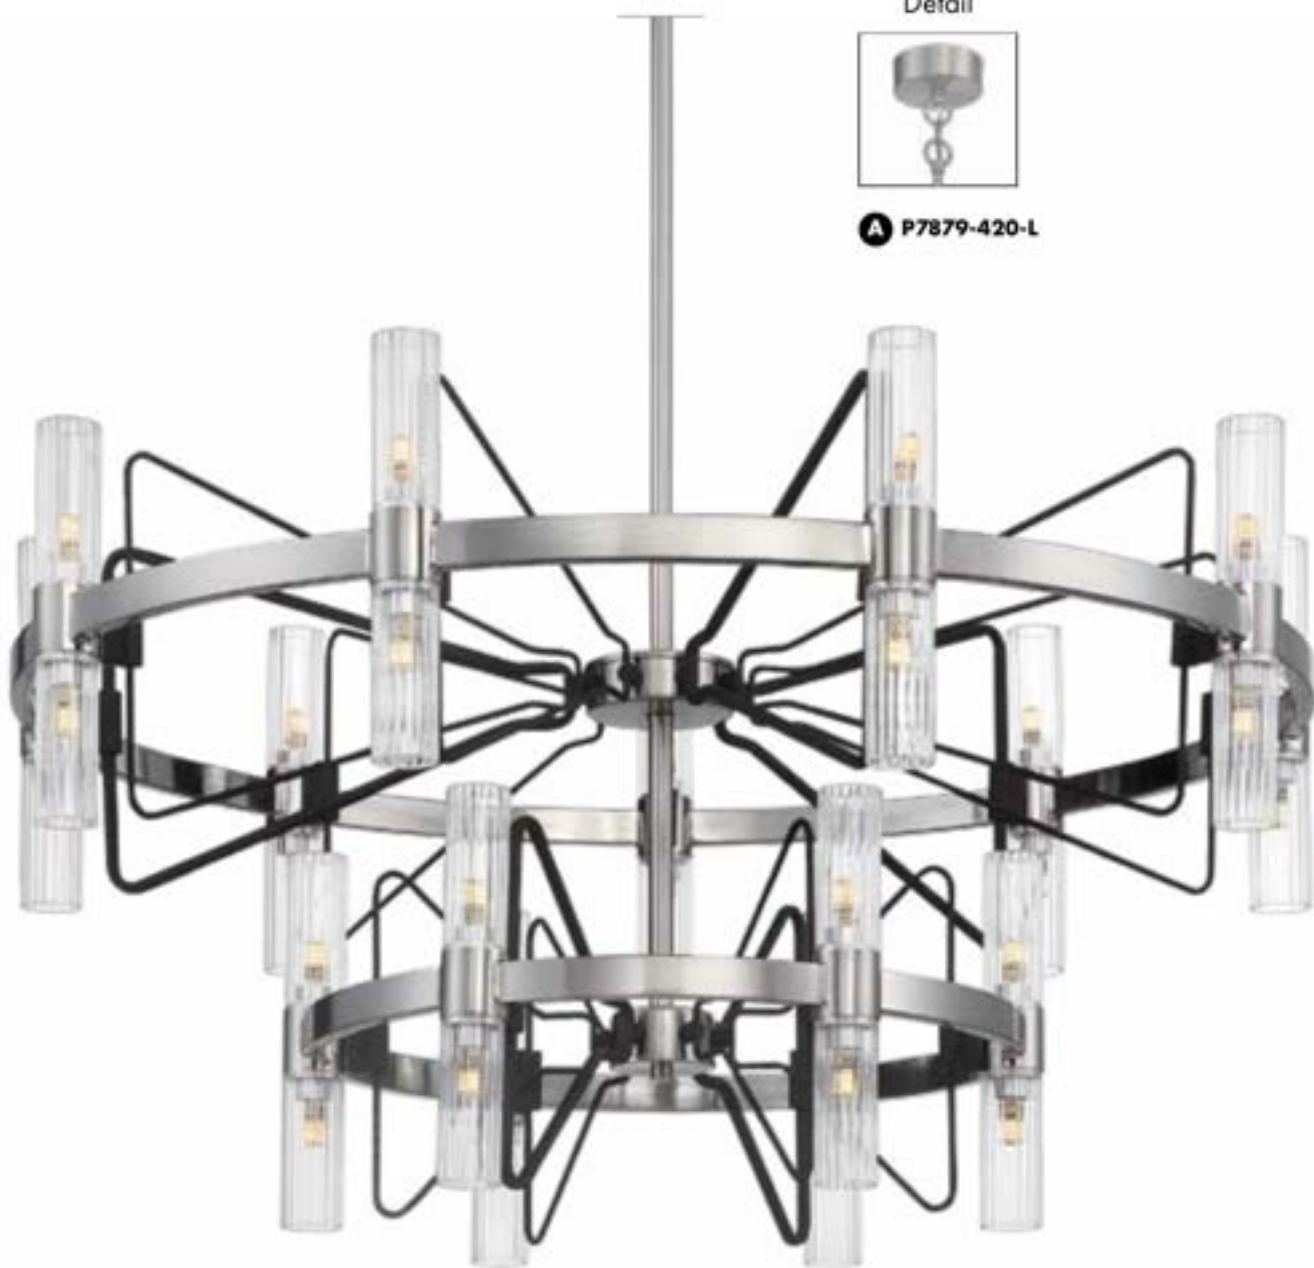

Canopy
Detail

MASS TRANSIT

BRUSHED NICKEL WITH SAND COAL FINISH • CLEAR RIBBED GLASS

Canopy
Detail

A P7879-420-L