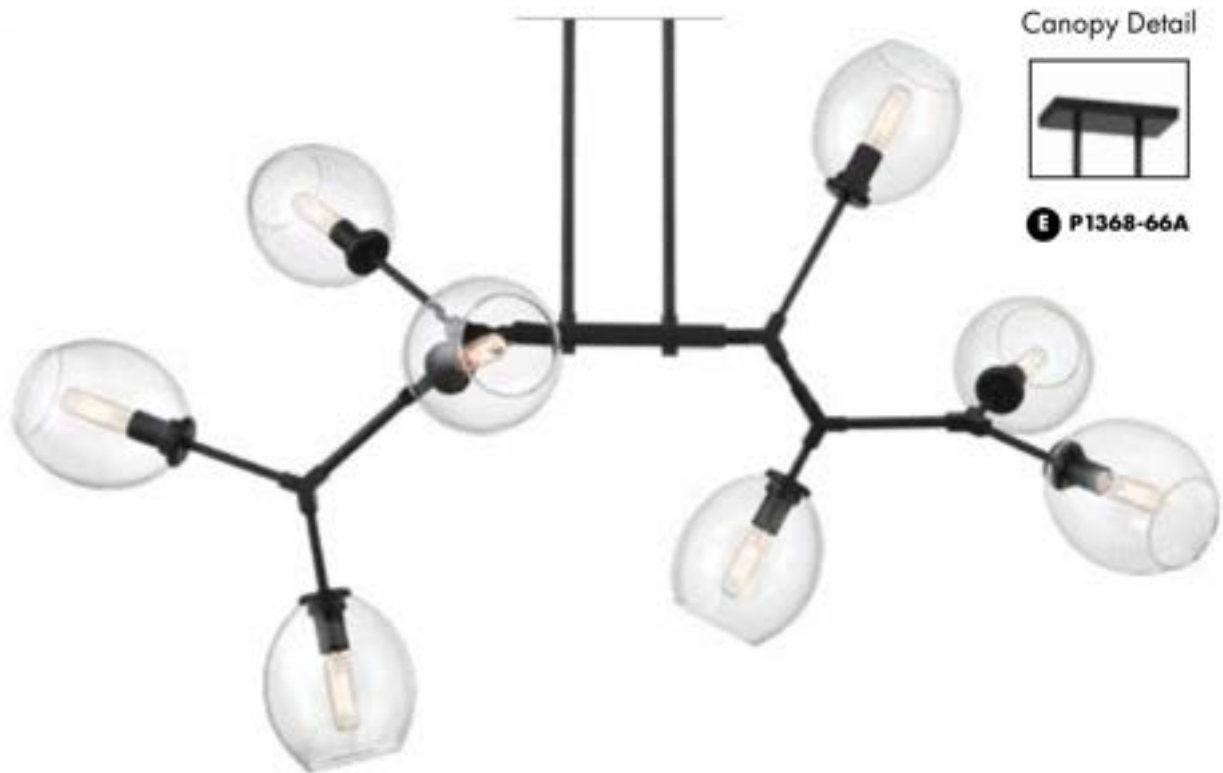

Canopy  
Detail

**A** P1365-619

Item	Type	Size	Lamp	Finish	Glass
<b>A. P1365-619</b>	8 Light Pendant	24 1/4" Dia. x 33 1/4" H	8-60W Candelabra Base	Brushed Nickel With Coal Accents	Clear Glass

Canopy Detail

**A** P1368-619

Canopy Detail

**B** P1369-619

**C** P1363-619

Canopy  
Detail

**D** P1366-619

Item	Type	Size	Lamp	Finish	Glass
<b>A. P1368-619</b>	8 Light Chandelier	41"L x 25½"W x 16¼"H	8-60W Candelabra Base	Brushed Nickel With Cool Accents	Clear Glass
<b>B. P1369-619</b>	9 Light Chandelier	30"Dia. x 14¼"H	9-60W Candelabra Base		
<b>C. P1363-619</b>	3 Light Semi Flush	19"Dia. x 10¼"H	3-60W Candelabra Base		
<b>D. P1366-619</b>	6 Light Pendant	34½"L x 21 ½"W x 13 ¼"H	6-60W Candelabra Base		

# NEXPO

COAL FINISH • CLEAR GLASS

Canopy  
Detail

**A** P1365-66A

Canopy  
Detail

**B** P1369-66A

Item	Type	Size	Lamp	Finish	Glass
<b>A. P1365-66A</b>	8 Light Chandelier	24 1/4" Dia. x 33 1/4" H	8-60W Candelabra Base	Cool	Clear Glass
<b>B. P1369-66A</b>	9 Light Chandelier	30" Dia. x 14 1/4" H	9-60W Candelabra Base		
<b>C. P1363-66A</b>	3 Light Semi Flush	19" Dia. x 10 1/4" H	3-60W Candelabra Base		
<b>D. P1366-66A</b>	6 Light Chandelier	34 1/2" W x 13 1/4" H x 21 1/2" Ext.	6-60W Candelabra Base		
<b>E. P1368-66A</b>	8 Light Chandelier	41" W x 16 1/4" H x 25 1/2" Ext.	8-60W Candelabra Base		

# POLARES

HONEY GOLD • ETCHED WHITE GLASS • MID CENTURY MODERN

Canopy  
Detail

**A** P1488-248

Canopy  
Detail

P1486-248

Item	Type	Size	Lamp	Finish	Glass
<b>A. P1488-248</b>	Chandelier	36"D x 26"H Drop- 30 1/4" - 60 1/4"H Max.	8-60W G-9 Xenon (Incl.)	Honey Gold	Etched White Glass with Clear Seeded Acrylic Accents
<b>B. P1486-248</b>	Chandelier	28"L x 19 1/4"H Drop- 23 1/2" - 59 1/2"H Max.	6-60W G-9 Xenon (Incl.)		