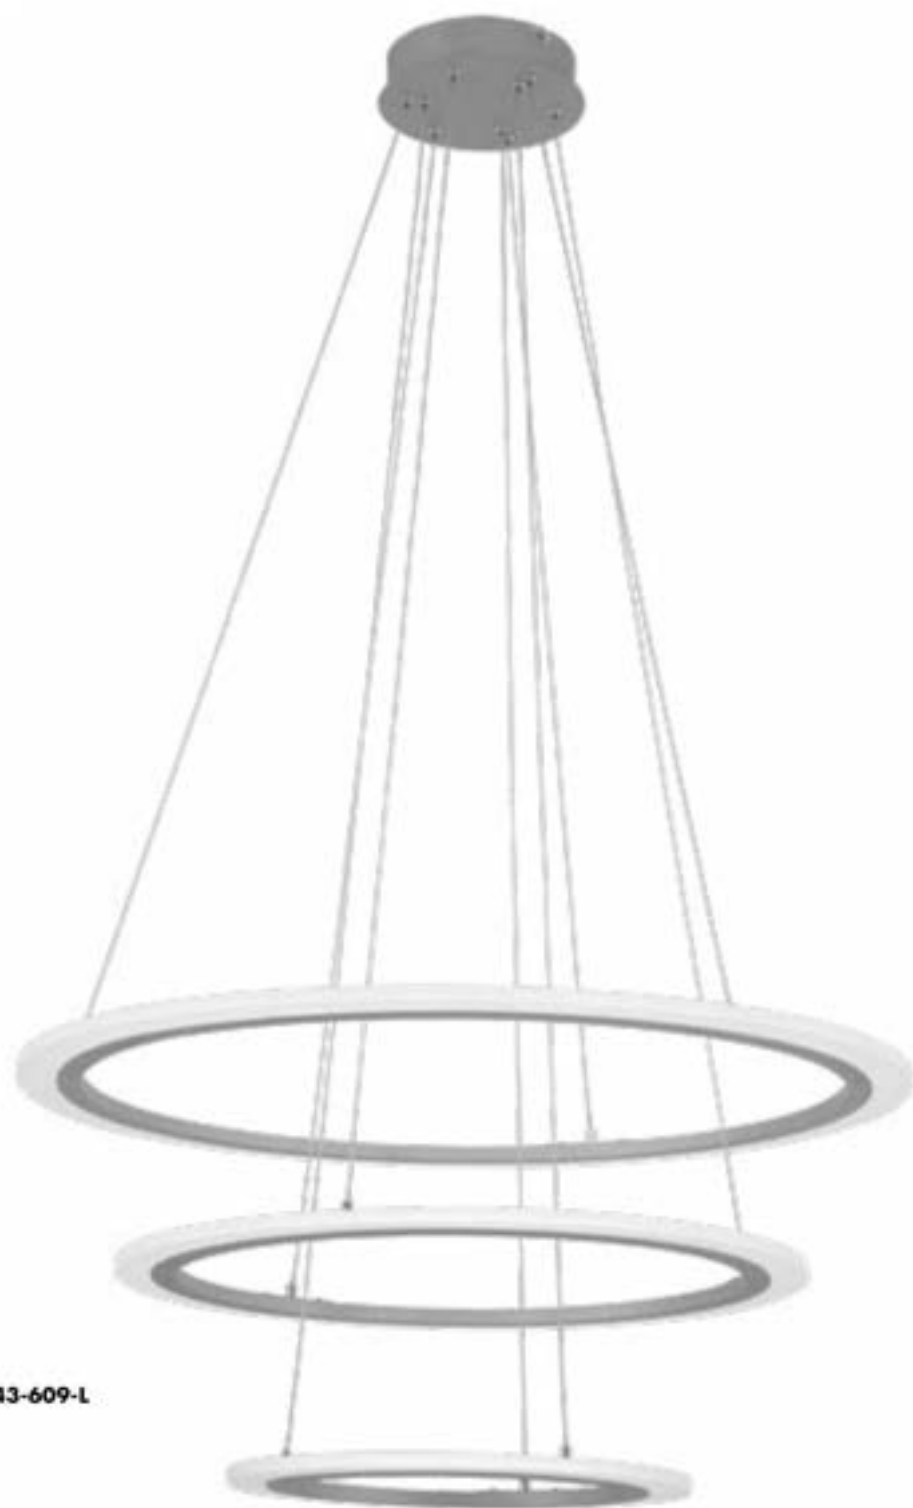

DISCOVERY

SILVER FINISH • FROSTED ACRYLIC • MINIMALIST • LED

A P8143-609-L