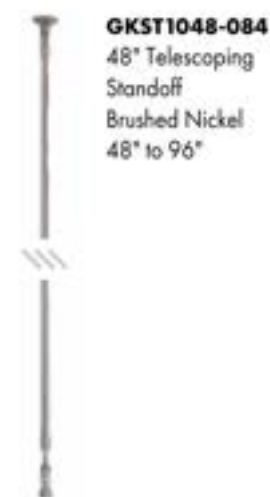

GKST1000-084
5 1/2" Standoff
Brushed Nickel
(Non-Adjustable)
Provided in all low voltage kits

Standoffs should be placed no further than 3' apart. Measure the ceiling height and where the rail is to be situated. The rail should not be placed any lower than 7" from the floor. Use the Rail Standoff Guide below to determine which standoffs should be used. The standoffs are telescopic and come with a hang-straight swivel for higher, sloped ceilings.

RAIL STANDOFF GUIDE					
CEILING HEIGHT					
	8' to 9' Flat	8' to 9' Sloped	9' to 10' Flat or Sloped	10' to 12' Flat or Sloped	12' or Higher Flat or Sloped
STANDOFFS	Use 2 3/4" to 4" Standoff	Use 6" to 10" Standoff	Use 12" to 24" Standoff	Use 24" to 48" Standoff	Use 48" to 96" Standoff

Telescoping Standoff Supports are available in five sizes; 2 3/4", 6", 12", 24" and 48", with telescoping range from 4" to 96" respectively. The measurement of the standoff is the stem only. The ceiling and rail connectors are not included in the measurement.

GKST1048-084
48" Telescoping Standoff
Brushed Nickel
48" to 96"