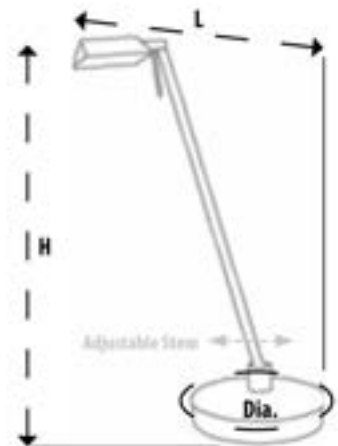

Adjustable Portable Lights
Measurements:
Dia. x H or L x W x H
Adjustable to 4'3", 4'7" Max.