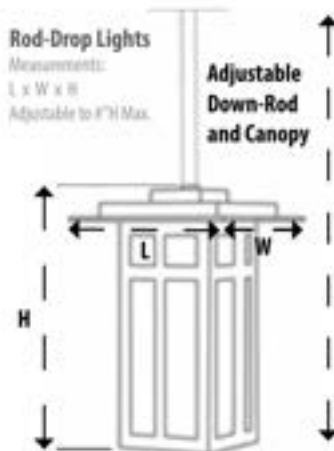

Rod-Drop Lights
Measurements:
L x W x H
Adjustable to 4'7" Max.

Adjustable
Down-Rod and
Canopy