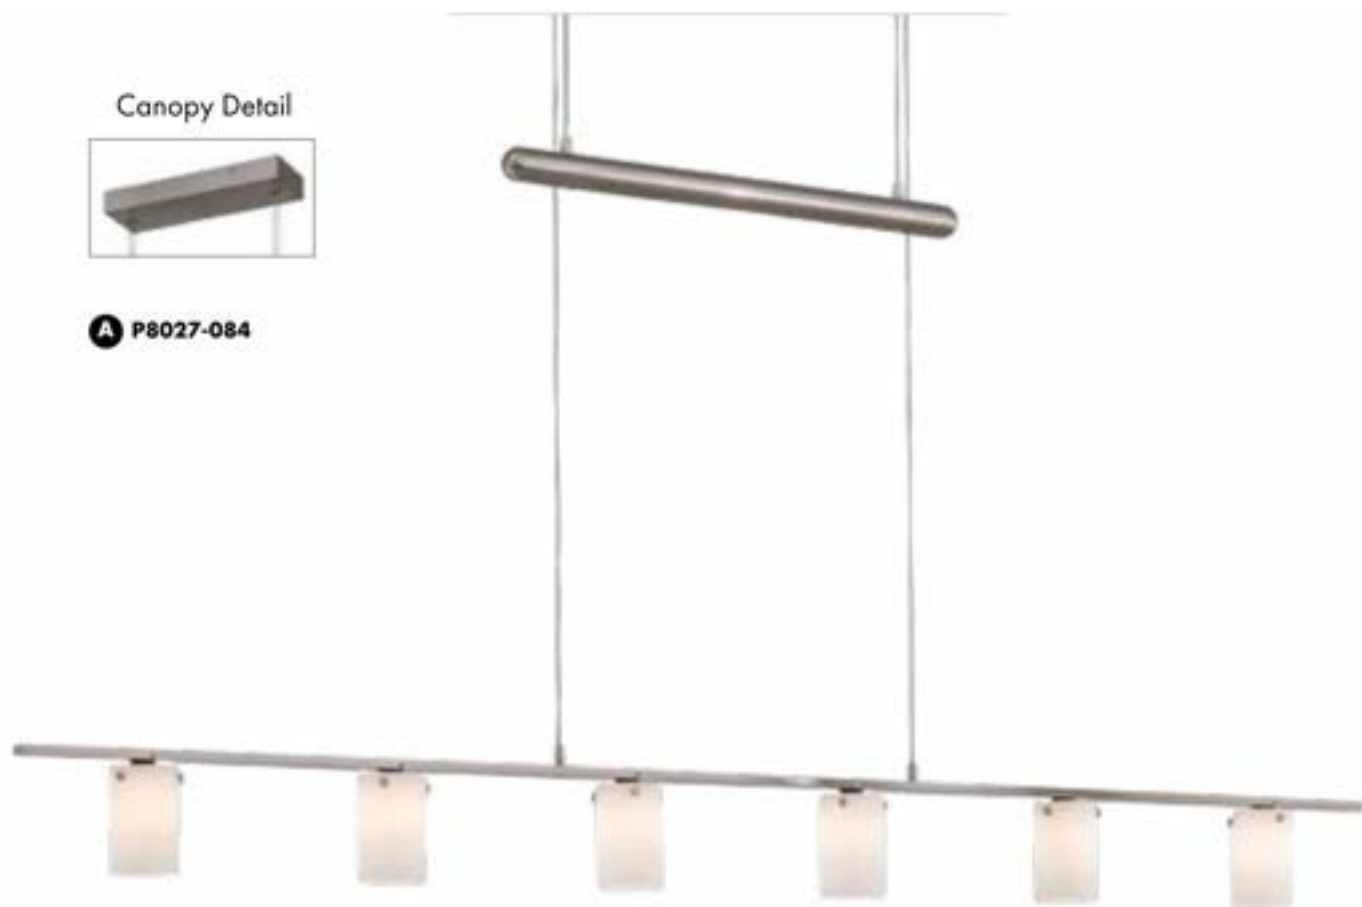

# STAKE OUT

Item	Type	Size	Lamp	Finish	Glass
<b>A. P1158-675-L</b>	LED Island	49"L x 18 1/2"W x 1"H Canopy 32 1/4"L x 2 1/2"W x 1 1/4"H	112W LED 1966 Lumens	Chocolate	Frosted Acrylic

# COUNTER WEIGHTS

BRUSHED NICKEL FINISH • EASILY ADJUSTABLE • MODERN SLEEK

Canopy Detail

**A** P8027-084

Item	Type	Size	Lamp	Finish	Glass
<b>A. P8027-084</b>	Low Voltage Island	47 1/4" L x 2" W x 4 1/2" H Drop- 20" - 94 1/2" H Max.	6-20W G4 Xenon (Incl.)	Brushed Nickel	Cased Etched Opal Glass