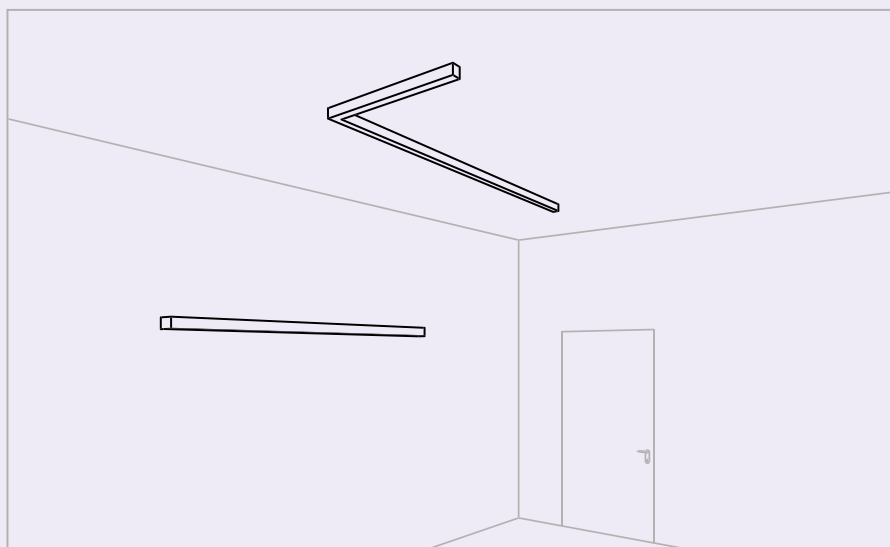

PLAFONIERA
MKIT 07

APPLIQUE
MKIT 04