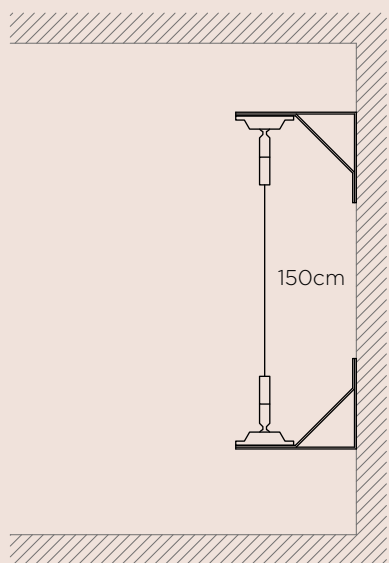

Ceiling system_Indirect light

Wall+ceiling system_Indirect light

LINE

Ceiling system_Double emission light

Horizontal system_Down light

Ceiling system_Down light
Wall system_Down light

LINE TECHNICAL INFORMATION

COMPONENTS AND ASSEMBLY POSSIBILITIES

horizontal possibilities:

- everywhere right&left
- 150cm to the wall

Parete - Parete
Qualsiasi altezza

Filo parete
distanza 150cm

Filo parete
distanza 150cm

Filo parete
distanza 50cm