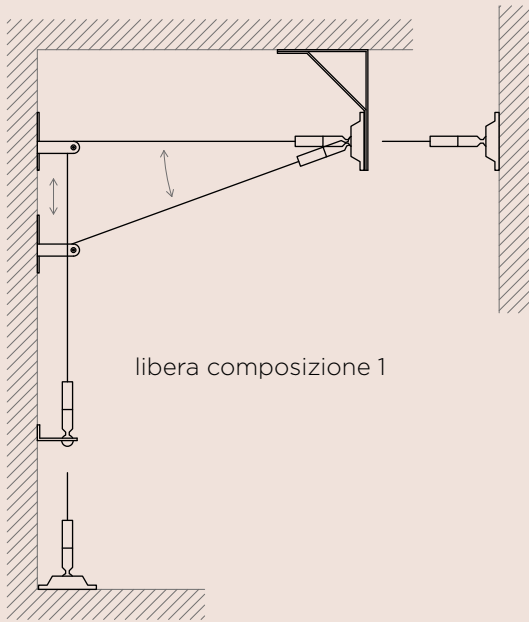

Ceiling system_Indirect light

Wall+ceiling system_Indirect light

LINE

Ceiling system_Double emission light

Horizontal system_Down light

Ceiling system_Down light
Wall system_Down light

LINE TECHNICAL INFORMATION

COMPONENTS AND ASSEMBLY POSSIBILITIES

horizontal possibilities:

- everywhere right&left
- 150cm to the wall

Parete - Parete
Qualsiasi altezza

Filo parete
distanza 150cm

Filo parete
distanza 150cm

Filo parete
distanza 50cm

Terra cielo
Qualsiasi posizione

vertical possibilities:

- 150cm to the wall
- 50cm to the wall
- everywhere up&down

ceiling possibilities:

- everywhere right&left
- everywhere with wall attachment

Centro stanza
distanza 150cm da soffitto

Centro stanza - parete
distanza 150cm da soffitto

libera composizione 1

composition type 1

possibility with sloping roof

sottotetto

libera composizione 2

variante

composition type 2