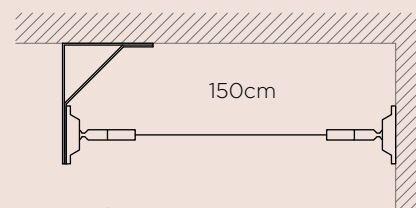

Terra cielo
Qualsiasi posizione

vertical possibilities:

- 150cm to the wall
- 50cm to the wall
- everywhere up&down

ceiling possibilities:

- everywhere right&left
- everywhere with wall attachment

Centro stanza
distanza 150cm da soffitto