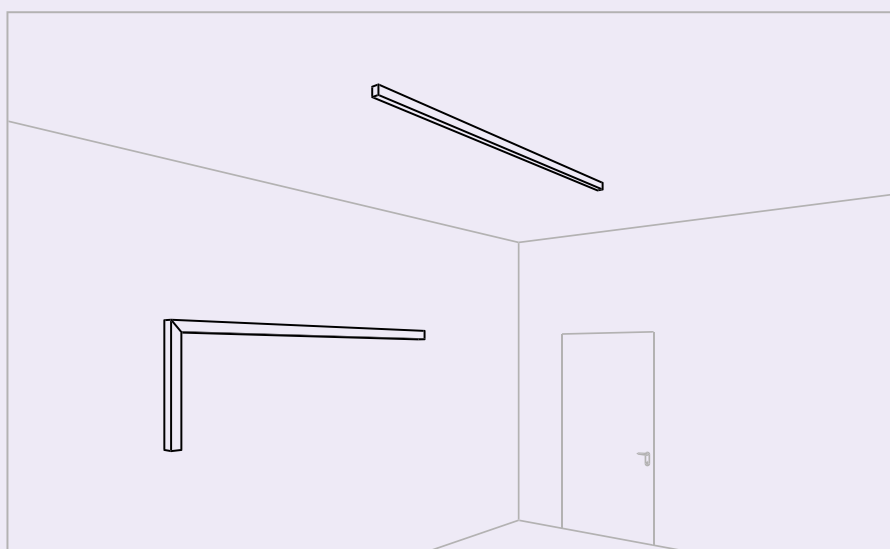

PLAFONIERA
MKIT 03

APPLIQUE
MKIT 06