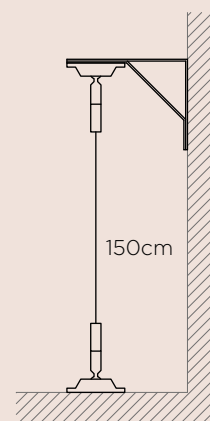

Ceiling system_Indirect light

Wall+ceiling system_Indirect light

LINE

Ceiling system_Double emission light

Horizontal system_Down light

Ceiling system_Down light
Wall system_Down light

LINE TECHNICAL INFORMATION

COMPONENTS AND ASSEMBLY POSSIBILITIES

horizontal possibilities:

- everywhere right&left
- 150cm to the wall

Parete - Parete
Qualsiasi altezza

Filo parete
distanza 150cm

Filo parete
distanza 150cm

Filo parete
distanza 50cm