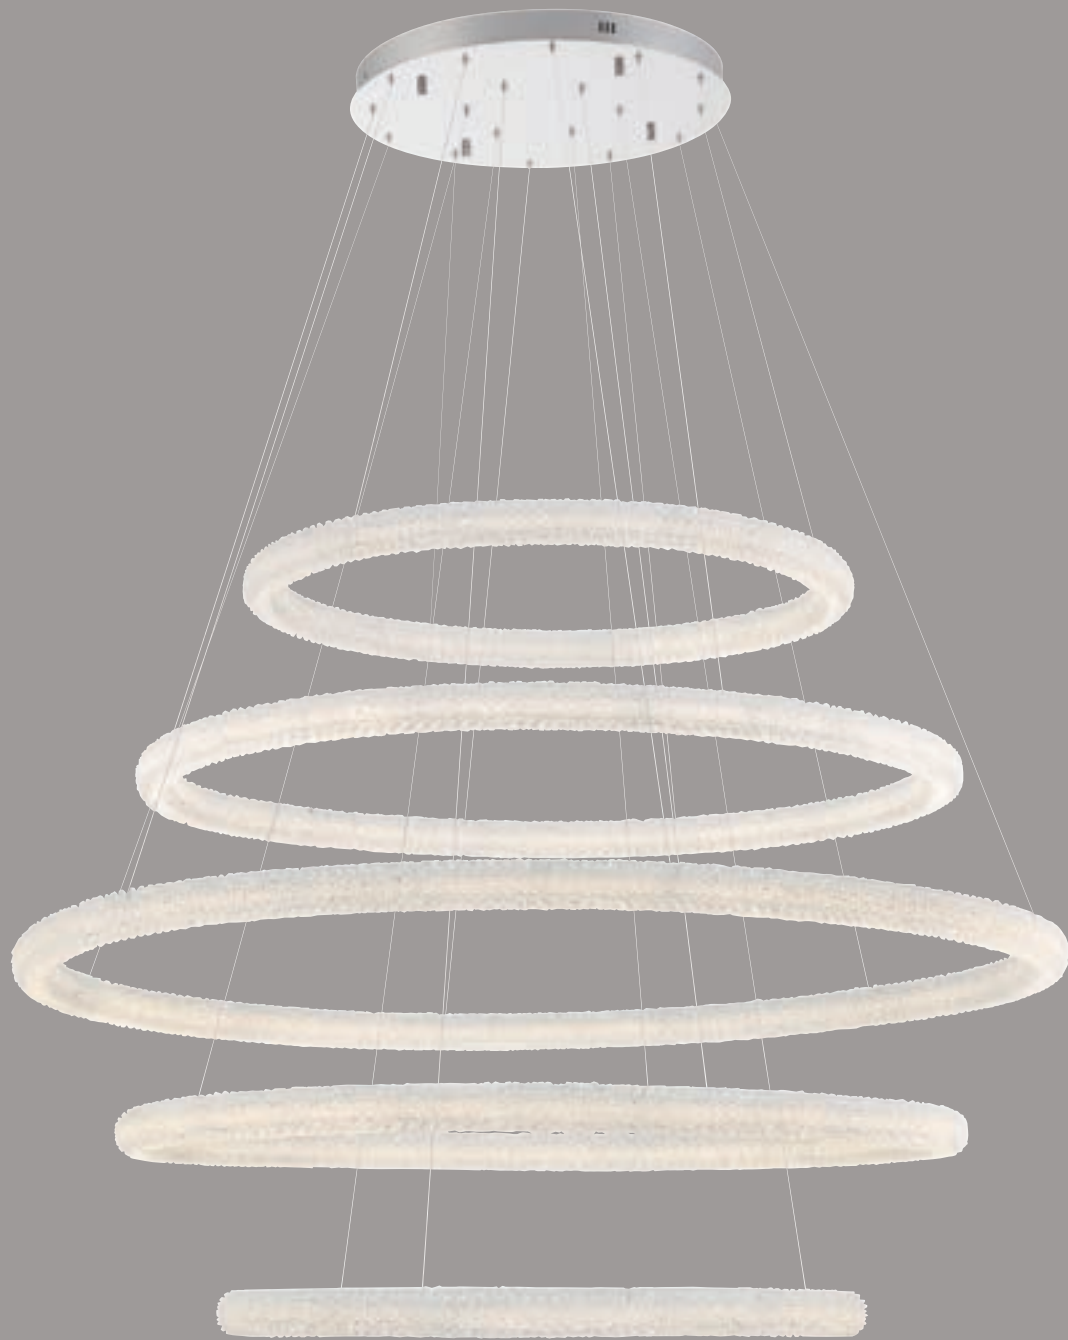

CHROME

C 43927-012 **LED**
3-Tier LED Chandelier

Dia: 60" | H: 2.75" (ring)

Canopy: 16.5" | Max H: 184.75"

225W Integrated LED

3000K

15800 Delivered Lumens

Dimmable