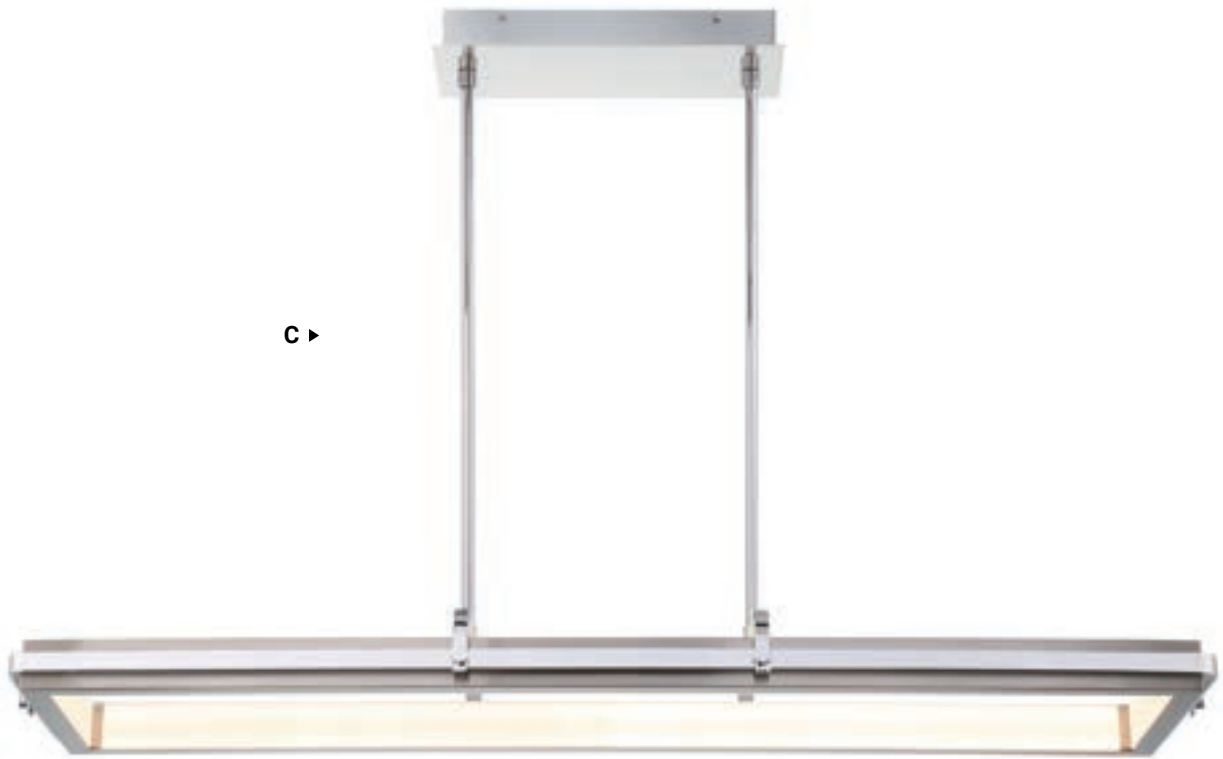

*Comes with 3" + 6" + 12" + 18" + 18" extension rods

C **44822-019*** **LED**
49" Rectangular LED Chandelier
L: 48.25" | W: 14.5" | H: 4"
Canopy: 14.5" x 5.5" | Max H: 62.75"
64W Integrated LED
3000K
1500 Delivered Lumens
Dimmable