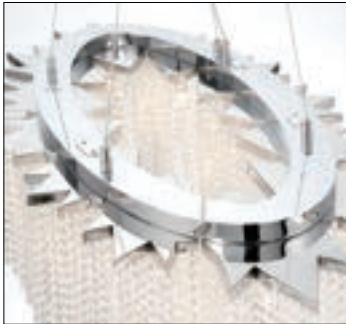

COHEN

CHROME

UNIQUE STAR PATTERN

43884-018

48" 18 Light Oval Chandelier

L: 48" | W: 21" | H: 28"

Canopy: 16.5" x 7" | Max H: 173.25"

9 x 50W GU10

9 x 40W G9