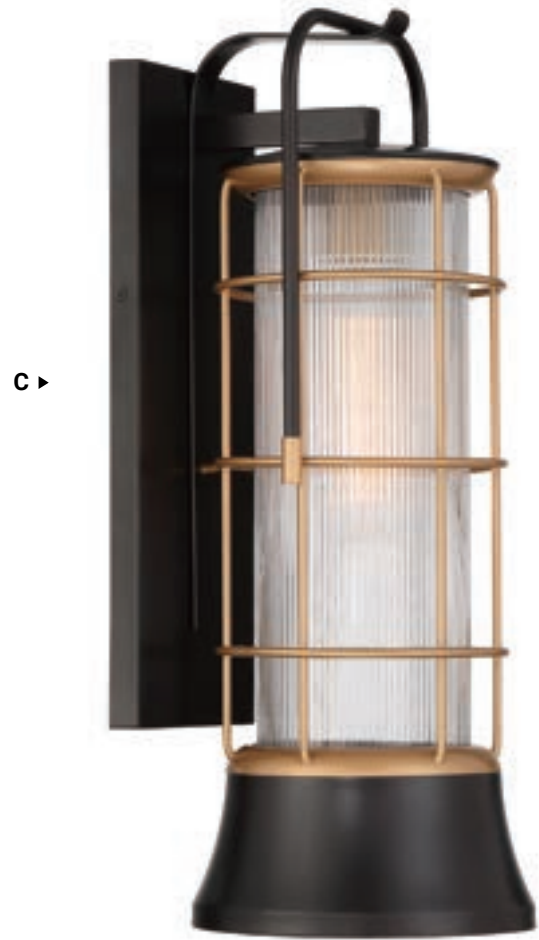

B **44477-011** **LED**
17" Outdoor LED Wall Lantern
W: 6" | H: 16.5" | Ext: 4"
12W Integrated LED
3000K
500 Delivered Lumens
Dimmable
Wet Rated

**PATENT
PENDING**

RIVAMAR

[RIV-AH-MAR]

Inspired by nautical and coastal designs, the Rivamar collection features a rich gold cage and lantern form. A beautiful contrast between the black and gold finishes elevates its style, incorporating an alluring elegance that will fit delightfully into your space. For a full integration into your outdoor area, this collection includes wall sconces, a pendant, and post light.

LIGHTHOUSE INSPIRED DESIGN

RIBBED CLEAR GLASS

RIVAMAR OUTDOOR WALL LANTERN
44263-010

PATENT
PENDING

RIVAMAR

OIL RUBBED BRONZE + GOLD

A 44262-013
*14" Outdoor 1 Light
Wall Lantern*
W: 6" | H: 13.25" | Ext: 7.25"
1 x 60W
T10 E26
Wet Rated