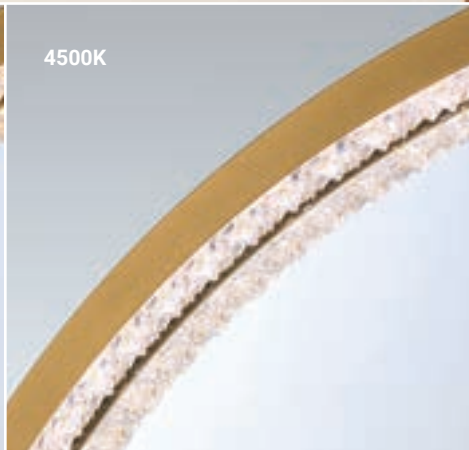

LED Lights

Touch Sensor Switch

Dimmable

CCT TCC Correlated Color Temperature

Suitable for Damp Location

Defogger