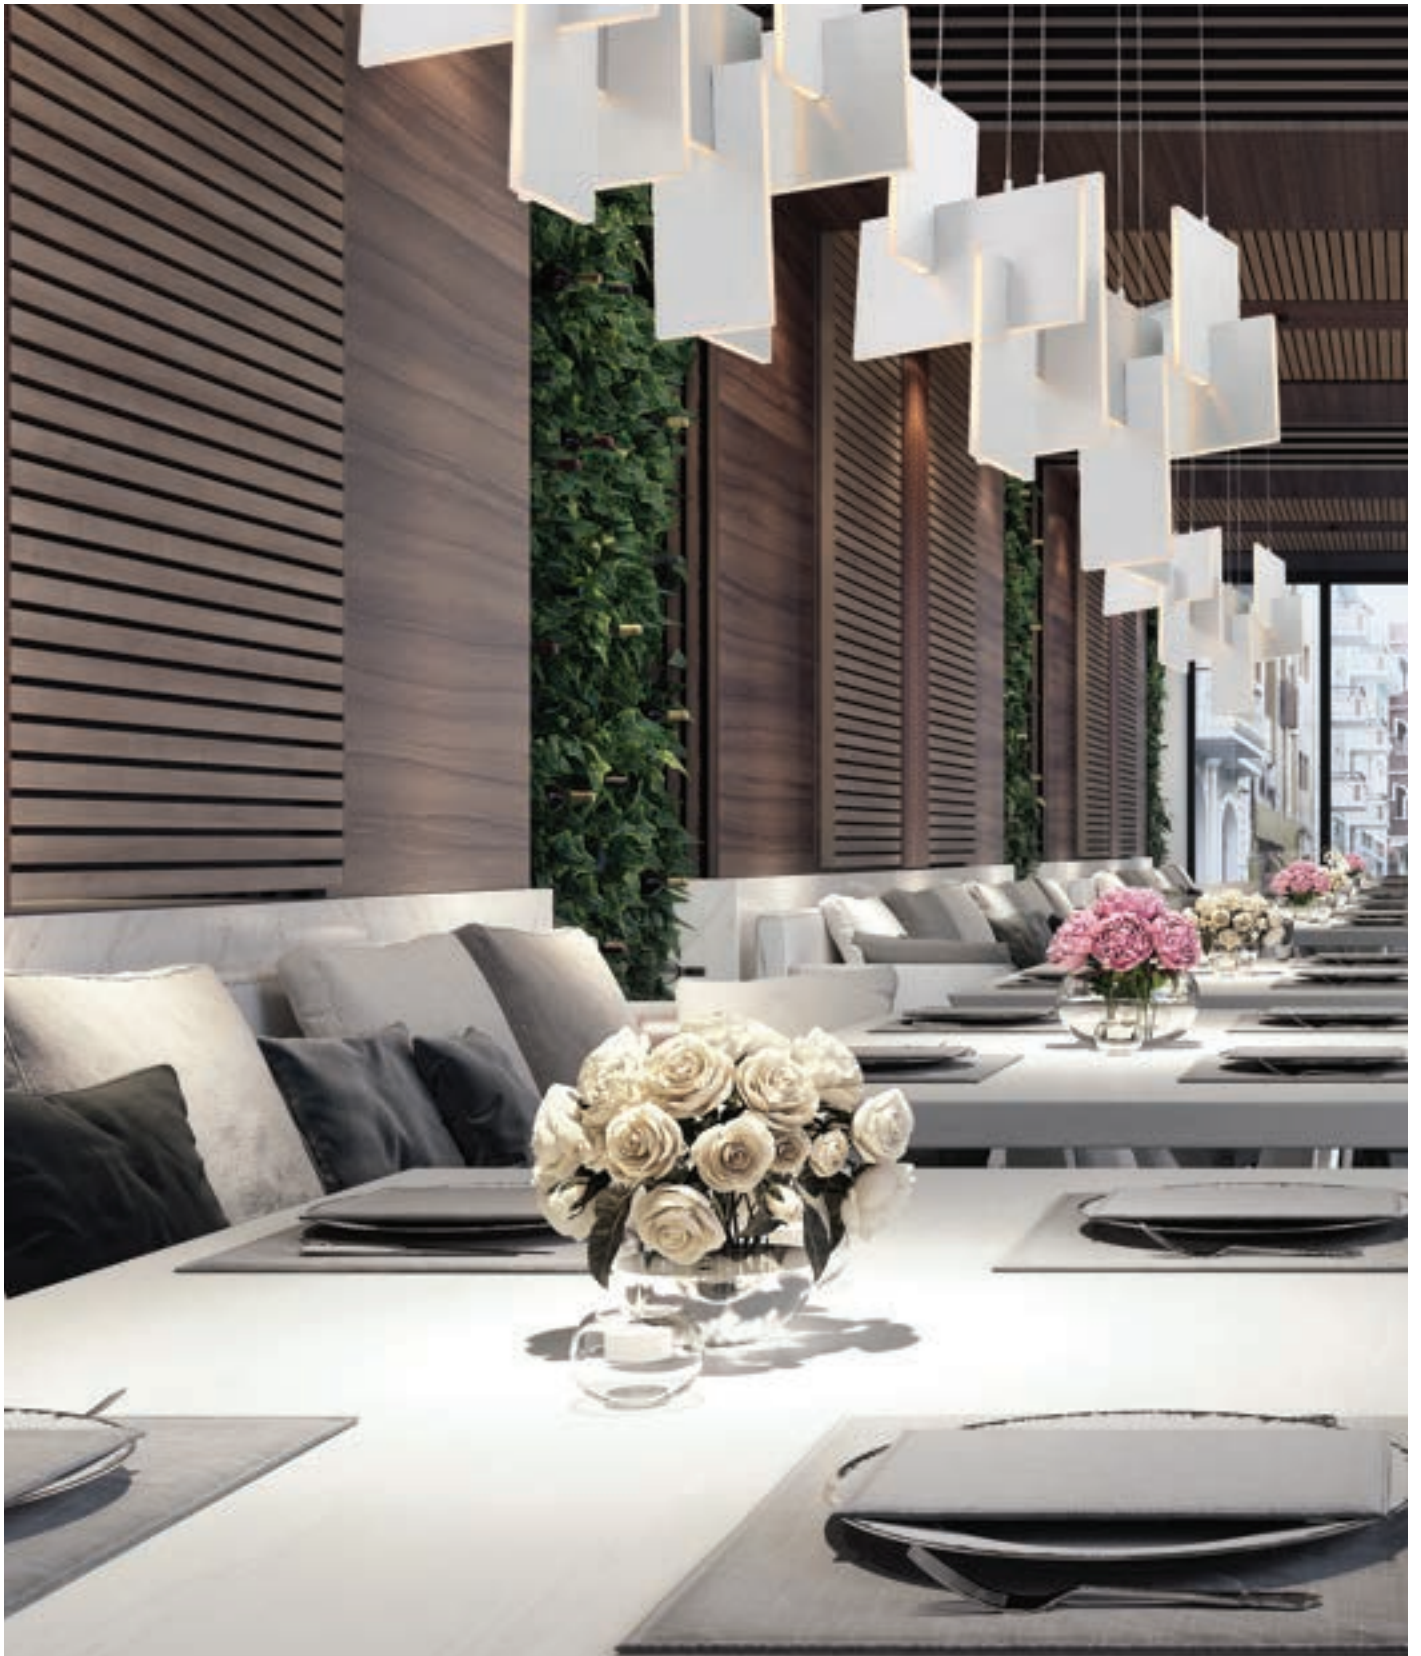

COBURG CHANDELIER
37345-036