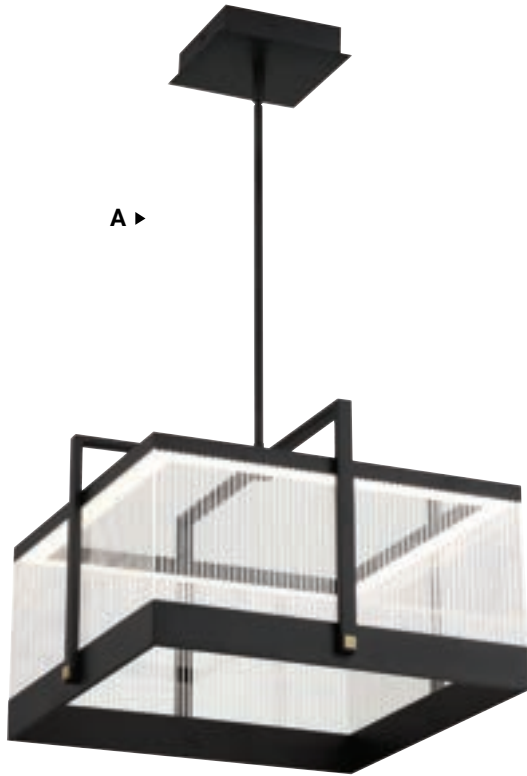

TYE

MATTE BLACK

*Comes with 3" + 6" + 12" + 18" + 18" extension rods

A **44256-012*** **LED**
20" LED Chandelier

L: 19.5" | W: 19.5" | H: 13.25"
Canopy: 7" x 7" | Max H: 72"
55W Integrated LED
3500K
1020 Delivered Lumens
Dimmable

B **44255-015*** **LED**
42" LED Chandelier

L: 41.25" | W: 13.25" | H: 13.25"
Canopy: 19" x 5.5" | Max H: 72"
72W Integrated LED
3500K
1560 Delivered Lumens
Dimmable