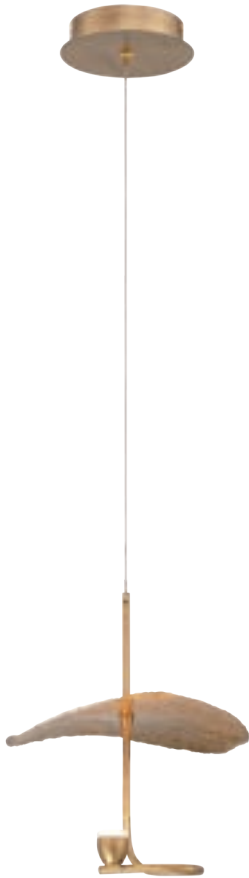

20" 7 Light Chandelier

L: 19.5" | W: 10.5" | H: 25"

Canopy: 5.5" x 5.5" | Max H: 98"

7 x 40W G9

(included)

 -011
CHAMPAGNE SILVER /
CLEAR GLASS

 -026
ANTIQUE GOLD /
TRI-COLORED GLASS

B 34031

41" 12 Light Linear Chandelier

L: 40.25" | W: 10.5" | H: 24"

Canopy: 15.75" x 5.5" | Max H: 97"

12 x 40W G9

(included)

 -018
CHAMPAGNE SILVER /
CLEAR GLASS

 -022
ANTIQUE GOLD /
TRI-COLORED GLASS

**PATENT
PENDING**

**HAMMERED
METAL SURFACE**

ORGANIC FREE-FLOWING FORM

LED LIGHT SOURCE

41910-016 **LED**
36" LED Chandelier

Dia: 36" | H: 11.75"
Canopy: 28.25" | Max H: 193.5"
22W Integrated LED
3000K
410 Delivered Lumens

PATENT
PENDING

LAGATTO

BRONZE

A ▶

B ▶

A 41906-019 LED
10" LED Pendant

Dia: 10" | H: 10.75"
Canopy: 5.5" | Max H: 84.25"
3W Integrated LED
3000K
70 Delivered Lumens

B 41908-013 LED
28" LED Chandelier