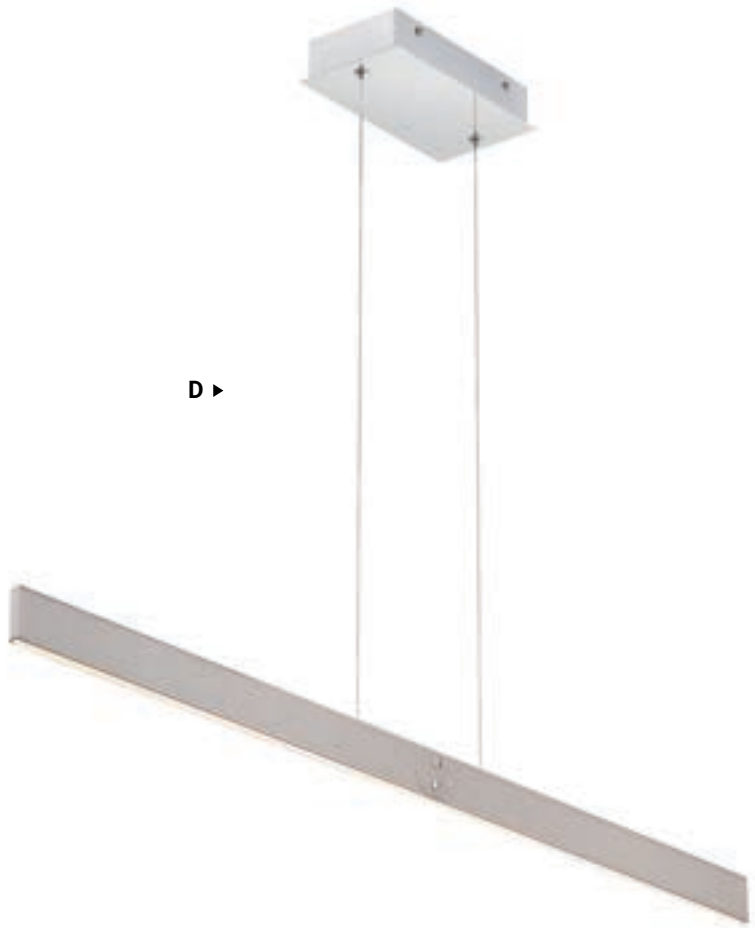

B **43894** **LED**
25" LED Flush Mount / Wall Sconce
L: 24.5" | W: 19.75" | H: 4"
Canopy: 6.25"
80W Integrated LED
3500K
2080 Delivered Lumens
Dimmable

C ▶

D ▶

C 43892 **LED**
 17" LED Wall Sconce
 W: 5" | H: 16.25" | Ext: 2.5"
 15W Integrated LED
 3500K
 340 Delivered Lumens
 Dimmable