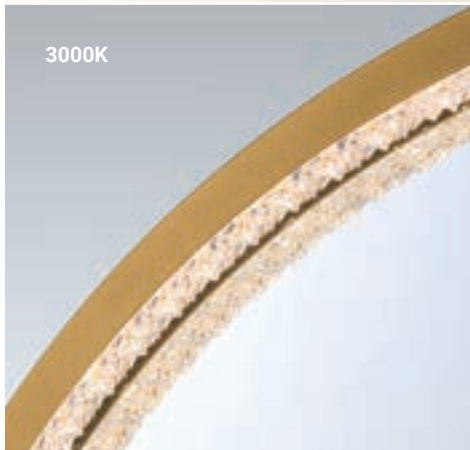

LED Lights

Touch Sensor Switch

Dimmable

CCT TCC Correlated Color Temperature

Suitable for Damp Location

Defogger