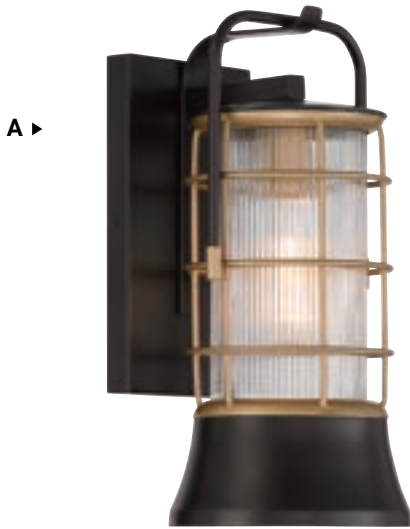

LIGHTHOUSE INSPIRED DESIGN

RIBBED CLEAR GLASS

RIVAMAR OUTDOOR WALL LANTERN
44263-010

PATENT
PENDING

RIVAMAR

OIL RUBBED BRONZE + GOLD

A 44262-013
*14" Outdoor 1 Light
Wall Lantern*
W: 6" | H: 13.25" | Ext: 7.25"
1 x 60W
T10 E26
Wet Rated