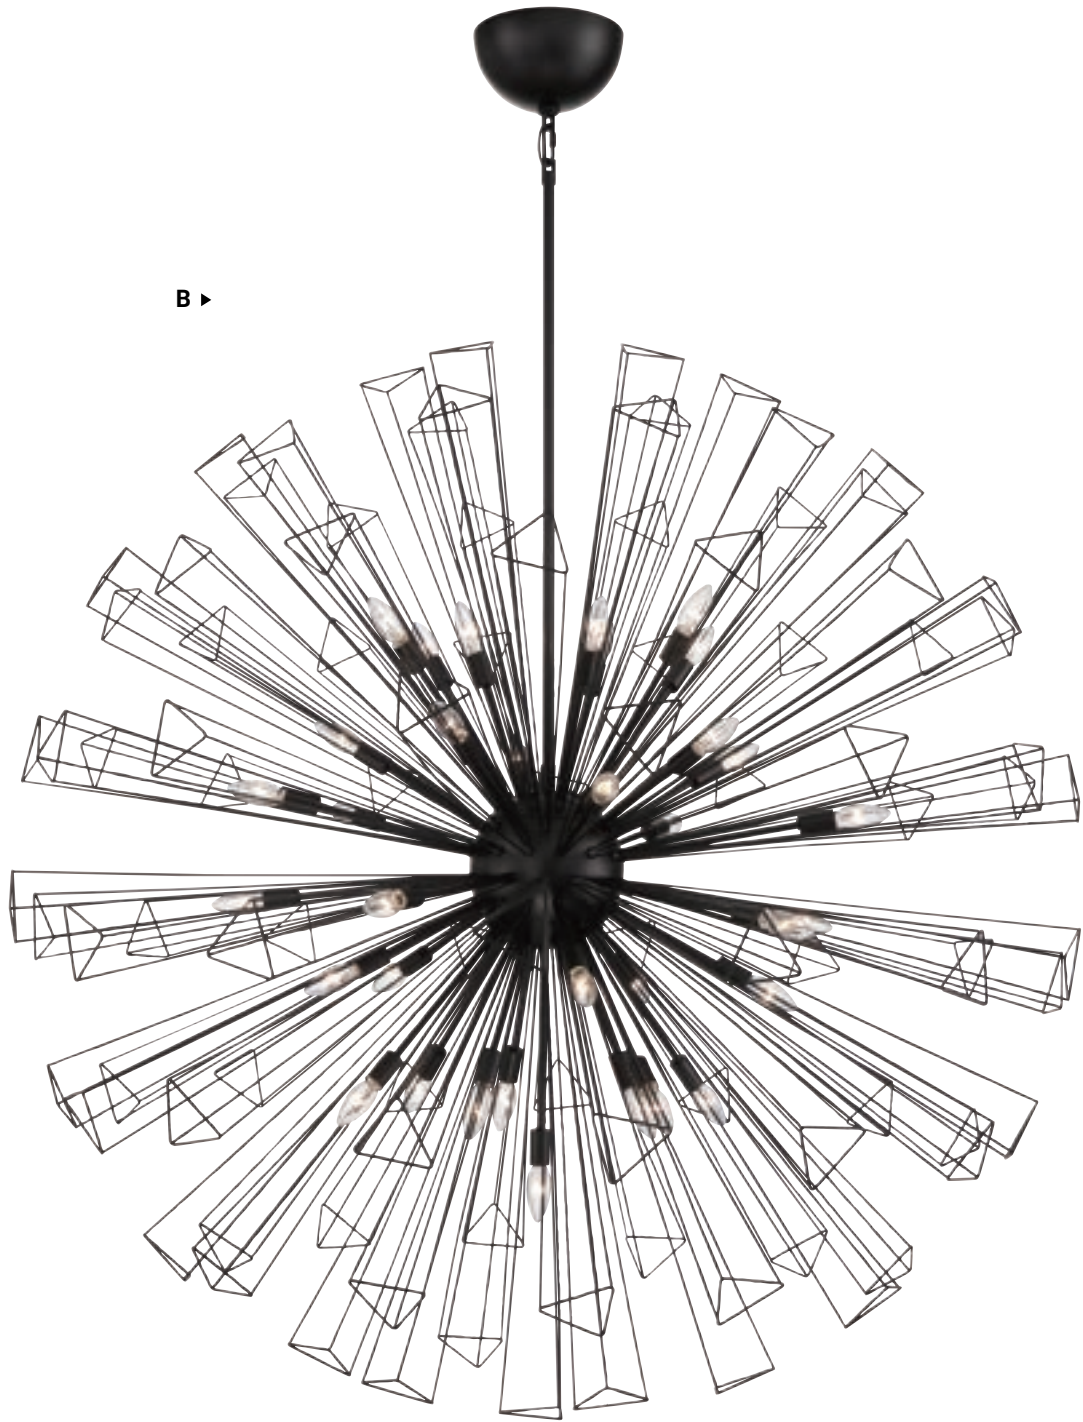

DENDELIO CHANDELIER
43865-017

PATENT
PENDING

DENDELIO

BLACK | GOLD

A ▶

**Comes with 12" + 18" + 18" + 36" + 36" extension rods

A 43864**
41" 29 Light Chandelier

Dia: 40.5" | H: 40.5"

Canopy: 6" | Max H: 100.5"

29 x 40W

B10 E12

B 43865**
54" 35 Light Grand Chandelier

Dia: 53.5" | H: 53.5"
Canopy: 8" | Max H: 114.5"
35 x 40W
B10 E12

■ -017 BLACK ■ -025 BRASS

DENELIO PENDANT

43862-016