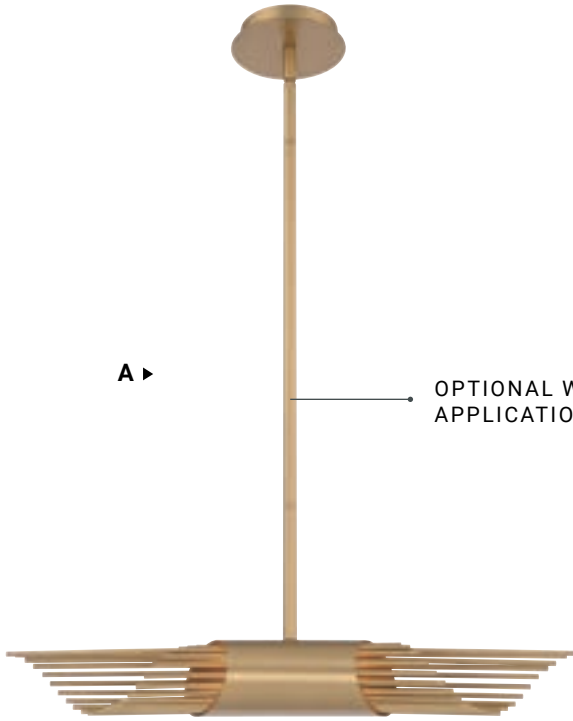

PATENT
PENDING

UMURA

BLACK + COFFEE GOLD | GOLD

CONVERTIBLE***
Wall Sconce

A ▶

OPTIONAL WALL SCONCE
APPLICATION