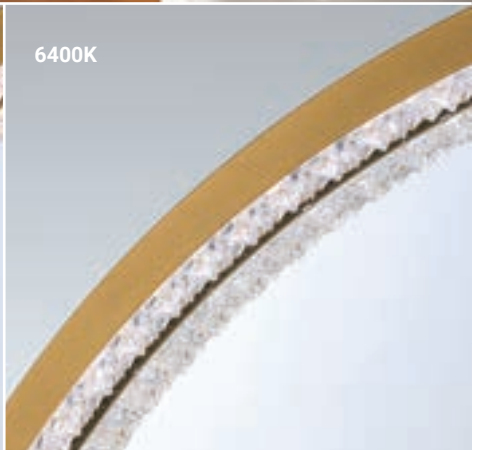

LED Lights

Touch Sensor Switch

Dimmable

CCT TCC Correlated Color Temperature

Suitable for Damp Location

Defogger