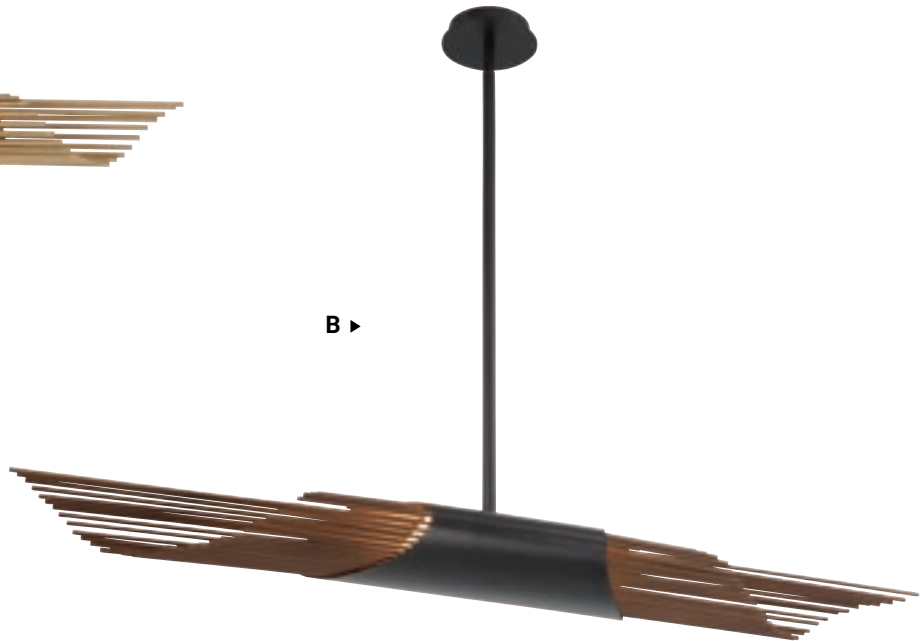

PATENT
PENDING

UMURA

BLACK + COFFEE GOLD | GOLD

CONVERTIBLE***
Wall Sconce

A ▶

OPTIONAL WALL SCONCE
APPLICATION

B ▶

*Comes with 3" + 6" + 12" + 18" + 18" extension rods

**Comes with 3" + 6" + 12" + 18" + 18" + 24" extension rods

A 44478* **LED**
24" 2 Light Linear LED Pendant***
L: 24" | W: 4.5" | H: 3.25"
Canopy: 5.5" | Max H: 61.25"
2 x 4W Integrated LED
3000K
195 Delivered Lumens
Dimmable

■ -018 BLACK + COFFEE GOLD   ■ -028 GOLD

B 43866* **LED**
49" 2 Light Linear LED Chandelier
L: 49" | W: 8" | H: 3.5"
Canopy: 5.5" | Max H: 61.5"
2 x 6W Integrated LED
3000K
260 Delivered Lumens
Dimmable

■ -014 BLACK + COFFEE GOLD   ■ -021 GOLD