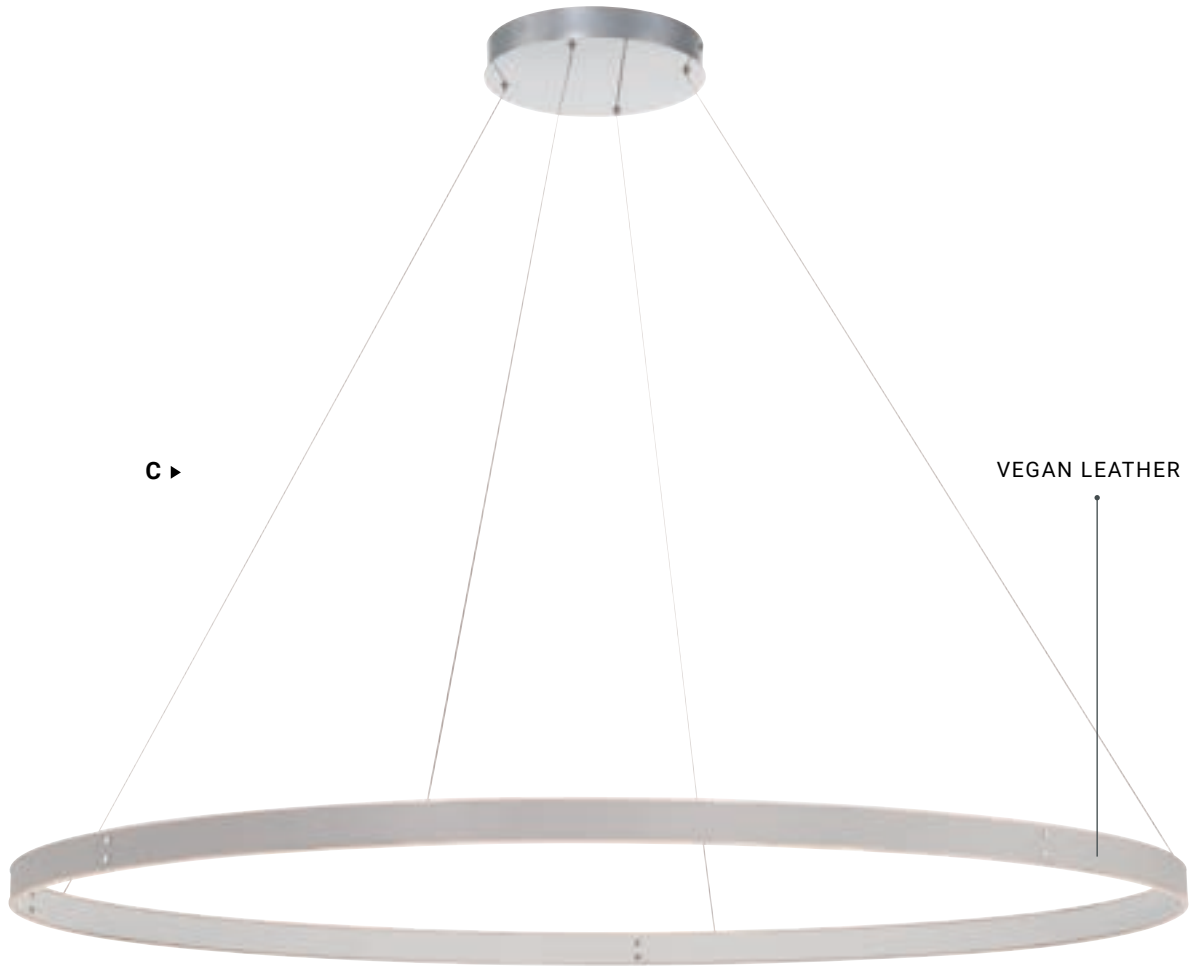

 -012
 BLACK + BROWN

 -029
 GRAY + WHITE

VERDURA

BLACK + BROWN | GRAY + WHITE

A ▶

CONVERTIBLE*
Semi-Flush Mount

B ▶

A **43897** **LED**
29" LED Chandelier

Dia: 28.5" | H: 2"
Canopy: 7.75" | Max H: 99.75"
70W Integrated LED
3500K
2025 Delivered Lumens
Dimmable

B **43898** **LED**
46" LED Chandelier*

Dia: 45.25" | H: 2"
Canopy: 12.5" | Max H: 183.75"
102W Integrated LED
3500K
3180 Delivered Lumens
Dimmable