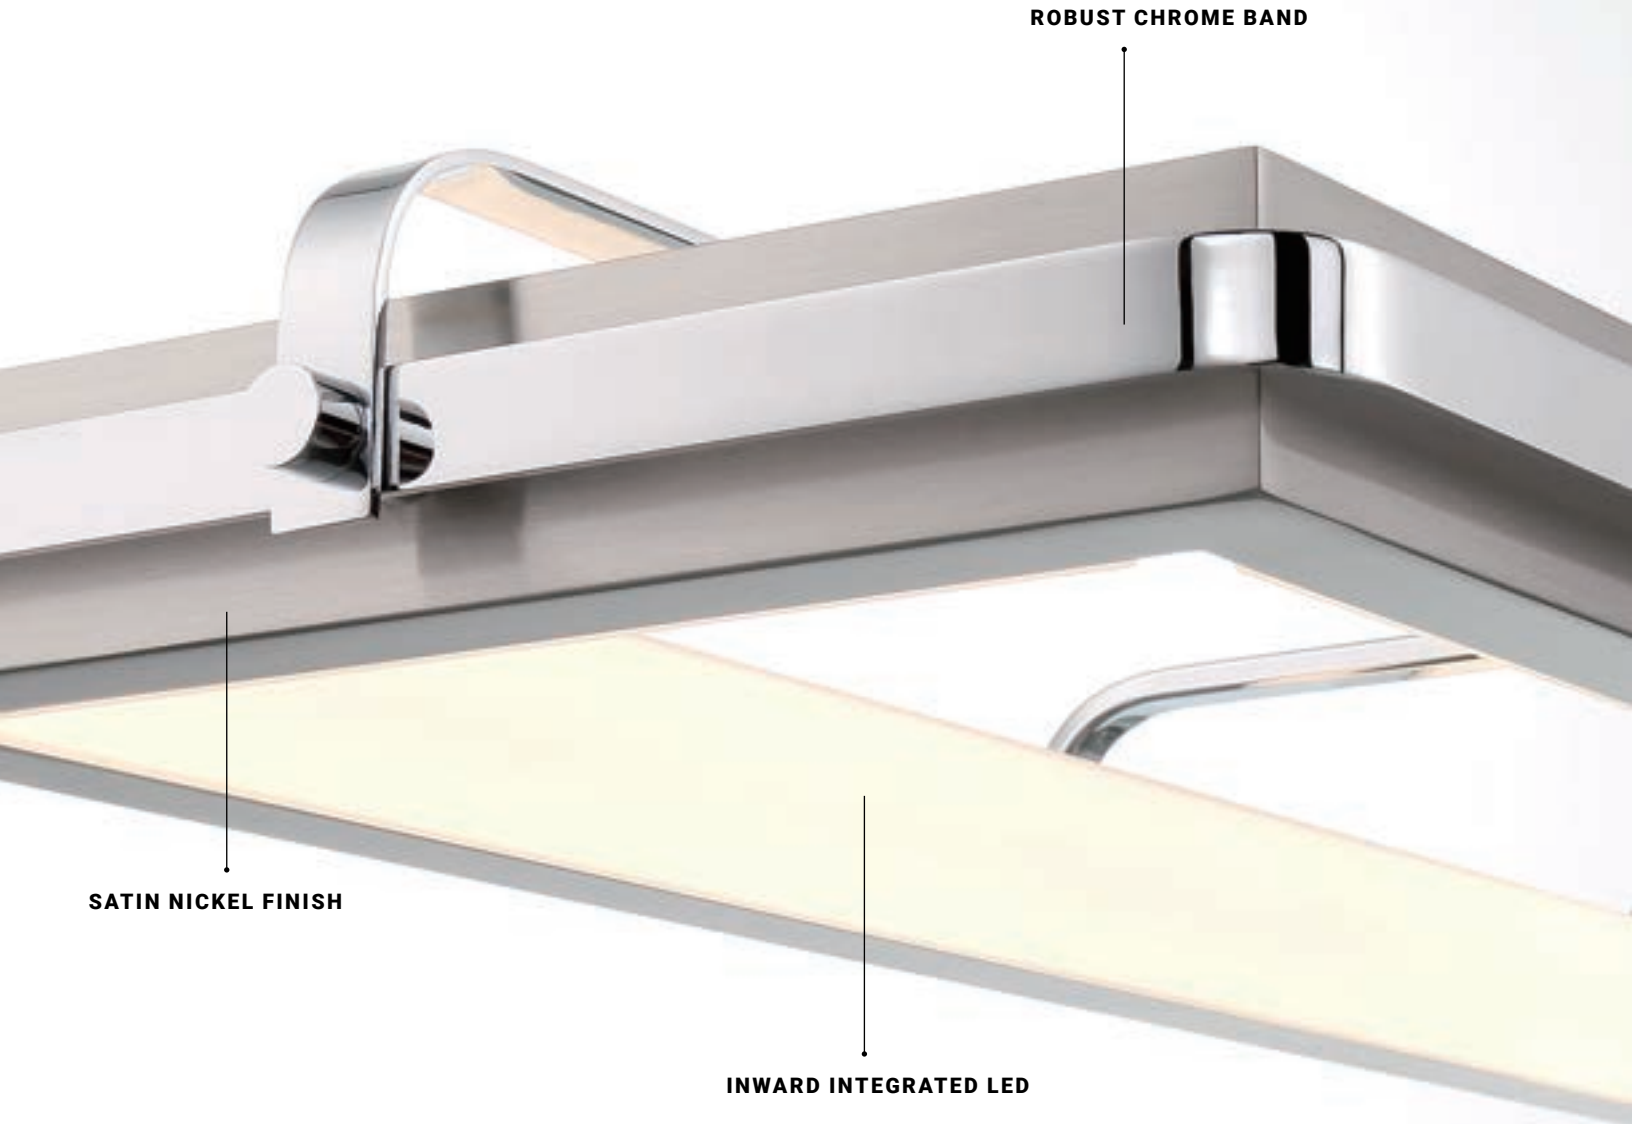

**PATENT
PENDING**

ANNILO

[AH-KNEE-LO]

A thick metal band encircles this pronounced industrial design. The squared ring supports integrated LED for an inward glow, while the polished chrome complements the nickel for a strong composition.