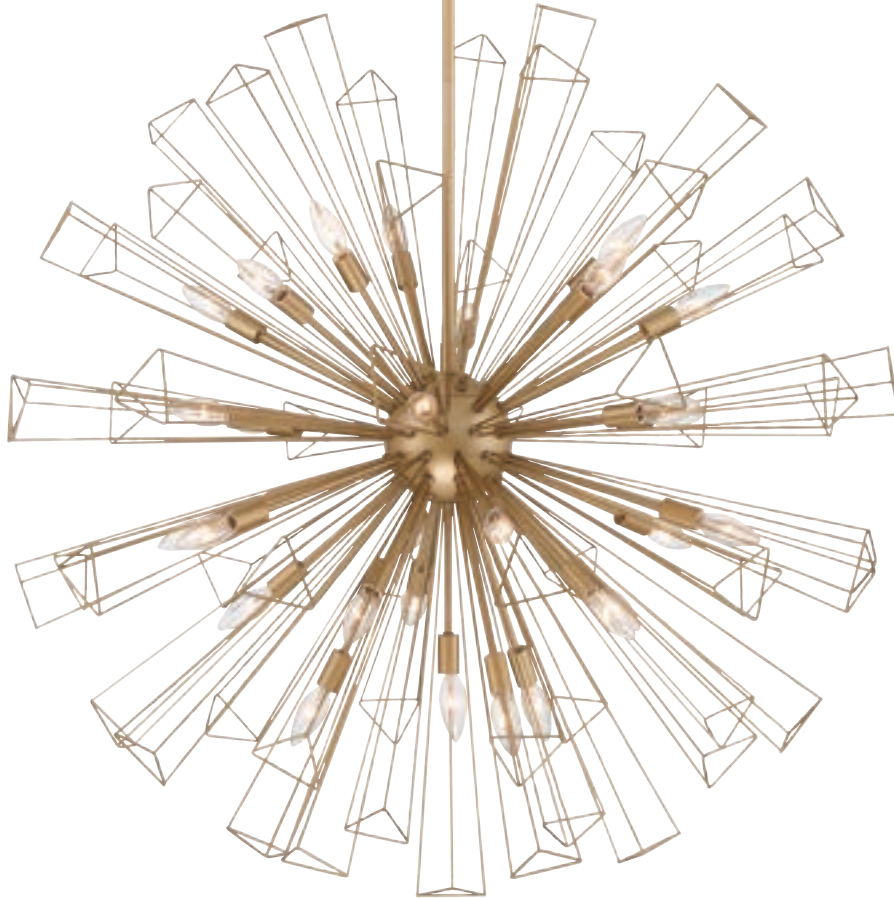

PATENT
PENDING

DENDELIO

BLACK | GOLD

A ▶

**Comes with 12" + 18" + 18" + 36" + 36" extension rods

A 43864**
41" 29 Light Chandelier

Dia: 40.5" | H: 40.5"

Canopy: 6" | Max H: 100.5"

29 x 40W

B10 E12