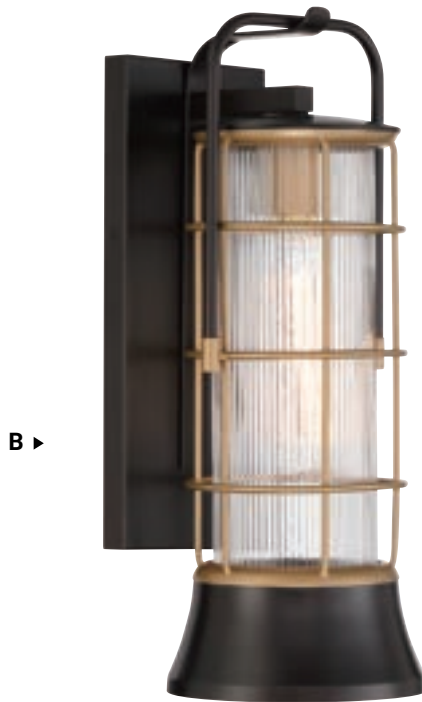

B **44477-011** **LED**
17" Outdoor LED Wall Lantern
W: 6" | H: 16.5" | Ext: 4"
12W Integrated LED
3000K
500 Delivered Lumens
Dimmable
Wet Rated

**PATENT
PENDING**

RIVAMAR

[RIV-AH-MAR]

Inspired by nautical and coastal designs, the Rivamar collection features a rich gold cage and lantern form. A beautiful contrast between the black and gold finishes elevates its style, incorporating an alluring elegance that will fit delightfully into your space. For a full integration into your outdoor area, this collection includes wall sconces, a pendant, and post light.

LIGHTHOUSE INSPIRED DESIGN

RIBBED CLEAR GLASS

RIVAMAR OUTDOOR WALL LANTERN
44263-010

PATENT
PENDING

RIVAMAR

OIL RUBBED BRONZE + GOLD

A 44262-013
*14" Outdoor 1 Light
Wall Lantern*
W: 6" | H: 13.25" | Ext: 7.25"
1 x 60W
T10 E26
Wet Rated