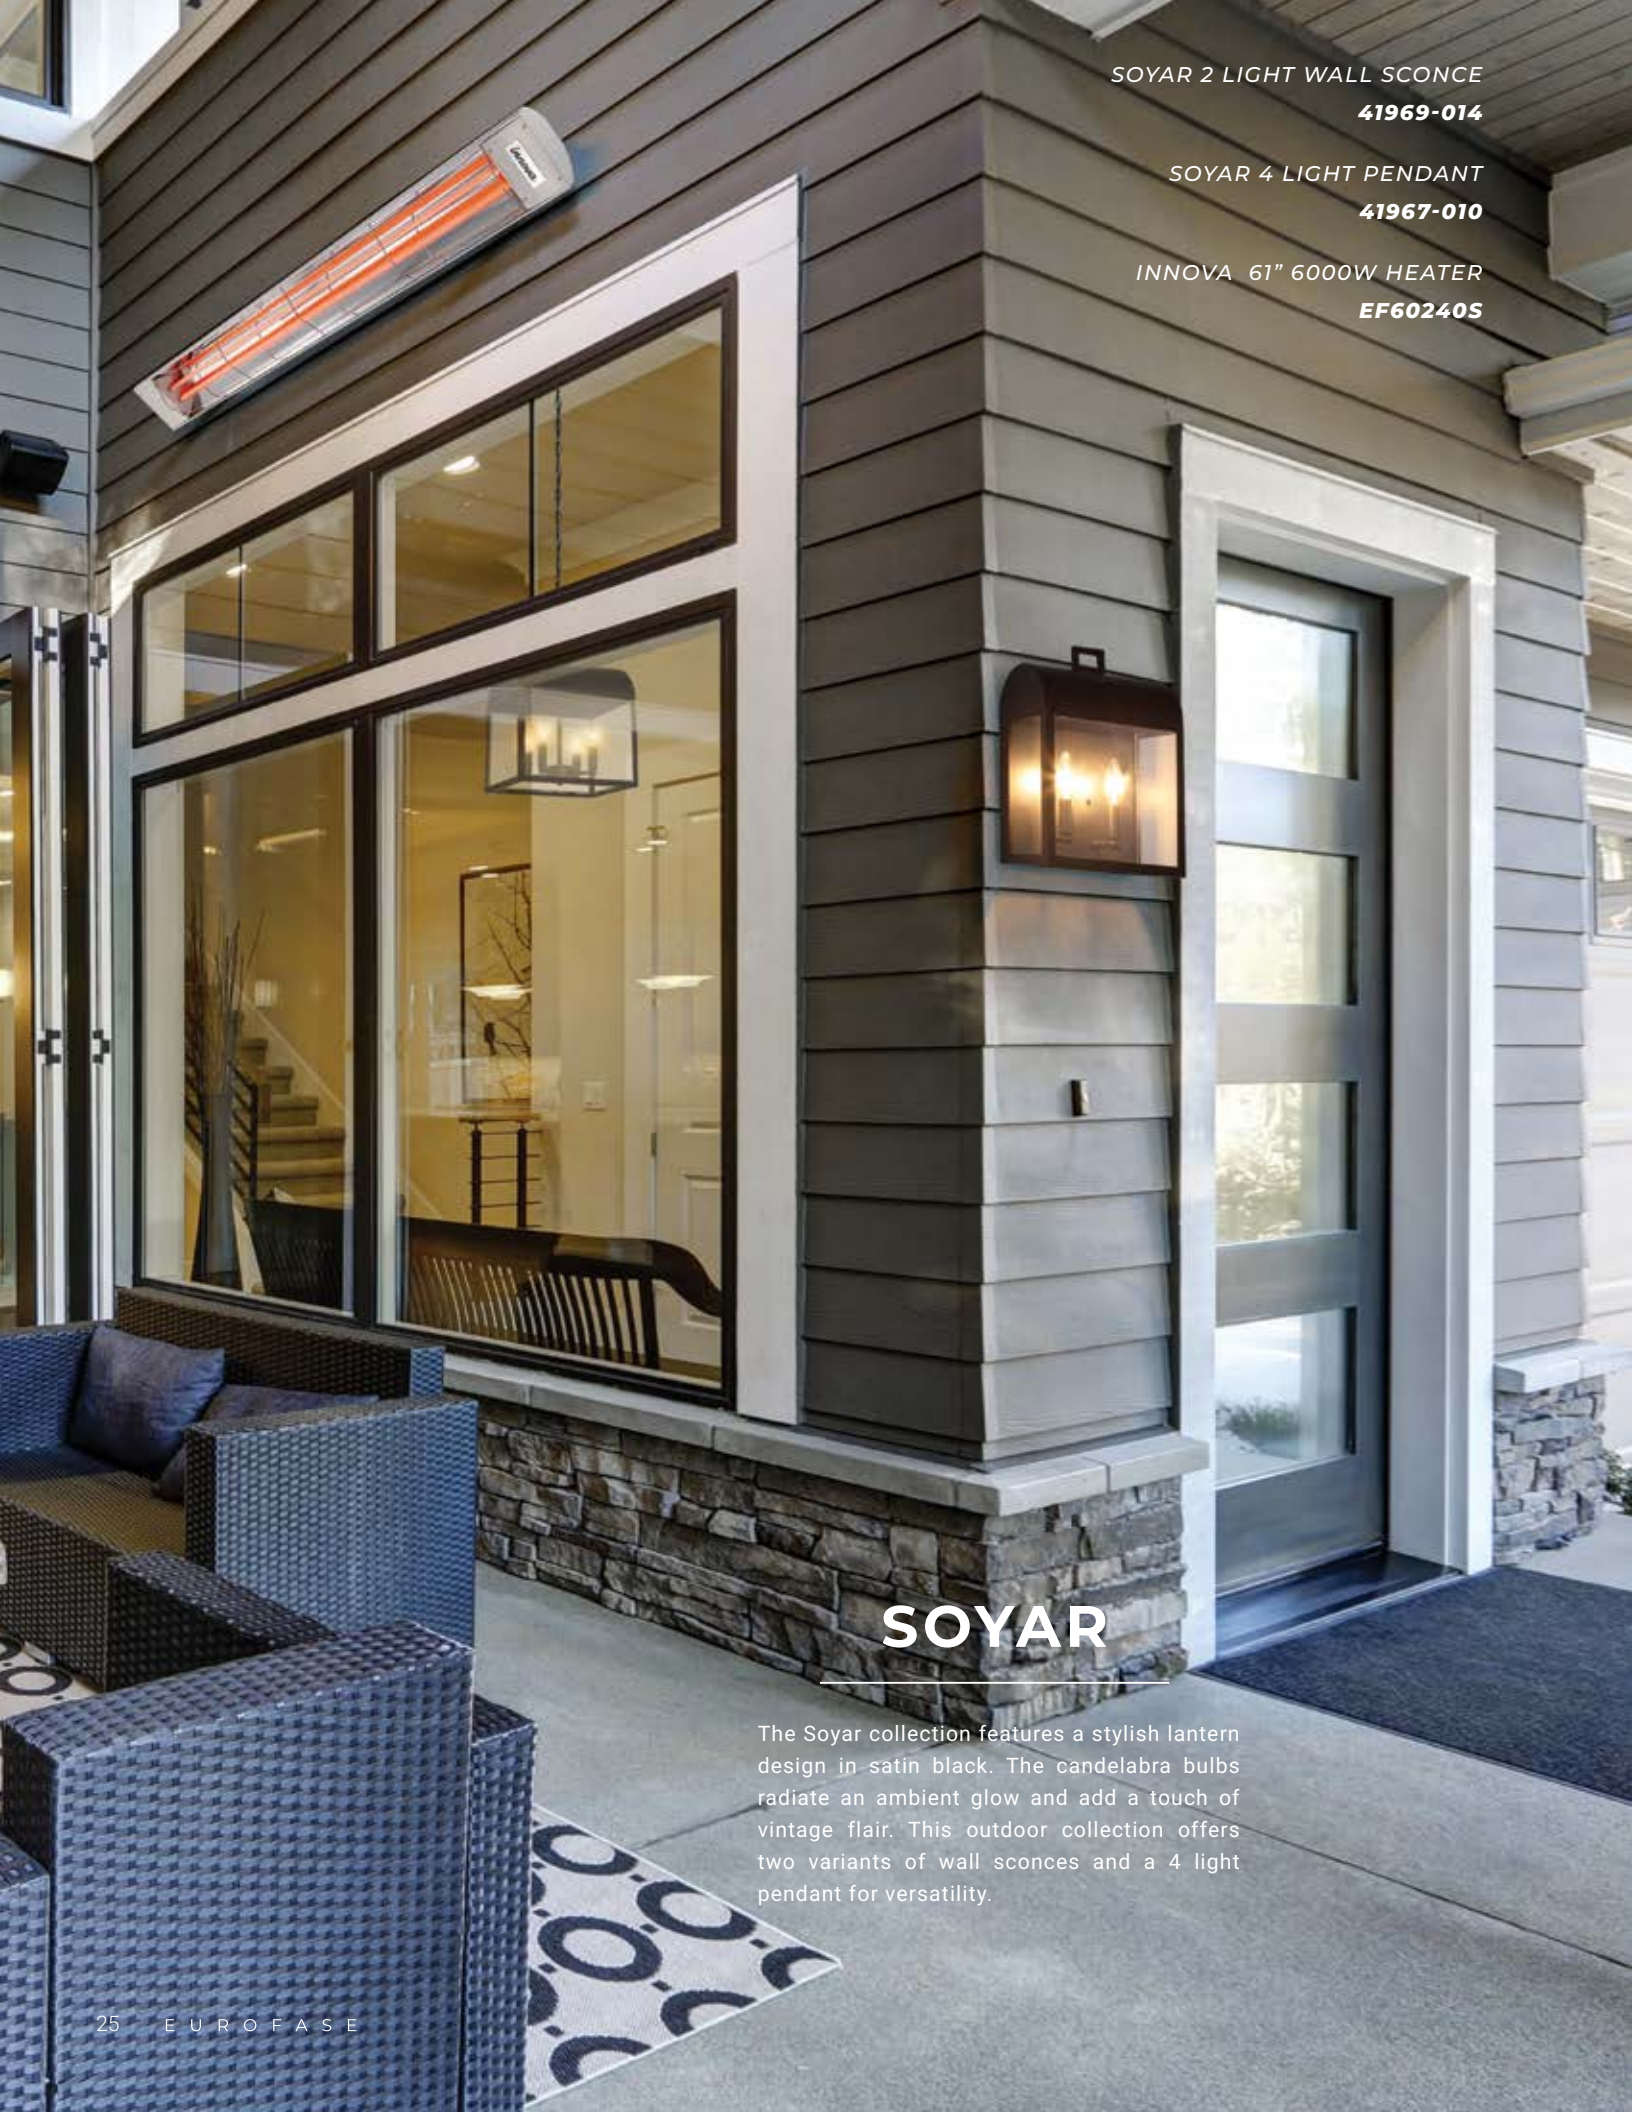

SOYAR 2 LIGHT WALL SCONCE

41969-014

SOYAR 4 LIGHT PENDANT

41967-010

INNOVA 61" 6000W HEATER

EF60240S

SOYAR

The Soyar collection features a stylish lantern design in satin black. The candelabra bulbs radiate an ambient glow and add a touch of vintage flair. This outdoor collection offers two variants of wall sconces and a 4 light pendant for versatility.