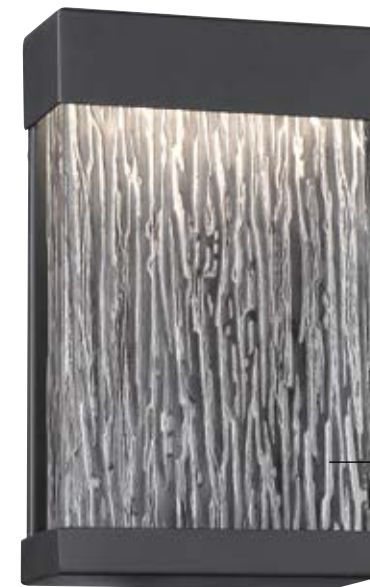

TIFFANY

The Tiffany collection features a truly unique surface highlighted by LED lighting. The black, wood grain glass displays beautiful ridges and slight notches that is juxtaposed against a simple black frame.

TIFFANY

BLACK

BLACK POWDER
COATED FINISH

B ▶

A ▶

HANDMADE
TEXTURED GLASS

A **35891-017** **LED**
12" LED Wall Sconce
W: 6.75" | H: 11.5" | EXT: 3"
1 x 10W LED
3000K
150 Delivered Lumens
Dimmable
Wet Rated

B **35892-014** **LED**
17" LED Wall Sconce
W: 6.75" | H: 16.5" | EXT: 3"
2 x 10W LED
3000K
300 Delivered Lumens
Dimmable
Wet Rated