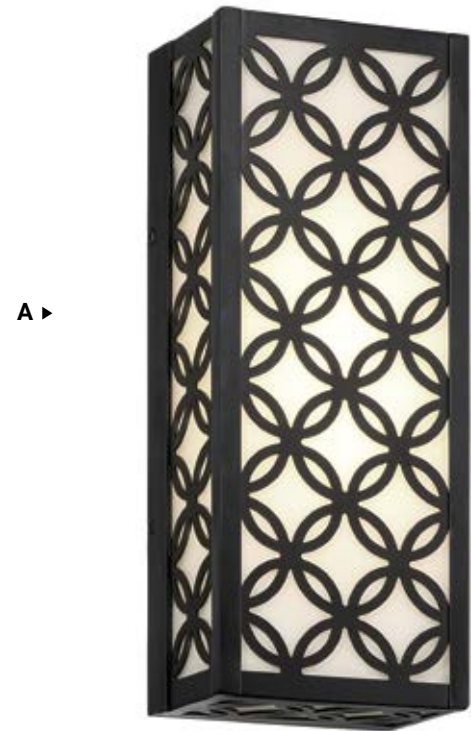

# CLOVER

BLACK | AGED SILVER

A ▶

B ▶

D ▶

C ▶

E ▶

**F 43691**  
3" Post Light Pillar Adapter Set