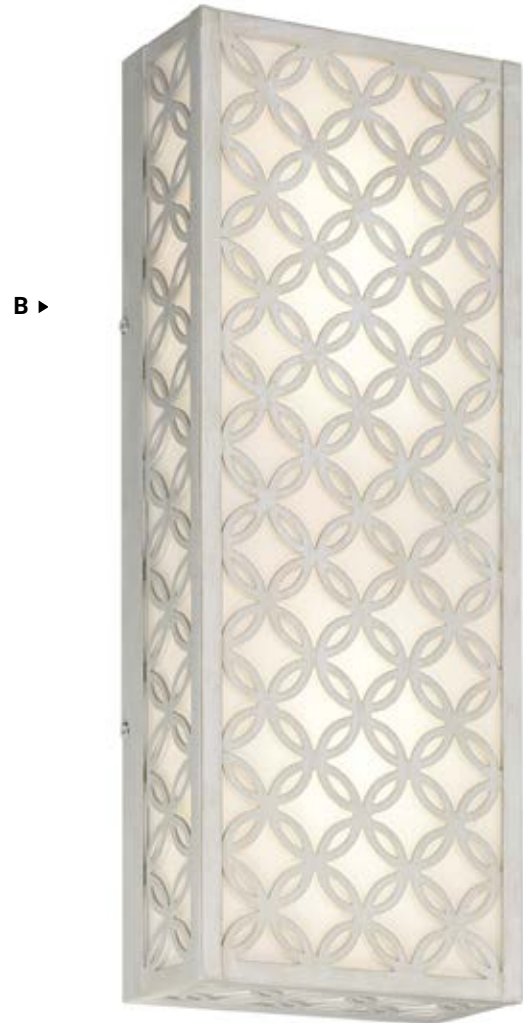

# CLOVER

BLACK | AGED SILVER

A ▶

B ▶

D ▶

C ▶

E ▶

**F 43691**  
3" Post Light Pillar Adapter Set