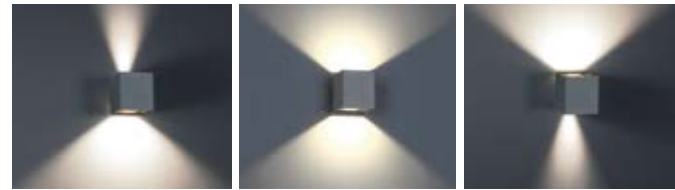

CREST + ROTONDO

UP & DOWN LIGHT

A **28285-021** **LED**
Crest LED Wall Mount
W: 4 | H: 4.25" | EXT: 4.75"
2 x 5W LED
3000K
620 Delivered Lumens
80+ CRI
Dimmable
Wet Rated IP54

-021
GRAPHITE GRAY

B **28301-011** **LED**
Rotondo LED Wall Mount
W: 3.25" | H: 6.25" | EXT: 4.5"
2 x 7W LED
3000K
830 Delivered Lumens
80+ CRI
Dimmable
Wet Rated IP54

-011
ALUMINUM