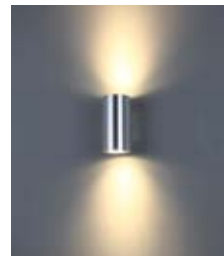

CREST + ROTONDO

UP & DOWN LIGHT

A **28285-021** **LED**
Crest LED Wall Mount
W: 4 | H: 4.25" | EXT: 4.75"
2 x 5W LED
3000K
620 Delivered Lumens
80+ CRI
Dimmable
Wet Rated IP54

-021
GRAPHITE GRAY

B **28301-011** **LED**
Rotondo LED Wall Mount
W: 3.25" | H: 6.25" | EXT: 4.5"
2 x 7W LED
3000K
830 Delivered Lumens
80+ CRI
Dimmable
Wet Rated IP54

-011
ALUMINUM