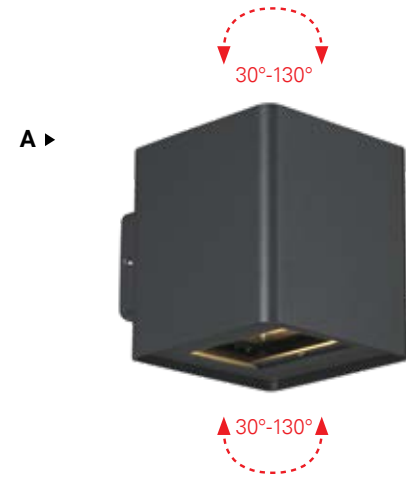

CREST + ROTONDO

UP & DOWN LIGHT

A **28285-021** **LED**
Crest LED Wall Mount
W: 4 | H: 4.25" | EXT: 4.75"
2 x 5W LED
3000K
620 Delivered Lumens
80+ CRI
Dimmable
Wet Rated IP54

-021
GRAPHITE GRAY

B **28301-011** **LED**
Rotondo LED Wall Mount
W: 3.25" | H: 6.25" | EXT: 4.5"
2 x 7W LED
3000K
830 Delivered Lumens
80+ CRI
Dimmable
Wet Rated IP54

-011
ALUMINUM