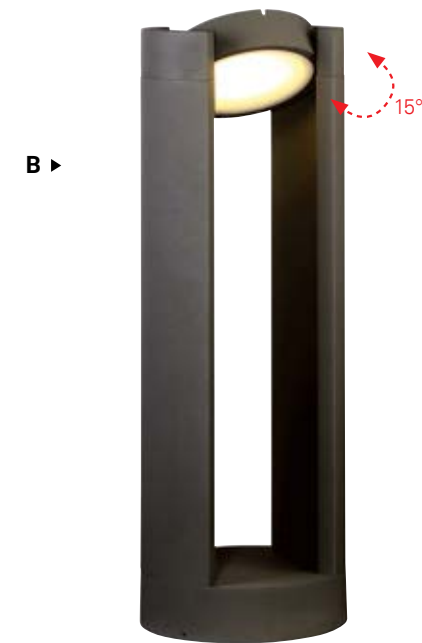

BOLLARD

GRAPHITE GRAY

A 31923-026 **LED**
32" LED Bollard
DIA: 6.81" | H: 31.5"
15W LED
3000K
720 Delivered Lumens
80+ CRI
LED Driver Included
Dimmable
Wet Rated IP65

B 31922-029 **LED**
20" LED Bollard
DIA: 6.81" | H: 19.69"
15W LED
3000K
720 Delivered Lumens
80+ CRI
LED Driver Included
Dimmable
Wet Rated IP65