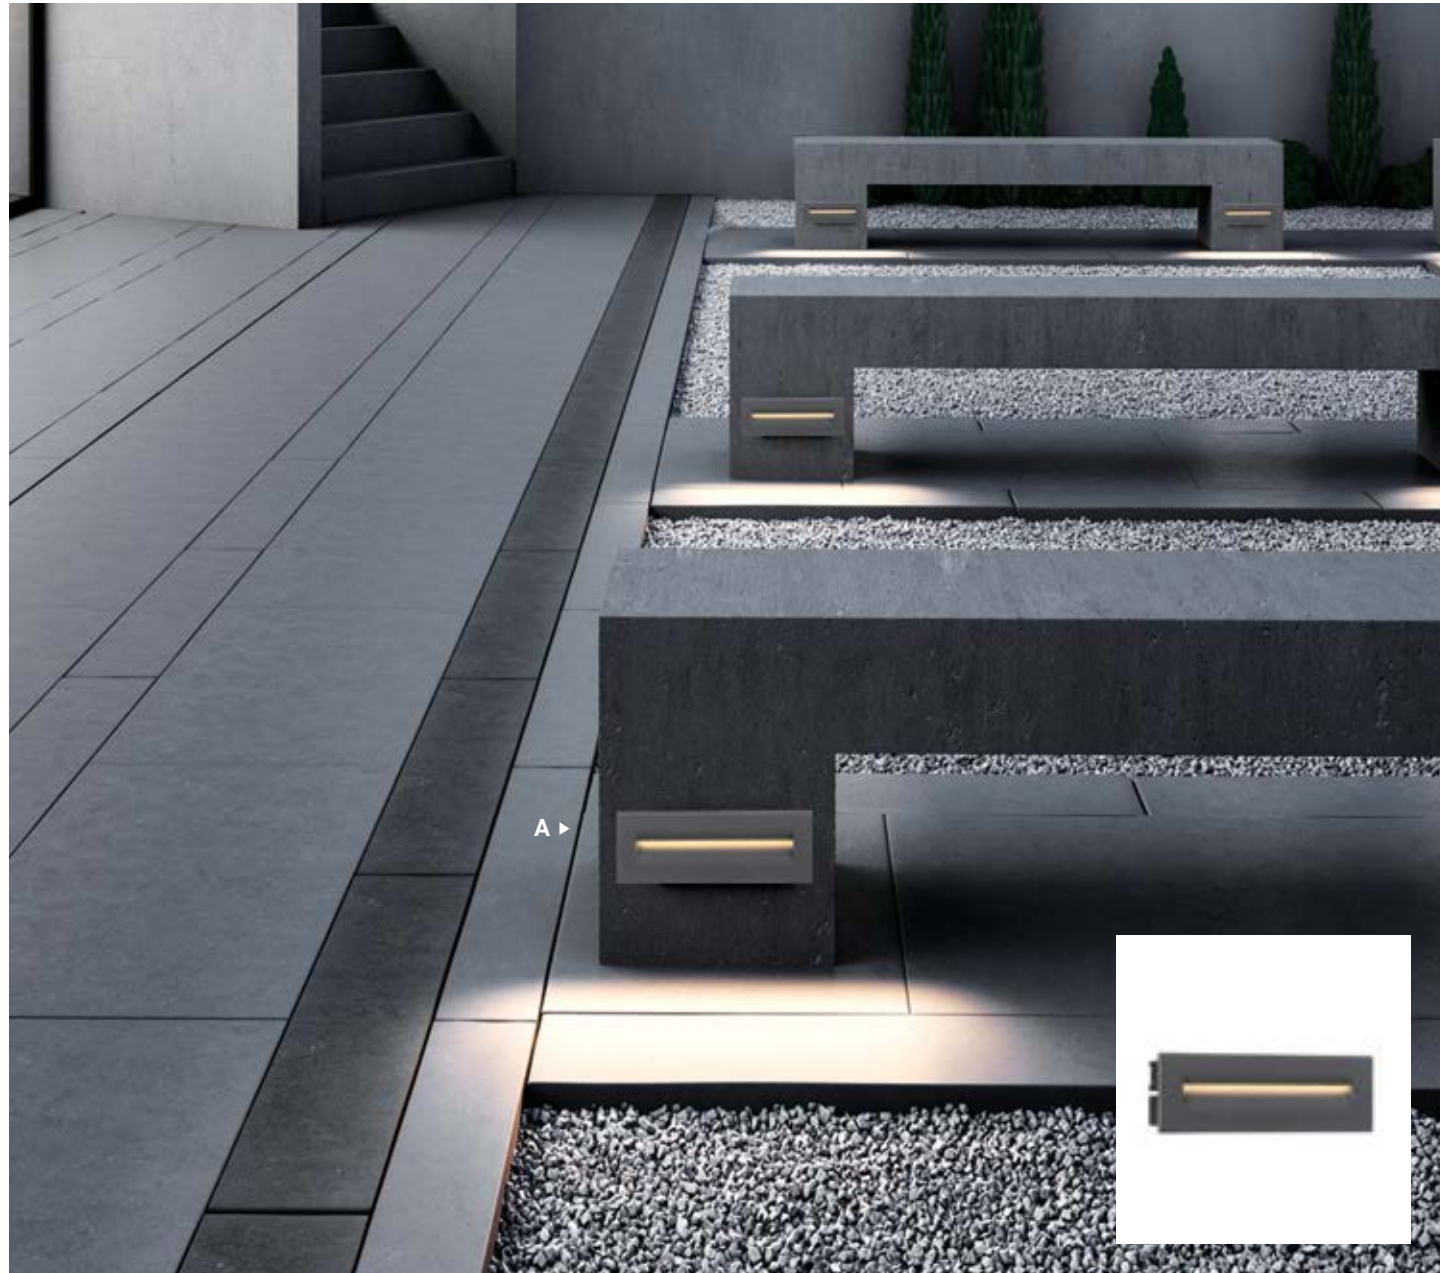

IN-WALL

GRAPHITE GRAY

A ▶

A 31576-024 LED
LED In-Wall Light
L: 9.88" | W: 2.88" | H: 3.44"
Cut Hole: 9.5" x 2.88"
8.5W LED
3000K
190 Delivered Lumens
80+ CRI
LED Driver Included
Dimmable
Wet Rated IP65