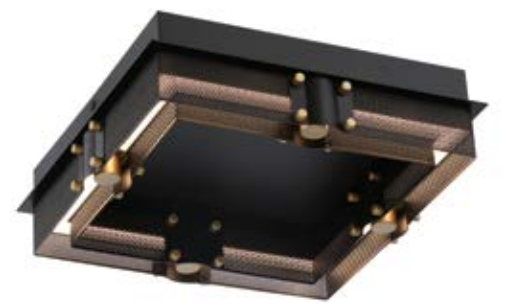

ADMIRAL

MATTE BLACK + GOLD

▲
D

A ▶