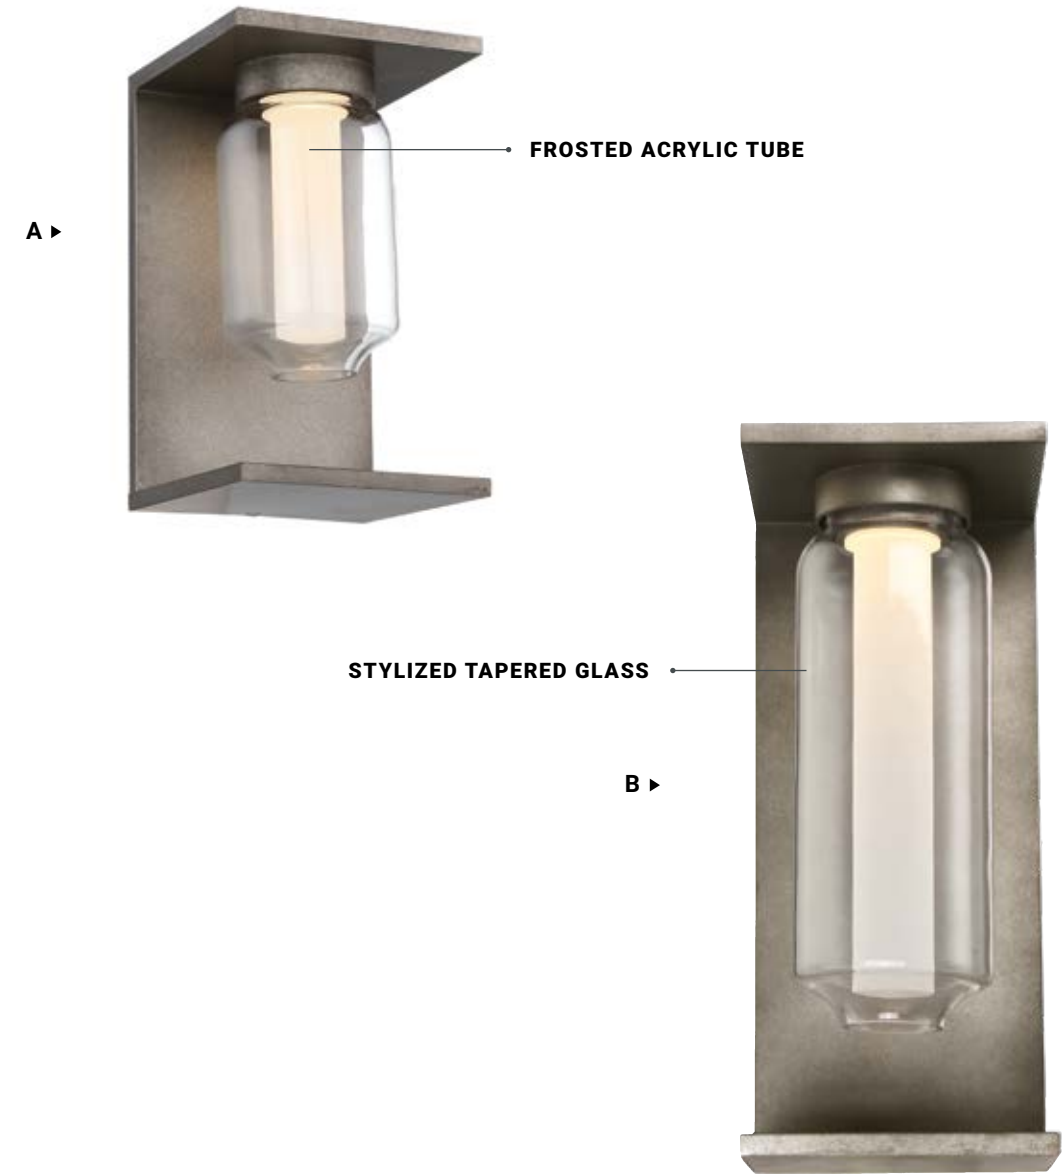

GRAYDON

ANTIQUE GRAY

A **35950-011** **LED**
10" LED Wall Sconce
W: 6" | H: 9.5" | EXT: 6"
5W LED
3000K
250 Delivered Lumens
Dimmable
Wet Rated

B **35951-018** **LED**
14" LED Wall Sconce
W: 6" | H: 14" | EXT: 6"
5W LED
3000K
250 Delivered Lumens
Dimmable
Wet Rated