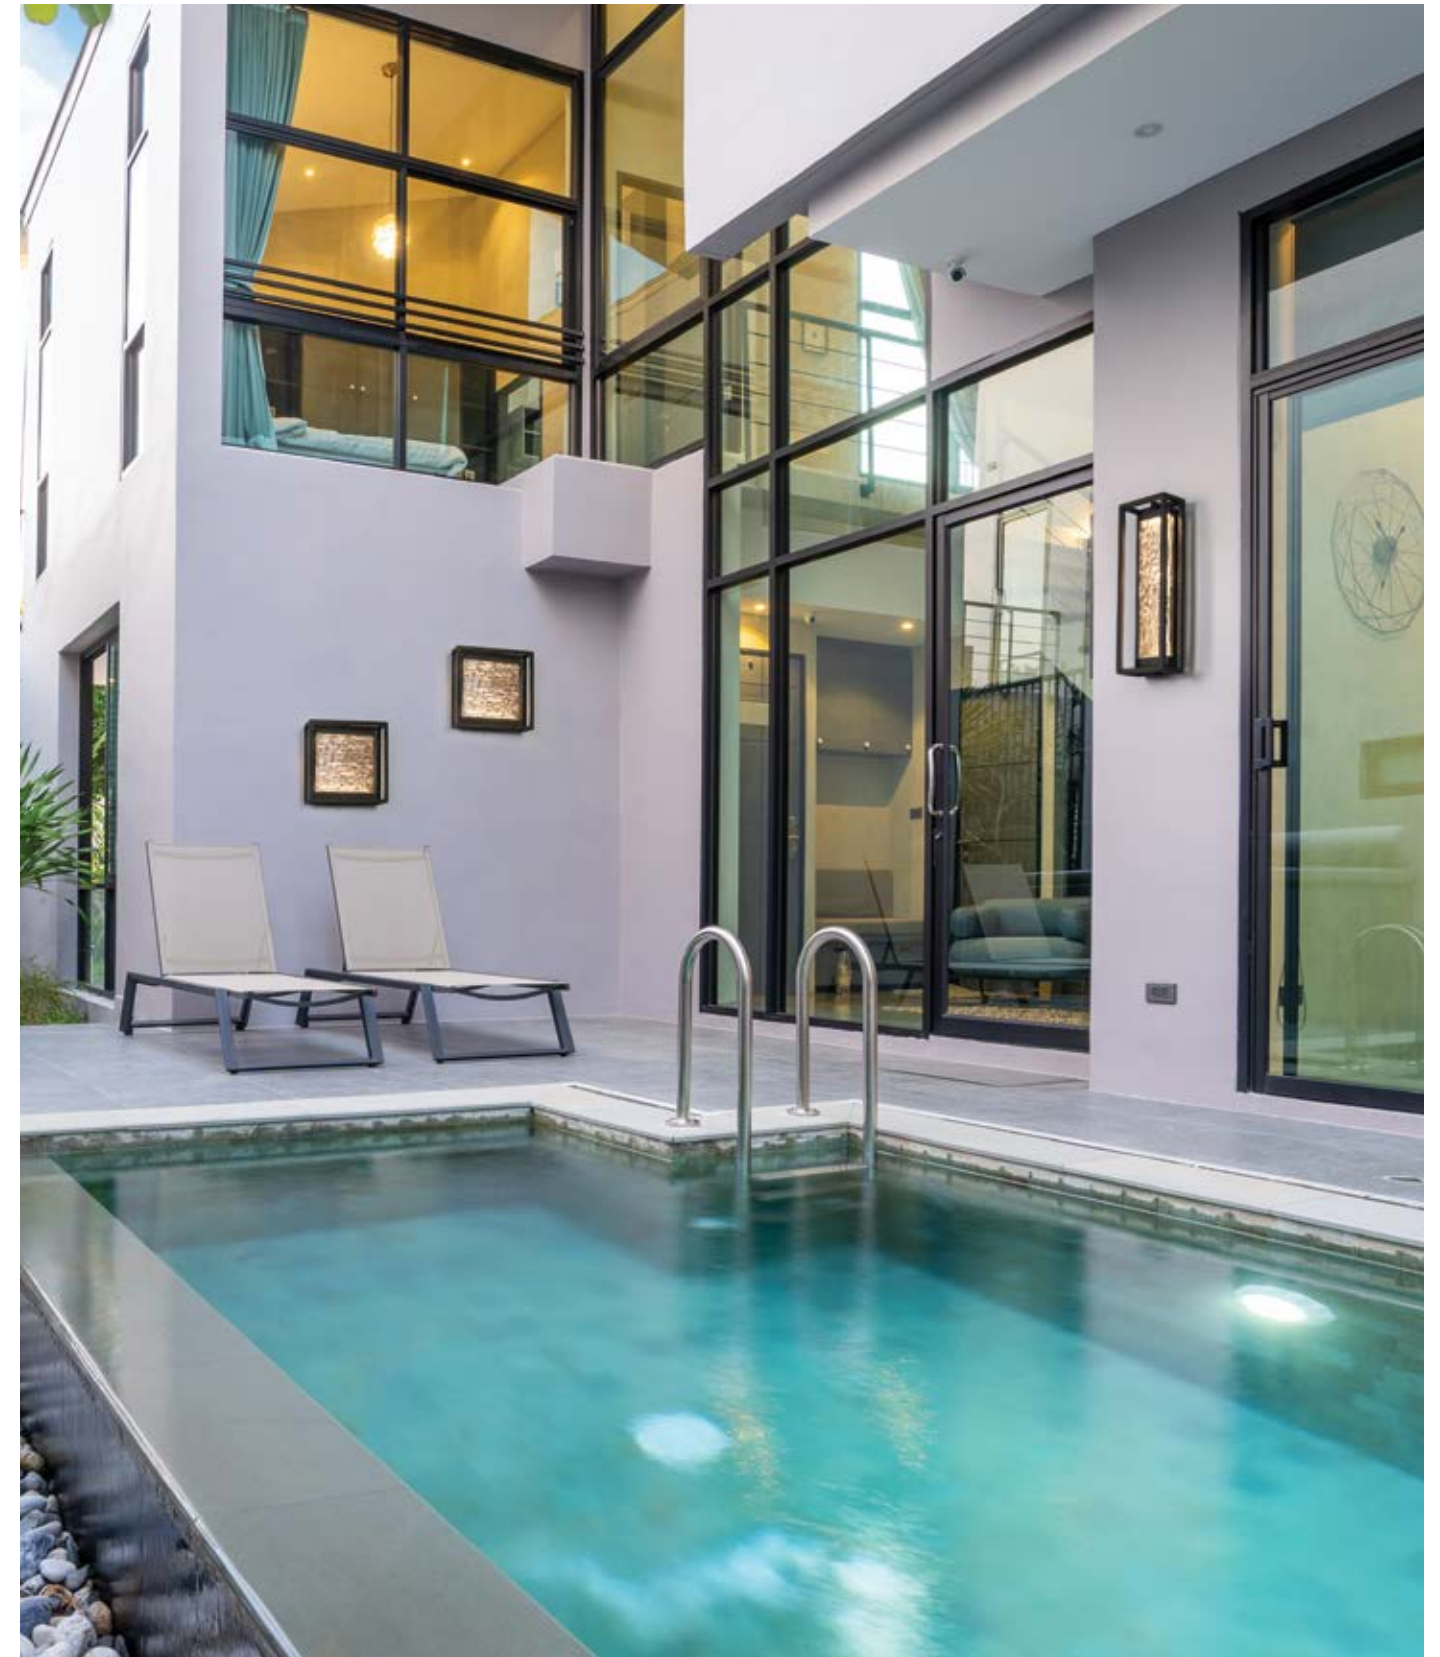

ILYA

A modern tray-like design showcases strong lines and a structured composition. The satin black framework adds to its refined style, securely harboring a uniquely textured, rippled glass within.

POWDER COATED FINISH

PRESSED GLASS

TEXTURED RIPPLE SURFACE

ILYA LED FLUSHMOUNT / WALL MOUNT
42701-019

ILYA LED WALL SCONCE
42705-017