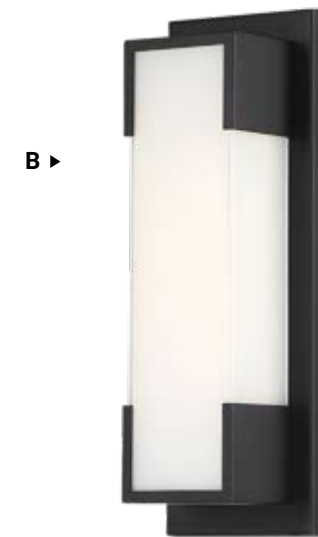

B ▶

INDOOR + OUTDOOR

A 37074-012 LED
20" LED Wall Sconce
W: 19.75" | H: 4.75" | EXT: 3.5"
26W LED
3000K
1000 Delivered Lumens
Dimmable
Wet Rated

B 37073-015 LED
14" LED Wall Sconce
W: 13.5" | H: 4.75" | EXT: 3.5"
15W LED
3000K
420 Delivered Lumens
Dimmable
Wet Rated

C 37075-019 LED
12" LED Flushmount
L: 11.5" | W: 11.5" | H: 3.5"
25W LED
3000K
930 Delivered Lumens
Dimmable
Wet Rated