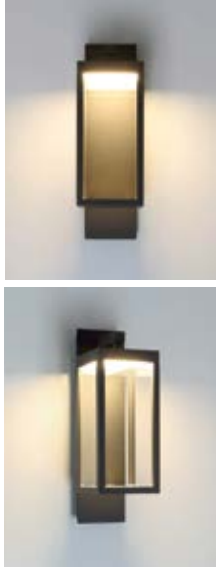

CORA

GRAPHITE GRAY

34125-014* **LED**
LED Lantern
L: 4.75" | W: 6.5" | H: 15"
13W LED
3000K
750 Delivered Lumens
Dimmable
Wet Rated IP54

*Cover plate included for standard junction box