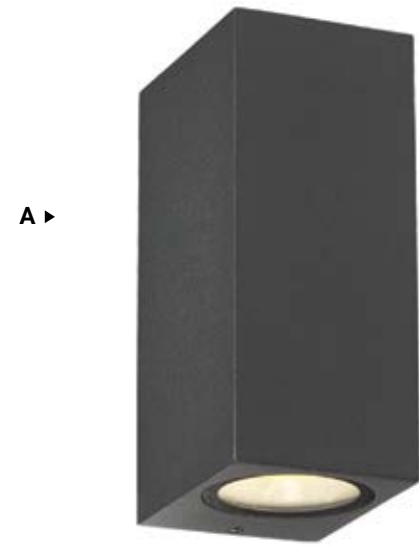

DALE + TREK

GRAPHITE GRAY

UP & DOWN LIGHT*

A **28290-025*** **LED**
Dale LED Wall Mount
W: 2.5" | H: 5.75" | EXT: 3.25"
2 x 7W LED
3000K
870 Delivered Lumens
80+ CRI
Dimmable
Wet Rated IP54

B **28291-022** **LED**
Trek LED Wall Mount
W: 2.5" | H: 3.75" | EXT: 3.25"
1 X 7W LED
3000K
470 Delivered Lumens
80+ CRI
Dimmable
Wet Rated IP54