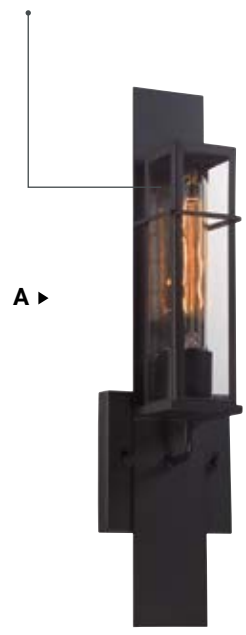

INDUSTRIAL DESIGN

MULLER

Clean and linear industrialist-inspired design is exhibited through this weathered bronze and iron-like fixture. A combination of thick and thin bronze bars accentuate the warm glow of the Edison-style bulbs within.

MULLER 2 LIGHT WALL SCONCE
28054-016

A 28053-019
19" 1 Light Wall Sconce
W: 5" | H: 19" | EXT: 3.75"
1 x 60W
Edison E26
(included)
Wet Rated

B 28055-013
14" 2 Light Flushmount
L: 14" | W: 14" | H: 5"
2 x 60W
Edison E26
(included)
Wet Rated

C 28054-016
19" 2 Light Wall Sconce
W: 6.5" | H: 19" | EXT: 3.75"
2 x 60W
Edison E26
(included)
Wet Rated