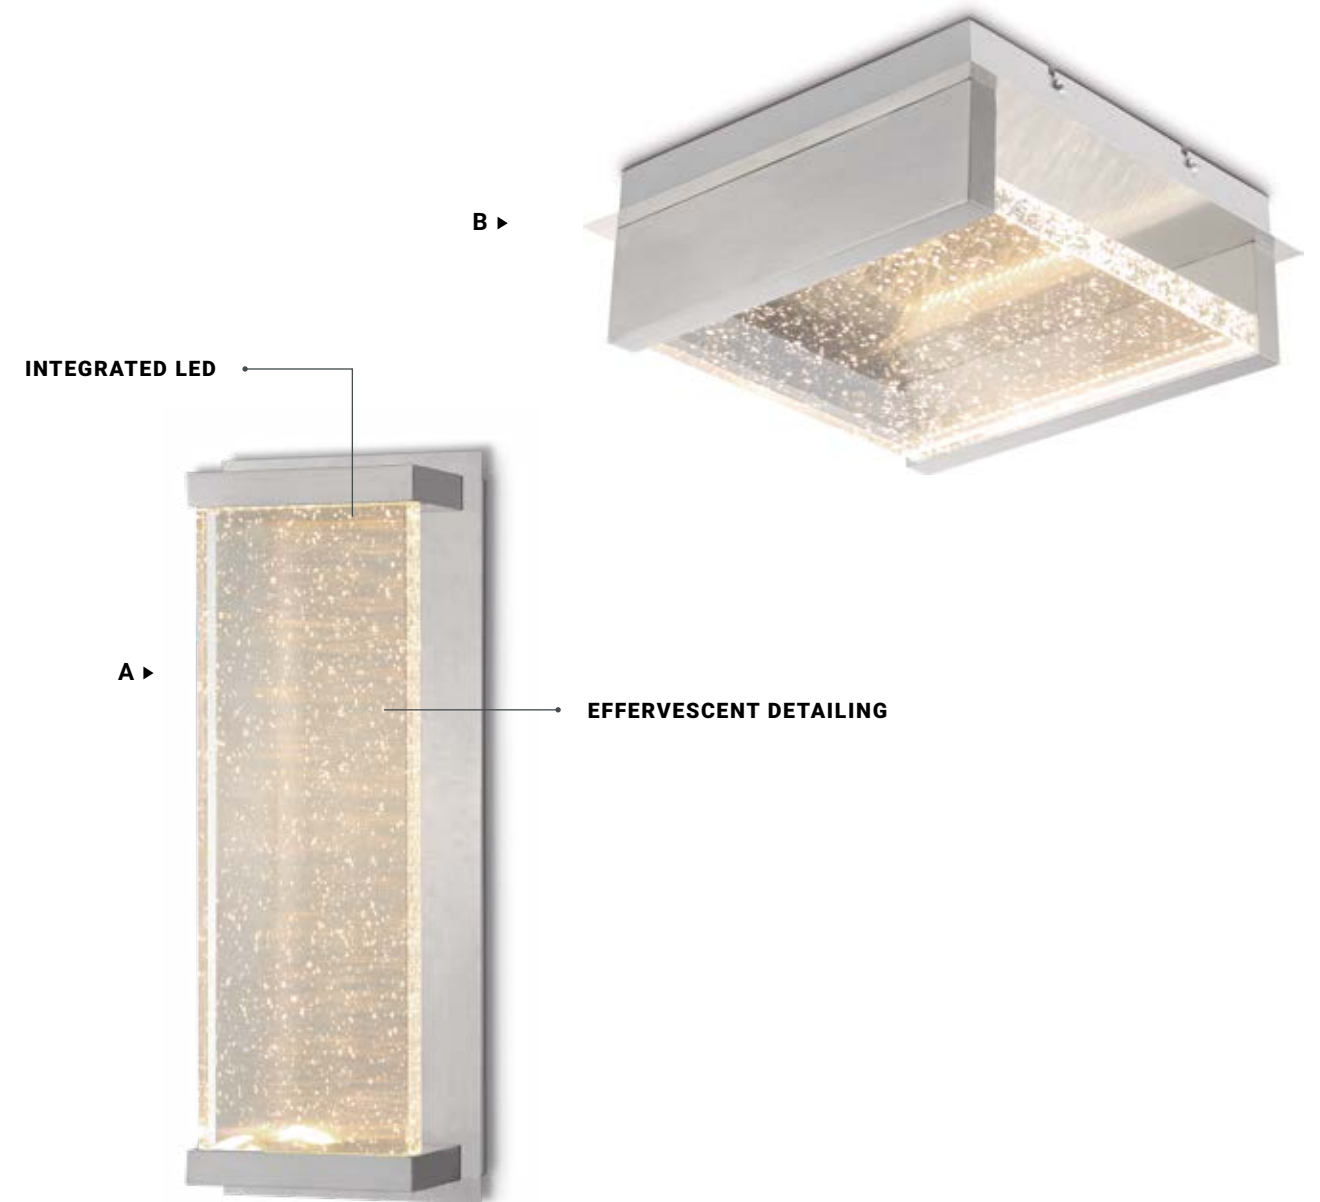

PARADISO

SATIN ALUMINUM

A **34138-014** **LED**
15" 2 Light LED Wall Sconce
W: 5.5" | H: 14.5" | EXT: 3.5"
2 x 10W LED
3000K
420 Delivered Lumens
Dimmable
Wet Rated

B **34139-011** **LED**
10" 2 Light LED Flushmount
L: 9.5" | W: 9.5" | H: 3.5"
2 x 10W LED
3000K
420 Delivered Lumens
Dimmable
Wet Rated