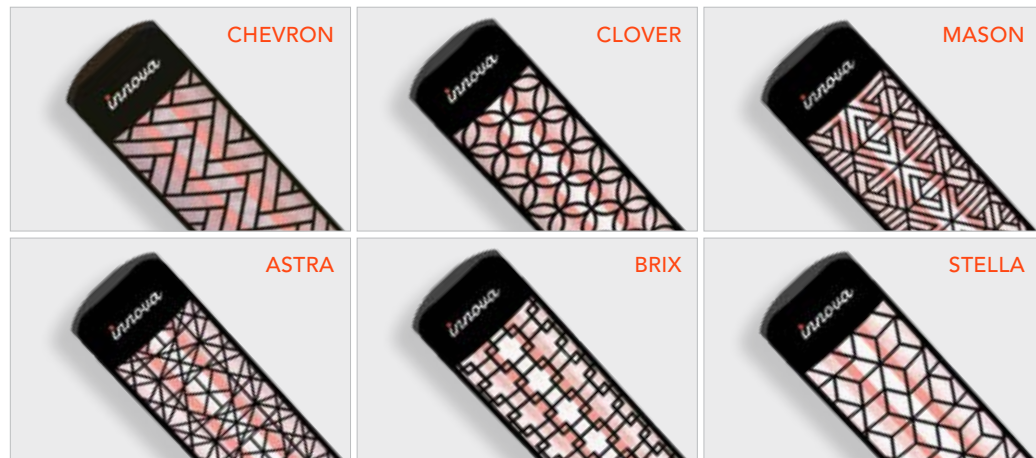

At Innova Heating Co., we choose *infrared!*

Unlike other supplemental heating appliances, infrared heaters do not heat the air. Instead they emit a clean, safe wavelength of light that only warms the objects the wavelength touches. The physics involved is similar to the way sunlight warms objects, meaning there is a natural sensation of being warmed off the heat of an Innova heater. For this reason, heat produced by infrared is evenly distributed, without interference from surrounding elements such as drafty or windy conditions.

AVAILABLE SIZES*
39" and 61" lengths

AVAILABLE WATTAGES*
4000W, 5000W, 6000W

COMPATIBLE VOLTAGES
208V, 240V, 277V, 480V

COLOR OPTIONS

● Stainless Steel ● Black ○ White ● Custom color

DÉCOR PLATE OPTIONS

FEATURES

Instant Heat

No Greenhouse Gases

Silent Operation

Indoor/Outdoor

No Ventilation Required

Low Maintenance

*Some restrictions may apply. For more information visit innovaheatingco.com