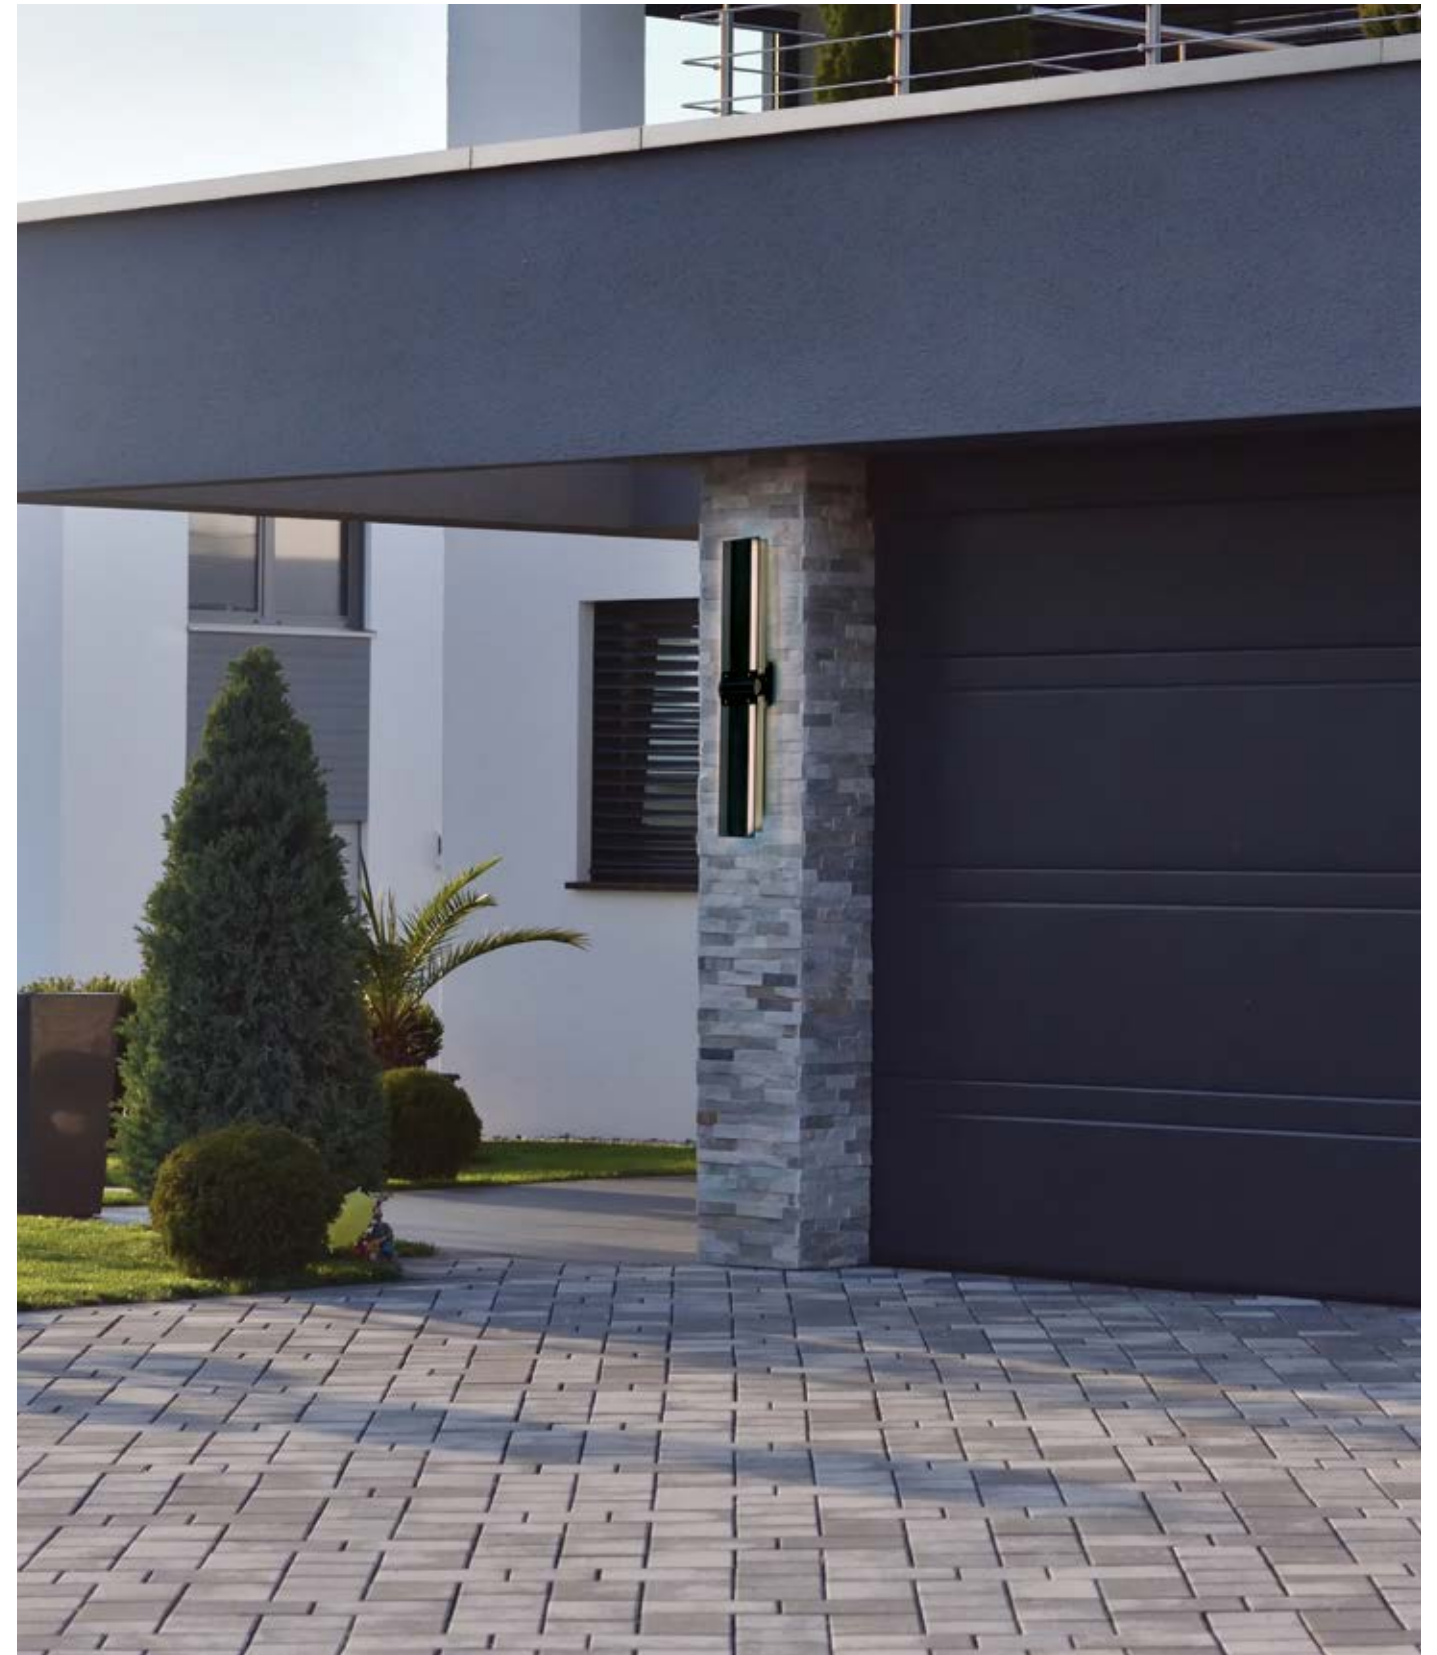

PATENT
PENDING

ADMIRAL

LED bands of integrated light, beam through intricate filigreed metalwork that acts as a unique way to diffuse light. An inviting warmth radiates from this successful collection, spawning a further expansion of this family with outdoor pieces. Matte black, rich brass, and decorative gold rivets are paired beautifully in contrast with the dark perforated lens.

METAL RIVET ACCENTS

FILIGREED METAL

ADMIRAL LED WALL SCONCE
42711-018