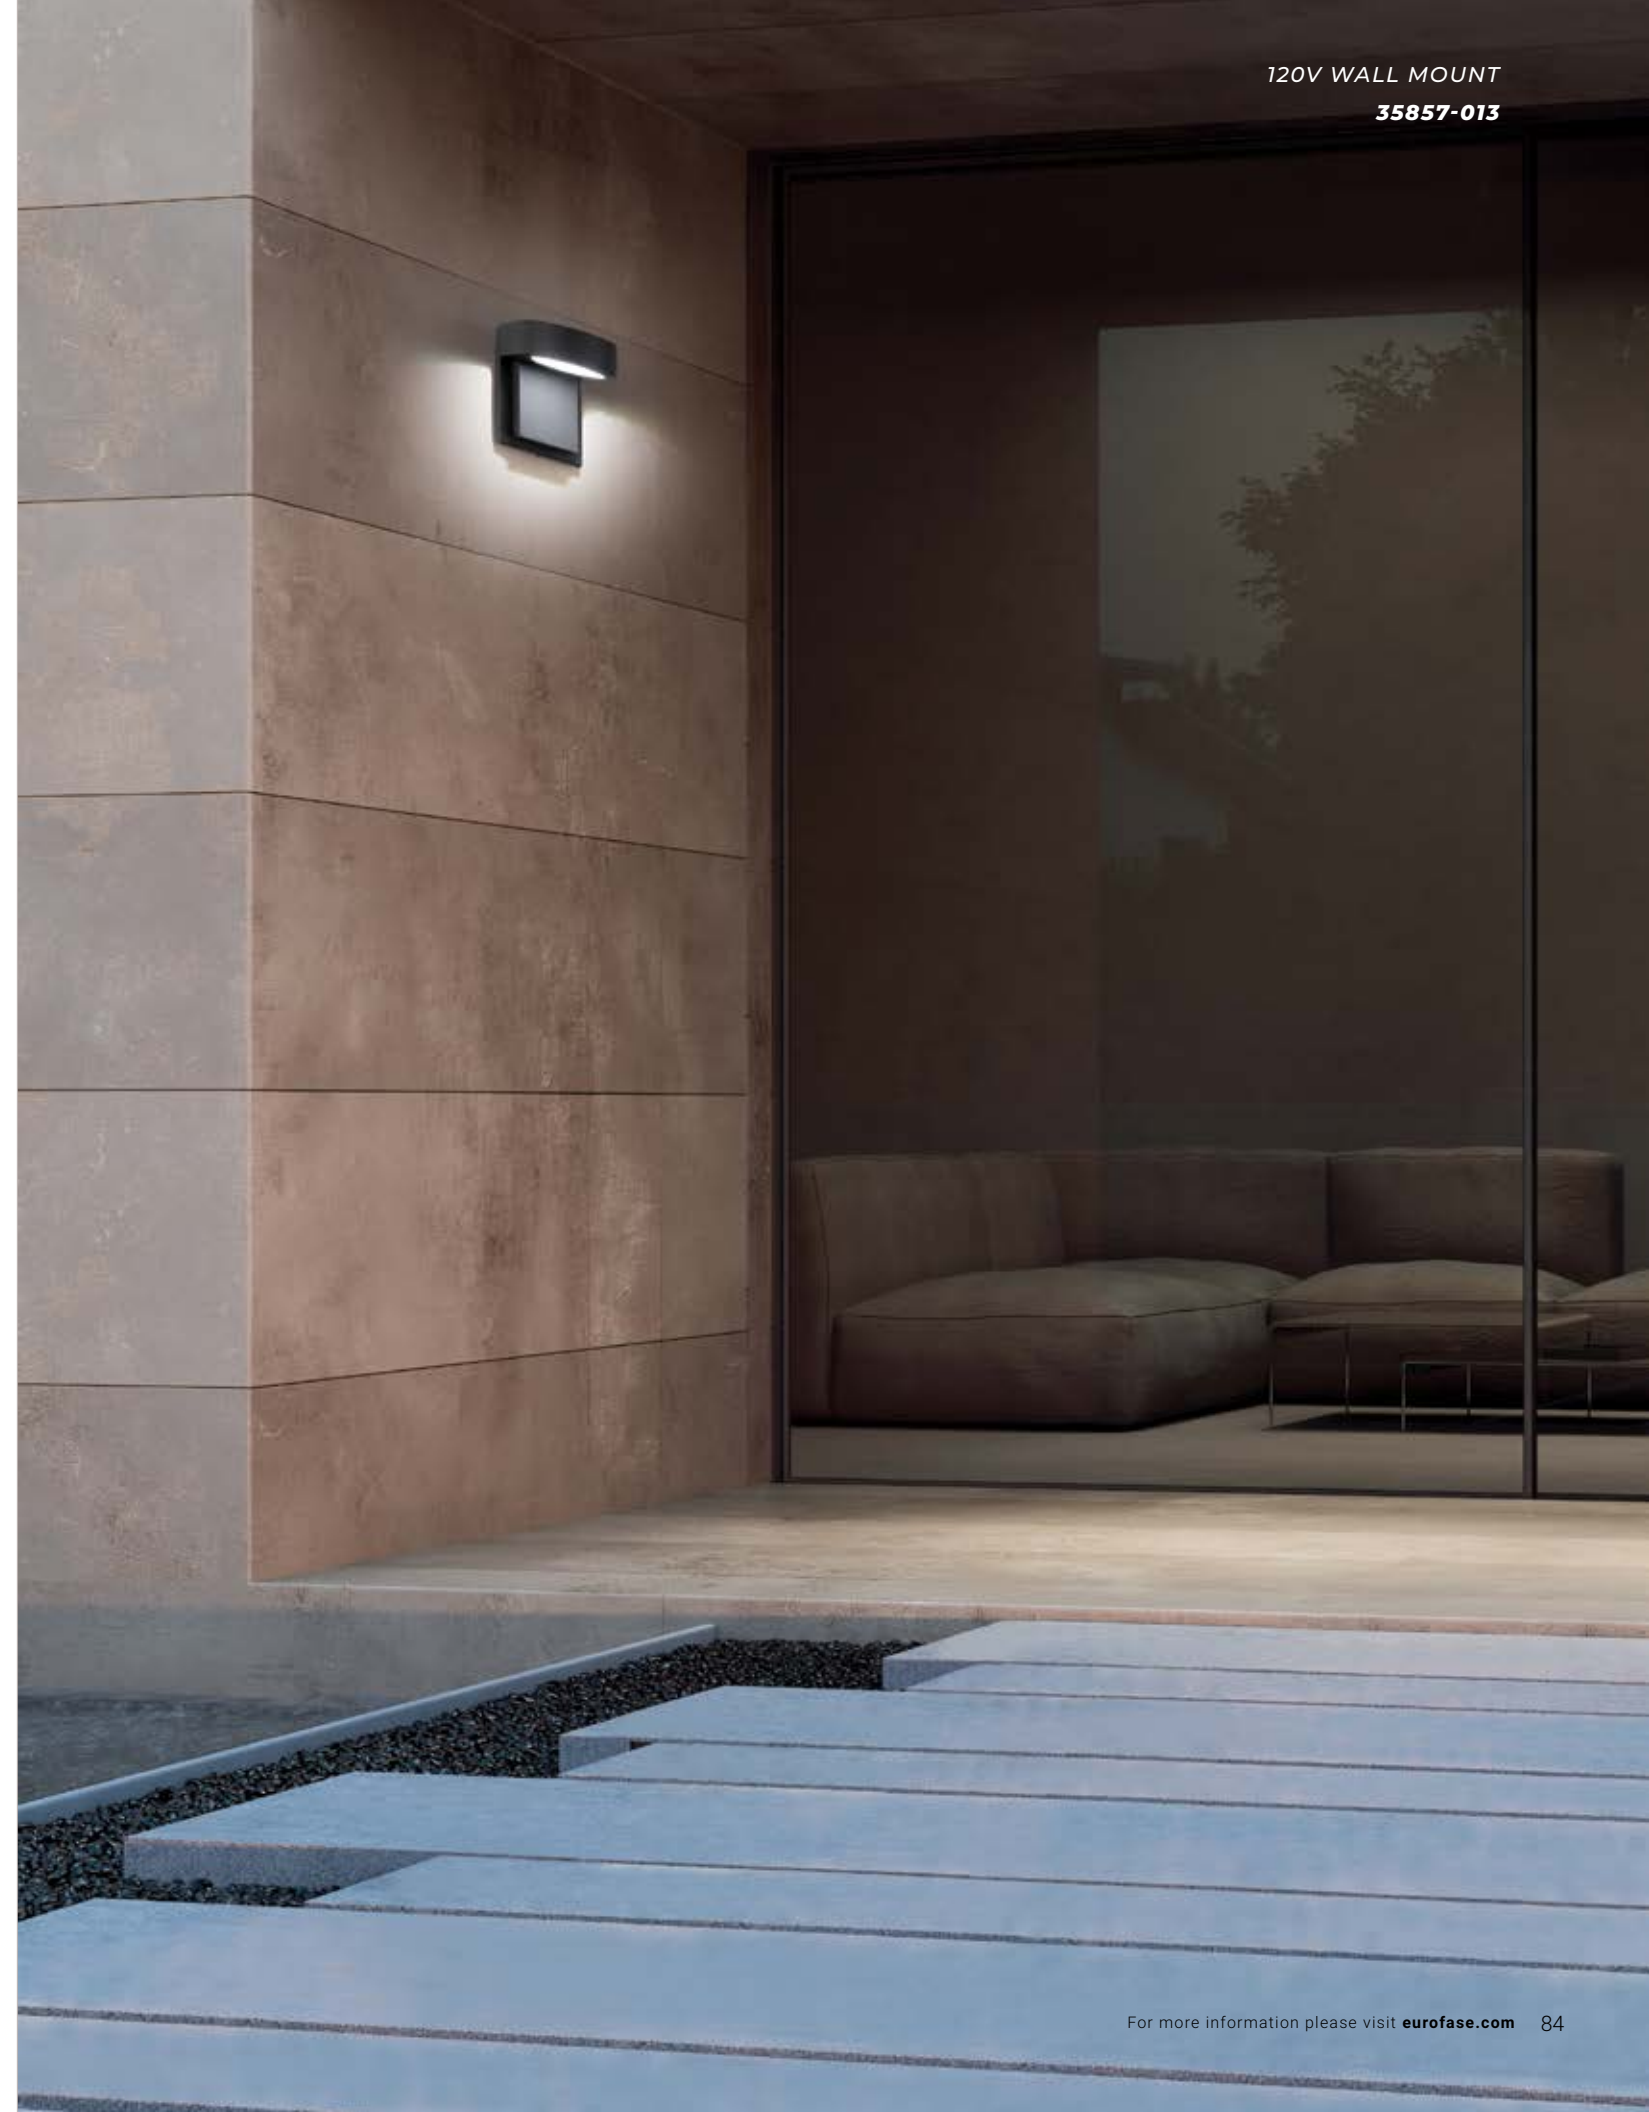

35857-013 **LED**
LED Wall Mount
L: 4.75" | W: 7.75" | H: 5"
10W LED
3000K
600 Delivered Lumens
90+ CRI
Dimmable
Wet Rated IP65

120V WALL MOUNT

35857-013