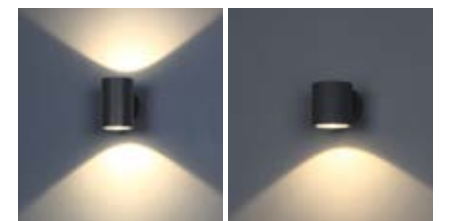

GLEN + VOLUME

GRAPHITE GRAY

UP & DOWN LIGHT*

C **28295-020*** **LED**
Glen LED Wall Mount
L: 2.5" | W: 3.25" | H: 3.75" | EXT: 3.25"
1 X 7W LED
3000K
470 Delivered Lumens
80+ CRI
LED Driver Included
Dimmable
Wet Rated IP54

D **28292-029** **LED**
Volume LED Wall Mount
DIA: 3.5" | H: 4" | EXT: 5.25"
1 X 7W LED
3000K
500 Delivered Lumens
80+ CRI
LED Driver Included
Dimmable
Wet Rated IP54