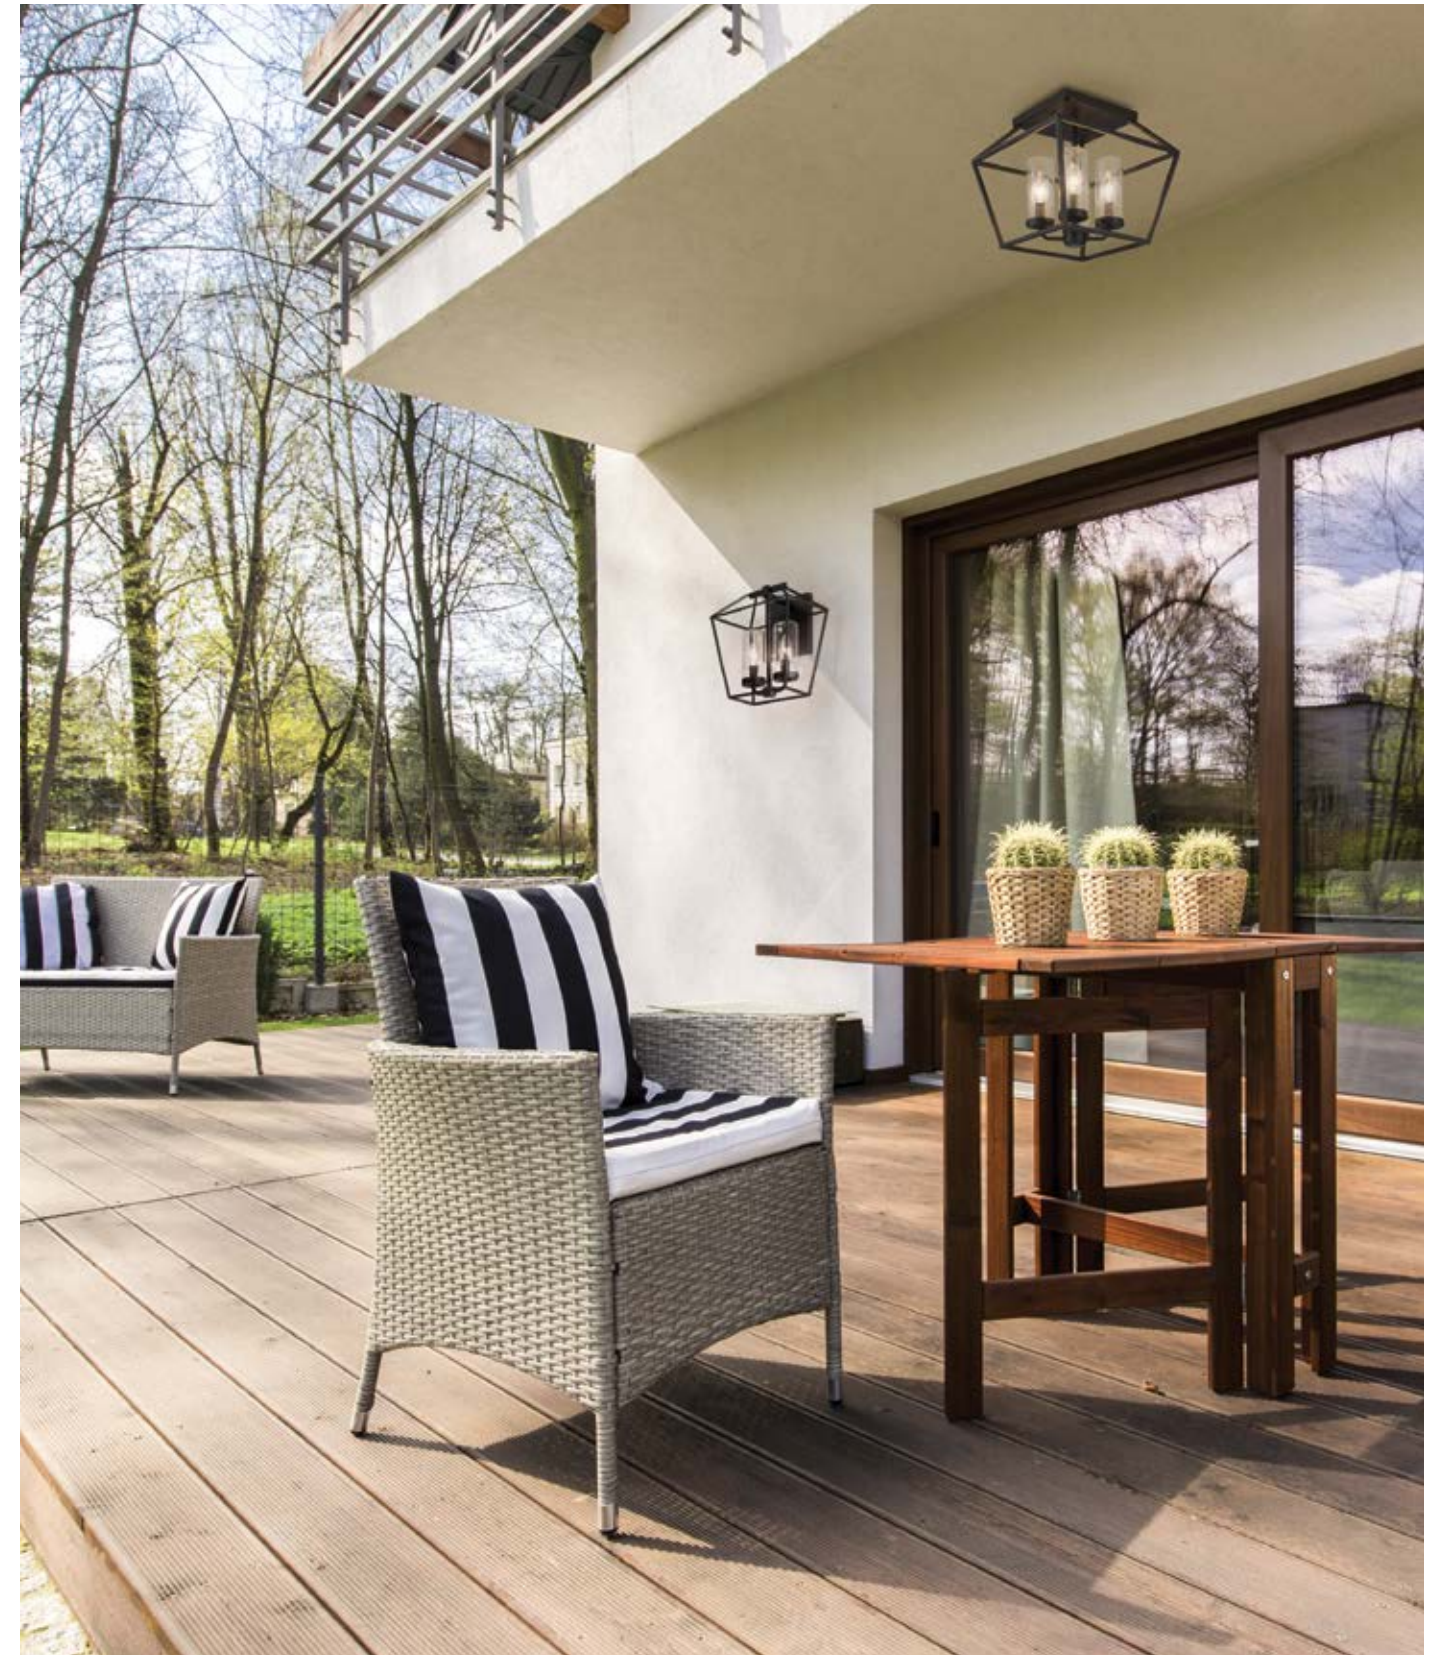

BASTILLE FLUSHMOUNT

41956-014

BASTILLE 2 LIGHT WALL LANTERN

41957-011