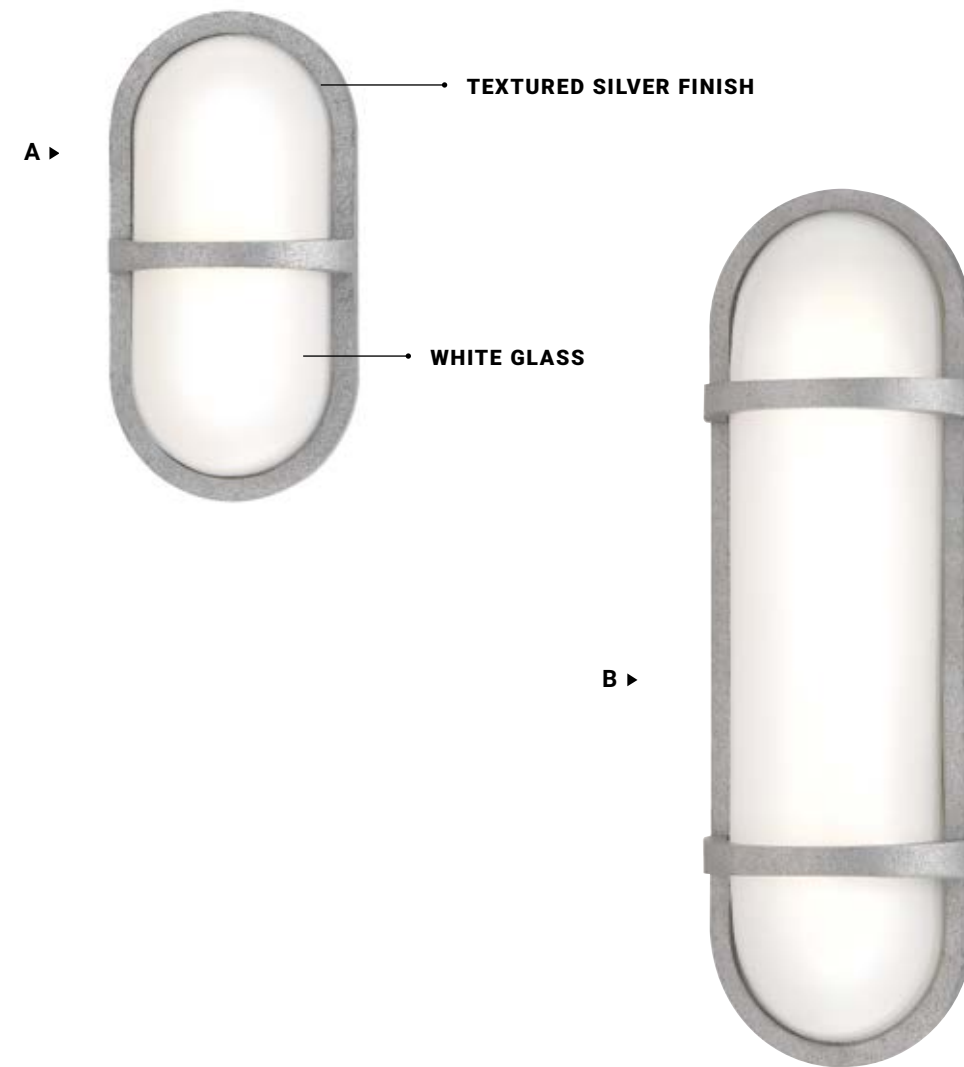

OSLER

TEXTURED SILVER

A 35988-014 **LED**
12" LED Wall Sconce
W: 6" | H: 11.75" | EXT: 3.25"
9W LED
3000K
350 Delivered Lumens
Dimmable
Wet Rated

B 35989-011 **LED**
19" LED Wall Sconce
W: 6" | H: 19" | EXT: 3.25"
18W LED
3000K
600 Delivered Lumens
Dimmable
Wet Rated