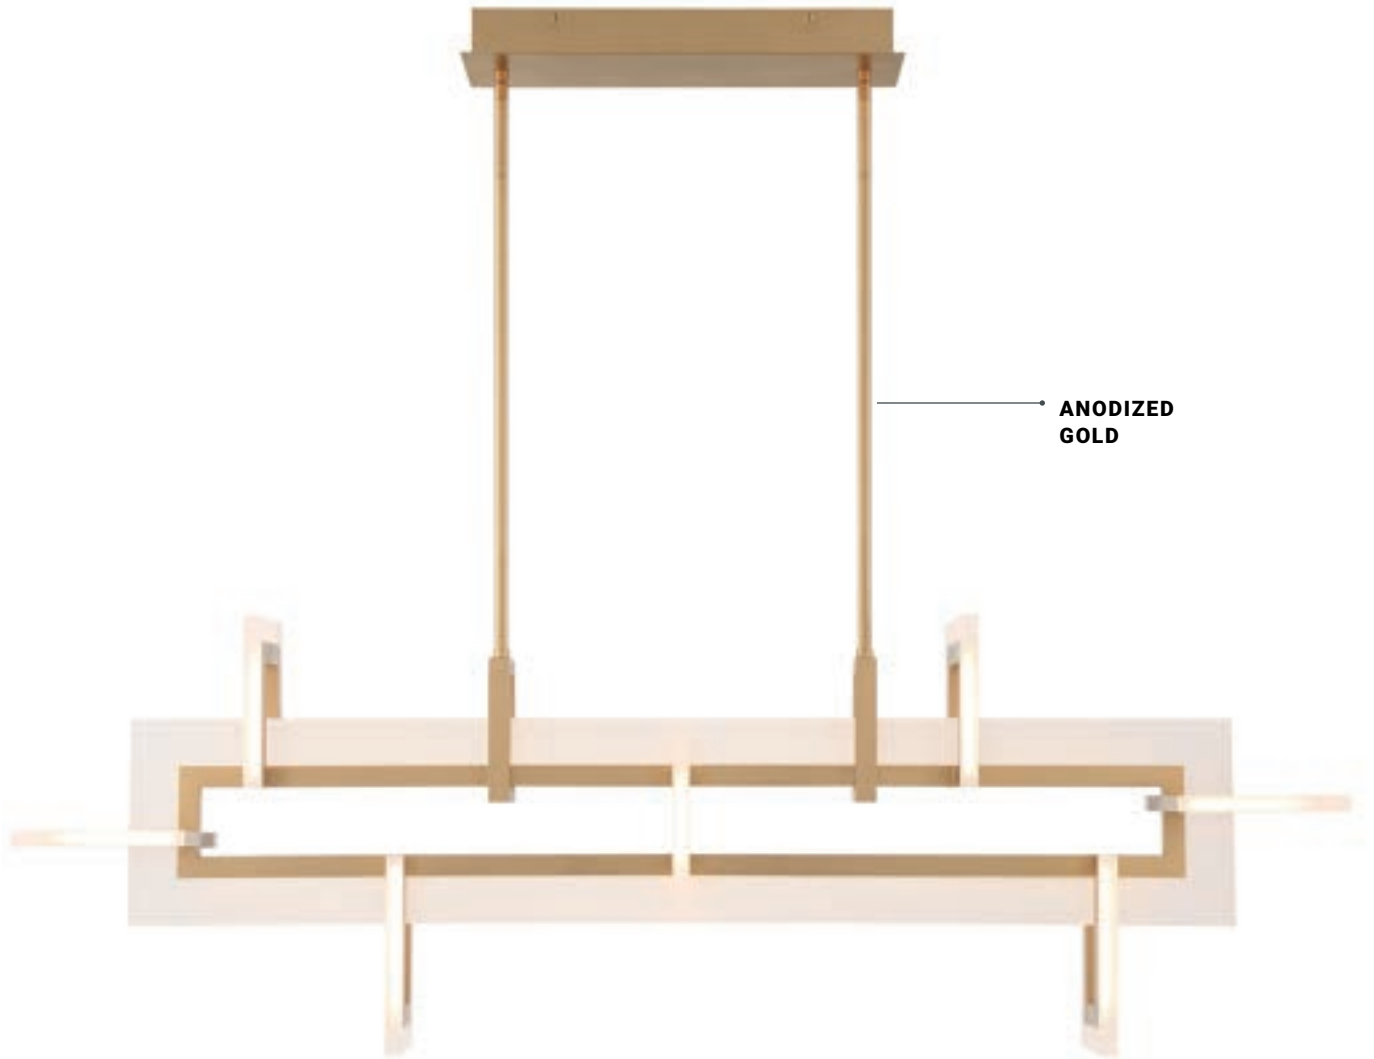

PATENT
PENDING

INIZIO

GOLD | BLACK

45719 LED

48" LED Chandelier

L: 48" | W: 9" | H: 16.1"

Canopy: 16.5" X 5.5" Max H: 75"

86W LED

3000k

5100 Delivered Lumens

Dimmable

-011
GOLD

-023
BLACK