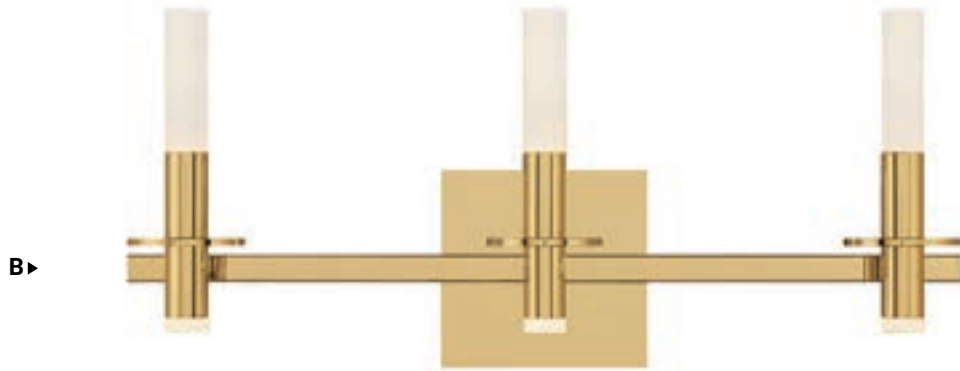

TORNA

GOLD | NICKEL

A 45233 LED
5" LED Vanity

Dia: 5.5" | H: 11.9"
Backplate: 5.1" x 6.75"
6W Integrated LED
3000K
254 Delivered Lumens
Dimmable

B 45234 LED
23" LED Vanity

Dia: 23.6" | H: 11.9"
Backplate: 5.75" x 6"
18W Integrated LED
3000K
776 Delivered Lumens
Dimmable

C 45235 LED
35" LED Vanity

Dia: 35.5" | H: 11.9"
Backplate: 5.75" x 12.25"
24W Integrated LED
3000K
1000 Delivered Lumens
Dimmable