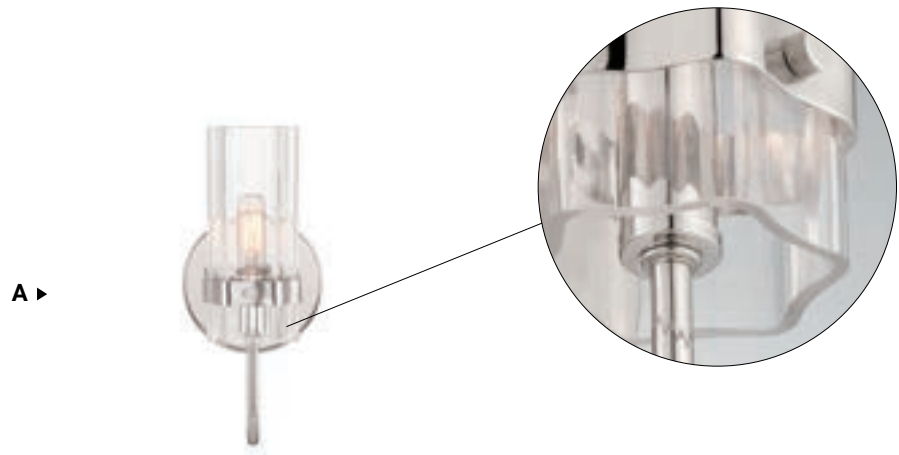

BROOK

BRASS | POLISHED NICKEL

A 45461
5" LED Vanity
W: 5" | H: 10.5"
Backplate: 4.5"
60W
B10 E12
Dimmable

B 45463
22" LED Vanity
W: 22" | H: 9"
Backplate: 4.5"
60W
B10 E12
Dimmable

C 45464
31" LED Vanity
W: 31" | H: 9"
Backplate: 4.5"
60W
B10 E12
Dimmable