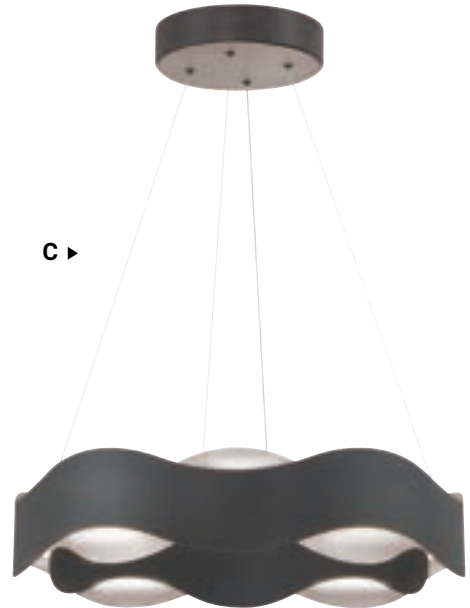

**DUAL LED LIGHT SOURCE
(UP/DOWN)**

**GOLD OR SILVER
FOIL APPLICATION**

VAUGHAN CHANDELIER
31783-019

VAUGHAN

BLACK & SILVER | BRONZE & GOLD

A ▶

C ▶

B ▶