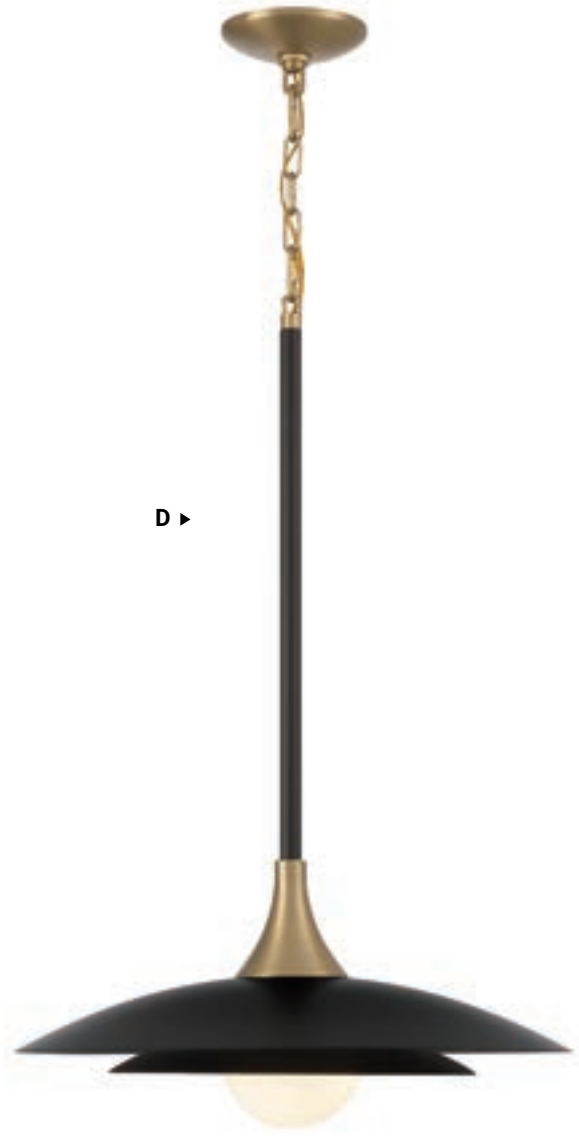

C ▶

D ▶

*Comes with 72" extension chain

46441* LED

18" LED Pendant

Dia: 18" | H: 28"

Canopy: 5" | Max H: 101"

10W LED