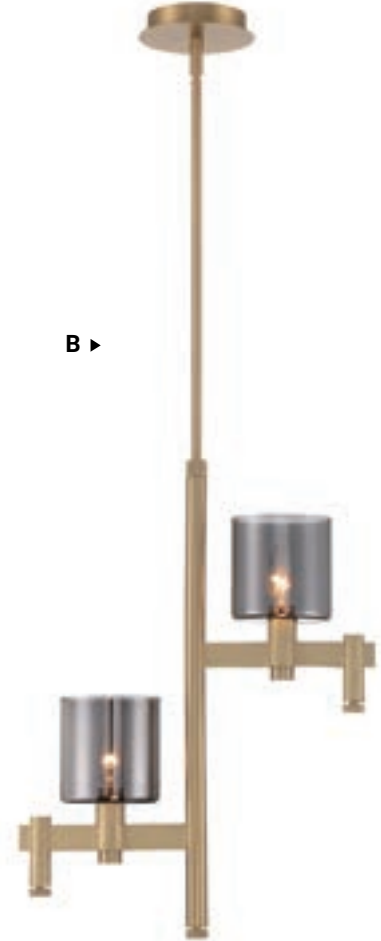

ROLA LED CHANDELIER
45594-014

PATENT
PENDING

ROLA

GOLD

- A 45594-014*** **LED**
17" 5 Light LED Chandelier
Dia: 17.75" | H: 9.5"
Canopy: 14.75" | Max H: 107.25"
40W Integrated LED
3000K
871 Delivered Lumens
Dimmable

C 45595-011* LED
40" 5 Light LED Linear Chandelier
L: 40.5 | W: 6" | H: 9.5"
Canopy: 40.5" | Max H: 107.25"
40W Integrated LED
3000K
854 Delivered Lumens
Dimmable

SMOKED GALASS

PATENT
PENDING

DECATO

[DE-CA-TO]

KNURLING DETAILS ADD
THE PERFECT TOUCH

WARM GOLD
PLATED

PATENT
PENDING

DECATO

GOLD

A ▶

B ▶

*Comes with 3" + 6" + 12" + 18" + 18" extension rods

A 45652-011*

42" 5 Light Chandelier

L: 42" | W: 5.5" | H: 15.6"

Canopy: 22.4" x 1" | Max H: 73.5"

40W E12

B10 E12

Dimmable

B 46520-012*