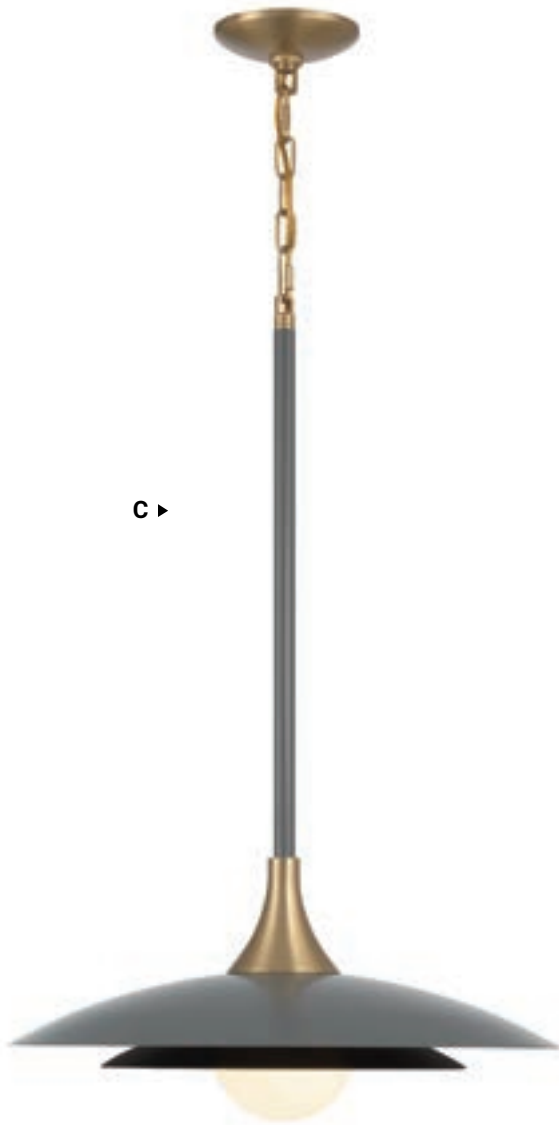

C ▶

D ▶

*Comes with 72" extension chain

46441* LED

18" LED Pendant

Dia: 18" | H: 28"

Canopy: 5" | Max H: 101"

10W LED