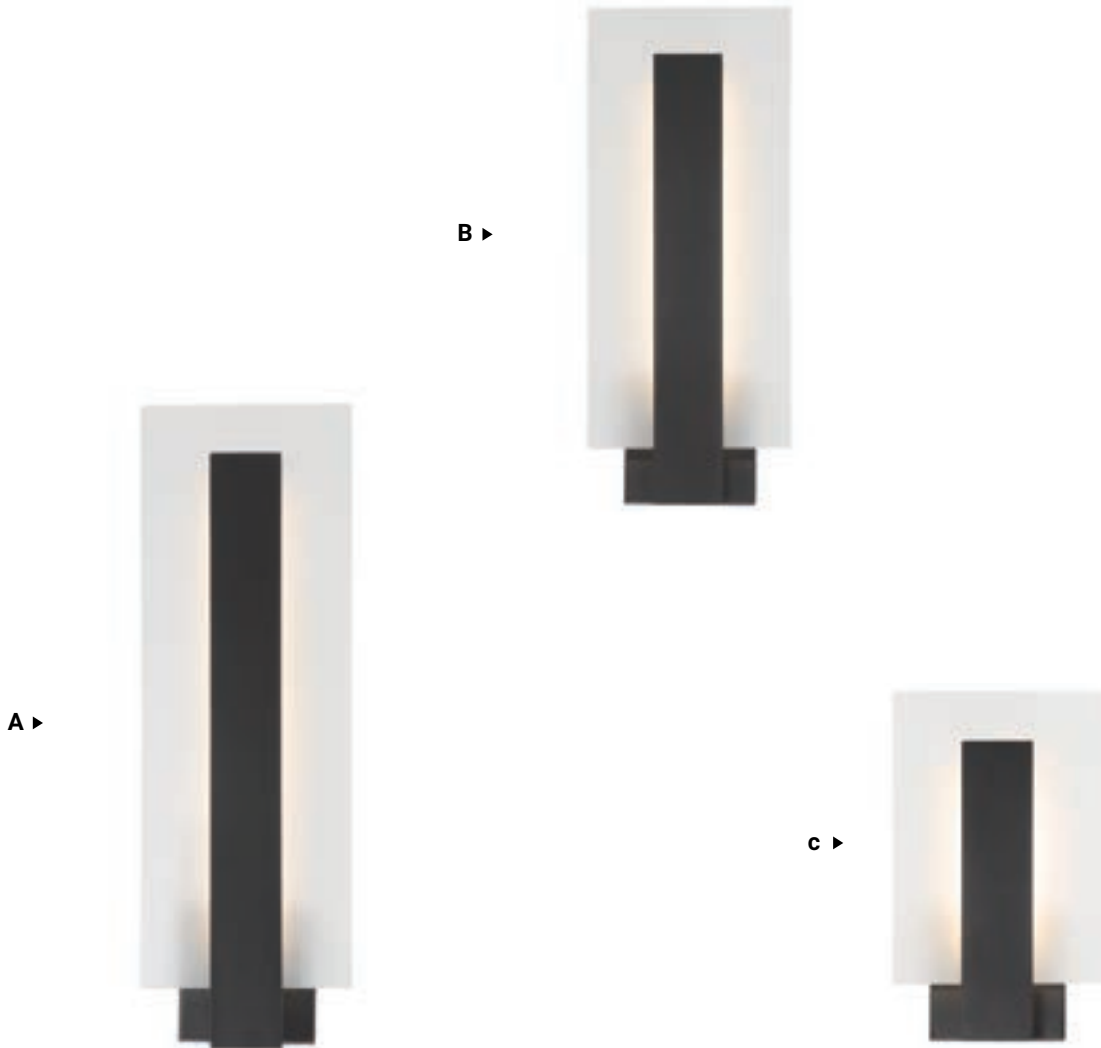

CARTA

BLACK

A 45722-011 **LED**
22" Outdoor / Indoor
LED Wall Sconce
W: 7" | H: 22"
Backplate: 4.75" x 4.75"
20W LED
3000K
1080 Delivered Lumens
Dimmable

B 45721-014 **LED**
18" Outdoor / Indoor
LED Wall Sconce
W: 7" | H: 17.75"
Backplate: 4.75" x 4.75"
15W LED
3000K
566 Delivered Lumens
Dimmable

C 45720-017 **LED**
12" Outdoor / Indoor
LED Wall Sconce
W: 7" | H: 12"
Backplate: 4.75" x 4.75"
10W LED
3000K
316 Delivered Lumens
Dimmable