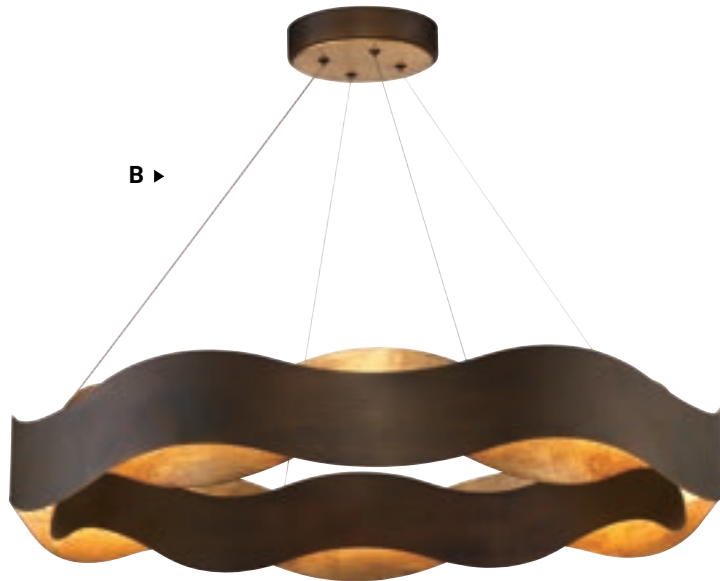

**DUAL LED LIGHT SOURCE
(UP/DOWN)**

**GOLD OR SILVER
FOIL APPLICATION**

VAUGHAN CHANDELIER
31783-019

VAUGHAN

BLACK & SILVER | BRONZE & GOLD

A ▶

C ▶

B ▶

A 46462 LED
46" LED Chandelier
D: 46" | W: 5" | H: 5"
Canopy: 11" | Max H: 223"
136W LED
1250 Delivered Lumens
Dimmable

B 31384 LED
34" Round LED Chandelier
Dia: 33.5" | H: 5.5"
Canopy: 9.5" | Max H: 103"
100W LED
3000
850 Delivered Lumens
Dimmable