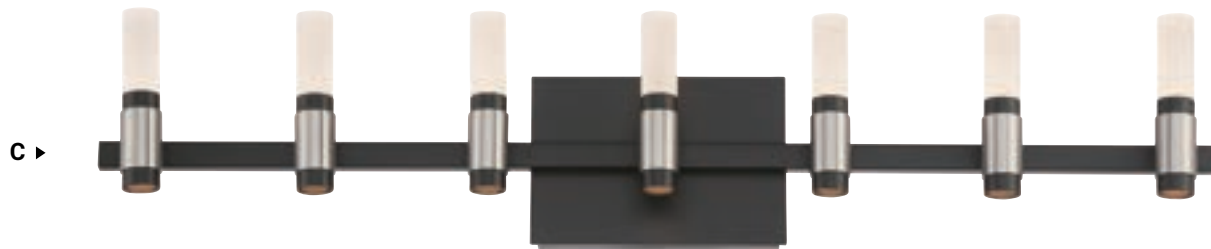

ALBANY

BRASS | NICKEL

A 45236 **LED**
20" 5 Light LED Wall Sconce
L: 20" | H: 6.5"
Backplate: 6" x 5.25" | Overall H: 6.5"
20W Integrated LED
3000K
443 Delivered Lumens
Dimmable

B 45237 **LED**
26" 6 Light LED Wall Sconce
L: 26" | H: 6.5"
Backplate: 7.5" x 5.25" | Overall H: 6.5"
24W Integrated LED
3000K
518 Delivered Lumens
Dimmable

C 45238 **LED**
32" 7 Light LED Wall Sconce
L: 32.5" | H: 6.5"
Backplate: 7.5" x 5.25" | Overall H: 6.5"
28W Integrated LED
3000K
596 Delivered Lumens
Dimmable