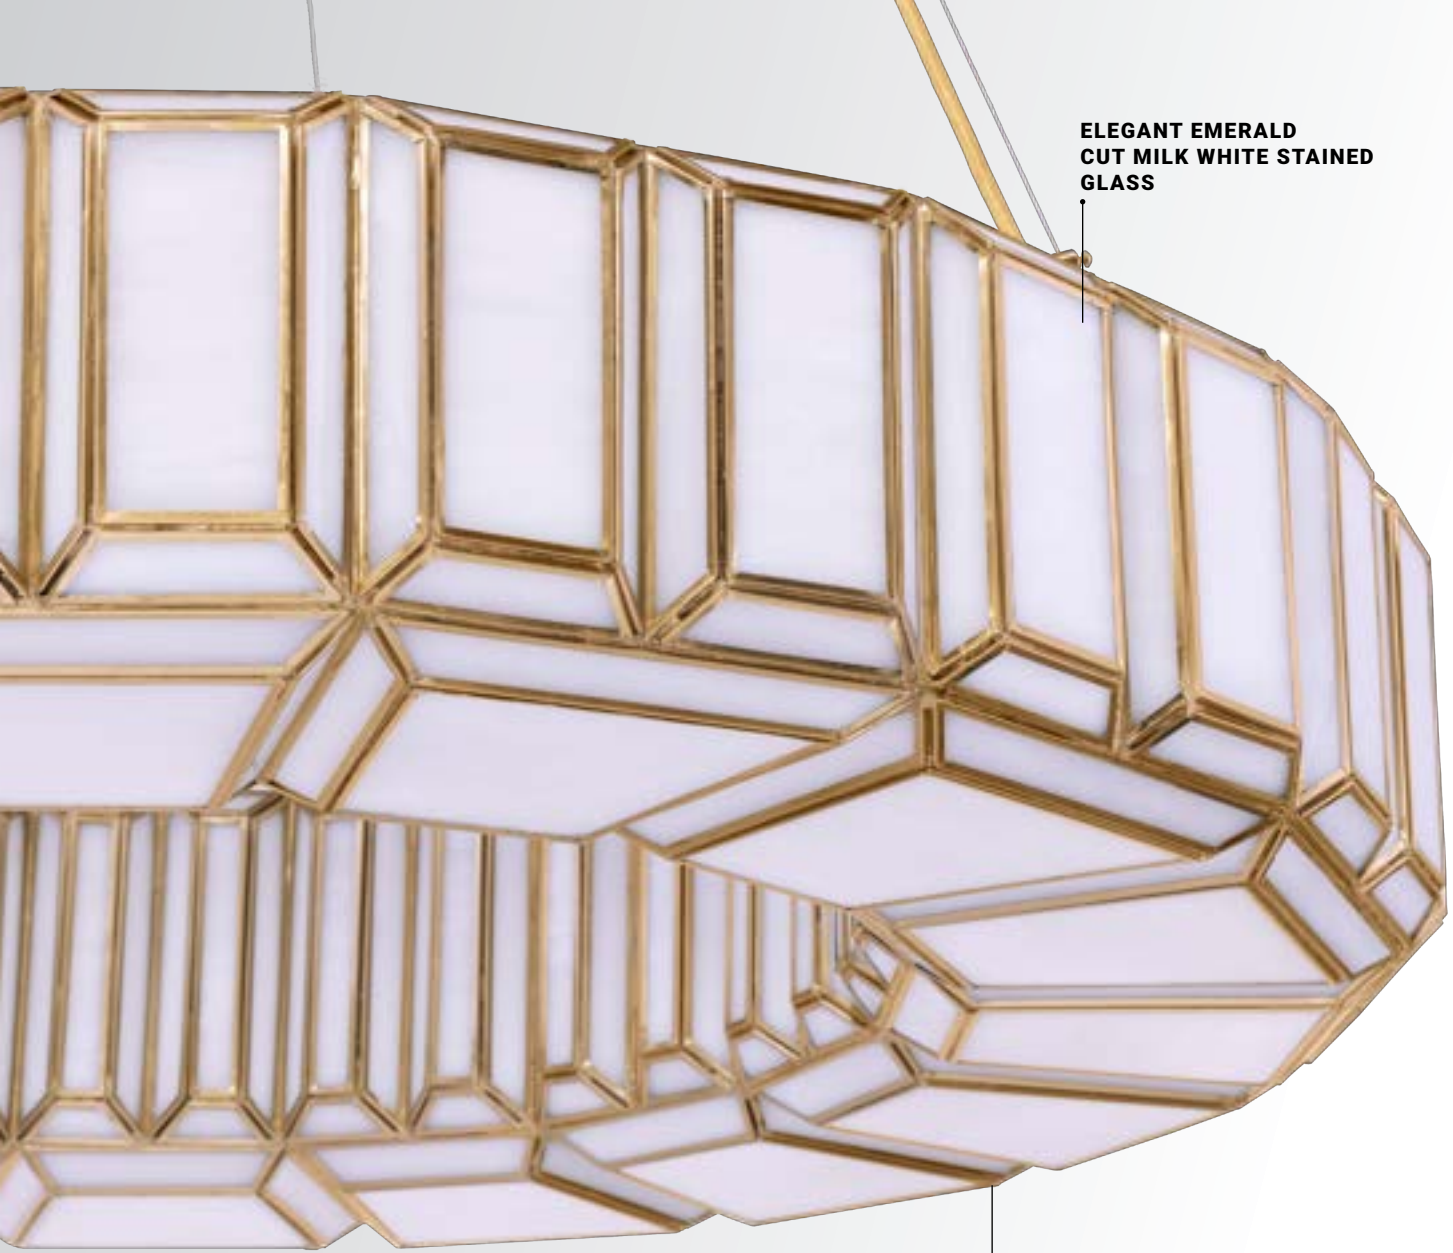

ELEGANT EMERALD
CUT MILK WHITE STAINED
GLASS

HAND
SOLDER BRASS
CONSTRUCTION

ORIGINS
COLLECTION BY
EUROfase

Belmont

[BEL-MAANT]

Hand cut emerald stained glass pieces deliver unique flashes of light and reflection via the many individual cuts and surfaces. A rare few are colorless cloudy white and that unusual stone becomes the backbone of this family of brass-wrapped white glass. The resulting ring of white will answer the needs of contemporary and traditional homes, alike.