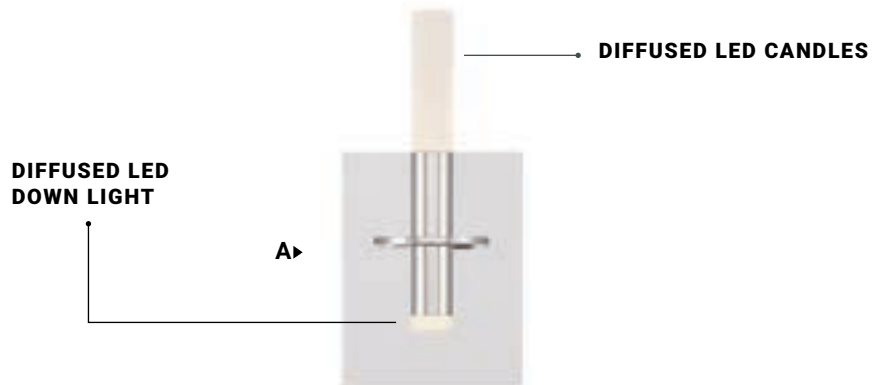

TORNA

GOLD | NICKEL

A 45233 LED
5" LED Vanity

Dia: 5.5" | H: 11.9"
Backplate: 5.1" x 6.75"
6W Integrated LED
3000K
254 Delivered Lumens
Dimmable

B 45234 LED
23" LED Vanity

Dia: 23.6" | H: 11.9"
Backplate: 5.75" x 6"
18W Integrated LED
3000K
776 Delivered Lumens
Dimmable

C 45235 LED
35" LED Vanity

Dia: 35.5" | H: 11.9"
Backplate: 5.75" x 12.25"
24W Integrated LED
3000K
1000 Delivered Lumens
Dimmable