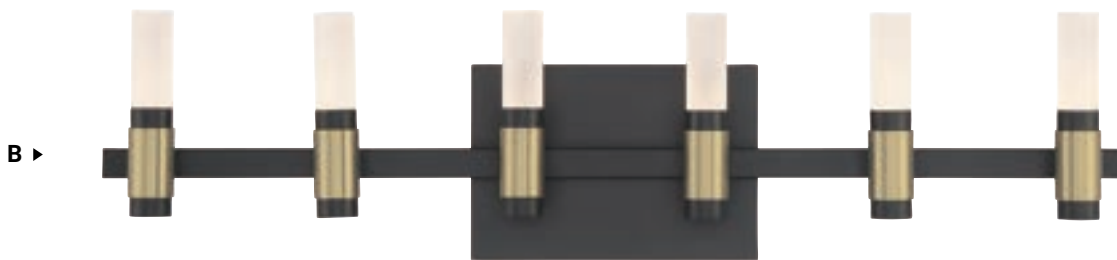

ALBANY

BRASS | NICKEL

A 45236 **LED**
20" 5 Light LED Wall Sconce
L: 20" | H: 6.5"
Backplate: 6" x 5.25" | Overall H: 6.5"
20W Integrated LED
3000K
443 Delivered Lumens
Dimmable

B 45237 **LED**
26" 6 Light LED Wall Sconce
L: 26" | H: 6.5"
Backplate: 7.5" x 5.25" | Overall H: 6.5"
24W Integrated LED
3000K
518 Delivered Lumens
Dimmable

C 45238 **LED**
32" 7 Light LED Wall Sconce
L: 32.5" | H: 6.5"
Backplate: 7.5" x 5.25" | Overall H: 6.5"
28W Integrated LED
3000K
596 Delivered Lumens
Dimmable