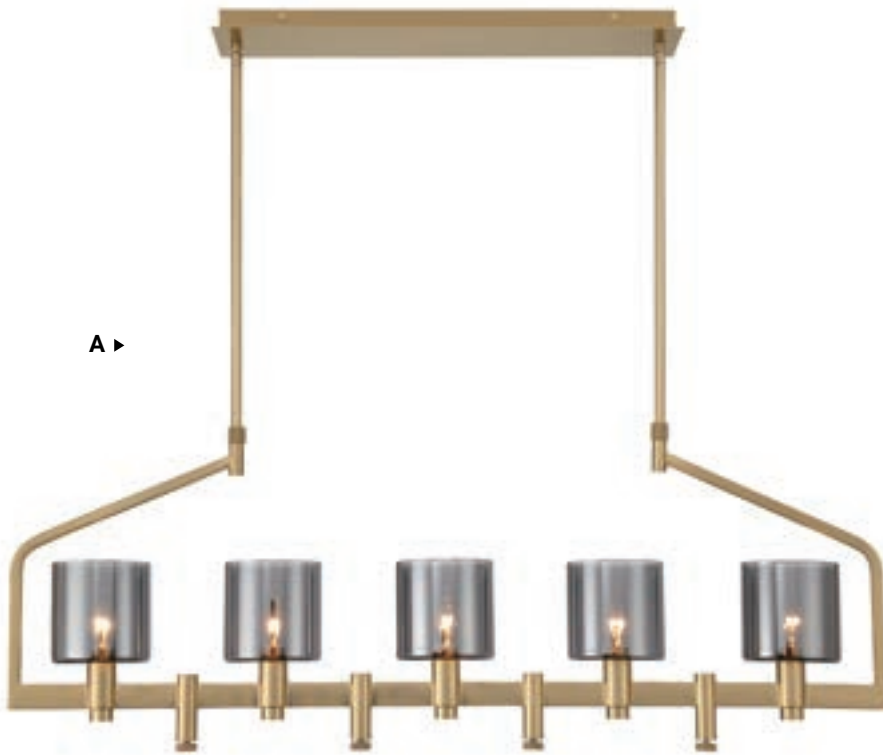

PATENT
PENDING

DECATO

GOLD

A ▶