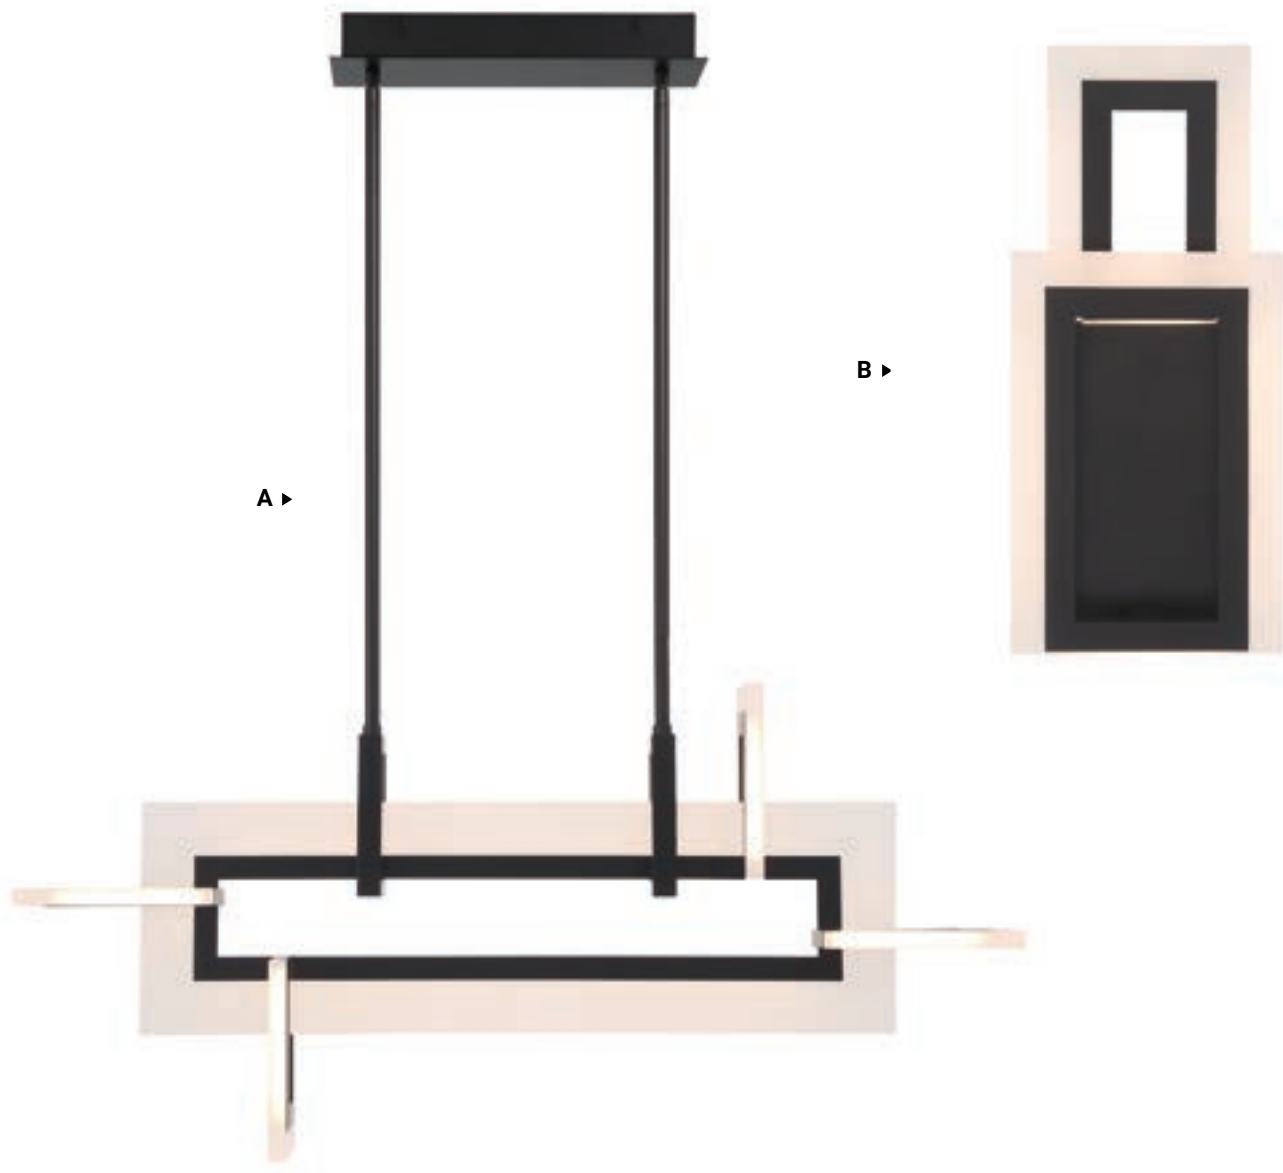

**MODERN GEOMETRIC
FRAME**

UNIFORM LED DIFFUSION

PATENT
PENDING

INIZIO

BLACK | GOLD

A 45718 **LED**
33" LED Chandelier

L: 33" | W: 5.5" | H: 15.5"
Canopy: 12.6" X 5.5" | Max H: 74"
46W LED
3000k
2700 Delivered Lumens
Dimmable