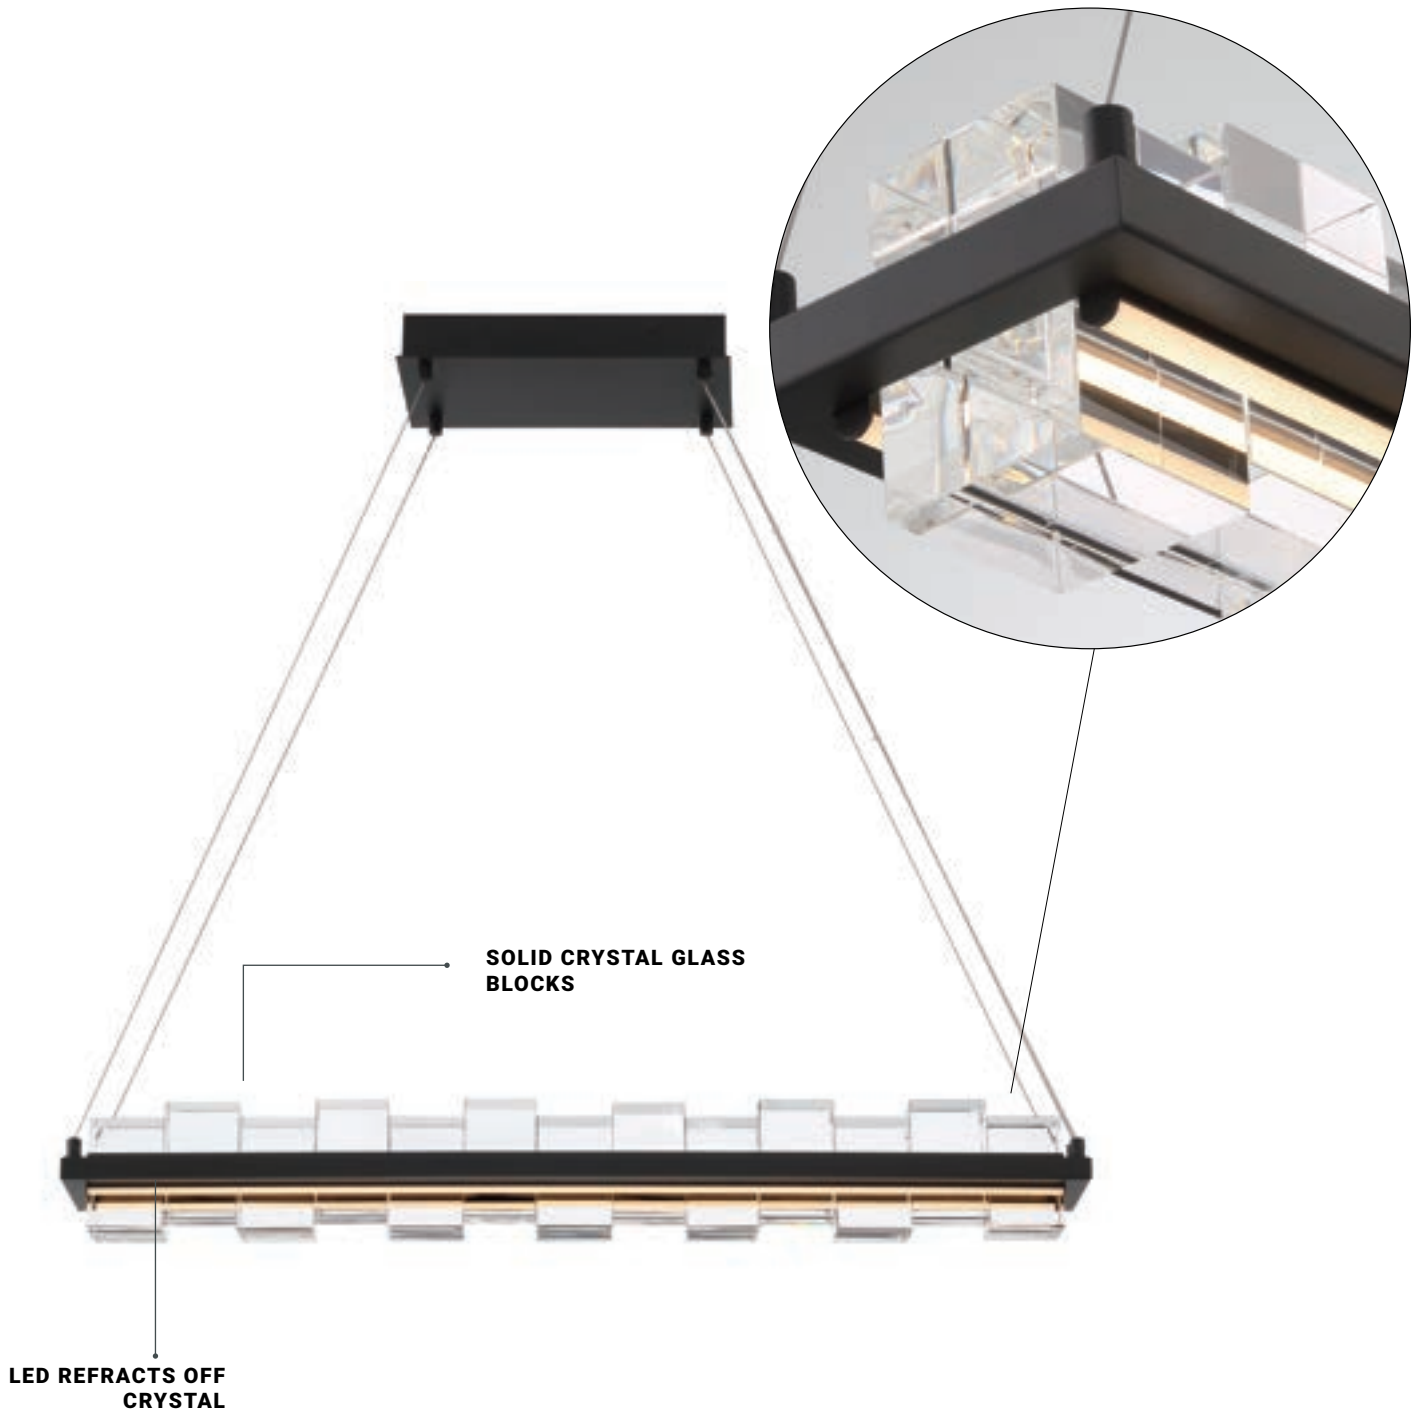

PATENT
PENDING

BRUCO

BLACK | GOLD

45717 LED

36" LED Linear Chandelier

L: 35" | W: 5.25" | H: 4.5"

Canopy: 12.25" x 1.75" | Max H: 100"

60.1W LED

3000K

1229 Delivered Lumens

Dimmable

-024
GOLD

-017
BLACK