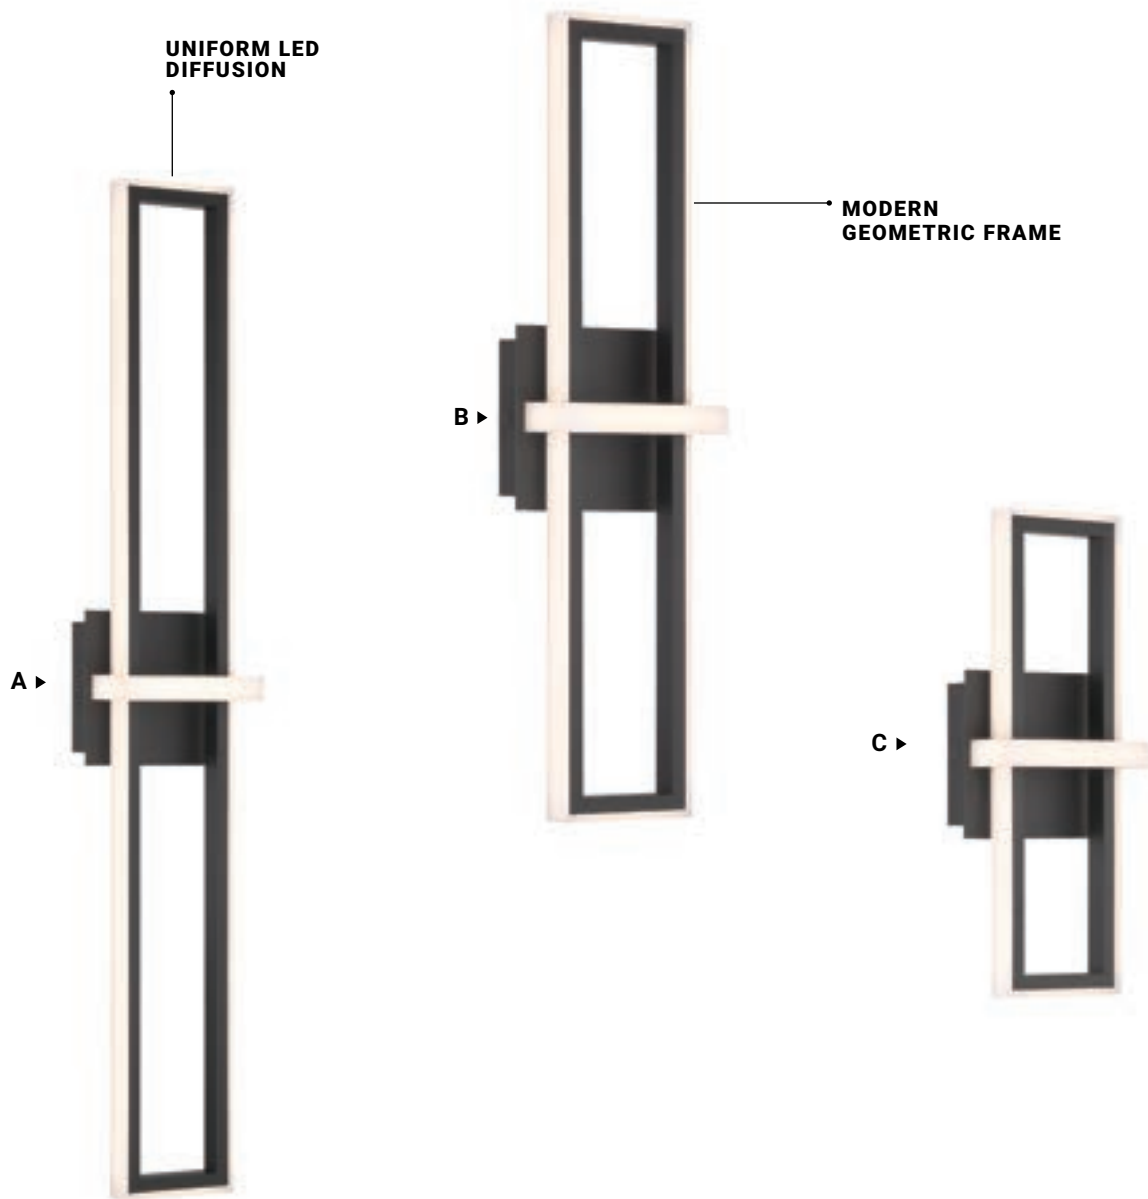

BORDO

BLACK

*Versatile Application, Vanity / Sconce / Outdoor

A 45724-015 * LED
35" Outdoor / Indoor LED
Wall Sconce
W: 4.5" | H: 35.5"
Backplate: 6" x 5.5"
36W LED
3000K
1514 Delivered Lumens
Dimmable

B 45723-018 * LED
24" Outdoor / Indoor LED
Wall Sconce
W: 4.5" | H: 24"
Backplate: 6" x 5.5"
25W LED
3000K
1101 Delivered Lumens
Dimmable

C 45725-012 * LED
16" Outdoor / Indoor LED
Wall Sconce
W: 4.5" | H: 16"
Backplate: 6" x 5.5"
18W LED
3000K
752 Delivered Lumens
Dimmable