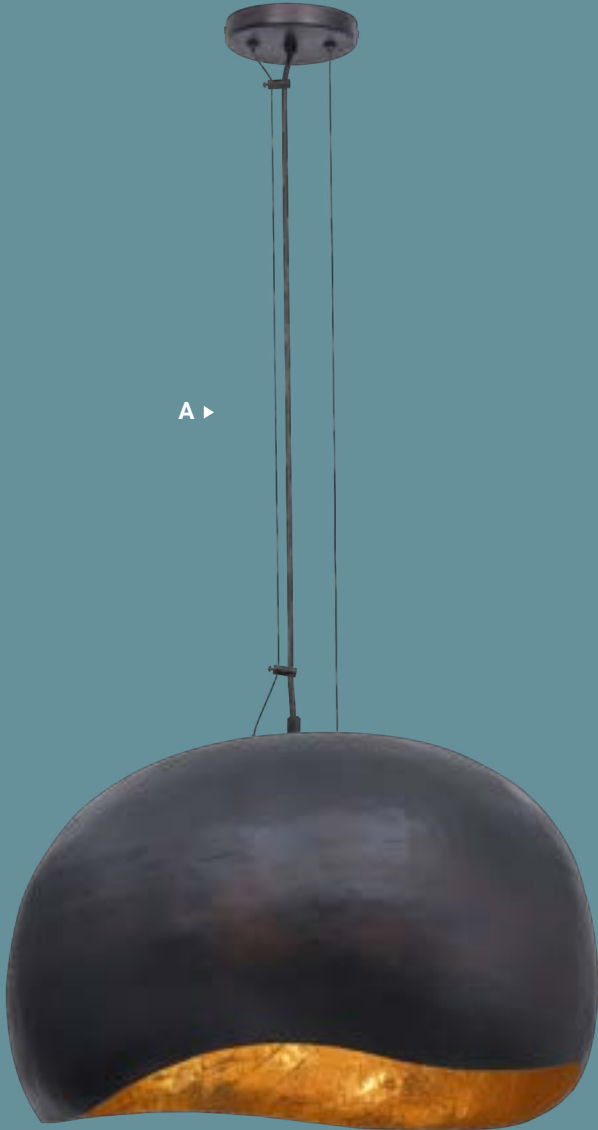

Baleia

MATTE BLACK & GOLD FOIL | PLASTER WHITE & GOLD FOIL

A ▶