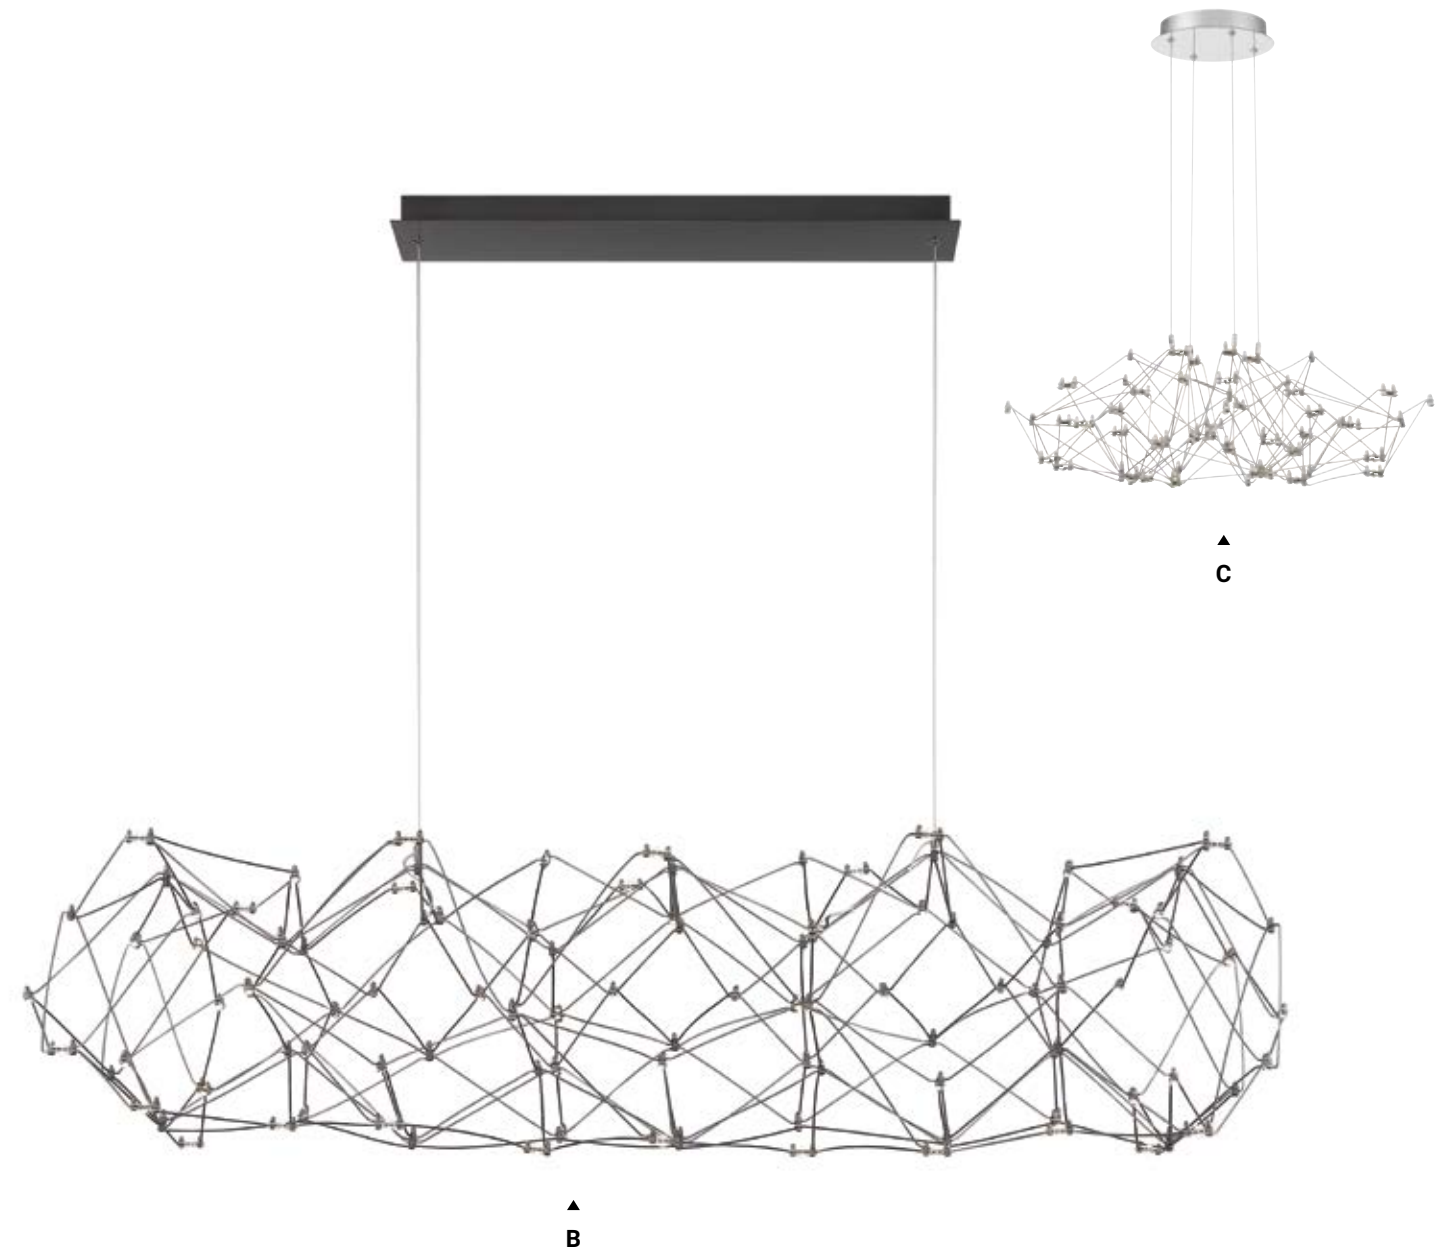

B 38036 **LED**
65" Rectangular LED Chandelier
L: 65" | W: 21.75" | H: 15.75"
Canopy: 29.25" x 5.5" | Max H: 89.25"
73W LED
4000K
4300 Delivered Lumens
Dimmable

-019 CHROME -020 DARK CHROME

C 38038 **LED**
27" LED Chandelier
Dia: 27" | H: 7.5"
Canopy: 9" | Max H: 81"
40W LED
4000K
2400 Delivered Lumens
Dimmable

-019 CHROME -029 DARK CHROME