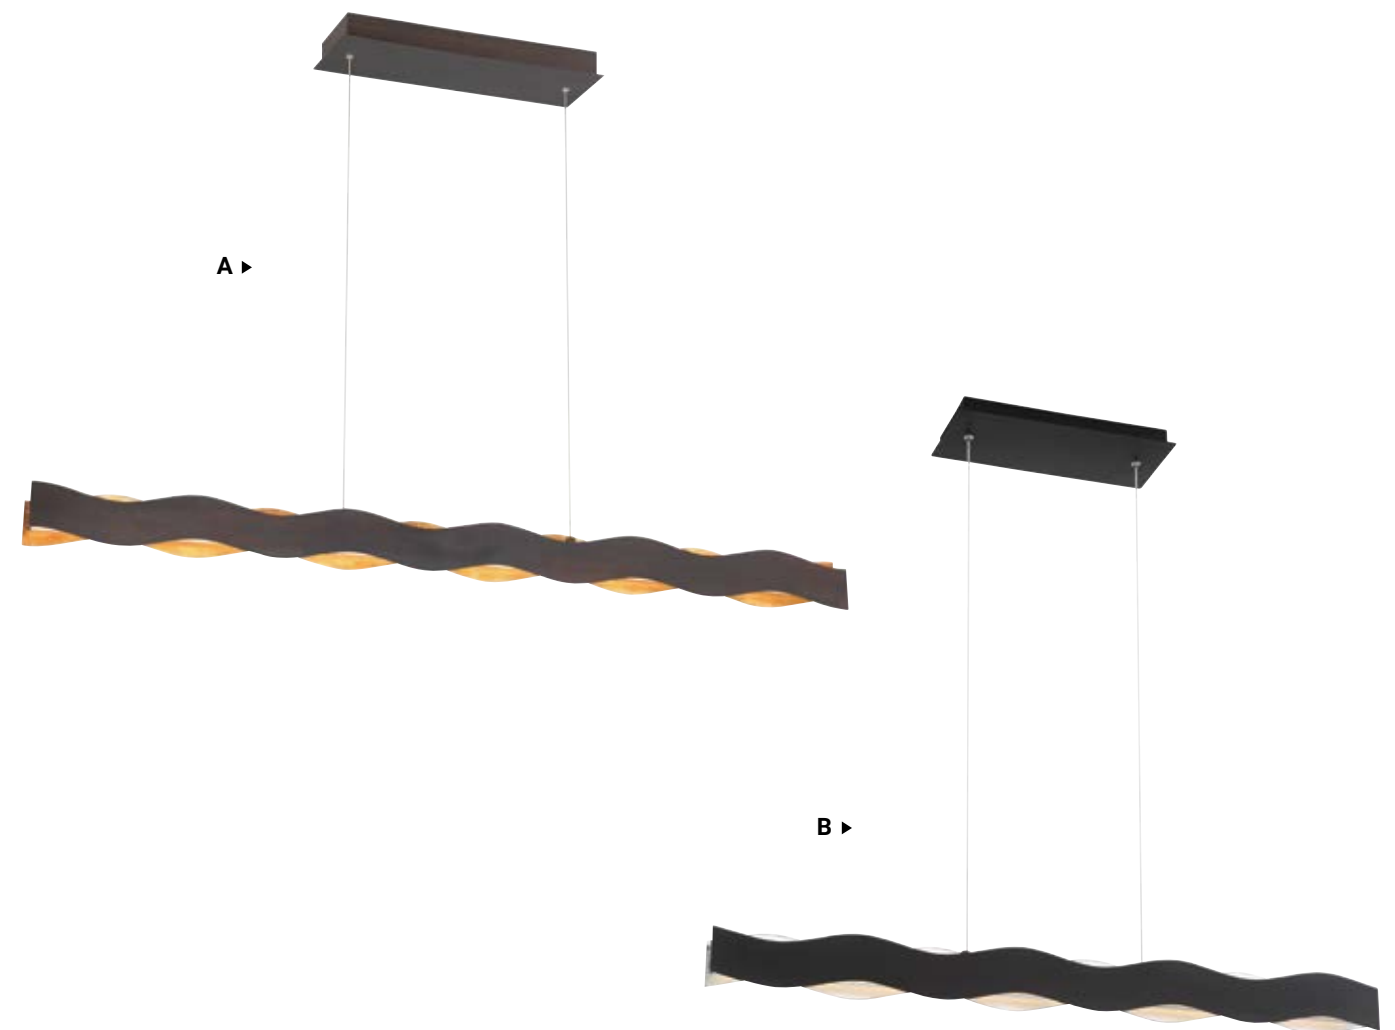

RIPPLE

BLACK + SILVER | BRONZE + GOLD

A 35956 LED
 49" Linear LED Chandelier
 L: 48.5" | W: 1.5" | H: 3.25"
 Canopy: 16.5" x 5.5" | Max H: 101.75"
 56W LED
 3000K
 2600 Delivered Lumens
 Dimmable

 -013 BLACK + SILVER  -020 BRONZE + GOLD