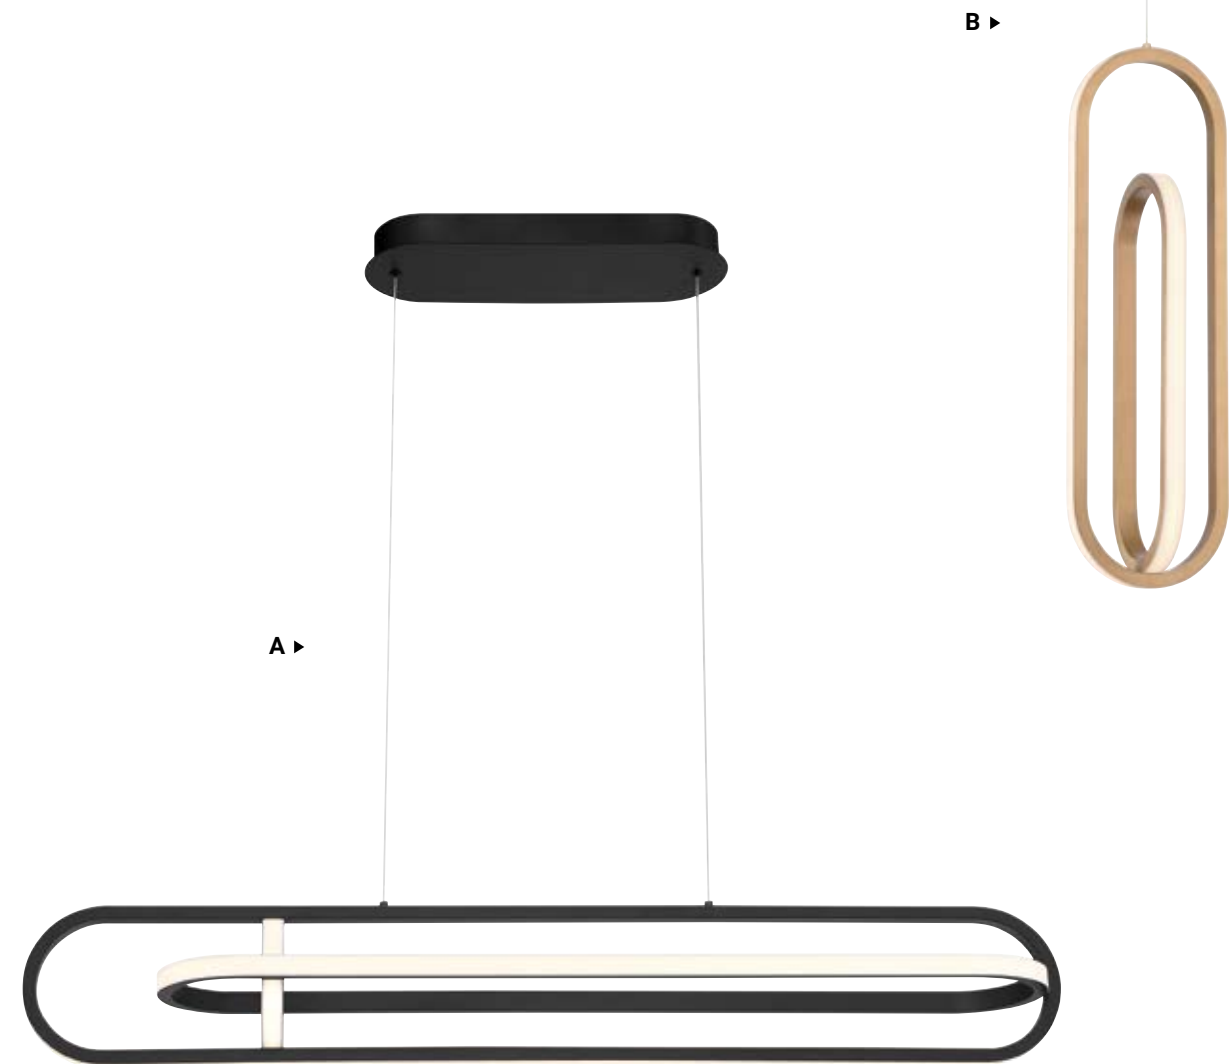

BERKLEY

BLACK | GOLD

A 37037 LED
47" Linear LED Pendant
L: 47" | W: 5.5" | H: 5.5"
Canopy: 16.25" x 5.5" | Max H: 103.25"
43W LED
3000K
2150 Delivered Lumens
Dimmable

■ -017 BLACK ■ -024 GOLD

B 37036 LED
36" Linear LED Pendant
L: 35.25" | W: 5.5" | H: 5.5"
Canopy: 12.5" x 5.5" | Max H: 103.25"
32W LED
3000K
1600 Delivered Lumens
Dimmable

■ -010 BLACK ■ -027 GOLD

C 37035 LED
21" LED Chandelier
L: 20.25" | W: 6.75" | H: 23.75"
Canopy: 10.5" x 5.5" | Max H: 121.5"
59W LED
3000K
2950 Delivered Lumens
Dimmable

■ -013 BLACK ■ -020 GOLD

DEMARK PENDANT
37038-021

DEMARK

Layers of LED rings overlap to form an engaging capsule design. This open framework creates the illusion of motion with the different placements and orientations of each ring. With every unobstructed curve of LED, you get a bright illumination from every angle.

DEMARK

BLACK | GOLD

A **37039** **LED**
43" Linear LED Chandelier
L: 42.25" | W: 6.5" | H: 7"
Canopy: 16.25" x 5.5" | Max H: 104.75"
58W LED
3000K
2900 Delivered Lumens
Dimmable

■ -011 BLACK ■ -028 GOLD

B **37038** **LED**
7" LED Pendant
L: 6.75" | W: 6" | H: 21.75"
Canopy: 7" | Max H: 119.5"
28W LED
3000K
1400 Delivered Lumens
Dimmable