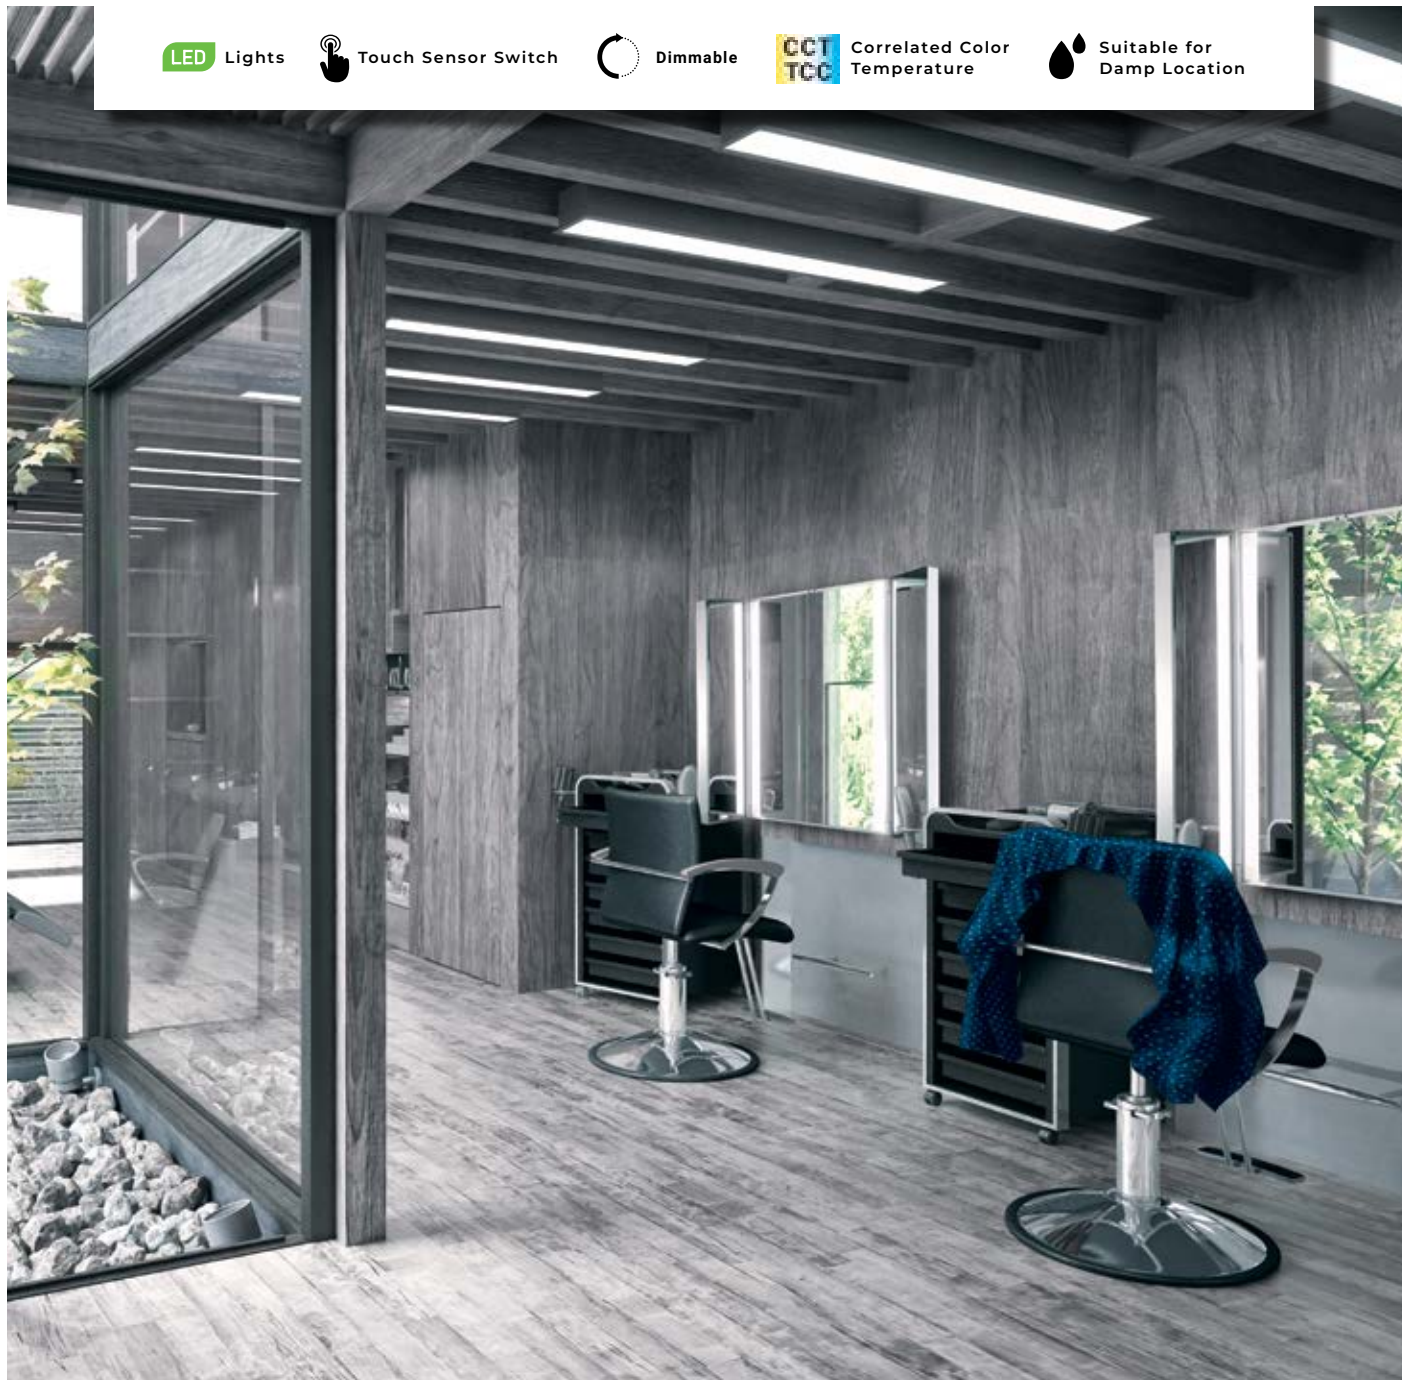

LED Lights
Touch Sensor Switch
Dimmable
CCT TCC Correlated Color Temperature
Suitable for Damp Location