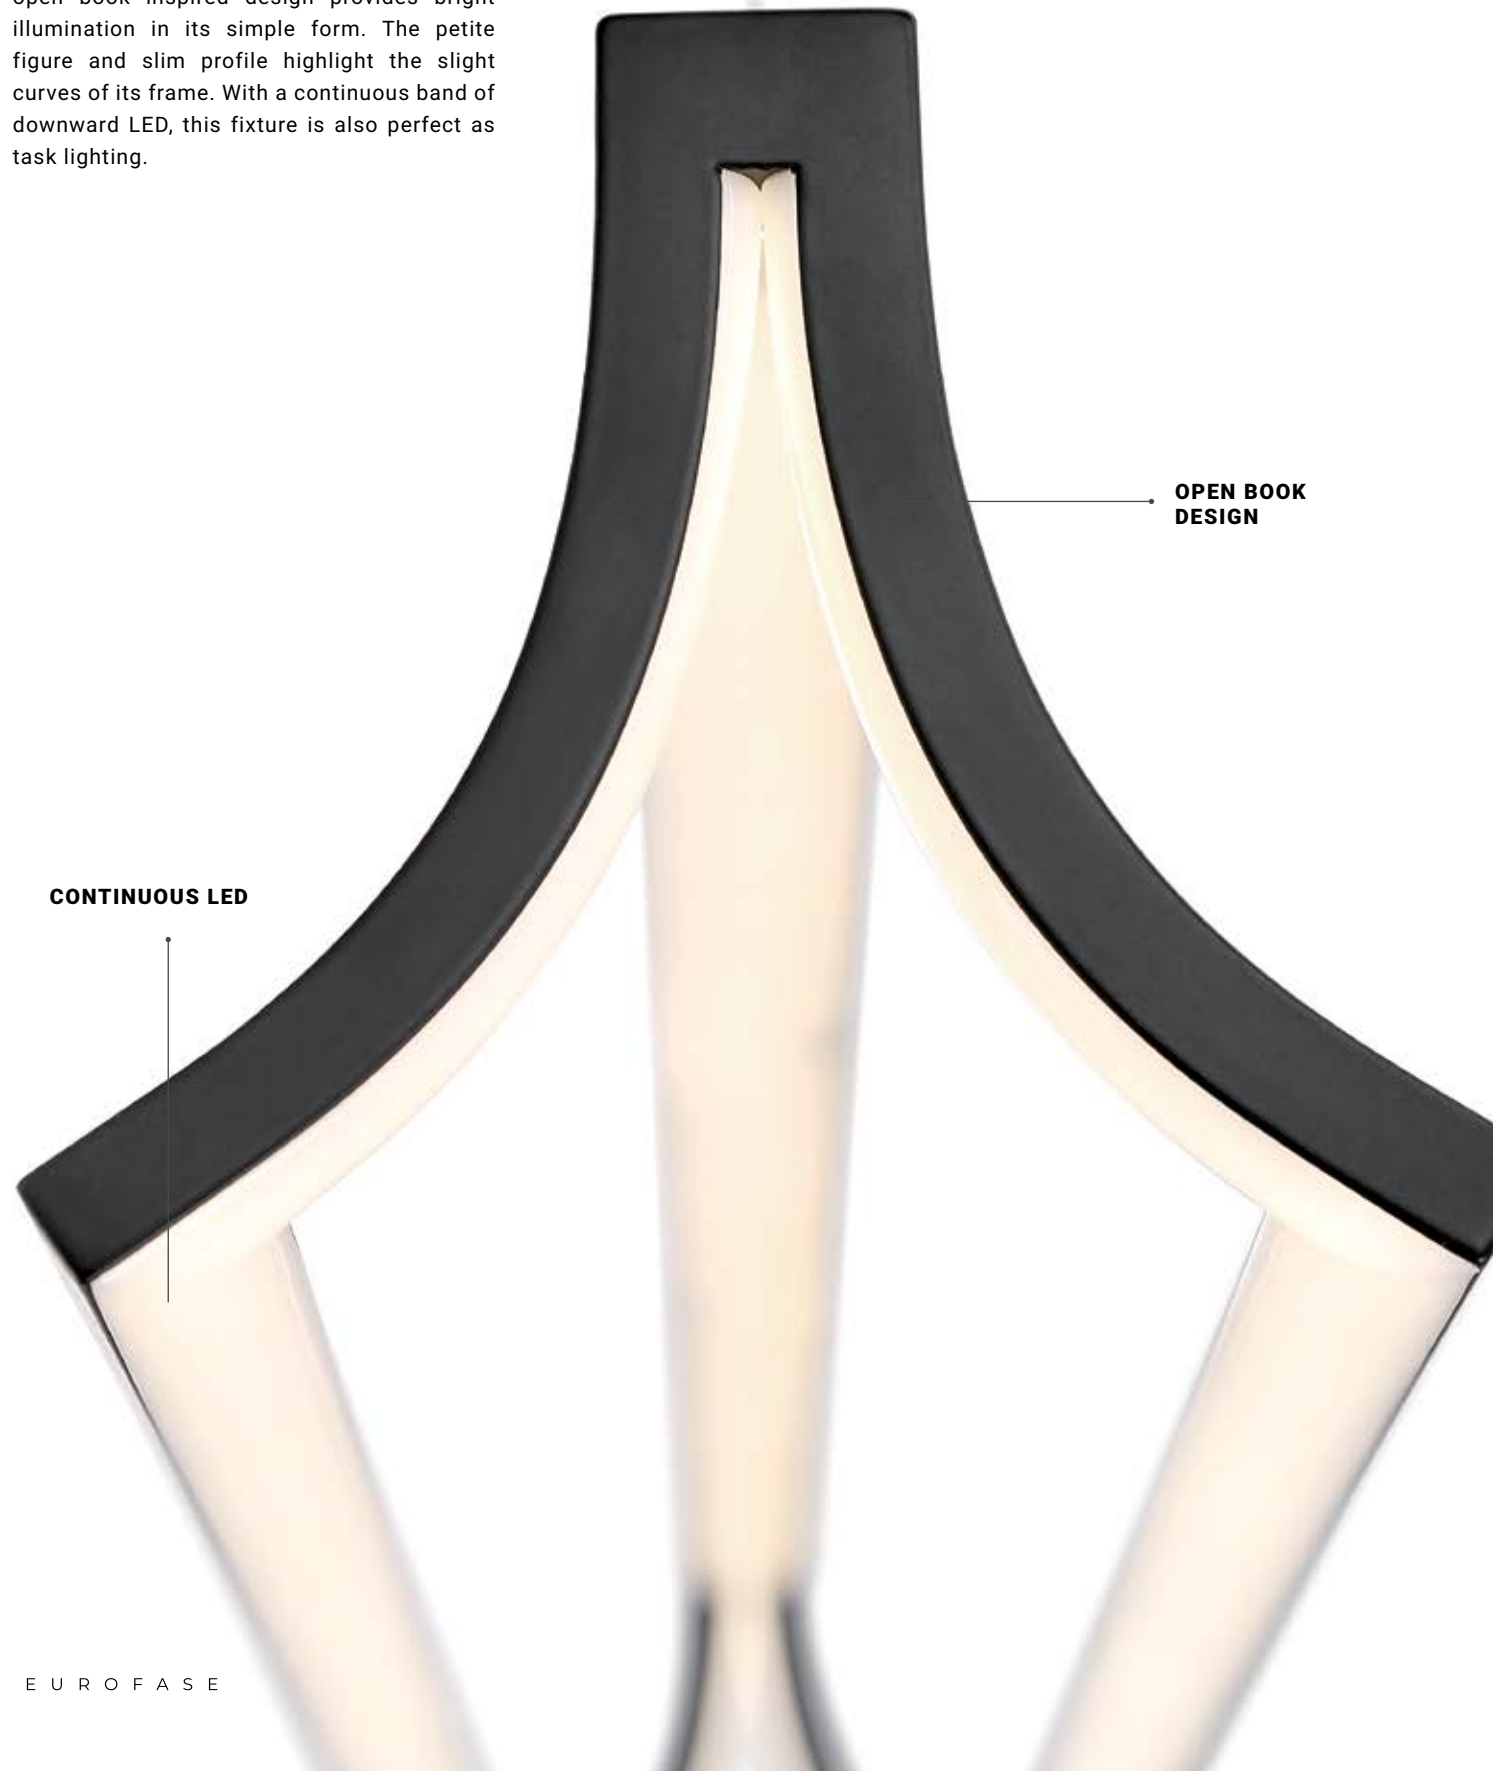

LOGAN

Free from mystery and complication, this open book inspired design provides bright illumination in its simple form. The petite figure and slim profile highlight the slight curves of its frame. With a continuous band of downward LED, this fixture is also perfect as task lighting.

LOGAN LINEAR CHANDELIER
39322-029