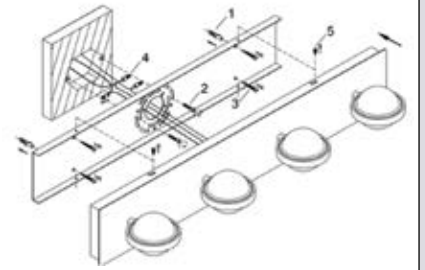

SONIC

CHROME

EASY INSTALL*

▲
A