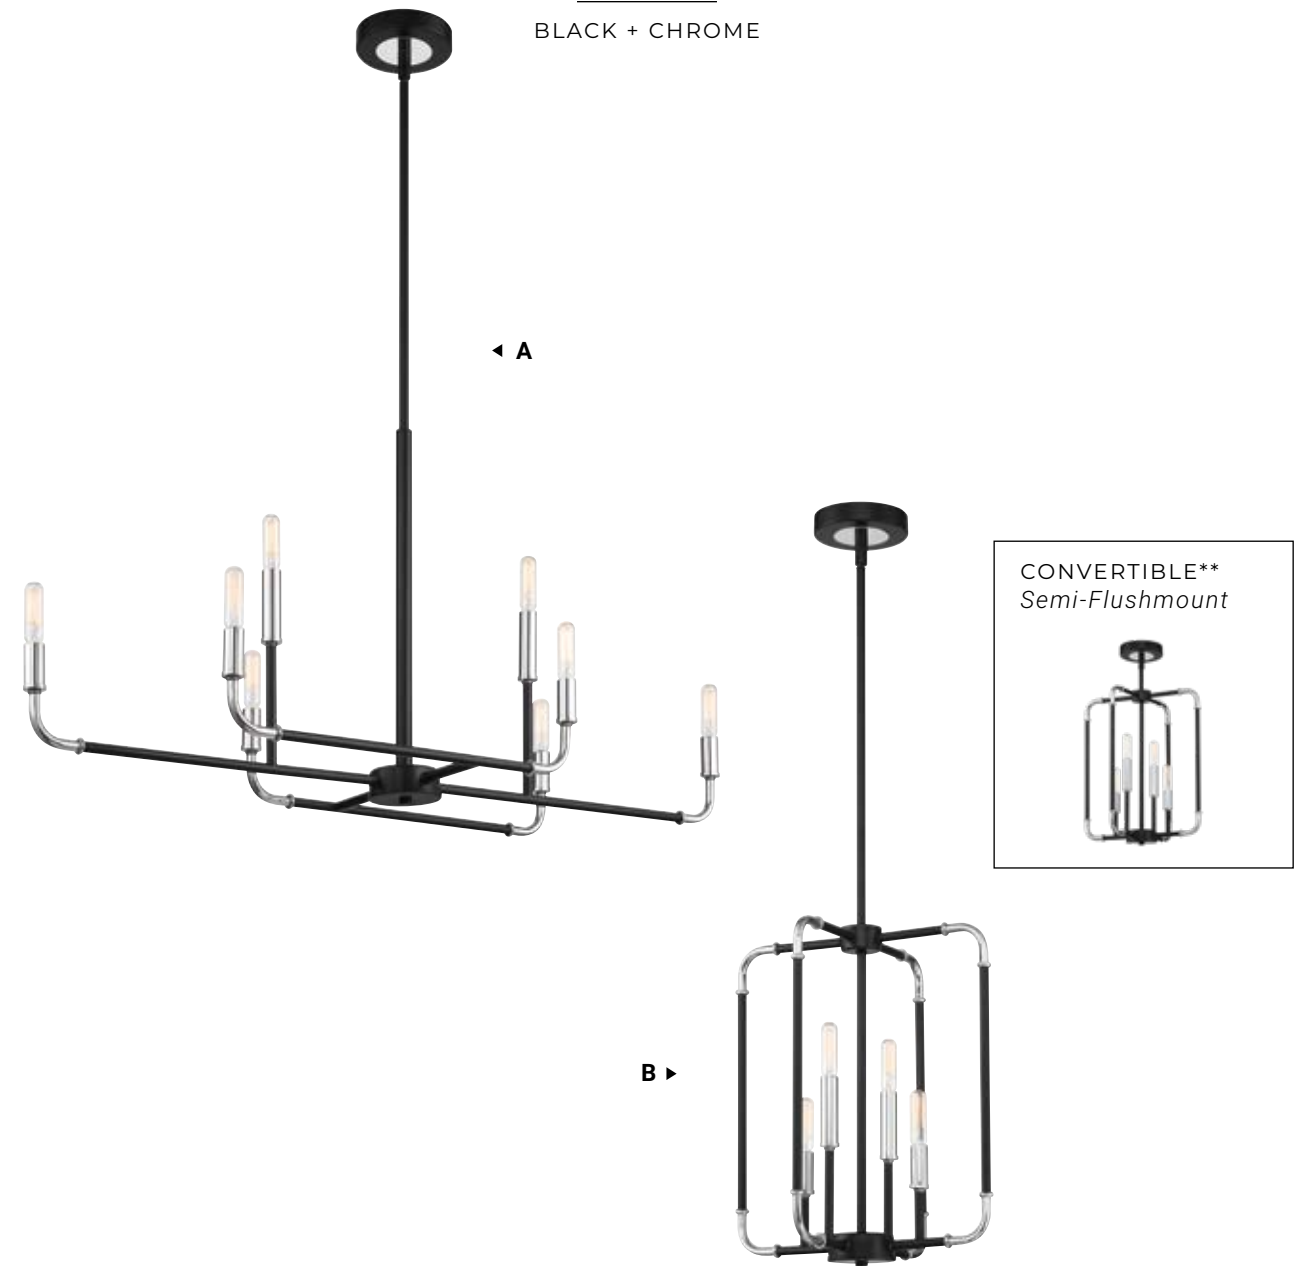

PERCY

BLACK + CHROME

*Comes with 3" + 6" + 12" + 18" + 18" extension rods

A 37129-019*
36" Oval Chandelier
L: 35.75" | W: 11.75" | H: 17.25"
Canopy: 4.75" | Max H: 75.25"
8 x 40W
EDISON BULB E12
(included)

B 37128-012*
*14" Chandelier***
L: 13.75" | W: 13.75" | H: 16.25"
Canopy: 4.75" | Max H: 74.25"
4 x 40W
EDISON BULB E12
(included)

CROMO

Casted glass flutes rest upon curved branches of double polished chrome. The sleek lustrous finish, coupled with its stylish form, elevate this chic collection.