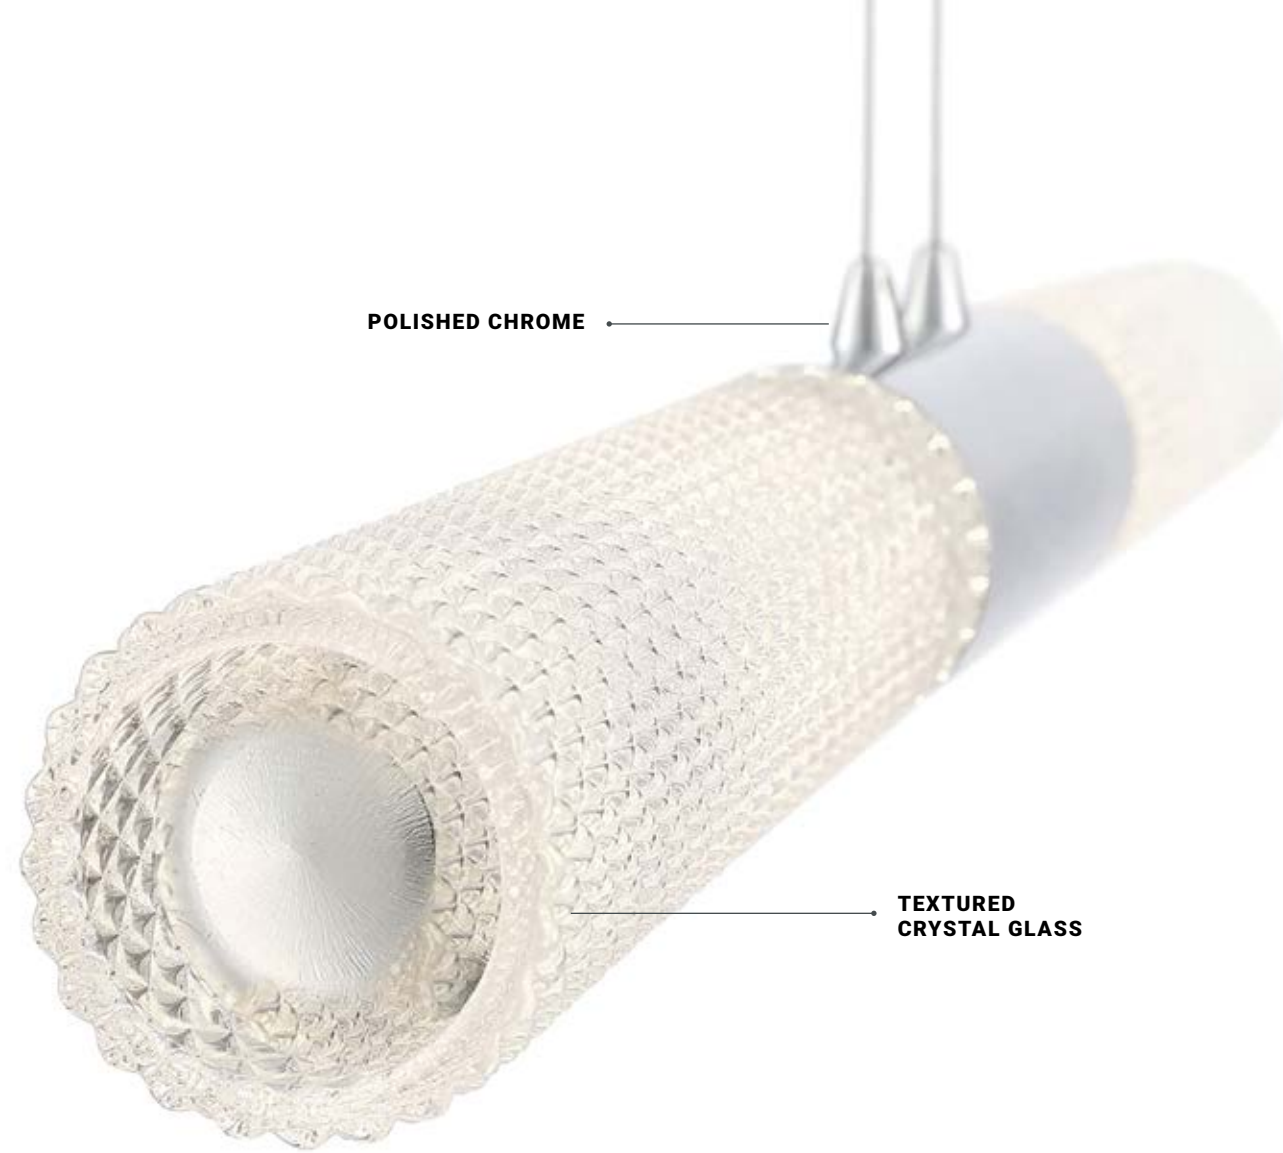

POLISHED CHROME

TEXTURED
CRYSTAL GLASS

CROSSLEY

A roll of crystal glass features tiny peaks that blanket its form. The LED from within accentuates the textured surface creating an opulent addition to your space. To finish off this elegant style, the Crossley collection is complemented by polished chrome.