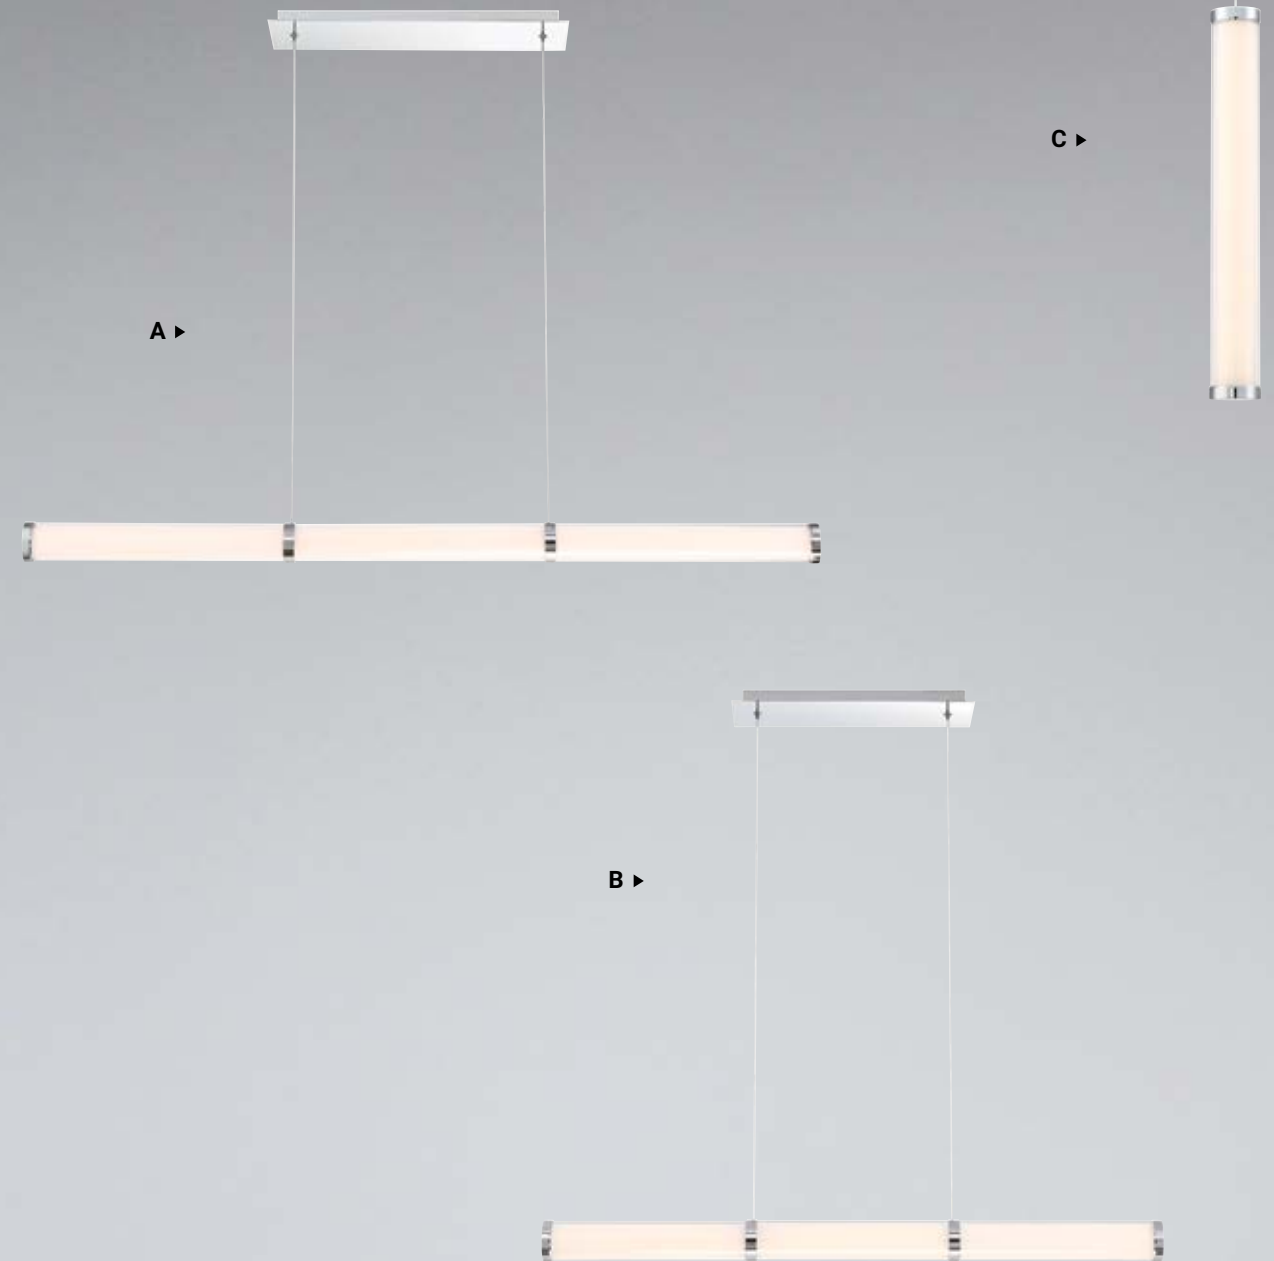

SHAW

An understated opaque tube is encased within a clear acrylic cylinder for added structure and a soft diffused luminance.

OUTER CLEAR ACRYLIC CYLINDER

INNER OPAQUE ACRYLIC CYLINDER

SLEEK CHROME BANDS

SHAW

CHROME

A 35684-015 LED
48" Linear LED Chandelier
L: 48" | W: 2.5" | H: 2.5"
Canopy: 18.5" x 5.25" | Max H: 100"
37W LED
3000K
3200 Delivered Lumens
Dimmable

B 35683-018 LED
36" Linear LED Chandelier
L: 36" | W: 2.5" | H: 2.5"
Canopy: 14.5" x 5.25" | Max H: 100"
27W LED
3000K
2400 Delivered Lumens
Dimmable

C 35682-011 LED
3" LED Pendant
Dia: 2.5" | H: 18"
Canopy: 6" | Max H: 115.5"
20W LED
3000K
1600 Delivered Lumens
Dimmable