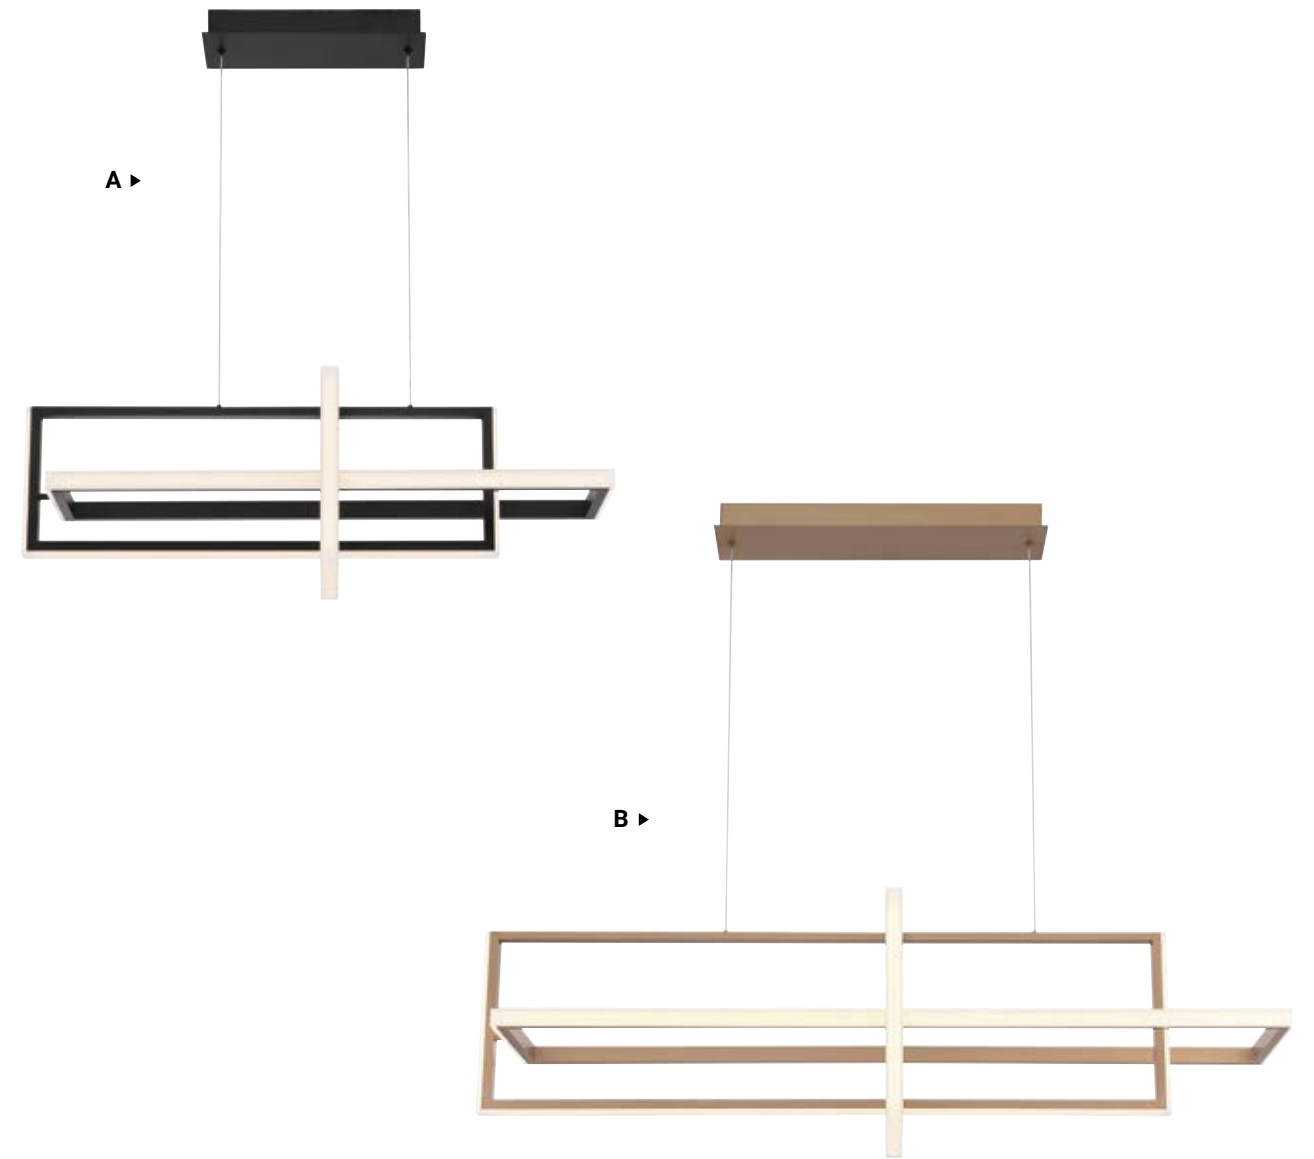

DEMARK

Layers of LED rings overlap to form an engaging capsule design. This open framework creates the illusion of motion with the different placements and orientations of each ring. With every unobstructed curve of LED, you get a bright illumination from every angle.

■ -014 BLACK ■ -021 GOLD

OUTWARD LED

MODERN GEOMETRIC FRAME

PATENT
PENDING

BORDO

Like a gift, wrap up your room décor by adding the Bordo chandelier as the finishing touch. This modern open frame includes integrated LED that will illuminate various spaces with its simple design.

BORDO LED CHANDELIER
39323-026

BORDO LED CHANDELIER
39324-016

PATENT
PENDING

BORDO

BLACK | GOLD

A 39323 **LED**
38" Linear LED Chandelier
L: 37.75" | W: 13" | H: 12.5"
Canopy: 15" x 5.5" | Max H: 110.25"
114W LED
3000K
6400 Delivered Lumens
Dimmable