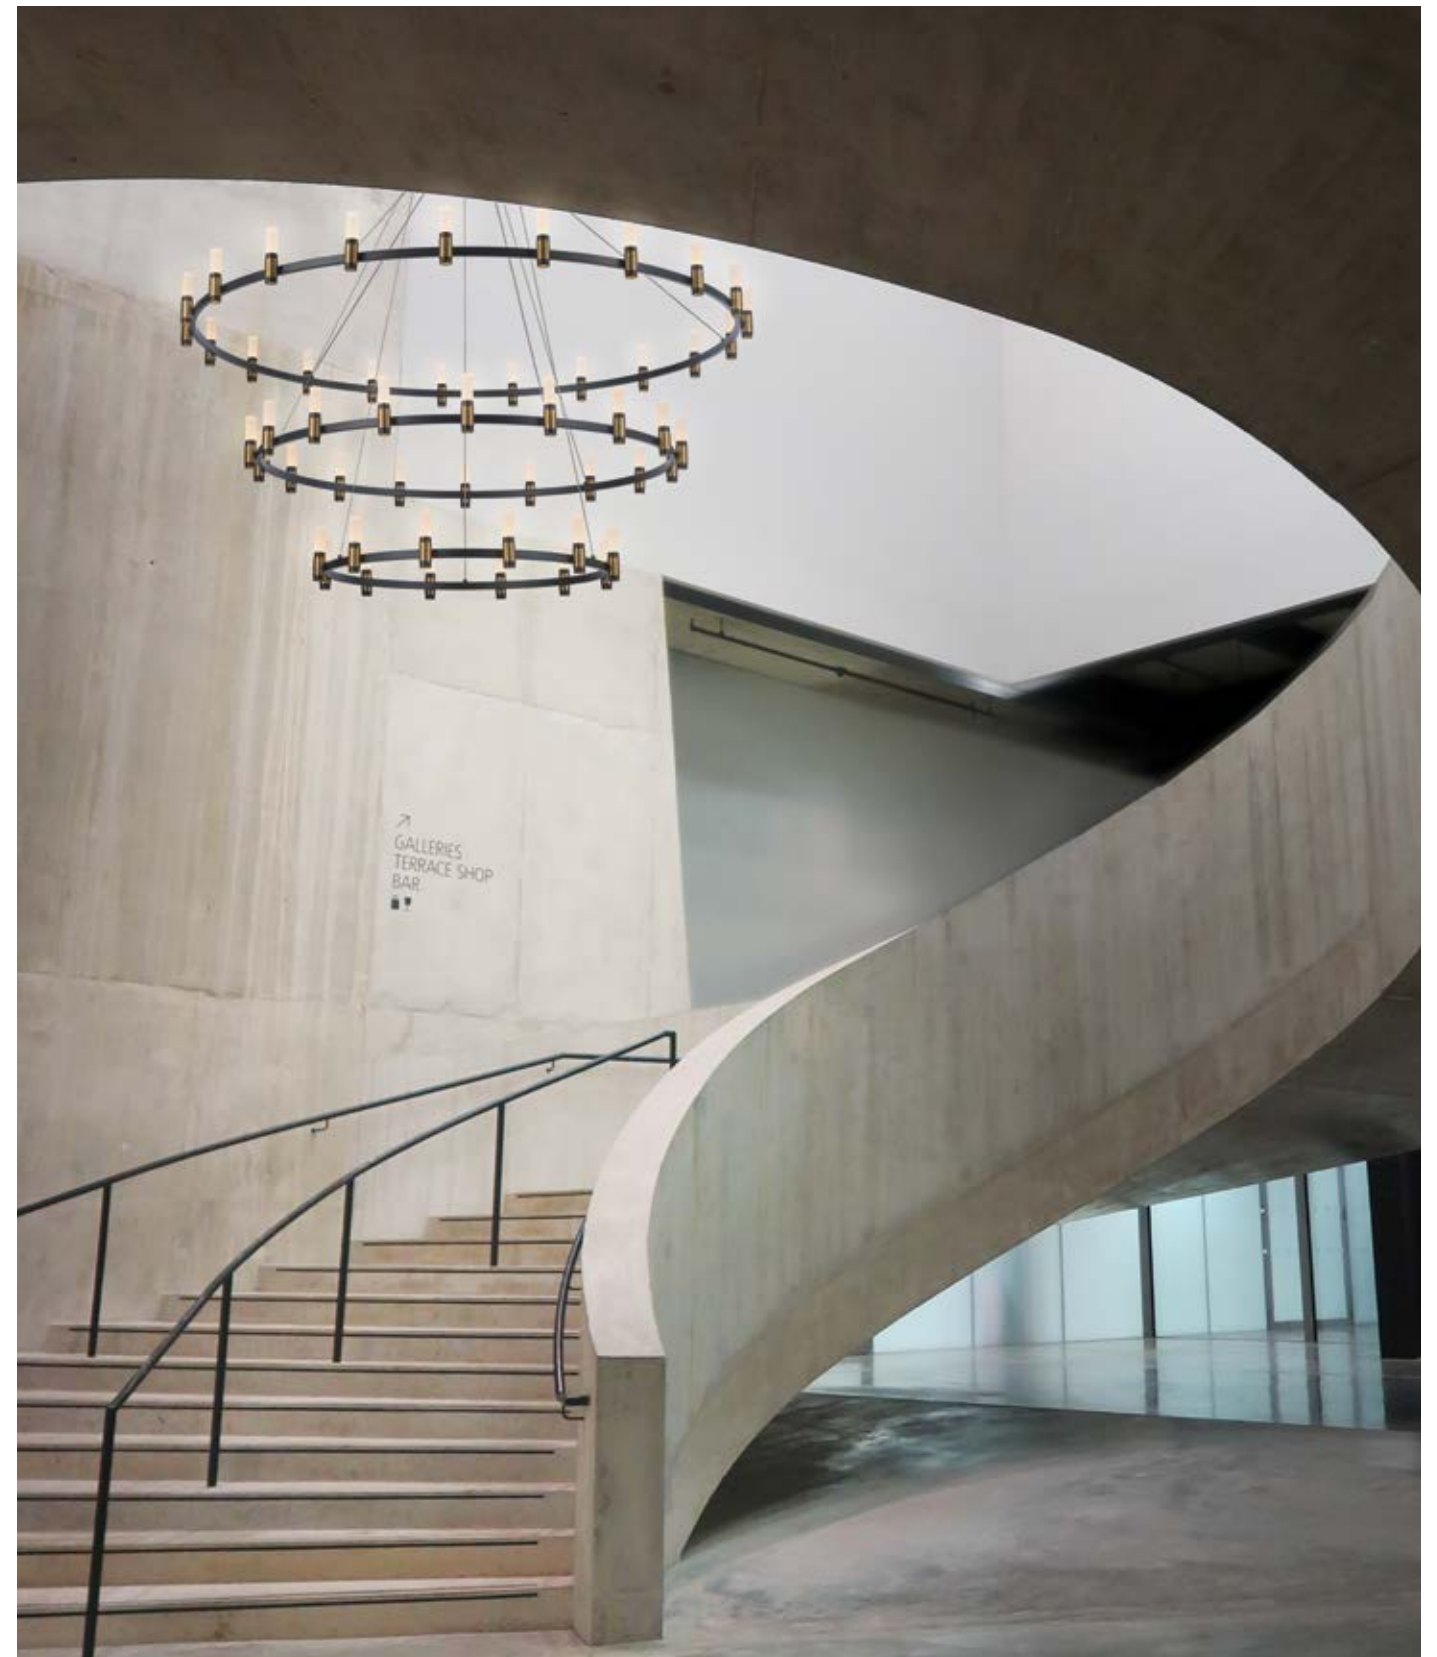

DIFFUSED
LED DOWELS

ALBANY

Modern black and brass candleholders anchors tubes of LED lights. The warm brass adds an inviting feel, perfect for industrial design interiors blending vintage with modern styles. Options include circular chandeliers with multiple tiers and scattered branched designs.

MODERN CANDELABRA STYLE

ALBANY CHANDELIER
37046-019