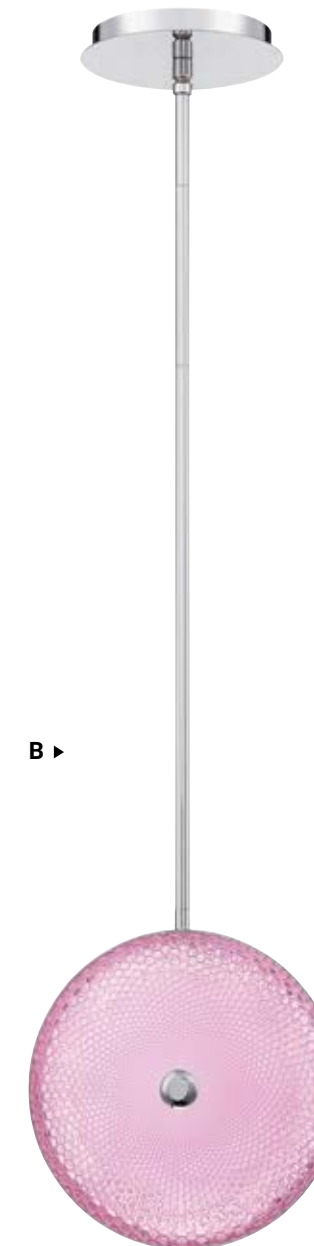

BRIGHT CANDY COLORS

HONEYCOMB GLASS

CALEDONIA

Bright, candy colored honeycomb glass in a radial design creates a playful environment. Like a lollipop, this pendant is a sweet treat to modern décor, adding vivacious sparkle with pops of color.

CALEDONIA

CLEAR | PINK | BLUE | YELLOW | ORANGE

A ▶

B ▶

*Comes with 3" + 6" + 12" + 18" + 18" extension rods

A 35914* **LED**
13" Pendant
L: 12.5" | W: 8.5" | H: 12.5"
Canopy: 6.75" | Max H: 71.25"
13W LED
4000K
1040 Delivered Lumens
Dimmable

- -013 CLEAR
- -037 BLUE
- -051 ORANGE
- -020 PINK
- -044 YELLOW

B 35913* **LED**
10" Pendant
L: 10" | W: 6.5" | H: 10.5"
Canopy: 6.75" | Max H: 68.75"
10W LED
4000K
800 Delivered Lumens
Dimmable

- -016 CLEAR
- -030 BLUE
- -054 ORANGE
- -023 PINK
- -047 YELLOW