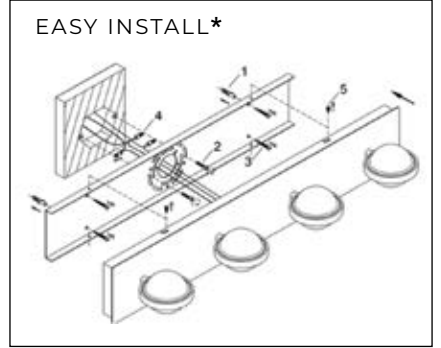

TAMAR

BLACK

▲
A