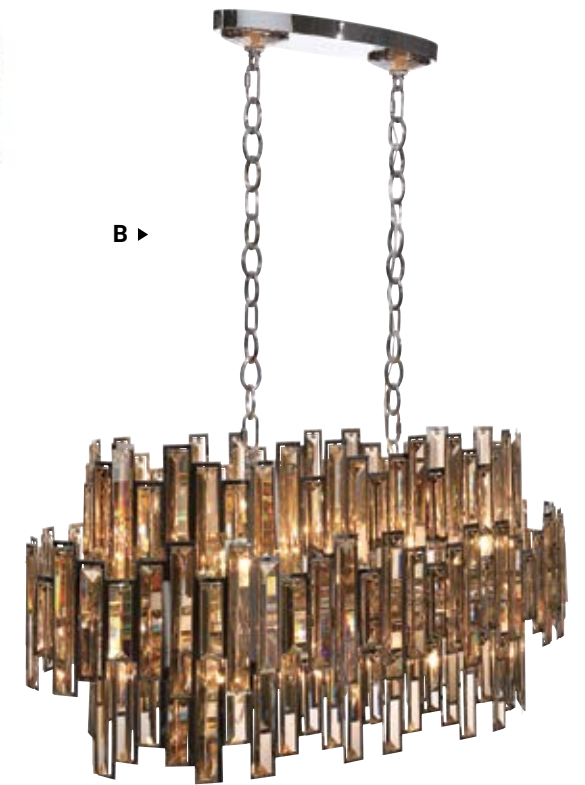

Dia: 49.25" | H: 67"
Canopy: 10" | Max H: 248"
12 x 50W GU10
12 x 40W G9

VIVIANA

Links of patterned pressed glass cupped by polished chrome clips create a magnificent chain. The textured curtain drapes around the light to capture an opulent glow.

ANTIQUE GOLD

A 29061-013
45" Oval Chandelier
L: 45" | W: 22" | H: 20"
Canopy: 12" x 6" | Max H: 93"
10 x 40W G9
(included)

B 29059-010
26" Chandelier
Dia: 26" | H: 20.5"
Canopy: 6" | Max H: 93.5"
8 x 40W G9
(included)

B 31830-010
31" Chandelier
L: 30.5" | W: 22.75" | H: 10.25"
Canopy: 9" | Max H: 83"
10 x 40W G9
(included)

C 31832-014
41" Linear Chandelier
L: 40.5" | W: 11" | H: 9.5"
Canopy: 13.75" x 5.5" | Max H: 82"
10 x 40W G9
(included)

CHROME + AMBER CRYSTAL

A ▶

B ▶

A 31889-018
40" Chandelier
Dia: 39.5" | H: 48.25"
Canopy: 7.25" | Max H: 172.25"
28 x 60W
B10 E12

B 31892-018
41" Oval Chandelier
L: 40.5" | W: 19.5" | H: 18.5"
Canopy: 17.5" x 6.25" | Max H: 140.5"
16 x 60W
B10 E12