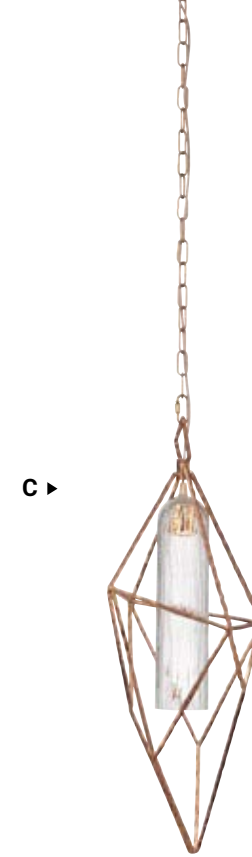

VERDINO

ROSE GOLD

A ▶

B ▶

C ▶

D ▶

△ For delivered lumens please refer to eurofase.com

A 34042-014 **LED**
36" LED Chandelier
Dia: 36" | H: 20", 24"
Canopy: 36" | Max H: 97"
9 x 5W LED
4000K
△ 3600 Lumens
Dimmable

B 34041-017 **LED**
25" LED Chandelier
Dia: 24.5" | H: 20", 24"
Canopy: 24.5" | Max H: 97"
6 x 5W LED
4000K
△ 2400 Lumens
Dimmable

C 33758-015 **LED**
11" LED Pendant
Dia: 10.25" | H: 24"
Canopy: 5.5" | Max H: 97"
5W LED
4000K
△ 400 Lumens
Dimmable

D 33757-018 **LED**
8" LED Pendant
Dia: 8" | H: 20"
Canopy: 5.5" | Max H: 93.5"
5W LED
4000K
△ 400 Lumens
Dimmable