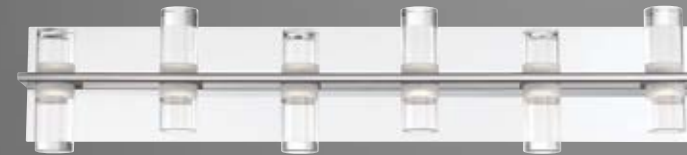

NETTO

CHROME

A ▶

B ▶

C ▶

D ▶

▲
E

▲
F

▲ For delivered lumens please refer to eurofase.com

A **33726-014** **LED**
41" 3-Tier LED Chandelier
Dia: 40.5" | H: 4"
Canopy: 13" | Max H: 185.75"
33 x 4W LED
3000K
▲ 9900 Lumens
Dimmable

B **33725-017** **LED**
33" LED Chandelier
Dia: 32.75" | H: 4"
Canopy: 8.25" | Max H: 185.75"
12 x 4W LED
3000K
▲ 3600 Lumens
Dimmable

C **33724-010** **LED**
25" LED Chandelier
Dia: 24.75" | H: 4"
Canopy: 7" | Max H: 101.75"
9 x 4W LED
3000K
▲ 2700 Lumens
Dimmable

D **33723-013** **LED**
42" Linear LED Chandelier
L: 41.5" | W: 3.25" | H: 13.25"
Canopy: 23" x 5.5" | Max H: 110.75"
8 x 4W LED
3000K
▲ 2400 Lumens
Dimmable

E **35959-014** **LED**
32" LED Bathbar
W: 31.5" | H: 6.75" | Ext: 3.75"
6 x 4W LED
3000K
1800 Delivered Lumens
Dimmable

F **35958-017** **LED**
20" LED Bathbar
W: 20" | H: 6.75" | Ext: 3.75"
4 x 4W LED
3000K
1200 Delivered Lumens
Dimmable