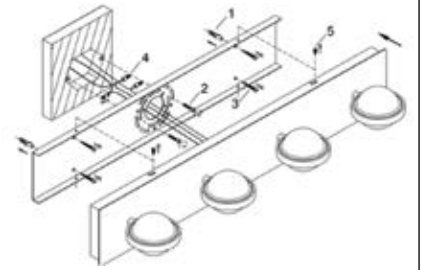

SPOSA

CHROME

EASY INSTALL*

▲
A