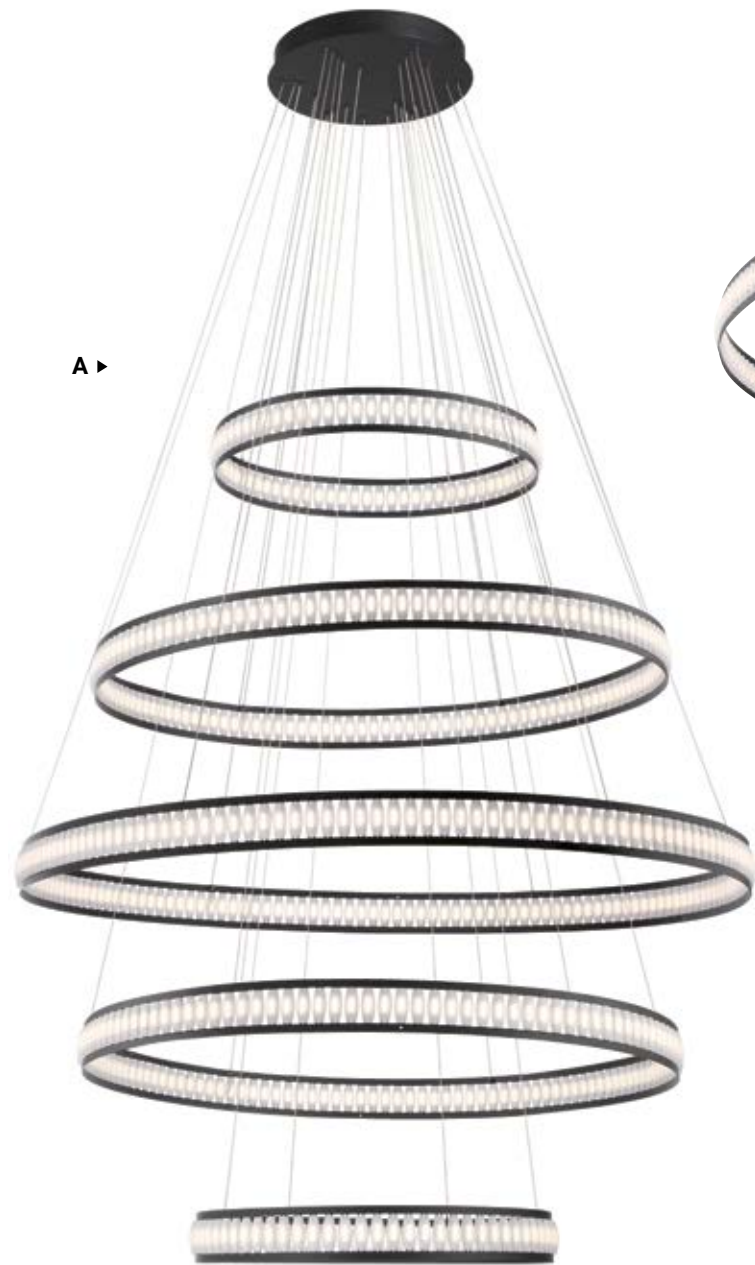

FORSTER

BLACK

A ▶