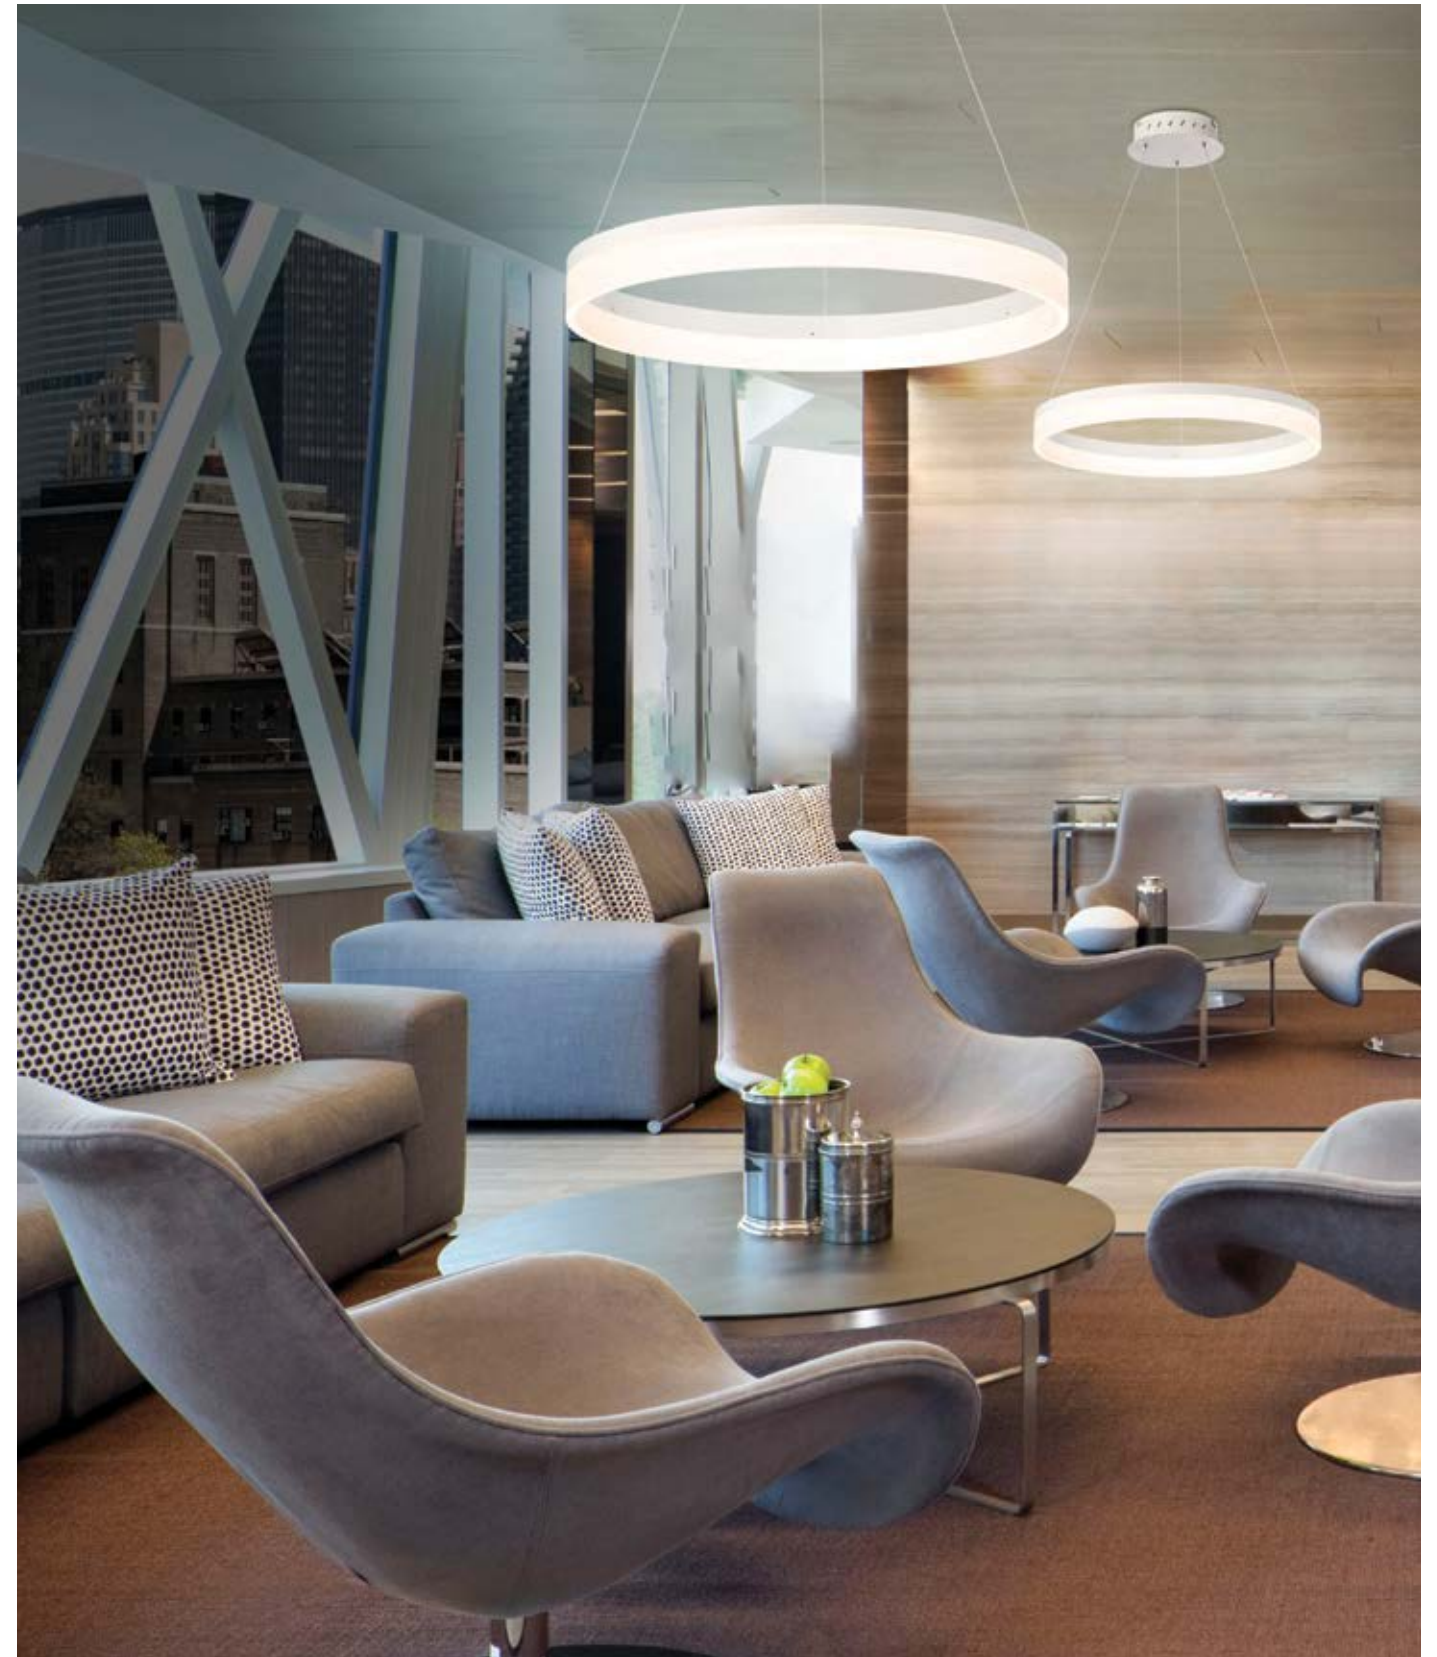

MINUTA CHANDELIER
31776-011