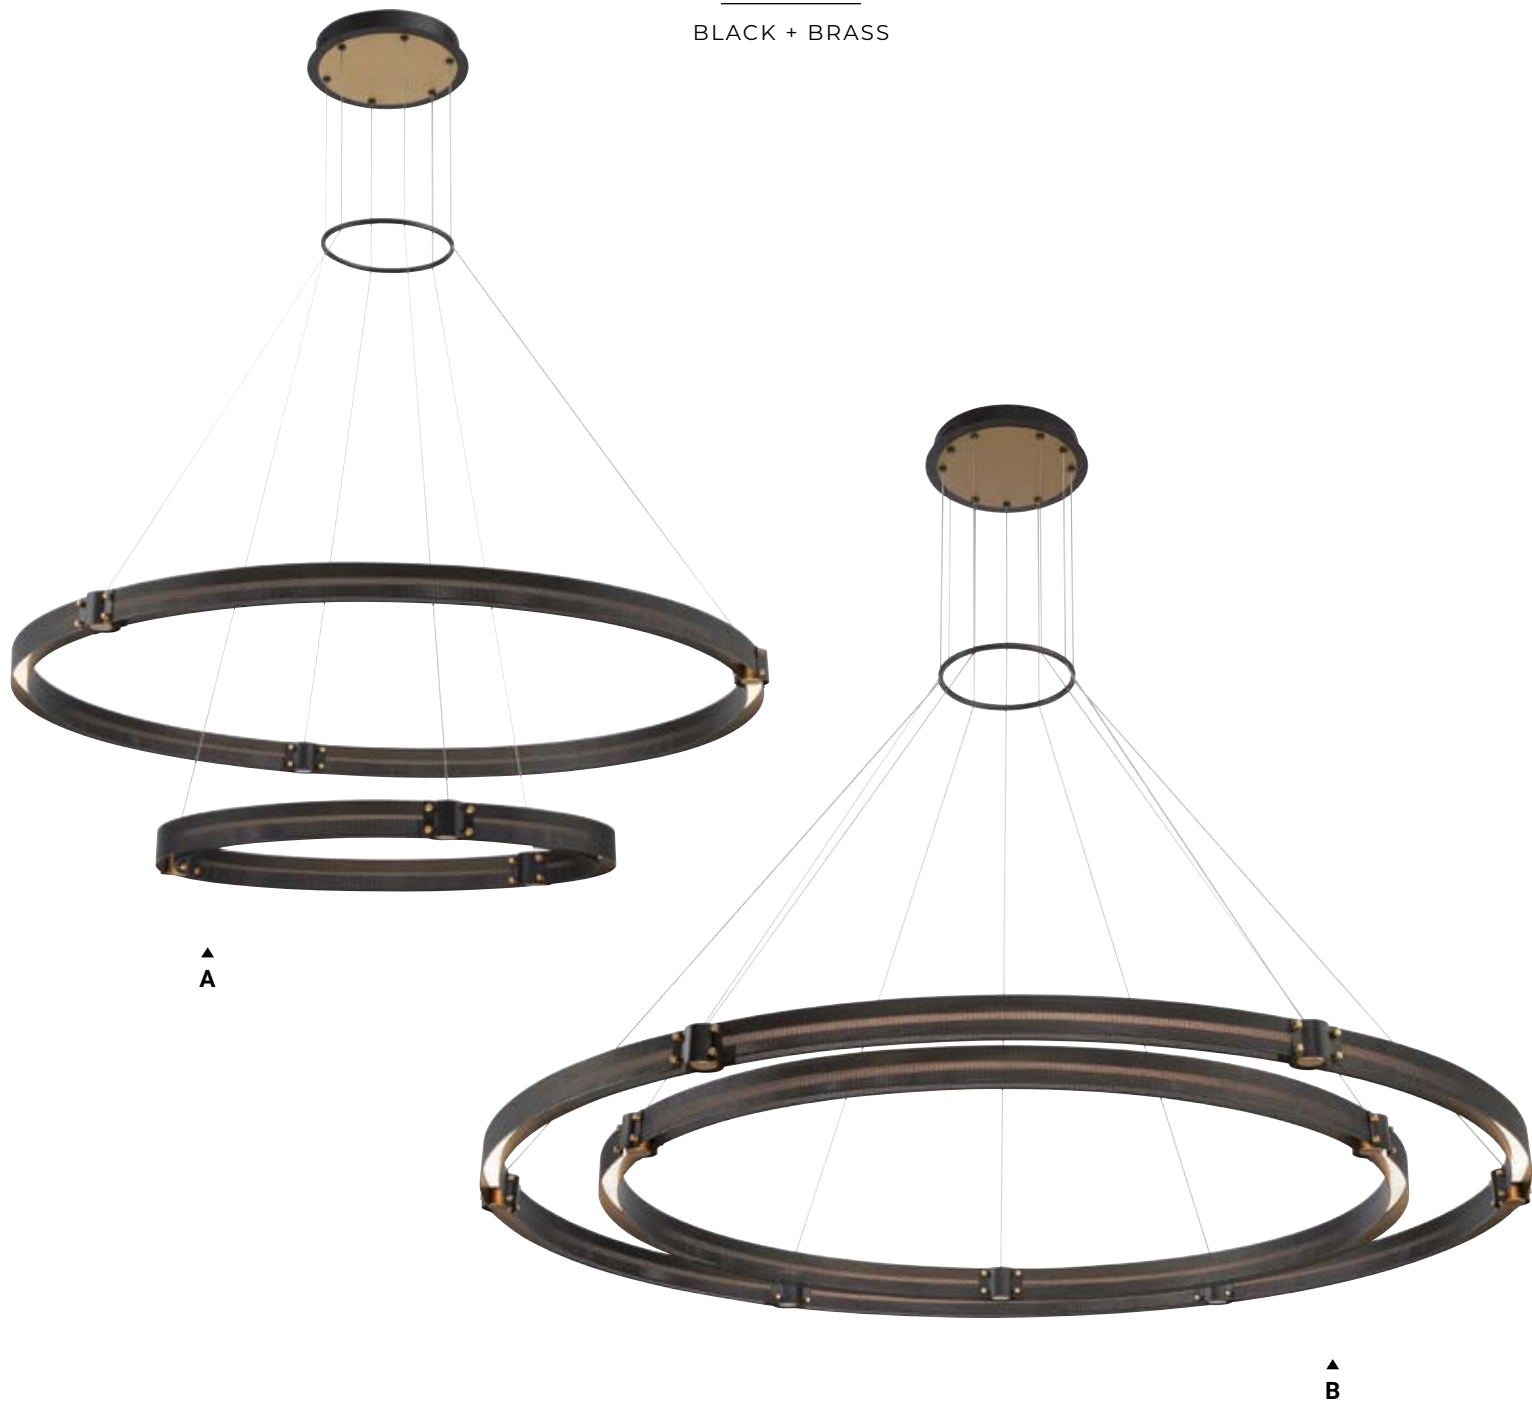

ADMIRAL

BLACK + BRASS

A 37385-019 **LED**
49" 2-Tier LED Chandelier
Dia: 48.25" | H: 2"
Canopy: 11" | Max H: 180"
111W LED
3000K
4660 Delivered Lumens
Dimmable

B 37384-012 **LED**
62" 2-Tier LED Chandelier
Dia: 61.75" | H: 2"
Canopy: 11" | Max H: 180"
170W LED
3000K
6780 Delivered Lumens
Dimmable

C 37060-015 **LED**
43" Rectangular LED Chandelier
L: 42.5" | W: 21.25" | H: 2"
Canopy: 11.75" x 6" | Max H: 96"
60W LED
3000K
2160 Delivered Lumens
Dimmable

D 37061-012 **LED**
2-Tier 51" Rectangular LED Chandelier
L: 50.25" | W: 29" | H: 2"
Canopy: 14.5" x 11" | Max H: 96"
134W LED
3000K
4900 Delivered Lumens
Dimmable