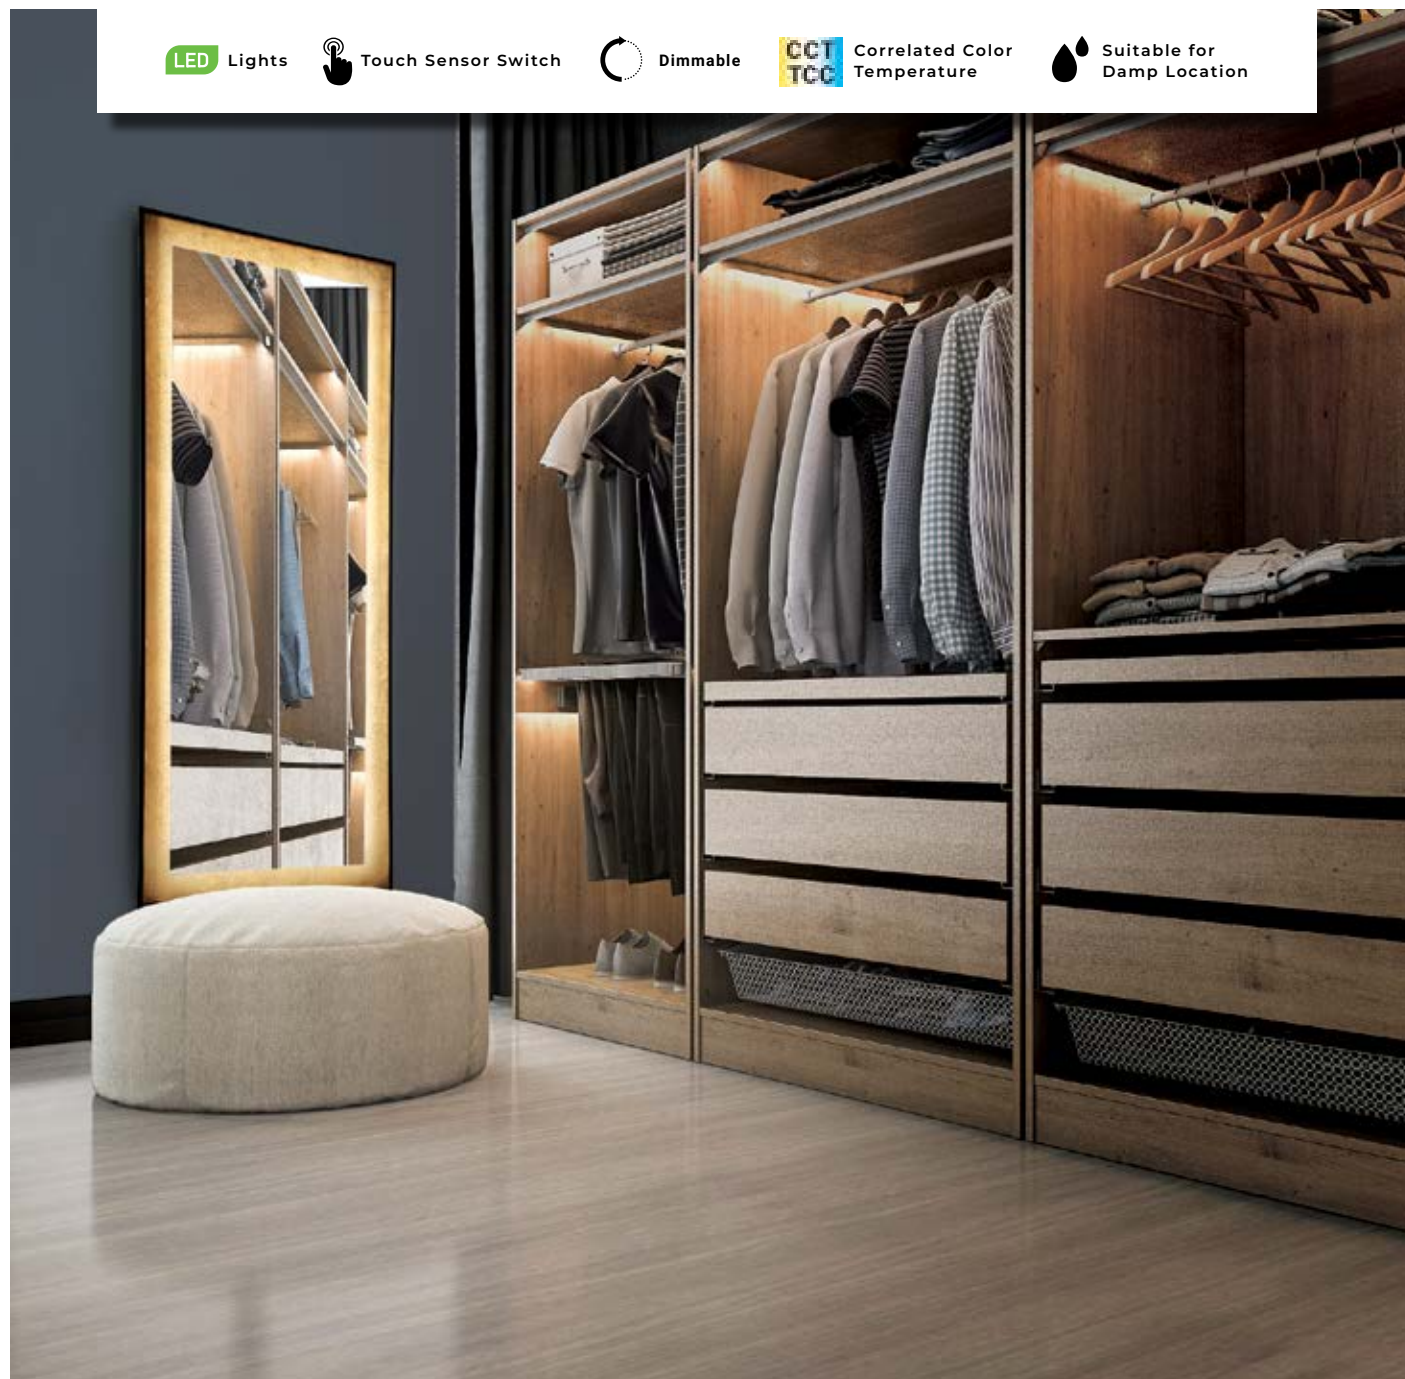

LED Lights

Touch Sensor Switch

Dimmable

CCT TCC Correlated Color Temperature

Suitable for Damp Location