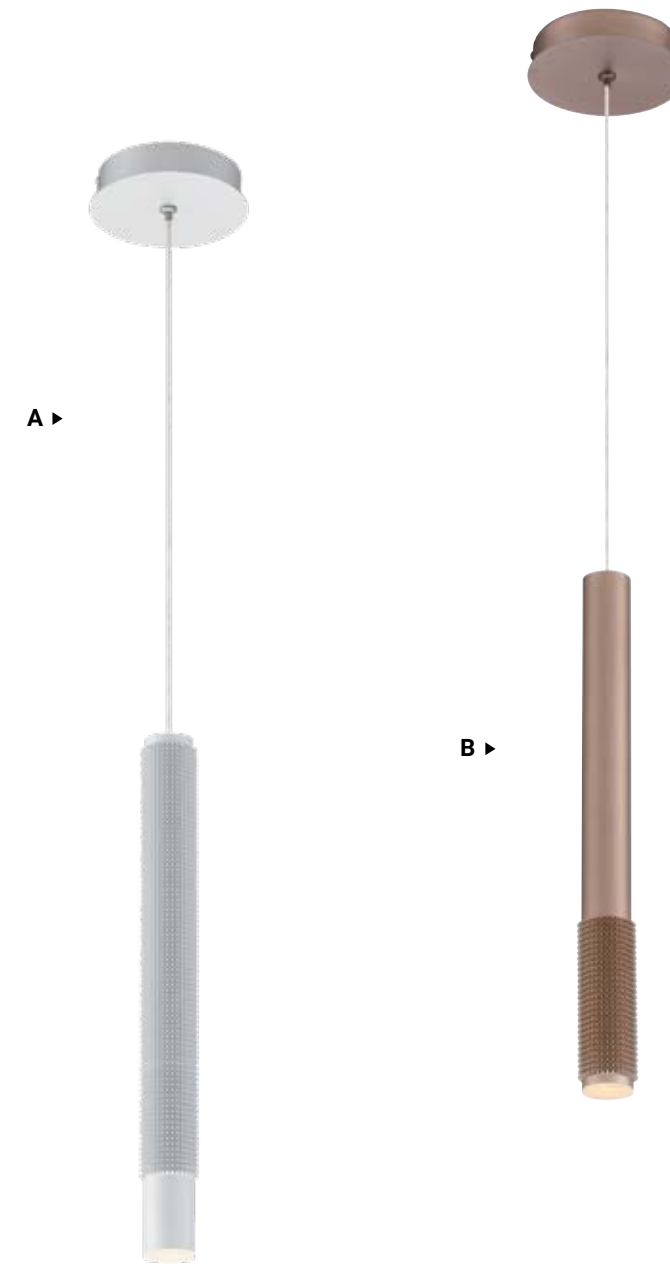

DAVENPORT

WHITE | BLACK | GOLD | CHAMPAGNE | ALUMINUM

A 35710 LED
17" LED Pendant with 14" Texture
Dia: 1.75" | H: 16.25"
Canopy: 5.25" | Max H: 113.5"
4.3W LED
3000K
255 Delivered Lumens

 -011 WHITE	 -035 GOLD	 -057 ALUMINUM
 -028 BLACK	 -042 CHAMPAGNE	

B 35709 LED
17" LED Pendant with 5" Texture
Dia: 1.75" | H: 16.25"
Canopy: 5.25" | Max H: 113.5"
4.3W LED
3000K
255 Delivered Lumens

 -015 WHITE	 -039 GOLD	 -053 ALUMINUM
 -022 BLACK	 -046 CHAMPAGNE