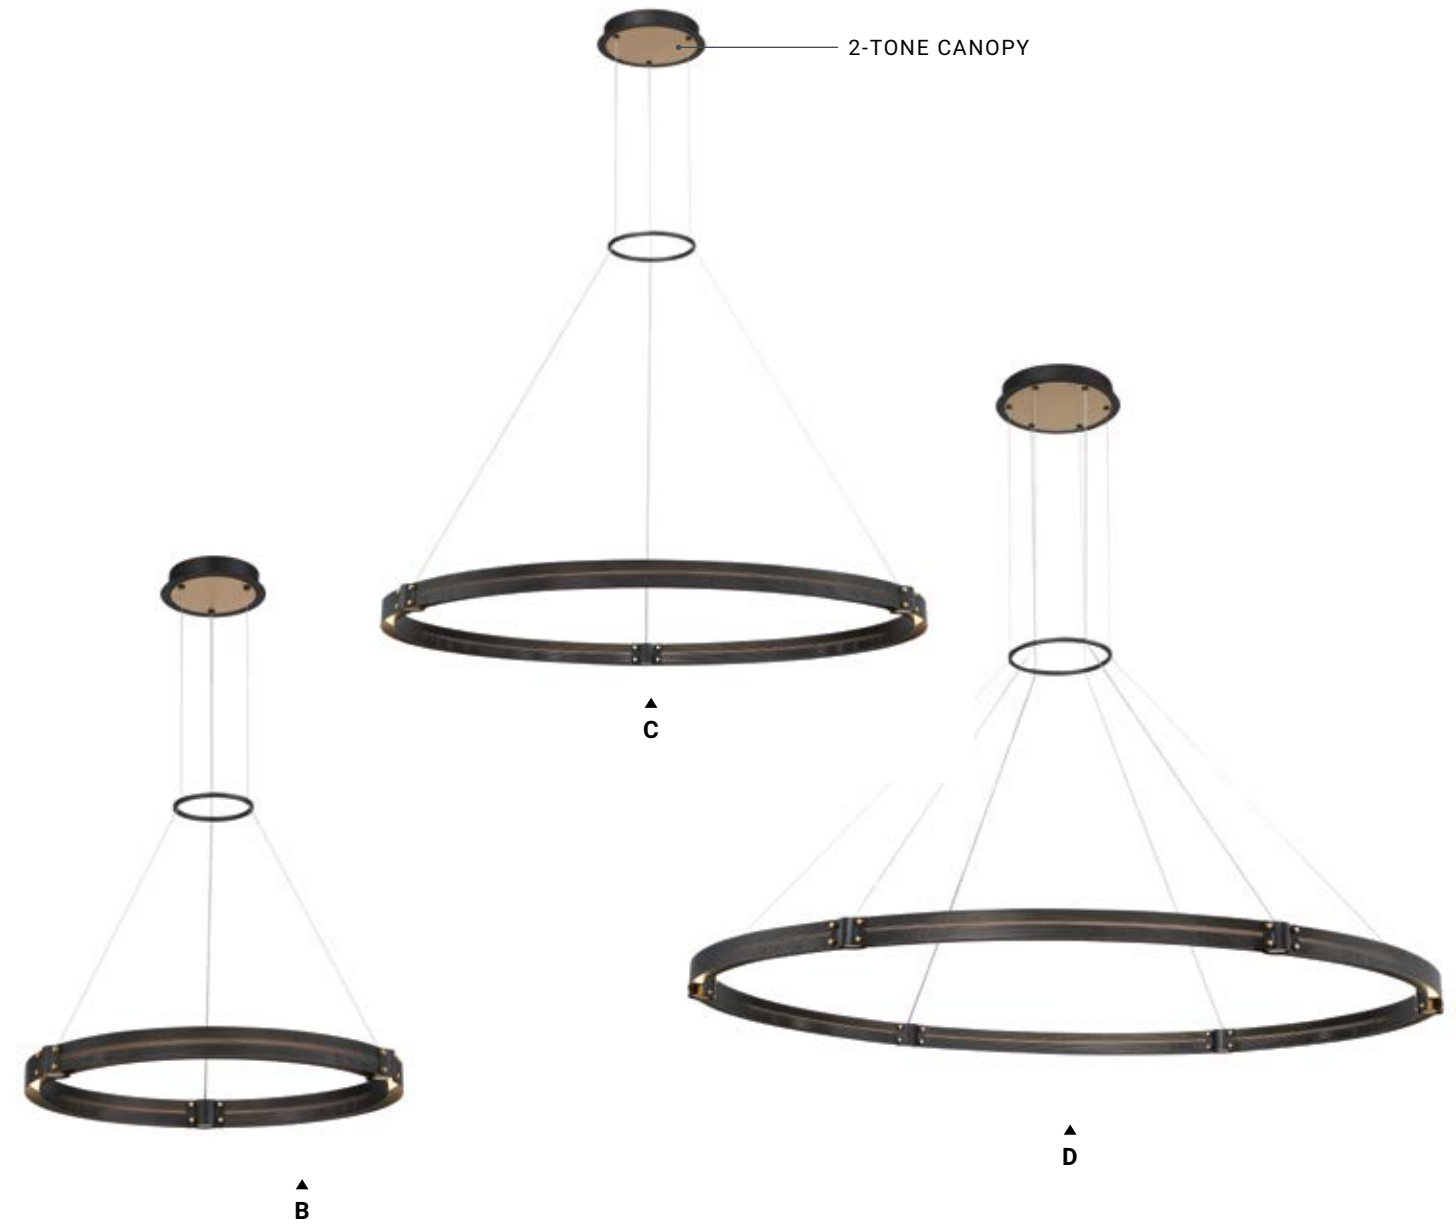

C 37093-013 LED
 60" LED Chandelier
 Dia: 60" | H: 3.5"
 Canopy: 15.75" | Max H: 185.75"
 135W LED
 3000K
 8100 Delivered Lumens
 Dimmable

D 37092-016 LED
 48" LED Chandelier
 Dia: 47.25" | H: 3.5"
 Canopy: 13.75" | Max H: 185.75"
 105W LED
 3000K
 6300 Delivered Lumens
 Dimmable

E 37091-019 LED
 28" LED Chandelier
 Dia: 27.5" | H: 3.5"
 Canopy: 9" | Max H: 77.5"
 60W LED
 3000K
 3600 Delivered Lumens
 Dimmable

BRASS RIVETS

FILIGREED METAL

ADMIRAL

LED bands of integrated light beam through intricate filigreed metalwork that acts as a unique way to diffuse light. An inviting warmth radiates from this collection, highlighting matte black, rich brass, and decorative gold rivets with a dark perforated lens. This extensive family offers circular chandeliers, rectangular chandeliers and linear pendants, as well as a wall sconce that can be horizontal or vertical for endless applications.

ADMIRAL CHANDELIER
37056-018

A **37056-018** **LED**
 62" 3-Tier LED Chandelier
 Dia: 61.75" | H: 2"
 Canopy: 14.5" | Max H: 204"
 210W LED
 3000K
 8480 Delivered Lumens
 Dimmable

ADMIRAL

BLACK + BRASS

B **37053-017** **LED**
 29" LED Chandelier
 Dia: 28.5" | H: 2"
 Canopy: 8.25" | Max H: 96"
 40W LED
 3000K
 1700 Delivered Lumens
 Dimmable