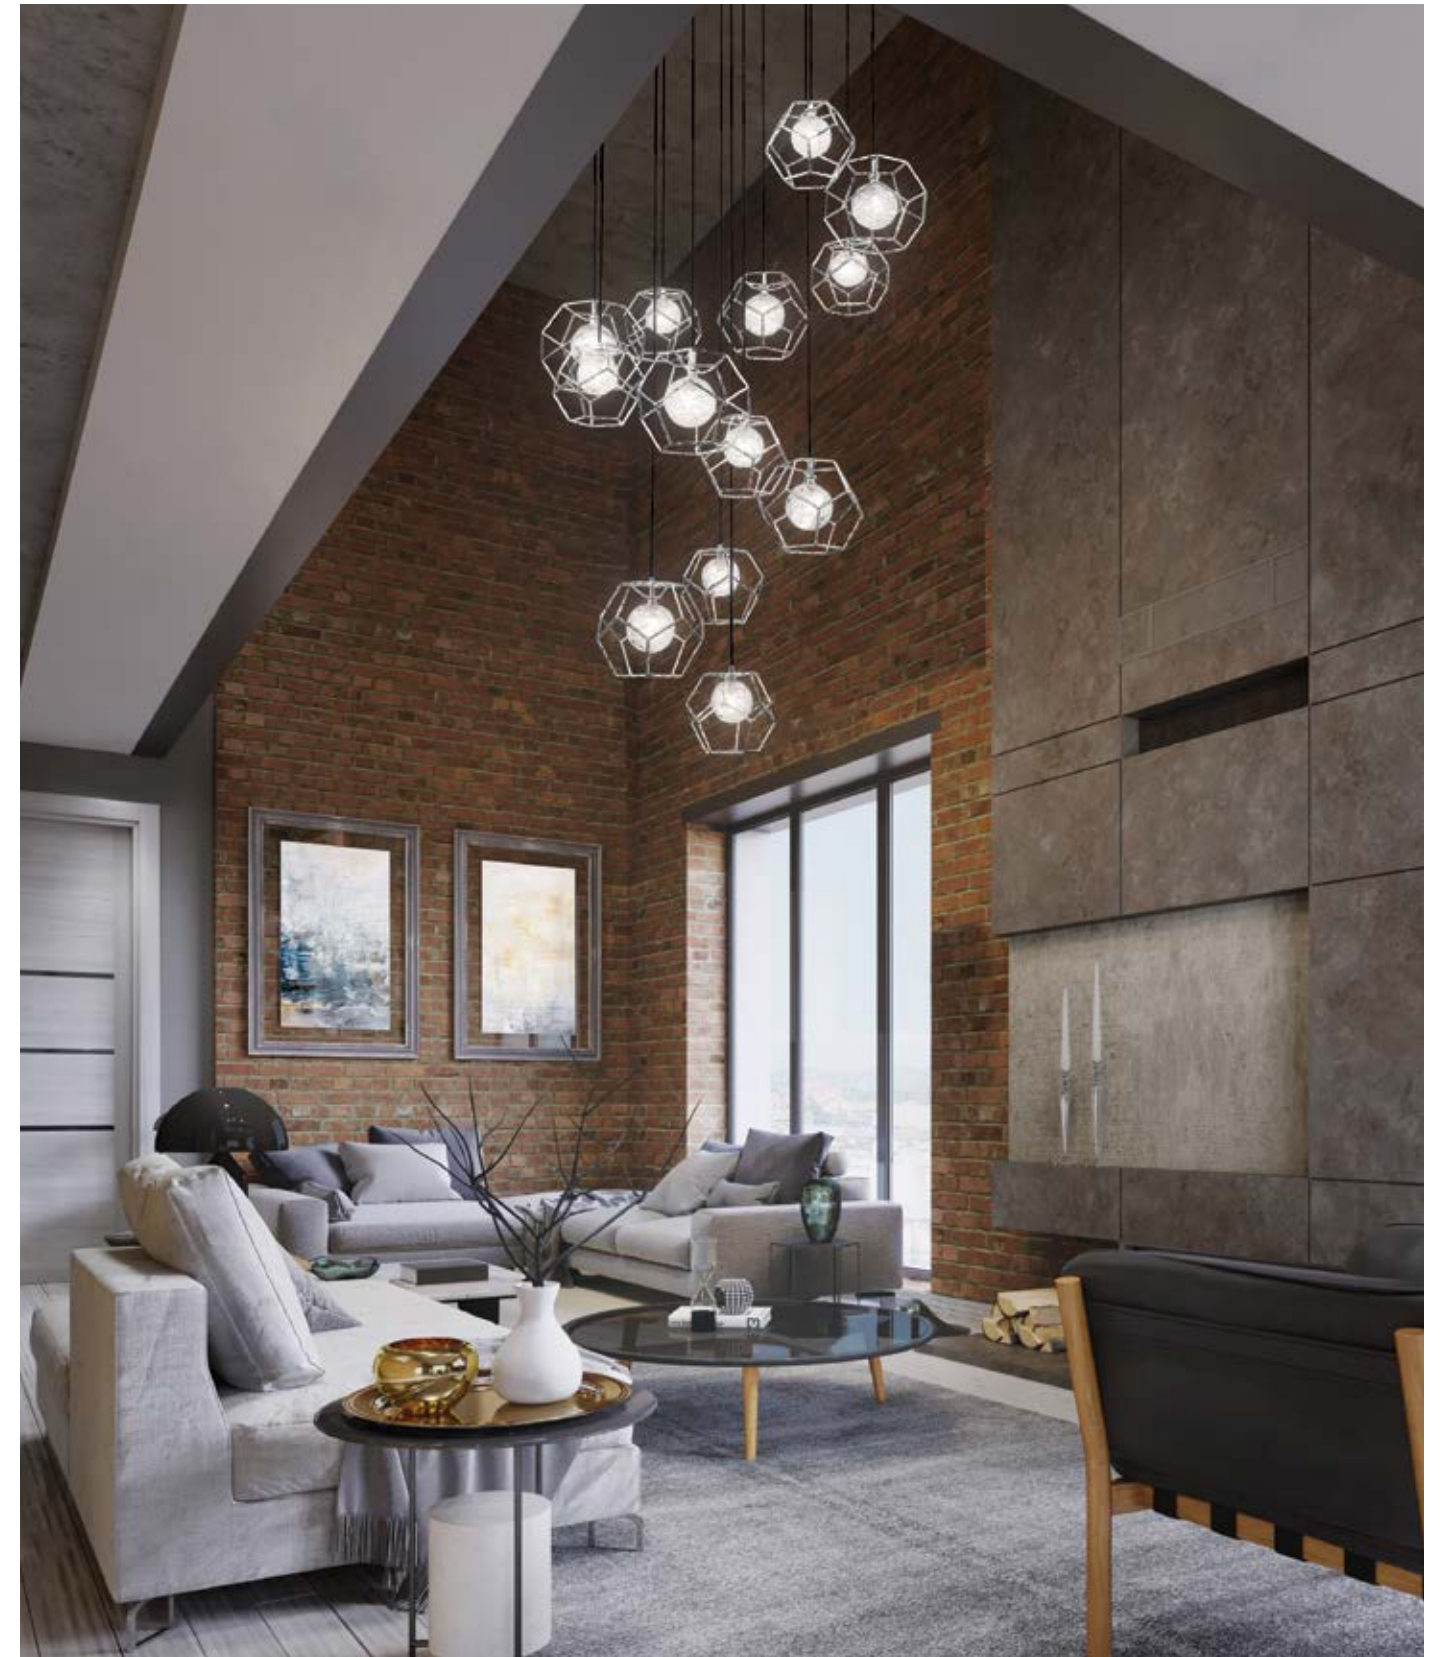

HAND PRESSED
HEXAGONAL CAGE

NORWAY

A handmade hexagonal cage suspends an ice glass feature within. Despite the webbing of the chrome cage, the open-framework adds a lightness and atmospheric quality. This contemporary piece is sure to attract attention.

ICE GLASS ORBS

NORWAY CHANDELIER
35904-014