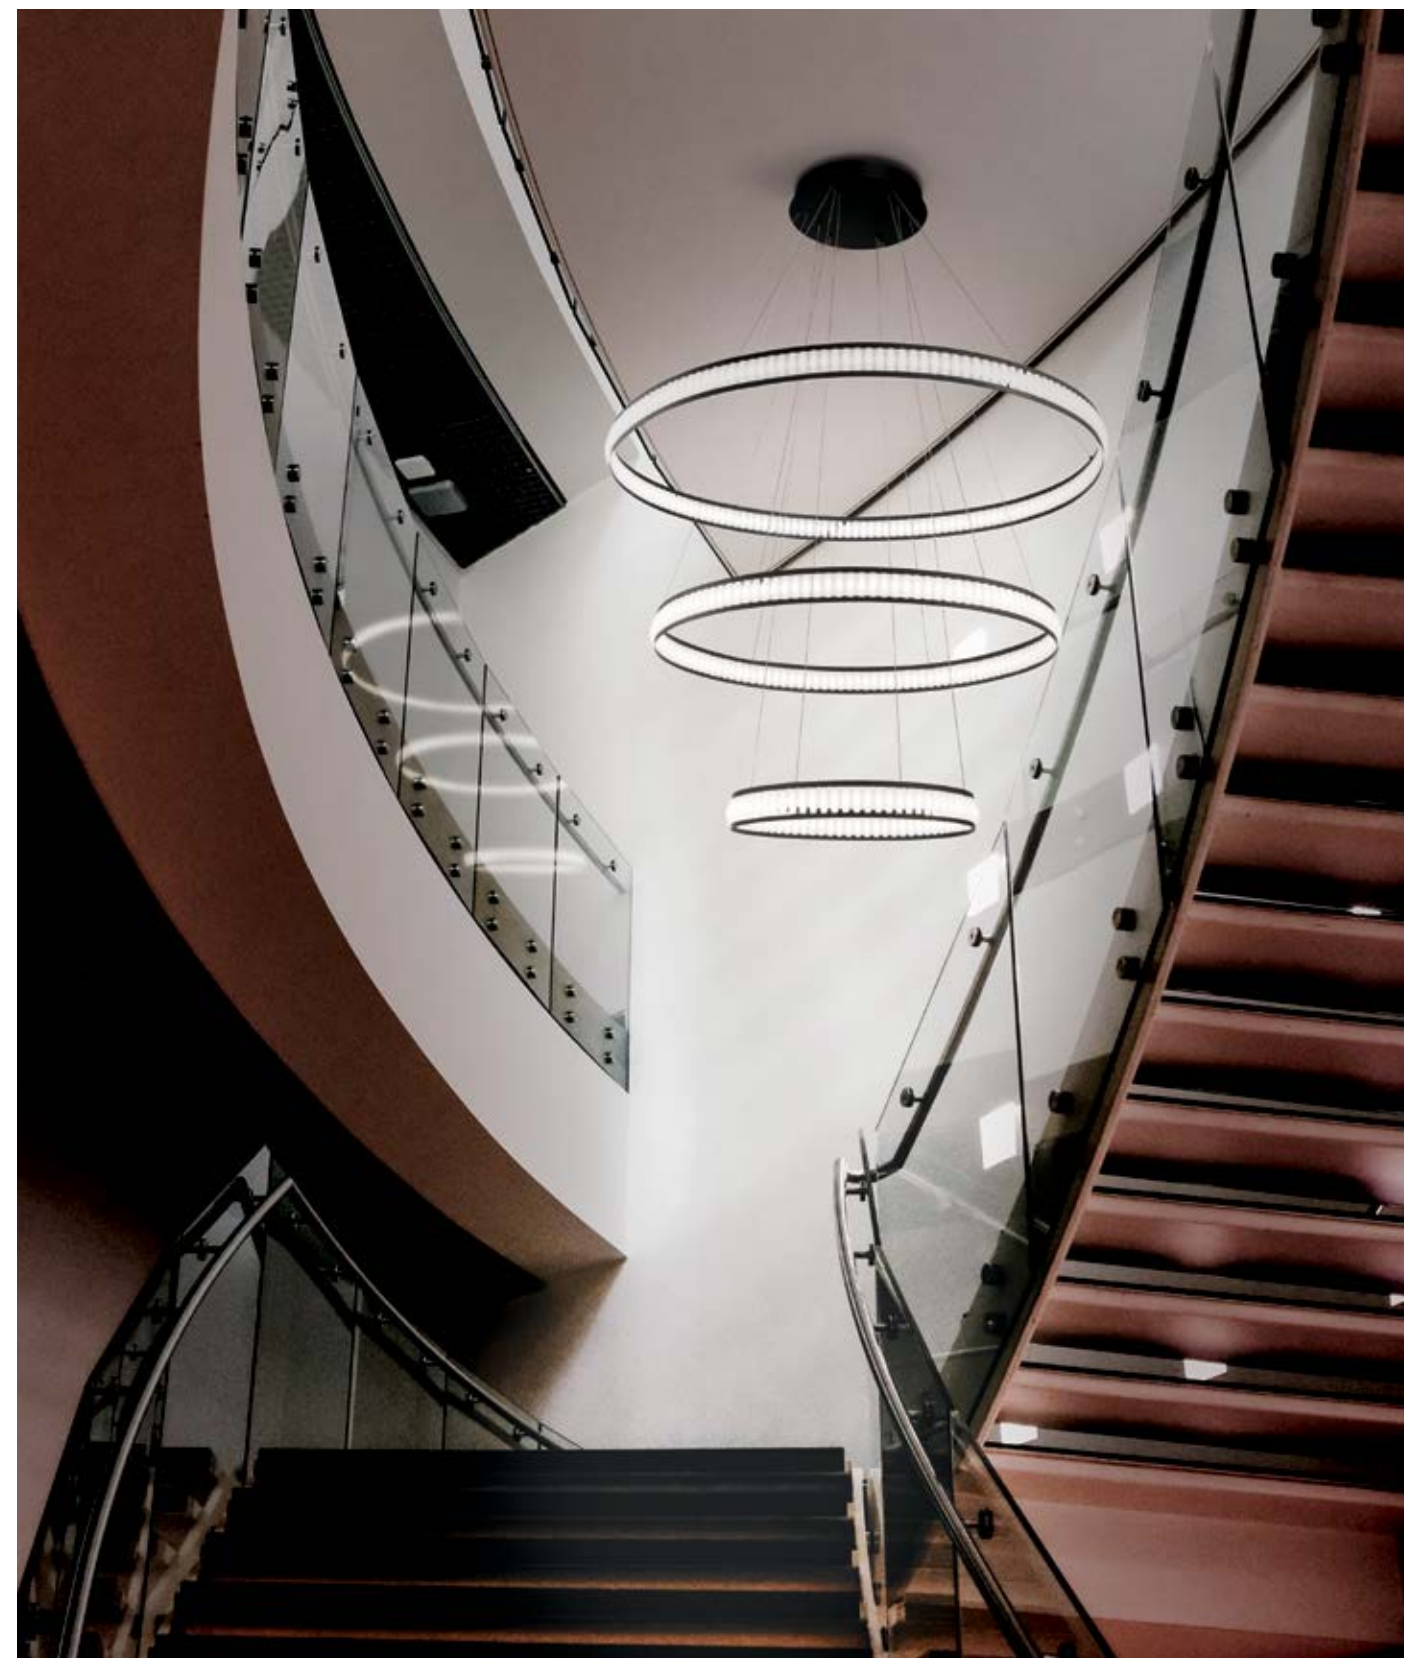

INDIVIDUAL
CAPSULE STYLE

WHITE ACRYLIC LED

FORSTER

Multiple white acrylic pieces form rings of LED light accented by black trim. The small detail in the halos add dimension and texture to the otherwise simple form. The dark edges create a slight rustic appearance to the overall design adding character and a soft industrial quality. Varied sizing offers 1-tier or 3-tier options.