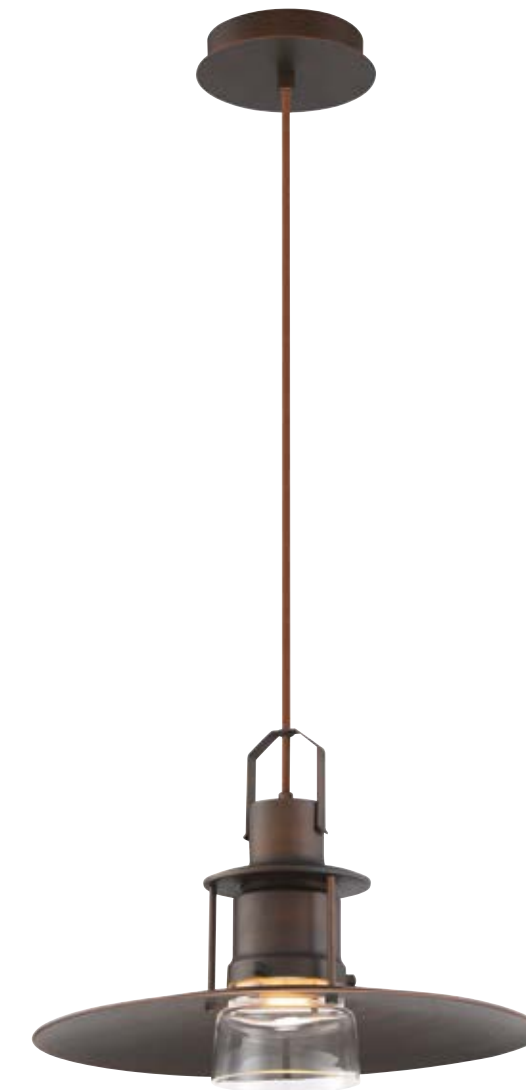

LAMPOR PENDANT
35957-010

LAMPOR

Inspired by vintage mining lanterns, this enchanting fixture exhibits an aged appearance from the brushed texture. Rich colors coupled with the recessed LED lighting creates a gleaming brilliance sure to attract attention.

LAMPOR

BRUSHED BRASS | BRONZE

35957 LED
16" LED Pendant

Dia: 15.5" | H: 11"
Canopy: 5.5" | Max H: 84.5"
13W LED
3000K
1040 Delivered Lumens
Dimmable

-010
BRUSHED BRASS

-027
BRONZE