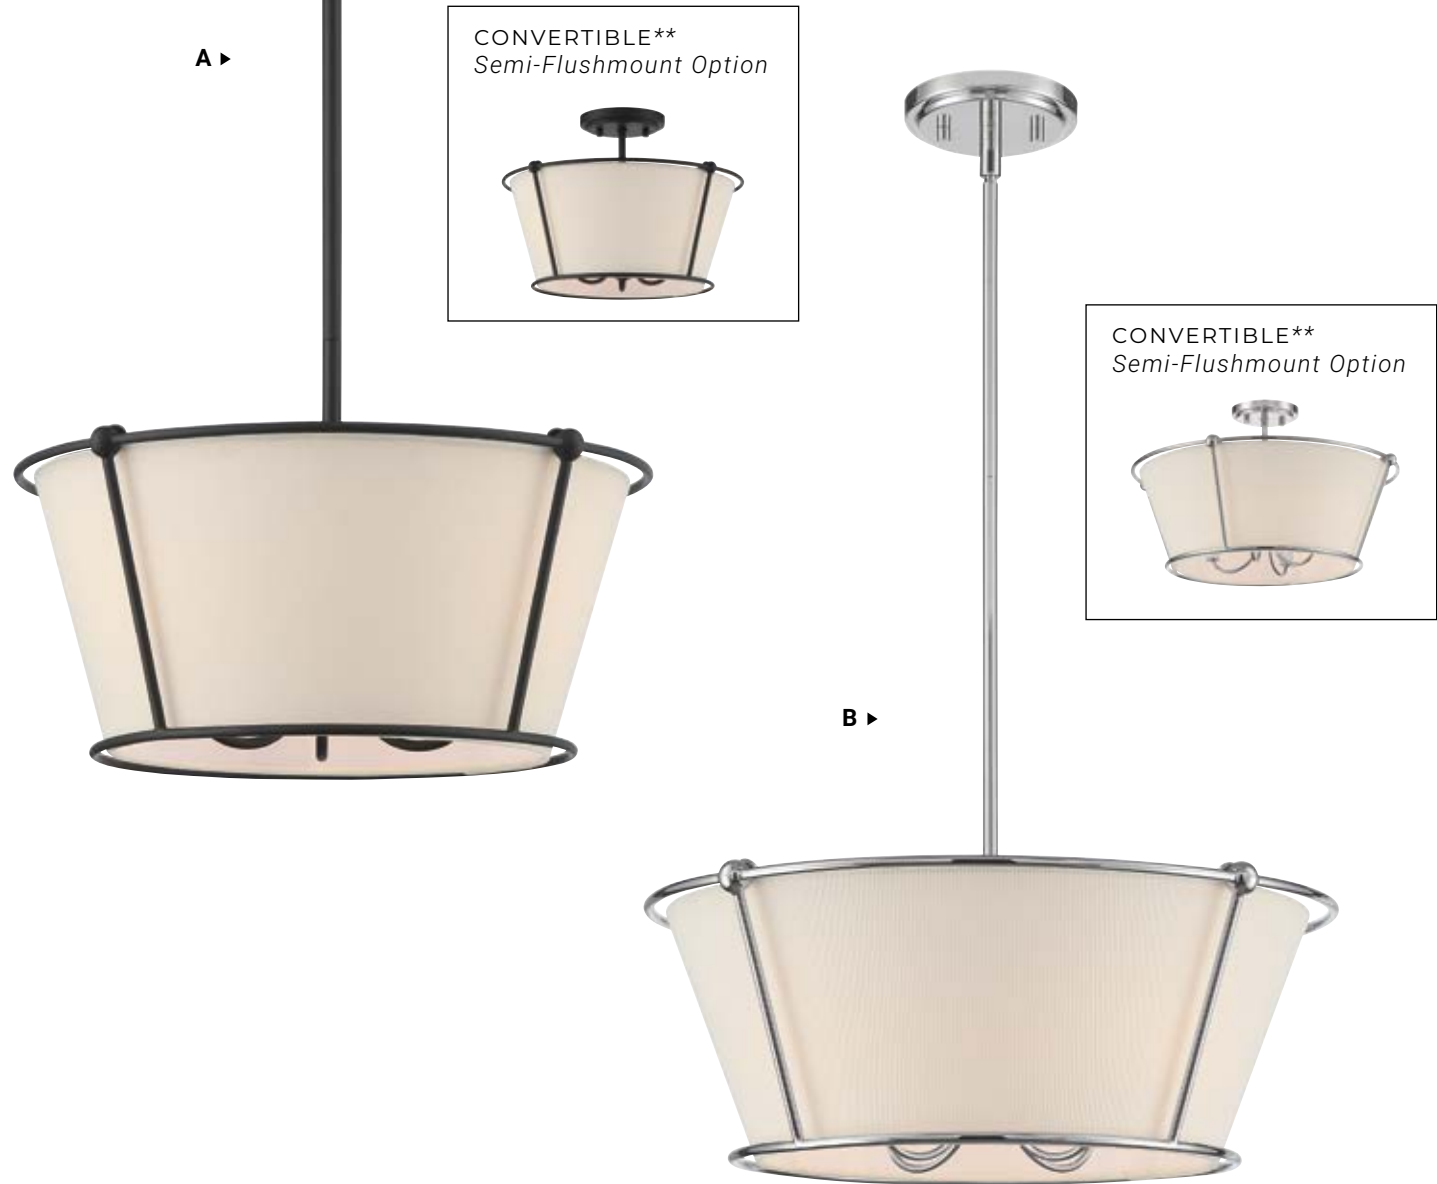

PULITO

MATTE BLACK | POLISHED NICKEL

*Comes with 3" + 6" + 12" + 18" + 18" extension rods

A 39044*
15" Pendant / Semi-Flushmount**
Dia: 15" | H: 10.5"
Canopy: 5" | Max H: 68.25"
3 x 60W
B10 E12

-013 MATTE BLACK
 -024 POLISHED NICKEL

B 39045*
21" Pendant / Semi-Flushmount**
Dia: 21" | H: 12.75"
Canopy: 5" | Max H: 70.5"
4 x 60W
B10 E12

-010 MATTE BLACK
 -021 POLISHED NICKEL

C 39046*
38" Island Pendant
L: 38" | W: 13.25" | H: 15.75"
Canopy: 5" | Max H: 73.5"
6 x 60W
B10 E12

-017 MATTE BLACK
 -027 POLISHED NICKEL