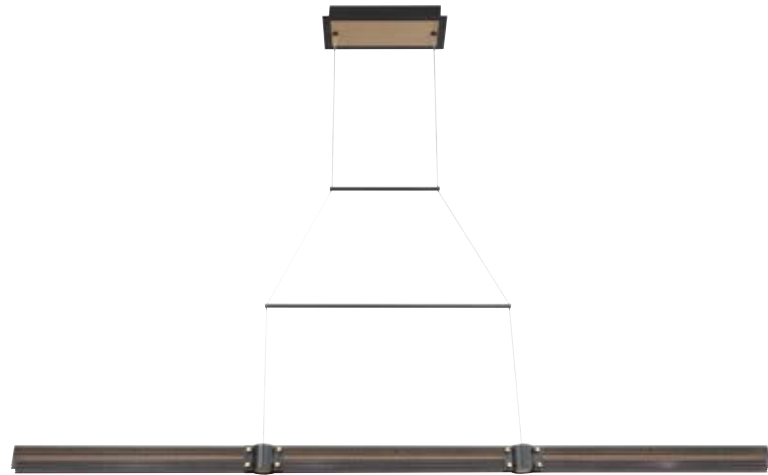

C 37060-015 **LED**
43" Rectangular LED Chandelier
L: 42.5" | W: 21.25" | H: 2"
Canopy: 11.75" x 6" | Max H: 96"
60W LED
3000K
2160 Delivered Lumens
Dimmable

D 37061-012 **LED**
2-Tier 51" Rectangular LED Chandelier
L: 50.25" | W: 29" | H: 2"
Canopy: 14.5" x 11" | Max H: 96"
134W LED
3000K
4900 Delivered Lumens
Dimmable

ADMIRAL

BLACK + BRASS

LINEAR CHANDELIER

▲
C

▲
B

▲
A

A 37057-015 LED
44" Linear LED Chandelier
L: 43.75" | W: 2" | H: 2"
Canopy: 11.75" x 6" | Max H: 96"
23W LED
3000K
800 Delivered Lumens
Dimmable

B 37058-012 LED
60" Linear LED Chandelier
L: 59.5" | W: 2" | H: 2"
Canopy: 11.75" x 6" | Max H: 96"
29W LED
3000K
1080 Delivered Lumens
Dimmable