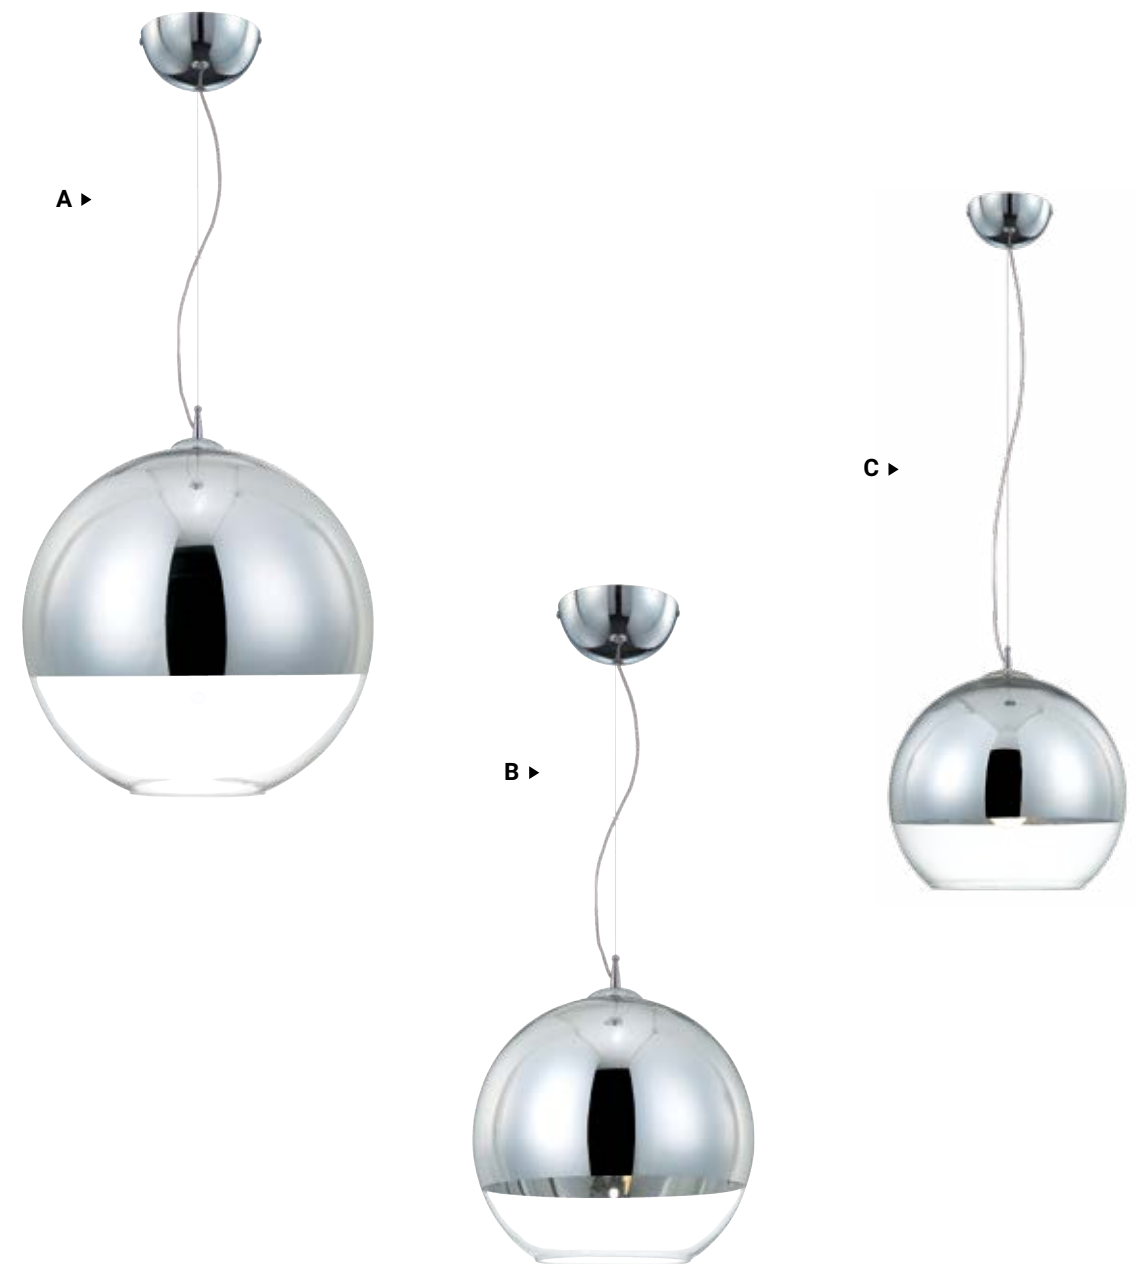

CLEAR GLASS PANEL

TAMBOURO LANTERN
38275-012

TAMBOURO PENDANT
38276-019

TAMBOURO

SATIN NICKEL + MATTE BLACK

*Comes with 3" + 6" + 12" + 18" + 18" extension rods

A 38276-019*
24" Pendant
Dia: 24" | H: 11"
Canopy: 5" | Max H: 68.75"
6 x 60W
B10 E12

B 38274-015*
16" Pendant / Semi-Flushmount**
Dia: 16" | H: 8.5"
Canopy: 5" | Max H: 66.25"
3 x 60W
B10 E12

C 38275-012*
13" Lantern
Dia: 13" | H: 18"
Canopy: 5" | Max H: 75.75"
4 x 60W
B10 E12

CHROME TOP DETAILING

HAND-BLOWN GLASS

CHROMOS

Hand-blown clear glass orbs suspend from a chrome canopy. The glass orbs, accented by a chrome top half, conceal the bulb within for a delicate integrated design.

CHROMOS

CHROME

A 20455-019
16" Pendant
 Dia: 15.75" | H: 15.75"
 Canopy: 4.75" | Max H: 89.75"
 1 x 60W
 A19 E26

PROSPECT

An opal white orb hangs below a distinguishing oval ring accent. This single adornment creates the perfect amount of style for this minimal design. A half gold and half clear orb is also available for added sophistication.