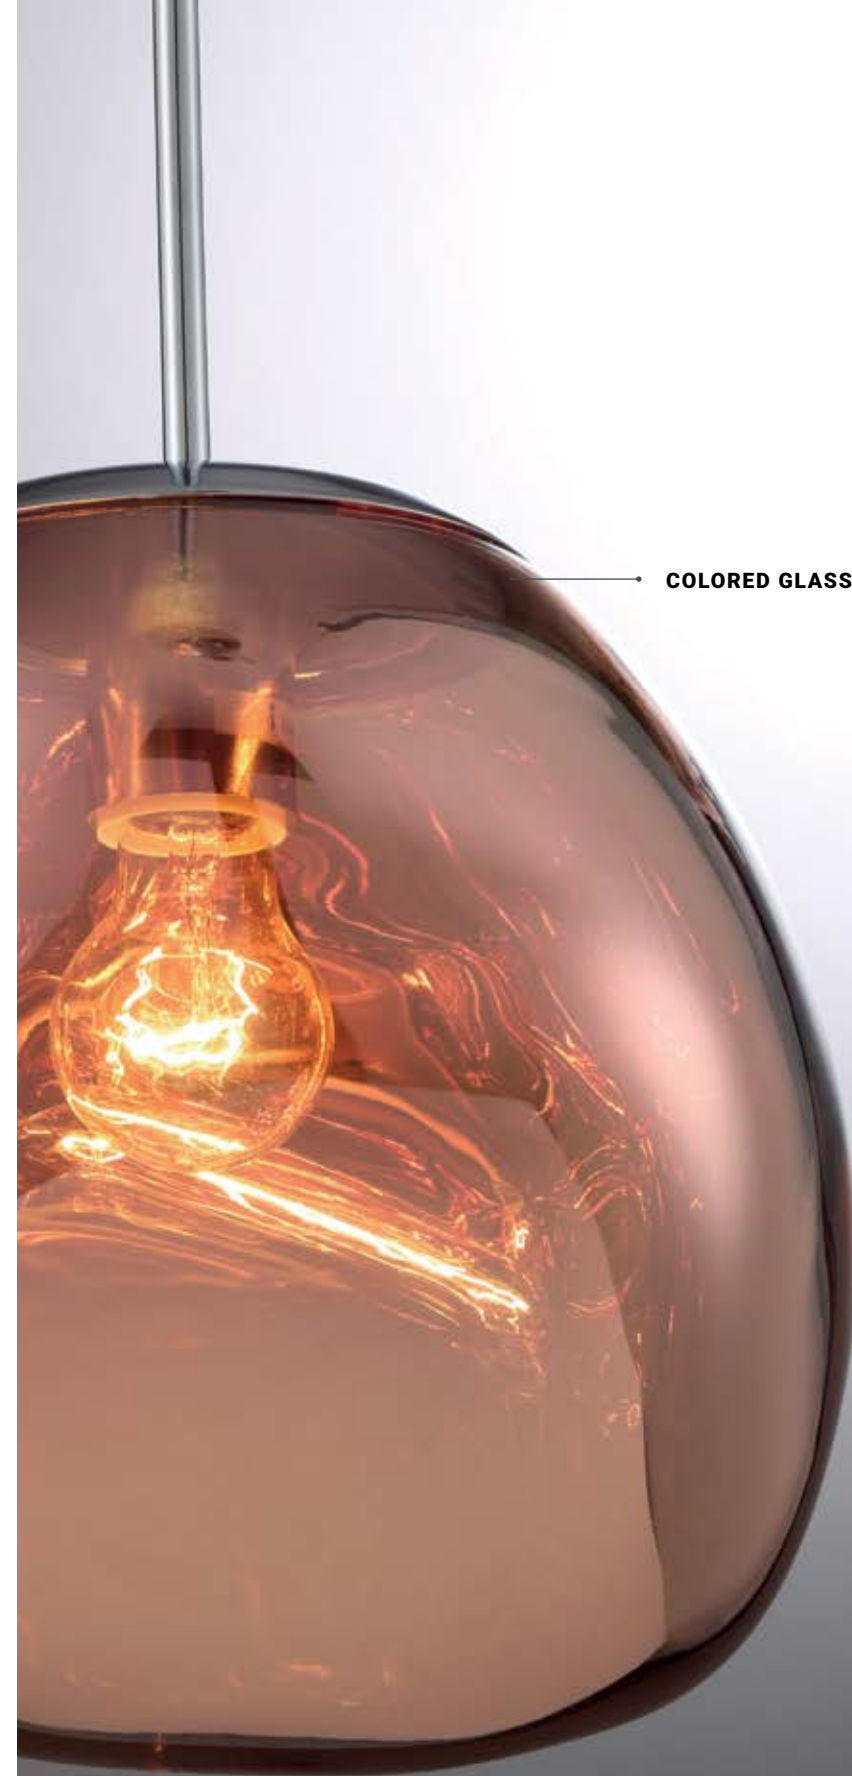

BANKWELL

COPPER | CHROME | GOLD

Asymmetrical hand-blown glass globules in various colors