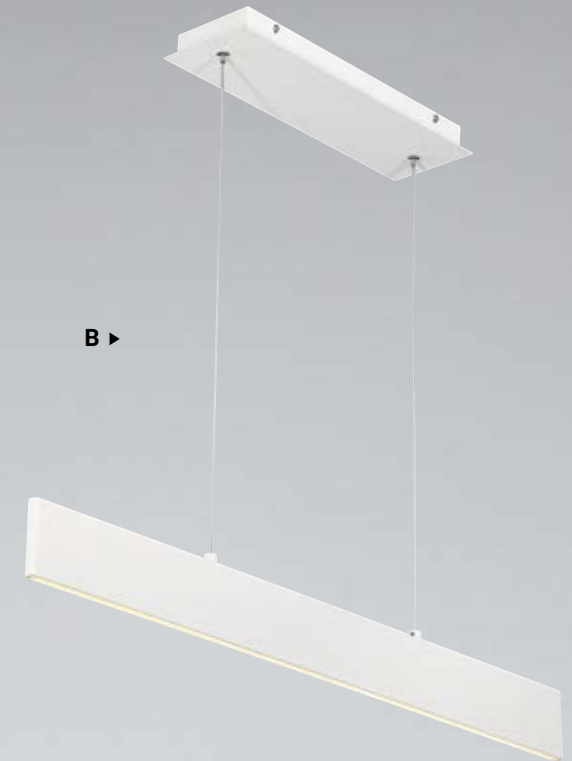

△ For delivered lumens please refer to eurofase.com

1. **A 31447-010** LED
   46" Up + Down Linear LED Pendant
   L: 46" | W: 0.5" | H: 3.25"
   Canopy: 20.5" x 4.75" | Max H: 100.5"
   22W + 6W LED
   3000K
   △ 1700 Lumens
   Dimmable

1. **B 31448-017** LED
   32" Up + Down Linear LED Pendant
   L: 32" | W: 0.5" | H: 3.25"
   Canopy: 15.25" x 4.75" | Max H: 100.5"
   15W + 5W LED
   3000K
   △ 1200 Lumens
   Dimmable