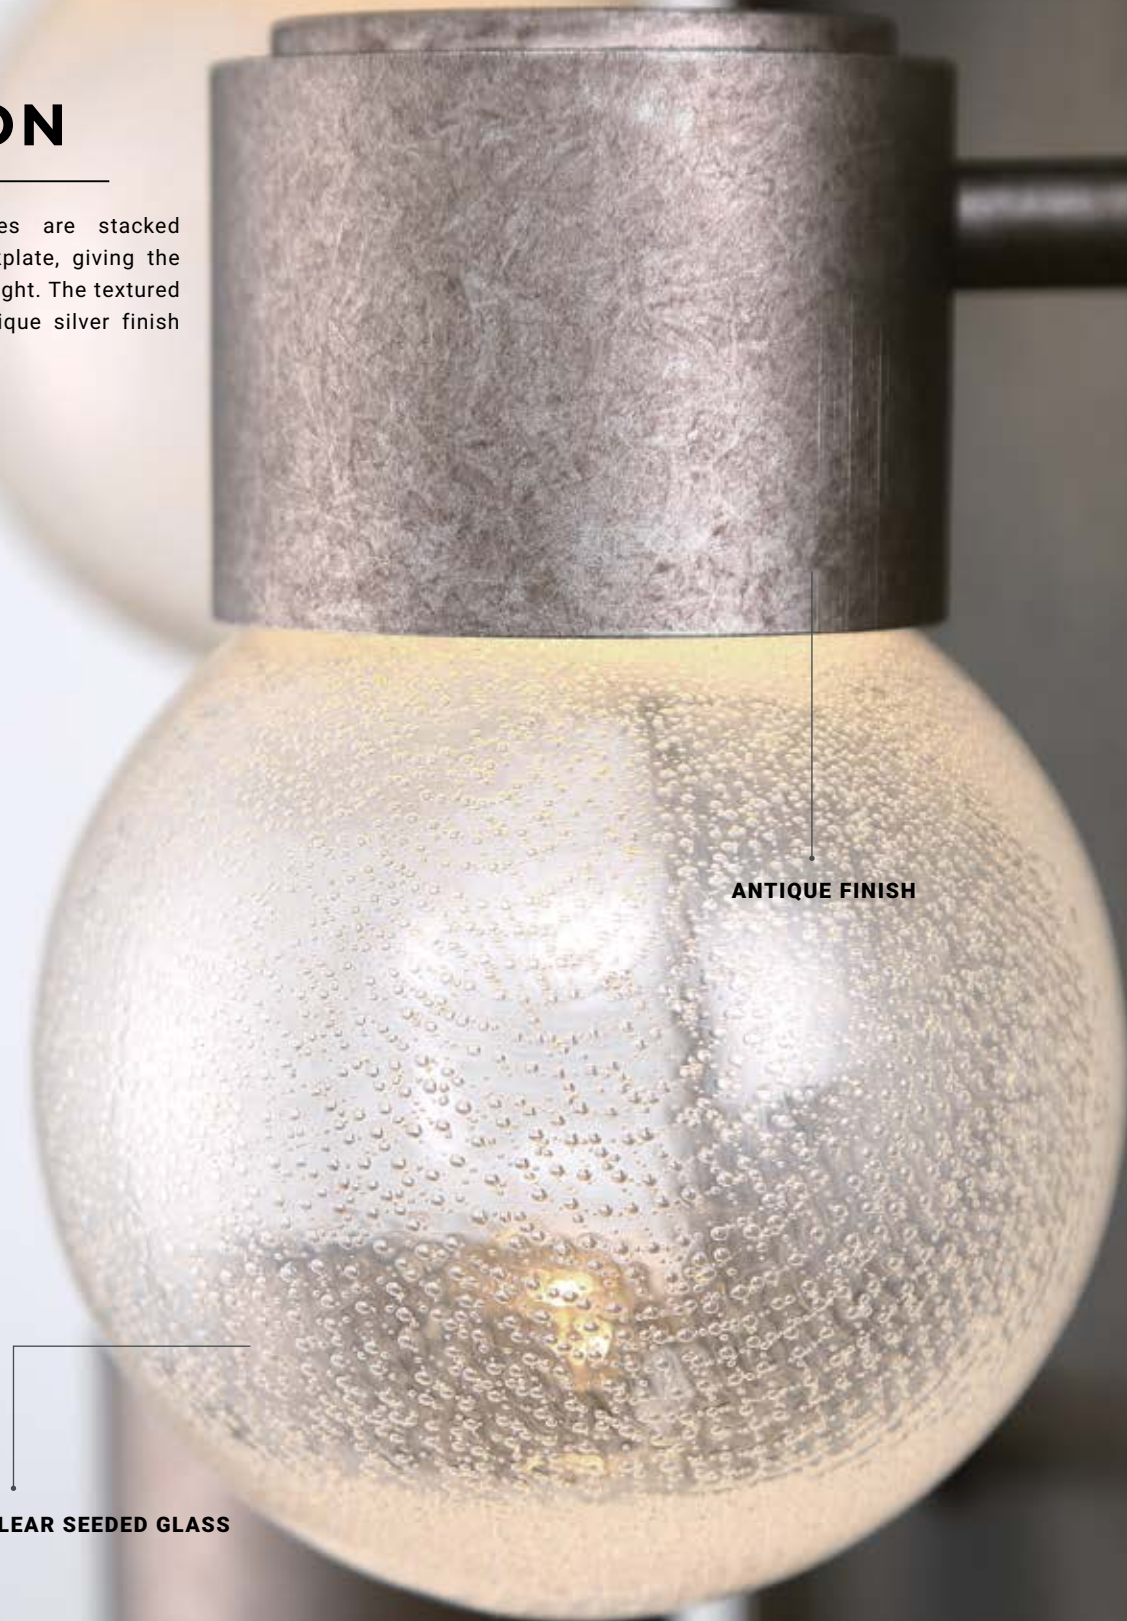

GIBSON

Clear seeded glass globes are stacked alternatively against a backplate, giving the illusion of floating bulbs of light. The textured glass complements the antique silver finish for a rustic industrial effect.