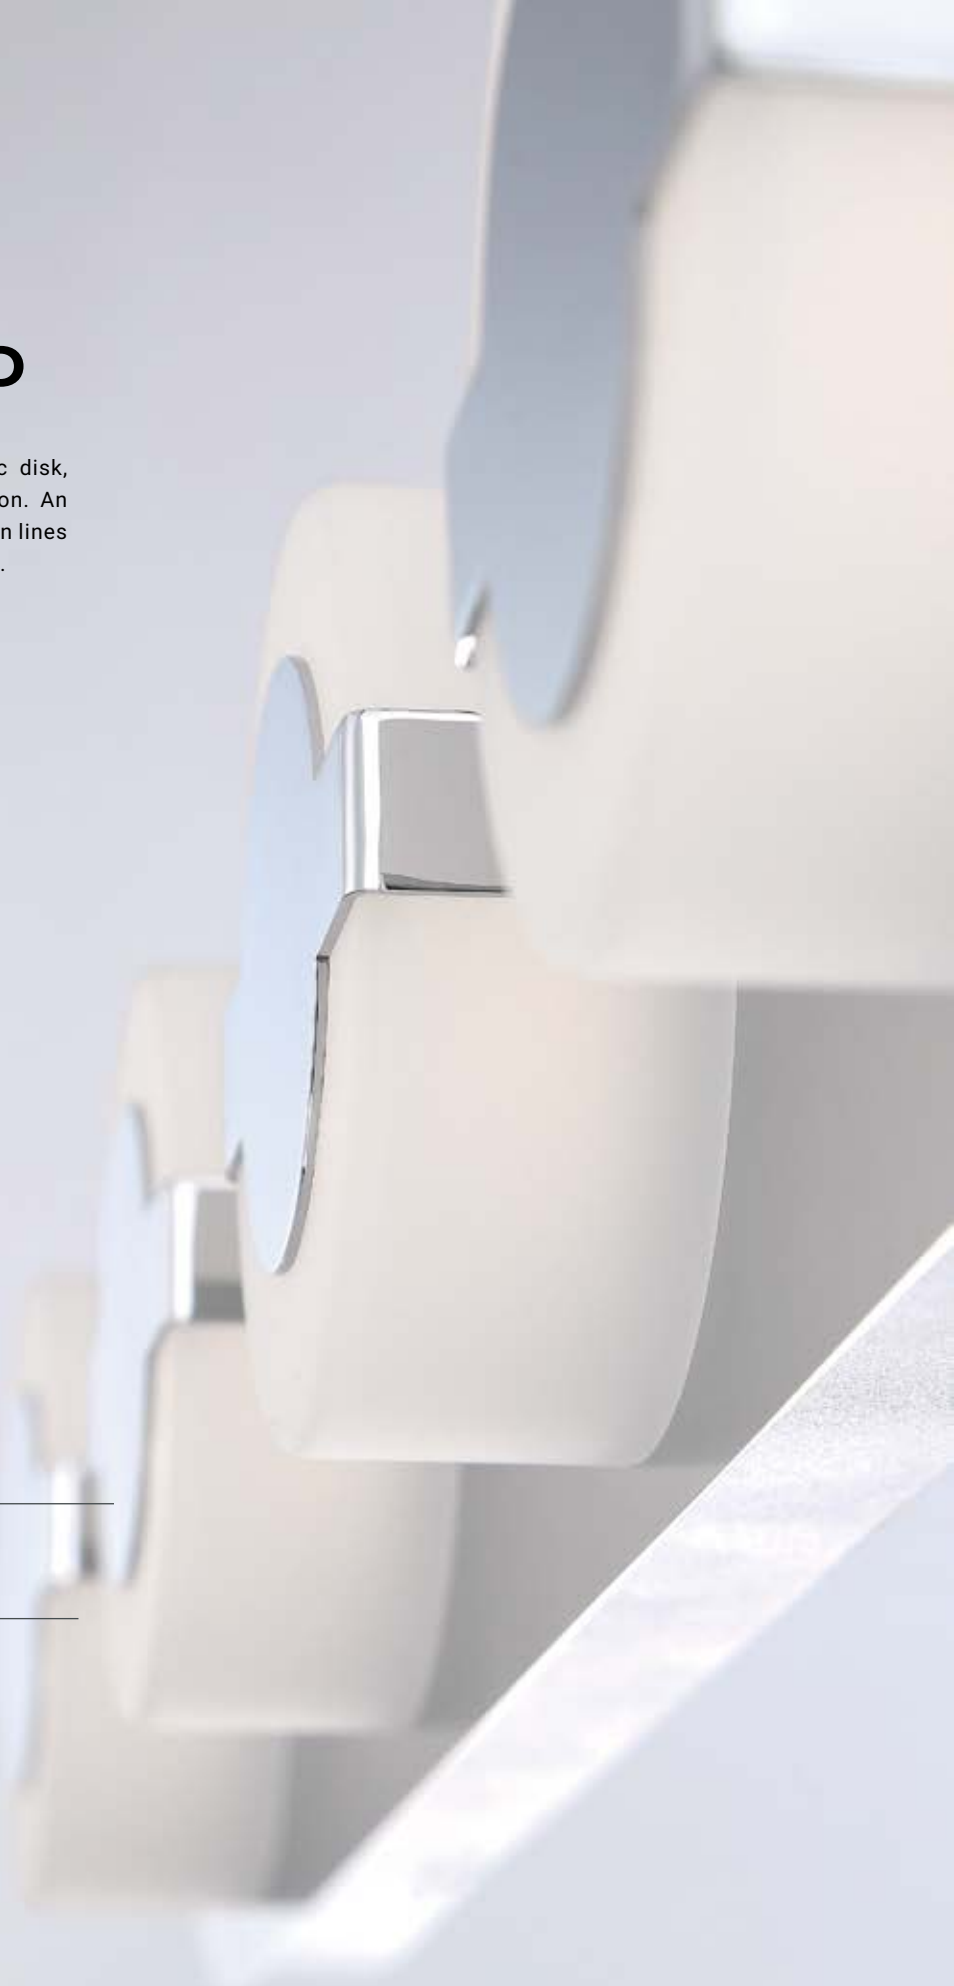

BALEWOOD

Chrome accents hold a frosted acrylic disk, accentuating a symmetrical composition. An overall balanced look highlights the clean lines and curves of this contemporary design.

POLISHED CHROME FRAME

FROSTED ACRYLIC DISKS

BALEWOOD BATHBAR
35663-010