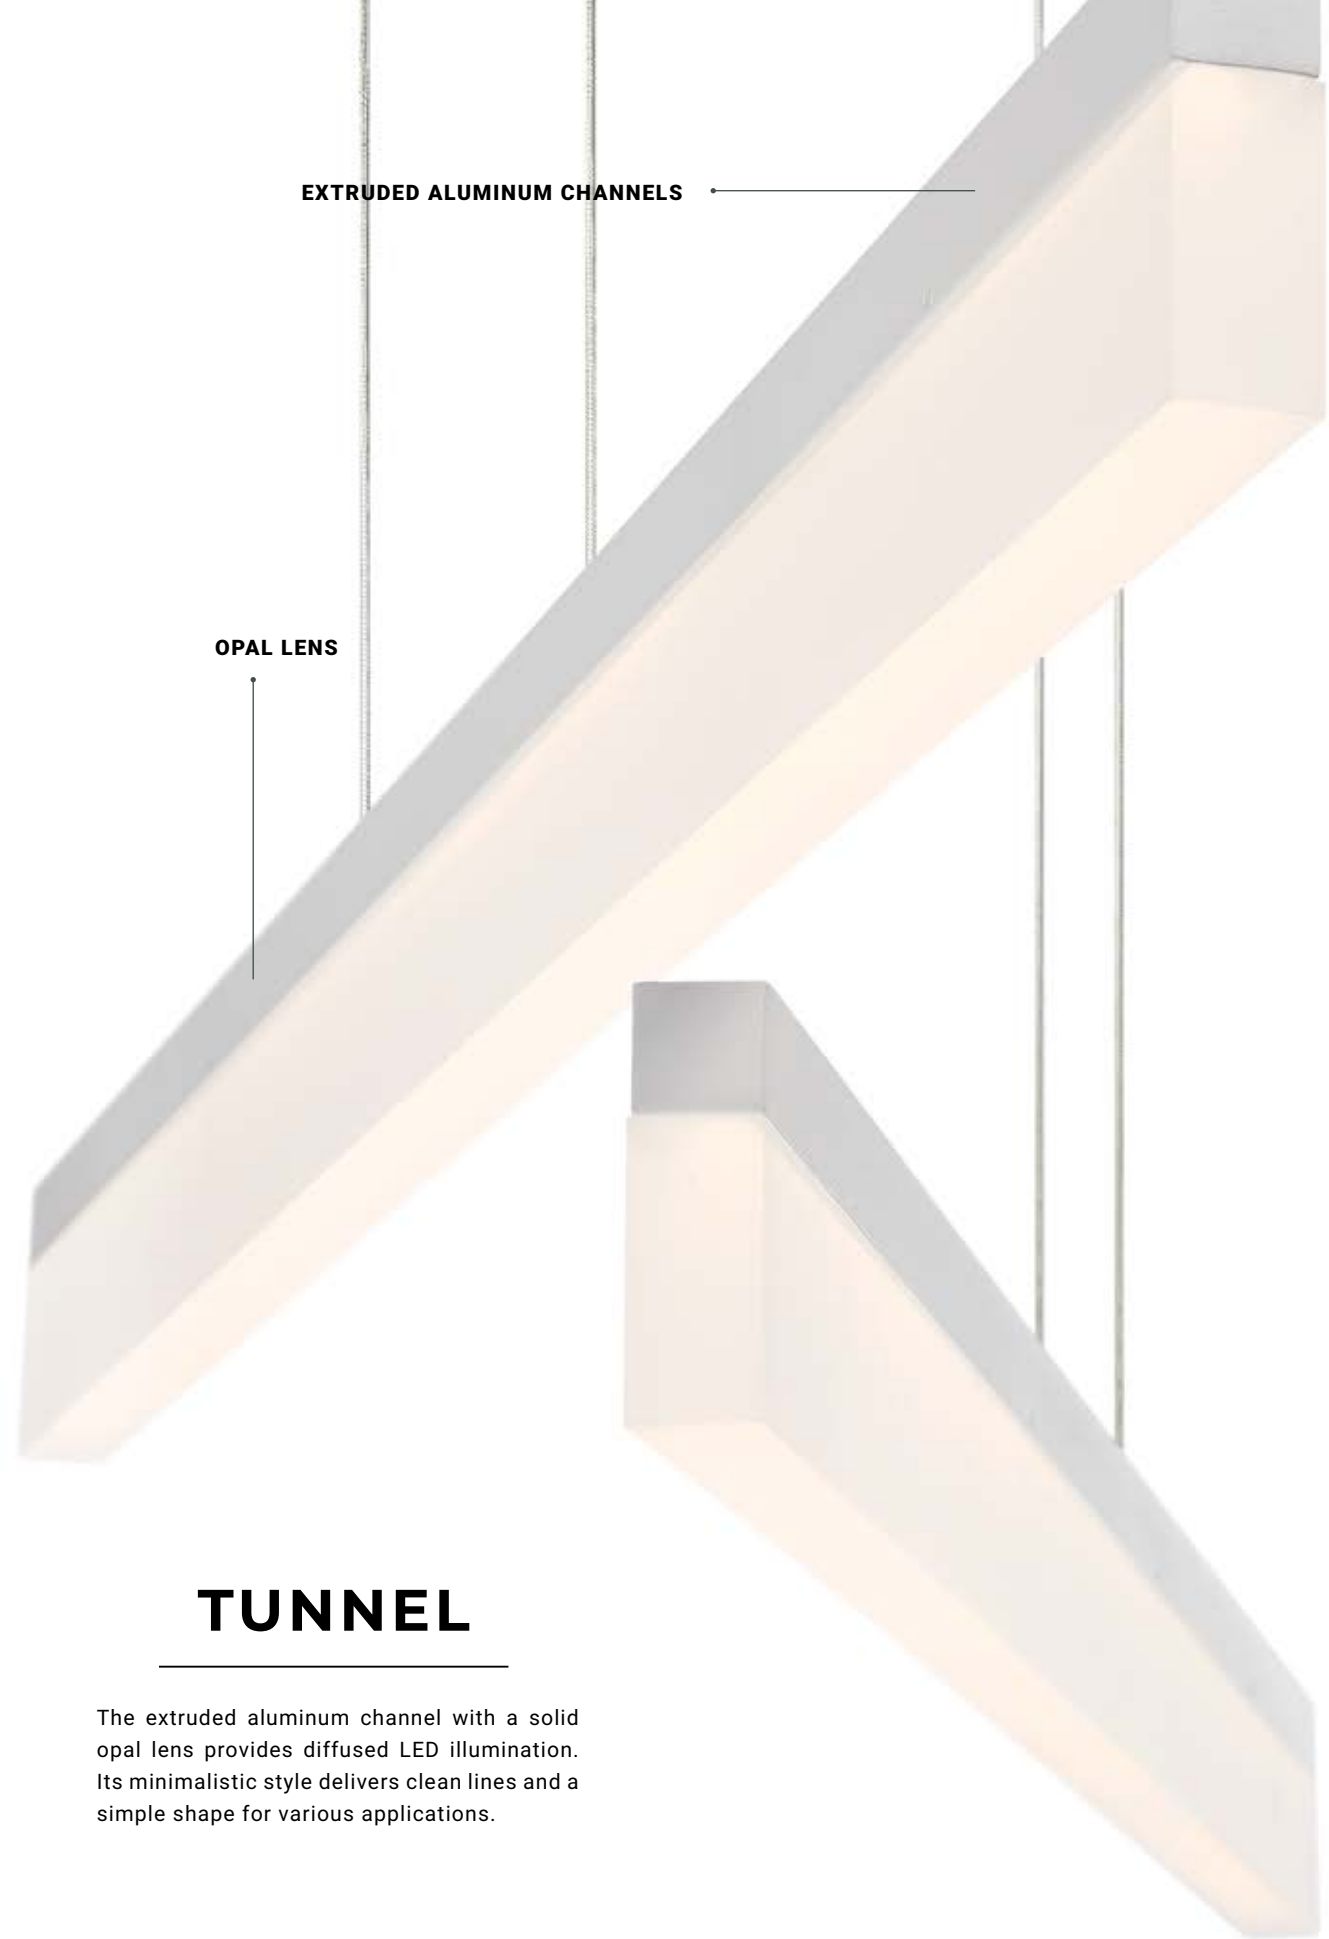

EXTRUDED ALUMINUM CHANNELS

OPAL LENS

TUNNEL

The extruded aluminum channel with a solid opal lens provides diffused LED illumination. Its minimalistic style delivers clean lines and a simple shape for various applications.