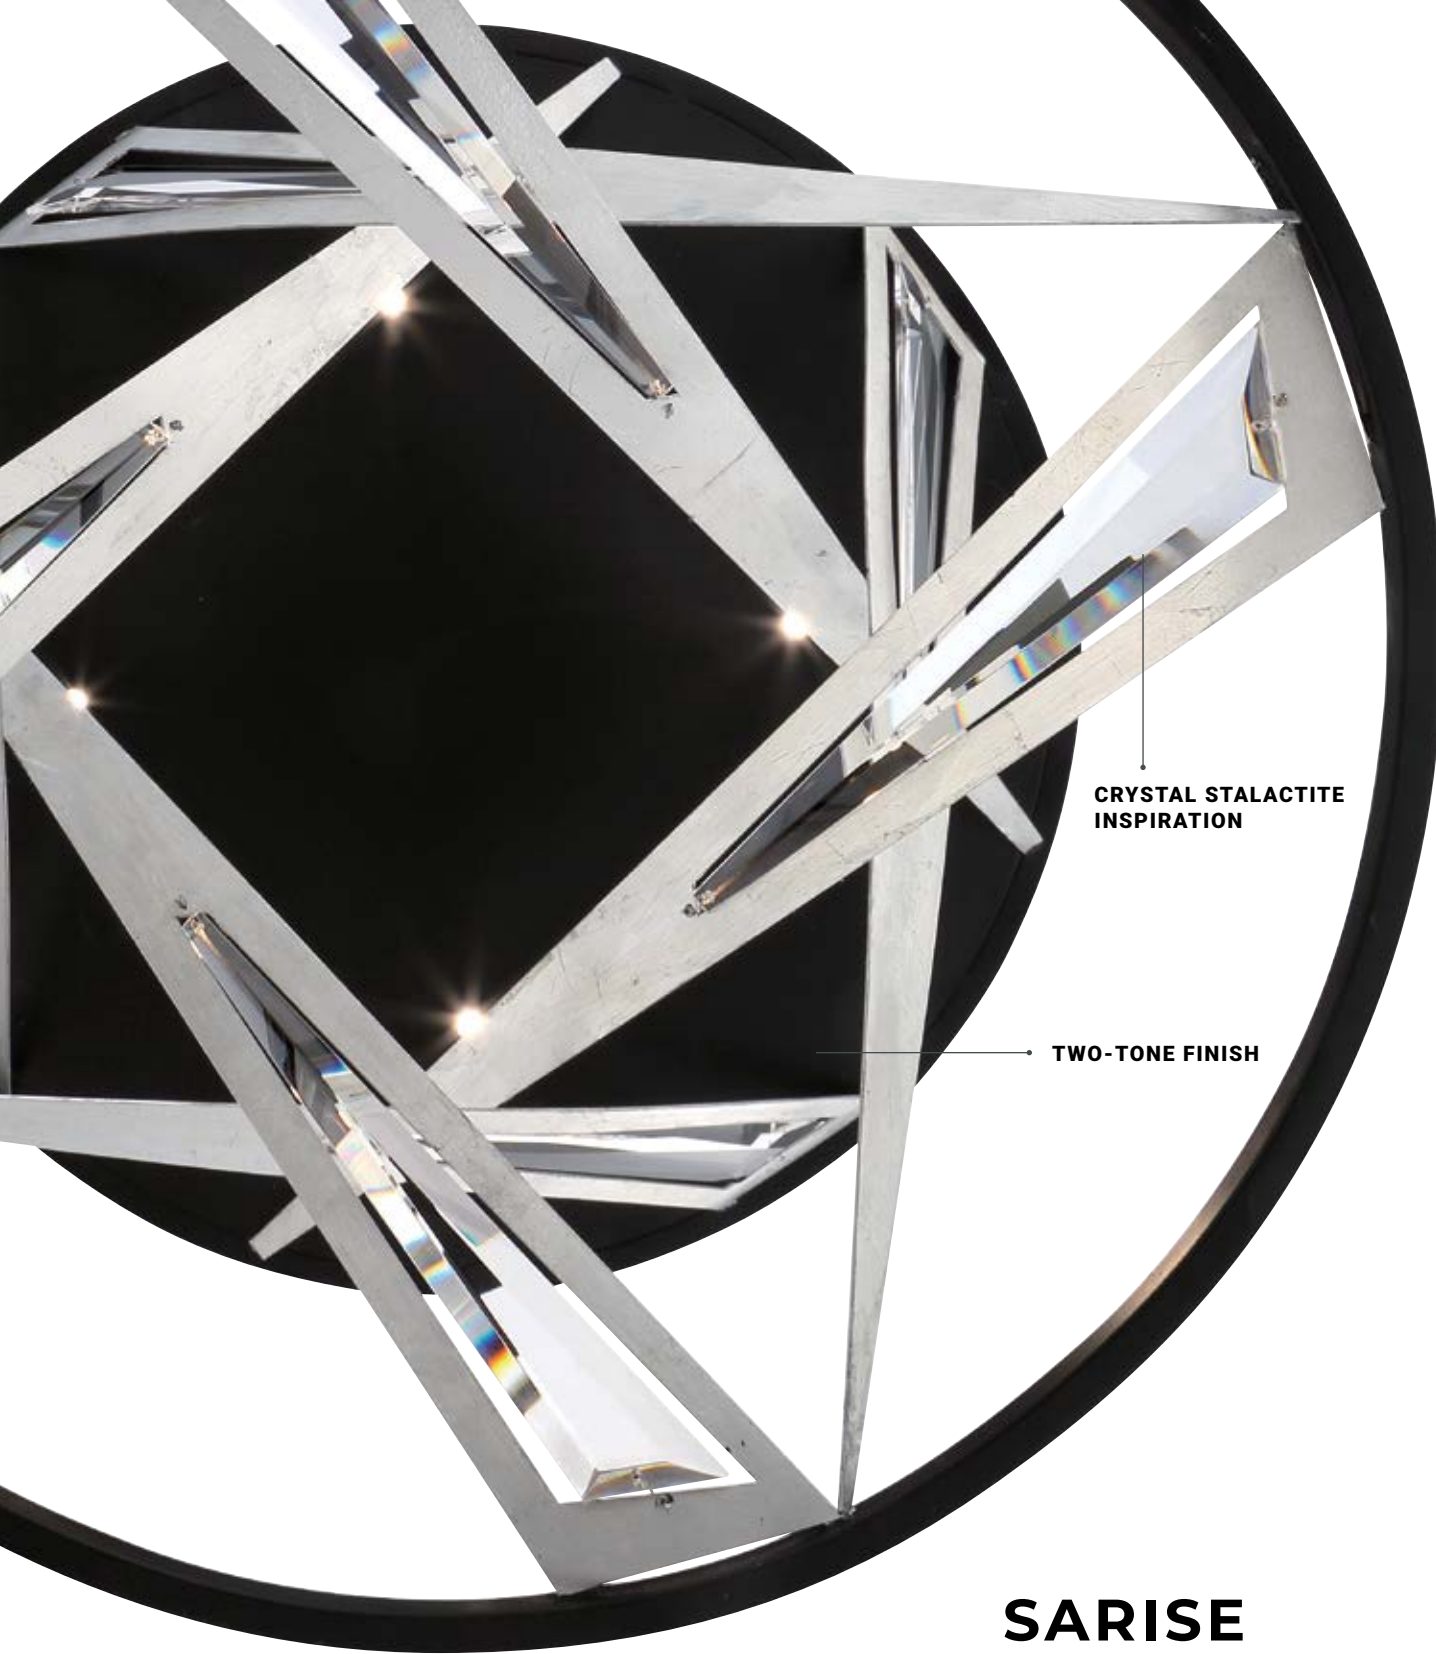

ADJUSTABLE CONFIGURATION

DOWNTOWN

CHROME

A ▶

B ▶

*Comes with 3" + 6" + 12" + 18" + 18" extension rods

**Comes with 3" + 6" + 12" + 18" extension rods

A 31887-014**
33" Chandelier

Dia: 33" | H: 27.5"
Canopy: 6" | Max H: 70.25"
6 x 60W
B10 E12

B 31888-011*
45" Chandelier

Dia: 45" | H: 36.5"
Canopy: 8" | Max H: 97.25"
10 x 60W
B10 E12

CRYSTAL STALACTITE
INSPIRATION

TWO-TONE FINISH

SARISE