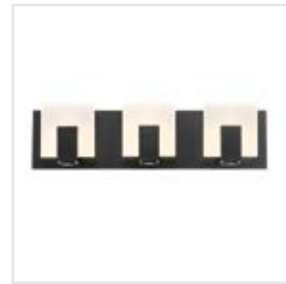

CANMORE
P451