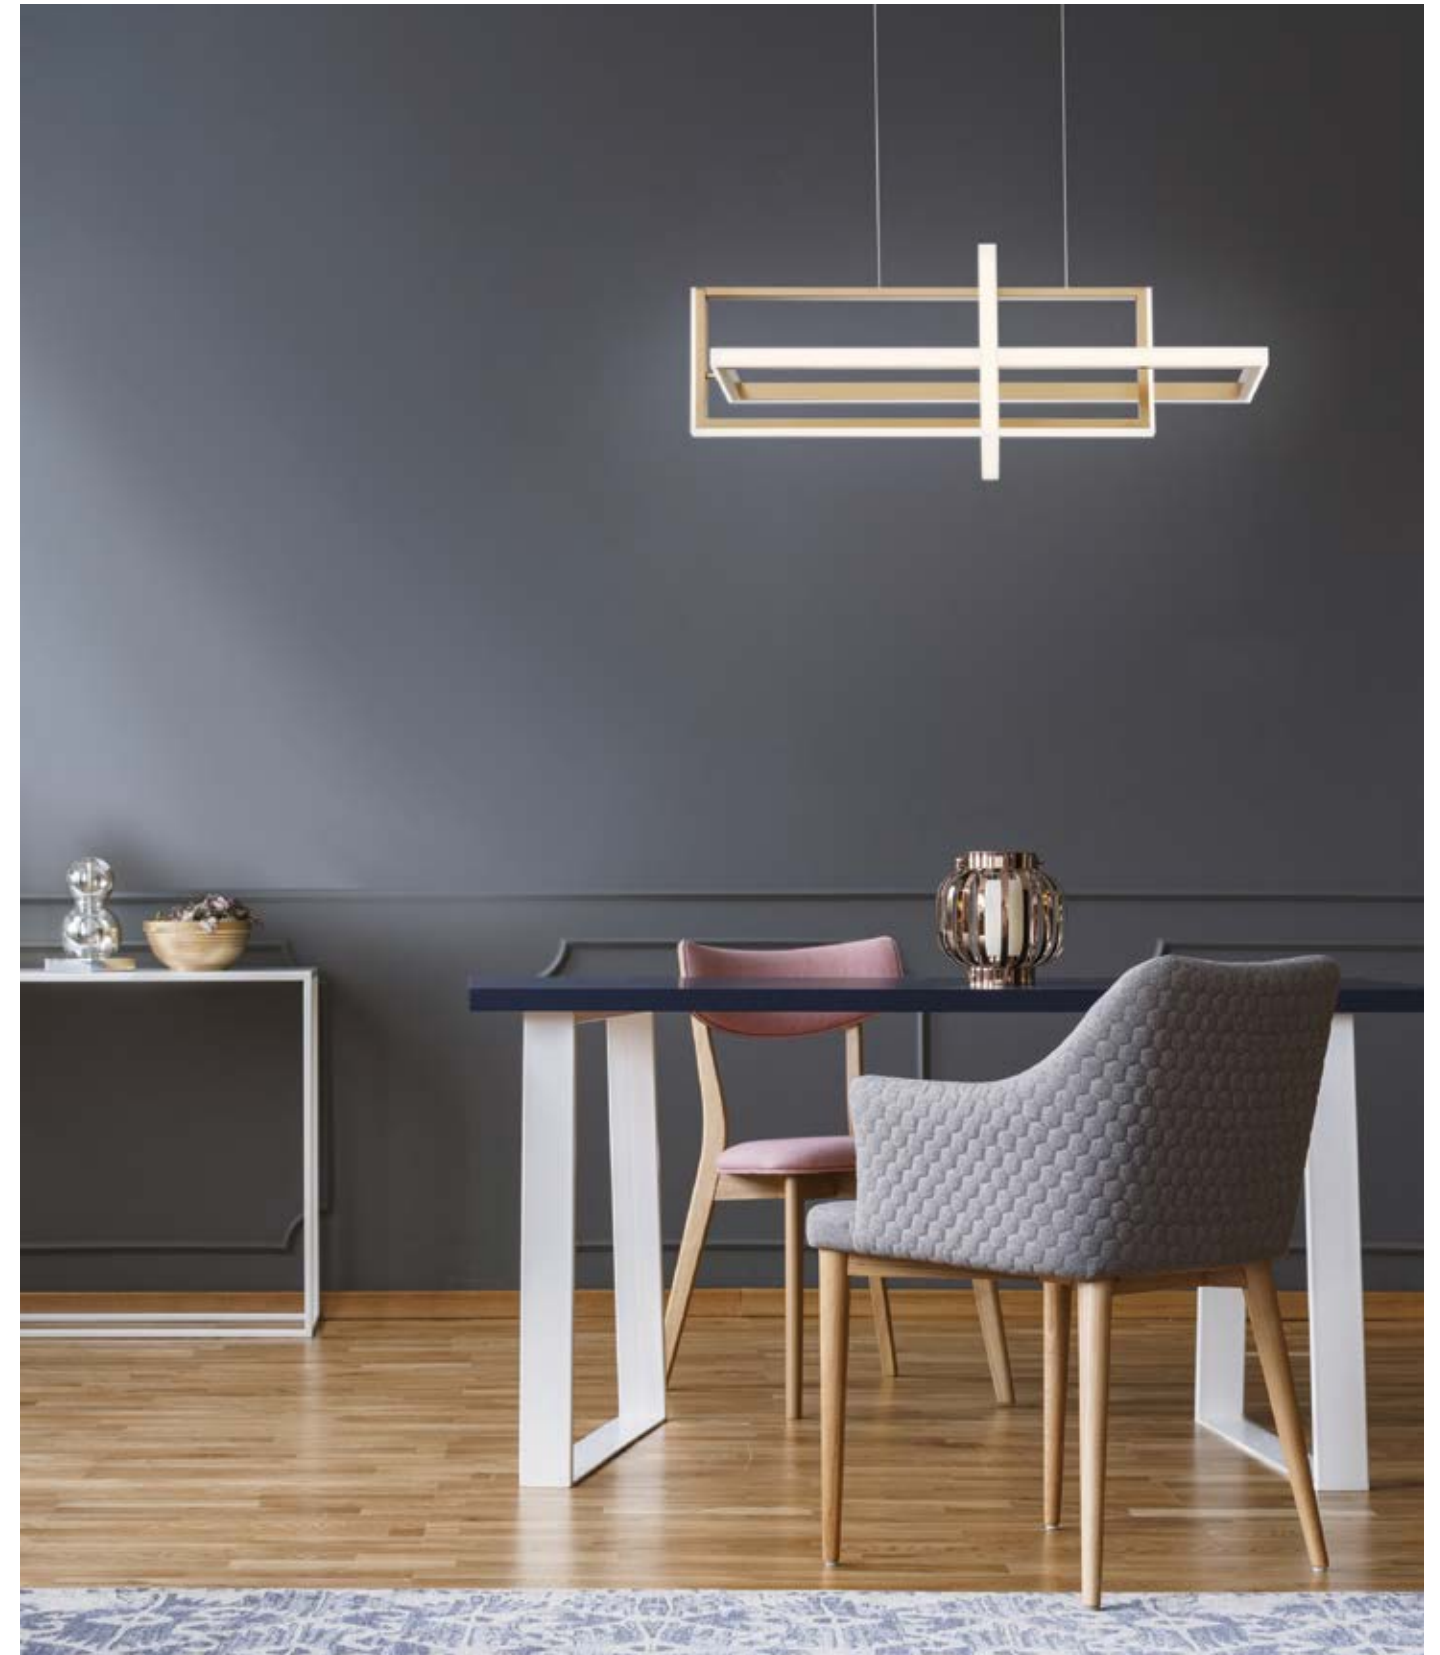

DEMARK

BLACK | GOLD

A **37039** **LED**
43" Linear LED Chandelier
L: 42.25" | W: 6.5" | H: 7"
Canopy: 16.25" x 5.5" | Max H: 104.75"
58W LED
3000K
2900 Delivered Lumens
Dimmable

■ -011 BLACK ■ -028 GOLD

B **37038** **LED**
7" LED Pendant
L: 6.75" | W: 6" | H: 21.75"
Canopy: 7" | Max H: 119.5"
28W LED
3000K
1400 Delivered Lumens
Dimmable

■ -014 BLACK ■ -021 GOLD

OUTWARD LED

MODERN GEOMETRIC FRAME

PATENT
PENDING

BORDO

Like a gift, wrap up your room décor by adding the Bordo chandelier as the finishing touch. This modern open frame includes integrated LED that will illuminate various spaces with its simple design.

BORDO LED CHANDELIER
39323-026

BORDO LED CHANDELIER
39324-016

PATENT
PENDING

BORDO

BLACK | GOLD

A 39323 **LED**
38" Linear LED Chandelier
L: 37.75" | W: 13" | H: 12.5"
Canopy: 15" x 5.5" | Max H: 110.25"
114W LED
3000K
6400 Delivered Lumens
Dimmable