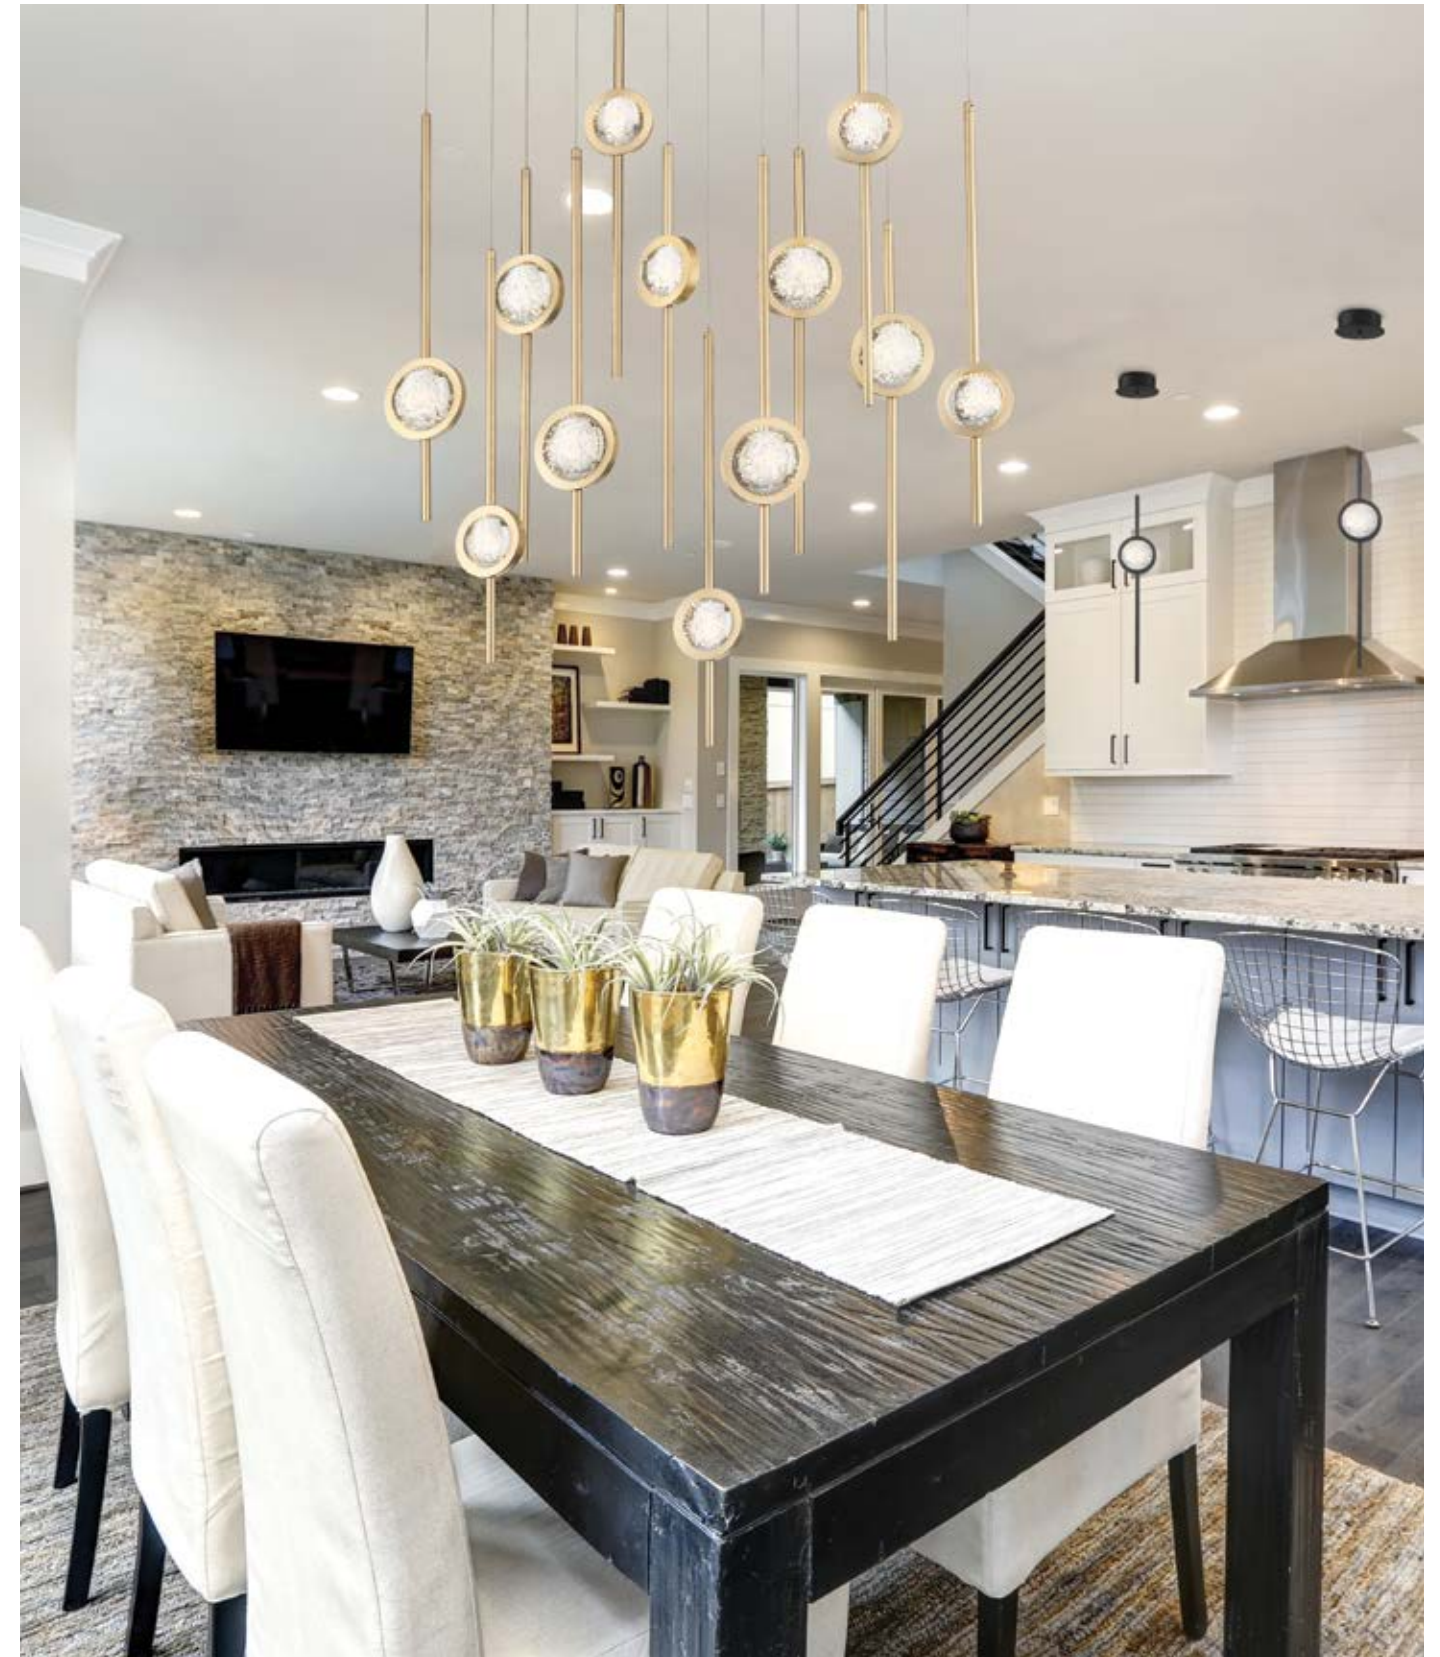

**PATENT
PENDING**

BARLETTA

Various sized anodized rods suspend vertically in black or gold finishes. Each rod is furnished with a clear seeded glass orb that perfectly sits within an anodized ring.

**CLEAR SEEDED
GLASS**

ANODIZED ALUMINUM

**BARLETTA CHANDELIER
39466-020**