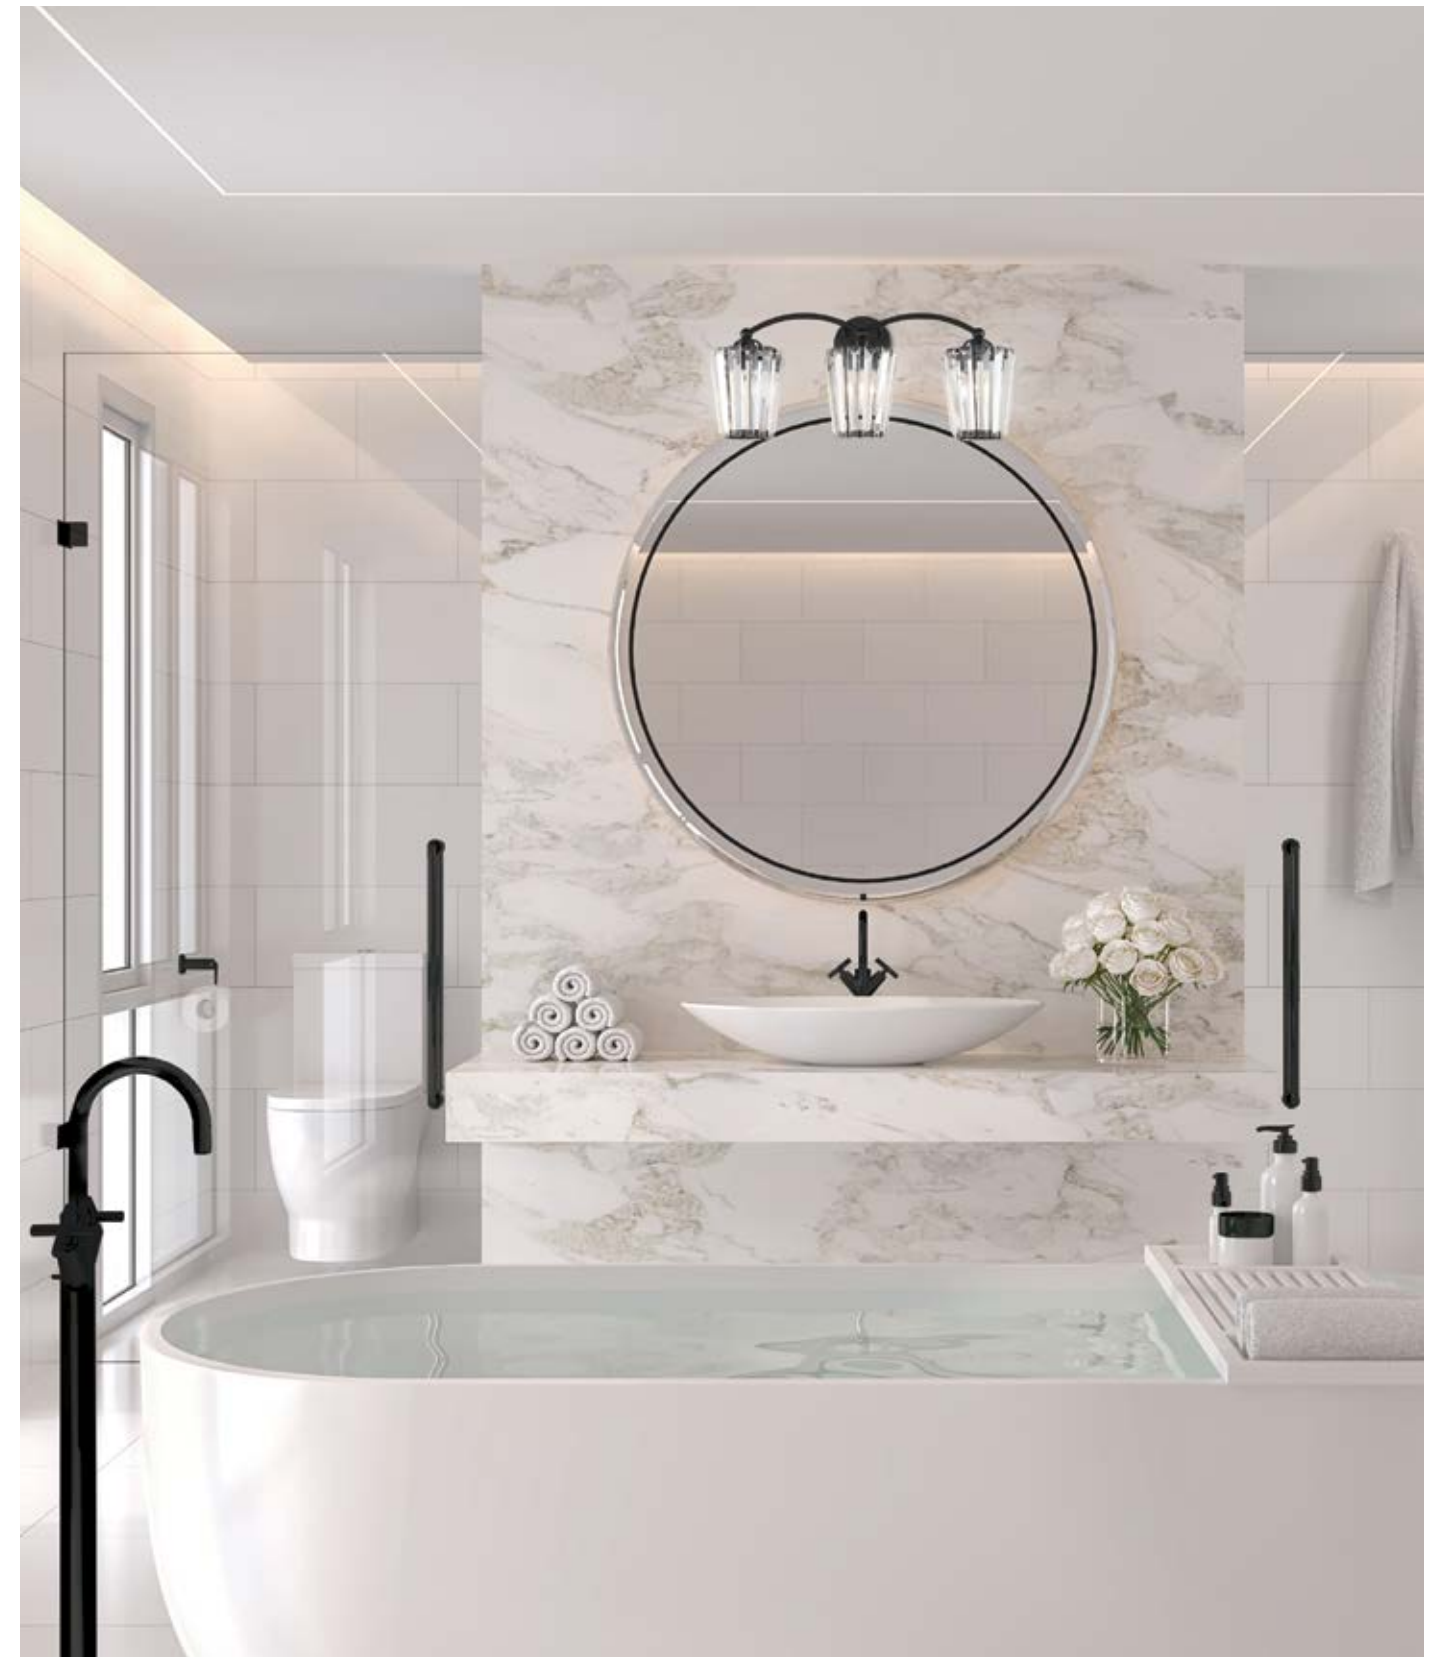

NATALIA

A beveled, clear crystal shade houses warm ambient lighting. The ridges of the crystal refract light and showcase a unique pattern for a captivating display of light and shadow.

→ MATTE BLACK FINISH

↓ BEVELLED CLEAR CRYSTAL

NATALIA BATHBAR
39330-031