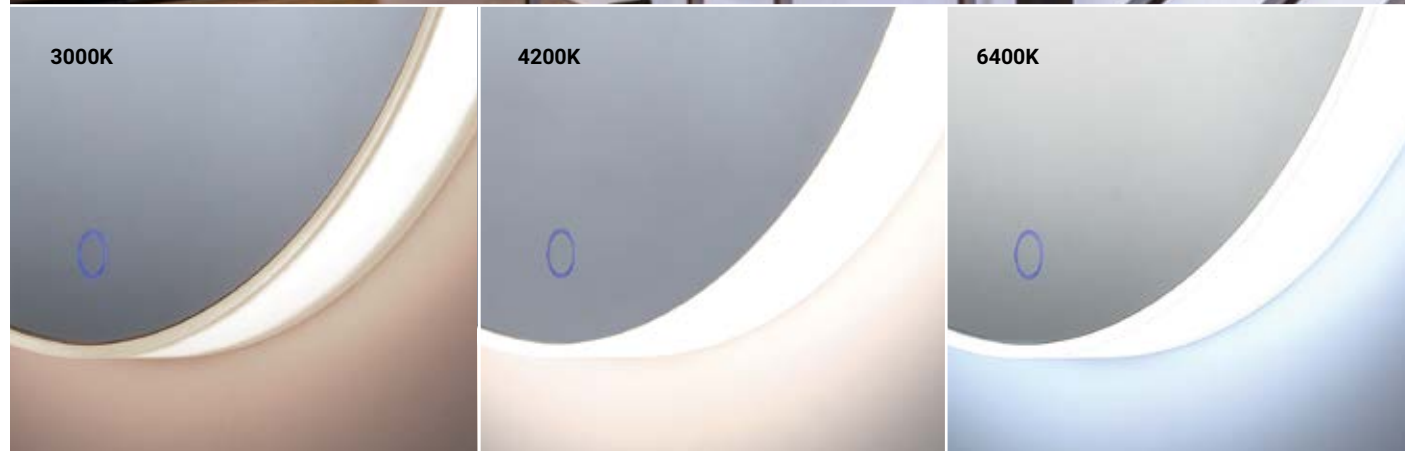

3000K

4200K

6400K