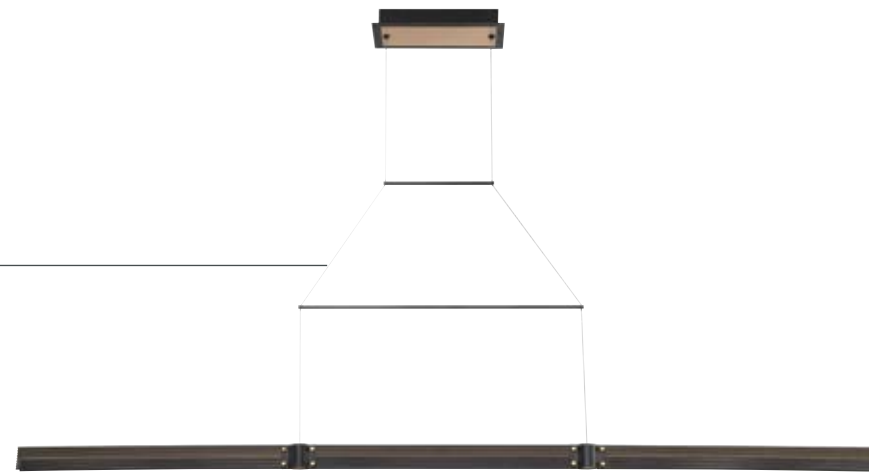

ADMIRAL

BLACK + BRASS

LINEAR CHANDELIER