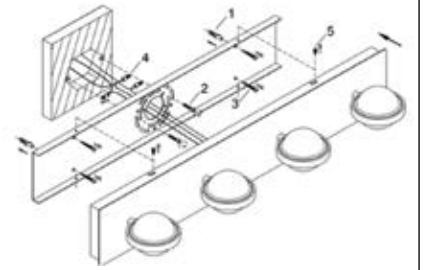

RAYLAN

CHROME

EASY INSTALL*

B **37120-016*** **LED**
21" LED Bathbar
W: 20.5" | H: 5.25" | Ext: 4.25"
3 x 8W LED
3000K
1650 Delivered Lumens
Dimmable

C **37121-013*** **LED**
28" LED Bathbar
W: 28" | H: 5.25" | Ext: 4.25"
4 x 8W LED
3000K
2200 Delivered Lumens
Dimmable

D **37122-010*** **LED**
36" LED Bathbar
W: 35.5" | H: 5.25" | Ext: 4.25"
5 x 8W LED
3000K
2750 Delivered Lumens
Dimmable