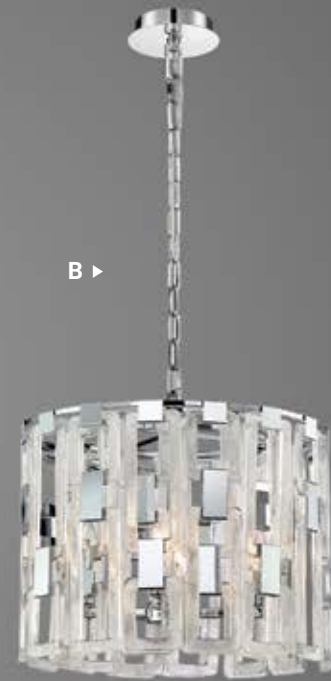

Dia: 37.75" | H: 21.25"

Canopy: 6" | Max H: 202"

6 x 60W

B10 E12

C 38865-015

29" Round Chandelier

Dia: 28.5" | H: 21.25"

Canopy: 5" | Max H: 94"

POLISHED CHROME LINKS

TEXTURED PRESSED GLASS

VIVIANA CHANDELIER
33744-018

VIVIANA

CHROME

A ▶

A 33741-017
36" Chandelier
Dia: 36" | H: 97"
Canopy: 10" | Max H: 279.5"
26 x 40W
B10 E12

B ▶