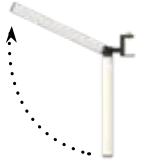

Cylindrical body for
full 360° illumination
Diffused light
Adjustable head
Rotate: 100°, 240°

SIDE VIEW
100°