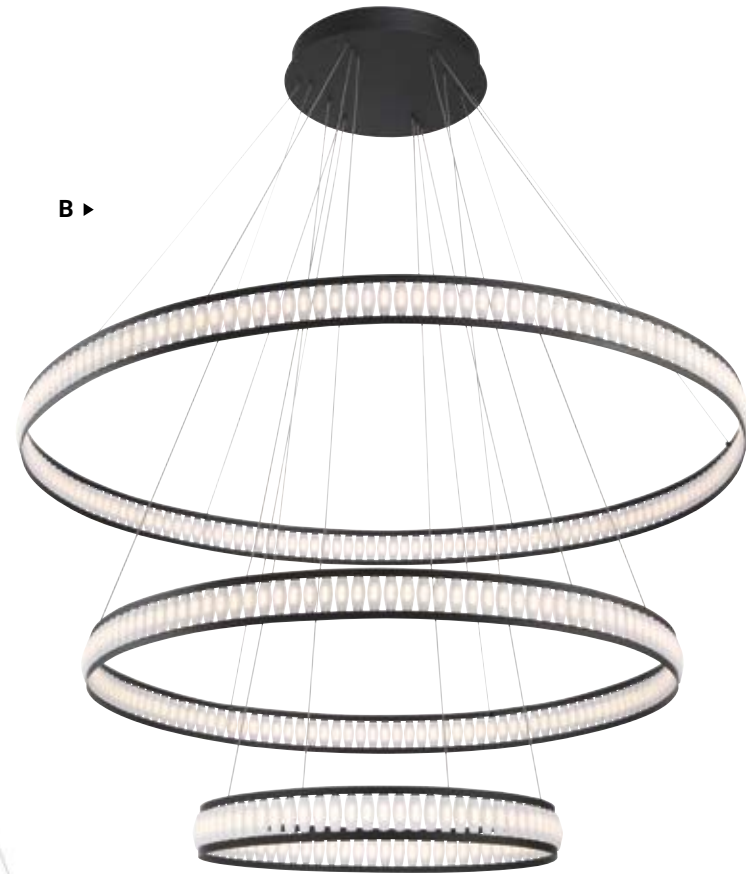

FORSTER

BLACK

A ▶

B ▶

C ▶

D ▶

E ▶

A 37503-017 LED
60" 5-Tier LED Chandelier
Dia: 60" | H: 3.5"
Canopy: 23.5" | Max H: 185.75"
465W LED
3000K
27900 Delivered Lumens
Dimmable

B 37090-012 LED
60" 3-Tier LED Chandelier
Dia: 60" | H: 3.5"
Canopy: 17.75" | Max H: 185.75"
300W LED
3000K
18000 Delivered Lumens
Dimmable

C 37093-013 LED
60" LED Chandelier
Dia: 60" | H: 3.5"
Canopy: 15.75" | Max H: 185.75"
135W LED
3000K
8100 Delivered Lumens
Dimmable

D 37092-016 LED
48" LED Chandelier
Dia: 47.25" | H: 3.5"
Canopy: 13.75" | Max H: 185.75"
105W LED
3000K
6300 Delivered Lumens
Dimmable

E 37091-019 LED
28" LED Chandelier
Dia: 27.5" | H: 3.5"
Canopy: 9" | Max H: 77.5"
60W LED
3000K
3600 Delivered Lumens
Dimmable