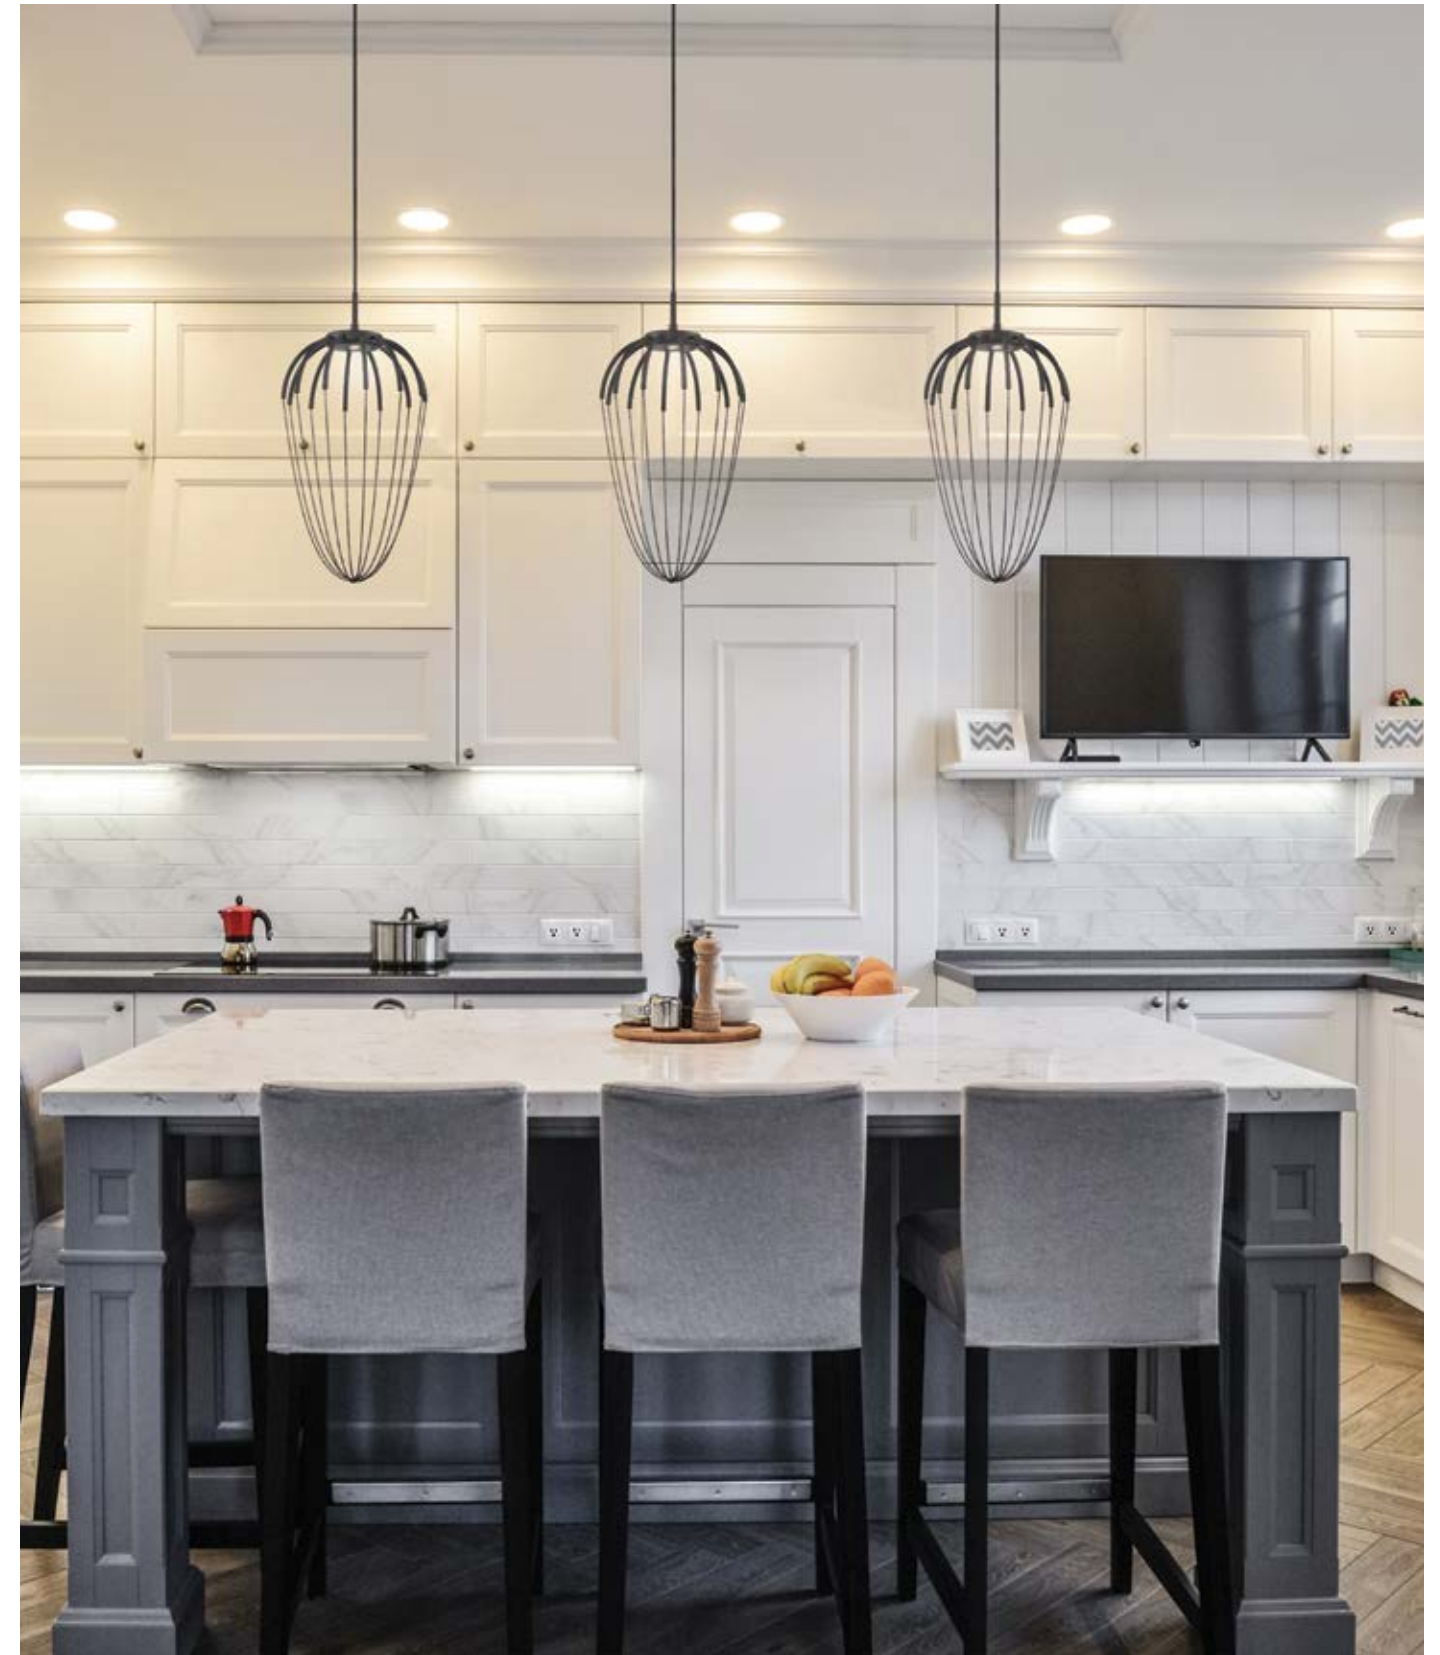

FRUSTA

The open-cage, whisk inspired design perfectly matches a wide range of décor. This versatile collection pairs with contemporary style, soft industrial designs, and various other settings for easy application.

WHISK
INSPIRED FORM

DELICATE FIXED
STRANDS

FRUSTA PENDANT
39325-020