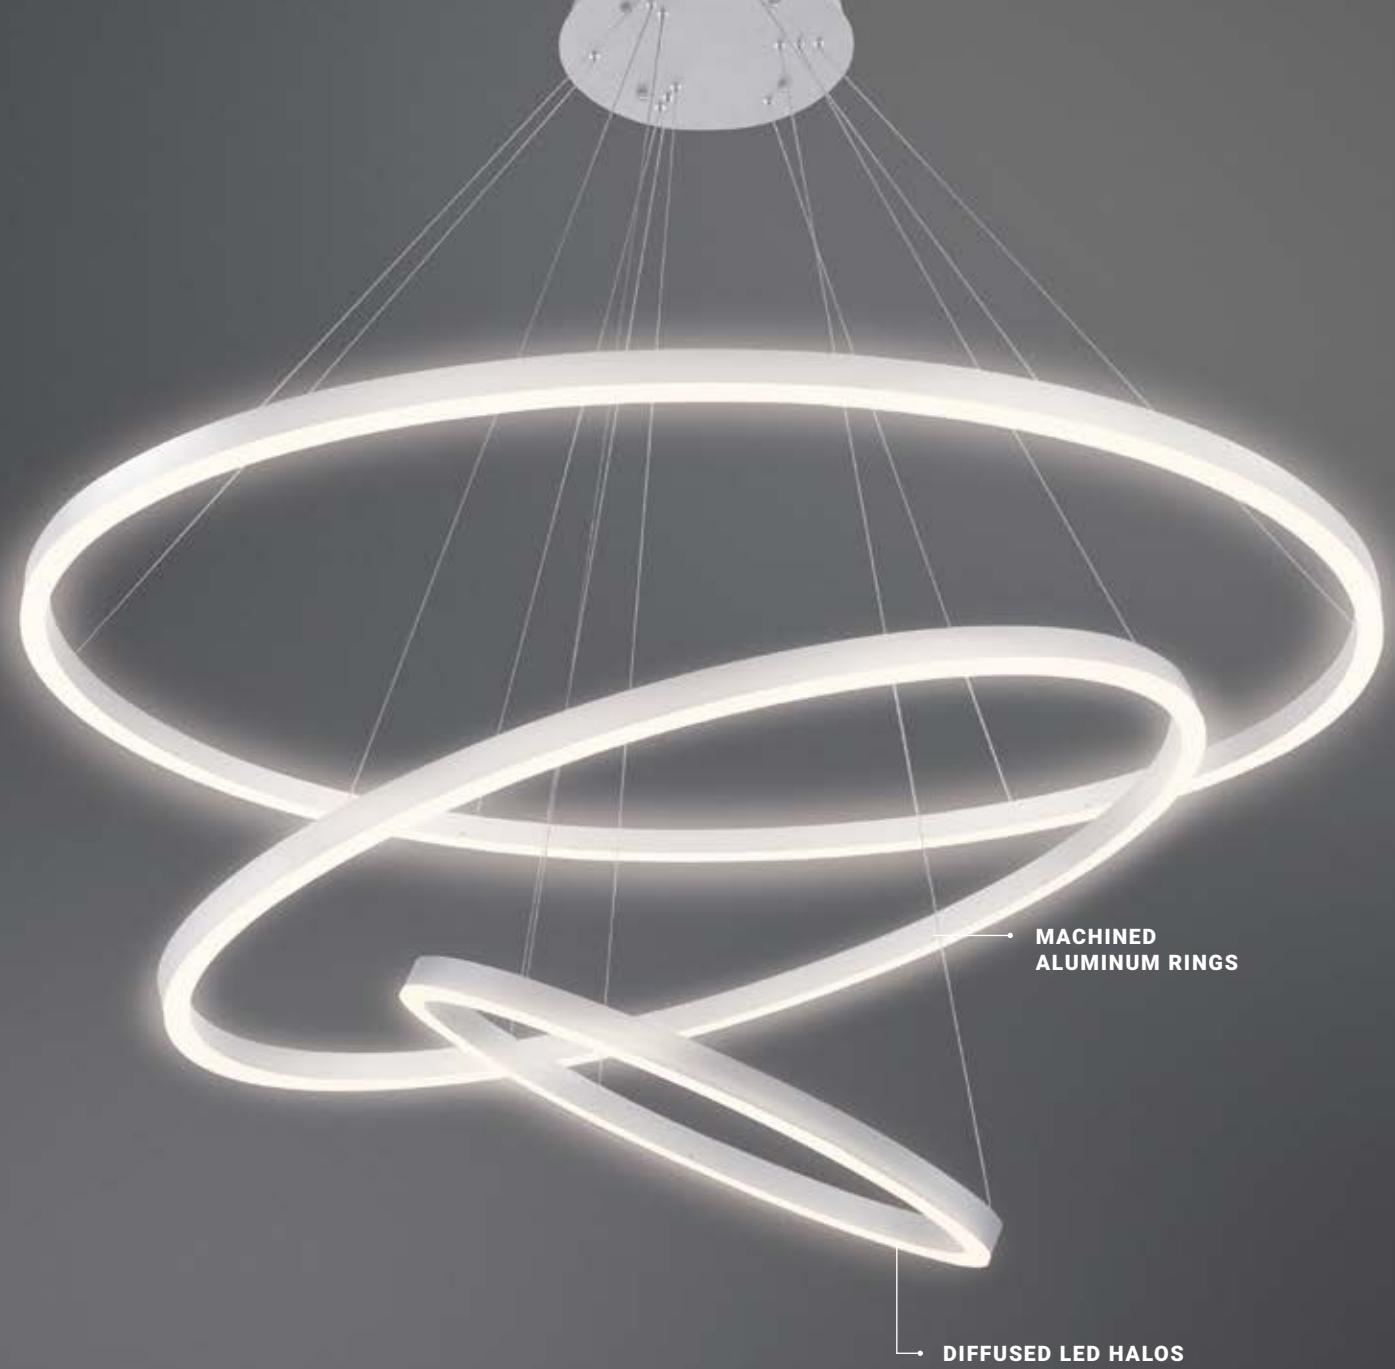

△ 3200 Lumens
Dimmable

□ -015
WHITE

■ -022
BRONZE

D 31779 LED
48" 3-Tier LED Chandelier

Dia: 47.75" | H: 2.75"
Canopy: 13"
Max H: 76.75"
106W LED
3000K

△ 7400 Lumens
Dimmable

□ -012
WHITE

■ -029
BRONZE