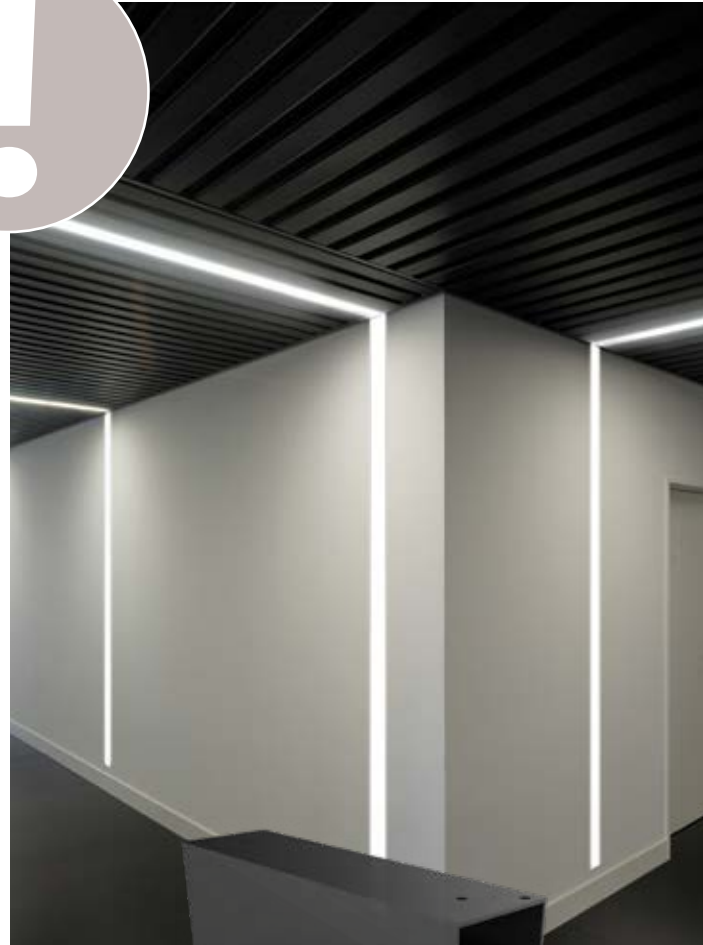

BY THE WAY...

Did you know we also manufacture a variety of architectural lighting? Make a statement with our Function collection. We make finding the ideal light for any home décor or commercial setting a creative and exciting lifestyle experience.

LIGHTING SYSTEMS

The function of design is letting design function. With our architectural lighting fixtures you can effectively accent or define your desired space. Our extensive product line encompasses architectural lighting from modular systems to mini profiles.

For a full list of our architectural and modular profiles, please refer to our Function catalog or visit eurofase.com.

ROUTE

Route is a system of connectable extruded profiles with optional lighting inserts that are selected based on the intended purpose.

- Mount Between Walls
- Surface Mount
- Pendant