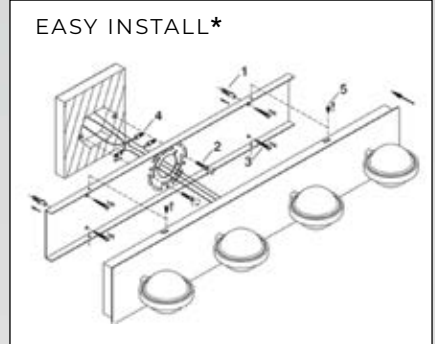

↓ DOWN LIGHT LED

CANMORE BATHBAR
34145-025

CANMORE

CHROME | BLACK

UP & DOWN LIGHT

▲
A

▲
B

▲
C