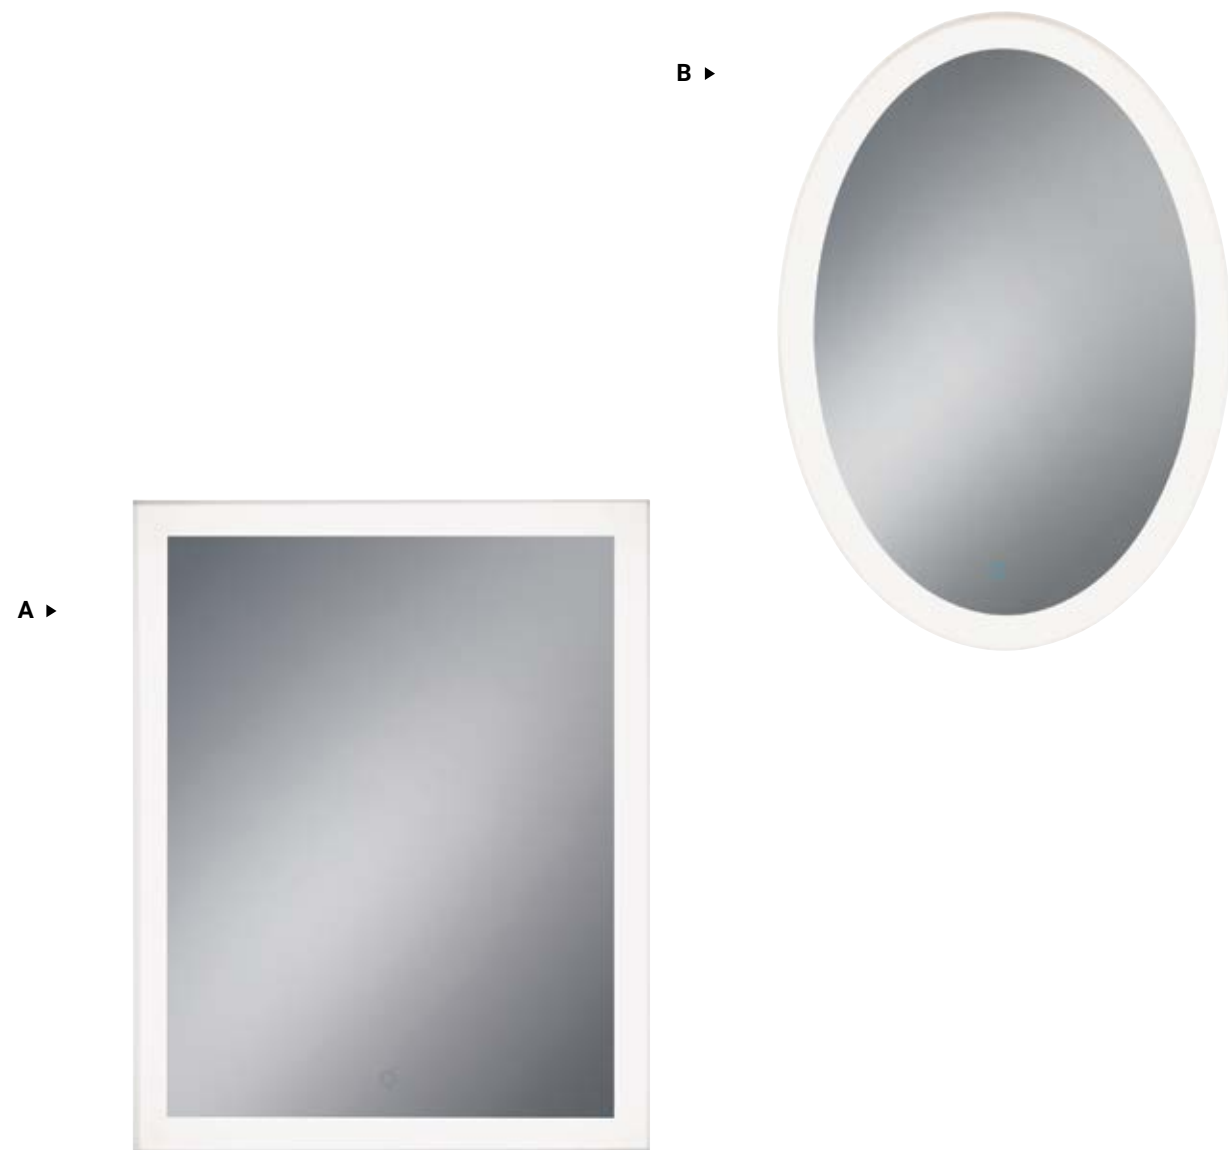

LED MIRROR

EDGE-LIT

△ For delivered lumens please refer to eurofase.com

A **31486-019** **LED**
Rectangular Edge-Lit LED Mirror
W: 28" | H: 36" | Ext: 2.25"
35W LED
80+ CRI
3000K/4500K/6400K
△ 4100 Lumens
Dimmable

B **31483-012** **LED**
Oval Edge-Lit LED Mirror
W: 25" | H: 35" | Ext: 2.25"
31W LED
80+ CRI
3000K/4500K/6400K
△ 3600 Lumens
Dimmable

C **31482-015** **LED**
Square Edge-Lit LED Mirror
W: 32" | H: 32" | Ext: 2.25"
36W LED
80+ CRI
3000K/4500K/6400K
△ 4200 Lumens
Dimmable