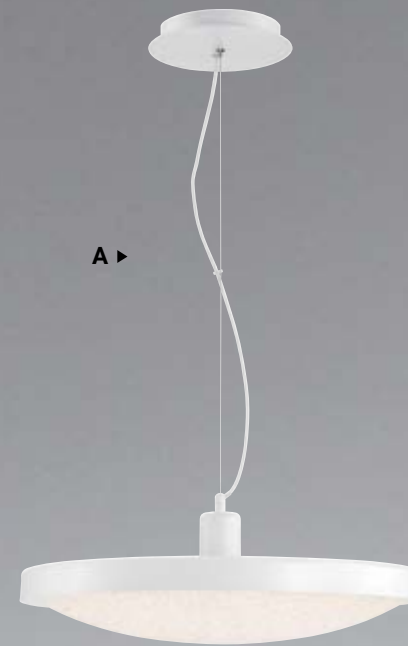

SANDSTONE

WHITE

A ▶