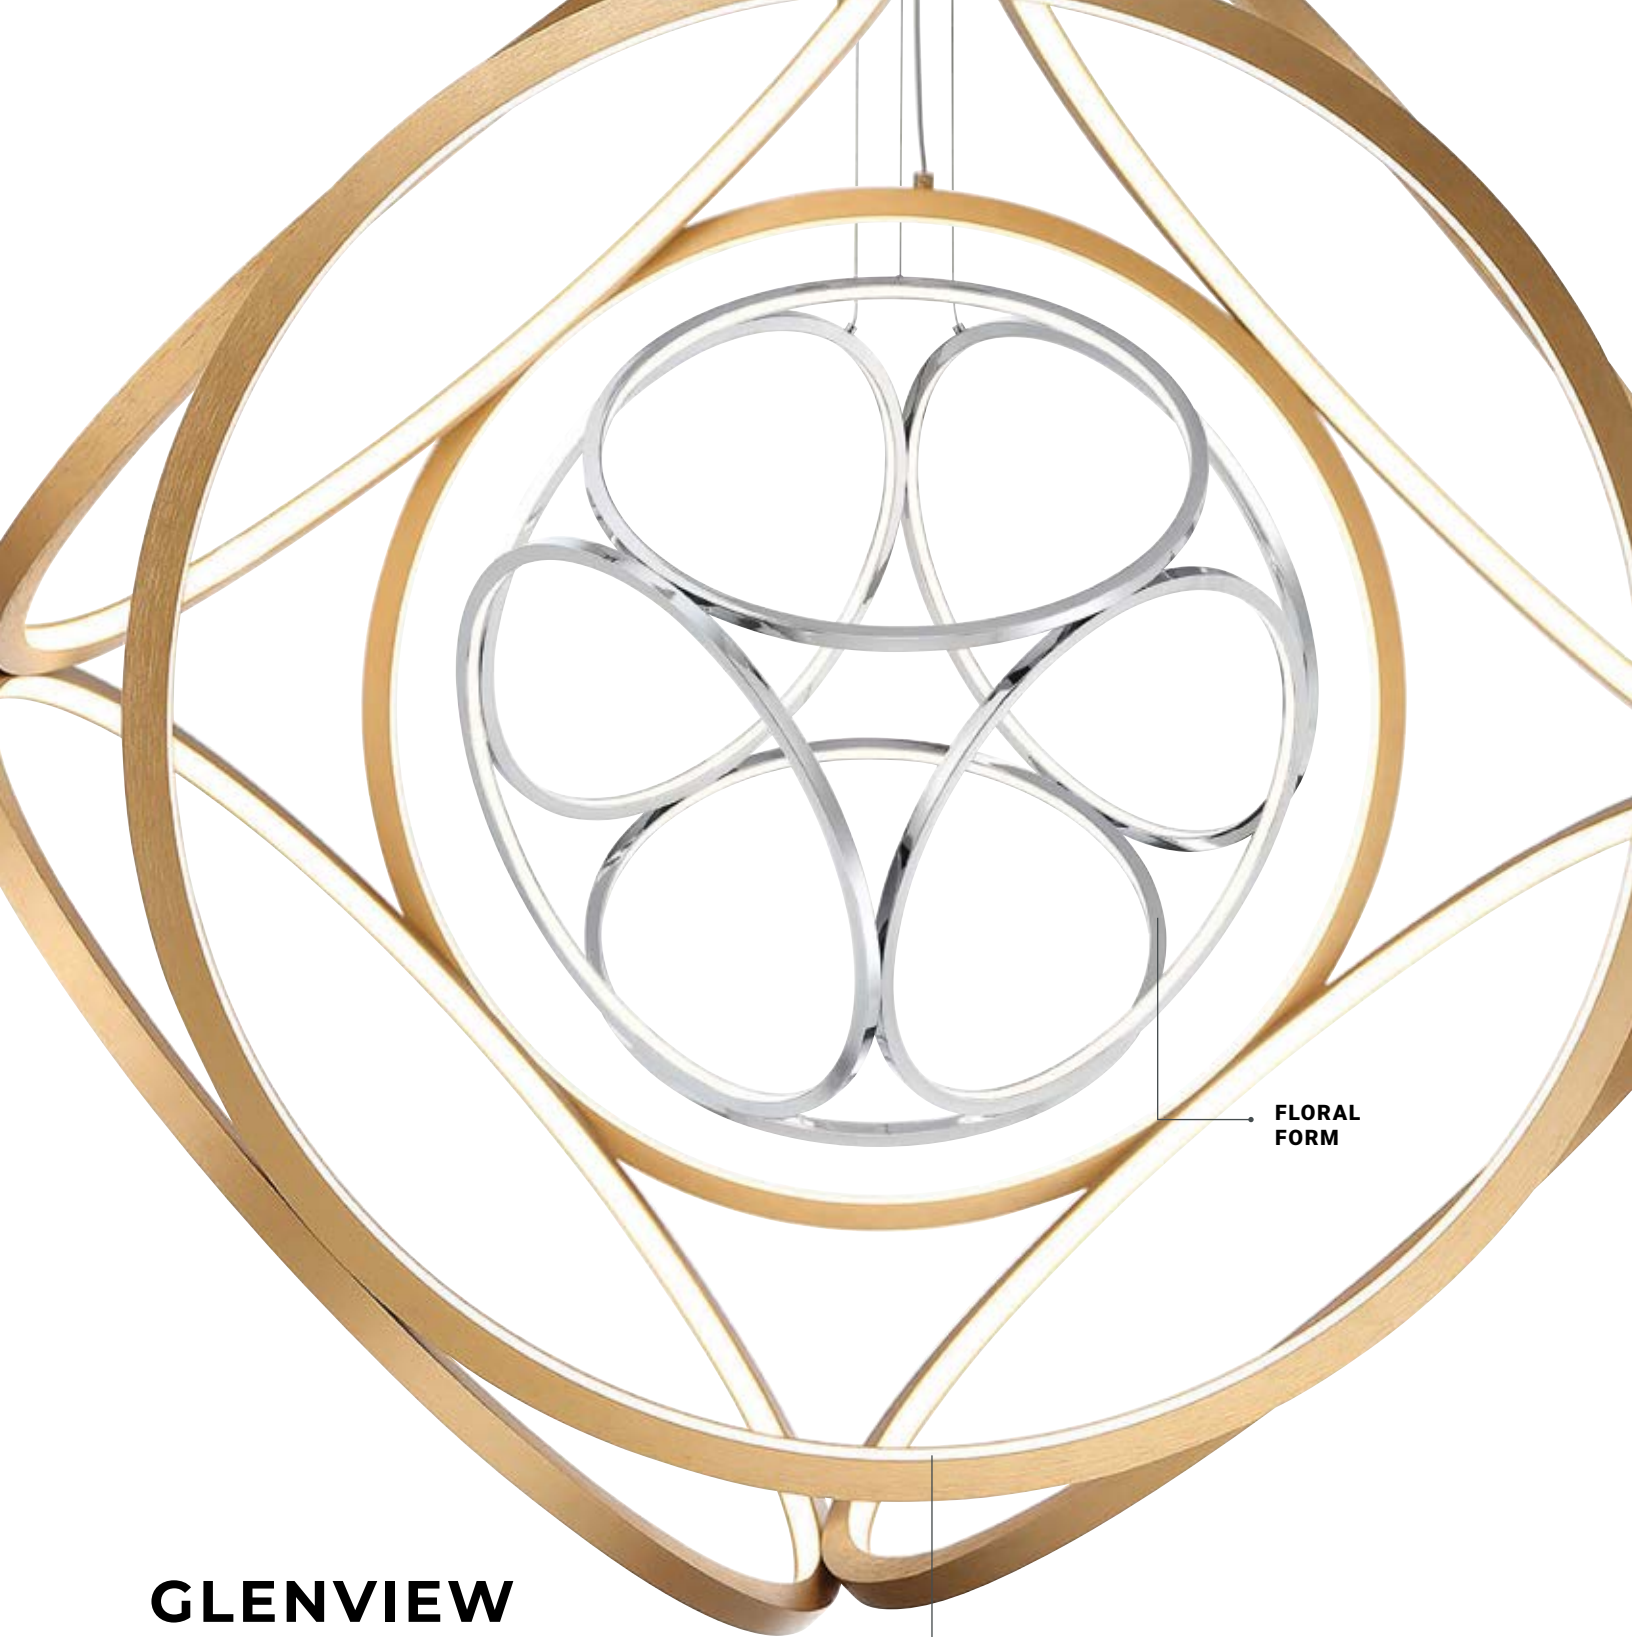

GLENVIEW

A super chic rounded cube is suspended from one of the corners creating a slight diamond shape. The cube, which is a formation of 6 LED rings, radiate ethereal grace. With its open caged design, the structure when viewed from different angles create different patterns of petals or butterfly wings.