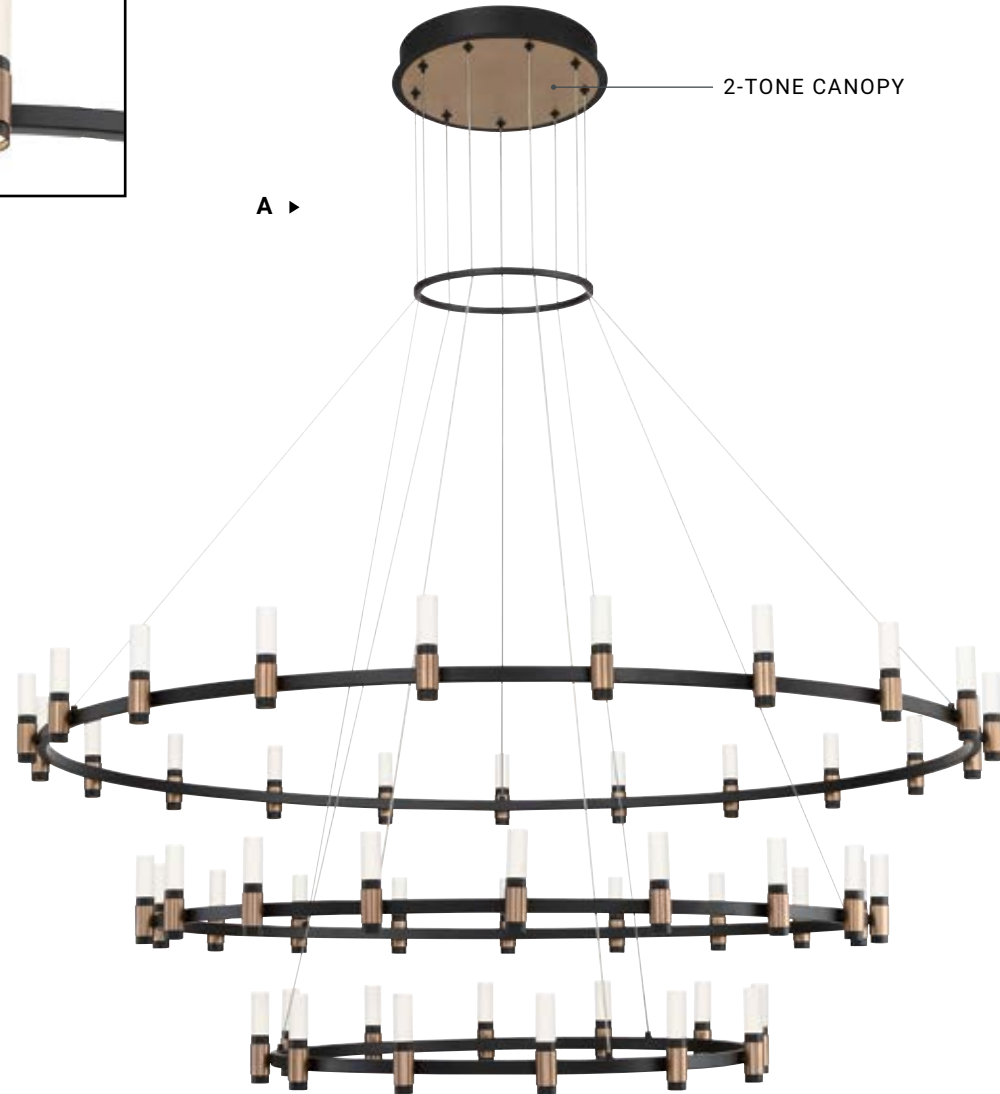

MODERN CANDELABRA STYLE

ALBANY CHANDELIER
37046-019

ALBANY

BLACK + BRASS

UP & DOWN LIGHT

A ▶

A 37046-019 LED
 60" 3-Tier LED Chandelier
 Dia: 59.5" | H: 5.25"
 Canopy: 13.75" | Max H: 211.25"
 230W LED
 3000K
 8160 Delivered Lumens
 Dimmable

B ▶

C ▶

D ▶

B 37043-018 LED
 32" LED Chandelier
 Dia: 31.5" | H: 5.25"
 Canopy: 7.75" | Max H: 103"
 53W LED
 3000K
 1920 Delivered Lumens
 Dimmable

C 37044-015 LED
 46" LED Chandelier
 Dia: 45.25" | H: 5.25"
 Canopy: 11" | Max H: 187.25"
 81W LED
 3000K
 2880 Delivered Lumens
 Dimmable