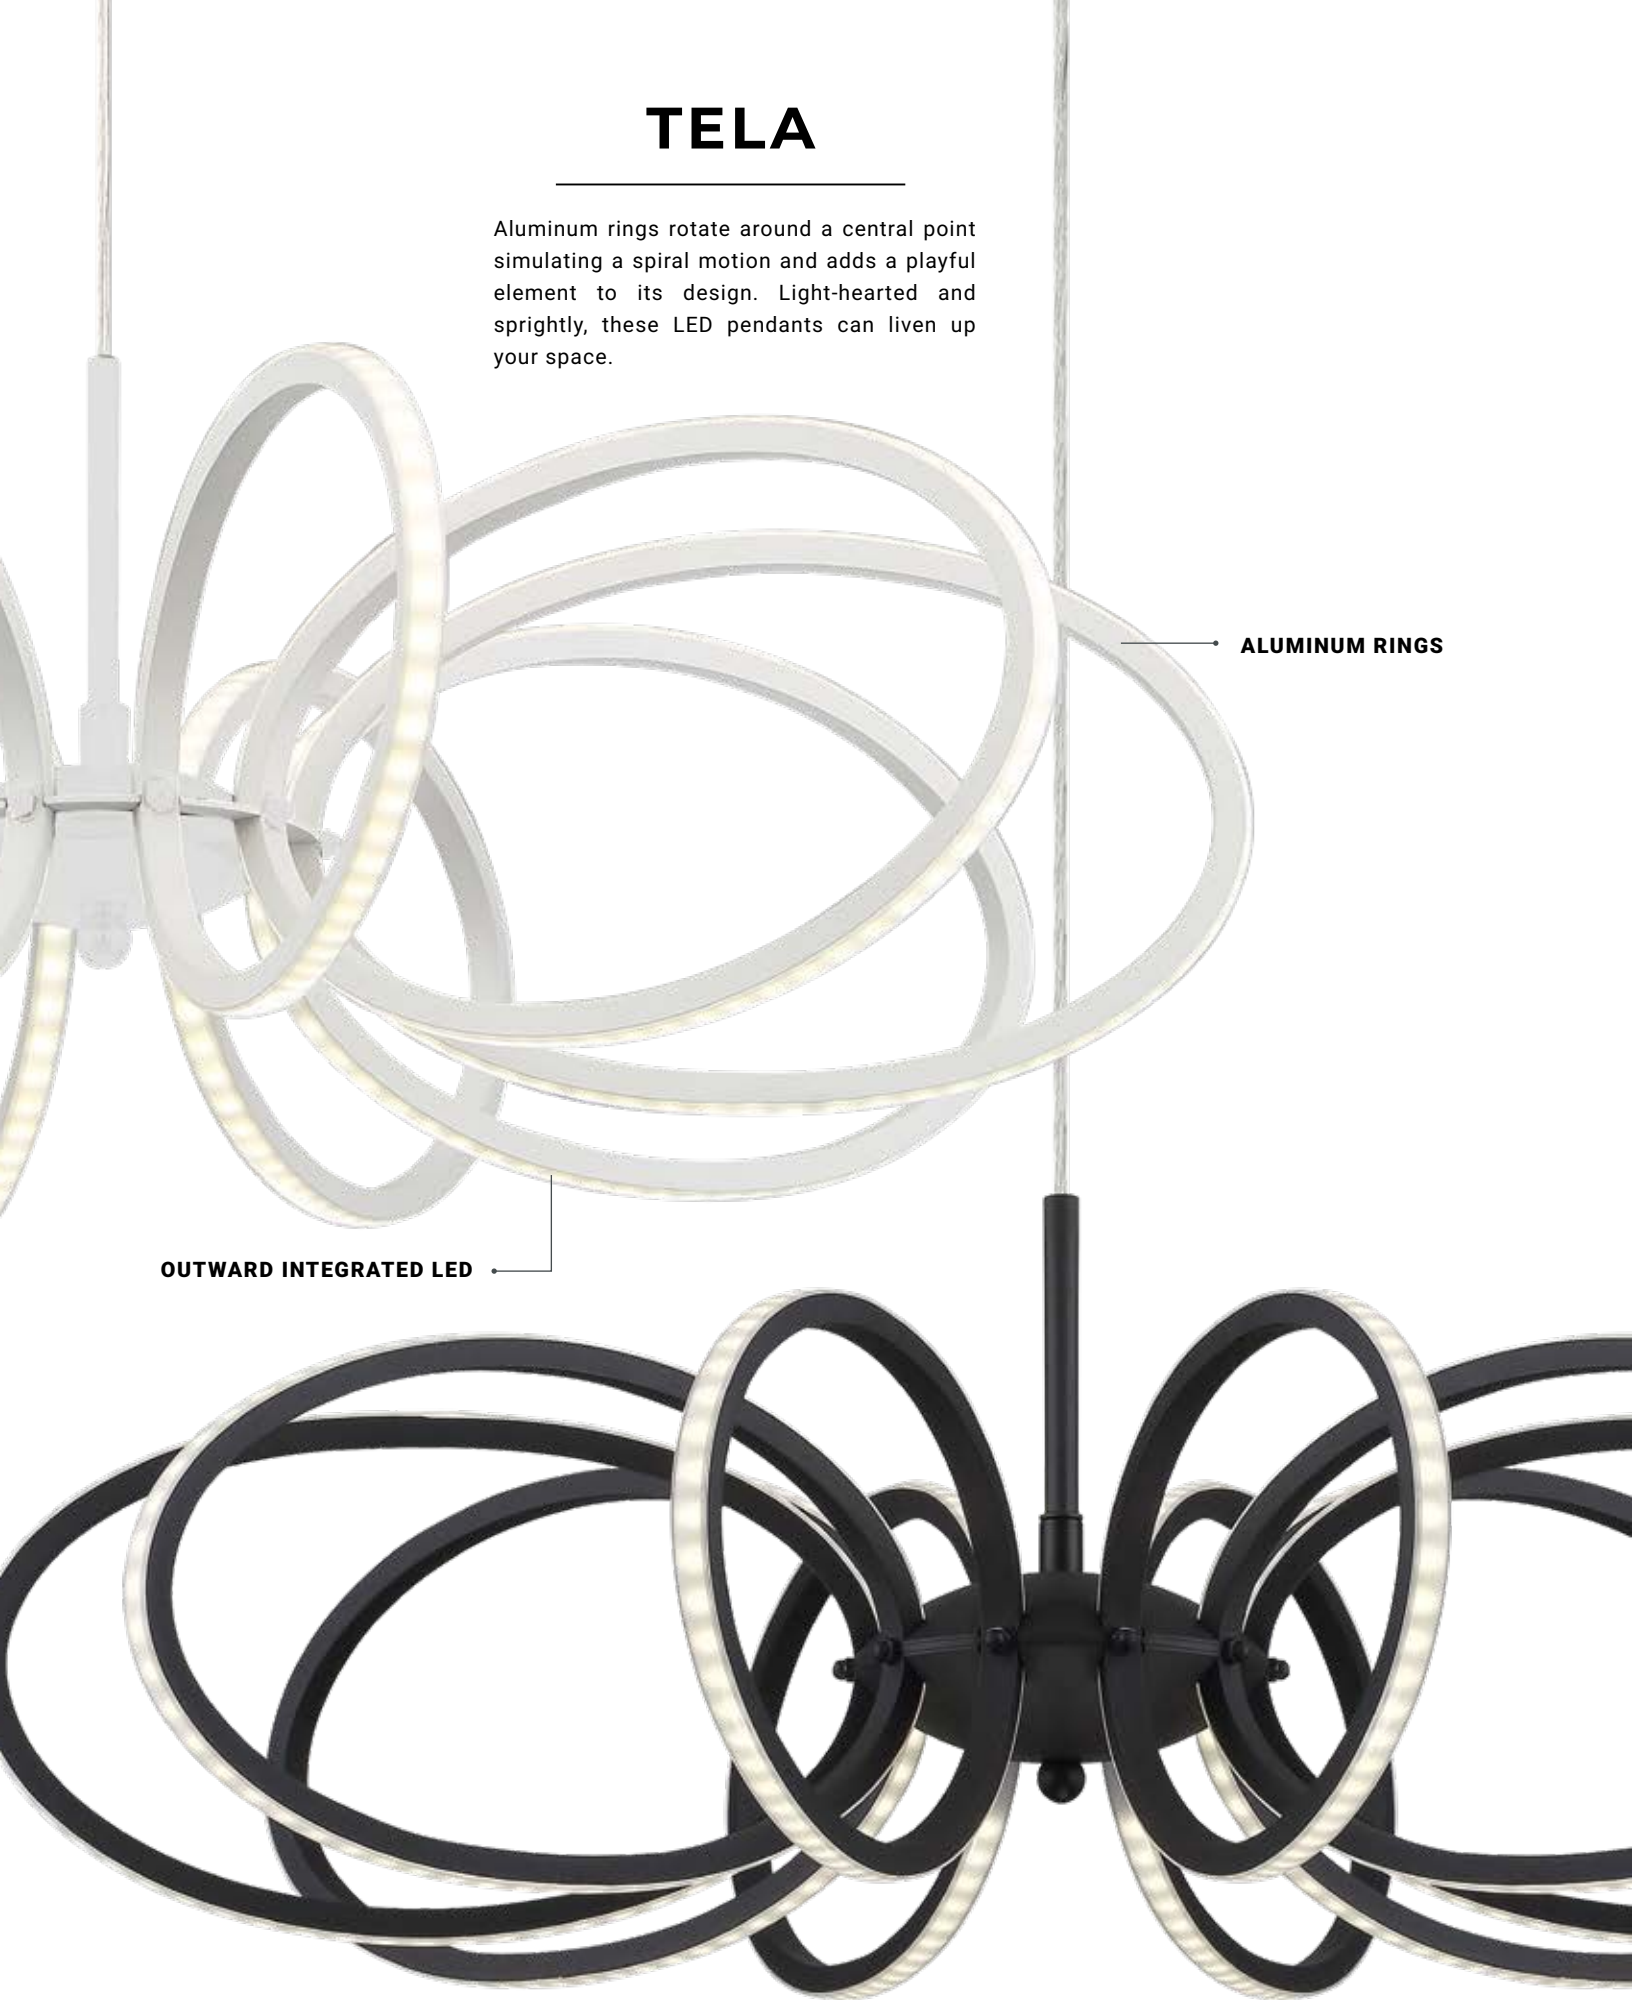

TELA

Aluminum rings rotate around a central point simulating a spiral motion and adds a playful element to its design. Light-hearted and sprightly, these LED pendants can liven up your space.

ALUMINUM RINGS

OUTWARD INTEGRATED LED