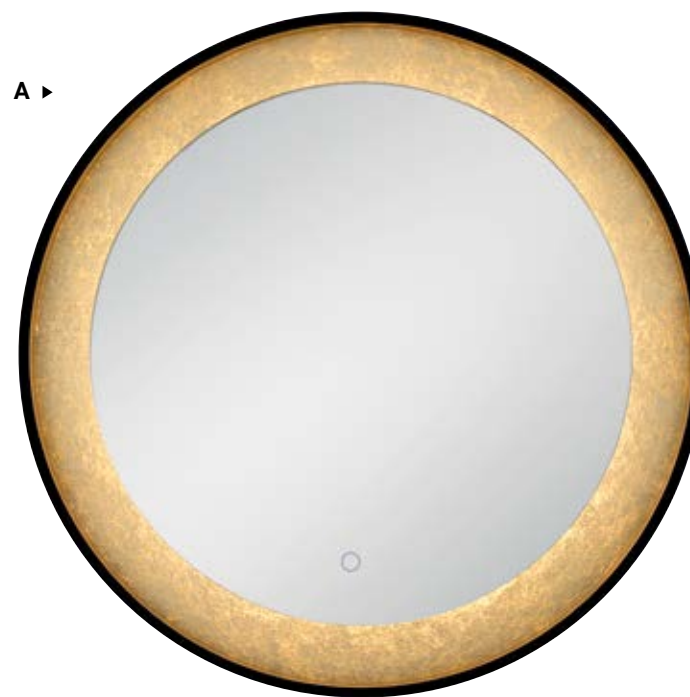

LED Lights

Touch Sensor Switch

Dimmable

CCT TCC Correlated Color Temperature

Suitable for Damp Location

LED MIRROR

EDGE-LIT WITH METAL FOIL

A ▶