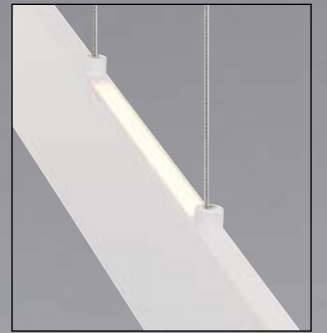

ROGERS

WHITE

A ▶

LED UPLIGHTING

B ▶