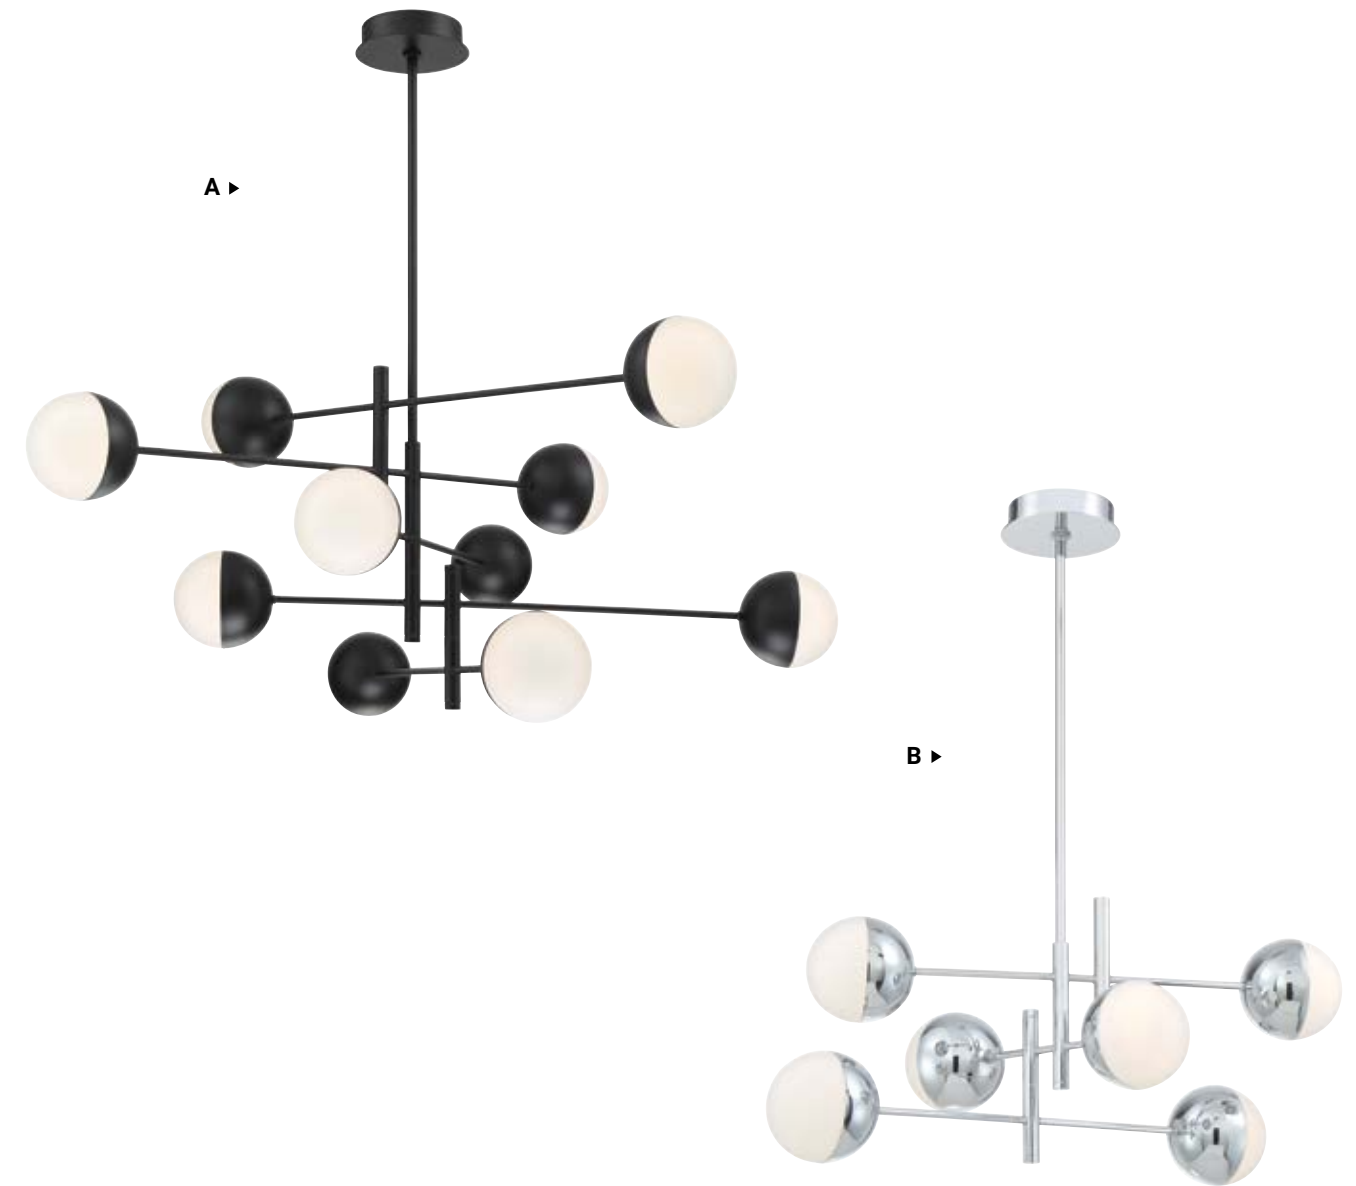

MILLBROOK

BLACK + BRASS | CHROME | BRASS

*Comes with 3" + 6" + 12" + 18" + 18" extension rods

35898* **LED**
20" LED Chandelier

Dia: 20" | H: 17.5"
Canopy: 5.5" | Max H: 75.5"
2 x 5W
G9 LED
500 Delivered Lumens
Dimmable
(included)

*Comes with 3" + 6" + 12" + 18" + 18" extension rods

△ For delivered lumens please refer to eurofase.com

A 35920* **LED**
50" LED Chandelier

Dia: 49.75" | H: 21"
Canopy: 7" | Max H: 79.25"
10 x 5W LED
4000K