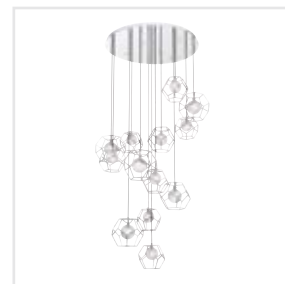

THUMBNAIL INDEX
Grand Chandelier Collection

NORWAY
P47