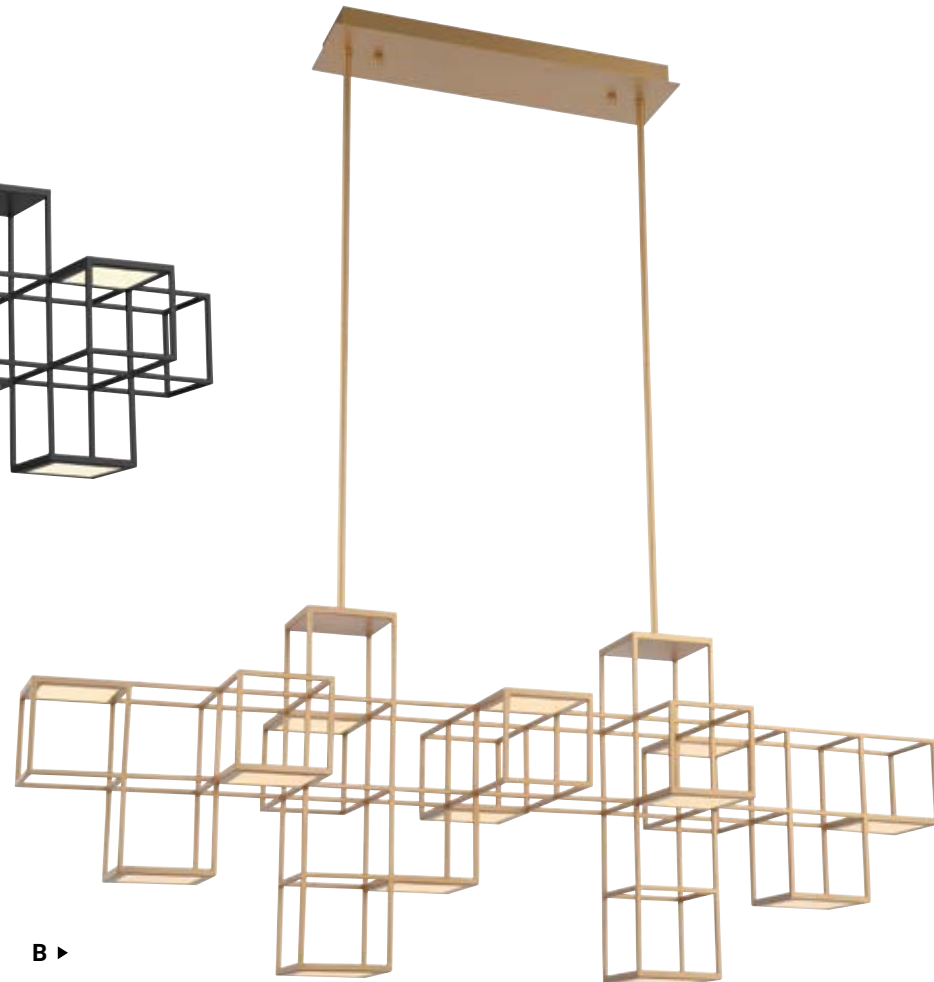

PATENT
PENDING

FERRO

GOLD | BLACK

▲
A

B ▶

▲
C

▲
E

◀ D

*Comes with 3" + 6" + 12" + 18" + 18" extension rods

A 38258* LED
41" Linear LED Chandelier
L: 40.25" | W: 15.5" | H: 21"
Canopy: 18" x 6" | Max H: 78"
48W LED
3000K
2650 Delivered Lumens
Dimmable
-015 GOLD -026 BLACK

B 38257* LED
56" Linear LED Chandelier
L: 55.25" | W: 15.5" | H: 21"
Canopy: 23" x 6" | Max H: 78"
74W LED
3000K
4000 Delivered Lumens
Dimmable
-018 GOLD -021 BLACK

C 38260* LED
16" LED Pendant
L: 15.5" | W: 15.5" | H: 21"
Canopy: 6.75" | Max H: 78"
26W LED
3000K
1500 Delivered Lumens
Dimmable
-018 GOLD -029 BLACK

D 38261 LED
25" LED Flushmount
L: 24.75" | W: 24.75" | H: 10"
Canopy: 11" x 11"
51W LED
3000K
2580 Delivered Lumens
Dimmable
-015 GOLD -026 BLACK

E 38262 LED
15" LED Wall Sconce
W: 14.25" | H: 17.75" | Ext: 6.5"
Canopy: 7.5" x 4"
22W LED
3000K
1200 Delivered Lumens
Dimmable
-012 GOLD -025 BLACK