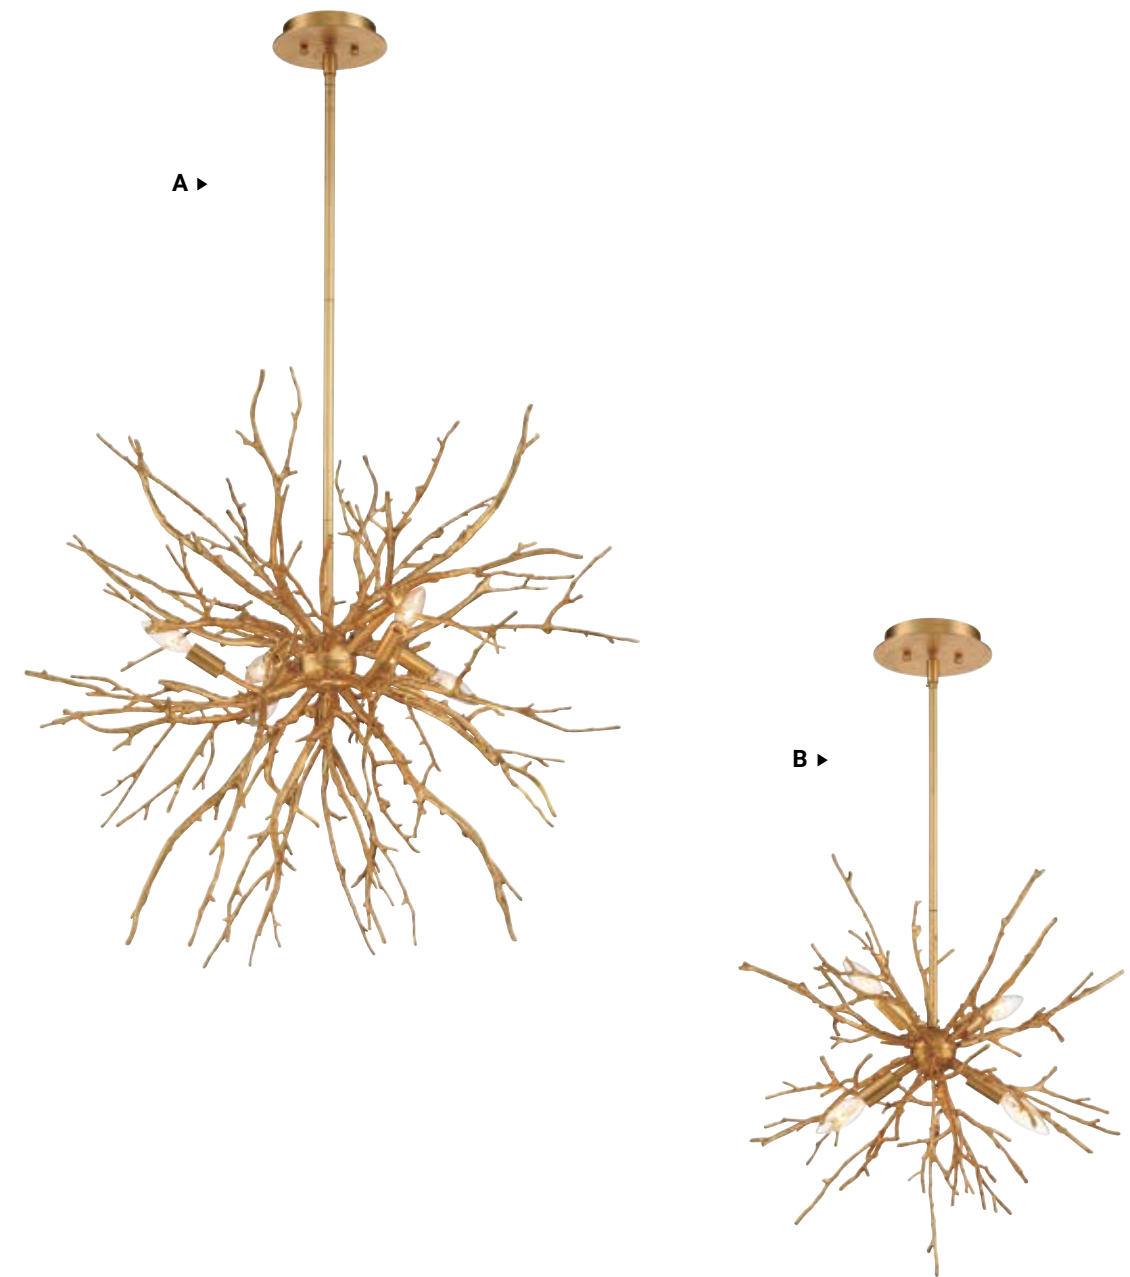

ZAZU

BLACK

A ▶

B ▶

A 22802-019
26" Flushmount
Dia: 25.75" | H: 8"
12 x 40W E12

B 19800-011
44" Chandelier
Dia: 44" | H: 44"
Canopy: 6.5" | Max H: 230"
28 x 40W E12

ABERDEEN

Luxurious gilded branches, inspired by the staghorn coral, are arranged in various clusters. This unique piece creates a sense of awe upon gazing at this work of art.

ABERDEEN

GOLD

*Comes with 3" + 6" + 12" + 18" + 18" extension rods
**Comes with 3" + 6" + 12" + 18" + 18" + 18" extension rods

A 35639-015**
35" Chandelier

Dia: 35" | H: 35"
Canopy: 6.25" | Max H: 111"
6 x 60W
B10 E12

B 35638-018*
23" Chandelier

Dia: 22.5" | H: 22.5"
Canopy: 6.25" | Max H: 80.5"
4 x 60W
B10 E12

LUMINOUS LED RING

OPAL & CLEAR GLASS FLORETS

CLAYTON

A bouquet of opal and clear glass florets are framed by a lustrous LED ring. The delicate blossoms shine gracefully above, reflecting light through the different opacities. Choose between two different sized clusters to lavishly suit your room needs.