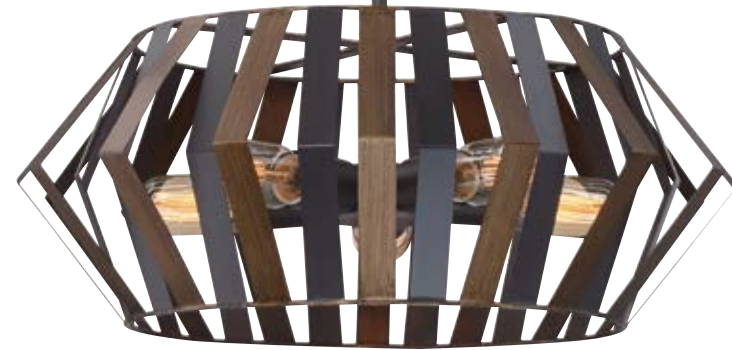

VINTAGE BULBS

BEVELO CHANDELIER
38268-014

BEVELO

WOOD + BRONZE

B ▶

C ▶

D ▶

CONVERTIBLE*
Semi-Flushmount