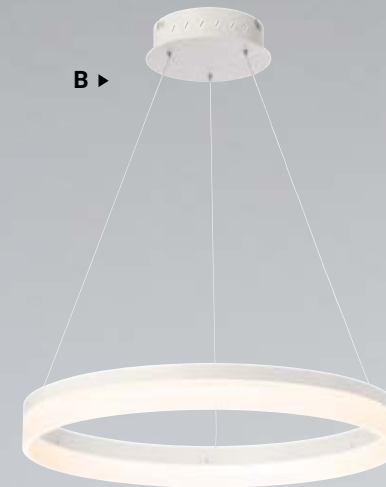

MINUTA

WHITE | BRONZE

A ▶

B ▶

D ▶

C ▶

△ For delivered lumens please refer to eurofase.com

A 31776 LED
18" LED Chandelier

Dia: 17.25" | H: 2.75"
Canopy: 8.25"
Max H: 76.75"
26W LED
3000K

△ 1900 Lumens
Dimmable

□ -011
WHITE

B 31777 LED
24" LED Chandelier

Dia: 23.25" | H: 2.75"
Canopy: 8.25"
Max H: 76.75"
37W LED
3000K

△ 2800 Lumens
Dimmable

□ -018
WHITE

C 31778 LED
32" LED Chandelier

Dia: 31.5" | H: 2.75"
Canopy: 11"
Max H: 76.75"
43W LED
3000K

△ 3200 Lumens
Dimmable

□ -015
WHITE

■ -022
BRONZE

D 31779 LED
48" 3-Tier LED Chandelier

Dia: 47.75" | H: 2.75"
Canopy: 13"
Max H: 76.75"
106W LED
3000K

△ 7400 Lumens
Dimmable

□ -012
WHITE

■ -029
BRONZE