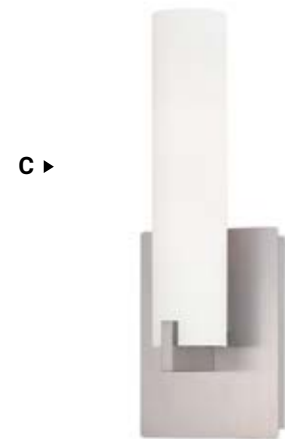

ZUMA

CHROME | BRUSHED NICKEL | OIL RUBBED BRONZE

△ For delivered lumens please refer to eurofase.com

A 23273
40" Wall Sconce
W: 5.25" | H: 39.5" | Ext: 3.75"
6 x 40W G9
(included)

■ -030
OIL RUBBED BRONZE

B 23272
21" Wall Sconce
W: 5.25" | H: 20.5" | Ext: 3.75"
3 x 40W G9
(included)

■ -019 CHROME ■ -026 BRUSHED NICKEL

C 23271
14" Wall Sconce
W: 5.25" | H: 13.25" | Ext: 3.75"
2 x 40W G9
(included)

■ -012 CHROME ■ -029 BRUSHED NICKEL
■ -036 OIL RUBBED BRONZE

D 30180 LED
40" LED Wall Sconce
W: 39.75" | H: 5.25" | Ext: 4"
2 x 15W LED
3200K

△ 2700 Lumens
Dimmable

■ -017 CHROME ■ -024 SATIN NICKEL

E 30179 LED
21" LED Wall Sconce
W: 20.75" | H: 5.25" | Ext: 4"
1 x 15W LED
3200K

△ 1350 Lumens
Dimmable

■ -011 CHROME ■ -028 SATIN NICKEL