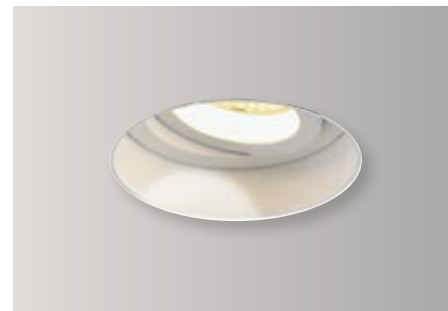

Downlight

Gimbal

Mesh Plate
(included)

Driver Box
(included)

AMIGO

The Amigo, a widely versatile collection, is our answer to directional lighting with contemporary flair. The Amigo features energy efficient hidden light sources for discreet illumination for all spaces.