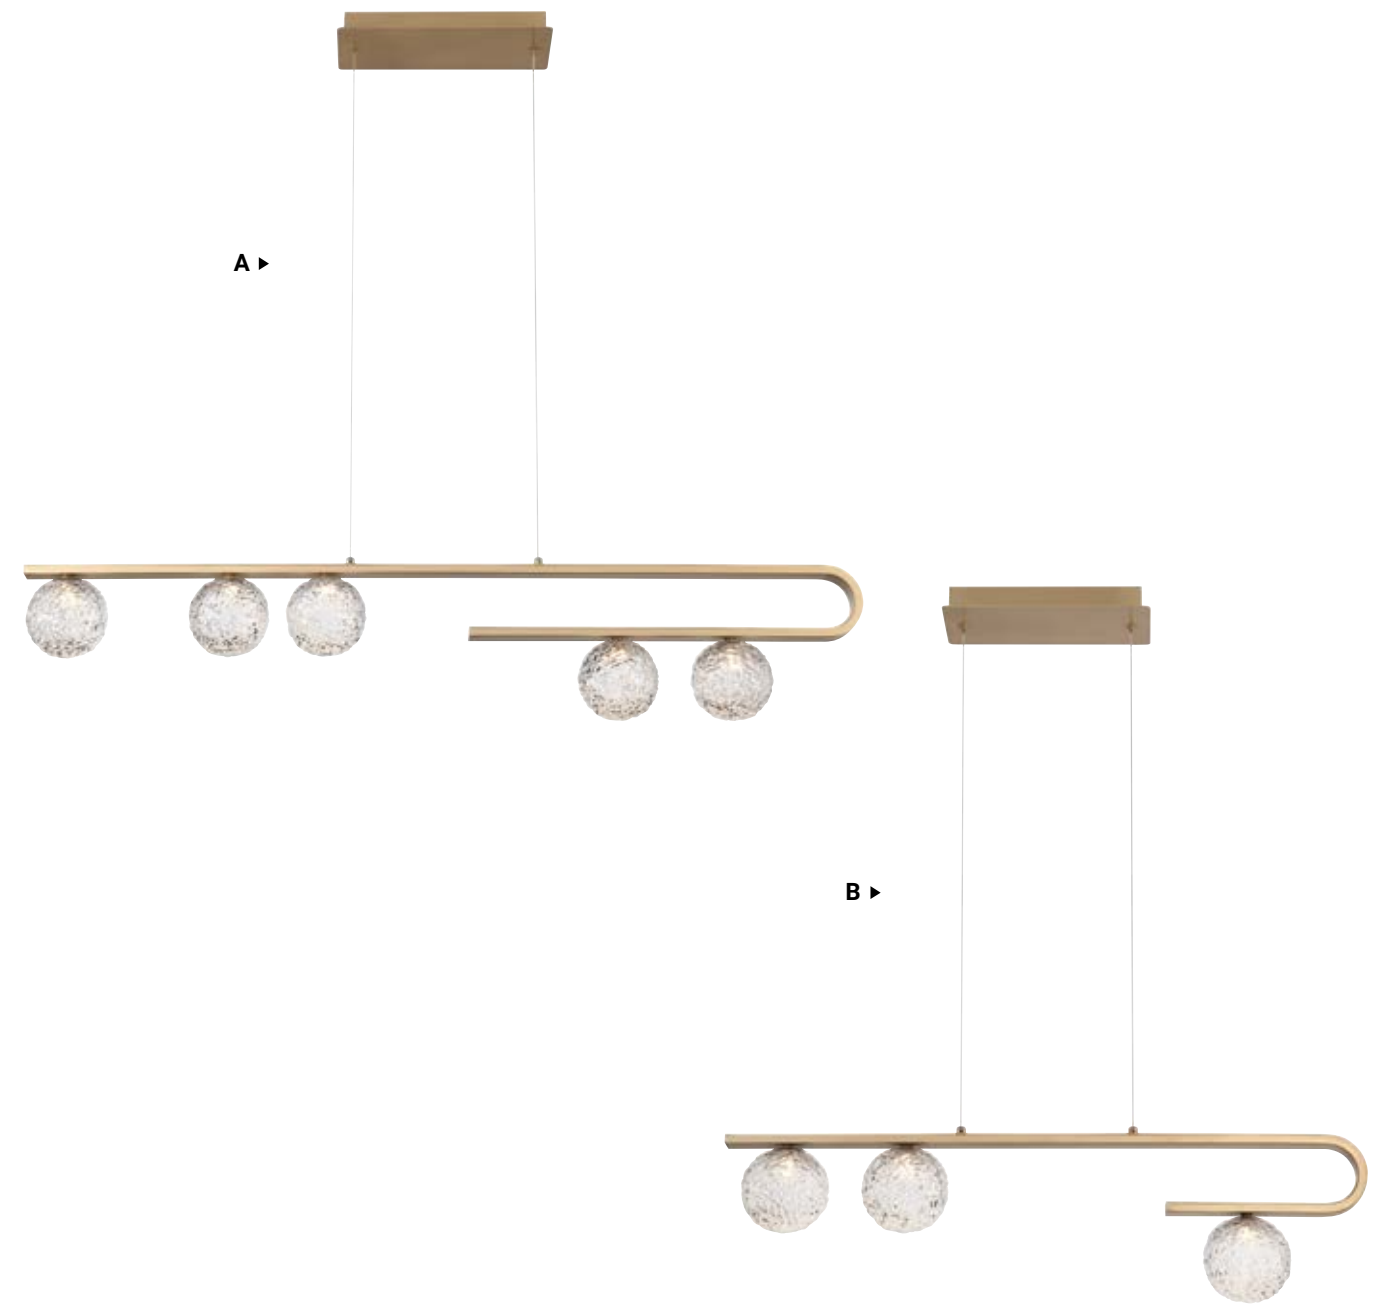

PHILLIMORE

BRUSHED GOLD

△ For delivered lumens please refer to eurofase.com

A 37351-014 LED
45" Linear LED Chandelier
L: 44.5" | W: 4.25" | H: 8.25"
Canopy: 12.25" x 5.25" | Max H: 105.5"
15W LED
3500K
△ 1200 Lumens
Dimmable

B 37350-017 LED
32" Linear LED Chandelier
L: 31.5" | W: 4.25" | H: 8.25"
Canopy: 10.5" x 5.25" | Max H: 81.5"
9W LED
3500K
△ 720 Lumens
Dimmable