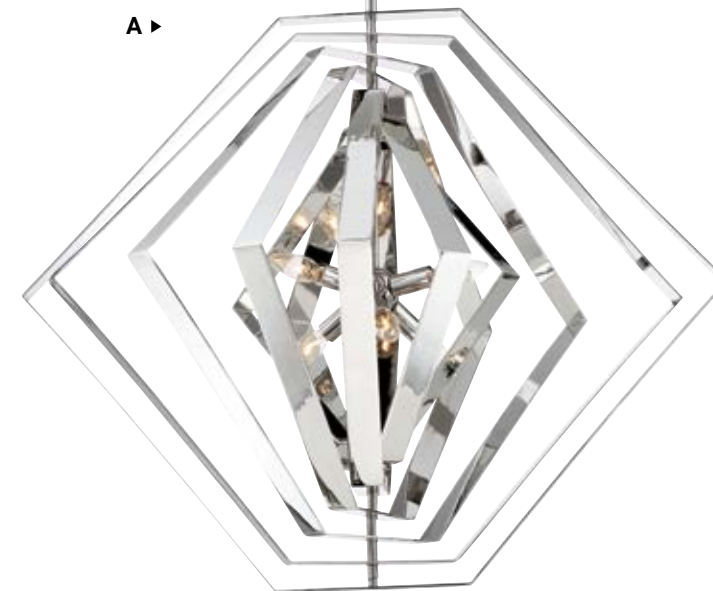

DOWNTOWN

CHROME

A ▶