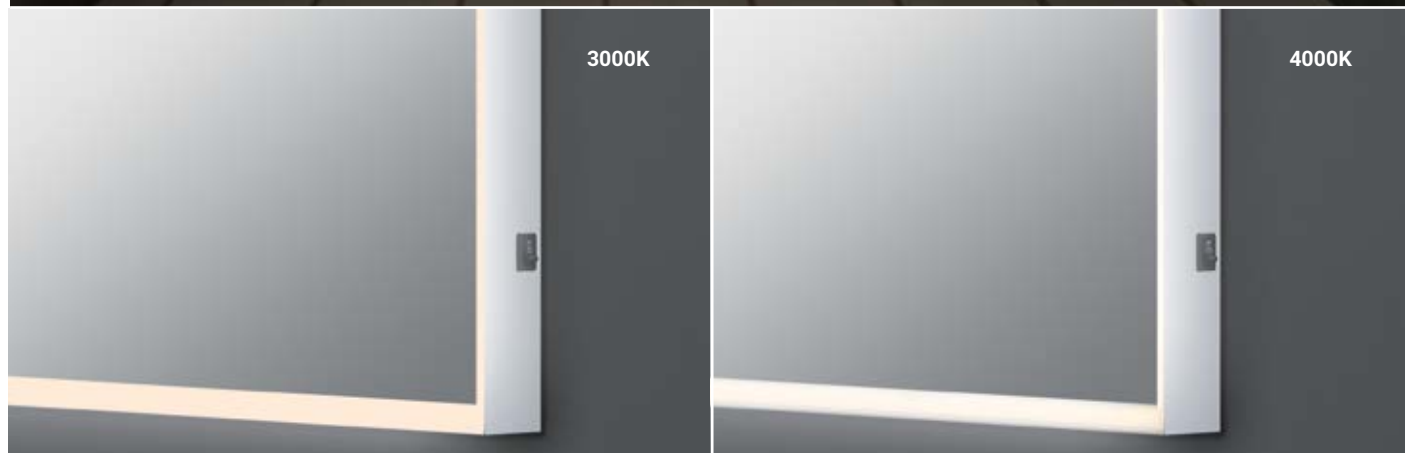

LED Lights

Rocker Switch

CCT TCC Correlated Color Temperature

Suitable for Damp Location