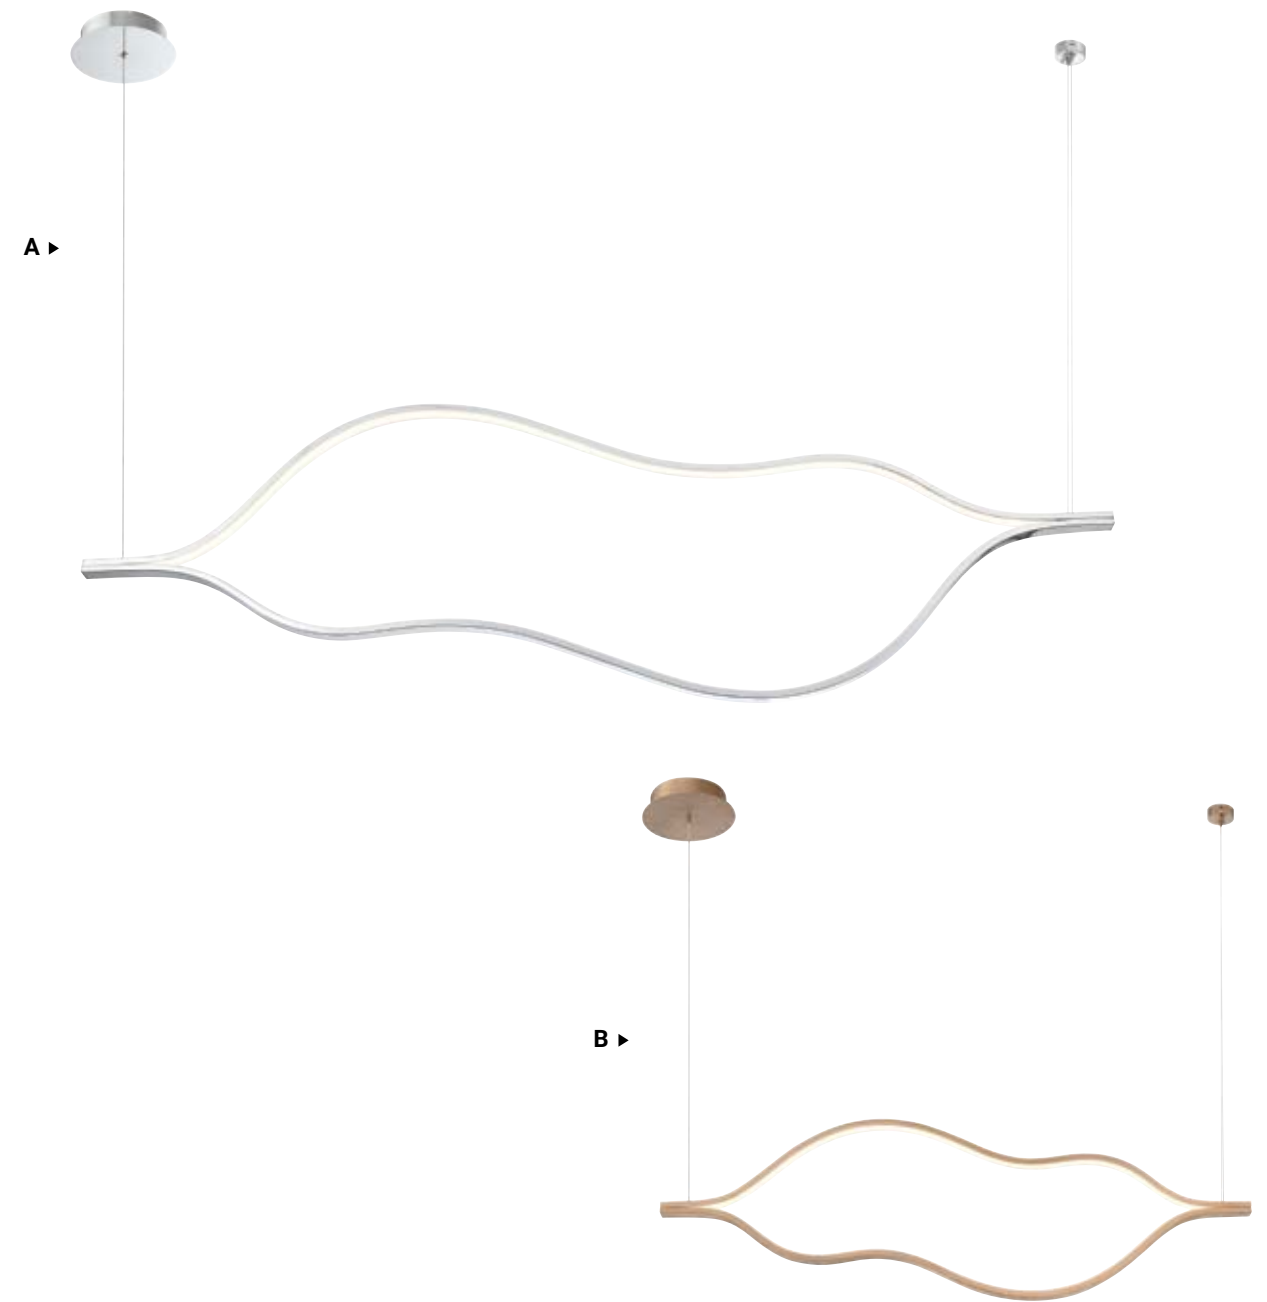

DEVONSHIRE

CHROME | GOLD

A ▶

B ▶

A 37098 LED
59" LED Chandelier
L: 59" | W: 1.25" | H: 17.75"
Canopy: 6.5" | Max H: 139.25"
30W LED
3000K
2520 Delivered Lumens
Dimmable

-018 CHROME -023 SOFT GOLD

B 37100 LED
40" LED Chandelier
L: 39.25" | W: 1.25" | H: 12.5"
Canopy: 6.5" | Max H: 134"
20W LED
3000K
1540 Delivered Lumens
Dimmable

-018 CHROME -028 SOFT GOLD