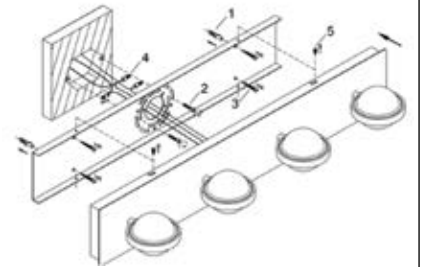

A ▶

POLISHED CHROME

PRESSED CRINKLE DESIGN

A **35688-013*** **LED**
 5" LED Wall Sconce
 W: 4.75" | H: 10" | Ext: 4.75"
 9W LED
 3000K
 800 Delivered Lumens
 (included)

SEATON

CHROME

EASY INSTALL*

◀ B