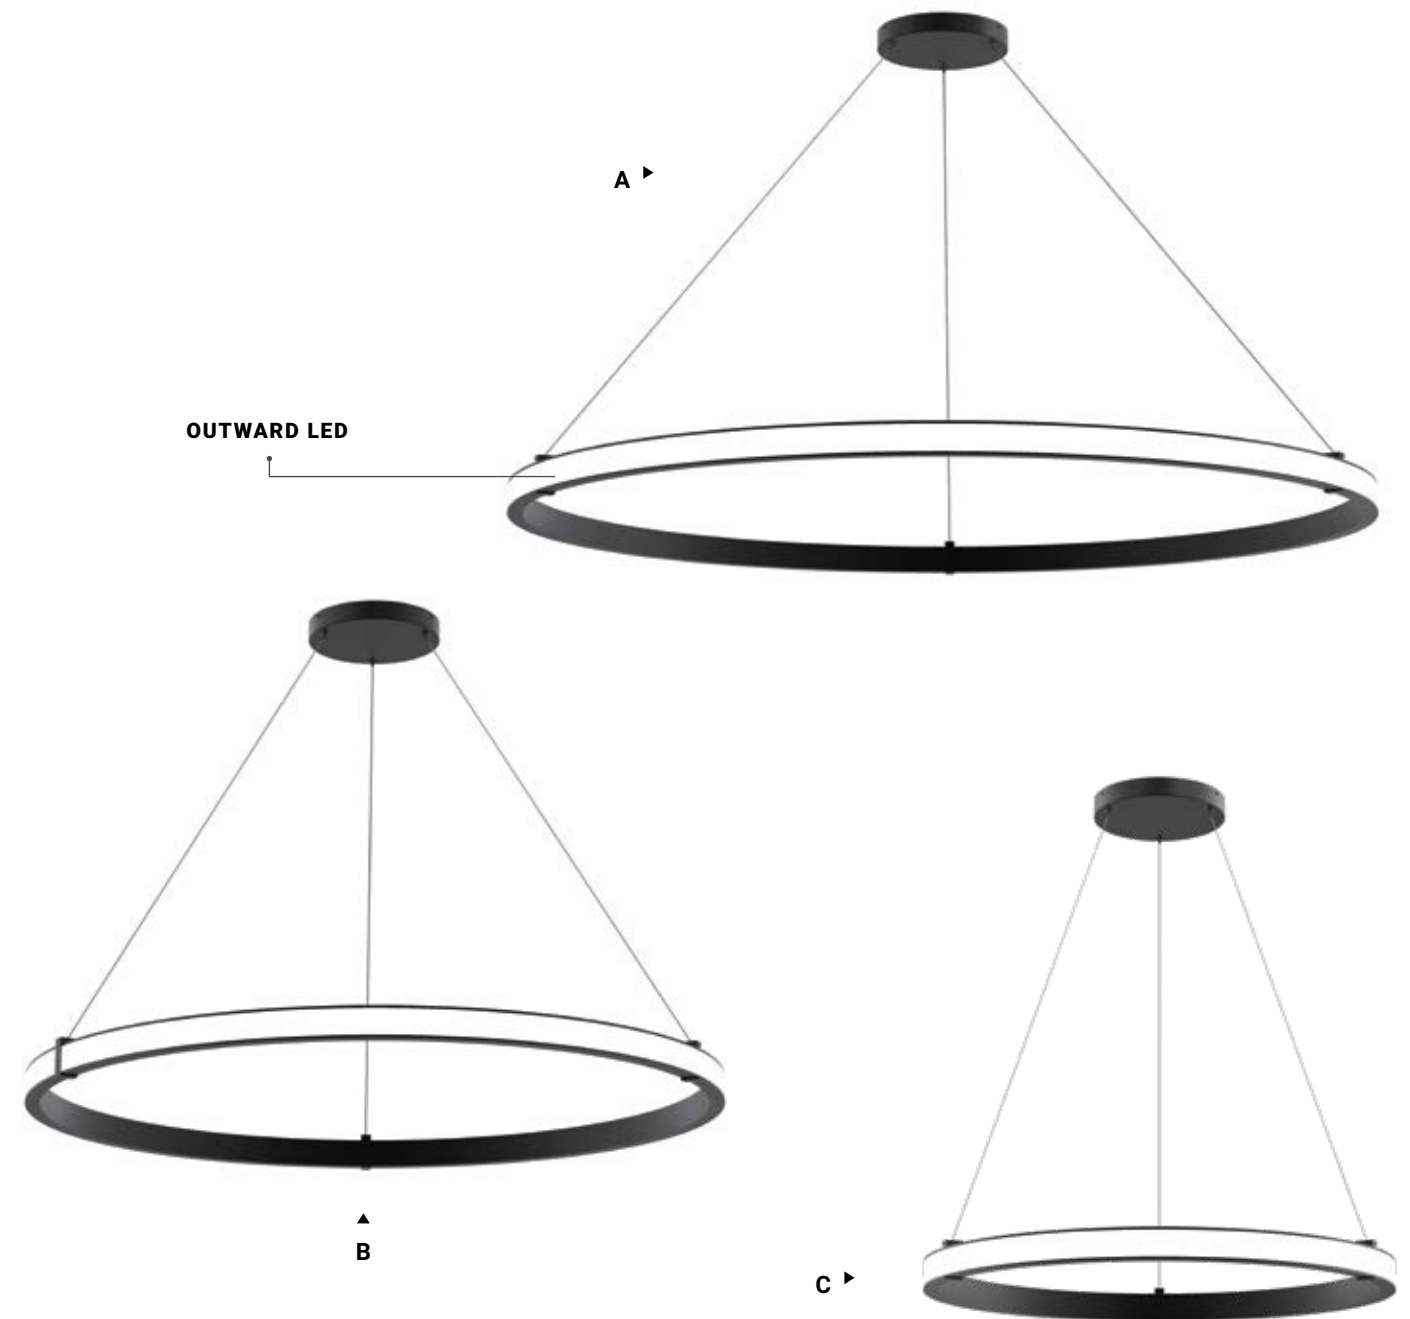

MUCCI

MATTE BLACK

A 38133-015 LED
60" Outward LED Pendant
Dia: 60" | H: 2"
Canopy: 11" | Max H: 99.5"
84W LED
3000K
3780 Delivered Lumens
Dimmable

B 38132-018 LED
48" Outward LED Pendant
Dia: 48" | H: 2"
Canopy: 9.5" | Max H: 99.5"
70W LED
3000K
3150 Delivered Lumens
Dimmable

C 38131-011 LED
32" Outward LED Pendant
Dia: 32" | H: 2"
Canopy: 9.5" | Max H: 99.5"
52W LED
3000K
2340 Delivered Lumens
Dimmable