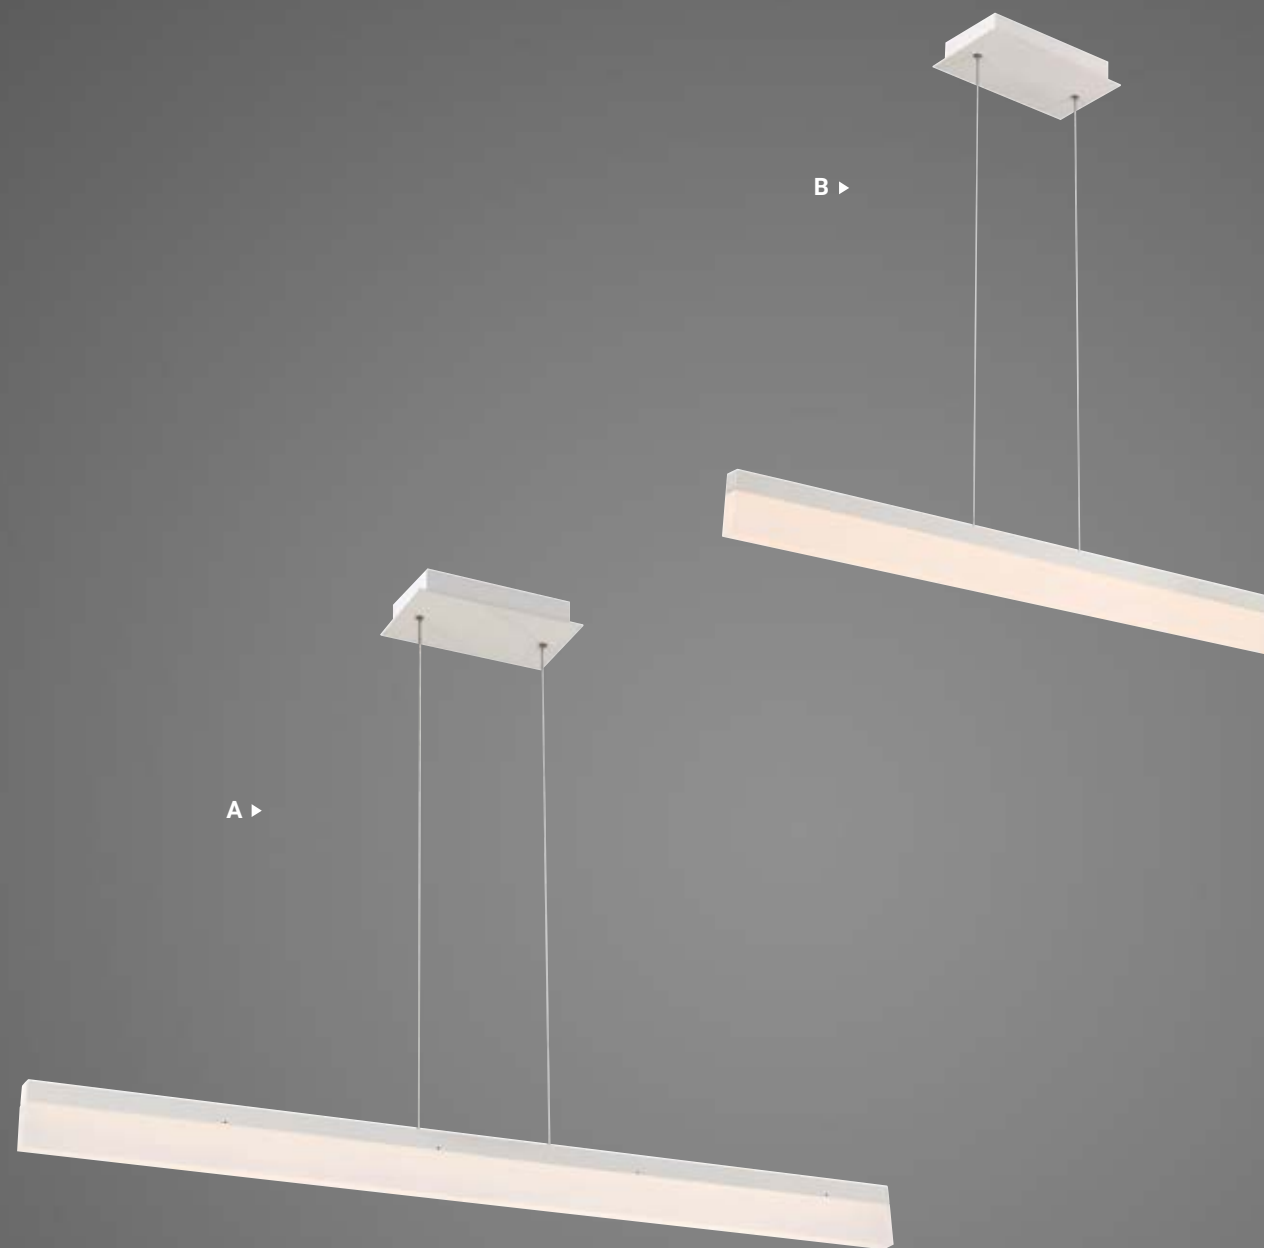

The extruded aluminum channel with a solid opal lens provides diffused LED illumination. Its minimalistic style delivers clean lines and a simple shape for various applications.

TUNNEL

WHITE

△ For delivered lumens please refer to eurofase.com