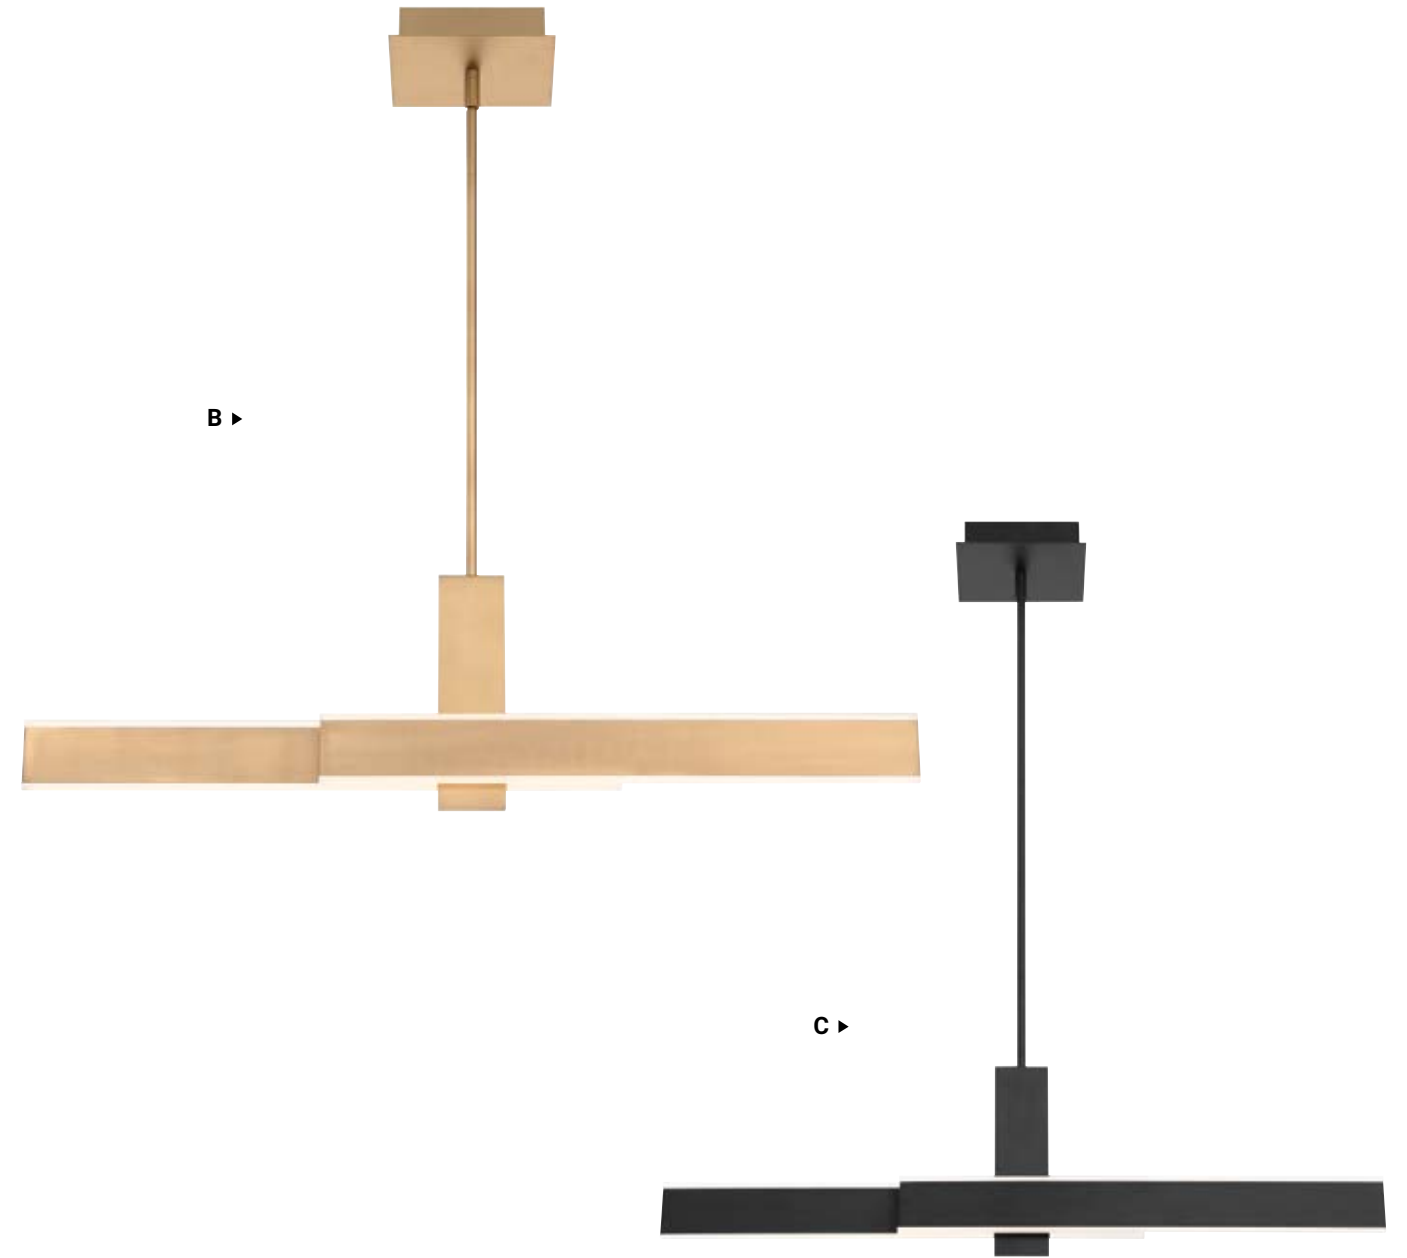

B ▶

C ▶

B 37064* LED
45" LED Chandelier
L: 45" | W: 4" | H: 8.5"
Canopy: 7" x 6" | Max H: 67"
74W LED
3000K
4700 Delivered Lumens
Dimmable

■ -013 MATTE BLACK   ■ -020 SATIN GOLD

C 37063* LED
36" LED Chandelier
L: 35.75" | W: 1.5" | H: 9.75"
Canopy: 7" x 6" | Max H: 68.25"
54W LED
3000K
3360 Delivered Lumens
Dimmable

■ -016 MATTE BLACK   ■ -023 SATIN GOLD

*Comes with 3" + 6" + 12" + 18" + 18" extension rods