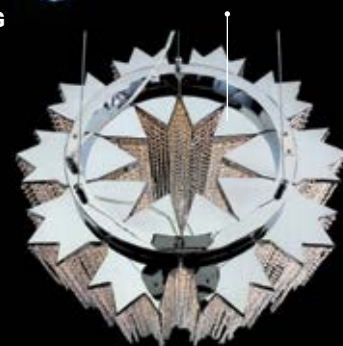

COHEN

Unique star patterned shade suspends draping crystal beads, adding dimension and texture to this grand scale fixture.

DRAPED CRYSTAL BEADING

UNIQUE STAR
PATTERN

COHEN

CHROME + CLEAR CRYSTAL

29052-011
50" Chandelier

Dia: 49.25" | H: 67"
Canopy: 10" | Max H: 248"
12 x 50W GU10
12 x 40W G9