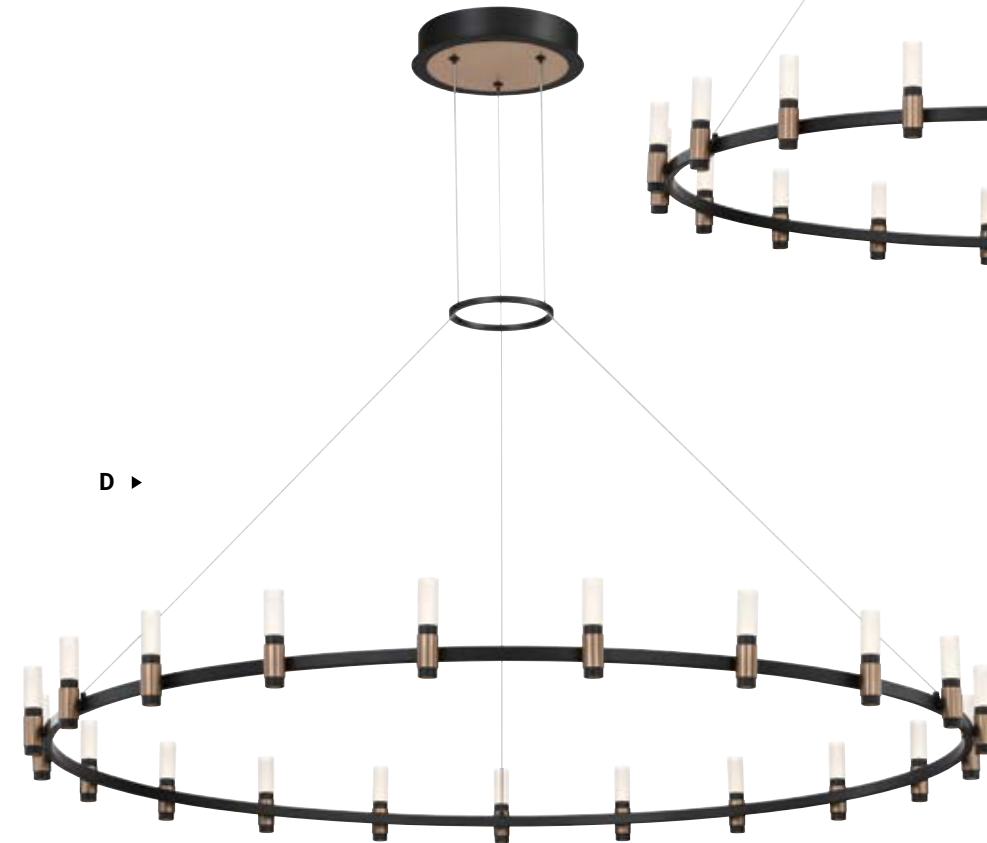

MODERN CANDELABRA STYLE

ALBANY CHANDELIER
37046-019

ALBANY

BLACK + BRASS

UP & DOWN LIGHT

A ▶

A 37046-019 LED
 60" 3-Tier LED Chandelier
 Dia: 59.5" | H: 5.25"
 Canopy: 13.75" | Max H: 211.25"
 230W LED
 3000K
 8160 Delivered Lumens
 Dimmable

B ▶

C ▶

D ▶

B 37043-018 LED
 32" LED Chandelier
 Dia: 31.5" | H: 5.25"
 Canopy: 7.75" | Max H: 103"
 53W LED
 3000K
 1920 Delivered Lumens
 Dimmable

C 37044-015 LED
 46" LED Chandelier
 Dia: 45.25" | H: 5.25"
 Canopy: 11" | Max H: 187.25"
 81W LED
 3000K
 2880 Delivered Lumens
 Dimmable