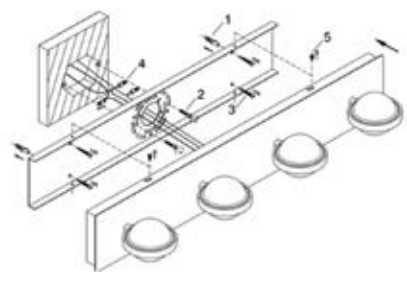

BALEWOOD

CHROME

EASY INSTALL*

▲
A