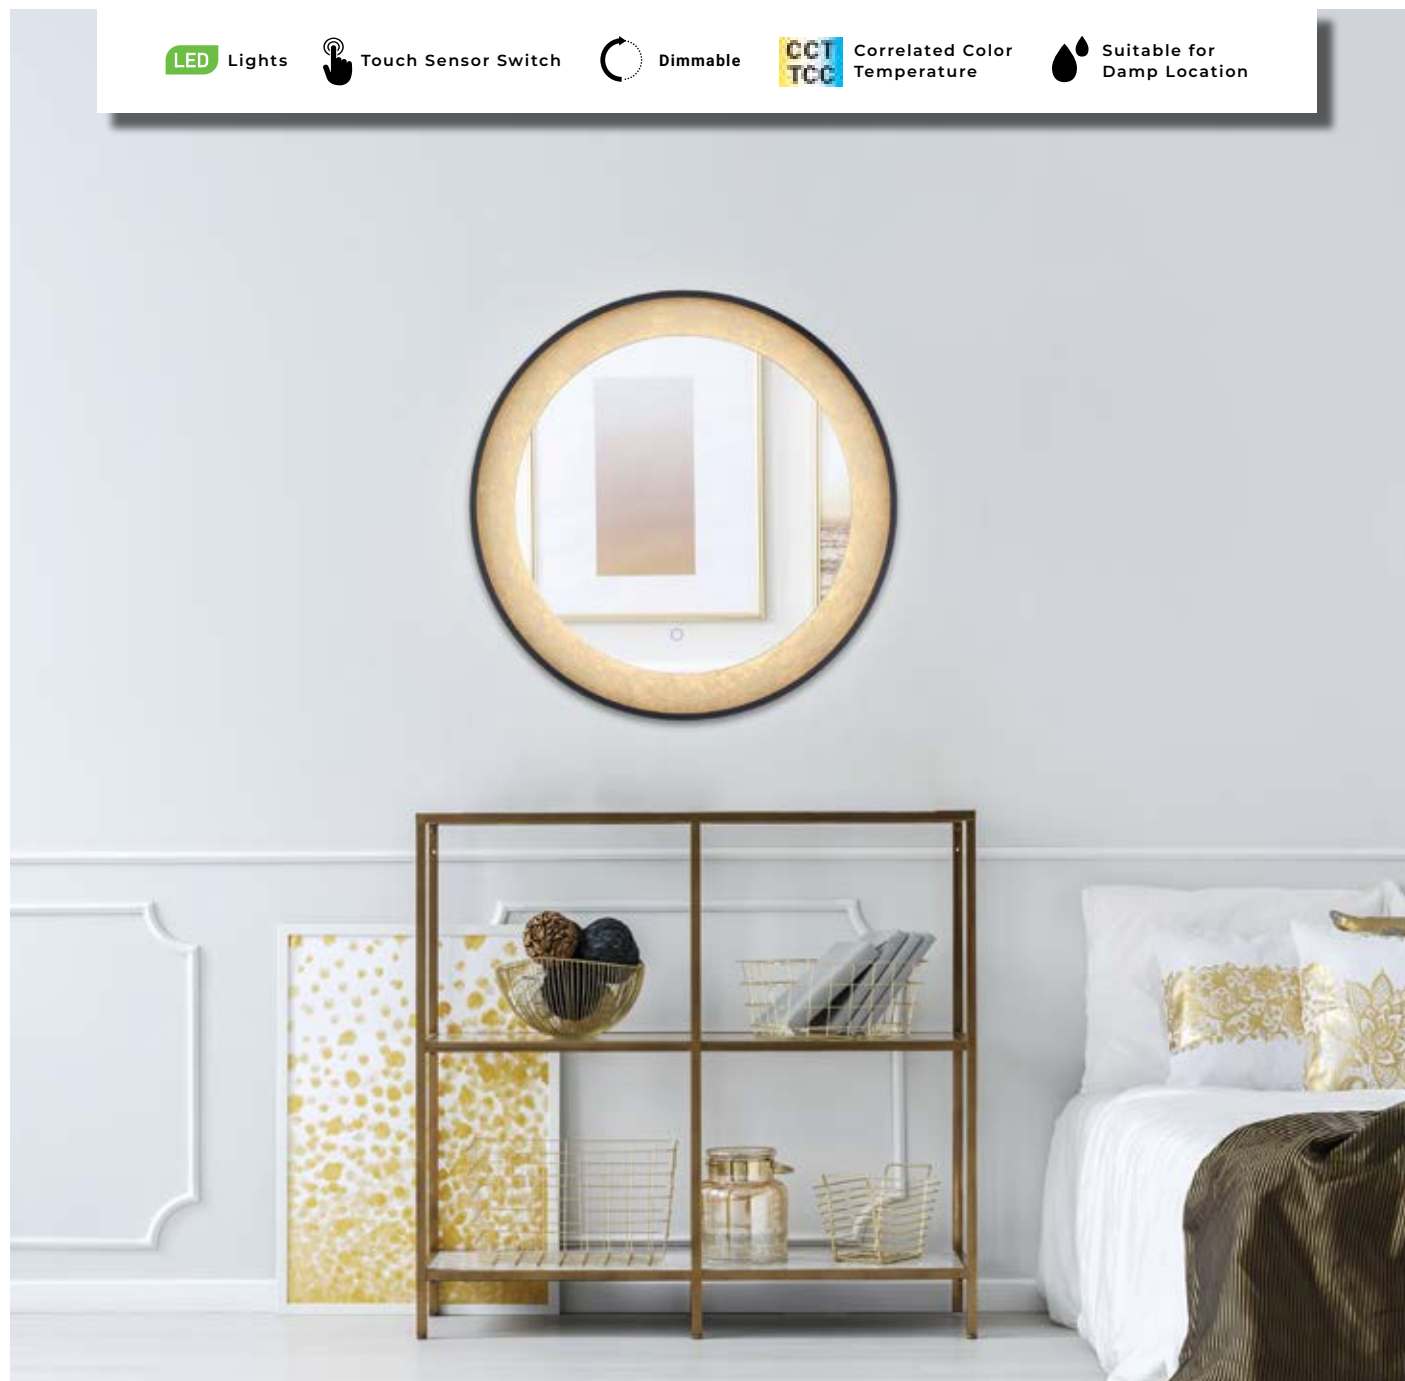

LED Lights

Touch Sensor Switch

Dimmable

CCT TCC Correlated Color Temperature

Suitable for Damp Location