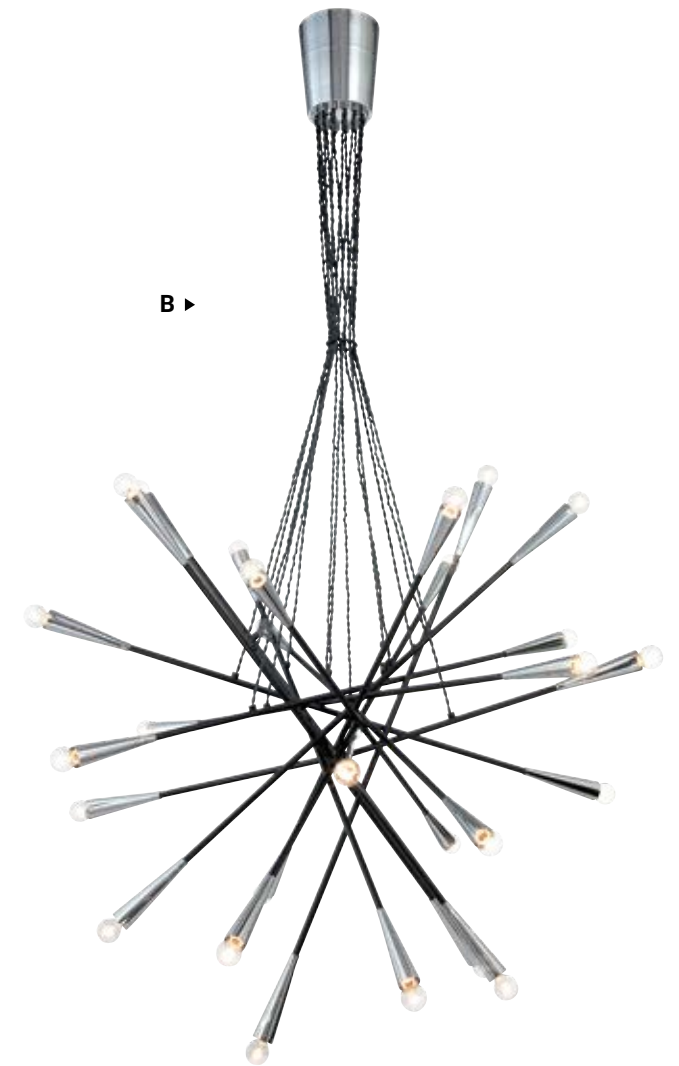

ZAZU

Metal spun rods weave in and out, jutting at different angles for a dynamic design. This metalworking process creates axially symmetric tips that perfectly house a bulb at each end.

ZAZU

BLACK

A ▶

B ▶

A 22802-019
26" Flushmount
Dia: 25.75" | H: 8"
12 x 40W E12

B 19800-011
44" Chandelier
Dia: 44" | H: 44"
Canopy: 6.5" | Max H: 230"
28 x 40W E12