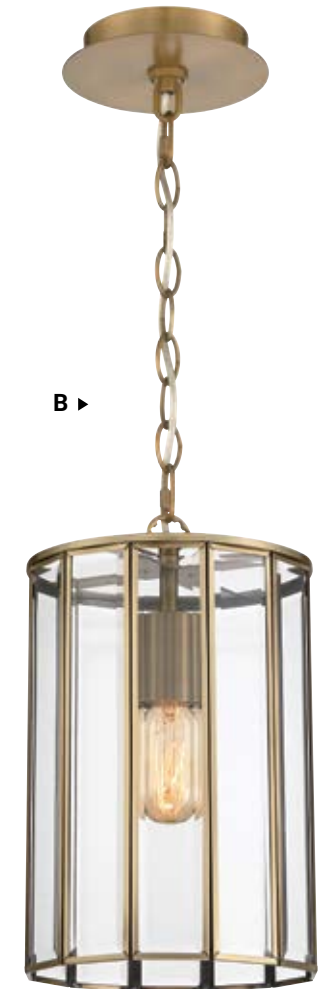

◀ A

B ▶

A 37085-018
13" Pendant
Dia: 12.25" | H: 18.75"
Canopy: 5.75" | Max H: 91.75"
3 x 60W
EDISON BULB E26
(included)

B 37084-011
8" Pendant
Dia: 7.75" | H: 13"
Canopy: 5.75" | Max H: 86"
1 x 60W
EDISON BULB E26
(included)