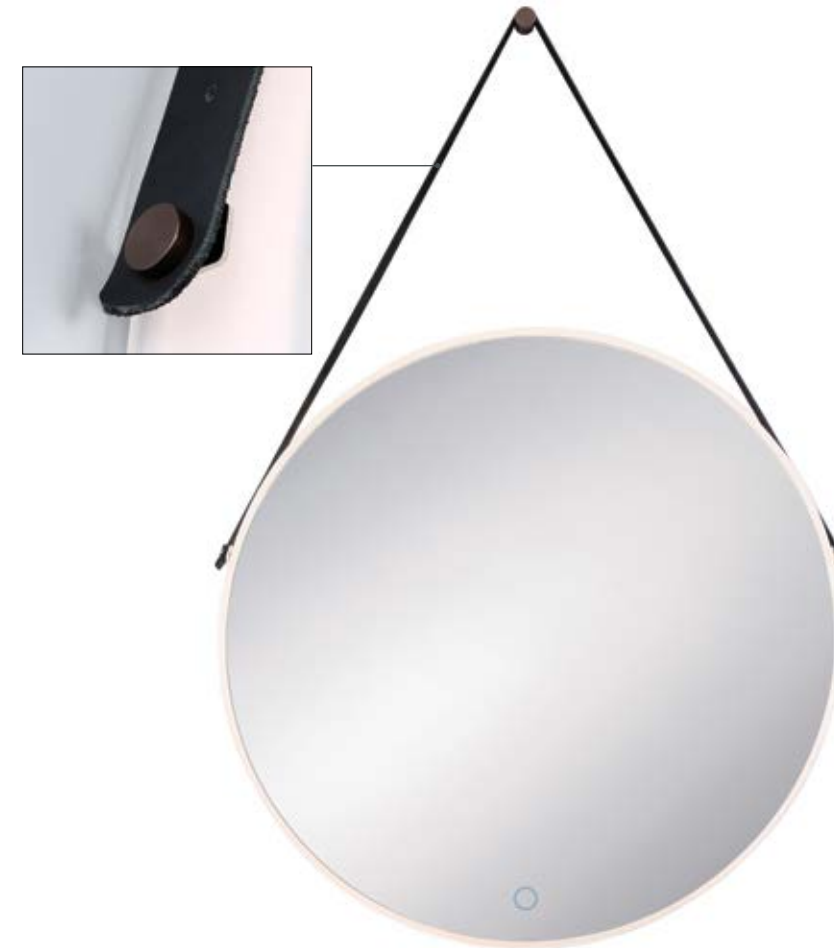

LED MIRROR

EDGE-LIT WITH REAL LEATHER STRAP

REAL LEATHER STRAP

*Adjustable Overall Height 31" to 37"

△ For delivered lumens please refer to eurofase.com

35885-016* LED
Round Edge-Lit LED Mirror

Dia: 23.75" | Ext: 1.75"