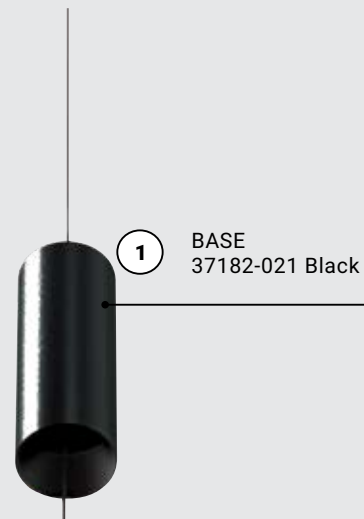

ORDERING GUIDE

1 BASE
37182-021 Black

1 Pick Lighting System Color

1-LIGHT PENDANT
37182

-014 WHITE	-021 BLACK	-038 GOLD

LIGHTING SYSTEM BASE INCLUDES:

- 1 x 8" Shade (your choice of color)
- 1 x 60" Cable
- 1 x Black Canopy
- 1 x Detachable LED Module for Custom Configuration