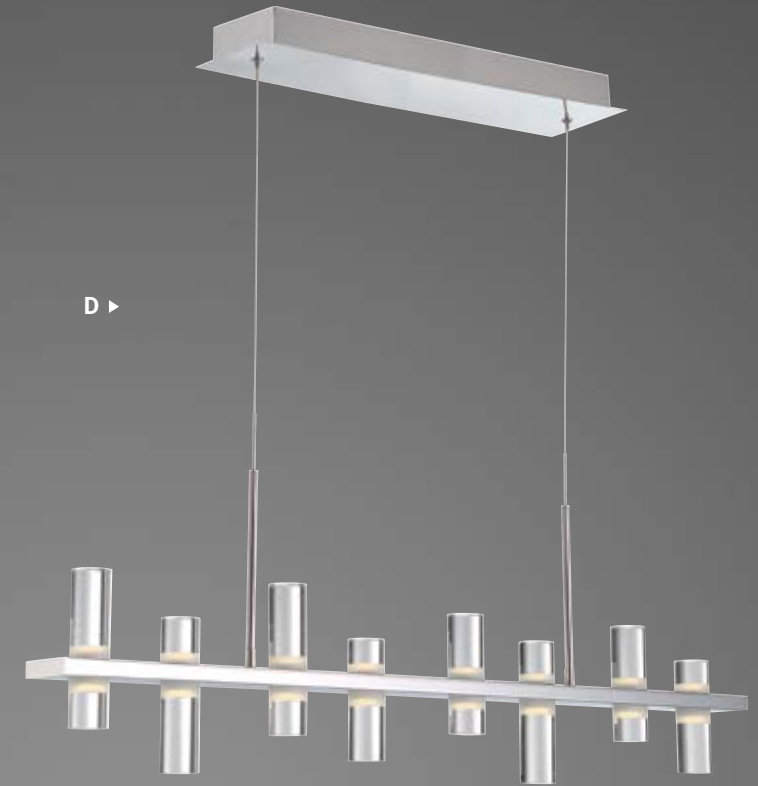

NETTO

CHROME

A ▶

B ▶

C ▶

D ▶

▲
E

▲
F

▲ For delivered lumens please refer to eurofase.com

A **33726-014** **LED**
41" 3-Tier LED Chandelier
Dia: 40.5" | H: 4"
Canopy: 13" | Max H: 185.75"
33 x 4W LED
3000K
▲ 9900 Lumens
Dimmable

B **33725-017** **LED**
33" LED Chandelier
Dia: 32.75" | H: 4"
Canopy: 8.25" | Max H: 185.75"
12 x 4W LED
3000K
▲ 3600 Lumens
Dimmable

C **33724-010** **LED**
25" LED Chandelier
Dia: 24.75" | H: 4"
Canopy: 7" | Max H: 101.75"
9 x 4W LED
3000K
▲ 2700 Lumens
Dimmable

D **33723-013** **LED**
42" Linear LED Chandelier
L: 41.5" | W: 3.25" | H: 13.25"
Canopy: 23" x 5.5" | Max H: 110.75"
8 x 4W LED
3000K
▲ 2400 Lumens
Dimmable

E **35959-014** **LED**
32" LED Bathbar
W: 31.5" | H: 6.75" | Ext: 3.75"
6 x 4W LED
3000K
1800 Delivered Lumens
Dimmable

F **35958-017** **LED**
20" LED Bathbar
W: 20" | H: 6.75" | Ext: 3.75"
4 x 4W LED
3000K
1200 Delivered Lumens
Dimmable