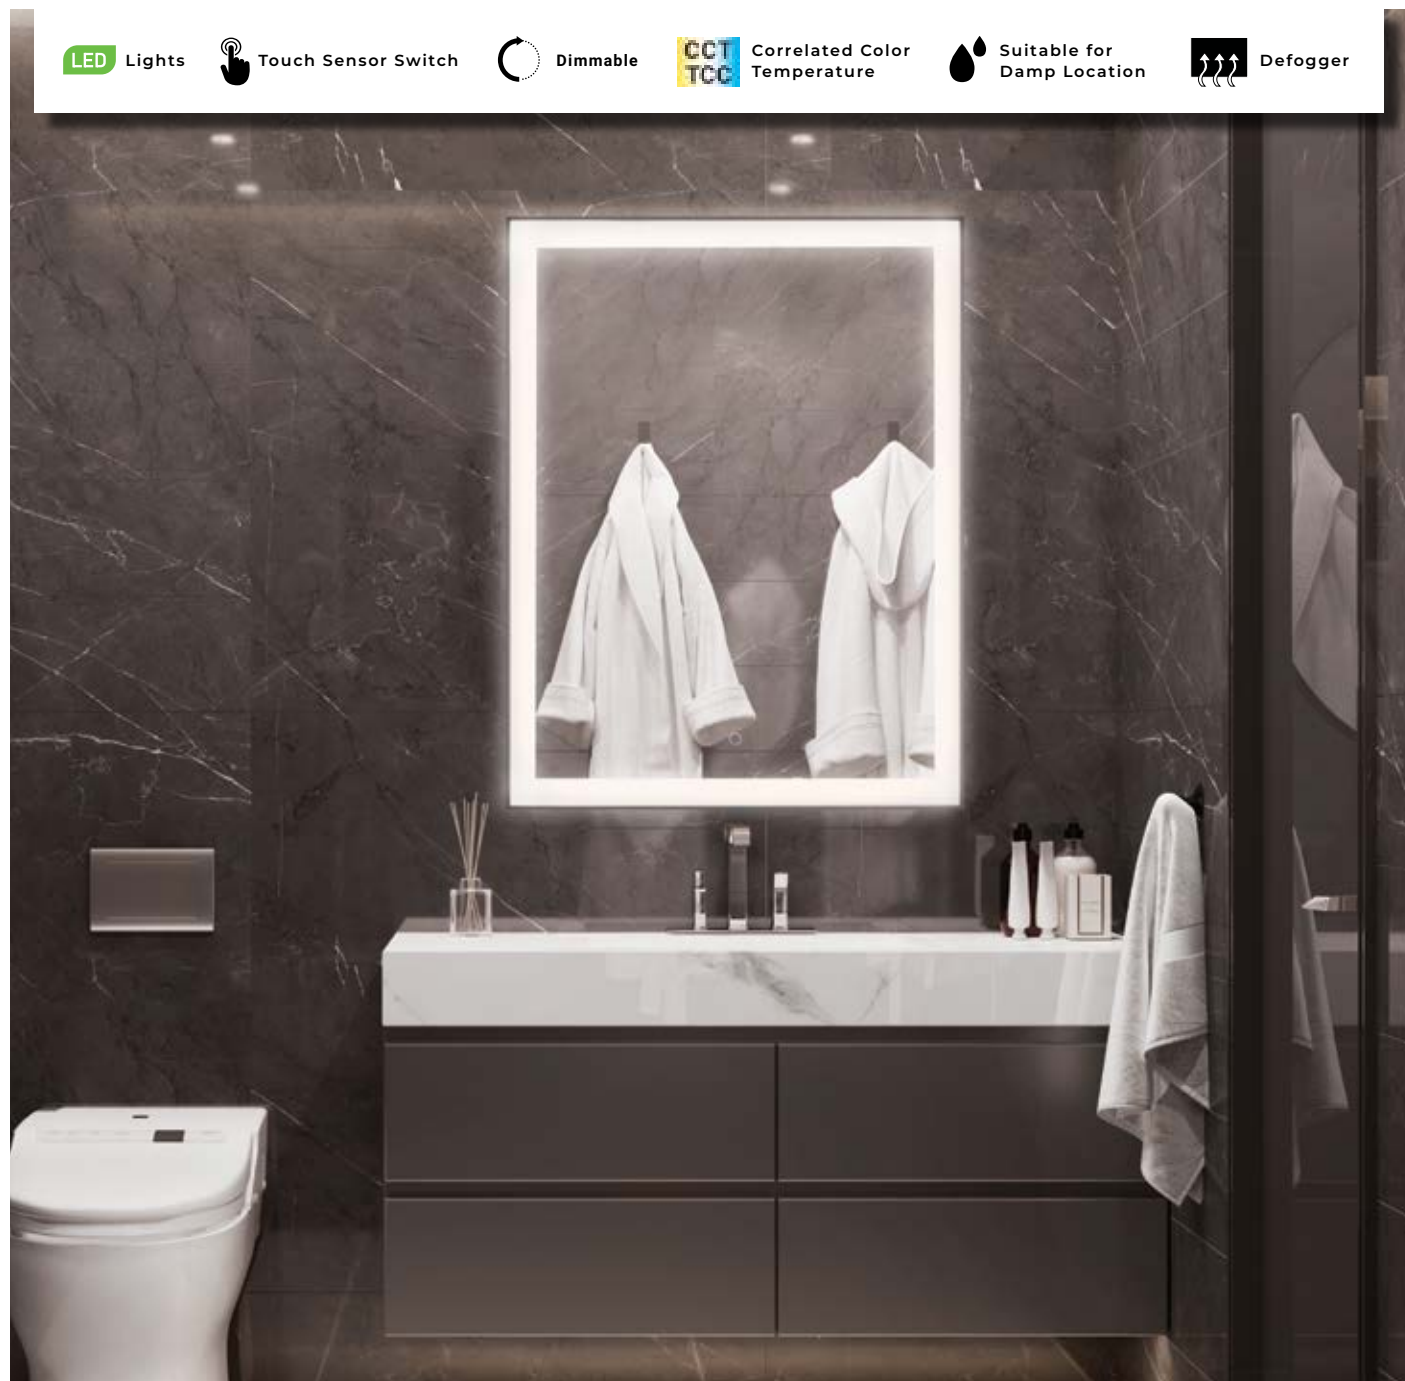

- LED Lights
- Touch Sensor Switch
- Dimmable
- CCT TCC Correlated Color Temperature
- Suitable for Damp Location
- Defogger