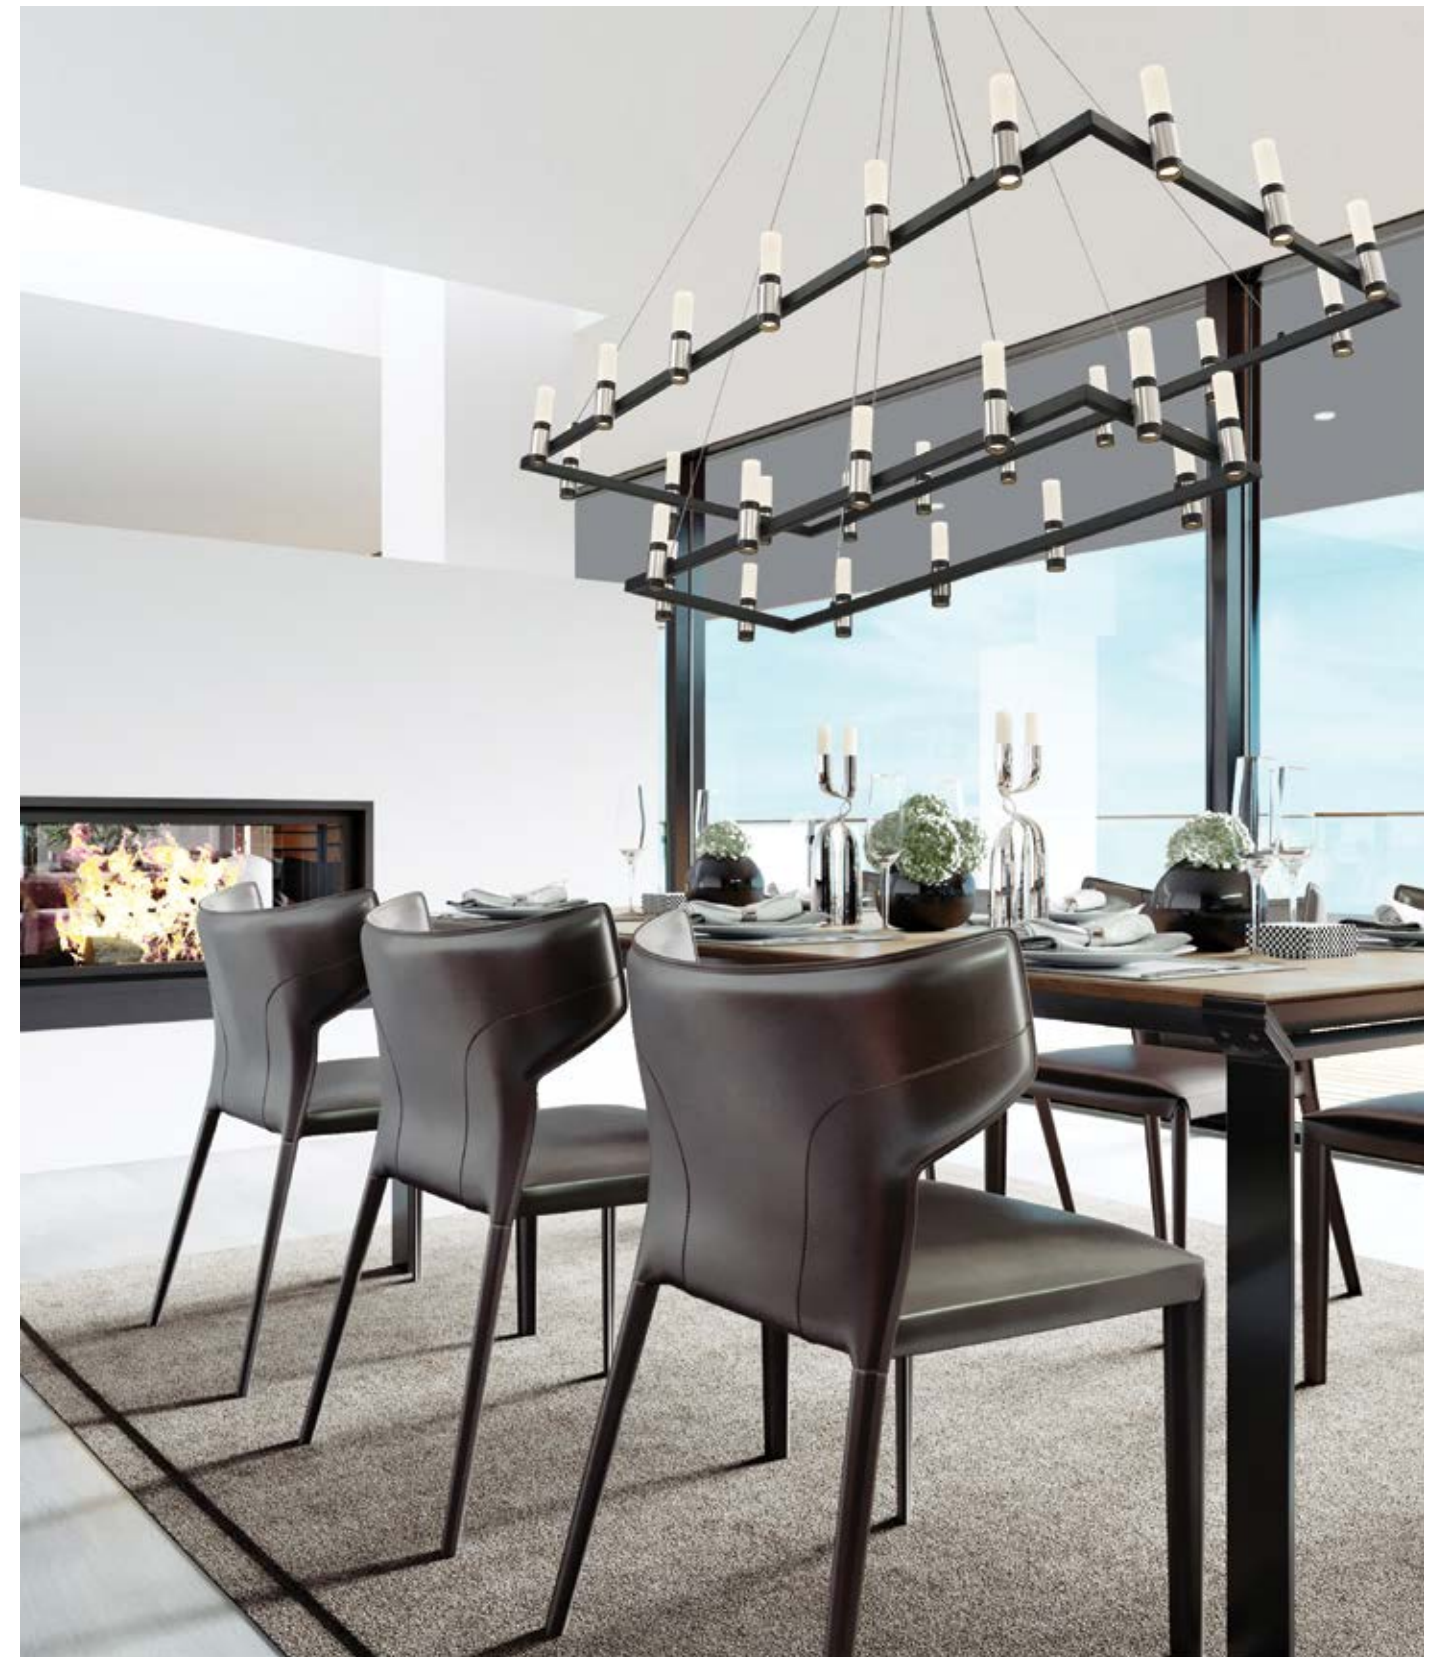

ALTAMONT CHANDELIER
37049-010