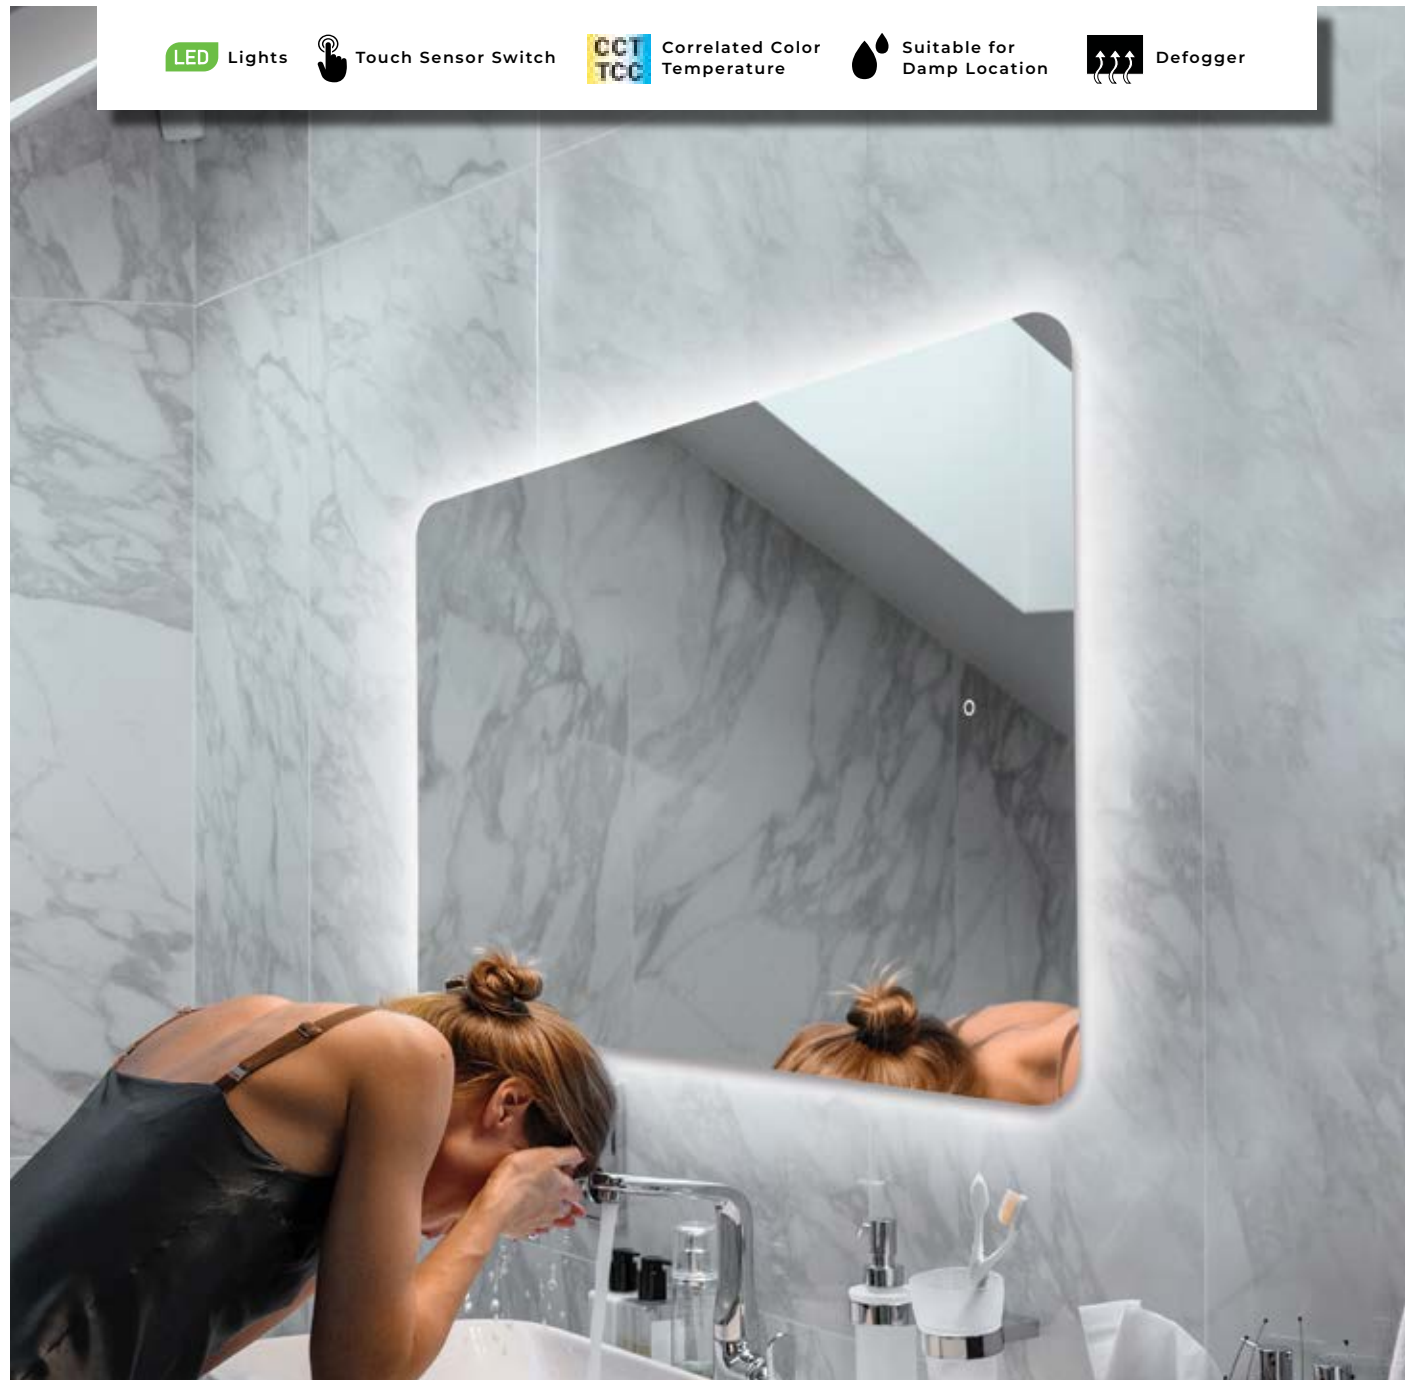

△ 2700 Lumens

LED Lights

Touch Sensor Switch

CCT TCC Correlated Color Temperature

Suitable for Damp Location

Defogger

From 2700K

To 6500K