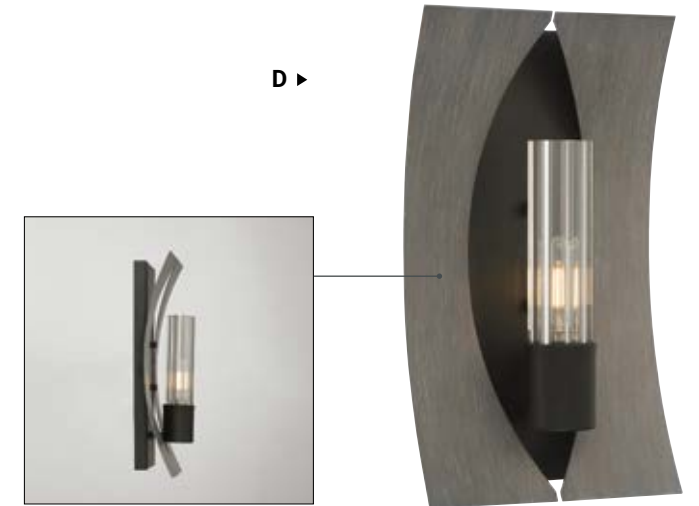

C ▶

D ▶

▲ For delivered lumens please refer to eurofase.com

*Comes with 3" + 6" + 12" + 18" + 18" extension rods

A 38163-012* LED
18" Lantern

Dia: 18" | H: 22.5"
Canopy: 8" | Max H: 80"
5 x 4W LED T8 (included)
3000K