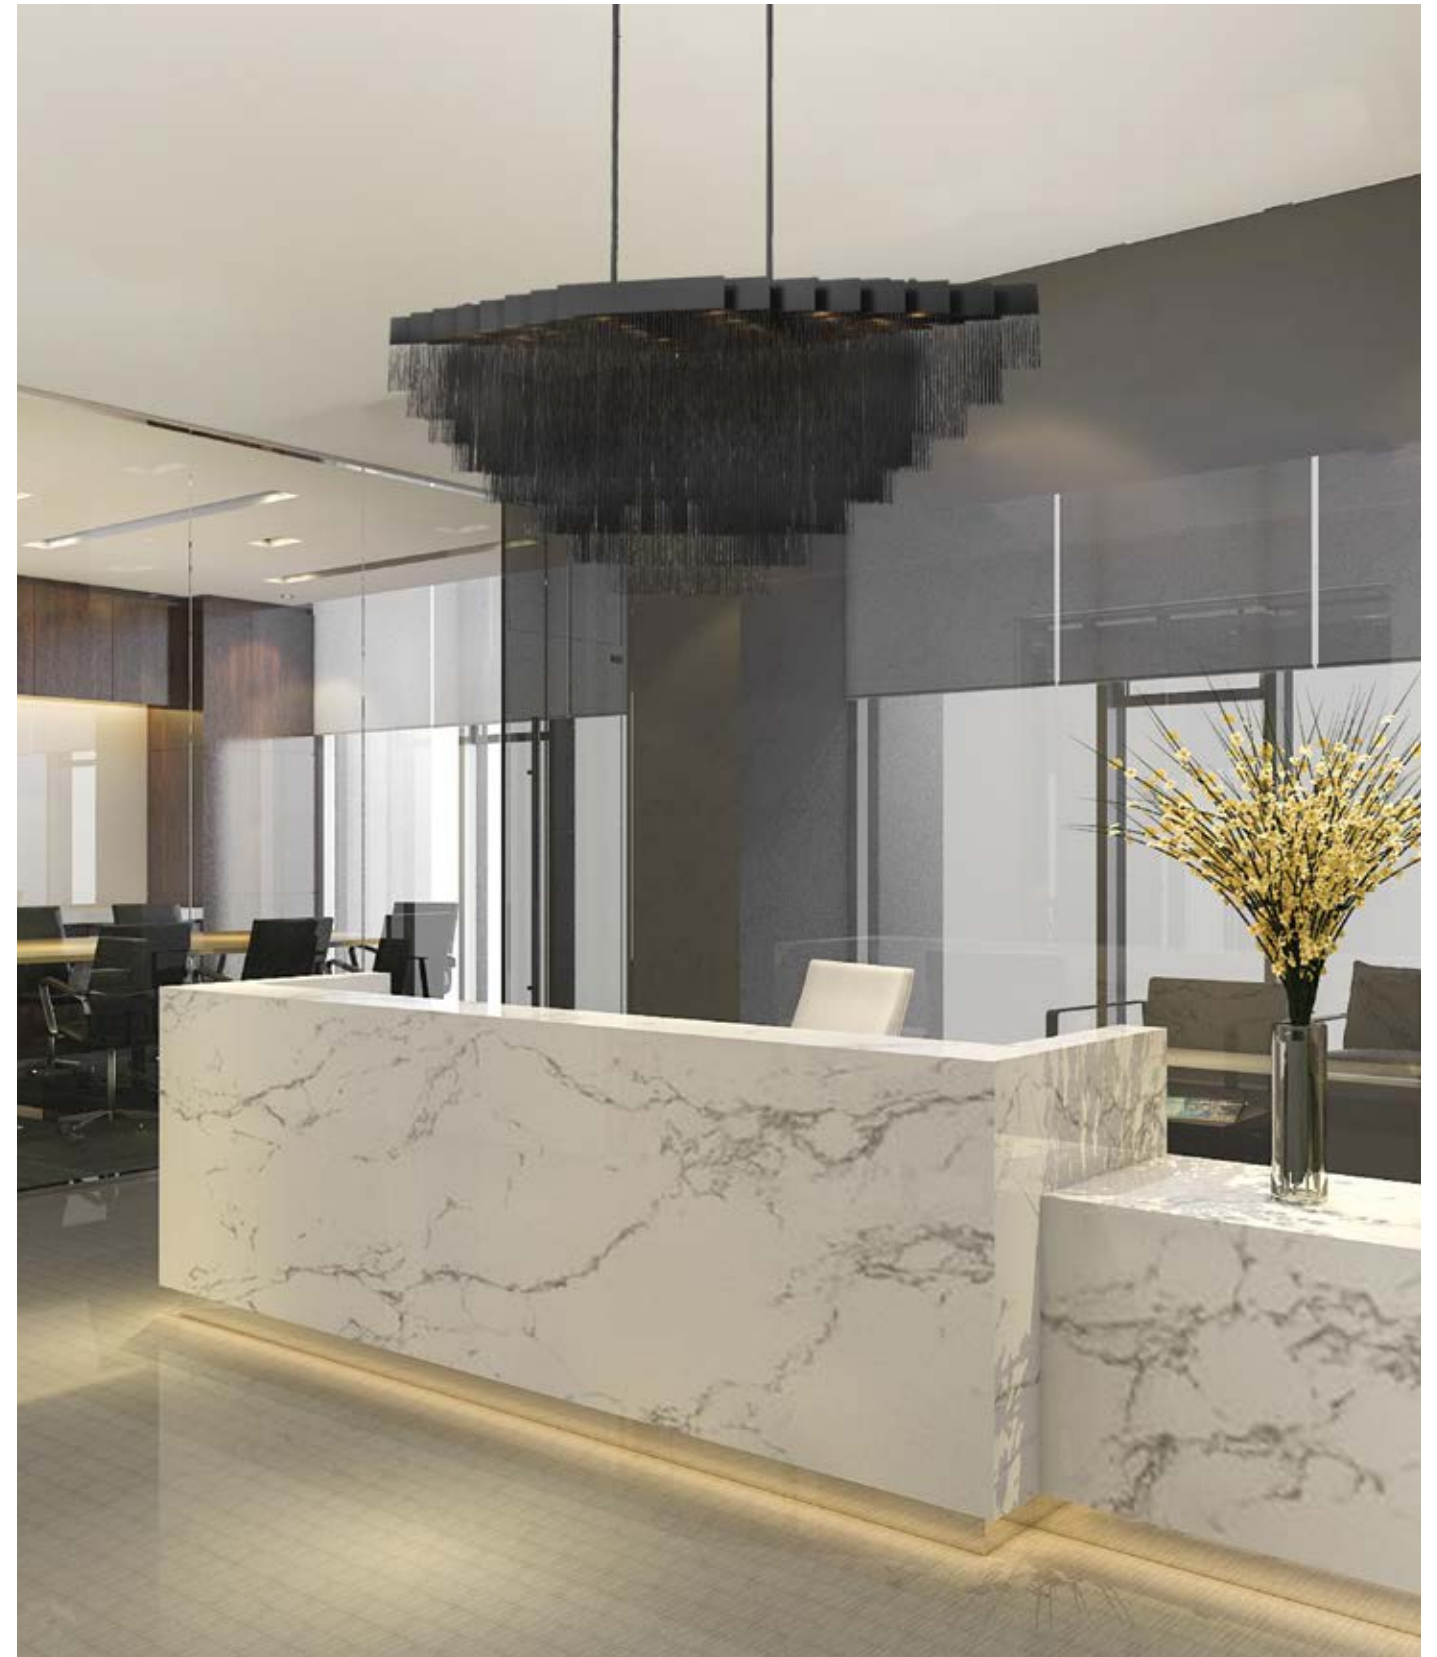

BLOOMFIELD CHANDELIER
37097-023