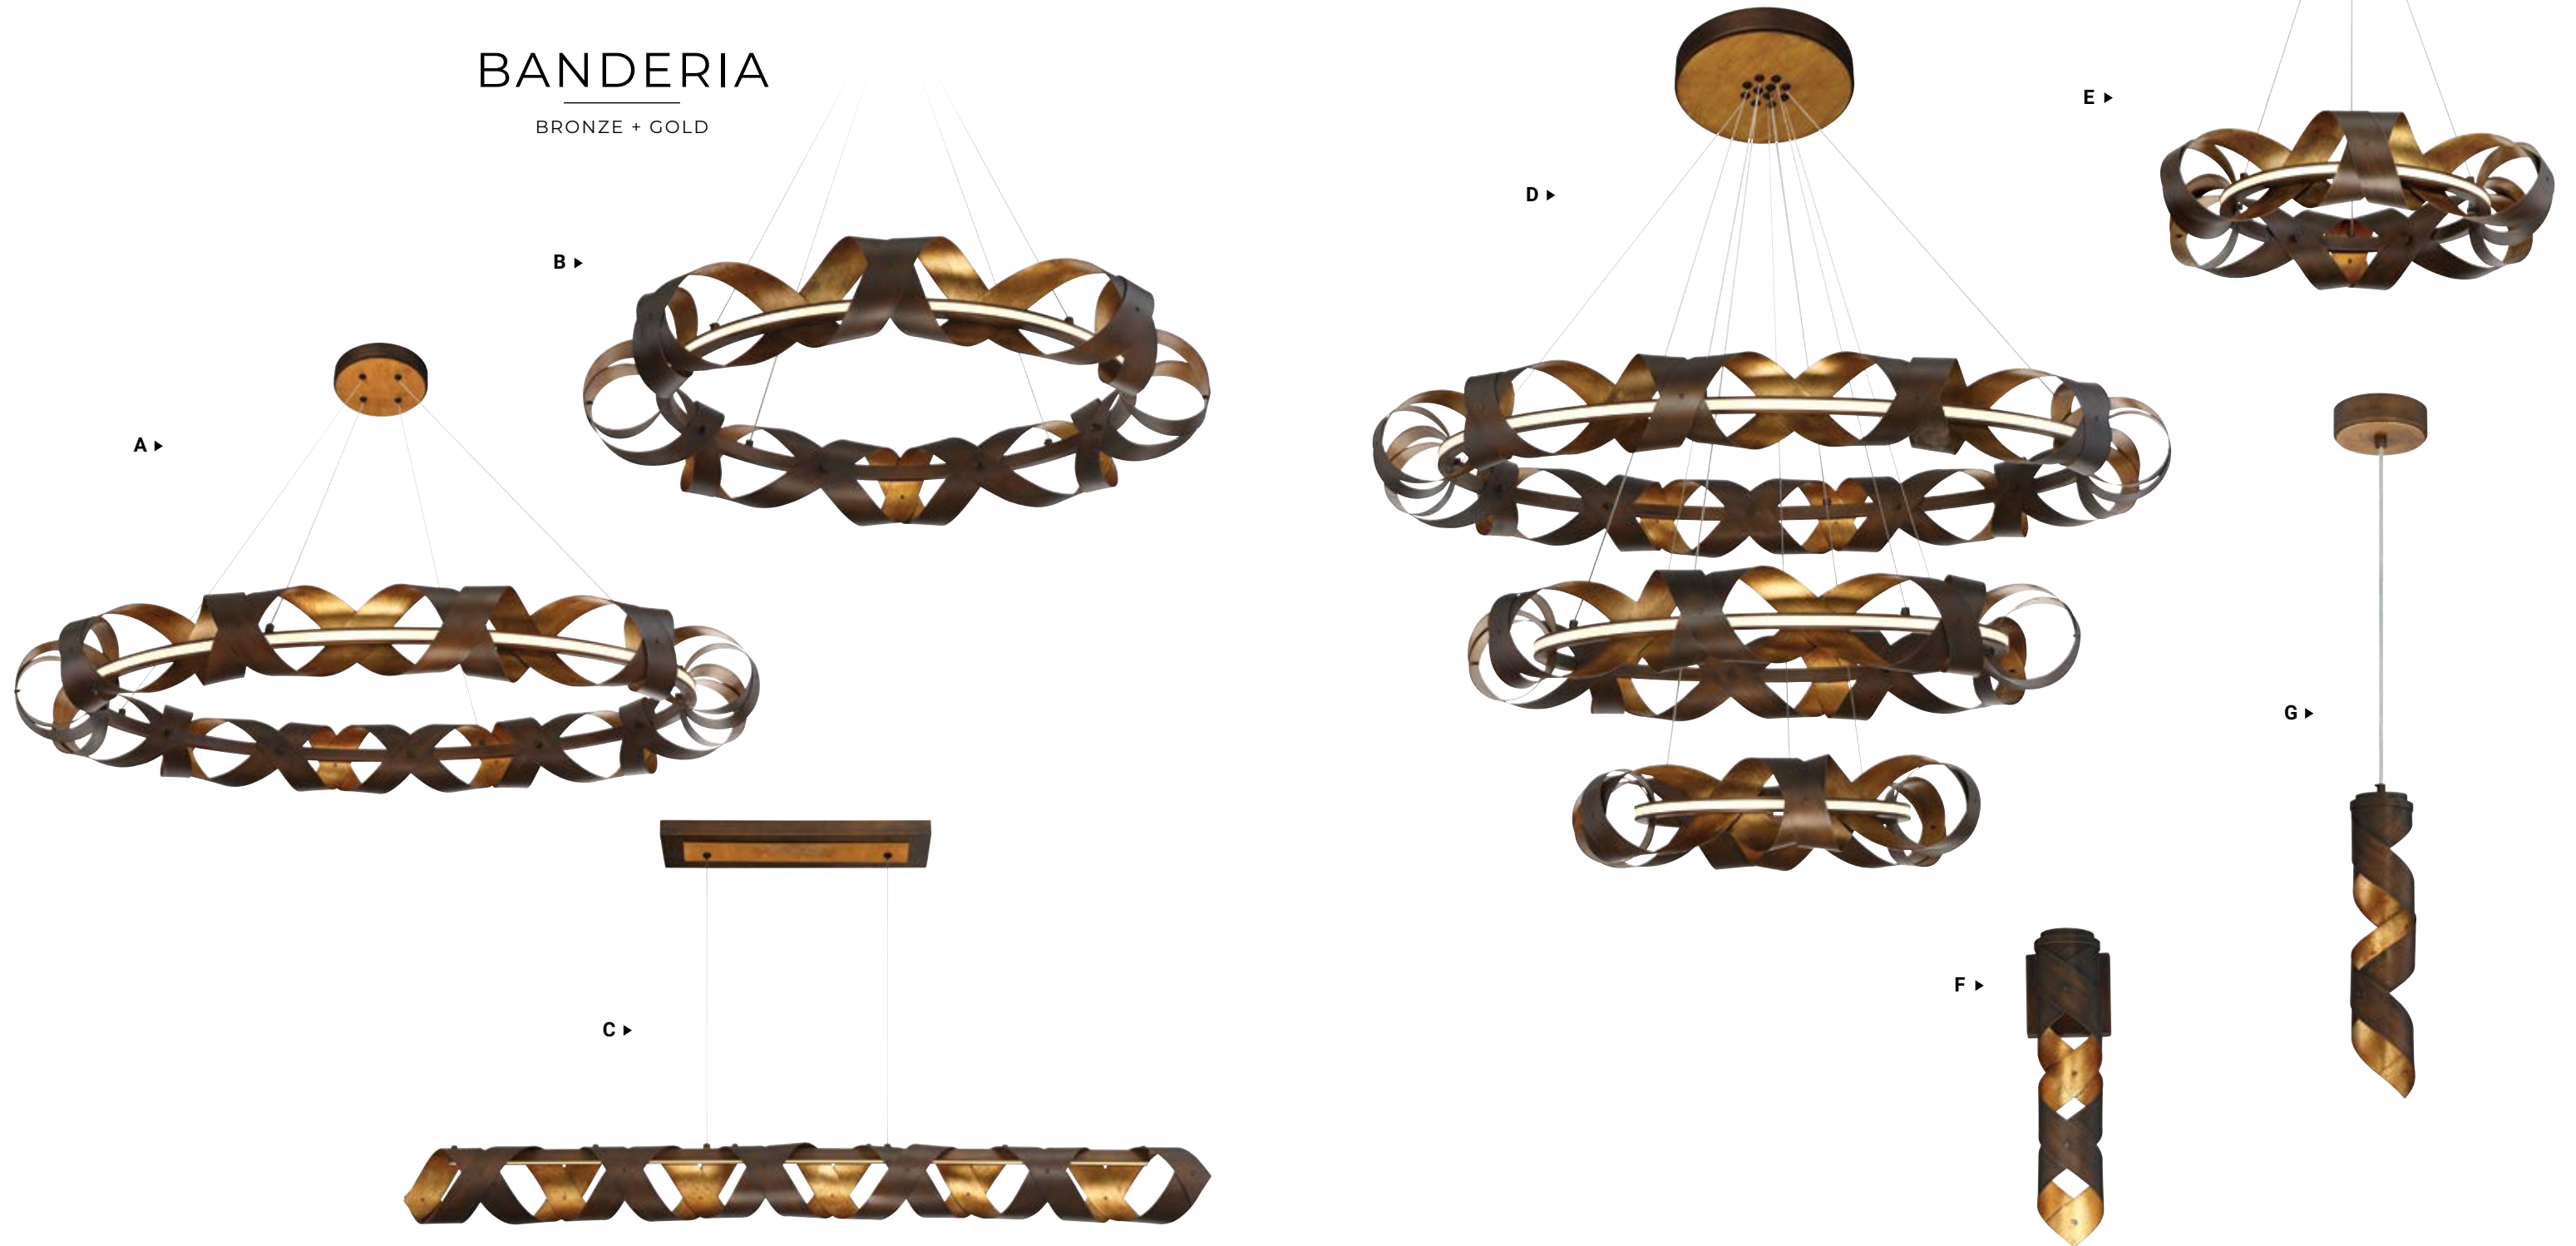

A 38638* LED
48" LED Wall Sconce
W: 6" | H: 48" | Ext: 6.25"
36W LED
3000K
△ 2850 Lumens
Dimmable

-015 BRONZE + GOLD -022 BLACK + SILVER

B 38639* LED
30" LED Wall Sconce
W: 6" | H: 30" | Ext: 6.25"
24W LED
3000K
△ 1920 Lumens
Dimmable

-012 BRONZE + GOLD -029 BLACK + SILVER

COILED BRONZE RIBBONS

GOLD FOIL INTERIOR

BANDERIA

Beautiful hand forged, two-toned bronze ribbons coil around a band of LED lighting. The ribbons showcase a gold foil application in the inner sides that reflect a warm glow.

BANDERIA CHANDELIER
30080-010

BANDERIA

BRONZE + GOLD

△ For delivered lumens please refer to eurofase.com

A 30079-014 LED
44" LED Chandelier
 Dia: 43.75" | H: 4.75"
 Canopy: 7.5" | Max H: 177"
 60W LED
 3000K
 △ 5500 Lumens
 Dimmable

B 30080-010 LED
33" LED Chandelier
 Dia: 33" | H: 4.75"
 Canopy: 6.25" | Max H: 102.25"
 40W LED
 3000K
 △ 3700 Lumens
 Dimmable

C 30083-011 LED
50" Linear LED Chandelier
 L: 50" | W: 4.75" | H: 5"
 Canopy: 18.75" x 4.25" | Max H: 102.25"
 30W LED
 3000K
 △ 2200 Lumens
 Dimmable