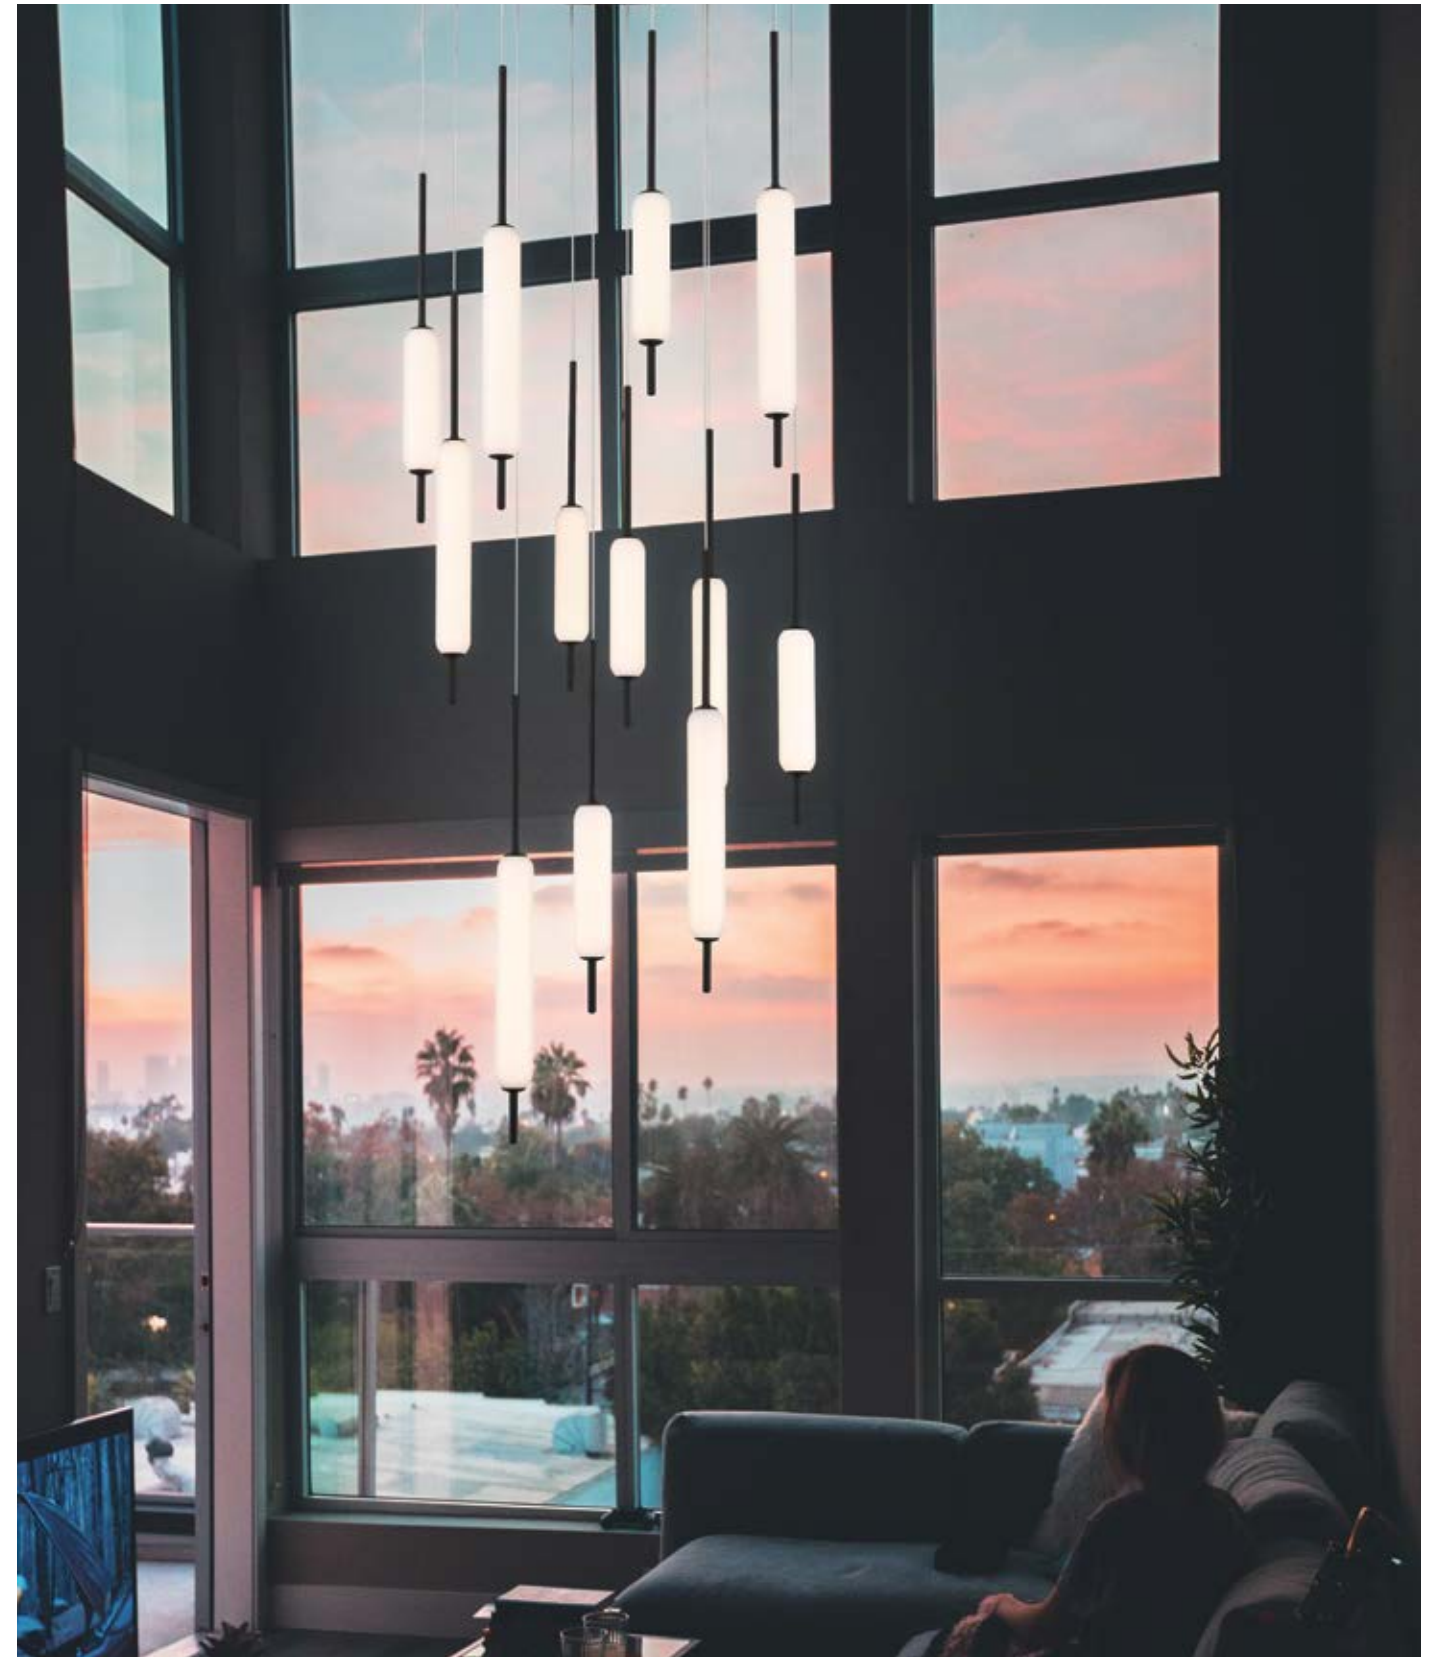

MULTIPLE FINISHES

OPAL LED CAPSULES

INSPIRED BY WATER REED PLANTS

CUMBERLAND

Opal LED capsules suspended by metal rods hang like delicate water reed plants. This contemporary design features the on-trend opal glass finish along with various options for finishes. The oval shapes enhance its softened design for a truly inviting piece.