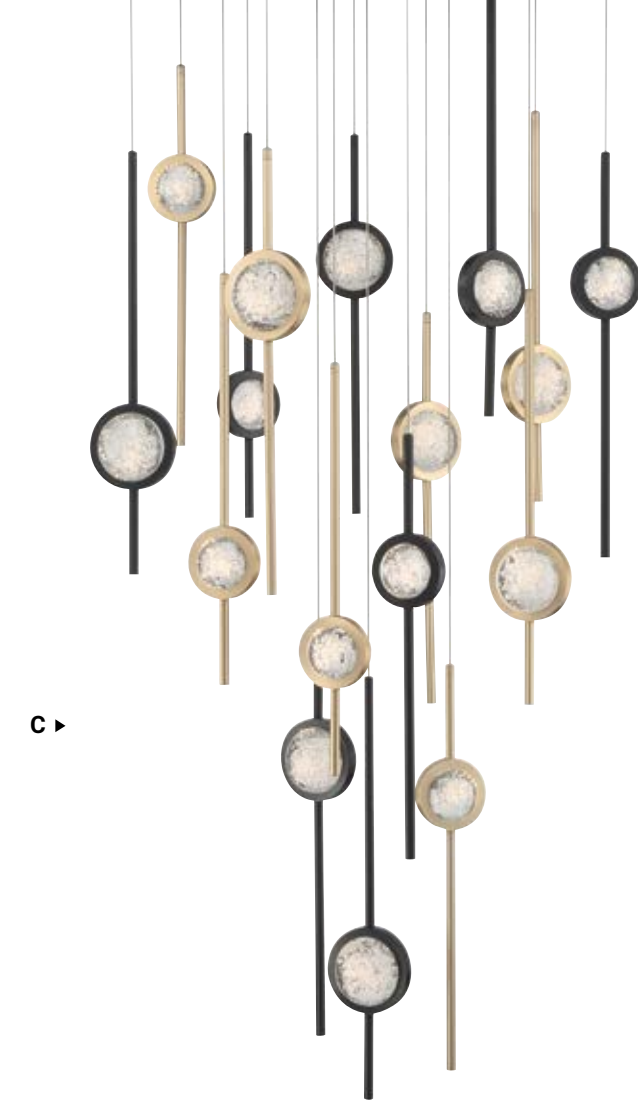

ANODIZED ALUMINUM

**BARLETTA CHANDELIER
39466-020**

PATENT
PENDING

BARLETTA

BLACK | BRASS | MIXED

A ▶

B ▶

C ▶

D ▶

A 39466 LED
38" Oval LED Chandelier
L: 37.5" | W: 12" | H: 23.5"
Canopy: 36.25" x 11" | Max H: 169"
68W LED
3500K
2750 Delivered Lumens
Dimmable

■ -013 BLACK ■ -020 BRASS ■ -037 MIXED

B 39463 LED
5" LED Pendant
Dia: 4.75" | H: 23.5"
Canopy: 6.25" | Max H: 121"
7W LED
3500K
340 Delivered Lumens
Dimmable