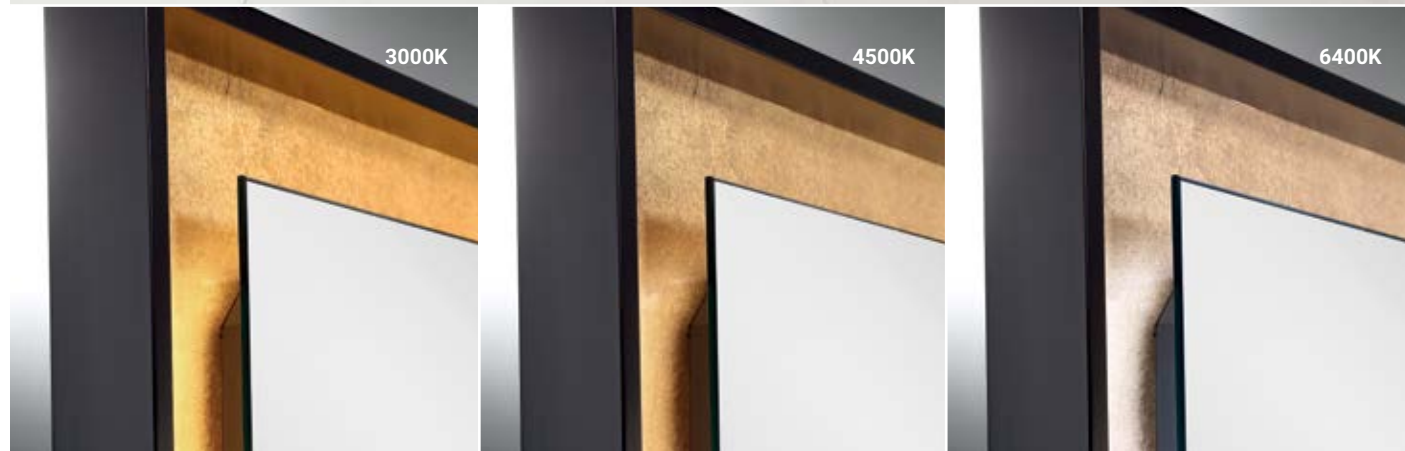

LED Lights

Touch Sensor Switch

Dimmable

CCT TCC Correlated Color Temperature

Suitable for Damp Location

LED MIRROR

EDGE-LIT WITH METAL FOIL

A ▶

B ▶

△ For delivered lumens please refer to eurofase.com

A 33829-012 LED
Black Edge/Gold Foil Square Edge-Lit LED Mirror
W: 32" | H: 32" | Ext: 2.25"
39W LED
90+ CRI
3000K/4500K/6400K
△ 4570 Lumens
Dimmable

B 33831-015 LED
Silver Edge/Silver Foil Square Edge-Lit LED Mirror
W: 32" | H: 32" | Ext: 2.25"
39W LED
90+ CRI
3000K/4500K/6400K
△ 4570 Lumens
Dimmable