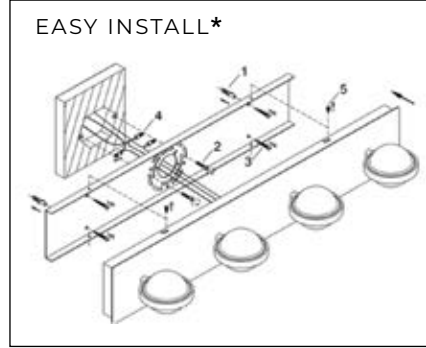

CAMBRIDGE

CHROME