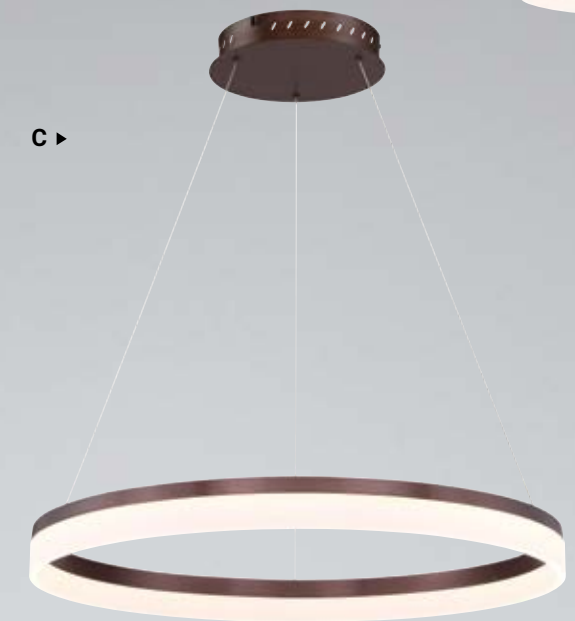

MINUTA

WHITE | BRONZE

A ▶

B ▶

D ▶

C ▶

△ For delivered lumens please refer to eurofase.com

A 31776 LED
18" LED Chandelier

Dia: 17.25" | H: 2.75"
Canopy: 8.25"
Max H: 76.75"
26W LED
3000K

△ 1900 Lumens
Dimmable

□ -011
WHITE

B 31777 LED
24" LED Chandelier

Dia: 23.25" | H: 2.75"
Canopy: 8.25"
Max H: 76.75"
37W LED
3000K

△ 2800 Lumens
Dimmable

□ -018
WHITE

C 31778 LED
32" LED Chandelier

Dia: 31.5" | H: 2.75"
Canopy: 11"
Max H: 76.75"
43W LED
3000K

△ 3200 Lumens
Dimmable

□ -015
WHITE

■ -022
BRONZE

D 31779 LED
48" 3-Tier LED Chandelier

Dia: 47.75" | H: 2.75"
Canopy: 13"
Max H: 76.75"
106W LED
3000K

△ 7400 Lumens
Dimmable

□ -012
WHITE

■ -029
BRONZE