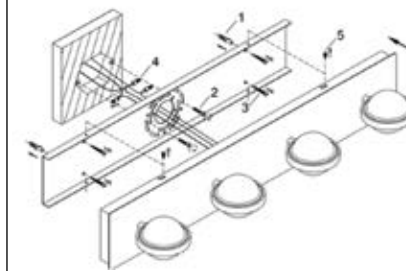

BANBURY

CHROME

EASY INSTALL*