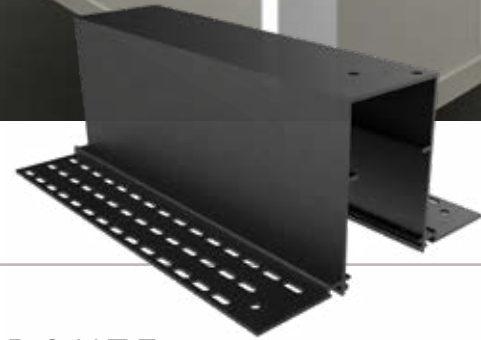

ROUTE

Route is a system of connectable extruded profiles with optional lighting inserts that are selected based on the intended purpose.

- Mount Between Walls
- Surface Mount
- Pendant