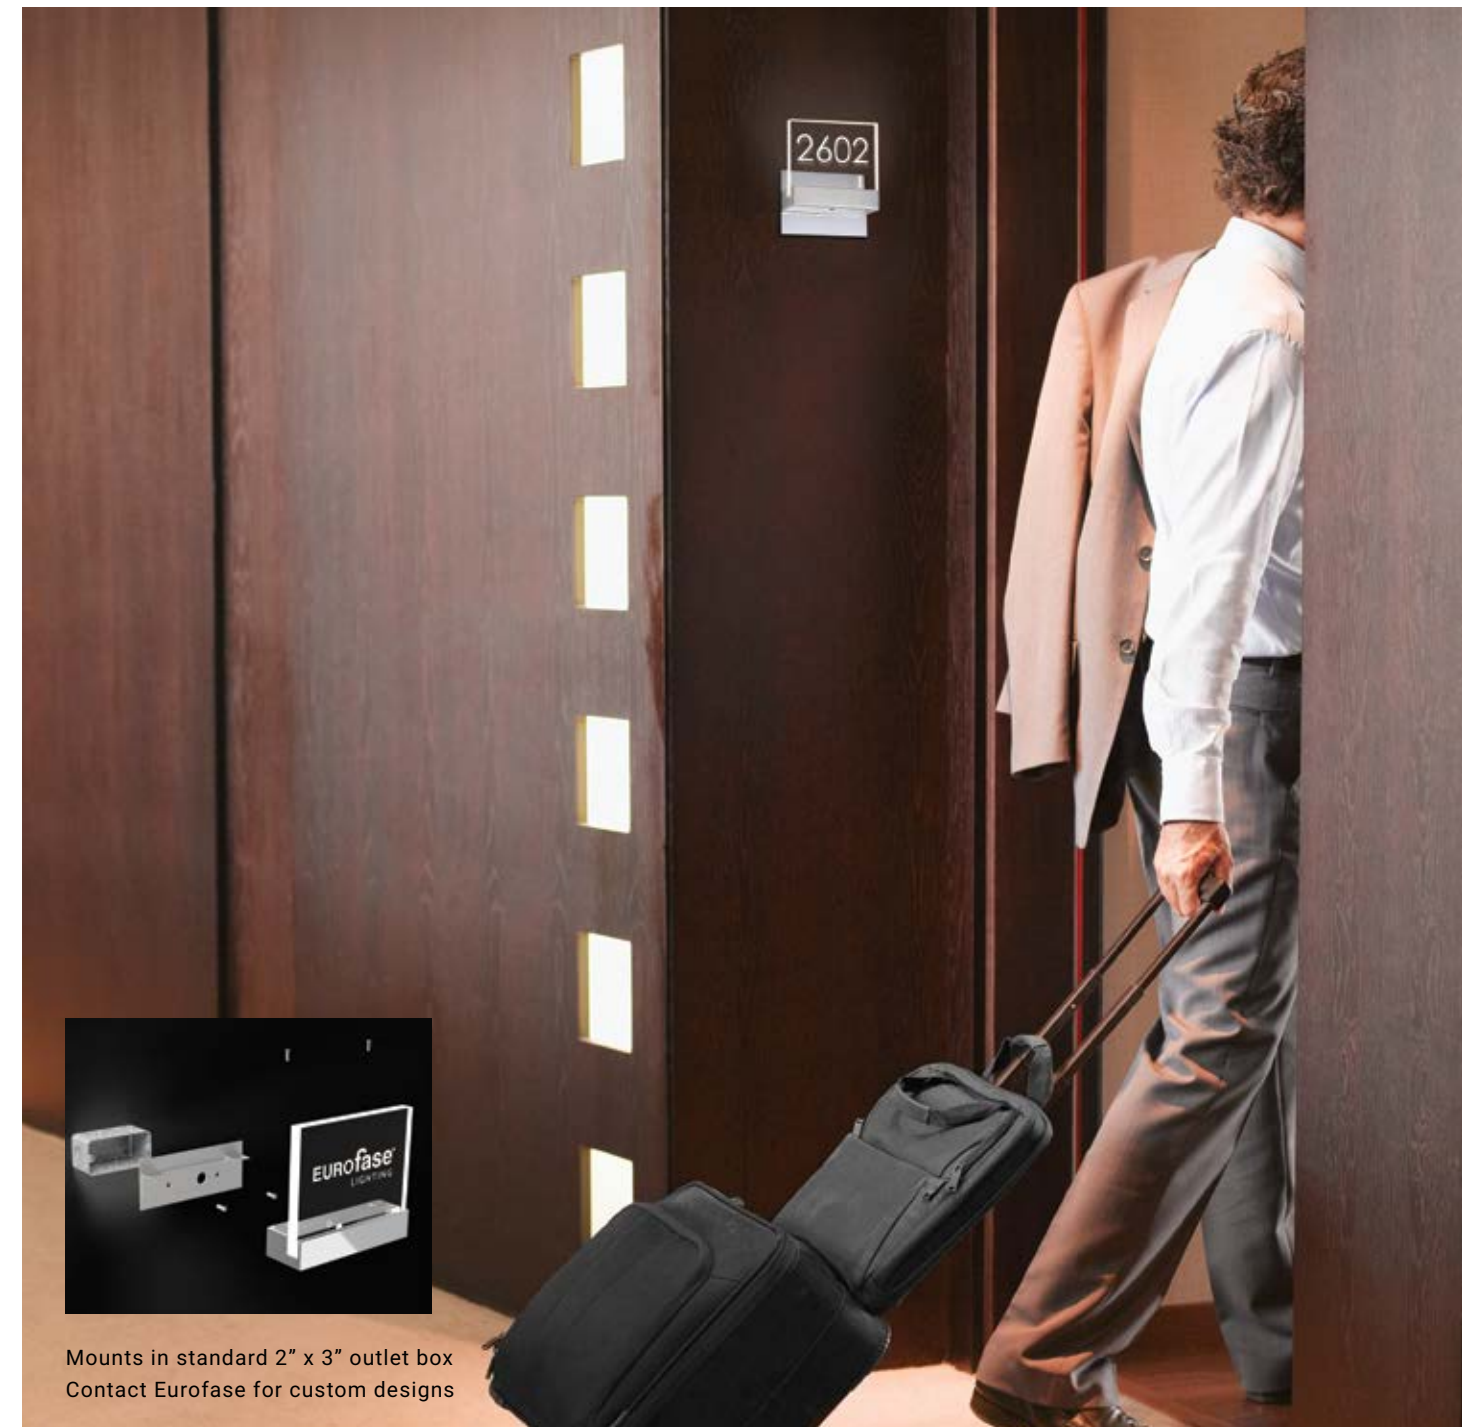

Mounts in standard 2" x 3" outlet box
Contact Eurofase for custom designs

△ For delivered lumens please refer to eurofase.com

30168-015 LED
7" LED Edge-Lit Sconce

W: 6.25" | H: 6.5" | Ext: 2"
2W LED
3000K

△ 180 Lumens