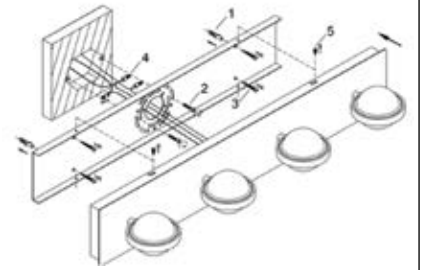

OLSON

Frosted acrylic diffusers are horizontally seated on a simple backplate. This minimalistic design will brighten your space with its softened glow and effortless style.

OLSON BATHBAR
28020-011

OLSON

CHROME | BLACK

EASY INSTALL*