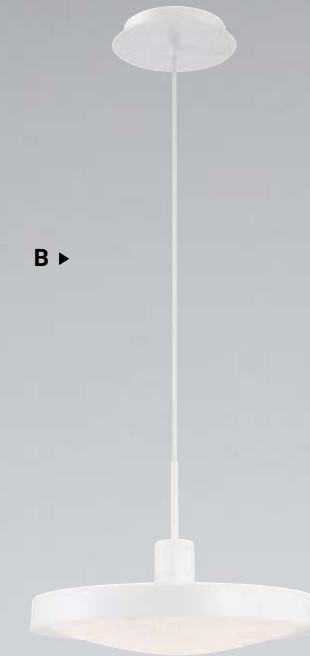

SANDSTONE

Uncomplicated luxury is exhibited by the multifaceted acrylic that adorn one side of the disk pendant. The simple white plate hangs in contrast to the glamorous glittering surface that sparkle with every shine.

SANDSTONE

WHITE

B ▶

A 35965-014 LED
20" LED Pendant
Dia: 20" | H: 7.5"
Canopy: 7.5" | Max H: 81.5"
28W LED
3000K
1680 Delivered Lumens
Dimmable

B 35964-018 LED
14" LED Pendant
Dia: 14" | H: 10.5"
Canopy: 6.75" | Max H: 84.5"
20W LED
3000K
1200 Delivered Lumens
Dimmable

C 35963-011 LED
10" LED Pendant
Dia: 10" | H: 7.75"
Canopy: 6" | Max H: 81.75"
10W LED
3000K
600 Delivered Lumens
Dimmable