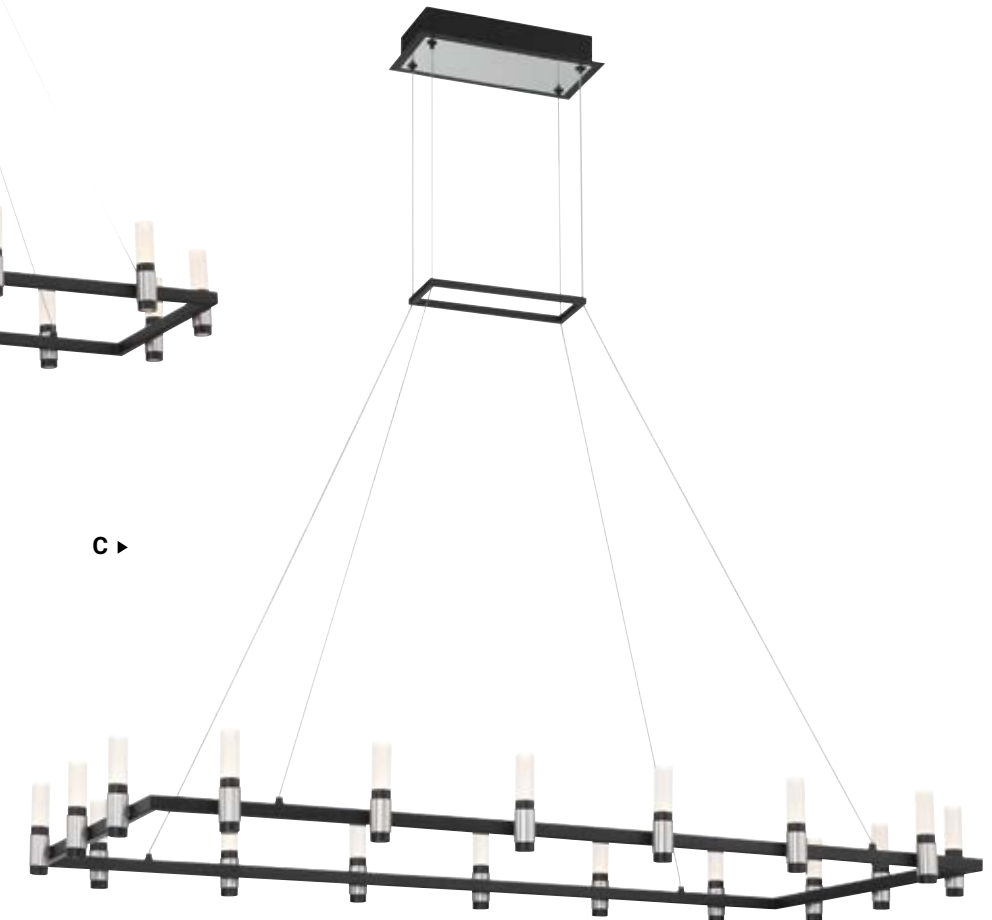

B **37047-016** **LED**
40" LED Chandelier
L: 39.75" | W: 15.75" | H: 5.25"
Canopy: 9" x 5.5" | Max H: 103"
54W LED
3000K
1920 Delivered Lumens
Dimmable

C ▶