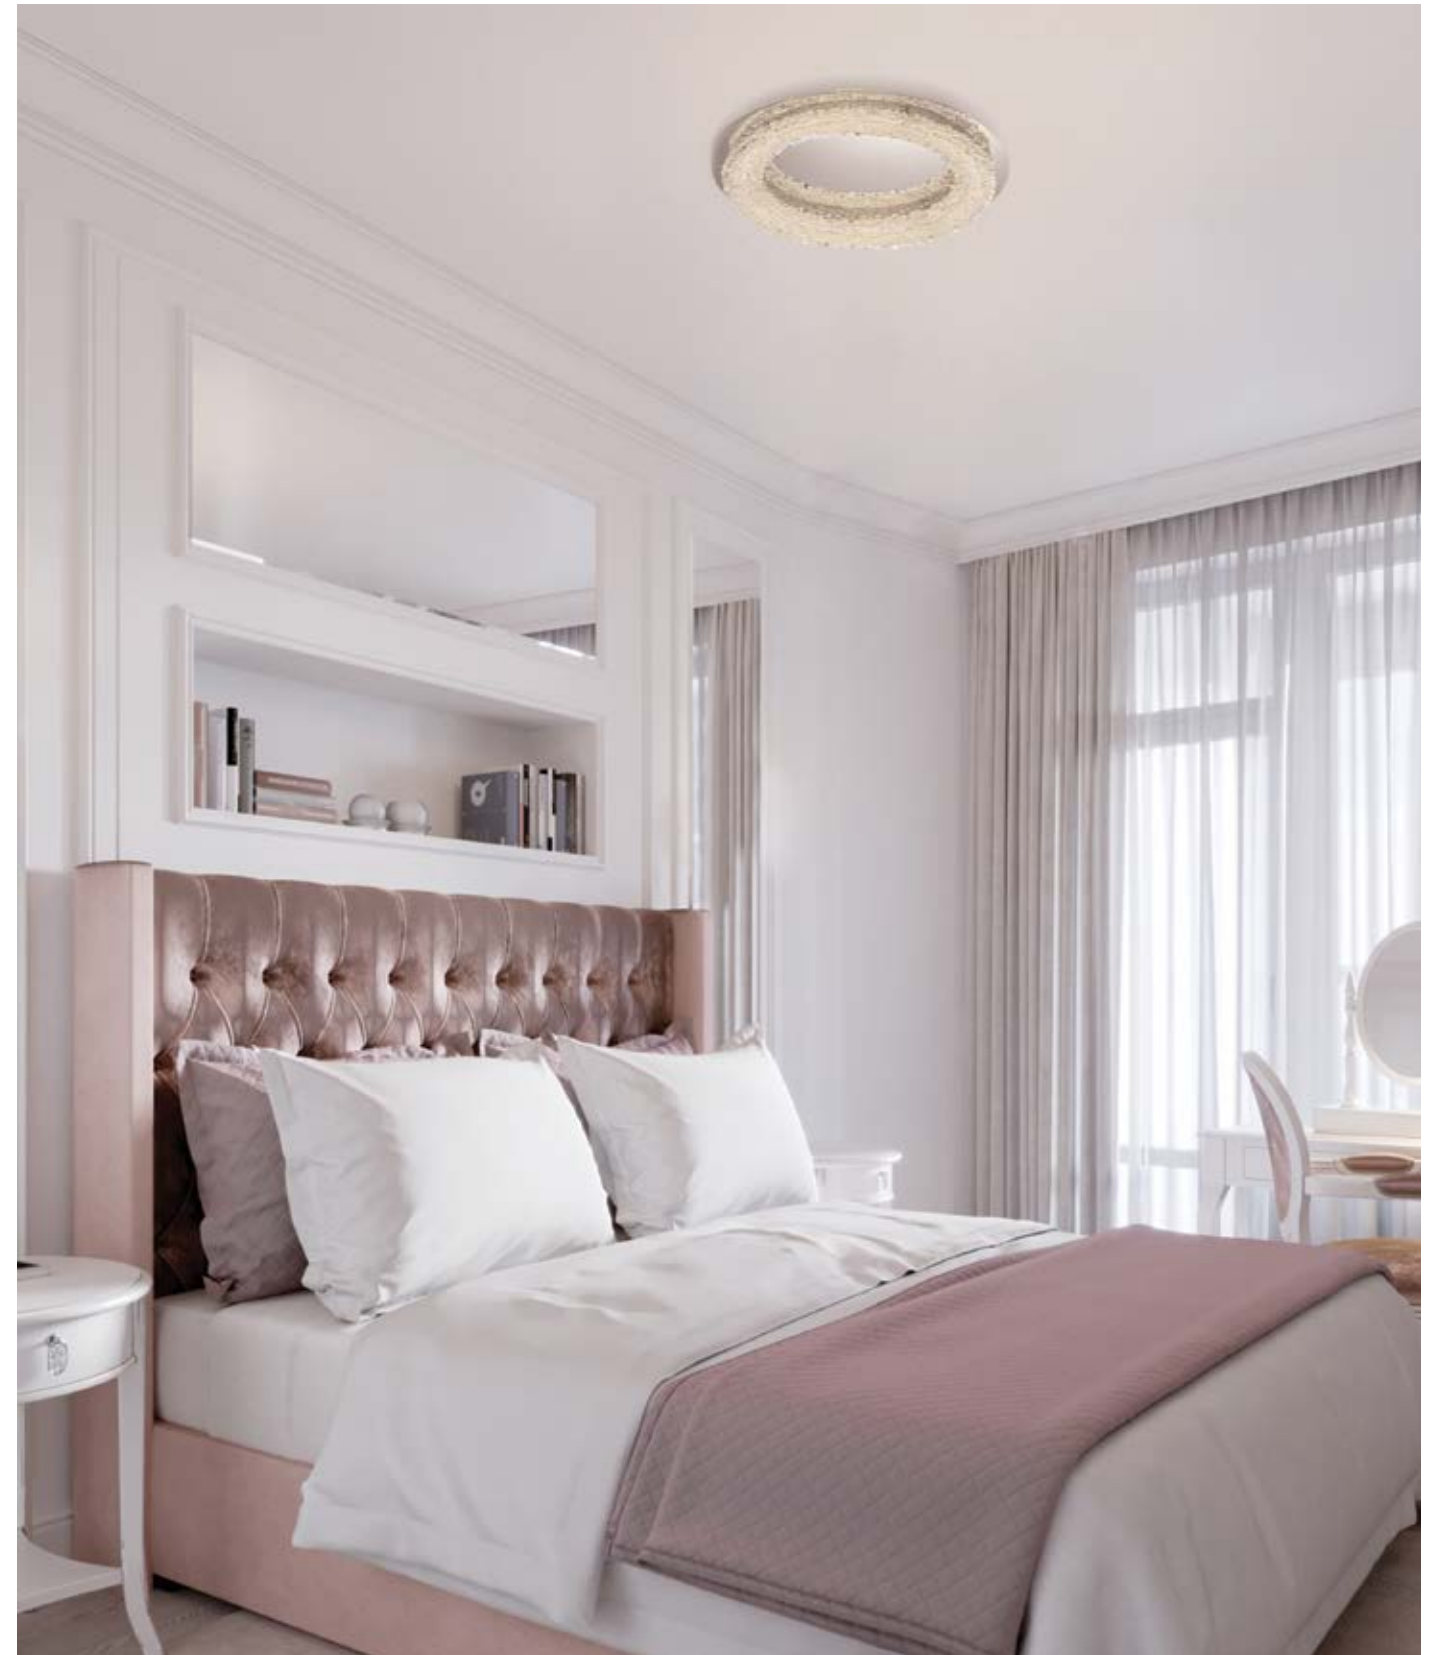

CROSSLEY WALL SCONCE
39311-016

CROSSLEY

CHROME

→ MOUNT VERTICAL
OR HORIZONTAL

39311-016 LED
27" LED Wall Sconce
W: 5.5" | H: 26.5" | Ext: 4.5"
13.5W LED
3000K
1210 Delivered Lumens
Dimmable

SASSI

Shards of endless crystal arranged over a soft LED glow provide a lavish addition to your space. The clustered arrangement creates a texture that captures light in a dazzling way.