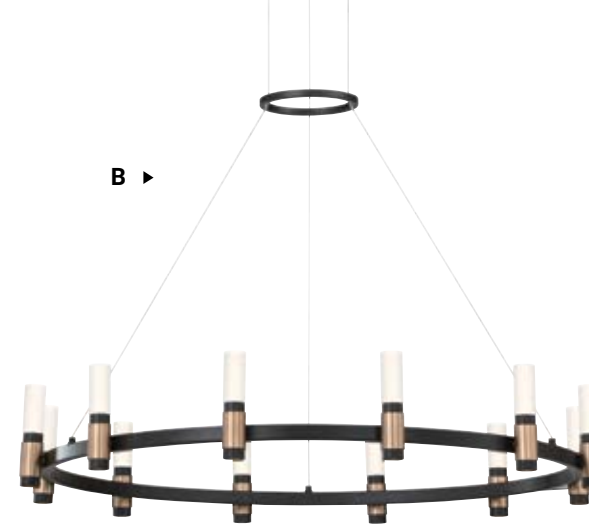

MODERN CANDELABRA STYLE

ALBANY CHANDELIER
37046-019

ALBANY

BLACK + BRASS

UP & DOWN LIGHT

A ▶

A 37046-019 LED
 60" 3-Tier LED Chandelier
 Dia: 59.5" | H: 5.25"
 Canopy: 13.75" | Max H: 211.25"
 230W LED
 3000K
 8160 Delivered Lumens
 Dimmable

B ▶

C ▶

D ▶

B 37043-018 LED
 32" LED Chandelier
 Dia: 31.5" | H: 5.25"
 Canopy: 7.75" | Max H: 103"
 53W LED
 3000K
 1920 Delivered Lumens
 Dimmable

C 37044-015 LED
 46" LED Chandelier
 Dia: 45.25" | H: 5.25"
 Canopy: 11" | Max H: 187.25"
 81W LED
 3000K
 2880 Delivered Lumens
 Dimmable