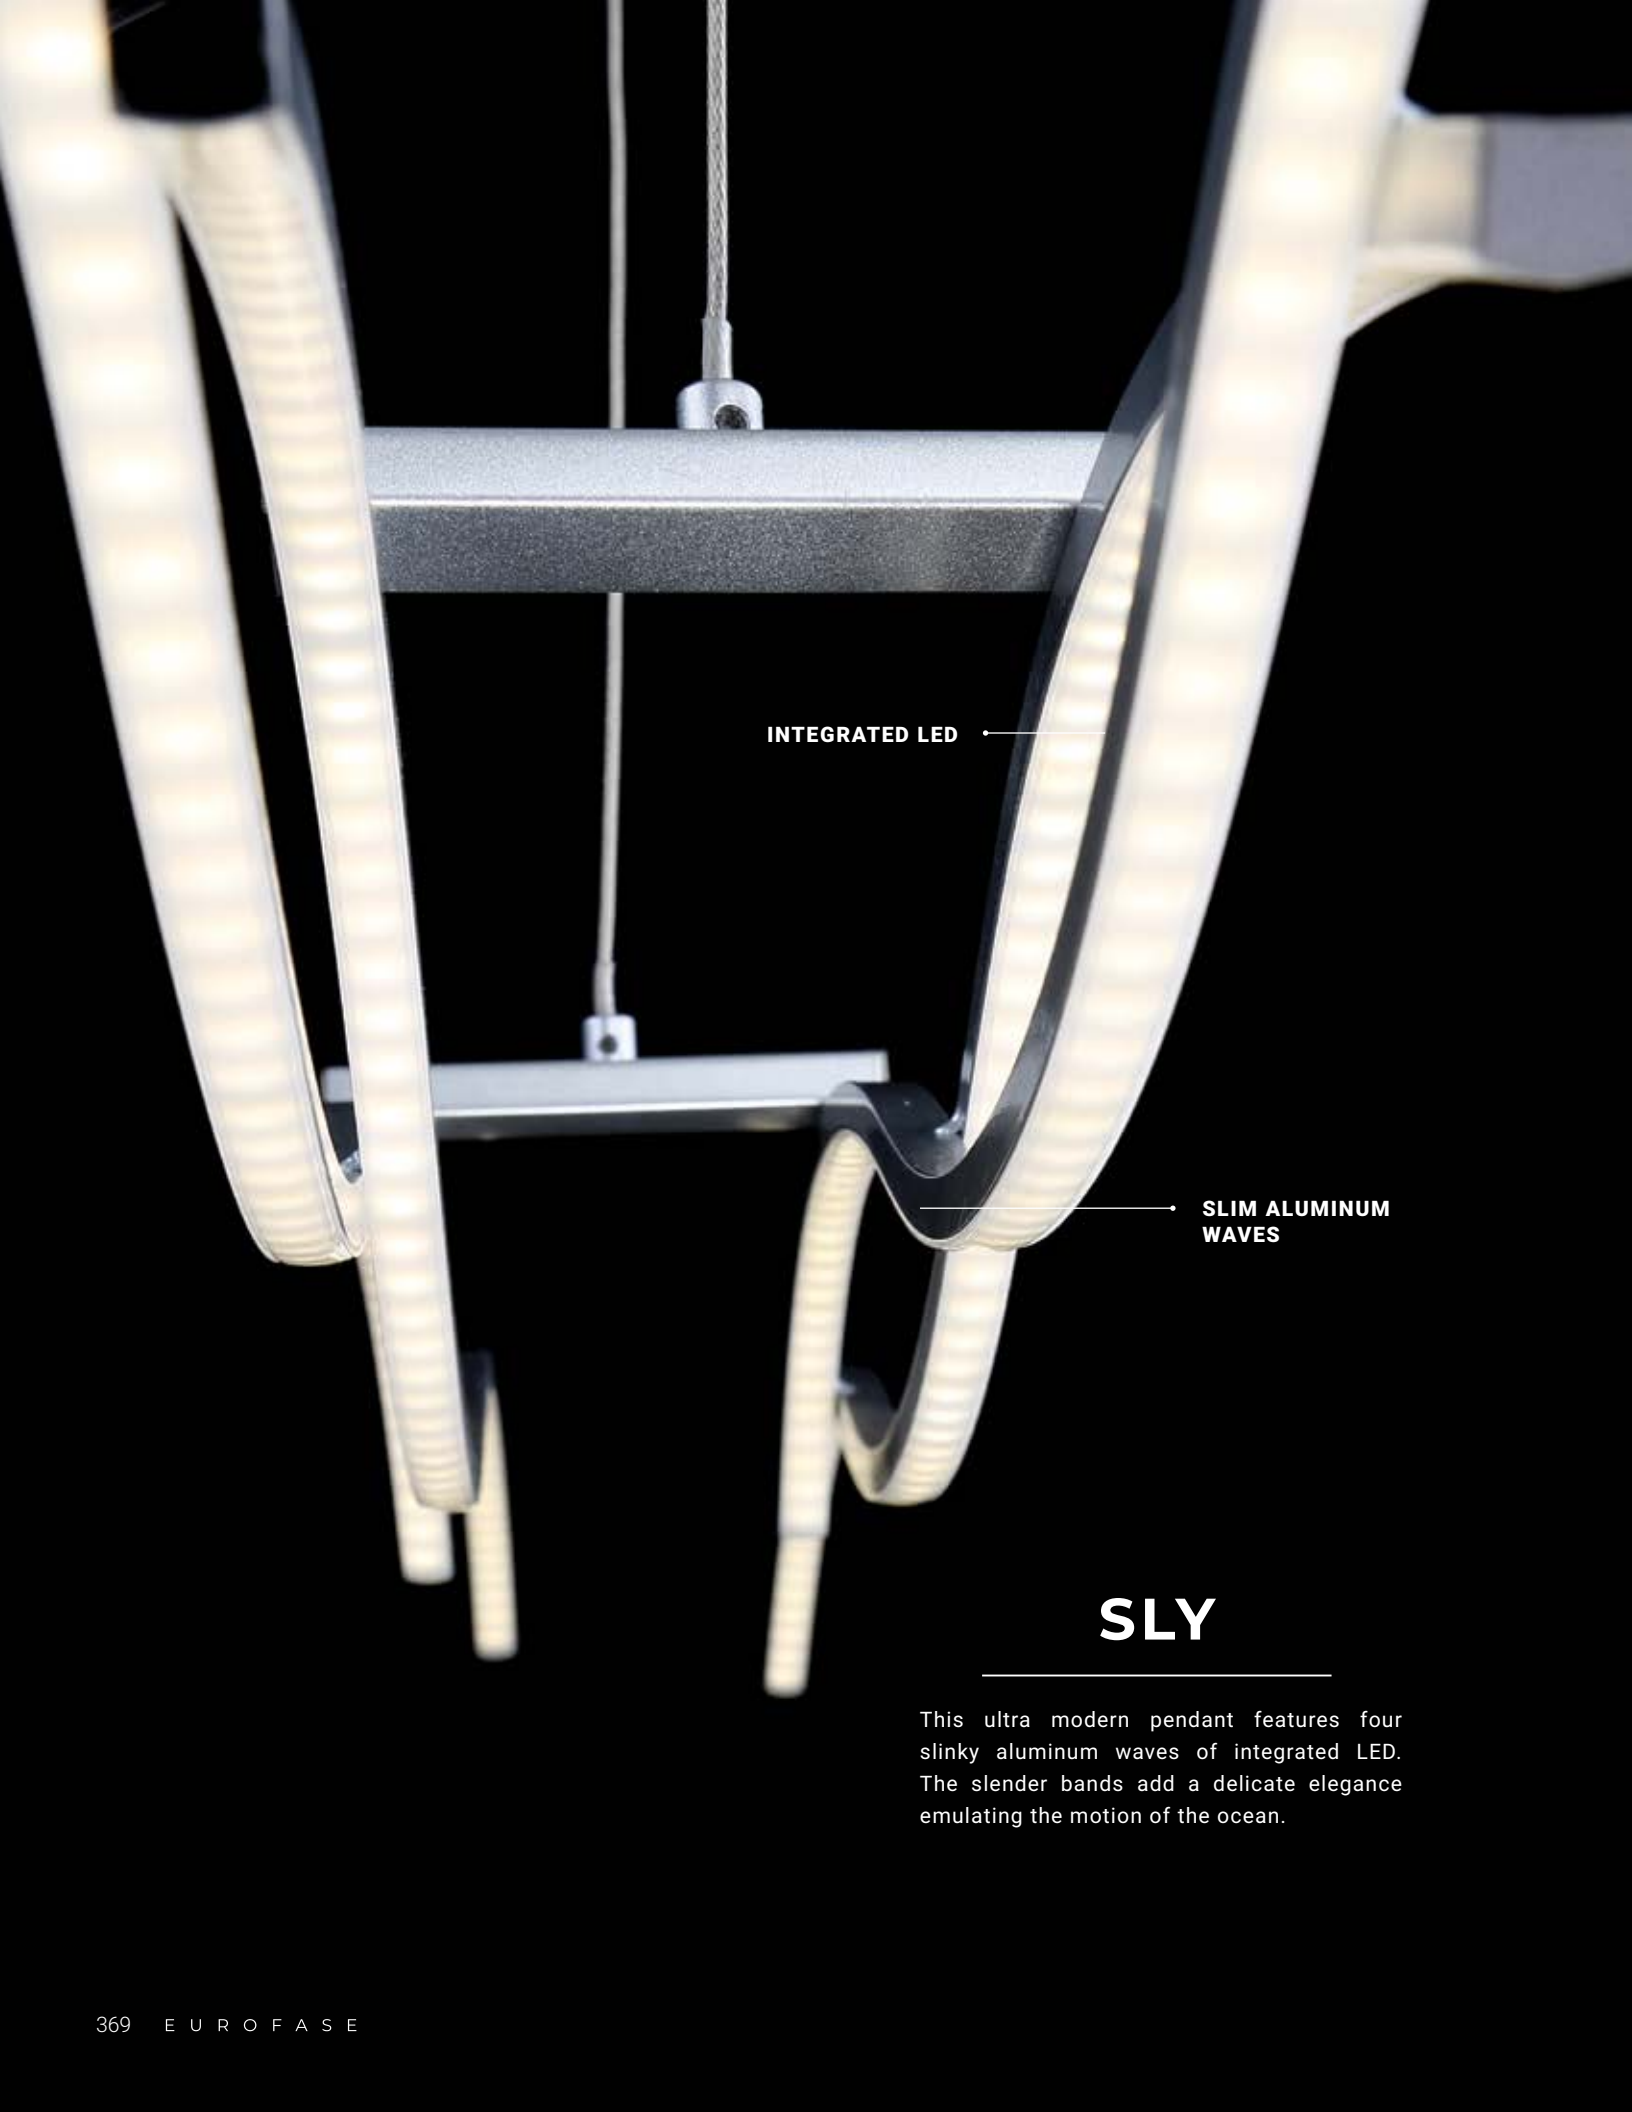

INTEGRATED LED

SLIM ALUMINUM WAVES

SLY

This ultra modern pendant features four slinky aluminum waves of integrated LED. The slender bands add a delicate elegance emulating the motion of the ocean.

SLY

SILVER