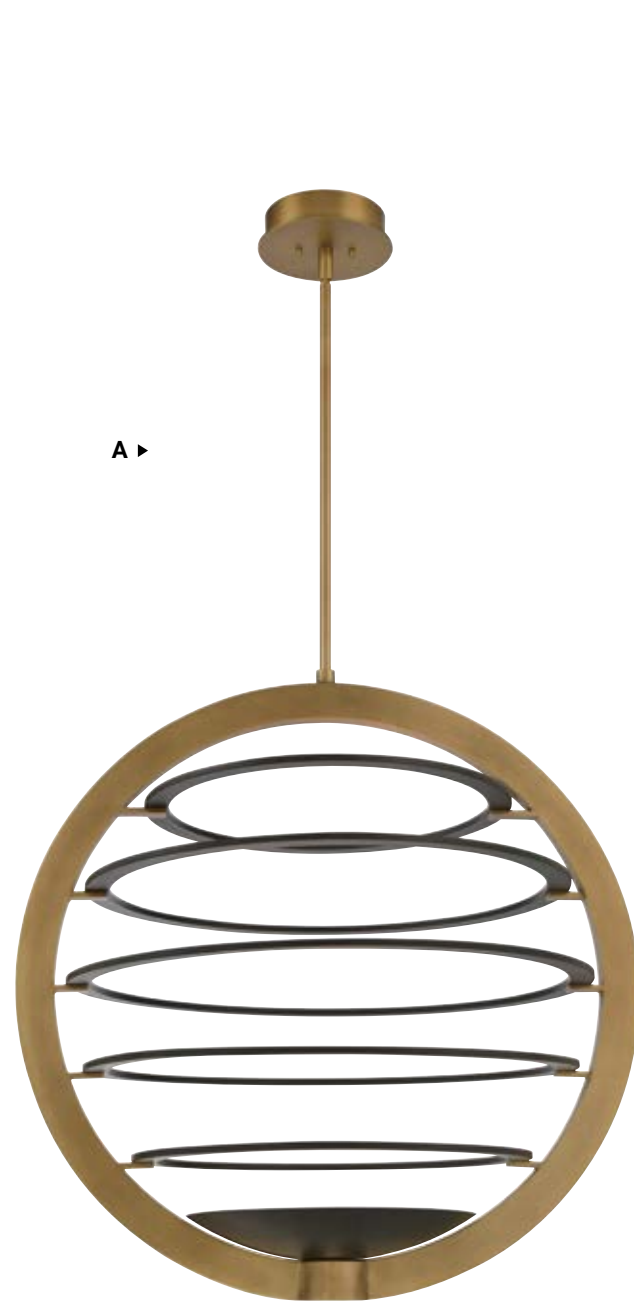

PATENT
PENDING

OMBRA

BRASS + BLACK | DARK BRONZE + POLISHED NICKEL

A ▶