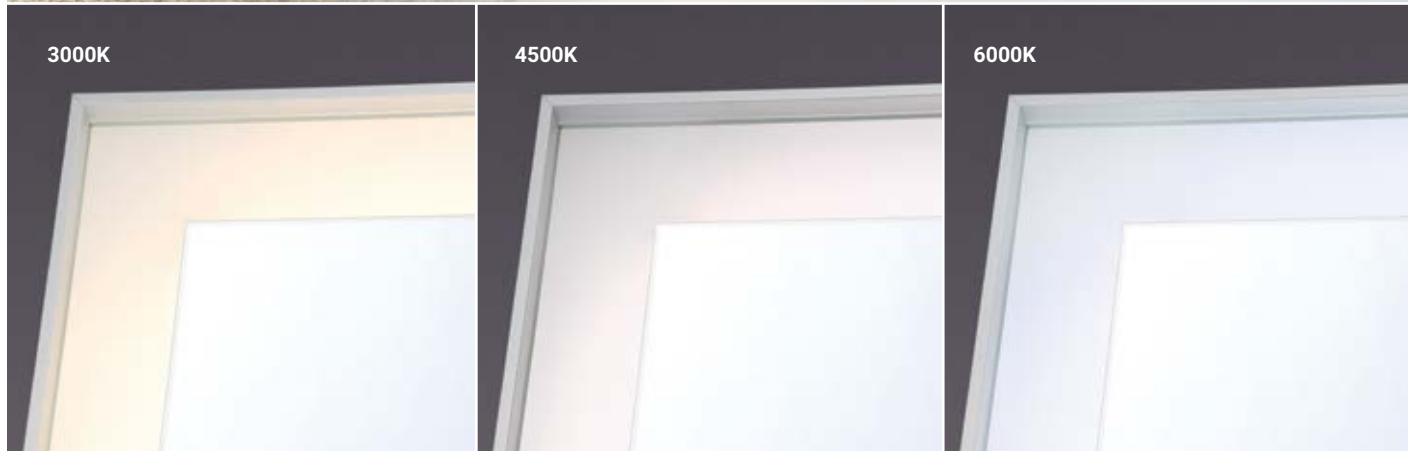

LED Lights
Touch Sensor Switch
Dimmable
CCT TCC Correlated Color Temperature
Suitable for Damp Location
Defogger