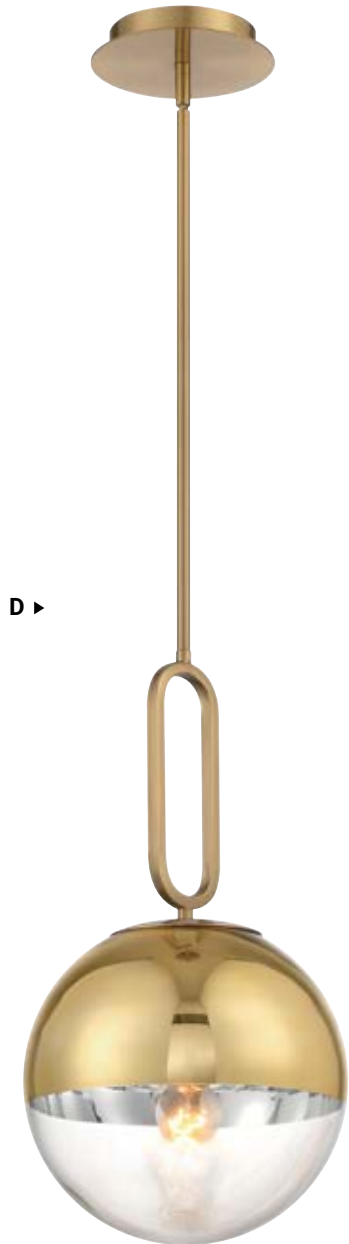

GLEAMING GOLD ACCENT

PROSPECT PENDANT
37231-019

PROSPECT

BLACK | SATIN NICKEL | GOLD
GOLD + CLEAR

A ▶

B ▶

C ▶

D ▶