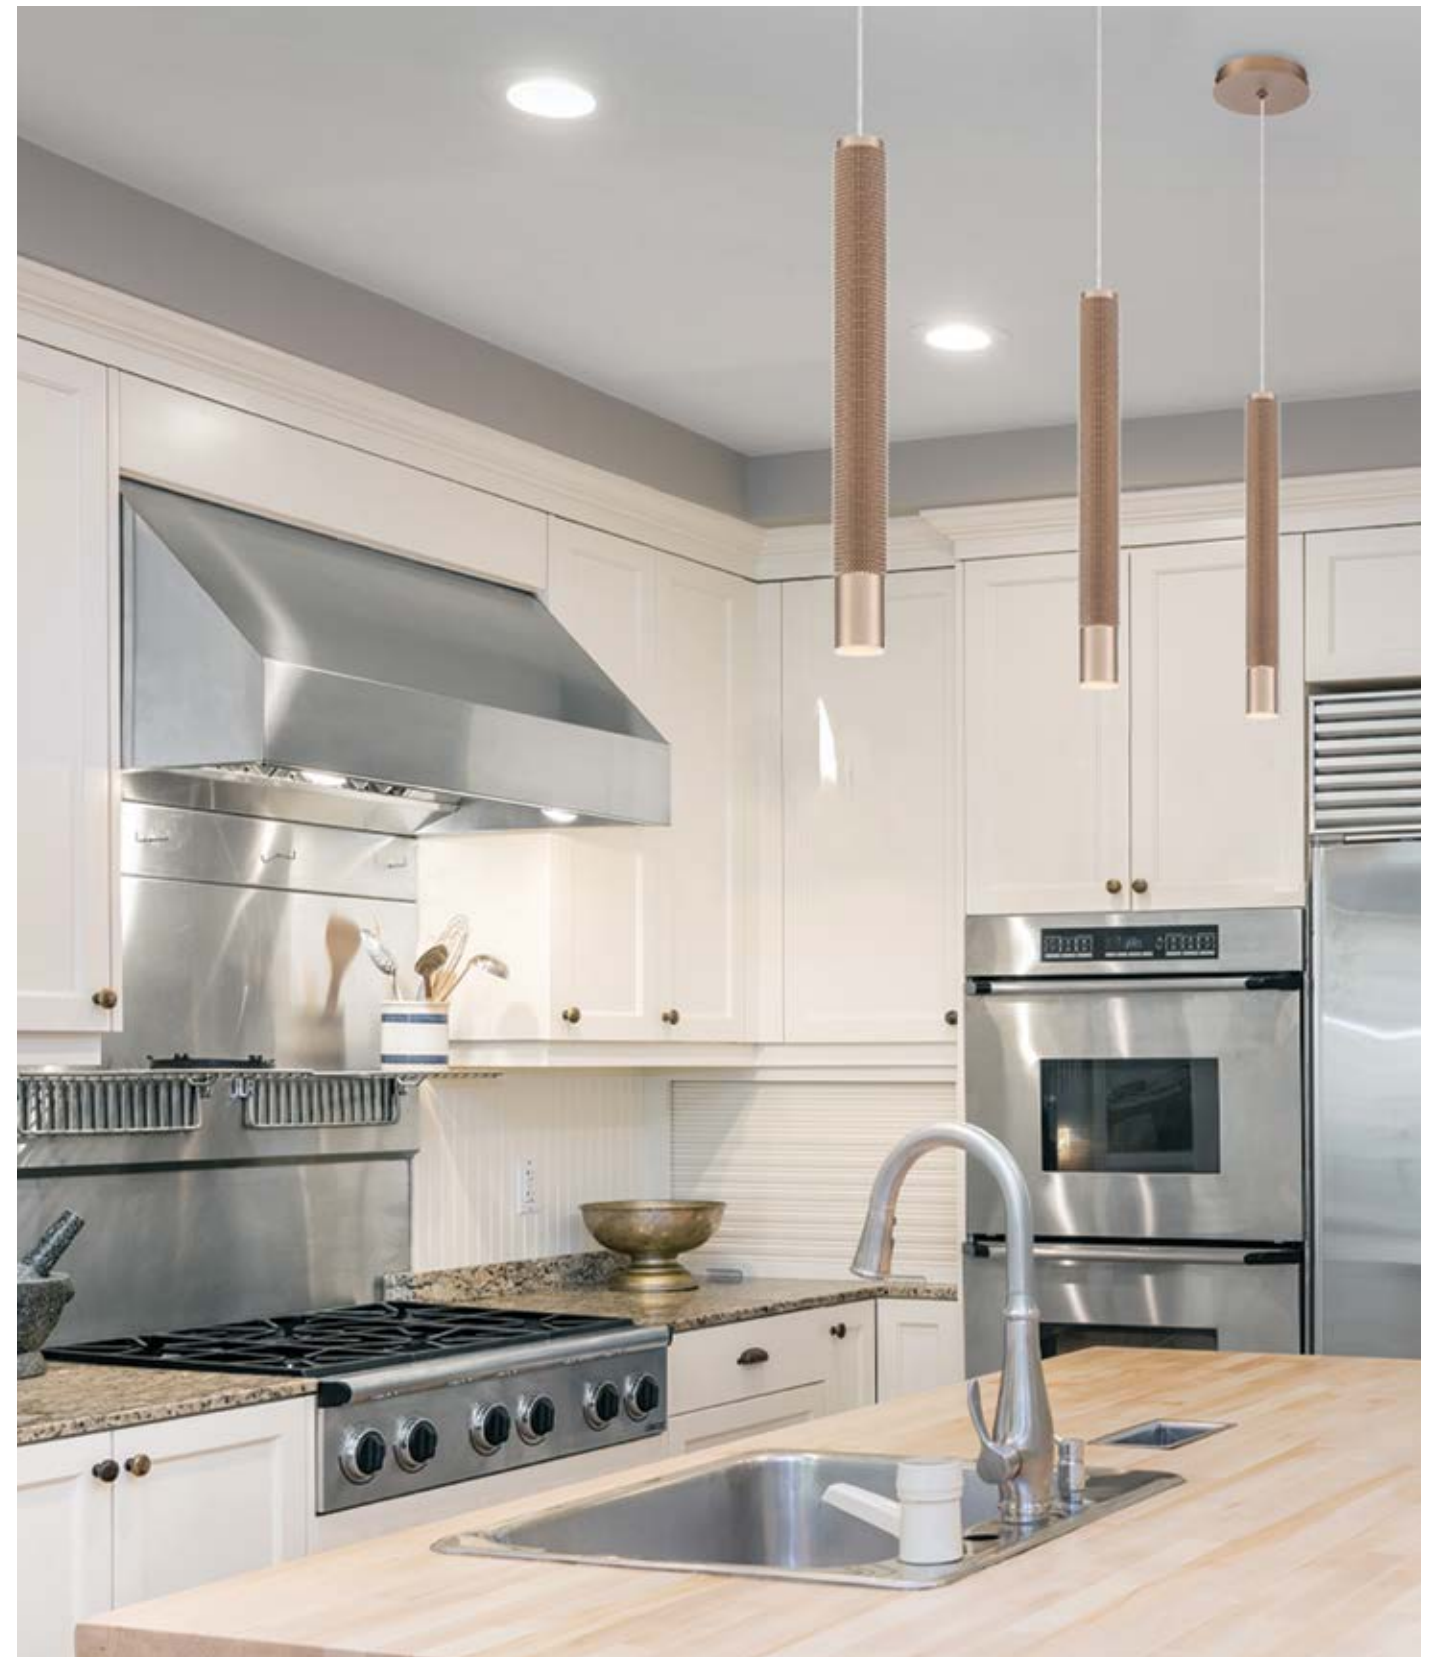

DAVENPORT LED PENDANT
35710-042