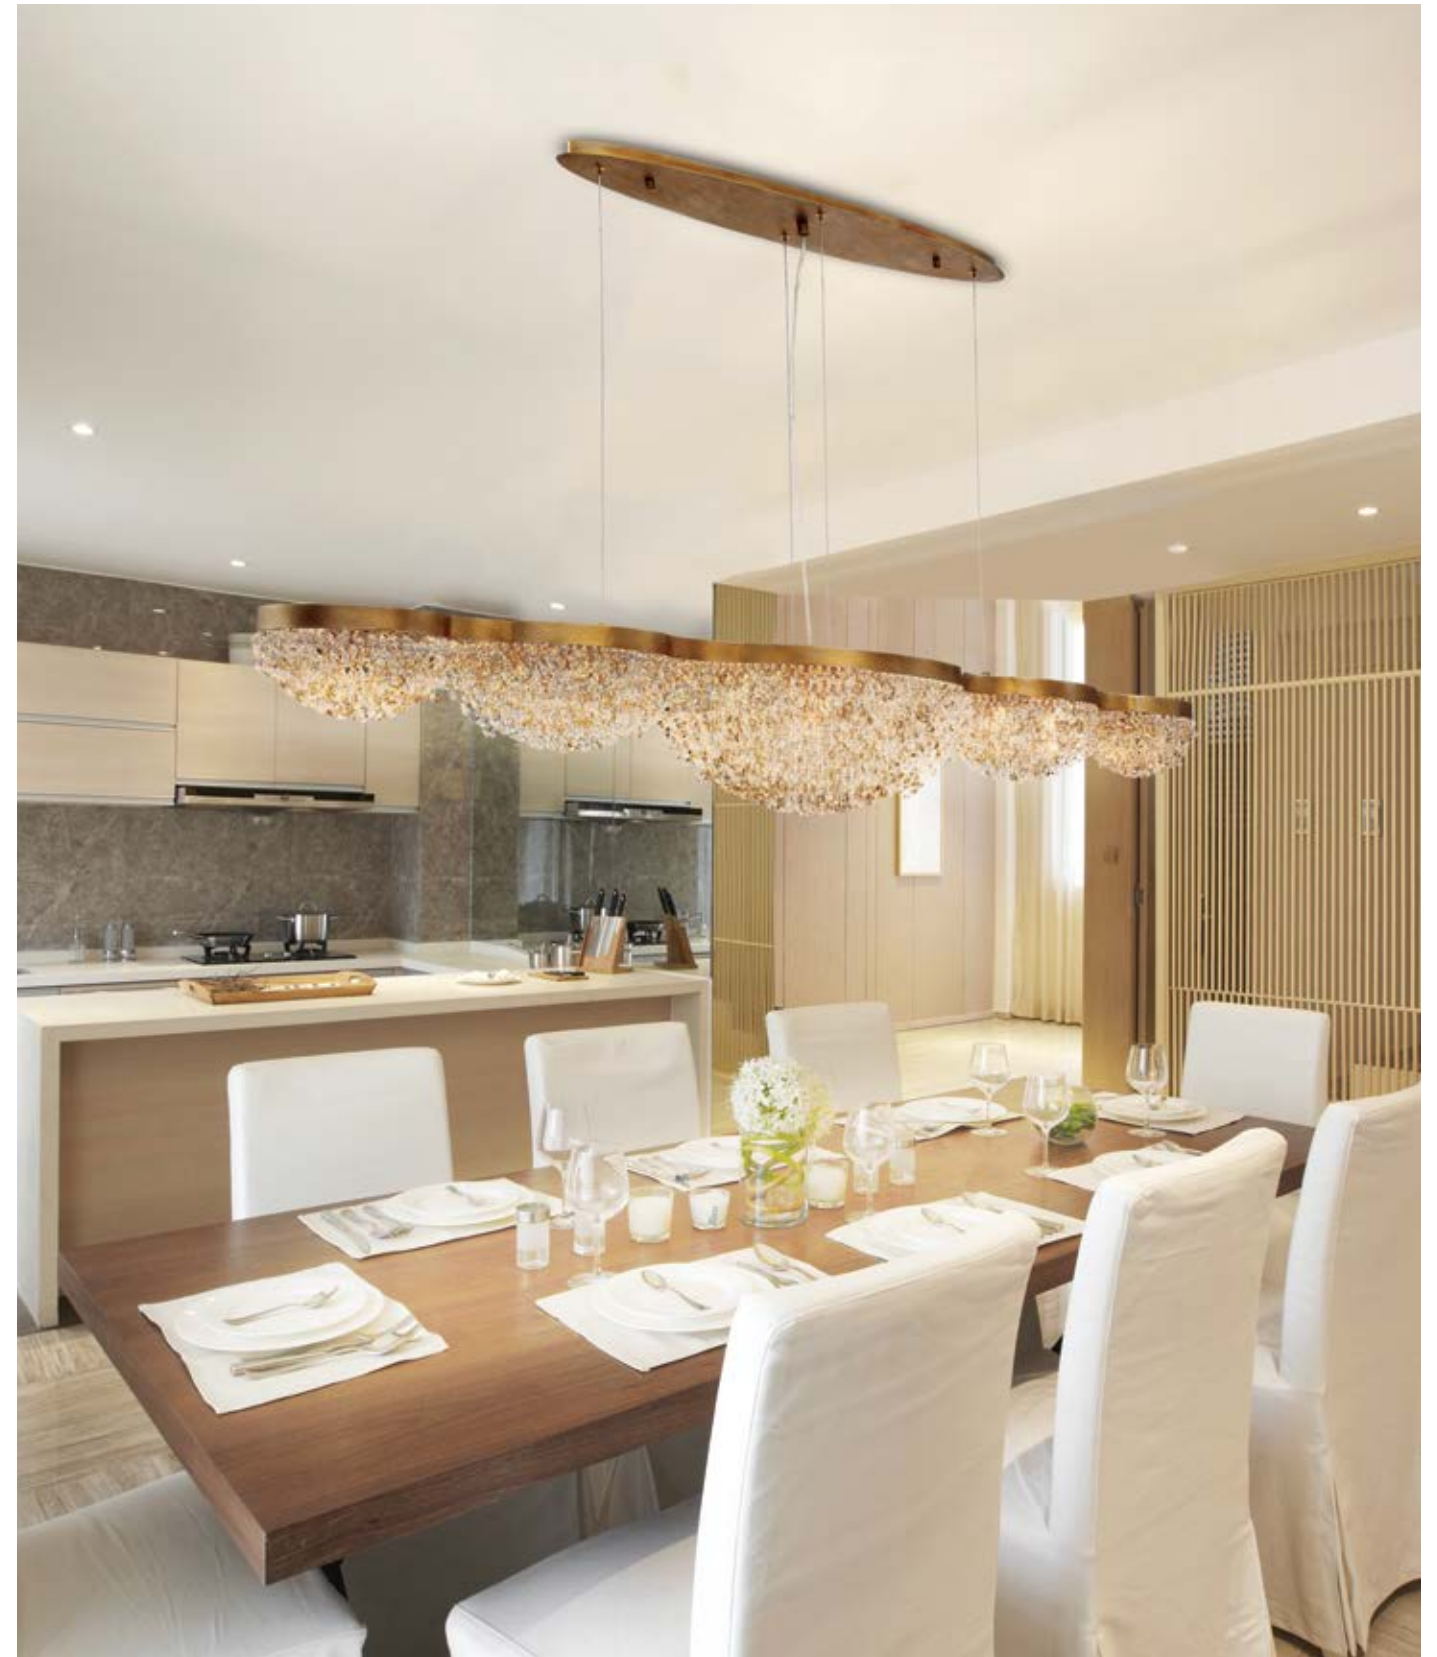

MONDO CHANDELIER
31831-017