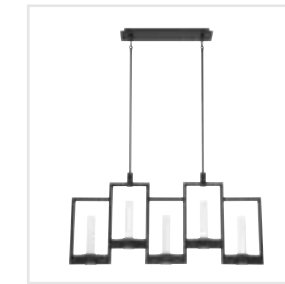

THUMBNAIL INDEX
Chandelier Collection

ABERDEEN
P275

BASILICA
P281

BAYSWATER
P145

BERKLEY
P153

DOWNTOWN
P167

FAIRMOUNT
P253

GIRO
P127