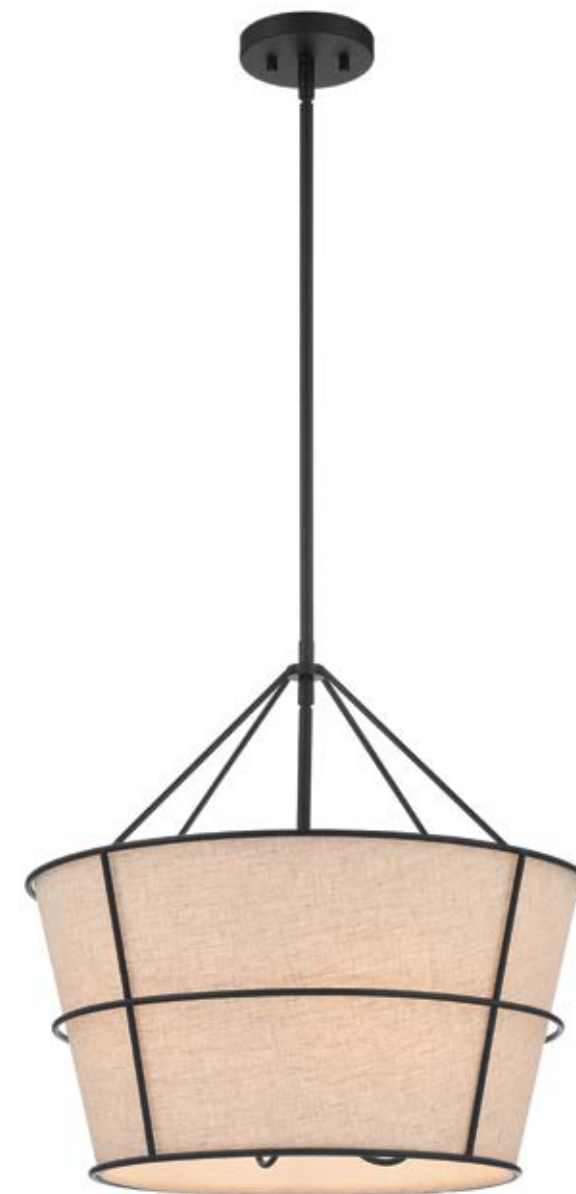

*Comes with 3" + 6" + 12" + 18" + 18" extension rods

38270-017*
21" Pendant

Dia: 20.5" | H: 19.5"
Canopy: 5" | Max H: 77.25"
4 x 60W
B10 E12