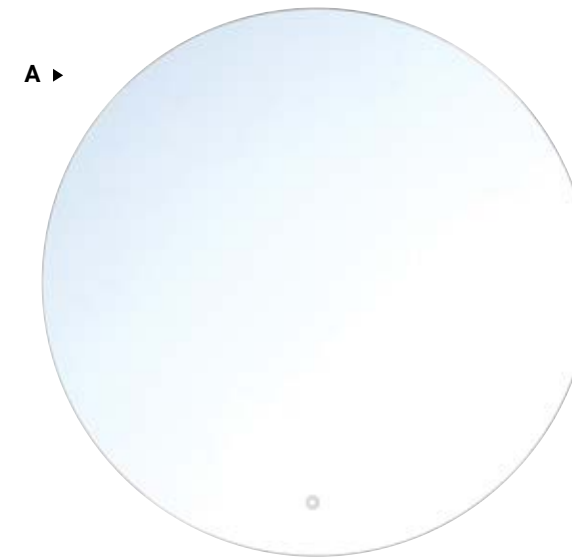

LED MIRROR

BACK-LIT WITH ROUNDED EDGES

A ▶

B ▶

△ For delivered lumens please refer to eurofase.com

A 37140-014 LED
Round Back-Lit LED Mirror
 Dia: 24" | Ext: 1.57"
 21W LED
 80+ CRI
 2700K to 6500K
 △ 2100 Lumens