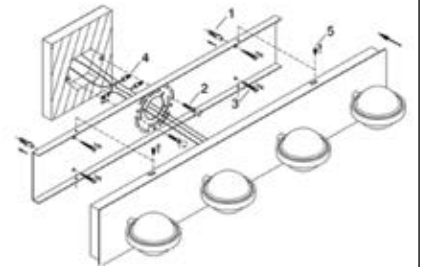

A ▶

POLISHED CHROME

PRESSED CRINKLE DESIGN

A **35696-018*** **LED**
6" LED Wall Sconce
 W: 6" | H: 4.75" | Ext: 3.25"
 9W LED
 3000K
 720 Delivered Lumens
 Dimmable

NELSON

CHROME

EASY INSTALL*

▲
B