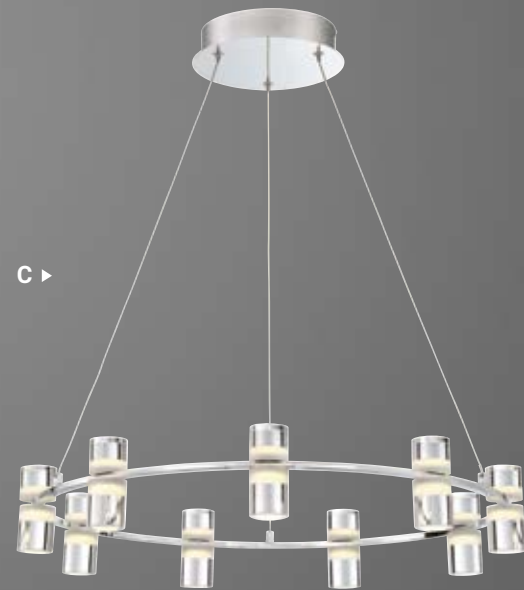

NETTO

CHROME

A ▶

B ▶

C ▶

D ▶

▲
E

▲
F

▲ For delivered lumens please refer to eurofase.com

A **33726-014** **LED**
41" 3-Tier LED Chandelier
Dia: 40.5" | H: 4"
Canopy: 13" | Max H: 185.75"
33 x 4W LED
3000K
▲ 9900 Lumens
Dimmable

B **33725-017** **LED**
33" LED Chandelier
Dia: 32.75" | H: 4"
Canopy: 8.25" | Max H: 185.75"
12 x 4W LED
3000K
▲ 3600 Lumens
Dimmable

C **33724-010** **LED**
25" LED Chandelier
Dia: 24.75" | H: 4"
Canopy: 7" | Max H: 101.75"
9 x 4W LED
3000K
▲ 2700 Lumens
Dimmable

D **33723-013** **LED**
42" Linear LED Chandelier
L: 41.5" | W: 3.25" | H: 13.25"
Canopy: 23" x 5.5" | Max H: 110.75"
8 x 4W LED
3000K
▲ 2400 Lumens
Dimmable

E **35959-014** **LED**
32" LED Bathbar
W: 31.5" | H: 6.75" | Ext: 3.75"
6 x 4W LED
3000K
1800 Delivered Lumens
Dimmable

F **35958-017** **LED**
20" LED Bathbar
W: 20" | H: 6.75" | Ext: 3.75"
4 x 4W LED
3000K
1200 Delivered Lumens
Dimmable