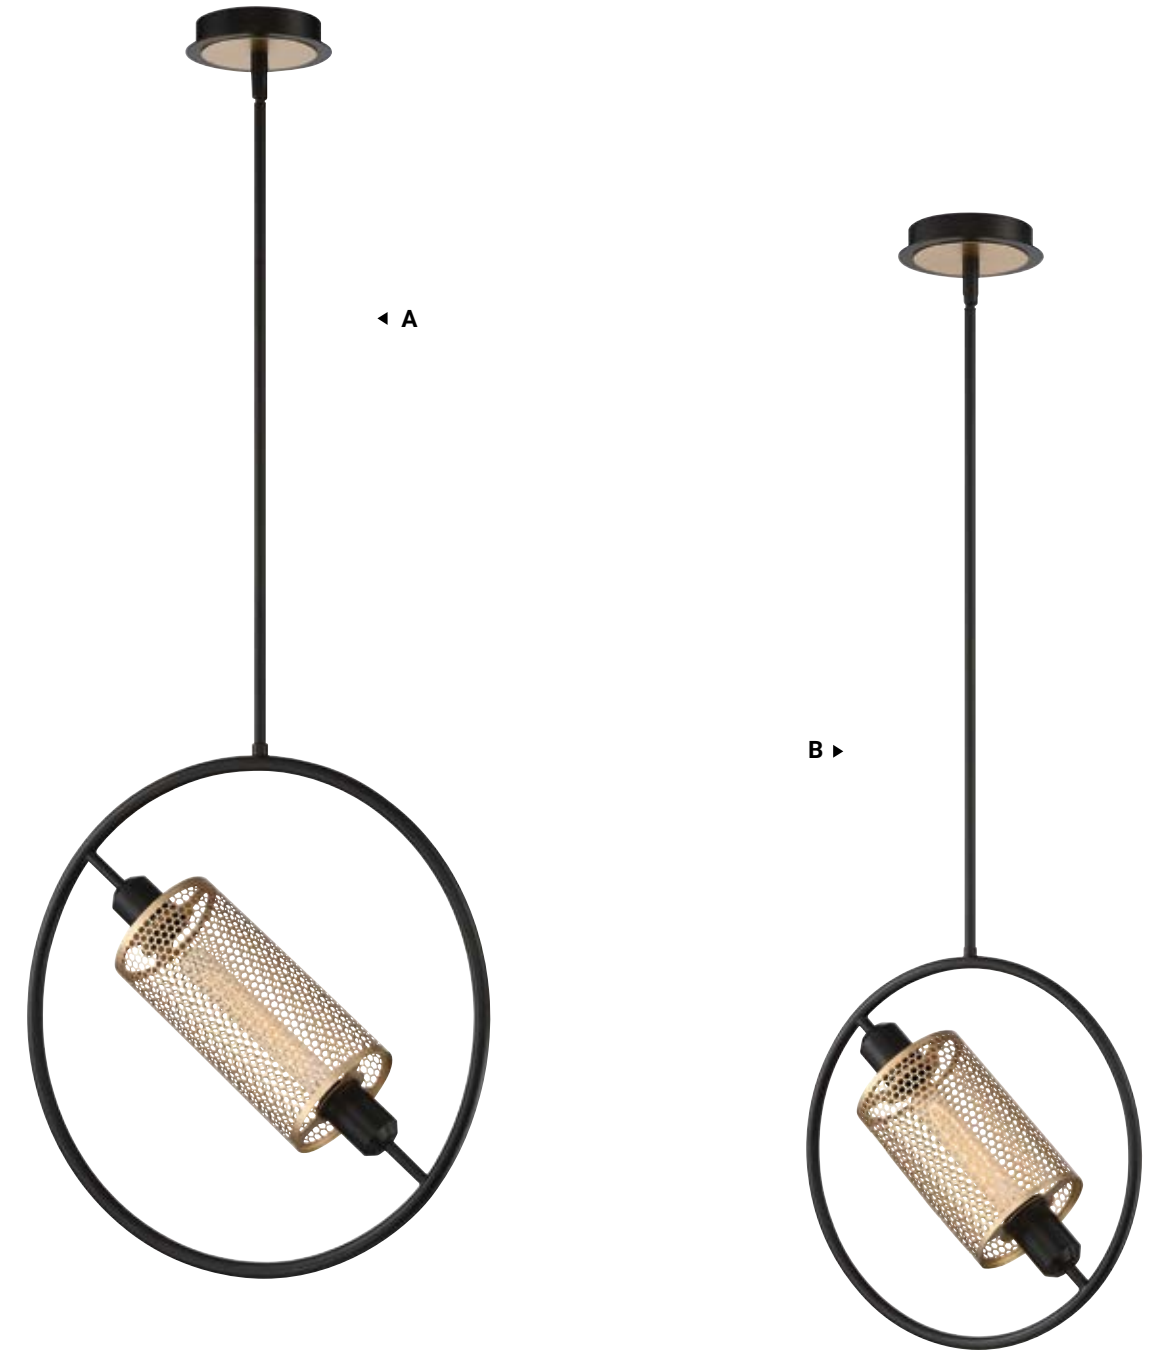

△ 400 Lumens
Dimmable

 -017
BLACK + GOLD

B **35943** **LED**
6" Round Pendant

Dia: 5.75" | H: 13.5"
Canopy: 4.75" | Max H: 86.25"
5W LED
3000K

△ 400 Lumens
Dimmable

 -013
BLACK  -026
GOLD

SEAMORE

A gold mesh cylinder encircles a vintage light for a soft warm glow. The matte black trim pairs in contrast to the golden brass. Sitting on a bias, the gold body simulates spinning on its axis, though secured in place.

VINTAGE LIGHTS

HONEYCOMB MESH CYLINDER

SEAMORE

BLACK + GOLD

*Comes with 3" + 6" + 12" + 18" + 18" extension rods

A 37109-011*
19" Pendant
L: 18.75" | W: 5" | H: 18.75"
Canopy: 6" | Max H: 76.75"
1 x 60W
EDISON BULB E26
(included)