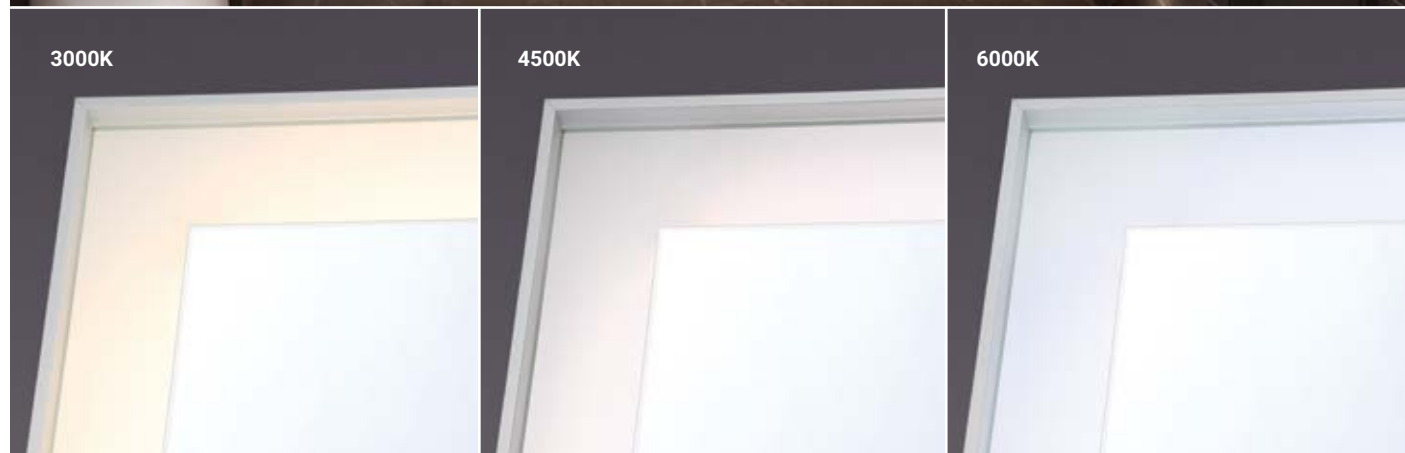

- LED Lights
- Touch Sensor Switch
- Dimmable
- CCT TCC Correlated Color Temperature
- Suitable for Damp Location
- Defogger