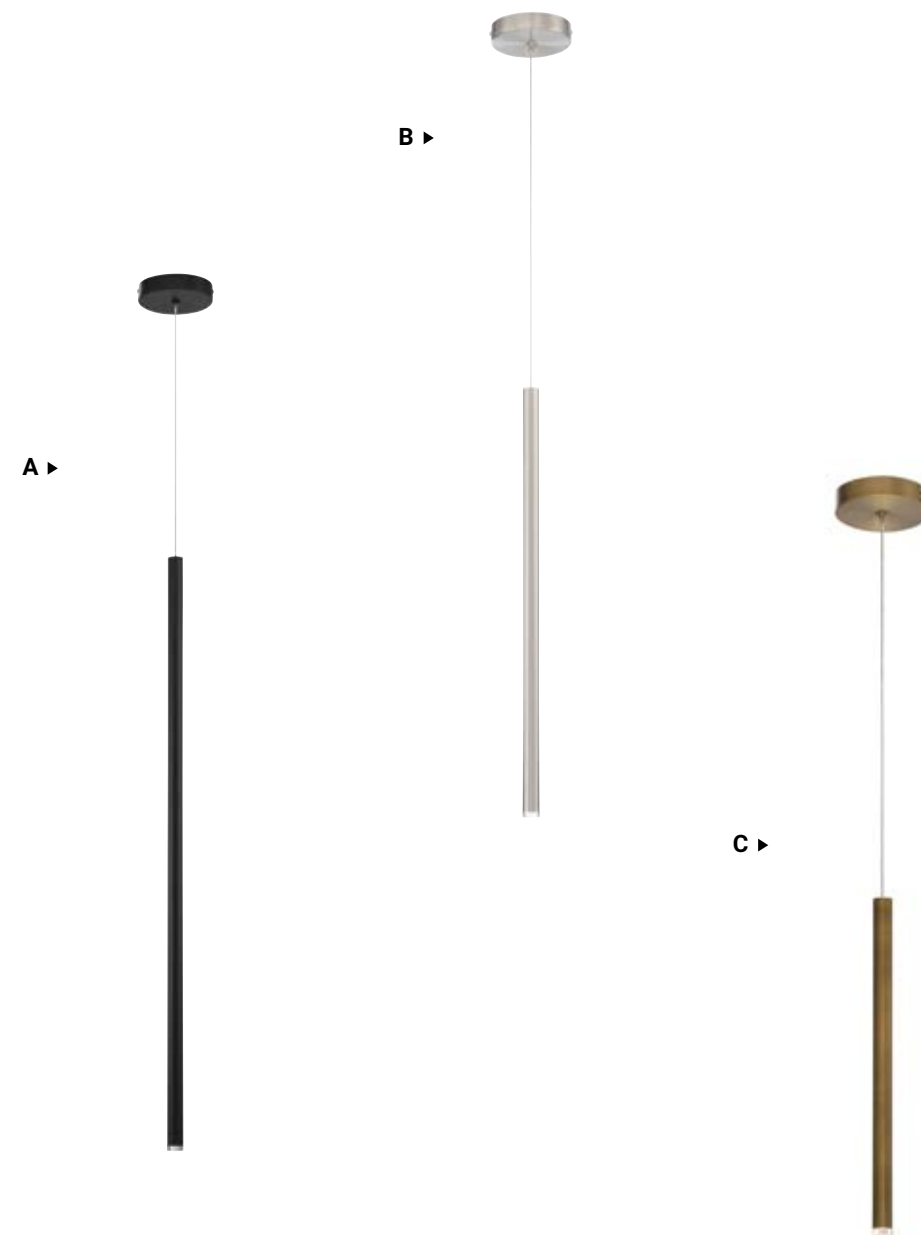

NAVADA

Clean minimalism radiates from this collection. The slender frame allows for a clustered application to create depth while maintaining its effortless style.

SPOT LED

SLEEK SLENDER RODS

NAVADA

SATIN NICKEL | ANTIQUE BRASS | WHITE | BLACK