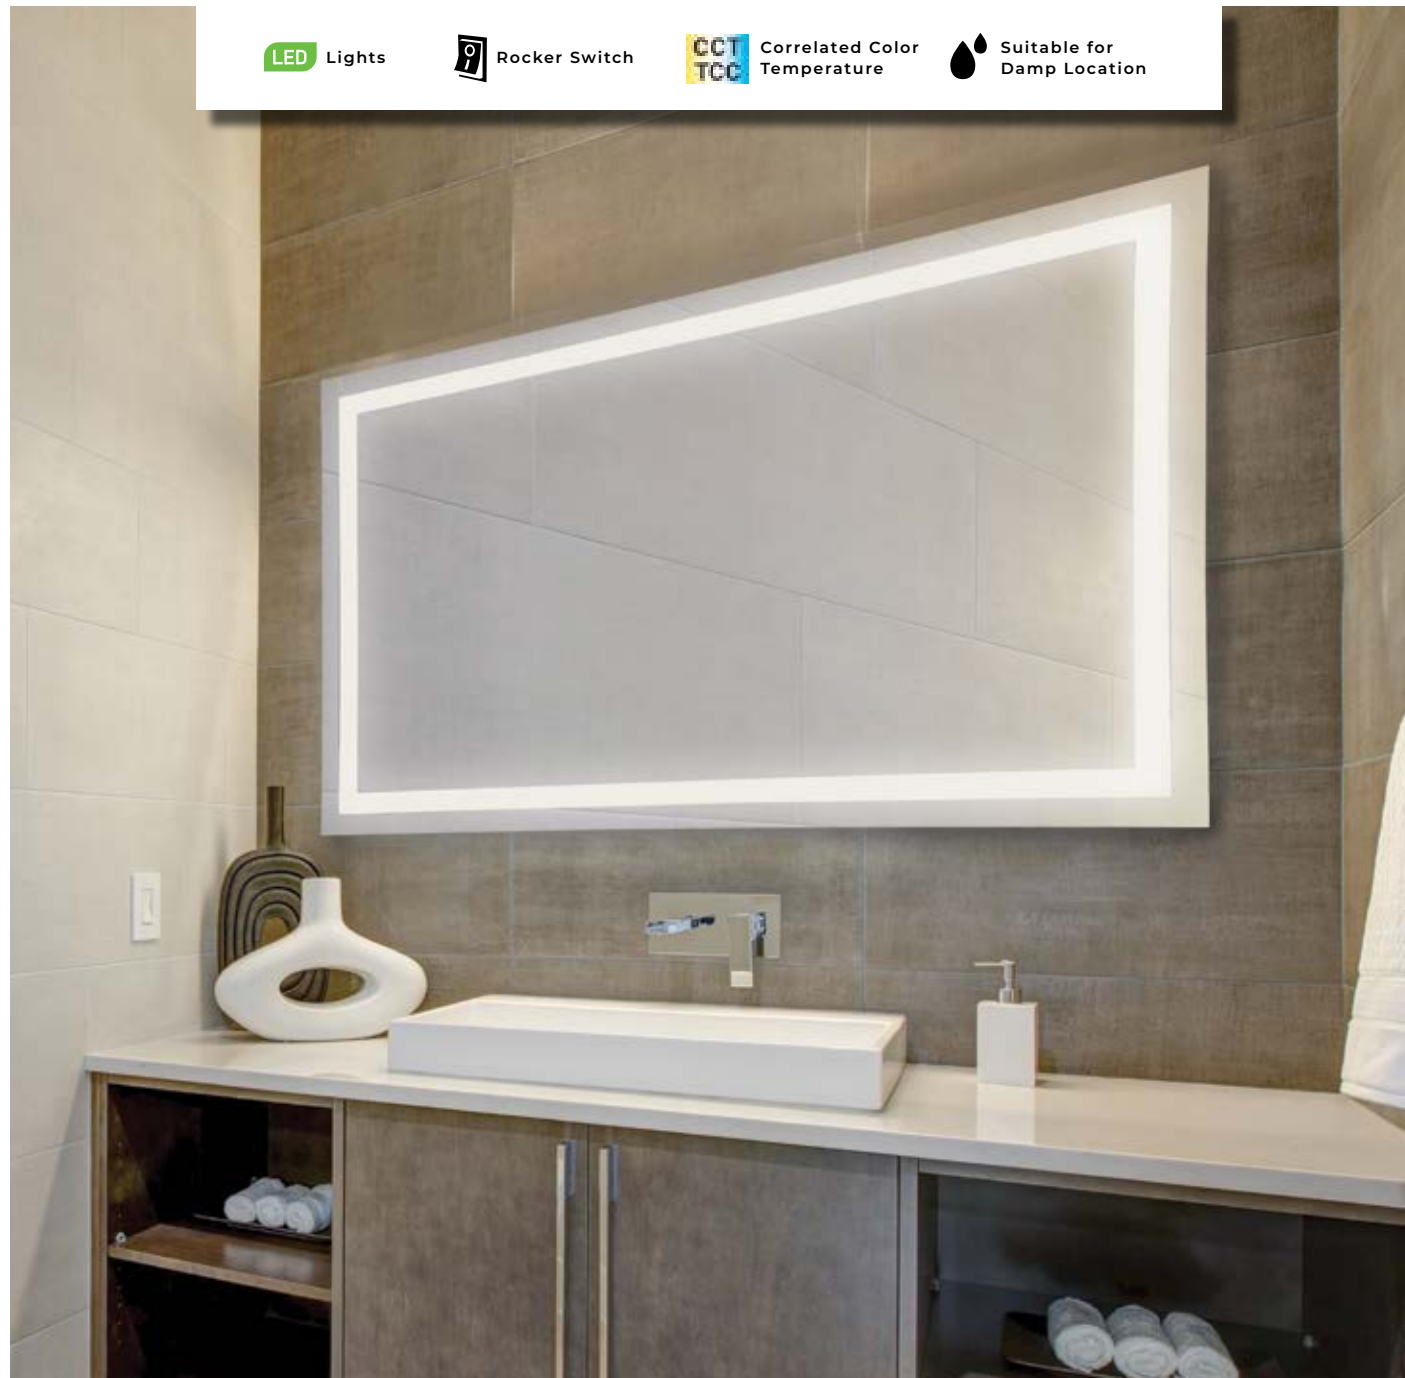

LED Lights

Rocker Switch

CCT TCC Correlated Color Temperature

Suitable for Damp Location