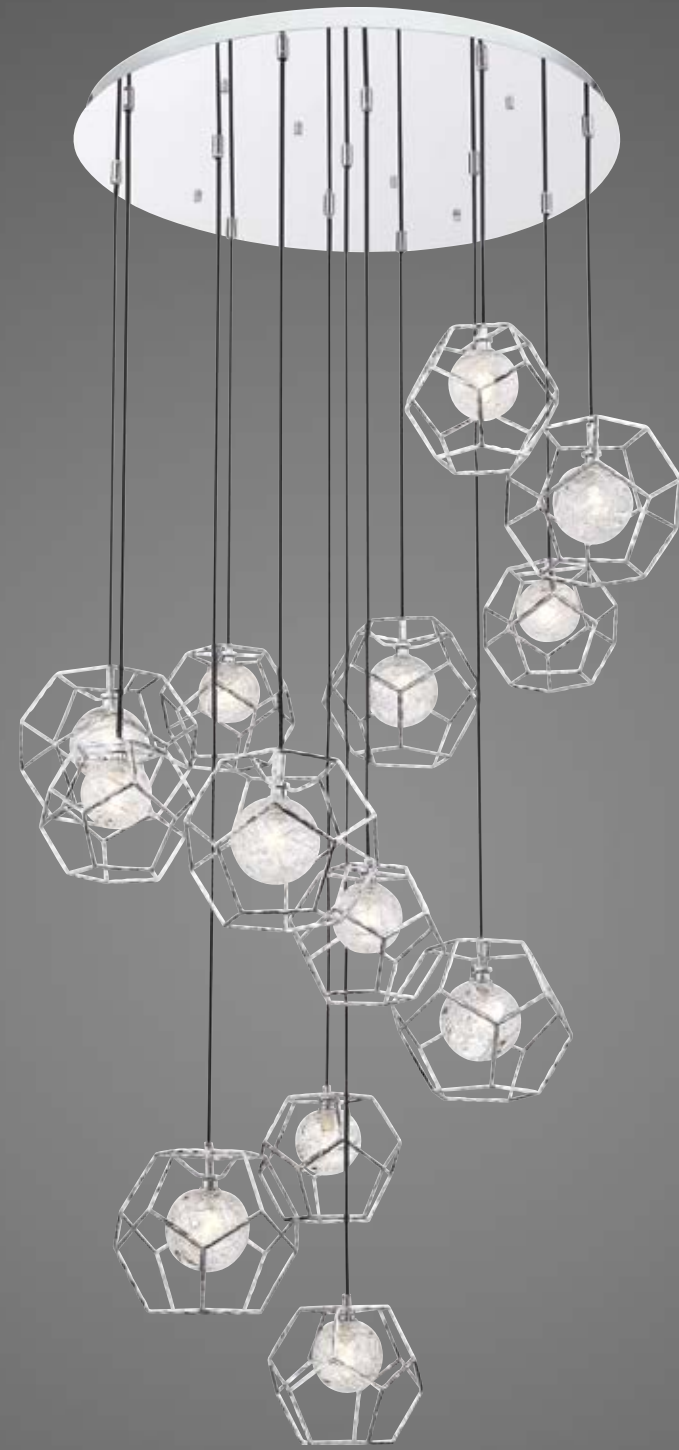

NORWAY

CHROME + ICE CRYSTAL

A ▶