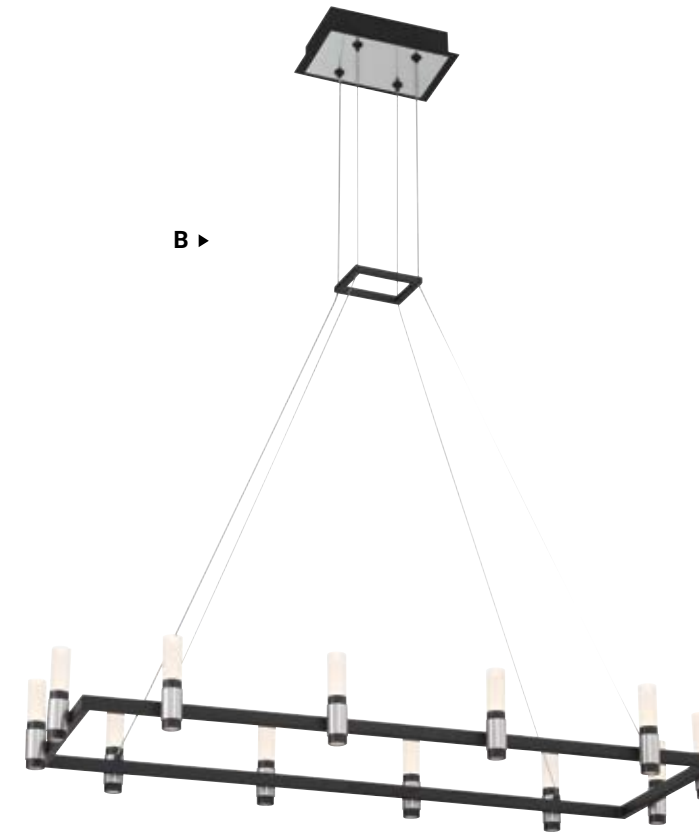

A **37049-010** **LED**
52" 2-Tier LED Chandelier
L: 51.75" | W: 27" | H: 5.25"
Canopy: 11" x 8.25" | Max H: 103.25"
110W LED
3000K
4800 Delivered Lumens
Dimmable

B ▶