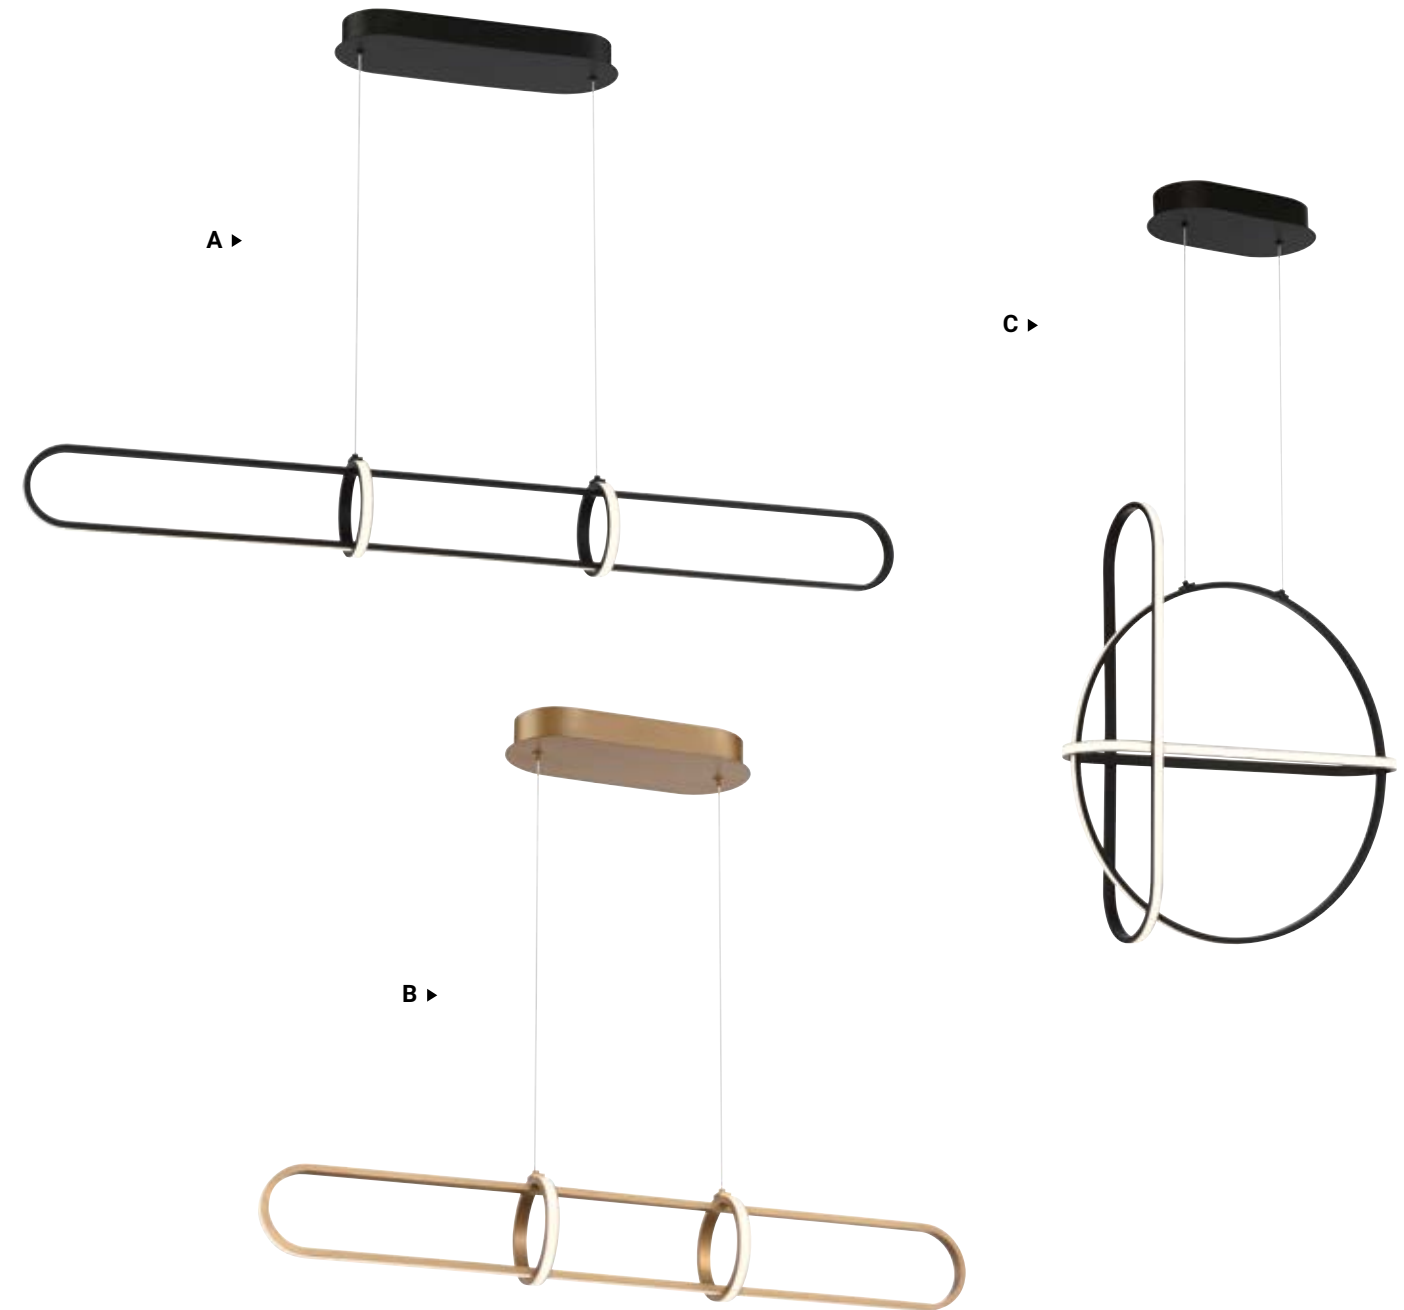

DEVONSHIRE

CHROME | GOLD

A ▶

B ▶

A 37098 LED
59" LED Chandelier
L: 59" | W: 1.25" | H: 17.75"
Canopy: 6.5" | Max H: 139.25"
30W LED
3000K
2520 Delivered Lumens
Dimmable

 -018 CHROME  -023 SOFT GOLD

B 37100 LED
40" LED Chandelier
L: 39.25" | W: 1.25" | H: 12.5"
Canopy: 6.5" | Max H: 134"
20W LED
3000K
1540 Delivered Lumens
Dimmable

 -018 CHROME  -028 SOFT GOLD

BERKLEY

LED rings overlapping one another, highlight the basics of line, shape, and form. The open framework adds an airy quality emphasizing its refined design. Choose between an oblong or rounded style to create the perfect ambiance.

BERKLEY

BLACK | GOLD

A 37037 LED
47" Linear LED Pendant
L: 47" | W: 5.5" | H: 5.5"
Canopy: 16.25" x 5.5" | Max H: 103.25"
43W LED
3000K
2150 Delivered Lumens
Dimmable

■ -017 BLACK ■ -024 GOLD

B 37036 LED
36" Linear LED Pendant
L: 35.25" | W: 5.5" | H: 5.5"
Canopy: 12.5" x 5.5" | Max H: 103.25"
32W LED
3000K
1600 Delivered Lumens
Dimmable

DEMARK

Layers of LED rings overlap to form an engaging capsule design. This open framework creates the illusion of motion with the different placements and orientations of each ring. With every unobstructed curve of LED, you get a bright illumination from every angle.