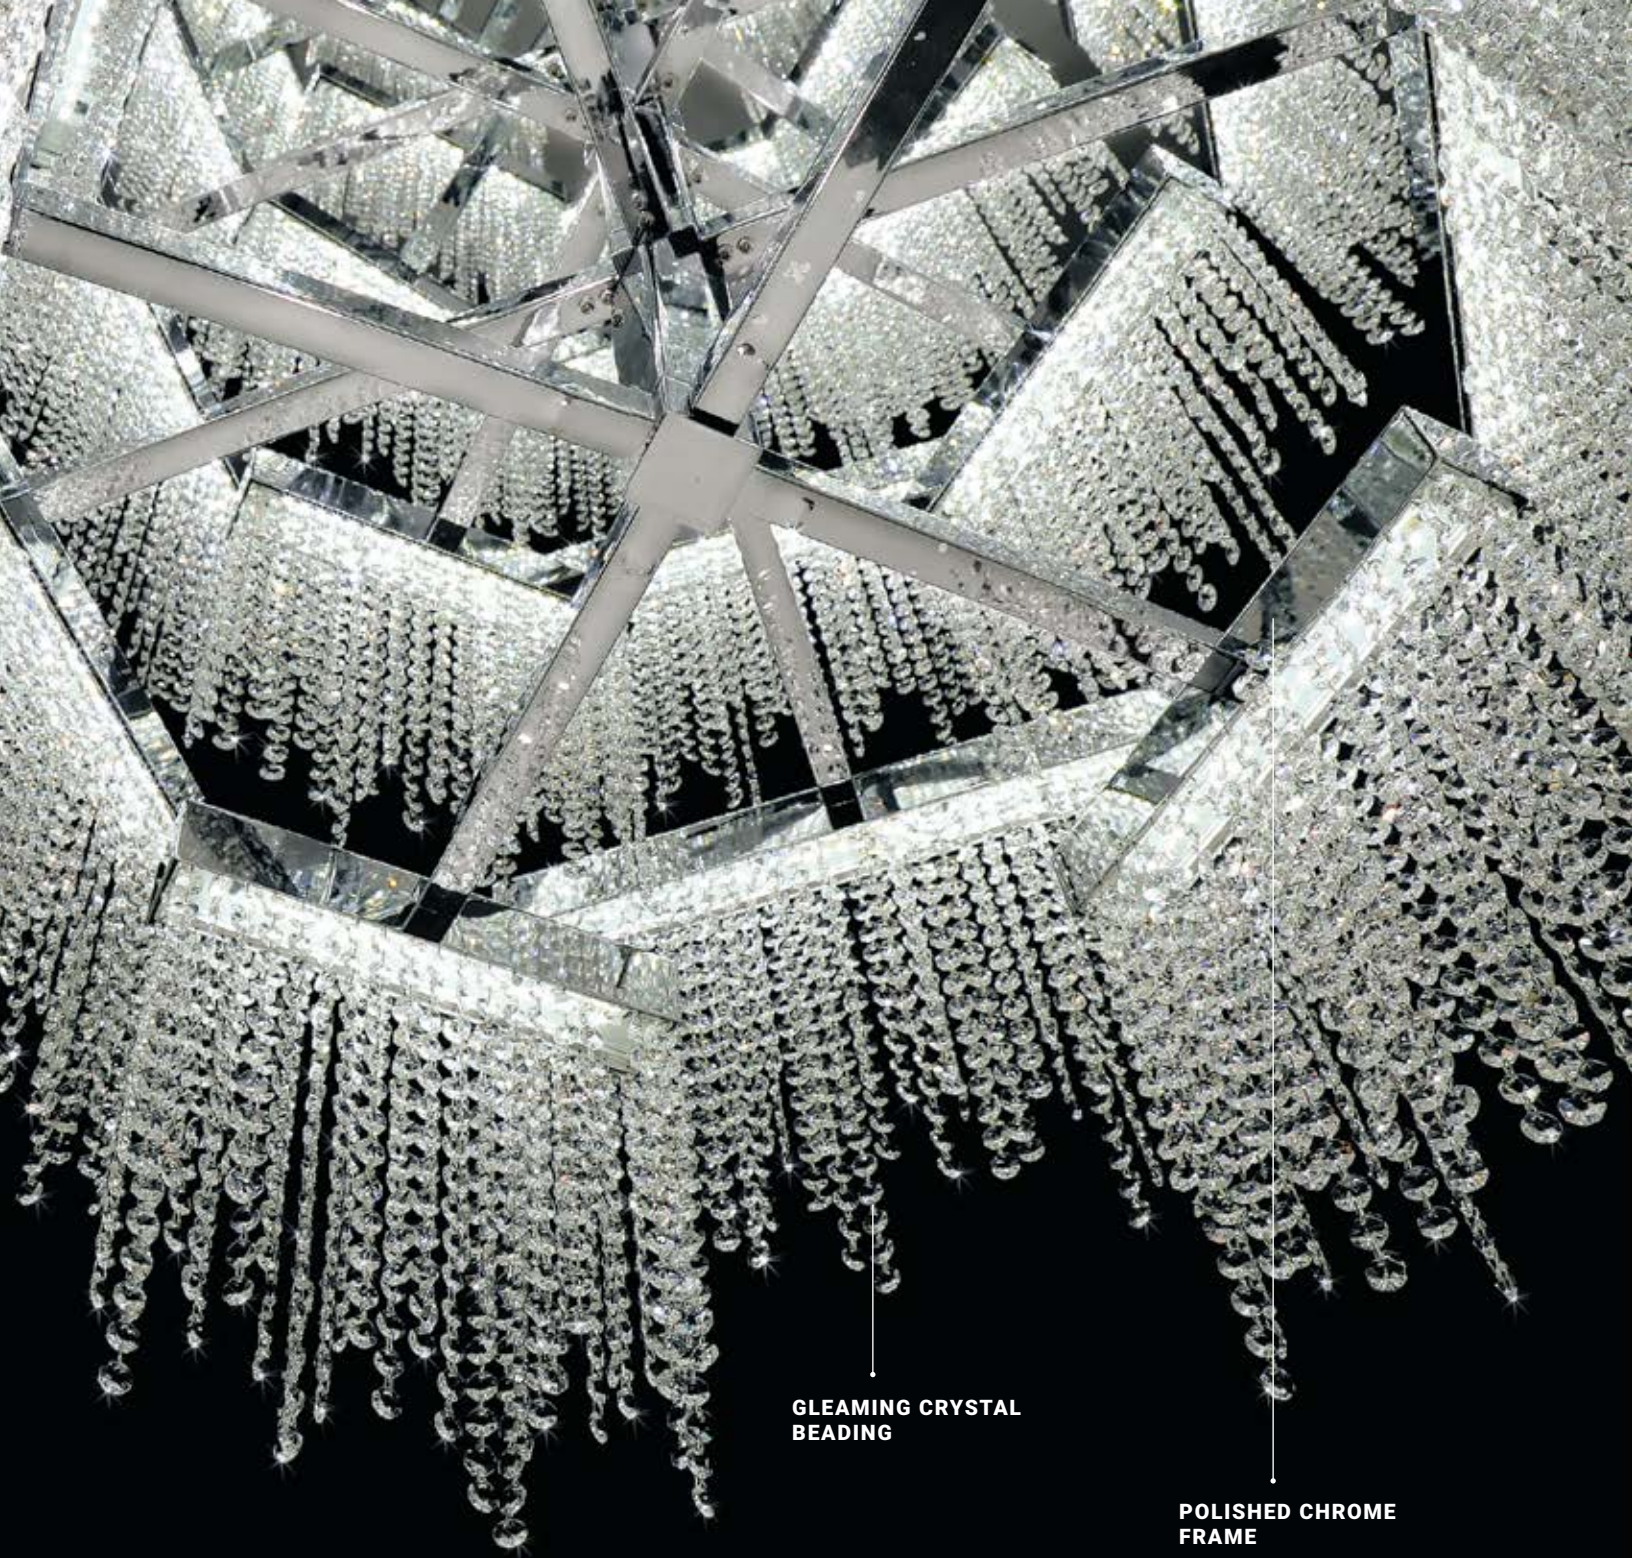

GLEAMING CRYSTAL
BEADING

POLISHED CHROME
FRAME

ROSSI

Geometric curtains of gleaming crystal beading cascade from an LED lit polished chrome frame.