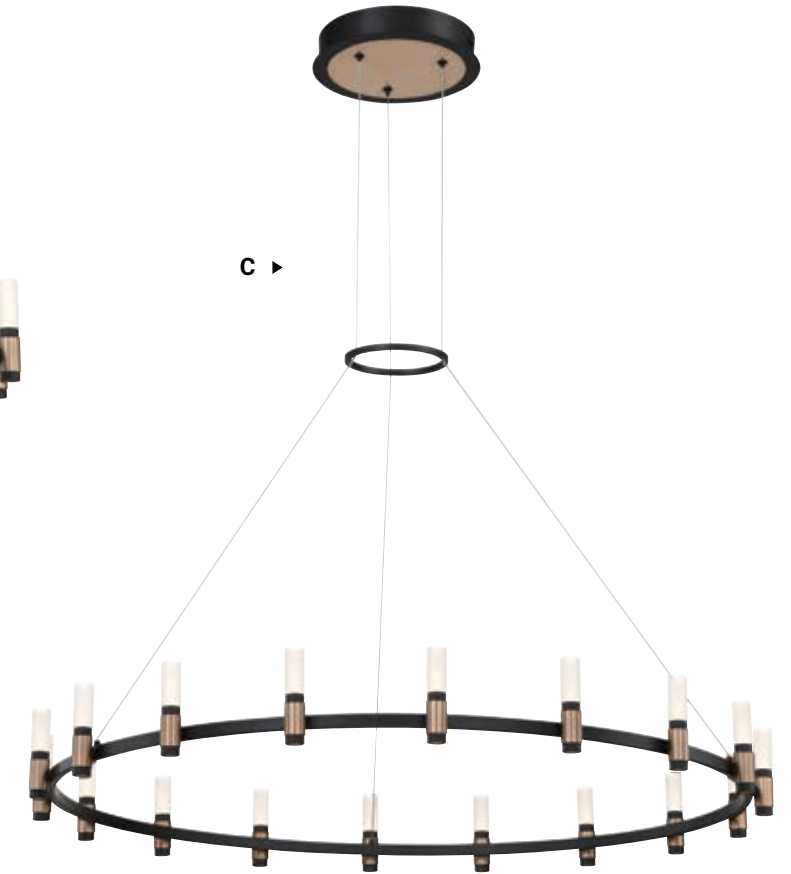

ALBANY

BLACK + BRASS

UP & DOWN LIGHT

A ▶

A 37046-019 LED
60" 3-Tier LED Chandelier
Dia: 59.5" | H: 5.25"
Canopy: 13.75" | Max H: 211.25"
230W LED
3000K
8160 Delivered Lumens
Dimmable

B ▶

C ▶

D ▶

B 37043-018 LED
32" LED Chandelier
Dia: 31.5" | H: 5.25"
Canopy: 7.75" | Max H: 103"
53W LED
3000K
1920 Delivered Lumens
Dimmable

C 37044-015 LED
46" LED Chandelier
Dia: 45.25" | H: 5.25"
Canopy: 11" | Max H: 187.25"
81W LED
3000K
2880 Delivered Lumens
Dimmable

D 37045-012 LED
60" LED Chandelier
Dia: 59.5" | H: 5.25"
Canopy: 11" | Max H: 187.25"
96W LED
3000K
3360 Delivered Lumens
Dimmable