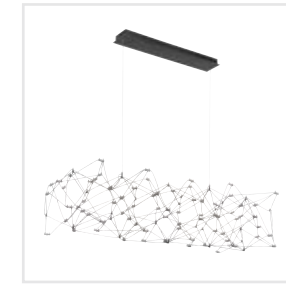

LEONARDELLI
P161