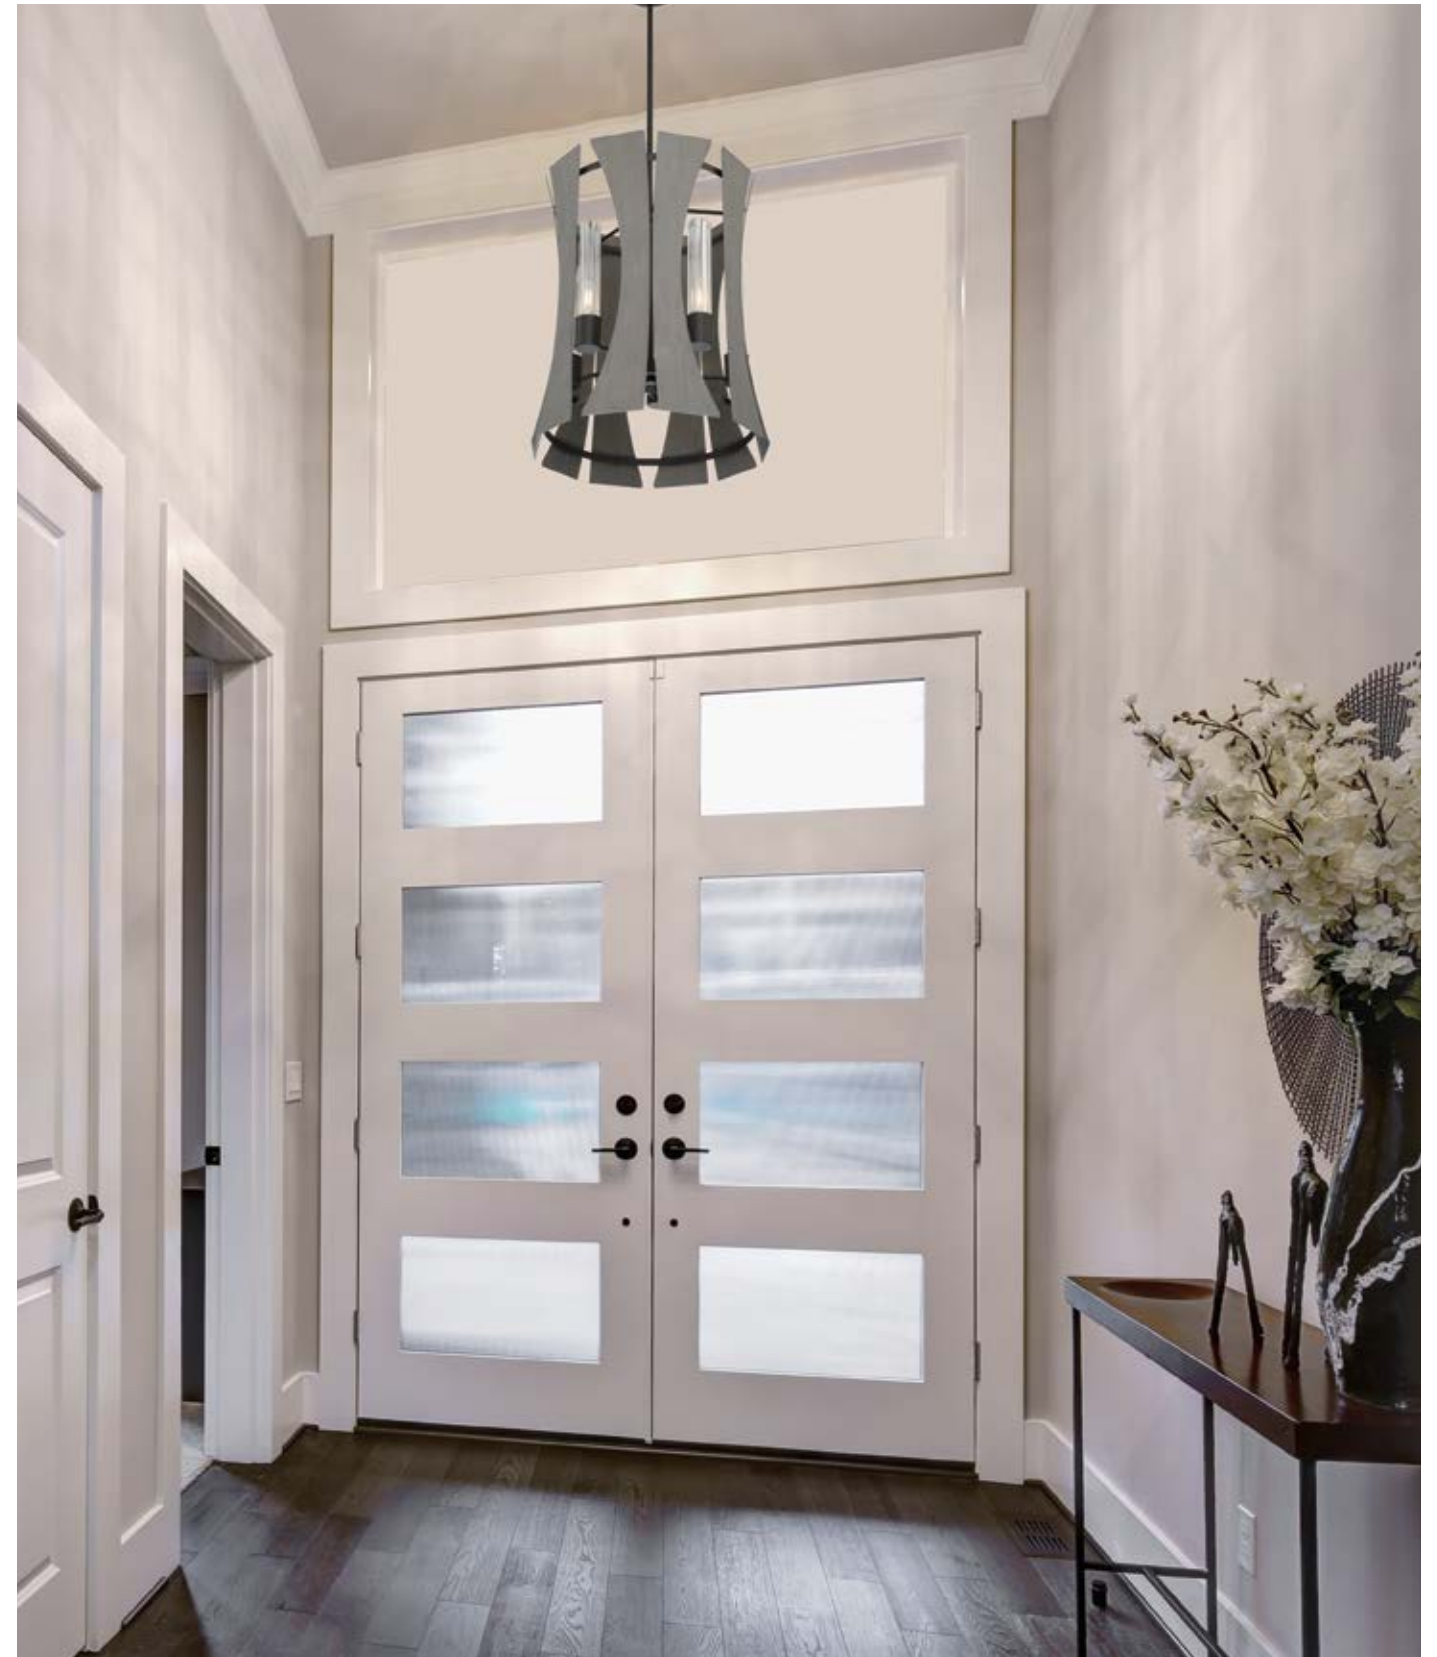

PATENT
PENDING

PENNINO

The Pennino collection beautifully mixes natural textures with clean shapes. Hand-painted matte black metal, a weathered gray wood finish and subtle cast glass within make an artistic statement and provide interesting visual depth when viewed from different angles. A matching cast-glass wall sconce perfectly complements the chandeliers to bring additional elegance and versatility to the collection.

WEATHERED GRAY
WOOD FINISH

PRISM-LIKE CAST GLASS

PENNINO LANTERN
38163-012