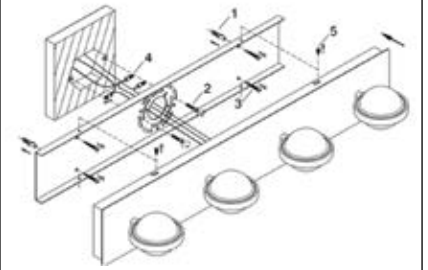

VIOLA

CHROME

EASY INSTALL*

▲
A