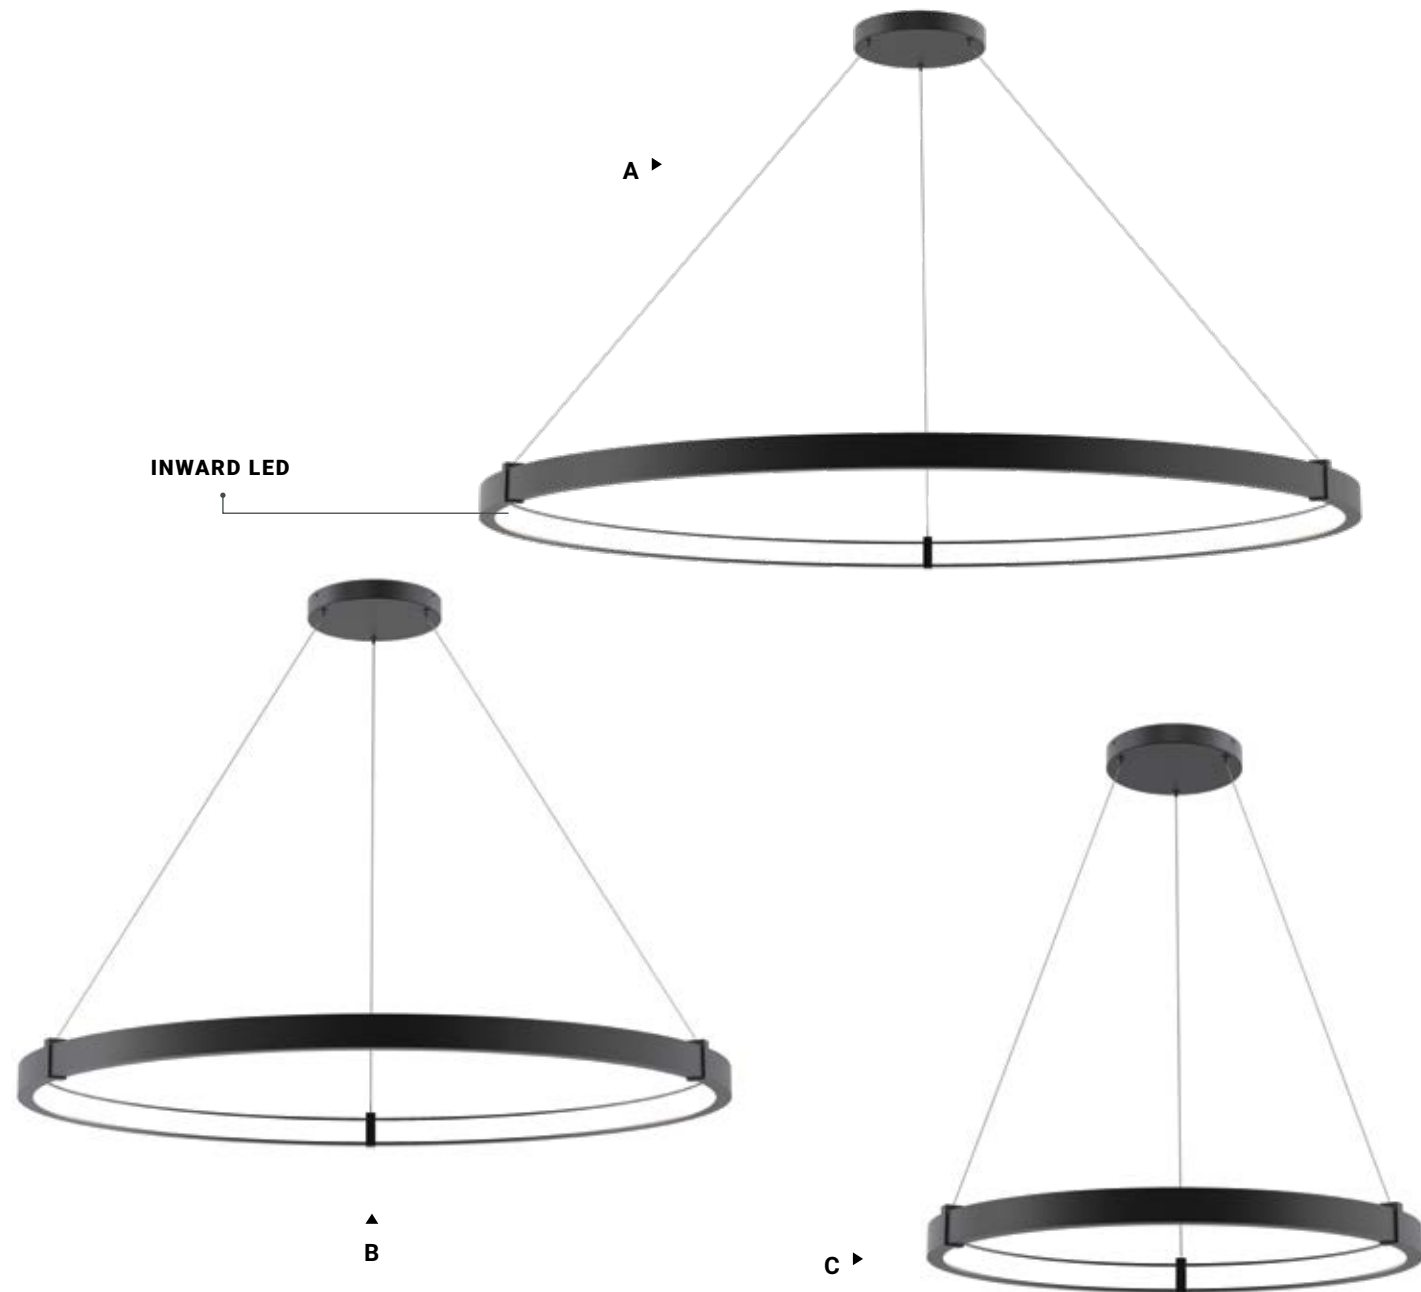

MUCCI

MATTE BLACK

A **38136-016** LED
60" Inward LED Pendant
Dia: 60" | H: 2"
Canopy: 11" | Max H: 99.5"
88W LED
3000K
3960 Delivered Lumens
Dimmable

B **38135-019** LED
48" Inward LED Pendant
Dia: 48" | H: 2"
Canopy: 9.5" | Max H: 99.5"
73W LED
3000K
3280 Delivered Lumens
Dimmable

C **38134-012** LED
32" Inward LED Pendant
Dia: 32" | H: 2"
Canopy: 9.5" | Max H: 99.5"
54W LED
3000K
2430 Delivered Lumens
Dimmable

D **38138-010** LED
60" Inward Rectangular LED Pendant
L: 59.5" | W: 18.75" | H: 2"
Canopy: 11.75" x 4.75" | Max H: 99.5"
76W LED
3000K
3600 Delivered Lumens
Dimmable