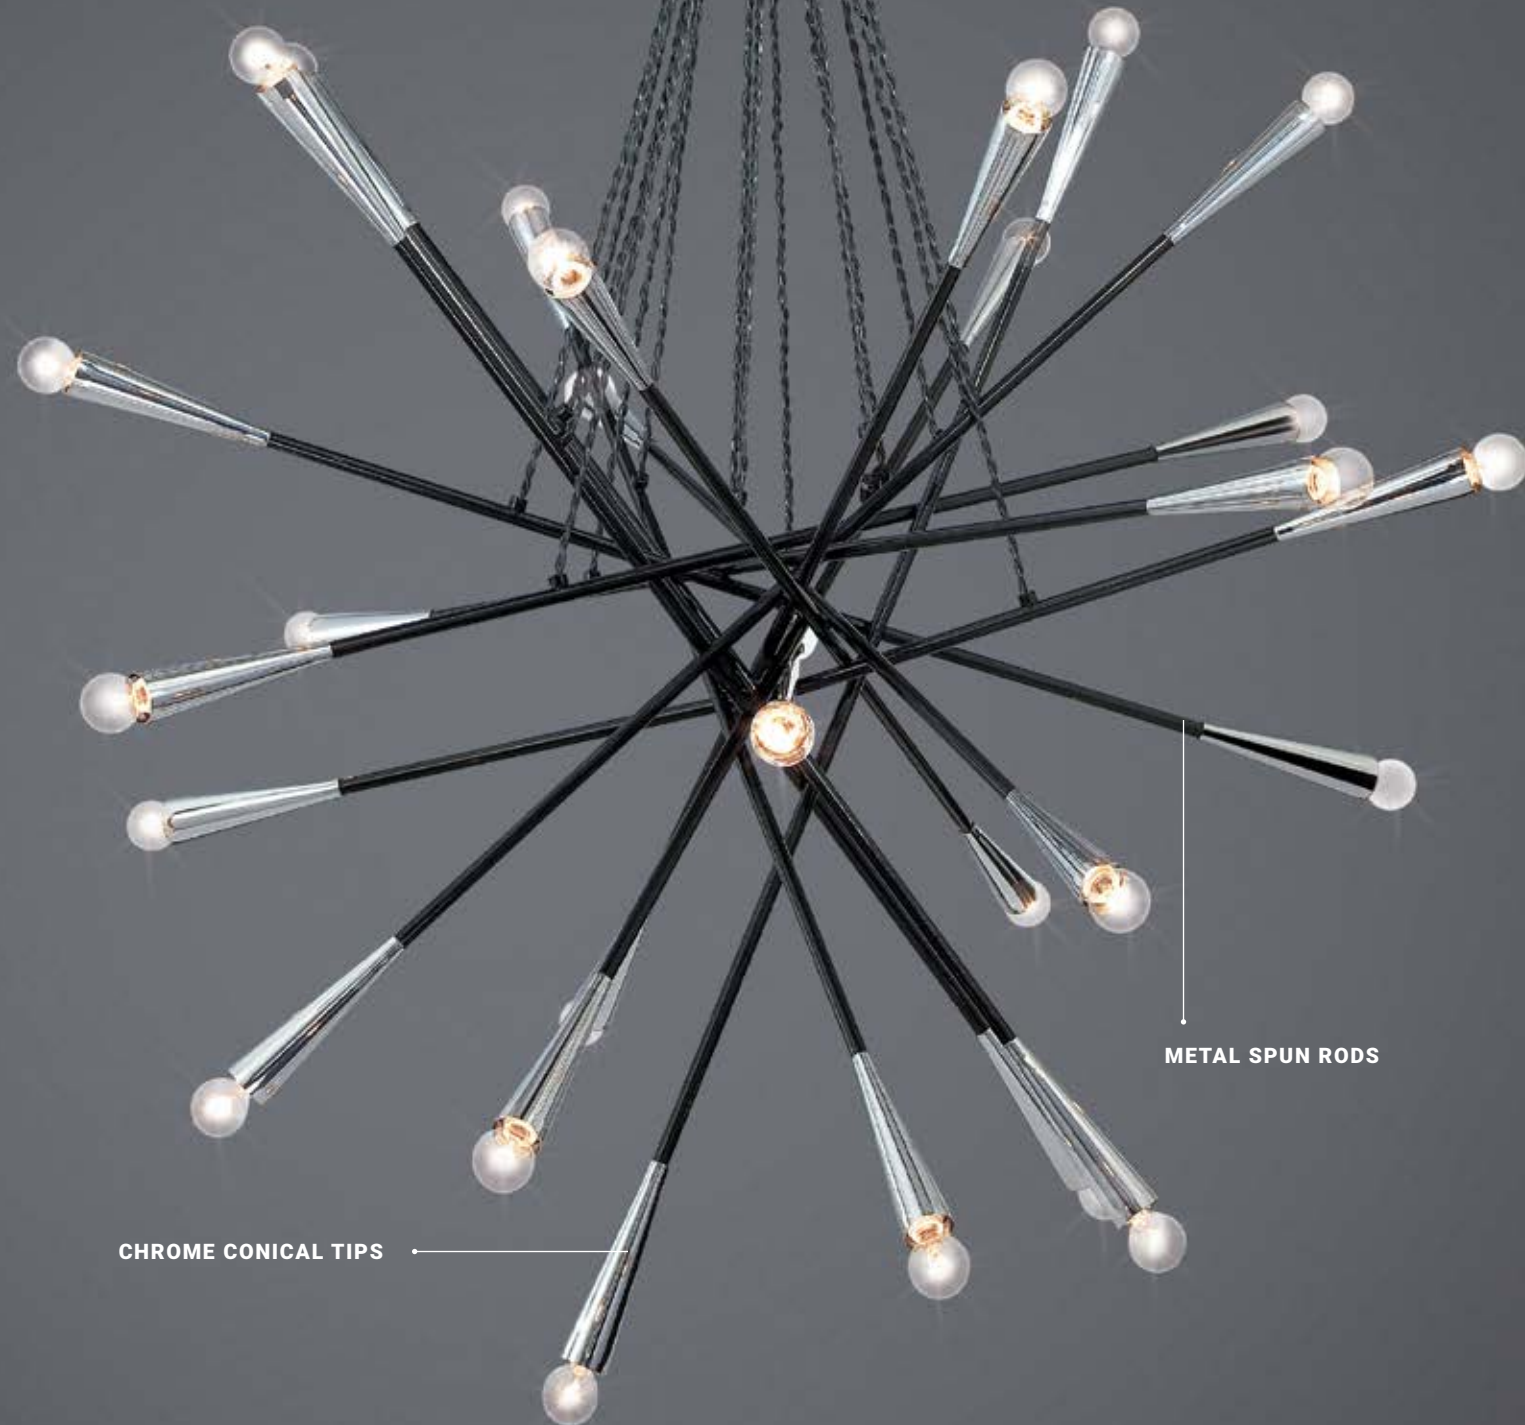

C 36251 LED
 60" LED Chandelier
 L: 59.25" | W: 27" | H: 81.5
 Canopy: 7.75" | Max H: 83"
 18 x 1W LED
 3000K
 1440 Delivered Lumens
 Dimmable

-018 BLACK
 -025 SATIN NICKEL
 -032 ANTIQUE BRASS

D 36252 LED
 5" LED Wall Sconce
 W: 4.75" | H: 12.75" | Ext: 9"
 3 x 1W LED
 3000K
 240 Delivered Lumens
 Dimmable

-015 BLACK
 -022 SATIN NICKEL
 -039 ANTIQUE BRASS

ZAZU

Metal spun rods weave in and out, jutting at different angles for a dynamic design. This metalworking process creates axially symmetric tips that perfectly house a bulb at each end.