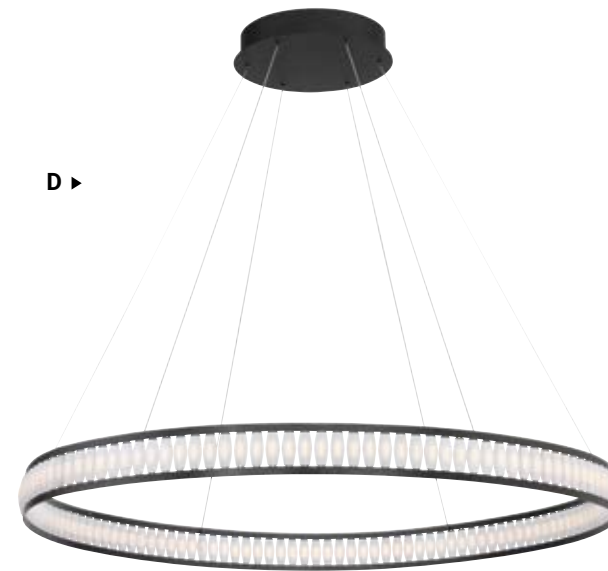

FORSTER

BLACK

A ▶

B ▶

C ▶

D ▶

E ▶

A 37503-017 LED
60" 5-Tier LED Chandelier
Dia: 60" | H: 3.5"
Canopy: 23.5" | Max H: 185.75"
465W LED
3000K
27900 Delivered Lumens
Dimmable

B 37090-012 LED
60" 3-Tier LED Chandelier
Dia: 60" | H: 3.5"
Canopy: 17.75" | Max H: 185.75"
300W LED
3000K
18000 Delivered Lumens
Dimmable

C 37093-013 LED
60" LED Chandelier
Dia: 60" | H: 3.5"
Canopy: 15.75" | Max H: 185.75"
135W LED
3000K
8100 Delivered Lumens
Dimmable

D 37092-016 LED
48" LED Chandelier
Dia: 47.25" | H: 3.5"
Canopy: 13.75" | Max H: 185.75"
105W LED
3000K
6300 Delivered Lumens
Dimmable

E 37091-019 LED
28" LED Chandelier
Dia: 27.5" | H: 3.5"
Canopy: 9" | Max H: 77.5"
60W LED
3000K
3600 Delivered Lumens
Dimmable