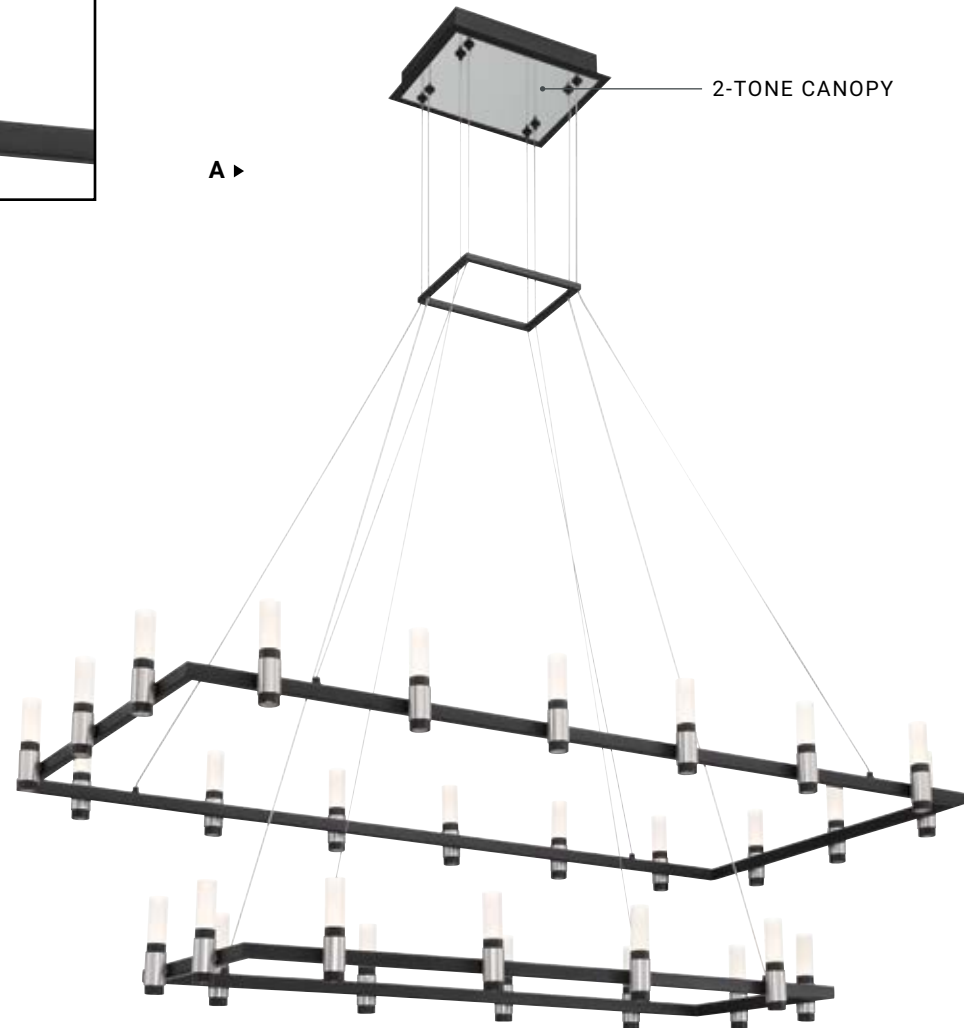

ALTAMONT CHANDELIER
37049-010

ALTAMONT

BLACK + SATIN NICKEL

UP & DOWN LIGHT

A ▶

A **37049-010** **LED**
52" 2-Tier LED Chandelier
L: 51.75" | W: 27" | H: 5.25"
Canopy: 11" x 8.25" | Max H: 103.25"
110W LED
3000K
4800 Delivered Lumens
Dimmable