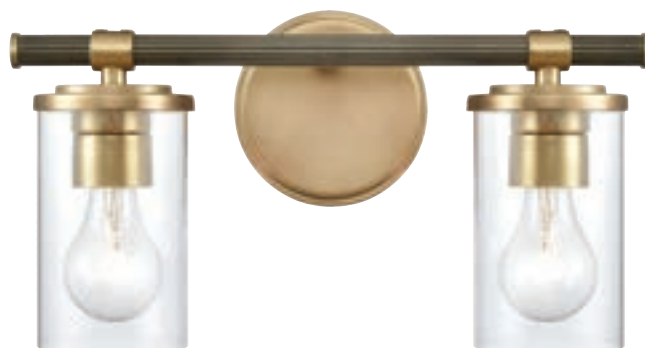

**89861/2 BURROW 15" WIDE 2-LIGHT
VANITY LIGHT**
15"w x 6"d x 8.25"h
shade size: 3.5"w x 3.5"d x 6"h
max wattage: 2 x 100w med.