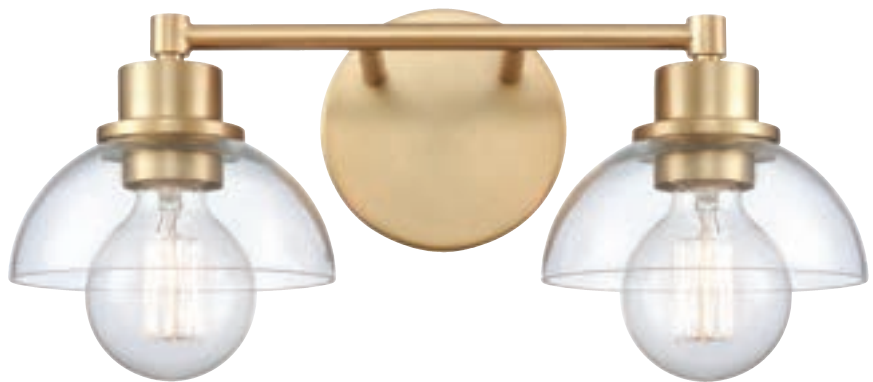

**89911/2 JULIAN 16" WIDE 2-LIGHT
VANITY LIGHT**

16" w x 7.5" d x 6" h

shade size: 6" w x 6" d x 2.75" h

max wattage: 2 x 100w med.