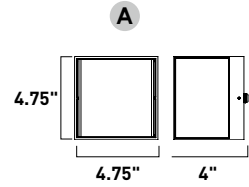

E23216-BK, -WT
Outdoor Wall