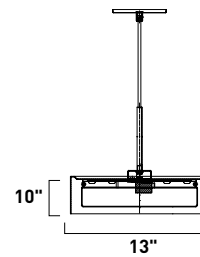

ECHO

- Chic metal shades with internal white acrylic drums available as flush mounted or suspended ceiling light fixtures
- Choose from warm to cool color temperatures that include: 2700-3000-3500-4000-5000K
- Available in 4 color options: All Matte White, White with Gold interior, White with Black interior, or Black with Gold interior
- 3 sizes available: 13" – 16" – 24"
- LED integrated light sources with both high voltage and range voltage universally dimmable options

A

B

ITEM #	FINISH	LAMPING	DIMENSION	LUMENS			Additional Information
				CRI	INIT.	DEL.	
A	E51013 BKGLD, WT, WTBK, WTGLD	25W PCB LED 2700-5000K (Inte.)	16"L x 16"W x 10.75"H, 122"OAH	90+	2100	1500	
B	E51011 BKGLD, WT, WTBK, WTGLD	20W PCB LED 2700-5000K (Inte.)	13"L x 13"W x 10"H, 121"OAH	90+	1600	1200	

Finish Options: Black (BK) Gold (GLD) White (WT)