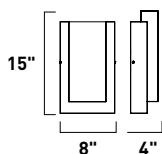

TOWER

- Clear acrylic boxes are miter cut and silk screened white on their interior
- Evenly distributed lighting with high lumen output
- Constructed of corrosive-resistant Aluminum
- Sandy Black outdoor rated powder coat
- Dimmable LED light source, 3000K Color Temperature
- Wet Location Rated

A

Mounts up/down

B

C

ITEM #	FINISH	LAMPING	DIMENSION	HCO CRI		LUMENS		Additional Information	
				INIT.	DEL.	INIT.	DEL.		
A	E30182	01BK	15W PCB LED 3000K (Inte.)	8"W x 15"H x 4"Ext.	7.5"	90+	1200	1170	
B	E30184	01BK	18W PCB LED 3000K (Inte.)	8"W x 18"H x 4"Ext.	9"	90+	1440	1270	
C	E30186	01BK	22W PCB LED 3000K (Inte.)	8"W x 22"H x 4"Ext.	11"	90+	1760	1760	

Finish: White Acrylic (01) Black (BK)