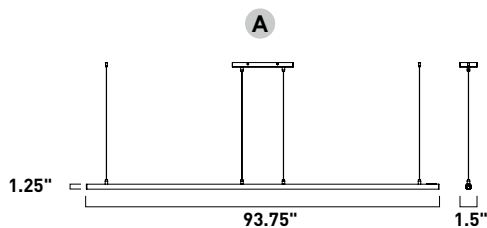

ITEM #	FINISH	LAMPING	DIMENSION	LUMENS			Additional Information
				CRI	INIT.	DEL.	
A E26008	90BK, 90SA, 90WT	68W PCB LED 3000K-4000K (Inte.)	93.75"L x 1.5"W x 1.25"H, 121"OAH	90+	5250	4200	

Finish Options: Frosted glass (90) Black (BK) Satin Aluminum (SA) White (WT)