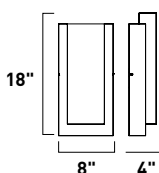

E30186-01BK
Outdoor Wall

C