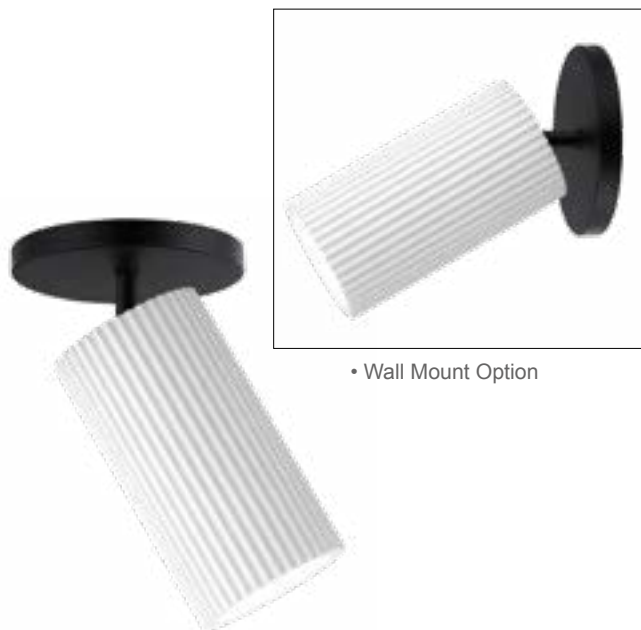

PLEAT

• Wall Mount Option

E25039-WTBK
Wall/Flush Mount