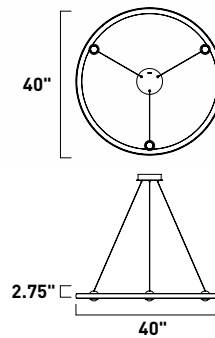

ITEM #	FINISH	LAMPING	DIMENSION	LUMENS			Additional Information
				CRI	INIT.	DEL.	
A E23514	AL, BK, GLD	50W PCB LED 2700-5000K (Inte.)	40"L x 40"W x 2.75"H, 104"OAH	90+	4000	3500	JA8 Bulb Incl.

Finish Options: Aluminum (AL) Black (BK) Gold (GLD)