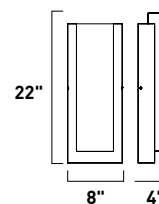

ITEM #	FINISH	LAMPING	DIMENSION	HCO CRI		LUMENS		Additional Information	
				INIT.	DEL.	INIT.	DEL.		
A	E30182	01BK	15W PCB LED 3000K (Inte.)	8"W x 15"H x 4"Ext.	7.5"	90+	1200	1170	
B	E30184	01BK	18W PCB LED 3000K (Inte.)	8"W x 18"H x 4"Ext.	9"	90+	1440	1270	
C	E30186	01BK	22W PCB LED 3000K (Inte.)	8"W x 22"H x 4"Ext.	11"	90+	1760	1760	

Finish: White Acrylic (01) Black (BK)