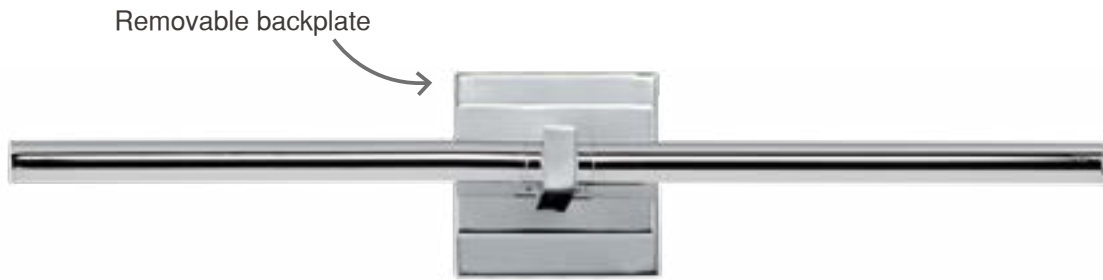

E21352-BK, -GLD, -PC
Bath Vanity

C