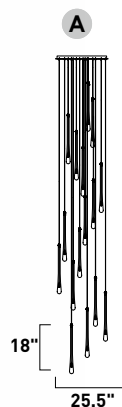

- Thick glass shades are Hand Blown in organic teardrop shapes
- Available in a variety of coordinating finish combinations: Satin Nickel with Crystal Clear glass, Matte Black with Mirror Smoked glass, or plated Gold with fizzy Bubble glass
- Dimmable low-voltage LED G4 lamps provided
- Neutral White 3000K Color Temperature

E24219-138BK, -118GLD, -122SN
Pendant