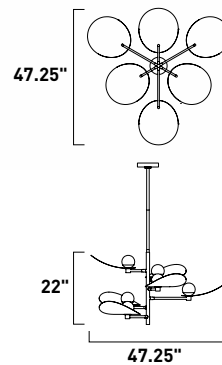

E24075-BKNAB
Chandelier

A

ITEM #	FINISH	LAMPING	DIMENSION	LUMENS			Additional Information
				CRI	INIT.	DEL.	
A E24075	BKNAB	6 x 6W LED 3000K (Inte.)	47.25"L x 47.25"W x 22"H, 65.25"OAH	90+	3600	1850	

Finish: Black (BK) Natural Aged Brass (NAB)