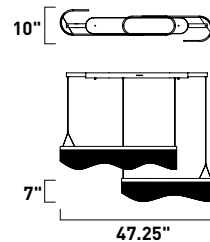

ITEM #	FINISH	LAMPING	DIMENSION	LUMENS			Additional Information
				CRI	INIT.	DEL.	
A E24774	133BK	54W PCB LED 3000K (Inte.)	47.25"L x 10"W x 7"H, 128.5"OAH	80+	2700	1250	

Finish: Patterned Acrylic (133) Black (BK)