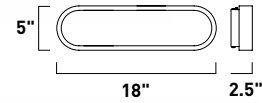

E23422-BK, -GLD, -PC, -SN
Bath Vanity

B