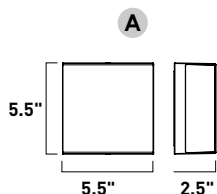

CUBED

- Available in Satin Aluminum and matte Black finishes
- Die Cast Aluminum construction
- Adjustable beam angle spread set within housing
- Wet Location rated and ADA compliant
- LED Integrated, 3000K Color Temperature
- Range voltage 120-277V input with universal 3-in-1 dimming power sources

Adjustable beam angle spread

ITEM #	FINISH	LAMPING	DIMENSION	HCO		LUMENS		Additional Information	
				CRI	INIT.	DEL.	INIT.		DEL.
A E23222	BK, SA	1 x 10W PCB LED 3000K (Inte.)	5.5"W x 5.5"H x 2.5"Ext.	2.25"	90+	900	650		
B E23224	BK, SA	2 x 10W PCB LED 3000K (Inte.)	5.5"W x 5.5"H x 2.5"Ext.	3.25"	90+	1800	1150		

Finish Options: Black (BK) Satin Aluminum (SA)