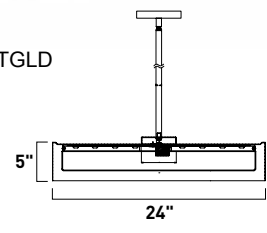

ITEM #	FINISH	LAMPING	DIMENSION	LUMENS CRI INIT. DEL.	Additional Information
A E51015	BKGLD, WT, WTBK, WTGLD	40W PCB LED 2700-5000K (Inte.)	24"L x 24"W x 5"H, 37"OAH	90+ 3200 2400	

Finish Options: Black (BK) Gold (GLD) White (WT)