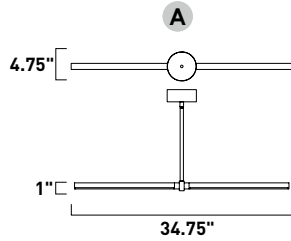

DORIAN

- Slender round profile with rotatable light source
- Available in Gold, Polished Chrome, or Matte Black
- ADA compliant sconces
- Dual mounting sconce applications for single gang or 3-0/4-0 junction boxes
- LED integrated 3000K color temperature

	ITEM #	FINISH	LAMPING	DIMENSION	LUMENS	CRI	INIT.	DEL.	Additional Information
A	E21355	BK, GLD, PC	2 x 7.2W PCB LED 3000K (Inte.)	34.75"L x 4.75"W x 1"H, 46"OAH	90+	1000	860		
B	E21358	BK, GLD, PC	3 x 6W PCB LED 3000K (Inte.)	4.75"L x 4.75"W x 47.25"H, 94.5"OAH	90+	1260	1080		

Finish Options: Black (BK) Gold (GLD) Polished Chrome (PC)