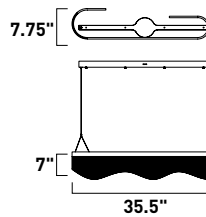

ITEM #	FINISH	LAMPING	DIMENSION	LUMENS			Additional Information
				CRI	INIT.	DEL.	
A E24773	133BK	30W PCB LED 3000K (Inte.)	35.5"L x 7.75"W x 7"H, 128.5"OAH	80+	1500	780	

Finish: Patterned Acrylic (133) Black (BK)