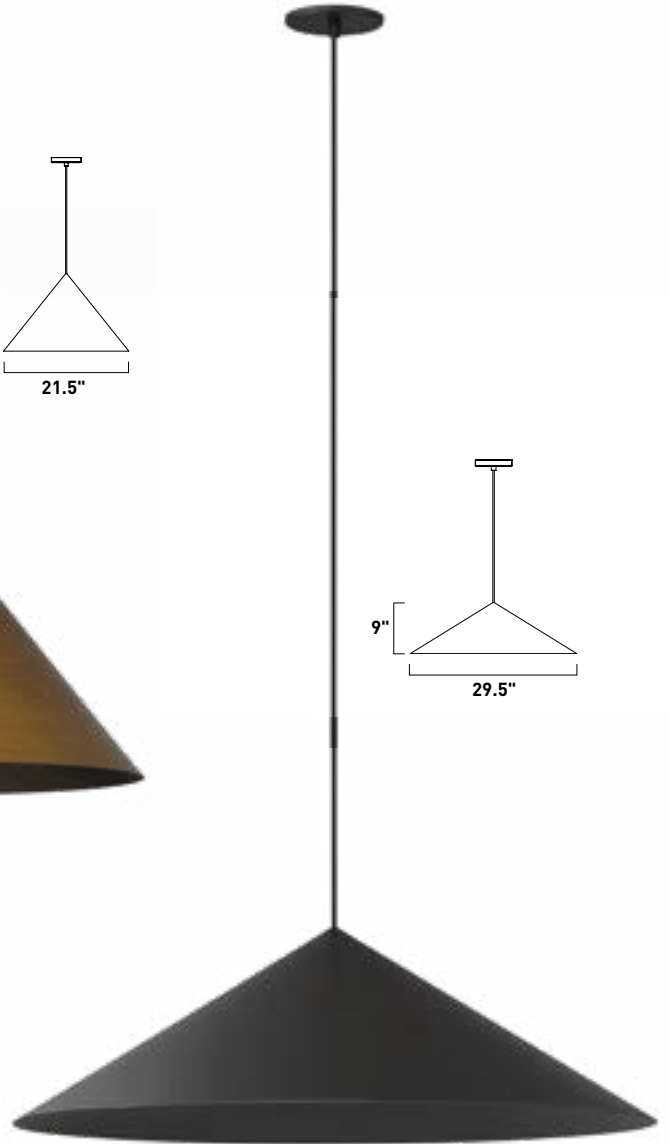

E34503-AB, -BK
Pendant

C