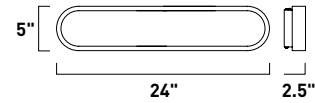

E23423-BK, -GLD, -PC, -SN
Bath Vanity

C