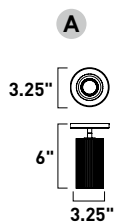

PLEAT

- Cast White Plaster shades with pleated texture
- Dimmable LED GU10 lamps provided, JA8 Listed
- Adjustable joint on surface mount configuration directs light
- Two tone White plaster with Black accents

	ITEM #	FINISH	LAMPING	DIMENSION	LUMENS			Additional Information
					CRI	INIT.	DEL.	
A	E25039	WTBK	1 x 7W GU10 LED 3000K (Incl.)	3.25"W x 6"H	90+	810	700	JA8 bulb (Incl.)
B	E25038	WTBK	1 x 7W GU10 LED 3000K (Incl.)	3.25"L x 3.25"W x 12.5"H, 131.75"OAH	90+	490	450	JA8 bulb (Incl.)

Finish: White/Black (WTBK)