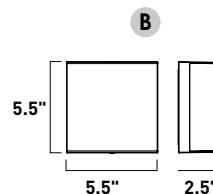

ITEM #	FINISH	LAMPING	DIMENSION	HCO		LUMENS		Additional Information	
				CRI	INIT.	DEL.	INIT.		DEL.
A E23222	BK, SA	1 x 10W PCB LED 3000K (Inte.)	5.5"W x 5.5"H x 2.5"Ext.	2.25"	90+	900	650		
B E23224	BK, SA	2 x 10W PCB LED 3000K (Inte.)	5.5"W x 5.5"H x 2.5"Ext.	3.25"	90+	1800	1150		

Finish Options: Black (BK) Satin Aluminum (SA)