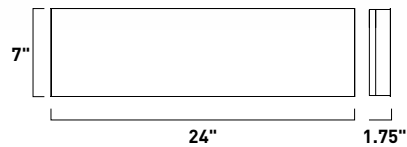

ITEM #	FINISH	LAMPING	DIMENSION	HCO	CRI	LUMENS		Additional Information
							INIT.	DEL.	
A	E22791	PBZ, PC	9W PCB LED 3000K (Inte.)	8"W x 8"H x 1.75"Ext.	4"	90+	900	200	
B	E22794	PBZ, PC	18W PCB LED 3000K (Inte.)	24"W x 7"H x 1.75"Ext.	12"	90+	1800	470	

Finish Options: Polished Bronze (PBZ) Polished Chrome (PC)