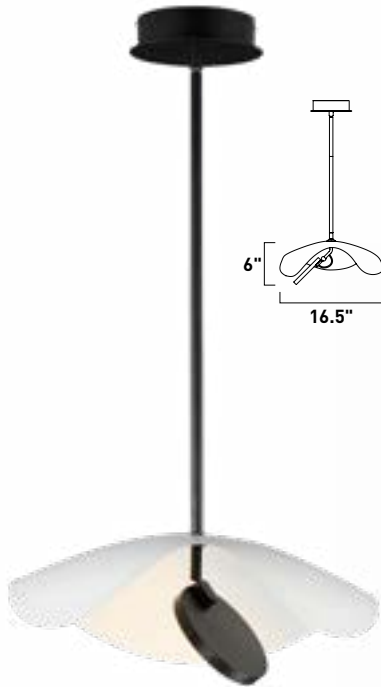

CARMEN

- Abstract undulating metal shades partly conceal light source while reflecting light downward
- Rotatable LED discs direct light where desired
- Available in 3 sizes and 2 finish combinations: White shades with black hardware or Black exterior/White interior shade with Satin Brass hardware

E24964-WTBK, -WTBKGLD
Pendant
A