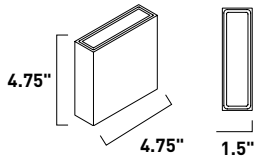

A

- Machined Aluminum construction
- ADA compliant
- Available in White and Black
- Wet location rated
- 3000K Color Temperature
- CRI 80+
- Dimmable with Triac or ELV dimmers

B

	ITEM #	FINISH	LAMPING	DIMENSION	HCO	CRI	LUMENS INIT.	LUMENS DEL.	Additional Information
A	E23212	BK, WT	8W PCB LED 3000K (Integrated)	4.75"W x 4.75"H x 1.5"Ext.	2.25"	80+	640	440	
B	E23214	BK, WT	10W PCB LED 2700K (Integrated)	6.25"W x 6.25"H x 1.5"Ext.	3.25"	80+	800	650	

Finish options: Black (BK) White (WT)