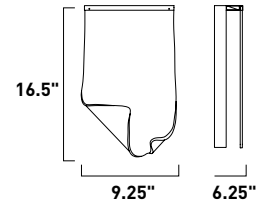

C

B

	ITEM #	FINISH	LAMPING	DIMENSION	LUMENS			Additional Information
					HCO	CRI	INIT. DEL.	
B	E24877	133BGM, 133FG, 133PC	35W PCB LED 3000K (Inte.)	27.5"L x 27.5"W x 15.75"H, 135.5"OAH	90+	2800	2000	
C	E24871	133BGM, 133FG, 133PC	4.5W PCB LED 3000K (Inte.)	9.25"W x 16.5"H x 6.25"Ext.	7.75"	90+	350 210	

Finish Options: Patterned Acrylic (133) Brushed Gunmetal (BGM) French Gold (FG) Polished Chrome (PC)