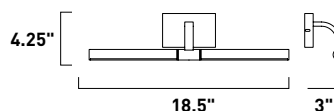

- Dual junction box mounting configuration with additional cover plate for standard junction boxes
- Available in a plated Gold finish or Matte Black powder coat
- Dimmable LED light source, 3000K Color Temperature
- Rotatable light source for portrait or above vanity lighting

Removable backplate

A

B

	ITEM #	FINISH	LAMPING	DIMENSION	HCO	CRI	LUMENS		Additional Information
							INIT.	DEL.	
A	E21340	BK, GLD	14W PCB LED 3000K (Inte.)	18.5"W x 4.25"H x 3"Ext.	2"	90+	980	680	
B	E21344	BK, GLD	18W PCB LED 3000K (Inte.)	30.5"W x 4.25"H x 3"Ext.	2"	90+	1260	900	

Finish Options: Black (BK) Gold (GLD)