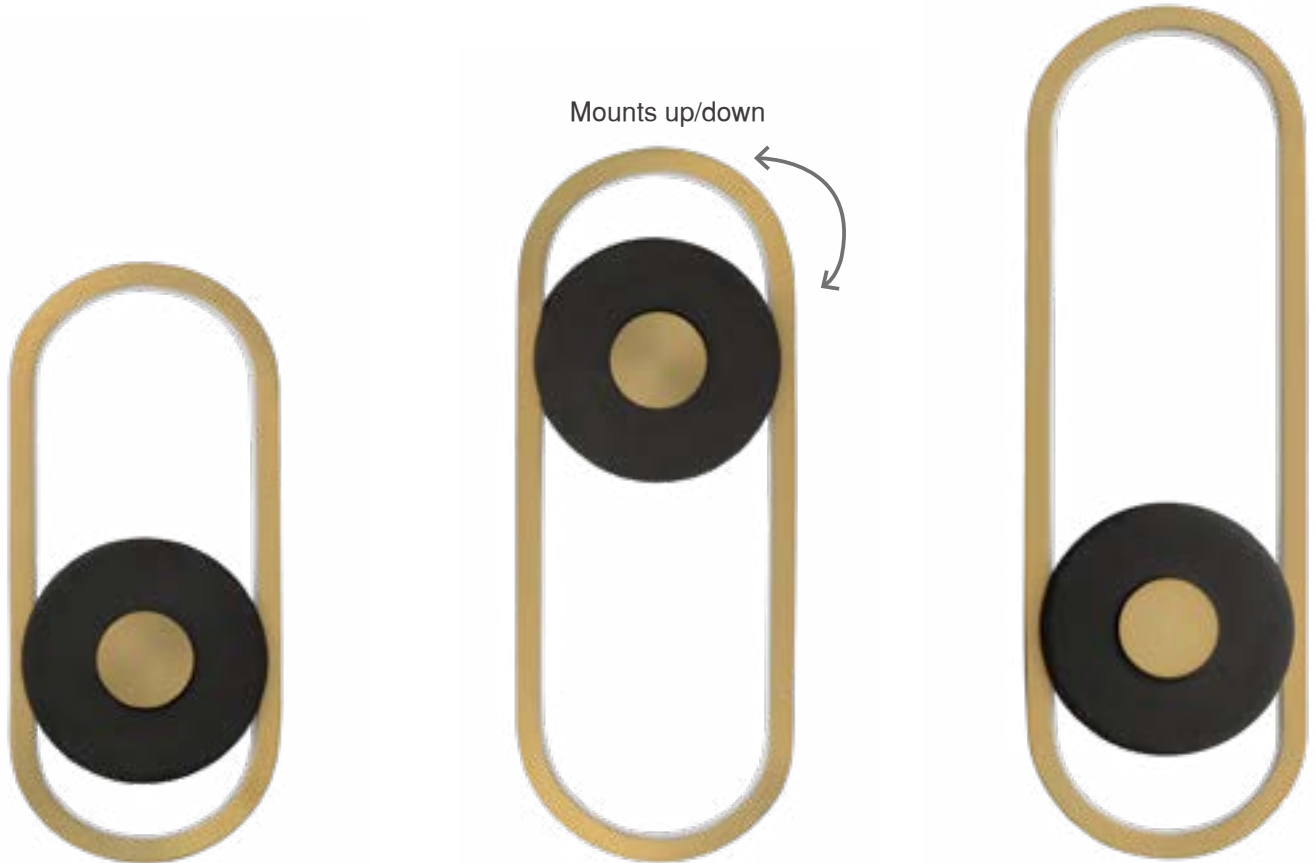

GRAVITY

- Two tone Matte Black and Gold finish
- Constructed of anti-corrosive aluminum channel and sealed for wet locations
- LED integrated, 3000K
- ADA Compliant extension

E42102-BKGLD
Outdoor Wall
A 13"
6" 1.75"

E42104-BKGLD
Outdoor Wall
B 15.5"
6" 1.75"

E42106-BKGLD
Outdoor Wall
C 18"
6" 1.75"

ITEM #	FINISH	LAMPING	DIMENSION	HCO	CRI	LUMENS INIT.	LUMENS DEL.	Additional Information
A	E42102 BKGLD	11W PCB LED 3000K (Inte.)	6"W x 13"H x 1.75"Ext.	10.5"	90+	500	250	
B	E42104 BKGLD	13W PCB LED 3000K (Inte.)	6"W x 15.5"H x 1.75"Ext.	13"	90+	580	350	
C	E42106 BKGLD	15W PCB LED 3000K (Inte.)	6"W x 18"H x 1.75"Ext.	15.5"	90+	670	450	

Finish: Black/Gold (BKGLD)