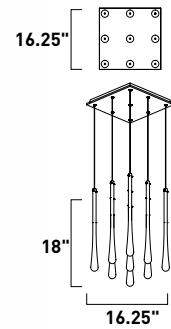

STILLO

- Thick glass shades are Hand Blown in organic teardrop shapes
- Available in a variety of coordinating finish combinations: Satin Nickel with Crystal Clear glass, Matte Black with Mirror Smoked glass, or plated Gold with fizzy Bubble glass
- Dimmable low-voltage LED G4 lamps provided
- Neutral White 3000K Color Temperature

E24217-138BK, -118GLD, -122SN
Pendant

A

ITEM #	FINISH	LAMPING	DIMENSION	LUMENS			Additional Information
				CRI	INIT.	DEL.	
A E24217	138BK, 118GLD, 122SN	9 x 1.5W G4 LED 3000K (Incl.)	16.25"L x 16.25"W x 18"H, 137.5"OAH	80+	1800	1350	

Finish Options: Champagne Bubble glass (118) Clear Crystal (122) Smoke glass (138) Black (BK) Gold (GLD) Satin Nickel (SN)