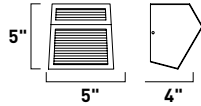

E30123-144BK
Outdoor Wall

B