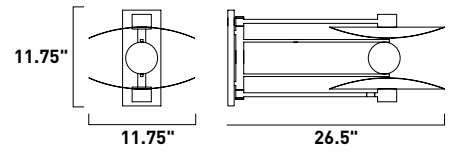

E24073-BKNAB
Chandelier

C