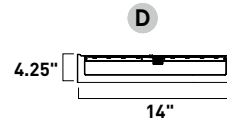

Finish Options: Black (BK) Gold (GLD) White (WT)

E51010-BKGLD, -WT, -WTBK, -WTGLD
Flush Mount

E51012-BKGLD, -WT, -WTBK, -WTGLD
Flush Mount

E51014-BKGLD, -WT, -WTBK, -WTGLD
Flush Mount

ITEM #	FINISH	LAMPING	DIMENSION	LUMENS			Additional Information
				CRI	INIT.	DEL.	
C	E51010 BKGLD, WT, WTBK, WTGLD	20W PCB LED 2700-5000K (Inte.)	13"L x 13"W x 3.5"H	90+	1600	1200	
D	E51012 BKGLD, WT, WTBK, WTGLD	25W PCB LED 2700-5000K (Inte.)	16"L x 16"W x 4.25"H	90+	2000	1500	
E	E51014 BKGLD, WT, WTBK, WTGLD	40W PCB LED 2700-5000K (Inte.)	24"L x 24"W x 4.25"H	90+	3200	2400	