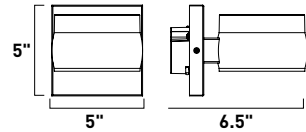

Up and Down light

E30170-BK
Interior/Exterior Wall Sconce

C