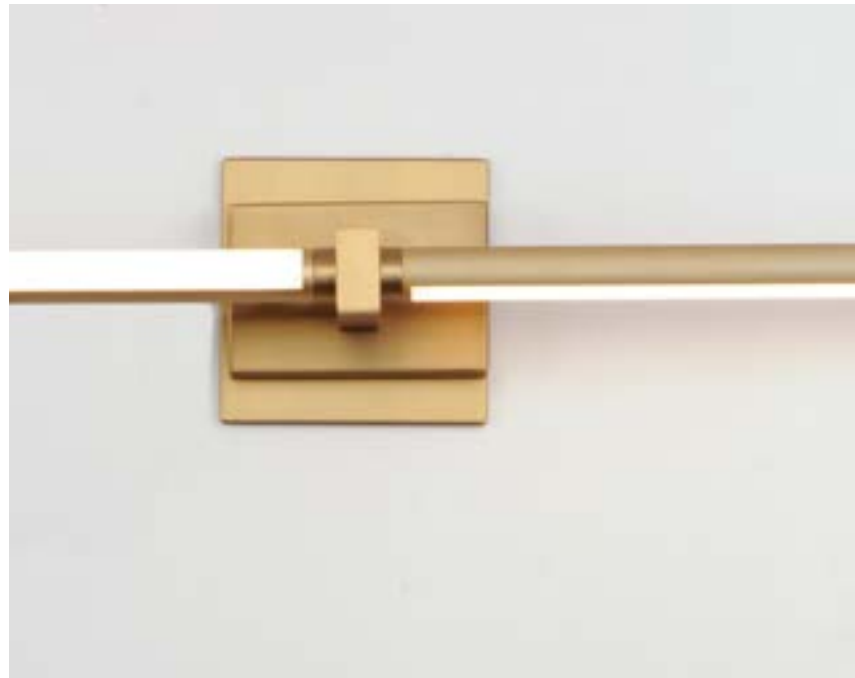

Finish Options: Aluminum (AL) Black (BK) Gold (GLD)

E23512-AL, -BK, -GLD
Pendant

C

E23511-AL, -BK, -GLD
Pendant

D

	ITEM #	FINISH	LAMPING	DIMENSION	LUMENS			Additional Information
					CRI	INIT.	DEL.	
C	E23512	AL, BK, GLD	35W PCB LED 2700-5000K (Inte.)	24"L x 24"W x 2.75"H, 110"OAH	90+	2800	2450	JA8 Bulb Incl.
D	E23511	AL, BK, GLD	24W PCB LED 2700-5000K (Inte.)	18"L x 18"W x 2.75"H, 120"OAH	90+	1920	1680	JA8 Bulb Incl.

Finish Options: Aluminum (AL) Black (BK) Gold (GLD)

DORIAN

Sleek cube supports extend outward with slender cylindrical tubes that house dedicated LED light sources. The tubes are individually rotatable, allowing you to direct the light where desired. The collection includes linear and vertical pendant configurations of various length providing a lighting solution that does not obstruct views and brightens surroundings. The elongated vertical pendants are ideal for illuminating lofty spaces. Their rotatable features allow you to direct the light along areas such as stairwells and can even be used to highlight artwork and collectibles displayed at taller heights. The timeless design of the wall mounted sconces function as both vanity lights and portrait lights with the added dual mounting back plate that can install either to a single gang junction box or to more standard 3-0 or 4-0 boxes using the cover plate provided. Dimensionally compliant with ADA regulations, the sconces provide function for hospitality applications as well. Available in Matte Black, Polished Chrome, and plated Gold, this collection is an unobtrusive, handsome design with timeless appeal.