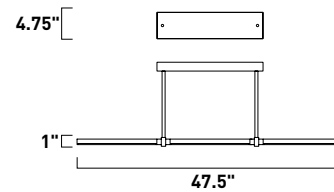

E21357-BK, -GLD, -PC
Pendant

ITEM #	FINISH	LAMPING	DIMENSION	LUMENS			Additional Information
				CRI	INIT.	DEL.	
A E21357	BK, GLD, PC	3 x 6W PCB LED 3000K (Inte.)	47.5"L x 4.75"W x 1"H, 44.5"OAH	90+	1260	1080	

Finish Options: Black (BK) Gold (GLD) Polished Chrome (PC)