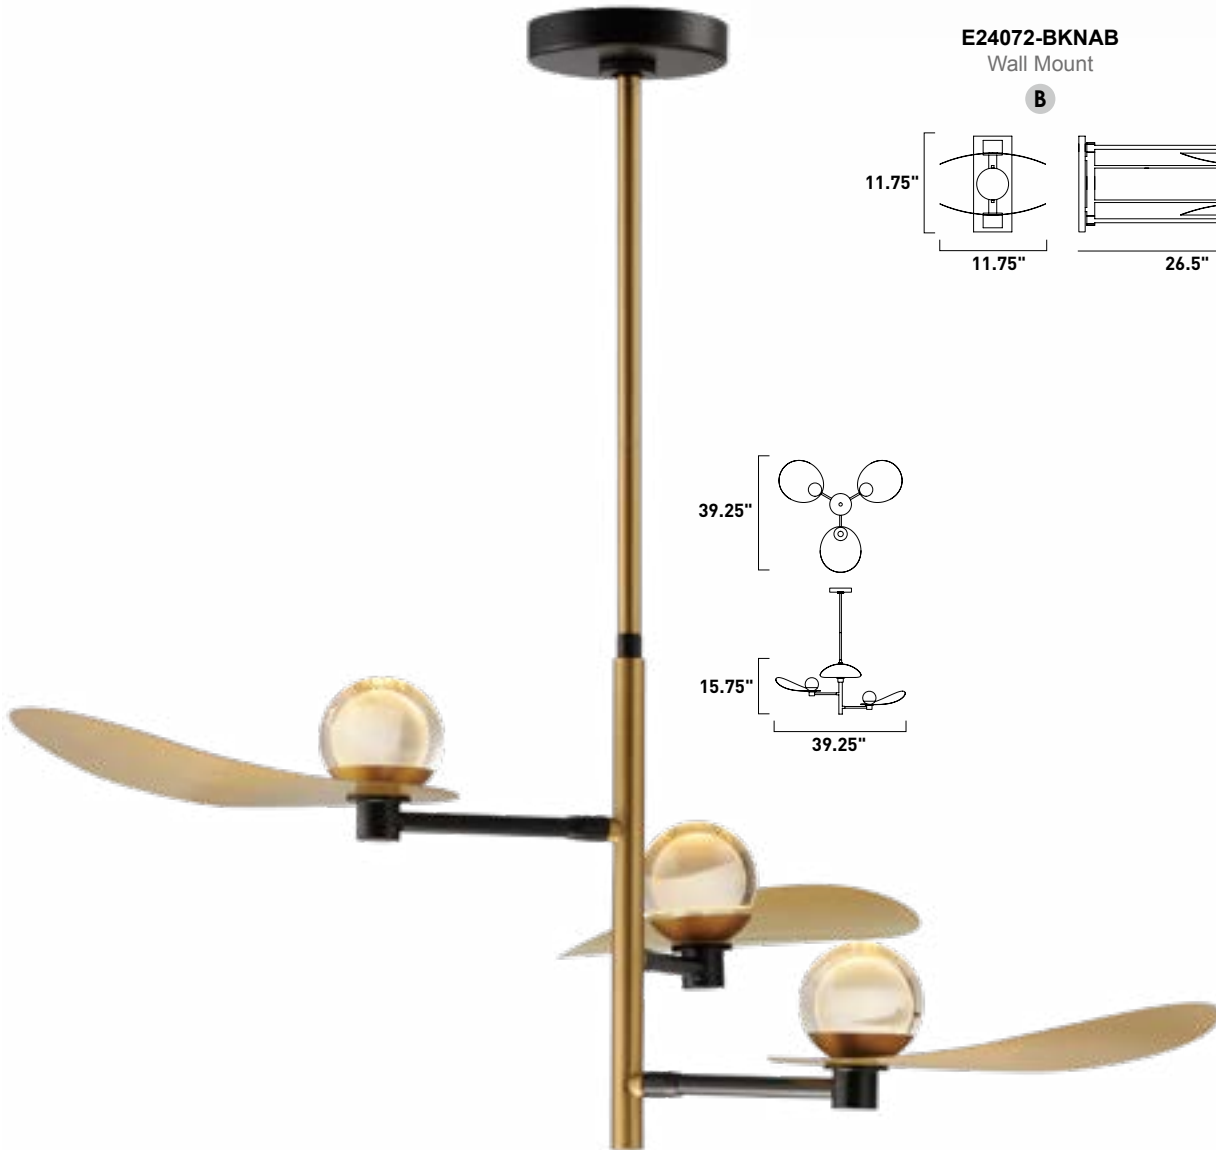

PEARL

- Two tone Naturally Aged Brass and matte Black finish
- Oversized swing arm sconces with individual switches at mounting
- K9 clear crystal orb accents
- Individually rotatable shades easily directs light where desired
- LED Integrated, 3000K Color Temperature
- Dimmable with most Triac and ELV dimmers

E24075-BKNAB
Chandelier

A

ITEM #	FINISH	LAMPING	DIMENSION	LUMENS			Additional Information
				CRI	INIT.	DEL.	
A E24075	BKNAB	6 x 6W LED 3000K (Inte.)	47.25"L x 47.25"W x 22"H, 65.25"OAH	90+	3600	1850	

Finish: Black (BK) Natural Aged Brass (NAB)

Individually Direct Lightsource

E24072-BKNAB
Wall Mount

B

E24073-BKNAB
Chandelier

C

	ITEM #	FINISH	LAMPING	DIMENSION	HCO	CRI	LUMENS		Additional Information
							INIT.	DEL.	
B	E24072	BKNAB	2 x 5W LED 3000K (Inte.)	11.75"W x 11.75"H x 26.5 "Ext.	6"	90+	1000	650	
C	E24073	BKNAB	3 x 6W LED 3000K (Inte.)	39.25"L x 39.25"W x 15.75"H, 59"OAH		90+	1800	1000	

Finish: Black (BK) Natural Aged Brass (NAB)

BURST

Clusters of glass globes in various sizes and color are suspended from a central point and burst outward. Configurations include a 4-Light, 9-Light, and 12-Light cluster and can be mounted close to the ceiling or included down rods to extend the height. Choose from options of Clear or Frosted glass globe clusters paired with Satin Nickel frames for an airy transitional design or be bold with Mirror Smoked glass or a varied combination of the glass including amber tinted suspended on a matte Black frame with thin black cables. Small-scaled LED G4 lamps are included with the fixtures and centered in the glass accentuating the scale of the glass.