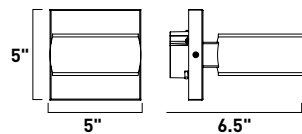

E30160-BK
Interior/Exterior Wall Sconce

A

E30161-10BK
Wall Mount

B

Up and Down light

E30170-BK
Interior/Exterior Wall Sconce

C

E30171-10BK
Wall Mount