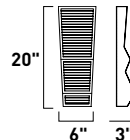

E30126-144BK
Outdoor Wall

D