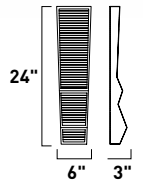

ITEM #	FINISH	LAMPING	DIMENSION	HCO	CRI	LUMENS INIT.	LUMENS DEL.	Additional Information	
A	E30122	144BK	2 x 6W PCB LED 3000K (Inte.)	5"W x 5"H x 4"Ext.	2.25"	90+	960	570	
B	E30123	144BK	2 x 8W PCB LED 3000K (Inte.)	6"W x 16"H x 3"Ext.	8"	90+	1280	560	
C	E30124	144BK	2 x 10W PCB LED 3000K (Inte.)	6"W x 20"H x 3"Ext.	10"	90+	1600	700	
D	E30126	144BK	2 x 12W PCB LED 3000K (Inte.)	6"W x 24"H x 3"Ext.	12"	90+	1920	850	

Finish: Clear Ribbed glass (144) Black (BK)