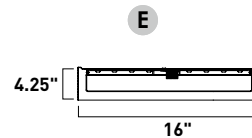

Finish Options: Black (BK) Gold (GLD) White (WT)

E51010-BKGLD, -WT, -WTBK, -WTGLD
Flush Mount

E51012-BKGLD, -WT, -WTBK, -WTGLD
Flush Mount

E51014-BKGLD, -WT, -WTBK, -WTGLD
Flush Mount

ITEM #	FINISH	LAMPING	DIMENSION	LUMENS			Additional Information
				CRI	INIT.	DEL.	
C	E51010 BKGLD, WT, WTBK, WTGLD	20W PCB LED 2700-5000K (Inte.)	13"L x 13"W x 3.5"H	90+	1600	1200	
D	E51012 BKGLD, WT, WTBK, WTGLD	25W PCB LED 2700-5000K (Inte.)	16"L x 16"W x 4.25"H	90+	2000	1500	
E	E51014 BKGLD, WT, WTBK, WTGLD	40W PCB LED 2700-5000K (Inte.)	24"L x 24"W x 4.25"H	90+	3200	2400	