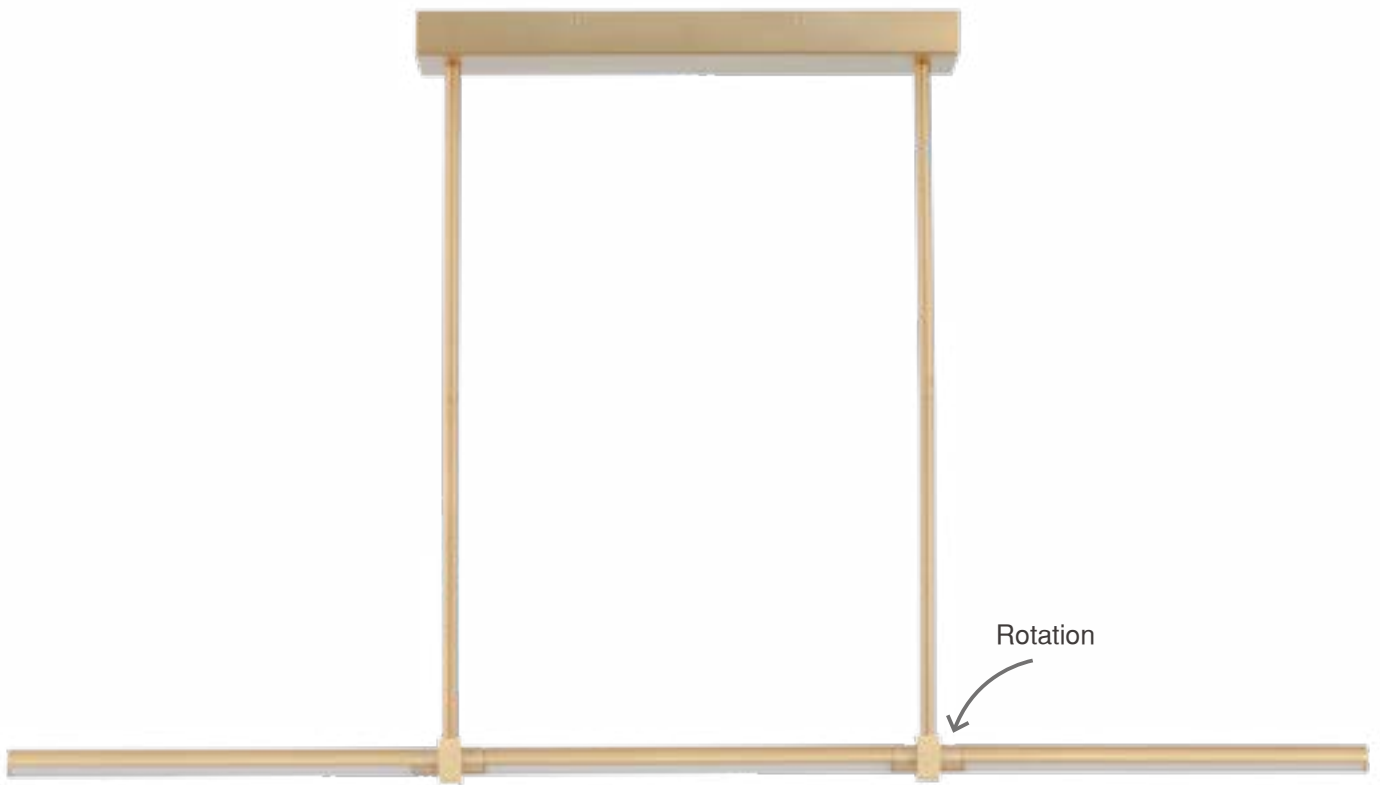

- Slender round profile with rotatable light source
- Available in Gold, Polished Chrome, or Matte Black
- ADA compliant sconces
- Dual mounting sconce applications for single gang or 3-0/4-0 junction boxes
- LED integrated 3000K color temperature

A