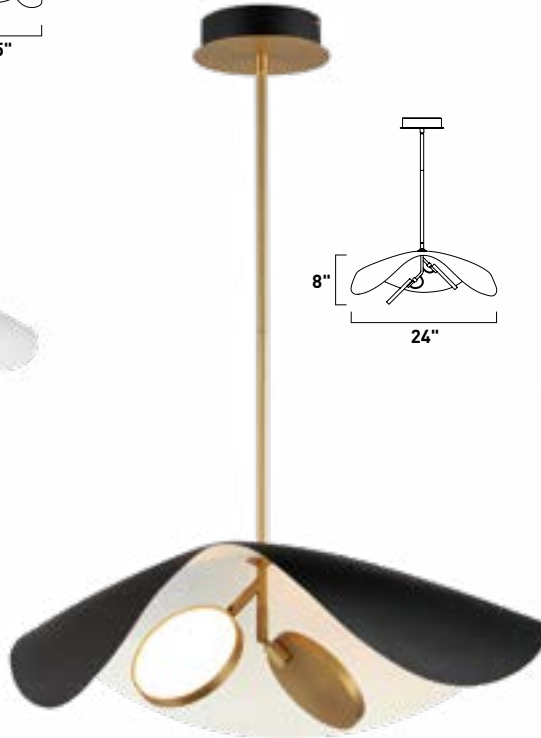

Rotatable Panel
Directs Lighting

E24966-WTBK, -WTBKGLD
Pendant
B