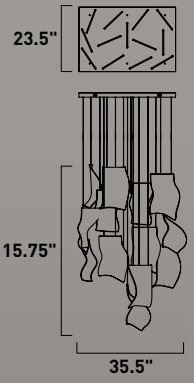

E24878-133BGM, -133FG, -133PC
Pendant

ITEM #	FINISH	LAMPING	DIMENSION	LUMENS			Additional Information
				CRI	INIT.	DEL.	
B E24878	133BGM, 133FG, 133PC	33W PCB LED 3000K (Inte.)	35.5"L x 23.5"W x 15.75"H, 35.5"OAH	90+	2600	1850	

Finish Options: Patterned Acrylic (133) Brushed Gunmetal (BGM) French Gold (FG) Polished Chrome (PC)