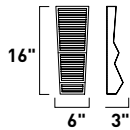

E30124-144BK
Outdoor Wall

C