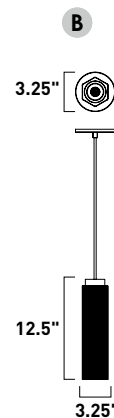

E25038-WTBK
Pendant

- Cast White Plaster shades with pleated texture
- Dimmable LED GU10 lamps provided, JA8 Listed
- Adjustable joint on surface mount configuration directs light
- Two tone White plaster with Black accents

	ITEM #	FINISH	LAMPING	DIMENSION	LUMENS			Additional Information
					CRI	INIT.	DEL.	
A	E25039	WTBK	1 x 7W GU10 LED 3000K (Incl.)	3.25"W x 6"H	90+	810	700	JA8 bulb (Incl.)
B	E25038	WTBK	1 x 7W GU10 LED 3000K (Incl.)	3.25"L x 3.25"W x 12.5"H, 131.75"OAH	90+	490	450	JA8 bulb (Incl.)

Finish: White/Black (WTBK)