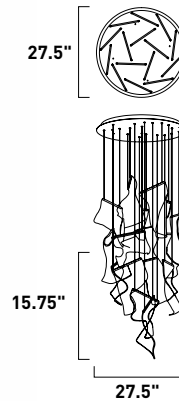

C

B

	ITEM #	FINISH	LAMPING	DIMENSION	LUMENS			Additional Information
					HCO	CRI	INIT. DEL.	
B	E24877	133BGM, 133FG, 133PC	35W PCB LED 3000K (Inte.)	27.5"L x 27.5"W x 15.75"H, 135.5"OAH	90+	2800	2000	
C	E24871	133BGM, 133FG, 133PC	4.5W PCB LED 3000K (Inte.)	9.25"W x 16.5"H x 6.25"Ext.	7.75"	90+	350 210	

Finish Options: Patterned Acrylic (133) Brushed Gunmetal (BGM) French Gold (FG) Polished Chrome (PC)