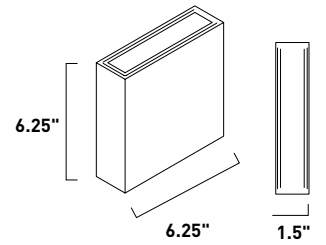

E23214-BK, -WT
Interior/Exterior Wall Sconce

B