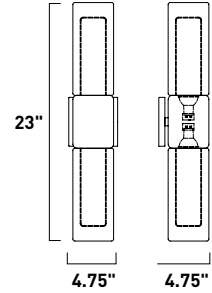

- Dual glass shades thread onto frame
- Matte Black frames in outdoor rated powder coat
- Wet Location rated sconces
- Dimmable JA8 Listed LED GU10 lamps included

A

C

B

D

	ITEM #	FINISH	LAMPING	DIMENSION	HCO	Additional Information
A	E30191	93BK	1 x 7W GU10 LED 3000K (Incl.)	4.75"W x 11.75"H x 4.75"Ext.	2.5"	JA8 bulb (Incl.)
B	E30192	93BK	1 x 7W GU10 LED 3000K (Incl.)	4.75"W x 14.75"H x 4.75"Ext.	2.5"	JA8 bulb (Incl.)
C	E30194	93BK	2 x 7W GU10 LED 3000K (Incl.)	4.75"W x 23"H x 4.75"Ext.	2.5"	JA8 bulb (Incl.)
D	E30193	93BK	3 x 7W GU10 LED 3000K (Incl.)	22"W x 8.75"H x 6"Ext.	2.5"	JA8 bulb (Incl.)

Finish: Frost/Clear Acrylic (93) Black (BK)