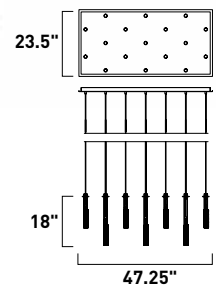

ITEM #	FINISH	LAMPING	DIMENSION	LUMENS			Additional Information
				CRI	INIT.	DEL.	
A E31099	93PC	17 X 4W G9 LED 3000K (Incl.)	47.25"L x 23.5"W x 18"H, 138"OAH	90+	7650	5000:	JA8 bulb (Incl.)

Finish: Clear/Frosted glass (93) Polished Chrome (PC)