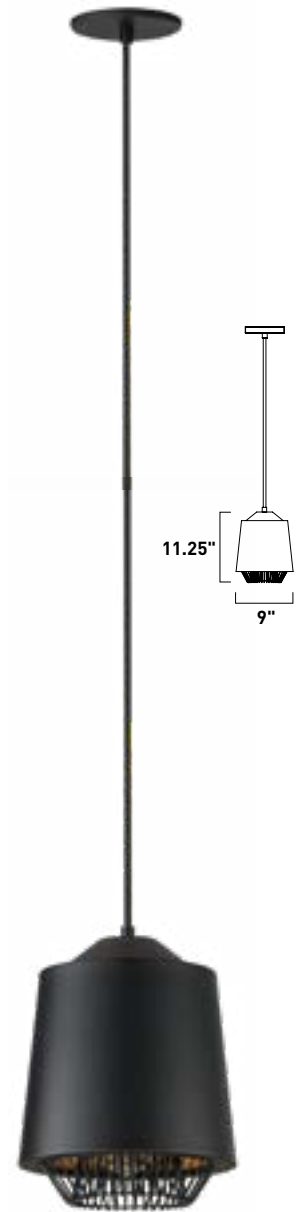

E11390-BKGLD, -BRKBK, -GYBK
Pendant

C

ITEM #	FINISH	LAMPING	DIMENSION	LUMENS			Additional Information
				CRI	INIT.	DEL.	
A	E11394 BKGLD, BRKBK, GYBK	9W MB LED 3000K (Incl.)	18.5"L x 18.5"W x 17"H, 140.25"OAH	90+	900	650	JA8 bulb (Incl.)
B	E11392 BKGLD, BRKBK, GYBK	9W MB LED 3000K (Incl.)	15.75"L x 15.75"W x 19"H, 142.25"OAH	90+	900	650	JA8 bulb (Incl.)
C	E11390 BKGLD, BRKBK, GYBK	9W MB LED 3000K (Incl.)	9"L x 9"W x 11.25"H, 134.5"OAH	90+	900	650	JA8 bulb (Incl.)

Finish Options: Black/Gold (BKGLD) Brick/Black (BRKBK) Grey/Black (GYBK)