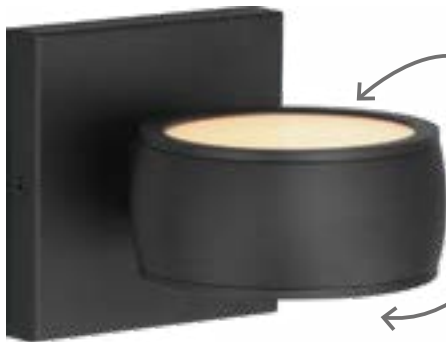

Up and Down light

E30170-BK
Interior/Exterior Wall Sconce

C