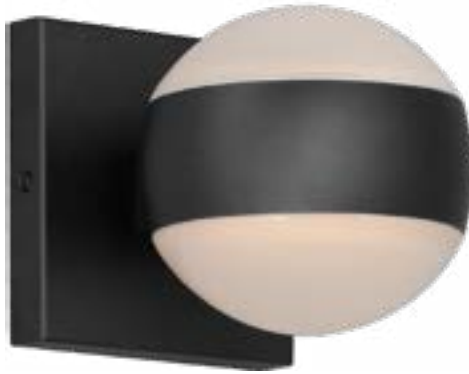

E30175-10BK
Wall Mount

C

ITEM #	FINISH	LAMPING	DIMENSION	HCO	CRI	LUMENS INIT.	LUMENS DEL.	Additional Information
A	E30164; BK	1 x 8W PCB LED 3000K (Inte.)	5"W x 5"H x 6.5"Ext.	2.5"	90+	640	475	
B	E30165; 10BK	1 x 8W PCB LED 3000K (Inte.)	5"W x 5"H x 6.5"Ext.	2.5"	90+	640	450	
C	E30175; 10BK	2 x 8W PCB LED 3000K (Inte.)	5"W x 5"H x 6.5"Ext.	2.5"	90+	1280	800	

Finish: Clear/White (10) Black (BK)