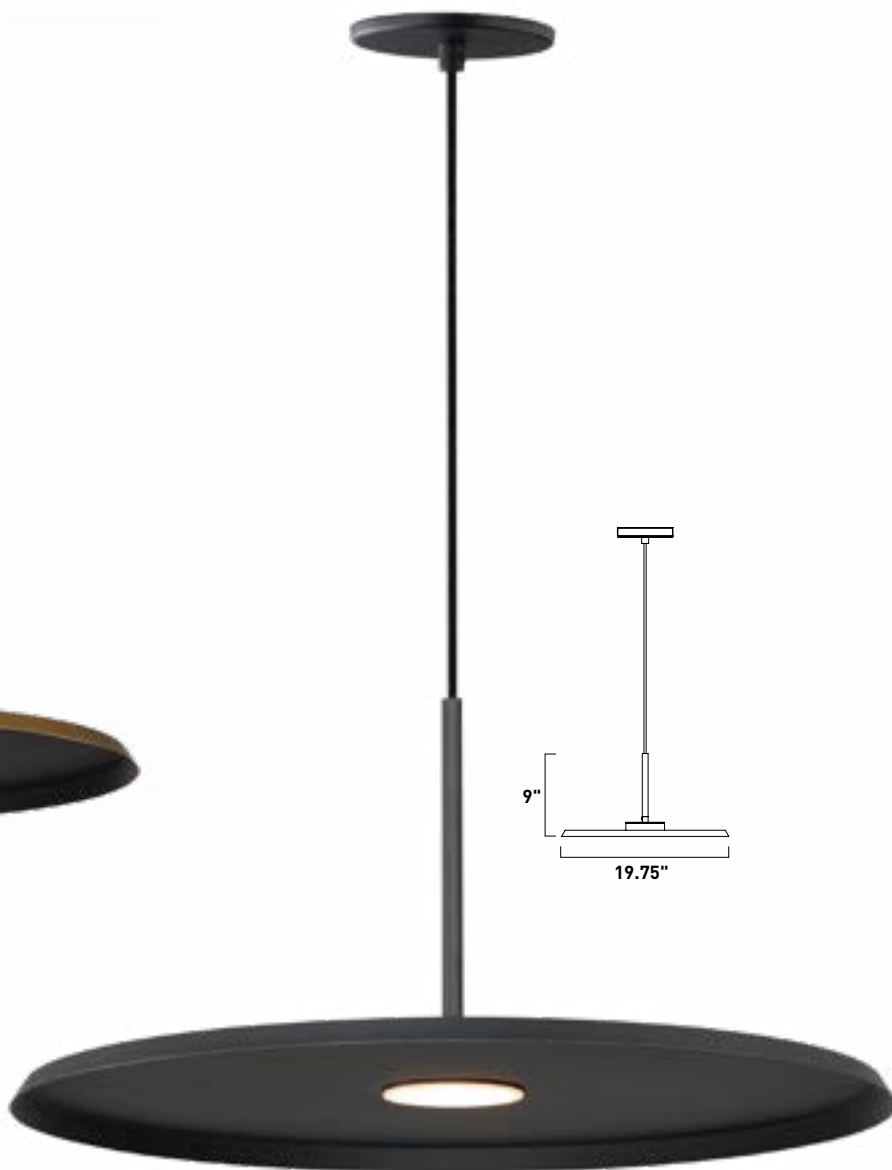

E34002-AB, -ACP, -BK
Pendant

B