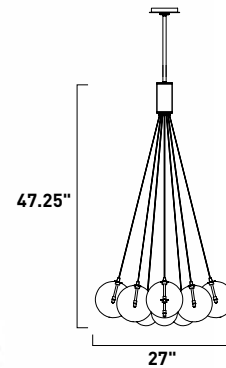

E24075-BKNAB
Chandelier

A

ITEM #	FINISH	LAMPING	DIMENSION	LUMENS			Additional Information
				CRI	INIT.	DEL.	
A E24075	BKNAB	6 x 6W LED 3000K (Inte.)	47.25"L x 47.25"W x 22"H, 65.25"OAH	90+	3600	1850	

Finish: Black (BK) Natural Aged Brass (NAB)

Individually Direct Lightsource

E24072-BKNAB
Wall Mount

B

E24073-BKNAB
Chandelier

C

	ITEM #	FINISH	LAMPING	DIMENSION	HCO	CRI	LUMENS		Additional Information
							INIT.	DEL.	
B	E24072	BKNAB	2 x 5W LED 3000K (Inte.)	11.75"W x 11.75"H x 26.5 "Ext.	6"	90+	1000	650	
C	E24073	BKNAB	3 x 6W LED 3000K (Inte.)	39.25"L x 39.25"W x 15.75"H, 59"OAH		90+	1800	1000	

Finish: Black (BK) Natural Aged Brass (NAB)

BURST

Clusters of glass globes in various sizes and color are suspended from a central point and burst outward. Configurations include a 4-Light, 9-Light, and 12-Light cluster and can be mounted close to the ceiling or included down rods to extend the height. Choose from options of Clear or Frosted glass globe clusters paired with Satin Nickel frames for an airy transitional design or be bold with Mirror Smoked glass or a varied combination of the glass including amber tinted suspended on a matte Black frame with thin black cables. Small-scaled LED G4 lamps are included with the fixtures and centered in the glass accentuating the scale of the glass.

Mount Without Stems For Shorter Height

E25089-18SN, -54SN, -142BK, -148BK
Pendant

A

ITEM #	FINISH	LAMPING	DIMENSION	LUMENS			Additional Information
				CRI	INIT.	DEL.	
A E25089	18SN, 54SN, 142BK, 148BK	12 x 1.8W G4 LED 3000K (Incl.)	27"L x 27"W x 47.25"H, 91.25"OAH	80+	2160	1750	