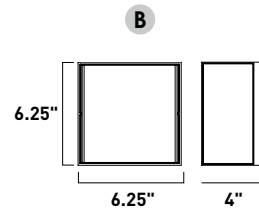

E23218-BK, -WT
Outdoor Wall