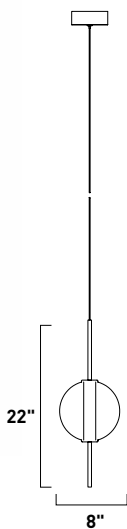

E11041-24GLD
Wall Mount

B