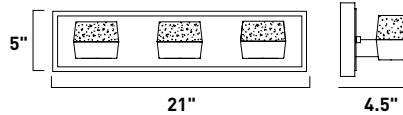

E22894-89PC
Bath Vanity

B