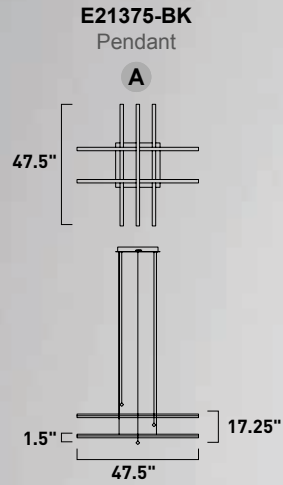

HOVER

- Square aluminum extrusions
- Light output from two faces of V shaped acrylic
- 3000K Color Temperature, CRI 80+

	ITEM #	FINISH	LAMPING	DIMENSION	LUMENS		Additional Information
					CRI	INIT. DEL.	
A	E21375	BK	96W PCB LED 3000K (Integrated)	47.5"L x 47.5"W x 17.25"H, 123.25"OAH	80+	6720 4320	
B	E21371	BK	20W PCB LED 3000K (Integrated)	47.5"L x 17.25"H, 123"OAH	80+	1400 1100	

Finish: Black (BK)