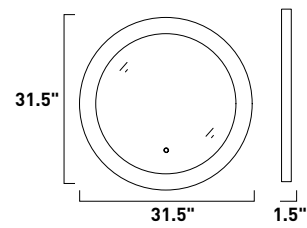

ITEM #	FINISH	LAMPING	DIMENSION	HCO	LUMENS		Additional Information
						CRI	INIT. DEL.	
A	E42036	GLBK	24W PCB LED 3000K (Integrated)	23.5"W x 23.5"H x 1.75"Ext.	11.75"	80+	1920 1795	
B	E42040	GLBK	28W PCB LED 3000K (Integrated)	31.5"W x 31.5"H x 1.5"Ext.	15.75"	80+	2240 2087	

Finish: Golden/Black (GLBK)