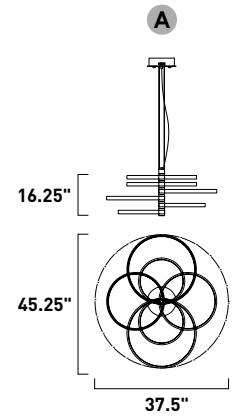

E24327-BKGLD
Pendant

ITEM #	FINISH	LAMPING	DIMENSION	LUMENS		Additional Information
				CRI	INIT. DEL.	
A E24327	BKGLD	114W PCB LED 3000K (Integrated)	37.5"L x 45.25"W x 16.25"H, 139"OAH	80+	7980 4400	

Finish: Black/Gold (BKGLD)