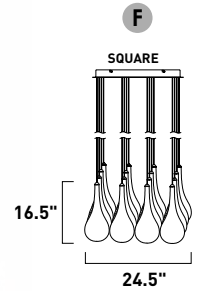

E20517-18PC
Pendant