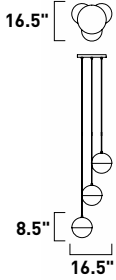

E20366-92BK, -92MG
Pendant

B

ITEM #	FINISH	LAMPING	DIMENSION	LUMENS			Additional Information
				CRI	INIT.	DEL.	
A	E20364	92BK, 92MG; 3 x 9W MB LED 3000K (Incl.)	16.5"L x 16.5"W x 8.5"H, 130.25"OAH	90+	1890	1270	JA8 Bulb Incl.
B	E20366	92BK, 92MG; 1 x 12W MB LED 3000K (Incl.)	11.75"L x 11.75"W x 12.25"H, 135"OAH	90+	840	830	JA8 Bulb Incl.

Finish options: Satin White glass (92) Black (BK) Metallic Gold (MG)