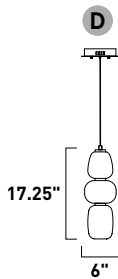

F

	ITEM #	FINISH	LAMPING	DIMENSION	HCO	LUMENS			Additional Information
						CRI	INIT.	DEL.	
D	E25067	92BKGLD	13W PCB LED 3000K (Inte.)	6"L x 6"W x 17.25"H, 140"OAH		80+	1040	930	
E	E25066	92BKGLD	10W PCB LED 3000K (Inte.)	4.75"L x 4.75"W x 13"H, 135"OAH		80+	960	760	
F	E25062	92BKGLD	1 x 5W G9 LED 3000K (Incl.)	6"W x 9.25"H x 10"Ext.	5"	80+	480	380	

Finish: Satin White glass (92) Black/Gold (BKGLD)