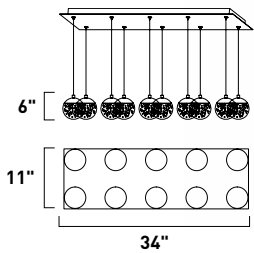

E24266-91PC
Pendant

ITEM #	FINISH	LAMPING	DIMENSION	LUMENS			Additional Information
				CRI	INIT.	DEL.	
A E24266	91PC	10 x 5W PCB LED 3000K (Integrated)	34"L x 11"W x 6"H, 128"OAH	80+	3850	3650	

Finish: Bubble glass (91) Polished Chrome (PC)