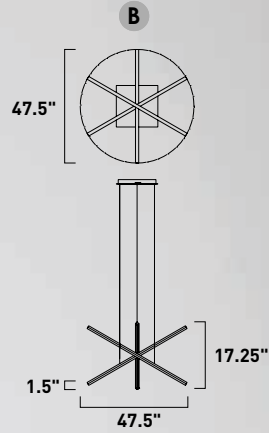

E21373-BK
Pendant