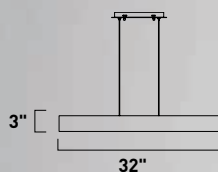

BLADE

A thin, half-inch aluminum blade now in Brushed Aluminum incorporates a threadlike LED board recessed into the bottom. The result is a unique effect of light appearing on the surface below without a clear indication from where it is generated.

E22903-AL
Pendant

A