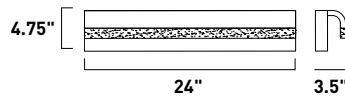

E24846-90BK, -90PC
Bath Vanity

C