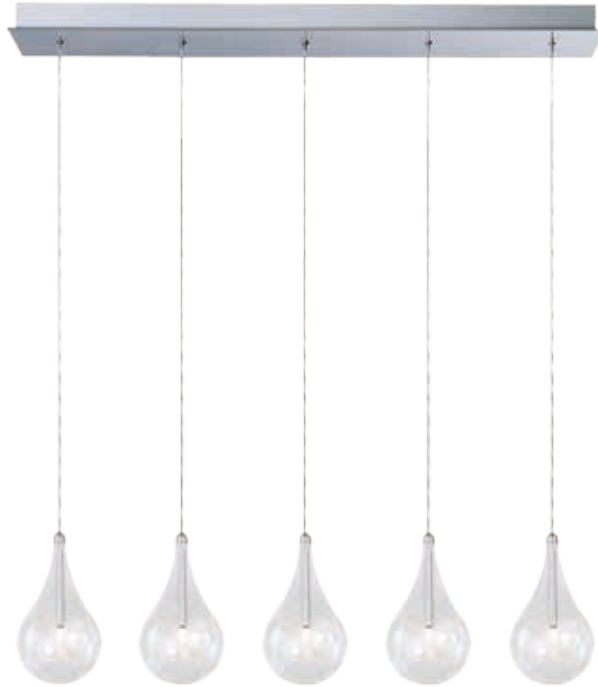

E23115-18
Pendant