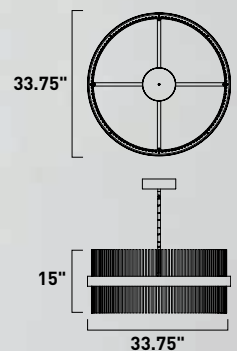

ITEM #	FINISH	LAMPING	DIMENSION	LUMENS			Additional Information
				CRI	INIT.	DEL.	
A E34207	BKSN, BKSBR BKSNSBR	73W PCB LED 2700-5000K (Inte.)	33.75"L x 33.75"W x 15"H, 56"OAH	90+	7000	2500	120-277V Input

Finish options: Black/Satin Nickel (BKSN) Black/Satin Brass (BKSBR) Black/Satin Nickel/Satin Brass (BKSNSBR)

SMART LIGHT

140