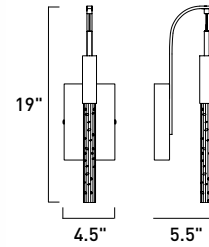

# SCEPTER

- Multi-faceted prisms with inner bubbles available in Clear
- Finishes available in Black Chrome
- 3000K Color Temperature
- Dimmable with Triac dimmers

**E32770-91BC**  
Wall Mount

**A**

**E32779-91BC**  
Pendant