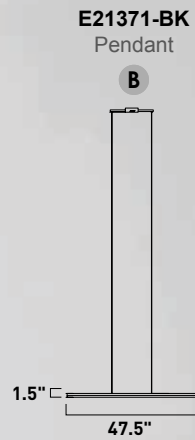

HOVER

- Square aluminum extrusions
- Light output from two faces of V shaped acrylic
- 3000K Color Temperature, CRI 80+

	ITEM #	FINISH	LAMPING	DIMENSION	LUMENS		Additional Information
					CRI	INIT. DEL.	
A	E21375	BK	96W PCB LED 3000K (Integrated)	47.5"L x 47.5"W x 17.25"H, 123.25"OAH	80+	6720 4320	
B	E21371	BK	20W PCB LED 3000K (Integrated)	47.5"L x 17.25"H, 123"OAH	80+	1400 1100	

Finish: Black (BK)