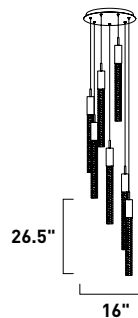

E22877-91PC
Pendant

	ITEM #	FINISH	LAMPING	DIMENSION	LUMENS		Additional Information
					CRI	INIT. DEL.	
A	E22875	91PC	5 x 8W PCB LED 3000K (Integrated)	13"W x 26.5"H, 128"OAH	90+	2400 1250	
B	E22877	91PC	7 x 8W PCB LED 3000K (Integrated)	16"W x 26.5"H, 128"OAH	90+	3360 1750	

Finish: Bubble (91) Polished Chrome (PC)