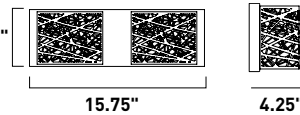

E21316-10BZ, -10PC
E21316-10BZ/BUL, -10PC/BUL (with LED Bulbs)
Wall Mount

C