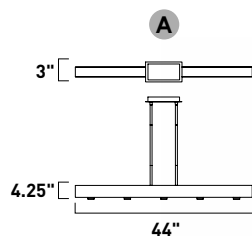

• Adjustable LED spot lights