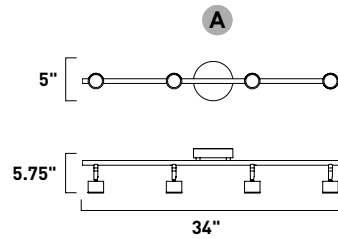

E52004-BK, -SN, -WT
Track Light