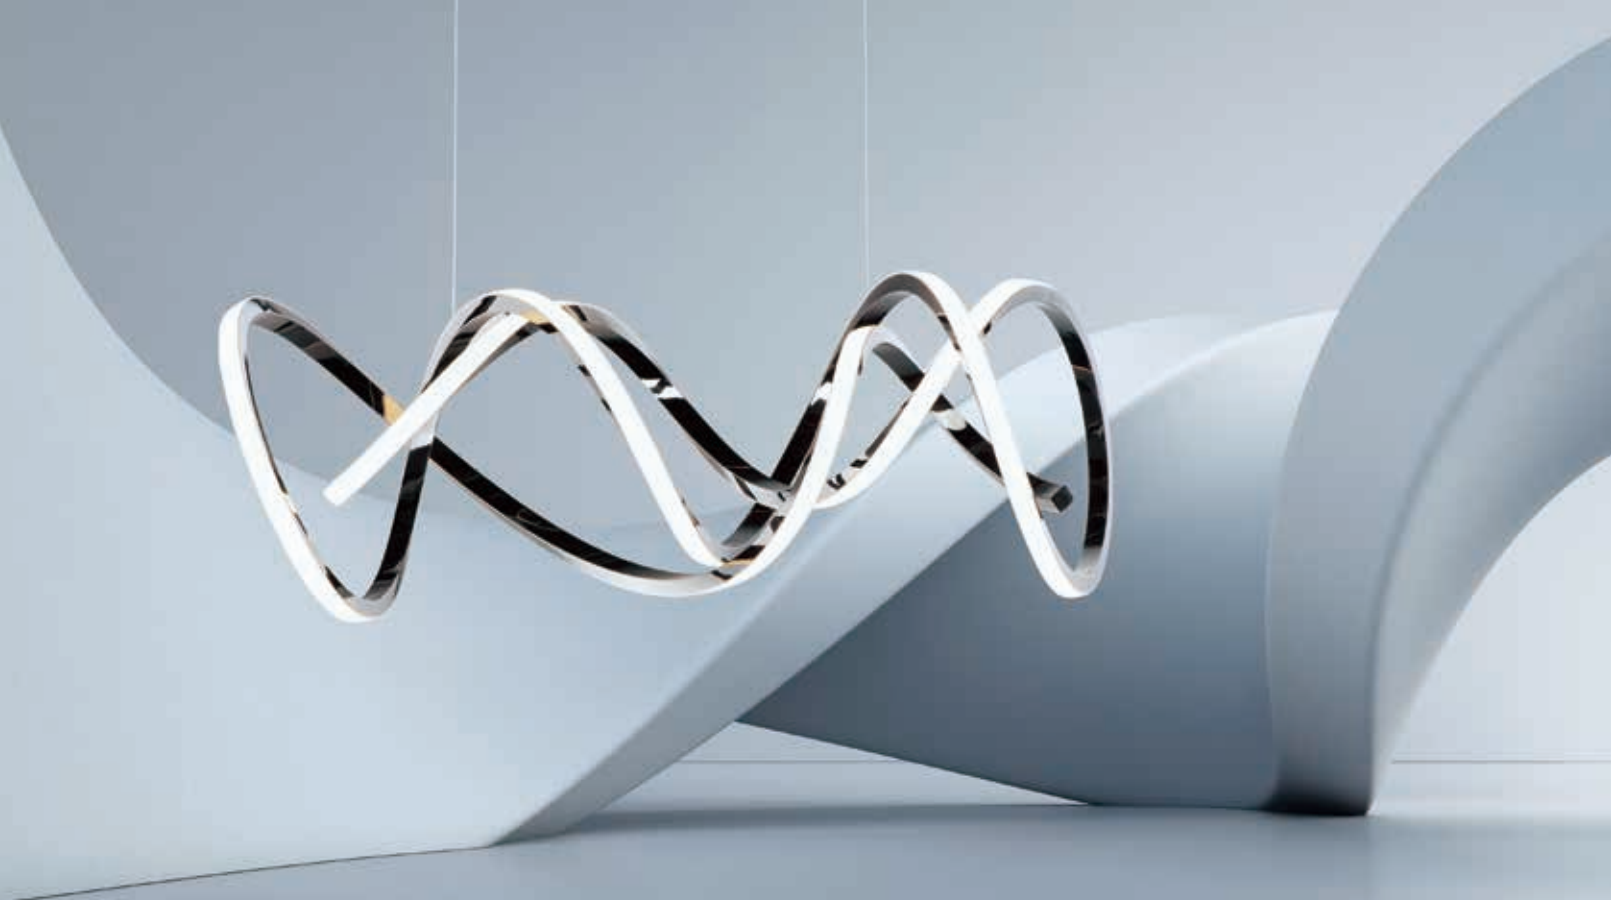

SIGNATURE

Organic lines sweep across horizontally and terminate as if a signature was written in 3 dimensions. Finished in a rich Brushed Champagne or Black Chrome, this collection is as much a sculpture as it is a functional light source.