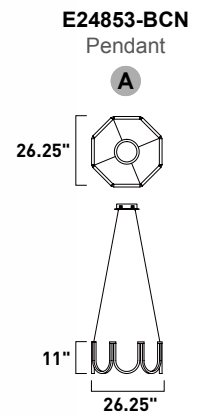

- Rich Brushed Champagne finish
- Stainless Steel construction
- 3000K Color Temperature
- CRI 90+
- Dimmable with Triac dimmers

ITEM #	FINISH	LAMPING	DIMENSION	LUMENS			Additional Information
				CRI	INIT.	DEL.	
A E24853	BCN	47W PCB LED 3000K (Integrated)	26.25"L x 26.25"W x 11"H, 130"OAH	90+	3276	1880	

Finish: Brushed Champagne (BCN)