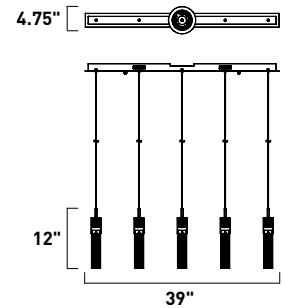

Finish options: Etched/Bubble glass (89) Bronze (BZ) Polished Chrome (PC)

**E22763-89BZ, -89PC**  
Pendant

**E**

**E22756-89PC**  
See page 327 for full Bath Vanities

**D**

**E22764-89PC**  
Pendant

**F**

	ITEM #	FINISH	LAMPING	DIMENSION	LUMENS	Additional	
					CRI	INIT. DEL. Information	
<b>D</b>	E22756	89PC	2 x 15W LED (Integrated)	18"W x 5.25"H x 2.5"Ext.	80+	2100 : 1680	
<b>E</b>	E22763	89BZ, 89PC	3 x 7.5W LED 3000K (Integrated)	19.5"L x 5"W x 12"H, 120"OAH	80+	1575 : 900	
<b>F</b>	E22764	89PC	5 x 7.5W LED 3000K (Integrated)	39"L x 4.75"W x 12"H, 120"OAH	80+	2625 : 1500	