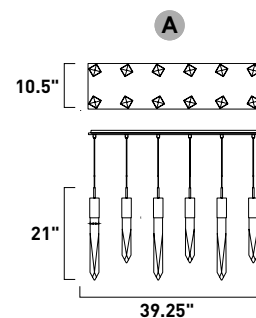

E31248-20BK, -20PC
Pendant