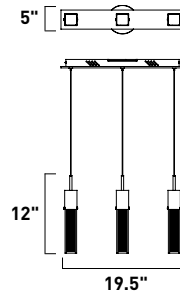

Finish options: Etched/Bubble glass (89) Bronze (BZ) Polished Chrome (PC)

**E22763-89BZ, -89PC**  
Pendant

**E**

**E22756-89PC**  
See page 327 for full Bath Vanities

**D**

**E22764-89PC**  
Pendant

**F**

	ITEM #	FINISH	LAMPING	DIMENSION	LUMENS	Additional	
					CRI	INIT. DEL. Information	
<b>D</b>	E22756	89PC	2 x 15W LED (Integrated)	18"W x 5.25"H x 2.5"Ext.	80+	2100 : 1680	
<b>E</b>	E22763	89BZ, 89PC	3 x 7.5W LED 3000K (Integrated)	19.5"L x 5"W x 12"H, 120"OAH	80+	1575 : 900	
<b>F</b>	E22764	89PC	5 x 7.5W LED 3000K (Integrated)	39"L x 4.75"W x 12"H, 120"OAH	80+	2625 : 1500	