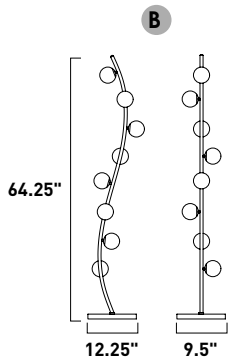

E24769-11MG
Floor Lamp