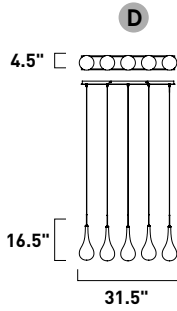

ITEM #	FINISH	LAMPING	DIMENSION	CRI	LUMENS	Additional Information
D	E23125	18PC	5 x 1.5W LED G4 3000K (Incl.)	31.5"L x 4.5"W x 16.5"H, 124"OAH	80+	480	
E	E20516	18PC	9 x 1.5W LED G4 3000K (Incl.)	12"W x 16.5"H, 140.5"OAH	80+	945	
F	E20517	18PC	16 x 1.5W LED G4 3000K (Incl.)	24.5"L x 23"W x 16.5"H, 130"OAH	80+	1680	

Finish: Clear glass (18) Polished Chrome (PC)