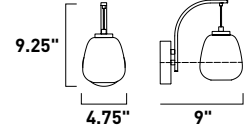

SOJI

- Two tone Black with Gold finish
- Satin White opal glass shades
- Pendants and wall sconces include JA8 LED G9 bulb
- 3000K Color Temperature
- CRI 80+
- Dimmable with Triac or ELV dimmers
- See the full collection on page 235

A

E25062-92BKGLD
Wall Mount

B

E25060-92BKGLD
Wall Mount

C

ITEM #	FINISH	LAMPING	DIMENSION	HCO	LUMENS			Additional Information	
					CRI	INIT.	DEL.		
A	E25061	92BKGLD	1 x 4W G9 LED 3000K (Incl.)	4.75"W x 10.25"H x 9"Ext.	4.5"	80+	480	380	
B	E25062	92BKGLD	1 x 4W G9 LED 3000K (Incl.)	6"W x 9.25"H x 10"Ext.	5"	80+	480	380	
C	E25060	92BKGLD	1 x 4W G9 LED 3000K (Incl.)	4.75"W x 9.25"H x 9"Ext.	4.5"	80+	480	380	

Finish: Satin White glass (92) Black/Gold (BKGLD)