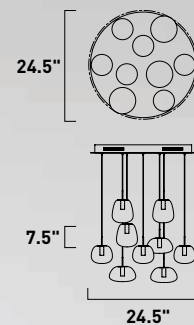

ITEM #	FINISH	LAMPING	DIMENSION	LUMENS		Additional Information
				CRI	INIT. DEL.	
A E21127	11WT	43W PCB LED 3000K (Integrated)	24.5"L x 24.5"W x 7.5"H, 130"OAH	80+	3010 3360	

Finish: Matte White glass (11) White (WT)