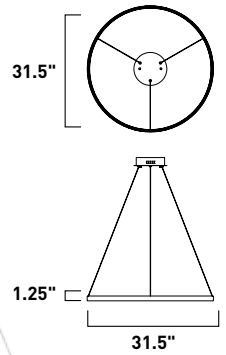

E22726-BK, -GLD
Pendant

D

E22728-BK, -GLD
Pendant

E