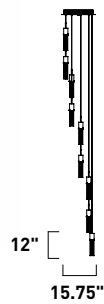

E22769-89BZ, -89PC
Pendant

B