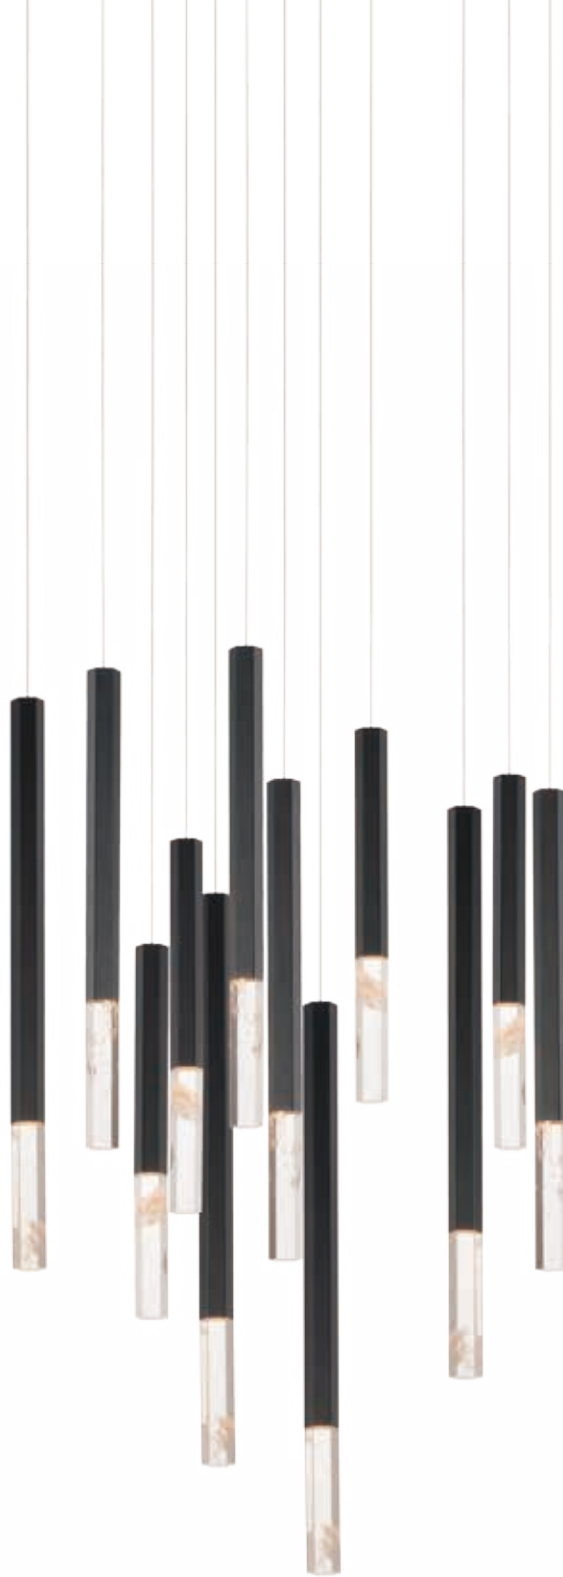

DIAPHANE

- Available in Matte Black and plated Gold finishes
- Dedicated LED light source
- CRI 90+, 3000K

E11032-95BK, -95GLD
Pendant

ITEM #	FINISH	LAMPING	DIMENSION	LUMENS			Additional Information
				CRI	INIT.	DEL.	
A E11032	95BK, 95GLD	12 X 5W PCB LED 3000K (Inte.)	27.5"L x 27.5"W x 23.75"H, 147"OAH	90+	5200	4200	

Finish Options: Rock crystal (95) Black (BK) Gold (GLD)