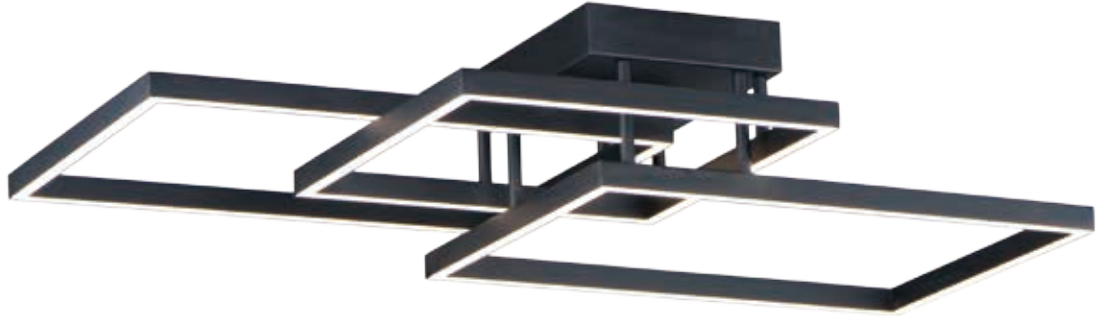

TRAVERSE

- Dimmable with Triac Dimmer
- 3000K Color Temperature
- CRI 80+

A