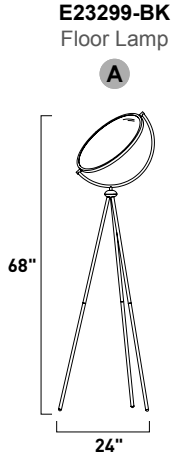

PADDLE

ITEM #	FINISH	LAMPING	DIMENSION	LUMENS			Additional Information
				CRI	INIT.	DEL.	
A E23299	BK	33W PCB LED 3000K (Integrated)	24"L x 24"W x 68"H	80+	2310	2145	

Finish: Black (BK)