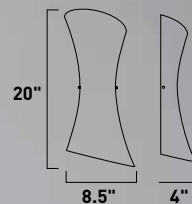

ITEM #	FINISH	LAMPING	DIMENSION	Additional HCO Information
A	E20413	09	1 x 60W E12, Can. (Not Incl.)	8.5"W x 12"H x 4.5"Ext.	10"
B	E20412	09	2 x 60W E12, Can. (Not Incl.)	8.5"W x 20"H x 4"Ext.	10"

Finish: Opal White glass (09) Satin Nickel (SN)