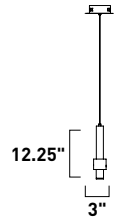

Finish: Satin Nickel/Satin Brass (SNSBR)

**E24753-SNSBR**  
Pendant

**B**

**E24751-SNSBR**  
Pendant

**C**

	ITEM #	FINISH	LAMPING	DIMENSION	LUMENS			Additional Information
					CRI	INIT.	DEL.	
<b>B</b>	E24753	SNSBR	3 x 6W PCB LED 3000K (Integrated)	11"L x 11"W x 12.25"H, 134"OAH	90+	1440	540	
<b>C</b>	E24751	SNSBR	1 x 6W PCB LED 3000K (Integrated)	3"L x 3"W x 12.25"H, 134"OAH	90+	480	180	