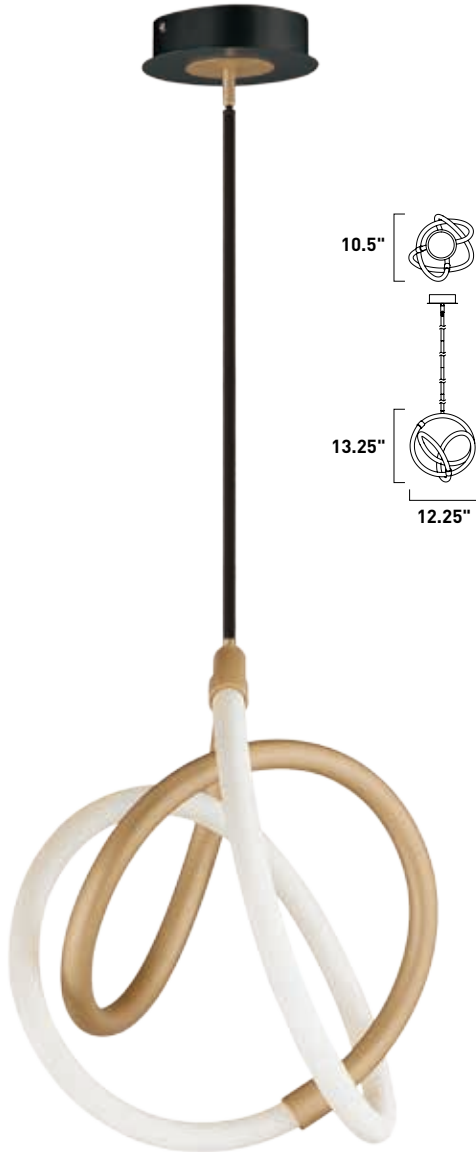

MOBIUS

- Gold and Matte Black
- Table Lamp uses natural black marble at its base
- Satin White etched acrylic tubes
- Innovative omnidirectional LED light strips
- CRI 90+, 3000K
- 120-277V range voltage input
- Dimmable at 120V with ELV dimmers

E25092-01BKGLD
Mini Pendant

A