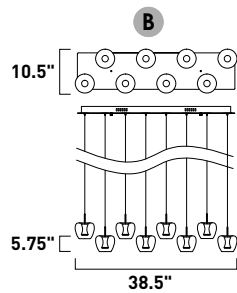

ITEM #	FINISH	LAMPING	DIMENSION	LUMENS			Additional Information
					CRI	INIT.	DEL.	
B	E24165	18BKGLD	8 x 2.5W PCB LED 3000K (Integrated)	38.5"L x 10.5"W x 5.75"H, 127.75"OAH	80+	1400	1045	
C	E24162	18BKGLD	1 x 9W PCB LED 3000K (Integrated)	8.75"L x 8.75"W x 10.25"H, 131.75"OAH	80+	630	500	

Finish: Clear glass (18) Black/Gold (BKGLD)