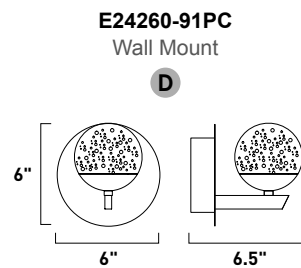

ITEM #	FINISH	LAMPING	DIMENSION	LUMENS			Additional Information	
					HCO	CRI	INIT. DEL.		
C	E24261	91PC	1 x 5W PCB LED 3000K (Integrated)	5.5"W x 5.75"H, 128"OAH	80+	385	395		
D	E24260	91PC	1 x 5W PCB LED 3000K (Integrated)	6"W x 6"H x 6.5"Ext.	3"	80+	385	365	

Finish: Bubble glass (91) Polished Chrome (PC)