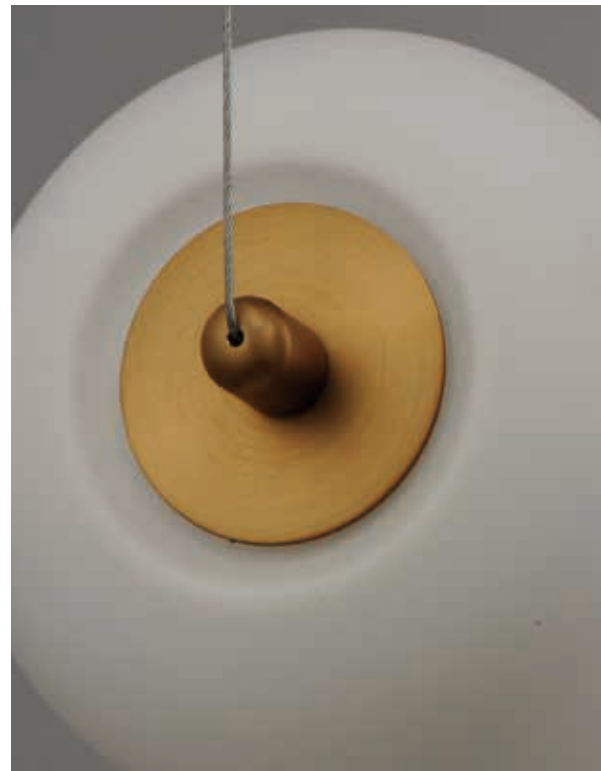

SOJI

Inspired by Japanese lanterns, this soft contemporary collection features Satin White glass shades of various shapes and sizes mounted on metal frames finished in a dramatic 2-tone Gold with Black accents.