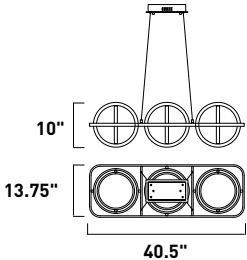

GYRO II

- Rotating arms on 3 axis points
- Integrated LED on the inside edge of the bands
- 3000K Color Temperature, CRI 80+
- Dimmable with Triac Dimmer

B

E24788-BKPC
Pendant

C

ITEM #	FINISH	LAMPING	DIMENSION	CRI	LUMENS		Additional Information
					INIT.	DEL.	
A	E24785 BK, PC	78W PCB LED 3000K (Integrated)	31.5"W x 31.5"H, 76"OAH	80+	5500	4350	
B	E24787 BKPC	73W PCB LED 3000K (Integrated)	26"W x 9"H, 50"OAH	80+	5140	3960	
C	E24788 BKPC	73W PCB LED 3000K (Integrated)	40.5"L x 13.75"W x 10"H, 129"OAH	80+	5180	4070	

Finish: Black/Polished Chrome (BKPC) Black (BK) Polished Chrome (PC)