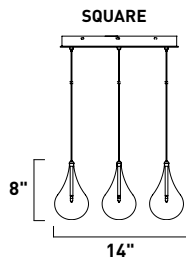

E20118-18
Pendant

B