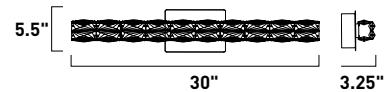

ITEM #	FINISH	LAMPING	DIMENSION	LUMENS			Additional Information	
					HCO	CRI	INIT. DEL.		
A	E23307	20PC	18W PCB LED 3000K (Integrated)	24"W x 5.5"H x 3.25"Ext.	2.75"	90+	1980	1265	
B	E23308	20PC	22W PCB LED 3000K (Integrated)	30"W x 5.5"H x 3.25"Ext.	2.75"	90+	2420	1532	

Finish: Crystal (20) Polished Chrome (PC)