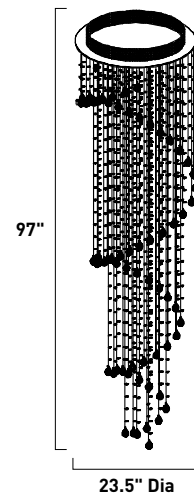

**E20797-20**  
Flush Mount

**A**

	ITEM #	FINISH	LAMPING	DIMENSION	LUMENS	Additional Information
<b>A</b>	E20797	20	9 x 50W GU10 MR16 (Incl.)	23.5"W x 97"H	15,300	

Finish: Egyptian Crystal (20) Polished Chrome (PC)