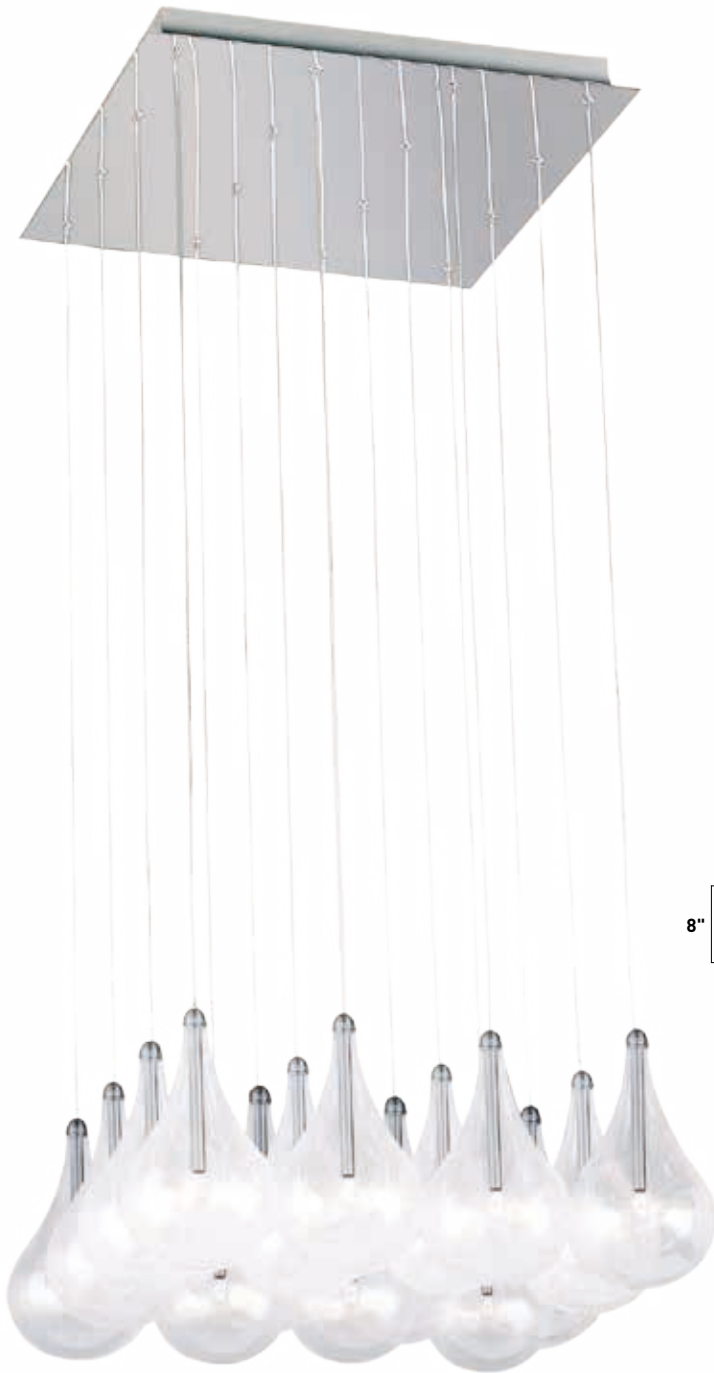

LARMES

- Clear teardrop glass
- Electronic Low Voltage Dimmer
- 2900K Color Temperature

A