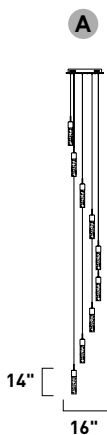

E22779-91PC
Pendant