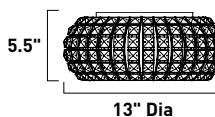

- G9, Xenon Bulbs Included
- Frosted White Glass Diffuser
- Upgrade to LED G9 Bulbs

C

D

	ITEM #	FINISH	LAMPING	DIMENSION	LUMENS	Additional Information
C	E21800	20PC	4 x 40W G9 Xenon (Incl.)	13"W x 5.5"H	2000	
D	E21801	20PC	6 x 40W G9 Xenon (Incl.)	15.75"W x 6.25"H	3000	

Finish: Crystal (20) Polished Chrome (PC)