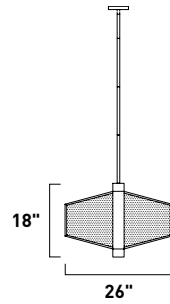

E25132-133BK, -133NAB
Pendant

ITEM #	FINISH	LAMPING	DIMENSION	LUMENS			Additional Information
				CRI	INIT.	DEL.	
A E25132	133BK, 133NAB	47W PCB LED 3000K (Inte.)	26"L x 26"W x 18"H, 61.25"OAH	90+	3760	1880	

Finish Options: Patterned Acrylic (133) Black (BK) Natural Aged Brass (NAB)