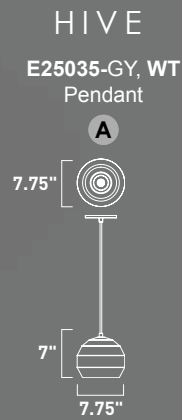

HIVE & SWAY

- Cast Concrete and Gypsum shades
- Paintable surface
- 3000K Color Temperature, CRI 90+
- 7 watt JA8 LED GU10 included

	ITEM #	FINISH	LAMPING	DIMENSION	LUMENS			Additional Information
					CRI	INIT.	DEL.	
A	E25035	GY, WT	1 x 7W GU10 3000K (Incl.)	7.75"L x 7.75"W x 7"H, 125.75"OAH	90+	490	450	JA8 bulb (Incl.)
B	E25034	GY, WT	1 x 7W GU10 3000K (Incl.)	7"L x 7"W x 7.5"H, 126"OAH	90+	490	450	JA8 bulb (Incl.)

Finish options: Gray (GY) White (WT)