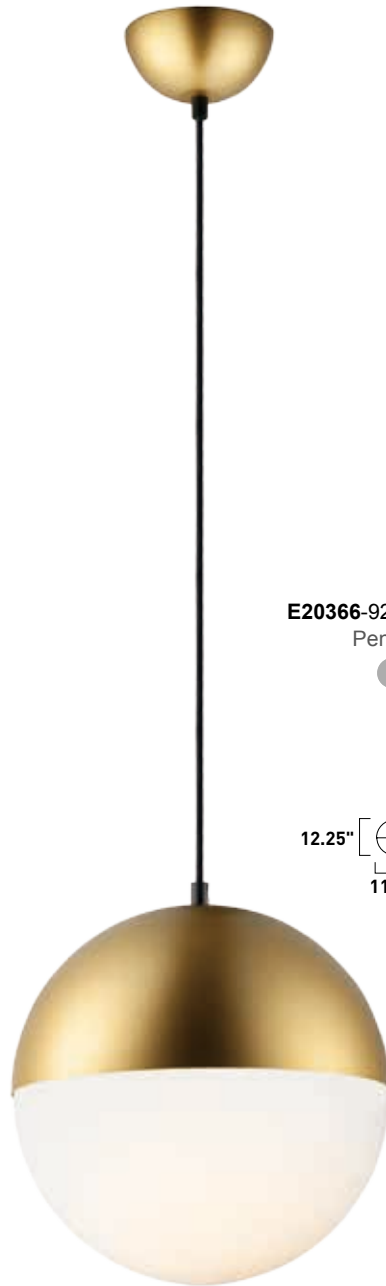

E20366-92BK, -92MG
Pendant

B

ITEM #	FINISH	LAMPING	DIMENSION	LUMENS			Additional Information
				CRI	INIT.	DEL.	
A	E20364	92BK, 92MG; 3 x 9W MB LED 3000K (Incl.)	16.5"L x 16.5"W x 8.5"H, 130.25"OAH	90+	1890	1270	JA8 Bulb Incl.
B	E20366	92BK, 92MG; 1 x 12W MB LED 3000K (Incl.)	11.75"L x 11.75"W x 12.25"H, 135"OAH	90+	840	830	JA8 Bulb Incl.

Finish options: Satin White glass (92) Black (BK) Metallic Gold (MG)