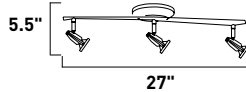

E30003-10SN
Flush Mount

C