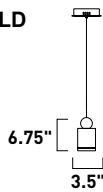

C

D

E

ITEM #	FINISH	LAMPING	DIMENSION	LUMENS	CRI	INIT.	DEL.	Additional Information
C	E20860	75BKGLD	5W PCB LED 3000K (Integrated)	3.5"L x 3.5"W x 6.75"H, 128.5"OAH	80+	350	240	
D	E20861	75BKGLD	7.2W PCB LED 3000K (Integrated)	4.75"L x 4.75"W x 4.25"H, 125.75"OAH	80+	504	450	
E	E20862	75BKGLD	7.2W PCB LED 3000K (Integrated)	4"L x 4"W x 7.5"H, 129"OAH	80+	504	450	

Finish: Clear Acrylic (75) Black/Gold (BKGLD)