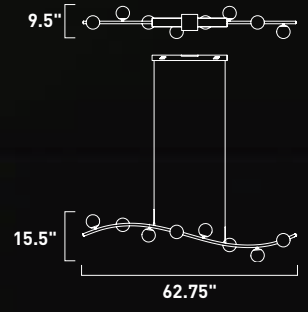

E24765-11MG
Pendant