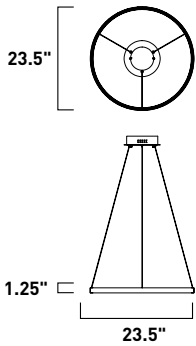

E22726-BK, -GLD
Pendant

D

E22728-BK, -GLD
Pendant

E