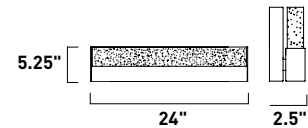

# FIZZ III

- See the full collection on page 269
- Dimmable with Triac dimmers

**E22755-89PC**  
Bath Vanity

**A**

**E22756-89PC**  
Bath Vanity

**B**

**E22757-89PC**  
Bath Vanity

**C**