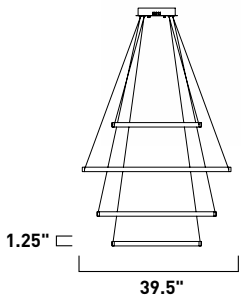

ITEM #	FINISH	LAMPING	DIMENSION	LUMENS			Additional Information
				CRI	INIT.	DEL.	
A E22729	BK, GLD	160W PCB LED 2700-5000K (Inte.)	39.5"L x 39.5"W x 1.25"H, 123.5"OAH	90+	11,200	5000	
B E22720	BK, GLD	27W PCB LED 2700-6000K (Inte.)	24.5"L x 24.5"W x 3.25"H	90+	1890	800	

Finish Options: Black (BK) Gold (GLD)