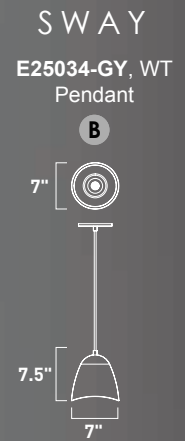

HIVE & SWAY

- Cast Concrete and Gypsum shades
- Paintable surface
- 3000K Color Temperature, CRI 90+
- 7 watt JA8 LED GU10 included

	ITEM #	FINISH	LAMPING	DIMENSION	LUMENS			Additional Information
					CRI	INIT.	DEL.	
A	E25035	GY, WT	1 x 7W GU10 3000K (Incl.)	7.75"L x 7.75"W x 7"H, 125.75"OAH	90+	490	450	JA8 bulb (Incl.)
B	E25034	GY, WT	1 x 7W GU10 3000K (Incl.)	7"L x 7"W x 7.5"H, 126"OAH	90+	490	450	JA8 bulb (Incl.)

Finish options: Gray (GY) White (WT)