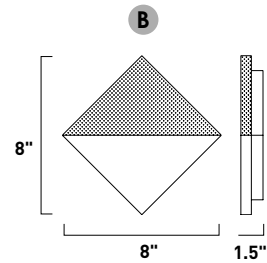

E41284-SA, -WT
Interior/Exterior Wall Sconce