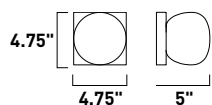

E21452-93BK
Bath Vanity

B