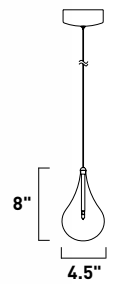

ITEM #	FINISH	LAMPING	DIMENSION	LUMENS	Additional Information
A	E20117	18	16 x 10W G4 2900K (Incl.)	19"W x 8"H, 122"OAH	1920	
B	E23111	18	1 x 20W G4 2900K (Incl.)	4.5"W x 8"H, 138"OAH	320	

Finish: Clear glass (18)