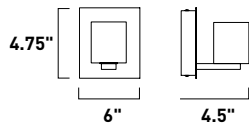

E32032-18PC
Wall Mount

B