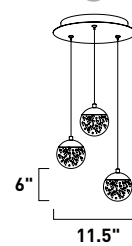

ITEM #	FINISH	LAMPING	DIMENSION	LUMENS			Additional Information
					CRI	INIT.	DEL.	
A	E24264	91PC	5 x 5W PCB LED 3000K (Integrated)	15.5"W x 6"H, 128"OAH	80+	1925	1820	
B	E24263	91PC	3 x 5W PCB LED 3000K (Integrated)	11.5"W x 6"H, 128"OAH	80+	1155	1090	

Finish: Bubble glass (91) Polished Chrome (PC)