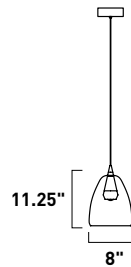

E24608-18BKCOF, -18PCSV

Pendant

A

ITEM #	FINISH	LAMPING	DIMENSION	LUMENS			Additional Information
				CRI	INIT.	DEL.	
A E24608	18BKCOF 18PCSV	5W PCB LED 3000K (Integrated)	8"L x 8"W x 11.25"H, 133.25"OAH	80+	350	190	

Finish Options: Clear glass (18) Black/Coffee (BKCOF) Polished Chrome/Silver (PCSV)