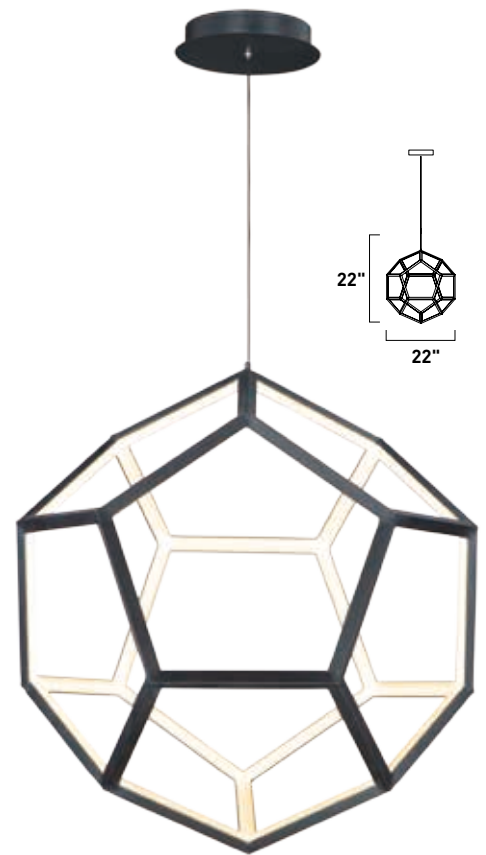

E25104-BK
Pendant

C

	ITEM #	FINISH	LAMPING	DIMENSION	LUMENS			Additional Information
					CRI	INIT.	DEL.	
A	E25108	BK	108W PCB LED 3000K (Integrated)	40"W x 40"H, 163"OAH	90+	8640	6480	
B	E25106	BK	85W PCB LED 3000K (Integrated)	28"W x 28"H, 151"OAH	90+	6800	5100	
C	E25104	BK	62W PCB LED 3000K (Integrated)	22"W x 22"H, 145"OAH	90+	4960	3720	

Finish: Black (BK)