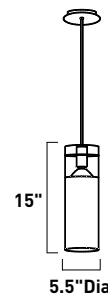

FROST

Illumination on ice best describes the contemporary Frost collection. Exquisitely designed clear/white glass cylinders, accented by Polished Chrome ring spacers, delivers on the promise of chic. With each light individually hung, this fixture provides illumination from each lamp for high-key drama that is perfect for kitchen utility or dining elegance.

ITEM # FINISH LAMPING DIMENSION

A E22000 10 1 x 50W MB PAR20 (Not Incl.) 5.5"W x 15"H, 136"OAH

Additional Information

Finish: Clear/White glass (10) Polished Chrome (PC)