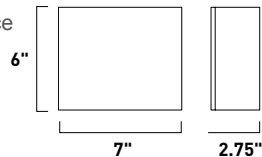

E41308-BK, -BZ
Interior/Exterior Wall Sconce

C