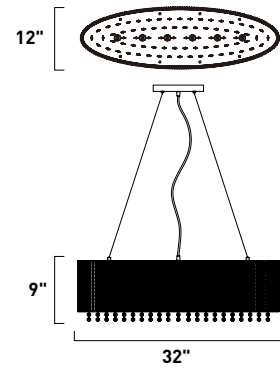

SPIRAL

- Twisted aluminum rods
- Features K9 crystal beads
- G9, Xenon Bulbs Included
- Upgrade to LED G9 Bulbs

(Optional)
BL2-9G9CL120V35
G9 LED Bulb

E23144-10PC
Pendant

	ITEM #	FINISH	LAMPING	DIMENSION	LUMENS	Additional Information
A	E23144	10PC	6 x 40W G9 Xenon (Incl.)	32"L x 12"W x 9"H, 127"OAH	3000	

Finish: Clear/White (10) Polished Chrome (PC)