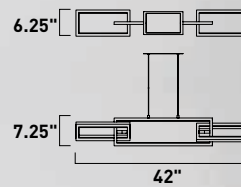

E20354-SN
Pendant

B