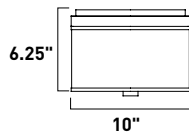

E95002-101OI, -101SN
Flush Mount

B