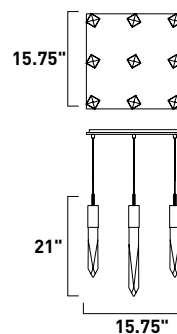

ITEM #	FINISH	LAMPING	DIMENSION	LUMENS			Additional Information
					CRI	INIT.	DEL.	
A	E31245	20BK, 20PC	6 x 6W LED 3000K (Integrated)	39.25"L x 6"W x 21"H, 142"OAH	90+	3360	2856	
B	E31246	20BK, 20PC	9 x 6W LED 3000K (Integrated)	15.75"L x 15.75"W x 21"H, 142"OAH	90+	5040	4284	

Finish options: Crystal (20) Black (BK) Polished Chrome (PC)