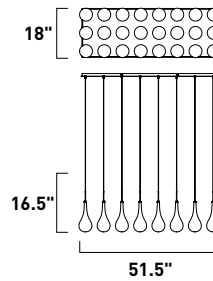

ITEM #	FINISH	LAMPING	DIMENSION	CRI	LUMENS	Additional Information
A	E20518	18PC	24 x 1.5W LED G4 3000K (Incl.)	51.5"L x 18"W x 16.5"H, 140.5"OAH	80+	2520	

Finish: Clear glass (18) Polished Chrome (PC)