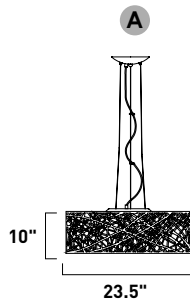

E21310-10BZ, -10PC
E21310-10BZ/BUL, -10PC/BUL (with LED Bulbs)
Pendant