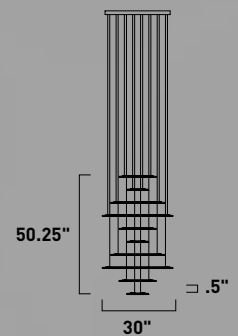

SATURN II

- Horizontal frosted Acrylic diffuses LED
- Large scale ring options available
- 3000K Color Temperature
- CRI 80+
- Dimmable with Triac dimmers

E22665-11MS

Pendant

A

	ITEM #	FINISH	LAMPING	DIMENSION	LUMENS		Additional Information
					CRI	INIT. DEL.	
A	E22665	11MS	159W PCB LED 3000K (Integrated)	30"W x 50.25"H, 177"OAH	80+	11,130 6110	

Finish: Matte White Acrylic (11) Matte Silver (MS)