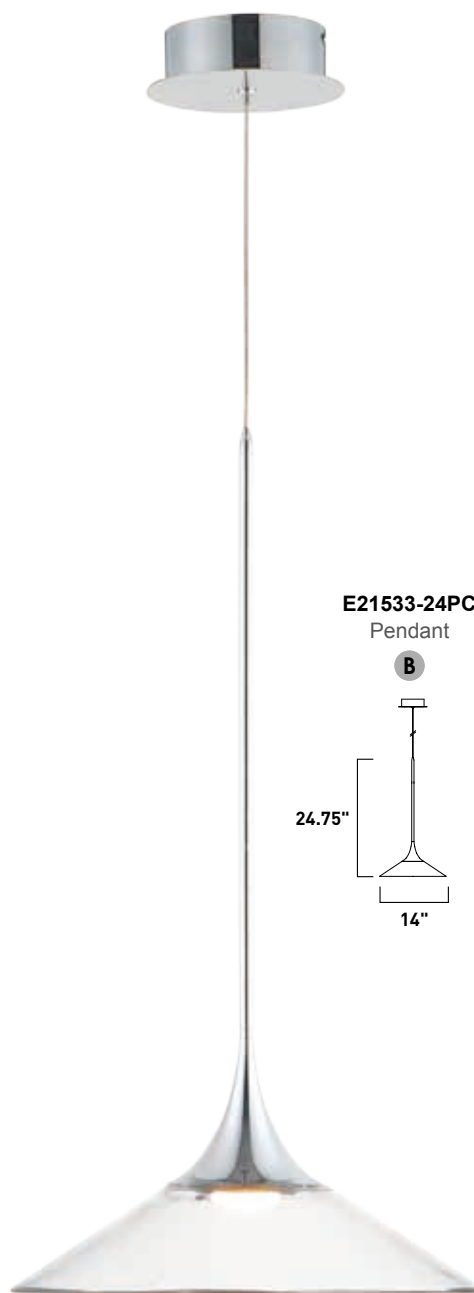

ITEM #	FINISH	LAMPING	DIMENSION	LUMENS			Additional Information
					CRI	INIT.	DEL.	
A	E21530	24PC	5W PCB LED 3000K (Inte.)	8.5"L x 8.5"W x 18.5"H, 140.75"OAH	80+	400	300	
B	E21533	24PC	15W PCB LED 3000K (Inte.)	14"L x 14"W x 24.75"H, 146"OAH	80+	960	720	

Finish: Clear glass (24) Polished Chrome (PC)