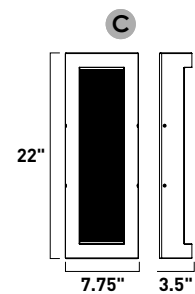

BOARDWALK

- Cast concrete construction
- Natural aggregate finish choices: Sandstone or Greystone
- Dual 4 watt integrated LED modules
- 3000K Color Temperature, CRI 80+

	ITEM #	FINISH	LAMPING	DIMENSION	HCO	CRI	LUMENS INIT.	LUMENS DEL.	Additional Information
A	E14380	GSN, SSN	2 x 4W PCB LED 3000K (Integrated)	7.75"W x 10.25"H x 3.5"Ext.	5"	80+	670	450	
B	E14382	GSN, SSN	2 x 4W PCB LED 3000K (Integrated)	7.75"W x 16.25"H x 3.5"Ext.	8"	80+	670	450	
C	E14384	GSN, SSN	2 x 4W PCB LED 3000K (Integrated)	7.75"W x 22"H x 3.5"Ext.	11"	80+	670	450	

Finish options: Greystone (GSN) Sandstone (SSN)