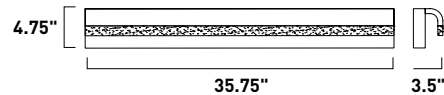

ITEM #	FINISH	LAMPING	DIMENSION	HCO	CRI	LUMENS INIT.	LUMENS DEL.	Additional Information	
A	E24842	90BK, 90PC	13W PCB LED 3000K (Integrated)	18"W x 4.75"H x 3.25"Ext.	2.25"	90+	910	700	
B	E24844	90BK, 90PC	18W PCB LED 3000K (Integrated)	24"W x 4.75"H x 3.5"Ext.	2.25"	90+	1260	1000	
C	E24846	90BK, 90PC	22W PCB LED 3000K (Integrated)	30"W x 4.75"H x 3.5"Ext.	2.25"	90+	1540	1200	
D	E24848	90BK, 90PC	25W PCB LED 3000K (Integrated)	35.75"W x 4.75"H x 3.5"Ext.	2.25"	90+	1750	1400	

Finish options: Frosted glass (90) Black (BK) Polished Chrome (PC)