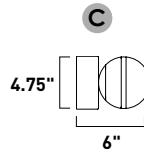

ITEM #	FINISH	LAMPING	DIMENSION	HCO	CRI	LUMENS INIT.	LUMENS DEL.	Additional Information
C	E24590 93NAB, 93PC	1 x 6W PCB LED 3000K (Integrated)	4.75"W x 6"H x 6"Ext.	2.5"	80+	480	440	
D	E24591 93NAB, 93PC	1 x 6W PCB LED 3000K (Integrated)	4.5"W x 5.5"H, 127.75"OAH		80+	510	480	
E	E24595 93NAB, 93PC	5 x 6W PCB LED 3000K (Integrated)	15"W x 5.5"H, 127.5"OAH		80+	2400	2160	

Finish Options: Frost/Clear Acrylic (93) Natural Aged Brass (NAB) Polished Chrome (PC)