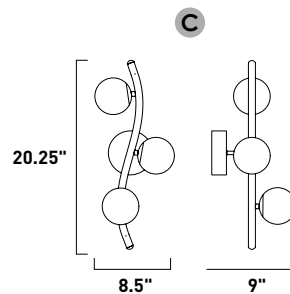

ITEM #	FINISH	LAMPING	DIMENSION	LUMENS		Additional Information		
					HCO	CRI		INIT.	DEL.
A	E24765	11MG	8 x 3W COB LED 3000K (Integrated)	62.75"L x 9.5"W x 15.5"H, 135.25"OAH	80+	1680	1380		
B	E24769	11MG	8 x 3W COB LED 3000K (Integrated)	12.25"L x 9.5"W x 64.25"H	80+	1400	1380		
C	E24768	11MG	3 x 3W COB LED 3000K (Integrated)	8.5"W x 20.25"H x 9"Ext.	10"	80+	630	495	

Finish: Matte White glass (11) Metallic Gold (MG)