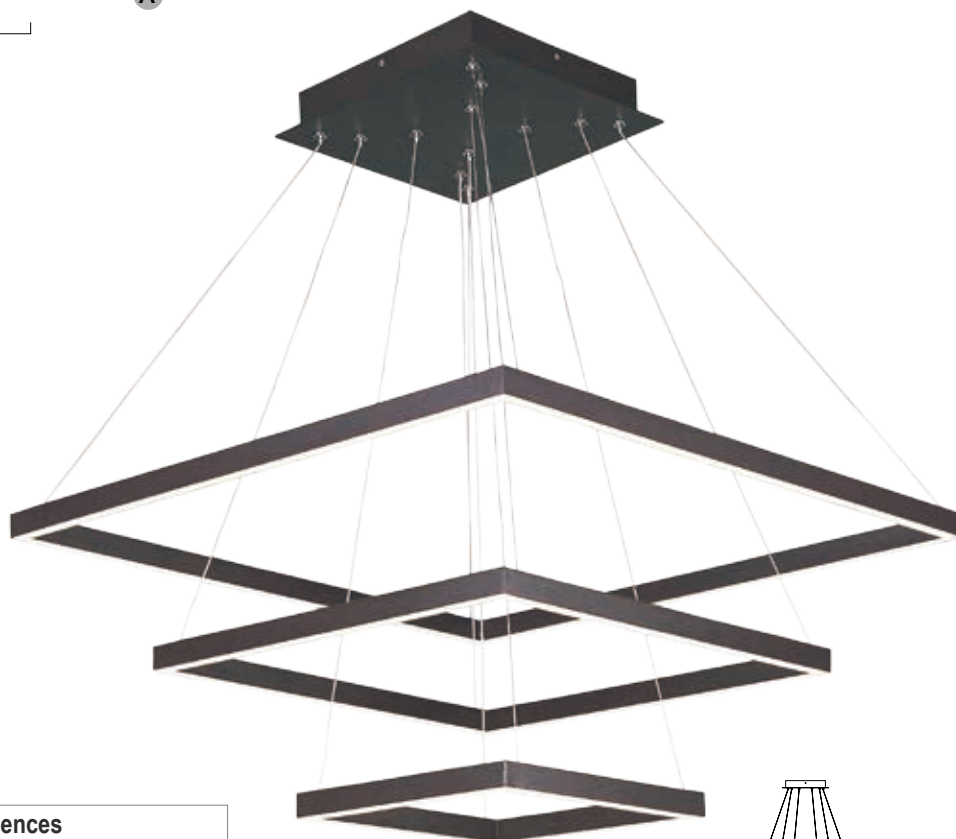

A

E22407-BZ
3-Tier Pendant