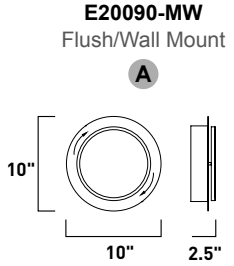

REVOLVER

This interesting wall or ceiling fixture is created in two sections finished in Matte White. The exterior section is lit on the edge and rotates from the top creating a halo effect on the surface behind.

- Directional light source
- Finished in Matte White
- 3000K Color Temperature
- CRI 80+
- Dimmable with Triac dimmers

ITEM #	FINISH	LAMPING	DIMENSION	HCO	LUMENS		Additional Information
					CRI	INIT. DEL.	
A E20090	MW	10W PCB LED 3000K (Integrated)	10"W x 10"H x 2.5"Ext.	2.5"	80+	700 600	

Finish: Matte White (MW)