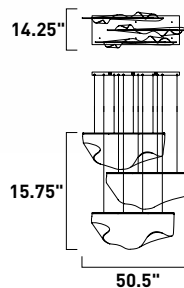

ITEM #	FINISH	LAMPING	DIMENSION	LUMENS			Additional Information
				CRI	INIT.	DEL.	
A E24873	133PC	36W PCB LED 3000K (Integrated)	50.5"L x 14.25"W x 15.75"H, 135.5"OAH	90+	2880	2000	

Finish: Patterned Acrylic (133) Polished Chrome (PC)