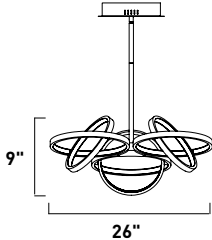

GYRO II

- Rotating arms on 3 axis points
- Integrated LED on the inside edge of the bands
- 3000K Color Temperature, CRI 80+
- Dimmable with Triac Dimmer

E24787-BKPC
Pendant

B