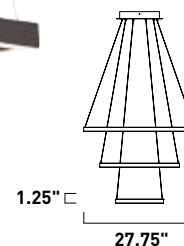

QUAD

- Adjustable connectors allowing for various combinations
- Extruded Aluminum
- 3000K Color temperature
- Dimmable with Triac dimmers

A

B

• Can be arranged in different sequences

	ITEM #	FINISH	LAMPING	DIMENSION	CRI	LUMENS		Additional Information
						INIT.	DEL.	
A	E22408	BZ	100W LED 3000K (Integrated)	30"W x 4.75"H	80+	6500	6000	
B	E22407	BZ	100W LED 3000K (Integrated)	27.25"W x 1.25"H, 120"OAH	80+	7000	6000	

Finish: Bronze (BZ)