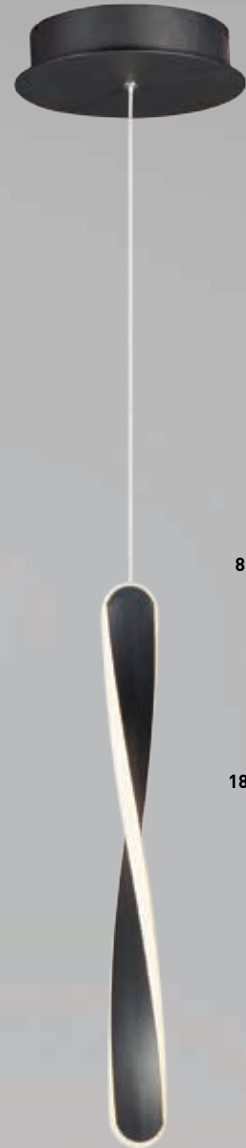

PIROUETTE

- Twisted Aluminum construction in matte Black finish
- 3200K Color Temperature
- CRI 80+
- Dimmable with Triac dimmers