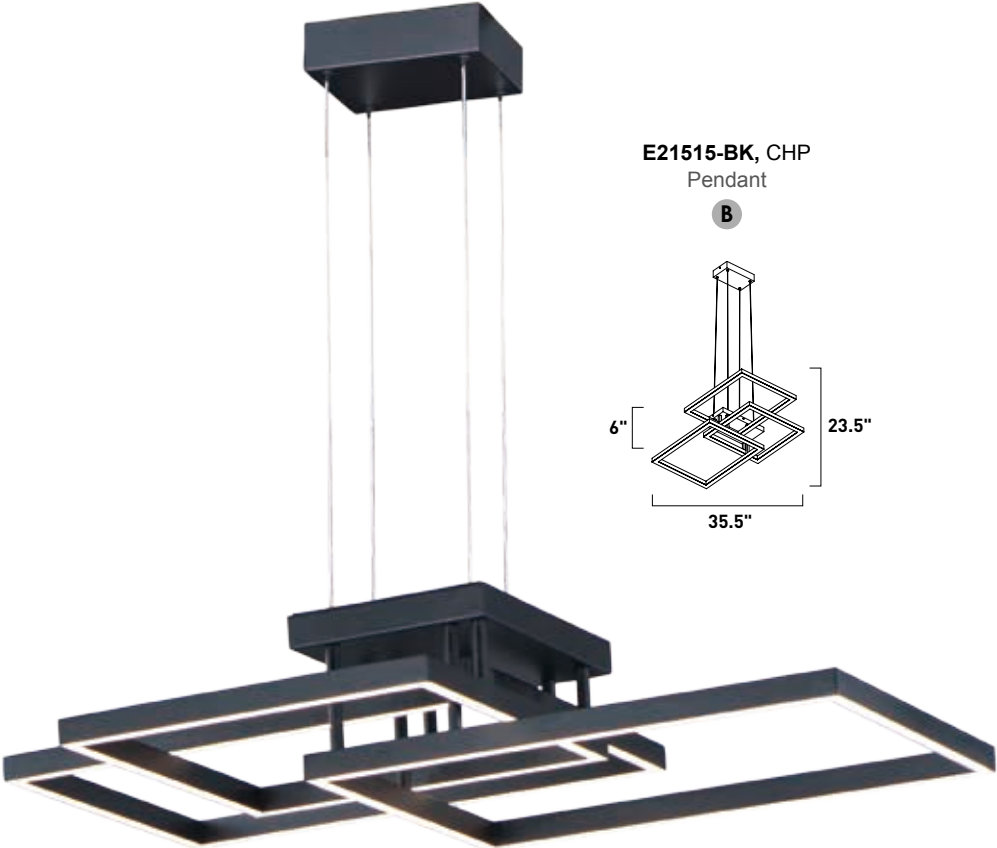

TRAVERSE

- Dimmable with Triac Dimmer
- 3000K Color Temperature
- CRI 80+

	ITEM #	FINISH	LAMPING	DIMENSION	CRI	LUMENS INIT.	DEL.	Additional Information
A	E21516	BK, CHP	112W PCB LED 3000K (Integrated)	31"L x 31"W x 5.75"H, 127"OAH	80+	7840	5500	
B	E21515	BK, CHP	80W PCB LED 3000K (Integrated)	35.5"L x 23.5"W x 6"H, 129"OAH	80+	5600	4000	

Finish options: Black (BK) Champagne (CHP)