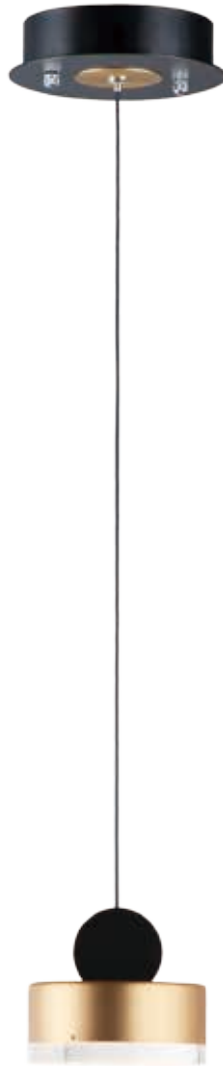

C

D

E

ITEM #	FINISH	LAMPING	DIMENSION	LUMENS	CRI	INIT.	DEL.	Additional Information
C	E20860	75BKGLD	5W PCB LED 3000K (Integrated)	3.5"L x 3.5"W x 6.75"H, 128.5"OAH	80+	350	240	
D	E20861	75BKGLD	7.2W PCB LED 3000K (Integrated)	4.75"L x 4.75"W x 4.25"H, 125.75"OAH	80+	504	450	
E	E20862	75BKGLD	7.2W PCB LED 3000K (Integrated)	4"L x 4"W x 7.5"H, 129"OAH	80+	504	450	

Finish: Clear Acrylic (75) Black/Gold (BKGLD)