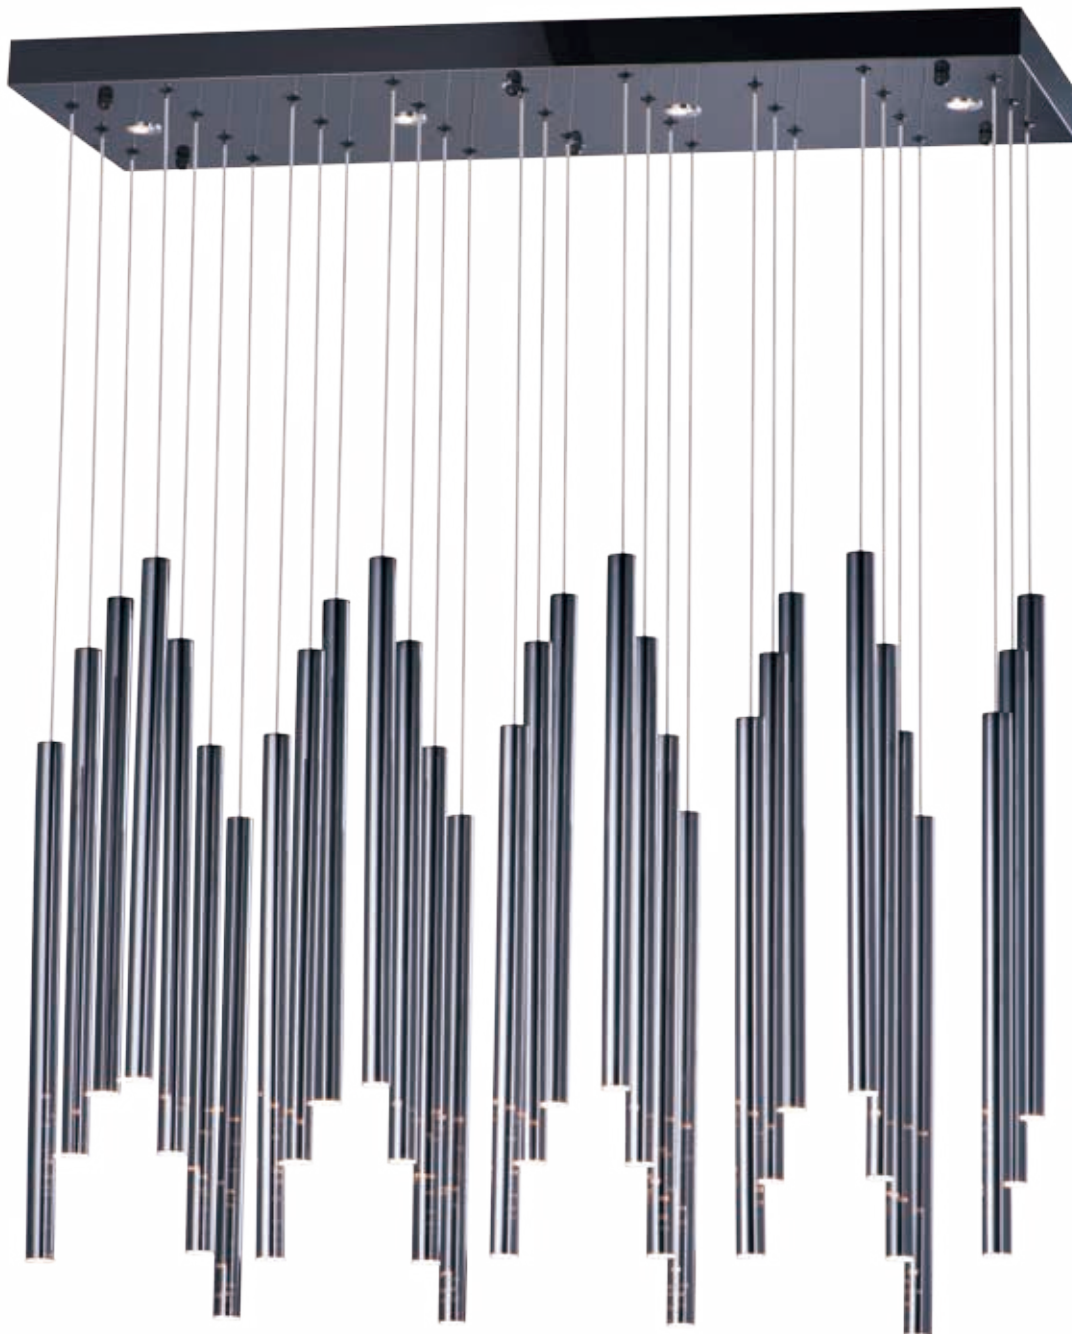

E10010-BC
Pendant