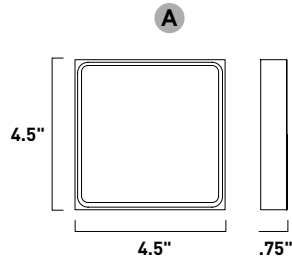

E41329-BK, -SA, -WT
Interior/Exterior Wall Sconce