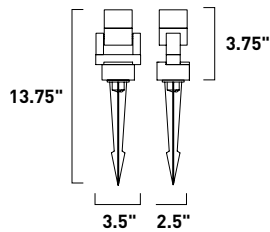

ITEM #	FINISH	LAMPING	DIMENSION	CRI	LUMENS	Additional Information
A	E41350	BZ, SA	3W LED 3000K (Integrated)	3.5"W x 3.75"H	80+	230	12V

Finish options: Bronze (BZ) Satin Aluminum (SA)