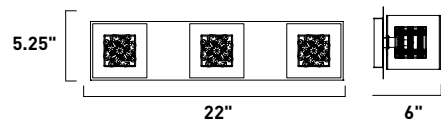

E22834-18SVPC, -18PCPC
Bath Vanity

B