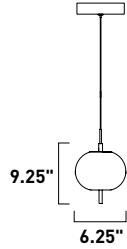

E25116-92BKGLD

Pendant

C