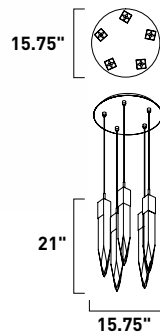

QUARTZ

- Available in Polished Chrome or matte Black
- Driverless LED modules
- Custom Beveled K9 Crystal fonts
- 3000K Color Temperature
- CRI 90+
- Dimmable with Triac dimmers

A

B

	ITEM #	FINISH	LAMPING	DIMENSION	LUMENS			Additional Information
					CRI	INIT.	DEL.	
A	E31244	20BK, 20PC	5 x 6W LED 3000K (Integrated)	15.75"L x 15.75"W x 21"H, 142"OAH	90+	2800	2380	
B	E31247	20BK, 20PC	10 x 6W LED 3000K (Integrated)	20"L x 20"W x 21"H, 142"OAH	90+	5600	4760	

Finish options: Crystal (20) Black (BK) Polished Chrome (PC)