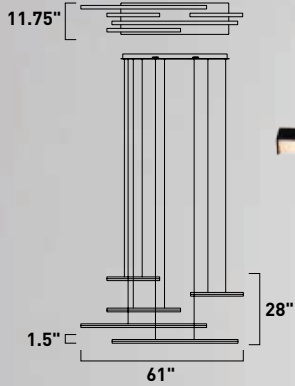

E21376-BK
Pendant