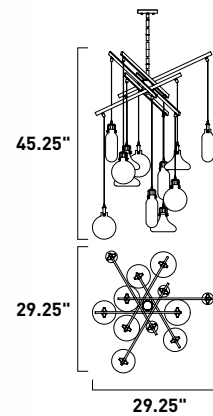

- Polished Chrome finish
- Heavy hand blown glass
- Clear G9 Xenon bulbs provided

**E24312-18PC**  
Pendant

**A**

ITEM #	FINISH	LAMPING	DIMENSION	LUMENS	Additional Information
<b>A</b> E24312	18PC	12 x 40W G9, Xenon (Incl.)	29.25"L x 29.25"W x 45.25"H, 83"OAH	5880	  