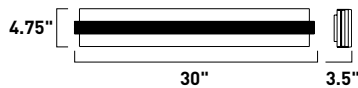

ITEM #	FINISH	LAMPING	DIMENSION	LUMENS				Additional Information
					HCO	CRI	INIT.	DEL.	
A	E24424	124PC	20W PCB LED 3000K (Integrated)	24"W x 4.75"H x 3.5"Ext.	12"	90+	1420	1110	
B	E24426	124PC	24W PCB LED 3000K (Integrated)	30"W x 4.75"H x 3.5"Ext.	15"	90+	1711	1335	

Finish: Ripple glass (124) Polished Chrome (PC)