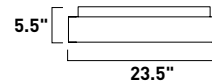

E35106-BK, -MW
Pendant

D

RGB color change