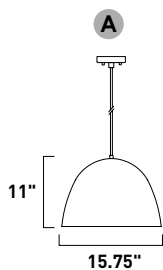

FUNGO

- Fully enclosed shade left unopen inside
- Aluminum construction
- Two tone finish
- Driverless LED, dimmable with ELV dimmers

Pendant

Pendant

ITEM #	FINISH	LAMPING	DIMENSION	LUMENS			Additional Information	
				CRI	INIT.	DEL.		
A	E24914	BKSBR, DGCOF, SNBK	8W PCB LED 3000K (Inte.)	15.75"L x 15.75"W x 11"H, 135.25"OAH	90+	720	230	
B	E24916	BKSBR, DGCOF, SNBK	12W PCB LED 3000K (Inte.)	23.5"L x 23.5"W x 16.5"H, 136.25"OAH	90+	1080	310	

Finish options: Black/Satin Brass (BKSBR) Dark Gray/Coffee (DGCOF) Satin Nickel/Black (SNBK)