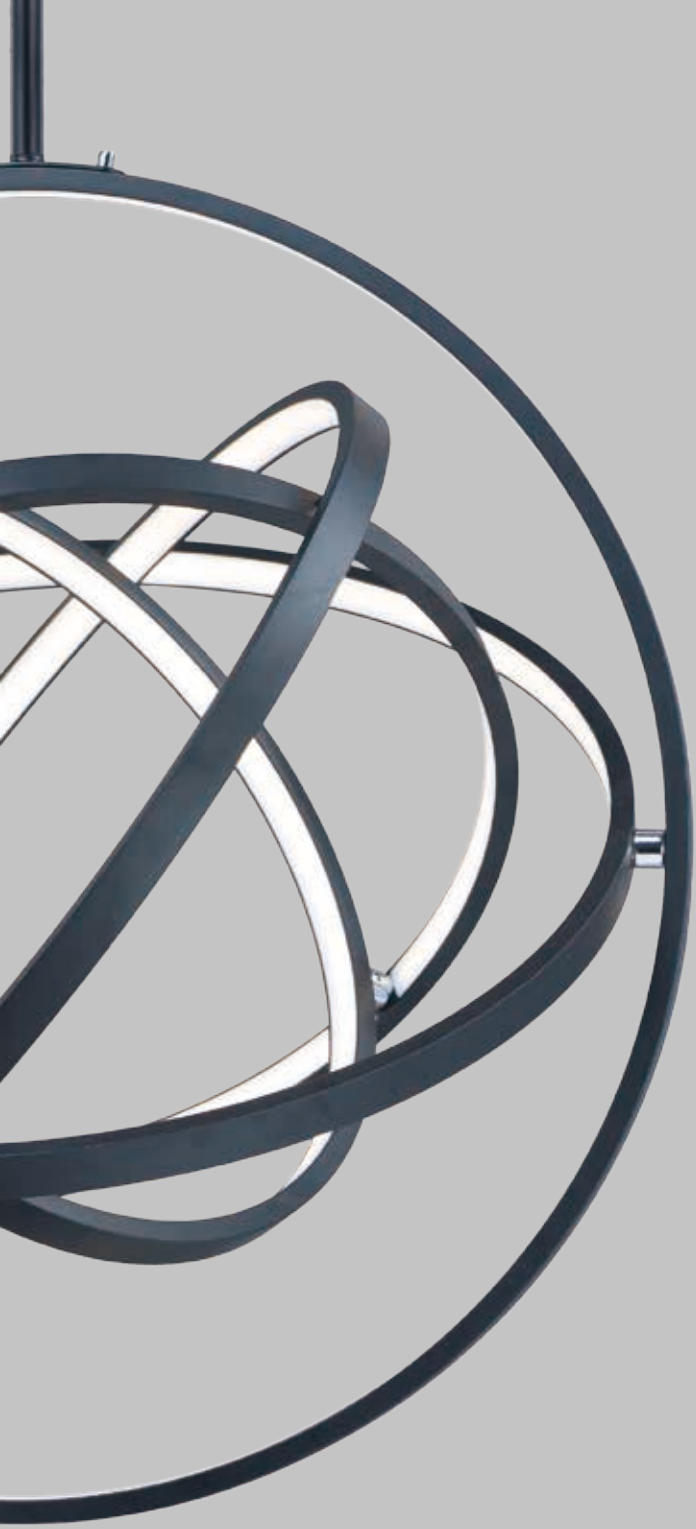

GYRO II

A very unique and interesting design that features concentric bands of Polished Chrome or Black that rotate on 3 axis points and adjusts in multiple directions similar to a gyro. The edge of each slender band encases a small LED strip covered by a frosted lens. This work of art is so much more than just a lighting fixture.

A