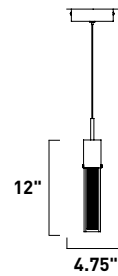

ITEM #	FINISH	LAMPING	DIMENSION	HCO	CRI	LUMENS INIT.	LUMENS DEL.	Additional Information
A	E22760	89BZ, 89PC	1 x 7.5W LED 3000K (Integrated)	4.75"W x 14.5"H x 5.5"Ext.	7"	80+	525	233	
B	E22767	89BZ, 89PC	7 x 7.5W LED 3000K (Integrated)	13.5"W x 12"H, 135"OAH		80+	3675	1675	
C	E22761	89BZ, 89PC	1 x 7.5W LED 3000K (Integrated)	4.75"W x 12"H, 120"OAH		80+	525	300	

Finish options: Etched/Bubble glass (89) Bronze (BZ) Polished Chrome (PC)