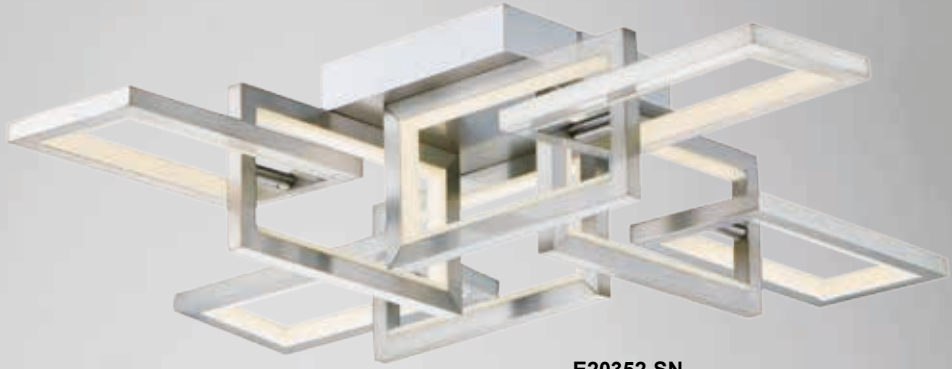

LINK

- Satin Nickel finish
- Adjustable frames to expand the pendants dimensions
- 3000K Color Temperature
- CRI 90+
- Dimmable with Triac dimmer

E20352-SN
Flush Mount

A