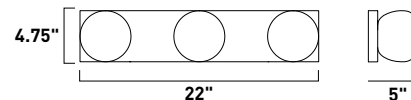

E21454-93BK
Bath Vanity

D