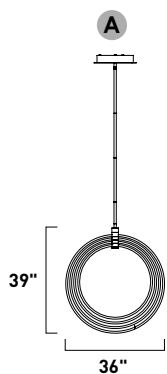

E24049-BP, -BZ
Pendant

ITEM #	FINISH	LAMPING	DIMENSION	LUMENS		Additional Information
				CRI INIT.	DEL.	
A E24049	BP, BZ	100W PCB LED 3000K (Inte.)	36"W x 39"H, 85.25"OAH	80+	9000	7000

Finish options: Brushed Platinum (BP) Bronze (BZ)