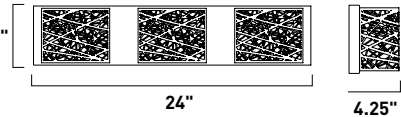

E21317-10BZ, -10PC
E21317-10BZ/BUL, -10PC/BUL (with LED Bulbs)
Wall Mount

D