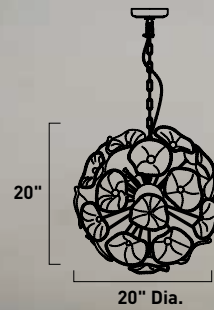

E22093-28
Pendant
A

FIORI

The Fiori Collection boasts of a contemporary design fused with historic craftsmanship. A floral sphere, comprised with hand formed Murano glass crystal petals, is eloquently designed in an amazing combination of glass and chrome while delivering an amazing glow of light. The result is a fixture that will definitely make a statement in any design space.