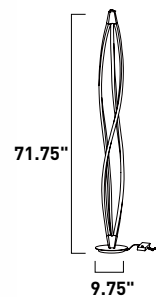

ITEM #	FINISH	LAMPING	DIMENSION	CRI	LUMENS		Additional Information
					INIT.	DEL.	
A E41398	11MW	44W LED 3000K (Integrated)	9.75"W x 71.75"H	80+	3080	2200	

Finish: Matte White glass (11) Matte White (MW)