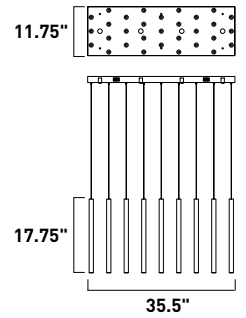

Finish: Multi-Plated (MPLT): Polished Chrome, Rose Gold, Black Chrome, Polished Brass

**E10010-BC**  
Pendant

**B**

ITEM #	FINISH	LAMPING	DIMENSION	LUMENS			Additional Information
				CRI	INIT.	DEL.	
<b>B</b> E10010	BC	35W COB LED 3000K (Integrated)	35.5"L x 11.75"W x 17.75"H, 137.75"OAH	90+	2450	1800	