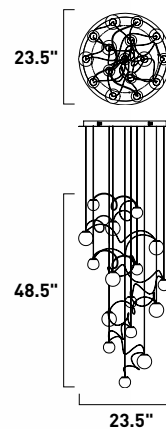

ITEM #	FINISH	LAMPING	DIMENSION	LUMENS			Additional Information
				CRI	INIT.	DEL.	
A E20656	91PC	16 x 1.5W PCB LED 3000K (Inte.)	23.5"L x 23.5"W x 48.5"H, 168"OAH	80+	2160	1680	

Finish: Bubble glass (91) Polished Chrome (PC)