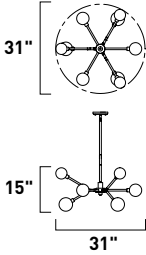

ITEM #	FINISH	LAMPING	DIMENSION	CRI	LUMENS	Additional Information
A	E24826	138PC	12 x 4W G9 LED 3000K (Incl.)	41.5"L x 41.5"W x 12.25"H, 52.75"OAH	90+	5400	
B	E24823	138PC	9 x 4W G9 LED 3000K (Incl.)	31"L x 31"W x 15"H, 55"OAH	90+	4050	

Finish: Smoke glass (138) Polished Chrome (PC)