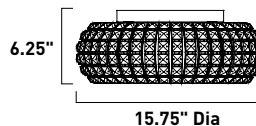

E21801-20PC
Flush Mount

	ITEM #	FINISH	LAMPING	DIMENSION	LUMENS	Additional Information
C	E21800	20PC	4 x 40W G9 Xenon (Incl.)	13"W x 5.5"H	2000	
D	E21801	20PC	6 x 40W G9 Xenon (Incl.)	15.75"W x 6.25"H	3000	

Finish: Crystal (20) Polished Chrome (PC)