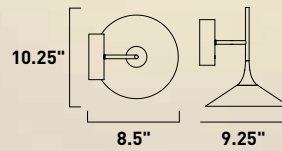

E21531-24PC
Wall Mount

C

ITEM #	FINISH	LAMPING	DIMENSION	LUMENS			Additional Information	
				HCO	CRI	INIT. DEL.		
C E21531	24PC	5W PCB LED 3000K (Inte.)	8.5"W x 10.25"H x 9.25"Ext.	4.75"	80+	400	300	

Finish: Clear glass (24) Polished Chrome (PC)