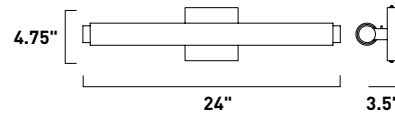

E23414-01PC
Bath Vanity

C