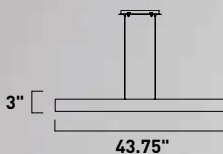

BLADE

A thin, half-inch aluminum blade now in Brushed Aluminum incorporates a threadlike LED board recessed into the bottom. The result is a unique effect of light appearing on the surface below without a clear indication from where it is generated.

E22903-AL
Pendant

A

E22905-AL
Pendant

B

	ITEM #	FINISH	LAMPING	DIMENSION	CRI	LUMENS		Additional Information
						INIT.	DEL.	
A	E22903	AL	19W PCB LED 3000K (Integrated)	32"L x 0.5"W x 3"H, 128"OAH	80+	1330	927	
B	E22905	AL	26W PCB LED 3000K (Integrated)	43.75"L x 0.5"W x 3"H, 128"OAH	80+	1820	1268	

Finish: Brushed Aluminum (AL)