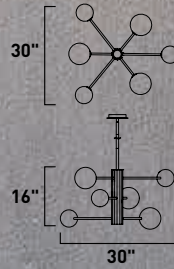

COG

A scalloped aluminum extrusion is finished in Black with intersecting arms of Satin Nickel which support Satin White glass globes illuminated by LED G9 lamps that are included.