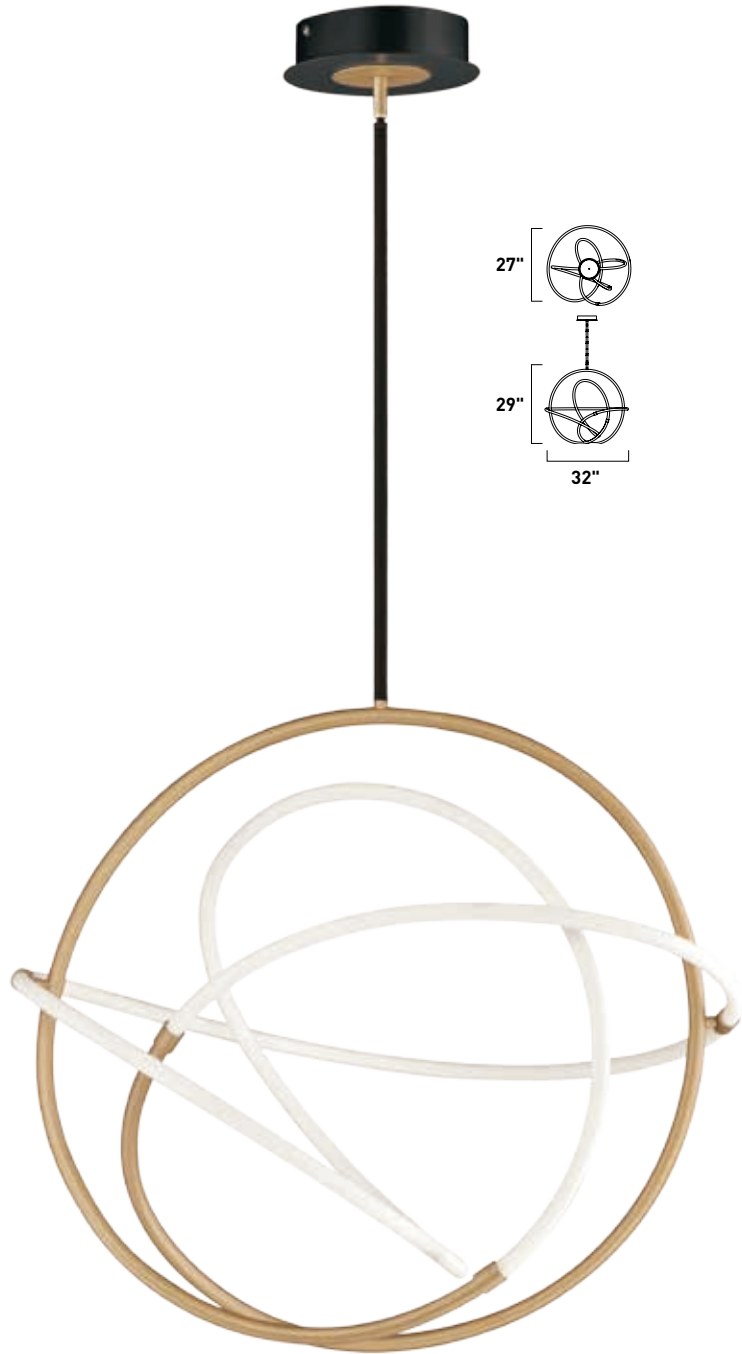

E25096-01BKGLD
Pendant

B

	ITEM #	FINISH	LAMPING	DIMENSION	LUMENS			Additional Information
					CRI	INIT.	DEL.	
A	E25092	:01BKGLD	11.8W PCB LED 3000K (Inte.)	12.25"L x 10.5"W x 13.25"H, 58.5"OAH	90+	940	900	
B	E25096	:01BKGLD	40.3W PCB LED 3000K (Inte.)	32"L x 27"W x 29"H, 73.75"OAH	90+	3510	3220	

Finish: White Acrylic (01) Black/Gold (BKGLD)