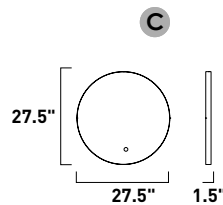

E42016-90AL, -90BRZ
Mirror