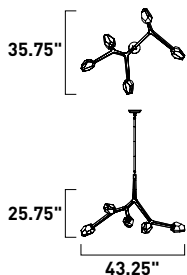

# BLOSSOM

- Cast alloy construction
- Molten textured glass
- G9 LED lamps included

**E32790-93BK, -93NAB**  
Semi-Flush Mount

**A**

**E32795-93BK, -93NAB**  
Pendant

**B**

ITEM #	FINISH	LAMPING	DIMENSION	LUMENS			Additional Information
				CRI	INIT.	DEL.	
<b>A</b>	E32790 93BK, 93NAB	3 x 4W G9 LED 3000K (Incl.)	27"L x 20"W x 18.5"H	80+	1500	1200	
<b>B</b>	E32795 93BK, 93NAB	5 x 4W G9 LED 3000K (Incl.)	43.25"L x 35.75"W x 25.75"H, 72.75"OAH	80+	2500	2000	