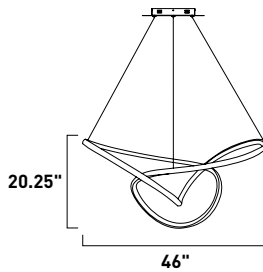

ITEM #	FINISH	LAMPING	DIMENSION	LUMENS			Additional Information
				CRI	INIT.	DEL.	
A E20456	BC, BCN	63W PCB LED 3000K (Inte.)	46"L x 27.25"W x 20.25"H, 140.25"OAH	90+	4410	2520	

Finish Options: Black Chrome (BC) Brushed Champagne (BCN)