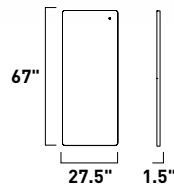

ITEM #	FINISH	LAMPING	DIMENSION	HCO	LUMENS			Additional Information
					CRI	INIT.	DEL.	
A E42018	90AL	42W PCB LED 3000/4500/6400K (Inte.)	27.5"W x 67"H x 1.5"Ext.	33.5"	80+	2940	2100	

Finish: Frosted glass (90) Aluminum (AL)