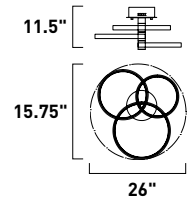

B

C

D

	ITEM #	FINISH	LAMPING	DIMENSION	HCO	CRI	LUMENS		Additional Information
							INIT.	DEL.	
B	E24320	BKGLD	11W PCB LED 3000K (Integrated)	11.75"W x 11.75"H x 2"Ext.	6"	80+	770	440	
C	E24323	BKGLD	40W PCB LED 3000K (Integrated)	26"L x 15.75"W x 11.5"H		80+	2800	800	
D	E24324	BKGLD	64W PCB LED 3000K (Integrated)	29.5"L x 33.5"W x 11.25"H		80+	4480	1280	

Finish: Black/Gold (BKGLD)