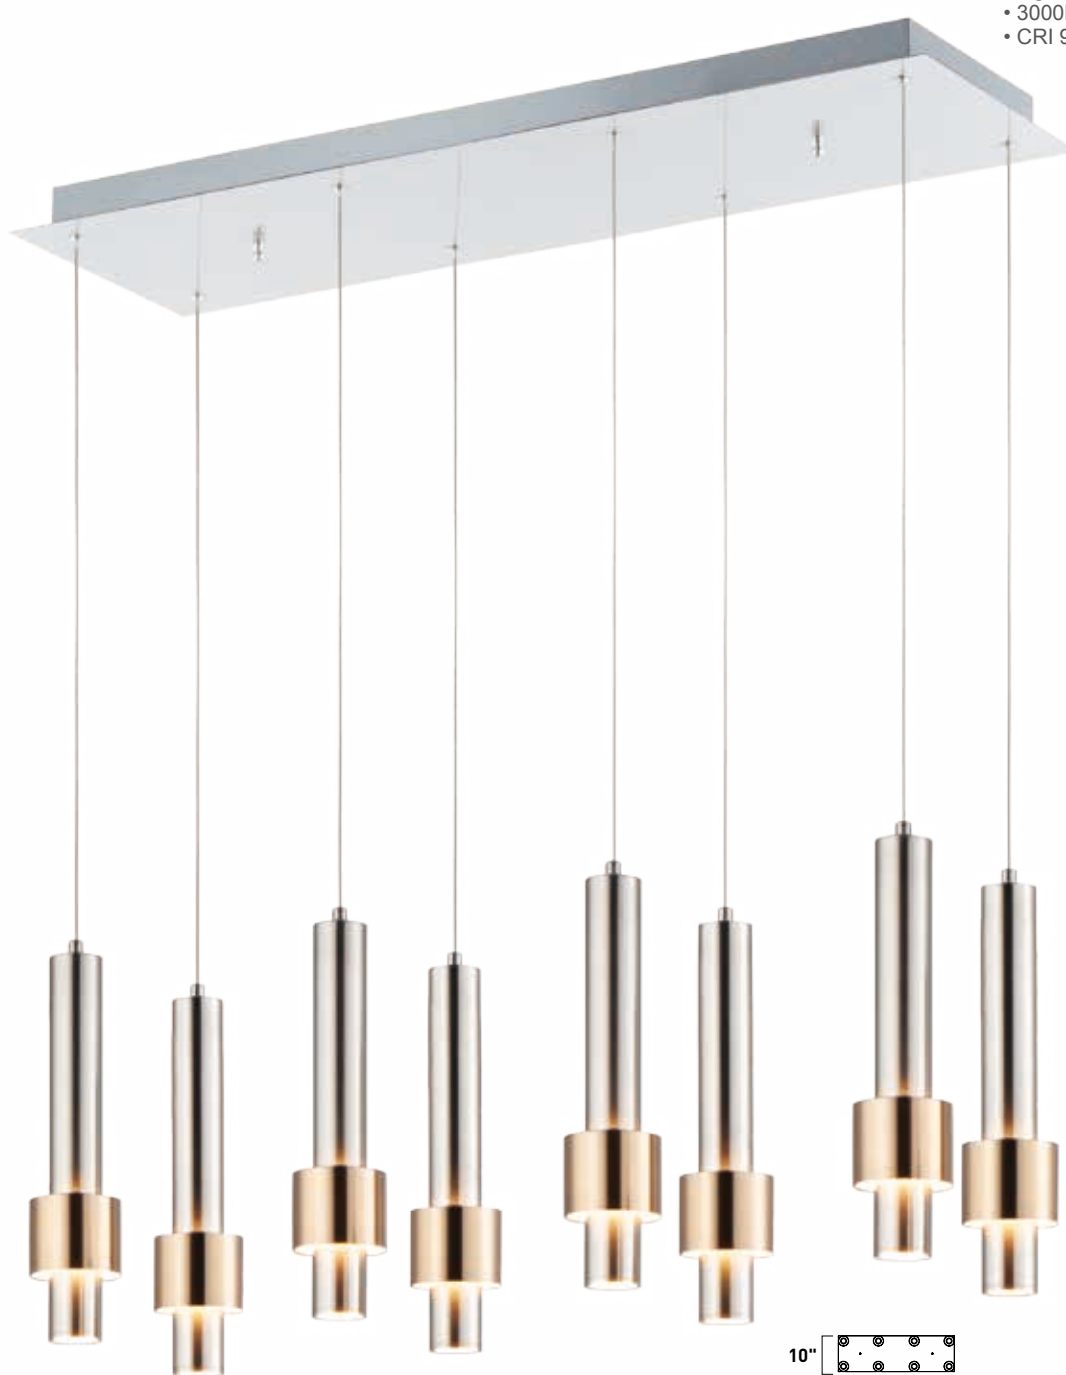

REVEAL

- Unique two-tone Satin Nickel and Satin Brass finish
- Light reveal at band
- 3000K Color Temperature
- CRI 90+

E24758-SNSBR
Pendant

A

ITEM #	FINISH	LAMPING	DIMENSION	LUMENS			Additional Information
				CRI	INIT.	DEL.	
A E24758	SNSBR	8 x 6W PCB LED 3000K (Integrated)	32"L x 10"W x 12.25"H, 134"OAH	90+	3840	931	

Finish: Satin Nickel/Satin Brass (SNSBR)