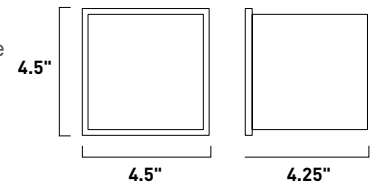

ITEM #	FINISH	LAMPING	DIMENSION	HCO	CRI	LUMENS		Additional Information
						INIT.	DEL.	
B	E41328 SA, WT	6W LED 3000K (Inte.)	7"W x 6"H x 2.75"Ext.	3"	90+	420	344	Adjustable light
C	E41308 BK, BZ	6W LED 3000K (Inte.)	4.5"W x 4.5"H x 4.25"Ext.	2.25"	90+	420	360	Adjustable light

Finish options: Black (BK) Bronze (BZ) Satin Aluminum (SA) White (WT)