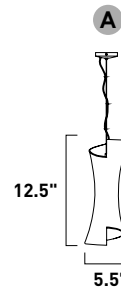

E20420-09
Pendant