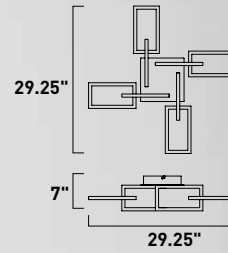

LINK

- Satin Nickel finish
- Adjustable frames to expand the pendants dimensions
- 3000K Color Temperature
- CRI 90+
- Dimmable with Triac dimmer

A

B

	ITEM #	FINISH	LAMPING	DIMENSION	LUMENS			Additional Information
					CRI	INIT.	DEL.	
A	E20352	SN	49W PCB LED 3000K (Integrated)	29.25"L x 29.25"W x 7"H	90+	3430	2380	
B	E20354	SN	30W PCB LED 3000K (Integrated)	42"L x 6.25"W x 7.25"H, 129"OAH	90+	2100	1620	

Finish: Satin Nickel (SN)