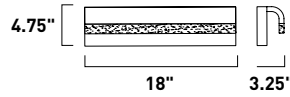

E24844-90BK, -90PC
Bath Vanity

B