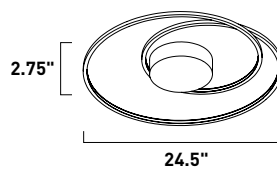

ITEM #	FINISH	LAMPING	DIMENSION	LUMENS		Additional Information		
				CRI	INIT. DEL.			
B	E21325	BK, MS	77W PCB LED 3000K (Integrated)	24.5"L x 24.5"W x 2"H, 124"OAH	80+	5390	4690	
C	E21320	BK, MS	53W PCB LED 3000K (Integrated)	18"L x 18"W x 2.75"H	80+	3710	3200	
D	E21322	BK, MS	75W PCB LED 3000K (Integrated)	24.5"L x 24.5"W x 2.75"H	80+	5250	4500	

Finish options: Black (BK) Matte Silver (MS)