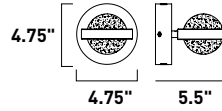

E30613-91PC
Bath Vanity

B