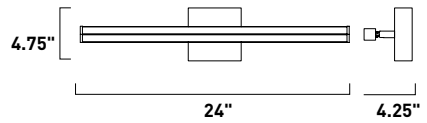

E21374-BK
Wall Mount

D