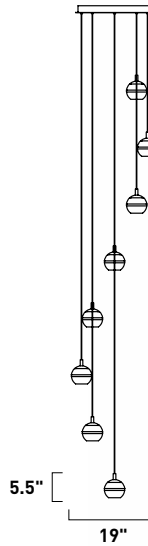

ITEM #	FINISH	LAMPING	DIMENSION	CRI	LUMENS		Additional Information
						INIT.	DEL.	
A	E24593	93NAB, 93PC	3 x 6W PCB LED 3000K (Integrated)	11.75"W x 5.5"H, 127.5"OAH	80+	1440	1300	
B	E24598	93NAB, 93PC	8 x 6W PCB LED 3000K (Integrated)	19"W x 5.5"H, 127.5"OAH	80+	3840	3450	

Finish Options: Frost/Clear Acrylic (93) Natural Aged Brass (NAB) Polished Chrome (PC)