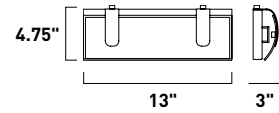

E25131-92BK, -92GLD, -92PC
Bath Vanity

B