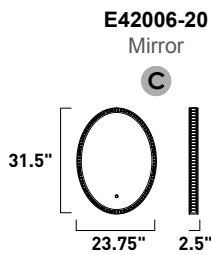

• Crystal Trim along edge of mirror

LED MIRRORS Crystal

- Touch Dimmable
- Plug in or direct wire
- 3000 – 4500 – 6400K Color Temperature
- CRI 80+
- Dimmable with Triac dimmers

	ITEM #	FINISH	LAMPING	DIMENSION	HCO	CRI	LUMENS INIT.	LUMENS DEL.	Additional Information
A	E42002	20	18W PCB LED 3000/4500/6400K (Inte.)	23.75"W x 23.75"H x 2.5"Ext.	11.75"	80+	1260	1080	
B	E42004	20	22W PCB LED 3000/4500/6400K (Inte.)	31.5"W x 31.5"H x 2.5"Ext.	15.75"	80+	1540	1320	
C	E42006	20	22W PCB LED 3000/4500/6400K (Inte.)	23.75"W x 31.5"H x 2.5"Ext.	15.75"	80+	1540	1320	

Finish: Crystal (20)