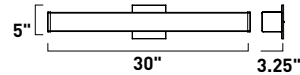

Removable backplate

**E23408-01PC, -01SN**  
Bath Vanity

**A**

**E23406-01PC, -01SN**  
Bath Vanity

**B**

**E23404-01PC, -01SN**  
Bath Vanity

**C**

**E23402-01PC, -01SN**  
Bath Vanity