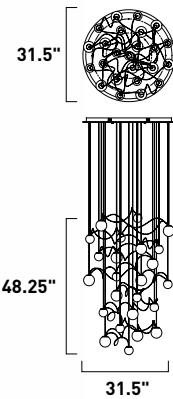

ITEM #	FINISH	LAMPING	DIMENSION	LUMENS			Additional Information
				CRI	INIT.	DEL.	
B E20658	91PC	24 x 1.5W PCB LED 3000K (Inte.)	31.5"L x 31.5"W x 48.25"H, 193.75"OAH	80+	3240	2520	

Finish: Bubble glass (91) Polished Chrome (PC)