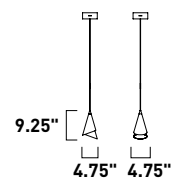

ITEM #	FINISH	LAMPING	DIMENSION	LUMENS			Additional Information
					CRI	INIT.	DEL.	
A	E21448	BKMG	12W PCB LED 3000K (Integrated)	9.75"L x 8.75"W x 18.25"H, 140.5"OAH	80+	960	469	
B	E21441	BKMG	7.2W PCB LED 3000K (Integrated)	4.75"L x 4.75"W x 9.25"H, 131.25"OAH	80+	504	330	

Finish: Black/Metallic Gold (BKMG)