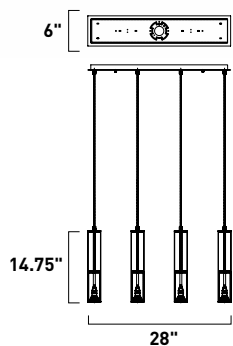

TORCH

- Available in 3 finishes: Satin Brass, matte Black, and Polished Chrome
- Clear glass shade overlays
- JA8 Compliant LED GU10 bulb included
- CRI 90+, 3000K

E11004-24BK, -24PC, -24SBR
Linear Pendant

B