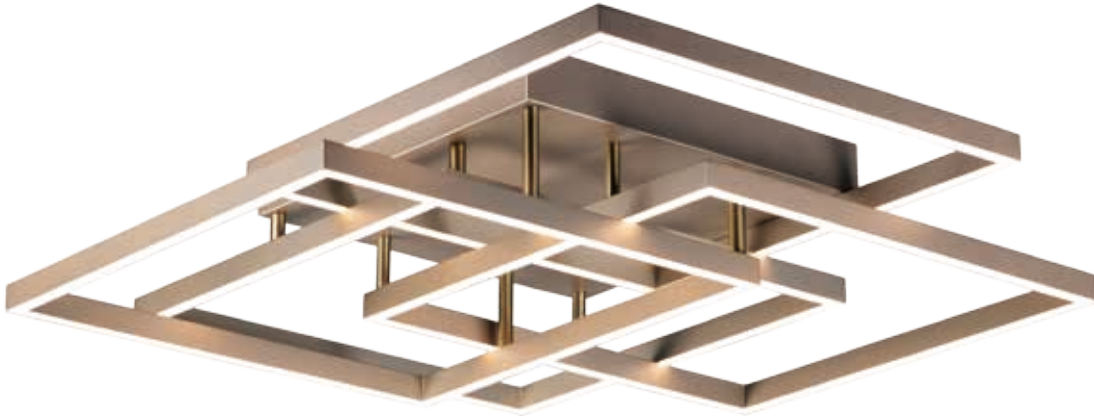

E21518-BK, CHP
Flush Mount

B