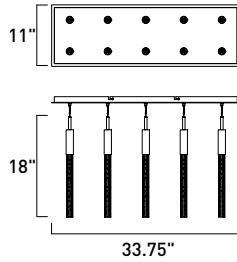

SCEPTER

- Multi-faceted prisms with inner bubbles available in Clear
- Finishes available in Black Chrome
- 3000K Color Temperature
- Dimmable with Triac dimmers

A

B

	ITEM #	FINISH	LAMPING	DIMENSION	HCO	CRI	LUMENS		Additional Information
							INIT.	DEL.	
A	E32770	91BC	1 x 7.5W LED 3000K (Integrated)	4.5"W x 19"H x 5.5"Ext.	7"	90+	525	225	
B	E32779	91BC	10 x 7.5W LED 3000K (Integrated)	33.75"L x 11"W x 18"H, 140"OAH		90+	5250	2250	

Finish: Clear Bubble glass (91) Black Chrome (BC)