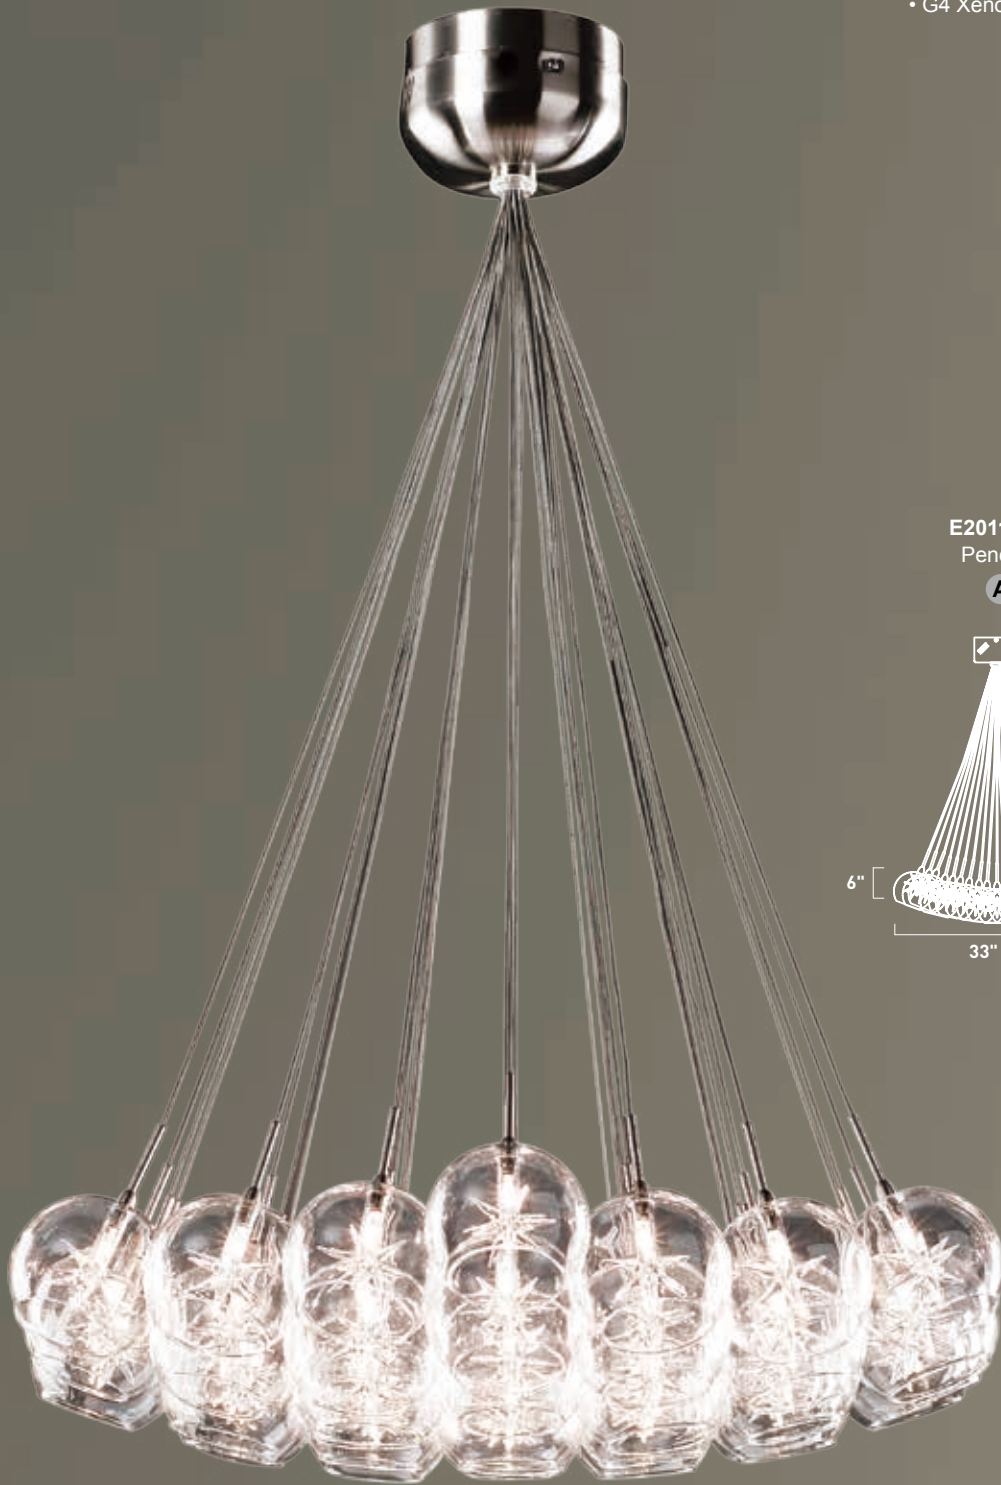

STARBURST

- Electronic Low Voltage Dimmer
- G4 Xenon Bulb Included

	ITEM #	FINISH	LAMPING	DIMENSION	LUMENS	Additional Information
A	E20112	24	37 x 10W G4 2900K (Incl.)	33"W x 6"H, 77"OAH	4440	

Finish: Clear glass (24) Satin Nickel (SN)