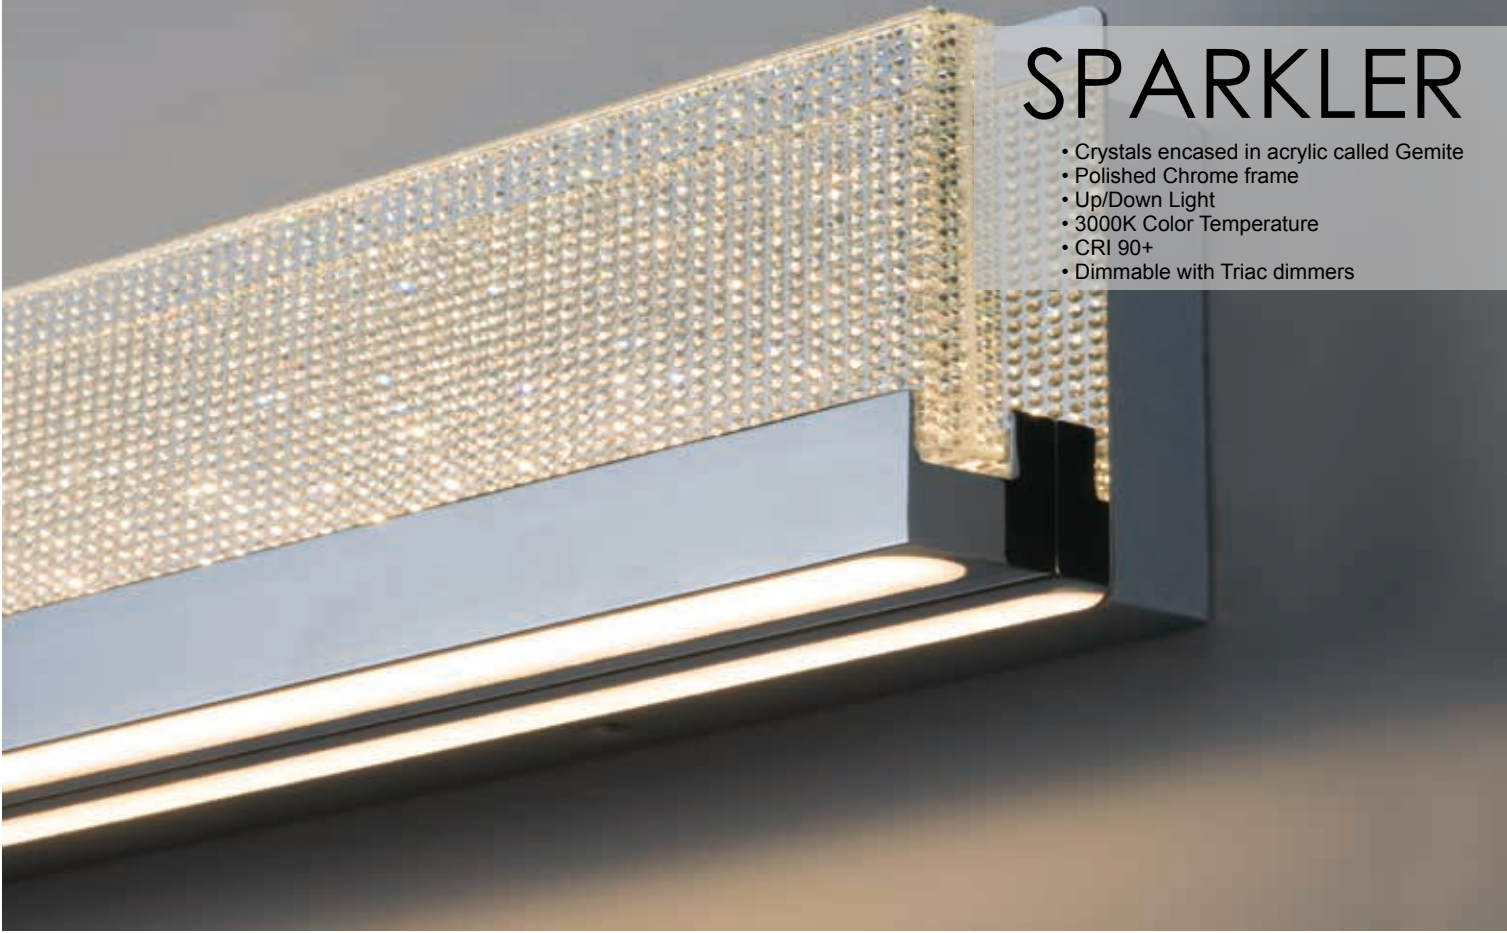

SPARKLER

- Crystals encased in acrylic called Gemite
- Polished Chrome frame
- Up/Down Light
- 3000K Color Temperature
- CRI 90+
- Dimmable with Triac dimmers

E24603-122PC
Bath Vanity

B