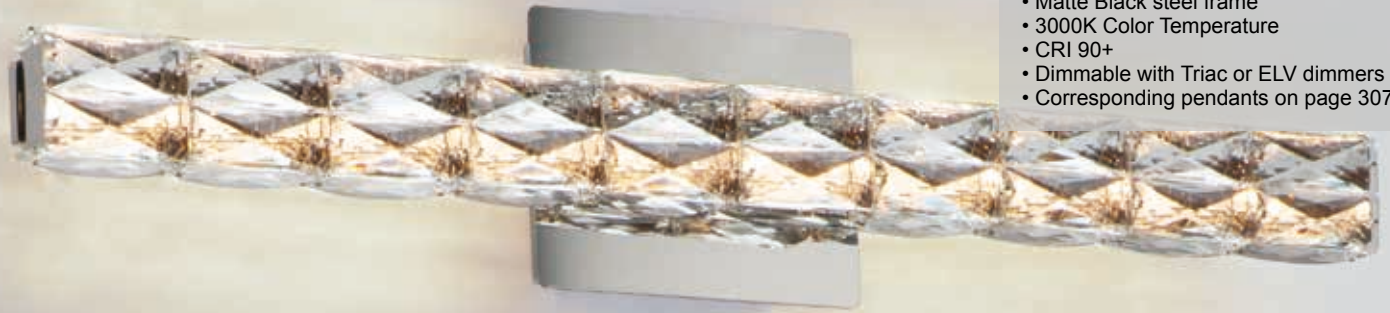

ZEPHYR

- Rectangular beveled crystals
- Matte Black steel frame
- 3000K Color Temperature
- CRI 90+
- Dimmable with Triac or ELV dimmers
- Corresponding pendants on page 307

E23307-20PC
Bath Vanity

A