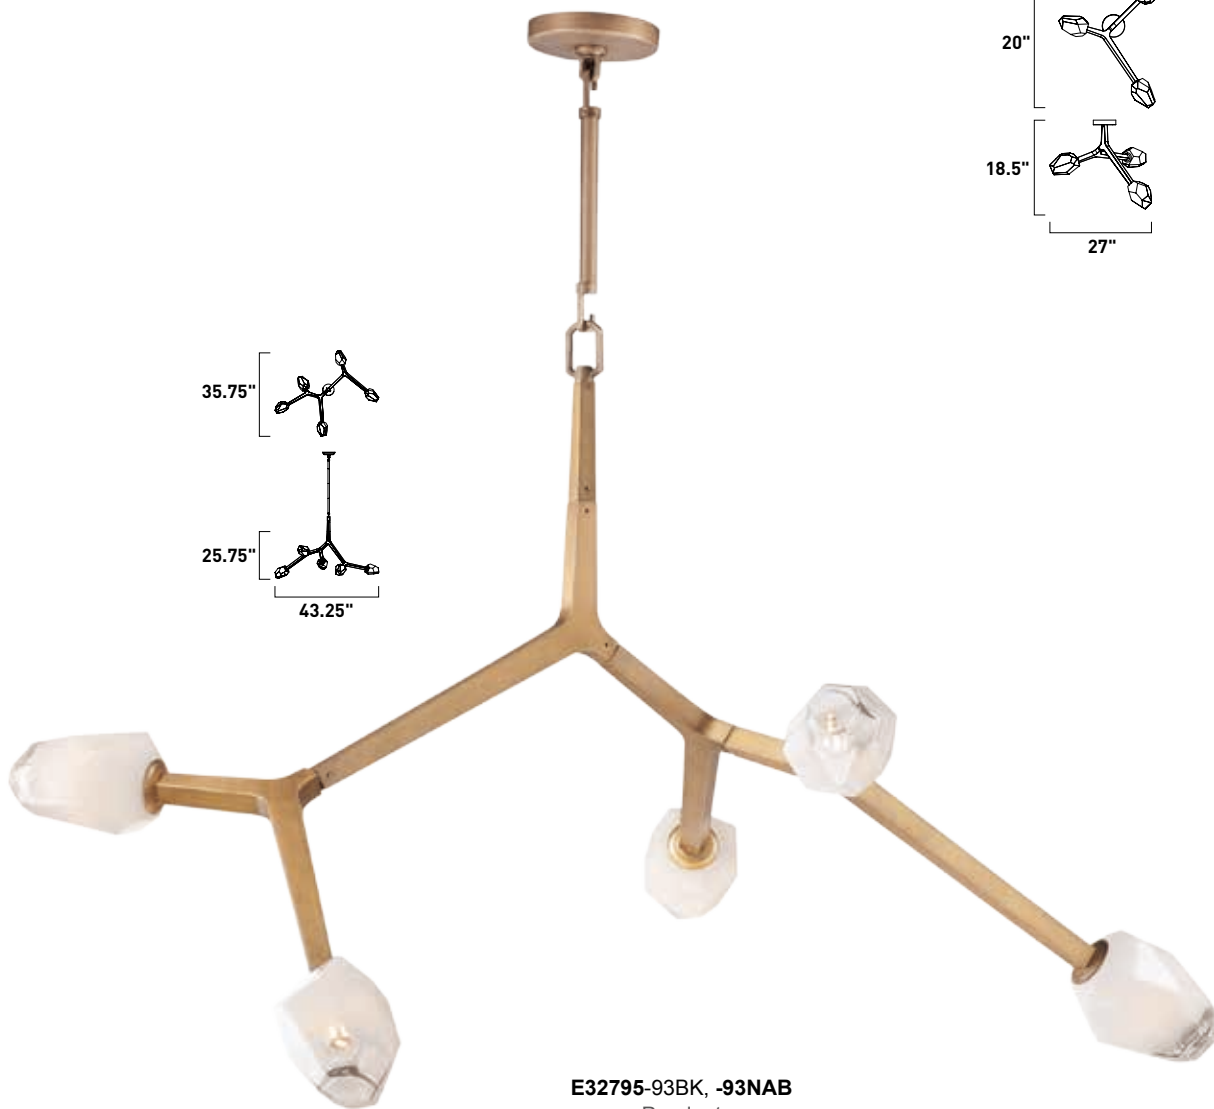

E32795-93BK, -93NAB
Pendant

B