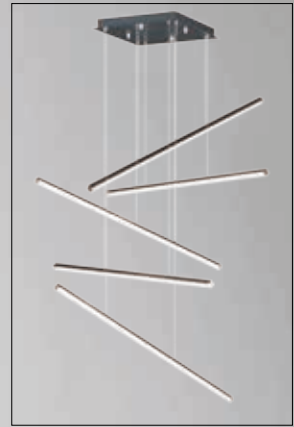

HOVER

- Square aluminum extrusions
- Light output from two faces of V shaped acrylic
- 3000K Color Temperature, CRI 80+

	ITEM #	FINISH	LAMPING	DIMENSION	LUMENS		Additional Information
					CRI	INIT. DEL.	
A	E21375	BK	96W PCB LED 3000K (Integrated)	47.5"L x 47.5"W x 17.25"H, 123.25"OAH	80+	6720 4320	
B	E21371	BK	20W PCB LED 3000K (Integrated)	47.5"L x 17.25"H, 123"OAH	80+	1400 1100	

Finish: Black (BK)