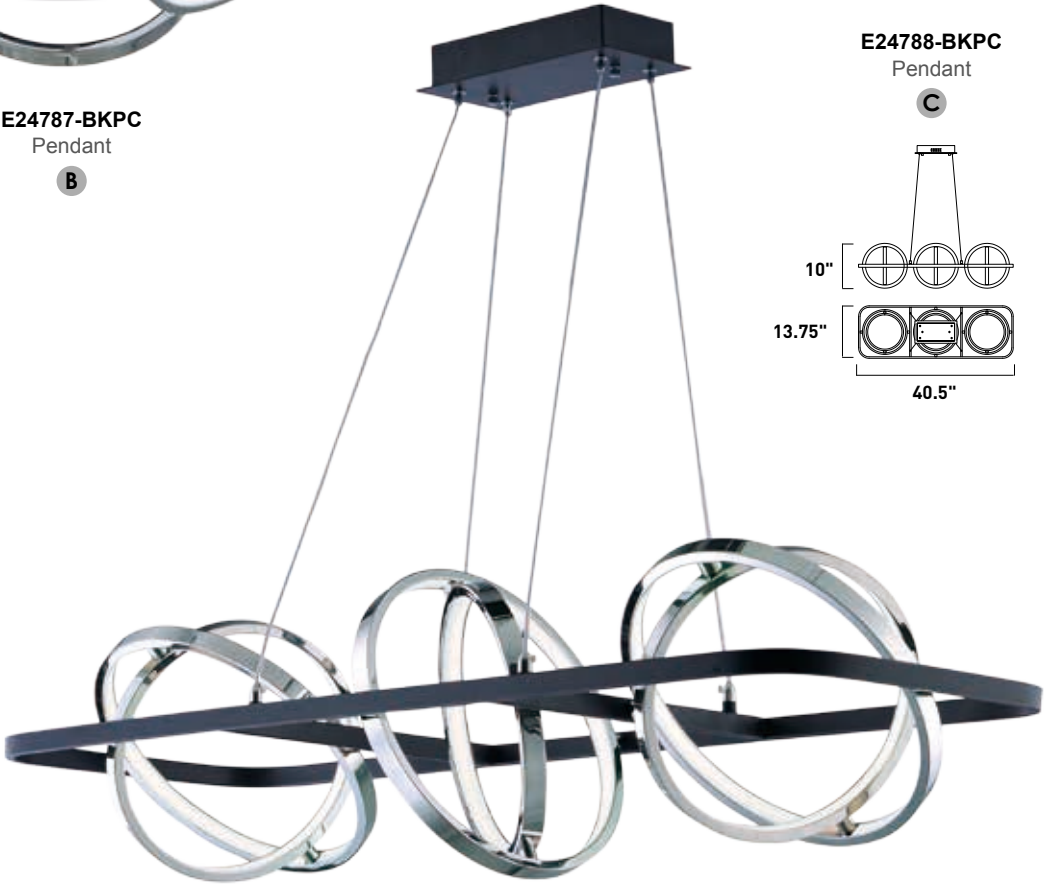

E24788-BKPC
Pendant

ITEM #	FINISH	LAMPING	DIMENSION	CRI	LUMENS		Additional Information
					INIT.	DEL.	
A	E24785 BK, PC	78W PCB LED 3000K (Integrated)	31.5"W x 31.5"H, 76"OAH	80+	5500	4350	
B	E24787 BKPC	73W PCB LED 3000K (Integrated)	26"W x 9"H, 50"OAH	80+	5140	3960	
C	E24788 BKPC	73W PCB LED 3000K (Integrated)	40.5"L x 13.75"W x 10"H, 129"OAH	80+	5180	4070	

Finish: Black/Polished Chrome (BKPC) Black (BK) Polished Chrome (PC)