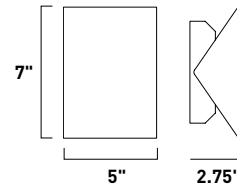

TILT

- ETL & cETL wet location listed, IP65 rated
- Adjustable face plate for lighting direction
- Indirect lighting
- 220V & 277V available for special order

- Adjustable
- Indirect

E41333-BK, -SA, -WT
Interior/Exterior Wall Sconce

B

ITEM #	FINISH	LAMPING	DIMENSION	HCO	CRI	LUMENS	INIT.	DEL.	Additional Information
B E41333	BK, SA, WT	8W LED 3000K (Inte.)	5"W x 7"H x 2.75"Ext.	3.5"	90+	560	300	Dim. with ELV dimmer	

Finish options: Black (BK) Satin Aluminum (SA) White (WT)