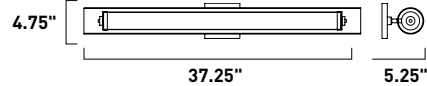

**B**

**E23316-24PC**  
Bath Vanity

**C**

ITEM #	FINISH	LAMPING	DIMENSION	LUMENS				Additional Information	
				HCO	CRI	INIT.	DEL.		
<b>A</b>	E23314	24PC	15W PCB LED 3000K (Integrated)	17.25"W x 4.75"H x 5.25"Ext.	5.25"	90+	1200	1050	
<b>B</b>	E23315	24PC	20W PCB LED 3000K (Integrated)	22"W x 4.75"H x 5.25"Ext.	5.25"	90+	1600	1400	
<b>C</b>	E23316	24PC	40W PCB LED 3000K (Integrated)	37.25"W x 4.75"H x 5.25"Ext.	5.25"	90+	3200	2800	