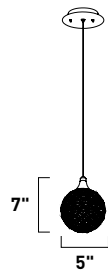

BRILLIANT

C

HAGEN

D

	ITEM #	FINISH	LAMPING	DIMENSION	LUMENS	Additional Information
C	E24023	20PC	1 x 40W G9 Xenon (Incl.)	5"W x 7"H, 128"OAH	500	
D	E20263	10	3 x 1W LED 3000K (Incl.)	7"W x 5.5"H, 124"OAH	240	

Finish: Clear glass (10) Crystal (20) Polished Chrome (PC)