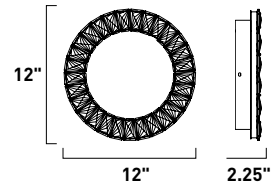

C

E30560-20PC
Wall/Flush Mount

D

	ITEM #	FINISH	LAMPING	DIMENSION	HCO	CRI	LUMENS		Additional Information
							INIT.	DEL.	
C	E30561	20PC	31W PCB LED 3000K (Integrated)	17"W x 2.5"H		90+	2170	1620	
D	E30560	20PC	18.5W PCB LED 3000K (Integrated)	12"W x 12"H x 2.25"Ext.	6"	90+	1295	820	

Finish: Crystal (20) Polished Chrome (PC)