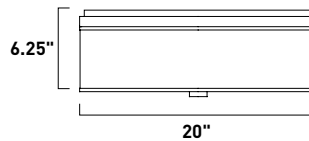

**B**

**E95004-101OI, -101SN**  
Flush Mount

**C**

	ITEM #	FINISH	LAMPING	DIMENSION	Additional Information
<b>A</b>	E95000	101OI, 101SN	2 x 40W MB (Not Incl.)	10"W x 6.25"H	Includes tempered glass diffuser 
<b>B</b>	E95002	101OI, 101SN	2 x 60W MB (Not Incl.)	14"W x 6.25"H	Includes tempered glass diffuser 
<b>C</b>	E95004	101OI, 101SN	3 x 60W MB (Not Incl.)	20"W x 6.25"H	Includes tempered glass diffuser 