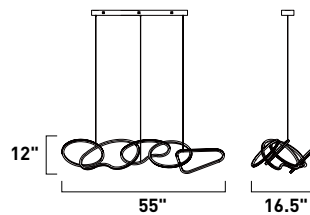

ITEM #	FINISH	LAMPING	DIMENSION	LUMENS			Additional Information
				CRI	INIT.	DEL.	
A E24616	BCN	54W PCB LED 3000K (Integrated)	55"L x 16.5"W x 12"H, 131.75"OAH	90+	3500	2400	

Finish: Brushed Champagne (BCN)