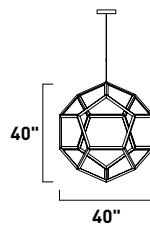

E25104-BK
Pendant

C

	ITEM #	FINISH	LAMPING	DIMENSION	LUMENS			Additional Information
					CRI	INIT.	DEL.	
A	E25108	BK	108W PCB LED 3000K (Integrated)	40"W x 40"H, 163"OAH	90+	8640	6480	
B	E25106	BK	85W PCB LED 3000K (Integrated)	28"W x 28"H, 151"OAH	90+	6800	5100	
C	E25104	BK	62W PCB LED 3000K (Integrated)	22"W x 22"H, 145"OAH	90+	4960	3720	

Finish: Black (BK)