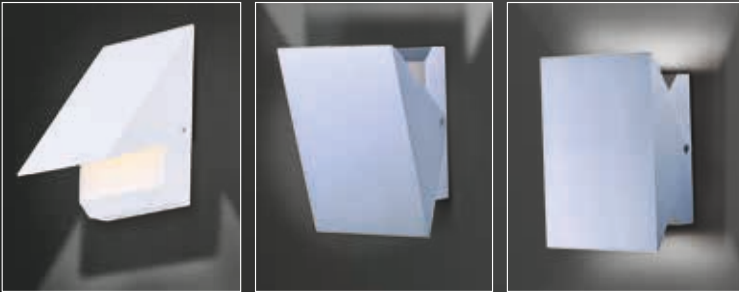

- Adjustable
- Indirect

E41333-BK, -SA, -WT
Interior/Exterior Wall Sconce