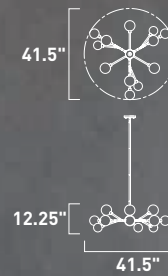

ASTEROID

The reimagining of the classic Sputnik features threaded Mirror Smoke glass shades on a Polished Chrome body. To complete this shiny starburst pendant we include our 4W G9 LED light bulb creating a spacey modern look.