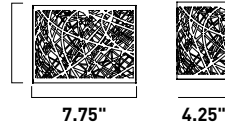

E21315-10BZ, -10PC
E21315-10BZ/BUL, -10PC/BUL (with LED Bulbs)
Wall Mount

B