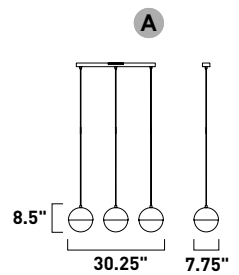

E20363-92BK, -92MG
Pendant

ITEM #	FINISH	LAMPING	DIMENSION	LUMENS			Additional Information
				CRI	INIT.	DEL.	
A E20363	92BK, 92MG	3 x 9W MB LED 3000K (Incl.)	30.25"L x 7.75"W x 8.5"H, 130.25"OAH	90+	1890	1350	JA8 Bulb Incl.

Finish options: Satin White glass (92) Black (BK) Metallic Gold (MG)