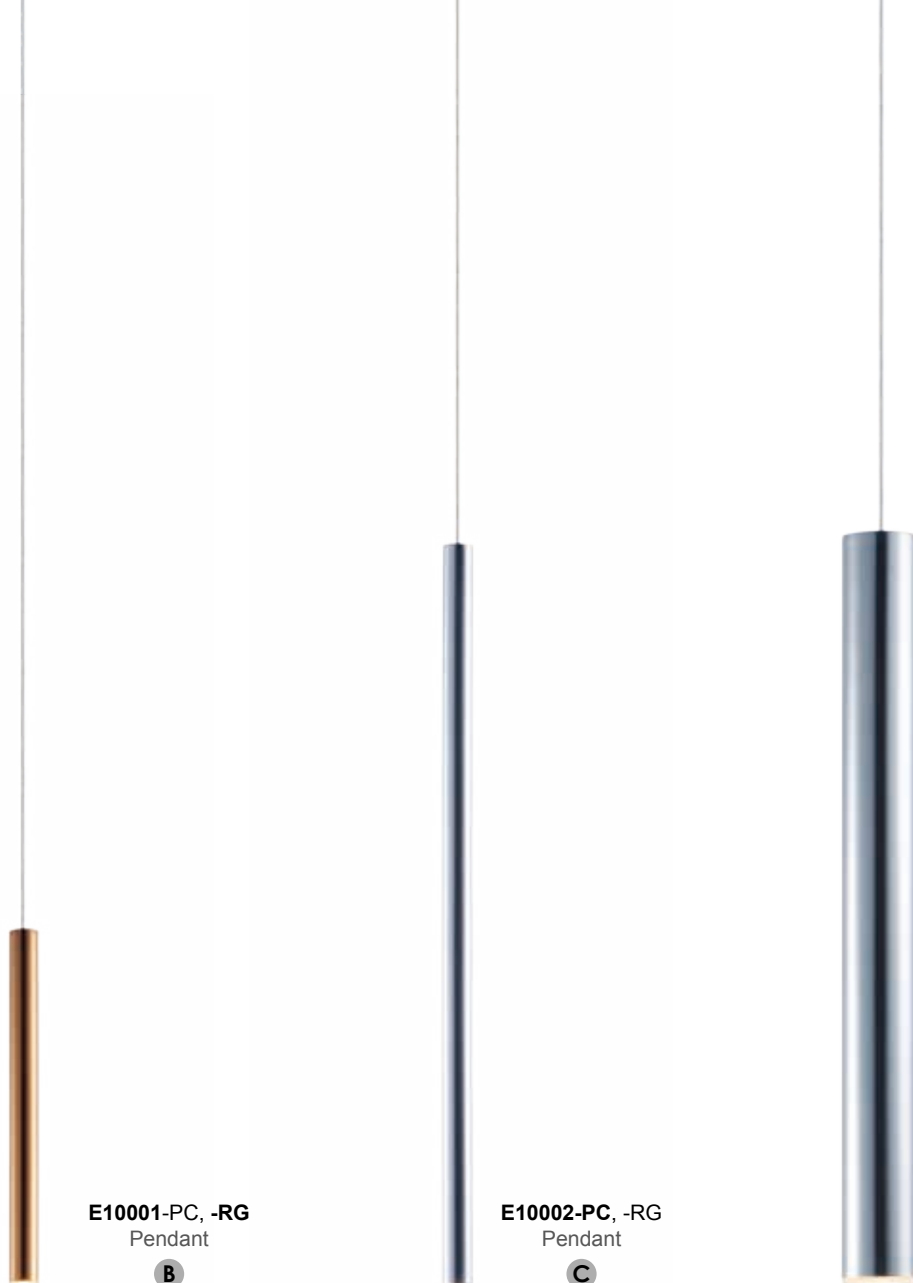

FLUTE

- Replaceable integrated LED modules
- Variety of finishes from Rose Gold to Polished Chrome
- 3000K Color Temperature, CRI 90+
- Most units Dimmable with Triac Dimmer

	ITEM #	FINISH	LAMPING	DIMENSION	LUMENS			Additional Information
					CRI	INIT.	DEL.	
A	E10017	MPLT	101W COB LED 3000K (Integrated)	35.5"L x 11.75"W x 23.75"H, 141.75"OAH	90+	8330	5800	
B	E10001	PC, RG	1W COB LED 3000K (Integrated)	4.75"L x 1"W x 12"H, 130"OAH	90+	70	50	
C	E10002	PC, RG	1W COB LED 3000K (Integrated)	4.75"L x 1"W x 23.75"H, 141.75"OAH	90+	70	50	
D	E10011	PC, RG	7W COB LED 3000K (Integrated)	4.75"L x 2.5"W x 23.75"H, 141.75"OAH	90+	490	390	

Finish options: Multi-Plated (MPLT), Polished Chrome (PC) Rose Gold (RG)