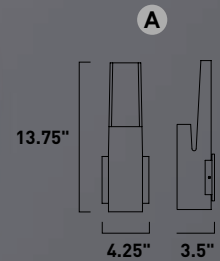

E41524-BZ, -WT
Interior/Exterior Wall Sconce