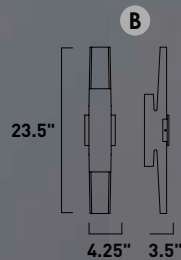

E41526-WT
Interior/Exterior Wall Sconce