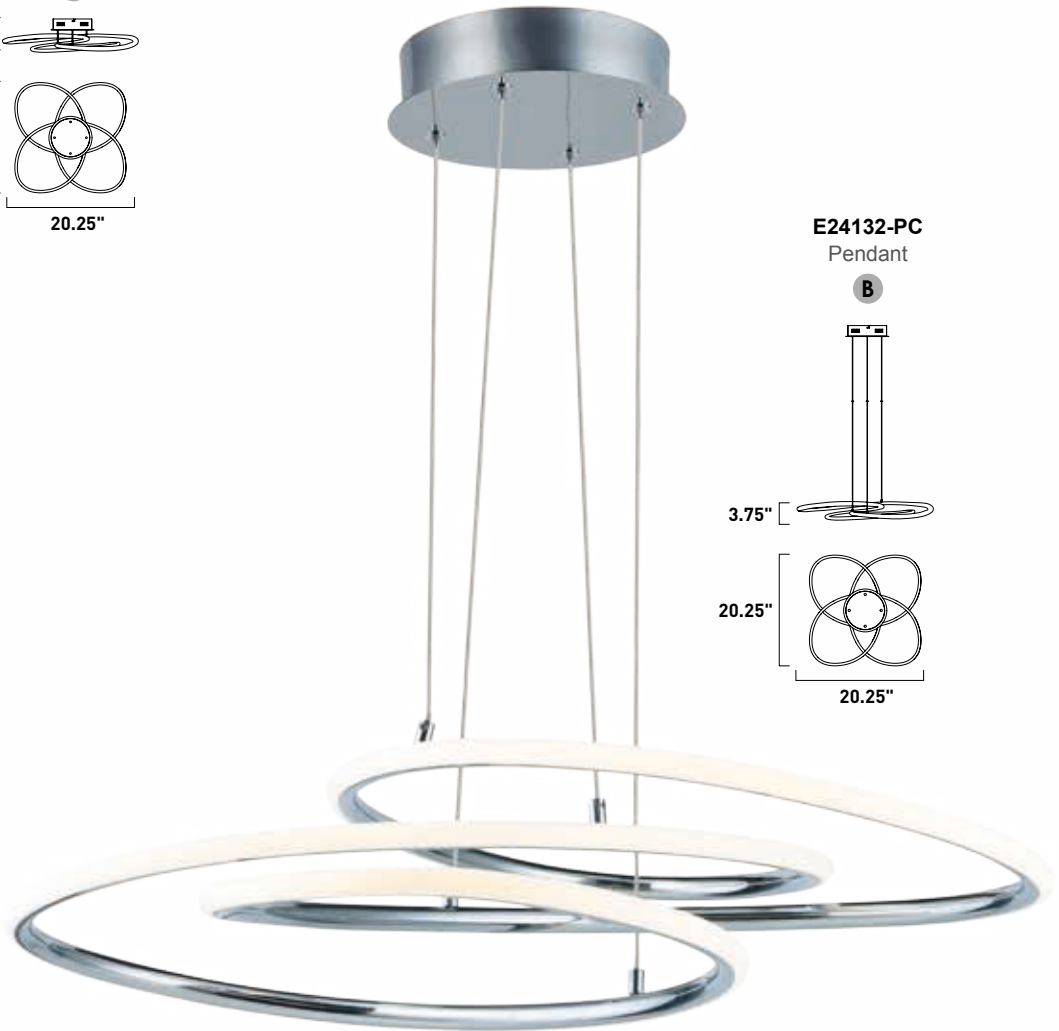

COASTER

- 110-277V Input
- 3000K Color Temperature
- Dimmable with ELV Dimmer at 120V
- Damp Location Rated

	ITEM #	FINISH	LAMPING	DIMENSION	CRI	LUMENS		Additional Information
						INIT.	DEL.	
B	E24132	PC	40W PCB LED 3000K (Integrated)	20.25"L x 20.25"W x 3.75"H, 129"OAH	90+	2800	2200	
C	E24134	PC	40W PCB LED 3000K (Integrated)	20.25"L x 20.25"W x 7.5"H	90+	2800	2105	

Finish: Polished Chrome (PC)