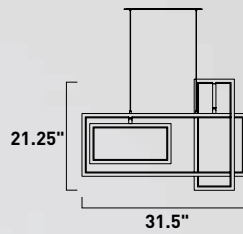

ITEM #	FINISH	LAMPING	DIMENSION	LUMENS			Additional Information
				CRI	INIT.	DEL.	
A E20356	SN	40W PCB LED 3000K (Integrated)	31.5"L x 15.5"W x 21.25"H, 133.75"OAH	90+	2800	1960	

Finish: Satin Nickel (SN)