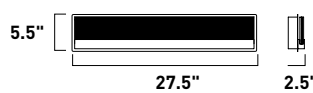

E24605-122PC
Wall Mount

A

	ITEM #	FINISH	LAMPING	DIMENSION	LUMENS		Additional Information			
					HCO	CRI	INIT.	DEL.		
A	E24605	122PC	8W LED 3000K (Integrated)	5.5"W x 11"H x 2.25"Ext.	5.5"	90+	880	340		
B	E24603	122PC	25W LED 3000K (Integrated)	23.5"W x 5.5"H x 2.5"Ext.	2.75"	90+	1792	1400		
C	E24604	122PC	31W LED 3000K (Integrated)	27.5"W x 5.5"H x 2.5"Ext.	2.75"	90+	2170	1705		

Finish: Clear Crystal (122) Polished Chrome (PC)