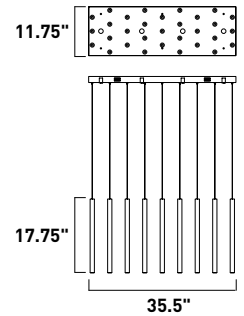

Finish: Multi-Plated (MPLT): Polished Chrome, Rose Gold, Black Chrome, Polished Brass

**E10010-BC**  
Pendant

**B**

ITEM #	FINISH	LAMPING	DIMENSION	LUMENS			Additional Information
				CRI	INIT.	DEL.	
<b>B</b> E10010	BC	35W COB LED 3000K (Integrated)	35.5"L x 11.75"W x 17.75"H, 137.75"OAH	90+	2450	1800	