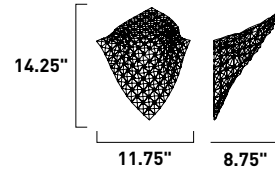

E24277-20PC
Bath Vanity

B