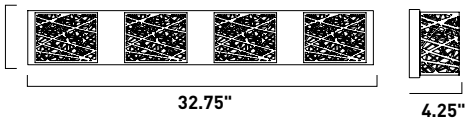

ITEM #	FINISH	LAMPING	DIMENSION	HCO	LUMENS	Additional Information
A	E21302	10BZ, 10PC	1 x 40W G9 Xenon (Incl.)	7.75"W x 6"H x 4.25"Ext.	3"	500	Suitable for Dry location only
B	E21315	10BZ, 10PC	2 x 40W G9 Xenon (Incl.)	15.75"W x 5"H x 4.25"Ext.	2.5"	1000	
C	E21316	10BZ, 10PC	3 x 40W G9 Xenon (Incl.)	24"W x 5"H x 4.25"Ext.	2.5"	1500	
D	E21317	10BZ, 10PC	4 x 40W G9 Xenon (Incl.)	32.75"W x 5"H x 4.25"Ext.	2.5"	2000	

Finish options: Mirror Chrome (10) Bronze (BZ) Polished Chrome (PC)