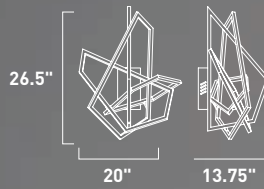

E22679-PC
Pendant

A

	ITEM #	FINISH	LAMPING	DIMENSION	HCO	CRI	LUMENS	Additional Information
A	E22679	PC	100W LED 3000K (Integrated)	65.75"L x 31.25"W x 24"H, 146.25"OAH		80+	5600	
B	E22674	PC	45W LED 3000K (Integrated)	20"W x 26.5"H x 13.75"Ext.	9.75"	90+	3150	

Finish: Polished Chrome (PC)