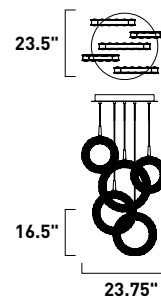

ITEM #	FINISH	LAMPING	DIMENSION	LUMENS			Additional Information
					CRI	INIT.	DEL.	
A	E30568	20PC	160W PCB LED 3000K (Integrated)	30.25"L x 15.25"W x 16.5"H, 138.5"OAH	90+	17,600	7800	
B	E30567	20PC	83W PCB LED 3000K (Integrated)	23.75"L x 23.5"W x 16.5"H, 138.5"OAH	90+	9130	5280	

Finish: Crystal (20) Polished Chrome (PC)