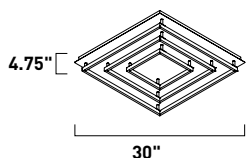

QUAD

- Adjustable connectors allowing for various combinations
- Extruded Aluminum
- 3000K Color temperature
- Dimmable with Triac dimmers

E22408-BZ
Flush Mount