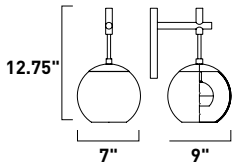

E25150-BKNAB
Flush Mount

B