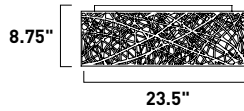

E21300-10BZ, -10PC
E21300-10BZ/BUL, -10PC/BUL (with LED Bulbs)
Flush Mount

E