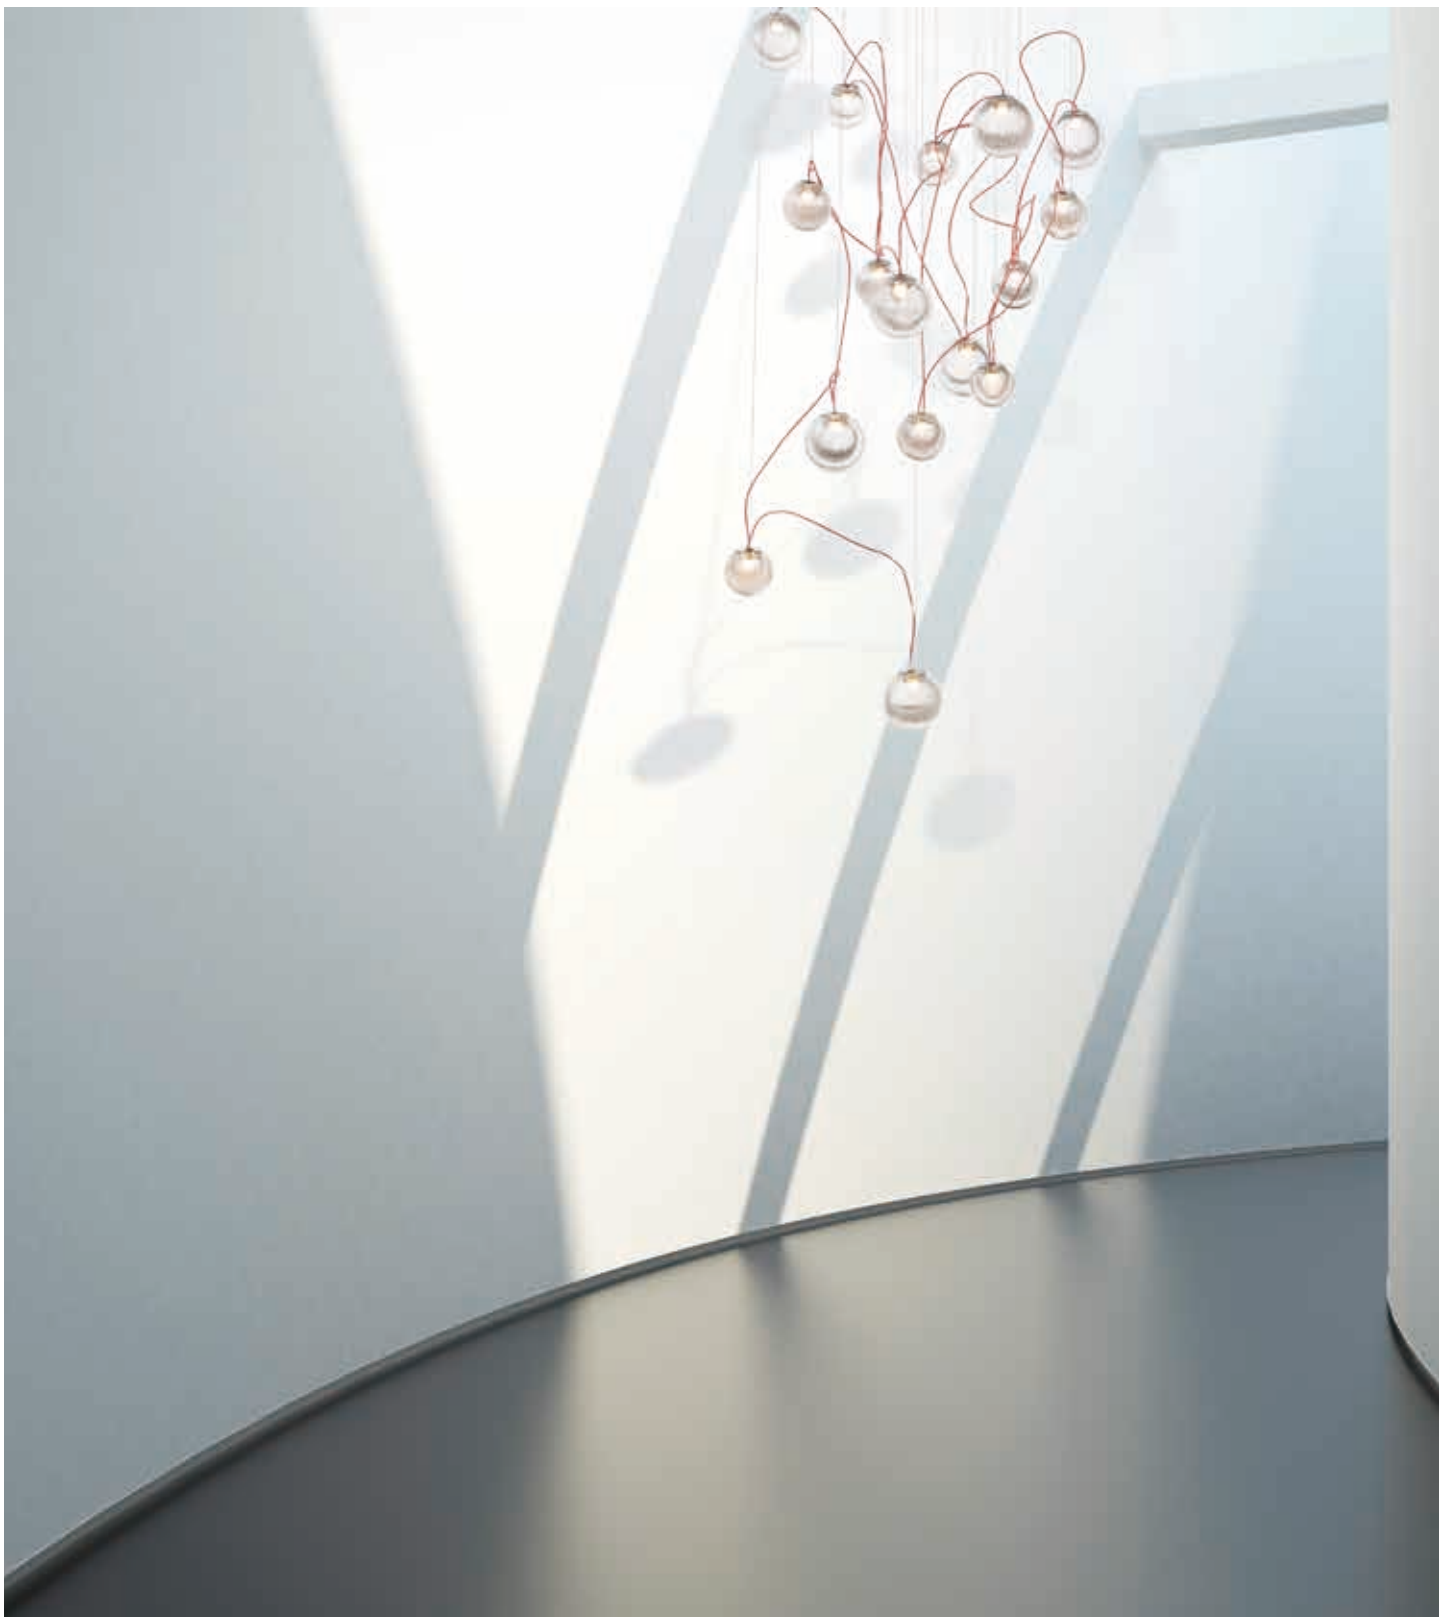

# UNION

Intersecting rings for this large scale sculpture available in either vertical or horizontal configurations. Multiple high end finishes were used to blend in with today's eclectic interiors. The perfect fixture to fill a large space, this can also be installed against the wall as artwork.

# BOBBLE

Numerous spheres of heavy Bubble Glass are suspended in an avant-garde fashion connected at various points with a contrasting red cord that creates an artistic impression of light. The Polished Chrome canopy reflects light from the integrated LED in a galaxy-like fashion.