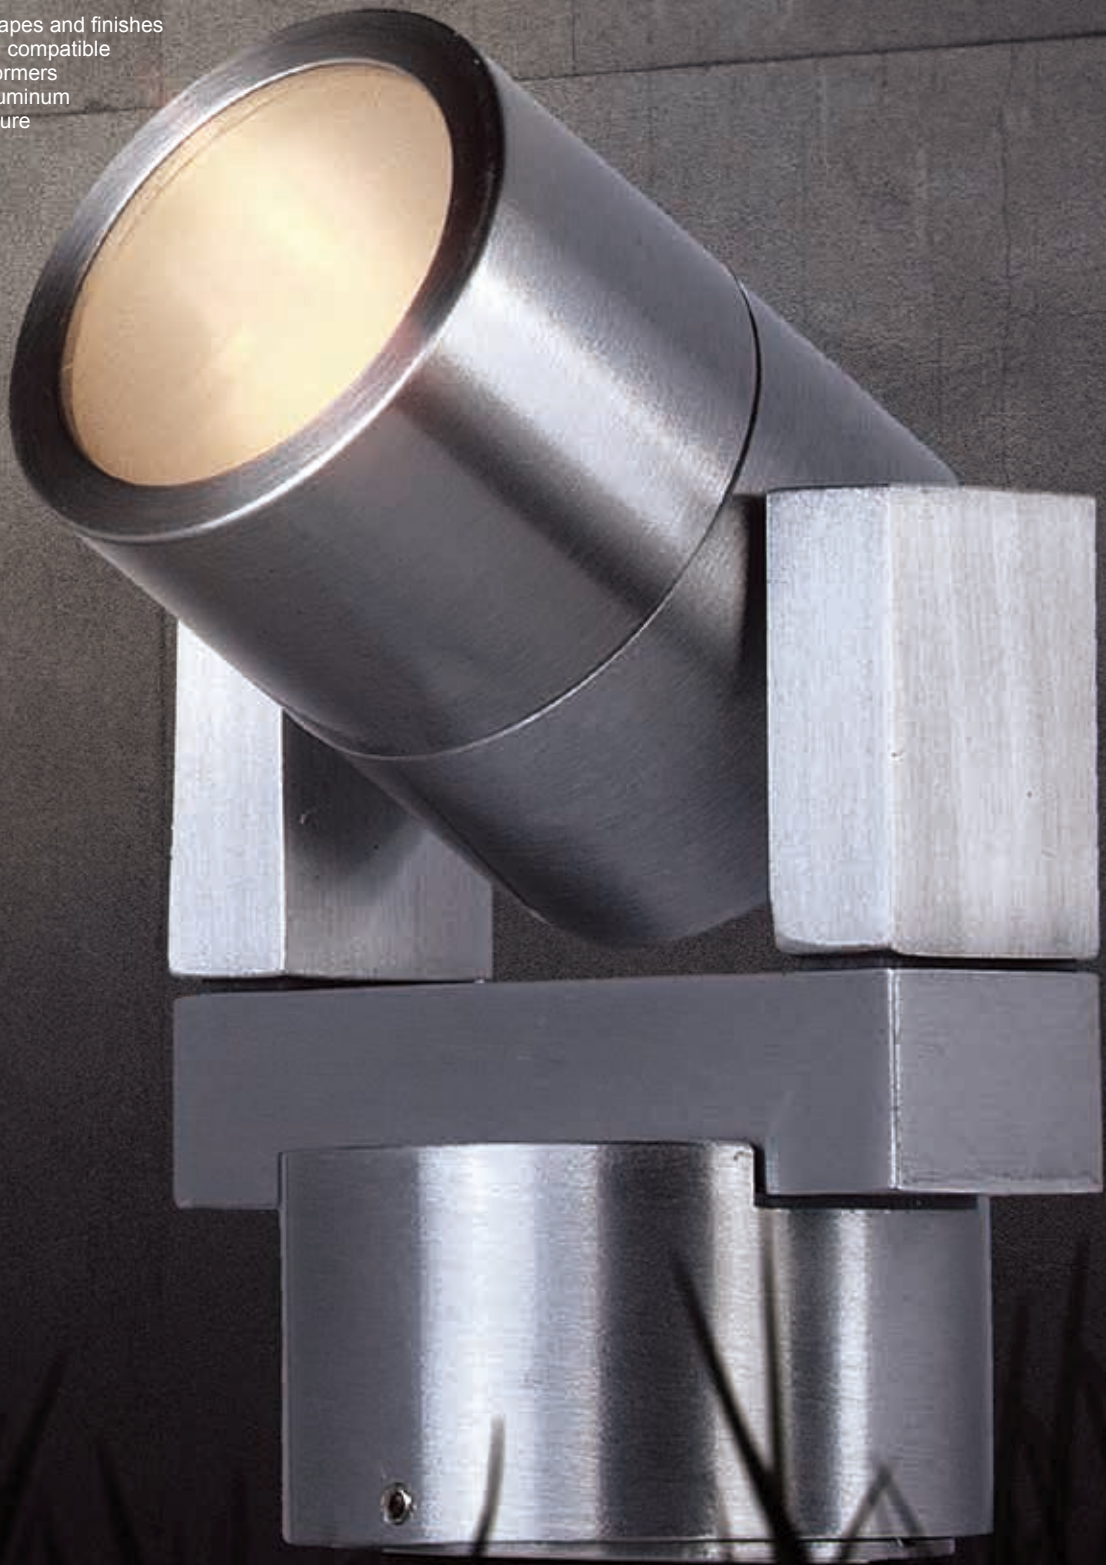

ALUMILUX

- Available in various shapes and finishes
- 12V landscape lighting compatible with landscape transformers
- Cast and Machined Aluminum
- 3000K Color Temperature
- CRI 80+