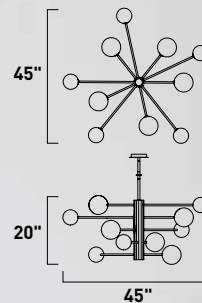

ITEM #	FINISH	LAMPING	DIMENSION	LUMENS			Additional Information
					CRI	INIT.	DEL.	
A	E24064	92BKSN	31.5W G9 LED 3000K (Incl.)	30"L x 30"W x 16"H, 59.25"OAH	90+	2520	2000	
B	E24066	92BKSN	47.5W G9 LED 3000K (Incl.)	45"L x 45"W x 20"H, 63.25"OAH	90+	3800	3300	

Finish: Satin White glass (92) Black/Satin Nickel (BKSN)