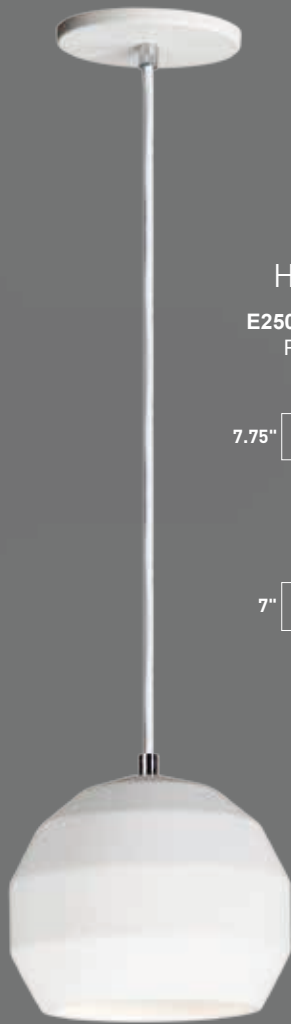

HIVE & SWAY

- Cast Concrete and Gypsum shades
- Paintable surface
- 3000K Color Temperature, CRI 90+
- 7 watt JA8 LED GU10 included

	ITEM #	FINISH	LAMPING	DIMENSION	LUMENS			Additional Information
					CRI	INIT.	DEL.	
A	E25035	GY, WT	1 x 7W GU10 3000K (Incl.)	7.75"L x 7.75"W x 7"H, 125.75"OAH	90+	490	450	JA8 bulb (Incl.)
B	E25034	GY, WT	1 x 7W GU10 3000K (Incl.)	7"L x 7"W x 7.5"H, 126"OAH	90+	490	450	JA8 bulb (Incl.)

Finish options: Gray (GY) White (WT)