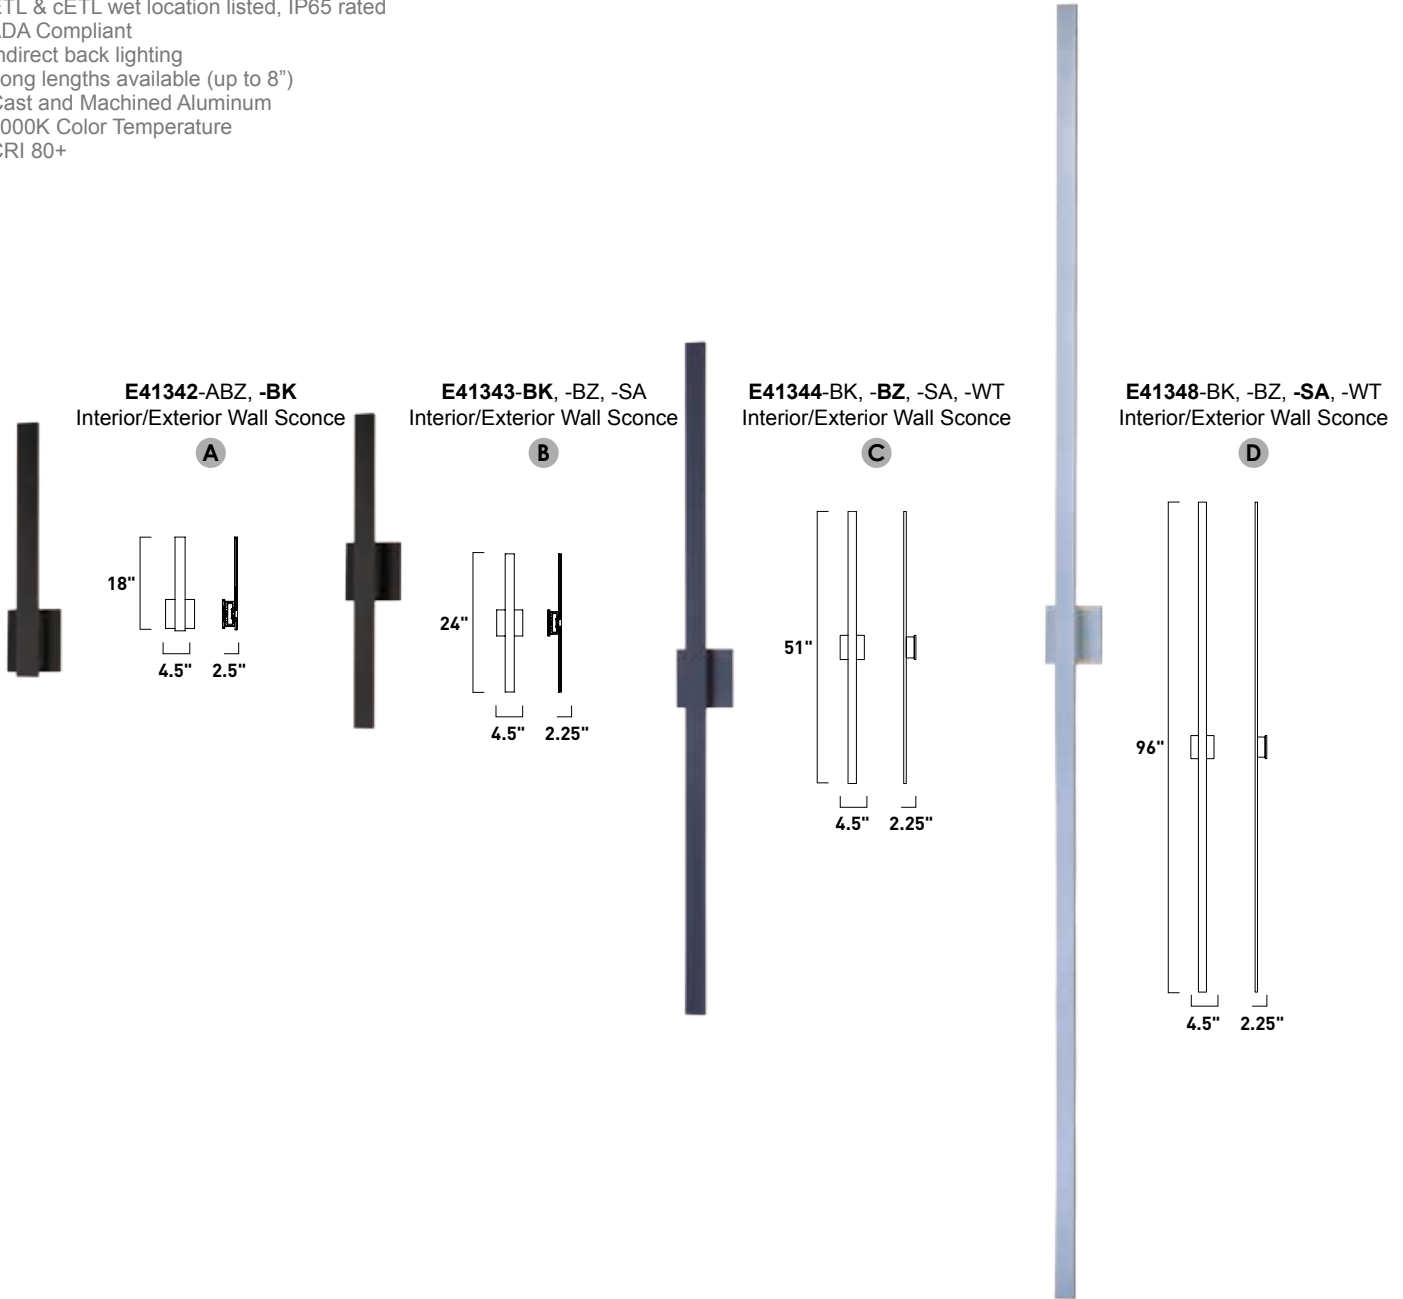

LINE

The use of a line is one of the most basic elements of architectural design. Lines define the shape, form and volume of a design solution. With this driverless solution, solid lengths of machined aluminum encase a high powered LED to brightly illuminate structures without glare. Accentuate those great lines with an indirect lighting product as well built as its architectural environment.

- ETL & cETL wet location listed, IP65 rated
- ADA Compliant
- Indirect back lighting
- Long lengths available (up to 8")
- Cast and Machined Aluminum
- 3000K Color Temperature
- CRI 80+

ITEM #	FINISH	LAMPING	DIMENSION	HCO	CRI	LUMENS		Additional Information
						INIT.	DEL.	
A	E41342 | ABZ, BK	9W LED 3000K (Inte.)	4.5"W x 18"H x 2.5"Ext.	16.5"	80+	900	520	can be installed horizontally
B	E41343 | BK, BZ, SA	13W LED 3000K (Inte.)	4.5"W x 24"H x 2.25"Ext.	12"	80+	1300	1040	can be installed horizontally
C	E41344 | BK, BZ, SA, WT	30W LED 3000K (Inte.)	4.5"W x 51"H x 2.25"Ext.	25.5"	80+	2800	1860	can be installed horizontally
D	E41348 | BK, BZ, SA, WT	60W LED 3000K (Inte.)	4.5"W x 96"H x 2.25"Ext.	48"	80+	5800	3600	can be installed horizontally

Finish options: Architectural Bronze (ABZ) Black (BK) Bronze (BZ) Satin Aluminum (SA) White (WT)