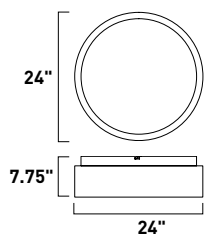

PIPES

- Hundreds of aluminum tubes in various sizes
- Two-tone Black and Aluminum finish
- 3000K Color Temperature, CRI 90+

E32782-BKAL
Flush Mount

B