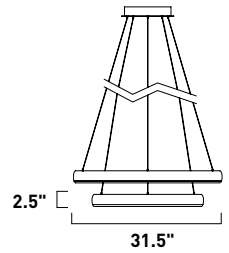

E10032-SN
Pendant

B