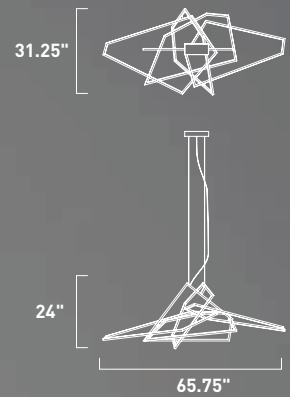

E22679-PC
Pendant

A

	ITEM #	FINISH	LAMPING	DIMENSION	HCO	CRI	LUMENS	Additional Information
A	E22679	PC	100W LED 3000K (Integrated)	65.75"L x 31.25"W x 24"H, 146.25"OAH		80+	5600	
B	E22674	PC	45W LED 3000K (Integrated)	20"W x 26.5"H x 13.75"Ext.	9.75"	90+	3150	

Finish: Polished Chrome (PC)