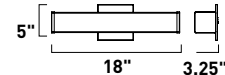

ITEM #	FINISH	LAMPING	DIMENSION	HCO	CRI	LUMENS		Additional Information	
						INIT.	DEL.		
A	E23408	01PC, 01SN	40W PCB LED 2700-5000K (Inte.)	48"W x 5"H x 3.25"Ext.	2.25"	90+	3370	2700	
B	E23406	01PC, 01SN	35W PCB LED 2700-5000K (Inte.)	36"W x 5"H x 3.25"Ext.	2.25"	90+	2400	1930	
C	E23404	01PC, 01SN	30W PCB LED 2700-5000K (Inte.)	30"W x 5"H x 3.25"Ext.	2.25"	90+	2050	1650	
D	E23402	01PC, 01SN	25W PCB LED 2700-5000K (Inte.)	24"W x 5"H x 3.25"Ext.	2.25"	90+	1700	1380	
E	E23400	01PC, 01SN	20W PCB LED 2700-5000K (Inte.)	18"W x 5"H x 3.25"Ext.	2.25"	90+	1350	1100	

Finish Options: White glass (01) Polished Chrome (PC) Satin Nickel (SN)