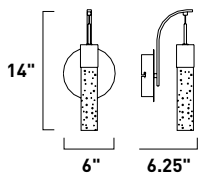

C

D

E

ITEM #	FINISH	LAMPING	DIMENSION	LUMENS				Additional Information	
				HCO	CRI	INIT.	DEL.		
C	E22770	91PC	1 x 7.5W LED 3000K (Integrated)	6"W x 14"H x 6.25"Ext.	7"	80+	525	260	
D	E22773	91PC	3 x 7.5W LED 3000K (Integrated)	21"L x 4.75"W x 12"H, 59"OAH		80+	1575	790	
E	E22771	91PC	1 x 7.5W LED 3000K (Integrated)	6"W x 12"H, 132"OAH		80+	525	260	

Finish: Bubble Crystal glass (91) Polished Chrome (PC)