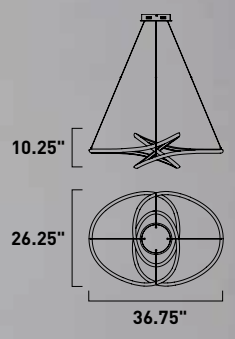

E30647-MW
Pendant

A