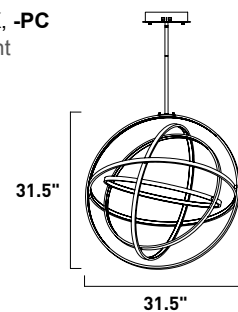

GYRO II

A very unique and interesting design that features concentric bands of Polished Chrome or Black that rotate on 3 axis points and adjusts in multiple directions similar to a gyro. The edge of each slender band encases a small LED strip covered by a frosted lens. This work of art is so much more than just a lighting fixture.

A