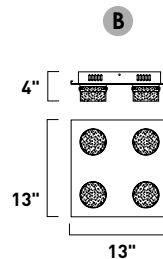

E22772-91PC
Flush Mount