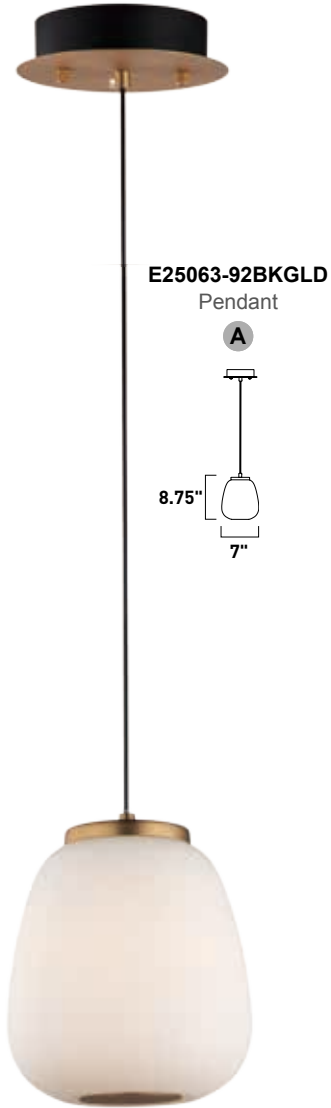

SOJI

- Two tone Black with Gold finish
- Satin White opal glass shades
- Pendants and wall sconces include JA8 LED G9 bulb
- 3000K Color Temperature
- CRI 80+
- Dimmable with Triac or ELV dimmers

ITEM #	FINISH	LAMPING	DIMENSION	LUMENS			Additional Information	
				CRI	INIT.	DEL.		
A	E25063	92BKGLD	2 x 4W G9 LED 3000K (Incl.)	7" L x 7" W x 8.75" H, 131" OAH	80+	960	760	
B	E25064	92BKGLD	2 x 4W G9 LED 3000K (Incl.)	7" L x 7" W x 10.75" H, 133" OAH	80+	960	760	
C	E25065	92BKGLD	2 x 4W G9 LED 3000K (Incl.)	9" L x 9" W x 7.5" H, 131" OAH	80+	960	760	

Finish: Satin White glass (92) Black/Gold (BKGLD)