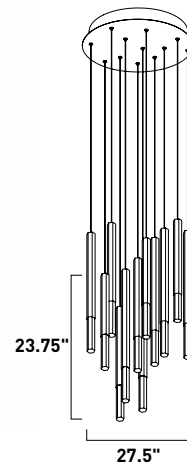

DIAPHANE

- Available in Matte Black and plated Gold finishes
- Dedicated LED light source
- CRI 90+, 3000K

E11032-95BK, -95GLD
Pendant

ITEM #	FINISH	LAMPING	DIMENSION	LUMENS			Additional Information
				CRI	INIT.	DEL.	
A E11032	95BK, 95GLD	12 X 5W PCB LED 3000K (Inte.)	27.5"L x 27.5"W x 23.75"H, 147"OAH	90+	5200	4200	

Finish Options: Rock crystal (95) Black (BK) Gold (GLD)