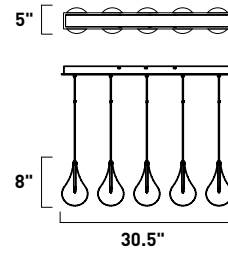

E23115-18
Pendant

C

D

	ITEM #	FINISH	LAMPING	DIMENSION	LUMENS	Additional Information
C	E23115	18	5 x 20W G4 2900K (Incl.)	30.5"L x 5"W x 8"H, 138"OAH	1600	
D	E23119	18	9 x 20W G4 2900K (Incl.)	56"L x 5"W x 8"H, 122"OAH	2880	

Finish: Clear glass (18)