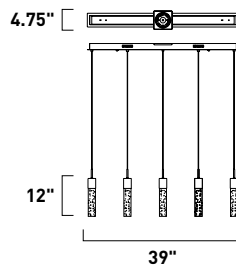

E22774-91PC
Pendant

B