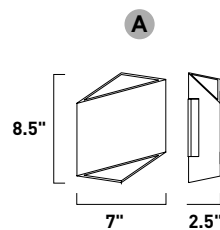

E41373-BK, -SA, -WT
Interior/Exterior Wall Sconce