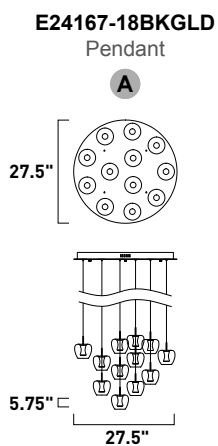

NEWTON

- Two-tone Black and Gold finish
- Large scale multi-pendant lights
- 3000K Color Temperature, CRI 80+

ITEM #	FINISH	LAMPING	DIMENSION	LUMENS			Additional Information	
				CRI	INIT.	DEL.		
A	E24167	18BKGLD	12 x 2.5W PCB LED 3000K (Integrated)	27.5"L x 27.5"W x 5.75"H, 128"OAH	80+	2100	1650	

Finish: Clear glass (18) Black/Gold (BKGLD)