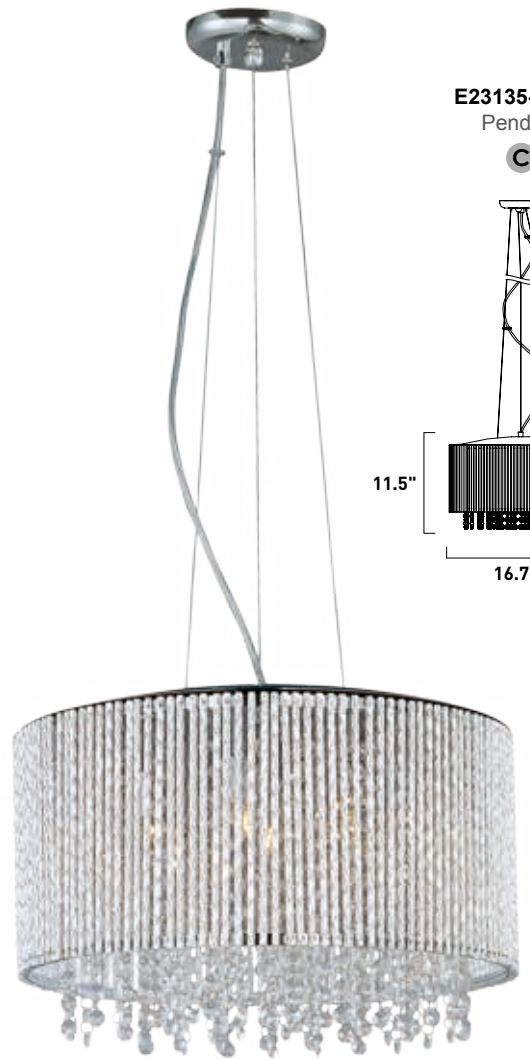

B

E23135-10PC
Pendant

C