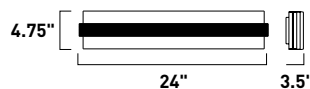

E24426-124PC
Bath Vanity

B