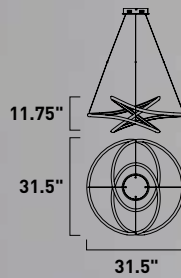

E30645-MW
Pendant

A