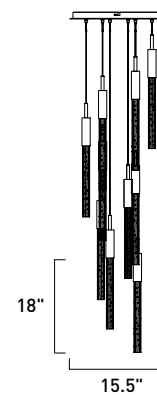

E32778-91BC
Pendant

A