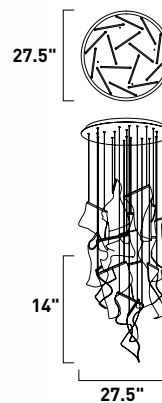

ITEM #	FINISH	LAMPING	DIMENSION	LUMENS			Additional Information
				CRI	INIT.	DEL.	
A E24877	133PC	58.5W PCB LED 3000K (Integrated)	27.5"L x 27.5"W x 14"H, 133.75"OAH	90+	4095	2400	

Finish: Patterned Acrylic (133) Polished Chrome (PC)