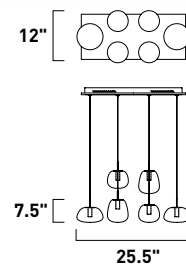

ITEM #	FINISH	LAMPING	DIMENSION	CRI	LUMENS		Additional Information
					INIT.	DEL.	
A E21124	11WT	29W PCB LED 3000K (Integrated)	25.5"L x 12"W x 7.5"H, 130"OAH	80+	2030	1700	

Finish: Matte White glass (11) White (WT)