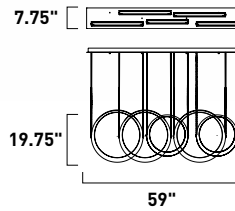

ITEM #	FINISH	LAMPING	DIMENSION	LUMENS			Additional Information
				CRI	INIT.	DEL.	
A E24085	NAB	107W PCB LED 3000K (Inte.)	59"L x 7.75"W x 19.75"H, 83"OAH	90+	4260	3200	

Finish: Natural Aged Brass (NAB)