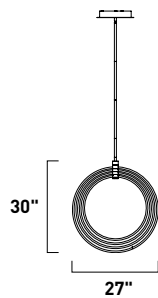

- Adjustable rings allows for multiply configurations