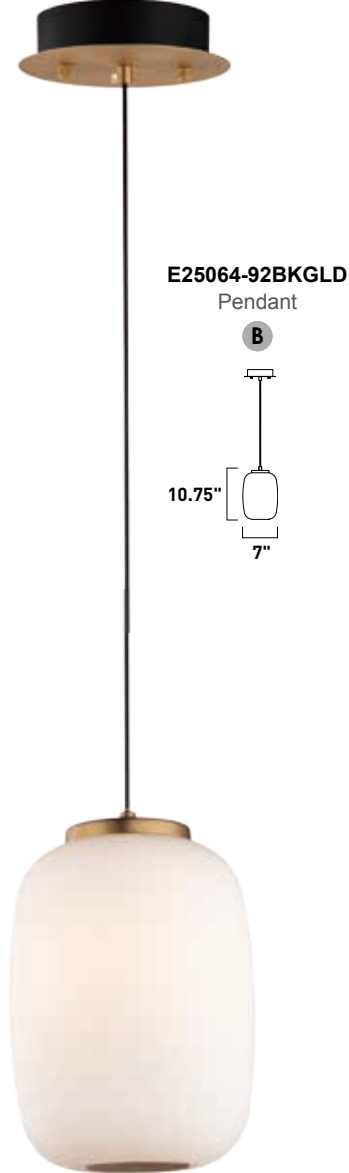

SOJI

- Two tone Black with Gold finish
- Satin White opal glass shades
- Pendants and wall sconces include JA8 LED G9 bulb
- 3000K Color Temperature
- CRI 80+
- Dimmable with Triac or ELV dimmers

ITEM #	FINISH	LAMPING	DIMENSION	LUMENS			Additional Information	
				CRI	INIT.	DEL.		
A	E25063	92BKGLD	2 x 4W G9 LED 3000K (Incl.)	7" L x 7" W x 8.75" H, 131" OAH	80+	960	760	
B	E25064	92BKGLD	2 x 4W G9 LED 3000K (Incl.)	7" L x 7" W x 10.75" H, 133" OAH	80+	960	760	
C	E25065	92BKGLD	2 x 4W G9 LED 3000K (Incl.)	9" L x 9" W x 7.5" H, 131" OAH	80+	960	760	

Finish: Satin White glass (92) Black/Gold (BKGLD)