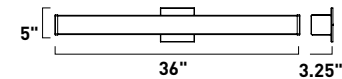

Removable backplate

**E23408-01PC, -01SN**  
Bath Vanity

**A**

**E23406-01PC, -01SN**  
Bath Vanity

**B**

**E23404-01PC, -01SN**  
Bath Vanity

**C**

**E23402-01PC, -01SN**  
Bath Vanity