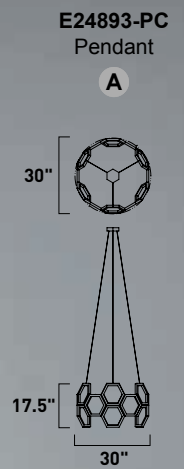

POLYGON

- Stainless steel construction
- 3000K Color Temperature
- CRI 80+
- Dimmable with Triac dimmers

ITEM #	FINISH	LAMPING	DIMENSION	LUMENS			Additional Information
				CRI	INIT.	DEL.	
A E24893	PC	70W PCB LED 3000K (Integrated)	30"L x 30"W x 17.5"H, 137.25"OAH	80+	4200	1560	

Finish: Polished Chrome (PC)