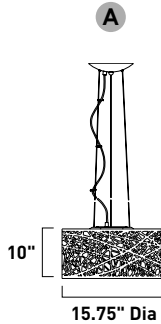

E21306-10BZ, -10PC
E21306-10BZ/BUL, -10PC/BUL (with LED Bulbs)
Pendant