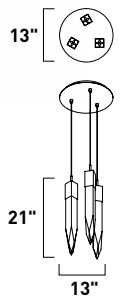

E31243-20BK, -20PC
Pendant

ITEM #	FINISH	LAMPING	DIMENSION	LUMENS			Additional Information
				CRI	INIT.	DEL.	
C	E31242 20BK, 20PC	1 x 6W LED 3000K (Integrated)	4.75"L x 4.75"W x 17.25"H, 138.25"OAH	90+	560	480	
D	E31241 20BK, 20PC	1 x 6W LED 3000K (Integrated)	4.75"L x 4.75"W x 21"H, 142"OAH	90+	560	480	
E	E31243 20BK, 20PC	3 x 6W LED 3000K (Integrated)	13"L x 13"W x 21"H, 142"OAH	90+	1680	1428	

Finish options: Crystal (20) Black (BK) Polished Chrome (PC)