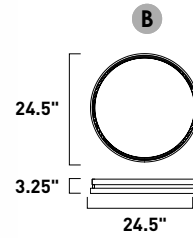

# GROOVE

- White Adjustable CCT 2700K – 6000K
- Diameters up to 40"
- Smart Life app recommended
- Dimmable with Triac wall or Bluetooth enabled device

**E22720-BK, -GLD**  
Flush Mount

**E22729-BK, -GLD**  
Pendant