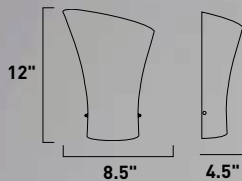

E20412-09
Wall Mount

B