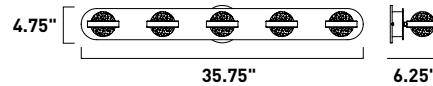

ITEM #	FINISH	LAMPING	DIMENSION	LUMENS		Additional Information			
				HCO	CRI	INIT.	DEL.		
A	E30611	91PC	1 x 4.5W PCB LED 3000K (Integrated)	4.75"W x 4.75"H x 5.5"Ext.	2.25"	80+	315	195	
B	E30613	91PC	3 x 4.5W PCB LED 3000K (Integrated)	20.25"W x 4.75"H x 6.25"Ext.	2.25"	80+	945	580	
C	E30614	91PC	4 x 4.5W PCB LED 3000K (Integrated)	28"W x 4.75"H x 6.25"Ext.	2.25"	80+	1260	780	
D	E30615	91PC	5 x 4.5W PCB LED 3000K (Integrated)	35.75"W x 4.75"H x 6.25"Ext.	2.25"	80+	1575	970	

Finish: Etched/Bubble glass (89) Polished Chrome (PC)