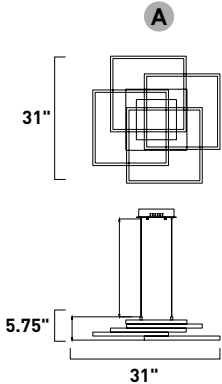

TRAVERSE

- Dimmable with Triac Dimmer
- 3000K Color Temperature
- CRI 80+

	ITEM #	FINISH	LAMPING	DIMENSION	CRI	LUMENS INIT.	DEL.	Additional Information
A	E21516	BK, CHP	112W PCB LED 3000K (Integrated)	31"L x 31"W x 5.75"H, 127"OAH	80+	7840	5500	
B	E21515	BK, CHP	80W PCB LED 3000K (Integrated)	35.5"L x 23.5"W x 6"H, 129"OAH	80+	5600	4000	

Finish options: Black (BK) Champagne (CHP)