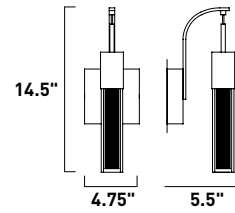

E22767-89BZ, -89PC
Pendant

B