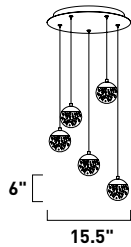

E24263-91PC
Pendant
B