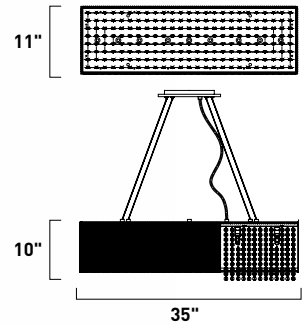

SPIRAL

- Twisted aluminum rods
- Features K9 crystal beads
- G9, Xenon Bulbs Included
- Upgrade to LED G9 Bulbs

E23146-10PC
Pendant

	ITEM #	FINISH	LAMPING	DIMENSION	LUMENS	Additional Information
A	E23146	10PC	9 x 40W G9 Xenon (Incl.)	35"L x 11"W x 10"H, 118"OAH	4500	ⓘ

Finish: Clear/White (10) Polished Chrome (PC)