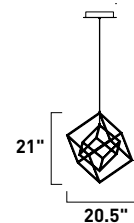

ITEM #	FINISH	LAMPING	DIMENSION	LUMENS			Additional Information	
				CRI	INIT.	DEL.		
A	E30586	BKPC	57W PCB LED 3000K (Integrated)	30.5"L x 30.5"W x 31"H, 120"OAH	90+	3990	2850	
B	E30582	BK, PC	24W PCB LED 3000K (Integrated)	20.5"L x 20.5"W x 21"H, 120"OAH	90+	1680	1500	
C	E30584	BKPC	40W PCB LED 3000K (Integrated)	20.5"L x 20.5"W x 21"H, 120"OAH	90+	2800	2580	

Finish options: Black (BK) Polished Chrome (PC)