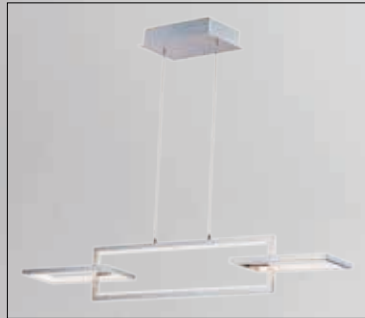

LINK

- Satin Nickel finish
- Adjustable frames to expand the pendants dimensions
- 3000K Color Temperature
- CRI 90+
- Dimmable with Triac dimmer

A

B

	ITEM #	FINISH	LAMPING	DIMENSION	LUMENS			Additional Information
					CRI	INIT.	DEL.	
A	E20352	SN	49W PCB LED 3000K (Integrated)	29.25"L x 29.25"W x 7"H	90+	3430	2380	
B	E20354	SN	30W PCB LED 3000K (Integrated)	42"L x 6.25"W x 7.25"H, 129"OAH	90+	2100	1620	

Finish: Satin Nickel (SN)