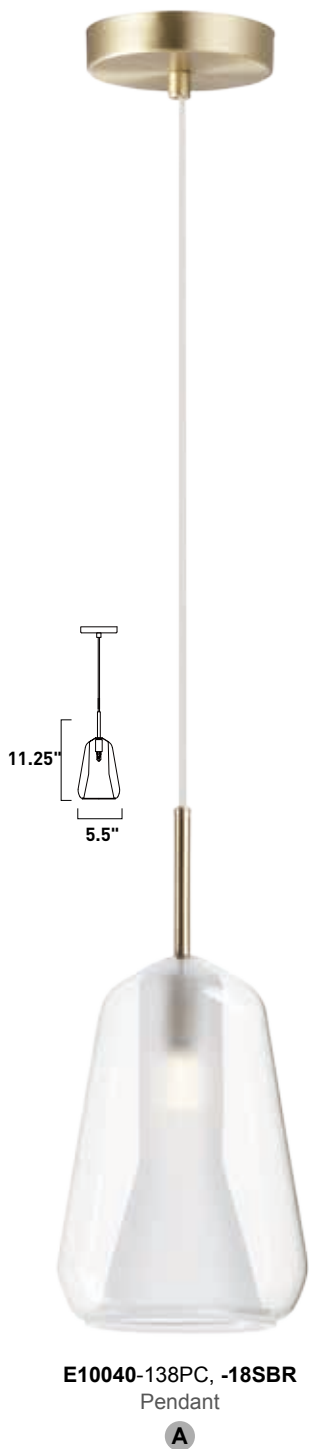

DEUCE

- Available in Clear glass with Satin Brass accents or Smoke glass with Polished Chrome Accents
- JA8 LED G9 bulb included
- 3000K Color Temperature
- CRI 90+
- Dimmable with Triac or ELV dimmers

E10040-138PC, -18SBR
Pendant
A