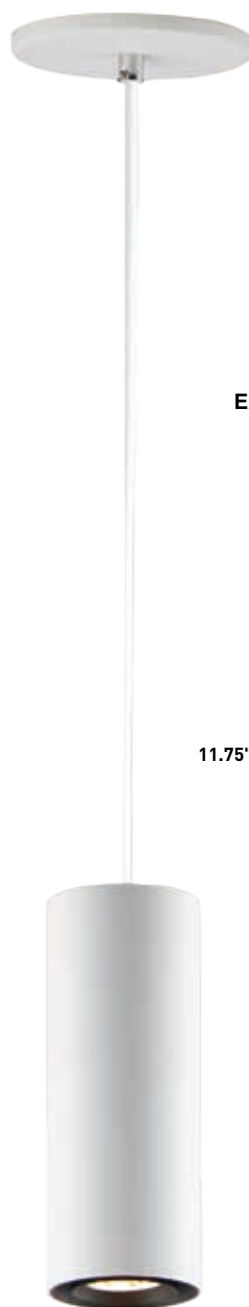

ITEM #	FINISH	LAMPING	DIMENSION	LUMENS			Additional Information
					CRI	INIT.	DEL.	
A	E25002	WT	7W GU10 LED 3000K (Incl.)	3.5"L x 3.5"W x 6.25"H, 125.5"OAH	90+	450	360	JA8 Bulb Incl.
B	E25004	WT	7W GU10 LED 3000K (Incl.)	3.5"L x 3.5"W x 11.75"H, 131"OAH	90+	450	360	JA8 Bulb Incl.

Finish: White (WT)