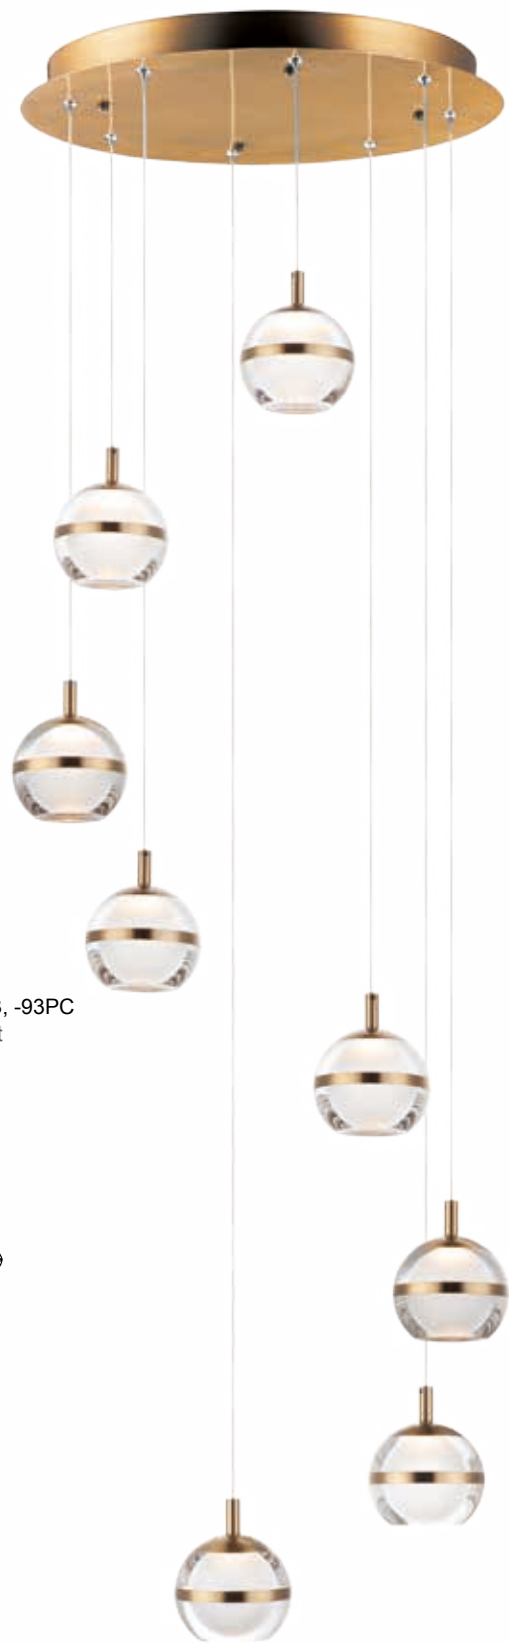

E24598-93NAB, -93PC
Pendant

B