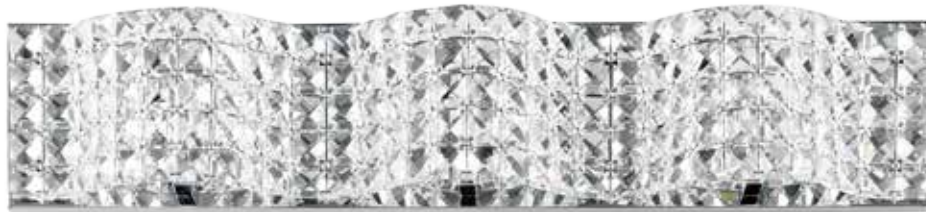

E24277-20PC
Bath Vanity

B