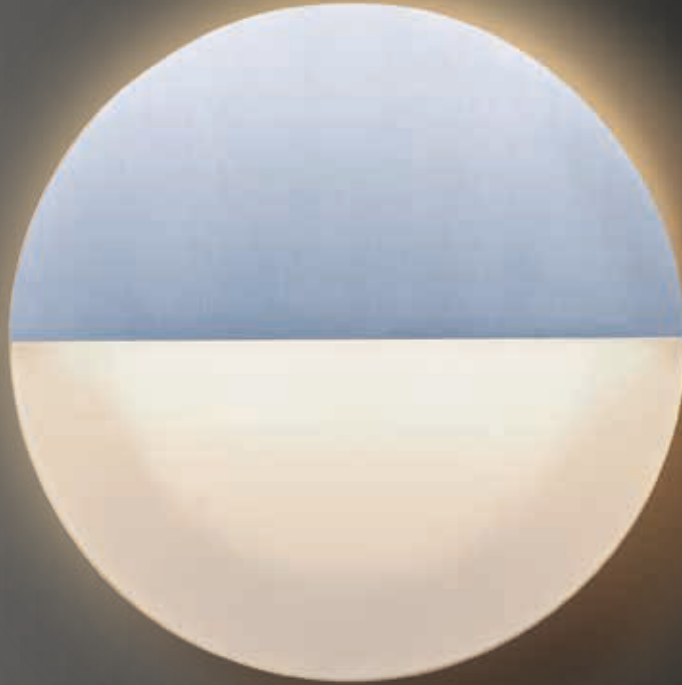

GLOW

- ETL & cETL wet location listed, IP65 rated
- ADA Compliant
- Machined Aluminum
- 3000K Color Temperature
- CRI 90+
- Dimmable with Triac dimmer
- Interior/Exterior wall sconces
- Indirect backlight