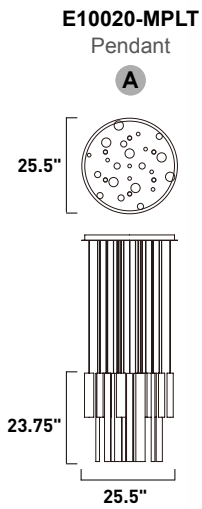

FLUTE

- Replaceable integrated LED modules
- Variety of finishes from Rose Gold to Polished Chrome
- 3000K Color Temperature, CRI 90+
- Most units Dimmable with Triac Dimmer

ITEM #	FINISH	LAMPING	DIMENSION	LUMENS		Additional Information		
				CRI	INIT. DEL.			
A	E10020	MPLT	92W COB LED 3000K (Integrated)	25.5"L x 25.5"W x 23.75"H, 141.75"OAH	90+	6440	3880	

Finish: Multi-Plated (MPLT): Polished Chrome, Rose Gold, Black Chrome, Polished Brass