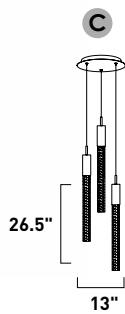

E22873-91PC
Pendant