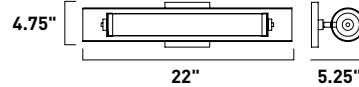

**B**

**E23316-24PC**  
Bath Vanity

**C**

ITEM #	FINISH	LAMPING	DIMENSION	LUMENS				Additional Information	
				HCO	CRI	INIT.	DEL.		
<b>A</b>	E23314	24PC	15W PCB LED 3000K (Integrated)	17.25"W x 4.75"H x 5.25"Ext.	5.25"	90+	1200	1050	
<b>B</b>	E23315	24PC	20W PCB LED 3000K (Integrated)	22"W x 4.75"H x 5.25"Ext.	5.25"	90+	1600	1400	
<b>C</b>	E23316	24PC	40W PCB LED 3000K (Integrated)	37.25"W x 4.75"H x 5.25"Ext.	5.25"	90+	3200	2800	