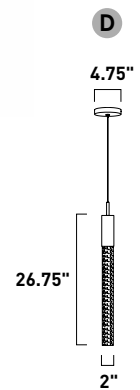

E22871-91PC
Pendant