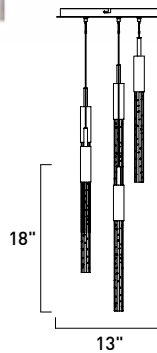

E32771-91BC
Pendant

D