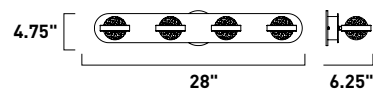

E30615-91PC
Bath Vanity

D