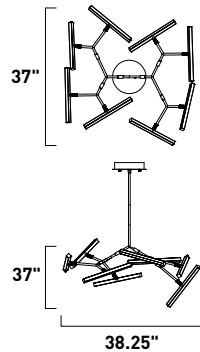

ITEM #	FINISH	LAMPING	DIMENSION	LUMENS			Additional Information
				CRI	INIT.	DEL.	
A E21246	BK	8 x 7W PCB LED 3000K (Inte.)	38.25"L x 37"W x 37"H, 68.5"OAH	80+	3920	2500	

Finish: Black (BK)