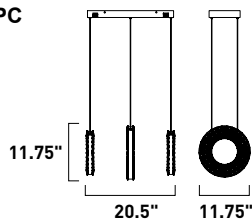

CHARM

- Rectangular Beveled Crystal
- 3000K Color Temperature
- CRI 90+
- Dimmable with Triac dimmers

B

A

	ITEM #	FINISH	LAMPING	DIMENSION	LUMENS			Additional Information
					CRI	INIT.	DEL.	
A	E30563	20PC	45W PCB LED 3000K (Integrated)	20.5"L x 11.75"W x 11.75"H, 136"OAH	90+	3192	2500	
B	E30565	20PC	83W PCB LED 3000K (Integrated)	37.25"L x 13.75"W x 13.75"H, 136"OAH	90+	5780	4540	

Finish: Crystal (20) Polished Chrome (PC)