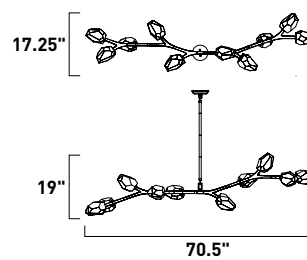

E32797-93BK, -93NAB
Pendant

ITEM #	FINISH	LAMPING	DIMENSION	LUMENS			Additional Information
				CRI	INIT.	DEL.	
A E32797	93BK, 93NAB	10 x 4W G9 LED 3000K (Incl.)	70.5"L x 17.25"W x 19"H, 56.75"OAH	80+	5000	4000	

Finish Options: Clear/Frosted glass (93) Black (BK) Natural Aged Brass (NAB)