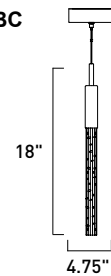

ITEM #	FINISH	LAMPING	DIMENSION	CRI	LUMENS INIT. DEL.	Additional Information
C	E32775	91BC	5 x 7.5W LED 3000K (Integrated)	13"W x 18"H, 140"OAH	90+	2625 : 1125	
D	E32771	91BC	1 x 7.5W LED 3000K (Integrated)	4.75"W x 18"H, 140"OAH	90+	525 : 225	

Finish: Clear Bubble glass (91) Black Chrome (BC)