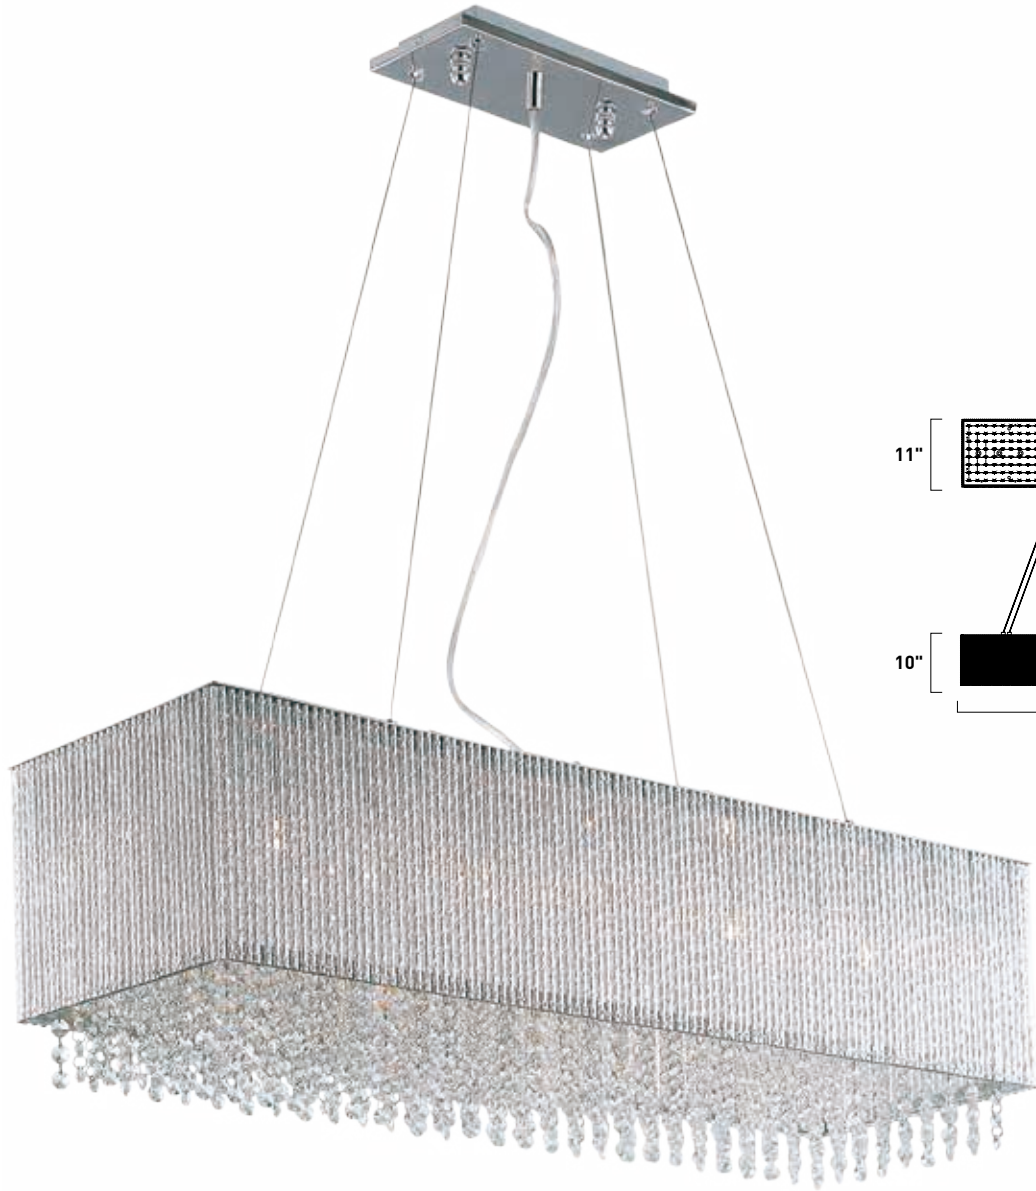

SPIRAL

- Twisted aluminum rods
- Features K9 crystal beads
- G9, Xenon Bulbs Included
- Upgrade to LED G9 Bulbs

E23146-10PC
Pendant

	ITEM #	FINISH	LAMPING	DIMENSION	LUMENS	Additional Information
A	E23146	10PC	9 x 40W G9 Xenon (Incl.)	35"L x 11"W x 10"H, 118"OAH	4500	ⓘ

Finish: Clear/White (10) Polished Chrome (PC)