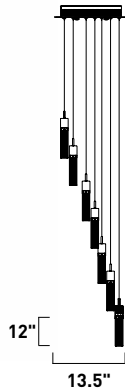

E22761-89BZ, -89PC
Pendant

C