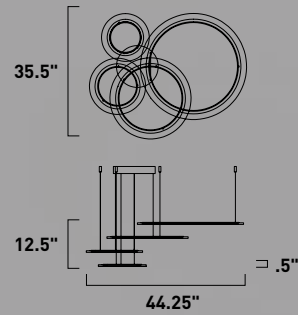

Finish: Matte White Acrylic (11) Matte Silver (MS)

**E22667-11MS**  
Flush Mount  
**B**

**E22662-11MS**  
Pendant  
**C**

	ITEM #	FINISH	LAMPING	DIMENSION	LUMENS			Additional Information
					CRI	INIT.	DEL.	
<b>B</b>	E22667	11MS	68W PCB LED 3000K (Integrated)	31.5"W x 5.75"H	80+	4760	3200	LED
<b>C</b>	E22662	11MS	83W PCB LED 3000K (Integrated)	44.25"L x 35.5"W x 12.5"H, 81"OAH	80+	5810	3950	LED ①