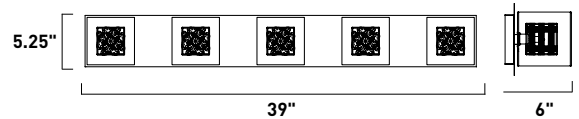

ITEM #	FINISH	LAMPING	DIMENSION	HCO	LUMENS	Additional Information
A	E22833 18SVPC, 18PCPC	3 x 40W G9 Xenon (Incl.)	22"W x 5.25"H x 6"Ext.	2"	2250	
B	E22834 18SVPC, 18PCPC	4 x 40W G9 Xenon (Incl.)	31"W x 5.25"H x 6"Ext.	2"	3000	
C	E22835 18SVPC, 18PCPC	5 x 40W G9 Xenon (Incl.)	39"W x 5.25"H x 6"Ext.	2"	4000	

Finish options: Clear glass (18) Polished Chrome (PC) Silver (SV)