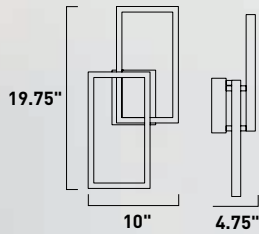

E21511-BK
Outdoor Wall Mount
Suitable for Wet Location
C