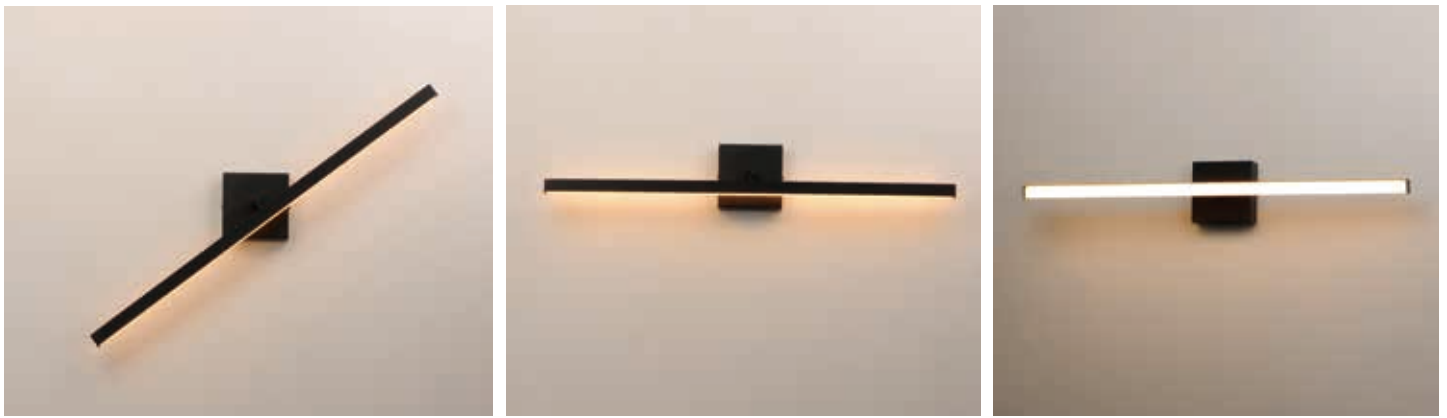

• Adjustable Wall Light