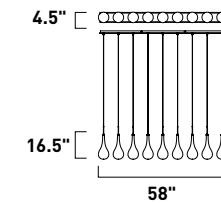

E20515-18PC
Pendant

B