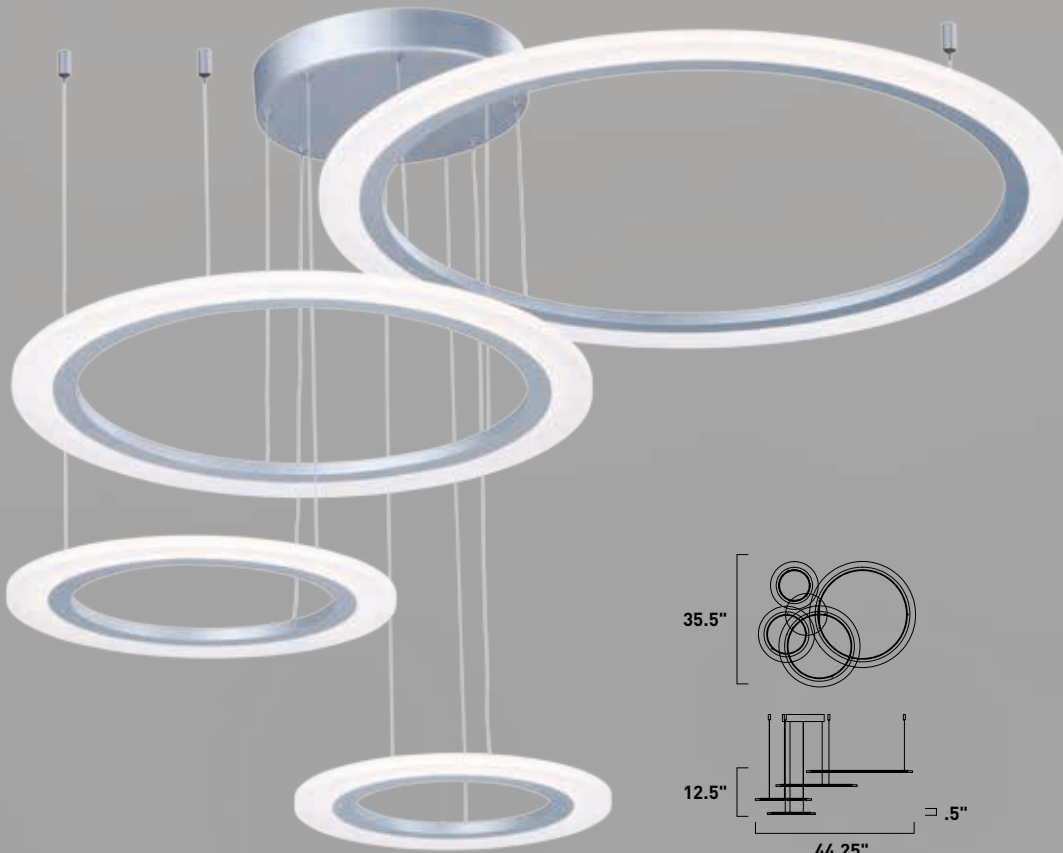

E22662-11MS
Pendant
C