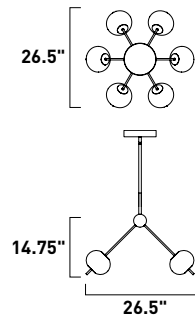

ITEM #	FINISH	LAMPING	DIMENSION	LUMENS		Additional Information
					CRI	INIT. DEL.	
B	E25111	92BKGLD	1 x 6W PCB LED 3000K (Integrated)	6.25"L x 6.25"W x 9.25"H, 132"OAH	80+	420 360	
C	E25116	92BKGLD	6 x 6W PCB LED 3000K (Integrated)	26.5"L x 26.5"W x 14.75"H, 60"OAH	80+	2880 2520	

Finish: Satin White glass (92) Black/Gold (BKGLD)