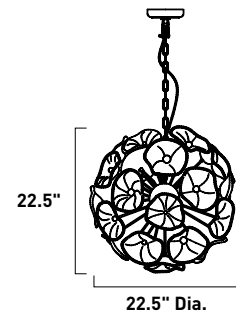

# FIORI

- Hand formed Murano Glass
- G9 Lamps Included
- 2900K Color Temperature

(Optional)  
**BL2-9G9CL120V35**  
 G9 LED Bulb

**E22090-28**  
 Pendant  
 A

**E22094-28**  
 Pendant  
 B

	ITEM #	FINISH	LAMPING	DIMENSION	LUMENS	Additional Information
<b>A</b>	E22090	28	8 x 40W G9 Xenon (Incl.)	12"W x 12"H, 130"OAH	4000	36" of chain ①
<b>B</b>	E22094	28	20 x 40W G9 Xenon (Incl.)	22.5"W x 22.5"H, 130"OAH	10000	36" of chain ①