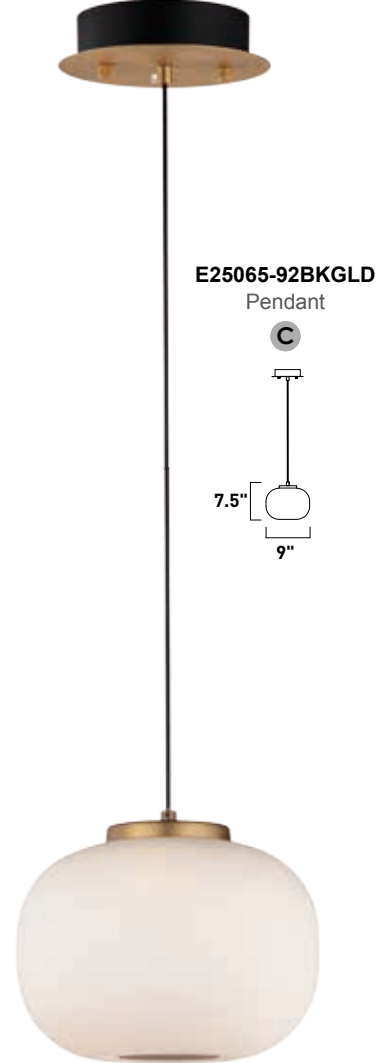

SOJI

- Two tone Black with Gold finish
- Satin White opal glass shades
- Pendants and wall sconces include JA8 LED G9 bulb
- 3000K Color Temperature
- CRI 80+
- Dimmable with Triac or ELV dimmers

ITEM #	FINISH	LAMPING	DIMENSION	LUMENS			Additional Information	
				CRI	INIT.	DEL.		
A	E25063	92BKGLD	2 x 4W G9 LED 3000K (Incl.)	7" L x 7" W x 8.75" H, 131" OAH	80+	960	760	
B	E25064	92BKGLD	2 x 4W G9 LED 3000K (Incl.)	7" L x 7" W x 10.75" H, 133" OAH	80+	960	760	
C	E25065	92BKGLD	2 x 4W G9 LED 3000K (Incl.)	9" L x 9" W x 7.5" H, 131" OAH	80+	960	760	

Finish: Satin White glass (92) Black/Gold (BKGLD)