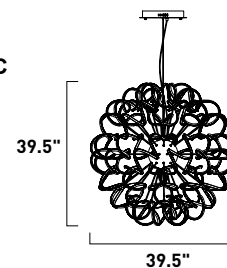

ITEM #	FINISH	LAMPING	DIMENSION	LUMENS			Additional Information
					CRI	INIT.	DEL.	
A	E21411	PC	69W PCB LED 3000K (Integrated)	23.5"W x 22"H, 136"OAH	80+	4830	3650	
B	E21415	PC	84W PCB LED 3000K (Integrated)	27"L x 28"W x 13"H, 137"OAH	80+	5880	4440	
C	E21413	PC	242W PCB LED 3000K (Integrated)	39.5"W x 39.5"H, 145.75"OAH	80+	16,940	12,500	

Finish: Polished Chrome (PC)