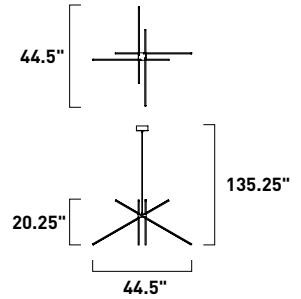

A

E41446-BK, -SA
Pendant