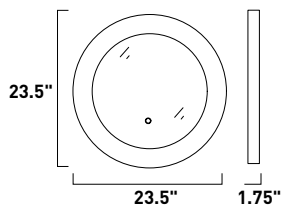

Mirror

A

E42040-GLBK

Mirror

B