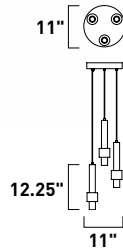

Finish: Satin Nickel/Satin Brass (SNSBR)

**E24753-SNSBR**  
Pendant

**B**

**E24751-SNSBR**  
Pendant

**C**

	ITEM #	FINISH	LAMPING	DIMENSION	LUMENS			Additional Information
					CRI	INIT.	DEL.	
<b>B</b>	E24753	SNSBR	3 x 6W PCB LED 3000K (Integrated)	11"L x 11"W x 12.25"H, 134"OAH	90+	1440	540	
<b>C</b>	E24751	SNSBR	1 x 6W PCB LED 3000K (Integrated)	3"L x 3"W x 12.25"H, 134"OAH	90+	480	180	