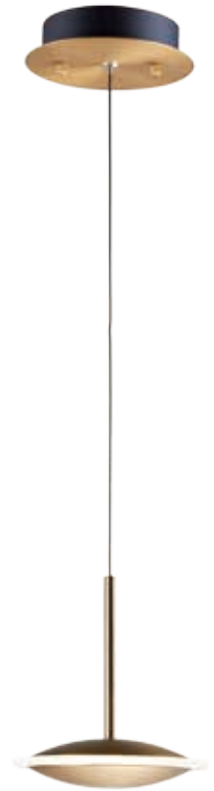

E21541-90BKGLD
Pendant

D

ITEM #	FINISH	LAMPING	DIMENSION	HCO	CRI	LUMENS		Additional Information	
						INIT.	DEL.		
A	E21540	90BKGLD	8W PCB LED 3000K (Integrated)	7" W x 7" H x 2.5" Ext.	3.5"	80+	560	400	
B	E21546	90BKGLD	53W PCB LED 3000K (Integrated)	28.5" L x 28.5" W x 7.75" H, 63" OAH		80+	3500	2670	
C	E21543	90BKGLD	28W PCB LED 3000K (Integrated)	17" L x 17" W x 7.75" H, 130" OAH		80+	1800	1410	
D	E21541	90BKGLD	8W PCB LED 3000K (Integrated)	7" L x 7" W x 7.75" H, 130" OAH		80+	560	400	

Finish: Frosted glass (90) Black/Gold (BKGLD)