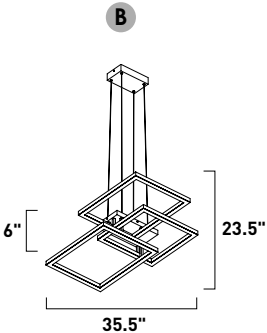

E21515-BK, CHP
Pendant

	ITEM #	FINISH	LAMPING	DIMENSION	CRI	LUMENS INIT.	DEL.	Additional Information
A	E21516	BK, CHP	112W PCB LED 3000K (Integrated)	31"L x 31"W x 5.75"H, 127"OAH	80+	7840	5500	
B	E21515	BK, CHP	80W PCB LED 3000K (Integrated)	35.5"L x 23.5"W x 6"H, 129"OAH	80+	5600	4000	

Finish options: Black (BK) Champagne (CHP)