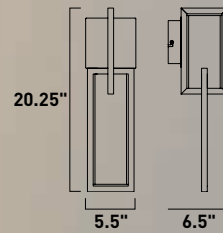

E20350-SN
Wall Mount

C