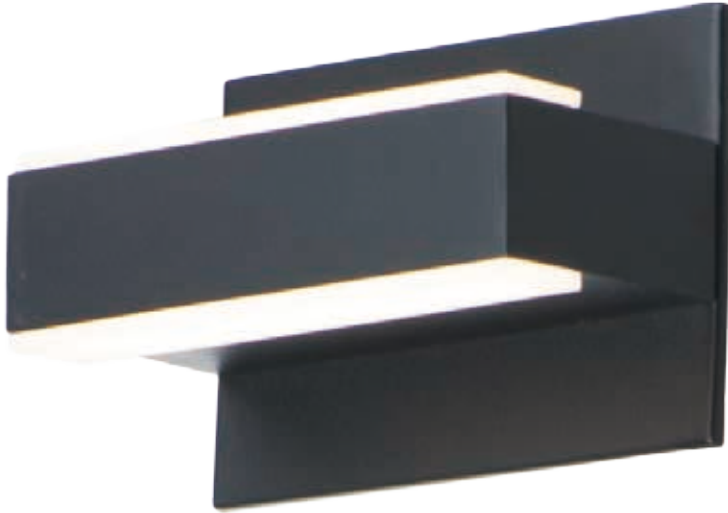

OMNI

Machined aluminum interior up and down wall sconce available in your choice of White or Black providing you an economical and architectural lighting fixture.

- Machined Aluminum construction
- Available in White and Black
- Wet location rated
- 3000K Color Temperature
- CRI 80+
- Dimmable with Triac or ELV dimmers
- Can be mounted vertically and horizontally