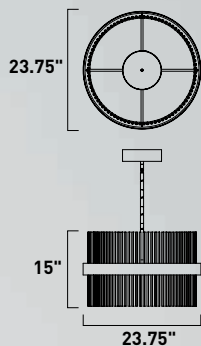

CHIMES

- Black band supports numerous tubes in your choice of: Satin Brass, Satin Nickel, or combined Satin Nickel/Satin Brass
- **Bluetooth®** enabled **White Tunable Color** Temperatures 2700-5000K, CRI 90+

WIZ
CONNECTED

E34205-BKSBR, BKSN, BKSNSBR
Pendant

A

BKSBR

ITEM #	FINISH	LAMPING	DIMENSION	LUMENS			Additional Information	
				CRI	INIT.	DEL.		
A E34205	BKSN, BKSBR, BKSNSBR	53W PCB LED 2700-5000K (Inte.)	23.75"L x 23.75"W x 15"H, 56"OAH	90+	4900	1600		120-277V Input

Finish options: Black/Satin Nickel (BKSN) Black/Satin Brass (BKSBR) Black/Satin Nickel/Satin Brass (BKSNSBR)