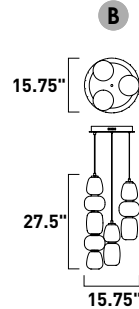

E25069-92BKGLD
Pendant

	ITEM #	FINISH	LAMPING	DIMENSION	LUMENS			Additional Information
					CRI	INIT.	DEL.	
A	E25068	92BKGLD	34W PCB LED 3000K (Integrated)	39.5"L x 6"W x 6"H, 125"OAH	80+	1890	1570	
B	E25069	92BKGLD	55W PCB LED 3000K (Integrated)	15.75"L x 15.75"W x 27.5"H, 150"OAH	80+	3200	2230	

Finish: Satin White glass (92) Black/Gold (BKGLD)