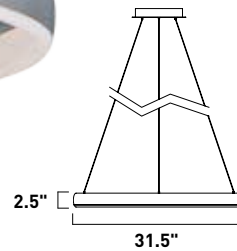

ITEM #	FINISH	LAMPING	DIMENSION	LUMENS		Additional Information
					CRI	INIT. DEL.	
A	E10030	SN	28W PCB LED 3000K (Integrated)	23.5"L x 23.5"W x 2.5"H, 125"OAH	80+	1540 1400	
B	E10032	SN	45W PCB LED 3000K (Integrated)	31.5"L x 31.5"W x 2.5"H, 125"OAH	80+	2475 2250	
C	E10036	SN	68W PCB LED 3000K (Integrated)	31.5"L x 31.5"W x 2.5"H, 125"OAH	80+	3740 3400	

Finish: Satin Nickel (SN)