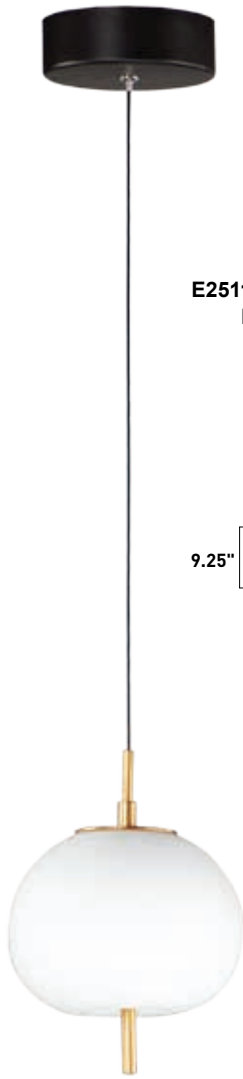

QUEST

- Two tone Black with Gold finish
- Satin White opal glass shades
- 3000K Color Temperature
- CRI 80+
- Dimmable with Triac or ELV dimmers

E25111-92BKGLD

Pendant

B