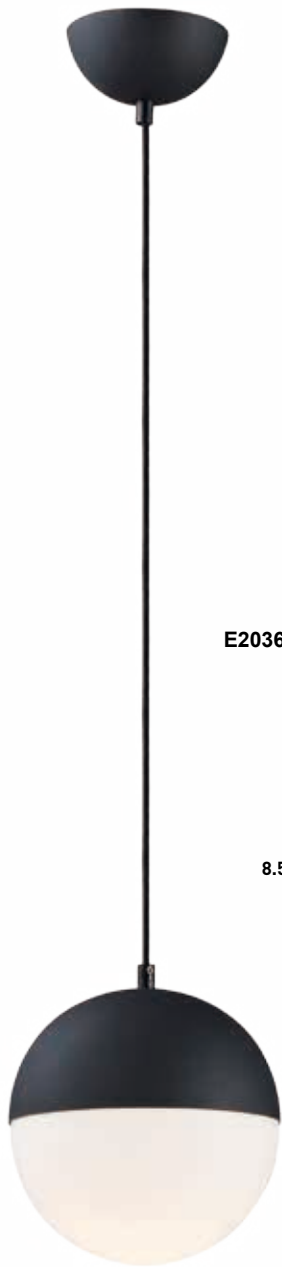

ITEM #	FINISH	LAMPING	DIMENSION	HCO	CRI	INIT.	DEL.	LUMENS	Additional Information
C	E20361; 92BK, 92MG	1 x 9W MB LED 3000K (Incl.)	7.75"L x 7.75"W x 8.5"H, 131.25"OAH	90+	630	570		JA8 Bulb Incl.	
D	E20369; 92BK, 92MG	1 x 9W MB LED 3000K (Incl.)	7.75"W x 7.75"H x 9.25"Ext.	2.25"	90+	630	580		JA8 Bulb Incl.

Finish options: Satin White glass (92) Black (BK) Metallic Gold (MG)