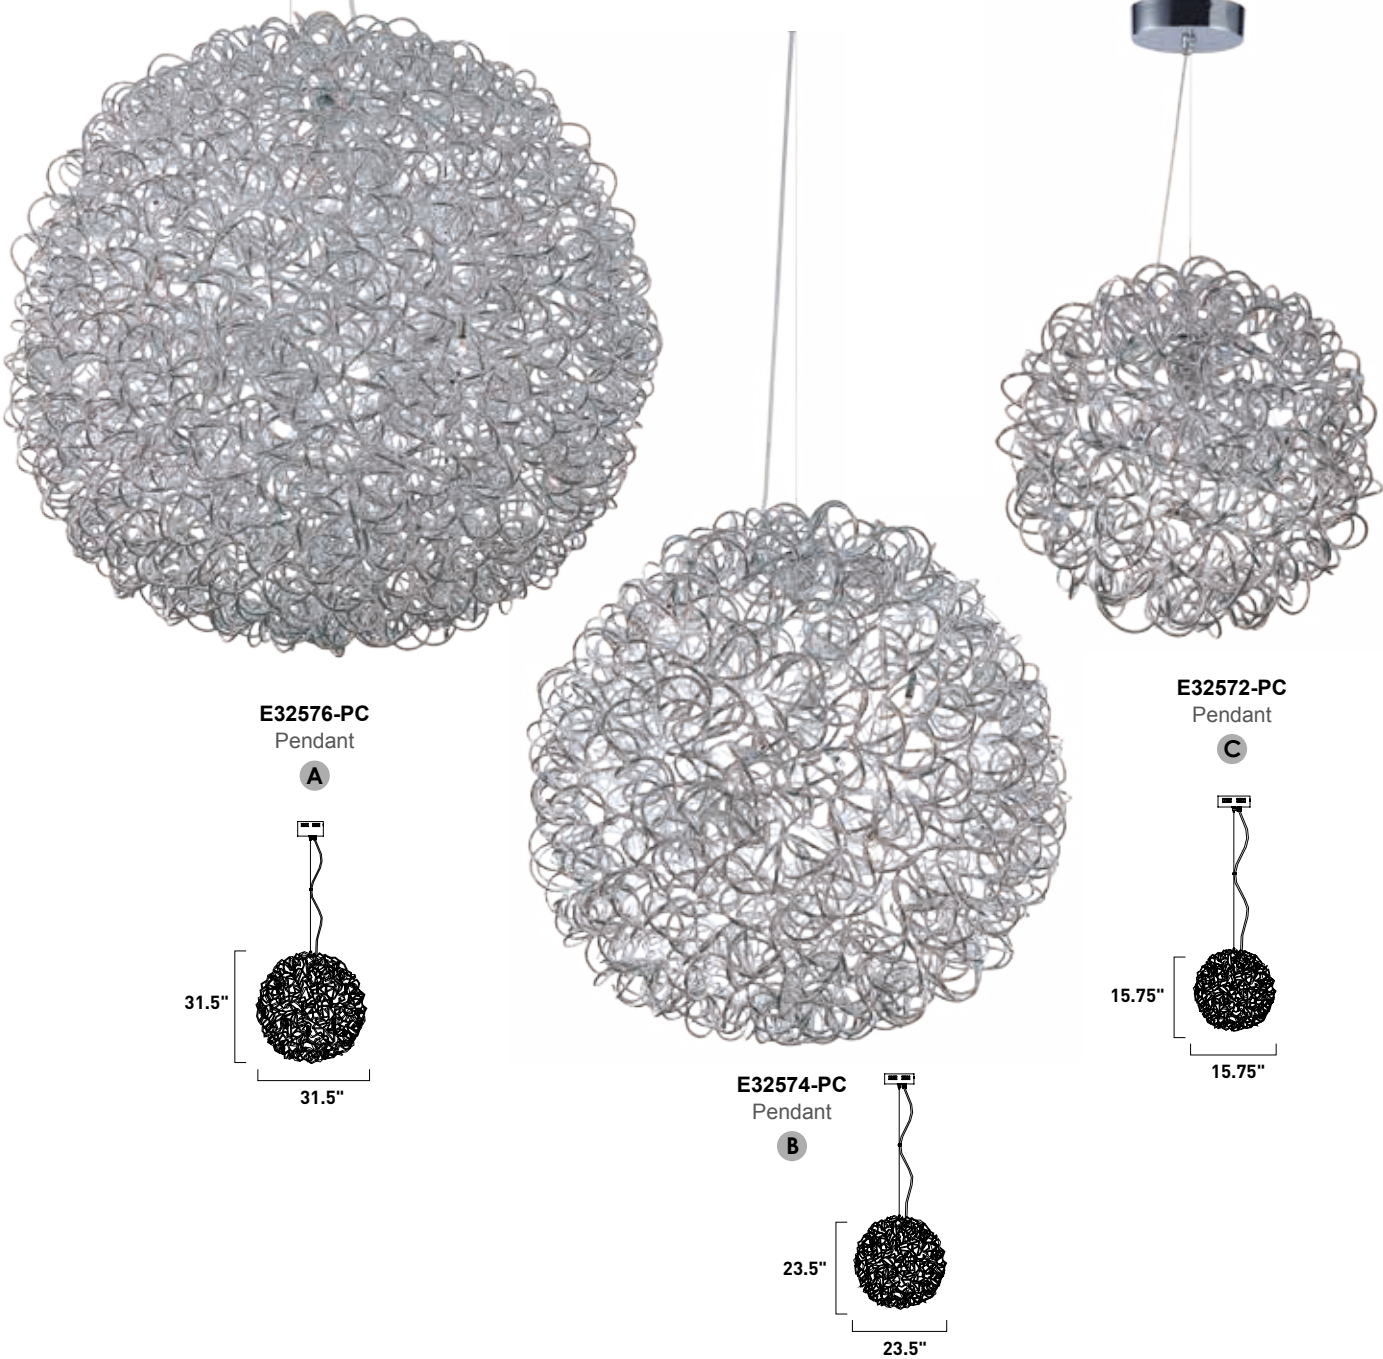

DAZED LED

- Clear string of G4 LED Lamps
- 12V transformers
- High Polished Chrome Aluminum rods
- Hand formed Mod-Silhouettes
- Dimmable with Electronic Low Voltage dimmer
- CRI 80+

ITEM #	FINISH	LAMPING	DIMENSION	LUMENS			Additional Information	
				CRI	INIT.	DEL.		
A	E32576	PC	25 x 1.2W LED G4 3000K (Incl.)	31.5"W x 31.5"H, 142"OAH	80+	2600	2500	
B	E32574	PC	12 x 1.2W LED G4 3000K (Incl.)	23.5"W x 23.5"H, 147"OAH	80+	1250	1200	
C	E32572	PC	8 x 1.2W LED G4 3000K (Incl.)	15.75"W x 15.75"H, 125"OAH	80+	850	800	

Finish: Polished Chrome (PC)