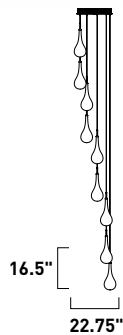

E23121-18PC
Pendant

A