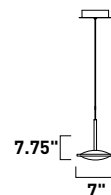

ITEM #	FINISH	LAMPING	DIMENSION	HCO	CRI	LUMENS		Additional Information	
						INIT.	DEL.		
A	E21540	90BKGLD	8W PCB LED 3000K (Integrated)	7" W x 7" H x 2.5" Ext.	3.5"	80+	560	400	
B	E21546	90BKGLD	53W PCB LED 3000K (Integrated)	28.5" L x 28.5" W x 7.75" H, 63" OAH		80+	3500	2670	
C	E21543	90BKGLD	28W PCB LED 3000K (Integrated)	17" L x 17" W x 7.75" H, 130" OAH		80+	1800	1410	
D	E21541	90BKGLD	8W PCB LED 3000K (Integrated)	7" L x 7" W x 7.75" H, 130" OAH		80+	560	400	

Finish: Frosted glass (90) Black/Gold (BKGLD)