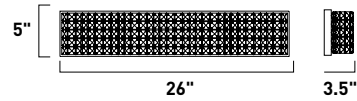

E24278-20PC
Bath Vanity

C