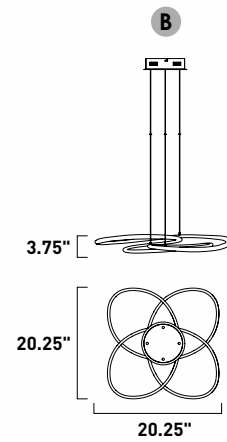

# COASTER

- 110-277V Input
- 3000K Color Temperature
- Dimmable with ELV Dimmer at 120V
- Damp Location Rated

**E24134-PC**  
Flush Mount

**E24132-PC**  
Pendant

	ITEM #	FINISH	LAMPING	DIMENSION	CRI	LUMENS		Additional Information
						INIT.	DEL.	
<b>B</b>	E24132	PC	40W PCB LED 3000K (Integrated)	20.25"L x 20.25"W x 3.75"H, 129"OAH	90+	2800	2200	
<b>C</b>	E24134	PC	40W PCB LED 3000K (Integrated)	20.25"L x 20.25"W x 7.5"H	90+	2800	2105	