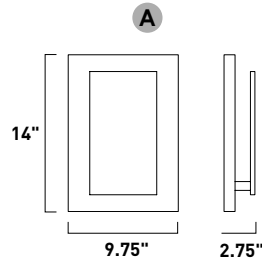

E41335-BKSA, -WT
Interior/Exterior Wall Sconce