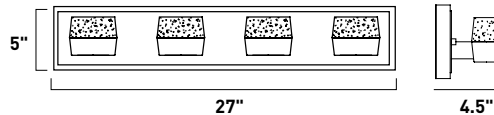

ITEM #	FINISH	LAMPING	DIMENSION	HCO	CRI	LUMENS		Additional Information
							INIT.	DEL.	
A	E22893	89PC	6 x 3W LED 3000K (Integrated)	21"W x 5"H x 4.5"Ext.	1.8"	80+	1260	1008	
B	E22894	89PC	8 x 3W LED 3000K (Integrated)	27"W x 5"H x 4.5"Ext.	1.8"	80+	1680	1344	

Finish: Etched/Bubble glass (89) Polished Chrome (PC)