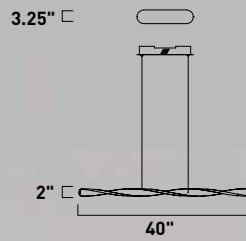

ITEM #	FINISH	LAMPING	DIMENSION	LUMENS			Additional Information
				CRI	INIT.	DEL.	
C E24155	BK	32W PCB LED 3200K (Integrated)	40"L x 3.25"W x 2"H, 132"OAH	80+	2240	2400	

Finish: Black (BK)