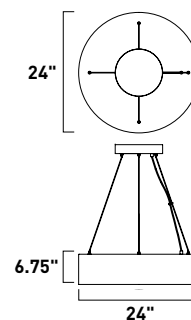

ITEM #	FINISH	LAMPING	DIMENSION	LUMENS			Additional Information	
				CRI	INIT.	DEL.		
A	E32787	BKAL	117W PCB LED 3000K (Inte.)	30"L x 30"W x 6.75"H, 129"OAH	90+	11,000	3800	120-277V Triac/0-10V Dimming
B	E32782	BKAL	58.5W PCB LED 3000K (Inte.)	24"L x 24"W x 7.75"H	90+	5850	2000	120-277V Triac/0-10V Dimming
C	E32785	BKAL	58.5W PCB LED 3000K (Inte.)	24"L x 24"W x 6.75"H, 129"OAH	90+	5850	2000	120-277V Triac/0-10V Dimming

Finish: Black/Aluminum (BKAL)