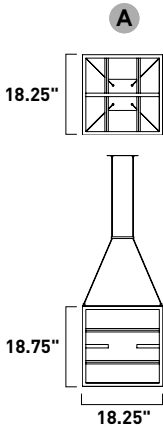

CHAMBER

- Two tone Black and painted Gold finish
- 3000K Color Temperature
- CRI 90+
- Dimmable with Triac dimmers

ITEM #	FINISH	LAMPING	DIMENSION	LUMENS		Additional Information
				CRI	INIT. DEL.	
A	E21224 BKGLD	44W PCB LED 3000K (Integrated)	18.25"L x 18.25"W x 18.75"H, 132.25"OAH	90+	3080 1840	
B	E21226 BKGLD	51W PCB LED 3000K (Integrated)	23.75"L x 23.75"W x 24.25"H, 137.75"OAH	90+	3570 2130	

Finish: Black/Gold (BKGLD)