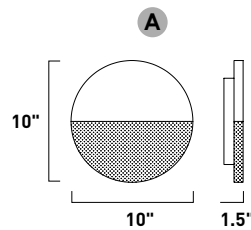

E41280-BK, -SA, -WT
Interior/Exterior Wall Sconce