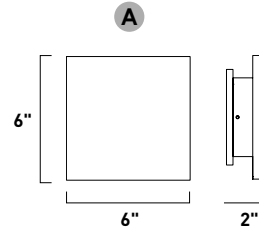

E41388-BK, -SA, -WT
Interior/Exterior Wall Sconce