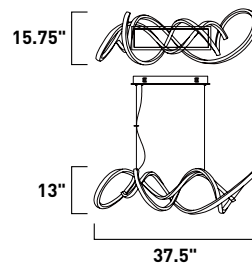

ITEM #	FINISH	LAMPING	DIMENSION	LUMENS			Additional Information
				CRI	INIT.	DEL.	
A E20468	BC, BCN	63W PCB LED 3000K (Inte.)	37.5"L x 15.75"W x 13"H, 131.75"OAH	90+	4410	2520	

Finish Options: Black Chrome (BC) Brushed Champagne (BCN)