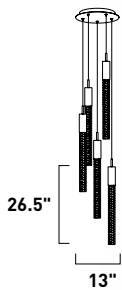

E22875-91PC
Pendant

B