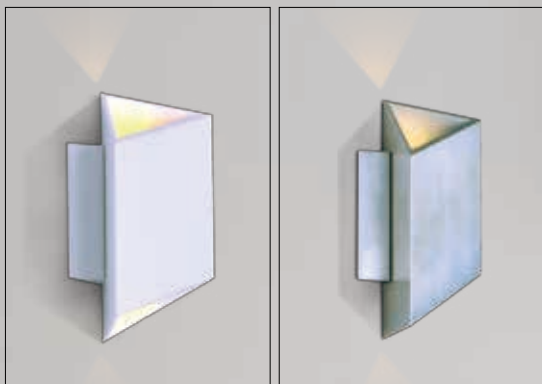

FACET

- ETL & cETL wet location listed, IP65 rated
- Dimmable with Electronic Low Voltage dimmer
- Cast and Machined Aluminum
- 3000K Color Temperature
- CRI 90+

ITEM #	FINISH	LAMPING	DIMENSION	HCO	CRI	LUMENS	INIT. DEL.	Additional Information
A E41373	BK, SA, WT	7W LED 3000K (Inte.)	7"W x 8.5"H x 2.5"Ext.	4.25"	90+	560	460	Dim. with Triac dimmer

Finish options: Black (BK) Satin Aluminum (SA) White (WT)