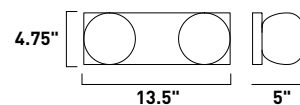

E21453-93BK
Bath Vanity

C