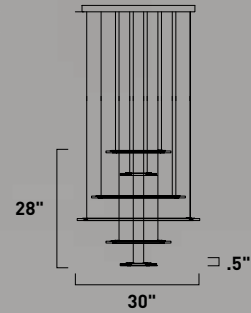

ITEM #	FINISH	LAMPING	DIMENSION	LUMENS			Additional Information	
				CRI	INIT.	DEL.		
A	E22664	11MS	105W PCB LED 3000K (Integrated)	30"W x .5"H, 183"OAH	80+	7350	4035	

Finish: Matte White Acrylic (11) Matte Silver (MS)