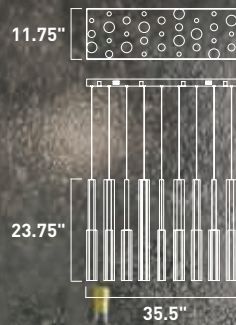

E10017-MPLT
Pendant

A

FLUTE

Elongated metal tubes in a variety of finishes from Rose Gold to Polished Chrome suspend from pendants to create impressive sculptural statements. Each tube encase a replaceable integrated LED module while many of the ceiling pendants house additional LED spots to highlight the beautiful high gloss finishes as well as additional downlight.