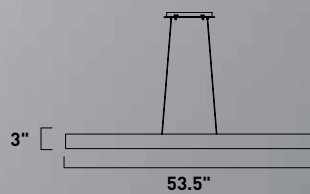

ITEM #	FINISH	LAMPING	DIMENSION	LUMENS		Additional Information
				CRI	INIT. DEL.	
C E22907	AL	32W PCB LED 3000K (Integrated)	53.5"L x 0.5"W x 3"H, 128"OAH	80+	2240	1560

Finish: Brushed Aluminum (AL)