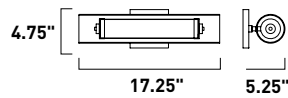

E23315-24PC
Bath Vanity

B