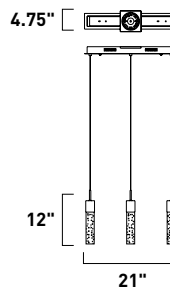

E22773-91PC
Pendant