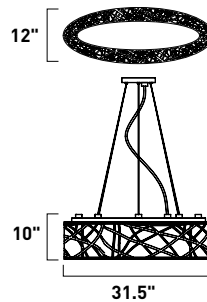

ITEM #	FINISH	LAMPING	DIMENSION	LUMENS	Additional Information
A	E21308	10BZ, 10PC	9 x 40W G9 Xenon (Incl.)	23.5"W x 10"H, 130"OAH	4500	ⓘ
B	E21310	10BZ, 10PC	9 x 40W G9 Xenon (Incl.)	31.5"L x 12"W x 10"H, 120"OAH	4500	ⓘ

Finish options: Mirror Chrome (10) Bronze (BZ) Polished Chrome (PC)