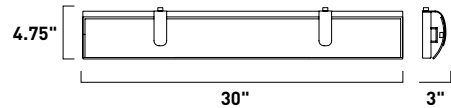

ITEM #	FINISH	LAMPING	DIMENSION	HCO	CRI	LUMENS		Additional Information
						INIT.	DEL.	
A	E25131 | 92BK, 92GLD, 92PC	12W PCB LED 3000K (Inte.)	13"W x 4.75"H x 3"Ext.	2.5"	90+	960	670	
B	E25133 | 92BK, 92GLD, 92PC	20W PCB LED 3000K (Inte.)	22"W x 4.75"H x 3"Ext.	2.5"	90+	1600	1200	
C	E25135 | 92BK, 92GLD, 92PC	28W PCB LED 3000K (Inte.)	30"W x 4.75"H x 3"Ext.	2.5"	90+	2240	1700	

Finish Options: White glass (92) Black (BK) Gold (GLD) Polished Chrome (PC)