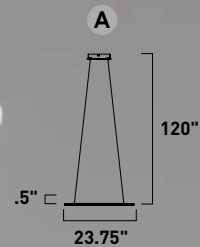

SATURN II

- Horizontal frosted Acrylic diffuses LED
- Large scale ring options available
- 3000K Color Temperature
- CRI 80+
- Dimmable with Triac dimmers

E22653-11MS
Pendant