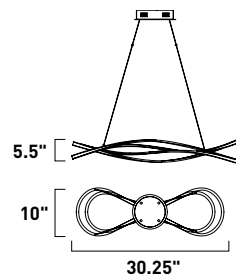

COASTER

Take a ride on this fun lighting collection featuring channel of Polished Chrome skillfully formed in a twisted design. Unique in its approach, light is distributed in all directions and is fully dimmable.

E24136-PC
Pendant

A

	ITEM #	FINISH	LAMPING	DIMENSION	CRI	LUMENS		Additional Information
						INIT.	DEL.	
A	E24136	PC	48W PCB LED 3000K (Integrated)	30.25"L x 10"W x 5.5"H, 127"OAH	90+	3360	2140	

Finish: Polished Chrome (PC)