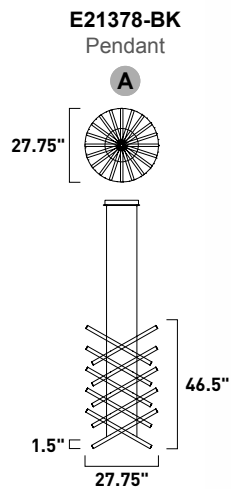

HOVER

- Square aluminum extrusions
- Light output from two faces of V shaped acrylic
- 3000K Color Temperature, CRI 80+

ITEM #	FINISH	LAMPING	DIMENSION	LUMENS			Additional Information
				CRI	INIT.	DEL.	
A E21378	BK	108W PCB LED 3000K (Integrated)	27.75"L x 27.75"W x 46.5"H, 126.75"OAH	80+	7560	4860	

Finish: Black (BK)