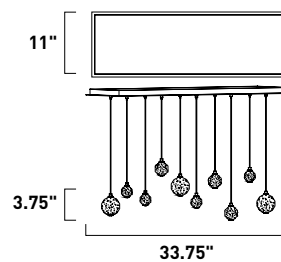

# HARMONY

- Various size, bubble glass globes
- Replaceable, G4 LED Lamps
- Dimmable with Triac dimmers

**E24506-91PC**  
Pendant

**A**

**E24507-91PC**  
Pendant

**B**

ITEM #	FINISH	LAMPING	DIMENSION	CRI	LUMENS	Additional Information	
<b>A</b>	E24506	91PC	9 x 1.5W LED (Incl.)	12.75"W x 3.75"H, 126"OAH	80+	945	Glass: 2"W x 1.8"H (3pcs), 2.36"W x 2.25"H (3pcs), 3.15"W x 3.1"H (3pcs)   
<b>B</b>	E24507	91PC	10 x 1.5W LED (Incl.)	33.75"L x 11"W x 3.75"H, 126"OAH	80+	1050	Glass: 2"W x 1.8"H (3pcs), 2.36"W x 2.25"H (3pcs), 3.15"W x 3.1"H (4pcs)   