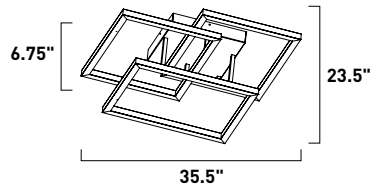

E21513-BK, CHP
Flush Mount

B