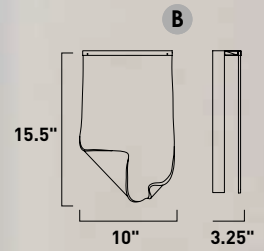

E24871-133PC
Wall Mount