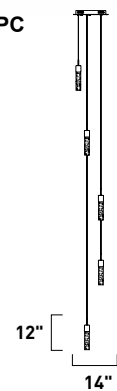

ITEM #	FINISH	LAMPING	DIMENSION	LUMENS			Additional Information
					CRI	INIT.	DEL.	
A	E22774	91PC	5 x 7.5W LED 3000K (Integrated)	39"L x 4.75"W x 12"H, 134"OAH	80+	2625	1310	
B	E22775	91PC	5 x 7.5W LED 3000K (Integrated)	14"W x 12"H, 134"OAH	80+	2625	1310	

Finish: Bubble Crystal glass (91) Polished Chrome (PC)