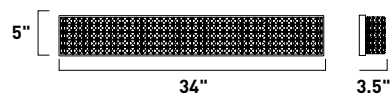

ITEM #	FINISH	LAMPING	DIMENSION	HCO	LUMENS	Additional Information
A	E24270	20PC	1 x 40W G9 Xenon (Incl.)	11.75"W x 14.25"H x 8.75"Ext.	5.5"	450	
B	E24277	20PC	3 x 40W G9 Xenon (Incl.)	26"W x 5"H x 3.5"Ext.	1"	1500	
C	E24278	20PC	4 x 40W G9 Xenon (Incl.)	34"W x 5"H x 3.5"Ext.	1"	2000	

Finish: Crystal (20) Polished Chrome (PC)