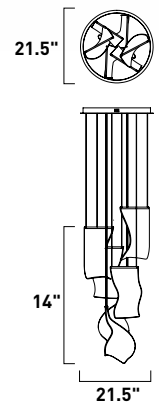

Finish: Patterned Acrylic (133) Polished Chrome (PC)

**E24874-133PC**  
Pendant

**B**

**E24875-133PC**  
Pendant

**C**

	ITEM #	FINISH	LAMPING	DIMENSION	LUMENS			Additional Information
					CRI	INIT.	DEL.	
<b>B</b>	E24874	133PC	7.2W PCB LED 3000K (Integrated)	15.75"L x 15.75"W x 15.75"H, 135.25"OAH	90+	504	290	
<b>C</b>	E24875	133PC	25W PCB LED 3000K (Integrated)	21.5"L x 21.5"W x 14"H, 133.75"OAH	90+	2000	1000	