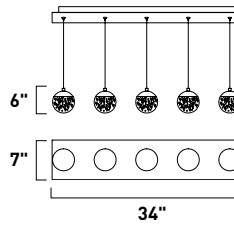

ITEM #	FINISH	LAMPING	DIMENSION	LUMENS			Additional Information
				CRI	INIT.	DEL.	
B E24265	91PC	5 x 5W PCB LED 3000K (Integrated)	34"L x 7"W x 6"H, 128"OAH	80+	1925	1820	
Finish: Bubble glass (91) Polished Chrome (PC)