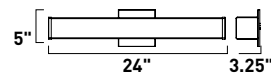

E23400-01PC, -01SN
Bath Vanity

E