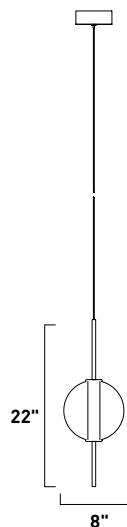

- Plated Gold finish
- Clear glass
- Innovative LED tube encased in white glass
- CRI 90+, 3000K
- Dimmable with both Triac and Electric Low Voltage Dimmers

E11040-24GLD
Pendant

A

ITEM #	FINISH	LAMPING	DIMENSION	LUMENS			Additional Information
				CRI	INIT.	DEL.	
A E11040	24GLD	11.2W PCB LED 3000K (Inte.)	8"L x 8"W x 22"H, 144"OAH	90+	1050	950	

Finish: Clear glass (24) Glod (GLD)