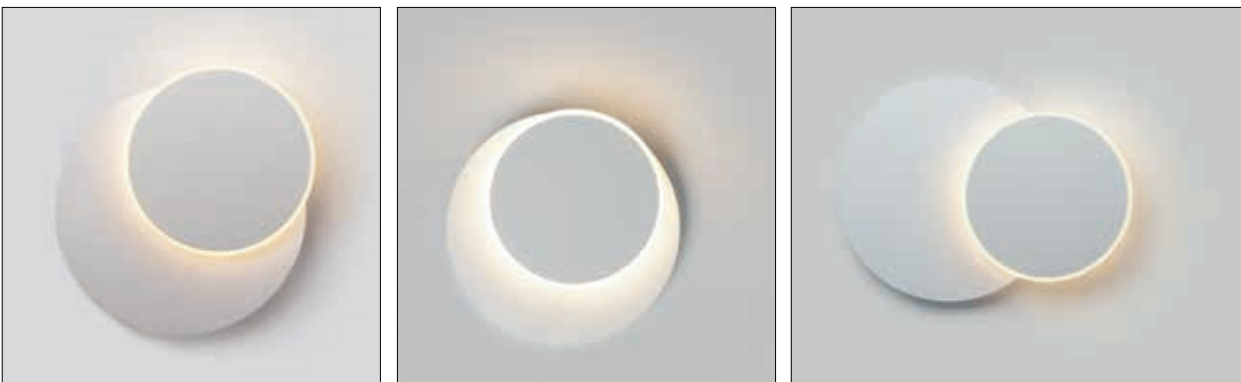

REVOLVER

This interesting wall or ceiling fixture is created in two sections finished in Matte White. The exterior section is lit on the edge and rotates from the top creating a halo effect on the surface behind.

- Directional light source
- Finished in Matte White
- 3000K Color Temperature
- CRI 80+
- Dimmable with Triac dimmers

ITEM #	FINISH	LAMPING	DIMENSION	HCO	LUMENS		Additional Information
					CRI	INIT. DEL.	
A E20090	MW	10W PCB LED 3000K (Integrated)	10"W x 10"H x 2.5"Ext.	2.5"	80+	700 600	

Finish: Matte White (MW)