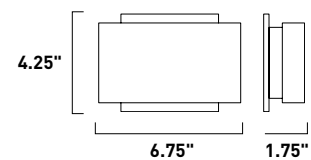

SPARTAN

- ETL & cETL wet location listed, IP65 rated
- Up/Down Light
- Title 24 listed
- Driver located within fixture
- 35,000 hours rated life
- Color Temp: 3000K
- CRI: 90+
- ADA Compliant, low profile design

E41310-BK, -BZ, -SA
Interior/Exterior Wall Sconce

B

ITEM #	FINISH	LAMPING	DIMENSION	HCO	CRI	LUMENS INIT.	LUMENS DEL.	Additional Information
B E41310	BK, BZ, SA	10W LED 3000K (Inte.)	6.75"W x 4.25"H x 1.75"Ext.	2.25"	90+	750	510	

Finish options: Black (BK) Bronze (BZ) Satin Aluminum (SA)