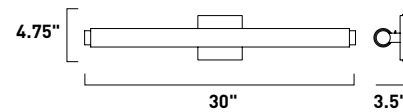

ITEM #	FINISH	LAMPING	DIMENSION	HCO	CRI	LUMENS INIT.	DEL.	Additional Information
A	E23410	01PC	16W PCB LED 2700-5000K (Inte.)	18"W x 4.75"H x 3.5"Ext.	2.5"	90+	1200	990	
B	E23412	01PC	20W PCB LED 2700-5000K (Inte.)	24"W x 4.75"H x 3.5"Ext.	2.5"	90+	1400	1200	
C	E23414	01PC	30W PCB LED 2700-5000K (Inte.)	30"W x 4.75"H x 3.5"Ext.	2.5"	90+	2100	1550	

Finish: White glass (01) Polished Chrome (PC)