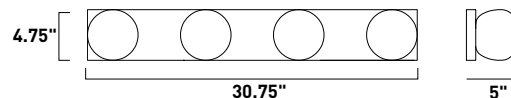

ITEM #	FINISH	LAMPING	DIMENSION	HCO	CRI	LUMENS INIT. DEL.	Additional Information	
A	E21451	93BK	1 x 4W G9 LED 3000K (Incl.)	4.75"W x 4.75"H x 5"Ext.	2.5"	80+	450 420	
B	E21452	93BK	2 x 4W G9 LED 3000K (Incl.)	13.5"W x 4.75"H x 5"Ext.	2.5"	80+	900 750	
C	E21453	93BK	3 x 4W G9 LED 3000K (Incl.)	22"W x 4.75"H x 5"Ext.	2.5"	80+	1350 1260	
D	E21454	93BK	4 x 4W G9 LED 3000K (Incl.)	30.75"W x 4.75"H x 5"Ext.	2.5"	80+	1800 1600	

Finish: Clear glass (93) Black (BK)