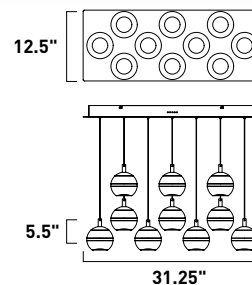

ITEM #	FINISH	LAMPING	DIMENSION	LUMENS		Additional Information
				CRI	INIT. DEL.	
A E24599	93NAB, 93PC	10 x 6W PCB LED 3000K (Integrated)	31.25"L x 12.5"W x 5.5"H, 127.5"OAH	80+	5610	4950

Finish Options: Frost/Clear Acrylic (93) Natural Aged Brass (NAB) Polished Chrome (PC)