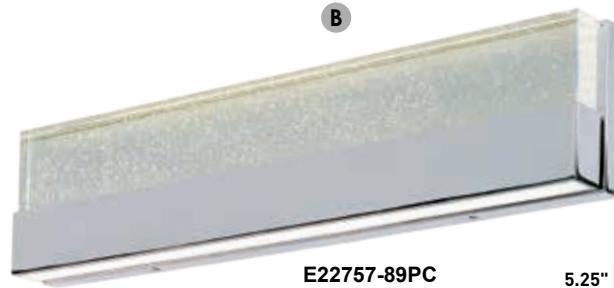

# FIZZ III

- See the full collection on page 269
- Dimmable with Triac dimmers

**E22755-89PC**  
Bath Vanity

**A**

**E22756-89PC**  
Bath Vanity

**B**

**E22757-89PC**  
Bath Vanity

**C**