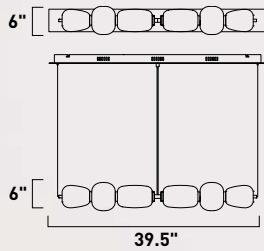

A

SOJI

Inspired by Japanese lanterns, this soft contemporary collection features Satin White glass shades of various shapes and sizes mounted on metal frames finished in a dramatic 2-tone Gold with Black accents.