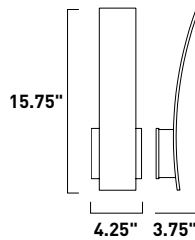

PRIME

- Indirect Wall Lighting
- ADA Compliant
- ETL & cETL wet location listed, IP65 rated
- Title 24 listed
- Driver located within fixture
- 35,000 hours rated life
- Color Temp: 3000K
- CRI: 90+

E41307-BK, -SA, -WT
Interior/Exterior Wall Sconce

A

ITEM #	FINISH	LAMPING	DIMENSION	LUMENS		Additional Information		
				HCO	CRI	INIT.	DEL.	
A E41307	BK, SA, WT	5W LED 3000K (Inte.)	4.25"W x 15.75"H x 3.75"Ext.	12.5"	90+	430	300	

Finish options: Black (BK) Aluminum (SA) White (WT)