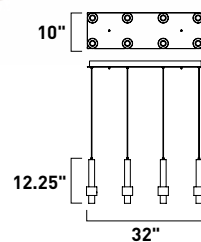

ITEM #	FINISH	LAMPING	DIMENSION	LUMENS			Additional Information
				CRI	INIT.	DEL.	
A E24758	SNSBR	8 x 6W PCB LED 3000K (Integrated)	32"L x 10"W x 12.25"H, 134"OAH	90+	3840	931	

Finish: Satin Nickel/Satin Brass (SNSBR)