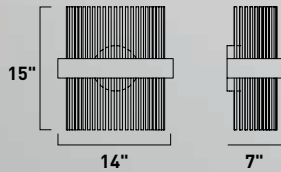

E34201-BKSBR, BKSN, BKSNSBR

Wall Mount

B

ITEM #	FINISH	LAMPING	DIMENSION	LUMENS		Additional Information			
				HCO	CRI	INIT.	DEL.		
B E34201	BKSN, BKSBR BKSNSBR	17W PCB LED 2700-5000K (Inte.)	14"W x 15"H x 7"Ext.	7.5"	90+	1400	490	120-277V Input	

Finish options: Black/Satin Nickel (BKSN) Black/Satin Brass (BKSBR) Black/Satin Nickel/Satin Brass (BKSNSBR)