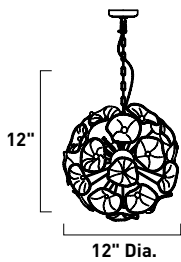

# FIORI

- Hand formed Murano Glass
- G9 Lamps Included
- 2900K Color Temperature

(Optional)  
**BL2-9G9CL120V35**  
 G9 LED Bulb

**E22090-28**  
 Pendant  
 A

**E22094-28**  
 Pendant  
 B

	ITEM #	FINISH	LAMPING	DIMENSION	LUMENS	Additional Information
<b>A</b>	E22090	28	8 x 40W G9 Xenon (Incl.)	12"W x 12"H, 130"OAH	4000	36" of chain ①
<b>B</b>	E22094	28	20 x 40W G9 Xenon (Incl.)	22.5"W x 22.5"H, 130"OAH	10000	36" of chain ①