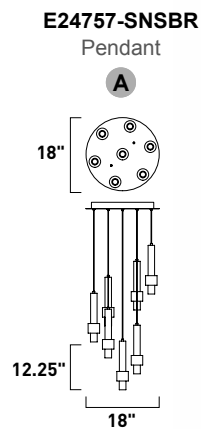

REVEAL

- Unique two-tone Satin Nickel and Satin Brass finish
- Light reveal at band
- 3000K Color Temperature
- CRI 90+

ITEM #	FINISH	LAMPING	DIMENSION	LUMENS		Additional Information	
				CRI	INIT. DEL.		
A E24757	SNSBR	7 x 6W PCB LED 3000K (Integrated)	18"L x 18"W x 12.25"H, 134"OAH	90+	3360	815	

Finish: Satin Nickel/Satin Brass (SNSBR)