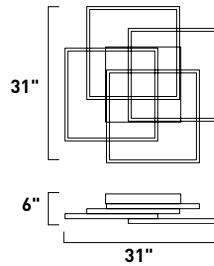

ITEM #	FINISH	LAMPING	DIMENSION	CRI	LUMENS INIT. DEL.	Additional Information
A	E21513	BK, CHP	80W PCB LED 3000K (Integrated)	35.5"L x 23.5"W x 6.75"H	80+	5600 4000	
B	E21518	BK, CHP	112W PCB LED 3000K (Integrated)	31"L x 31"W x 6"H	80+	7840 5500	

Finish options: Black (BK) Champagne (CHP)