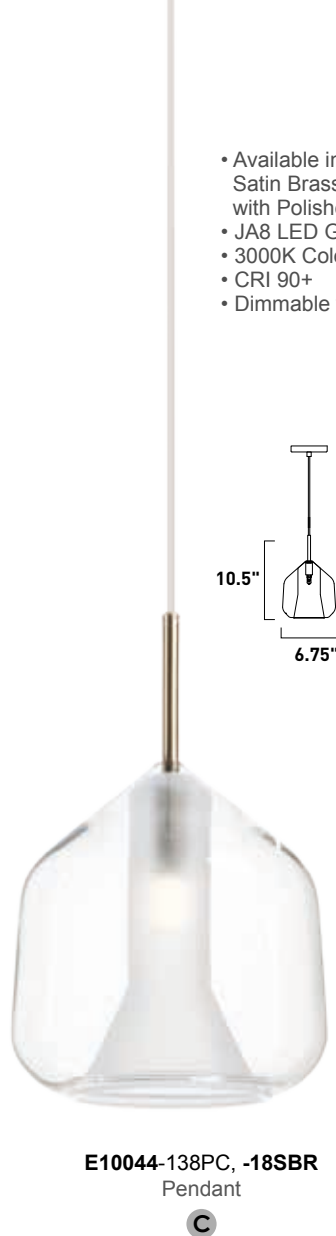

E10044-138PC, -18SBR
Pendant
C

ITEM #	FINISH	LAMPING	DIMENSION	LUMENS			Additional Information
				CRI	INIT.	DEL.	
A	E10040 | 138PC, 18SBR	5W G9 LED 3000K (Incl.)	5.5"W x 11.25"H, 130"OAH	90+	480	380	
B	E10042 | 138PC, 18SBR	5W G9 LED 3000K (Incl.)	7.75"W x 8"H, 126"OAH	90+	480	380	
C	E10044 | 138PC, 18SBR	5W G9 LED 3000K (Incl.)	6.75"W x 10.5"H, 130"OAH	90+	480	380	

Finish Options: Clear glass (18) Smoke glass (138) Satin Brass (SBR) Polished Chrome (PC)