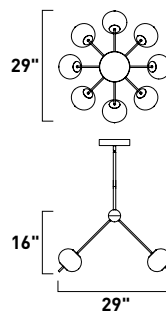

ITEM #	FINISH	LAMPING	DIMENSION	LUMENS			Additional Information
				CRI	INIT.	DEL.	
A E25118	92BKGLD	8 x 6W PCB LED 3000K (Integrated)	29"L x 29"W x 16"H, 61.5"OAH	80+	3840	2880	

Finish: Satin White glass (92) Black/Gold (BKGLD)