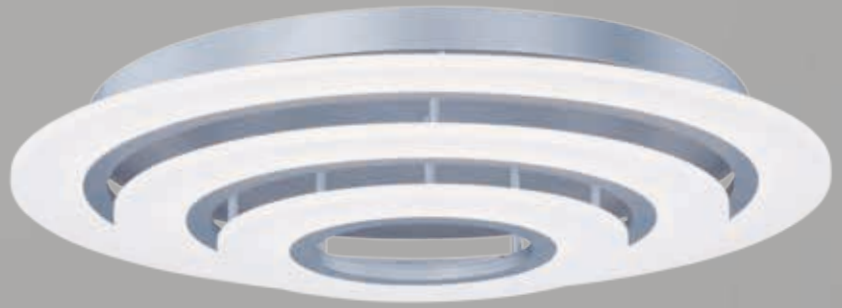

E22667-11MS
Flush Mount
B