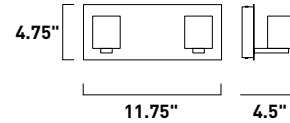

E32033-18PC
Bath Vanity

C