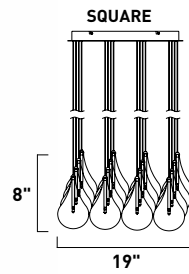

E20117-18
Pendant

B