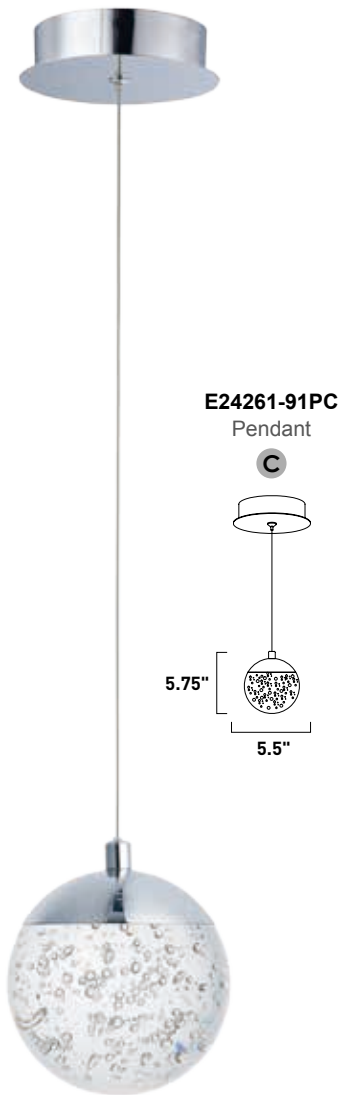

ITEM #	FINISH	LAMPING	DIMENSION	LUMENS			Additional Information	
					HCO	CRI	INIT. DEL.		
C	E24261	91PC	1 x 5W PCB LED 3000K (Integrated)	5.5"W x 5.75"H, 128"OAH	80+	385	395		
D	E24260	91PC	1 x 5W PCB LED 3000K (Integrated)	6"W x 6"H x 6.5"Ext.	3"	80+	385	365	

Finish: Bubble glass (91) Polished Chrome (PC)