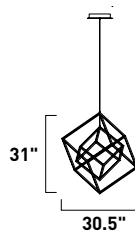

E30582-BK, -PC
Pendant

B