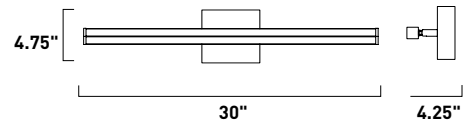

C

D

	ITEM #	FINISH	LAMPING	DIMENSION	HCO	LUMENS			Additional Information
						CRI	INIT.	DEL.	
C	E21372	BK	15.6W PCB LED 3000K (Inte.)	24"W x 4.75"H x 4.25"Ext.	3.75"	90+	1100	750	
D	E21374	BK	19W PCB LED 3000K (Inte.)	30"W x 4.75"H x 4.25"Ext.	2.5"	90+	1330	950	

Finish: Black (BK)