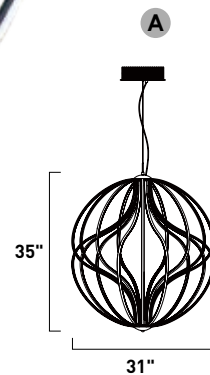

E21178-BK, -PC
Pendant

ITEM #	FINISH	LAMPING	DIMENSION	CRI	LUMENS		Additional Information
					INIT.	DEL.	
A E21178	BK, PC	149W PCB LED 3000K (Integrated)	31"W x 35"H, 158"OAH	80+	10,430	9180	

Finish options: Black (BK) Polished Chrome (PC)