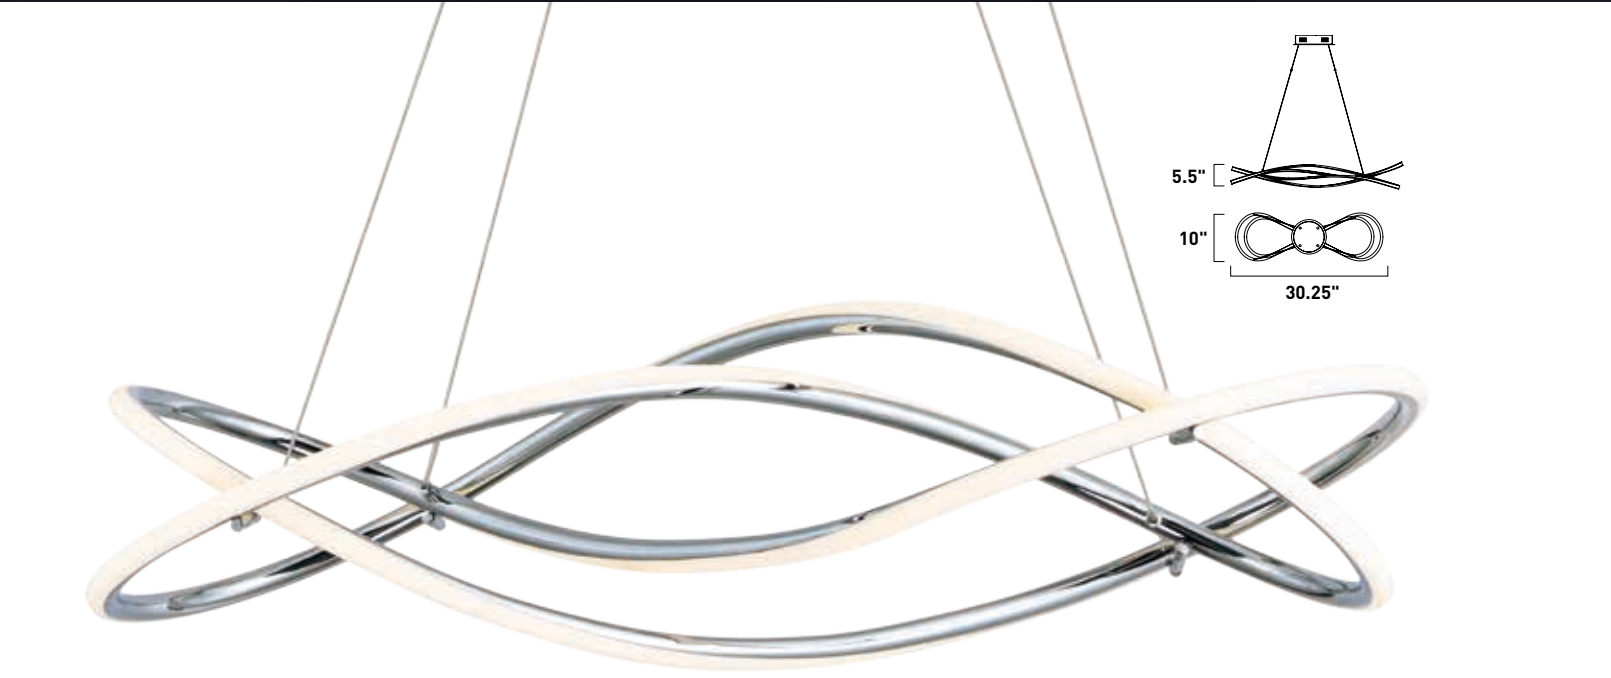

# COASTER

Take a ride on this fun lighting collection featuring channel of Polished Chrome skillfully formed in a twisted design. Unique in its approach, light is distributed in all directions and is fully dimmable.