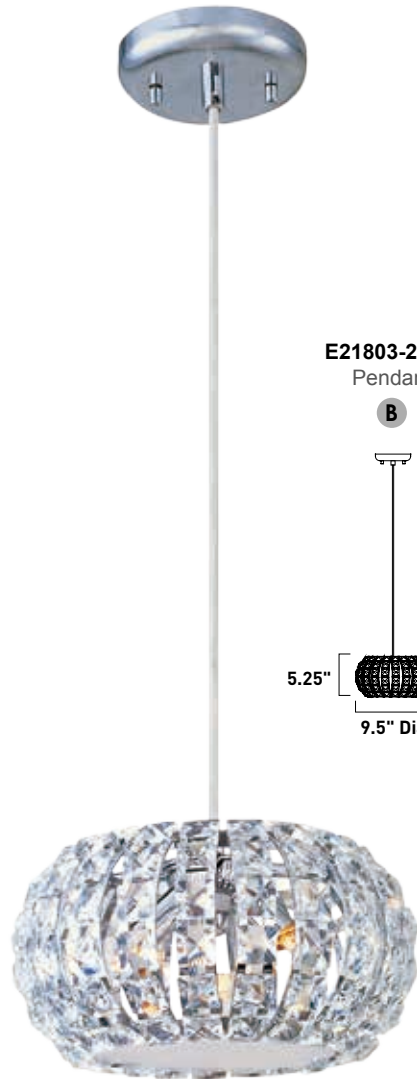

E21803-20PC
Pendant

B

	ITEM #	FINISH	LAMPING	DIMENSION	HCO	LUMENS	Additional Information
A	E21806	20PC	3 x 40W G9 Xenon (Incl.)	13"W x 5.25"H x 7"Ext.	1.5"	1500	
B	E21803	20PC	3 x 40W G9 Xenon (Incl.)	9.5"W x 5.25"H, 120"OAH		1500	

Finish: Crystal (20) Polished Chrome (PC)