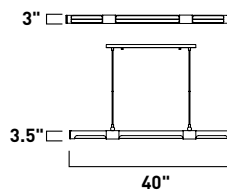

# ROLLO

- Hydro-dipped wood finish
- Adjustable configuration
- 3000K 90+ CRI
- Dimmable to 10% using ELV dimmer

**E24946-APBK**

Pendant

**A**

ITEM #	FINISH	LAMPING	DIMENSION	LUMENS		Additional Information
				CRI	INIT. DEL.	
<b>A</b> E24946	APBK	34W PCB LED 3000K (Inte.)	40"L x 3"W x 3.5"H, 124.25"OAH	90+	1700 1400	