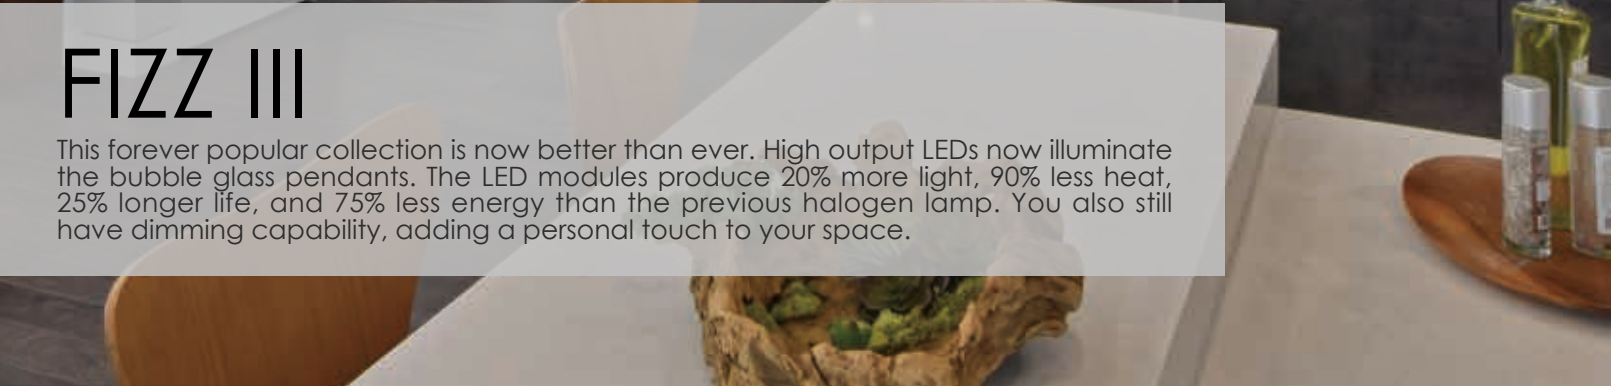

## FIZZ III

This forever popular collection is now better than ever. High output LEDs now illuminate the bubble glass pendants. The LED modules produce 20% more light, 90% less heat, 25% longer life, and 75% less energy than the previous halogen lamp. You also still have dimming capability, adding a personal touch to your space.