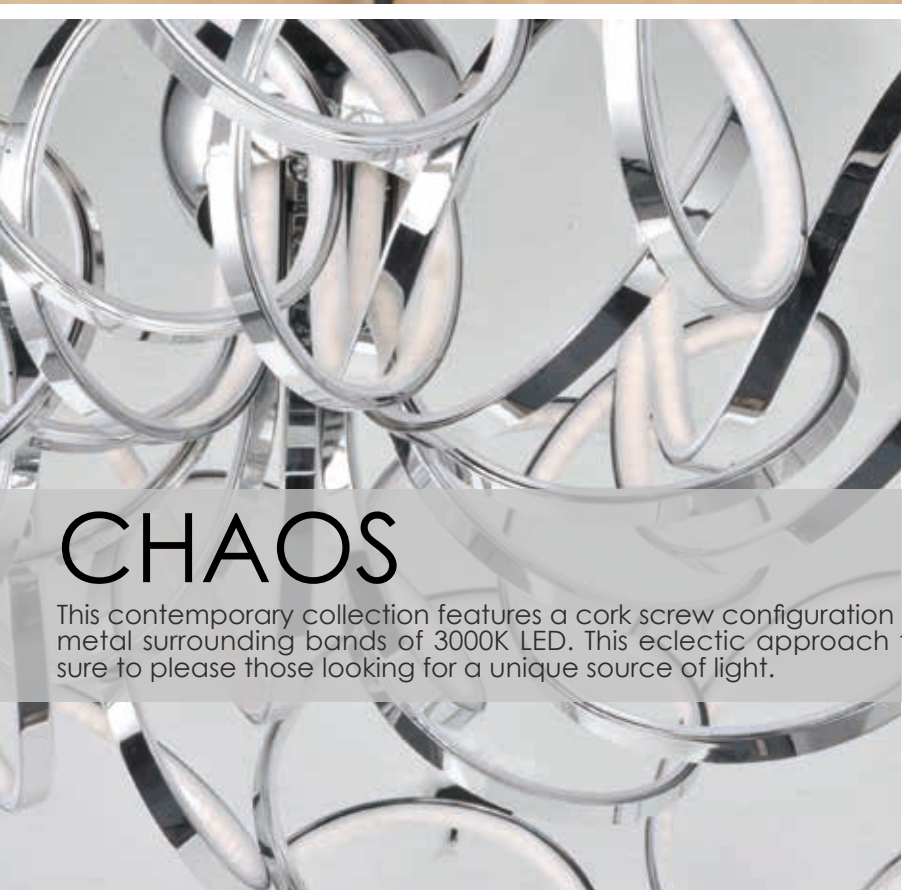

# CHAOS

This contemporary collection features a corkscrew configuration of Polished Chrome metal surrounding bands of 3000K LED. This eclectic approach to lighting design is sure to please those looking for a unique source of light.