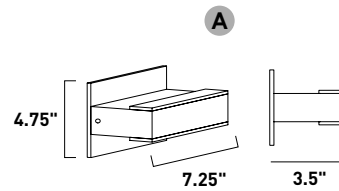

E23210-90BK, -90WT
Wall Mount