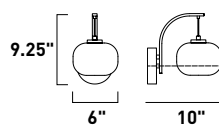

E25060-92BKGLD
Wall Mount