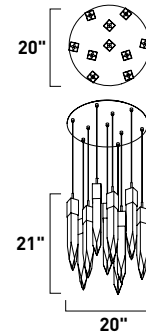

E31247-20BK, -20PC
Pendant

B