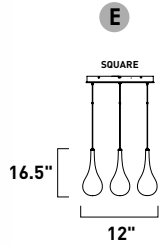

E20516-18PC
Pendant