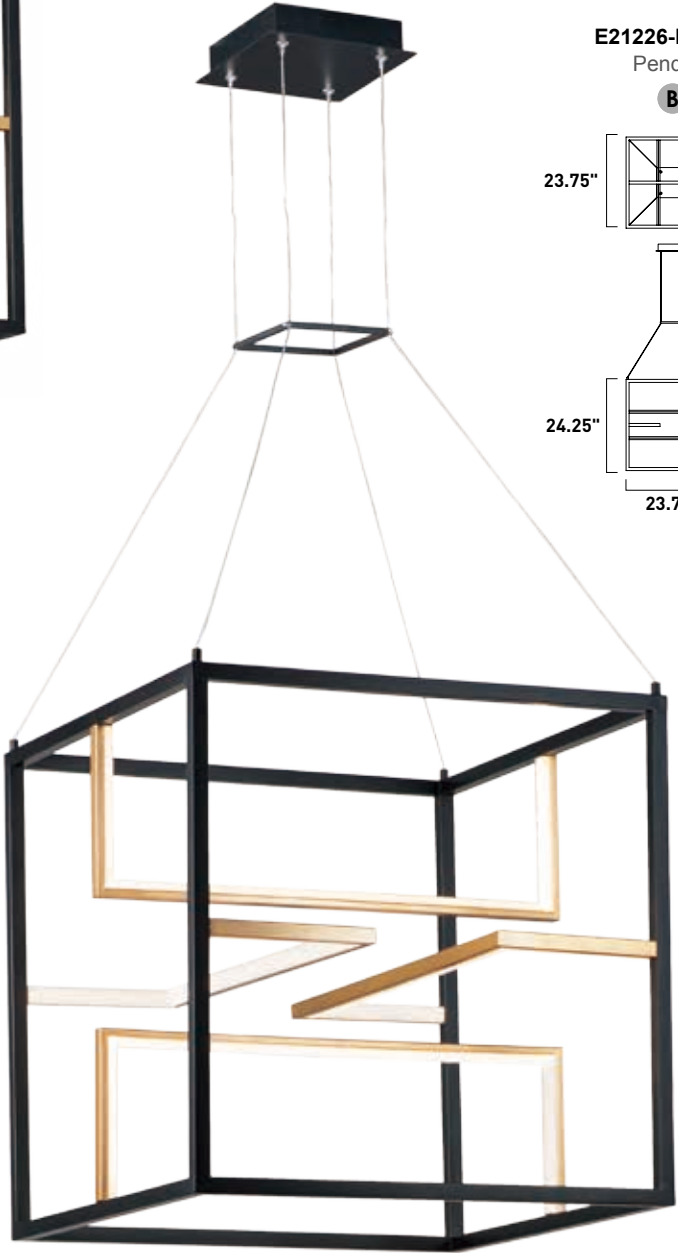

CHAMBER

- Two tone Black and painted Gold finish
- 3000K Color Temperature
- CRI 90+
- Dimmable with Triac dimmers

E21226-BKGLD
Pendant

ITEM #	FINISH	LAMPING	DIMENSION	LUMENS		Additional Information
				CRI	INIT. DEL.	
A	E21224 BKGLD	44W PCB LED 3000K (Integrated)	18.25"L x 18.25"W x 18.75"H, 132.25"OAH	90+	3080 1840	
B	E21226 BKGLD	51W PCB LED 3000K (Integrated)	23.75"L x 23.75"W x 24.25"H, 137.75"OAH	90+	3570 2130	

Finish: Black/Gold (BKGLD)