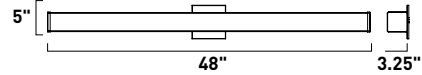

E23406-01PC, -01SN
Bath Vanity

B