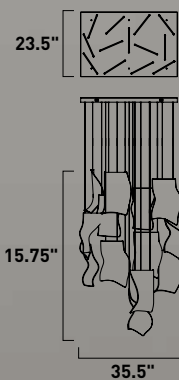

E24878-133PC
Pendant

ITEM #	FINISH	LAMPING	DIMENSION	LUMENS			Additional Information
				CRI	INIT.	DEL.	
A E24878	133PC	32.5W PCB LED 3000K (Integrated)	35.5"L x 23.5"W x 15.75"H, 135.5"OAH	90+	2600	1820	

Finish: Patterned Acrylic (133) Polished Chrome (PC)