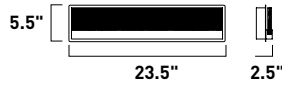

E24604-122PC
Bath Vanity

C