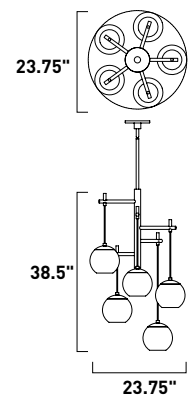

NUCLEUS

- Two tone Black and Natural Aged Brass finish
- Blown clear glass spherical shades
- Dedicated LED light source
- CRI 90+, 3000K
- 120-277V range voltage input
- Dimmable at 120V with ELV dimmers

E25158-BKNAB
Pendant

A

ITEM #	FINISH	LAMPING	DIMENSION	LUMENS			Additional Information
				CRI	INIT.	DEL.	
A E25158	BKNAB	5 X 8W PCB LED 3000K (Inte.)	23.75"L x 23.75"W x 38.5"H, 83.25"OAH	90+	2400	2800	

Finish: Black/Natural Aged Brass (BKNAB)