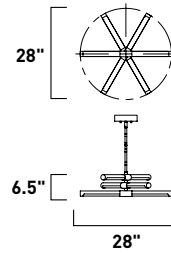

ITEM #	FINISH	LAMPING	DIMENSION	LUMENS			Additional Information
				CRI	INIT.	DEL.	
B E24943	APBK	40W PCB LED 3000K (Inte.)	28"L x 28"W x 6.5"H, 48.5"OAH	90+	3300	2800	

Finish: Antique Pecan/Black (APBK)