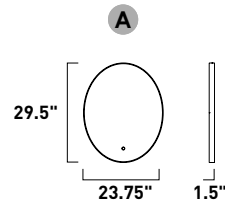

E42012-90AL, -90BRZ
Mirror