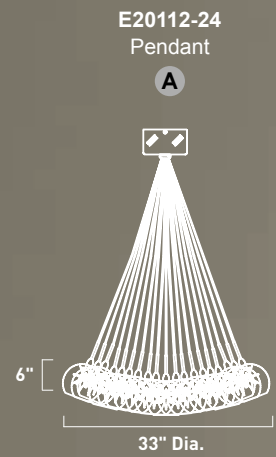

STARBURST

- Electronic Low Voltage Dimmer
- G4 Xenon Bulb Included

	ITEM #	FINISH	LAMPING	DIMENSION	LUMENS	Additional Information
A	E20112	24	37 x 10W G4 2900K (Incl.)	33"W x 6"H, 77"OAH	4440	

Finish: Clear glass (24) Satin Nickel (SN)