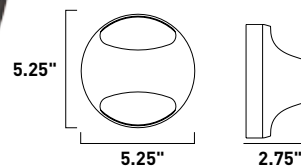

WINK

Modern art meets modern light, the Wink collection combines form and function in a unique, wallmounted hemisphere. Powerful, yet hidden, Xenon lamps spill light through elliptical windows in the dome refracting and diffusing the warm glow, reflections radiate and add to the dance of light while a Satin Nickel finish creates a more subtle effect.

- ADA Approved
- Dimmable with Triac dimmer
- Directional light both up and down

E20540-BK, SN
Wall Mount

A

	ITEM #	FINISH	LAMPING	DIMENSION	HCO	LUMENS	Additional Information
A	E20540	BK, SN	1 x 40W G9 (Incl.)	5.25"W x 5.25"H x 2.75"Ext.	2.5"	500	

Finish Options: Black (BK) Satin Nickel (SN)