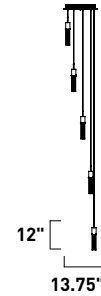

ITEM #	FINISH	LAMPING	DIMENSION	LUMENS			Additional Information
				CRI	INIT.	DEL.	
A	E22769 89BZ, 89PC	9 x 7.5W LED 3000K (Integrated)	15.75"W x 12"H, 135"OAH	80+	4725	2142	
B	E22765 89BZ, 89PC	5 x 7.5W LED 3000K (Integrated)	13.75"W x 12"H, 135"OAH	80+	2625	1190	

Finish options: Etched/Bubble glass (89) Bronze (BZ) Polished Chrome (PC)