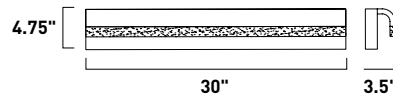

E24848-90BK, -90PC
Bath Vanity

D