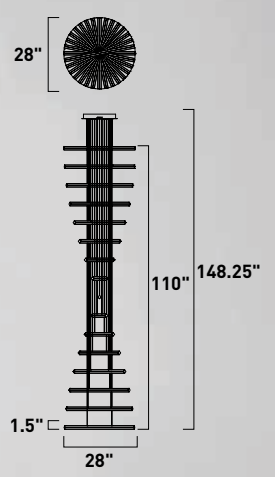

E21379-BK
Pendant

B