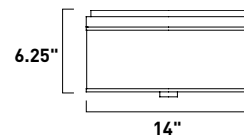

**B**

**E95004-101OI, -101SN**  
Flush Mount

**C**

	ITEM #	FINISH	LAMPING	DIMENSION	Additional Information
<b>A</b>	E95000	101OI, 101SN	2 x 40W MB (Not Incl.)	10"W x 6.25"H	Includes tempered glass diffuser 
<b>B</b>	E95002	101OI, 101SN	2 x 60W MB (Not Incl.)	14"W x 6.25"H	Includes tempered glass diffuser 
<b>C</b>	E95004	101OI, 101SN	3 x 60W MB (Not Incl.)	20"W x 6.25"H	Includes tempered glass diffuser 