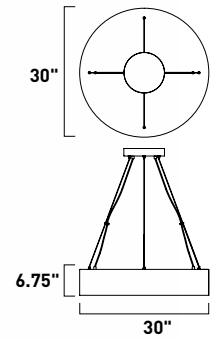

E32787-BKAL
Pendant
A