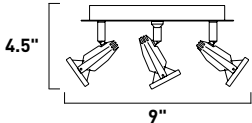

A

B

C

	ITEM #	FINISH	LAMPING	DIMENSION	LUMENS	Additional Information
A	E30001	10SN	3 x 50W GU10 MR16 (Incl.)	9"W x 4.5"H	5100	
B	E30003	10SN	3 x 50W GU10 MR16 (Incl.)	27"W x 5.5"H	5100	
C	E30004	10SN	4 x 50W GU10 MR16 (Incl.)	34"W x 5.5"H	6800	

Finish: Clear/White glass (10) Satin Nickel (SN)