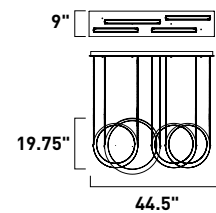

E24084-NAB
Pendant
B

ITEM #	FINISH	LAMPING	DIMENSION	LUMENS		Additional Information	
				CRI	INIT. DEL.		
B E24084	NAB	82W PCB LED 3000K (Inte.)	44.5"L x 9"W x 19.75"H, 83"OAH	90+	3250	2440	

Finish: Natural Aged Brass (NAB)