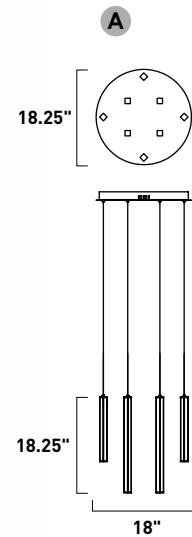

E21377-BK
Pendant