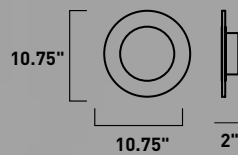

E22661-11MS
Wall/Flush Mount

D