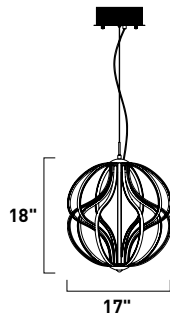

B

C

	ITEM #	FINISH	LAMPING	DIMENSION	LUMENS			Additional Information
					CRI	INIT.	DEL.	
B	E21174	BK, PC	60W PCB LED 3000K (Integrated)	17"W x 18"H, 142"OAH	80+	4233	3730	
C	E21172	BK, PC	32W PCB LED 3000K (Integrated)	12"W x 14"H, 134"OAH	80+	2268	2000	

Finish options: Black (BK) Polished Chrome (PC)