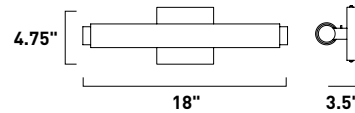

E23412-01PC
Bath Vanity

B