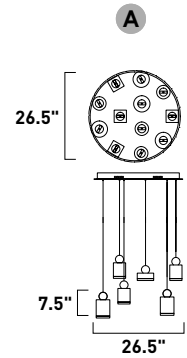

E20869-75BKGLD
Pendant