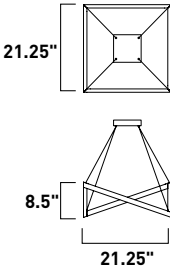

STEALTH

- 3000K Color Temperature
- CRI 80+
- Dimmable with Triac dimmers

E30574-BK
Pendant
B