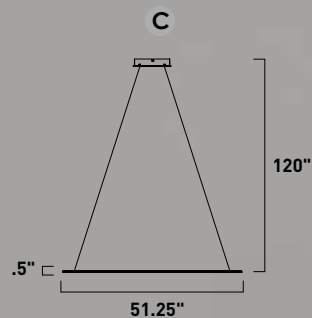

E22657-11MS
Pendant

ITEM #	FINISH	LAMPING	DIMENSION	LUMENS			Additional Information
				CRI	INIT.	DEL.	
A	E22653	11MS 24W PCB LED 3000K (Integrated)	23.75"W x .5"H, 120"OAH	80+	1680	1280	
B	E22654	11MS 32W PCB LED 3000K (Integrated)	31.5"W x .5"H, 120"OAH	80+	2240	1810	
C	E22657	11MS 50W PCB LED 3000K (Integrated)	51.25"W x .5"H, 120"OAH	80+	3500	2440	

Finish: Matte White Acrylic (11) Matte Silver (MS)