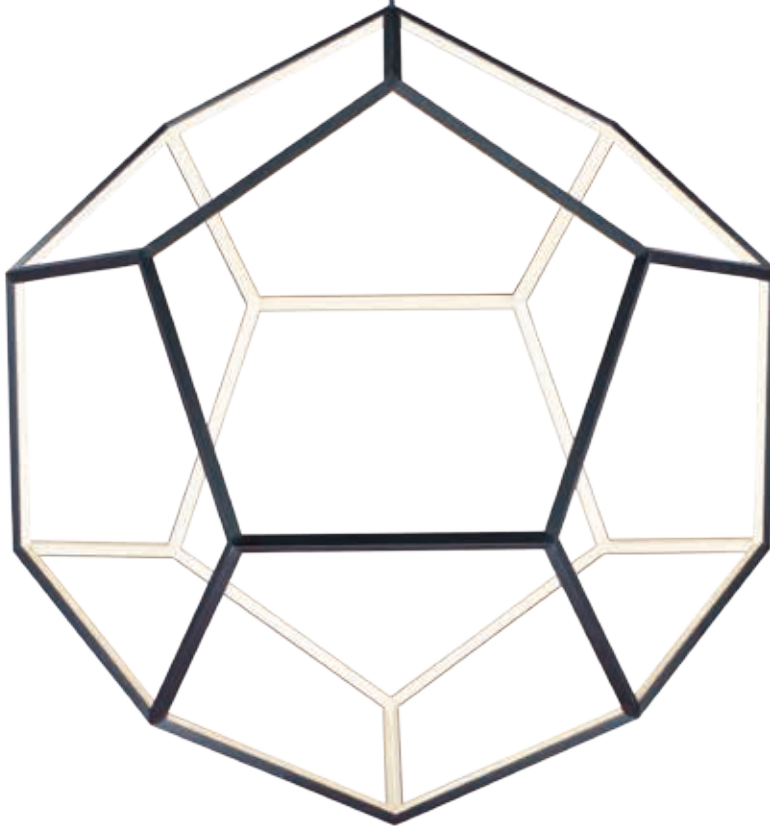

PENTA

- Available in Black finish
- 3000K Color Temperature
- CRI 90+
- Dimmable with Triac or ELV dimmers

E25108-BK
Pendant

A