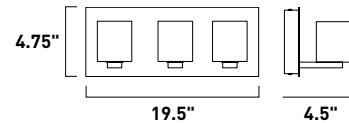

ITEM #	FINISH	LAMPING	DIMENSION	HCO	CRI	LUMENS		Additional Information
							INIT.	DEL.	
A	E32031	18PC	1 x 2.2W LED G9 3000K (Incl.)	6"W x 4.75"H x 4.5"Ext.	3.5"	80+	190	180	LED
B	E32032	18PC	2 x 2.2W LED G9 3000K (Incl.)	11.75"W x 4.75"H x 4.5"Ext.	3.5"	80+	380	360	LED
C	E32033	18PC	3 x 2.2W LED G9 3000K (Incl.)	19.5"W x 4.75"H x 4.5"Ext.	3.5"	80+	570	540	LED

Finish: Clear glass (18) Polished Chrome (PC)