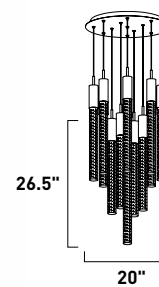

E22878-91PC
Pendant

A