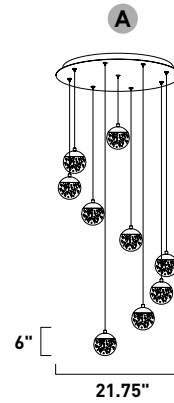

E24269-91PC
Pendant