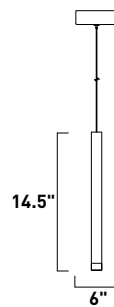

E22271-75PC
Pendant

A

	ITEM #	FINISH	LAMPING	DIMENSION	LUMENS	Additional Information
A	E22271	75PC	1 x 1W PCB LED 3500K (Integrated)	6"W x 14.5"H x 136"OAH	65	LED ⓘ

Finish: Clear Acrylic (75) Polished Chrome (PC)