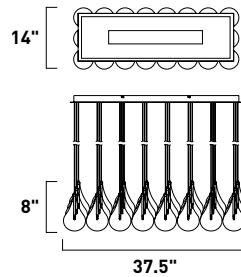

ITEM #	FINISH	LAMPING	DIMENSION	LUMENS	Additional Information
A	E20116	18	9 x 10W G4 2900K (Incl.)	14"W x 8"H, 122"OAH	2000	
B	E20118	18	24 x 10W G4 2900K (Incl.)	37.5"L x 14"W x 8"H, 66"OAH	2880	

Finish: Clear glass (18)