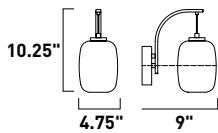

E25062-92BKGLD
Wall Mount

B