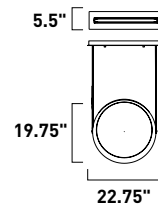

ITEM #	FINISH	LAMPING	DIMENSION	LUMENS			Additional Information
					CRI	INIT.	DEL.	
A	E24083	NAB	60W PCB LED 3000K (Inte.)	34.25"L x 9"W x 19.75"H, 83"OAH	90+	2380	1790	
B	E24081	NAB	24.5W PCB LED 3000K (Inte.)	22.75"L x 5.5"W x 19.75"H, 83"OAH	90+	980	740	

Finish: Natural Aged Brass (NAB)