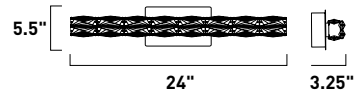

E23308-20PC
Bath Vanity

B