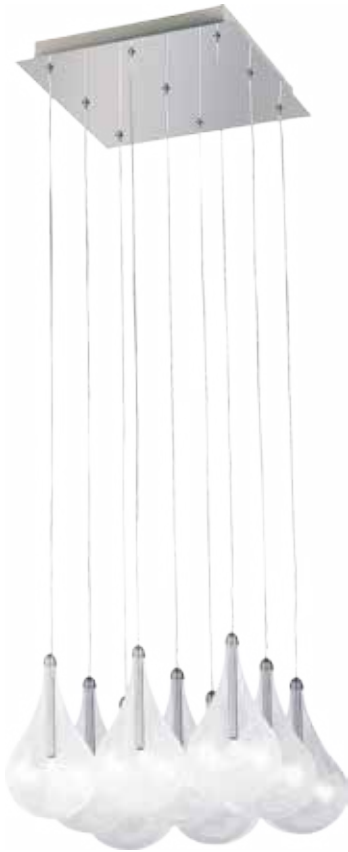

LARMES

- Clear teardrop glass
- Electronic Low Voltage Dimmer
- 2900K Color Temperature

E20116-18
Pendant

A