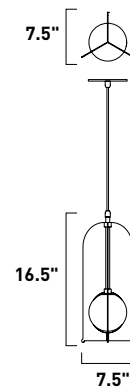

ITEM #	FINISH	LAMPING	DIMENSION	LUMENS			Additional Information
				CRI	INIT.	DEL.	
A E11090	92BK	4W G9 LED 3000K (Incl.)	7.5"L x 7.5"W x 16.5"H, 136.75"OAH	90+	450	380	

Finish: Satin White glass (92) Black (BK)