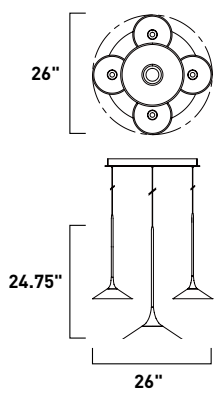

CONO

- Crystal Clear hand blown glass shades
- Dimmable with Triac or ELV dimmers

E21536-24PC
Pendant