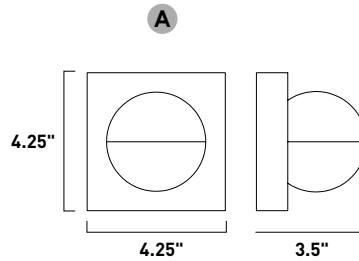

E41326-BK, -SA, -WT
Wall Mount