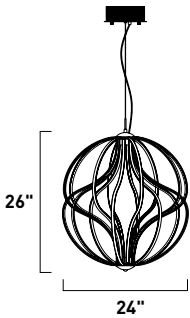

ITEM #	FINISH	LAMPING	DIMENSION	LUMENS			Additional Information
				CRI	INIT.	DEL.	
A E21176	BK, PC	104W PCB LED 3000K (Integrated)	24"W x 26"H, 148"OAH	80+	7257	6380	

Finish options: Black (BK) Polished Chrome (PC)