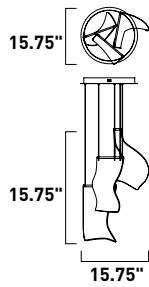

E24874-133PC
Pendant

C