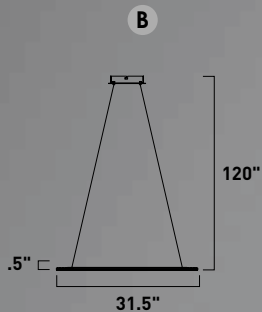

E22654-11MS
Pendant