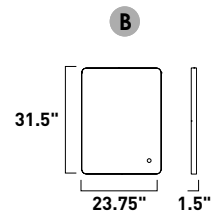

LED MIRRORS Aluminum

- Available in Anodized Bronze or Brushed Aluminum
- Coordinating free standing mirror that can be wall mounted as well

- Touch Dimmable
- Plug in or direct wire
- 3000 – 4500 – 6400K Color Temperature
- CRI 80+
- Dimmable with Triac dimmers

ITEM #	FINISH	LAMPING	DIMENSION	HCO	LUMENS		Additional Information
					CRI	INIT. DEL.	
A	90AL, 90BRZ	22W PCB LED 3000/4500/6400K (Inte.)	23.75"W x 29.5"H x 1.5"Ext.	14.75"	80+	1540 1100	
B	90AL, 90BRZ	25W PCB LED 3000/4500/6400K (Inte.)	23.75"W x 31.5"H x 1.5"Ext.	15.75"	80+	1750 1250	
C	90AL, 90BRZ	22W PCB LED 3000/4500/6400K (Inte.)	27.5"W x 27.5"H x 1.5"Ext.	13.75"	80+	1540 1100	

Finish options: Frosted glass (90) Aluminum (AL) Anodized Bronze (BRZ)