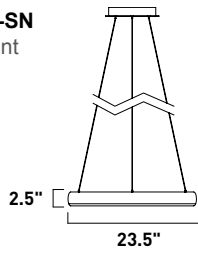

E10036-SN
Pendant

C