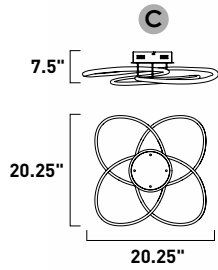

COASTER

- 110-277V Input
- 3000K Color Temperature
- Dimmable with ELV Dimmer at 120V
- Damp Location Rated

	ITEM #	FINISH	LAMPING	DIMENSION	CRI	LUMENS		Additional Information
						INIT.	DEL.	
B	E24132	PC	40W PCB LED 3000K (Integrated)	20.25"L x 20.25"W x 3.75"H, 129"OAH	90+	2800	2200	
C	E24134	PC	40W PCB LED 3000K (Integrated)	20.25"L x 20.25"W x 7.5"H	90+	2800	2105	

Finish: Polished Chrome (PC)