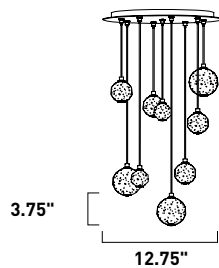

E24507-91PC
Pendant

B