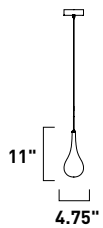

ITEM #	FINISH	LAMPING	DIMENSION	CRI	LUMENS	Additional Information
A	E23121	18PC	1 x 1.5W LED G4 3000K (Incl.)	4.75"W x 11"H, 140.5"OAH	80+	105	
B	E20515	18PC	9 x 1.5W LED G4 3000K (Incl.)	22.75"W x 16.5"H, 140.5"OAH	80+	864	
C	E23129	18PC	9 x 1.5W LED G4 3000K (Incl.)	58"L x 4.5"W x 16.5"H, 140.5"OAH	80+	864	

Finish: Clear glass (18) Polished Chrome (PC)