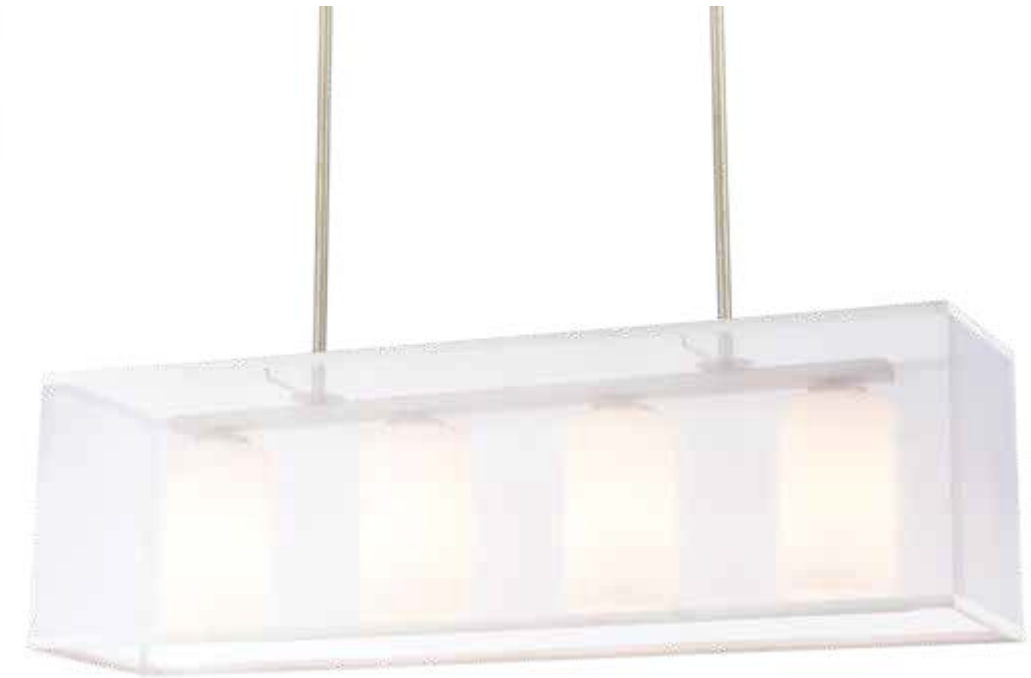

57038/4

AGED SILVER FINISH

ITEM NO.	BULB	W	D	H	MAX H	CORD	SUSPENSION	DETAILS
57033/1	1-100W Med.	6"	8"	24"	-	8"	-	
57034/3	3-100W Med.	18"	18"	13"	-	8"	-	
57035/2	2-60W Med.	13"	13"	6"	-	8"	-	
57036/1	1-100W Med.	6"	6"	8"	52"	72"	1-6, 3-12" Rods	
57037/4	4-100W Med.	24"	24"	25"	63"	72"	36" Chain	
57038/4	4-100W Med.	34"	9"	10"	54"	72"	2-6, 2-12, 2-24" Rods	
57039/4	4-100W Med.	24"	24"	27"	66"	72"	36" Chain