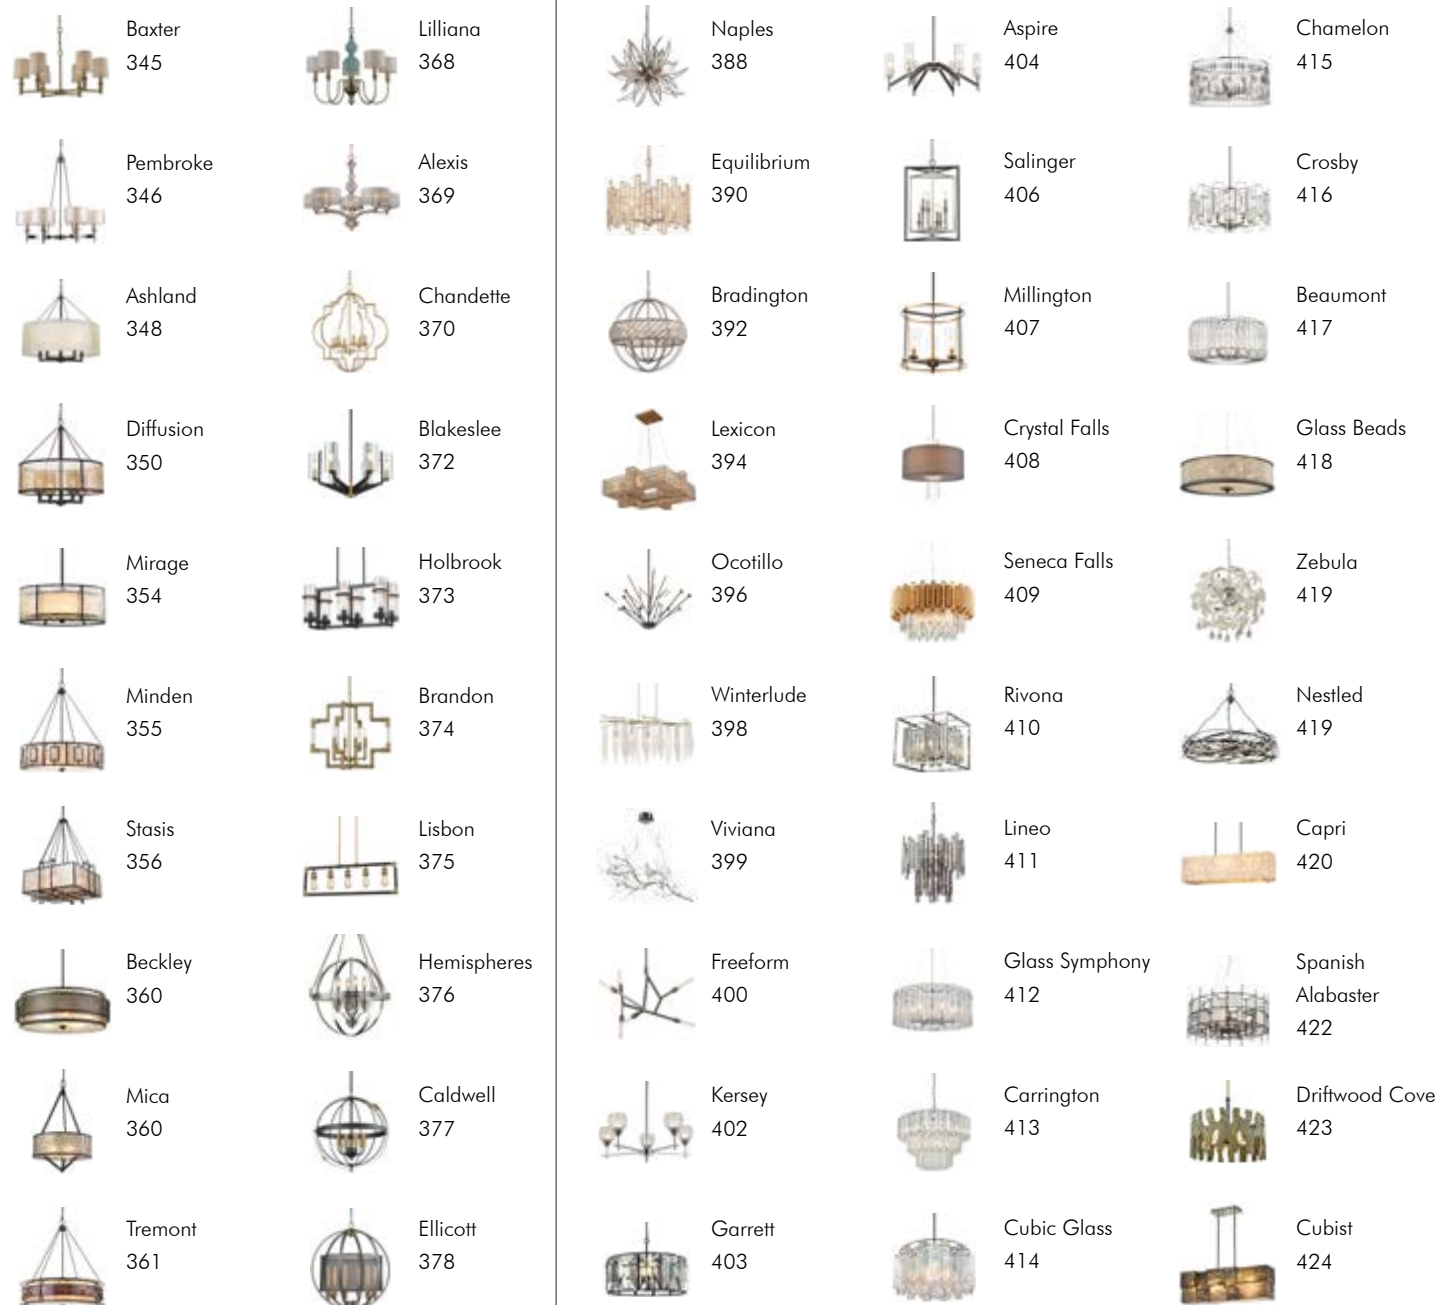

TRANSITIONAL

MODERN

MODERN

BATH AND SPA