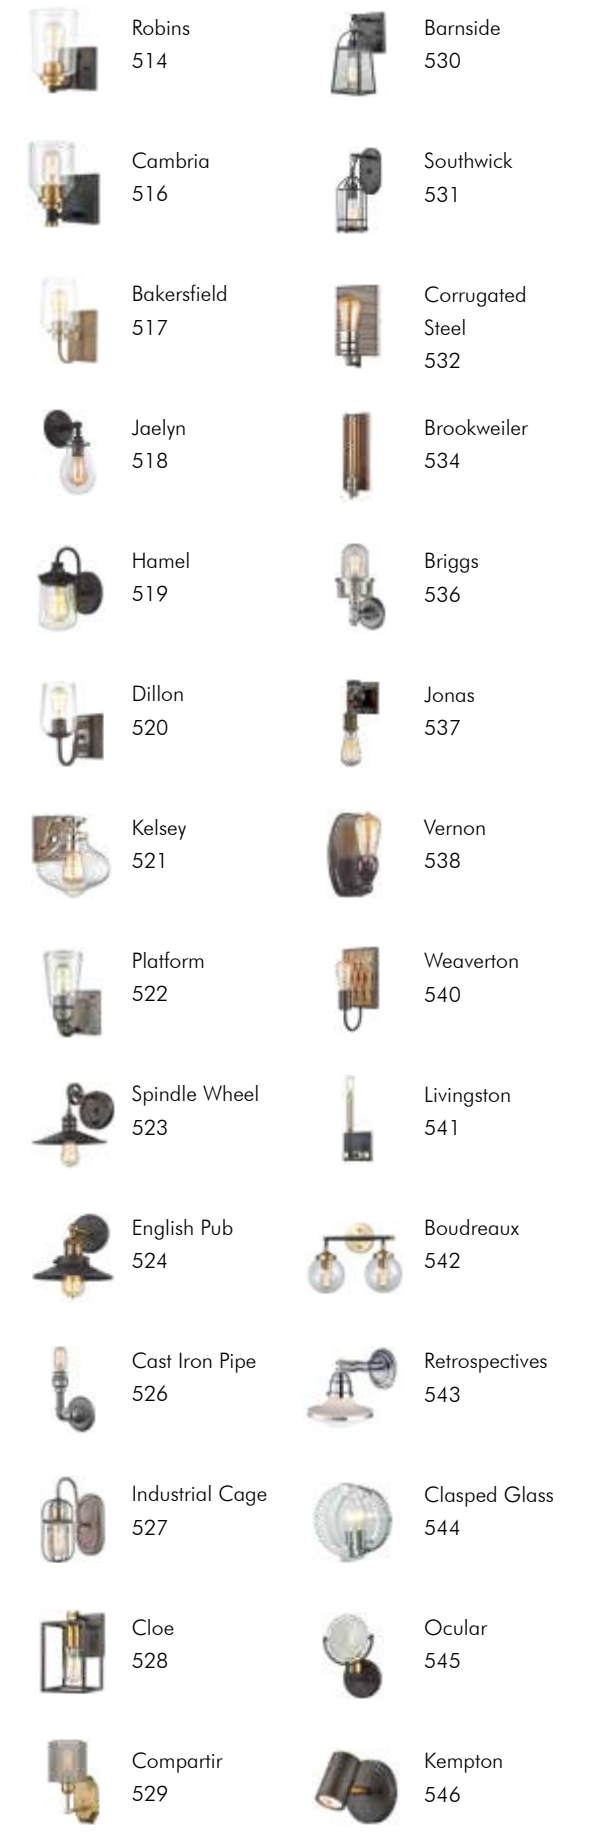

BATH AND SPA