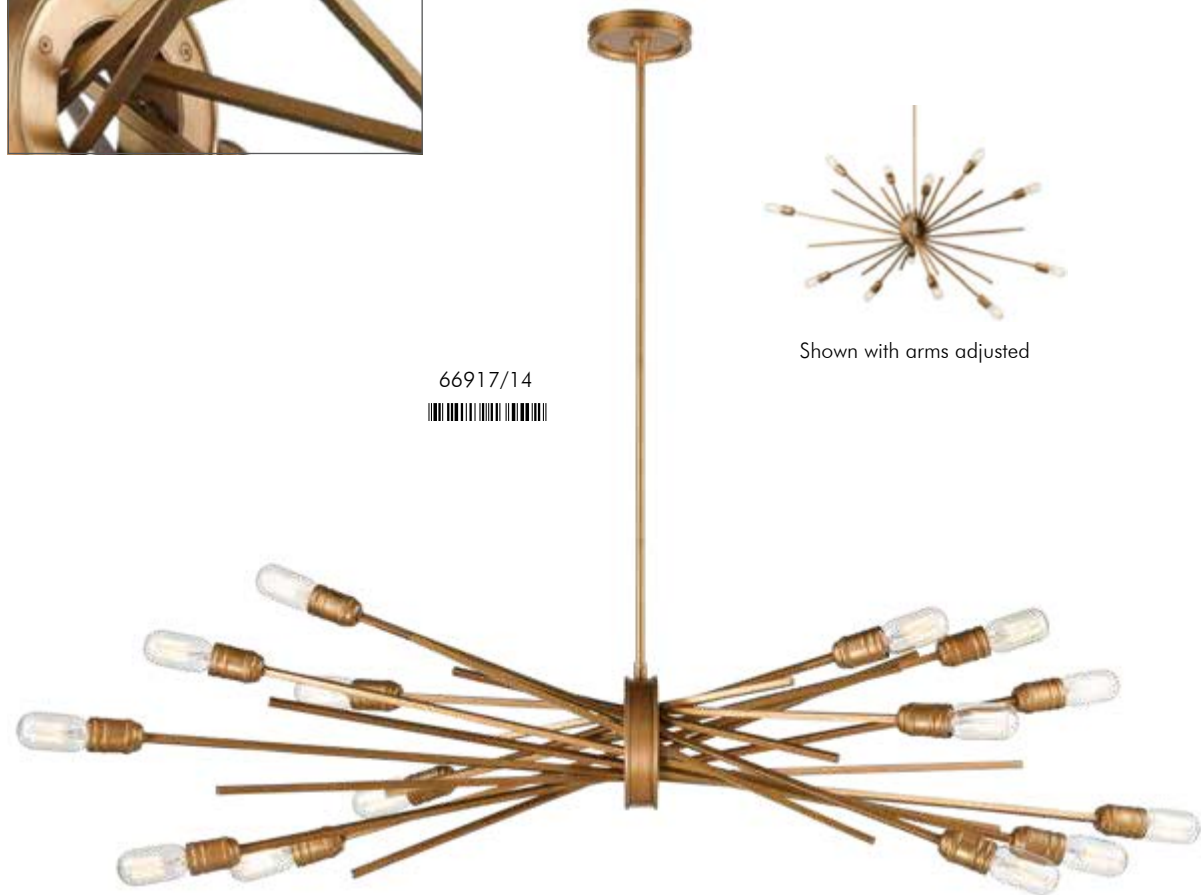

XENIA

These fixtures showcase a unique linear design with unequal length arms that pass through the fixture's central connection. The metal arms can be easily adjusted from a near parallel position to a loosely gathered look. An Oil Rubbed Bronze or Matte Gold finish and optional filament bulbs complete this innovative series.

MATTE GOLD FINISH

66917/14

ITEM NO.	BULB	W	D	H	MAX H	CORD	SUSPENSION	DETAILS
66908/6	6-60W Med.	10"	9"	28"	-	8"	-	Bulb #1102 optional
66917/14	14-60W Med.	54"	17"	18"	53"	84"	1-6, 1-12, 1-24" Rods	Bulb #1102 optional
66970/4	4-60W Med.	5"	9"	20"	-	-	-	Bulb #1102 optional
66971/6	6-60W Med.	31"	18"	16"	55"	72"	1-6, 1-12, 1-24" Rods	Bulb #1102 optional
66972/10	10-60W Med.	40"	22"	25"	60"	72"	1-6, 1-12, 1-24" Rods	Bulb #1102 optional
66973/5	6-60W Med.	22"	18"	15"	54"	72"	1-6, 1-12, 1-24" Rods	Bulb #1102 optional
66974/6	5-60W Med.	25"	25"	32"	61"	72"	1-6, 1-12, 1-24" Rods	Bulb #1102 optional
66975/12	12-60W Med.	42"	42"	30"	74"	72"	1-6, 1-12, 1-24" Rods	Bulb #1102 optional