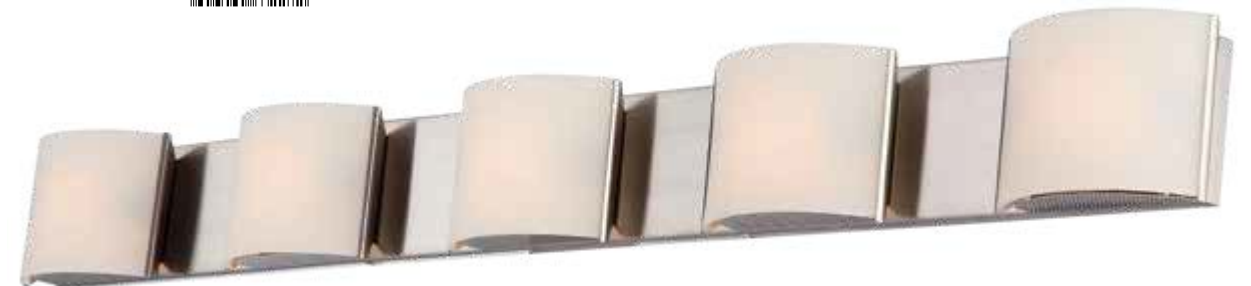

PANDORA

Satin Nickel with opal white glass

BV6T2-10-16M

BV6T1-10-16M

BV6T3-10-16M

BV6T4-10-16M

BV6T5-10-16M

ITEM NO.	BULB	W	D	H	DETAILS
BV6T1-10-16M	1-100W T3 incl.	7"	3"	5"	ADA Compliant
BV6T2-10-16M	2-100W T3 incl.	16"	3"	5"	
BV6T3-10-16M	3-100W T3 incl.	25"	3"	5"	
BV6T4-10-16M	4-100W T3 incl.	34"	3"	5"	
BV6T5-10-16M	5-100W T3 incl.	48"	3"	5"	