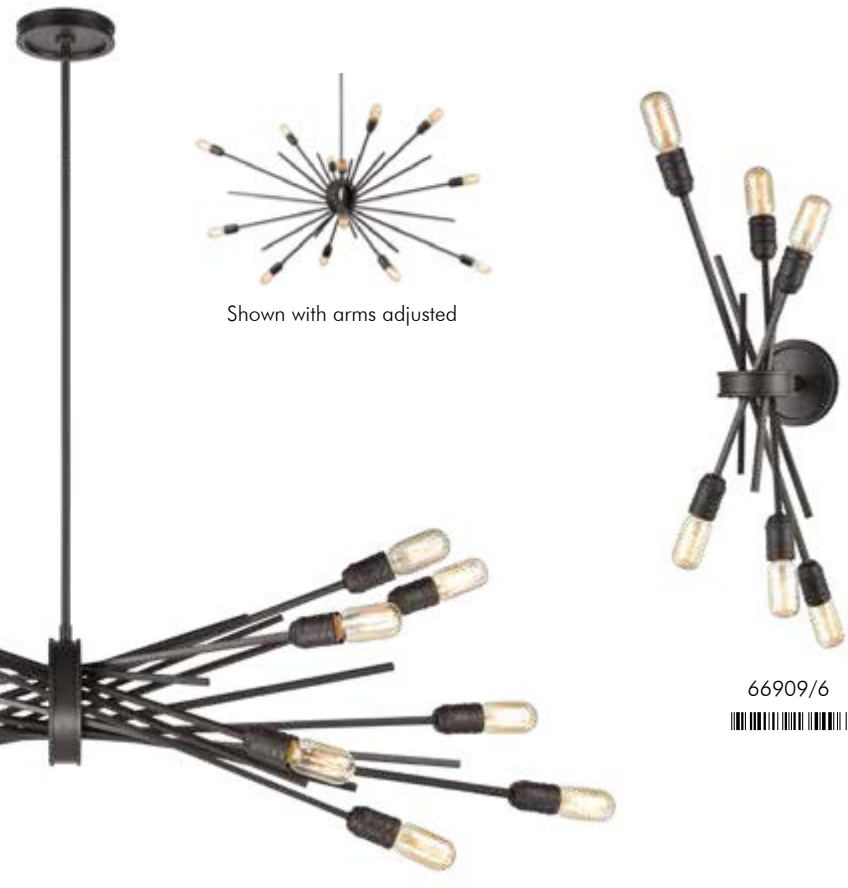

66916/14

Shown with arms adjusted