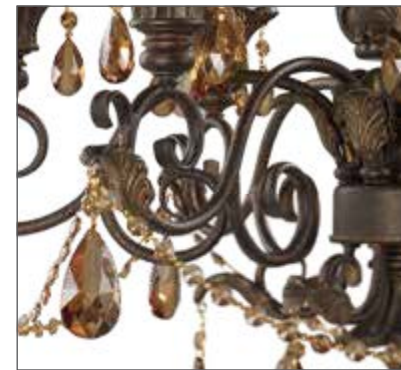

SENECAL

Senecal reflects European elegance with Spanish motifs and vibrant Egyptian crystal. The graceful ironwork, crystal spheres and Spanish Bronze finish makes for a stunning collection.

SPANISH BRONZE FINISH

ITEM NO.	BULB	W	D	H	MAX H	CORD	SUSPENSION	DETAILS
2400/2	2-60W Cand.	14"	6"	8"	-	-	-	Pocket Sconce
2402/6	6-60W Cand.	20"	20"	14"	-	-	-	
2404/6+6	12-60W Cand.	26"	26"	31"	69"	72"	36" Chain	Fabric shade #1081 optional 28 lbs. incl. safety cable
11000/2	2-60W Cand.	15"	7"	22"	-	-	-	Fabric shade #1081 optional

ROCHELLE

Rochelle is a magnificent collection featuring elegant amber crystal highlights, scrolling Weathered Mahogany finished ironwork and intricate castings. Incorporating elements of Renaissance design with graceful proportions, Rochelle reflects regal design and classic appeal.

3341/2

WEATHERED MAHOGANY FINISH

ITEM NO.	BULB	W	D	H	MAX H	CORD	SUSPENSION	DETAILS
3341/2	2-60W Cand.	12"	11"	18"	-	-	-	
3344/6	6-60W Cand.	28"	28"	31"	69"	72"	36" Chain	
3345/8+4	12-60W Cand.	42"	42"	43"	117"	144"	72" Chain	52 lbs. incl. safety cable