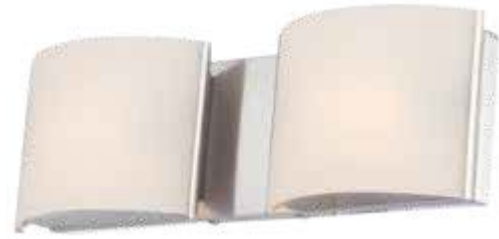

PANDORA

Polished Chrome with opal white glass

BV6T2-10-15