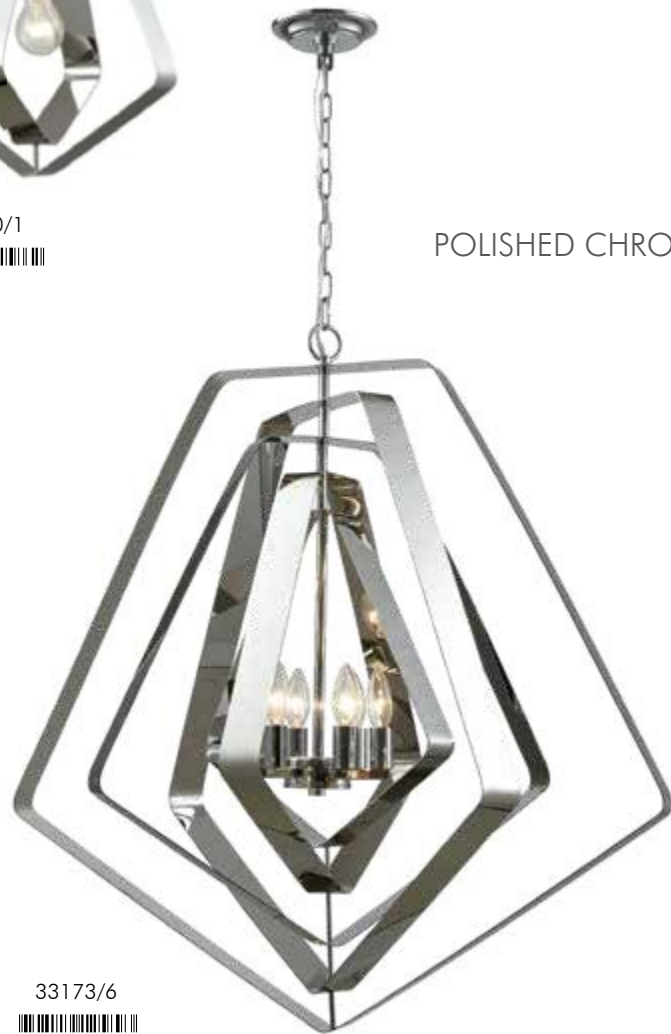

81354/4

ANGULUXE

The Anguluxe collection showcases a retro design of rotatable angular metal rings. A Polished Chrome finish reflects light from its various surfaces.

33170/1

33171/3

33172/5

POLISHED CHROME FINISH