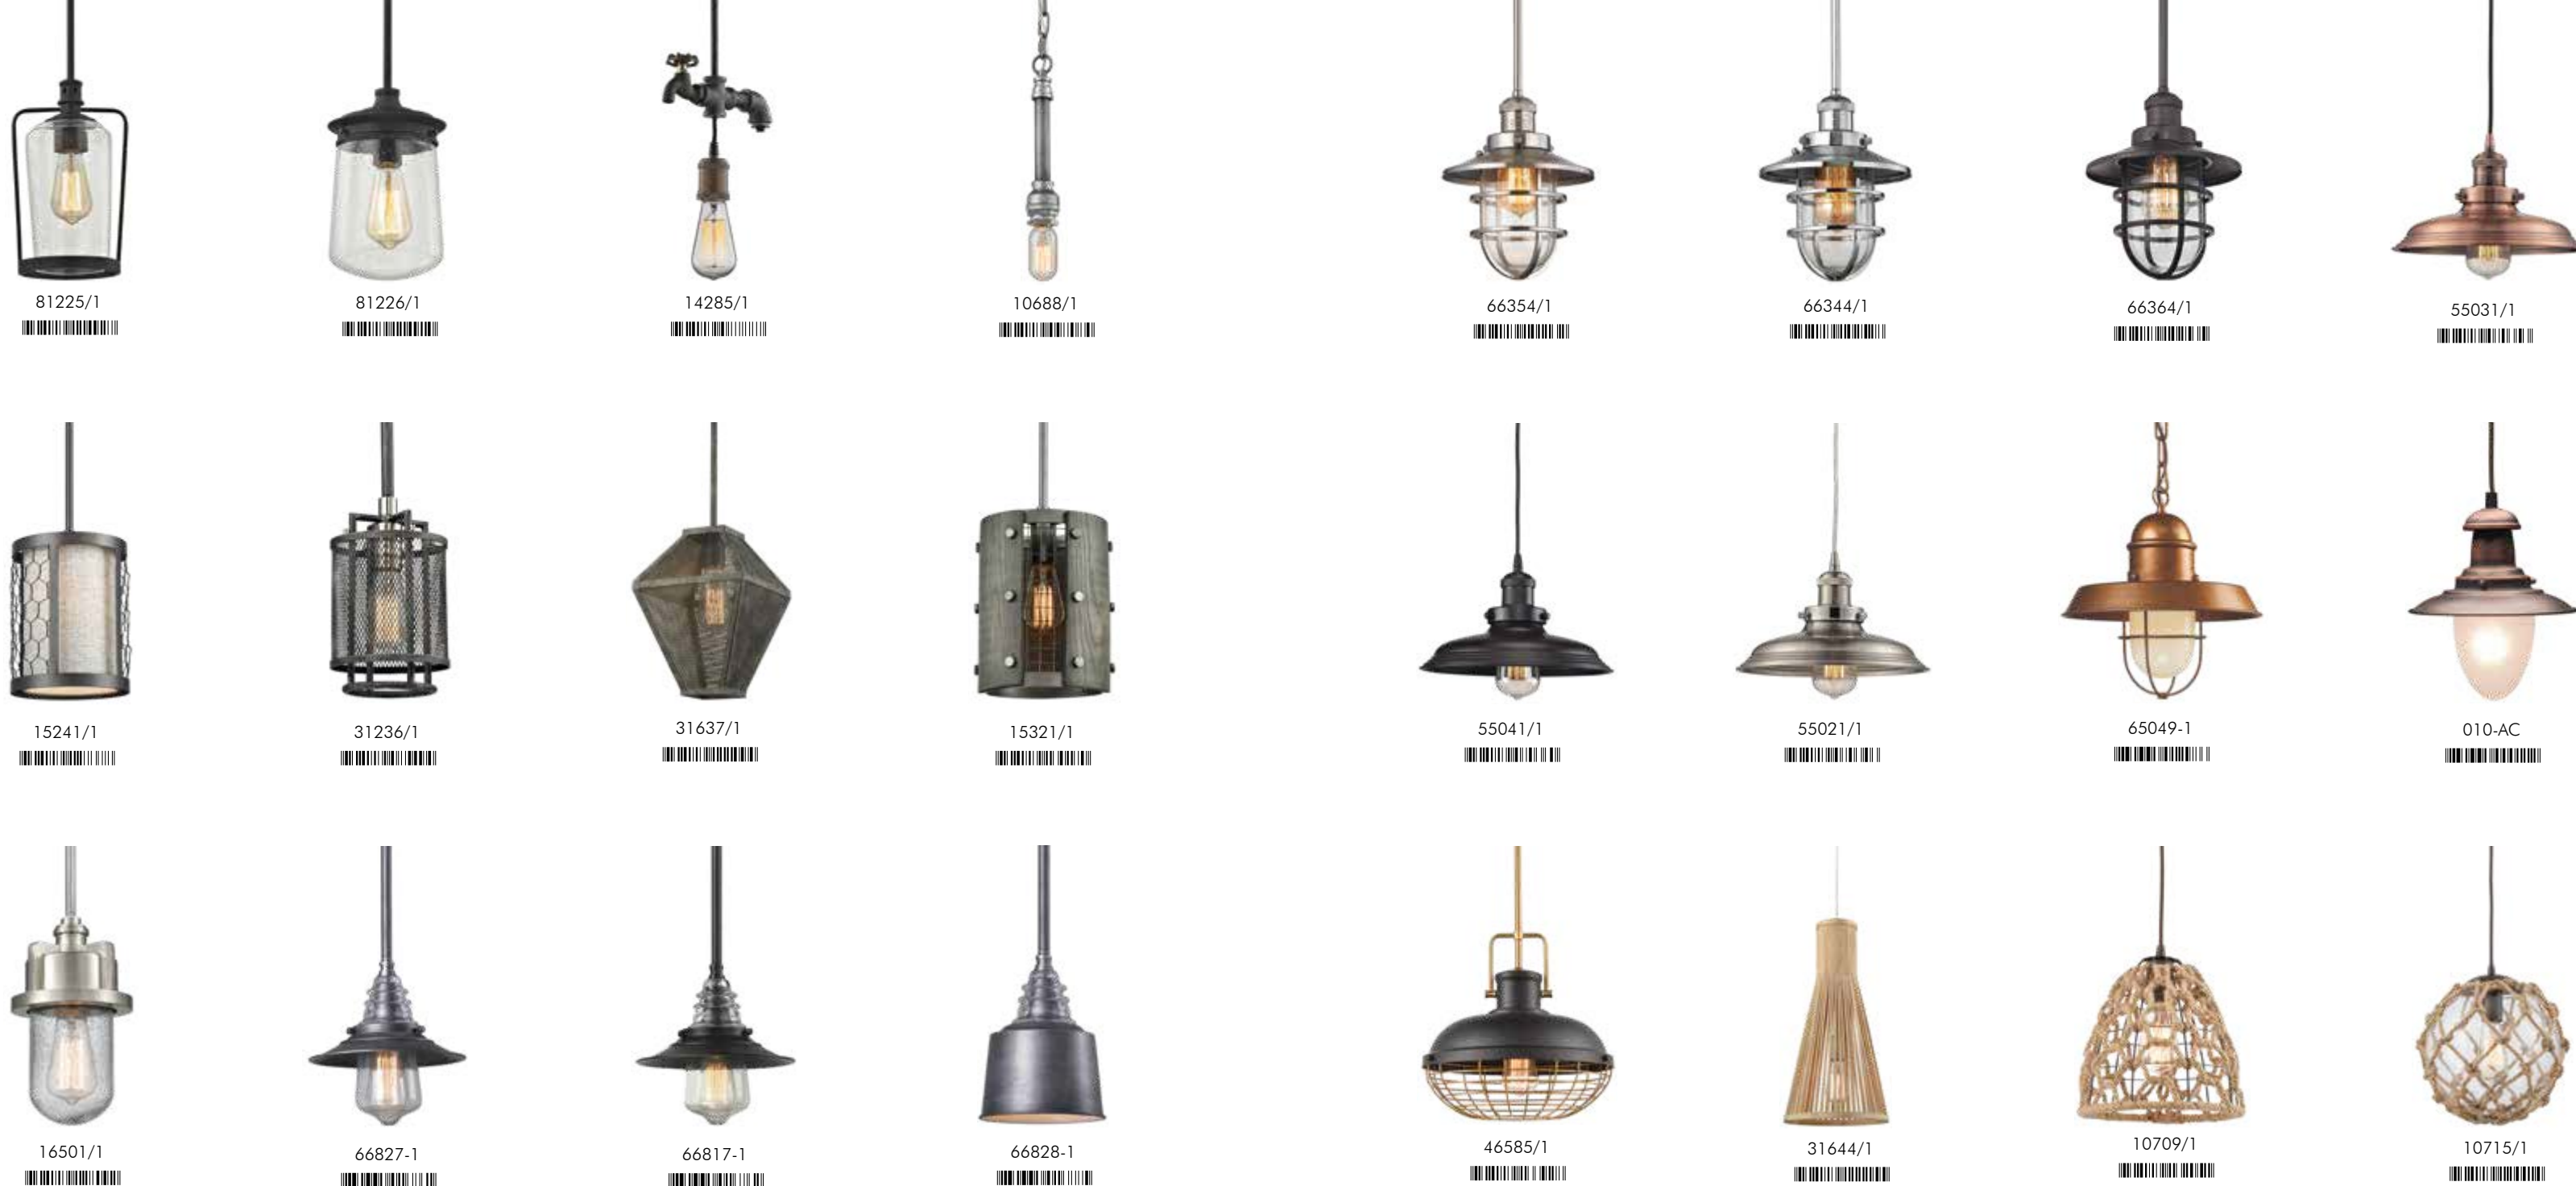

ITEM NO.	BULB	W	H	MAX H	CORD	DETAILS
10688/1	1-60W Med.	2"	12"	51"	72"	Weathered Zinc finish, Bulb #1102 optional
14285/1	1-60W Med.	2"	9"	41"	72"	Multi-Tone Weathered finish, 1-6, 2-12" Rods, Bulb #1092 optional
15241/1	1-60W Med.	8"	9"	57"	72"	Oil Rubbed Bronze finish, 36" Chain
15321/1	1-60W Med.	8"	11"	54"	72"	Weathered Rust finish, 1-6, 2-12" Rods, Bulb #1092 optional
16501/1	1-60W Med.	6"	10"	55"	72"	Satin Nickel finish, 1-6, 3-12" Rods, Bulb #1092 optional
31236/1	1-60W Med.	6"	11"	50"	72"	Brushed Nickel/Silvered Graphite, 1-6, 1-12, 1-18" Rods
31637/1	1-60W Med.	8"	11"	56"	72"	Malted Rust finish, 1-6, 3-12" Rods, Bulb #1092 optional
66817-1	1-60W Med.	9"	10"	83"	72"	Oiled Bronze finish, 1-6, 3-12" Rods
66827-1	1-60W Med.	9"	10"	83"	72"	Weathered Zinc finish, 1-6, 3-12" Rods
66828-1	1-100W Med.	7"	10"	83"	72"	Weathered Zinc finish, 1-6, 3-12" Rods
81225/1	1-60W Med.	7"	12"	50"	72"	Oil Rubbed Bronze finish, 3-12" Rods, Bulb #1092 optional
81226/1	1-60W Med.	7"	11"	49"	72"	Oil Rubbed Bronze finish, 3-12" Rods, Bulb #1092 optional

ITEM NO.	BULB	W	H	MAX H	CORD	DETAILS
010-AC	1-60W Med.	7"	9"	83"	72"	Antique Copper finish, Torpedo bulb recommended
10709/1	1-60W Med.	9"	10"	84"	72"	Rope, Oil Rubbed Bronze finish, Bulb #1092 optional
10715/1	1-60W Med.	11"	11"	85"	72"	Oil Rubbed Bronze finish, Bulb #1092 optional
31644/1	1-60W Med.	10"	20"	92"	72"	Russet Beige finish, Bulb #1092 optional
46585/1	1-60W Med.	13"	13"	57"	72"	Matte Black/Brushed Brass finish, 1-6, 3-12" Rods, Bulb #1092 optional
55021/1	1-100W Med.	11"	7"	81"	72"	Brushed Nickel finish, Bulb #1092 optional
55031/1	1-100W Med.	11"	7"	81"	72"	Antique Copper finish, Bulb #1092 optional
55041/1	1-100W Med.	11"	7"	81"	72"	Oil Rubbed Bronze finish, Bulb #1092 optional
65049-1	1-60W Med.	12"	13"	51"	72"	Bellwether Copper finish
66344/1	1-60W Med.	8"	11"	43"	72"	Polished Chrome finish, 1-6, 2-12" Rods, Bulb #1092 optional
66354/1	1-60W Med.	8"	11"	43"	72"	Satin Nickel finish, 1-6, 2-12" Rods, Bulb #1092 optional
66364/1	1-60W Med.	8"	11"	43"	72"	Oil Rubbed Bronze finish, Bulb #1092 optional