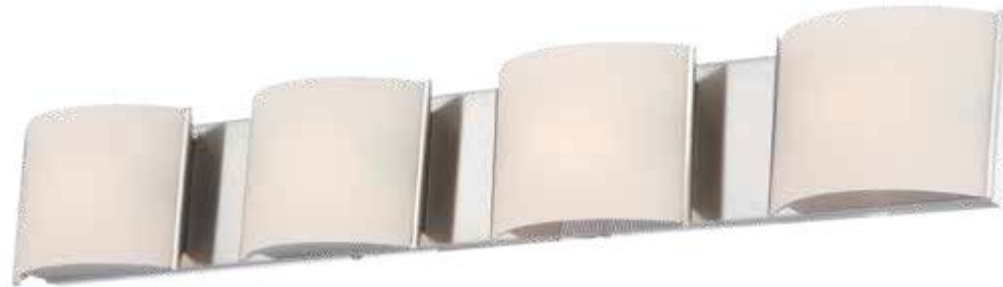

PANDORA

Polished Chrome with opal white glass

BV6T2-10-15

BV6T1-10-15

BV6T3-10-15

BV6T4-10-15

BV6T5-10-15

ITEM NO.	BULB	W	D	H	DETAILS
BV6T1-10-15	1-100W T3 incl.	7"	3"	5"	ADA Compliant
BV6T2-10-15	2-100W T3 incl.	16"	3"	5"	
BV6T3-10-15	3-100W T3 incl.	25"	3"	5"	
BV6T4-10-15	4-100W T3 incl.	34"	3"	5"	
BV6T5-10-15	5-100W T3 incl.	48"	3"	5"	