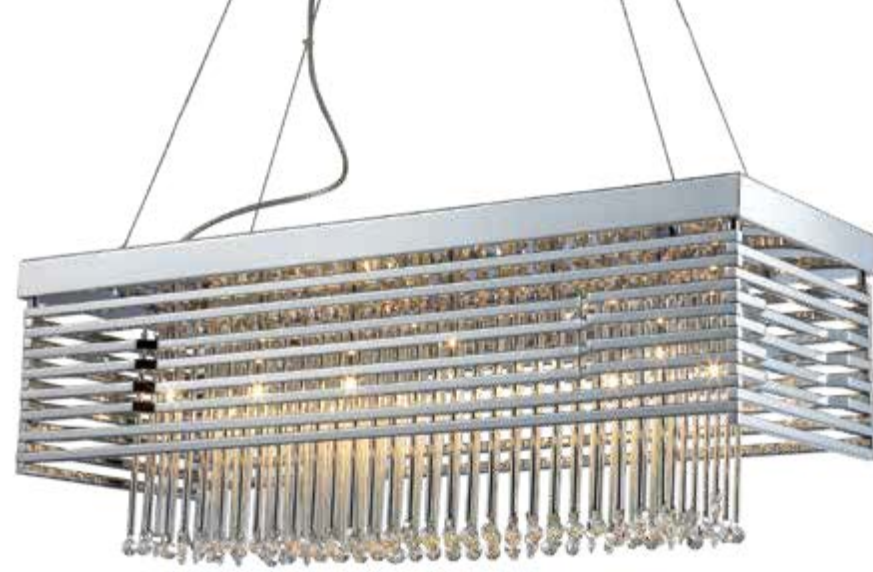

CORTINA

The Cortina chandelier creates an architectural crosshatch pattern utilizing horizontal Polished Chrome framework with slender chrome rods arranged vertically for perfect symmetry. Its rectangular shape is especially suitable for kitchens and dining rooms or modern linear spaces.