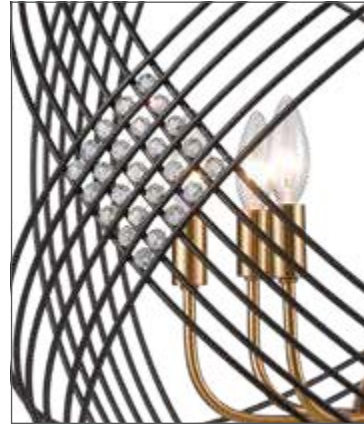

CONCENTRIC

The Concentric collection features wispy bands of metal rings in which faceted crystal beads nest inside their points of intersection, emitting sparkles of light around the fixture's circumference. An Oil Rubbed Bronze finish defines the precise lines while the Satin Brass accents add a contrasting element.

11192/1

OIL RUBBED BRONZE / SATIN BRASS FINISH

ITEM NO.	BULB	W	D	H	MAX H	CORD	SUSPENSION	DETAILS
11190/1	1-60W Med.	12"	6"	12"	-	-	-	Bulb #1092 optional
11191/4	4-60W Cand.	16"	16"	13"	-	-	-	
11192/1	1-60W Med.	9"	9"	11"	49"	72"	36" Chain	Bulb #1092 optional
11193/5	5-60W Cand.	19"	19"	21"	59"	72"	36" Chain	
11194/7	7-60W Cand.	26"	26"	28"	76"	96"	48" Chain	

LABORATORY

This collection was cleverly designed around our filament tube shaped bulbs by incorporating them into the actual shape of the Weathered Zinc framework. With a socket on one end and a faux socket on the other, the bulbs seem to form a continuous electrified circuit.

WEATHERED ZINC FINISH

29" Corner to Corner

ITEM NO.	BULB	W	D	H	MAX H	CORD	SUSPENSION	DETAILS
66889/1	1-60W Med.	5"	4"	15"	-	-	-	ADA Compliant, Bulb #1099 optional
66890/1	1-60W Med.	5"	4"	20"	-	-	-	ADA Compliant, Bulb #1103 optional
66891/1	1-60W Med.	14"	3"	15"	-	-	-	ADA Compliant, Bulb #1099 optional
66893/4	4-60W Med.	44"	11"	11"	60"	72"	1-6, 1-12, 1-24" Rods	Bulb #1103 optional
66894/6	6-60W Med.	20"	20"	28"	76"	72"	1-6, 1-12, 1-24" Rods	Bulb #1099 optional