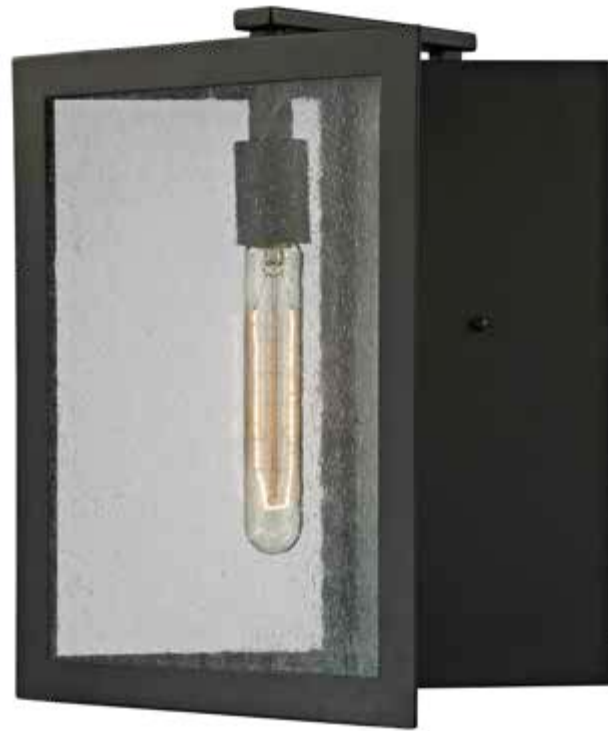

45160/1

Triangular design shown from side

MATTE BLACK FINISH

PIERRE

Our Pierre collection LED outdoor series casts a soft, backlit glow of light and features stylish Charcoal-finished metalwork expressed in a range of modern angular forms. Choose from an all metal design or one with hand-formed iced glass.