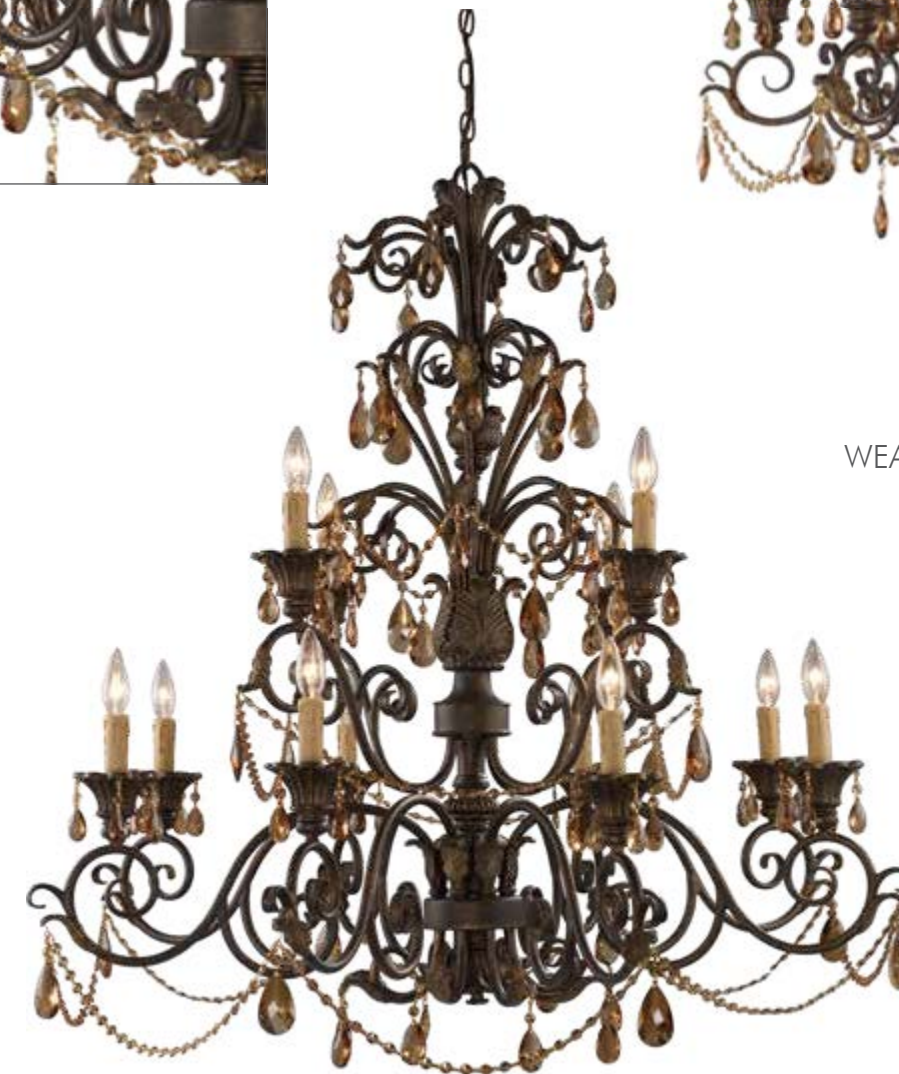

ITEM NO.	BULB	W	D	H	MAX H	CORD	SUSPENSION	DETAILS
3341/2	2-60W Cand.	12"	11"	18"	-	-	-	
3344/6	6-60W Cand.	28"	28"	31"	69"	72"	36" Chain	
3345/8+4	12-60W Cand.	42"	42"	43"	117"	144"	72" Chain	52 lbs. incl. safety cable