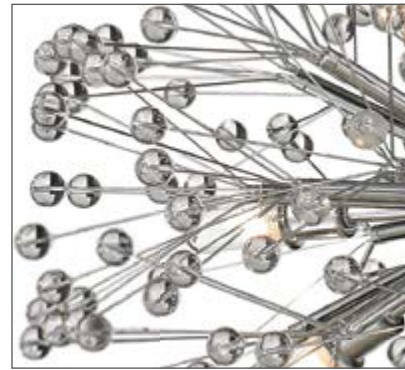

POLISHED CHROME FINISH