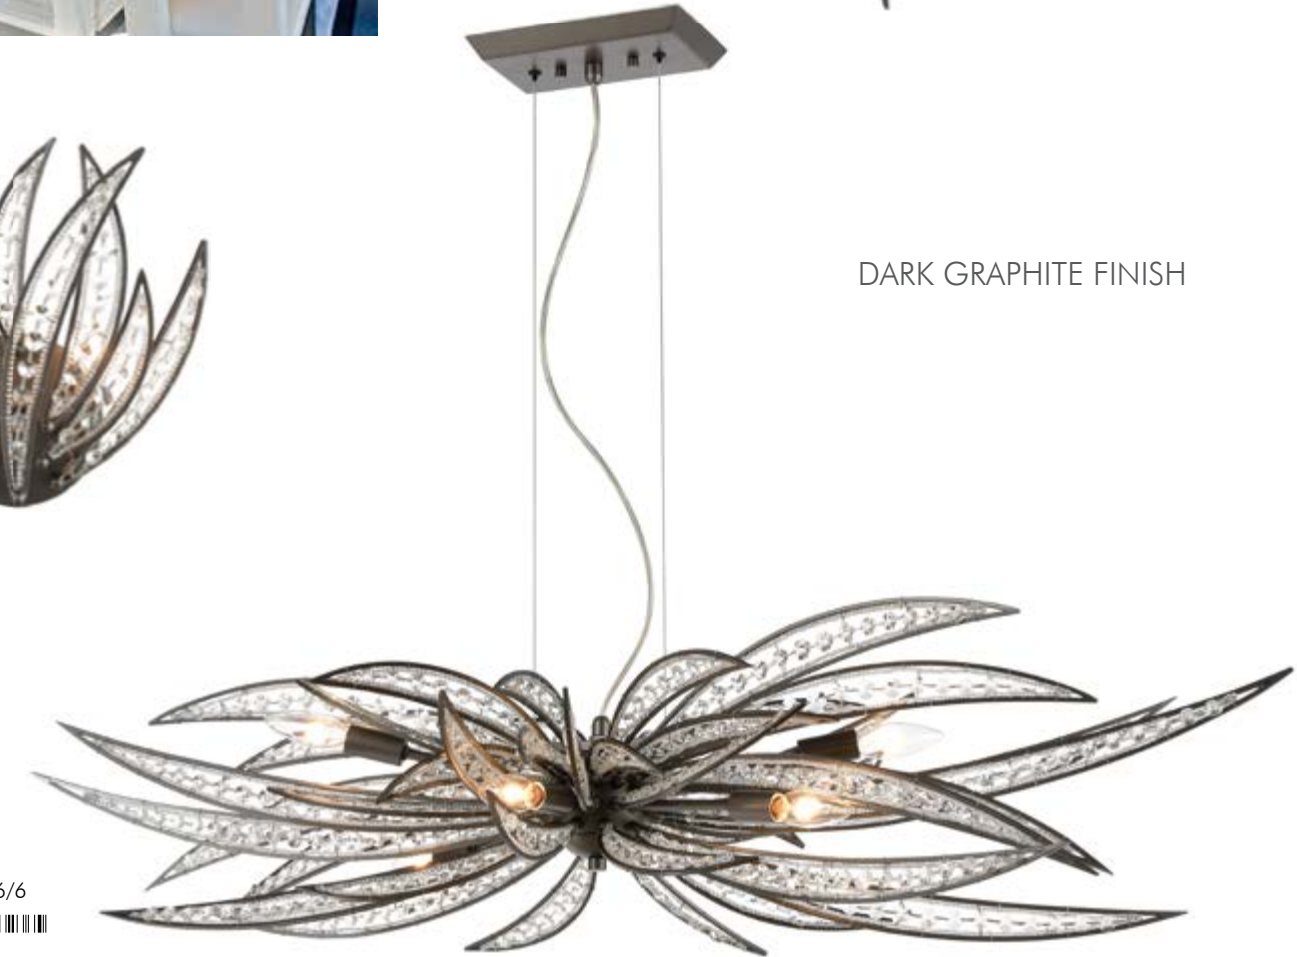

16363/8

16366/6

DARK GRAPHITE FINISH

ITEM NO.	BULB	W	D	H	MAX H	CORD	SUSPENSION	DETAILS
16361/2	2-60W Cand.	12"	5"	13"	-	12"	-	
16362/5	5-60W Cand.	21"	21"	14"	-	12"	-	
16363/8	8-60W Cand.	35"	35"	25"	-	12"	-	
16364/8	8-60W Cand.	26"	26"	26"	82"	96"	48" Chain	
16365/11	11-60W Cand.	34"	34"	34"	91"	96"	48" Chain	45 lbs. incl. safety cable
16366/6	6-60W Cand.	46"	17"	9"	80"	72"	72" Cable