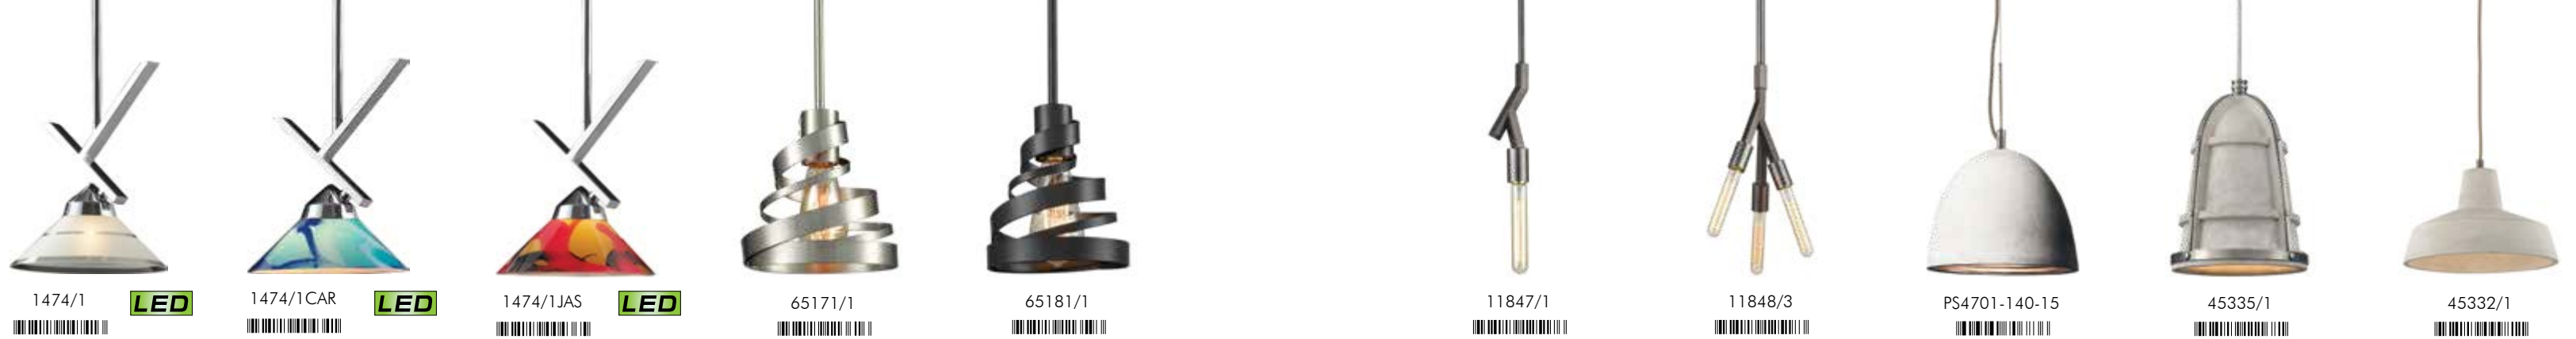

ITEM NO.	BULB	W	H	MAX H	CORD	DETAILS
1474/1	1-3.2W-320 Lumen G9 LED incl.	7"	9"	83"	72"	Polished Chrome finish, 1-6, 2-12" Rods, 3000K, 90 CRI
1474/1 CAR	1-3.2W-320 Lumen G9 LED incl.	7"	9"	83"	72"	Polished Chrome finish, 1-6, 2-12" Rods, 3000K, 90 CRI
1474/1 JAS	1-3.2W-320 Lumen G9 LED incl.	7"	9"	83"	72"	Polished Chrome finish, 1-6, 2-12" Rods, 3000K, 90 CRI
15415/1	1-7W-600 Lumen GU10 LED incl.	2"	7"	81"	72"	Matte Black/Satin Brass finish, 3000K, 80 CRI
17200/1	1-75W Med.	10"	12"	86"	72"	Oil Rubbed Bronze finish
17220/1	1-75W Med.	10"	12"	86"	72"	Gloss White finish
18272/1	1-3.2W-320 Lumen G9 LED incl.	5"	14"	57"	72"	Oil Rubbed Bronze finish, 1-6, 3-12" Rods, 3000K, 90 CRI
65171/1	1-60W Med.	7"	7"	43"	72"	Satin Nickel finish, 1-6, 3-12" Rods, Bulb #1092 optional
65172/1	1-60W Med.	5"	10"	46"	72"	Satin Nickel finish, 1-6, 3-12" Rods, Bulb #1099 optional
65181/1	1-60W Med.	7"	7"	43"	72"	Oil Rubbed Bronze finish, 1-6, 3-12" Rods, Bulb #1092 optional
65182/1	1-60W Med.	5"	10"	46"	72"	Oil Rubbed Bronze finish, 1-6, 3-12" Rods, Bulb #1099 optional
65191/1	1-60W Med.	7"	7"	43"	72"	Weathered Zinc/Polished Nickel, 1-6, 3-12" Rods, Bulb #1092 opt.
65192/1	1-60W Med.	5"	10"	46"	72"	Weathered Zinc/Polished Nickel, Bulb #1099 optional
65231/1	1-60W Med.	5"	20"	59"	72"	Oil Rubbed Bronze finish, 36" Chain, Bulb #1103 optional
81184/1	1-100W Med.	6"	9"	46"	72"	Oil Rubbed Bronze finish, 3-12" Rods, Bulb #1092 optional

ITEM NO.	BULB	W	H	MAX H	CORD	DETAILS
11847/1	1-60W Med.	6"	9"	53"	72"	Dark Graphite finish, 1-6, 3-12" Rods, Bulb #1099 optional
11848/3	3-60W Med.	6"	13"	52"	72"	Dark Graphite finish, 1-6, 3-12" Rods, Bulb #1099 optional
14318/1	1-60W Med.	6"	13"	45"	72"	Silverdust Iron finish, 1-6, 2-12" Rods, Bulb #1092 optional
17190/1	1-100W Med.	12"	13"	87"	72"	Polished Chrome finish
45335/1	1-100W Med.	7"	10"	84"	72"	Concrete, Black Nickel finish
45330/1	1-60W Med.	5"	6"	80"	72"	Concrete, Black Nickel finish
45331/1	1-60W Med.	6"	11"	85"	72"	Concrete, Black Nickel finish
45332/1	1-60W Med.	10"	7"	80"	72"	Concrete, Black Nickel finish
45336/1	1-60W Med.	5"	9"	82"	72"	Concrete, Black Nickel finish, Bulb #1092 optional
45337/1	1-60W Med.	8"	8"	54"	72"	Concrete, Brushed Black Nickel finish, 1-6, 3-12" Rods, Bulb #1092 optional
85107/LED	5W-400 Lumen LED incl.	3"	9"	84"	72"	Polished Chrome finish, 3000K, 80 CRI
85111/LED	10W-800 Lumen LED incl.	8"	1"	11"	85"	Satin Aluminum/Polished Chrome finish, 72" Cable
LC701-15-15	3W-192 Lumen LED incl.	2"	10"	72"	72"	Chrome finish, 3000K, 80 CRI, Dimmable
PS4701-140-15	1-60W Med.	8"	8"	72"	72"	Concrete, Chrome finish, 72" Cable