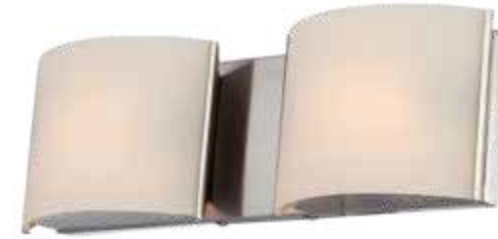

PANDORA

Satin Nickel with opal white glass

BV6T2-10-16M