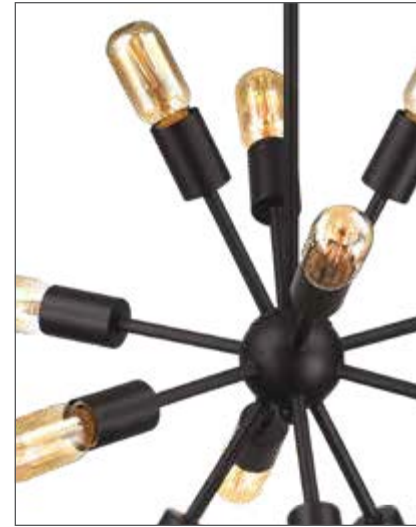

DELPHINE

The collection displays an explosion of light from a center core with optional vintage bulbs and thin arms on a starburst style frame finished in Oil Rubbed Bronze, Polished Chrome, Satin Nickel or Satin Brass.

46230/12