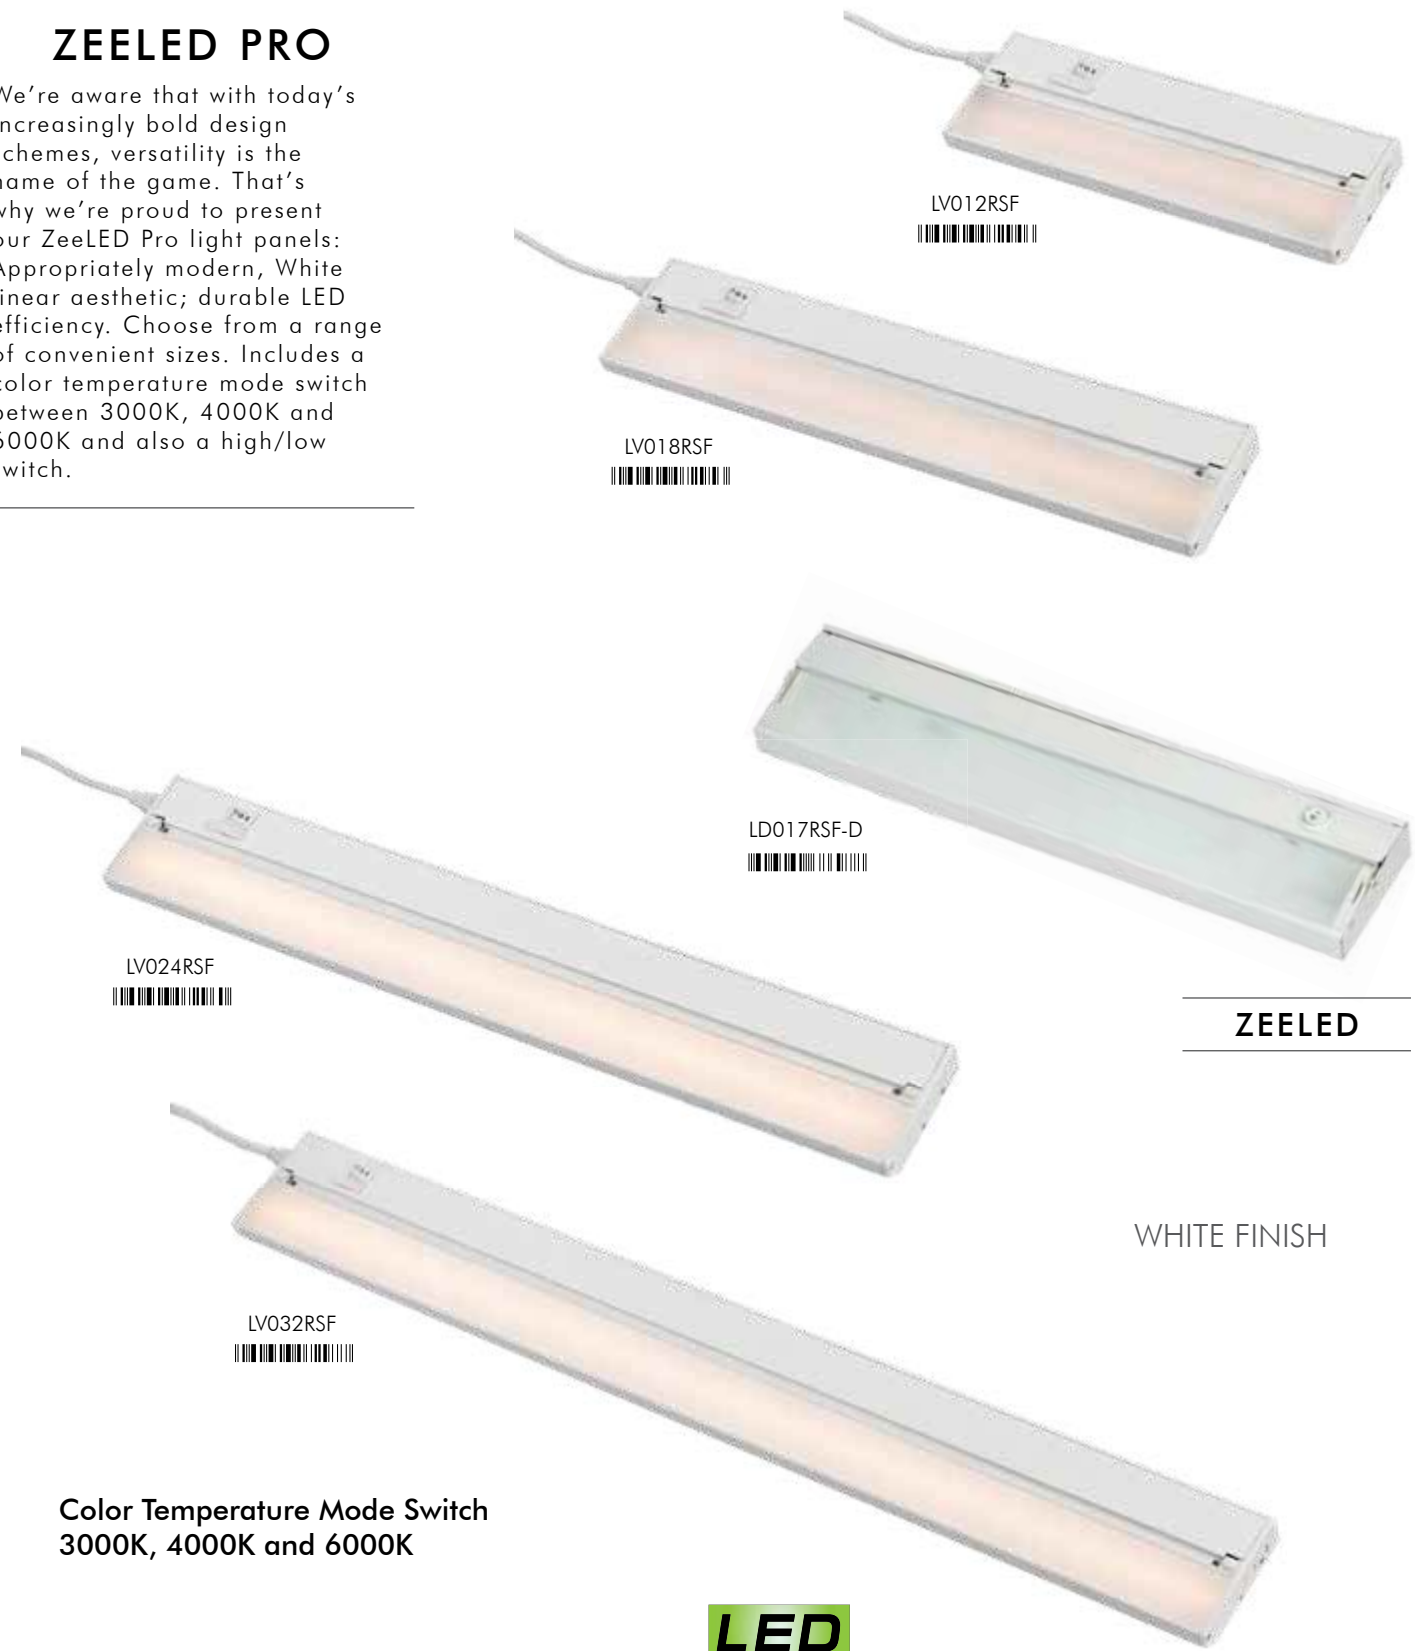

ZEELED PRO

We're aware that with today's increasingly bold design schemes, versatility is the name of the game. That's why we're proud to present our ZeeLED Pro light panels: Appropriately modern, White linear aesthetic; durable LED efficiency. Choose from a range of convenient sizes. Includes a color temperature mode switch between 3000K, 4000K and 6000K and also a high/low switch.