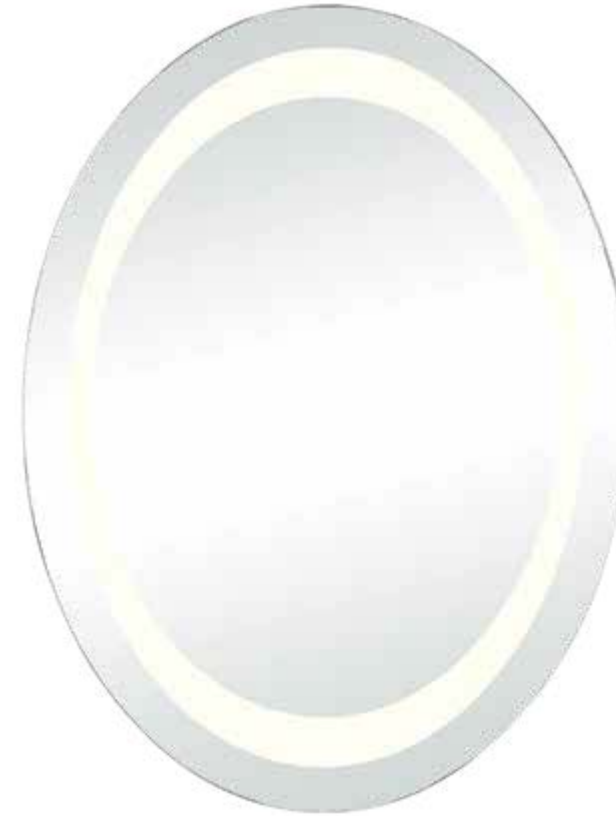

LED MIRRORS

1179-009