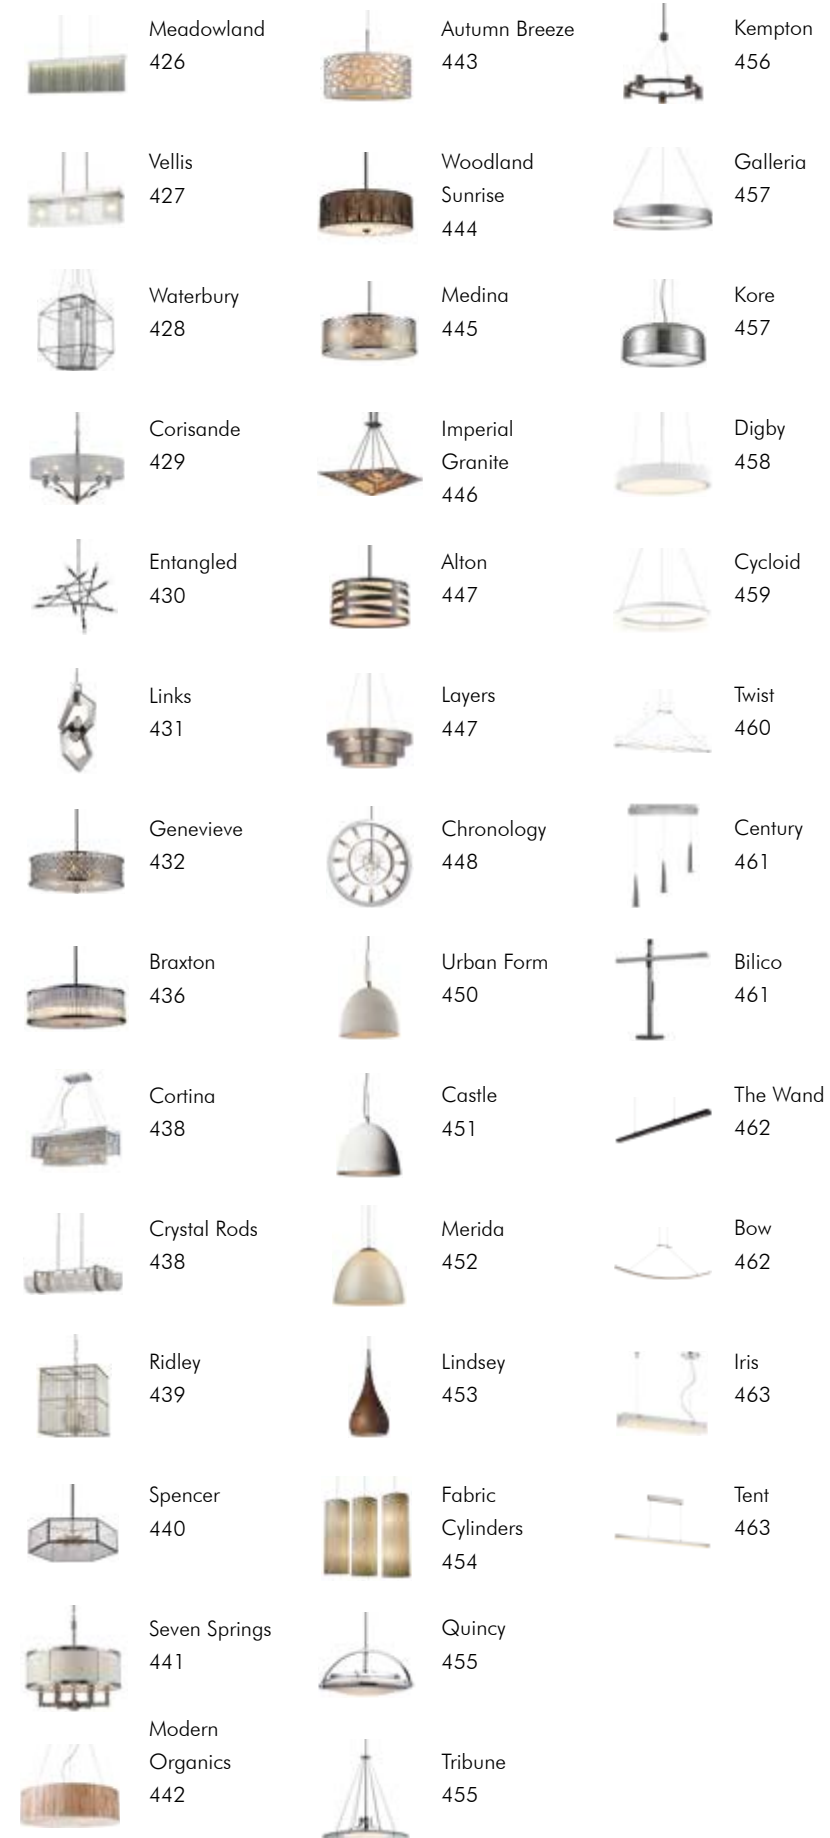

TRANSITIONAL

MODERN

MODERN

BATH AND SPA