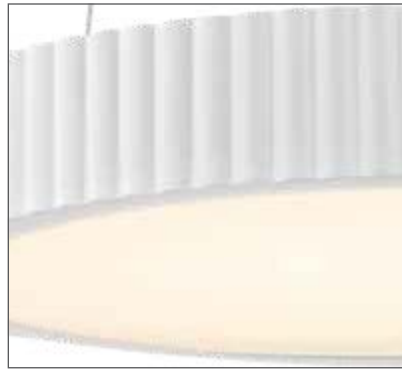

DIGBY

Evocative of a neo-classical facade with its duo of stately columnar silhouettes, our Digby collection LED pendants and flush mounts boast a refreshingly uncluttered Matte White finish with Opal White glass and an understated suspension system.

LC602-10-30

MATTE WHITE FINISH