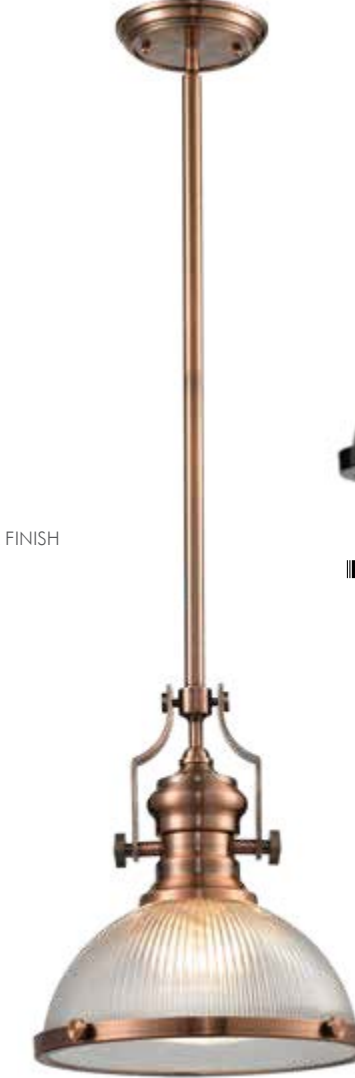

67723-1 SATIN NICKEL FINISH

67743-1 ANTIQUE COPPER FINISH

67733-1 OILED BRONZE FINISH

67713-1 POLISHED NICKEL FINISH

66553-1 WEATHERED ZINC FINISH

67205-1 BLACK NICKEL FINISH

66533-1 OILED BRONZE FINISH

66513-1 POLISHED NICKEL FINISH