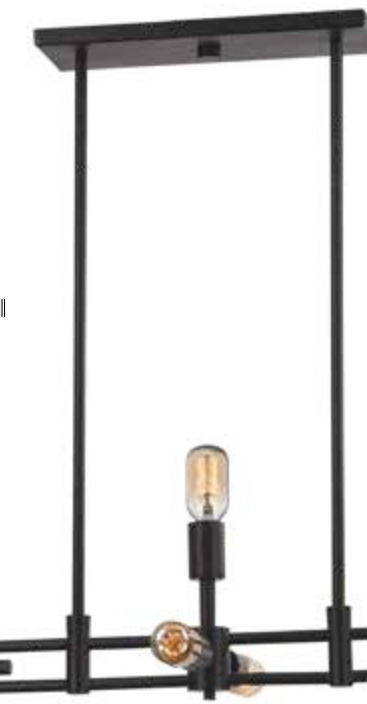

PARALLAX

Parallel and perpendicular lines intersect to create an architectural form with designer appeal. Finished in Oil Rubbed Bronze with optional filament bulbs.

14250/1

14252/4+4

OIL RUBBED BRONZE FINISH