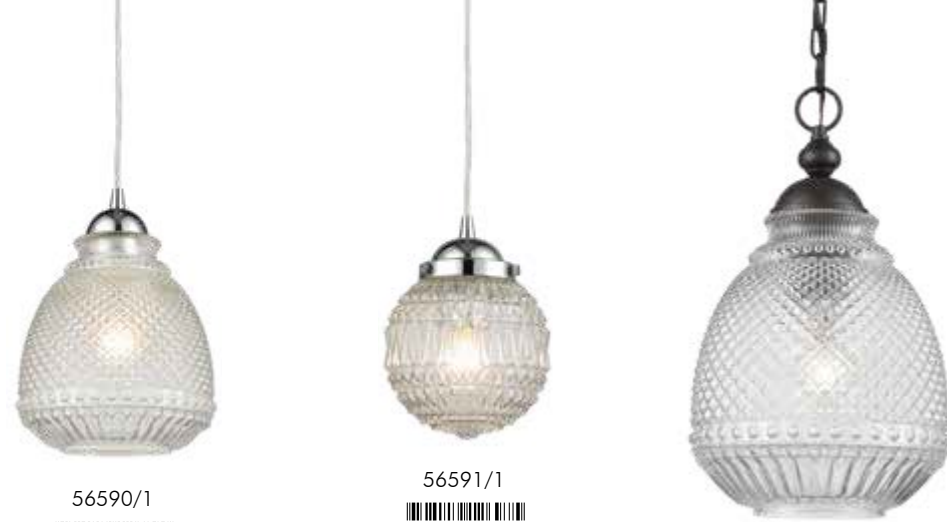

ITEM NO.	BULB	W	D	H	MAX H	CORD	SUSPENSION	DETAILS
19102/4	4-60W Cand.	24"	24"	31"	70"	72"	36" Chain	
19103/4	4-60W Cand.	26"	26"	32"	72"	72"	36" Chain	

VICTORIANA

The Victoriana collection has a variety of clear patterned glass inspired by the Victorian period. Each glass has a unique shape and design that will add a quaint charm to small room, an entrance, or nook.