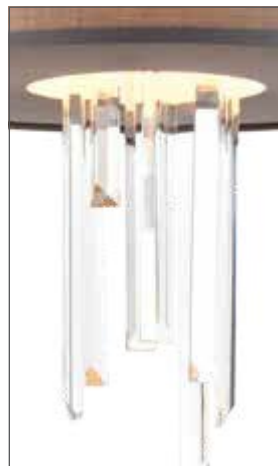

46593/3

ITEM NO.	BULB	W	D	H	MAX H	CORD	SUSPENSION	DETAILS
46590/2	2-60W Cand.	13"	7"	14"	-	8"	-	
46591/2	2-60W Med.	13"	13"	10"	-	8"	-	
46592/3	3-60W Med.	16"	16"	20"	-	8"	-	
46593/3	3-60W Med.	16"	16"	22"	54"	72"	1-6, 1-12, 1-18" Rods	
46594/3	3-60W Med.	20"	20"	24"	55"	72"	1-6, 1-12, 1-18" Rods	

SENECA FALLS

The Seneca Falls collection showcases a staggered metal ring, finished in Matte Gold, holding cascades of crystal prisms. The crystal is beautifully highlighted from the down light hidden behind the metal frame above.