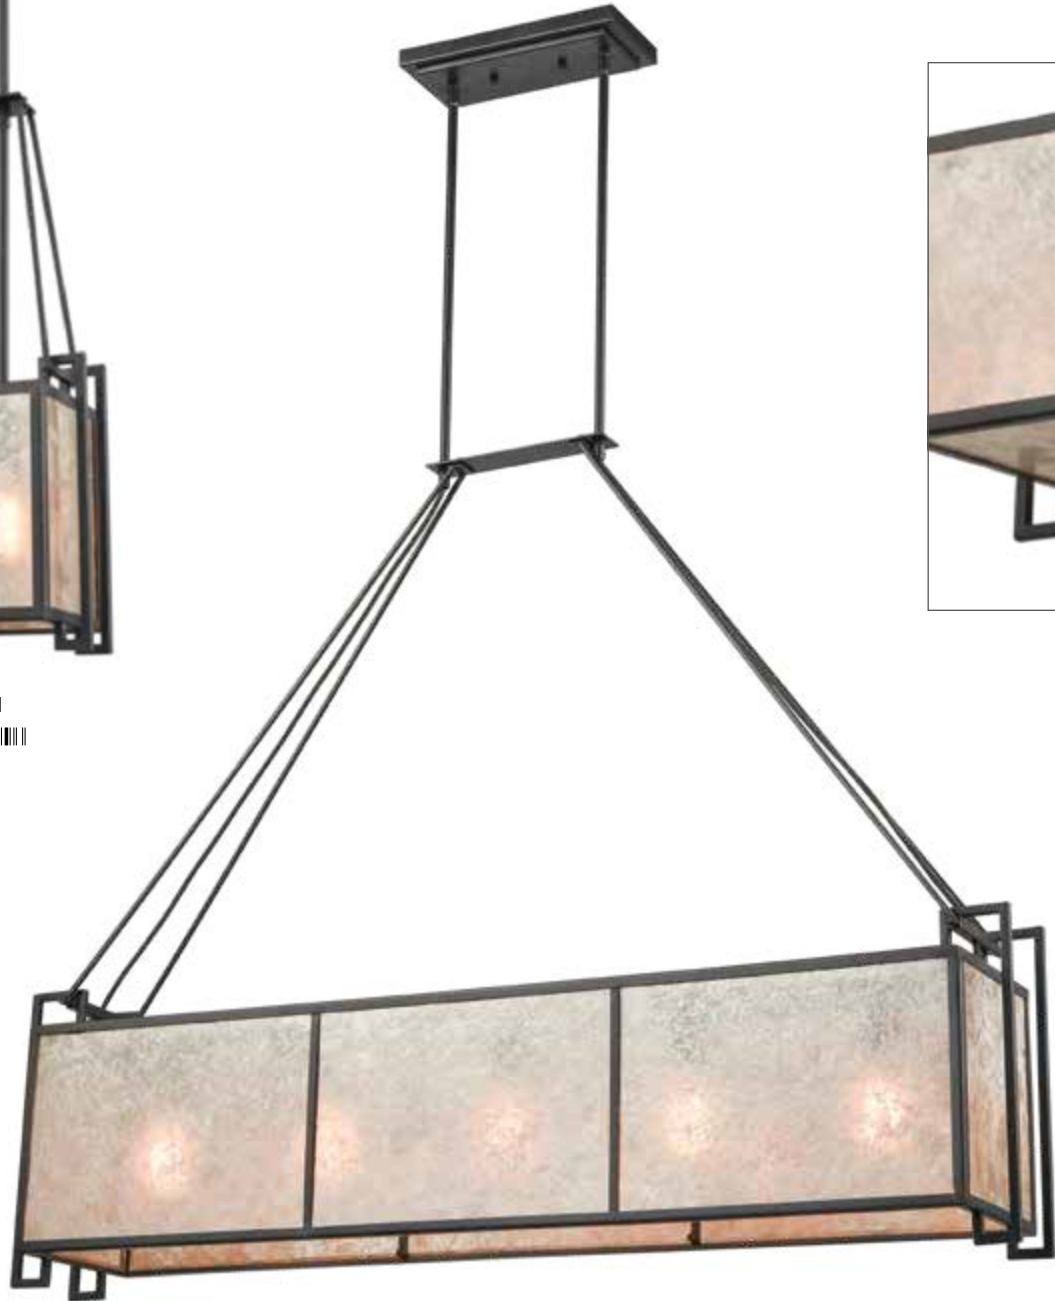

STASIS

Panels of neutral-toned mica exude a warm and inviting glow in the Stasis collection. The Oil Rubbed Bronze finished frame sharply contrasts the mica and defines the thin edges.

16186/5

OIL RUBBED BRONZE FINISH

ITEM NO.	BULB	W	D	H	MAX H	CORD	SUSPENSION	DETAILS
16180/1	1-60W Med.	7"	6"	13"	-	-	-	Bulb #1092 optional
16181/2	2-60W Med.	13"	13"	11"	-	-	-	Bulb #1092 optional
16182/1	1-60W Med.	6"	6"	8"	52"	72"	1-6, 3-12" Rods	Bulb #1092 optional
16183/1	1-60W Med.	8"	6"	23"	61"	72"	1-6, 2-12, 1-18" Rods	Bulb #1092 optional
16184/3	3-60W Med.	17"	17"	15"	53"	72"	1-6, 2-12, 1-18" Rods	Bulb #1092 optional
16185/4	4-60W Med.	23"	23"	32"	76"	72"	1-6, 2-12, 1-24" Rods	Bulb #1092 optional
16186/5	5-60W Med.	46"	9"	37"	81"	72"	1-6, 2-12, 1-24" Rods	Bulb #1092 optional