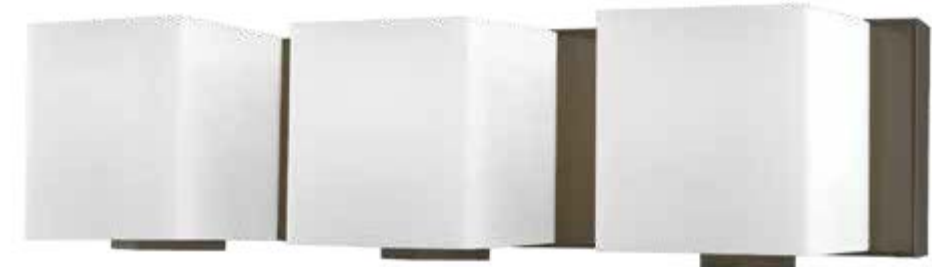

BV743-10-45

FPS

ITEM NO.	BULB	W	D	H	DETAILS
BV741-10-45	1-60W G9 incl.	5"	6"	5"	
BV742-10-45	2-60W G9 incl.	12"	6"	5"	
BV743-10-15	3-60W G9 incl.	18"	6"	5"