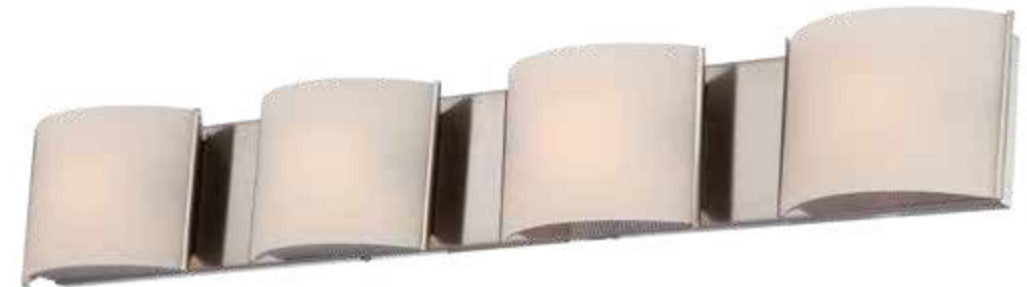

PANDORA

Satin Nickel with opal white glass

BV6T2-10-16M

BV6T1-10-16M

BV6T3-10-16M

BV6T4-10-16M

BV6T5-10-16M

ITEM NO.	BULB	W	D	H	DETAILS
BV6T1-10-16M	1-100W T3 incl.	7"	3"	5"	ADA Compliant
BV6T2-10-16M	2-100W T3 incl.	16"	3"	5"	
BV6T3-10-16M	3-100W T3 incl.	25"	3"	5"	
BV6T4-10-16M	4-100W T3 incl.	34"	3"	5"	
BV6T5-10-16M	5-100W T3 incl.	48"	3"	5"	