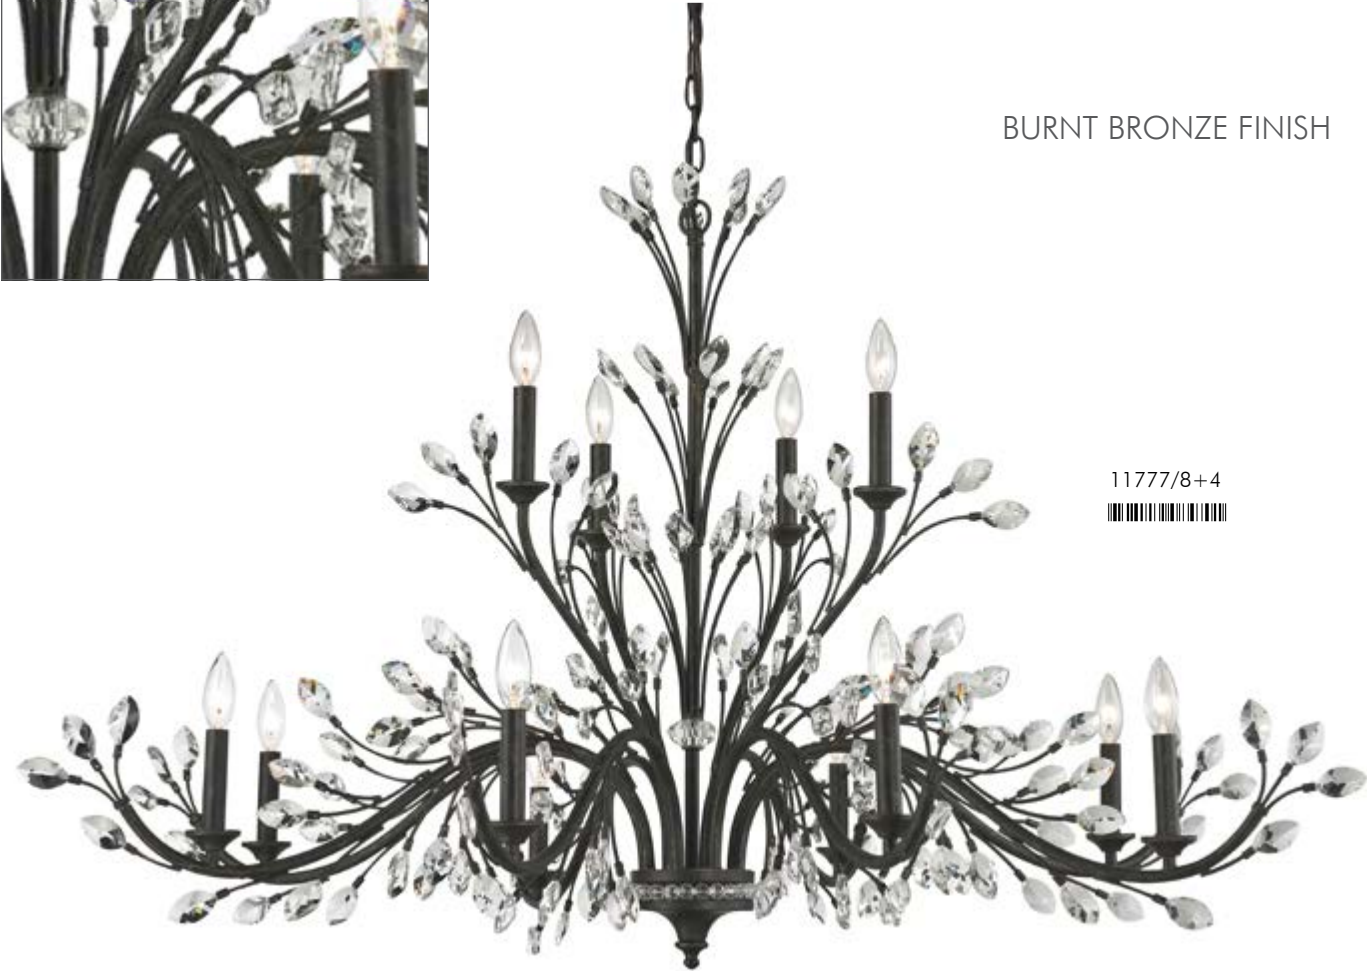

11775/5

11776/6+3

11772/6

BURNT BRONZE FINISH

11777/8+4

Shown as semi-flush 13" H

11773/8

ITEM NO.	BULB	W	D	H	MAX H	CORD	SUSPENSION	DETAILS
11772/6	6-60W Cand.	24"	24"	8"	-	-	-	
11773/8	8-60W Cand.	30"	30"	30"	68"	72"	36" Chain	
11775/5	5-60W Cand.	25"	25"	17"	55"	72"	36" Chain	
11776/6+3	9-60W Cand.	33"	33"	23"	61"	72"	36" Chain	
11777/8+4	12-60W Cand.	52"	52"	31"	105"	144"	72" Chain	