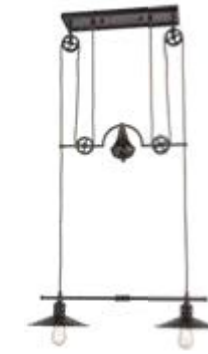

Shown pulled down