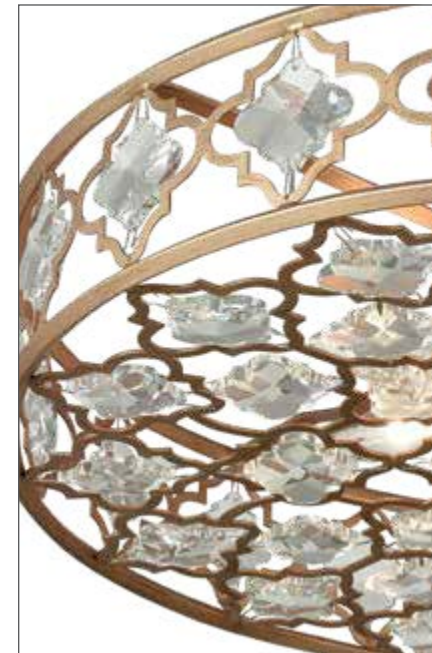

32097/6

MATTE GOLD FINISH

ITEM NO.	BULB	W	D	H	MAX H	CORD	SUSPENSION	DETAILS
32090/1	1-60W Cand.	8"	4"	9"	-	8"	-	Sconce, ADA Compliant
32092/4	4-60W Cand.	17"	17"	12"	-	8"	-	
32093/8	8-60W Cand.	25"	25"	11"	-	8"	-	
32094/1	1-100W Med.	8"	8"	9"	57"	72"	36" Chain	
32096/4	4-60W Cand.	17"	17"	22"	60"	72"	36" Chain	
32095/6	6-60W Cand.	24"	24"	24"	62"	72"	36" Chain	
32097/6	6-60W Cand.	35"	12"	18"	61"	72"	36" Chain