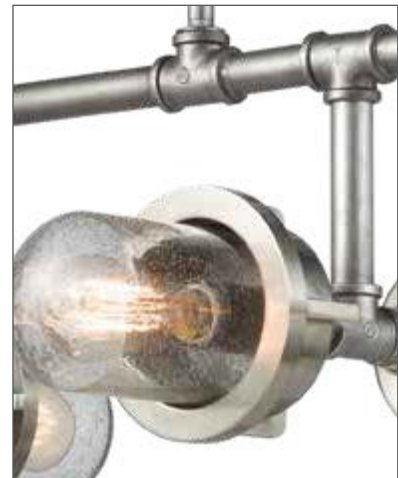

Shown as
 semi-flush 12" H

16501/1

16504/6

WEATHERED ZINC /
 SATIN NICKEL FINISH

16500/1

16503/4

May also be installed as a vanity light

ITEM NO.	BULB	W	D	H	MAX H	CORD	SUSPENSION	DETAILS
16500/1	1-60W Med.	6"	7"	13"	-	8"	-	Bulb #1092 optional
16501/1	1-60W Med.	6"	6"	10"	55"	72"	1-6, 3-12" Rods	Bulb #1092 optional
16502/2	2-60W Med.	21"	6"	6"	51"	72"	1-6, 3-12" Rods	Bulb #1092 optional
16503/4	4-60W Med.	46"	6"	9"	54"	72"	1-6, 1-12, 1-24" Rods	Bulb #1092 optional
16504/6	6-60W Med.	40"	21"	10"	55"	72"	1-6, 1-12, 1-24" Rods	Bulb #1092 optional, 27 lbs. incl. safety cable