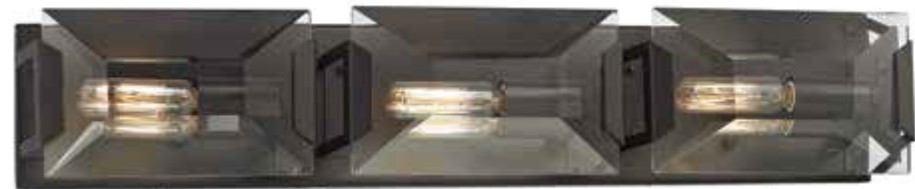

31562/3

ITEM NO.	BULB	W	D	H	DETAILS
31562/3	3-60W Cand.	26"	5"	5"	Bulb #1101 optional
31790/1	1-60W Cand.	6"	6"	10"	Bulb #1101 optional
BVL151-0-15	1-2.4W-600 Lumen LED incl.	6"	5"	7"	3000K, 80 CRI
BVL152-0-15	2-2.4W-1200 Lumen LED incl.	12"	5"	7"	3000K, 80 CRI