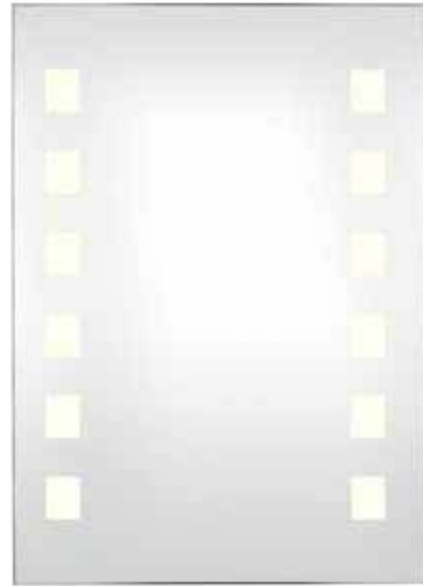

LED MIRRORS

1179-003

LED

ITEM NO.	BULB	W	D	H	DETAILS
1179-003	8W-1100 Lumen LED incl.	20"	2"	24"	6000K
1179-005	9W-1300 Lumen LED incl.	24"	2"	32"	6000K
1179-007	12W-1400 Lumen LED incl.	36"	2"	36"	6000K

LED MIRRORS

LED

ITEM NO.	BULB	W	D	H	DETAILS
1179-001	12W-1300 Lumen LED incl.	20"	2"	24"	6000K
1179-002	22W-2200 Lumen LED incl.	32"	2"	40"	6000K