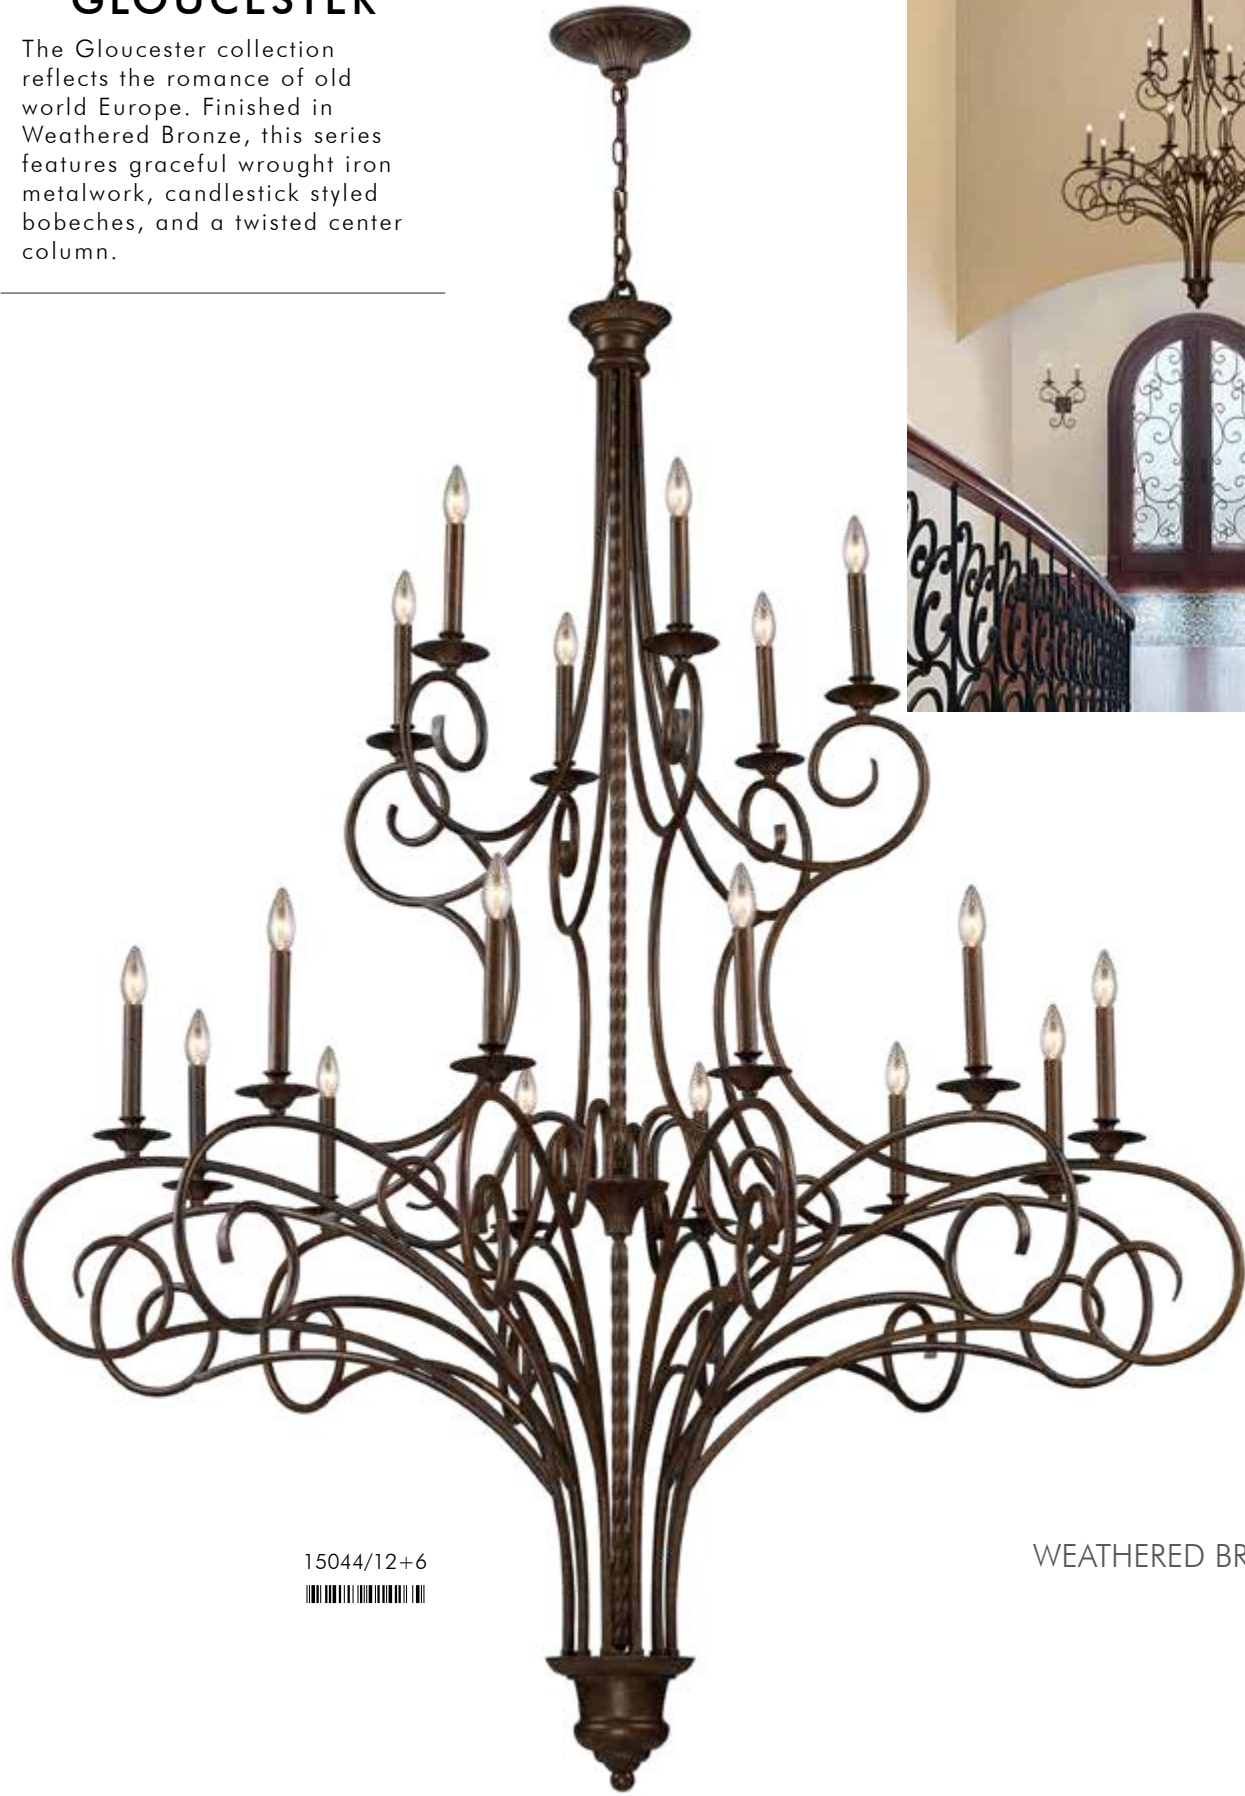

GLOUCESTER

The Gloucester collection reflects the romance of old world Europe. Finished in Weathered Bronze, this series features graceful wrought iron metalwork, candlestick styled bobeches, and a twisted center column.