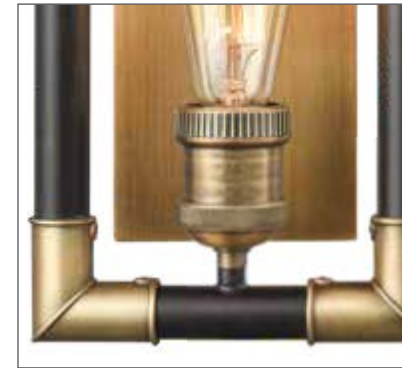

BRANDON

The Brandon collection showcases clear glass rods used as candle holders and vertical frame elements, contrasted by an angular Classic Brass finished frame.

69204/1

69205/4

CLASSIC BRASS FINISH

69206/8

ITEM NO.	BULB	W	D	H	MAX H	CORD	SUSPENSION	DETAILS
69204/1	1-60W Med.	10"	10"	12"	56"	72"	1-6, 3-12" Rods	Bulb #1092 optional
69205/4	4-60W Cand.	22"	22"	18"	56"	72"	1-6, 1-12, 1-18" Rods	Bulb #1101 optional
69206/8	8-60W Cand.	24"	24"	32"	71"	72"	1-6, 1-12, 1-18" Rods	Bulb #1101 optional

LISBON

With a classic look, the Lisbon collection has a two-tone Oil Rubbed Bronze/Classic Brass finish with cast sockets and angles.

OIL RUBBED BRONZE /
CLASSIC BRASS FINISH

69213/1

69216/5

69210/1

ITEM NO.	BULB	W	D	H	MAX H	CORD	SUSPENSION	DETAILS
69210/1	1-60W Med.	5"	5"	13"	-	-	-	Sconce, Bulb #1092 optional
69213/1	1-60W Med.	8"	2"	13"	61"	72"	1-6, 3-12" Rods	Bulb #1092 optional
69216/5	5-60W Med.	35"	2"	11"	55"	72"	1-6, 1-12, 1-24" Rods	Bulb #1092 optional