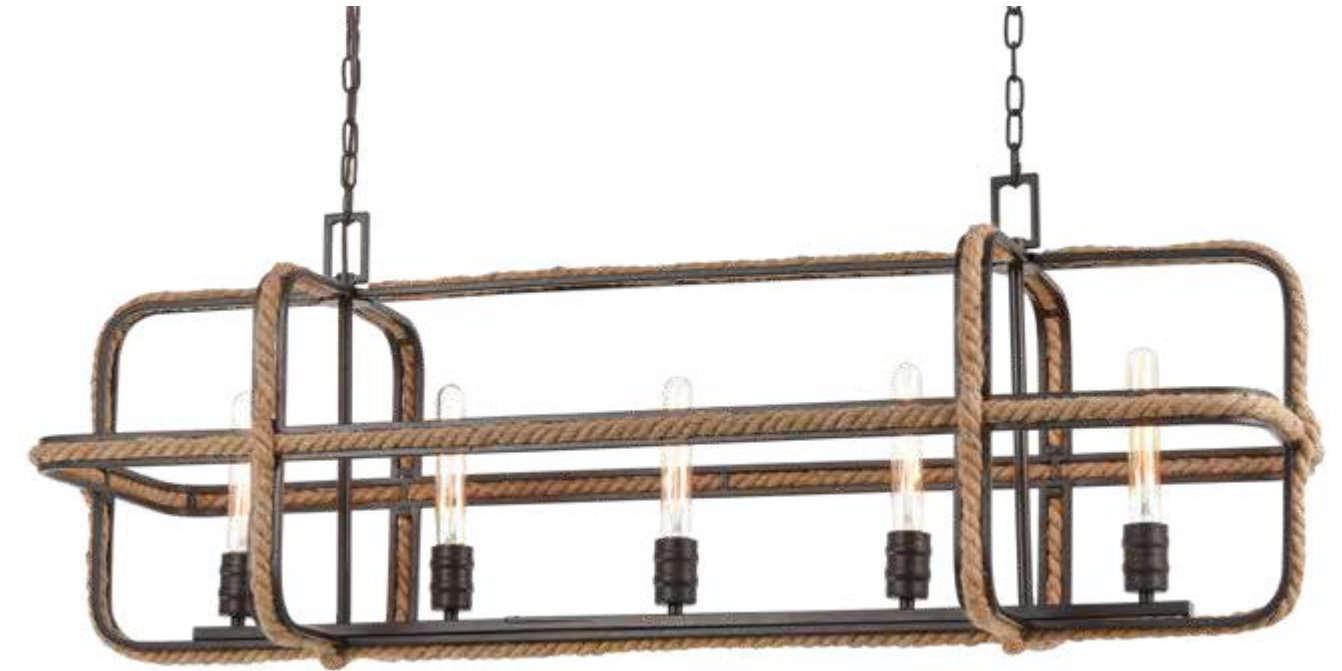

63067-5

ITEM NO.	BULB	W	D	H	MAX H	CORD	SUSPENSION	DETAILS
63061-1	1-100W Med.	12"	7"	12"	-	-	-	Sconce, Bulb #1092 optional
63062-2	2-100W Med.	13"	13"	8"	-	-	-	Bulb #1092 optional
63063-1	1-100W Med.	12"	12"	15"	53"	72"	36" Chain	Bulb #1092 optional
63065-4	4-60W Med.	24"	24"	27"	65"	72"	36" Chain	Bulb #1099 optional
63066-6	6-60W Med.	34"	34"	37"	75"	72"	36" Chain	Bulb #1103 optional
63067-5	5-60W Med.	47"	15"	17"	57"	72"	36" Chain	Bulb #1099 optional