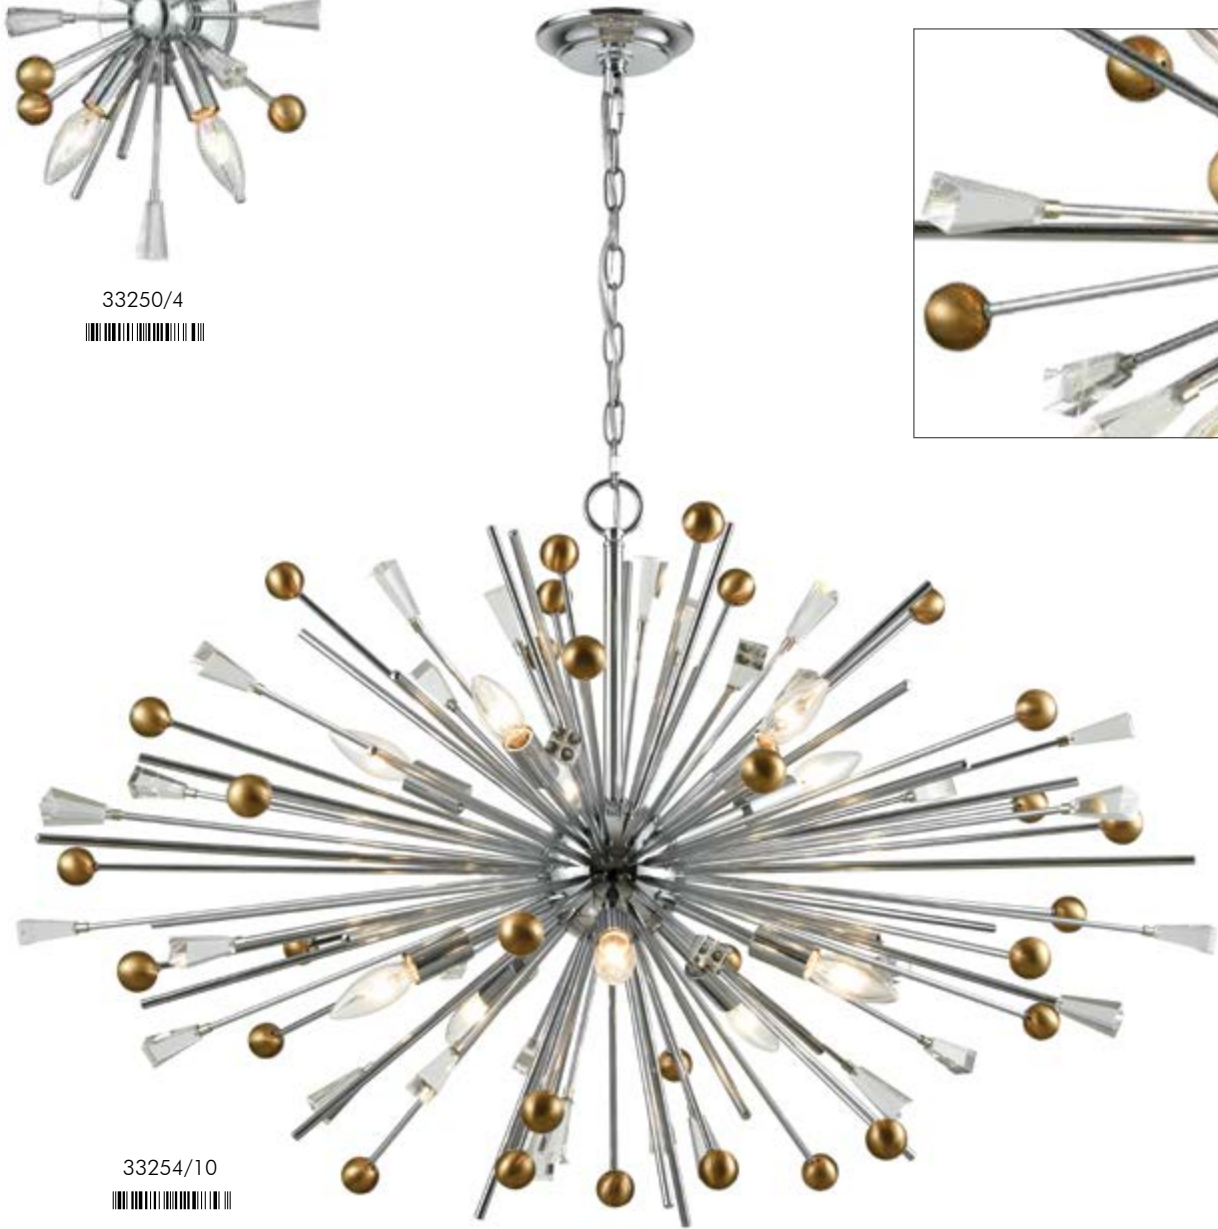

WILLISTON

This starburst design features metal spikes combined with square clear crystal and metallic spheres. Finished in Polished Chrome with Satin Brass spheres.

33250/4

33252/6

33254/10

33251/3

POLISHED CHROME / SATIN BRASS FINISH