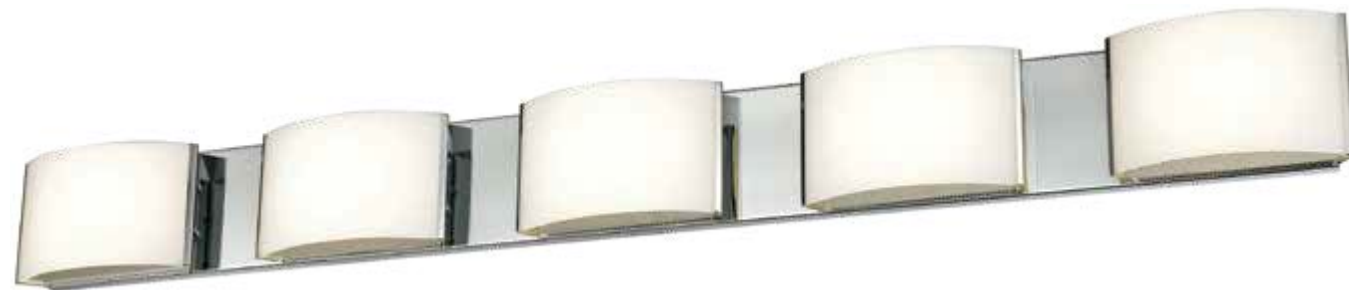

BVL915-10-15

LED

ITEM NO.	BULB	W	D	H	DETAILS
BVL911-10-15	1-7.5W-600 Lumen LED incl.	7"	3"	4"	ADA Compliant, 3000K, 80 CRI, Dimmable
BVL912-10-15	2-7.5W-1200 Lumen LED incl.	16"	3"	4"	3000K, 80 CRI, Dimmable
BVL913-10-15	3-7.5W-1800 Lumen LED incl.	25"	3"	4"	3000K, 80 CRI, Dimmable
BVL914-10-15	4-7.5W-2400 Lumen LED incl.	35"	3"	4"	3000K, 80 CRI, Dimmable
BVL915-10-15	5-7.5W-3000 Lumen LED incl.	44"	3"	4"	3000K, 80 CRI, Dimmable