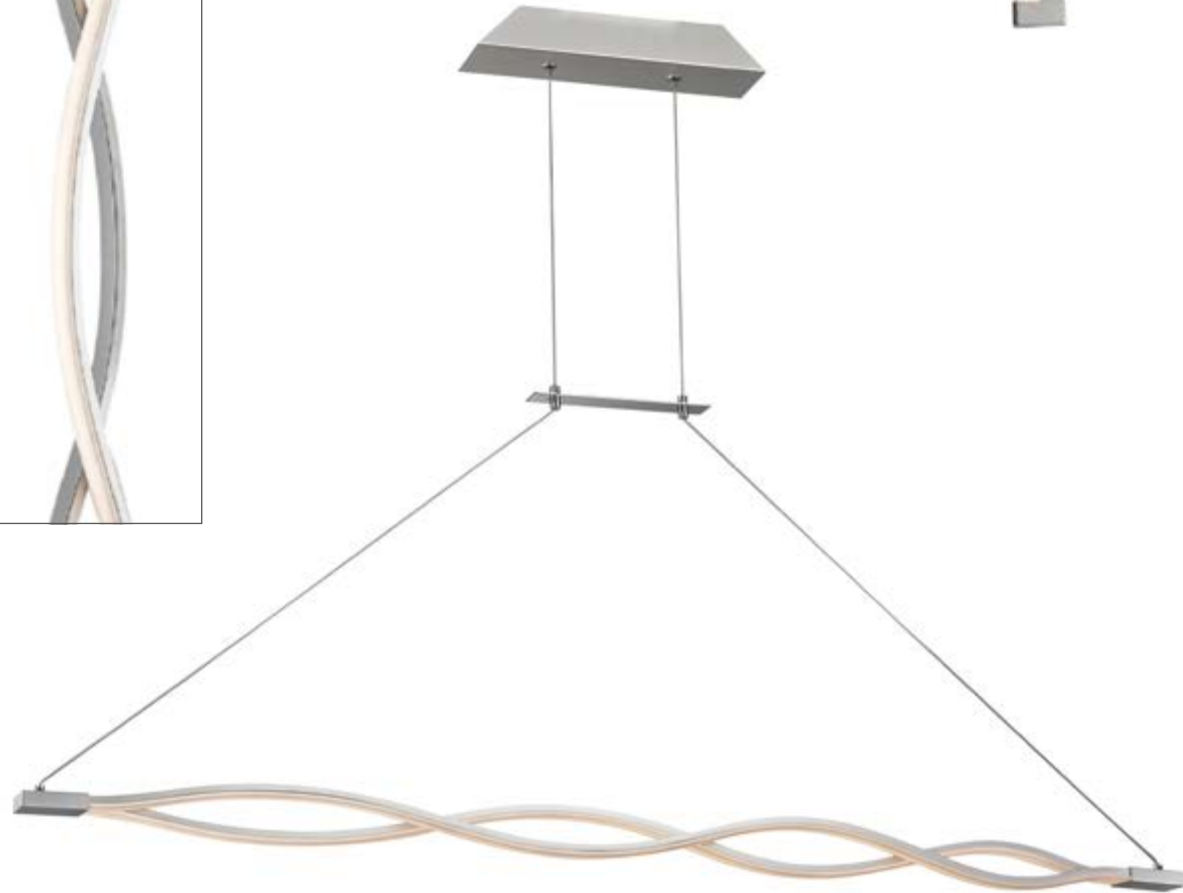

TWIST

An alluring tandem of gently undulating swells, our Twist series LED pendant showcases clever, double-sided metalwork radiant with creamy Opal White and natural Aluminum tones, and a chic platform of slender tension cables.

WSL1351-10-98

LC1350-10-98

ALUMINUM FINISH

FLLC1352-10-98