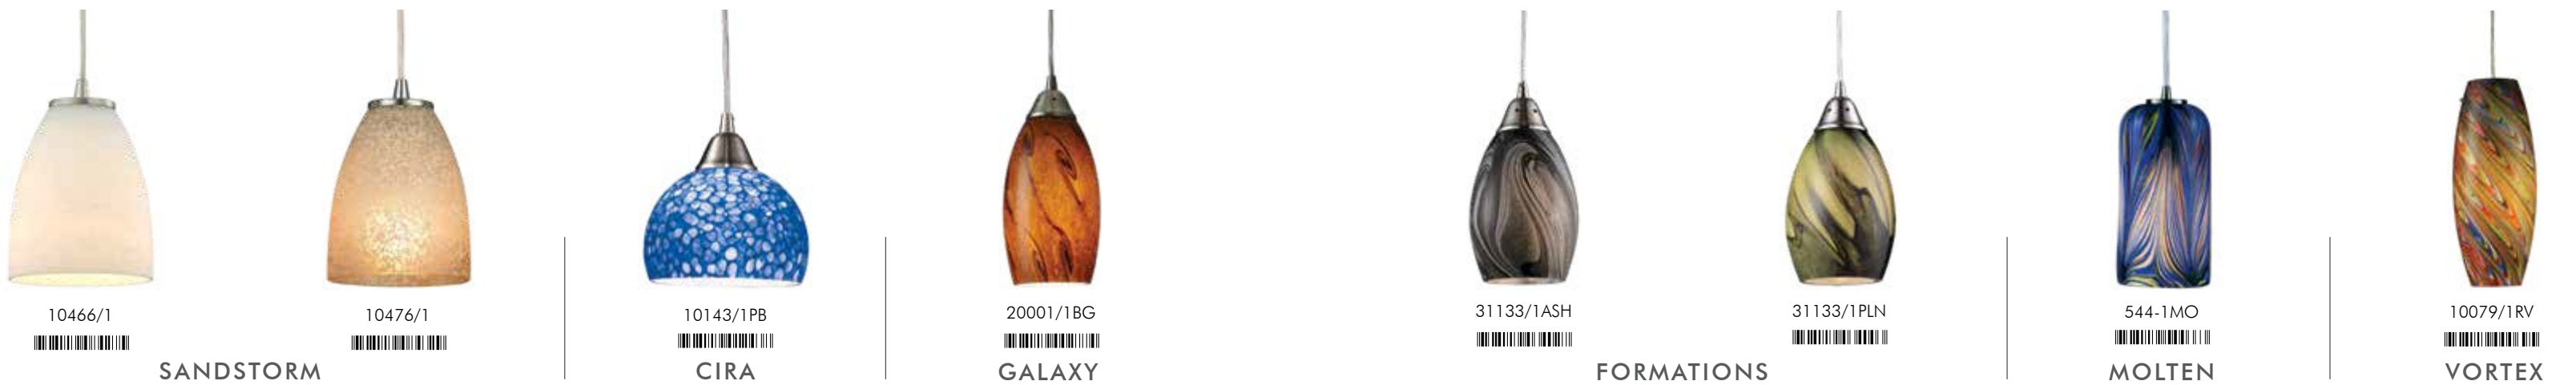

ITEM NO.	BULB	W	H	MAX H	CORD	DETAILS
10143/1PB	1-100W Med.	6"	6"	80"	72"	Pebbled Blue, Satin Nickel finish
10330/1TB	1-100W Med.	5"	9"	83"	72"	Textured Beige, Satin Nickel finish
10466/1	1-60W Med.	5"	7"	81"	72"	Satin Nickel finish
10476/1	1-60W Med.	5"	7"	81"	72"	Satin Nickel finish
10510/1GRS	1-60W Med.	5"	11"	84"	72"	Grass, Satin Nickel finish
10510/1SKY	1-60W Med.	5"	11"	84"	72"	Sky, Satin Nickel finish
10510/1SND	1-60W Med.	5"	11"	84"	72"	Sand, Satin Nickel finish
20001/1BG	1-75W Med.	5"	9"	83"	72"	Brown, Satin Nickel finish
20001/1CG	1-75W Med.	5"	9"	83"	72"	Creamy Mint, Satin Nickel finish
20001/1RG	1-75W Med.	5"	9"	83"	72"	Red, Satin Nickel finish
20001/1SG	1-75W Med.	5"	9"	83"	72"	Smoke, Satin Nickel finish
31610/1	1-100W Med.	5"	10"	83"	72"	Ruby, Satin Nickel finish

ITEM NO.	BULB	W	H	MAX H	CORD	DETAILS
544-1MO	1-100W Med.	5"	11"	85"	72"	Molten Ocean, Satin Nickel finish
10076/1SBI	1-60W Cand.	5"	11"	85"	72"	Storm Blue, Satin Nickel finish
10079/1RV	1-100W Med.	5"	12"	86"	72"	Rainbow, Satin Nickel finish
10089/1EVG	1-100W Med.	4"	7"	81"	72"	Evergreen, Satin Nickel finish
10089/1RV	1-100W Med.	4"	7"	81"	72"	Rainbow, Satin Nickel finish
10421/1TS	1-3.2W-320 Lumen G9 LED incl.	4"	5"	79"	72"	Frosted, Satin Nickel finish, 3000K, 90 CRI
10630/1	1-60W Med.	5"	10"	83"	72"	Lava Swirl, Satin Nickel finish
10640/1	1-60W Med.	5"	10"	83"	72"	Pepper Swirl, Satin Nickel finish
31133/1ASH	1-100W Med.	5"	9"	83"	72"	Ashflow, Satin Nickel finish
31133/1PLN	1-100W Med.	5"	9"	83"	72"	Planetary, Satin Nickel finish
31620/1	1-100W Med.	5"	10"	83"	72"	Seafoam, Satin Nickel finish
31630/1	1-100W Med.	5"	10"	83"	72"	Amber, Satin Nickel finish