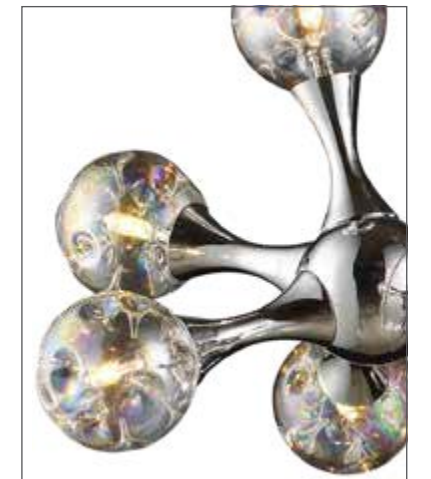

ITEM NO.	BULB	W	D	H	MAX H	CORD	SUSPENSION	DETAILS
30008/3	3-20W G4 incl.	9"	5"	9"	-	-	-	Incl. an electronic transformer
30014/7	7-20W G4 incl.	11"	9"	17"	-	-	-	Incl. an electronic transformer
30025/15	15-10W G4 incl.	25"	25"	19"	96"	72"	72" Cable	Incl. an electronic transformer
30026/18	18-10W G4 incl.	26"	26"	16"	-	-	-	Incl. an electronic transformer