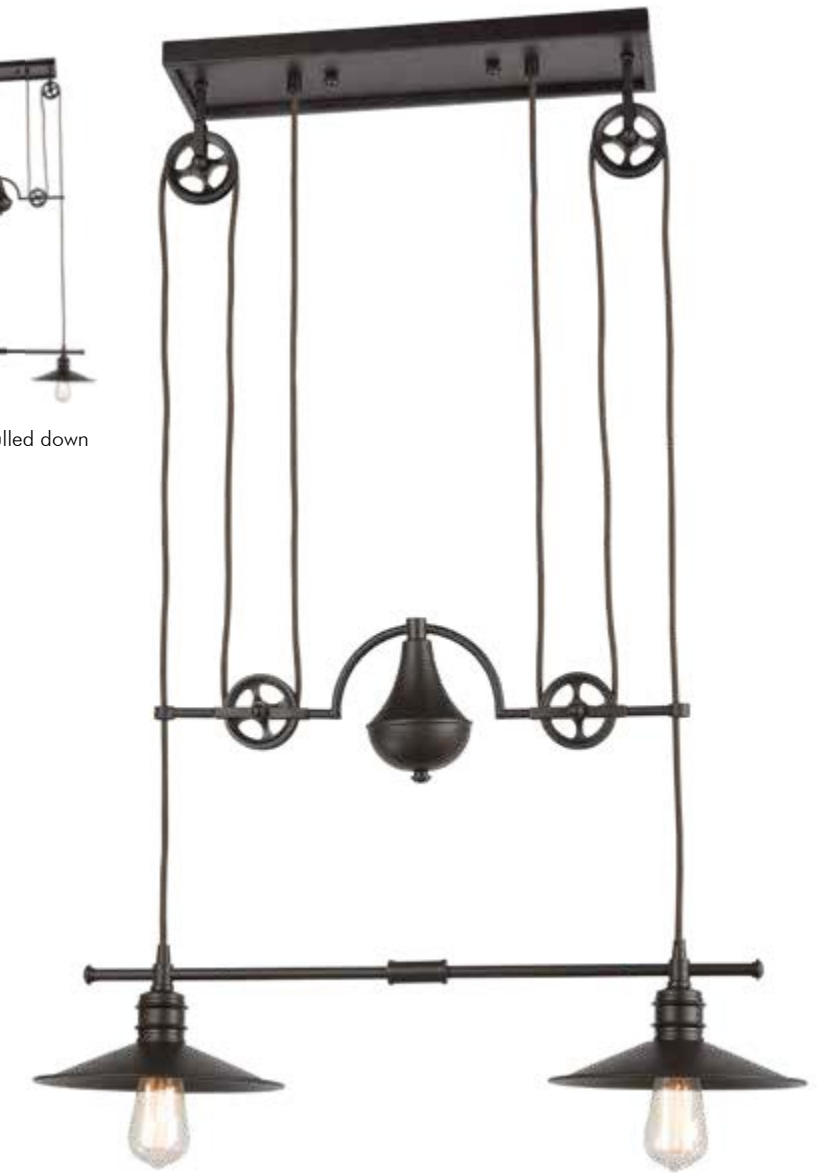

69088/2

OIL RUBBED BRONZE FINISH