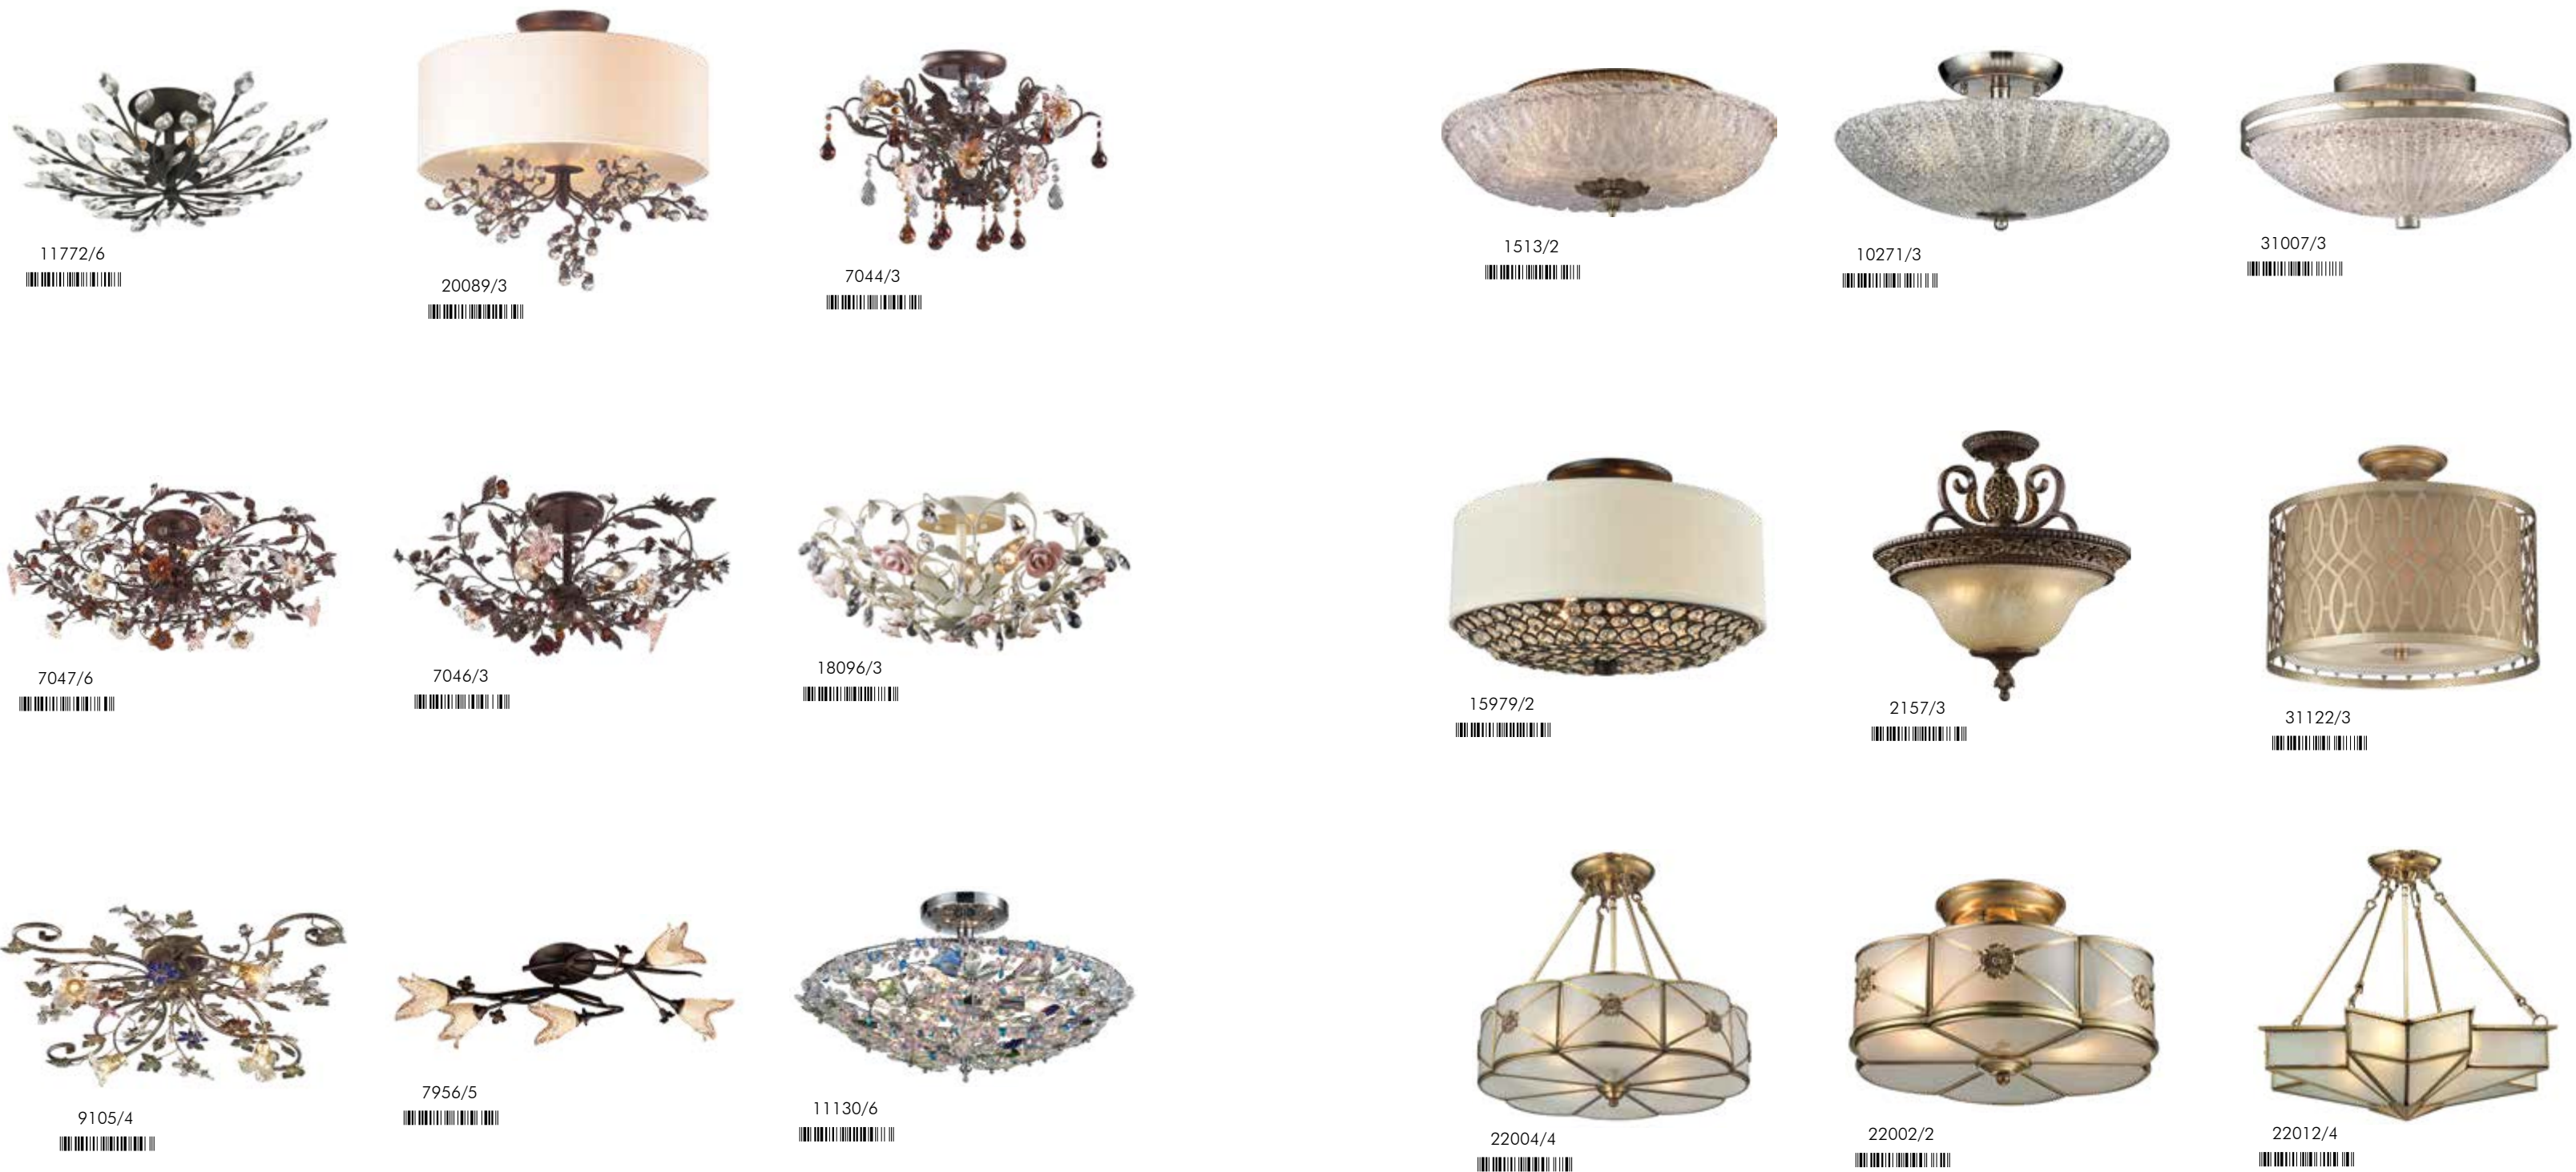

ITEM NO.	BULB	W	D	H	DETAILS
8059/2	2-60W Med.	24"	24"	12"	Deep Rust finish
8069/2	2-60W Med.	24"	24"	12"	Russet Beige finish
11773/8	8-60W Cand.	30"	30"	13"	Burnt Bronze finish
16281/3	3-60W Cand.	19"	19"	18"	Aged Silver finish
18111/2	2-60W Med.	17"	17"	14"	Antique White finish
18151/2	2-60W Med.	17"	17"	11"	Light Pink finish
18241/4	4-60W Cand.	22"	22"	10"	Sunglow Bronze finish
18242/8	8-60W Cand.	32"	32"	10"	Sunglow Bronze finish
18254/4	4-60W Cand.	28"	28"	12"	Sunglow Bronze finish