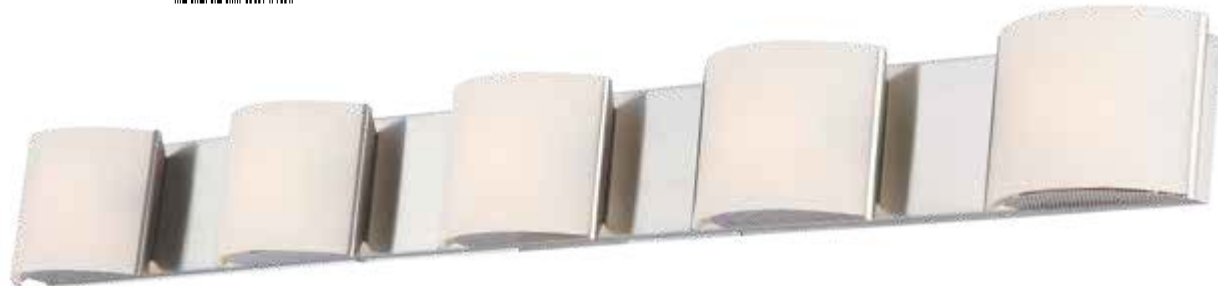

PANDORA

Polished Chrome with opal white glass

BV6T2-10-15

BV6T1-10-15

BV6T3-10-15

BV6T4-10-15

BV6T5-10-15

ITEM NO.	BULB	W	D	H	DETAILS
BV6T1-10-15	1-100W T3 incl.	7"	3"	5"	ADA Compliant
BV6T2-10-15	2-100W T3 incl.	16"	3"	5"	
BV6T3-10-15	3-100W T3 incl.	25"	3"	5"	
BV6T4-10-15	4-100W T3 incl.	34"	3"	5"	
BV6T5-10-15	5-100W T3 incl.	48"	3"	5"	