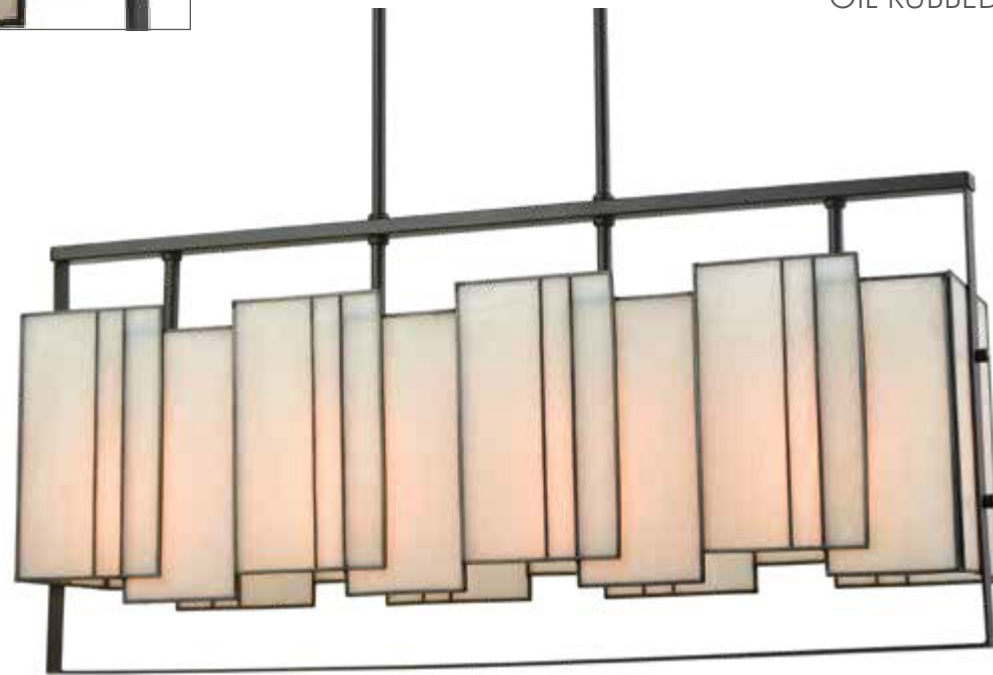

72174/4

ITEM NO.	BULB	W	D	H	MAX H	CORD	SUSPENSION	DETAILS
72163/1	1-60W Med.	9"	5"	14"	58"	72"	1-6, 3-12" Rods	Bulb #1092 optional
72173/1	1-60W Med.	9"	5"	14"	58"	72"	1-6, 3-12" Rods	
72174/4	4-60W Med.	31"	7"	14"	58"	72"	1-6, 1-12, 1-24" Rods	

LUCIAN

Featuring sharply vertical energy expressed by variable-width panels of sparkling clear glass, the Lucian series exudes visual weightlessness and a fresh aesthetic. An Oil Rubbed Bronze finish provides sharp contrast.