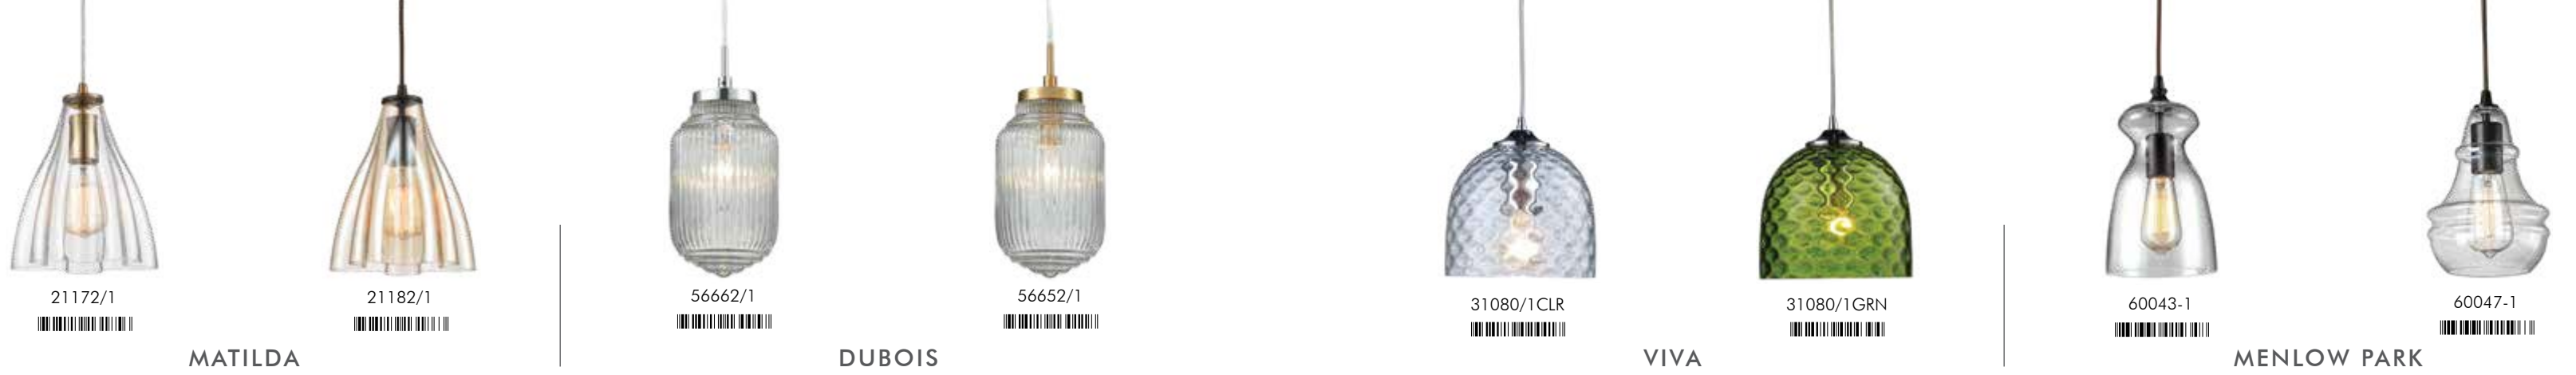

ITEM NO.	BULB	W	H	MAX H	CORD	DETAILS
21172/1	1-60W Med.	8"	10"	84"	72"	Clear wavy, Satin Brass finish, Bulb #1110 optional
21182/1	1-60W Med.	8"	10"	84"	72"	Amber wavy, Oil Rubbed Bronze finish, Bulb #1110 optional
31380/1AQ	1-100W Med.	10"	11"	85"	72"	Aqua, Polished Chrome finish
31380/1CLR	1-100W Med.	10"	11"	85"	72"	Clear, Polished Chrome finish
31380/1CMP	1-100W Med.	10"	11"	85"	72"	Champagne, Polished Chrome finish
31380/1MRC	1-100W Med.	10"	11"	85"	72"	Mercury Glass, Polished Chrome finish
31380/1PRP	1-100W Med.	10"	11"	85"	72"	Purple, Polished Chrome finish
31380/1SMK	1-100W Med.	10"	11"	85"	72"	Smoke, Polished Chrome finish
31381/1OB	1-60W Med.	10"	17"	55"	72"	Smoke, Oil Rubbed Bronze finish, 1-6, 1-12, 1-18" Rods
56582/1	1-60W Med.	7"	11"	85"	72"	Clear, Oil Rubbed Bronze finish
56652/1	1-60W Cand.	5"	10"	83"	72"	Clear, Satin Brass finish
56662/1	1-60W Cand.	5"	10"	83"	72"	Clear, Polished Chrome finish

ITEM NO.	BULB	W	H	MAX H	CORD	DETAILS
31080/1CLR	1-100W Med.	7"	7"	81"	72"	Clear, Polished Chrome finish
31080/1GRN	1-100W Med.	7"	7"	81"	72"	Green, Polished Chrome finish
60042-1	1-60W Med.	6"	10"	84"	72"	Clear, Oil Rubbed Bronze finish, Bulb #1092 optional
60043-1	1-60W Med.	6"	11"	85"	72"	Clear, Oil Rubbed Bronze finish, Bulb #1092 optional
60044-1	1-60W Med.	5"	12"	86"	72"	Clear, Oil Rubbed Bronze finish, Bulb #1092 optional
60045-1	1-75W Med.	8"	16"	90"	72"	Clear, Oil Rubbed Bronze finish, Bulb #1092 optional
60046-1	1-60W Med. incl.	2"	3"	77"	72"	Oil Rubbed Bronze finish, Bulb #1092 optional
60047-1	1-60W Med.	6"	9"	83"	72"	Clear, Clear, Oil Rubbed Bronze finish, Bulb #1092 optional
60052-1	1-60W Med.	6"	10"	84"	72"	Clear, Polished Chrome finish, Bulb #1092 optional
60053-1	1-60W Med.	6"	11"	85"	72"	Clear, Polished Chrome finish, Bulb #1092 optional
60057-1	1-60W Med.	6"	9"	83"	72"	Clear, Polished Chrome finish, Bulb #1092 optional
60066-1	1-60W Med.	6"	10"	84"	72"	Clear, Oil Rubbed Bronze finish, Bulb #1092 optional