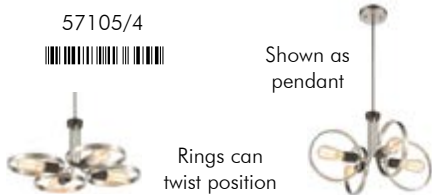

Shown as pendant