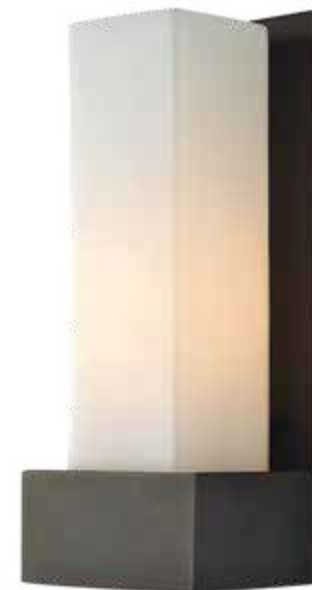

WS121-10-45