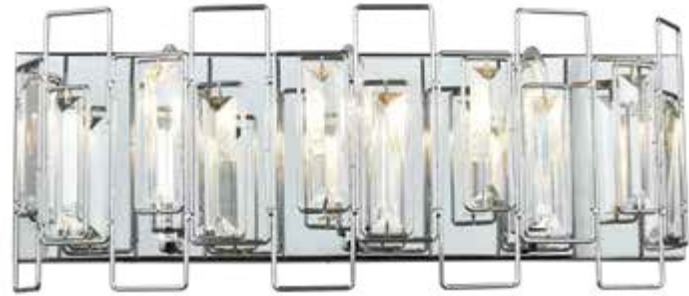

CROSBY

Polished Chrome finish with clear crystal

ITEM NO.	BULB	W	D	H	DETAILS
81370/2	2-60W Cand.	9"	5"	7"	
81371/3	3-60W Cand.	18"	5"	7"	
81372/4	4-60W Cand.	24"	5"	7"	

OCOTILLO

Oil Rubbed Bronze finish with frosted glass

ITEM NO.	BULB	W	D	H	DETAILS
18270/2	2-3.2W-640 Lumen G9 LED incl.	8"	5"	20"	3000K, 90 CRI
18273/4	4-3.2W-1280 Lumen G9 LED incl.	24"	4"	6"	3000K, 90 CRI
18274/6	6-3.2W-1920 Lumen G9 LED incl.	31"	4"	8"	3000K, 90 CRI
18275/6	6-3.2W-1920 Lumen G9 LED incl.	22"	22"	9"	3000K, 90 CRI