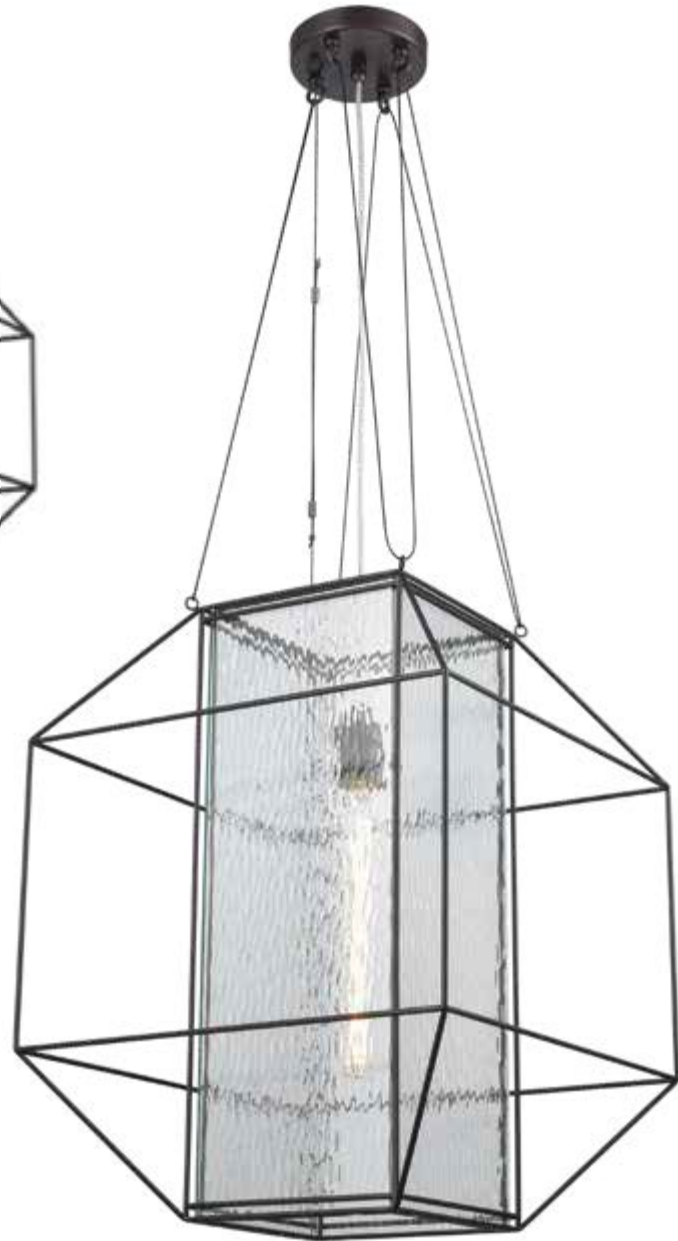

WATERBURY

The Waterbury pendant has a cut-corner cube design with panels of ripple glass in the center. Suspended by cables, this series has an Oil Rubbed Bronze finish which highlights the thin lines of the metalwork.

OIL RUBBED BRONZE FINISH

11952/1

CORISANDE

The Corisande collection has twisted arms which radiate from a solid crystal center column which gracefully support clear crystal balls, frosted glass diffusers and silver organza drum shades. The shades are cleverly held by clear glass discs with no visible connecting hardware, giving the appearance that they are free floating. A Polished Nickel finish completes this bold statement.

POLISHED NICKEL FINISH

ITEM NO.	BULB	W	D	H	MAX H	CORD	SUSPENSION	DETAILS
11950/1	1-60W Med.	8"	8"	11"	85"	72"	72" Cable	Bulb #1099 optional
11951/1	1-60W Med.	12"	12"	16"	90"	72"	72" Cable	Bulb #1103 optional
11952/1	1-60W Med.	17"	17"	23"	97"	72"	72" Cable	Bulb #1103 optional

ITEM NO.	BULB	W	D	H	MAX H	CORD	SUSPENSION	DETAILS
31291/1	1-40W G9 incl.	12"	8"	12"	57"	72"	1-6, 3-12" Rods	Shade included
31292/5	5-40W G9 incl.	30"	30"	24"	62"	72"	36" Chain	Shades included
32290/1	1-60W G9 incl.	8"	10"	9"	-	-	-	Shade included