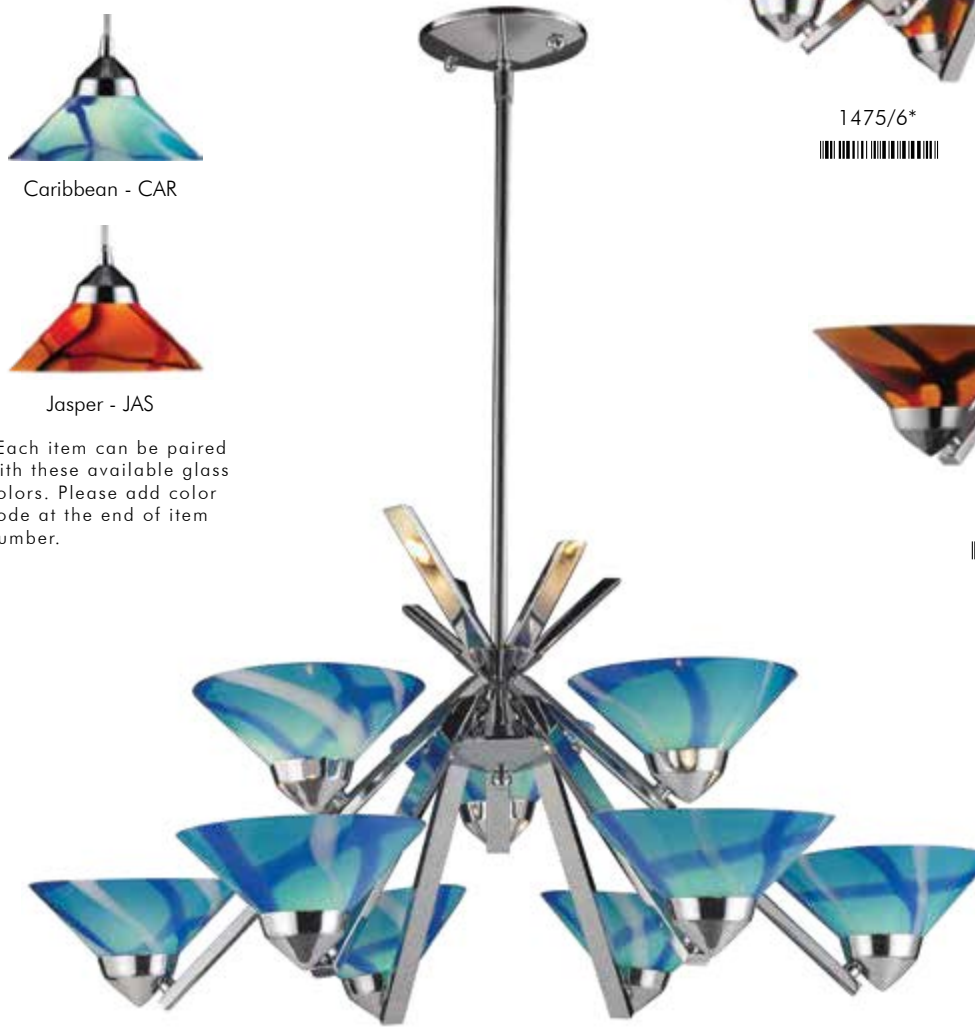

REFRACTION

A refraction is defined as a bending of a wave path of light. The Refraction collection captures this fascinating phenomenon with elements that seem to reflect off of a stationary object and bounce into various trajectories. Finished in Polished Chrome.

POLISHED CHROME FINISH

*Each item can be paired with these available glass colors. Please add color code at the end of item number.

1476/6+3*

LED

ITEM NO.	BULB	W	D	H	MAX H	CORD	SUSPENSION	DETAILS
1470/1	1-3.2W-320 Lumen G9 LED incl.	7"	9"	5"	-	-	-	3000K, 90 CRI
1470/1*	1-3.2W-320 Lumen G9 LED incl.	7"	9"	5"	-	-	-	3000K, 90 CRI
1474/1	1-3.2W-320 Lumen G9 LED incl.	7"	7"	9"	83"	72"	1-6, 2-12" Rods	3000K, 90 CRI
1474/1*	1-3.2W-320 Lumen G9 LED incl.	7"	7"	9"	83"	72"	1-6, 2-12" Rods	3000K, 90 CRI
1475/6	6-3.2W-1920 Lumen G9 LED incl.	26"	26"	13"	87"	72"	1-6, 2-12" Rods	3000K, 90 CRI
1475/6*	6-3.2W-1920 Lumen G9 LED incl.	26"	26"	13"	87"	72"	1-6, 2-12" Rods	3000K, 90 CRI
1476/6+3	9-3.2W-2880 Lumen G9 LED incl.	31"	31"	16"	90"	72"	1-6, 2-12" Rods	3000K, 90 CRI
1476/6+3*	9-3.2W-2880 Lumen G9 LED incl.	31"	31"	16"	90"	72"	1-6, 2-12" Rods	3000K, 90 CRI
1477/1	1-3.2W-320 Lumen G9 LED incl.	7"	7"	4"	78"	72"	-	3000K, 90 CRI
1477/1*	1-3.2W-320 Lumen G9 LED incl.	7"	7"	4"	78"	72"	-	3000K, 90 CRI