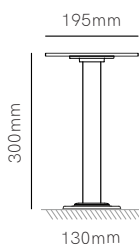

Clos 8W base 30cm

Clos 16W base 30cm

Technical Information

Version	Clos 8W base 30cm	Clos 16W base 30cm
Installation	Surface / Floor	Surface / Floor
Material	Aluminium	Aluminium
Finishes	White / Black / Corten	White / Black / Corten
Code	4882 ☐	4888 ☐
	4883 ☐	4889 ☐
	4884 ☐	4890 ☐

*Need Clos (page 409).