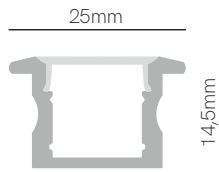

Box 17

*Useful area: 12x10mm.

Technical Information

Version	Box 17
Max. power	20W
Installation	Recessed
Material	Aluminium
Finishes	White / Black / Aluminium
Code	17121 ☐
	17122 ☒
	17119 ☐

Accessories

Diffuser PC Transp. 90%	Diffuser PC Opal 70%	Diffuser PC Black 50%	Diffuser Silicone Opal 60%	End Cap	End Cap
☐ 20450	☐ 20440	☒ 20472	☐ 20469 ☐ 20469-15	☐ 17631 ☒ 17632 ☐ 17633	☐ 17621 ☒ 17622 ☐ 17623