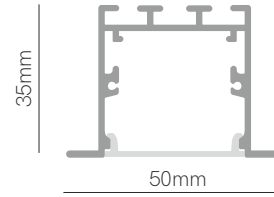

Kubo E

*Finished luminaire. Includes power supply, spring clips, power cable and end caps.

Technical Information

Version	Kubo E
Power	31W / 38W / 46W / 54W
Installation	Recessed
Material	Aluminium
Finishes	White (9003) / Black (9005)

Code	Diffuser (Angle)	Power (Size)	CCT (Lm/W)	Driver	Colour						
Code	5	Opal (100°)	5	31W (1.130mm)	3	2,700K (112 lm/W)	2	On / Off	1	☐ White	1
		38W (1.410mm)	4	3,000K (1128 lm/W)	3	Dali	2	☐ Black	2		
		46W (1.690mm)	5	4,000K (136 lm/W)	4	Push	3				
		54W (1.970mm)	6	5,000K (136 lm/W)	5	Casambi	5				
				RGB-W (172 lm/W)	8	Tuya	7				
				CCT (105 lm/W)	9						

Code: **5** **5**

*Create your code according to your preferences. RGB-W and CCT only works with driver 5 and 7.