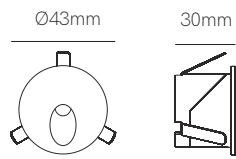

Polo

Technical Information

Version	Polo
Power	2W
Installation	Recessed
Color Temperature	3.200K / 4.000K
Lumens	90 lm / 96 lm
Material	Aluminium
Finishes	White / Black

Code	3995 ☐ 3.200K
	3996 ☐ 4.000K
	3997 ☒ 3.200K
	3998 ☒ 4.000K

3 YEARS WARRANTY | 50.000 HOURS | IP 54 | 220/240 VAC | PF >0,5 | CRI ≥80 | 65° | 50/60 Hz | +50°C / -20°C | AKZO NOBEL | 1/200