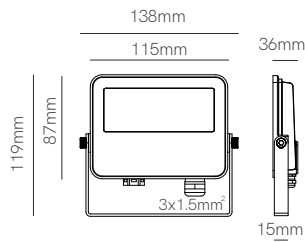

Technical Information

Version	Sky switch 10W	Sky switch 20W
Power	10W	20W
Installation	Surface	Surface
Color Temperature	Switch 3.000K / 4.000K / 5.000K	Switch 3.000K / 4.000K / 5.000K
Lumens	1.200 lm	2.400 lm
Material	Aluminium	Aluminium
Finishes	White / Black / Gray	White / Black / Gray
Code	4679 ☐	4682 ☐
	4680 ☒	4683 ☒
	4681 ☒	4684 ☒

Accessories

3 YEARS WARRANTY | 25.000 HOURS | IP 65 | 180/260 VAC | PF >0,9 | CRI ≥80 | 115° | 50/60 Hz | IK08 | +45°C / -20°C | AKZO NOBEL | CCT SWITCH | >1KV