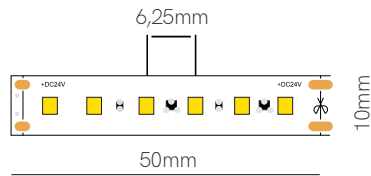

\*Available in reel of 5 or 25 meters.

5 YEARS WARRANTY | 140 LED/m | CRI ≥90 | 24 VDC | 50mm | 2835 | p.172

New

Fine 51

\*High: P20 = 1,5mm / IP65 = 3mm.

Technical Information

Version	Fine 51
Power	9,6 W/m
Color Temperature	2.700/3.000/4.000/6.000K
Lumens	100 Lm/W
Ingress Protection	IP20 / IP67