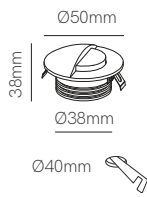

Ilo

Skin

Technical Information

Version	Ilo	Skin
Power	2W	2W
Installation	Recessed	Recessed
Color Temperature	3.000K	3.000K
Lumens	60 lm	60 lm
Material	Aluminium	Aluminium
Finishes	White / Black	White / Black
Code	4126 ☐ 4127 ☒	4108 ☐ 4109 ☒

*Recessed box included.

3 YEARS WARRANTY | 25.000 HOURS | IP 20 | 220/240 VAC | PF >0,5 | CRI ≥80 | 120° | 50/60 Hz | IK07 | +50°C / -20°C | 1/50