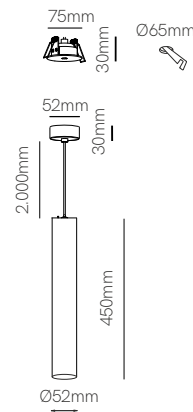

Technical Information

Version	Atmos 25 GU10	Atmos 45 GU10
Installation	Surface / Recessed	Surface / Recessed
Material	Aluminium	Aluminium
Finishes	White / Black / Chrome / Wood	White / Black / Chrome / Wood
Code	4465 ☐ 4466 ☒ 4954 ☐	4467 ☐ 4468 ☒ 4955 ☐

*All versions included surface base (mounted) and recessed base (not mounted).

3 YEARS WARRANTY | IP 20 | 220/240 VAC |