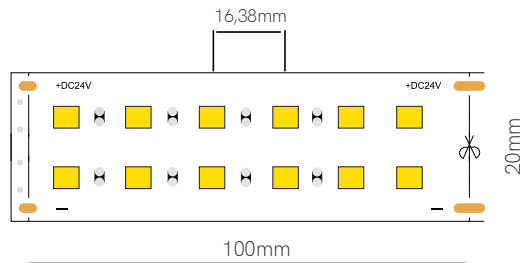

Fine 55

*High: IP20 = 1,5mm.

Technical Information

Version	Fine 55
Power	24 W/m
Color Temperature	2.700K / 3.000K / 4.000K
Lumens	From 80 Lm/w to 86 Lm/w
Ingress Protection	IP20

Code	Lumens	CCT	IP
55270	80 Lm/w	2700K	IP20
55300	83 Lm/w	3000K	IP20
55400	86 Lm/w	4000K	IP20

*Available in reel of 5 meters.

5 YEARS WARRANTY | 120 LED/m | CRI >90 | III | 24 VDC | 100mm | 5050 | p.172