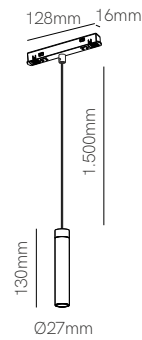

\*Need power supply (page 270).

3 YEARS WARRANTY | 26.000 HOURS | IP 20 | 48V DC | PF >0,4 | CRI ≥93 | III | 50/60 Hz | +40°C / -20°C | 1/18

Alp 48V

Alp suspension 48V

Technical Information

Version	Alp	Alp suspension
Power	4,5W	4,5W
Installation	Magnet Track	Magnet Track
Color Temperature	2.700K / 3.000K	2.700K / 3.000K
Lumens	260 lm / 270 lm	260 lm / 270 lm
Material	Aluminium	Aluminium
Finishes	White / Black	White / Black