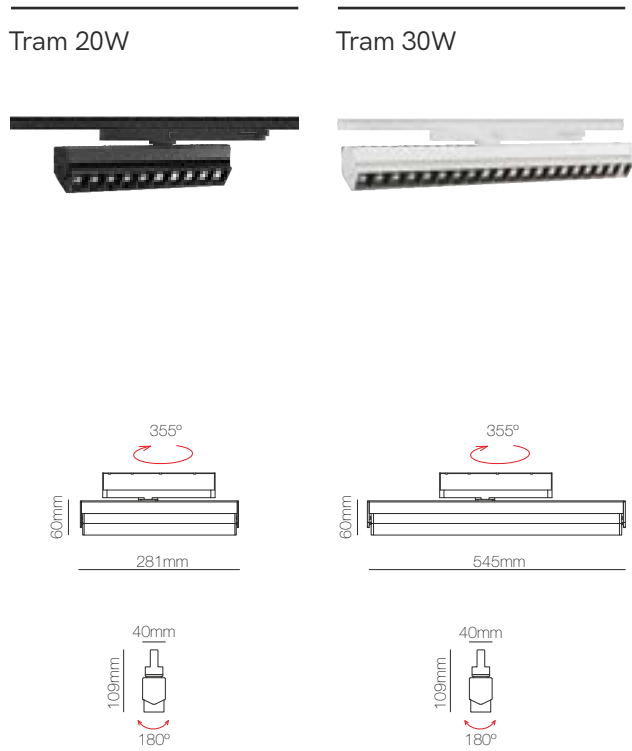

Technical Information

Version	Tram 20W	Tram 30W
Power	20W	30W
Installation	Three Phase Track	Three Phase Track
Color Temperature	3.000K / 4.000K	3.000K / 4.000K
Lumens	2.320 lm / 2.400 lm	3.520 lm / 3.600 lm
Material	Aluminium	Aluminium
Finishes	White / Black	White / Black

Code	4427 ☐ 3.000K	4541 ☐ 3.000K
	4428 ☐ 4.000K	4542 ☐ 4.000K
	4429 ☒ 3.000K	4543 ☒ 3.000K
	4430 ☒ 4.000K	4544 ☒ 4.000K

5 YEARS WARRANTY

3 YEARS WARRANTY

30.000 HOURS | IP 20 | 220/240 VAC | UGR <19 | PF >0,9 | CRI ≥80 | 45° | 50/60 Hz | +45°C / -20°C | 1/10