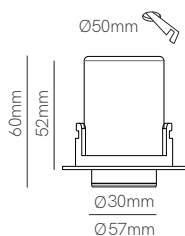

Nano oxo round

Nano oxo square

Technical Information

Version	Nano oxo round	Nano oxo square
Power	4W	4W
Installation	Recessed	Recessed
Color Temperature	Switch 2.700K / 3.200K / 4.000K	Switch 2.700K / 3.200K / 4.000K
Lumens	380 lm	380 lm
Material	Aluminium	Aluminium
Finishes	White / Black	White / Black
Code	4549 ☐ 4551 ☒	4550 ☐ 4552 ☒

3 YEARS WARRANTY | 30.000 HOURS | IP 20 | 220/240 VAC | UGR <19 | PF >0,5 | CRI ≥90 | 45° | 50/60 Hz | | +50°C / -20°C | CCT SWITCH | | 1/10/50