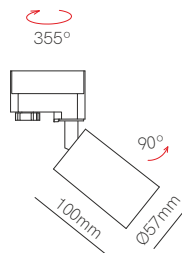

Piccolo GU10 track V3

Technical Information

Version	Piccolo GU10 track V3
Installation	Three Phase Track
Material	Aluminium
Finishes	White / Black
Code	3990-V3 ☐
	3989-V3 ☒

*GU10 bulbholder included.

3 YEARS WARRANTY | IP 20 | 220/240 VAC | AKZO NOBEL | |