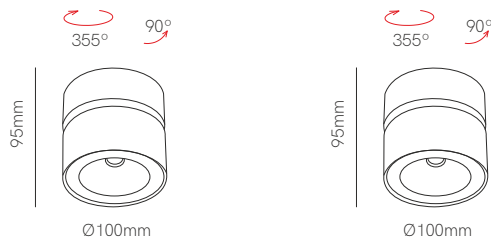

New

Concord dimmable

Concord

Technical Information

Version	Concord dimmable	Concord
Power	14W	14W
Installation	Surface	Surface
Color Temperature	Switch 2.700K / 3.200K / 4.000K	Switch 2.700K / 3.200K / 4.000K
Lumens	1.205 lm	1.205 lm
Material	Aluminium	Aluminium
Finishes	White / Black	White / Black
Code	5071 ☐ 5072 ☒	4232-N ☐ 4233-N ☒

3 YEARS WARRANTY | 30.000 HOURS | IP 20 | 220/240 VAC | PF >0,9 | CRI ≥97 | 40° | 50/60 Hz | +40°C / -10°C | CCT SWITCH | AKZO NOBEL | 1/4/12