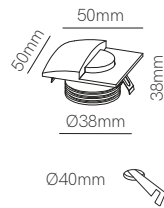

Ilo

Skin

Technical Information

Version	Ilo	Skin
Power	2W	2W
Installation	Recessed	Recessed
Color Temperature	3.000K	3.000K
Lumens	60 lm	60 lm
Material	Aluminium	Aluminium
Finishes	White / Black	White / Black
Code	4126 ☐ 4127 ☒	4108 ☐ 4109 ☒

*Recessed box included.

3 YEARS WARRANTY | 25.000 HOURS | IP 20 | 220/240 VAC | PF >0,5 | CRI ≥80 | 120° | 50/60 Hz | IK07 | +50°C / -20°C | 1/50