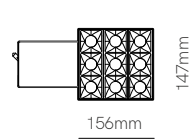

*Need Tuya Smart App to work.

Technical Information

Version	Sono 40W	Sono 60W
Power	40W	60W
Installation	Three Phase Track	Three Phase Track
Color Temperature	Tuya 2.600K - 4.000K	Tuya 2.600K - 4.000K
Lumens	3.130 lm	4.390 lm
Material	Aluminium and polycarbonate	Aluminium and polycarbonate
Finishes	White / Black	White / Black
Code	4946 ☐ 4947 ☐	4950 ☐ 4951 ☐

Accessories

Gateway Wifi
4956 ☐

*See page 8 for Gateway additional info.