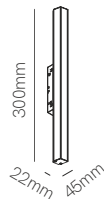

Technical Information

Version	Line 7,5W	Line 15W	Line 30W
Power	7,5W	15W	30W
Installation	Magnet Track	Magnet Track	Magnet Track
Color Temperature	3.000K	3.000K	3.000K
Lumens	320 lm	760 lm	1.050 lm
Material	Aluminium	Aluminium	Aluminium
Finishes	Black	Black	Black
Code	4784 ■	4785 ■	4786 ■

1/25 | PF >0,4

1/25 | PF >0,5

1/20 | PF >0,5

*Need power supply (page 270).

3 YEARS WARRANTY | 26.000 HOURS | IP 20 | 48V DC | UGR <19 | CRI ≥90 | III | 100° | 50/60 Hz | +40°C / -20°C