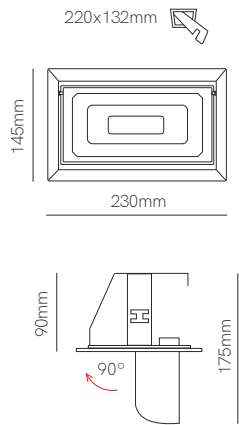

Bonn

Technical Information

Version	Bonn
Power	40W
Installation	Recessed
Color Temperature	3.000K / 4.100K
Lumens	4.750 lm / 4.800 lm
Material	Aluminium
Finishes	White / Gray

Code	4097	☐	3.000K
	4096	☐	4.100K
	4099	☒	3.000K
	4098	☒	4.100K

5 YEARS WARRANTY | 30.000 HOURS | IP 20 | 220/240 VAC | PF >0,9 | CRI ≥80 | 100° | 50/60 Hz | | +40°C / -20°C | | 1/12