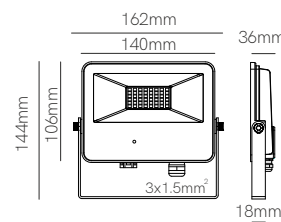

Technical Information

Version	Sky microwave sensor 10W	Sky microwave sensor 30W	Sky microwave sensor 50W
Power	10W	30W	50W
Installation	Surface	Surface	Surface
Color Temperature	4.000K / 5.000K	4.000K / 5.000K	4.000K / 5.000K
Lumens	1.150 lm / 1.200 lm	3.550 lm / 3.600 lm	5.950 lm / 6.000 lm
Material	Aluminium	Aluminium	Aluminium
Finishes	White / Black	White / Black	White / Black

Code	4349 ☐ 4.000K	4352 ☐ 4.000K	4354 ☐ 4.000K
	4350 ☐ 5.000K	4353 ☐ 5.000K	4355 ☐ 5.000K
	4308 ☒ 4.000K	4309 ☒ 4.000K	4311 ☒ 4.000K
	4351 ☒ 5.000K	4310 ☒ 5.000K	4356 ☒ 5.000K

Accessories

5 YEARS WARRANTY | 50.000 HOURS | IP 65 | 220/240 VAC | PF >0,9 | CRI ≥80 | 115° | 50/60 Hz | IK08 | +45°C / -20°C | AKZO NOBEL MICROWAVE SENSOR | 5 sec ON / 5 min OFF | 1m / 7m | >1KV