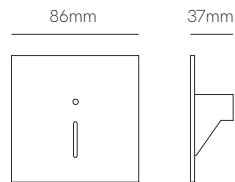

New

Lao

Ø73mm

Recessed box included
66mm x Ø73mm

White and black cover included

Technical Information

Version	Lao
Power	1,5W
Installation	Recessed
Color Temperature	Switch 2.700K / 3.200K / 4.000K
Lumens	20 lm
Material	Aluminium
Finishes	White / Black
Code	5027 ☐ ☐

*Recessed box, white and black cover included.