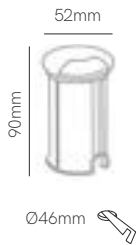

Ina

Dis

Technical Information

Version	Ina	Dis
Power	2W	2W
Installation	Recessed	Recessed
Color Temperature	3.000K	3.000K
Lumens	55 lm	55 lm
Material	Inox 304	Inox 304
Finishes	Brushed Inox	Brushed Inox
Code	4367 ■	4368 ■

*Recessed box included. Integrated driver.