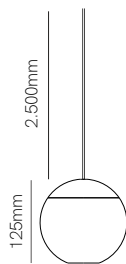

New

Bora XL suspension

Technical Information

Version	Bora XL suspension
Power	15W
Installation	Surface / Recessed
Color Temperature	Switch 2.700K / 3.200K / 4.000K
Lumens	1.100 lm
Material	Aluminium
Finishes	White / Black
Code	5086 ☐
	5087 ☒

*Base not included. You need to choose a base to complete the installation.

Accessories

Surface Base 15W Ø75x33mm ☐ 5122 ☒ 5123	Recessed Base 15W Ø90x22mm / Ø80mm ☐ 5124 ☒ 5125	Wire holder ☐ 5106 ☒ 5107	Additional wire (1m) ☐ 5128 ☒ 5129	Side base / Front base Ø25 Side base / Front base Ø28 Side base / Front base Ø33

*See pages 276 and 278 for available codes of Side base and Front base.

3 YEARS WARRANTY |
30.000 HOURS |
IP 20 |
100/277 VAC |
UGR <19 |
PF >0,9 |
CRI ≥93 |
38° |
50/60 Hz |
+45°C / -20°C |
CCT SWITCH |
1/20