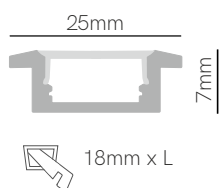

Box 15

*Useful area: 12x5mm.

Technical Information

Version	Box 15
Max. power	20W
Installation	Recessed
Material	Aluminium
Finishes	White / Black / Aluminium
Code	15121 ☐
	15122 ☒
	15119 ☐

Accessories

Diffuser PC
Transp. 90%
☐ 20450

Diffuser PC
Opal 70%
☐ 20440

Diffuser PC
Black 50%
☒ 20472

Diffuser
Silicone
Opal 60%
☐ 20469
☐ 20469-15

End Cap
☐ 15631
☒ 15632
☐ 15633

End Cap
☐ 15621
☒ 15622
☐ 15623