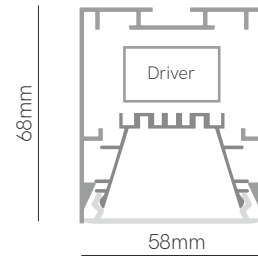

New

Urban track