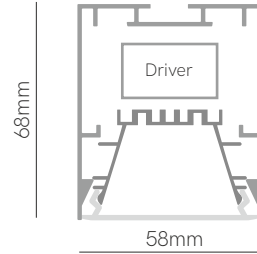

Urban

Technical Information

Version	Urban
Power	46W / 57W / 69W / 80W / 103W
Installation	Surface / Pendant
Material	Aluminium
Finishes	White (9003) / Black (9005) / Gray (9006)

Code	Diffuser (Angle)	Power (Size)	CCT (Lm/W)	Driver	Colour
Code 6	UGR (78°) 4	46W (1.130mm) 3	2.700K (112 lm/W) 2	On / Off 1	White 1
	Opal (112°) 5	57W (1.410mm) 4	3.000K (128 lm/W) 3	Dali 2	Black 2
		69W (1.690mm) 5	4.000K (136 lm/W) 4	Push 3	Gray 3
		80W (1.970mm) 6	5.000K (136 lm/W) 5	Casambi 5	Matt Gold 4
		103W (2.530mm) 7	2.700-5.000K (105 lm/W) 9	Tuya 7	Corten 6
					Copper 7

Code: **6** [ ] [ ] [ ] [ ] [ ] [ ]

On demand.

*Create your code according to your preferences. CCT 2.700-5.000K only works with driver Casambi and Tuya.

Accessories

End caps [ ] 40721 [ ] 40722 [ ] 40723	Joint 180° [ ] 40220	Joint 90° [ ] 40550	Wall bracket [ ] 40851 [ ] 40852 [ ] 40853	Trimless [ ] 40669	Base 3x0,75 (2,5m) Ø60x28mm [ ] 40881 [ ] 40882 [ ] 40883	Base 5x0,5 (2,5m) Ø60x28mm [ ] 40991 [ ] 40992 [ ] 40993	Ceiling suspension [ ] 40780	Suspension Kit [ ] 40790 (2m)