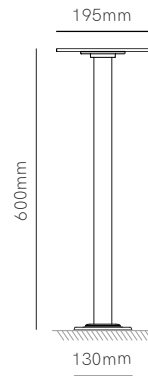

Clos 8W base 60cm

Clos 16W base 60cm

Technical Information

Version	Clos 8W base 60cm	Clos 16W base 60cm
Installation	Surface / Floor	Surface / Floor
Material	Aluminium	Aluminium
Finishes	White / Black / Corten	White / Black / Corten
Code	4885 ☐	4891 ☐
	4886 ☐	4892 ☐
	4887 ☐	4893 ☐

*Need Clos (page 409).