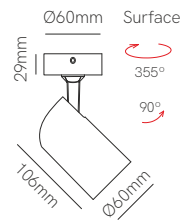

Piccolo GU10 base

Technical Information

Version	Piccolo GU10 track	Piccolo GU10 base
Installation	Three Phase Track	Surface / Recessed
Material	Aluminium	Aluminium
Finishes	White / Black	White / Black
Code	3990-V2 ☐	4050 ☐
	3989-V2 ☒	4049 ☒

Accessories

Recessed base
4835 ☐ 4836 ☒

*GU10 bulbholder included.

5 YEARS WARRANTY | IP 20 | 220/240 VAC | AKZO NOBEL | |