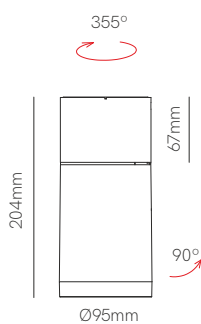

L: Ø130mm H: 60mm Ø110mm

3851

3852

\*Need Three Phase Surface Base (4700 or 4701) to put inside.

Nox

Technical Information

Version	Nox
Power	30W
Installation	Surface
Color Temperature	Switch 2.700K / 3.200K / 4.000K
Lumens	2.460 lm
Material	Aluminium
Finishes	White / Black