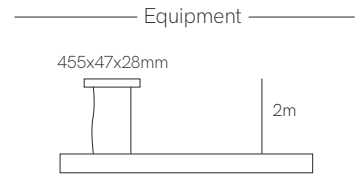

Technical Information

Version	Grip
Power	26W / 33W / 39W / 46W
Installation	Pendant
Material	Aluminium
Finishes	Black (9005)