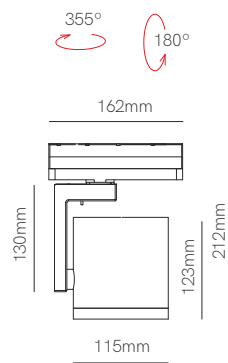

Lena

Technical Information

Version	Lena
Power	35W
Installation	Three Phase Track
Color Temperature	Switch 2.700K / 3.200K / 4.000K
Lumens	4.200 lm
Material	Aluminium
Finishes	White / Black
Code	4449-V2 ☐
	4450-V2 ☒

3 YEARS WARRANTY | 30.000 HOURS | IP 20 | 220/240 VAC | PF >0,9 | CRI ≥80 | | 15° / 38° / 60° | 50/60 Hz | +50°C / -20°C | CCT SWITCH | | 1/8