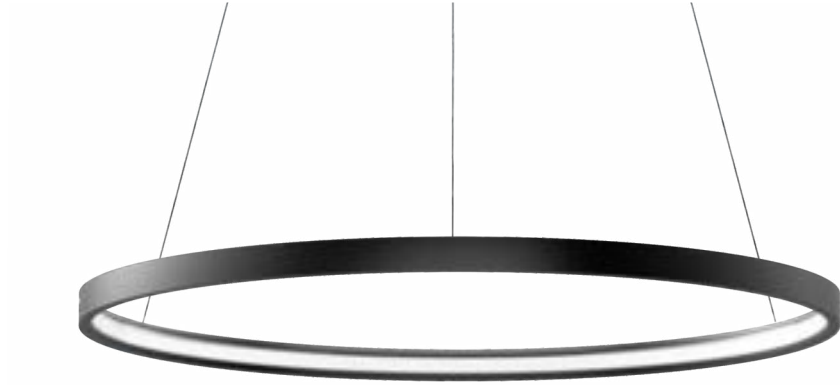

Code: **1 8** ■ ■ ■ ■ ■

\*Create your code according to your preferences.

New

Zero in

\*Finished luminaire. Includes power supply, suspension kit, power cable and end caps.

Technical Information

Version	Zero in
Power	26W / 44W / 63W
Installation	Pendant
Material	Aluminium
Finishes	White (9003) / Black (9005)