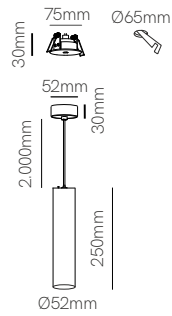

Atmos 25

Atmos 45

Technical Information

Version	Atmos 25	Atmos 45
Power	7W	10W
Installation	Surface / Recessed	Surface / Recessed
Color Temperature	Switch 2.700K / 3.200K / 4.000K	Switch 2.700K / 3.200K / 4.000K
Lumens	770 lm	1.100 lm
Material	Aluminium	Aluminium
Finishes	White / Black / Chrome / Wood	White / Black / Chrome / Wood