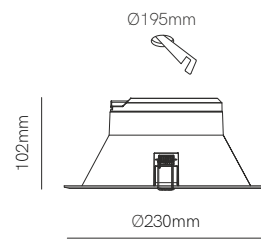

Thesis 15W dimmable

Thesis 25W dimmable

Technical Information

Version	Thesis 15W dimmable	Thesis 25W dimmable
Power	15W	25W
Installation	Recessed	Recessed
Color Temperature	Switch 3.000K / 4.000K / 5.000K	Switch 3.000K / 4.000K / 5.000K
Lumens	1.300 lm	2.625 lm
Material	Polybutylene and Polycarbonate	Polybutylene and Polycarbonate
Finishes	White / Black	White / Black
Code	4767 ☐	4691 ☐

3 YEARS WARRANTY | 25.000 HOURS | IP 40 | 220/240 VAC | UGR <19 | PF >0,9 | CRI ≥85 | 90° | 50/60 Hz | IK06 | TRIAC DIMM | +40°C / -20°C | CCT SWITCH | 1/6