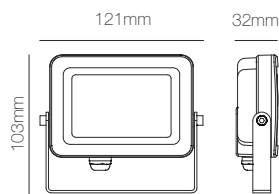

Technical Information

Version	Sky 10W	Sky 20W	Sky 30W
Power	10W	20W	30W
Installation	Surface	Surface	Surface
Color Temperature	5.000K	2.700K / 4.000K / 5.000K	2.700K / 4.000K / 5.000K
Lumens	1.150 lm	2.250 lm / 2.400 lm / 2.450 lm	3.450 lm / 3.600 lm / 3.650 lm
Material	Aluminium	Aluminium	Aluminium
Finishes	White / Black	White / Black / Corten	Gray / Corten

Code	Sky 10W	Sky 20W	Sky 30W
	4254 ☐ 5.000K	4263 ☐ 5.000K	4276 ☐ 3.000K
	4257 ☒ 5.000K	4266 ☒ 5.000K	4279 ☒ 2.700K
		4401 ☒ 2.700K	4280 ☒ 4.000K
		4402 ☒ 4.000K	

Accessories

5 YEARS WARRANTY | 50.000 HOURS | IP 65 | 220/240 VAC | PF >0,9 | CRI ≥80 | 115° | 50/60 Hz | IK08 | +45°C / -20°C | AKZO NOBEL | >1KV