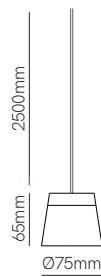

New

Lievo suspension

Technical Information

Version	Lievo suspension
Power	8W
Installation	Surface / Recessed
Color Temperature	Switch 2.700K / 3.200K / 4.000K
Lumens	570 lm
Material	Aluminium
Finishes	White / Black
Code	5088 ☐
	5089 ☒

*Base not included. You need to choose a base to complete the installation.

Accessories

Surface Base 8W Ø75x33mm ☐ 5118 ☒ 5119	Recessed Base 8W Ø90x22mm / Ø80mm ☐ 5120 ☒ 5121	Wire holder ☐ 5106 ☒ 5107	Additional wire (1m) ☐ 5128 ☒ 5129	Side base / Front base Ø25 Side base / Front base Ø28 Side base / Front base Ø33

*See pages 276 and 278 for available codes of Side base and Front base.

3 YEARS WARRANTY |
30.000 HOURS |
IP 20 |
100/277 VAC |
UGR <19 |
PF >0,9 |
CRI ≥93 |
38° |
50/60 Hz |
+45°C / -20°C |
CCT SWITCH |
1/20