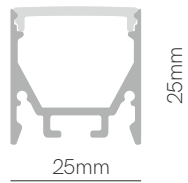

Box 19

*Useful area: 12x17,7mm.

Technical Information

Version	Box 19
Max. power	25W
Installation	Surface
Material	Aluminium
Finishes	White / Black / Aluminium
Code	19121 ☐ 19122 ☒ 19119 ☐

Accessories

Diffuser PC Opal 70% ☐ 20490	Diffuser PC Black 50% ☒ 20502	Diffuser Continuous ☐ 20997	End Cap ☐ 19621 ☒ 19622 ☐ 19623	Clip Metallic ☐ 19330	Joint 90° Metallic ☐ 20510	Joint 90° Metallic ☐ 20540	Joint 120° Metallic ☐ 20530	Joint 180° Metallic ☐ 20520	Suspension Kit Metallic ☐ 20720 (2m)	Base 455x47x28mm ☐ 35331 ☐ 35361 ☐ 35311	☒ 35332 (30W/24V) ☒ 35362 (60W/24V) ☒ 35312 (100W/24V)