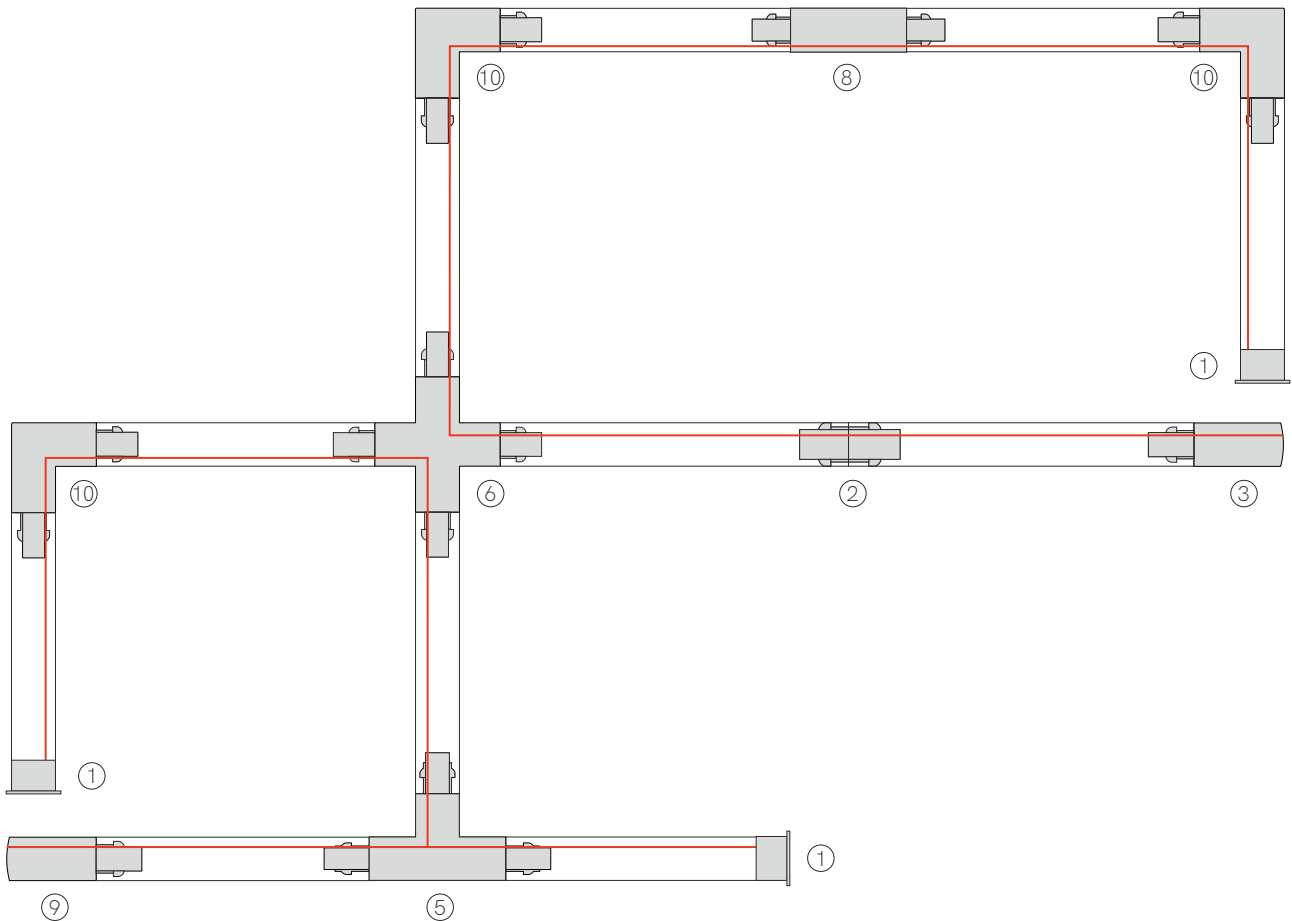

Three phase track recessed accessories

● Allows power input

3 YEARS WARRANTY | IP 20