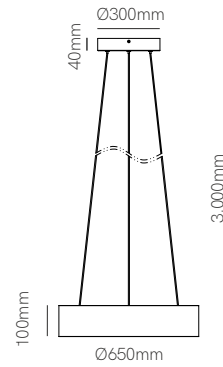

Tot 40W

Tot 60W

\*Need Tuya Smart App to work.