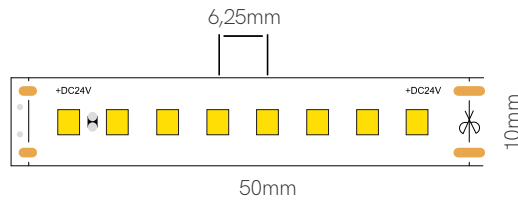

\*Available in reel of 5 or 25 meters.

5 YEARS WARRANTY | 140 LED/m | CRI ≥90 | III | 24 VDC | 50mm | | 2835 | p.172

Fine 61

\*High: IP20 = 1,5mm / IP65 = 3,5mm.

Technical Information

Version	Fine 61
Power	15 W/m
Color Temperature	2.700K / 3.000K / 4.000K / 6.000K
Lumens	From 100 Lm/w to 125 Lm/w
Ingress Protection	IP20 / IP65