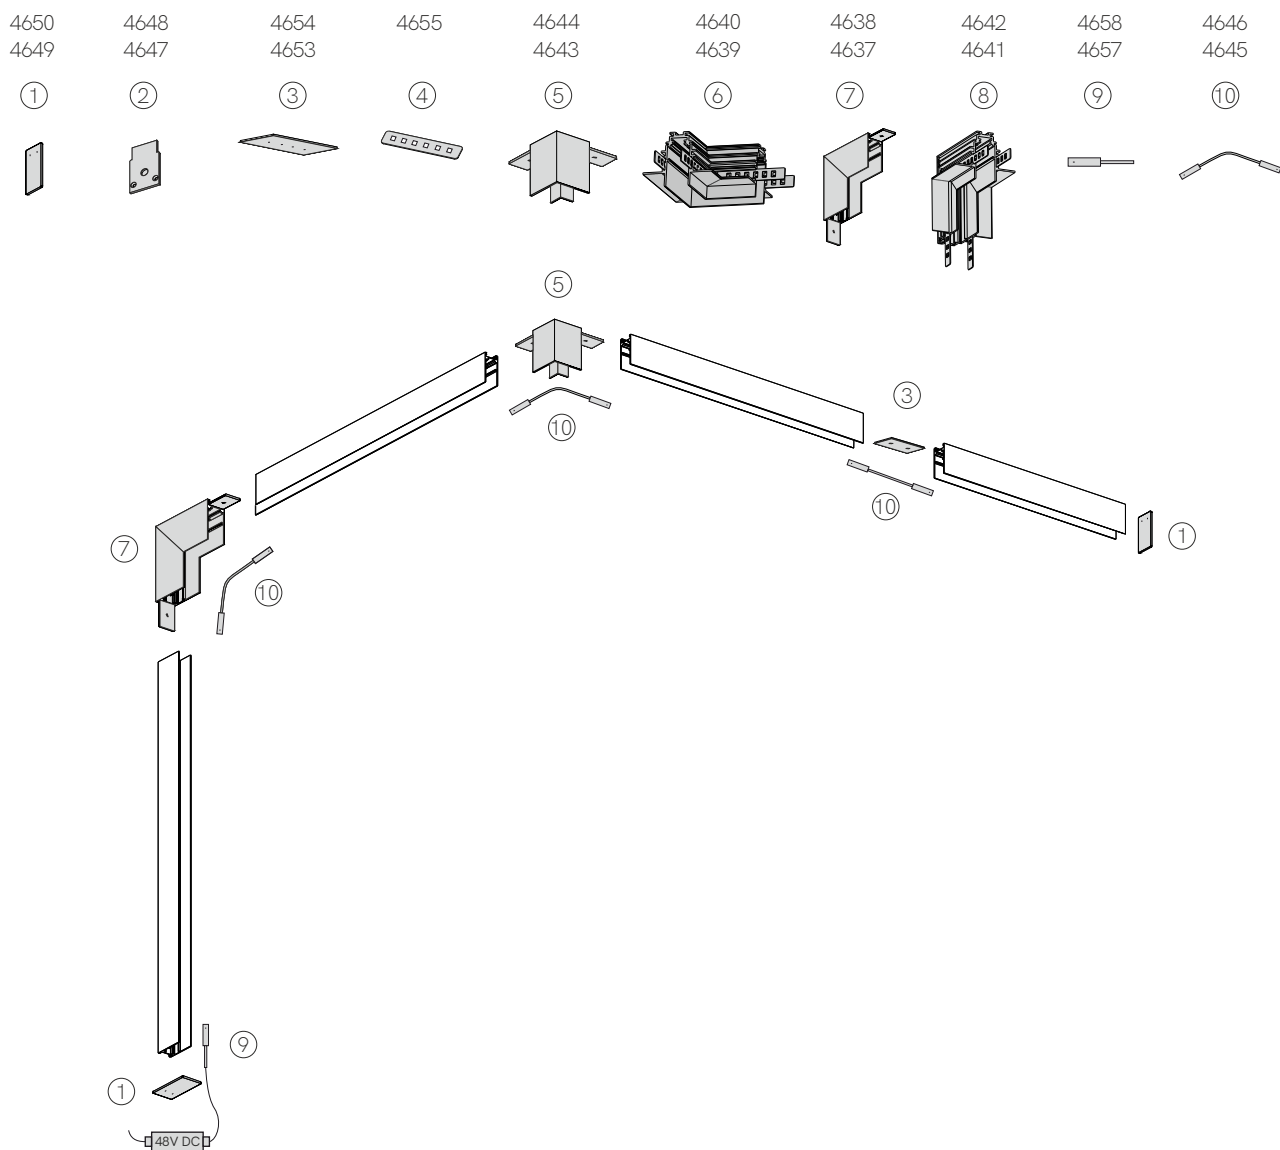

Magnet track accessories

Power Supplies 48V

Code	Version	Power	IP	VDC OUT	Size
4711	■ Power Supply Basic	60W	IP67	48 VDC	150x53x36mm
4707	■ Power Supply Top	150W	IP65	48 VDC	219x63x35mm
4708	■ Power Supply Top	240W	IP65	48 VDC	244x71x37mm
5139	■ New Power Supply Dali	90W	IP67	48 VDC	171x63x38mm
5140	■ New Power Supply Dali	200W	IP67	48 VDC	191x68x40mm

5 YEARS WARRANTY | 100-240 VAC | Basic Dali | Top | PF >0,9