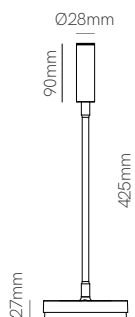

\*Recessed box included.

New

Stem

Technical Information

Version	Stem
Power	5W
Installation	Desktop
Color Temperature	2.700K
Lumens	175 lm
Material	Aluminium and polycarbonate
Finishes	White / Black

Code	4979 <input type="checkbox"/>
	4981 <input checked="" type="checkbox"/>