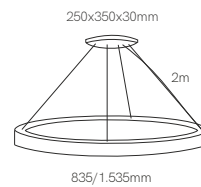

Zero dual

*Finished luminaire. Includes power supply, suspension kit, power cable and end caps.

Technical Information

Version	Zero dual
Power	107W / 162W / 325W
Installation	Pendant
Material	Aluminium
Finishes	White (9003) / Black (9005)

Equipment

Code	Diffuser	Power (Size)	CCT (lm/W)	Driver	Colour
Code 1	Opal 8	107W (1.050mm) 3	3.000K (51 lm/W) 3	On / Off 1	White 1
		162W (1.550mm) 8	4.000K (53 lm/W) 4	Dali 2	Black 2
		325W (3.050mm) 9		Push 3	
				Casambi 5	
				Tuya 7	

Code: **1 8** ■ ■ ■ ■ ■

*Create your code according to your preferences.