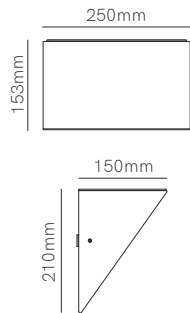

New

Comet switch

Comet

Technical Information

Version	Comet switch	Comet
Power	Switch 20W / 40W	40W
Installation	Surface	Surface
Color Temperature	Switch 2.700K / 3.200K / 4.000K	5.000K
Lumens	20W: 2.500 lm / 40W: 5.000 lm	4.071 lm
Material	Aluminium	Aluminium
Finishes	White / Black / Corten	White / Black

Code	5073 ☐	243113-5N ☒
	5074 ☒	
	5112 ☒	

30.000 HOURS | 40°x90° | CCT SWITCH | POWER SWITCH | IK10

30.000 HOURS | 100° | 1/4 | IK08

3 YEARS WARRANTY | IP 65 | 220/240 VAC | PF >0,9 | CRI ≥80 | 50/60 Hz | +45°C / -25°C | TRIAC DIMM