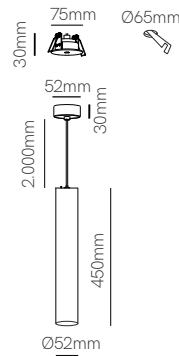

Atmos 25

Atmos 45

Technical Information

Version	Atmos 25	Atmos 45
Power	7W	10W
Installation	Surface / Recessed	Surface / Recessed
Color Temperature	Switch 2.700K / 3.200K / 4.000K	Switch 2.700K / 3.200K / 4.000K
Lumens	770 lm	1.100 lm
Material	Aluminium	Aluminium
Finishes	White / Black / Chrome / Wood	White / Black / Chrome / Wood