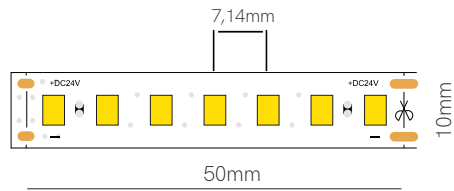

Fine 44

*High: IP20 = 1,5mm.

Technical Information

Version	Fine 44
Power	14,4 W/m
Color Temperature	2.700K / 3.700K / 5.000K / 11.600K
Lumens	From 80 Lm/w to 95 Lm/w
Ingress Protection	IP20

Code	Lumens	CCT	IP
44370	85 Lm/w	MEAT (3.700K)	IP20
44110	95 Lm/w	FISH (11.600K)	IP20
44500	90 Lm/w	FRUIT (5.000K)	IP20
44270	80 Lm/w	BREAD (2.700K)	IP20

Accessories

Joint
13,8x11,55x3,9mm
20220

Joint
13,55x11,67x4,7mm
20120

Joint
15,4x11,5x5,7mm
20991

Joint
21,6x11,5x5,7mm
20999

*Available in reel of 5 meters.

5 YEARS WARRANTY | 140 LED/m | CRI 75/97 | III | 24 VDC | 50mm | 2835 | p.172