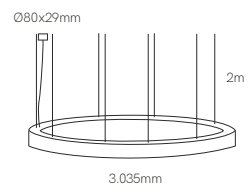

Zero direct

*Finished luminaire. Includes power supply, suspension kit, power cable and end caps.

Technical Information

Version	Zero direct
Power	43W / 81W / 162W
Installation	Pendant
Material	Aluminium
Finishes	White (9003) / Black (9005)

Equipment

Code	Diffuser	Power (Size)	CCT (lm/W)	Driver	Colour
Code 1	Opal 7	43W (835mm) 2	2.700K (51 lm/W) 2	On / Off 1	White 1
		81W (1535mm) 8	3.000K (51 lm/W) 3	Dali 2	Black 2
		162W (3.035mm) 9	4.000K (53 lm/W) 4	Push 3	Gold 4
			CCT (70 lm/W) 9	Casambi 5	Silver 5
				Tuya 7	

Code: **1 7** ■ ■ ■ ■ ■

ⓘ On demand.

*Create your code according to your preferences. CCT only works with driver 5 and 7.