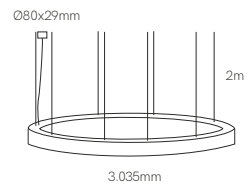

Zero dual

*Finished luminaire. Includes power supply, suspension kit, power cable and end caps.

Technical Information

Version	Zero dual
Power	107W / 162W / 325W
Installation	Pendant
Material	Aluminium
Finishes	White (9003) / Black (9005)

Equipment

Code	Diffuser	Power (Size)	CCT (lm/W)	Driver	Colour
Code 1	Opal 8	107W (1.050mm) 3	3.000K (51 lm/W) 3	On / Off 1	White 1
		162W (1.550mm) 8	4.000K (53 lm/W) 4	Dali 2	Black 2
		325W (3.050mm) 9		Push 3	
				Casambi 5	
				Tuya 7	

Code: **1 8** ■ ■ ■ ■ ■

*Create your code according to your preferences.