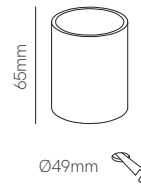

Ilo

Skin

Technical Information

Version	Ilo	Skin
Power	2W	2W
Installation	Recessed	Recessed
Color Temperature	3.000K	3.000K
Lumens	60 lm	60 lm
Material	Aluminium	Aluminium
Finishes	White / Black	White / Black
Code	4126 ☐ 4127 ☒	4108 ☐ 4109 ☒

*Recessed box included.

3 YEARS WARRANTY | 25.000 HOURS | IP 20 | 220/240 VAC | PF >0,5 | CRI ≥80 | 120° | 50/60 Hz | IK07 | +50°C / -20°C | 1/50