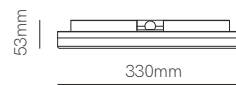

Kora square 25W

Technical Information

Version	Kora square 20W	Kora square 25W
Power	20W	25W
Installation	Surface	Surface
Color Temperature	Switch 2.700K / 3.200K / 4.000K	Switch 2.700K / 3.200K / 4.000K
Lumens	2.400 lm	3.000 lm
Material	Polybutylene and Polycarbonate	Polybutylene and Polycarbonate
Finishes	White	White
Code	4831 ☐	4499-V2 ☐

3 YEARS WARRANTY | 25.000 HOURS | IP 54 | 220/240 VAC | PF >0,9 | CRI ≥80 | 120° | 50/60 Hz | IK08 | +45°C / -25°C | CCT SWITCH | 1/5