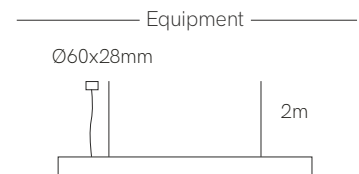

Code: **6** ■ ■ ■ ■ ■

\*Create your code according to your preferences.

Fly

\*Finished luminaire. Includes suspension kit, power cable and end caps.

Technical Information

Version	Fly
Power	2x14W / 3x14W
Installation	Pendant
Material	Aluminium
Finishes	White (9003) / Black (9005)