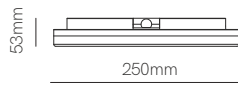

Technical Information

Version	Kora round 20W	Kora round 25W
Power	20W	25W
Installation	Surface	Surface
Color Temperature	Switch 2.700K / 3.200K / 4.000K	Switch 2.700K / 3.200K / 4.000K
Lumens	2.400 lm	3.000 lm
Material	Polybutylene and Polycarbonate	Polybutylene and Polycarbonate
Finishes	White	White
Code	4832 ☐	4500-V2 ☐

3 YEARS WARRANTY | 25.000 HOURS | IP 54 | 220/240 VAC | PF >0,9 | CRI ≥80 | 120° | 50/60 Hz | IK08 | +45°C / -25°C | CCT SWITCH | 1/5