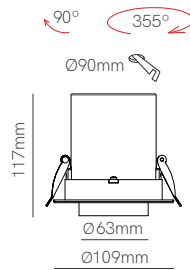

Oxo round

Oxo square

Technical Information

Version	Oxo round	Oxo square
Power	12W	12W
Installation	Recessed	Recessed
Color Temperature	Switch 2.700K / 3.200K / 4.000K	Switch 2.700K / 3.200K / 4.000K
Lumens	1.260 lm	1.260 lm
Material	Aluminium	Aluminium
Finishes	White / Black	White / Black
Code	4457 ☐ 4458 ☐	4459 ☐ 4460 ☐

Accessories

Included with:
4457 / 4459

Included with:
4457 / 4458 / 4459 / 4460

3 YEARS WARRANTY | 30.000 HOURS | IP 20 | 220/240 VAC | UGR <14 | PF >0,9 | CRI ≥80 |
15° / 38° / 60° | 50/60 Hz |
[Beam Spread Icon] | +50°C / -20°C | CCT SWITCH | [Color Spectrum Icon] | 1/20