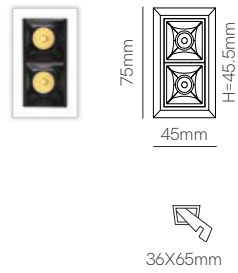

Tram recessed 2