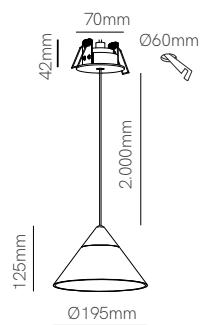

Technical Information

Version	Ark surface	Ark recessed
Power	6W	6W
Installation	Surface	Recessed
Color Temperature	2.700K / 3.000K	2.700K / 3.000K
Lumens	350 lm / 360 lm	350 lm / 360 lm
Material	Aluminium and acrylic	Aluminium and acrylic
Finishes	White-transparent / Black-transparent / Black-gray	White-transparent / Black-transparent / Black-gray
Code	4814 White-transp. 2.700K 4815 White-transp. 3.000K 4816 Black-transp. 2.700K 4817 Black-transp. 3.000K 4818 Black-gray 2.700K 4819 Black-gray 3.000K	4808 White-transp. 2.700K 4809 White-transp. 3.000K 4810 Black-transp. 2.700K 4811 Black-transp. 3.000K 4812 Black-gray 2.700K 4813 Black-gray 3.000K

3 YEARS WARRANTY | 26.000 HOURS | IP 20 | 220/240 VAC | UGR <19 | PF >0,5 | CRI ≥90 | 90° | 50/60 Hz | +40°C / -20°C | 1/12