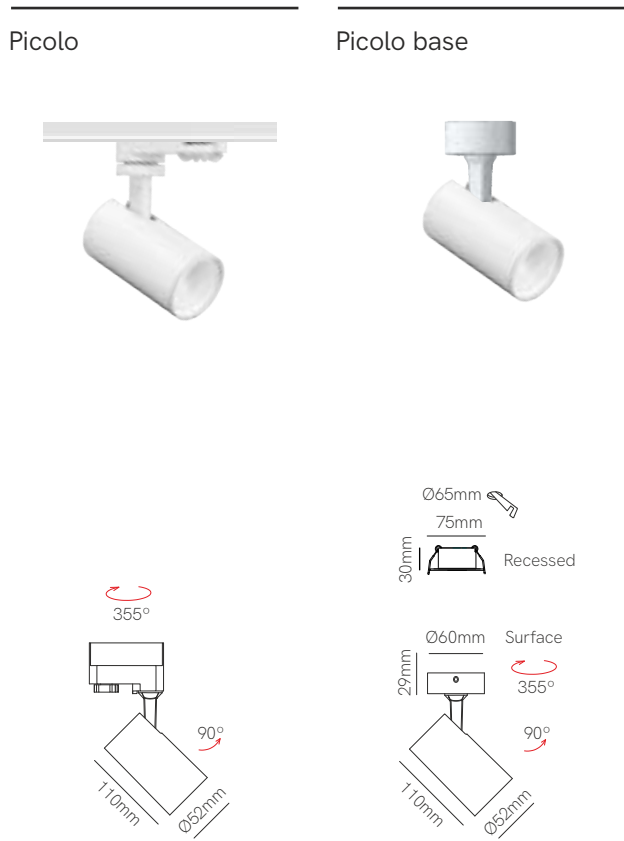

Technical Information

Version	Picolo	Picolo base
Power	9,5W	9,5W
Installation	Three Phase Track	Surface / Recessed
Color Temperature	Switch 2.700K / 3.200K / 4.000K	Switch 2.700K / 3.200K / 4.000K
Lumens	1.300 lm	1.300 lm
Material	Aluminium	Aluminium
Finishes	White / Black	White / Black
Code	4437 ☐	4833 ☐
	4438 ☒	4834 ☒

*Surface and recessed base included with Picolo base.

3 YEARS WARRANTY | 30.000 HOURS | IP 20 | 220/240 VAC | UGR <19 | PF >0,9 | CRI ≥80 | 15° / 38° / 60° | 50/60 Hz | +50°C / -20°C | CCT SWITCH | AKZO NOBEL | 1/20