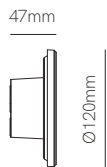

New

Mac wall 120mm

Mac wall 180mm

Mac wall 250mm

Technical Information

Version	Mac wall 120mm	Mac wall 180mm	Mac wall 250mm
Power	6W	15W	20W
Installation	Surface	Surface	Surface
Color Temperature	Switch 2.700K / 3.200K / 4.000K	Switch 2.700K / 3.200K / 4.000K	Switch 2.700K / 3.200K / 4.000K
Lumens	600 lm	1.500 lm	2.000 lm
Material	Aluminium + pc / Pc (wood)	Aluminium + pc / Pc (wood)	Aluminium + pc / Pc (wood)
Finishes	White / Black / Wood	White / Black / Wood	White / Black / Wood
Code	4995 ☐ 4996 ☒ 4997 ☒ Wood	4998 ☐ 4999 ☒ 5000 ☒ Wood	5001 ☐ 5002 ☒ 5003 ☒ Wood

3 YEARS WARRANTY | 25.000 HOURS | IP 65 | 220/240 VAC | PF >0,9 | CRI ≥80 | 360° | 50/60 Hz | IK06 | TRIAC DIMM | +40°C / -20°C | CCT SWITCH | 1/10