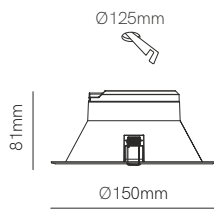

New

Thesis 15W

Thesis 25W

Thesis 35W

Technical Information

Version	Thesis 15W	Thesis 25W	Thesis 35W
Power	15W	25W	35W
Installation	Recessed	Recessed	Recessed
Color Temperature	Switch 3.000K / 4.000K / 5.000K	Switch 3.000K / 4.000K / 5.000K	Switch 3.000K / 4.000K / 5.000K
Lumens	1.300 lm	2.625 lm	3.100 lm
Material	Polybutylene and Polycarbonate	Polybutylene and Polycarbonate	Polybutylene and Polycarbonate
Finishes	White / Black	White / Black	White
Code	4766 ☐ 4987 ☒ New	4236 ☐ 4988 ☒ New	5030 ☐
	UGR <19	UGR <19	

3 YEARS WARRANTY | 25.000 HOURS | IP 40 | 220/240 VAC | PF >0,9 | CRI ≥85 | 90° | 50/60 Hz | IK06 | +40°C / -20°C | CCT SWITCH | 1/6