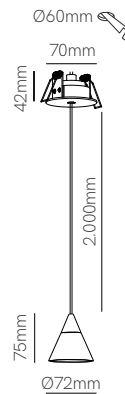

Technical Information

Version	Zoe surface	Zoe recessed
Power	7W	7W
Installation	Surface	Recessed
Color Temperature	2.700K / 3.000K	2.700K / 3.000K
Lumens	360 lm / 370 lm	360 lm / 370 lm
Material	Aluminium	Aluminium
Finishes	White / Black	White / Black

Code	Zoe surface	Zoe recessed
	4803 ☐ 2.700K	4799 ☐ 2.700K
	4804 ☐ 3.000K	4800 ☐ 3.000K
	4805 ☒ 2.700K	4801 ☒ 2.700K
	4806 ☒ 3.000K	4802 ☒ 3.000K

3 YEARS WARRANTY | 26.000 HOURS | IP 20 | 220/240 VAC | UGR <19 | PF >0,5 | CRI ≥90 | 38° | 50/60 Hz | +40°C / -20°C | | 1/36