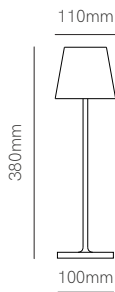

New

Lievo switch

Lievo

Technical Information

Version	Lievo switch	Lievo
Power	3,5W	3,5W
Installation	Portable	Portable
Color Temperature	Switch 2.700K / 3.200K / 4.000K	3.000K
Lumens	270 lm	156 lm
Material	Aluminium	Aluminium
Finishes	White / Black / Corten	White / Black / Corten

Code	4739-N ☐	4739 ☐
	4740-N ☒	4740 ☒
	4925-N ☒	4925 ☒

5,200 mAh |
USB-C 5V |
CCT SWITCH
CRI >90 |
120° |
4-6 HOURS

5-8 HOURS |
5,200 mAh |
MICRO USB 5V
CRI >85 |
90°

3 YEARS WARRANTY BATTERY 2 YEARS |
30.000 HOURS |
10-15 HOURS |
IP 54 |
DIMMABLE |
IK08 |
+40°C |
-25°C |
|
1/6