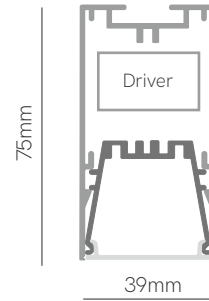

Nexus

*Finished luminaire. Includes suspension kit, power cable and end caps.

Technical Information

Version	Nexus
Power	46W / 70W
Installation	Pendant
Material	Aluminium
Finishes	White (9003) / Black (9005)