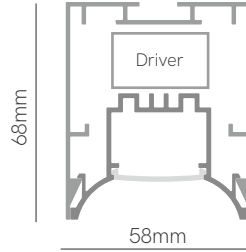

Work

*Finished luminaire. Includes suspension kit, power cable and end caps.

Technical Information

Version	Work
Power	35W / 43W / 51W / 59W / 97,5W
Installation	Pendant
Material	Aluminium
Finishes	White (9003) / Black (9005)

Code	Diffuser (Angle)	Power (Size)	CCT (Lm/W)	Driver	Colour
Code 6	Retracted (102°) 3	35W (1.130mm) 3	2.700K (105 lm/W) 2	On / Off 1	□ White 1
		43W (1.410mm) 4	3.000K (112 lm/W) 3	Dali 2	■ Black 2
		51W (1.690mm) 5	4.000K (118 lm/W) 4	Push 3	
		59W (1.970mm) 6	5.000K (118 lm/W) 5	Casambi 5	
		97,5W (2.530mm) 7			

Code: **6** **3** ■ ■ ■ ■ ■

*Create your code according to your preferences.