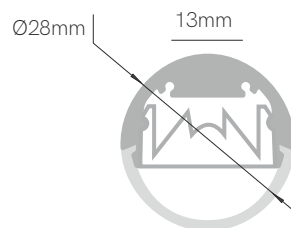

Angle 30°

*Useful area: 12x8mm.

Technical Information

Version	Box 39
Max. power	25W
Installation	Surface
Material	Aluminium
Finishes	Black
Code	39122 ■

Accessories

3 YEARS WARRANTY | IP 20 | | 2m Max | | AL 6063 | p.172