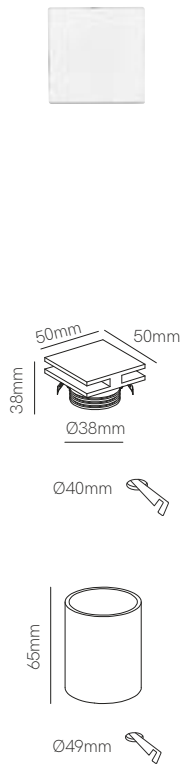

Port

Grow

Steps

Technical Information

Version	Port	Grow	Steps
Power	4W	4W	4W
Installation	Recessed	Recessed	Recessed
Color Temperature	3.000K	3.000K	3.000K
Lumens	60 lm	60 lm	60 lm
Material	Aluminium	Aluminium	Aluminium
Finishes	White / Black	White / Black	White / Black
Code	4112 ☐ 4113 ☒	4106 ☐ 4107 ☒	4110 ☐ 4111 ☒
	120° ☐	120° ☐	120° ☒

*Recessed box included.