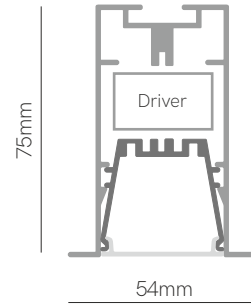

Time E

43mm x L

*Spring clips included.

Technical Information

Version	Time E
Power	31W / 46W / 69W
Installation	Recessed
Material	Aluminium
Finishes	White (9003) / Black (9005) / Gray (9006)

Code	Diffuser (Angle)	Power (Size)	CCT (lm/W)	Driver	Colour
Code 9	UGR (81°) 3	31W (1.130mm) 3	2.700K (112 lm/W) 2	On / Off 1	☐ White 1
	Opal (112°) 5	46W (1.690mm) 5	3.000K (128 lm/W) 3	Dali 2	☒ Black 2
		69W (2.530mm) 7	4.000K (136 lm/W) 4	Push 3	☐ Gray 3
			5.000K (136 lm/W) 5	Casambi 5	

Code: **9** ☐ ☐ ☐ ☐ ☐ ☐

*Create your code according to your preferences.