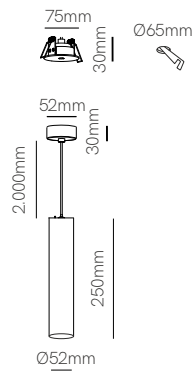

Technical Information

Version	Atmos 25 GU10	Atmos 45 GU10
Installation	Surface / Recessed	Surface / Recessed
Material	Aluminium	Aluminium
Finishes	White / Black / Chrome / Wood	White / Black / Chrome / Wood
Code	4465 ☐ 4466 ☒ 4954 ☐	4467 ☐ 4468 ☒ 4955 ☐

*All versions included surface base (mounted) and recessed base (not mounted).

3 YEARS WARRANTY | IP 20 | 220/240 VAC |