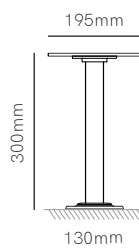

Clos 8W base 30cm

Clos 16W base 30cm

Technical Information

Version	Clos 8W base 30cm	Clos 16W base 30cm
Installation	Surface / Floor	Surface / Floor
Material	Aluminium	Aluminium
Finishes	White / Black / Corten	White / Black / Corten
Code	4882 ☐	4888 ☐
	4883 ☐	4889 ☐
	4884 ☐	4890 ☐

*Need Clos (page 409).