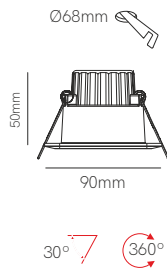

Compac round

Compac square

Technical Information

Version	Compac round	Compac square
Power	8W	8W
Installation	Recessed	Recessed
Color Temperature	2.700K / 3.000K / 4.000K	2.700K / 3.000K / 4.000K
Lumens	594 lm / 607 lm / 660 lm	594 lm / 607 lm / 660 lm
Material	Polybutylene and Polycarbonate	Polybutylene and Polycarbonate
Finishes	White	White
Code	3951 ☐ 2.700K 3952 ☐ 3.000K 3953 ☐ 4.000K	3948 ☐ 2.700K 3949 ☐ 3.000K 3950 ☐ 4.000K

3 YEARS WARRANTY | 25.000 HOURS | IP 44 | 220/240 VAC | PF >0,5 | CRI ≥80 | 90° | 50/60 Hz | TRIAC DIMM | +40°C / -20°C | 1/6/30