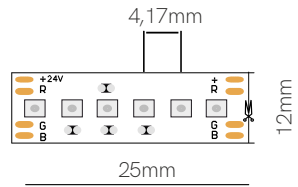

Fine 43

*High: IP20 = 1,5mm.

Technical Information

Version	Fine 43
Power	19,2 W/m
Color Temperature	RGB
Lumens	-
Ingress Protection	IP20

	Code	Lumens	CCT	IP
Code	43430	-	RGB	IP20

*Available in reel of 5 meters.

3 YEARS WARRANTY | 240 LED/m | 24 VDC | III | 25mm ✂ | 3535 | p.172