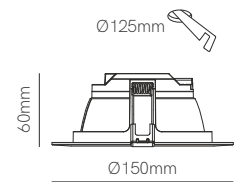

New

Noi switch

Noi

Noi dimmable

Technical Information

Version	Noi switch	Noi	Noi dimmable
Power	14W	14W	14W
Installation	Recessed	Recessed	Recessed
Color Temperature	Switch 2.700K / 3.200K / 4.000K	3.000K / 4.000K	3.000K / 4.000K
Lumens	1.320 lm	1.100 lm / 1.320 lm	1.100 lm / 1.320 lm
Material	Polybutylene and Polycarbonate	Polybutylene and Polycarbonate	Polybutylene and Polycarbonate
Finishes	White	White	White
Code	5019 ☐	242337-15C3 ☐ 3.000K 242337-15F ☐ 4.000K	3485 ☐ 3.000K 3486 ☐ 4.000K

100/277 VAC | CCT SWITCH

220/240 VAC

220/240 VAC | TRIAC DIMM

3 YEARS WARRANTY | 25.000 HOURS | IP 40 | PF >0,9 | CRI ≥80 | 100° | 50/60 Hz | | +40°C / -20°C | 1/6