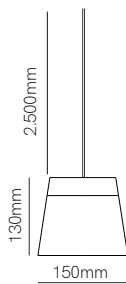

New

Lievo XL suspension

Technical Information

Version	Lievo XL suspension
Power	15W
Installation	Surface / Recessed
Color Temperature	Switch 2.700K / 3.200K / 4.000K
Lumens	1.100 lm
Material	Aluminium
Finishes	White / Black
Code	5090 ☐
	5091 ☒

*Base not included. You need to choose a base to complete the installation.

Accessories

Surface Base 15W Ø75x33mm ☐ 5122 ☒ 5123	Recessed Base 15W Ø90x22mm / Ø80mm ☐ 5124 ☒ 5125	Wire holder ☐ 5106 ☒ 5107	Additional wire (1m) ☐ 5128 ☒ 5129	Side base / Front base Ø25 Side base / Front base Ø28 Side base / Front base Ø33

*See pages 276 and 278 for available codes of Side base and Front base.

3 YEARS WARRANTY |
30.000 HOURS |
IP 20 |
100/277 VAC |
UGR <19 |
PF >0,9 |
CRI ≥93 |
|
38° |
|
50/60 Hz |
+45°C |
-20°C |
|
CCT SWITCH |
|
1/20