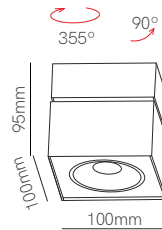

New

Rubyc dimmable

Rubyc

Technical Information

Version	Rubyc dimmable	Rubyc
Power	14W	14W
Installation	Surface	Surface
Color Temperature	Switch 2.700K / 3.200K / 4.000K	Switch 2.700K / 3.200K / 4.000K
Lumens	1.205 lm	1.205 lm
Material	Aluminium	Aluminium
Finishes	White / Black	White / Black
Code	5069 ☐	4230-N ☐
	5070 ☒	4231-N ☒

3 YEARS WARRANTY | 30.000 HOURS | IP 20 | 220/240 VAC | PF >0,9 | CRI ≥97 | 40° | 50/60 Hz | +40°C / -10°C | CCT SWITCH | AKZO NOBEL | 1/4/12