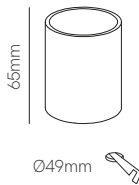

Ilo

Skin

Technical Information

Version	Ilo	Skin
Power	2W	2W
Installation	Recessed	Recessed
Color Temperature	3.000K	3.000K
Lumens	60 lm	60 lm
Material	Aluminium	Aluminium
Finishes	White / Black	White / Black
Code	4126 ☐ 4127 ☒	4108 ☐ 4109 ☒

*Recessed box included.

3 YEARS WARRANTY | 25.000 HOURS | IP 20 | 220/240 VAC | PF >0,5 | CRI ≥80 | 120° | 50/60 Hz | IK07 | +50°C / -20°C | 1/50