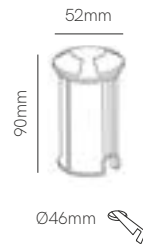

Optic

Nix

Technical Information

Version	Optic	Nix
Power	2W	2W
Installation	Recessed	Recessed
Color Temperature	3.000K	3.000K
Lumens	55 lm	55 lm
Material	Inox 304	Inox 304
Finishes	Brushed Inox	Brushed Inox
Code	4331 ■	4369 ■

*Recessed box included. Integrated driver.

3 YEARS WARRANTY | 50.000 HOURS | IP 67 | 100/240 VAC | PF >0,4 | CRI ≥80 | | CABLE 50CM | 50/60 Hz | | +50°C / -20°C |