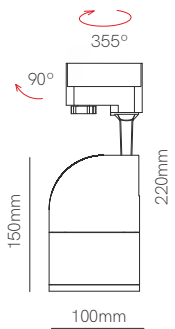

New

Konic

Konic dimmable

Technical Information

Version	Konic	Konic dimmable
Power	30W	30W
Installation	Three Phase Track	Three Phase Track
Color Temperature	Switch 2.700K / 3.200K / 4.000K	Switch 2.700K / 3.200K / 4.000K
Lumens	2.440 lm	2.440 lm
Material	Aluminium	Aluminium
Finishes	White / Black	White / Black
Code	4441-N ☐ 4442-N ☒	4985 ☐ 4986 ☒

3 YEARS WARRANTY | 30.000 HOURS | IP 20 | 220/240 VAC | UGR <19 | PF >0,9 | CRI ≥94 | 15° / 38° / 60° | 50/60 Hz | +40°C / -15°C | CCT SWITCH | AKZO NOBEL | 1/8