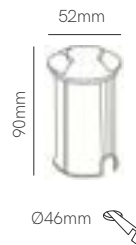

Ina

Dis

Technical Information

Version	Ina	Dis
Power	2W	2W
Installation	Recessed	Recessed
Color Temperature	3.000K	3.000K
Lumens	55 lm	55 lm
Material	Inox 304	Inox 304
Finishes	Brushed Inox	Brushed Inox
Code	4367 ■	4368 ■

*Recessed box included. Integrated driver.