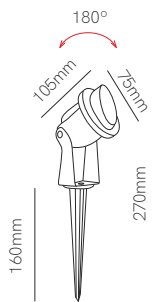

Fade

Technical Information

Version	Fade
Power	5W
Installation	Floor
Color Temperature	3.000K
Lumens	450 lm
Material	Aluminium
Finishes	Black / Corten
Code	3580
	4924

*Spike included.

3 YEARS WARRANTY |
35.000 HOURS |
IP 65 |
100/277 VAC |
PF >0,6 |
CRI ≥80 |
|
CABLE 24CM |
45° |
50/60 Hz |
IK05 |
+40°C |
-20°C |
1/50