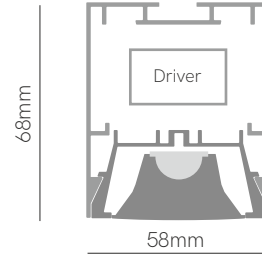

Fly

*Finished luminaire. Includes suspension kit, power cable and end caps.

Technical Information

Version	Fly
Power	2x14W / 3x14W
Installation	Pendant
Material	Aluminium
Finishes	White (9003) / Black (9005)

Code	Diffuser (Angle)	Power (Size)	CCT (Lm/W)	Driver	Colour
Code 6	Optical (50°) 9	2x14W (1.130mm) 4	3.000K (130 lm/W) 3	On / Off 1	☐ White 1
		3x14W (1.690mm) 5	4.000K (136 lm/W) 4	Dali 2	☒ Black 2
				Push 3	
				Casambi 5	

Code: **6 9** ■ ■ ■ ■ ■

*Create your code according to your preferences.