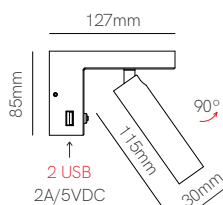

Beam

Technical Information

Version	Beam
Power	5W
Installation	Surface
Color Temperature	2.700K
Lumens	380 lm / 190 lm / 95 lm
Material	Aluminium
Finishes	White / Black
Code	3958 ☐
	3959 ☒

*Charger by USB.

5 YEARS WARRANTY | 30.000 HOURS | IP 20 | 220/240 VAC | PF >0,9 | CRI ≥90 | 40° | 50/60 Hz | 3 INTENSITIES | +40°C / -20°C | 1/12