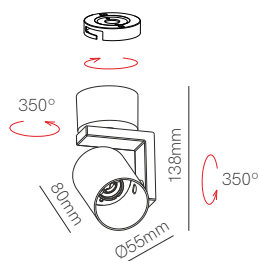

New

Volt round 1 GU10

Volt square 1 GU10

Technical Information

Version	Volt round 1 GU10	Volt square 1 GU10
Installation	Surface / Recessed	Surface / Recessed
Material	Aluminium	Aluminium
Finishes	White / Black	White / Black
Code	5049 ☐	5051 ☐
	5050 ☒	5052 ☒

*Included surface base (mounted) and recessed base (not mounted).