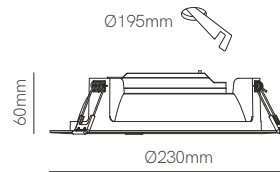

New

Air switch

Air

Technical Information

Version	Air switch	Air
Power	22W	22W
Installation	Recessed	Recessed
Color Temperature	Switch 2.700K / 3.200K / 4.000K	3.000K / 4.000K
Lumens	2.200 lm	1.760 lm / 1.870 lm
Material	Polybutylene and Polycarbonate	Polybutylene and Polycarbonate
Finishes	White	White
Code	5018 ☐	300335C3 ☐ 3.000K 300335F ☐ 4.000K

100/277 VAC | CCT SWITCH

220/240 VAC

3 YEARS WARRANTY | 25.000 HOURS | IP 40 | PF >0,9 | CRI ≥80 | 100° | 50/60 Hz | +40°C / -20°C | 1/6