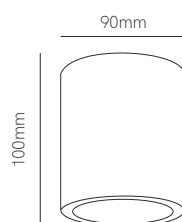

New

Pulcom surface accessory

Technical Information

Version	Pulcom surface accessory
Installation	Surface
Material	Polycarbonate
Finishes	White / Black / Wood
Code	5034 ☐
	5035 ☒
	5036 ☐ Wood

*Need Pulcom led (page 220).