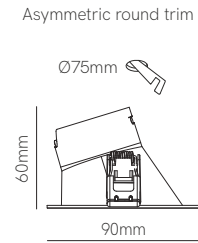

Pulcom asymmetric trim

Technical Information

Version	Pulcom led	Pulcom trim	Pulcom asymmetric trim
Power	8W	-	-
Installation	Recessed	Recessed	Recessed
Color Temperature	Switch 2.700K / 3.200K / 4.000K	-	-
Lumens	800 lm	-	-
Material	Polycarbonate	Polycarbonate	Polycarbonate
Finishes	White / Black	White / Black / Wood	White / Black
Code	4763 ☐	4761 ☐ round	4821 ☐ round asymmetric
	4764 ☒	4762 ☒ round	4822 ☒ round asymmetric
		4935 ☒ round Wood New	4825 ☐ square asymmetric
		4823 ☐ square	4826 ☒ square asymmetric
		4824 ☒ square	

3 YEARS WARRANTY | 25.000 HOURS | IP 44 | 220/240 VAC | UGR <19 | PF >0,9 | CRI ≥80 | 38° | 50/60 Hz | IK06 | +40°C / -20°C | CCT SWITCH | 1/5/20