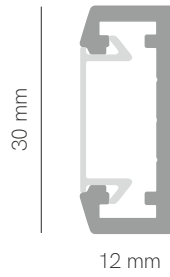

New

Zero out

*Finished luminaire. Includes power supply, suspension kit, power cable and end caps.

Technical Information

Version	Zero out
Power	26W / 44W / 63W
Installation	Pendant
Material	Aluminium
Finishes	White (9003) / Black (9005)