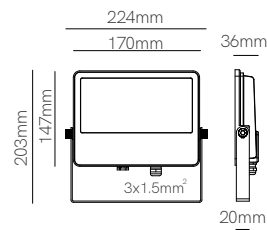

Sky switch 30W

Sky switch 40W

Technical Information

Version	Sky switch 30W	Sky switch 40W
Power	30W	40W
Installation	Surface	Surface
Color Temperature	Switch 3.000K / 4.000K / 5.000K	Switch 3.000K / 4.000K / 5.000K
Lumens	3.600 lm	4.800 lm
Material	Aluminium	Aluminium
Finishes	White / Black / Gray	White / Black / Gray
Code	4685 ☐ 4686 ☒ 4687 ☒	4688 ☐ 4689 ☒ 4694 ☒

Accessories

3 YEARS WARRANTY | 25.000 HOURS | IP 65 | 180/260 VAC | PF >0,9 | CRI ≥80 | | 115° | 50/60 Hz | | +45°C / -20°C | AKZO NOBEL | CCT SWITCH | >1KV