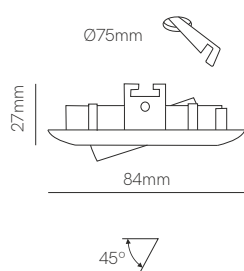

Basculante

Technical Information

Version	Basculante
Installation	Recessed
Material	Aluminium
Finishes	White / Gray / Brushed chrome
Bulbholder	50mm G5.3

Code	205280 ☐
	205284 ☐
	205285 ☐

Accessories

Bulbholder GU10

301182 ☐

*G5.3 Bulbholder included.

3 YEARS WARRANTY | IP 20 | 1/50