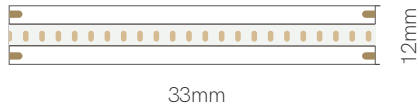

Fine 66

*High: IP20 = 2,2mm / IP67 = 3,5mm.

Technical Information

Version	Fine 66
Power	20 W/m
Color Temperature	RGB-W (2.700K)
Lumens	172 Lm/w
Ingress Protection	IP20 / IP67

	Code	Lumens	CCT	IP
Code	66470	172 Lm/w	RGB-W	IP20
	66477	172 Lm/w	RGB-W	IP67

Accessories

End Cap
32635

End Cap
32625

*Available in reel of 5 meters.

5 YEARS WARRANTY | 840 LED/m | 24 VDC | III | 33mm | CSP | p.172