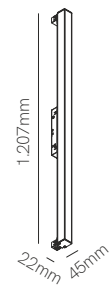

Technical Information

Version	Line 7,5W	Line 15W	Line 30W
Power	7,5W	15W	30W
Installation	Magnet Track	Magnet Track	Magnet Track
Color Temperature	3.000K	3.000K	3.000K
Lumens	320 lm	760 lm	1.050 lm
Material	Aluminium	Aluminium	Aluminium
Finishes	Black	Black	Black
Code	4784 ■	4785 ■	4786 ■

1/25 | PF >0,4

1/25 | PF >0,5

1/20 | PF >0,5

*Need power supply (page 270).

3 YEARS WARRANTY | 26.000 HOURS | IP 20 | 48V DC | UGR <19 | CRI ≥90 | III | 100° | 50/60 Hz | +40°C / -20°C