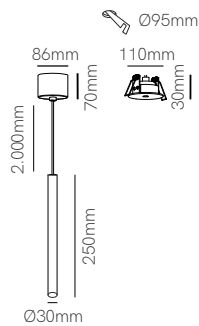

New

Atmos slim 25

Atmos slim 45

*Need Tuya Smart App to work.

Technical Information

Version	Atmos Slim 25	Atmos Slim 45
Power	6W	6W
Installation	Surface / Recessed	Surface / Recessed
Color Temperature	Tuya 2.700K - 4.000K	Tuya 2.700K - 4.000K
Lumens	460 lm	460 lm
Material	Aluminium	Aluminium
Finishes	White / Black / Chrome / Wood	White / Black / Chrome / Wood
Code	4930 ☐ 4931 ☒ 4932 ☐ 5130 ☒ Wood	4750 ☐ 4751 ☒ 4752 ☐ 5131 ☒ Wood New

Accessories

ⓘ On demand.

*See page 8 for Gateway additional info.

*All versions included surface base (mounted) and recessed base (not mounted).

3 YEARS WARRANTY | 30.000 HOURS | IP 20 | 220/240 VAC | UGR <19 | PF >0,9 | CRI ≥90 | 45° | 50/60 Hz | +50°C / -10°C | IK03 | tuya | 1/10