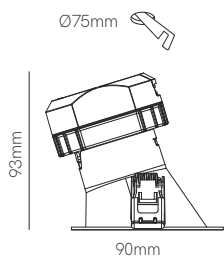

Pulcom round asymmetric

Pulcom square asymmetric

Technical Information

Version	Pulcom round asymmetric	Pulcom square asymmetric
Power	8W	8W
Installation	Recessed	Recessed
Color Temperature	Switch 2.700K / 3.200K / 4.000K	Switch 2.700K / 3.200K / 4.000K
Lumens	800 lm	800 lm
Material	Polycarbonate	Polycarbonate
Finishes	White / Black	White / Black
Code	4743 ☐	4745 ☐
	4747 ☒	4749 ☒

3 YEARS WARRANTY | 25.000 HOURS | IP 44 | 220/240 VAC | UGR <19 | PF >0,9 | CRI ≥80 | 38° | 50/60 Hz | IK06 | +40°C / -20°C | CCT SWITCH | 1/5/20