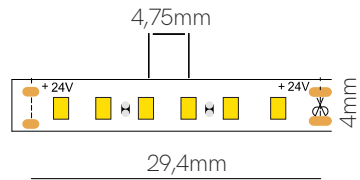

Accessories

\*Available in reel of 20 meters.

5 YEARS WARRANTY | 120 LED/m | CRI ≥90 | III | 24 VDC | ULTRALONG | 50mm | 2835 | p.172

Fine 49

\*High: IP20 = 2,2mm.

Technical Information

Version	Fine 49
Power	10 W/m
Color Temperature	2.700K / 3.000K / 4.000K / 6.000K
Lumens	From 71 Lm/w to 77 Lm/w
Ingress Protection	IP20