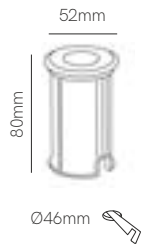

Optic

Nix

Technical Information

Version	Optic	Nix
Power	2W	2W
Installation	Recessed	Recessed
Color Temperature	3.000K	3.000K
Lumens	55 lm	55 lm
Material	Inox 304	Inox 304
Finishes	Brushed Inox	Brushed Inox
Code	4331 ■	4369 ■

*Recessed box included. Integrated driver.

3 YEARS WARRANTY | 50.000 HOURS | IP 67 | 100/240 VAC | PF >0,4 | CRI ≥80 | | CABLE 50CM | 50/60 Hz | | +50°C / -20°C |