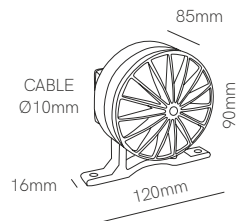

Nik

Technical Information

Version	Nik
Power	5W
Installation	Surface
Color Temperature	3.000K / 4.000K
Lumens	340 lm / 350 lm
Material	Aluminium
Finishes	Gray
Code	4291 ■ 3.000K 4292 ■ 4.000K

*Integrated driver.

3 YEARS WARRANTY | 20.000 HOURS | IP 65 | 100/277 VAC | PF >0,6 | CRI ≥70 | 5° | 50/60 Hz | IK05 | +40°C / -20°C | 1/40