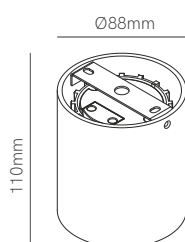

New

Pulsar surface accessory

Pulsar asymmetric trim

Technical Information

Version	Pulsar surface accessory	Pulsar asymmetric trim
Installation	Surface	Recessed
Material	Aluminium	Aluminium
Finishes	White / Black	White / Black
Code	5110 ☐ 5111 ☒	5059 ☐ 5060 ☒

*Need Pulsar (page 225).