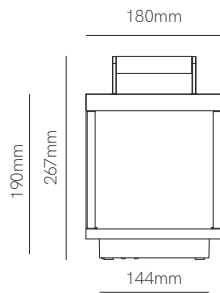

Visor

Technical Information

Version	Visor
Power	5W
Installation	Portable
Color Temperature	3.000K
Lumens	460 lm / 230 lm / 46 lm
Material	Aluminium
Finishes	White / Corten
Code	3929 ☐
	3931 ☒

*Charger by USB. Charger included.

3 YEARS WARRANTY BATTERY 2 YEARS |
30.000 HOURS |
6,5 HOURS |
5/11/25 HOURS |
3,7V USB |
7.800 mAh |
IP 65 |
CRI ≥80 |
120° |
IK05 |
3 INTENSITIES |
+45°C |
-20°C |
1/4