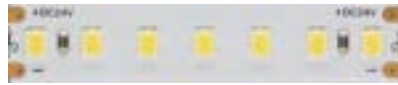

Fine 44

*High: IP20 = 1,5mm.

Technical Information

Version	Fine 44
Power	14,4 W/m
Color Temperature	2.700K / 3.700K / 5.000K / 11.600K
Lumens	From 80 Lm/w to 95 Lm/w
Ingress Protection	IP20

Code	Lumens	CCT	IP
44370	85 Lm/w	MEAT (3.700K)	IP20
44110	95 Lm/w	FISH (11.600K)	IP20
44500	90 Lm/w	FRUIT (5.000K)	IP20
44270	80 Lm/w	BREAD (2.700K)	IP20

Accessories

Joint
13,8x11,55x3,9mm
20220

Joint
13,55x11,67x4,7mm
20120

Joint
15,4x11,5x5,7mm
20991

Joint
21,6x11,5x5,7mm
20999

*Available in reel of 5 meters.

5 YEARS WARRANTY | 140 LED/m | CRI 75/97 | III | 24 VDC | 50mm | 2835 | p.172