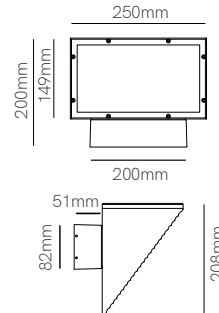

New

Comet switch

Comet

Technical Information

Version	Comet switch	Comet
Power	Switch 20W / 40W	40W
Installation	Surface	Surface
Color Temperature	Switch 2.700K / 3.200K / 4.000K	5.000K
Lumens	20W: 2.500 lm / 40W: 5.000 lm	4.071 lm
Material	Aluminium	Aluminium
Finishes	White / Black / Corten	White / Black

Code	5073 ☐	243113-5N ☒
	5074 ☒	
	5112 ☒	

30.000 HOURS | 40°x90° | CCT SWITCH | POWER SWITCH | IK10

30.000 HOURS | 100° | 1/4 | IK08

3 YEARS WARRANTY | IP 65 | 220/240 VAC | PF >0,9 | CRI ≥80 | 50/60 Hz | +45°C / -25°C | TRIAC DIMM