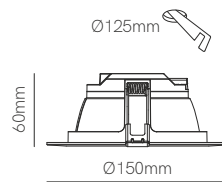

New

Noi switch

Noi

Noi dimmable

Technical Information

Version	Noi switch	Noi	Noi dimmable
Power	14W	14W	14W
Installation	Recessed	Recessed	Recessed
Color Temperature	Switch 2.700K / 3.200K / 4.000K	3.000K / 4.000K	3.000K / 4.000K
Lumens	1.320 lm	1.100 lm / 1.320 lm	1.100 lm / 1.320 lm
Material	Polybutylene and Polycarbonate	Polybutylene and Polycarbonate	Polybutylene and Polycarbonate
Finishes	White	White	White
Code	5019 ☐	242337-15C3 ☐ 3.000K 242337-15F ☐ 4.000K	3485 ☐ 3.000K 3486 ☐ 4.000K

100/277 VAC | CCT SWITCH

220/240 VAC

220/240 VAC | TRIAC DIMM

3 YEARS WARRANTY | 25.000 HOURS | IP 40 | PF >0,9 | CRI ≥80 | 100° | 50/60 Hz | | +40°C / -20°C | 1/6