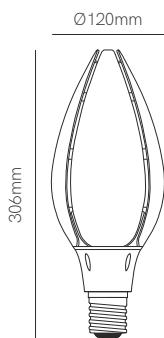

Noa 80W

Noa 85W

Technical Information

Version	Noa 80W E27 / E40	Noa 85W E27 / E40
Power	80W	85W
Color Temperature	2.200K	2.700K / 5.000K
Lumens	5.900 lm	9.700 lm / 10.200 lm
Code	3965 2.200K E27/ E40	3902 2.700K E27 3900 2.700K E40 3903 5.000K E27 3901 5.000K E40

3 YEARS WARRANTY | 25.000 HOURS | IP 65 | 100/260 VAC | PF >0,9 | CRI ≥80 | 360° | 50/60 Hz | +40°C / -20°C | ENCLOSED NO | 8