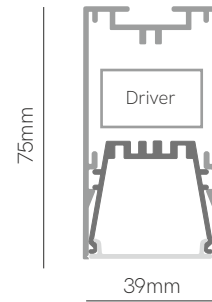

Time

Technical Information

Version	Time
Power	31W / 46W / 69W
Installation	Surface / Pendant
Material	Aluminium
Finishes	White (9003) / Black (9005) / Gray (9006)

Code	Diffuser (Angle)	Power (Size)	CCT (lm/W)	Driver	Colour
Code 8	UGR (81°) 3	31W (1.130mm) 3	2.700K (112 lm/W) 2	On / Off 1	☐ White 1
	Opal (112°) 5	46W (1.690mm) 5	3.000K (128 lm/W) 3	Dali 2	☒ Black 2
		69W (2.530mm) 7	4.000K (136 lm/W) 4	Push 3	☐ Gray 3
			5.000K (136 lm/W) 5	Casambi 5	

Code: **8** ☐ ☐ ☐ ☐ ☐ ☐

*Create your code according to your preferences.

Accessories

End caps ☐ 40741 ☒ 40742 ☐ 40743	Joint 180° ☒ 40770	Joint 90° ☒ 40990	Wall bracket ☐ 40851 ☒ 40852 ☐ 40853	Trimless ☒ 40339	Base 3x0,75 (2,5m) Ø60x28mm ☐ 40881 ☒ 40882 ☐ 40883	Base 5x0,5 (2,5m) Ø60x28mm ☐ 40991 ☒ 40992 ☐ 40993	Ceiling suspension ☒ 40780	Suspension kit ☒ 40790 (2m)

5 YEARS WARRANTY | 50.000 HOURS | IP 40 | UGR <19 (3) | 230 VAC | PF >0,9 | CRI >95 | | | | 3,37m Max | | | | PUSH |