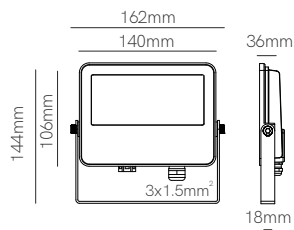

Sky switch 30W

Sky switch 40W

Technical Information

Version	Sky switch 30W	Sky switch 40W
Power	30W	40W
Installation	Surface	Surface
Color Temperature	Switch 3.000K / 4.000K / 5.000K	Switch 3.000K / 4.000K / 5.000K
Lumens	3.600 lm	4.800 lm
Material	Aluminium	Aluminium
Finishes	White / Black / Gray	White / Black / Gray
Code	4685 ☐ 4686 ☒ 4687 ☒	4688 ☐ 4689 ☒ 4694 ☒

Accessories

3 YEARS WARRANTY | 25.000 HOURS | IP 65 | 180/260 VAC | PF >0,9 | CRI ≥80 | | 115° | 50/60 Hz | | +45°C / -20°C | AKZO NOBEL | CCT SWITCH | >1KV