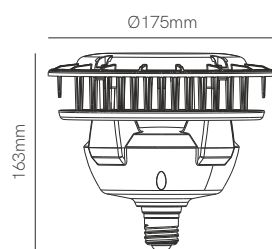

Moon

Technical Information

Version	Moon 50W E27 / E40
Power	50W
Color Temperature	4.000K
Lumens	7.250 lm
Code	4028 4.000K

---

5 YEARS WARRANTY | 50.000 HOURS | IP 42 | 100/240 VAC | PF >0,9 | CRI ≥85 | 115° | 50/60 Hz | +60°C / -40°C | > 4KV | ENCLOSED OK | 4