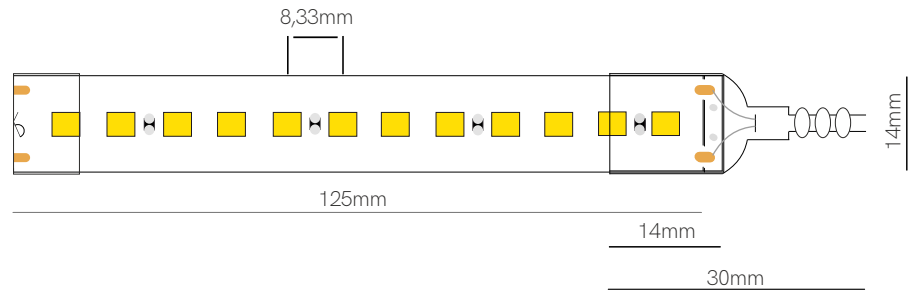

New

Fine 32 N

*High: IP65 = 5,25mm.

Technical Information

Version	Fine 32-N
Power	15 W/m
Color Temperature	2.700K / 3.000K / 4.000K / 6.000K
Lumens	From 100 Lm/w to 110 Lm/w
Ingress Protection	IP65

Code	Code	Lumens	CCT	IP
	32275-N	100 Lm/w	2700K	IP65
	32305-N	105 Lm/w	3000K	IP65
	32405-N	110 Lm/w	4000K	IP65
	32605-N	110 Lm/w	6000K	IP65

Accessories

End Cap ■ 32635	End Cap ■ 32625	Kit ■ 32699	Join 180° ■ 32899	Join 90° ■ 32499	Clip ■ 32900	Joint ■ 32299

*Available in reel of 5 or 50 meters.

3 YEARS WARRANTY | 112 LED/m | | CRI ≥80 | 220/240 VAC | 125mm | TRIAC DIMM | 2835 | p.172