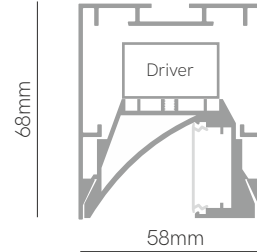

Code: **6** **1**    **0**

\*Create your code according to your preferences.

New

Urban asymmetric

Technical Information

Version	Urban asymmetric
Power	46W / 57W / 69W / 80W / 103W
Installation	Surface / Pendant
Material	Aluminium
Finishes	White (9003) / Black (9005) / Gray (9006)