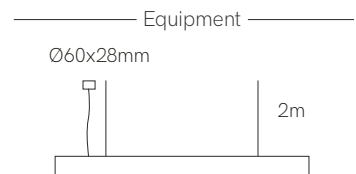

Code	Diffuser (Angle)	Power (Size)	CCT (Lm/W)	Driver	Colour
Code 4	UGR (81°) 4	46W (1.130mm) 3	2.700-5.000K (105 lm/W) 9	Casambi 5	White 1
		70W (1.690mm) 5		Tuya 7	Black 2
				RF Control 9	Gray 3

Code: 4 4 9

*Create your code according to your preferences. RF included on Driver RF Control.

5 YEARS WARRANTY | 50.000 HOURS | IP 40 | UGR <19 | 230 VAC | PF >0,9 | CRI ≥95 | [Grounding Symbol] | [Light Fixture Icon] | 3,37m Max | [Saw Blade Icon] | [Triangle Icon] | [Tuya Logo] | [RF Symbol] RF