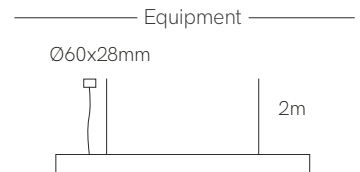

Code	Diffuser	Power Up-Down (Size)	CCT (Lm/W)	Driver	Colour
Code 5	Opal/UGR 6	18-24W (1.130mm) 3	2.700K (112 lm/W) 2	On / Off 1	□ White 1
	Track/UGR 9	28-35W (1.690mm) 5	3.000K (128 lm/W) 3	Dali 2	■ Black 2
		46-52W (2.530mm) 7	4.000K (136 lm/W) 4	Push 3	
			5.000K (136 lm/W) 5	Casambi 5	

Code: **5** ■ ■ ■ ■ ■

*Create your code according to your preferences.

5 YEARS WARRANTY | 50.000 HOURS | IP 40 | UGR <19 | 230 VAC | PF >0,9 | CRI ≥95 | [Grounding symbol] | [Light fixture symbol] | 3,37m Max | [Saw blade icon] | [Fire icon] | [PUSH button] | [DALI 2 logo]