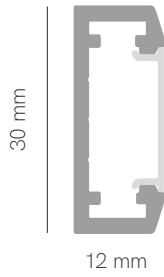

New

Zero in

*Finished luminaire. Includes power supply, suspension kit, power cable and end caps.

Technical Information

Version	Zero in
Power	26W / 44W / 63W
Installation	Pendant
Material	Aluminium
Finishes	White (9003) / Black (9005)