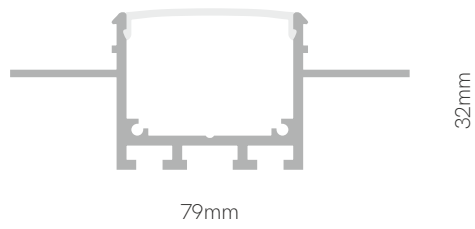

 40mm x L

\*Useful area: 23x20mm.

Technical Information

Version	Box 37
Max. power	40W
Installation	Trimless
Material	Aluminium
Finishes	White
Code	37121 <input type="checkbox"/>

Accessories

Diffuser PC  
Opal 70%  
 37480