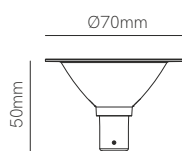

Max

Technical Information

Version	Max BA15d
Power	7W
Color Temperature	2.700K
Lumens	500 lm
Code	3569

---

3 YEARS WARRANTY | 25.000 HOURS | IP 40 | 12V AC/DC | PF >0,5 | CRI ≥80 | 24° | 50/60 Hz | +40°C -20°C | 6/30