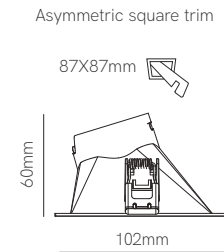

Pulcom asymmetric trim

Technical Information

Version	Pulcom led	Pulcom trim	Pulcom asymmetric trim
Power	8W	-	-
Installation	Recessed	Recessed	Recessed
Color Temperature	Switch 2.700K / 3.200K / 4.000K	-	-
Lumens	800 lm	-	-
Material	Polycarbonate	Polycarbonate	Polycarbonate
Finishes	White / Black	White / Black / Wood	White / Black
Code	4763 ☐	4761 ☐ round	4821 ☐ round asymmetric
	4764 ☒	4762 ☒ round	4822 ☒ round asymmetric
		4935 ☒ round Wood New	4825 ☐ square asymmetric
		4823 ☐ square	4826 ☒ square asymmetric
		4824 ☒ square	

3 YEARS WARRANTY | 25.000 HOURS | IP 44 | 220/240 VAC | UGR <19 | PF >0,9 | CRI ≥80 | 38° | 50/60 Hz | IK06 | +40°C / -20°C | CCT SWITCH | 1/5/20