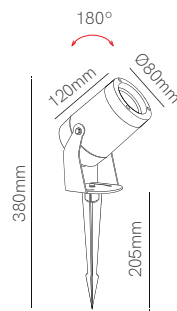

Technical Information

Version	Sair 10W	Sair 20W
Power	10W	20W
Installation	Floor	Floor
Color Temperature	3.000K	3.000K
Lumens	900 lm	1.500 lm
Material	Aluminium	Aluminium
Finishes	White / Black	White / Black
Code	4894 ☐ 4895 ☒	4897 ☐ 4898 ☒

*Spike included.

3 YEARS WARRANTY |
20.000 HOURS |
IP 65 |
100/265 VAC |
PF >0,9 |
CRI ≥95 |
GROUNDING |
CABLE 24CM |
18° |
50/60 Hz |
IK05 |
+40°C / -20°C |
1/20