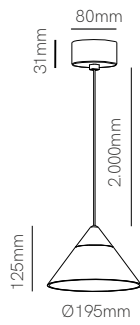

Technical Information

Version	Ark surface	Ark recessed
Power	6W	6W
Installation	Surface	Recessed
Color Temperature	2.700K / 3.000K	2.700K / 3.000K
Lumens	350 lm / 360 lm	350 lm / 360 lm
Material	Aluminium and acrylic	Aluminium and acrylic
Finishes	White-transparent / Black-transparent / Black-gray	White-transparent / Black-transparent / Black-gray
Code	4814 White-transp. 2.700K 4815 White-transp. 3.000K 4816 Black-transp. 2.700K 4817 Black-transp. 3.000K 4818 Black-gray 2.700K 4819 Black-gray 3.000K	4808 White-transp. 2.700K 4809 White-transp. 3.000K 4810 Black-transp. 2.700K 4811 Black-transp. 3.000K 4812 Black-gray 2.700K 4813 Black-gray 3.000K

3 YEARS WARRANTY | 26.000 HOURS | IP 20 | 220/240 VAC | UGR <19 | PF >0,5 | CRI ≥90 | 90° | 50/60 Hz | +40°C / -20°C | 1/12