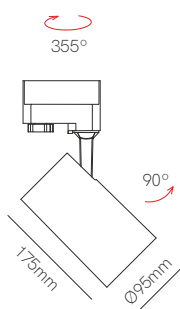

Accessories

Gateway Wifi   
4956

\*See page 8 for Gateway additional info.

Power and CTT switch

Technical Information

Version	Zoom
Power	Switch 15W / 20W / 25W
Installation	Three Phase Track
Color Temperature	Switch 2.700K / 3.200K / 4.000K
Lumens	15W: 1.200 lm / 20W: 1.500lm / 25W: 1.800 lm
Material	Aluminium and polycarbonate
Finishes	White / Black
Code	4900 <input type="checkbox"/>
	4901 <input checked="" type="checkbox"/>