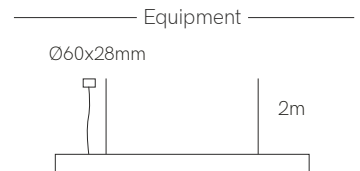

Technical Information

Version	Forest
Power	31W / 38W / 46W / 53W
Installation	Pendant
Material	Aluminium
Finishes	Wood