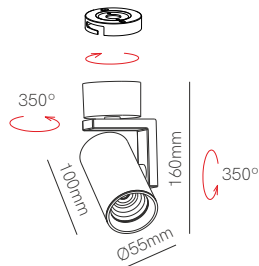

New

Volt round 1

Volt square 1

Technical Information

Version	Volt round 1	Volt square 1
Power	8W	8W
Installation	Surface / Recessed	Surface / Recessed
Color Temperature	Switch 2.700K / 3.200K / 4.000K	Switch 2.700K / 3.200K / 4.000K
Lumens	570 lm	570 lm
Material	Aluminium	Aluminium
Finishes	White / Black	White / Black
Code	5041 ☐ 5042 ☒	5043 ☐ 5044 ☒

*Included surface base (mounted) and recessed base (not mounted).

3 YEARS WARRANTY | 30.000 HOURS | IP 20 | 100/277 VAC | PF >0,9 | CRI ≥90 | 38° | IK06 | 50/60 Hz | +45°C / -20°C | CCT SWITCH | 1/20