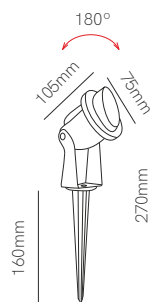

Caddie

Technical Information

Version	Caddie
Power	3W
Installation	Floor
Color Temperature	3.000K
Lumens	270 lm
Material	Aluminium
Finishes	Black / Corten
Code	3581
	4923

*Spike included.

3 YEARS WARRANTY |
35.000 HOURS |
IP 65 |
100/277 VAC |
PF >0,6 |
CRI ≥72 |
|
CABLE 24CM |
45° |
50/60 Hz |
IK05 |
+40°C |
-20°C |
1/50