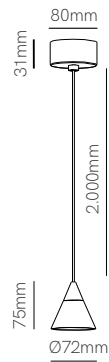

Technical Information

Version	Zoe surface	Zoe recessed
Power	7W	7W
Installation	Surface	Recessed
Color Temperature	2.700K / 3.000K	2.700K / 3.000K
Lumens	360 lm / 370 lm	360 lm / 370 lm
Material	Aluminium	Aluminium
Finishes	White / Black	White / Black

Code	Zoe surface	Zoe recessed
	4803 ☐ 2.700K	4799 ☐ 2.700K
	4804 ☐ 3.000K	4800 ☐ 3.000K
	4805 ☒ 2.700K	4801 ☒ 2.700K
	4806 ☒ 3.000K	4802 ☒ 3.000K

3 YEARS WARRANTY | 26.000 HOURS | IP 20 | 220/240 VAC | UGR <19 | PF >0,5 | CRI ≥90 | 38° | 50/60 Hz | +40°C / -20°C | | 1/36