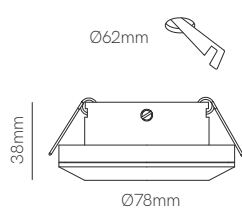

---

\*GU10 Bulbholder included.

---

 Bathroom

---

 Technical Information

Version	Bathroom
Installation	Recessed
Material	Aluminium
Finishes	White / Brushed aluminium
Bulbholder	50mm G5.3
Code	223232 <input type="checkbox"/>
	223233 <input type="checkbox"/>