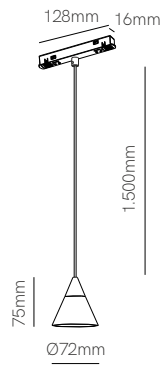

1/20

1/25

\*Need power supply (page 270).

3 YEARS WARRANTY | 26.000 HOURS | IP 20 | 48V DC | UGR <19 | PF >0,4 | CRI ≥90 | III | 38° | 50/60 Hz | +40°C / -20°C

Zoe 48V

Technical Information

Version	Zoe 48V
Power	7W
Installation	Magnet Track
Color Temperature	2.700K / 3.000K
Lumens	360 lm / 370 lm
Material	Aluminium
Finishes	White / Black