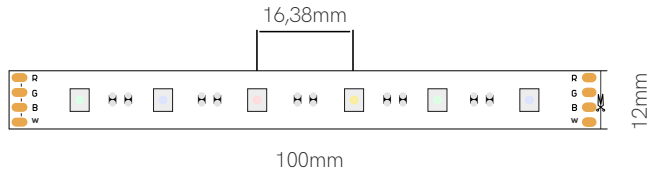

Fine 47

*High: IP20 = 2,2mm.

Technical Information

Version	Fine 47
Power	14,4 W/m
Color Temperature	RGB-W (3.000K)
Lumens	-
Ingress Protection	IP20

	Code	Lumens	CCT	IP
Code	47430	-	RGB-W	IP20

Accessories

Joint
13,5x13,73x4,2mm
□ 20150

Joint
13,5x13,55x4,8mm
□ 20250

*Available in reel of 5 meters.

5 YEARS WARRANTY | 60 LED/m | 24 VDC | III | 100mm ✂ | 5050 | p.172