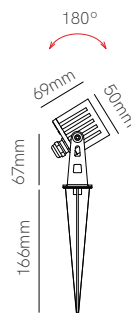

Technical Information

Version	Zas round	Fade
Power	3W	7W
Installation	Floor	Floor
Color Temperature	3.000K	3.000K
Lumens	240 lm	450 lm
Material	Aluminium	Aluminium
Finishes	Black / Corten	White / Black / Corten
Code	4134 4922 	4690 4692 4693
	100/277 VAC | 20.000 HOURS | PF >0,6 | 30° | IK05	220/240 VAC | 30.000 HOURS | PF >0,9 | 40° | IK08

*Spike included.

3 YEARS WARRANTY | IP 65 | CRI ≥80 | | CABLE 24CM | 50/60 Hz | +40°C -20°C |