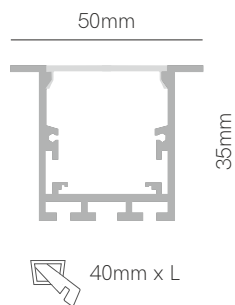

Box 38

*Useful area: 23x20mm.

Technical Information

Version	Box 38
Max. power	40W
Installation	Recessed
Material	Aluminium
Finishes	White / Black / Aluminium
Code	38121 ☐
	38122 ☒
	38119 ☐

Accessories

Diffuser PC Opal 70% ☐ 20700	Diffuser PC Black 50% ☒ 20772	End Cap ☐ 38621 ☒ 38622 ☐ 38623	Joint 90° Metallic ☐ 20510	Joint 90° Metallic ☐ 20540	Joint 120° Metallic ☐ 20530	Joint 180° Metallic ☐ 20520	Clip Metallic ☐ 20710

3 YEARS WARRANTY | IP 20 | | 2m Max | | AL 6063 | p.172