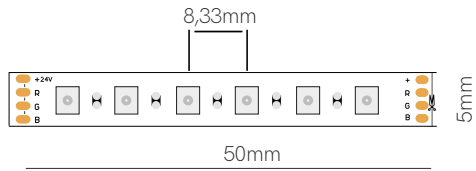

\*Available in reel of 5 or 25 meters.

5 YEARS WARRANTY | 168 LED/m | CRI ≥90 | III | 24 VDC | 83,3mm |  |  2835 |  p.172

Fine 50

\*High: IP20 = 2,2mm.

Technical Information

Version	Fine 50
Power	9,6 W/m
Color Temperature	RGB
Lumens	58 Lm/w
Ingress Protection	IP20