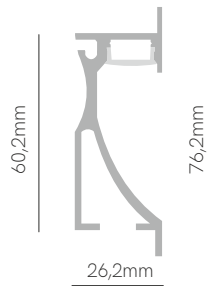

Box 21

*Useful area: 12x3mm.

Technical Information

Version	Box 21
Max. power	15W
Installation	Recessed
Material	Aluminium
Finishes	White / Aluminium
Code	21121 ☐
	21119 ☐

Accessories

Diffuser PC
Opal 70%
☐ 20497

Diffuser
Silicone Opal 60%
☐ 20469
☐ 20469-15

End Cap
☐ 21631
☐ 21633

End Cap
☐ 21621
☐ 21623

3 YEARS WARRANTY | IP 20 | | 2m Max | | AL 6063 | p.172