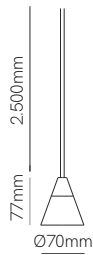

New

Zoe suspension

Technical Information

Version	Zoe suspension
Power	8W
Installation	Surface / Recessed
Color Temperature	Switch 2.700K / 3.200K / 4.000K
Lumens	570 lm
Material	Aluminium
Finishes	White / Black
Code	5092 ☐
	5093 ☐

*Base not included. You need to choose a base to complete the installation.

Accessories

Surface Base 8W Ø75x33mm ☐ 5118 ☐ 5119	Recessed Base 8W Ø90x22mm / Ø80mm ☐ 5120 ☐ 5121	Wire holder ☐ 5106 ☐ 5107	Additional wire (1m) ☐ 5128 ☐ 5129	Side base / Front base Ø25 Side base / Front base Ø28 Side base / Front base Ø33

*See pages 276 and 278 for available codes of Side base and Front base.

3 YEARS WARRANTY |
30.000 HOURS |
IP 20 |
100/277 VAC |
UGR <19 |
PF >0,9 |
CRI ≥93 |
38° |
50/60 Hz |
+40°C / -20°C |
CCT SWITCH |
1/20