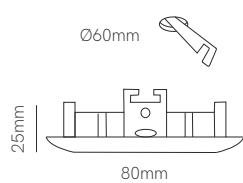

Fijo

Technical Information

Version	Fijo
Installation	Recessed
Material	Aluminium
Finishes	White / Gray / Brushed chrome
Bulbholder	50mm G5.3

Code	206280 ☐
	206284 ☐
	206285 ☐

Accessories

Bulbholder GU10

301182 ☐

*G5.3 Bulbholder included.

3 YEARS WARRANTY | IP 20 | 1/50