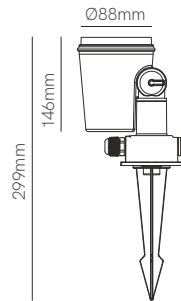

Fix

Technical Information

Version	Fix
Installation	Surface / Floor
Material	Polypropylene
Finishes	Black
Lamp Holder	E27
Code	4820 ■

*Spike included. Recommended lamp Par 38 (page 568).

3 YEARS WARRANTY | IP 65 | 50/60 Hz | 1/6