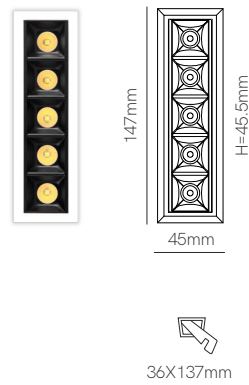

Tram recessed 5

*Need Tuya Smart App to work.

Technical Information

Version	Tram recessed 2	Tram recessed 5
Power	6W	10W
Installation	Recessed	Recessed
Color Temperature	Tuya 2.700K - 6.000K	Tuya 2.700K - 6.000K
Lumens	220 lm	500 lm
Material	Aluminium	Aluminium
Finishes	White / Black	White / Black
Code	4731 ☐ 4732 ☒	4733 ☐ 4734 ☒

Accessories

Gateway Wifi 4956 ☐

*See page 8 for Gateway additional info.

3 YEARS WARRANTY | 30.000 HOURS | IP 20 | 220/240 VAC | UGR <14 | PF >0,9 | CRI ≥90 | 30° | 50/60 Hz | IK06 | +40°C / -10°C |