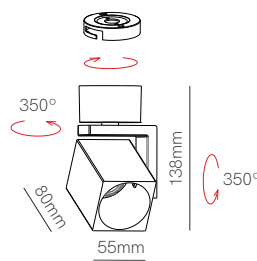

New

Volt round 1 GU10

Volt square 1 GU10

Technical Information

Version	Volt round 1 GU10	Volt square 1 GU10
Installation	Surface / Recessed	Surface / Recessed
Material	Aluminium	Aluminium
Finishes	White / Black	White / Black
Code	5049 ☐	5051 ☐
	5050 ☒	5052 ☒

*Included surface base (mounted) and recessed base (not mounted).