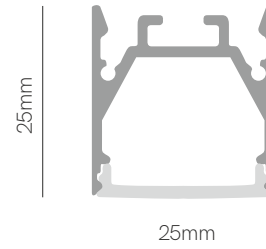

Dau

*Finished luminaire. Includes suspension kit, power cable and end caps.

Technical Information

Version	Dau
Power	18W / 23W / 26W / 30W
Installation	Pendant
Material	Aluminium
Finishes	White (9003) / Black (9005)

Code	Diffuser (Angle)	Power (Size)	CCT (Lm/W)	Driver	Colour
Code 1	Opal (110°) 5	18W (1.170mm) 3	2.700K (100 lm/W) 2	On / Off 1	White 1
		23W (1.420mm) 4	3.000K (105 lm/W) 3	Dali 2	Black 2
		26W (1.720mm) 5	4.000K (111 lm/W) 4	Push 3	
		30W (1.970mm) 6	5.000K (114 lm/W) 5	Casambi 5	
			RGB-W (172 lm/W) 8	Tuya 7	
			CCT (100 lm/W) 9		

Code: **1** **5** ■ ■ ■ ■ ■

*Create your code according to your preferences. RGB-W and CCT only works with driver 5 and 7.