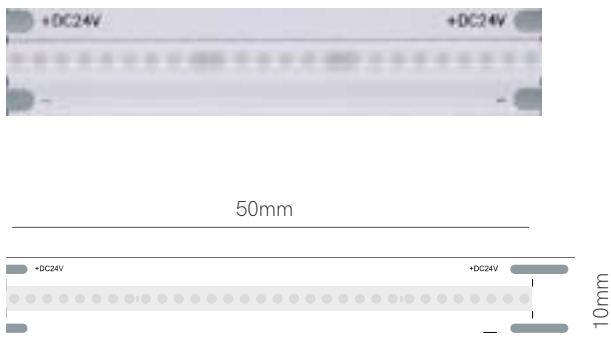

New

Fine 45

*High: IP20 = 2,2mm.

Technical Information

Version	Fine 45
Power	10W
Color Temperature	Red / Green / Blue
Lumens	-
Ingress Protection	IP20

	Code	Lumens	CCT	IP
Code	45220	-	RED	IP20
	45310	-	GREEN	IP20
	45520	-	BLUE	IP20

Accessories

Clip
31709

Clip
31809

Joint
31909

*Available in reel of 10 meters.

5 YEARS WARRANTY | 480 LED/m | 24 VDC | III | 50 mm | CSP | p.172