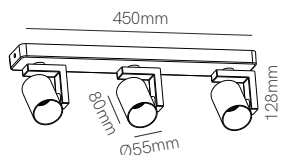

New

Volt round 3 GU10

Volt square 3 GU10

Technical Information

Version	Volt round 3 GU10	Volt square 3 GU10
Installation	Surface	Surface
Material	Aluminium	Aluminium
Finishes	White / Black	White / Black
Code	5053 ☐	5055 ☐
	5054 ☒	5056 ☒