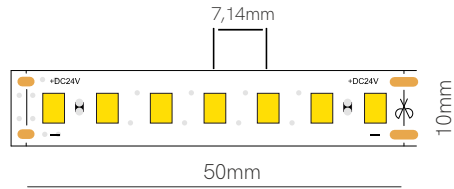

Fine 41

*High: IP20 = 1,5mm / IP65 = 3mm.

Technical Information

Version	Fine 41
Power	14,4 W/m
Color Temperature	2.700K / 3.000K / 4.000K / 6.000K
Lumens	From 95 Lm/w to 102 Lm/w
Ingress Protection	IP20 / IP65

Code	Code	Lumens	CCT	IP
	41270	95 Lm/w	2700K	IP20
	41300	98 Lm/w	3000K	IP20
	41400	100 Lm/w	4000K	IP20
	41600	102 Lm/w	6000K	IP20
	41275	90 Lm/w	2700K	IP65
	41305	92 Lm/w	3000K	IP65
	41405	95 Lm/w	4000K	IP65
	41605	97 Lm/w	6000K	IP65

Accessories

End Cap	End Cap	Joint	Joint	Joint	Joint	Joint	Joint
20635	20625	13,8x11,55x3,9mm	13,55x11,67x4,7mm	24,3x14,6x7,7mm	24,3x14,6x7,7mm	15,4x11,5x5,7mm	21,6x11,5x5,7mm
		20220	20120	20225	20125	20991	20999

*Available in reel of 5 or 25 meters.

5 YEARS WARRANTY | 140 LED/m | CRI ≥90 | III | 24 VDC | 50mm | | 2835 | p.172