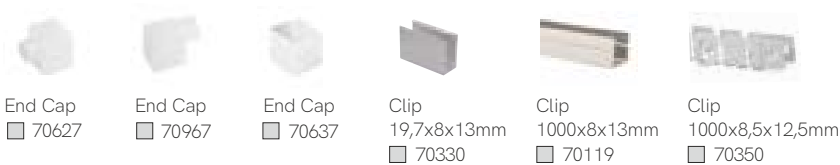

Accessories