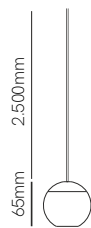

New

Bora suspension

Technical Information

Version	Bora suspension
Power	8W
Installation	Surface / Recessed
Color Temperature	Switch 2.700K / 3.200K / 4.000K
Lumens	570 lm
Material	Aluminium
Finishes	White / Black
Code	5084 ☐
	5085 ☐

*Base not included. You need to choose a base to complete the installation.

Accessories

Surface Base 8W Ø75x33mm ☐ 5118 ☐ 5119	Recessed Base 8W Ø90x22mm / Ø80mm ☐ 5120 ☐ 5121	Wire holder ☐ 5106 ☐ 5107	Additional wire (1m) ☐ 5128 ☐ 5129	Side base / Front base Ø25 Side base / Front base Ø28 Side base / Front base Ø33

*See pages 276 and 278 for available codes of Side base and Front base.

3 YEARS WARRANTY	30.000 HOURS	IP 20	100/277 VAC	UGR <19	PF >0,9	CRI ≥93		38°	50/60 Hz	+45°C / -20°C	CCT SWITCH		1/20