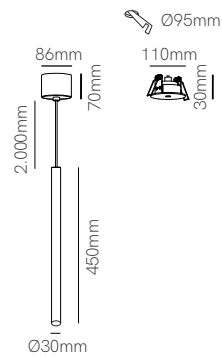

New

Atmos slim 25

Atmos slim 45

*Need Tuya Smart App to work.

Technical Information

Version	Atmos Slim 25	Atmos Slim 45
Power	6W	6W
Installation	Surface / Recessed	Surface / Recessed
Color Temperature	Tuya 2.700K - 4.000K	Tuya 2.700K - 4.000K
Lumens	460 lm	460 lm
Material	Aluminium	Aluminium
Finishes	White / Black / Chrome / Wood	White / Black / Chrome / Wood
Code	4930 ☐ 4931 ☒ 4932 ☐ 5130 ☒ Wood	4750 ☐ 4751 ☒ 4752 ☐ 5131 ☒ Wood New

Accessories

ⓘ On demand.

*See page 8 for Gateway additional info.

*All versions included surface base (mounted) and recessed base (not mounted).

3 YEARS WARRANTY | 30.000 HOURS | IP 20 | 220/240 VAC | UGR <19 | PF >0,9 | CRI ≥90 | 45° | 50/60 Hz | +50°C / -10°C | IK03 | tuya | 1/10