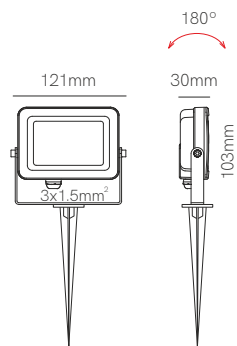

Sky with spike

Technical Information

Version	Sky with spike
Power	10W
Installation	Floor
Color Temperature	3.000K / GREEN
Lumens	1.000 lm / 820 lm
Material	Aluminium
Finishes	Corten
Code	4340 ■ 3.000K
	4341 ■ GREEN

*Spike included.

5 YEARS WARRANTY | 50.000 HOURS | IP 65 | 220/240 VAC | PF >0,9 | CRI ≥80 | 115° | 50/60 Hz | IK08 | +45°C / -20°C | AKZO NOBEL | >1KV | 1/32