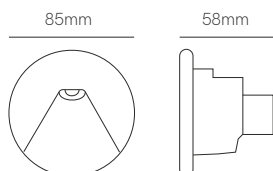

New

Pun

Ø73mm

Recessed box included
66mm x Ø73mm

White and black cover included

Technical Information

Version	Pun
Power	3W
Installation	Recessed
Color Temperature	Switch 2.700K / 3.200K / 4.000K
Lumens	65 lm
Material	Aluminium
Finishes	White / Black
Code	5029 ☐ ☒

*Recessed box, white and black cover included.