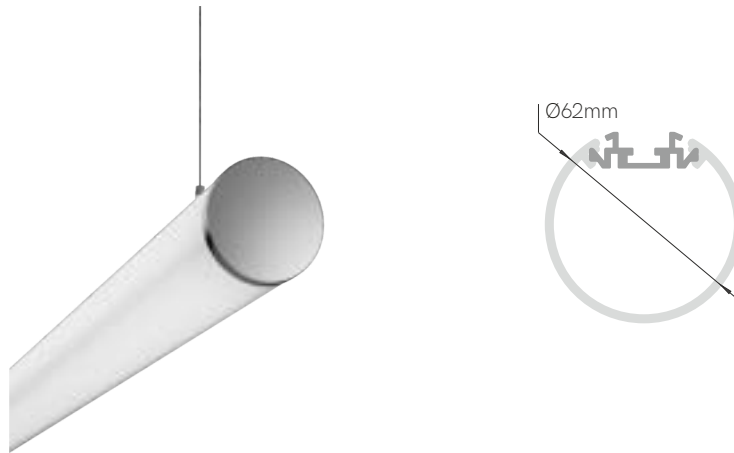

New

Tubi

*Finished luminaire. Includes suspension kit, power cable and end caps (aluminium).

Technical Information

Version	Tubi
Power	35W / 44W / 53W / 62W
Installation	Pendant
Material	Aluminium
Finishes	White (9003) / Black (9005)

Code	Diffuser (Angle)	Power (Size)	CCT (Lm/W)	Driver	Colour
Code 7	Opal (270°) 1	35W (1.130mm) 3	2.700K (100 lm/W) 2	On / Off 1	White 1
		44W (1.410mm) 4	3.000K (105 lm/W) 3	Dali 2	Black 2
		53W (1.690mm) 5	4.000K (111 lm/W) 4	Push 3	
		62W (1.970mm) 6	5.000K (114 lm/W) 5	Casambi 5	
			RGB-W (172 lm/W) 8	Tuya 7	
			CCT (100 lm/W) 9		

Code: **7** **1** [ ] [ ] [ ] [ ] [ ]

*Create your code according to your preferences. RGB-W and CCT only works with driver 5 and 7.