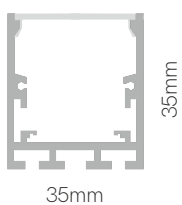

Box 35

*Useful area: 23x20mm.

Technical Information

Version	Box 35
Max. power	40W
Installation	Surface
Material	Aluminium
Finishes	White / Black / Aluminium
Code	35121 ☐ 35122 ☒ 35119 ☐

Accessories

Diffuser PC Opal 70% ☐ 20700	Diffuser PC Black 50% ☒ 20772	End Cap ☐ 35621 ☒ 35622 ☐ 35623	Clip Metallic ☐ 35330	Joint 90° Metallic ☐ 20510	Joint 90° Metallic ☐ 20540	Joint 120° Metallic ☐ 20530	Joint 180° Metallic ☐ 20520	Suspension Kit Metallic ☐ 20720 (2m)	Base 455x47x28mm ☐ 35331 ☒ 35332 (30W/24V) ☐ 35361 ☒ 35362 (60W/24V) ☐ 35311 ☒ 35312 (100W/24V)