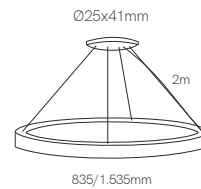

Zero direct

*Finished luminaire. Includes power supply, suspension kit, power cable and end caps.

Technical Information

Version	Zero direct
Power	43W / 81W / 162W
Installation	Pendant
Material	Aluminium
Finishes	White (9003) / Black (9005)

Equipment

Code	Diffuser	Power (Size)	CCT (lm/W)	Driver	Colour
Code 1	Opal 7	43W (835mm) 2	2.700K (51 lm/W) 2	On / Off 1	White 1
		81W (1535mm) 8	3.000K (51 lm/W) 3	Dali 2	Black 2
		162W (3.035mm) 9	4.000K (53 lm/W) 4	Push 3	Gold 4
			CCT (70 lm/W) 9	Casambi 5	Silver 5
				Tuya 7	

Code: **1 7** ■ ■ ■ ■ ■

ⓘ On demand.

*Create your code according to your preferences. CCT only works with driver 5 and 7.