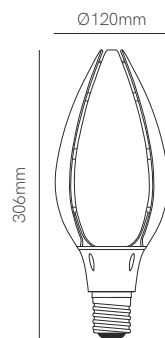

Noa 80W

Noa 85W

Technical Information

Version	Noa 80W E27 / E40	Noa 85W E27 / E40
Power	80W	85W
Color Temperature	2.200K	2.700K / 5.000K
Lumens	5.900 lm	9.700 lm / 10.200 lm
Code	3965 2.200K E27/ E40	3902 2.700K E27 3900 2.700K E40 3903 5.000K E27 3901 5.000K E40

3 YEARS WARRANTY | 25.000 HOURS | IP 65 | 100/260 VAC | PF >0,9 | CRI ≥80 | 360° | 50/60 Hz | +40°C / -20°C | ENCLOSED NO | 8