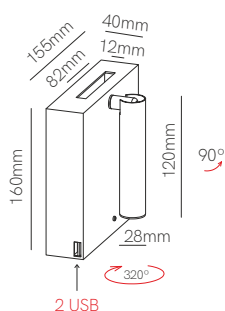

Sweet

Technical Information

Version	Sweet
Power	4W
Installation	Surface
Color Temperature	2.700K
Lumens	150 lm / 90 lm / 40 lm
Material	Aluminium
Finishes	White / Black
Code	4174 ☐
	4175 ☒

*Charger by induction and USB.

3 YEARS WARRANTY | 30.000 HOURS | IP 20 | 220/240 VAC | PF >0,4 | CRI ≥80 | | 20° | | 5W | 50/60 Hz | 3 INTENSITIES | +40°C / -20°C | 1/10