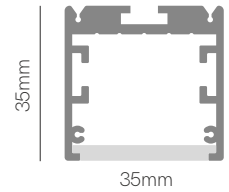

☒ On demand.

*Create your luminaire according to your preferences. Accessories on page 166-171.

Accessories

- End Cap
  ☐ 40631
  ☐ 40632
  ☒ 40634
  ☐ 40635
- Suspension Kit Metallic
  ☐ 40420 (2m)
- Ceiling suspension
  ☐ 40430
- Kit Joint Metallic
  ☐ 40495

5 YEARS WARRANTY |
50.000 HOURS |
IP 20 |
CRI ≥80 |
160 LED/m |
|
24 VDC |
|
|