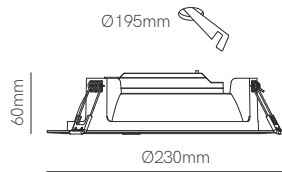

New

Air switch

Air

Technical Information

Version	Air switch	Air
Power	22W	22W
Installation	Recessed	Recessed
Color Temperature	Switch 2.700K / 3.200K / 4.000K	3.000K / 4.000K
Lumens	2.200 lm	1.760 lm / 1.870 lm
Material	Polybutylene and Polycarbonate	Polybutylene and Polycarbonate
Finishes	White	White
Code	5018 ☐	300335C3 ☐ 3.000K 300335F ☐ 4.000K

100/277 VAC | CCT SWITCH

220/240 VAC

3 YEARS WARRANTY | 25.000 HOURS | IP 40 | PF >0,9 | CRI ≥80 | 100° | 50/60 Hz | +40°C / -20°C | 1/6