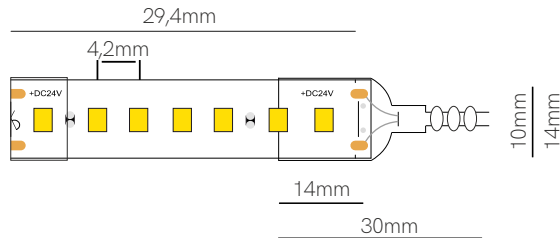

\*Available in reel of 5 or 50 meters.

3 YEARS WARRANTY | 112 LED/m | | CRI ≥80 | 220/240 VAC | 125mm | TRIAC DIMM | 2835 | p.172

Fine 52

\*High: IP20 = 1,5mm / IP67 = 5,8mm.

Technical Information

Version	Fine 52
Power	22 W/m
Color Temperature	2.700K / 3.000K / 4.000K / 6.000K
Lumens	From 97 Lm/w to 112 Lm/w
Ingress Protection	IP20 / IP67