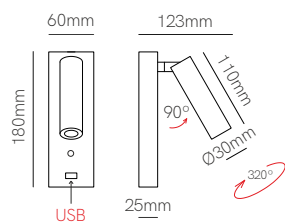

Pure

Technical Information

Version	Pure
Power	4W
Installation	Surface
Color Temperature	2.700K
Lumens	200 lm / 100 lm / 50 lm
Material	Aluminium
Finishes	White / Black
Code	4142-V2 ☐
	4143-V2 ☒

*Charger by USB.

3 YEARS WARRANTY | 30.000 HOURS | IP 20 | 220/240 VAC | PF >0,5 | CRI ≥80 | 30° | 50/60 Hz | 3 INTENSITIES | +40°C / -20°C | 1/20