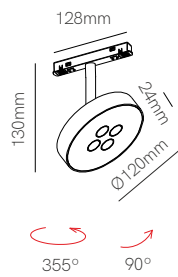

Cookie 48V

Technical Information

Version	Cookie
Power	12W
Installation	Magnet Track
Color Temperature	2.700K / 3.000K
Lumens	940 lm / 950 lm
Material	Aluminium
Finishes	White / Black
Code	4772 ☐ 2.700K 4773 ☐ 3.000K 4774 ☒ 2.700K 4775 ☒ 3.000K

*Need power supply (page 270).

3 YEARS WARRANTY | 26.000 HOURS | IP 20 | 48V DC | UGR <19 | PF >0,5 | CRI ≥90 | III | 38° | 50/60 Hz | +40°C / -20°C | 1/20