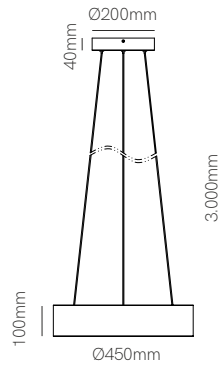

Tot 40W

Tot 60W

\*Need Tuya Smart App to work.