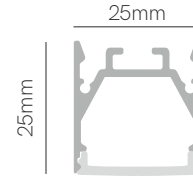

New

Square

*Finished luminaire. Includes suspension kit, power cable and end caps.

Technical Information

Version	Square
Power	43W / 62W
Installation	Pendant
Material	Aluminium
Finishes	White (9003) / Black (9005)

Code	Diffuser (Angle)	Power (Size)	CCT (Lm/W)	Driver	Colour
Code 3	Opal (110°) 3	43W (530x530mm) 4	2.700K (100 lm/W) 2	On / Off 1	White 1
		62W (1.030x530mm) 8	3.000K (105 lm/W) 3	Push 3	Black 2
			4.000K (111 lm/W) 4	Casambi 5	Gold 4
			RGB-W (172 lm/W) 8	Tuya 7	Silver 5
			CCT (100 lm/W) 9		

Code: **3 3** [ ] [ ] [ ] [ ] [ ]

Ⓢ On demand.

*Create your code according to your preferences. RGB-W and CCT only works with driver 5 and 7.