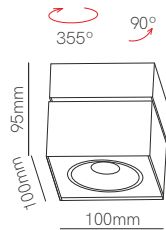

New

Rubyc dimmable

Rubyc

Technical Information

Version	Rubyc dimmable	Rubyc
Power	14W	14W
Installation	Surface	Surface
Color Temperature	Switch 2.700K / 3.200K / 4.000K	Switch 2.700K / 3.200K / 4.000K
Lumens	1.205 lm	1.205 lm
Material	Aluminium	Aluminium
Finishes	White / Black	White / Black
Code	5069 ☐	4230-N ☐
	5070 ☒	4231-N ☒

3 YEARS WARRANTY | 30.000 HOURS | IP 20 | 220/240 VAC | PF >0,9 | CRI ≥97 | 40° | 50/60 Hz | +40°C / -10°C | CCT SWITCH | AKZO NOBEL | 1/4/12