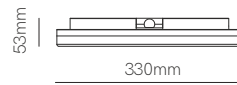

Technical Information

Version	Kora round 20W	Kora round 25W
Power	20W	25W
Installation	Surface	Surface
Color Temperature	Switch 2.700K / 3.200K / 4.000K	Switch 2.700K / 3.200K / 4.000K
Lumens	2.400 lm	3.000 lm
Material	Polybutylene and Polycarbonate	Polybutylene and Polycarbonate
Finishes	White	White
Code	4832 ☐	4500-V2 ☐

3 YEARS WARRANTY | 25.000 HOURS | IP 54 | 220/240 VAC | PF >0,9 | CRI ≥80 | 120° | 50/60 Hz | IK08 | +45°C / -25°C | CCT SWITCH | 1/5