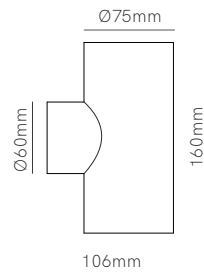

One wall dual

Technical Information

Version	One wall	One wall dual
Installation	Surface	Surface
Material	Aluminium	Aluminium
Finishes	White / Black / Corten	White / Black / Corten
Bulbholder	50mm GU10	50mm GU10
Code	5006 ☐	5009 ☐
	5007 ☒	5010 ☒
	5008 ☒	5011 ☒

*GU10 Bulbholder included.