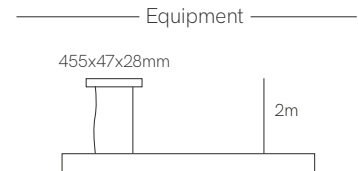

Technical Information

Version	Kubo
Power	31W / 38W / 46W / 54W
Installation	Pendant
Material	Aluminium
Finishes	White (9003) / Black (9005)