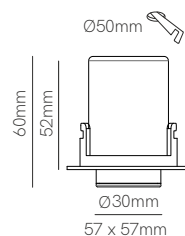

Nano oxo round

Nano oxo square

Technical Information

Version	Nano oxo round	Nano oxo square
Power	4W	4W
Installation	Recessed	Recessed
Color Temperature	Switch 2.700K / 3.200K / 4.000K	Switch 2.700K / 3.200K / 4.000K
Lumens	380 lm	380 lm
Material	Aluminium	Aluminium
Finishes	White / Black	White / Black
Code	4549 ☐ 4551 ☒	4550 ☐ 4552 ☒

3 YEARS WARRANTY | 30.000 HOURS | IP 20 | 220/240 VAC | UGR <19 | PF >0,5 | CRI ≥90 | 45° | 50/60 Hz | | +50°C / -20°C | CCT SWITCH | | 1/10/50