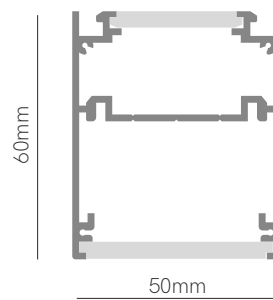

Zero dual

*Finished luminaire. Includes power supply, suspension kit, power cable and end caps.

Technical Information

Version	Zero dual
Power	107W / 162W / 325W
Installation	Pendant
Material	Aluminium
Finishes	White (9003) / Black (9005)

Equipment

Code	Diffuser	Power (Size)	CCT (lm/W)	Driver	Colour
Code 1	Opal 8	107W (1.050mm) 3	3.000K (51 lm/W) 3	On / Off 1	White 1
		162W (1.550mm) 8	4.000K (53 lm/W) 4	Dali 2	Black 2
		325W (3.050mm) 9		Push 3	
				Casambi 5	
				Tuya 7	

Code: **1 8** ■ ■ ■ ■ ■

*Create your code according to your preferences.