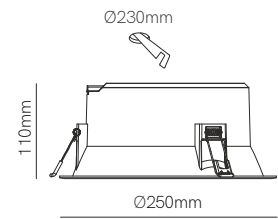

New

Thesis 15W

Thesis 25W

Thesis 35W

Technical Information

Version	Thesis 15W	Thesis 25W	Thesis 35W
Power	15W	25W	35W
Installation	Recessed	Recessed	Recessed
Color Temperature	Switch 3.000K / 4.000K / 5.000K	Switch 3.000K / 4.000K / 5.000K	Switch 3.000K / 4.000K / 5.000K
Lumens	1.300 lm	2.625 lm	3.100 lm
Material	Polybutylene and Polycarbonate	Polybutylene and Polycarbonate	Polybutylene and Polycarbonate
Finishes	White / Black	White / Black	White
Code	4766 ☐ 4987 ☒ New	4236 ☐ 4988 ☒ New	5030 ☐
	UGR <19	UGR <19	

3 YEARS WARRANTY | 25.000 HOURS | IP 40 | 220/240 VAC | PF >0,9 | CRI ≥85 | 90° | 50/60 Hz | IK06 | +40°C / -20°C | CCT SWITCH | 1/6