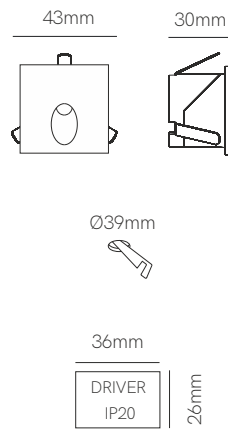

Luky

Technical Information

Version	Luky
Power	2W
Installation	Recessed
Color Temperature	3.200K / 4.000K
Lumens	90 lm / 96 lm
Material	Aluminium
Finishes	White / Black

Code	3999	☐	3.200K
	4000	☐	4.000K
	4001	☒	3.200K
	4002	☒	4.000K

3 YEARS WARRANTY | 50.000 HOURS | IP 54 | 220/240 VAC | PF >0,5 | CRI ≥80 | 65° | 50/60 Hz | +50°C / -20°C | AKZO NOBEL |