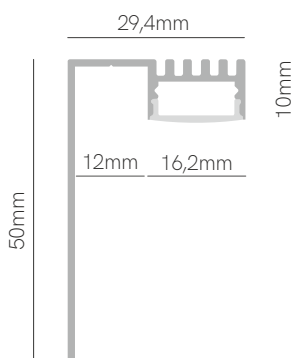

New

Box 33

*Useful area: 12,6x6,3mm.

Technical Information

Version	Box 33
Max. power	20W
Installation	Surface
Material	Aluminium
Finishes	White / Black / Aluminium
Code	33121 ☐
	33122 ☒
	33119 ☐

Accessories

Diffuser PC
Opal 70%
☐ 33440

Diffuser
Silicone
Opal 60%
☐ 20469
☐ 20469-15

End Cap
☐ 33621
☒ 33622
☐ 33623