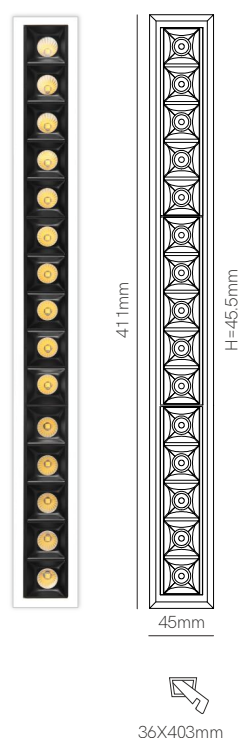

Tram recessed 10

Tram recessed 15