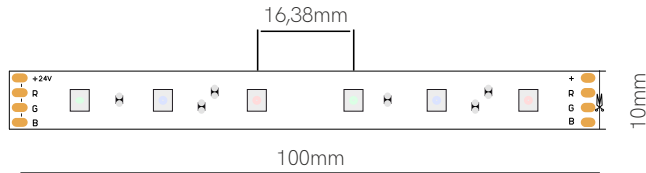

Fine 46

*High: IP20 = 2,2mm / IP65 = 3,5mm.

Technical Information

Version	Fine 46
Power	14,4 W/m
Color Temperature	RGB
Lumens	From 38 Lm/w to 41 Lm/w
Ingress Protection	IP20 / IP65

	Code	Lumens	CCT	IP
Code	46460	38 Lm/w	RGB	IP20
	46465	41 Lm/w	RGB	IP65

Accessories

*Available in reel of 5 or 25 meters.

5 YEARS WARRANTY | 60 LED/m | 24 VDC | III | 50mm | 5050 | p.172