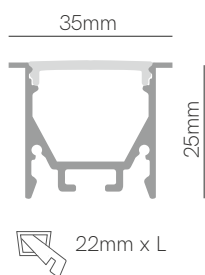

Box 10

*Useful area: 12x17,7mm.

Technical Information

Version	Box 10
Max. power	25W
Installation	Recessed
Material	Aluminium
Finishes	White / Black / Aluminium
Code	10121 ☐ 10122 ☒ 10119 ☐

Accessories

Diffuser PC Opal 70% ☐ 20490	Diffuser PC Black 50% ☒ 20502	Diffuser Continuous ☐ 20997	End Cap ☐ 10621 ☒ 10622 ☐ 10623	Joint 90° Metallic ☒ 20510	Joint 90° Metallic ☒ 20540	Joint 120° Metallic ☒ 20530	Joint 180° Metallic ☒ 20520	Clip Metallic ☒ 20710