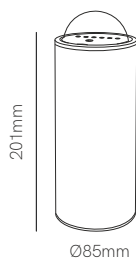

Converse lighting

Technical Information

Version	Converse lighting
Power	2,5W
Installation	Portable
Color Temperature	2.700K / 5.000K
Lumens	225 lm
Finishes	White
Code	3916-N ☐

3 YEARS WARRANTY BATTERY 2 YEARS | 50.000 HOURS | 5-6 HOURS | 4-150 HOURS | MICRO USB 5V | 2.200 mAh | IP 20 | CRI ≥82 | 360° | DIMMABLE | +40°C -20°C | 1/15