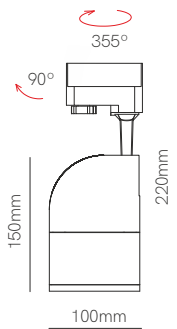

Aston

Technical Information

Version	Aston
Power	20W
Installation	Three Phase Track
Color Temperature	Switch 2.700K / 3.200K / 4.000K
Lumens	2.400 lm
Material	Aluminium
Finishes	White / Black
Code	4439 ☐
	4440 ☒

3 YEARS WARRANTY | 30.000 HOURS | IP 20 | 220/240 VAC | UGR <19 | PF >0,9 | CRI ≥80 | 15° 38° 60° | 50/60 Hz | +40°C -15°C | CCT SWITCH | AKZO NOBEL | 1/8