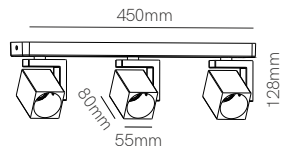

New

Volt round 3 GU10

Volt square 3 GU10

Technical Information

Version	Volt round 3 GU10	Volt square 3 GU10
Installation	Surface	Surface
Material	Aluminium	Aluminium
Finishes	White / Black	White / Black
Code	5053 ☐	5055 ☐
	5054 ☒	5056 ☒