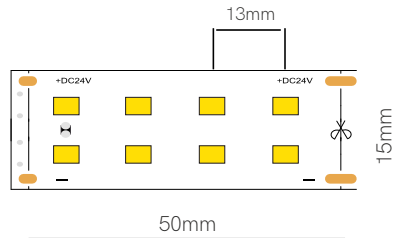

New

Fine 56

*High: IP20 = 1,5mm.

Technical Information

Version	Fine 56
Power	22 W/m
Color Temperature	2.700K / 3.000K / 4.000K / 2.700-6.000K
Lumens	From 130 Lm/w to 170 Lm/w
Ingress Protection	IP20

Code	Lumens	CCT	IP
56270	155 Lm/w	2700K	IP20
56300	160 Lm/w	3000K	IP20
56400	170 Lm/w	4000K	IP20
56360	130 Lm/w	CCT	IP20

*Available in reel of 5 meters.

5 YEARS WARRANTY | 160 LED/m | CRI ≥80 | III | 24 VDC | 50 mm | 2835 | p.172