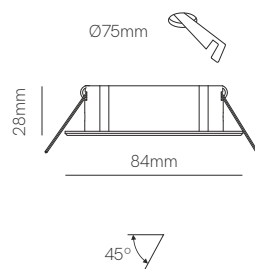

Eclipse

Technical Information

Version	Eclipse
Installation	Recessed
Material	Aluminium
Finishes	White / Gray / Brushed chrome
Bulbholder	50mm G5.3

Code	222232 ☐
	222230 ☐
	222238 ☐

Accessories

Bulbholder GU10
301182 ☐

*G5.3 Bulbholder included.

3 YEARS WARRANTY | IP 20 | 1/50