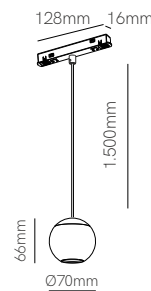

Technical Information

Version	Bora 48V	Bora 48V suspension
Power	4,5W	8,5W
Installation	Magnet Track	Magnet Track
Color Temperature	2.700K / 3.000K	2.700K / 3.000K
Lumens	315 lm / 325 lm	610 lm / 620 lm
Material	Aluminium	Aluminium
Finishes	White / Black / Chrome / Rose gold	White / Back / Chrome / Rose gold

Code	4581 ☐ 2.700K	4573 ☐ 2.700K
	4582 ☐ 3.000K	4574 ☐ 3.000K
	4583 ☒ 2.700K	4575 ☒ 2.700K
	4584 ☒ 3.000K	4576 ☒ 3.000K
	4585 ☐ 2.700K	4577 ☐ 2.700K
	4586 ☐ 3.000K	4578 ☐ 3.000K
	4587 ☐ 2.700K	4579 ☐ 2.700K
	4588 ☐ 3.000K	4580 ☐ 3.000K

*Need power supply (page 270).

3 YEARS WARRANTY | 26.000 HOURS | IP 20 | 48V DC | PF >0,4 | CRI ≥93 | III | 50/60 Hz | +40°C / -20°C | 1/18