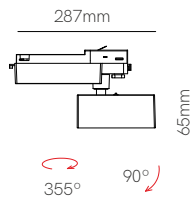

*Need Tuya Smart App to work.

Technical Information

Version	Sono 40W	Sono 60W
Power	40W	60W
Installation	Three Phase Track	Three Phase Track
Color Temperature	Tuya 2.600K - 4.000K	Tuya 2.600K - 4.000K
Lumens	3.130 lm	4.390 lm
Material	Aluminium and polycarbonate	Aluminium and polycarbonate
Finishes	White / Black	White / Black
Code	4946 ☐ 4947 ☐	4950 ☐ 4951 ☐

Accessories

Gateway Wifi
4956 ☐

*See page 8 for Gateway additional info.