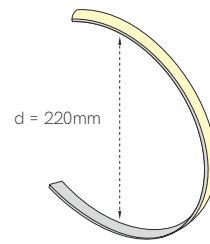

Box 13

*Useful area: 12x3mm.

Technical Information

Version	Box 13
Max. power	15W
Installation	Surface
Material	Aluminium
Finishes	Aluminium
Code	13113 ☐

Accessories

Diffuser PC
Opal 70%
☐ 13480

End Cap
☐ 13633

End Cap
☐ 13623

Clip
Metallic
☐ 13330

3 YEARS WARRANTY | IP 20 | | 2m Max | | AL 6063 | p.172