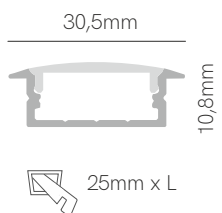

New

Box 53

*Useful area: 20x6mm.

Technical Information

Version	Box 53
Max. power	25W
Installation	Recessed
Material	Aluminium
Finishes	White / Black / Aluminium

Code	53121 ☐
	53122 ☒
	53119 ☐

Accessories

Diffuser PC
Opal 70%
☐ 23480

End Cap
☐ 53631
☒ 53632
☐ 53633

End Cap
☐ 53621
☒ 53622
☐ 53623

3 YEARS WARRANTY | IP 20 | | 2m Max | | AL 6063 | p.172