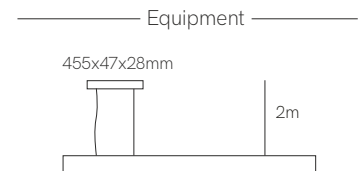

Technical Information

Version	Dau
Power	18W / 23W / 26W / 30W
Installation	Pendant
Material	Aluminium
Finishes	White (9003) / Black (9005)