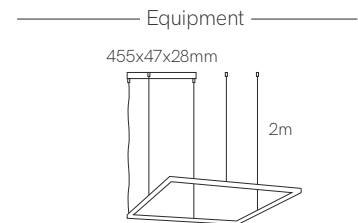

Code: **2**       **2**

\*Create your code according to your preferences.

New

Square

\*Finished luminaire. Includes suspension kit, power cable and end caps.

Technical Information

Version	Square
Power	43W / 62W
Installation	Pendant
Material	Aluminium
Finishes	White (9003) / Black (9005)