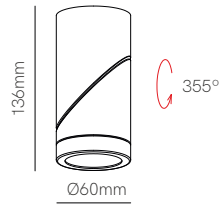

Plus

Technical Information

Version	Plus
Power	8W
Installation	Surface
Color Temperature	Switch 2.700K / 3.200K / 4.000K
Lumens	1.040 lm
Material	Aluminium
Finishes	White / Black
Code	4522 ☐
	4523 ☒

3 YEARS WARRANTY | 30.000 HOURS | IP 20 | 220/240 VAC | PF >0,9 | CRI ≥80 |
15° 35° 60° | 50/60 Hz | +45°C -20°C | CCT SWITCH | 1/20