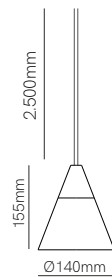

New

Zoe XL suspension

Technical Information

Version	Zoe XL suspension
Power	15W
Installation	Surface / Recessed
Color Temperature	Switch 2.700K / 3.200K / 4.000K
Lumens	1.100 lm
Material	Aluminium
Finishes	White / Black
Code	5094 ☐
	5095 ☒

*Base not included. You need to choose a base to complete the installation.

Accessories

Surface Base 15W Ø75x33mm ☐ 5122 ☒ 5123	Recessed Base 15W Ø90x22mm / Ø80mm ☐ 5124 ☒ 5125	Wire holder ☐ 5106 ☒ 5107	Additional wire (1m) ☐ 5128 ☒ 5129	Side base / Front base Ø25 Side base / Front base Ø28 Side base / Front base Ø33

*See pages 276 and 278 for available codes of Side base and Front base.

3 YEARS WARRANTY |
30.000 HOURS |
IP 20 |
100/277 VAC |
UGR <19 |
PF >0,9 |
CRI ≥93 |
38° |
50/60 Hz |
+45°C / -20°C |
CCT SWITCH |
1/20