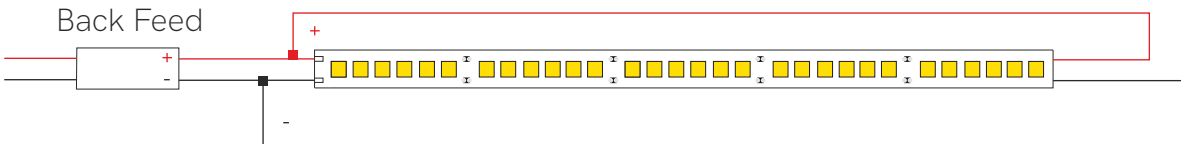

Light Perception

FINE	Open Circuit					Back Feed				
	5 mts	10 mts	15 mts	20 mts	25 mts	5 mts	10 mts	15 mts	20 mts	25 mts
FINE 84	100%	100%	90%	90%	80%	100%	100%	100%	95%	95%
FINE 69	98%	73%	–	–	–	100%	88%	70%	63%	–
FINE 51	100%	80%	80%	–	–	100%	95%	90%	–	–
FINE 49	90%	–	–	–	–	100%	–	–	–	–
FINE 31	95%	–	–	–	–	95%	95%	–	–	–
FINE 44	94%	72%	–	–	–	98%	94%	–	–	–
FINE 41	94%	72%	55%	–	–	96%	94%	79%	72%	–
FINE 61	100%	–	–	–	–	100%	100%	–	–	–
FINE 32 N	100%	100%	90%	90%	80%	–	–	–	–	–
FINE 52	100%	–	–	–	–	100%	100%	–	–	–
FINE 56	98%	80%	–	–	–	100%	95%	–	–	–
FINE 55	94%	72%	–	–	–	98%	94%	–	–	–
FINE 36	90%	66%	–	–	–	95%	90%	76%	–	–
FINE 42	98%	78%	–	–	–	100%	93%	–	–	–
FINE 50	95%	–	–	–	–	100%	–	–	–	–
FINE 46	94%	72%	55%	–	–	96%	94%	79%	72%	–
FINE 43	100%	–	–	–	–	100%	–	–	–	–
FINE 47	100%	–	–	–	–	100%	–	–	–	–
FINE 66	98%	–	–	–	–	100%	–	–	–	–
FINE 45	95%	75%	55%	–	–	96%	94%	85%	–	–

*Efficiency (%).

Back Feed