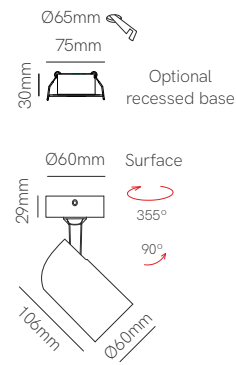

Technical Information

Version	Picolo AR111 track	Picolo AR111 base
Installation	Three Phase Track	Surface / Recessed
Material	Aluminium	Aluminium
Finishes	White / Black	White / Black
Code	4435 ☐	4433 ☐

Accessories

*GU10 bulbholder included.

5 YEARS WARRANTY | IP 20 | 220/240 VAC | AKZO NOBEL | | 1/40