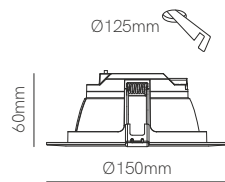

New

Noi switch

Noi

Noi dimmable

Technical Information

Version	Noi switch	Noi	Noi dimmable
Power	14W	14W	14W
Installation	Recessed	Recessed	Recessed
Color Temperature	Switch 2.700K / 3.200K / 4.000K	3.000K / 4.000K	3.000K / 4.000K
Lumens	1.320 lm	1.100 lm / 1.320 lm	1.100 lm / 1.320 lm
Material	Polybutylene and Polycarbonate	Polybutylene and Polycarbonate	Polybutylene and Polycarbonate
Finishes	White	White	White
Code	5019 ☐	242337-15C3 ☐ 3.000K 242337-15F ☐ 4.000K	3485 ☐ 3.000K 3486 ☐ 4.000K

100/277 VAC | CCT SWITCH

220/240 VAC

220/240 VAC | TRIAC DIMM

3 YEARS WARRANTY | 25.000 HOURS | IP 40 | PF >0,9 | CRI ≥80 | 100° | 50/60 Hz | | +40°C / -20°C | 1/6