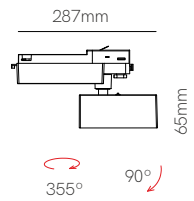

*Need Tuya Smart App to work.

Technical Information

Version	Sono 40W	Sono 60W
Power	40W	60W
Installation	Three Phase Track	Three Phase Track
Color Temperature	Tuya 2.600K - 4.000K	Tuya 2.600K - 4.000K
Lumens	3.130 lm	4.390 lm
Material	Aluminium and polycarbonate	Aluminium and polycarbonate
Finishes	White / Black	White / Black
Code	4946 ☐ 4947 ☐	4950 ☐ 4951 ☐

Accessories

Gateway Wifi
4956 ☐

*See page 8 for Gateway additional info.