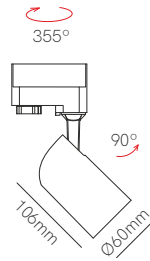

Piccolo GU10 base

Technical Information

Version	Piccolo GU10 track	Piccolo GU10 base
Installation	Three Phase Track	Surface / Recessed
Material	Aluminium	Aluminium
Finishes	White / Black	White / Black
Code	3990-V2 ☐	4050 ☐
	3989-V2 ☒	4049 ☒

Accessories

Recessed base
4835 ☐ 4836 ☒

*GU10 bulbholder included.

5 YEARS WARRANTY | IP 20 | 220/240 VAC | AKZO NOBEL | |