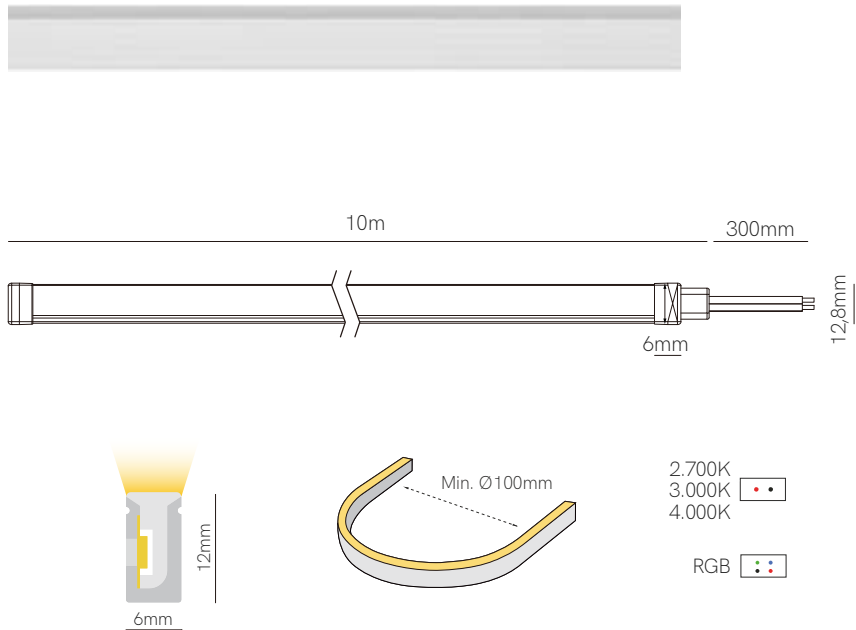

Fine 70

Technical Information

Version	Fine 70
Power	5 W/m
Color Temperature	2.700K / 3.000K / 4.000K / RGB
Lumens	From 73 Lm/m to 186 Lm/m
Ingress Protection	IP67

	Code	Lumens	CCT	IP
Code	70277	178 Lm/m	2700K	IP67
	70307	154 Lm/m	3000K	IP67
	70407	186 Lm/m	4000K	IP67
	70437	73 Lm/m	RGB	IP67

*Available in reel of 10 meters.

Accessories