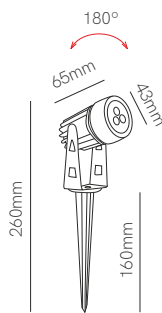

Technical Information

Version	Zas round	Fade
Power	3W	7W
Installation	Floor	Floor
Color Temperature	3.000K	3.000K
Lumens	240 lm	450 lm
Material	Aluminium	Aluminium
Finishes	Black / Corten	White / Black / Corten
Code	4134 4922 	4690 4692 4693
	100/277 VAC | 20.000 HOURS | PF >0,6 | 30° | IK05	220/240 VAC | 30.000 HOURS | PF >0,9 | 40° | IK08

*Spike included.

3 YEARS WARRANTY | IP 65 | CRI ≥80 | | CABLE 24CM | 50/60 Hz | +40°C -20°C |