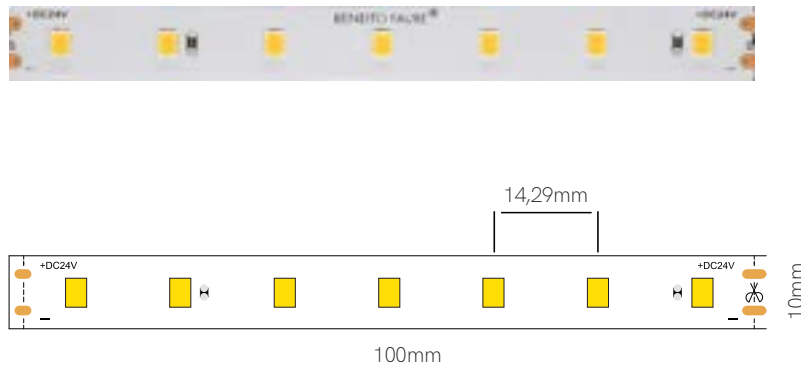

Fine 84

*High: IP20 = 1,5mm / IP65 = 3mm.

Technical Information

Version	Fine 84
Power	4,8 W/m
Color Temperature	2.700K / 3.000K / 4.000K / 6.000K
Lumens	From 95 Lm/w to 102 Lm/w
Ingress Protection	IP20 / IP65

Code	Code	Lumens	CCT	IP
	84270	95 Lm/w	2700K	IP20
	84300	98 Lm/w	3000K	IP20
	84400	100 Lm/w	4000K	IP20
	84600	102 Lm/w	6000K	IP20
	84275	90 Lm/w	2700K	IP65
	84305	92 Lm/w	3000K	IP65
	84405	95 Lm/w	4000K	IP65
	84605	97 Lm/w	6000K	IP65

Accessories

End Cap	End Cap	Joint	Joint	Joint	Joint	Joint	Joint
20635	20625	13,8x11,55x3,9mm	13,55x11,67x4,7mm	24,3x14,6x7,7mm	24,3x14,6x7,7mm	15,4x11,5x5,7mm	21,6x11,5x5,7mm
		20220	20120	20225	20125	20991	20999

*Available in reel of 5 or 25 meters.

5 YEARS WARRANTY | 70 LED/m | CRI ≥90 | | 24 VDC | 100mm | 2835 | p.172