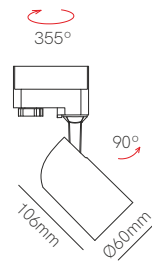

Technical Information

Version	Picolo AR111 track	Picolo AR111 base
Installation	Three Phase Track	Surface / Recessed
Material	Aluminium	Aluminium
Finishes	White / Black	White / Black
Code	4435 ☐	4433 ☐