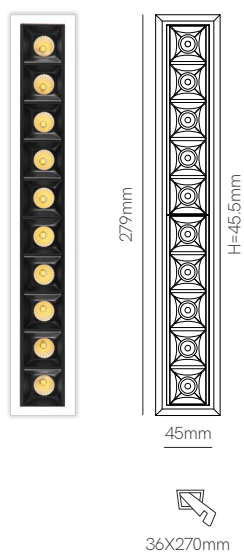

Tram recessed 10

Tram recessed 15