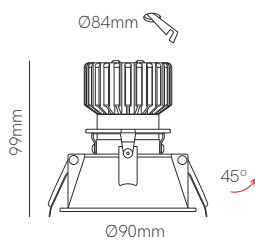

Tao

Technical Information

Version	Tao
Power	10W
Installation	Recessed
Color Temperature	3.000K / 4.000K
Lumens	925 lm / 1.000 lm
Material	Aluminium
Finishes	White / Black

Code	3942	☐	3.000K
	3943	☐	4.000K
	3944	☒	3.000K
	3945	☒	4.000K

3 YEARS WARRANTY | 50.000 HOURS | IP 32 | 220/240 VAC | UGR <19 | PF >0,9 | CRI ≥80 | 38° | 50/60 Hz | | +40°C / -20°C | | 1/40