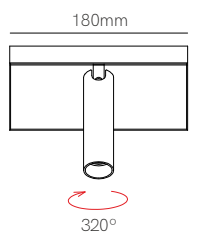

Beam

Technical Information

Version	Beam
Power	5W
Installation	Surface
Color Temperature	2.700K
Lumens	380 lm / 190 lm / 95 lm
Material	Aluminium
Finishes	White / Black
Code	3958 ☐
	3959 ☒

*Charger by USB.

5 YEARS WARRANTY | 30.000 HOURS | IP 20 | 220/240 VAC | PF >0,9 | CRI ≥90 | 40° | 50/60 Hz | 3 INTENSITIES | +40°C / -20°C | 1/12