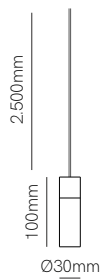

New

Nano alp suspension

Technical Information

Version	Nano alp suspension
Power	5W
Installation	Surface / Recessed
Color Temperature	Switch 2.700K / 3.200K / 4.000K
Lumens	370 lm
Material	Aluminium
Finishes	White / Black
Code	5096 ☐
	5097 ☐

*Base not included. You need to choose a base to complete the installation.

Accessories

Surface Base 5W Ø75x33mm ☐ 5114 ☐ 5115	Recessed Base 5W Ø90x22mm / Ø80mm ☐ 5116 ☐ 5117	Wire holder ☐ 5106 ☐ 5107	Additional wire (1m) ☐ 5128 ☐ 5129	Side base / Front base Ø25 Side base / Front base Ø28 Side base / Front base Ø33

*See pages 276 and 278 for available codes of Side base and Front base.

3 YEARS WARRANTY |
30.000 HOURS |
IP 20 |
100/277 VAC |
UGR <19 |
PF >0,9 |
CRI ≥93 |
□ |
45° |
50/60 Hz |
+40°C / -20°C |
CCT SWITCH |
|
1/20