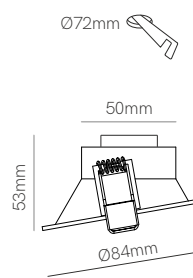

New

Pulsar surface accessory

Pulsar asymmetric trim

Technical Information

Version	Pulsar surface accessory	Pulsar asymmetric trim
Installation	Surface	Recessed
Material	Aluminium	Aluminium
Finishes	White / Black	White / Black
Code	5110 ☐ 5111 ☒	5059 ☐ 5060 ☒

*Need Pulsar (page 225).