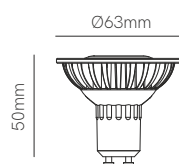

R-63 s-line

Technical Information

Version	R-63 s-line GU10
Power	8W
Color Temperature	2.700K
Lumens	720 lm
Code	4003

---

5 YEARS WARRANTY | 50.000 HOURS | IP 20 | 220/240 VAC | PF >0,8 | CRI ≥80 | 60° | 50/60 Hz | +40°C / -20°C | 10/50