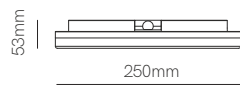

Kora square 20W