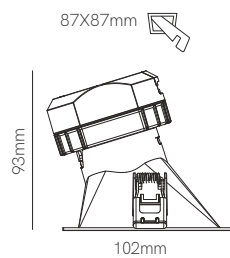

Pulcom round asymmetric

Pulcom square asymmetric

Technical Information

Version	Pulcom round asymmetric	Pulcom square asymmetric
Power	8W	8W
Installation	Recessed	Recessed
Color Temperature	Switch 2.700K / 3.200K / 4.000K	Switch 2.700K / 3.200K / 4.000K
Lumens	800 lm	800 lm
Material	Polycarbonate	Polycarbonate
Finishes	White / Black	White / Black
Code	4743 ☐	4745 ☐
	4747 ☒	4749 ☒

3 YEARS WARRANTY | 25.000 HOURS | IP 44 | 220/240 VAC | UGR <19 | PF >0,9 | CRI ≥80 | 38° | 50/60 Hz | IK06 | +40°C / -20°C | CCT SWITCH | 1/5/20