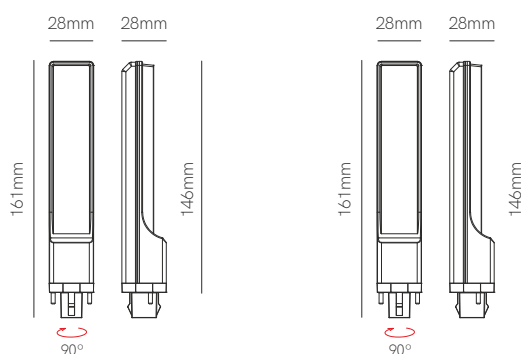

Cala 9W

Cala 10W

Technical Information

Version	Cala 9W G24	Cala 10W G24
Power	9W	10W
Color Temperature	3.000K / 4.000K	3.000K / 4.000K
Lumens	880 lm / 935 lm	1.100 lm / 1.155 lm
Code	582L015-C3 3.000K 582L015-F4 4.000K	582L015-C3B 3.000K 582L015-F4B 4.000K

3 YEARS WARRANTY | 25.000 HOURS | IP 40 | 220/240 VAC | PF >0,8 | CRI ≥80 | 135° | 50/60 Hz | +40°C / -20°C | 10/50