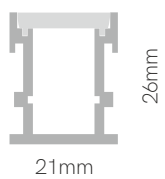

End Cap  
 22622  
 22623

End Cap  
 22632  
 22633

Clip  
Metallic  
 22330

3 YEARS WARRANTY | IP 20 |  | 2m Max  |  | AL 6063 |  p.172

Box 29

\*Useful area: 12x18mm.

Technical Information

Version	Box 29
Max. power	25W
Installation	Surface
Material	Aluminium
Finishes	Aluminium
Code	29119 