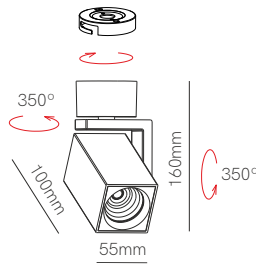

New

Volt round 1

Volt square 1

Technical Information

Version	Volt round 1	Volt square 1
Power	8W	8W
Installation	Surface / Recessed	Surface / Recessed
Color Temperature	Switch 2.700K / 3.200K / 4.000K	Switch 2.700K / 3.200K / 4.000K
Lumens	570 lm	570 lm
Material	Aluminium	Aluminium
Finishes	White / Black	White / Black
Code	5041 ☐ 5042 ☒	5043 ☐ 5044 ☒

*Included surface base (mounted) and recessed base (not mounted).

3 YEARS WARRANTY | 30.000 HOURS | IP 20 | 100/277 VAC | PF >0,9 | CRI ≥90 | 38° | IK06 | 50/60 Hz | +45°C / -20°C | CCT SWITCH | 1/20