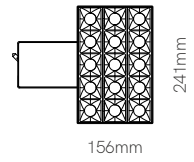

*Need Tuya Smart App to work.

Technical Information

Version	Sono 40W	Sono 60W
Power	40W	60W
Installation	Three Phase Track	Three Phase Track
Color Temperature	Tuya 2.600K - 4.000K	Tuya 2.600K - 4.000K
Lumens	3.130 lm	4.390 lm
Material	Aluminium and polycarbonate	Aluminium and polycarbonate
Finishes	White / Black	White / Black
Code	4946 ☐ 4947 ☐	4950 ☐ 4951 ☐

Accessories

Gateway Wifi
4956 ☐

*See page 8 for Gateway additional info.