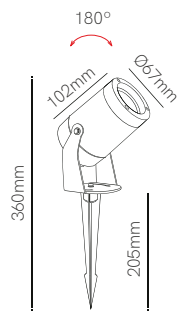

Technical Information

Version	Sair 10W	Sair 20W
Power	10W	20W
Installation	Floor	Floor
Color Temperature	3.000K	3.000K
Lumens	900 lm	1.500 lm
Material	Aluminium	Aluminium
Finishes	White / Black	White / Black
Code	4894 ☐ 4895 ☒	4897 ☐ 4898 ☒

*Spike included.

3 YEARS WARRANTY |
20.000 HOURS |
IP 65 |
100/265 VAC |
PF >0,9 |
CRI ≥95 |
GROUNDING |
CABLE 24CM |
18° |
50/60 Hz |
IK05 |
+40°C / -20°C |
1/20