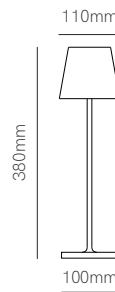

New

Lievo switch

Lievo

Technical Information

Version	Lievo switch	Lievo
Power	3,5W	3,5W
Installation	Portable	Portable
Color Temperature	Switch 2.700K / 3.200K / 4.000K	3.000K
Lumens	270 lm	156 lm
Material	Aluminium	Aluminium
Finishes	White / Black / Corten	White / Black / Corten

Code	4739-N ☐	4739 ☐
	4740-N ☒	4740 ☒
	4925-N ☒	4925 ☒

5,200 mAh |
USB-C 5V |
CCT SWITCH
CRI >90 |
120° |
4-6 HOURS

5-8 HOURS |
5,200 mAh |
MICRO USB 5V
CRI >85 |
90°

3 YEARS WARRANTY BATTERY 2 YEARS |
30.000 HOURS |
10-15 HOURS |
IP 54 |
DIMMABLE |
IK08 |
+40°C |
-25°C |
|
1/6