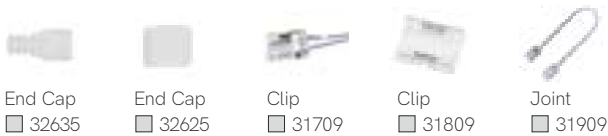

Accessories

*Available in reel of 5 meters.

5 YEARS WARRANTY | 512 LED/m | CRI ≥90 | III | 24 VDC | 62,5mm | COB | p.172