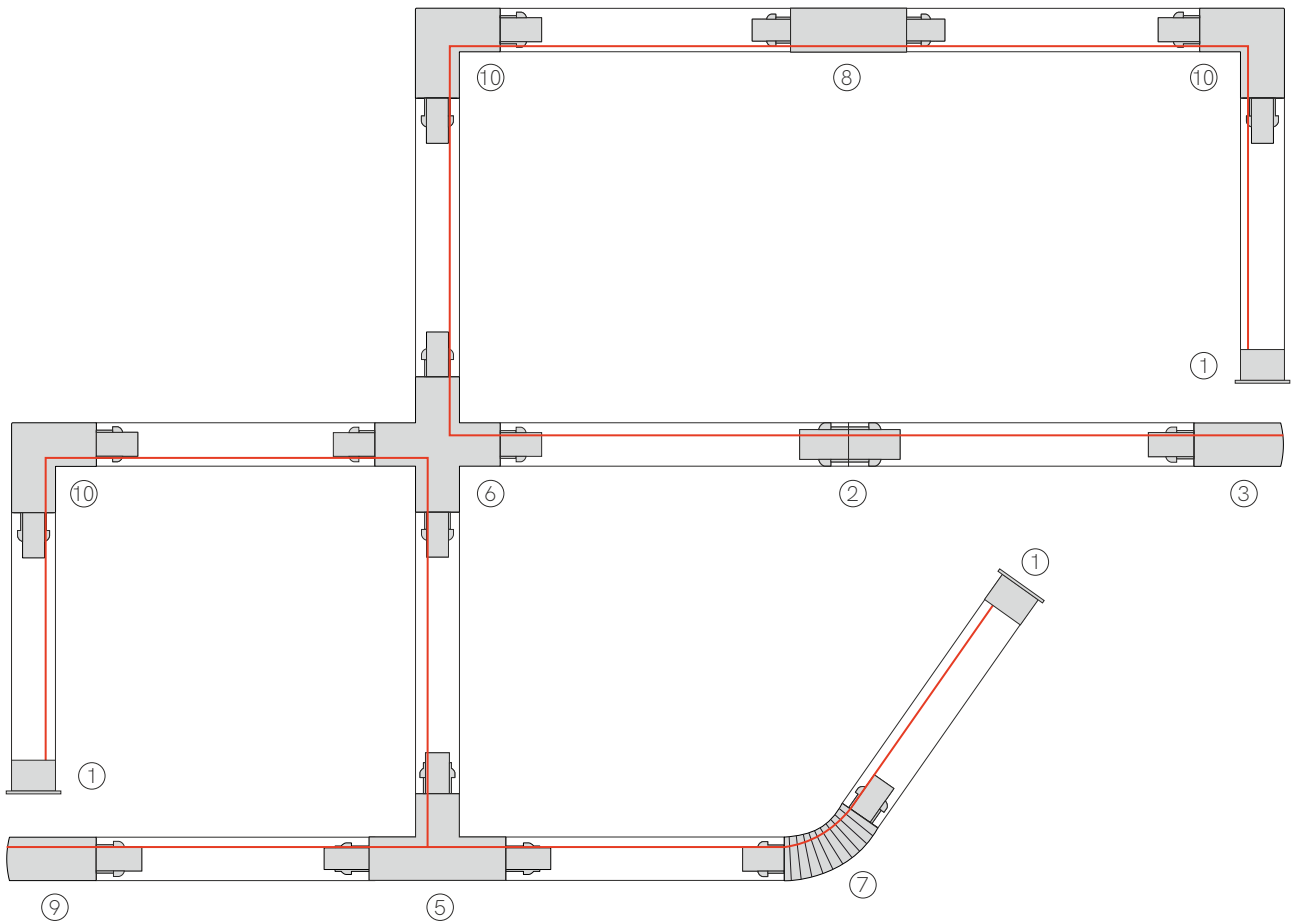

Three phase track surface accessories

● Allows power input

3 YEARS WARRANTY | IP 20