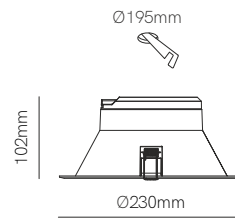

New

Thesis 15W

Thesis 25W

Thesis 35W

Technical Information

Version	Thesis 15W	Thesis 25W	Thesis 35W
Power	15W	25W	35W
Installation	Recessed	Recessed	Recessed
Color Temperature	Switch 3.000K / 4.000K / 5.000K	Switch 3.000K / 4.000K / 5.000K	Switch 3.000K / 4.000K / 5.000K
Lumens	1.300 lm	2.625 lm	3.100 lm
Material	Polybutylene and Polycarbonate	Polybutylene and Polycarbonate	Polybutylene and Polycarbonate
Finishes	White / Black	White / Black	White
Code	4766 ☐ 4987 ☒ New	4236 ☐ 4988 ☒ New	5030 ☐
	UGR <19	UGR <19	

3 YEARS WARRANTY | 25.000 HOURS | IP 40 | 220/240 VAC | PF >0,9 | CRI ≥85 | 90° | 50/60 Hz | IK06 | +40°C / -20°C | CCT SWITCH | 1/6