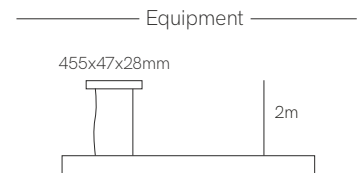

Technical Information

Version	Tubi
Power	35W / 44W / 53W / 62W
Installation	Pendant
Material	Aluminium
Finishes	White (9003) / Black (9005)