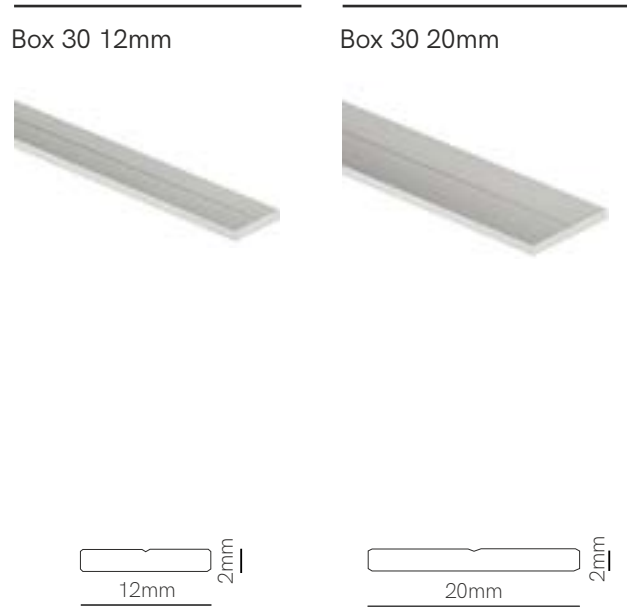

Technical Information

Version	Box 30 12mm	Box 30 20mm
Max. power	20W	40W
Installation	Surface	Surface
Material	Aluminium	Aluminium
Finishes	Aluminium	Aluminium
Code	30129 ☐	30209 ☐

3 YEARS WARRANTY | IP 20 | | 2m Max | | AL 6063 | p.172