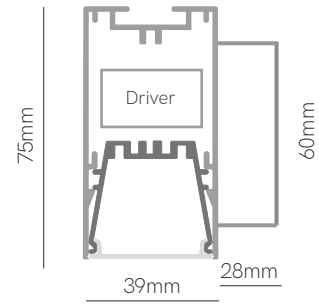

New

Time wall sensor