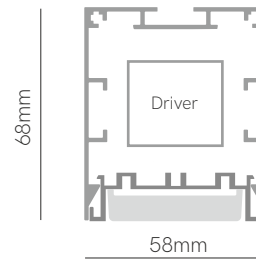

Market

Technical Information

Version	Market
Power	45W / 55,5W / 66W / 76,5W / 97,5W
Installation	Surface / Pendant
Material	Aluminium
Finishes	White (9003) / Black (9005)

Code	Diffuser (Angle)	Power (Size)	CCT (Lm/W)	Driver	Colour
Code 2	Asymmetric 1	45W (1.130mm) 3	3.000K (112 lm/W) 3	On / Off 1	☐ White 1
	Double asym. 2	55,5W (1.410mm) 4	4.000K (118 lm/W) 4	Dali 2	☒ Black 2
	Optical (30°) 3	66W (1.690mm) 5	MEAT R - 3.200K (86 lm/W) R		
	Optical (60°) 6	76,5W (1.970mm) 6	HAM - 3.200K (85 lm/W) X		
	Optical (90°) 9	97,5W (2.530mm) 7	MEAT M - 3.500K (84 lm/W) M		
			FISH - 6.500K (139 lm/W) F		
			FRUIT - 4.200K (123 lm/W) V		
			BREAD - 2.700K (131 lm/W) P		

Code: **2** ☐ ☐ ☐ ☐ ☐ ☐

*Create your code according to your preferences.

Accessories

End caps ☐ 40721 ☒ 40722	Joint 180° ☒ 40220	Joint 90° ☒ 40550	Base 3x0,75 (2,5m) Ø60x28mm ☐ 40881 ☒ 40882	Base 5x0,5 (2,5m) Ø60x28mm ☐ 40991 ☒ 40992	Ceiling suspension ☒ 40780	Suspension Kit ☒ 40790 (2m)

5 YEARS WARRANTY |
50.000 HOURS |
IP 40 |
230 VAC |
PF >0,9 |
CRI 80/93 |
|
|
3,37m Max |
|
|