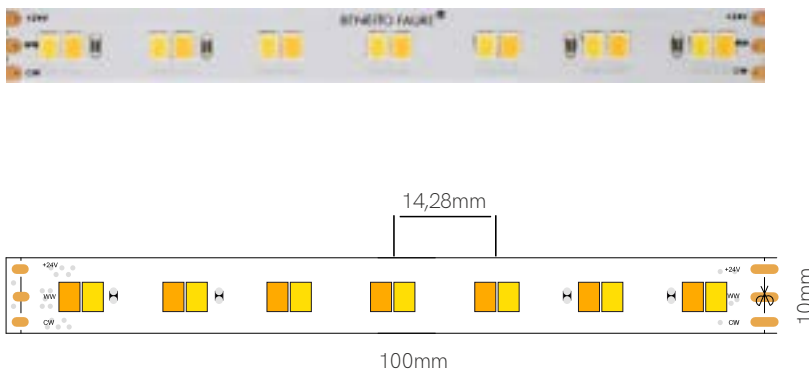

Fine 36

*High: IP20 = 2,2mm.

Technical Information

Version	Fine 36
Power	12 W/m
Color Temperature	2.700-5.000K
Lumens	100 Lm/w
Ingress Protection	IP20

	Code	Lumens	CCT	IP
Code	36360	100 Lm/w	2.700-5.000K	IP20

Accessories

- End Cap
  20635
- End Cap
  20625
- Joint
  13,57x11,63x3,5mm
  20230
- Joint
  13,57x11,63x4,7mm
  20130

*Available in reel of 5 meters.

5 YEARS WARRANTY | 140 LED/m | CRI ≥90 | III | 24 VDC | 100mm | | 2835 | p.172