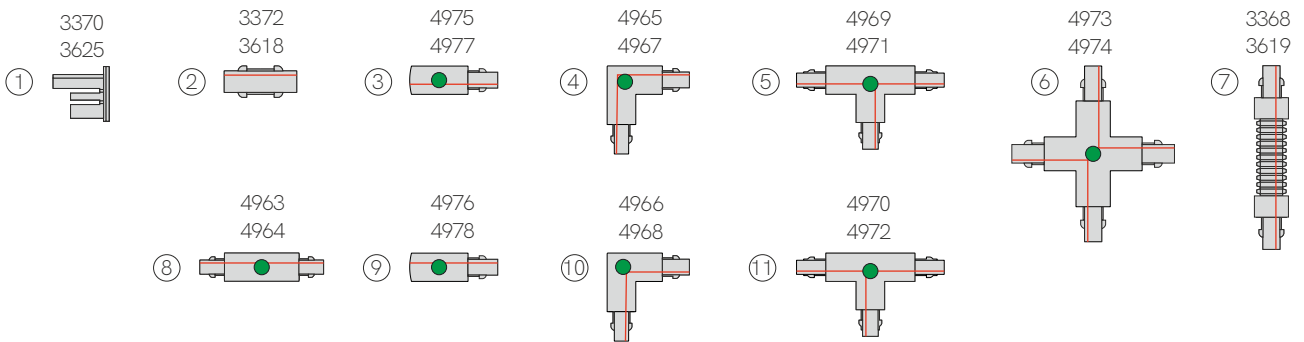

Three phase track recessed accessories

● Allows power input

3 YEARS WARRANTY | IP 20