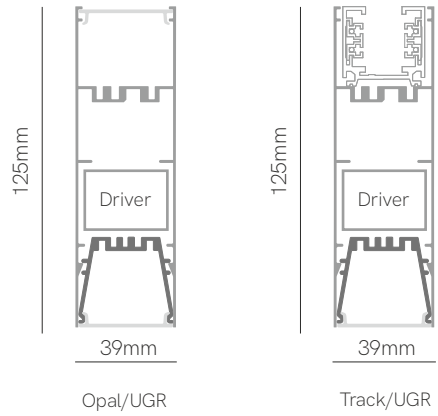

Dual

*Finished luminaire. Includes suspension kit, power cable and end caps.

Technical Information

Version	Dual
Power	18-24W / 28-35W / 46-52W
Installation	Pendant
Material	Aluminium
Finishes	White (9003) / Black (9005)