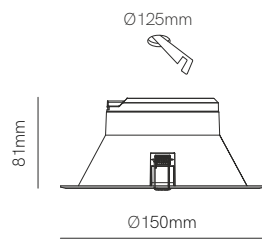

Thesis 15W dimmable

Thesis 25W dimmable

Technical Information

Version	Thesis 15W dimmable	Thesis 25W dimmable
Power	15W	25W
Installation	Recessed	Recessed
Color Temperature	Switch 3.000K / 4.000K / 5.000K	Switch 3.000K / 4.000K / 5.000K
Lumens	1.300 lm	2.625 lm
Material	Polybutylene and Polycarbonate	Polybutylene and Polycarbonate
Finishes	White / Black	White / Black
Code	4767 ☐	4691 ☐

3 YEARS WARRANTY | 25.000 HOURS | IP 40 | 220/240 VAC | UGR <19 | PF >0,9 | CRI ≥85 | 90° | 50/60 Hz | IK06 | TRIAC DIMM | +40°C / -20°C | CCT SWITCH | 1/6