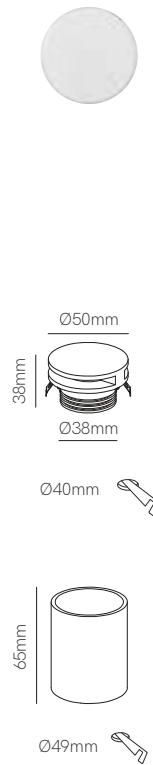

Port

Grow

Steps