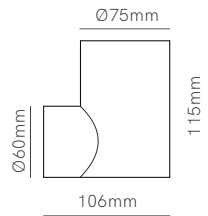

One wall dual

Technical Information

Version	One wall	One wall dual
Installation	Surface	Surface
Material	Aluminium	Aluminium
Finishes	White / Black / Corten	White / Black / Corten
Bulbholder	50mm GU10	50mm GU10
Code	5006 ☐	5009 ☐
	5007 ☒	5010 ☒
	5008 ☒	5011 ☒

*GU10 Bulbholder included.