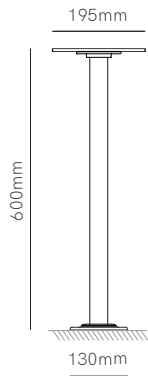

Clos 8W base 60cm

Clos 16W base 60cm

Technical Information

Version	Clos 8W base 60cm	Clos 16W base 60cm
Installation	Surface / Floor	Surface / Floor
Material	Aluminium	Aluminium
Finishes	White / Black / Corten	White / Black / Corten
Code	4885 ☐	4891 ☐
	4886 ☐	4892 ☐
	4887 ☐	4893 ☐

*Need Clos (page 409).