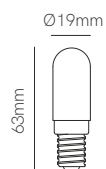

Shop

Prisma

Technical Information

Version	Shop E14	Prisma E14
Power	2W	4W
Color Temperature	3.000K	3.000K
Lumens	180 lm	340 lm
Code	3450	3474-M

3 YEARS WARRANTY | 25.000 HOURS | IP 44 | 220/240 VAC | PF >0,3 | CRI ≥80 | 360° | 50/60 Hz | +40°C / -20°C |