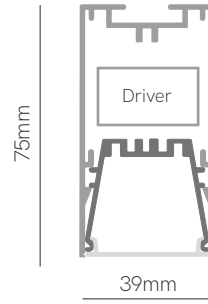

New

Time track