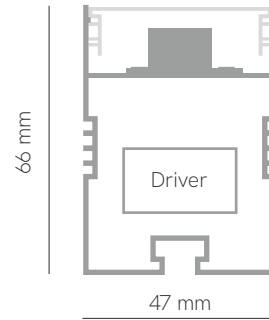

New

Triton

*Finished luminaire. Includes power supply, clip rotable, 2mts power cable and end caps.

Technical Information

Version	Triton
Power	27W / 54W / 81W
Installation	Surface
Material	Aluminium
Finishes	Black (9005)

Code	Diffuser	Power (Size)	CCT (Lm/W)	Driver	Colour
Code 4	Asymmetric (15°/35°) 9	27W (420mm) 1	2.700K (130 lm/W) 2	On / Off 1	Black 2
		54W (820mm) 2	3.000K (130 lm/W) 3	Dali 2	
		81W (1.220mm) 3	4.000K (130 lm/W) 4		

Code: 4 9 [ ] [ ] [ ] 2

*Create your code according to your preferences.