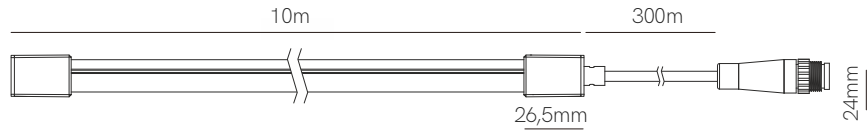

Fine 74

- 2.700K
- 3.000K
- 4.000K
- RGB

Technical Information

Version	Fine 74
Power	10 W/m
Color Temperature	2.700K / 3.000K / 4.000K / RGB
Lumens	From 124 Lm/m to 320 Lm/m
Ingress Protection	IP67

Code	Code	Lumens	CCT	IP
	74277	271 Lm/m	2700K	IP67
	74307	269 Lm/m	3000K	IP67
	74407	320 Lm/m	4000K	IP67
	74437	124 Lm/m	RGB	IP67

*Available in reel of 10 meters.

Accessories

End Cap	End Cap	End Cap	End Cap	Clip	Clip	Clip	Extension cable
☐ 74967-L2	☐ 74967-2	☐ 74627-2	☐ 74637	20,2x16,8x12,5mm	1000x19,2x17,8mm	1000x26,4x18mm	☐ 77946 (Mono)
☐ 74967-L4	☐ 74967-4	☐ 74627-4		☐ 77330	☐ 77119	☐ 77350	☐ 77920 (RGB)

5 YEARS WARRANTY | 24 VDC | 50mm / 55,5mm (RGB) | | 140 LED/m | 96 LED/m (RGB) | 2835 | 4040 (RGB) | CRI >=90 | III | | |