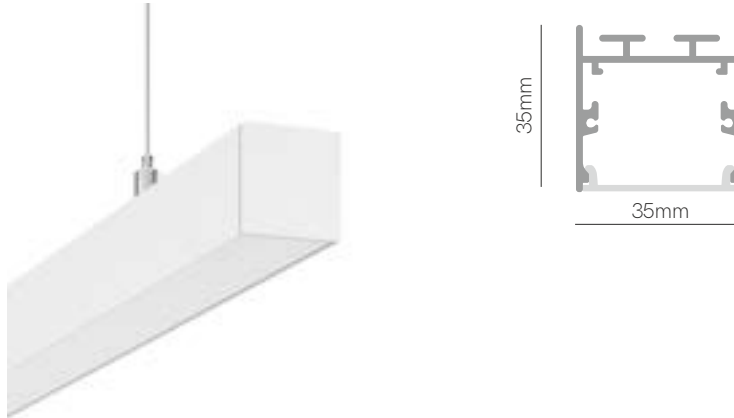

Kubo

\*Finished luminaire. Includes power supply, suspension kit, power cable and end caps.

Technical Information

Version	Kubo
Power	31W / 38W / 46W / 54W
Installation	Pendant
Material	Aluminium
Finishes	White (9003) / Black (9005)