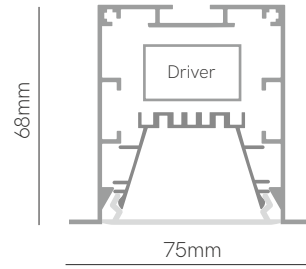

Urban E

*Spring clips included.

Technical Information

Version	Urban E
Power	46W / 57W / 69W / 80W / 103W
Installation	Recessed
Material	Aluminium
Finishes	White (9003) / Black (9005) / Gray (9006)

Code	Diffuser (Angle)	Power (Size)	CCT (Lm/W)	Driver	Colour
Code 3	UGR (78°) 4	46W (1.130mm) 3	2.700K (112 lm/W) 2	On / Off 1	White 1
	Opal (112°) 5	57W (1.410mm) 4	3.000K (128 lm/W) 3	Dali 2	Black 2
		69W (1.690mm) 5	4.000K (136 lm/W) 4	Push 3	Gray 3
		80W (1.970mm) 6	5.000K (136 lm/W) 5	Casambi 5	
		103W (2.530mm) 7	2.700-5.000K (105 lm/W) 9	Tuya 7	

Code: **3** ■ ■ ■ ■ ■

*Create your code according to your preferences. CCT 2.700-5.000K only works with driver Casambi and Tuya.

Accessories

End caps
□ 40731
■ 40732
□ 40733

Joint 180°
■ 40220

Joint 90°
■ 40550