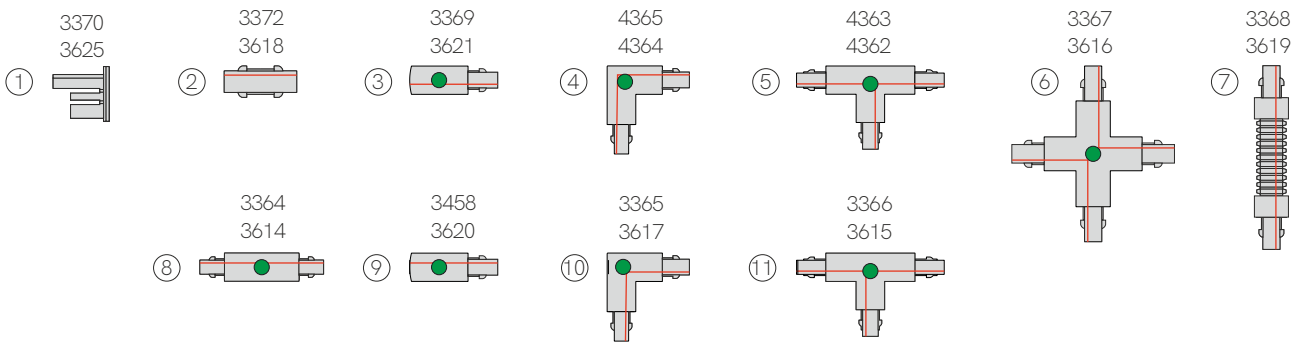

Three phase track surface accessories

● Allows power input

3 YEARS WARRANTY | IP 20