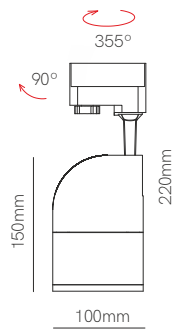

New

Konic

Konic dimmable

Technical Information

Version	Konic	Konic dimmable
Power	30W	30W
Installation	Three Phase Track	Three Phase Track
Color Temperature	Switch 2.700K / 3.200K / 4.000K	Switch 2.700K / 3.200K / 4.000K
Lumens	2.440 lm	2.440 lm
Material	Aluminium	Aluminium
Finishes	White / Black	White / Black
Code	4441-N ☐ 4442-N ☒	4985 ☐ 4986 ☒

3 YEARS WARRANTY | 30.000 HOURS | IP 20 | 220/240 VAC | UGR <19 | PF >0,9 | CRI ≥94 | 15° / 38° / 60° | 50/60 Hz | +40°C / -15°C | CCT SWITCH | AKZO NOBEL | 1/8