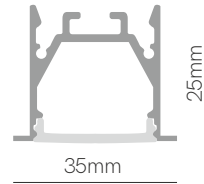

New

Dau E

*Finished luminaire. Includes power supply, spring clips, power cable and end caps.

Technical Information

Version	Dau E
Power	18W / 23W / 26W / 30W
Installation	Pendant
Material	Aluminium
Finishes	White (9003) / Black (9005)

Code	Diffuser (Angle)	Power (Size)	CCT (Lm/W)	Driver	Colour
Code 1	Opal (110°) 6	18W (1.170mm) 3	2.700K (100 lm/W) 2	On / Off 1	□ White 1
		23W (1.420mm) 4	3.000K (105 lm/W) 3	Dali 2	■ Black 2
		26W (1.720mm) 5	4.000K (111 lm/W) 4	Push 3	
		30W (1.970mm) 6	5.000K (114 lm/W) 5	Casambi 5	
			RGB-W (172 lm/W) 8	Tuya 7	
			CCT (100 lm/W) 9		

Code: **1** **6** ■ ■ ■ ■ ■

*Create your code according to your preferences. RGB-W and CCT only works with driver 5 and 7.