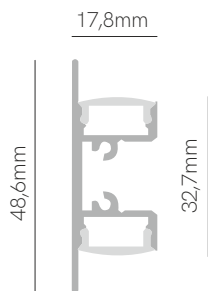

Box 22

*Useful area: 12x3mm.

Technical Information

Version	Box 22
Max. power	15W
Installation	Surface
Material	Aluminium
Finishes	Black / Aluminium
Code	22122
	22119

Accessories

Diffuser PC
Opal 70%
 20497

Diffuser
Silicone Opal 60%
 20469
 20469-15

End Cap
 22622
 22623

End Cap
 22632
 22633

Clip
Metallic
 22330

3 YEARS WARRANTY | IP 20 | | 2m Max | | AL 6063 | p.172