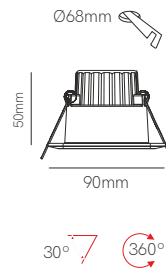

Compac round

Compac square

Technical Information

Version	Compac round	Compac square
Power	8W	8W
Installation	Recessed	Recessed
Color Temperature	2.700K / 3.000K / 4.000K	2.700K / 3.000K / 4.000K
Lumens	594 lm / 607 lm / 660 lm	594 lm / 607 lm / 660 lm
Material	Polybutylene and Polycarbonate	Polybutylene and Polycarbonate
Finishes	White	White
Code	3951 ☐ 2.700K 3952 ☐ 3.000K 3953 ☐ 4.000K	3948 ☐ 2.700K 3949 ☐ 3.000K 3950 ☐ 4.000K

3 YEARS WARRANTY | 25.000 HOURS | IP 44 | 220/240 VAC | PF >0,5 | CRI ≥80 | 90° | 50/60 Hz | TRIAC DIMM | +40°C / -20°C | 1/6/30