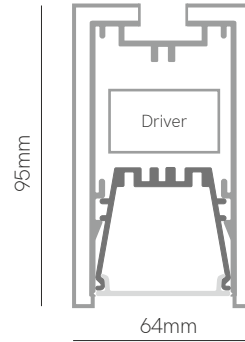

New

Forest

*Finished luminaire. Includes power supply, suspension kit, power cable and end caps.

Technical Information

Version	Forest
Power	31W / 38W / 46W / 53W
Installation	Pendant
Material	Aluminium
Finishes	Wood

Code	Diffuser (Angle)	Power (Size)	CCT (Lm/W)	Driver	Colour
Code 4	UGR (81°) 3	31W (1.155mm) 3	2.700K (112 lm/W) 2	On / Off 1	Wood 8
	Opal (112°) 5	38W (1.435mm) 4	3.000K (128 lm/W) 3	Dali 2	
		46W (1.715mm) 5	4.000K (136 lm/W) 4	Push 3	
		53W (1.995mm) 6	5.000K (136 lm/W) 5	Casambi 5	
			2.700-5.000K (105 lm/W) 9	Tuya 7	

Code: **4** ☐ ☐ ☐ ☐ ☐ **8**

*Create your code according to your preferences.