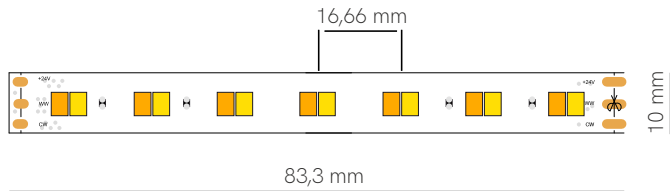

New

Fine 42

*High: IP20 = 1,5mm / IP65 = 3mm.

Technical Information

Version	Fine 42
Power	19,2 W/m
Color Temperature	1.800-4.000K
Lumens	90 Lm/W
Ingress Protection	IP20 / IP65

Code	Code	Lumens	CCT	IP
42360	90 Lm/W	1.800-4.000K	IP20	
42365	90 Lm/W	1.800-4.000K	IP65	

Accessories

- End Cap
  20635
- End Cap
  20625
- Joint
  13,57x11,63x3,5mm
  20230
- Joint
  13,57x11,63x4,7mm
  20130
- Joint
  24,3x14,6x7,7mm
  20235
- Joint
  24,3x14,6x7,7mm
  20135

*Available in reel of 5 or 25 meters.

5 YEARS WARRANTY | 168 LED/m | CRI ≥90 | III | 24 VDC | 83,3mm | | 2835 | p.172