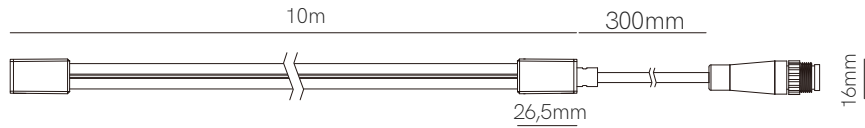

Fine 72

Technical Information

Version	Fine 72
Power	10 W/m
Color Temperature	2.700K / 3.000K / 4.000K / RGB
Lumens	From 263 Lm/m to 679 Lm/m
Ingress Protection	IP67

Code	Code	Lumens	CCT	IP
	72277	484 Lm/m	2700K	IP67
	72307	561 Lm/m	3000K	IP67
	72407	679 Lm/m	4000K	IP67
	72437	263 Lm/m	RGB	IP67

*Available in reel of 10 meters.