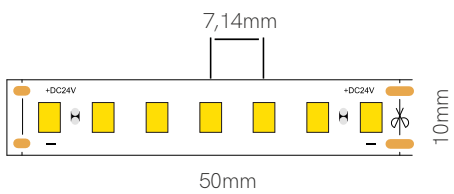

Fine 69

*High: IP20 = 1,5mm / IP65 = 3mm.

Technical Information

Version	Fine 69
Power	9,6 W/m
Color Temperature	2.700K / 3.000K / 4.000K / 6.000K
Lumens	From 95 Lm/w to 102 Lm/w
Ingress Protection	IP20 / IP65

Code	Code	Lumens	CCT	IP
	69270	95 Lm/w	2700K	IP20
	69300	98 Lm/w	3000K	IP20
	69400	100 Lm/w	4000K	IP20
	69600	102 Lm/w	6000K	IP20
	69275	90 Lm/w	2700K	IP65
	69305	92 Lm/w	3000K	IP65
	69405	95 Lm/w	4000K	IP65
	69605	97 Lm/w	6000K	IP65

Accessories

End Cap 20635	End Cap 20625	Joint 13,8x11,55x3,9mm 20220	Joint 13,55x11,67x4,7mm 20120	Joint 24,3x14,6x7,7mm 20225	Joint 24,3x14,6x7,7mm 20125	Joint 15,4x11,5x5,7mm 20991	Joint 21,6x11,5x5,7mm 20999

*Available in reel of 5 or 25 meters.

5 YEARS WARRANTY | 140 LED/m | CRI ≥90 | 24 VDC | 50mm | 2835 | p.172