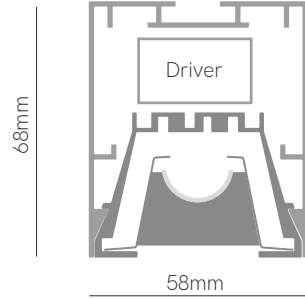

Train

*Finished luminaire. Includes suspension kit, power cable and end caps.

Technical Information

Version	Train
Power	46W / 57W / 69W / 80W
Installation	Pendant
Material	Aluminium
Finishes	White (9003) / Black (9005)

Code	Diffuser (Angle)	Power (Size)	CCT (Lm/W)	Driver	Colour
Code 6	Black Slats (62°) 2	46W (1.130mm) 3	2.700K (112 lm/W) 2	On / Off 1	□ White 1
	Alum. Slats (84°) 7	57W (1.410mm) 4	3.000K (128 lm/W) 3	Dali 2	■ Black 2
		69W (1.690mm) 5	4.000K (136 lm/W) 4	Push 3	
		80W (1.970mm) 6	5.000K (136 lm/W) 5	Casambi 5	

Code: **6** ■ ■ ■ ■ ■

*Create your code according to your preferences.