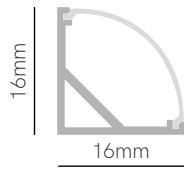

Box 14

*Useful area: 10x5mm.

Technical Information

Version	Box 14
Max. power	15W
Installation	Surface
Material	Aluminium
Finishes	Aluminium
Code	14119 ☐

Accessories

Diffuser PC
Opal 70%
☐ 14480

End Cap
☐ 14633

End Cap
☐ 14623

Clip
Metallic
☐ 14330