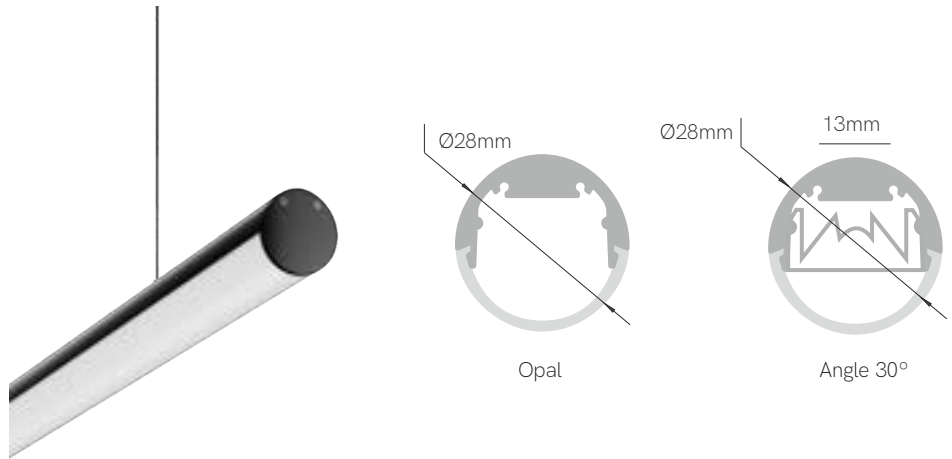

New

Grip

*Finished luminaire. Includes suspension kit, power cable and end caps.

Technical Information

Version	Grip
Power	26W / 33W / 39W / 46W
Installation	Pendant
Material	Aluminium
Finishes	Black (9005)

Code	Diffuser (Angle)	Power (Size)	CCT (Lm/W)	Driver	Colour
Code 2	Opal 4	26W (1.130mm) 3	2.700K (97 lm/W) 2	On / Off 1	Black 2
	30° 8	33W (1.410mm) 4	3.000K (103 lm/W) 3	Dali 2	
		39W (1.690mm) 5	4.000K (108 lm/W) 4	Push 3	
		46W (1.970mm) 6	RGB (172 lm/W) 8	Casambi 5	
			2.700-6.000K (90 lm/W) 9	Tuya 7	

Code: **2** ☐ ☐ ☐ ☐ ☐ ☐ **2**

*Create your code according to your preferences.