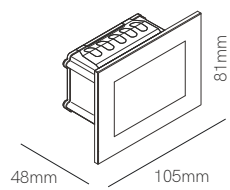

New

Artis

Technical Information

Version	Artis
Power	4,5W
Installation	Surface / Recessed
Color Temperature	Switch 2.700K / 3.200K / 4.000K
Lumens	130 lm
Material	Aluminium and glass
Finishes	White
Code	5028 ☐

*Recessed and surface box included.

3 YEARS WARRANTY | 25.000 HOURS | IP 66 | 220/240 VAC | PF >0,5 | CRI ≥80 | 120° | 50/60 Hz | IK08 | +50°C / -20°C | CCT SWITCH | 1/20