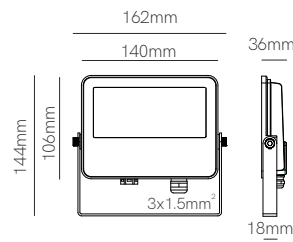

Technical Information

Version	Sky switch 10W	Sky switch 20W
Power	10W	20W
Installation	Surface	Surface
Color Temperature	Switch 3.000K / 4.000K / 5.000K	Switch 3.000K / 4.000K / 5.000K
Lumens	1.200 lm	2.400 lm
Material	Aluminium	Aluminium
Finishes	White / Black / Gray	White / Black / Gray
Code	4679 ☐	4682 ☐
	4680 ☒	4683 ☒
	4681 ☒	4684 ☒

Accessories

3 YEARS WARRANTY | 25.000 HOURS | IP 65 | 180/260 VAC | PF >0,9 | CRI ≥80 | 115° | 50/60 Hz | IK08 | +45°C / -20°C | AKZO NOBEL | CCT SWITCH | >1KV