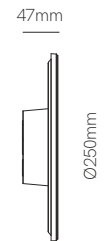

New

Mac wall 120mm

Mac wall 180mm

Mac wall 250mm

Technical Information

Version	Mac wall 120mm	Mac wall 180mm	Mac wall 250mm
Power	6W	15W	20W
Installation	Surface	Surface	Surface
Color Temperature	Switch 2.700K / 3.200K / 4.000K	Switch 2.700K / 3.200K / 4.000K	Switch 2.700K / 3.200K / 4.000K
Lumens	600 lm	1.500 lm	2.000 lm
Material	Aluminium + pc / Pc (wood)	Aluminium + pc / Pc (wood)	Aluminium + pc / Pc (wood)
Finishes	White / Black / Wood	White / Black / Wood	White / Black / Wood
Code	4995 ☐ 4996 ☒ 4997 ☒ Wood	4998 ☐ 4999 ☒ 5000 ☒ Wood	5001 ☐ 5002 ☒ 5003 ☒ Wood

3 YEARS WARRANTY | 25.000 HOURS | IP 65 | 220/240 VAC | PF >0,9 | CRI ≥80 | 360° | 50/60 Hz | IK06 | TRIAC DIMM | +40°C / -20°C | CCT SWITCH | 1/10