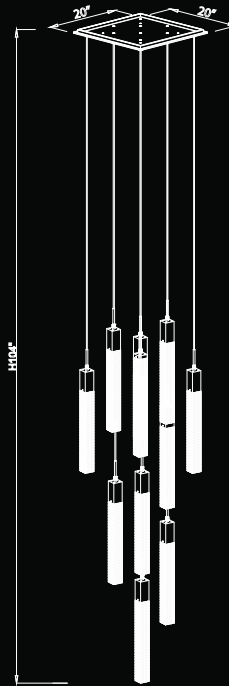

HF1905-13-BOA-DBZ
Dark Bronze
20" W x 150" OAH
(13) GU10 Base LED 6W 120V
3000k
5200 Lumens
Dimmable Bulbs Included