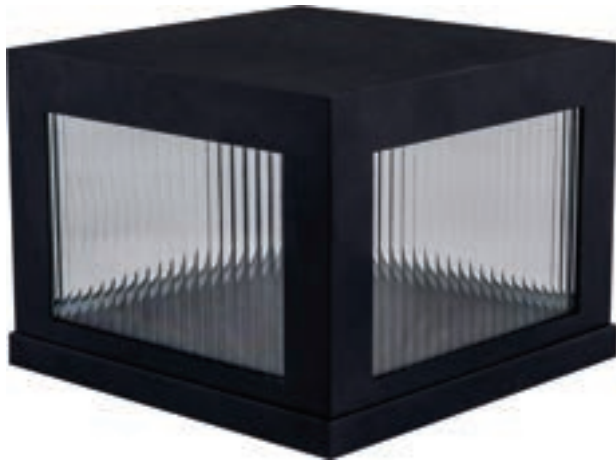

AV9904-SLV
Silver
12" W x 12" W x
9" H
15W / 120V
450 Lumens
3000K
Pillar Mount

AV9904-BLK
Black
12" W x 12" W x
9" H
15W / 120V
450 Lumens
3000K
Pillar Mount

AV9905-SLV
Silver
14" W x 14" W x 10" H
15W / 120V
390 Lumens
3000K
Pillar Mount