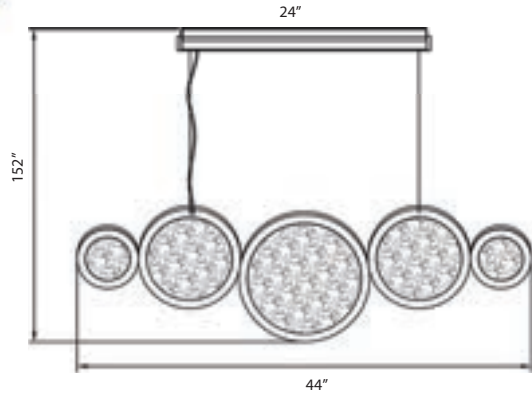

LED

BOTTEGA 196

HF5010-PB
Polished Brass
44"L x 13"H x 2"W
152" OAH
95W/120V LED 6700lm
3500K
Dimmable

HF5011-PB
Polished Brass
16"H x 10"L x 2"W
152" OAH
32W/120V LED 2360lm
3500K
Dimmable

HF5014-PB
Polished Brass
6"D x 2"W
152" OAH
11.5W/120V LED 860lm 3500K
Dimmable