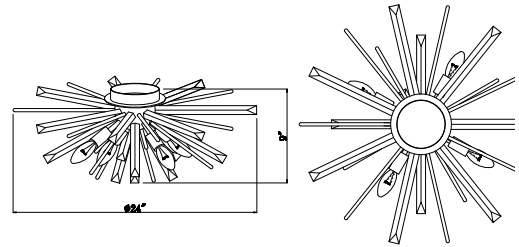

HF8202-CH
 Chrome with Clear Glass
 31.5"W x 17.6"H
 68" OAH
 (8) E-12 Base Sockets
 60W Max / 120V
 Down Rods Inc.
 1- 6"
 2- 12"
 1- 24"

Bulbs Not Included

Additional Down Rods Can Be Purchased.

Available Upgrade:
 LED E-12 Bulbs
 ITEM #ALE12427S
 Dimmable