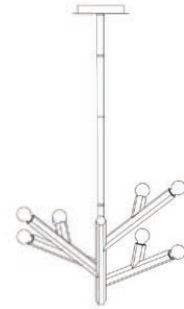

HF8888-BB
52"L x 21"W x 15"H
BRUSHED BRASS 8 LIGHTBRANCH FIXTURE
(8) E12 BASE SOCKETS 120 VOLT 60 WATT MAX
BULBS NOT INCLUDED
UL LISTED