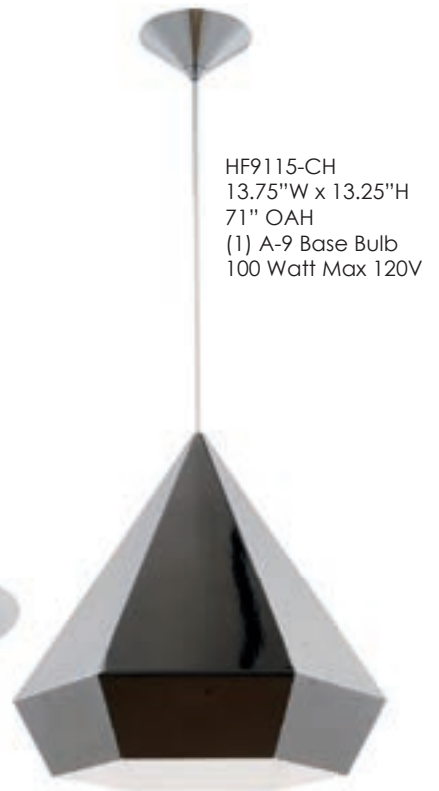

HF9115-CH
13.75"W x 13.25"H
71" OAH
(1) A-9 Base Bulb
100 Watt Max 120V