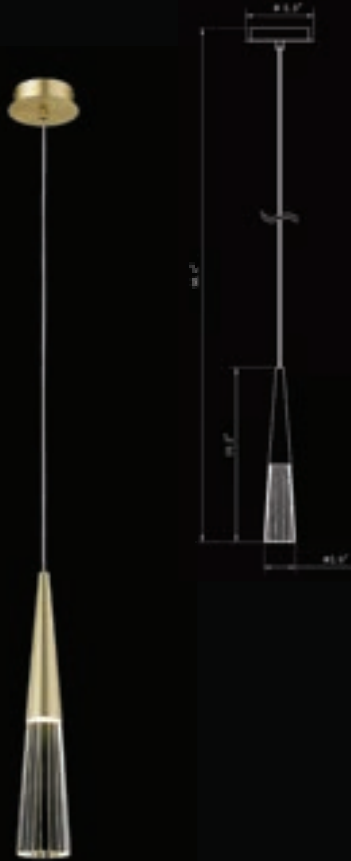

HF3080-GM
 GUN METAL
 3.5"W x 31.5" H -BODY
 BACK PLATE 5"W x 5"H
 (1) G9 BASE 3W/120V LED 300lm
 4000K
 DIMABLE BULB INCLUDED
 ALSO AVAILABLE IN 3000K

LED

Included
 LED G-9 Bulbs
 ITEM #G93W3K
 Dimmable

HF7701-BB
 BRUSHED BRASS
 3.5"W x 15" H x 120" OAH
 CANOPY 5" ROUND
 (1) G9 BASE 3W/120V LED 300lm
 4000K
 DIMABLE BULB INCLUDED
 ALSO AVAILABLE IN 3000K

HF7713-BB
 BRUSHED BRASS
 22" W x 140" OAH
 Pinstripe Crystal with a Random
 Pattern
 (13) G9 Base LED 3W 120V 4000K
 3120 LUMENS
 Dimmable Bulbs Included