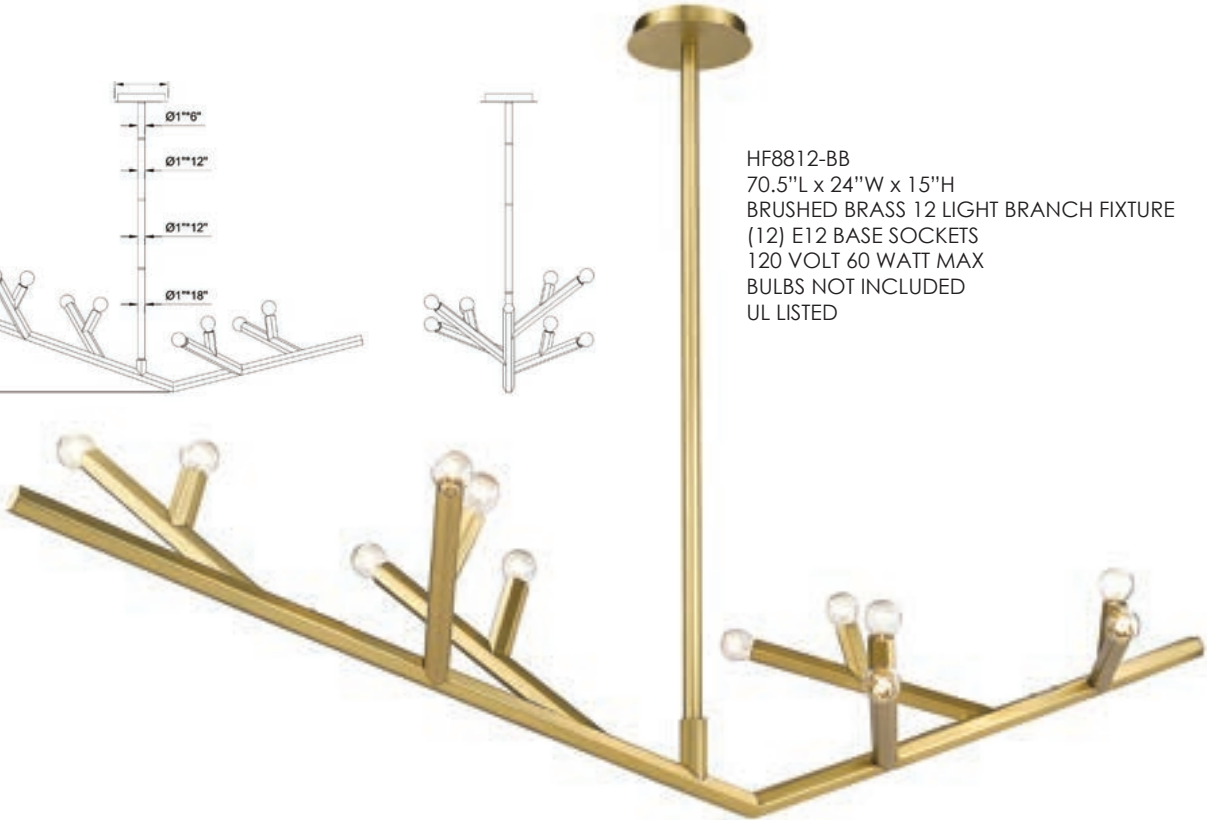

HF8888-BB
 52"L x 21"W x 15"H
 BRUSHED BRASS 8 LIGHTBRANCH FIXTURE
 (8) E12 BASE SOCKETS 120 VOLT 60 WATT MAX
 BULBS NOT INCLUDED
 UL LISTED

HF8884-BB
 35.5"H x 12"W x 6"EXT
 (4) LIGHT BRUSHED BRASS BRANCH WALL SCONCE
 120 VOLT(4) E12 BASE SOCKET
 60 WATT MAX
 BULBS NOT INCLUDED
 UL LISTED

HF8812-BB
 70.5"L x 24"W x 15"H
 BRUSHED BRASS 12 LIGHT BRANCH FIXTURE
 (12) E12 BASE SOCKETS
 120 VOLT 60 WATT MAX
 BULBS NOT INCLUDED
 UL LISTED

HF8886-BB
 35.5"H x 12"W x 8.5"EXT
 (6) LIGHT BRUSHED BRASS BRANCH
 WALL SCONCE
 120 VOLT(6) E12 BASE SOCKET
 60 WATT MAX
 BULBS NOT INCLUDED
 UL LISTED