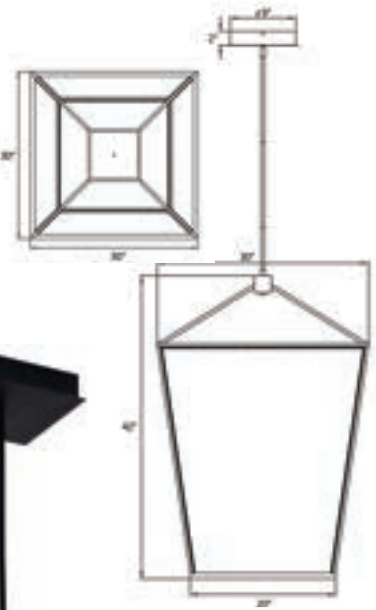

Additional Down Rods can be purchased

RECOMMENDED DIMMER BRAND	MODEL NUMBER
LUTRON	NOVA NLV-600-WH, MAESTRO MAELV-600-WH, DIVA DVELV-303P-WH, RADIO RA2 RRD-6ND-WH
LEVITON	VIZIA DECORA CAT-NO.VPE06-1LZ, ILLUMATECH SLIDE DIMMER IPE04-1LZ, DECORA DSE06-10Z