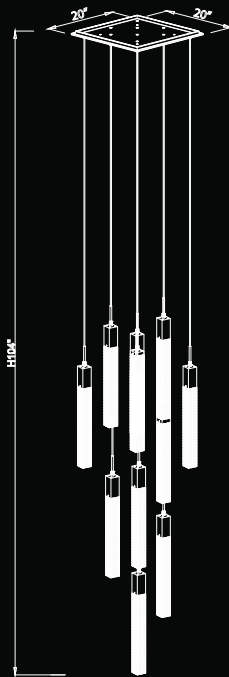

HF1905-13-BOA-CH
Polished Chrome
20" W x 150" OAH
(13) GU10 Base LED 6W 120V
3000k
5200 Lumens
Dimmable Bulbs Included