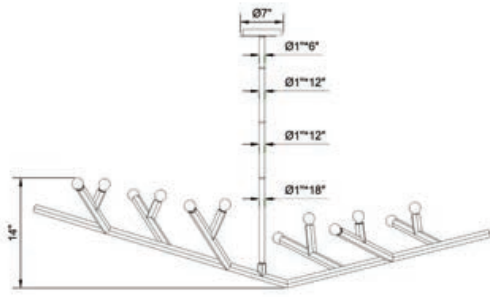

HF8812-PN
70.5"L x 24"W x 15"H
POLISHED NICKEL 12 LIGHT BRANCH FIXTURE
(12) E12 BASE SOCKETS
120 VOLT 60 WATT MAX
BULBS NOT INCLUDED
UL LISTED

HF8886-PN
35.5"H x 12"W x 8.5"EXT
(6) LIGHT POLISHED
NICKEL BRANCH WALL SCONCE
120 VOLT(6) E12 BASE SOCKET
60 WATT MAX
BULBS NOT INCLUDED
UL LISTED