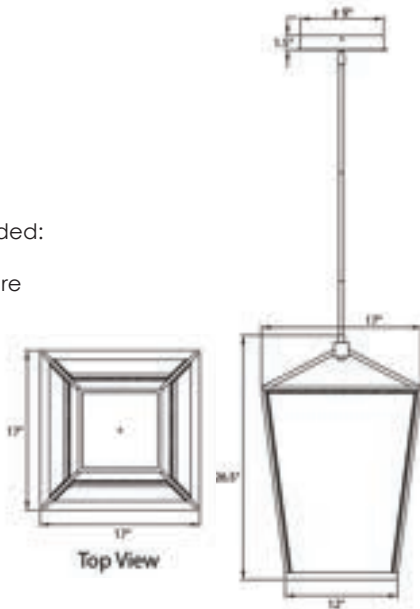

HF9401-GLD
Gold
17"W x 26.5"H
OAH 70"
64 Watt / 12V
3000K / 90 CRI
3600 Lumens
UL DAMP RATED
Down Rods included:
3-12" | 1- 6"
Canopy: 9" Square
Wire length: 11'

HF9400-GLD
Gold
13"W x 20"H
OAH 63"
46 Watt / 12V
3000K / 90 CRI
2100 Lumens
UL DAMP RATED
Down Rods included:
3-12" | 1- 6"
Canopy: 7" Square
Wire length 11'