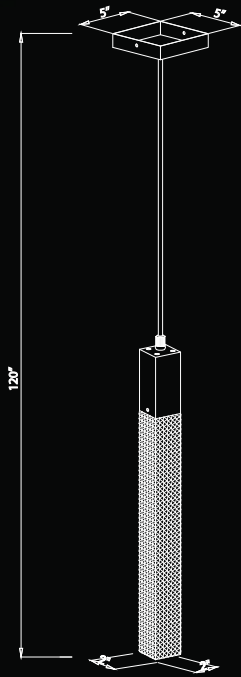

HF1901-01-BOA-BB
Brushed Brass
5" Square Canopy
2" W x 24"H
120" OAH
(1) GU10 Base LED 6W 120V
3000k 400 Lumens
Dimmable Bulb Included