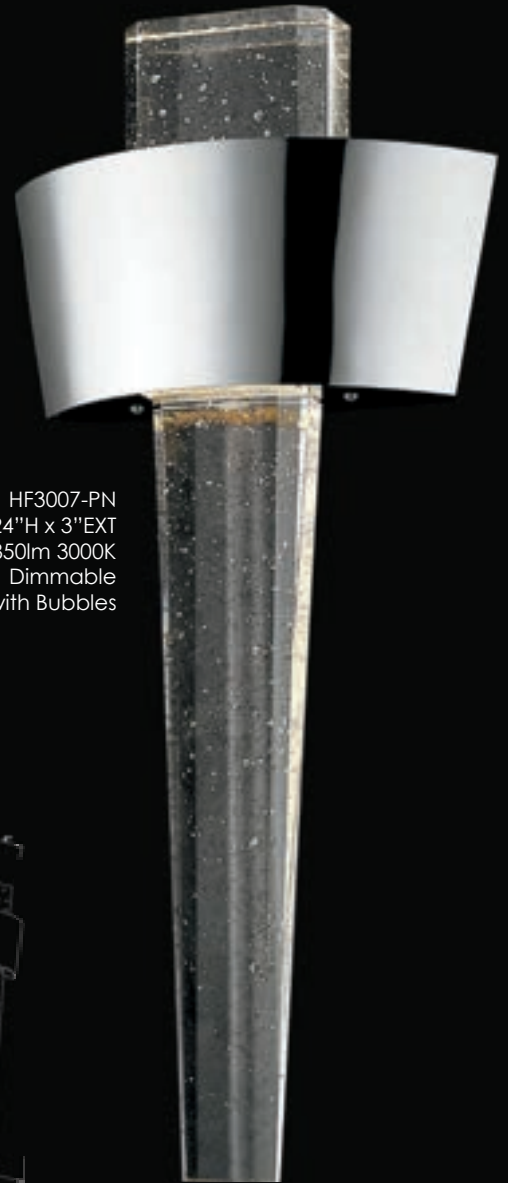

HF3007-PN
11"W x 24"H x 3"EXT
10W/120V LED 850lm 3000K
Dimmable
Clear Crystal with Bubbles

AVENUE LED
New Dimmable AC
Driverless Technology

RECOMMENDED DIMMER BRAND	MODEL NUMBER
LUTRON	NOVA NLV-600-WH, MAESTRO MAELV-600-WH, DIVA DVELV-303P-WH, RADIO RAZ RRD-6ND-WH
LEVITON	VIZIA DECORA CAT-NO.VPE06-1LZ, ILLUMATECH SLIDE DIMMER IPE04-1LZ, DECORA DSE06-10Z

Custom Sizes Available

67 **GLACIER**

LED