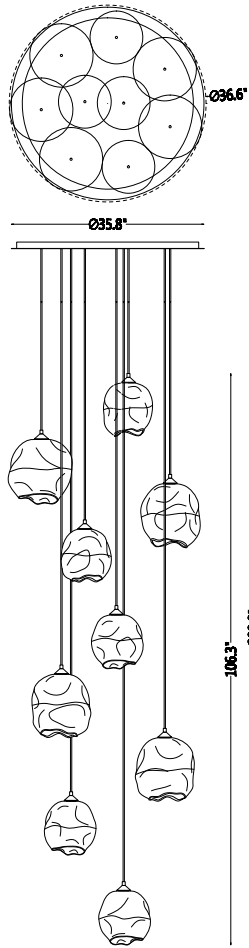

HF8149-BB-WH
Brushed Brass
36.6"W x 210"H
210" OAH
(9) A-19 Base Sockets
60W Max / 120V