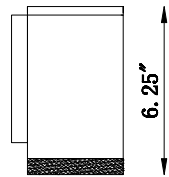

4.15"

AVENUE LED
New Dimmable AC
Driverless Technology

RECOMMENDED DIMMER BRAND	MODEL NUMBER
LUTRON	NOVA NLV-600-WH, MAESTRO MAELV-600-WH, DIVA DVELV-303P-WH, RADIO RA2 RRD-6ND-WH
LEVITON	VIZIA DECORA CAT-NO.VPE06-1LZ, ILLUMATECH SLIDE DIMMER IPE04-1LZ, DECORA DSE06-10Z