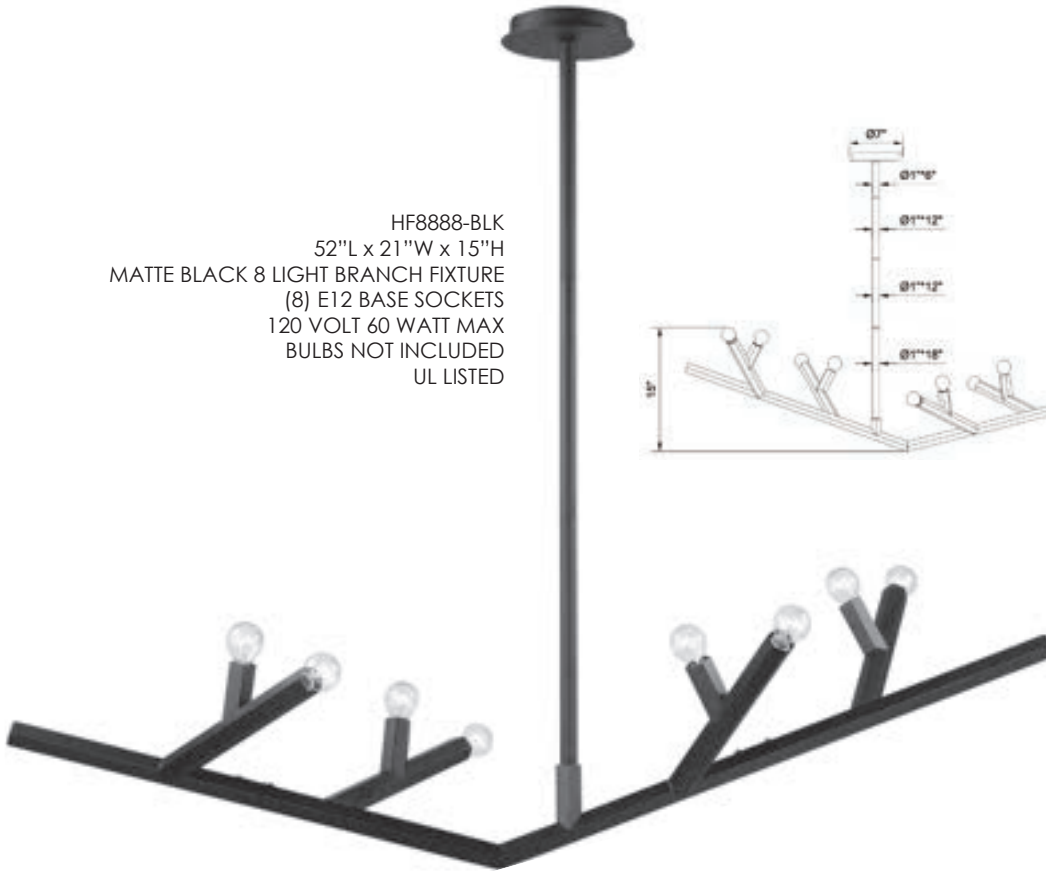

HF8888-BLK
52"L x 21"W x 15"H
MATTE BLACK 8 LIGHT BRANCH FIXTURE
(8) E12 BASE SOCKETS
120 VOLT 60 WATT MAX
BULBS NOT INCLUDED
UL LISTED