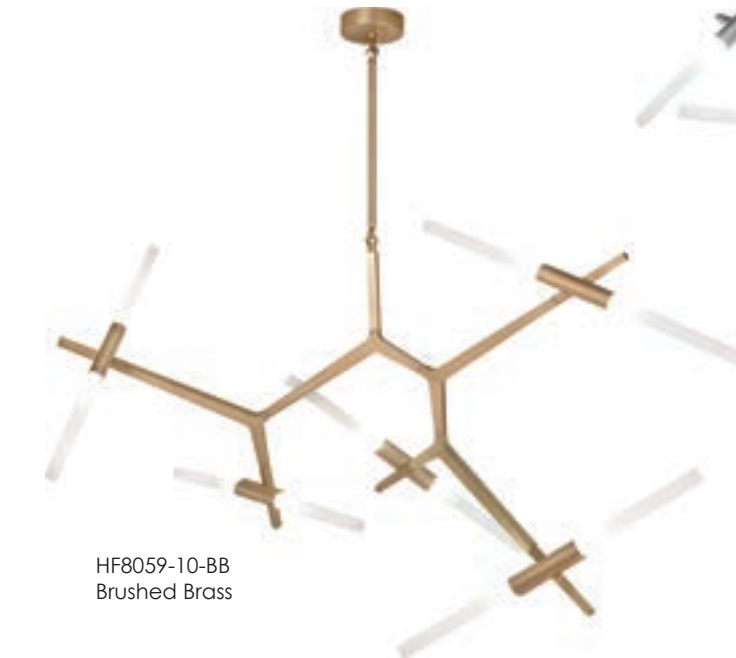

HF8059-10-CH
Matte Chrome

HF8059-10-BB
Brushed Brass