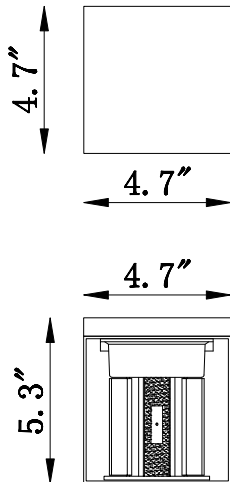

AV9887-SLV
Silver
4.7"W x 4.7"H x 5.3"EXT
6W / 120V
440 Lumens
3000K

AVENUE LED
New Dimmable AC
Driverless Technology

RECOMMENDED DIMMER BRAND	MODEL NUMBER
LUTRON	NOVA NLV-600-WH, MAESTRO MAELV-600-WH, DIVA DVELV-303P-WH, RADIO RAZ RRD-6ND-WH
LEVITON	VIZIA DECORA CAT-NO.VPE06-1LZ, ILLUMATECH SLIDE DIMMER IPE04-1LZ, DECORA DSE06-10Z

AVENUE
outdoor

LED