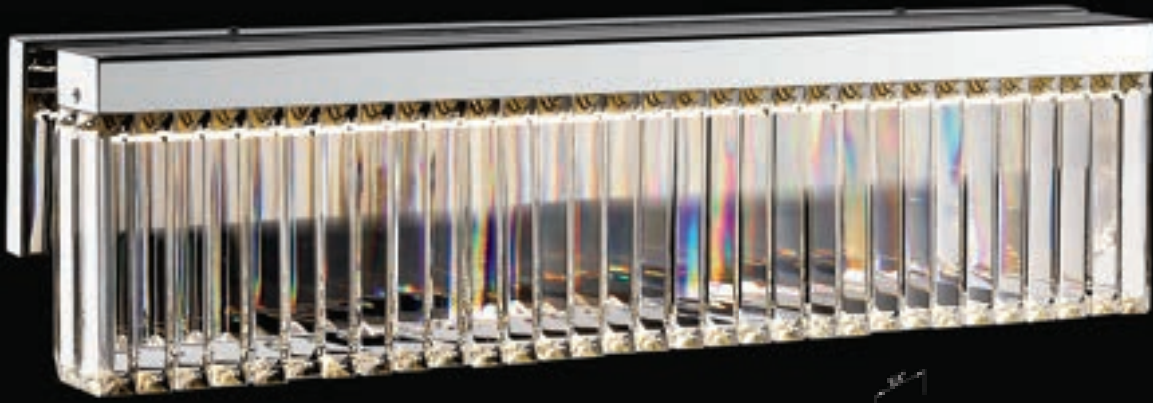

HF4003-PN
30"W x 6"H x 4"EXT
37 Watt 120 Volt 3000 Lumens
3000K