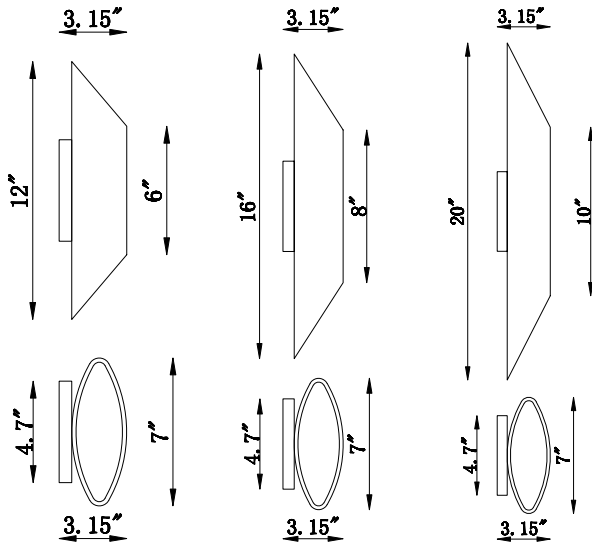

BOTTOM VIEW
BIDIRECTIONAL

AVENUE LED
New Dimmable AC
Driverless Technology

RECOMMENDED DIMMER BRAND	MODEL NUMBER
LUTRON	NOVA NLV-600-WH, MAESTRO MAELV-600-WH, DIVA DVELV-303P-WH, RADIO RA2 RRD-6ND-WH
LEVITON	VIZIA DECORA CAT-NO.VPE06-1LZ, ILLUMATECH SLIDE DIMMER IPE04-1LZ, DECORA DSE06-10Z

AVENUE
outdoor