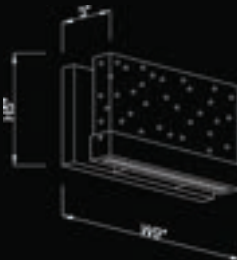

AVENUE LED
New Dimmable AC
Driverless Technology

RECOMMENDED DIMMER BRAND	MODEL NUMBER
LUTRON	NOVA NLV-600-WH, MAESTRO MAELV-600-WH, DIVA DVELV-303P-WH, RADIO RA2 RRD-6ND-WH
LEVITON	VIZIA DECORA CAT-NO.VPE06-1LZ, ILLUMATECH SLIDE DIMMER IPE04-1LZ, DECORA DSE06-10Z