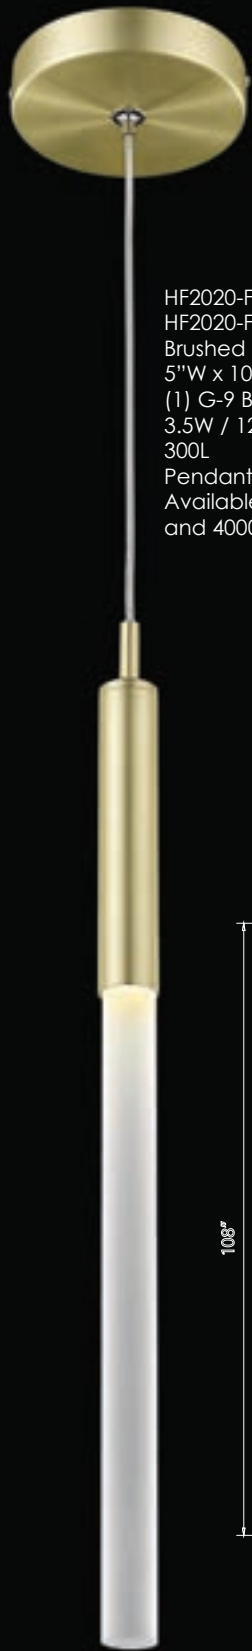

HF2020-FR-BB-3 (3000K)
HF2020-FR-BB-4 (4000K)
Brushed Brass
5"W x 108" OAH
(1) G-9 Base Socket
3.5W / 120V
300L
Pendant Body Height 19"
Available in 3000K
and 4000K color options