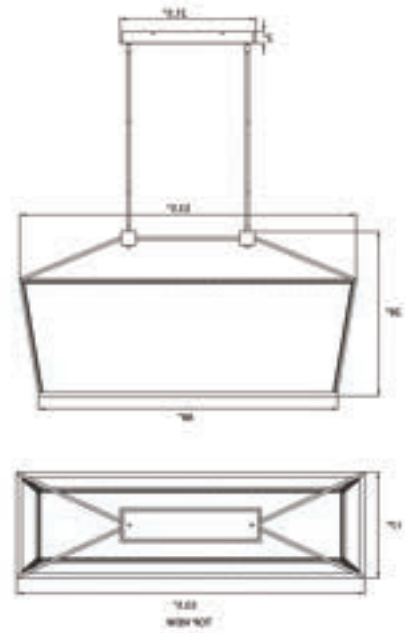

HF9405-GLD
Gold
30"H x 7.5"W x 4" Ext
25 Watt / 12V
3000K / 90 CRI
900 Lumens
UL DAMP RATED
WALL MOUNT LED
UL DAMP RATED
WALL MOUNTED LED