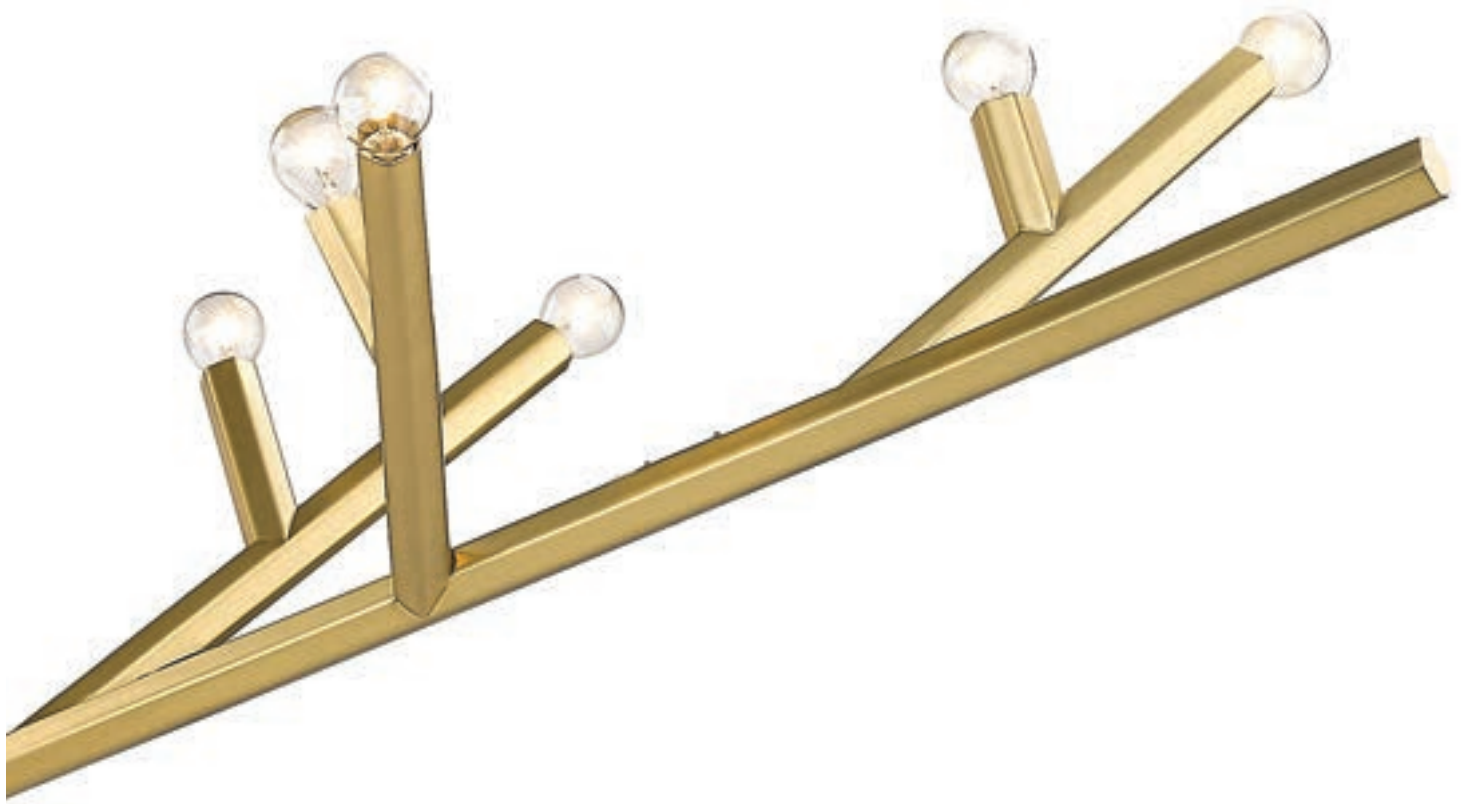

ALPINE	5	FILMORE	144	CERMACK	223
THE OAKS	13	ABBEY PARK	149	ROBERTSON BLVD.	241
ENCINO AVE.	19	ARGYLE	153	MELROSE PL.	243
AVALON AVE.	27	PALISADES AVE.	157	DOHENY AVE.	244
GLACIER	31	MAIN ST.	165	VENTURA BLVD.	245
ASPEN	71	BOA	183	HOLLYWOOD BLDV.	247
HAMPTON	97	BROADWAY	193	BEVERLY DR.	251
DEL MAR	101	BOTTEGA	195	RIVERSIDE DR.	255
DELILAH	103	FAIRFAX	199	VINELAND AVE.	257
CICADA	105	MARQUEE ST.	204	HIGHLAND AVE.	259
CIRCA	113	SAN VICENTE BLVD.	205	MULHOLLAND DR.	261
SONOMA	127	MANHATTAN AVE.	209	WILSHIRE BLVD.	263
PARK AVE.	133	FOUNTAIN AVE.	211	AVENUE OUTDOOR	265
DELANO	141	BRENTWOOD	219	AVENUE LED BULBS	287
				CANOPIES	289