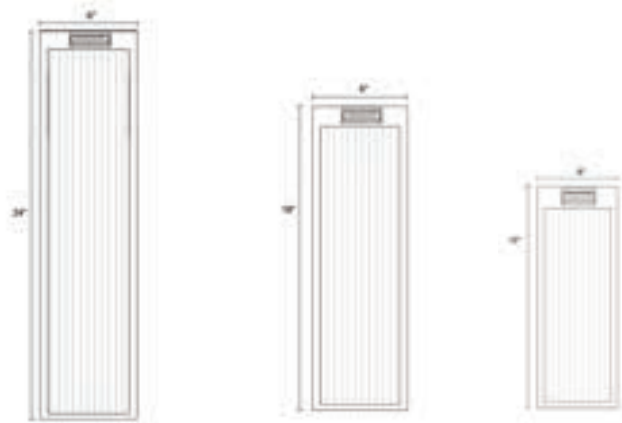

AVENUE
outdoor

LED

AVENUE LED
New Dimmable AC
Driverless Technology

RECOMMENDED DIMMER BRAND	MODEL NUMBER
LUTRON	NOVA NLV-600-WH, MAESTRO MAELV-600-WH, DIVA DVELV-303P-WH, RADIO RAZ RRD-6ND-WH
LEVITON	VIZIA DECORA CAT-NO.VPE06-1LZ, ILLUMATECH SLIDE DIMMER IPE04-1LZ, DECORA DSE06-10Z