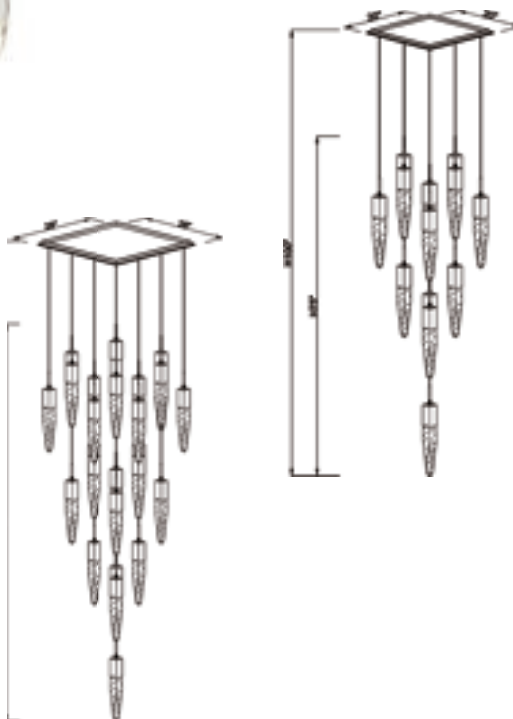

Included:
LED GU-10 Bulbs
ITEM #ALGU106W3K
Dimmable

LED

CEAR ASPEN