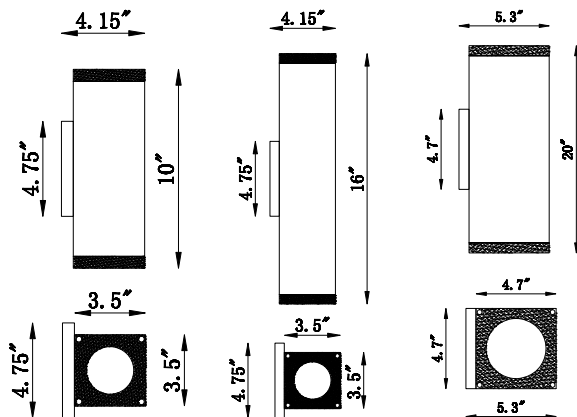

AVENUE LED
New Dimmable AC
Driverless Technology

RECOMMENDED DIMMER BRAND	MODEL NUMBER
LUTRON	NOVA NLV-600-WH, MAESTRO MAELV-600-WH, DIVA DVELV-303P-WH, RADIO RA2 RRD-6ND-WH
LEVITON	VIZIA DECORA CAT-NO.VPE06-1LZ, ILLUMATECH SLIDE DIMMER IPE04-1LZ, DECORA DSE06-10Z

LED

AVENUE
outdoor 280