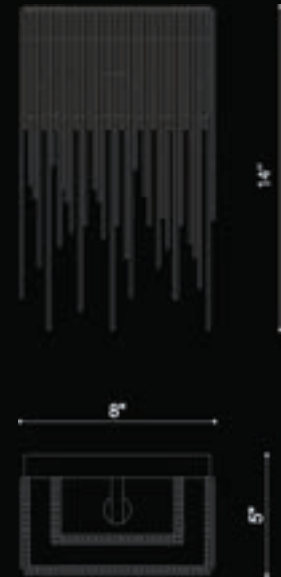

LED

FOUNTAIN AVE 216

HF1200-CH
8"W 14"H 5" EXT
(1) E12 Base 60W 120v BULB

HF1200-G
8"W 14"H 5" EXT
(1) E12 Base 60W 120v BULB

HF1201-CH
 48"L x 12"W x 20"H
 96" OAH
 125 WATT 120 VOLT
 11200 LUMENS 80 CRI
 3000K Dimmable LED
 Plated Solid Brass
 Box Cut Jewelry Chain