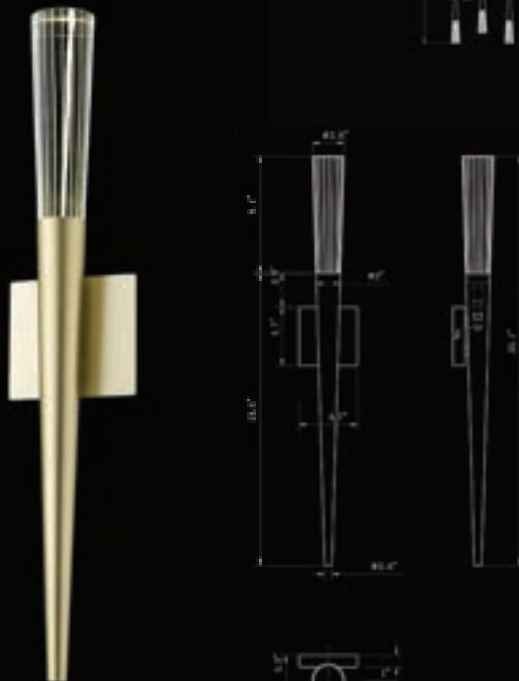

HF3080-BB
BRUSHED BRASS
3.5"W x 33" OAH
BACK PLATE 5"W x 5"H
(1) G9 BASE 3W/120V LED 300lm
4000K
DIMABLE BULB INCLUDED
ALSO AVAILABLE IN 3000K