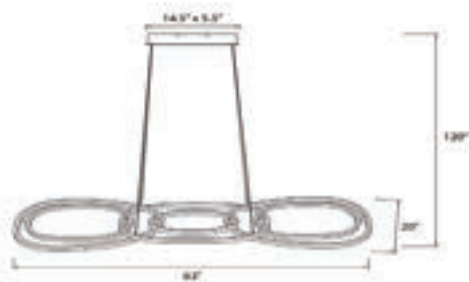

HF5025-BK
Black
63"L x 20"W x 20"H
104W / 120V
4090 Lumens
3000K

HF5025-GL
Brushed Gold
63"L x 20"W x 20"H
104W / 120V
4090 Lumens
3000K