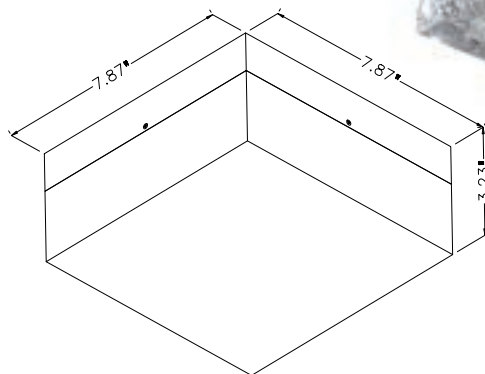

HF9208-BLK
Matte Black with Crackle Acrylic Diffuser
8"L x 8"W x 3"H
11W/120V LED 800lm
3000K
Dimmable