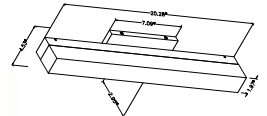

HF9221-BLK
Matte Black with
Crackle Acrylic Diffuser
20L x 5"H x 3"W
11W/120V LED 800lm
3000K
Dimmable

AVENUE LED
New Dimmable AC
Driverless Technology