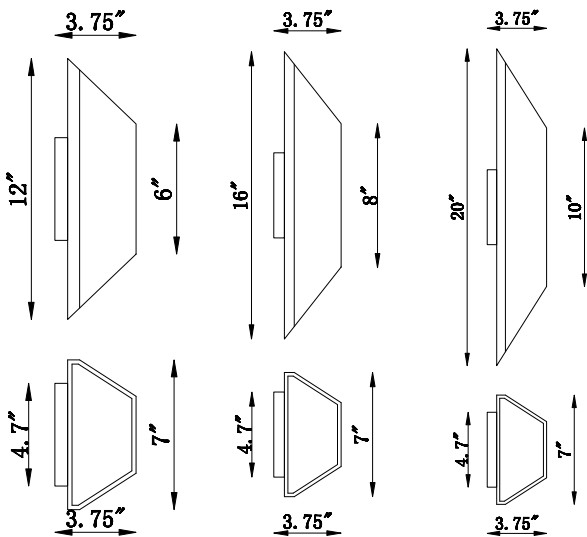

BOTTOM VIEW
BIDIRECTIONAL

AVENUE LED
New Dimmable AC
Driverless Technology

RECOMMENDED DIMMER BRAND	MODEL NUMBER
LUTRON	NOVA NLV-600-WH, MAESTRO MAELV-600-WH, DIVA DVELV-303P-WH, RADIO RA2 RRD-6ND-WH
LEVITON	VIZIA DECORA CAT-NO.VPE06-1LZ, ILLUMATECH SLIDE DIMMER IPE04-1LZ, DECORA DSE06-10Z