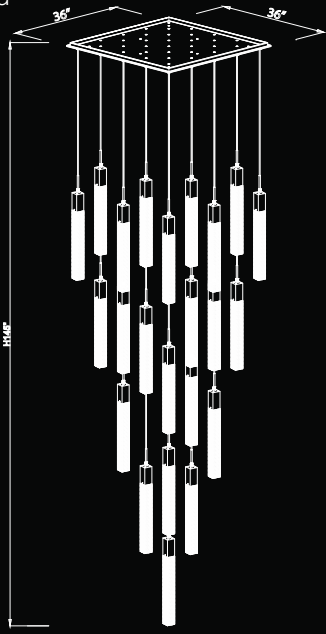

HF1903-41-BOA-DBZ
Dark Bronze
35" W x 174" OAH
(41) GU10 Base LED 6W 120V
3000K
16400 Lumens
Dimmable Bulbs Included

Included:
LED GU-10 Bulbs
ITEM #ALGU106W3K
Dimmable