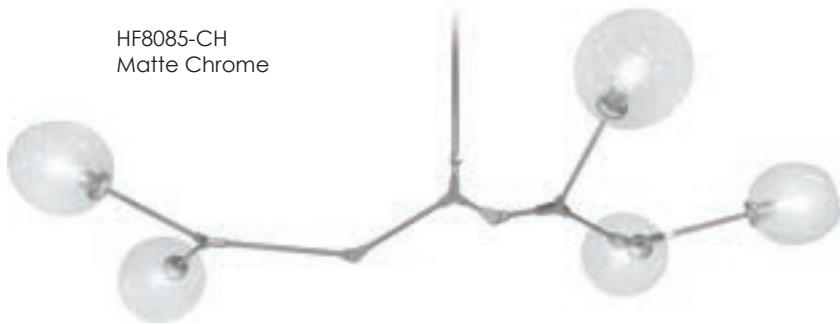

HF8085-CH
Matte Chrome

INCLUDED: Glass Size:
1-6" Down Rod   (2) Approx. 8"x8"
1-10" Down Rod   (3) Approx. 9"x9"
1-14" Down Rod
1-18" Down Rod
1-Hook Included for
Semi-Flush Mount