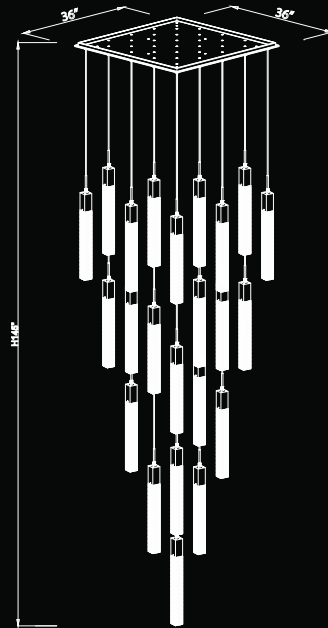

LED

BOA 186

HF1901-01-BOA-CH
 Polished Chrome
 5" Square Canopy
 2" W x 24"H
 120" OAH
 (1) GU10 Base LED 6W 120V
 3000k 400 Lumens
 Dimmable Bulb Included

HF1903-41-BOA-CH
 Polished Chrome
 35" W x 174" OAH
 (41) GU10 Base LED 6W 120V
 3000K
 16400 Lumens
 Dimmable Bulbs Included