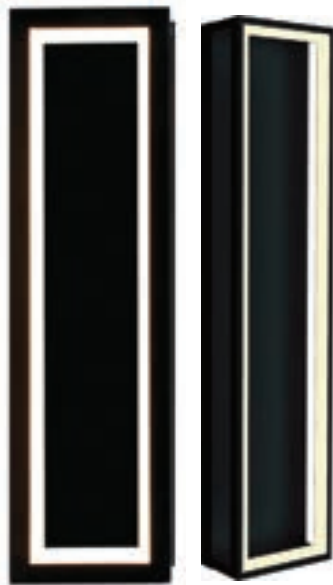

HF9405-BLK
Black
30"H x 7.5"W x 4" Ext
25 Watt / 12V
3000K / 90 CRI
900 Lumens
UL DAMP RATED
WALL MOUNT LED