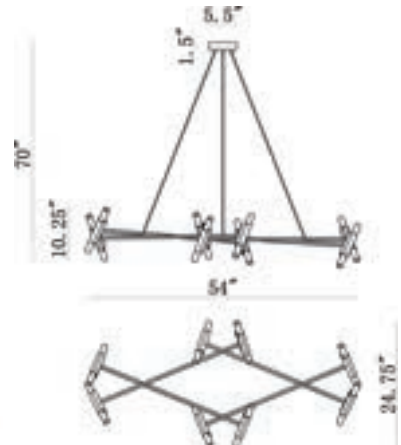

HF6016-PN
54" L x 24.75" W x 10.25" H
70" OAH
(16) LED G-9 Dimmable Bulbs Included
Adjustable Arms