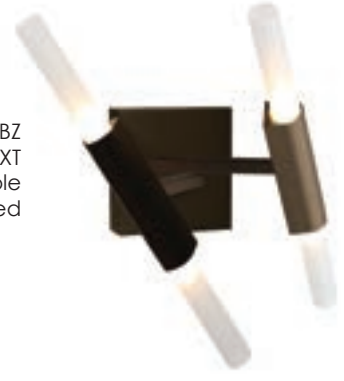

HF8059-10-CH
Matte Chrome

SERIES: HF8059-10
45.5"L x 27.75"H x 47.75"W
78" OAH
(10) G-9 LED Dimmable Bulbs Included
3000K

Down Rods Included
(1) 6"
(1) 10"
(1) 14"
(1) 18"

Wire Length: 12'

HF8060-14-DBZ
Dark Bronze