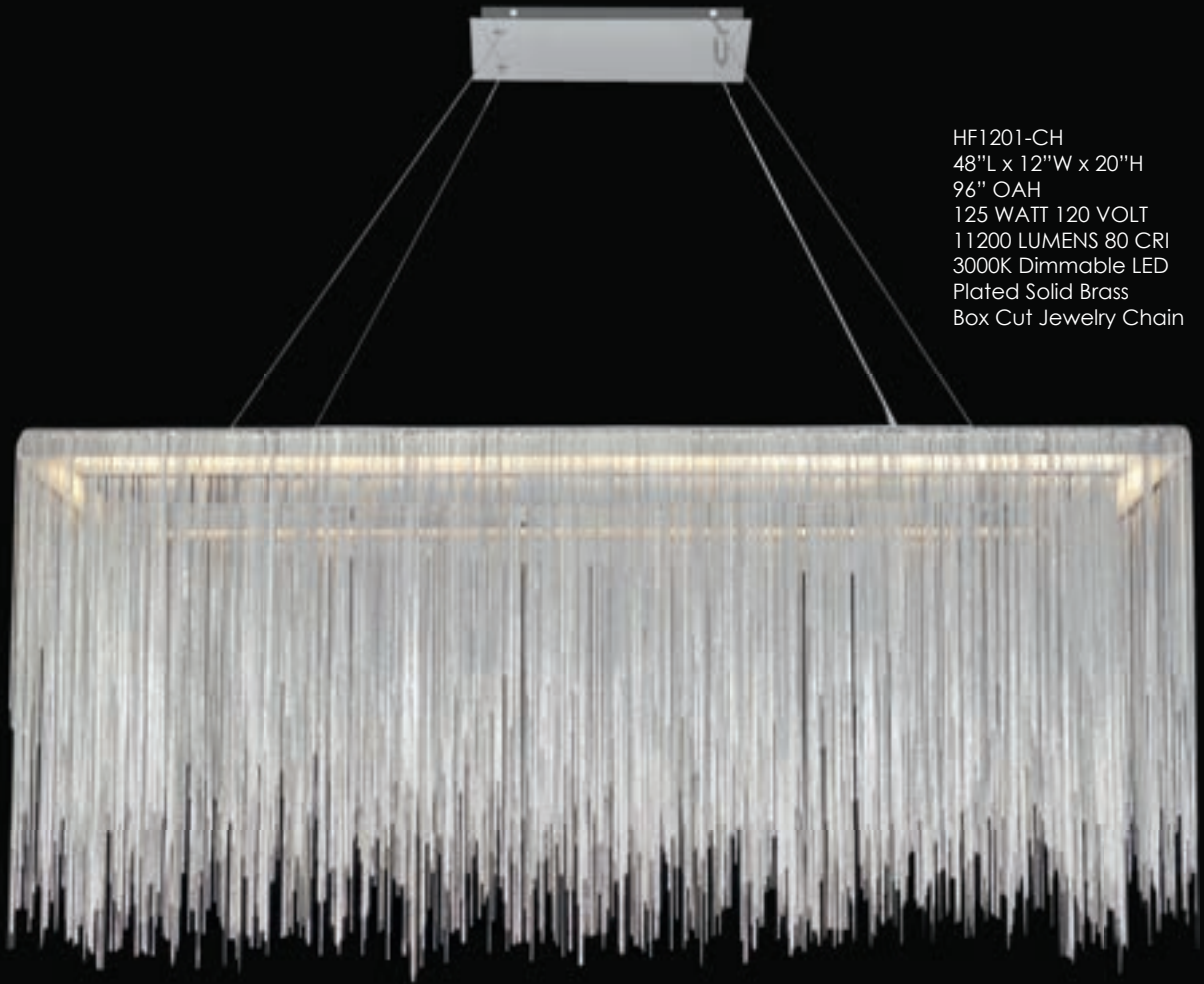

LED

FOUNTAIN AVE 216

HF1200-CH
8"W 14"H 5" EXT
(1) E12 Base 60W 120v BULB

HF1200-G
8"W 14"H 5" EXT
(1) E12 Base 60W 120v BULB

HF1201-CH
 48"L x 12"W x 20"H
 96" OAH
 125 WATT 120 VOLT
 11200 LUMENS 80 CRI
 3000K Dimmable LED
 Plated Solid Brass
 Box Cut Jewelry Chain