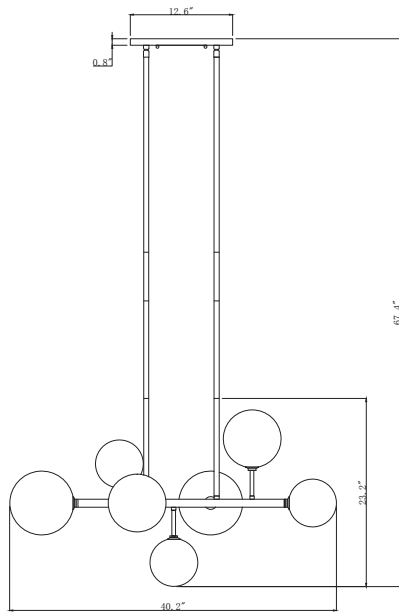

HF4207-AB
AGED BRASS WITH CLEAR GLOBES
23"H x 24"W x 40"L
120 VOLT (7) G9 BASE SOCKETS
20 WATT MAX
BULBS NOT INCLUDED
ETL LISTED

HF4203-AB
AGED BRASS WITH CLEAR GLOBES
17"H x 18"W x 7.5"EXT
120 VOLT(3) G9 BASE SOCKET
20 WATT MAX
BULBS NOT INCLUDED
ETL LISTED