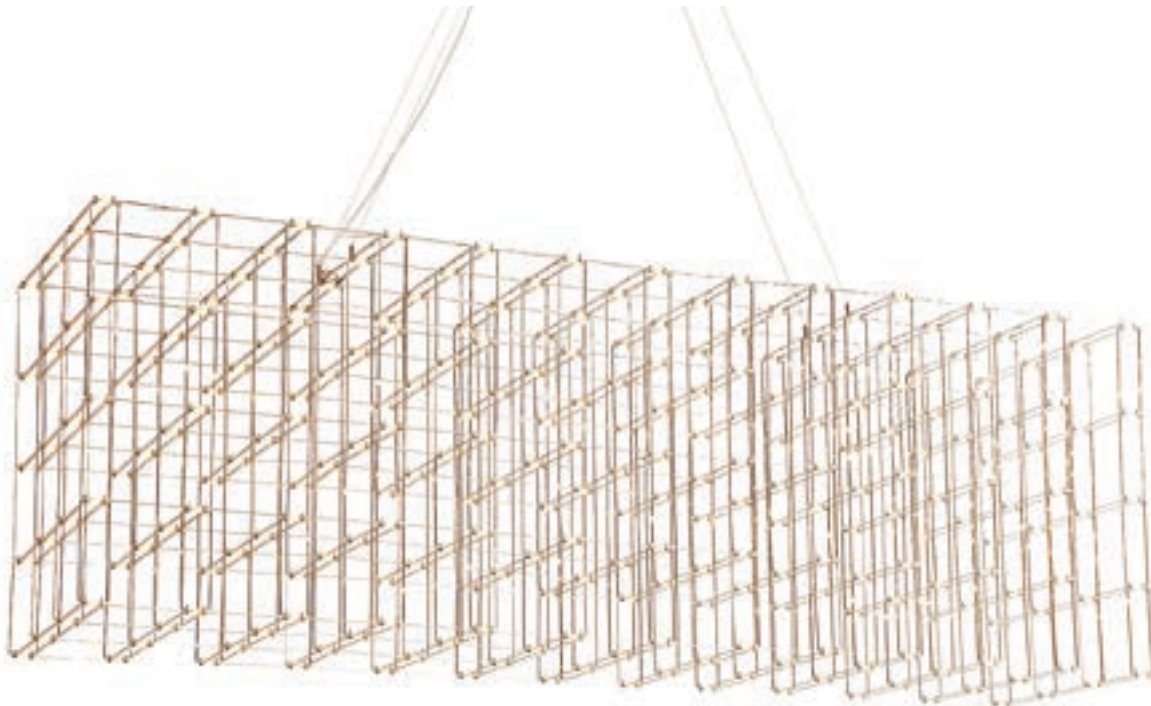

21" Glass Height

Bulbs Not Included

Available Upgrade:
 LED S-21 Bulbs
 ITEM #ALA19327E
 Dimmable

ABBAY PARK 152

HF8170-GLD
Gold
18"W x 24"H x 72"L
Canopy Size 12"L 6"W 2"H
24" OAH
(260) .6W LED 156W Total / 12V
3000K