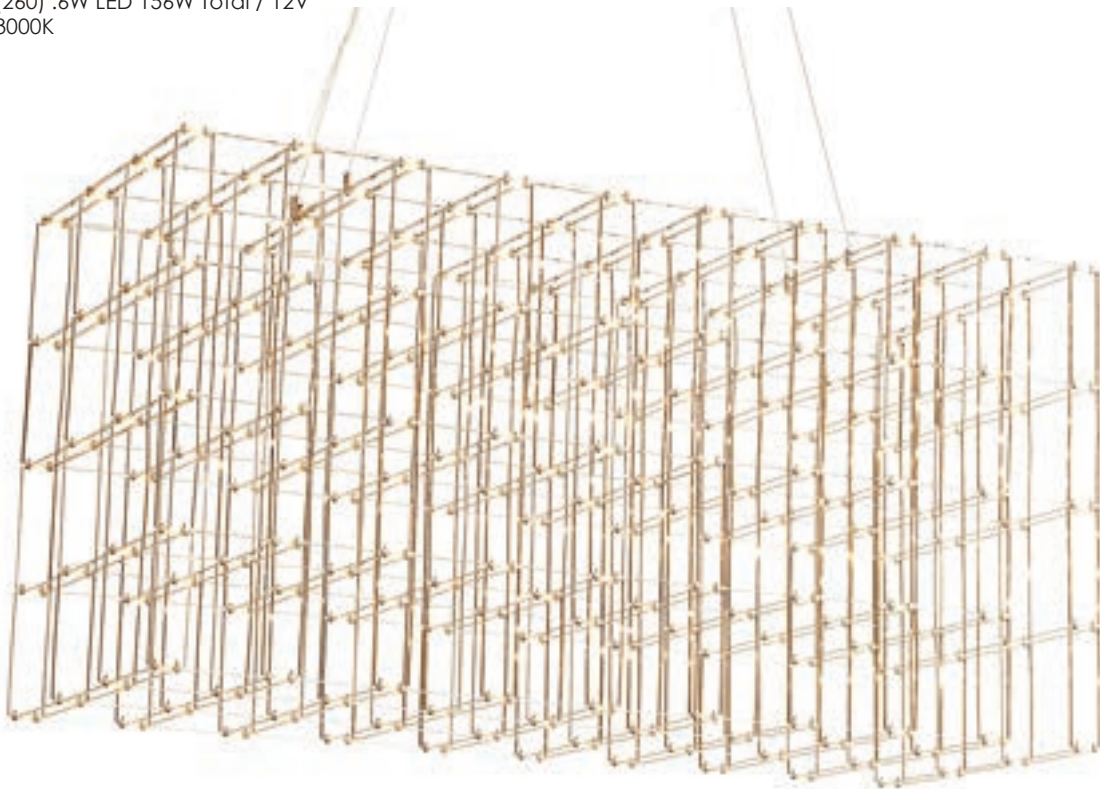

21" Glass Height

Bulbs Not Included

Available Upgrade:
 LED S-21 Bulbs
 ITEM #ALA19327E
 Dimmable

ABBAY PARK 152

HF8170-GLD
Gold
18"W x 24"H x 72"L
Canopy Size 12"L 6"W 2"H
24" OAH
(260) .6W LED 156W Total / 12V
3000K