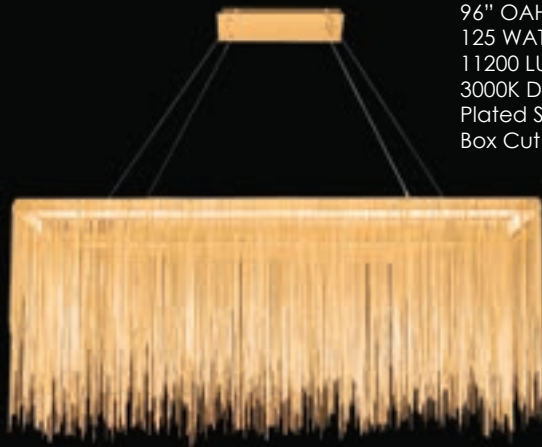

LED

FOUNTAIN AVE 216

HF1200-CH
8"W 14"H 5" EXT
(1) E12 Base 60W 120v BULB

HF1200-G
8"W 14"H 5" EXT
(1) E12 Base 60W 120v BULB

HF1201-CH
 48"L x 12"W x 20"H
 96" OAH
 125 WATT 120 VOLT
 11200 LUMENS 80 CRI
 3000K Dimmable LED
 Plated Solid Brass
 Box Cut Jewelry Chain