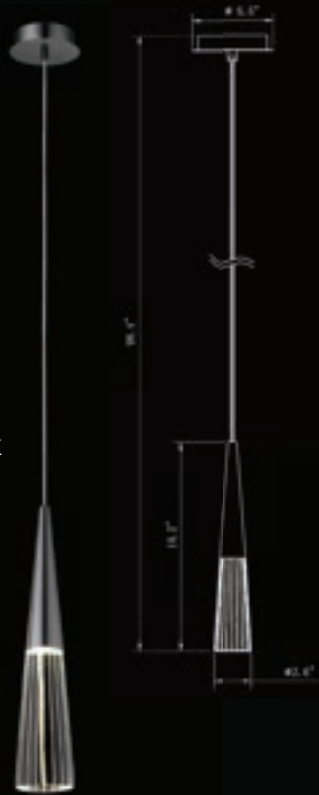

HF7701-GM
GUN METAL
3.5"W x 15" H x 120" OAH
CANOPY 5" ROUND
(1) G9 BASE 3W
120V LED 300lm 4000K
DIMABLE BULB INCLUDED
ALSO AVAILABLE IN 3000K

HF7713-GM
GUN METAL
22" W x 110" OAH
Pinstripe Crystal with a Random
Pattern
(13) G9 Base LED 3W 120V 4000K
3120 LUMENS
DIMABLE BULB INCLUDED