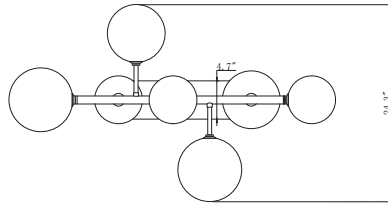

HF4207-AB
AGED BRASS WITH CLEAR GLOBES
23"H x 24"W x 40"L
120 VOLT (7) G9 BASE SOCKETS
20 WATT MAX
BULBS NOT INCLUDED
ETL LISTED

HF4203-AB
AGED BRASS WITH CLEAR GLOBES
17"H x 18"W x 7.5"EXT
120 VOLT(3) G9 BASE SOCKET
20 WATT MAX
BULBS NOT INCLUDED
ETL LISTED