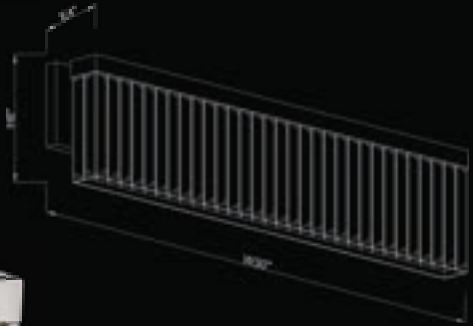

HF4002-PN
24"W x 6"H x 4"EXT
30 Watt 120 Volt 2400 Lumens
3000K