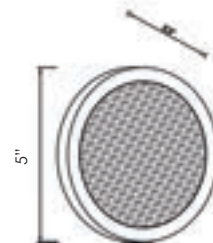

AVENUE LED
New Dimmable AC
Driverless Technology

RECOMMENDED DIMMER BRAND	MODEL NUMBER
LUTRON	NOVA NLV-600-WH, MAESTRO MAELV-600-WH, DIVA DVELV-303P-WH, RADIO RAZ RRD-6ND-WH
LEVITON	VIZIA DECORA CAT-NO.VPE06-1LZ, ILLUMATECH SLIDE DIMMER IPE04-1LZ, DECORA DSE06-10Z