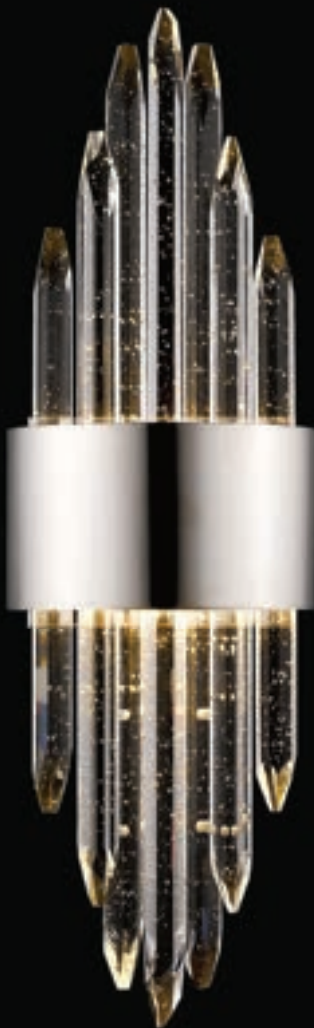

HF3017-BB
Brushed Brass
7"W x 21.625"H
22" OAH
10W / 120V
850 Lumens
3000K
Clear Air Bubbles
Solid Crystals

HF3017-PN
Polished Nickel
7"W x 21.625"H
22" OAH
10W / 120V
850 Lumens
3000K
Clear Air Bubbles
Solid Crystals

HF3017-DBZ
Dark Bronze
7"W x 21.625"H
22" OAH
10W / 120V
850 Lumens
3000K
Clear Air Bubbles
Solid Crystals

AVENUE LED
New Dimmable AC
Driverless Technology

RECOMMENDED DIMMER BRAND	MODEL NUMBER
LUTRON	NOVA NLV-600-WH, MAESTRO MAELV-600-WH, DIVA DVELV-303P-WH, RADIO RA2 RRD-6ND-WH
LEVITON	VIZIA DECORA CAT-NO.VPE06-1LZ, ILLUMATECH SLIDE DIMMER IPE04-1LZ, DECORA DSE06-10Z