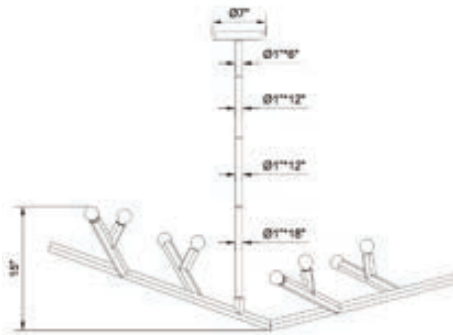

HF8888-BLK
52"L x 21"W x 15"H
MATTE BLACK 8 LIGHT BRANCH FIXTURE
(8) E12 BASE SOCKETS
120 VOLT 60 WATT MAX
BULBS NOT INCLUDED
UL LISTED