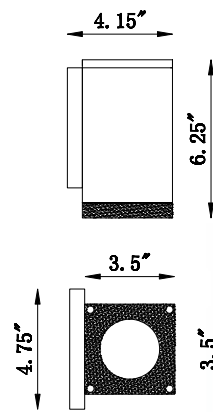

AV9889-SLV
Silver
4.7"W x 6.5"H x 4.7"EXT
14W / 120V
796 Lumens
3000K

AV9888-SLV
Silver
4.7"W x 8"H x 4.7"EXT
14W / 120V
795 Lumens
3000K

AVENUE LED
New Dimmable AC
Driverless Technology

RECOMMENDED DIMMER BRAND	MODEL NUMBER
LUTRON	NOVA NLV-600-WH, MAESTRO MAELV-600-WH, DIVA DVELV-303P-WH, RADIO RA2 RRD-6ND-WH
LEVITON	VIZIA DECORA CAT-NO.VPE06-1LZ, ILLUMATECH SLIDE DIMMER IPE04-1LZ, DECORA DSE06-10Z