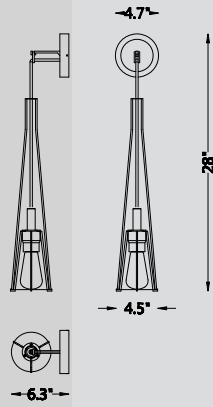

Bulbs Not Included

[Available Upgrade:](#)
LED S-21 Bulbs
ITEM #ALA19327E
Dimmable