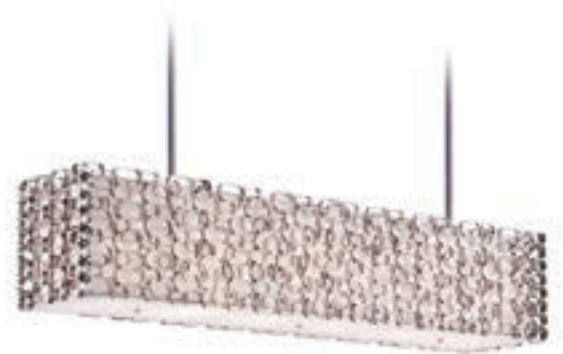

HF1700-PN
 48"L x 12"W x 12"H
 22"L x 6"W x 2"H Rectangular Canopy
 (6) E-12 Base 60W 120V Bulbs

Down Rods Included
 (6) 12"
 (2) 6"

HF1701-PN
 38"L x 12"W x 12"H
 22"L x 6"W x 2"H Rectangular Canopy
 (4) E-12 Base 60W 120V Bulbs