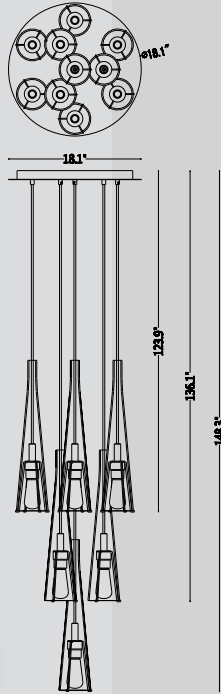

HF8131-BB
Brushed Brass
4.5"W x 28"H
28" OAH
(1) A-19 Base Socket
60W Max / 120V
Clear Glass