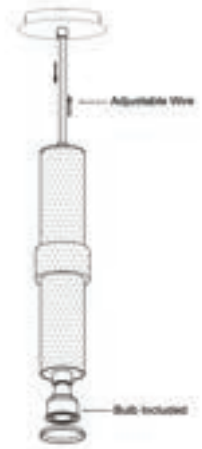

Included:
 LED GU-10 Bulbs
 ITEM #ALGU106W3K
 Dimmable

LED

CICADA 110

HF1076-BBK
2.5"W x 10"H
120" OAH
GU10 LED Bulb Included.
6 Watt / 380 Lumens

HF1080-LDG
Dark Grey with Light Grey
Knurled Ring
2.5"W x 15"H
120" OAH
GU10 LED Bulb Included.
6 Watt / 380 Lumens