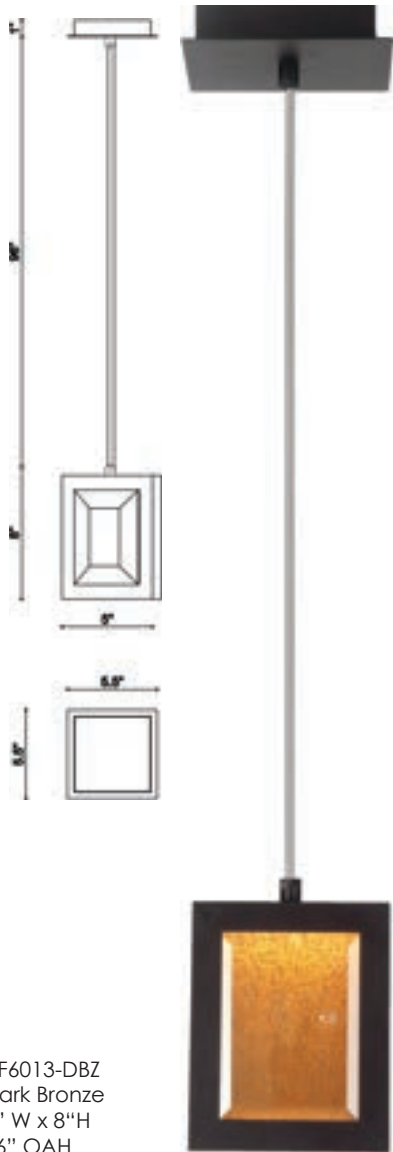

HF6013-DBZ
Dark Bronze
5" W x 8"H
96" OAH
6 Watt 120 Volt 400 Lumens
3000K