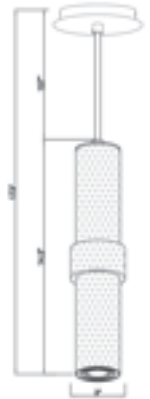

HF1081-BLK
Black with Black
Knurled Ring
2.5"W x 15"H
120" OAH
GU10 LED Bulb Included.
6 Watt / 380 Lumens