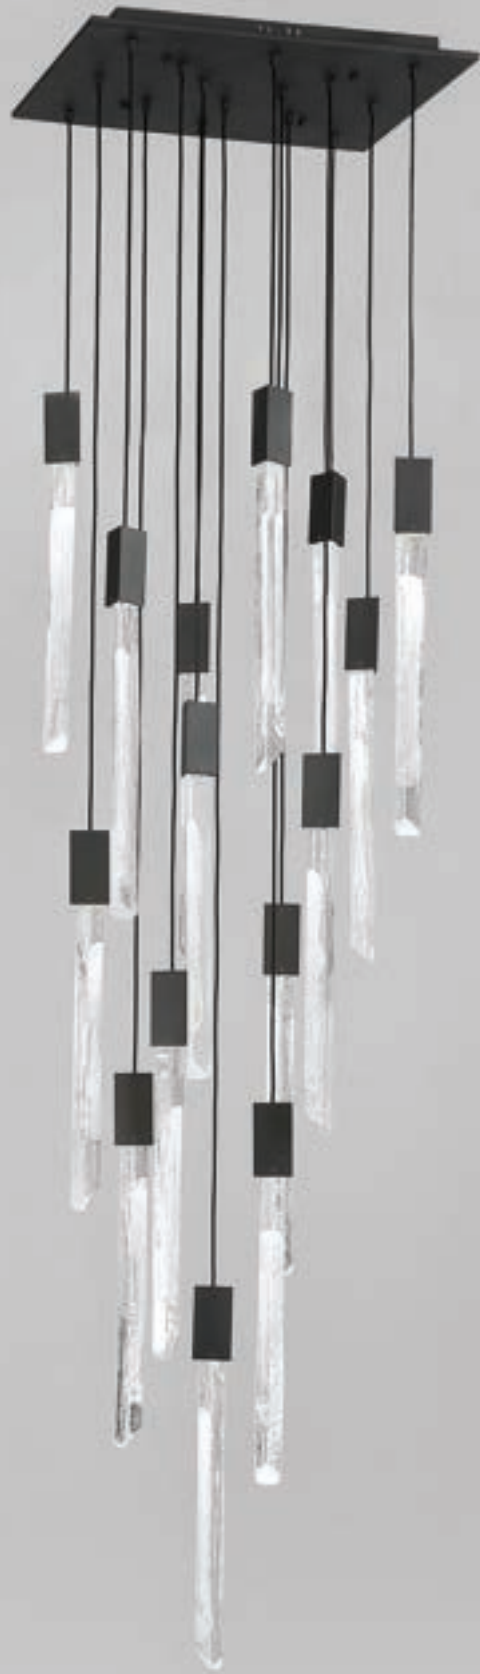

HF5415-BLK
24"W x 180" OAH
15 LIGHT (G9 BASE)
3 WATTS 280 LUMENS EACH
45W/120V LED 3600lm 4000K
ALSO AVAILABLE IN 3000K
DIMMABLE
MATTE BLACK
CLEAR AND WHITE
MARBLEIZED GLASS

Included
LED G-9 Bulbs
ITEM #G93W3K
Dimmable

RECOMMENDED DIMMER BRAND	MODEL NUMBER
LUTRON	NOVA NLY-600-WH, MAESTRO MAELV-600-WH, DIVA DVELV-303P-WH, RADIO RA2 RRD-6ND-WH
LEVITON	VIZIA DECORA CAT-NO.VPE06-1LZ, ILLUMATECH SLIDE DIMMER IPE04-1LZ, DECORA DSE06-10Z