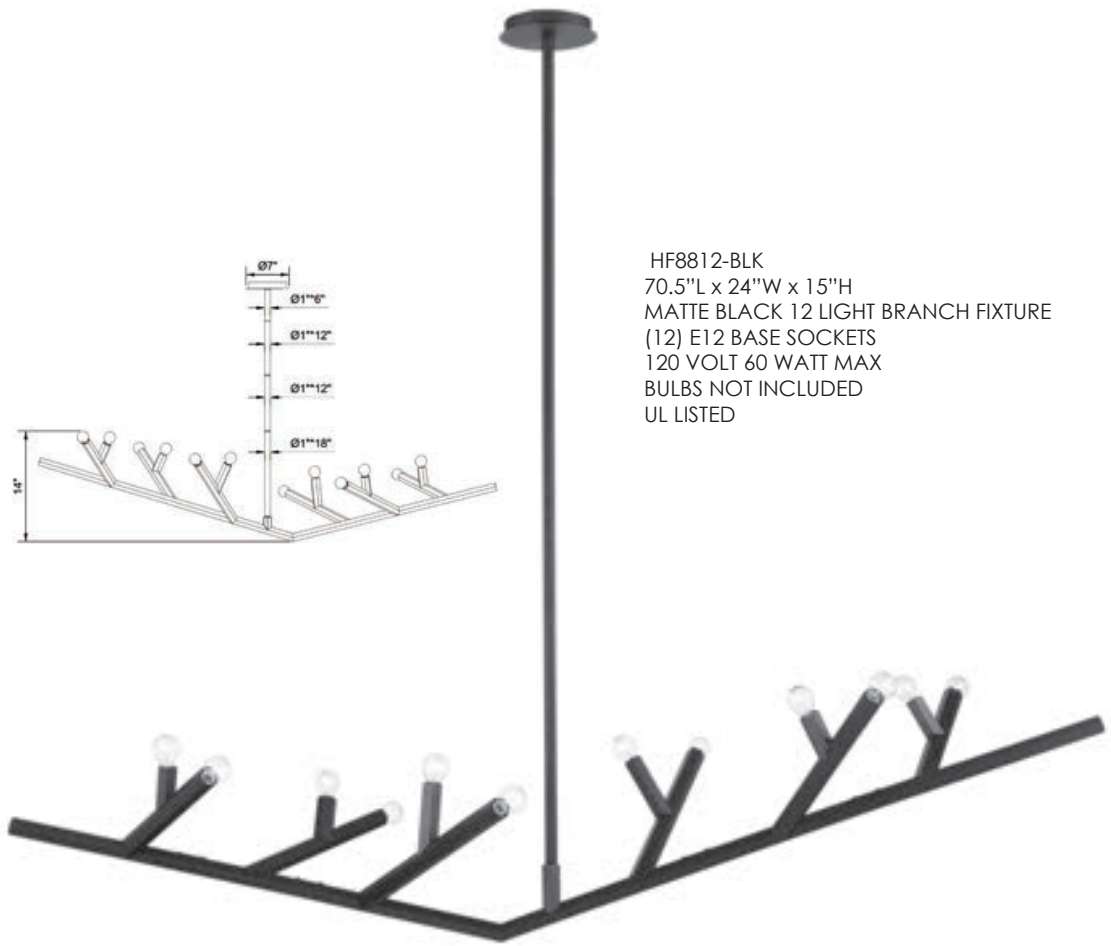

HF8812-BLK
70.5"L x 24"W x 15"H
MATTE BLACK 12 LIGHT BRANCH FIXTURE
(12) E12 BASE SOCKETS
120 VOLT 60 WATT MAX
BULBS NOT INCLUDED
UL LISTED