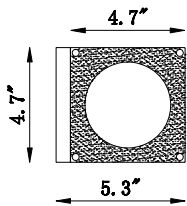

AV9890-BLK
Black
4.7"W x 8"H x 5.3"EXT
14W / 120V
860 Lumens
3000K