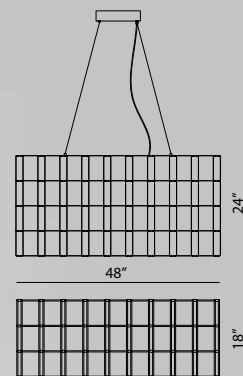

HF8170-CH
Chrome
18"W x 24"H x 72"L
124" OAH
(260) .6W LED 156W Total / 12V
3000K
Canopy Size: 12"L 6"W 2"H

HF8148-CH
Chrome
18"W x 24"H x 48"L
124" OAH
(200) .6W LED 120W Total / 12V
3000K
Canopy Size: 12"L 6"W 2"H