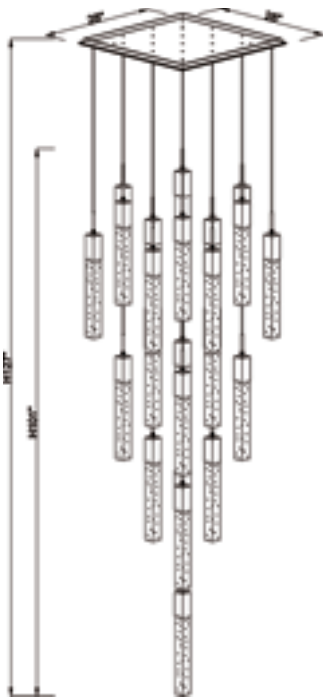

LED

GLACIER 54

HF1904-25-GL-BB
Brushed Brass
28" W x 174" OAH
(25) GU10 Base LED 6W 120V 3000k
Dimmable Bulbs Included
Staggered Random Pattern

Also Available in Clear Crystal :
(HF1904-25-GL-BB-C)

57 **GLACIER**