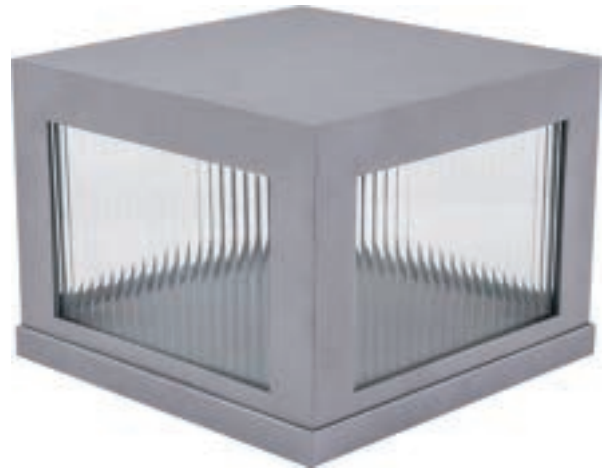

AV9904-SLV
Silver
12" W x 12" W x
9" H
15W / 120V
450 Lumens
3000K
Pillar Mount

AV9904-BLK
Black
12" W x 12" W x
9" H
15W / 120V
450 Lumens
3000K
Pillar Mount

AV9905-SLV
Silver
14" W x 14" W x 10" H
15W / 120V
390 Lumens
3000K
Pillar Mount