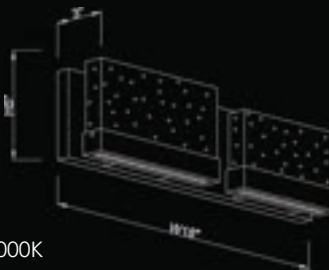

HF3002-PN
18" W x 5" H x 3"EXT
15W/120V LED 1400lm 3000K
Dimmable