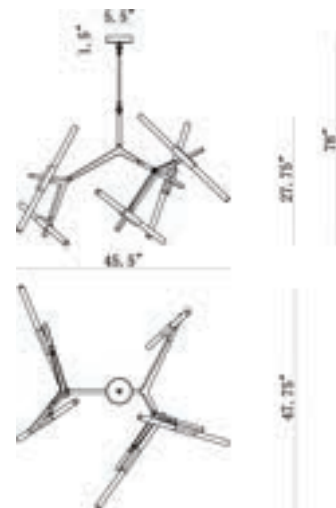

SERIES: HF8059-10
45.5"L x 27.75"H x 47.75"W
78" OAH
(10) G-9 LED Dimmable Bulbs Included
3000K

Down Rods Included
(1) 6"
(1) 10"
(1) 14"
(1) 18"

Wire Length: 12'