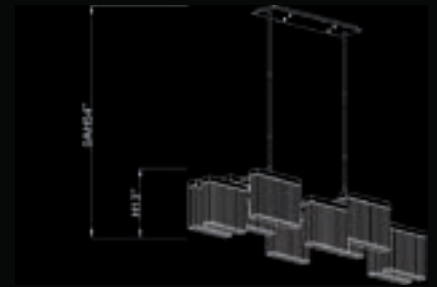

HF4010-PN
 57" L x 13" W x 13" H
 54" OAH
 (10) G9 Base 40 Watt 120 Volt
 Bulbs Not Included

Canopy 16" L x 4.5" W x 3.2" H

HF4008-PN
 28 X 28 X 16.5" H
 (8) G9 Base Bulbs 40W 120V
 Bulbs Not Included

Bulbs Not Included