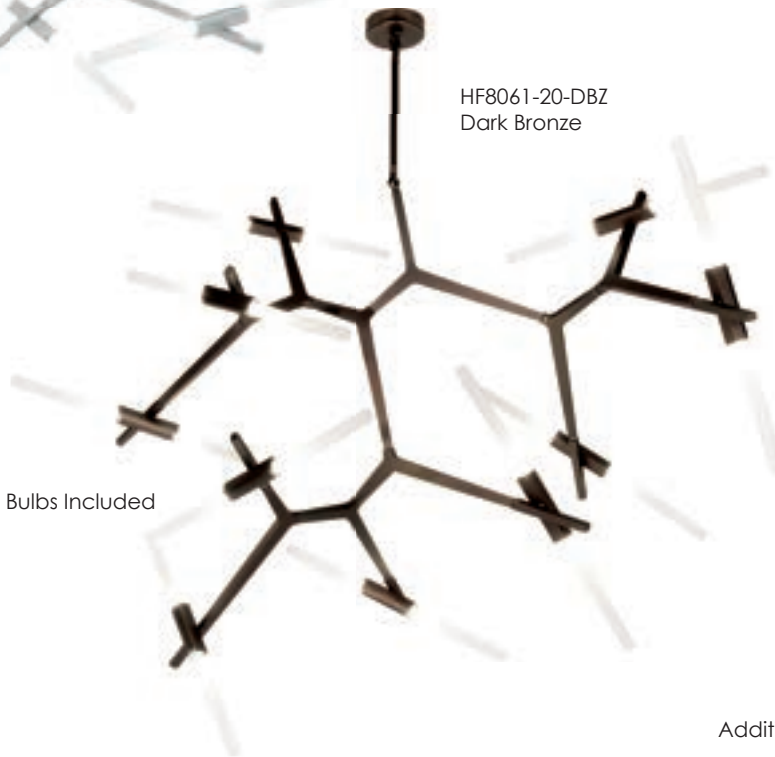

Down Rods Included
(1) 6"
(1) 10"
(1) 14"
(1) 18"

Wire Length: 12'

Included
LED G-9 Bulbs
v
Dimmable

HF8061-20-BB
Brushed Brass

HF8061-20-CH
Matte Chrome

HF8061-20-DBZ
Dark Bronze

SERIES: HF8061-20
62\"/>

(20) G-9 LED Dimmable Bulbs Included
3000K
Adjustable Arms