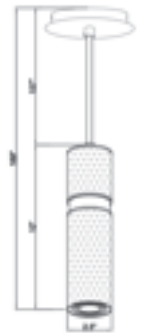

HF1074-DGY
Knurled Metal
2.5"W x 10"H
120" OAH
GU10 LED Bulb Included.
6 Watt / 380 Lumens

HF1072-LGB
Knurled Metal
2.5"W x 10"H
120" OAH
GU10 LED Bulb Included.
6 Watt / 380 Lumens

HF1073-LDG
Knurled Metal
2.5"W x 10"H
120" OAH
GU10 LED Bulb Included.
6 Watt / 380 Lumens

Included:
LED GU-10 Bulbs
ITEM #ALGU106W3K
Dimmable