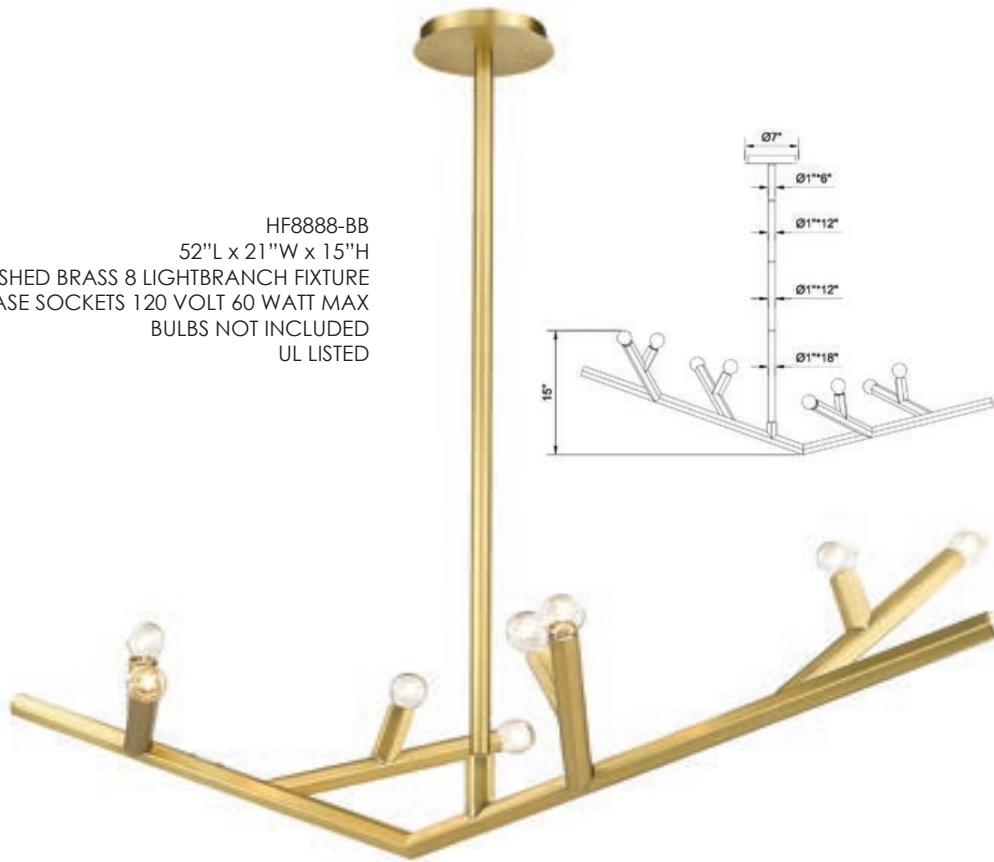

HF8888-BB
52"L x 21"W x 15"H
BRUSHED BRASS 8 LIGHTBRANCH FIXTURE
(8) E12 BASE SOCKETS 120 VOLT 60 WATT MAX
BULBS NOT INCLUDED
UL LISTED