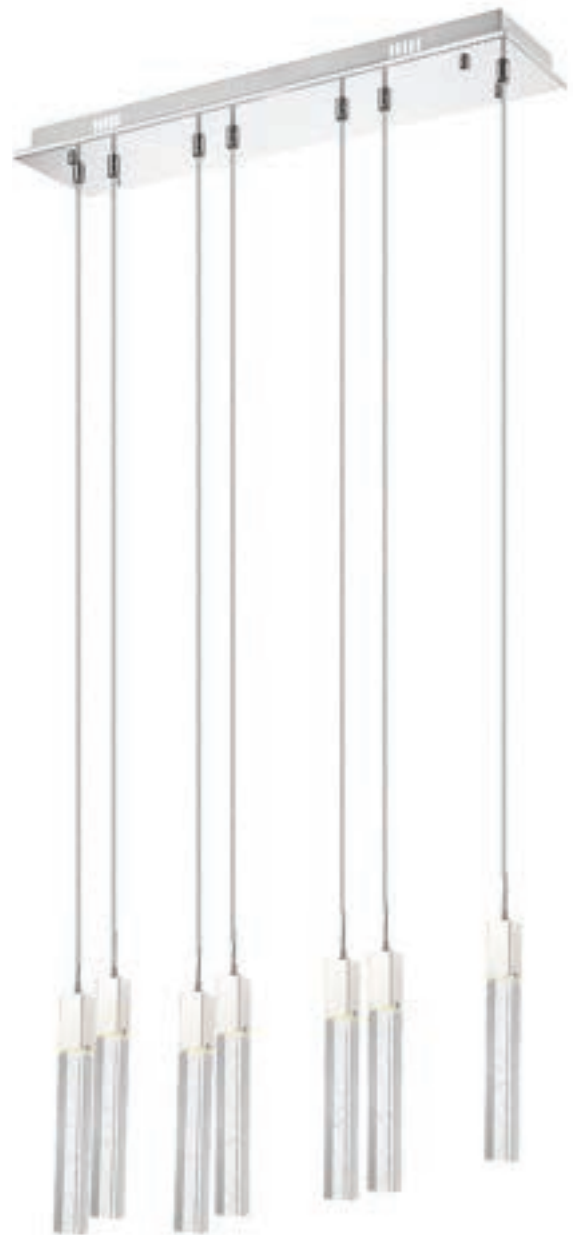

HF1900-7-GL-CH
Polished Chrome
Clear Solid Crystal Air Bubbled Prisms
11"W x 46.5"L x 130" OAH
Dimmable Bulb Included
(7) GU-10 Base LED 42W 120V 3000k
2800 Lumens

Included:
LED GU-10 Bulbs
ITEM #ALGU106W3K
Dimmable

LED

GLACIER