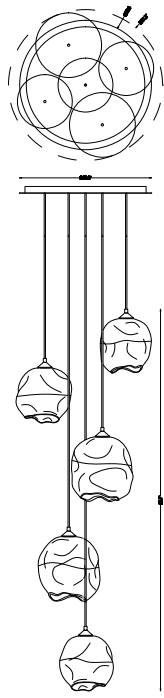

HF8143-DBZ-CL
Dark Bronze
17.7"W x 210"H
210" OAH
(3) A-19 Base Sockets
60W Max / 120V

HF8143-BB-WH
Brushed Brass
17.7"W x 210"H
210" OAH
(3) A-19 Base Sockets
60W Max / 120V

HF8145-DBZ-CL
Dark Bronze
27.5"W x 210"H
210" OAH
(5) A-19 Base Sockets
60W Max / 120V