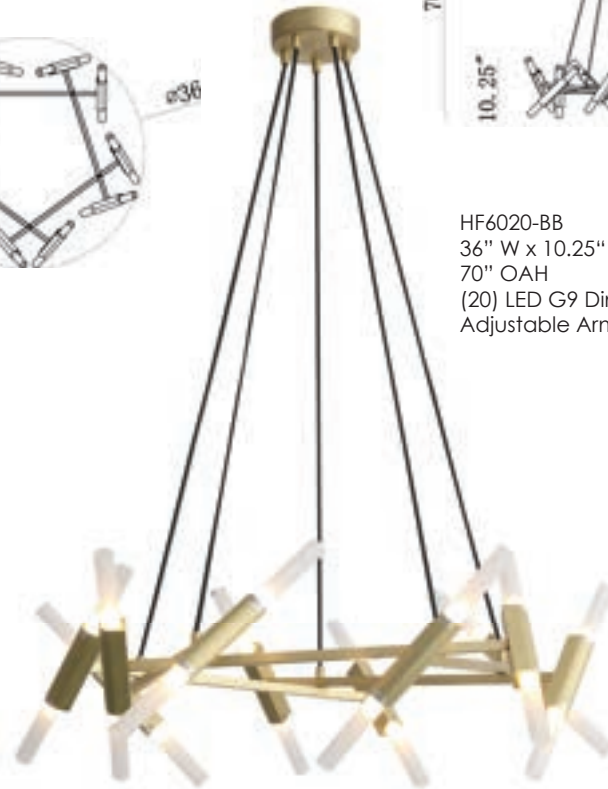

HF6020-BB
36" W x 10.25" H
70" OAH
(20) LED G9 Dimmable Bulbs Included
Adjustable Arms