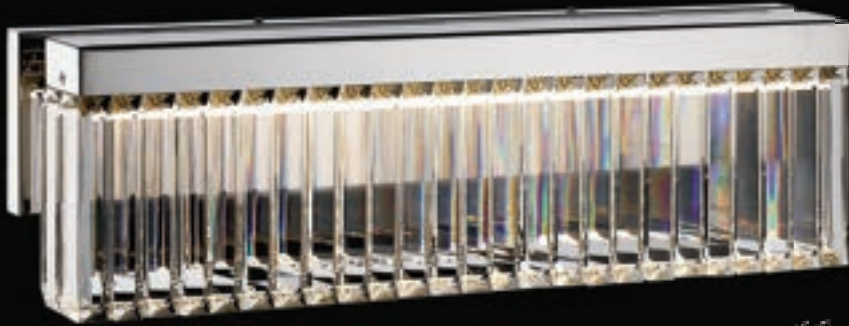

HF1905-13-BOA-BB
 Brushed Brass
 20" W x 150" OAH
 (13) GU10 Base LED 6W 120V
 3000k
 5200 Lumens
 Dimmable Bulbs Included

Included:
 LED GU-10 Bulbs
 ITEM #ALGU106W3K
 Dimmable

LED

BOA 192

HF4003-PN
 30"W x 6"H x 4"EXT
 37 Watt 120 Volt 3000 Lumens
 3000K