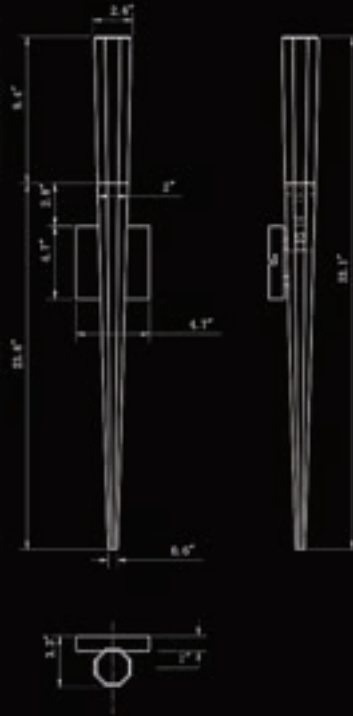

Included
LED G-9 Bulbs
ITEM #G93W3K
Dimmable

RECOMMENDED DIMMER BRAND	MODEL NUMBER
LUTRON	NOVA NLY-600-WH, MAESTRO MAELY-600-WH, DIVA DVELV-303P-WH, RADIO RA2 RRD-6ND-WH
LEVITON	VIZIA DECORA CAT-NO.VPE06-1LZ, ILLUMATECH SLIDE DIMMER IPE04-1LZ, DECORA DSE06-10Z

LED

AVALON AVE