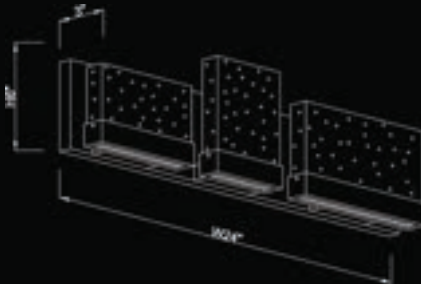

HF3004-PN
 33"W x 6"H x 3"EXT
 27W/120V LED 2400lm 3000K
 Dimmable

HF3003-PN
 24"W x 6"H x 3"EXT
 20W/120V LED 1800lm 3000K
 Dimmable

HF3002-PN
 18" W x 5" H x 3"EXT
 15W/120V LED 1400lm 3000K
 Dimmable