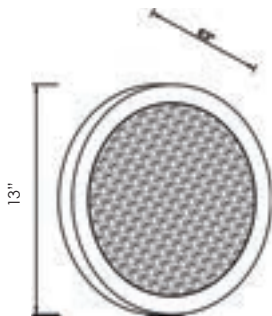

AVENUE LED
New Dimmable AC
Driverless Technology

RECOMMENDED DIMMER BRAND	MODEL NUMBER
LUTRON	NOVA NLV-600-WH, MAESTRO MAELV-600-WH, DIVA DVELV-303P-WH, RADIO RAZ RRD-6ND-WH
LEVITON	VIZIA DECORA CAT-NO.VPE06-1LZ, ILLUMATECH SLIDE DIMMER IPE04-1LZ, DECORA DSE06-10Z