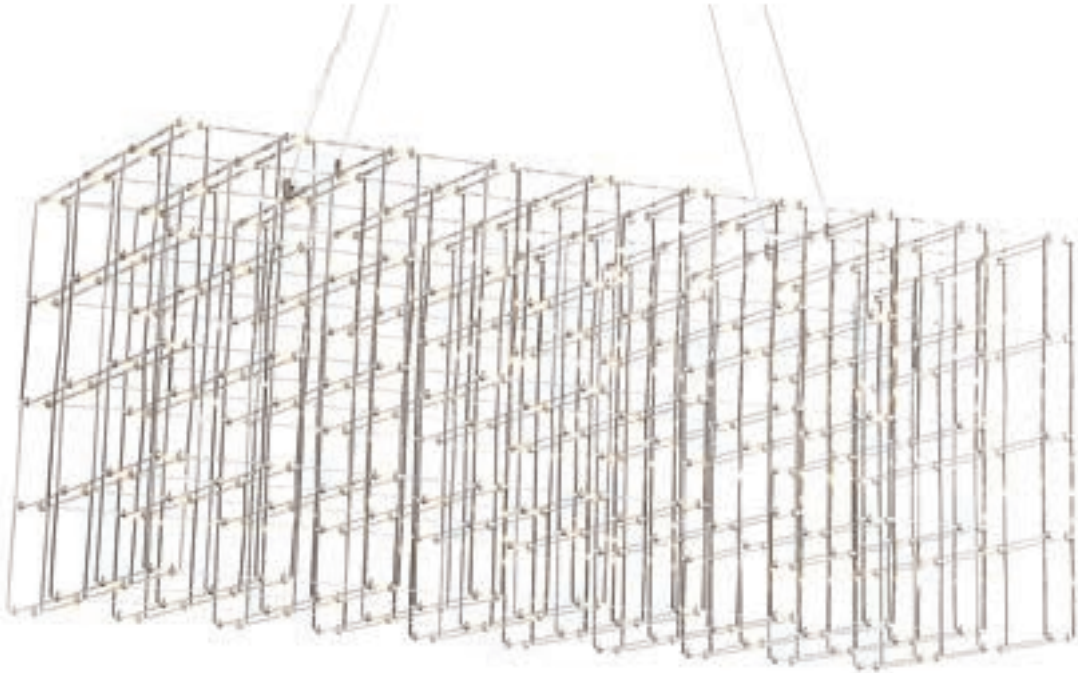

HF8148-GLD
Gold
18"W x 24"H x 48"L
Canopy Size 12"L 6"W 2"H
24" OAH
(200) .6W LED 120W Total / 12V
3000K