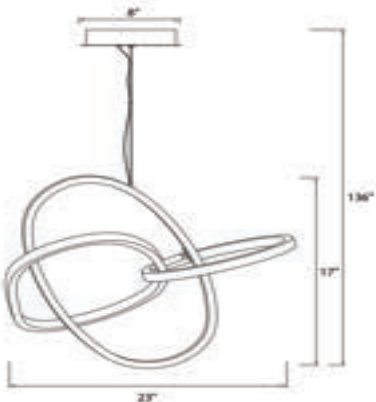

HF5023-GL
Brushed Gold
23"L x 20"W x 17"H
39W / 120V
1500 Lumens
3000K