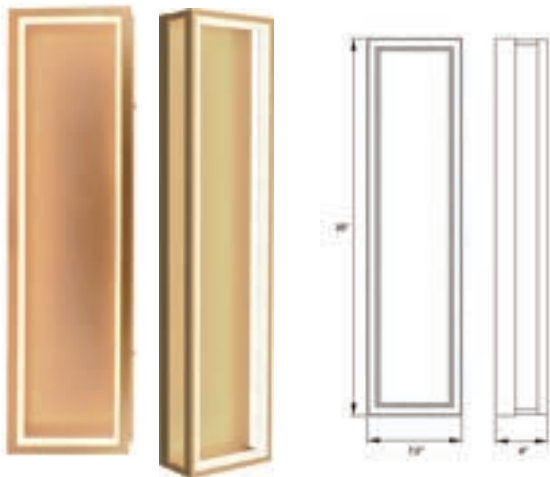

HF9405-GLD
Gold
30"H x 7.5"W x 4" Ext
25 Watt / 12V
3000K / 90 CRI
900 Lumens
UL DAMP RATED
WALL MOUNT LED
UL DAMP RATED
WALL MOUNTED LED