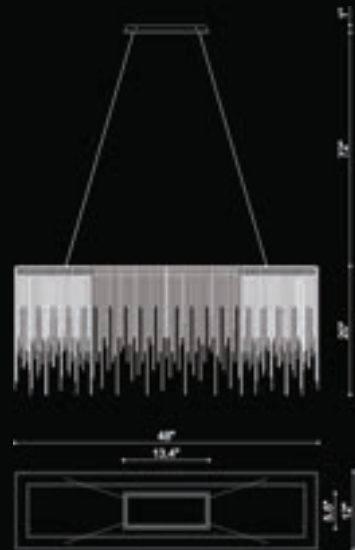

AVENUE LED
New Dimmable AC
Driverless Technology

RECOMMENDED DIMMER BRAND	MODEL NUMBER
LUTRON	NOVA NLV-600-WH, MAESTRO MAELV-600-WH, DIVA DVELV-303P-WH, RADIO RA2 RRD-6ND-WH
LEVITON	VIZIA DECORA CAT-NO.VPE06-1LZ, ILLUMATECH SLIDE DIMMER IPE04-1LZ, DECORA DSE06-10Z