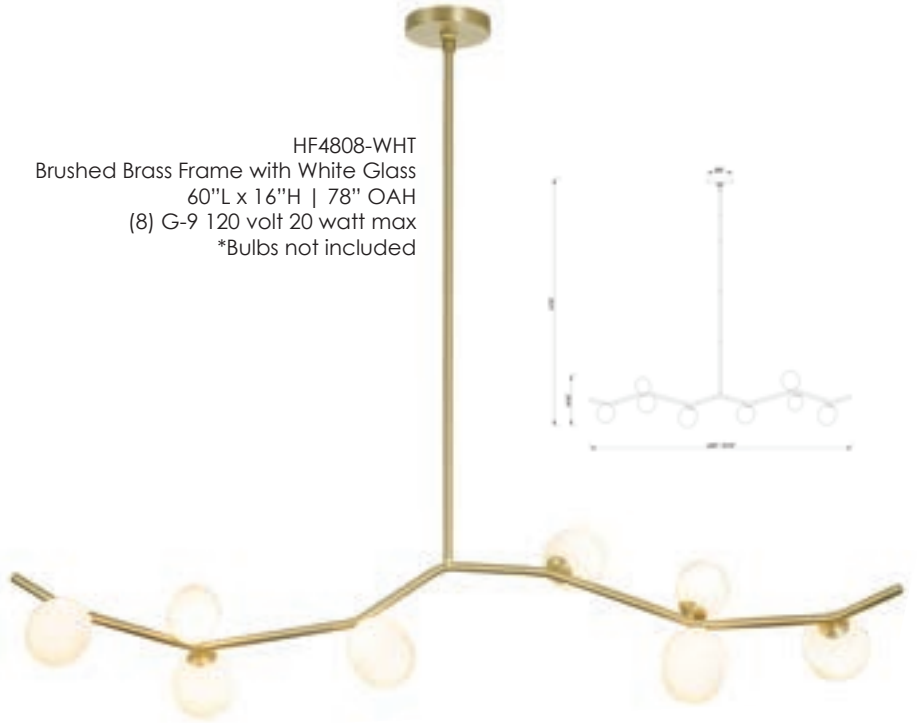

HF4808-WHT
Brushed Brass Frame with White Glass
60"L x 16"H | 78" OAH
(8) G-9 120 volt 20 watt max
*Bulbs not included