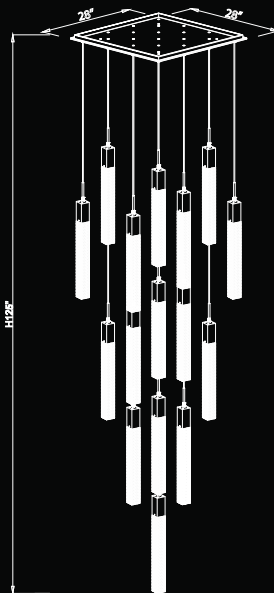

HF1905-13-BOA-DBZ
Dark Bronze
20" W x 150" OAH
(13) GU10 Base LED 6W 120V
3000k
5200 Lumens
Dimmable Bulbs Included

Included:
LED GU-10 Bulbs
ITEM #ALGU106W3K
Dimmable

LED

BOA 190