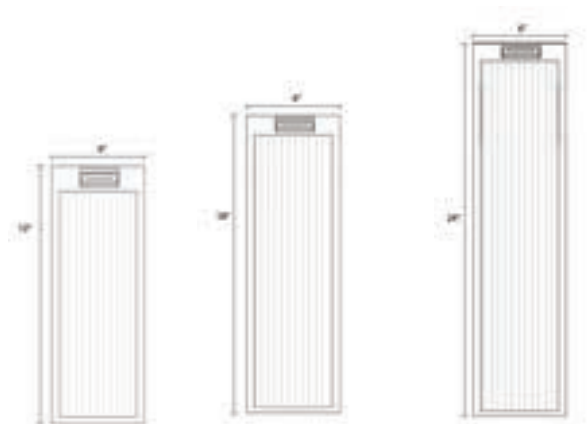

AV9902-SLV
Silver
6" W x 18" H x 4" Ext
11W / 120V
385 Lumens
3000K

LED

AVENUE LED
New Dimmable AC
Driverless Technology

RECOMMENDED DIMMER BRAND	MODEL NUMBER
LUTRON	NOVA NLV-600-WH, MAESTRO MAELV-600-WH, DIVA DVELV-303P-WH, RADIO RA2 RRD-6ND-WH
LEVITON	VIZIA DECORA CAT-NO.VPE06-1LZ, ILLUMATECH SLIDE DIMMER IPE04-1LZ, DECORA DSE06-10Z

AVENUE
outdoor