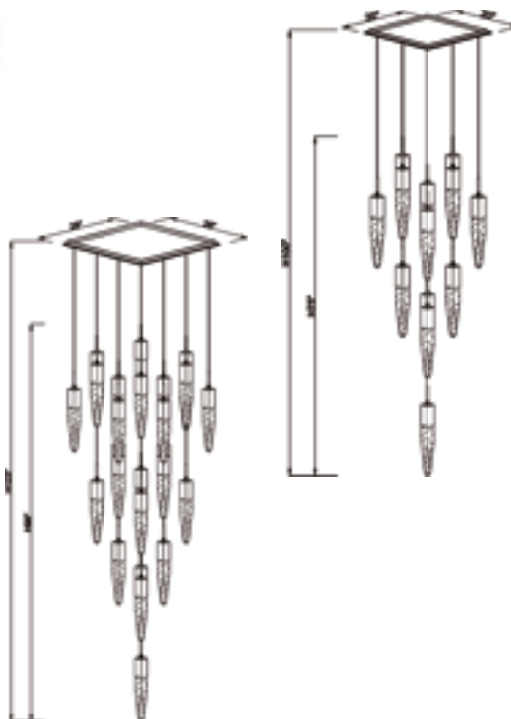

Included:
LED GU-10 Bulbs
ITEM #ALGU106W3K
Dimmable

LED

CLEAR ASPEN