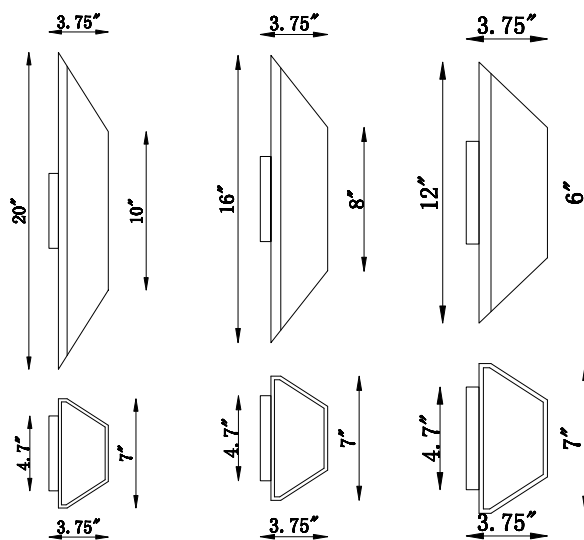

AVENUE LED

New Dimmable AC
Driverless Technology

RECOMMENDED DIMMER BRAND	MODEL NUMBER
LUTRON	NOVA NLV-600-WH, MAESTRO MAELV-600-WH, DIVA DVELV-303P-WH, RADIO RA2 RRD-6ND-WH
LEVITON	VIZIA DECORA CAT-NO.VPE06-1LZ, ILLUMATECH SLIDE DIMMER IPE04-1LZ, DECORA DSE06-10Z

AVENUE
outdoor