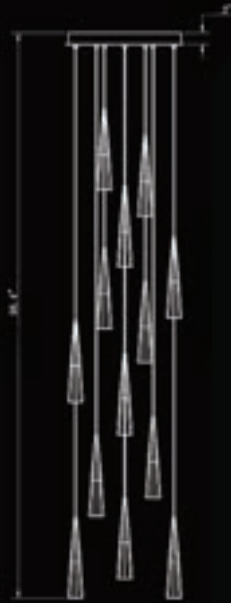

Included
LED G-9 Bulbs
ITEM #G93W3K
Dimmable

RECOMMENDED DIMMER BRAND	MODEL NUMBER
LUTRON	NOVA NLV-600-WH, MAESTRO MAELV-600-WH, DIVA DVELV-303P-WH, RADIO RAZ RRD-6ND-WH
LEVITON	VIZIA DECORA CAT-NO.VPE06-1LZ, ILLUMATECH SLIDE DIMMER IPE04-1LZ, DECORA DSE06-10Z