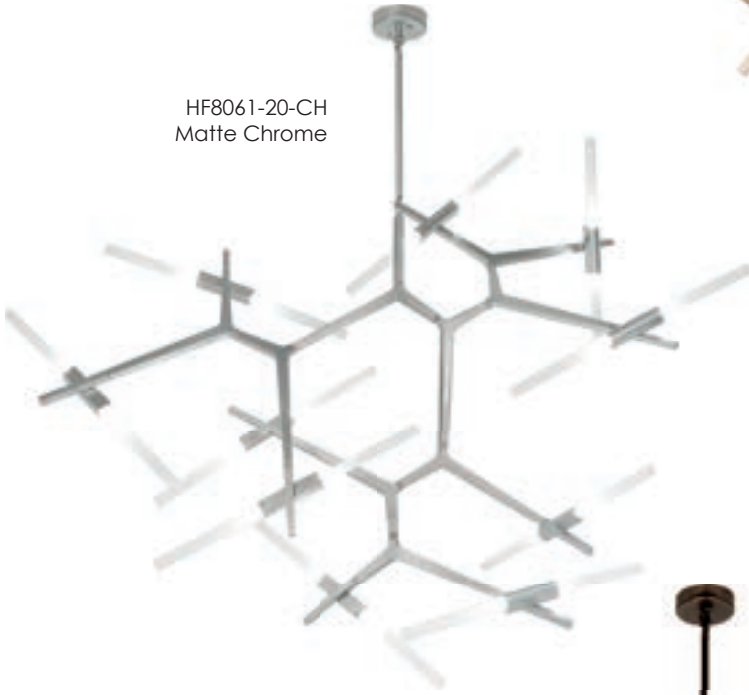

Down Rods Included
(1) 6"
(1) 10"
(1) 14"
(1) 18"

Wire Length: 12'

Included
LED G-9 Bulbs
v
Dimmable

HF8061-20-BB
Brushed Brass

HF8061-20-CH
Matte Chrome

HF8061-20-DBZ
Dark Bronze

SERIES: HF8061-20
62\"/>

(20) G-9 LED Dimmable Bulbs Included
3000K
Adjustable Arms