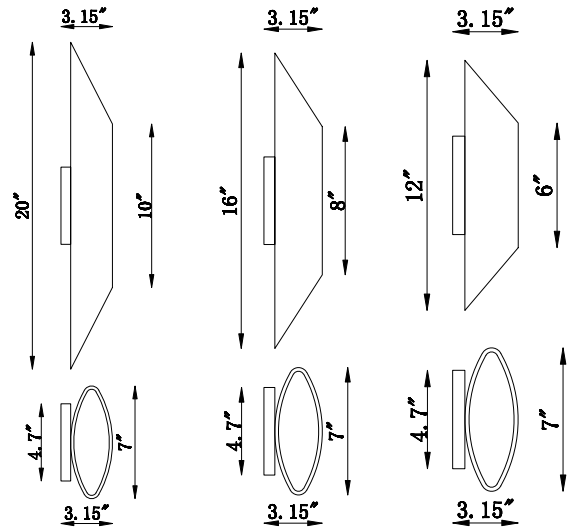

AVENUE LED
New Dimmable AC
Driverless Technology

RECOMMENDED DIMMER BRAND	MODEL NUMBER
LUTRON	NOVA NLV-600-WH, MAESTRO MAELV-600-WH, DIVA DVELV-303P-WH, RADIO RA2 RRD-6ND-WH
LEVITON	VIZIA DECORA CAT-NO.VPE06-1LZ, ILLUMATECH SLIDE DIMMER IPE04-1LZ, DECORA DSE06-10Z