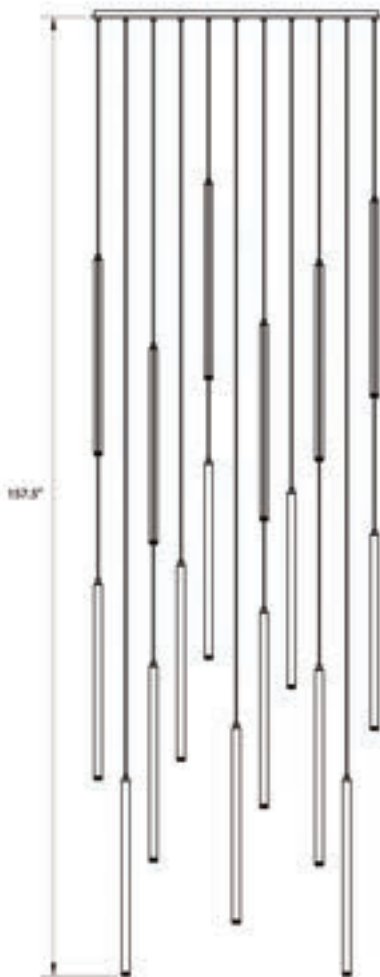

HF2802-AB
Antique brass
11"W x 46.5"L
157" OAH
51W / 120V
4760 Lumens
3000K

G-9 Base LED Bulbs Included
Bulb: 3 Watts/280 Lumens/3000K
17 Lights

Pendant Height 33"