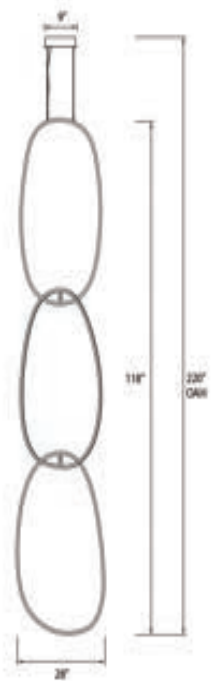

RECOMMENDED DIMMER BRAND	MODEL NUMBER
LUTRON	NOVA NLV-600-WH, MAESTRO MAELV-600-WH, DIVA DVELV-303P-WH, RADIO RA2 RRD-6ND-WH
LEVITON	VIZIA DECORA CAT-NO.VPE06-1LZ, ILLUMATECH SLIDE DIMMER IPE04-1LZ, DECORA DSE06-10Z