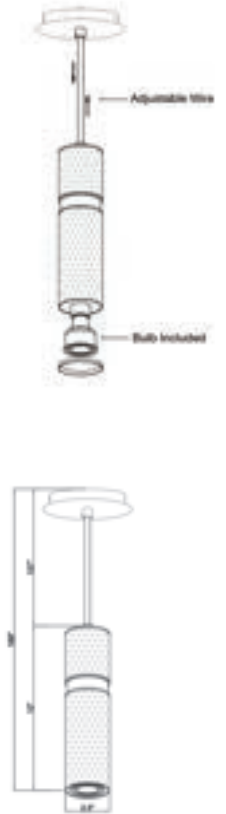

HF1075-BBK
Knurled Metal
12.5"W x 10"H
120" OAH
GU10 LED Bulb Included.
6 Watt / 380 Lumens