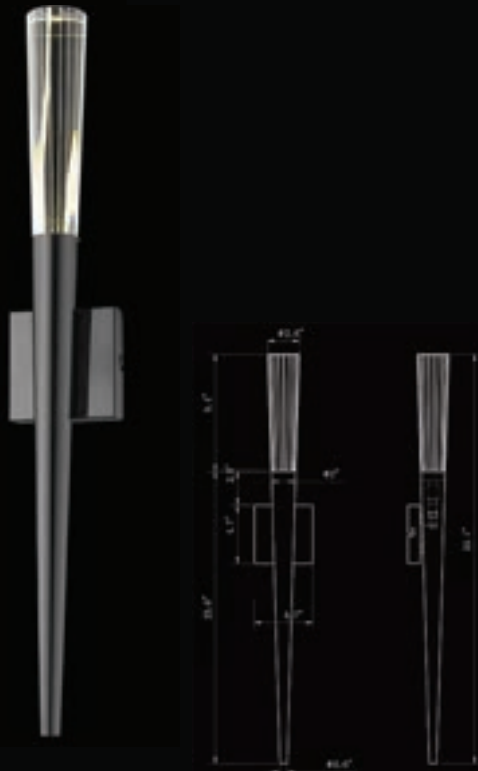

HF3080-GM
GUN METAL
3.5"W x 31.5" H -BODY
BACK PLATE 5"W x 5"H
(1) G9 BASE 3W/120V LED 300lm
4000K
DIMABLE BULB INCLUDED
ALSO AVAILABLE IN 3000K