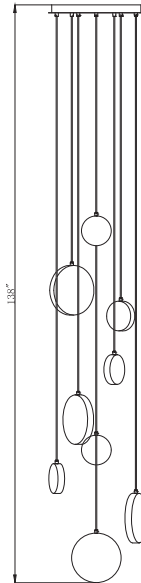

AVENUE LED
New Dimmable AC
Driverless Technology

RECOMMENDED DIMMER BRAND	MODEL NUMBER
LUTRON	NOVA NLV-600-WH, MAESTRO MAELV-600-WH, DIVA DVELV-303P-WH, RADIO RA2 RRD-6ND-WH
LEVITON	VIZIA DECORA CAT-NO.VPE06-1LZ, ILLUMATECH SLIDE DIMMER IPE04-1LZ, DECORA DSE06-10Z

LED

BOTTEGA 196