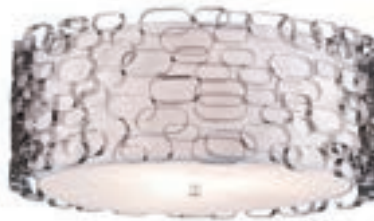

HF1703-PN (Flush Mount)
16"W x 7"H
(3) A-19 Base 100W 120V Bulbs