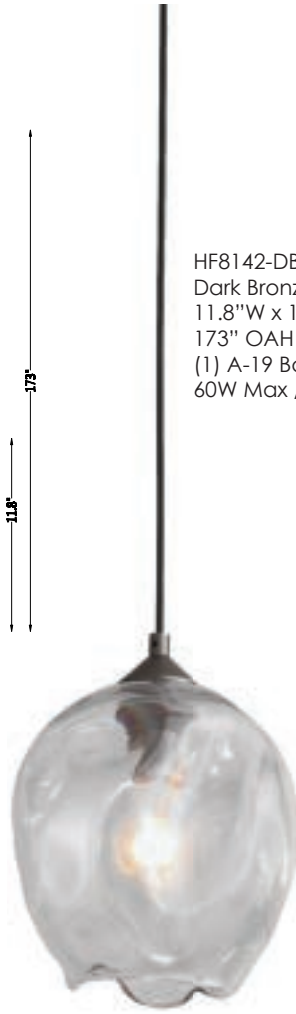

HF8142-DBZ-CL
Dark Bronze
11.8"W x 173"H
173" OAH
(1) A-19 Base Socket
60W Max / 120V