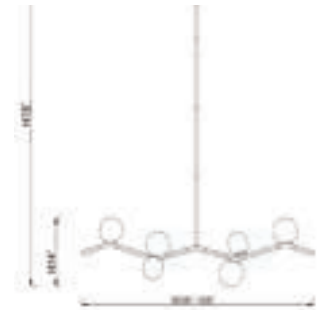

HF4808-CLR
Brushed Brass Frame with Clear Glass
60"L x 16"H 78" OAH
(8) G-9 120 volt 20 watt max
*Bulbs not included