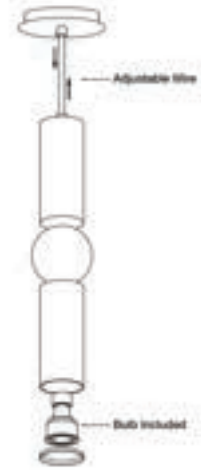

Included:
LED GU-10 Bulbs
ITEM #ALGU106W3K
Dimmable

LED