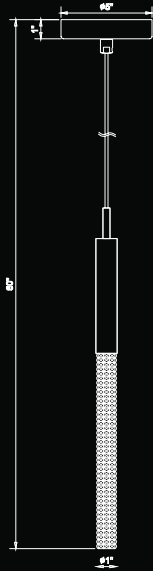

HF2051-BOA-PN-3 (3000K)
HF2051-BOA-PN-4 (4000K)
Polished Nickel
37"W x 158" OAH
(51) G-9 Base Sockets
178.5W / 120V
15300 Lumens
Available in 3000K
and 4000K color options