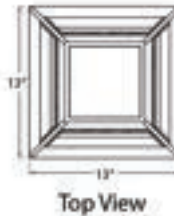

Additional Down Rods can be purchased

RECOMMENDED DIMMER BRAND	MODEL NUMBER
LUTRON	NOVA NLV-600-WH, MAESTRO MAELV-600-WH, DIVA DVELV-303P-WH, RADIO RA2 RRD-6ND-WH
LEVITON	VIZIA DECORA CAT-NO.VPE06-1LZ, ILLUMATECH SLIDE DIMMER IPE04-1LZ, DECORA DSE06-10Z