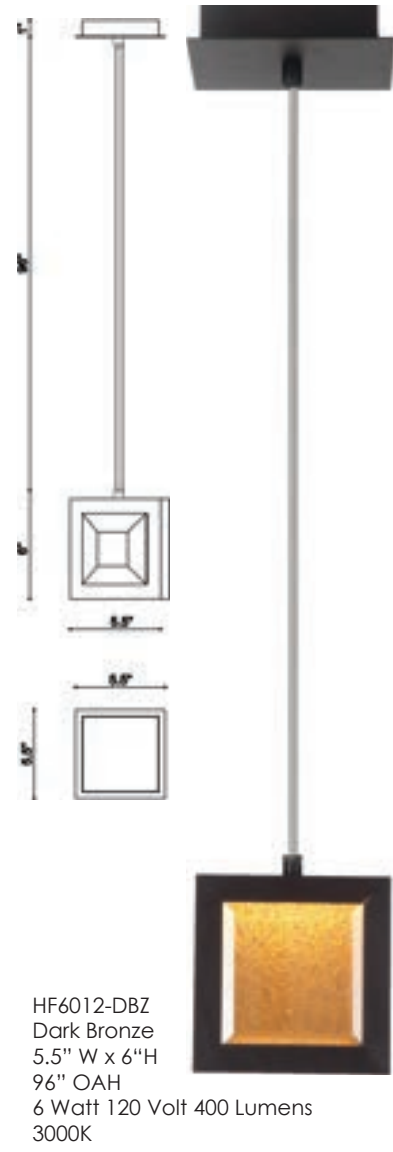

AVENUE LED
New Dimmable AC
Driverless Technology

RECOMMENDED DIMMER BRAND	MODEL NUMBER
LUTRON	NOVA NLV-600-WH, MAESTRO MAELV-600-WH, DIVA DVELV-303P-WH, RADIO RAZ RRD-6ND-WH
LEVITON	VIZIA DECORA CAT-NO.VPE06-1LZ, ILLUMATECH SLIDE DIMMER IPE04-1LZ, DECORA DSE06-10Z