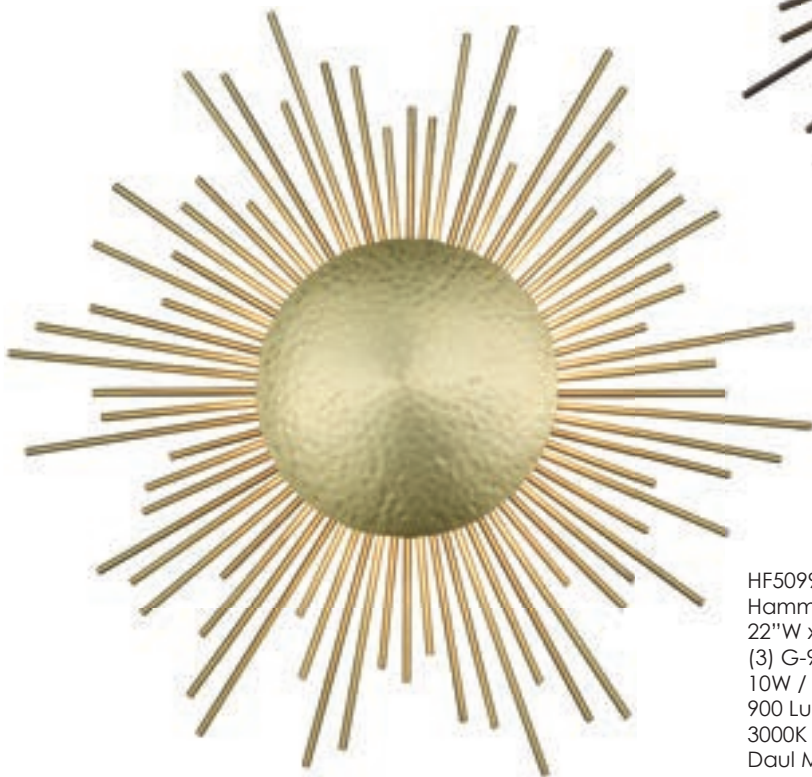

HF5099-HBB
Hammered Brushed Brass
22"W x 22"H x 4" EXT
(3) G-9 Base Sockets
10W / 120V
900 Lumens
3000K
Daul Mounting: Wall/
Ceiling

Included
LED G-9 Bulbs
ITEM #G93WLD3
Dimmable