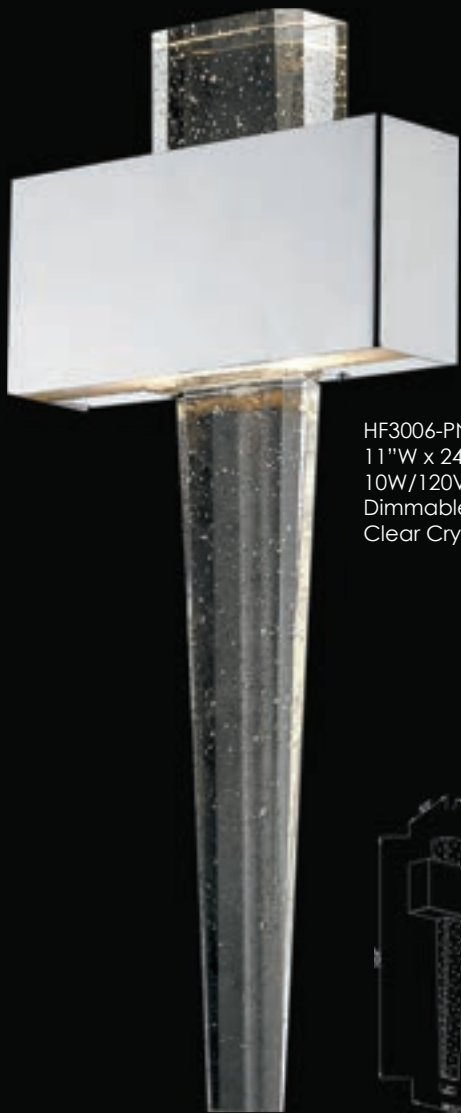

HF3006-PN
11"W x 24"H x 3"EXT
10W/120V LED 850lm 3000K
Dimmable
Clear Crystal with Bubbles