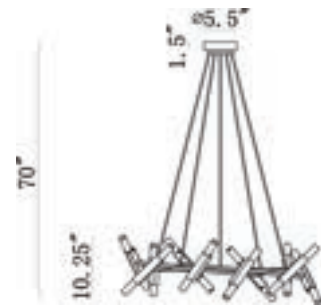

HF6016-PN
54" L x 24.75" W x 10.25" H
70" OAH
(16) LED G-9 Dimmable Bulbs Included
Adjustable Arms