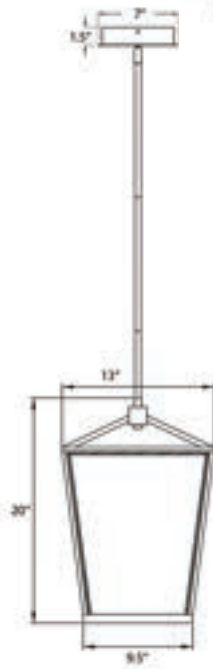

Additional Down Rods can be purchased

RECOMMENDED DIMMER BRAND	MODEL NUMBER
LUTRON	NOVA NLV-600-WH, MAESTRO MAELV-600-WH, DIVA DVELV-303P-WH, RADIO RA2 RRD-6ND-WH
LEVITON	VIZIA DECORA CAT-NO.VPE06-1LZ, ILLUMATECH SLIDE DIMMER IPE04-1LZ, DECORA DSE06-10Z