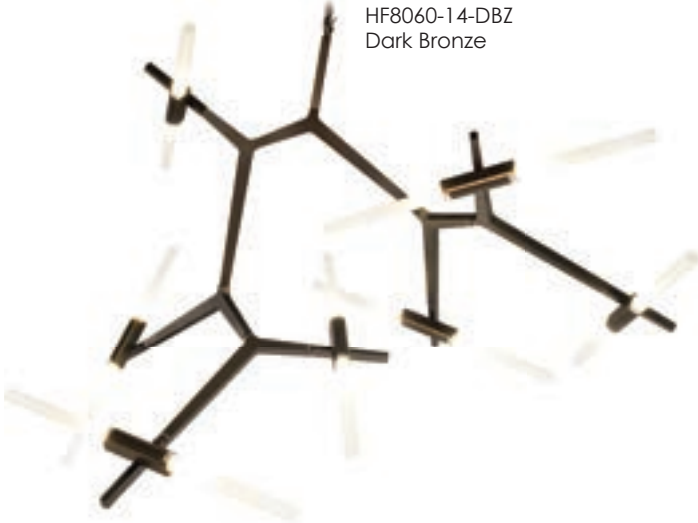

HF8059-10-CH
Matte Chrome

SERIES: HF8059-10
45.5"L x 27.75"H x 47.75"W
78" OAH
(10) G-9 LED Dimmable Bulbs Included
3000K

Down Rods Included
(1) 6"
(1) 10"
(1) 14"
(1) 18"

Wire Length: 12'

HF8060-14-DBZ
Dark Bronze