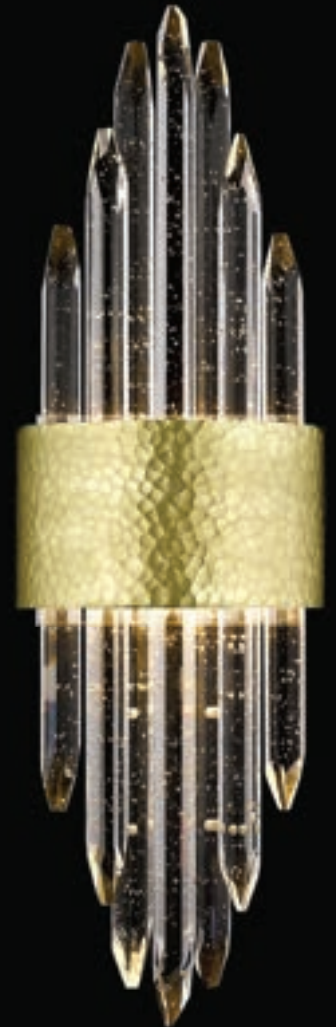

HF3017-HDBZ
Hammered Dark Bronze
7"W x 21.625"H
22" OAH
10W / 120V
850 Lumens
3000K
Clear Air Bubbles
Solid Crystals

HF3017-HPN
Hammered Polished Nickel
7"W x 21.625"H
22" OAH
10W / 120V
850 Lumens
3000K
Clear Air Bubbles
Solid Crystals

HF3017-HBB
Hammered Brushed Brass
7"W x 21.625"H
22" OAH
10W / 120V
850 Lumens
3000K
Clear Air Bubbles
Solid Crystals

AVENUE LED
New Dimmable AC
Driverless Technology

RECOMMENDED DIMMER BRAND	MODEL NUMBER
LUTRON	NOVA NLV-600-WH, MAESTRO MAELV-600-WH, DIVA DVELV-303P-WH, RADIO RA2 RRD-6ND-WH
LEVITON	VIZIA DECORA CAT-NO.VPE06-1LZ, ILLUMATECH SLIDE DIMMER IPE04-1LZ, DECORA DSE06-10Z

LED

ASPEN 94