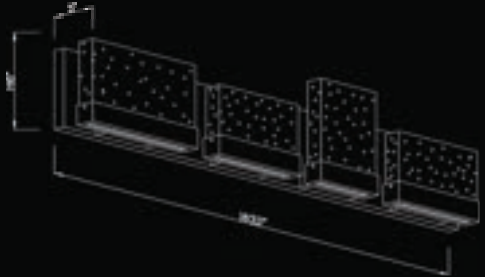

HF3004-PN
 33"W x 6"H x 3"EXT
 27W/120V LED 2400lm 3000K
 Dimmable

HF3003-PN
 24"W x 6"H x 3"EXT
 20W/120V LED 1800lm 3000K
 Dimmable

HF3002-PN
 18" W x 5" H x 3"EXT
 15W/120V LED 1400lm 3000K
 Dimmable