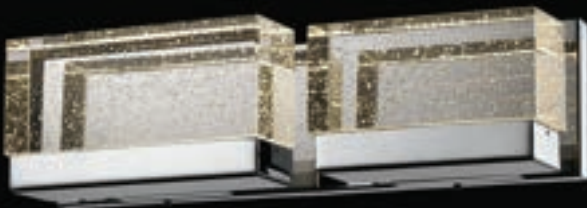

HF3004-PN
 33"W x 6"H x 3"EXT
 27W/120V LED 2400lm 3000K
 Dimmable

HF3003-PN
 24"W x 6"H x 3"EXT
 20W/120V LED 1800lm 3000K
 Dimmable

HF3002-PN
 18" W x 5" H x 3"EXT
 15W/120V LED 1400lm 3000K
 Dimmable