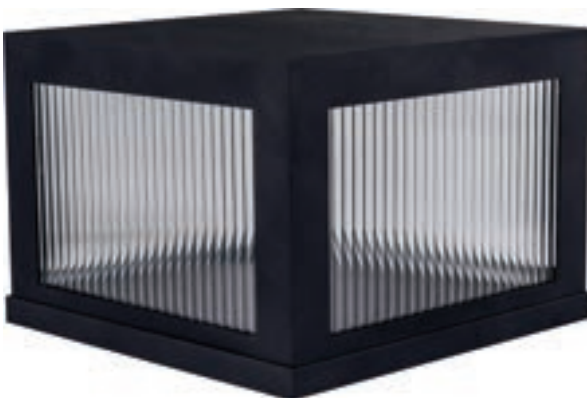

AV9905-BLK
Black
14" W x 14" W x 10" H
15W / 120V
390 Lumens
3000K
Pillar Mount

LED

AVENUE
outdoor