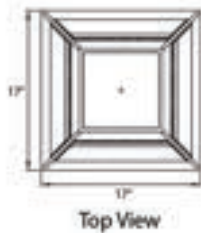

PARK AVE

HF9401-BLK
 Black
 17"W x 26.5"H
 OAH 70"
 64 Watt / 12V
 3000K / 90 CRI
 3600 Lumens
 UL DAMP RATED
 Down Rods included:
 3-12" | 1- 6"
 Canopy: 9" Square
 Wire length: 11'

HF9400-BLK
 Black
 13"W x 20"H
 OAH 63"
 46 Watt / 12V
 3000K / 90 CRI
 2100 Lumens
 UL DAMP RATED
 Down Rods included:
 3-12" | 1- 6"
 Canopy: 7" Square
 Wire length 11'