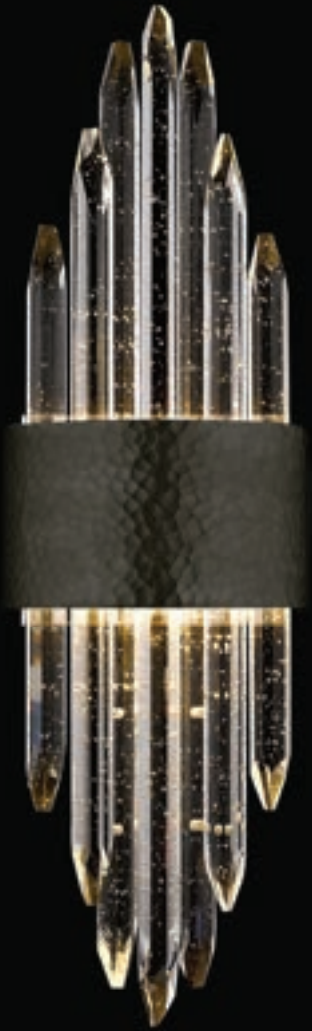

HF3017-HDBZ
Hammered Dark Bronze
7"W x 21.625"H
22" OAH
10W / 120V
850 Lumens
3000K
Clear Air Bubbles
Solid Crystals

HF3017-HPN
Hammered Polished Nickel
7"W x 21.625"H
22" OAH
10W / 120V
850 Lumens
3000K
Clear Air Bubbles
Solid Crystals

HF3017-HBB
Hammered Brushed Brass
7"W x 21.625"H
22" OAH
10W / 120V
850 Lumens
3000K
Clear Air Bubbles
Solid Crystals

AVENUE LED
New Dimmable AC
Driverless Technology

RECOMMENDED DIMMER BRAND	MODEL NUMBER
LUTRON	NOVA NLV-600-WH, MAESTRO MAELV-600-WH, DIVA DVELV-303P-WH, RADIO RA2 RRD-6ND-WH
LEVITON	VIZIA DECORA CAT-NO.VPE06-1LZ, ILLUMATECH SLIDE DIMMER IPE04-1LZ, DECORA DSE06-10Z

LED

ASPEN 94