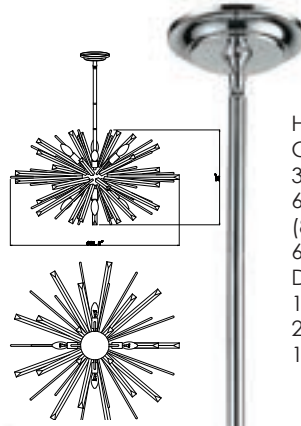

HF8202-CH
Chrome with Clear Glass
31.5"W x 17.6"H
68" OAH
(8) E-12 Base Sockets
60W Max / 120V
Down Rods Inc.
1- 6"
2- 12"
1- 24"