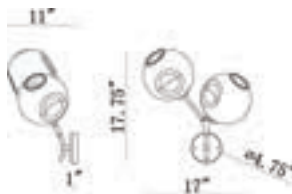

SERIES: HF8082
17.75"H x 17"W
11" Ext
2-60 Watt A-19 Base 120 Volt