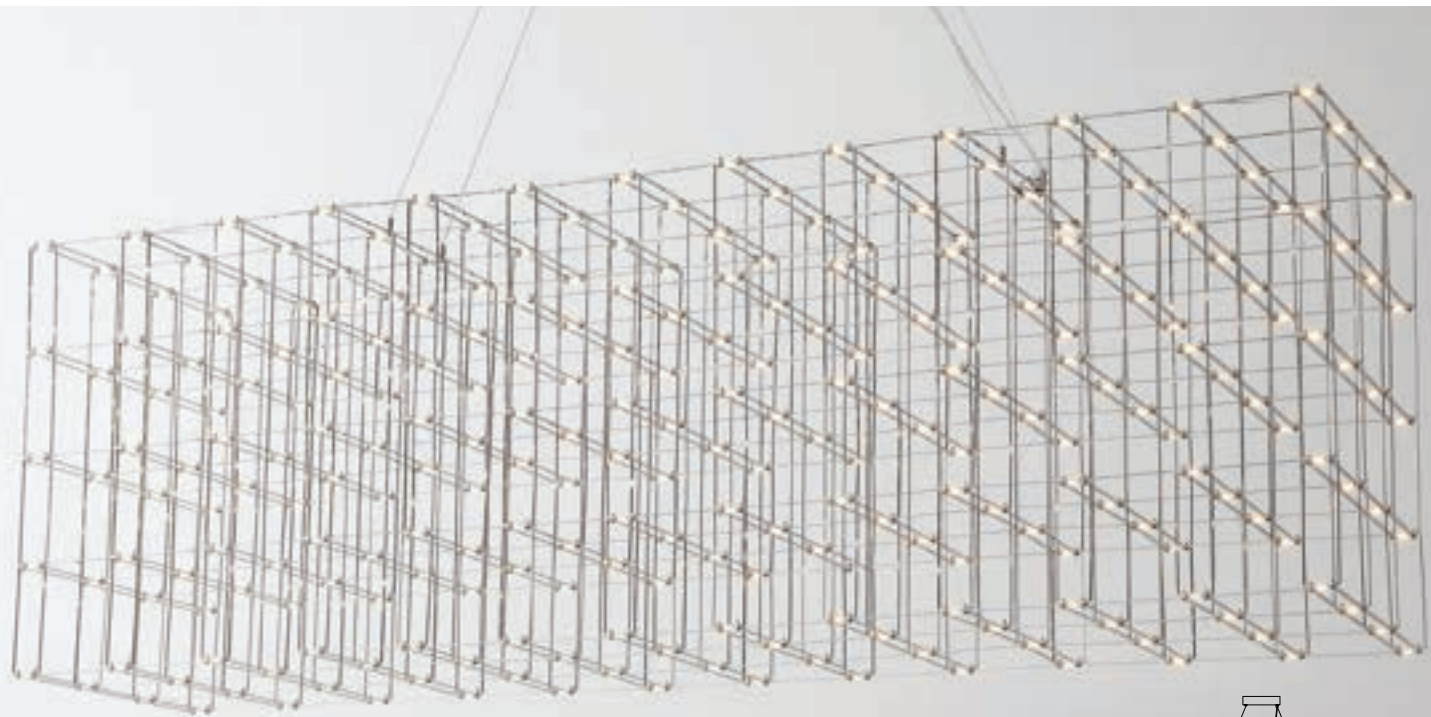

HF8115-GLD
Gold
18"W x 14"H x 34"L
Canopy Size 12"L 6"W 2"H
24" OAH
(260) .6W LED 156W Total / 12V
3000K

HF8170-CH
Chrome
18"W x 24"H x 72"L
124" OAH
(260) .6W LED 156W Total / 12V
3000K
Canopy Size: 12"L 6"W 2"H