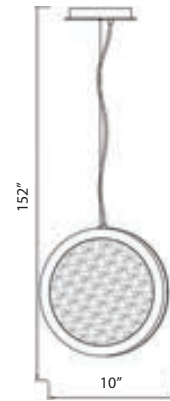

LED

BOTTEGA 196

HF5010-PB
Polished Brass
44"L x 13"H x 2"W
152" OAH
95W/120V LED 6700lm
3500K
Dimmable

HF5011-PB
Polished Brass
16"H x 10"L x 2"W
152" OAH
32W/120V LED 2360lm
3500K
Dimmable

HF5014-PB
Polished Brass
6"D x 2"W
152" OAH
11.5W/120V LED 860lm 3500K
Dimmable