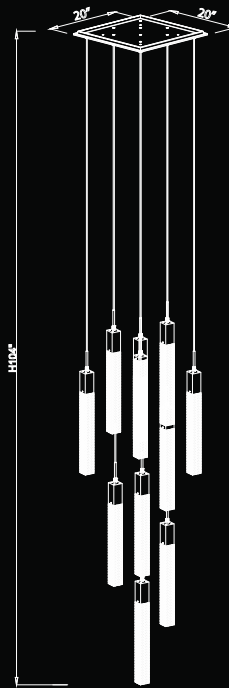

Included:
LED GU-10 Bulbs
ITEM #ALGU106W3K
Dimmable

LED

BOA 192