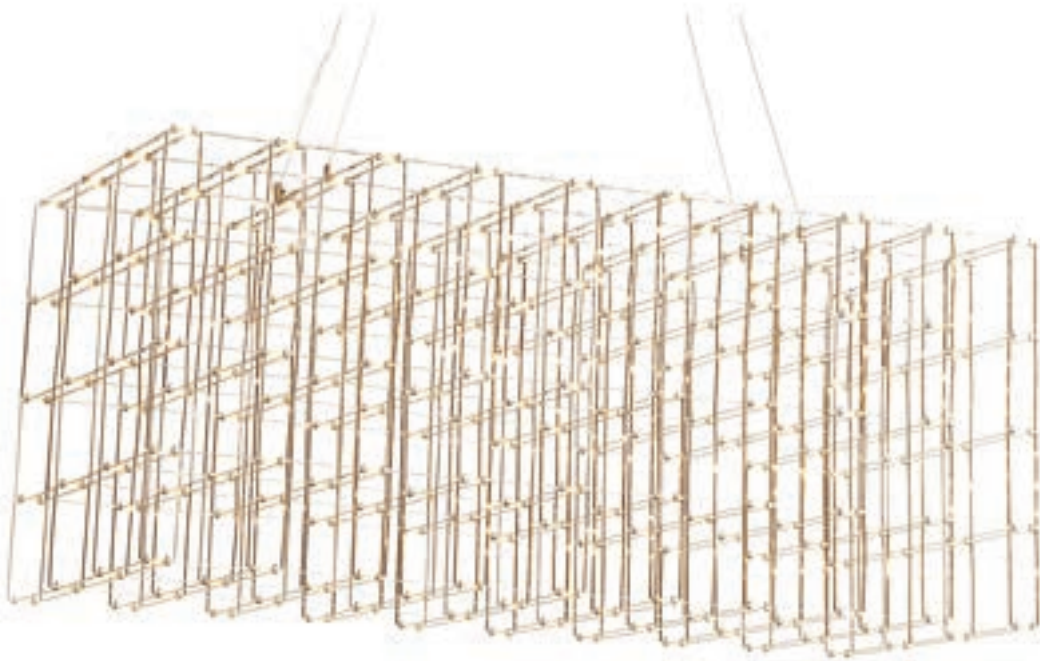

HF8115-CH
Chrome
18"W x 14"H x 34"L
Canopy Size 12"L 6"W 2"H
24" OAH
(260) .6W LED 156W Total / 12V
3000K