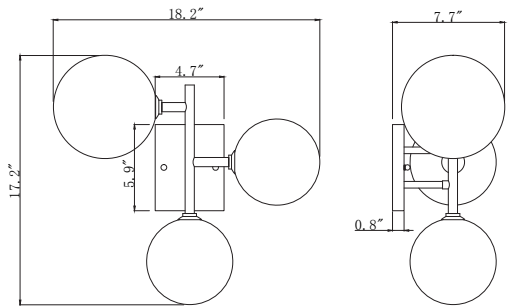

HF4207-AB
AGED BRASS WITH CLEAR GLOBES
23"H x 24"W x 40"L
120 VOLT (7) G9 BASE SOCKETS
20 WATT MAX
BULBS NOT INCLUDED
ETL LISTED

HF4203-AB
AGED BRASS WITH CLEAR GLOBES
17"H x 18"W x 7.5"EXT
120 VOLT(3) G9 BASE SOCKET
20 WATT MAX
BULBS NOT INCLUDED
ETL LISTED