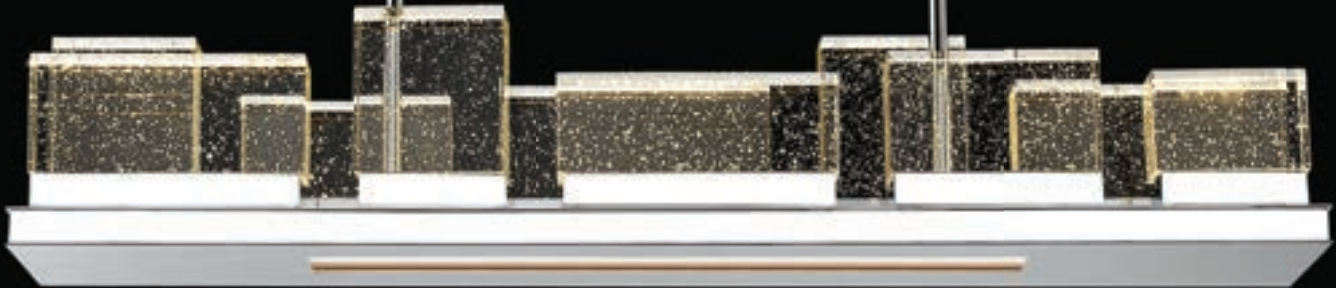

HF3005-PN
42"L x 8" W x 8" H
47" OAH
CANOPY: 16"L x 4.5"W x .5"H
96W/120V LED 8400lm 3000K
Dimmable

Includes LED Downlight

Down Rods Included:
4 x 12" | 4 x 6"

HF3016-PN
15"H x 7"H x 3" EXT
14W/120V LED 1100lm 3000K
Dimmable