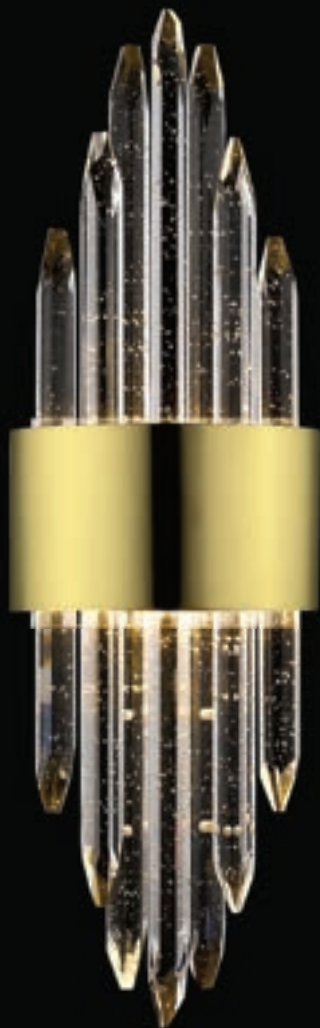

HF3017-BB
Brushed Brass
7"W x 21.625"H
22" OAH
10W / 120V
850 Lumens
3000K
Clear Air Bubbles
Solid Crystals

HF3017-PN
Polished Nickel
7"W x 21.625"H
22" OAH
10W / 120V
850 Lumens
3000K
Clear Air Bubbles
Solid Crystals

HF3017-DBZ
Dark Bronze
7"W x 21.625"H
22" OAH
10W / 120V
850 Lumens
3000K
Clear Air Bubbles
Solid Crystals

AVENUE LED
New Dimmable AC
Driverless Technology

RECOMMENDED DIMMER BRAND	MODEL NUMBER
LUTRON	NOVA NLV-600-WH, MAESTRO MAELV-600-WH, DIVA DVELV-303P-WH, RADIO RA2 RRD-6ND-WH
LEVITON	VIZIA DECORA CAT-NO.VPE06-1LZ, ILLUMATECH SLIDE DIMMER IPE04-1LZ, DECORA DSE06-10Z