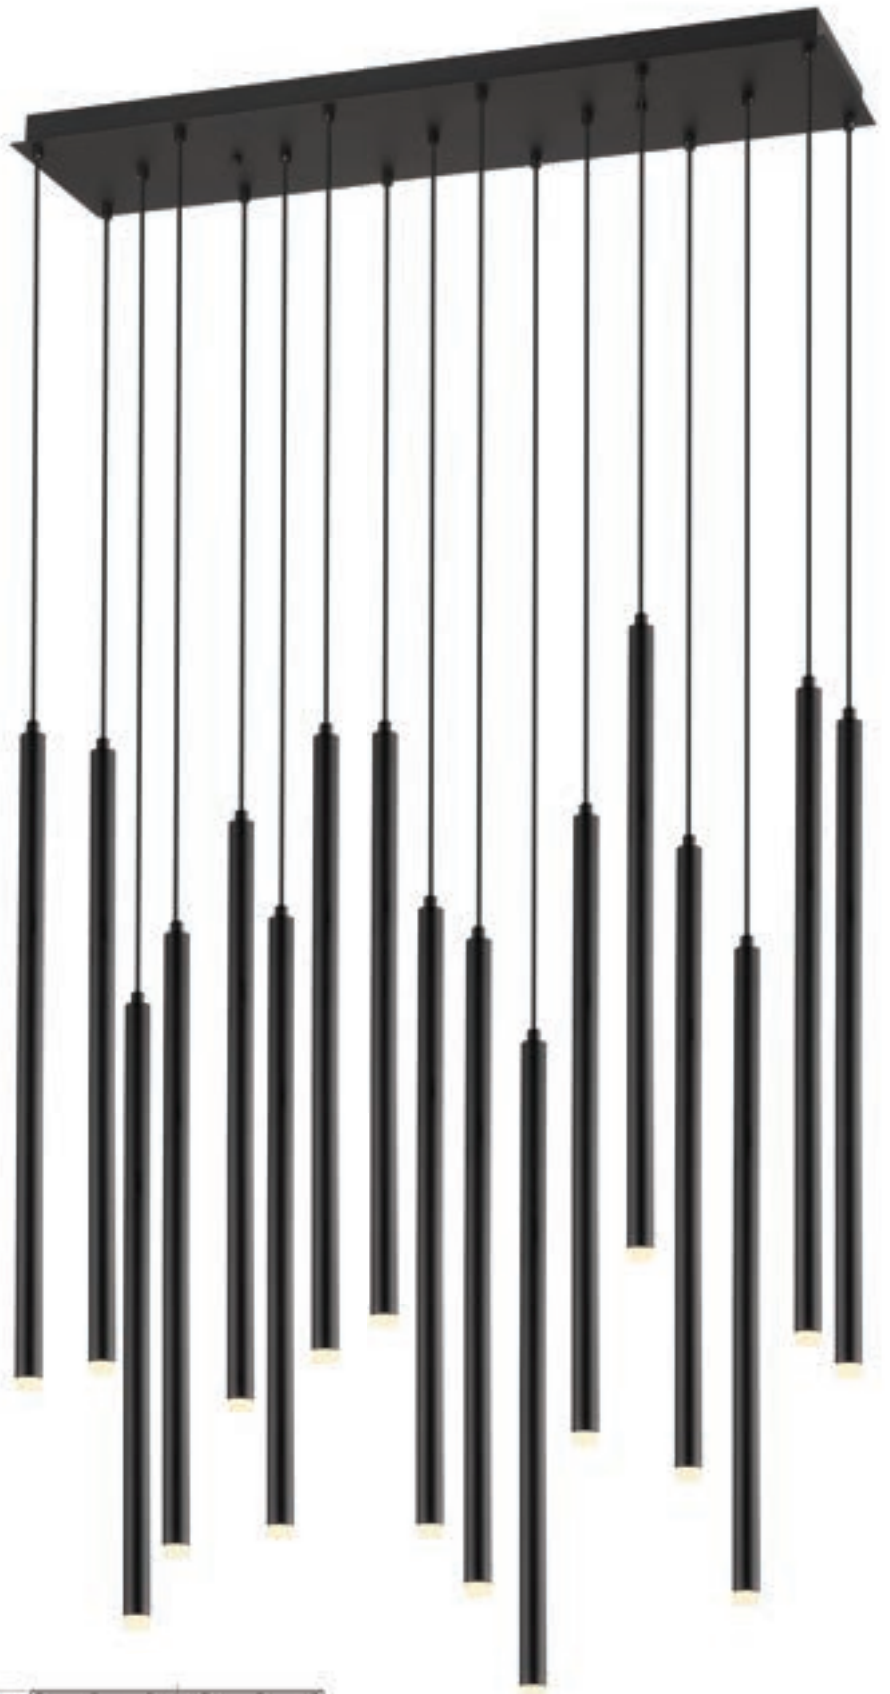

HF2802-BK
Matte Black
11"W x 46.5"L
157" OAH
51W / 120V
4760 Lumens
3000K

G-9 Base LED Bulbs Included
Bulb: 3 Watts/280 Lumens/3000K
17 Lights

Pendant Height 33"

LED

LED

FILMORE AVE 148