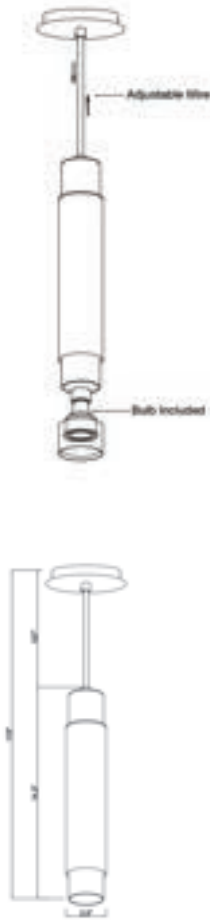

HF1068-WHT
White Marble with Black
Knurled Accent
3"W x 14"H
120" OAH
GU10 LED Bulb Included.
6 Watt / 380 Lumens