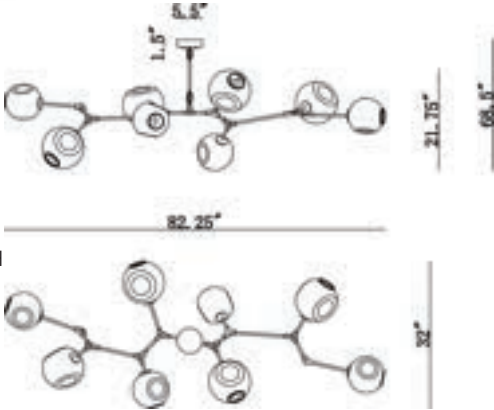

SERIES: HF8088
21.75"H x 82.25"L x 32"W
68.5" OAH
8-60 Watt A-19 Base 120 Volt
Adjustable Arms

Bulbs Not Included

Available Upgrade:
LED S-21 Bulbs
ITEM #ALA19327E
Dimmable

INCLUDED:
1-6" Down Rod
1-10" Down Rod
1-14" Down Rod
1-18" Down Rod
1-Hook Included for
Semi-Flush Mount

Min. Length: 68"
Min. Hanging Height: 28"
Glass Size:
(4) 8"x8"
(4) 9"x9"