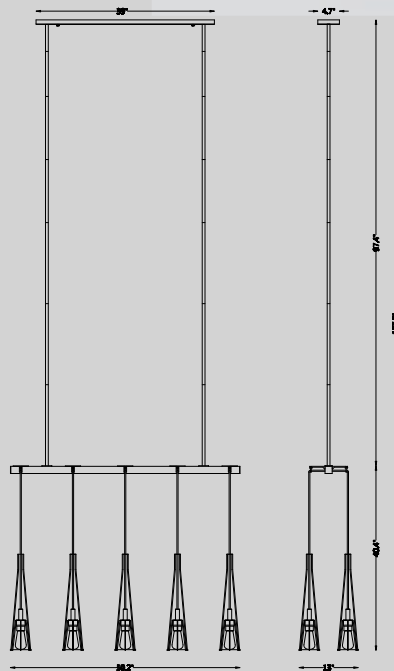

Bulbs Not Included

Available Upgrade:
LED S-21 Bulbs
ITEM #ALA19327E
Dimmable

ABBAY PARK 152