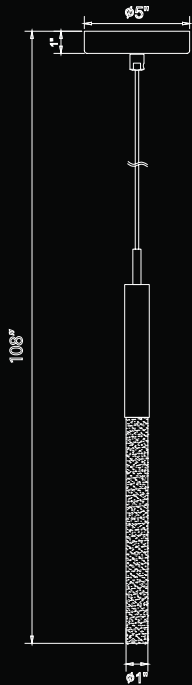

HF2020-FR-PN-3 (3000K)
HF2020-FR-PN-4 (4000K)
Polished Nickel
5"W x 108"
(1) G-9 Base Socket
3.5W / 120V
300 Lumens
Pendant Body Height 19"
Available in 3000K
and 4000K color options

HF2021-FR-PN-3 (3000K)
HF2021-FR-PN-4 (4000K)
Polished Nickel
22"W x 158" OAH
(21) G-9 Base Sockets
74W / 120V
6300 Lumens
Pendant Body Height 19"
Available in 3000K
and 4000K color options

Included
LED G-9 Bulbs
ITEM #G93WLD3
Dimmable

RECOMMENDED DIMMER BRAND	MODEL NUMBER
LUTRON	NOVA NLY-600-WH, MAESTRO MAELV-600-WH, DIVA DVELV-303P-WH, RADIO RA2 RRD-GND-WH
LEVITON	VIZIA DECORA CAT-NO VPE06-1LZ, ILLUMATECH SLIDE DIMMER IPE04-1LZ, DECORA DSE06-10Z

LED

MAIN ST. 172