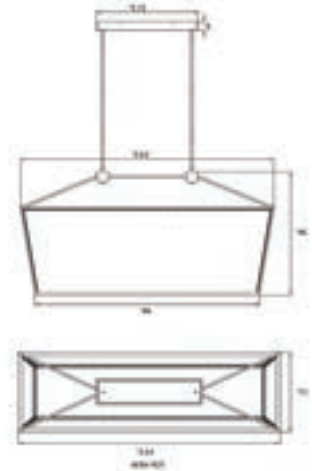

HF9413-GLD
Gold
53.5"L x 17"W x 28"H
OAH 72.5"
210 Watt / 12V
9500 Lumens
3000K
UL DAMP RATED
Down Rods Included:
4-12" x 2 | 1- 6" x 2
Canopy: 5.5"W x 21.5"L
Wire length 11'

HF9413-BLK
Black
53.5"L x 17"W x 28"H
OAH 72.5"
210 Watt / 12V
9500 Lumens
Down Rods Included:
4-12" x 2 | 1- 6" x 2
Canopy: 5.5"W x 21.5"L
Wire length 11'

Additional Down Rods can be purchased

RECOMMENDED DIMMER BRAND	MODEL NUMBER
LUTRON	NOVA NLV-600-WH, MAESTRO MAELV-600-WH, DIVA DVELV-303P-WH, RADIO RA2 RRD-6ND-WH
LEVITON	VIZIA DECORA CAT-NO.VPE06-1LZ, ILLUMATECH SLIDE DIMMER IPE04-1LZ, DECORA DSE06-10Z