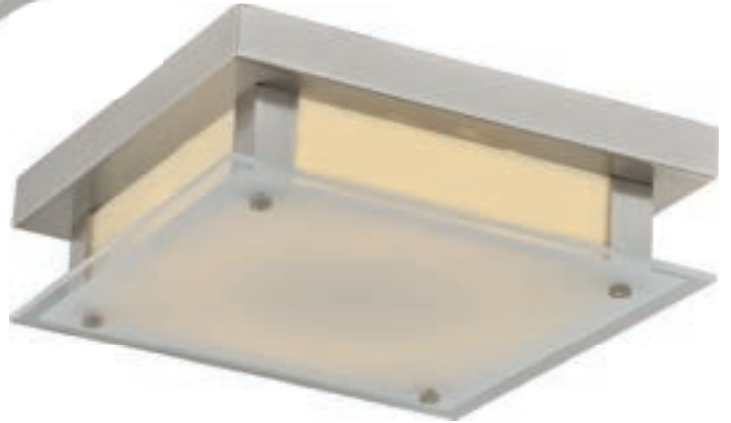

HF1104-BN
Brushed Nickel
12" x 12" x 2.75"H
20W/120V LED 1600lm
3000K
Dimmable