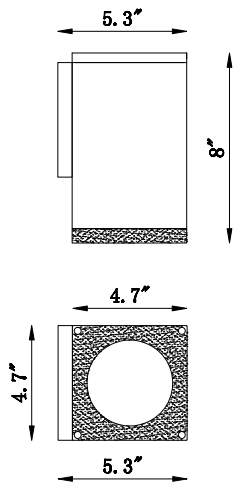

AV9888-SLV
Silver
4.7"W x 8"H x 4.7"EXT
14W / 120V
795 Lumens
3000K