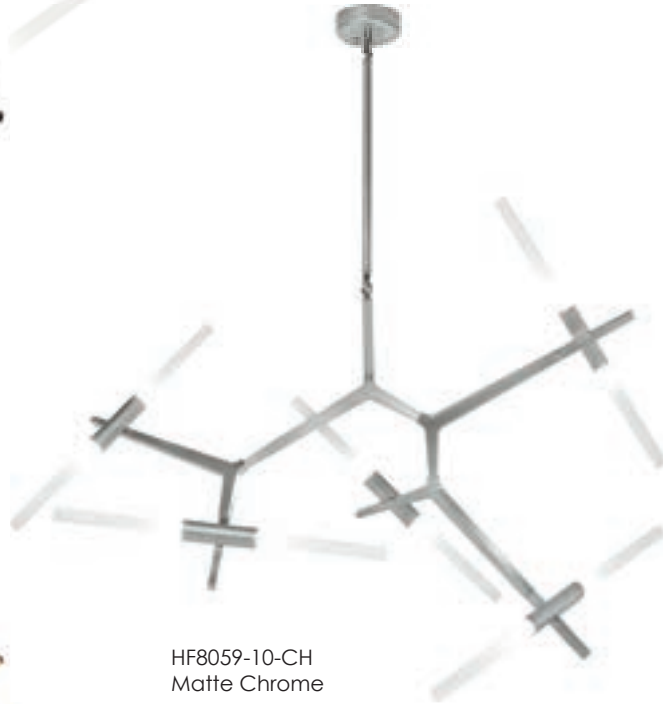

Included
 LED G-9 Bulbs
 ITEM #G93WLD3
 Dimmable

Additional Down Rods Can Be Purchased.

HF8059-10-DBZ
Dark Bronze

HF8052-CH
13.5"W x 9.75"H x 8.5"EXT
(4) LED G9 Dimmable
Bulbs Included

HF8059-10-BB
Brushed Brass