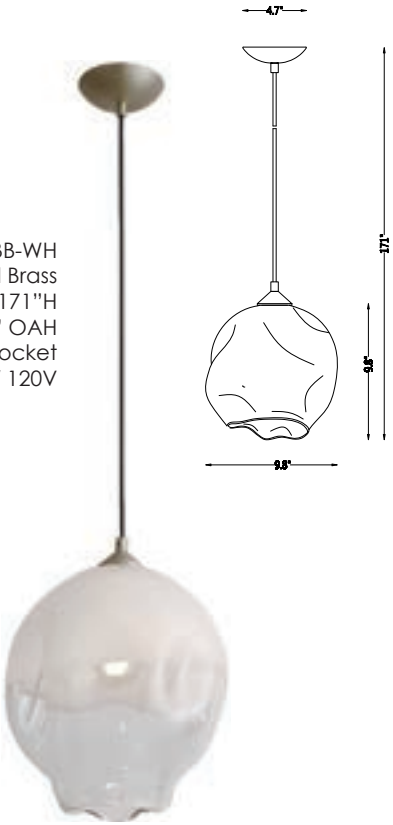

SONOMA AVE.

HF8142-BB-WH
 Brushed Brass
 11.8"W x 173"H
 173" OAH
 (1) A-19 Base Socket
 60W Max / 120V

HF8142-DBZ-CL
 Dark Bronze
 11.8"W x 173"H
 173" OAH
 (1) A-19 Base Socket
 60W Max / 120V

HF8141-BB-WH
 Brushed Brass
 9.8"W x 171"H
 171" OAH
 (1) A-19 Base Socket
 60W Max / 120V