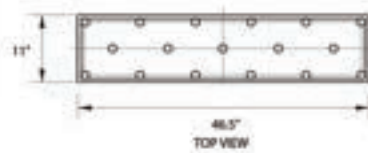

Pendant Height 33"

HF2800-AB
 Antique Brass
 24.5" Round Canopy
 157.5" OAH
 75W / 120V
 7000 Lumens / 3000K

G-9 Base LED Bulbs Included
 Bulb: 3 Watts/280 Lumens/3000K
 25 Lights

Pendant Height 33"

HF2801-AB
 Antique Brass
 16.5" Round Canopy
 157.5" OAH
 39W / 120V
 3640 Lumens
 3000K