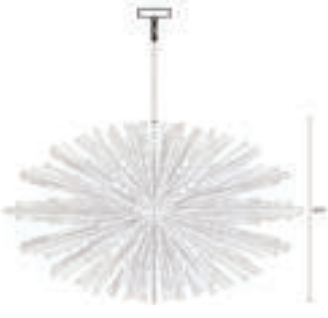

HF8203-CH
Chrome with Clear Glass
39.375"W x 22"H
70" OAH
(10) E-12 Base Sockets
60W Max / 120V