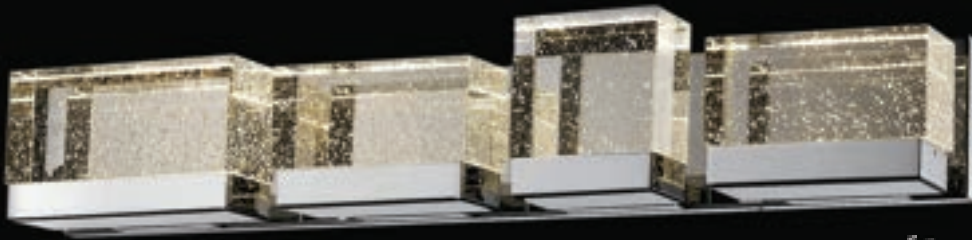

HF3004-PN
33"W x 6"H x 3"EXT
27W/120V LED 2400lm 3000K
Dimmable