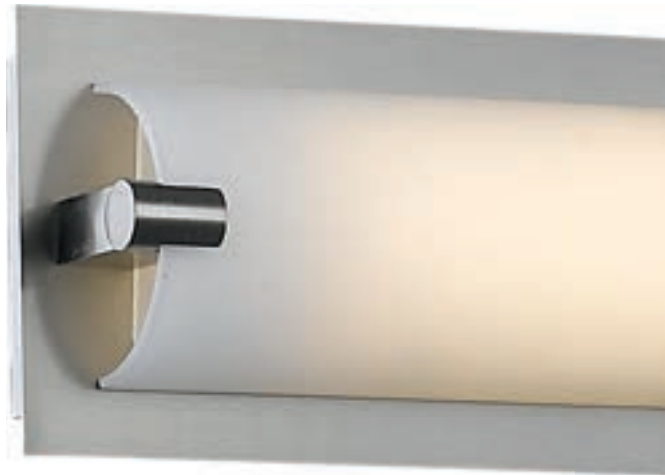

White Glass Diffuser

AVENUE LED
 New Dimmable AC
 Driverless Technology

RECOMMENDED DIMMER BRAND	MODEL NUMBER
LUTRON	NOVA NLV-600-WH, MAESTRO MAELV-600-WH, DIVA DVELV-303P-WH, RADIO RAZ RRD-6ND-WH
LEVITON	VIZIA DECORA CAT-NO.VPE06-1LZ, ILLUMATECH SLIDE DIMMER IPE04-1LZ, DECORA DSE06-10Z