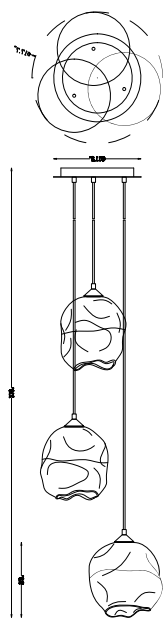

HF8143-DBZ-CL
Dark Bronze
17.7"W x 210"H
210" OAH
(3) A-19 Base Sockets
60W Max / 120V

HF8143-BB-WH
Brushed Brass
17.7"W x 210"H
210" OAH
(3) A-19 Base Sockets
60W Max / 120V

HF8145-DBZ-CL
Dark Bronze
27.5"W x 210"H
210" OAH
(5) A-19 Base Sockets
60W Max / 120V