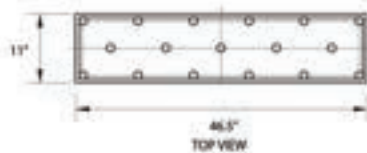

HF2802-BK
Matte Black
11"W x 46.5"L
157" OAH
51W / 120V
4760 Lumens
3000K

G-9 Base LED Bulbs Included
Bulb: 3 Watts/280 Lumens/3000K
17 Lights

Pendant Height 33"

LED

LED

FILMORE AVE 148