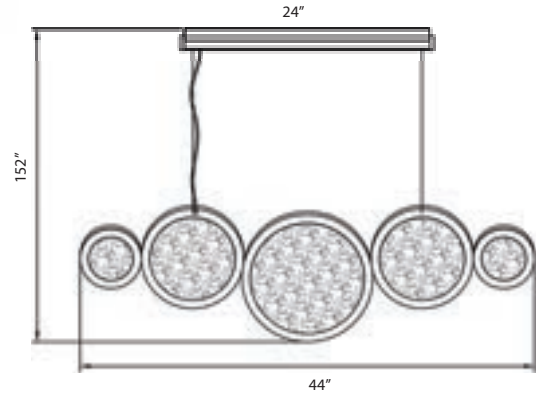

HF5010-PN
Polished Nickel
44"L x 13"H x 2"W
152" OAH
95W/120V LED 6700lm
3500K
Dimmable

HF5011-PN
Polished Nickel
16"H x 10"L x 2"W
152" OAH
32W/120V LED 2360lm
3500K
Dimmable

HF5014-PN
Polished Nickel
6"D x 2"W
152" OAH
11.5W/120V LED 860lm 3500K
Dimmable

HF5018-PN
Polished Nickel
10"D x 2"W
152" OAH
20.5W/120V LED 1500lm 3500K
Dimmable

HF5020-PN
Polished Nickel
13"D x 2"W
152" OAH
26.5W/120V LED 2000lm 3500K
Dimmable

AVENUE LED
New Dimmable AC
Driverless Technology

RECOMMENDED DIMMER BRAND	MODEL NUMBER
LUTRON	NOVA NLV-600-WH, MAESTRO MAELV-600-WH, DIVA DVELV-303P-WH, RADIO RA2 RRD-6ND-WH
LEVITON	VIZIA DECORA CAT-NO.VPE06-1LZ, ILLUMATECH SLIDE DIMMER IPE04-1LZ, DECORA DSE06-10Z

LED

BOTTEGA 198