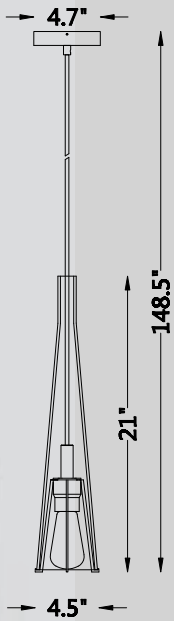

HF8133-BB
Brushed Brass
13"W x 46"H x 50.2"L
40" OAH
(10) A-19 Base Sockets
60W Max / 120V
Clear Glass
Canopy 39"L x 4.5"H
Down Rods included:
2 x 18" | 2 x 14" | 2 x 10"
| 2 x 6"

21" Glass Height