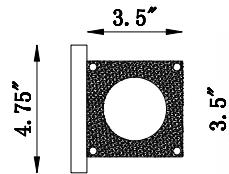

AV9890-BLK
Black
4.7"W x 8"H x 5.3"EXT
14W / 120V
860 Lumens
3000K