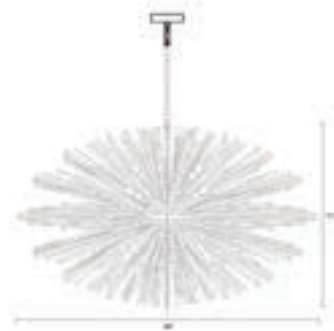

HF8200-AB
Antique Brass with Champagne Glass
60"W x 37.5"H
81" OAH
(18) E-12 Base Socket
60W Max / 120V
Down Rods Inc.
1- 6"
2- 12"
1- 24"

Additional Down Rods Can Be Purchased.