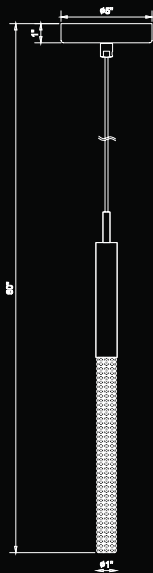

HF2051-BOA-BB-3 (3000K)
HF2051-BOA-BB-4 (4000K)
Brushed Brass
37"W x 158" OAH
(51) G-9 Base Sockets
178.5W / 120V
15300 Lumens
3000K
Available in 3000K
and 4000K color options