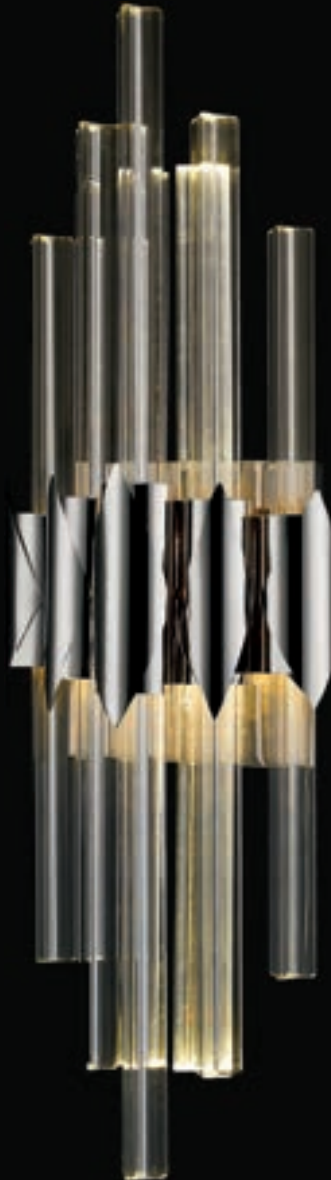

Custom Sizes Available

67 **GLACIER**

LED

HF3009-PN
6"W x 24"H x 3"EXT
10W/120V LED 850lm 3000K
Dimmable
Clear Crystal with Bubbles

HF3010-PN
6"W x 24"H x 3"EXT
10W/120V LED 850lm 3000K
Dimmable
Clear Crystal with Bubbles