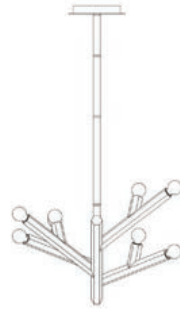

HF8888-BB
 52"L x 21"W x 15"H
 BRUSHED BRASS 8 LIGHTBRANCH FIXTURE
 (8) E12 BASE SOCKETS 120 VOLT 60 WATT MAX
 BULBS NOT INCLUDED
 UL LISTED

HF8884-BB
 35.5"H x 12"W x 6"EXT
 (4) LIGHT BRUSHED BRASS BRANCH WALL SCONCE
 120 VOLT(4) E12 BASE SOCKET
 60 WATT MAX
 BULBS NOT INCLUDED
 UL LISTED