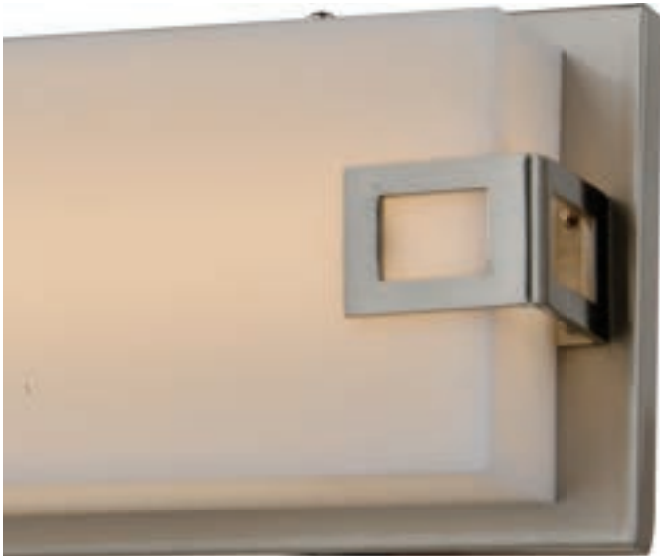

AVENUE LED
 New Dimmable AC
 Driverless Technology

RECOMMENDED DIMMER BRAND	MODEL NUMBER
LUTRON	NOVA NLV-600-WH, MAESTRO MAELV-600-WH, DIVA DVELV-303P-WH, RADIO RA2 RRD-6ND-WH
LEVITON	VIZIA DECORA CAT-NO.VPE06-1LZ, ILLUMATECH SLIDE DIMMER IPE04-1LZ, DECORA DSE06-10Z