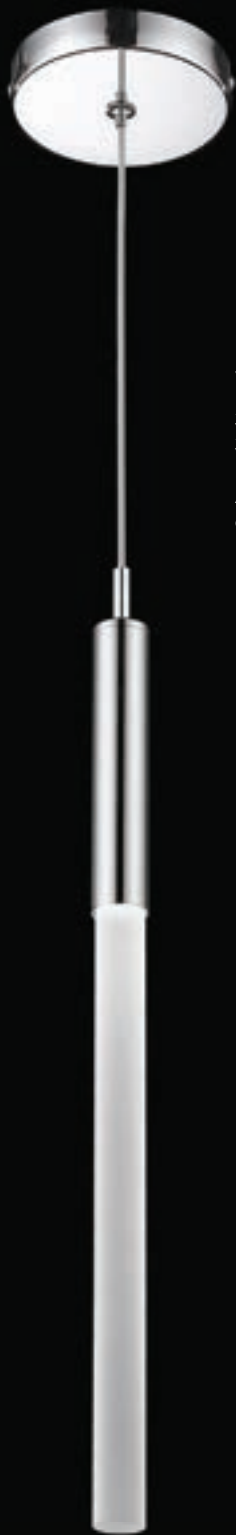

HF2020-FR-PN-3 (3000K)
 HF2020-FR-PN-4 (4000K)
 Polished Nickel
 5"W x 108"
 (1) G-9 Base Socket
 3.5W / 120V
 300 Lumens
 Pendant Body Height 19"
 Available in 3000K
 and 4000K color options

HF2021-FR-PN-3 (3000K)
 HF2021-FR-PN-4 (4000K)
 Polished Nickel
 22"W x 158" OAH
 (21) G-9 Base Sockets
 74W / 120V
 6300 Lumens
 Pendant Body Height 19"
 Available in 3000K
 and 4000K color options