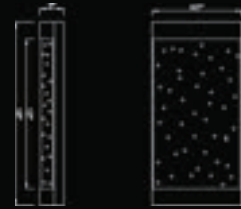

Includes LED Downlight

Down Rods Included:
 4 x 12" | 4 x 6"

HF3016-PN
 15"H x 7"H x 3" EXT
 14W/120V LED 1100lm 3000K
 Dimmable

ADA COMPLIANT

HF3015-PN
 15"H x 7"W x 2" EXT
 14W/120V LED 1100lm 3000K
 Dimmable