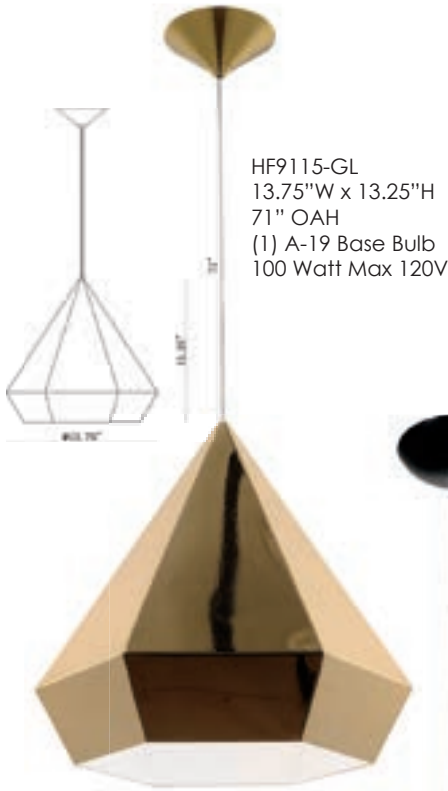

Bulbs Not Included

Available Upgrade:
LED S-21 Bulbs
ITEM #ALA19327E
Dimmable

HF2111
18"W x 8"H
(2) A-19 Sockets

HF2112
14"W x 6"H
(2) A-19 Sockets

HF2110
24" W x 11"H
(3) A-19 Sockets

Bulbs Not Included

Available Upgrade:
LED A-19 Bulbs
ITEM #ALA19627
Dimmable