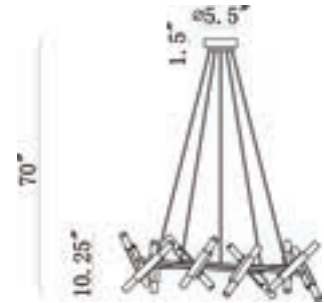

Down Rods Included
(1) 6"
(1) 10"
(1) 14"
(1) 18"

Wire Length: 12'

Additional Down Rods Can Be Purchased.

Included
LED G-9 Bulbs
ITEM #G93WLD3
Dimmable

HF6016-BB
 54" L x 24.75" W x 10.25" H
 70" OAH
 (16) LED G9 Dimmable Bulbs Included
 Adjustable Arms