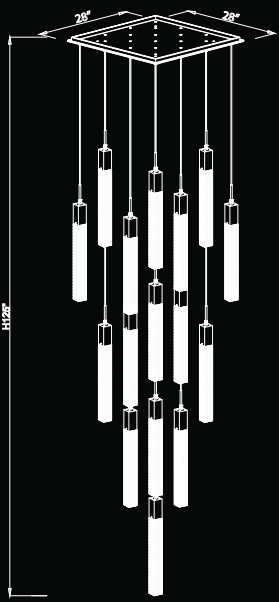

HF1905-13-BOA-CH
Polished Chrome
20" W x 150" OAH
(13) GU10 Base LED 6W 120V
3000k
5200 Lumens
Dimmable Bulbs Included