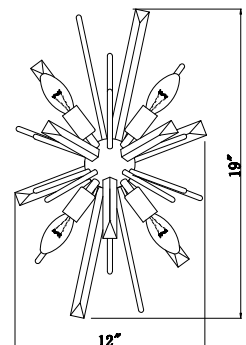

Bulbs Not Included

Available Upgrade:
LED E-12 Bulbs
ITEM #ALE124275
Dimmable