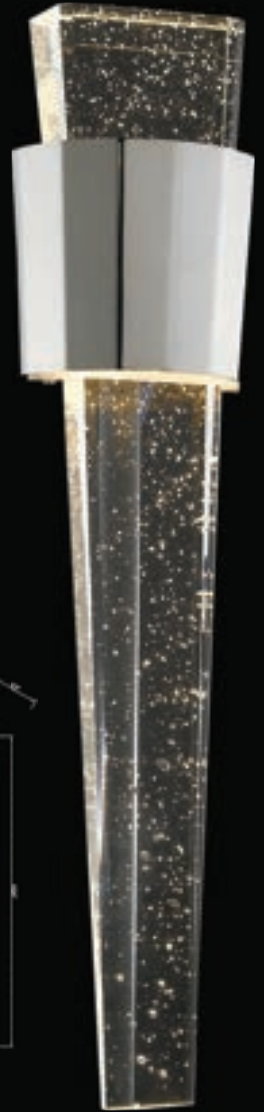

Custom Sizes Available

67 **GLACIER**

LED

HF3009-PN
6"W x 24"H x 3"EXT
10W/120V LED 850lm 3000K
Dimmable
Clear Crystal with Bubbles

HF3010-PN
6"W x 24"H x 3"EXT
10W/120V LED 850lm 3000K
Dimmable
Clear Crystal with Bubbles