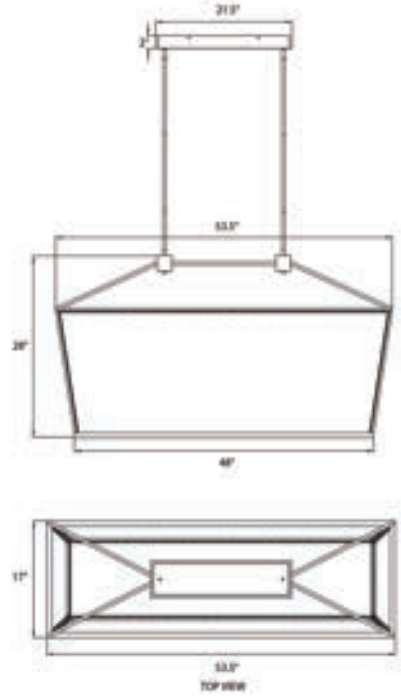

HF9405-BLK
Black
30"H x 7.5"W x 4" Ext
25 Watt / 12V
3000K / 90 CRI
900 Lumens
UL DAMP RATED
WALL MOUNT LED