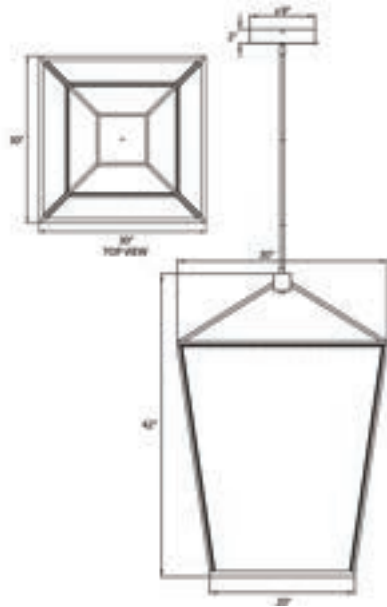

HF9412-GLD
Gold
42" H x 30" W
86" OAH
204W / 12V
5800 Lumens
3000K
UL DAMP RATED
LED