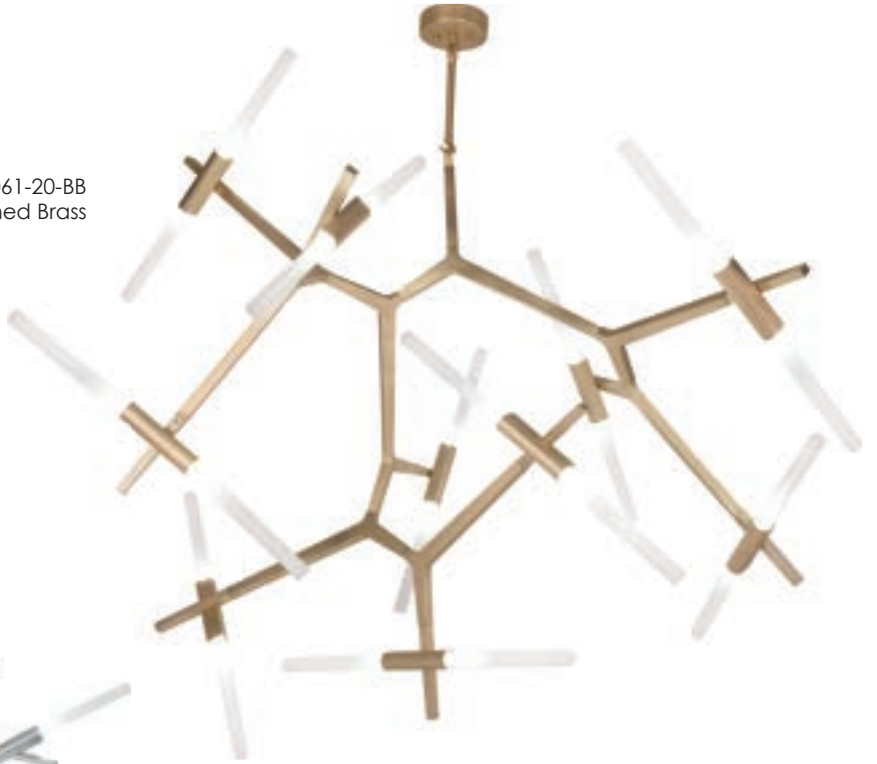

Down Rods Included
(1) 6"
(1) 10"
(1) 14"
(1) 18"

Wire Length: 12'

Included
LED G-9 Bulbs
v
Dimmable

HF8061-20-BB
Brushed Brass

HF8061-20-CH
Matte Chrome

HF8061-20-DBZ
Dark Bronze

SERIES: HF8061-20
62\"/>

(20) G-9 LED Dimmable Bulbs Included
3000K
Adjustable Arms