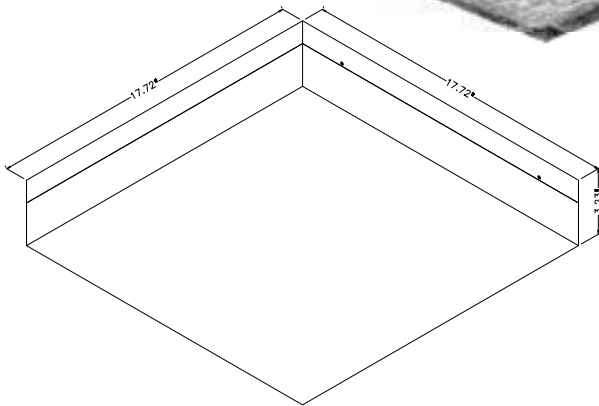

HF9218-BLK
Matte Black with Crackle Acrylic Diffuser
18"L x 18"W x 3"H
30W/120V LED 2400 lumens
3000K
Dimmable