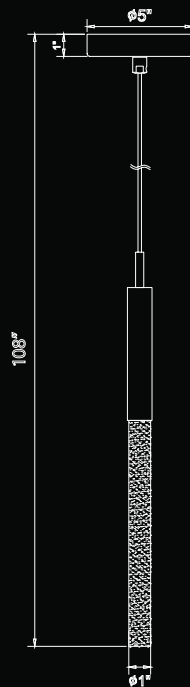

HF2021-FR-BB -3 (3000K)
HF2021-FR-BB -4 (4000K)
Brushed Brass
22"W x 158" OAH
(21) G-9 Base Sockets
74W / 120V
6300 Lumens
Pendant Body Height 19"
Available in 3000K
and 4000K color options

Included
LED G-9 Bulbs
ITEM #G93W3K
Dimmable

RECOMMENDED DIMMER BRAND	MODEL NUMBER
LUTRON	NOVA NLV-600-WH, MAESTRO MAELV-600-WH, DIVA DVELV-303P-WH, RADIO RA2 RRD-6ND-WH
LEVITON	VIZIA DECORA CAT-NO.VPE06-1LZ, ILLUMATECH SLIDE DIMMER IPE04-1LZ, DECORA DSE06-10Z