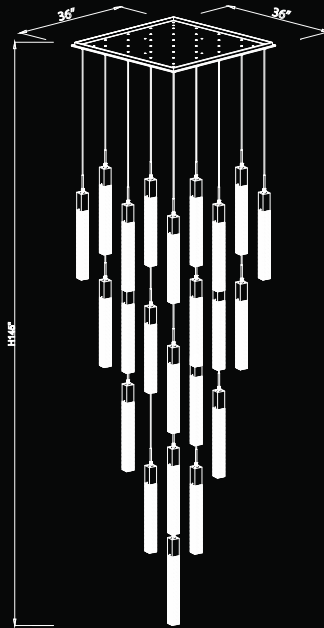

HF1905-13-BOA-DBZ
Dark Bronze
20" W x 150" OAH
(13) GU10 Base LED 6W 120V
3000k
5200 Lumens
Dimmable Bulbs Included

Included:
LED GU-10 Bulbs
ITEM #ALGU106W3K
Dimmable

LED

BOA 190

HF1901-01-BOA-BB
 Brushed Brass
 5" Square Canopy
 2" W x 24"H
 120" OAH
 (1) GU10 Base LED 6W 120V
 3000k 400 Lumens
 Dimmable Bulb Included