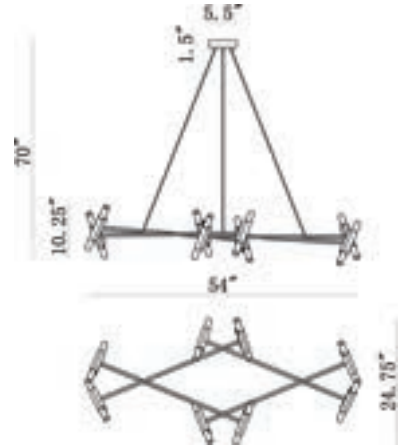

Down Rods Included
(1) 6"
(1) 10"
(1) 14"
(1) 18"

Wire Length: 12'

Additional Down Rods Can Be Purchased.

Included
LED G-9 Bulbs
ITEM #G93WLD3
Dimmable

HF6016-BB
 54" L x 24.75" W x 10.25" H
 70" OAH
 (16) LED G9 Dimmable Bulbs Included
 Adjustable Arms