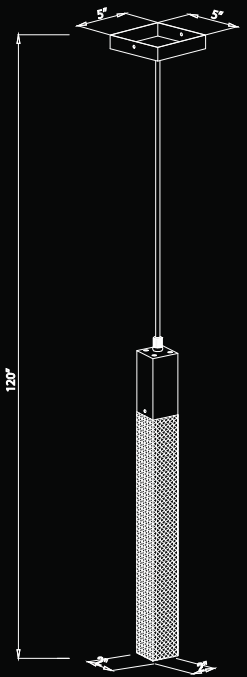

Included:
LED GU-10 Bulbs
ITEM #ALGU106W3K
Dimmable

LED

BOA 188

HF1901-01-BOA-DBZ
 Dark Bronze
 5" Square Canopy
 2" W x 24"H
 120" OAH
 (1) GU10 Base LED 6W 120V
 3000k 400 Lumens
 Dimmable Bulb Included