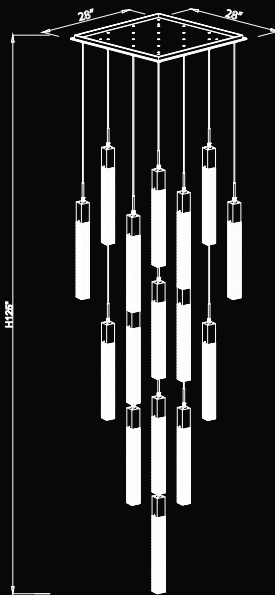

Included:
LED GU-10 Bulbs
ITEM #ALGU106W3K
Dimmable

LED

BOA 192