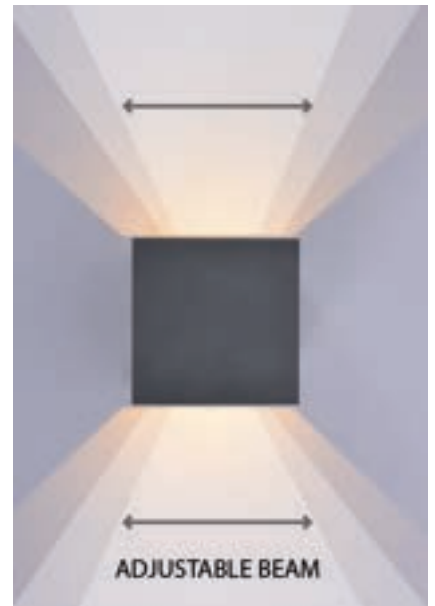

AVENUE LED
New Dimmable AC
Driverless Technology

RECOMMENDED DIMMER BRAND	MODEL NUMBER
LUTRON	NOVA NLV-600-WH, MAESTRO MAELV-600-WH, DIVA DVELV-303P-WH, RADIO RAZ RRD-6ND-WH
LEVITON	VIZIA DECORA CAT-NO.VPE06-1LZ, ILLUMATECH SLIDE DIMMER IPE04-1LZ, DECORA DSE06-10Z

AVENUE
outdoor

LED