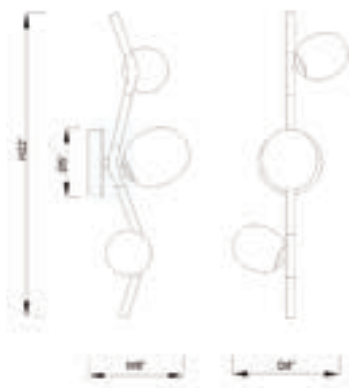

LED

ASPEN

HF4824-WHT
 Brushed Brass Frame with White Glass
 Three Light Cluster 26" Round Canopy
 72"H x 26"W 144"OAH
 (24) G-9 120 volt 20 watt max
 *Bulbs not included

HF4824-CLR
 Brushed Brass Frame with Clear Glass
 Three Light Cluster 26" Round Canopy
 72"H x 26"W 144"OAH
 (24) G-9 120 volt 20 watt max
 *Bulbs not included