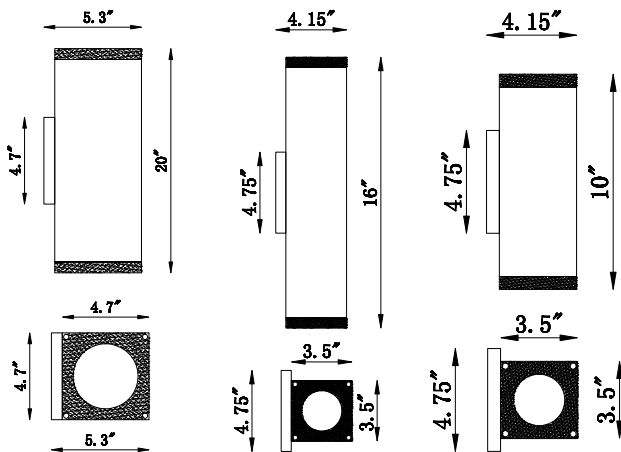

AVENUE LED
New Dimmable AC
Driverless Technology

RECOMMENDED DIMMER BRAND	MODEL NUMBER
LUTRON	NOVA NLV-600-WH, MAESTRO MAELV-600-WH, DIVA DVELV-303P-WH, RADIO RAZ RRD-6ND-WH
LEVITON	VIZIA DECORA CAT-NO.VPE06-1LZ, ILLUMATECH SLIDE DIMMER IPE04-1LZ, DECORA DSE06-10Z