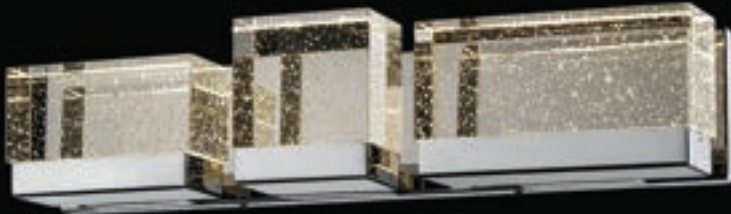

HF3003-PN
24"W x 6"H x 3"EXT
20W/120V LED 1800lm 3000K
Dimmable