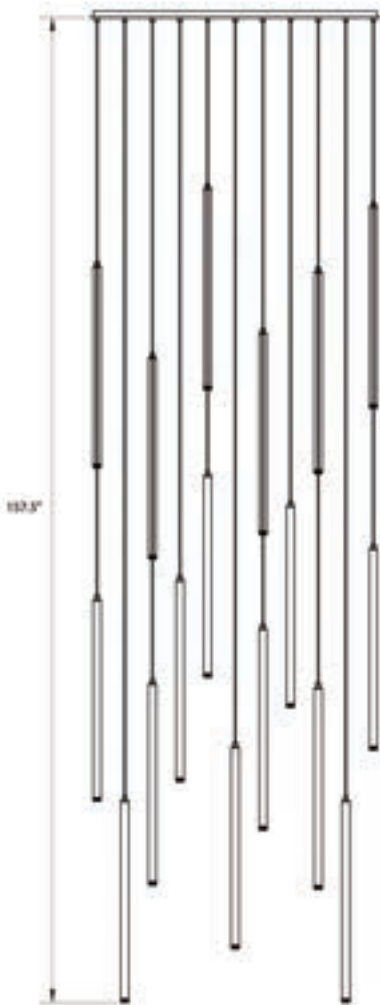

HF2802-BK
Matte Black
11"W x 46.5"L
157" OAH
51W / 120V
4760 Lumens
3000K

G-9 Base LED Bulbs Included
Bulb: 3 Watts/280 Lumens/3000K
17 Lights

Pendant Height 33"

LED

LED

FILMORE AVE 148