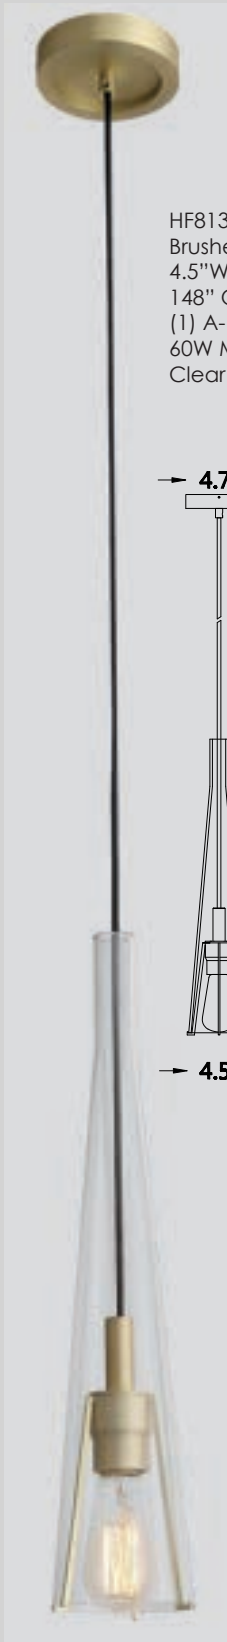

HF8130-BB
Brushed Brass
4.5"W x 21"H
148" OAH
(1) A-19 Base Socket
60W Max / 120V
Clear Glass