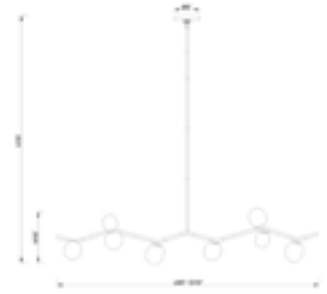

HF4808-WHT
Brushed Brass Frame with White Glass
60"L x 16"H | 78" OAH
(8) G-9 120 volt 20 watt max
*Bulbs not included