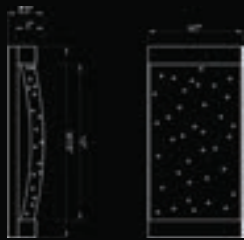

ADA COMPLIANT