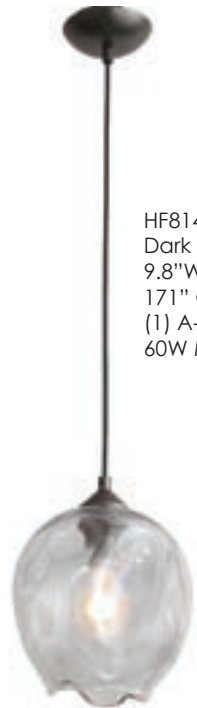

HF8141-DBZ-CL
Dark Bronze
9.8"W x 171"H
171" OAH
(1) A-19 Base Socket
60W Max / 120V