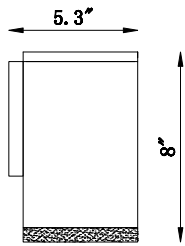

AV9890-BLK
Black
4.7"W x 8"H x 5.3"EXT
14W / 120V
860 Lumens
3000K