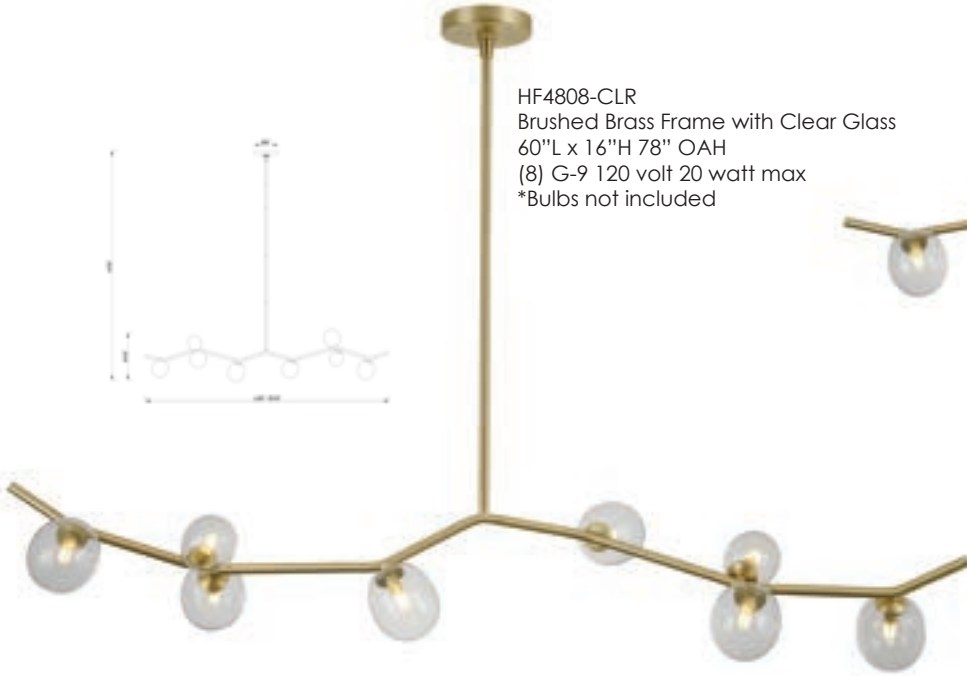

HF4808-CLR
Brushed Brass Frame with Clear Glass
60"L x 16"H 78" OAH
(8) G-9 120 volt 20 watt max
*Bulbs not included