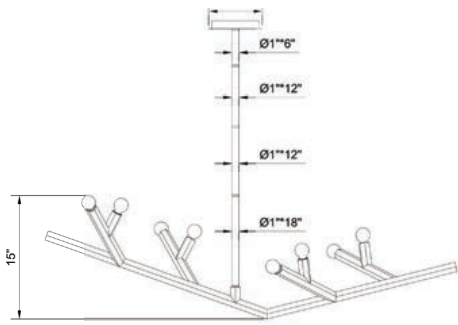

HF8888-BB
 52"L x 21"W x 15"H
 BRUSHED BRASS 8 LIGHTBRANCH FIXTURE
 (8) E12 BASE SOCKETS 120 VOLT 60 WATT MAX
 BULBS NOT INCLUDED
 UL LISTED

HF8884-BB
 35.5"H x 12"W x 6"EXT
 (4) LIGHT BRUSHED BRASS BRANCH WALL SCONCE
 120 VOLT(4) E12 BASE SOCKET
 60 WATT MAX
 BULBS NOT INCLUDED
 UL LISTED