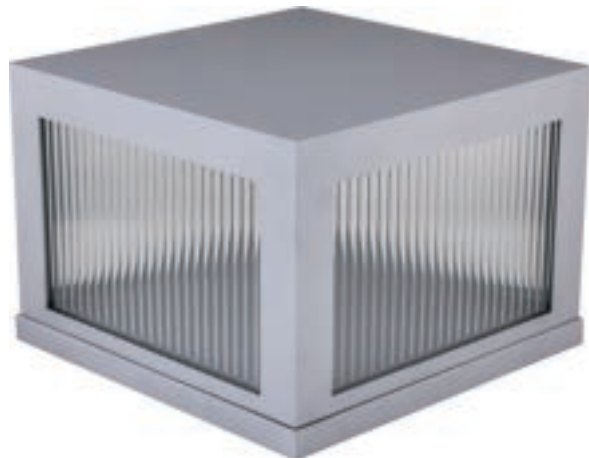

AV9905-BLK
Black
14" W x 14" W x 10" H
15W / 120V
390 Lumens
3000K
Pillar Mount

LED

AVENUE
outdoor