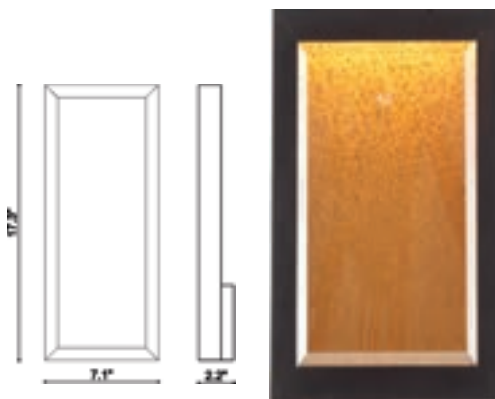

HF6014-DBZ
Dark Bronze
7.1" W x 9.25"H
96" OAH
9 Watt 120 Volt 600 Lumens
3000K

HF6012-DBZ
Dark Bronze
5.5" W x 6"H
96" OAH
6 Watt 120 Volt 400 Lumens
3000K

HF6006-DBZ
Dark Bronze
7.1" W x 17.3"H x 2.2" Ext
18 Watt 120 Volt 1200
Lumens
3000K

AVENUE LED
New Dimmable AC
Driverless Technology

RECOMMENDED DIMMER BRAND	MODEL NUMBER
LUTRON	NOVA NLV-600-WH, MAESTRO MAELV-600-WH, DIVA DVELV-303P-WH, RADIO RAZ RRD-6ND-WH
LEVITON	VIZIA DECORA CAT-NO.VPE06-1LZ, ILLUMATECH SLIDE DIMMER IPE04-1LZ, DECORA DSE06-10Z