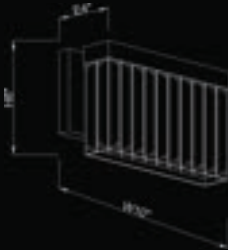

AVENUE LED
New Dimmable AC
Driverless Technology

RECOMMENDED DIMMER BRAND	MODEL NUMBER
LUTRON	NOVA NLV-600-WH, MAESTRO MAELV-600-WH, DIVA DVELV-303P-WH, RADIO RA2 RRD-6ND-WH
LEVITON	VIZIA DECORA CAT-NO.VPE06-1LZ, ILLUMATECH SLIDE DIMMER IPE04-1LZ, DECORA DSE06-10Z