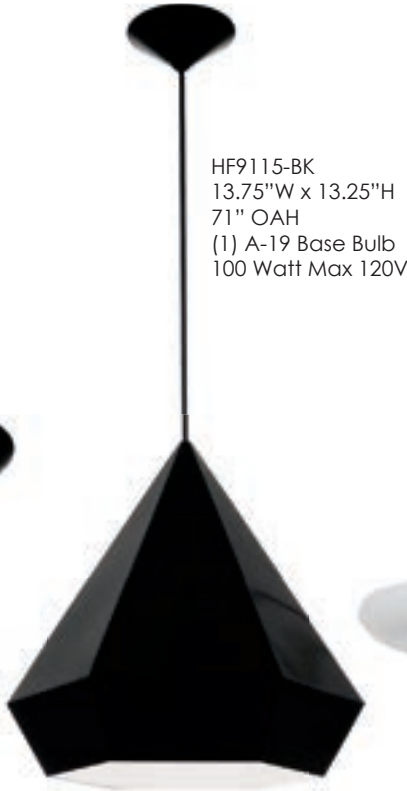

HF9115-GL
13.75"W x 13.25"H
71" OAH
(1) A-19 Base Bulb
100 Watt Max 120V

HF9115-BK
13.75"W x 13.25"H
71" OAH
(1) A-19 Base Bulb
100 Watt Max 120V