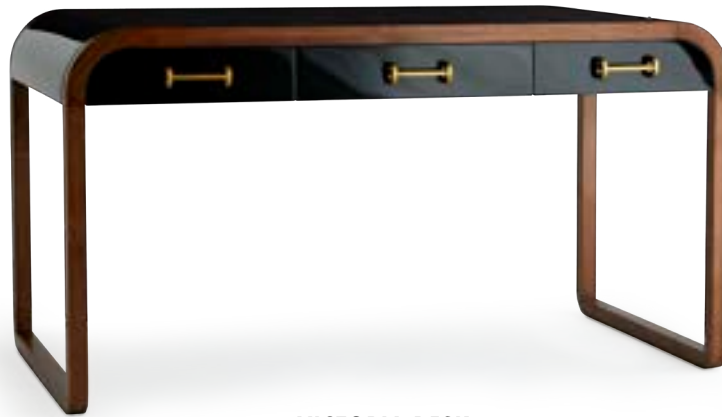

JOBE DESK
 5646 / Smoke, Bronze Hardware 
 5518 / Ebony, Antique Brass Hardware (not shown)
 Oak Veneer Frame
 H:30.5" x W:60" x D:30"
 H:78cm x W:153cm x D:76cm

HONOUR DESK
 4888 / Smoke
 Stained Oak Frame, Graphite Leather Top (shown left) 
 H:30" x W:60" x D:28"
 H:76cm x W:153cm x D:71cm

HUEY DESK

5647 / Oyster

Oak Veneer, Bronze Ferrules  

H:30" x W:60" x D:30"

H:76cm x W:153cm x D:76cm

VICTORIA DESK

5371 / Black

High Glass Lacquer, Walnut Frame