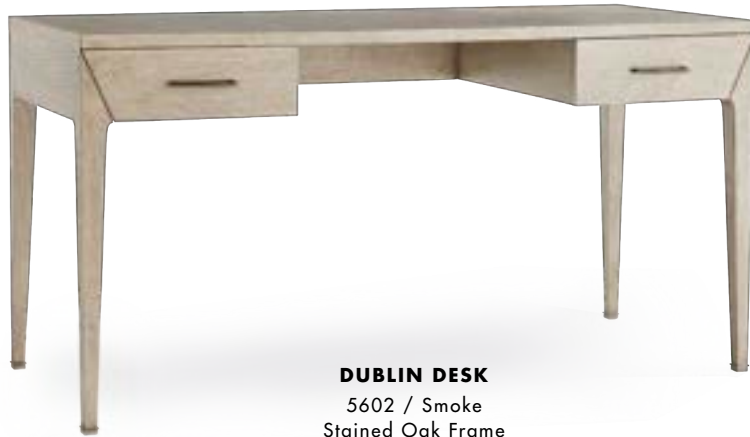

DUBLIN DESK
5602 / Smoke
Stained Oak Frame
Vintage Brass Hardware
H:30" x W:58" x D:24"
H:77cm x W:147cm x D:61cm