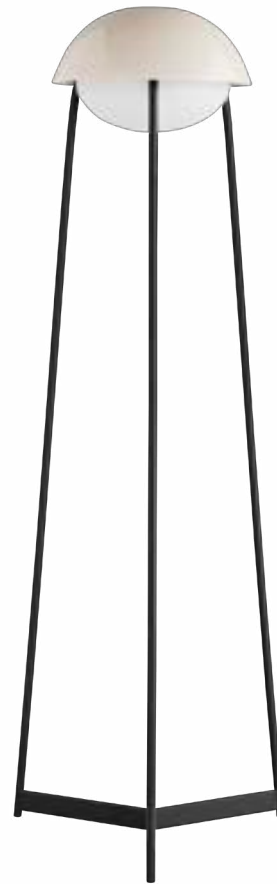

WORKSHOP/APD COLLECTION

GLAZE FLOOR LAMP

DA79000 / Blackened Steel, Ivory Stained Crackle Ceramic,
Matte Opal Glass, Ceramic Shade

1 Socket, Dimmer / 60W / E26 Base
H:60.5" x W:21.5" x D:21.5"
H:154cm x W:55cm x D:55cm