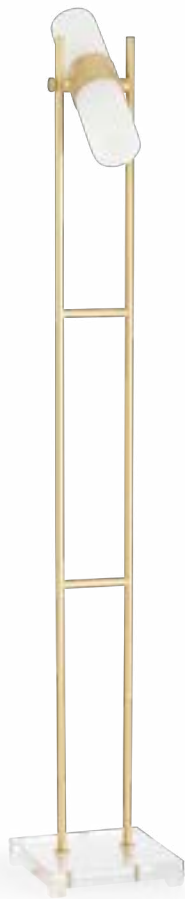

DUNN FLOOR LAMP
79048-905 / Oil Rubbed Bronze
Antique Brass
Off-White Linen,
Off-White Cotton Lining
1 Socket, Dimmer / 60W / E26 Base
H:86" x DIA:26"
H:218cm x DIA:66cm