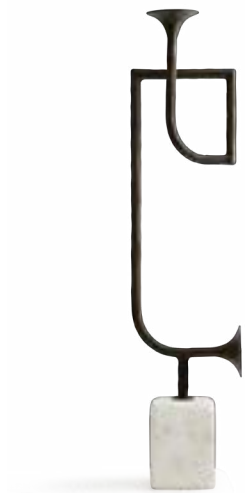

INGLEWOOD LARGE SCULPTURE

4862 / Blackened Iron
White Chiseled Marble Base (F) (C)

H:28" x W:6.5" x D:4"
H:71cm x W:17cm x D:10cm

INGLEWOOD SMALL SCULPTURE

4861 / Blackened Iron
White Chiseled Marble Base (F) (C)

H:12" x W:6" x D:4"
H:31cm x W:15cm x D:10cm