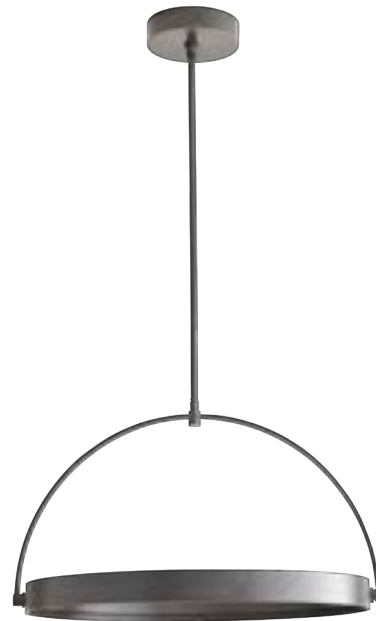

FISK PENDANT

49388 / Bronze **D** **C**
Integrated LED / 35W / 30,000 Hours
H:21.5" x DIA:28"
H:55cm x DIA:71cm