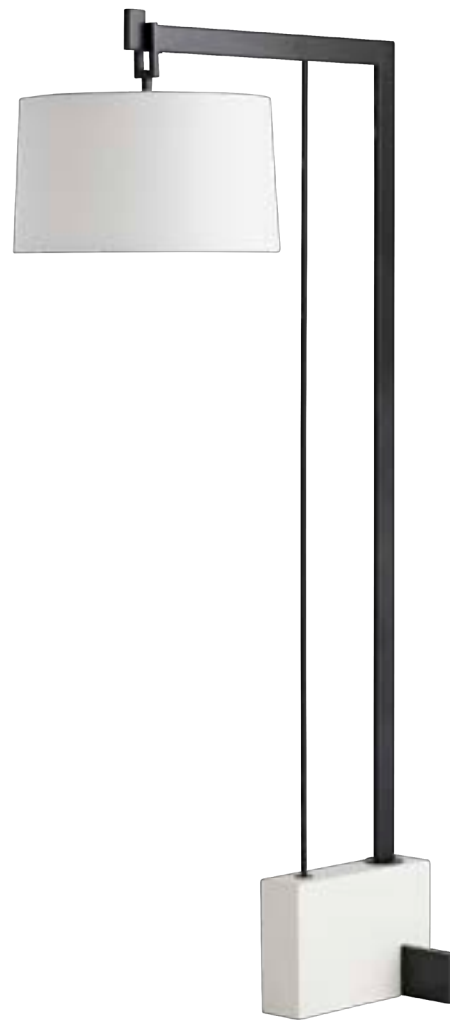

SALFORD FLOOR LAMP

79810 / Bronze **C**
79157 / Vintage Brass (not shown)
79809 / Polished Nickel (not shown)
Integrated LED / 12W / 20,000 Hours
H:52" x W:15" x D:10"
H:132cm x W:38cm x D:25cm

AARON FLOOR LAMP

79813 / Heritage Brass, Graphite Leather
Black Marble,
Bronze Metal Shade **C F**
1 Socket, Dimmer / 100W / E26 Base
H:63" x W:18" x D:14"
H:160cm x W:46cm x D:36cm

VIOLETTA FLOOR LAMP

79862-661 / Matte Black, Antique Brass,
Matte Black Metal Shade **C E**
79652-795 / Antique Brass, Heritage Brass,
Antique Brass Metal Shade (not shown)
79651-796 / Dark Vintage Silver,
Black Nickel Metal Shade (not shown)
Acrylic Top Diffuser
2 Sockets, On/Off / 60W Each / E26 Base
H:58.5" x DIA:20"
H:149cm x DIA:51cm

DORCHESTER FLOOR LAMP

79169-953 / Bronze, White Marble
 Ash Microfiber Shade, White Cotton Lining **C F**
 79168-952 / Antique Brass, White Marble (not shown)
 Off-White Linen Shade, Matching Lining
 1 Socket, On/Off / 150W / E26 Base
 H:74.5" x DIA:17.5"
 H:189cm x DIA:44cm