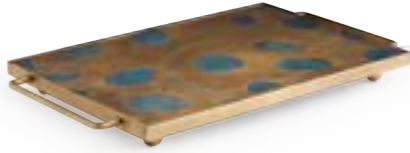

ARCHER TRAY
5554 / Gray
High Gloss Lacquer, Antique Brass Handles **C**
H:3" x W:25" x D:16"
H:8cm x W:64cm x D:41cm

EMILIA TRAY
4791 / Black and Mercury
Reverse Printed Glass, Antique Brass Handles **F C**
H:2" x W:21" x D:12"
H:5cm x W:53cm x D:31cm