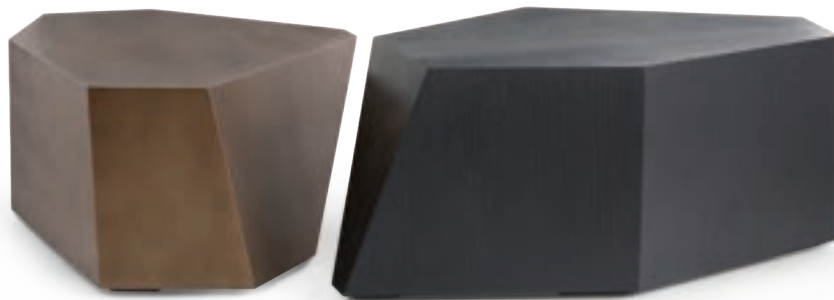

JAY JEFFERS COLLECTION

CHAKA ACCENT TABLES

DJ5012 / Ebony and Gold
Stained and Painted Oak
H:16"-14" x W:39"-41" x D:30"-26"
H:41cm-36cm x W:99cm-104cm x D:76cm-66cm