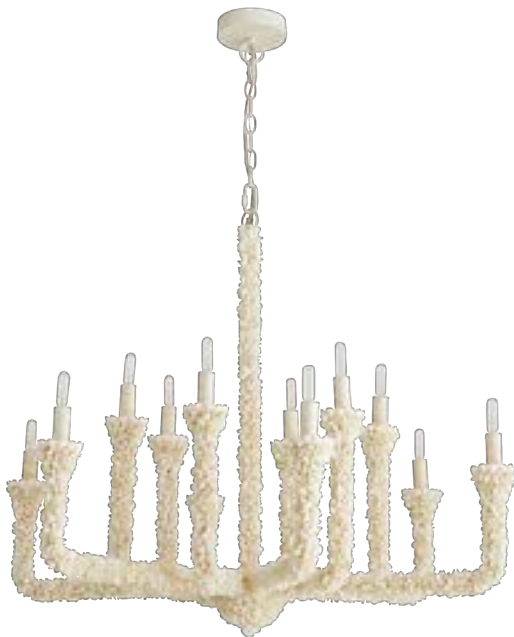

DESKINS CHANDELIER

84061 / White Gesso **D C F**
 24 Sockets / 25W Each / E12 Base, T6 Bulb Shown
 H:28.5" x DIA:31"
 H:72cm x DIA:79cm

DIALLO LARGE CHANDELIER

89992 / White High Gloss Lacquer, Antique Brass **D C**
 8 Sockets / 40W Each / E12 Base, G16 Bulb Shown
 H:40" x DIA:30"
 H:102cm x DIA:76cm

DIALLO SMALL CHANDELIER

89986 / White High Gloss Lacquer, Antique Brass **D C**
 8 Sockets / 40W Each / E12 Base, G16 Bulb Shown
 H:36" x DIA:24"
 H:91cm x DIA:61cm

CHAPPELLET CHANDELIER

84621 / Ivory Stained Crackle Resin, Antique Brass **D C**
12 Sockets / 25W Each / E26 Base
H:38" x DIA:33"
H:97cm x DIA:84cm