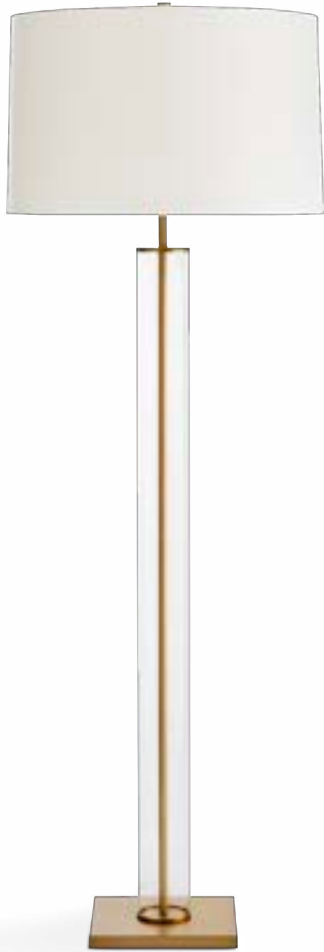

ROOSEVELT FLOOR LAMP
79986-386 / Antique Brass, Clear Crystal
Ivory Microfiber Shade, Matching Lining ² ^C
1 Socket, 3-Way / 150W / E26 Base
H:65.5" x DIA:21"
H:166cm x DIA:53cm

NORMAN FLOOR LAMP

79957-157 / Antique Brass, Clear Glass
79958-871 / Brown Nickel, Smoke Glass (not shown)
White Parchment Shade, Matching Lining
1 Socket, 3-Way / 150W / E26 Base
H:67" x DIA:23"
H:170cm x DIA:58cm