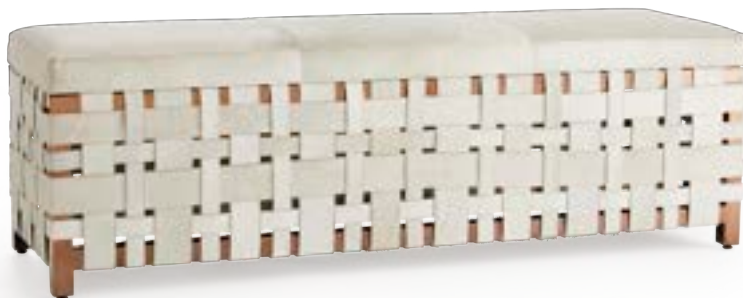

WINDSOR SMITH COLLECTION

ELIS BENCH

DS2024 / White Hair on Hide,
Rose Gold Frame
DS2000 / Moss Gray Suede,
Antique Brass Frame (not shown)
H:19.5" x W:60.5" x D:19"
H:50cm x W:154cm x D:48cm