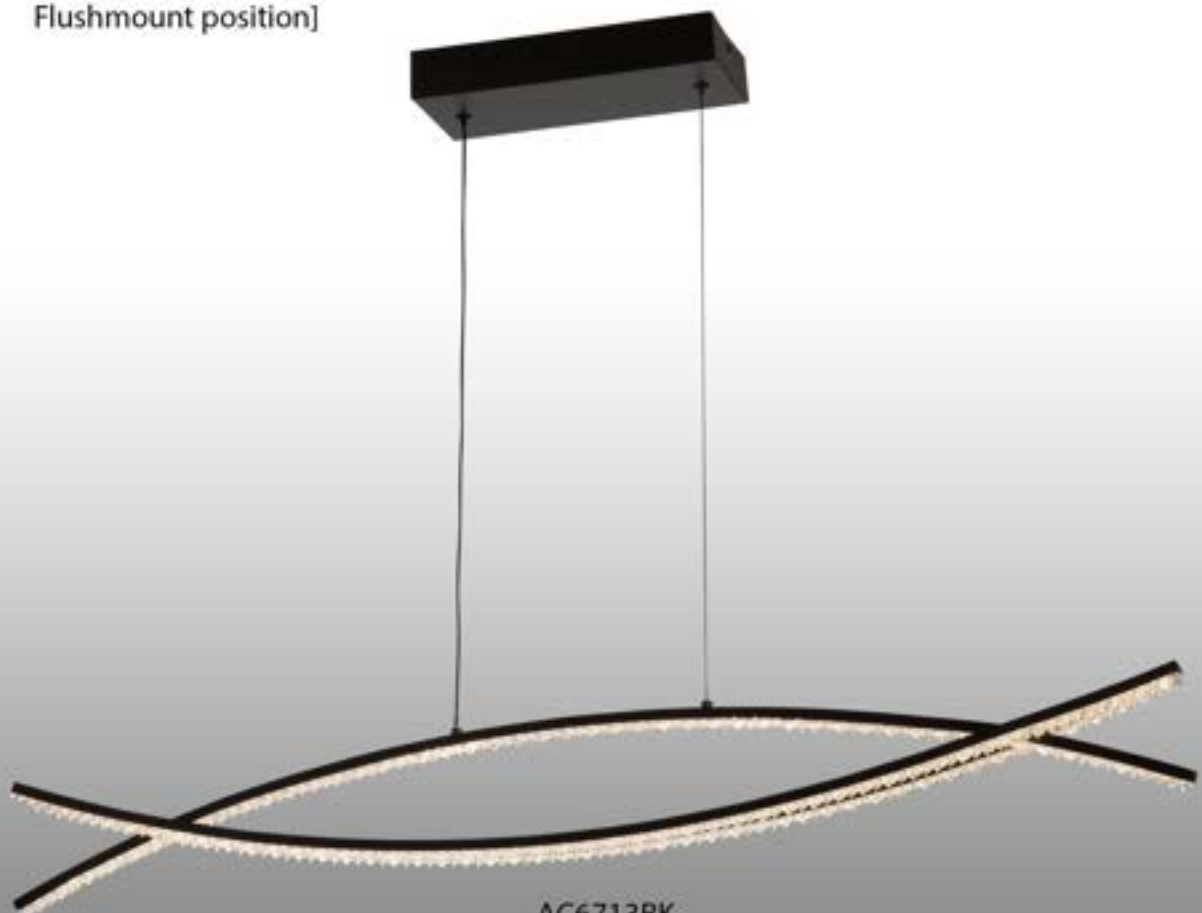

AC6713BK
37"L. x 2.5"W. x 4.75"BH. (72"OAL)
30W LED
(Raw 3300lm Del 2311lm)