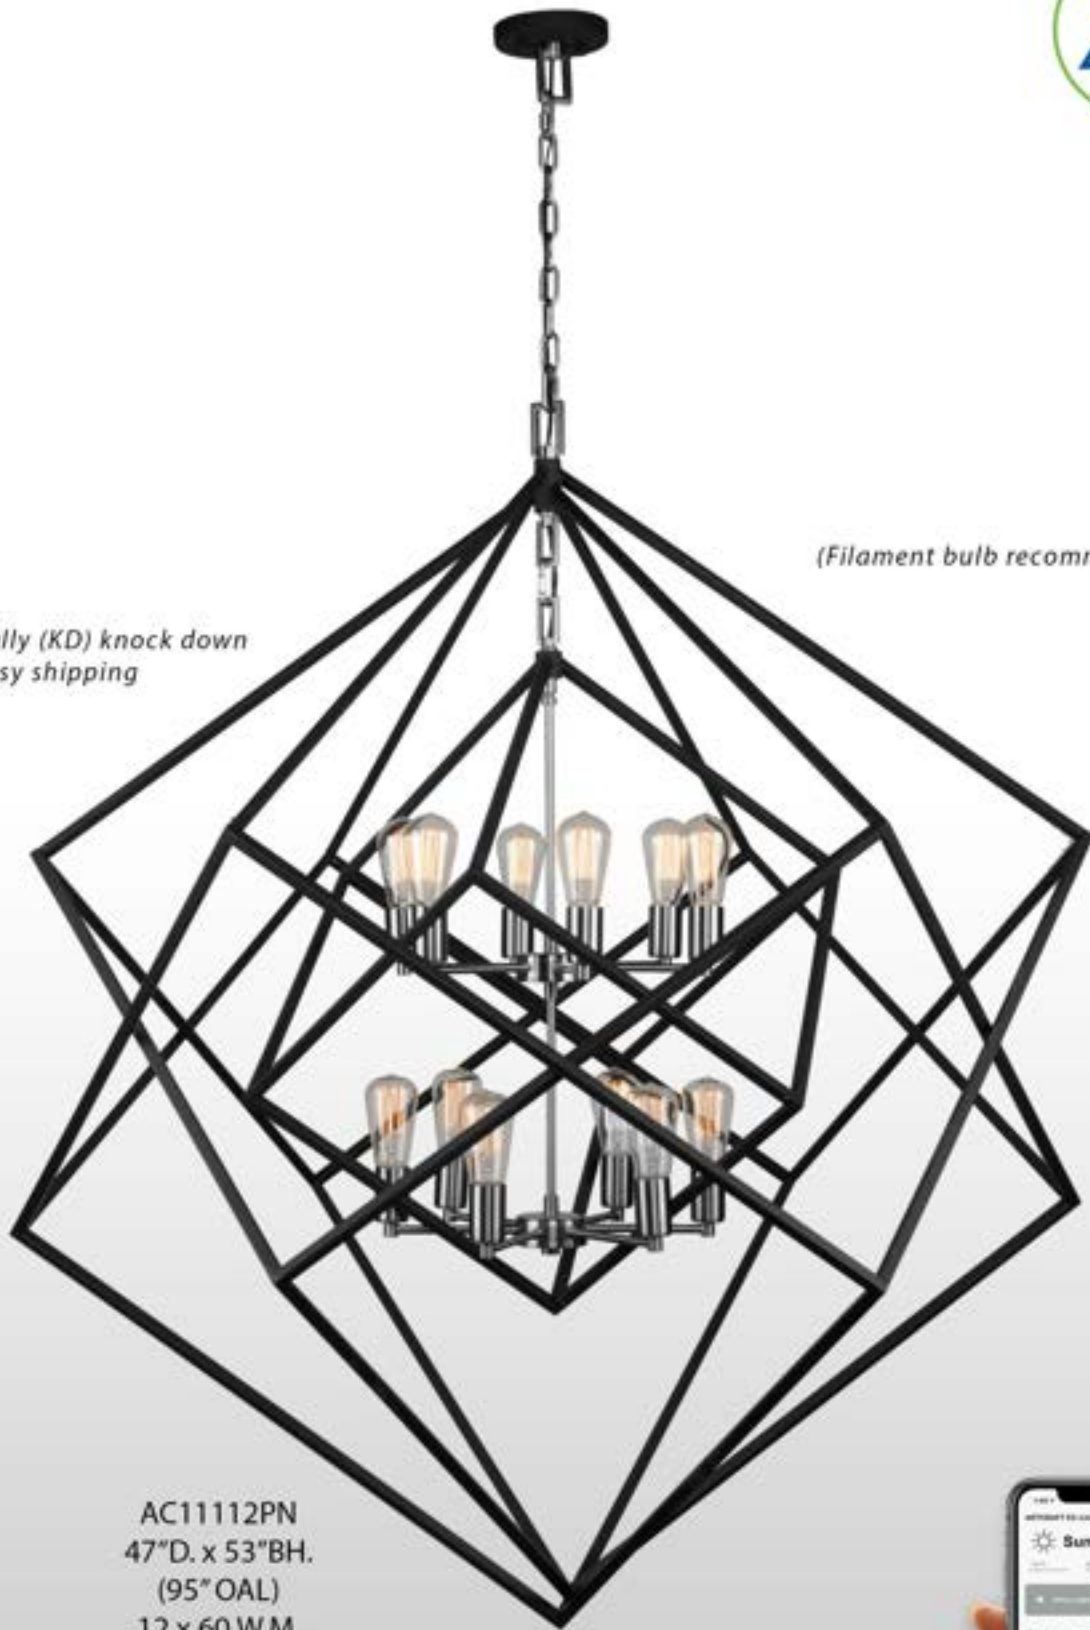

* *Partially (KD) knock down
for easy shipping*

AC11112
47"D. x 53" BH.
(95" OAL)
12 x 60 W.M.

COMPATIBLE WITH

SKU: BT1001

AC11117
9.75"D. x 11"BH.
107" OAL.
1 x 100 W.M.
*

*Matte black frame with
plated harvest brass interior*

AC11118
27.75"D. x 12"BH.
108" OAL.
3 x 100 W.M.
*

* Height Adjustable

Compatible with the **EZ-Link** Smart Lighting Adapter [BT1001]

Artistry Collection

Finish: Matte black & harvest brass
Material: Metal
Bulb Type: Medium base

AC11119
27.75"D. x 19.25"BH.
115.25" OAL.
6 x 100 W.M.
(Height Adjustable)

BT1001
(EZ-Link Adapter)

** Partially (KD) knock down
for easy shipping*

(Filament bulb recommended)

AC11112PN
47"D. x 53"BH.
(95" OAL)
12 x 60 W.M.