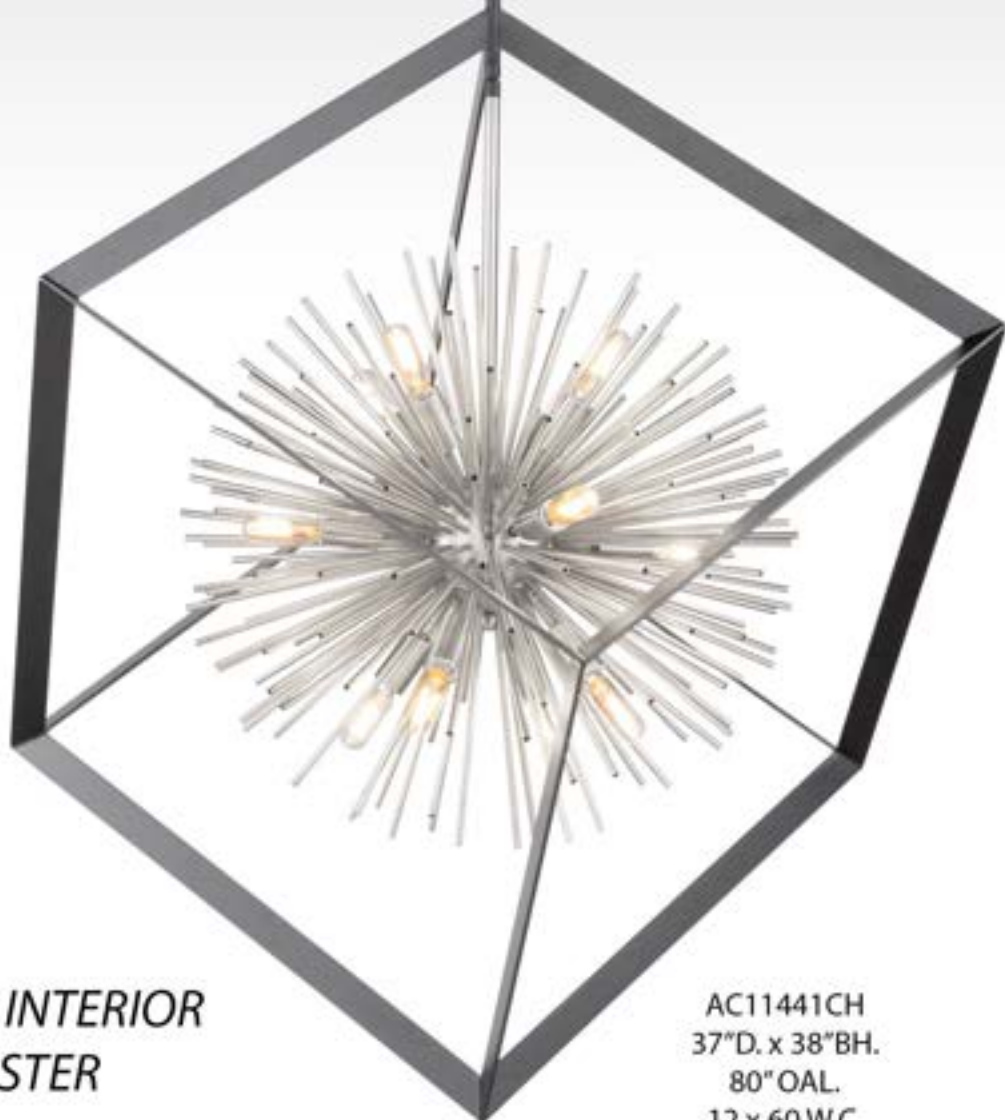

*CHROME INTERIOR
CLUSTER*

AC11441CH
37"D. x 38"BH.
80" OAL.
12 x 60 W.C.