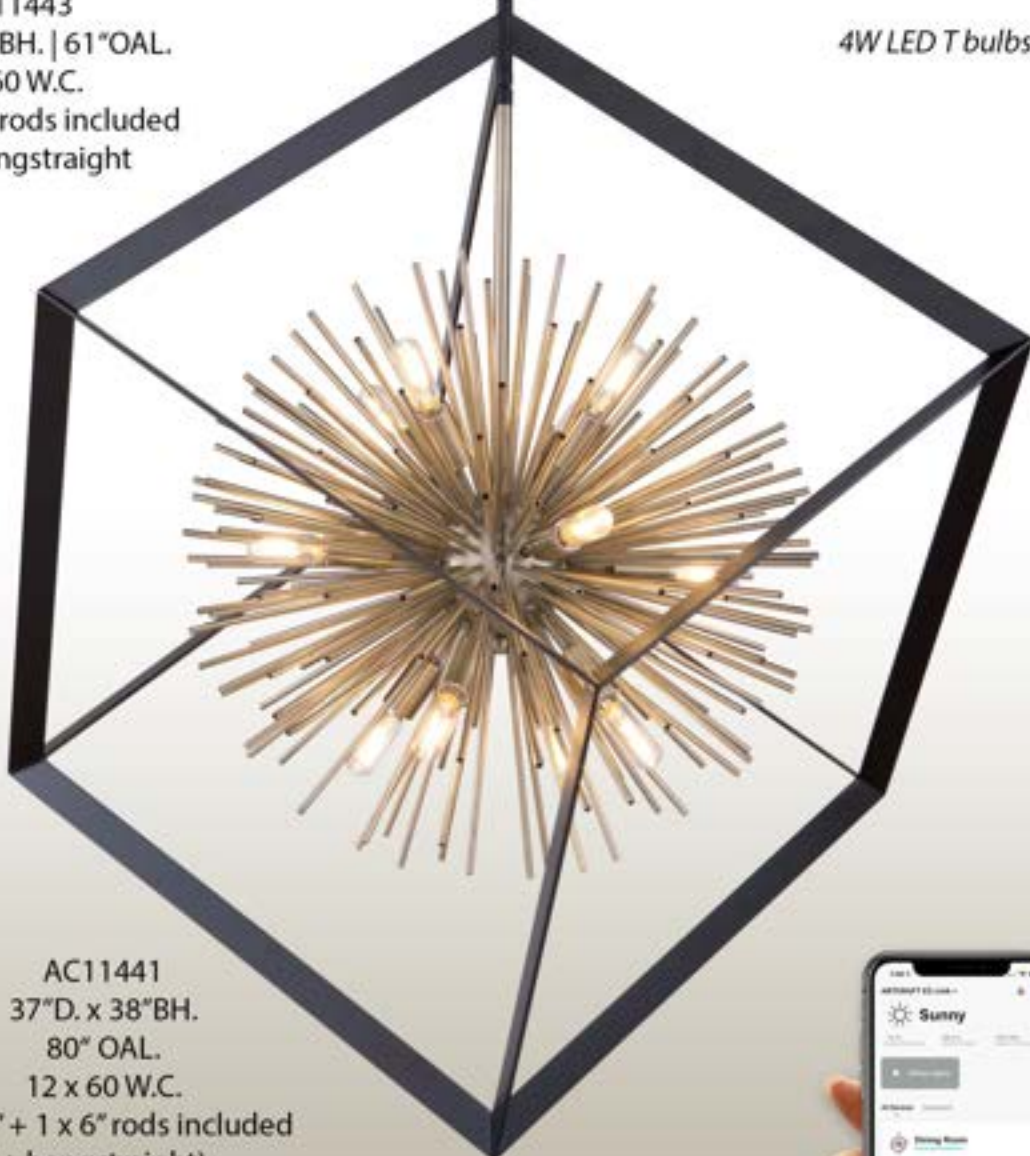

AC11442
20.5"D. x 13.25"H.
3 x 60 W.C.
(Flush Mount)

4W LED T bulbs Included

AC11441
37"D. x 38"BH.
80" OAL.
12 x 60 W.C.
(3 x 12" + 1 x 6" rods included
+ hangstraight)

Sunburst Collection

Finish: Matte black & chrome
Material: Metal
Bulb Type: Candelabra base