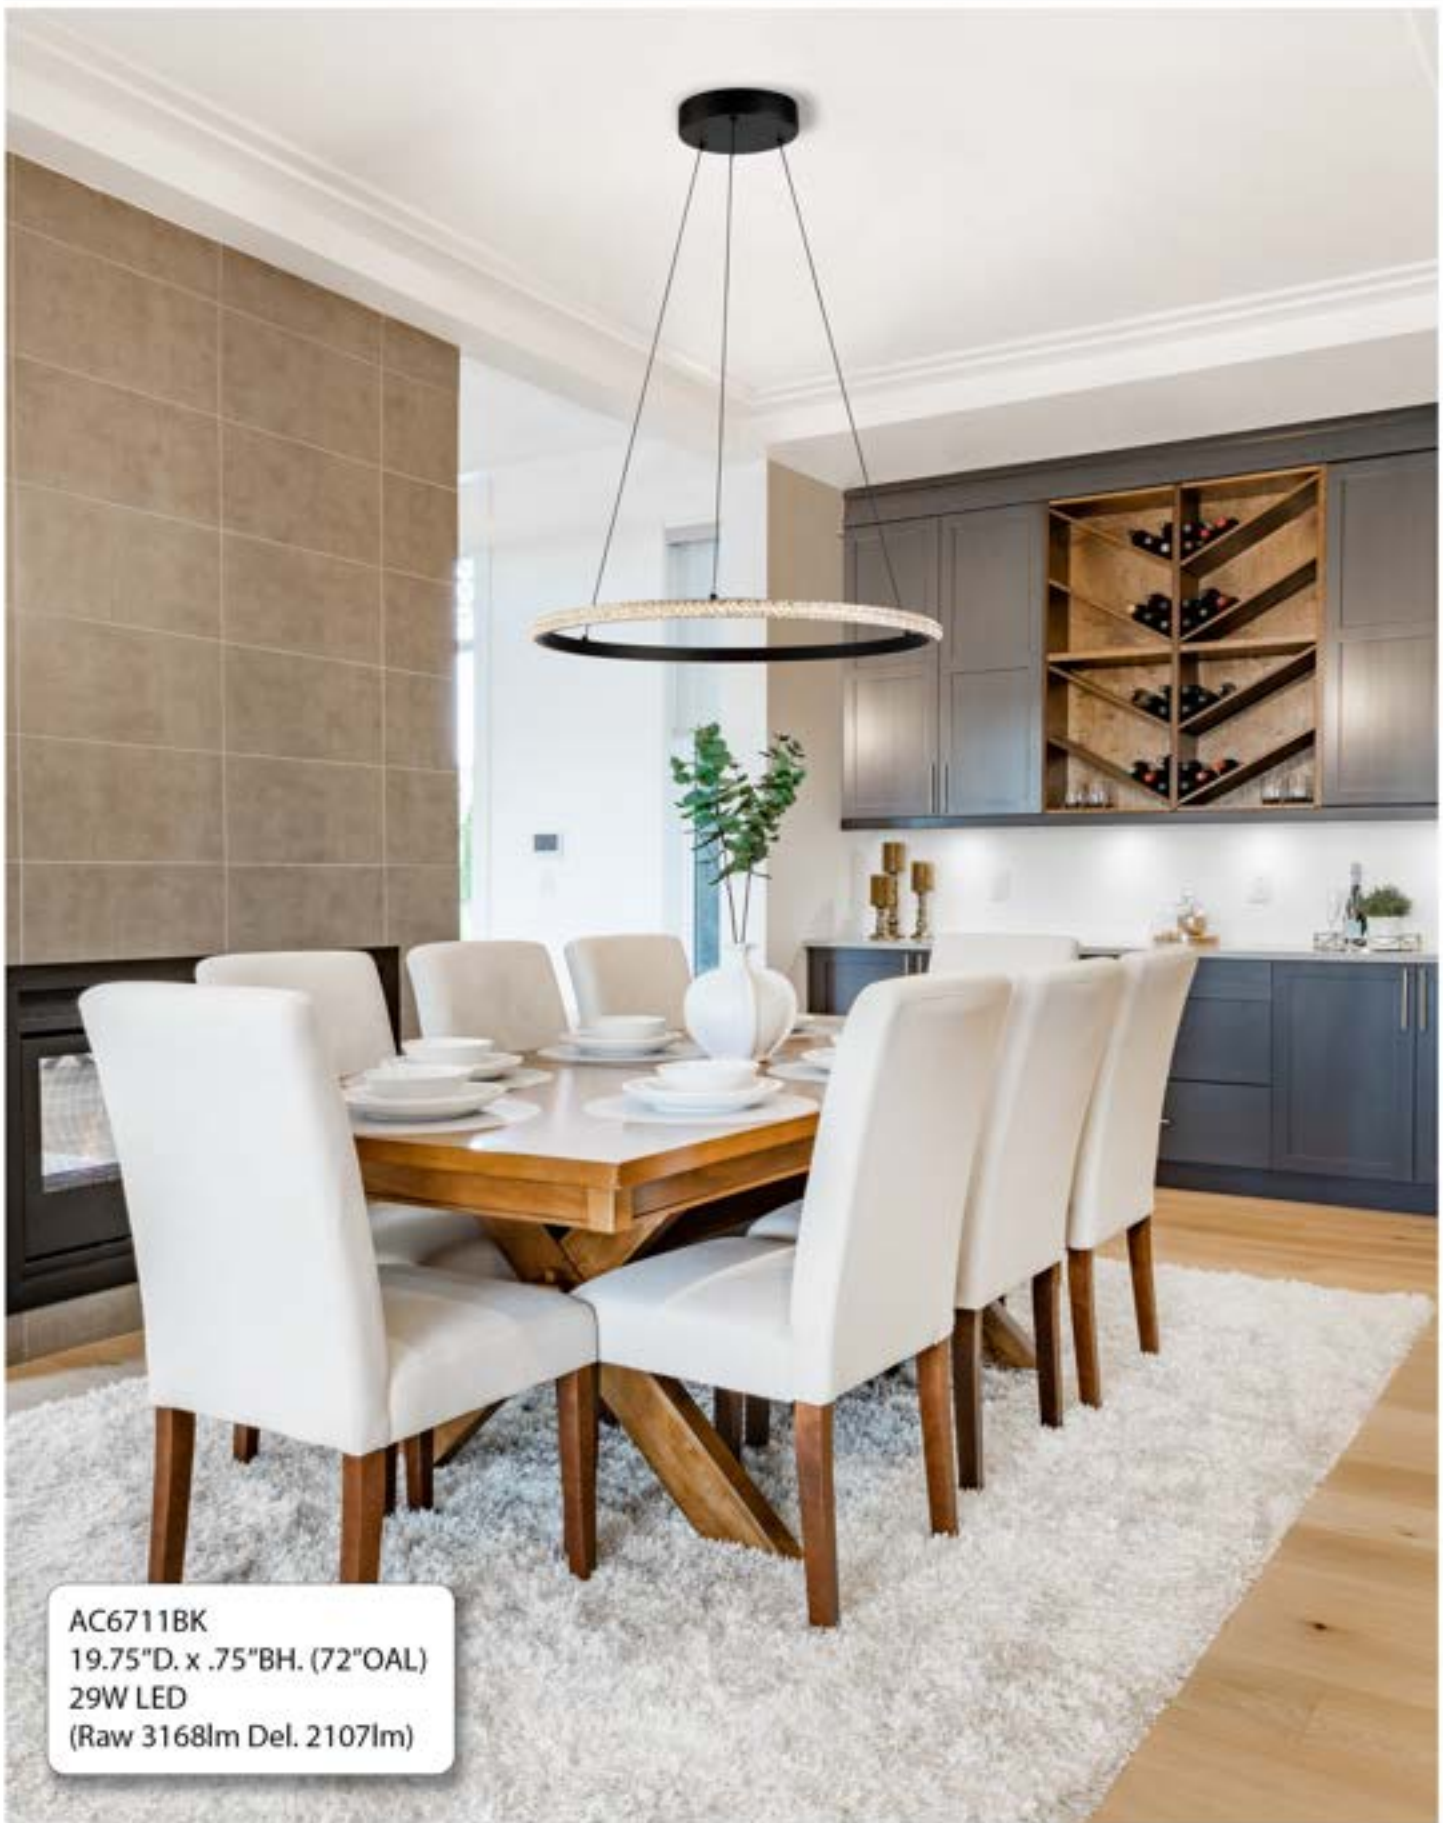

AC6711BK
19.75"D. x .75"BH. (72"OAL)
29W LED
(Raw 3168lm Del. 2107lm)

LED

CRI 80 | 3000K | DIMMABLE
5 YR WARRANTY ON LED

AC6712BK
23.5"D. x .75"BH. (72"OAL)
30W LED
(Raw 3300lm Del. 2540lm)

Close Up Detail