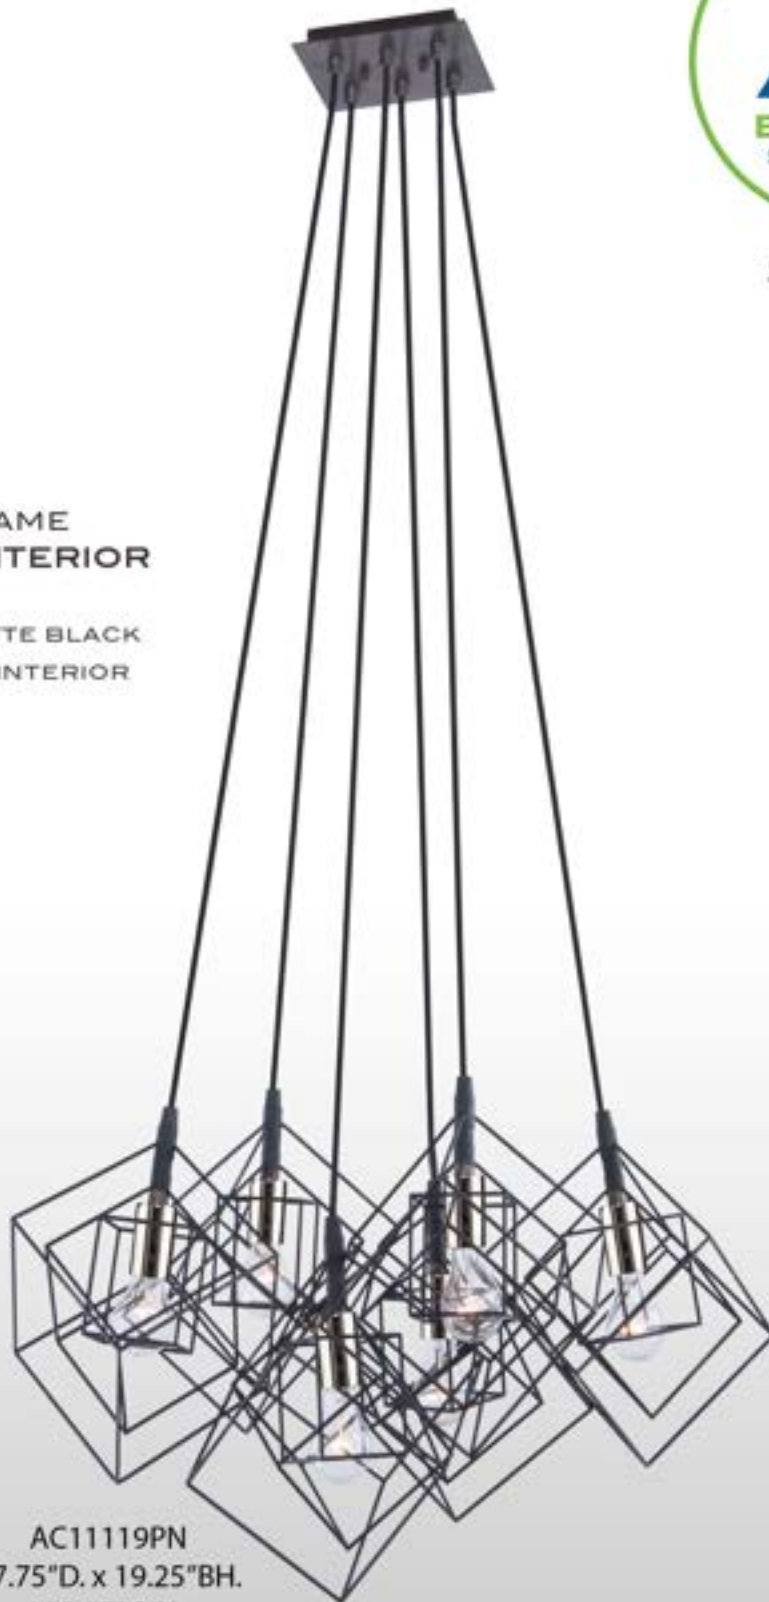

COMPATIBLE WITH

SKU: BT1001

MATTE BLACK FRAME
POLISHED NICKEL INTERIOR

* ALSO AVAILABLE WITH MATTE BLACK
FRAME & HARVEST BRASS INTERIOR

AC11119PN
27.75"D. x 19.25"BH.
115.25" OAL.
6 x 100 W.M.
*

* Height Adjustable