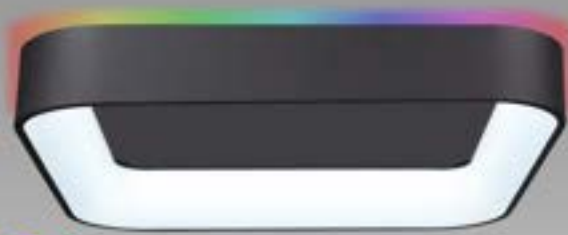

Lazio Collection

Finish: Black
Bulb Type: LED

BT2020BK
17.75"L. x 17.75"W. x 4.5"BH.
30W LED
(Raw 2460lm; Del. 902lm)
(RGB adjustable canopy lighting)

CRI 80 | DIMMABLE
3 CCT 3000K | 4000K | 5000K
5 YR WARRANTY ON LED