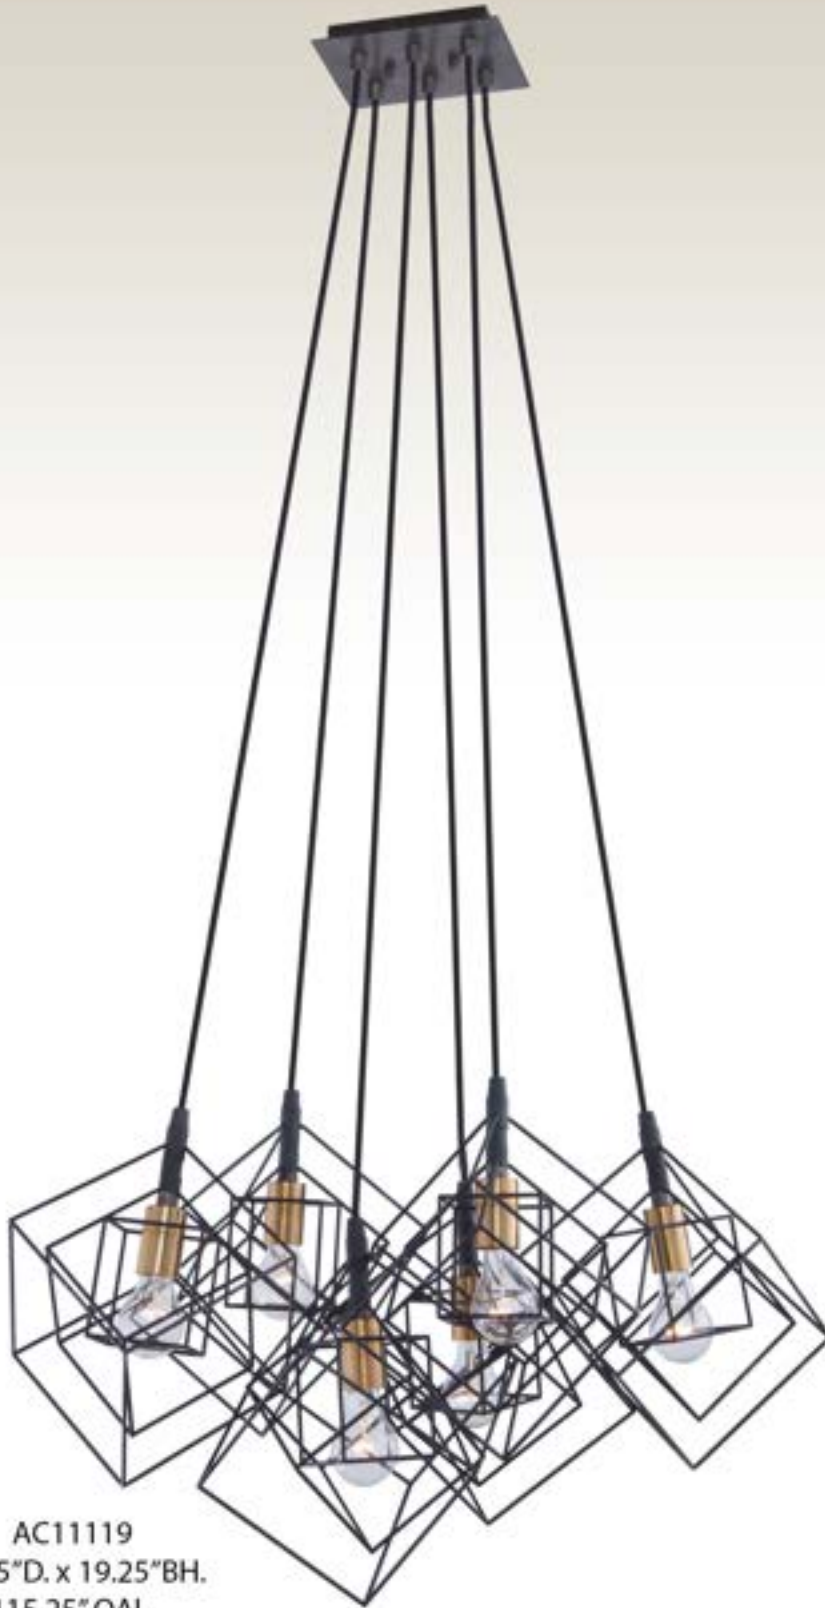

BT1001
(EZ-Link Adapter)

**Matte black frame with
plated harvest brass interior**

(Filament bulb recommended)

COMPATIBLE WITH

SKU: BT1001

AC11111
16"D. x 17" BH. (59" OAL)
1 x 60 W.M.
(3 x 12" + 1 x 6" rods included
+ hangstraight)

* *Partially (KD) knock down
for easy shipping*

AC11112
47"D. x 53" BH.
(95" OAL)
12 x 60 W.M.

COMPATIBLE WITH

SKU: BT1001

AC11117
9.75"D. x 11"BH.
107" OAL.
1 x 100 W.M.
*

*Matte black frame with
plated harvest brass interior*

AC11118
27.75"D. x 12"BH.
108" OAL.
3 x 100 W.M.
*

* Height Adjustable

Compatible with the **EZ-Link** Smart Lighting Adapter [BT1001]

Artistry Collection

Finish: Matte black & harvest brass
Material: Metal
Bulb Type: Medium base

AC11119
27.75"D. x 19.25"BH.
115.25" OAL.
6 x 100 W.M.
(Height Adjustable)

BT1001
(EZ-Link Adapter)

** Partially (KD) knock down
for easy shipping*

(Filament bulb recommended)

AC11112PN
47"D. x 53"BH.
(95" OAL)
12 x 60 W.M.