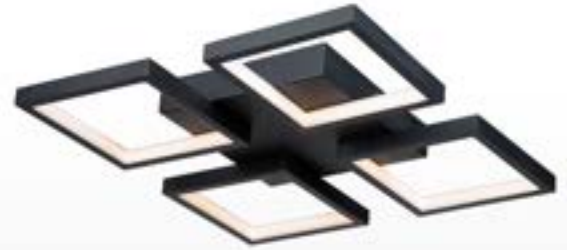

AC7629BK
18.5"L. x 18.5"W. x 2.5"H.
24W LED
(Raw 2640lm; Del 1200lm)