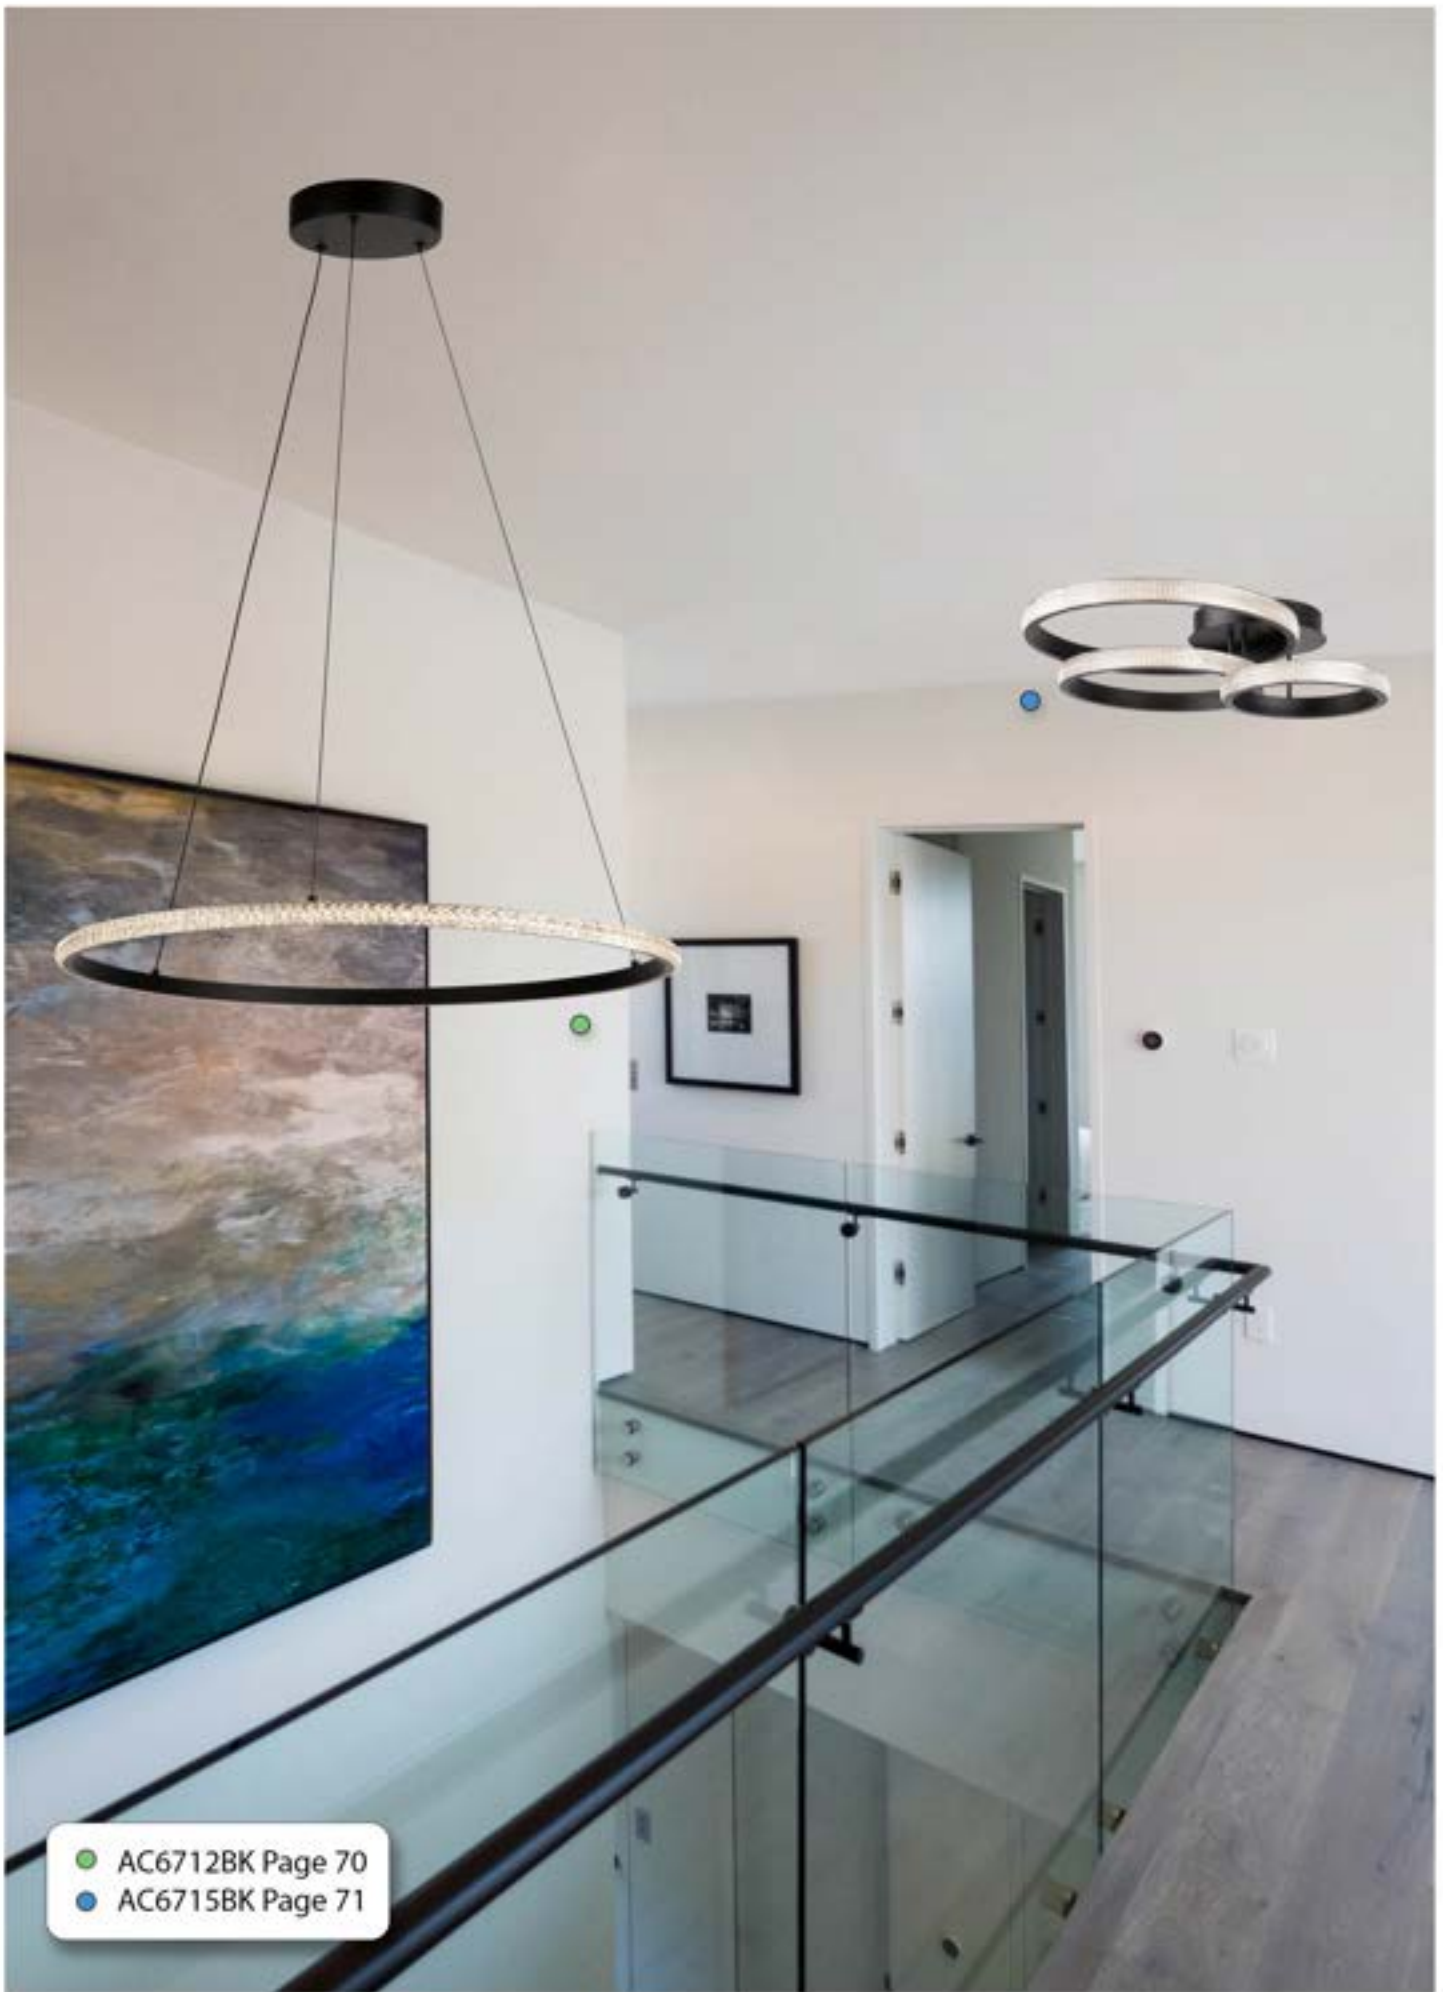

- AC6712BK Page 70
- AC6715BK Page 71