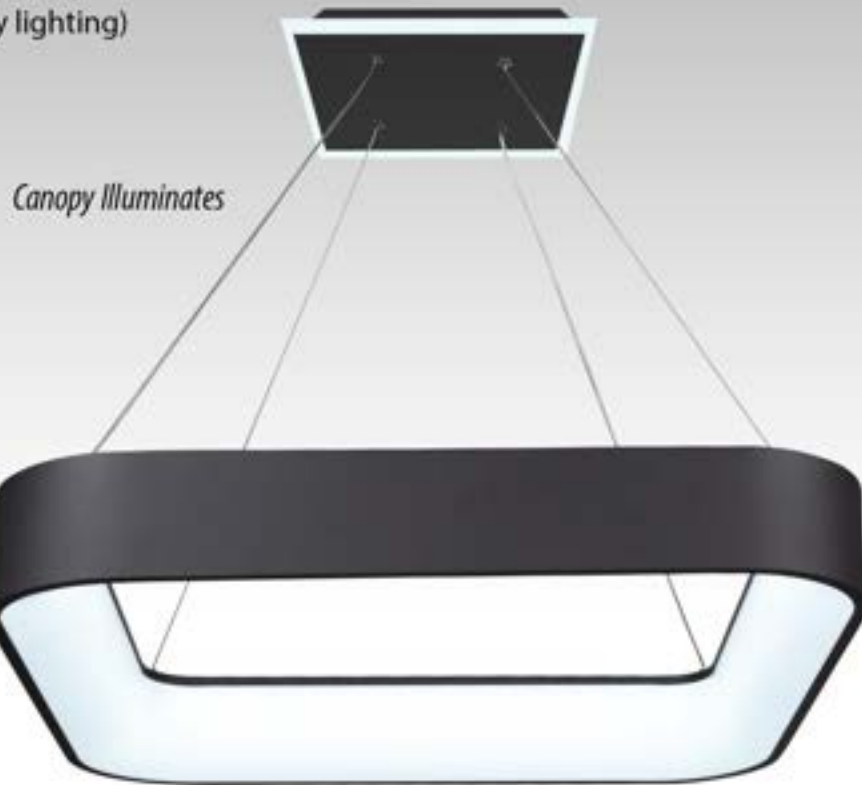

Lazio Collection

Finish: Black
Bulb Type: LED

BT2020BK
17.75"L. x 17.75"W. x 4.5"BH.
30W LED
(Raw 2460lm; Del. 902lm)
(RGB adjustable canopy lighting)

CRI 80 | DIMMABLE
3 CCT 3000K | 4000K | 5000K
5 YR WARRANTY ON LED