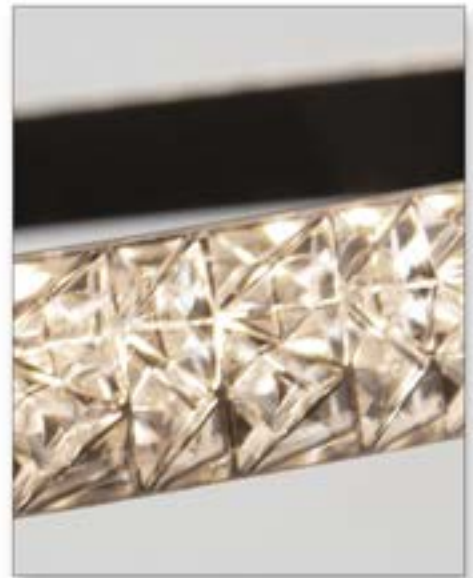

Crystalline Detail