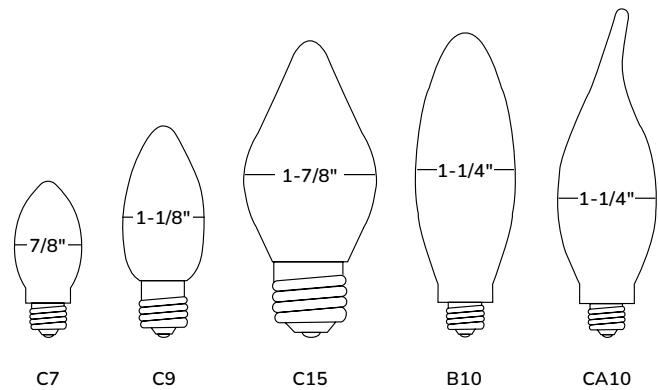

B and C Shapes

All of the bulbs in these groups resemble the shape of a candle flame and are often referred to as candle bulbs. Conical (C) bulbs are shaped like a cone. Conical angular (CA) bulbs are shaped like a cone but have a bent tip. Blunt-tip (B) bulbs are very similar to C-type bulbs but have more of a torpedo or bullet shape. These bulbs can be used in chandeliers, wall sconces, and pendant lights. **B and C bulbs are usually for Candelabra based socket types but can be for Medium-based socket types as well.**

Numbers in each code refer to the bulb's diameter in eighths of an inch.