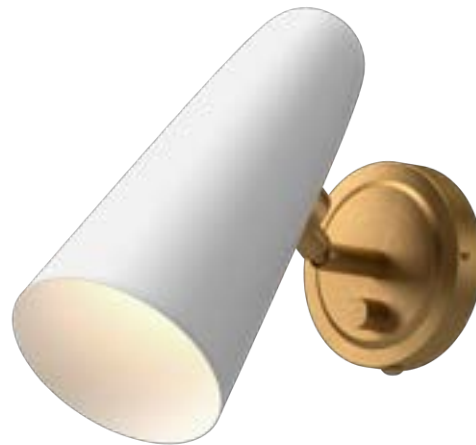

## DESIGN DETAILS

This collection has an easy-to-use on/off switch on the backplate. Adjust the head and arms for the perfect bedside, desk, or art-illuminating lighting.

**WV578805WHAG**  
W5" x H10-1/2" x E8-1/4"