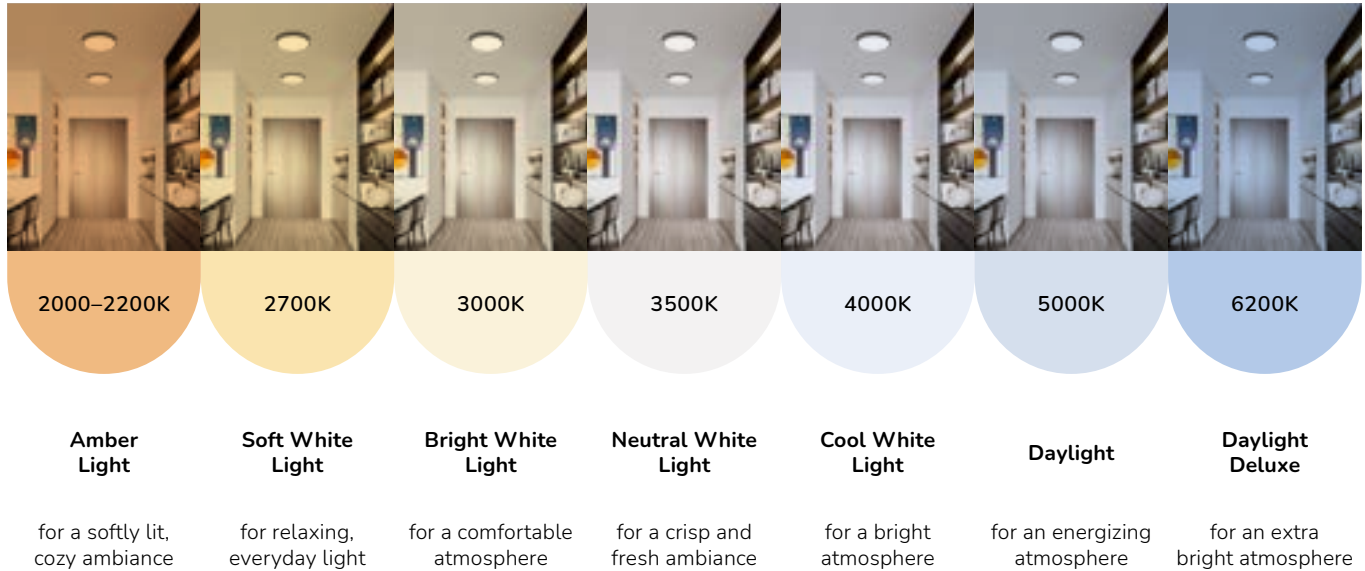

Color Temperature

When selecting a bulb, consider the usage of your interior space. For functional rooms where illumination is important for carrying out tasks, like a kitchen or bathroom, consider a higher kelvin light source, such as 2700K. For rooms with multiple light sources, or where mood is important, choose a lower kelvin bulb, such as 2200K, to achieve warmth and atmosphere.