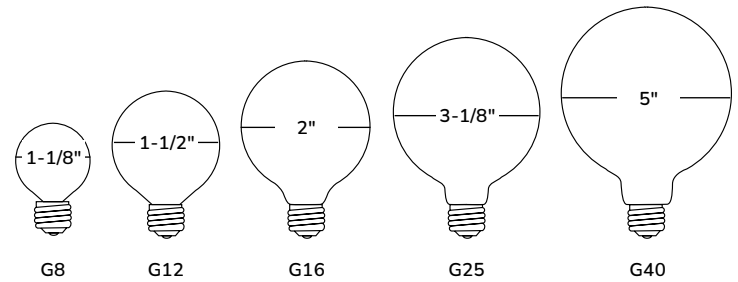

G Shape

Globe (G) bulbs have a full, round shape and are available in various sizes. They can be used for many applications throughout the home, such as foyer lights, kitchen lights, chandeliers, and ornamental fixtures. The most common type is the large G30 bulb, which is used in bathroom and makeup vanities.

Depending on the bulb, numbers in each code can refer to the bulb's diameter in eighths of an inch or in millimeters.

G bulbs are usually for Medium-based socket types but can be for Candelabra based socket types as well.