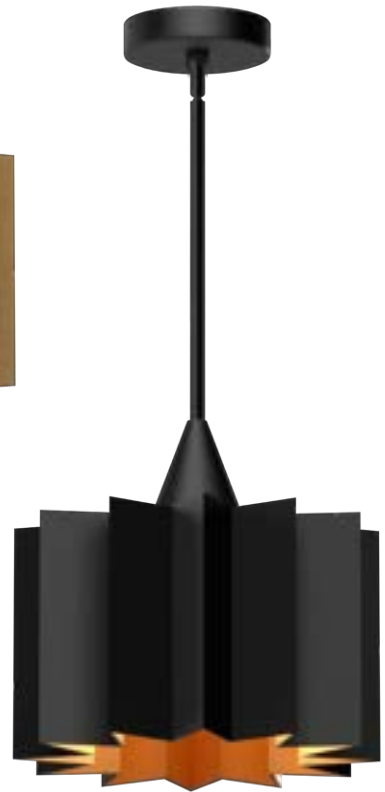

# Plissé

● AG - Aged Gold    ● MB - Matte Black

**FM528514AG**  
D14-1/8" x H7-3/8"

**FM528514MB**  
D14-1/8" x H7-3/8"

**PD528412AG**  
D11-5/8" x H11-1/8"

**PD528412MB**  
D11-5/8" x H11-1/8"

Item	Lamp	Recomm. Bulb	Voltage	Rod Length	Min. Height	Canopy Dimensions
PD528412	1 x 60W, E26	A19	120V	46" Max. (3x12" + 1x6" + 1x4")	18"	D4-3/4" x H1"
FM528514	2 x 60W, E26	A19	120V	N/A	N/A	N/A