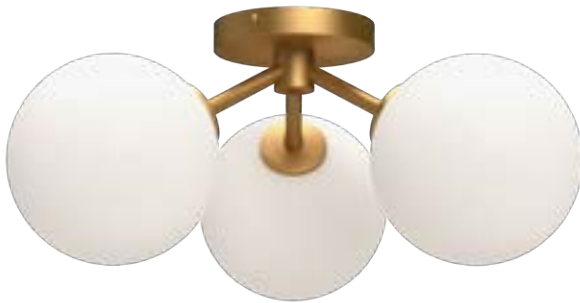

Cassia

- AG - Aged Gold
- MB - Matte Black
- OP - Opal Matte Glass