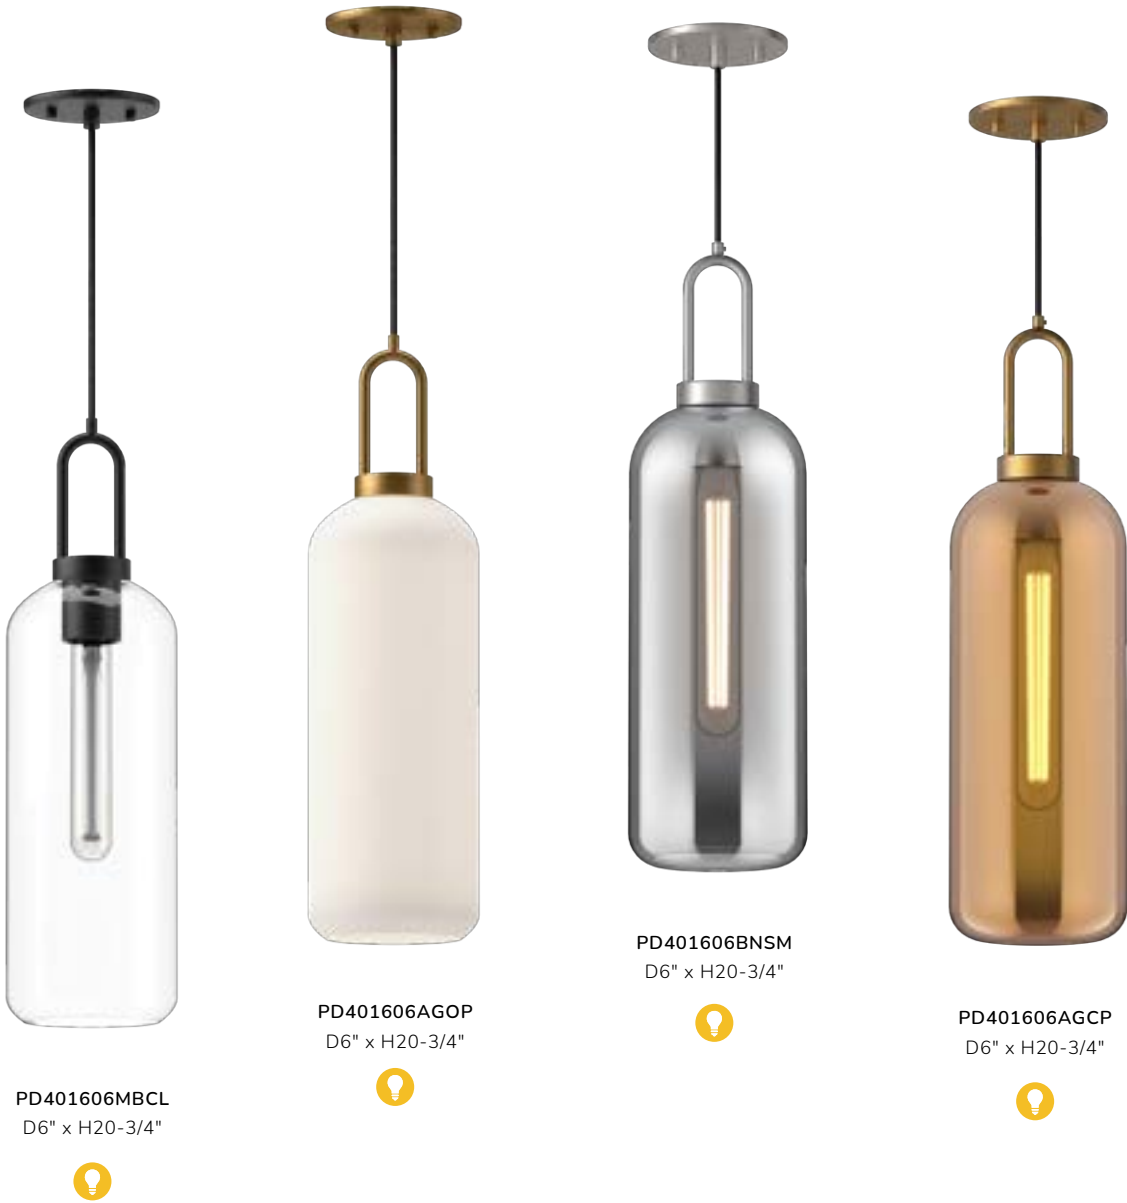

Soji

1. AG - Aged Gold   ● BN - Brushed Nickel   ● MB - Matte Black
   ○ CL - Clear Glass   ● CP - Copper Glass   ○ OP - Opal Matte Glass   ● SM - Smoked Solid Glass
   AGCL | AGCP | AGOP | BNCL | BNOP | BNSM | MBCL | MBOP | MBSM

Item	Lamp	Recomm. Bulb	Voltage	Wire Length	Min. Height	Canopy Dimensions
PD401606	1 x 60W, E26	T10	120V	72" Max.	24"	D4-3/4" x H3/8"

Bulbs not included. Sloped ceiling adaptable.