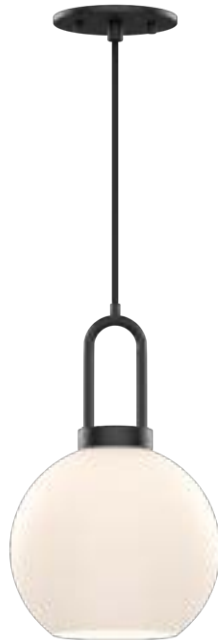

PD601608MBOP
D7-7/8" x H12-1/2"