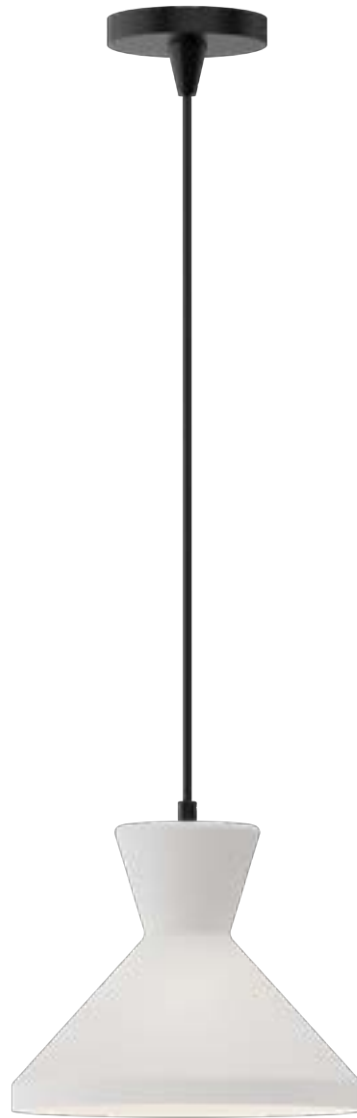

PD473710MBOP
D10-1/4" x H9-1/8"

Item	Lamp	Recomm. Bulb	Voltage	Wire Length	Min. Height	Canopy Dimensions
PD473710	1 x 60W, E26	A19	120V	72" Max.	15"	D4-3/4" x H2-3/8"

Bulbs not included. Sloped ceiling adaptable.