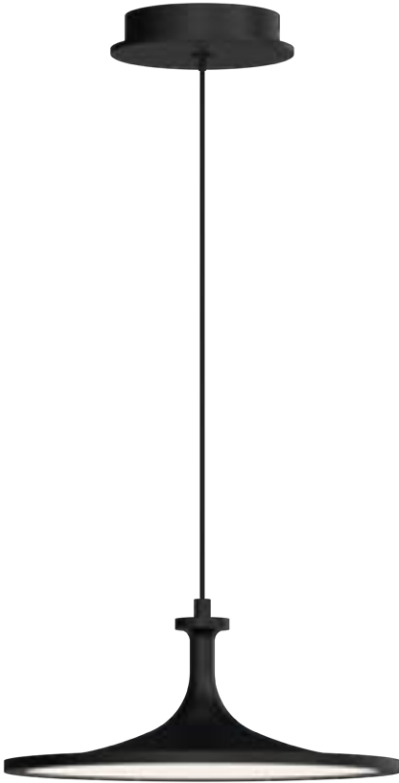

Issa

● BG - Brushed Gold   ● MB - Matte Black   ○ WH - Matte White

PD418012MB
D12" x H5-1/4"

LED