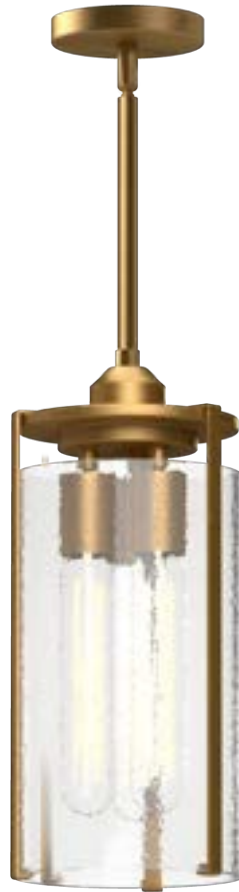

● AG - Aged Gold    ● MB - Matte Black

○ WC - Clear Water Glass

PD536107MBWC  
D7-3/8" H16-3/4"

PD536107AGWC  
D7-3/8" H16-3/4"

PD536005MBWC  
D5-1/2" x H16-5/8"

PD536005AGWC  
D5-1/2" x H16-5/8"

Item	Lamp	Recomm. Bulb	Voltage	Rod Length	Min. Height	Canopy Dimensions
PD536107	3 x 60W, E26	T10	120V	46" Max. (3x12" + 1x6" + 1x4")	20"	D4-3/4" x H7/8"
PD536005	1 x 60W, E26	T10	120V	46" Max. (3x12" + 1x6" + 1x4")	20"	D4-3/4" x H7/8"