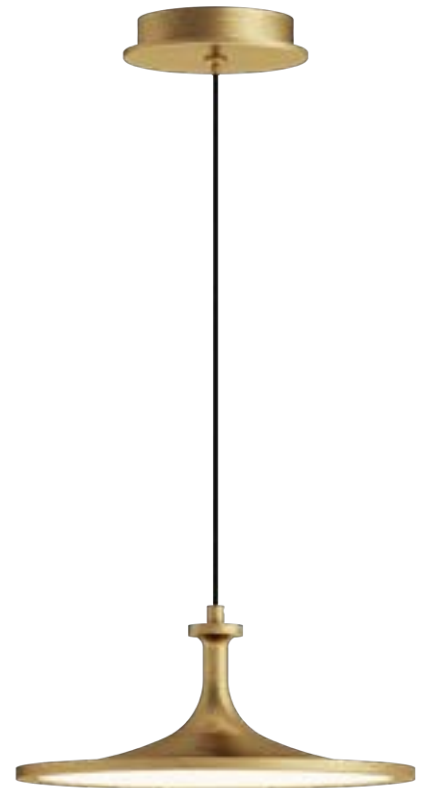

PD418012BG
D12" x H5-1/4"

LED

Item	Lamp	Voltage	CCT	Dimming	Wire Length	Min. Height	Canopy Dimensions
PD418012	20W, 700lm*	120V	3000K	100% - 10%	72" Max.	9"	D5-5/8" x H1-1/4"

Dimmable with TRIAC or ELV dimmer (not included). Sloped ceiling adaptable. *Preliminary delivered lumens figures.