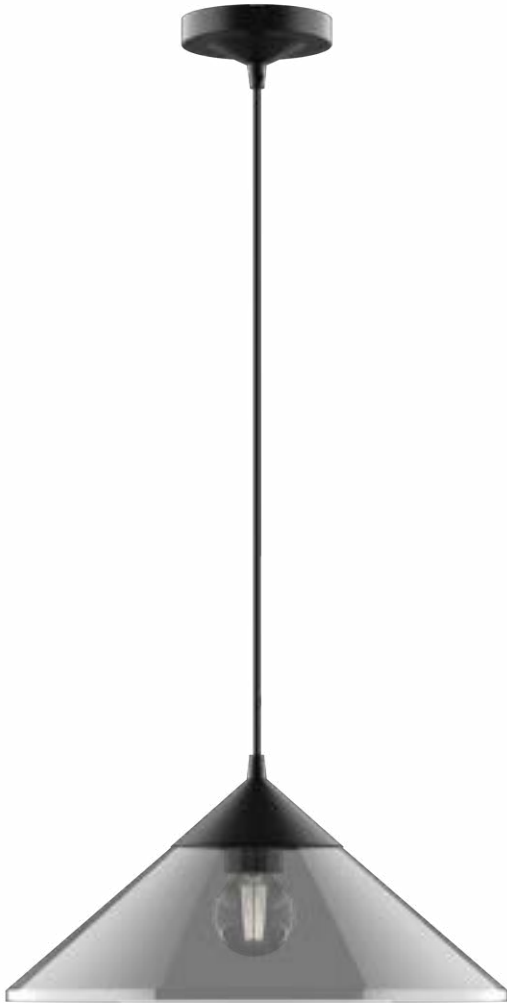

Mauer

- BG - Brushed Gold
- MB - Matte Black
- CL - Clear Glass
- SM - Smoked Solid Glass