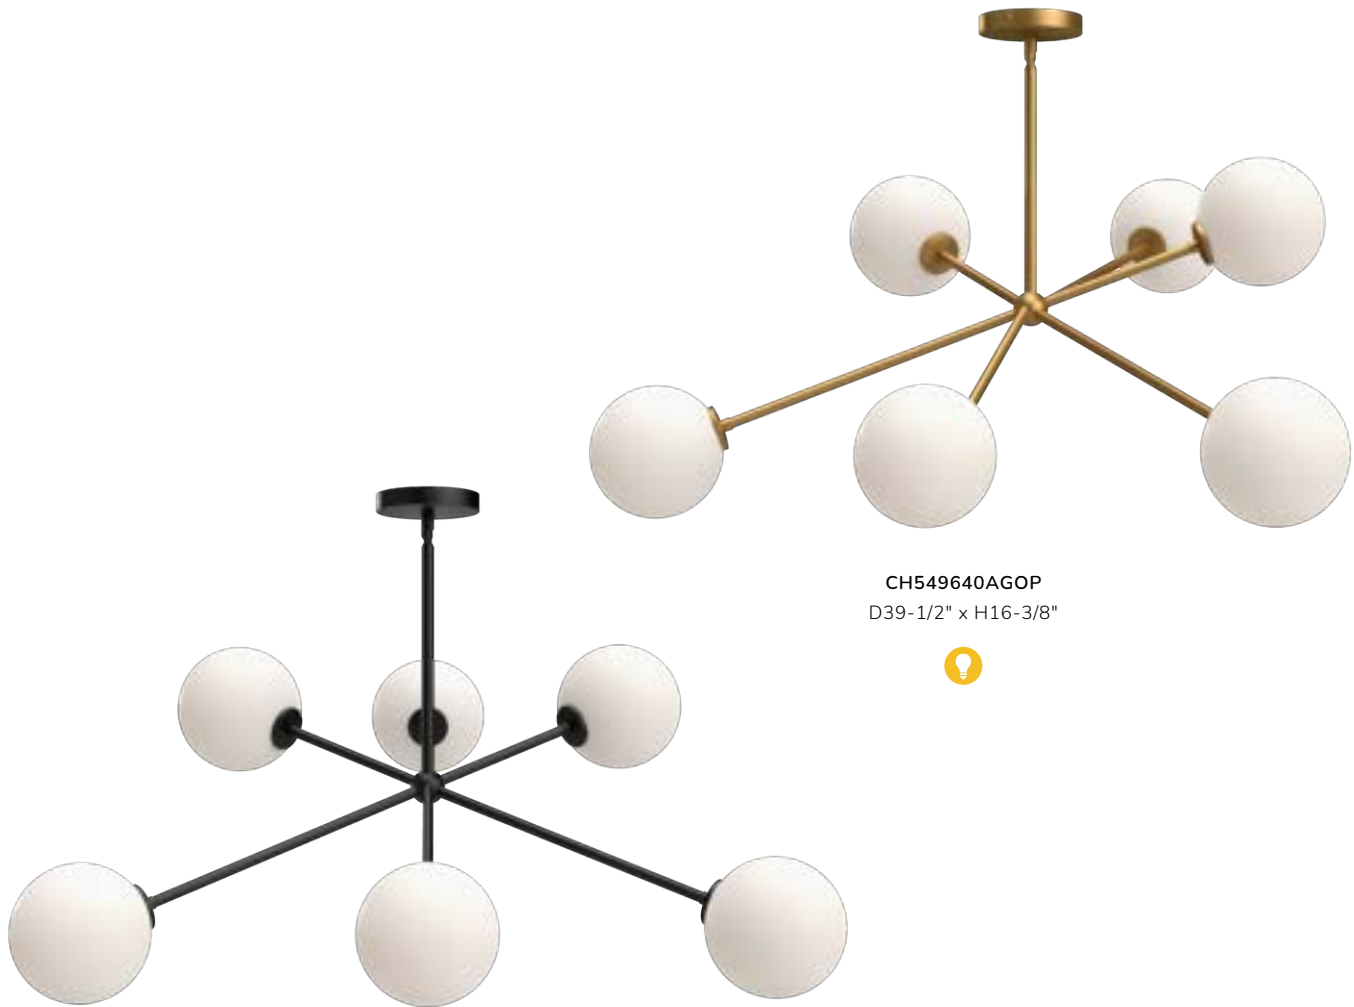

Cassia

Mid-century shapes meet modern boho flair in the Cassia Collection. With Sputnik-style shapes dancing with Opal Matte glass globes, this collection is two parts class, one part sass. Available in two finishes to match the mood of your space, Matte Black or Aged Gold.

- AG - Aged Gold
- MB - Matte Black
- OP - Opal Matte Glass

Item	Lamp	Recomm. Bulb	Voltage	Rod Length	Min. Height	Canopy Dimensions
CH549640	6 x 40W, E12	Candelabra	120V	46" Max. (3×12" + 1×6" + 1×4")	24"	D4-3/4" x H7/8"

Bulbs not included. Up to 45° sloped ceiling adaptable.