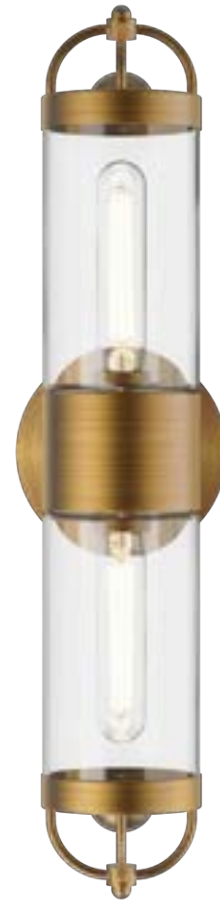

WV461102AG
W4-7/8" x H21" x E4-7/8"
(Can be mounted vertically or horizontally)

Item	Lamp	Recomm. Bulb	Voltage	Canopy Dimensions
WV461102	2 x 60W, E26	T10	120V	D5-1/8" x H4-1/4"
WV461101	1 x 60W, E26	T10	120V	D5-1/8" x E7/8"

Bulbs not included.