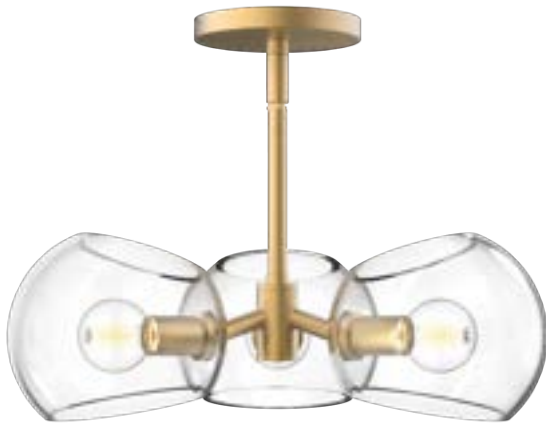

PD548315BGCL
D16" x H5"

Item	Lamp	Recomm. Bulb	Voltage	Rod Length	Min. Height	Canopy Dimensions
CH548518	5 x 60W, E12	G12.5	120V	46" Max. (3x12" + 1x6" + 1x4")	12-3/4"	D4-3/4" x H5/8"
PD548315	3 x 60W, E12	G12.5	120V	46" Max. (3x12" + 1x6" + 1x4")	6-1/4"	D4-3/4" x H5/8"

Bulbs not included. Up to 45° sloped ceiling adaptable.