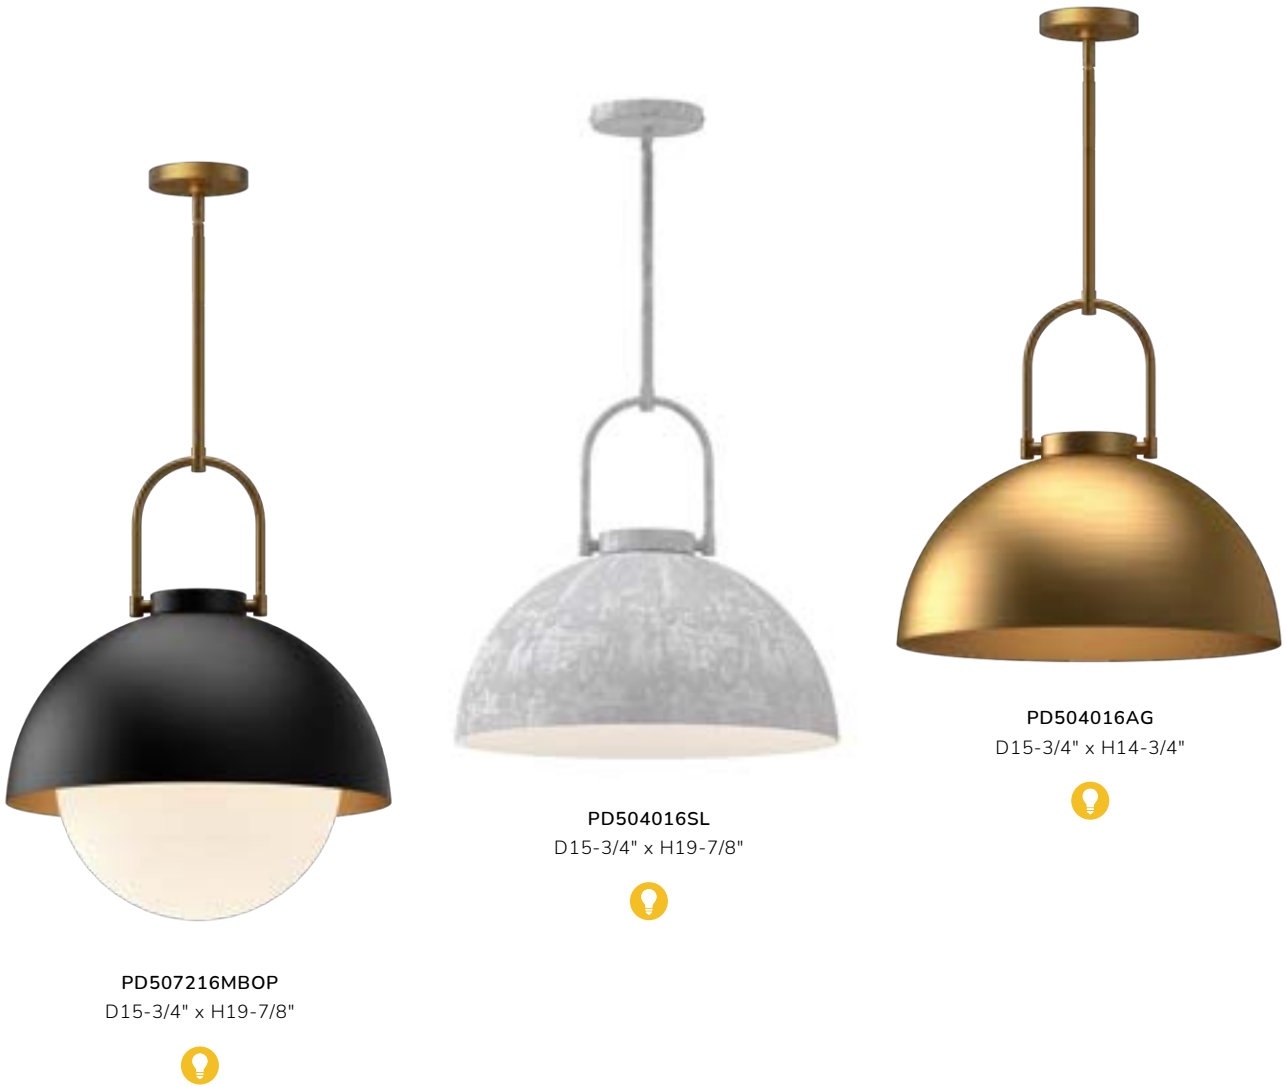

Harper

Classic metal shades and unexpected opal glass elements make up the Harper Collection. The organically curved "handle" and shade of this collection is a modern take on classic pendants of the mid-century era. Change the mood of these pendants entirely with the finishes available in this collection, including the unique galvanized Steel.

- AG - Aged Gold
- MB - Matte Black
- SL - Steel
- OP - Opal Matte Glass

PD504016 - AG | MB | SL   PD507216 - AGOP | MBOP | SLOP

PD507216MBOP
D15-3/4" x H19-7/8"

PD504016SL
D15-3/4" x H19-7/8"

PD504016AG
D15-3/4" x H14-3/4"

Item	Lamp	Recomm. Bulb	Voltage	Rod Length	Min. Height	Canopy Dimensions
PD507216	1 x 60W, E26	A19	120V	46" Max. (3x12" + 1x6" + 1x4")	27"	D4-3/4" x H7/8"
PD504016	1 x 60W, E26	A19	120V	46" Max. (3x12" + 1x6" + 1x4")	22"	D4-3/4" x H7/8"

Bulbs not included. Up to 45° sloped ceiling adaptable.