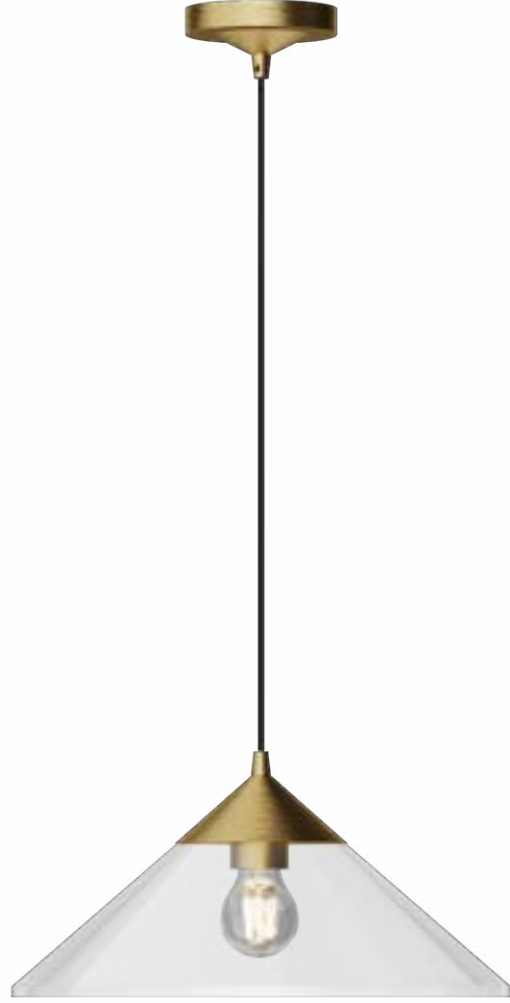

# Mauer

- BG - Brushed Gold
- MB - Matte Black
- CL - Clear Glass
- SM - Smoked Solid Glass

**PD521015MBSM**  
D14-7/8" x H7-3/8"

**PD521015BGCL**  
D14-7/8" x H7-3/8"

Item	Lamp	Recomm. Bulb	Voltage	Wire Length	Min. Height	Canopy Dimensions
PD521015	1 x 60W, E26	A19	120V	72" Max.	12"	D4-5/8" x H2-1/8"