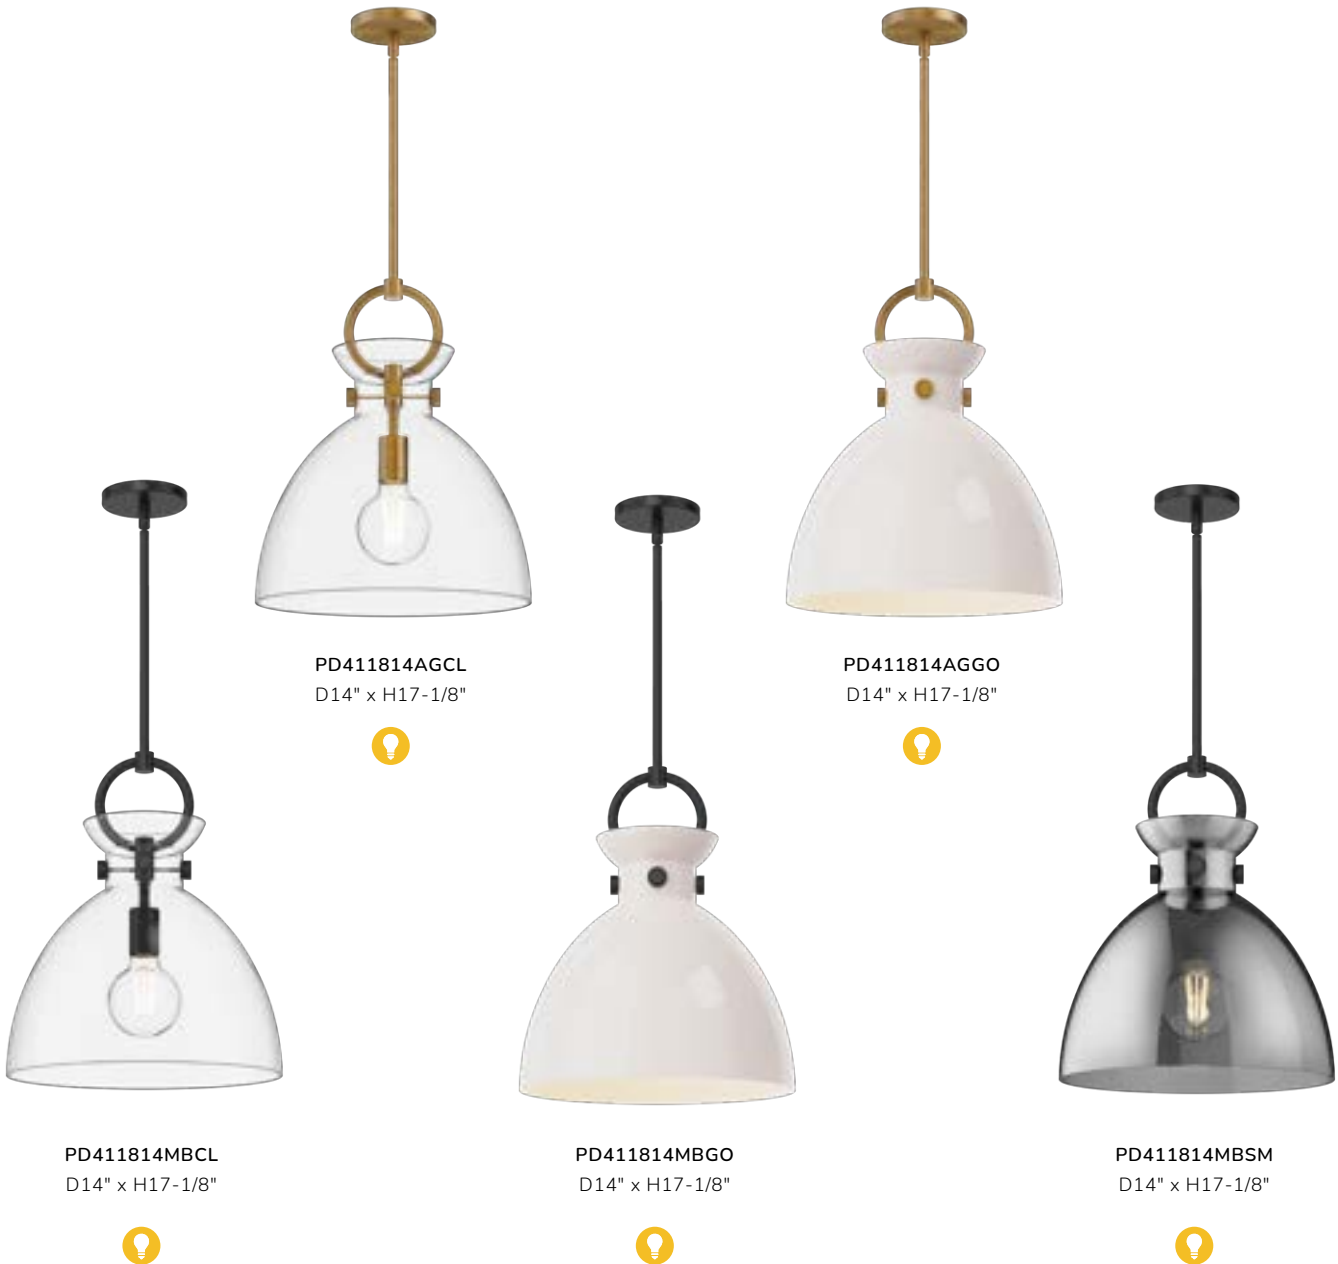

Waldo

1. AG - Aged Gold   ● MB - Matte Black
   - CL - Clear Glass   ○ GO - Glossy Opal Glass   ● SM - Smoked Solid Glass
2. AGCL | AGGO | MBCL | MBGO | MBSM

PD411814AGCL
D14" x H17-1/8"

PD411814AGGO
D14" x H17-1/8"

PD411814MBCL
D14" x H17-1/8"

PD411814MBGO
D14" x H17-1/8"

PD411814MBSM
D14" x H17-1/8"

Item	Lamp	Recomm. Bulb	Voltage	Rod Length	Min. Height	Canopy Dimensions
PD411814	1 x 60W, E26	A19	120V	46" Max.	27"	D4-5/8" x H5/8"

Bulbs not included. Up to 45° sloped ceiling adaptable.