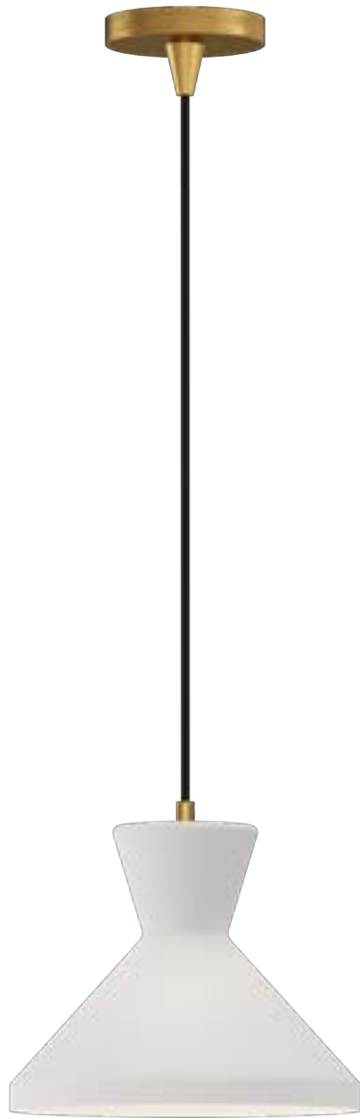

Betty

- AG - Aged Gold
- MB - Matte Black
- OP - Opal Matte Glass

PD473710AGOP
D10-1/4" x H9-1/8"