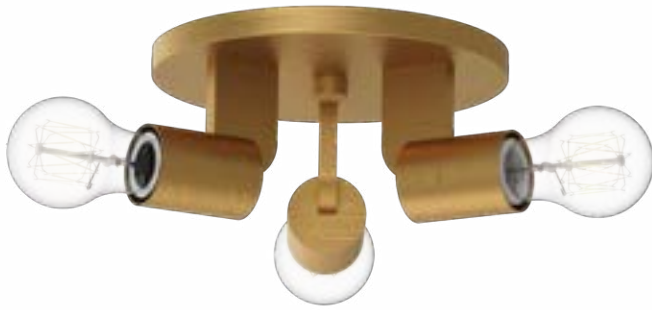

Claire

● AG - Aged Gold   ● MB - Matte Black

SF607003AG
D9-1/2" x H4-1/8"