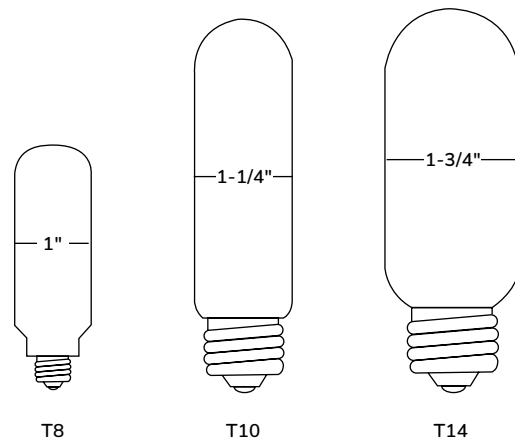

T Shape

Tubular (T) bulbs come in a variety of lengths and widths. Depending on their size, these bulbs can be used in applications ranging from chandeliers, wall sconces, and pendant lights. **T bulbs are used in a combination of both Medium-based and Candelabra socket types.**

Numbers in each code refer to the bulb's diameter in eighths of an inch.