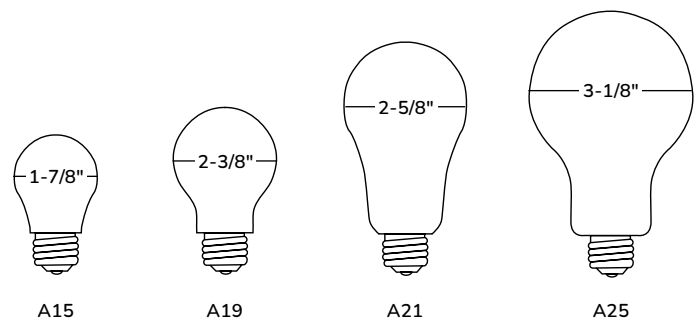

Numbers in each code refer to the bulb's diameter in eighths of an inch.