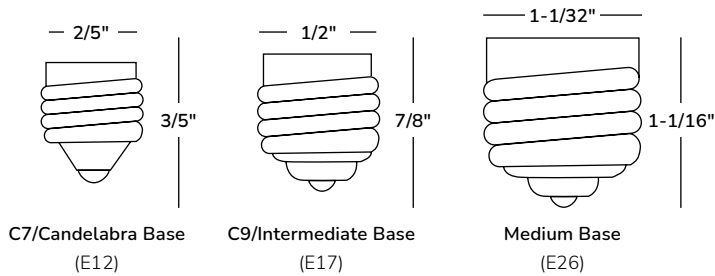

Enhance Your Mood:

A Bulb Guide

Base Level

To choose the right bulb, you have to start with the base size. There are three common base sizes: Candelabra (E12), Intermediate (E17), and Medium (E26) base. Keep these sizes in mind when purchasing the right bulb.

What's Your Wattage?

It is important to choose the right wattage when it comes to choosing a bulb. That will also determine the lumen output of your fixture. Be sure to choose a bulb with the matching wattage to the specifications found in this catalog.

Brightness in Lumens	Standard	Halogen	CFL	LED
220+	25W	18W	6W	4W
400+	40W	28W	9W	6W
700+	60W	42W	12W	10W
900+	75W	53W	15W	13W
1300+	100W	70W	20W	18W

Shape & Style

Each base has several sizes and styles that can work for each fixture. You can change the mood of a fixture completely by changing the size and shape of bulb inside. You can also choose styles of glass at this level. Opal, Clear, Edison, and even Chromatic and Metallic bulbs exist! Get as creative as you want with your styles. Here are a few suggestions when choosing a shape and style:

The A Shape

Standard/arbitrary (A) bulbs are the most widely used and thought of when it comes to household lighting. These bulbs work well for a variety of applications, such as ceiling lights, lamps, vanity lights, kitchen lights, closet lights, porch light fixtures, and so many more. **Usually, A Bulbs are for Medium based socket types.**