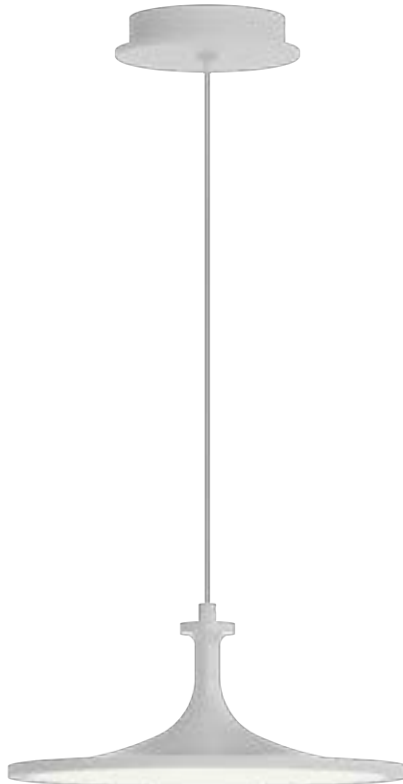

PD418012WH
D12" x H5-1/4"

LED