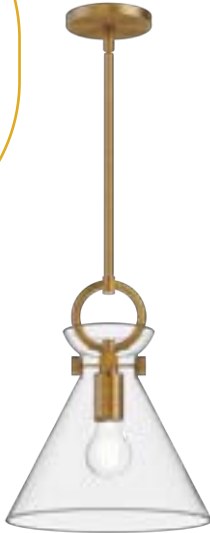

PD412511AGCL
D10-1/2" x H12-3/4"