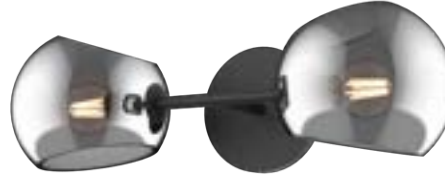

WV548217MBSM
W16-3/4" x H5" x E6-5/8"
(Can be mounted vertically or horizontally)