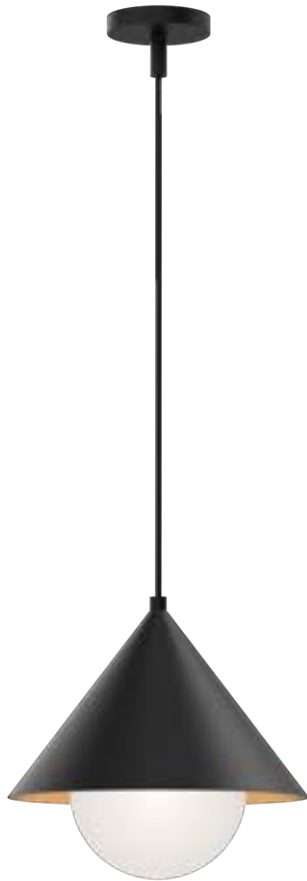

Remy

- BG - Brushed Gold
- MB - Matte Black
- WH - Matte White
- OP - Opal Matte Glass

PD485214MBOP
D13-1/2" x H12-5/8"