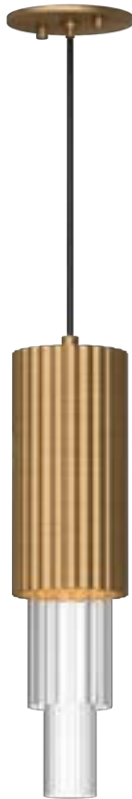

Bordeaux

PARISIAN

The Art Deco inspiration of the Bordeaux Collection shines through in every detail. From the ridged, layered-glass elements that seem to float as they glow, to the equally textured metal accents, this collection adds Parisian-chic style to any design.

- AG - Aged Gold
- BN - Brushed Nickel
- MB - Matte Black
- CR - Clear Ribbed Glass