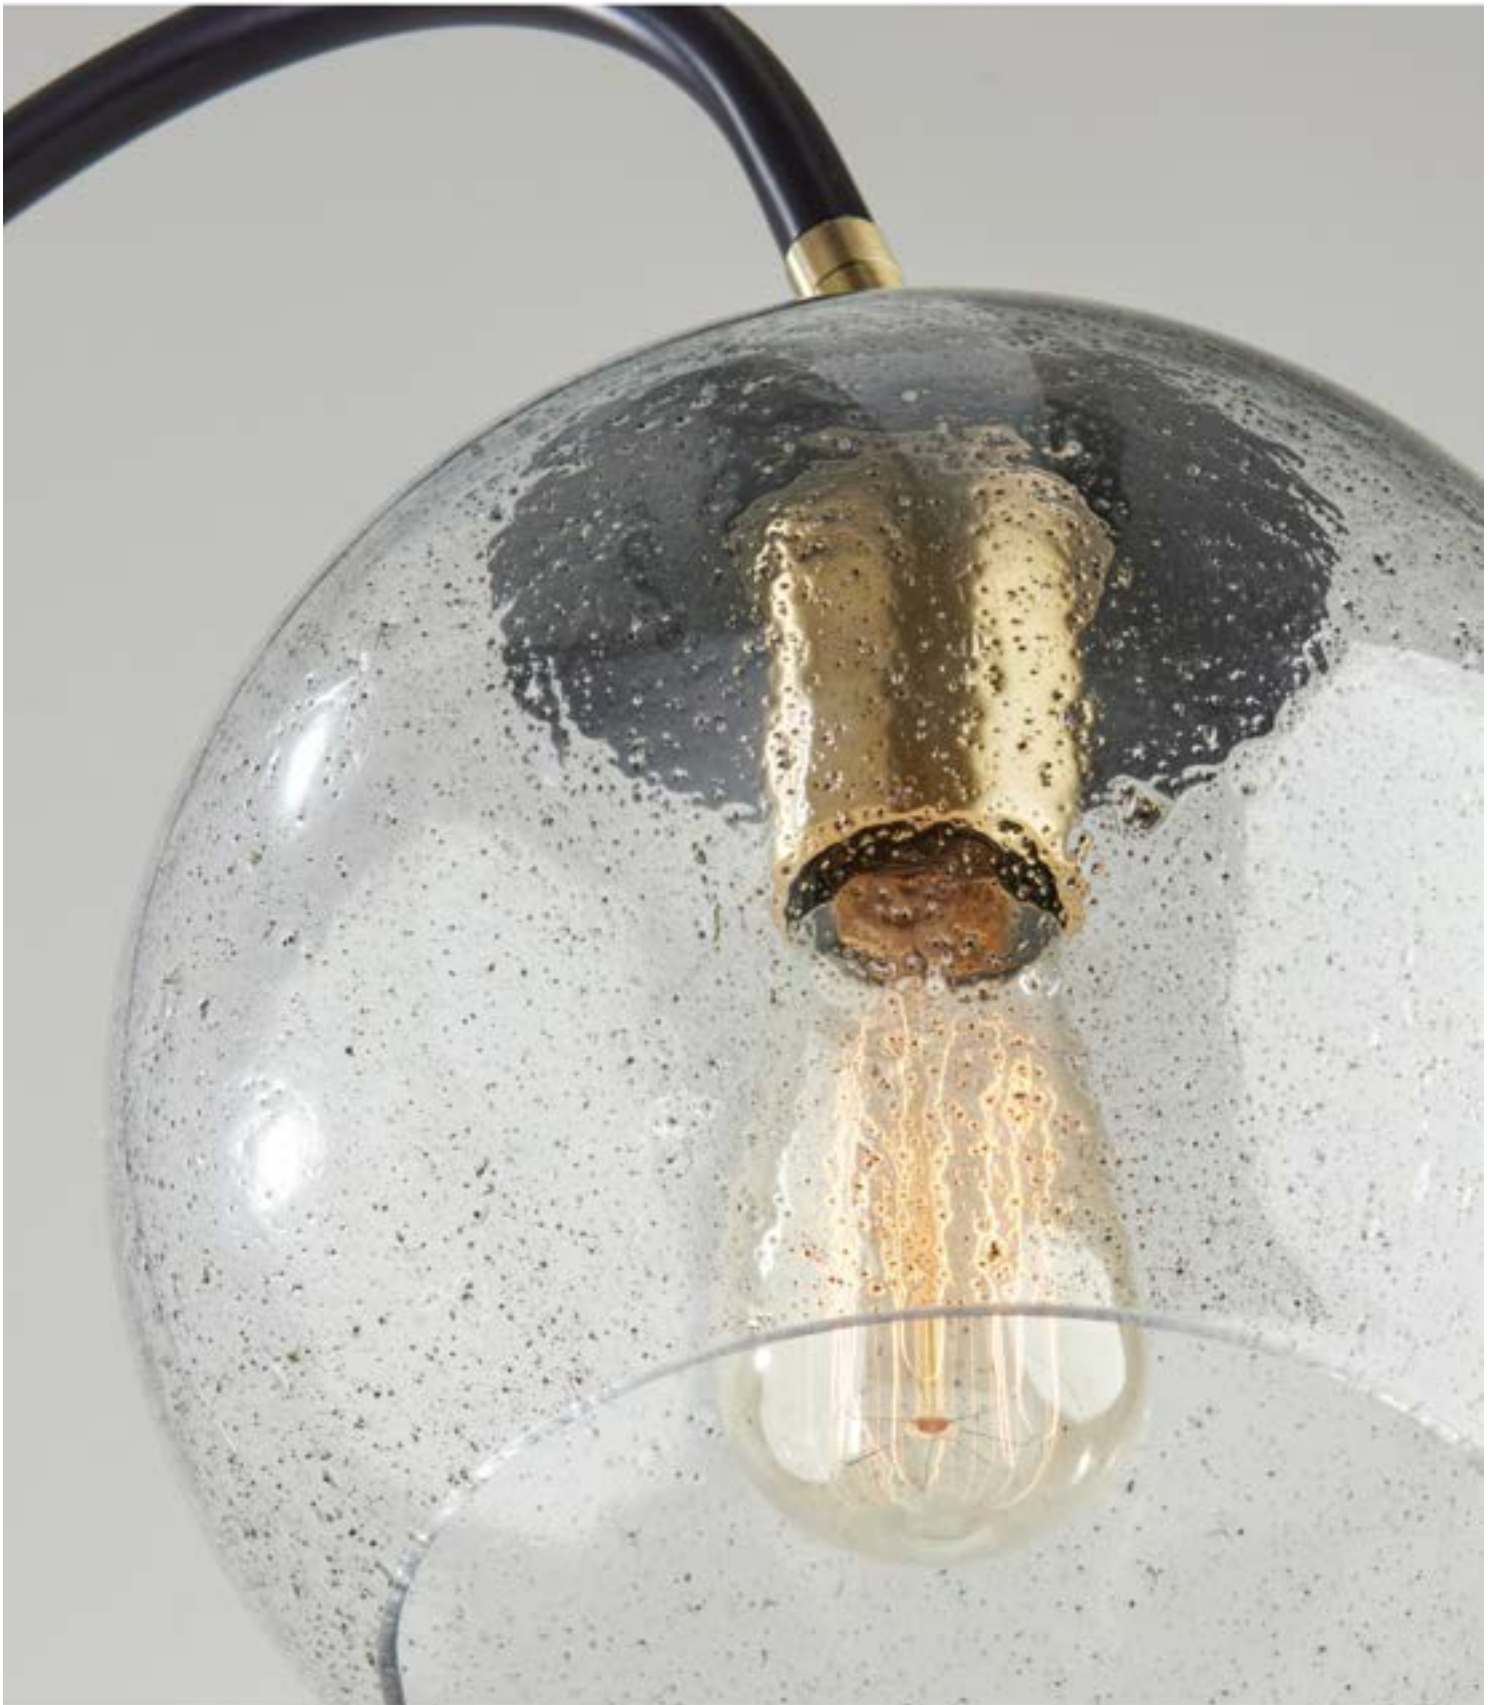

3789-01

DECORATIVE GLASS

3589-26

3591-26

3589-26 | EDIE WALL LAMP

Finish: Dark Bronze with Antique Brass Accents
Shade: Speckled Glass
Shade Dimensions: H: 6.75" D: 7.5"
H: 15" **EXT:** 15"
Wall Plate: 5" Round
(1) 40W On/Off Rotary Switch on Wall Plate
Featuring: Hardwire or Plug-in Compatible