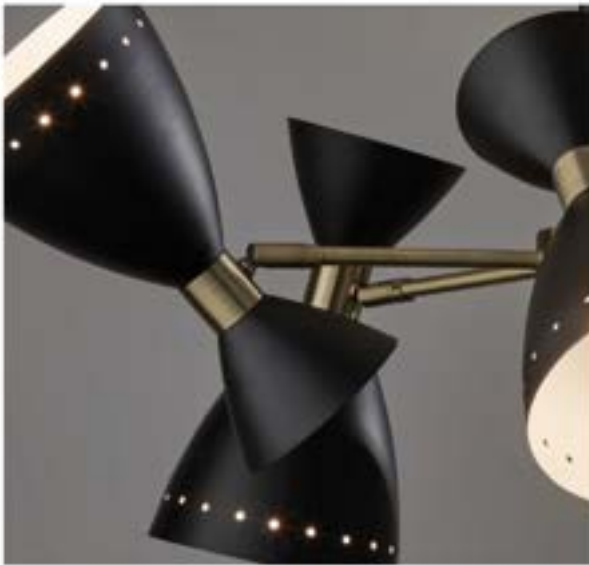

CEILING LIGHTS