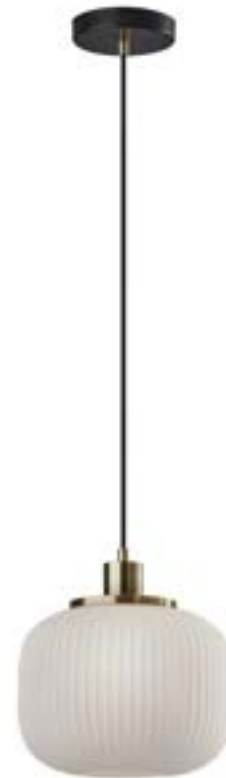

4276-21

4276-21 | HAZEL PENDANT

Finish: Antique Brass
Shade: Frosted Ribbed Glass
Shade Dimensions: H: 8" D: 10"
H: 10"
Black Canopy: 5" Round
(1) 60W On/Off
Featuring: 5' Black Fabric Covered Cord, Hardwire Compatible