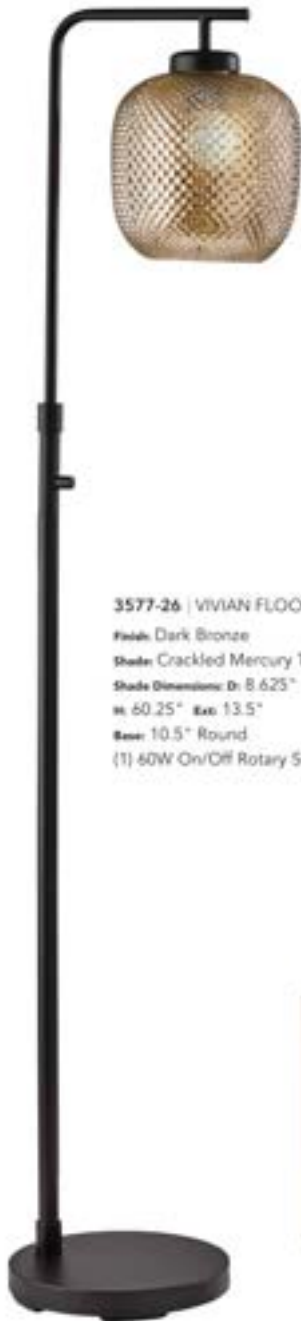

(1) 60W On/Off Rotary Switch on Pole

3577-26

3577-26 | VIVIAN FLOOR LAMP
 Finish: Dark Bronze
 Shade: Crackled Mercury Textured Glass
 Shade Dimensions: D: 8.625"
 H: 60.25" Ext: 13.5"
 Base: 10.5" Round
 (1) 60W On/Off Rotary Switch on Pole