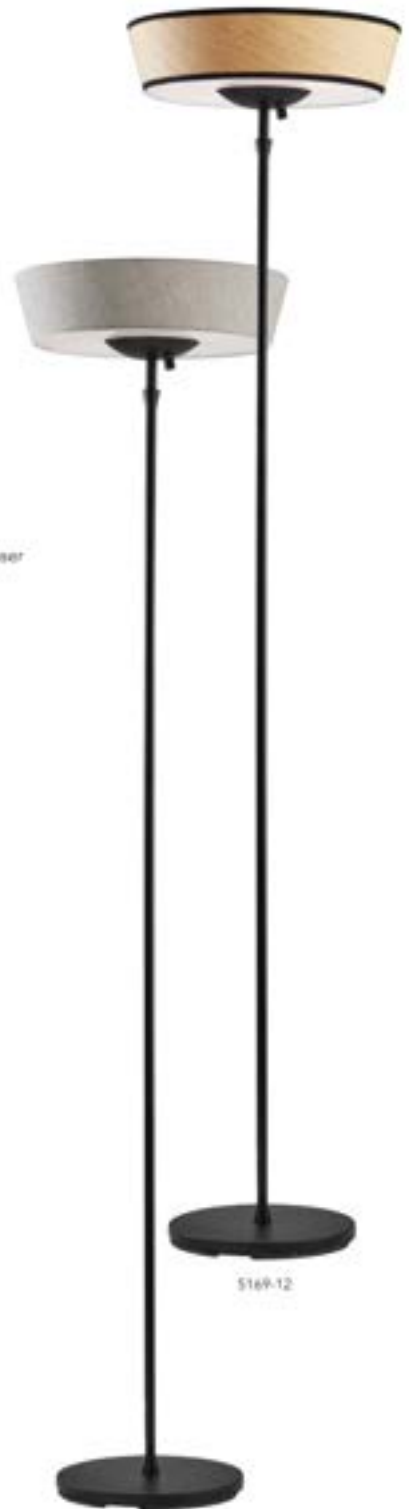

5169-12

5169-01

5169-03 | HARPER 300 WATT TORCHIERE

Finish: Brushed Steel
Shade: Grey Textured with Frosted Diffuser
Shade Dimensions: TD: 16" BD: 14" H: 4.5"
H: 71"
Base: 11" Round
(2) 150W Low/High/Off Rotary Switch
Featuring: Patented Dual Criss-Cross Sockets

5169-02 | HARPER 300 WATT TORCHIERE

Finish: Brushed Steel
Shade: White Textured with Frosted Diffuser
Shade Dimensions: TD: 16" BD: 14" H: 4.5"
H: 71"
Base: 11" Round
(2) 150W Low/High/Off Rotary Switch
Featuring: Patented Dual Criss-Cross Sockets