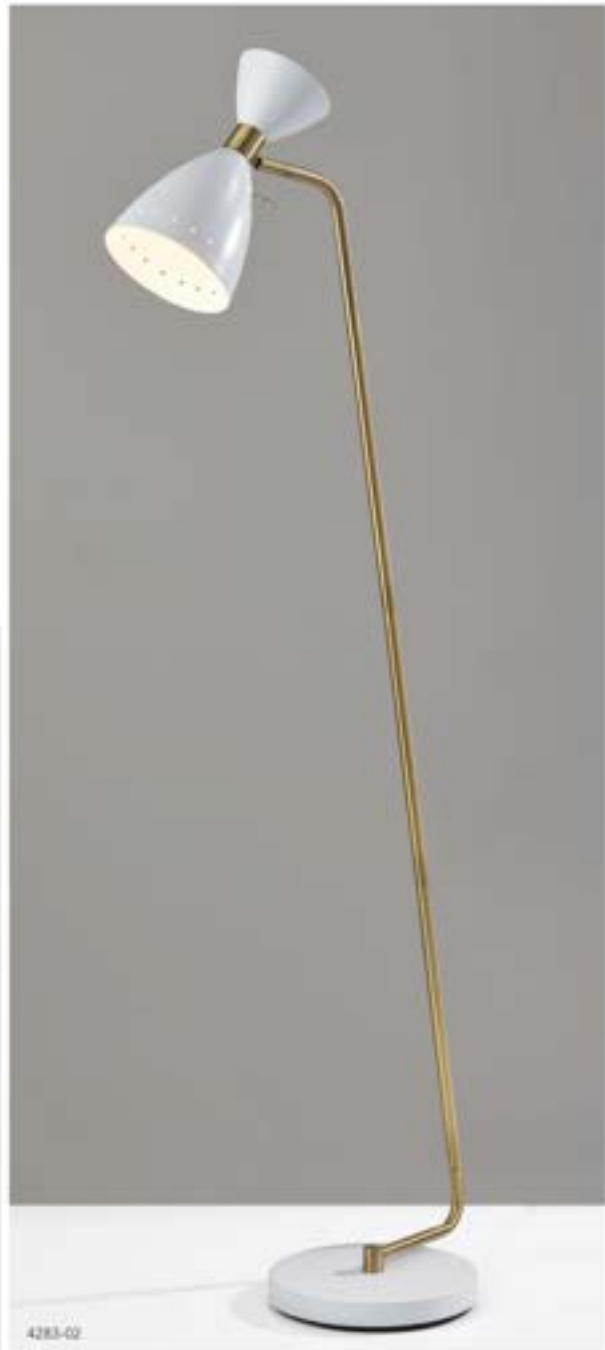

4284-01 | OSCAR ADJUSTABLE FLOOR LAMP

Finish: Black and Antique Brass
 Shade: Black and Antique Brass
 Shade Dimensions: H: 10.75" D: 6"
 Adjustable H: 66" Max. Est: 43"
 Base: 11" Round
 (1) 40W On/Off Rotary Switch on Pole
 Featuring: Adjustable Shade and Arm

(3) 40W 4-Way Rotary Switch on Pole

4-Way: 1 Light On, 2 Lights On, All On, All Off

Featuring: Adjustable Shades

4020-21

MID-CENTURY MODERN

138 ADESSO

4280-02

4279-02