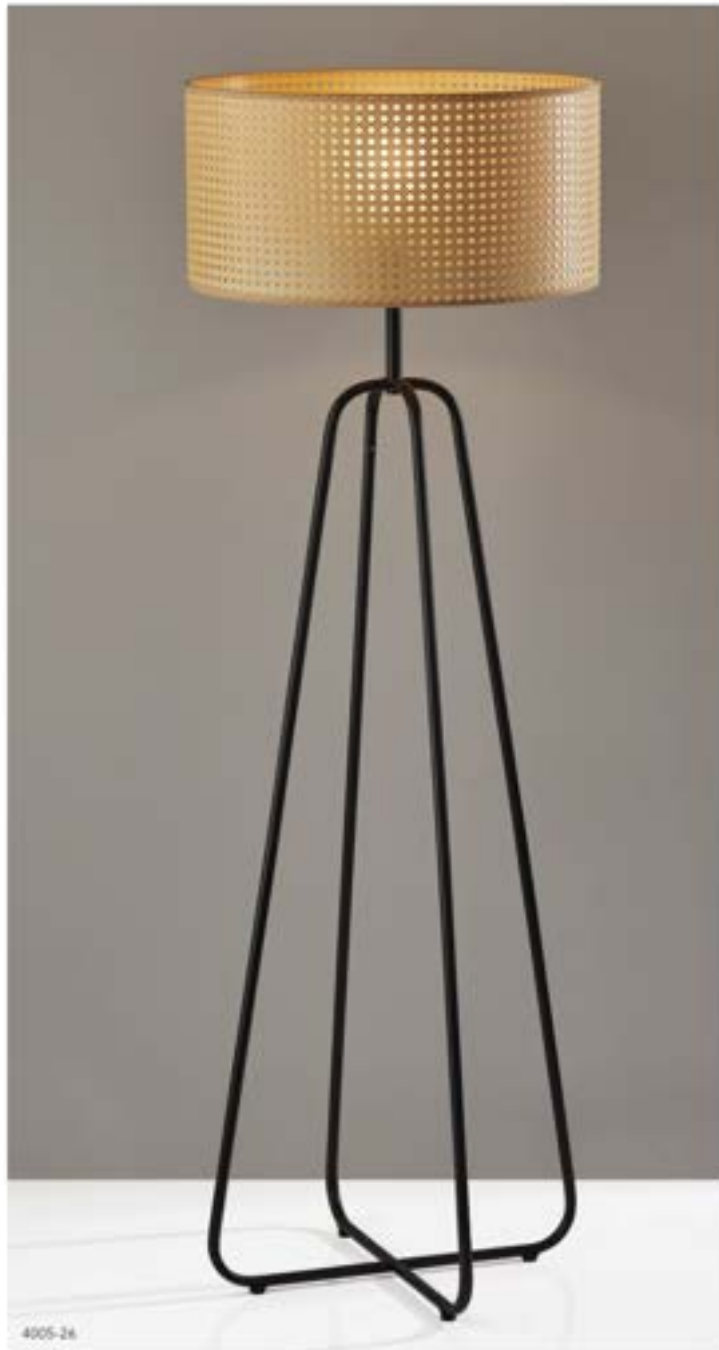

4004-26

NATURAL

4005-26