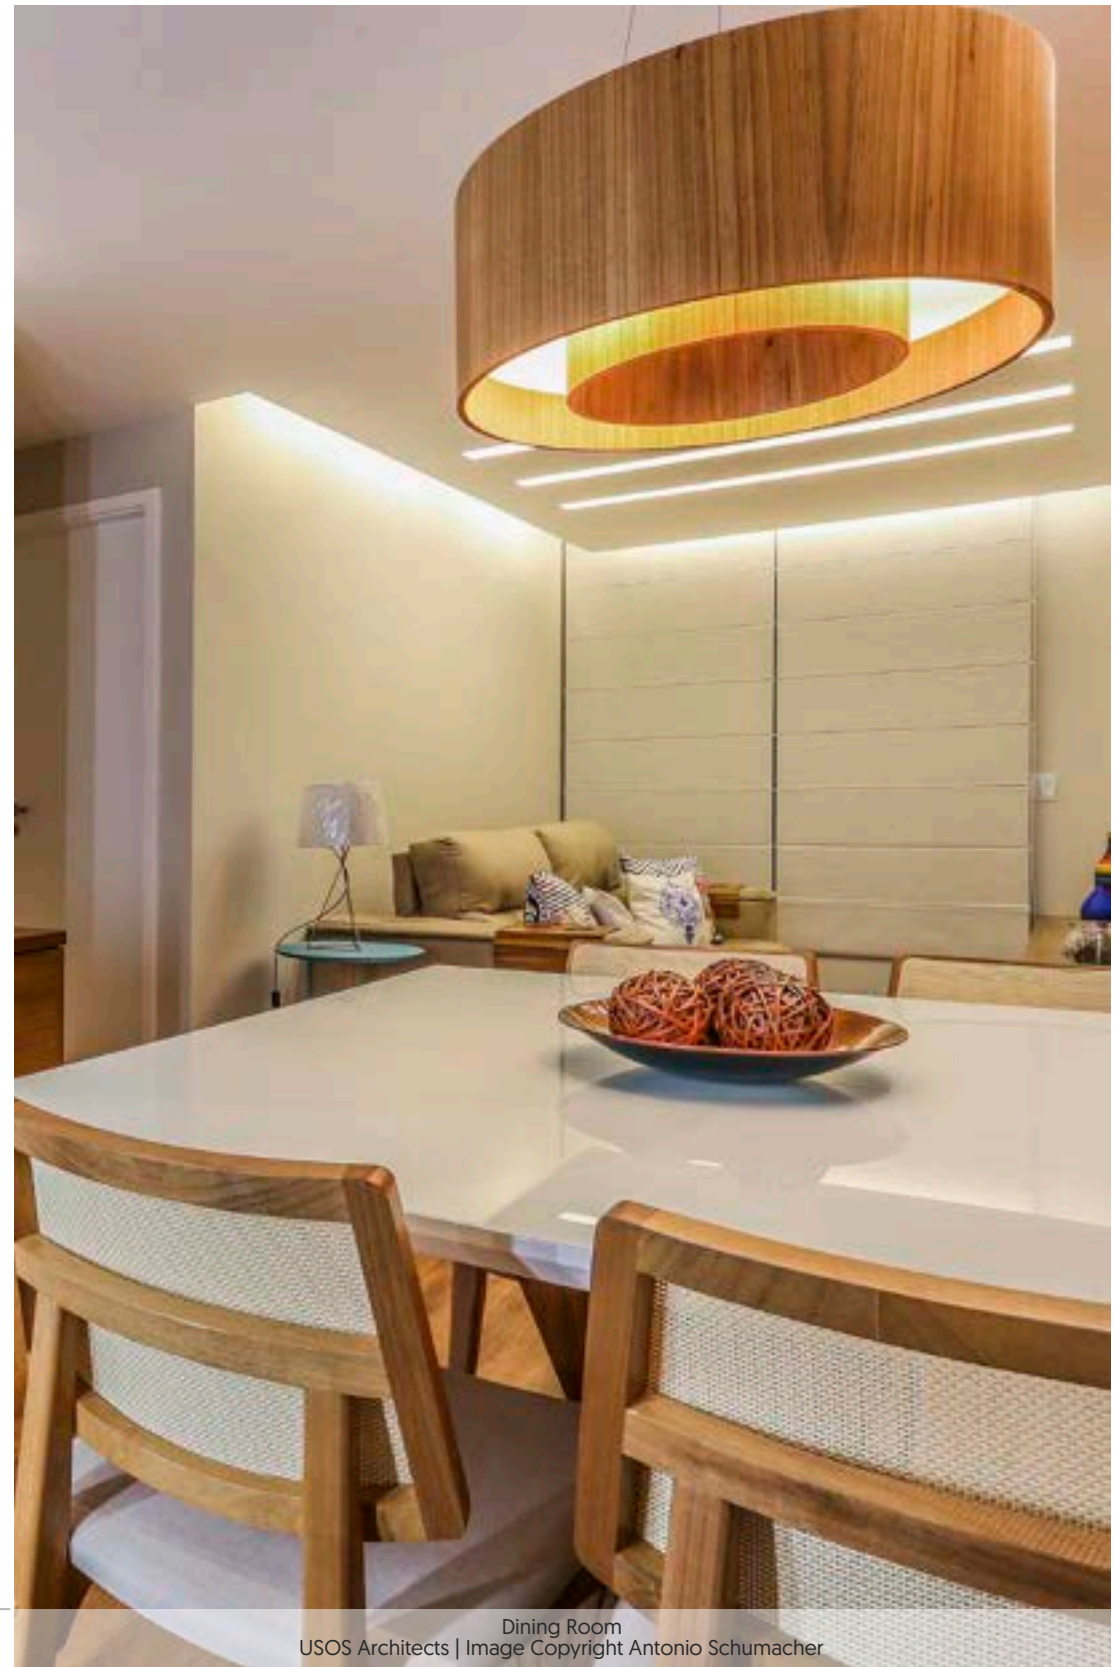

Organic Slim KS Pendant

Ref. 1345LED (LED) L.31.5" W.17.3" H.4.7"
Ref. 1346LED (LED) L.39.4" W.21.7" H.4.7"
Ref. 1347LED (LED) L.47.2" W.23.2" H.4.7"
Ref. 1348LED (LED) L.59.1" W.32.7" H.4.7"

Organic Slim Pendant

Ref. 1329LED (LED) L.31.5" W.18.1" H.2"

Ref. 1330LED (LED) L.38.2" W.21.5" H.2"

Ref. 1331LED (LED) L.44.9" W.24.8" H.2"

Ref. 1332LED (LED) L.55.1" W.29.7" H.2"

Dining Room
Architect and Designer Sara Bevilaqua Hister | Image Copyright Michel Corrêa

Cylindrical Pendant
Ref. 1285COLED (LED) D.23.6" H.5.3"
Ref. 1286COLED (LED) D.27.6" H.5.3"
Ref. 1221COLED (LED) D.31.5" H.5.3"

Cylindrical Pendant
Ref. 1285LED (LED) D.23.6" H.5.3"
Ref. 1286LED (LED) D.27.6" H.5.3"
Ref. 1221LED (LED) D.31.5" H.5.3"

Cylindrical Pendant
Ref. 215/FLED (LED) D.23.6" H.9.8"
Ref. 213/FLED (LED) D.31.5" H.9.8"

Cylindrical Pendant
Ref. 215LED (LED) D.23.6" H.9.8"
Ref. 213LED (LED) D.31.5" H.9.8"

Dining Room
USOS Architects | Image Copyright Antonio Schumacher