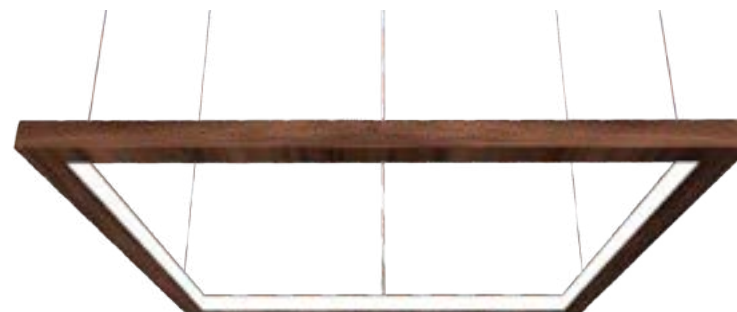

Frame Squared Pendant

Ref. 1366LED (LED) L.23.6" W.23.6" H.1"
Ref. 1367LED (LED) L.27.6" W.27.6" H.1"
Ref. 1368LED (LED) L.31.5" W.31.5" H.1"
Ref. 1369LED (LED) L.35.4" W.35.4" H.1"
Ref. 1370LED (LED) L.39.4" W.39.4" H.1"