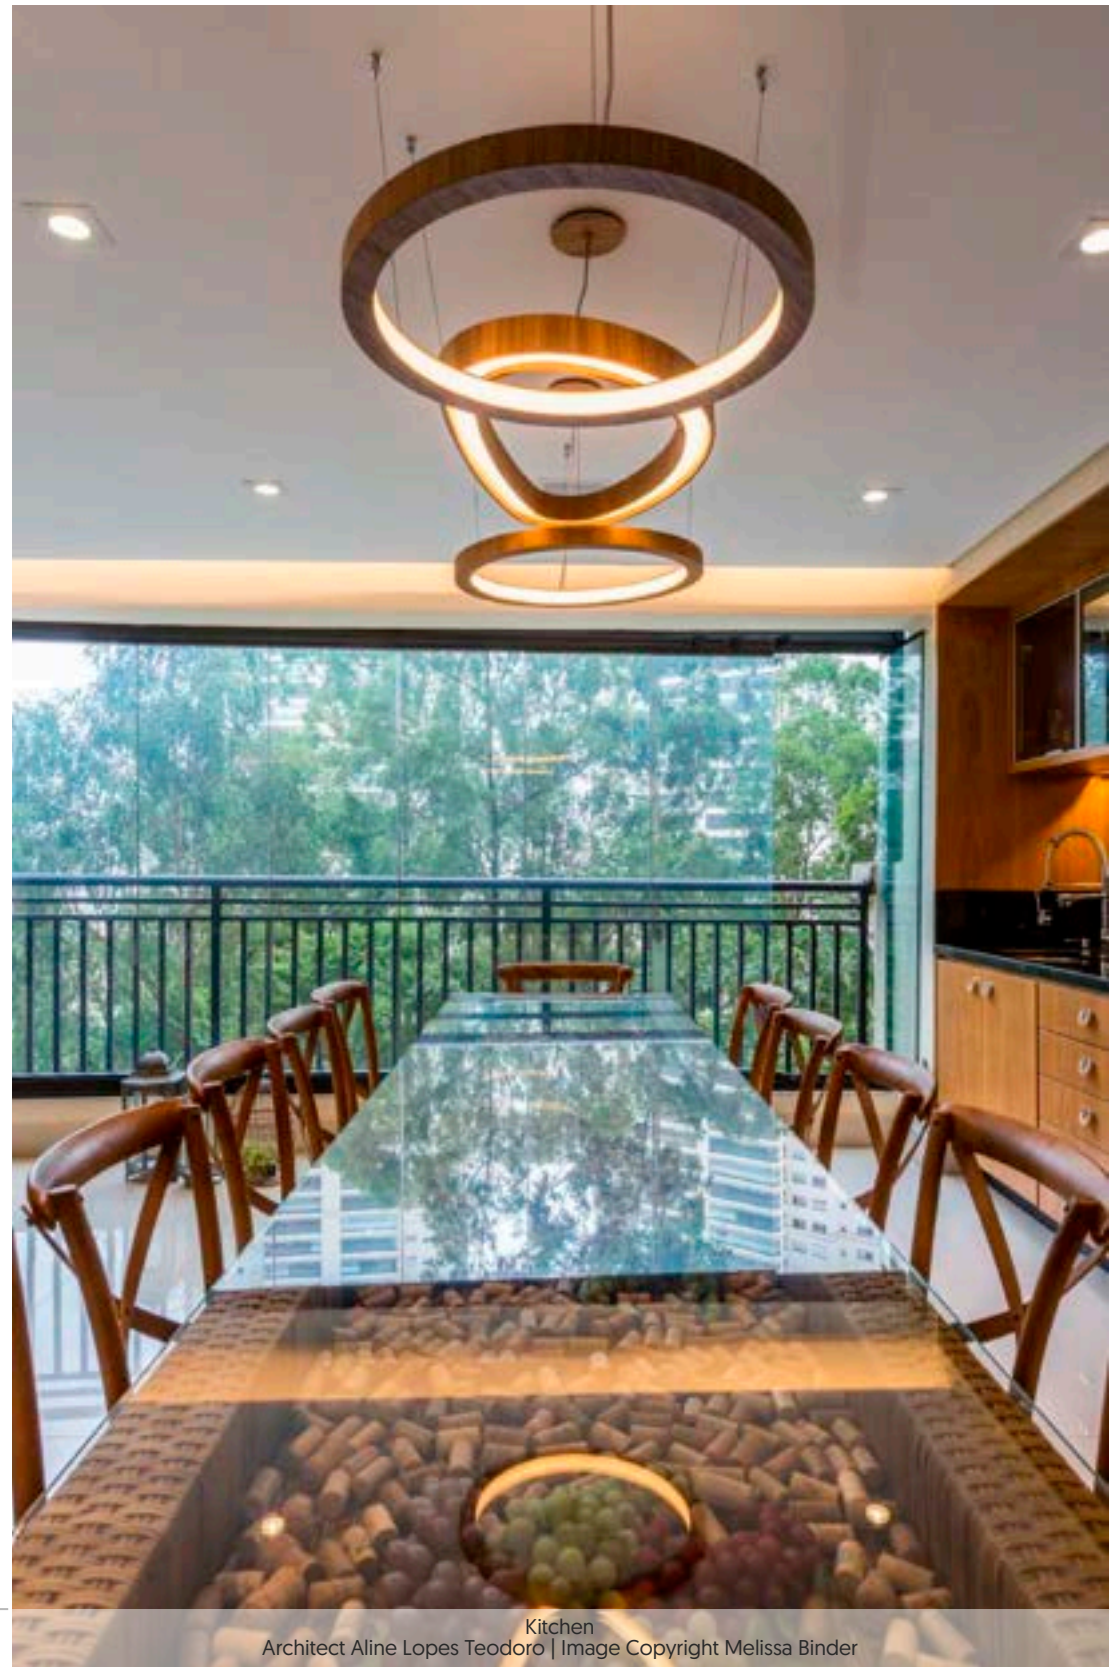

Ref. 1321LED (LED) L.27.6" W.19.7" H.2"
Ref. 1322LED (LED) L.31.5" W.22.4" H.2"
Ref. 1323LED (LED) L.35.4" W.25.2" H.2"
Ref. 1324LED (LED) L.39.4" W.28.1" H.2"

Cylindrical Pendant

Ref. 1349LED (LED) D.23.6" H.4.7"
Ref. 1350LED (LED) D.27.6" H.4.7"
Ref. 1351LED (LED) D.31.5" H.4.7"
Ref. 1352LED (LED) D.35.4" H.4.7"
Ref. 1353LED (LED) D.39.4" H.4.7"

Organic Slim KS Pendant

Ref. 1345LED (LED) L.31.5" W.17.3" H.4.7"
Ref. 1346LED (LED) L.39.4" W.21.7" H.4.7"
Ref. 1347LED (LED) L.47.2" W.23.2" H.4.7"
Ref. 1348LED (LED) L.59.1" W.32.7" H.4.7"

Organic Slim Pendant

Ref. 1329LED (LED) L.31.5" W.18.1" H.2"

Ref. 1330LED (LED) L.38.2" W.21.5" H.2"

Ref. 1331LED (LED) L.44.9" W.24.8" H.2"

Ref. 1332LED (LED) L.55.1" W.29.7" H.2"

Dining Room
Architect and Designer Sara Bevilaqua Hister | Image Copyright Michel Corrêa