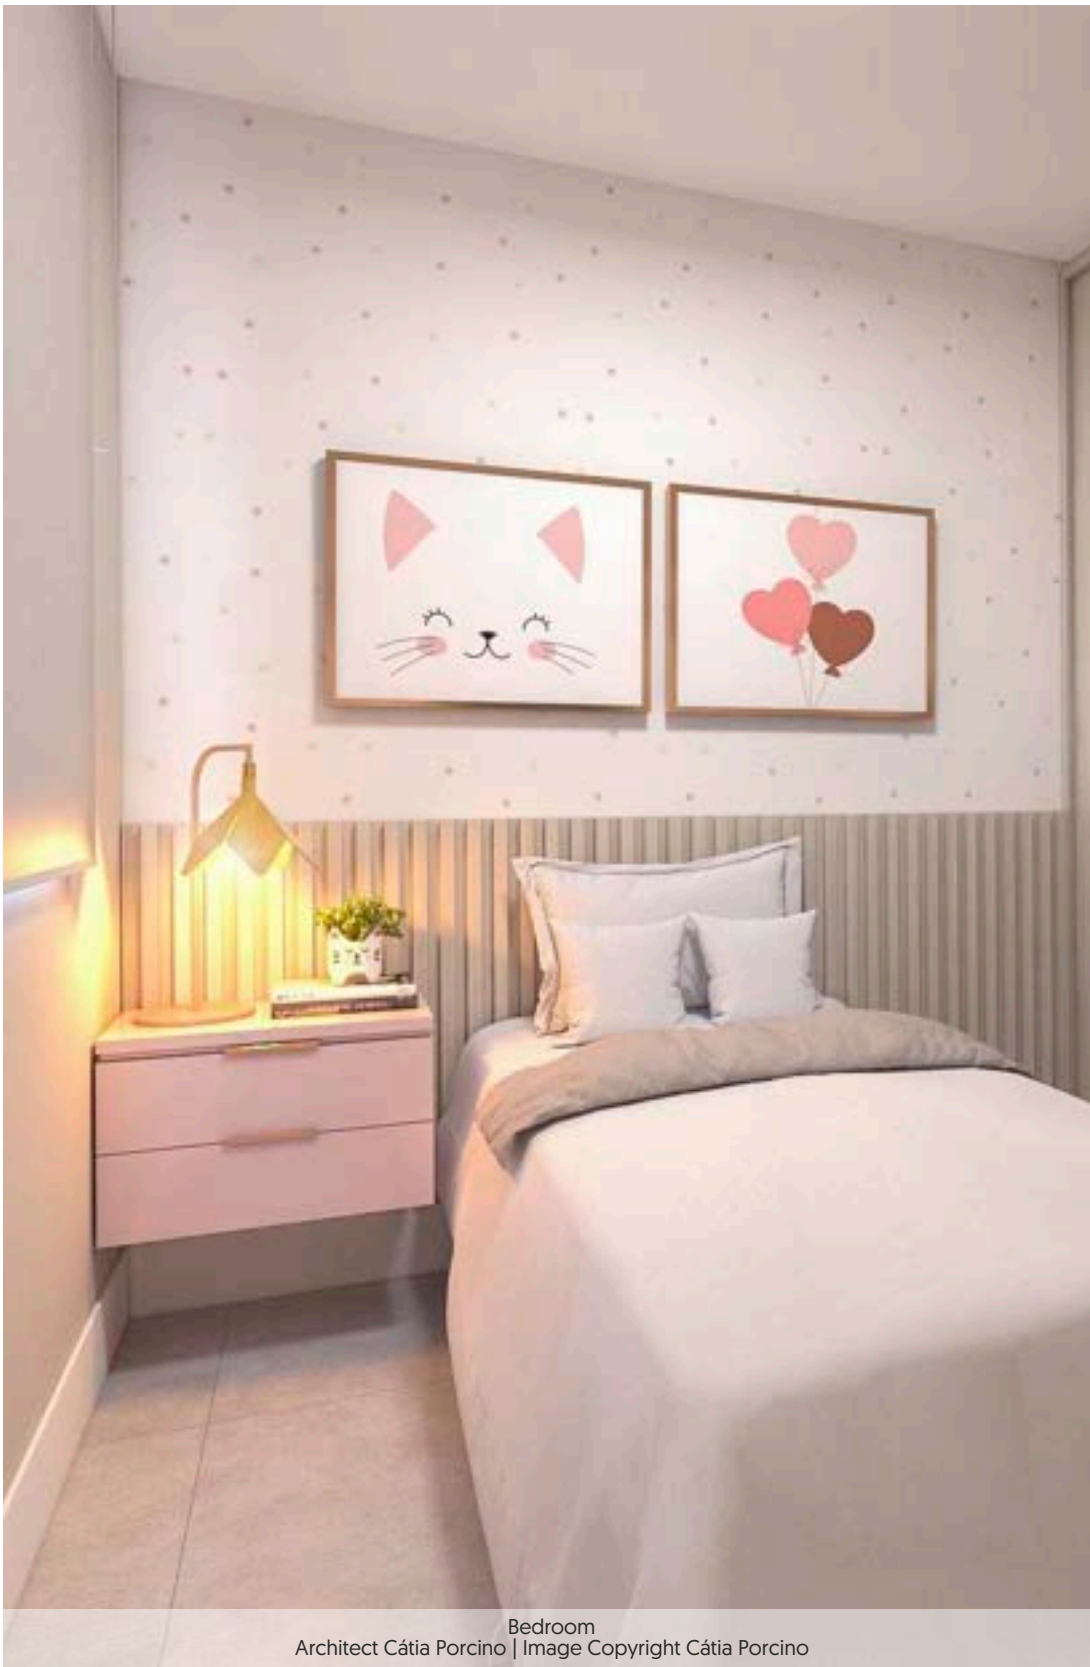

Bedroom
Architect Cátia Porcino | Image Copyright Cátia Porcino