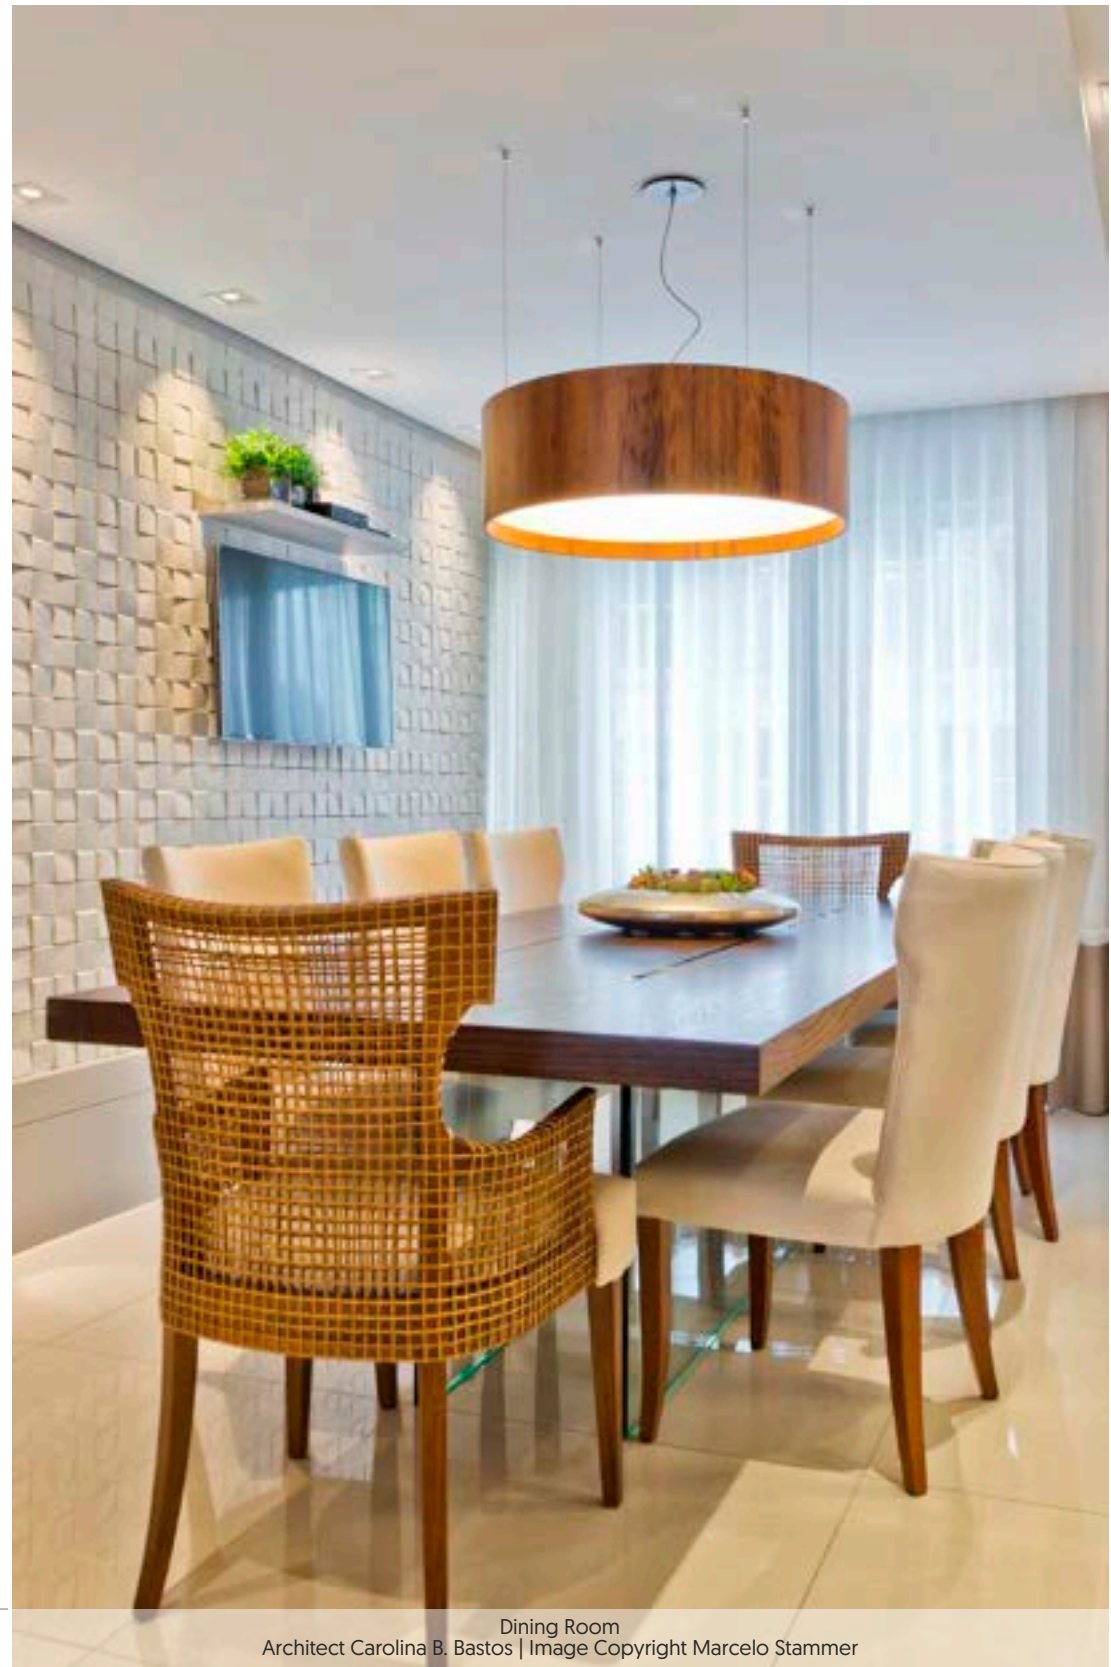

Dining Room
Architect Carolina B. Bastos | Image Copyright Marcelo Stammer