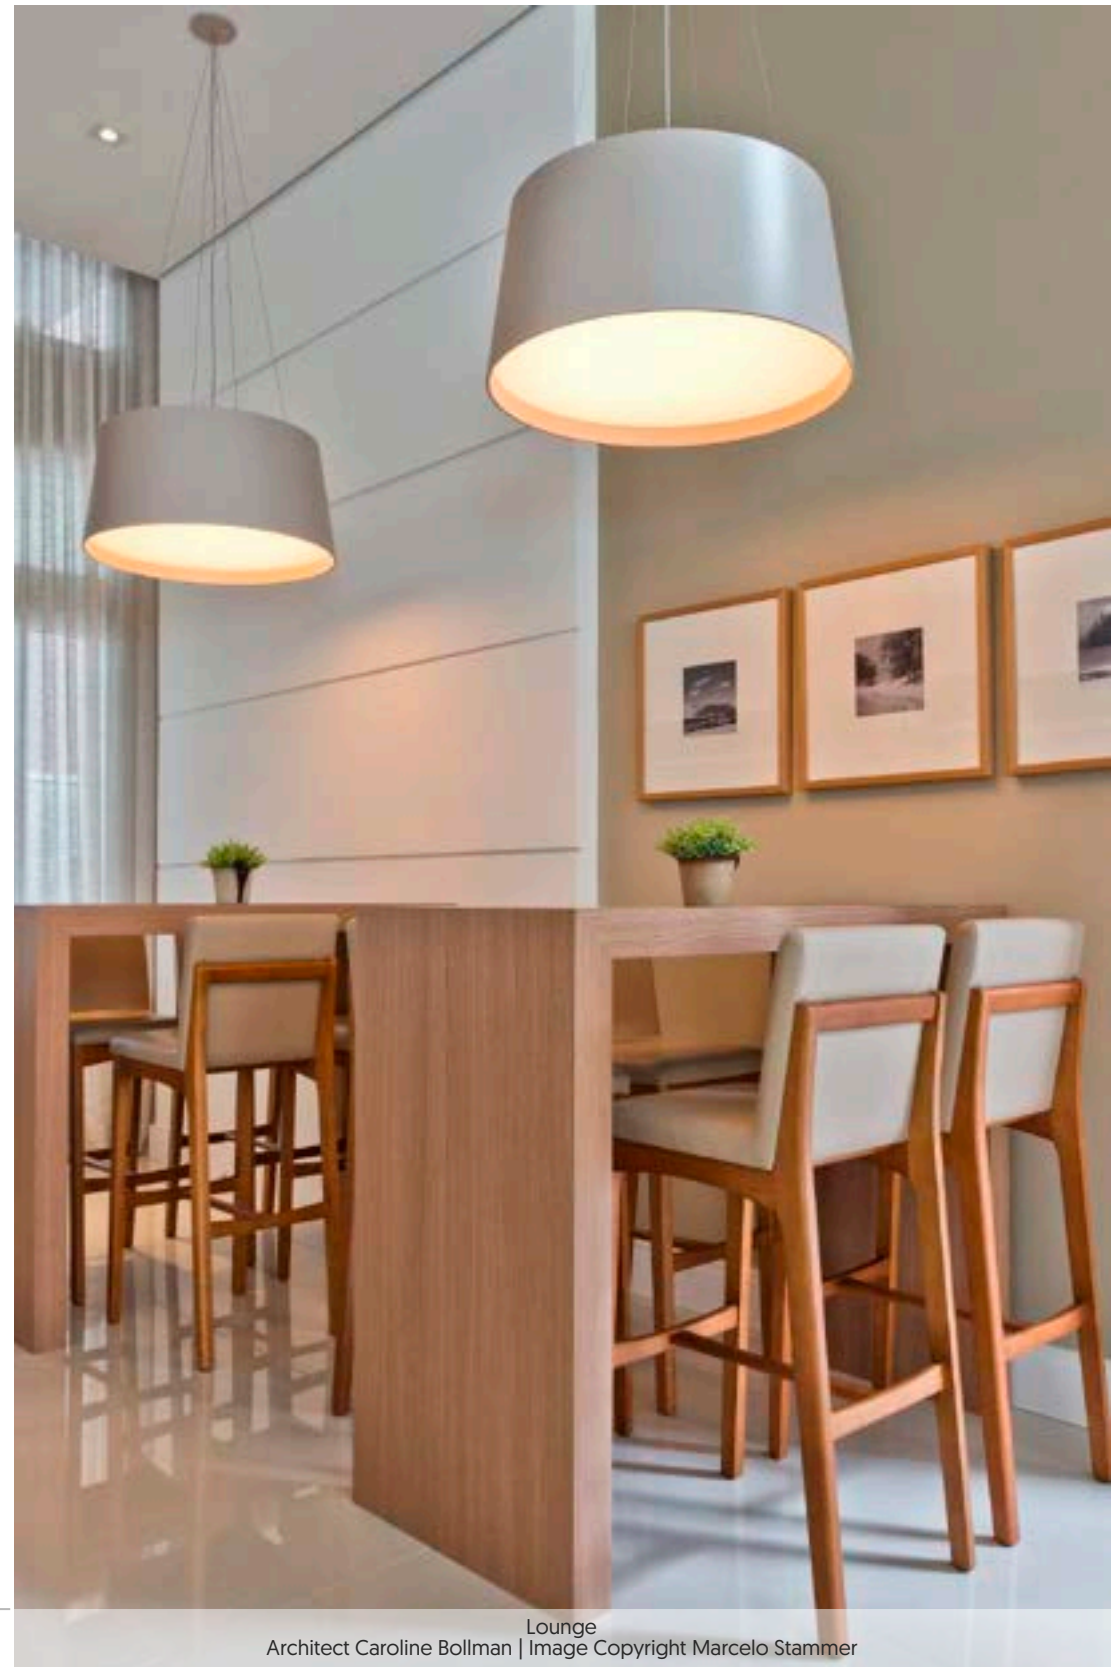

Lounge
Architect Caroline Bollman | Image Copyright Marcelo Stammer