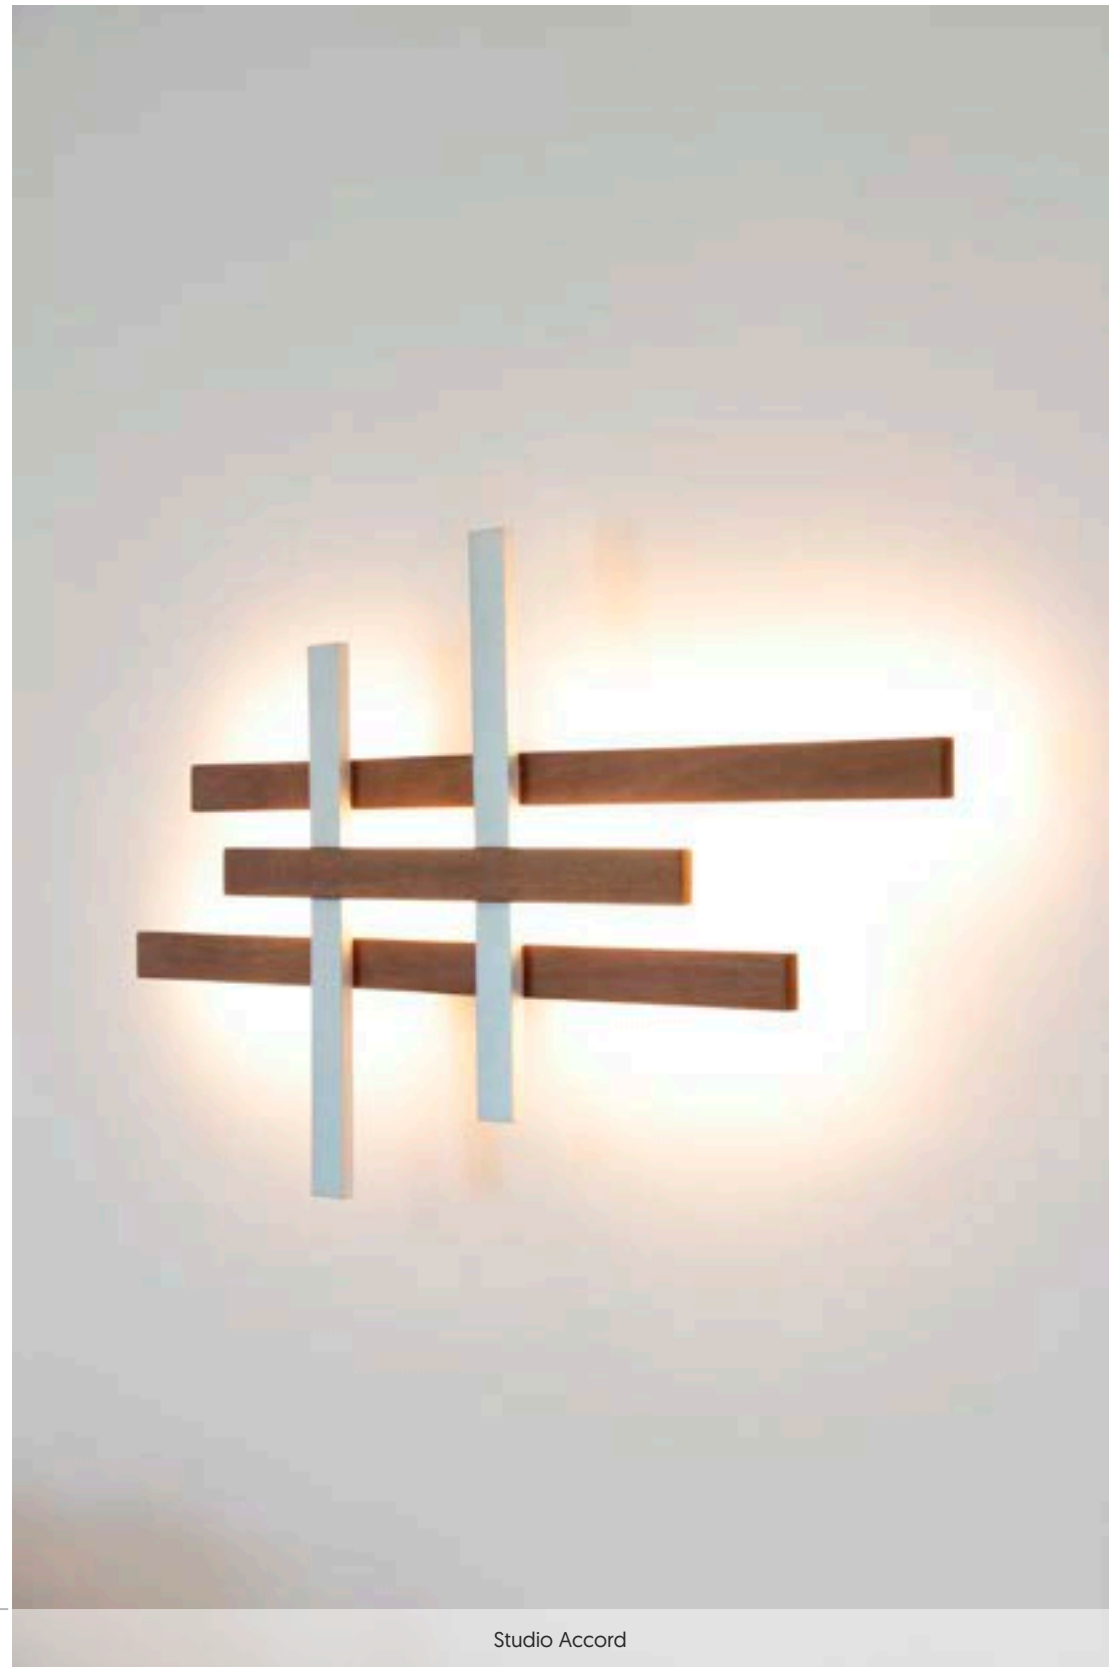

Wall Lamp

Studio Accord

Clean Wall Lamp
Ref. 4134LED (LED) D.9.8" W.1.2"

Crossroads Wall Lamp
Ref. 4140LED (LED) L.21.2" W.2.9" H.11.8"
Ref. 4141LED (LED) L.26.8" W.2.9" H.15.7"

Conical Wall Lamp
Ref. 4138 (1x E-26) L.5.9" W.7.9" H.7.1"