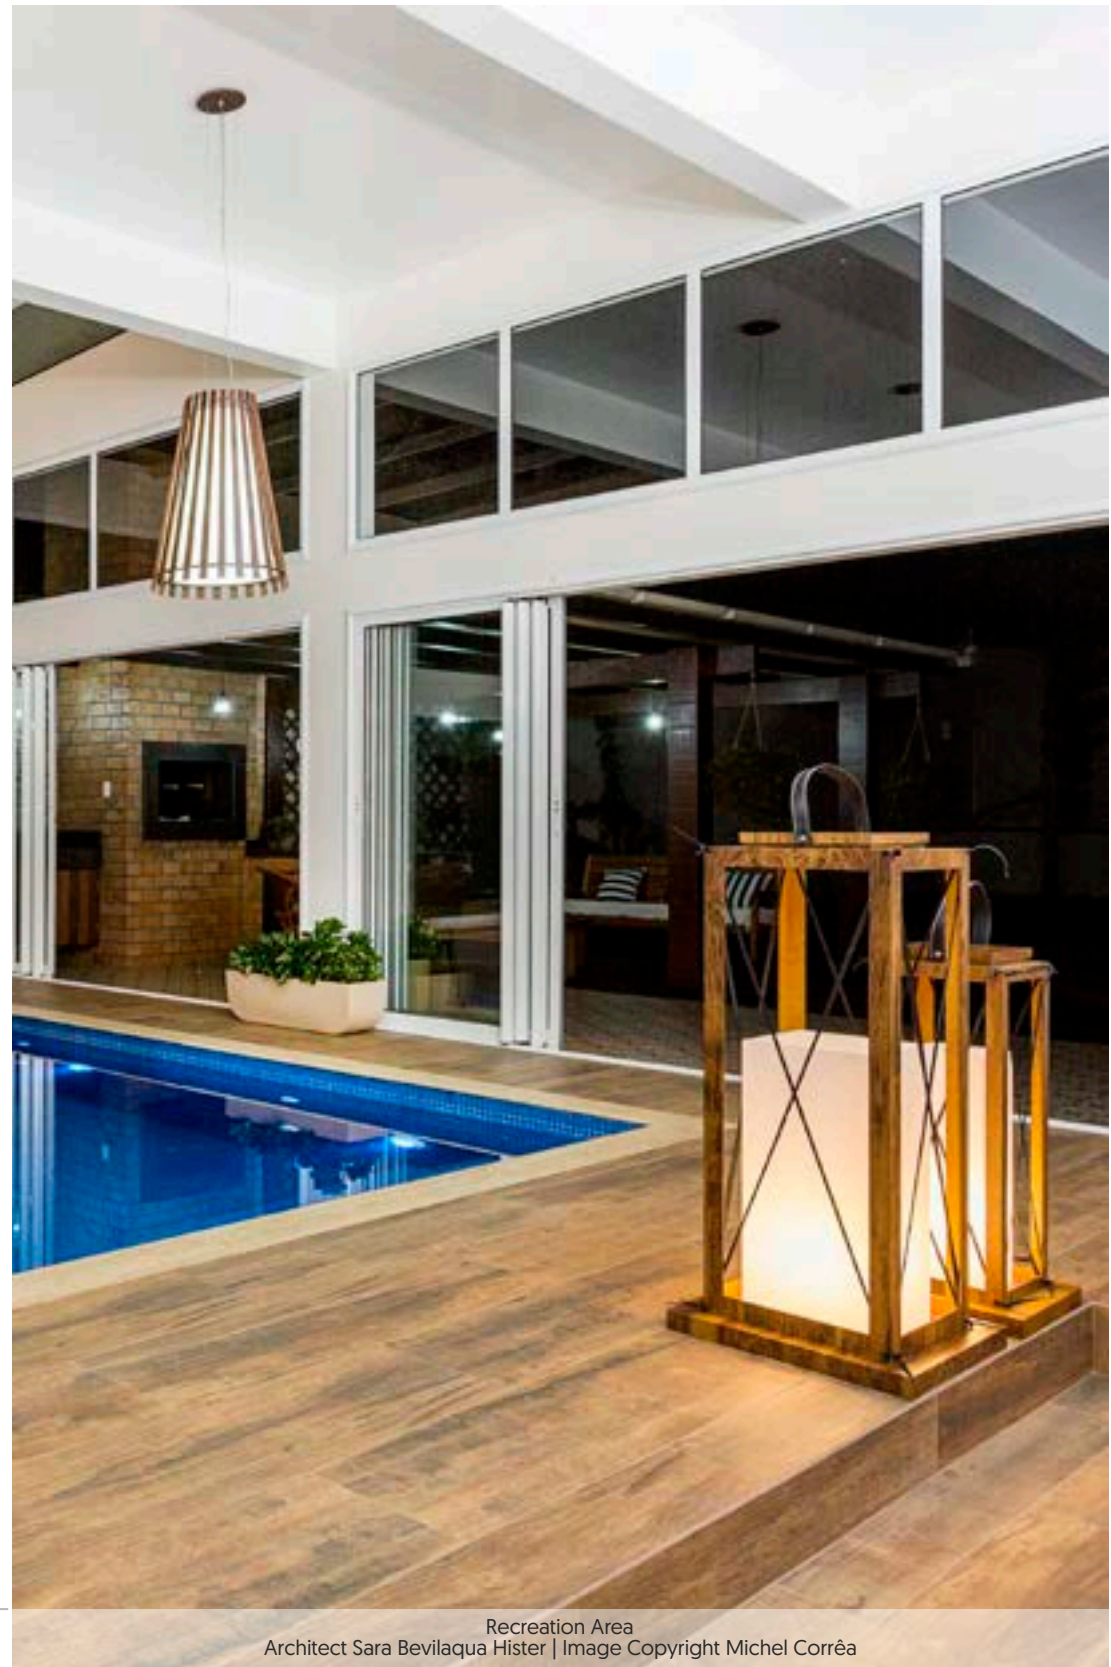

Lantern Floor Lamp
Ref. 3025 (1x E-26) L.13.8" W.13.8" H. 25.6"
Ref. 3011 (1x E-26) L.13.8" W.13.8" H. 30.3"

Recreation Area
Architect Sara Bevilaqua Hister | Image Copyright Michel Corrêa

Faceted Floor Lamp
Ref. 3005 (1x E-26) D.27.3" H.61.6"