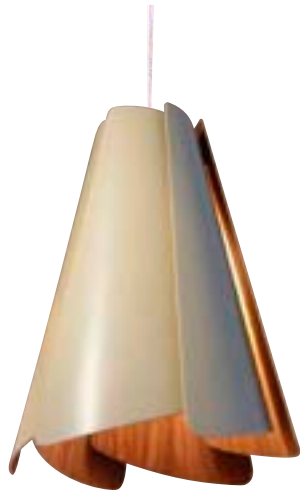

Dot Pendant
Ref. 1421 (4x Gu-10 MR16) L.42.5" W.11.8" H.43.7"
Standard: Black lacquer painted metal and spot