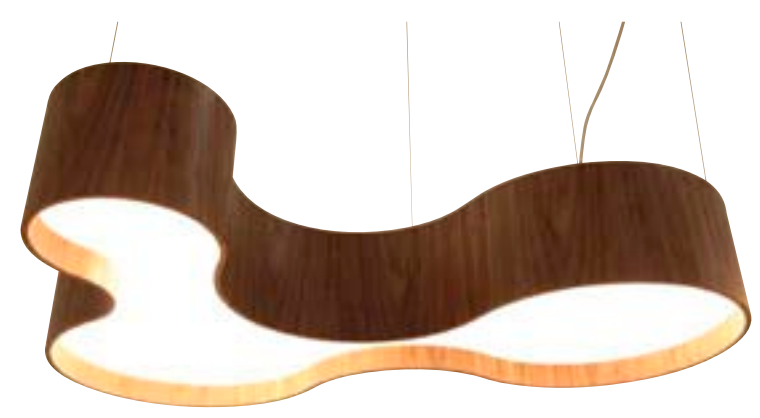

Organical Pendant KS
Ref. 1216LED (LED) L.31.5" W.21.7" H.7.9"
Ref. 291LED (LED) L.39.4" W.26.8" H.7.9"
Ref. 263LED (LED) L.47.2" W.33.1" H.7.9"