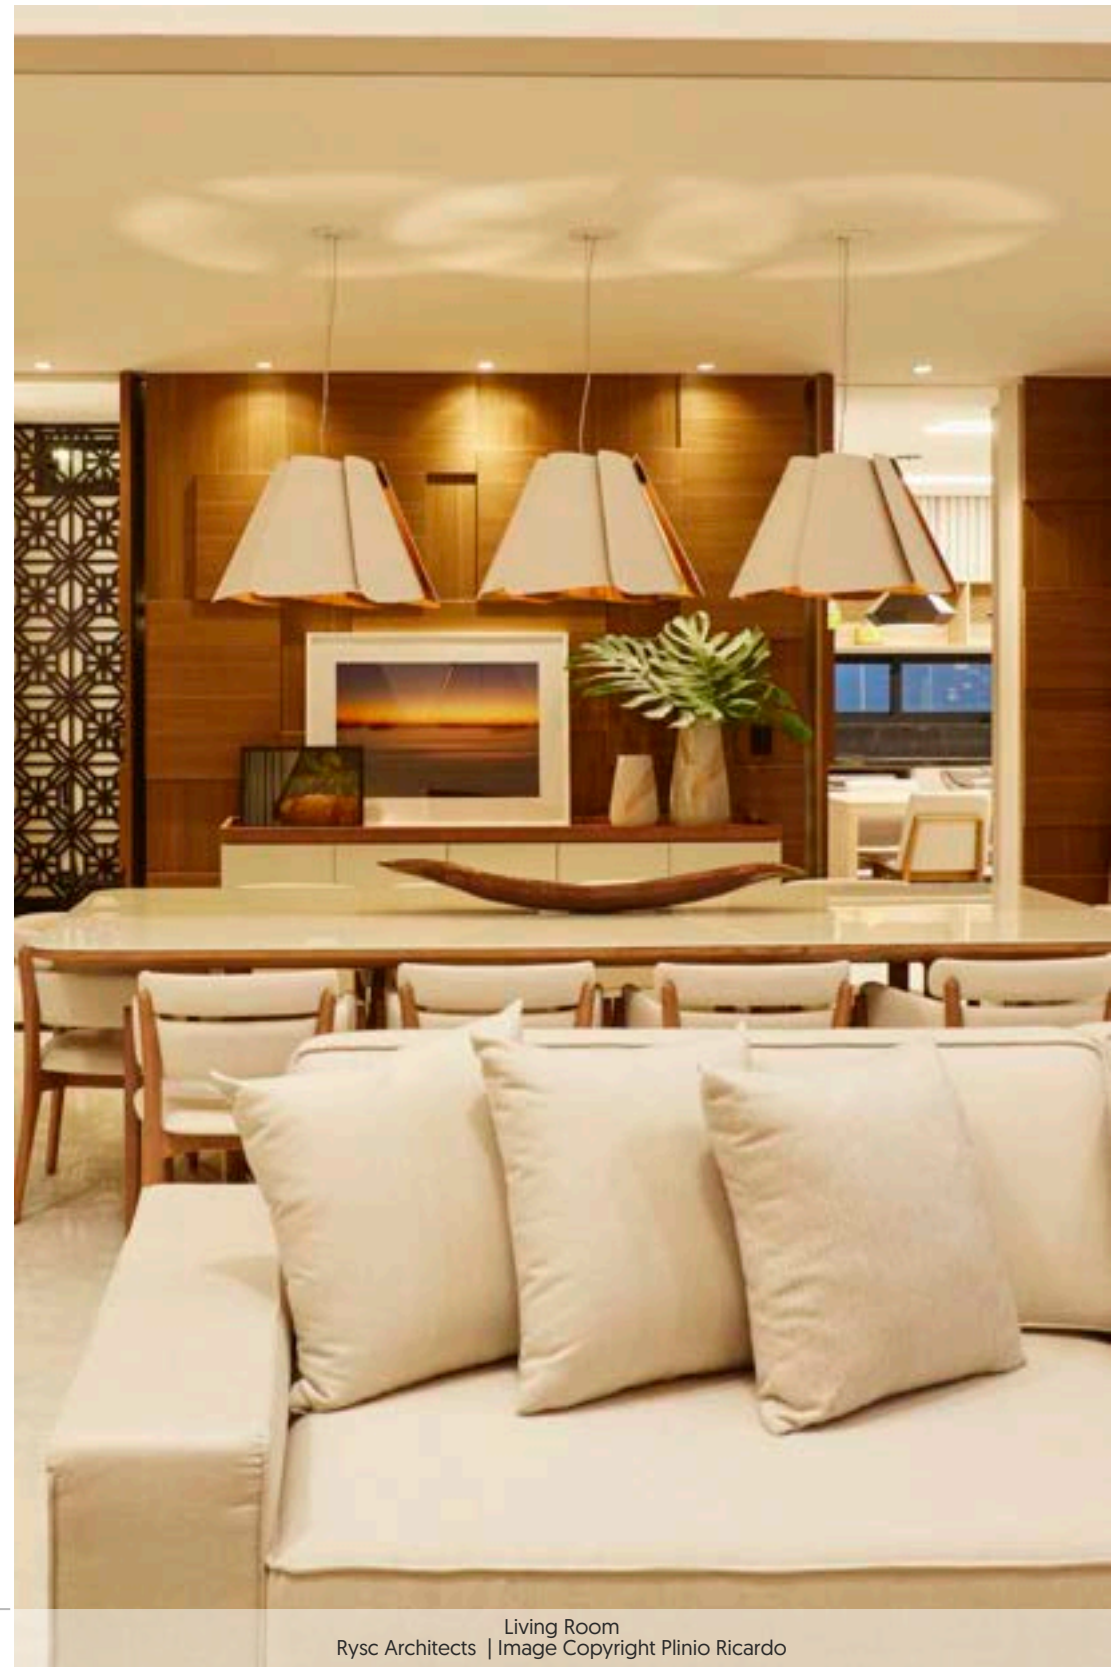

Frame Multiple Vertical Pendant

- Ref. 1386LED (LED) L.11.8" W.11.8" H.23.6"
1x 23.6"x11.8" | 1x 19.7"x7.9" | 1x 11.8"x11.8"
- Ref. 1387LED (LED) L.15.7" W.15.7" H.31.5"
1x 31.5"x15.7" | 1x 25.6"x9.8" | 1x 15.7"x15.7"
- Ref. 1388LED (LED) L.19.7" W.19.7" H.39.4"
1x 39.4"x19.7" | 1x 33.5"x13.8" | 1x 19.7"x19.7"