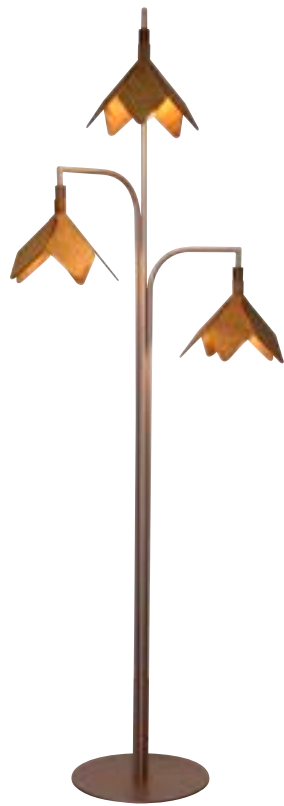

Slim Frame Floor Lamp
Ref. 3123LED (LED) L.8.3" W.5.1" H.63"

Living Room
Architect Rafael Sartori | Image Copyright Guilherme Jordani

Studio Accord

Physalis Floor Lamp
Ref. 3020 (1x E-26) L.39.4" H.78.7"
Standard: Copper metalwork / Interior White