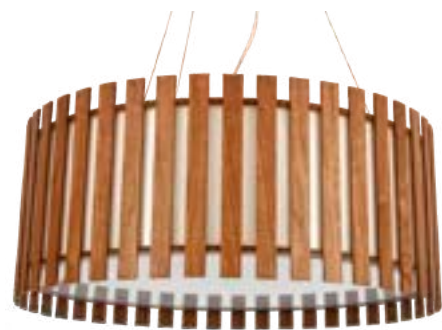

Pool Space - Mostra Morada Expo
Architect Louise Cortez | Image Copyright Adriano Kraemer

1. **Slatted Pendant**
   Ref. 1092 (3x E-26) 1092LED (LED) D.19.7" H.8.7"
   Ref. 1093 (3x E-26) 1093LED (LED) D.23.6" H.8.7"
   Ref. 1094 (LED) D.27.6" H.8.7"
   Ref. 1095 (LED) D.31.5" H.8.7"
   Ref. 1096 (LED) D.35.4" H.8.7"