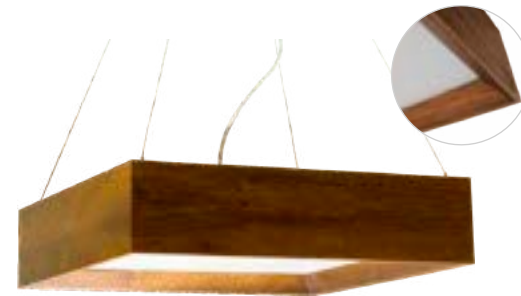

Squared Pendant

Ref. 265 (3x E-26) 265LED (LED) L.15.7" W.15.7" H.4.7"
Ref. 239LED (LED) L.19.7" W.19.7" H.4.7"
Ref. 266LED (LED) L.23.6" W.23.6" H.4.7"