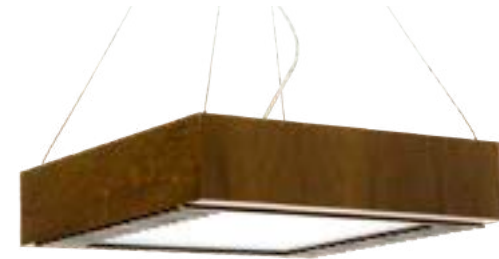

Slatted Pendant

Ref. 527 [3x E-26] 527LED [LED] L.15.6" W.15.6" H.4.7"
Ref. 518LED [LED] L.19.5" W.19.5" H.4.7"