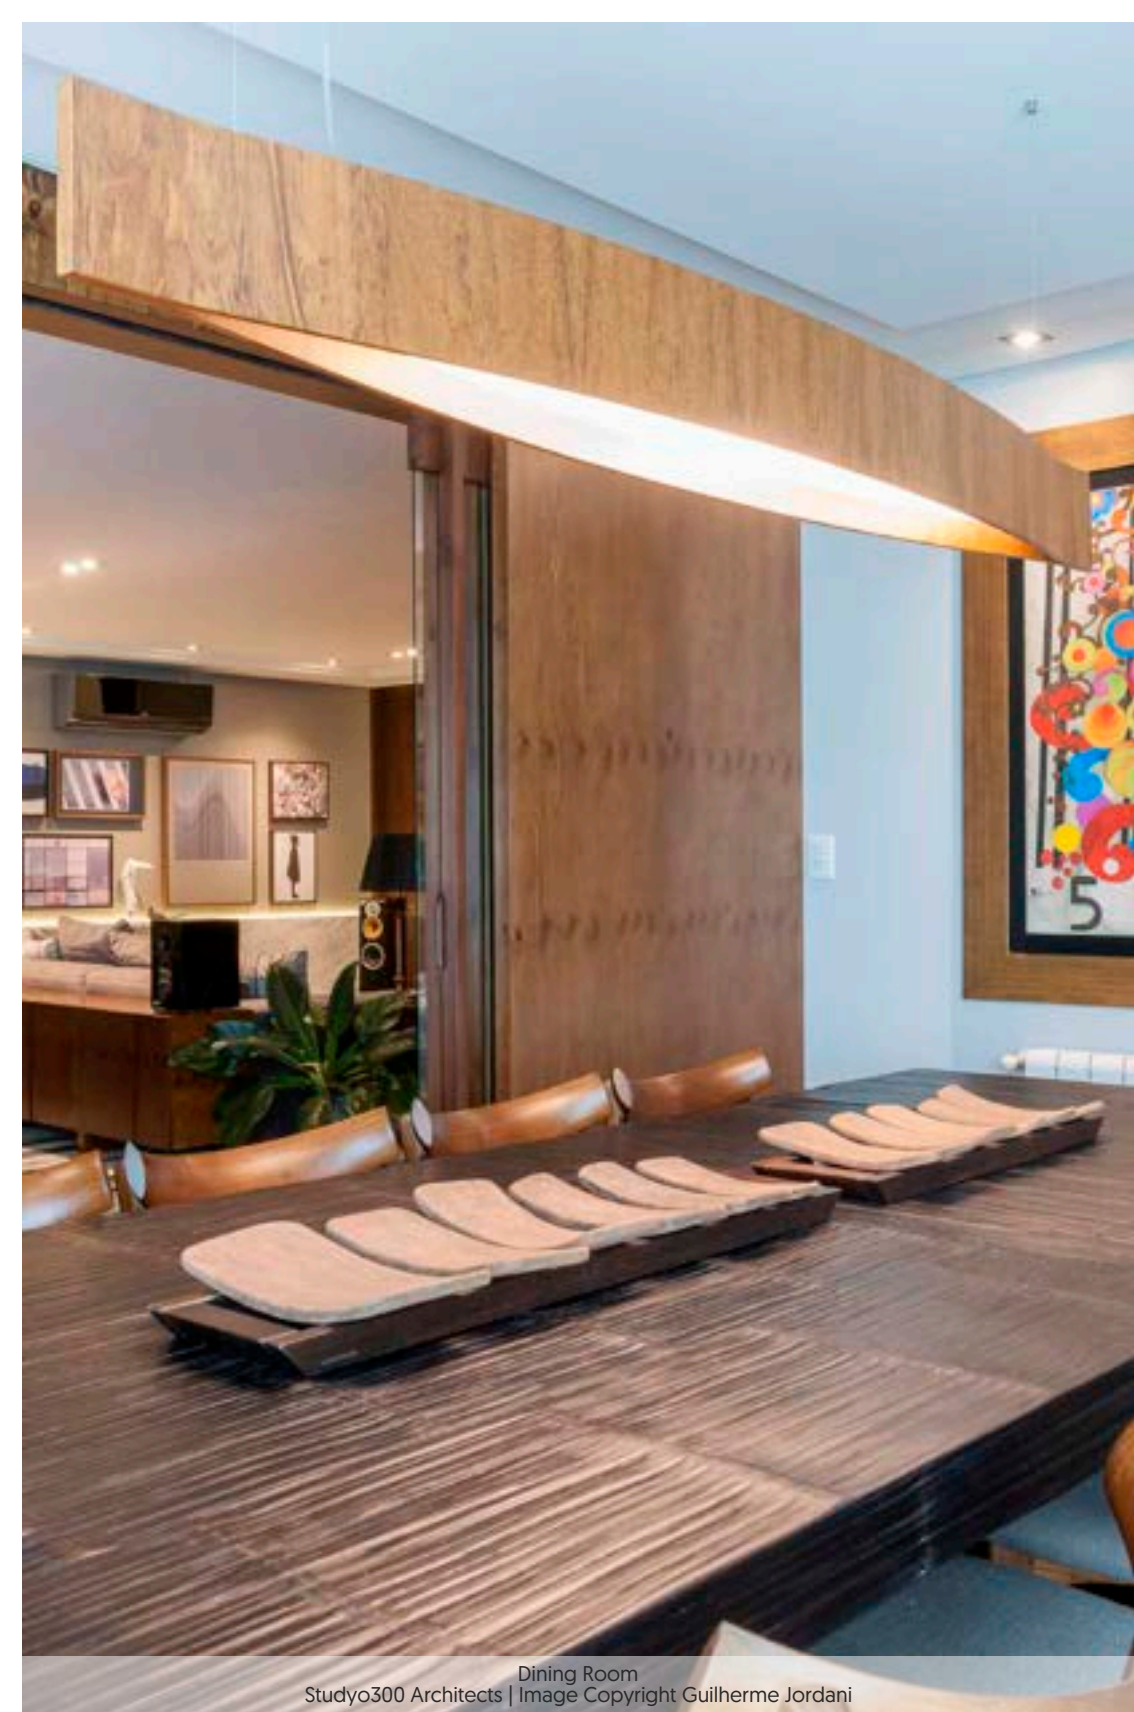

Double Cylindrical Pendant
Ref. 283LED (4xE-27) L.28.3" W.14.2" H.7.9"

Spy Pendant
Ref. 1062LED (LED) L.52.8" W.33.1" H.7.9"

Dining Room
Arquitect Louise Cortez | Image Copyright Luciene Nunes

Dining Room
Studyo300 Architects | Image Copyright Guilherme Jordani