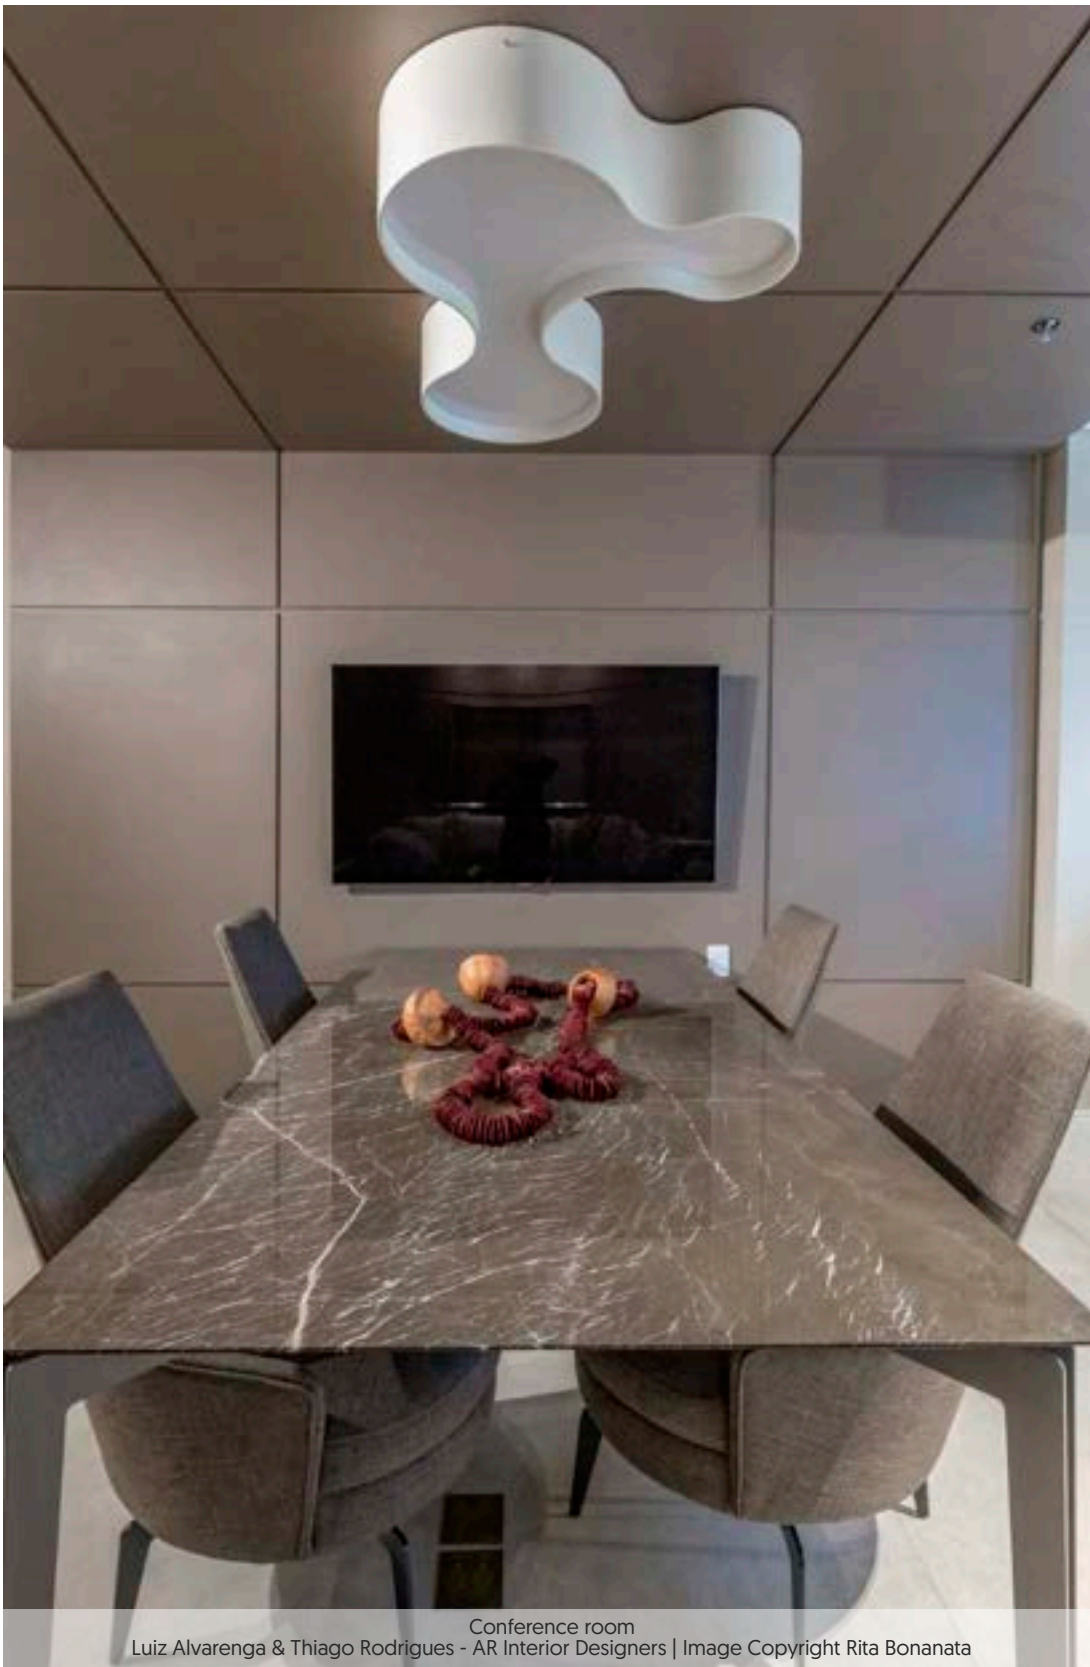

Organic KS Ceiling Lamp
Ref. 5043LED (LED) L.47.3" W.33" H.7.9"