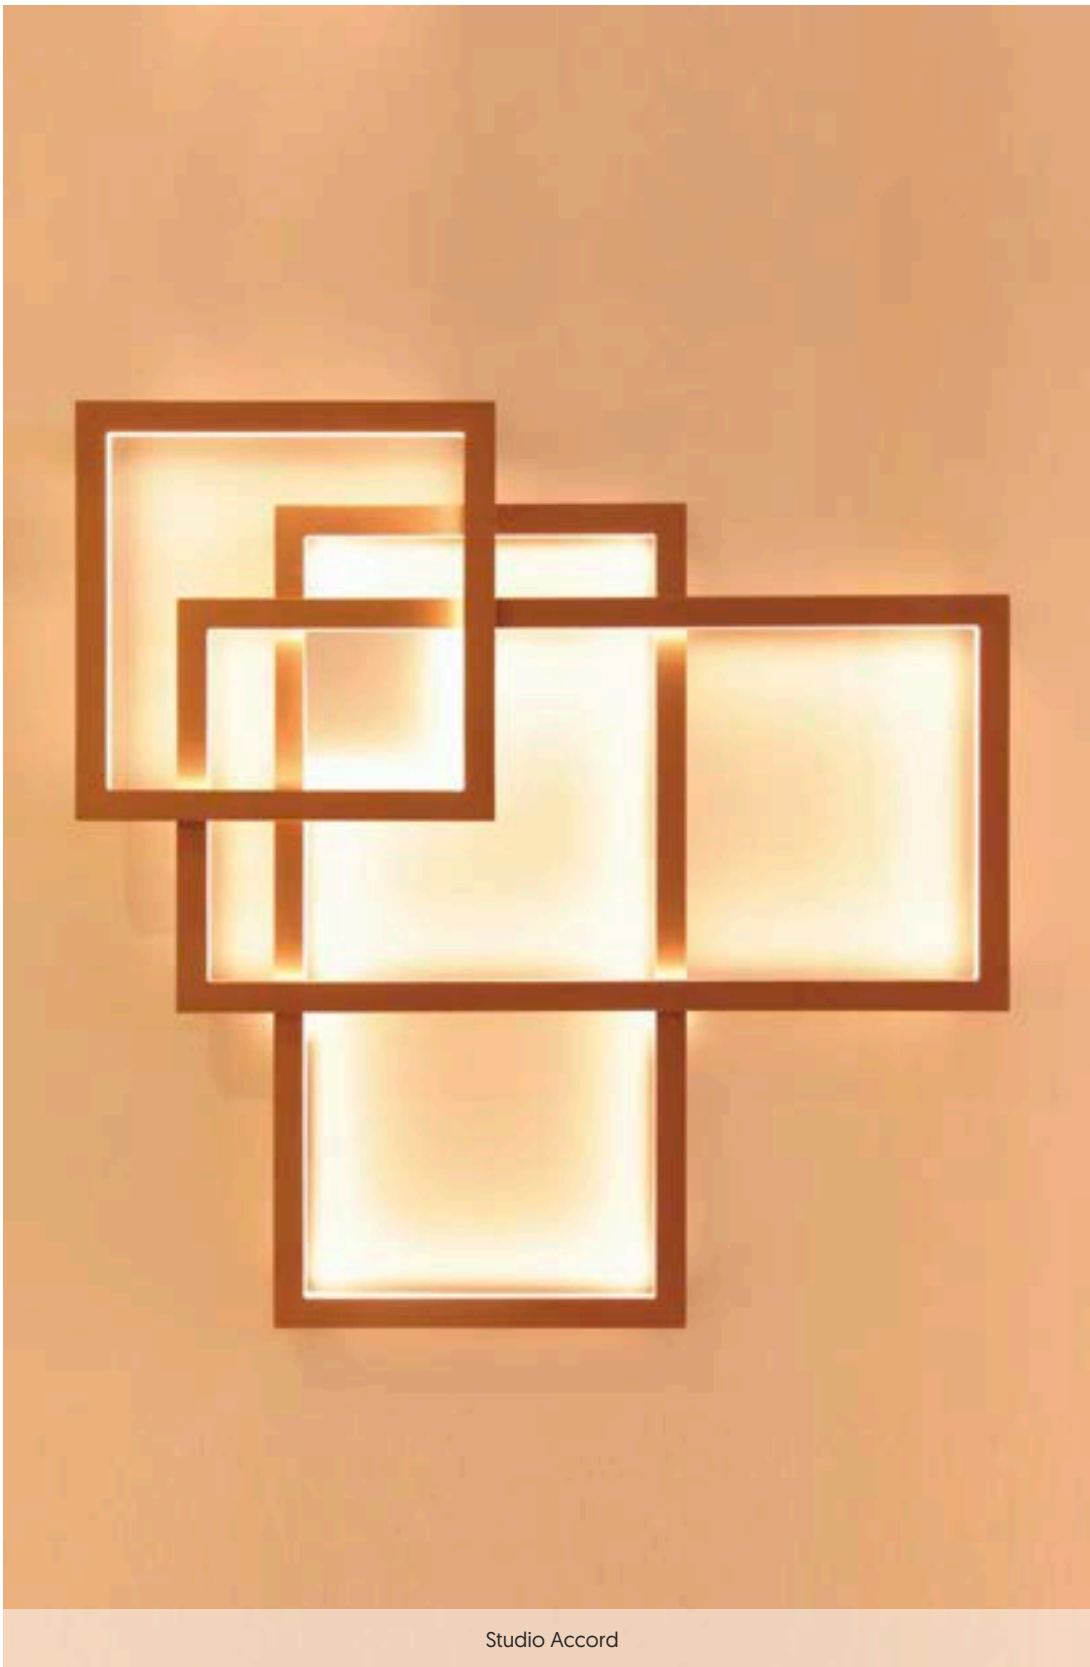

Ref. 4091LED (LED) L.1.8" W.1.8" H.51.2"
 Ref. 4092LED (LED) L.1.8" W.1.8" H.55.1"
 Ref. 4093LED (LED) L.1.8" W.1.8" H.59"
 Ref. 4094LED (LED) L.1.8" W.1.8" H.63"
 Ref. 4095LED (LED) L.1.8" W.1.8" H.66.9"
 Ref. 4096LED (LED) L.1.8" W.1.8" H.70.8"
 Ref. 4097LED (LED) L.1.8" W.1.8" H.74.8"
 Ref. 4098LED (LED) L.1.8" W.1.8" H.78.7"

Frame Squared Wall Lamp
Ref. 4116LED (LED) L.9.8" W.1.9" H.10.6"

Frame Rectangular Wall Lamp
Ref. 4118LED (LED) L.5.9" W.1.9" H.12.6"

Frame Circular Wall Lamp
Ref. 4117LED (LED) W.1.9" H.12.6"

Studio Accord