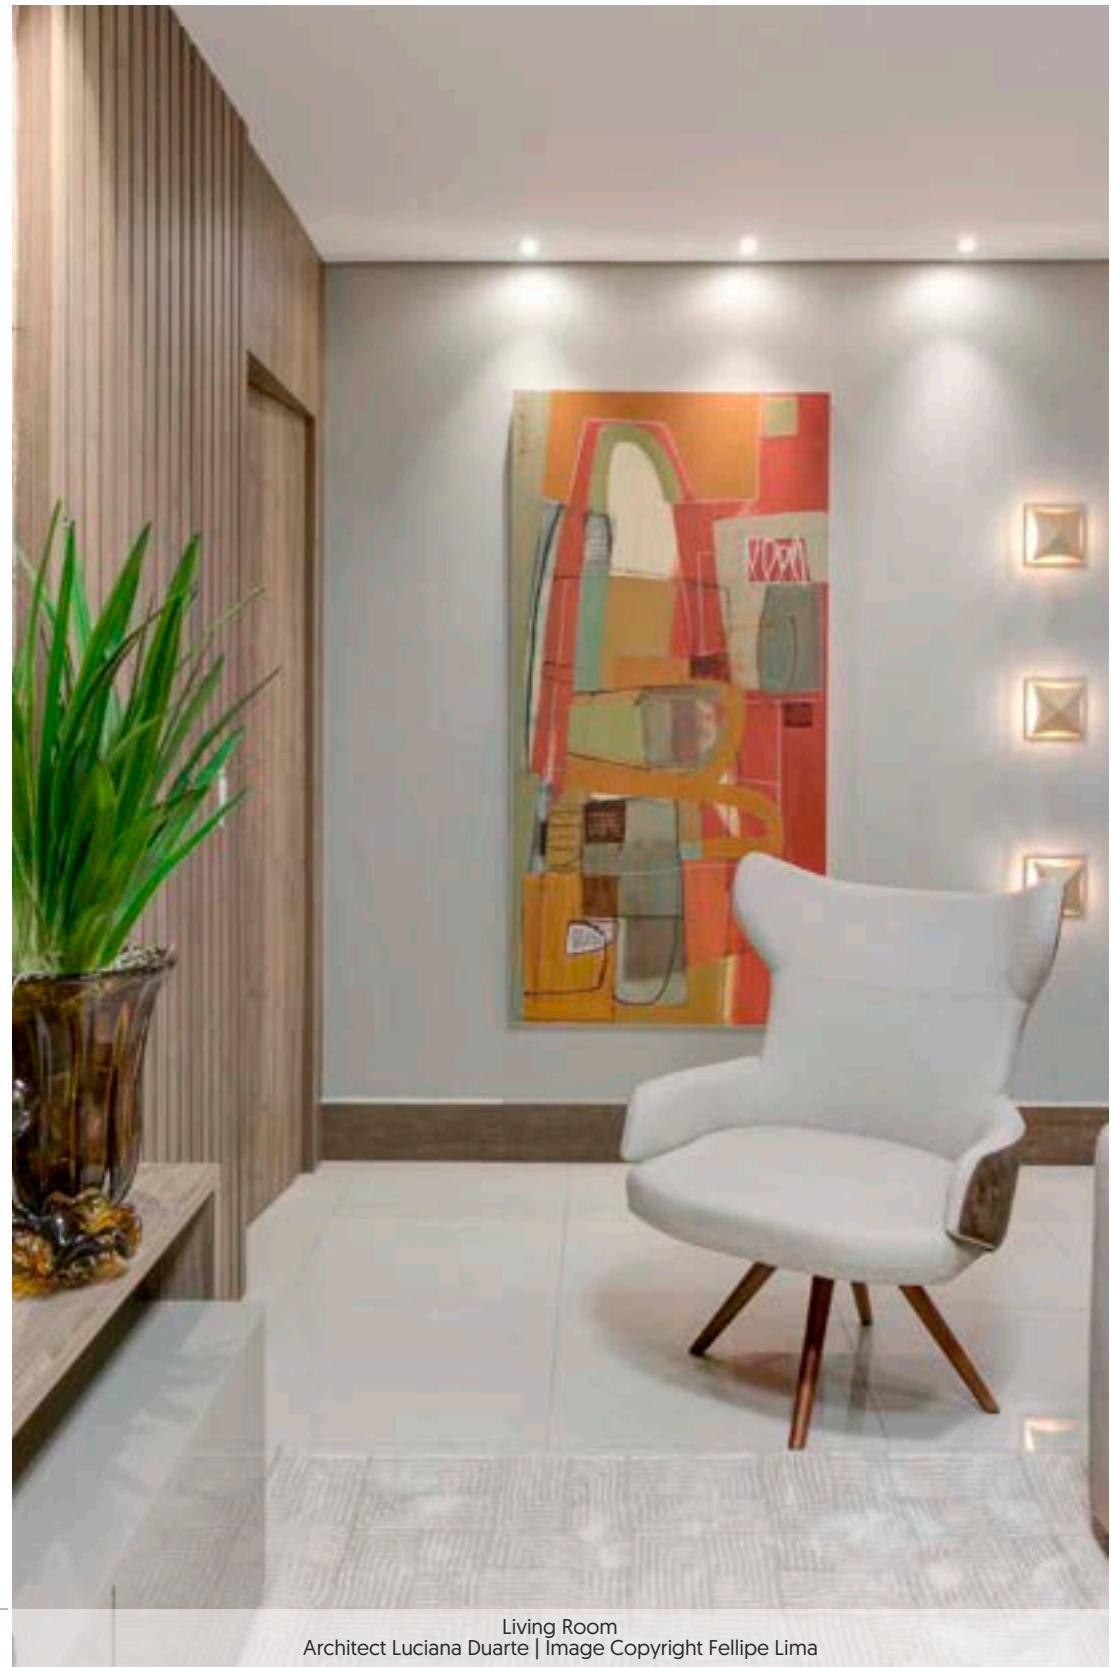

Delta Wall Lamp
Ref. 4077LED (LED) L.10.2" W.5.1" H.39.4"

Faceted Wall Lamp
Ref.4064LED (LED) L.6.3" W.1.9" H.6.3"

Faceted Wall Lamp
Ref. 4063LED (LED) L.6.3" W.1.9" A.6.3"

Living Room
Architect Luciana Duarte | Image Copyright Fellipe Lima

Faceted Pannel Wall Lamp
Ref. 4074LED (LED) L.28.3" W.3.1" H.37.8"

Faceted Pannel Wall Lamp
Ref. 4076LED (LED) L.79.1" W.3.1" H.33.8"

Faceted Pannel Wall Lamp
Ref. 4075LED (LED) L.24.4" W.2.5" H.30.3"

Faceted Pannel Wall Lamp
Ref. 4079LED(LED) L.18.3" W.2.5" H.21.2"