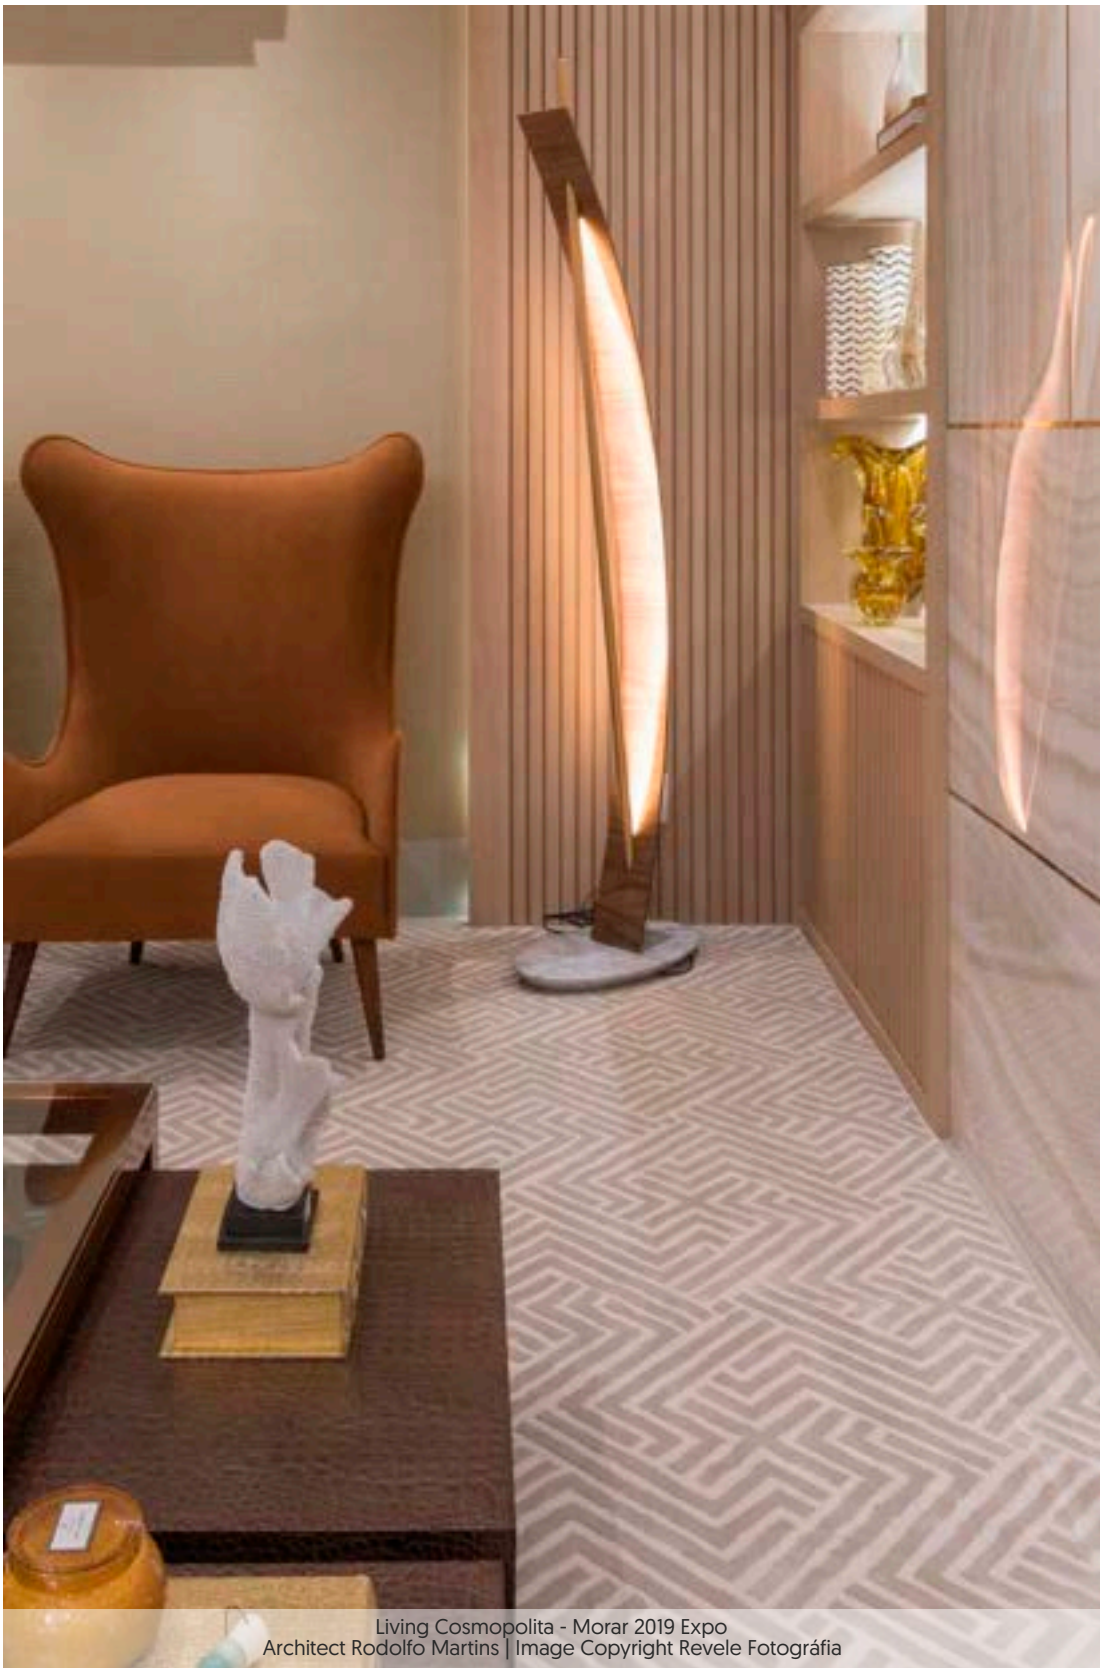

Living Cosmopolita - Morar 2019 Expo
Architect Rodolfo Martins | Image Copyright Revele Fotografia