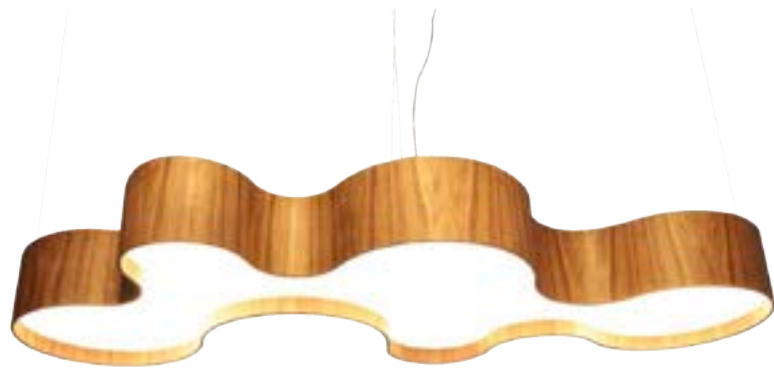

Oval Pendant
Ref. 287LED (LED) L.32.3" W.17" H.9.8"

Oval Pendant
Ref. 1218LED (LED) L.31.5" W.15.7" H.9.8"

Organical Pendant
Ref. 1200LED (LED) L.40.4" W.38.8" H.7.9"

Organical Pendant KS II
Ref. 285LED (LED) L.32.7" W.20.5" H.7.9"