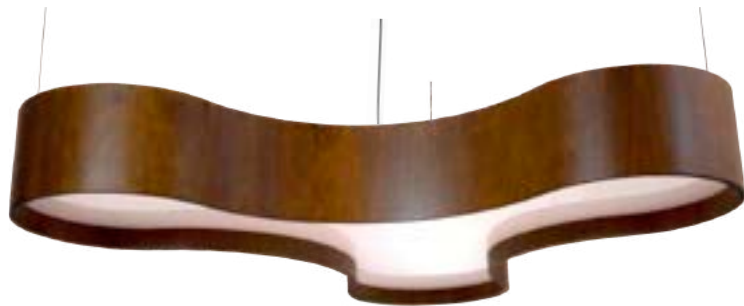

Organical Pendant Trefoil
Ref. 1222LED (LED) L.47.2" W.47.2" H.7.9"