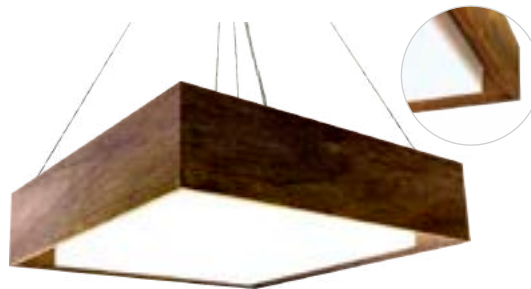

Squared Pendant

Ref. 274 (3x E-26) 274LED (LED) L.15.7" W.15.7" H.4.7"
Ref. 275LED (LED) L.19.7" W.19.7" H.4.7"
Ref. 276LED (LED) L.23.6" W.23.6" H.4.7"