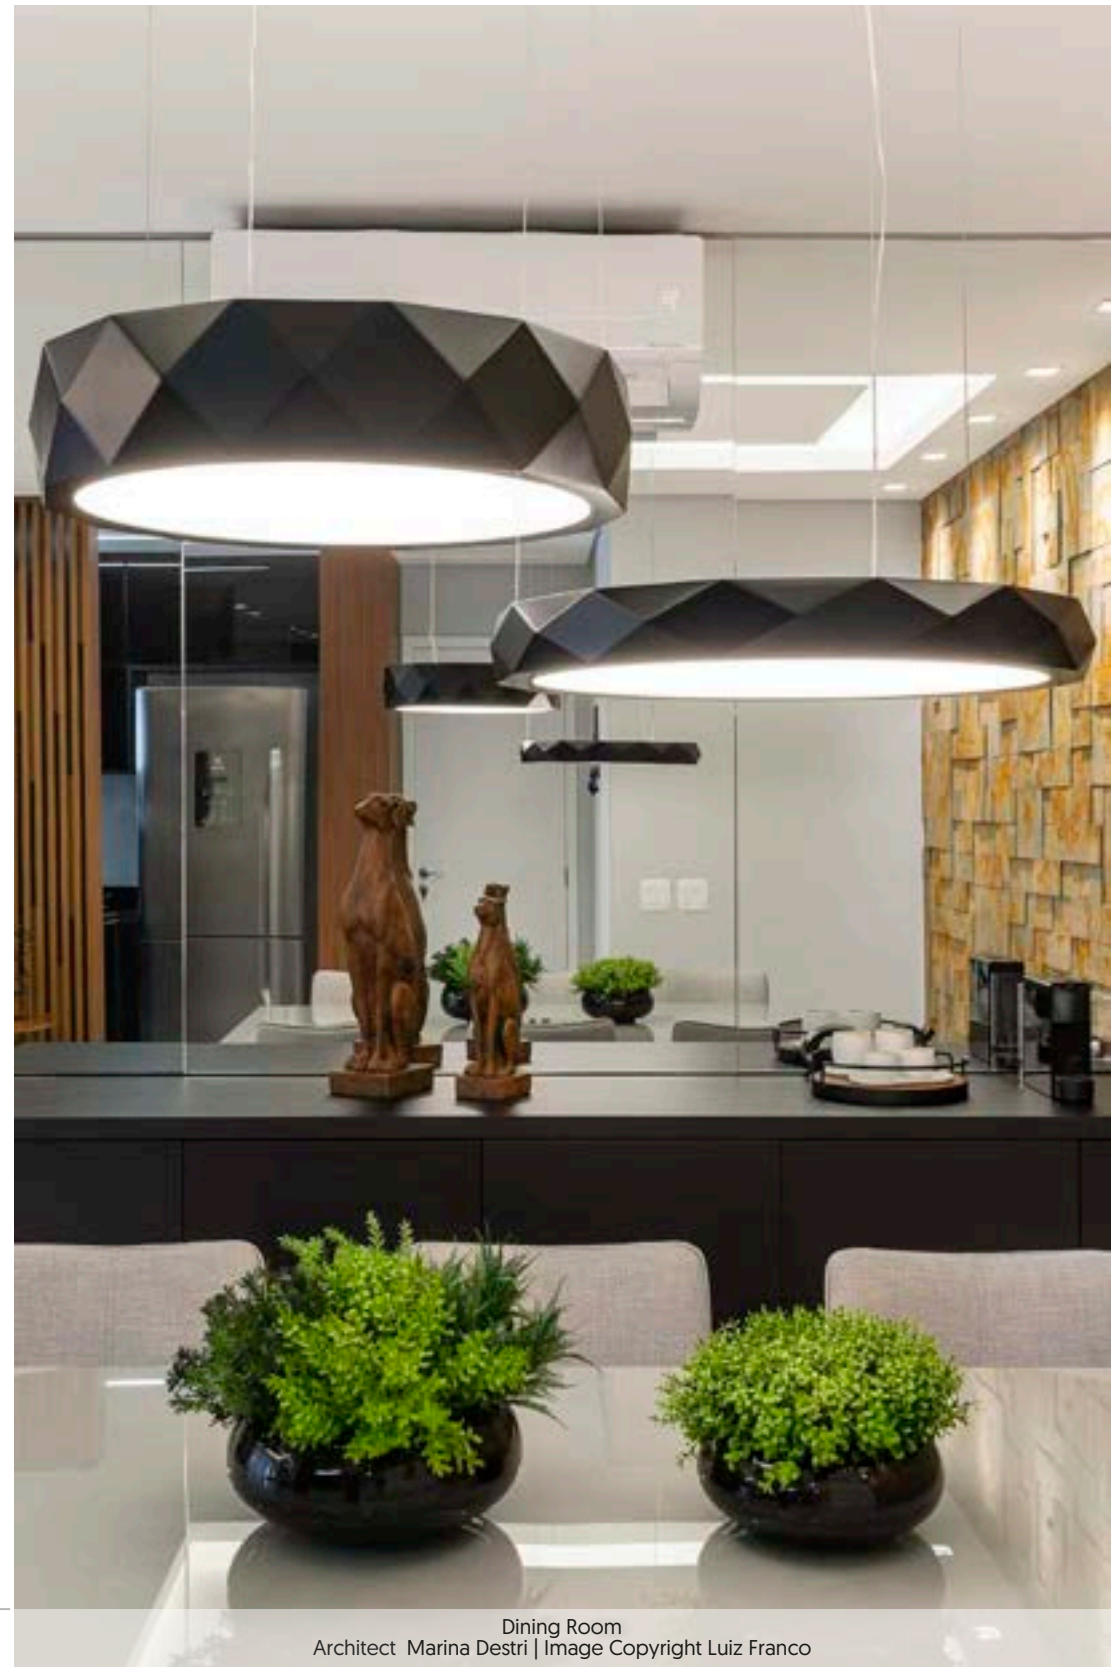

Frame Cylindrical Pendant

Ref.1414LED (LED) D.31.5" adjustable height.

Architecture Fair
Architect Nidia Duarte | Image Copyright Henrique Queiroga

Frame Pendant
Ref. 1294LED (LED) D.23.4" H.1.2"
Ref. 1295LED (LED) D.27.3" H.1.2"
Ref. 1296LED (LED) D.31.2" H.1.2"
Ref. 1297LED (LED) D.35.1" H.1.2"
Ref. 1298LED (LED) D.39" H.1.2"

Faceted Pendant
Ref. 1360LED (LED) D.23.4" H.2.3"
Ref. 1261LED (LED) D.31.2" H.2.3"
Ref. 1262LED (LED) D.39" H.2.3"

Faceted Pendant

Ref. 1357LED (LED) D.23.6" H.4.7"
Ref. 1358LED (LED) D.31.5" H.4.7"
Ref. 1359LED (LED) D.39.4" H.4.7"

Faceted Pendant

Ref. 1354LED (LED) D.23.6" H.2.4"
Ref. 1355LED (LED) D.31.5" H.2.4"
Ref. 1356LED (LED) D.39.4" H.2.4"

Dining Room
Architect Marina Destri | Image Copyright Luiz Franco

Organic Slim Pendant

Ref. 1321LED (LED) L.27.6" W.19.7" H.2"
Ref. 1322LED (LED) L.31.5" W.22.4" H.2"
Ref. 1323LED (LED) L.35.4" W.25.2" H.2"
Ref. 1324LED (LED) L.39.4" W.28.1" H.2"

Cylindrical Pendant

Ref. 1349LED (LED) D.23.6" H.4.7"
Ref. 1350LED (LED) D.27.6" H.4.7"
Ref. 1351LED (LED) D.31.5" H.4.7"
Ref. 1352LED (LED) D.35.4" H.4.7"
Ref. 1353LED (LED) D.39.4" H.4.7"