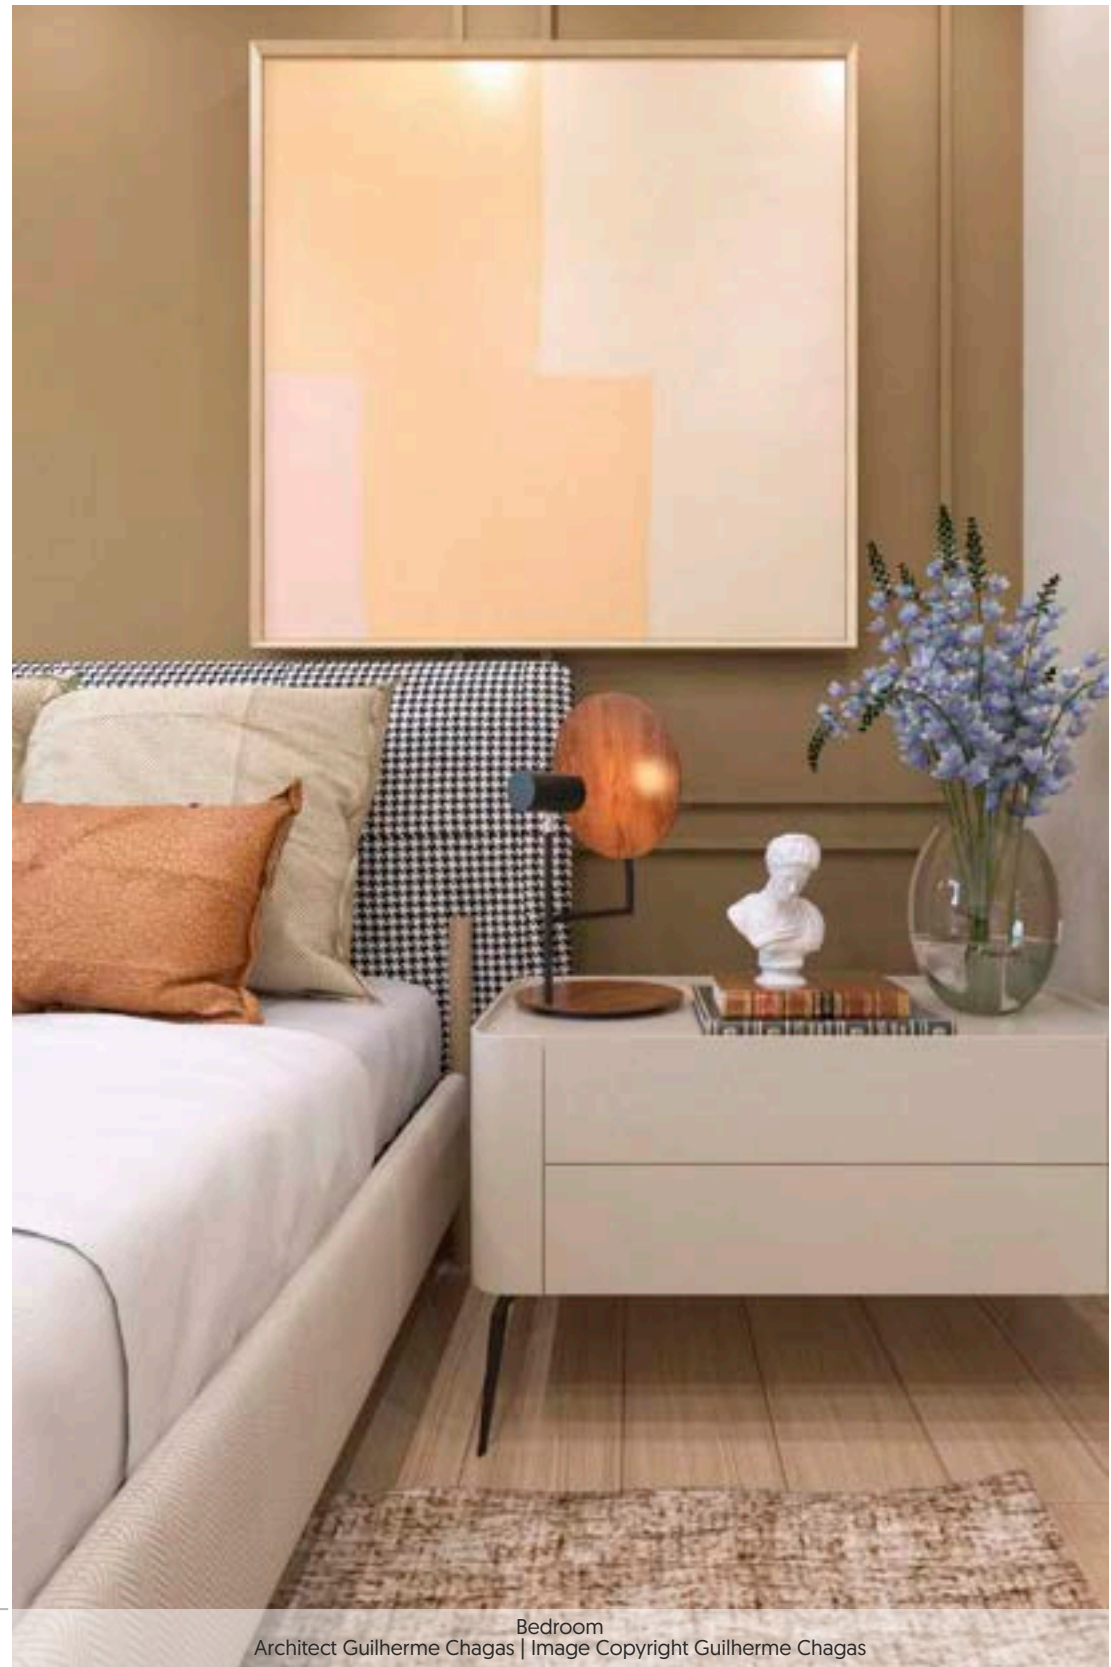

Stecche di Legno Table Lamp
Ref. 7059 [1x E-26] D.7.9" H.9.1"