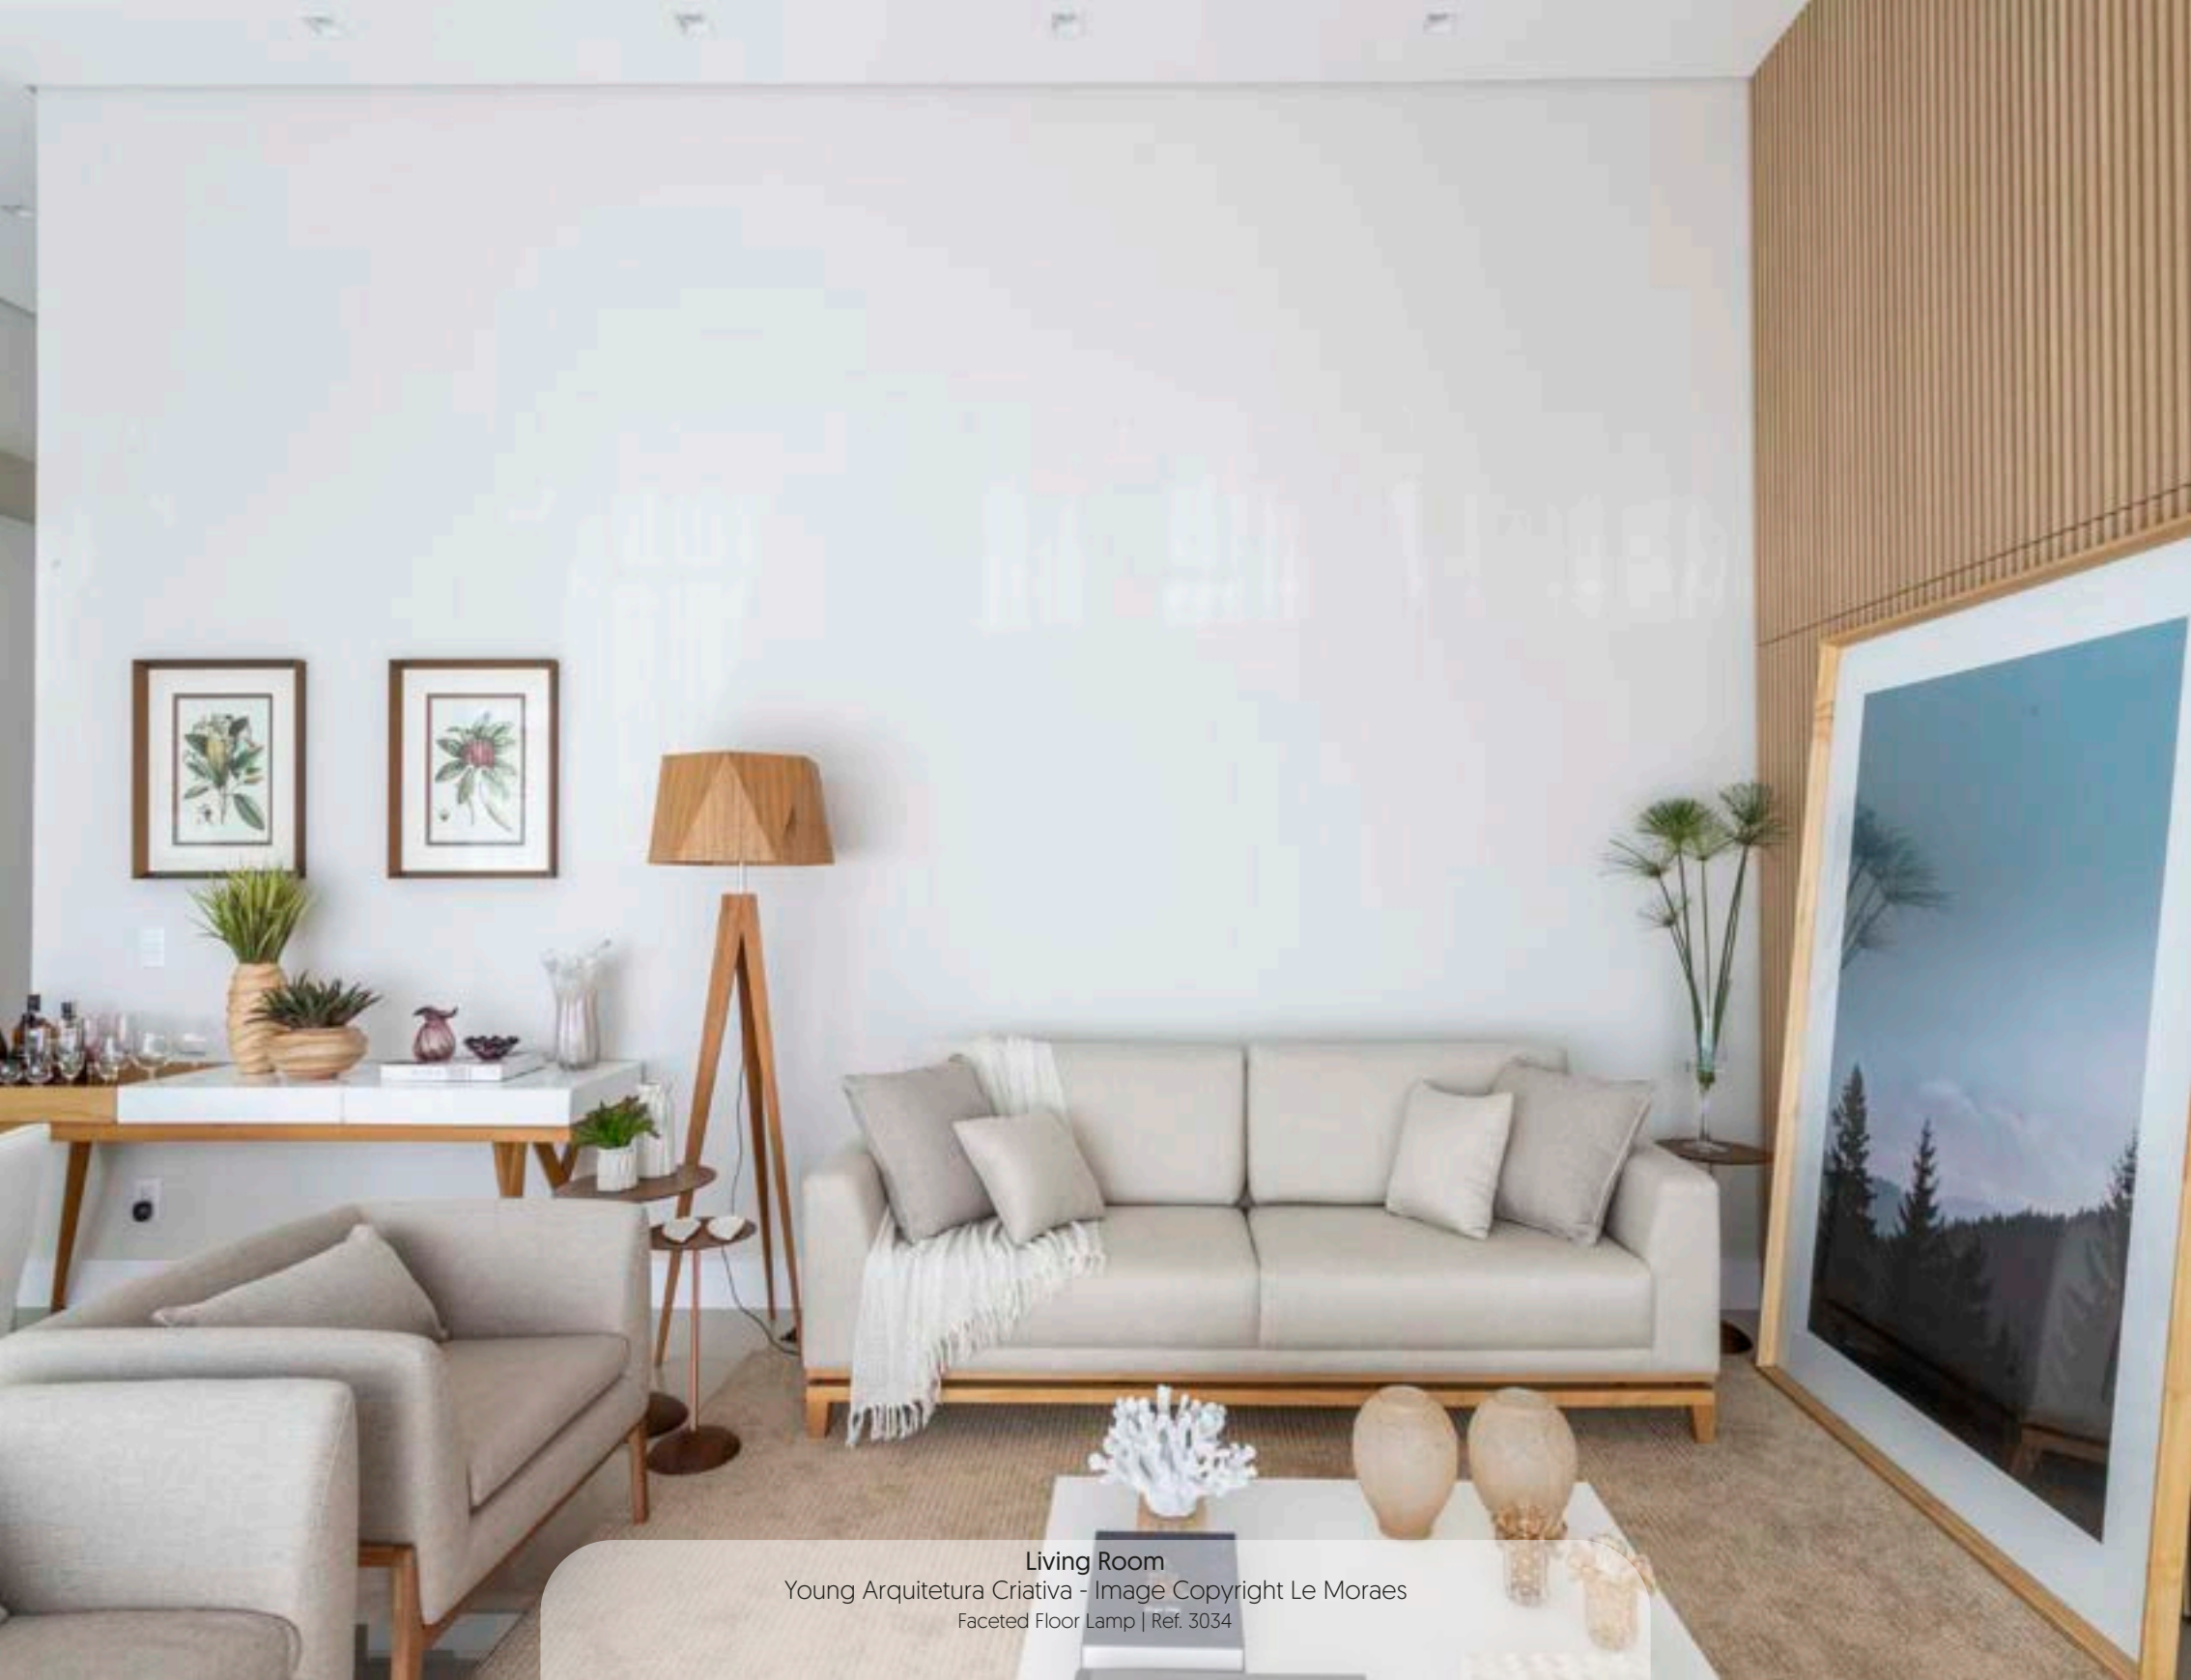

Living Room

Young Arquitetura Criativa - Image Copyright Le Moraes

Faceted Floor Lamp | Ref. 3034